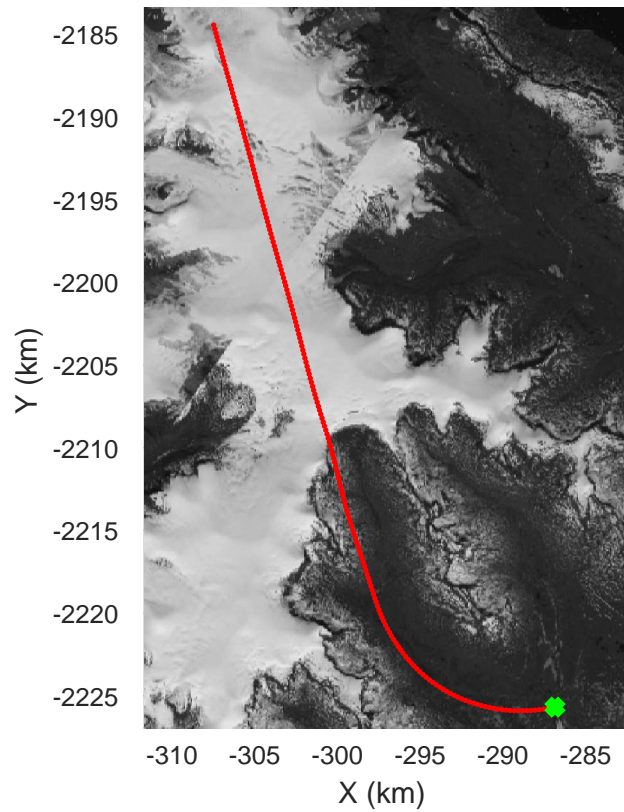

Umanaq B
20170510_02_002
Polar Stereograph 70N/-45E

rds 2017_Greenland_P3: "Umanaq B" 20170510_02_002: 11:01:49.6 to 11:08:23.0 GPS

rds 2017_Greenland_P3: "Umanaq B" 20170510_02_002: 11:01:49.6 to 11:08:23.0 GPS

Umanaq B
20170510_02_004
Polar Stereograph 70N/-45E

rds 2017_Greenland_P3: "Umanaq B" 20170510_02_004: 11:14:54.3 to 11:21:16.9 GPS

rds 2017_Greenland_P3: "Umanaq B" 20170510_02_004: 11:14:54.3 to 11:21:16.9 GPS