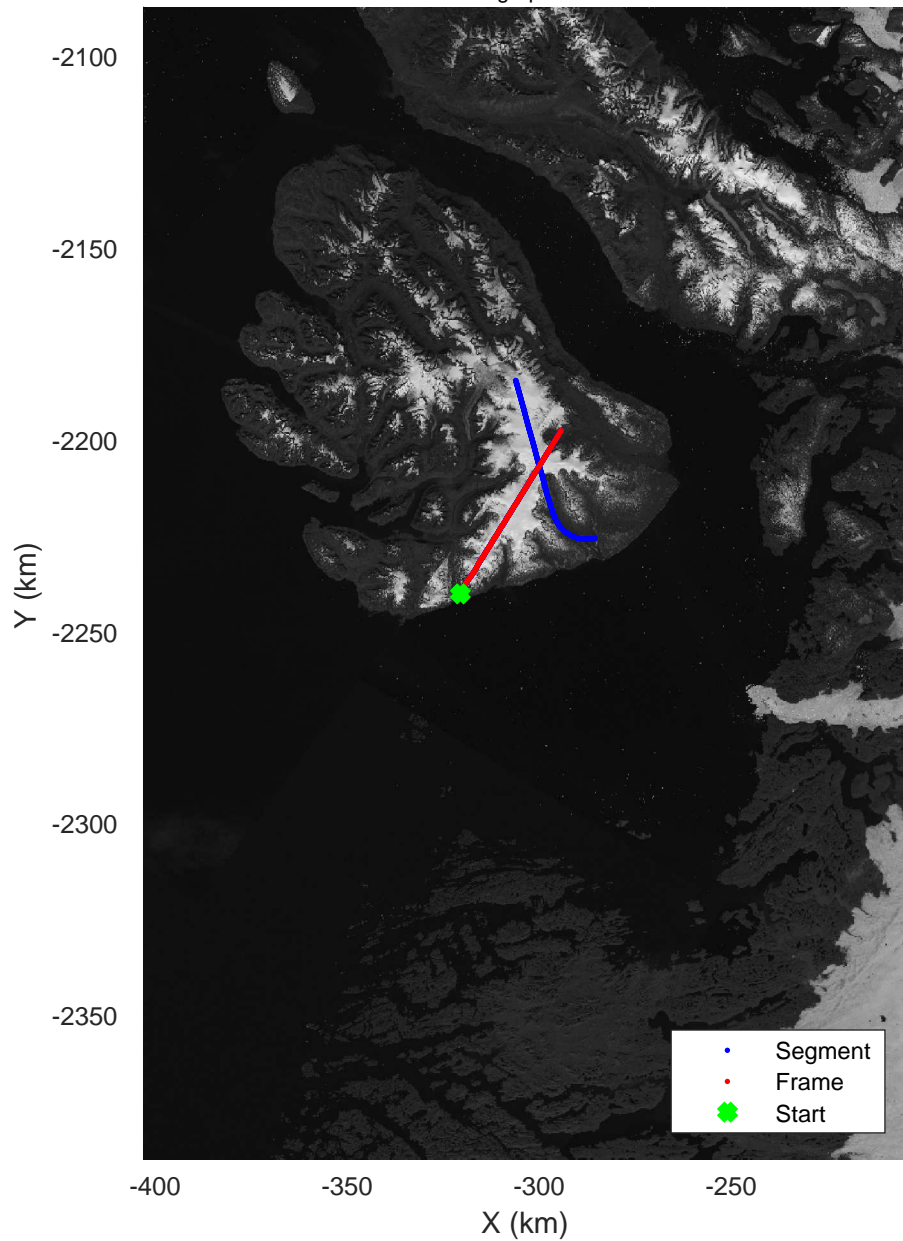

Umanaq B
20170510_02_002
Polar Stereograph 70N/-45E

rds 2017_Greenland_P3: "Umanaq B" 20170510_02_002: 11:01:49.6 to 11:08:23.0 GPS

rds 2017_Greenland_P3: "Umanaq B" 20170510_02_002: 11:01:49.6 to 11:08:23.0 GPS

Umanaq B
20170510_02_004
Polar Stereograph 70N/-45E

rds 2017_Greenland_P3: "Umanaq B" 20170510_02_004: 11:14:54.3 to 11:21:16.9 GPS

rds 2017_Greenland_P3: "Umanaq B" 20170510_02_004: 11:14:54.3 to 11:21:16.9 GPS