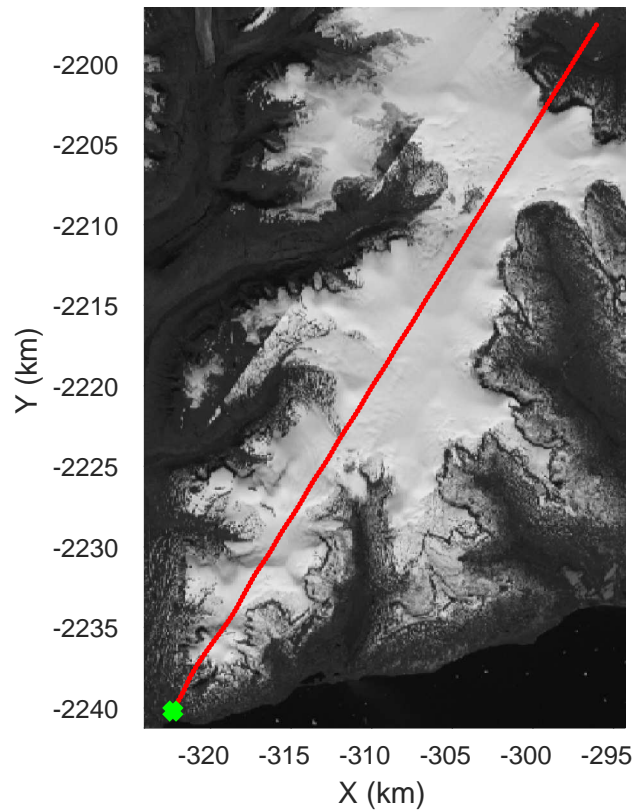

Umanaq B
20170510_02_002
Polar Stereograph 70N/-45E

rds 2017_Greenland_P3: "Umanaq B" 20170510_02_002: 11:01:49.6 to 11:08:23.0 GPS

rds 2017_Greenland_P3: "Umanaq B" 20170510_02_002: 11:01:49.6 to 11:08:23.0 GPS

Umanaq B
20170510_02_004
Polar Stereograph 70N/-45E

rds 2017_Greenland_P3: "Umanaq B" 20170510_02_004: 11:14:54.3 to 11:21:16.9 GPS

rds 2017_Greenland_P3: "Umanaq B" 20170510_02_004: 11:14:54.3 to 11:21:16.9 GPS