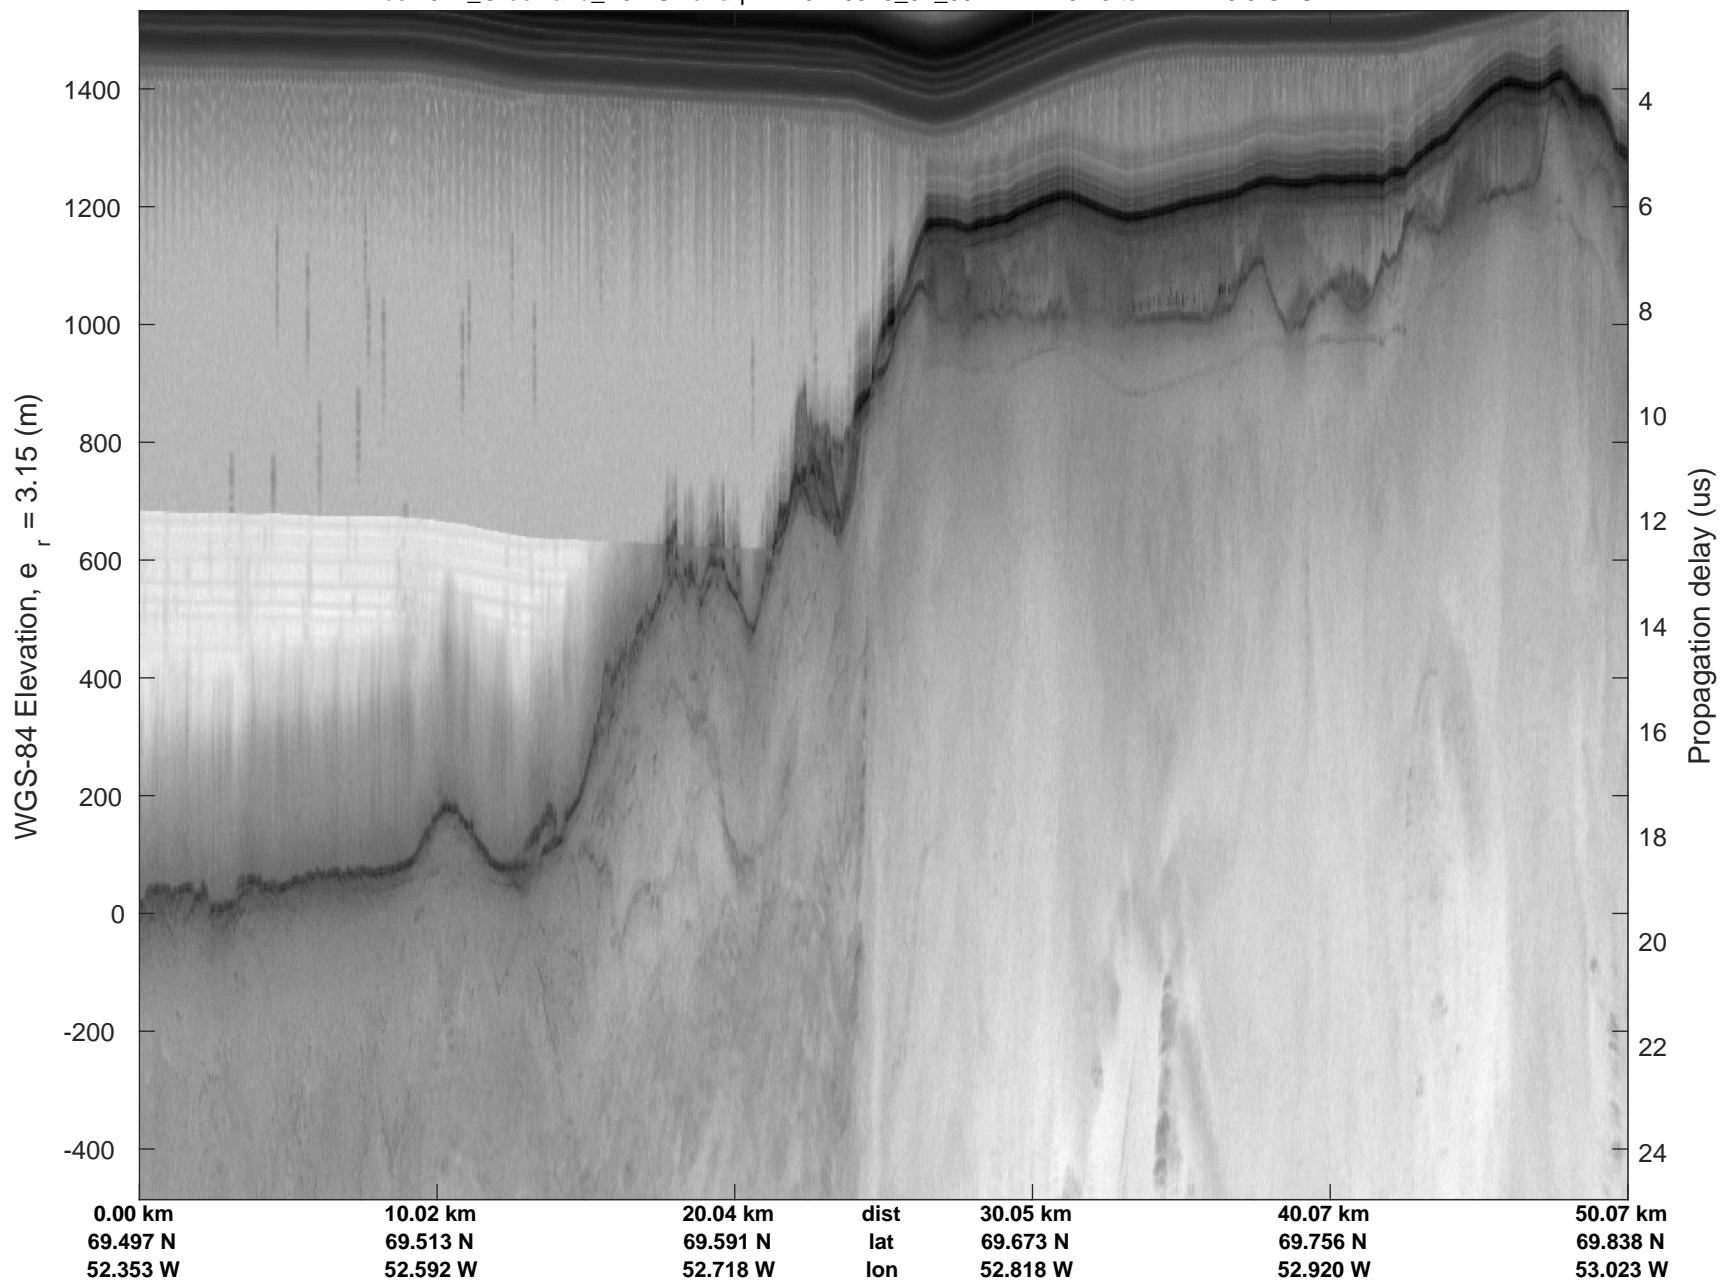

Umanaq B
20170510_02_002
Polar Stereograph 70N/-45E

rds 2017_Greenland_P3: "Umanaq B" 20170510_02_002: 11:01:49.6 to 11:08:23.0 GPS

rds 2017_Greenland_P3: "Umanaq B" 20170510_02_002: 11:01:49.6 to 11:08:23.0 GPS

Umanaq B
20170510_02_004
Polar Stereograph 70N/-45E

rds 2017_Greenland_P3: "Umanaq B" 20170510_02_004: 11:14:54.3 to 11:21:16.9 GPS

rds 2017_Greenland_P3: "Umanaq B" 20170510_02_004: 11:14:54.3 to 11:21:16.9 GPS