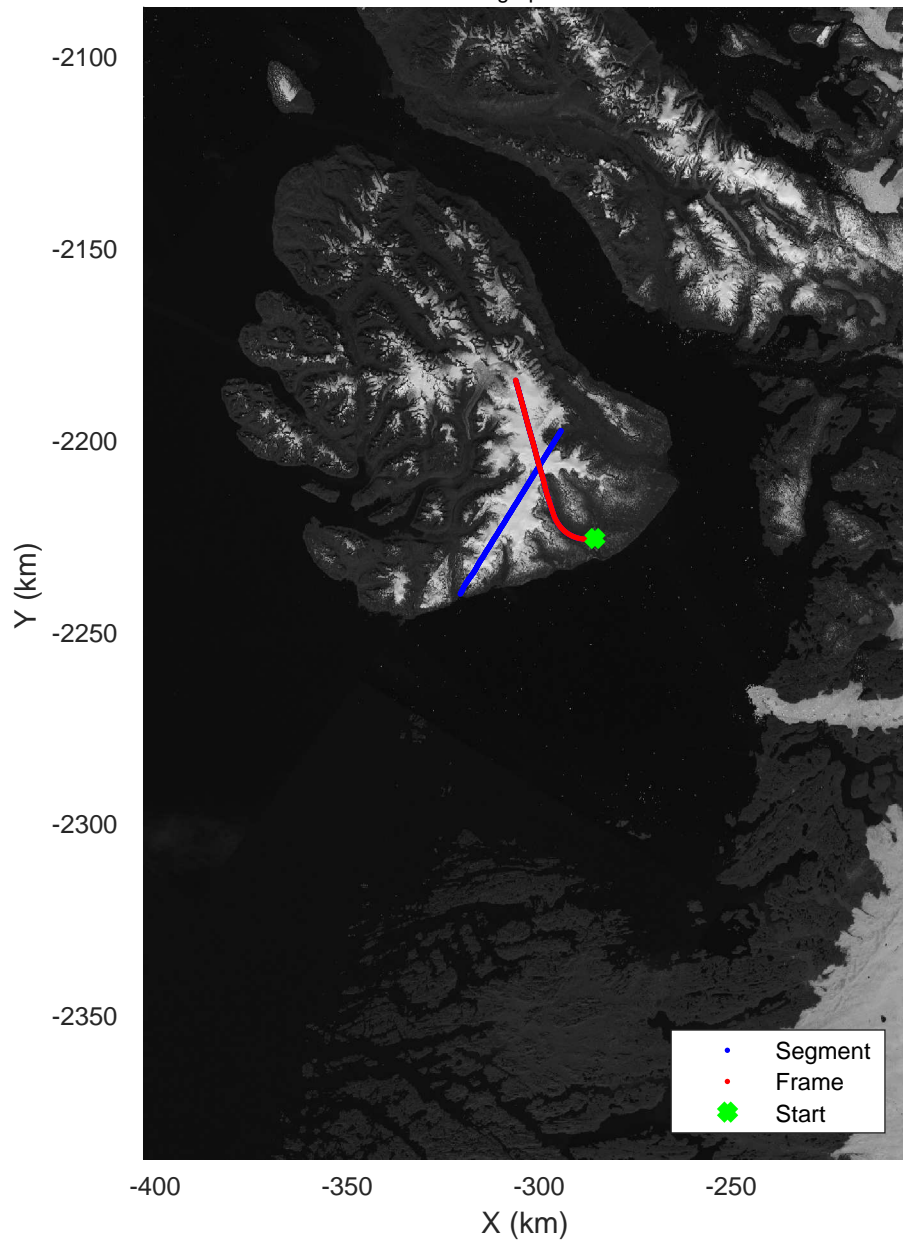

Umanaq B
20170510_02_002
Polar Stereograph 70N/-45E

rds 2017_Greenland_P3: "Umanaq B" 20170510_02_002: 11:01:49.6 to 11:08:23.0 GPS

rds 2017_Greenland_P3: "Umanaq B" 20170510_02_002: 11:01:49.6 to 11:08:23.0 GPS

Umanaq B
20170510_02_004
Polar Stereograph 70N/-45E

rds 2017_Greenland_P3: "Umanaq B" 20170510_02_004: 11:14:54.3 to 11:21:16.9 GPS

rds 2017_Greenland_P3: "Umanaq B" 20170510_02_004: 11:14:54.3 to 11:21:16.9 GPS