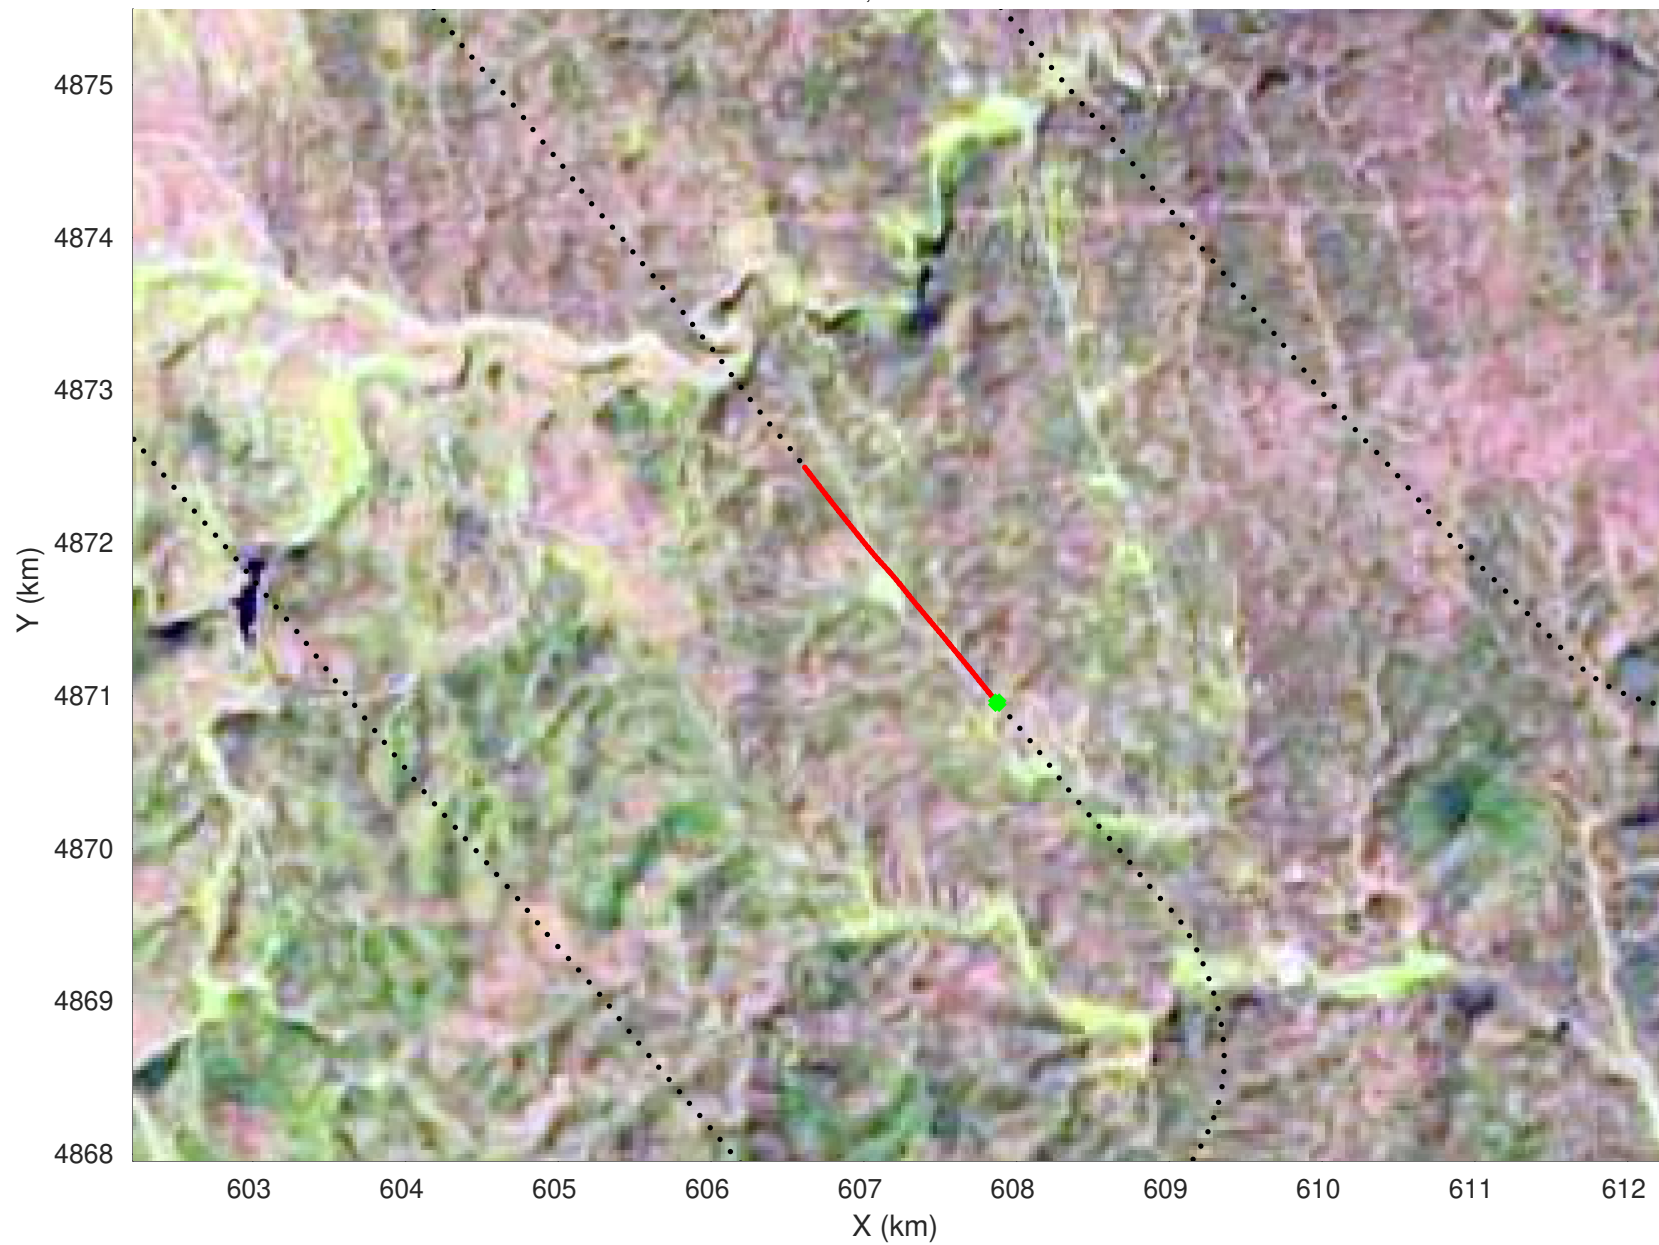

20210226_05_019
Black Hills, South Dakota

snow 2020_SouthDakota_N1KU: "" 20210226_05_019: 21:49:36.2 to 21:50:14.0 GPS

20210226_05_020
Black Hills, South Dakota

snow 2020_SouthDakota_N1KU: "" 20210226_05_020: 21:50:14.2 to 21:50:54.4 GPS

20210226_05_021
Black Hills, South Dakota

snow 2020_SouthDakota_N1KU: "" 20210226_05_021: 21:50:54.6 to 21:51:45.0 GPS

20210226_05_022
Black Hills, South Dakota

snow 2020_SouthDakota_N1KU: "" 20210226_05_022: 21:51:45.2 to 21:52:39.0 GPS