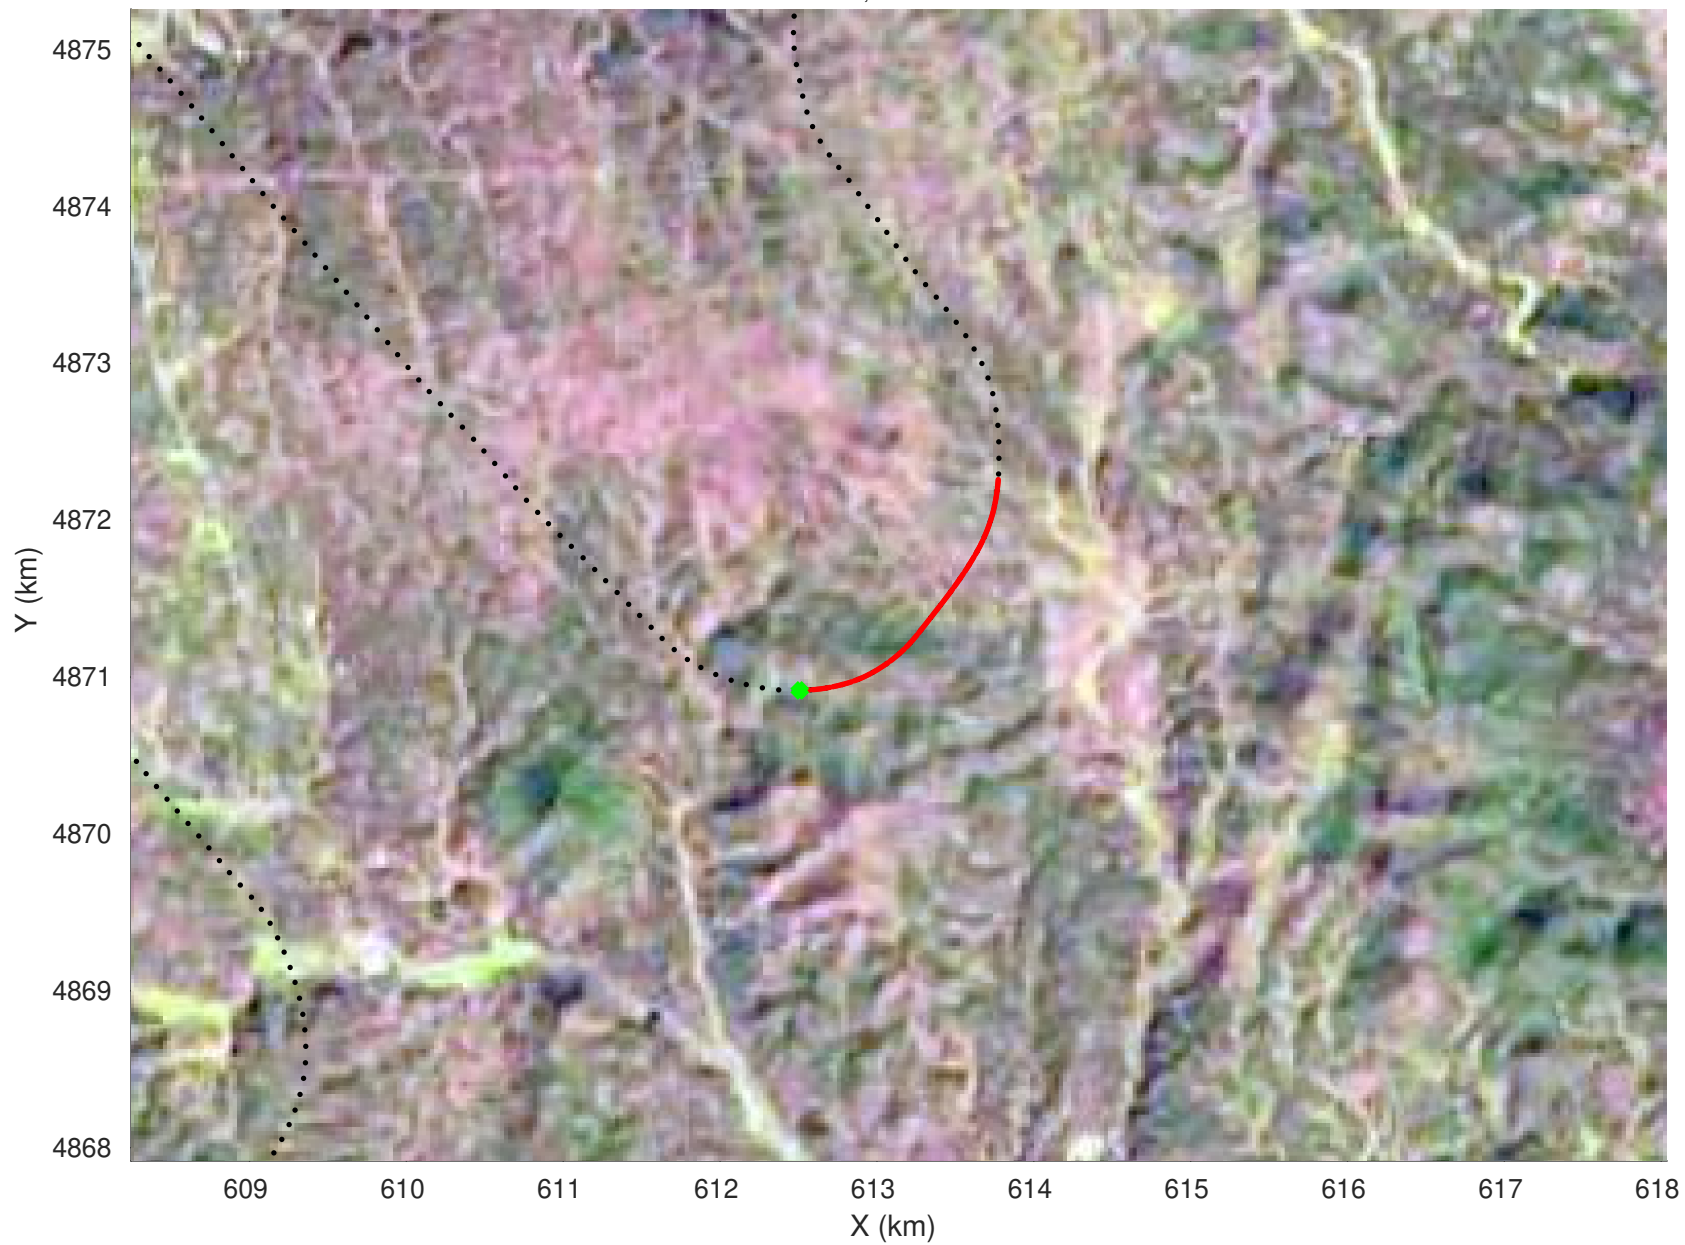

20210226_05_043
Black Hills, South Dakota