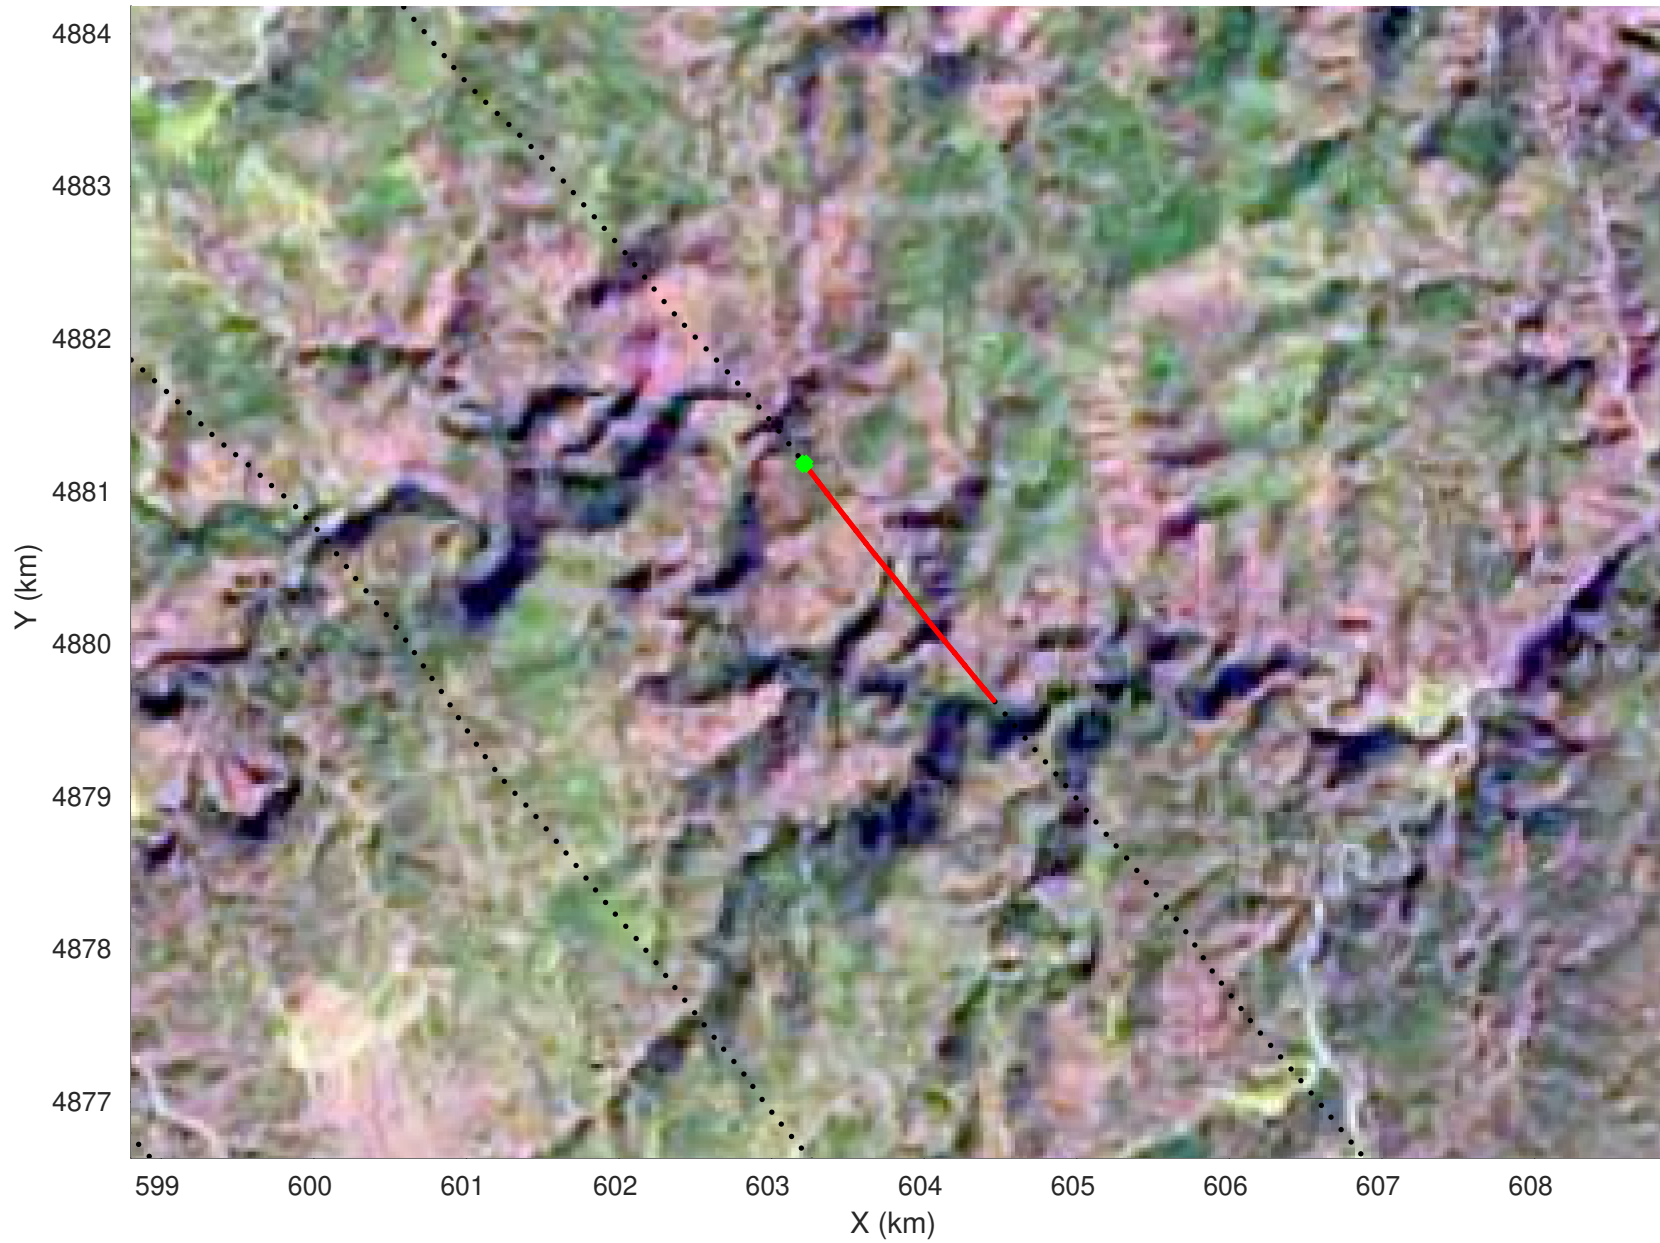

20210226_05_036
Black Hills, South Dakota