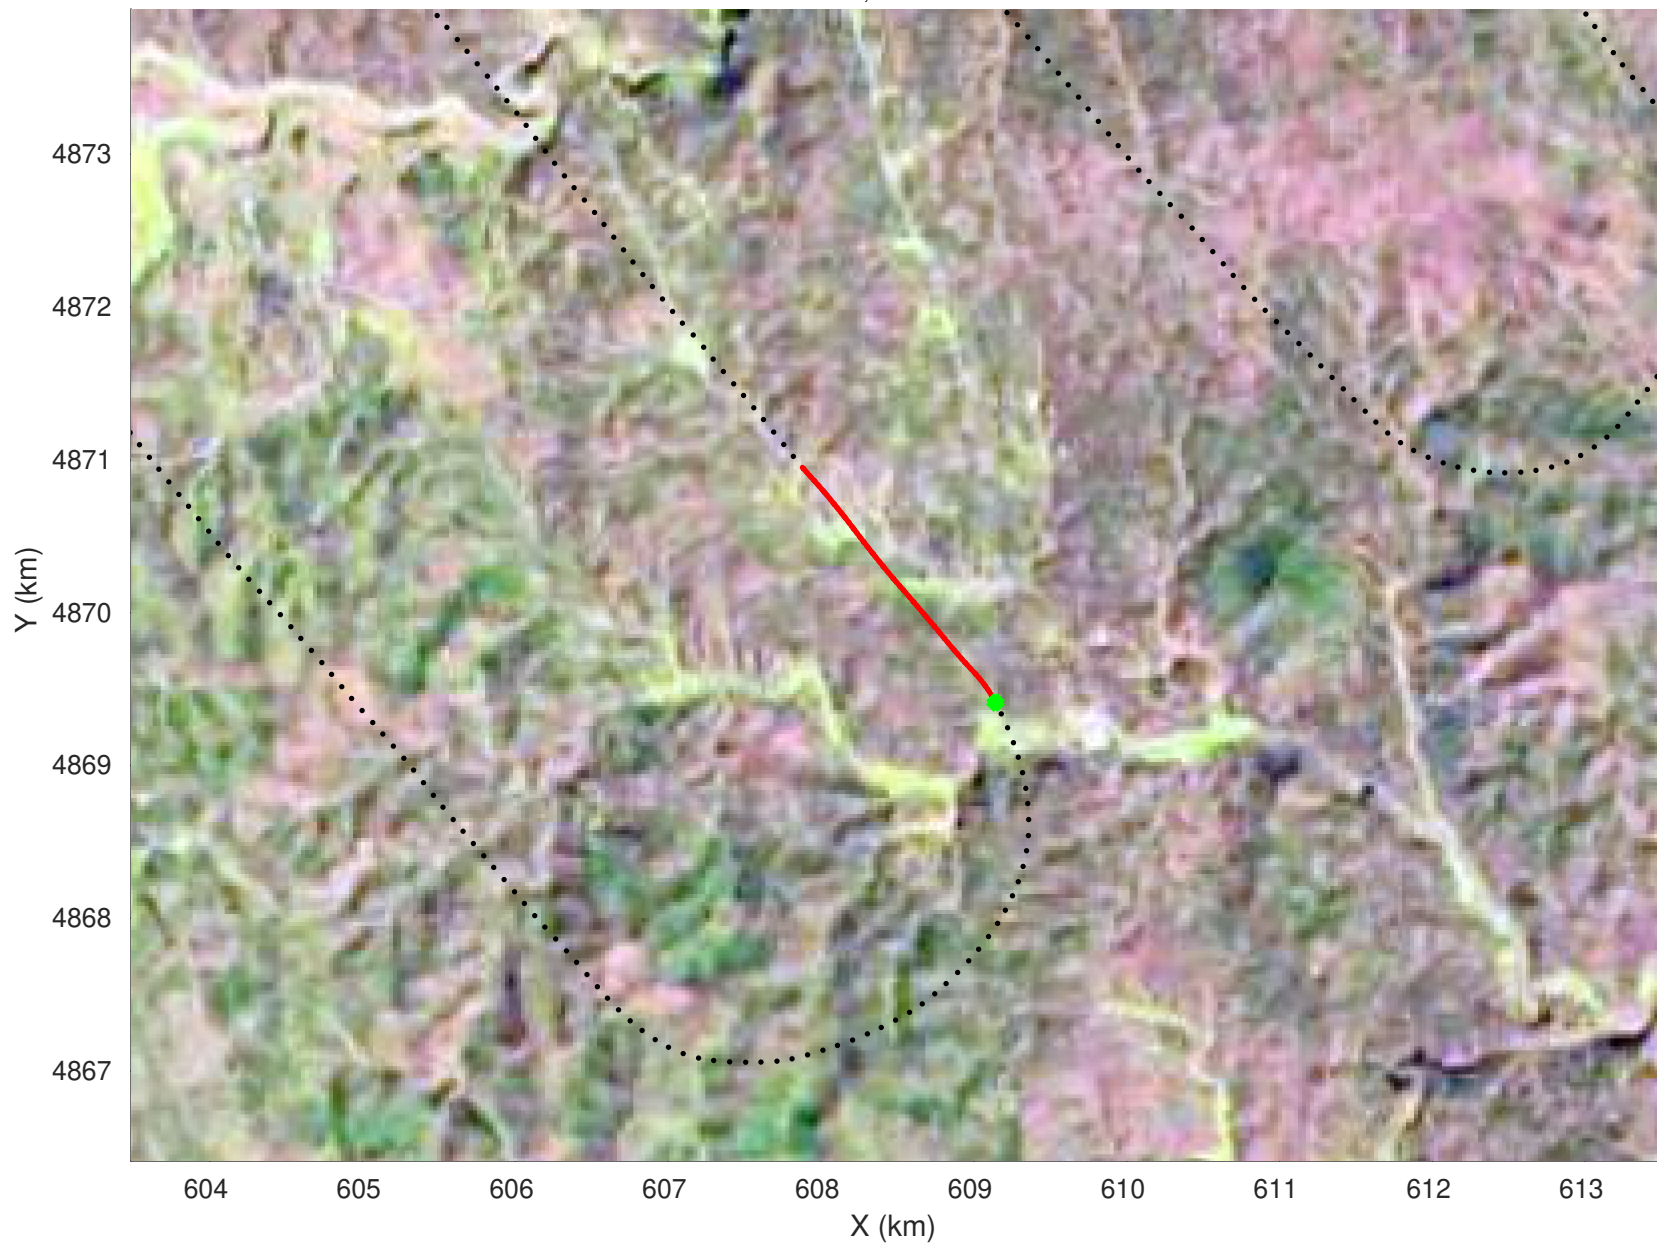

20210226_05_019
Black Hills, South Dakota

snow 2020_SouthDakota_N1KU: "" 20210226_05_019: 21:49:36.2 to 21:50:14.0 GPS

20210226_05_020
Black Hills, South Dakota

snow 2020_SouthDakota_N1KU: "" 20210226_05_020: 21:50:14.2 to 21:50:54.4 GPS

20210226_05_021
Black Hills, South Dakota

snow 2020_SouthDakota_N1KU: "" 20210226_05_021: 21:50:54.6 to 21:51:45.0 GPS

20210226_05_022
Black Hills, South Dakota

snow 2020_SouthDakota_N1KU: "" 20210226_05_022: 21:51:45.2 to 21:52:39.0 GPS