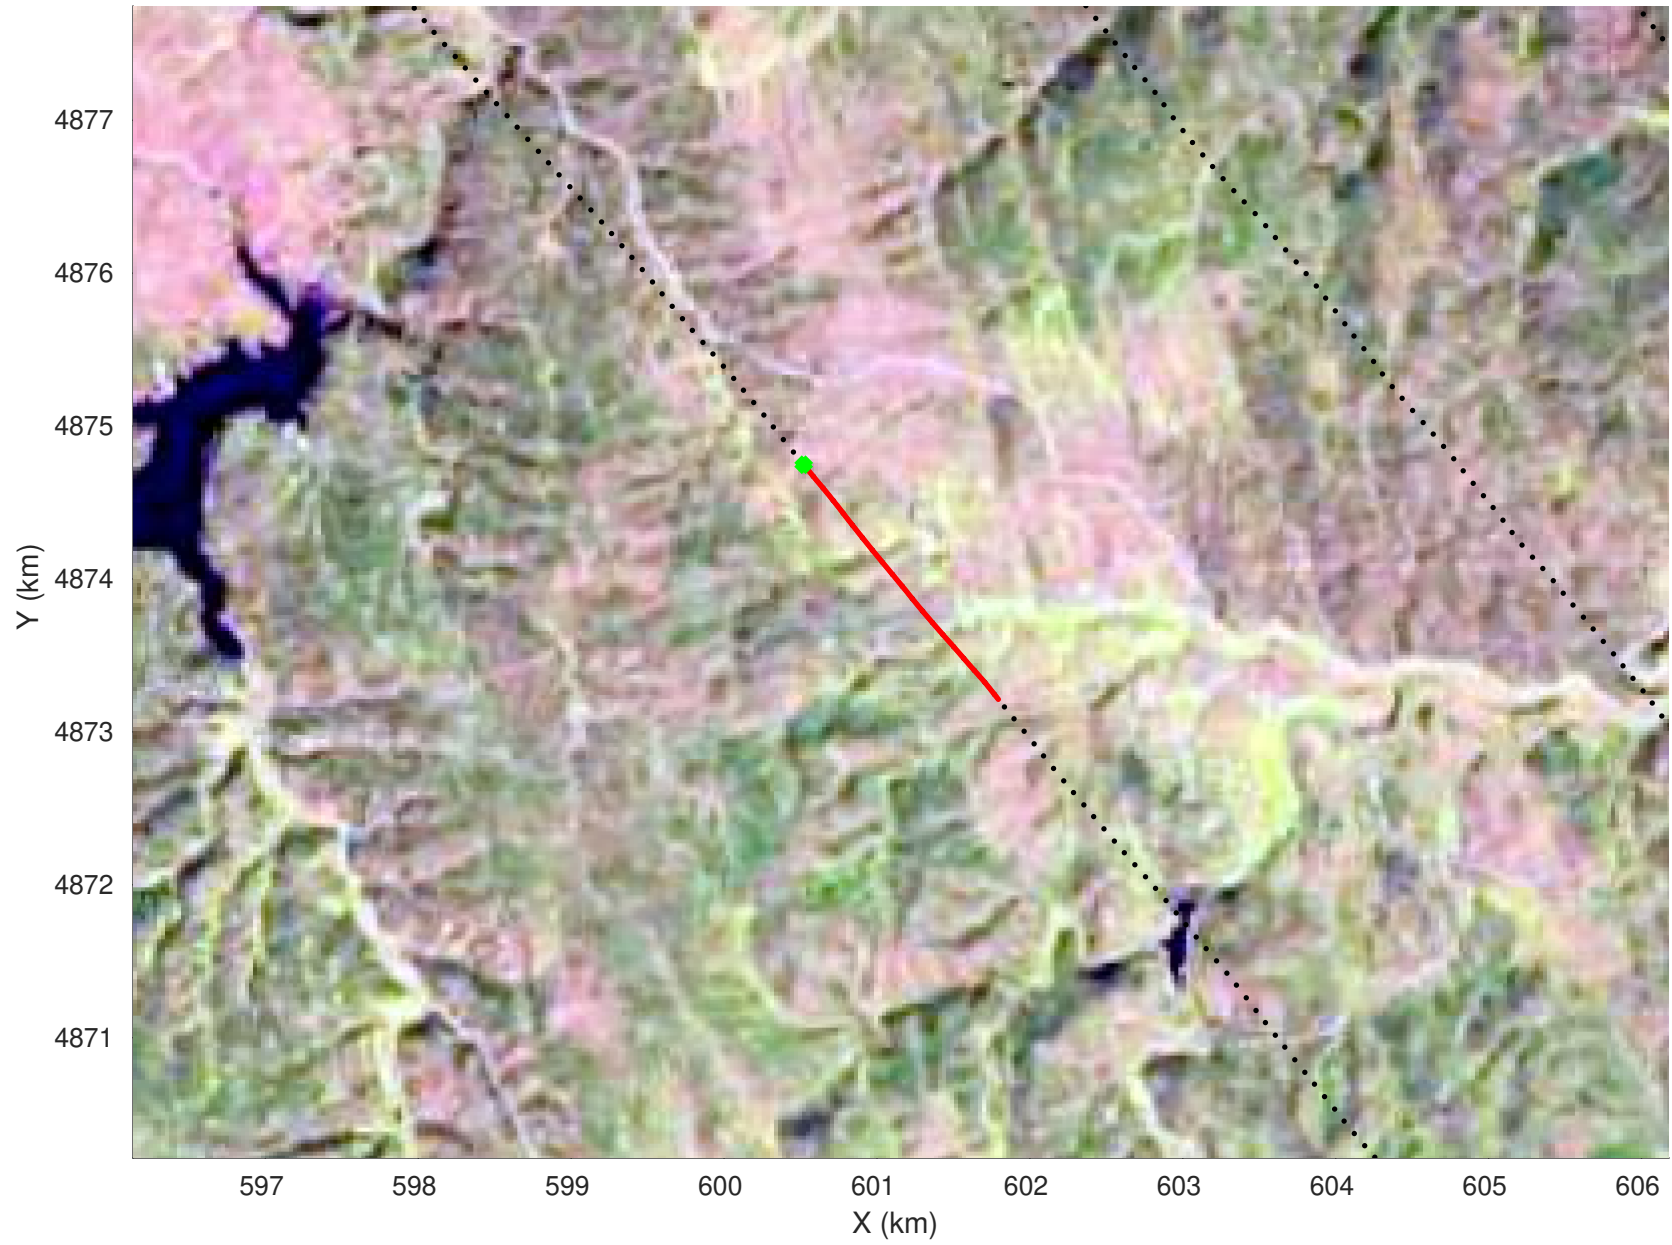

20210226_05_009
Black Hills, South Dakota

snow 2020_SouthDakota_N1KU: "" 20210226_05_009: 21:43:22.0 to 21:43:57.2 GPS

20210226_05_010
Black Hills, South Dakota

snow 2020_SouthDakota_N1KU: "" 20210226_05_010: 21:43:57.4 to 21:44:33.7 GPS

20210226_05_011
Black Hills, South Dakota

snow 2020_SouthDakota_N1KU: "" 20210226_05_011: 21:44:33.9 to 21:45:10.5 GPS

20210226_05_012
Black Hills, South Dakota

snow 2020_SouthDakota_N1KU: "" 20210226_05_012: 21:45:10.7 to 21:45:47.4 GPS

20210226_05_013
Black Hills, South Dakota

snow 2020_SouthDakota_N1KU: "" 20210226_05_013: 21:45:47.6 to 21:46:25.1 GPS

20210226_05_014
Black Hills, South Dakota

snow 2020_SouthDakota_N1KU: "" 20210226_05_014: 21:46:25.3 to 21:47:03.0 GPS