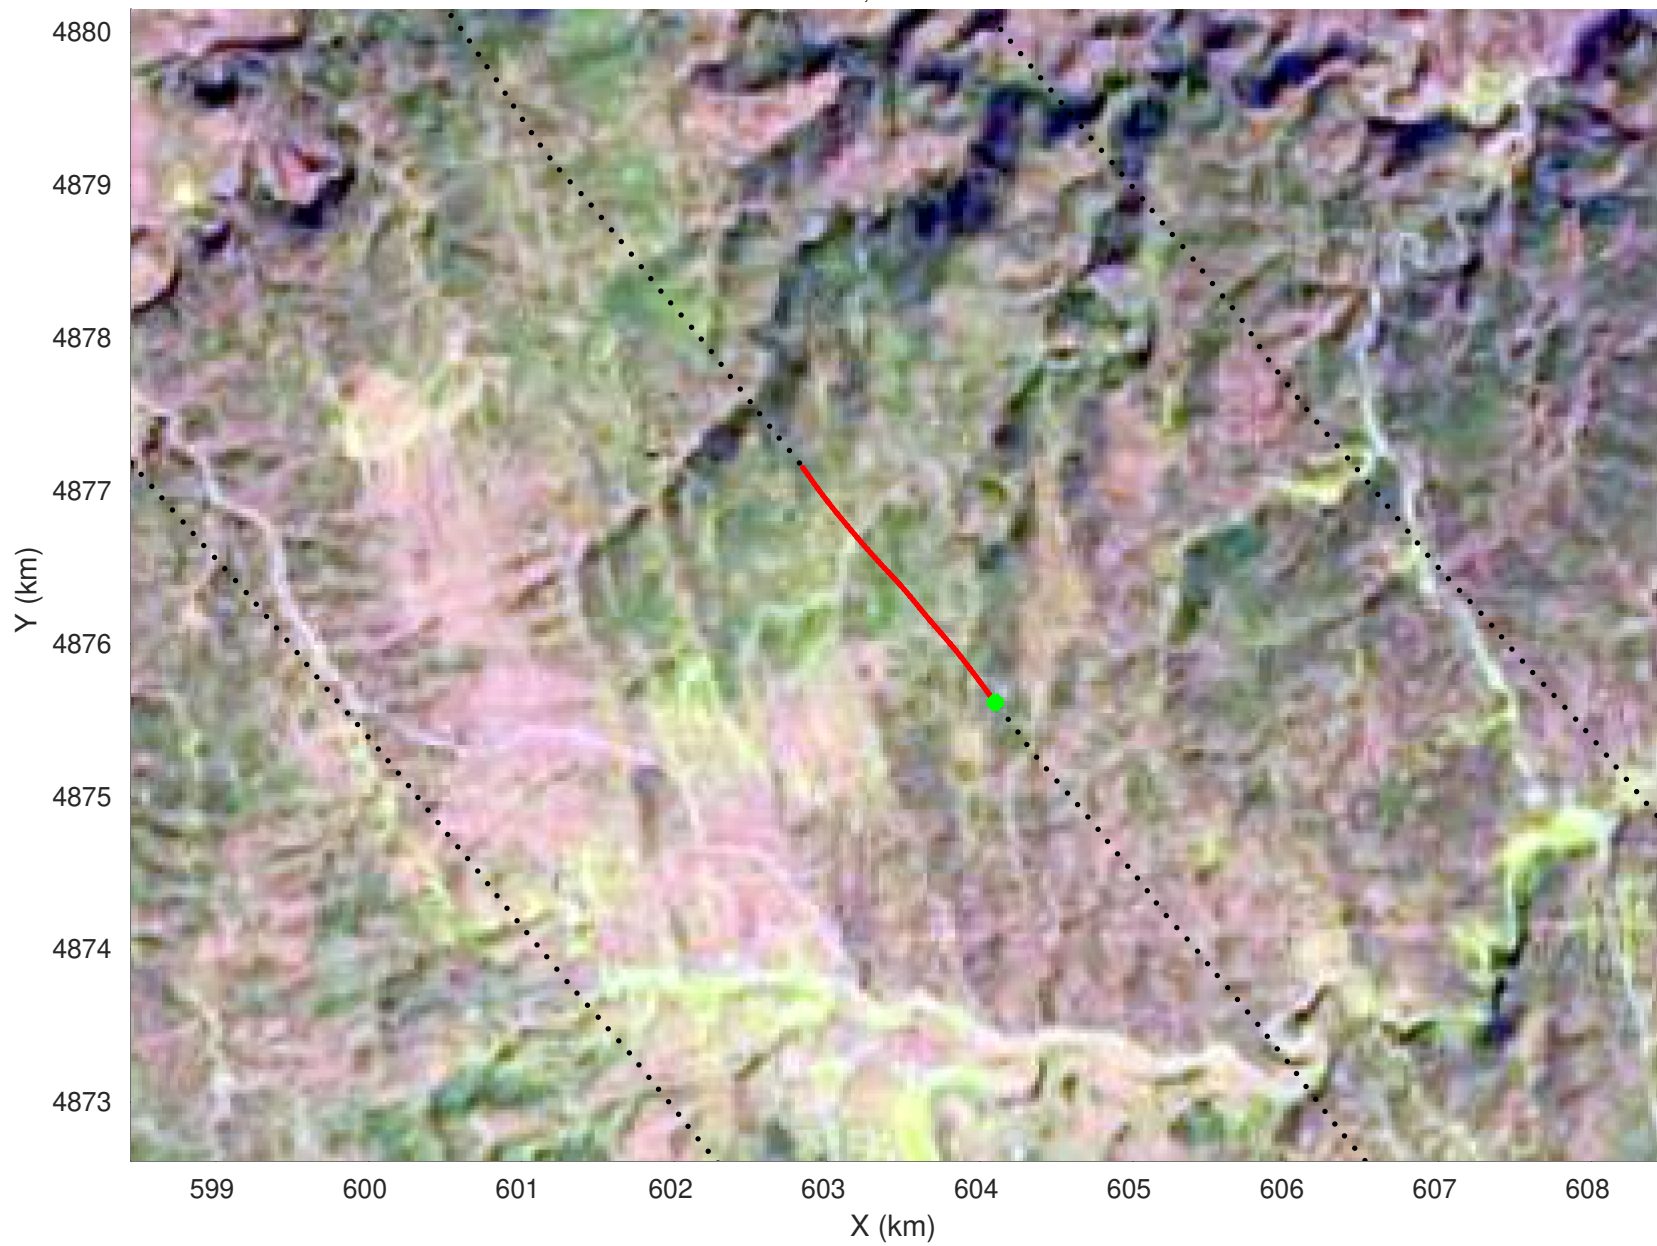

20210226_05_025
Black Hills, South Dakota