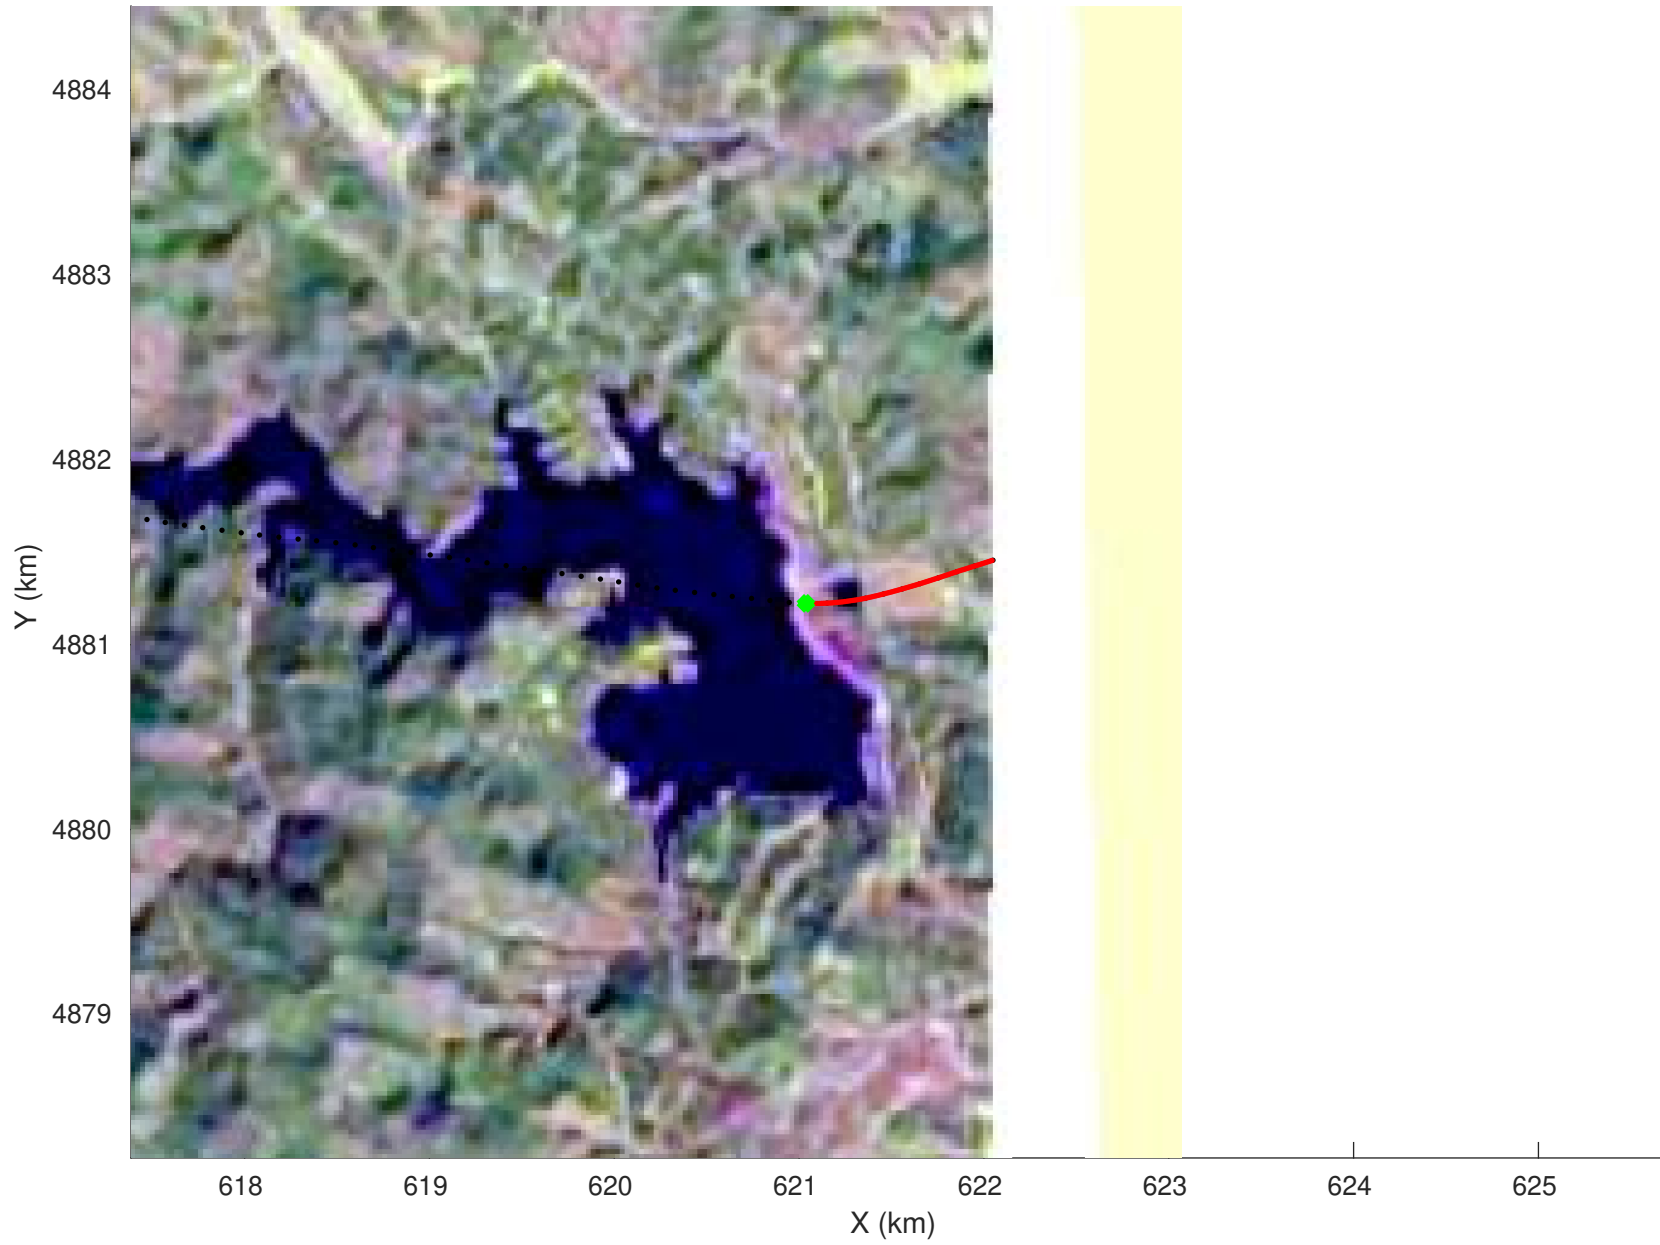

20210226_05_052
Black Hills, South Dakota