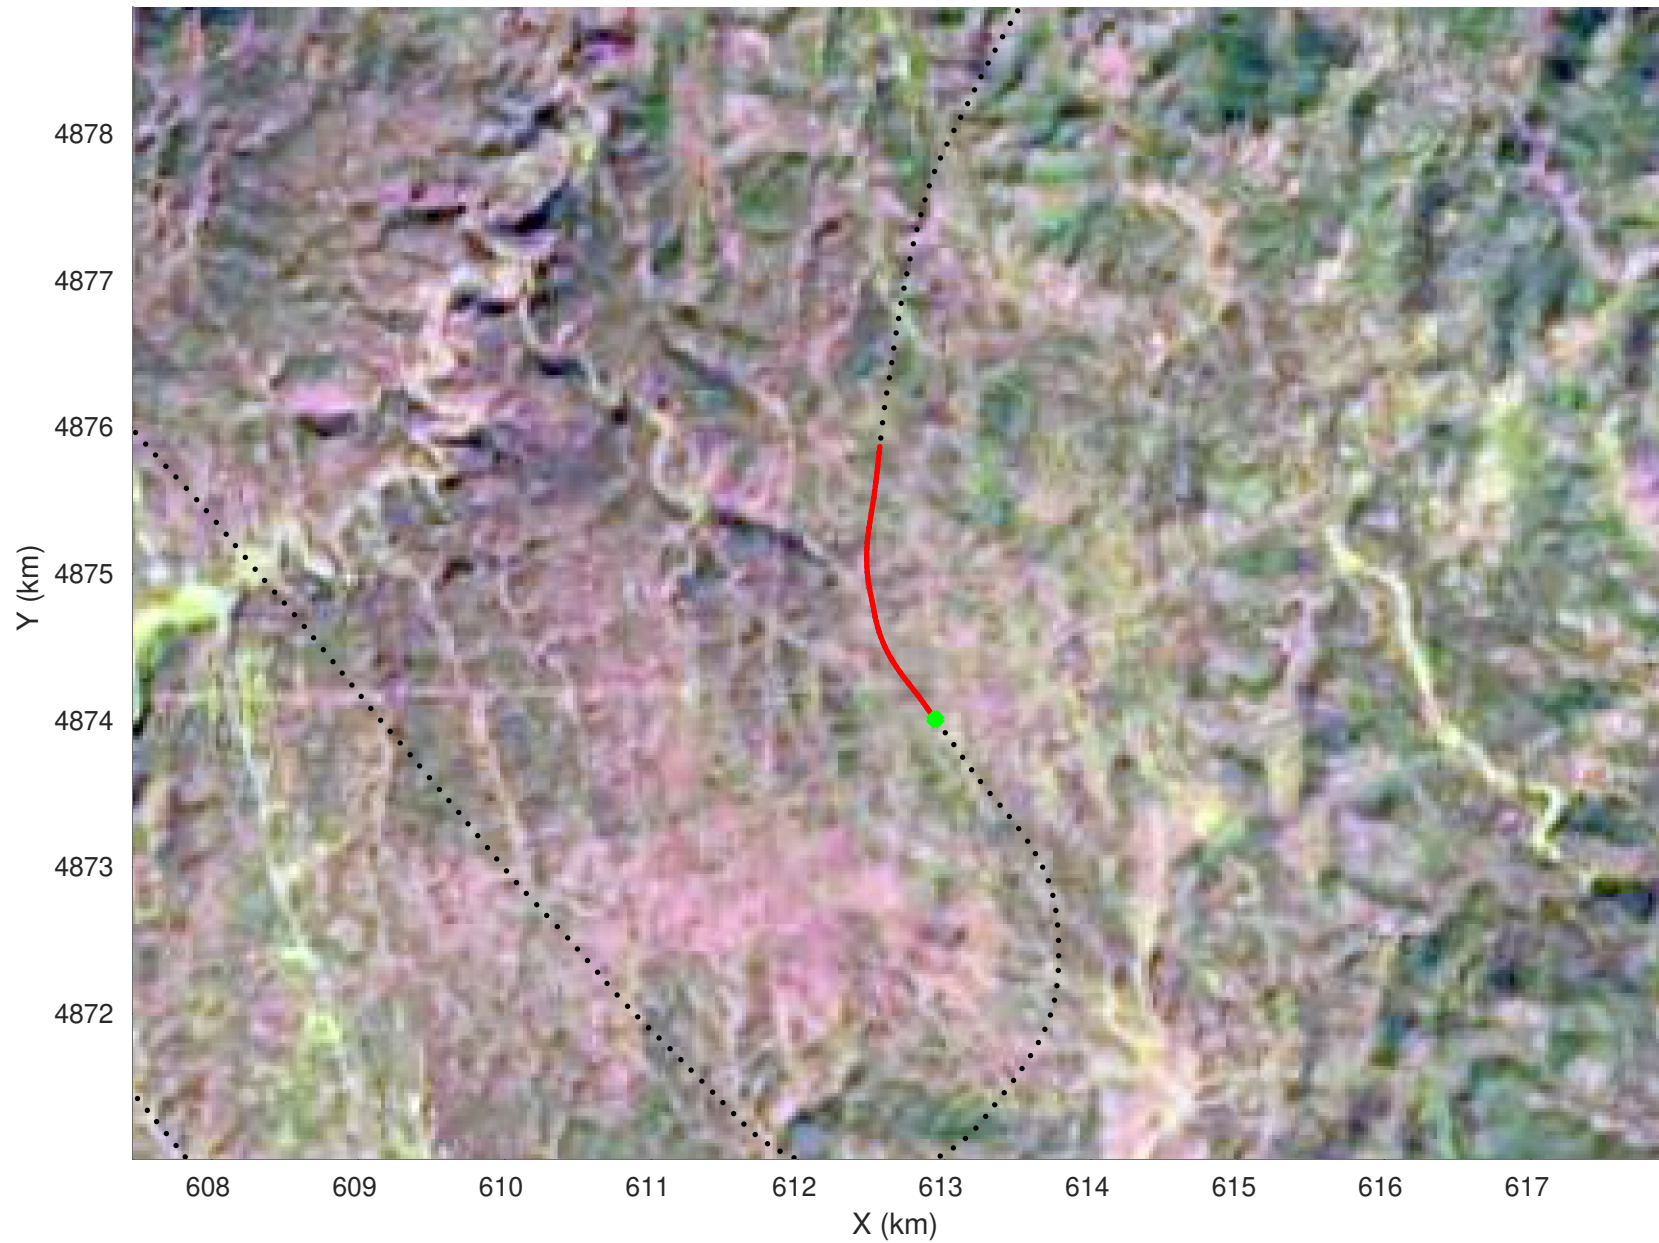

20210226_05_045
Black Hills, South Dakota