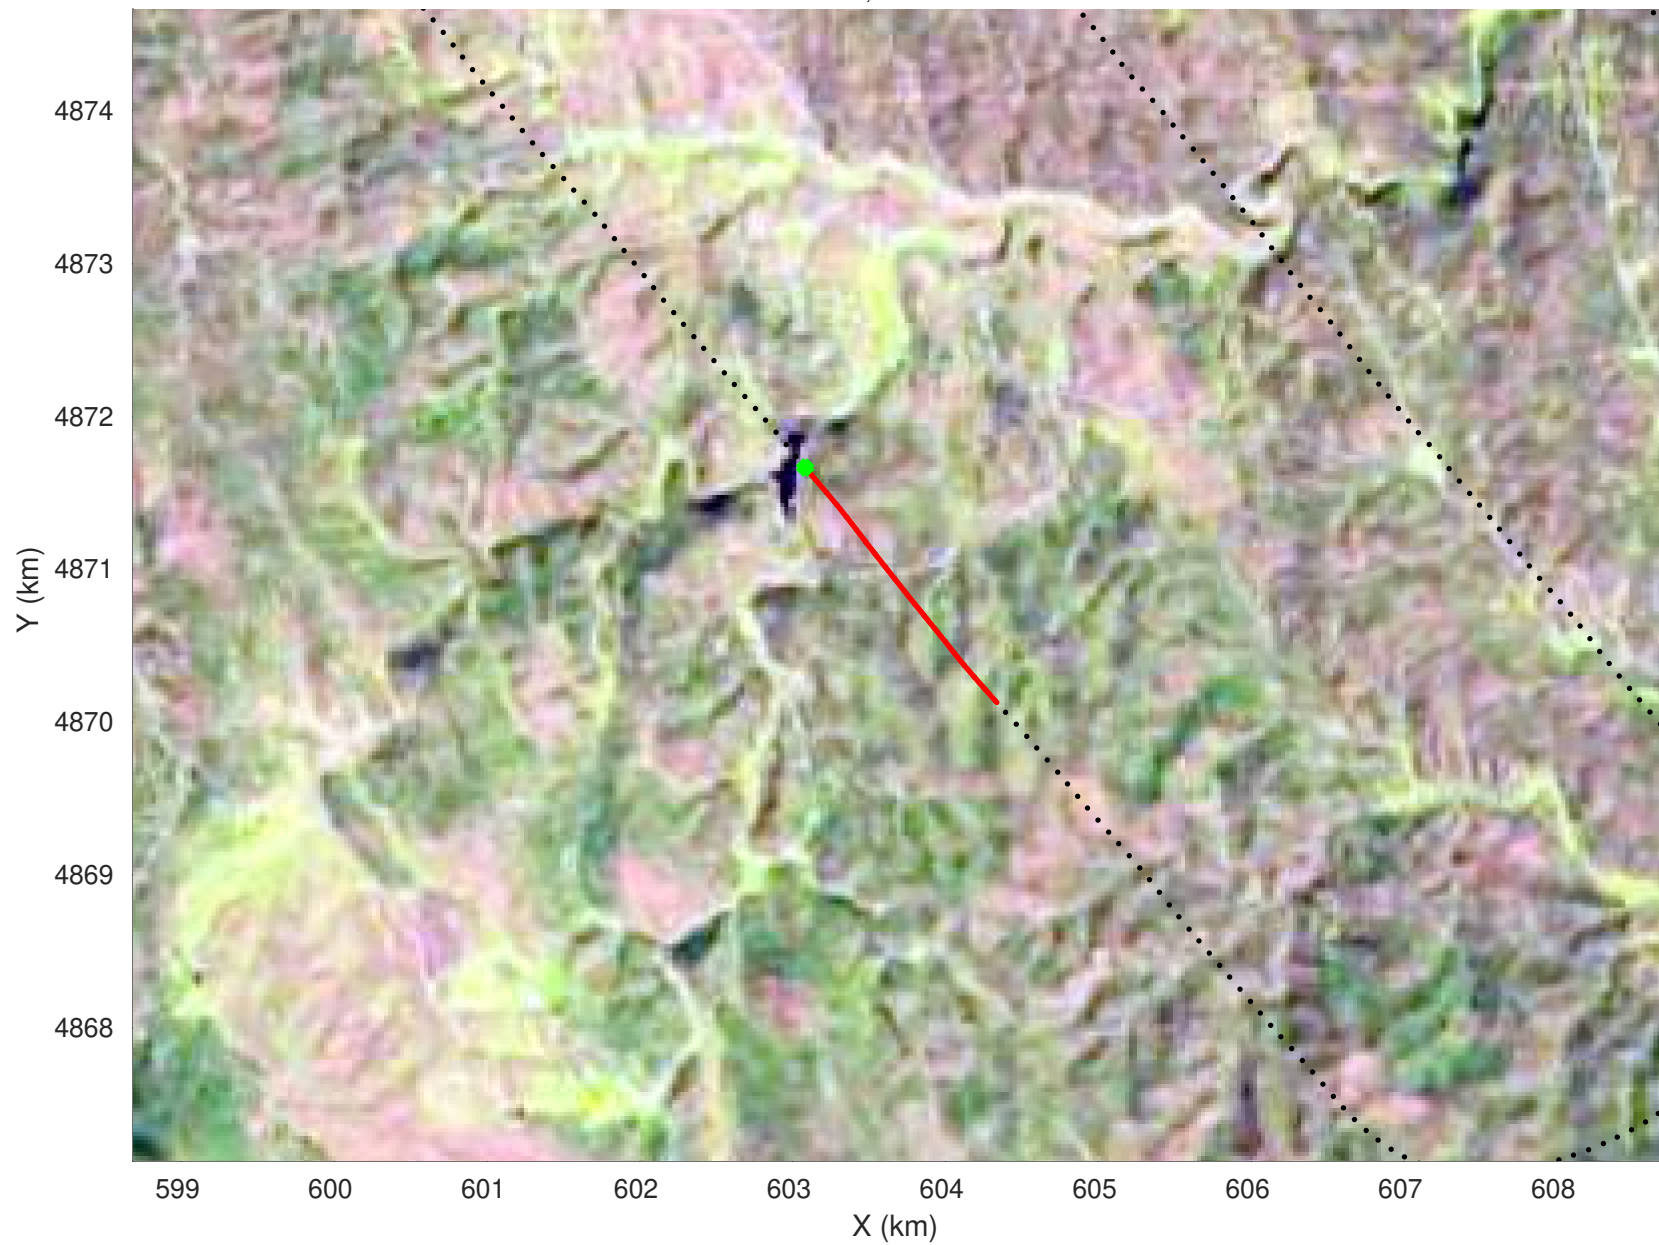

20210226_05_013
Black Hills, South Dakota

snow 2020_SouthDakota_N1KU: "" 20210226_05_013: 21:45:47.6 to 21:46:25.1 GPS

20210226_05_014
Black Hills, South Dakota

snow 2020_SouthDakota_N1KU: "" 20210226_05_014: 21:46:25.3 to 21:47:03.0 GPS

20210226_05_015
Black Hills, South Dakota

snow 2020_SouthDakota_N1KU: "" 20210226_05_015: 21:47:03.2 to 21:47:40.2 GPS

20210226_05_016
Black Hills, South Dakota

snow 2020_SouthDakota_N1KU: "" 20210226_05_016: 21:47:40.4 to 21:48:19.4 GPS