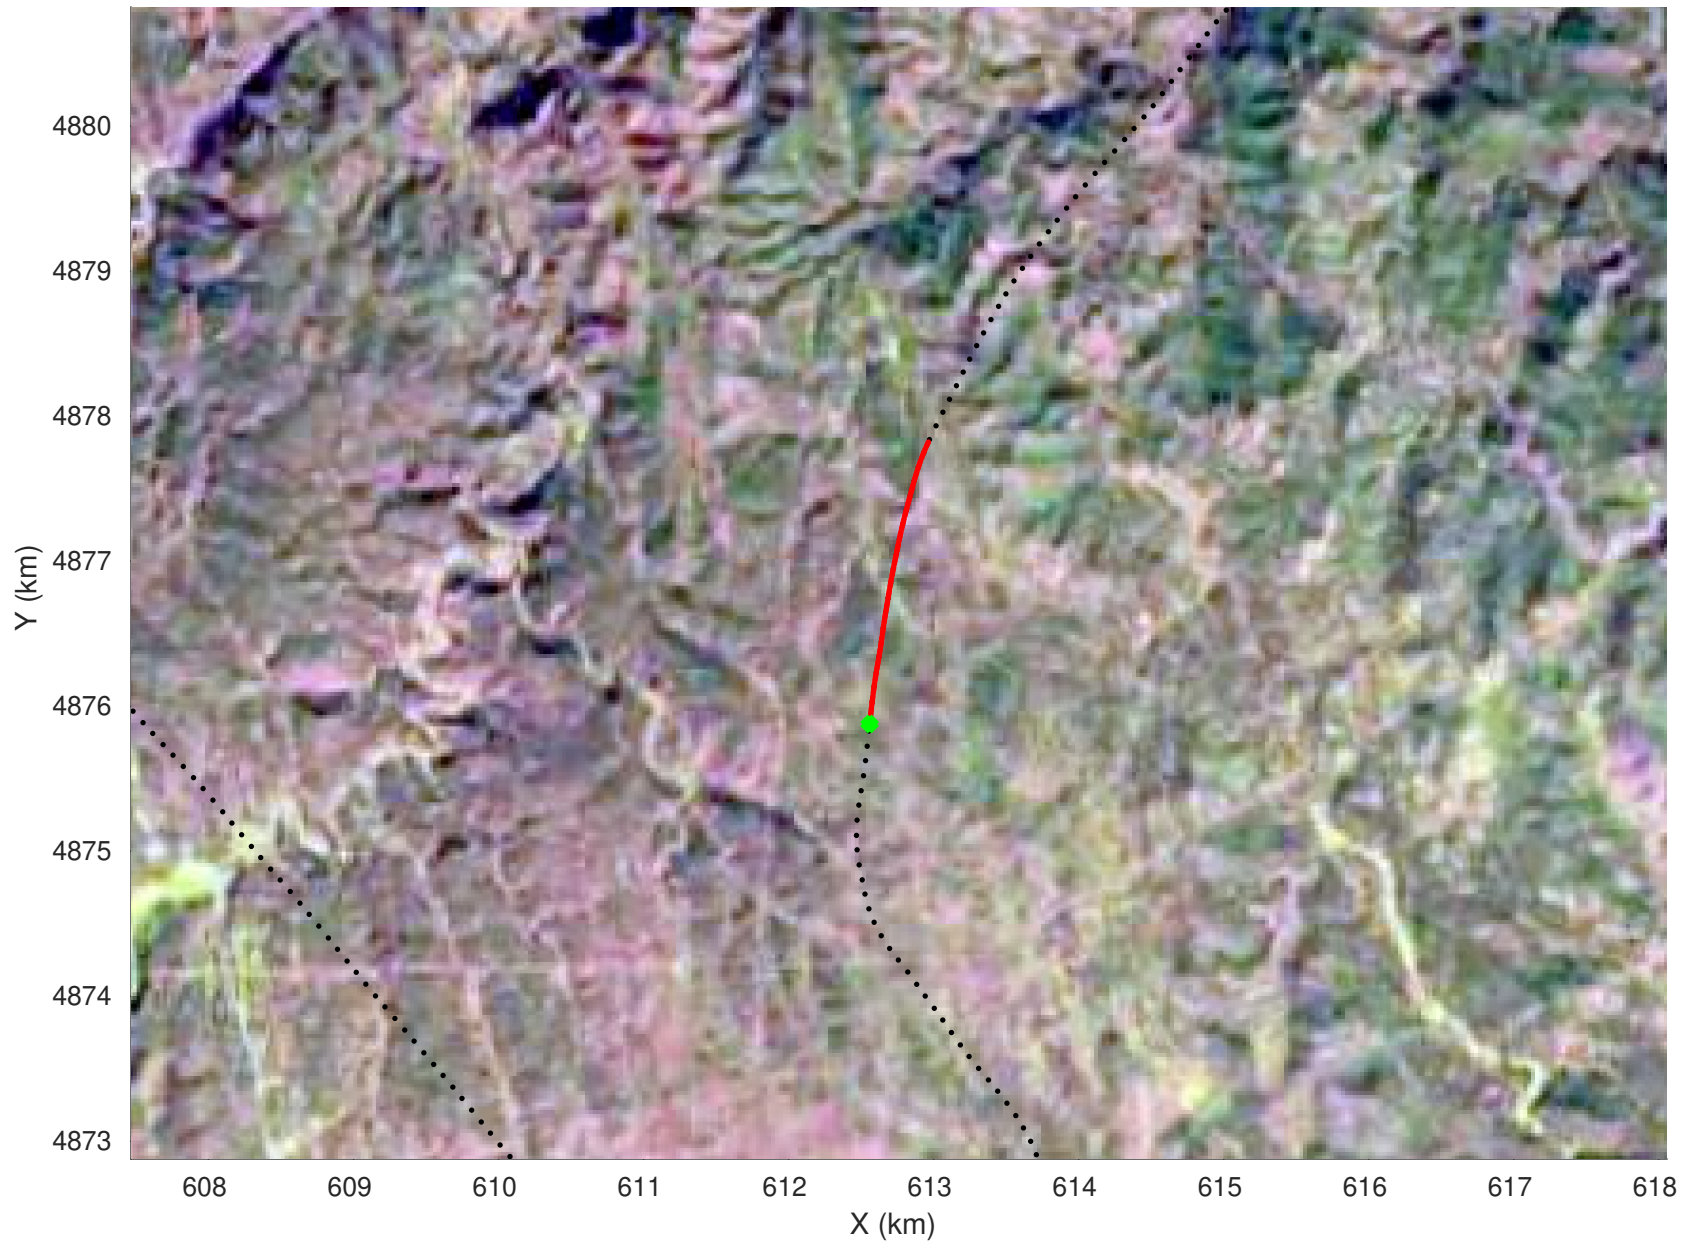

20210226_05_046
Black Hills, South Dakota