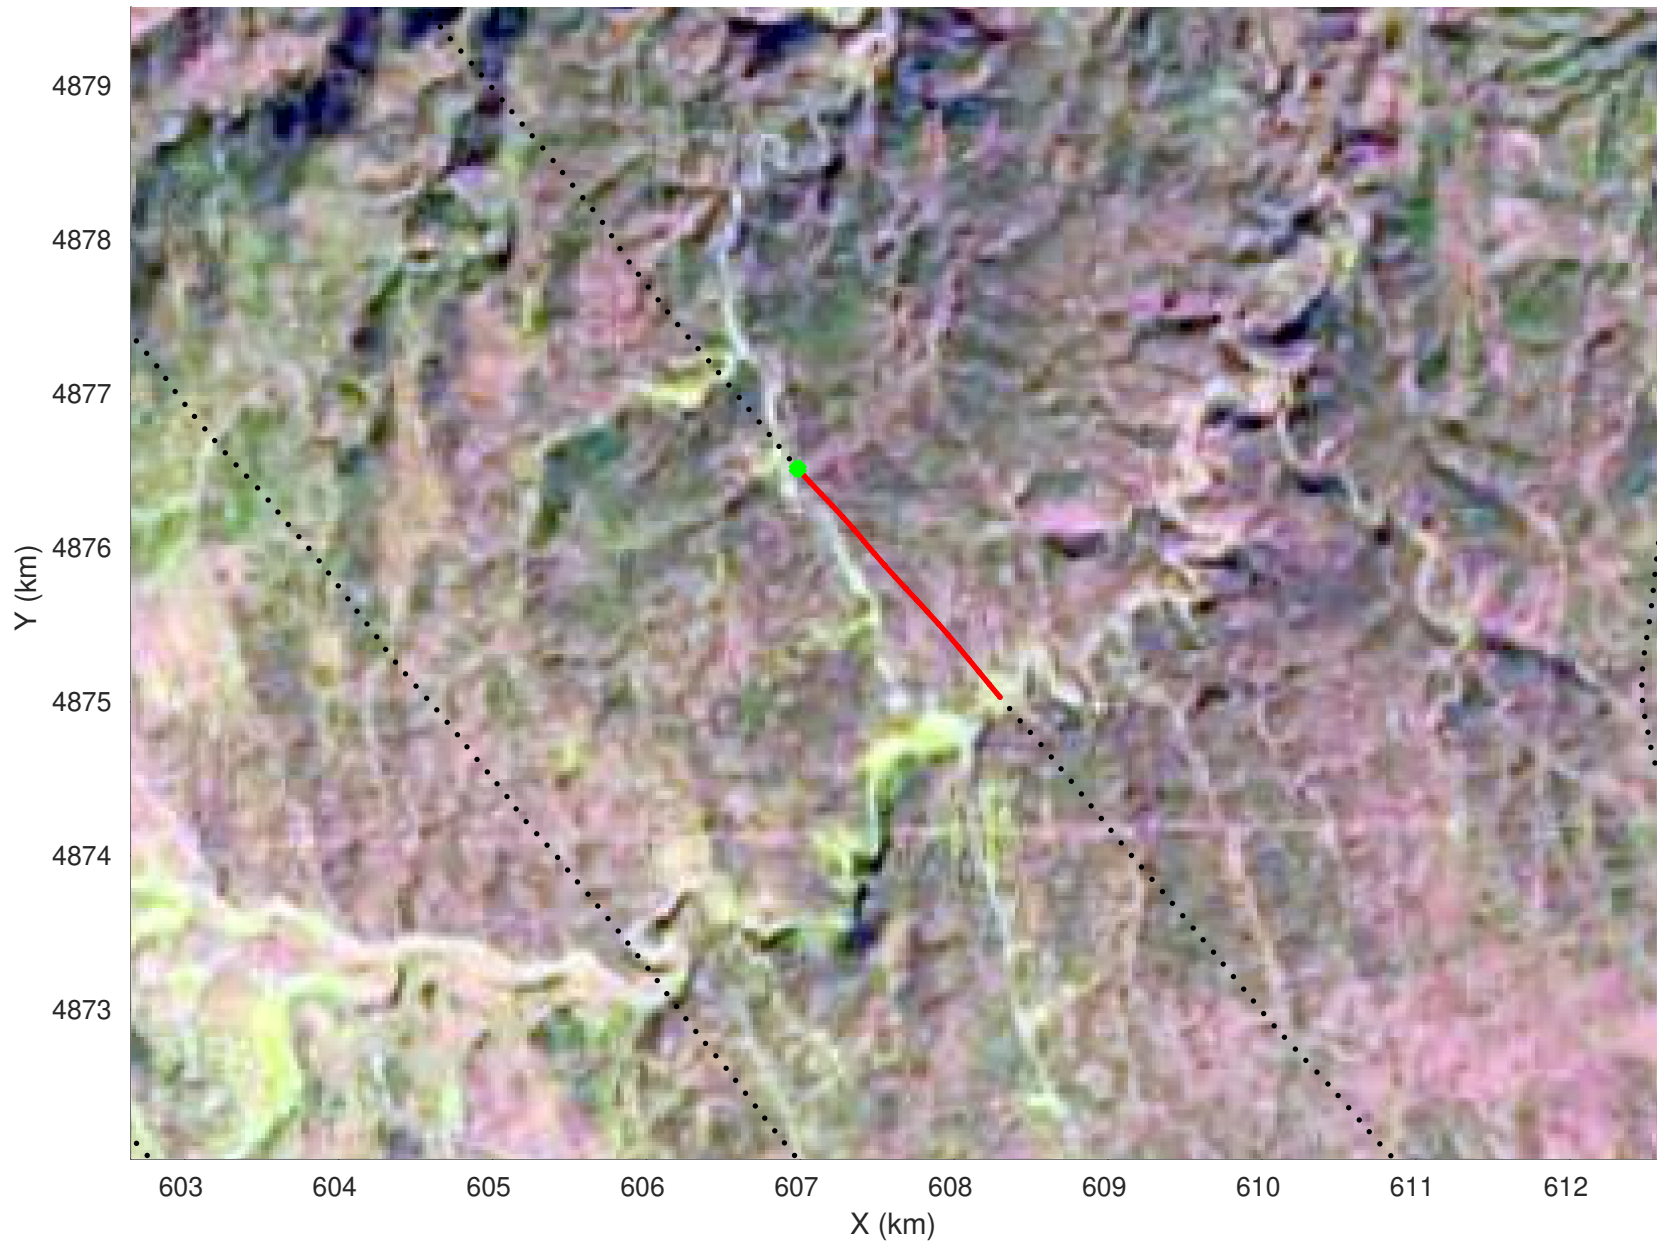

20210226_05_039
Black Hills, South Dakota