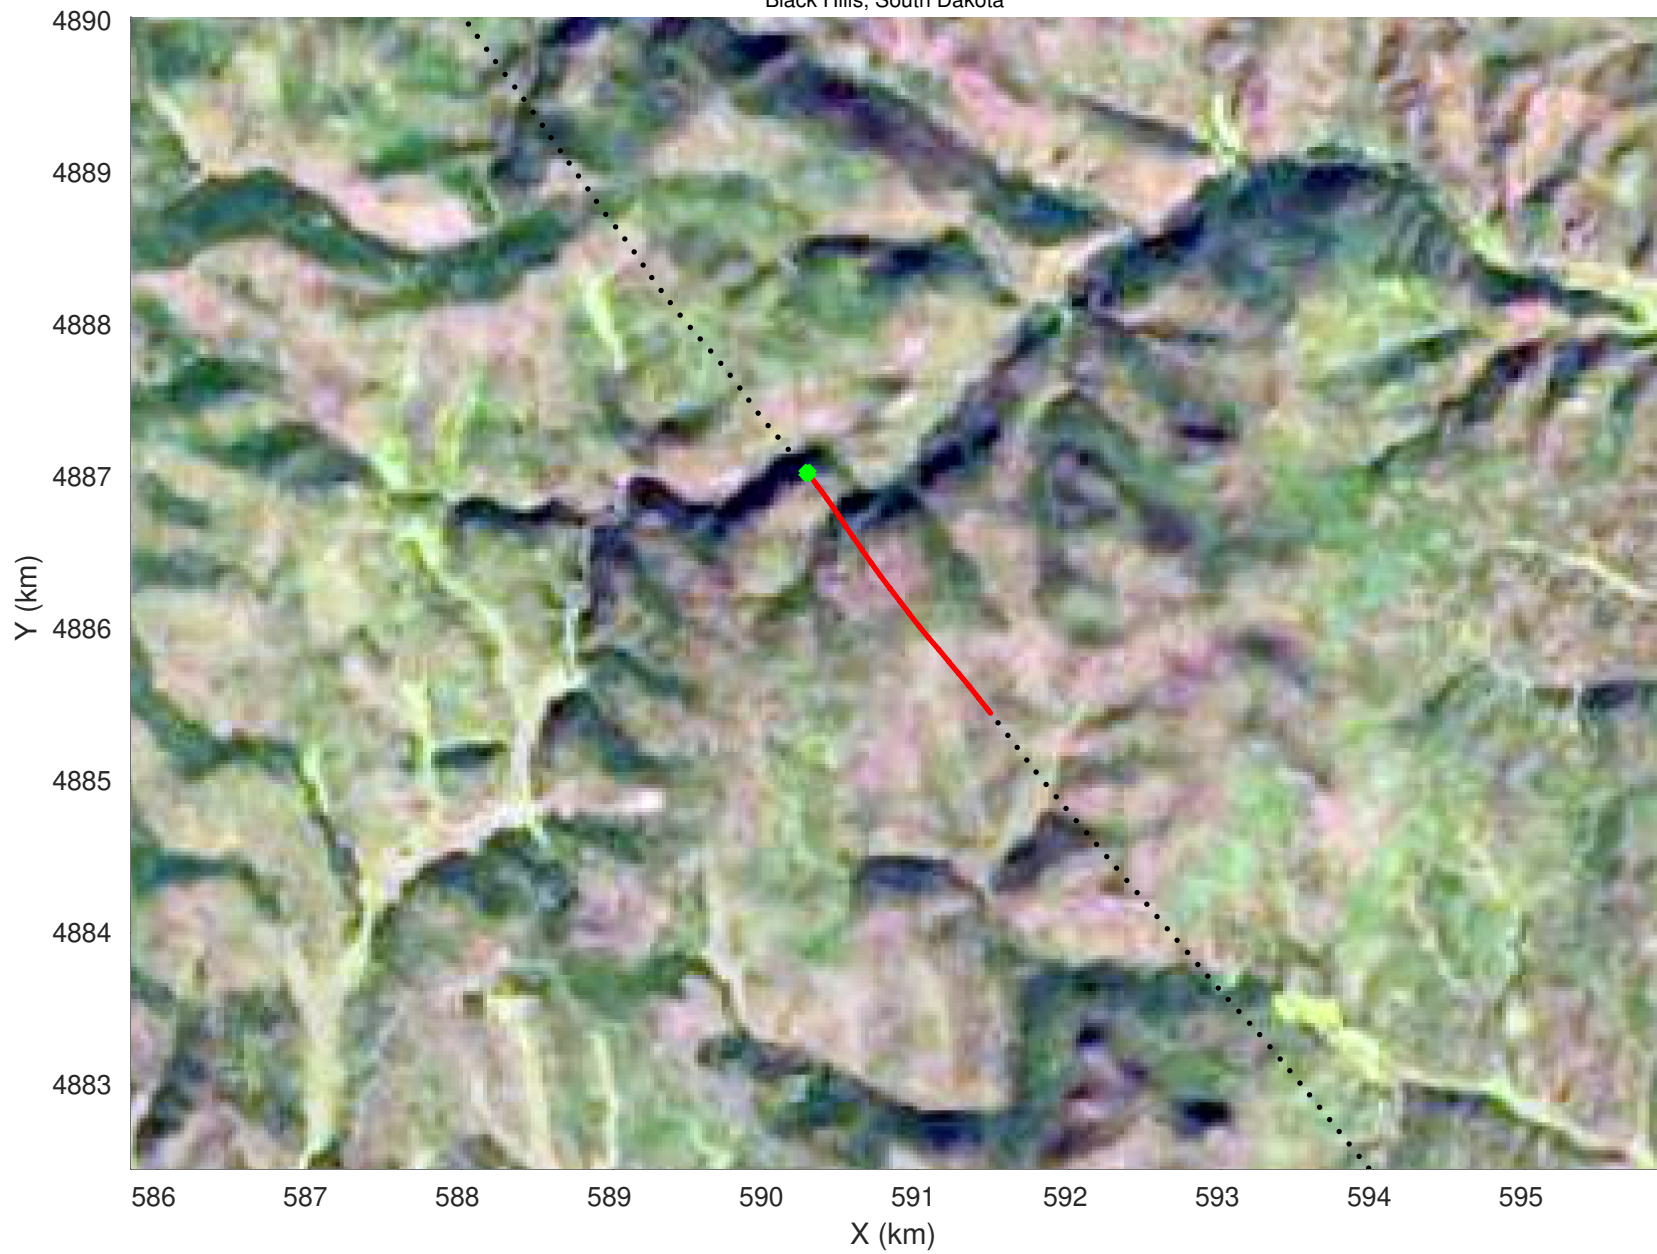

20210226_05_001
Black Hills, South Dakota

snow 2020_SouthDakota_N1KU: "" 20210226_05_001: 21:38:34.5 to 21:39:11.1 GPS

20210226_05_002
Black Hills, South Dakota

snow 2020_SouthDakota_N1KU: "" 20210226_05_002: 21:39:11.3 to 21:39:47.8 GPS

20210226_05_003
Black Hills, South Dakota

snow 2020_SouthDakota_N1KU: "" 20210226_05_003: 21:39:48.0 to 21:40:24.4 GPS

20210226_05_004
Black Hills, South Dakota

snow 2020_SouthDakota_N1KU: "" 20210226_05_004: 21:40:24.6 to 21:41:00.3 GPS

20210226_05_005
Black Hills, South Dakota

snow 2020_SouthDakota_N1KU: "" 20210226_05_005: 21:41:00.5 to 21:41:37.1 GPS

20210226_05_006
Black Hills, South Dakota

snow 2020_SouthDakota_N1KU: "" 20210226_05_006: 21:41:37.3 to 21:42:12.8 GPS

20210226_05_007
Black Hills, South Dakota

snow 2020_SouthDakota_N1KU: "" 20210226_05_007: 21:42:13.0 to 21:42:48.2 GPS

20210226_05_008
Black Hills, South Dakota

snow 2020_SouthDakota_N1KU: "" 20210226_05_008: 21:42:48.4 to 21:43:21.8 GPS