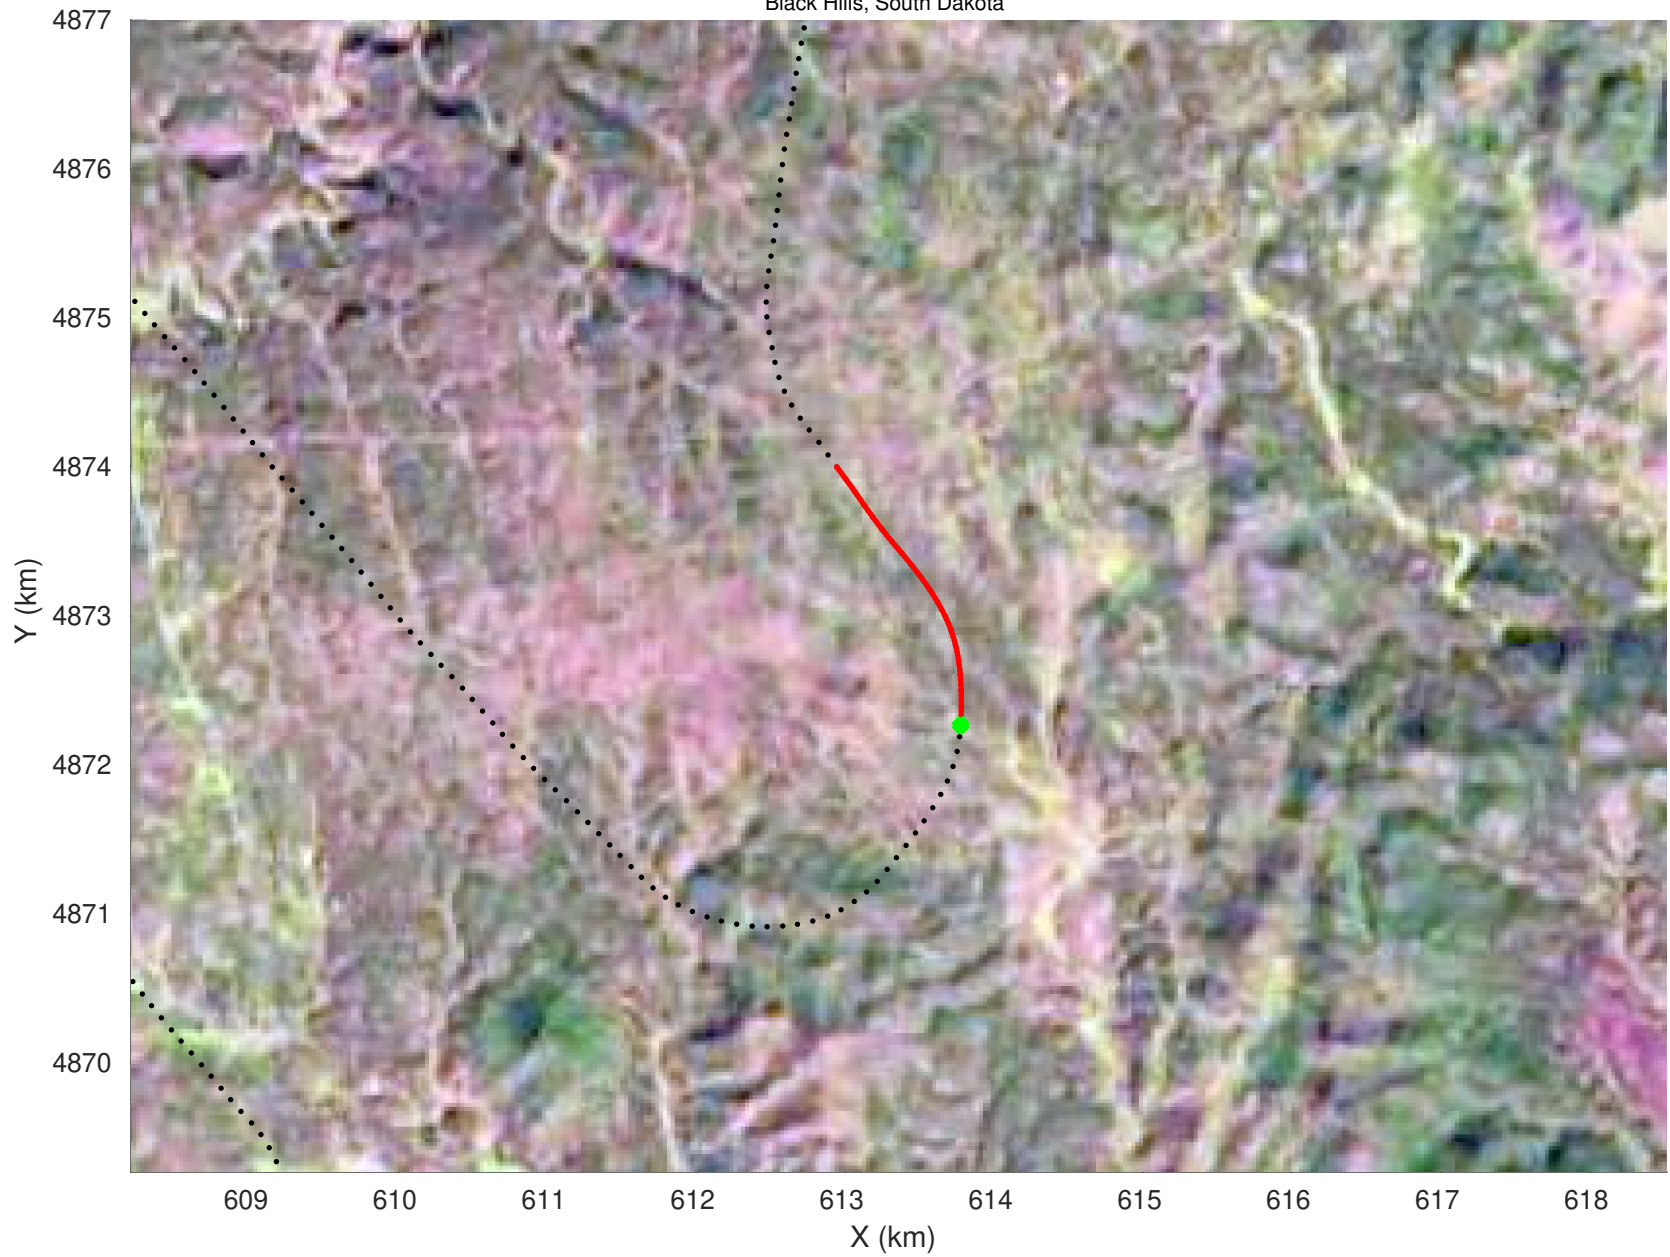

20210226_05_044
Black Hills, South Dakota