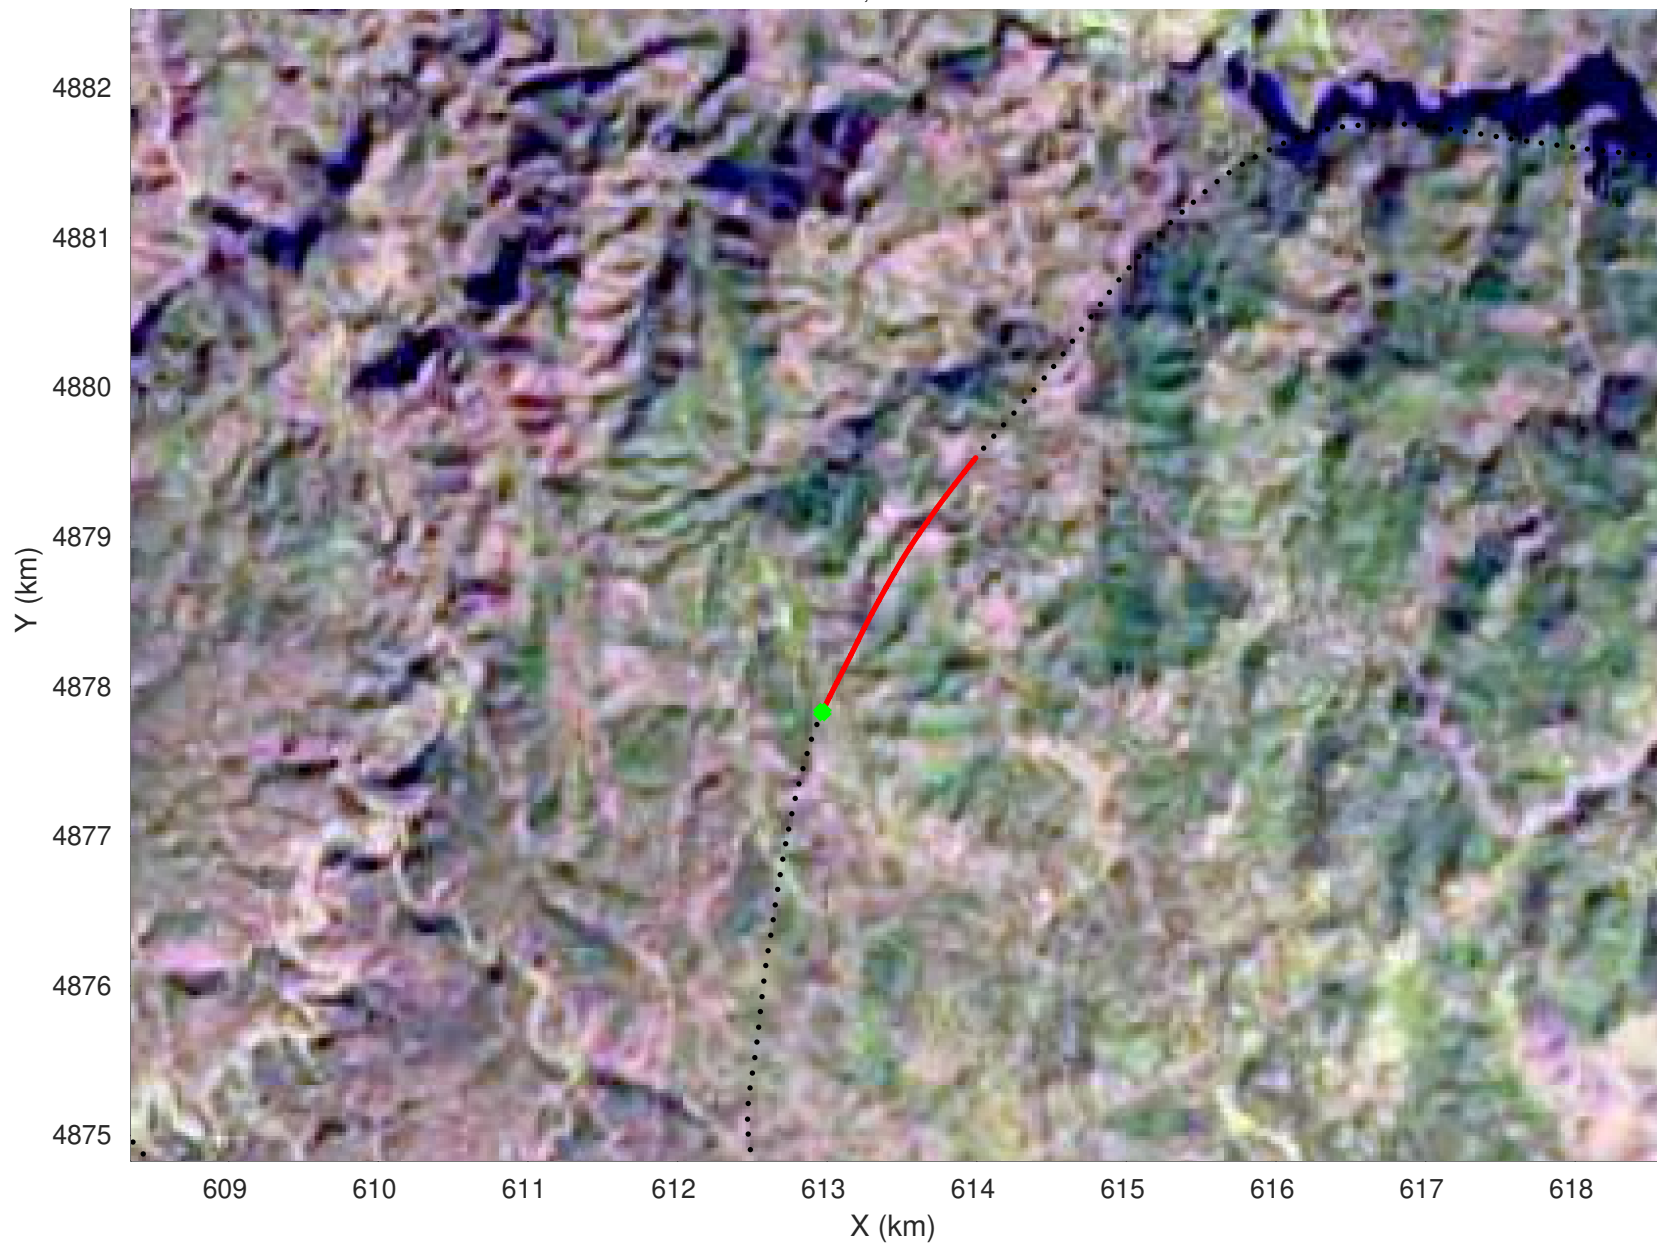

20210226_05_047
Black Hills, South Dakota