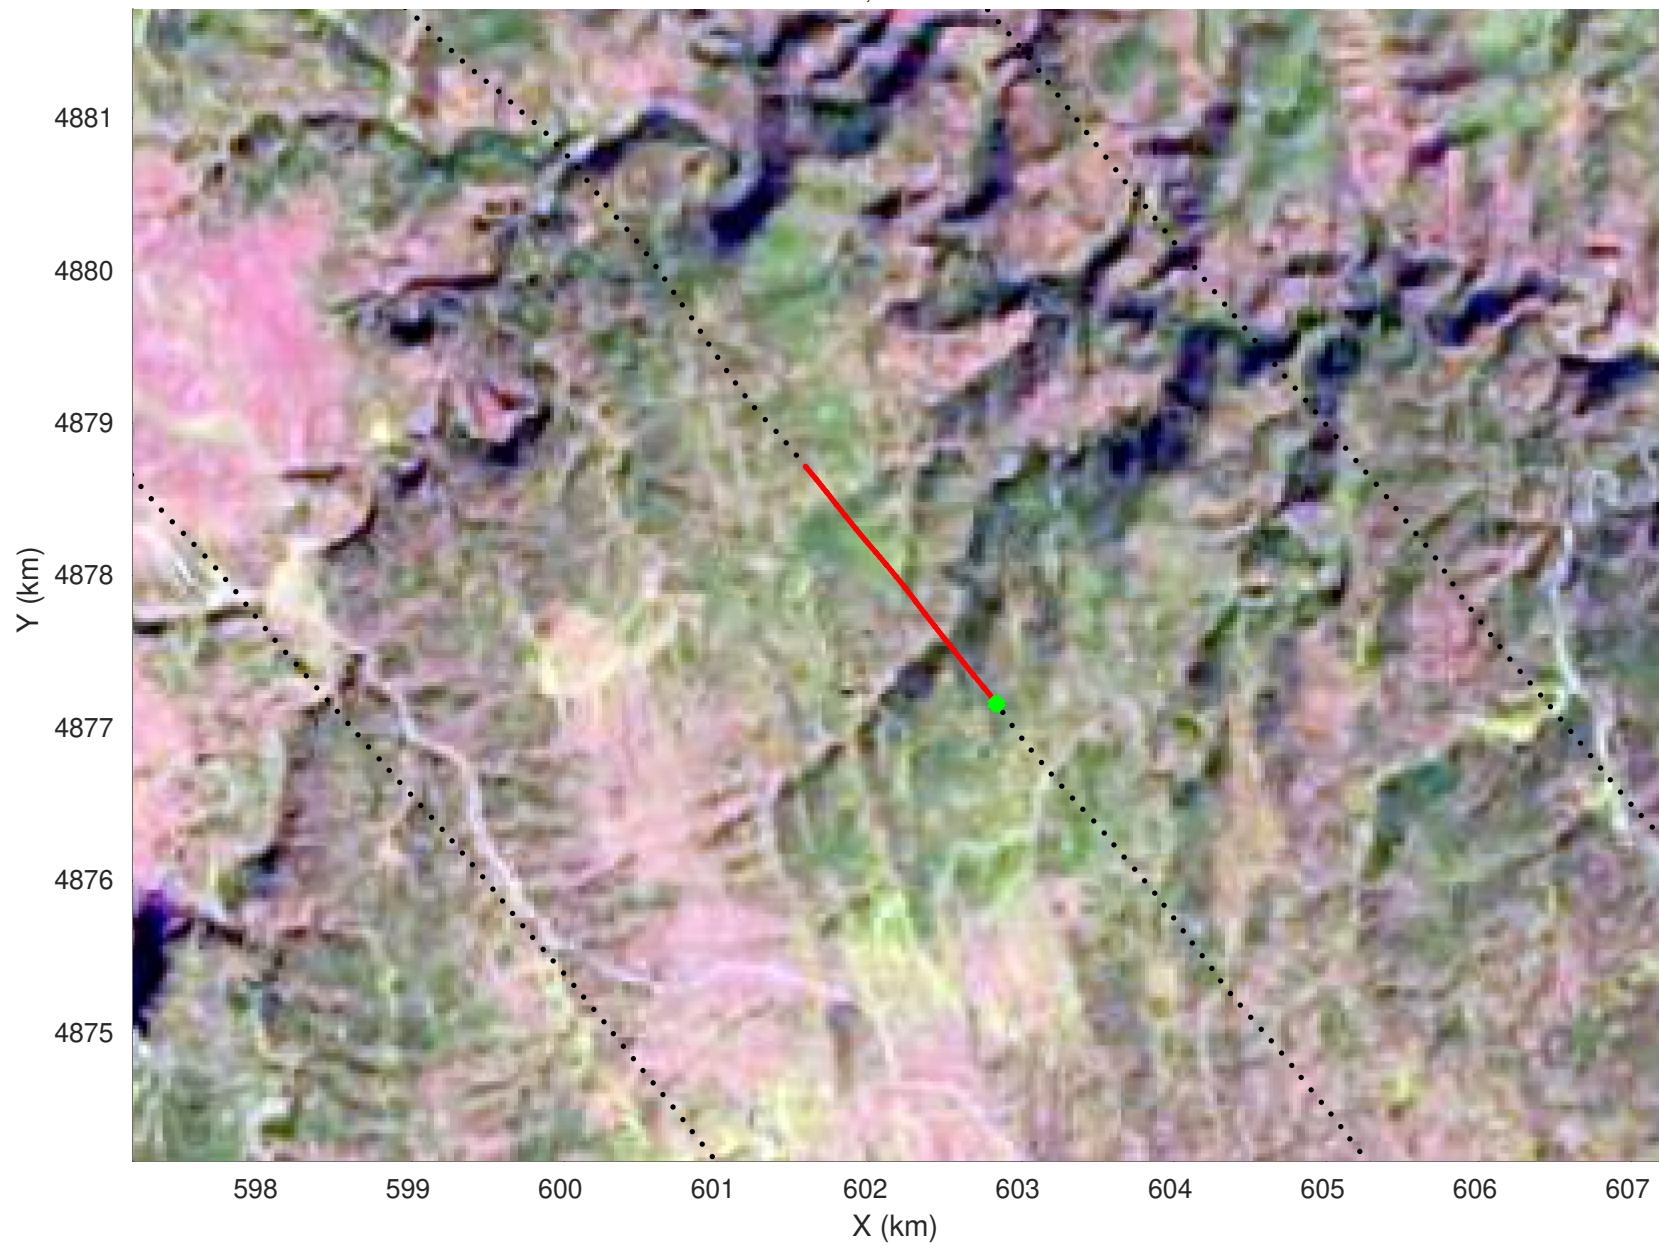

20210226_05_026
Black Hills, South Dakota