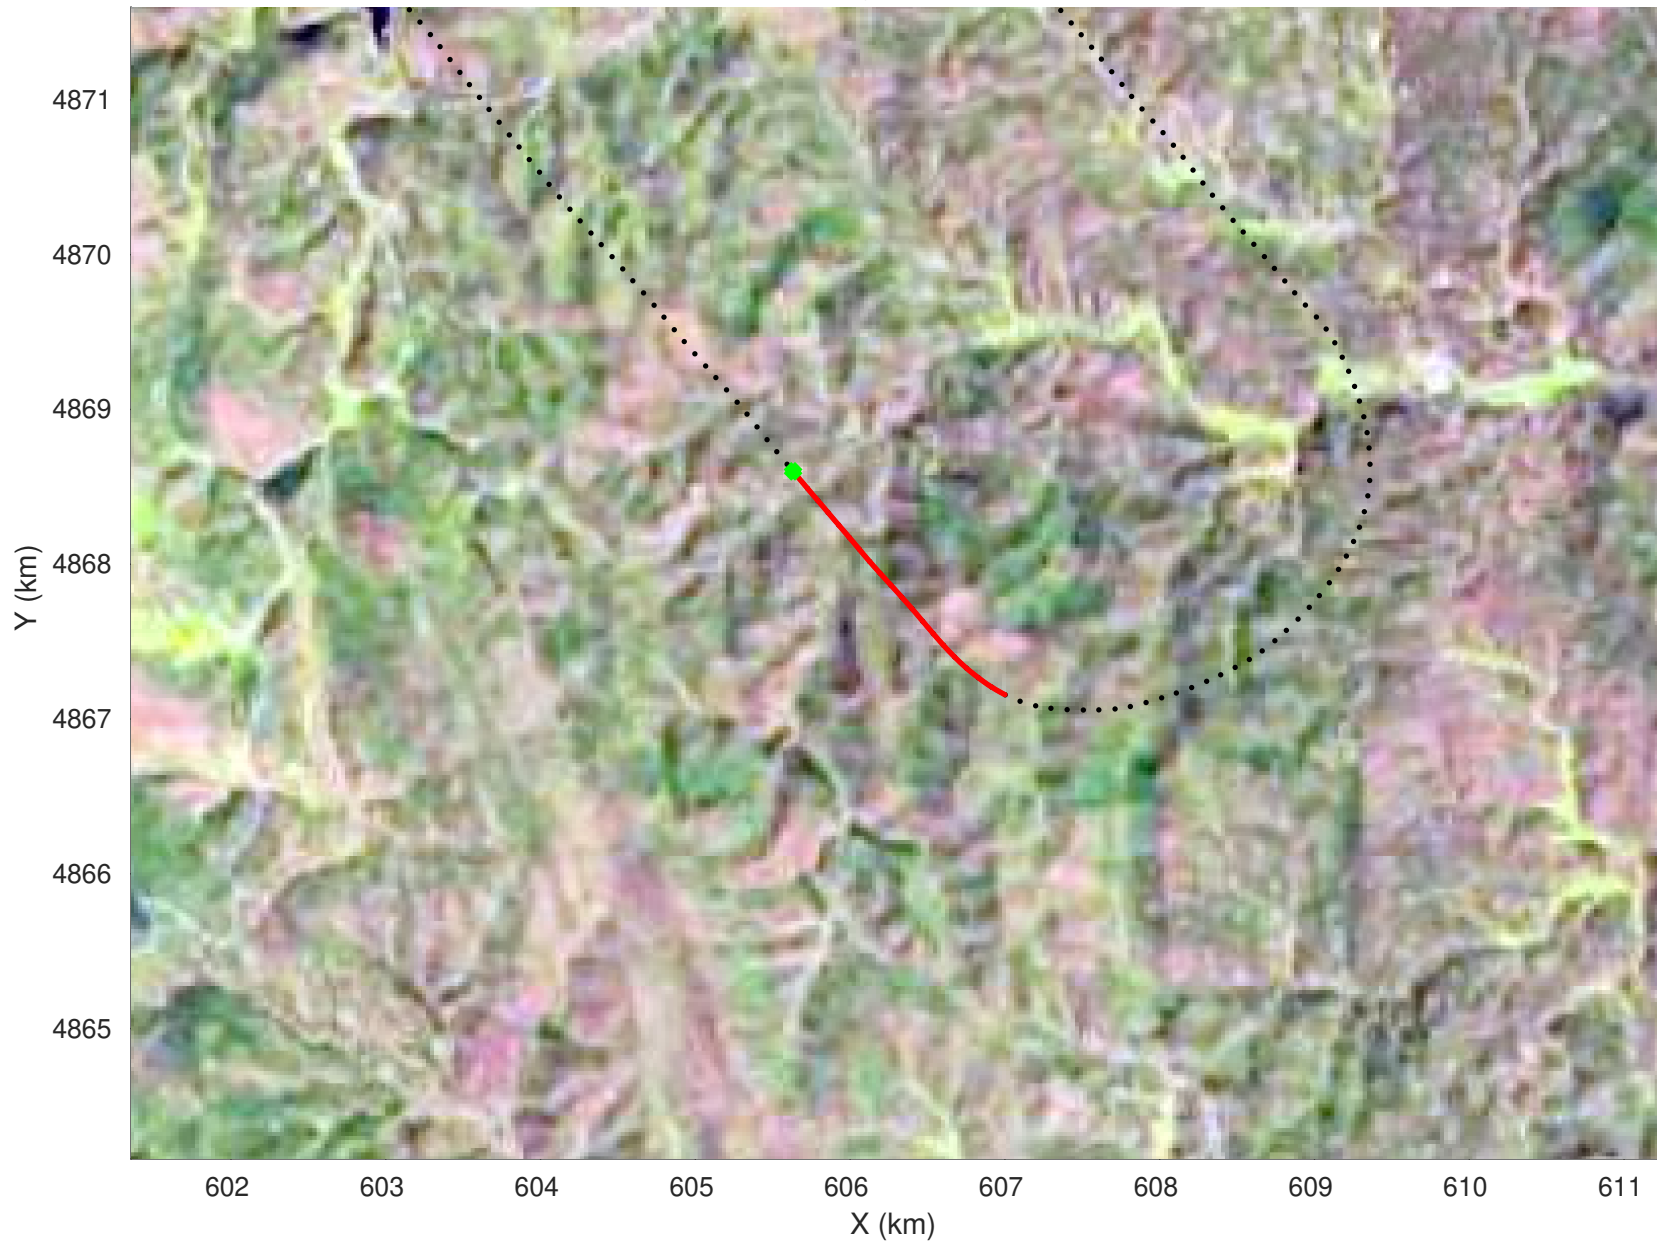

20210226_05_015
Black Hills, South Dakota

snow 2020_SouthDakota_N1KU: "" 20210226_05_015: 21:47:03.2 to 21:47:40.2 GPS

20210226_05_016
Black Hills, South Dakota

snow 2020_SouthDakota_N1KU: "" 20210226_05_016: 21:47:40.4 to 21:48:19.4 GPS

20210226_05_017
Black Hills, South Dakota

snow 2020_SouthDakota_N1KU: "" 20210226_05_017: 21:48:19.6 to 21:48:57.7 GPS

20210226_05_018
Black Hills, South Dakota

snow 2020_SouthDakota_N1KU: "" 20210226_05_018: 21:48:57.9 to 21:49:35.9 GPS