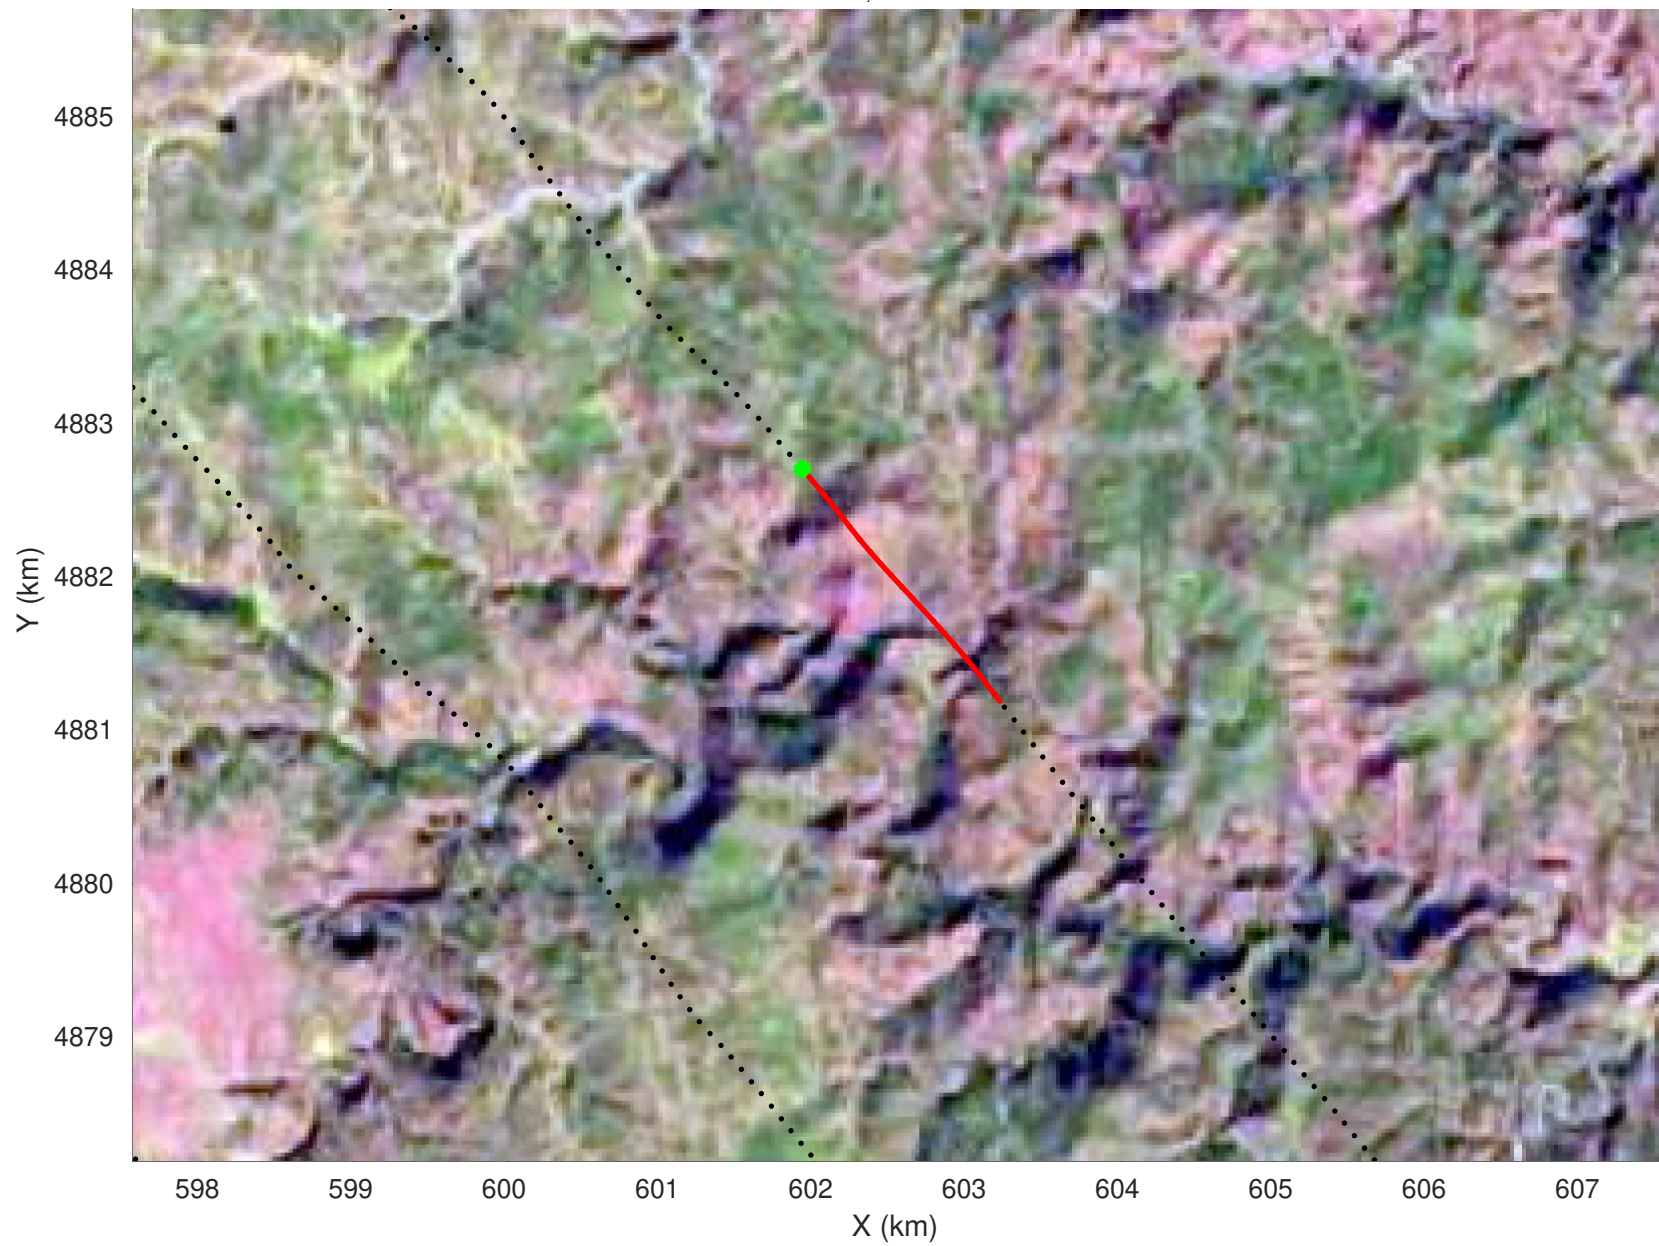

20210226_05_035
Black Hills, South Dakota