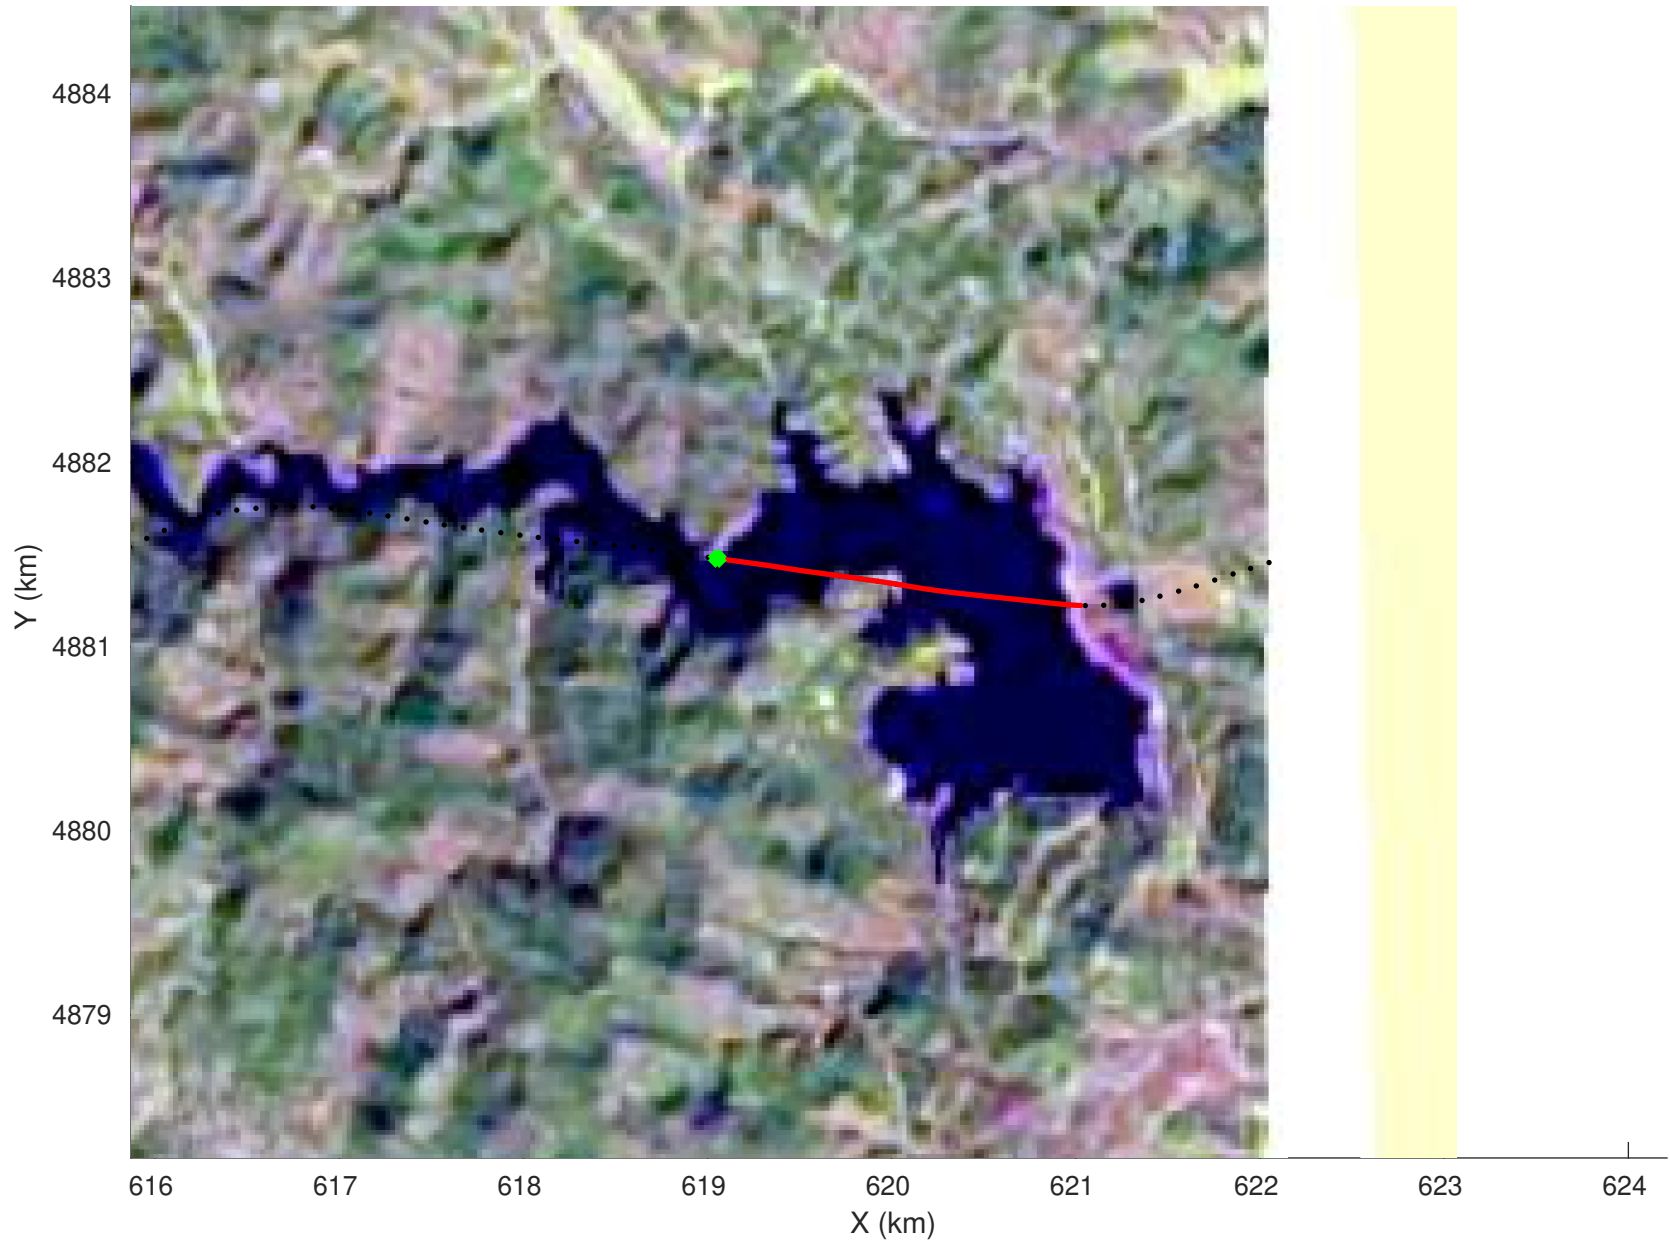

20210226_05_051
Black Hills, South Dakota