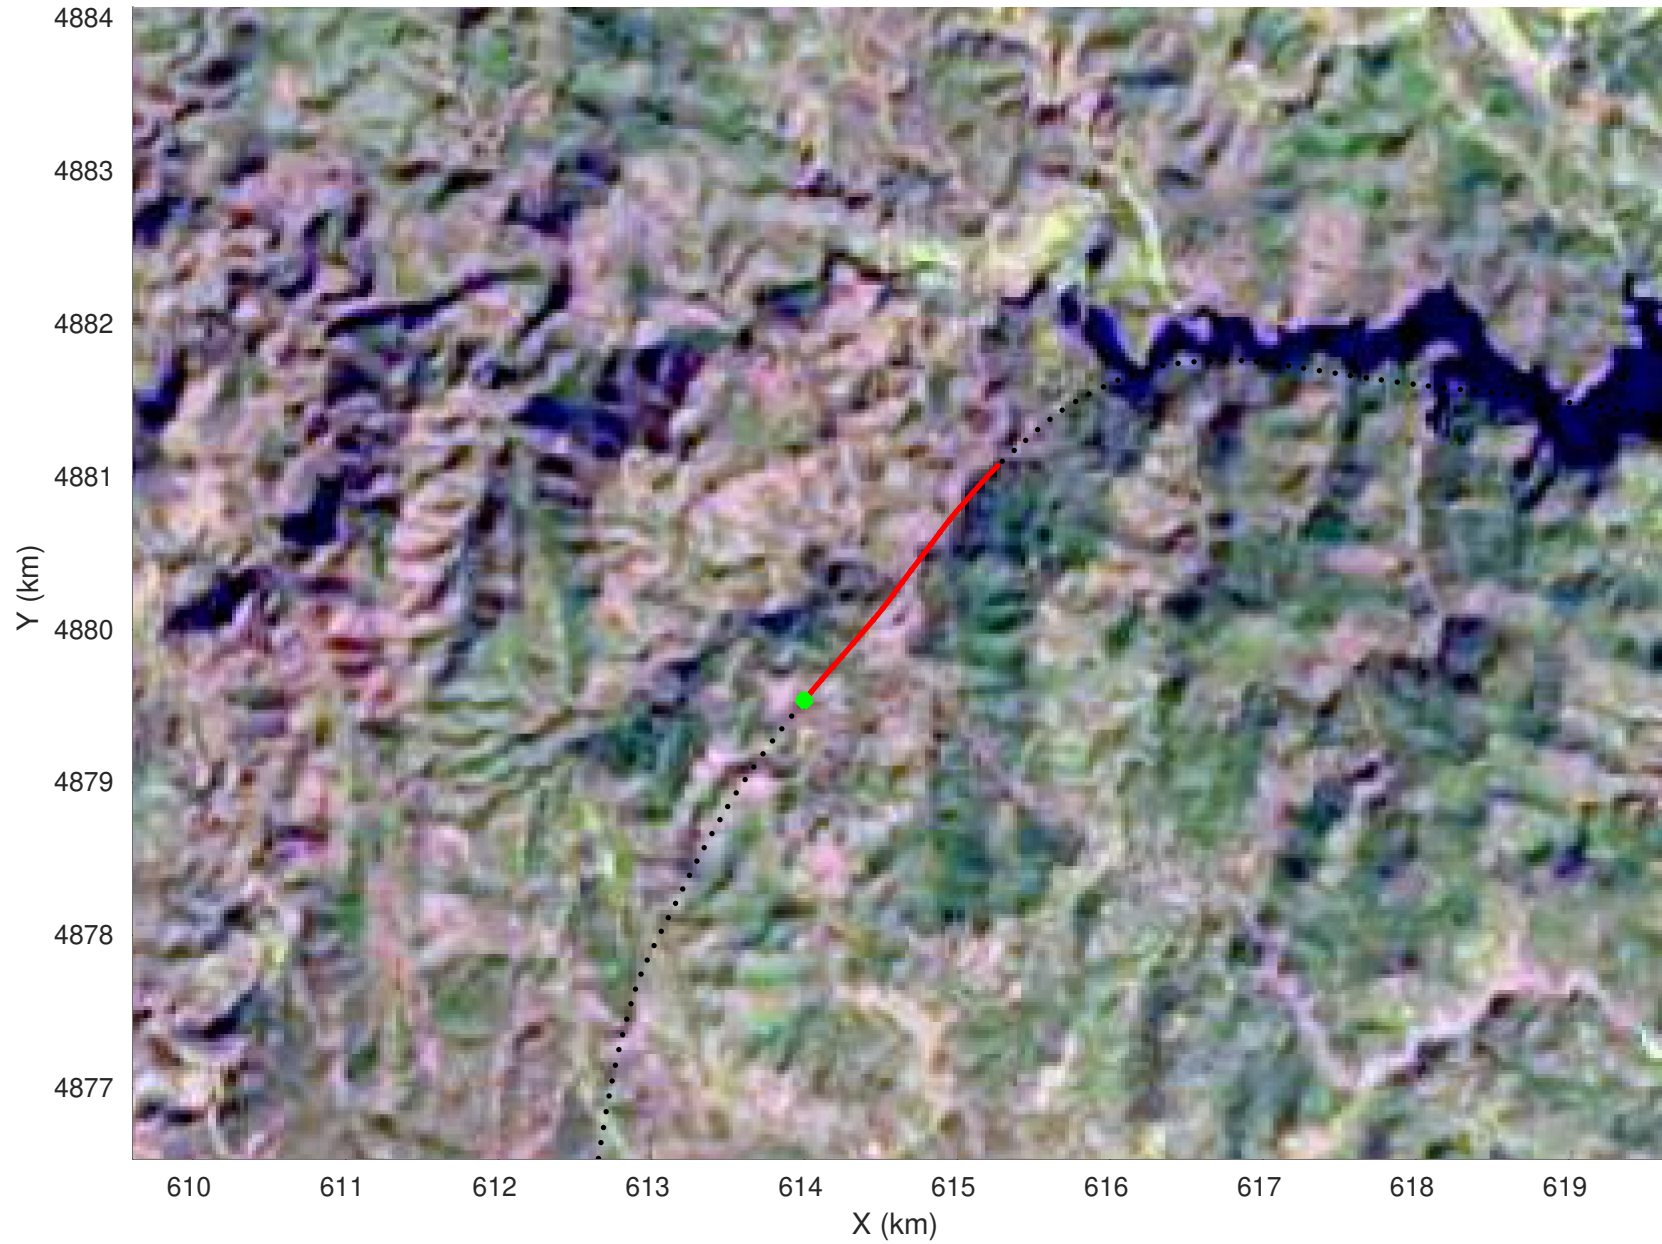

20210226_05_048
Black Hills, South Dakota