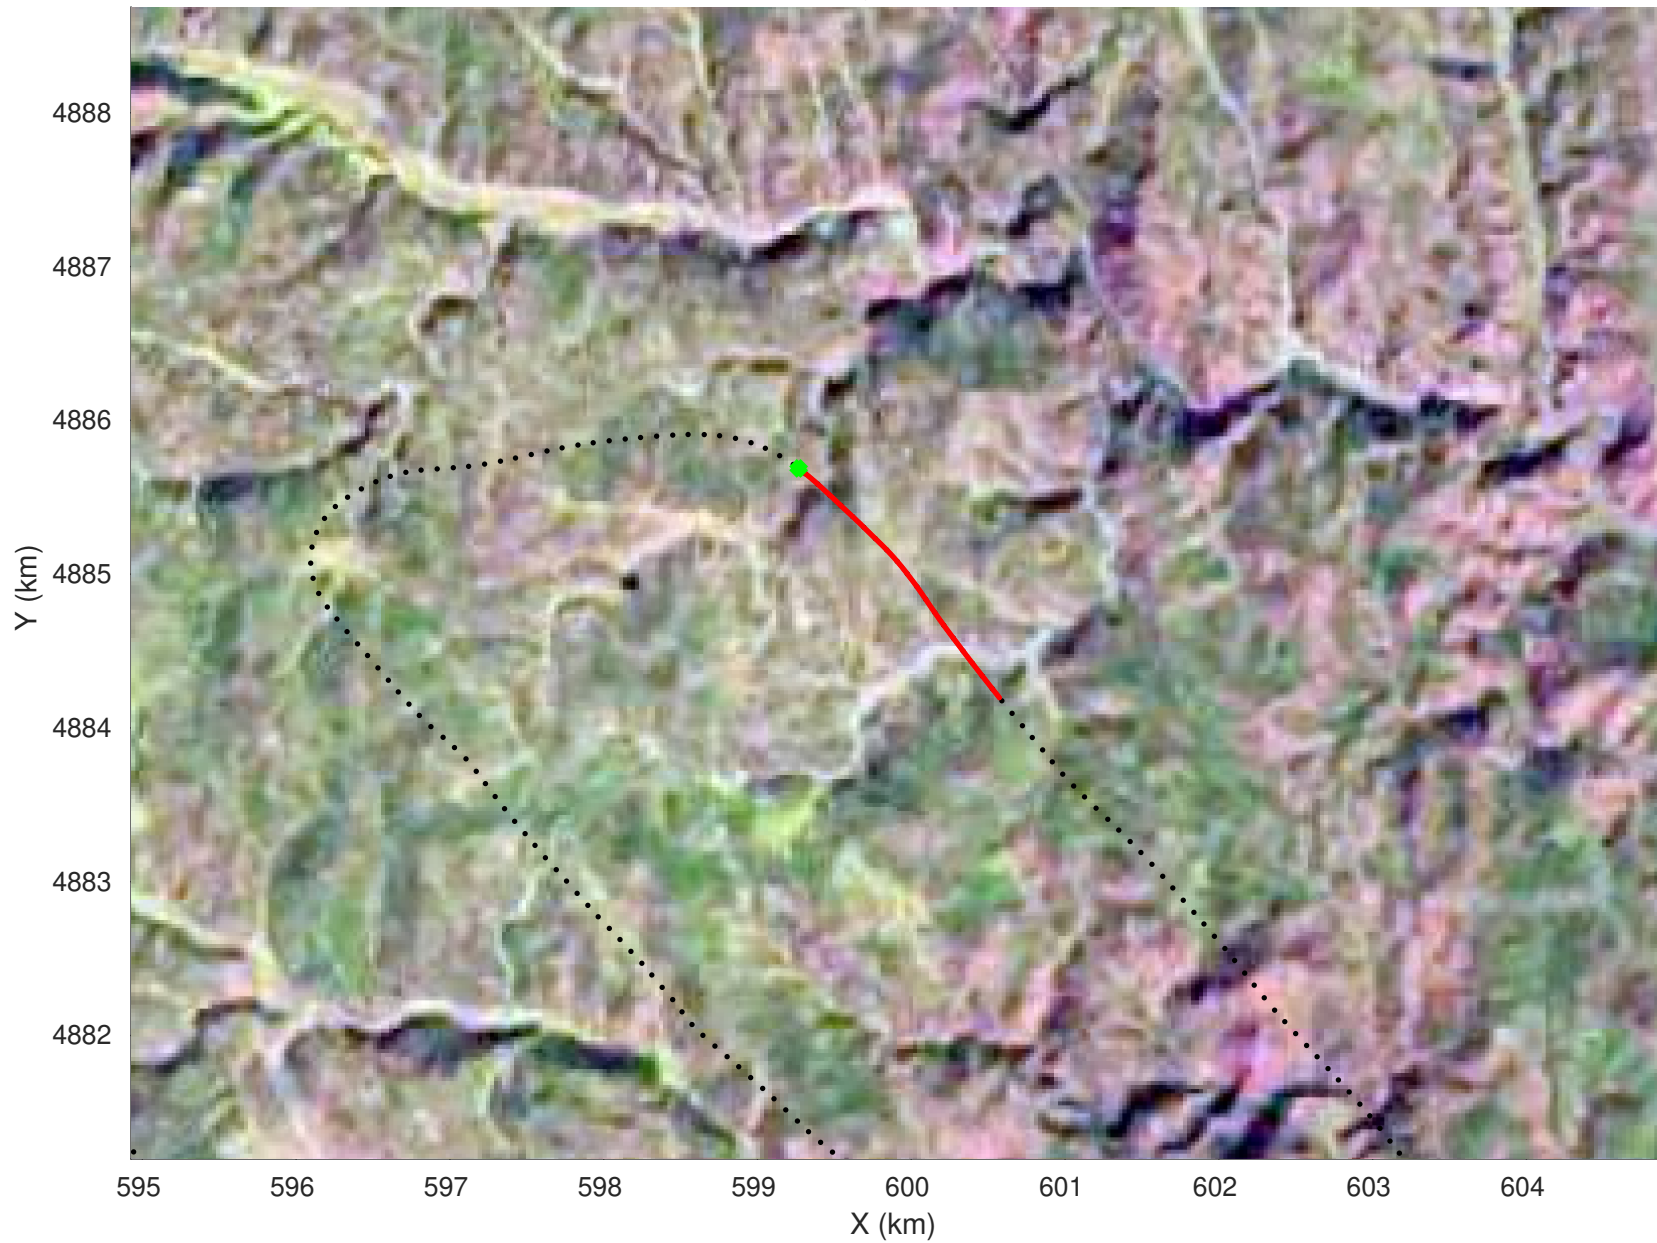

20210226_05_033
Black Hills, South Dakota