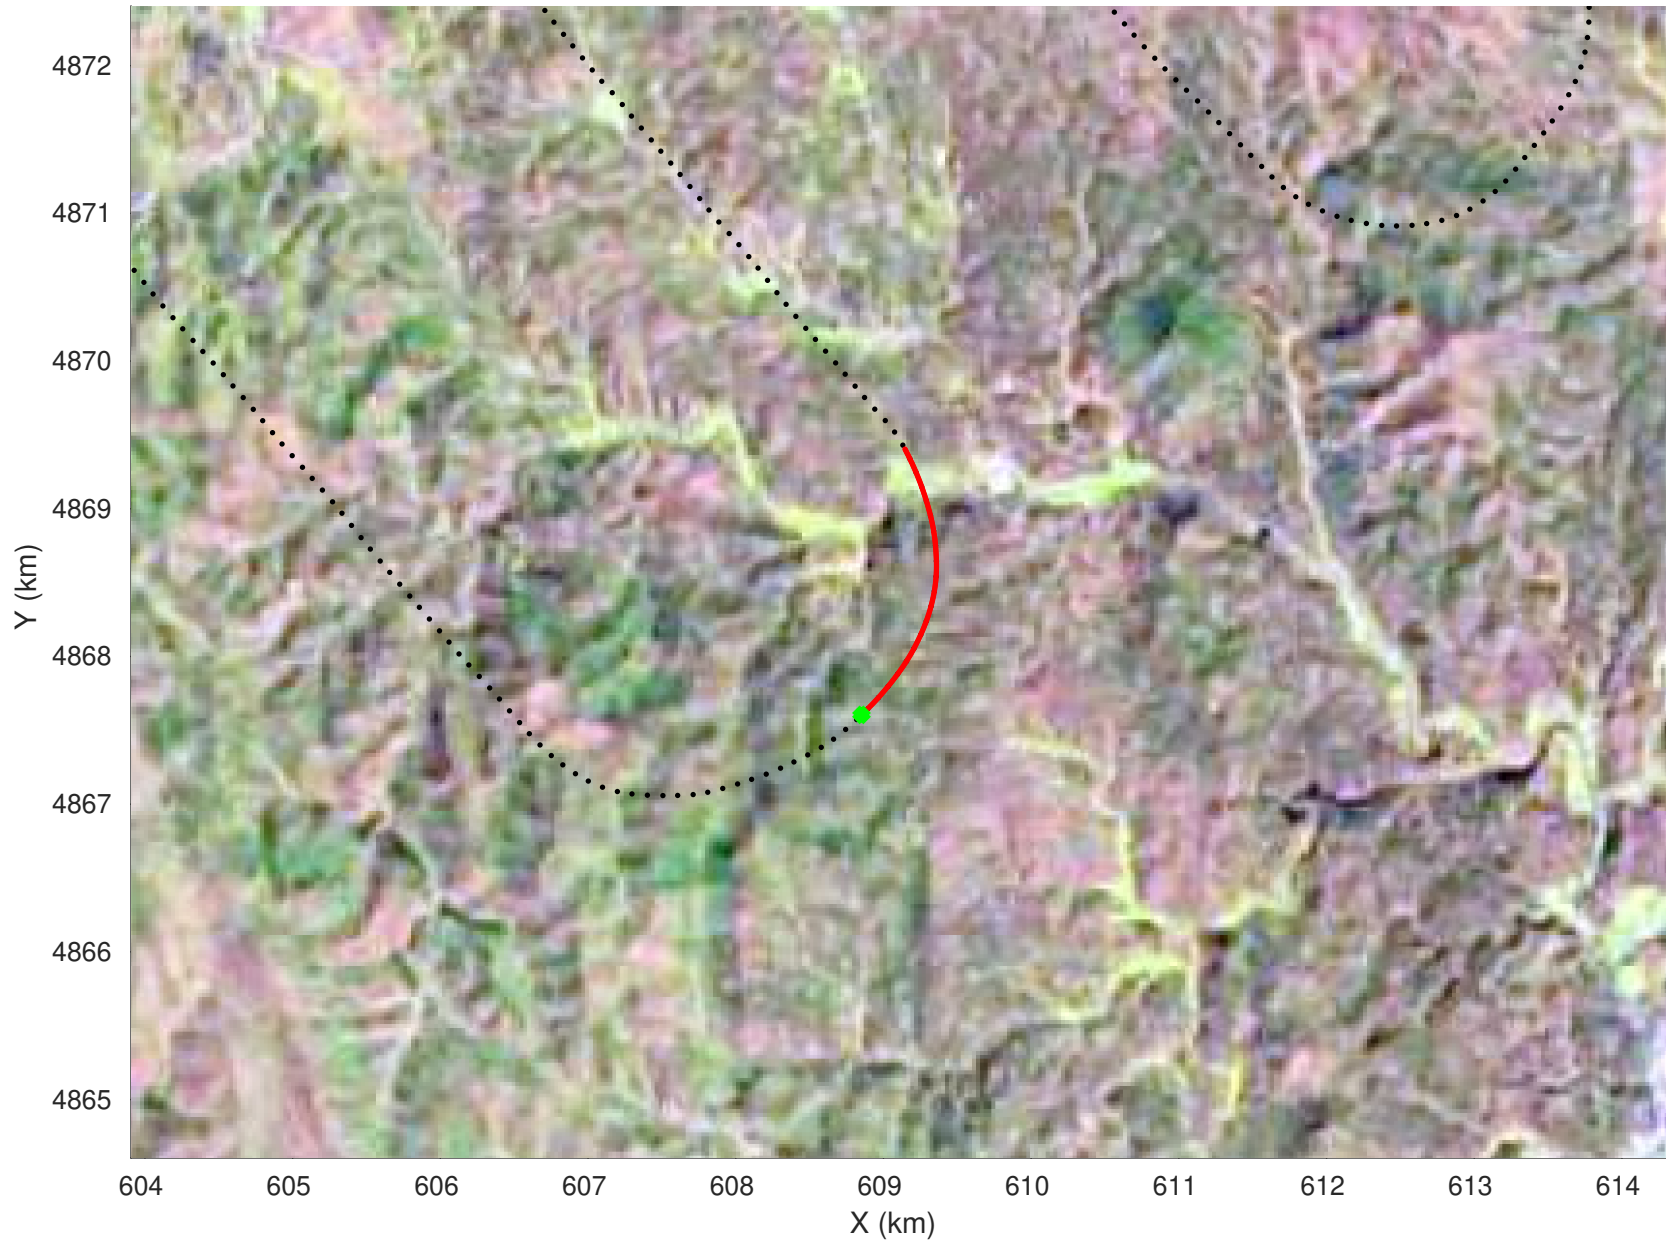

20210226_05_020
Black Hills, South Dakota