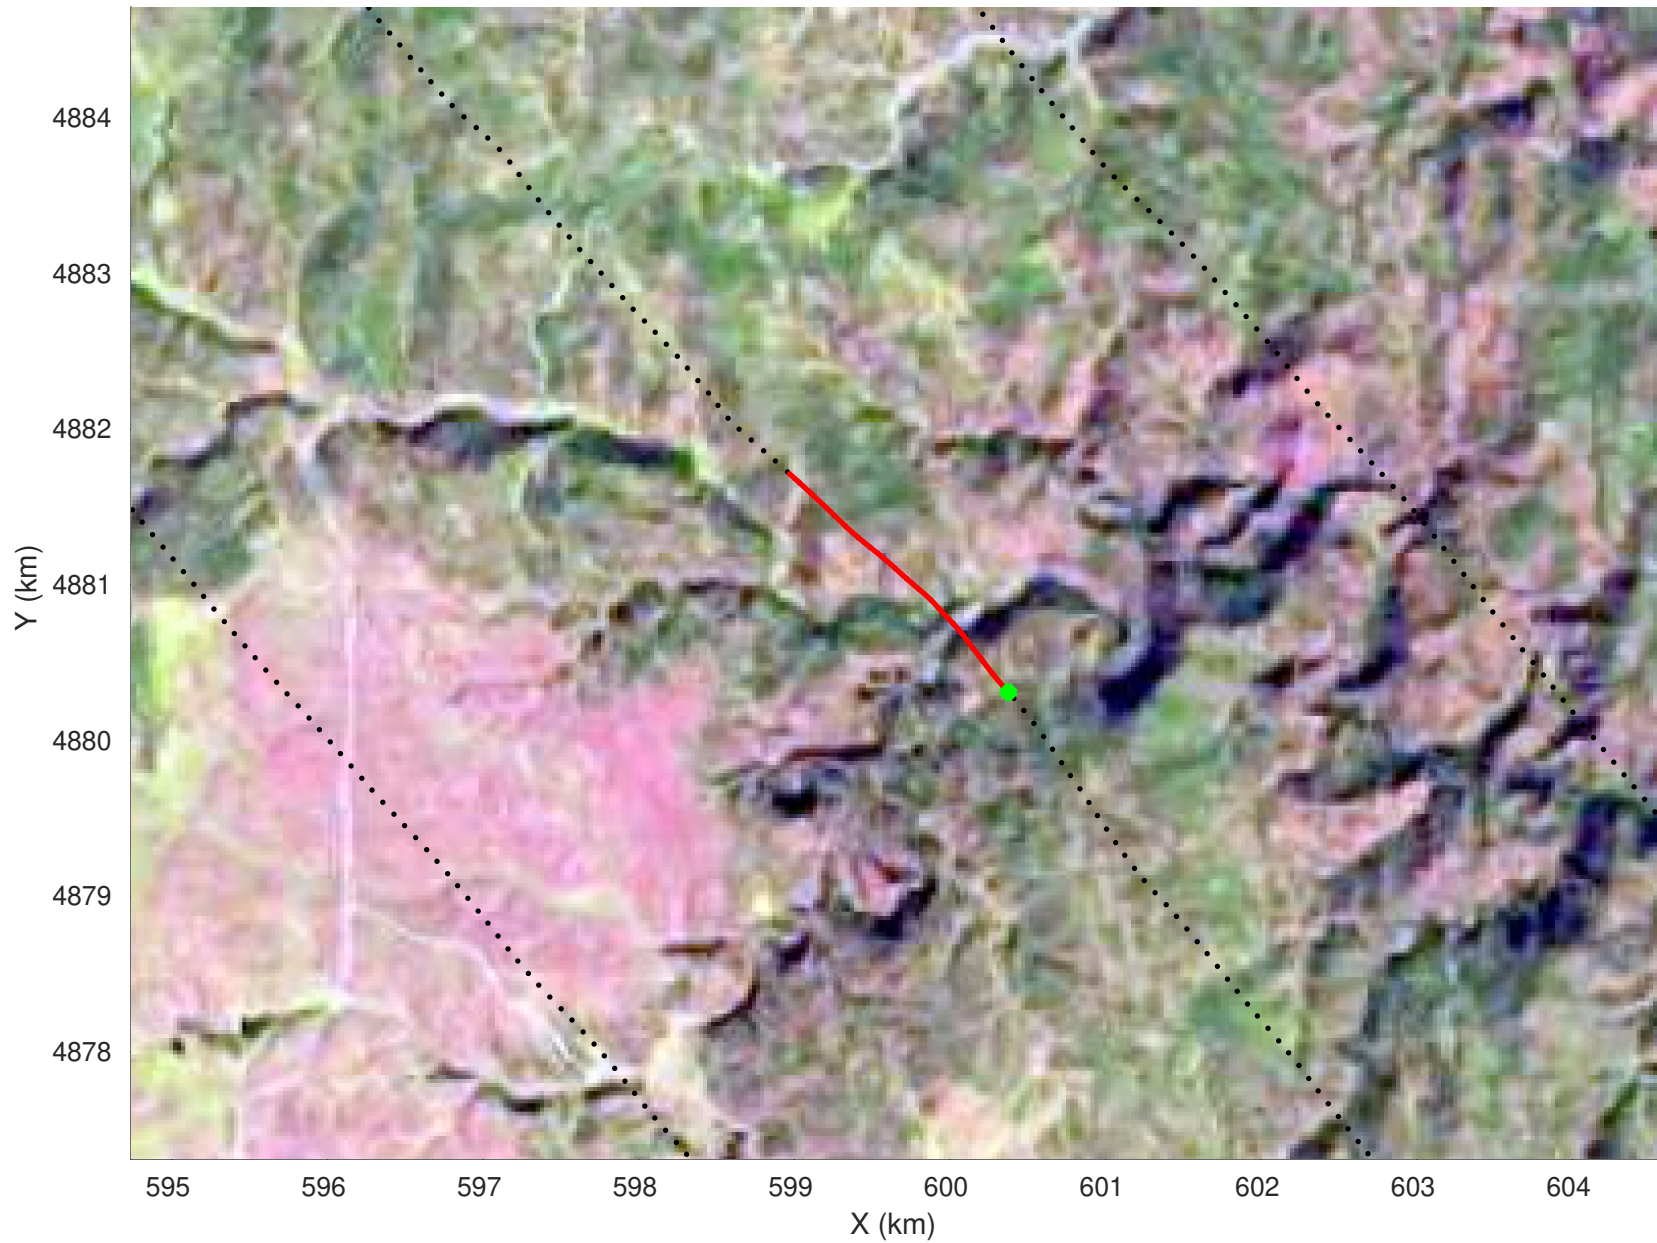

20210226_05_028
Black Hills, South Dakota