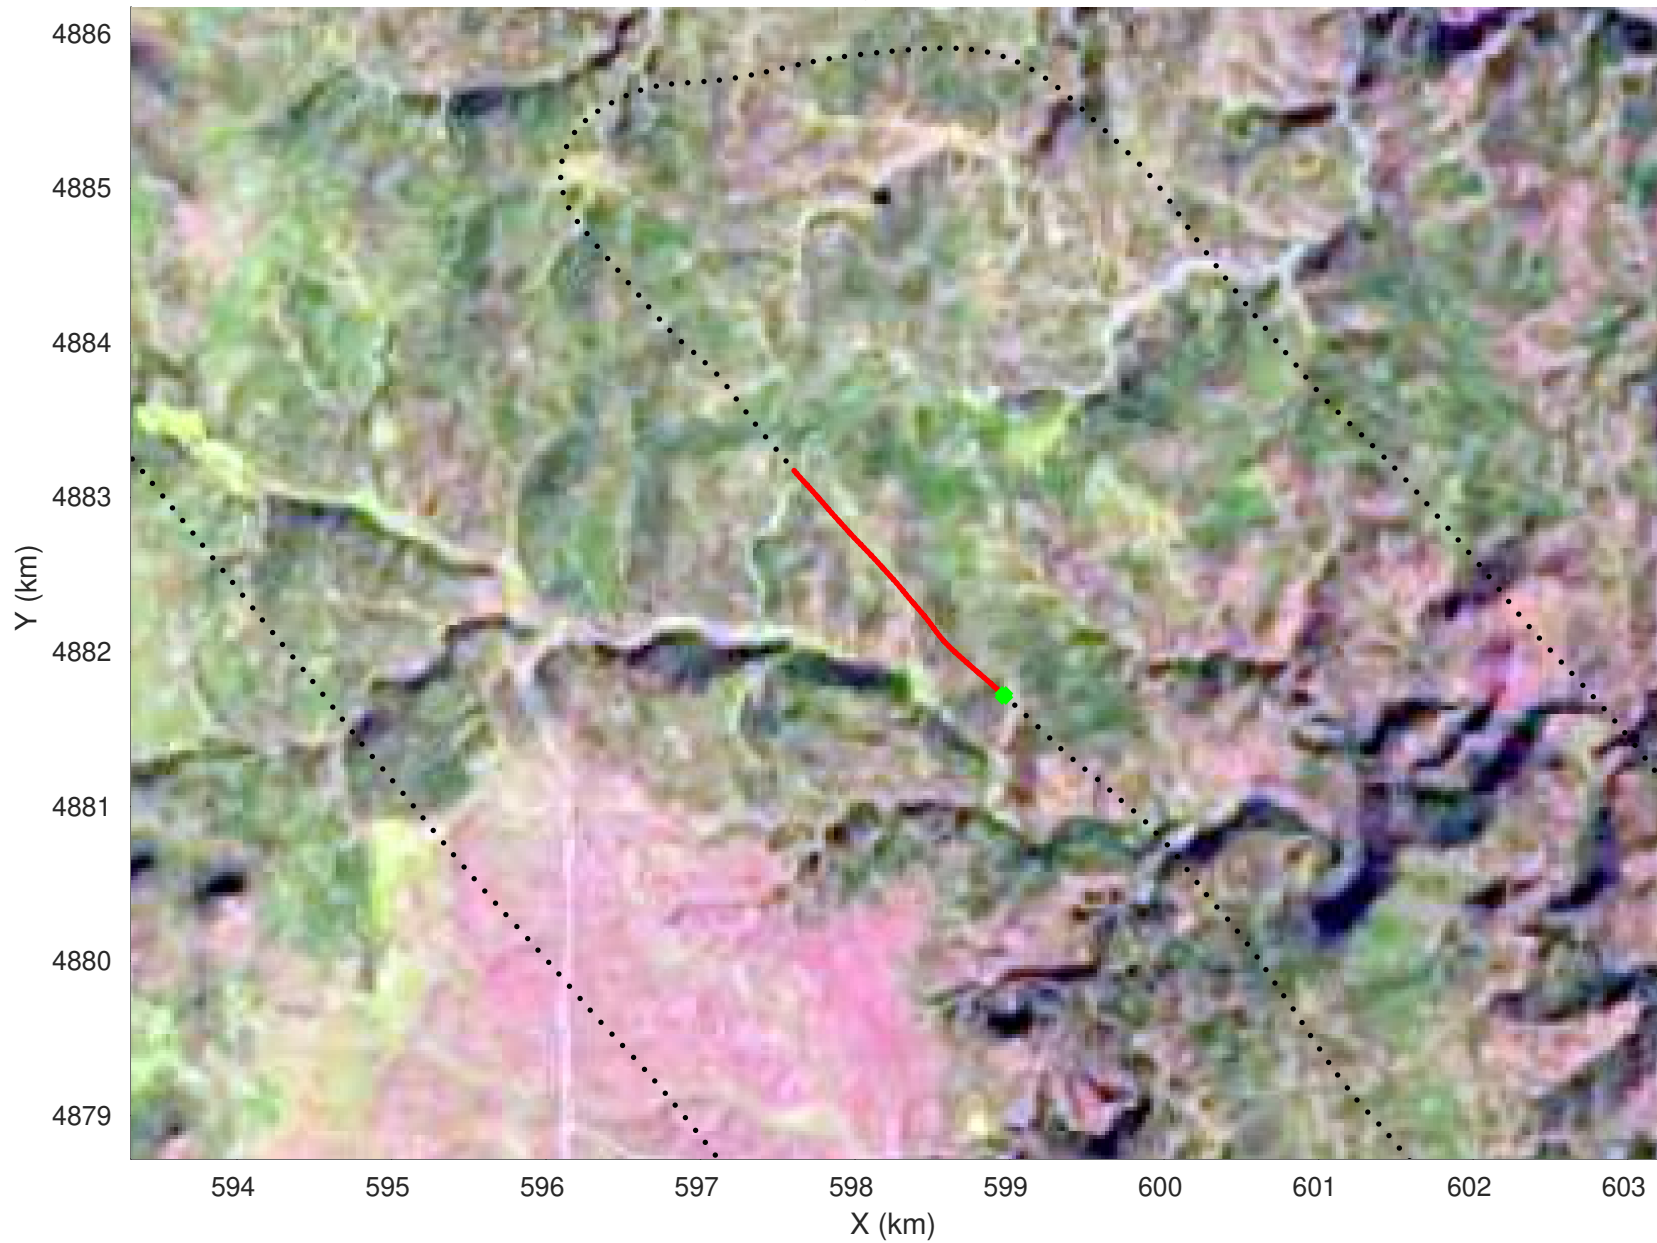

20210226_05_029
Black Hills, South Dakota