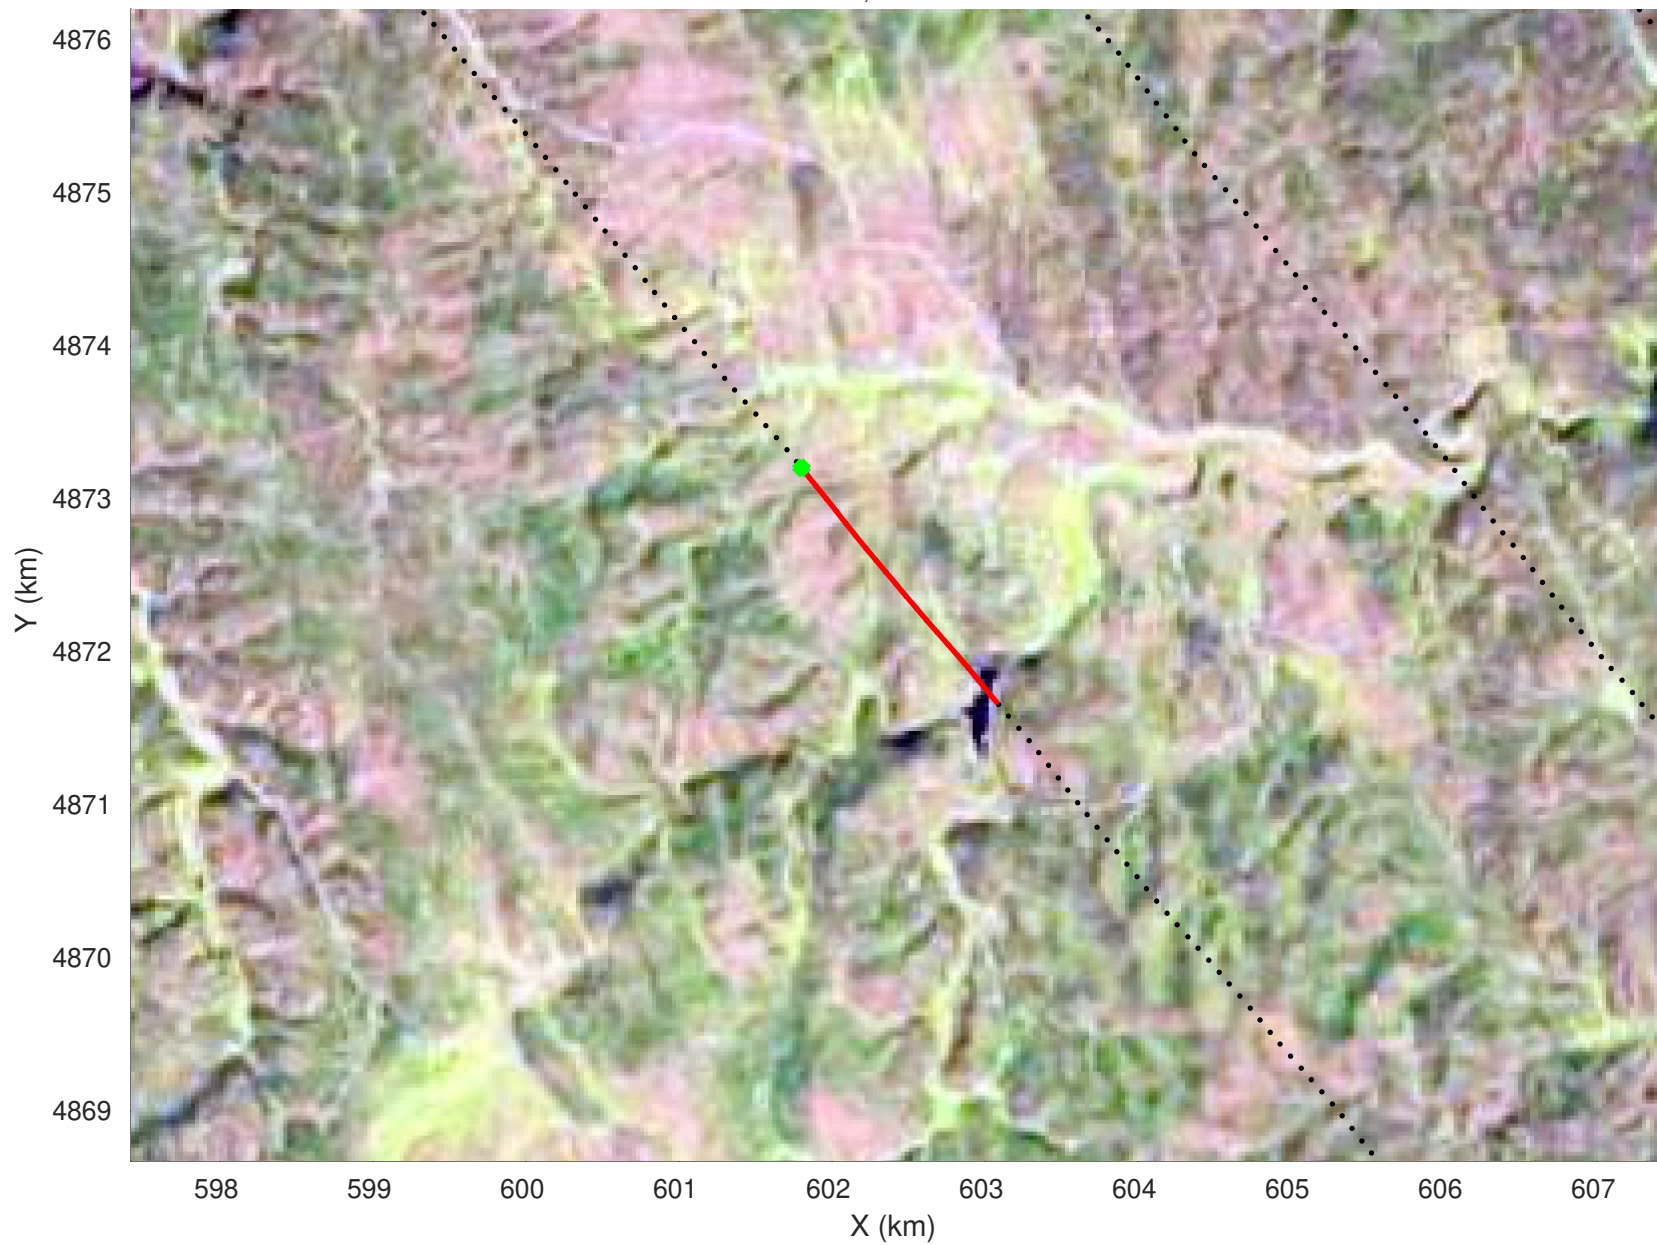

20210226_05_011
Black Hills, South Dakota

snow 2020_SouthDakota_N1KU: "" 20210226_05_011: 21:44:33.9 to 21:45:10.5 GPS

20210226_05_012
Black Hills, South Dakota

snow 2020_SouthDakota_N1KU: "" 20210226_05_012: 21:45:10.7 to 21:45:47.4 GPS

20210226_05_013
Black Hills, South Dakota

snow 2020_SouthDakota_N1KU: "" 20210226_05_013: 21:45:47.6 to 21:46:25.1 GPS

20210226_05_014
Black Hills, South Dakota

snow 2020_SouthDakota_N1KU: "" 20210226_05_014: 21:46:25.3 to 21:47:03.0 GPS

20210226_05_015
Black Hills, South Dakota

snow 2020_SouthDakota_N1KU: "" 20210226_05_015: 21:47:03.2 to 21:47:40.2 GPS

20210226_05_016
Black Hills, South Dakota

snow 2020_SouthDakota_N1KU: "" 20210226_05_016: 21:47:40.4 to 21:48:19.4 GPS