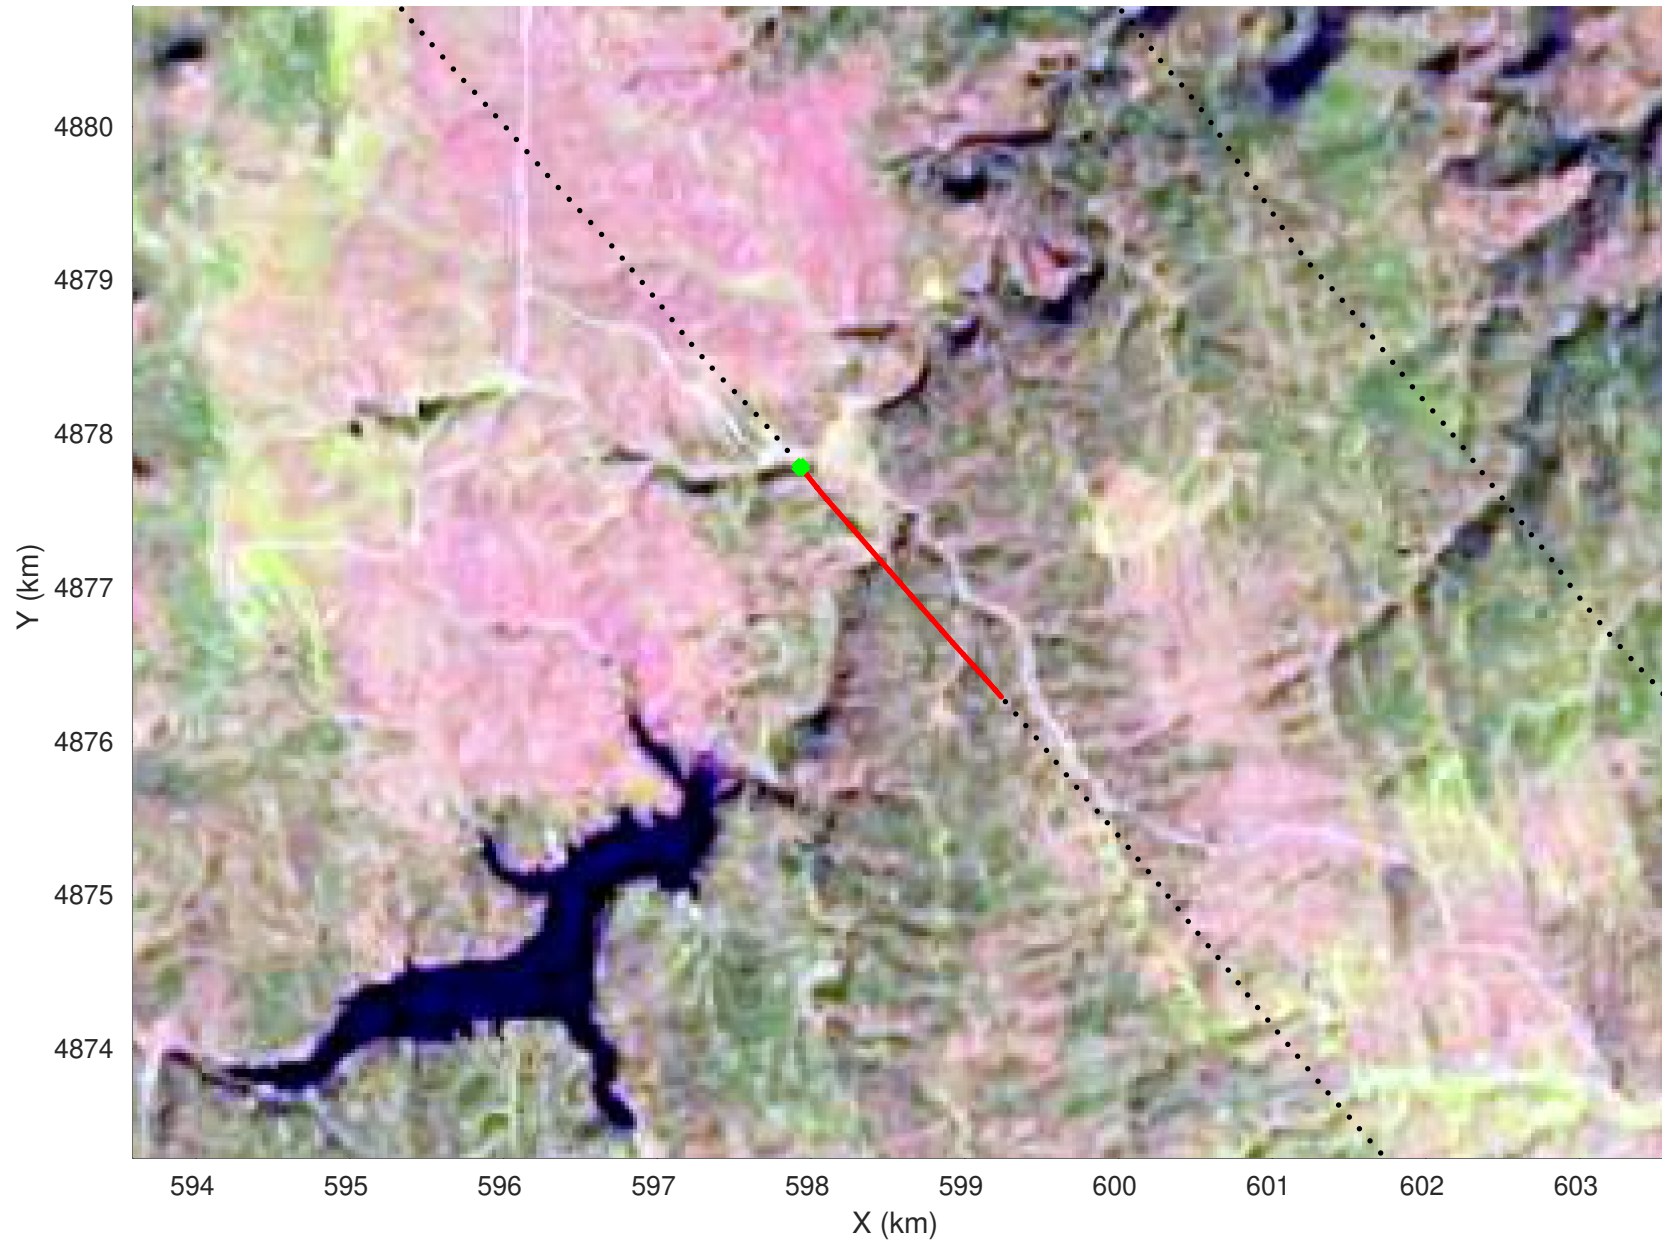

20210226_05_009
Black Hills, South Dakota

snow 2020_SouthDakota_N1KU: "" 20210226_05_009: 21:43:22.0 to 21:43:57.2 GPS

20210226_05_010
Black Hills, South Dakota

snow 2020_SouthDakota_N1KU: "" 20210226_05_010: 21:43:57.4 to 21:44:33.7 GPS

20210226_05_011
Black Hills, South Dakota

snow 2020_SouthDakota_N1KU: "" 20210226_05_011: 21:44:33.9 to 21:45:10.5 GPS

20210226_05_012
Black Hills, South Dakota

snow 2020_SouthDakota_N1KU: "" 20210226_05_012: 21:45:10.7 to 21:45:47.4 GPS