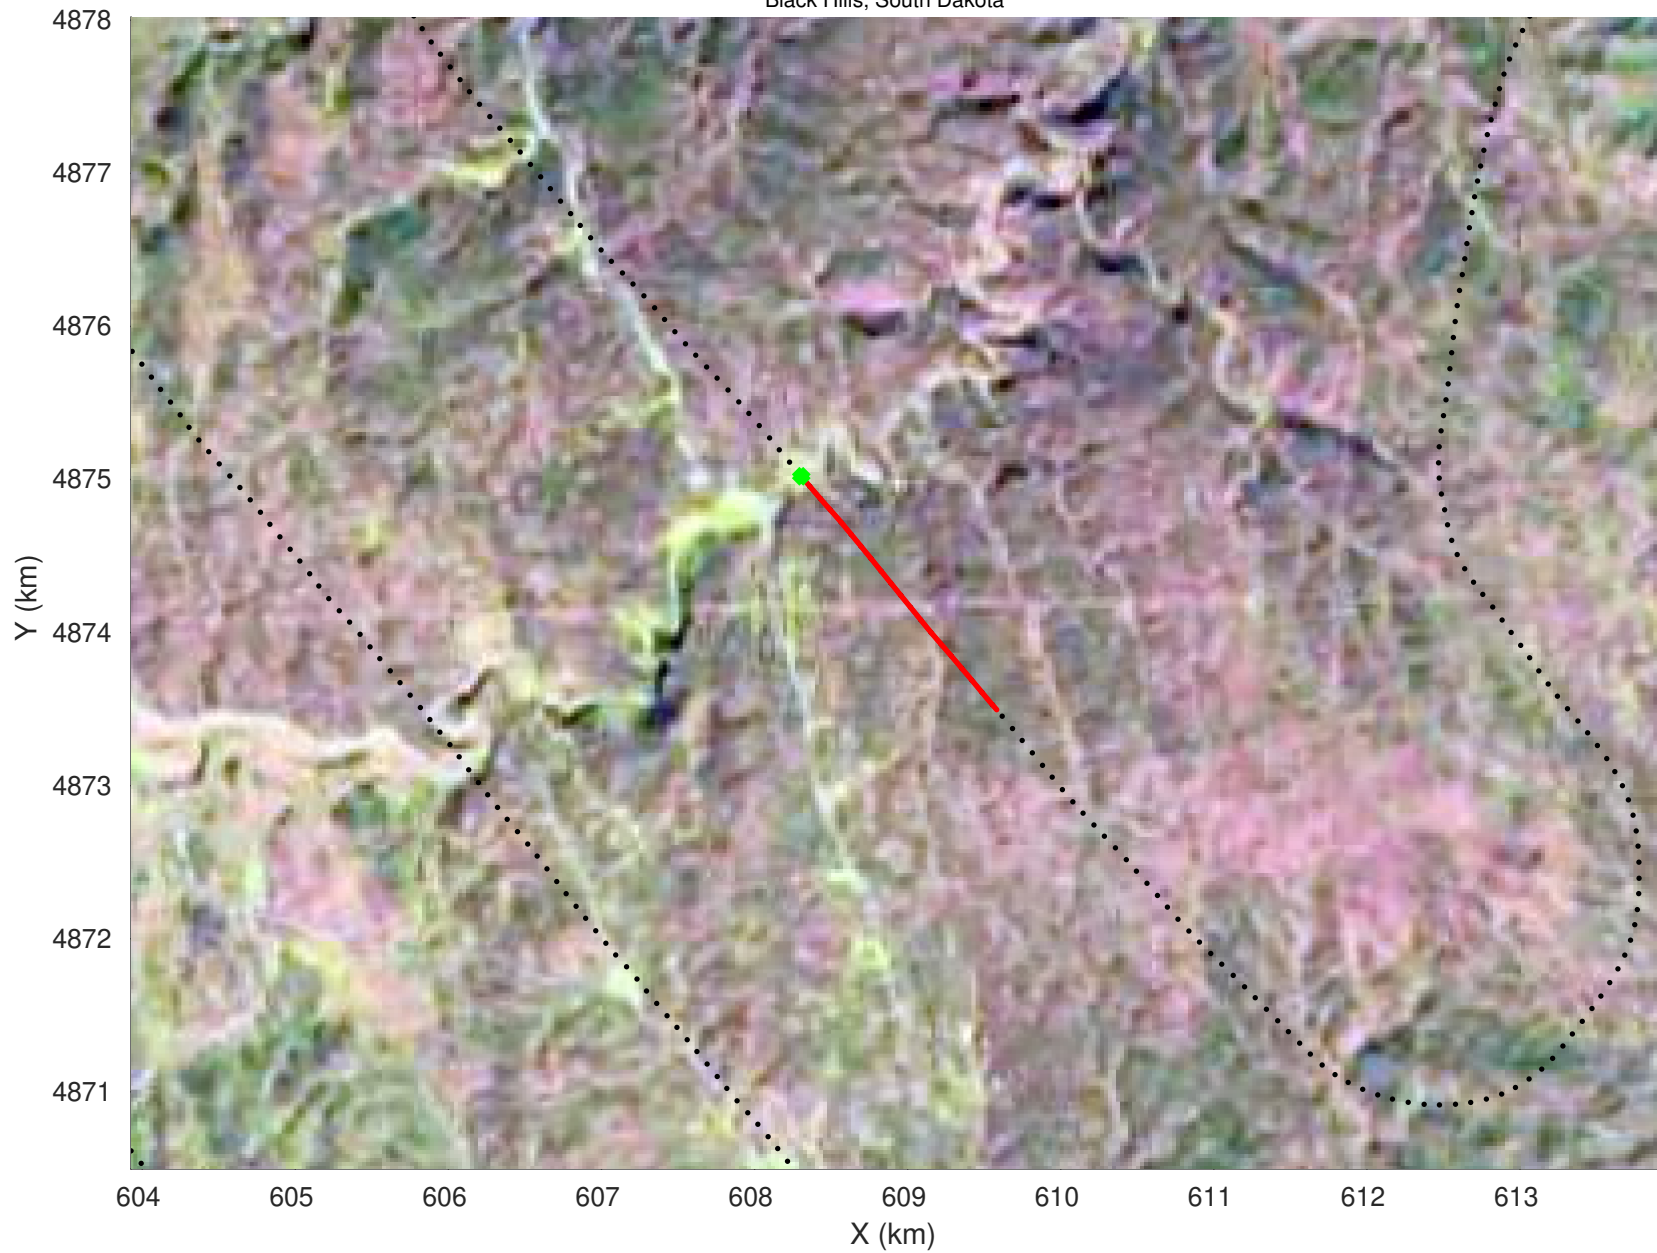

20210226_05_040
Black Hills, South Dakota