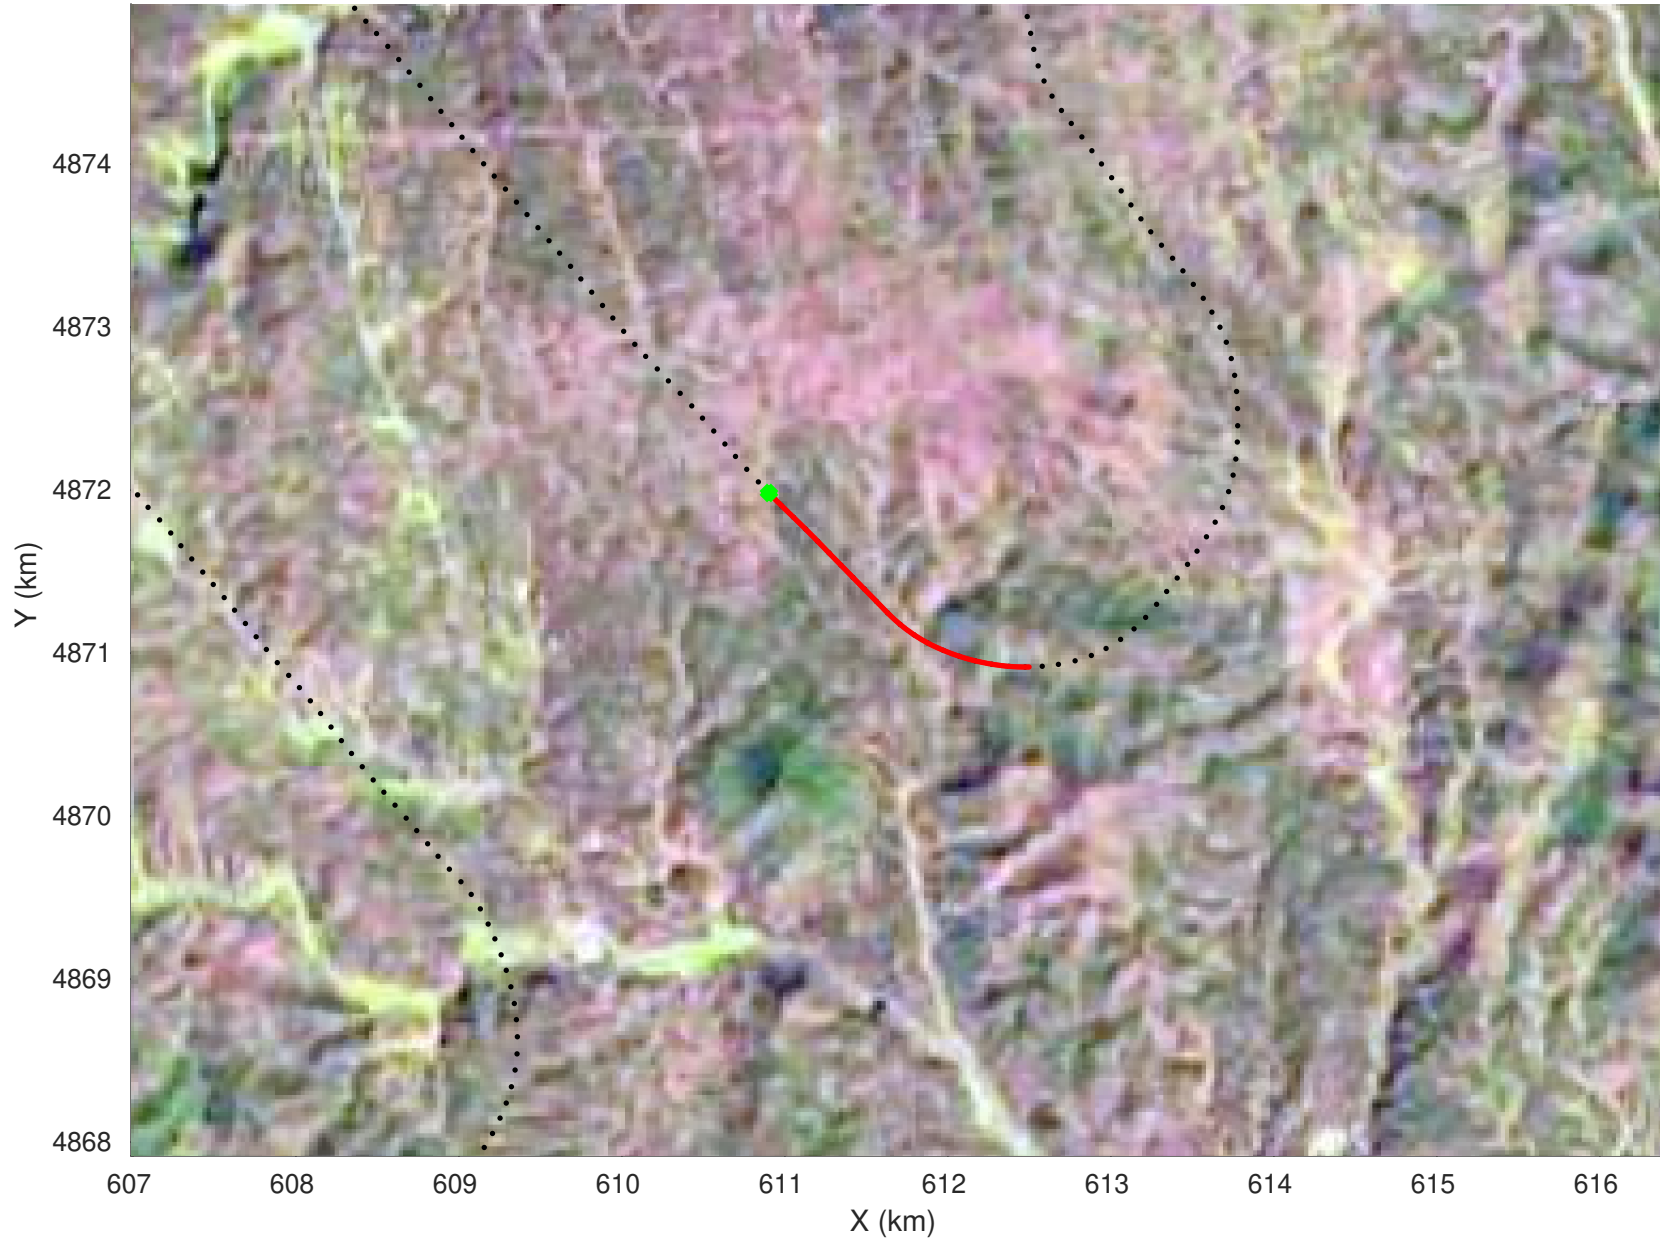

20210226_05_039
Black Hills, South Dakota

snow 2020_SouthDakota_N1KU: "" 20210226_05_039: 22:05:19.3 to 22:05:58.0 GPS

20210226_05_040
Black Hills, South Dakota

snow 2020_SouthDakota_N1KU: "" 20210226_05_040: 22:05:58.2 to 22:06:37.9 GPS

20210226_05_041
Black Hills, South Dakota

snow 2020_SouthDakota_N1KU: "" 20210226_05_041: 22:06:38.1 to 22:07:18.5 GPS

20210226_05_042
Black Hills, South Dakota

snow 2020_SouthDakota_N1KU: "" 20210226_05_042: 22:07:18.7 to 22:07:58.2 GPS