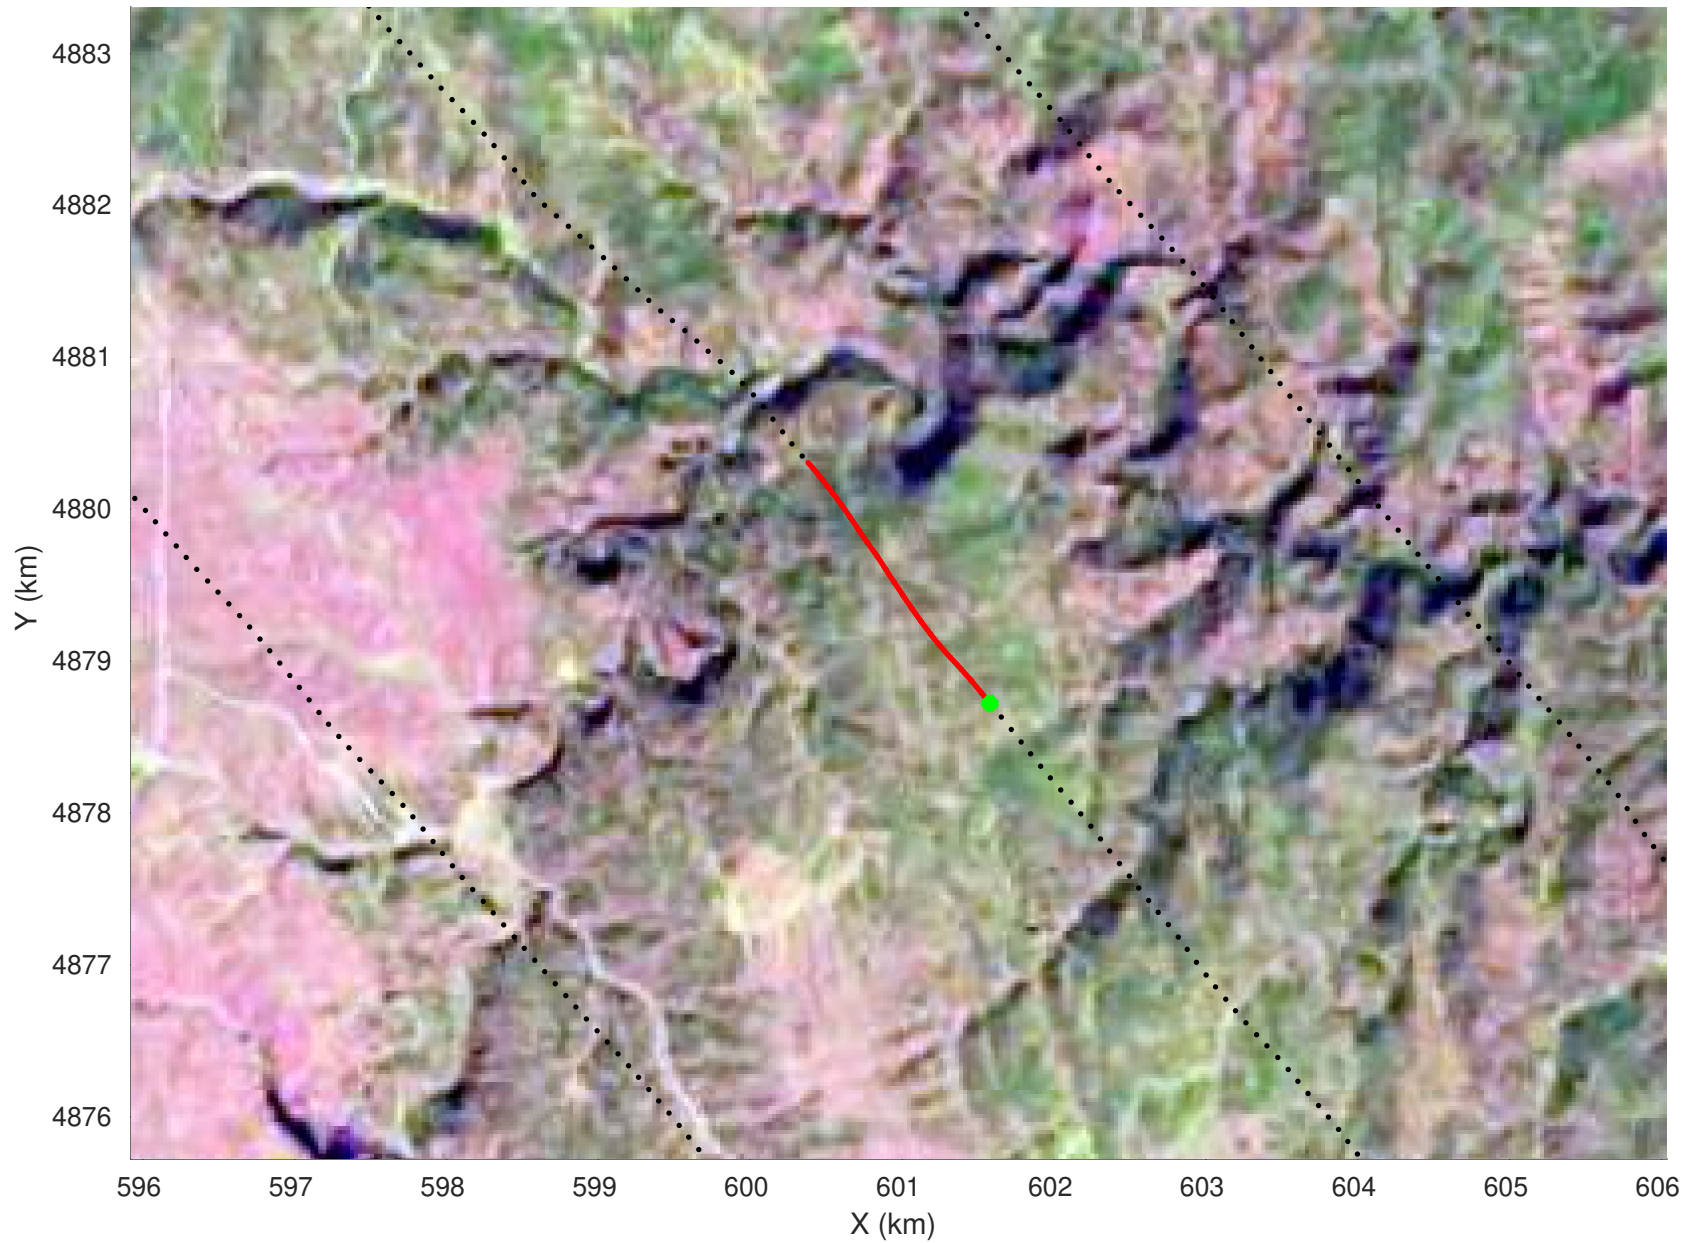

20210226_05_027
Black Hills, South Dakota