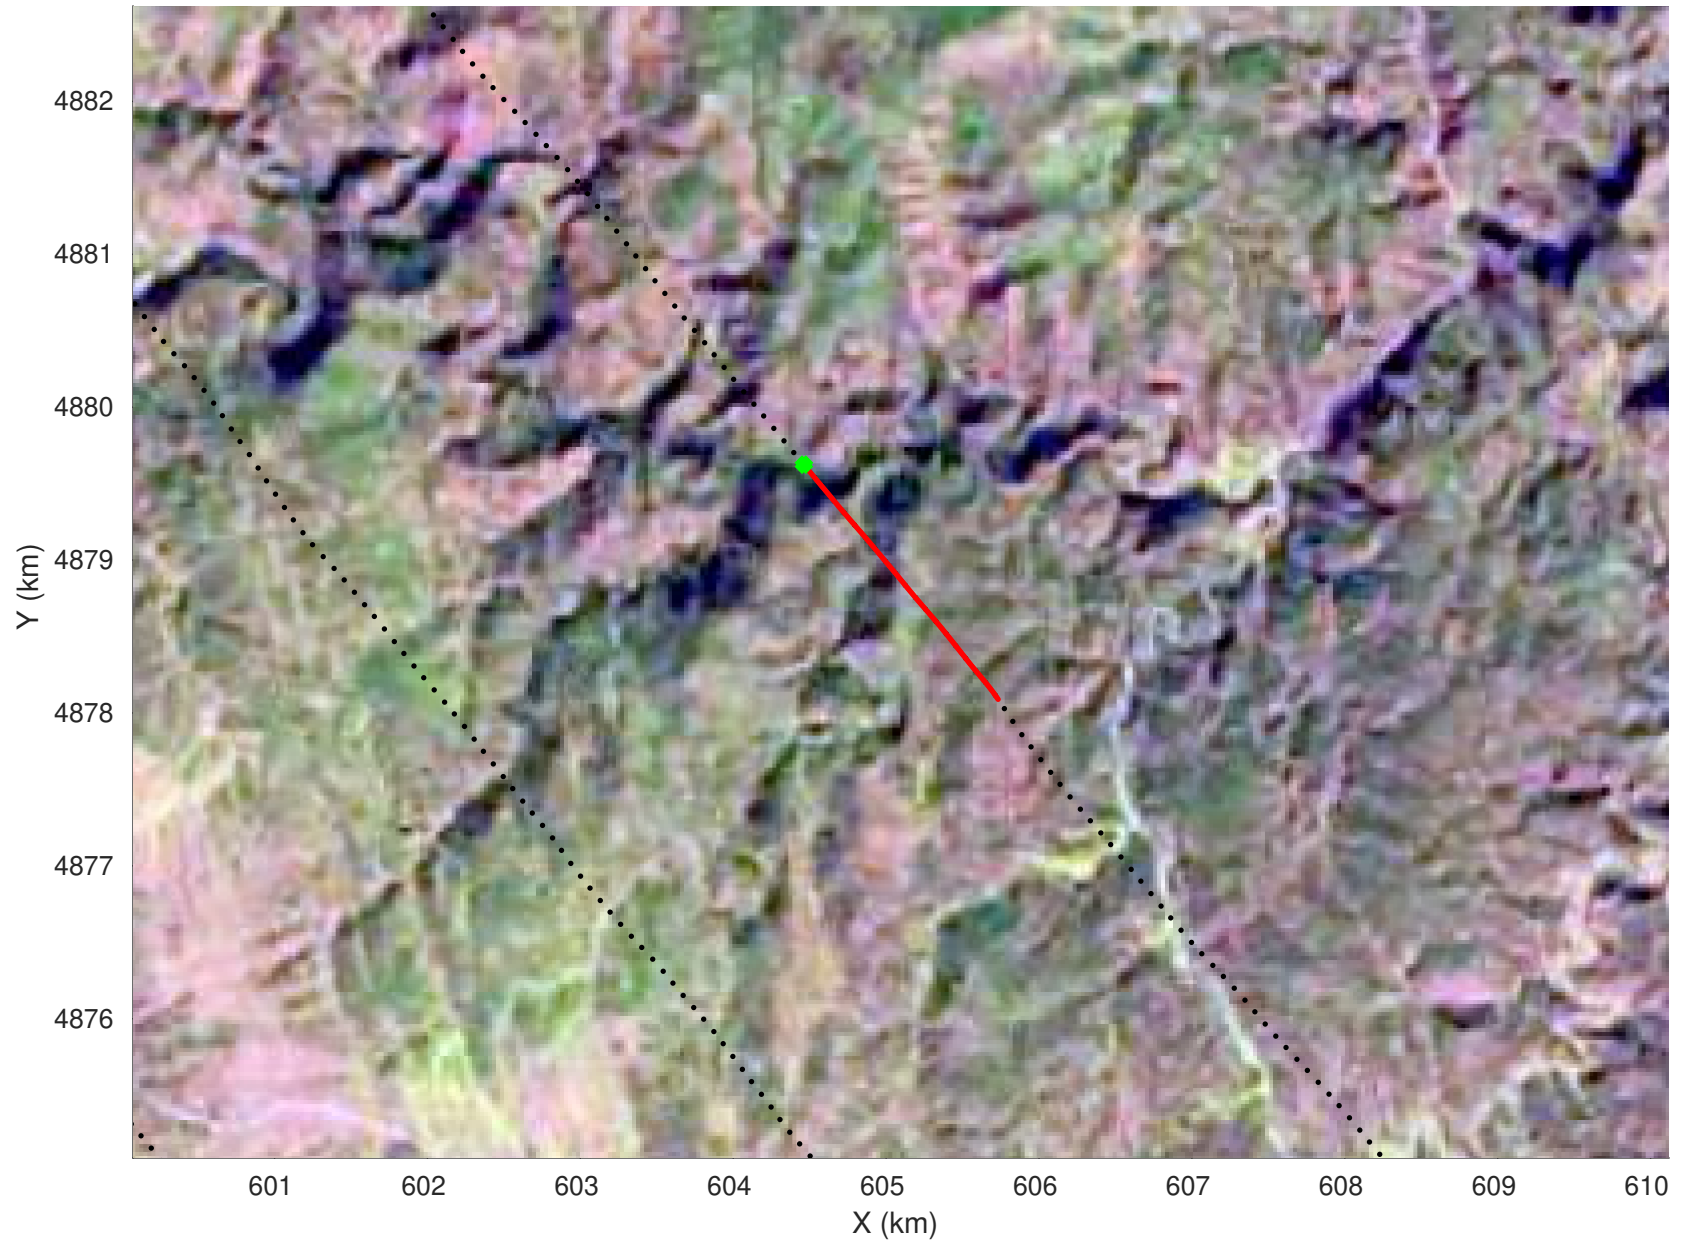

20210226_05_037
Black Hills, South Dakota