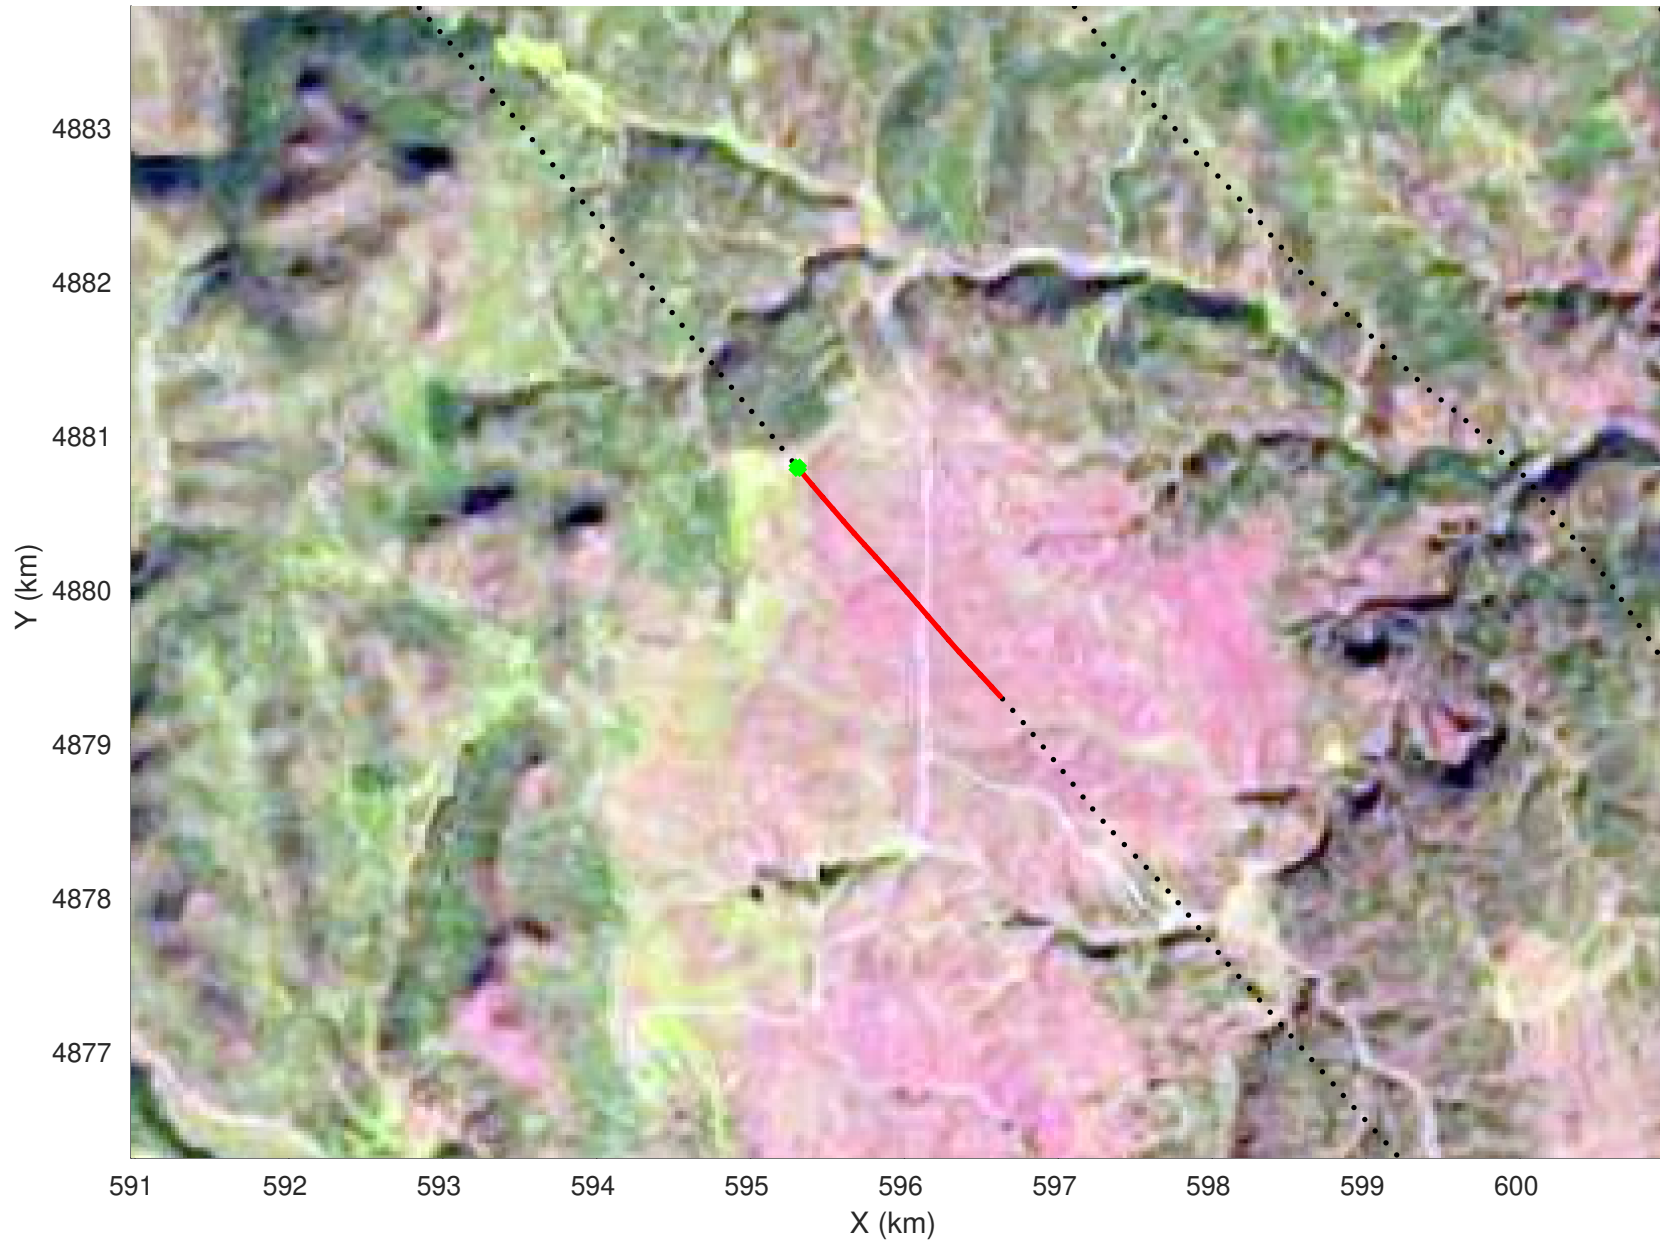

20210226_05_005
Black Hills, South Dakota

snow 2020_SouthDakota_N1KU: "" 20210226_05_005: 21:41:00.5 to 21:41:37.1 GPS

20210226_05_006
Black Hills, South Dakota

snow 2020_SouthDakota_N1KU: "" 20210226_05_006: 21:41:37.3 to 21:42:12.8 GPS

20210226_05_007
Black Hills, South Dakota

snow 2020_SouthDakota_N1KU: "" 20210226_05_007: 21:42:13.0 to 21:42:48.2 GPS

20210226_05_008
Black Hills, South Dakota

snow 2020_SouthDakota_N1KU: "" 20210226_05_008: 21:42:48.4 to 21:43:21.8 GPS

20210226_05_009
Black Hills, South Dakota

snow 2020_SouthDakota_N1KU: "" 20210226_05_009: 21:43:22.0 to 21:43:57.2 GPS

20210226_05_010
Black Hills, South Dakota

snow 2020_SouthDakota_N1KU: "" 20210226_05_010: 21:43:57.4 to 21:44:33.7 GPS