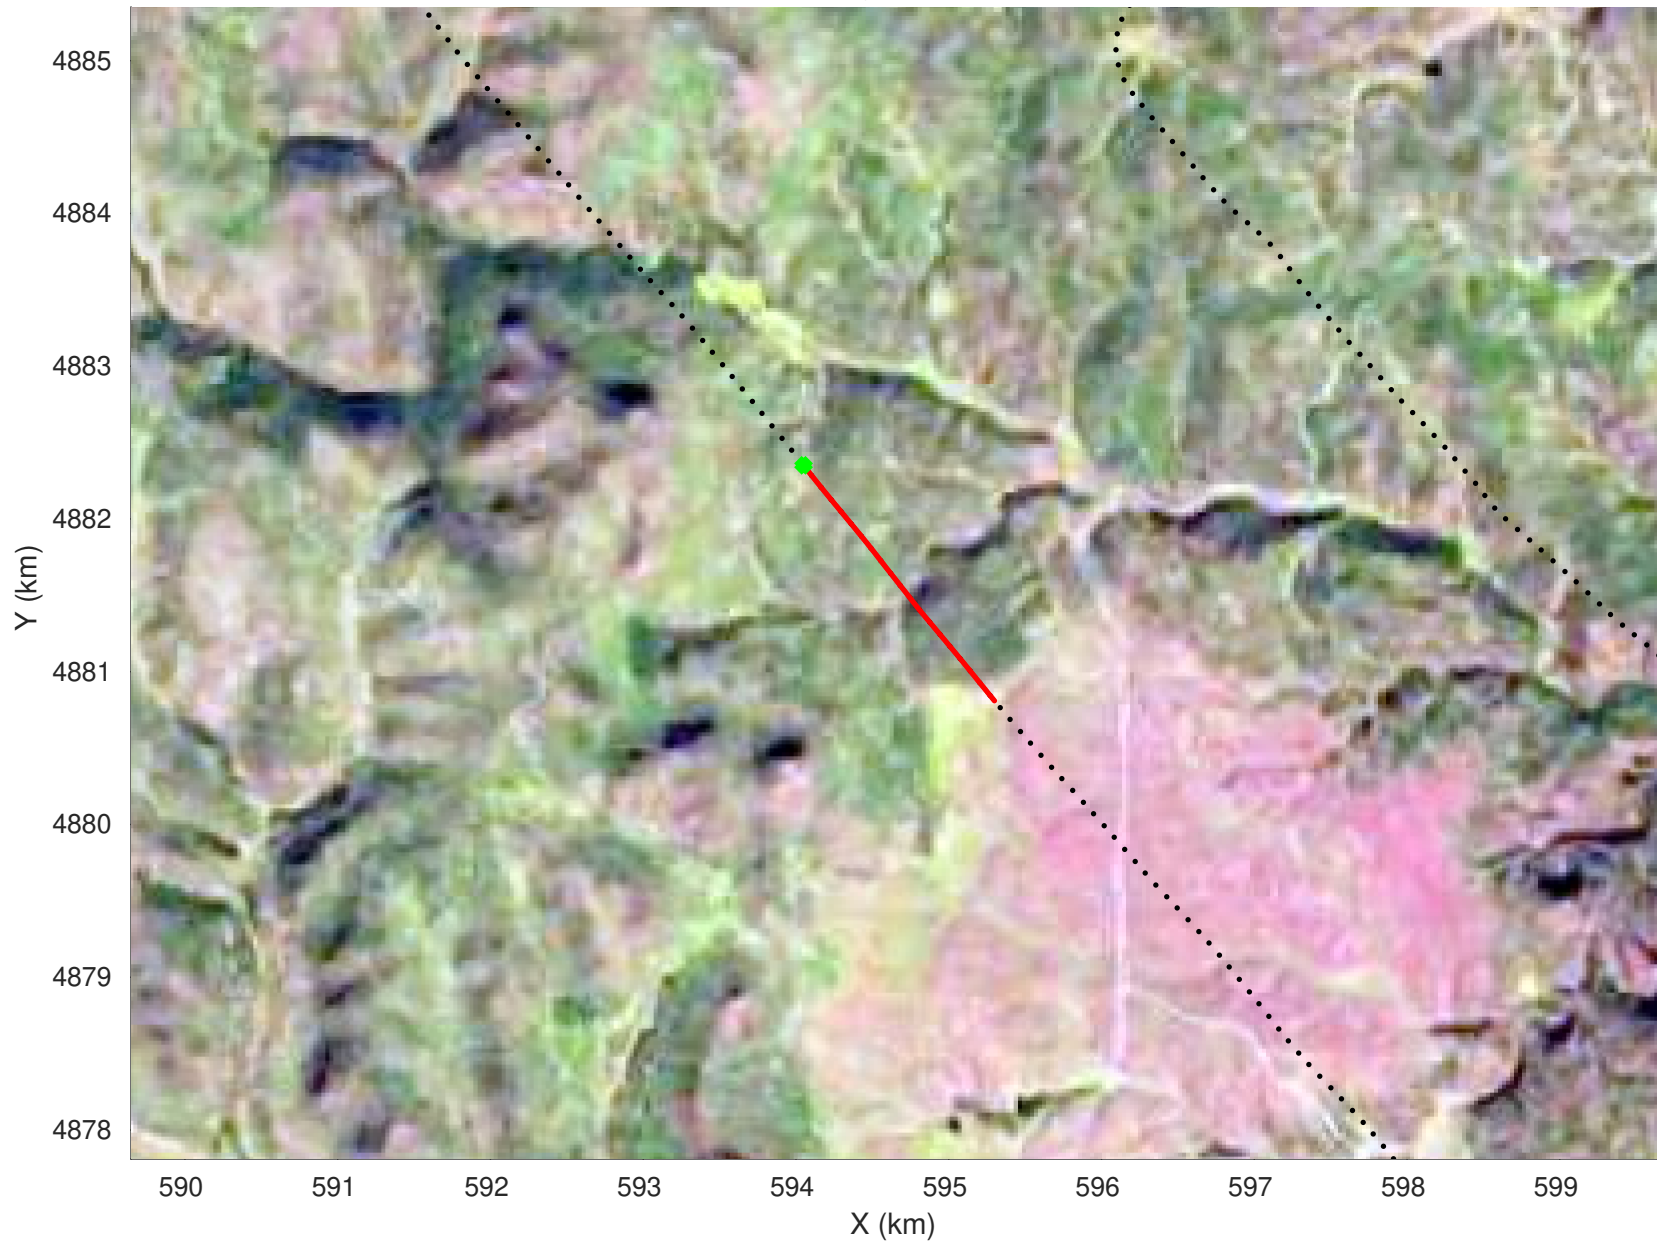

20210226_05_005
Black Hills, South Dakota

snow 2020_SouthDakota_N1KU: "" 20210226_05_005: 21:41:00.5 to 21:41:37.1 GPS

20210226_05_006
Black Hills, South Dakota

snow 2020_SouthDakota_N1KU: "" 20210226_05_006: 21:41:37.3 to 21:42:12.8 GPS

20210226_05_007
Black Hills, South Dakota

snow 2020_SouthDakota_N1KU: "" 20210226_05_007: 21:42:13.0 to 21:42:48.2 GPS

20210226_05_008
Black Hills, South Dakota

snow 2020_SouthDakota_N1KU: "" 20210226_05_008: 21:42:48.4 to 21:43:21.8 GPS

20210226_05_009
Black Hills, South Dakota

snow 2020_SouthDakota_N1KU: "" 20210226_05_009: 21:43:22.0 to 21:43:57.2 GPS

20210226_05_010
Black Hills, South Dakota

snow 2020_SouthDakota_N1KU: "" 20210226_05_010: 21:43:57.4 to 21:44:33.7 GPS