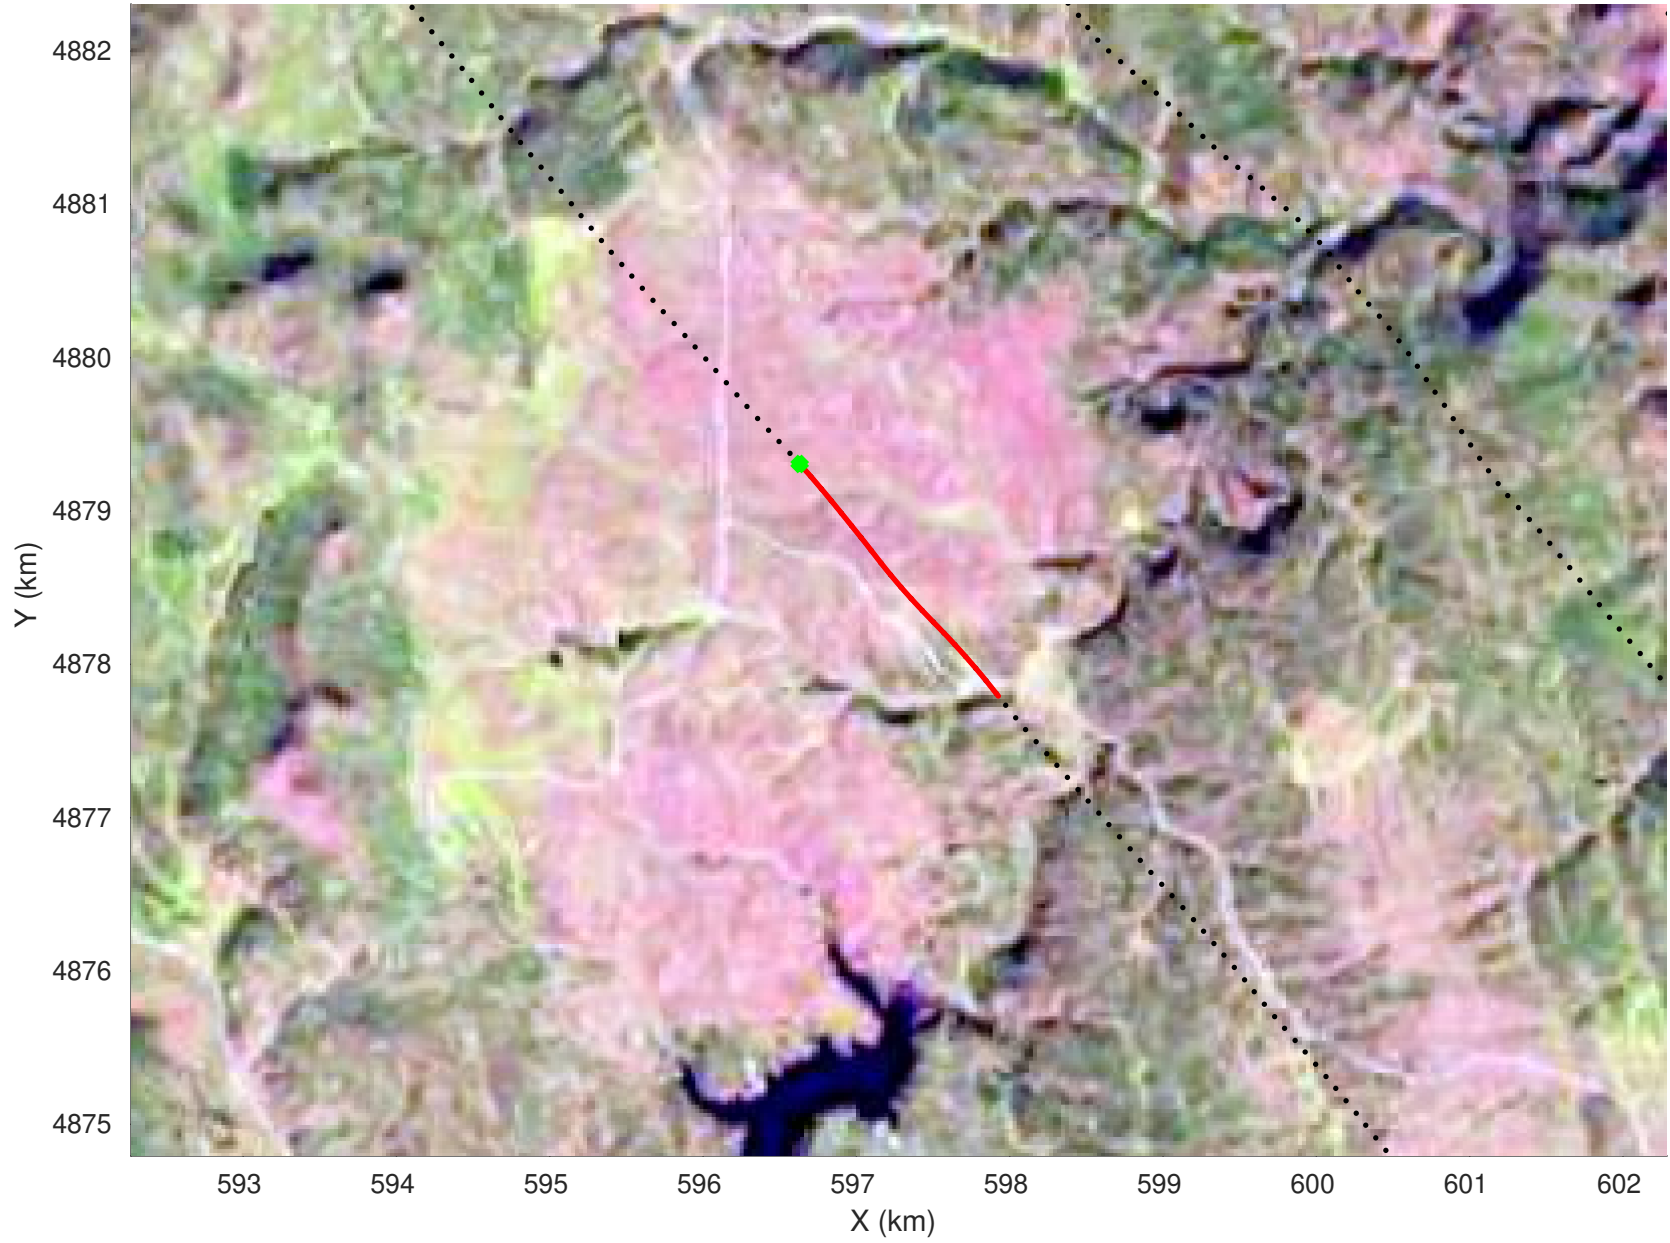

20210226_05_007
Black Hills, South Dakota

snow 2020_SouthDakota_N1KU: "" 20210226_05_007: 21:42:13.0 to 21:42:48.2 GPS

20210226_05_008
Black Hills, South Dakota

snow 2020_SouthDakota_N1KU: "" 20210226_05_008: 21:42:48.4 to 21:43:21.8 GPS

20210226_05_009
Black Hills, South Dakota

snow 2020_SouthDakota_N1KU: "" 20210226_05_009: 21:43:22.0 to 21:43:57.2 GPS

20210226_05_010
Black Hills, South Dakota

snow 2020_SouthDakota_N1KU: "" 20210226_05_010: 21:43:57.4 to 21:44:33.7 GPS

20210226_05_011
Black Hills, South Dakota

snow 2020_SouthDakota_N1KU: "" 20210226_05_011: 21:44:33.9 to 21:45:10.5 GPS

20210226_05_012
Black Hills, South Dakota

snow 2020_SouthDakota_N1KU: "" 20210226_05_012: 21:45:10.7 to 21:45:47.4 GPS