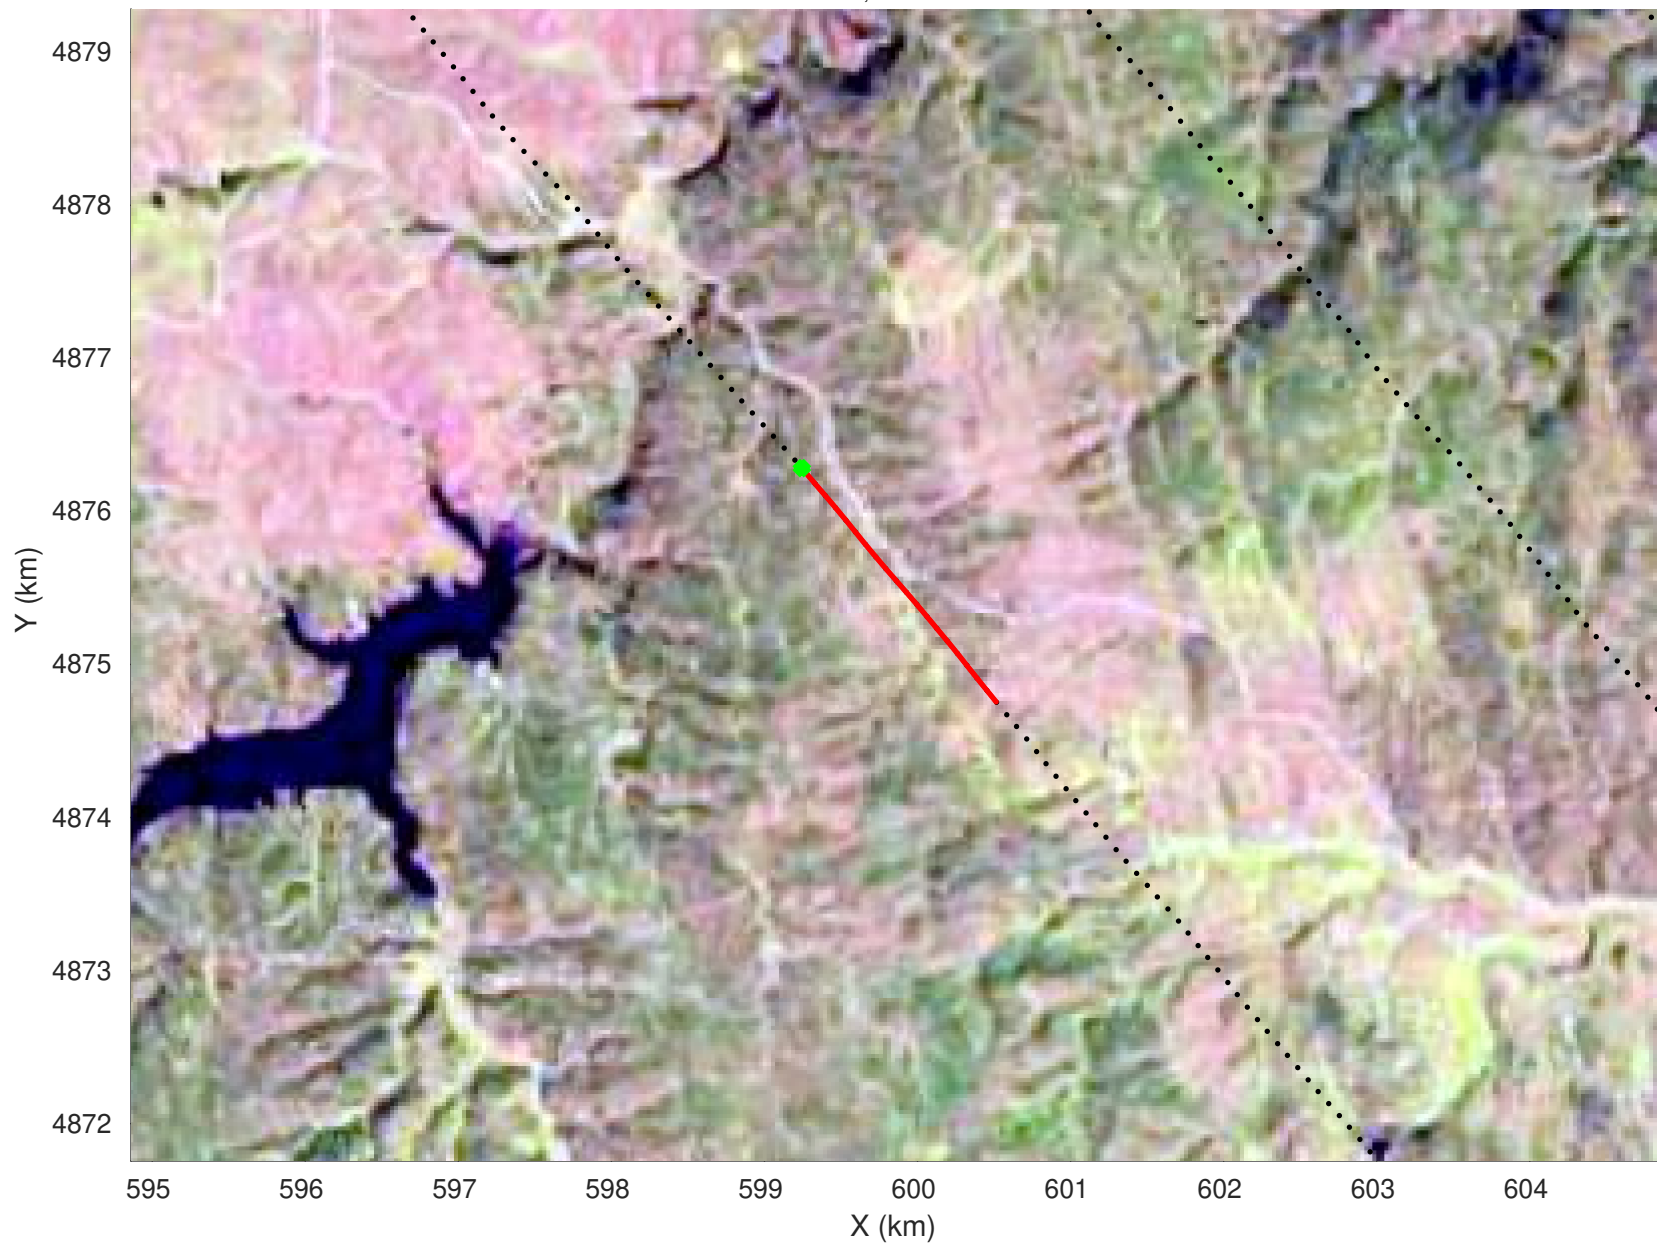

20210226_05_013
Black Hills, South Dakota