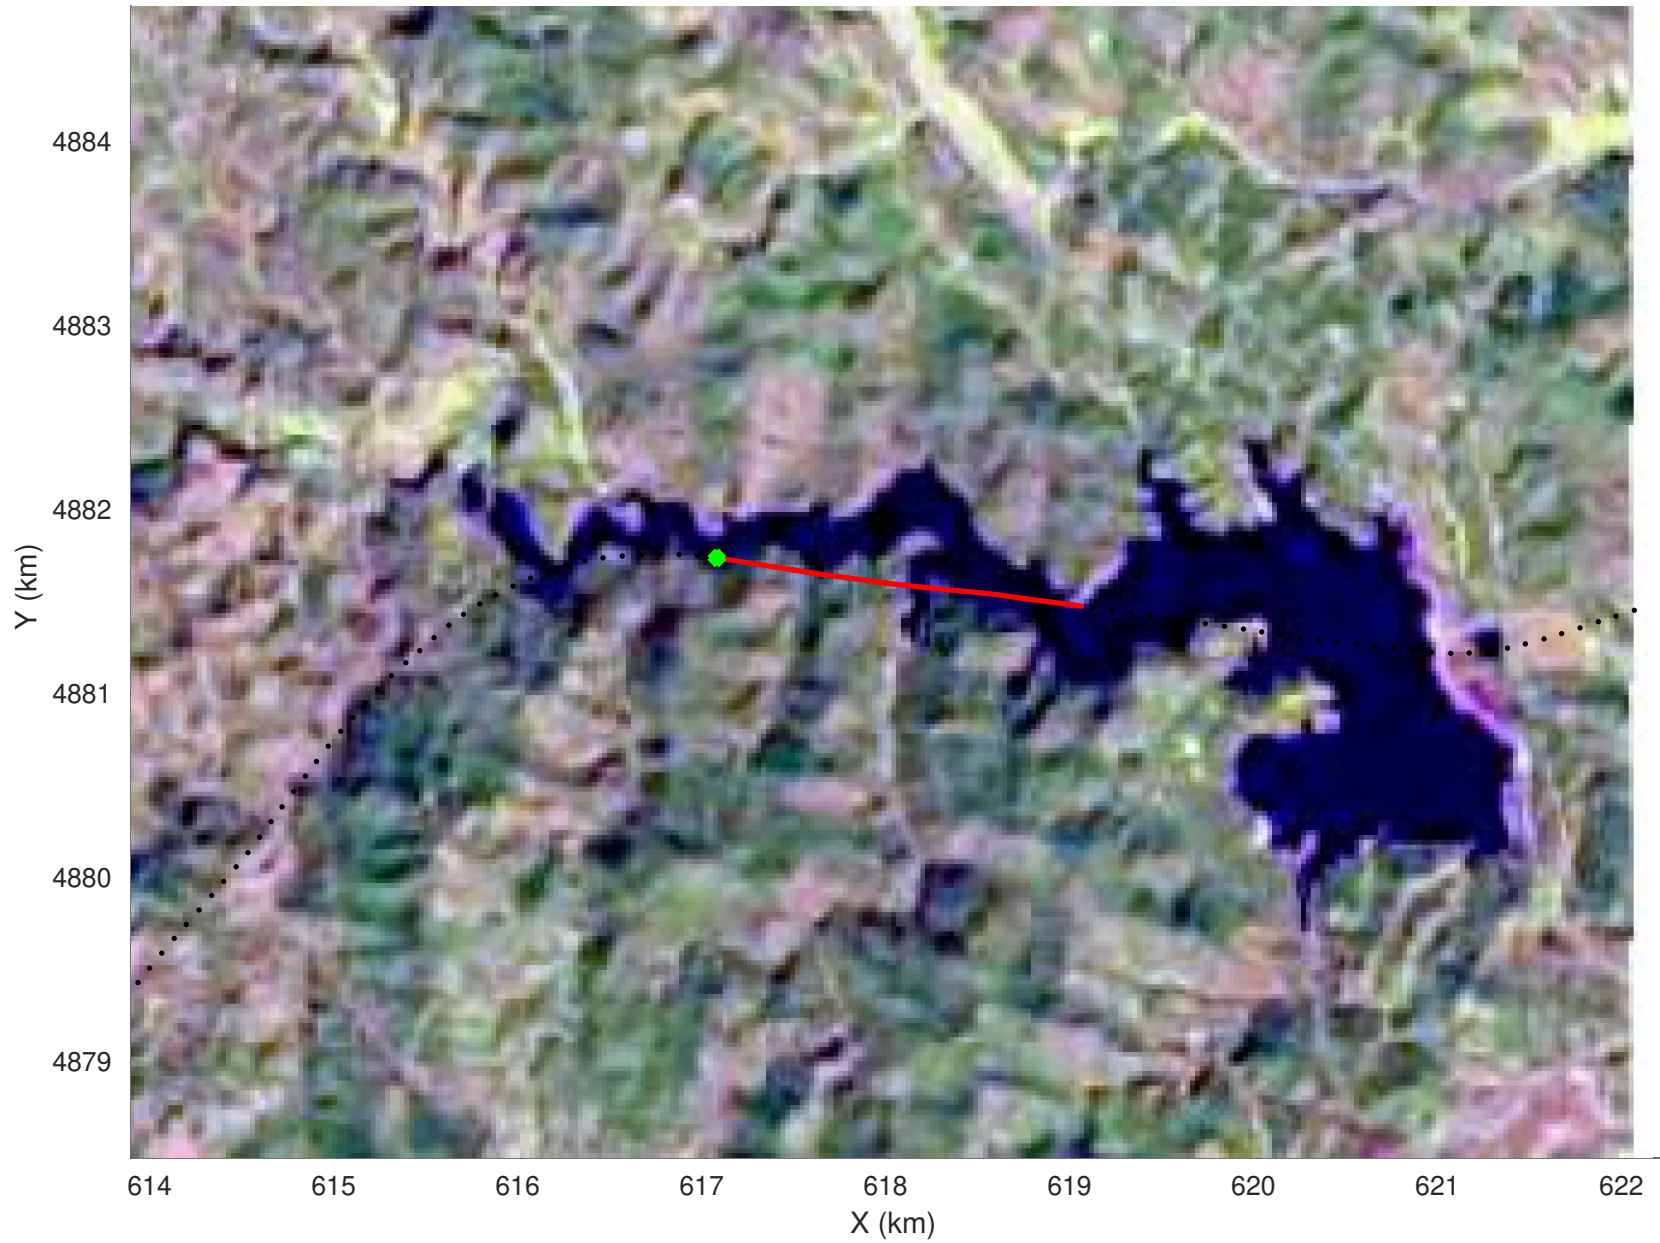

20210226_05_050
Black Hills, South Dakota