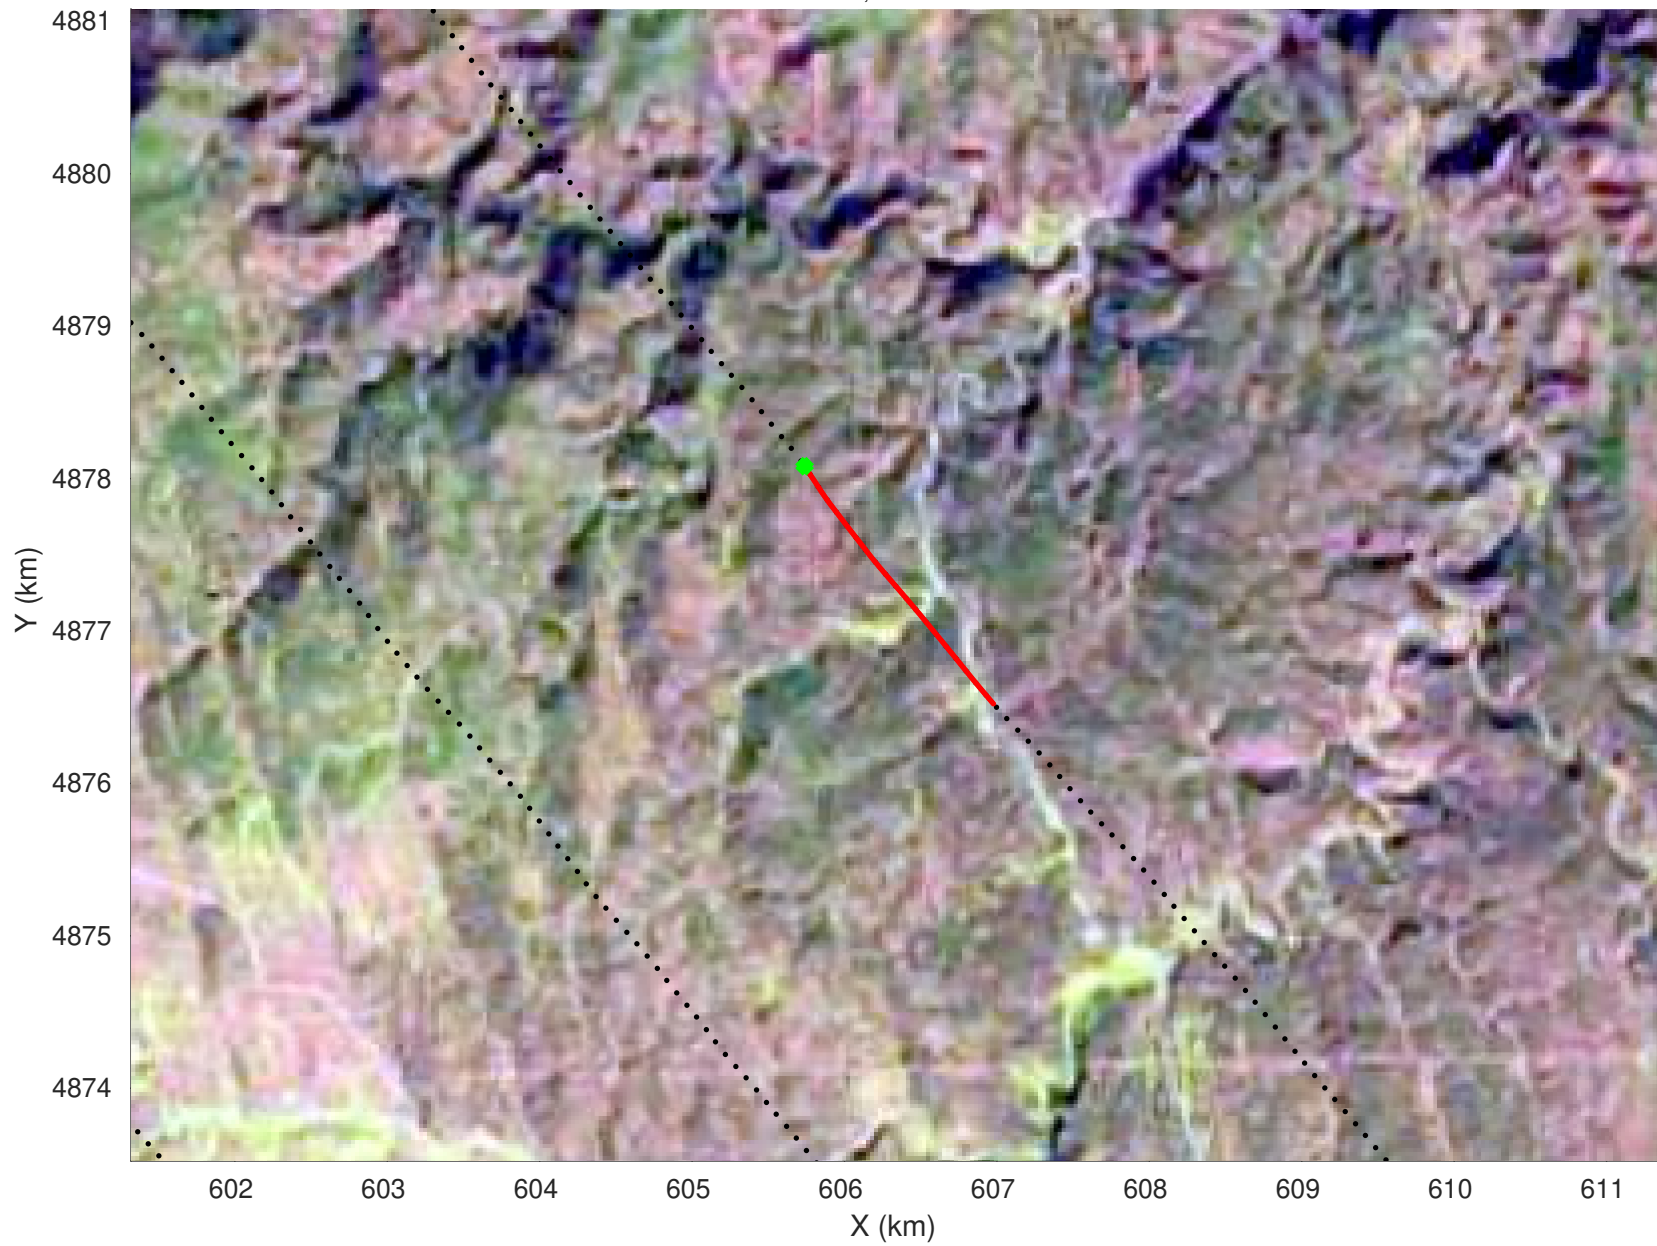

20210226_05_038
Black Hills, South Dakota