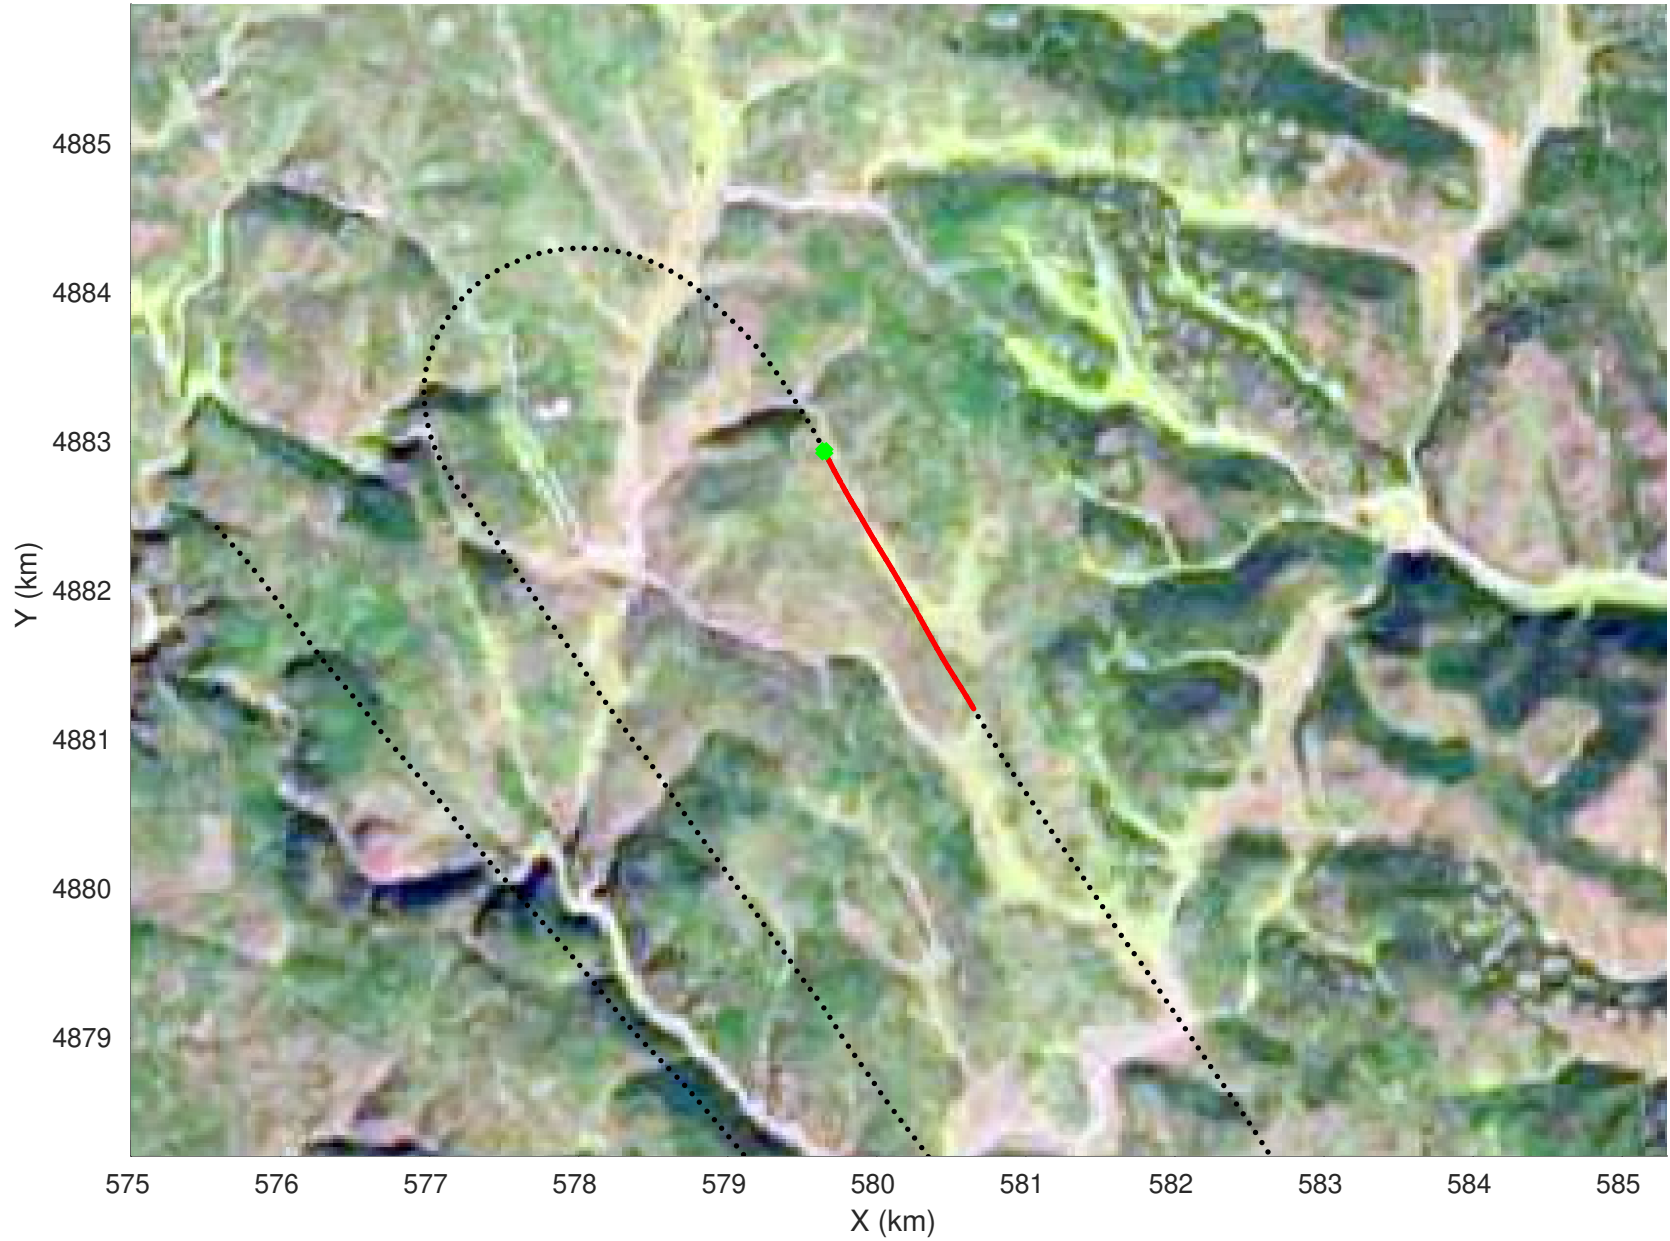

20210226\_03\_033  
Black Hills, South Dakota

snow 2020\_SouthDakota\_N1KU: "" 20210226\_03\_033: 20:41:24.6 to 20:42:07.6 GPS

20210226\_03\_034  
Black Hills, South Dakota

snow 2020\_SouthDakota\_N1KU: "" 20210226\_03\_034: 20:42:07.8 to 20:42:49.2 GPS

20210226\_03\_035  
Black Hills, South Dakota

snow 2020\_SouthDakota\_N1KU: "" 20210226\_03\_035: 20:42:49.4 to 20:43:31.0 GPS

20210226\_03\_036  
Black Hills, South Dakota

snow 2020\_SouthDakota\_N1KU: "" 20210226\_03\_036: 20:43:31.2 to 20:44:12.3 GPS