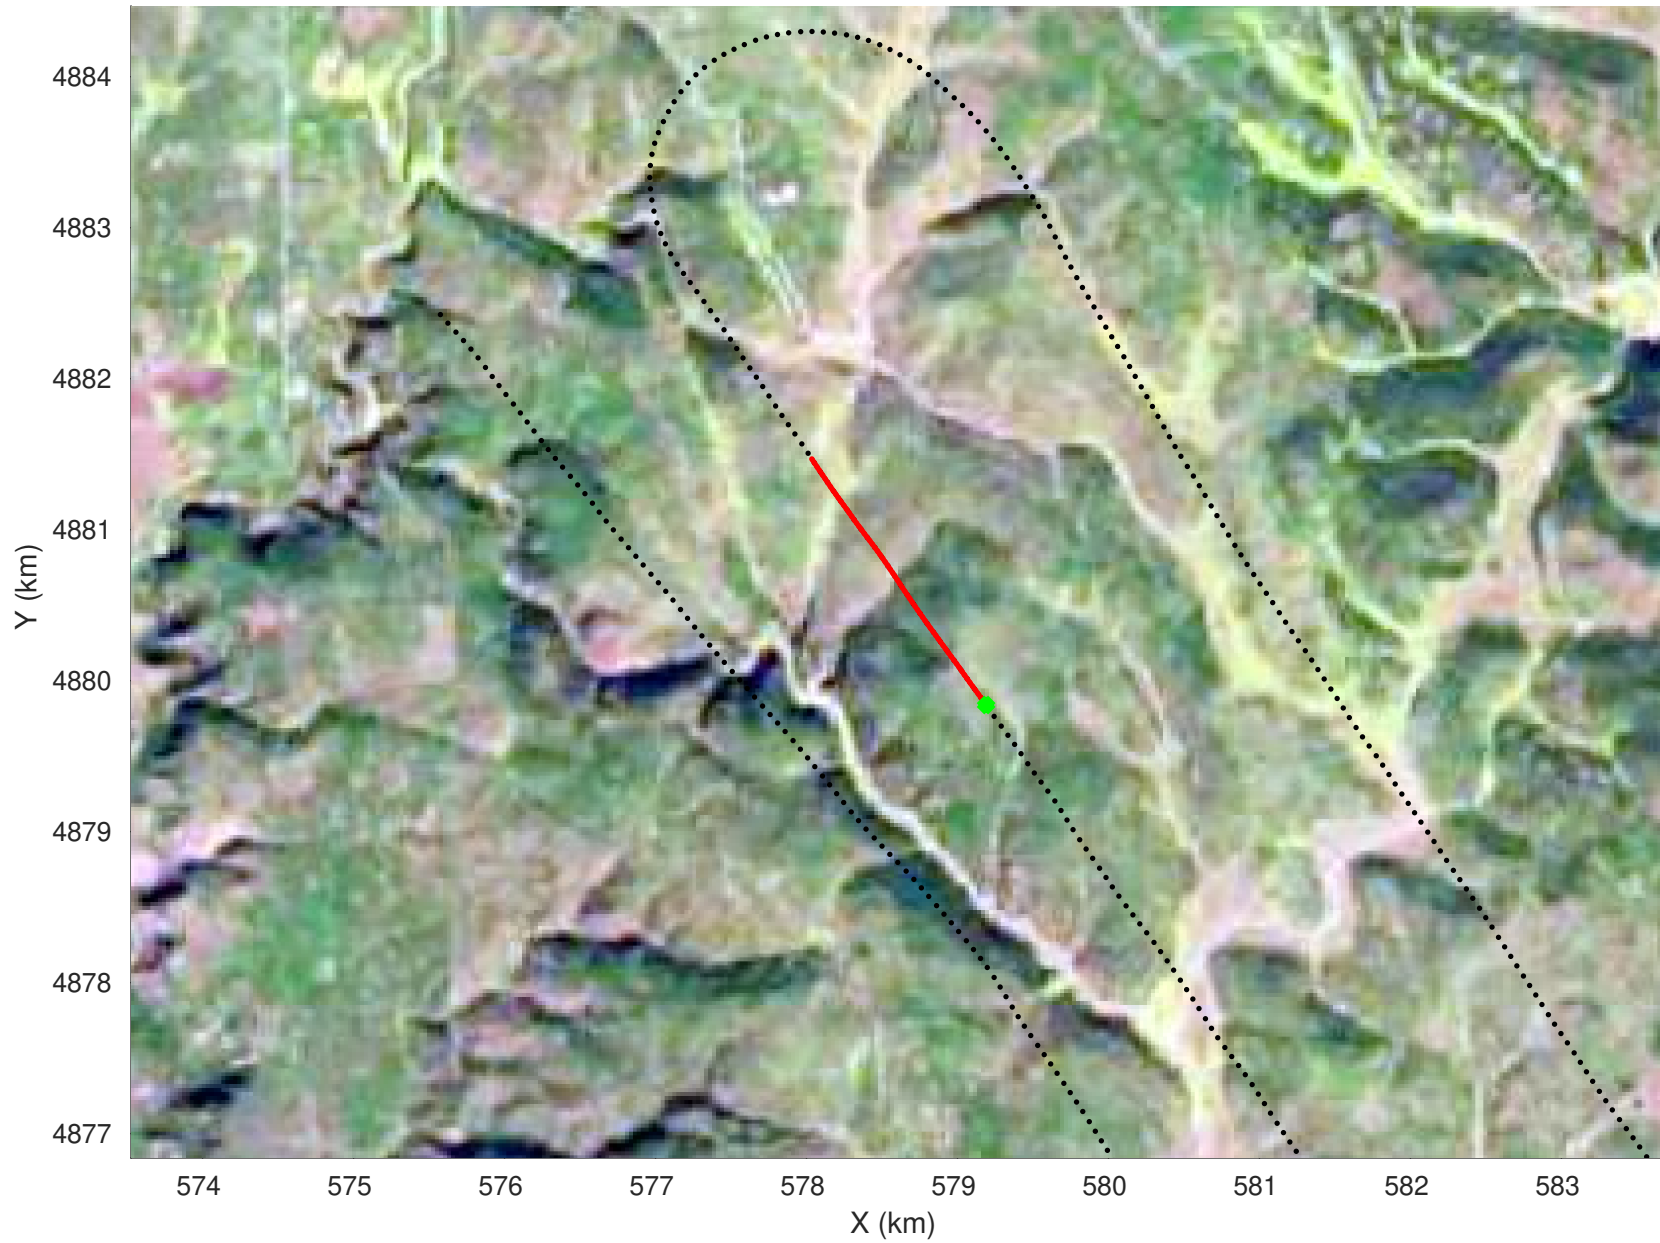

20210226\_03\_027  
Black Hills, South Dakota

snow 2020\_SouthDakota\_N1KU: "" 20210226\_03\_027: 20:36:11.7 to 20:37:02.1 GPS

20210226\_03\_028  
Black Hills, South Dakota

snow 2020\_SouthDakota\_N1KU: "" 20210226\_03\_028: 20:37:02.3 to 20:37:53.3 GPS

20210226\_03\_029  
Black Hills, South Dakota

snow 2020\_SouthDakota\_N1KU: "" 20210226\_03\_029: 20:37:53.5 to 20:38:47.1 GPS

20210226\_03\_030  
Black Hills, South Dakota

snow 2020\_SouthDakota\_N1KU: "" 20210226\_03\_030: 20:38:47.3 to 20:39:40.6 GPS

20210226\_03\_031  
Black Hills, South Dakota

snow 2020\_SouthDakota\_N1KU: "" 20210226\_03\_031: 20:39:40.8 to 20:40:35.3 GPS

20210226\_03\_032  
Black Hills, South Dakota

snow 2020\_SouthDakota\_N1KU: "" 20210226\_03\_032: 20:40:35.5 to 20:41:24.4 GPS