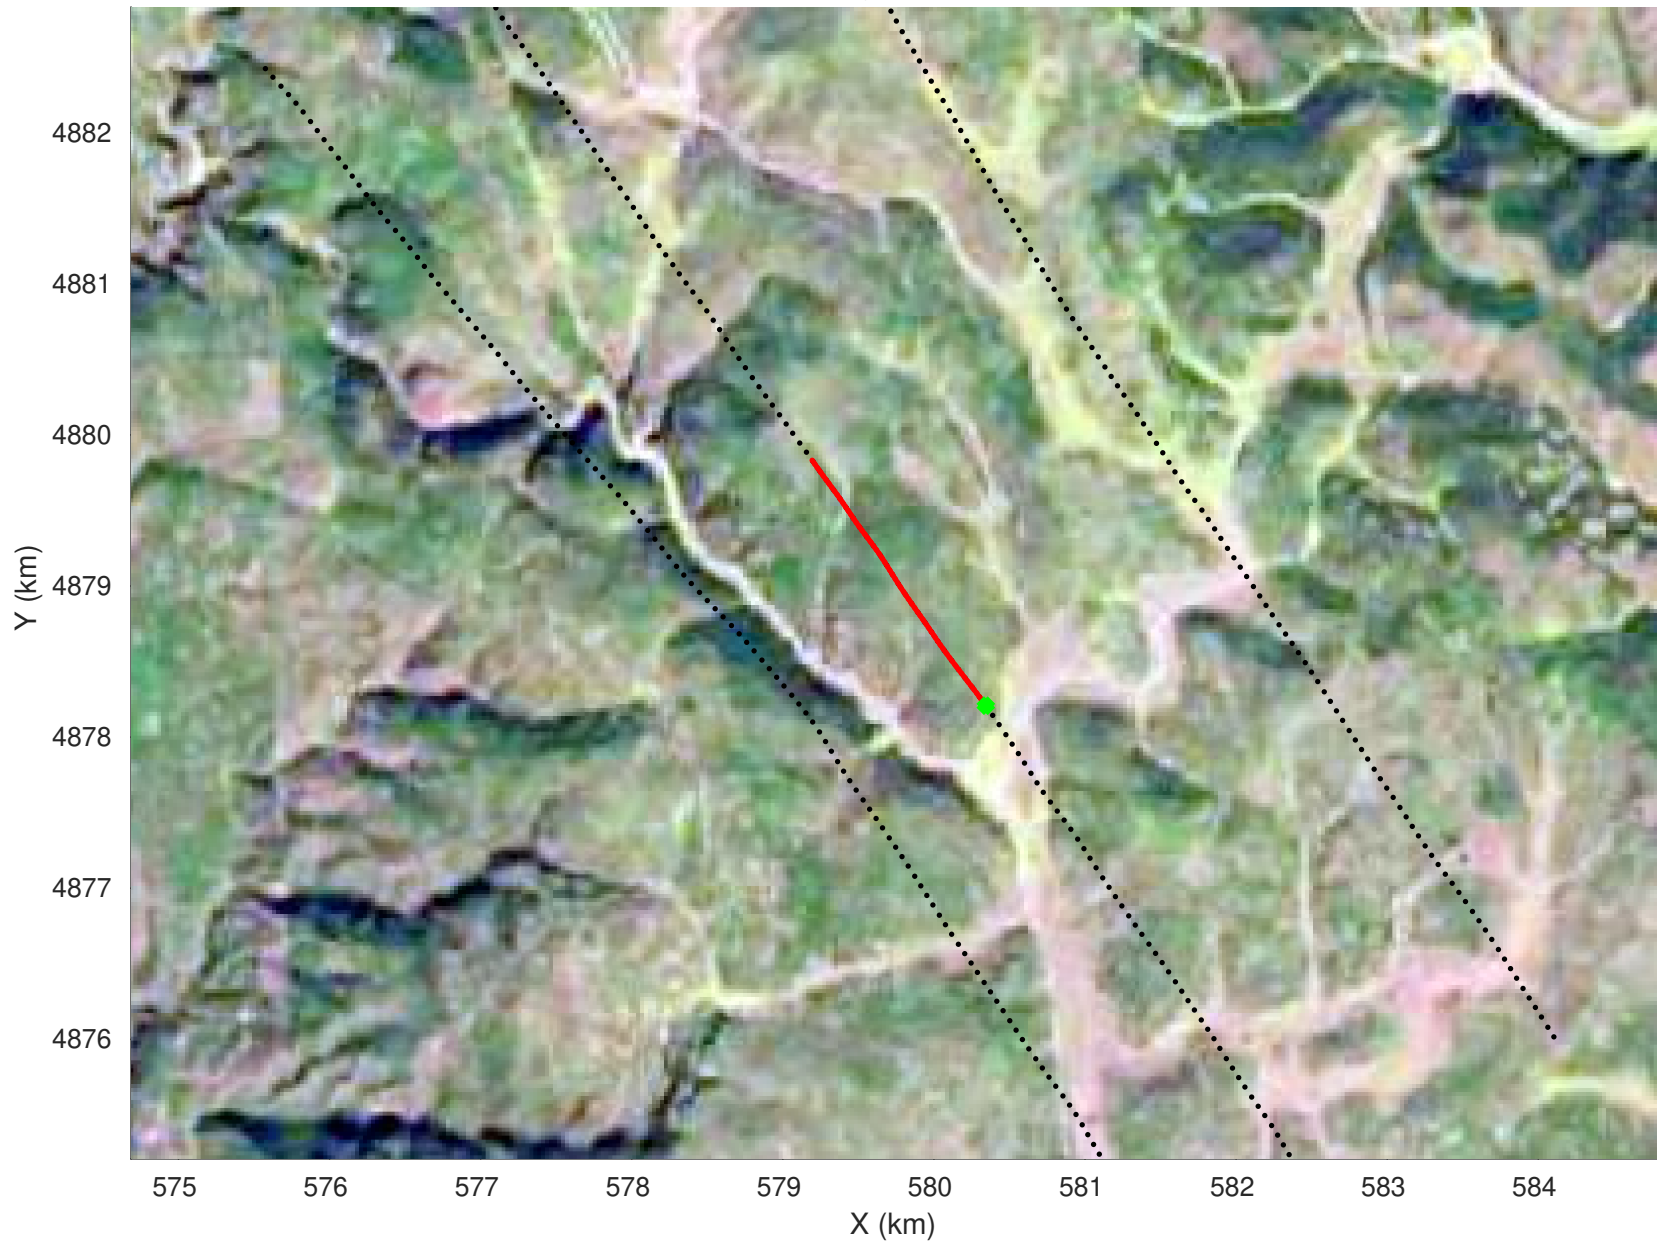

20210226\_03\_029  
Black Hills, South Dakota

snow 2020\_SouthDakota\_N1KU: "" 20210226\_03\_029: 20:37:53.5 to 20:38:47.1 GPS

20210226\_03\_030  
Black Hills, South Dakota

snow 2020\_SouthDakota\_N1KU: "" 20210226\_03\_030: 20:38:47.3 to 20:39:40.6 GPS

20210226\_03\_031  
Black Hills, South Dakota

snow 2020\_SouthDakota\_N1KU: "" 20210226\_03\_031: 20:39:40.8 to 20:40:35.3 GPS

20210226\_03\_032  
Black Hills, South Dakota

snow 2020\_SouthDakota\_N1KU: "" 20210226\_03\_032: 20:40:35.5 to 20:41:24.4 GPS