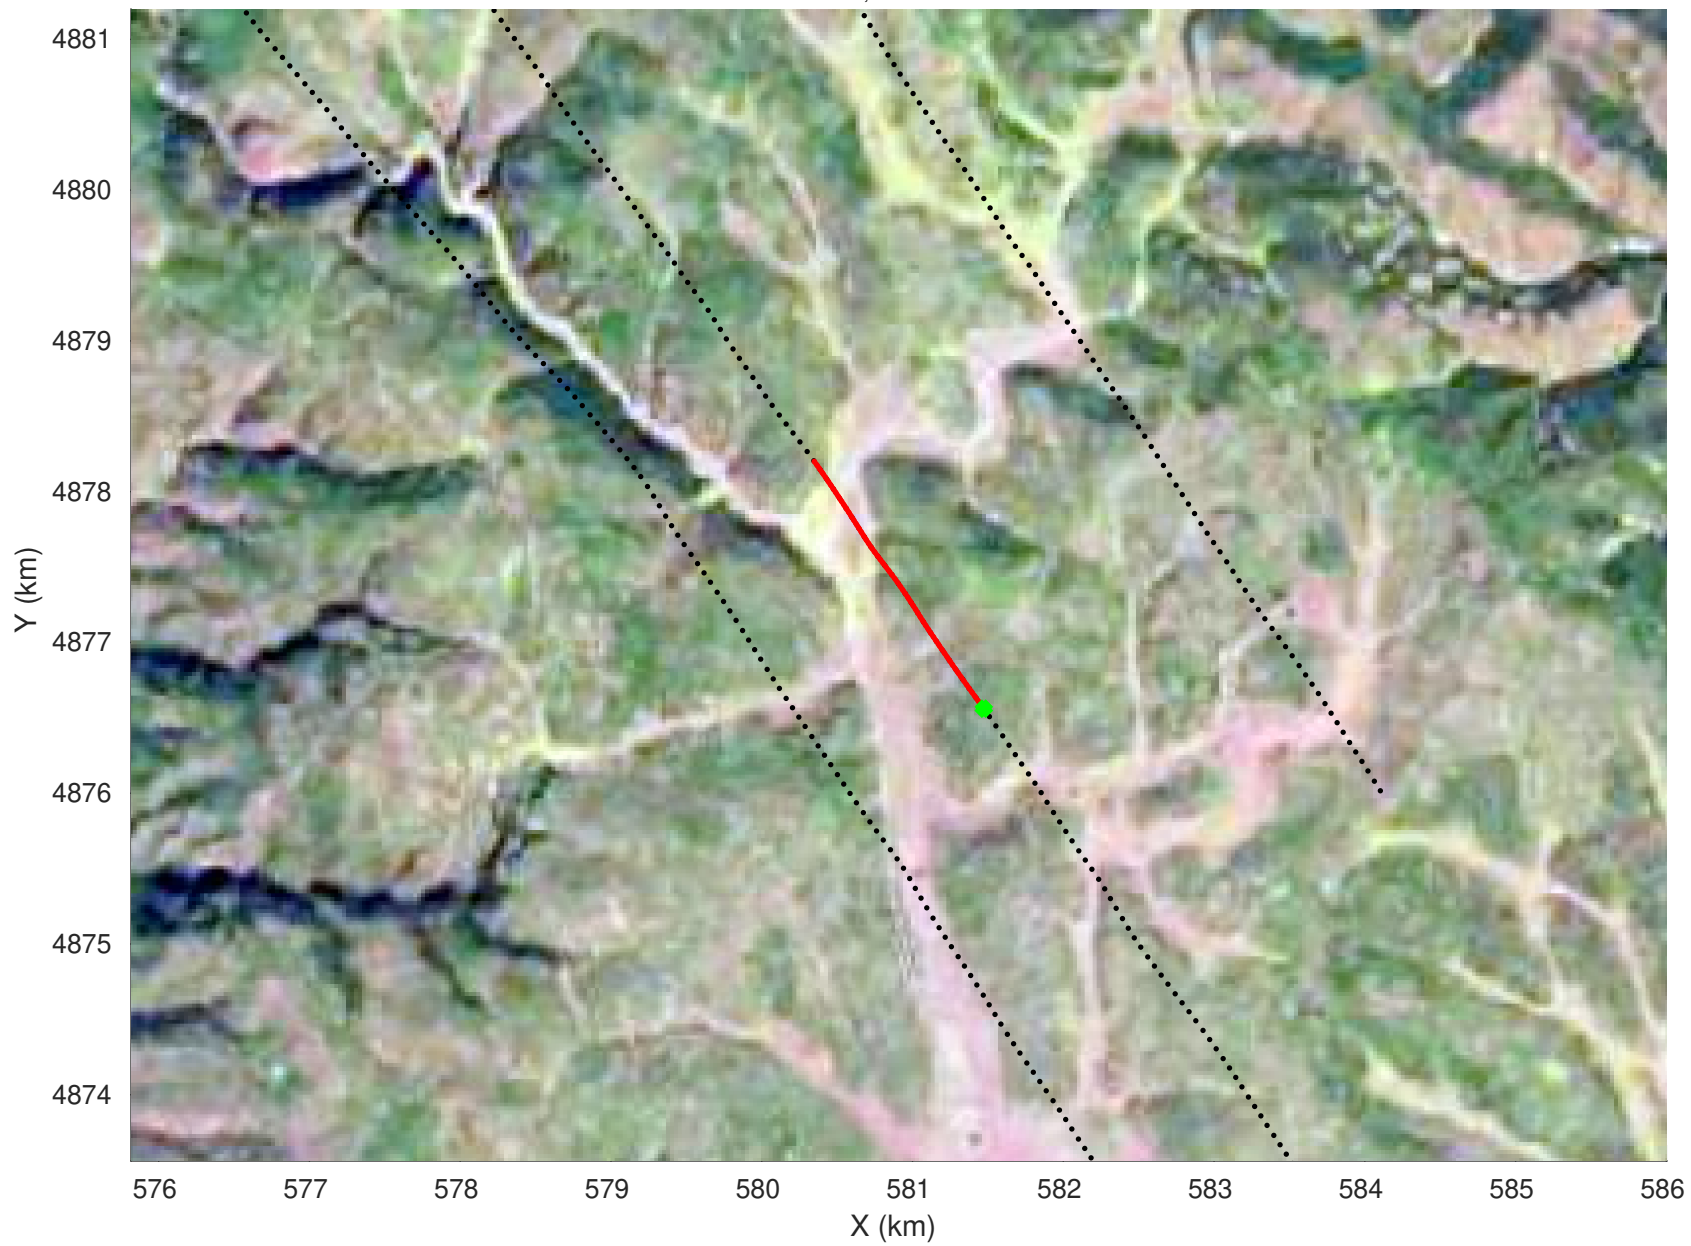

20210226_03_029
Black Hills, South Dakota