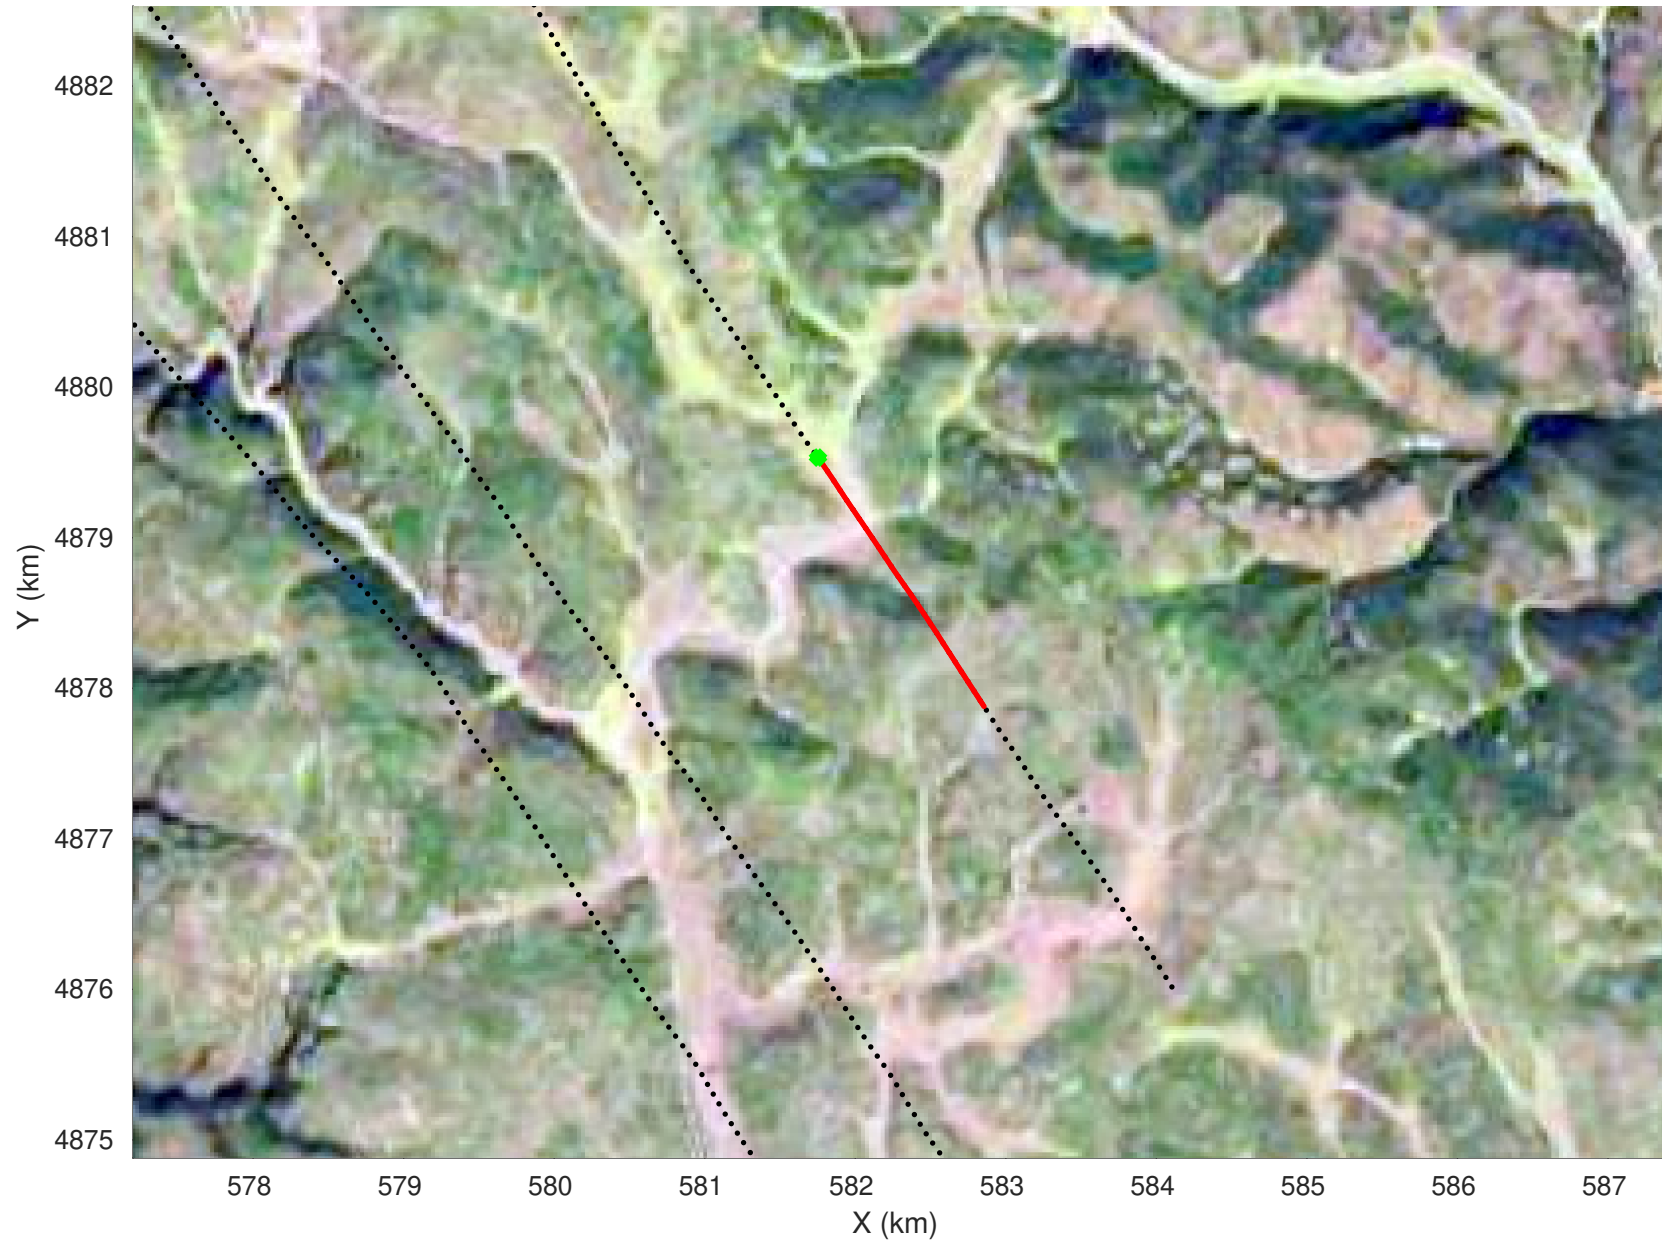

20210226_03_037
Black Hills, South Dakota