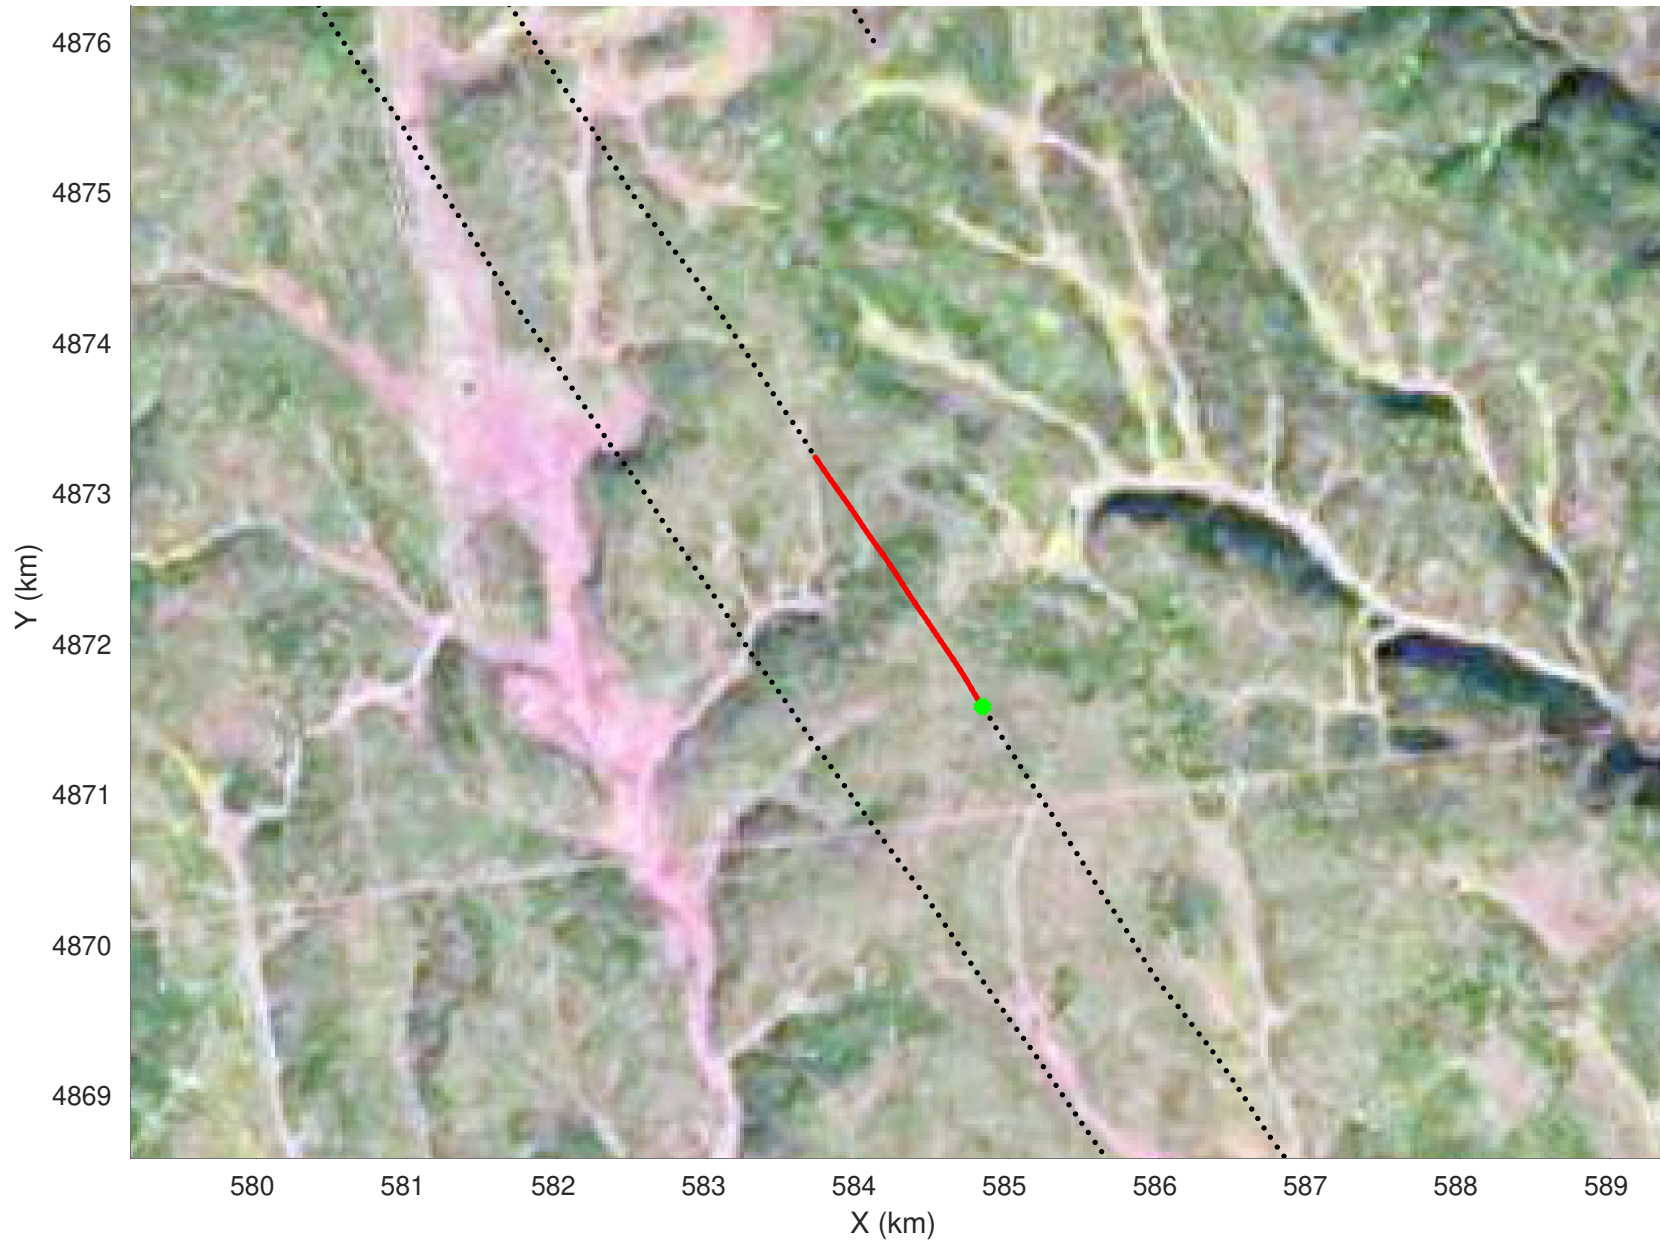

20210226\_03\_023  
Black Hills, South Dakota

snow 2020\_SouthDakota\_N1KU: "" 20210226\_03\_023: 20:32:52.2 to 20:33:44.0 GPS

20210226\_03\_024  
Black Hills, South Dakota

snow 2020\_SouthDakota\_N1KU: "" 20210226\_03\_024: 20:33:44.2 to 20:34:33.0 GPS

20210226\_03\_025  
Black Hills, South Dakota

snow 2020\_SouthDakota\_N1KU: "" 20210226\_03\_025: 20:34:33.2 to 20:35:21.7 GPS

20210226\_03\_026  
Black Hills, South Dakota

snow 2020\_SouthDakota\_N1KU: "" 20210226\_03\_026: 20:35:21.9 to 20:36:11.5 GPS

20210226\_03\_027  
Black Hills, South Dakota

snow 2020\_SouthDakota\_N1KU: "" 20210226\_03\_027: 20:36:11.7 to 20:37:02.1 GPS

20210226\_03\_028  
Black Hills, South Dakota

snow 2020\_SouthDakota\_N1KU: "" 20210226\_03\_028: 20:37:02.3 to 20:37:53.3 GPS