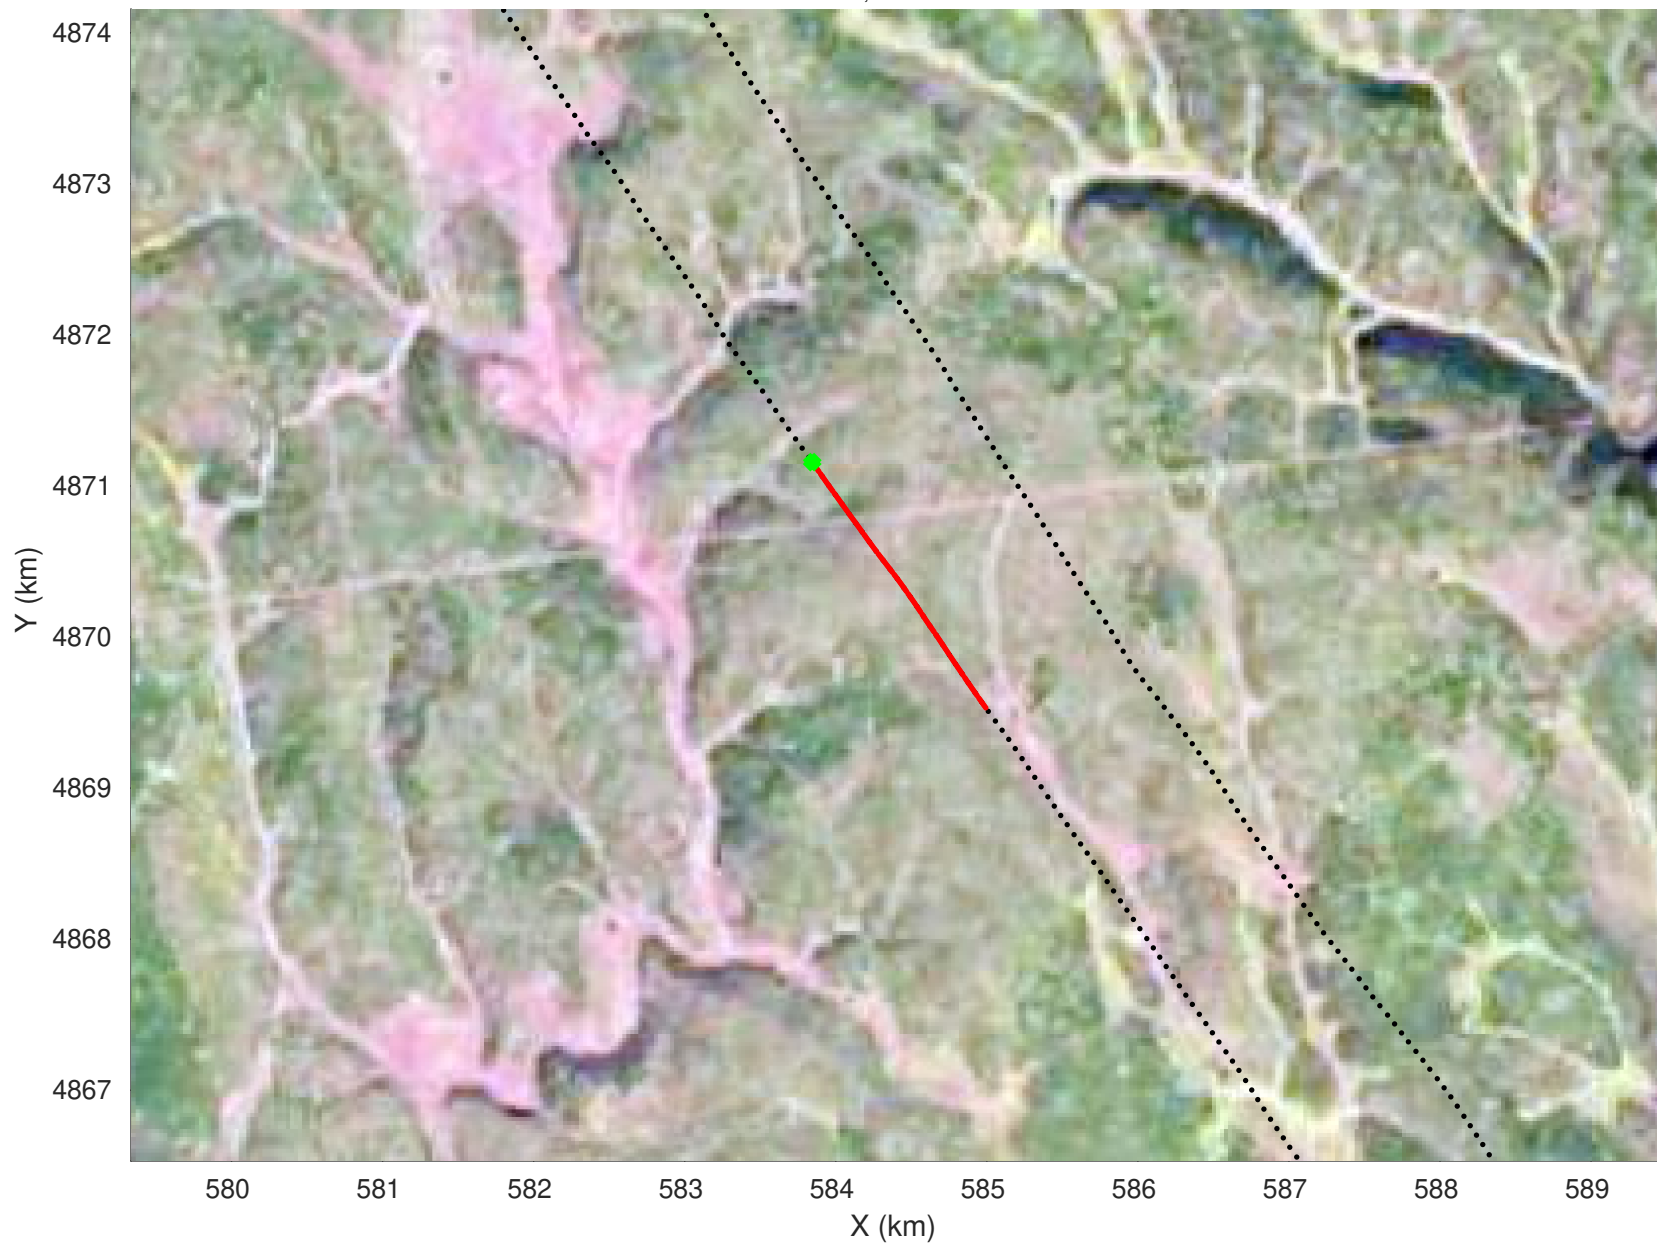

20210226\_03\_003  
Black Hills, South Dakota

snow 2020\_SouthDakota\_N1KU: "" 20210226\_03\_003: 20:18:34.5 to 20:19:14.2 GPS

20210226\_03\_004  
Black Hills, South Dakota

snow 2020\_SouthDakota\_N1KU: "" 20210226\_03\_004: 20:19:14.4 to 20:19:54.1 GPS

20210226\_03\_005  
Black Hills, South Dakota

snow 2020\_SouthDakota\_N1KU: "" 20210226\_03\_005: 20:19:54.4 to 20:20:37.4 GPS

20210226\_03\_006  
Black Hills, South Dakota

snow 2020\_SouthDakota\_N1KU: "" 20210226\_03\_006: 20:20:37.6 to 20:21:18.7 GPS

20210226\_03\_007  
Black Hills, South Dakota

snow 2020\_SouthDakota\_N1KU: "" 20210226\_03\_007: 20:21:18.9 to 20:22:01.5 GPS

20210226\_03\_008  
Black Hills, South Dakota

snow 2020\_SouthDakota\_N1KU: "" 20210226\_03\_008: 20:22:01.7 to 20:22:45.0 GPS

20210226\_03\_009  
Black Hills, South Dakota

snow 2020\_SouthDakota\_N1KU: "" 20210226\_03\_009: 20:22:45.2 to 20:23:23.9 GPS

20210226\_03\_010  
Black Hills, South Dakota

snow 2020\_SouthDakota\_N1KU: "" 20210226\_03\_010: 20:23:24.1 to 20:24:00.1 GPS