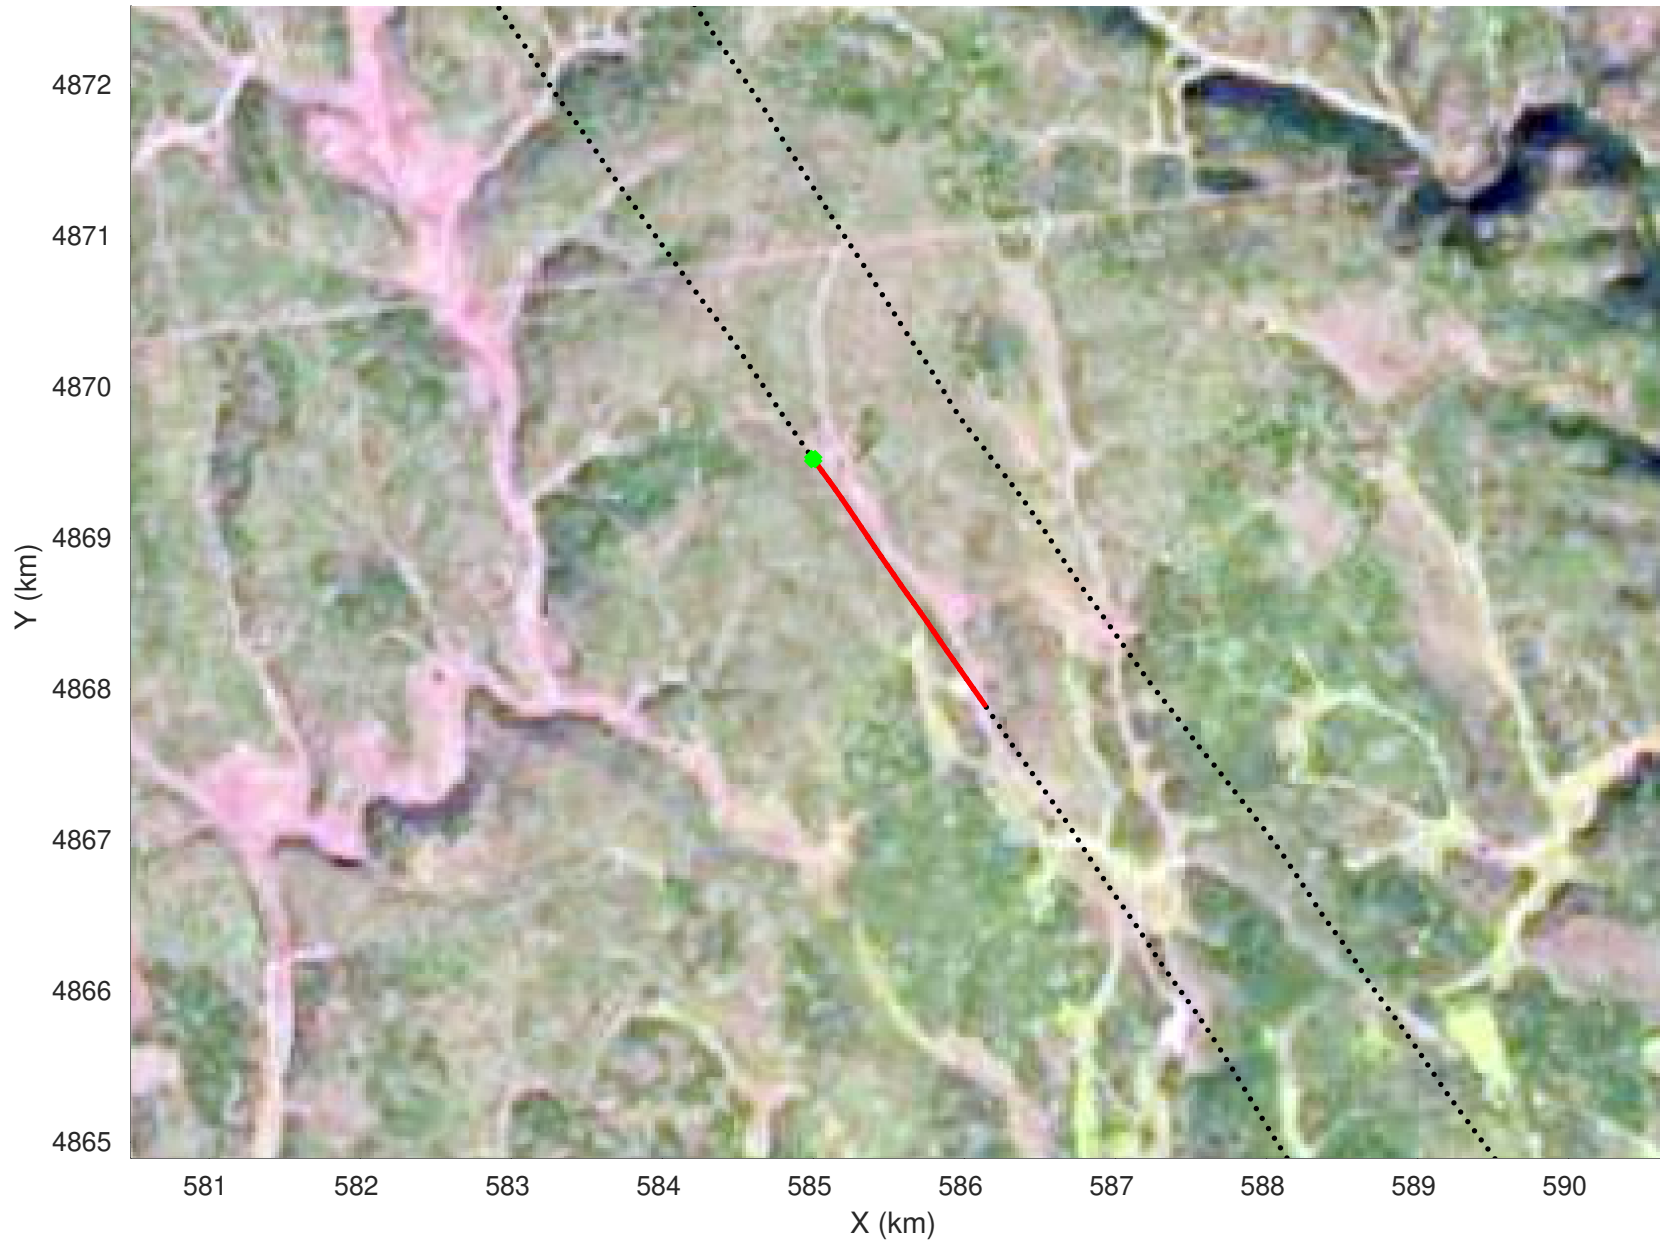

20210226\_03\_005  
Black Hills, South Dakota

snow 2020\_SouthDakota\_N1KU: "" 20210226\_03\_005: 20:19:54.4 to 20:20:37.4 GPS

20210226\_03\_006  
Black Hills, South Dakota

snow 2020\_SouthDakota\_N1KU: "" 20210226\_03\_006: 20:20:37.6 to 20:21:18.7 GPS

20210226\_03\_007  
Black Hills, South Dakota

snow 2020\_SouthDakota\_N1KU: "" 20210226\_03\_007: 20:21:18.9 to 20:22:01.5 GPS

20210226\_03\_008  
Black Hills, South Dakota

snow 2020\_SouthDakota\_N1KU: "" 20210226\_03\_008: 20:22:01.7 to 20:22:45.0 GPS

20210226\_03\_009  
Black Hills, South Dakota

snow 2020\_SouthDakota\_N1KU: "" 20210226\_03\_009: 20:22:45.2 to 20:23:23.9 GPS

20210226\_03\_010  
Black Hills, South Dakota

snow 2020\_SouthDakota\_N1KU: "" 20210226\_03\_010: 20:23:24.1 to 20:24:00.1 GPS