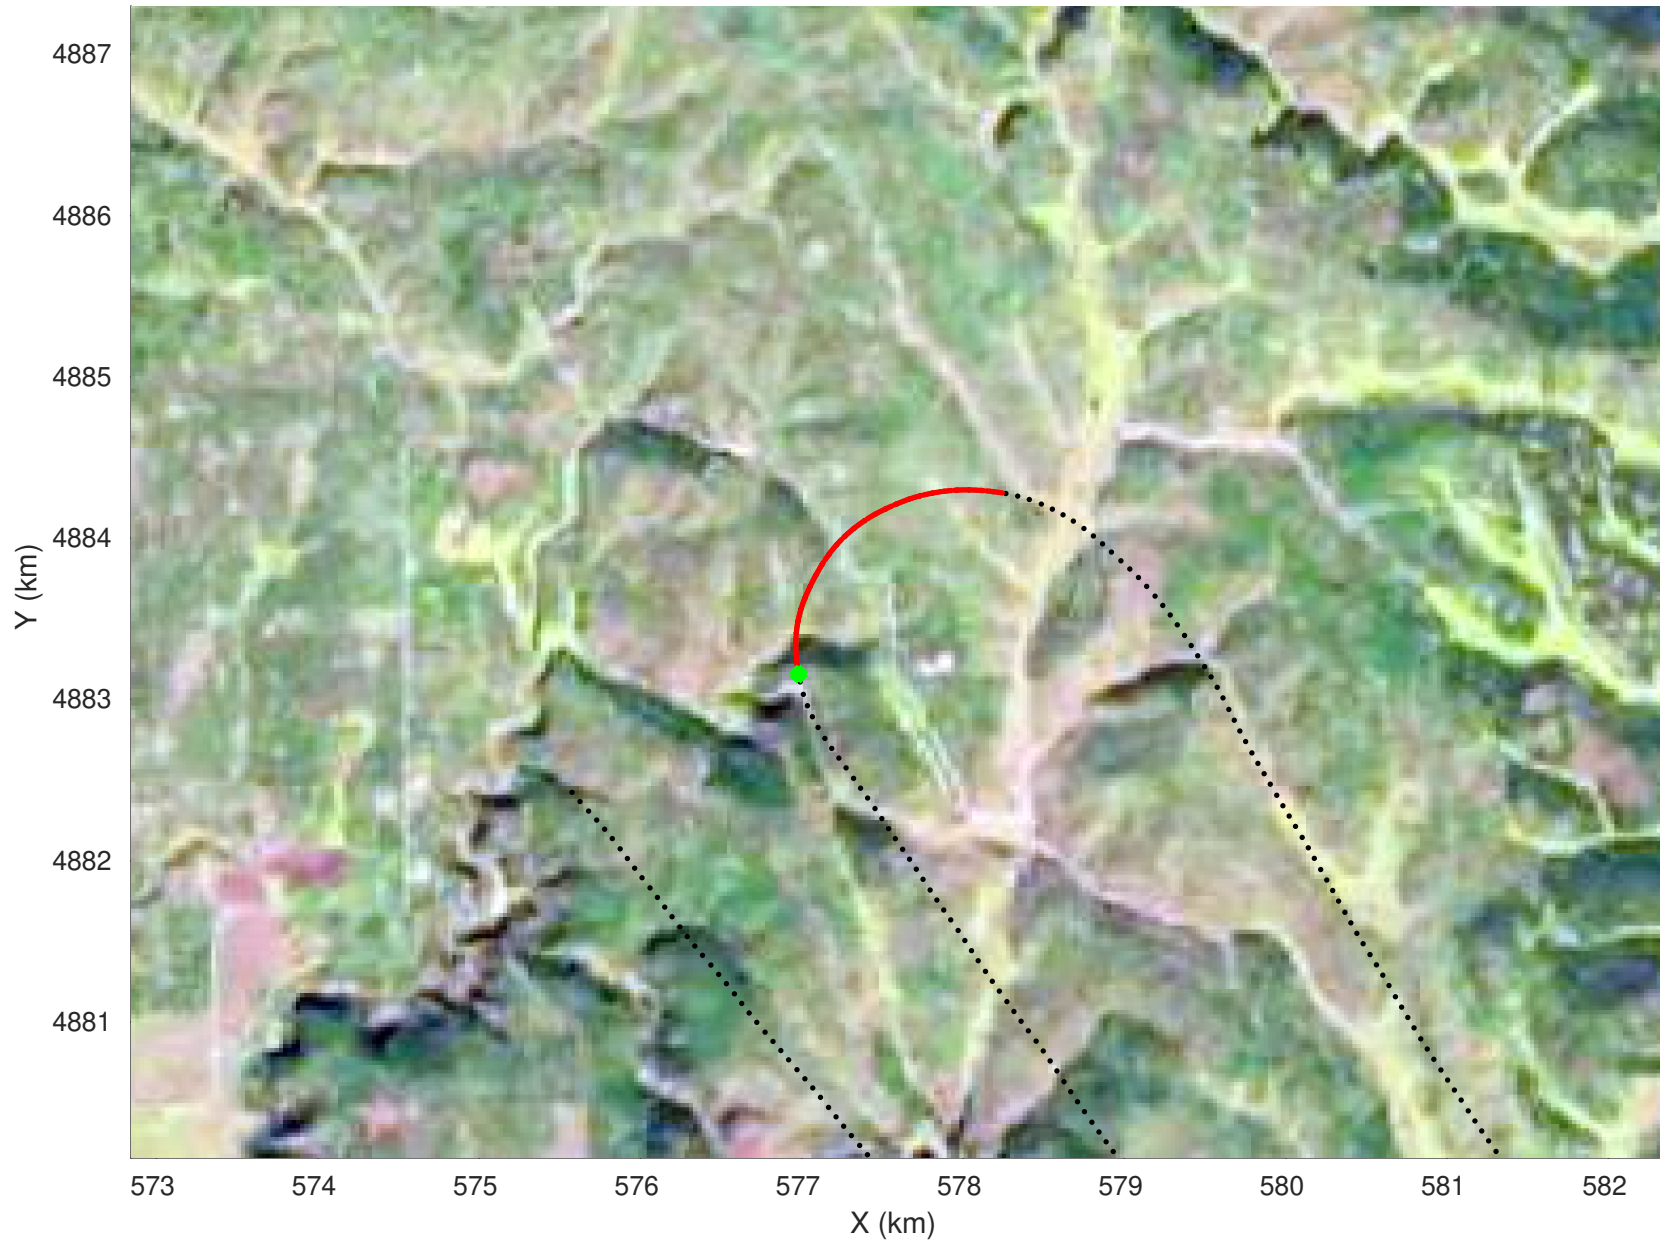

20210226\_03\_031  
Black Hills, South Dakota

snow 2020\_SouthDakota\_N1KU: "" 20210226\_03\_031: 20:39:40.8 to 20:40:35.3 GPS

20210226\_03\_032  
Black Hills, South Dakota

snow 2020\_SouthDakota\_N1KU: "" 20210226\_03\_032: 20:40:35.5 to 20:41:24.4 GPS

20210226\_03\_033  
Black Hills, South Dakota

snow 2020\_SouthDakota\_N1KU: "" 20210226\_03\_033: 20:41:24.6 to 20:42:07.6 GPS

20210226\_03\_034  
Black Hills, South Dakota

snow 2020\_SouthDakota\_N1KU: "" 20210226\_03\_034: 20:42:07.8 to 20:42:49.2 GPS