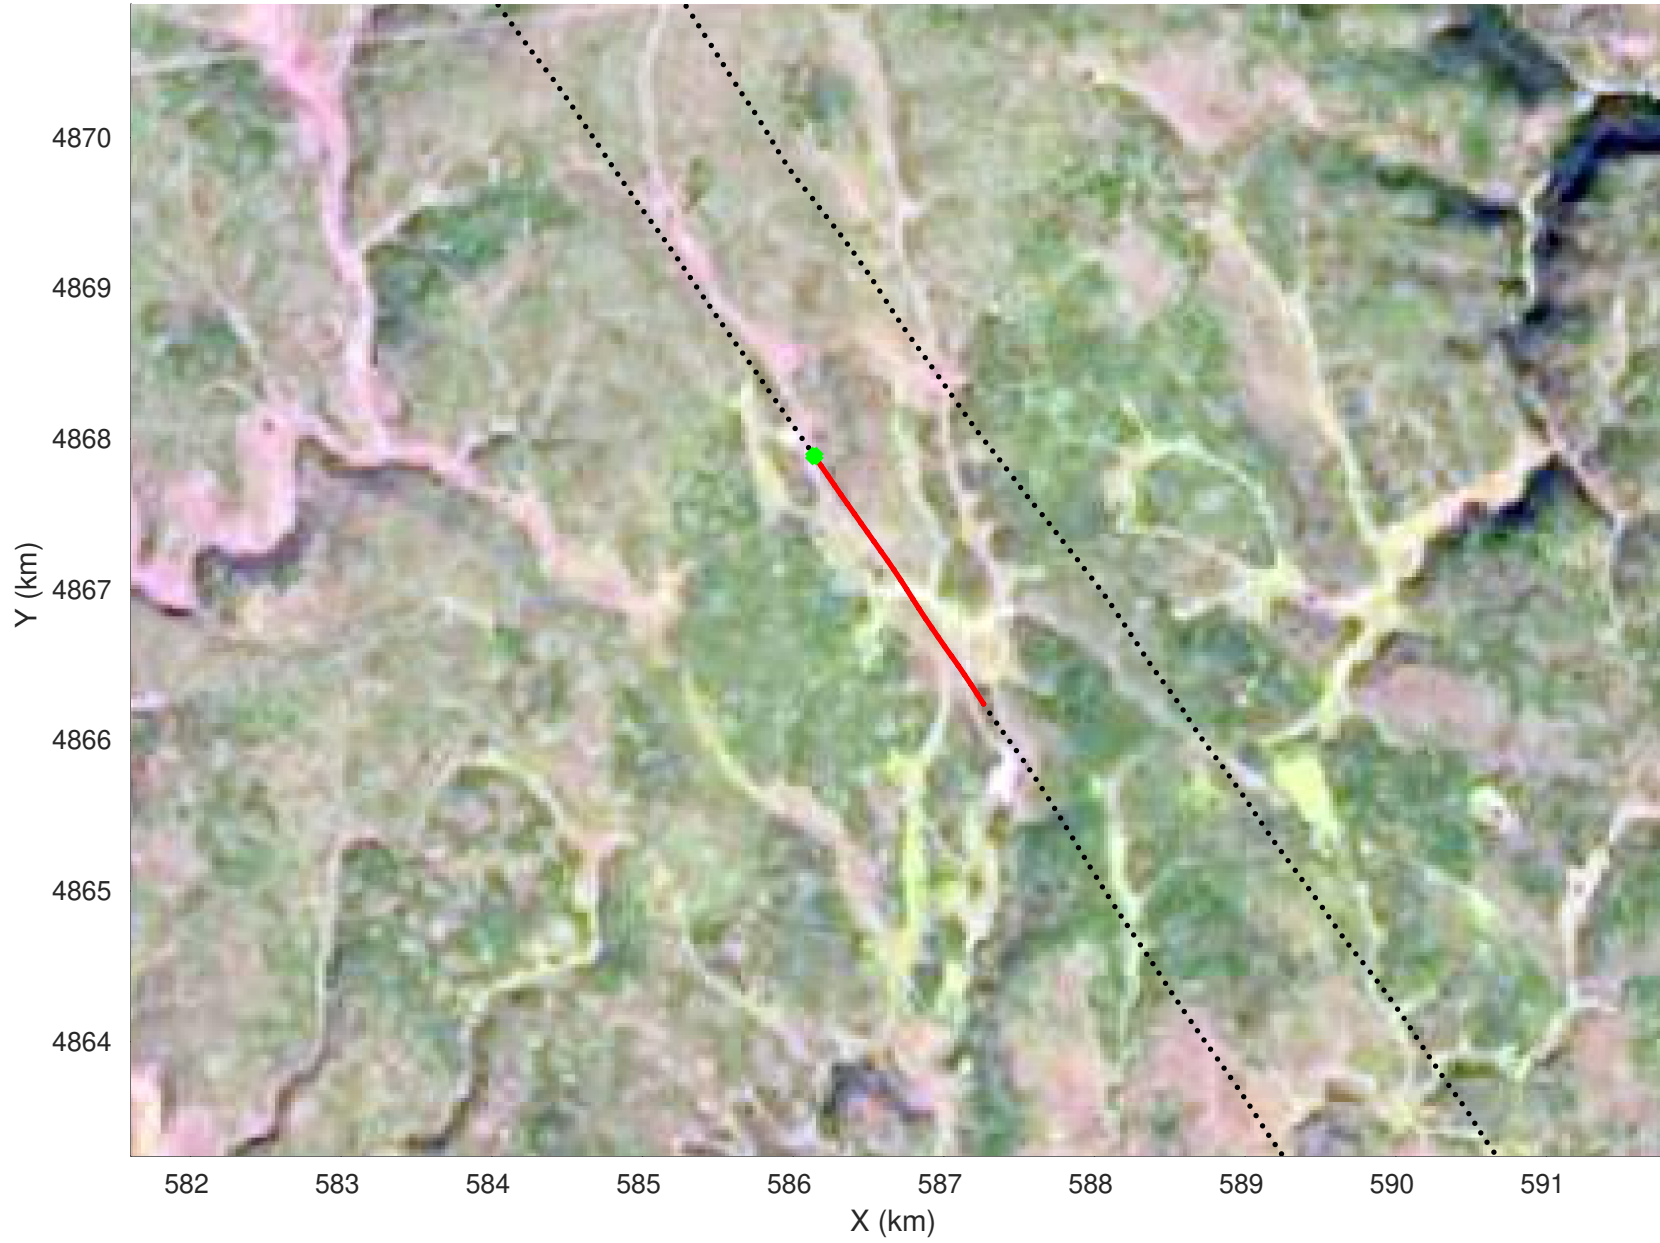

20210226\_03\_005  
Black Hills, South Dakota

snow 2020\_SouthDakota\_N1KU: "" 20210226\_03\_005: 20:19:54.4 to 20:20:37.4 GPS

20210226\_03\_006  
Black Hills, South Dakota

snow 2020\_SouthDakota\_N1KU: "" 20210226\_03\_006: 20:20:37.6 to 20:21:18.7 GPS

20210226\_03\_007  
Black Hills, South Dakota

snow 2020\_SouthDakota\_N1KU: "" 20210226\_03\_007: 20:21:18.9 to 20:22:01.5 GPS

20210226\_03\_008  
Black Hills, South Dakota

snow 2020\_SouthDakota\_N1KU: "" 20210226\_03\_008: 20:22:01.7 to 20:22:45.0 GPS

20210226\_03\_009  
Black Hills, South Dakota

snow 2020\_SouthDakota\_N1KU: "" 20210226\_03\_009: 20:22:45.2 to 20:23:23.9 GPS

20210226\_03\_010  
Black Hills, South Dakota

snow 2020\_SouthDakota\_N1KU: "" 20210226\_03\_010: 20:23:24.1 to 20:24:00.1 GPS