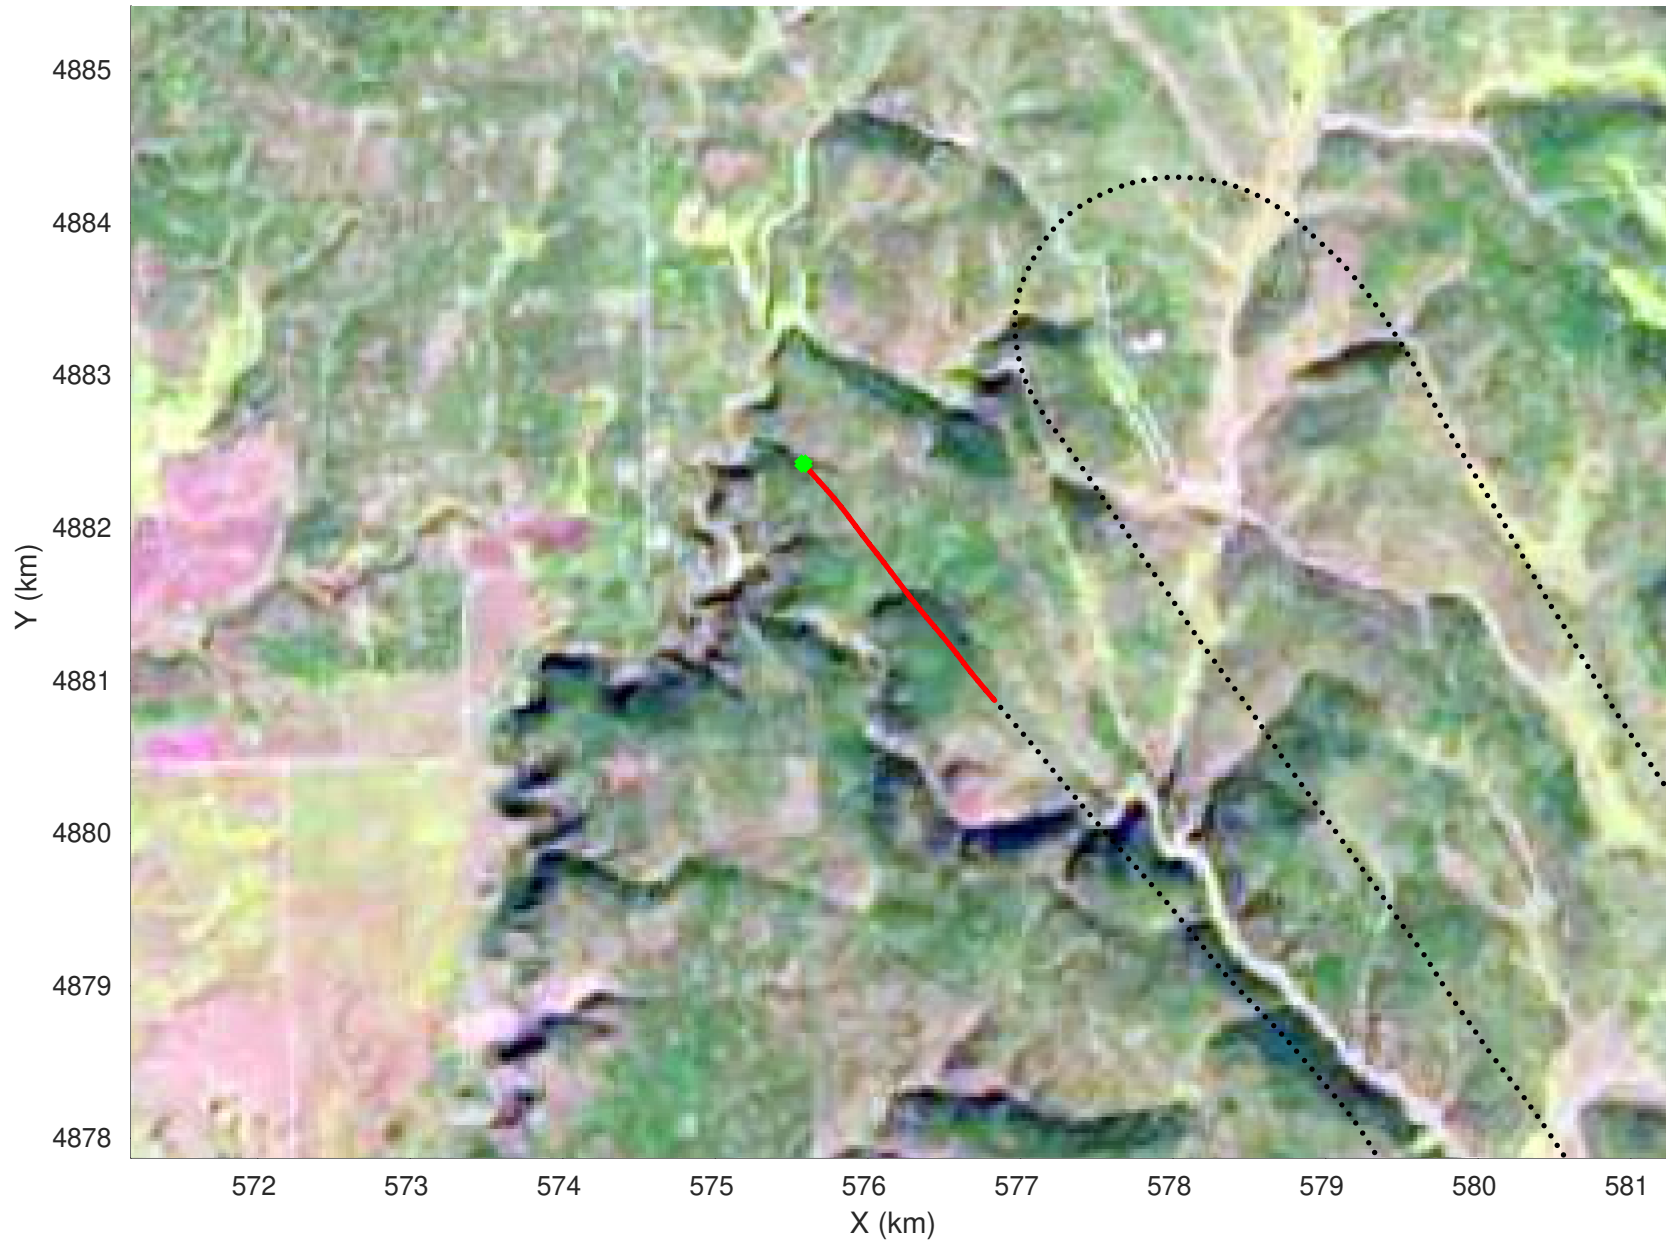

20210226\_03\_001  
Black Hills, South Dakota

snow 2020\_SouthDakota\_N1KU: "" 20210226\_03\_001: 20:17:14.3 to 20:17:54.3 GPS

20210226\_03\_002  
Black Hills, South Dakota

snow 2020\_SouthDakota\_N1KU: "" 20210226\_03\_002: 20:17:54.5 to 20:18:34.3 GPS

20210226\_03\_003  
Black Hills, South Dakota

snow 2020\_SouthDakota\_N1KU: "" 20210226\_03\_003: 20:18:34.5 to 20:19:14.2 GPS

20210226\_03\_004  
Black Hills, South Dakota

snow 2020\_SouthDakota\_N1KU: "" 20210226\_03\_004: 20:19:14.4 to 20:19:54.1 GPS

20210226\_03\_005  
Black Hills, South Dakota

snow 2020\_SouthDakota\_N1KU: "" 20210226\_03\_005: 20:19:54.4 to 20:20:37.4 GPS

20210226\_03\_006  
Black Hills, South Dakota

snow 2020\_SouthDakota\_N1KU: "" 20210226\_03\_006: 20:20:37.6 to 20:21:18.7 GPS