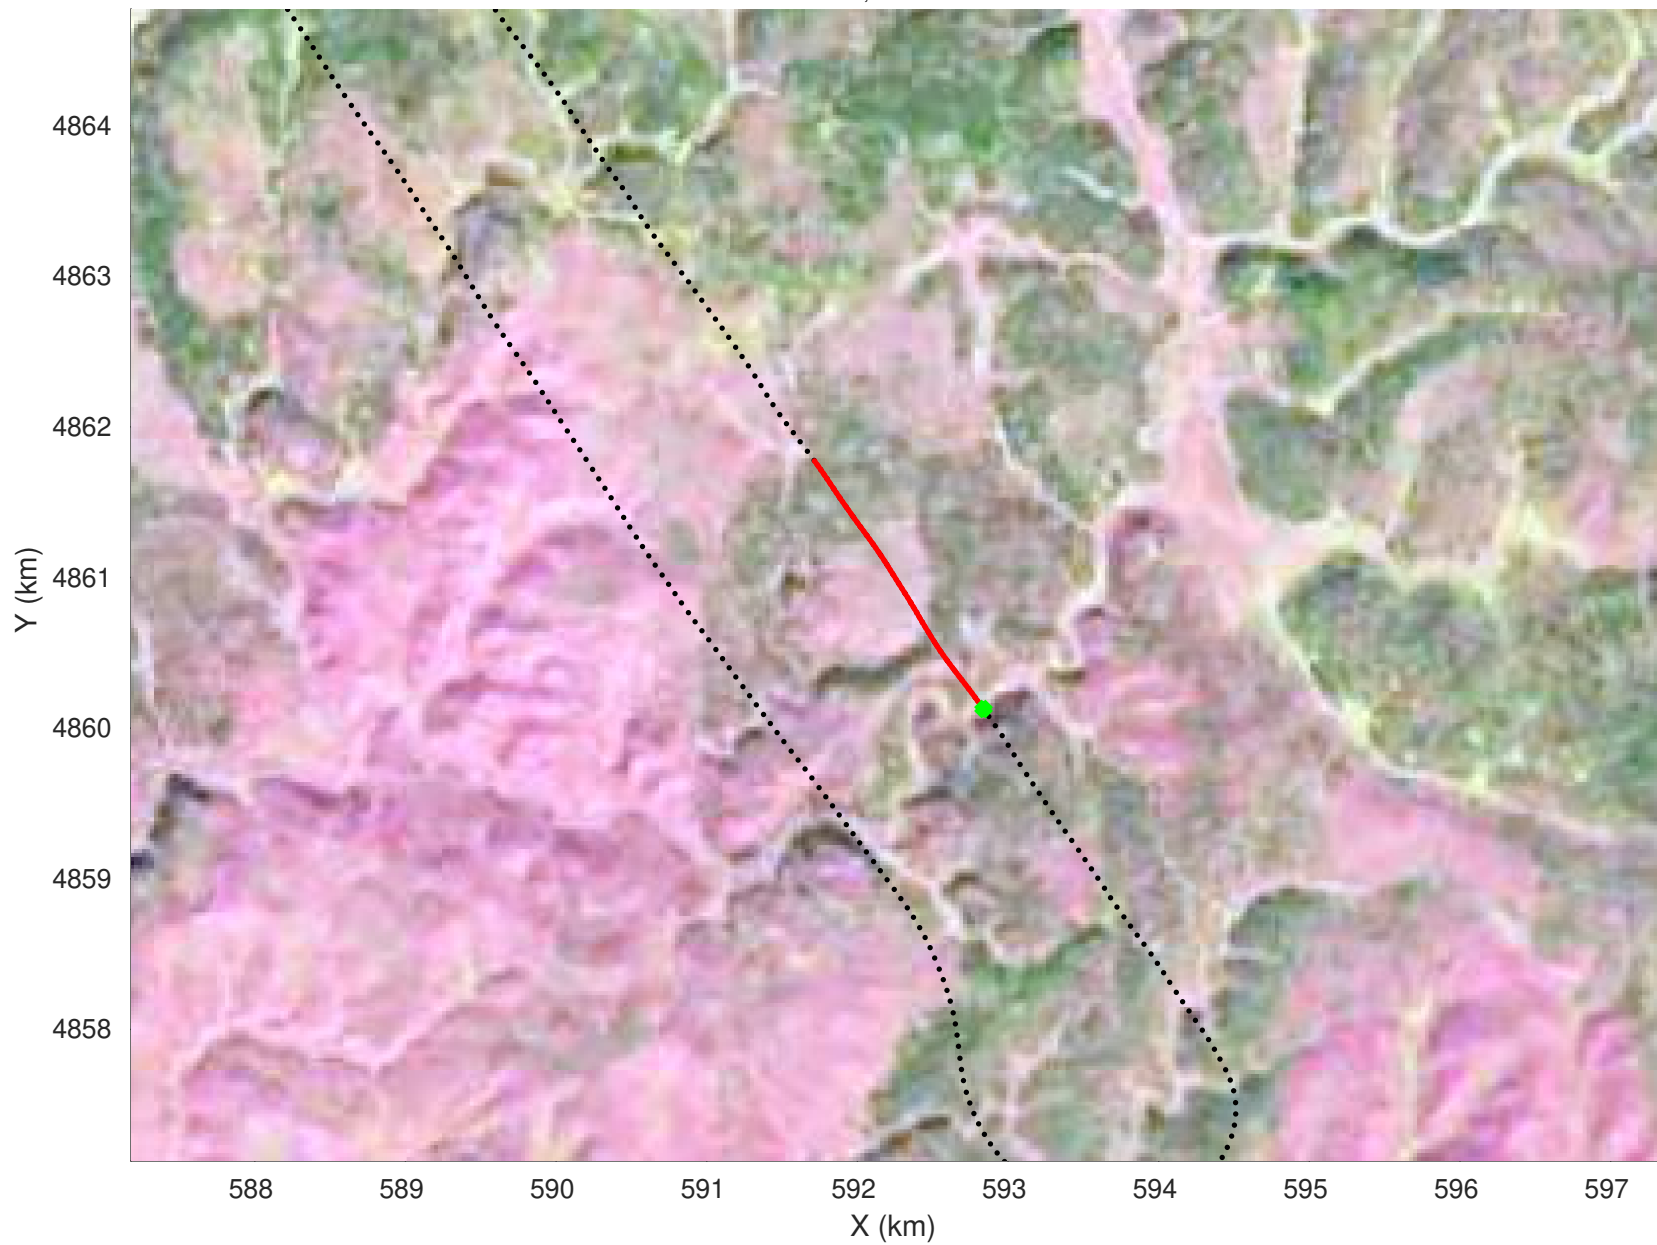

20210226\_03\_015  
Black Hills, South Dakota

snow 2020\_SouthDakota\_N1KU: "" 20210226\_03\_015: 20:26:30.6 to 20:27:08.7 GPS

20210226\_03\_016  
Black Hills, South Dakota

snow 2020\_SouthDakota\_N1KU: "" 20210226\_03\_016: 20:27:08.9 to 20:27:47.7 GPS

20210226\_03\_017  
Black Hills, South Dakota

snow 2020\_SouthDakota\_N1KU: "" 20210226\_03\_017: 20:27:47.9 to 20:28:35.8 GPS

20210226\_03\_018  
Black Hills, South Dakota

snow 2020\_SouthDakota\_N1KU: "" 20210226\_03\_018: 20:28:36.0 to 20:29:27.2 GPS

20210226\_03\_019  
Black Hills, South Dakota

snow 2020\_SouthDakota\_N1KU: "" 20210226\_03\_019: 20:29:27.4 to 20:30:19.6 GPS

20210226\_03\_020  
Black Hills, South Dakota

snow 2020\_SouthDakota\_N1KU: "" 20210226\_03\_020: 20:30:19.8 to 20:31:13.1 GPS