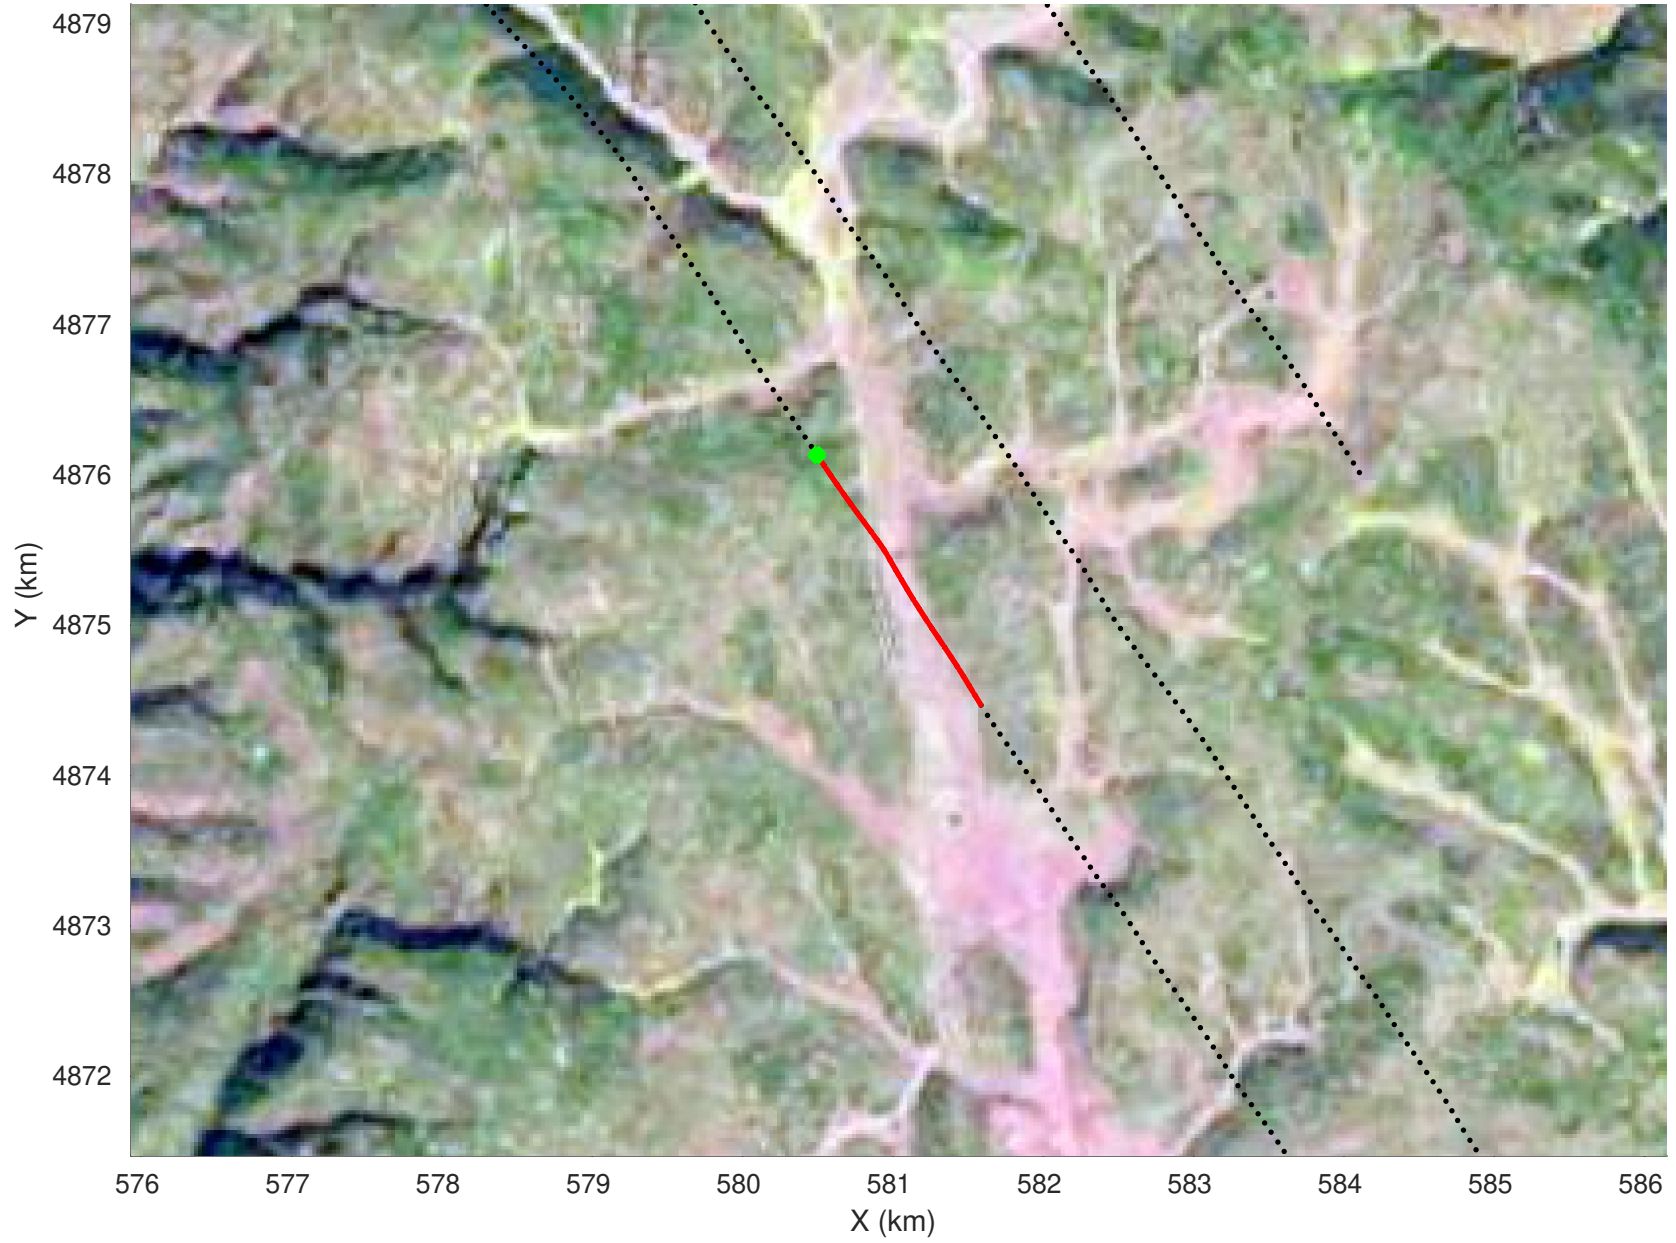

20210226\_03\_001  
Black Hills, South Dakota

snow 2020\_SouthDakota\_N1KU: "" 20210226\_03\_001: 20:17:14.3 to 20:17:54.3 GPS

20210226\_03\_002  
Black Hills, South Dakota

snow 2020\_SouthDakota\_N1KU: "" 20210226\_03\_002: 20:17:54.5 to 20:18:34.3 GPS

20210226\_03\_003  
Black Hills, South Dakota

snow 2020\_SouthDakota\_N1KU: "" 20210226\_03\_003: 20:18:34.5 to 20:19:14.2 GPS

20210226\_03\_004  
Black Hills, South Dakota

snow 2020\_SouthDakota\_N1KU: "" 20210226\_03\_004: 20:19:14.4 to 20:19:54.1 GPS

20210226\_03\_005  
Black Hills, South Dakota

snow 2020\_SouthDakota\_N1KU: "" 20210226\_03\_005: 20:19:54.4 to 20:20:37.4 GPS

20210226\_03\_006  
Black Hills, South Dakota

snow 2020\_SouthDakota\_N1KU: "" 20210226\_03\_006: 20:20:37.6 to 20:21:18.7 GPS