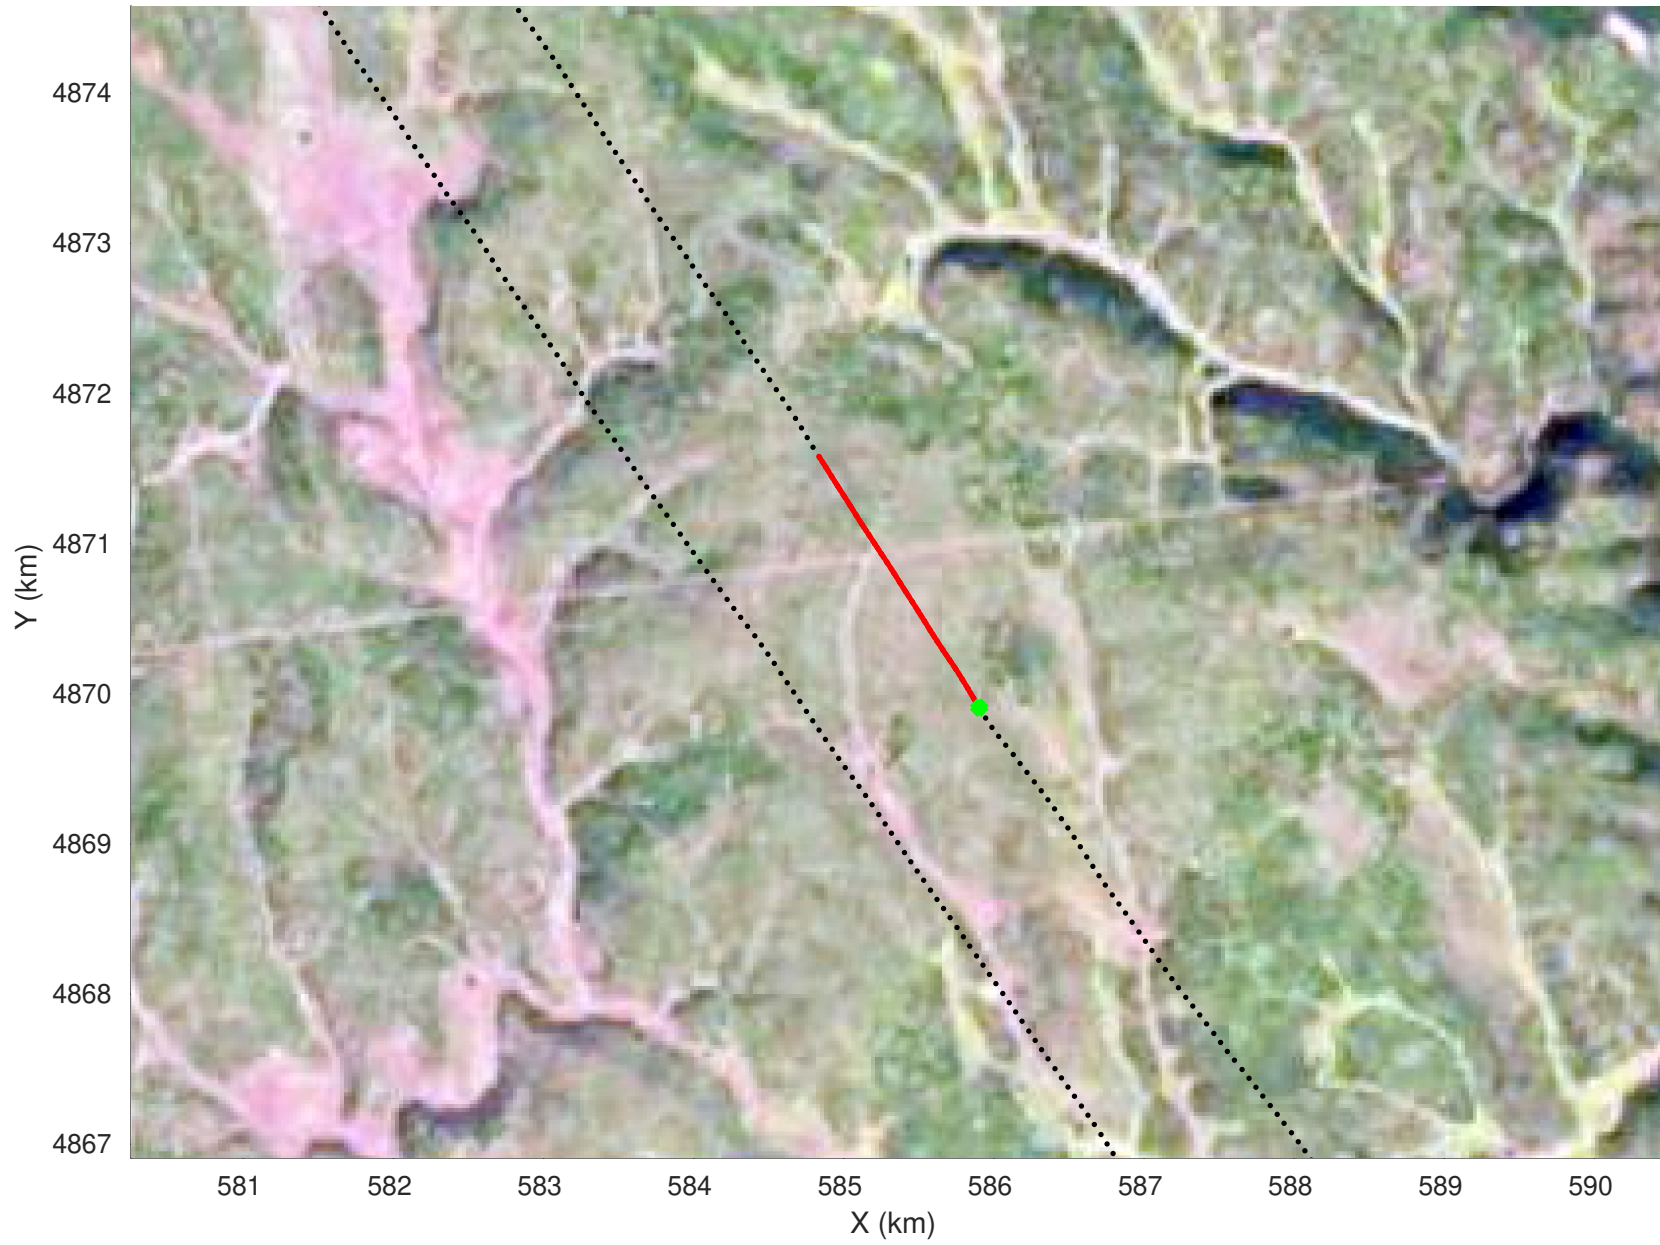

20210226\_03\_021  
Black Hills, South Dakota

snow 2020\_SouthDakota\_N1KU: "" 20210226\_03\_021: 20:31:13.3 to 20:32:02.2 GPS

20210226\_03\_022  
Black Hills, South Dakota

snow 2020\_SouthDakota\_N1KU: "" 20210226\_03\_022: 20:32:02.4 to 20:32:52.0 GPS

20210226\_03\_023  
Black Hills, South Dakota

snow 2020\_SouthDakota\_N1KU: "" 20210226\_03\_023: 20:32:52.2 to 20:33:44.0 GPS

20210226\_03\_024  
Black Hills, South Dakota

snow 2020\_SouthDakota\_N1KU: "" 20210226\_03\_024: 20:33:44.2 to 20:34:33.0 GPS

20210226\_03\_025  
Black Hills, South Dakota

snow 2020\_SouthDakota\_N1KU: "" 20210226\_03\_025: 20:34:33.2 to 20:35:21.7 GPS

20210226\_03\_026  
Black Hills, South Dakota

snow 2020\_SouthDakota\_N1KU: "" 20210226\_03\_026: 20:35:21.9 to 20:36:11.5 GPS