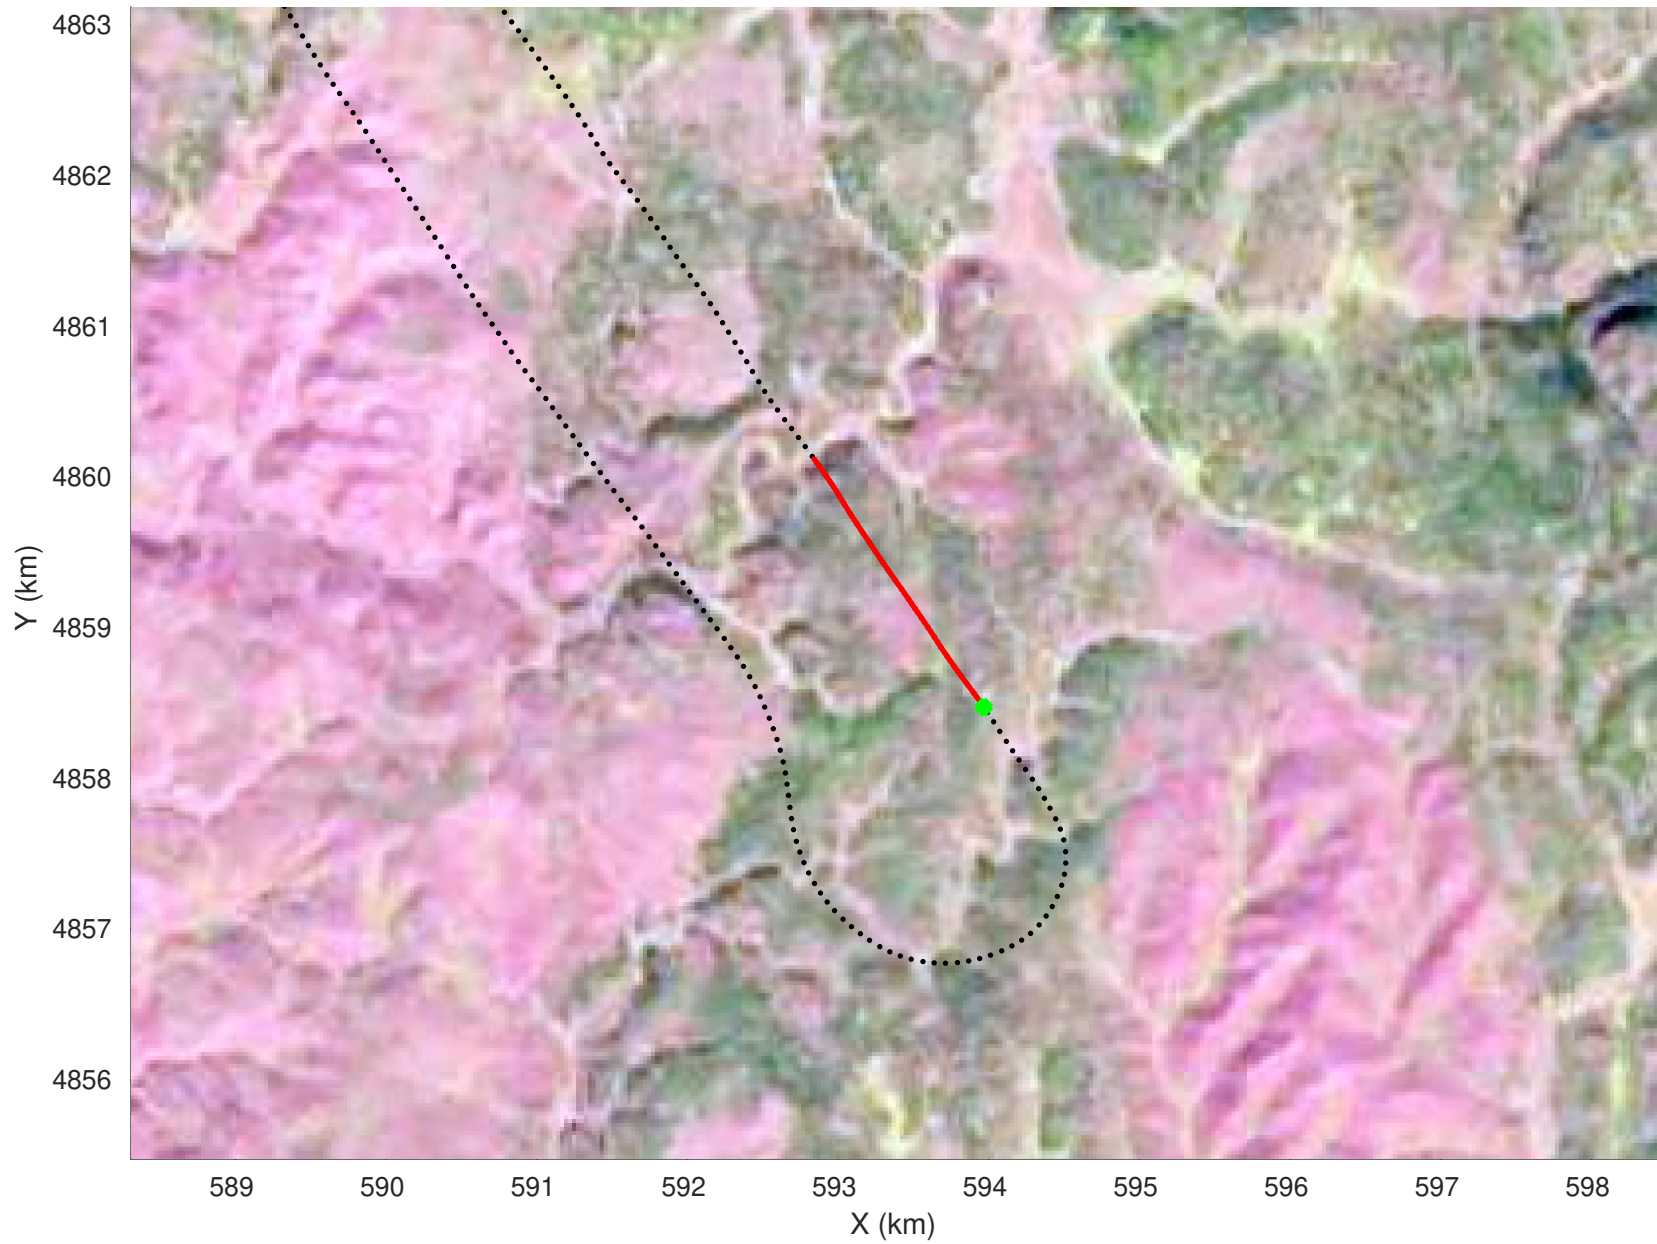

20210226\_03\_015  
Black Hills, South Dakota

snow 2020\_SouthDakota\_N1KU: "" 20210226\_03\_015: 20:26:30.6 to 20:27:08.7 GPS

20210226\_03\_016  
Black Hills, South Dakota

snow 2020\_SouthDakota\_N1KU: "" 20210226\_03\_016: 20:27:08.9 to 20:27:47.7 GPS

20210226\_03\_017  
Black Hills, South Dakota

snow 2020\_SouthDakota\_N1KU: "" 20210226\_03\_017: 20:27:47.9 to 20:28:35.8 GPS

20210226\_03\_018  
Black Hills, South Dakota

snow 2020\_SouthDakota\_N1KU: "" 20210226\_03\_018: 20:28:36.0 to 20:29:27.2 GPS