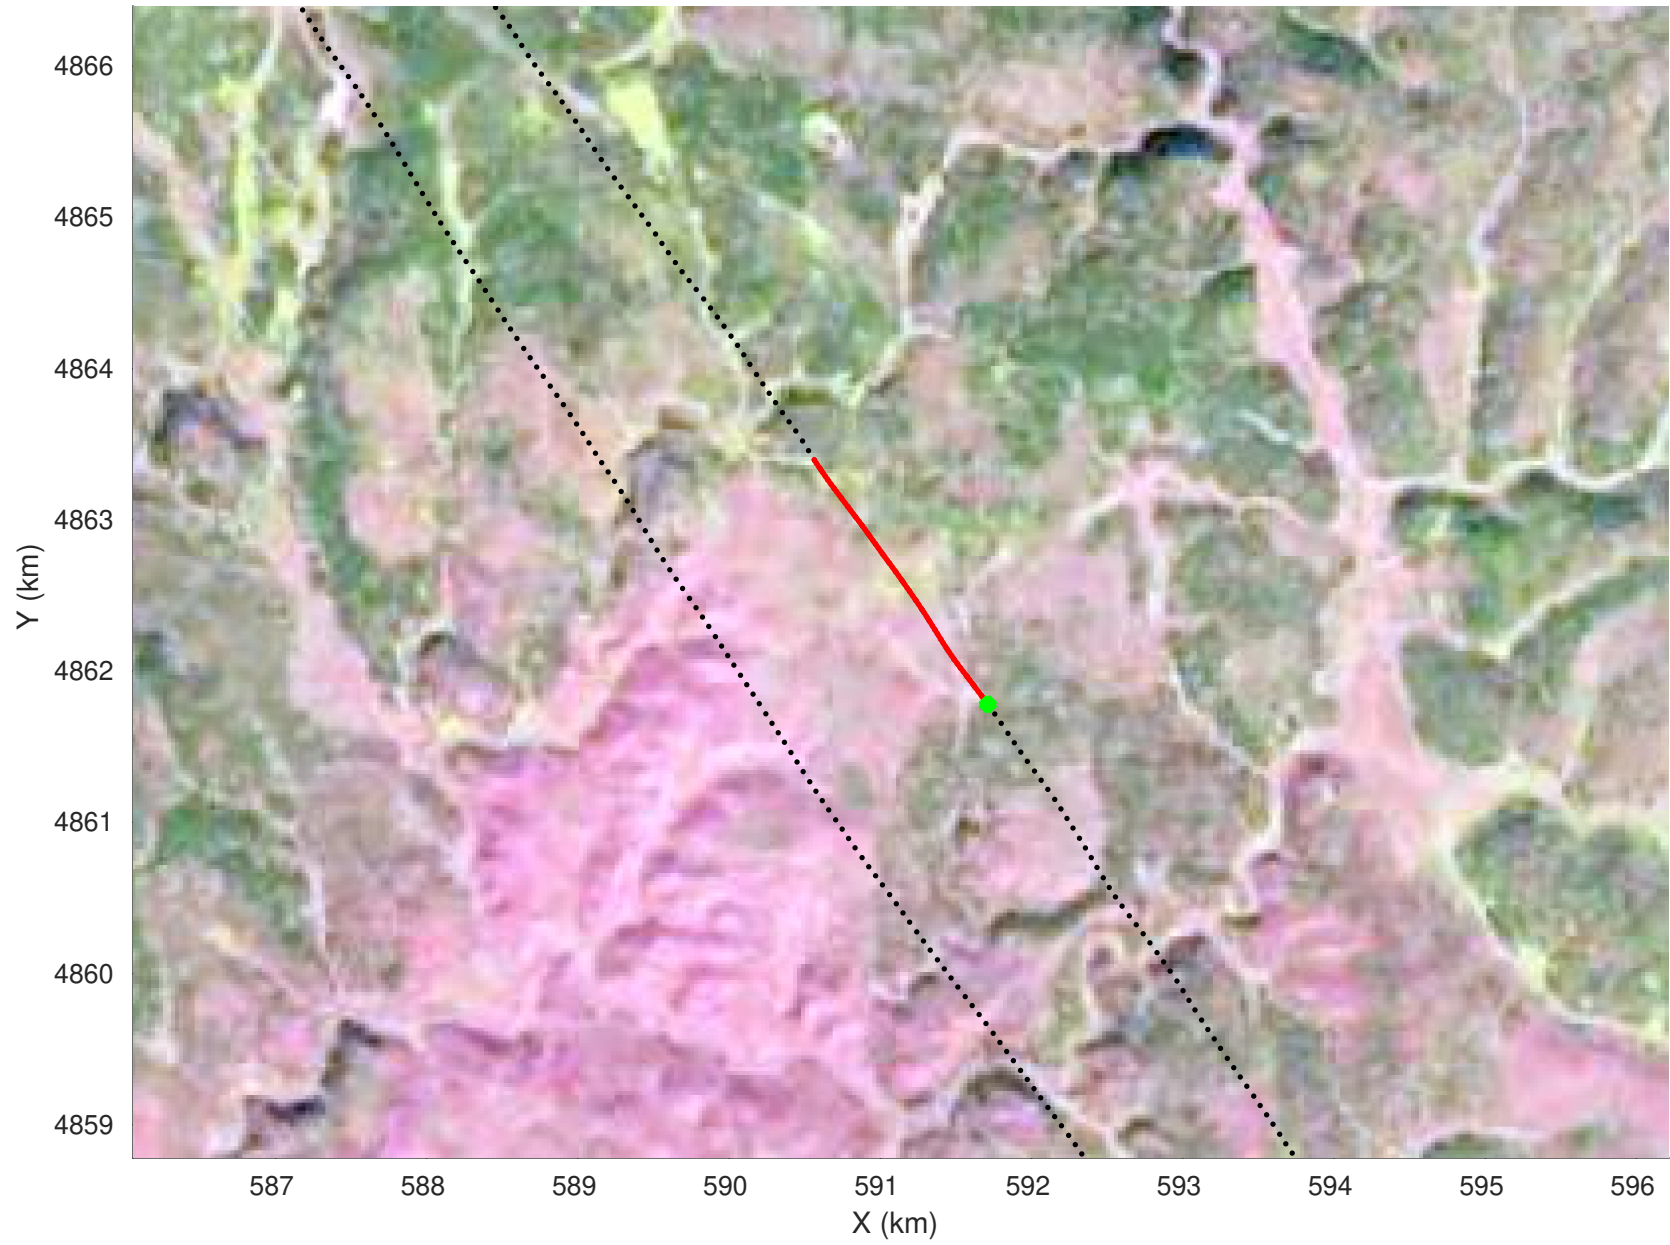

20210226\_03\_019  
Black Hills, South Dakota

snow 2020\_SouthDakota\_N1KU: "" 20210226\_03\_019: 20:29:27.4 to 20:30:19.6 GPS

20210226\_03\_020  
Black Hills, South Dakota

snow 2020\_SouthDakota\_N1KU: "" 20210226\_03\_020: 20:30:19.8 to 20:31:13.1 GPS

20210226\_03\_021  
Black Hills, South Dakota

snow 2020\_SouthDakota\_N1KU: "" 20210226\_03\_021: 20:31:13.3 to 20:32:02.2 GPS

20210226\_03\_022  
Black Hills, South Dakota

snow 2020\_SouthDakota\_N1KU: "" 20210226\_03\_022: 20:32:02.4 to 20:32:52.0 GPS