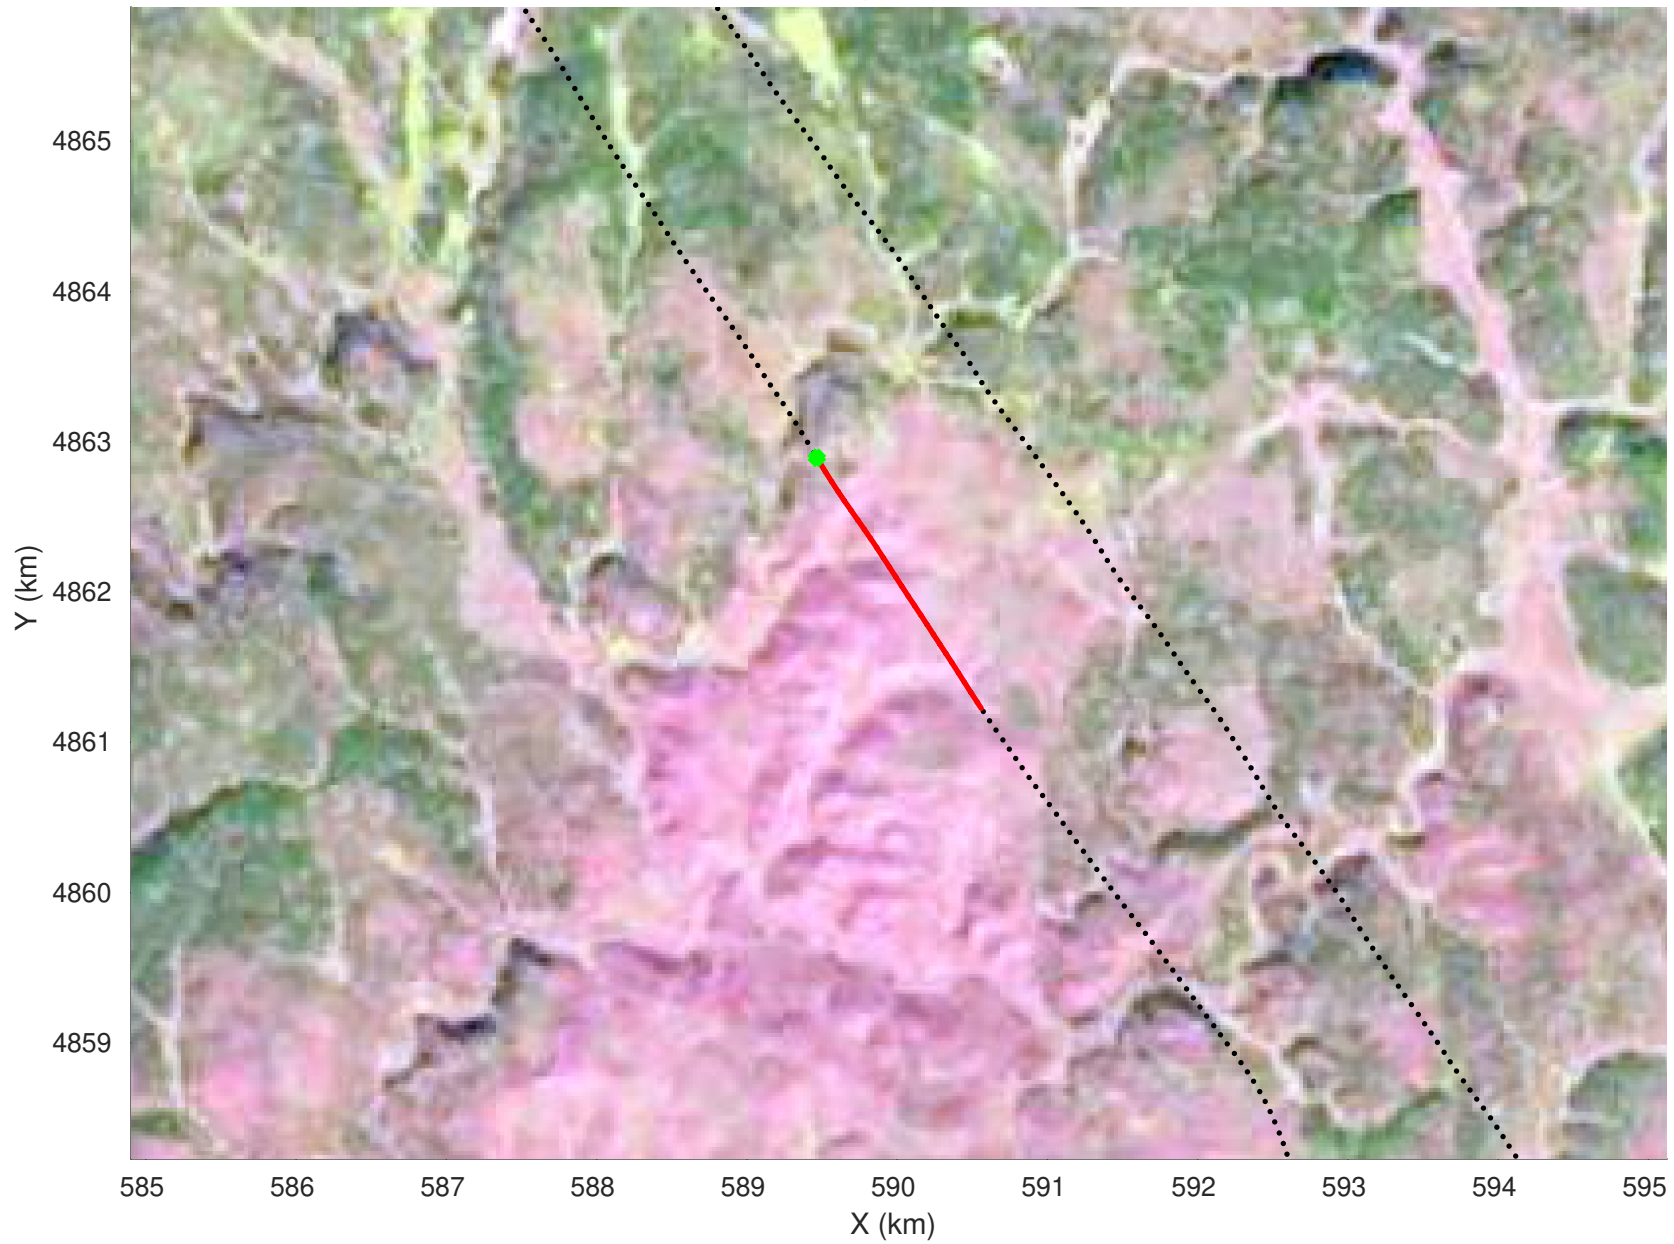

20210226\_03\_009  
Black Hills, South Dakota

snow 2020\_SouthDakota\_N1KU: "" 20210226\_03\_009: 20:22:45.2 to 20:23:23.9 GPS

20210226\_03\_010  
Black Hills, South Dakota

snow 2020\_SouthDakota\_N1KU: "" 20210226\_03\_010: 20:23:24.1 to 20:24:00.1 GPS

20210226\_03\_011  
Black Hills, South Dakota

snow 2020\_SouthDakota\_N1KU: "" 20210226\_03\_011: 20:24:00.3 to 20:24:37.4 GPS

20210226\_03\_012  
Black Hills, South Dakota

snow 2020\_SouthDakota\_N1KU: "" 20210226\_03\_012: 20:24:37.6 to 20:25:15.5 GPS

20210226\_03\_013  
Black Hills, South Dakota

snow 2020\_SouthDakota\_N1KU: "" 20210226\_03\_013: 20:25:15.7 to 20:25:53.2 GPS

20210226\_03\_014  
Black Hills, South Dakota

snow 2020\_SouthDakota\_N1KU: "" 20210226\_03\_014: 20:25:53.4 to 20:26:30.4 GPS