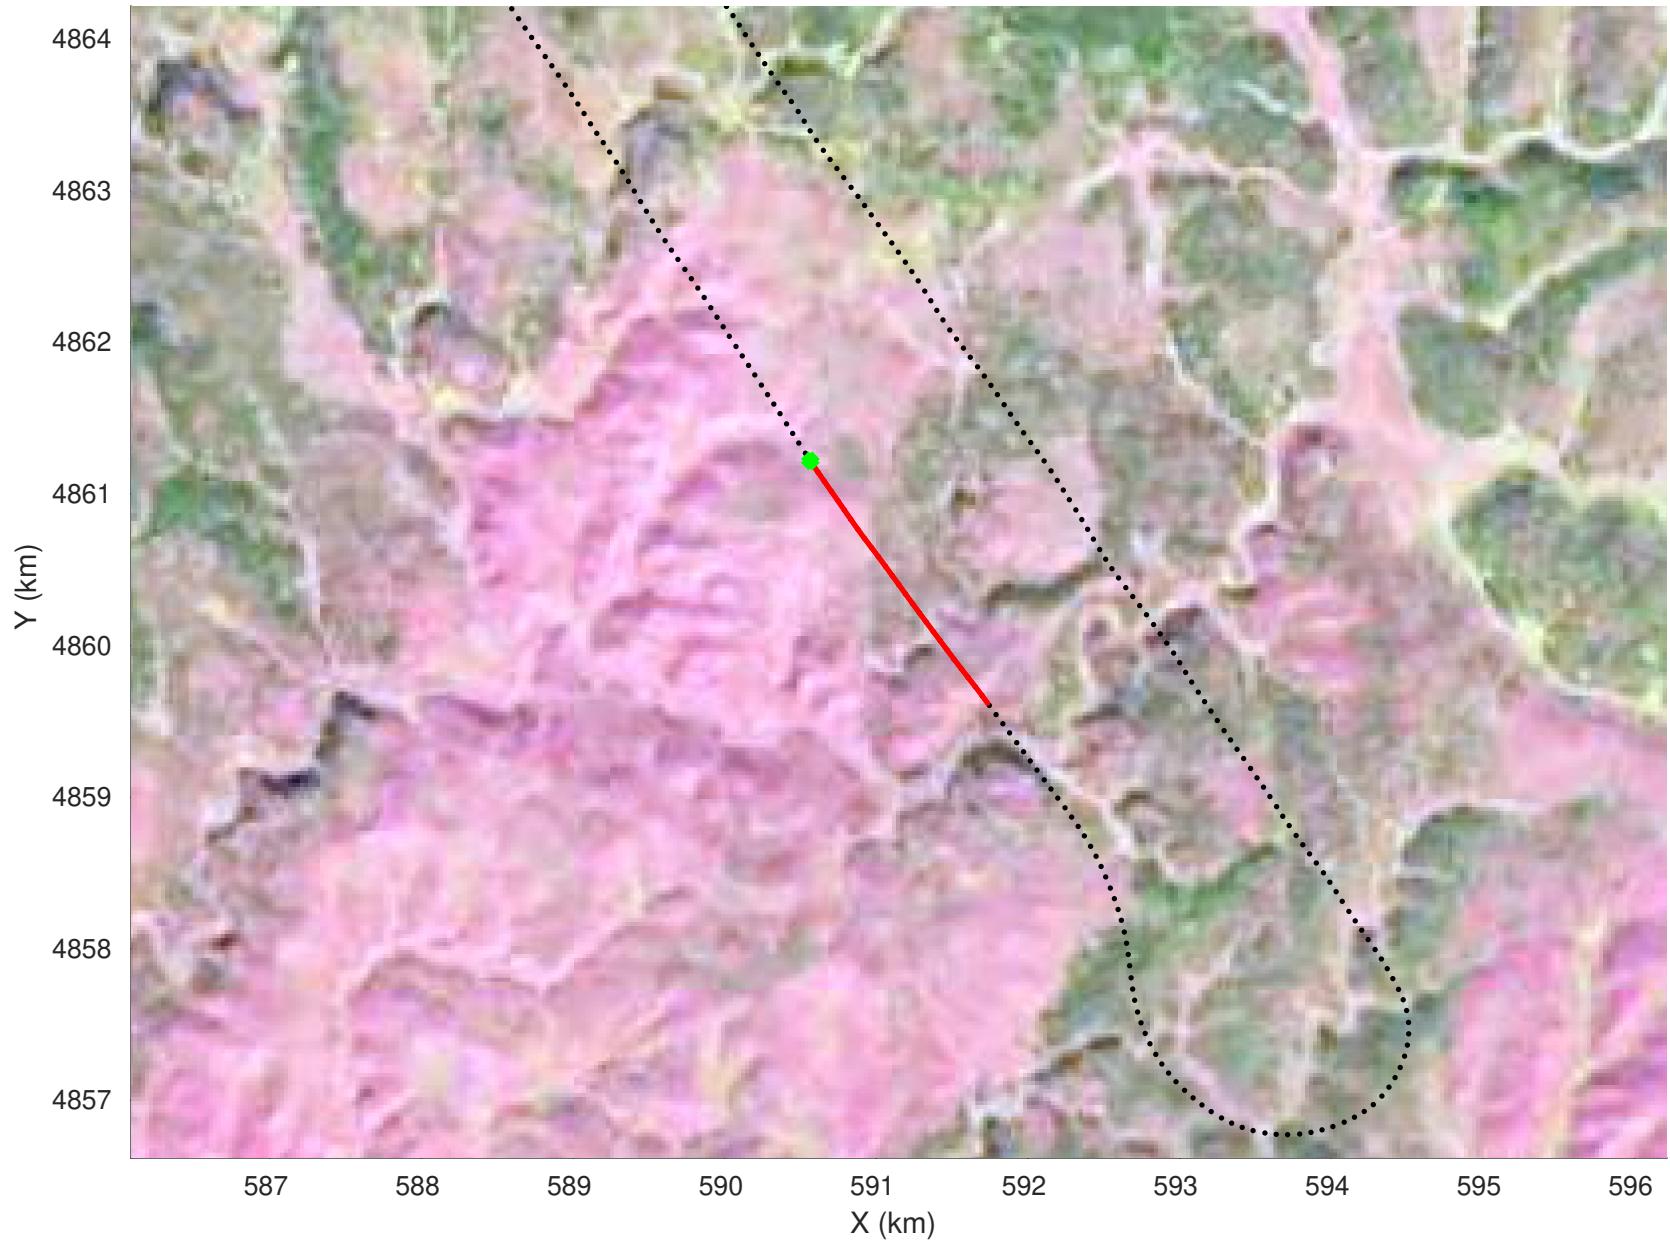

20210226\_03\_009  
Black Hills, South Dakota

snow 2020\_SouthDakota\_N1KU: "" 20210226\_03\_009: 20:22:45.2 to 20:23:23.9 GPS

20210226\_03\_010  
Black Hills, South Dakota

snow 2020\_SouthDakota\_N1KU: "" 20210226\_03\_010: 20:23:24.1 to 20:24:00.1 GPS

20210226\_03\_011  
Black Hills, South Dakota

snow 2020\_SouthDakota\_N1KU: "" 20210226\_03\_011: 20:24:00.3 to 20:24:37.4 GPS

20210226\_03\_012  
Black Hills, South Dakota

snow 2020\_SouthDakota\_N1KU: "" 20210226\_03\_012: 20:24:37.6 to 20:25:15.5 GPS

20210226\_03\_013  
Black Hills, South Dakota

snow 2020\_SouthDakota\_N1KU: "" 20210226\_03\_013: 20:25:15.7 to 20:25:53.2 GPS

20210226\_03\_014  
Black Hills, South Dakota

snow 2020\_SouthDakota\_N1KU: "" 20210226\_03\_014: 20:25:53.4 to 20:26:30.4 GPS