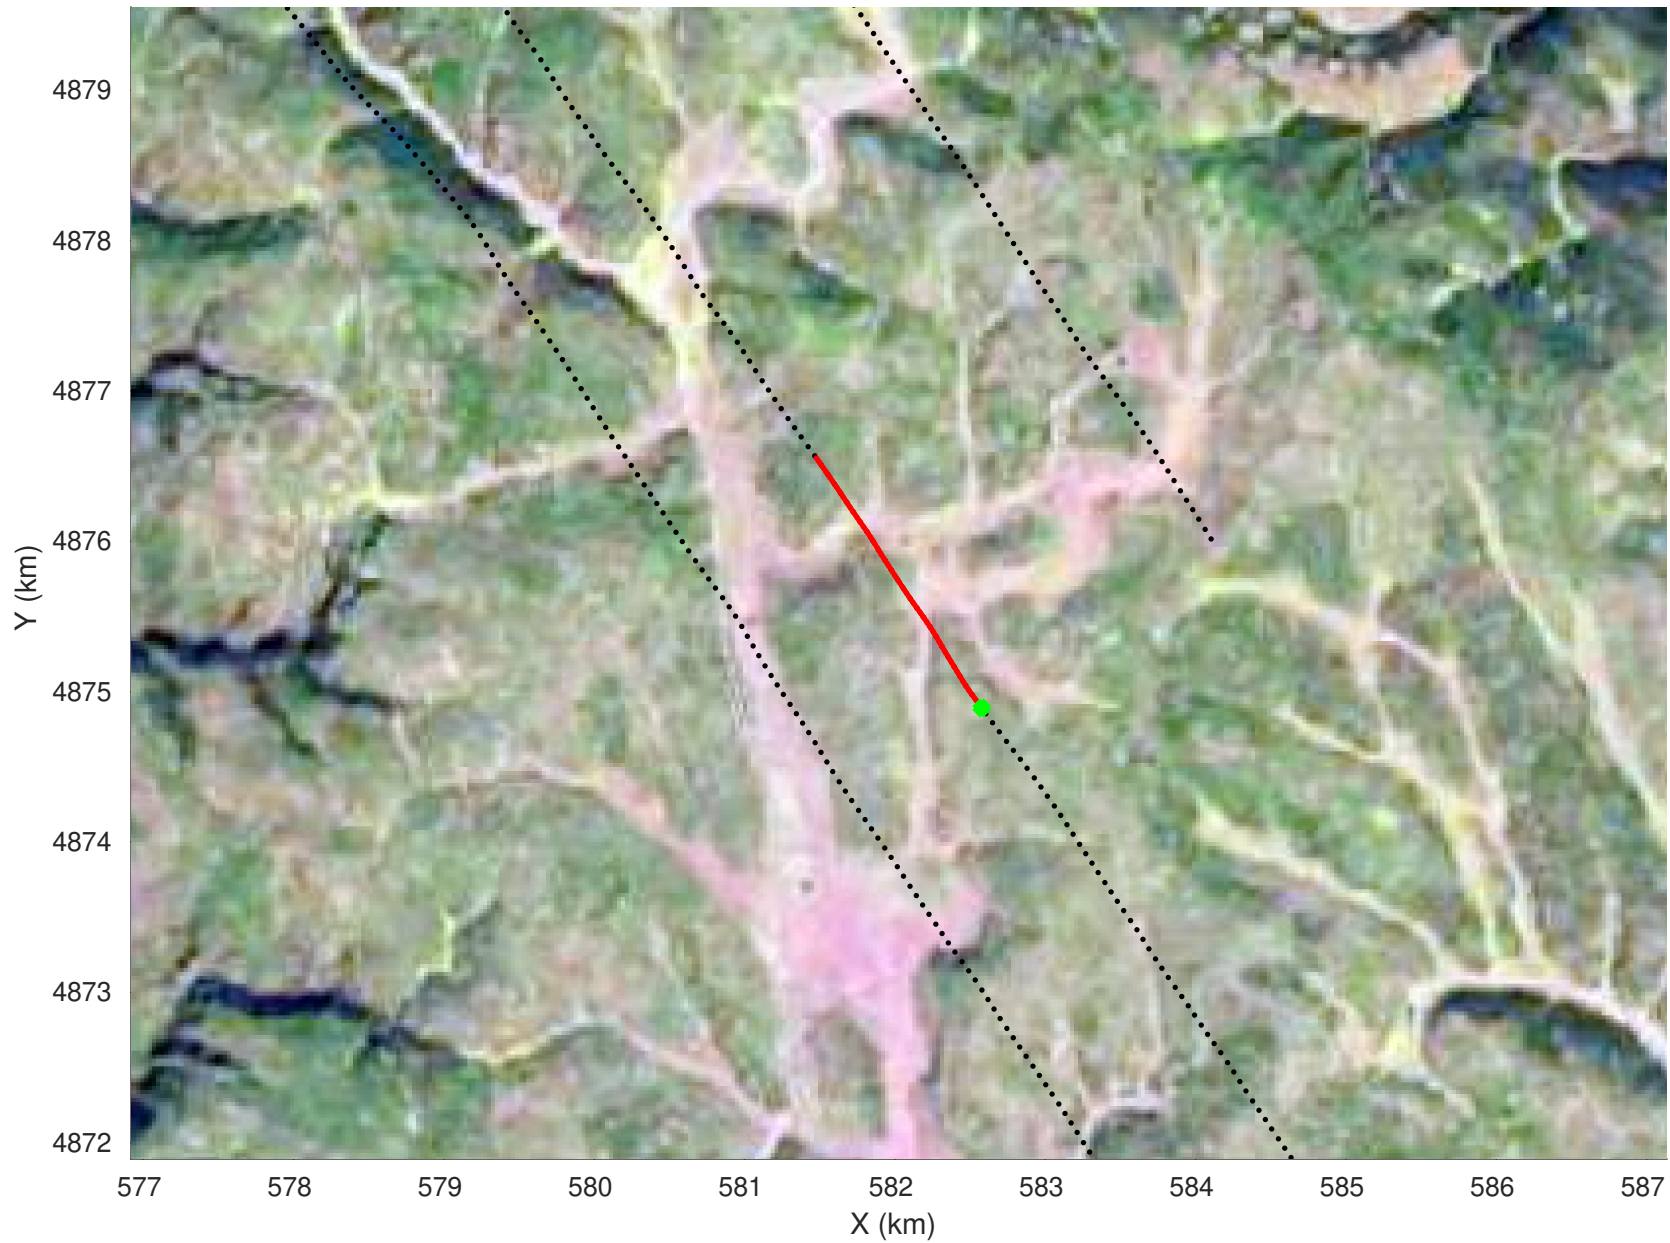

20210226\_03\_025  
Black Hills, South Dakota

snow 2020\_SouthDakota\_N1KU: "" 20210226\_03\_025: 20:34:33.2 to 20:35:21.7 GPS

20210226\_03\_026  
Black Hills, South Dakota

snow 2020\_SouthDakota\_N1KU: "" 20210226\_03\_026: 20:35:21.9 to 20:36:11.5 GPS

20210226\_03\_027  
Black Hills, South Dakota

snow 2020\_SouthDakota\_N1KU: "" 20210226\_03\_027: 20:36:11.7 to 20:37:02.1 GPS

20210226\_03\_028  
Black Hills, South Dakota

snow 2020\_SouthDakota\_N1KU: "" 20210226\_03\_028: 20:37:02.3 to 20:37:53.3 GPS