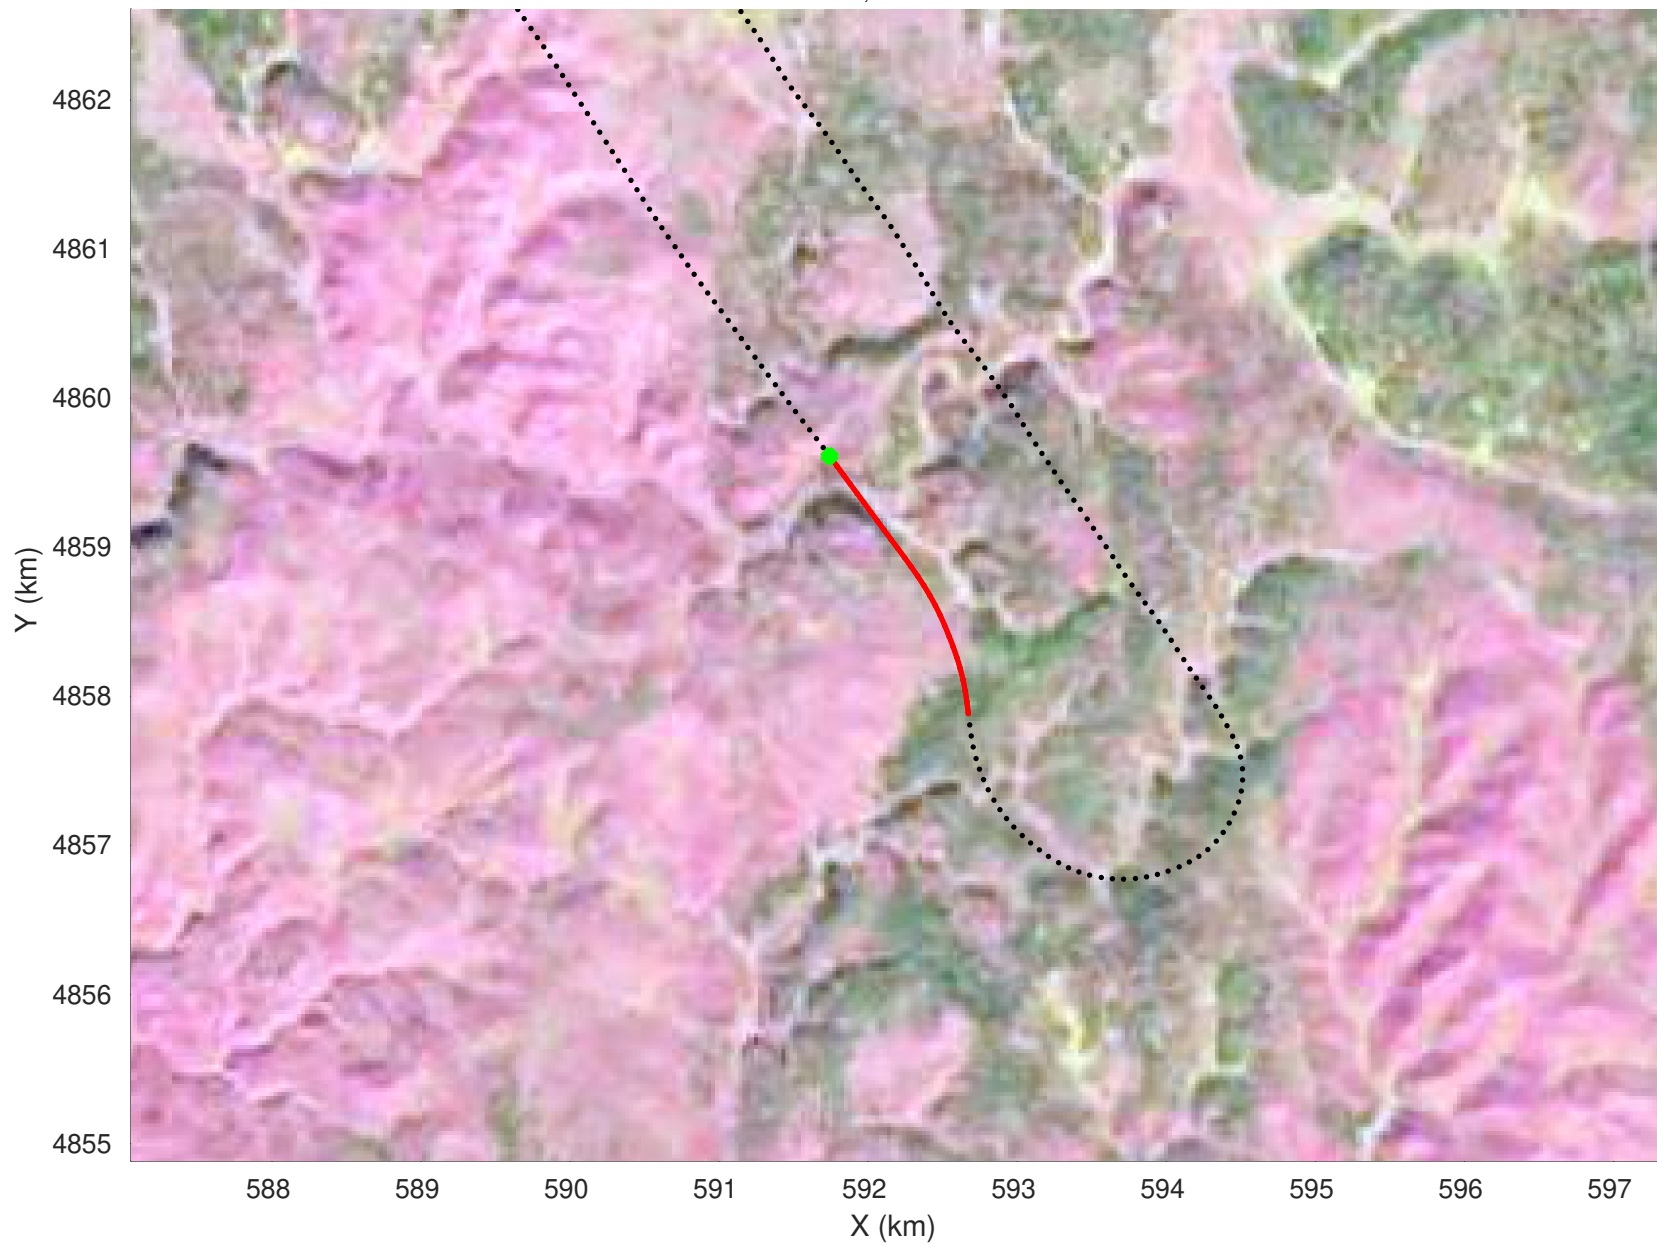

20210226\_03\_013  
Black Hills, South Dakota

snow 2020\_SouthDakota\_N1KU: "" 20210226\_03\_013: 20:25:15.7 to 20:25:53.2 GPS

20210226\_03\_014  
Black Hills, South Dakota

snow 2020\_SouthDakota\_N1KU: "" 20210226\_03\_014: 20:25:53.4 to 20:26:30.4 GPS

20210226\_03\_015  
Black Hills, South Dakota

snow 2020\_SouthDakota\_N1KU: "" 20210226\_03\_015: 20:26:30.6 to 20:27:08.7 GPS

20210226\_03\_016  
Black Hills, South Dakota

snow 2020\_SouthDakota\_N1KU: "" 20210226\_03\_016: 20:27:08.9 to 20:27:47.7 GPS