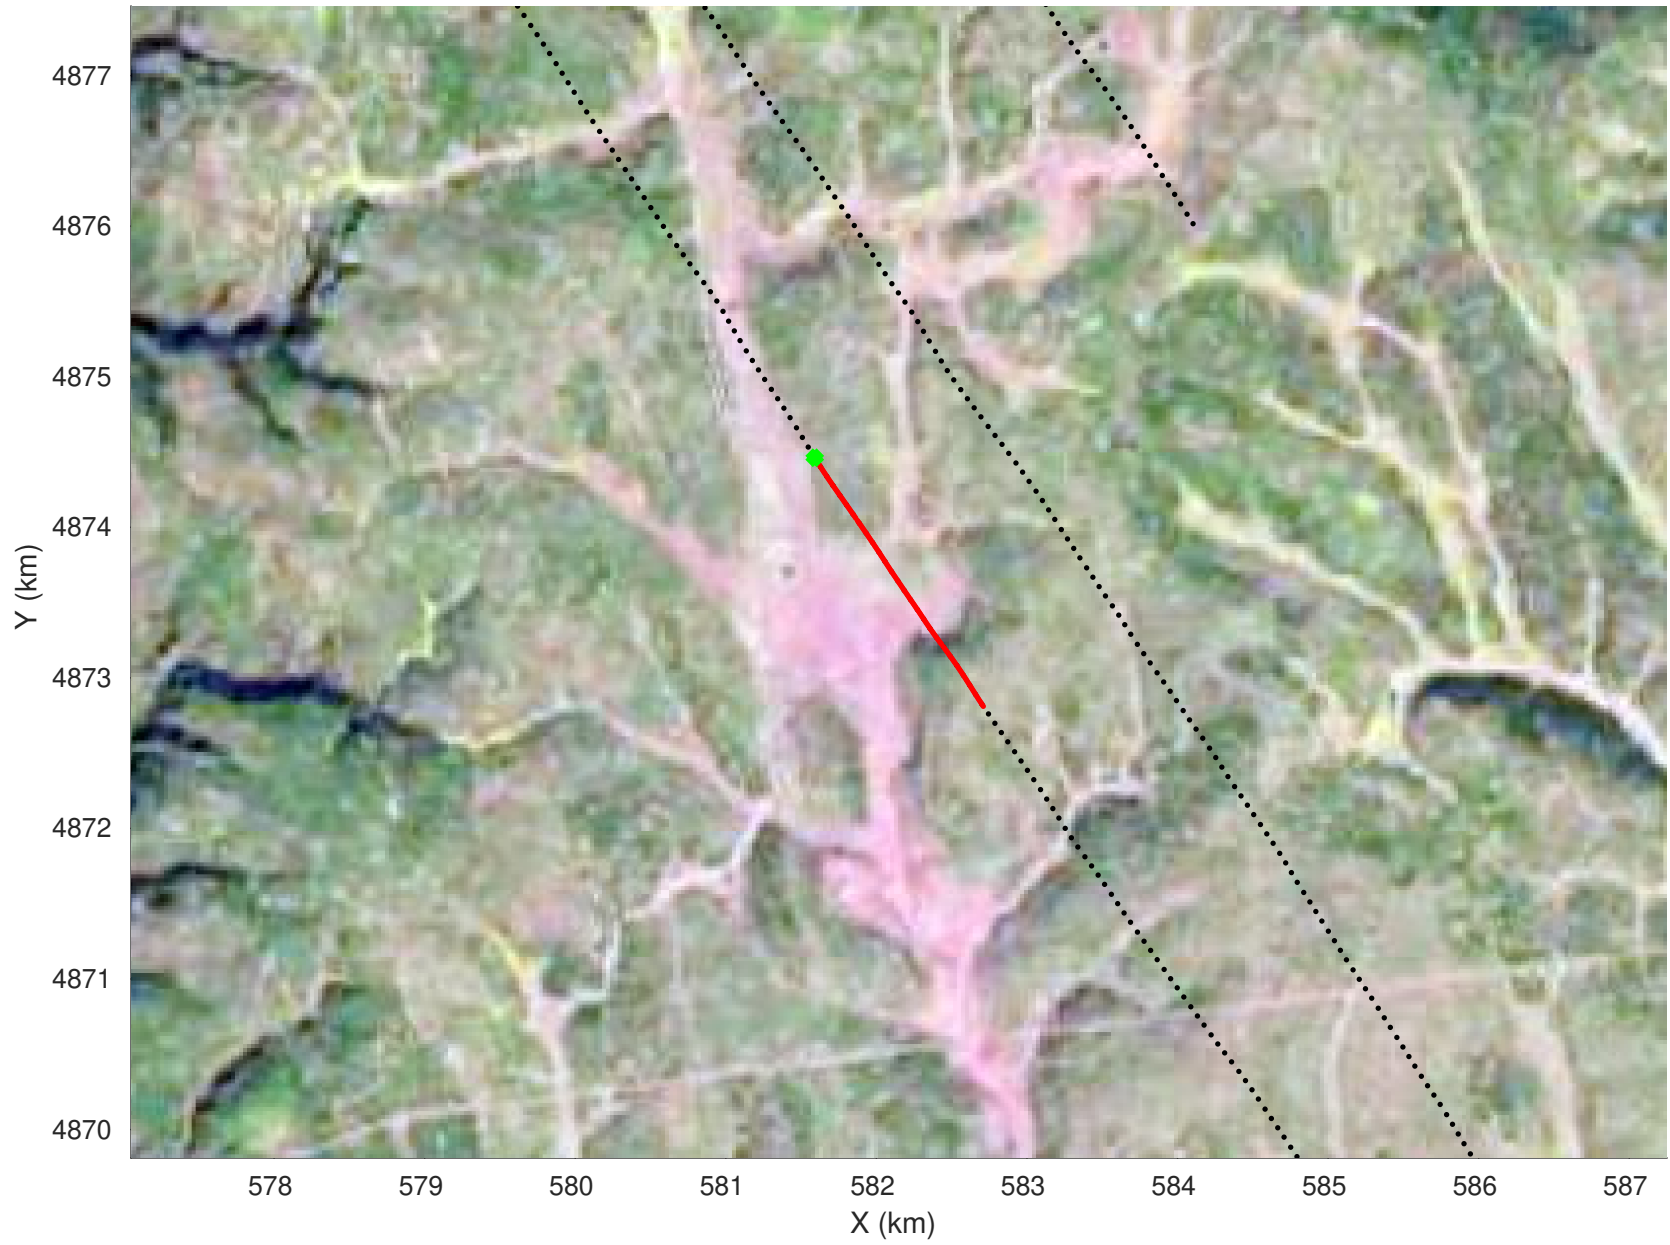

20210226\_03\_003  
Black Hills, South Dakota

snow 2020\_SouthDakota\_N1KU: "" 20210226\_03\_003: 20:18:34.5 to 20:19:14.2 GPS

20210226\_03\_004  
Black Hills, South Dakota

snow 2020\_SouthDakota\_N1KU: "" 20210226\_03\_004: 20:19:14.4 to 20:19:54.1 GPS

20210226\_03\_005  
Black Hills, South Dakota

snow 2020\_SouthDakota\_N1KU: "" 20210226\_03\_005: 20:19:54.4 to 20:20:37.4 GPS

20210226\_03\_006  
Black Hills, South Dakota

snow 2020\_SouthDakota\_N1KU: "" 20210226\_03\_006: 20:20:37.6 to 20:21:18.7 GPS

20210226\_03\_007  
Black Hills, South Dakota

snow 2020\_SouthDakota\_N1KU: "" 20210226\_03\_007: 20:21:18.9 to 20:22:01.5 GPS

20210226\_03\_008  
Black Hills, South Dakota

snow 2020\_SouthDakota\_N1KU: "" 20210226\_03\_008: 20:22:01.7 to 20:22:45.0 GPS