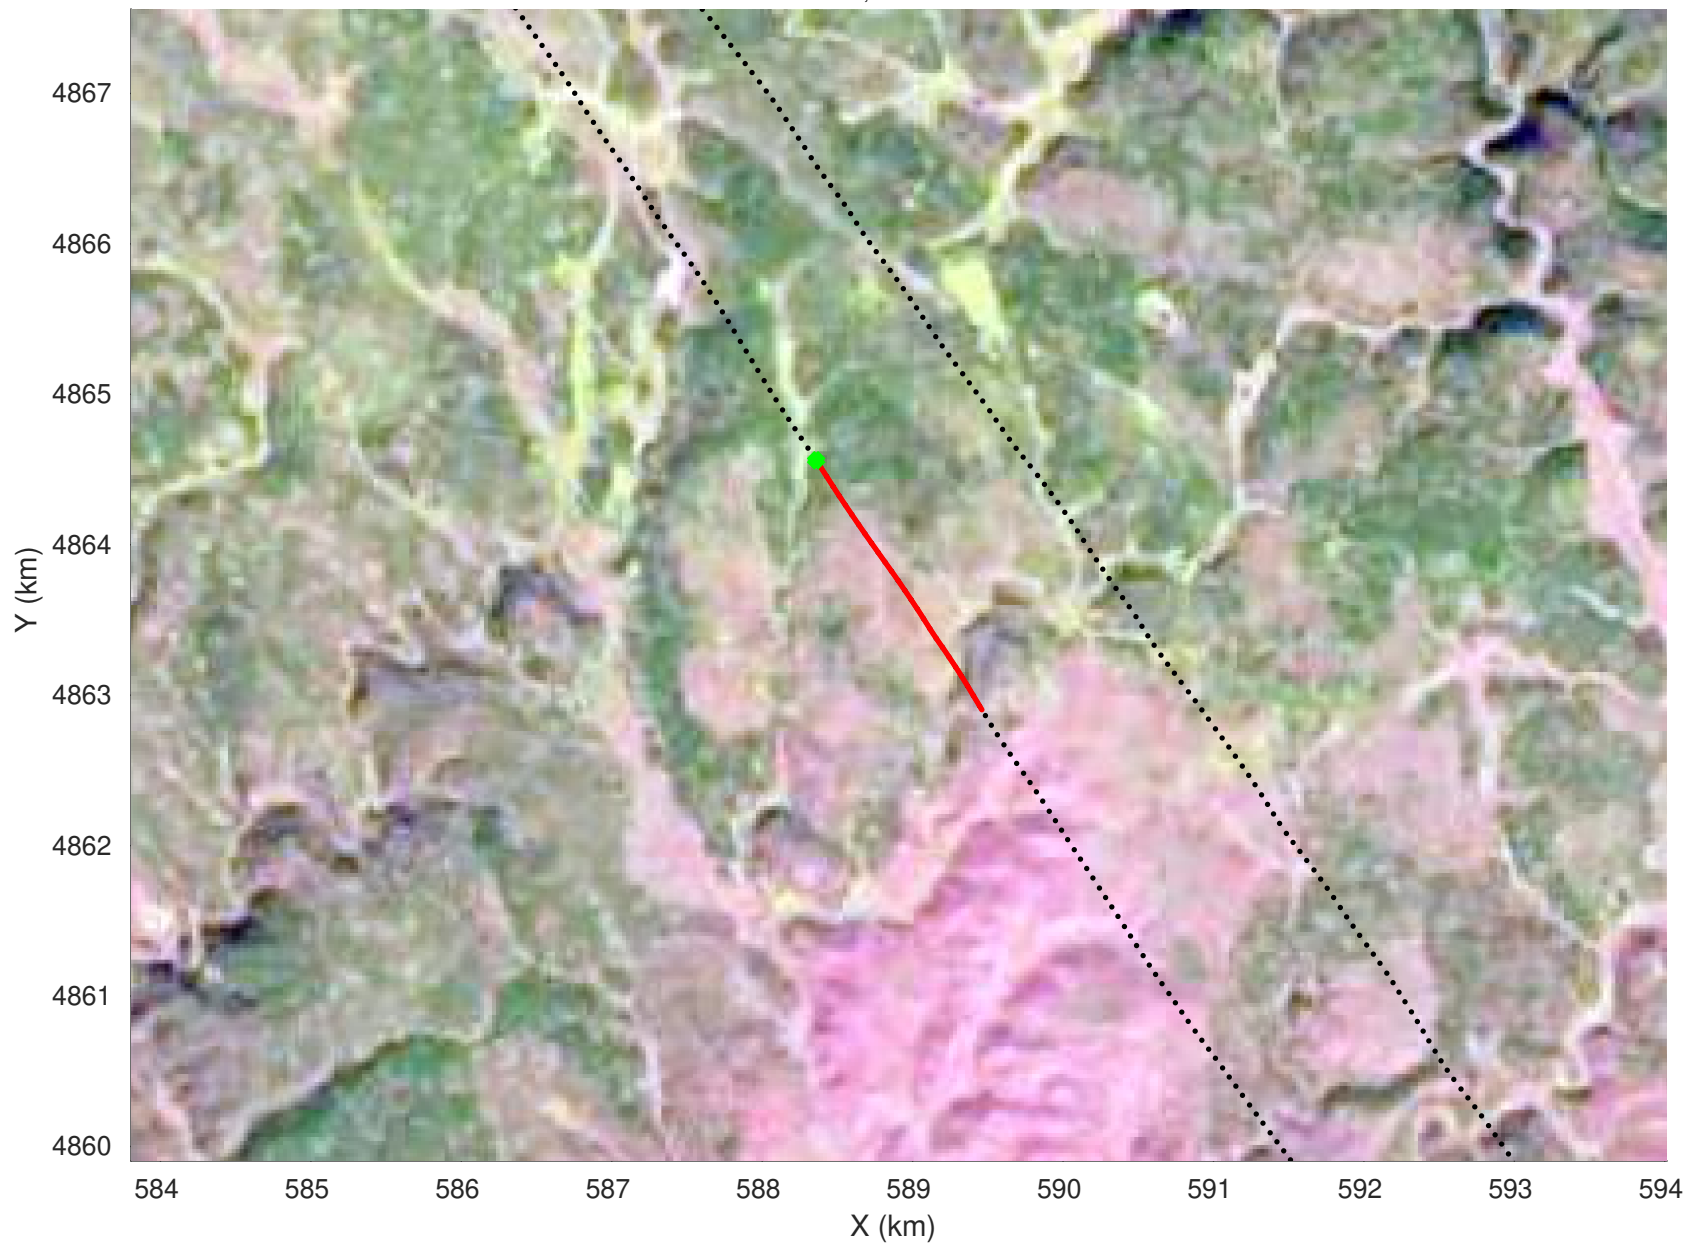

20210226\_03\_009  
Black Hills, South Dakota

snow 2020\_SouthDakota\_N1KU: "" 20210226\_03\_009: 20:22:45.2 to 20:23:23.9 GPS

20210226\_03\_010  
Black Hills, South Dakota

snow 2020\_SouthDakota\_N1KU: "" 20210226\_03\_010: 20:23:24.1 to 20:24:00.1 GPS

20210226\_03\_011  
Black Hills, South Dakota

snow 2020\_SouthDakota\_N1KU: "" 20210226\_03\_011: 20:24:00.3 to 20:24:37.4 GPS

20210226\_03\_012  
Black Hills, South Dakota

snow 2020\_SouthDakota\_N1KU: "" 20210226\_03\_012: 20:24:37.6 to 20:25:15.5 GPS

20210226\_03\_013  
Black Hills, South Dakota

snow 2020\_SouthDakota\_N1KU: "" 20210226\_03\_013: 20:25:15.7 to 20:25:53.2 GPS

20210226\_03\_014  
Black Hills, South Dakota

snow 2020\_SouthDakota\_N1KU: "" 20210226\_03\_014: 20:25:53.4 to 20:26:30.4 GPS