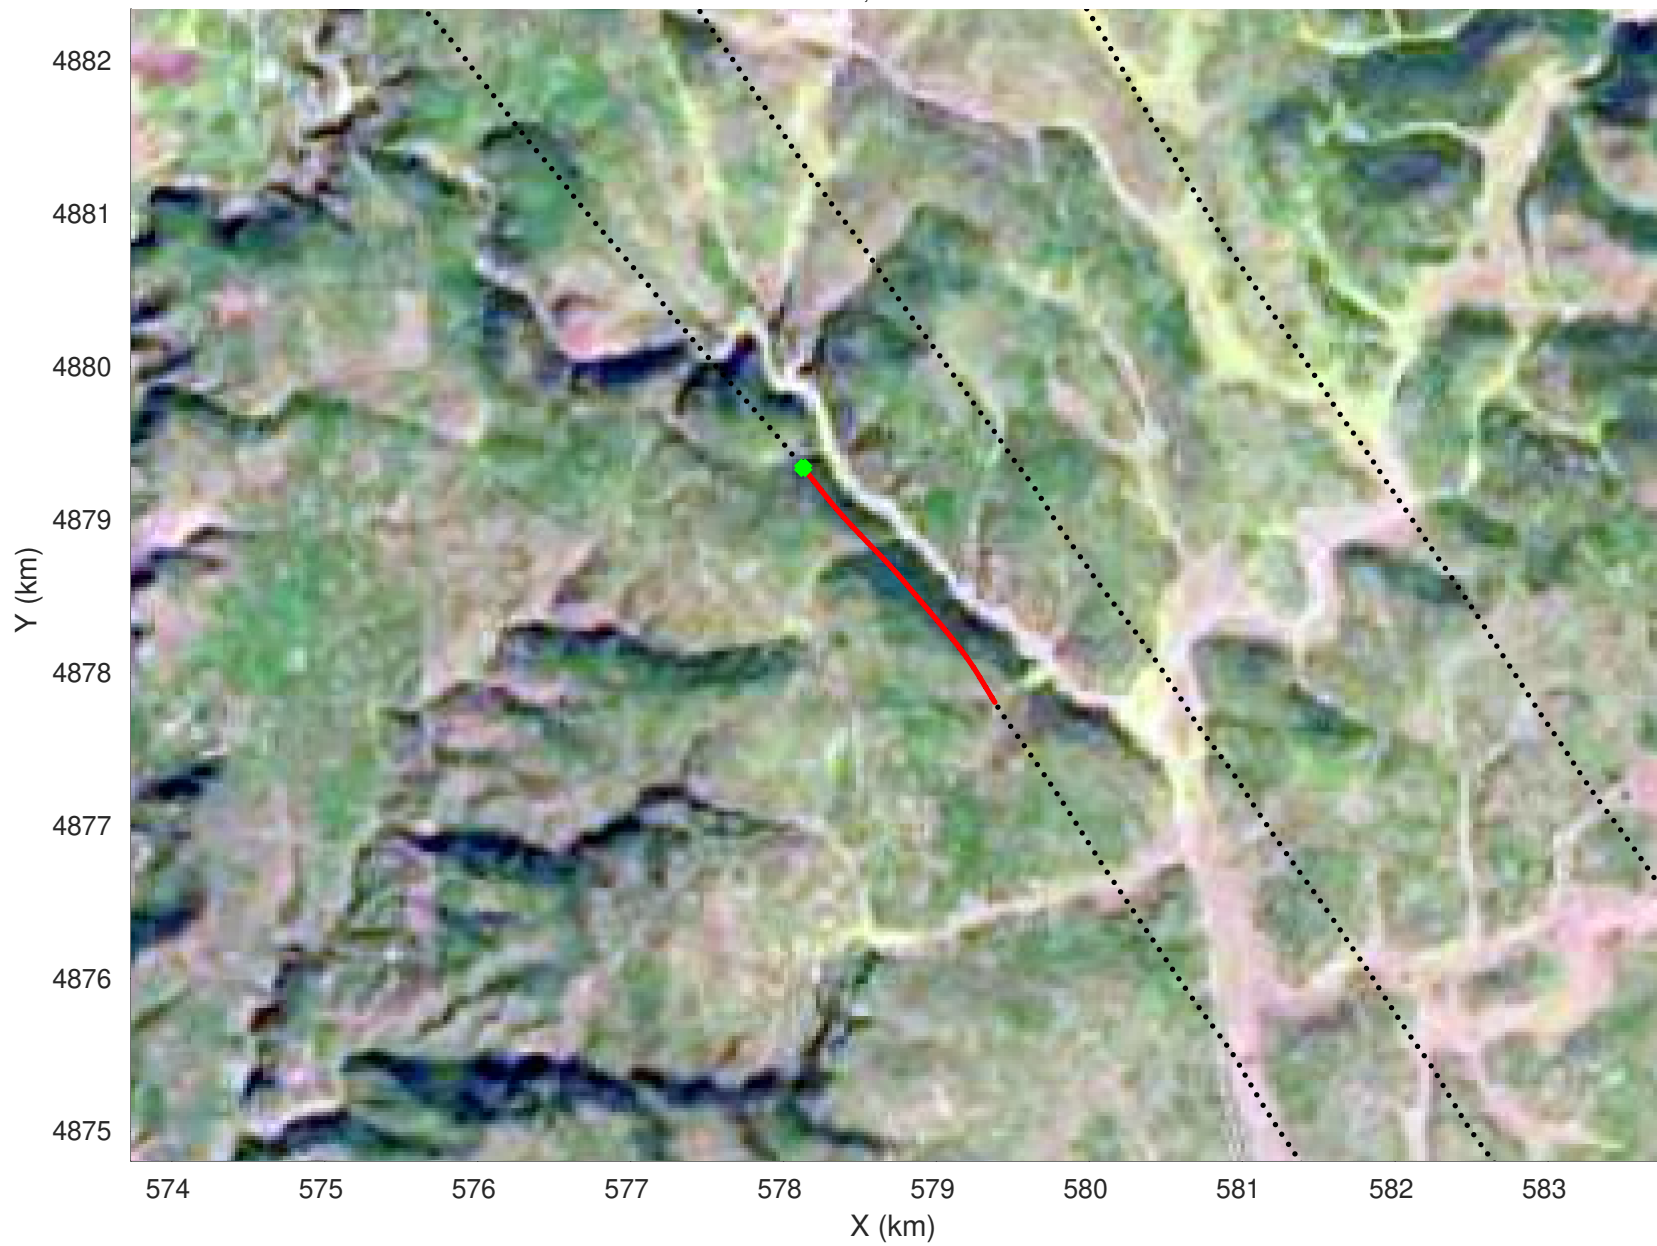

20210226\_03\_001  
Black Hills, South Dakota

snow 2020\_SouthDakota\_N1KU: "" 20210226\_03\_001: 20:17:14.3 to 20:17:54.3 GPS

20210226\_03\_002  
Black Hills, South Dakota

snow 2020\_SouthDakota\_N1KU: "" 20210226\_03\_002: 20:17:54.5 to 20:18:34.3 GPS

20210226\_03\_003  
Black Hills, South Dakota

snow 2020\_SouthDakota\_N1KU: "" 20210226\_03\_003: 20:18:34.5 to 20:19:14.2 GPS

20210226\_03\_004  
Black Hills, South Dakota

snow 2020\_SouthDakota\_N1KU: "" 20210226\_03\_004: 20:19:14.4 to 20:19:54.1 GPS

20210226\_03\_005  
Black Hills, South Dakota

snow 2020\_SouthDakota\_N1KU: "" 20210226\_03\_005: 20:19:54.4 to 20:20:37.4 GPS

20210226\_03\_006  
Black Hills, South Dakota

snow 2020\_SouthDakota\_N1KU: "" 20210226\_03\_006: 20:20:37.6 to 20:21:18.7 GPS