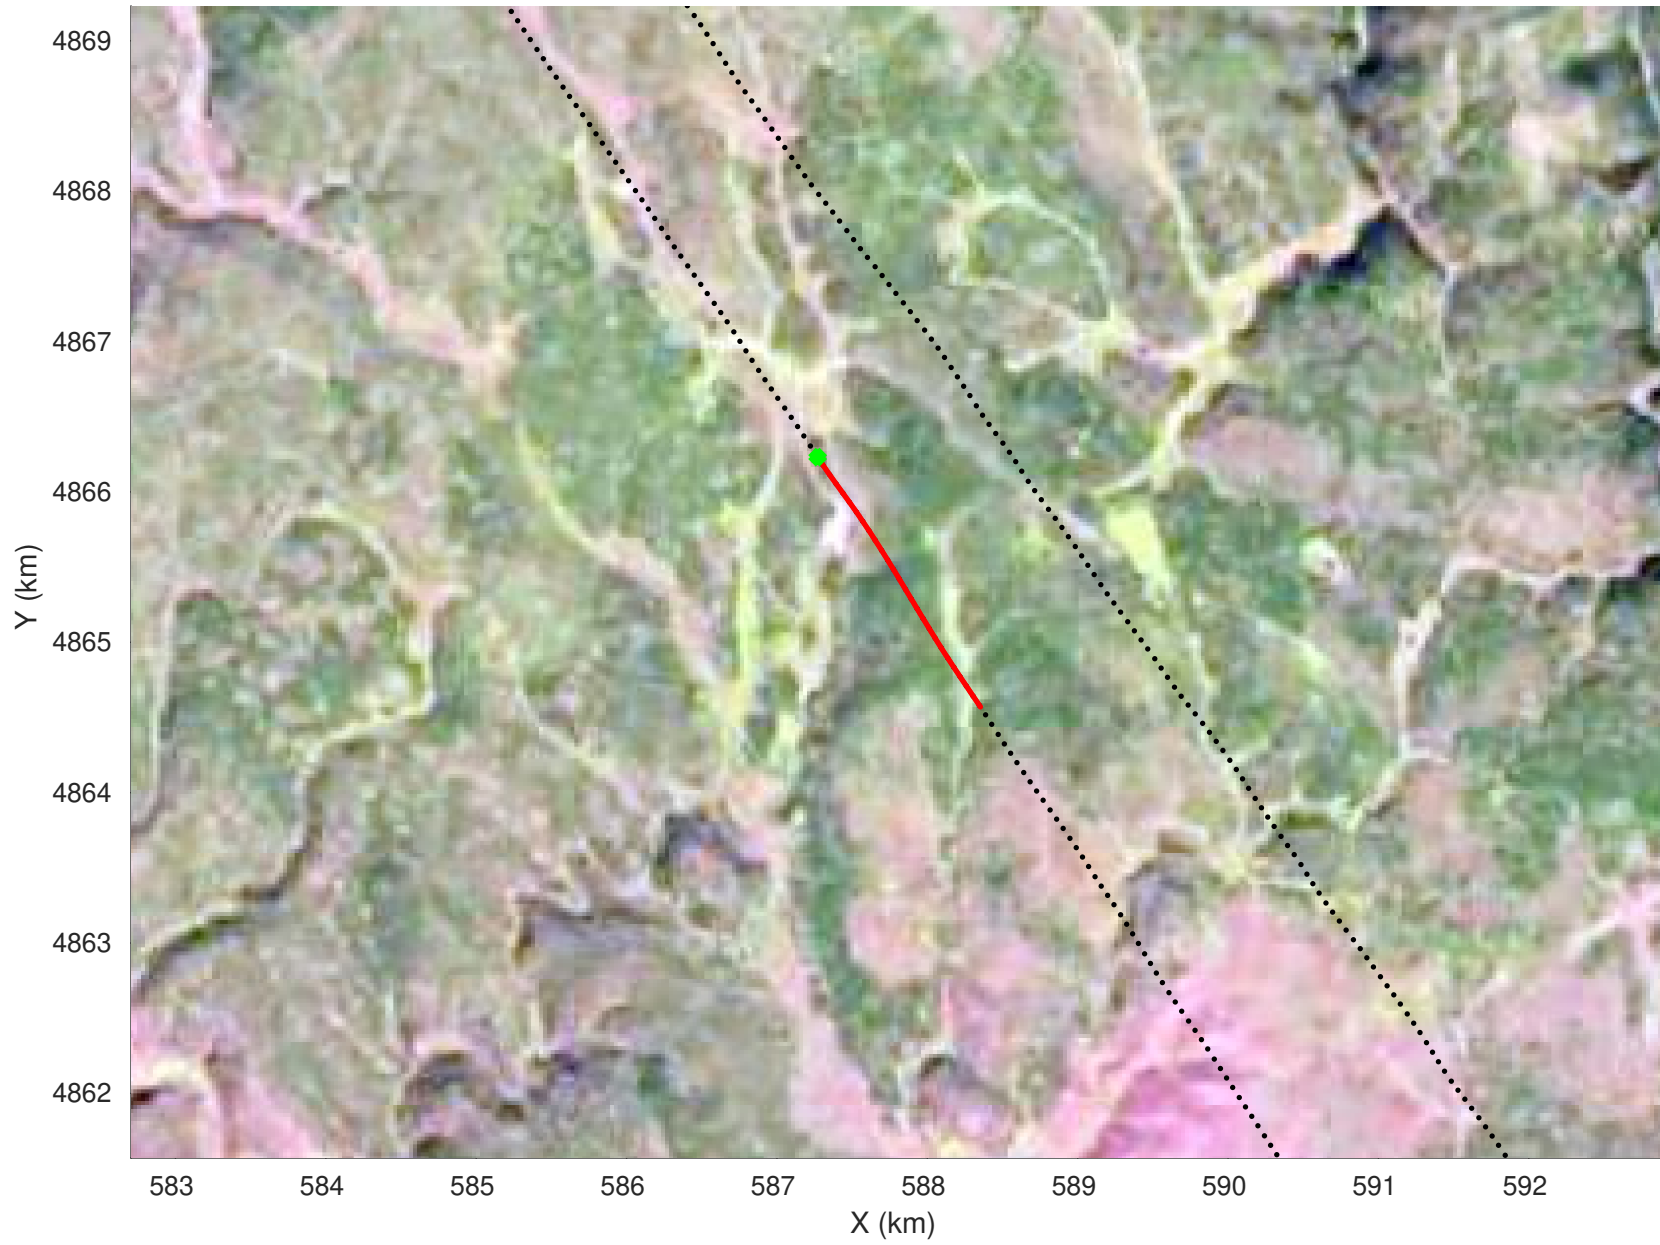

20210226\_03\_007  
Black Hills, South Dakota

snow 2020\_SouthDakota\_N1KU: "" 20210226\_03\_007: 20:21:18.9 to 20:22:01.5 GPS

20210226\_03\_008  
Black Hills, South Dakota

snow 2020\_SouthDakota\_N1KU: "" 20210226\_03\_008: 20:22:01.7 to 20:22:45.0 GPS

20210226\_03\_009  
Black Hills, South Dakota

snow 2020\_SouthDakota\_N1KU: "" 20210226\_03\_009: 20:22:45.2 to 20:23:23.9 GPS

20210226\_03\_010  
Black Hills, South Dakota

snow 2020\_SouthDakota\_N1KU: "" 20210226\_03\_010: 20:23:24.1 to 20:24:00.1 GPS

20210226\_03\_011  
Black Hills, South Dakota

snow 2020\_SouthDakota\_N1KU: "" 20210226\_03\_011: 20:24:00.3 to 20:24:37.4 GPS

20210226\_03\_012  
Black Hills, South Dakota

snow 2020\_SouthDakota\_N1KU: "" 20210226\_03\_012: 20:24:37.6 to 20:25:15.5 GPS