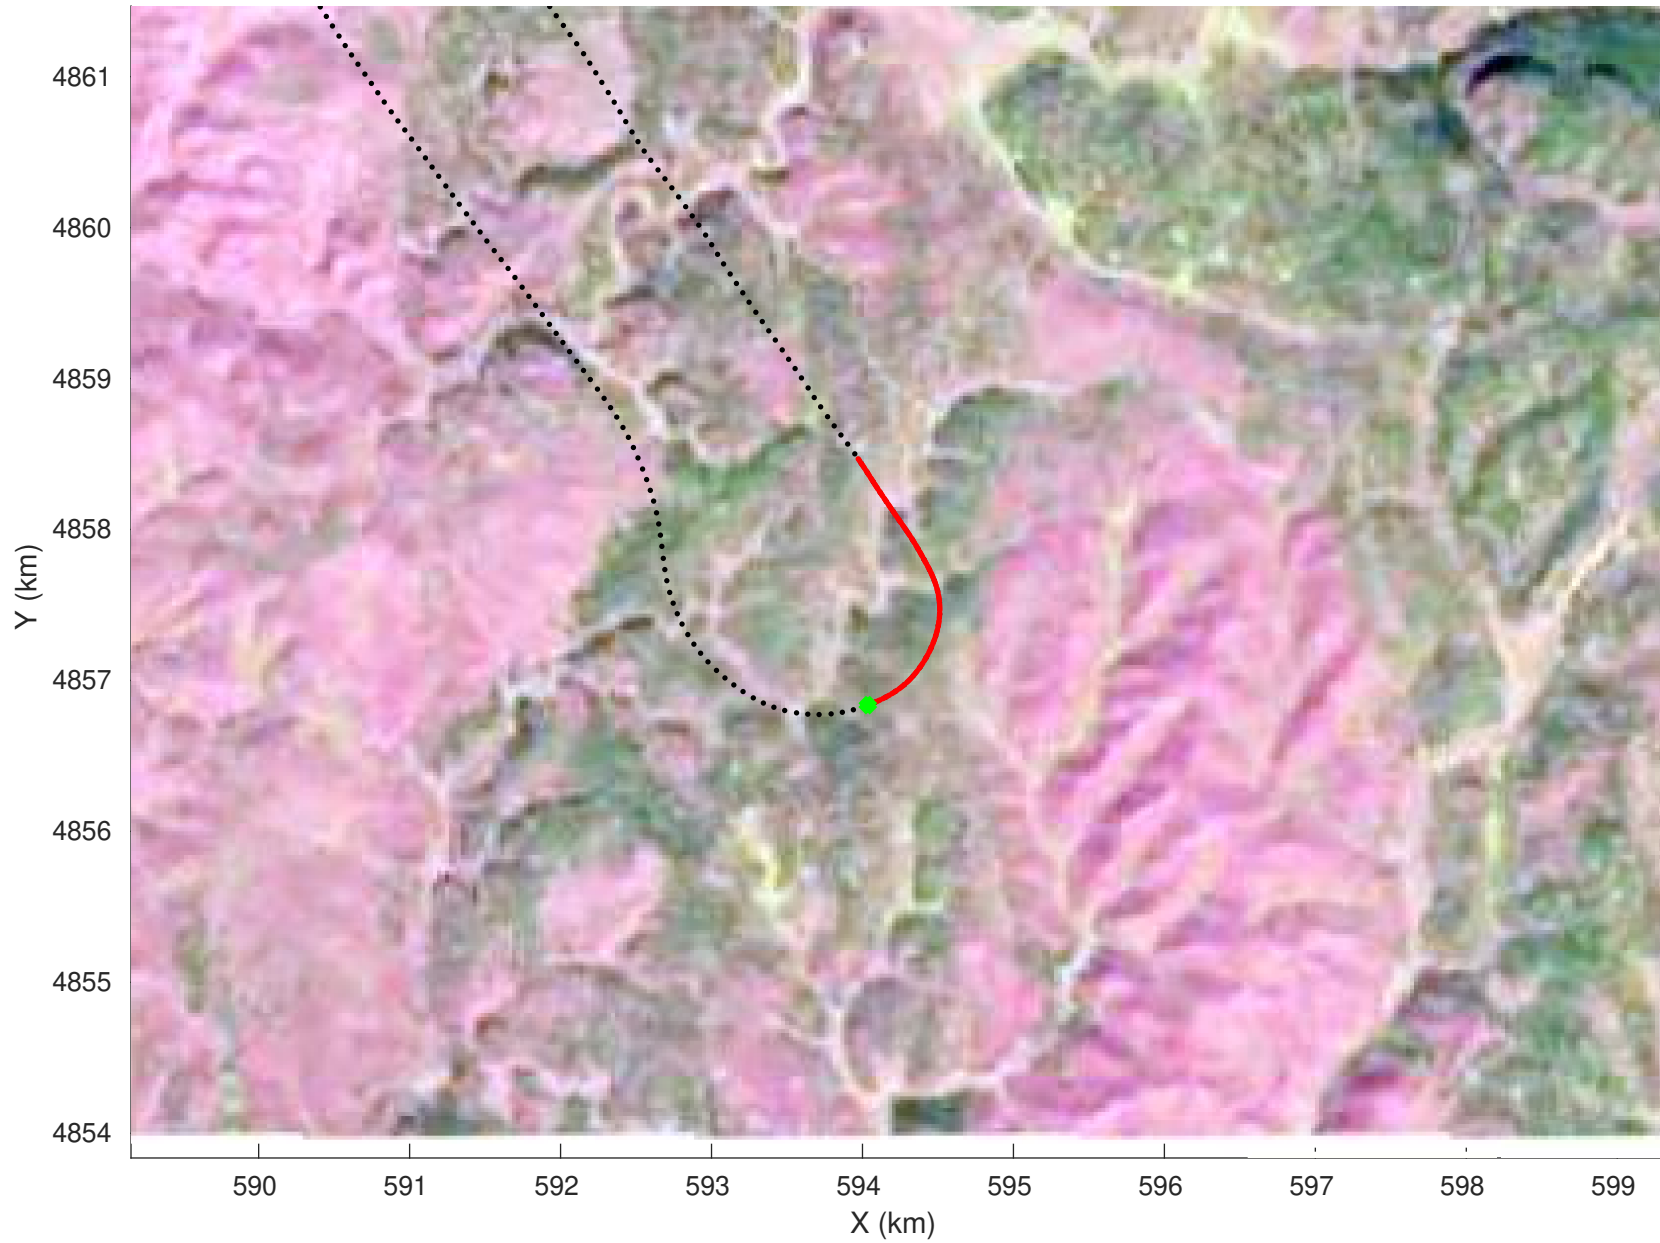

20210226\_03\_015  
Black Hills, South Dakota

snow 2020\_SouthDakota\_N1KU: "" 20210226\_03\_015: 20:26:30.6 to 20:27:08.7 GPS

20210226\_03\_016  
Black Hills, South Dakota

snow 2020\_SouthDakota\_N1KU: "" 20210226\_03\_016: 20:27:08.9 to 20:27:47.7 GPS

20210226\_03\_017  
Black Hills, South Dakota

snow 2020\_SouthDakota\_N1KU: "" 20210226\_03\_017: 20:27:47.9 to 20:28:35.8 GPS

20210226\_03\_018  
Black Hills, South Dakota

snow 2020\_SouthDakota\_N1KU: "" 20210226\_03\_018: 20:28:36.0 to 20:29:27.2 GPS