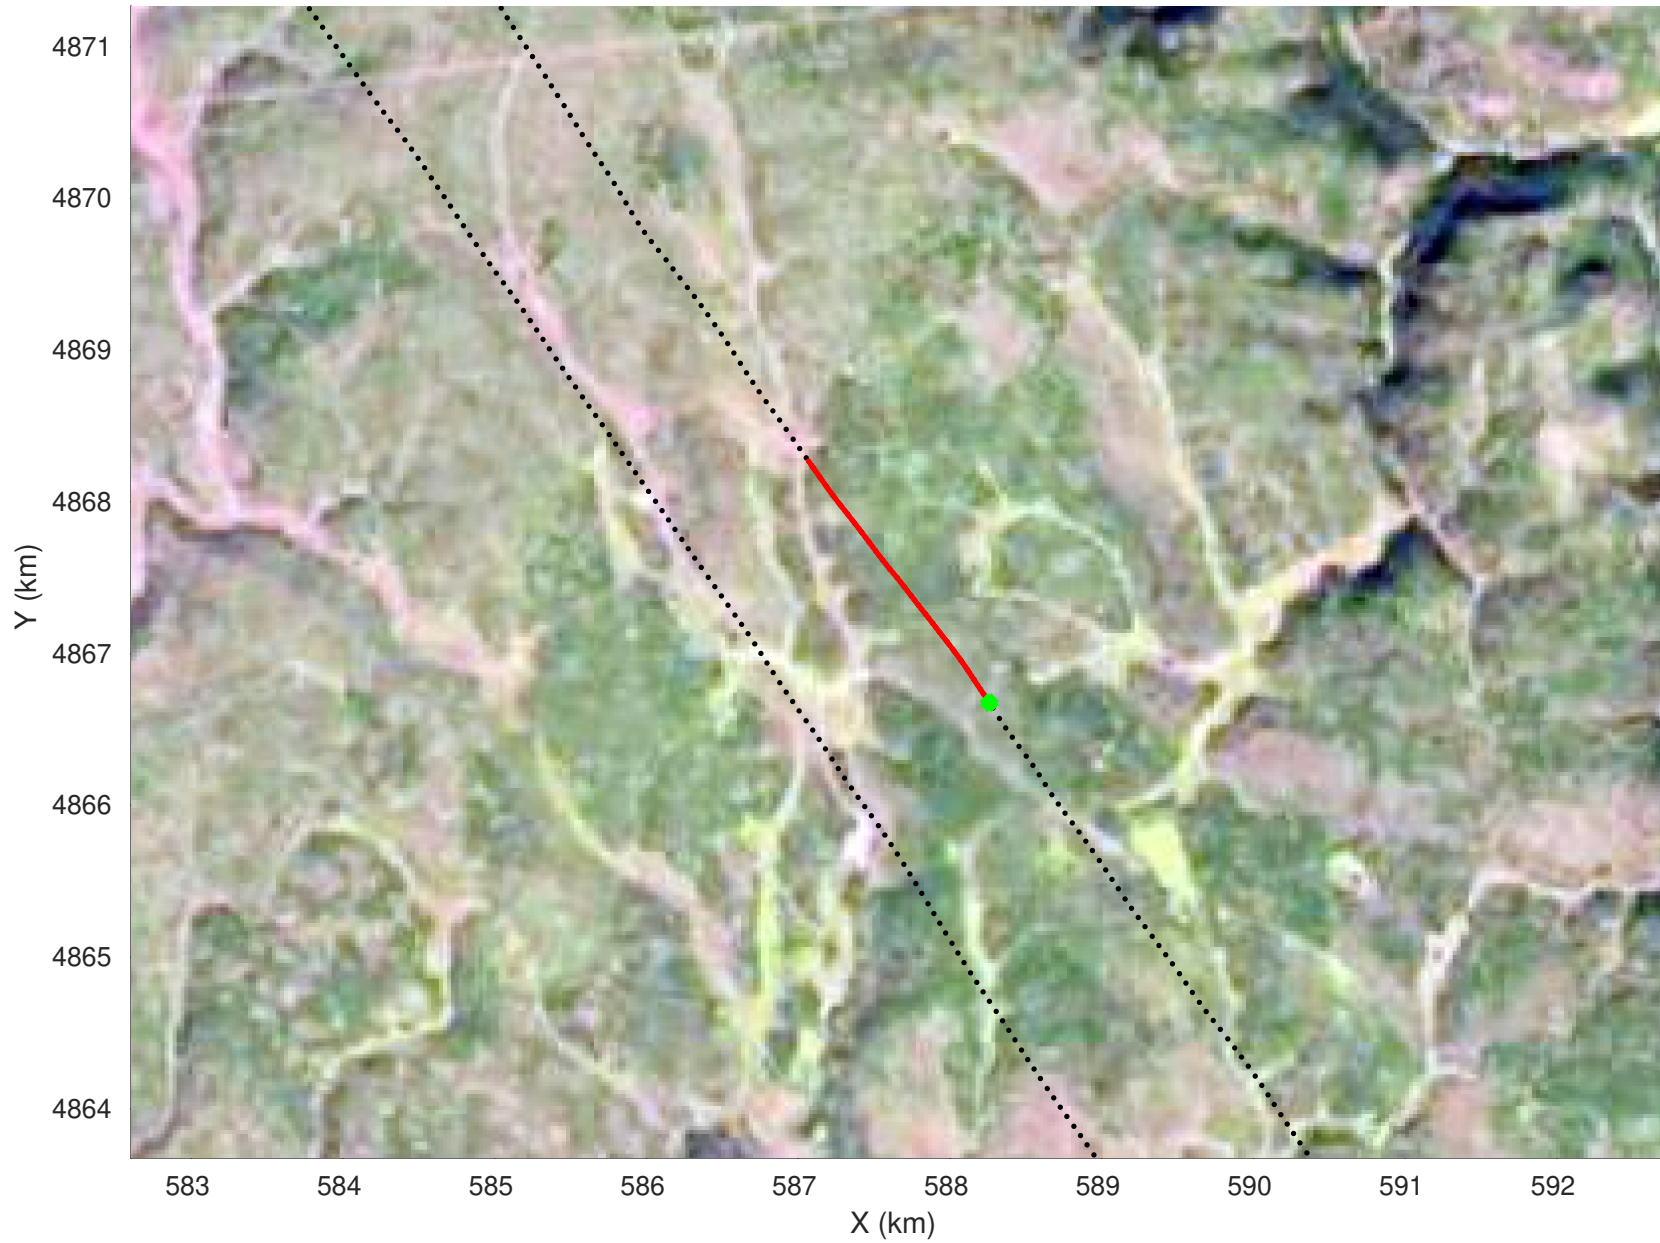

20210226\_03\_021  
Black Hills, South Dakota

snow 2020\_SouthDakota\_N1KU: "" 20210226\_03\_021: 20:31:13.3 to 20:32:02.2 GPS

20210226\_03\_022  
Black Hills, South Dakota

snow 2020\_SouthDakota\_N1KU: "" 20210226\_03\_022: 20:32:02.4 to 20:32:52.0 GPS

20210226\_03\_023  
Black Hills, South Dakota

snow 2020\_SouthDakota\_N1KU: "" 20210226\_03\_023: 20:32:52.2 to 20:33:44.0 GPS

20210226\_03\_024  
Black Hills, South Dakota

snow 2020\_SouthDakota\_N1KU: "" 20210226\_03\_024: 20:33:44.2 to 20:34:33.0 GPS