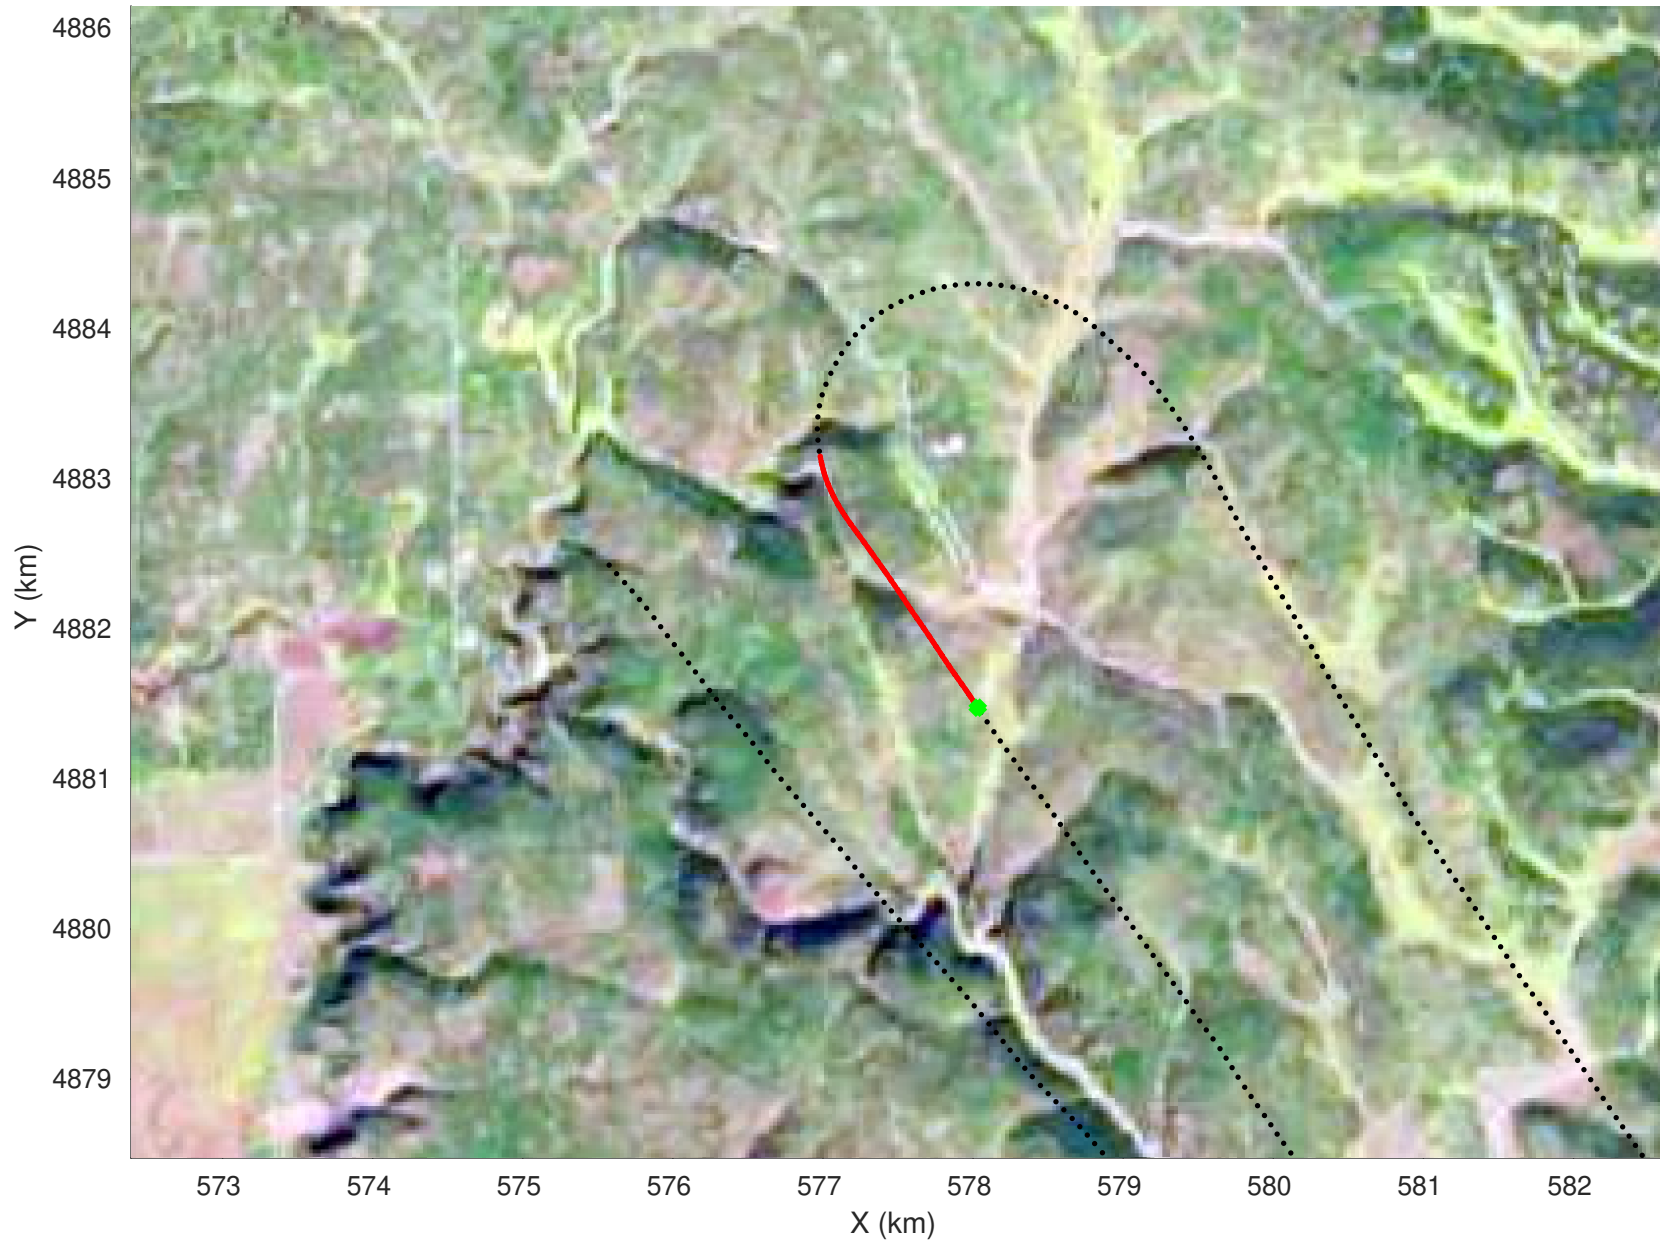

20210226\_03\_027  
Black Hills, South Dakota

snow 2020\_SouthDakota\_N1KU: "" 20210226\_03\_027: 20:36:11.7 to 20:37:02.1 GPS

20210226\_03\_028  
Black Hills, South Dakota

snow 2020\_SouthDakota\_N1KU: "" 20210226\_03\_028: 20:37:02.3 to 20:37:53.3 GPS

20210226\_03\_029  
Black Hills, South Dakota

snow 2020\_SouthDakota\_N1KU: "" 20210226\_03\_029: 20:37:53.5 to 20:38:47.1 GPS

20210226\_03\_030  
Black Hills, South Dakota

snow 2020\_SouthDakota\_N1KU: "" 20210226\_03\_030: 20:38:47.3 to 20:39:40.6 GPS

20210226\_03\_031  
Black Hills, South Dakota

snow 2020\_SouthDakota\_N1KU: "" 20210226\_03\_031: 20:39:40.8 to 20:40:35.3 GPS

20210226\_03\_032  
Black Hills, South Dakota

snow 2020\_SouthDakota\_N1KU: "" 20210226\_03\_032: 20:40:35.5 to 20:41:24.4 GPS