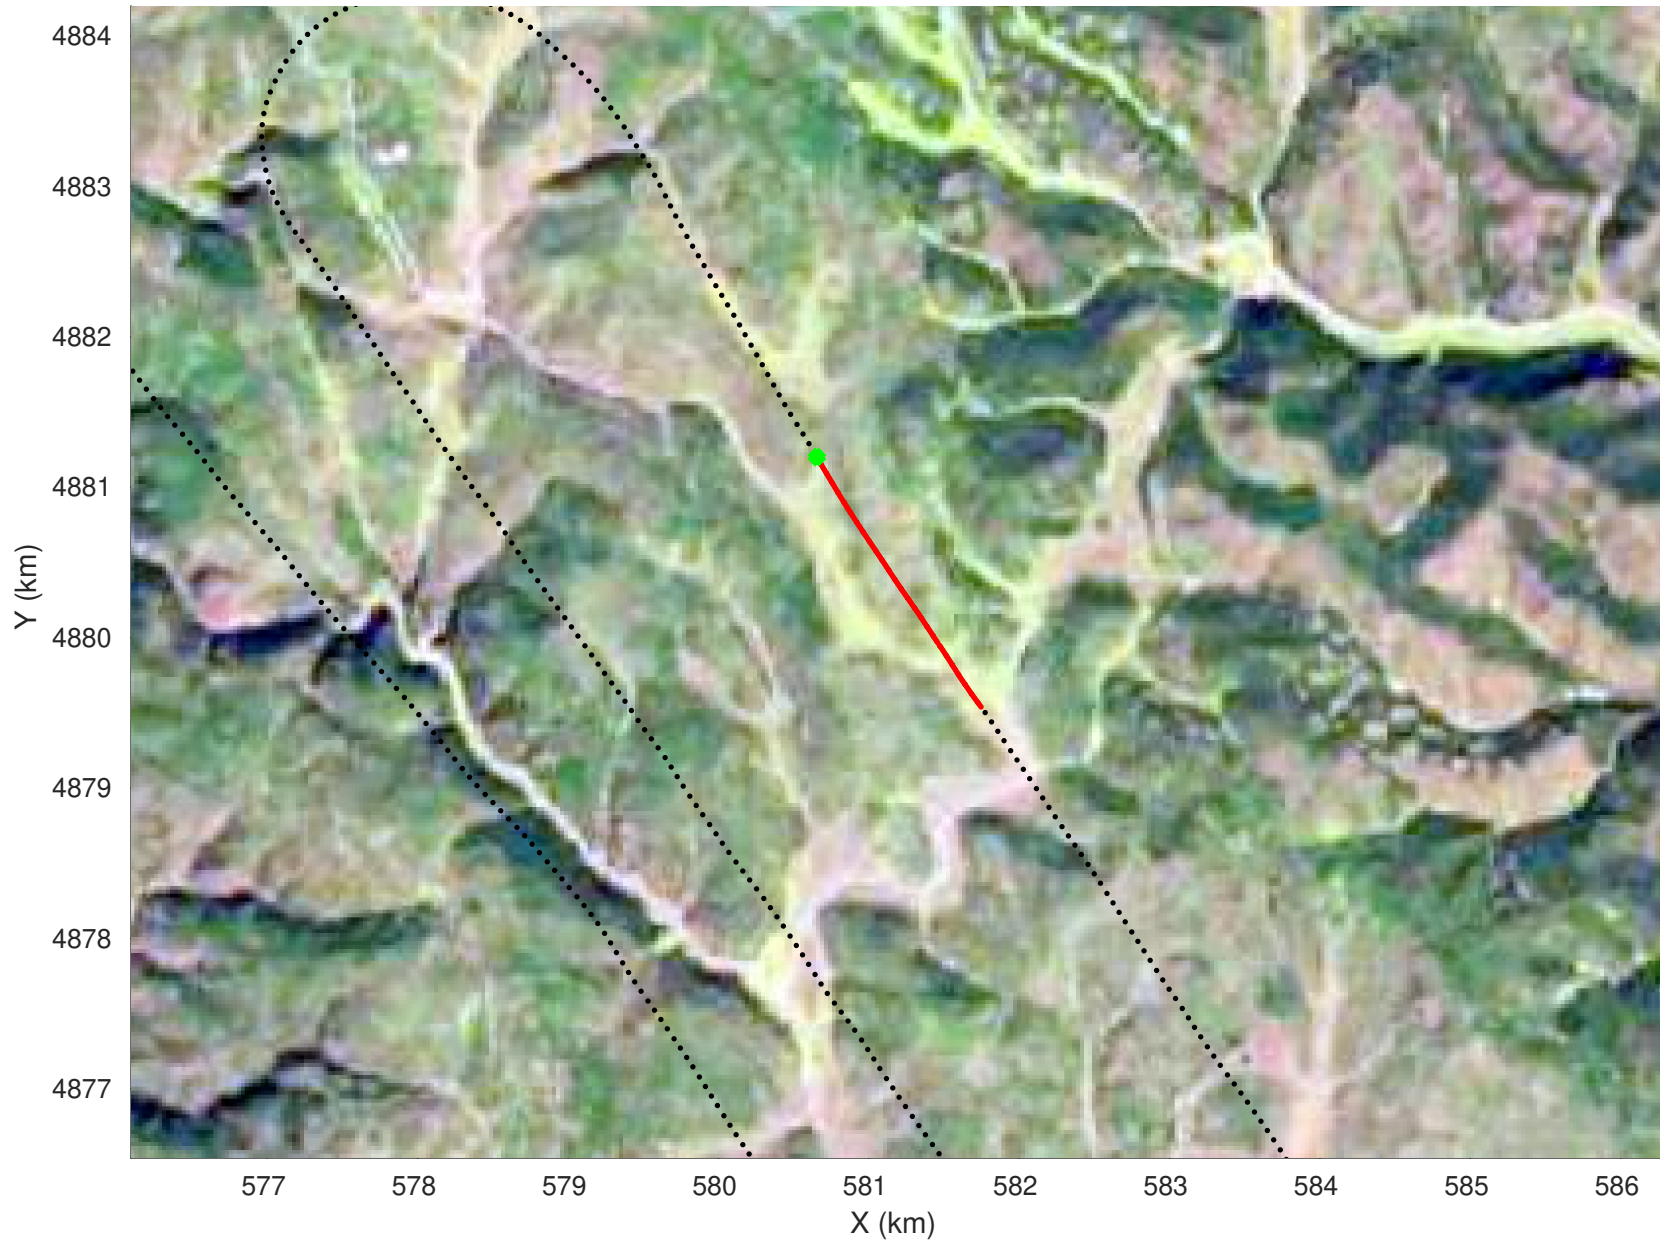

20210226\_03\_035  
Black Hills, South Dakota

snow 2020\_SouthDakota\_N1KU: "" 20210226\_03\_035: 20:42:49.4 to 20:43:31.0 GPS

20210226\_03\_036  
Black Hills, South Dakota

snow 2020\_SouthDakota\_N1KU: "" 20210226\_03\_036: 20:43:31.2 to 20:44:12.3 GPS