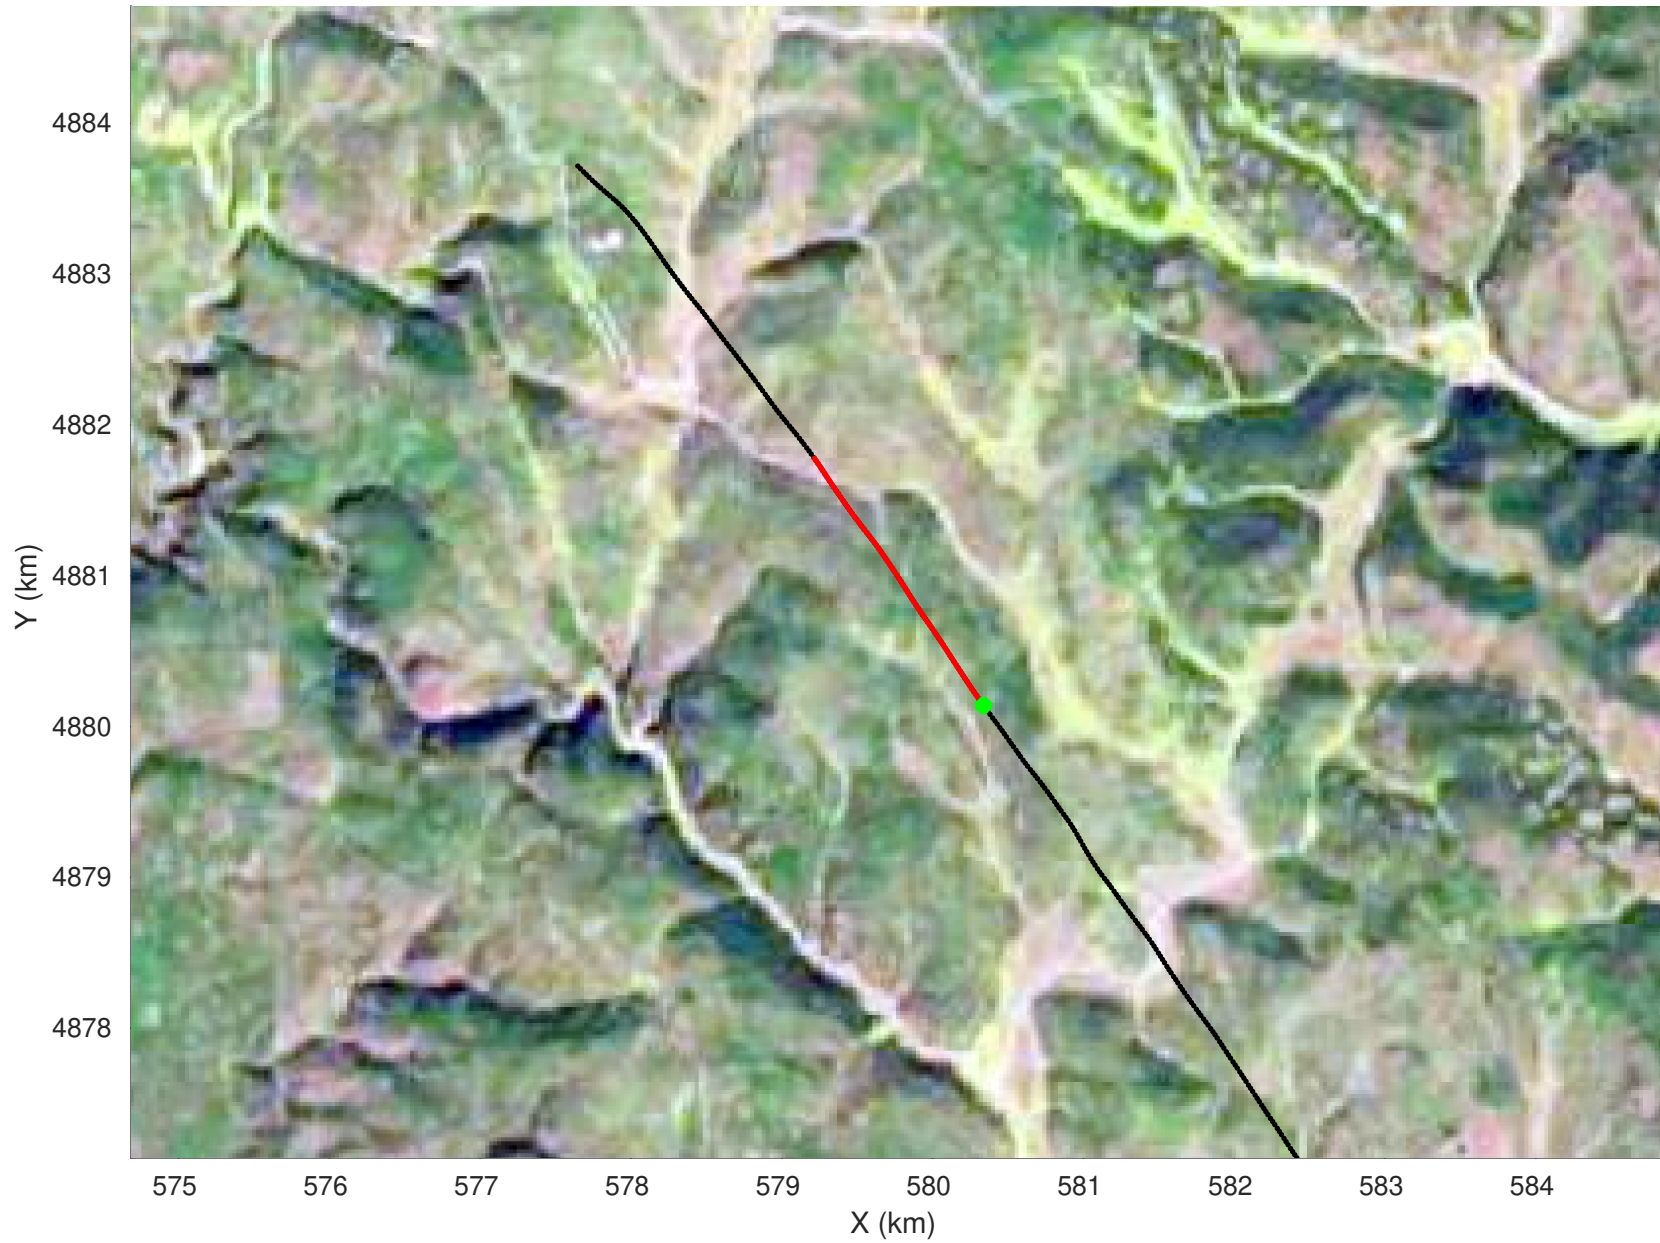

20210226_02_007
Black Hills, South Dakota

snow 2020_SouthDakota_N1KU: "" 20210226_02_007: 20:08:50.2 to 20:09:42.3 GPS

20210226_02_008
Black Hills, South Dakota

snow 2020_SouthDakota_N1KU: "" 20210226_02_008: 20:09:42.5 to 20:10:38.2 GPS

20210226_02_009
Black Hills, South Dakota

snow 2020_SouthDakota_N1KU: "" 20210226_02_009: 20:10:38.4 to 20:11:31.6 GPS

20210226_02_010
Black Hills, South Dakota

snow 2020_SouthDakota_N1KU: "" 20210226_02_010: 20:11:31.8 to 20:12:28.8 GPS

20210226_02_011
Black Hills, South Dakota

snow 2020_SouthDakota_N1KU: "" 20210226_02_011: 20:12:29.0 to 20:13:23.2 GPS

20210226_02_012
Black Hills, South Dakota

snow 2020_SouthDakota_N1KU: "" 20210226_02_012: 20:13:23.4 to 20:14:13.6 GPS

20210226_02_013
Black Hills, South Dakota

snow 2020_SouthDakota_N1KU: "" 20210226_02_013: 20:14:13.8 to 20:15:14.4 GPS