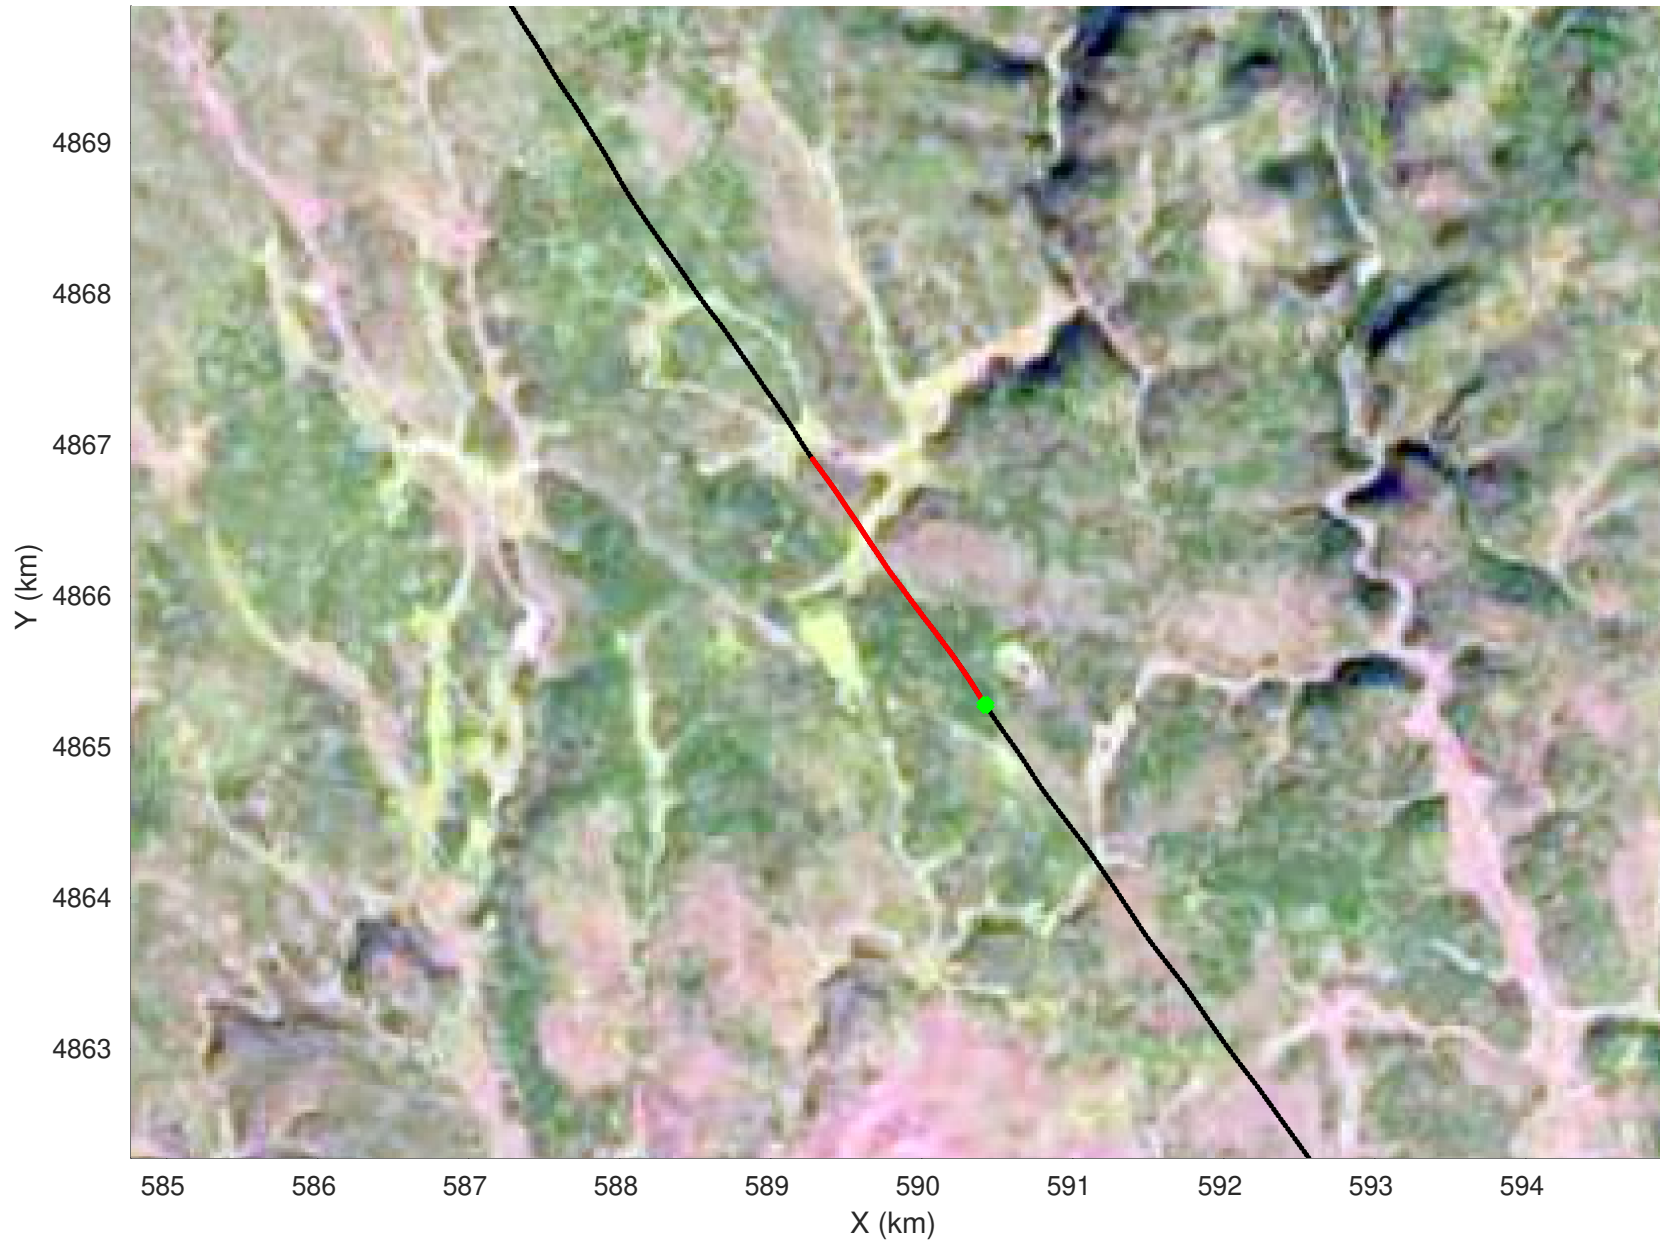

20210226_02_001
Black Hills, South Dakota

snow 2020_SouthDakota_N1KU: "" 20210226_02_001: 20:03:36.3 to 20:04:27.1 GPS

20210226_02_002
Black Hills, South Dakota

snow 2020_SouthDakota_N1KU: "" 20210226_02_002: 20:04:27.3 to 20:05:19.5 GPS

20210226_02_003
Black Hills, South Dakota

snow 2020_SouthDakota_N1KU: "" 20210226_02_003: 20:05:19.7 to 20:06:15.8 GPS

20210226_02_004
Black Hills, South Dakota

snow 2020_SouthDakota_N1KU: "" 20210226_02_004: 20:06:16.0 to 20:07:09.3 GPS

20210226_02_005
Black Hills, South Dakota

snow 2020_SouthDakota_N1KU: "" 20210226_02_005: 20:07:09.5 to 20:08:00.3 GPS

20210226_02_006
Black Hills, South Dakota

snow 2020_SouthDakota_N1KU: "" 20210226_02_006: 20:08:00.5 to 20:08:50.0 GPS

20210226_02_009
Black Hills, South Dakota

snow 2020_SouthDakota_N1KU: "" 20210226_02_009: 20:10:38.4 to 20:11:31.6 GPS

20210226_02_010
Black Hills, South Dakota

snow 2020_SouthDakota_N1KU: "" 20210226_02_010: 20:11:31.8 to 20:12:28.8 GPS