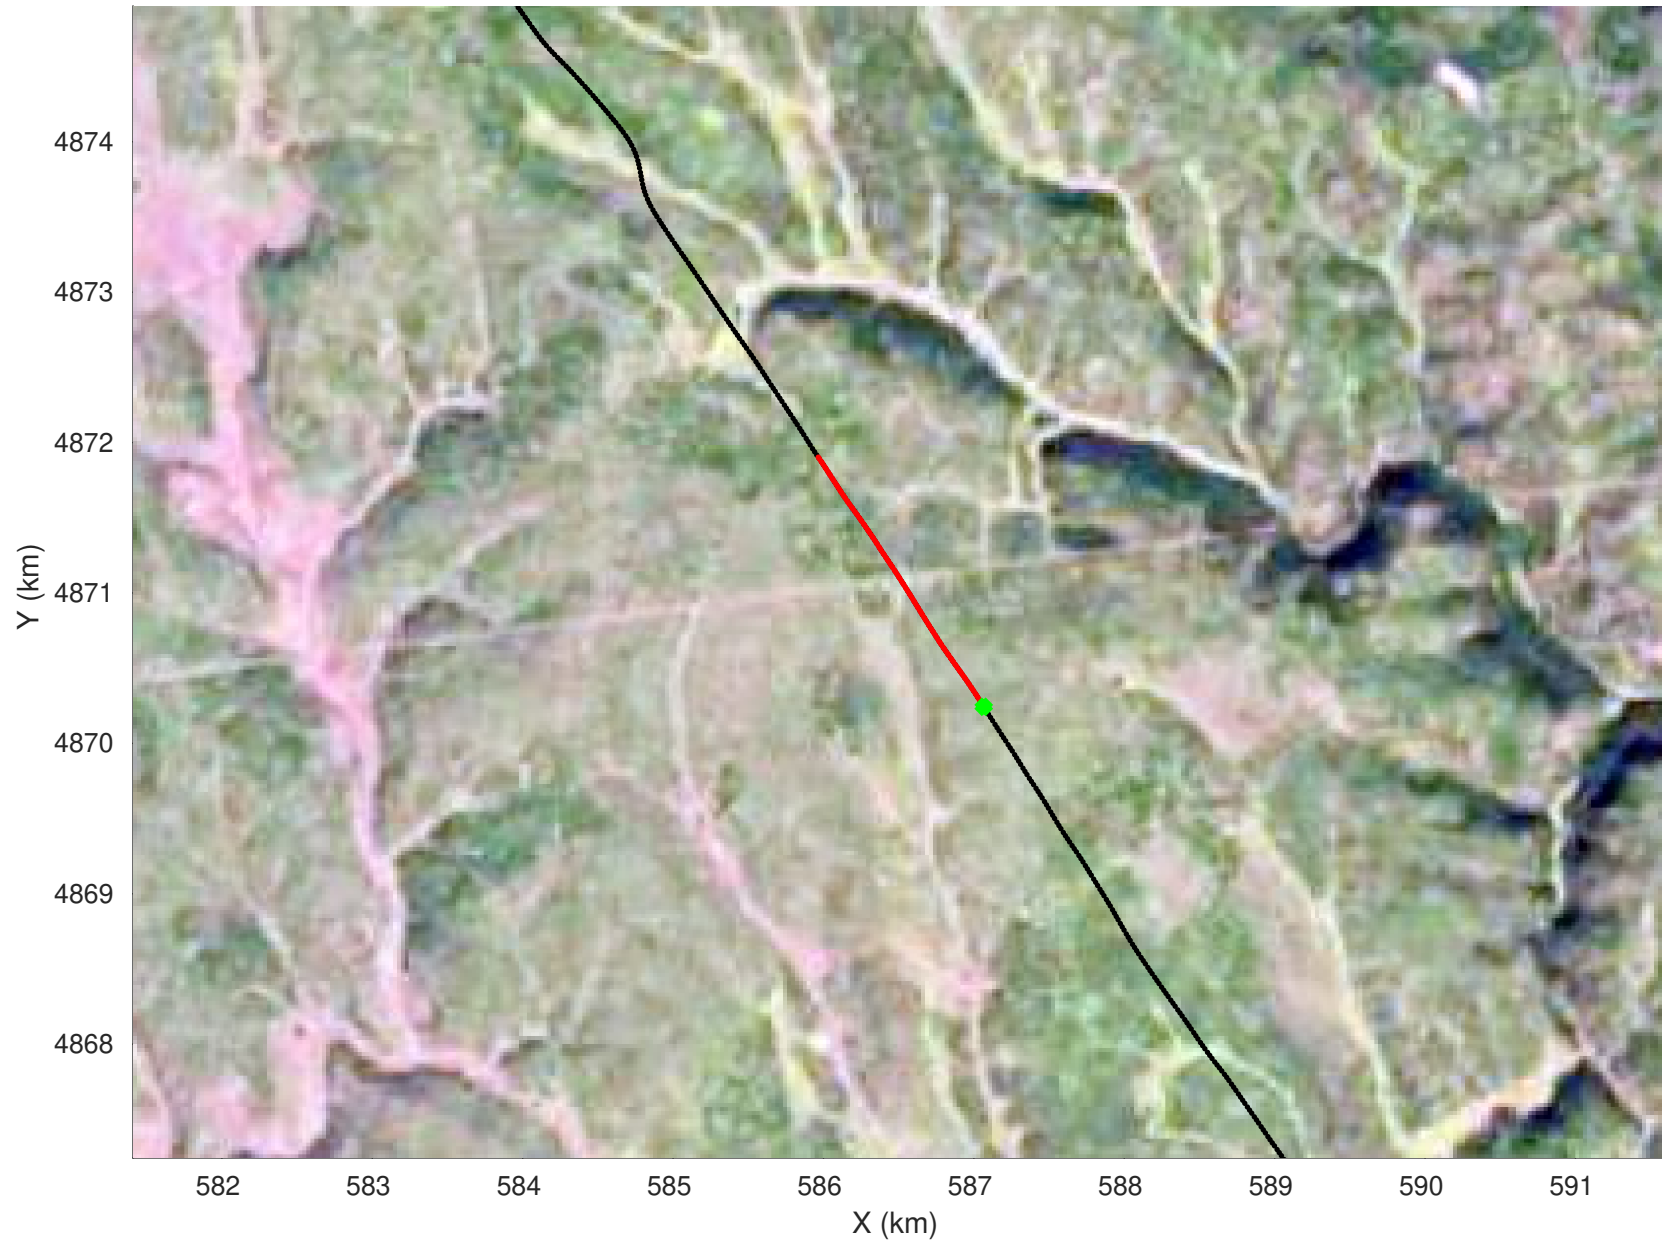

20210226_02_001
Black Hills, South Dakota

snow 2020_SouthDakota_N1KU: "" 20210226_02_001: 20:03:36.3 to 20:04:27.1 GPS

20210226_02_002
Black Hills, South Dakota

snow 2020_SouthDakota_N1KU: "" 20210226_02_002: 20:04:27.3 to 20:05:19.5 GPS

20210226_02_003
Black Hills, South Dakota

snow 2020_SouthDakota_N1KU: "" 20210226_02_003: 20:05:19.7 to 20:06:15.8 GPS

20210226_02_004
Black Hills, South Dakota

snow 2020_SouthDakota_N1KU: "" 20210226_02_004: 20:06:16.0 to 20:07:09.3 GPS

20210226_02_005
Black Hills, South Dakota

snow 2020_SouthDakota_N1KU: "" 20210226_02_005: 20:07:09.5 to 20:08:00.3 GPS

20210226_02_006
Black Hills, South Dakota

snow 2020_SouthDakota_N1KU: "" 20210226_02_006: 20:08:00.5 to 20:08:50.0 GPS

20210226_02_007
Black Hills, South Dakota

snow 2020_SouthDakota_N1KU: "" 20210226_02_007: 20:08:50.2 to 20:09:42.3 GPS

20210226_02_008
Black Hills, South Dakota

snow 2020_SouthDakota_N1KU: "" 20210226_02_008: 20:09:42.5 to 20:10:38.2 GPS