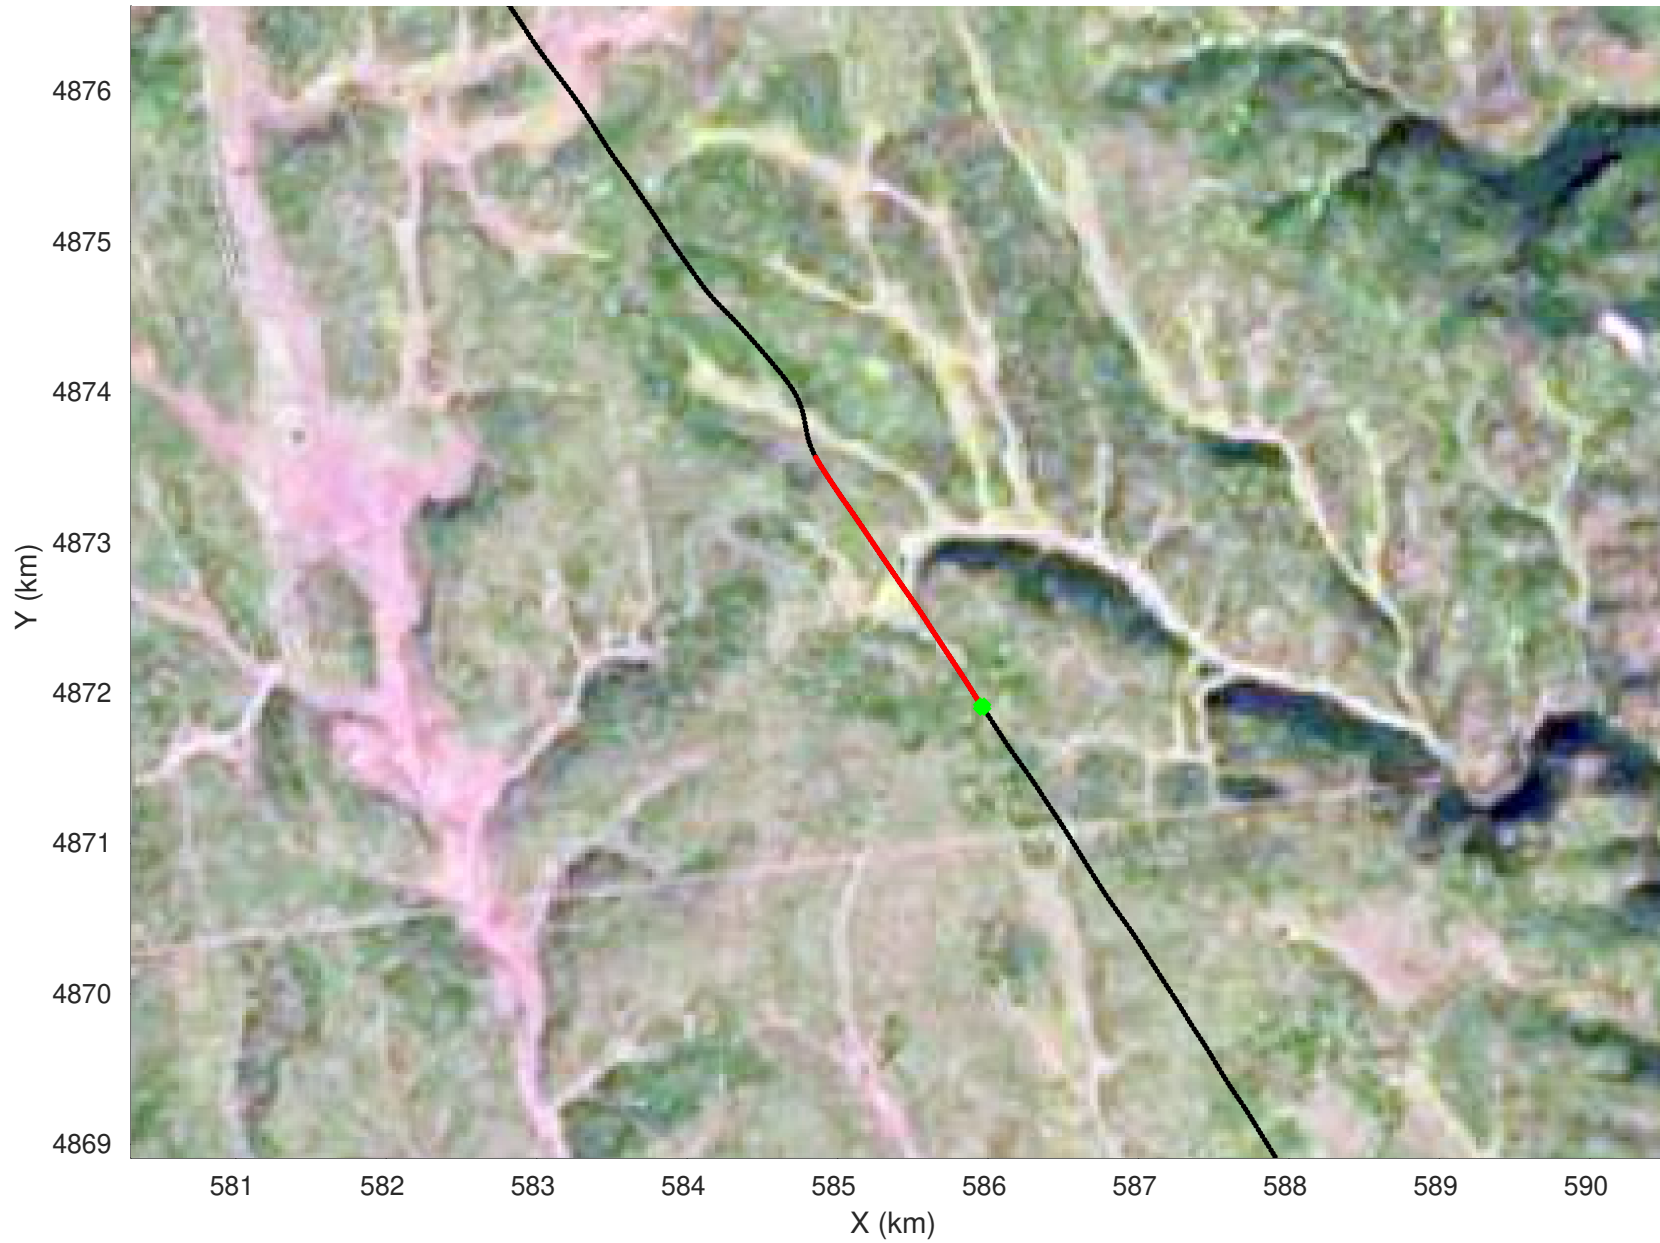

20210226_02_003
Black Hills, South Dakota

snow 2020_SouthDakota_N1KU: "" 20210226_02_003: 20:05:19.7 to 20:06:15.8 GPS

20210226_02_004
Black Hills, South Dakota

snow 2020_SouthDakota_N1KU: "" 20210226_02_004: 20:06:16.0 to 20:07:09.3 GPS

20210226_02_005
Black Hills, South Dakota

snow 2020_SouthDakota_N1KU: "" 20210226_02_005: 20:07:09.5 to 20:08:00.3 GPS

20210226_02_006
Black Hills, South Dakota

snow 2020_SouthDakota_N1KU: "" 20210226_02_006: 20:08:00.5 to 20:08:50.0 GPS

20210226_02_007
Black Hills, South Dakota

snow 2020_SouthDakota_N1KU: "" 20210226_02_007: 20:08:50.2 to 20:09:42.3 GPS

20210226_02_008
Black Hills, South Dakota

snow 2020_SouthDakota_N1KU: "" 20210226_02_008: 20:09:42.5 to 20:10:38.2 GPS

20210226_02_009
Black Hills, South Dakota

snow 2020_SouthDakota_N1KU: "" 20210226_02_009: 20:10:38.4 to 20:11:31.6 GPS

20210226_02_010
Black Hills, South Dakota

snow 2020_SouthDakota_N1KU: "" 20210226_02_010: 20:11:31.8 to 20:12:28.8 GPS