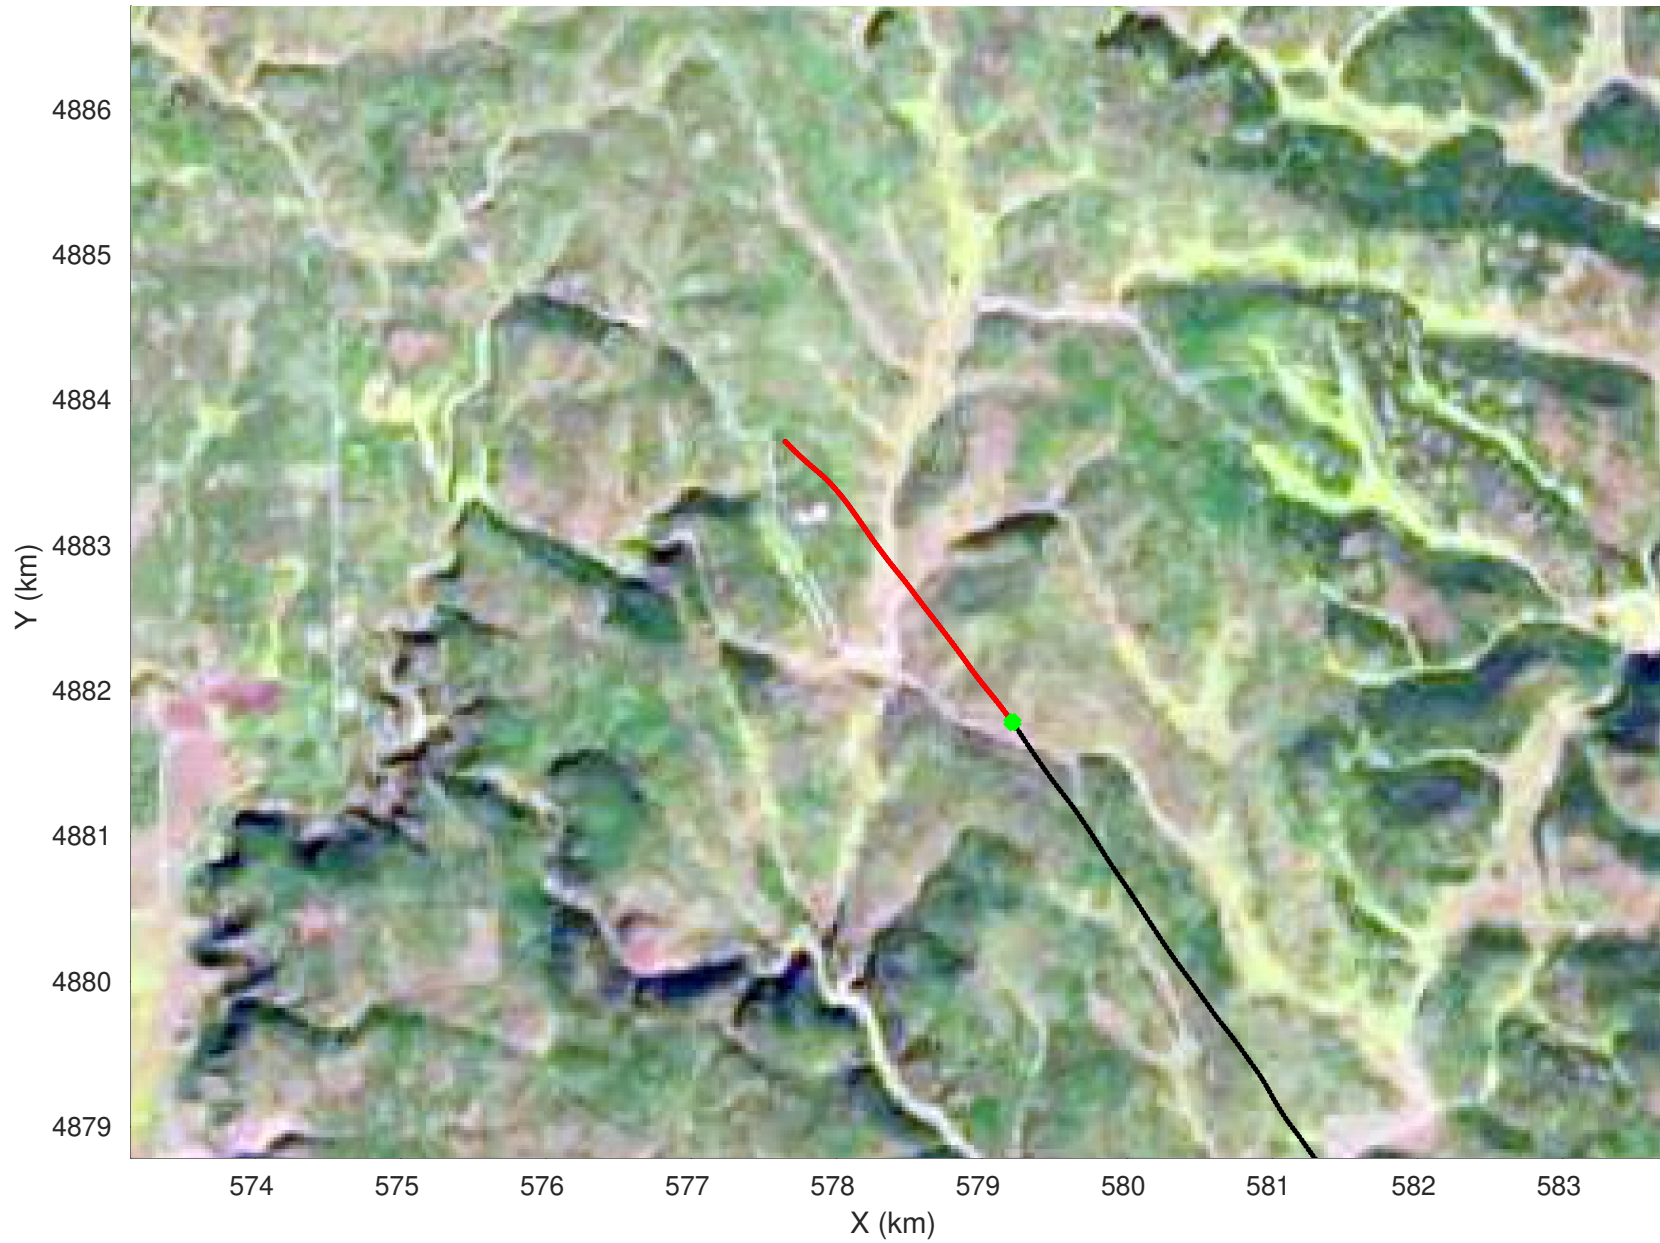

20210226_02_009
Black Hills, South Dakota

snow 2020_SouthDakota_N1KU: "" 20210226_02_009: 20:10:38.4 to 20:11:31.6 GPS

20210226_02_010
Black Hills, South Dakota

snow 2020_SouthDakota_N1KU: "" 20210226_02_010: 20:11:31.8 to 20:12:28.8 GPS

20210226_02_011
Black Hills, South Dakota

snow 2020_SouthDakota_N1KU: "" 20210226_02_011: 20:12:29.0 to 20:13:23.2 GPS

20210226_02_012
Black Hills, South Dakota

snow 2020_SouthDakota_N1KU: "" 20210226_02_012: 20:13:23.4 to 20:14:13.6 GPS

20210226_02_013
Black Hills, South Dakota

snow 2020_SouthDakota_N1KU: "" 20210226_02_013: 20:14:13.8 to 20:15:14.4 GPS