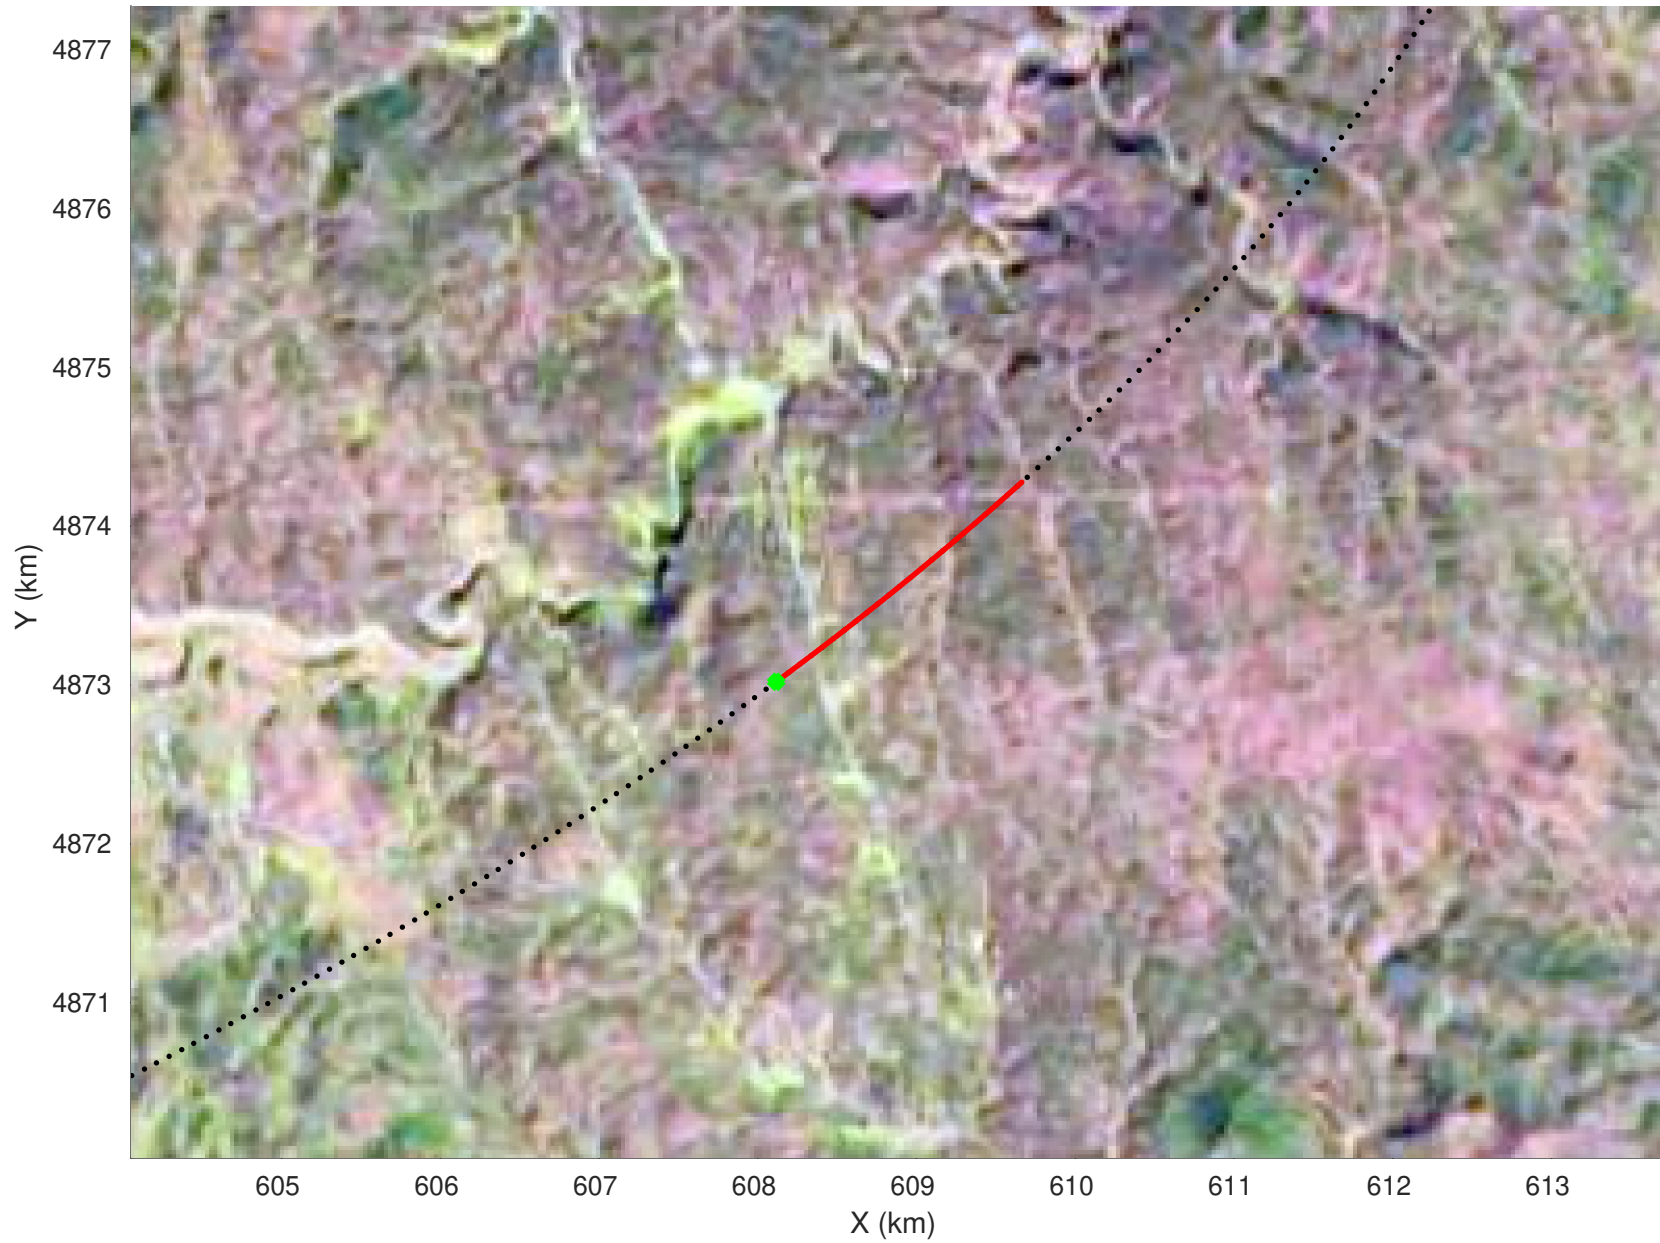

20210225_04_007
Black Hills, South Dakota

snow 2020_SouthDakota_N1KU: "" 20210225_04_007: 22:07:03.1 to 22:08:00.7 GPS

20210225_04_008
Black Hills, South Dakota

snow 2020_SouthDakota_N1KU: "" 20210225_04_008: 22:08:00.9 to 22:09:02.3 GPS

20210225_04_009
Black Hills, South Dakota

snow 2020_SouthDakota_N1KU: "" 20210225_04_009: 22:09:02.5 to 22:10:08.7 GPS

20210225_04_010
Black Hills, South Dakota

snow 2020_SouthDakota_N1KU: "" 20210225_04_010: 22:10:08.9 to 22:11:20.4 GPS

20210225_04_011
Black Hills, South Dakota

snow 2020_SouthDakota_N1KU: "" 20210225_04_011: 22:11:20.6 to 22:12:38.6 GPS

20210225_04_012
Black Hills, South Dakota

snow 2020_SouthDakota_N1KU: "" 20210225_04_012: 22:12:38.8 to 22:14:04.4 GPS