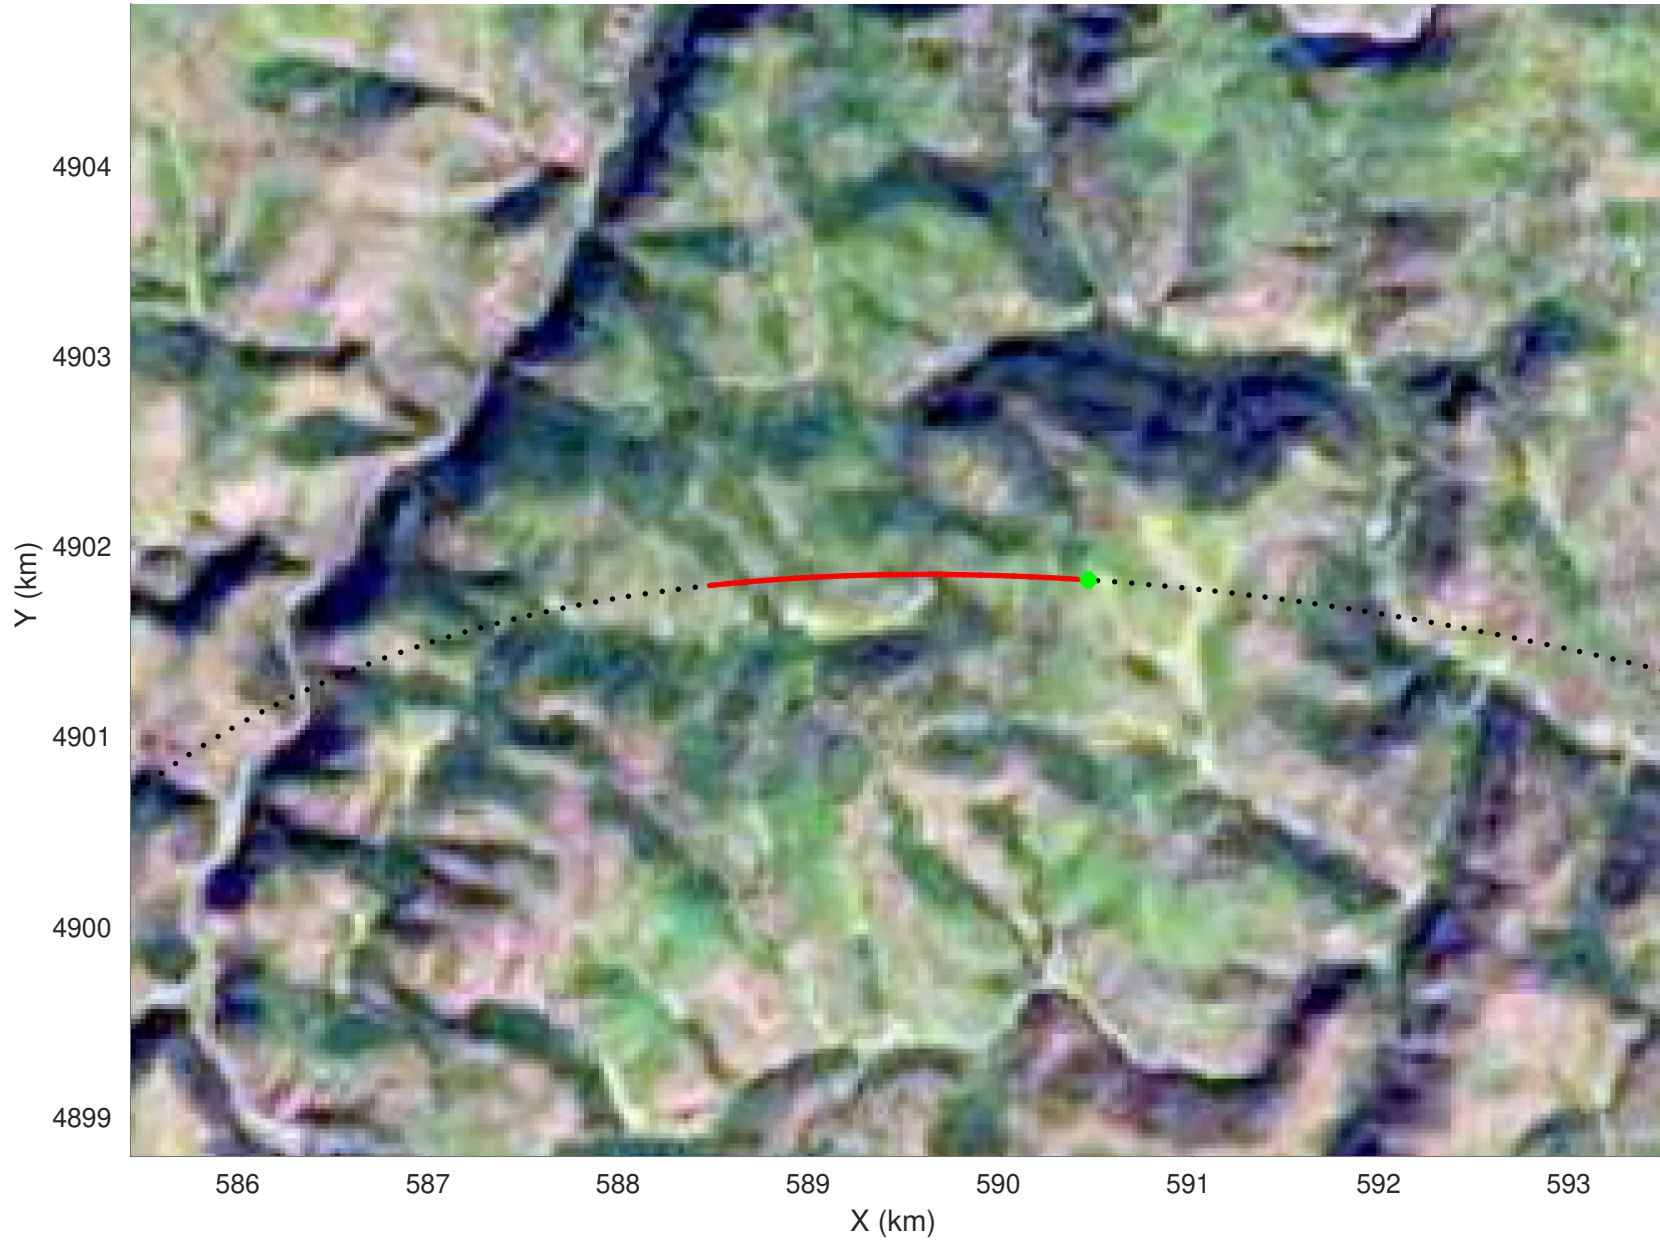

20210225_04_029
Black Hills, South Dakota

snow 2020_SouthDakota_N1KU: "" 20210225_04_029: 22:43:58.5 to 22:45:45.4 GPS

20210225_04_030
Black Hills, South Dakota

snow 2020_SouthDakota_N1KU: "" 20210225_04_030: 22:45:45.6 to 22:47:35.6 GPS

20210225_04_031
Black Hills, South Dakota

snow 2020_SouthDakota_N1KU: "" 20210225_04_031: 22:47:35.8 to 22:49:30.9 GPS

20210225_04_032
Black Hills, South Dakota

snow 2020_SouthDakota_N1KU: "" 20210225_04_032: 22:49:31.1 to 22:51:33.4 GPS

20210225_04_033
Black Hills, South Dakota

snow 2020_SouthDakota_N1KU: "" 20210225_04_033: 22:51:33.6 to 22:53:46.1 GPS

20210225_04_034
Black Hills, South Dakota

snow 2020_SouthDakota_N1KU: "" 20210225_04_034: 22:53:46.3 to 22:56:13.5 GPS