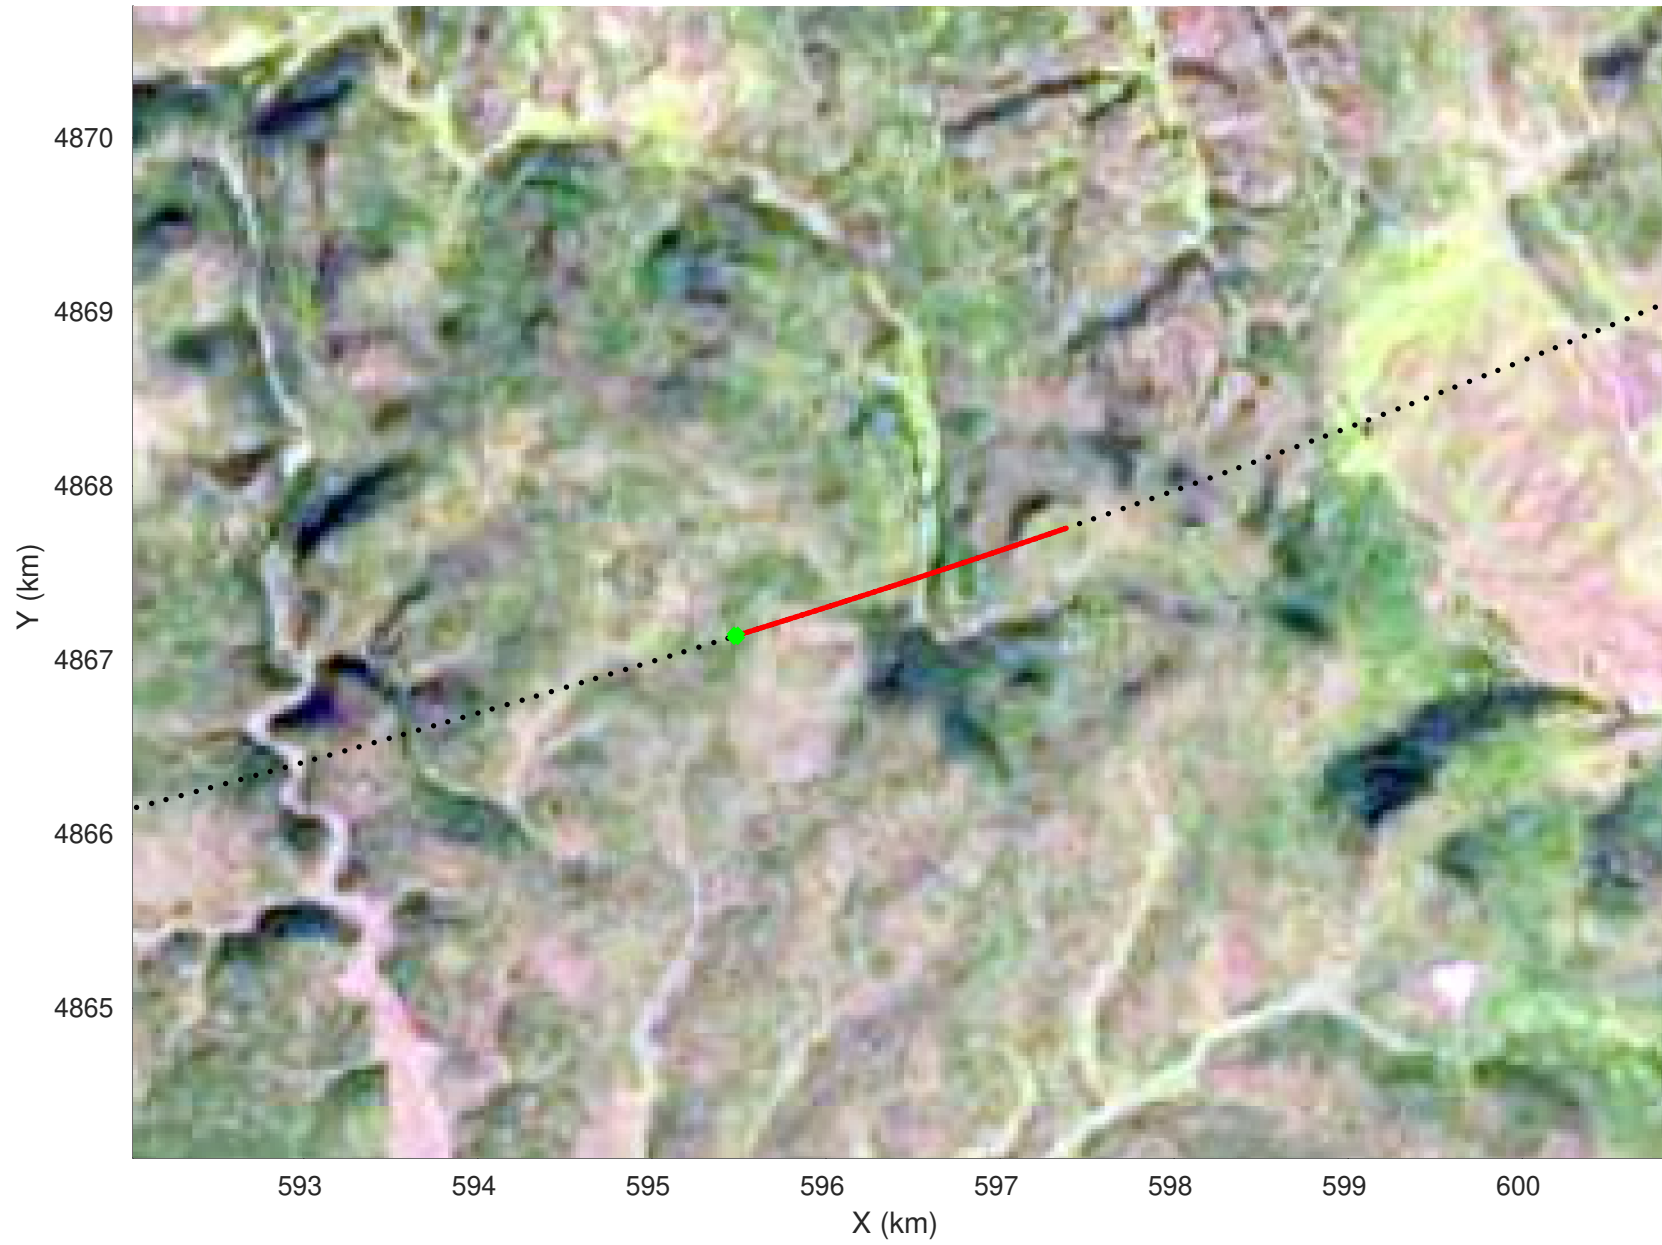

20210225_04_001
Black Hills, South Dakota

snow 2020_SouthDakota_N1KU: "" 20210225_04_001: 22:02:15.7 to 22:02:58.0 GPS

20210225_04_002
Black Hills, South Dakota

snow 2020_SouthDakota_N1KU: "" 20210225_04_002: 22:02:58.2 to 22:03:42.2 GPS

20210225_04_003
Black Hills, South Dakota

snow 2020_SouthDakota_N1KU: "" 20210225_04_003: 22:03:42.4 to 22:04:28.5 GPS

20210225_04_004
Black Hills, South Dakota

snow 2020_SouthDakota_N1KU: "" 20210225_04_004: 22:04:28.7 to 22:05:17.2 GPS

20210225_04_005
Black Hills, South Dakota

snow 2020_SouthDakota_N1KU: "" 20210225_04_005: 22:05:17.5 to 22:06:08.7 GPS

20210225_04_006
Black Hills, South Dakota

snow 2020_SouthDakota_N1KU: "" 20210225_04_006: 22:06:08.9 to 22:07:02.9 GPS

20210225_04_007
Black Hills, South Dakota

snow 2020_SouthDakota_N1KU: "" 20210225_04_007: 22:07:03.1 to 22:08:00.7 GPS

20210225_04_008
Black Hills, South Dakota

snow 2020_SouthDakota_N1KU: "" 20210225_04_008: 22:08:00.9 to 22:09:02.3 GPS