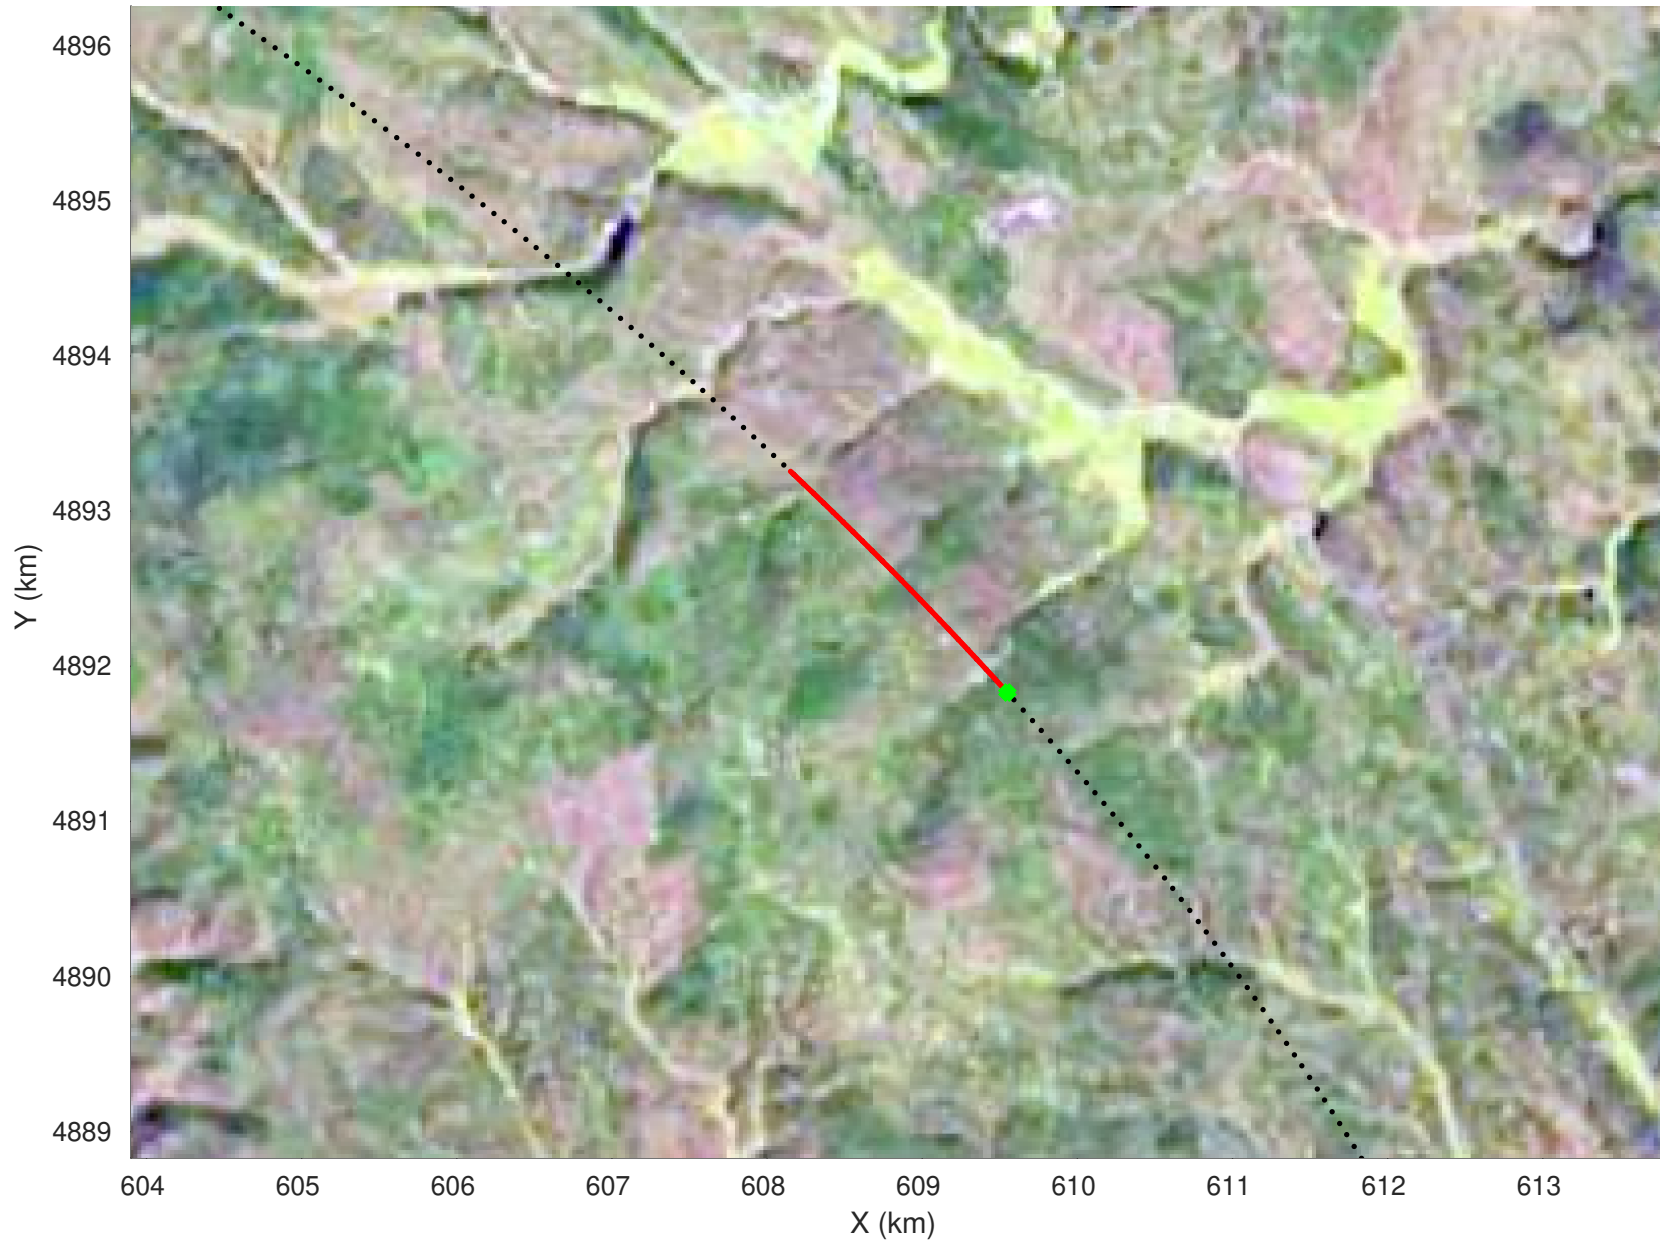

20210225_04_023
Black Hills, South Dakota