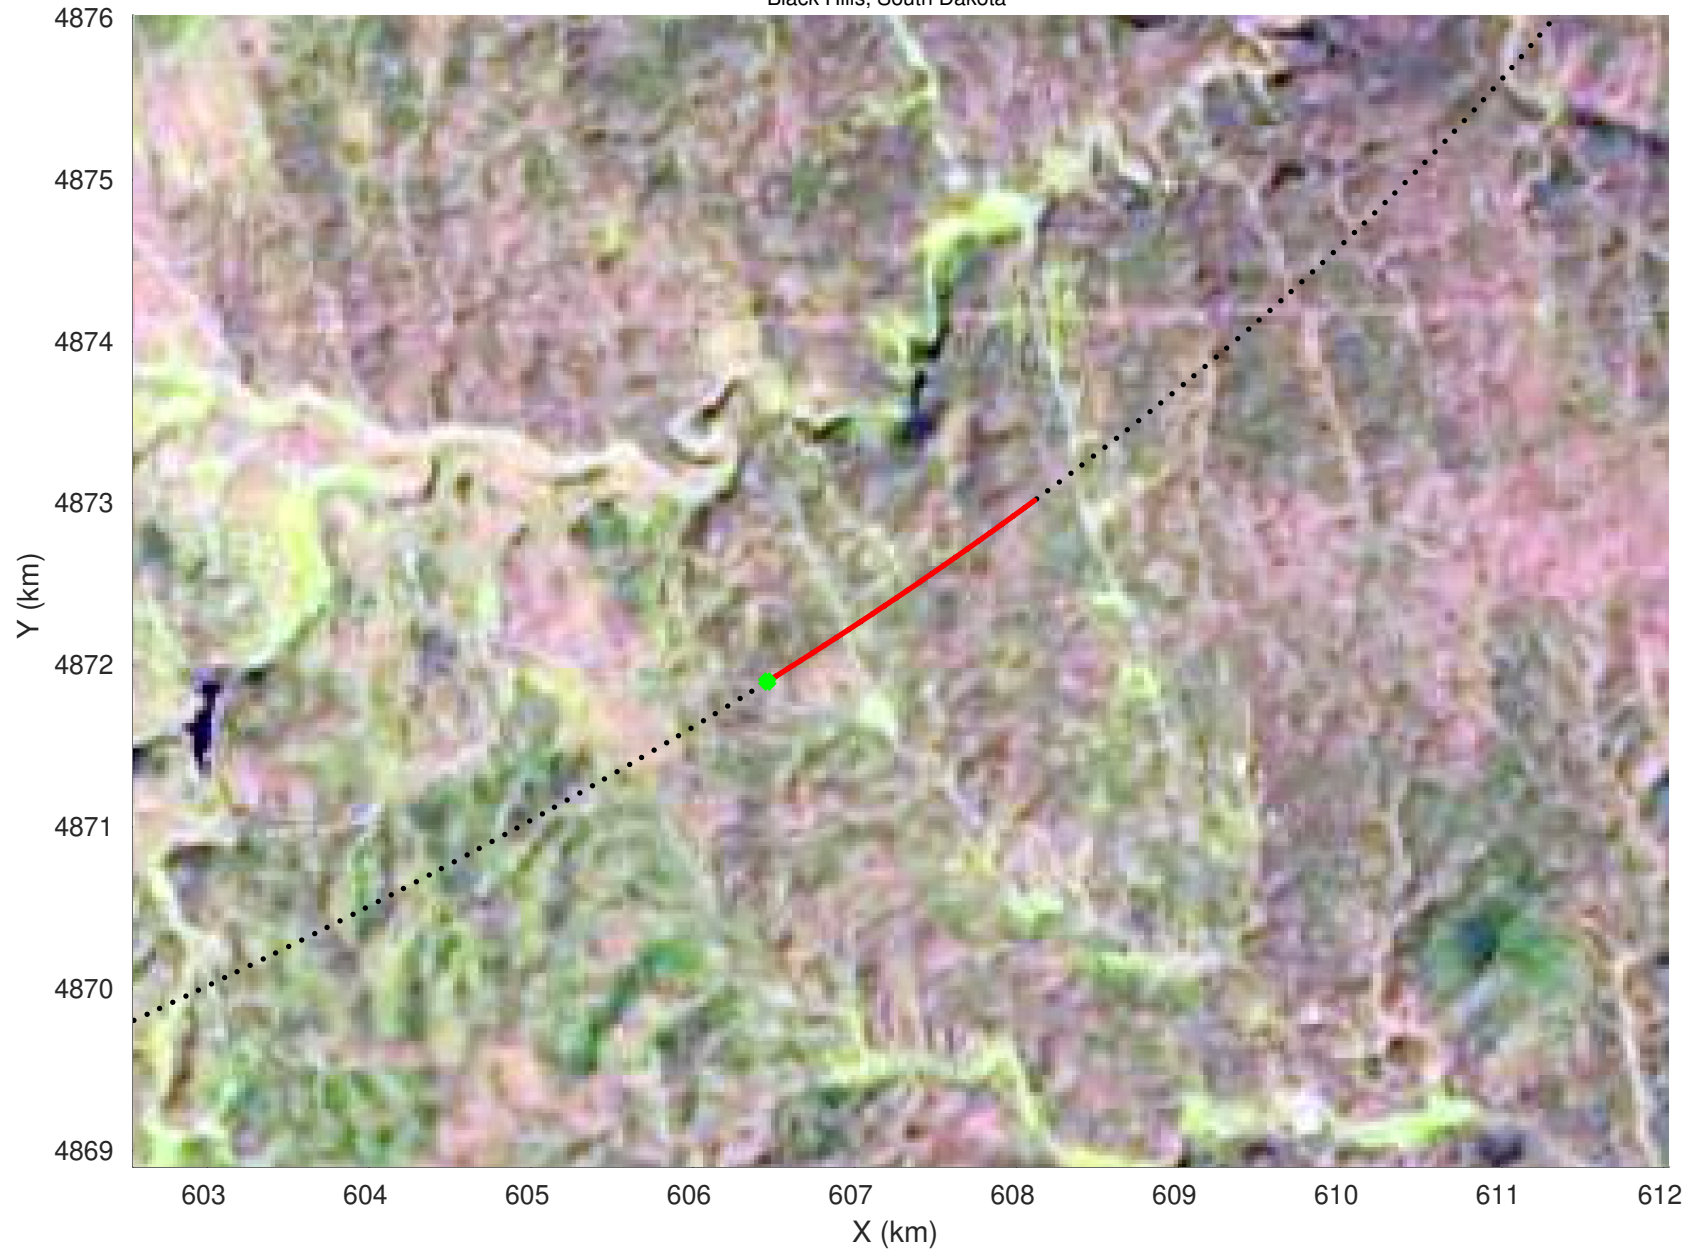

20210225_04_007
Black Hills, South Dakota

snow 2020_SouthDakota_N1KU: "" 20210225_04_007: 22:07:03.1 to 22:08:00.7 GPS

20210225_04_008
Black Hills, South Dakota

snow 2020_SouthDakota_N1KU: "" 20210225_04_008: 22:08:00.9 to 22:09:02.3 GPS

20210225_04_009
Black Hills, South Dakota

snow 2020_SouthDakota_N1KU: "" 20210225_04_009: 22:09:02.5 to 22:10:08.7 GPS

20210225_04_010
Black Hills, South Dakota

snow 2020_SouthDakota_N1KU: "" 20210225_04_010: 22:10:08.9 to 22:11:20.4 GPS

20210225_04_011
Black Hills, South Dakota

snow 2020_SouthDakota_N1KU: "" 20210225_04_011: 22:11:20.6 to 22:12:38.6 GPS

20210225_04_012
Black Hills, South Dakota

snow 2020_SouthDakota_N1KU: "" 20210225_04_012: 22:12:38.8 to 22:14:04.4 GPS