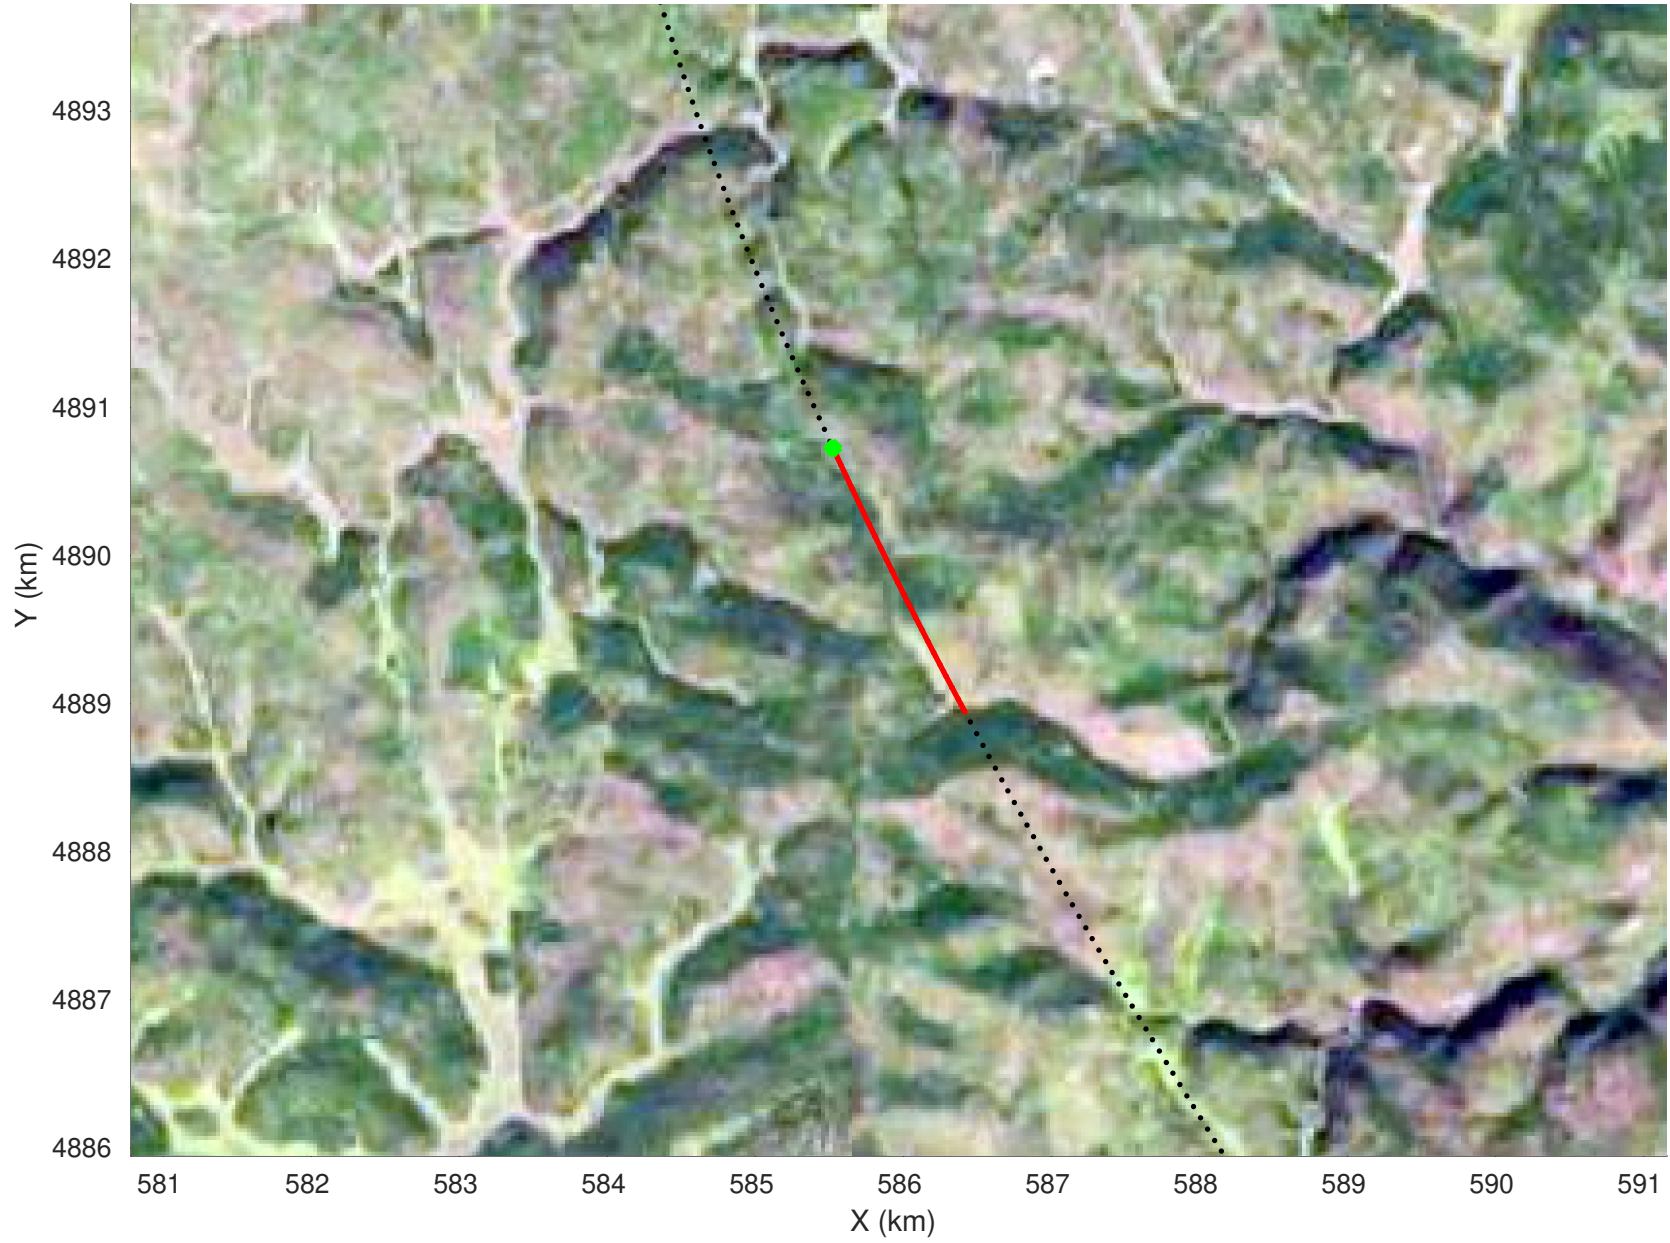

20210225_04_042
Black Hills, South Dakota