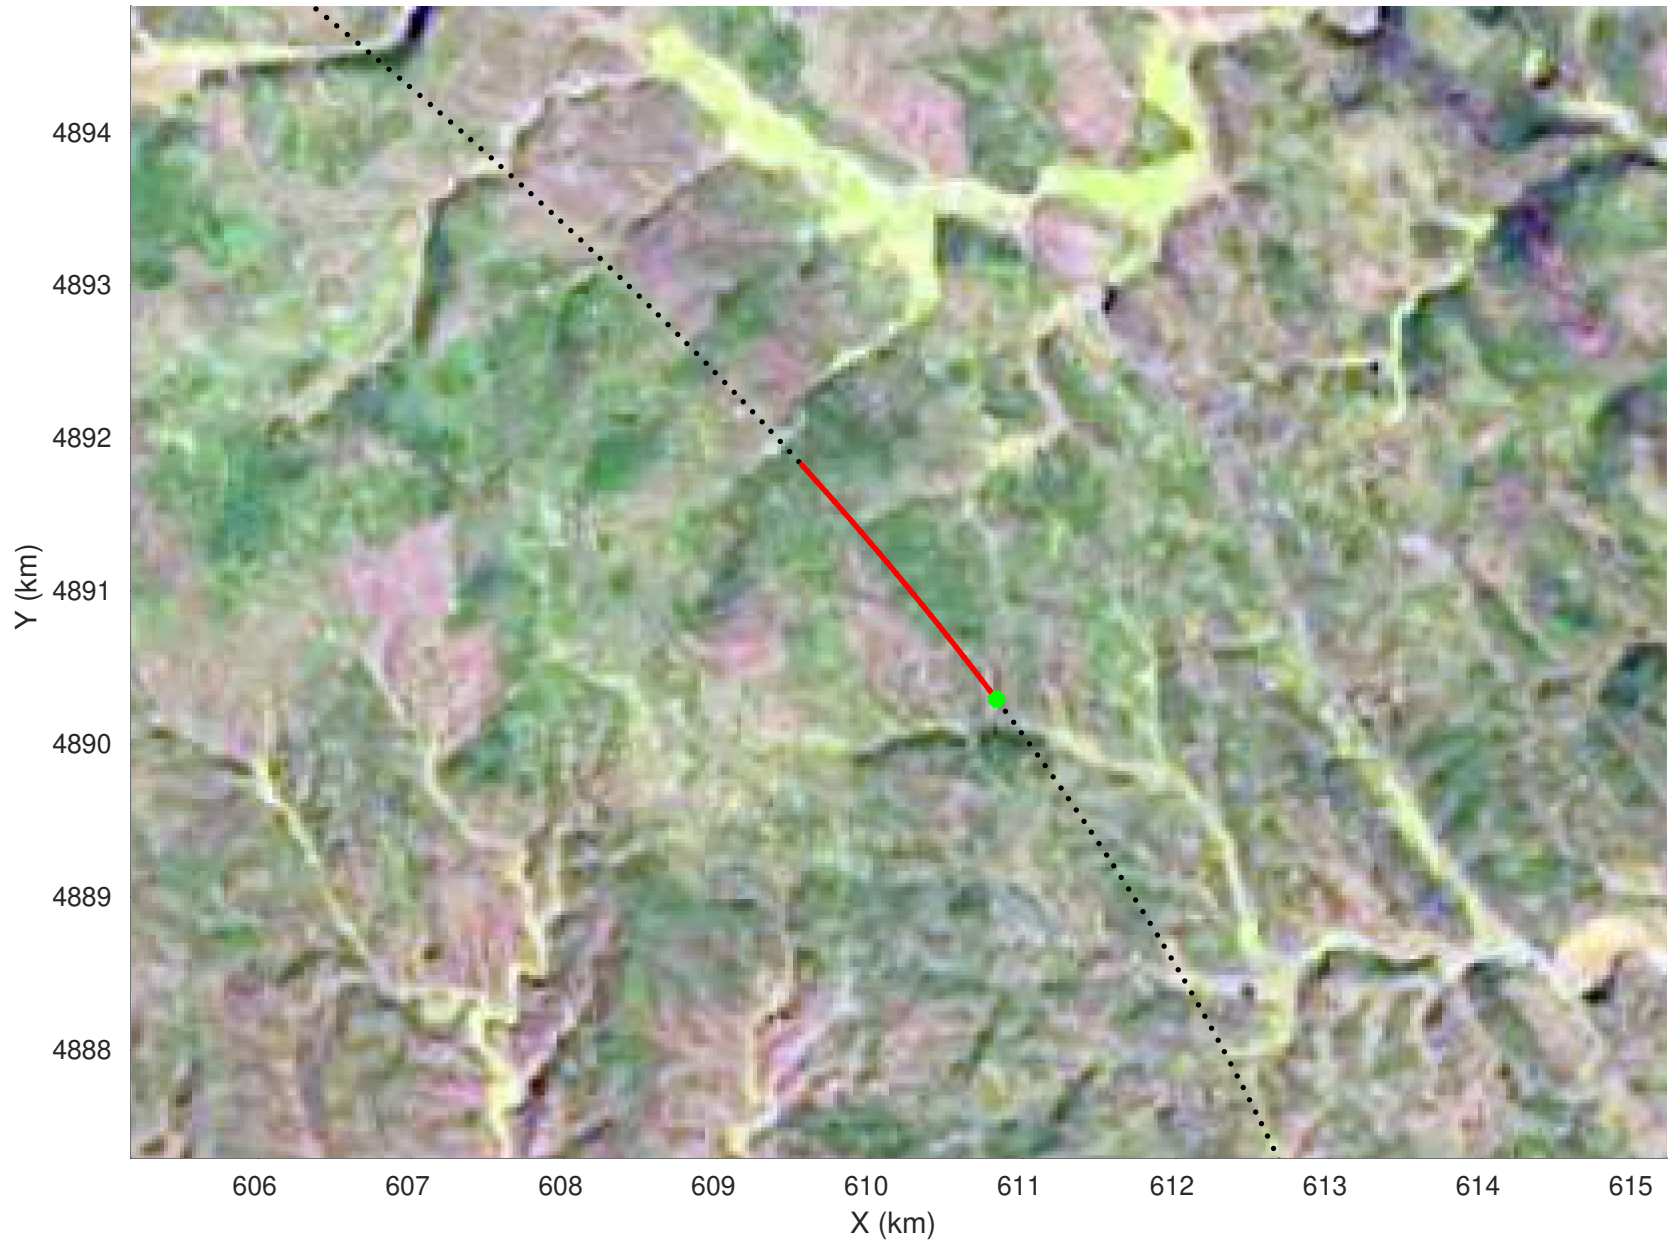

20210225_04_019
Black Hills, South Dakota

snow 2020_SouthDakota_N1KU: "" 20210225_04_019: 22:25:38.5 to 22:27:42.8 GPS

20210225_04_020
Black Hills, South Dakota

snow 2020_SouthDakota_N1KU: "" 20210225_04_020: 22:27:43.0 to 22:29:42.4 GPS

20210225_04_021
Black Hills, South Dakota

snow 2020_SouthDakota_N1KU: "" 20210225_04_021: 22:29:42.6 to 22:31:37.5 GPS

20210225_04_022
Black Hills, South Dakota

snow 2020_SouthDakota_N1KU: "" 20210225_04_022: 22:31:37.7 to 22:33:28.5 GPS