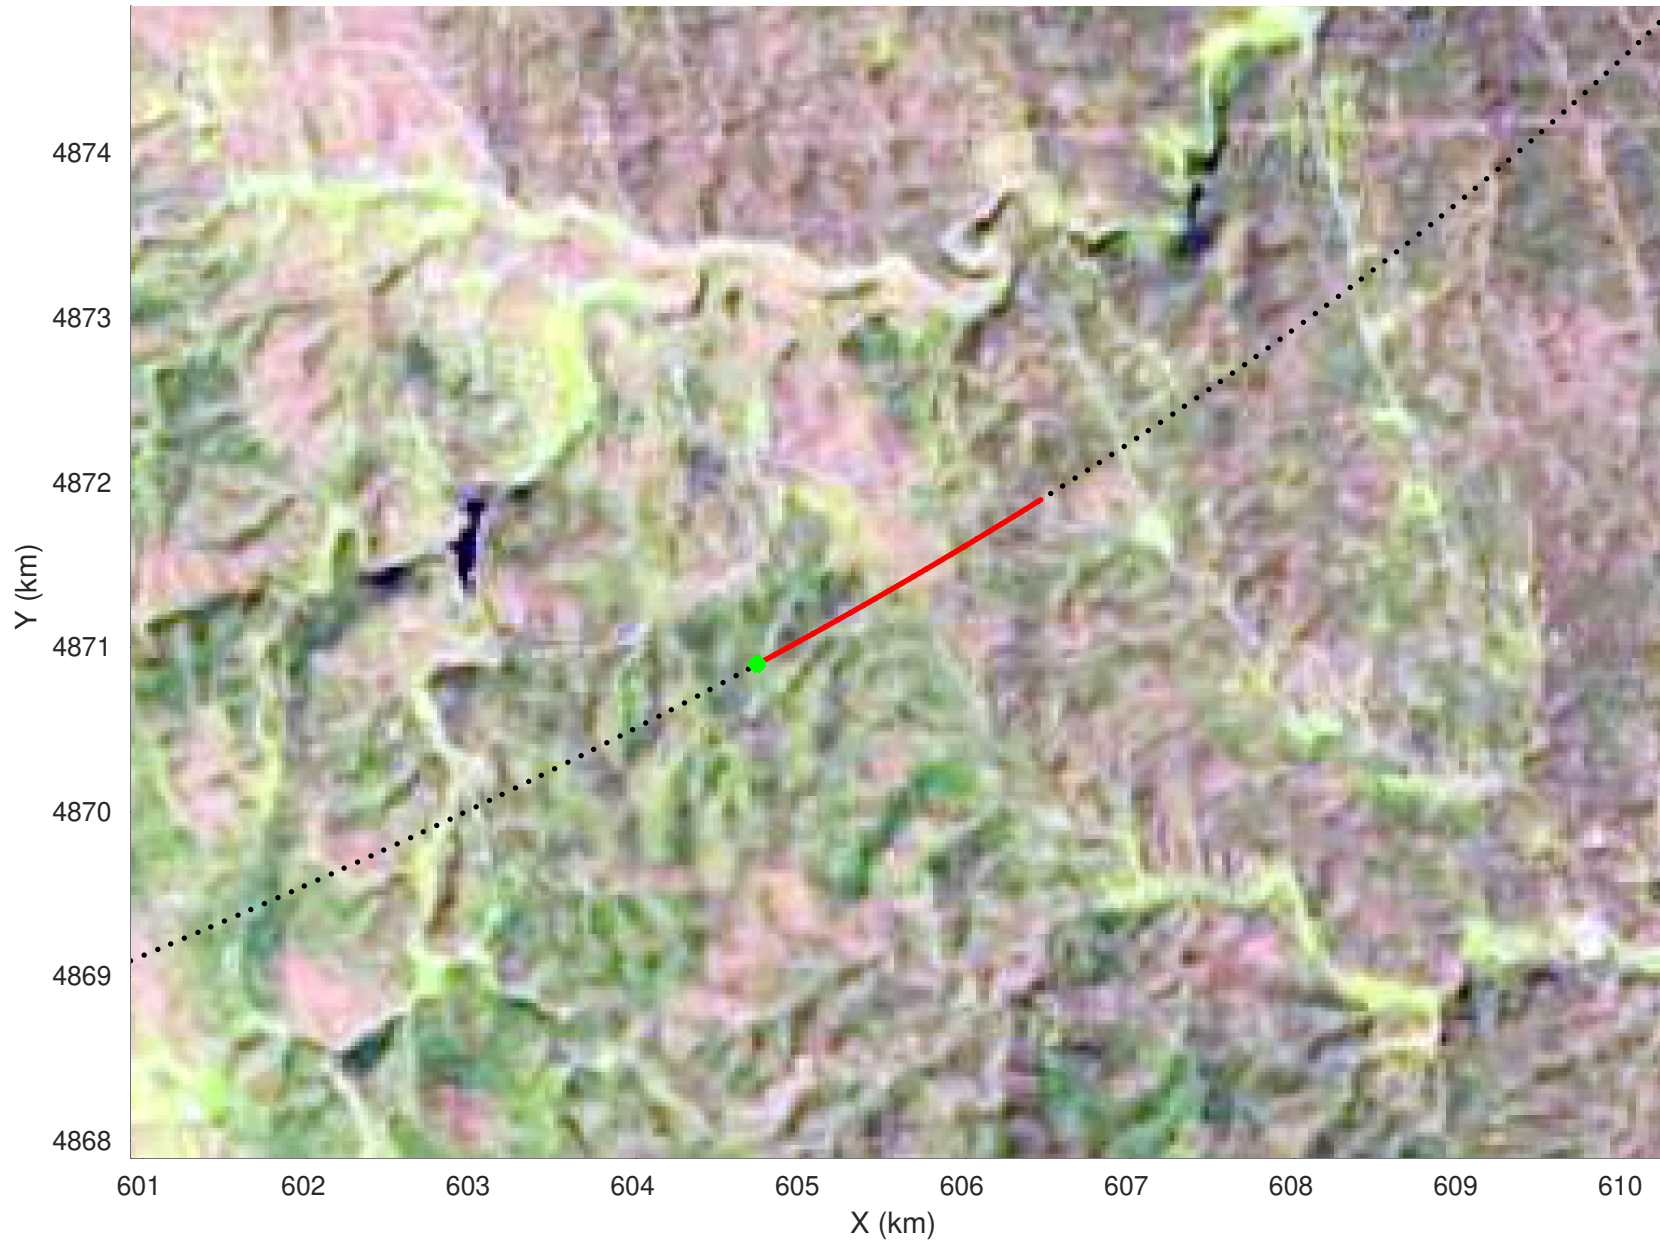

20210225_04_005
Black Hills, South Dakota

snow 2020_SouthDakota_N1KU: "" 20210225_04_005: 22:05:17.5 to 22:06:08.7 GPS

20210225_04_006
Black Hills, South Dakota

snow 2020_SouthDakota_N1KU: "" 20210225_04_006: 22:06:08.9 to 22:07:02.9 GPS

20210225_04_007
Black Hills, South Dakota

snow 2020_SouthDakota_N1KU: "" 20210225_04_007: 22:07:03.1 to 22:08:00.7 GPS

20210225_04_008
Black Hills, South Dakota

snow 2020_SouthDakota_N1KU: "" 20210225_04_008: 22:08:00.9 to 22:09:02.3 GPS

20210225_04_009
Black Hills, South Dakota

snow 2020_SouthDakota_N1KU: "" 20210225_04_009: 22:09:02.5 to 22:10:08.7 GPS

20210225_04_010
Black Hills, South Dakota

snow 2020_SouthDakota_N1KU: "" 20210225_04_010: 22:10:08.9 to 22:11:20.4 GPS