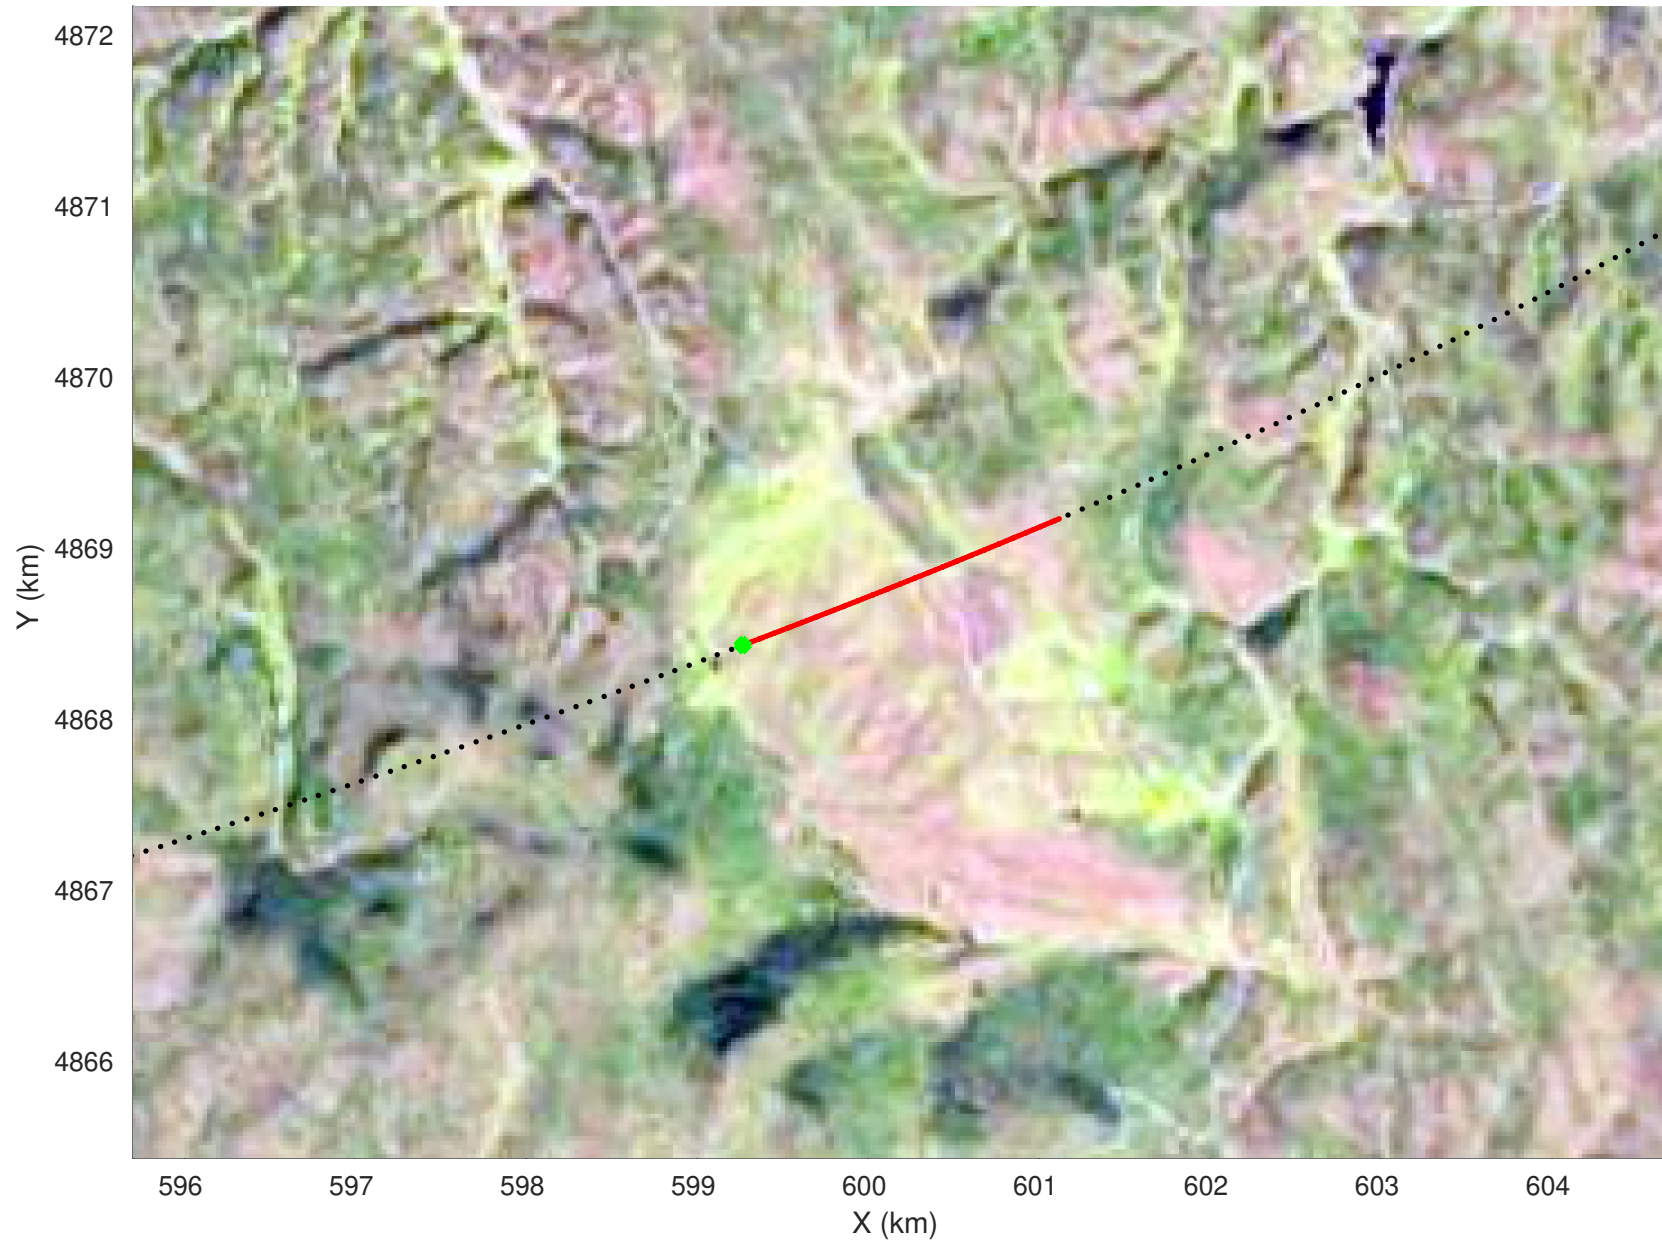

20210225_04_001
Black Hills, South Dakota

snow 2020_SouthDakota_N1KU: "" 20210225_04_001: 22:02:15.7 to 22:02:58.0 GPS

20210225_04_002
Black Hills, South Dakota

snow 2020_SouthDakota_N1KU: "" 20210225_04_002: 22:02:58.2 to 22:03:42.2 GPS

20210225_04_003
Black Hills, South Dakota

snow 2020_SouthDakota_N1KU: "" 20210225_04_003: 22:03:42.4 to 22:04:28.5 GPS

20210225_04_004
Black Hills, South Dakota

snow 2020_SouthDakota_N1KU: "" 20210225_04_004: 22:04:28.7 to 22:05:17.2 GPS

20210225_04_005
Black Hills, South Dakota

snow 2020_SouthDakota_N1KU: "" 20210225_04_005: 22:05:17.5 to 22:06:08.7 GPS

20210225_04_006
Black Hills, South Dakota

snow 2020_SouthDakota_N1KU: "" 20210225_04_006: 22:06:08.9 to 22:07:02.9 GPS

20210225_04_007
Black Hills, South Dakota

snow 2020_SouthDakota_N1KU: "" 20210225_04_007: 22:07:03.1 to 22:08:00.7 GPS

20210225_04_008
Black Hills, South Dakota

snow 2020_SouthDakota_N1KU: "" 20210225_04_008: 22:08:00.9 to 22:09:02.3 GPS