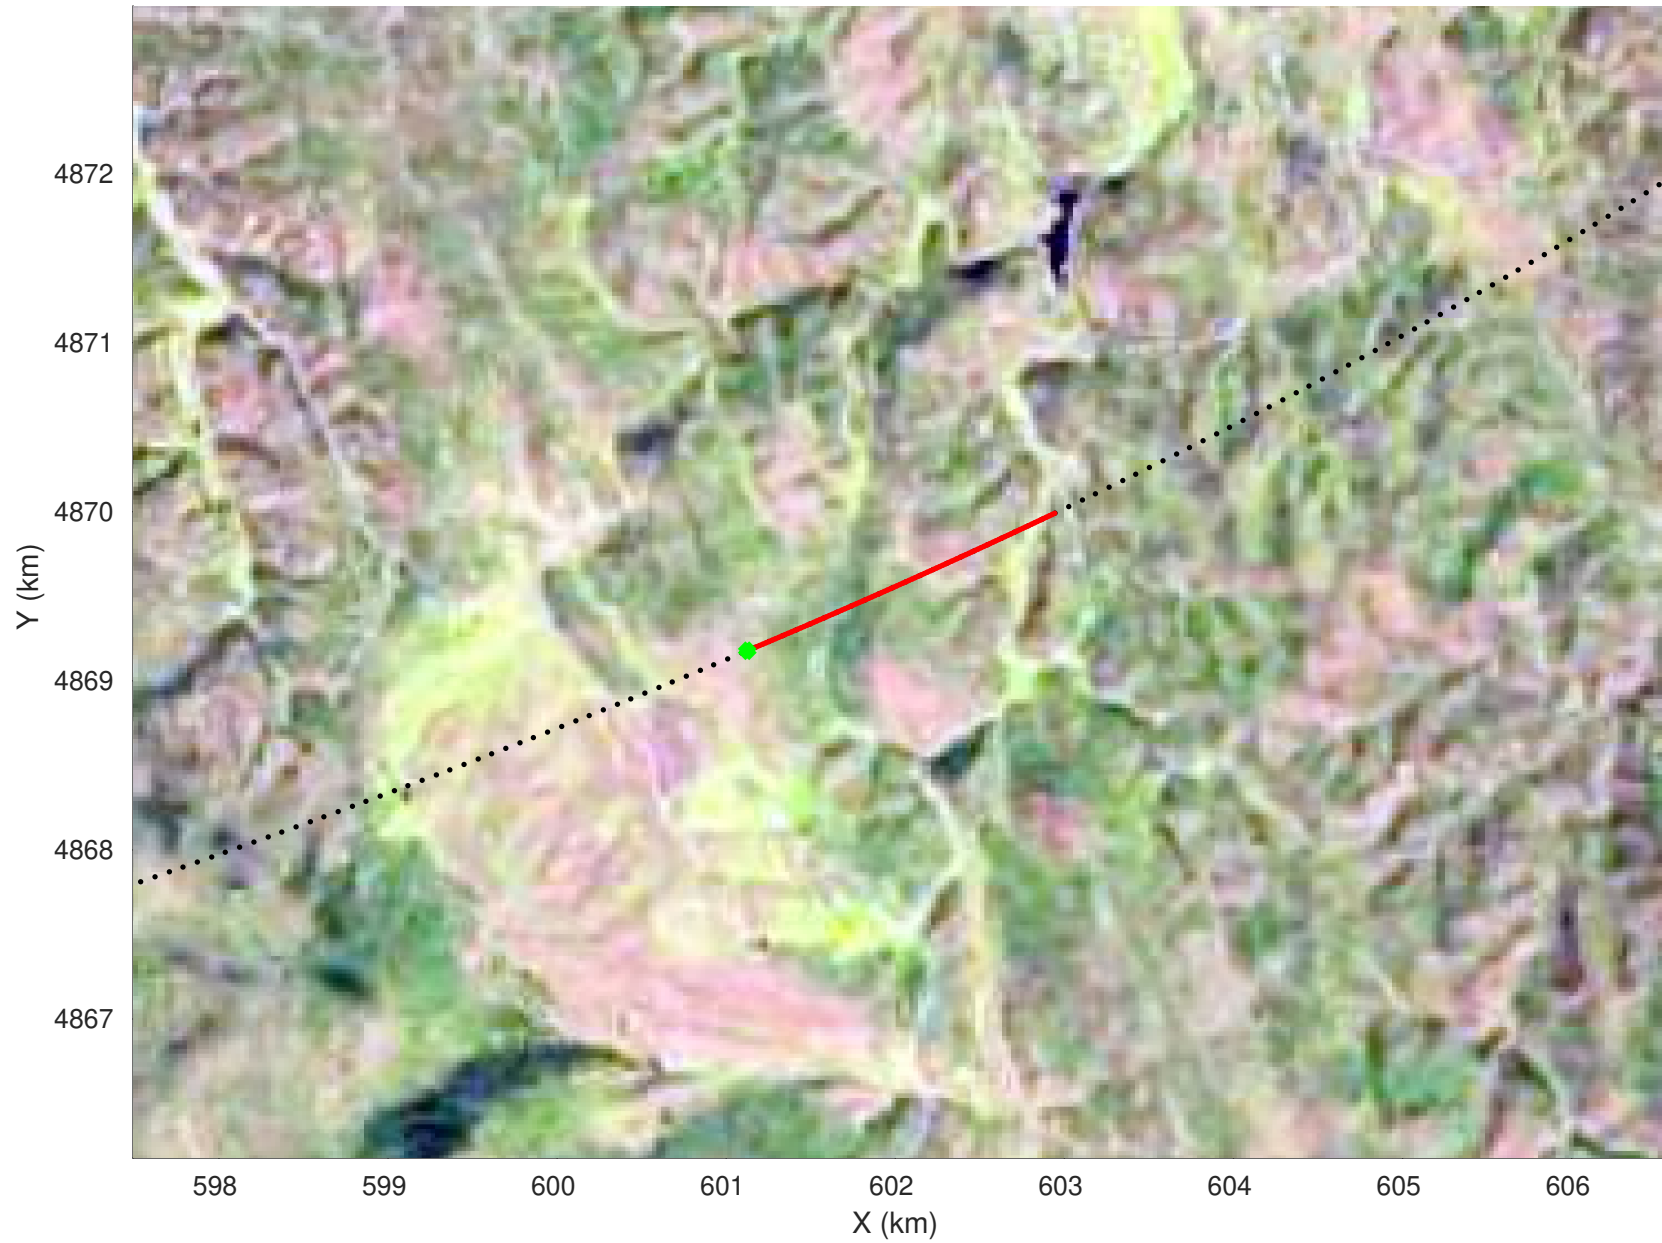

20210225_04_001
Black Hills, South Dakota

snow 2020_SouthDakota_N1KU: "" 20210225_04_001: 22:02:15.7 to 22:02:58.0 GPS

20210225_04_002
Black Hills, South Dakota

snow 2020_SouthDakota_N1KU: "" 20210225_04_002: 22:02:58.2 to 22:03:42.2 GPS

20210225_04_003
Black Hills, South Dakota

snow 2020_SouthDakota_N1KU: "" 20210225_04_003: 22:03:42.4 to 22:04:28.5 GPS

20210225_04_004
Black Hills, South Dakota

snow 2020_SouthDakota_N1KU: "" 20210225_04_004: 22:04:28.7 to 22:05:17.2 GPS

20210225_04_005
Black Hills, South Dakota

snow 2020_SouthDakota_N1KU: "" 20210225_04_005: 22:05:17.5 to 22:06:08.7 GPS

20210225_04_006
Black Hills, South Dakota

snow 2020_SouthDakota_N1KU: "" 20210225_04_006: 22:06:08.9 to 22:07:02.9 GPS

20210225_04_007
Black Hills, South Dakota

snow 2020_SouthDakota_N1KU: "" 20210225_04_007: 22:07:03.1 to 22:08:00.7 GPS

20210225_04_008
Black Hills, South Dakota

snow 2020_SouthDakota_N1KU: "" 20210225_04_008: 22:08:00.9 to 22:09:02.3 GPS