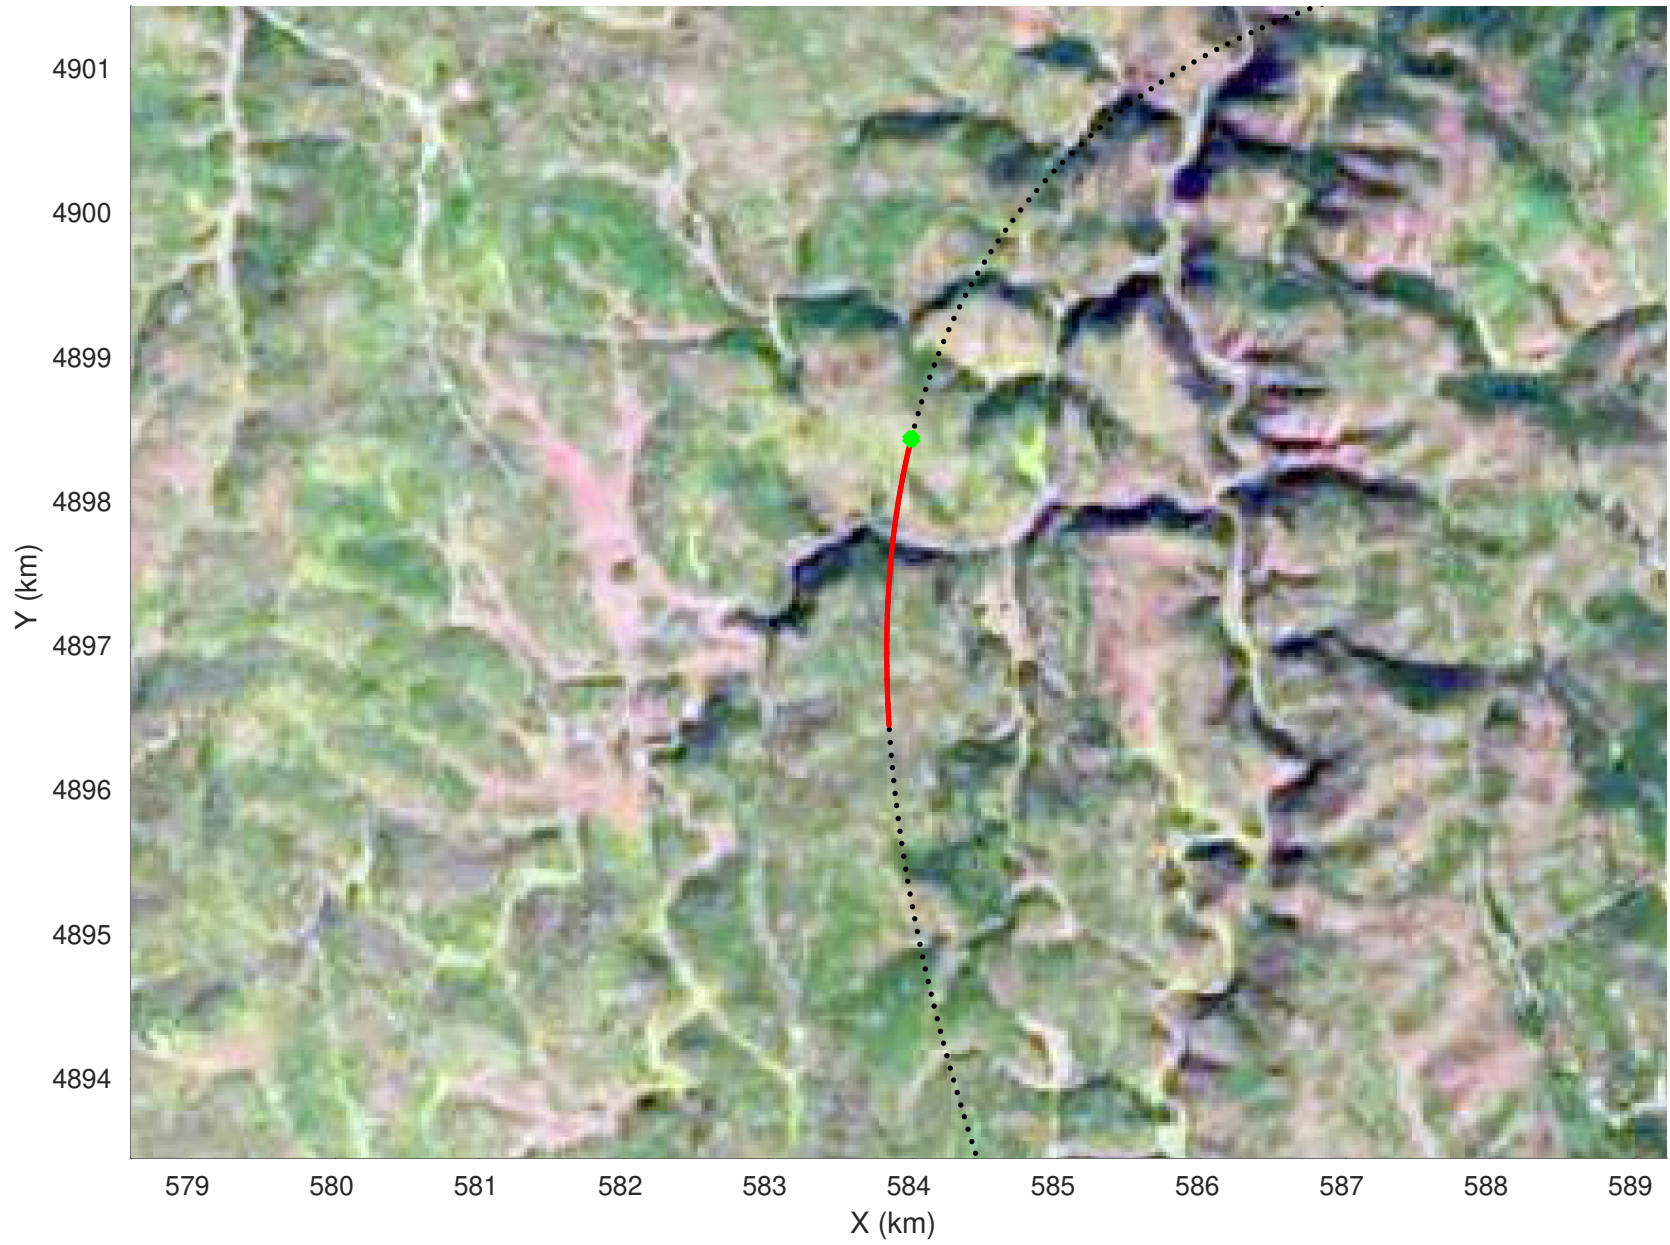

20210225_04_038
Black Hills, South Dakota