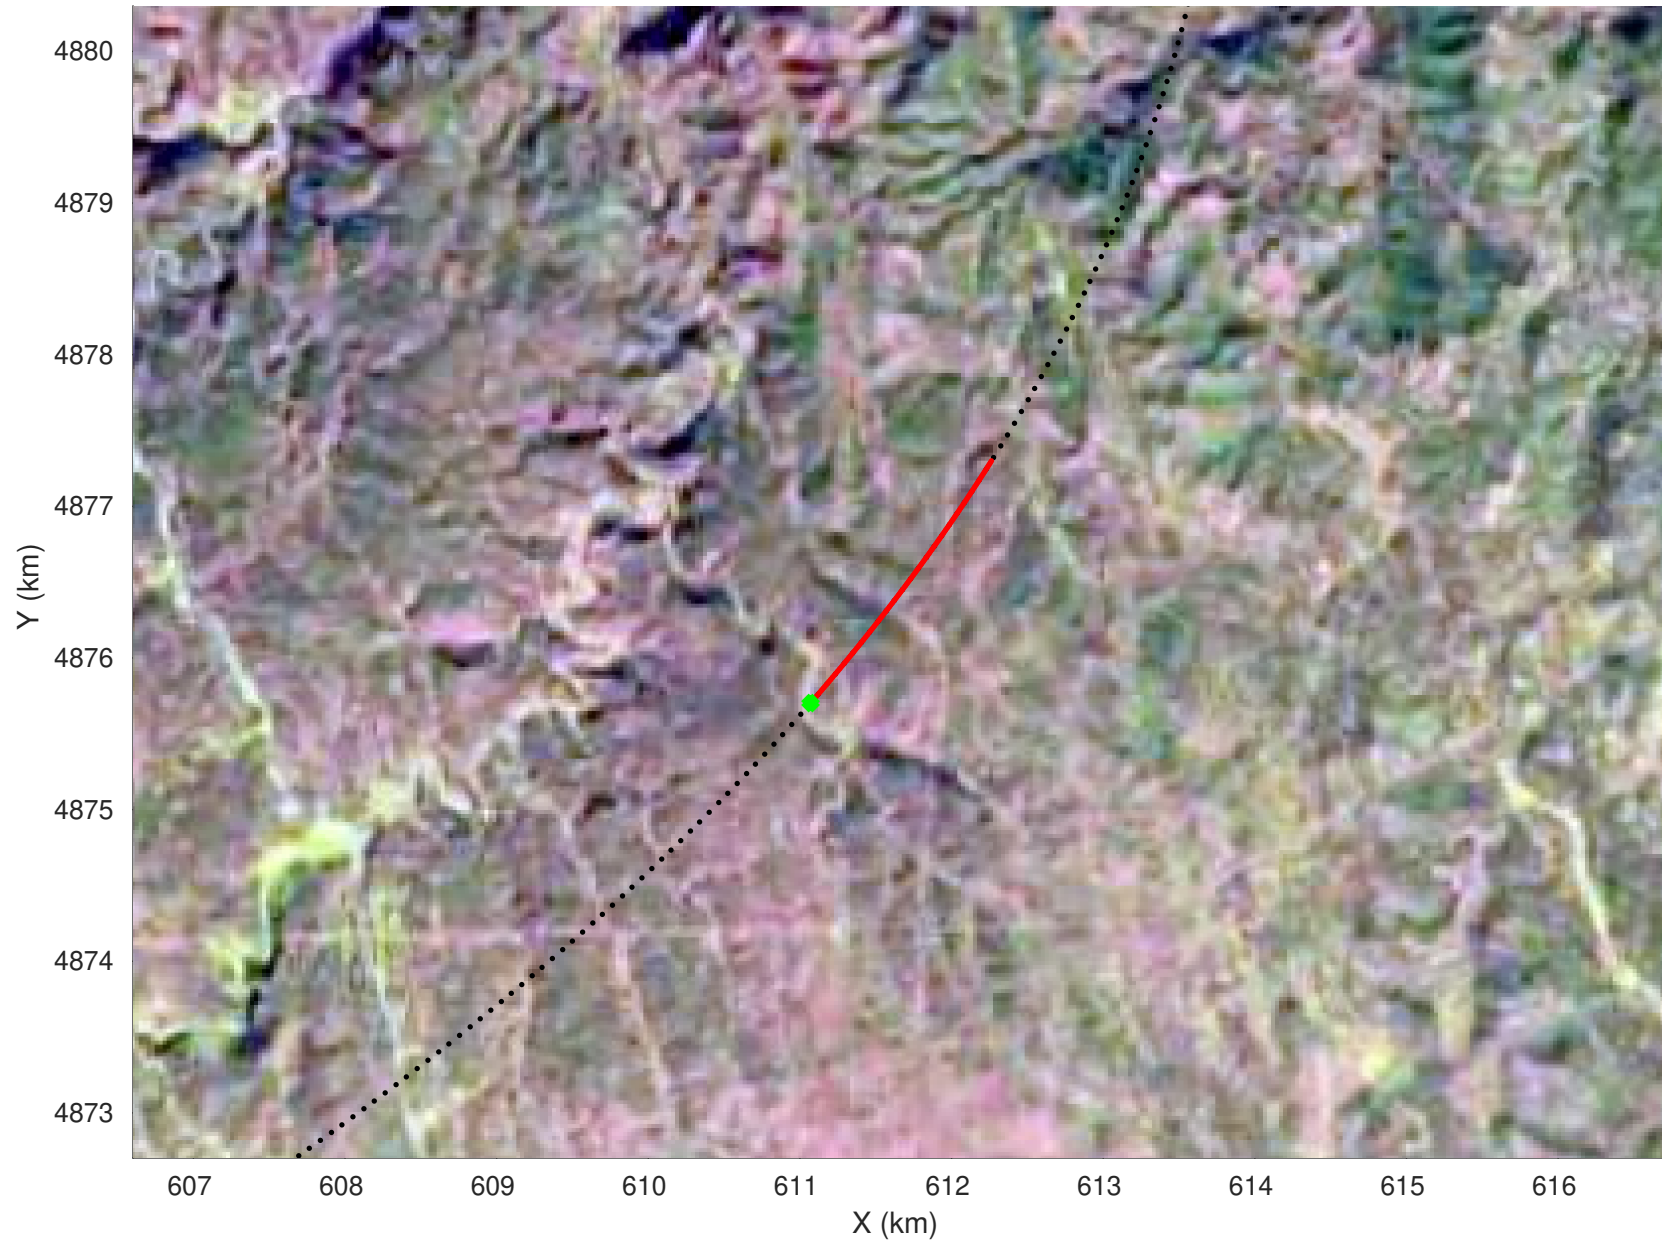

20210225_04_009
Black Hills, South Dakota

snow 2020_SouthDakota_N1KU: "" 20210225_04_009: 22:09:02.5 to 22:10:08.7 GPS

20210225_04_010
Black Hills, South Dakota

snow 2020_SouthDakota_N1KU: "" 20210225_04_010: 22:10:08.9 to 22:11:20.4 GPS

20210225_04_011
Black Hills, South Dakota

snow 2020_SouthDakota_N1KU: "" 20210225_04_011: 22:11:20.6 to 22:12:38.6 GPS

20210225_04_012
Black Hills, South Dakota

snow 2020_SouthDakota_N1KU: "" 20210225_04_012: 22:12:38.8 to 22:14:04.4 GPS

20210225_04_013
Black Hills, South Dakota

snow 2020_SouthDakota_N1KU: "" 20210225_04_013: 22:14:04.6 to 22:15:39.2 GPS

20210225_04_014
Black Hills, South Dakota

snow 2020_SouthDakota_N1KU: "" 20210225_04_014: 22:15:39.4 to 22:17:24.1 GPS