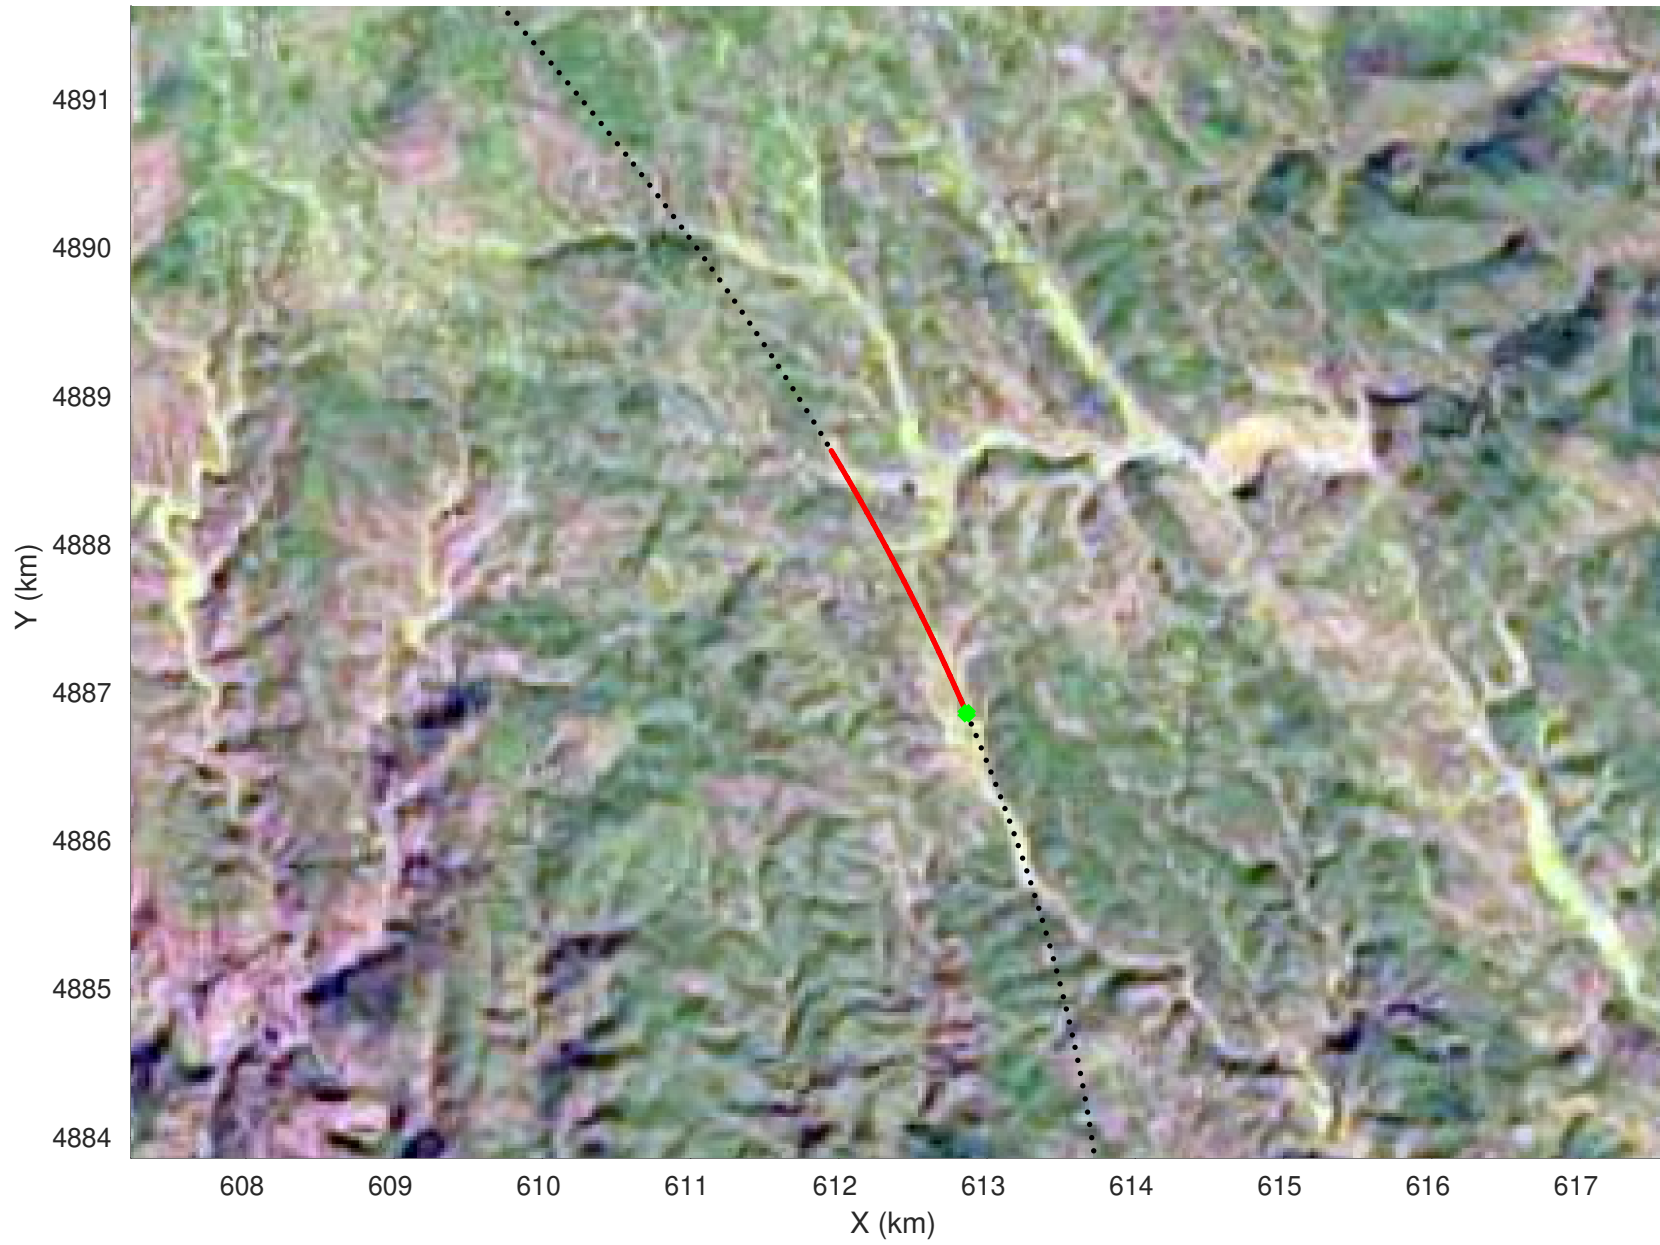

20210225_04_020
Black Hills, South Dakota