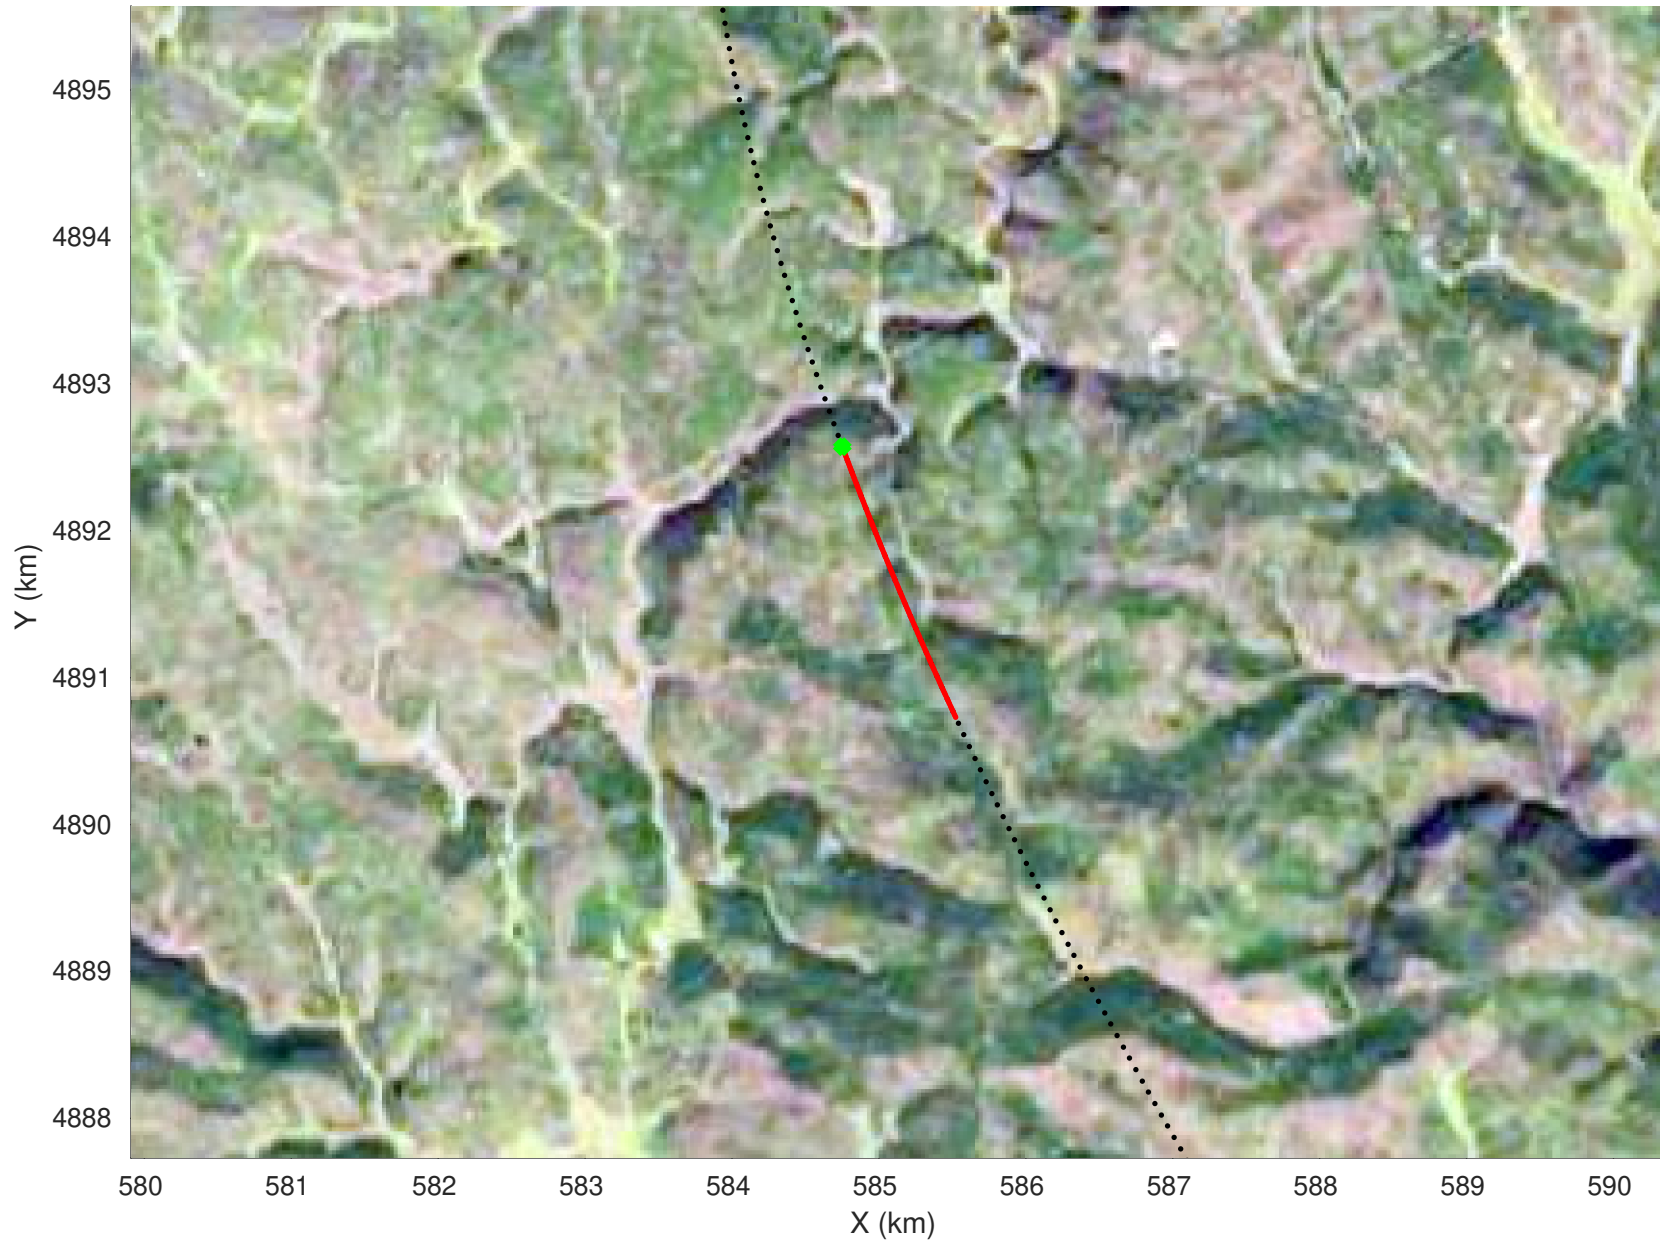

20210225_04_041
Black Hills, South Dakota