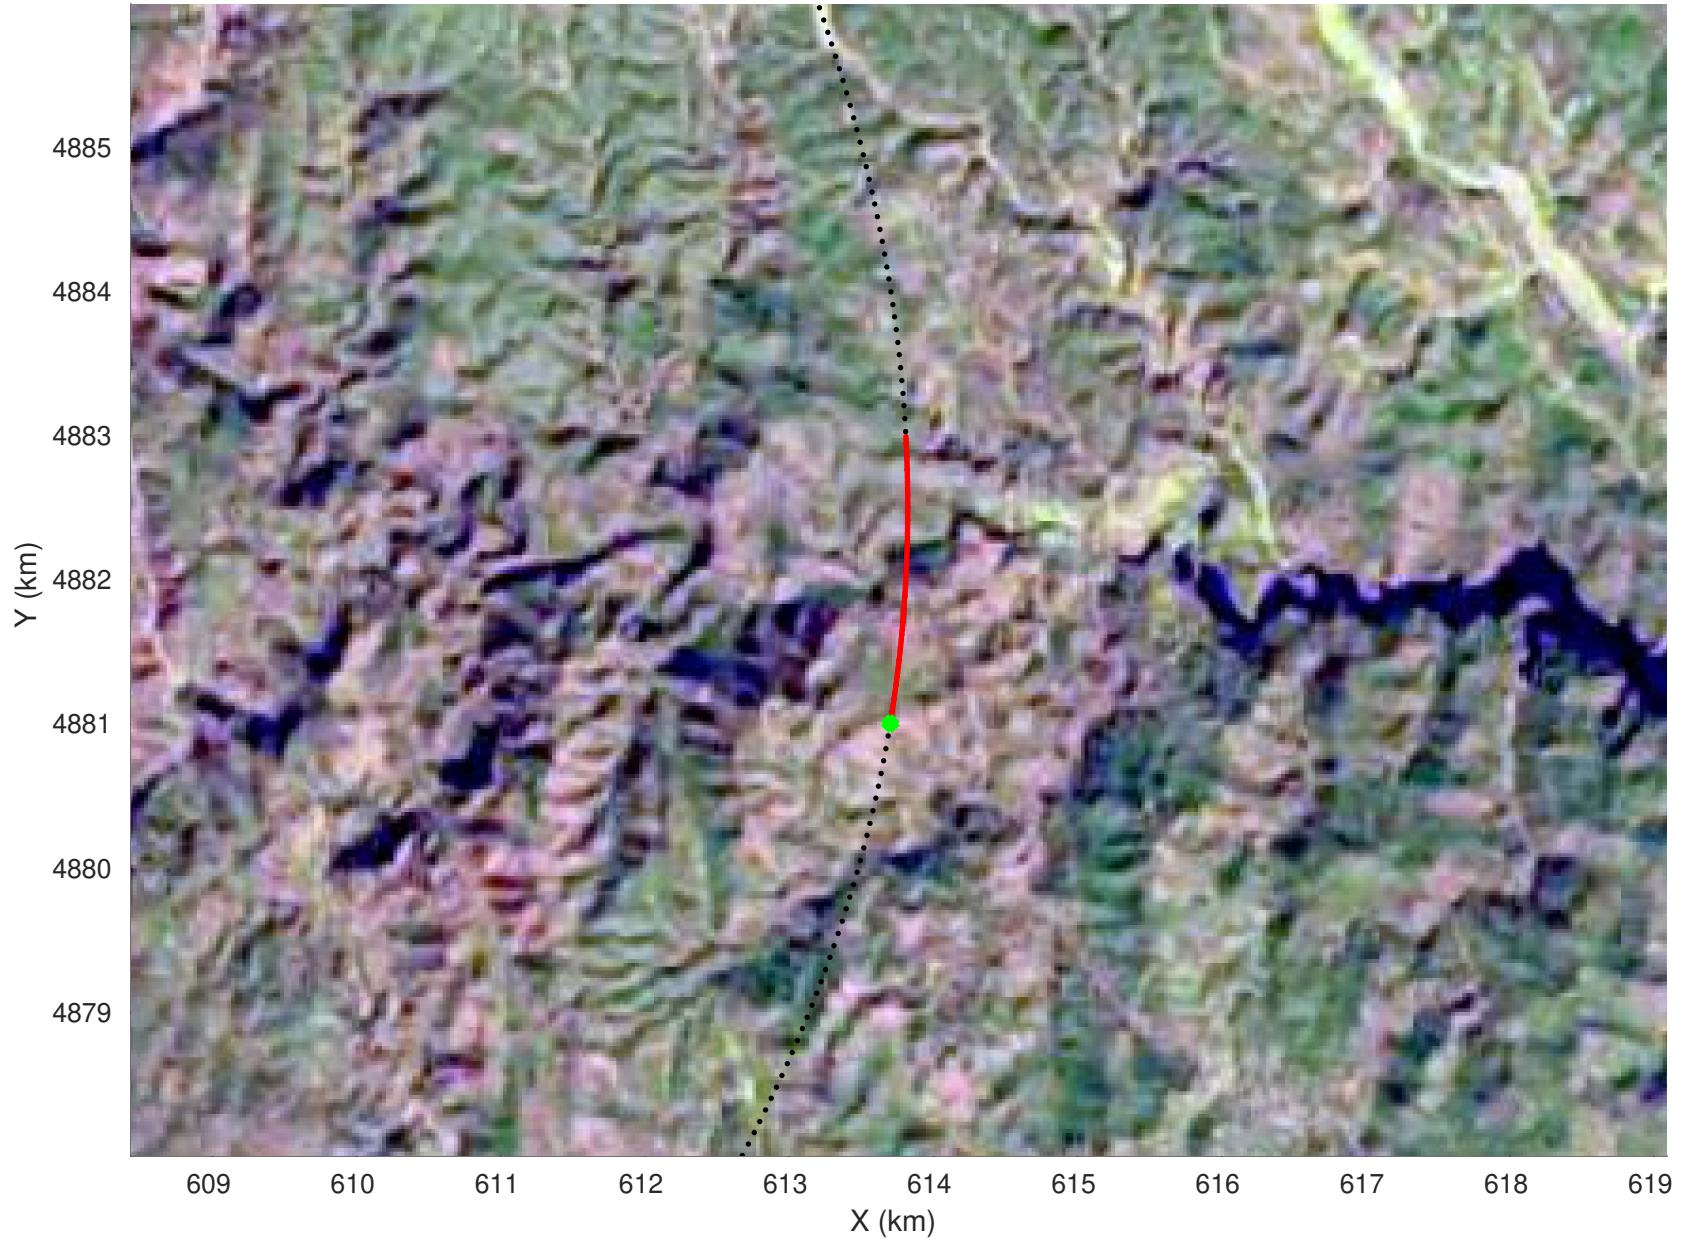

20210225_04_017
Black Hills, South Dakota