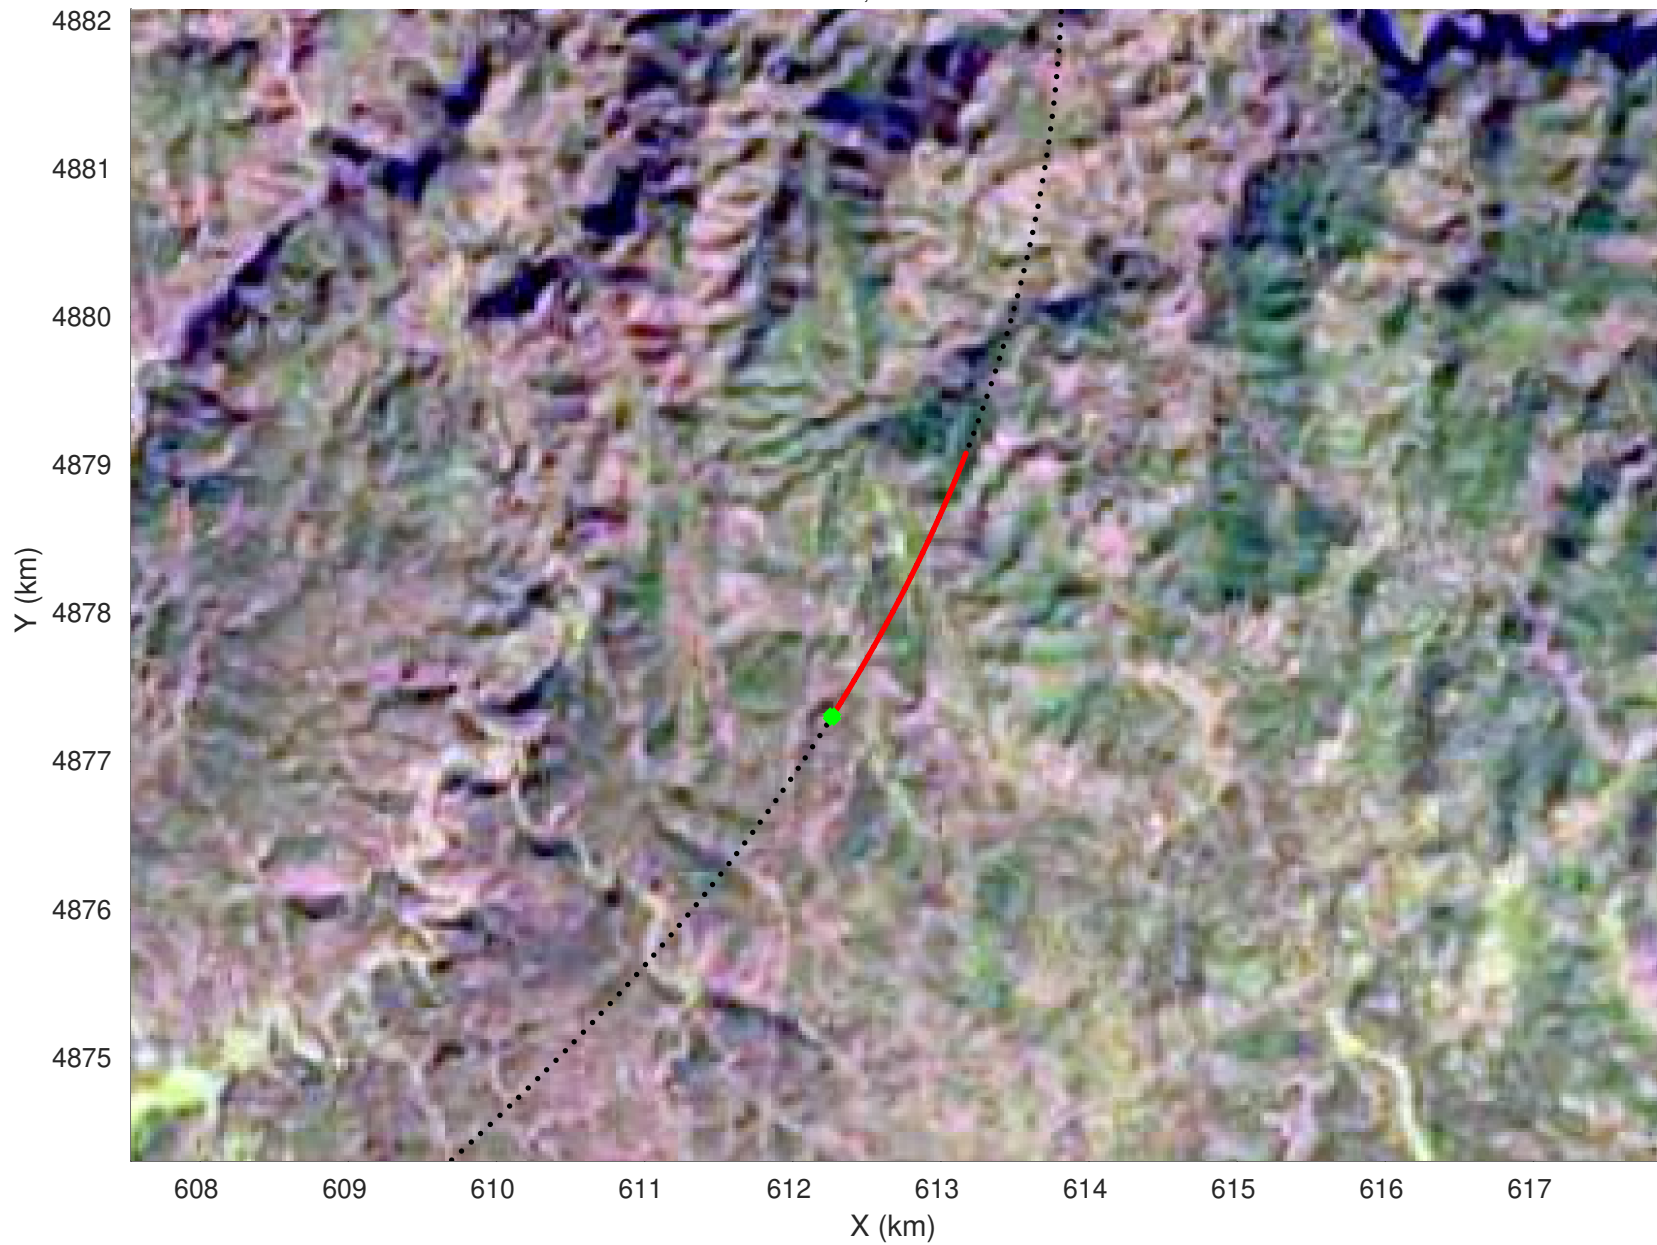

20210225_04_013
Black Hills, South Dakota

snow 2020_SouthDakota_N1KU: "" 20210225_04_013: 22:14:04.6 to 22:15:39.2 GPS

20210225_04_014
Black Hills, South Dakota

snow 2020_SouthDakota_N1KU: "" 20210225_04_014: 22:15:39.4 to 22:17:24.1 GPS

20210225_04_015
Black Hills, South Dakota

snow 2020_SouthDakota_N1KU: "" 20210225_04_015: 22:17:24.3 to 22:19:19.2 GPS

20210225_04_016
Black Hills, South Dakota

snow 2020_SouthDakota_N1KU: "" 20210225_04_016: 22:19:19.4 to 22:21:22.7 GPS