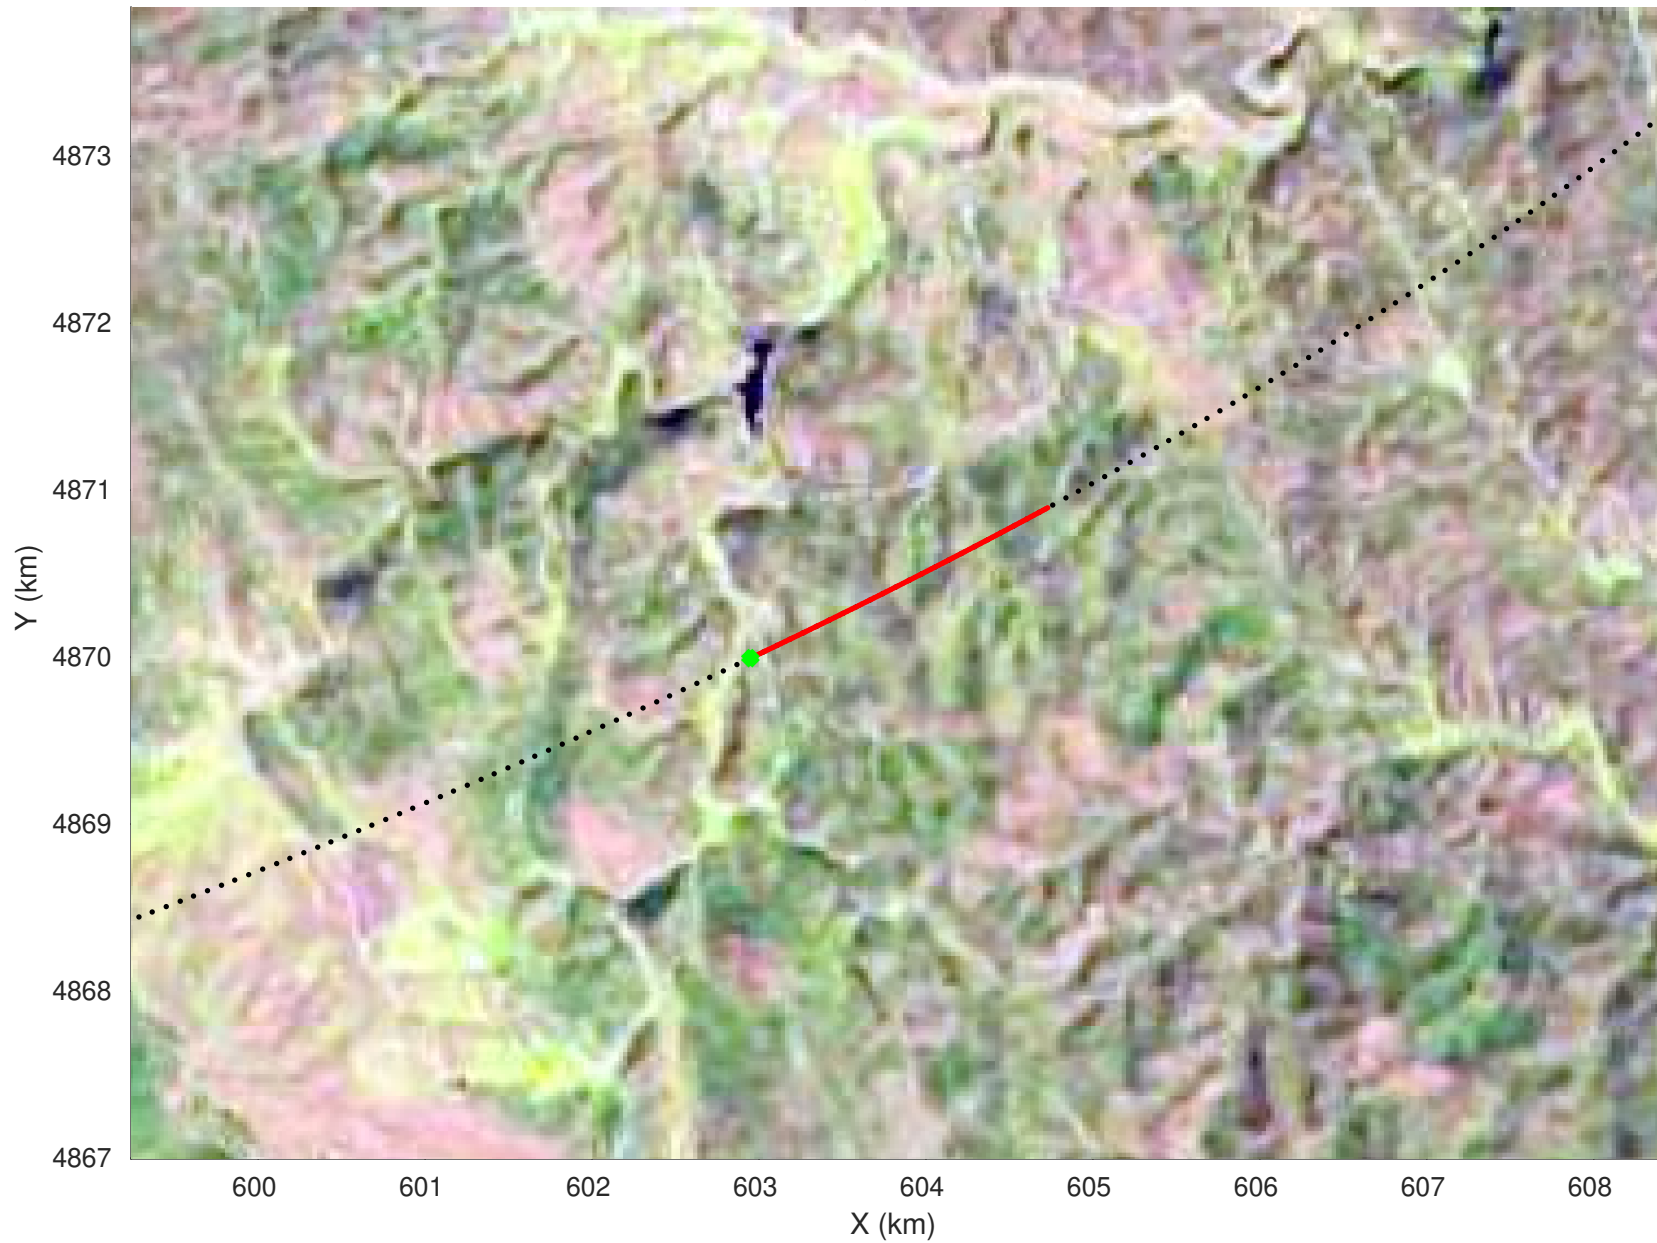

20210225_04_005
Black Hills, South Dakota

snow 2020_SouthDakota_N1KU: "" 20210225_04_005: 22:05:17.5 to 22:06:08.7 GPS

20210225_04_006
Black Hills, South Dakota

snow 2020_SouthDakota_N1KU: "" 20210225_04_006: 22:06:08.9 to 22:07:02.9 GPS

20210225_04_007
Black Hills, South Dakota

snow 2020_SouthDakota_N1KU: "" 20210225_04_007: 22:07:03.1 to 22:08:00.7 GPS

20210225_04_008
Black Hills, South Dakota

snow 2020_SouthDakota_N1KU: "" 20210225_04_008: 22:08:00.9 to 22:09:02.3 GPS

20210225_04_009
Black Hills, South Dakota

snow 2020_SouthDakota_N1KU: "" 20210225_04_009: 22:09:02.5 to 22:10:08.7 GPS

20210225_04_010
Black Hills, South Dakota

snow 2020_SouthDakota_N1KU: "" 20210225_04_010: 22:10:08.9 to 22:11:20.4 GPS

20210225_04_011
Black Hills, South Dakota

snow 2020_SouthDakota_N1KU: "" 20210225_04_011: 22:11:20.6 to 22:12:38.6 GPS

20210225_04_012
Black Hills, South Dakota

snow 2020_SouthDakota_N1KU: "" 20210225_04_012: 22:12:38.8 to 22:14:04.4 GPS