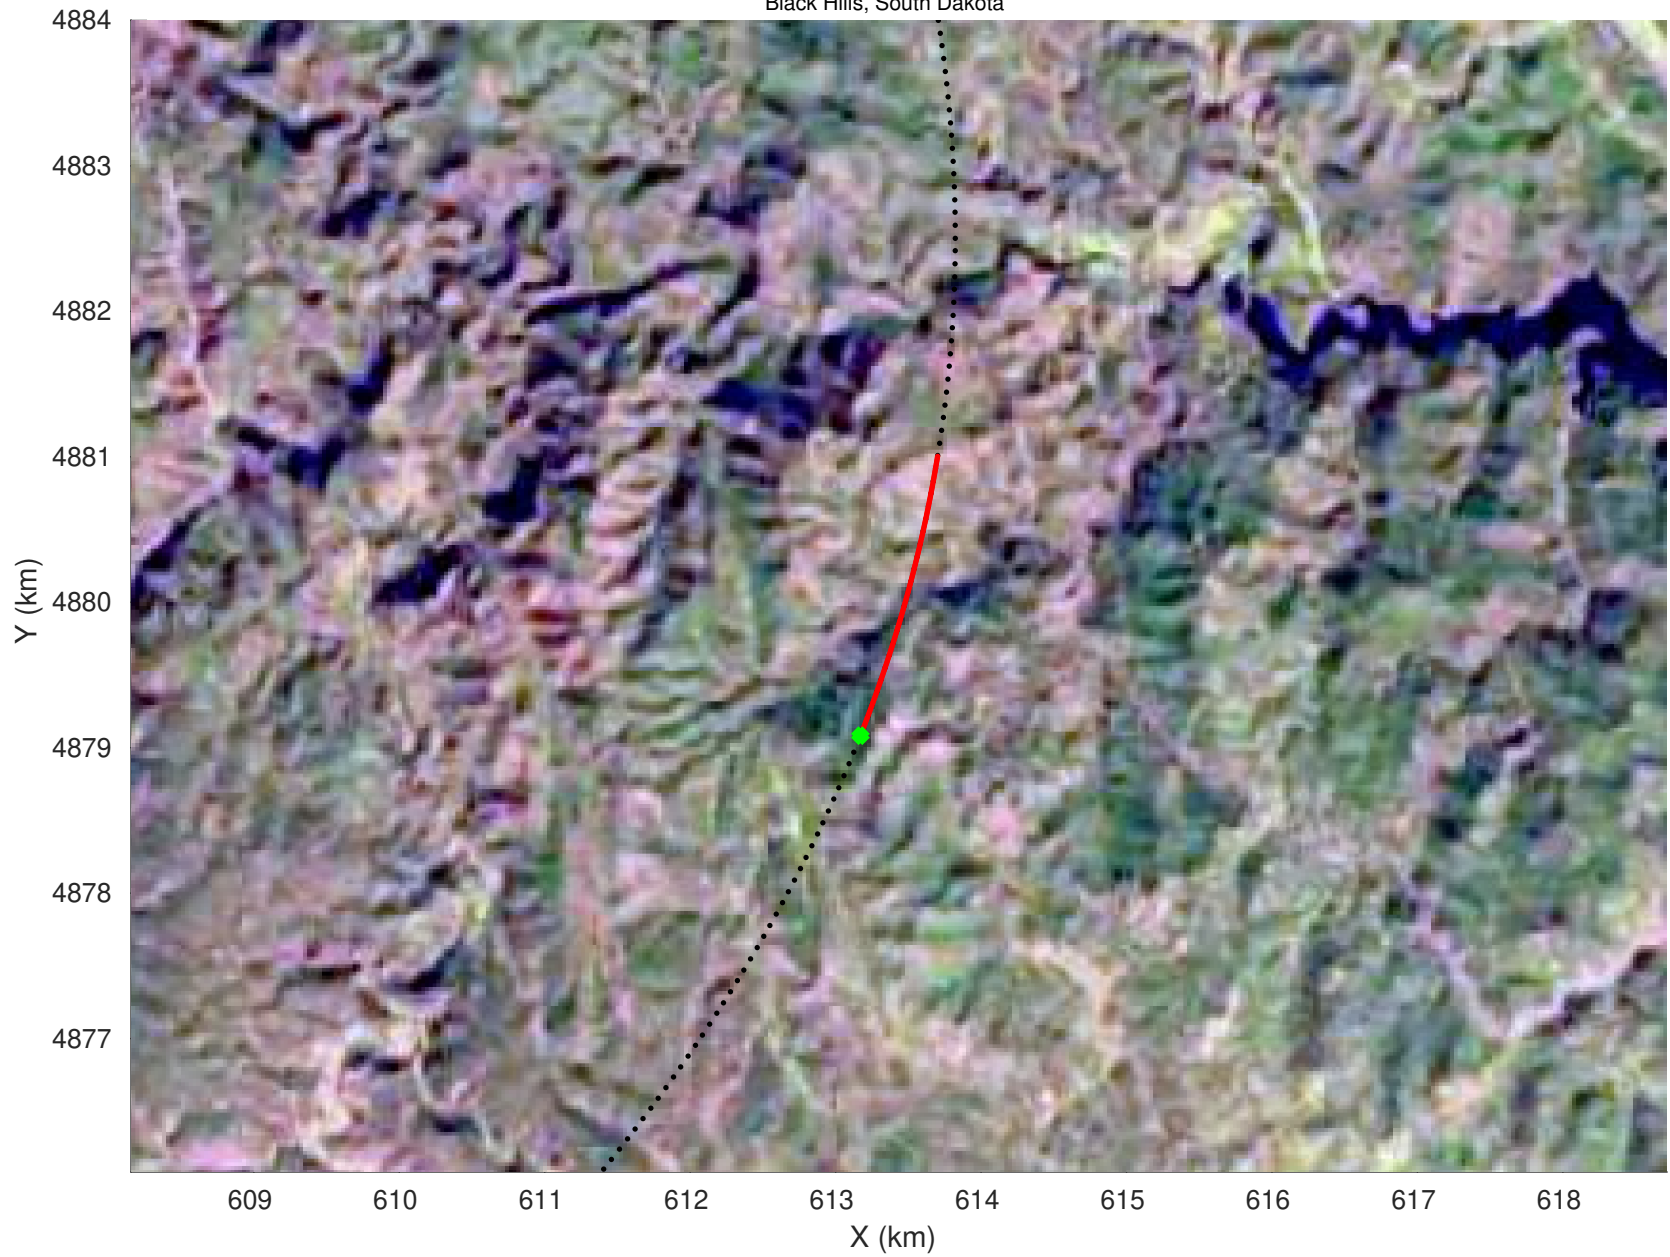

20210225_04_011
Black Hills, South Dakota

snow 2020_SouthDakota_N1KU: "" 20210225_04_011: 22:11:20.6 to 22:12:38.6 GPS

20210225_04_012
Black Hills, South Dakota

snow 2020_SouthDakota_N1KU: "" 20210225_04_012: 22:12:38.8 to 22:14:04.4 GPS

20210225_04_013
Black Hills, South Dakota

snow 2020_SouthDakota_N1KU: "" 20210225_04_013: 22:14:04.6 to 22:15:39.2 GPS

20210225_04_014
Black Hills, South Dakota

snow 2020_SouthDakota_N1KU: "" 20210225_04_014: 22:15:39.4 to 22:17:24.1 GPS

20210225_04_015
Black Hills, South Dakota

snow 2020_SouthDakota_N1KU: "" 20210225_04_015: 22:17:24.3 to 22:19:19.2 GPS

20210225_04_016
Black Hills, South Dakota

snow 2020_SouthDakota_N1KU: "" 20210225_04_016: 22:19:19.4 to 22:21:22.7 GPS