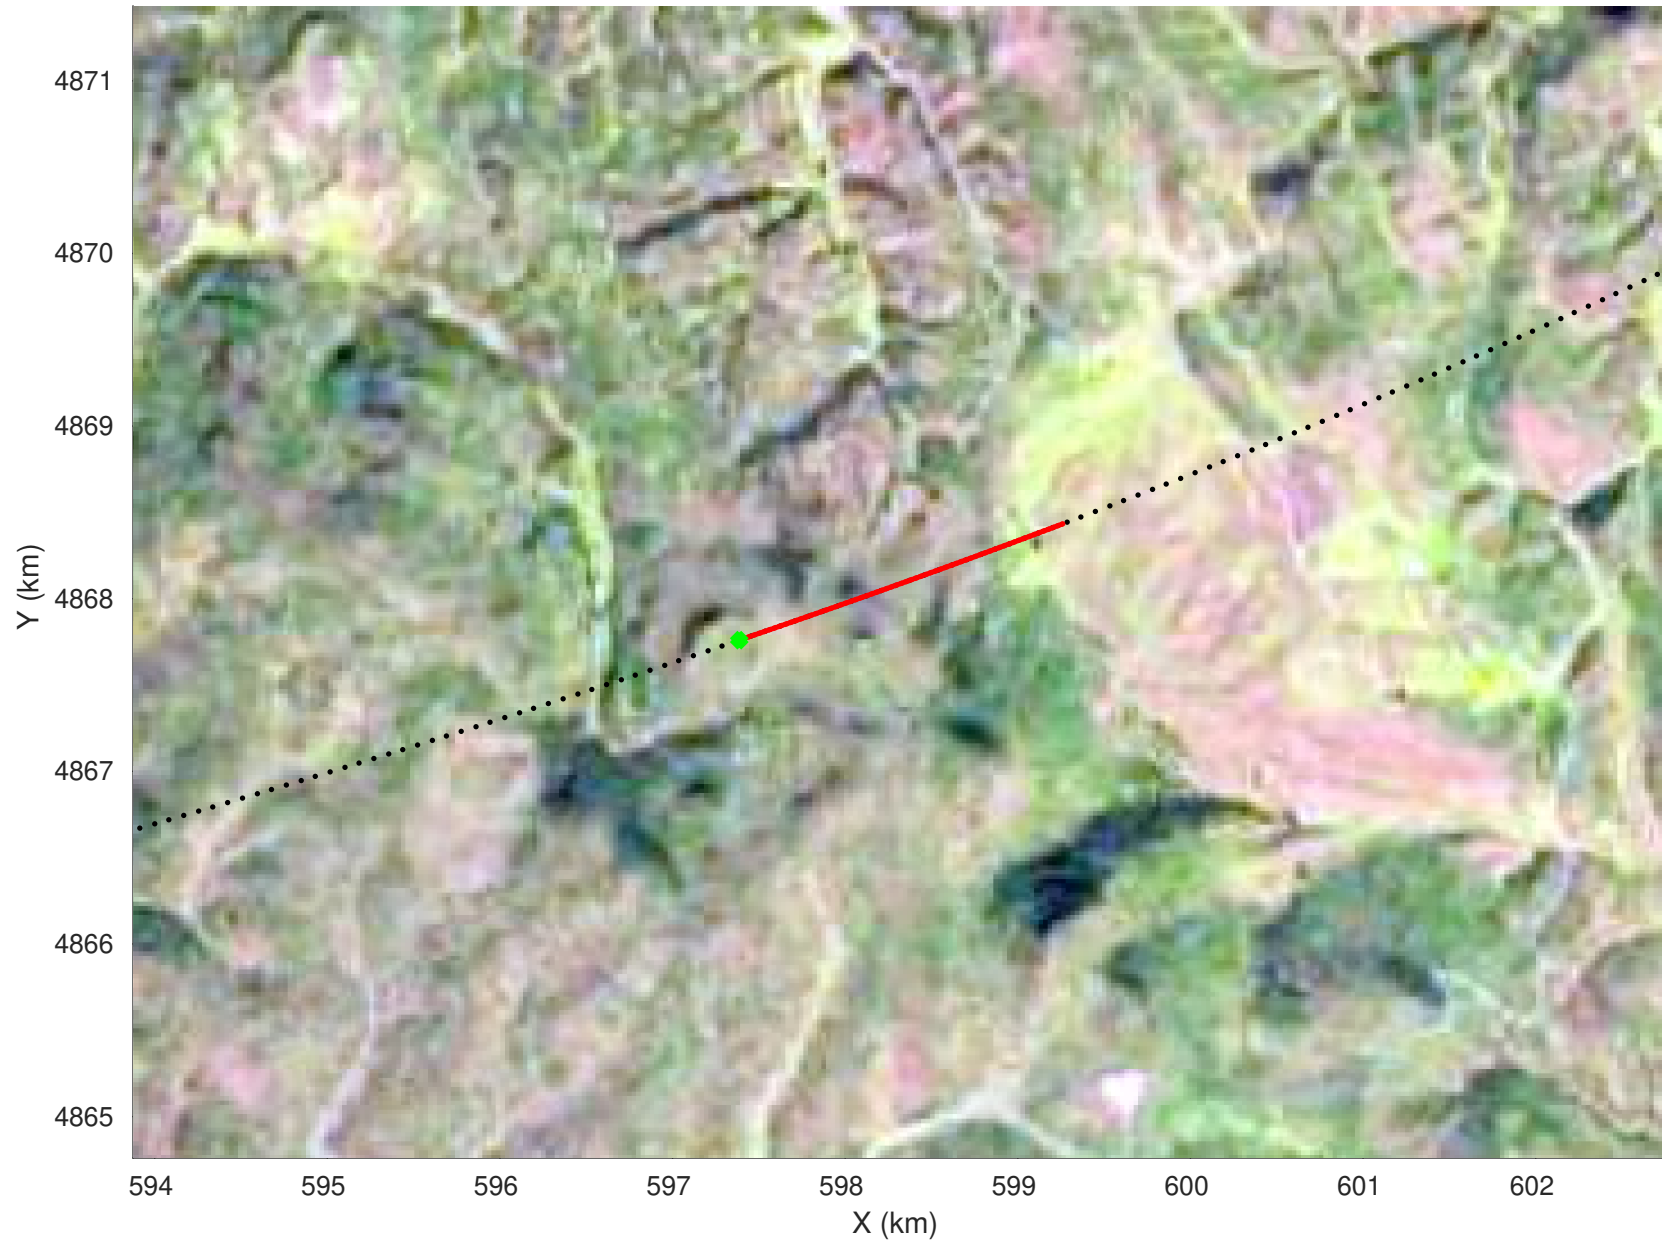

20210225_04_001
Black Hills, South Dakota

snow 2020_SouthDakota_N1KU: "" 20210225_04_001: 22:02:15.7 to 22:02:58.0 GPS

20210225_04_002
Black Hills, South Dakota

snow 2020_SouthDakota_N1KU: "" 20210225_04_002: 22:02:58.2 to 22:03:42.2 GPS

20210225_04_003
Black Hills, South Dakota

snow 2020_SouthDakota_N1KU: "" 20210225_04_003: 22:03:42.4 to 22:04:28.5 GPS

20210225_04_004
Black Hills, South Dakota

snow 2020_SouthDakota_N1KU: "" 20210225_04_004: 22:04:28.7 to 22:05:17.2 GPS

20210225_04_005
Black Hills, South Dakota

snow 2020_SouthDakota_N1KU: "" 20210225_04_005: 22:05:17.5 to 22:06:08.7 GPS

20210225_04_006
Black Hills, South Dakota

snow 2020_SouthDakota_N1KU: "" 20210225_04_006: 22:06:08.9 to 22:07:02.9 GPS

20210225_04_007
Black Hills, South Dakota

snow 2020_SouthDakota_N1KU: "" 20210225_04_007: 22:07:03.1 to 22:08:00.7 GPS

20210225_04_008
Black Hills, South Dakota

snow 2020_SouthDakota_N1KU: "" 20210225_04_008: 22:08:00.9 to 22:09:02.3 GPS