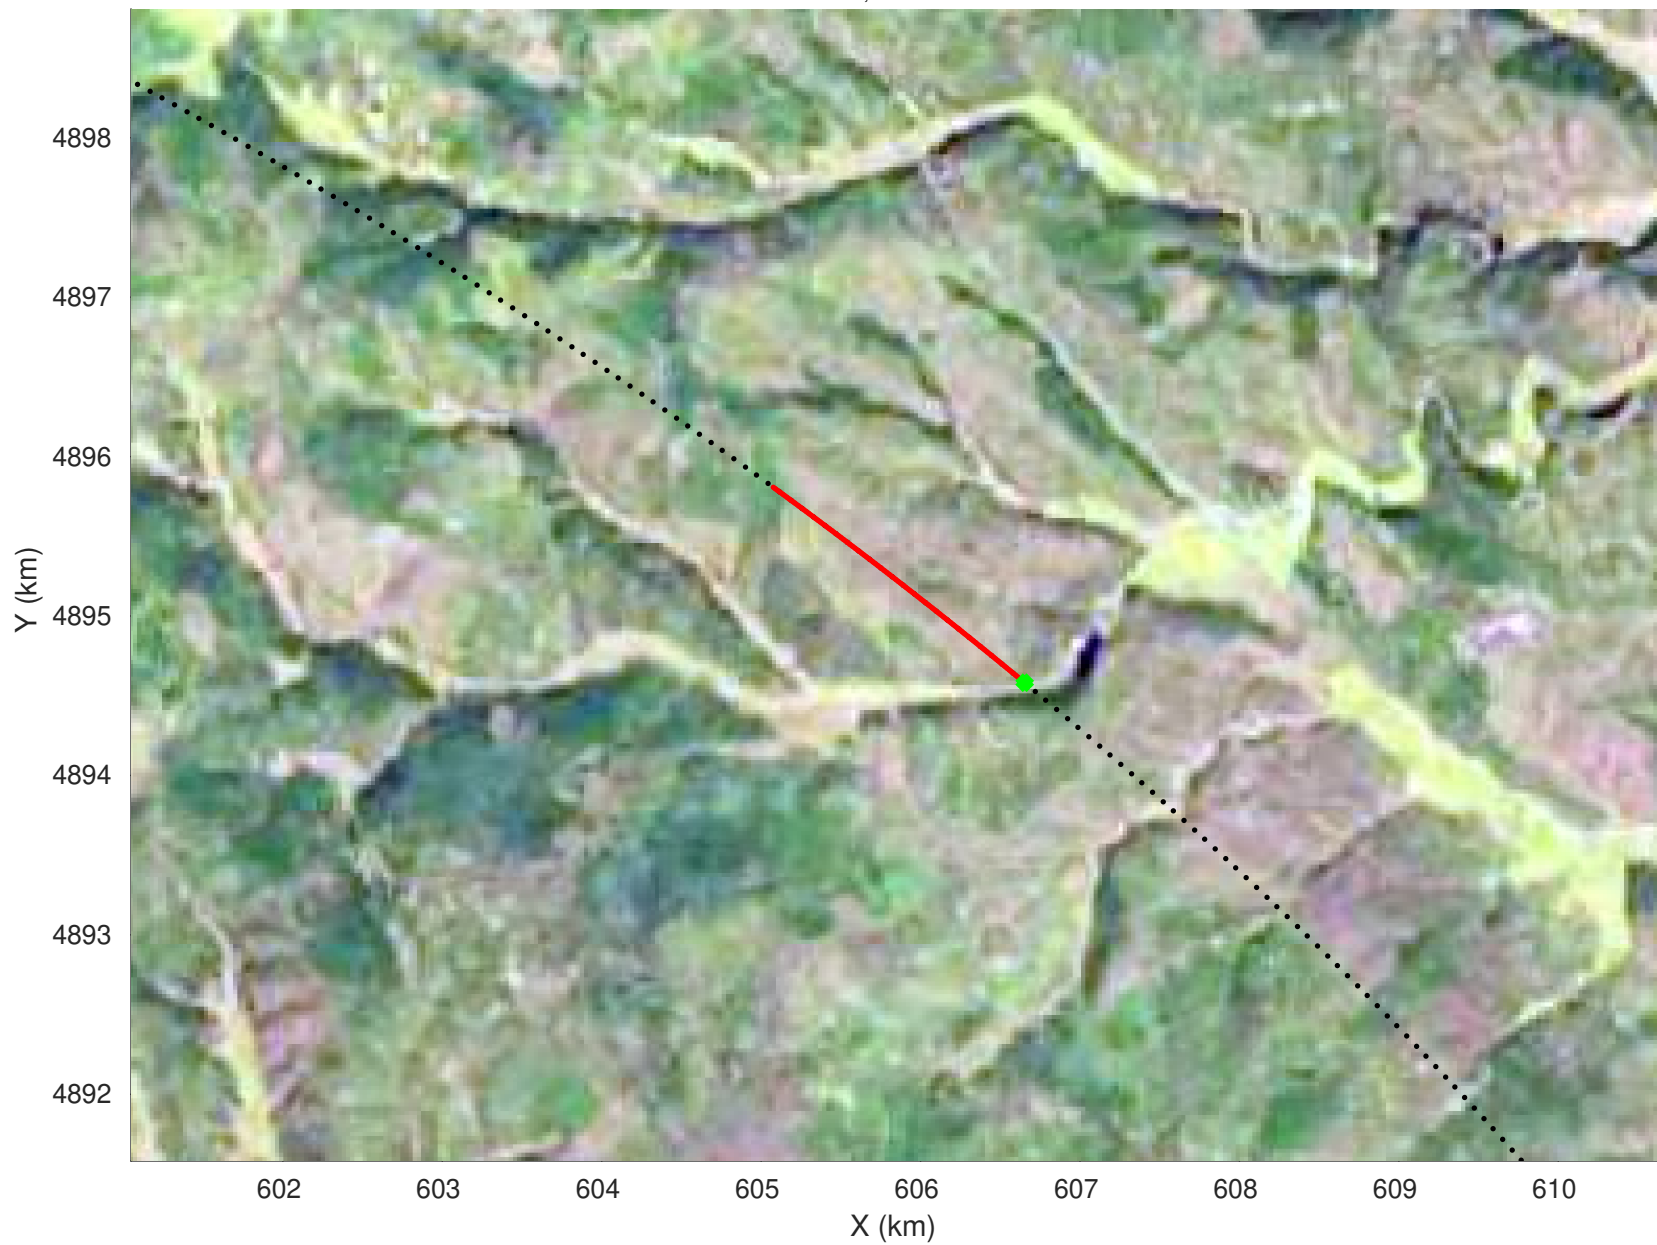

20210225_04_023
Black Hills, South Dakota

snow 2020_SouthDakota_N1KU: "" 20210225_04_023: 22:33:28.7 to 22:35:16.4 GPS

20210225_04_024
Black Hills, South Dakota

snow 2020_SouthDakota_N1KU: "" 20210225_04_024: 22:35:16.6 to 22:37:01.9 GPS

20210225_04_025
Black Hills, South Dakota

snow 2020_SouthDakota_N1KU: "" 20210225_04_025: 22:37:02.1 to 22:38:46.2 GPS

20210225_04_026
Black Hills, South Dakota

snow 2020_SouthDakota_N1KU: "" 20210225_04_026: 22:38:46.4 to 22:40:29.6 GPS