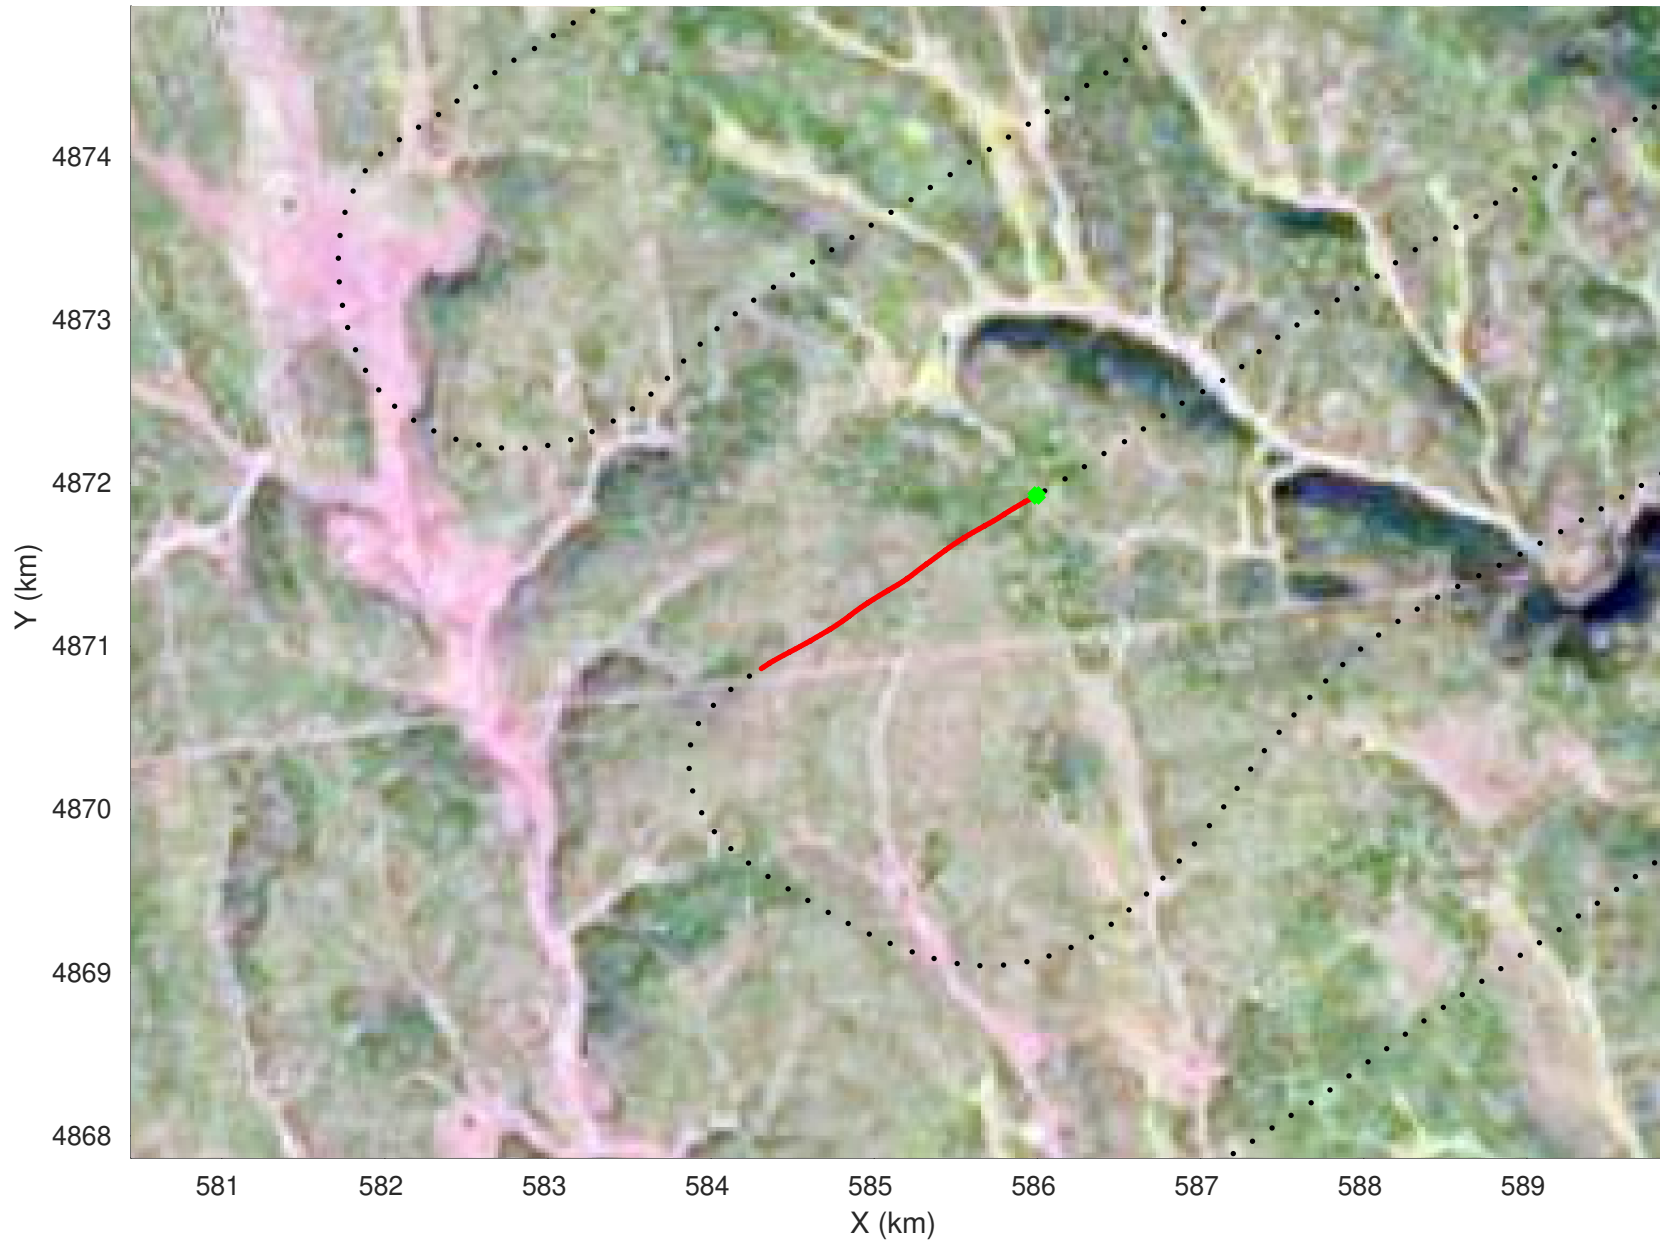

20210225_02_038
Black Hills, South Dakota