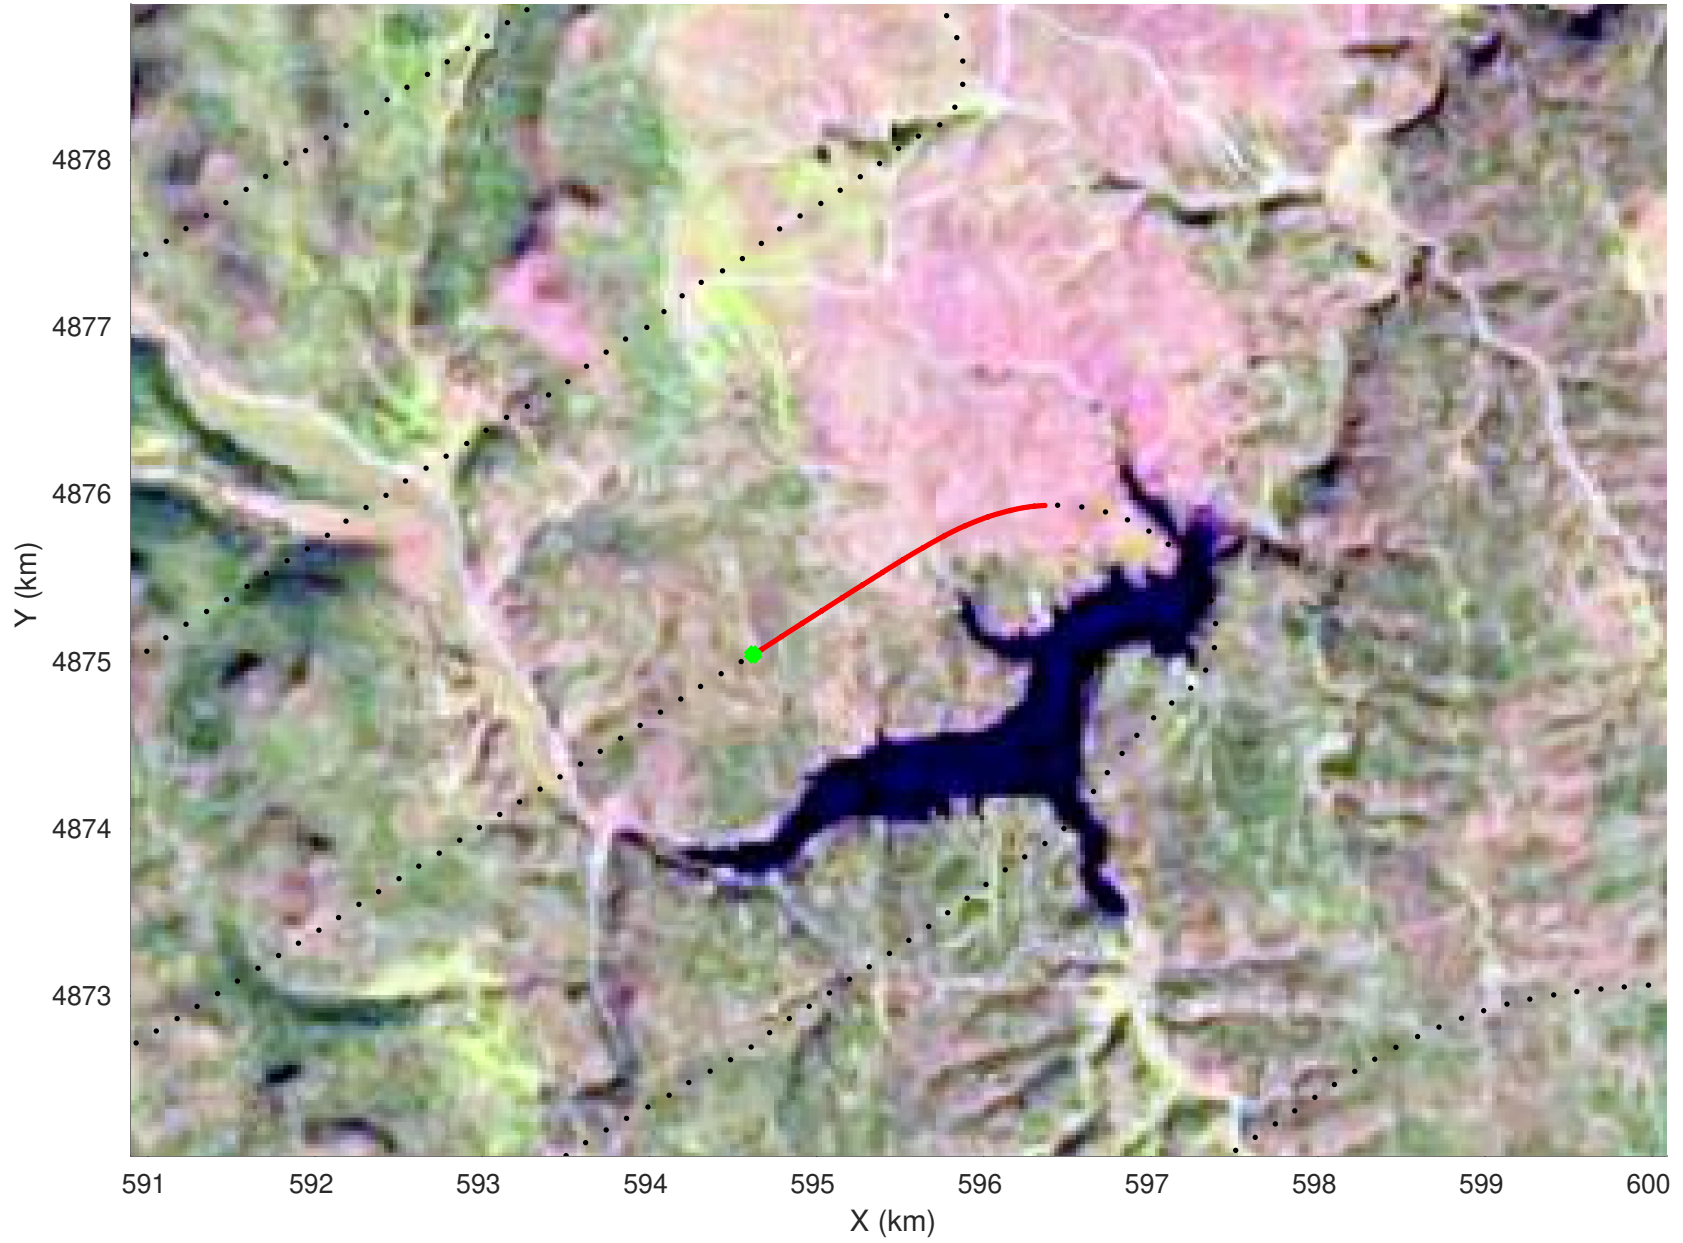

20210225_02_046
Black Hills, South Dakota