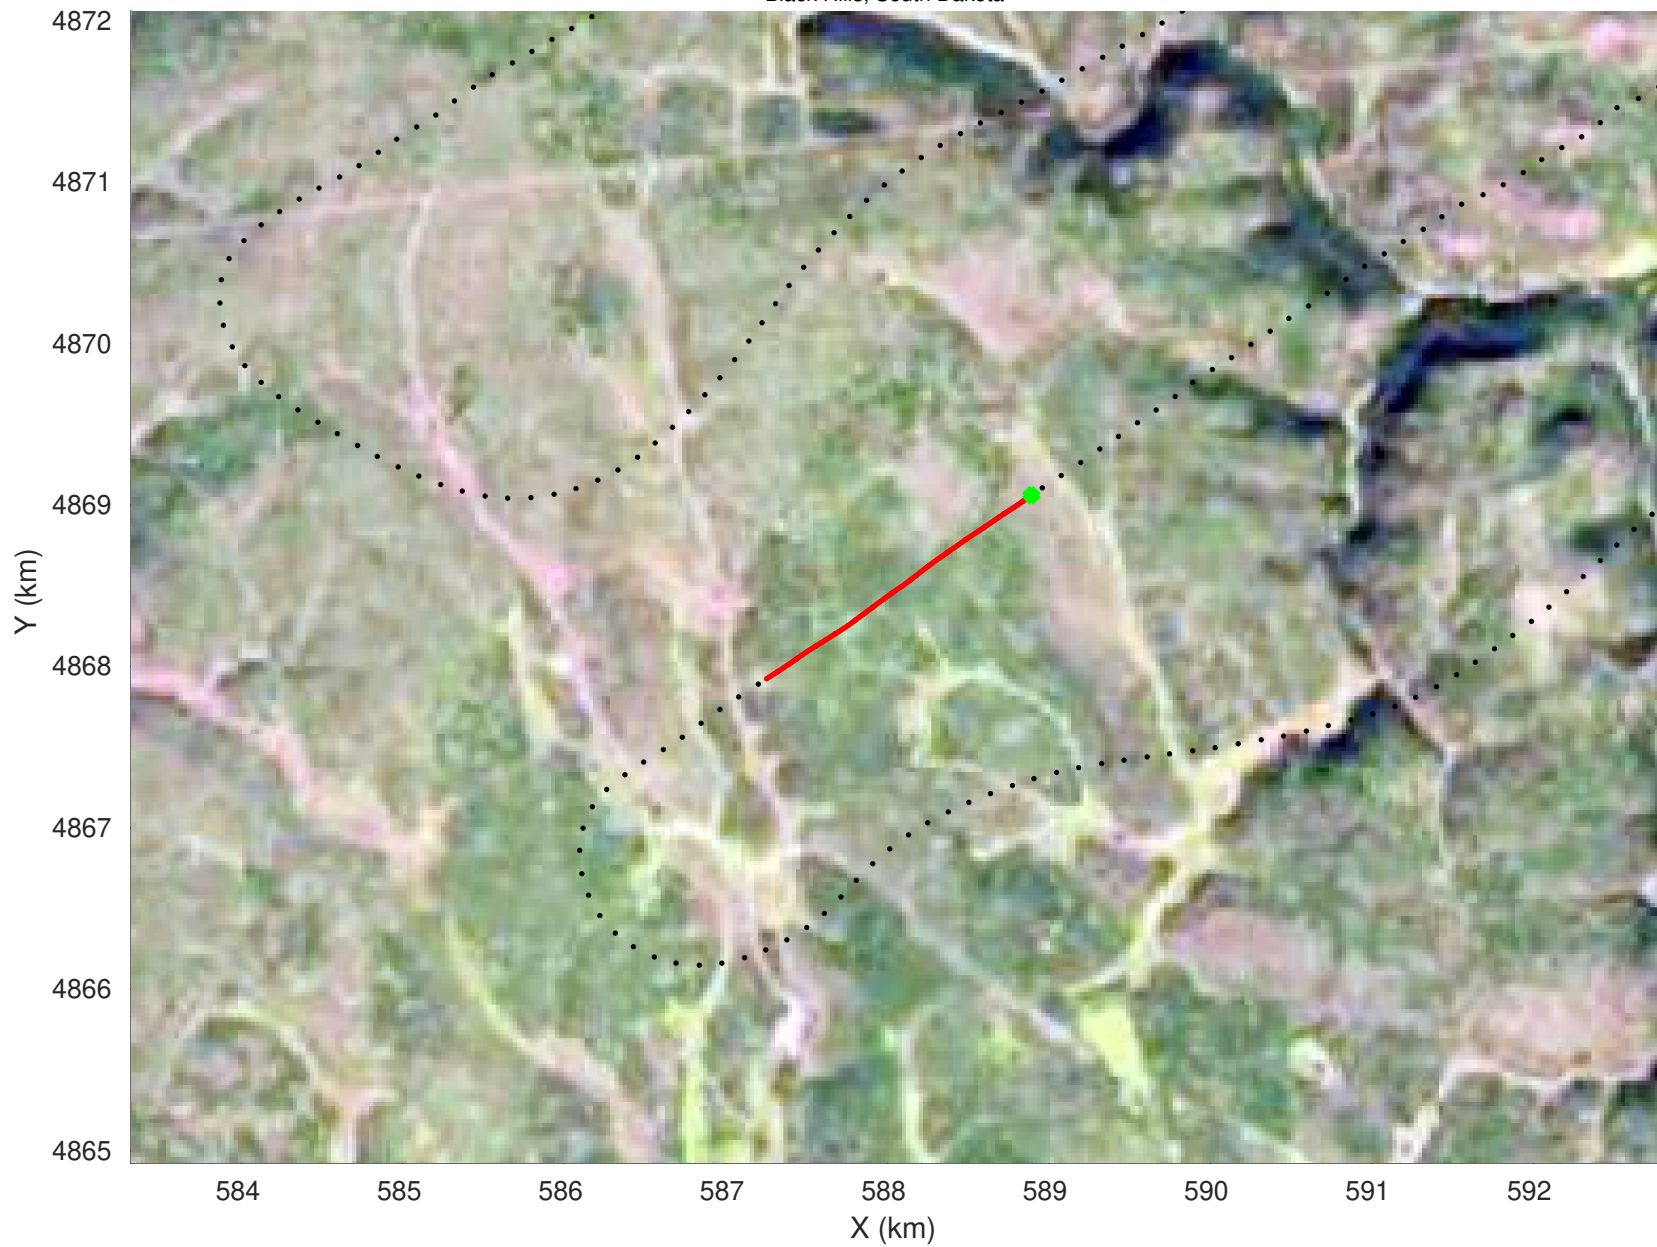

20210225_02_053
Black Hills, South Dakota