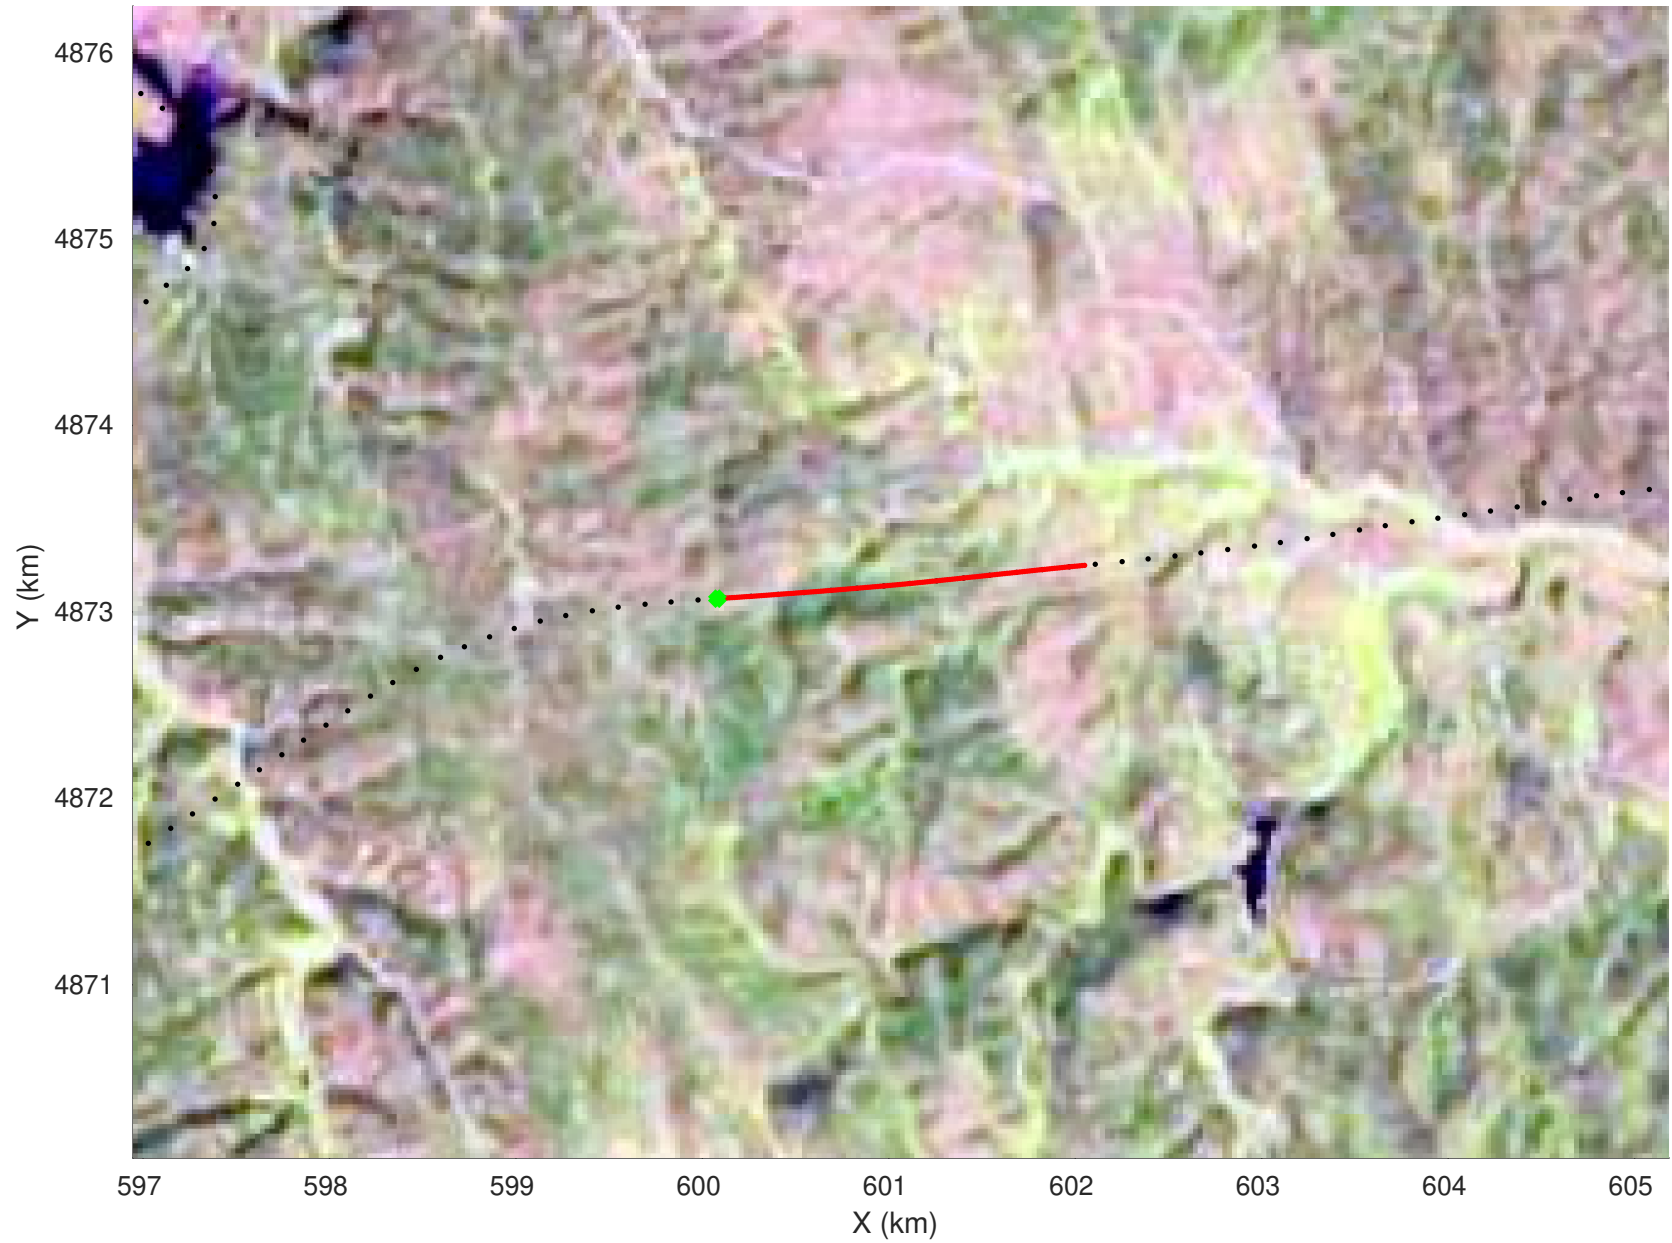

20210225_02_063
Black Hills, South Dakota