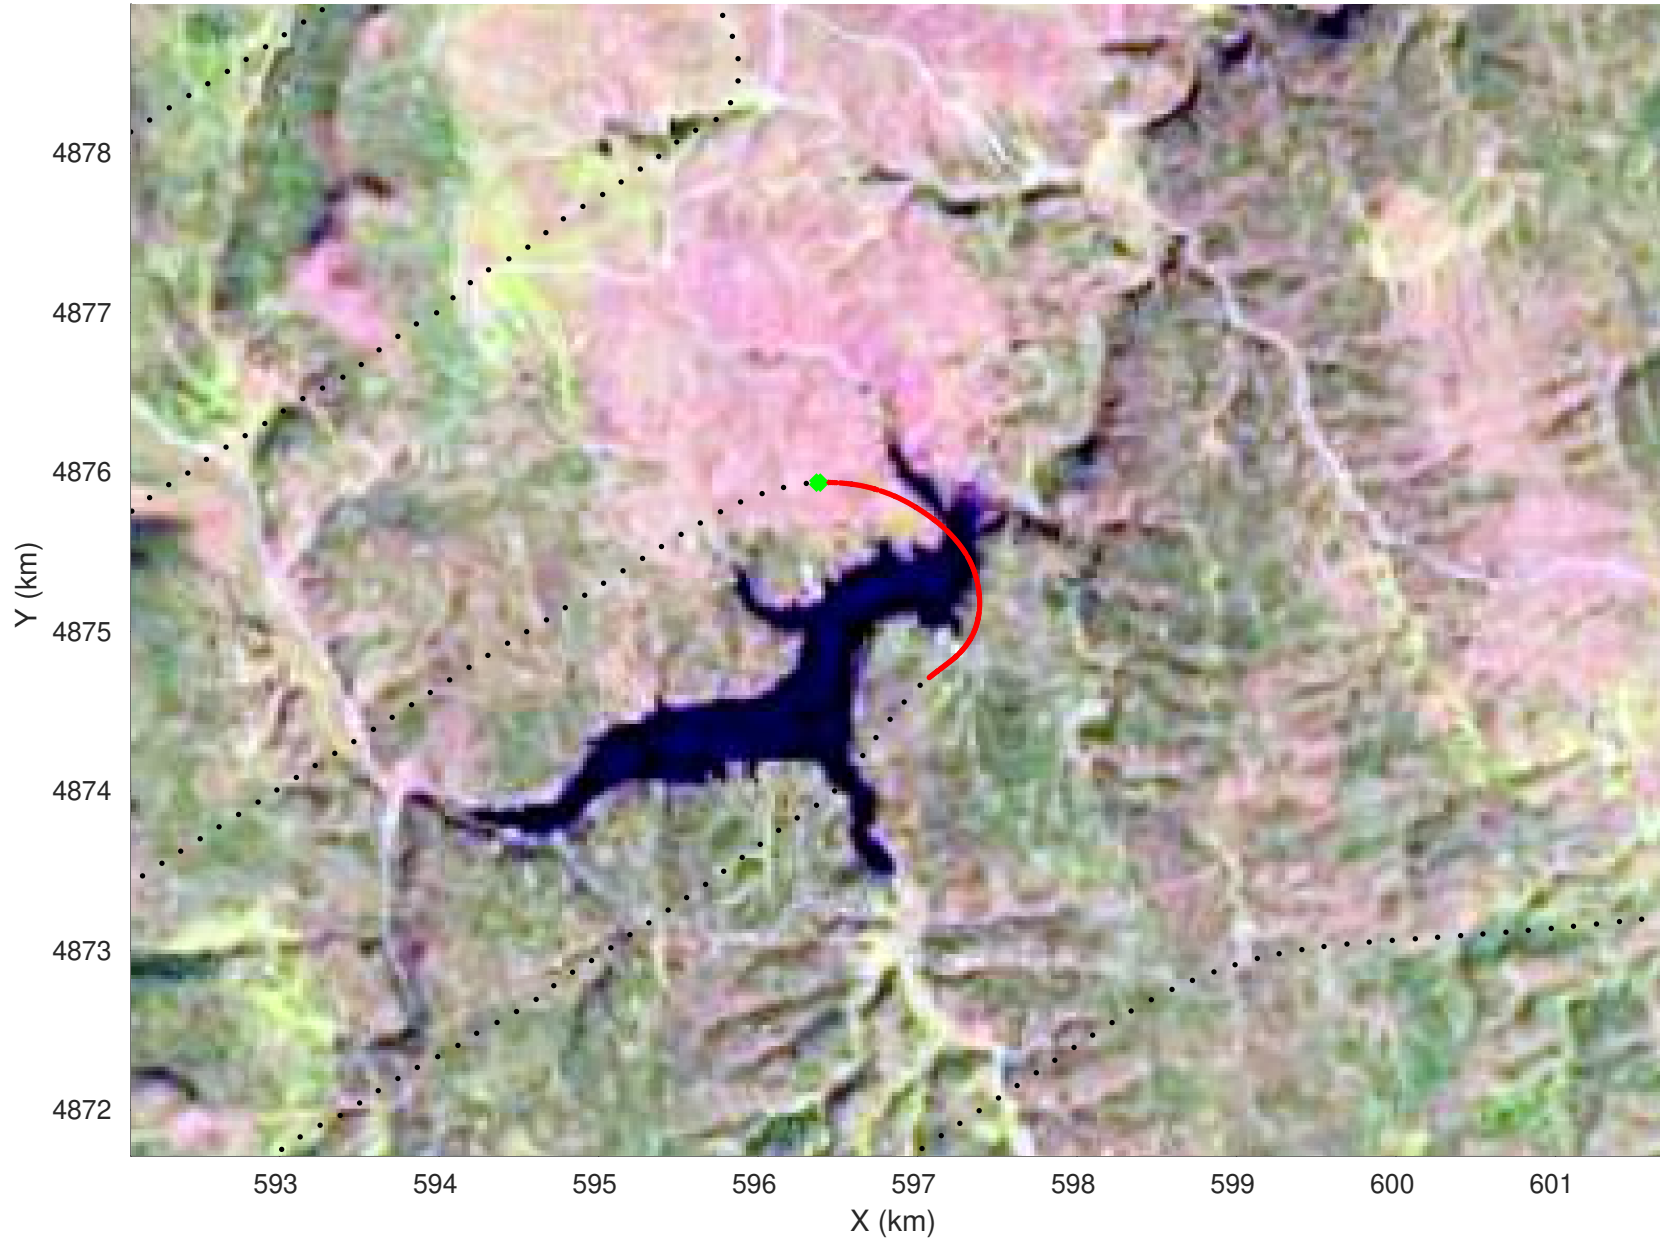

20210225_02_047
Black Hills, South Dakota