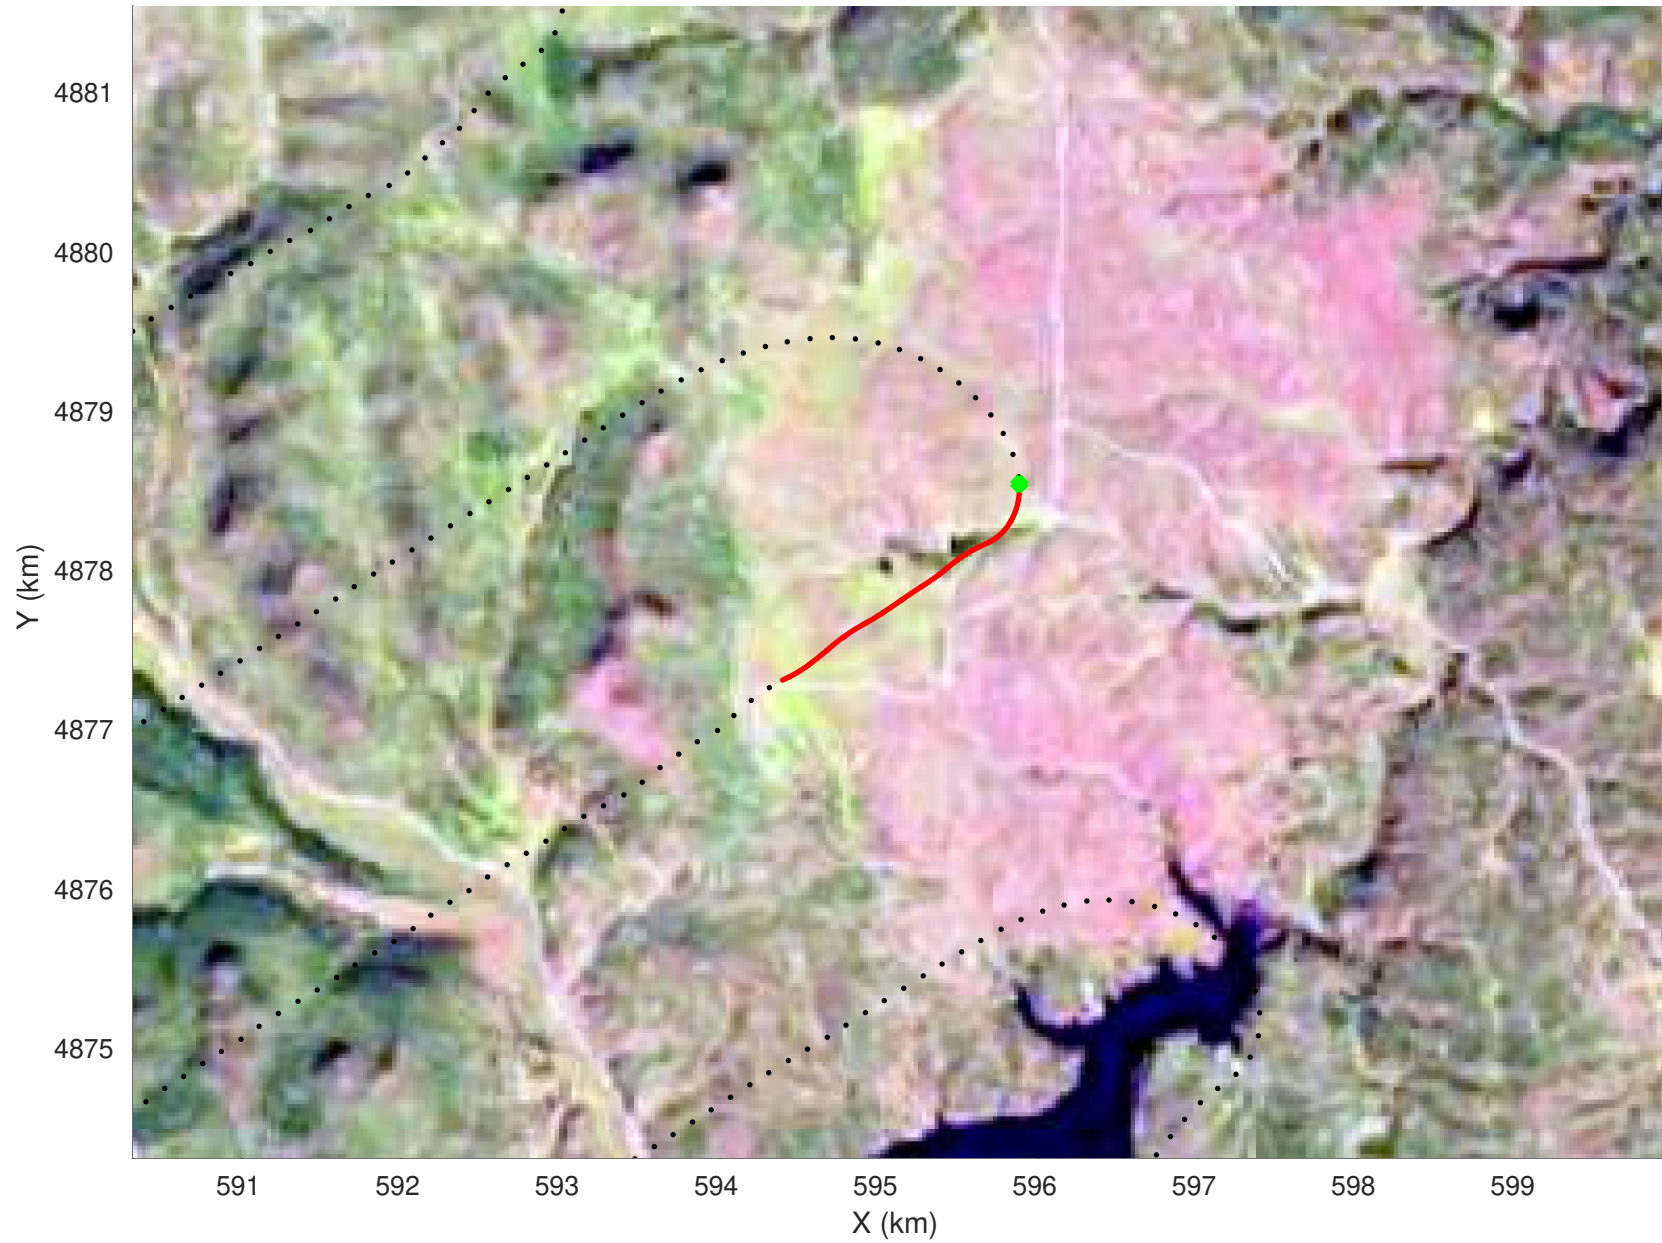

20210225_02_032
Black Hills, South Dakota