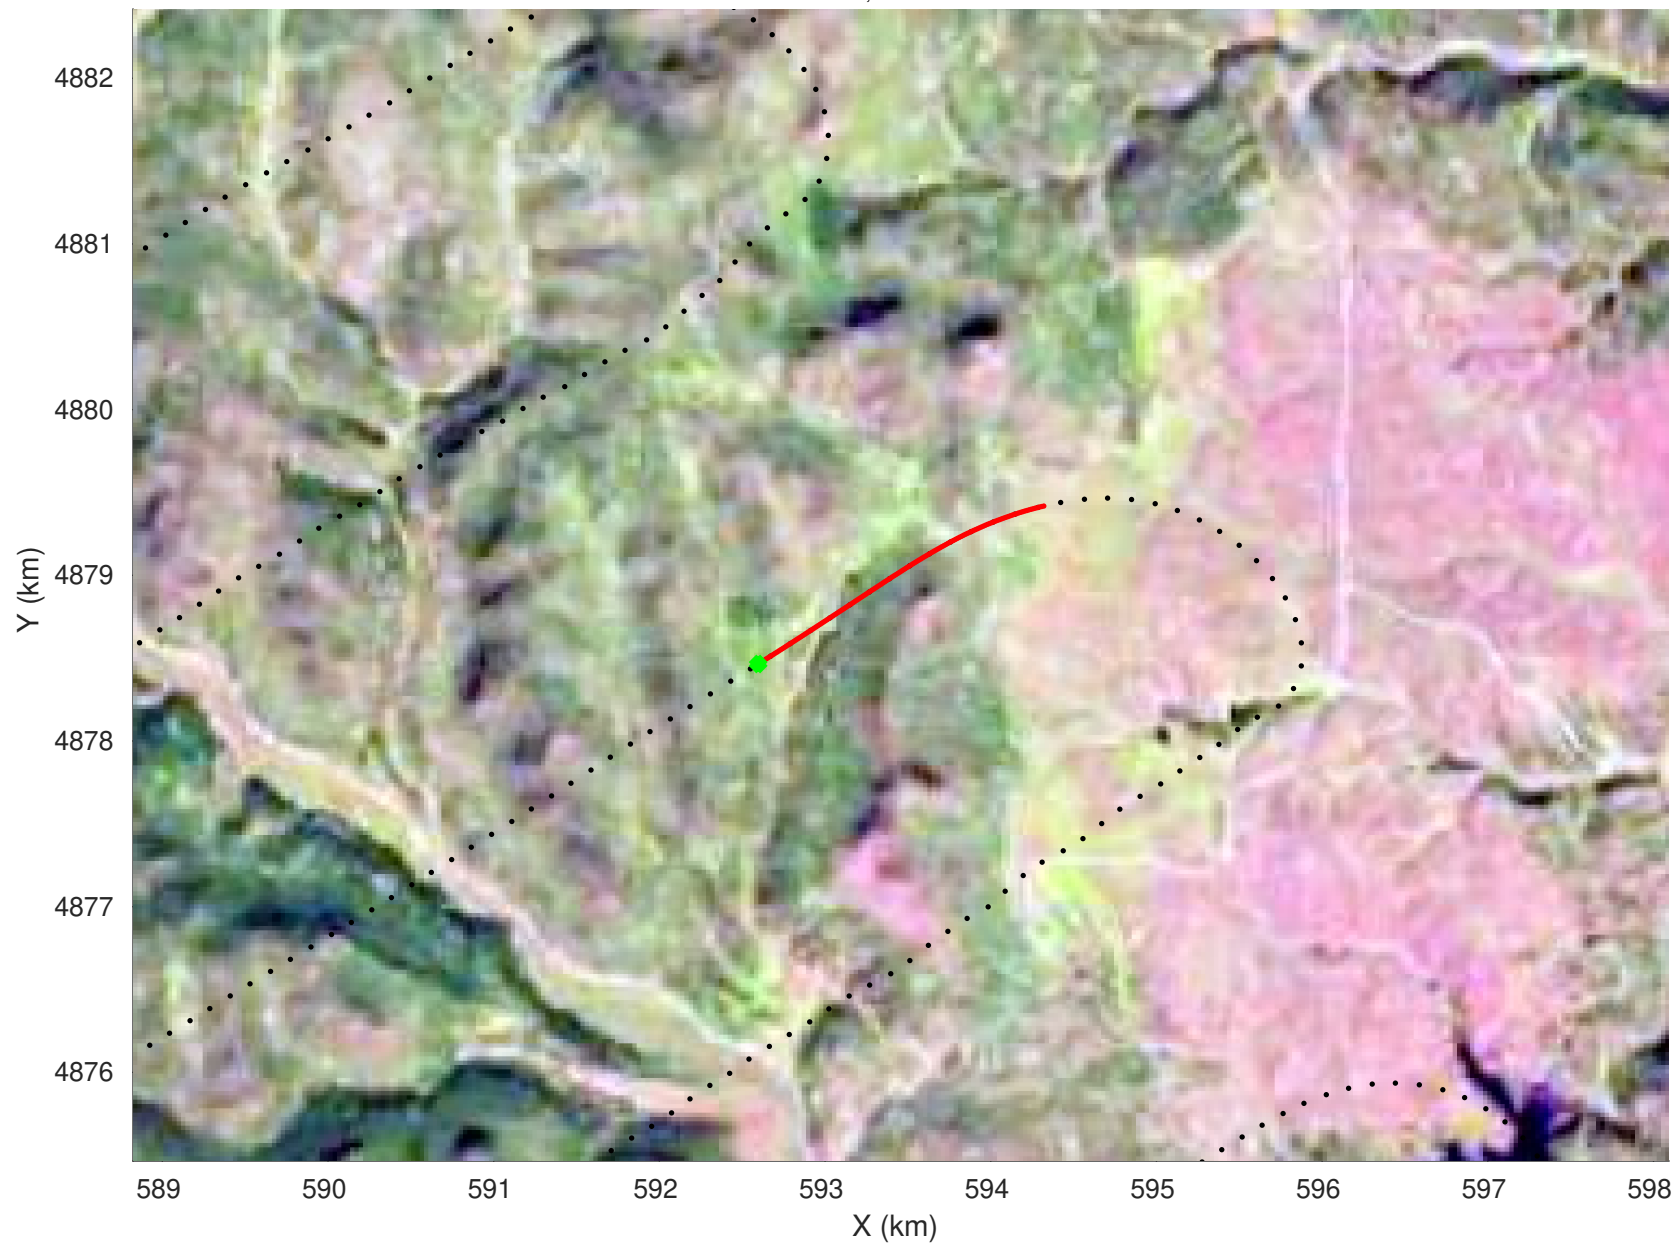

20210225_02_027
Black Hills, South Dakota

snow 2020_SouthDakota_N1KU: "" 20210225_02_027: 16:02:26.6 to 16:02:58.4 GPS

20210225_02_028
Black Hills, South Dakota

snow 2020_SouthDakota_N1KU: "" 20210225_02_028: 16:02:58.6 to 16:03:29.5 GPS

20210225_02_029
Black Hills, South Dakota

snow 2020_SouthDakota_N1KU: "" 20210225_02_029: 16:03:29.7 to 16:04:00.0 GPS

20210225_02_030
Black Hills, South Dakota

snow 2020_SouthDakota_N1KU: "" 20210225_02_030: 16:04:00.2 to 16:04:30.5 GPS