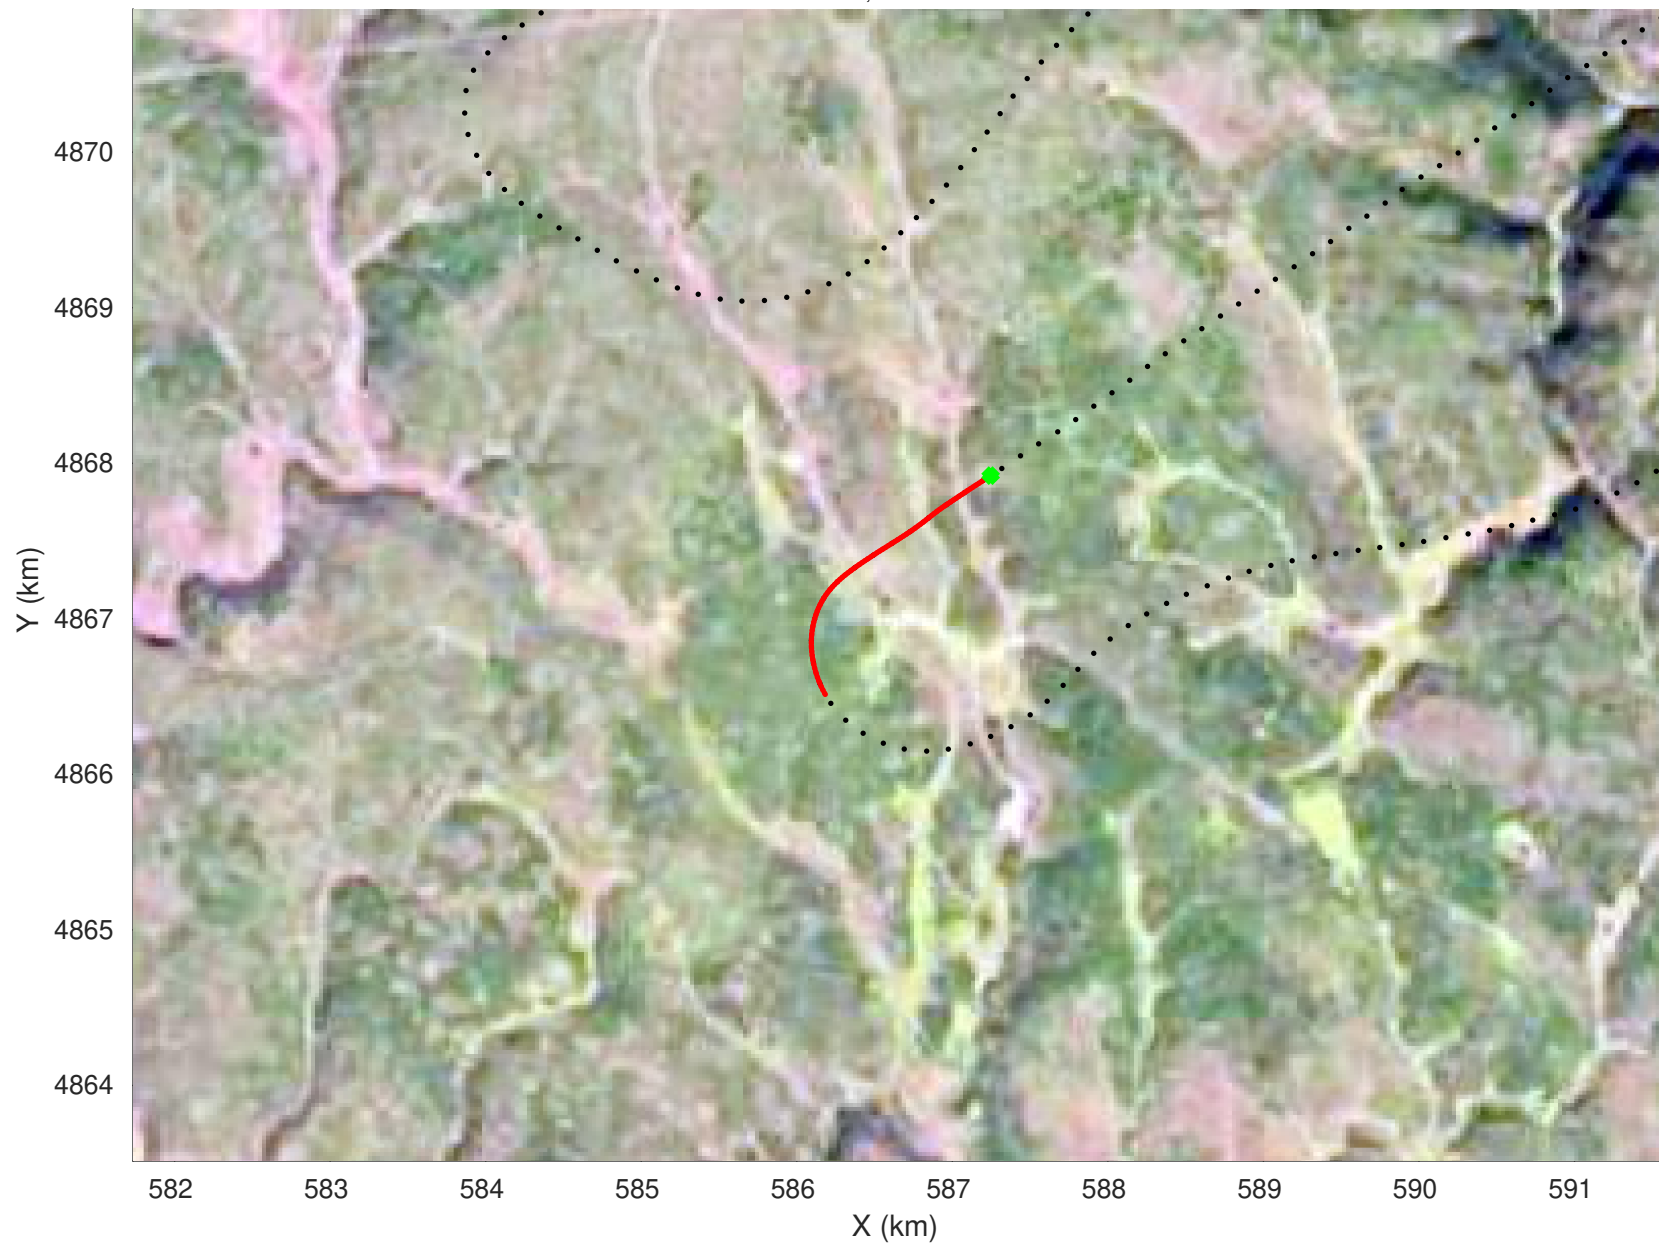

20210225_02_054
Black Hills, South Dakota