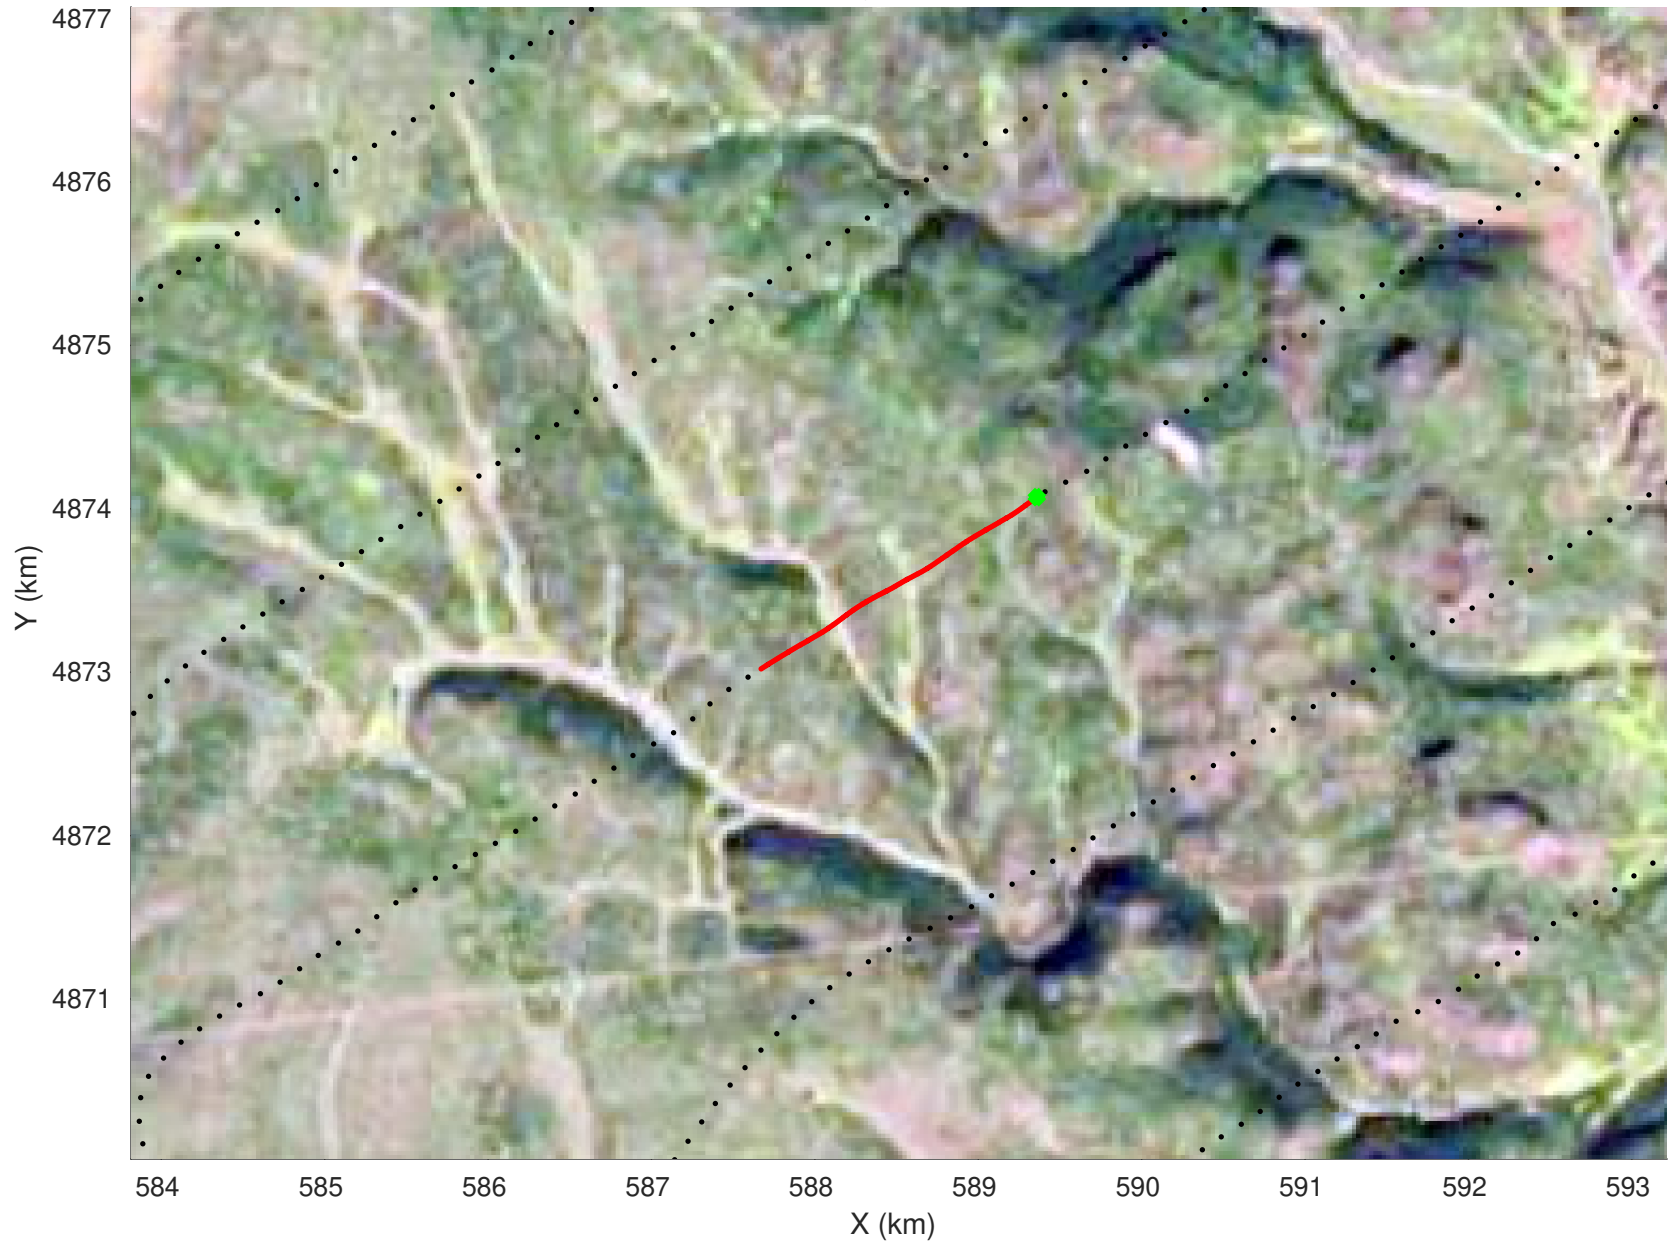

20210225_02_036
Black Hills, South Dakota