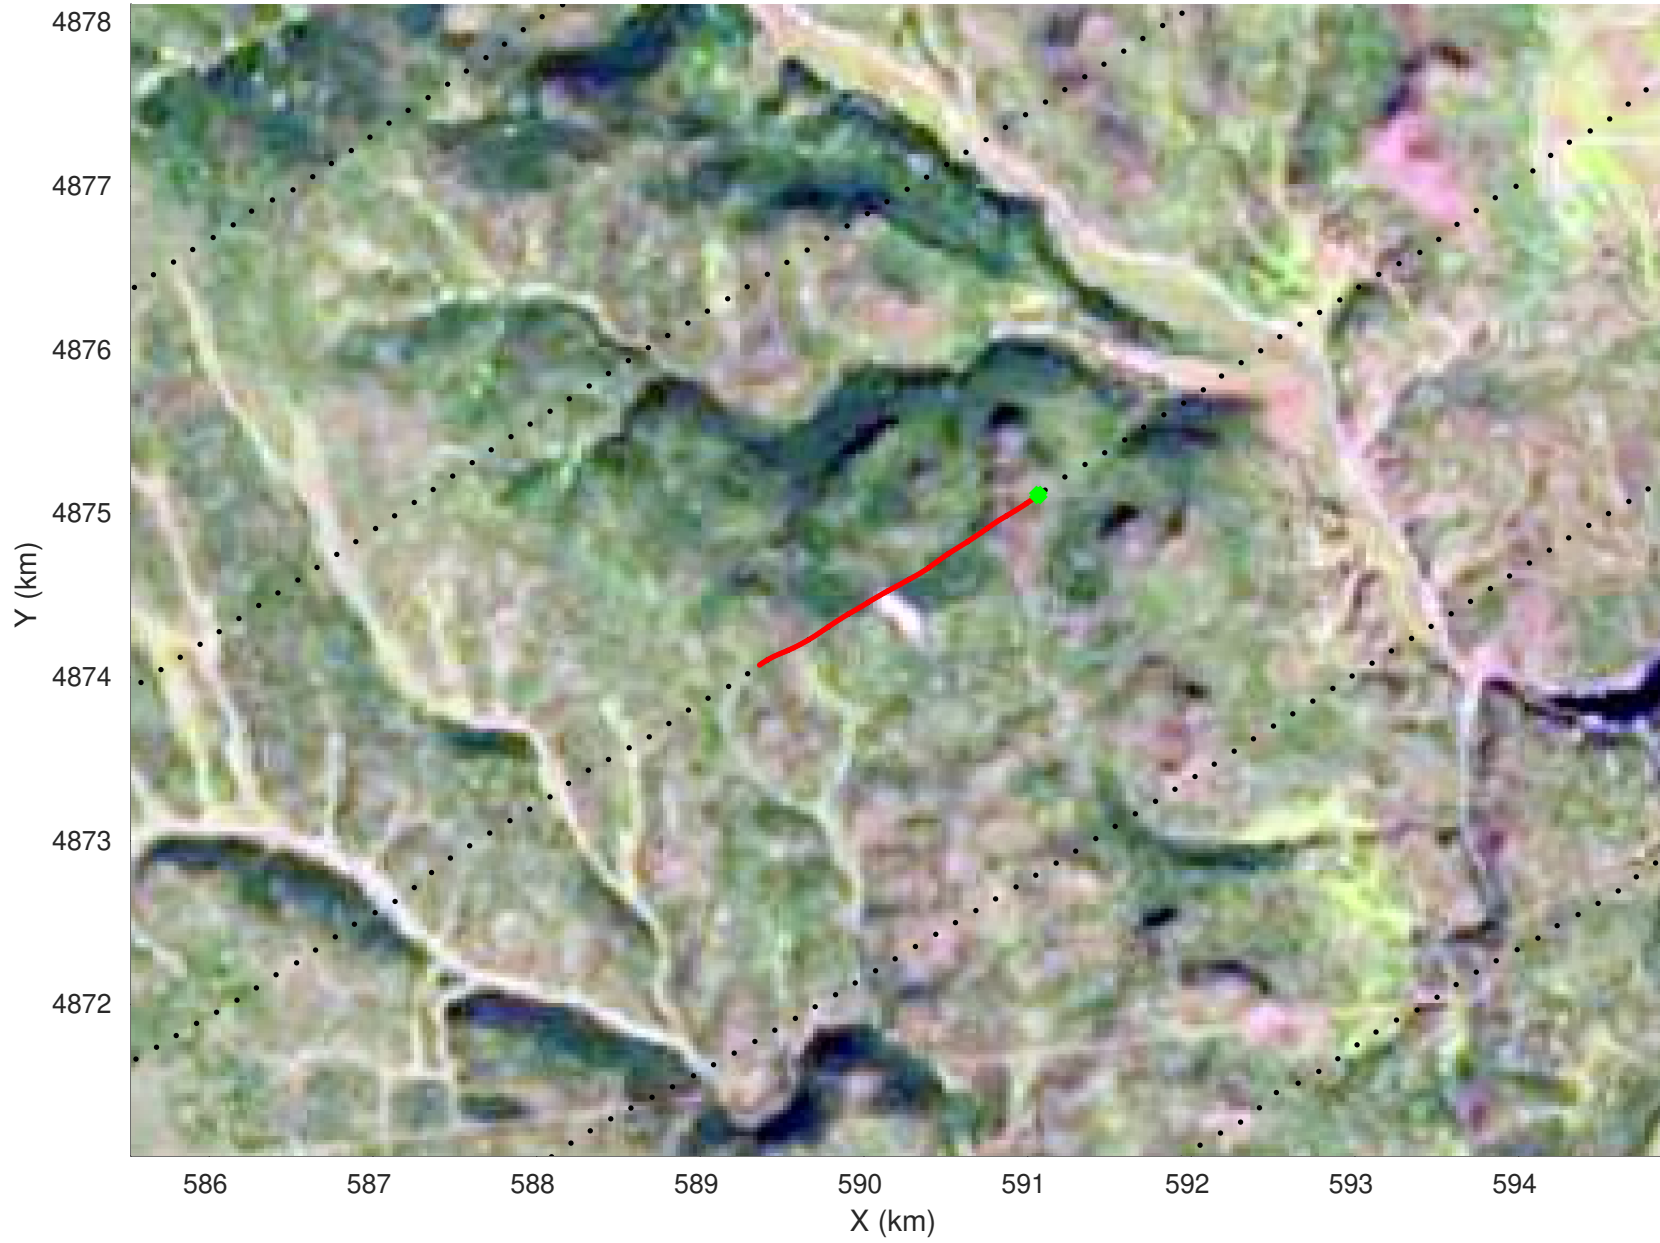

20210225_02_035
Black Hills, South Dakota