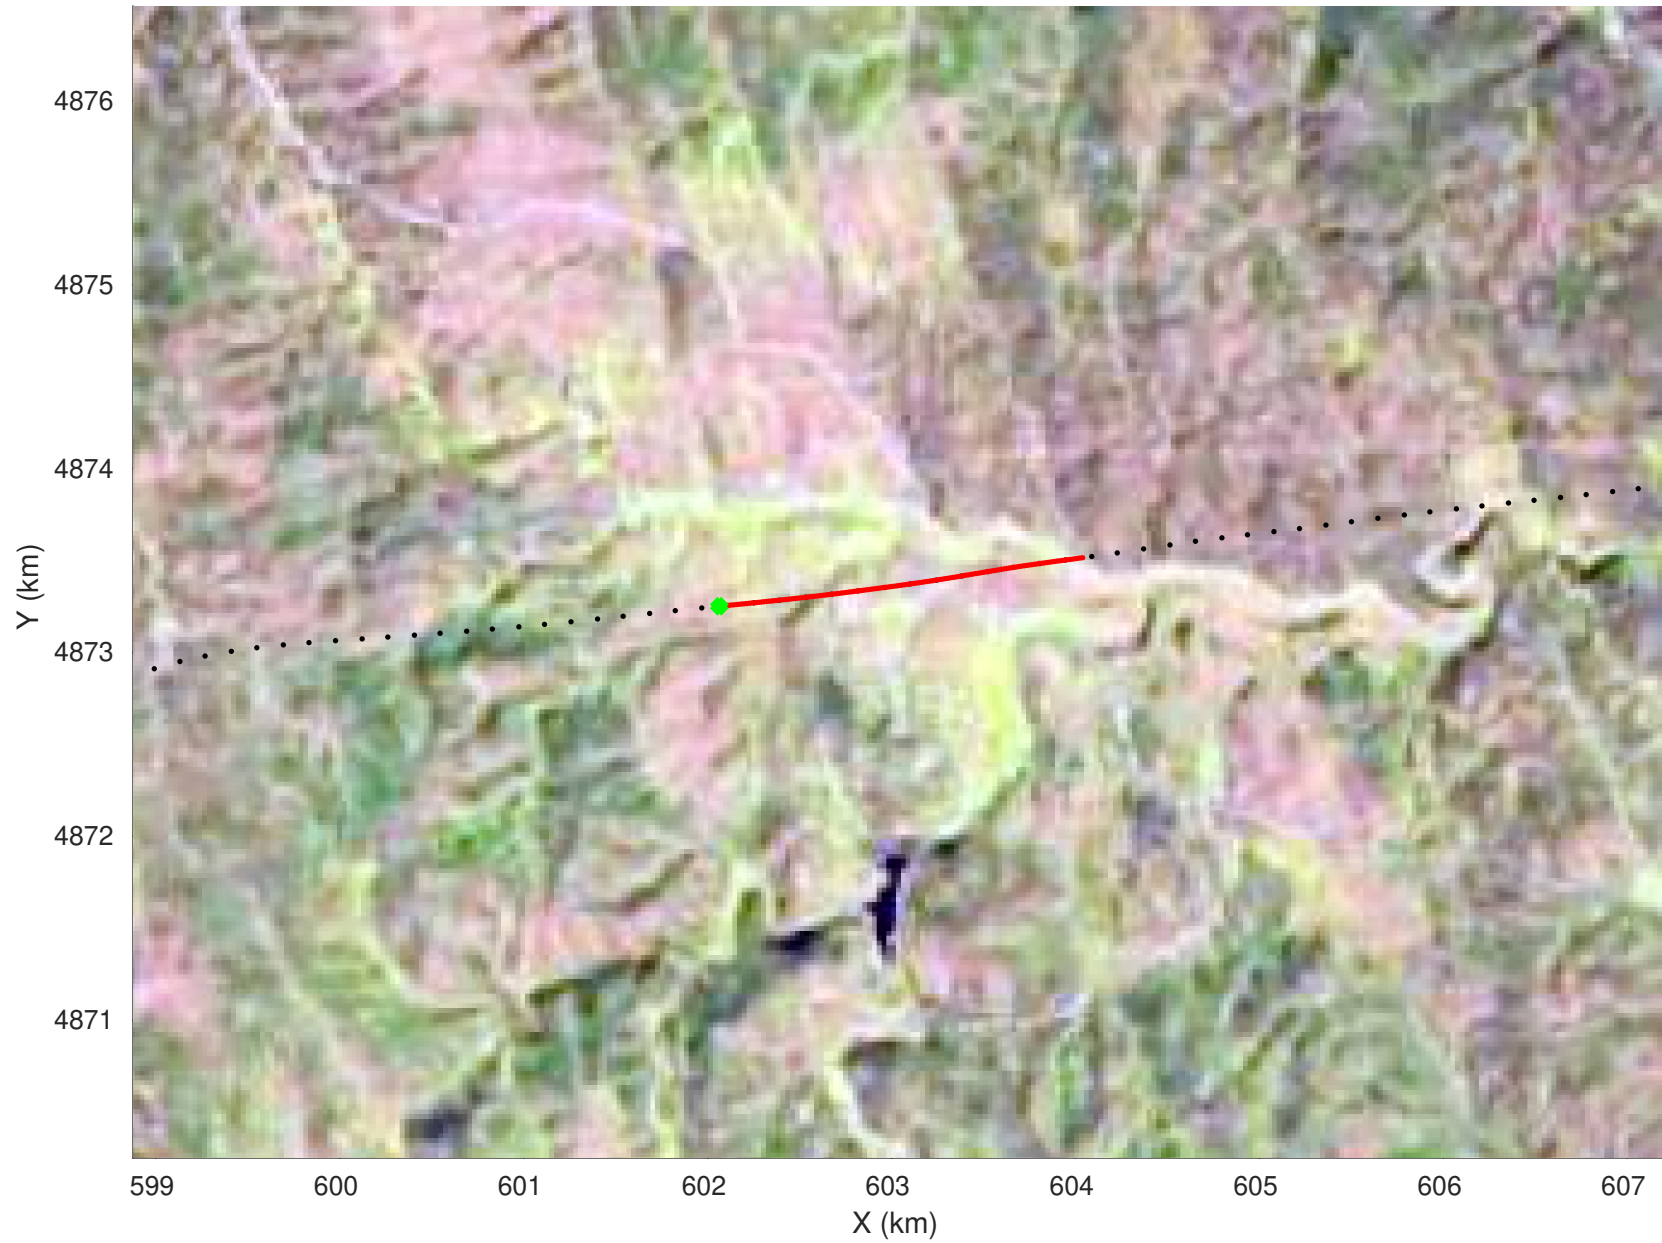

20210225_02_064
Black Hills, South Dakota