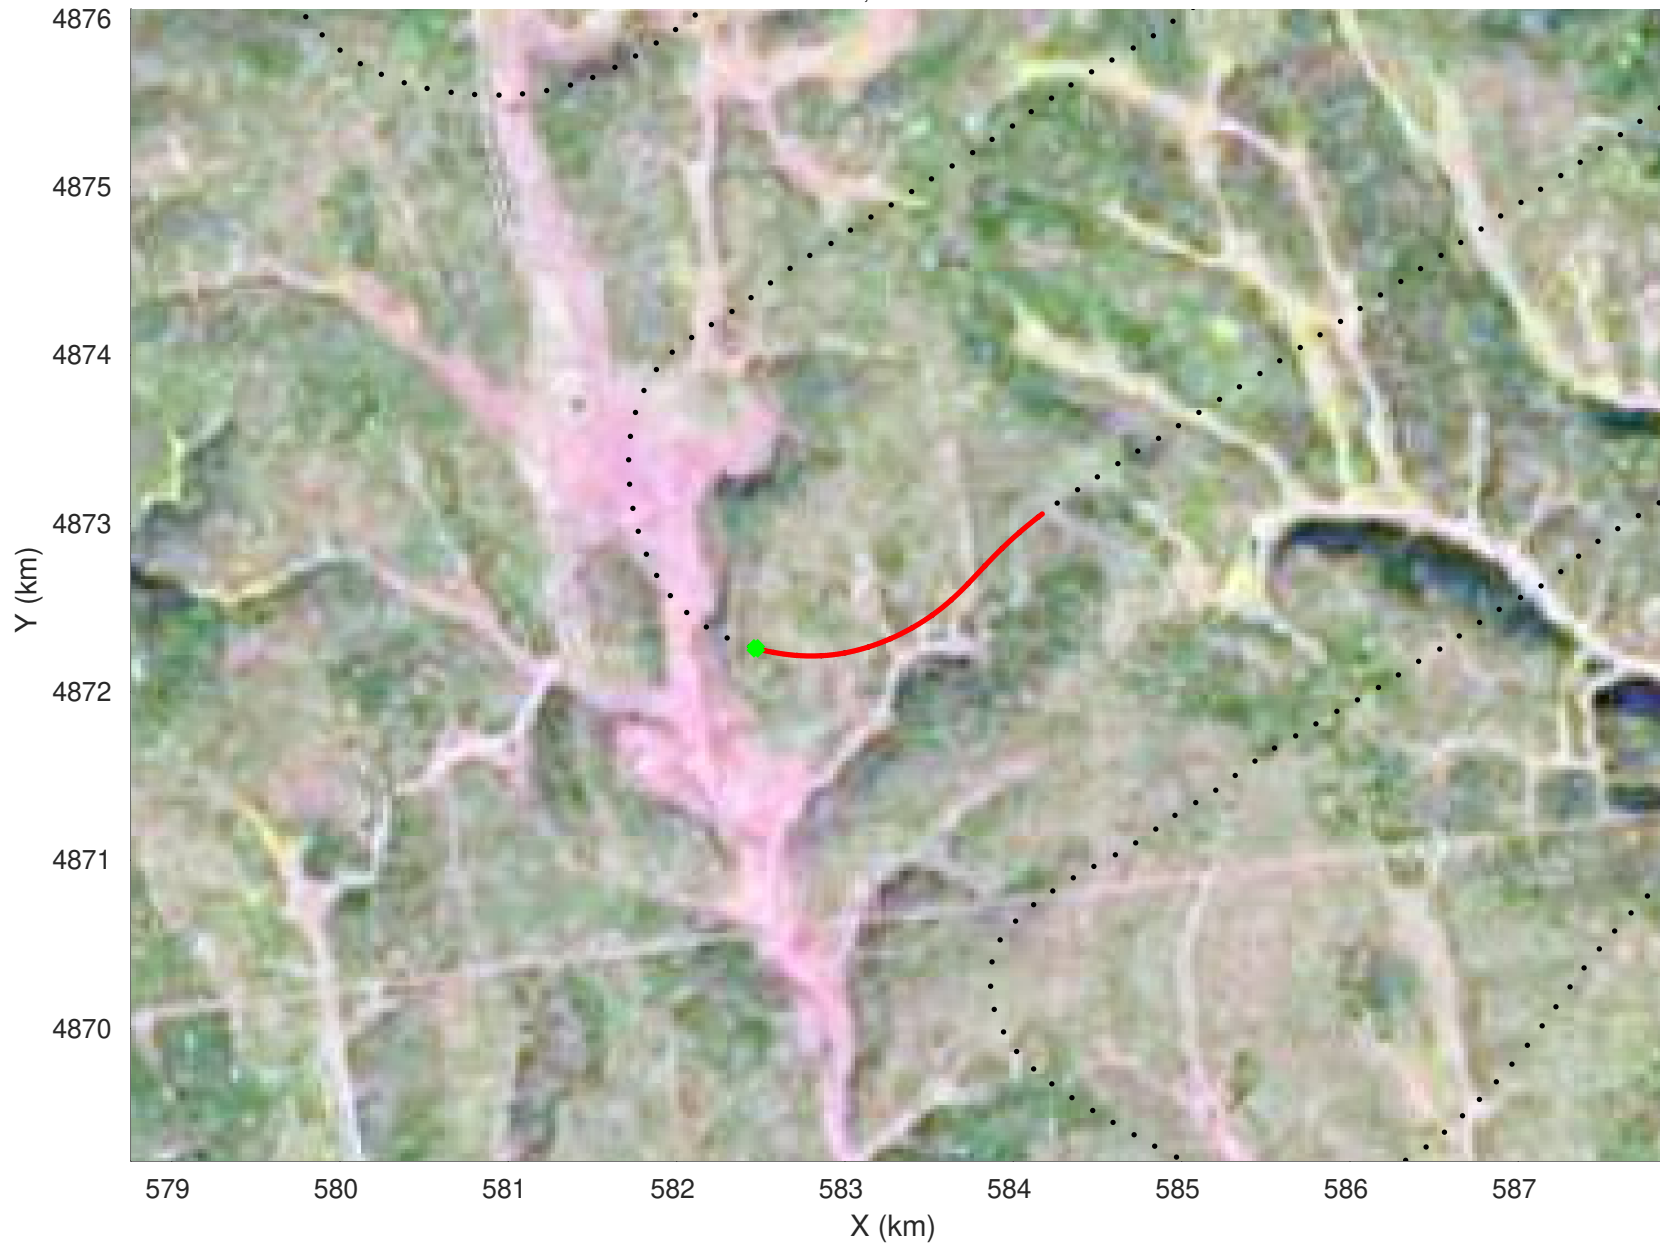

20210225_02_021
Black Hills, South Dakota

snow 2020_SouthDakota_N1KU: "" 20210225_02_021: 15:57:46.0 to 15:58:52.6 GPS

20210225_02_022
Black Hills, South Dakota

snow 2020_SouthDakota_N1KU: "" 20210225_02_022: 15:58:52.8 to 15:59:58.6 GPS

20210225_02_023
Black Hills, South Dakota

snow 2020_SouthDakota_N1KU: "" 20210225_02_023: 15:59:58.8 to 16:00:47.1 GPS

20210225_02_024
Black Hills, South Dakota

snow 2020_SouthDakota_N1KU: "" 20210225_02_024: 16:00:47.3 to 16:01:20.3 GPS