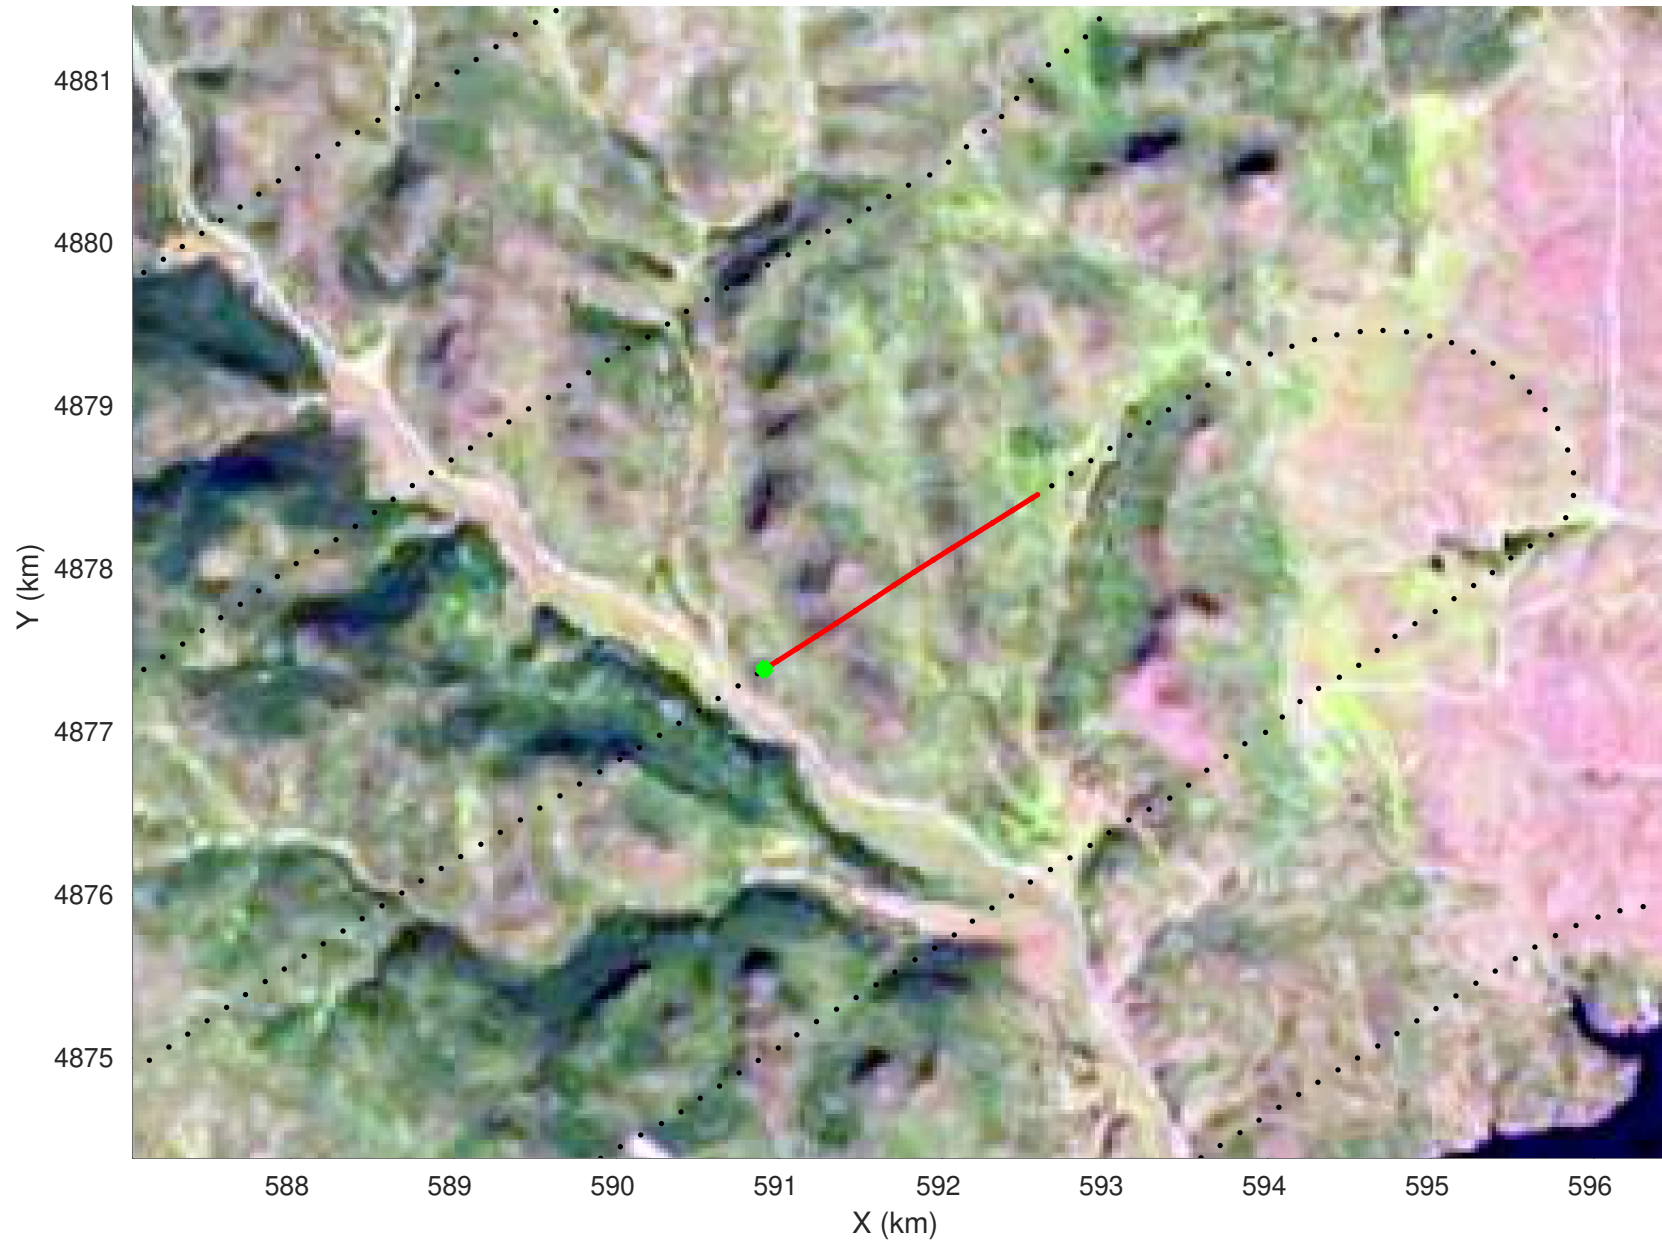

20210225_02_029
Black Hills, South Dakota