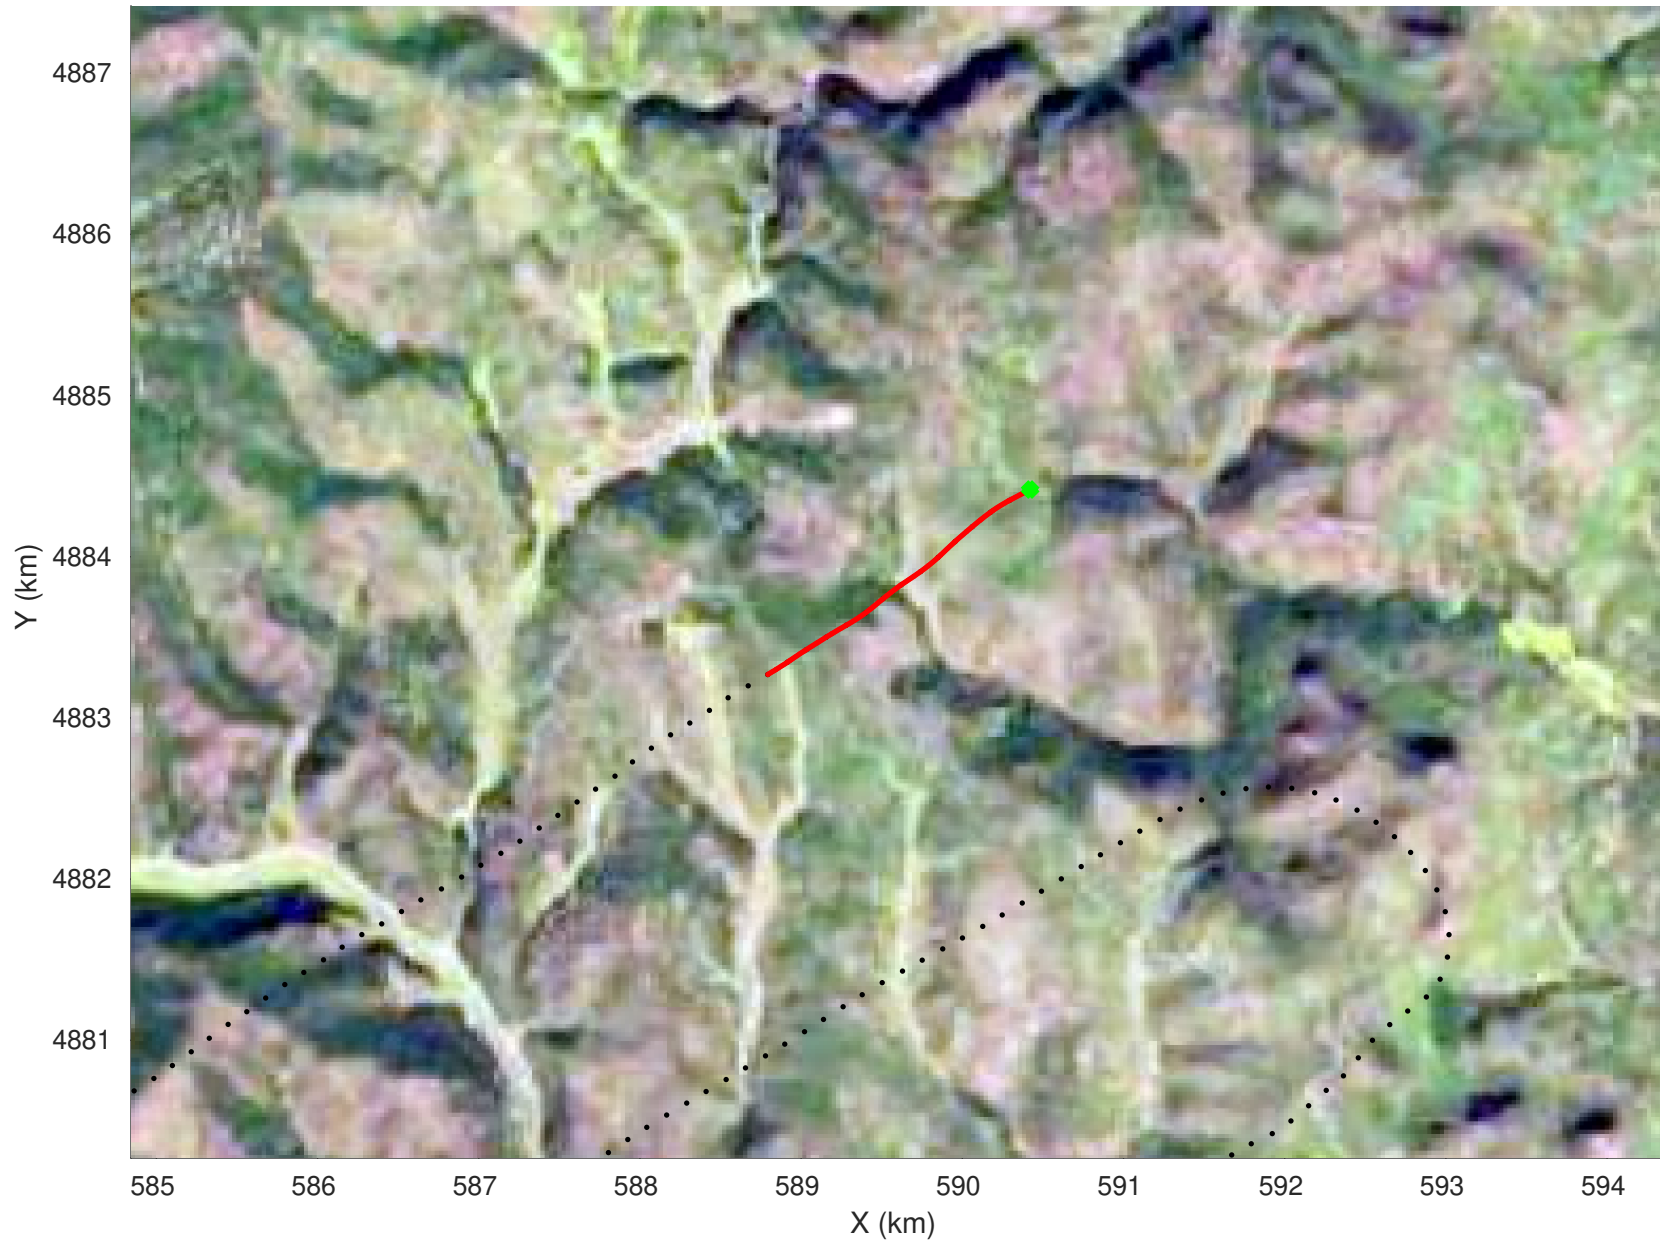

20210225_02_001
Black Hills, South Dakota

snow 2020_SouthDakota_N1KU: "" 20210225_02_001: 15:38:06.7 to 15:39:24.2 GPS

20210225_02_002
Black Hills, South Dakota

snow 2020_SouthDakota_N1KU: "" 20210225_02_002: 15:39:24.4 to 15:40:37.5 GPS

20210225_02_003
Black Hills, South Dakota

snow 2020_SouthDakota_N1KU: "" 20210225_02_003: 15:40:37.7 to 15:41:53.7 GPS

20210225_02_004
Black Hills, South Dakota

snow 2020_SouthDakota_N1KU: "" 20210225_02_004: 15:41:53.9 to 15:43:21.4 GPS

20210225_02_005
Black Hills, South Dakota

snow 2020_SouthDakota_N1KU: "" 20210225_02_005: 15:43:21.6 to 15:44:42.5 GPS

20210225_02_006
Black Hills, South Dakota

snow 2020_SouthDakota_N1KU: "" 20210225_02_006: 15:44:42.7 to 15:45:47.4 GPS