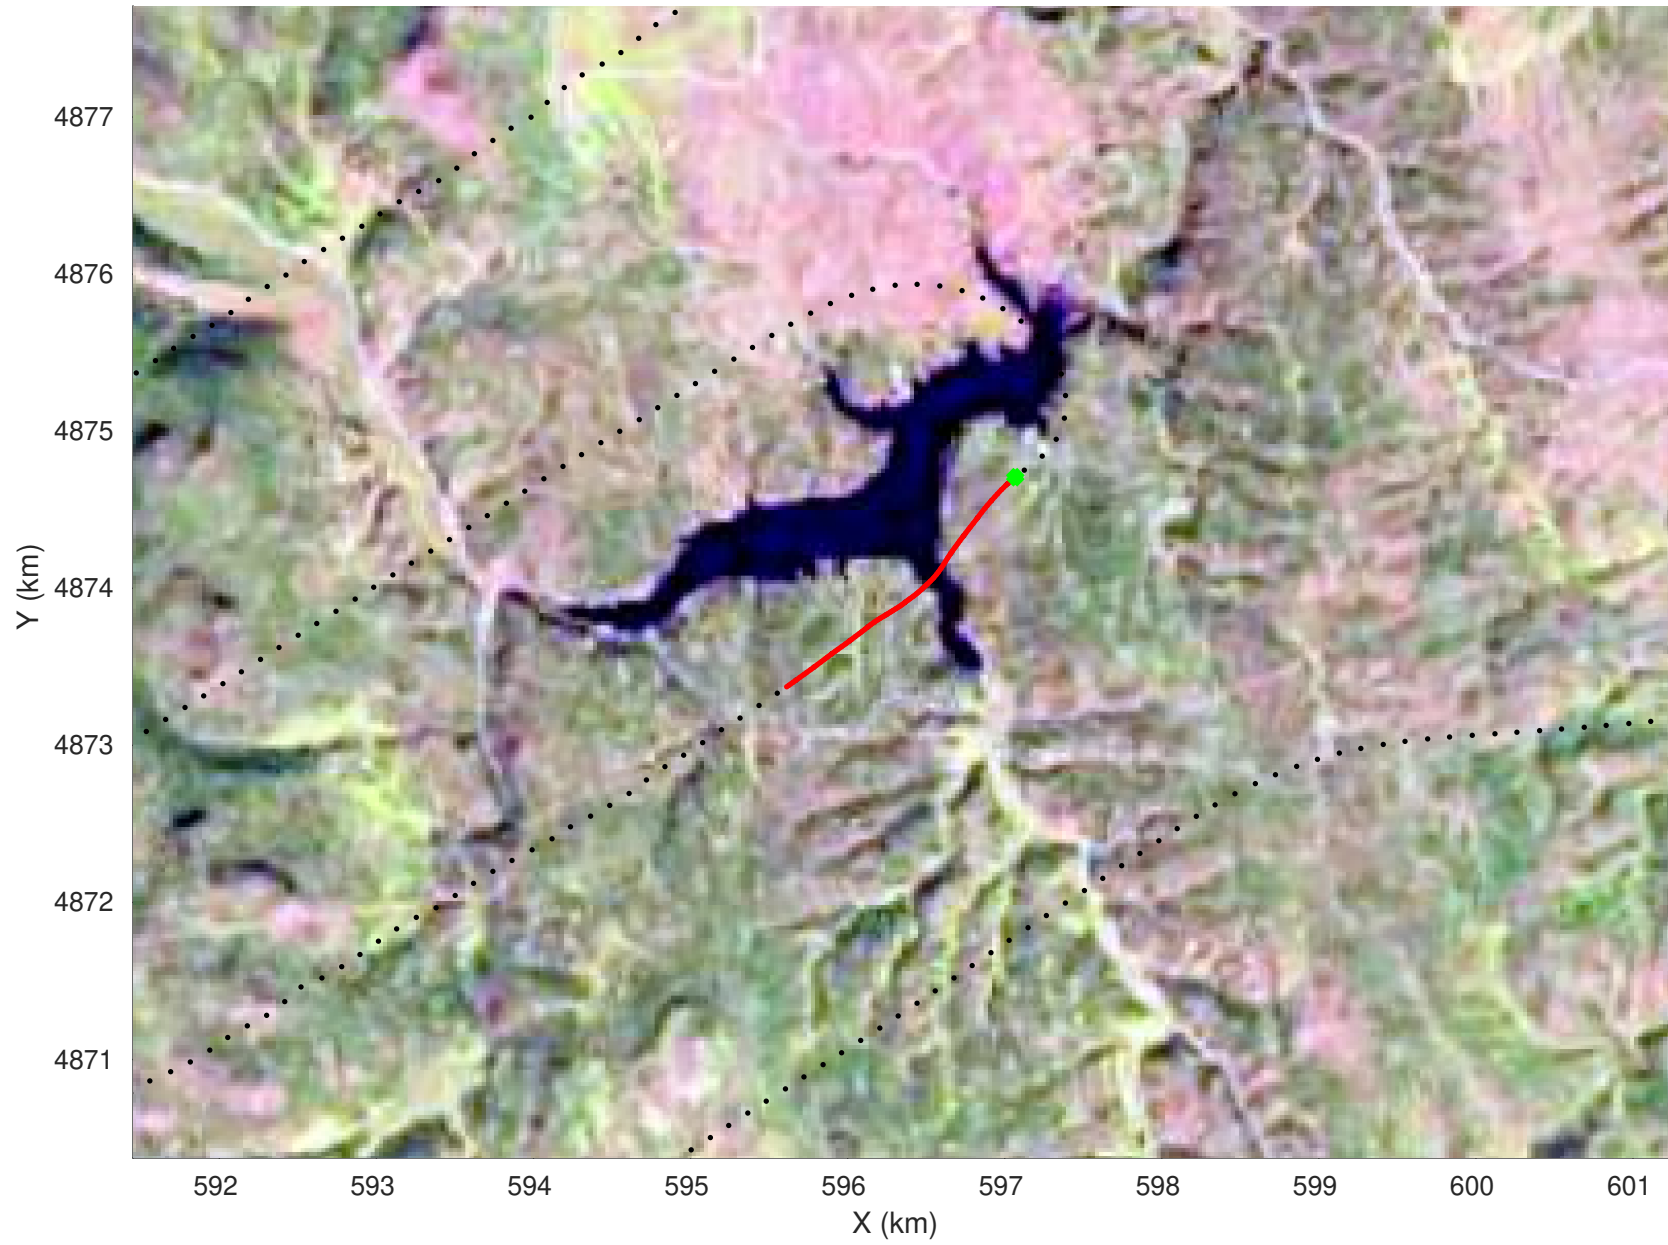

20210225_02_048
Black Hills, South Dakota