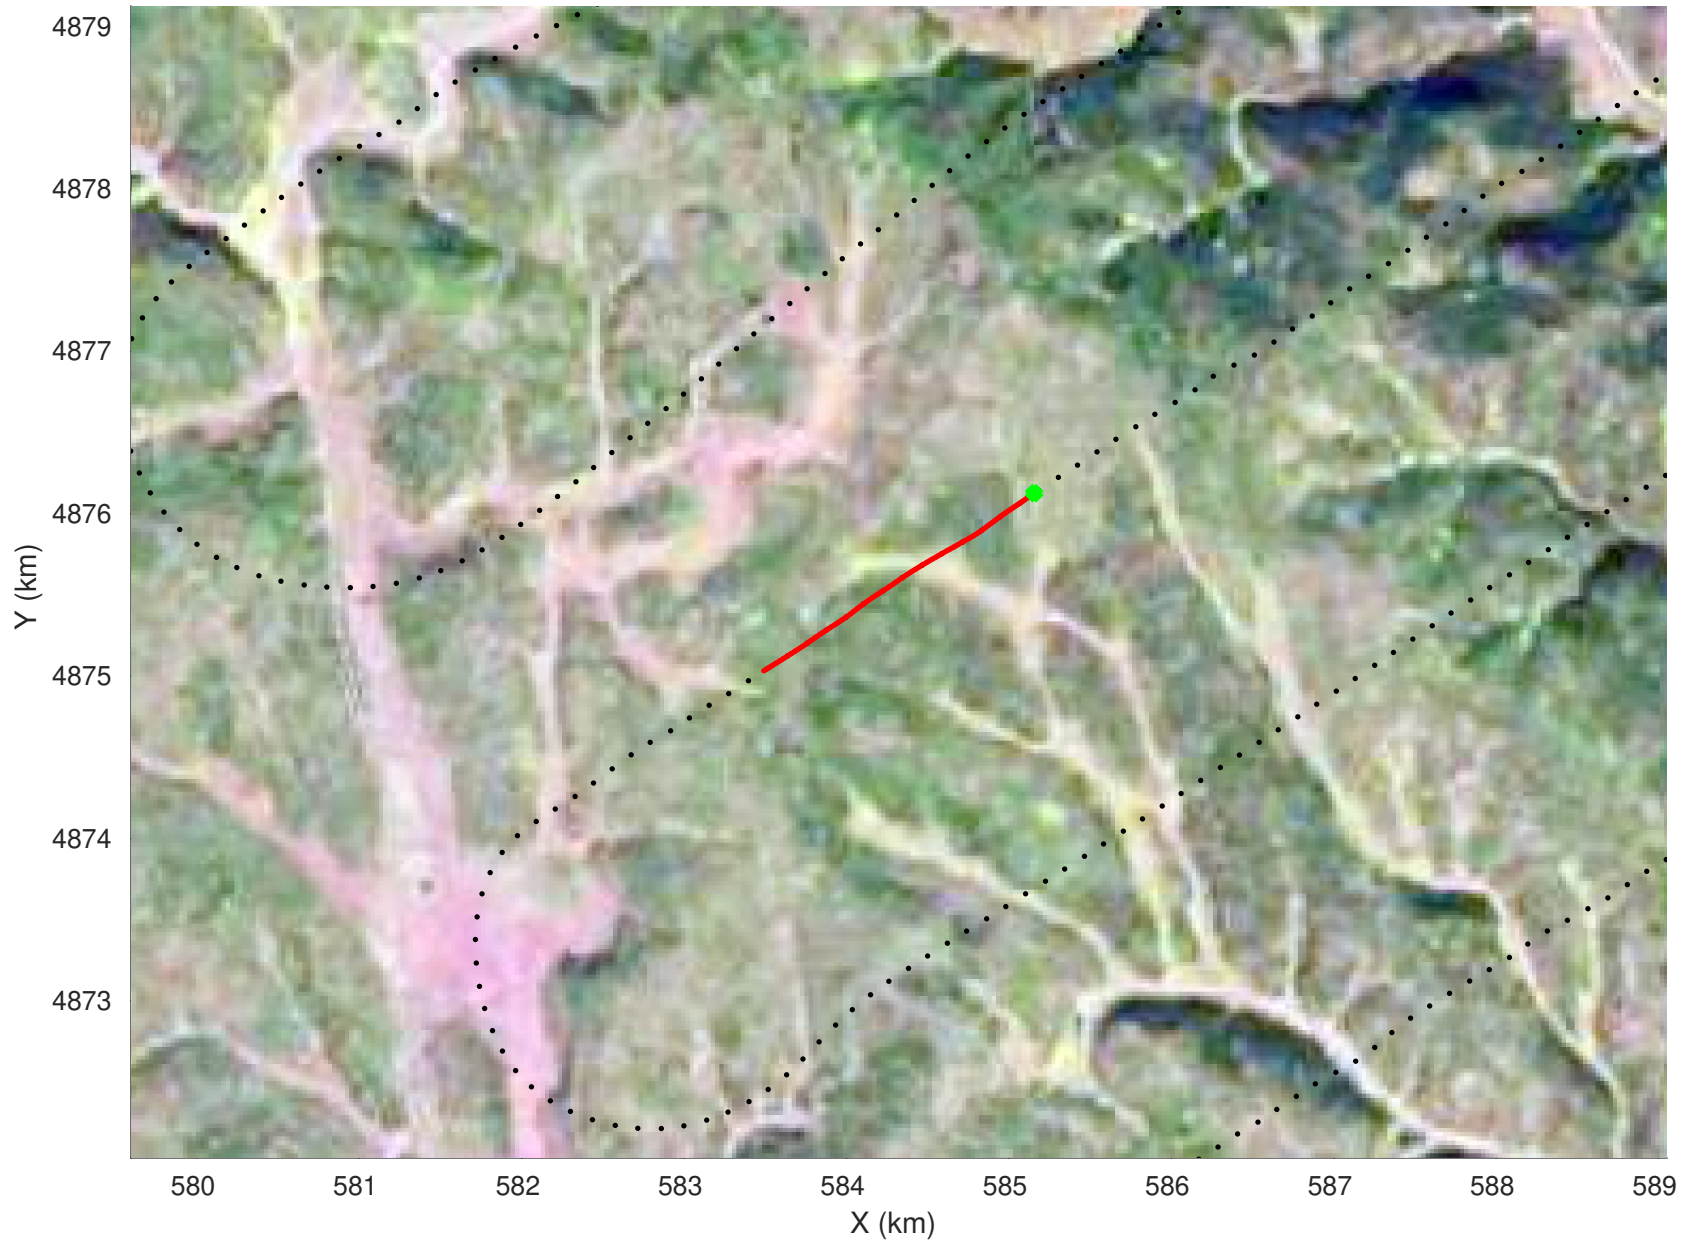

20210225_02_019
Black Hills, South Dakota

snow 2020_SouthDakota_N1KU: "" 20210225_02_019: 15:55:12.0 to 15:56:22.5 GPS

20210225_02_020
Black Hills, South Dakota

snow 2020_SouthDakota_N1KU: "" 20210225_02_020: 15:56:22.7 to 15:57:45.8 GPS

20210225_02_021
Black Hills, South Dakota

snow 2020_SouthDakota_N1KU: "" 20210225_02_021: 15:57:46.0 to 15:58:52.6 GPS

20210225_02_022
Black Hills, South Dakota

snow 2020_SouthDakota_N1KU: "" 20210225_02_022: 15:58:52.8 to 15:59:58.6 GPS