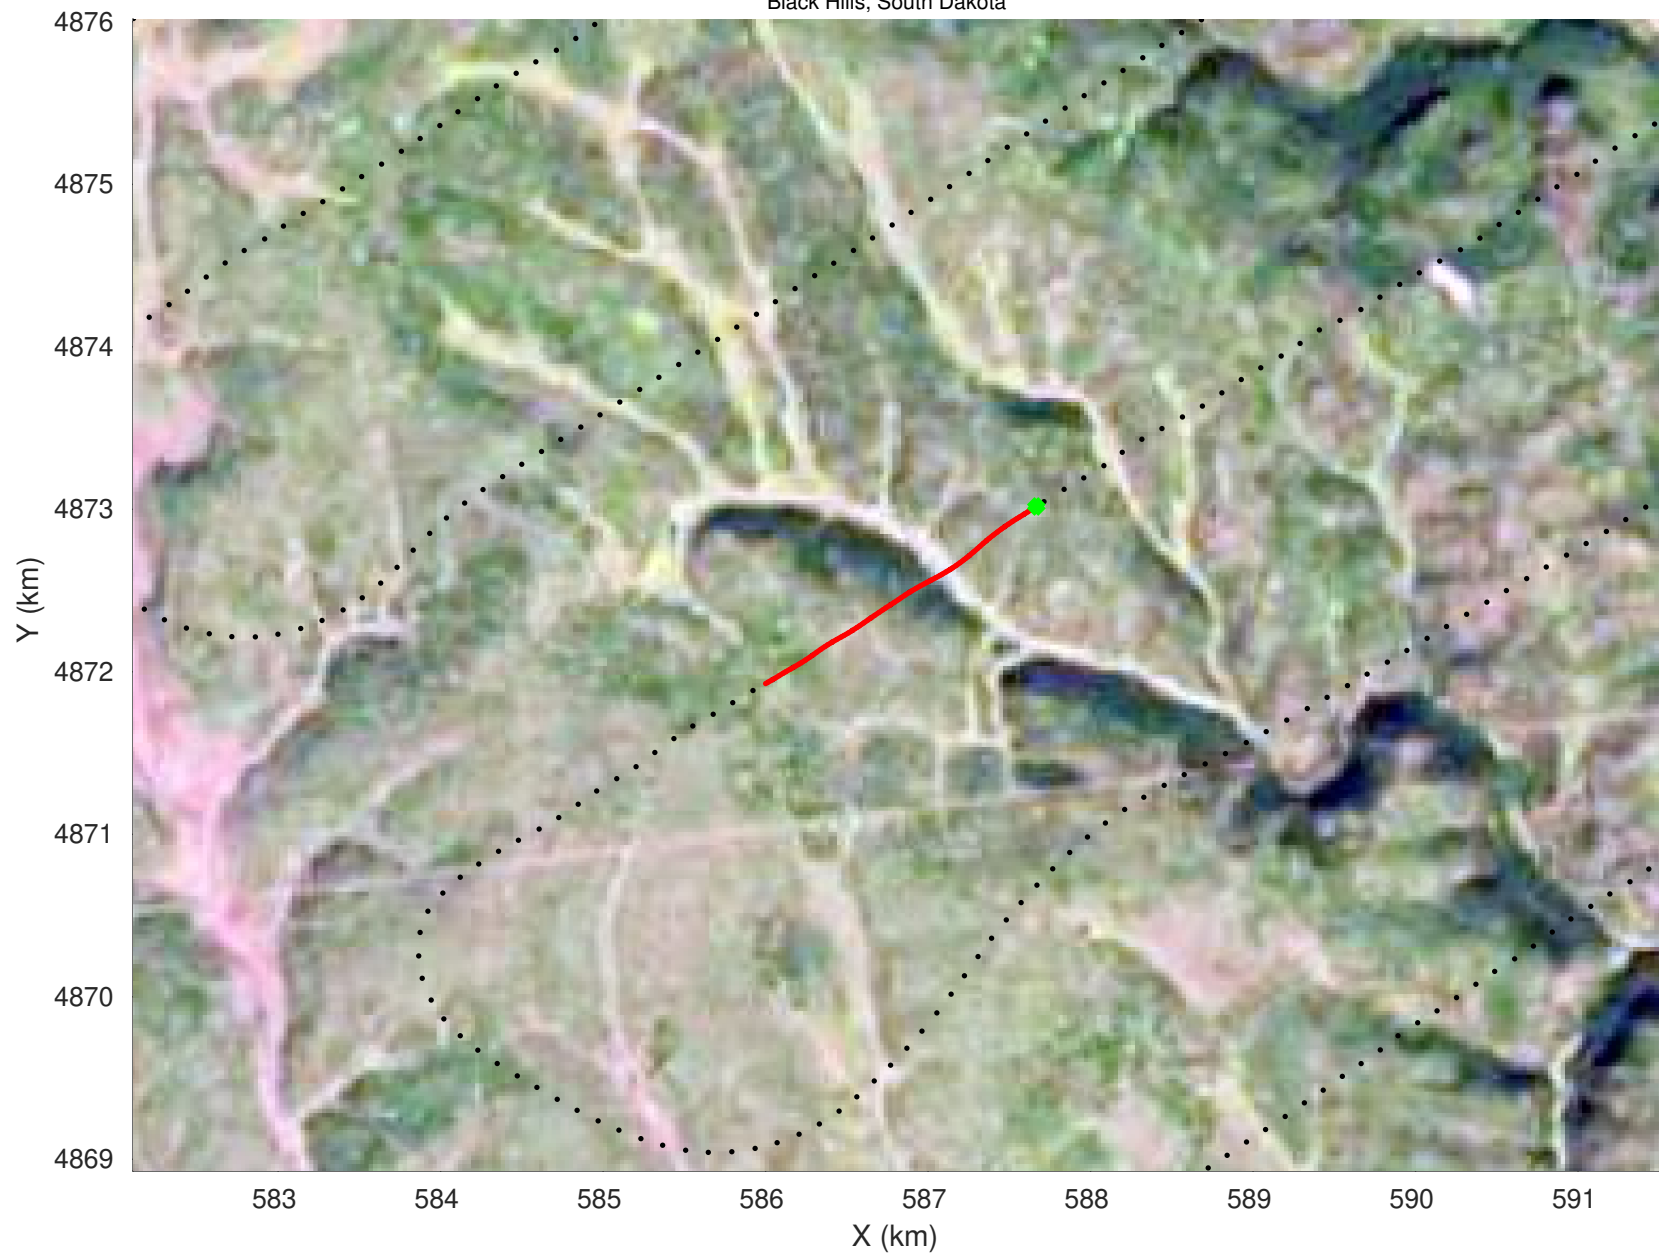

20210225_02_037
Black Hills, South Dakota