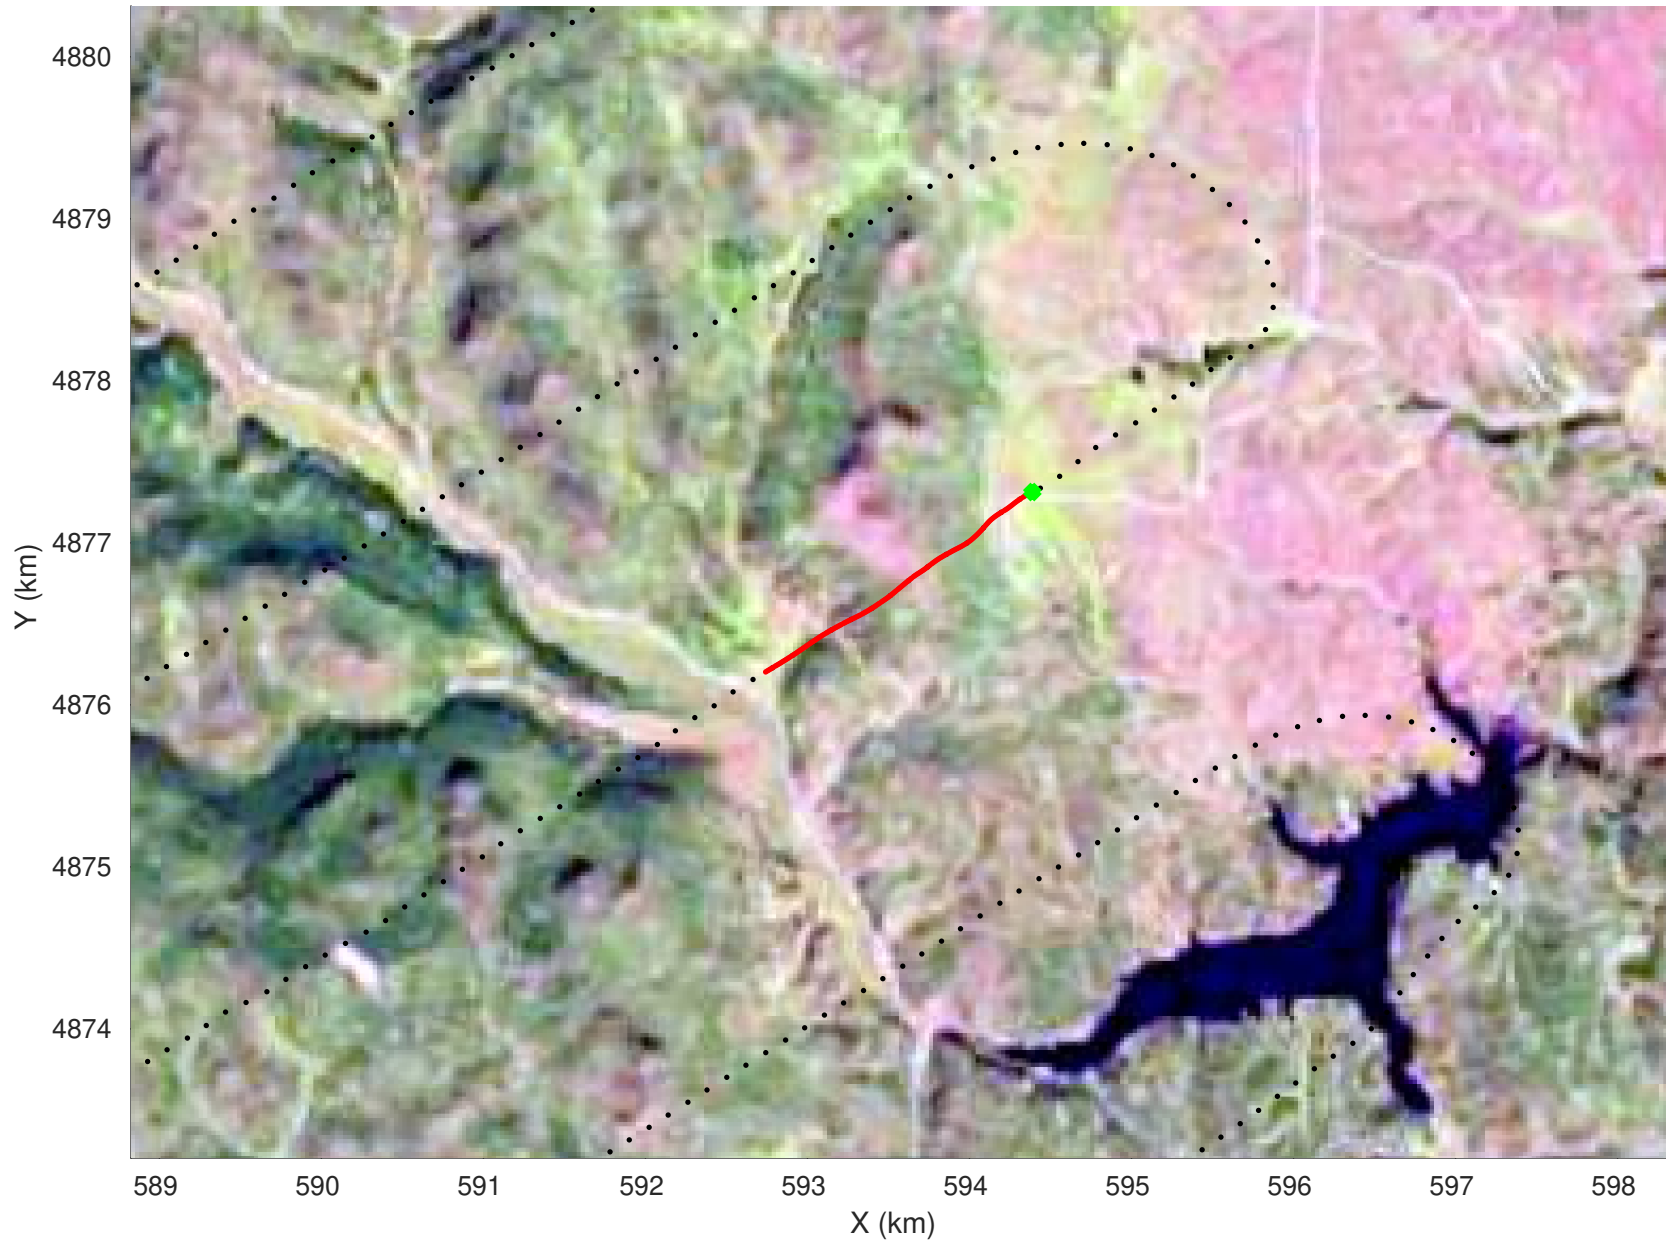

20210225_02_033
Black Hills, South Dakota