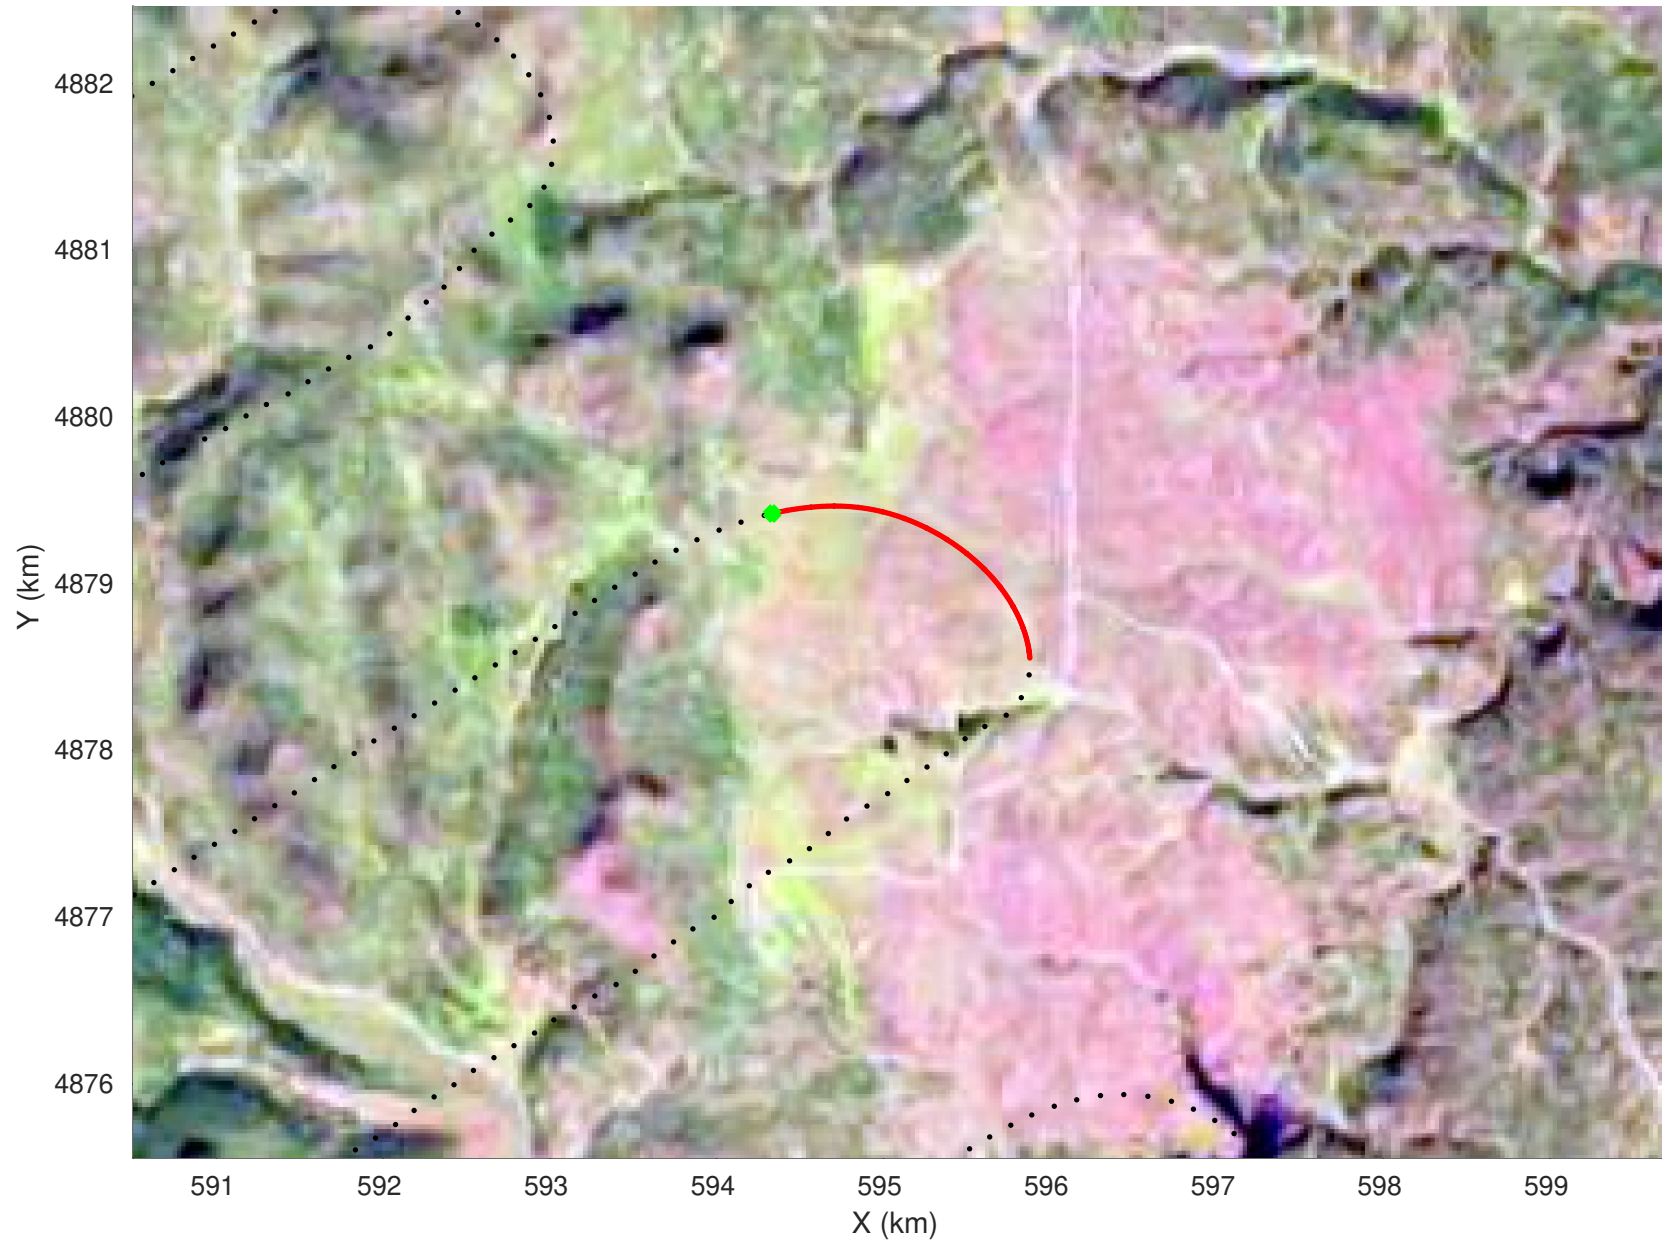

20210225_02_031
Black Hills, South Dakota