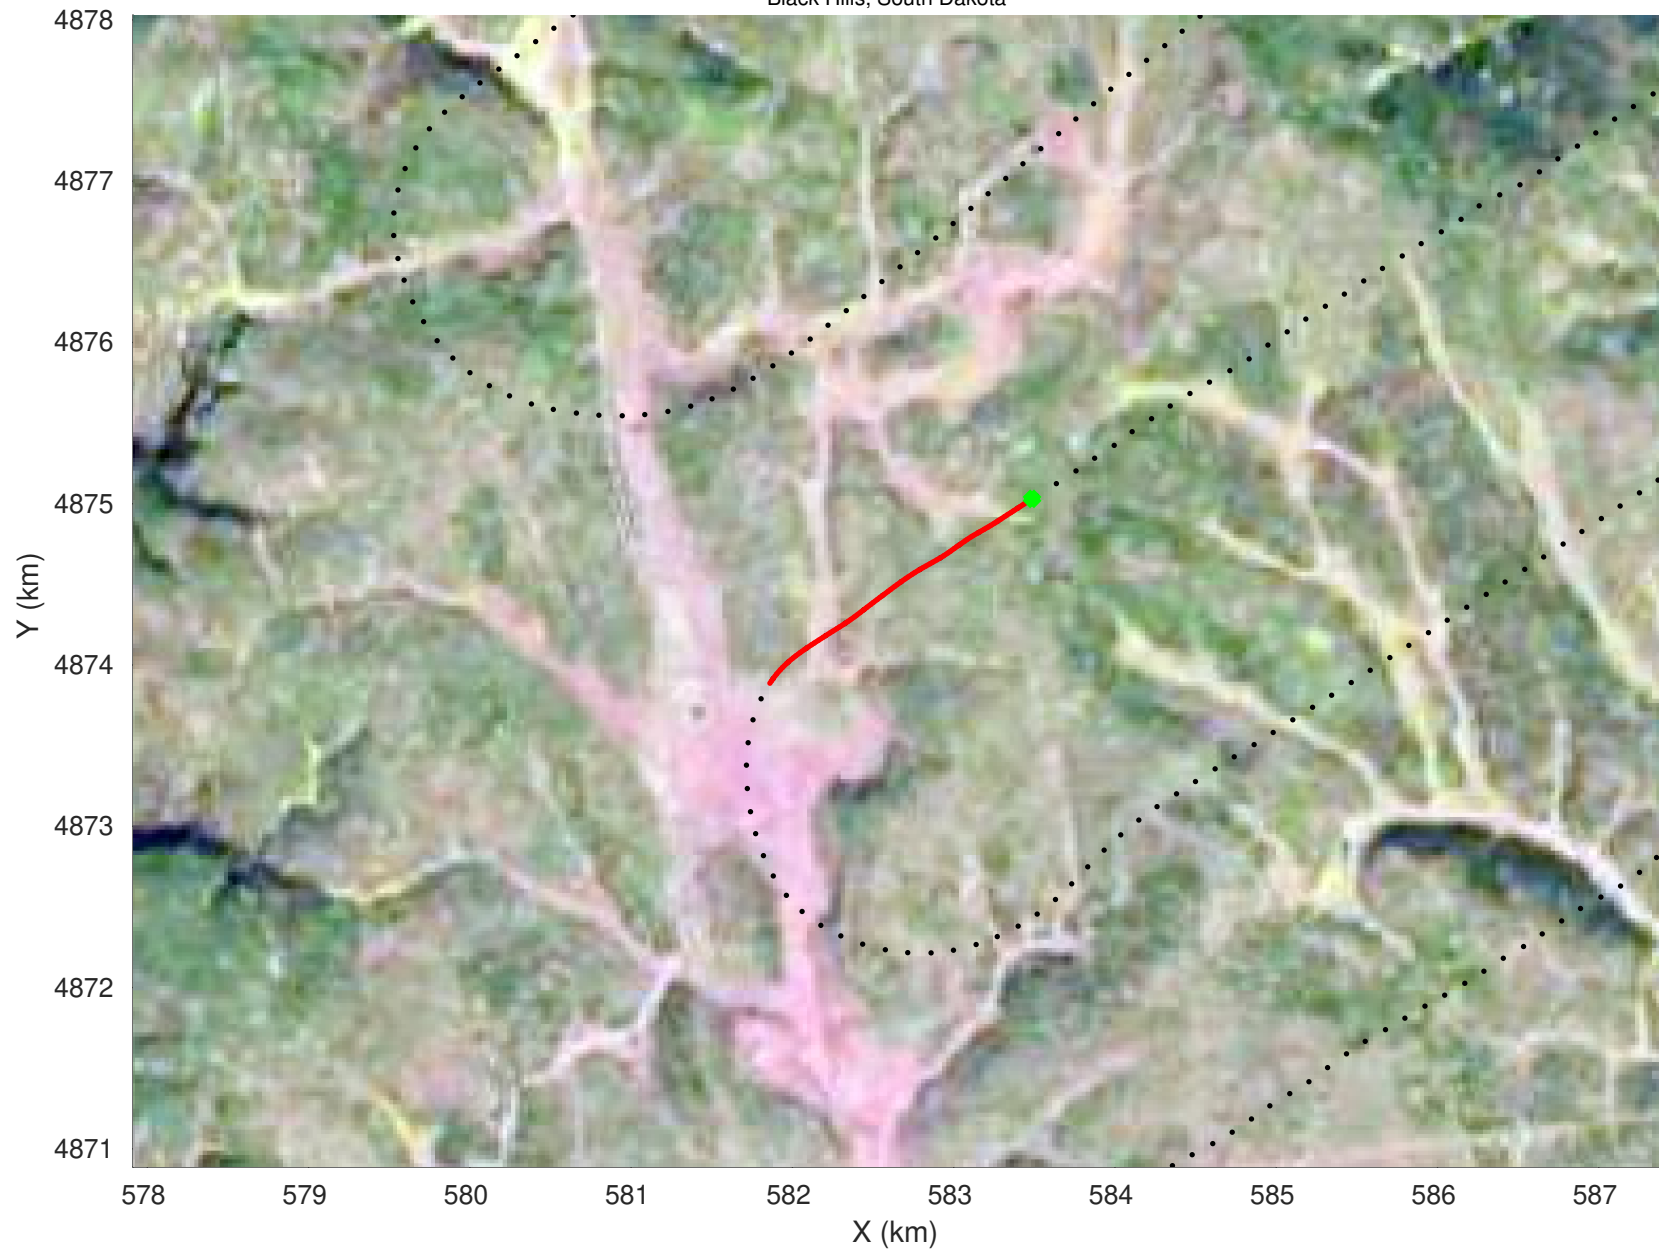

20210225_02_019
Black Hills, South Dakota

snow 2020_SouthDakota_N1KU: "" 20210225_02_019: 15:55:12.0 to 15:56:22.5 GPS

20210225_02_020
Black Hills, South Dakota

snow 2020_SouthDakota_N1KU: "" 20210225_02_020: 15:56:22.7 to 15:57:45.8 GPS

20210225_02_021
Black Hills, South Dakota

snow 2020_SouthDakota_N1KU: "" 20210225_02_021: 15:57:46.0 to 15:58:52.6 GPS

20210225_02_022
Black Hills, South Dakota

snow 2020_SouthDakota_N1KU: "" 20210225_02_022: 15:58:52.8 to 15:59:58.6 GPS