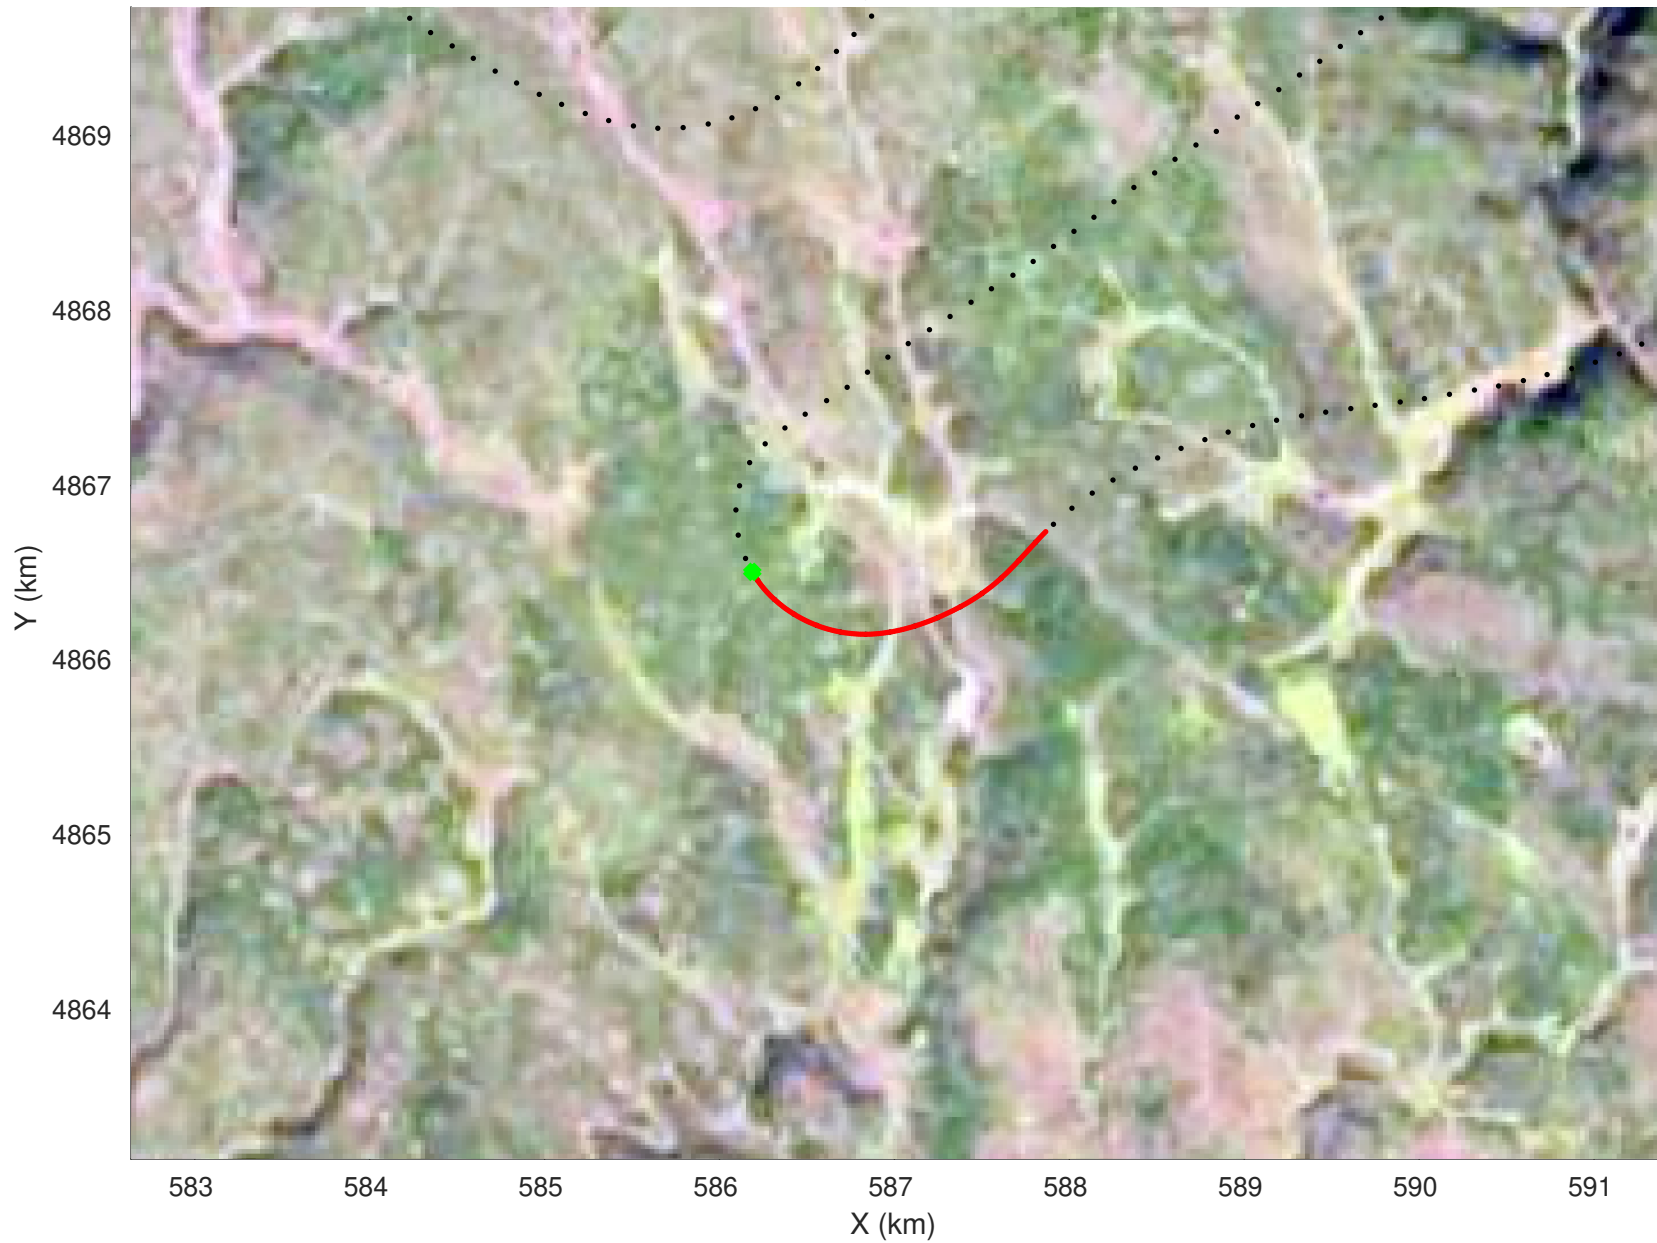

20210225_02_055
Black Hills, South Dakota