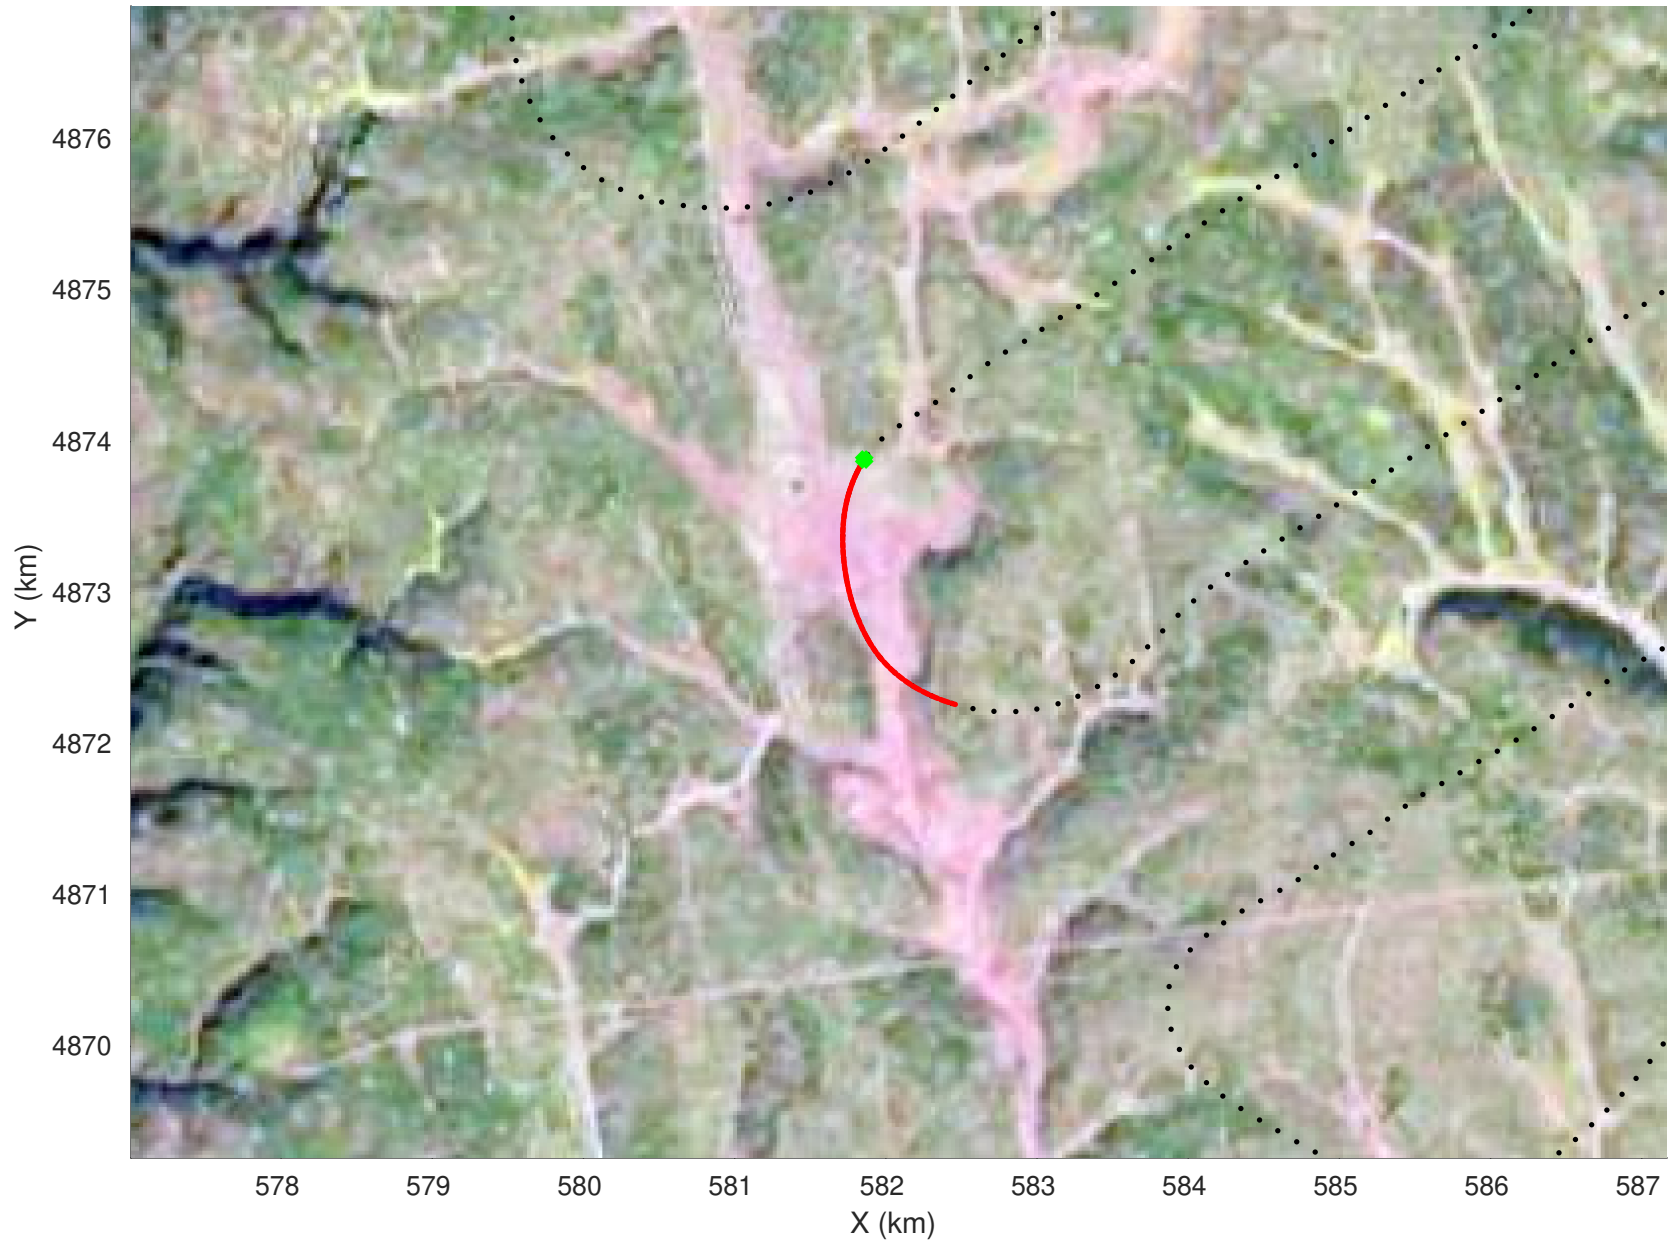

20210225_02_021
Black Hills, South Dakota

snow 2020_SouthDakota_N1KU: "" 20210225_02_021: 15:57:46.0 to 15:58:52.6 GPS

20210225_02_022
Black Hills, South Dakota

snow 2020_SouthDakota_N1KU: "" 20210225_02_022: 15:58:52.8 to 15:59:58.6 GPS

20210225_02_023
Black Hills, South Dakota

snow 2020_SouthDakota_N1KU: "" 20210225_02_023: 15:59:58.8 to 16:00:47.1 GPS

20210225_02_024
Black Hills, South Dakota

snow 2020_SouthDakota_N1KU: "" 20210225_02_024: 16:00:47.3 to 16:01:20.3 GPS