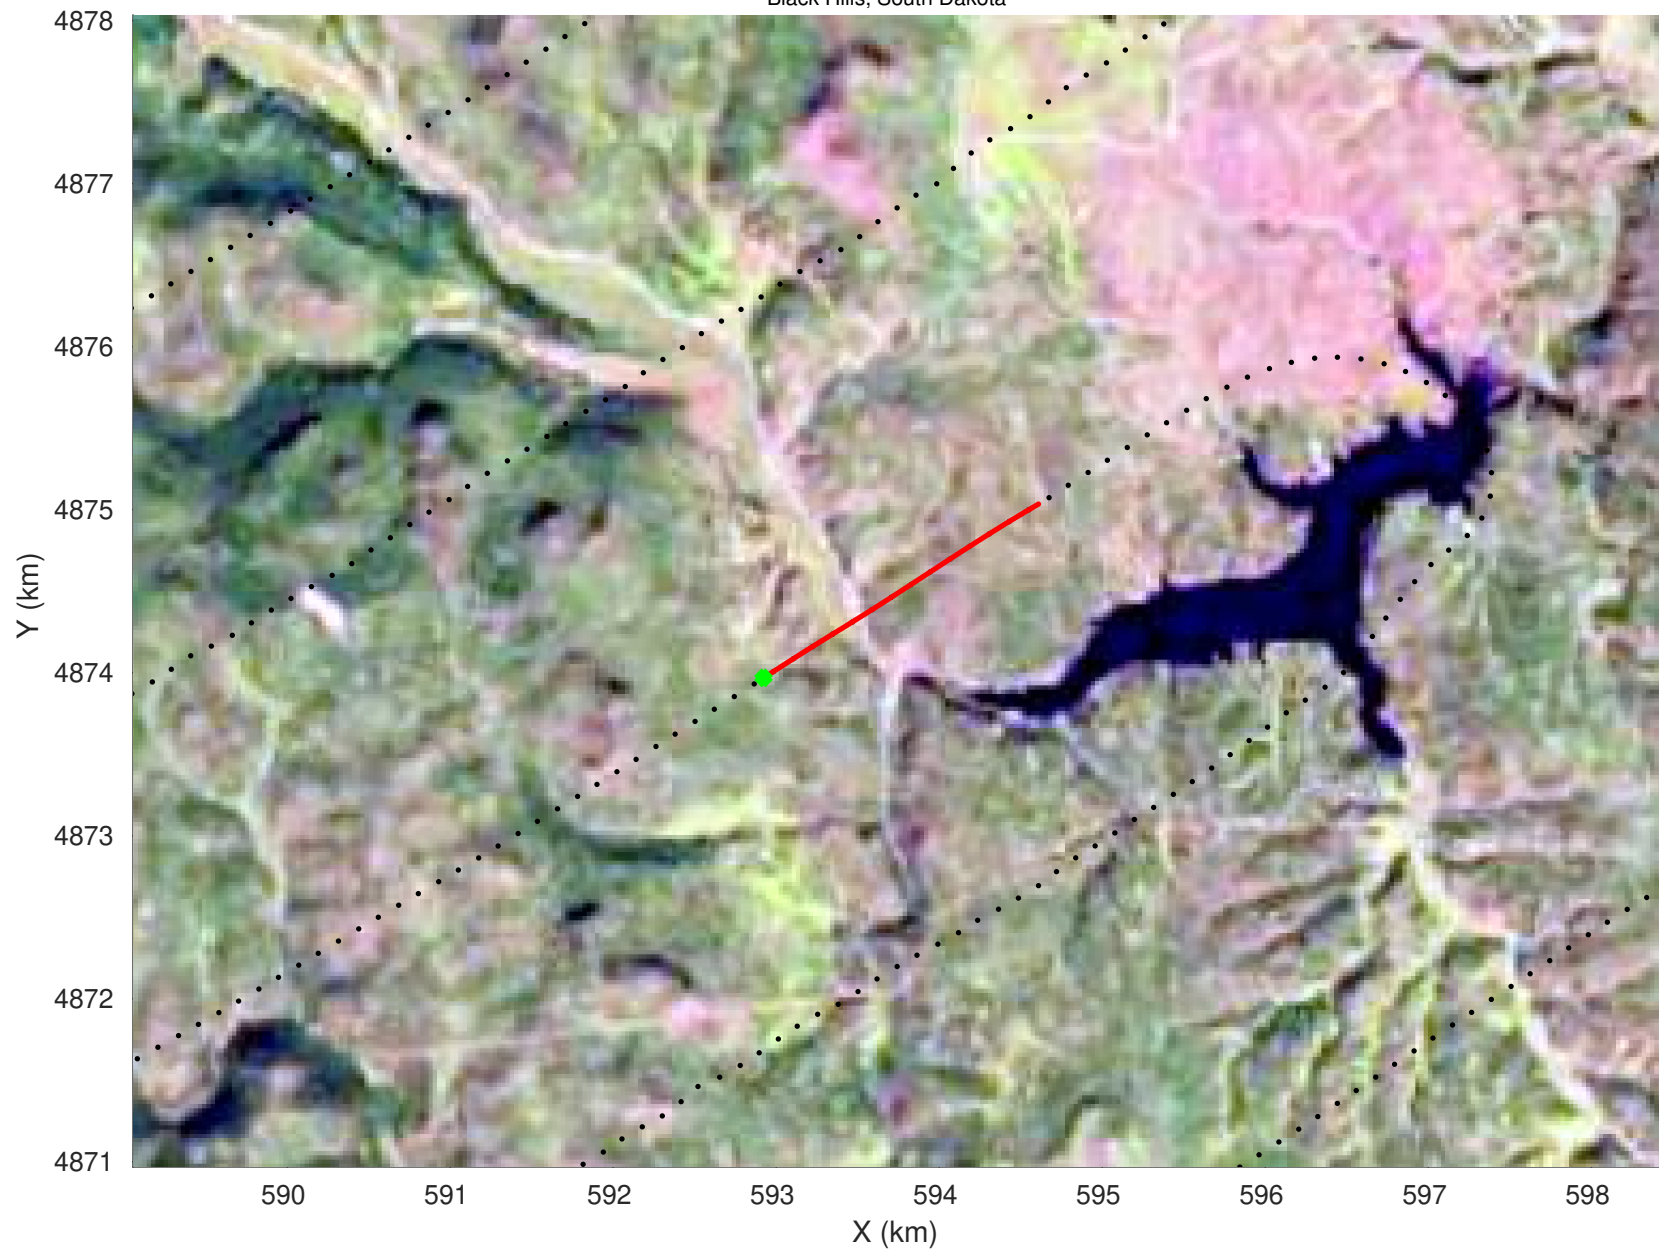

20210225_02_045
Black Hills, South Dakota