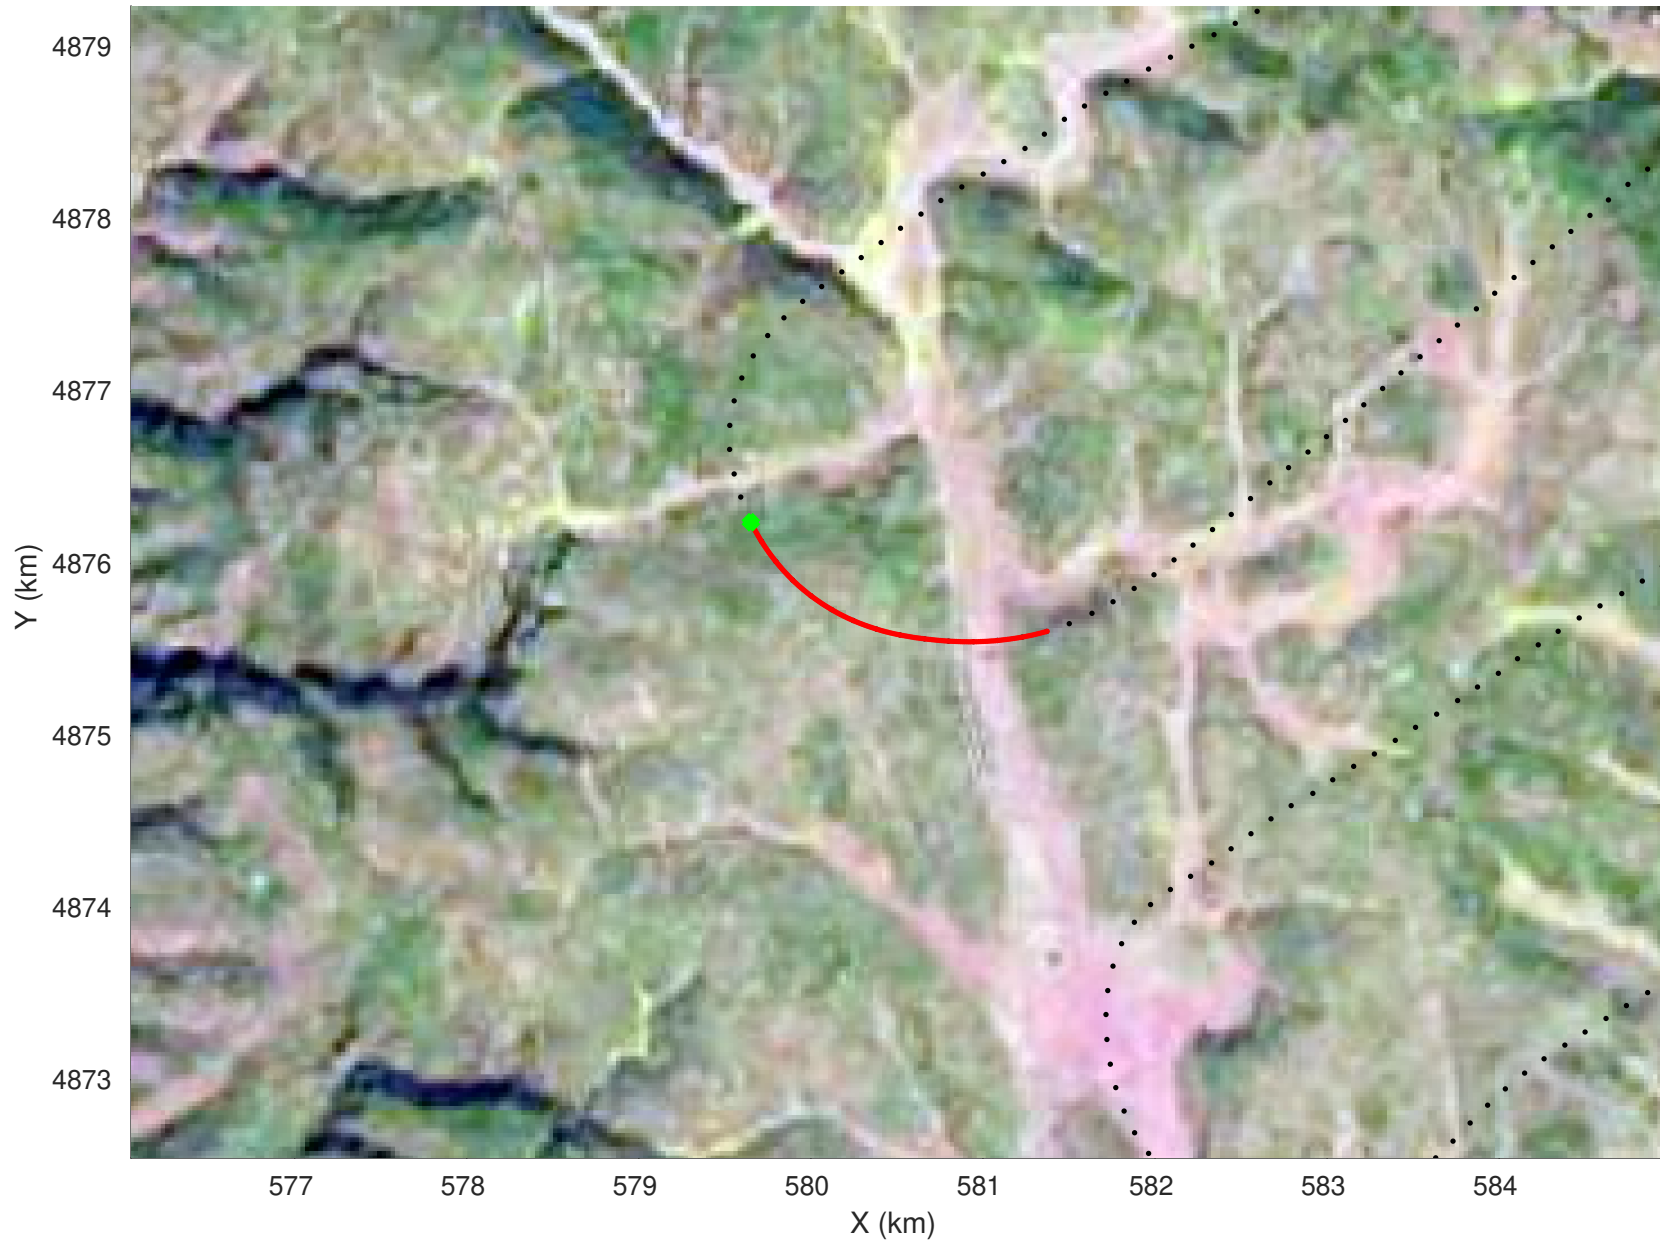

20210225_02_003
Black Hills, South Dakota

snow 2020_SouthDakota_N1KU: "" 20210225_02_003: 15:40:37.7 to 15:41:53.7 GPS

20210225_02_004
Black Hills, South Dakota

snow 2020_SouthDakota_N1KU: "" 20210225_02_004: 15:41:53.9 to 15:43:21.4 GPS

20210225_02_005
Black Hills, South Dakota

snow 2020_SouthDakota_N1KU: "" 20210225_02_005: 15:43:21.6 to 15:44:42.5 GPS

20210225_02_006
Black Hills, South Dakota

snow 2020_SouthDakota_N1KU: "" 20210225_02_006: 15:44:42.7 to 15:45:47.4 GPS

20210225_02_007
Black Hills, South Dakota

snow 2020_SouthDakota_N1KU: "" 20210225_02_007: 15:45:47.6 to 15:46:42.3 GPS

20210225_02_008
Black Hills, South Dakota

snow 2020_SouthDakota_N1KU: "" 20210225_02_008: 15:46:42.5 to 15:47:20.2 GPS