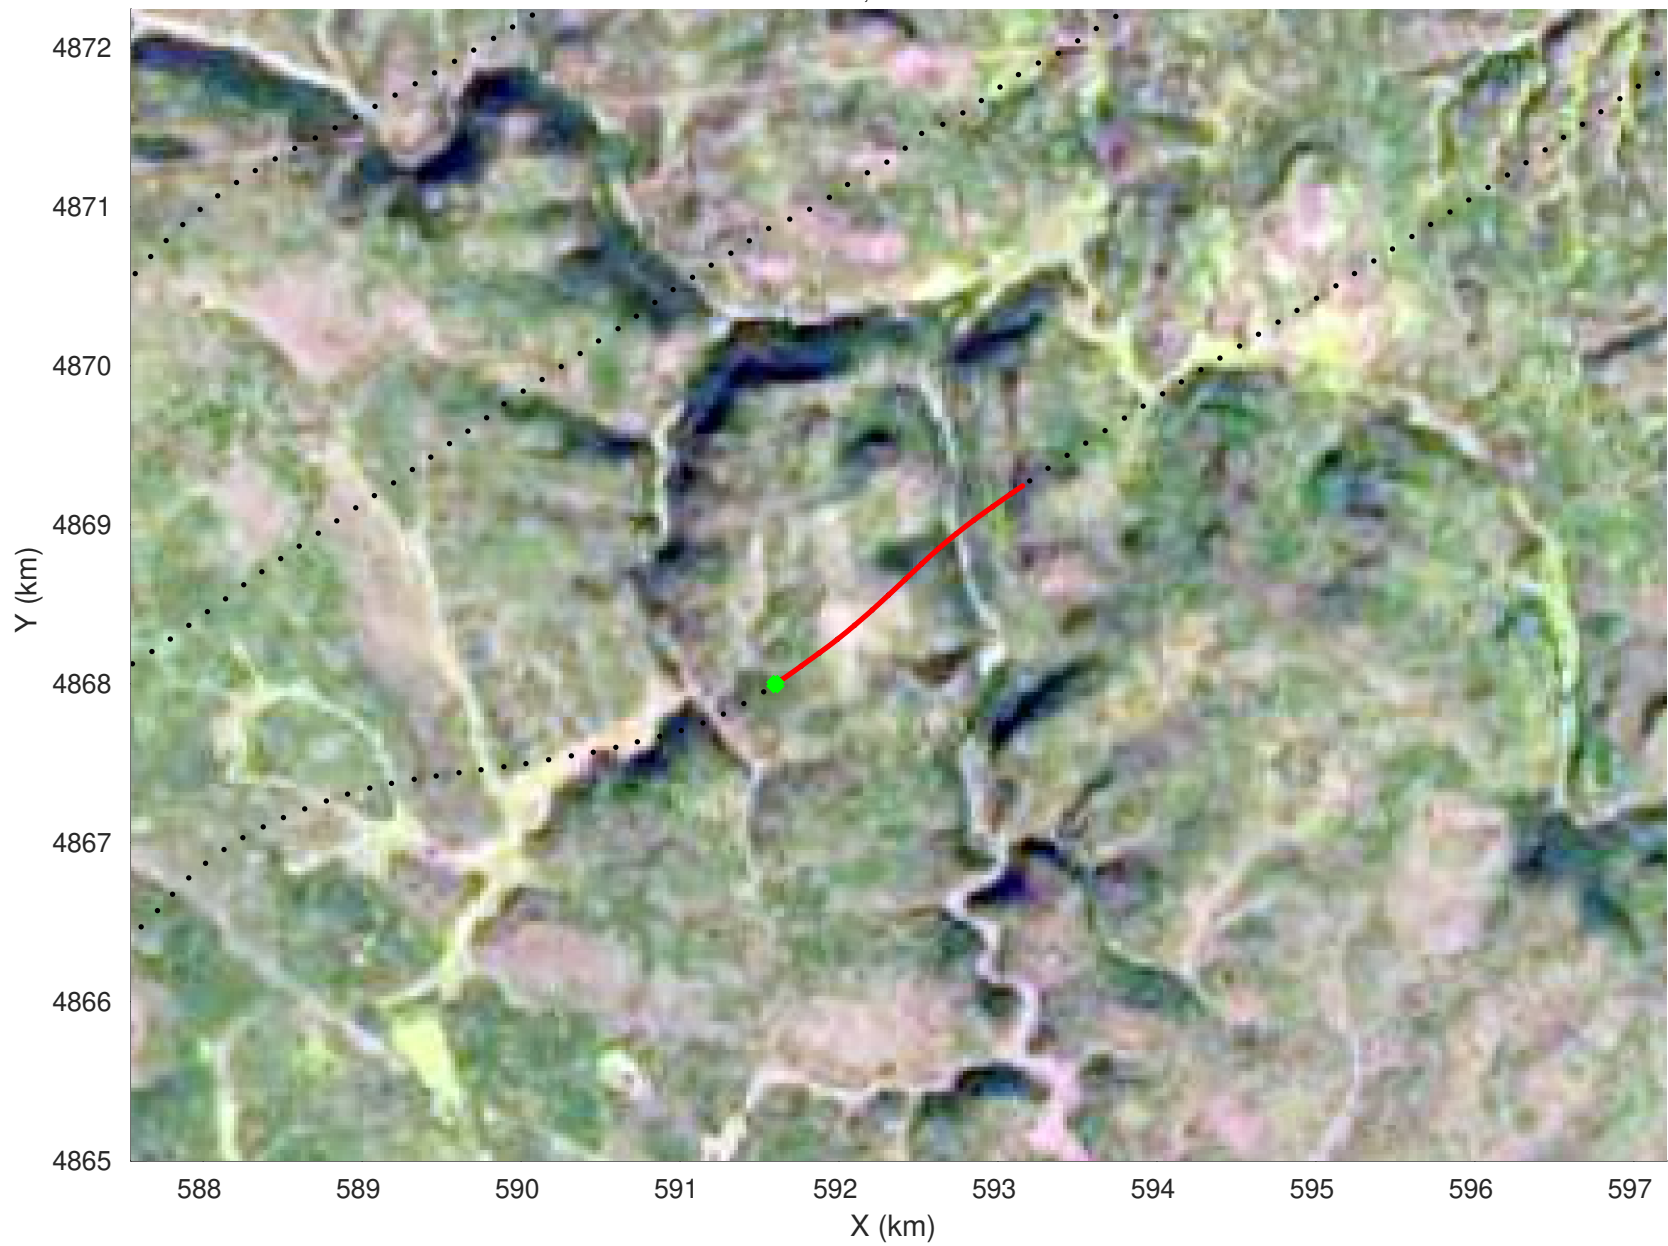

20210225_02_058
Black Hills, South Dakota