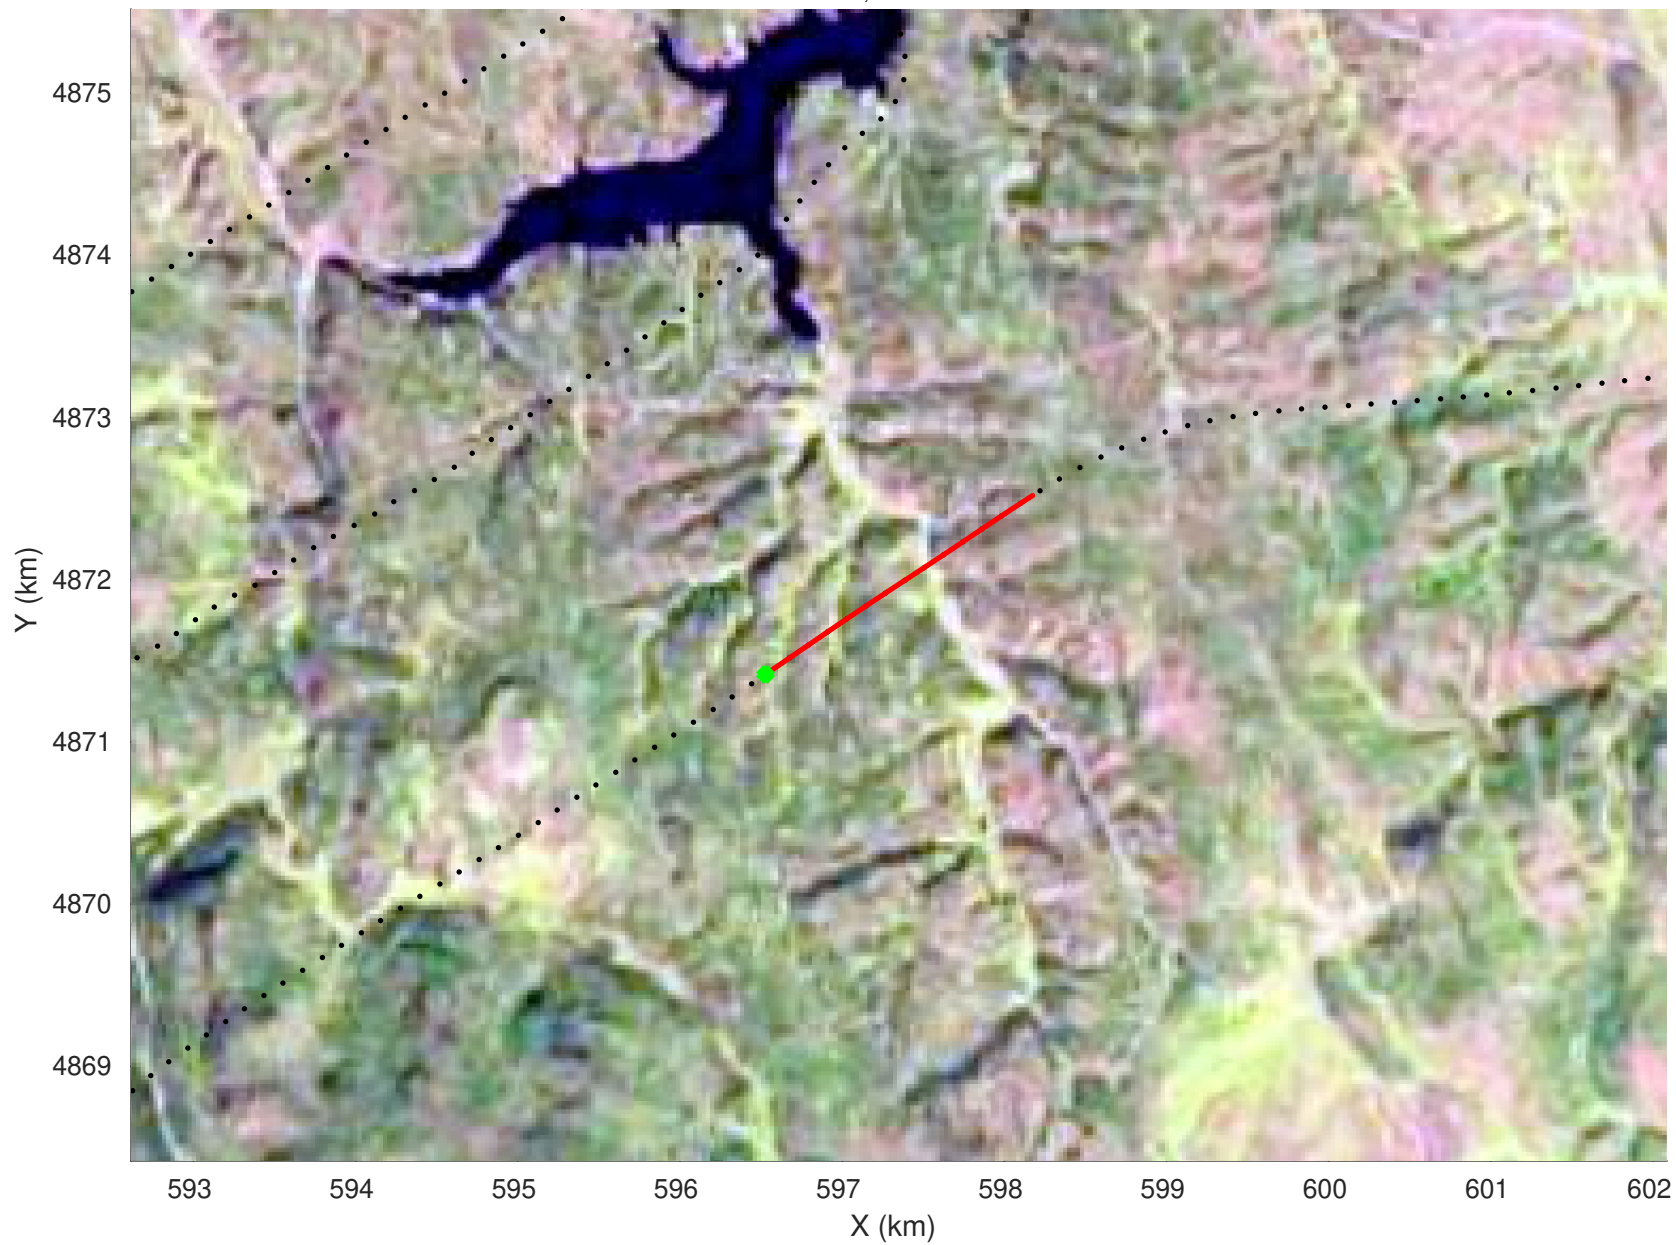

20210225_02_061
Black Hills, South Dakota