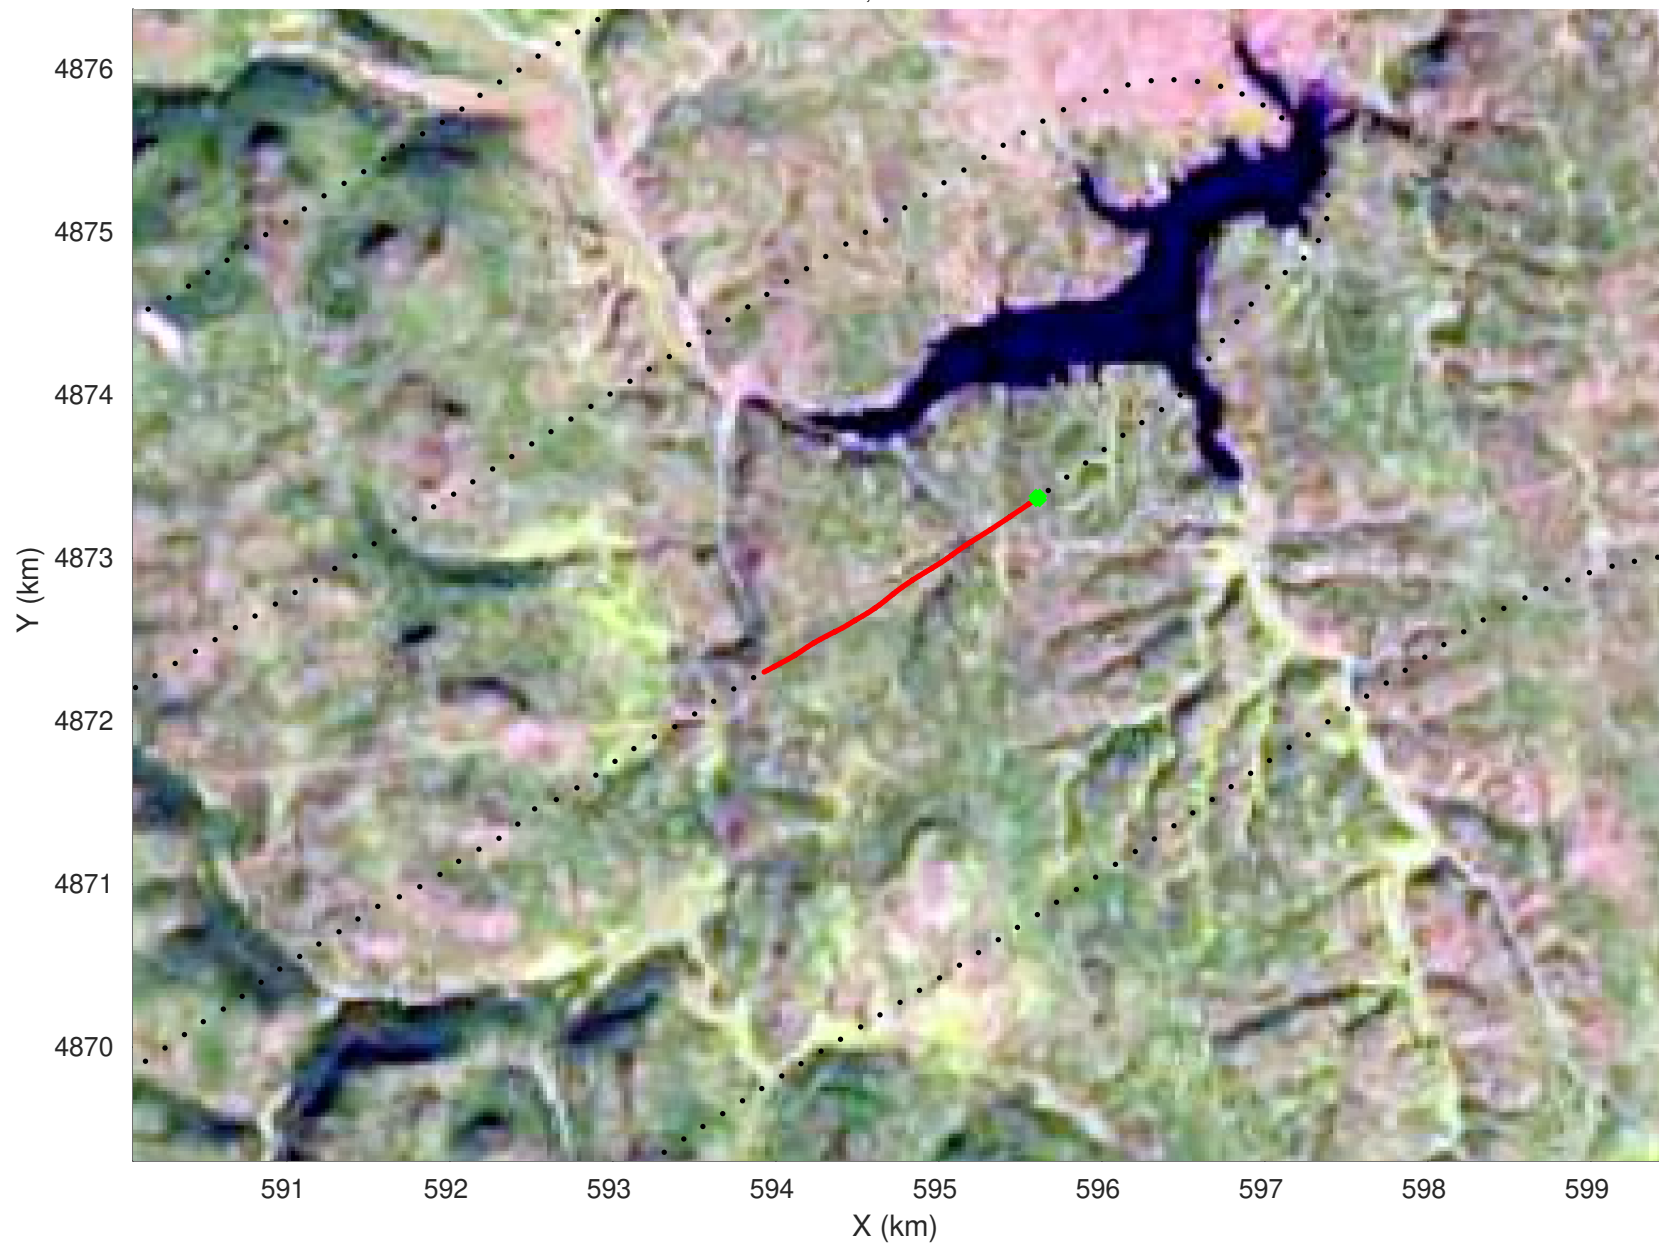

20210225_02_049
Black Hills, South Dakota