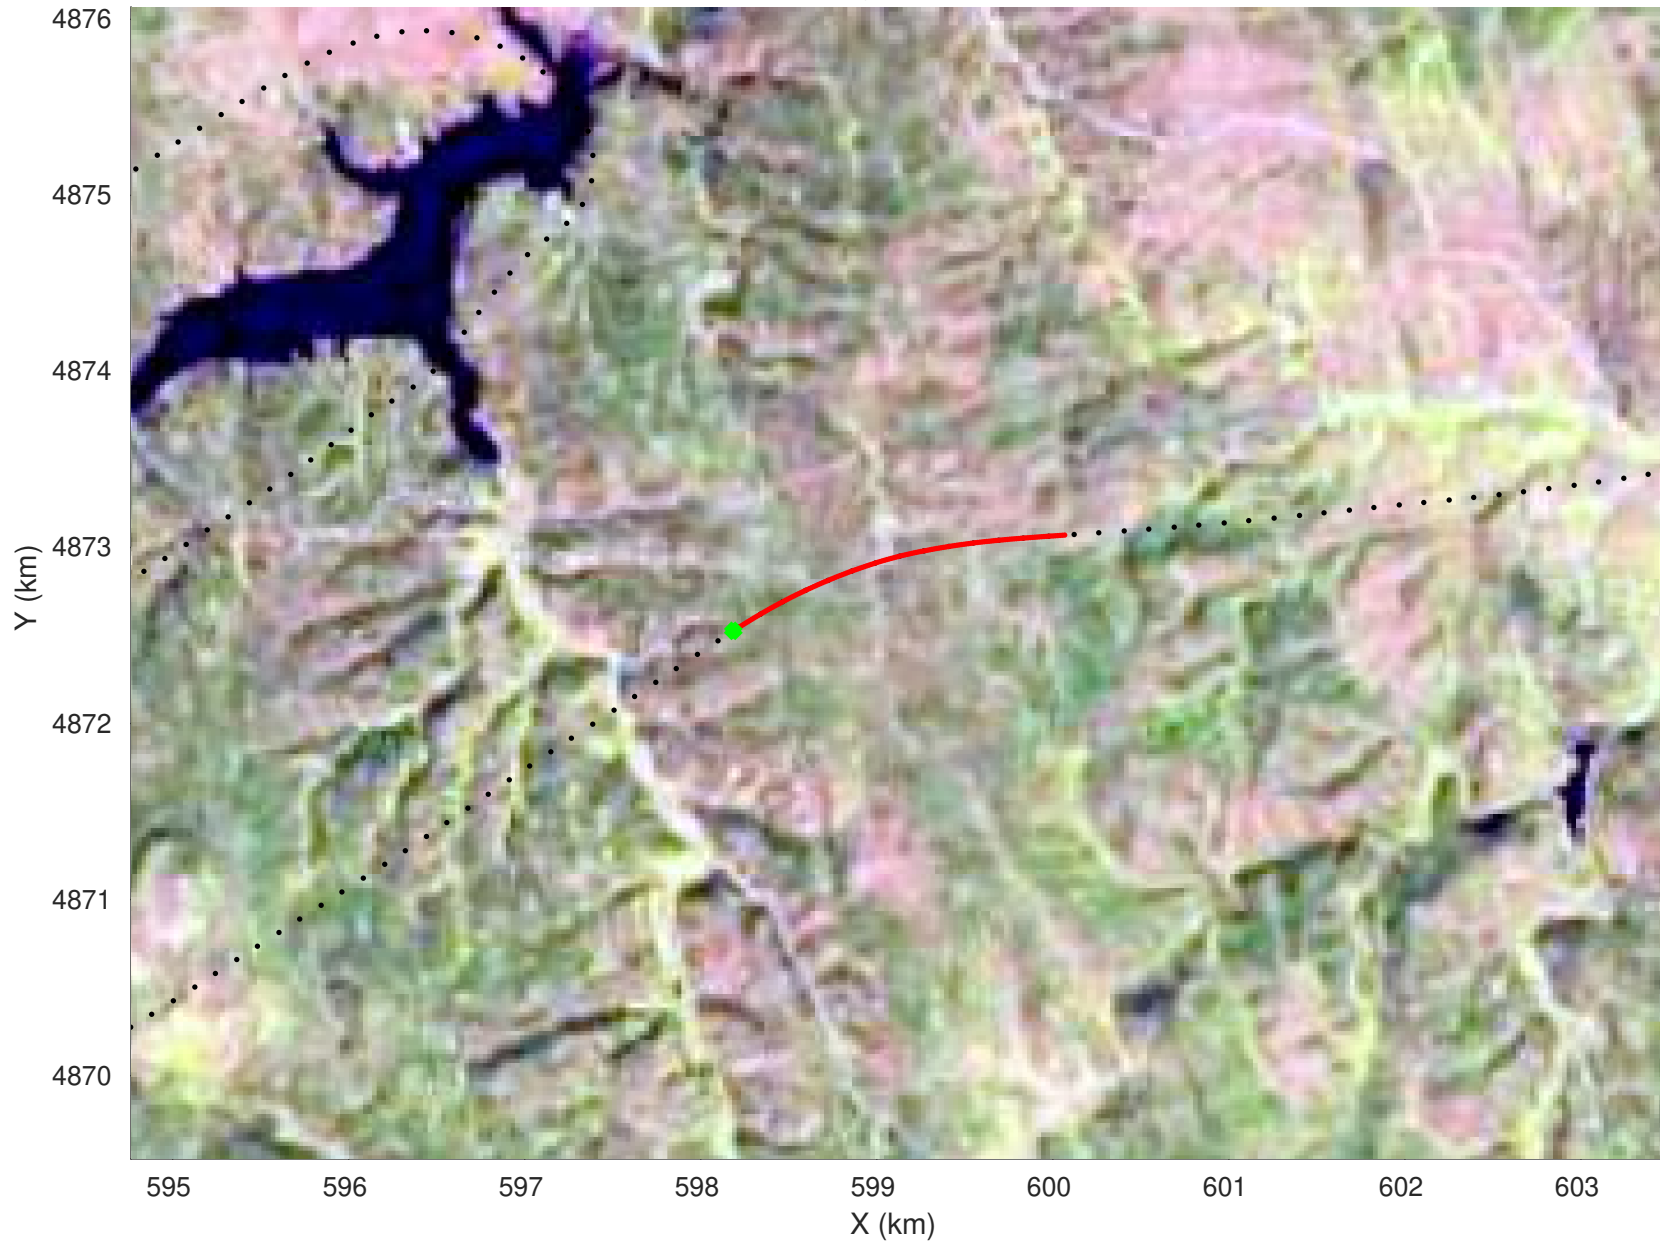

20210225_02_062
Black Hills, South Dakota