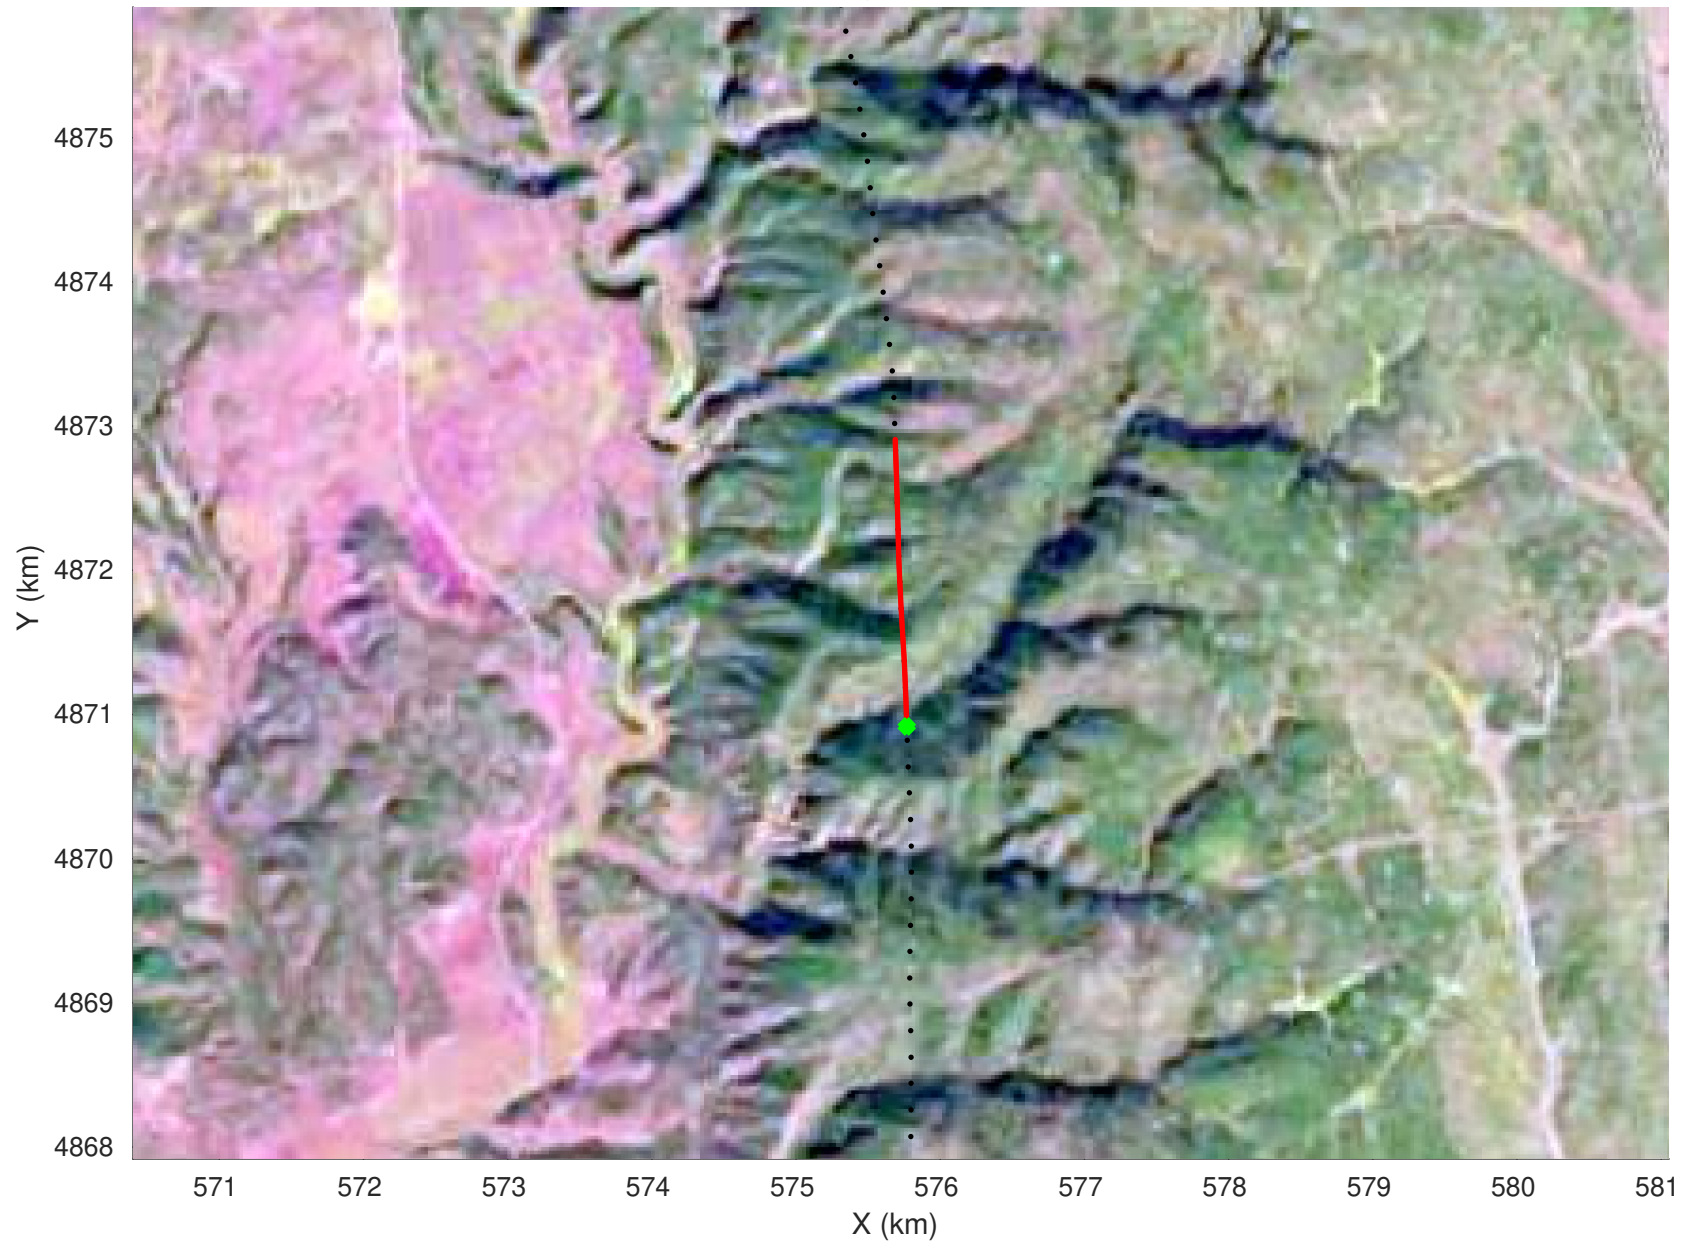

20210225_01_017
Black Hills, South Dakota

snow 2020_SouthDakota_N1KU: "" 20210225_01_017: 14:33:17.1 to 14:33:54.8 GPS

20210225_01_018
Black Hills, South Dakota

snow 2020_SouthDakota_N1KU: "" 20210225_01_018: 14:33:55.0 to 14:34:31.5 GPS

20210225_01_019
Black Hills, South Dakota

snow 2020_SouthDakota_N1KU: "" 20210225_01_019: 14:34:31.7 to 14:35:08.9 GPS

20210225_01_020
Black Hills, South Dakota

snow 2020_SouthDakota_N1KU: "" 20210225_01_020: 14:35:09.1 to 14:35:50.5 GPS