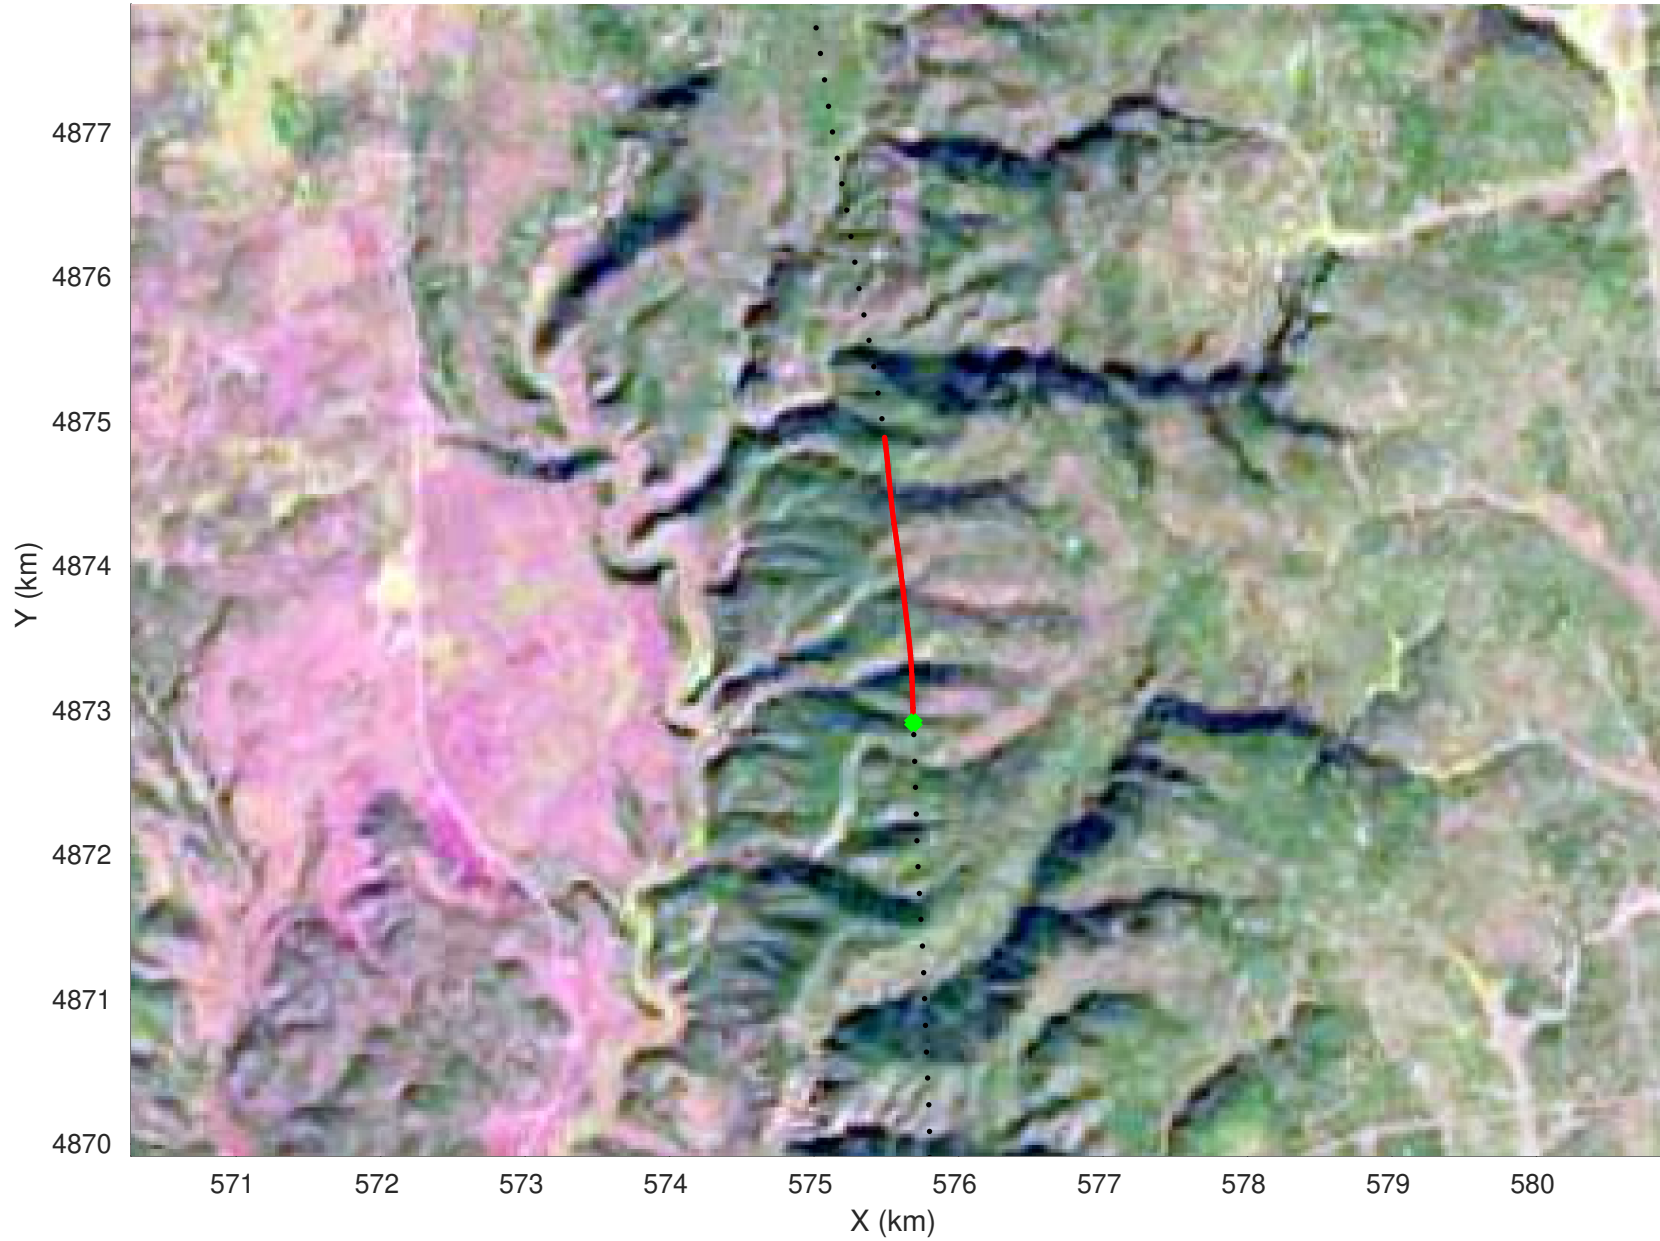

20210225_01_017
Black Hills, South Dakota

snow 2020_SouthDakota_N1KU: "" 20210225_01_017: 14:33:17.1 to 14:33:54.8 GPS

20210225_01_018
Black Hills, South Dakota

snow 2020_SouthDakota_N1KU: "" 20210225_01_018: 14:33:55.0 to 14:34:31.5 GPS

20210225_01_019
Black Hills, South Dakota

snow 2020_SouthDakota_N1KU: "" 20210225_01_019: 14:34:31.7 to 14:35:08.9 GPS

20210225_01_020
Black Hills, South Dakota

snow 2020_SouthDakota_N1KU: "" 20210225_01_020: 14:35:09.1 to 14:35:50.5 GPS