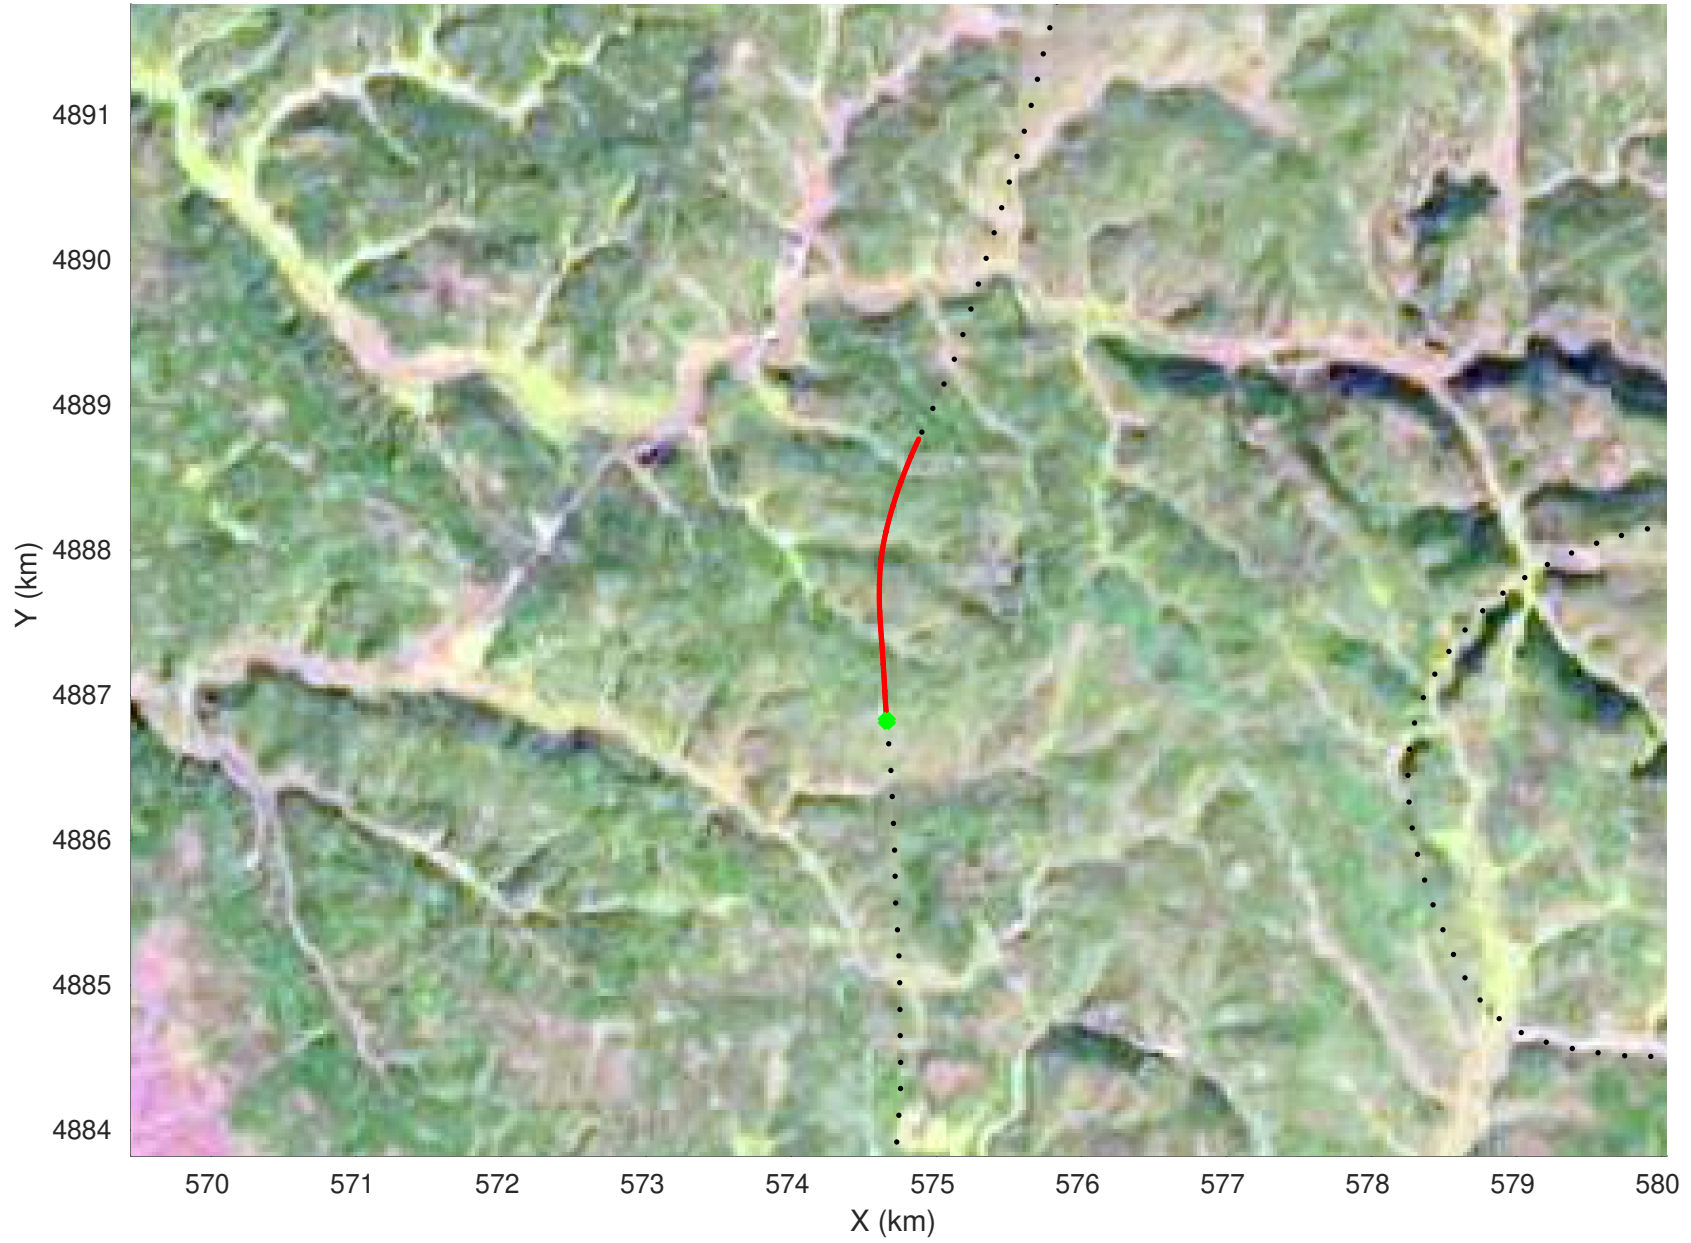

20210225_01_027
Black Hills, South Dakota