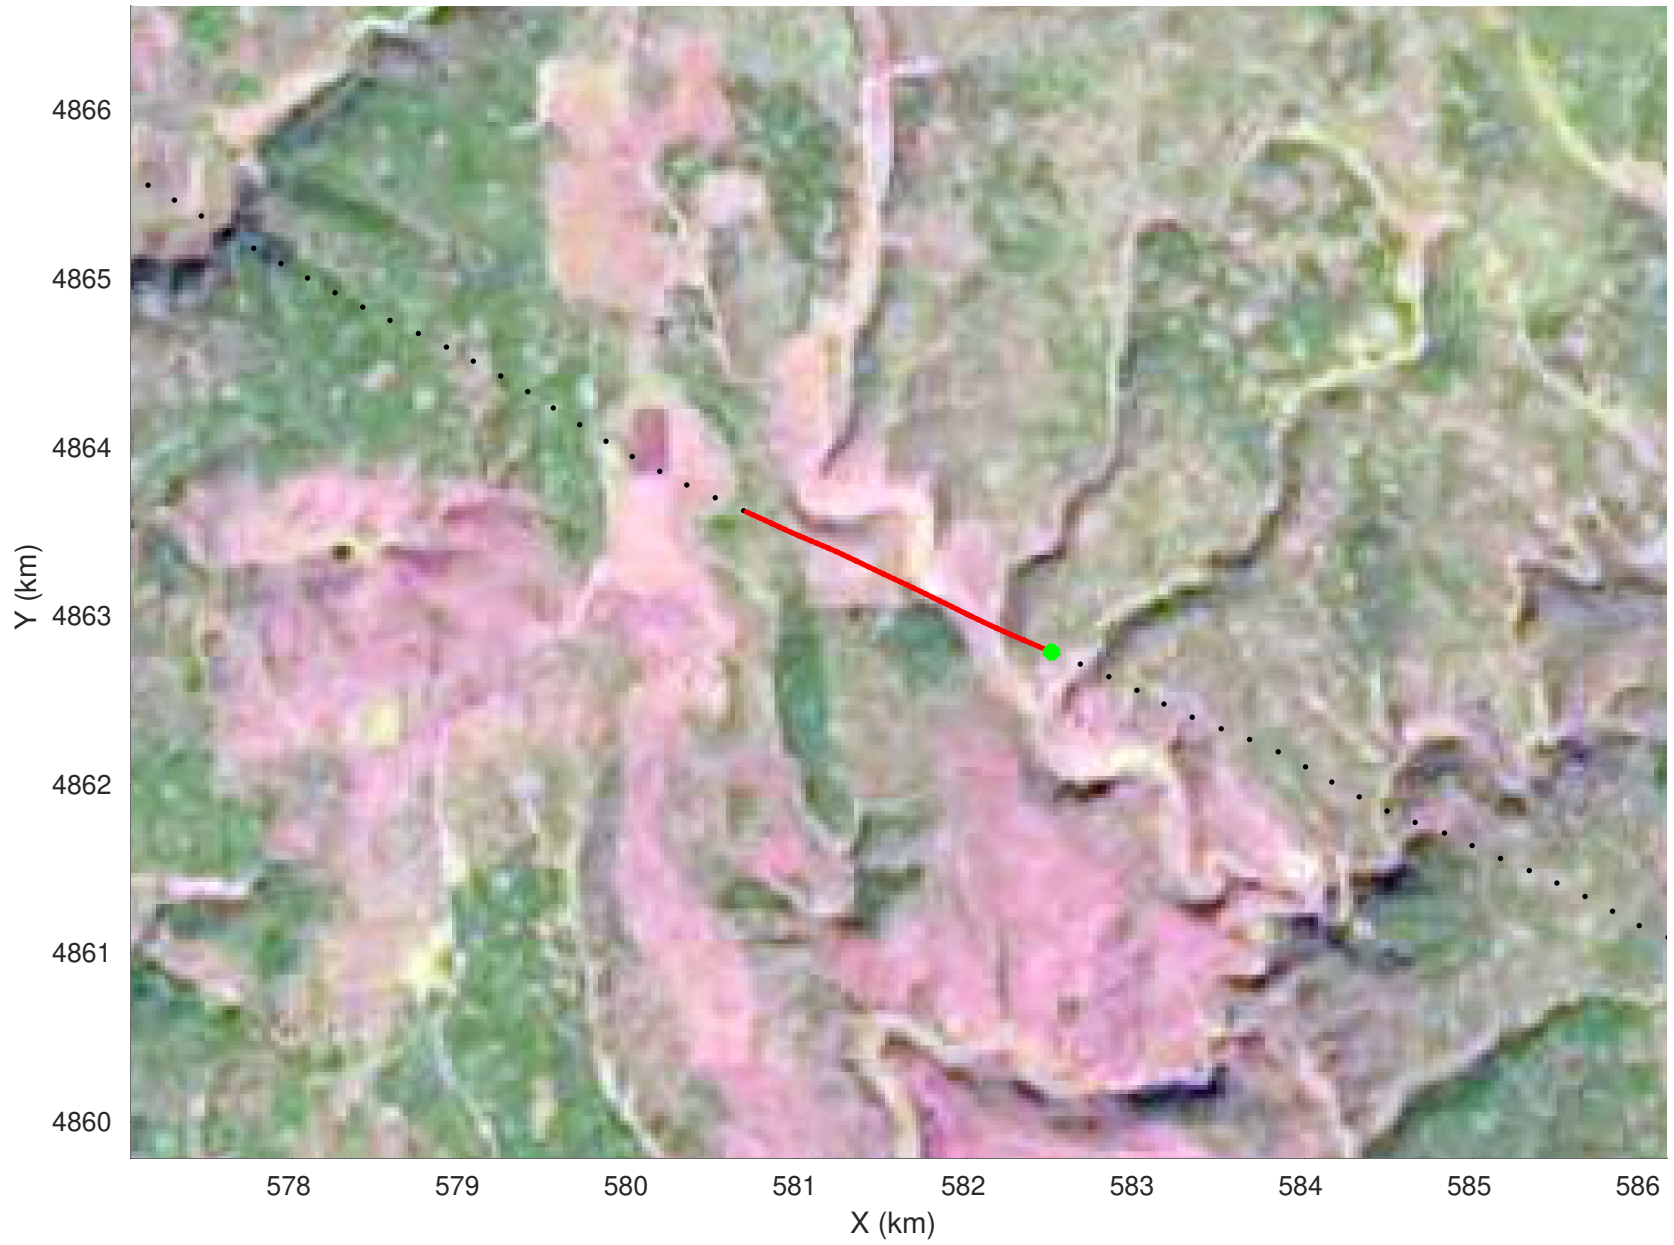

20210225_01_009
Black Hills, South Dakota

snow 2020_SouthDakota_N1KU: "" 20210225_01_009: 14:25:46.5 to 14:26:44.5 GPS

20210225_01_010
Black Hills, South Dakota

snow 2020_SouthDakota_N1KU: "" 20210225_01_010: 14:26:44.7 to 14:27:48.0 GPS

20210225_01_011
Black Hills, South Dakota

snow 2020_SouthDakota_N1KU: "" 20210225_01_011: 14:27:48.2 to 14:28:51.5 GPS

20210225_01_012
Black Hills, South Dakota

snow 2020_SouthDakota_N1KU: "" 20210225_01_012: 14:28:51.7 to 14:29:43.1 GPS

20210225_01_013
Black Hills, South Dakota

snow 2020_SouthDakota_N1KU: "" 20210225_01_013: 14:29:43.3 to 14:30:33.7 GPS

20210225_01_014
Black Hills, South Dakota

snow 2020_SouthDakota_N1KU: "" 20210225_01_014: 14:30:33.9 to 14:31:28.0 GPS