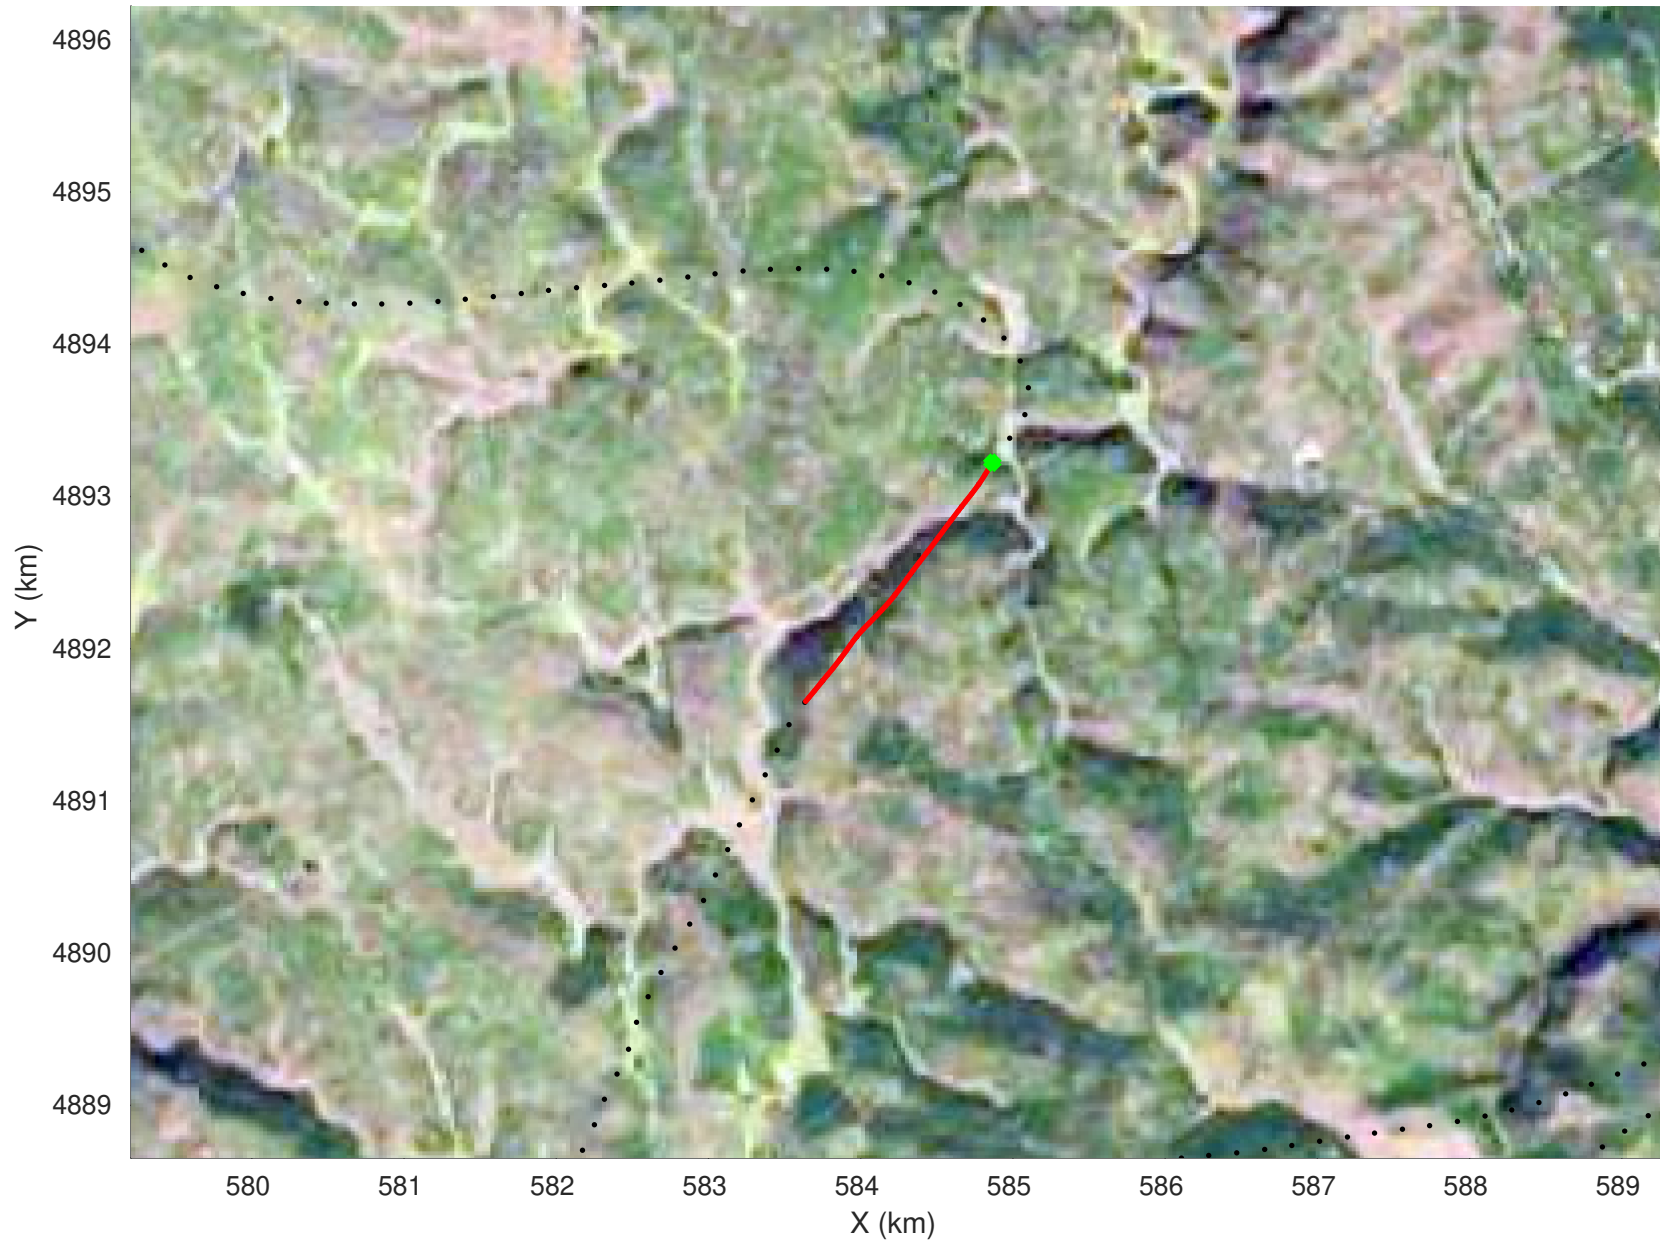

20210225_01_036
Black Hills, South Dakota