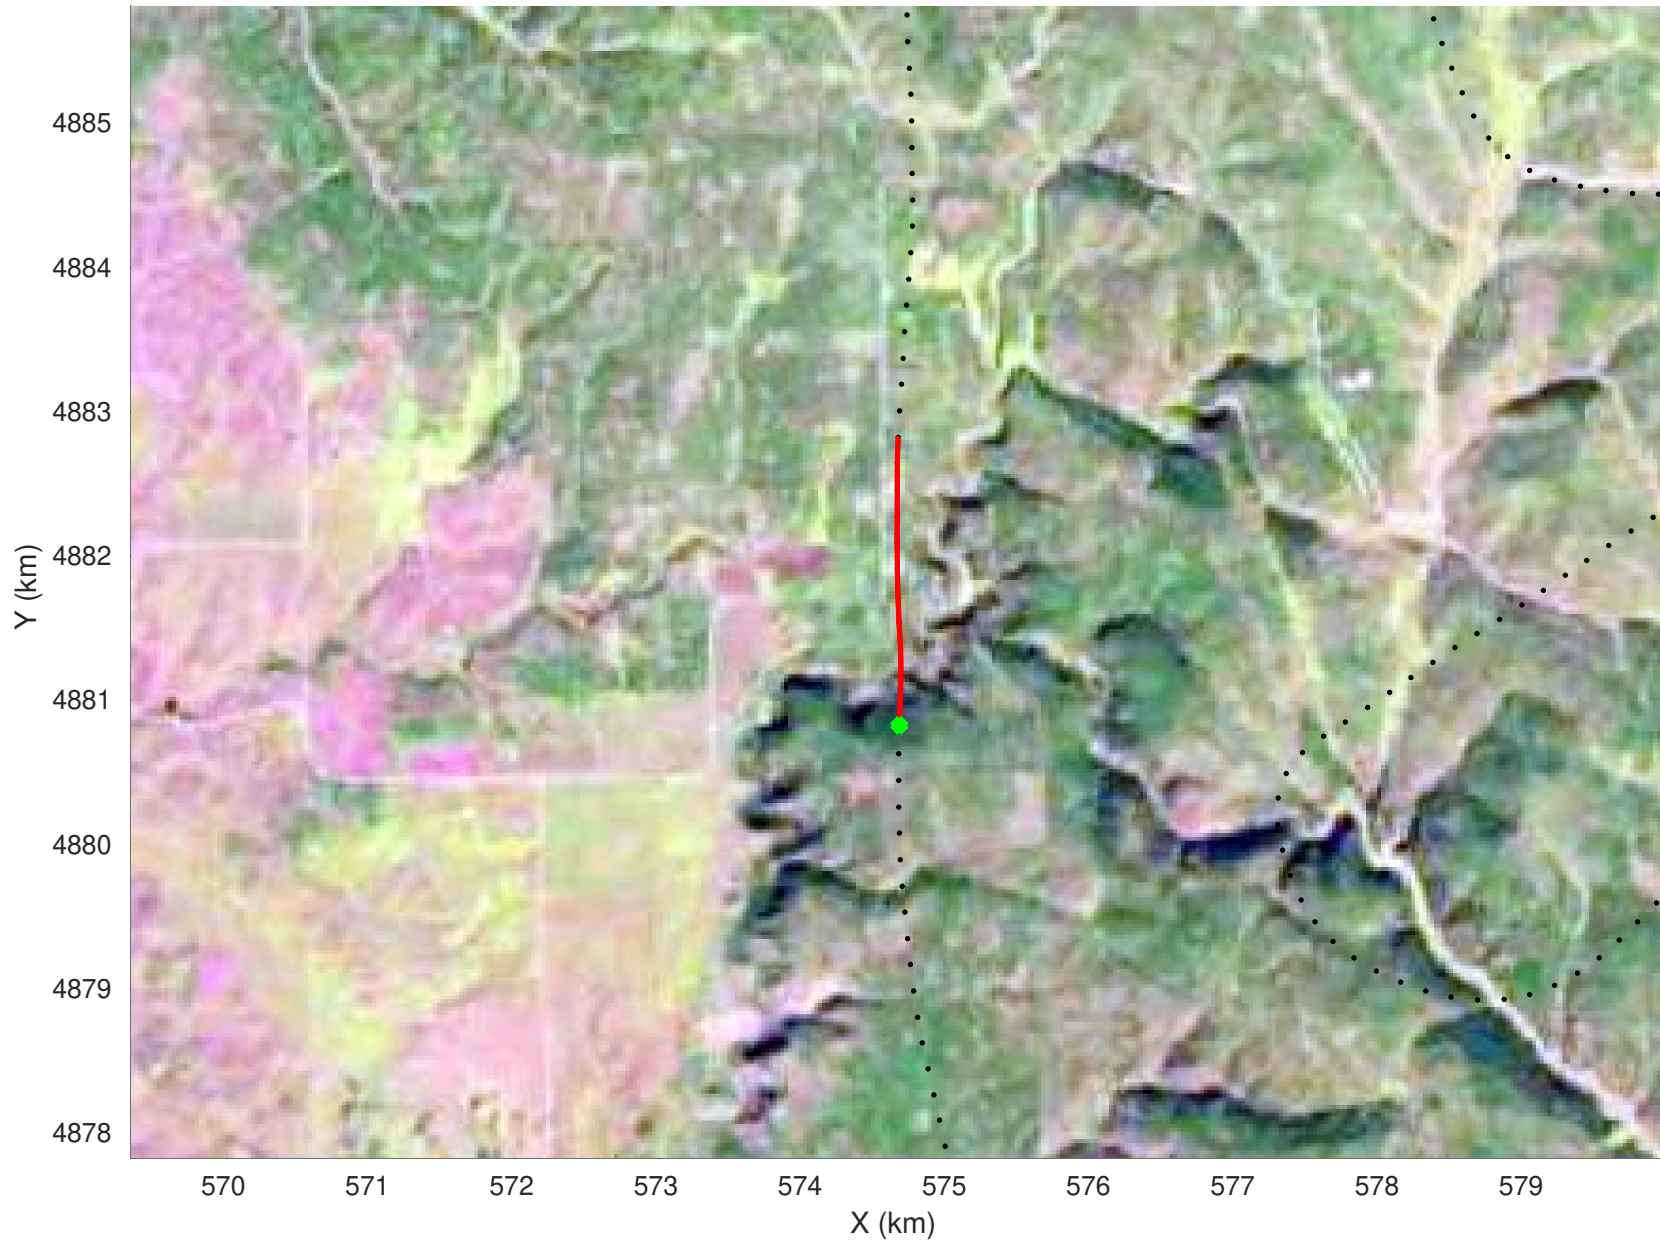

20210225_01_024
Black Hills, South Dakota