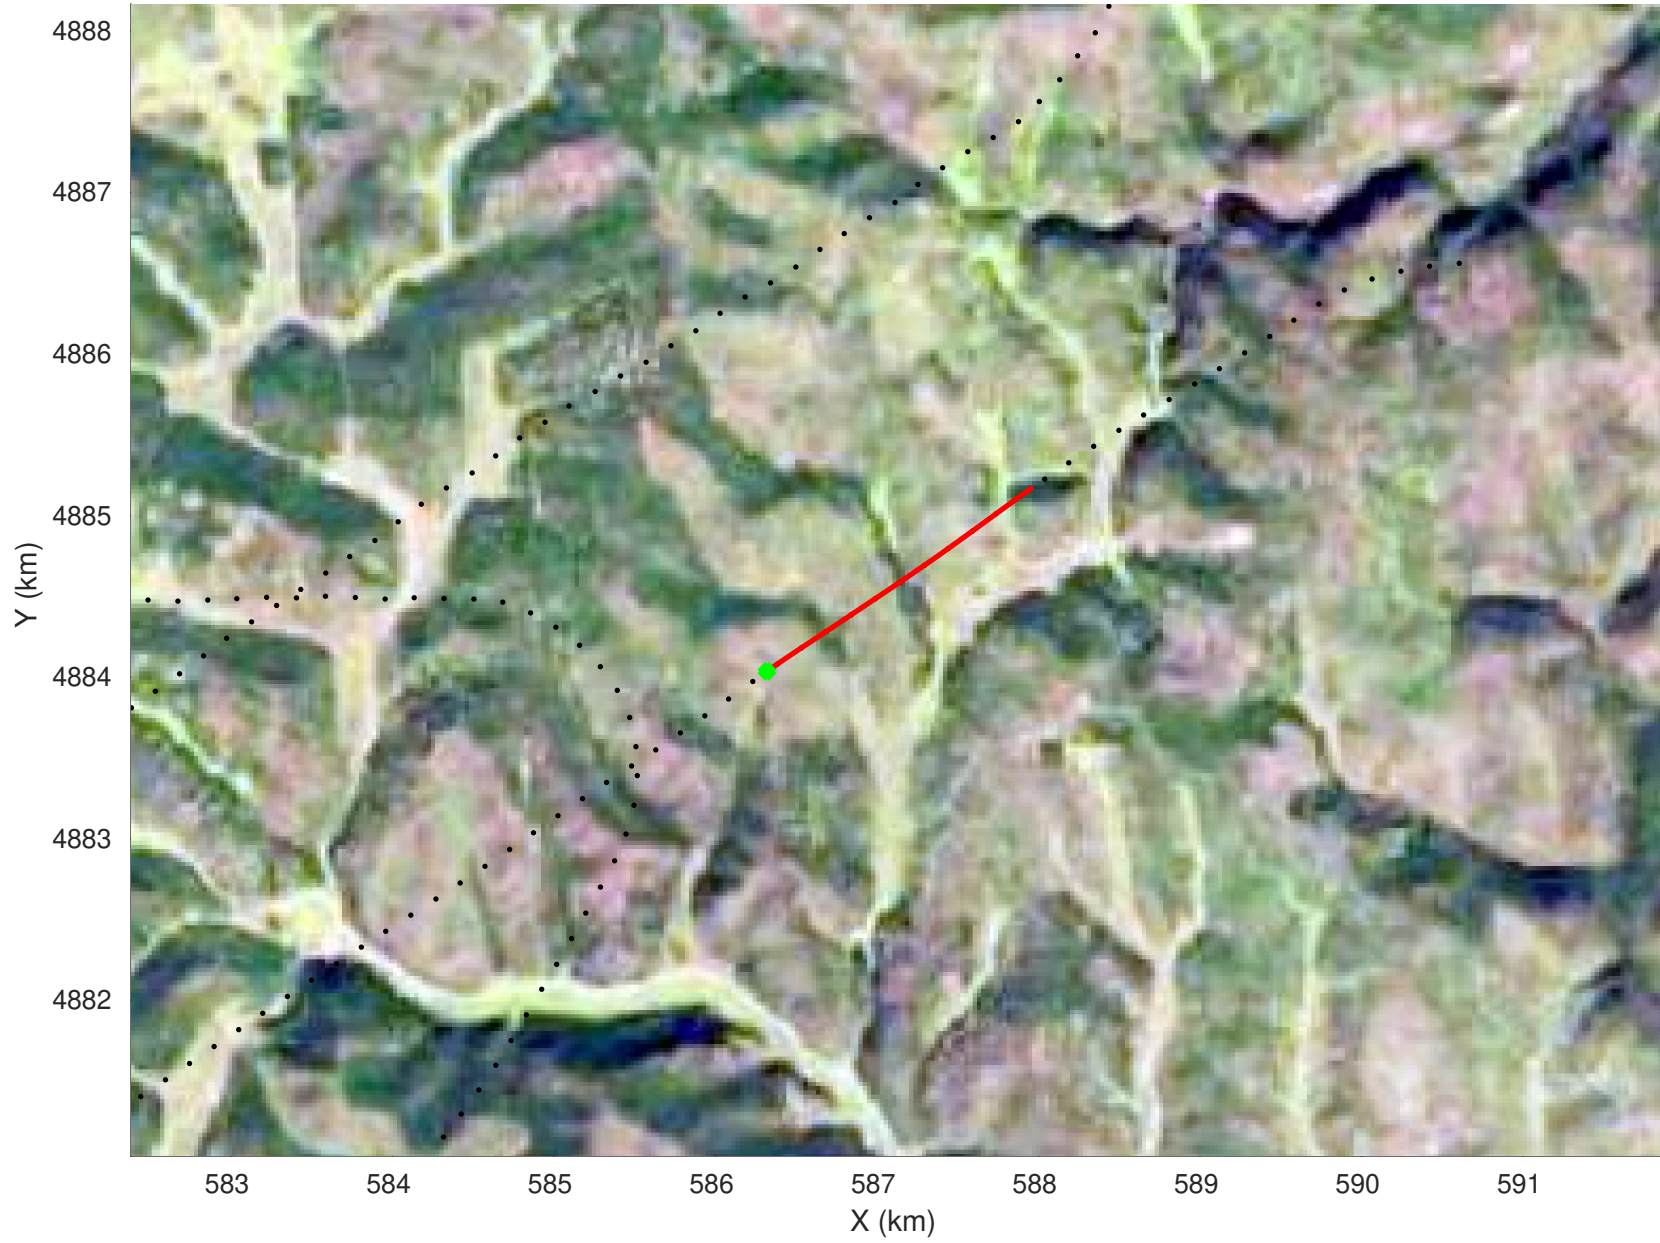

20210225_01_090
Black Hills, South Dakota