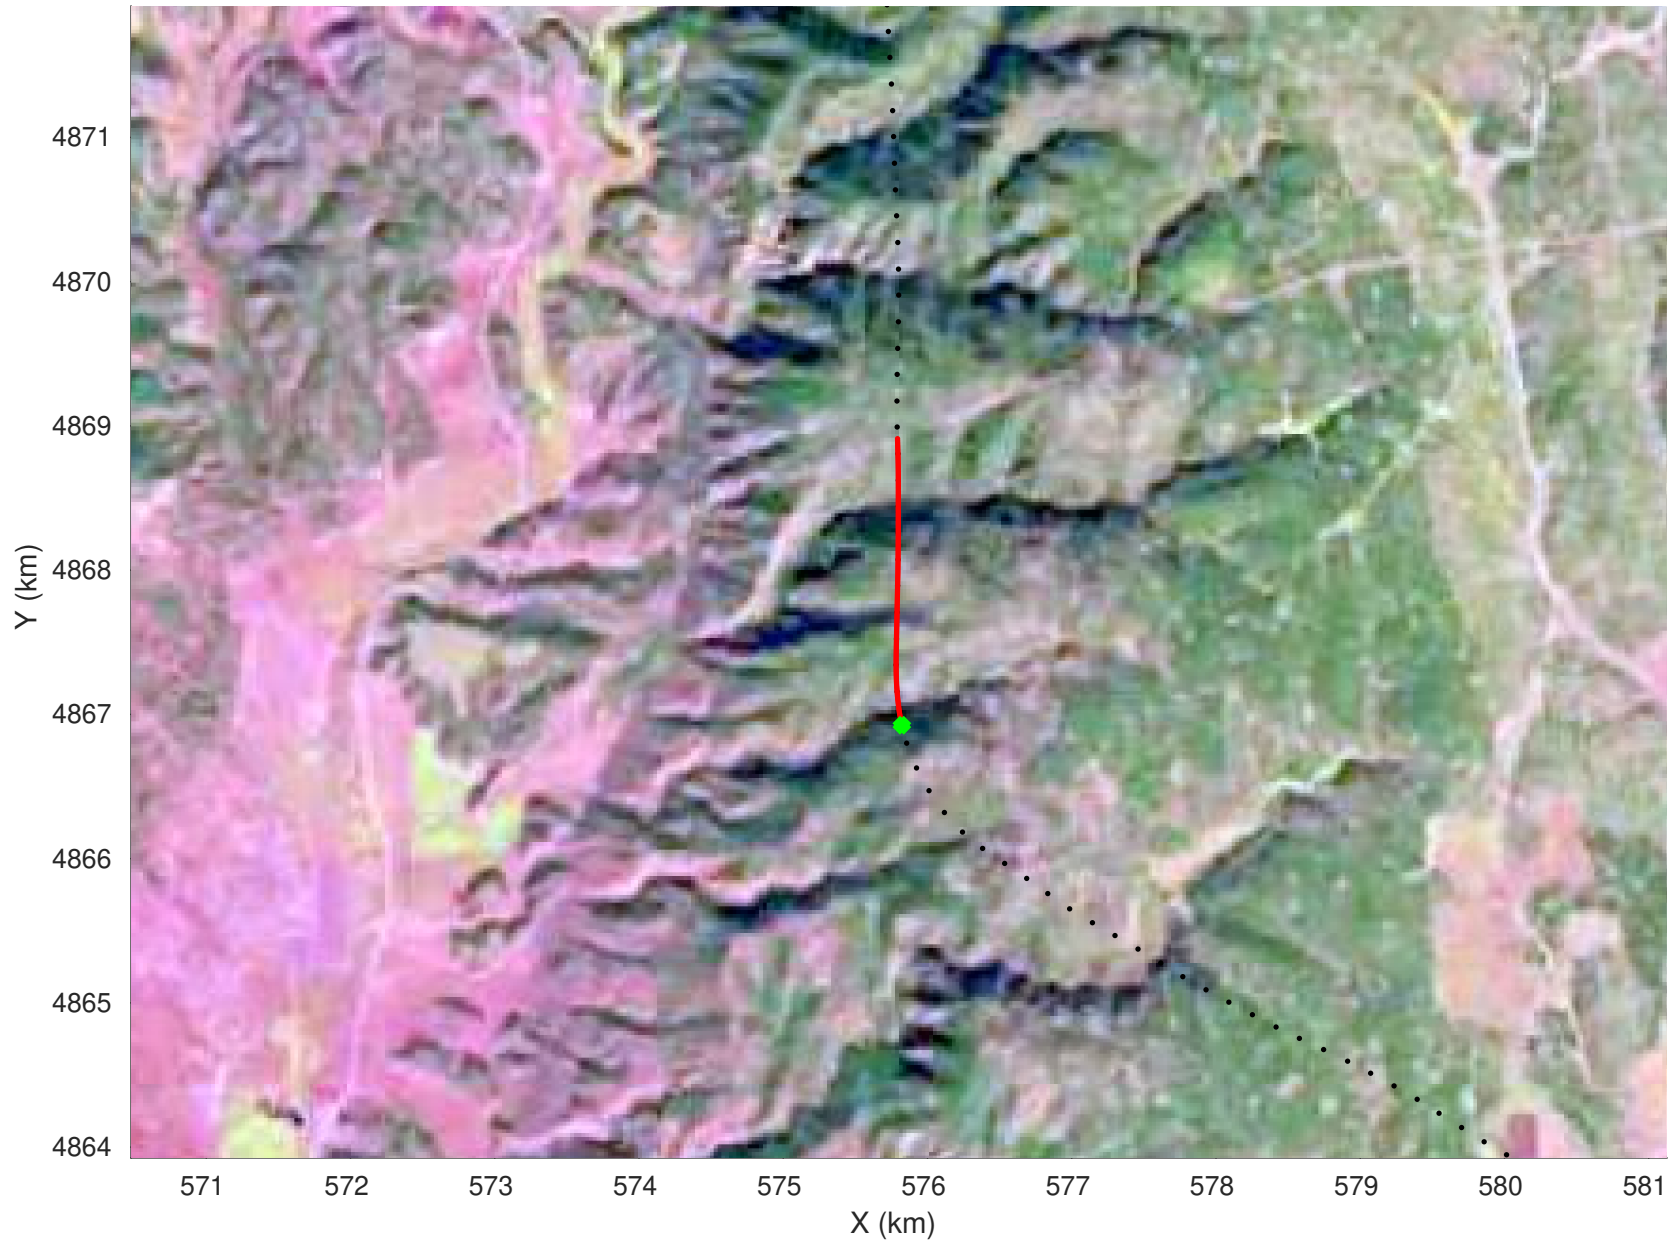

20210225_01_015
Black Hills, South Dakota

snow 2020_SouthDakota_N1KU: "" 20210225_01_015: 14:31:28.2 to 14:32:26.9 GPS

20210225_01_016
Black Hills, South Dakota

snow 2020_SouthDakota_N1KU: "" 20210225_01_016: 14:32:27.1 to 14:33:16.9 GPS

20210225_01_017
Black Hills, South Dakota

snow 2020_SouthDakota_N1KU: "" 20210225_01_017: 14:33:17.1 to 14:33:54.8 GPS

20210225_01_018
Black Hills, South Dakota

snow 2020_SouthDakota_N1KU: "" 20210225_01_018: 14:33:55.0 to 14:34:31.5 GPS