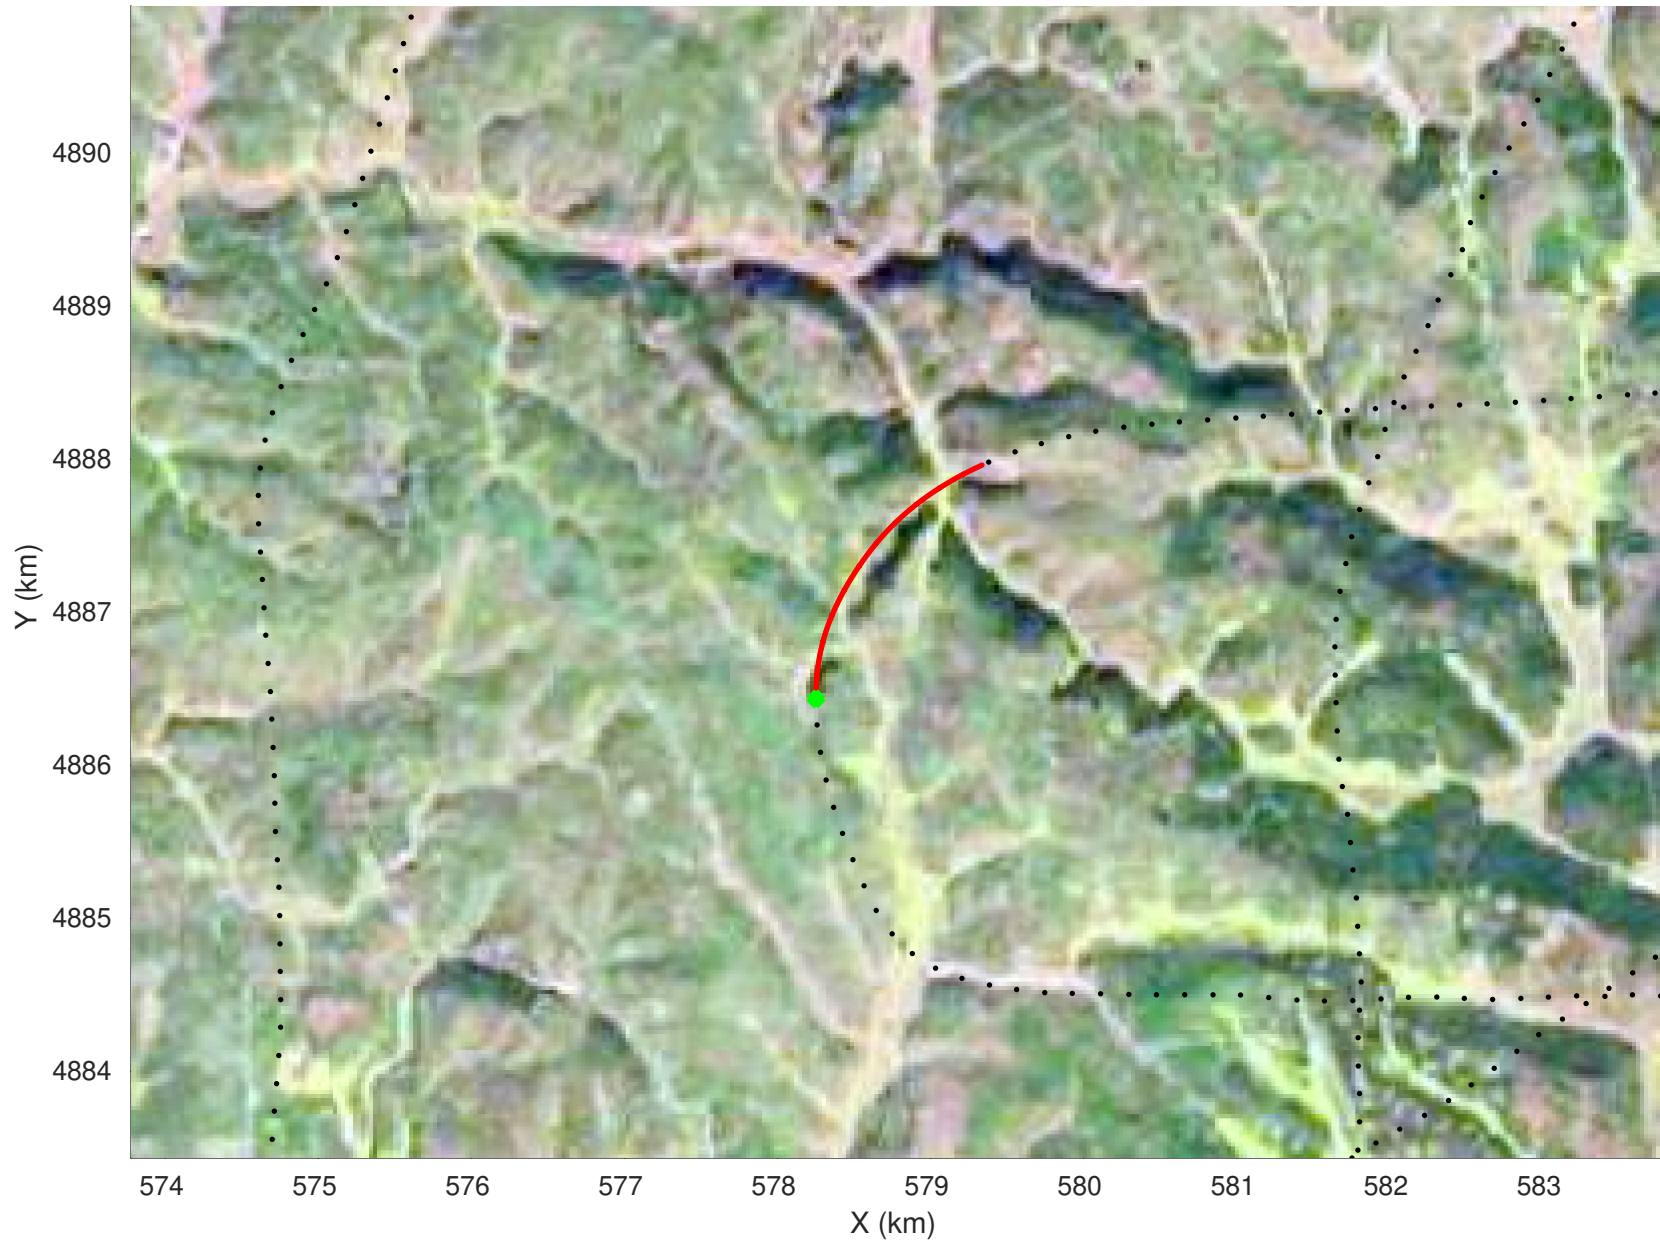

20210225_01_050
Black Hills, South Dakota