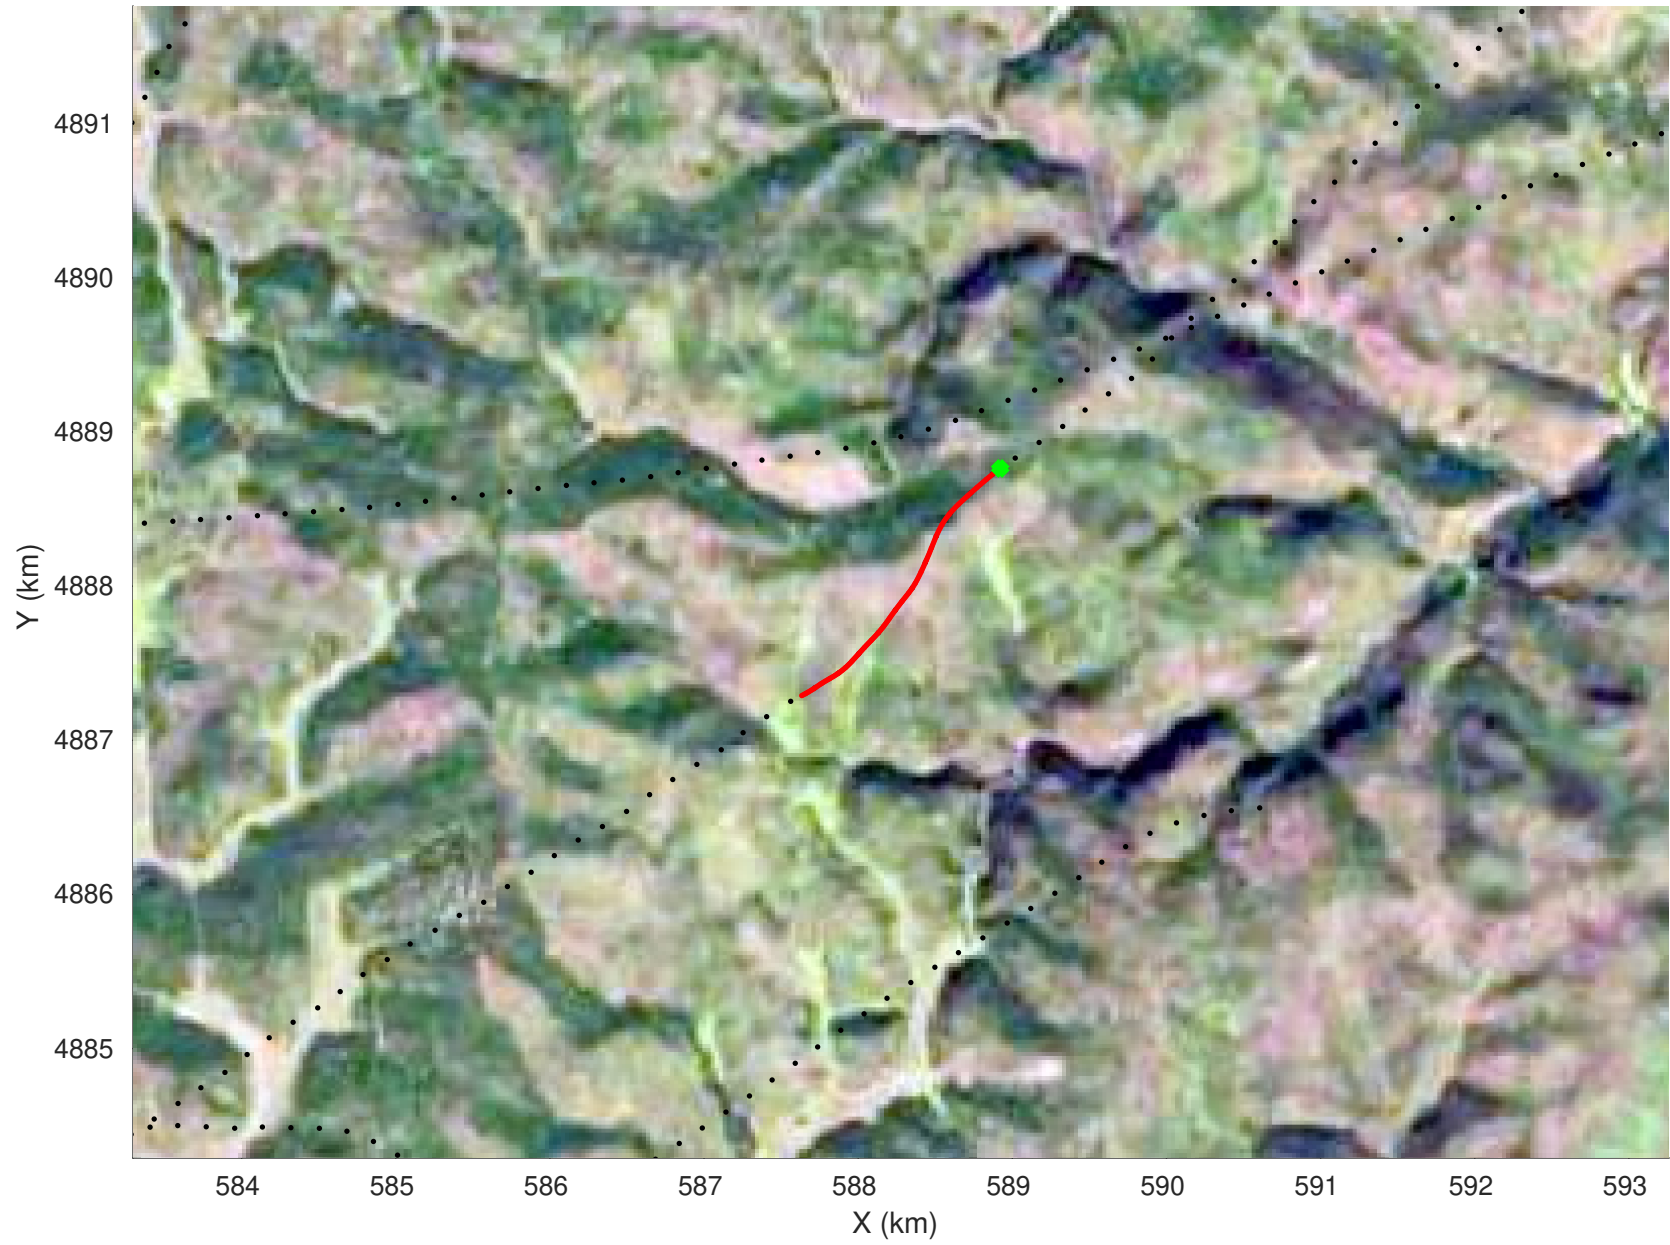

20210225_01_077
Black Hills, South Dakota