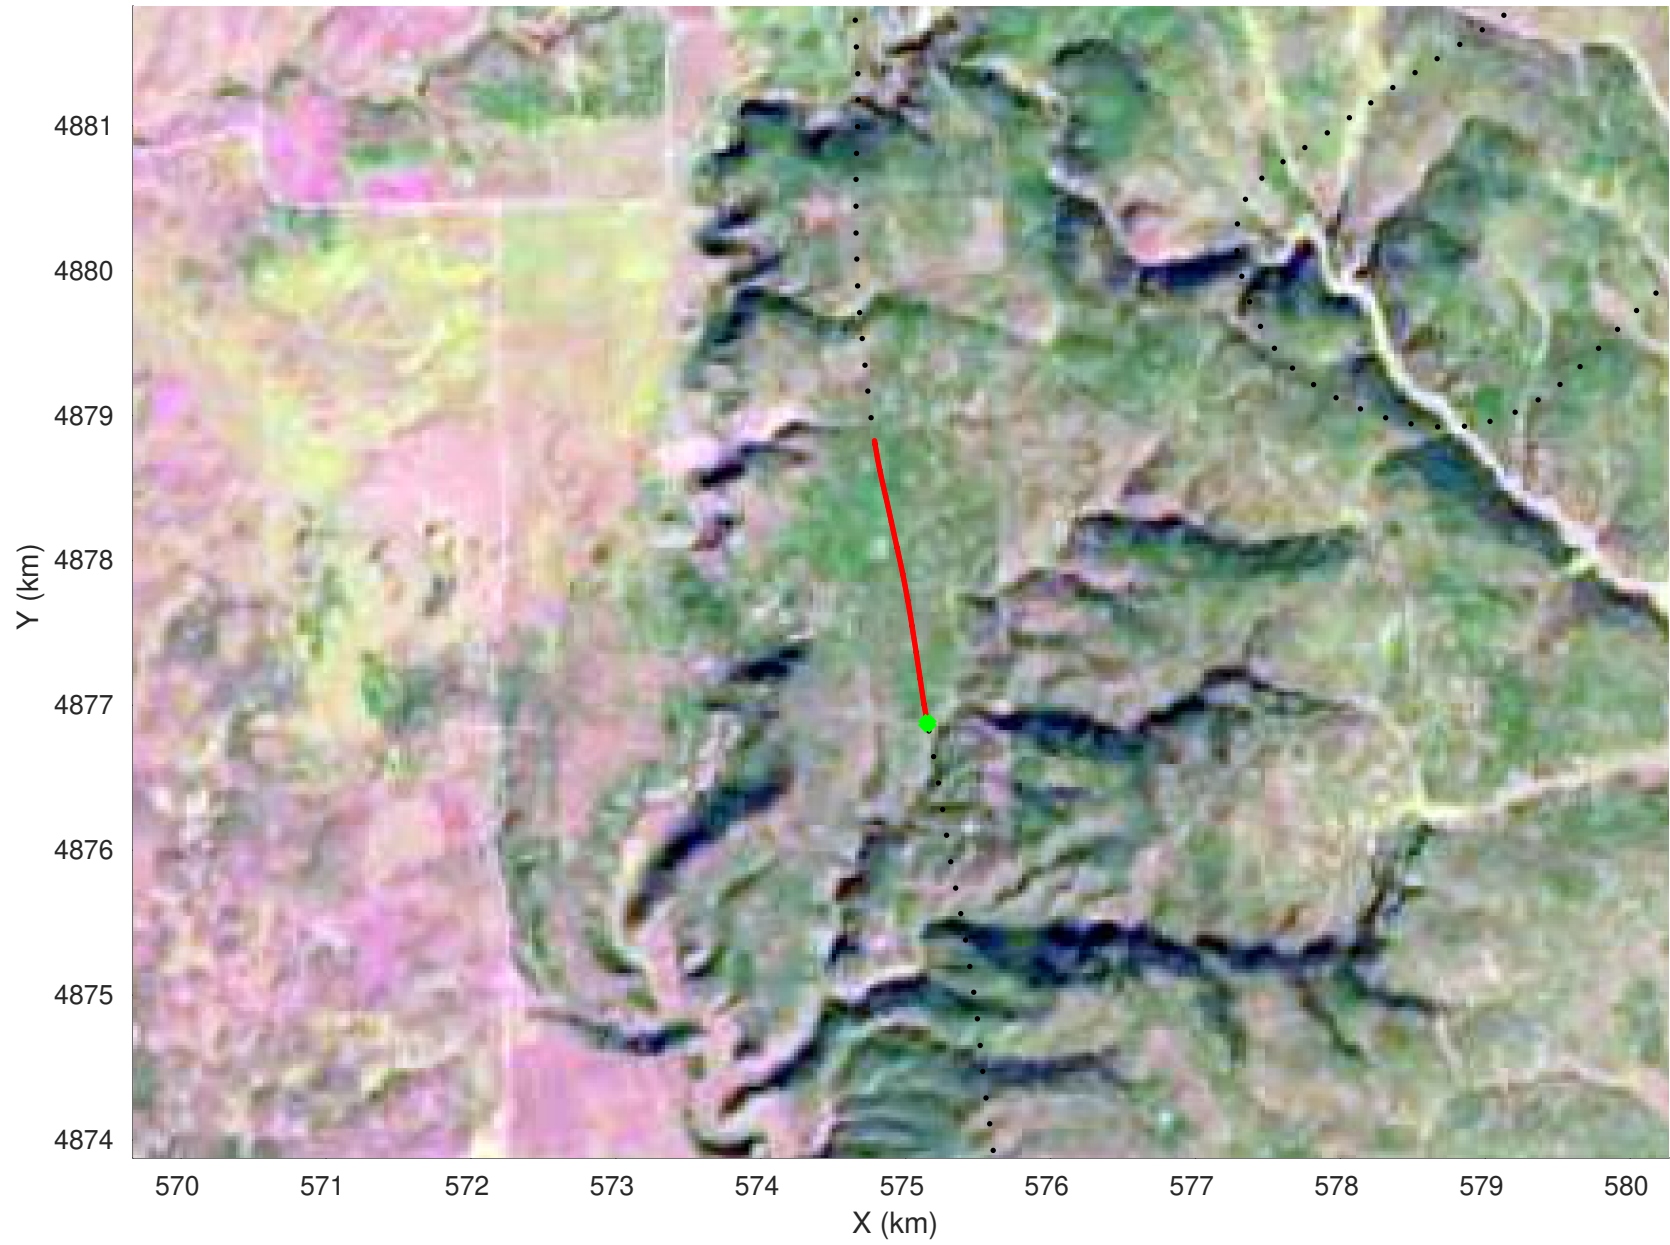

20210225_01_019
Black Hills, South Dakota

snow 2020_SouthDakota_N1KU: "" 20210225_01_019: 14:34:31.7 to 14:35:08.9 GPS

20210225_01_020
Black Hills, South Dakota

snow 2020_SouthDakota_N1KU: "" 20210225_01_020: 14:35:09.1 to 14:35:50.5 GPS

20210225_01_021
Black Hills, South Dakota

snow 2020_SouthDakota_N1KU: "" 20210225_01_021: 14:35:50.7 to 14:36:31.5 GPS

20210225_01_022
Black Hills, South Dakota

snow 2020_SouthDakota_N1KU: "" 20210225_01_022: 14:36:31.7 to 14:37:11.4 GPS