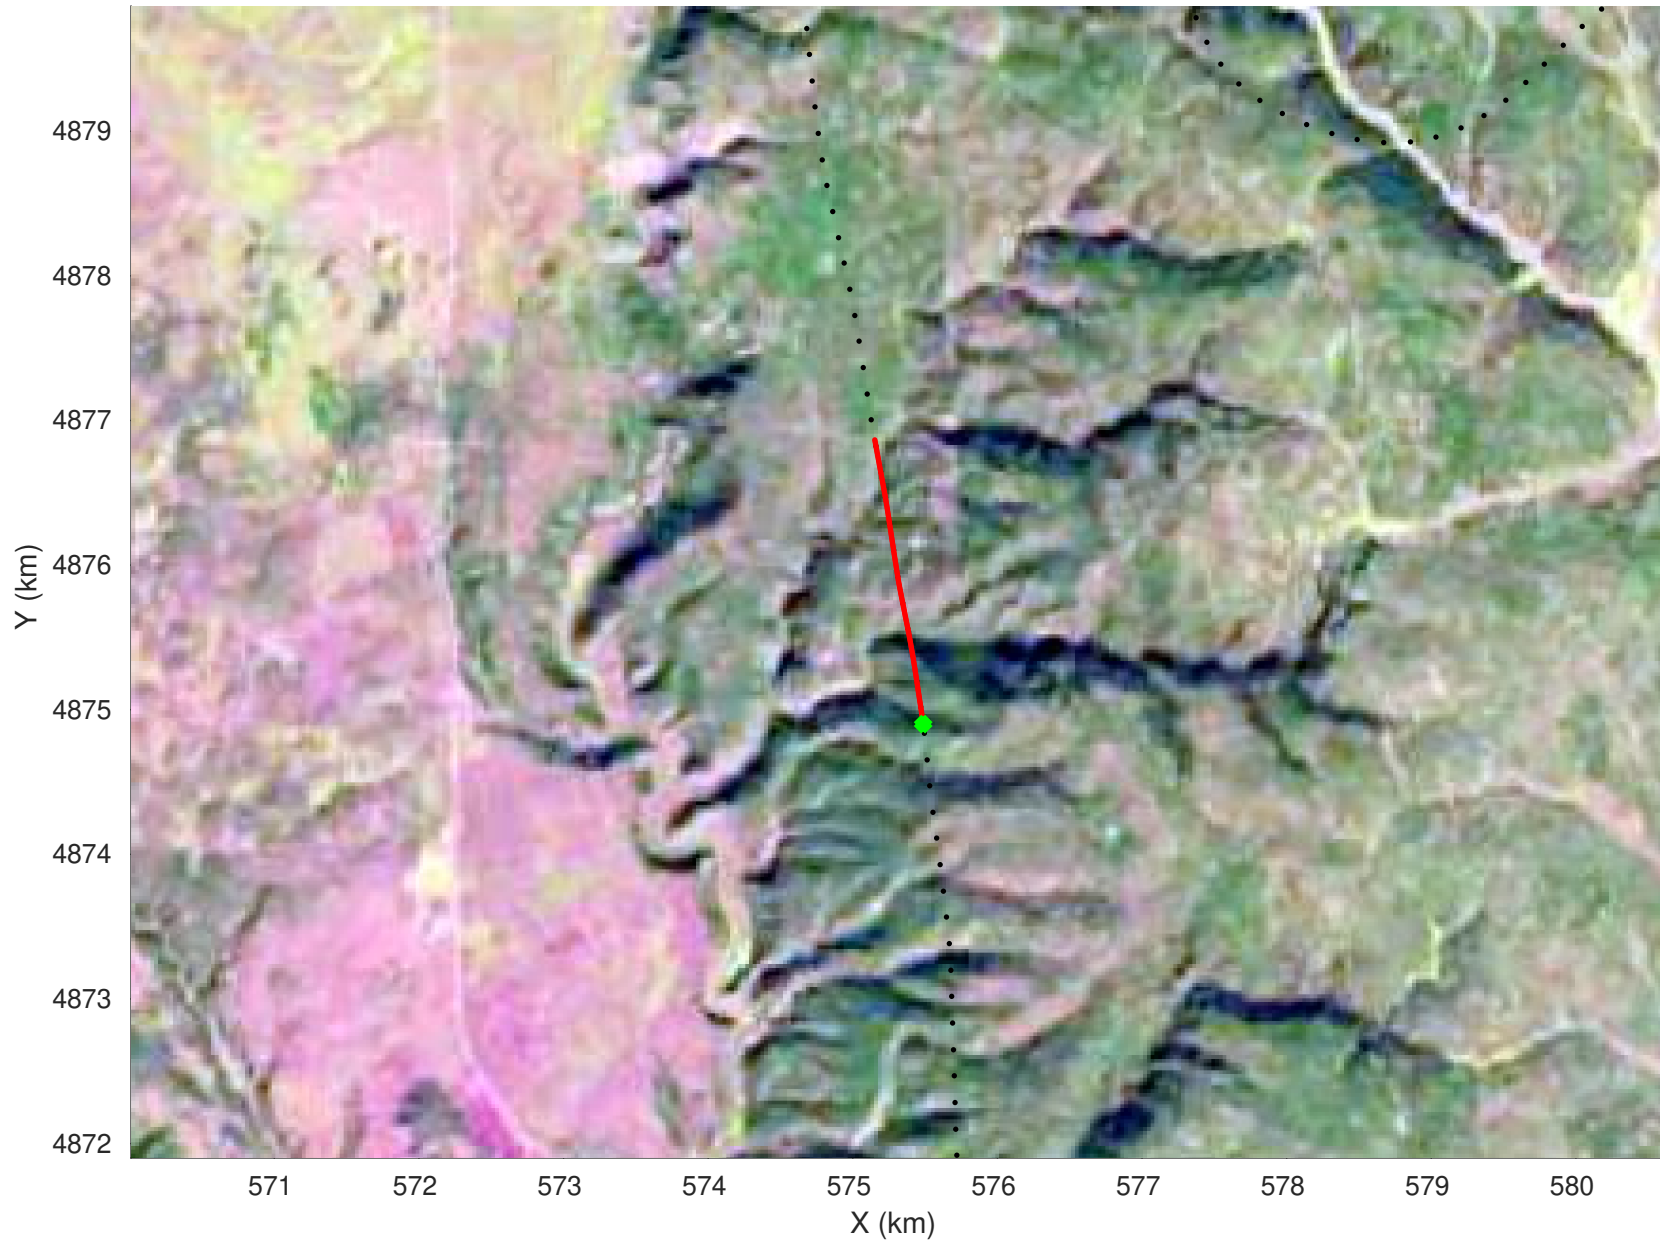

20210225_01_019
Black Hills, South Dakota

snow 2020_SouthDakota_N1KU: "" 20210225_01_019: 14:34:31.7 to 14:35:08.9 GPS

20210225_01_020
Black Hills, South Dakota

snow 2020_SouthDakota_N1KU: "" 20210225_01_020: 14:35:09.1 to 14:35:50.5 GPS

20210225_01_021
Black Hills, South Dakota

snow 2020_SouthDakota_N1KU: "" 20210225_01_021: 14:35:50.7 to 14:36:31.5 GPS

20210225_01_022
Black Hills, South Dakota

snow 2020_SouthDakota_N1KU: "" 20210225_01_022: 14:36:31.7 to 14:37:11.4 GPS