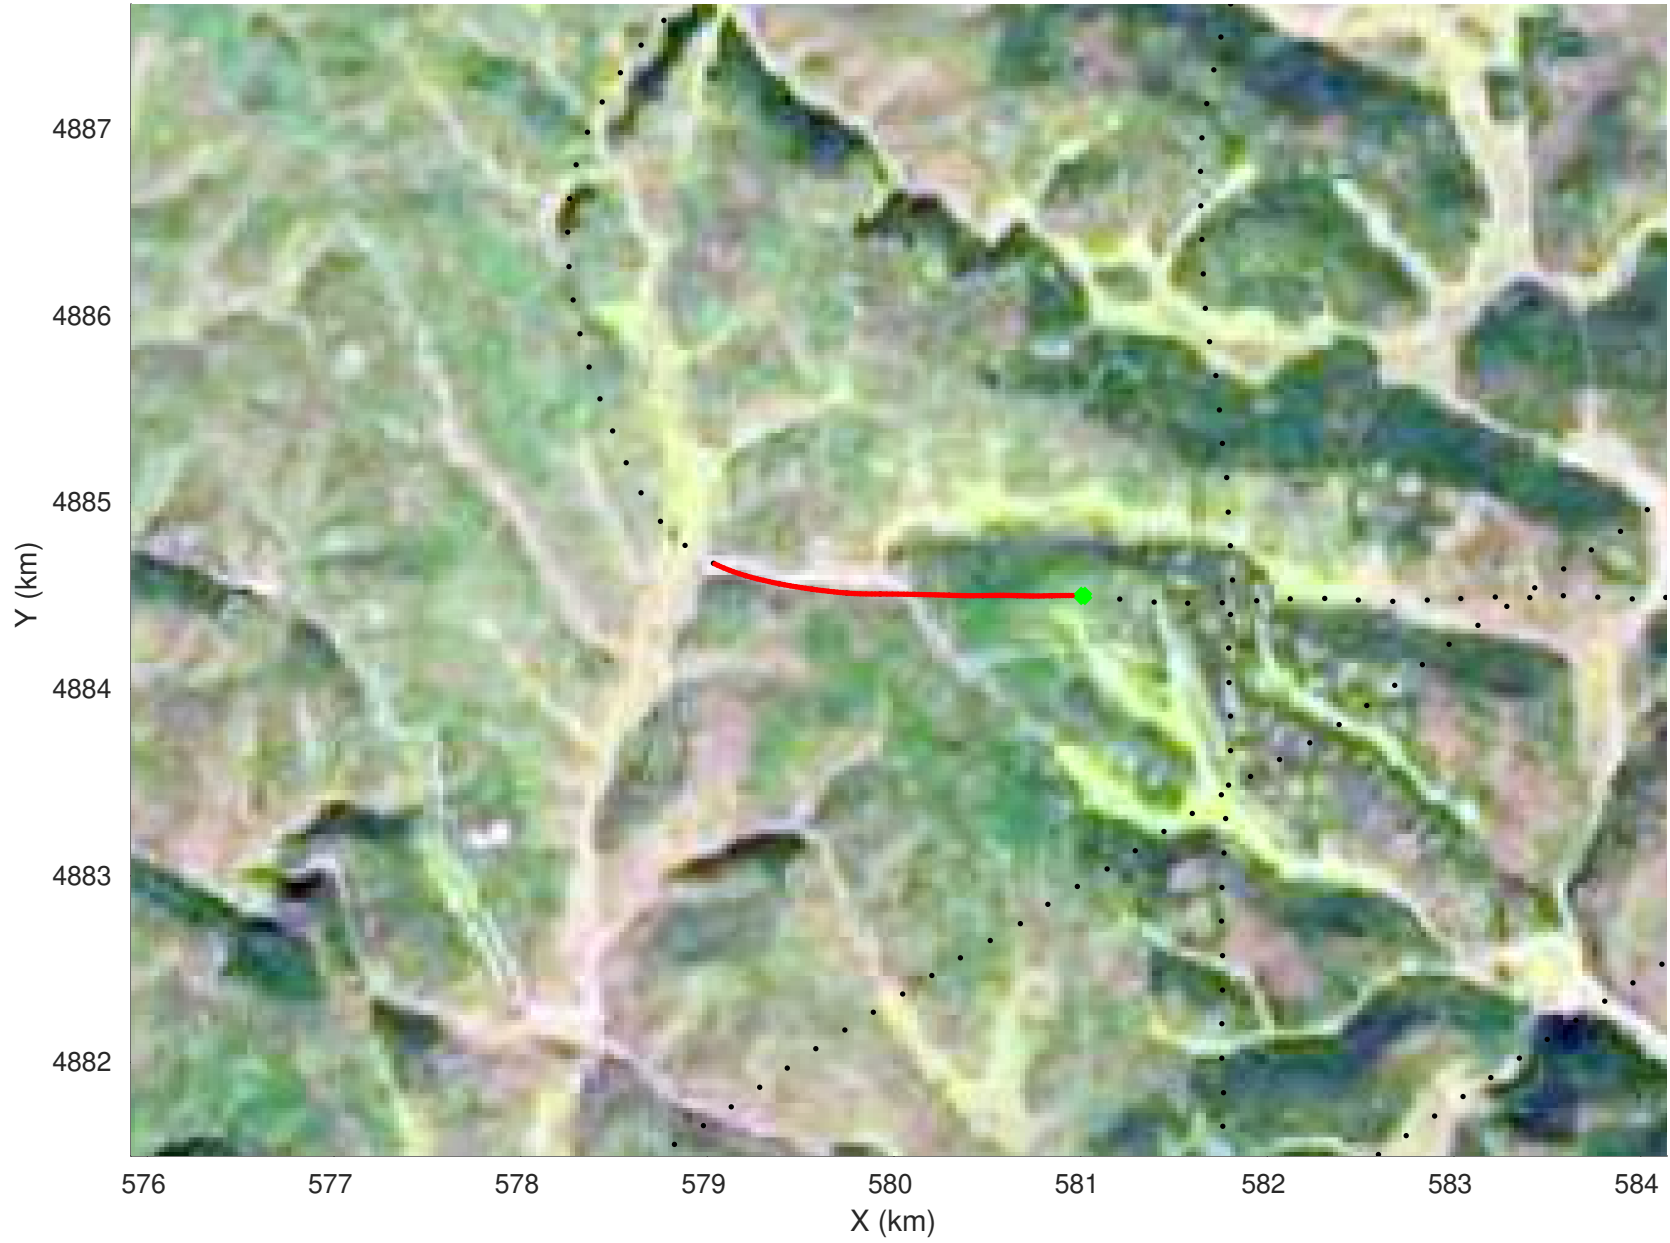

20210225_01_048
Black Hills, South Dakota