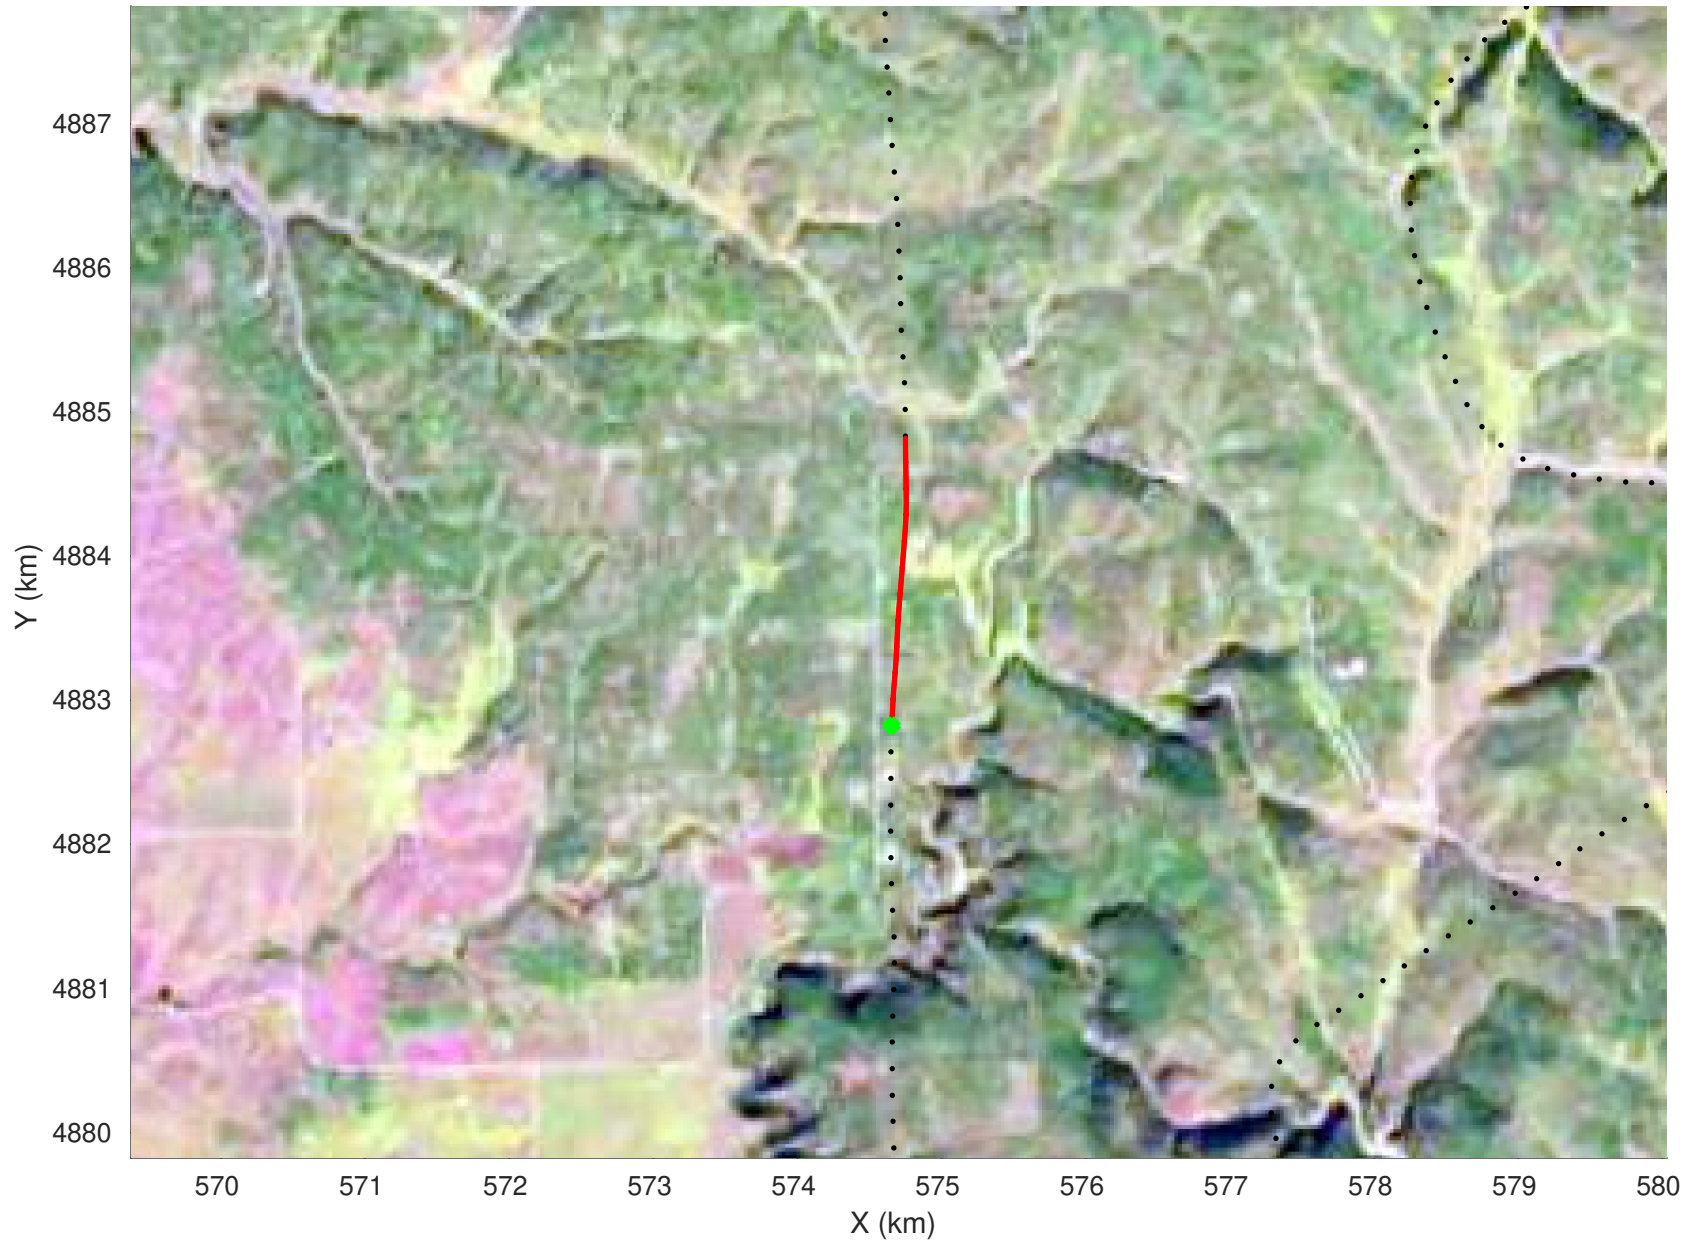

20210225_01_023
Black Hills, South Dakota

snow 2020_SouthDakota_N1KU: "" 20210225_01_023: 14:37:11.6 to 14:37:51.8 GPS

20210225_01_024
Black Hills, South Dakota

snow 2020_SouthDakota_N1KU: "" 20210225_01_024: 14:37:52.0 to 14:38:32.7 GPS

20210225_01_025
Black Hills, South Dakota

snow 2020_SouthDakota_N1KU: "" 20210225_01_025: 14:38:32.9 to 14:39:13.5 GPS

20210225_01_026
Black Hills, South Dakota

snow 2020_SouthDakota_N1KU: "" 20210225_01_026: 14:39:13.7 to 14:39:54.4 GPS