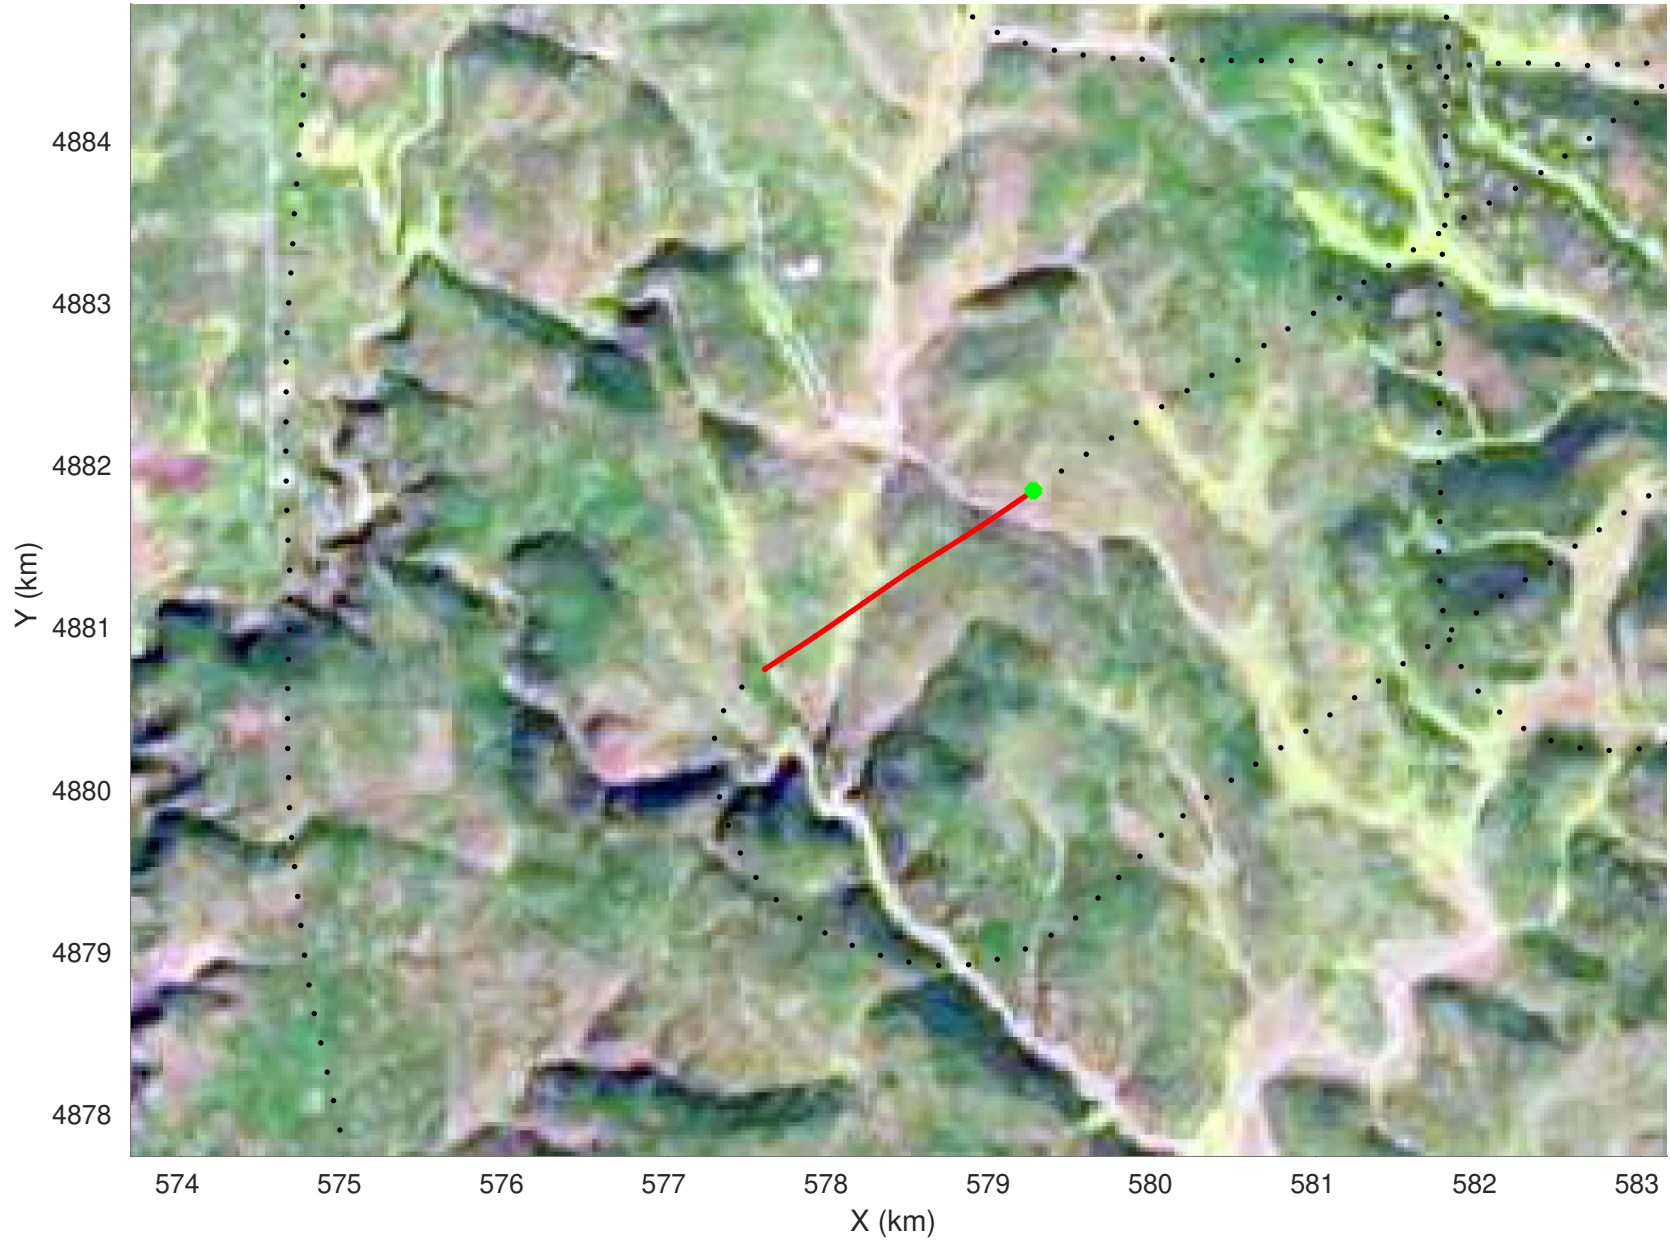

20210225_01_083
Black Hills, South Dakota