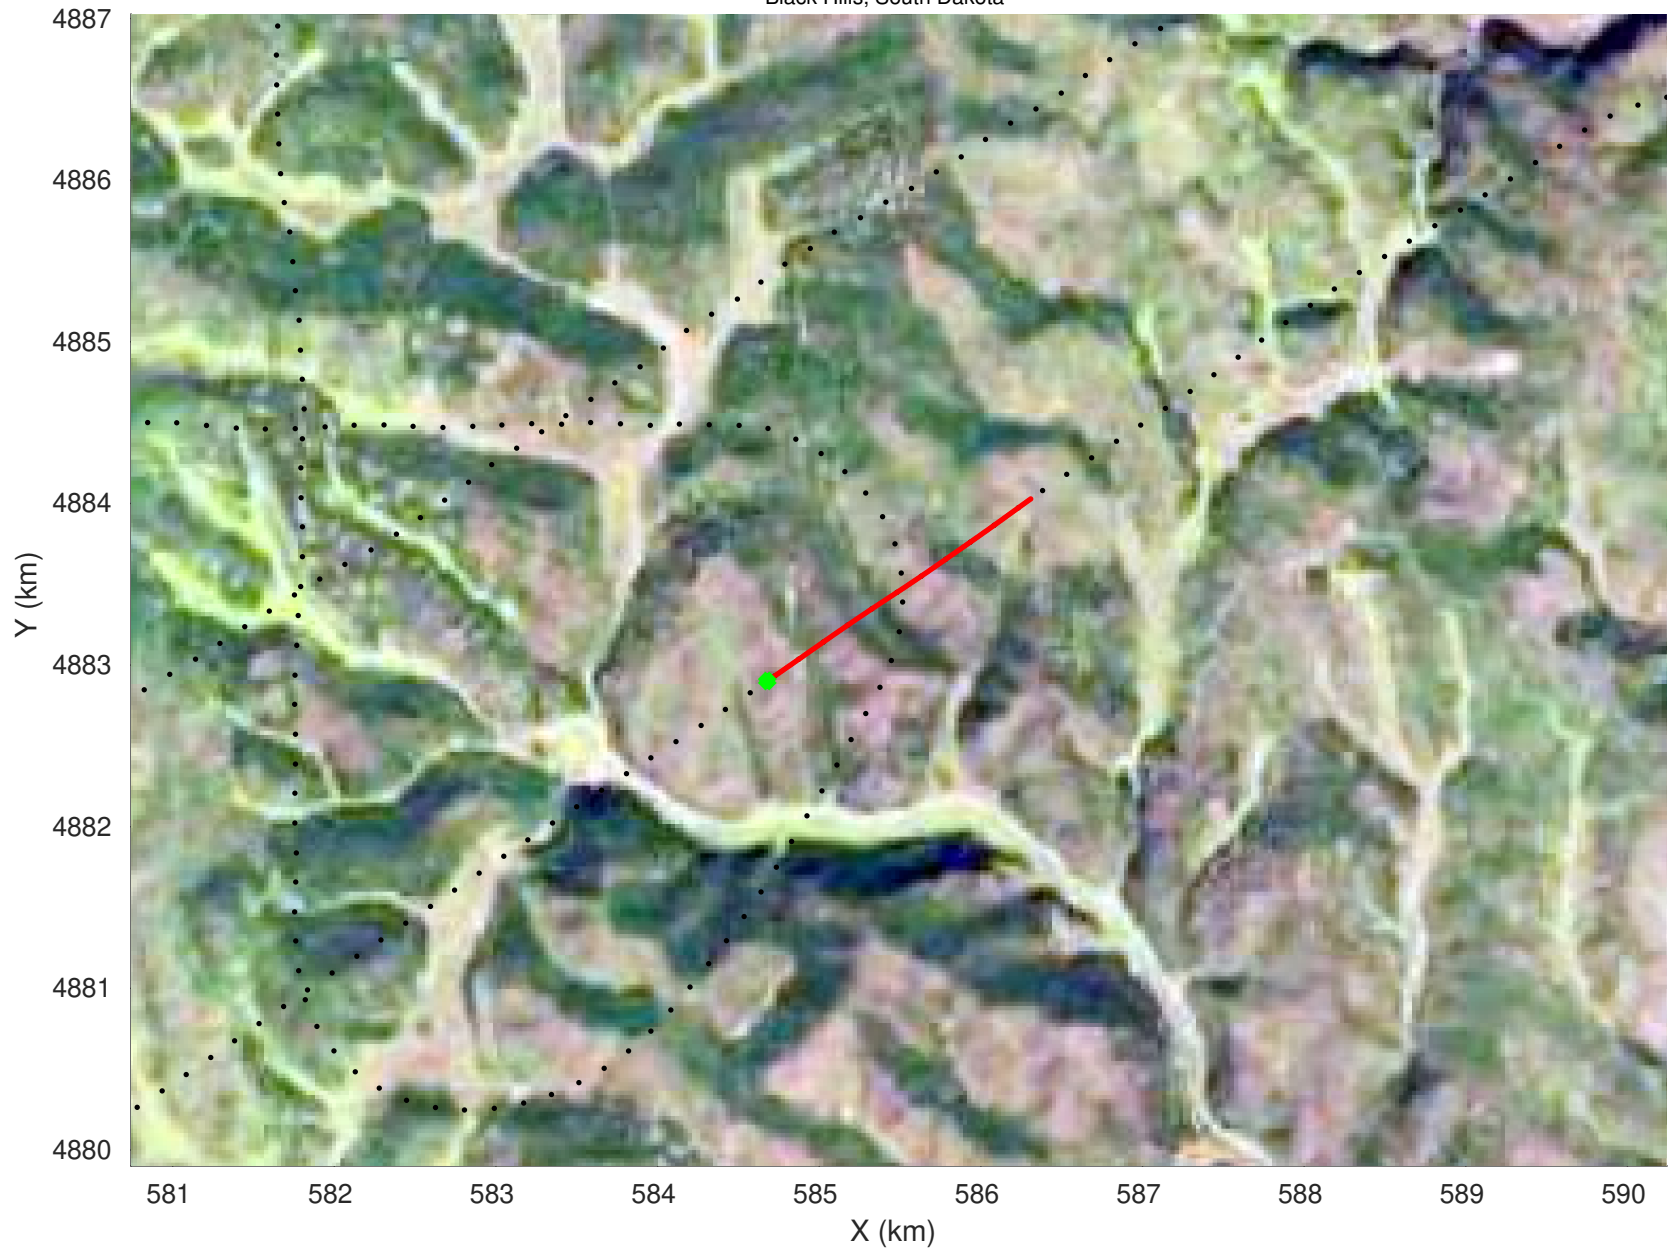

20210225_01_089
Black Hills, South Dakota