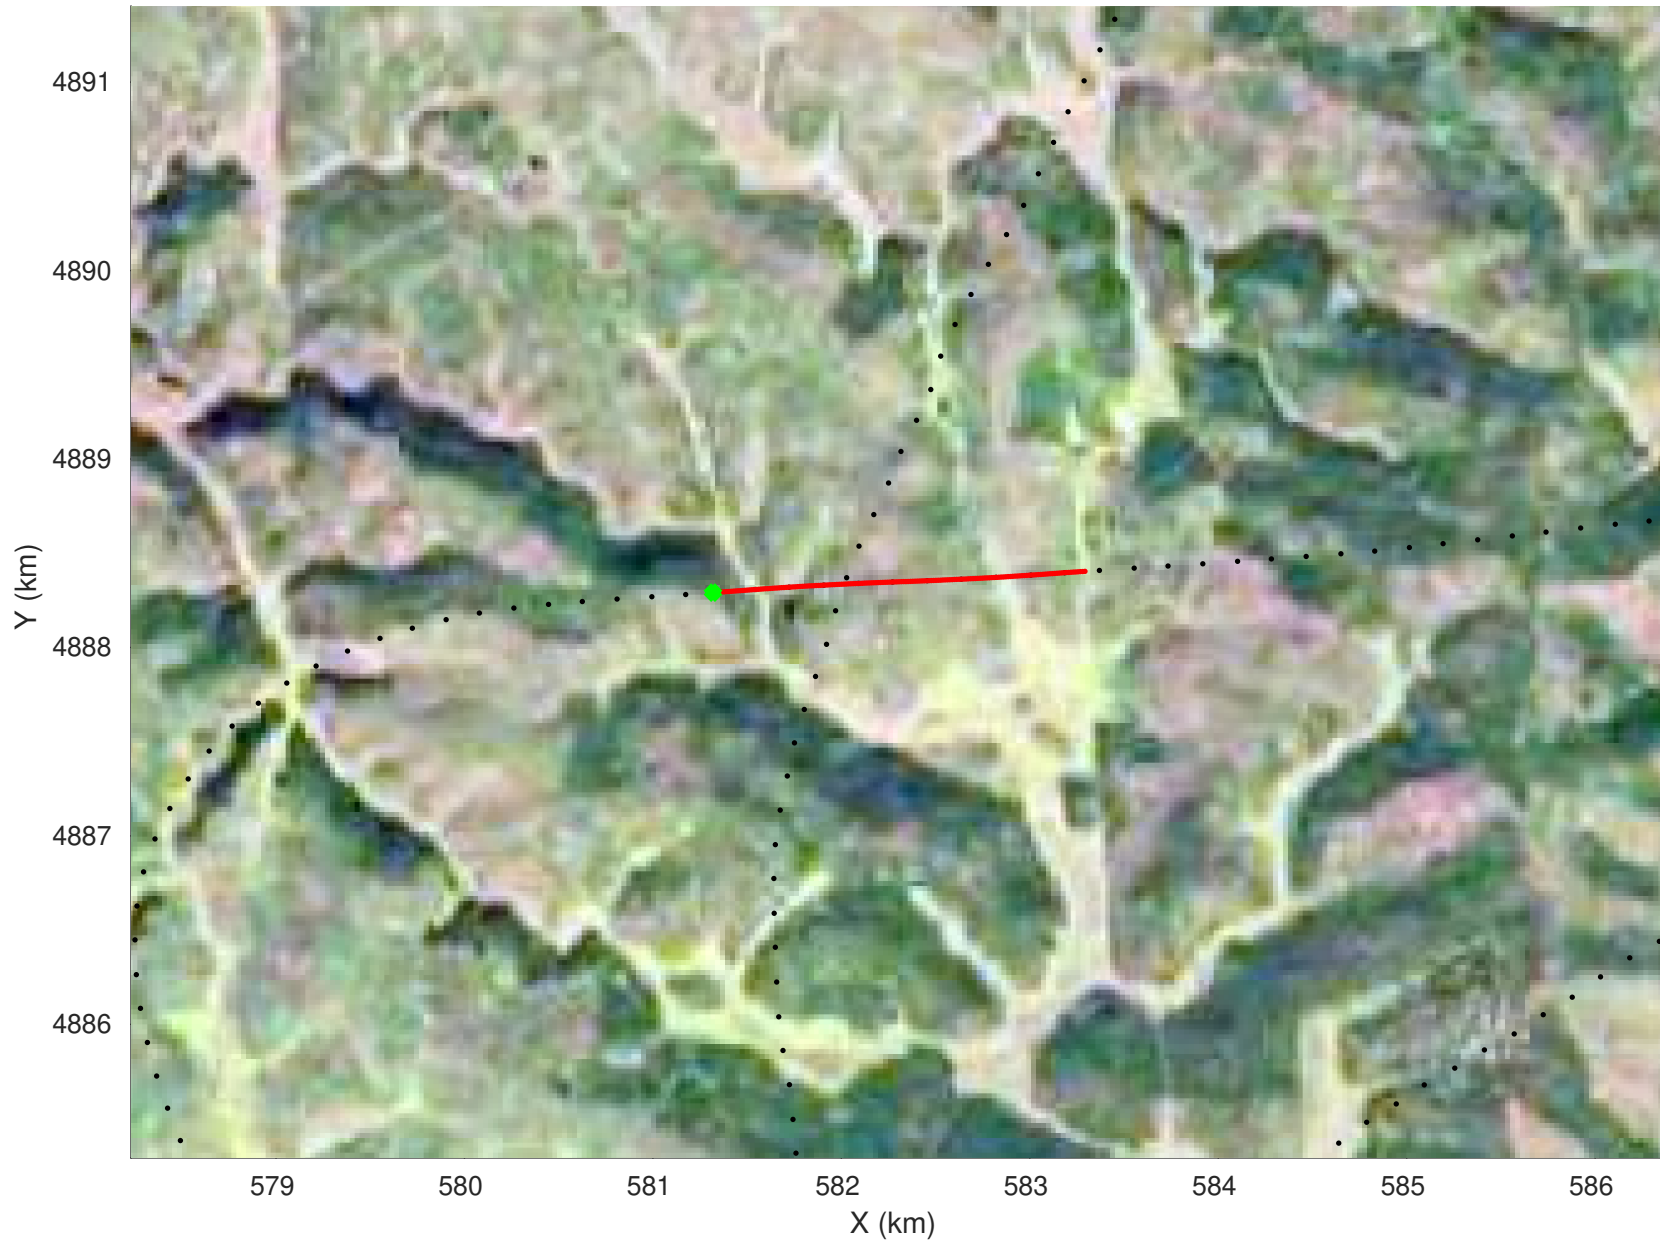

20210225_01_052
Black Hills, South Dakota