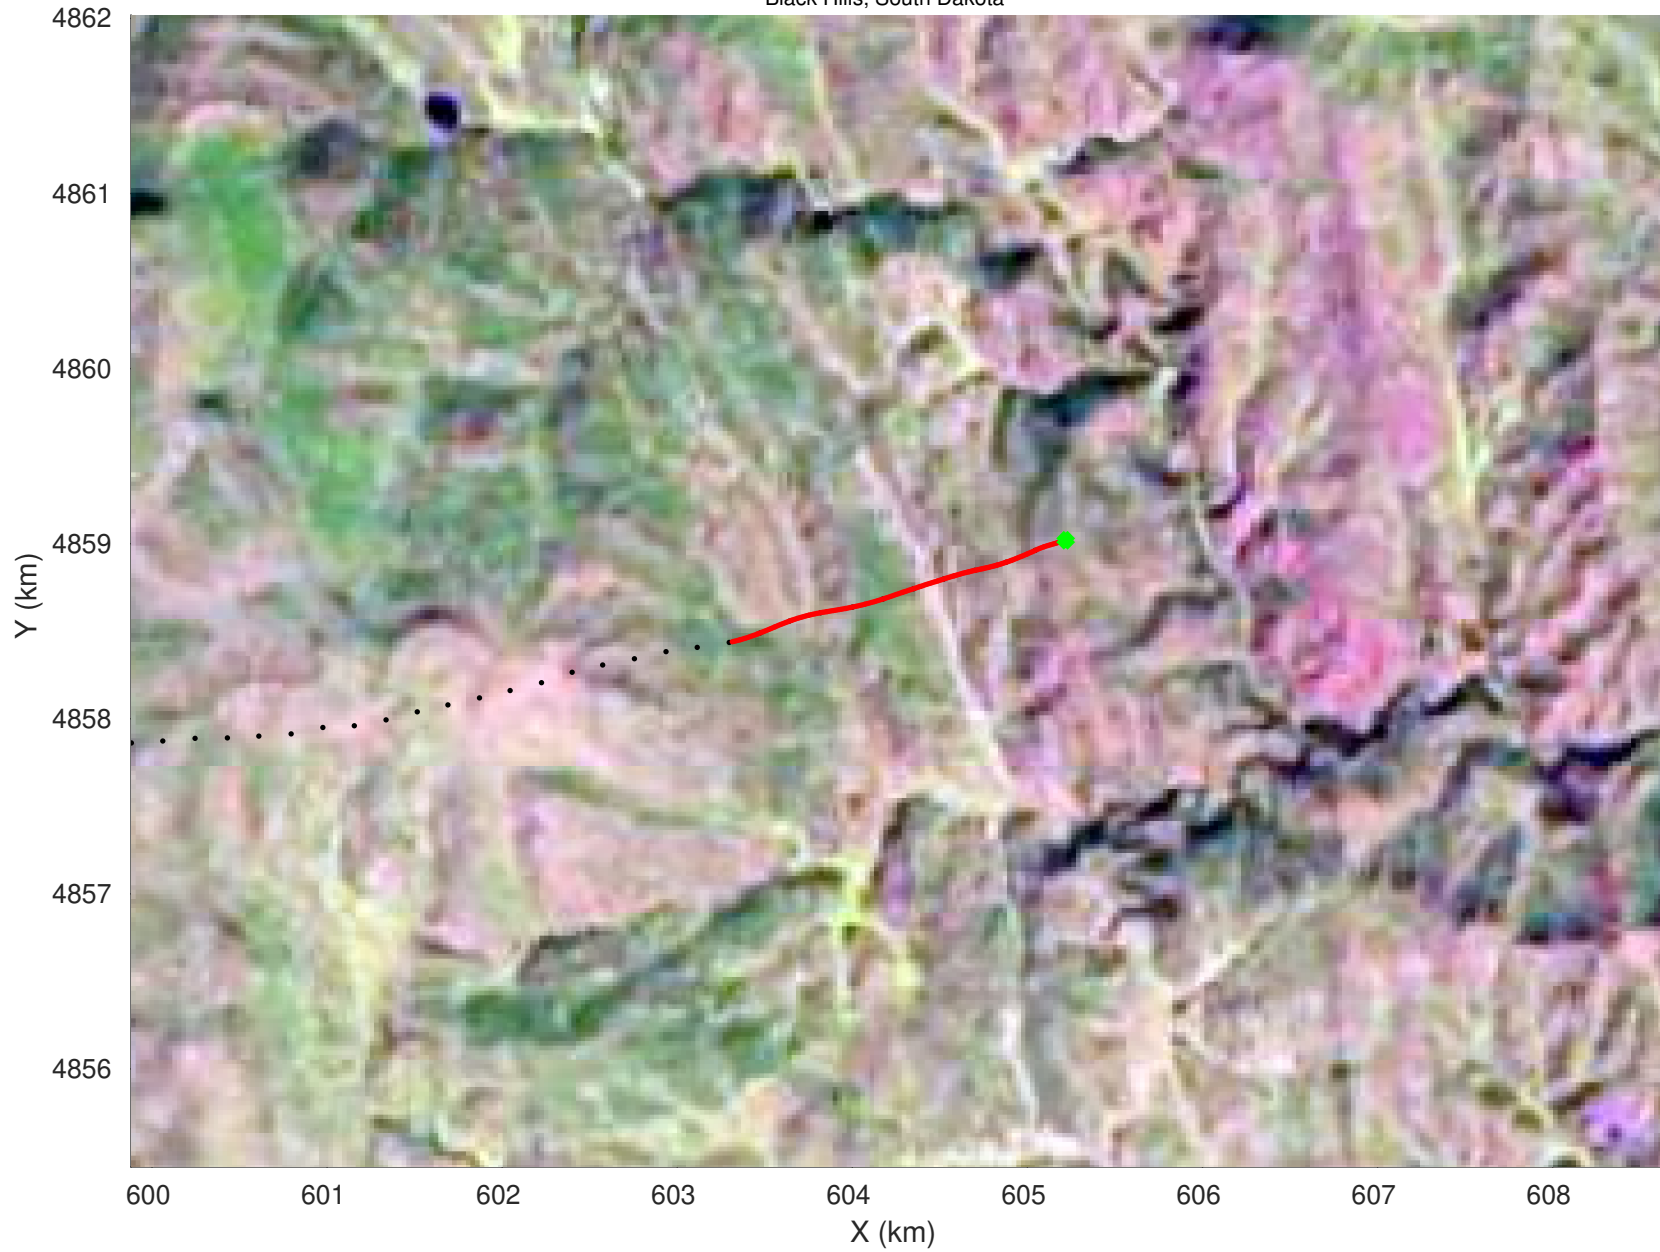

20210225_01_001
Black Hills, South Dakota

snow 2020_SouthDakota_N1KU: "" 20210225_01_001: 14:15:07.0 to 14:16:24.4 GPS

20210225_01_002
Black Hills, South Dakota

snow 2020_SouthDakota_N1KU: "" 20210225_01_002: 14:16:24.6 to 14:18:19.7 GPS

20210225_01_003
Black Hills, South Dakota

snow 2020_SouthDakota_N1KU: "" 20210225_01_003: 14:18:19.9 to 14:20:17.4 GPS

20210225_01_004
Black Hills, South Dakota

snow 2020_SouthDakota_N1KU: "" 20210225_01_004: 14:20:17.6 to 14:21:31.0 GPS