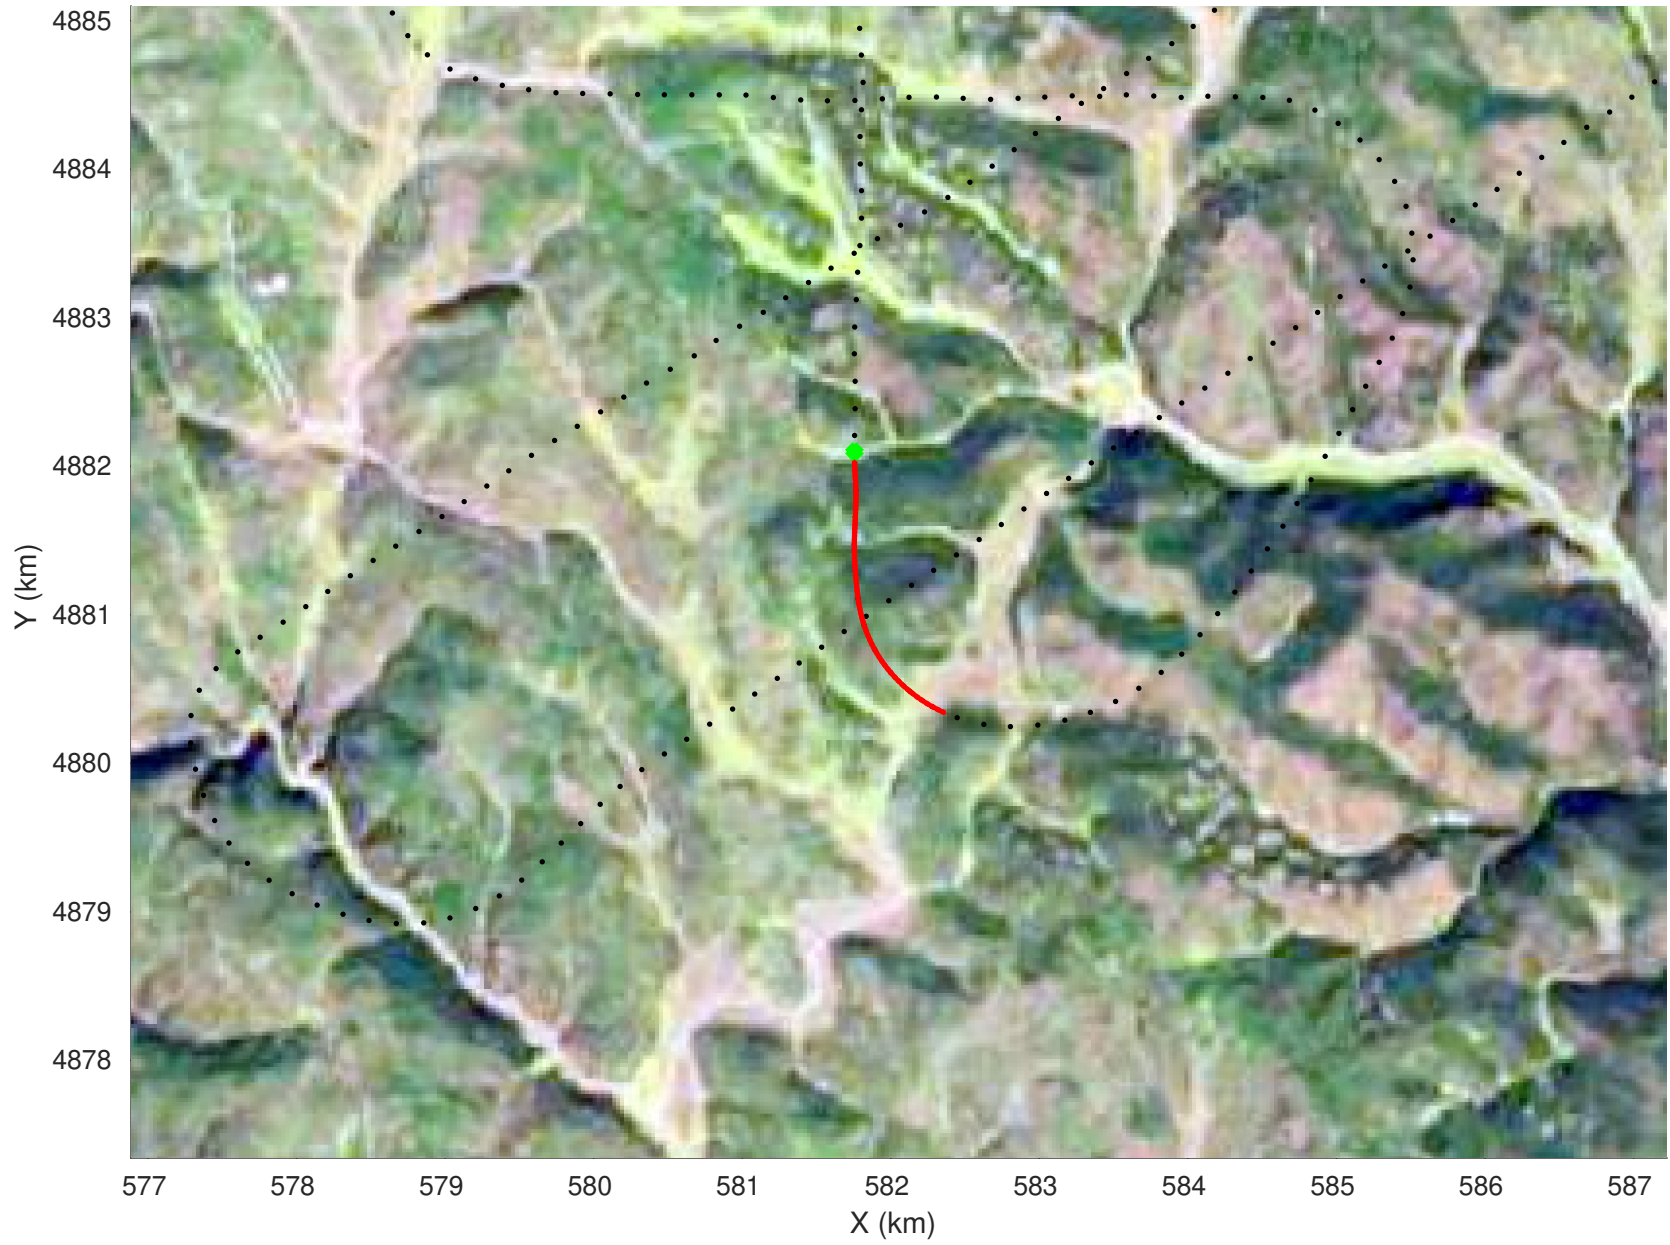

20210225_01_042
Black Hills, South Dakota