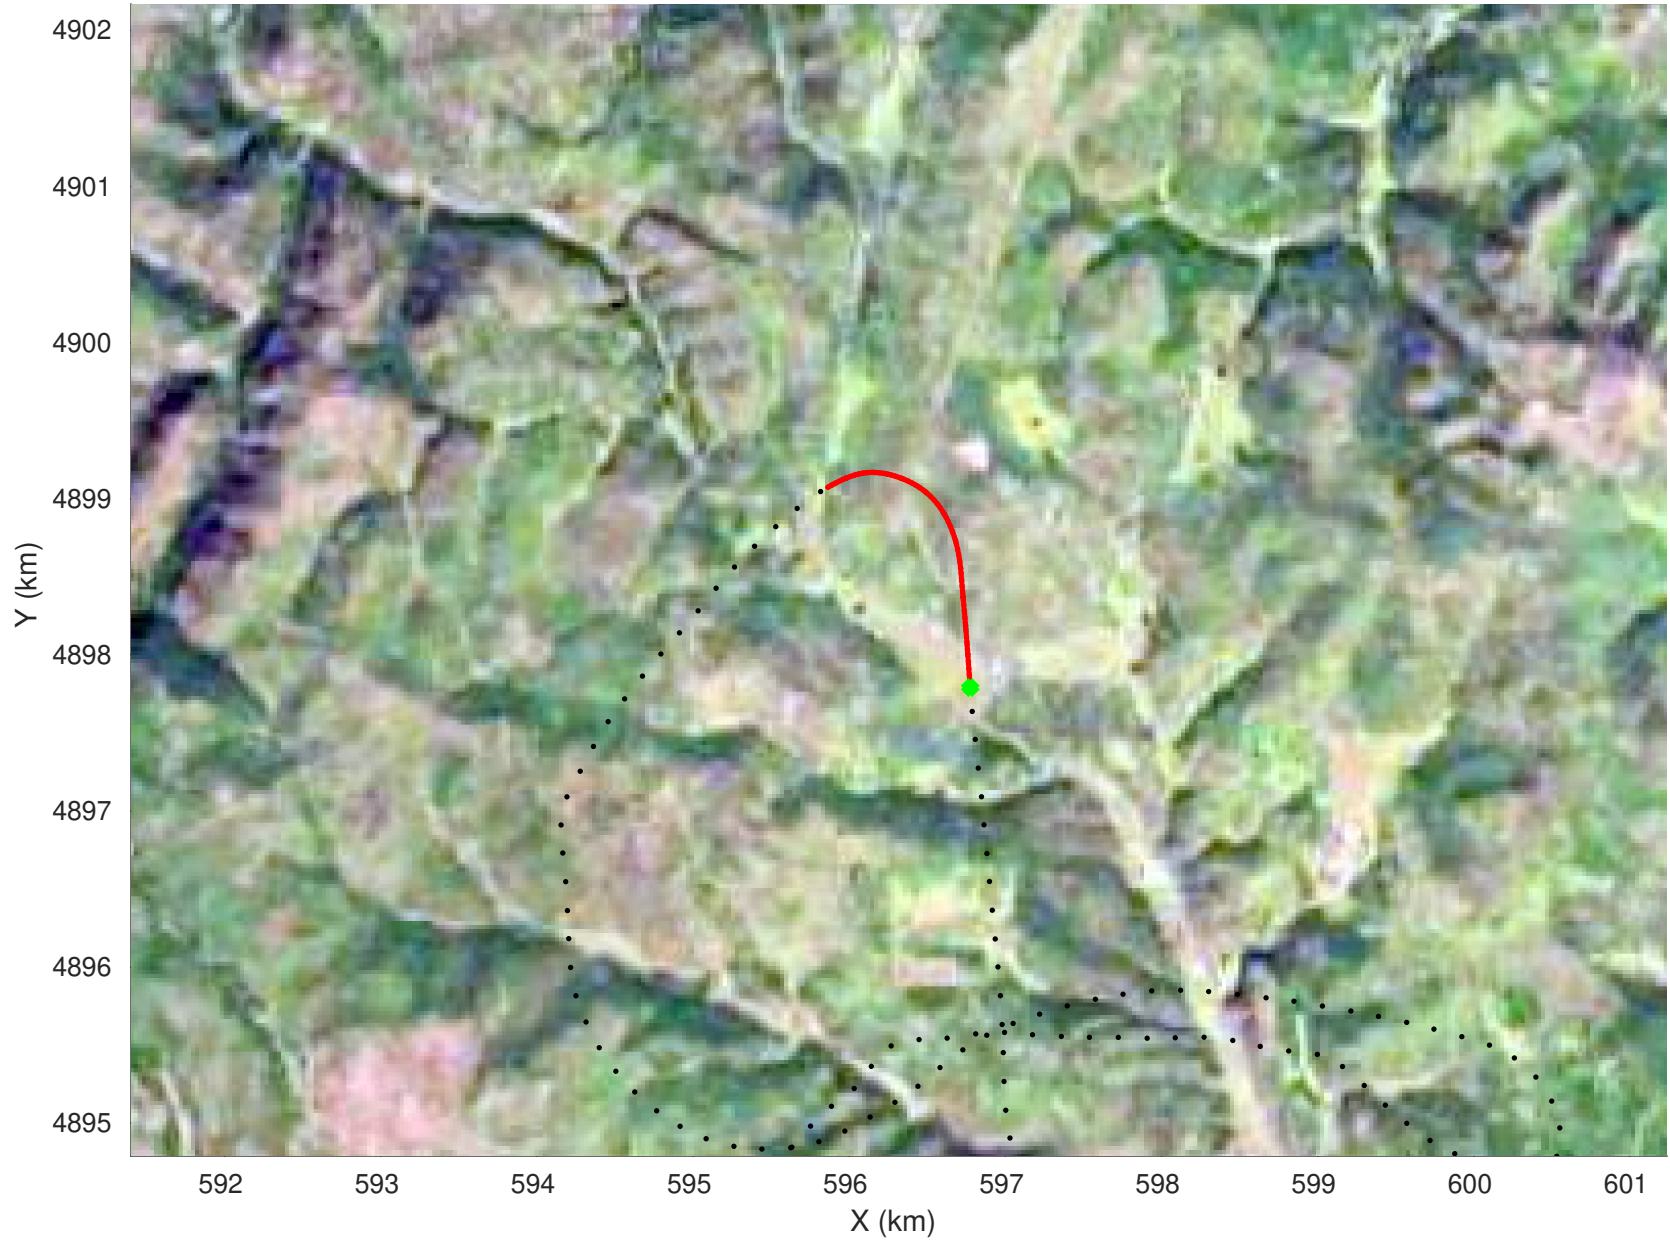

20210225_01_063
Black Hills, South Dakota