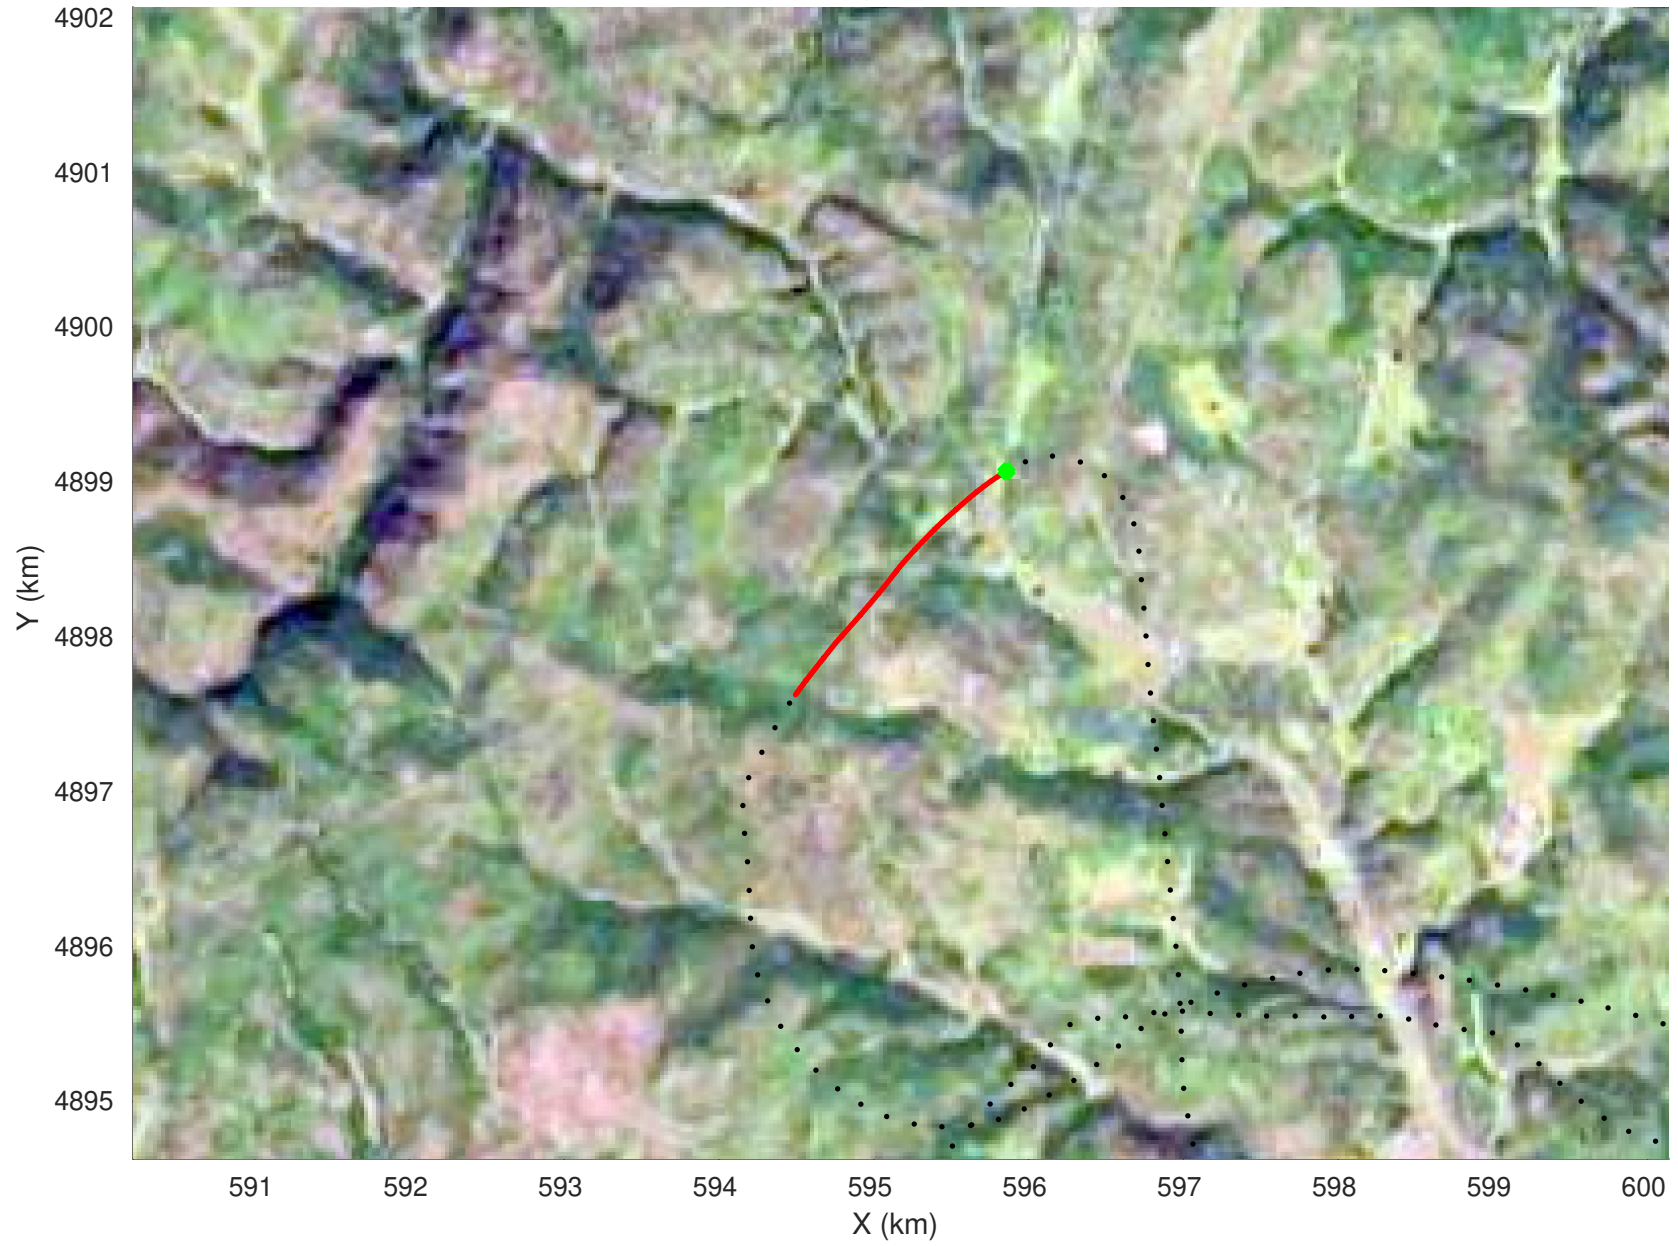

20210225_01_064
Black Hills, South Dakota