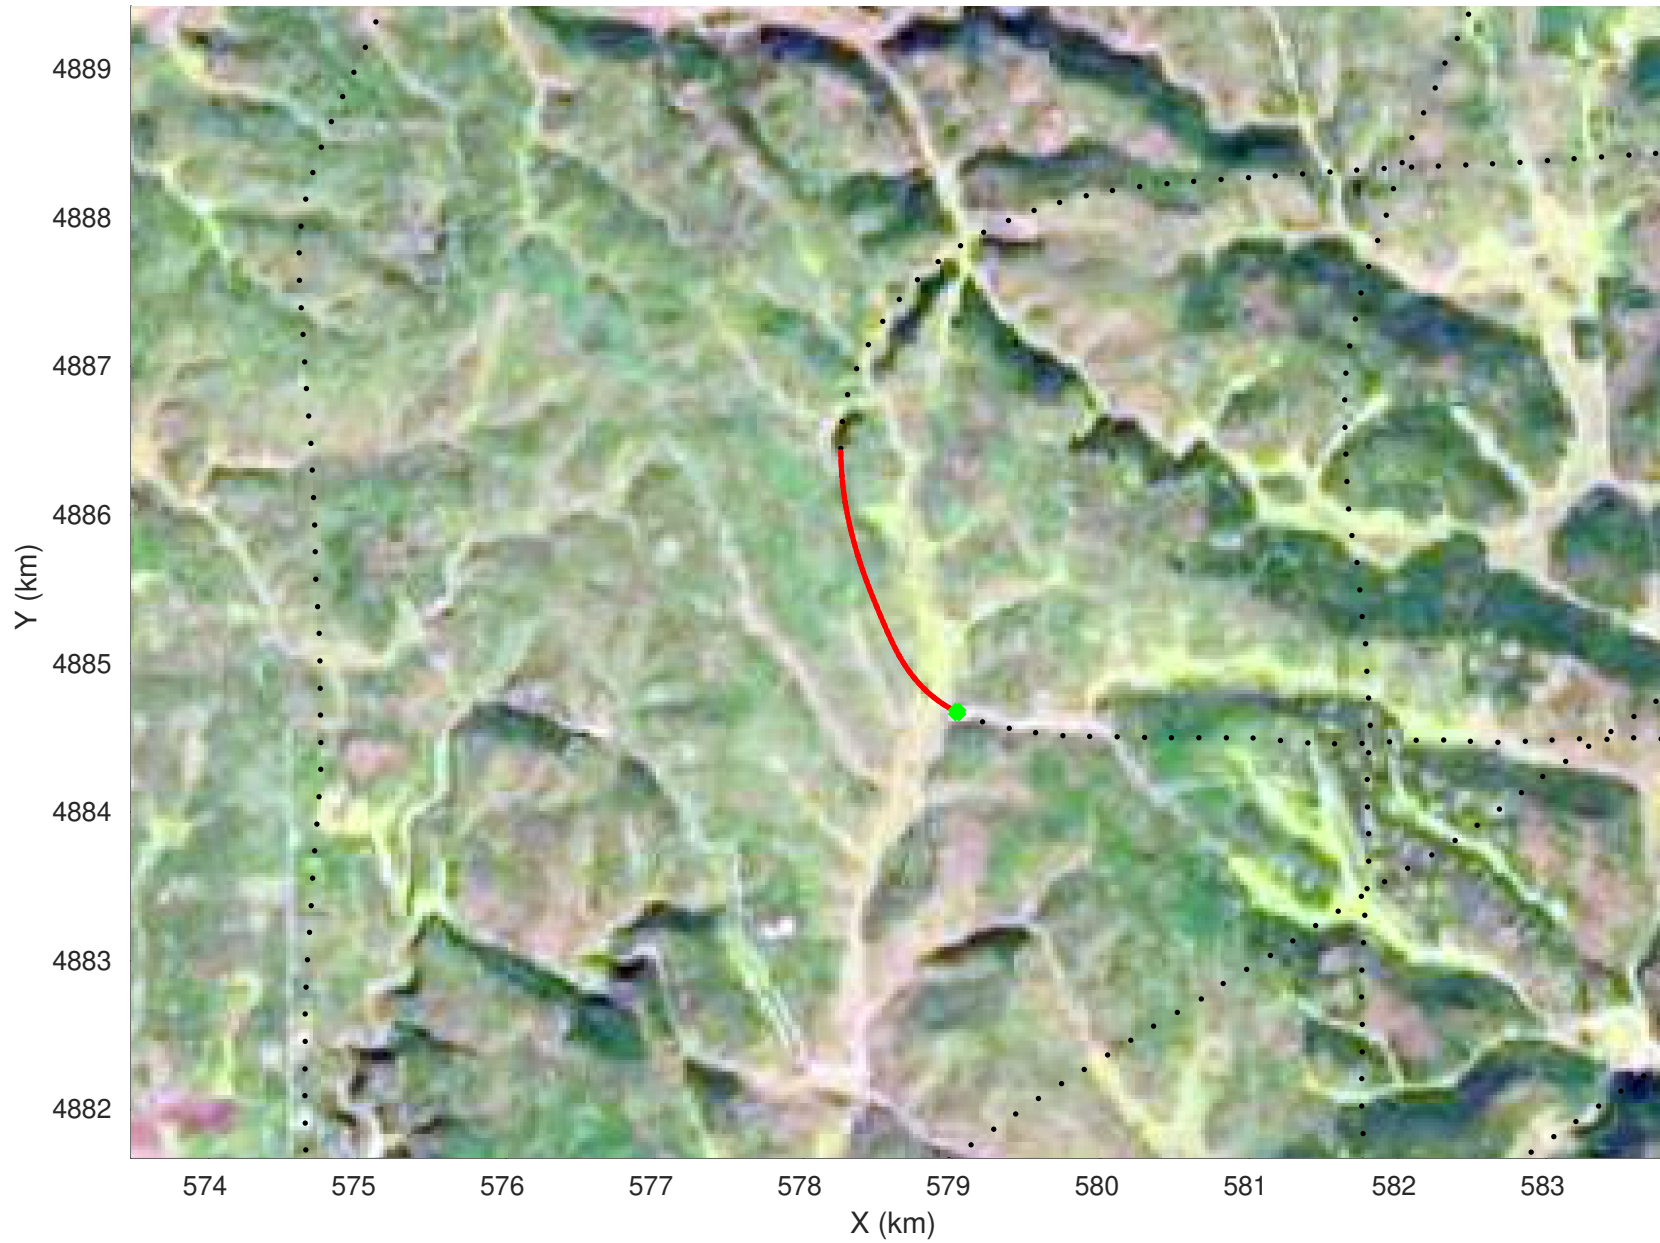

20210225_01_049
Black Hills, South Dakota