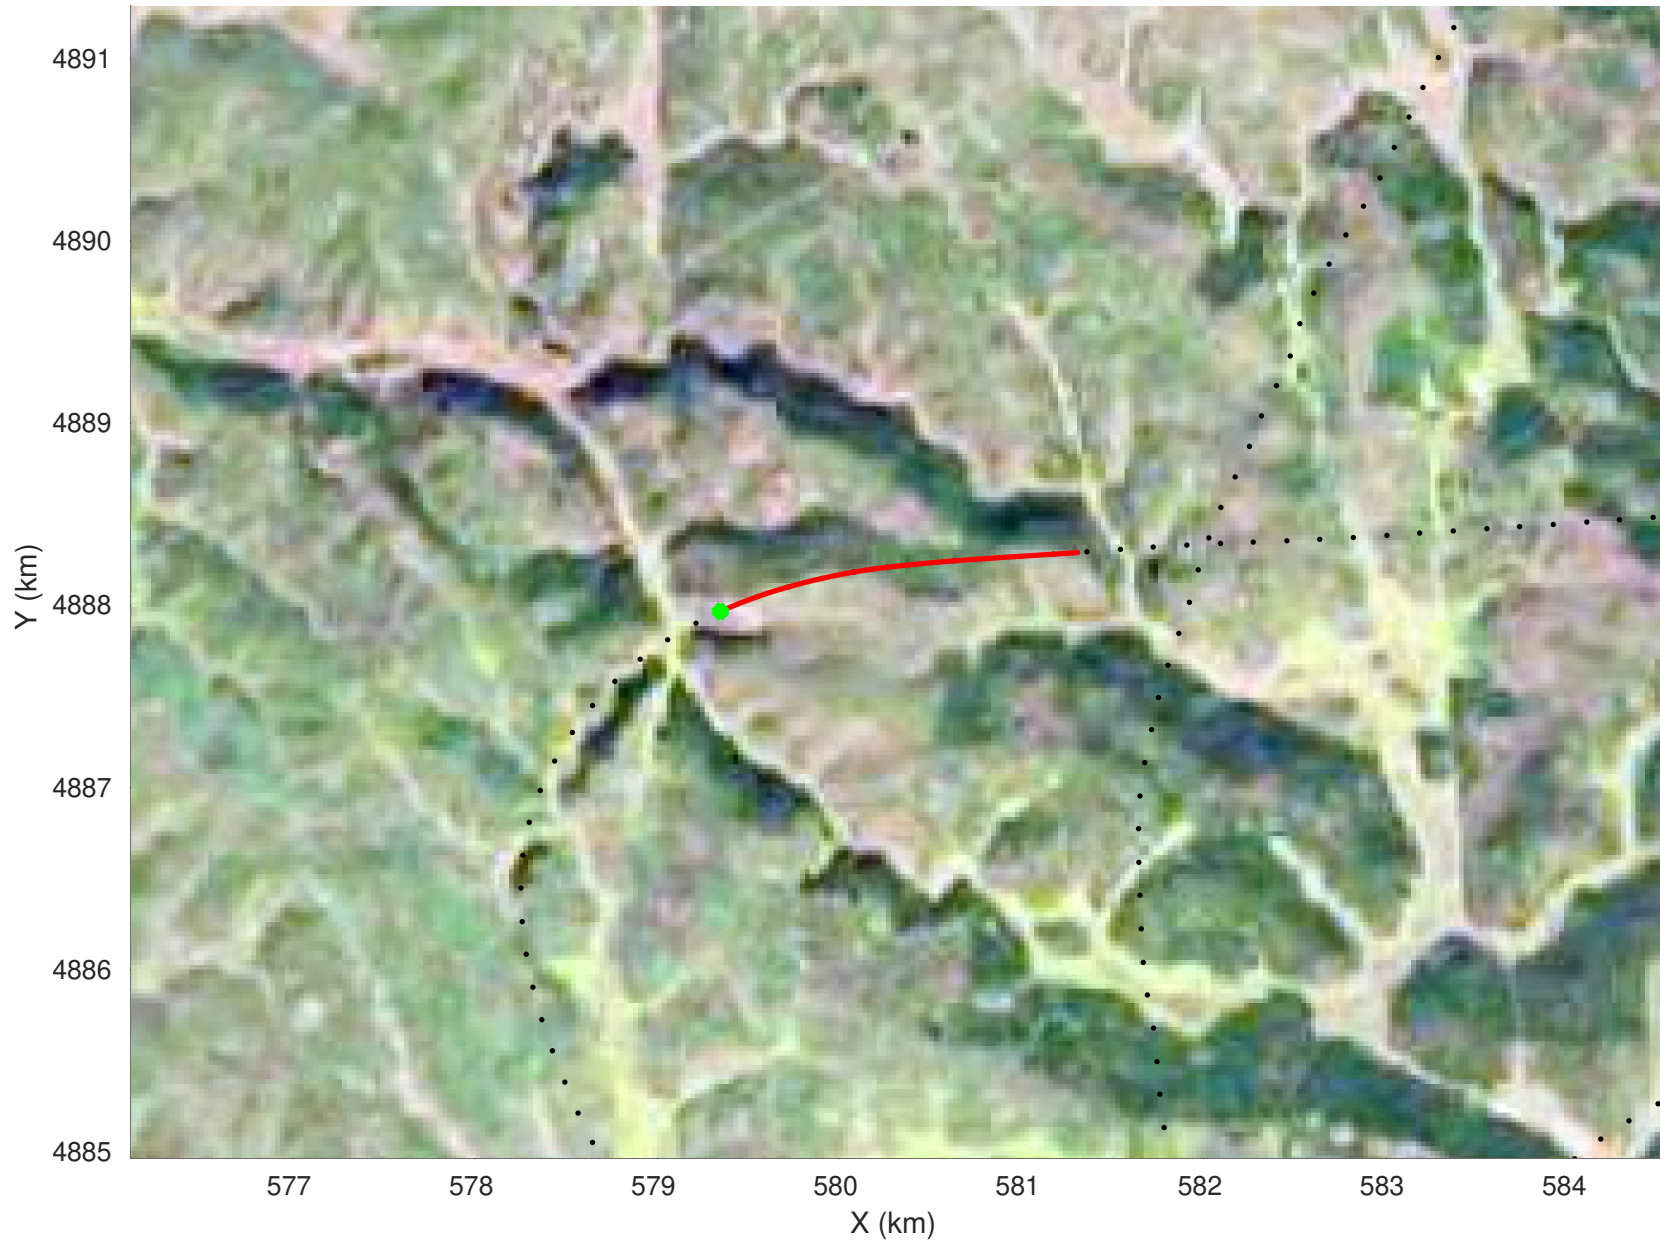

20210225_01_051
Black Hills, South Dakota