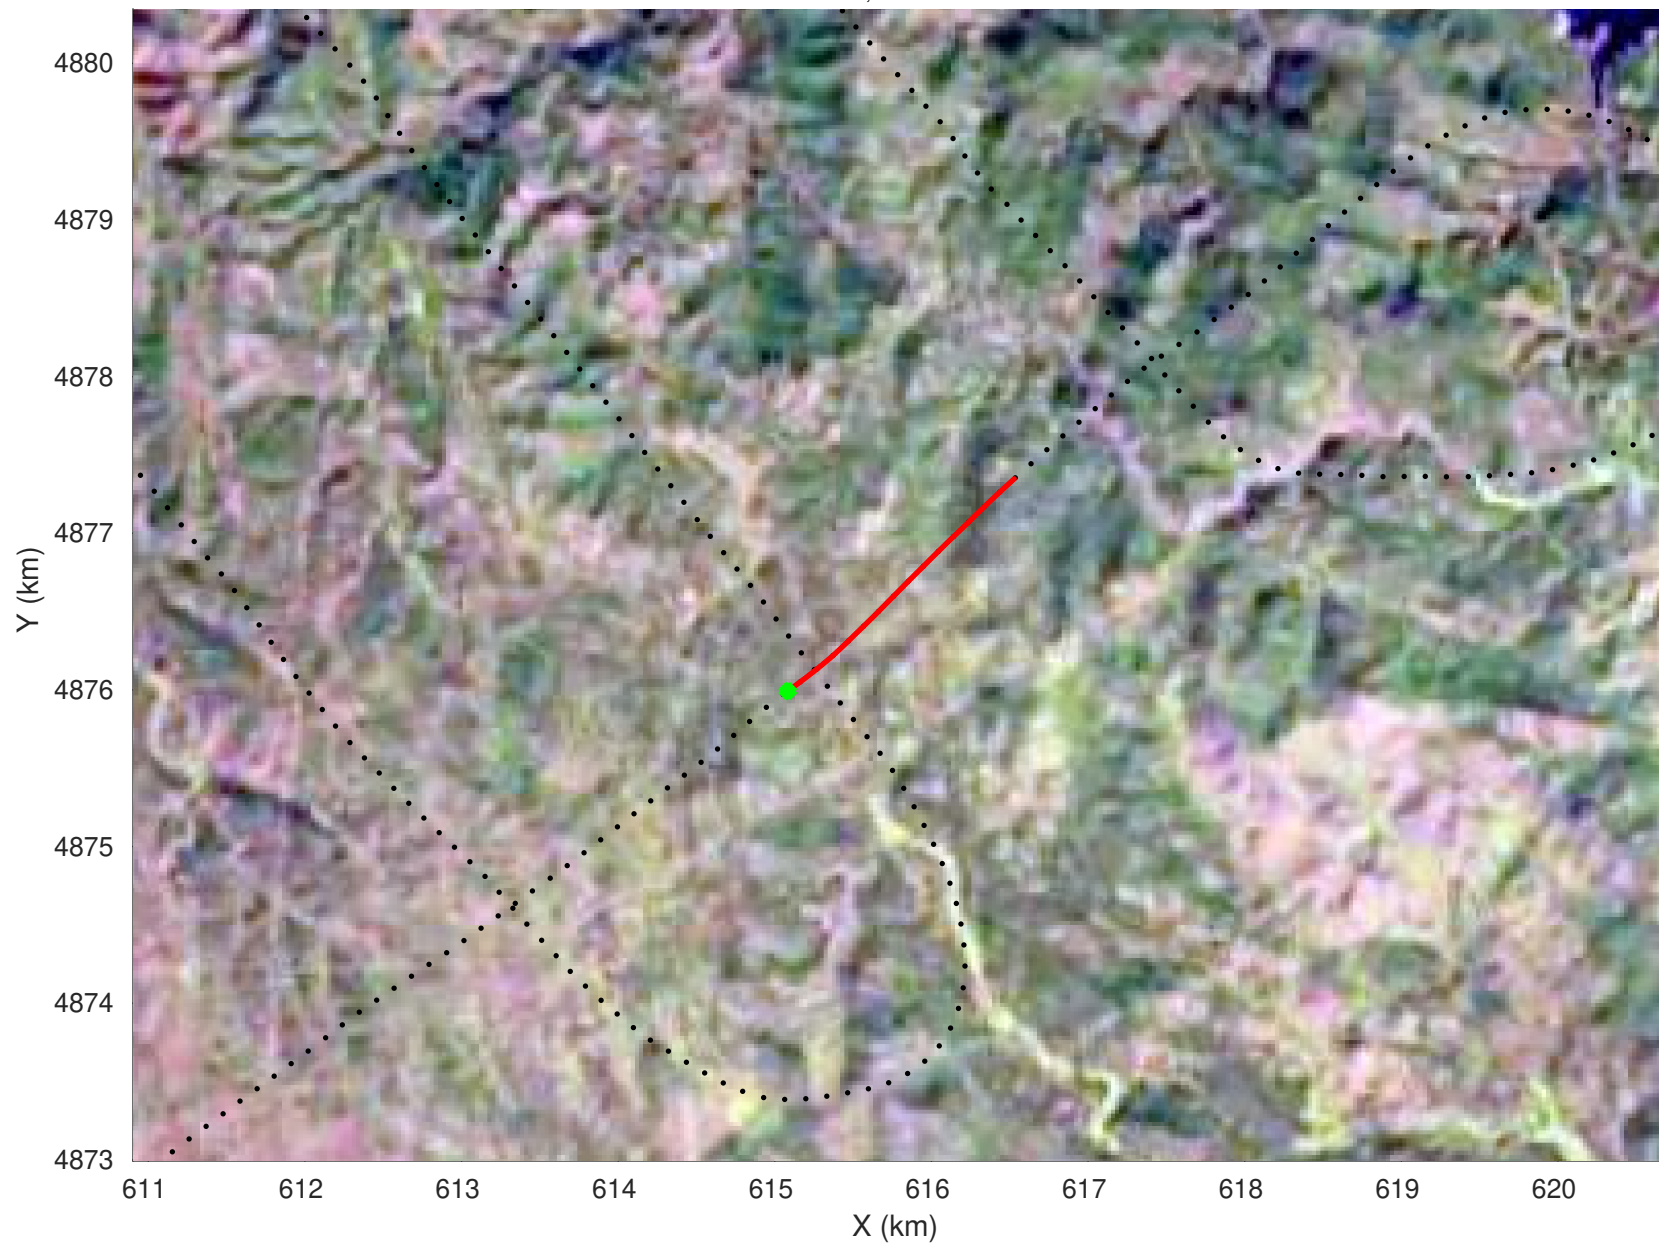

20210224_01_019
Black Hills, South Dakota

snow 2020_SouthDakota_N1KU: "" 20210224_01_019: 14:20:56.9 to 14:21:34.4 GPS

20210224_01_020
Black Hills, South Dakota

snow 2020_SouthDakota_N1KU: "" 20210224_01_020: 14:21:34.6 to 14:22:15.8 GPS

20210224_01_021
Black Hills, South Dakota

snow 2020_SouthDakota_N1KU: "" 20210224_01_021: 14:22:16.0 to 14:22:56.1 GPS

20210224_01_022
Black Hills, South Dakota

snow 2020_SouthDakota_N1KU: "" 20210224_01_022: 14:22:56.3 to 14:23:33.8 GPS