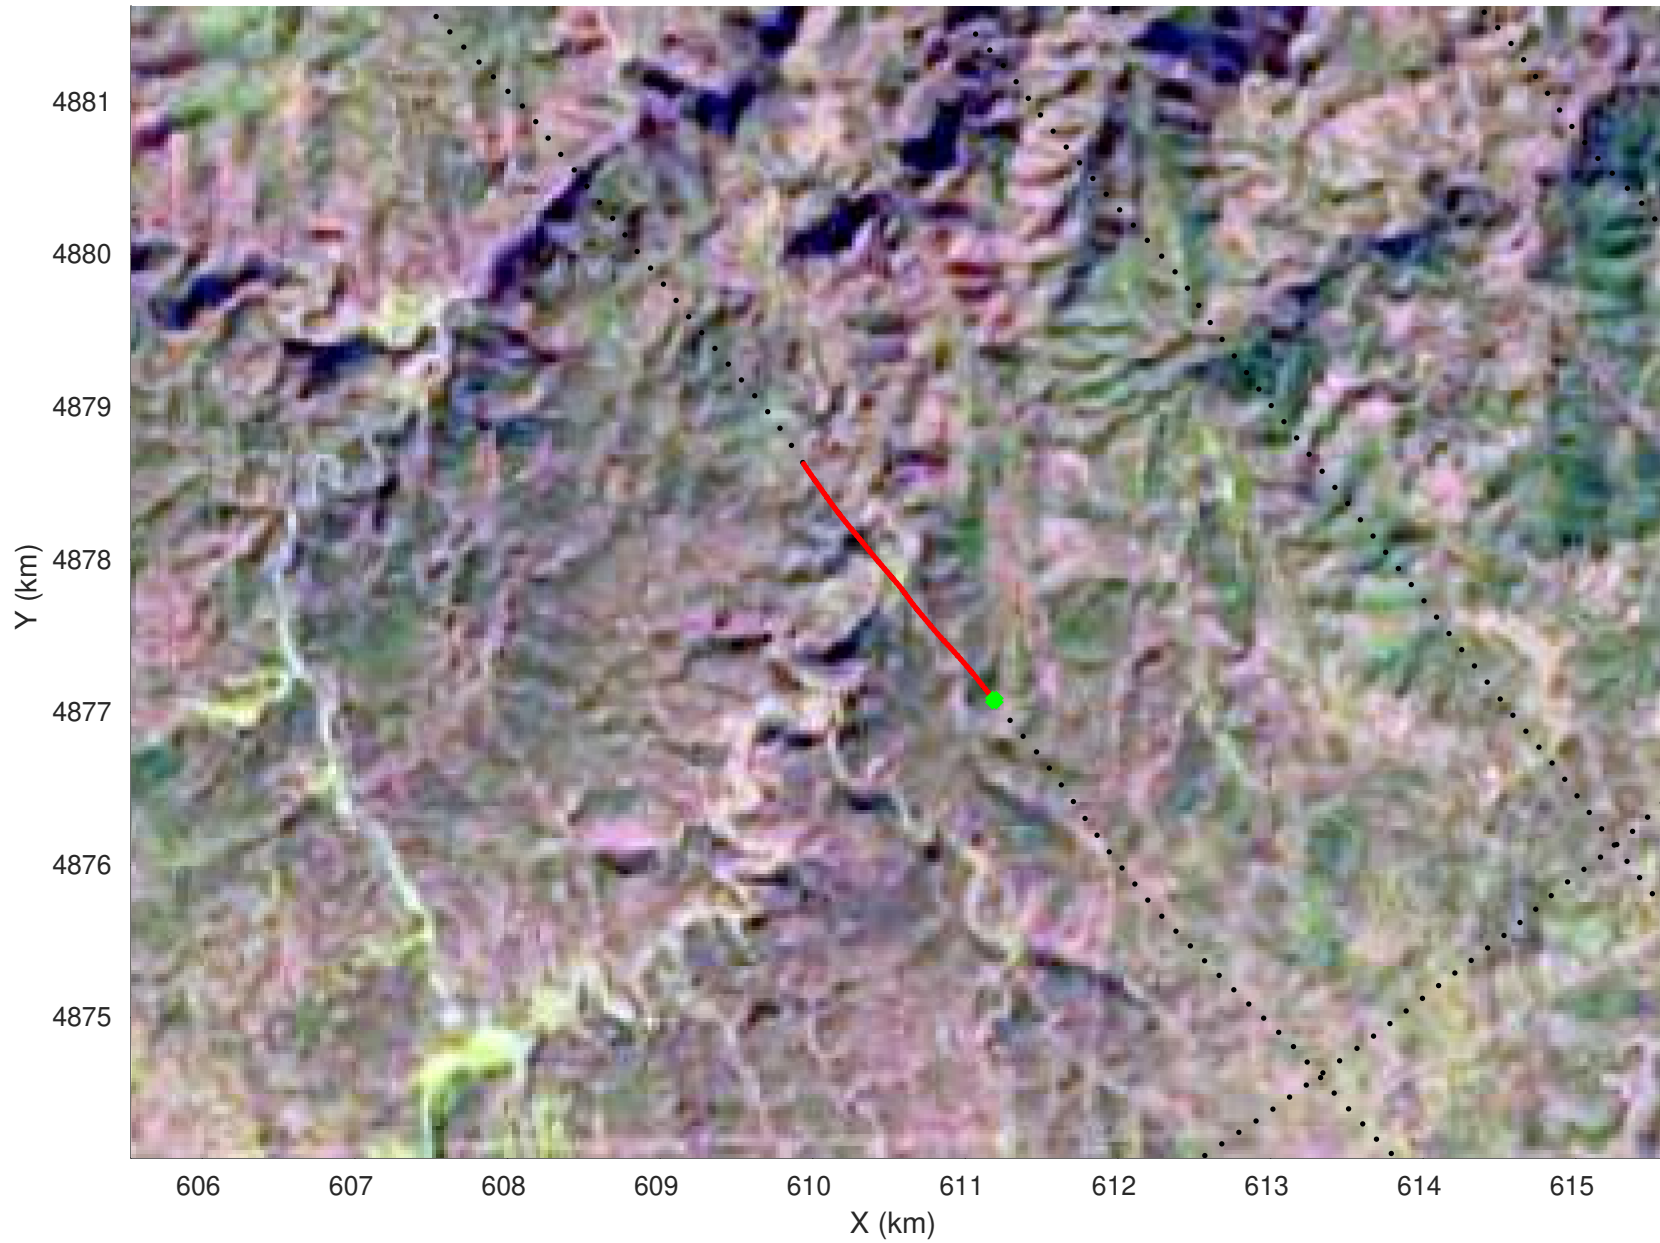

20210224_01_053
Black Hills, South Dakota