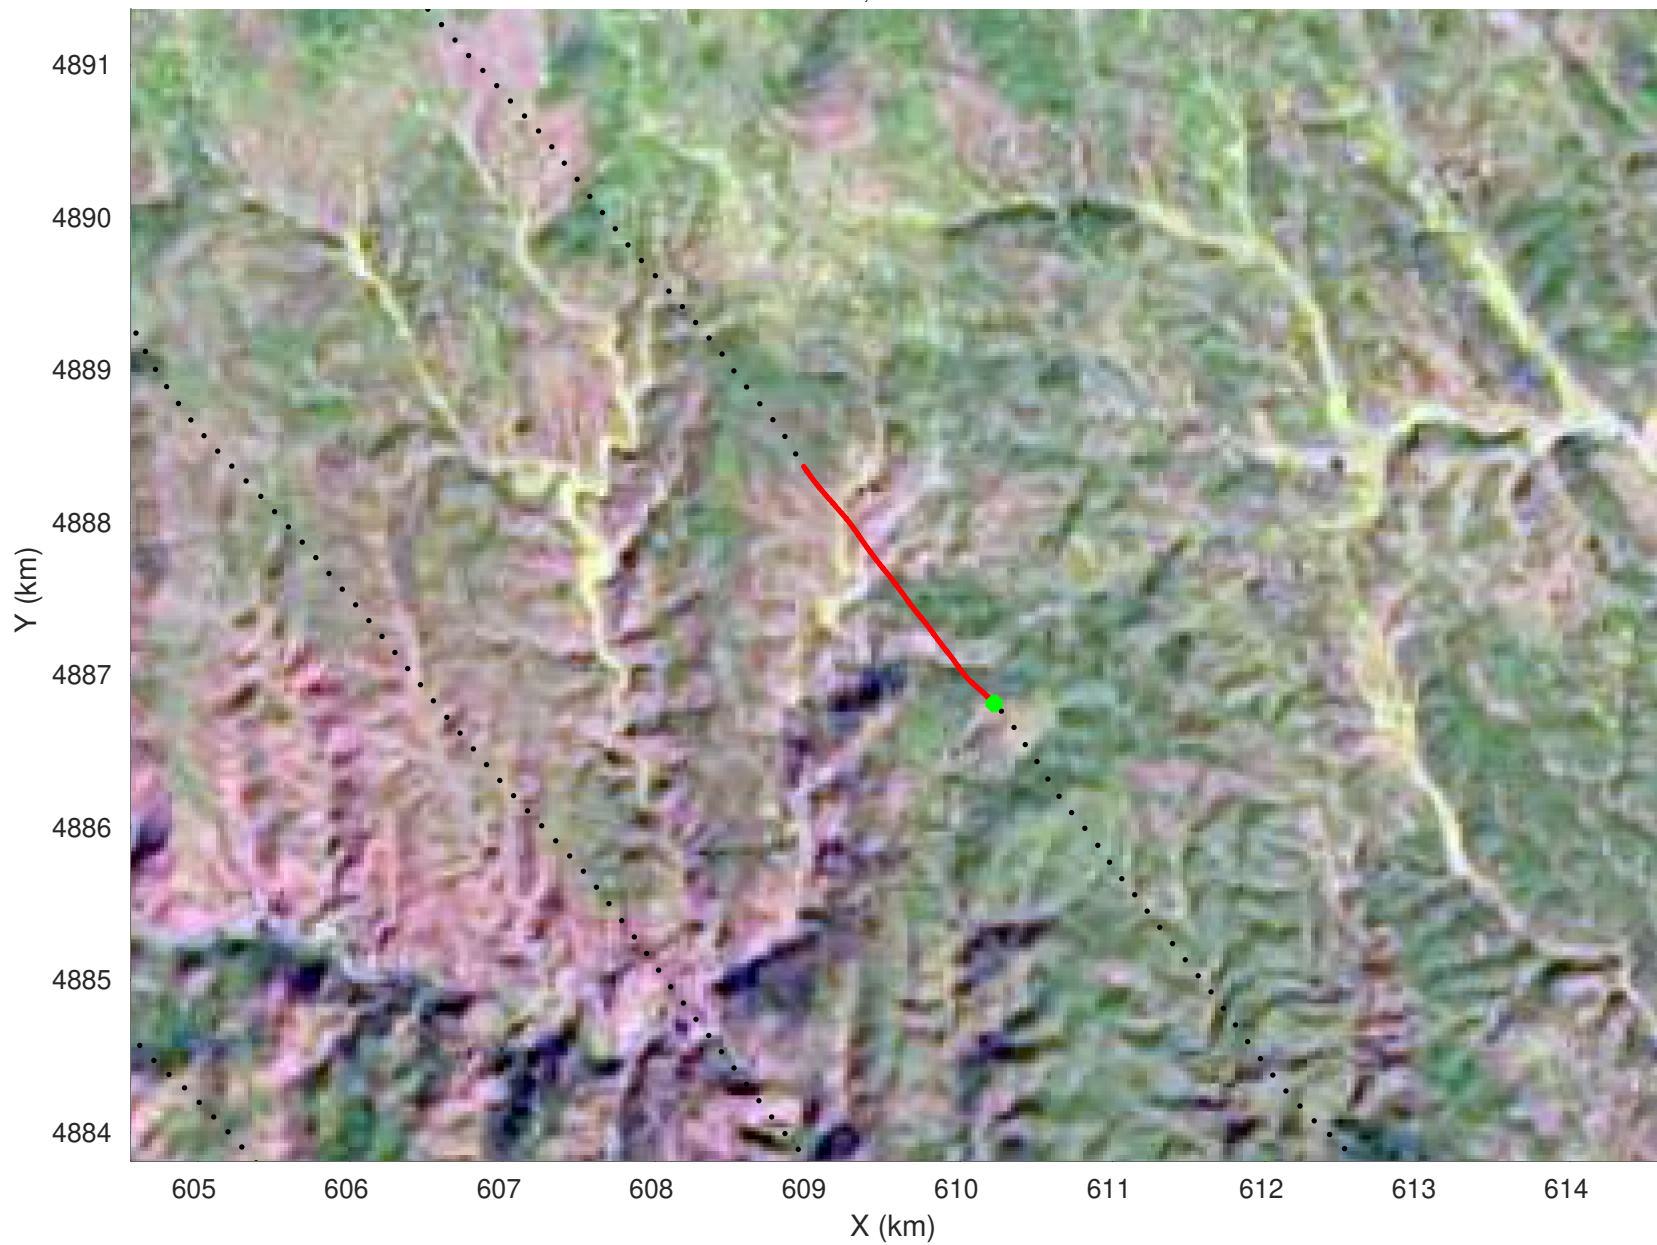

20210224_01_034
Black Hills, South Dakota