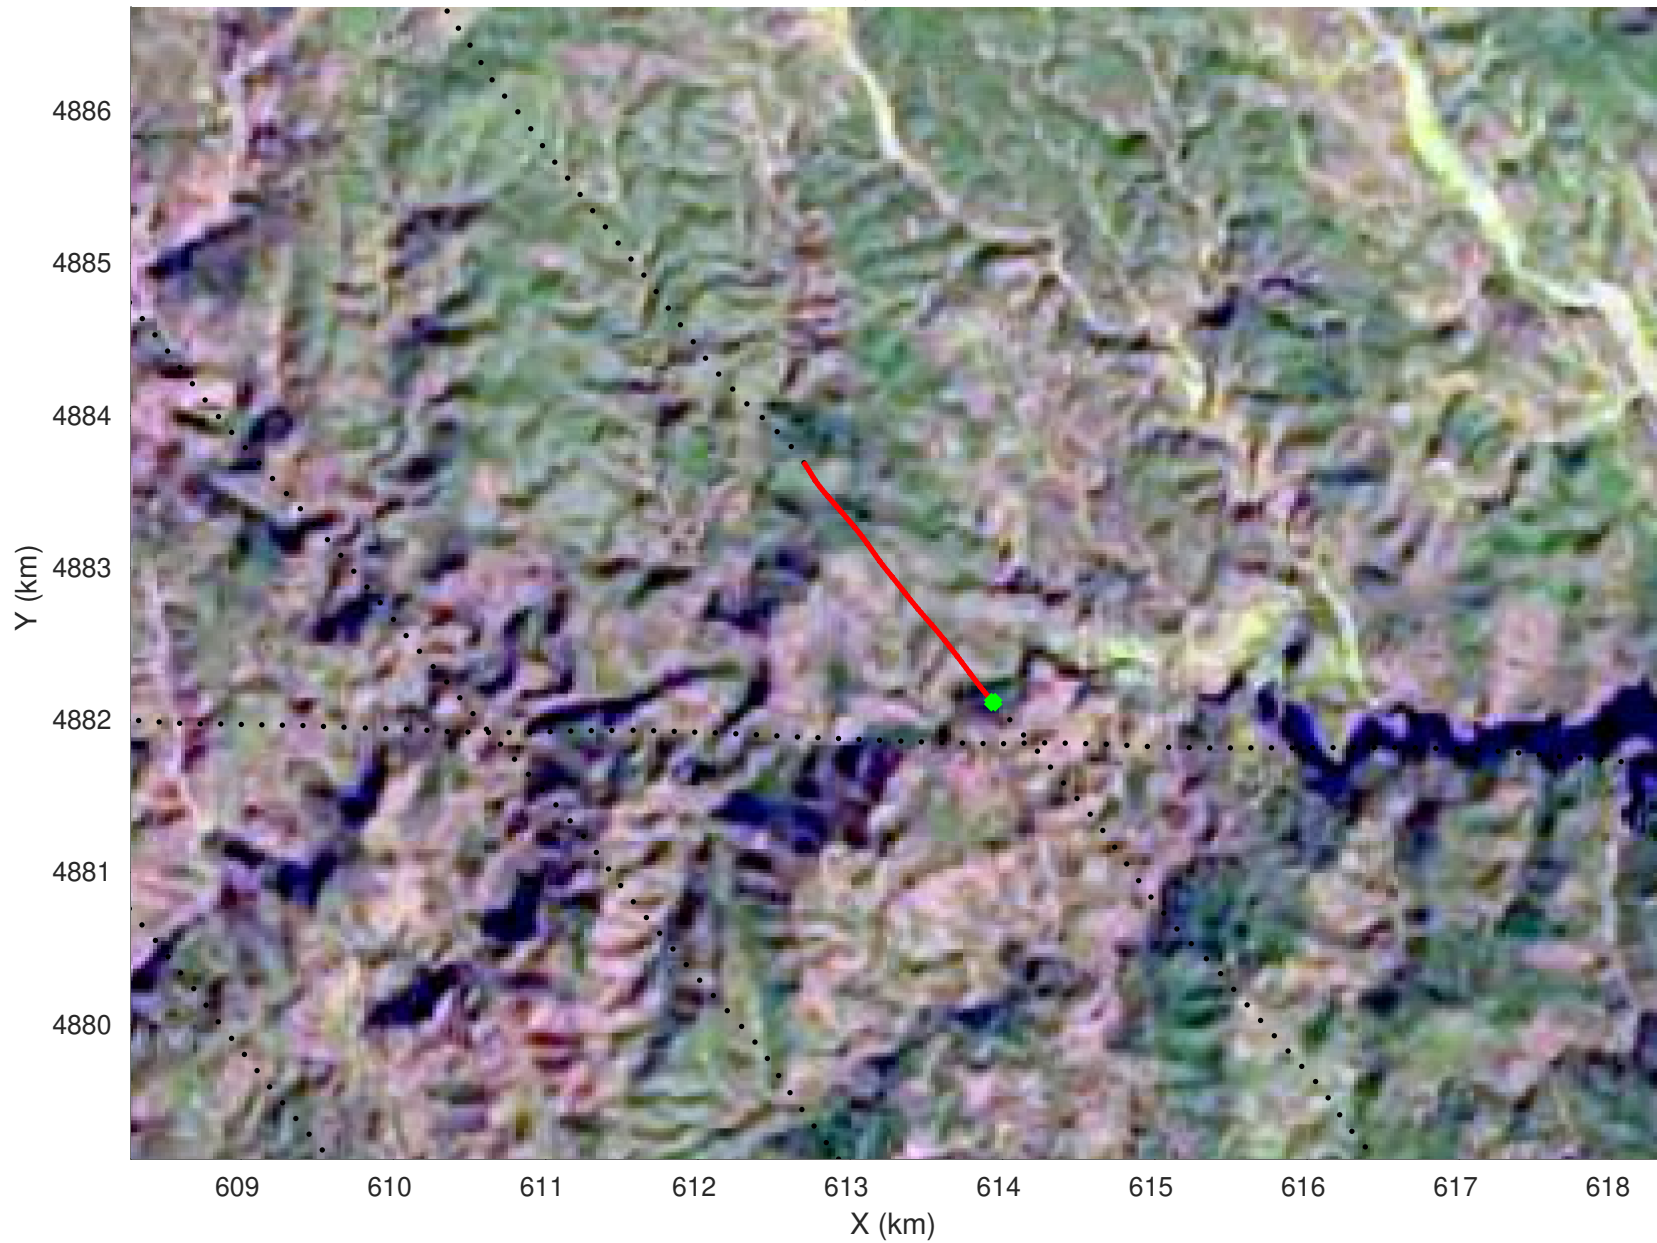

20210224_01_031
Black Hills, South Dakota