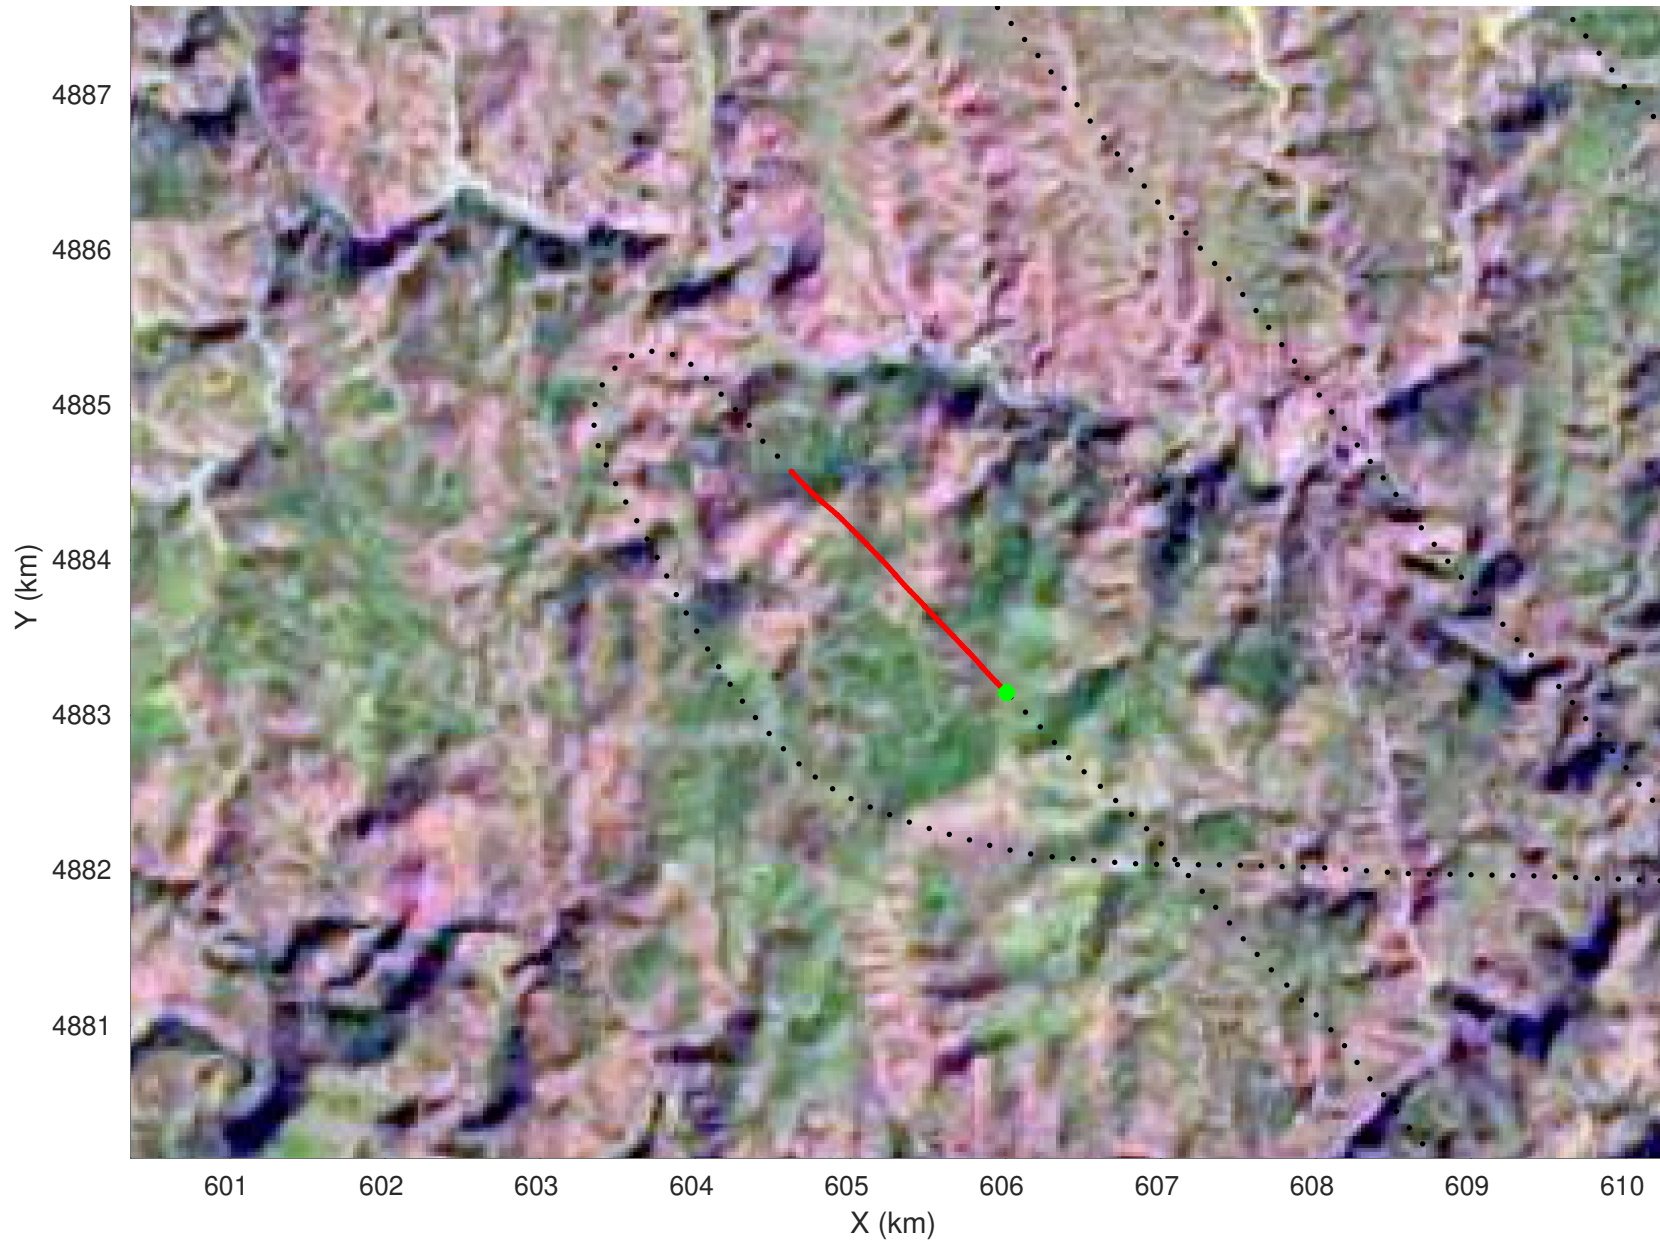

20210224_01_057
Black Hills, South Dakota