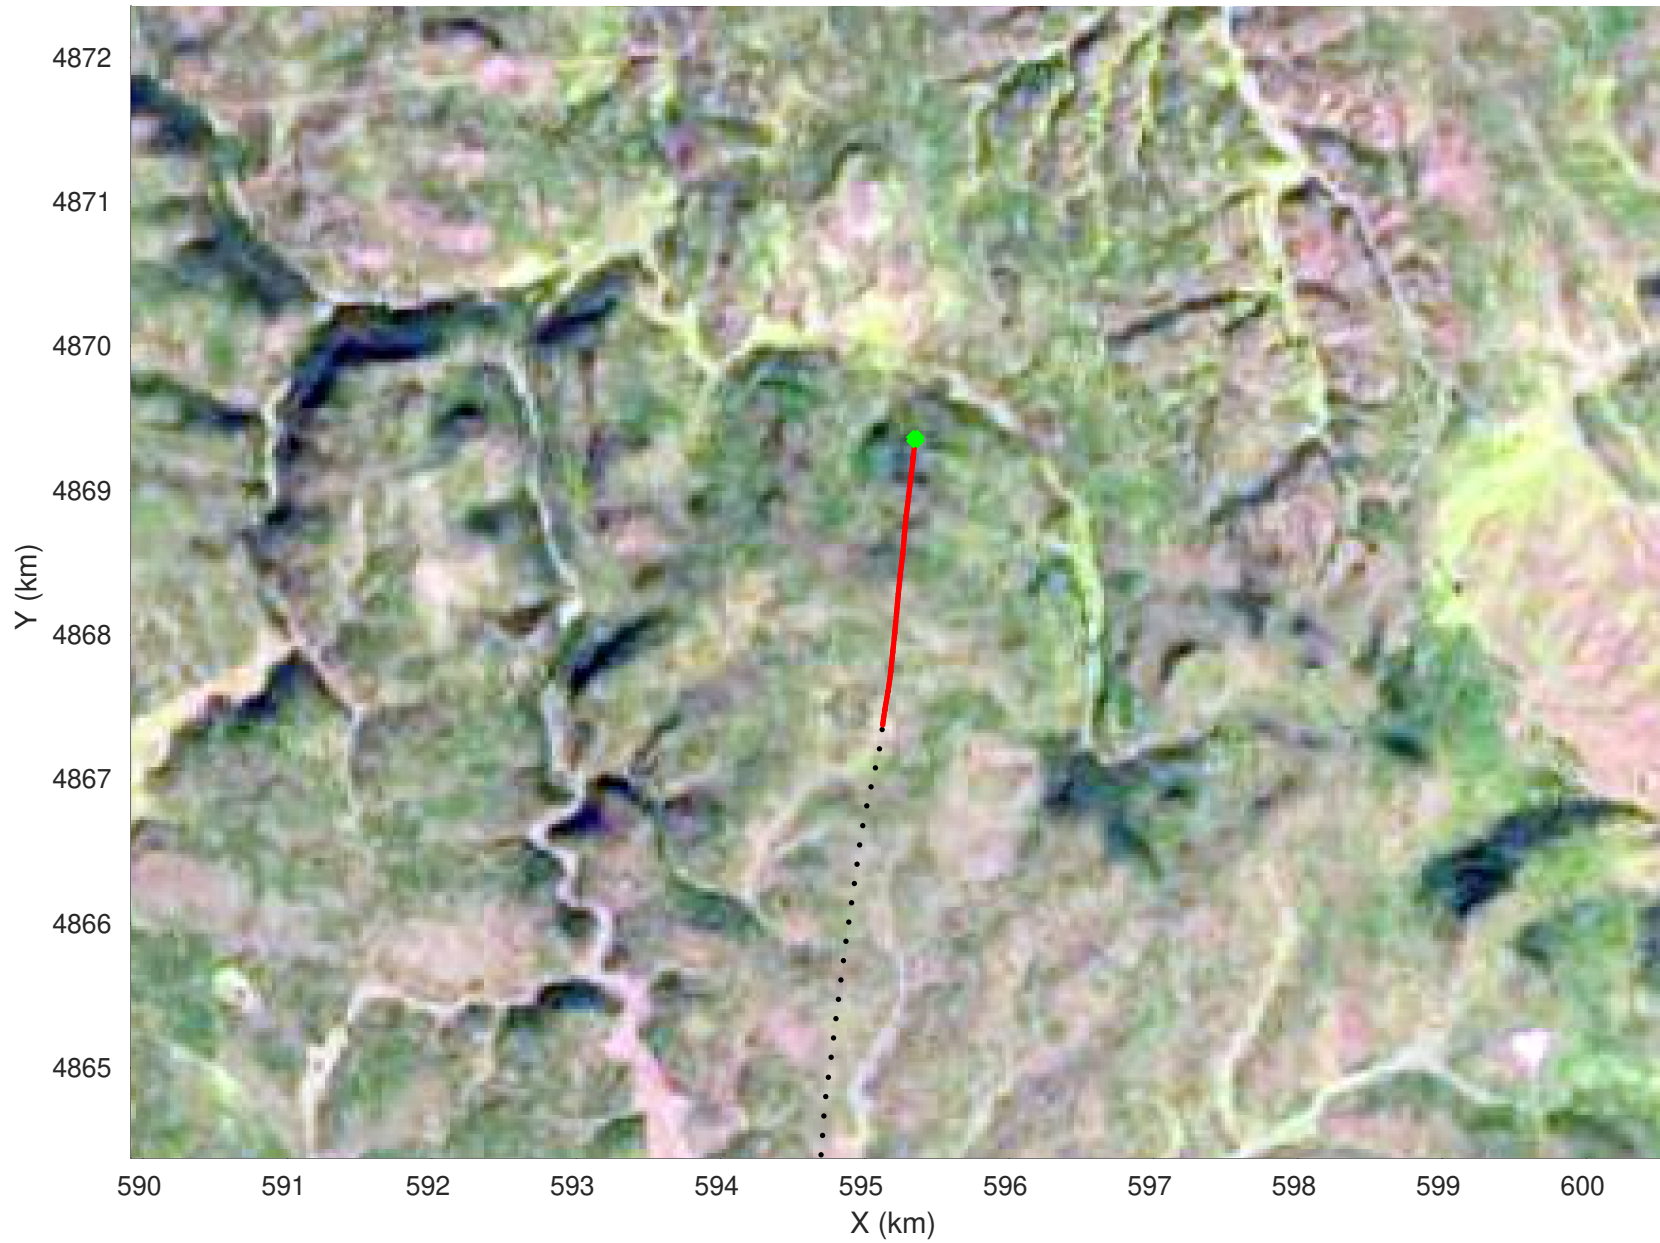

20210224_01_001
Black Hills, South Dakota

snow 2020_SouthDakota_N1KU: "" 20210224_01_001: 14:07:46.0 to 14:08:29.2 GPS

20210224_01_002
Black Hills, South Dakota

snow 2020_SouthDakota_N1KU: "" 20210224_01_002: 14:08:29.4 to 14:09:09.3 GPS

20210224_01_003
Black Hills, South Dakota

snow 2020_SouthDakota_N1KU: "" 20210224_01_003: 14:09:09.5 to 14:09:48.0 GPS

20210224_01_004
Black Hills, South Dakota

snow 2020_SouthDakota_N1KU: "" 20210224_01_004: 14:09:48.2 to 14:10:26.7 GPS