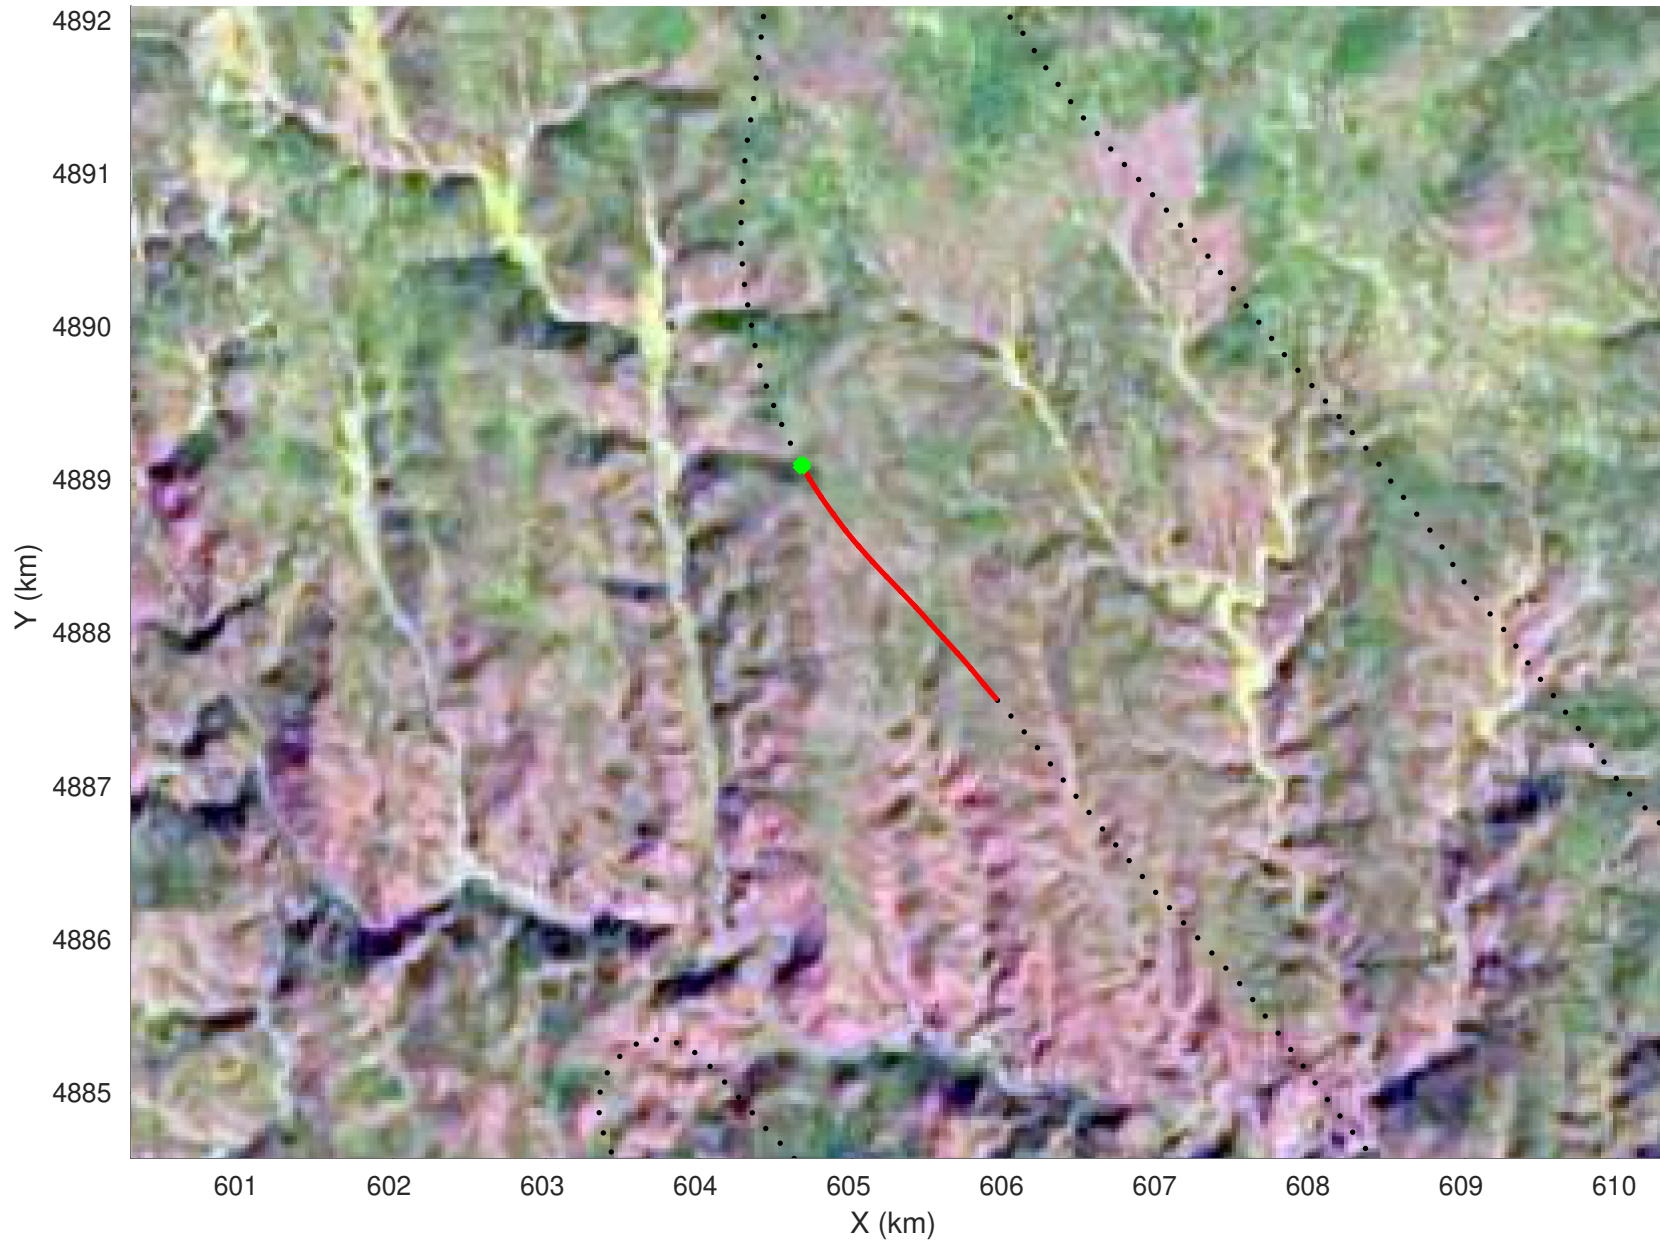

20210224_01_040
Black Hills, South Dakota