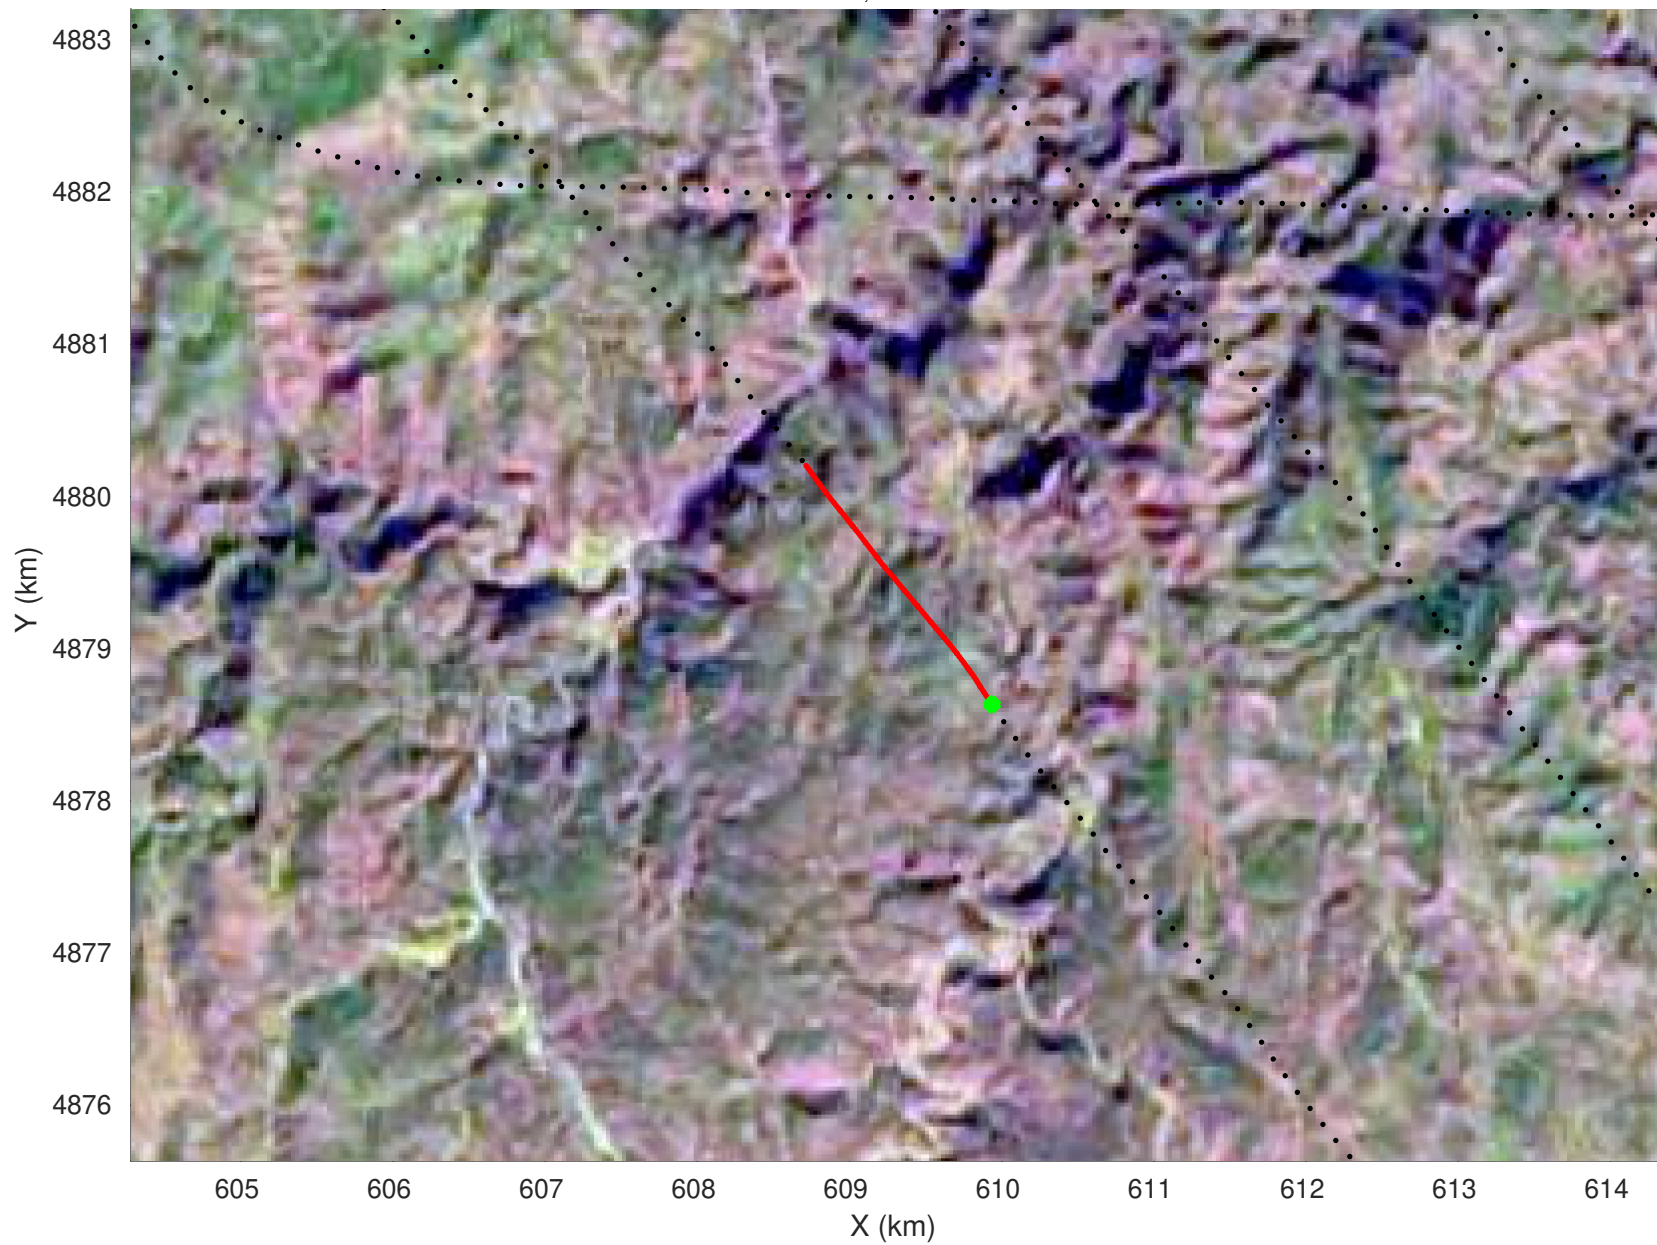

20210224_01_054
Black Hills, South Dakota