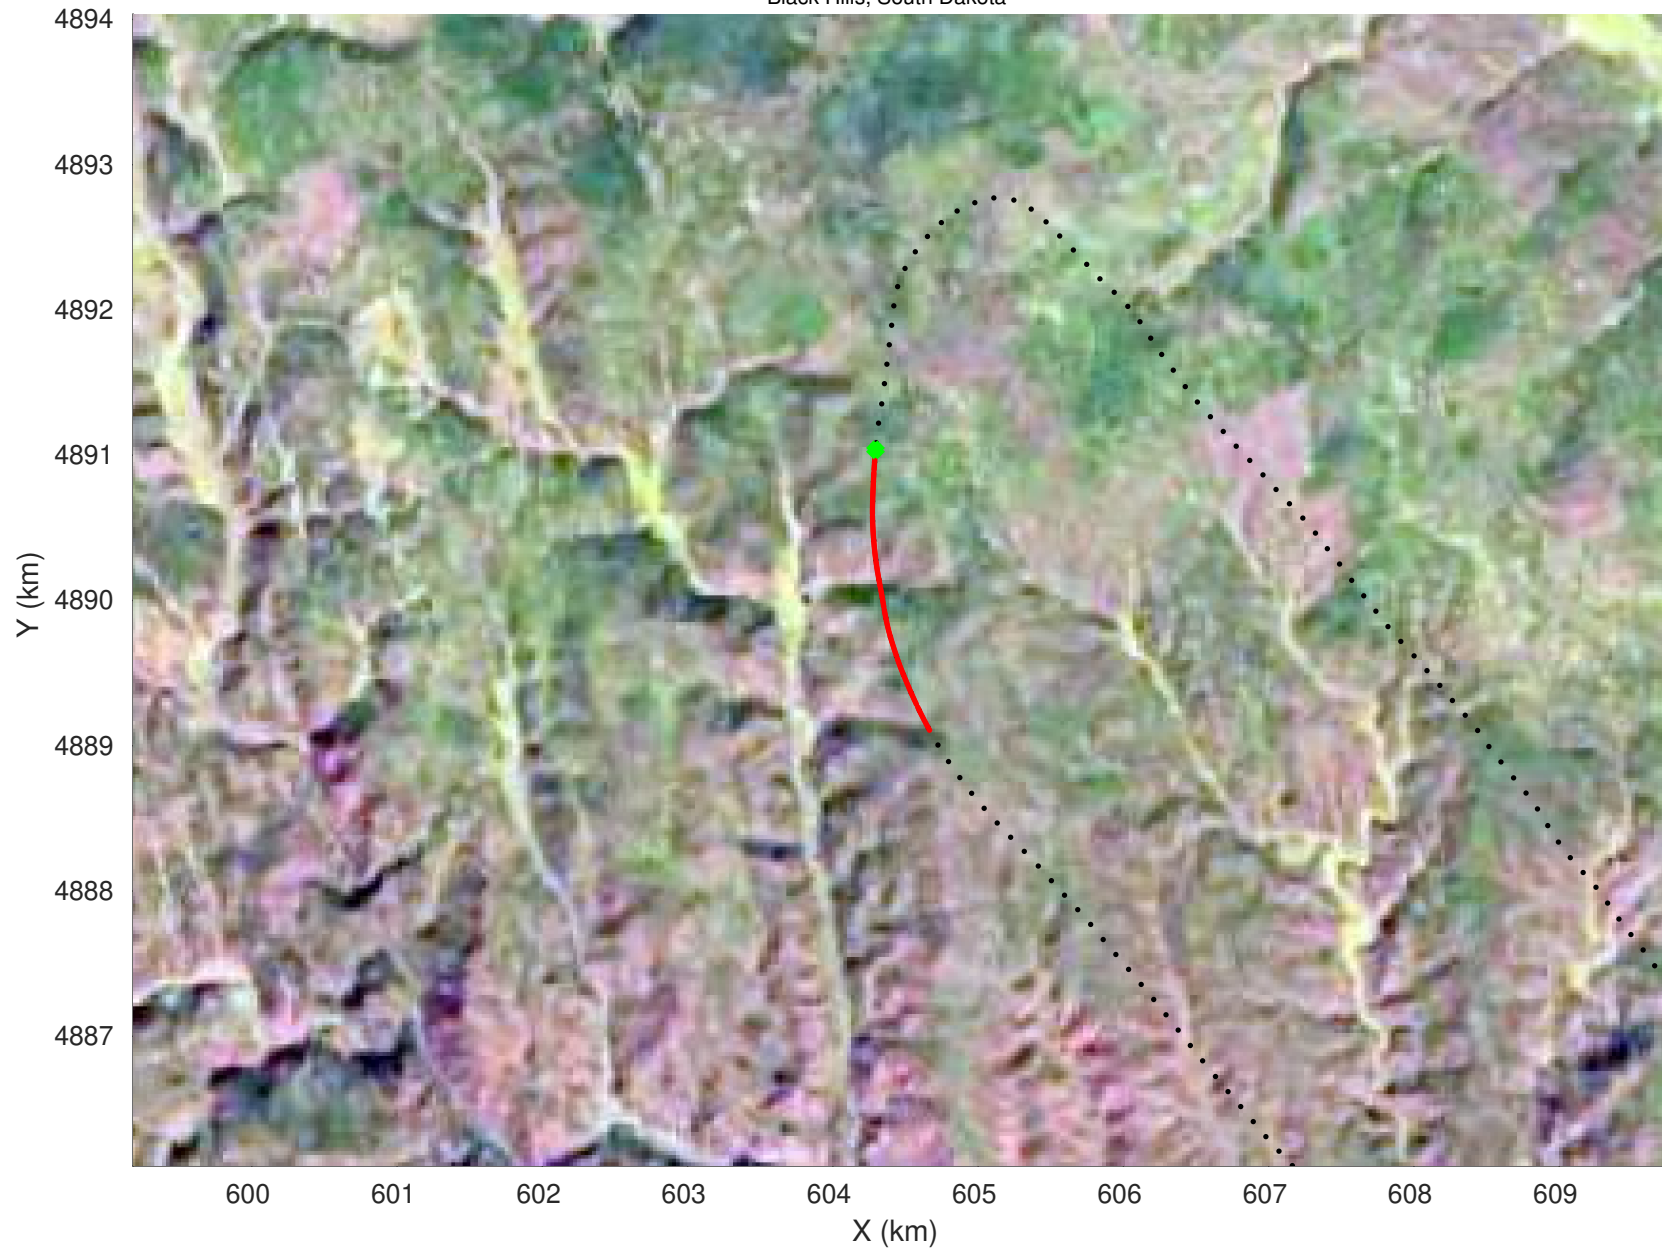

20210224_01_039
Black Hills, South Dakota