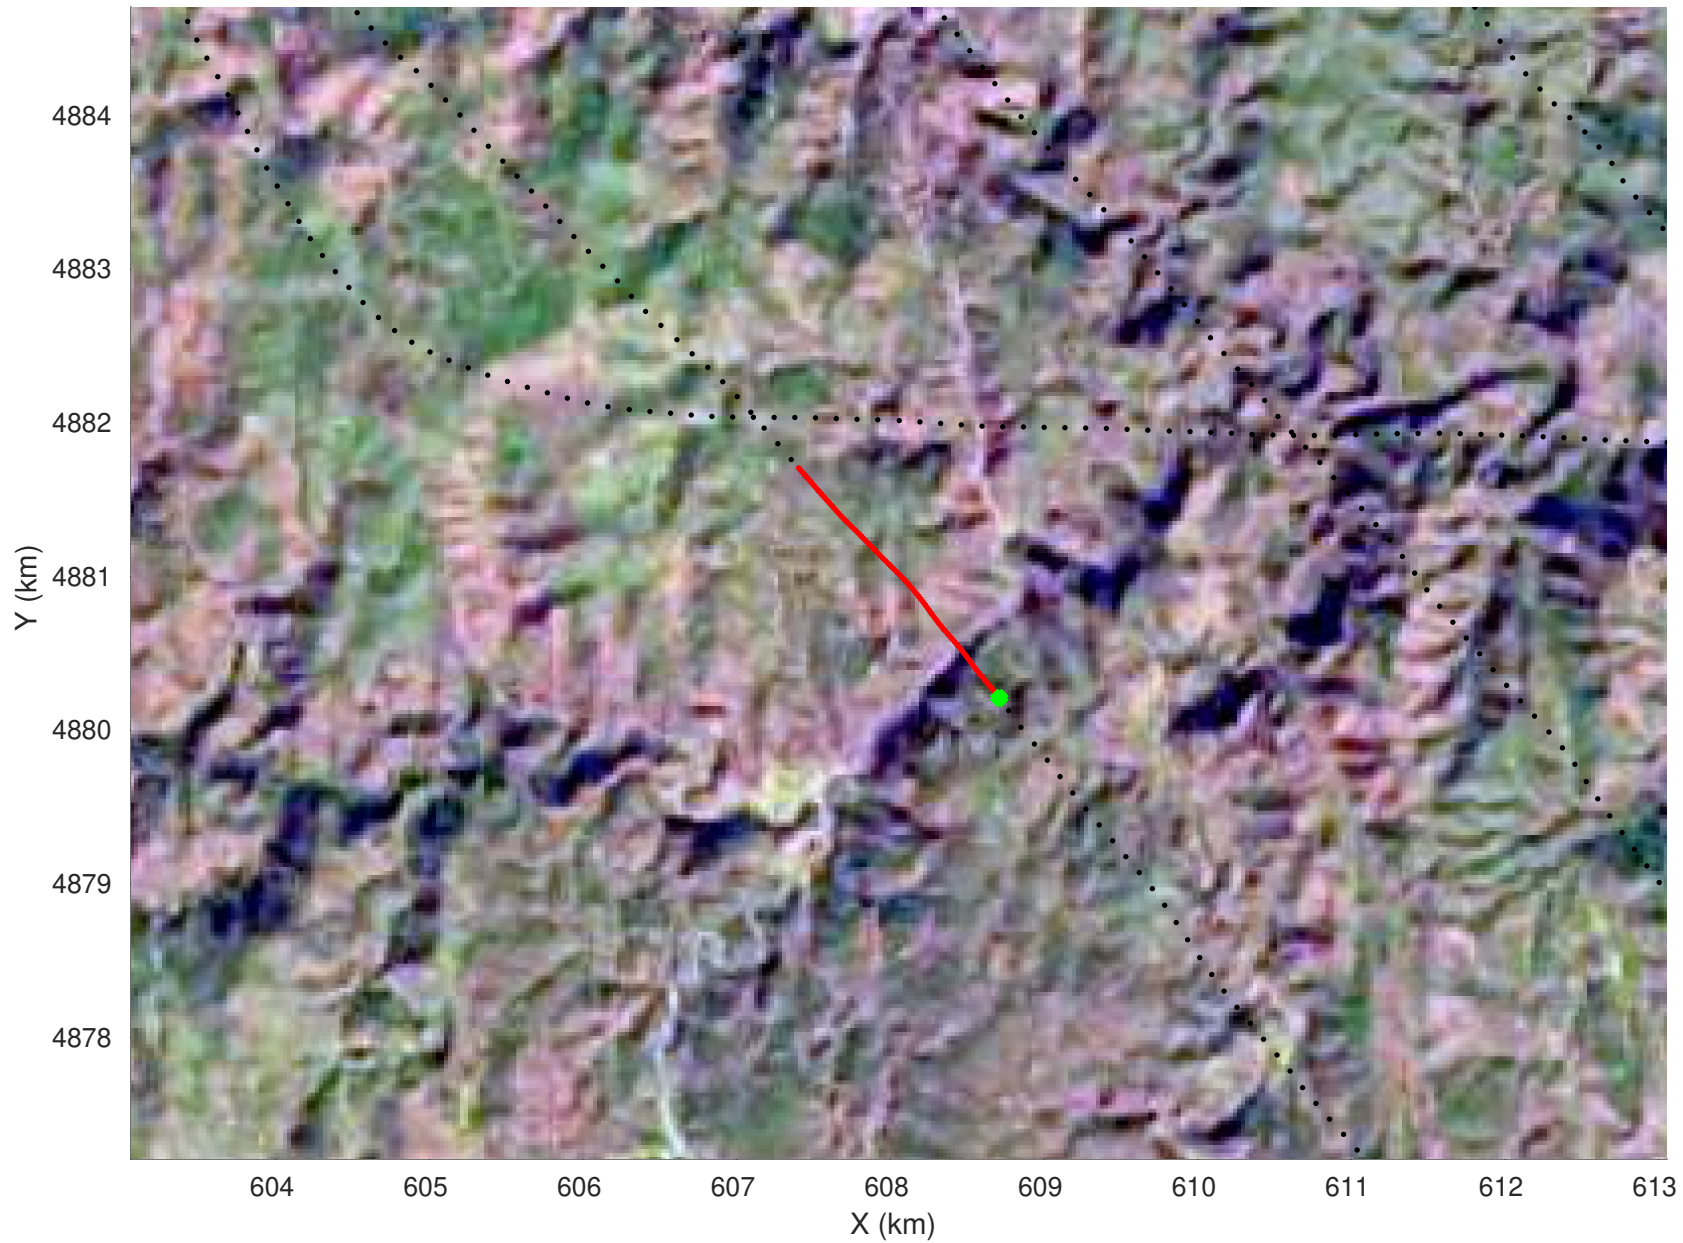

20210224_01_055
Black Hills, South Dakota