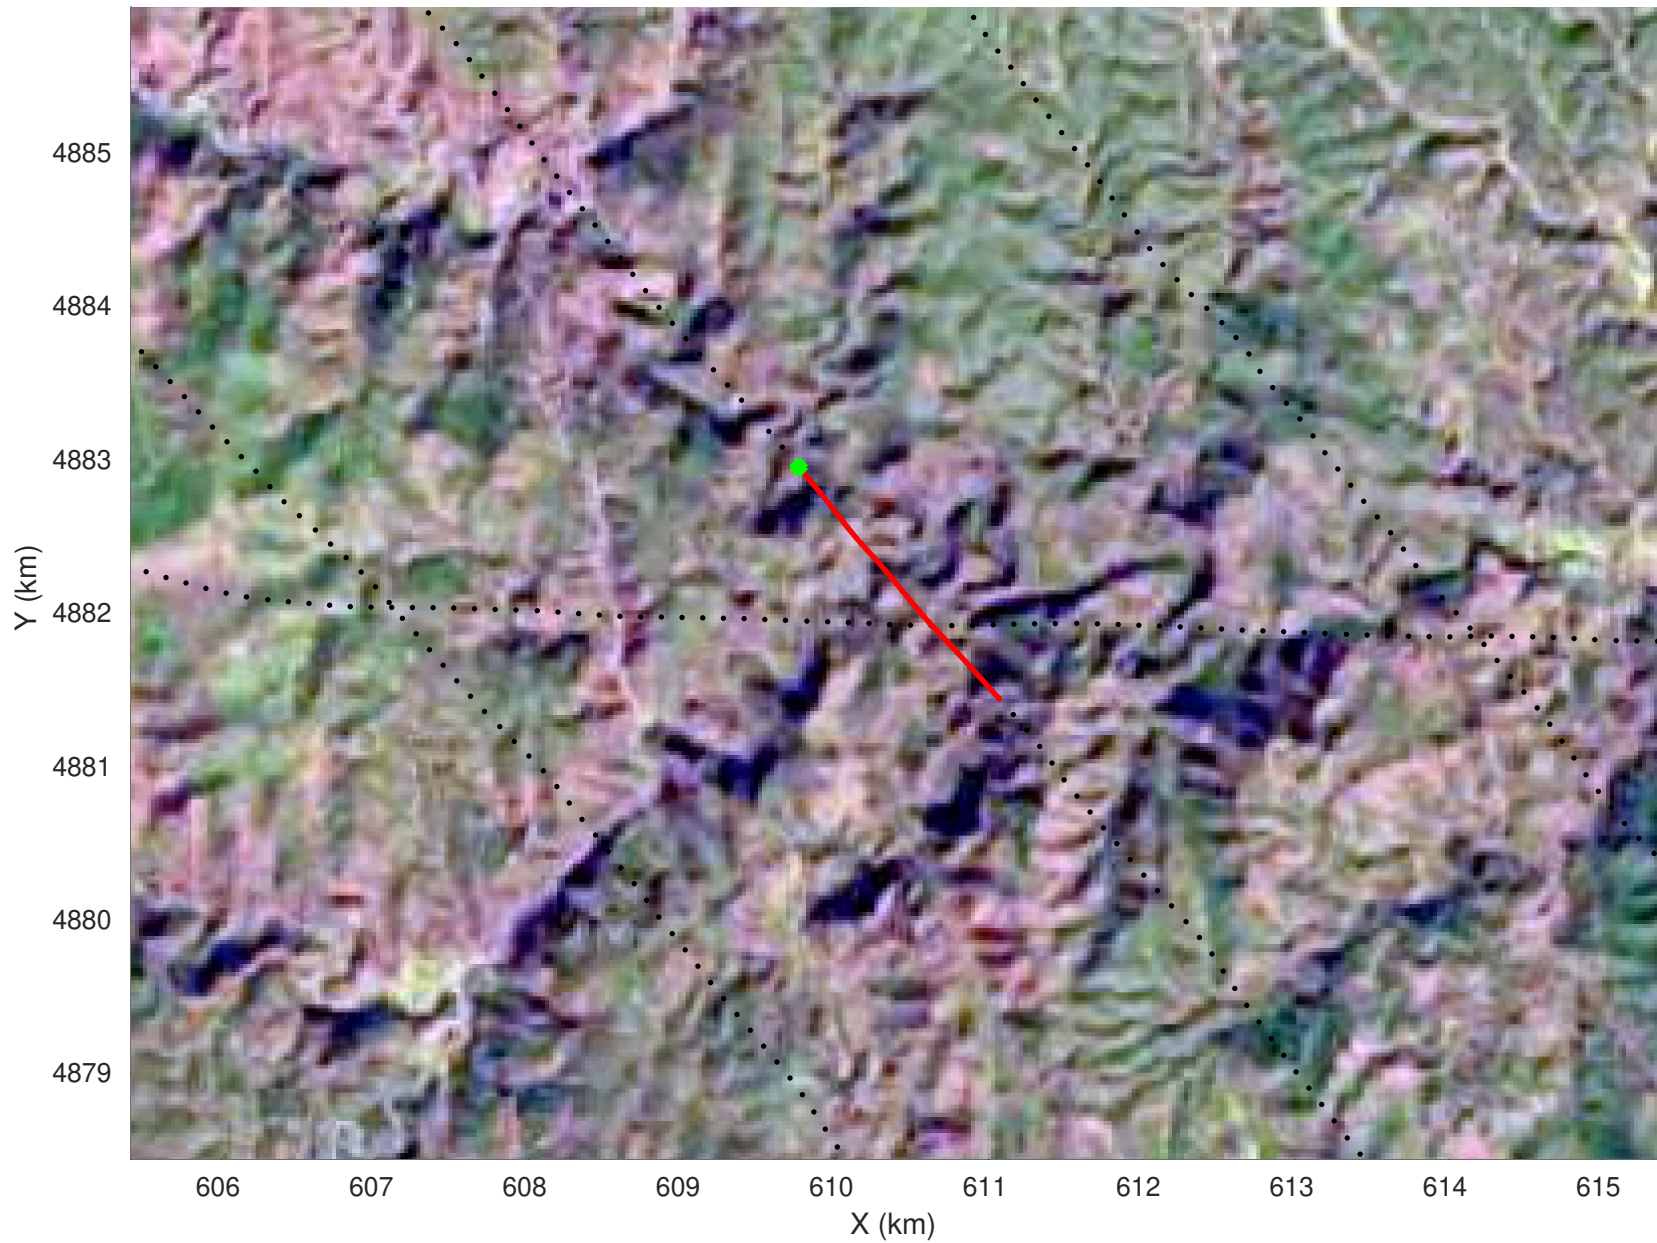

20210224_01_044
Black Hills, South Dakota