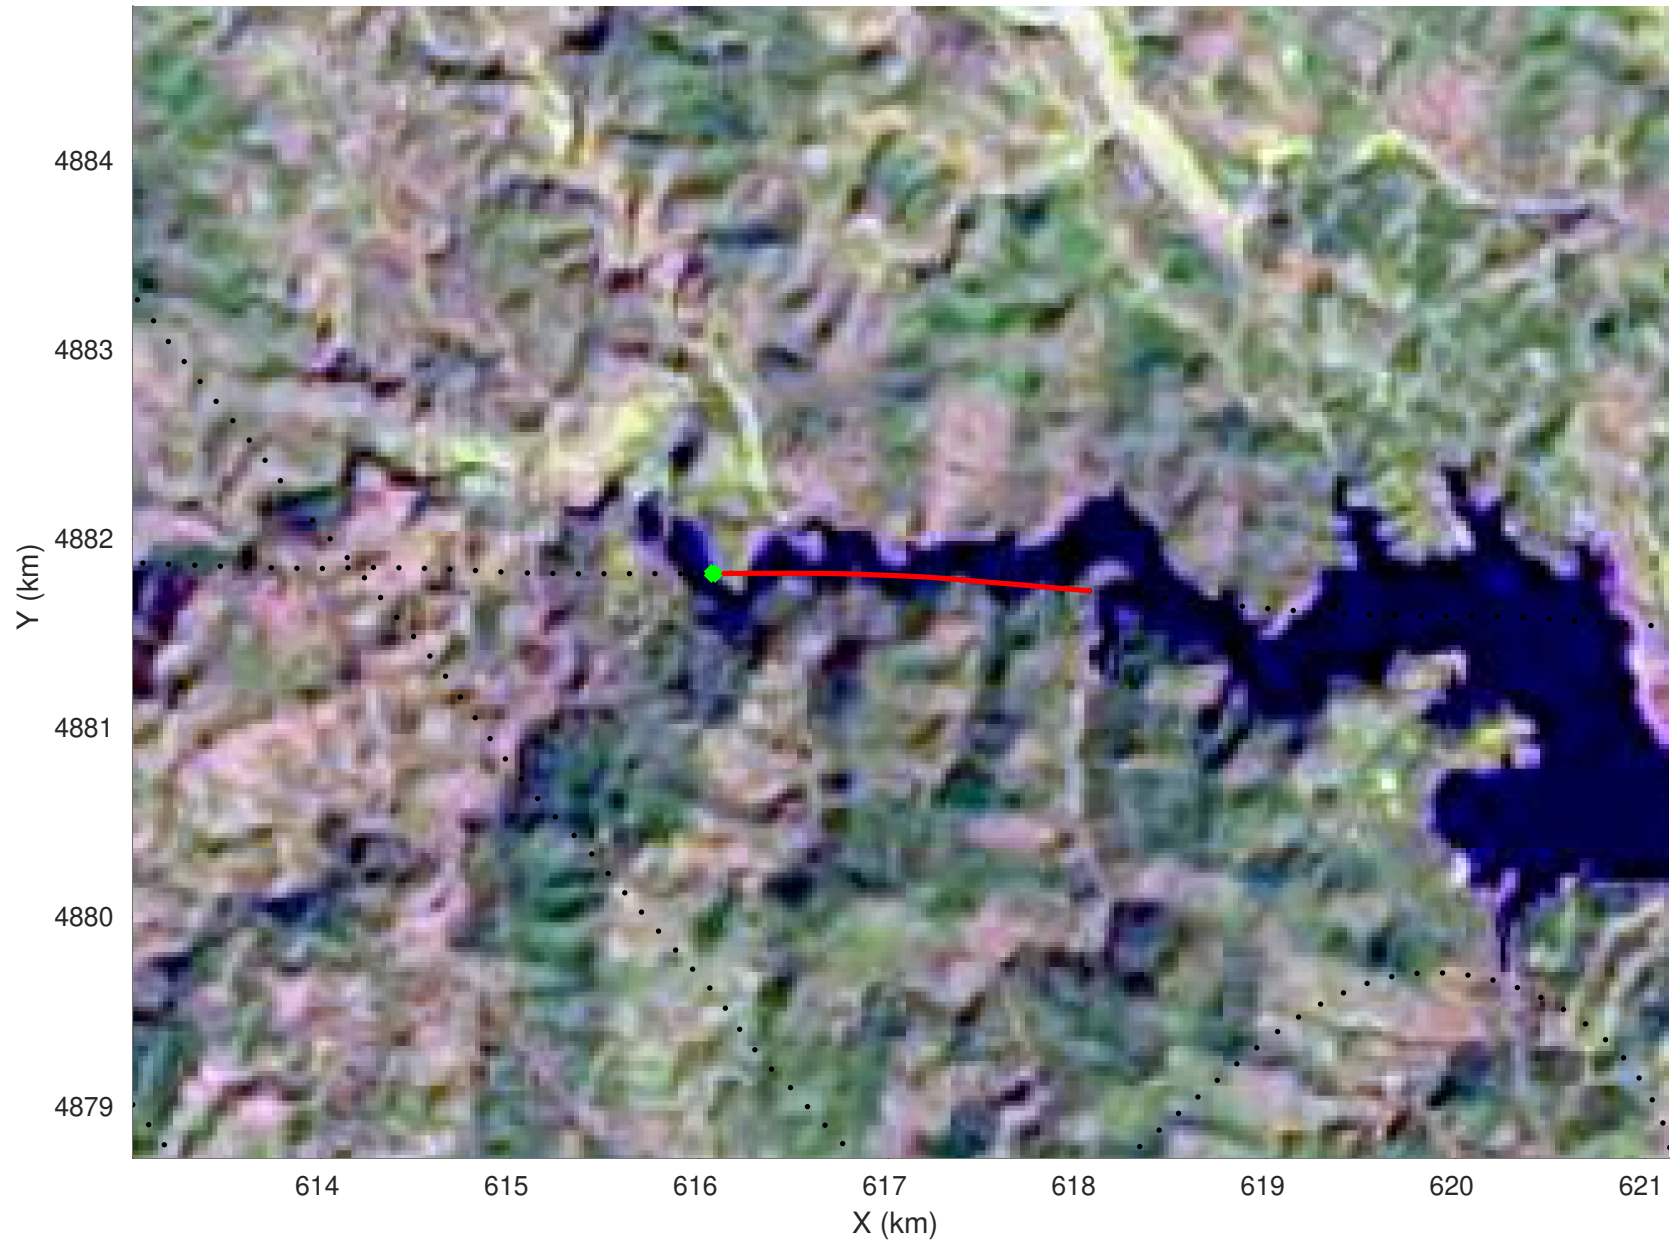

20210224_01_066
Black Hills, South Dakota