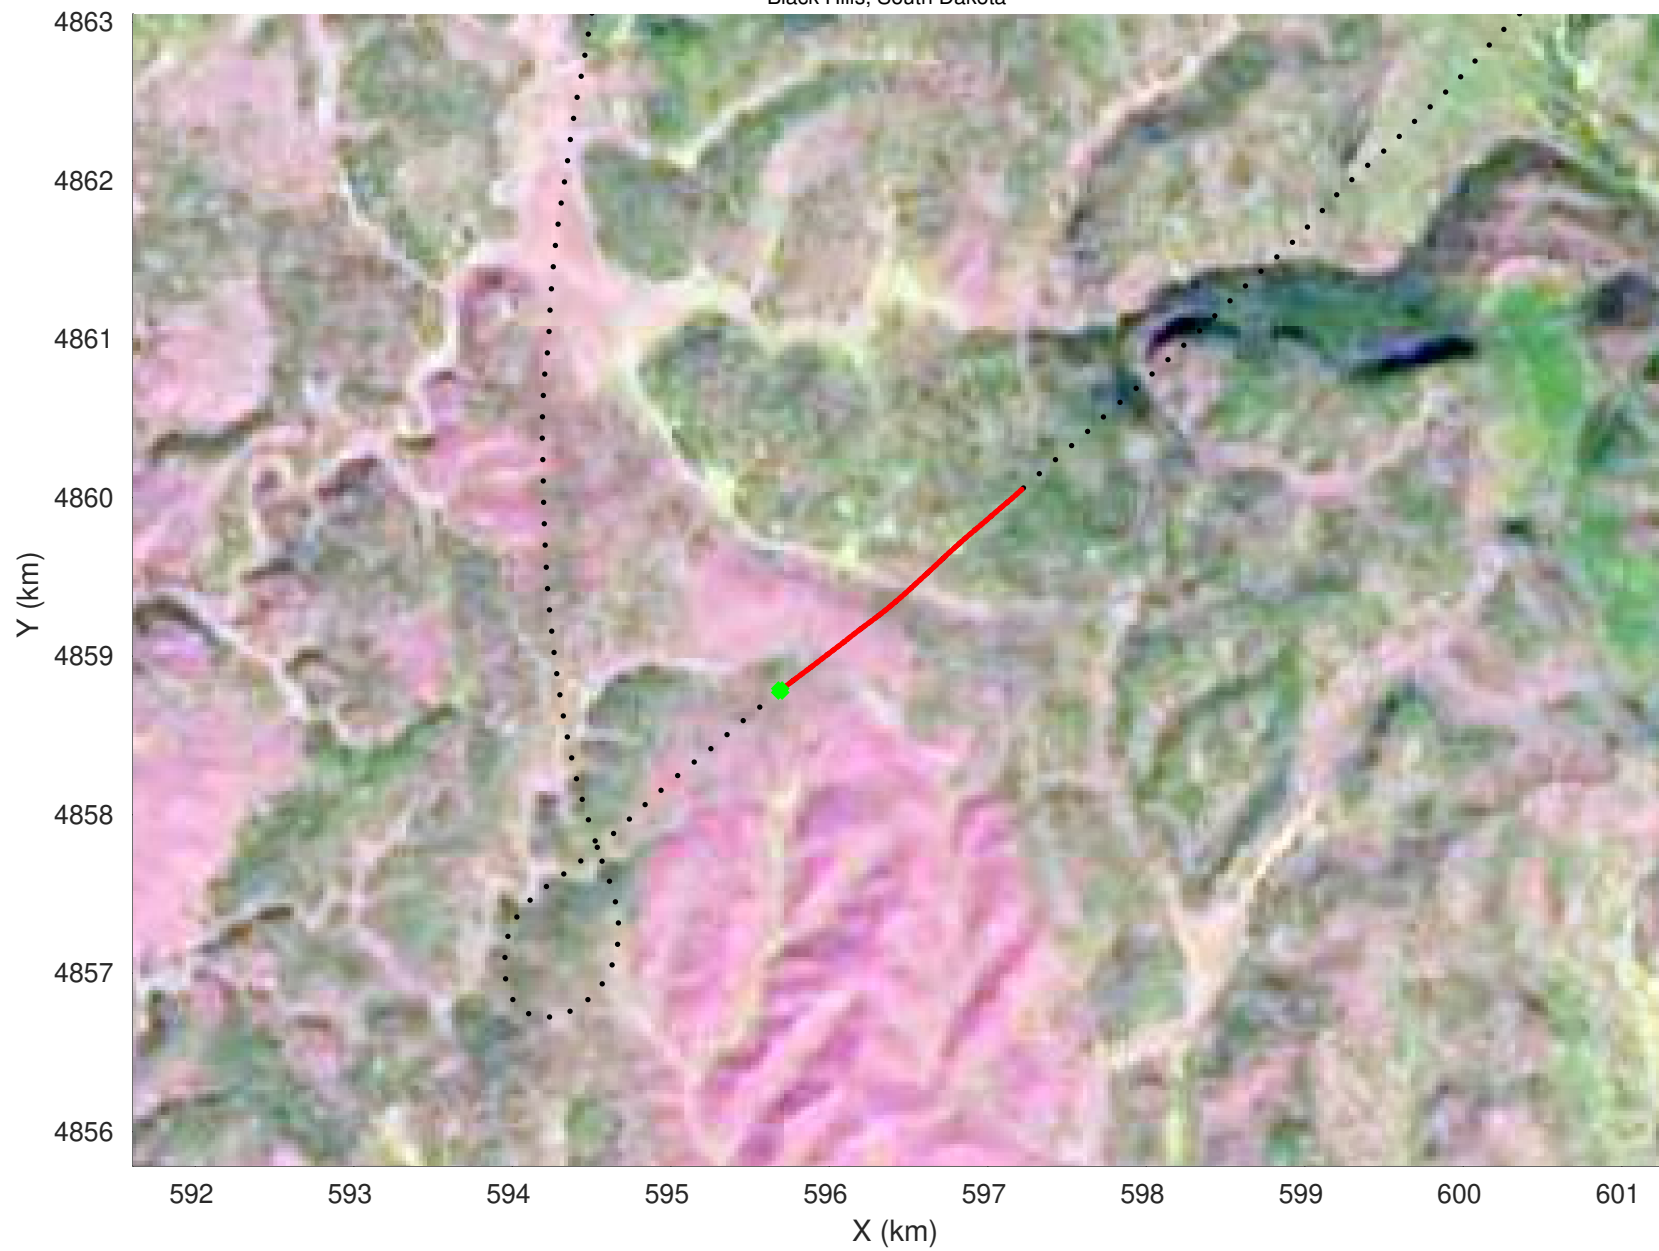

20210224_01_005
Black Hills, South Dakota

snow 2020_SouthDakota_N1KU: "" 20210224_01_005: 14:10:27.0 to 14:11:05.7 GPS

20210224_01_006
Black Hills, South Dakota

snow 2020_SouthDakota_N1KU: "" 20210224_01_006: 14:11:05.9 to 14:11:43.3 GPS

20210224_01_007
Black Hills, South Dakota

snow 2020_SouthDakota_N1KU: "" 20210224_01_007: 14:11:43.6 to 14:12:31.3 GPS

20210224_01_008
Black Hills, South Dakota

snow 2020_SouthDakota_N1KU: "" 20210224_01_008: 14:12:31.5 to 14:13:20.2 GPS

20210224_01_009
Black Hills, South Dakota

snow 2020_SouthDakota_N1KU: "" 20210224_01_009: 14:13:20.4 to 14:14:10.8 GPS

20210224_01_010
Black Hills, South Dakota

snow 2020_SouthDakota_N1KU: "" 20210224_01_010: 14:14:11.0 to 14:15:00.6 GPS