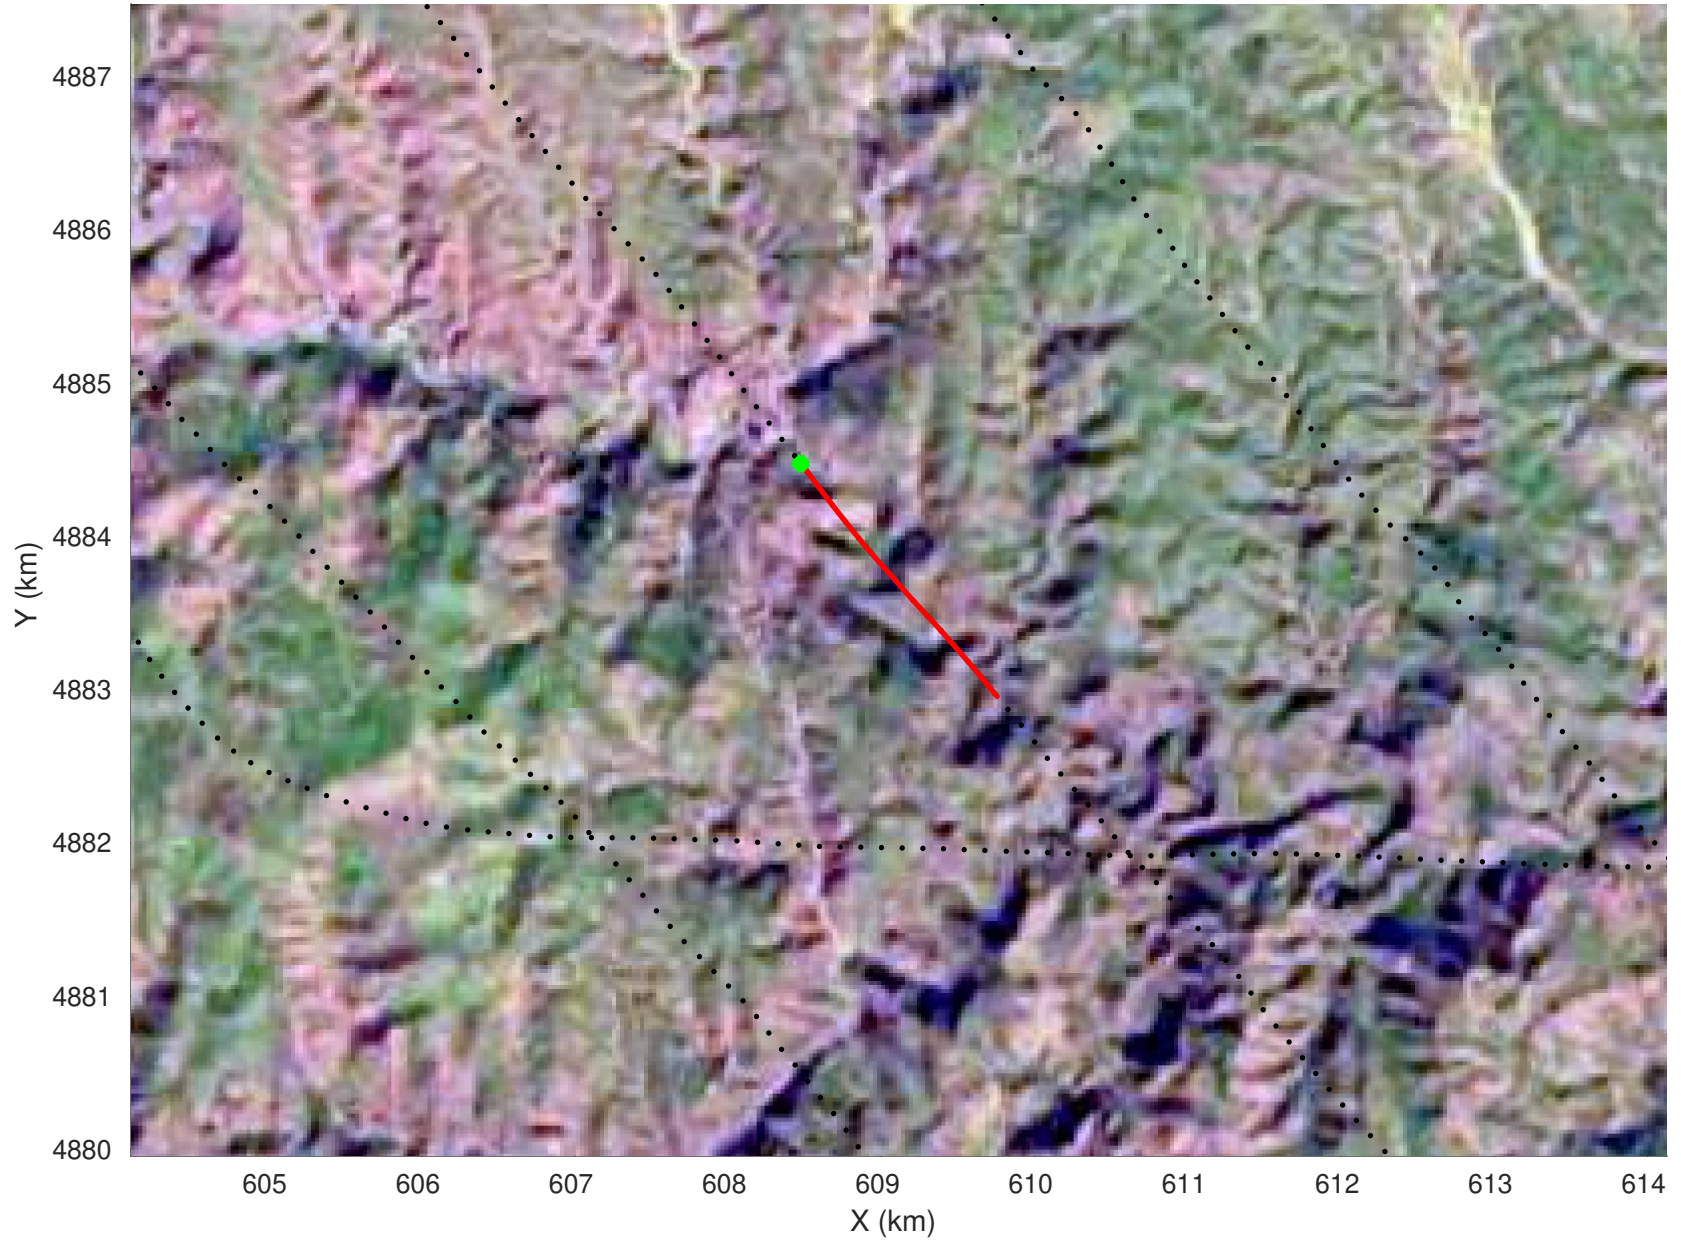

20210224_01_043
Black Hills, South Dakota