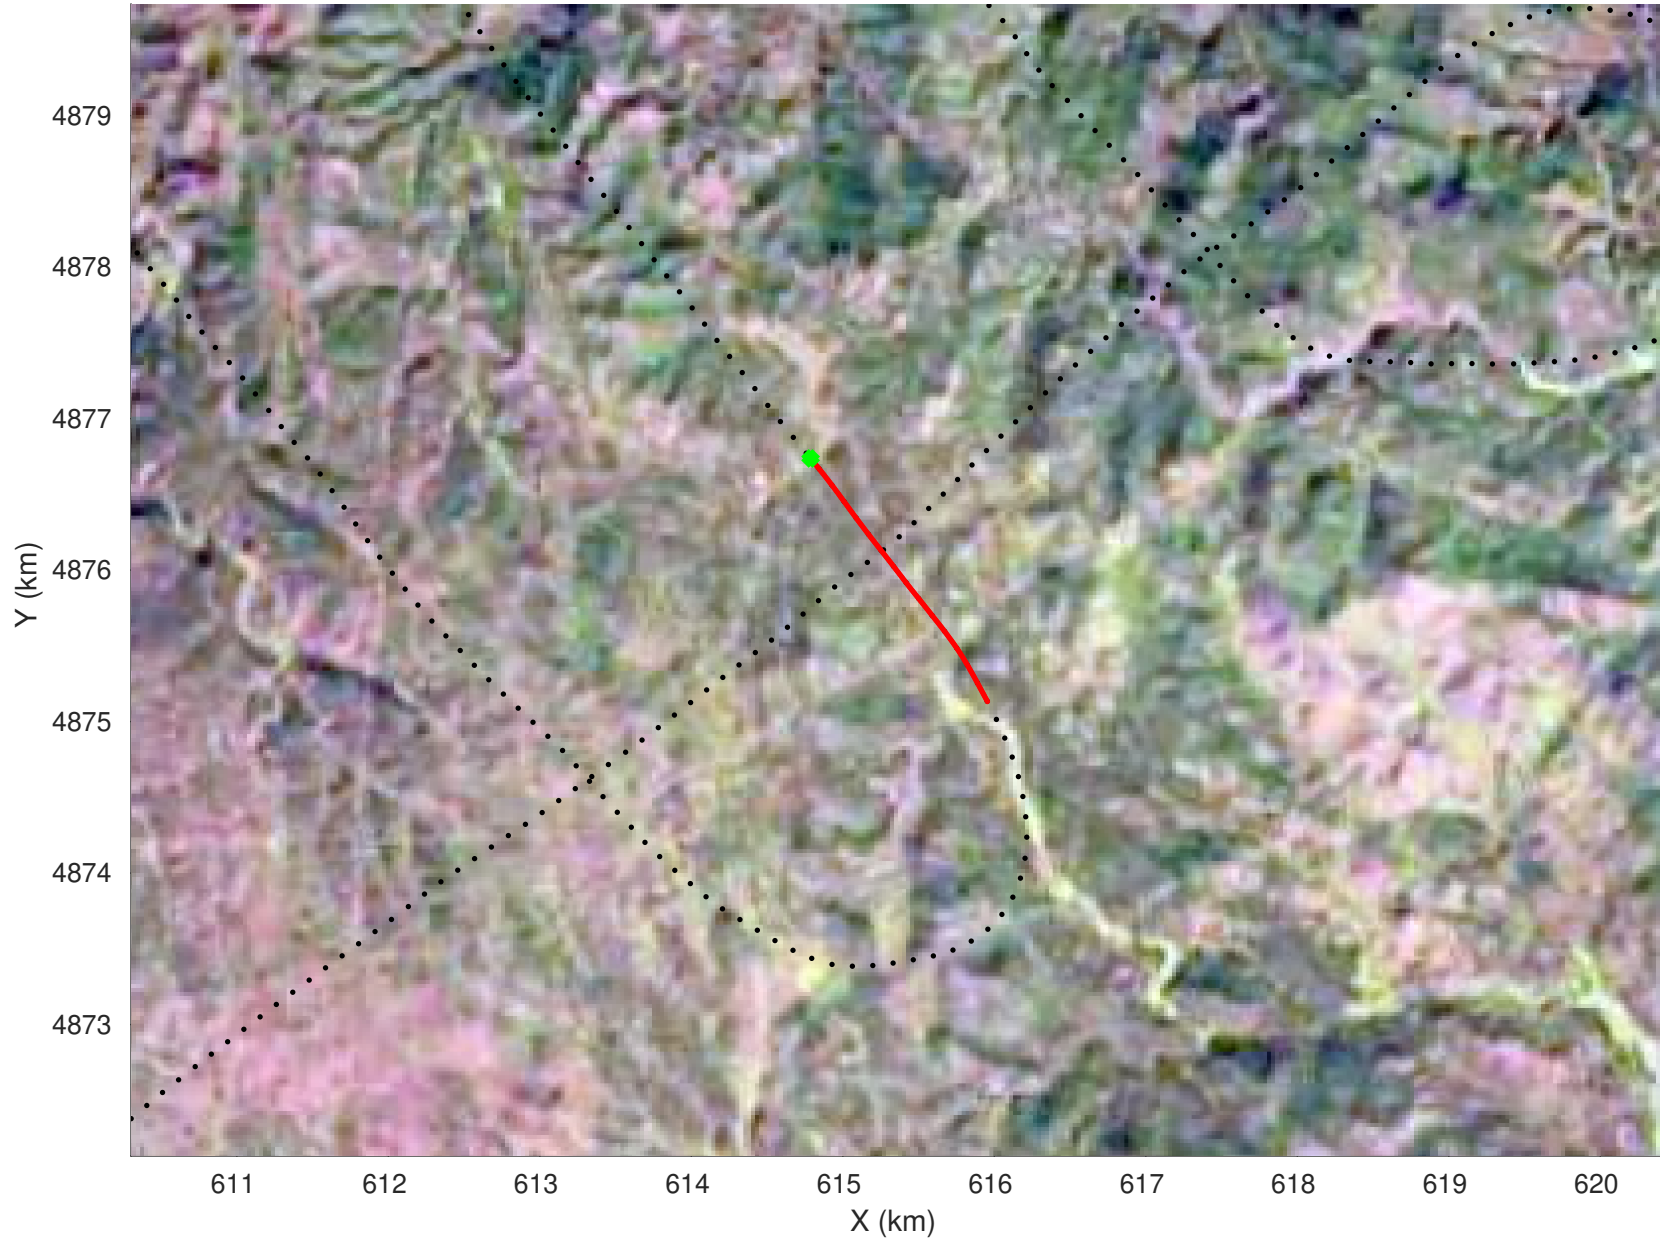

20210224_01_048
Black Hills, South Dakota