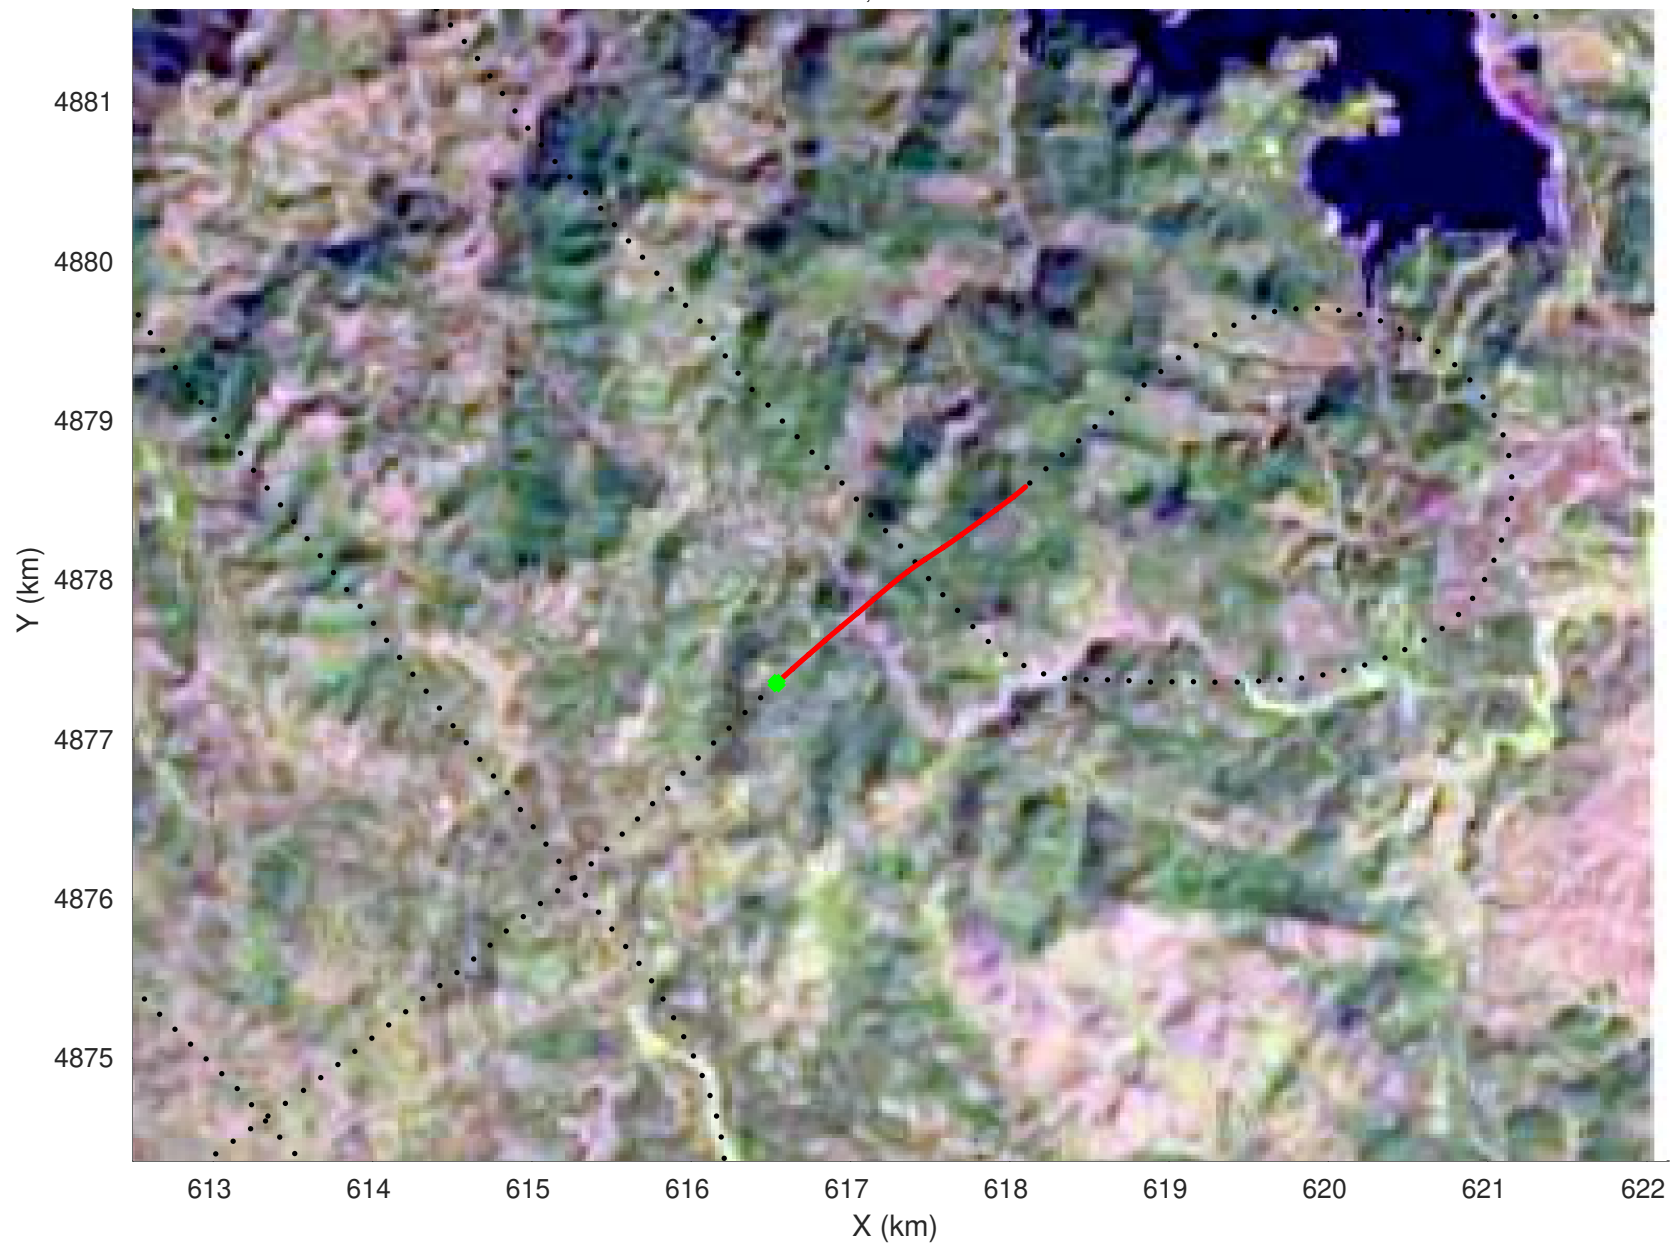

20210224_01_021
Black Hills, South Dakota

snow 2020_SouthDakota_N1KU: "" 20210224_01_021: 14:22:16.0 to 14:22:56.1 GPS

20210224_01_022
Black Hills, South Dakota

snow 2020_SouthDakota_N1KU: "" 20210224_01_022: 14:22:56.3 to 14:23:33.8 GPS

20210224_01_023
Black Hills, South Dakota

snow 2020_SouthDakota_N1KU: "" 20210224_01_023: 14:23:34.0 to 14:24:11.1 GPS

20210224_01_024
Black Hills, South Dakota

snow 2020_SouthDakota_N1KU: "" 20210224_01_024: 14:24:11.3 to 14:24:47.5 GPS