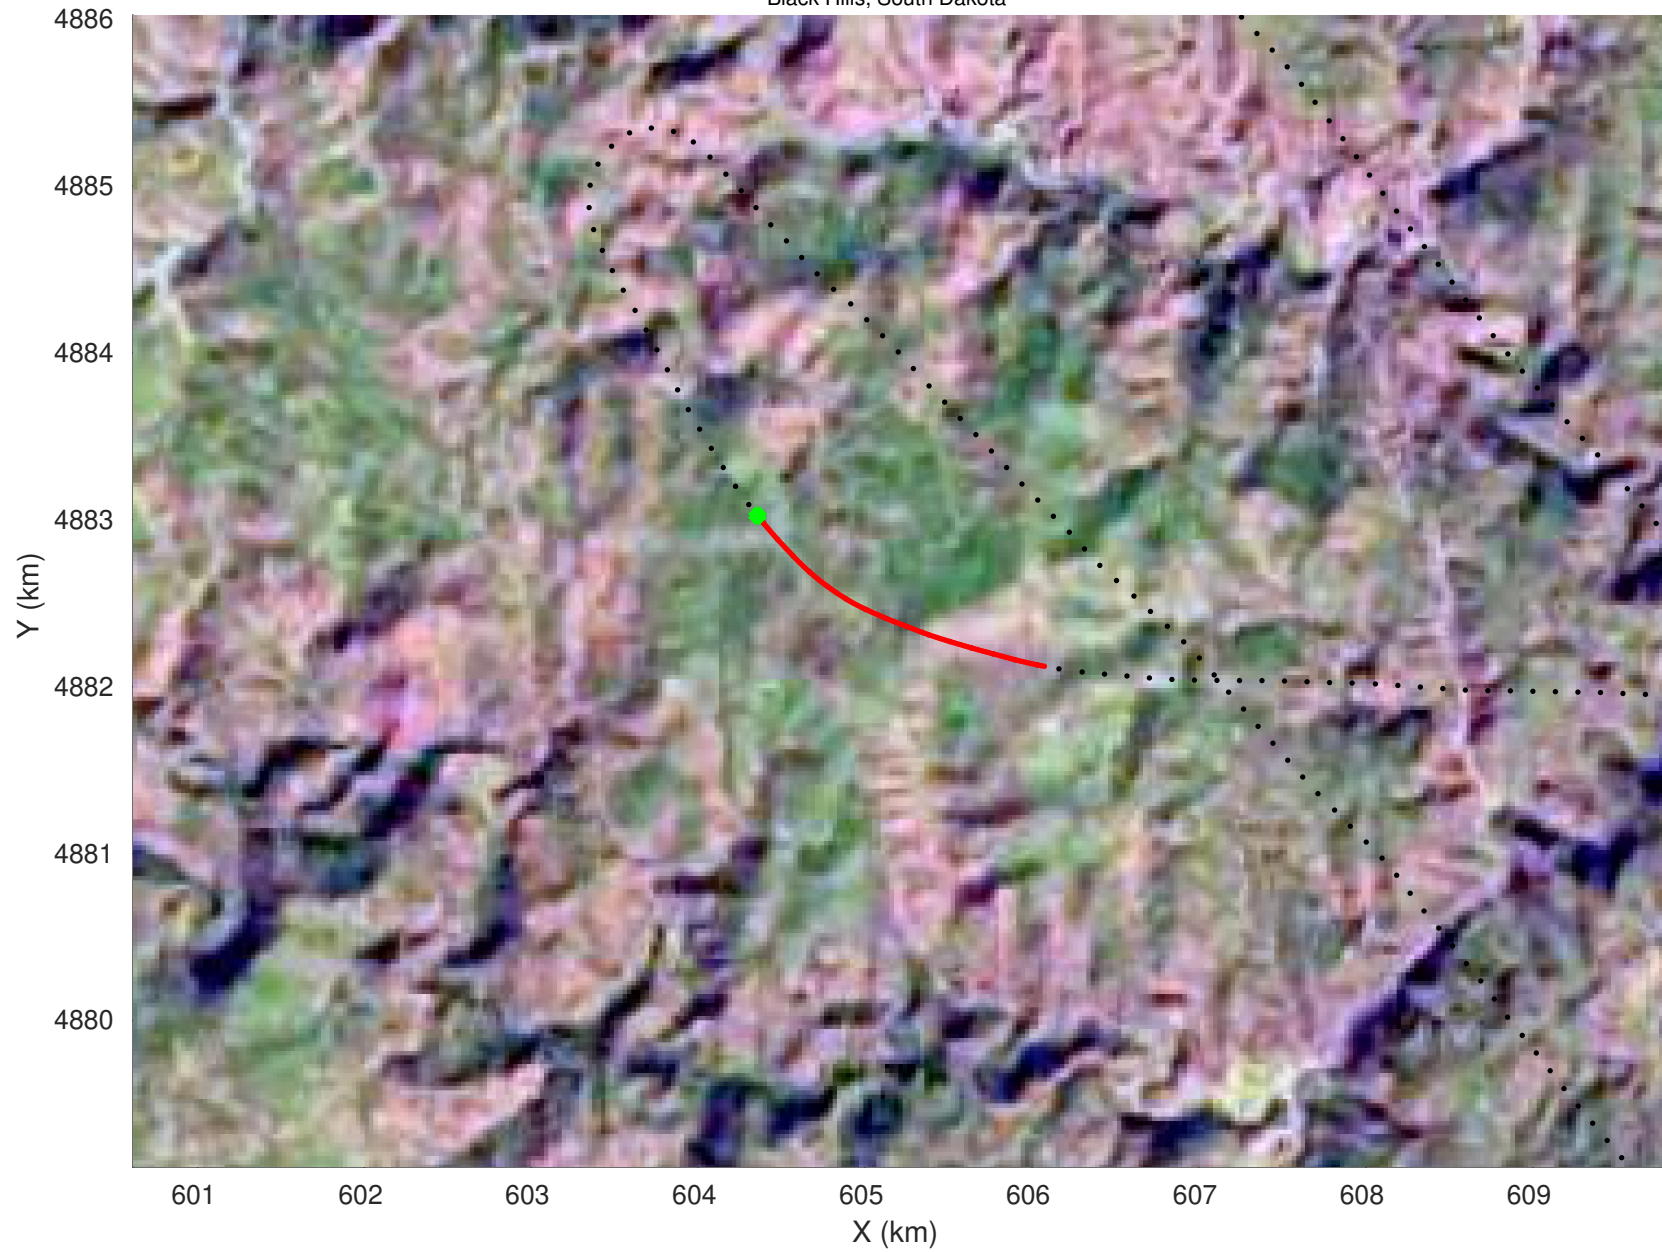

20210224_01_060
Black Hills, South Dakota