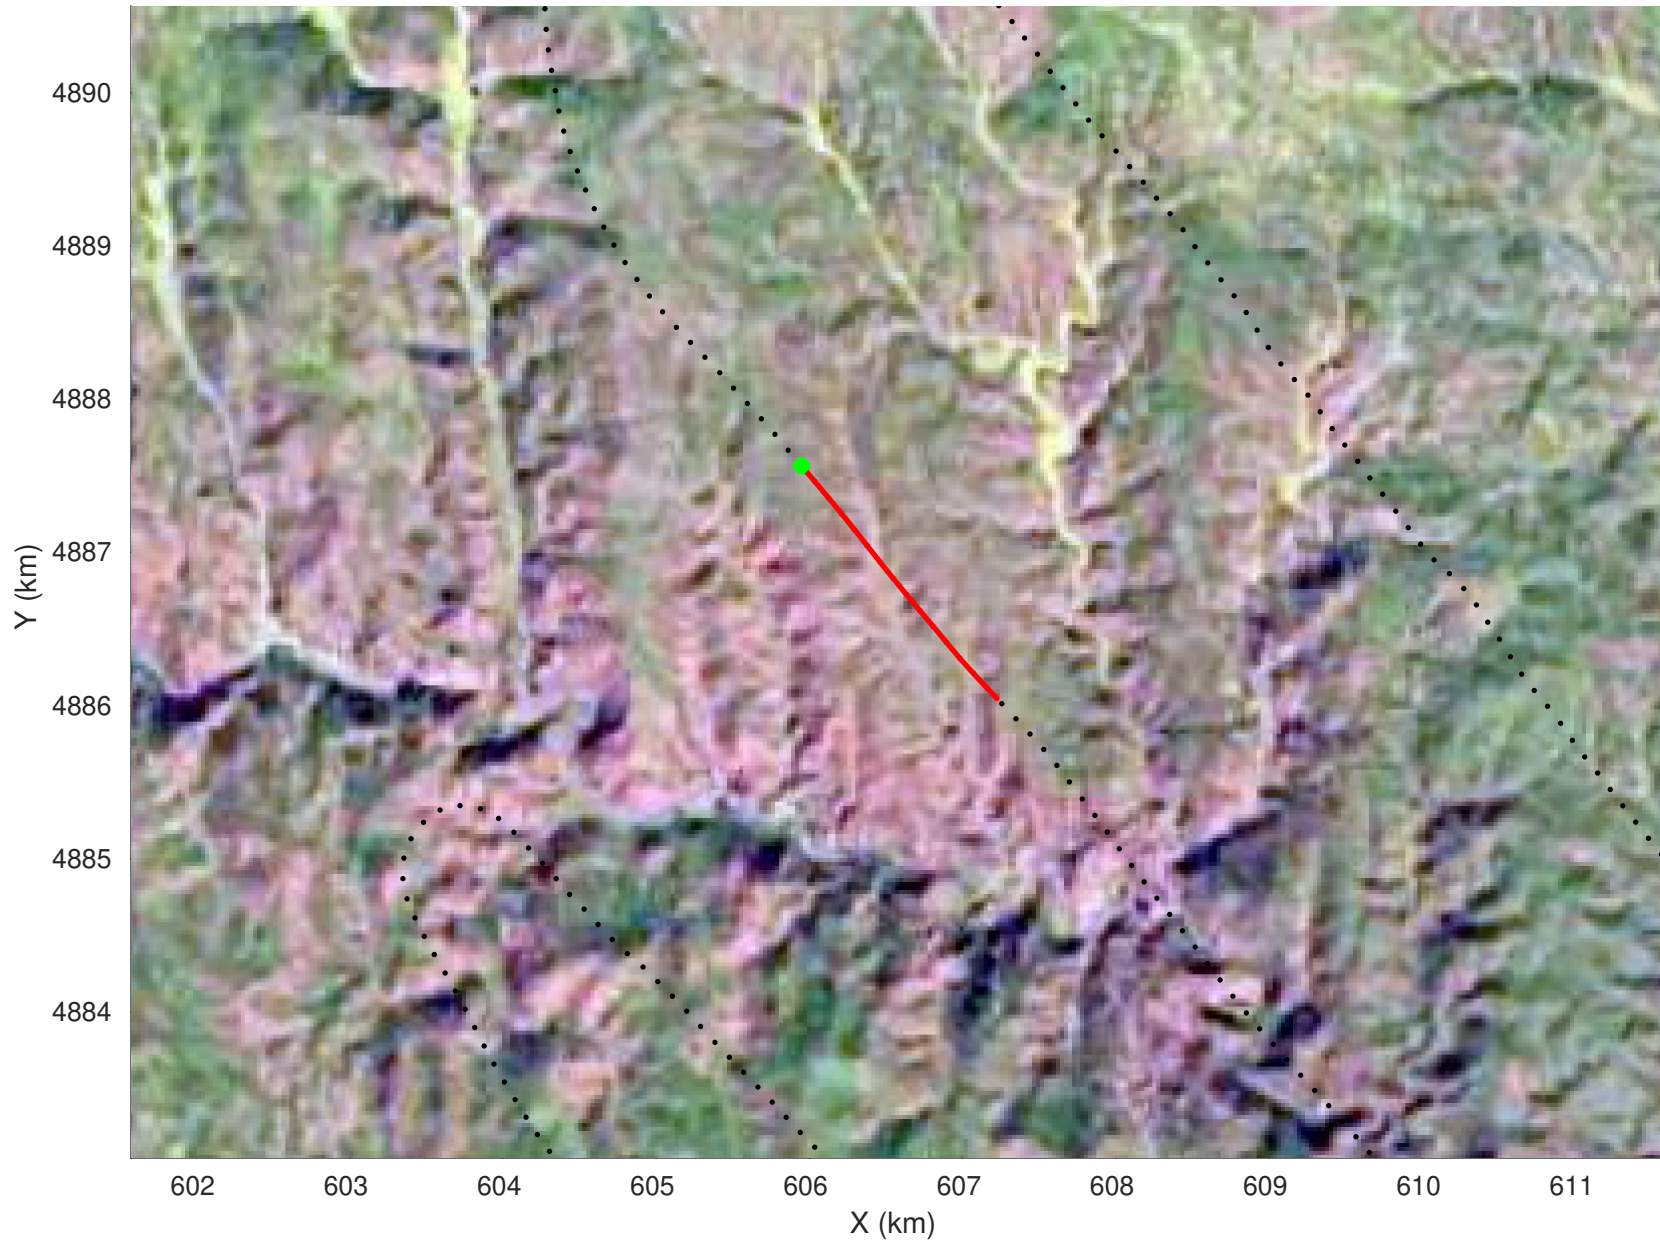

20210224_01_041
Black Hills, South Dakota