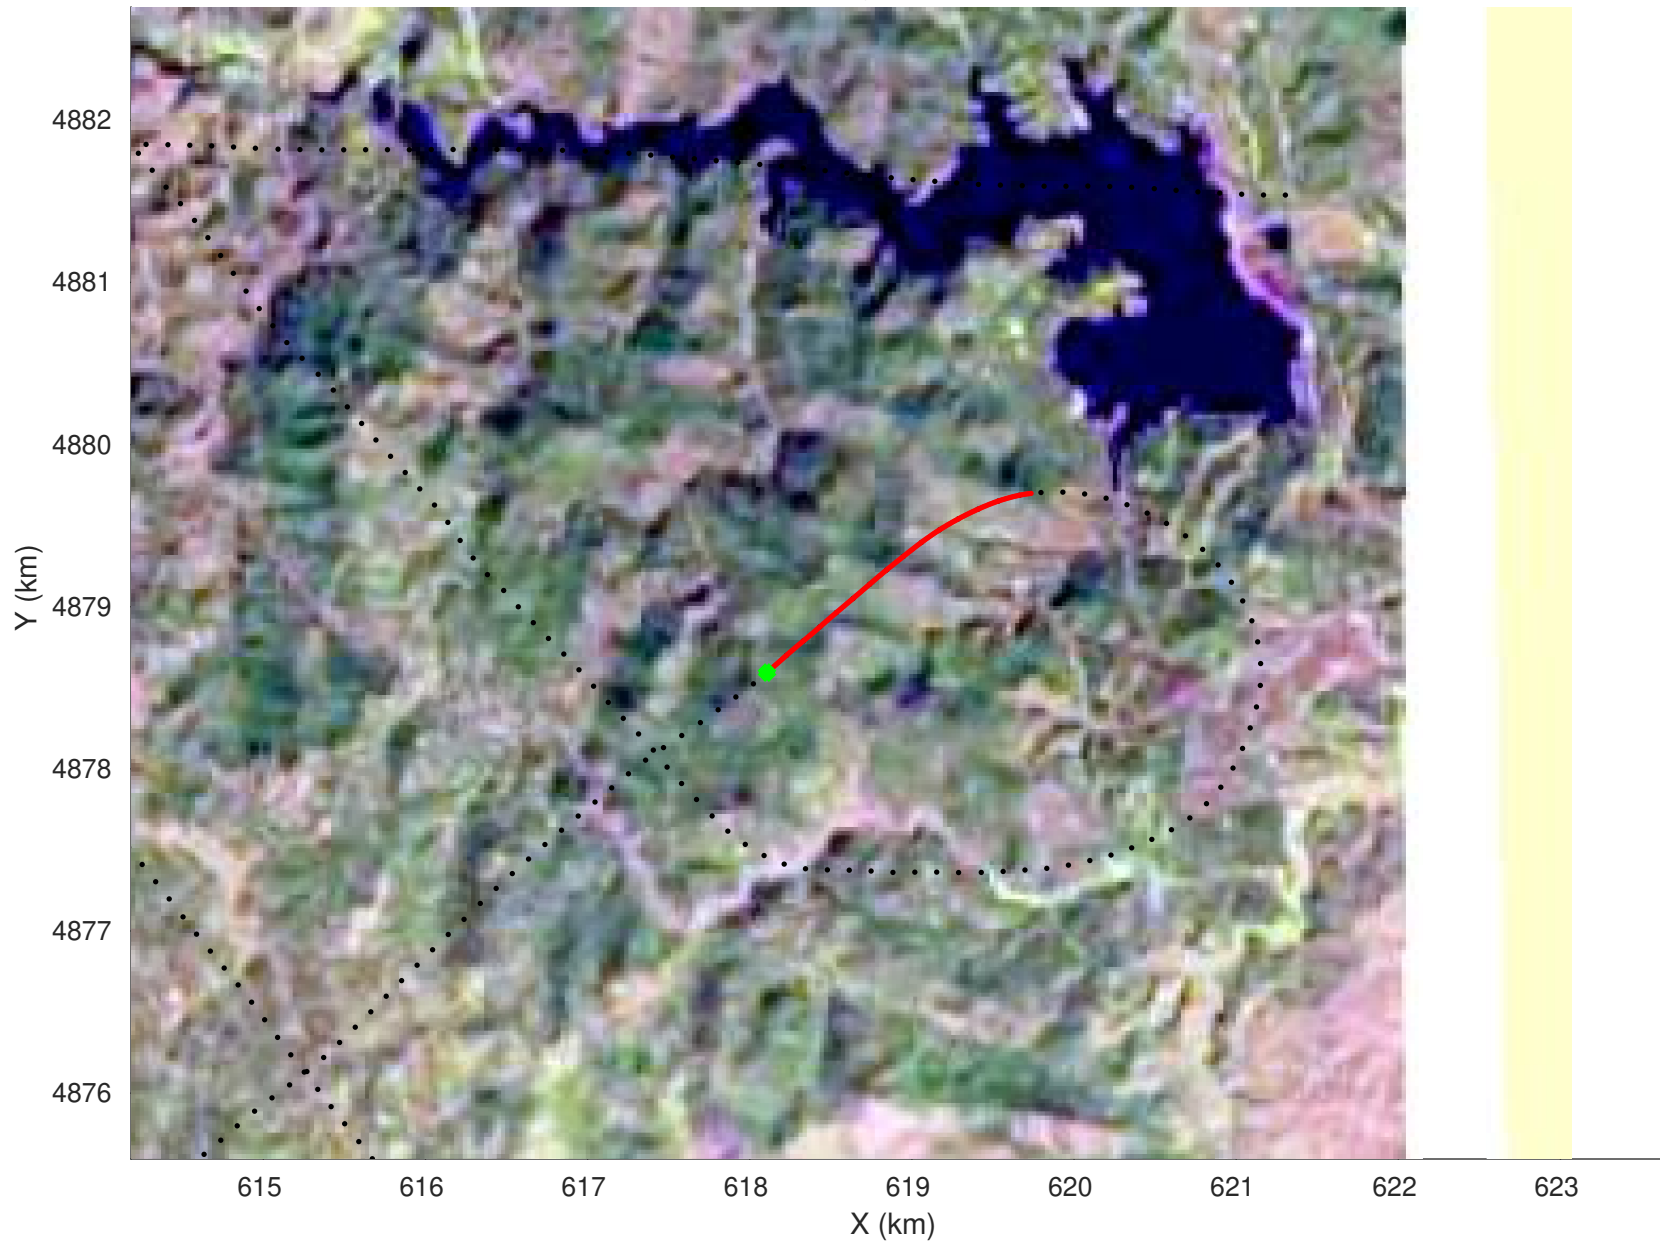

20210224_01_024
Black Hills, South Dakota