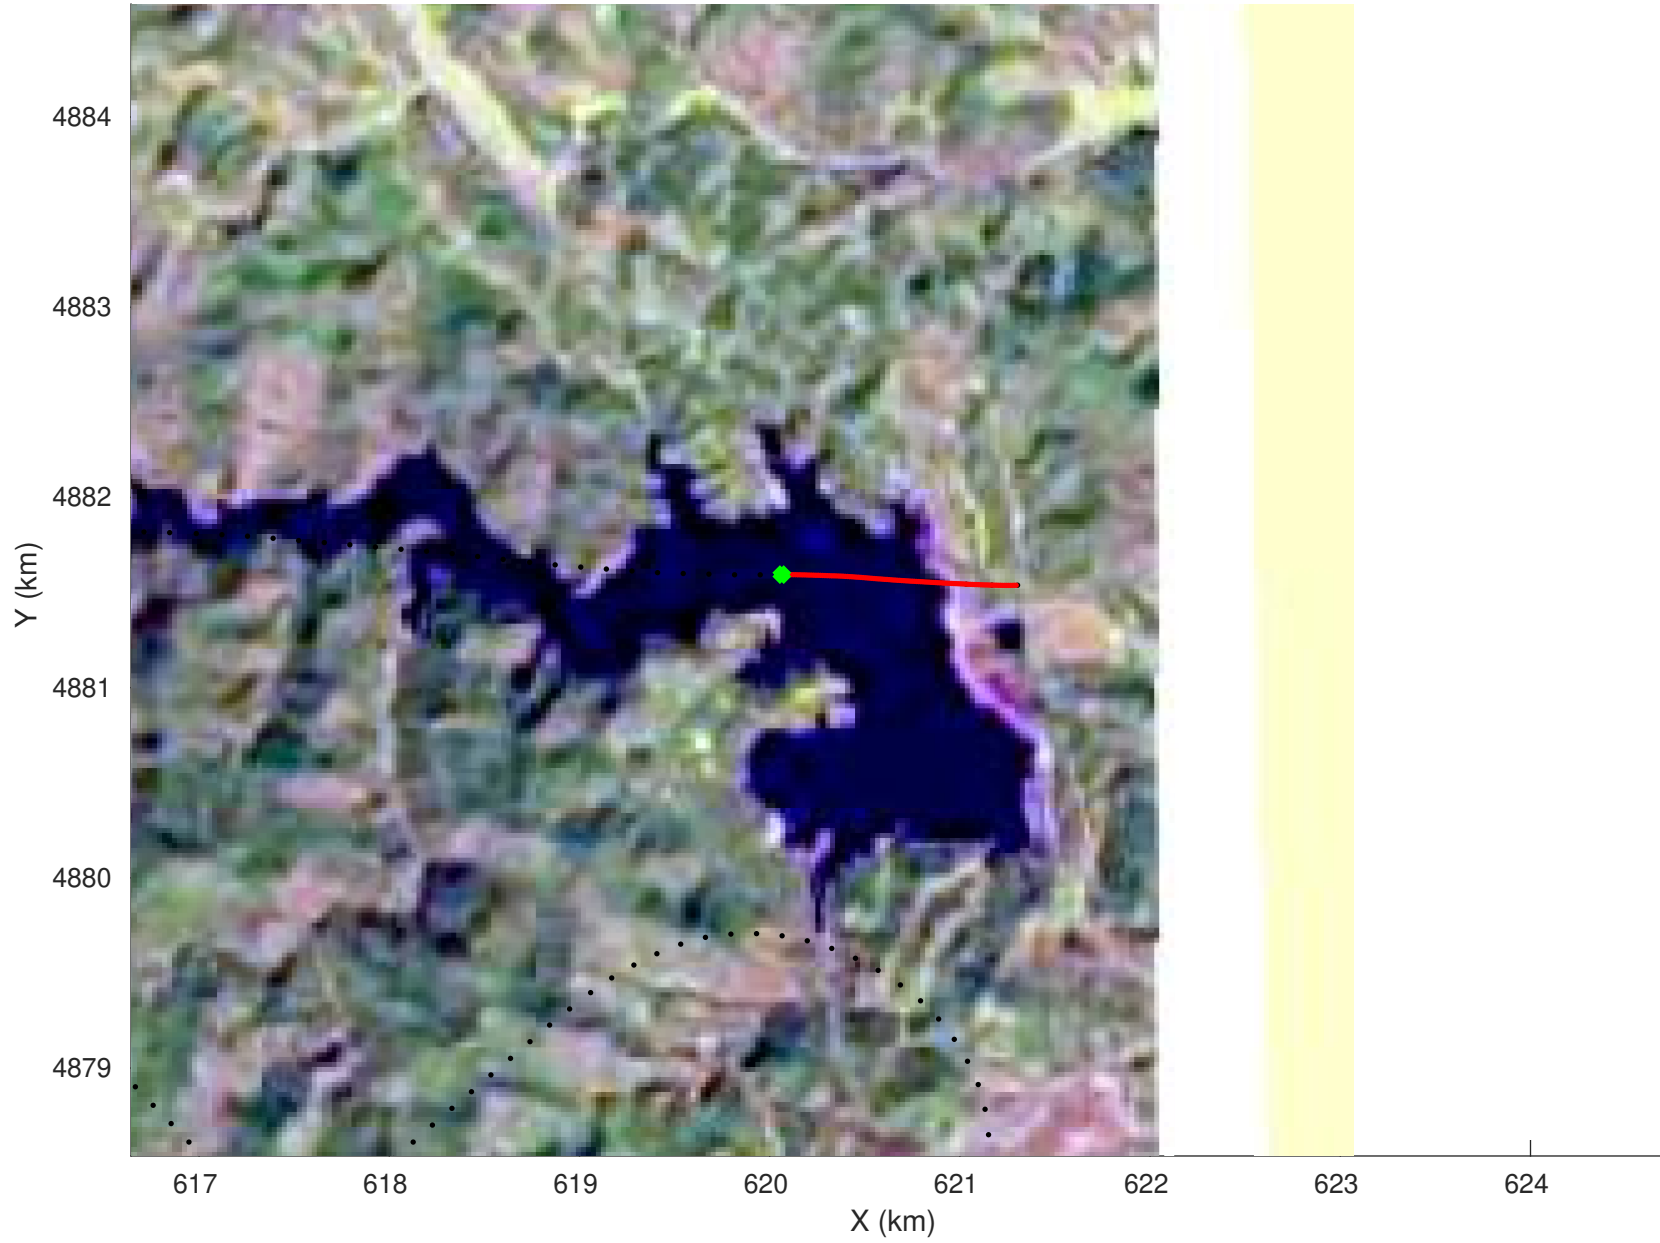

20210224_01_068
Black Hills, South Dakota