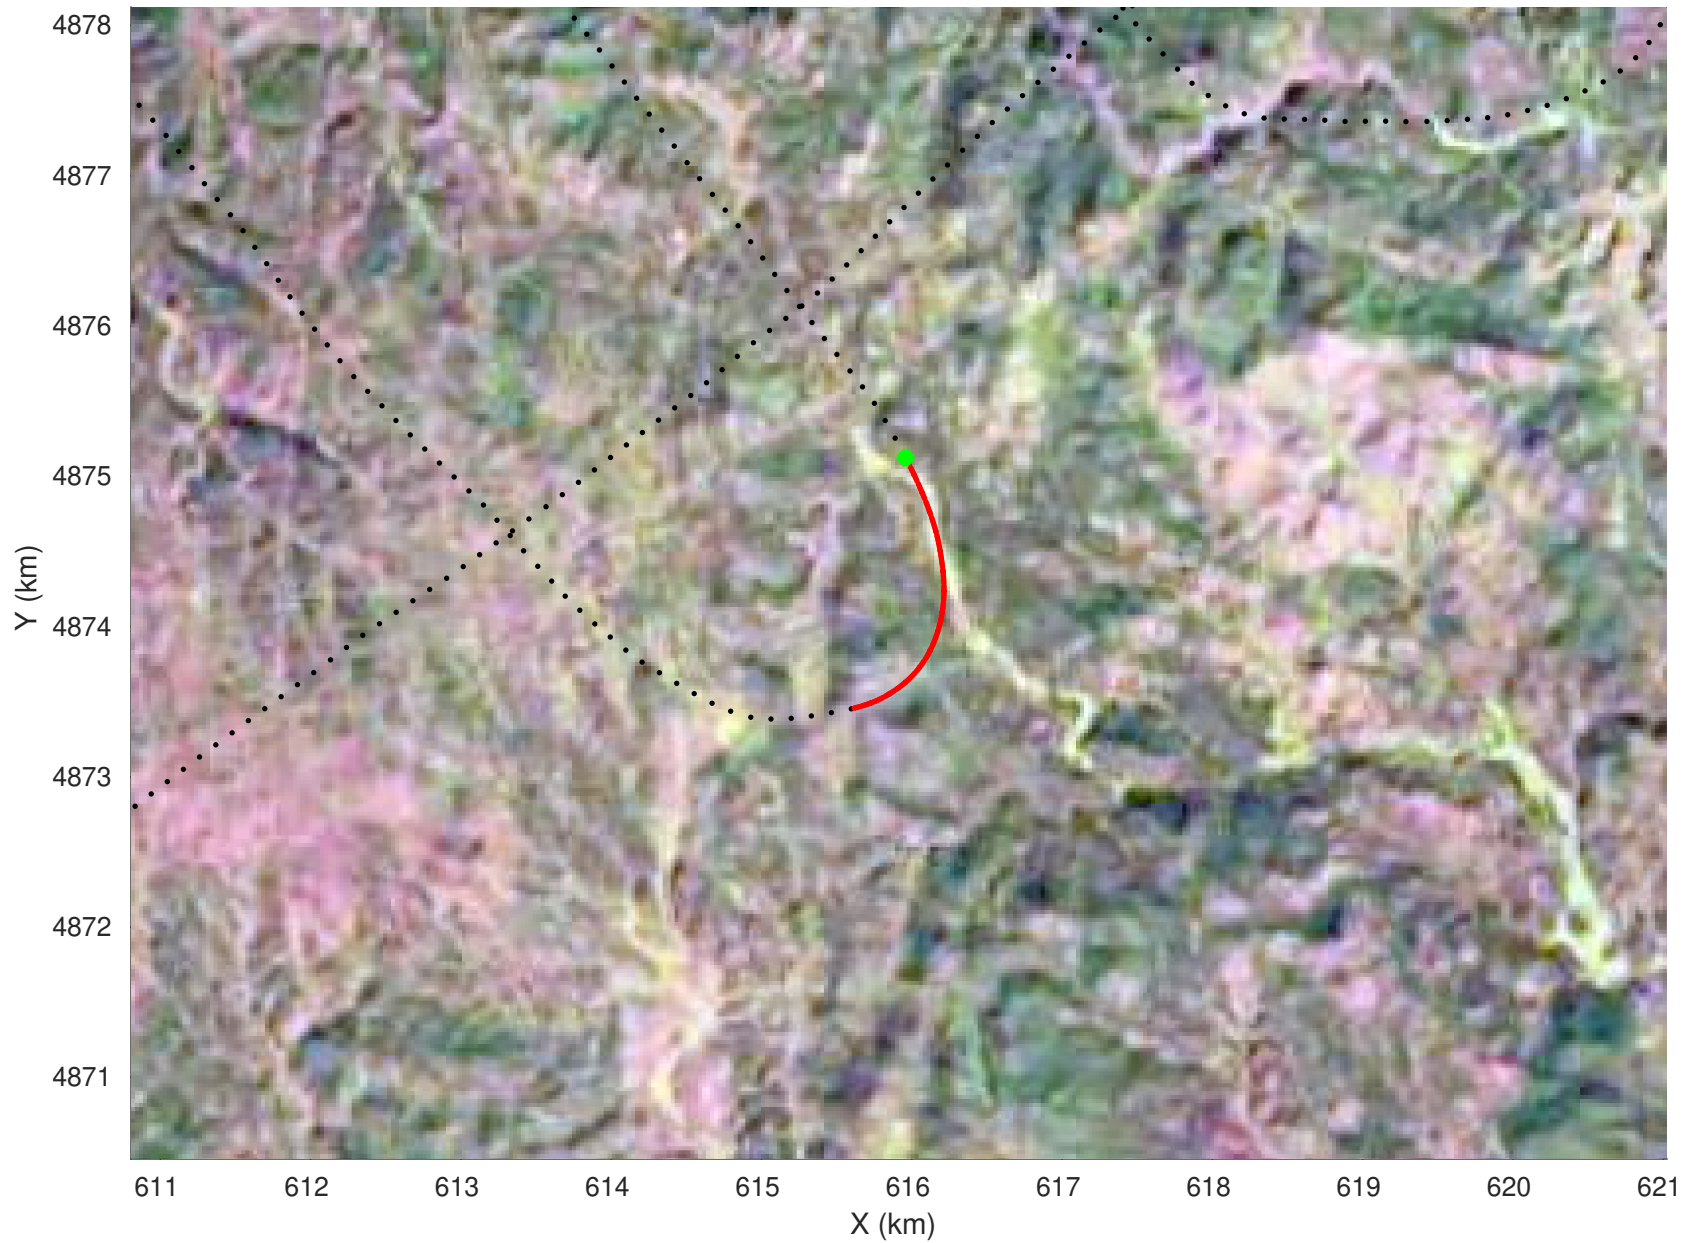

20210224_01_049
Black Hills, South Dakota