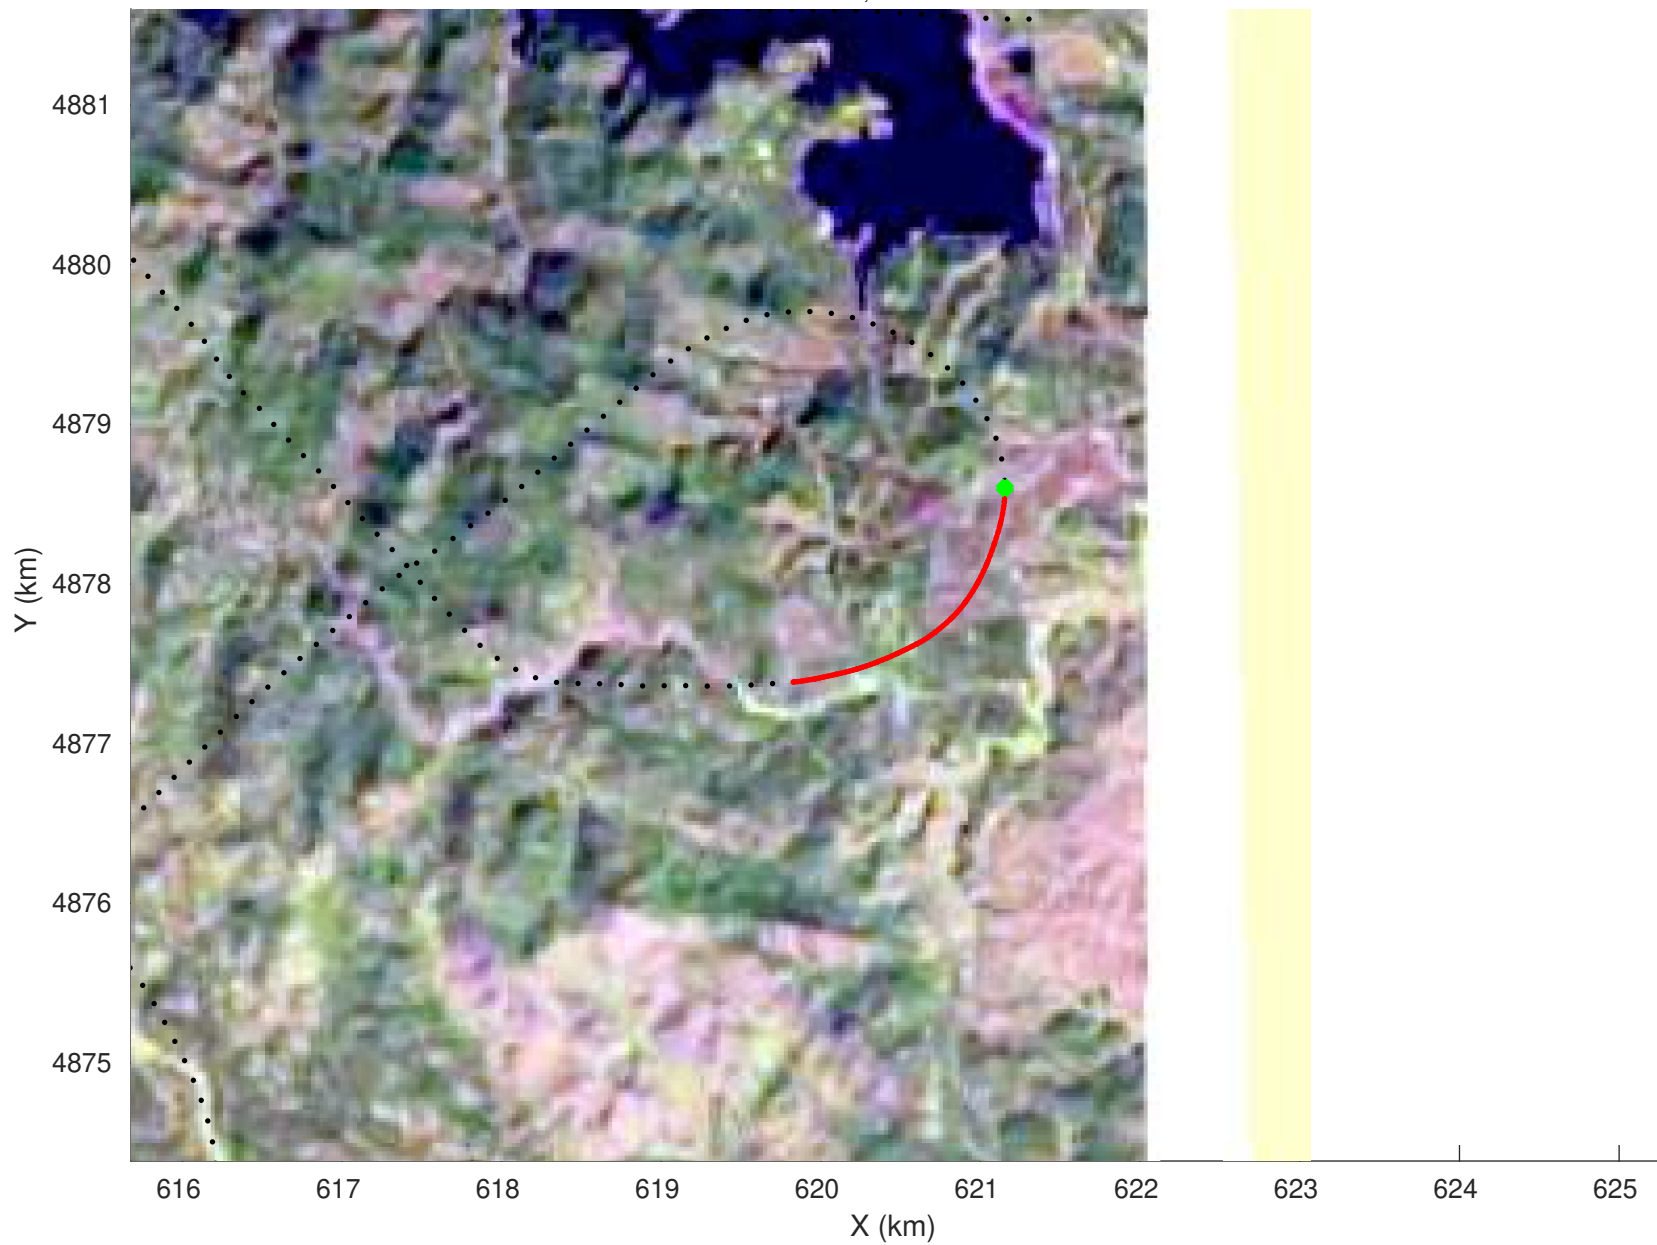

20210224_01_026
Black Hills, South Dakota