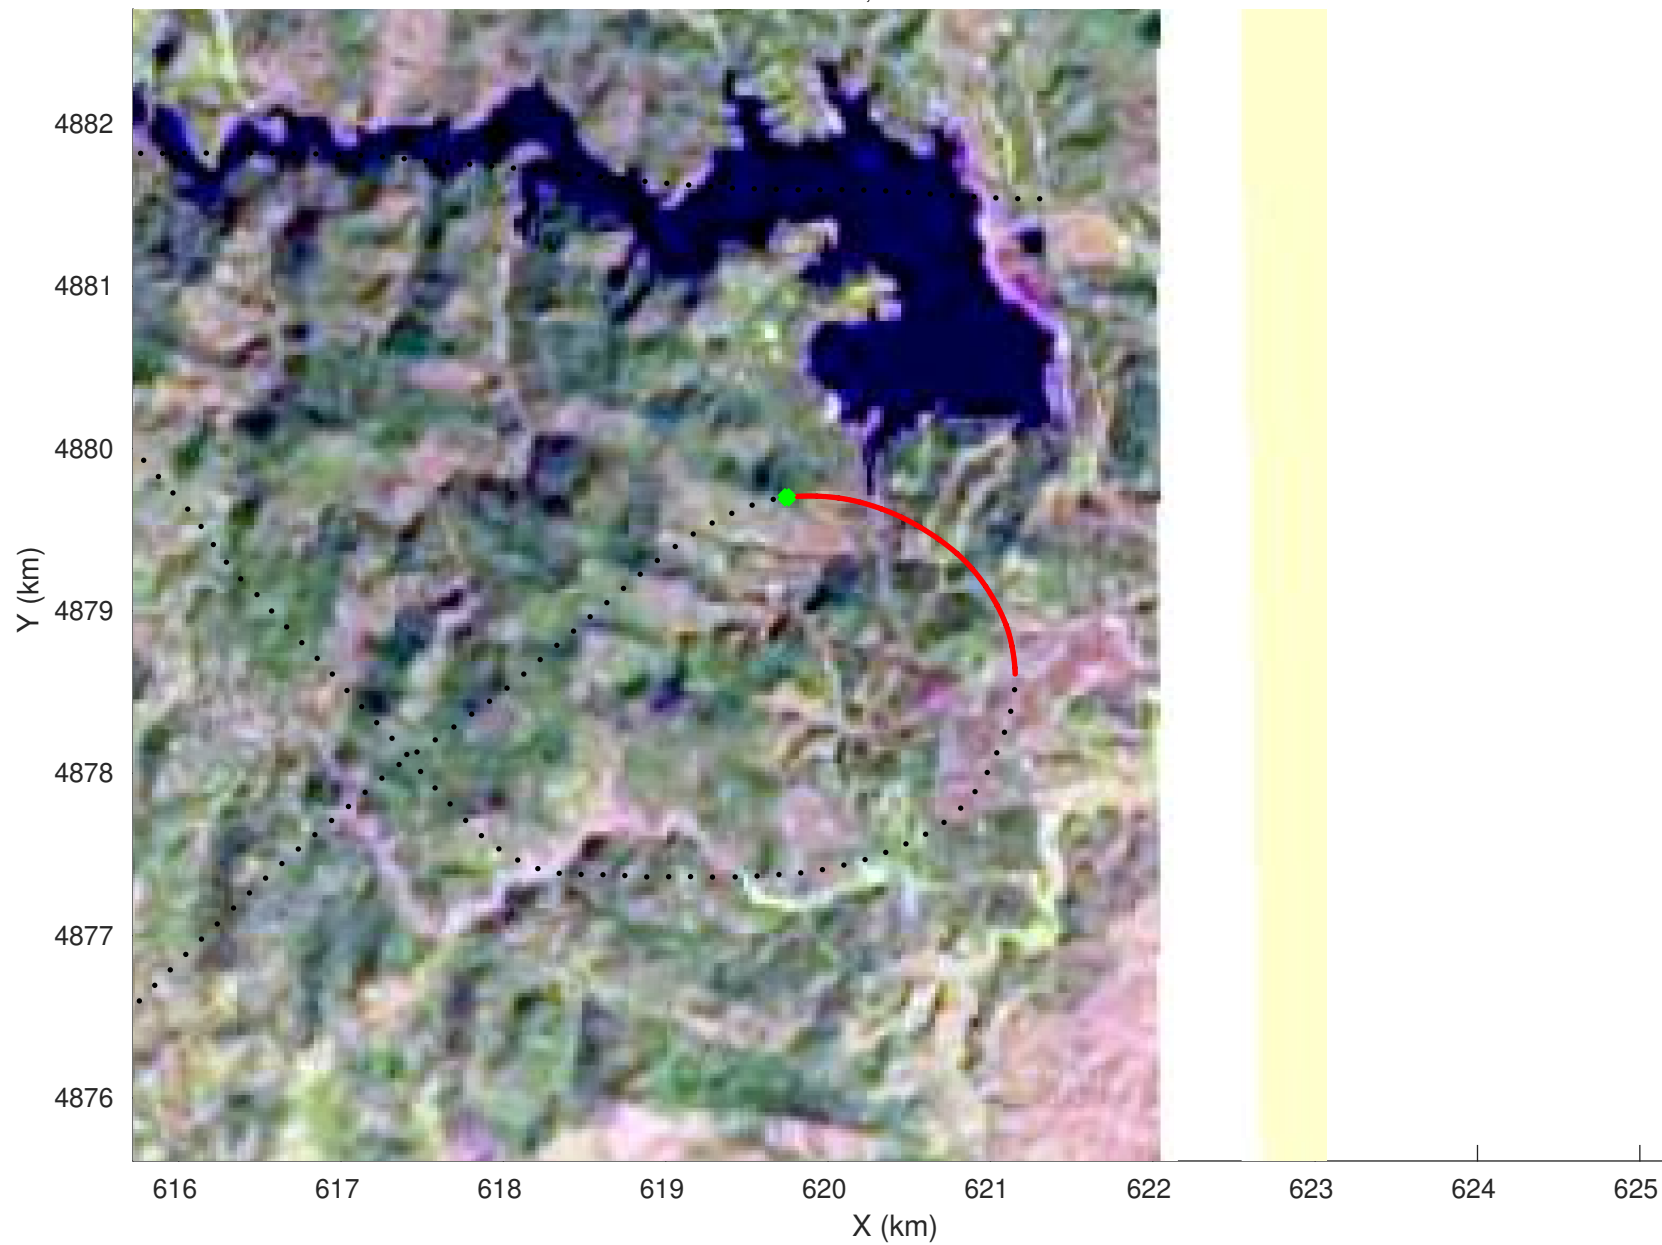

20210224_01_025
Black Hills, South Dakota