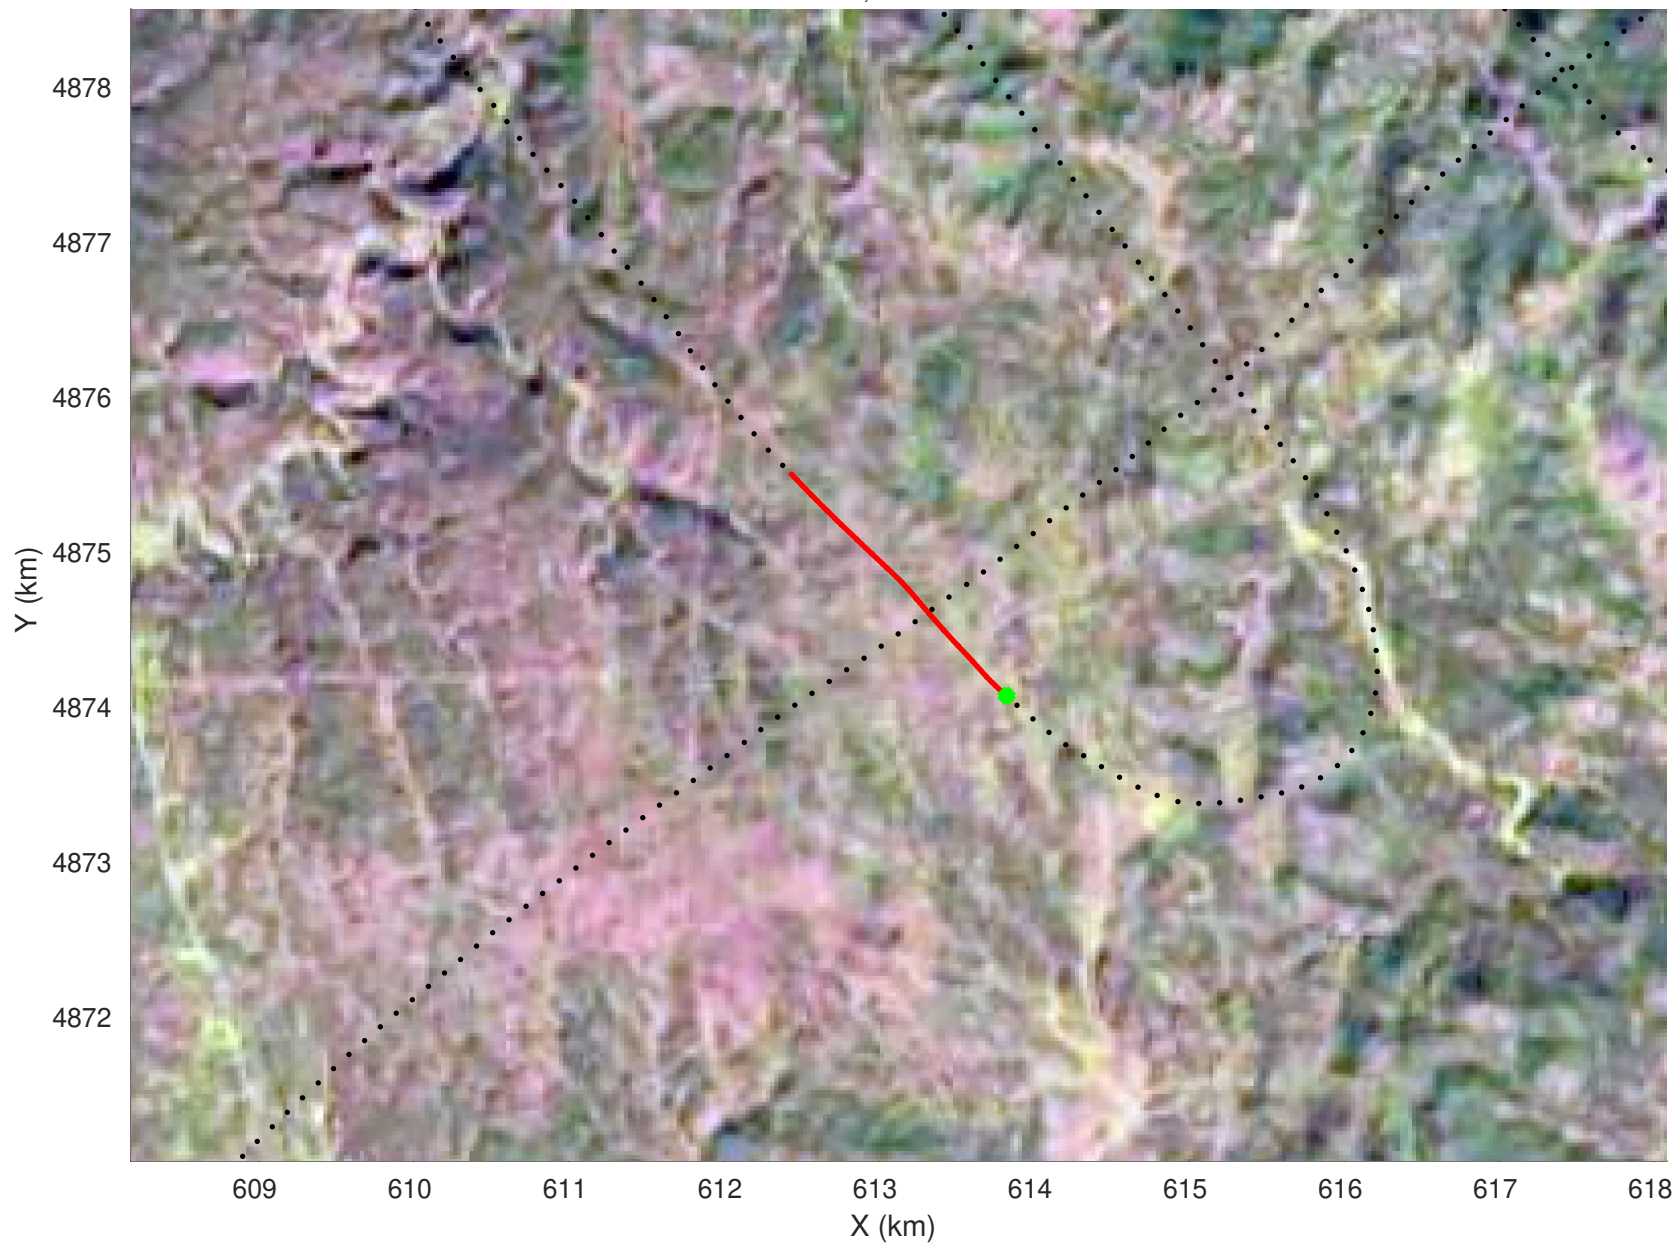

20210224_01_051
Black Hills, South Dakota