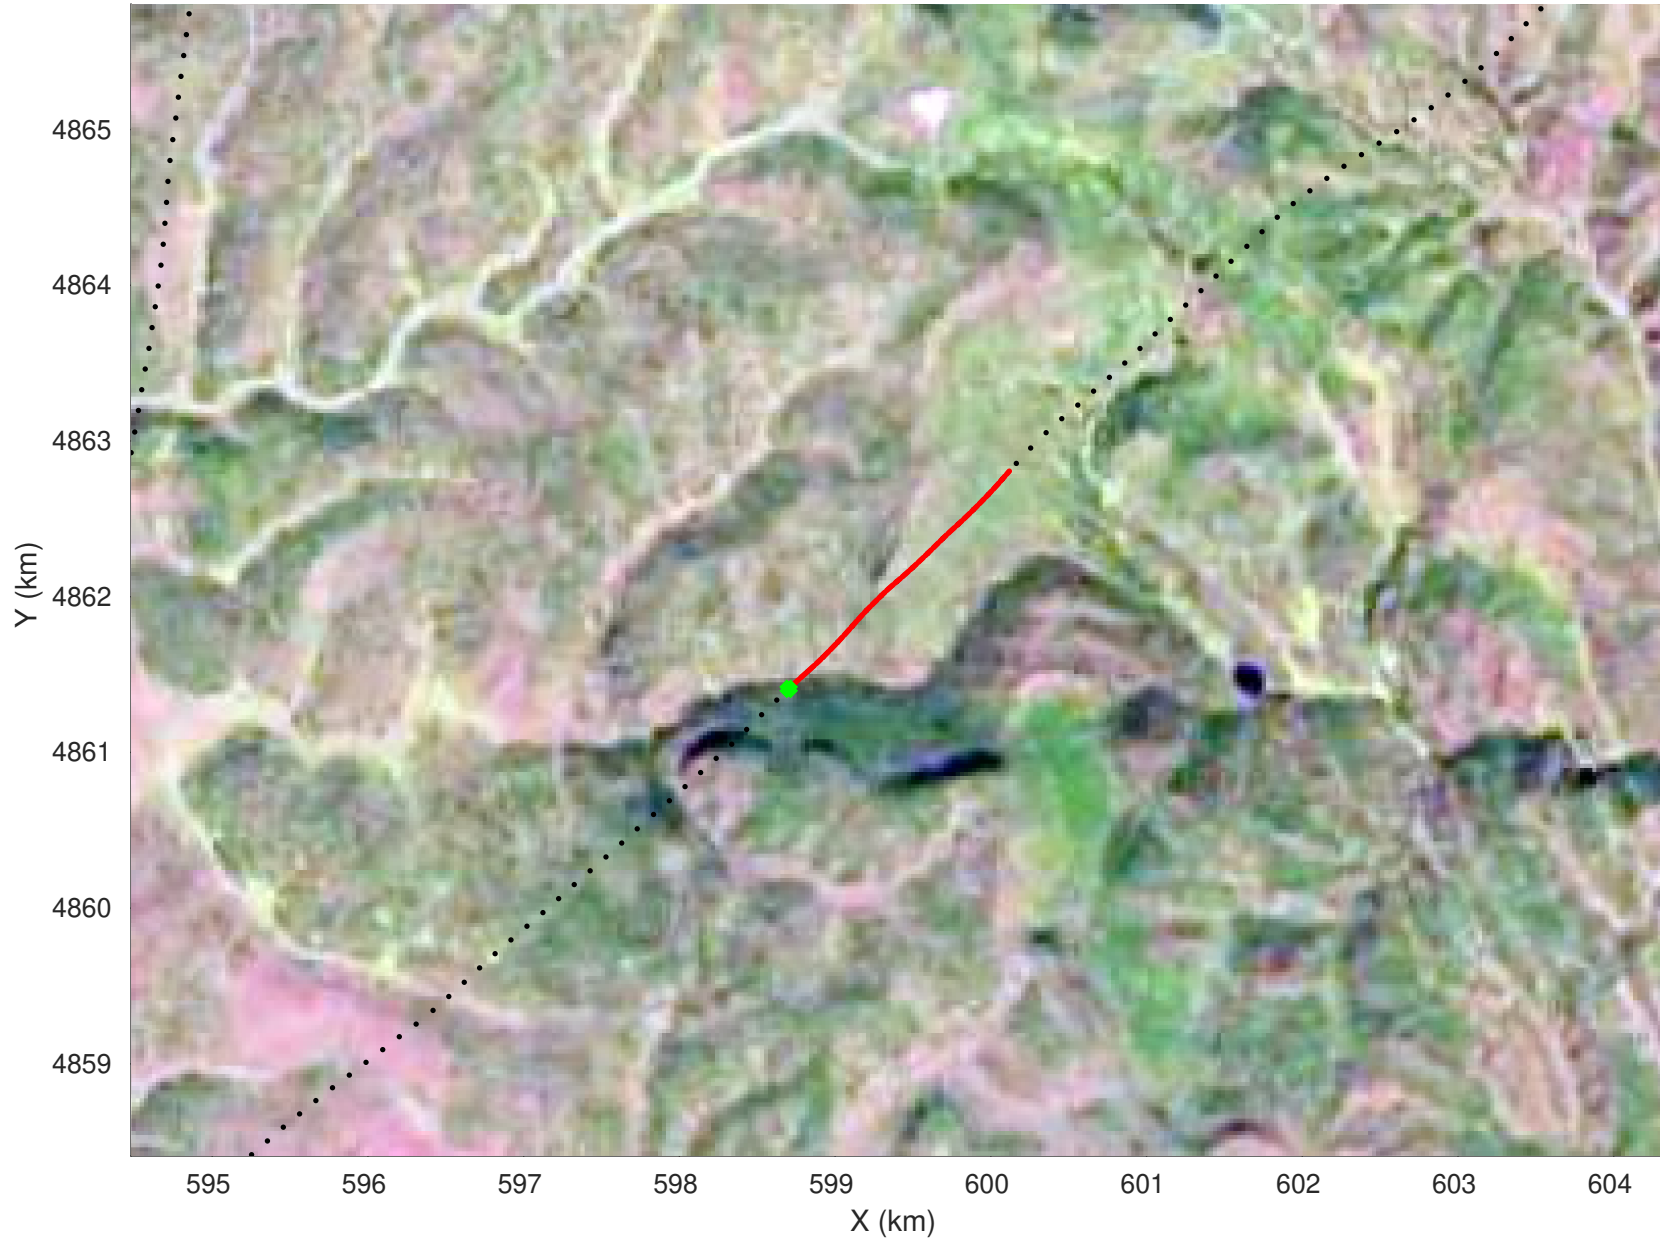

20210224_01_007
Black Hills, South Dakota

snow 2020_SouthDakota_N1KU: "" 20210224_01_007: 14:11:43.6 to 14:12:31.3 GPS

20210224_01_008
Black Hills, South Dakota

snow 2020_SouthDakota_N1KU: "" 20210224_01_008: 14:12:31.5 to 14:13:20.2 GPS

20210224_01_009
Black Hills, South Dakota

snow 2020_SouthDakota_N1KU: "" 20210224_01_009: 14:13:20.4 to 14:14:10.8 GPS

20210224_01_010
Black Hills, South Dakota

snow 2020_SouthDakota_N1KU: "" 20210224_01_010: 14:14:11.0 to 14:15:00.6 GPS

20210224_01_011
Black Hills, South Dakota

snow 2020_SouthDakota_N1KU: "" 20210224_01_011: 14:15:00.8 to 14:15:47.7 GPS

20210224_01_012
Black Hills, South Dakota

snow 2020_SouthDakota_N1KU: "" 20210224_01_012: 14:15:47.9 to 14:16:34.2 GPS