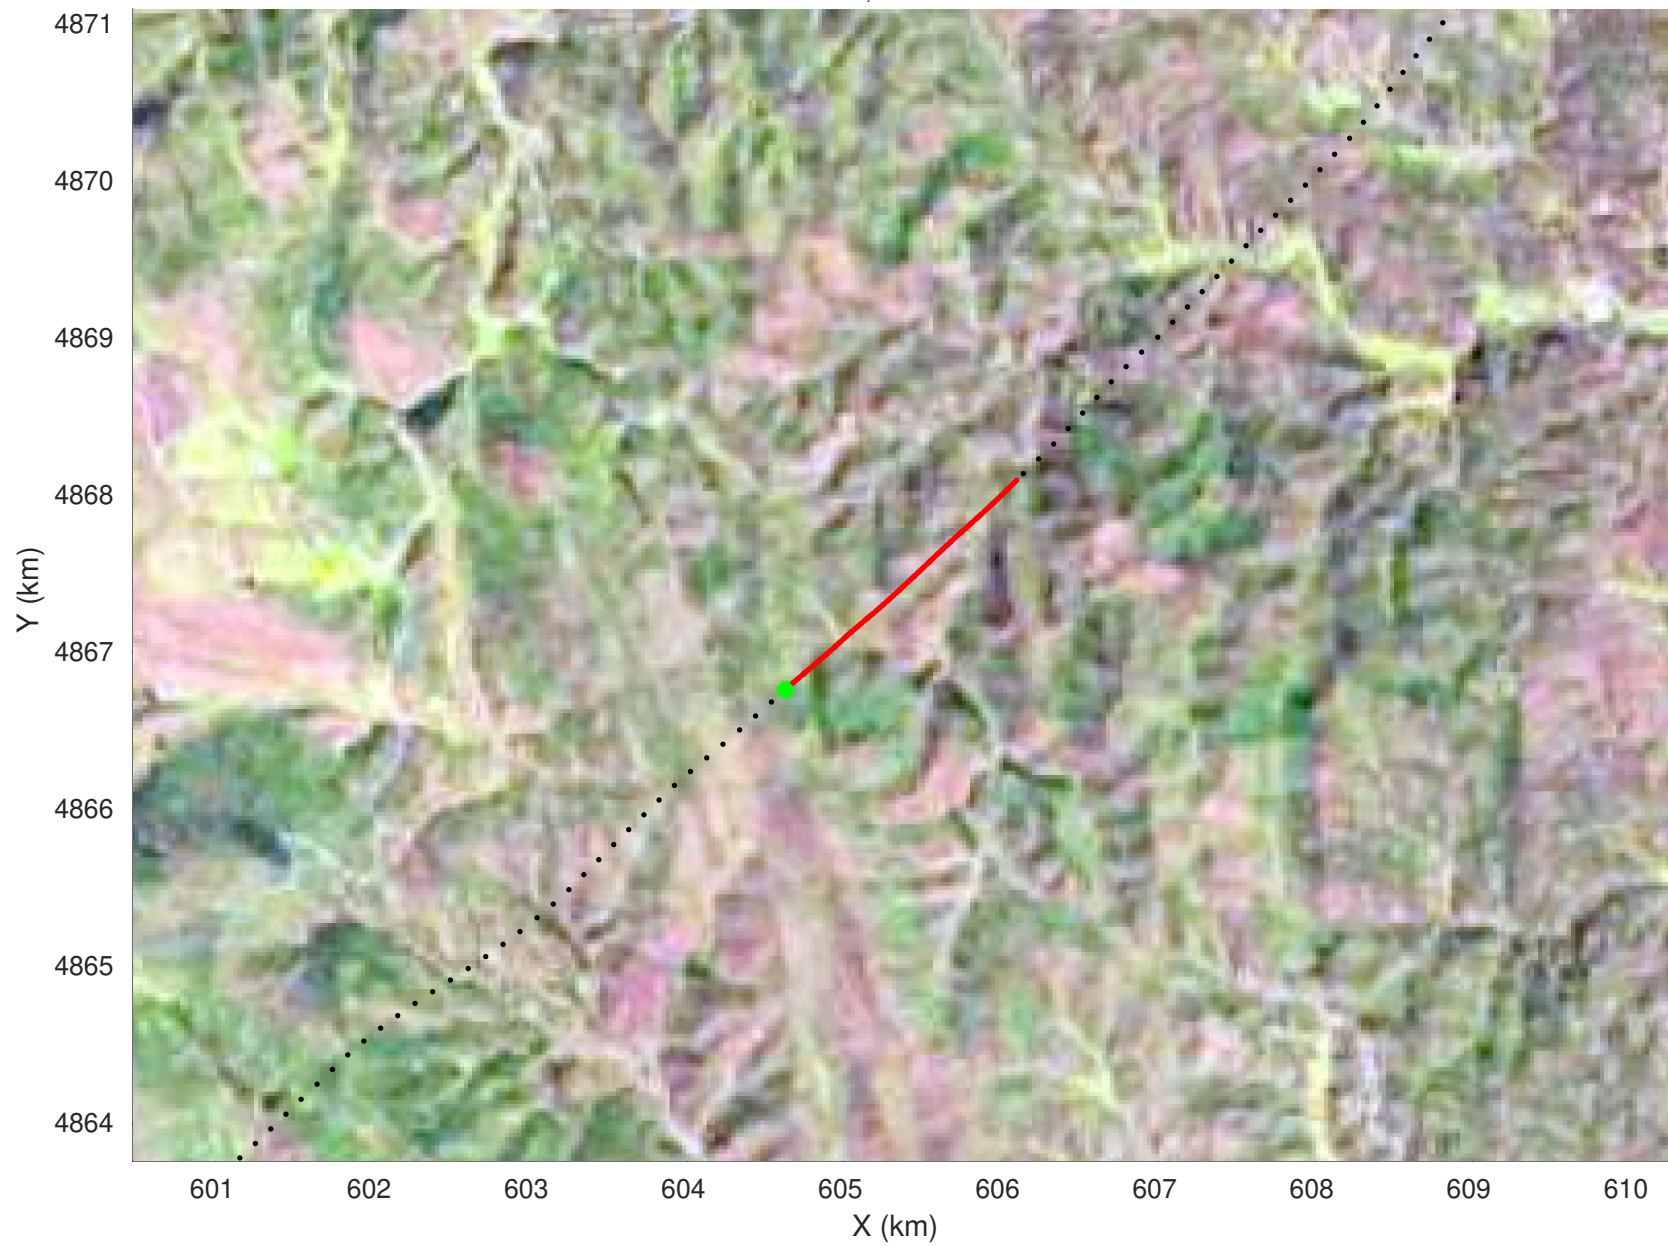

20210224_01_011
Black Hills, South Dakota

snow 2020_SouthDakota_N1KU: "" 20210224_01_011: 14:15:00.8 to 14:15:47.7 GPS

20210224_01_012
Black Hills, South Dakota

snow 2020_SouthDakota_N1KU: "" 20210224_01_012: 14:15:47.9 to 14:16:34.2 GPS

20210224_01_013
Black Hills, South Dakota

snow 2020_SouthDakota_N1KU: "" 20210224_01_013: 14:16:34.4 to 14:17:17.8 GPS

20210224_01_014
Black Hills, South Dakota

snow 2020_SouthDakota_N1KU: "" 20210224_01_014: 14:17:18.0 to 14:18:01.6 GPS

20210224_01_015
Black Hills, South Dakota

snow 2020_SouthDakota_N1KU: "" 20210224_01_015: 14:18:01.8 to 14:18:47.3 GPS

20210224_01_016
Black Hills, South Dakota

snow 2020_SouthDakota_N1KU: "" 20210224_01_016: 14:18:47.5 to 14:19:34.2 GPS