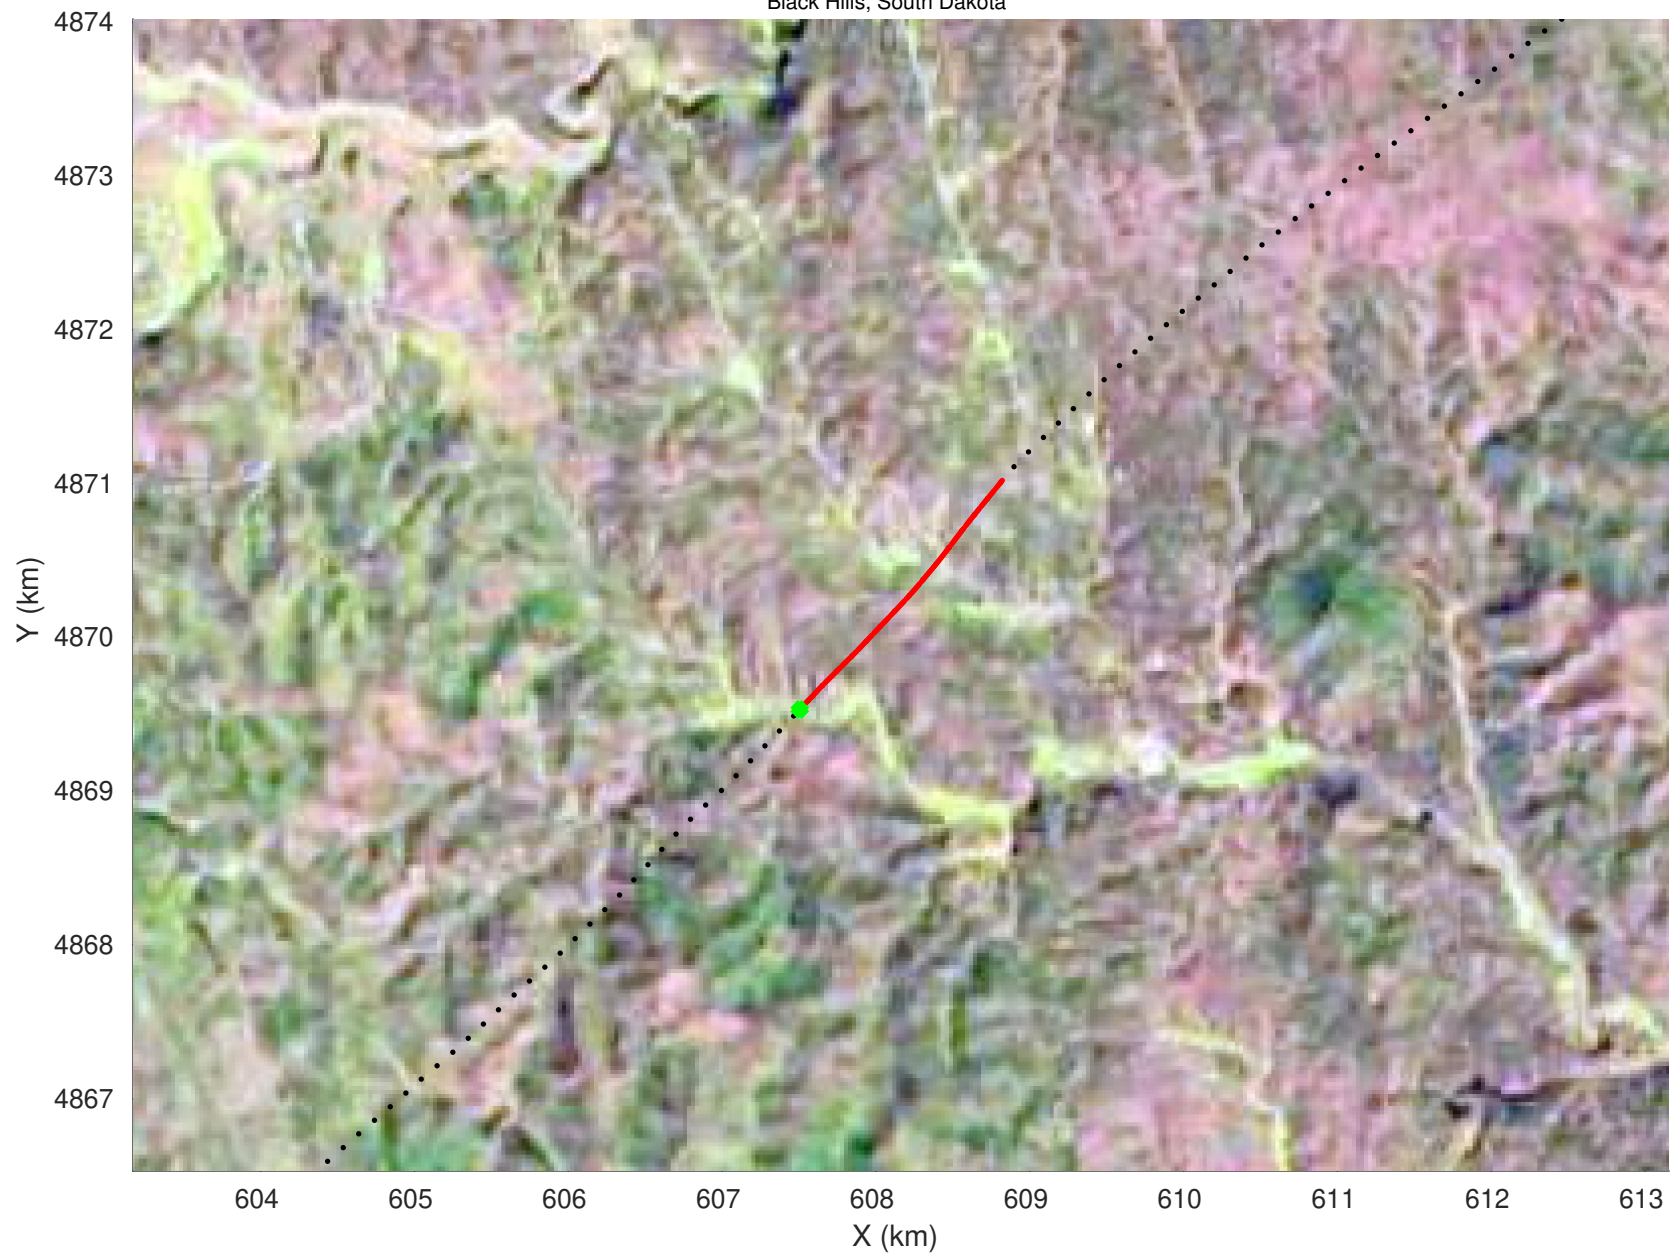

20210224_01_017
Black Hills, South Dakota