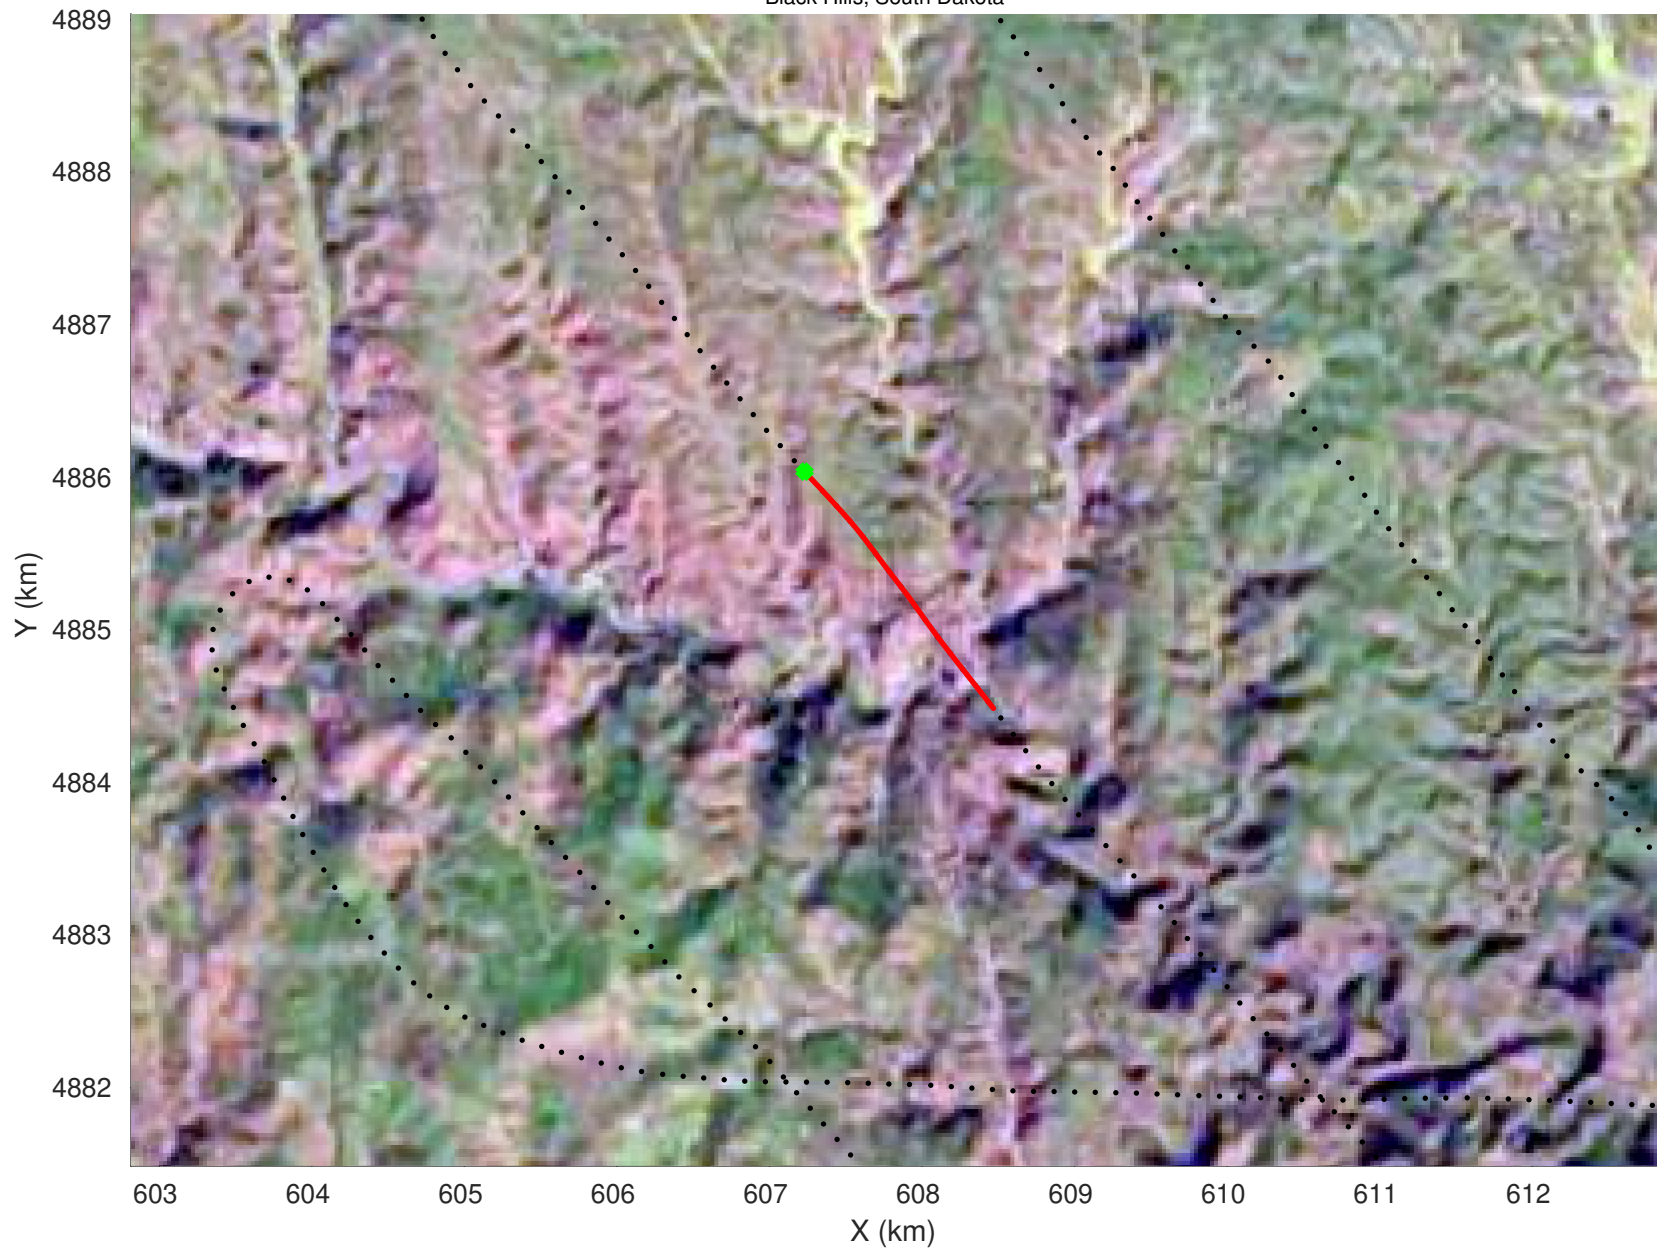

20210224_01_042
Black Hills, South Dakota