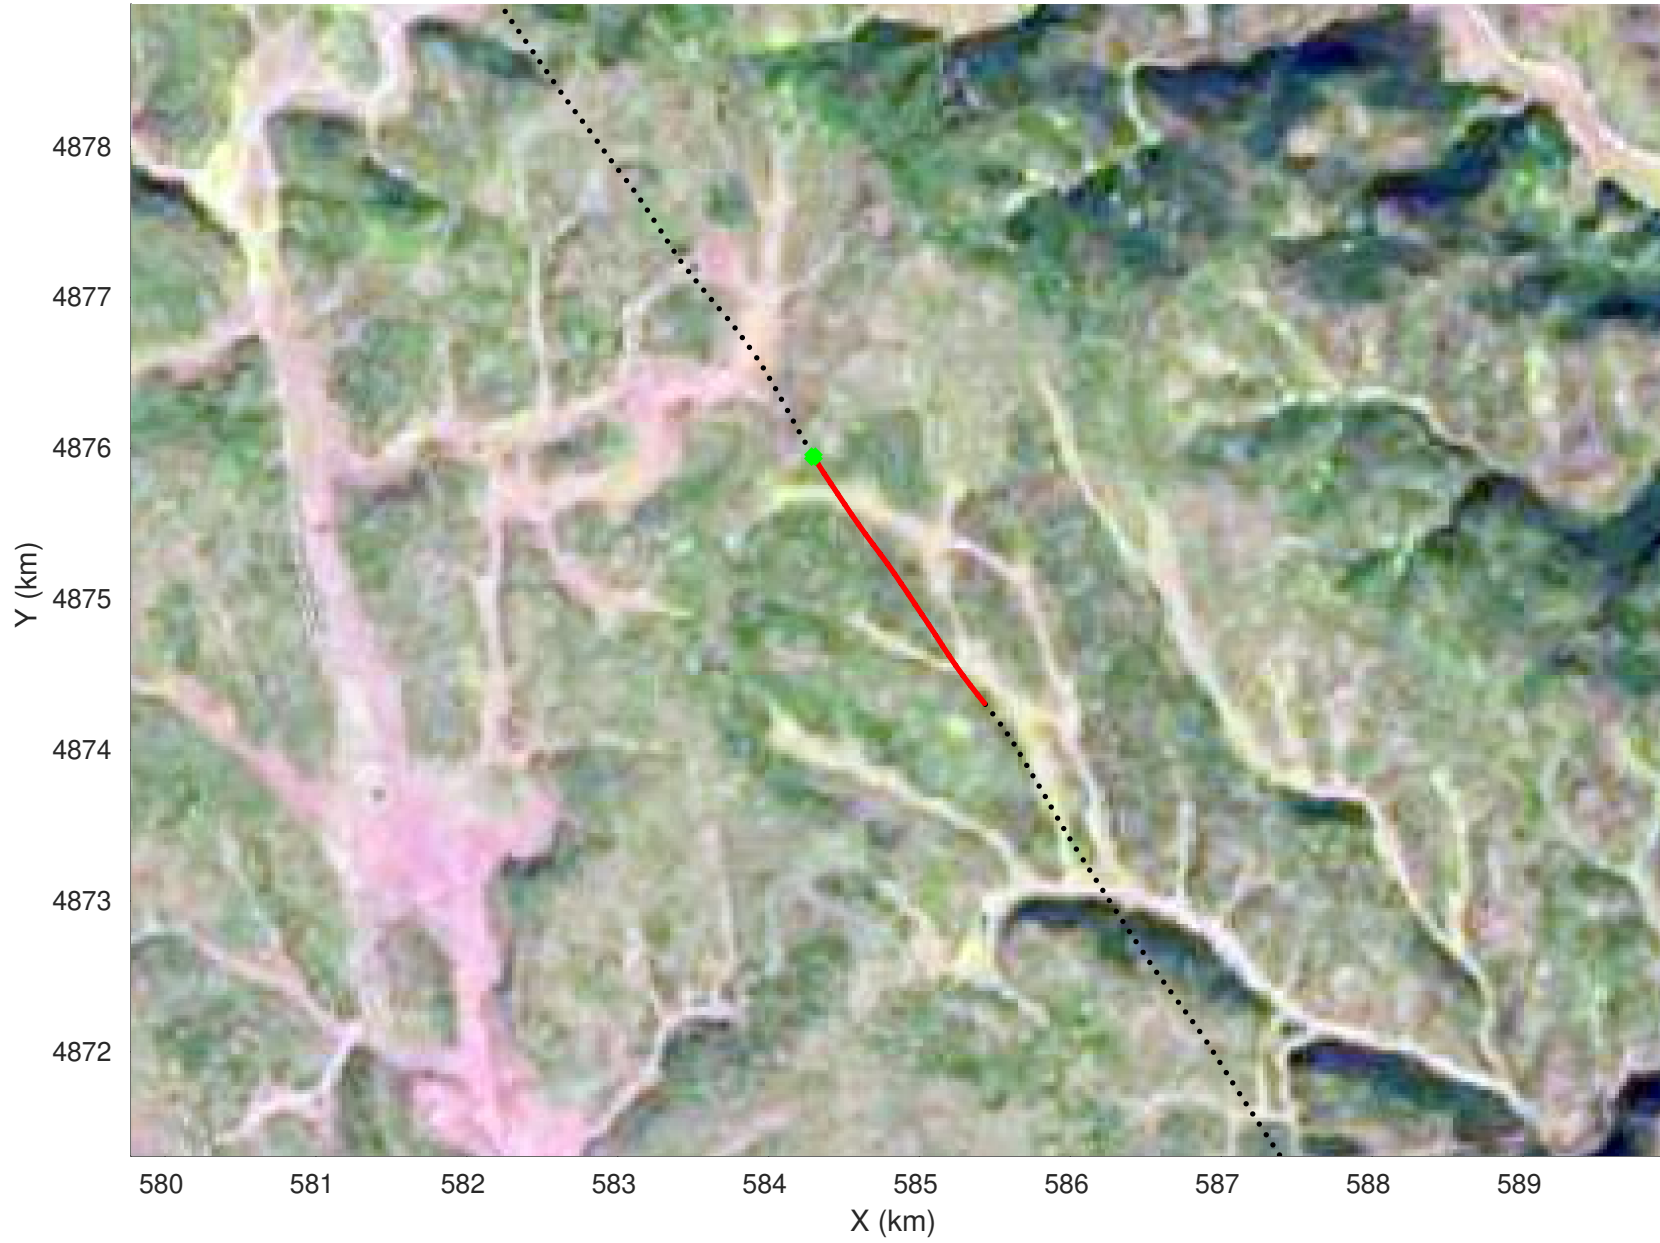

20210219_04_001
Black Hills, South Dakota

snow 2020_SouthDakota_N1KU: "" 20210219_04_001: 20:39:17.0 to 20:39:55.2 GPS

20210219_04_002
Black Hills, South Dakota

snow 2020_SouthDakota_N1KU: "" 20210219_04_002: 20:39:55.4 to 20:40:32.7 GPS

20210219_04_003
Black Hills, South Dakota

snow 2020_SouthDakota_N1KU: "" 20210219_04_003: 20:40:32.9 to 20:41:10.6 GPS

20210219_04_004
Black Hills, South Dakota

snow 2020_SouthDakota_N1KU: "" 20210219_04_004: 20:41:10.8 to 20:41:50.5 GPS

20210219_04_005
Black Hills, South Dakota

snow 2020_SouthDakota_N1KU: "" 20210219_04_005: 20:41:50.7 to 20:42:30.2 GPS

20210219_04_006
Black Hills, South Dakota

snow 2020_SouthDakota_N1KU: "" 20210219_04_006: 20:42:30.5 to 20:43:07.5 GPS

20210219_04_007
Black Hills, South Dakota

snow 2020_SouthDakota_N1KU: "" 20210219_04_007: 20:43:07.7 to 20:43:45.4 GPS

20210219_04_008
Black Hills, South Dakota

snow 2020_SouthDakota_N1KU: "" 20210219_04_008: 20:43:45.6 to 20:44:22.5 GPS