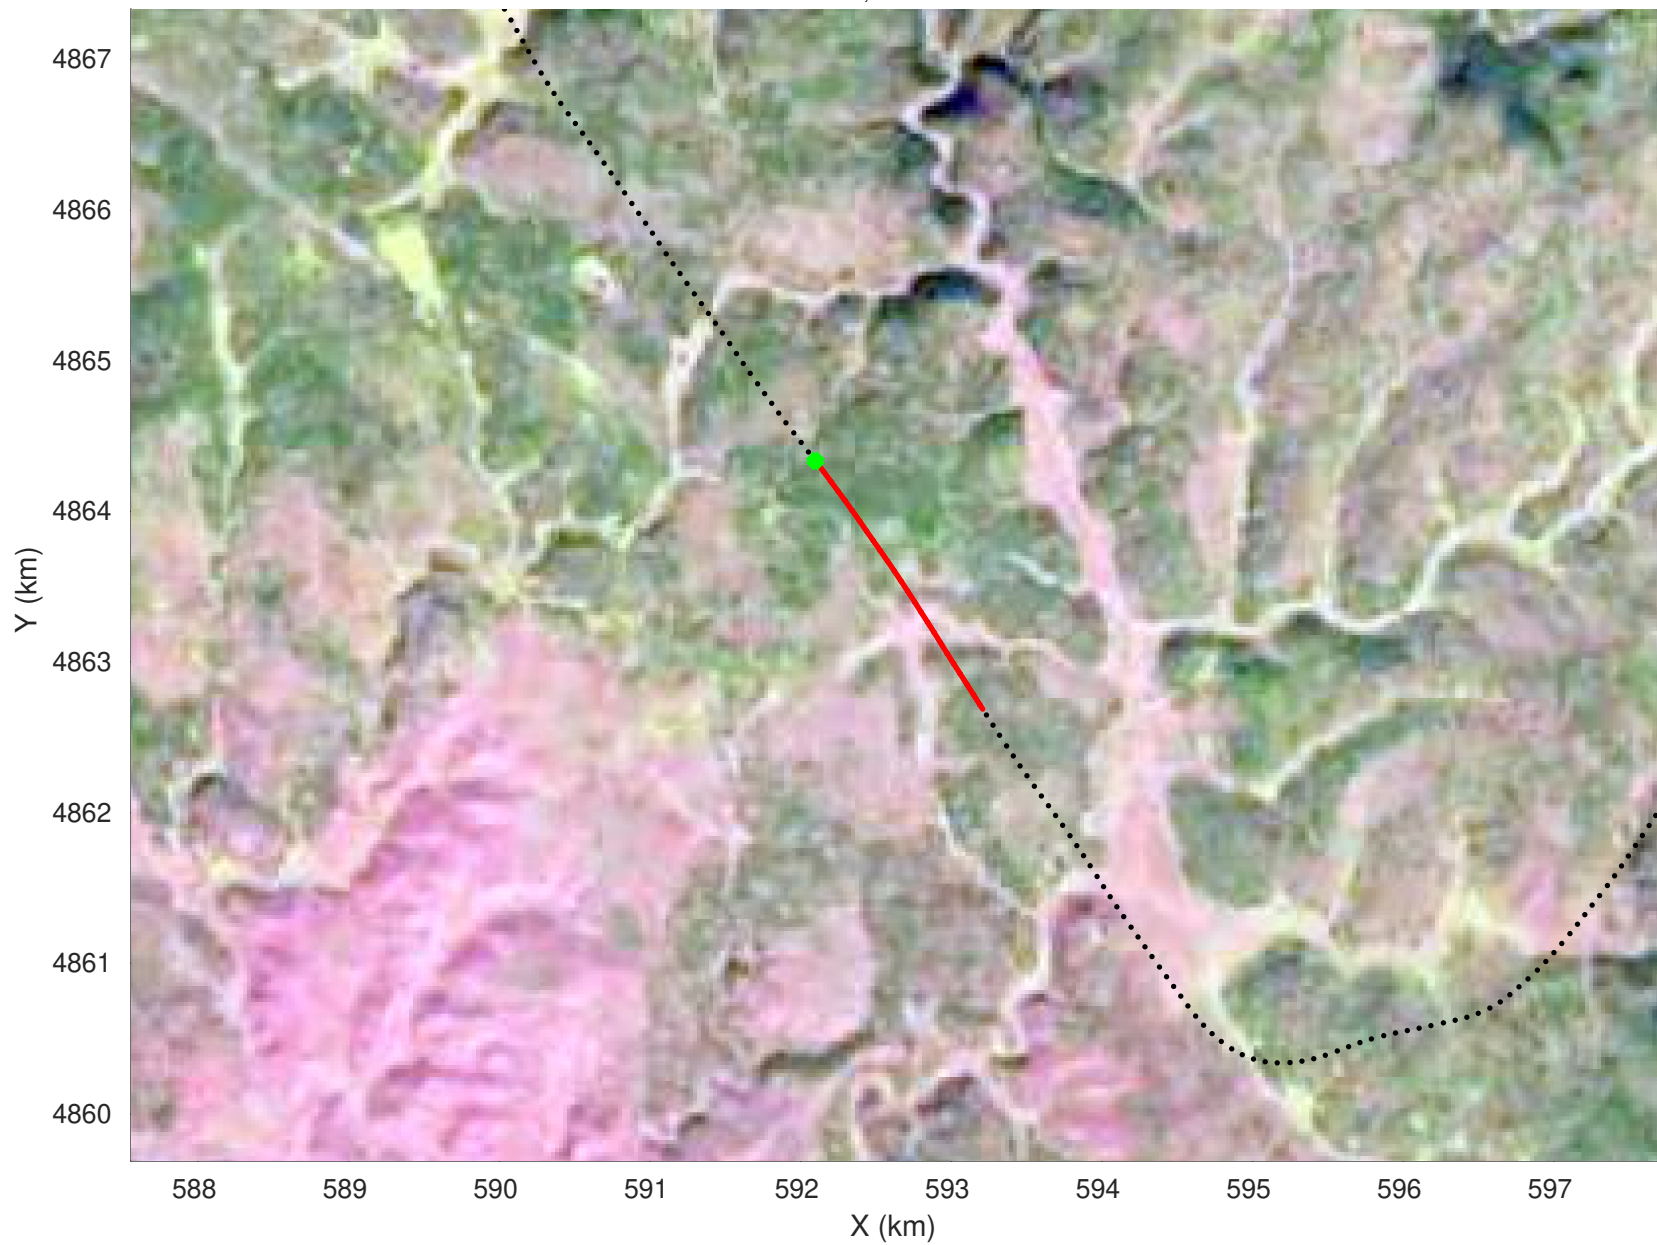

20210219_04_009
Black Hills, South Dakota

snow 2020_SouthDakota_N1KU: "" 20210219_04_009: 20:44:22.7 to 20:45:01.2 GPS

20210219_04_010
Black Hills, South Dakota

snow 2020_SouthDakota_N1KU: "" 20210219_04_010: 20:45:01.4 to 20:45:38.9 GPS

20210219_04_011
Black Hills, South Dakota

snow 2020_SouthDakota_N1KU: "" 20210219_04_011: 20:45:39.1 to 20:46:17.0 GPS

20210219_04_012
Black Hills, South Dakota

snow 2020_SouthDakota_N1KU: "" 20210219_04_012: 20:46:17.2 to 20:46:56.1 GPS

20210219_04_013
Black Hills, South Dakota

snow 2020_SouthDakota_N1KU: "" 20210219_04_013: 20:46:56.3 to 20:47:36.8 GPS

20210219_04_014
Black Hills, South Dakota

snow 2020_SouthDakota_N1KU: "" 20210219_04_014: 20:47:37.0 to 20:48:18.0 GPS