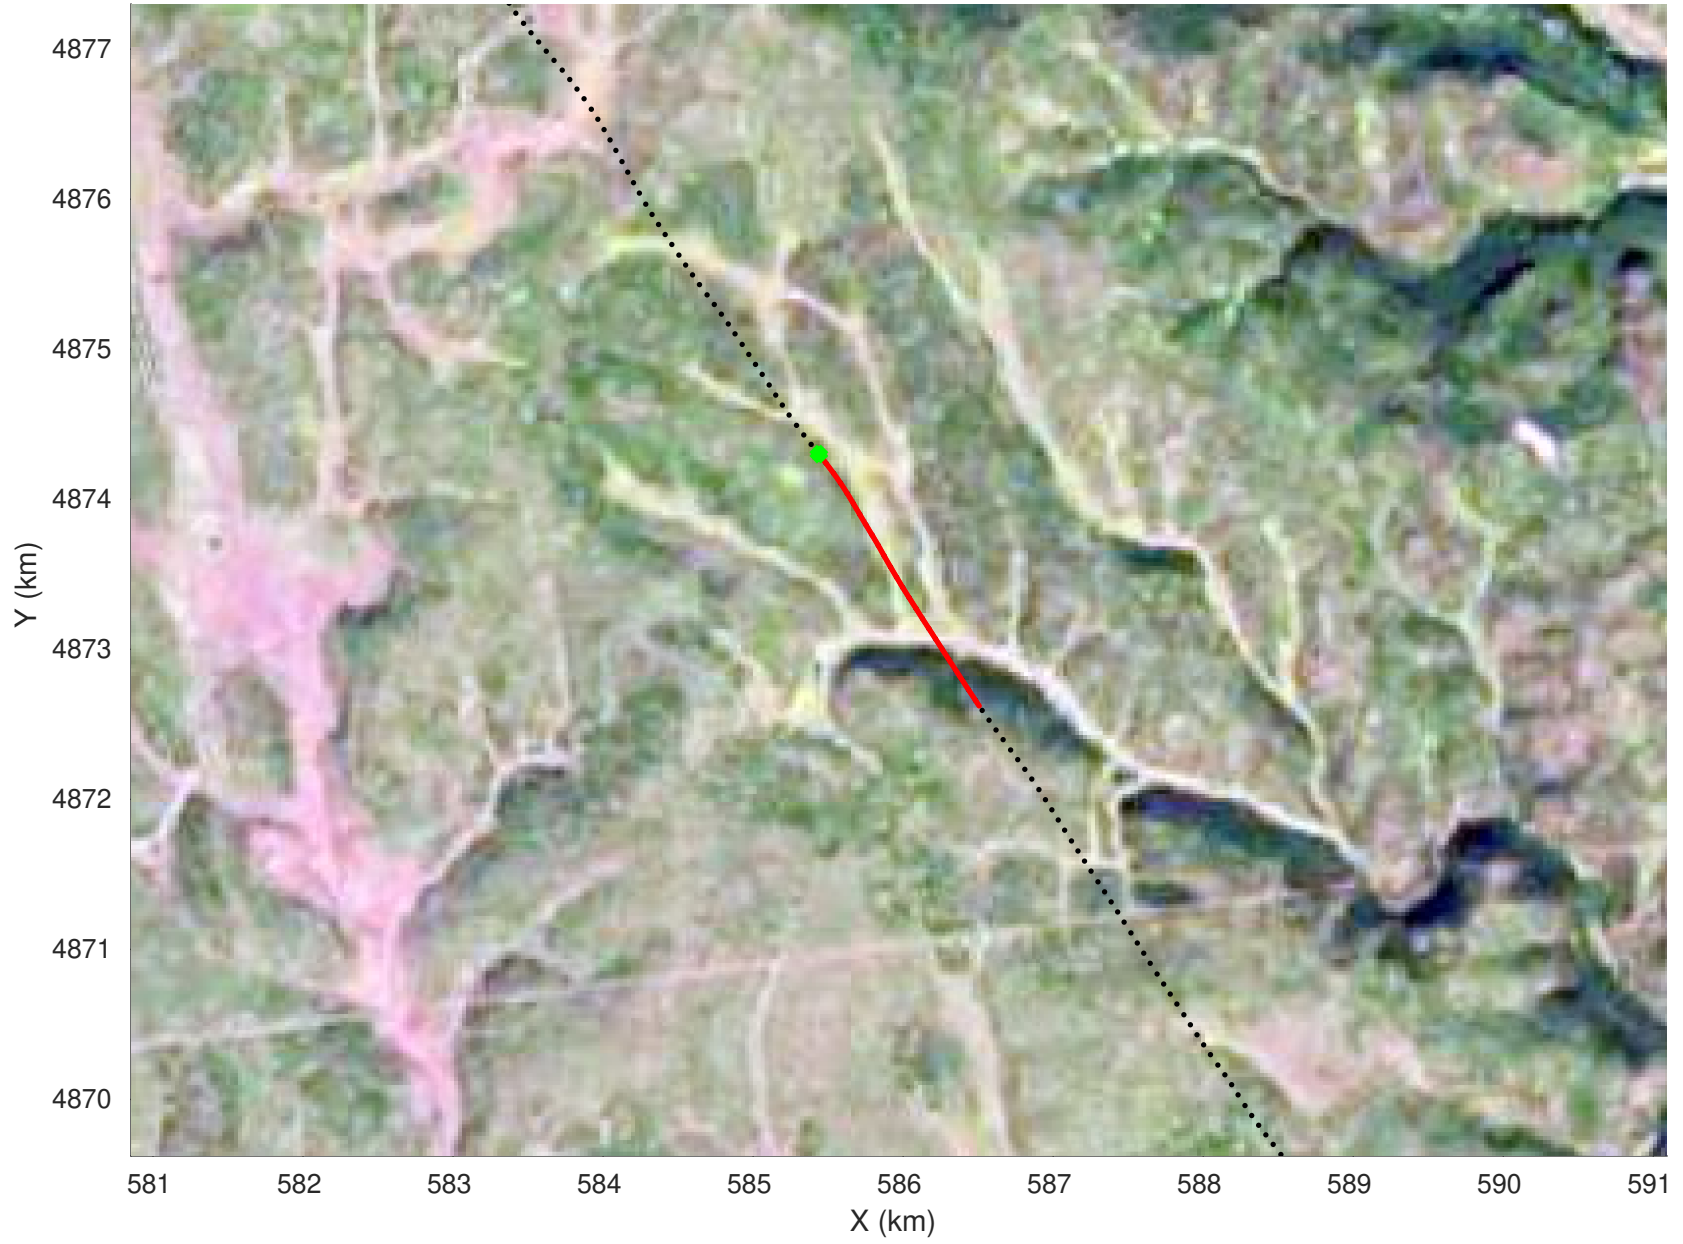

20210219_04_001
Black Hills, South Dakota

snow 2020_SouthDakota_N1KU: "" 20210219_04_001: 20:39:17.0 to 20:39:55.2 GPS

20210219_04_002
Black Hills, South Dakota

snow 2020_SouthDakota_N1KU: "" 20210219_04_002: 20:39:55.4 to 20:40:32.7 GPS

20210219_04_003
Black Hills, South Dakota

snow 2020_SouthDakota_N1KU: "" 20210219_04_003: 20:40:32.9 to 20:41:10.6 GPS

20210219_04_004
Black Hills, South Dakota

snow 2020_SouthDakota_N1KU: "" 20210219_04_004: 20:41:10.8 to 20:41:50.5 GPS

20210219_04_005
Black Hills, South Dakota

snow 2020_SouthDakota_N1KU: "" 20210219_04_005: 20:41:50.7 to 20:42:30.2 GPS

20210219_04_006
Black Hills, South Dakota

snow 2020_SouthDakota_N1KU: "" 20210219_04_006: 20:42:30.5 to 20:43:07.5 GPS

20210219_04_007
Black Hills, South Dakota

snow 2020_SouthDakota_N1KU: "" 20210219_04_007: 20:43:07.7 to 20:43:45.4 GPS

20210219_04_008
Black Hills, South Dakota

snow 2020_SouthDakota_N1KU: "" 20210219_04_008: 20:43:45.6 to 20:44:22.5 GPS