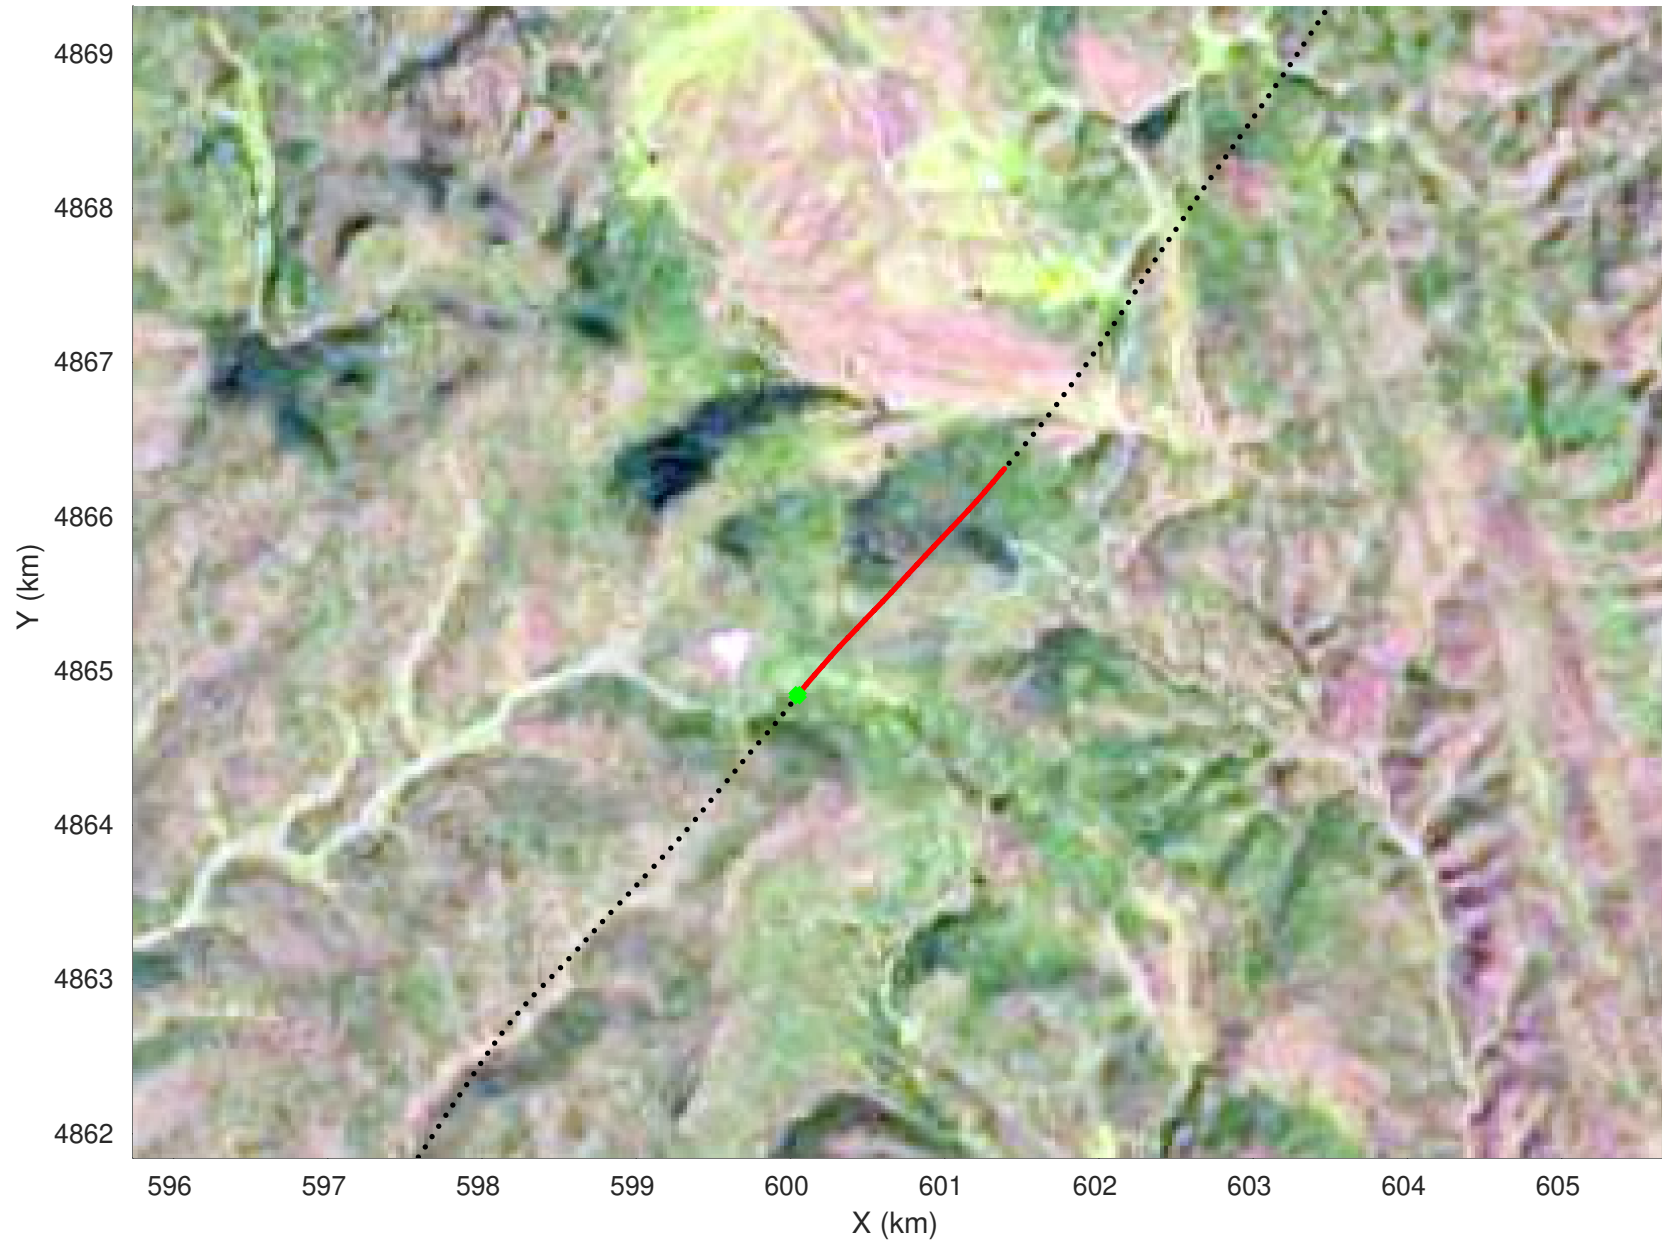

20210219_04_017
Black Hills, South Dakota

snow 2020_SouthDakota_N1KU: "" 20210219_04_017: 20:49:45.2 to 20:50:33.2 GPS

20210219_04_018
Black Hills, South Dakota

snow 2020_SouthDakota_N1KU: "" 20210219_04_018: 20:50:33.4 to 20:51:19.3 GPS

20210219_04_019
Black Hills, South Dakota

snow 2020_SouthDakota_N1KU: "" 20210219_04_019: 20:51:19.5 to 20:51:58.6 GPS

20210219_04_020
Black Hills, South Dakota

snow 2020_SouthDakota_N1KU: "" 20210219_04_020: 20:51:58.8 to 20:52:37.3 GPS