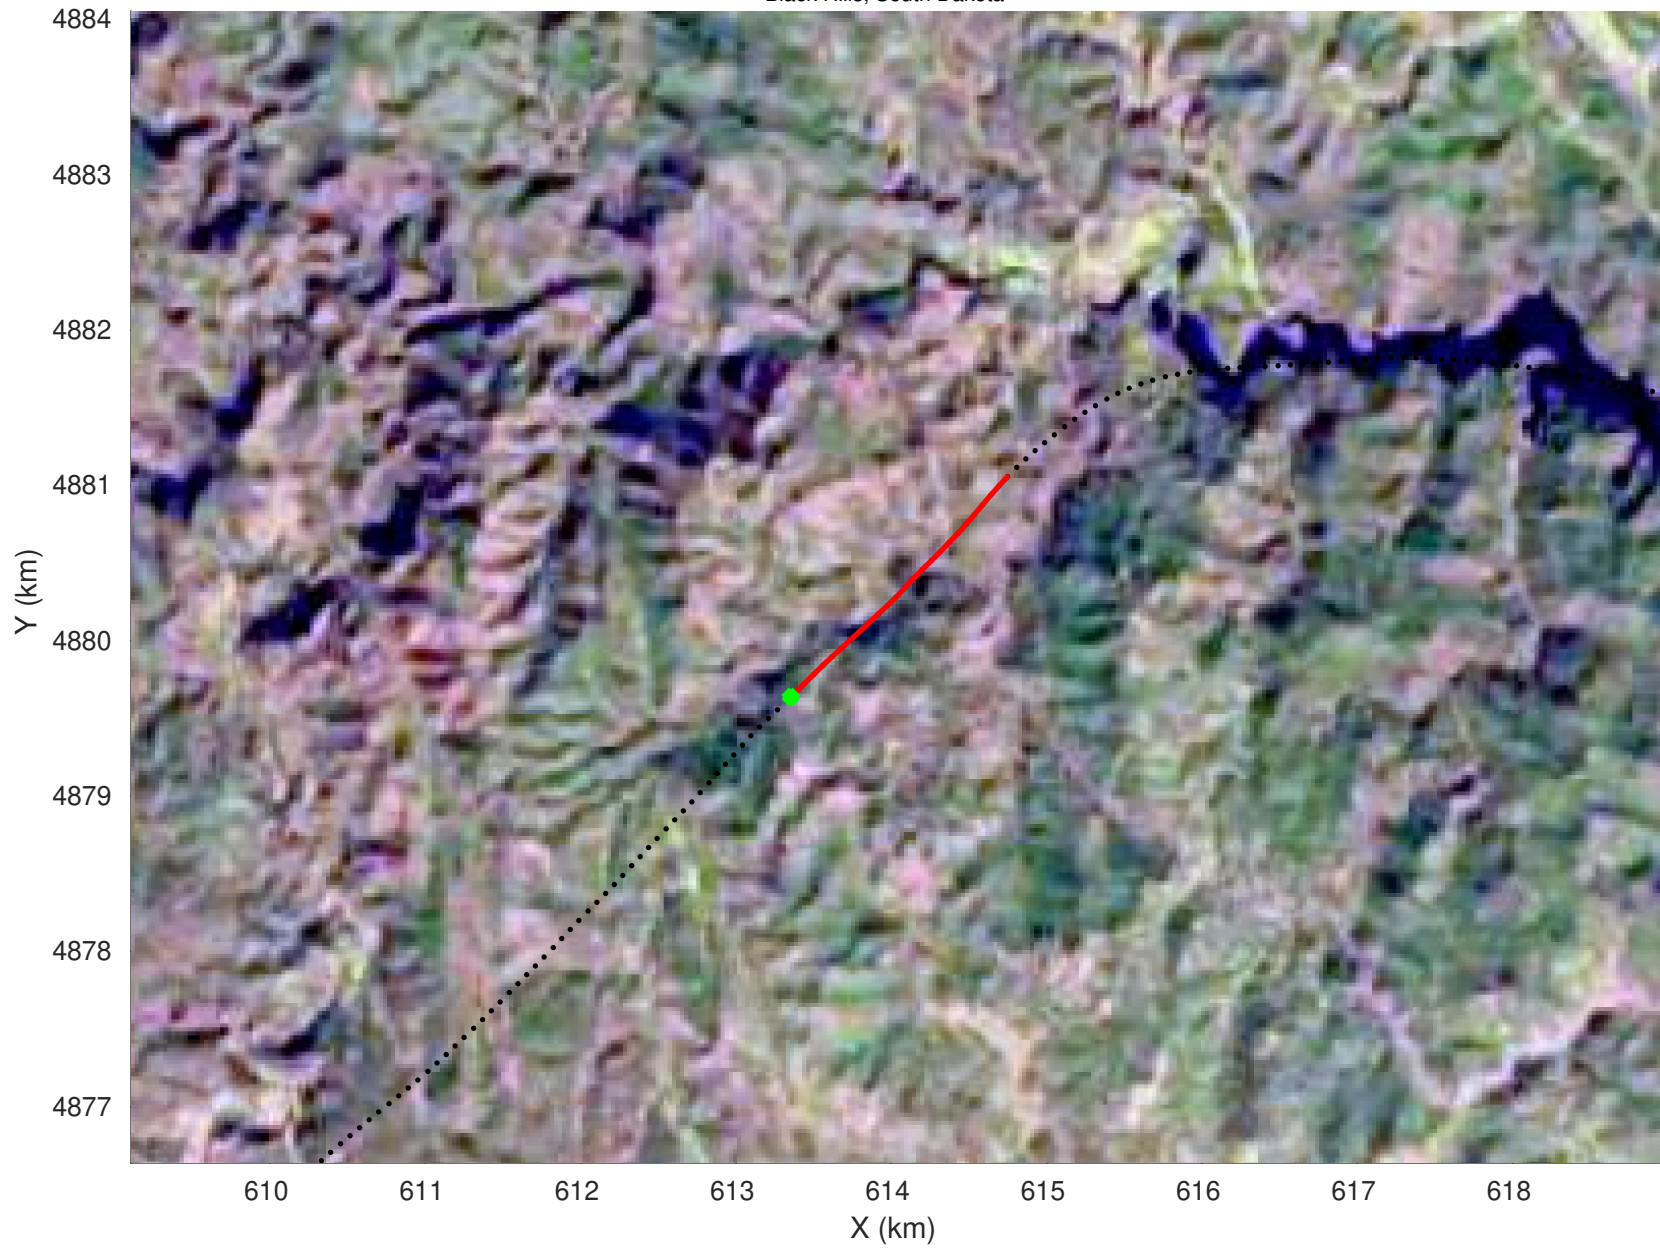

20210219_04_027
Black Hills, South Dakota

snow 2020_SouthDakota_N1KU: "" 20210219_04_027: 20:56:45.1 to 20:57:26.7 GPS

20210219_04_028
Black Hills, South Dakota

snow 2020_SouthDakota_N1KU: "" 20210219_04_028: 20:57:26.9 to 20:58:07.2 GPS

20210219_04_029
Black Hills, South Dakota

snow 2020_SouthDakota_N1KU: "" 20210219_04_029: 20:58:07.4 to 20:58:46.5 GPS

20210219_04_030
Black Hills, South Dakota

snow 2020_SouthDakota_N1KU: "" 20210219_04_030: 20:58:46.7 to 20:59:22.4 GPS