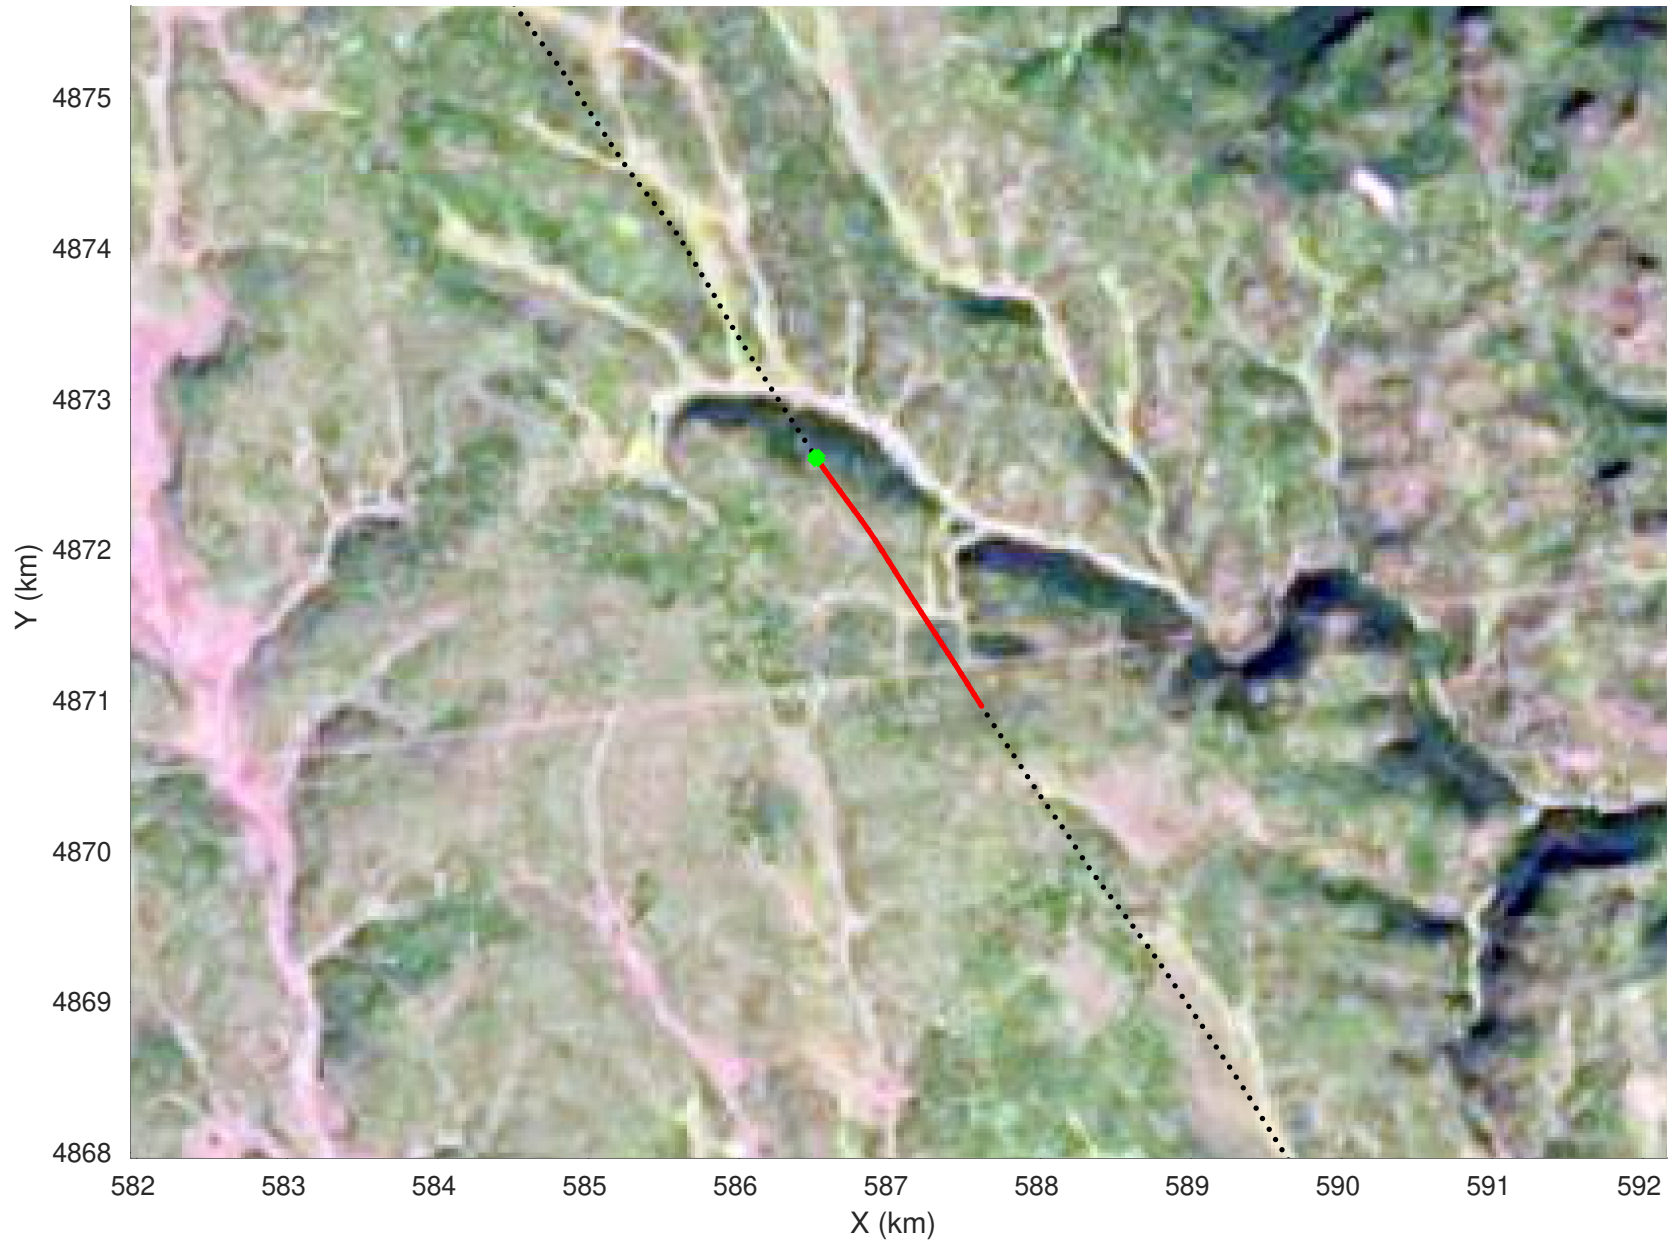

20210219_04_001
Black Hills, South Dakota

snow 2020_SouthDakota_N1KU: "" 20210219_04_001: 20:39:17.0 to 20:39:55.2 GPS

20210219_04_002
Black Hills, South Dakota

snow 2020_SouthDakota_N1KU: "" 20210219_04_002: 20:39:55.4 to 20:40:32.7 GPS

20210219_04_003
Black Hills, South Dakota

snow 2020_SouthDakota_N1KU: "" 20210219_04_003: 20:40:32.9 to 20:41:10.6 GPS

20210219_04_004
Black Hills, South Dakota

snow 2020_SouthDakota_N1KU: "" 20210219_04_004: 20:41:10.8 to 20:41:50.5 GPS

20210219_04_005
Black Hills, South Dakota

snow 2020_SouthDakota_N1KU: "" 20210219_04_005: 20:41:50.7 to 20:42:30.2 GPS

20210219_04_006
Black Hills, South Dakota

snow 2020_SouthDakota_N1KU: "" 20210219_04_006: 20:42:30.5 to 20:43:07.5 GPS

20210219_04_007
Black Hills, South Dakota

snow 2020_SouthDakota_N1KU: "" 20210219_04_007: 20:43:07.7 to 20:43:45.4 GPS

20210219_04_008
Black Hills, South Dakota

snow 2020_SouthDakota_N1KU: "" 20210219_04_008: 20:43:45.6 to 20:44:22.5 GPS