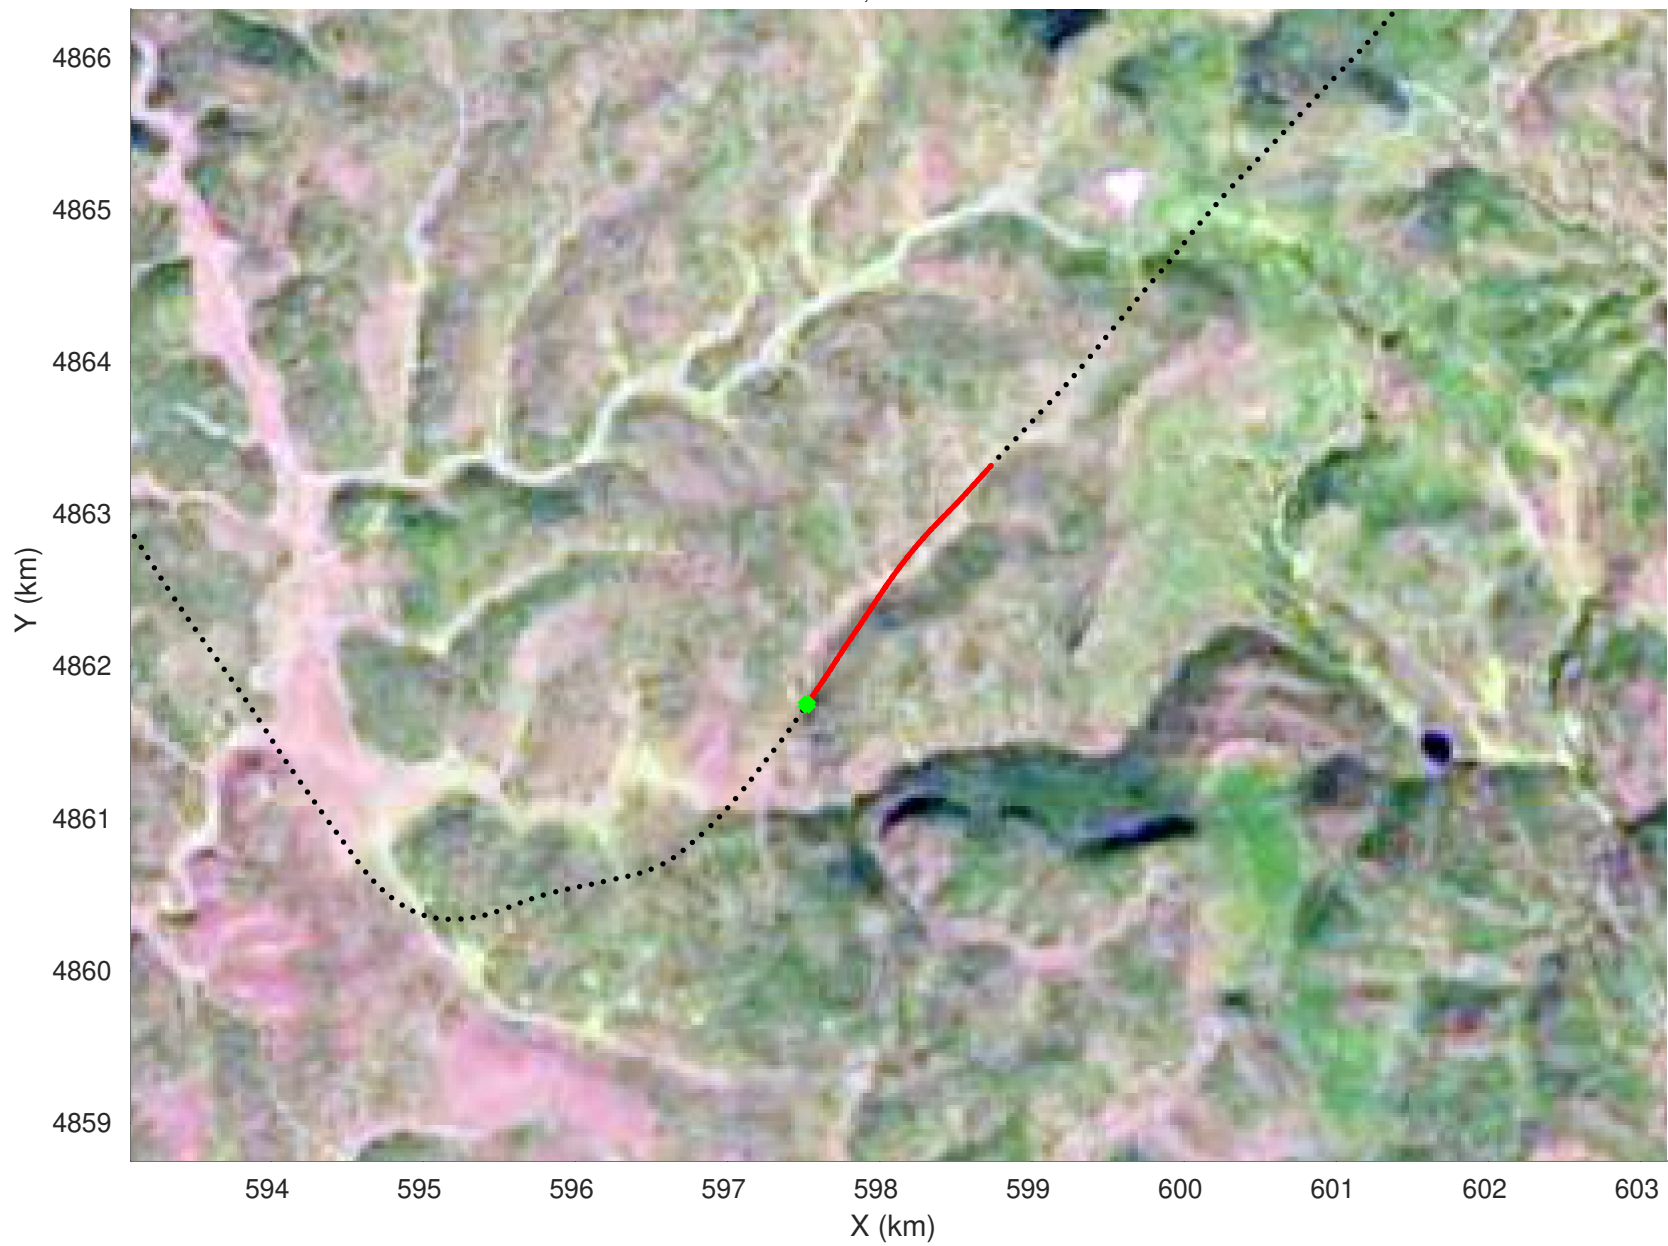

20210219_04_015
Black Hills, South Dakota

snow 2020_SouthDakota_N1KU: "" 20210219_04_015: 20:48:18.2 to 20:48:59.0 GPS

20210219_04_016
Black Hills, South Dakota

snow 2020_SouthDakota_N1KU: "" 20210219_04_016: 20:48:59.2 to 20:49:45.0 GPS

20210219_04_017
Black Hills, South Dakota

snow 2020_SouthDakota_N1KU: "" 20210219_04_017: 20:49:45.2 to 20:50:33.2 GPS

20210219_04_018
Black Hills, South Dakota

snow 2020_SouthDakota_N1KU: "" 20210219_04_018: 20:50:33.4 to 20:51:19.3 GPS