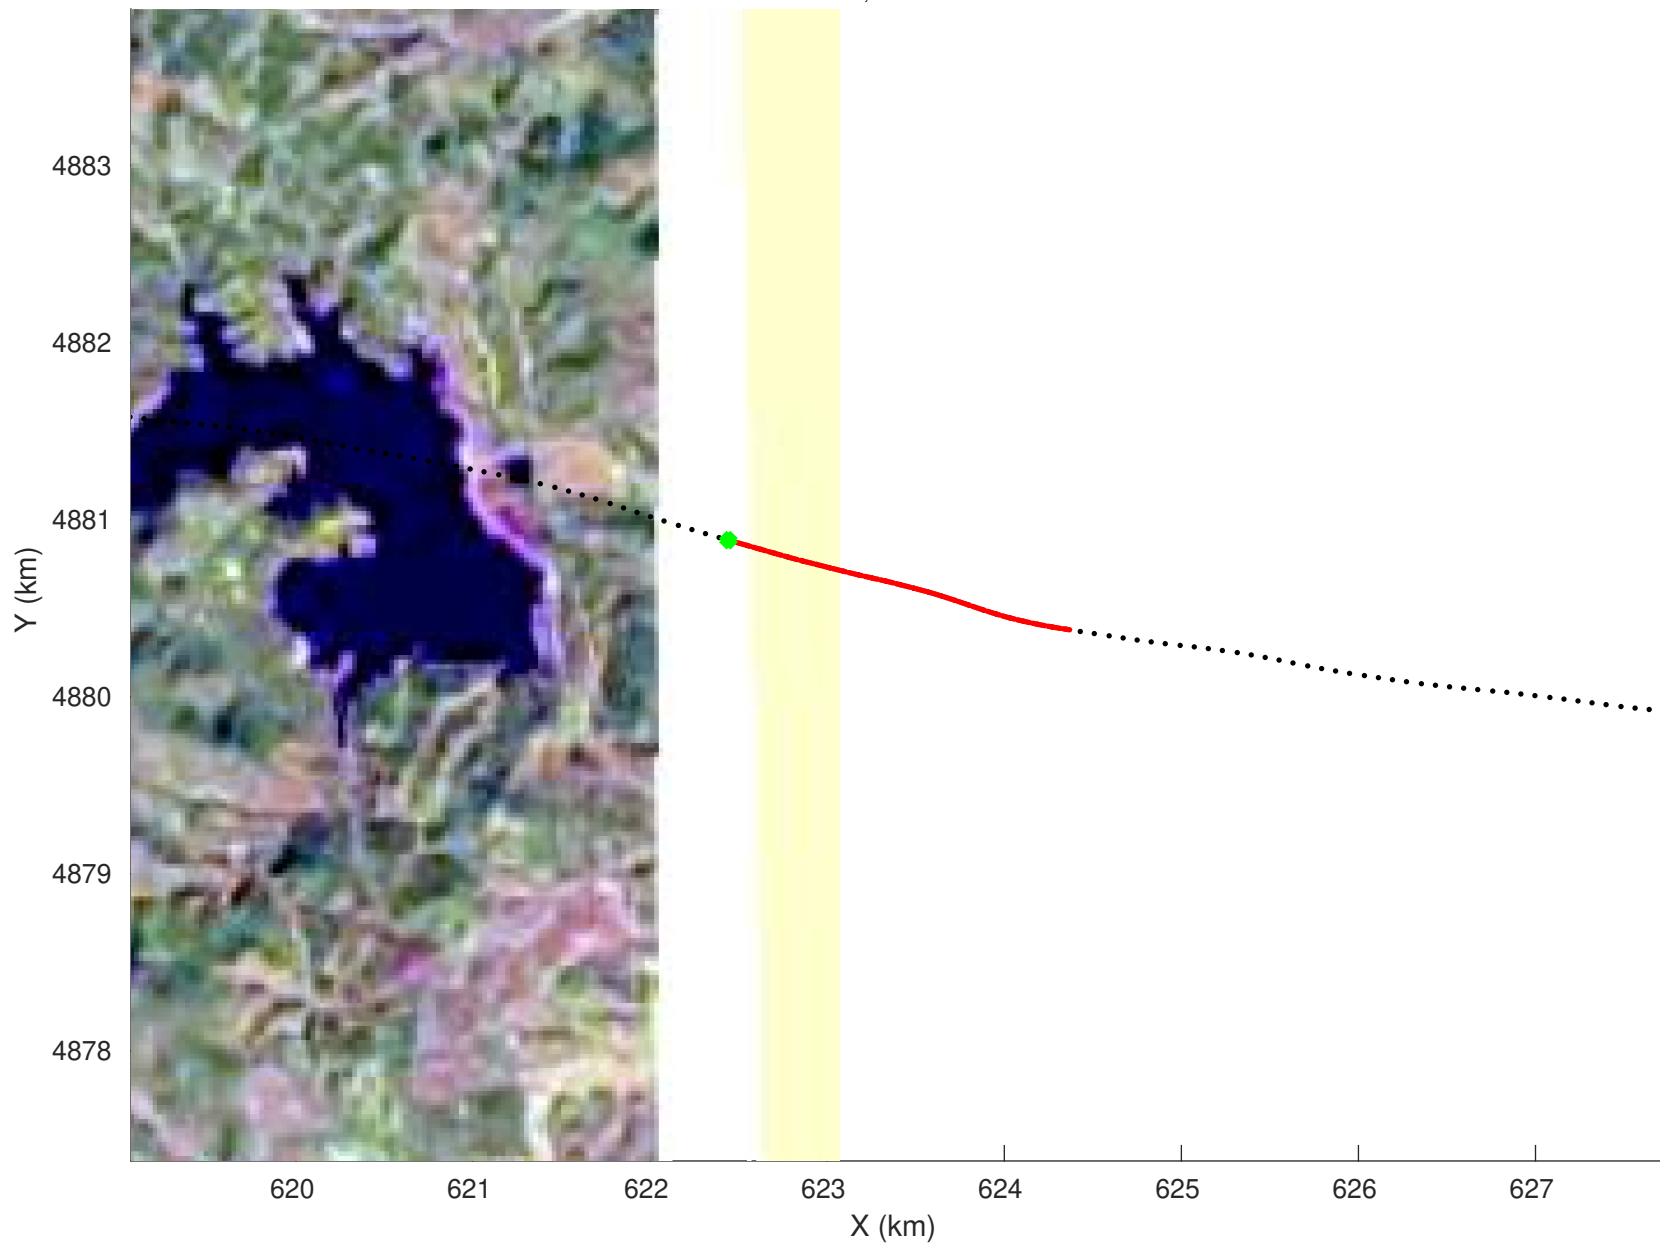

20210219_04_029
Black Hills, South Dakota

snow 2020_SouthDakota_N1KU: "" 20210219_04_029: 20:58:07.4 to 20:58:46.5 GPS

20210219_04_030
Black Hills, South Dakota

snow 2020_SouthDakota_N1KU: "" 20210219_04_030: 20:58:46.7 to 20:59:22.4 GPS

20210219_04_031
Black Hills, South Dakota

snow 2020_SouthDakota_N1KU: "" 20210219_04_031: 20:59:22.6 to 20:59:59.5 GPS

20210219_04_032
Black Hills, South Dakota

snow 2020_SouthDakota_N1KU: "" 20210219_04_032: 20:59:59.7 to 21:00:39.2 GPS

20210219_04_033
Black Hills, South Dakota

snow 2020_SouthDakota_N1KU: "" 20210219_04_033: 21:00:39.4 to 21:01:26.5 GPS

20210219_04_034
Black Hills, South Dakota

snow 2020_SouthDakota_N1KU: "" 20210219_04_034: 21:01:26.7 to 21:02:12.0 GPS