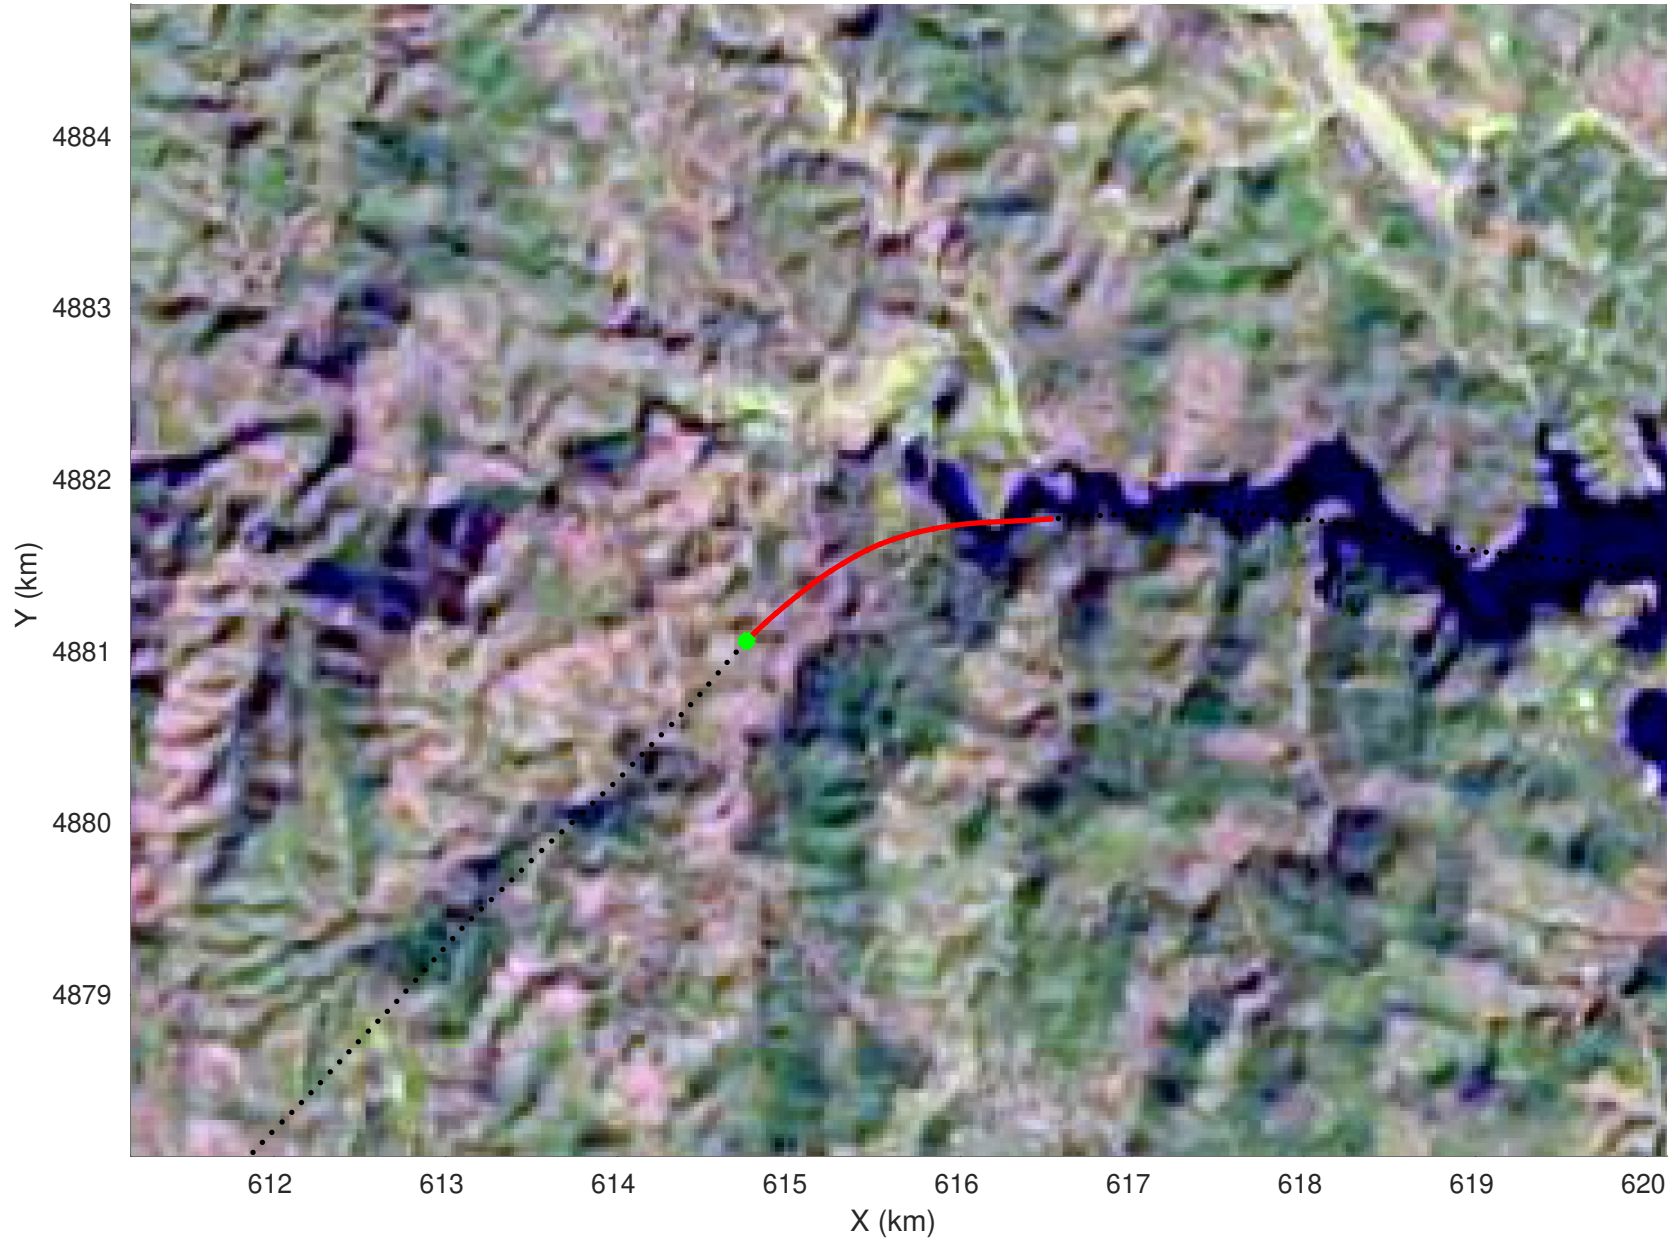

20210219_04_027
Black Hills, South Dakota

snow 2020_SouthDakota_N1KU: "" 20210219_04_027: 20:56:45.1 to 20:57:26.7 GPS

20210219_04_028
Black Hills, South Dakota

snow 2020_SouthDakota_N1KU: "" 20210219_04_028: 20:57:26.9 to 20:58:07.2 GPS

20210219_04_029
Black Hills, South Dakota

snow 2020_SouthDakota_N1KU: "" 20210219_04_029: 20:58:07.4 to 20:58:46.5 GPS

20210219_04_030
Black Hills, South Dakota

snow 2020_SouthDakota_N1KU: "" 20210219_04_030: 20:58:46.7 to 20:59:22.4 GPS