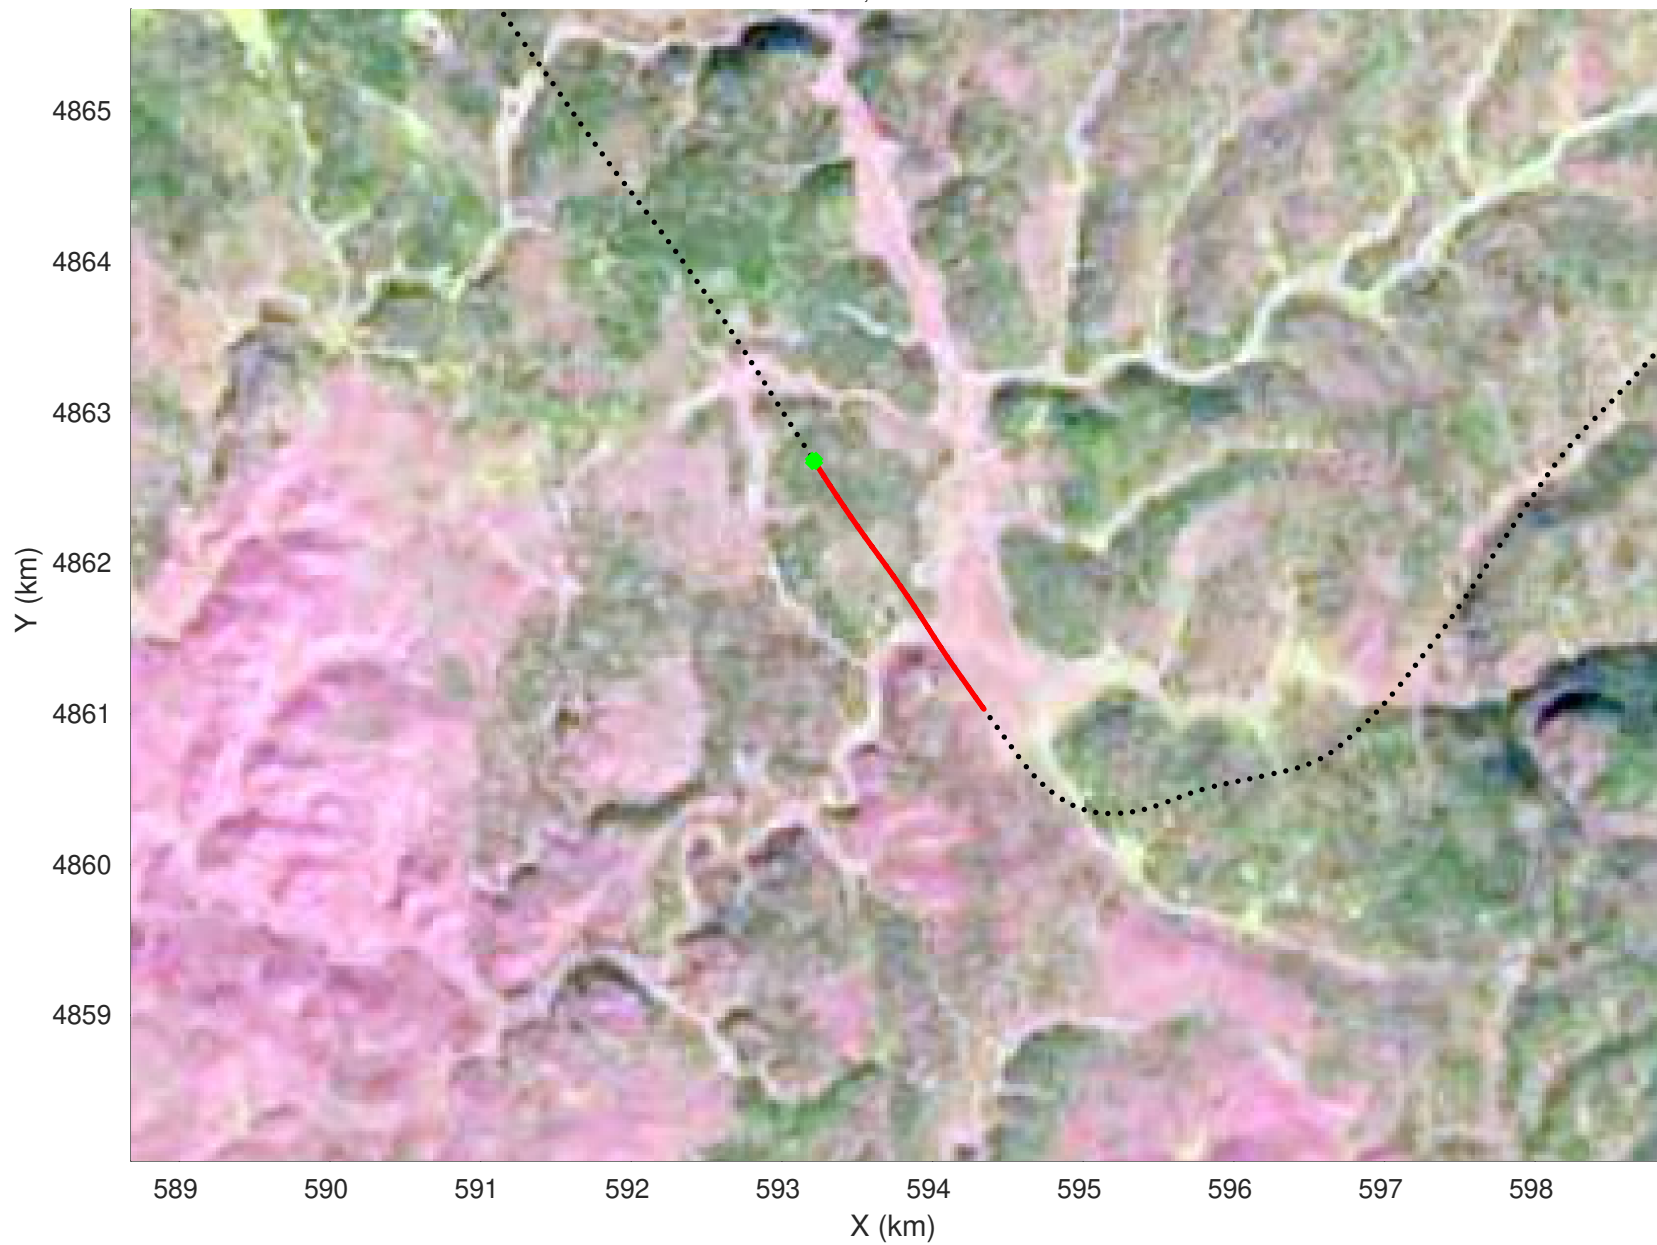

20210219_04_009
Black Hills, South Dakota

snow 2020_SouthDakota_N1KU: "" 20210219_04_009: 20:44:22.7 to 20:45:01.2 GPS

20210219_04_010
Black Hills, South Dakota

snow 2020_SouthDakota_N1KU: "" 20210219_04_010: 20:45:01.4 to 20:45:38.9 GPS

20210219_04_011
Black Hills, South Dakota

snow 2020_SouthDakota_N1KU: "" 20210219_04_011: 20:45:39.1 to 20:46:17.0 GPS

20210219_04_012
Black Hills, South Dakota

snow 2020_SouthDakota_N1KU: "" 20210219_04_012: 20:46:17.2 to 20:46:56.1 GPS

20210219_04_013
Black Hills, South Dakota

snow 2020_SouthDakota_N1KU: "" 20210219_04_013: 20:46:56.3 to 20:47:36.8 GPS

20210219_04_014
Black Hills, South Dakota

snow 2020_SouthDakota_N1KU: "" 20210219_04_014: 20:47:37.0 to 20:48:18.0 GPS