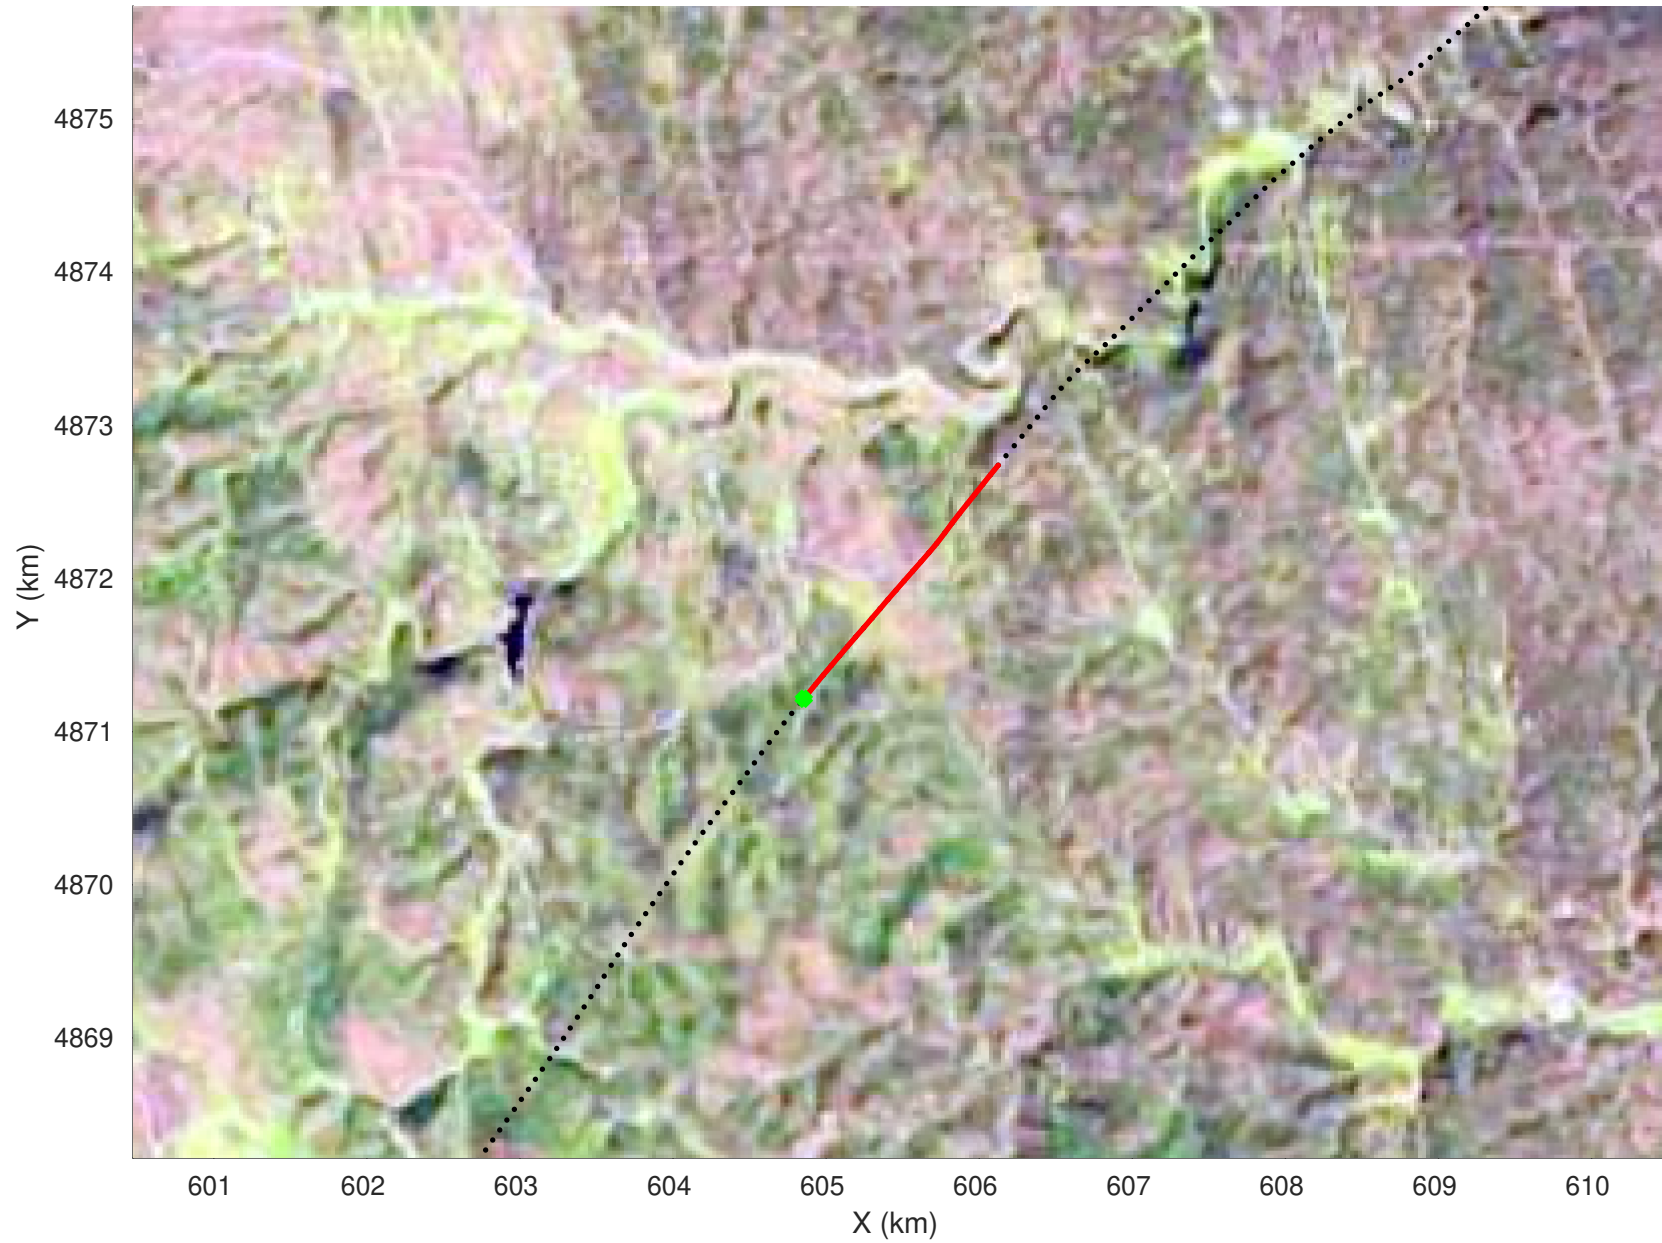

20210219_04_023
Black Hills, South Dakota