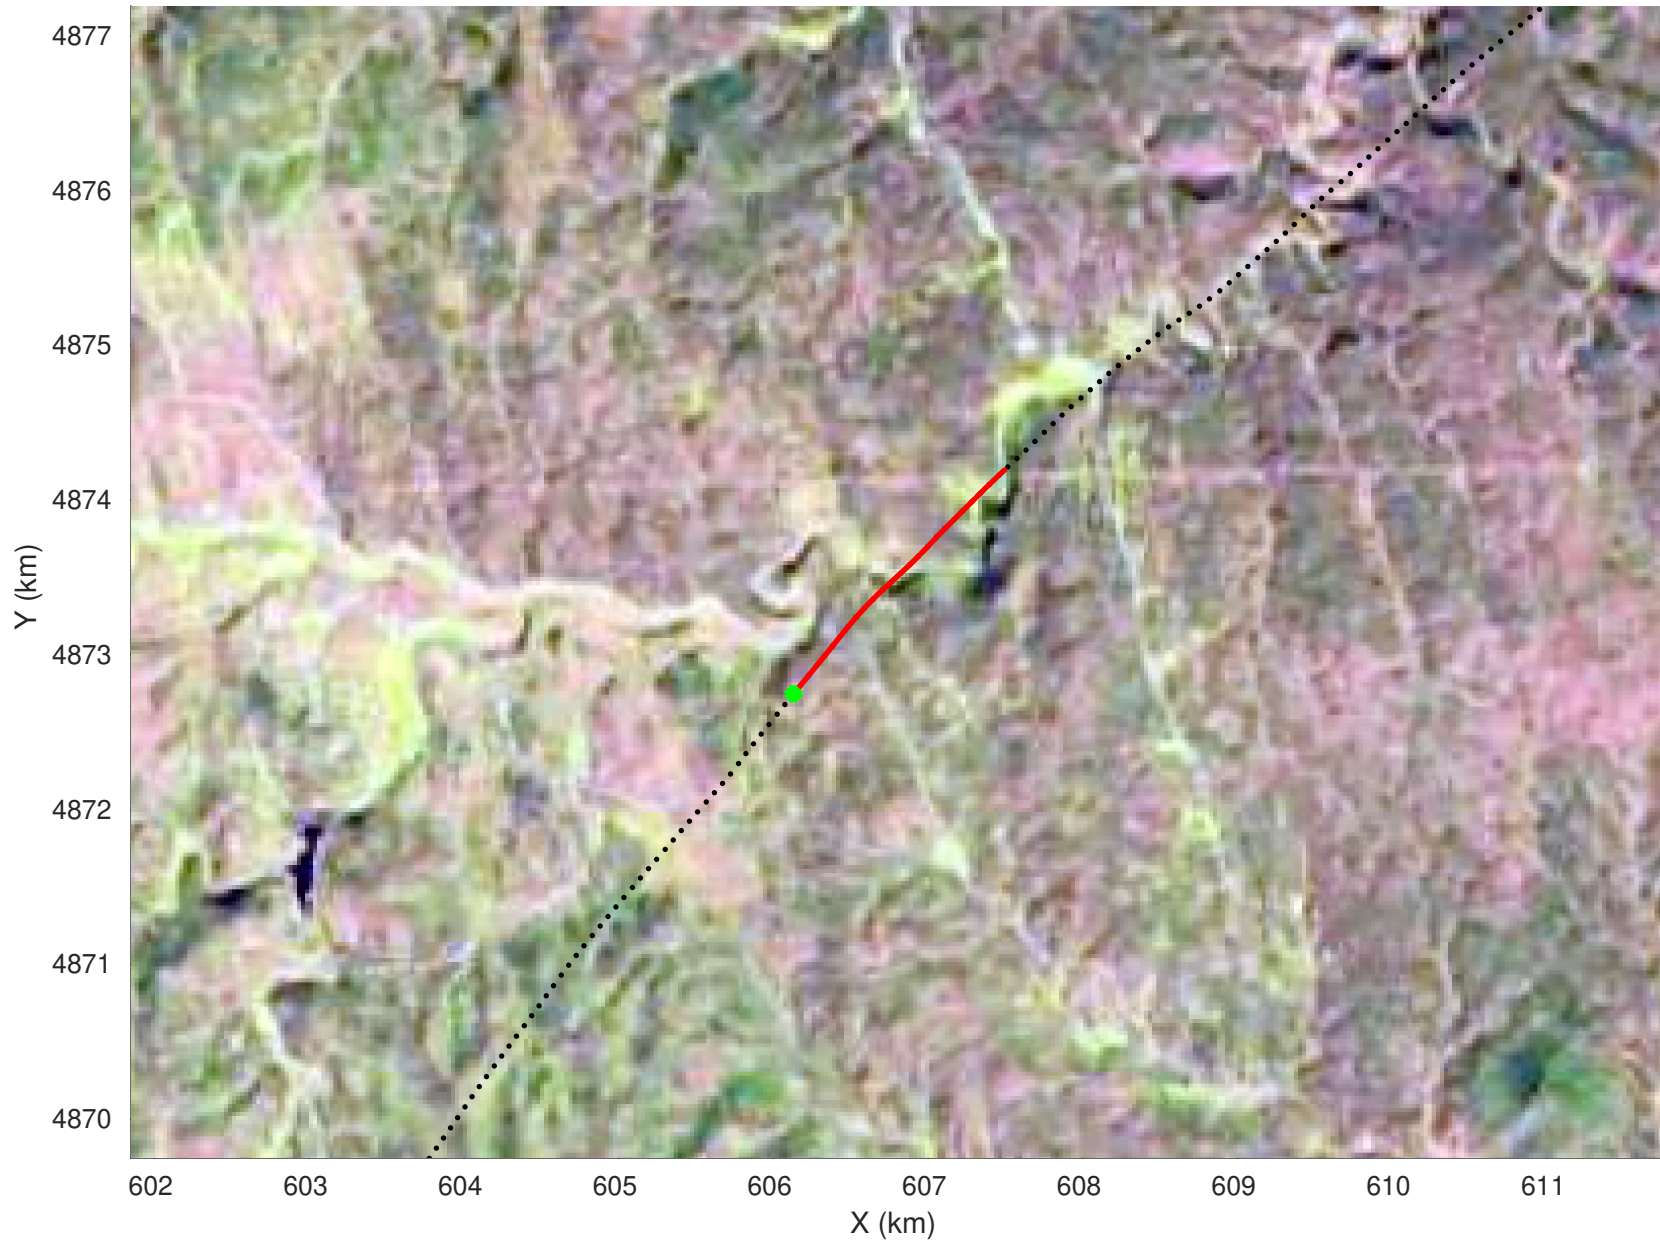

20210219_04_024
Black Hills, South Dakota