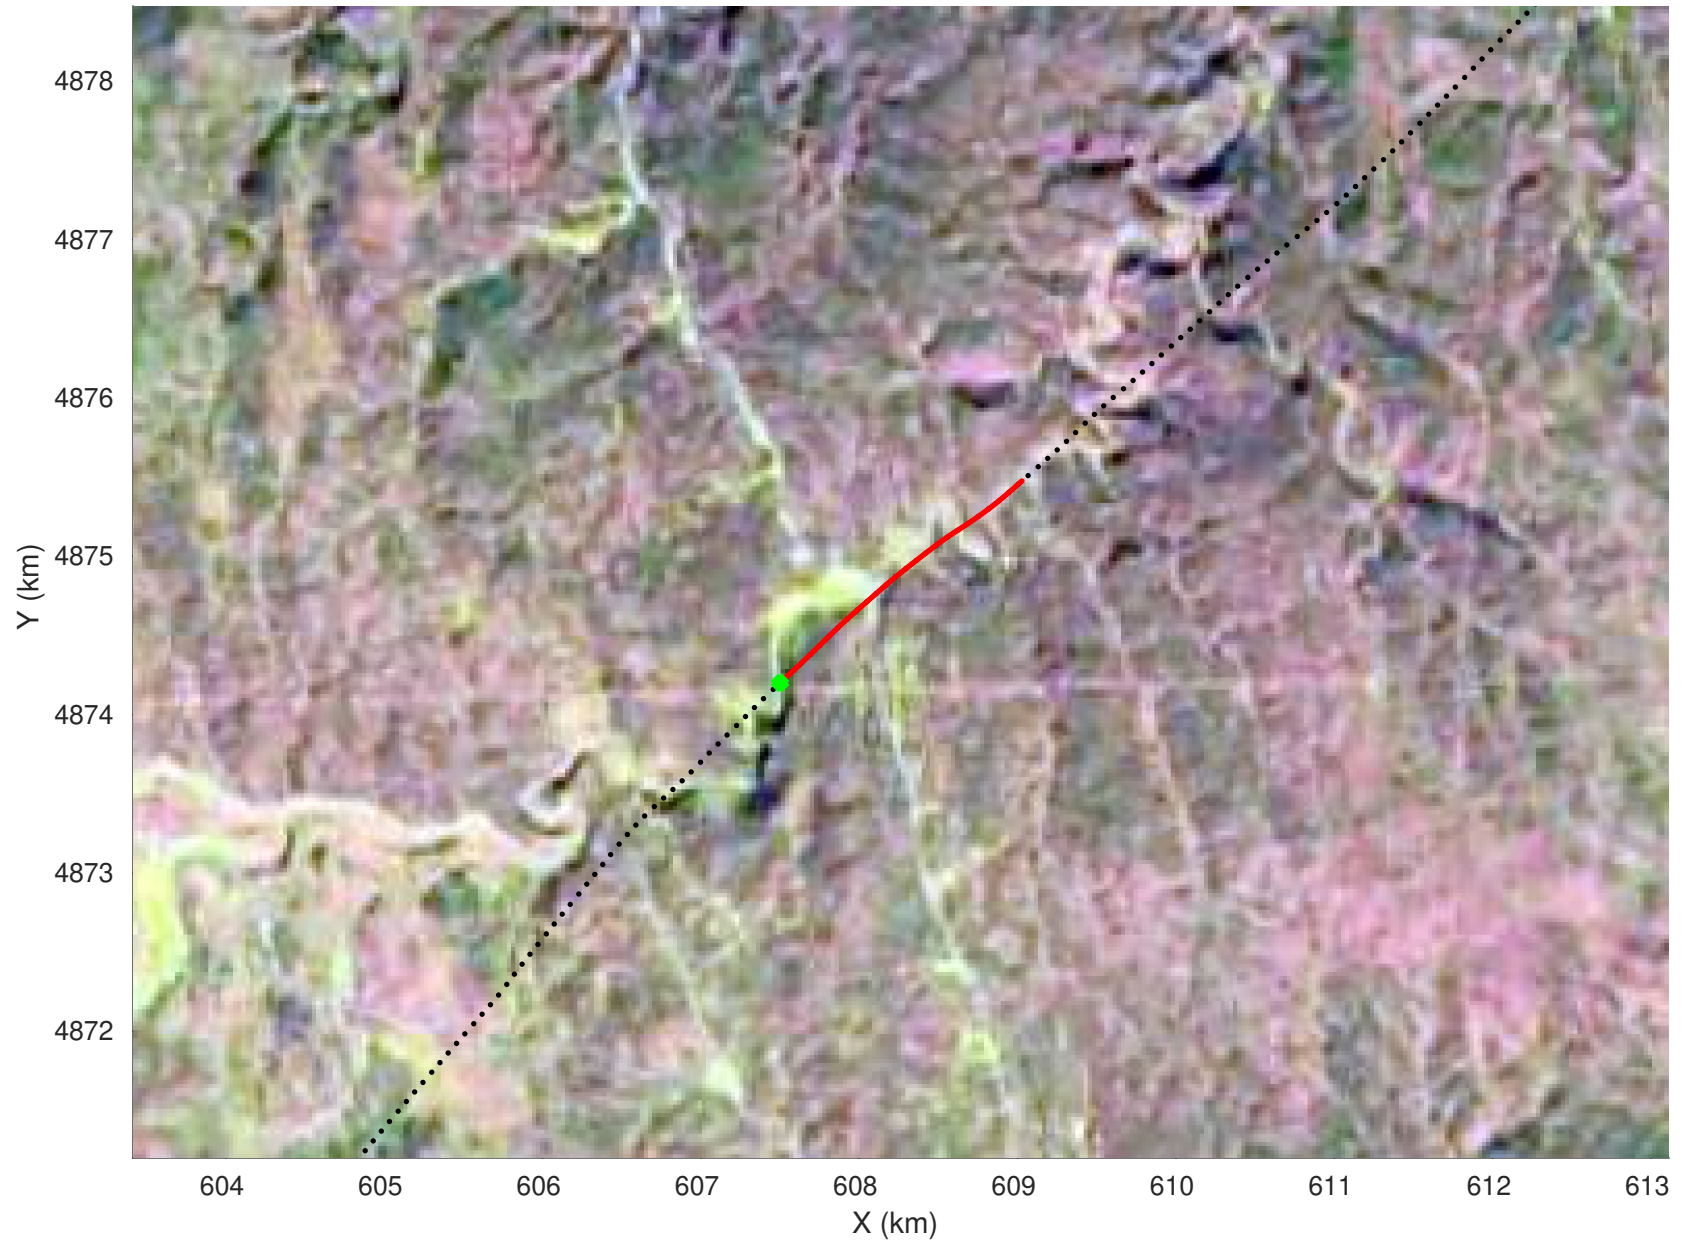

20210219_04_023
Black Hills, South Dakota

snow 2020_SouthDakota_N1KU: "" 20210219_04_023: 20:54:00.4 to 20:54:41.2 GPS

20210219_04_024
Black Hills, South Dakota

snow 2020_SouthDakota_N1KU: "" 20210219_04_024: 20:54:41.4 to 20:55:23.0 GPS

20210219_04_025
Black Hills, South Dakota

snow 2020_SouthDakota_N1KU: "" 20210219_04_025: 20:55:23.2 to 20:56:03.9 GPS

20210219_04_026
Black Hills, South Dakota

snow 2020_SouthDakota_N1KU: "" 20210219_04_026: 20:56:04.1 to 20:56:44.9 GPS