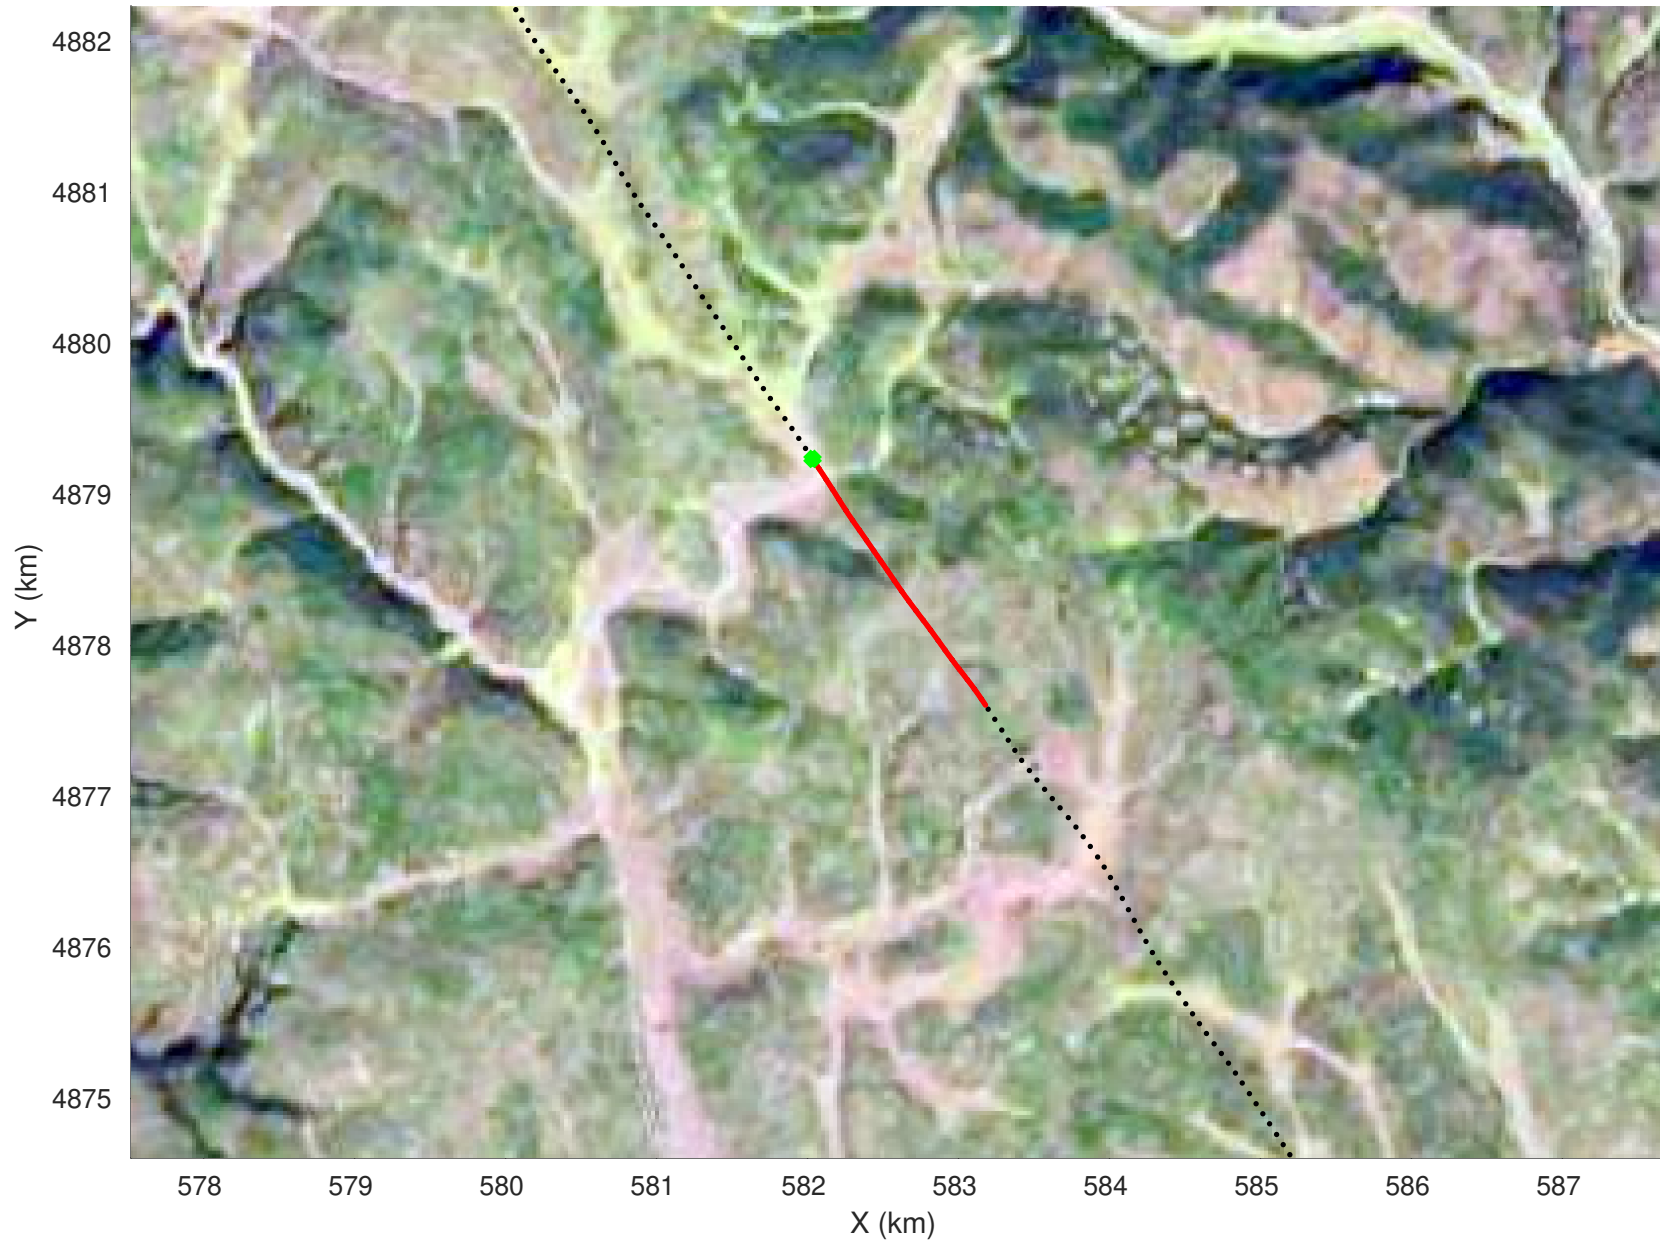

20210219_04_001
Black Hills, South Dakota

snow 2020_SouthDakota_N1KU: "" 20210219_04_001: 20:39:17.0 to 20:39:55.2 GPS

20210219_04_002
Black Hills, South Dakota

snow 2020_SouthDakota_N1KU: "" 20210219_04_002: 20:39:55.4 to 20:40:32.7 GPS

20210219_04_003
Black Hills, South Dakota

snow 2020_SouthDakota_N1KU: "" 20210219_04_003: 20:40:32.9 to 20:41:10.6 GPS

20210219_04_004
Black Hills, South Dakota

snow 2020_SouthDakota_N1KU: "" 20210219_04_004: 20:41:10.8 to 20:41:50.5 GPS

20210219_04_005
Black Hills, South Dakota

snow 2020_SouthDakota_N1KU: "" 20210219_04_005: 20:41:50.7 to 20:42:30.2 GPS

20210219_04_006
Black Hills, South Dakota

snow 2020_SouthDakota_N1KU: "" 20210219_04_006: 20:42:30.5 to 20:43:07.5 GPS