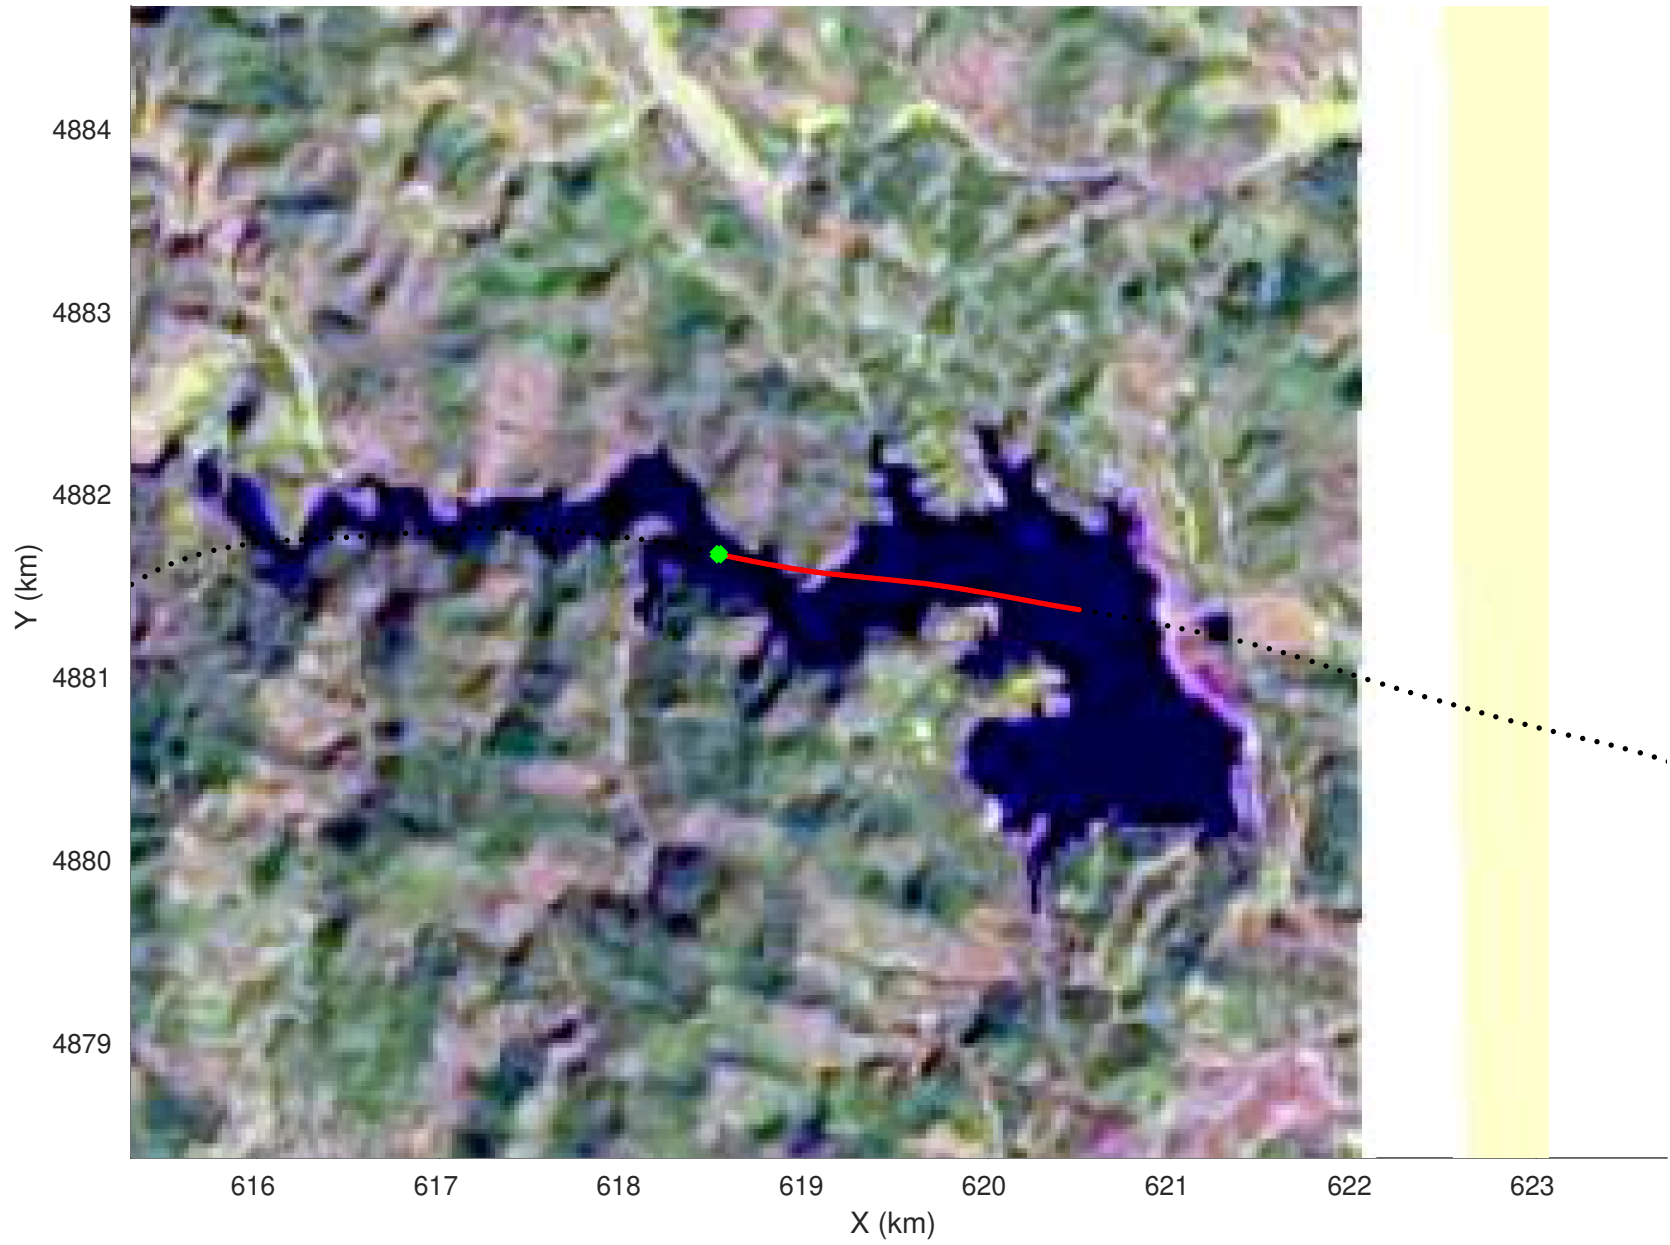

20210219_04_029
Black Hills, South Dakota

snow 2020_SouthDakota_N1KU: "" 20210219_04_029: 20:58:07.4 to 20:58:46.5 GPS

20210219_04_030
Black Hills, South Dakota

snow 2020_SouthDakota_N1KU: "" 20210219_04_030: 20:58:46.7 to 20:59:22.4 GPS

20210219_04_031
Black Hills, South Dakota

snow 2020_SouthDakota_N1KU: "" 20210219_04_031: 20:59:22.6 to 20:59:59.5 GPS

20210219_04_032
Black Hills, South Dakota

snow 2020_SouthDakota_N1KU: "" 20210219_04_032: 20:59:59.7 to 21:00:39.2 GPS