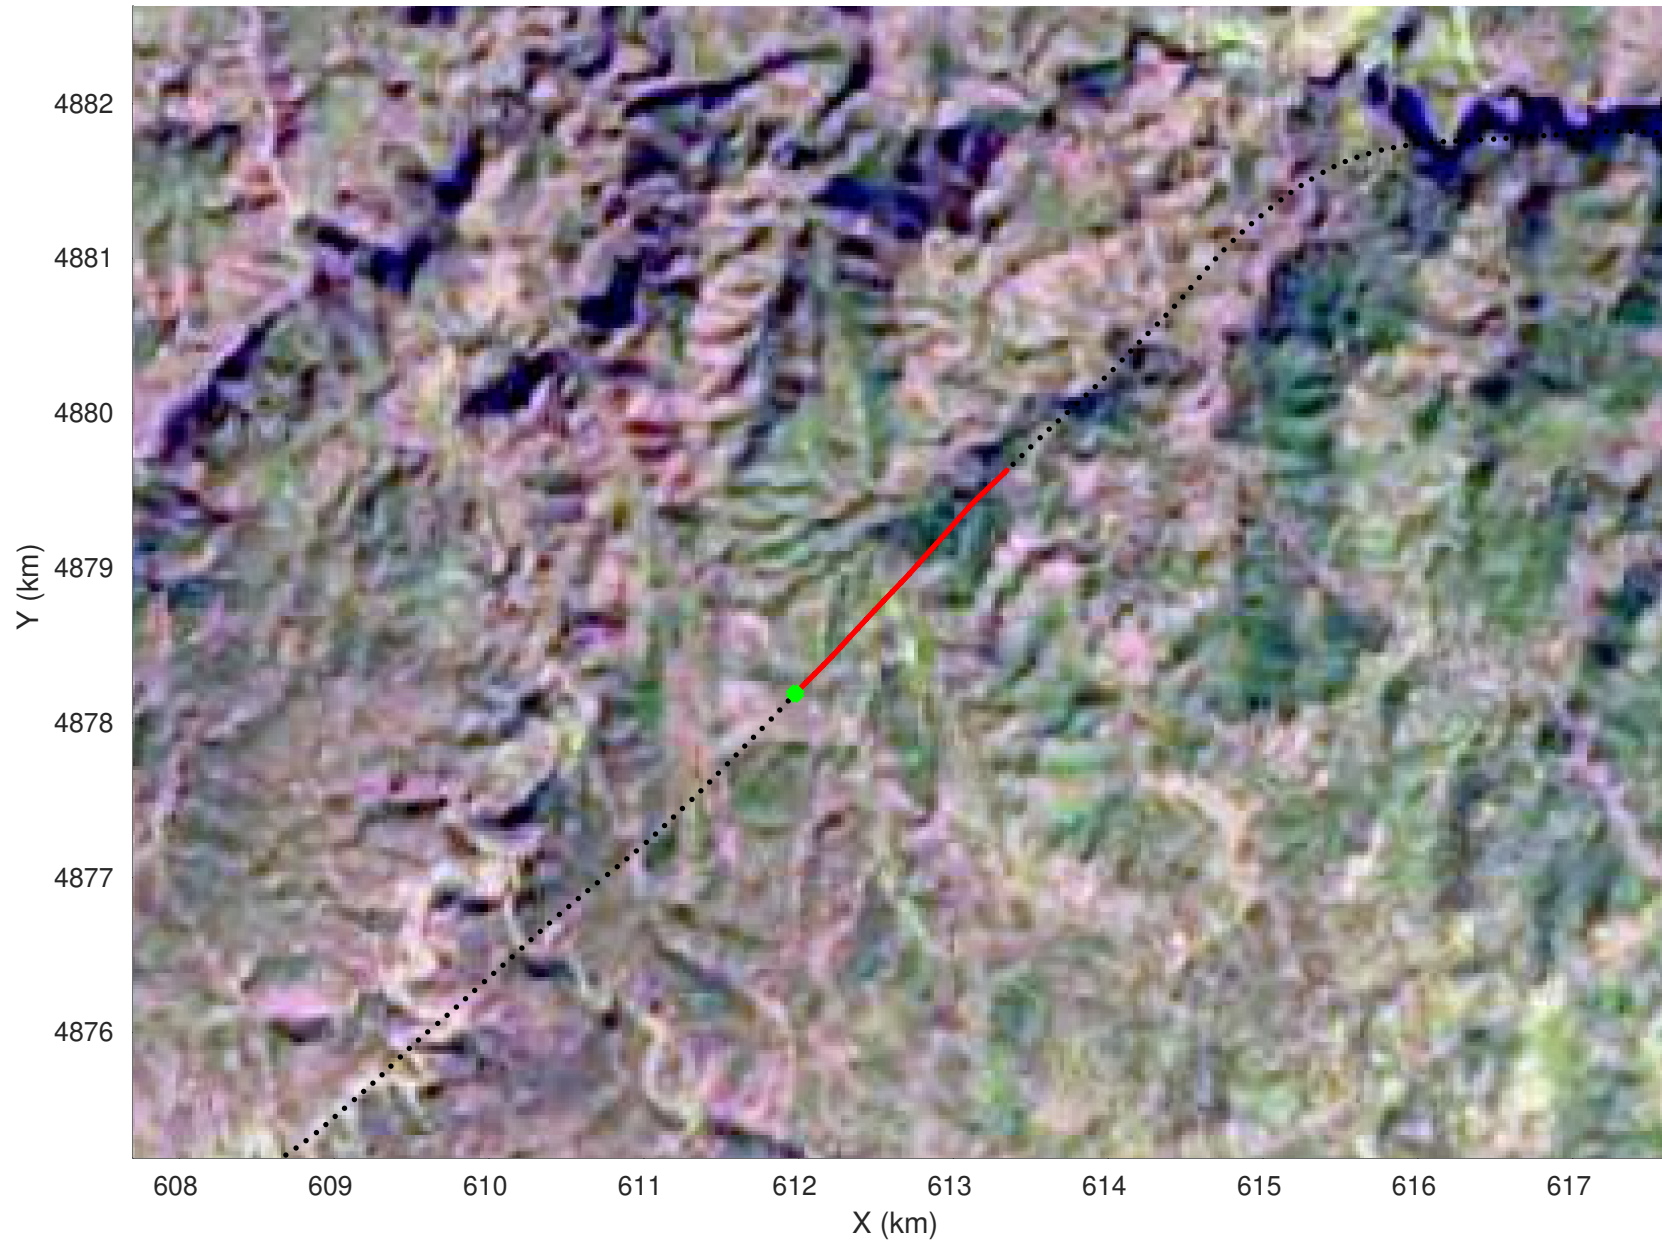

20210219_04_028
Black Hills, South Dakota