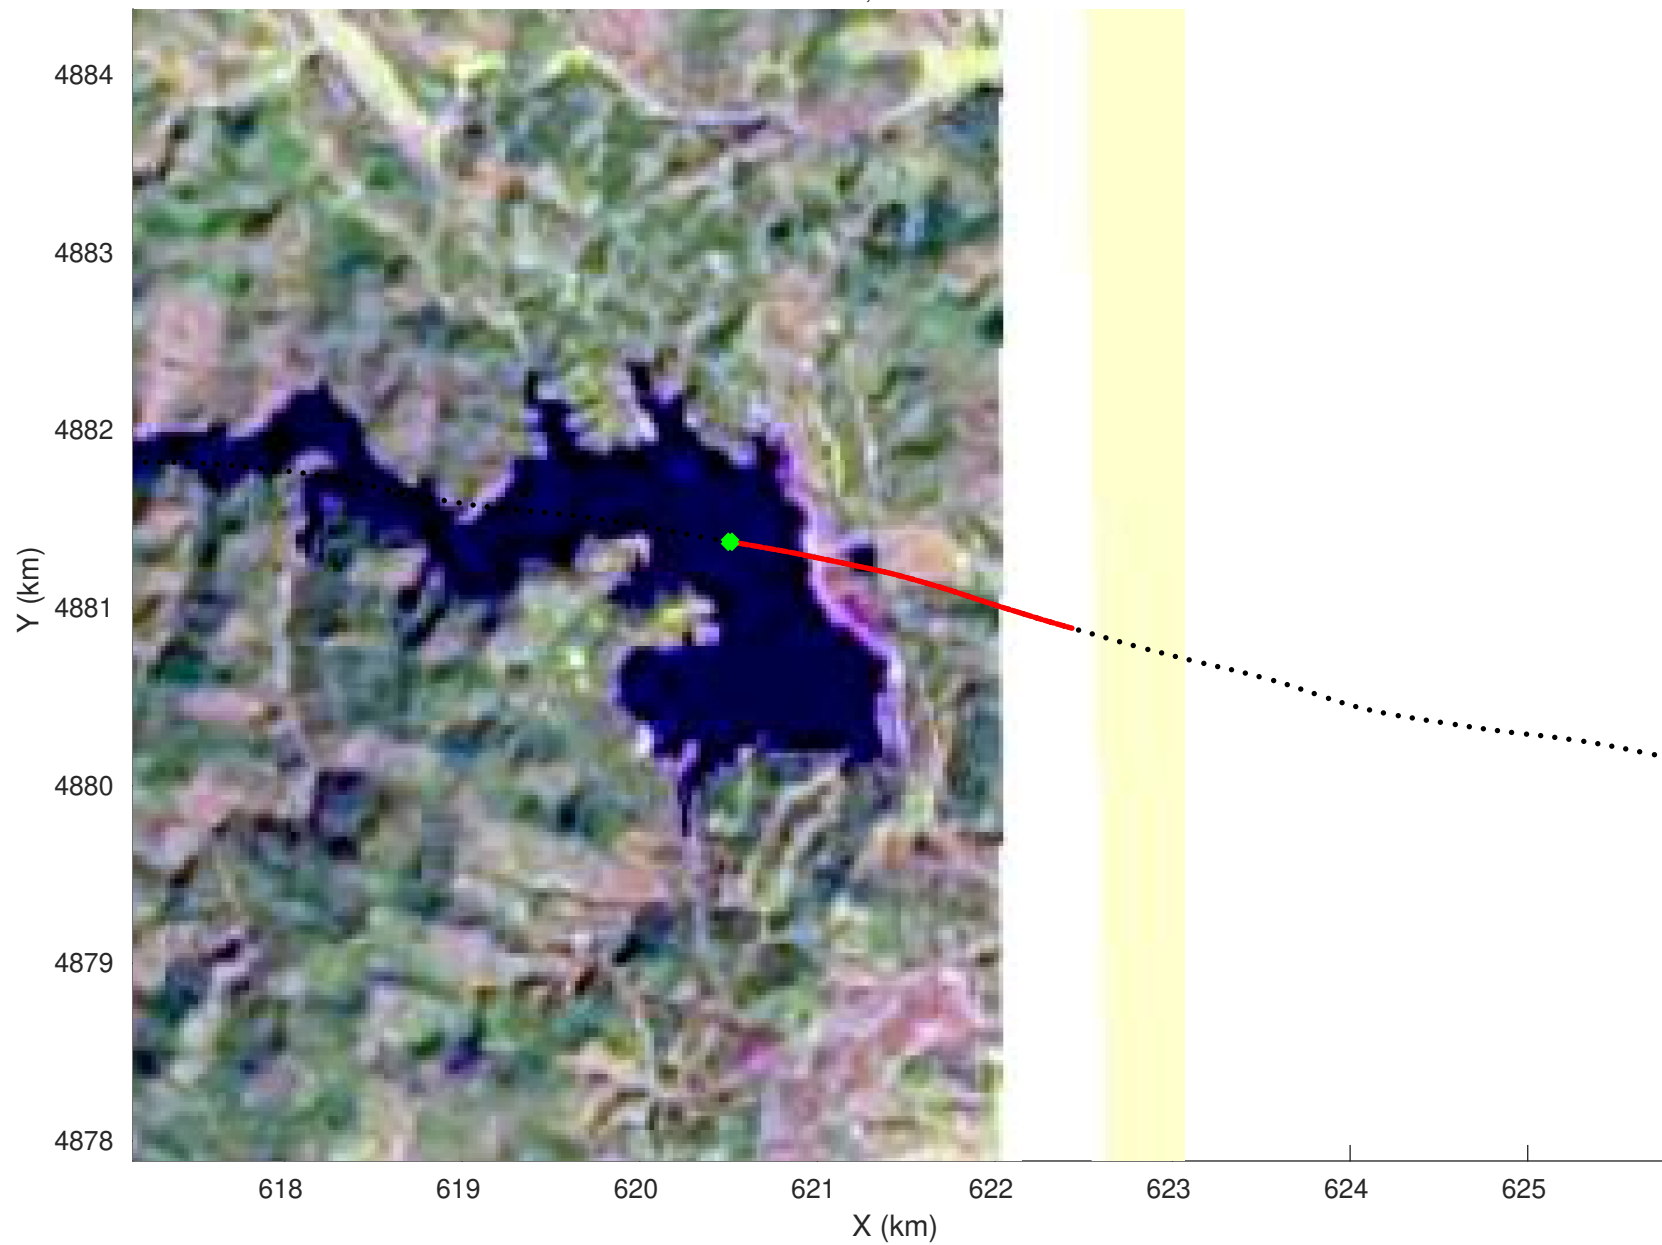

20210219_04_031
Black Hills, South Dakota

snow 2020_SouthDakota_N1KU: "" 20210219_04_031: 20:59:22.6 to 20:59:59.5 GPS

20210219_04_032
Black Hills, South Dakota

snow 2020_SouthDakota_N1KU: "" 20210219_04_032: 20:59:59.7 to 21:00:39.2 GPS

20210219_04_033
Black Hills, South Dakota

snow 2020_SouthDakota_N1KU: "" 20210219_04_033: 21:00:39.4 to 21:01:26.5 GPS

20210219_04_034
Black Hills, South Dakota

snow 2020_SouthDakota_N1KU: "" 20210219_04_034: 21:01:26.7 to 21:02:12.0 GPS