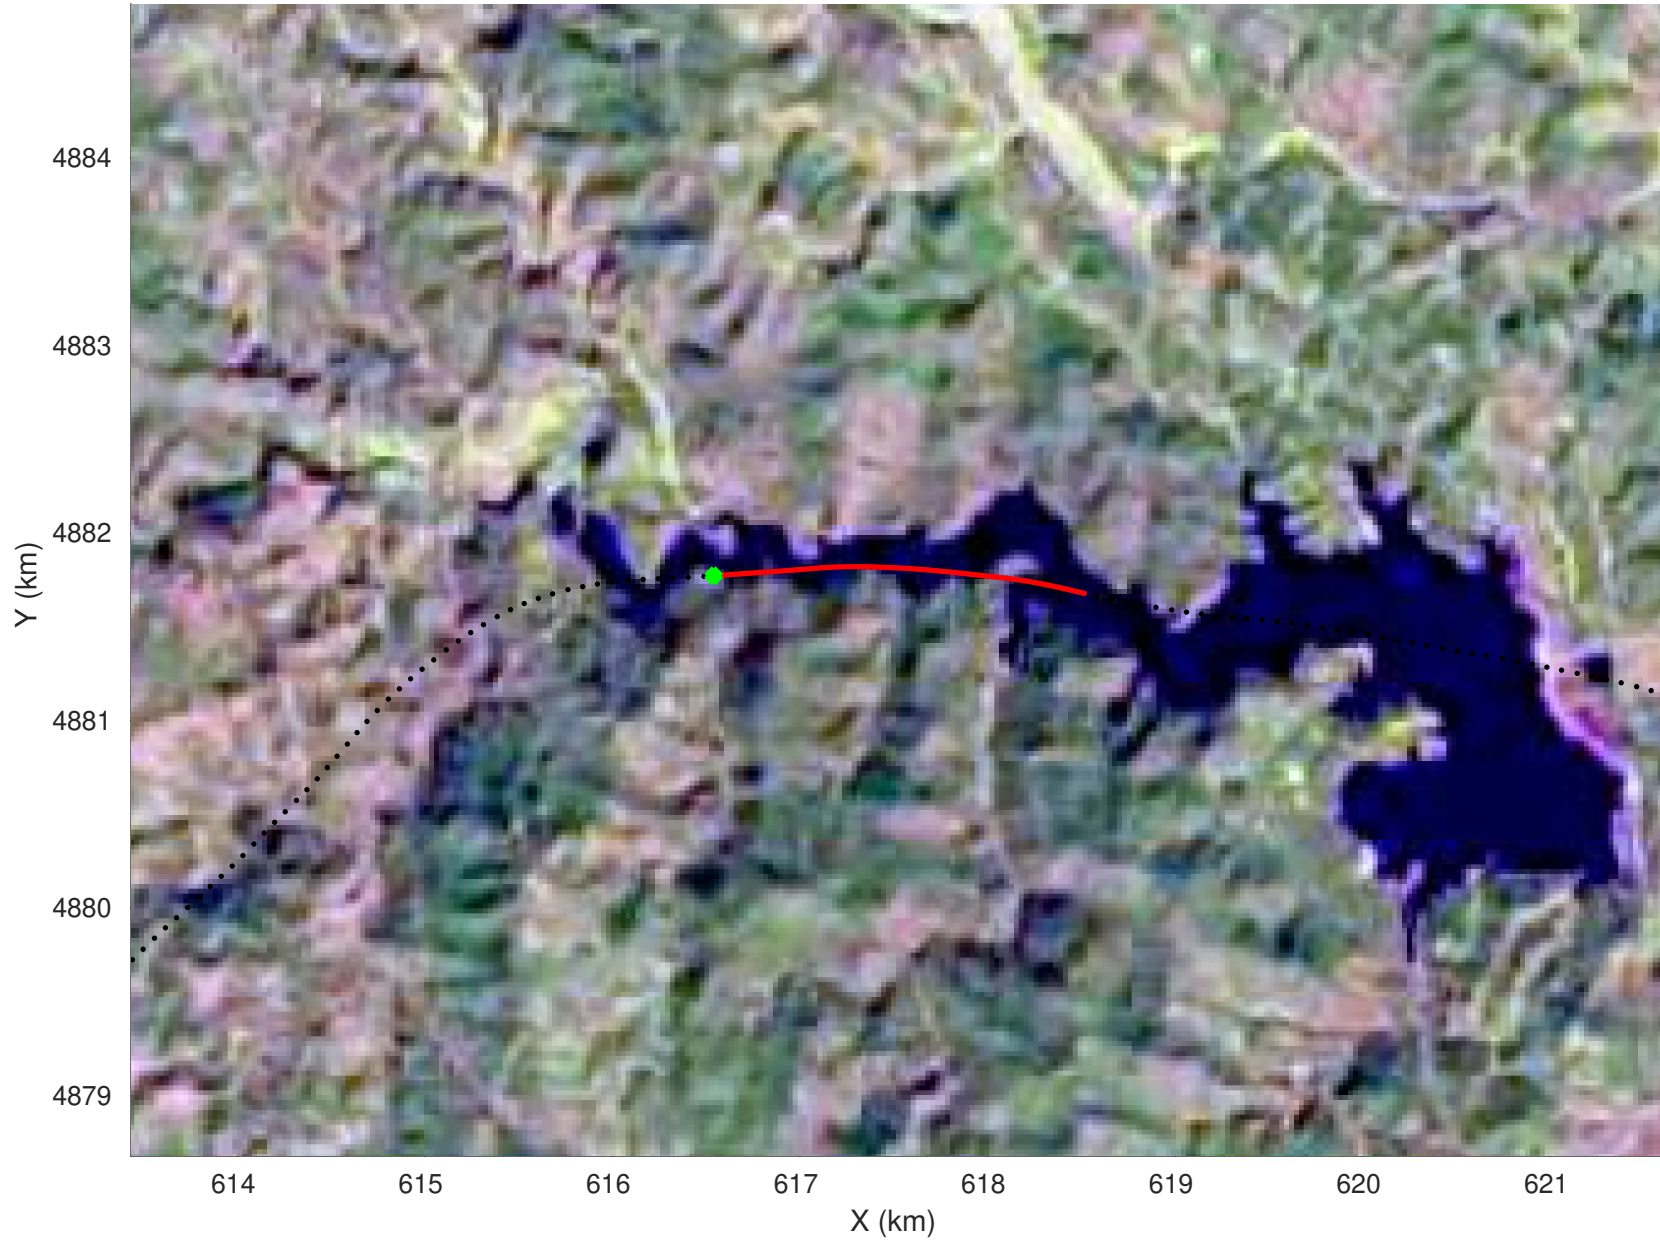

20210219_04_029
Black Hills, South Dakota

snow 2020_SouthDakota_N1KU: "" 20210219_04_029: 20:58:07.4 to 20:58:46.5 GPS

20210219_04_030
Black Hills, South Dakota

snow 2020_SouthDakota_N1KU: "" 20210219_04_030: 20:58:46.7 to 20:59:22.4 GPS

20210219_04_031
Black Hills, South Dakota

snow 2020_SouthDakota_N1KU: "" 20210219_04_031: 20:59:22.6 to 20:59:59.5 GPS

20210219_04_032
Black Hills, South Dakota

snow 2020_SouthDakota_N1KU: "" 20210219_04_032: 20:59:59.7 to 21:00:39.2 GPS