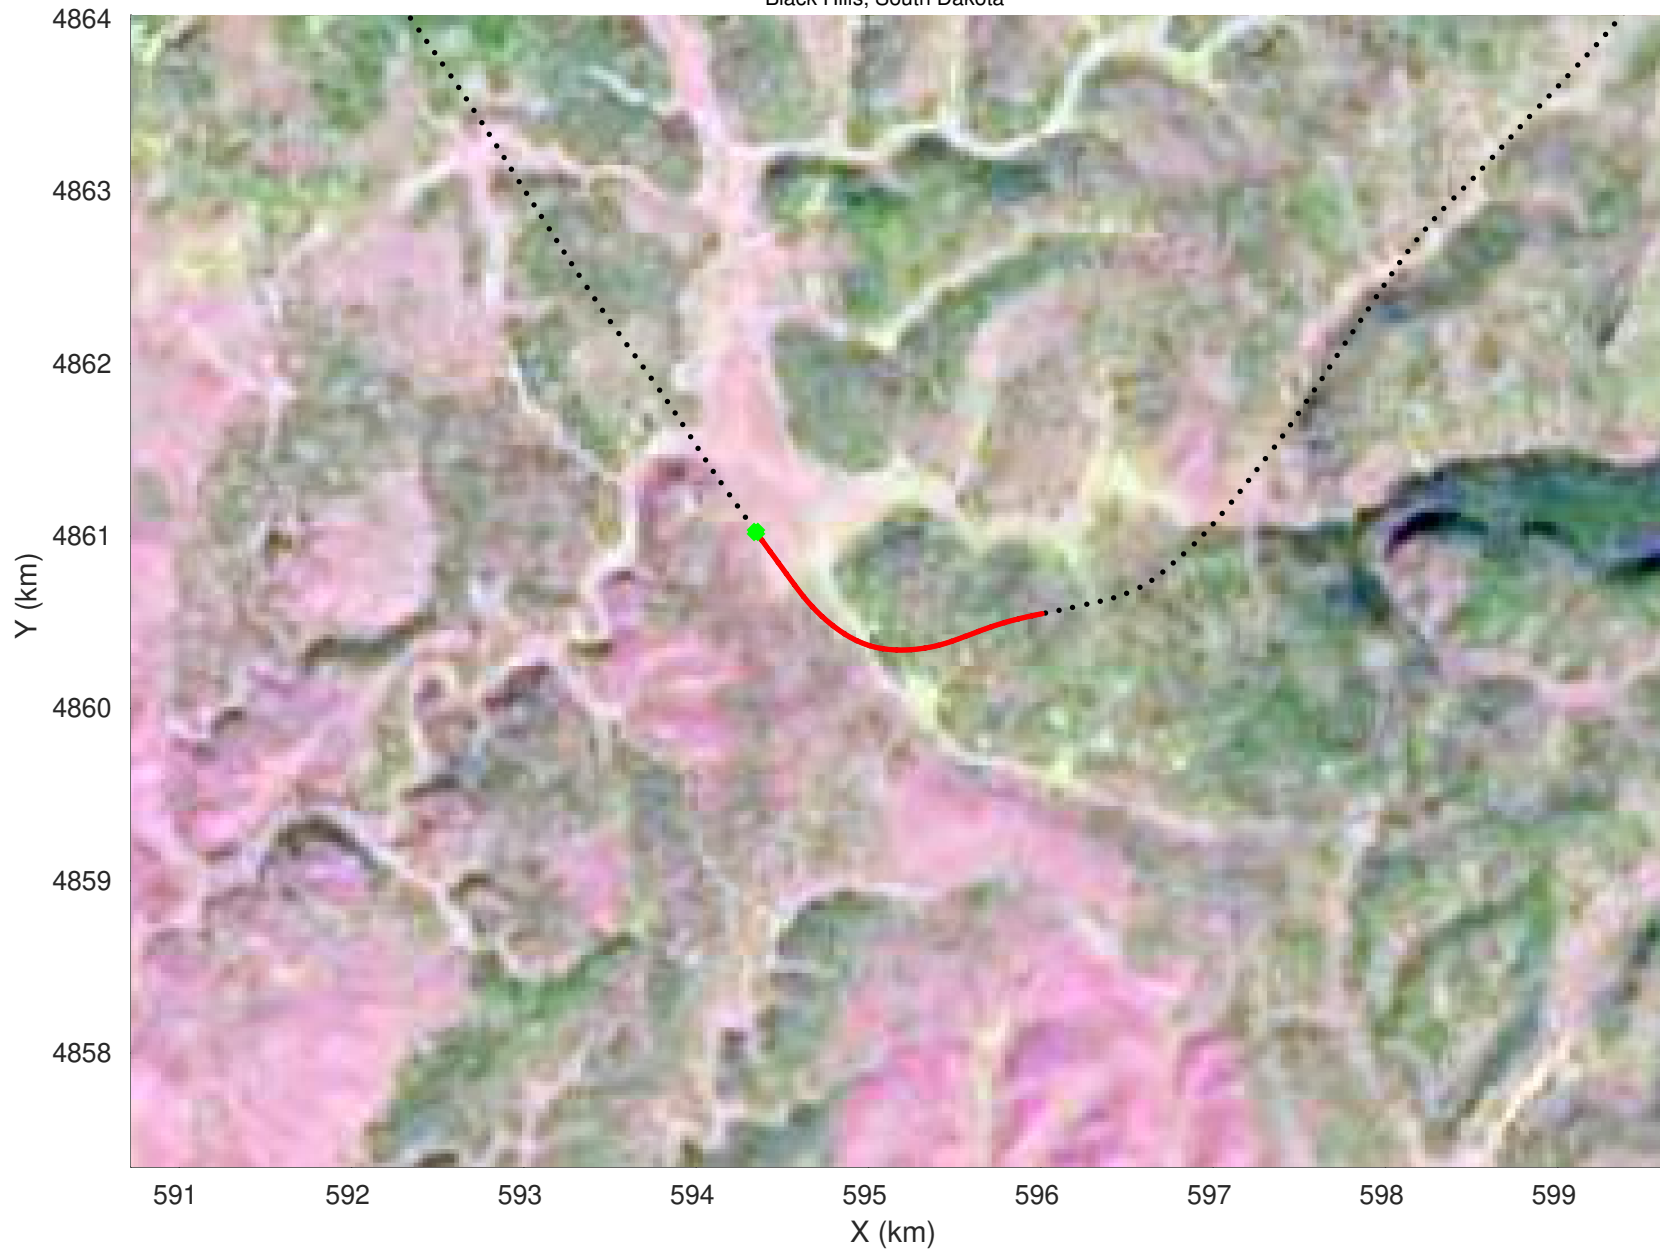

20210219_04_011
Black Hills, South Dakota

snow 2020_SouthDakota_N1KU: "" 20210219_04_011: 20:45:39.1 to 20:46:17.0 GPS

20210219_04_012
Black Hills, South Dakota

snow 2020_SouthDakota_N1KU: "" 20210219_04_012: 20:46:17.2 to 20:46:56.1 GPS

20210219_04_013
Black Hills, South Dakota

snow 2020_SouthDakota_N1KU: "" 20210219_04_013: 20:46:56.3 to 20:47:36.8 GPS

20210219_04_014
Black Hills, South Dakota

snow 2020_SouthDakota_N1KU: "" 20210219_04_014: 20:47:37.0 to 20:48:18.0 GPS

20210219_04_015
Black Hills, South Dakota

snow 2020_SouthDakota_N1KU: "" 20210219_04_015: 20:48:18.2 to 20:48:59.0 GPS

20210219_04_016
Black Hills, South Dakota

snow 2020_SouthDakota_N1KU: "" 20210219_04_016: 20:48:59.2 to 20:49:45.0 GPS