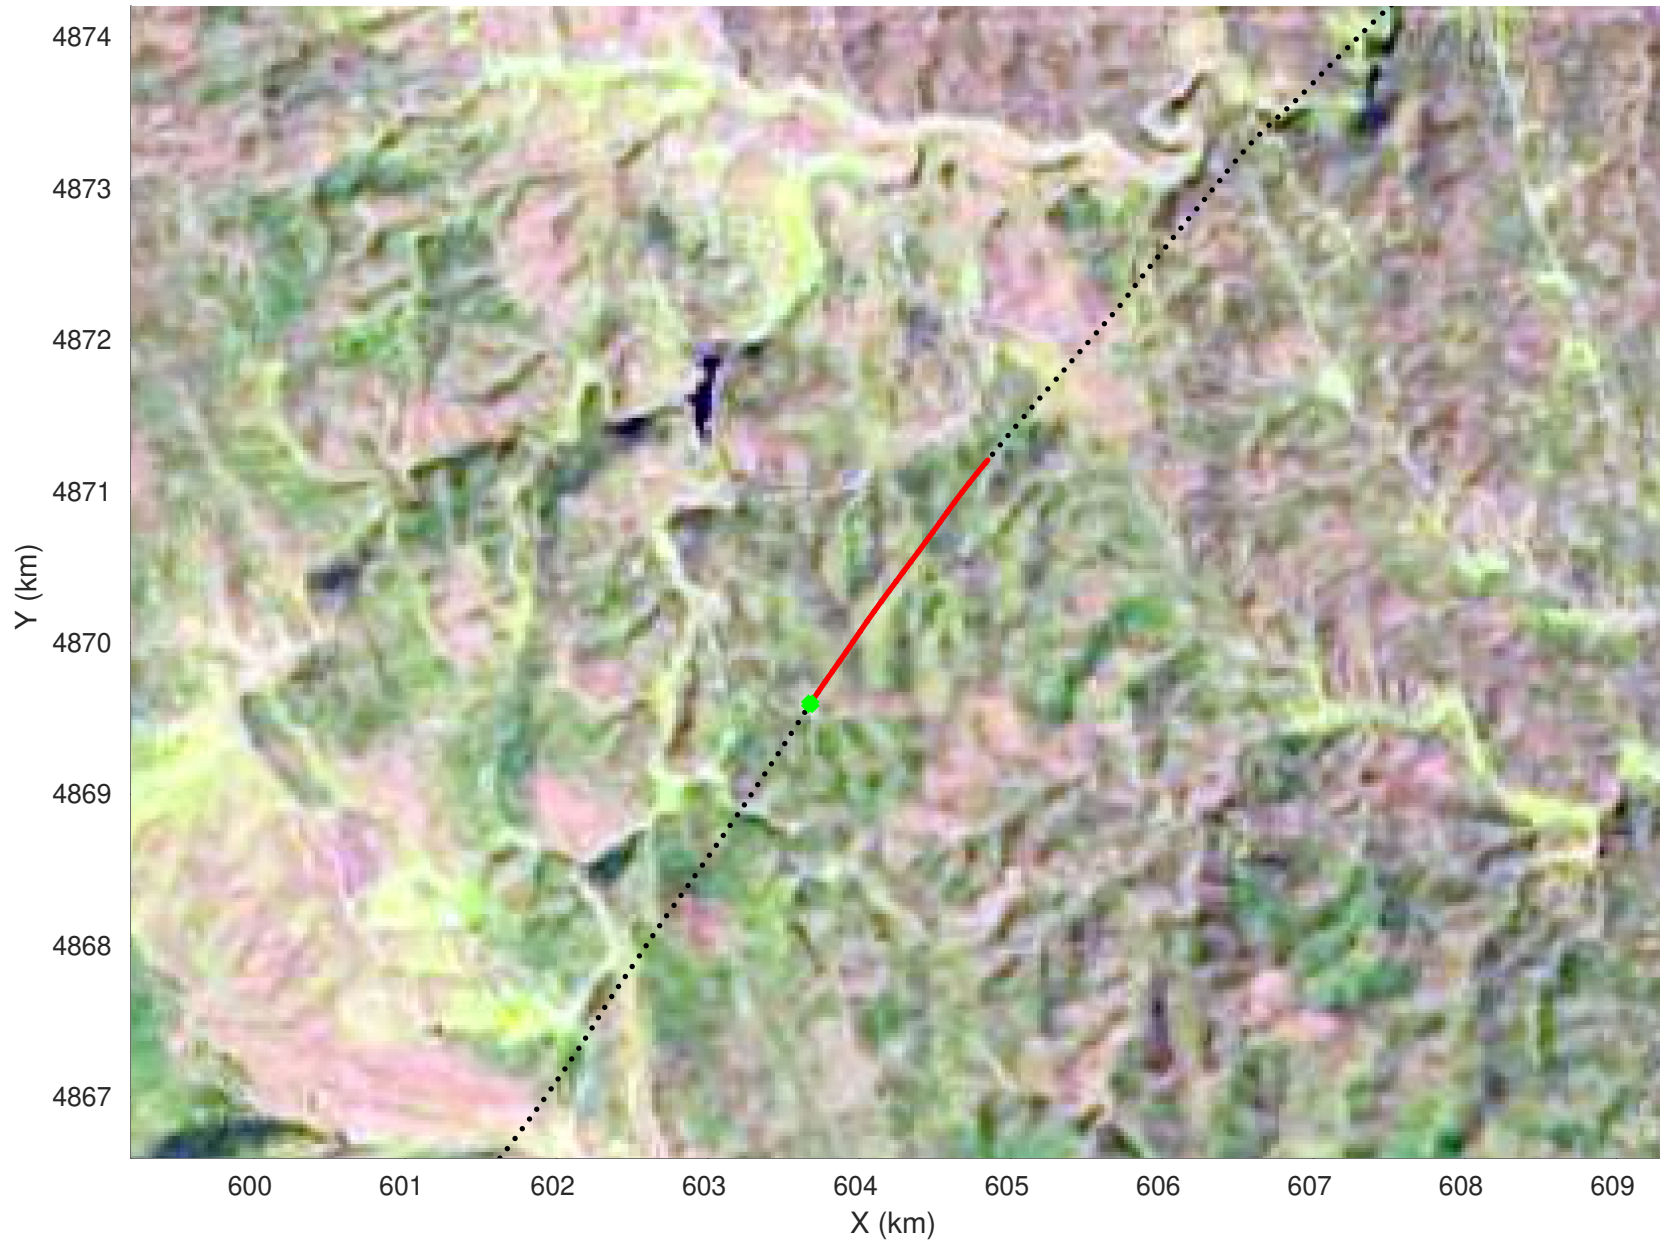

20210219_04_019
Black Hills, South Dakota

snow 2020_SouthDakota_N1KU: "" 20210219_04_019: 20:51:19.5 to 20:51:58.6 GPS

20210219_04_020
Black Hills, South Dakota

snow 2020_SouthDakota_N1KU: "" 20210219_04_020: 20:51:58.8 to 20:52:37.3 GPS

20210219_04_021
Black Hills, South Dakota

snow 2020_SouthDakota_N1KU: "" 20210219_04_021: 20:52:37.5 to 20:53:19.3 GPS

20210219_04_022
Black Hills, South Dakota

snow 2020_SouthDakota_N1KU: "" 20210219_04_022: 20:53:19.5 to 20:54:00.2 GPS