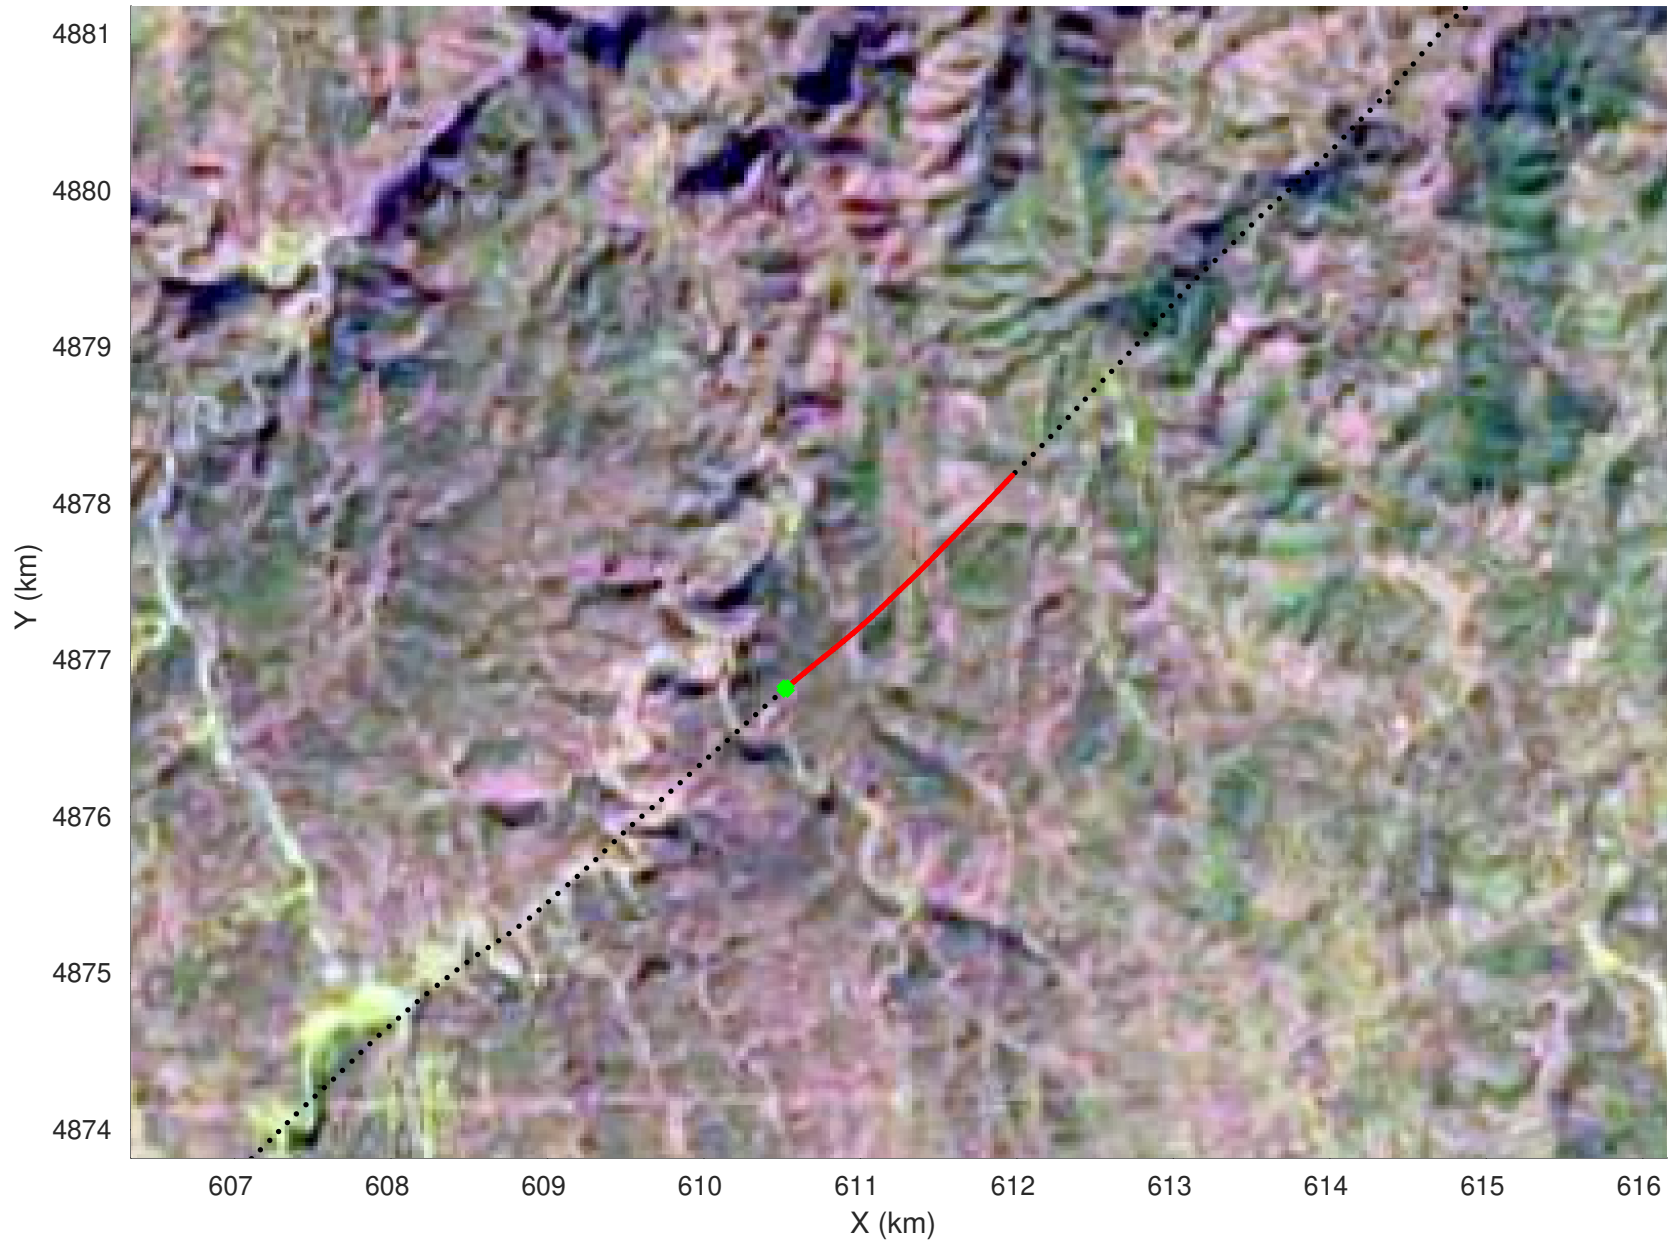

20210219_04_027
Black Hills, South Dakota