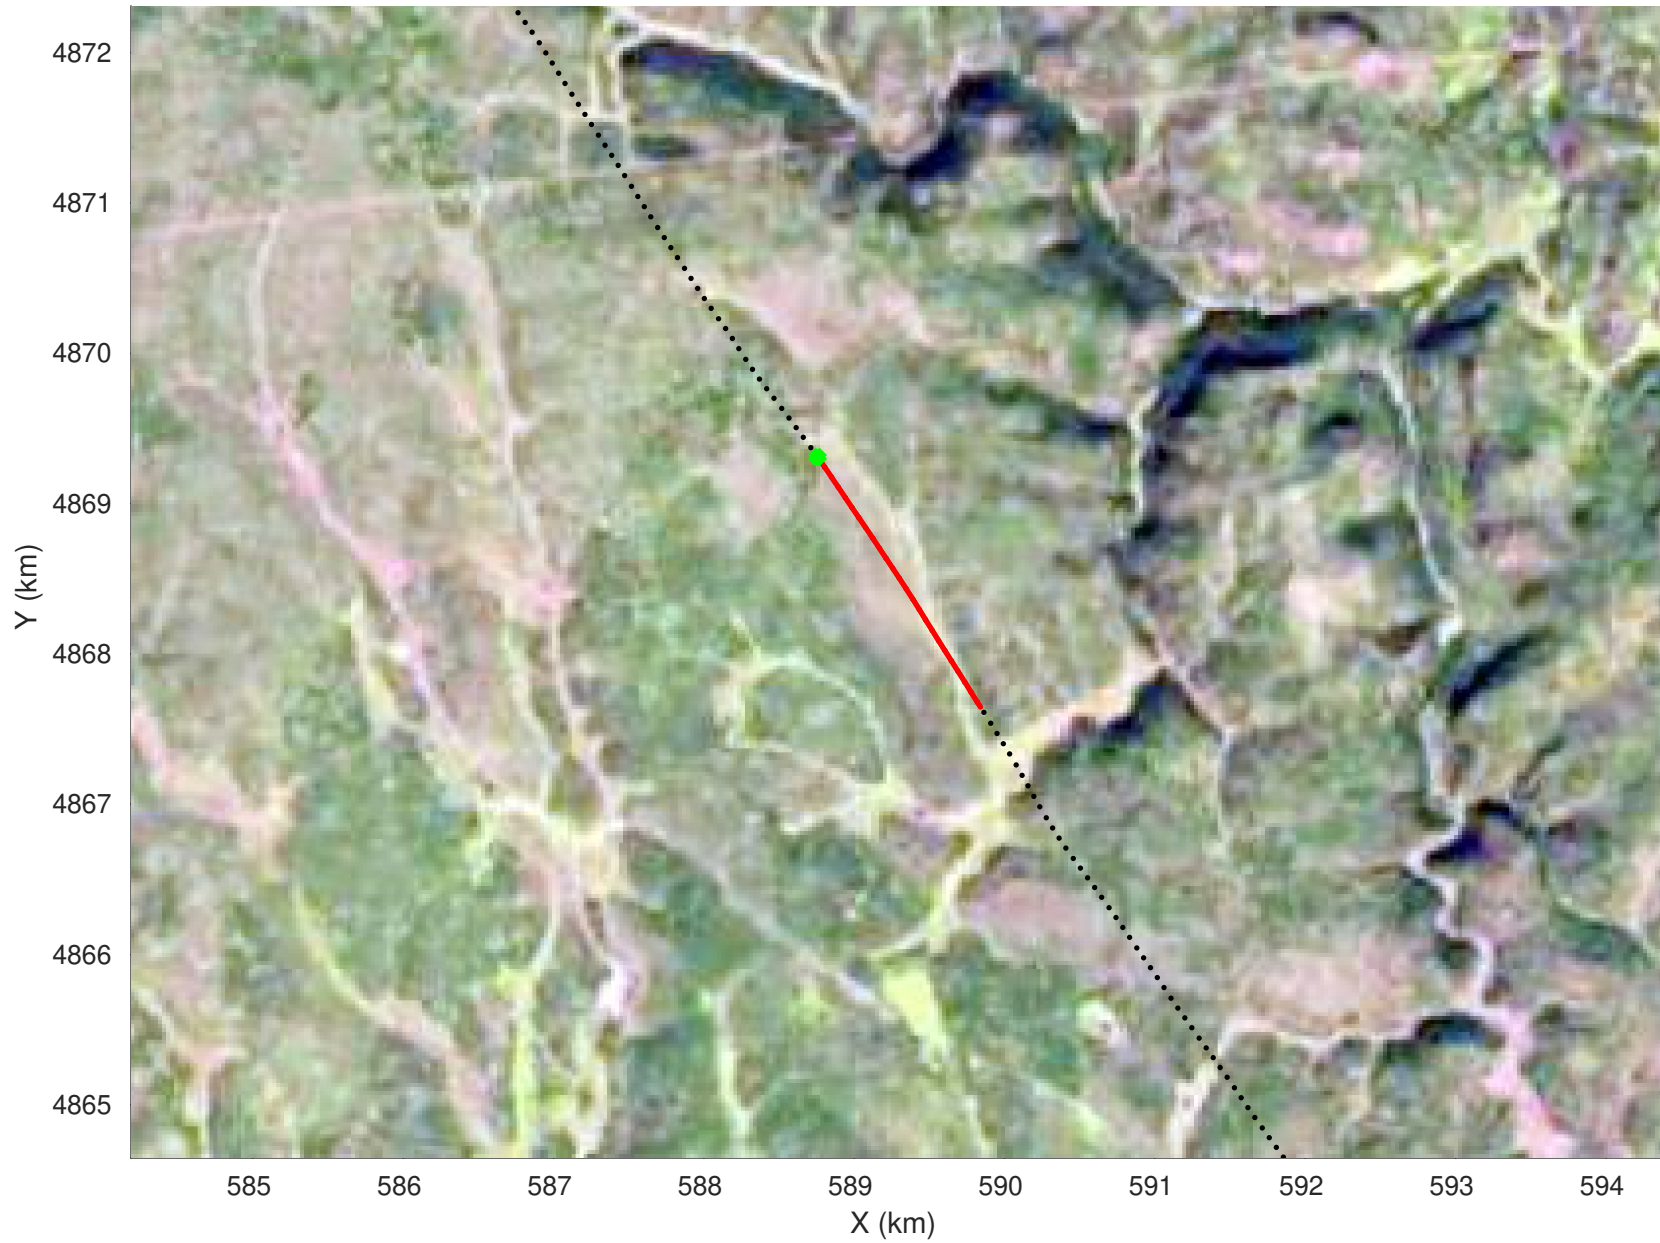

20210219_04_005
Black Hills, South Dakota

snow 2020_SouthDakota_N1KU: "" 20210219_04_005: 20:41:50.7 to 20:42:30.2 GPS

20210219_04_006
Black Hills, South Dakota

snow 2020_SouthDakota_N1KU: "" 20210219_04_006: 20:42:30.5 to 20:43:07.5 GPS

20210219_04_007
Black Hills, South Dakota

snow 2020_SouthDakota_N1KU: "" 20210219_04_007: 20:43:07.7 to 20:43:45.4 GPS

20210219_04_008
Black Hills, South Dakota

snow 2020_SouthDakota_N1KU: "" 20210219_04_008: 20:43:45.6 to 20:44:22.5 GPS

20210219_04_009
Black Hills, South Dakota

snow 2020_SouthDakota_N1KU: "" 20210219_04_009: 20:44:22.7 to 20:45:01.2 GPS

20210219_04_010
Black Hills, South Dakota

snow 2020_SouthDakota_N1KU: "" 20210219_04_010: 20:45:01.4 to 20:45:38.9 GPS