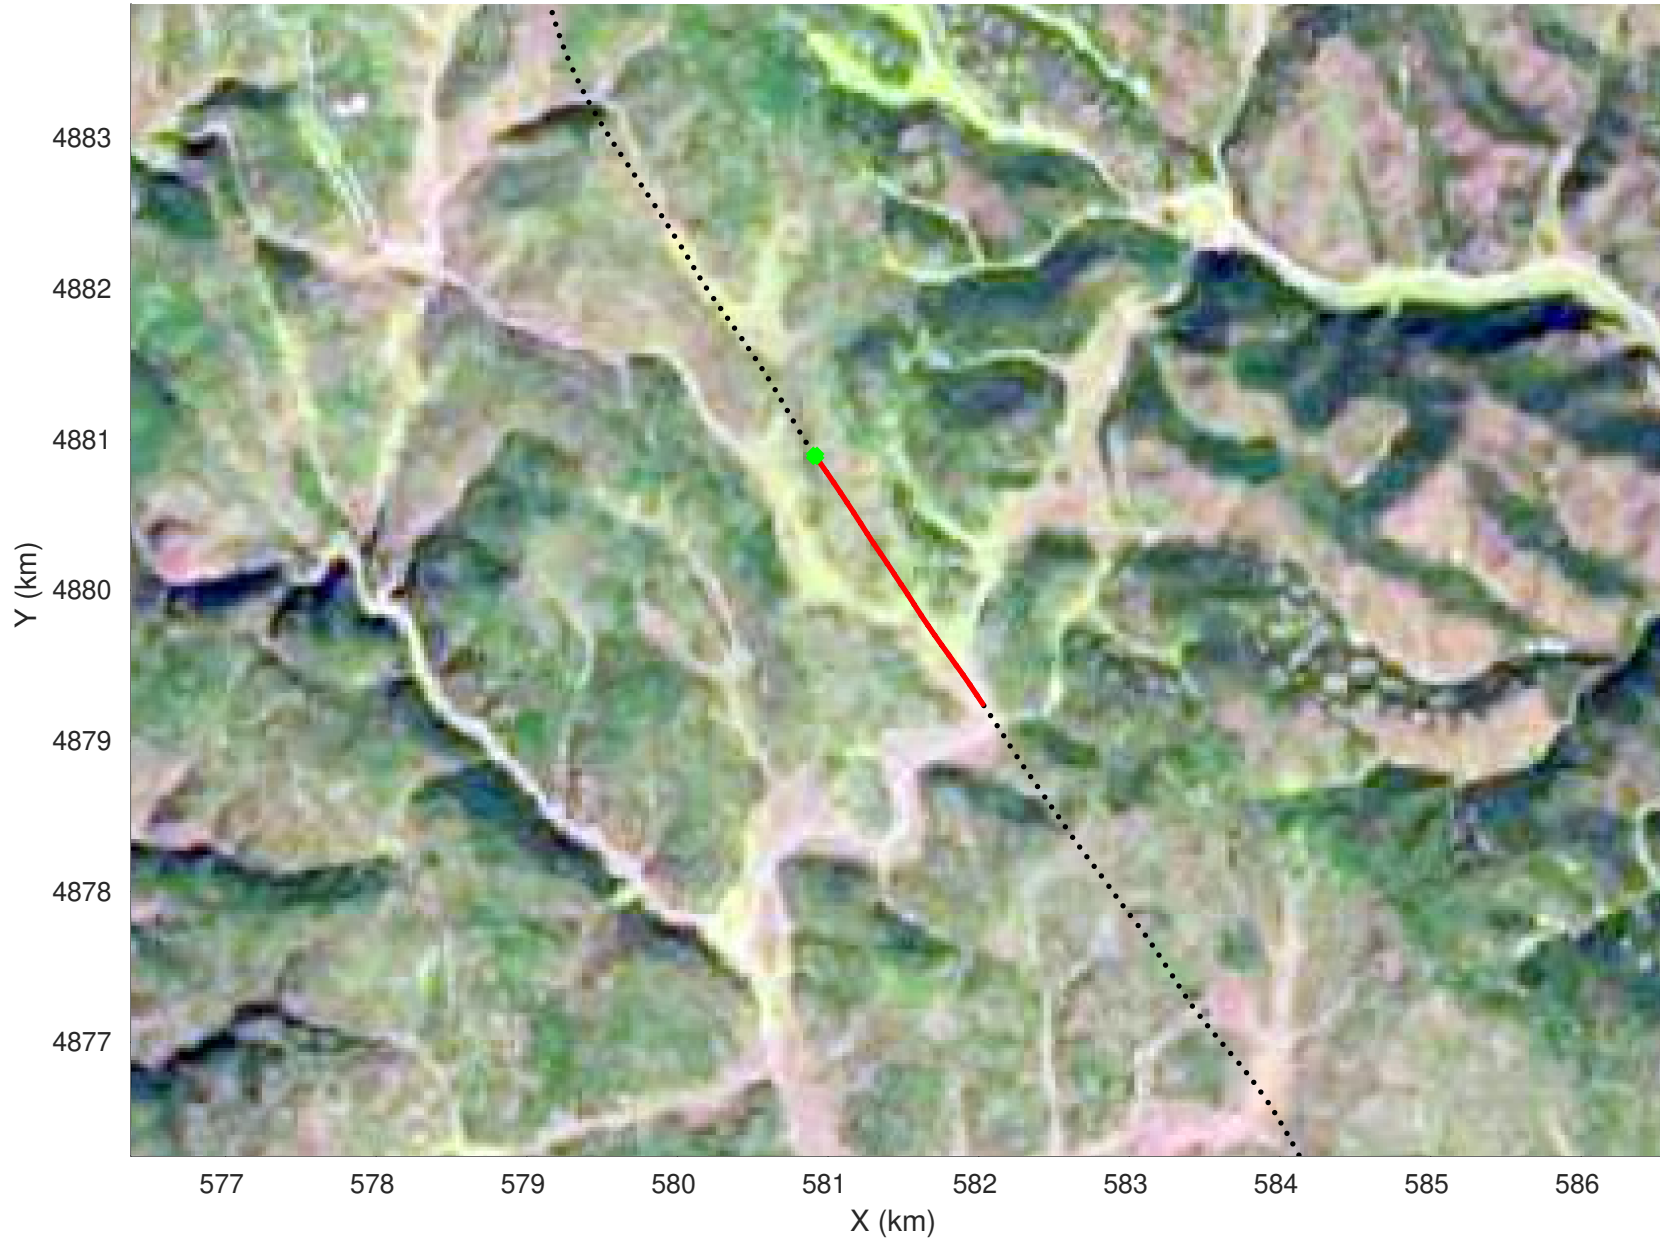

20210219_04_001
Black Hills, South Dakota

snow 2020_SouthDakota_N1KU: "" 20210219_04_001: 20:39:17.0 to 20:39:55.2 GPS

20210219_04_002
Black Hills, South Dakota

snow 2020_SouthDakota_N1KU: "" 20210219_04_002: 20:39:55.4 to 20:40:32.7 GPS

20210219_04_003
Black Hills, South Dakota

snow 2020_SouthDakota_N1KU: "" 20210219_04_003: 20:40:32.9 to 20:41:10.6 GPS

20210219_04_004
Black Hills, South Dakota

snow 2020_SouthDakota_N1KU: "" 20210219_04_004: 20:41:10.8 to 20:41:50.5 GPS

20210219_04_005
Black Hills, South Dakota

snow 2020_SouthDakota_N1KU: "" 20210219_04_005: 20:41:50.7 to 20:42:30.2 GPS

20210219_04_006
Black Hills, South Dakota

snow 2020_SouthDakota_N1KU: "" 20210219_04_006: 20:42:30.5 to 20:43:07.5 GPS

20210219_04_007
Black Hills, South Dakota

snow 2020_SouthDakota_N1KU: "" 20210219_04_007: 20:43:07.7 to 20:43:45.4 GPS

20210219_04_008
Black Hills, South Dakota

snow 2020_SouthDakota_N1KU: "" 20210219_04_008: 20:43:45.6 to 20:44:22.5 GPS