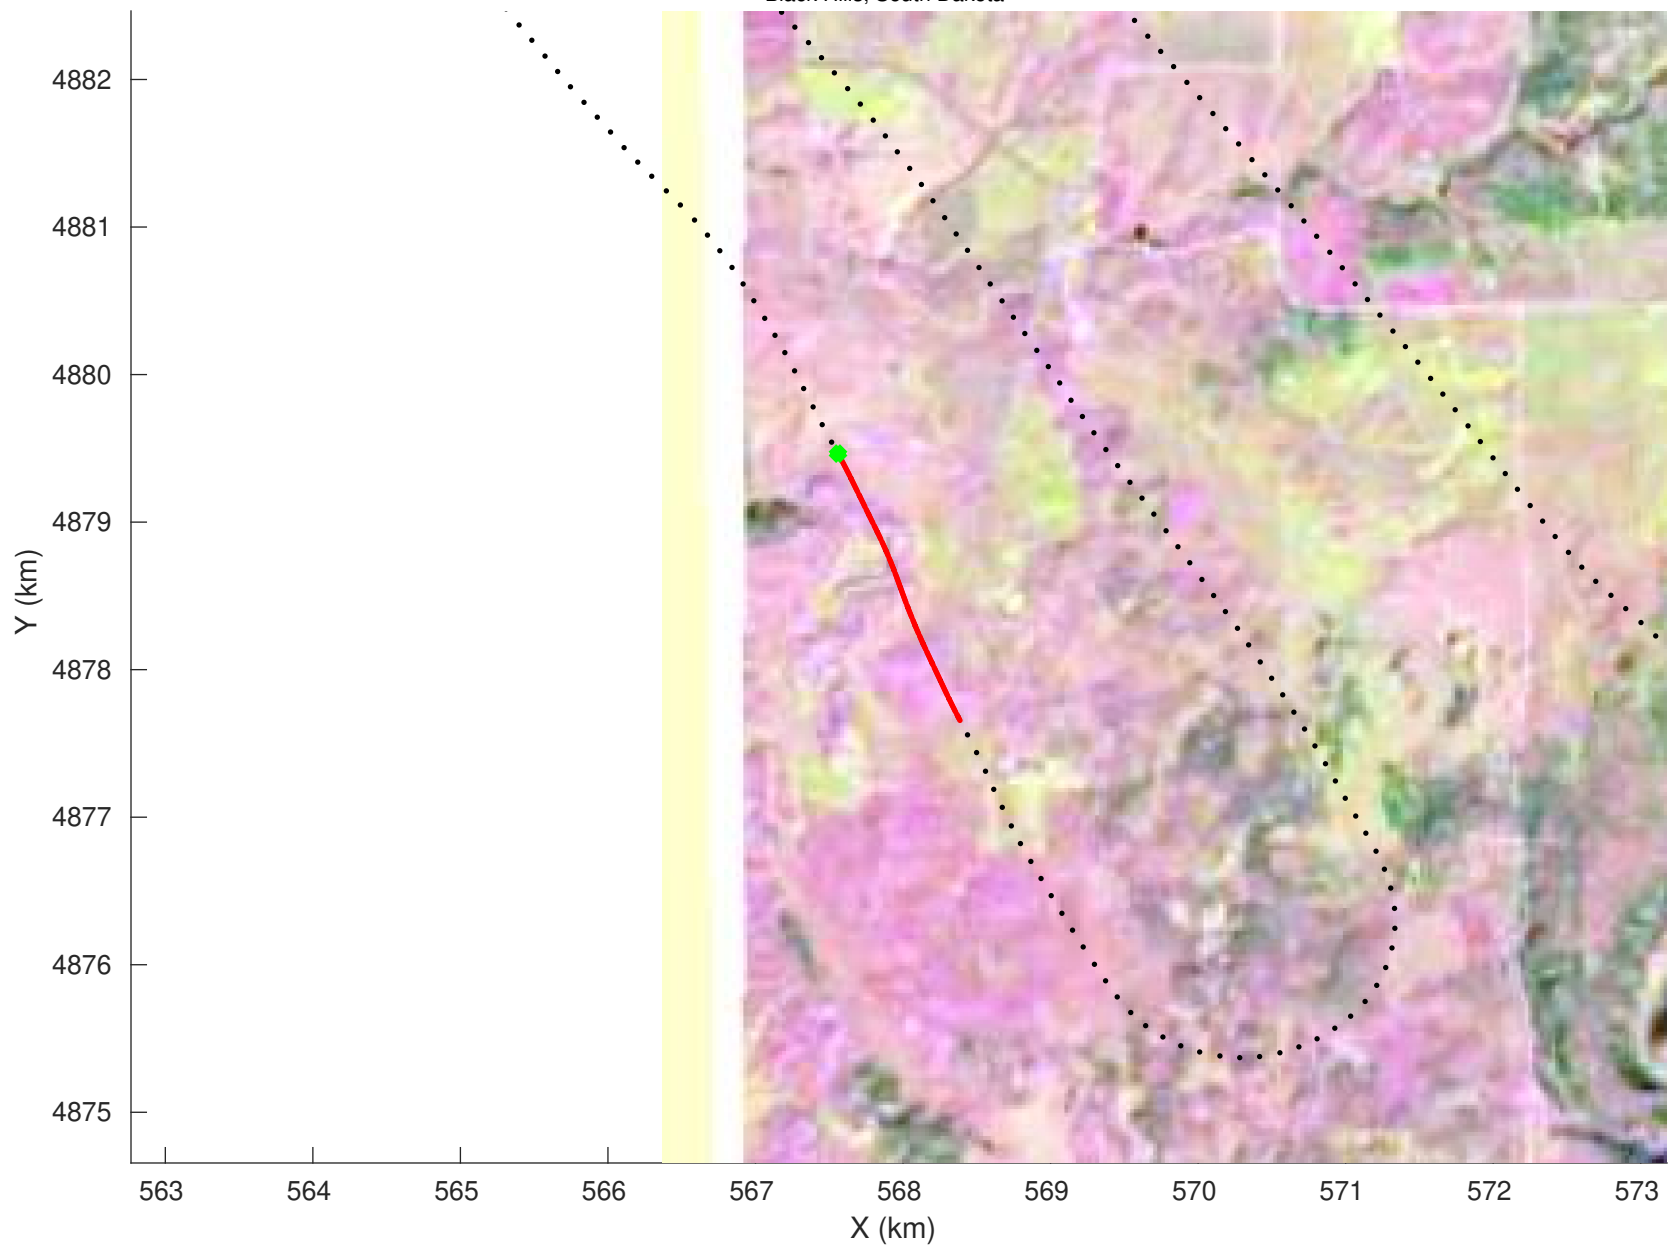

20210219_01_057
Black Hills, South Dakota