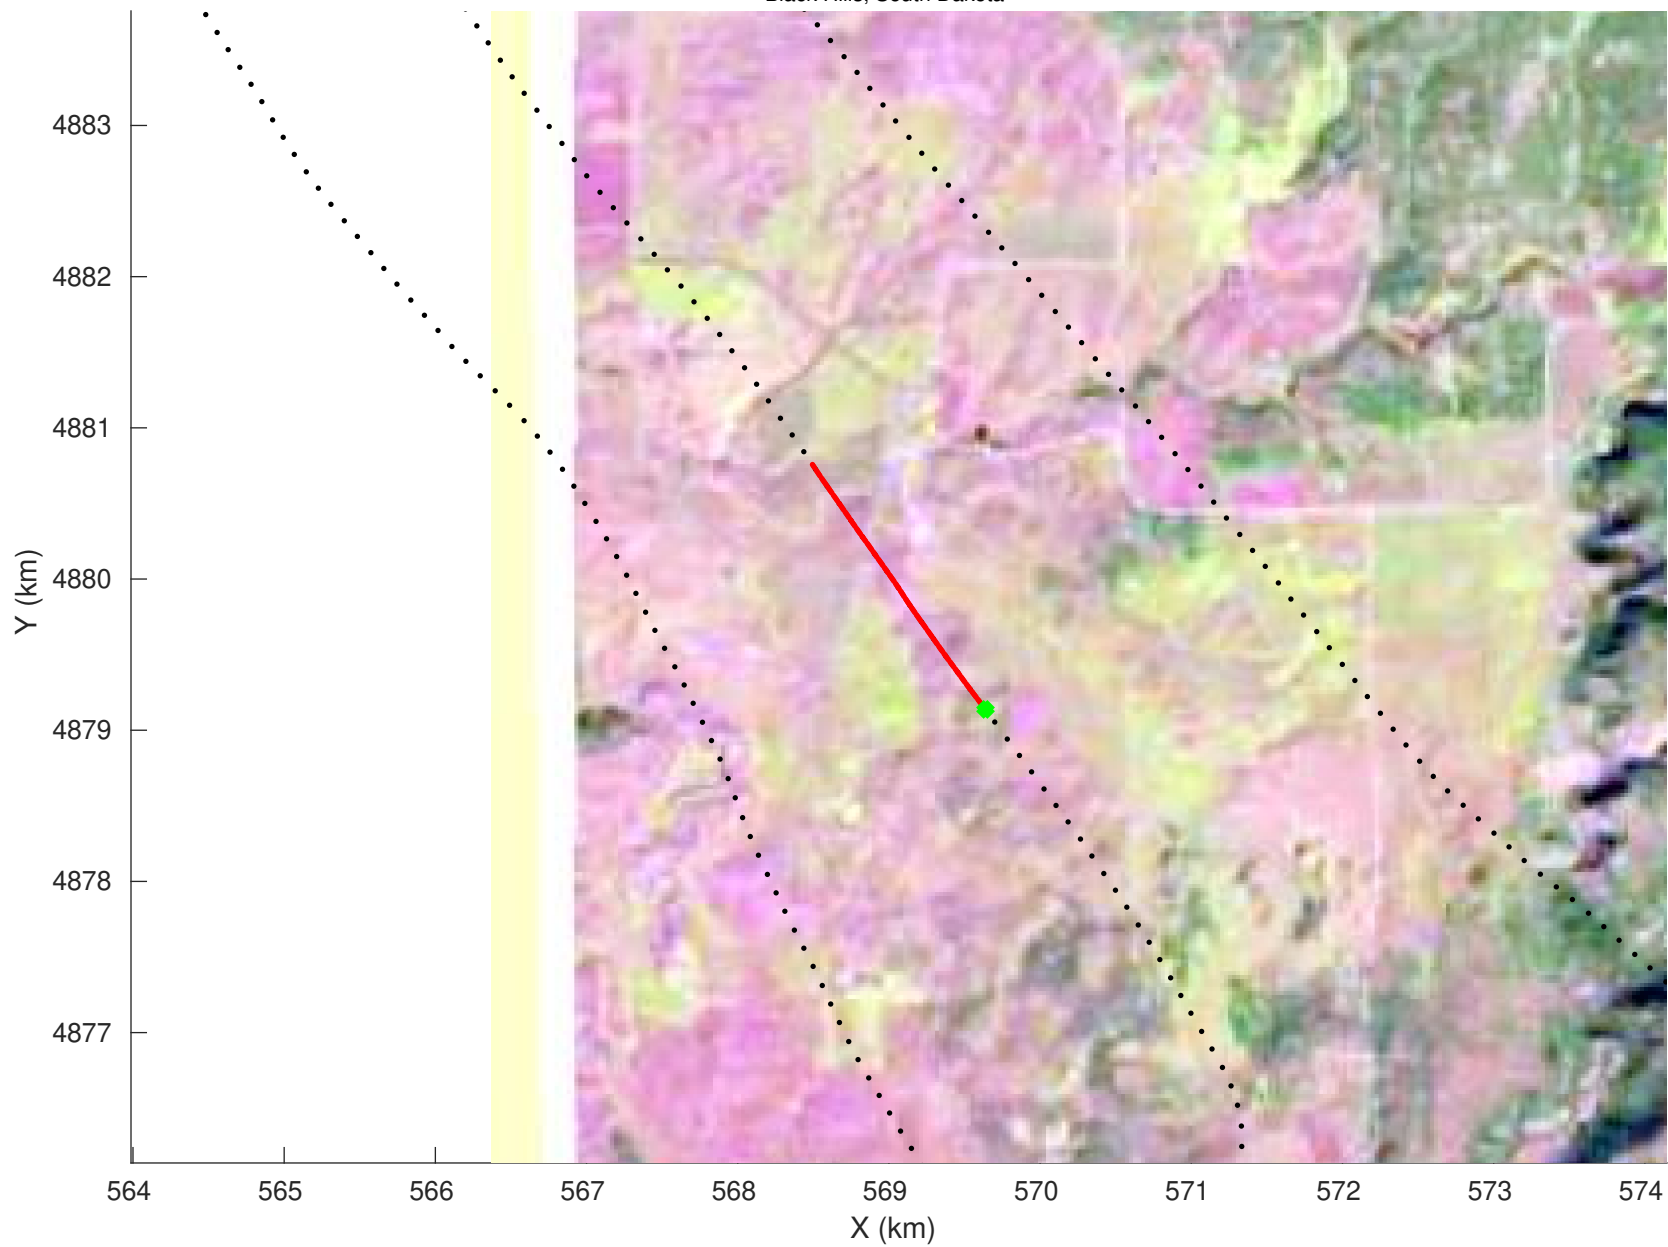

20210219_01_062
Black Hills, South Dakota