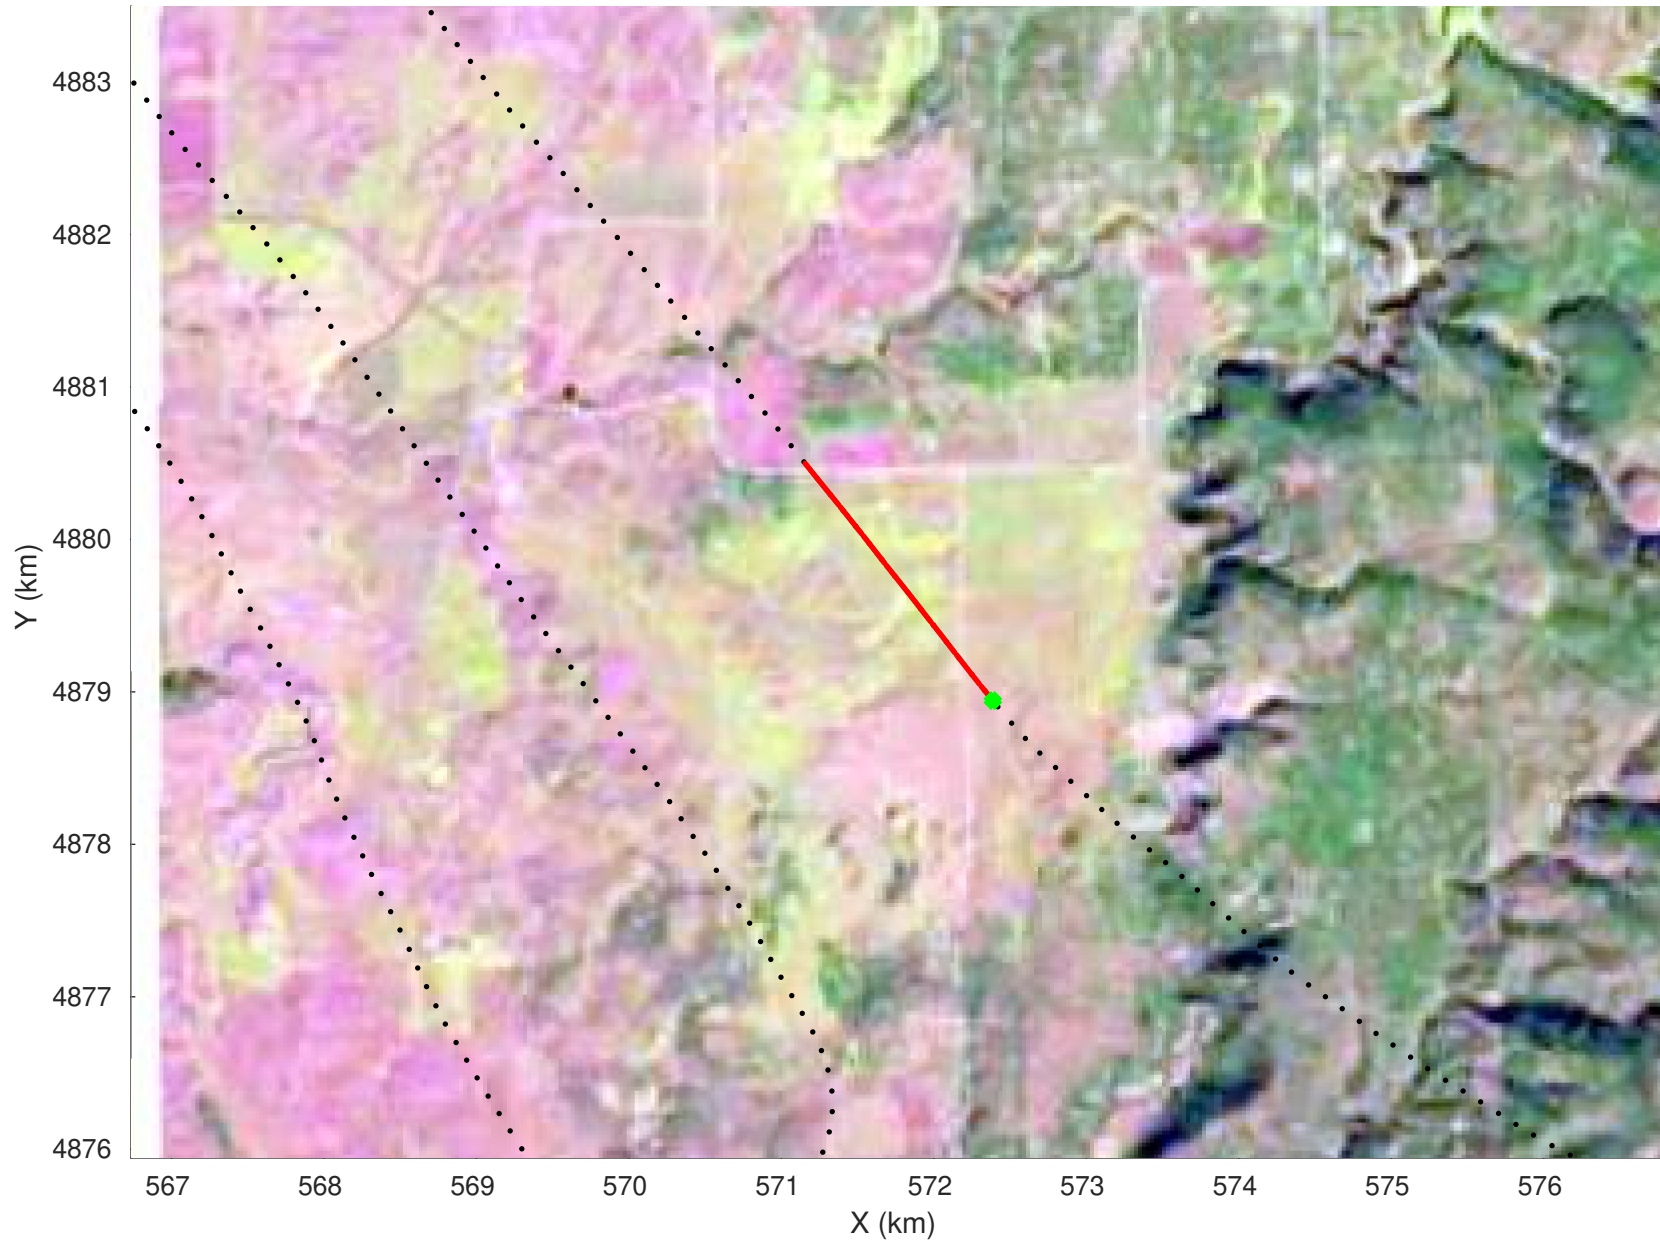

20210219_01_042
Black Hills, South Dakota