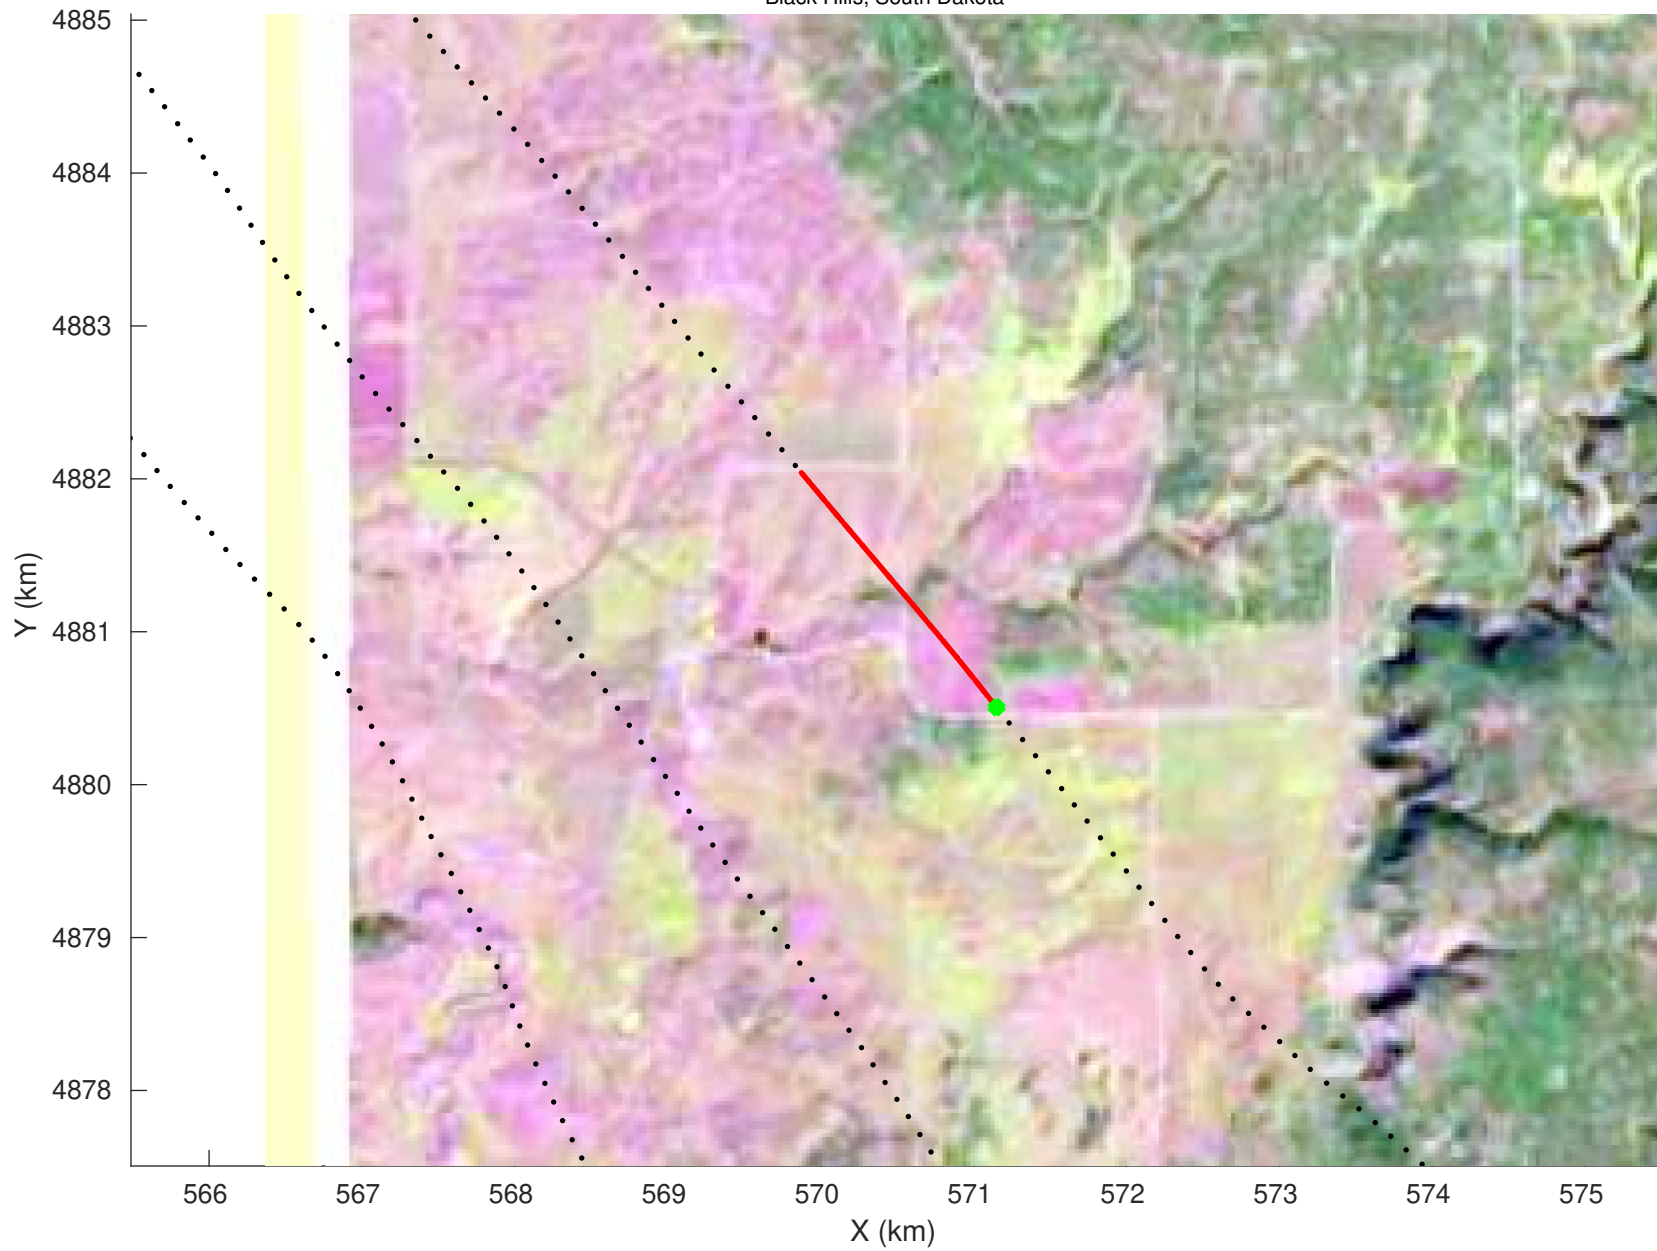

20210219_01_043
Black Hills, South Dakota