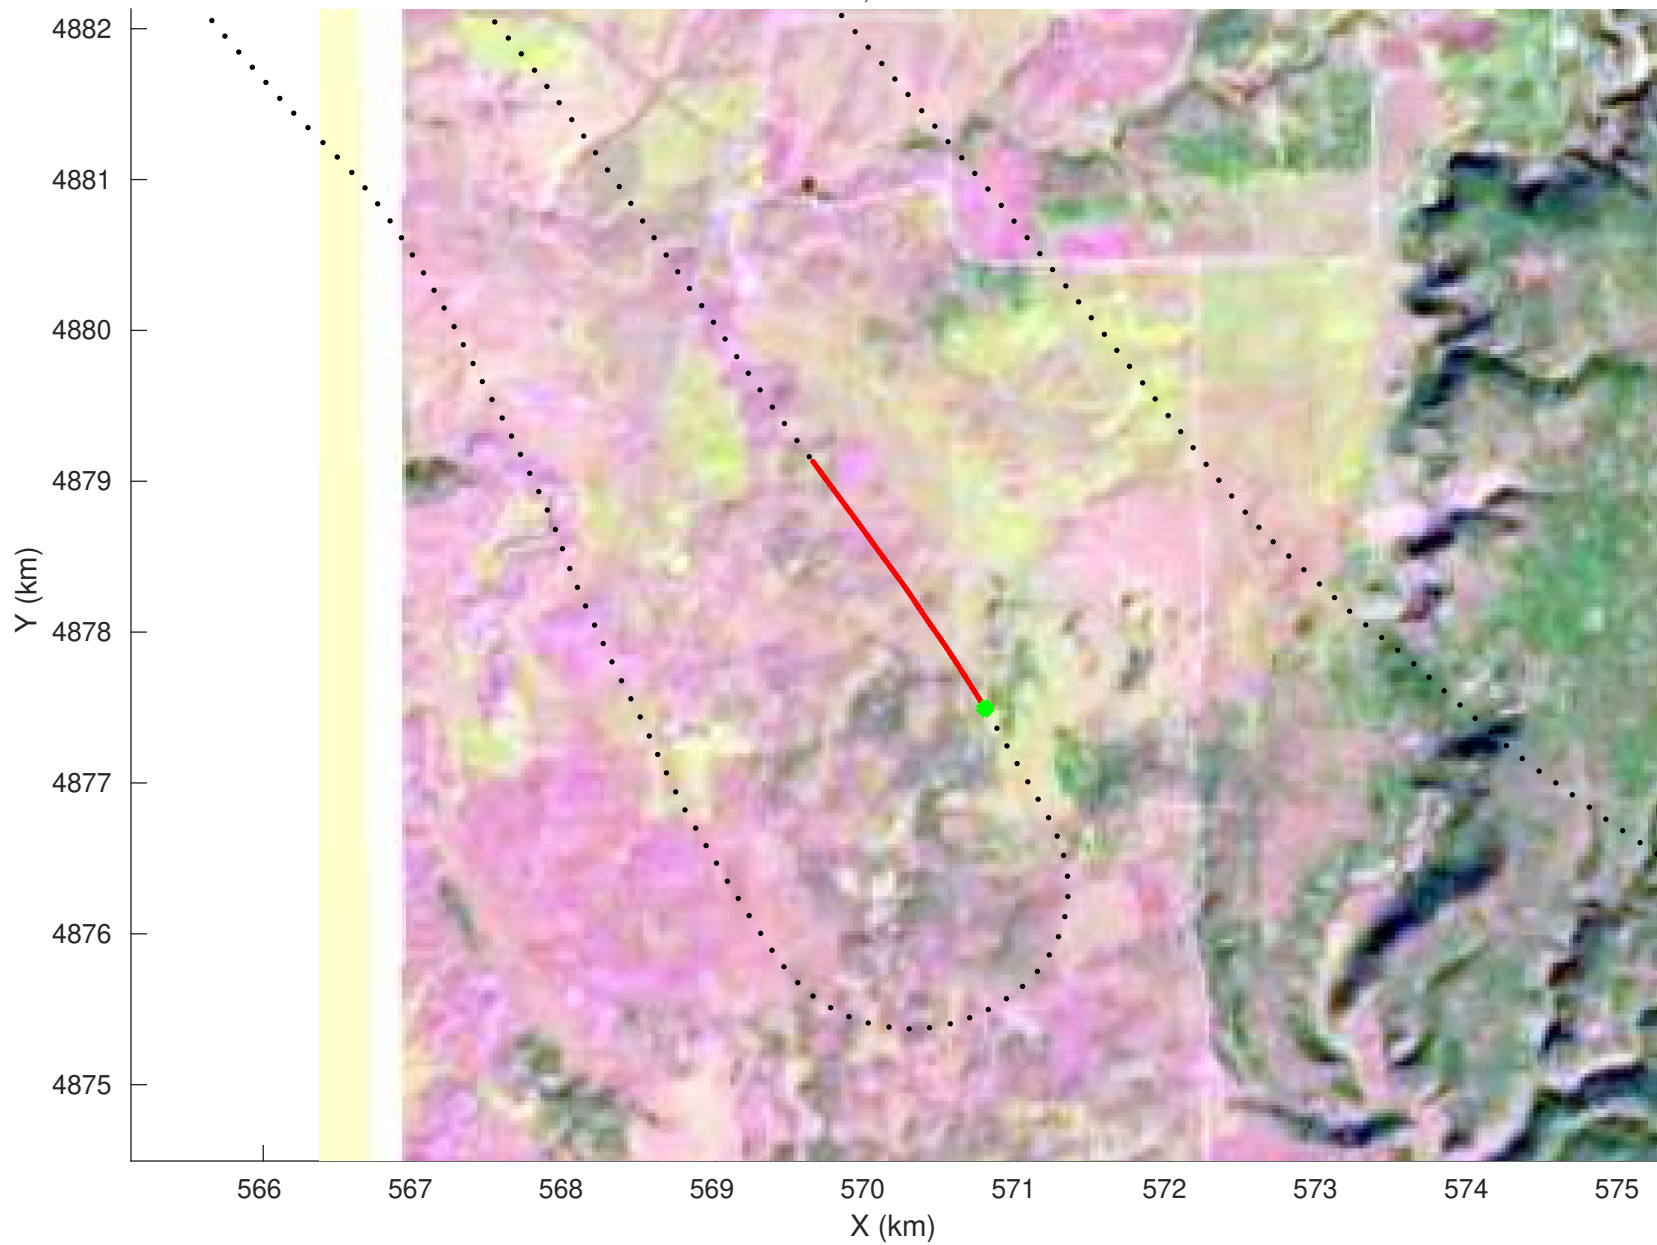

20210219_01_061
Black Hills, South Dakota