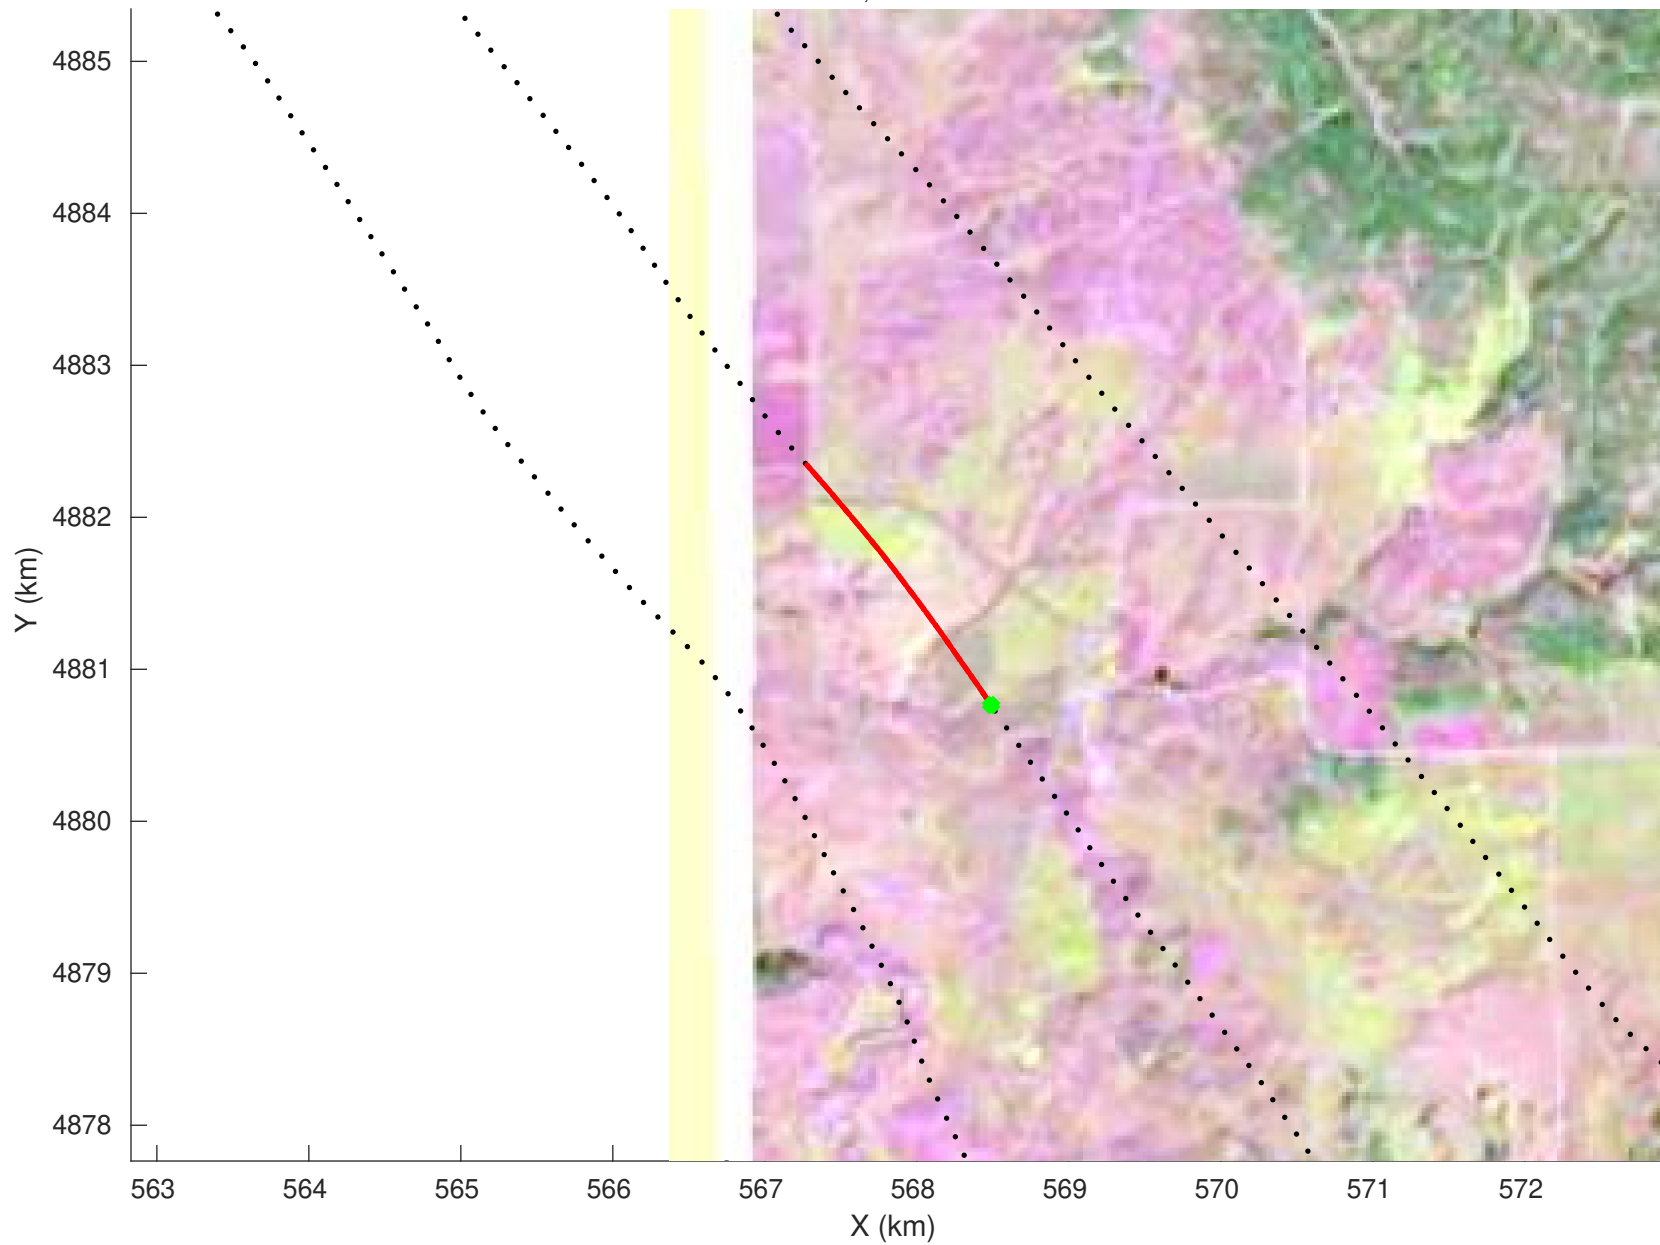

20210219_01_063
Black Hills, South Dakota