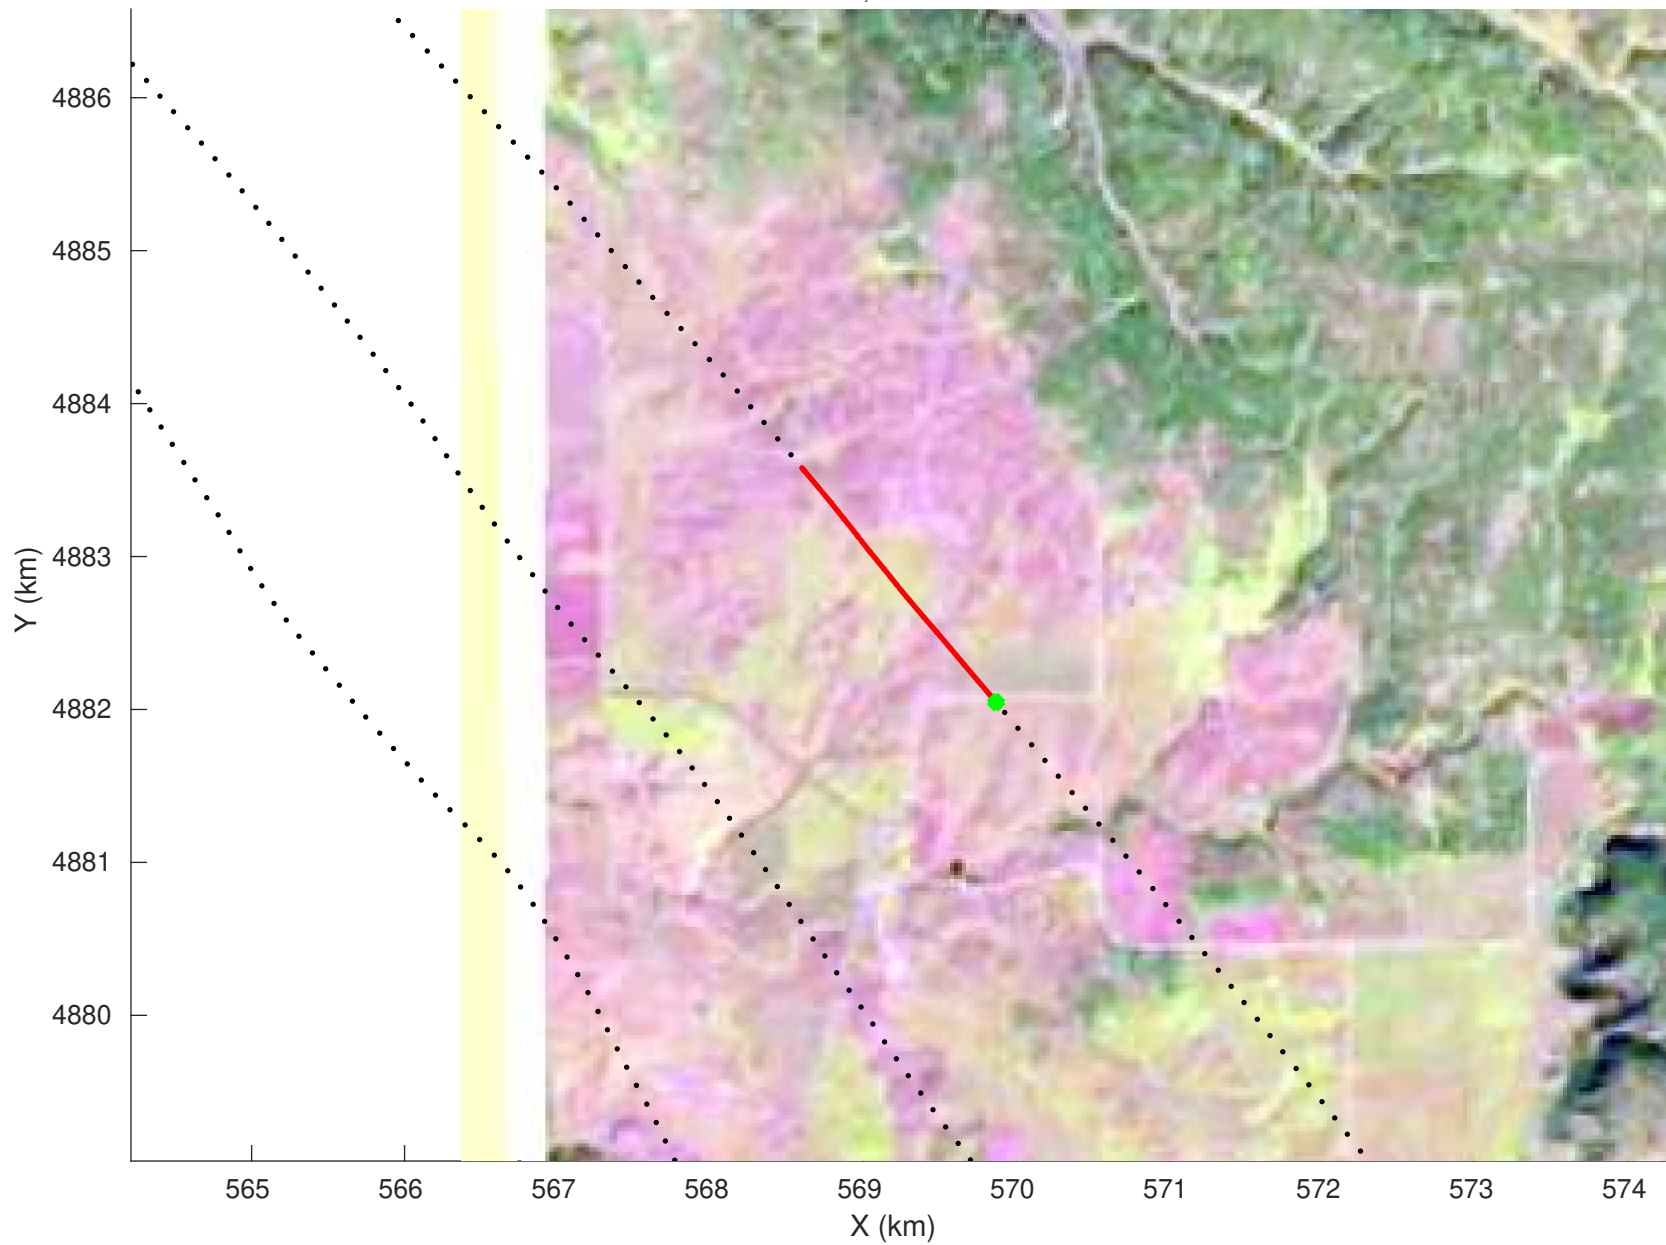

20210219_01_044
Black Hills, South Dakota