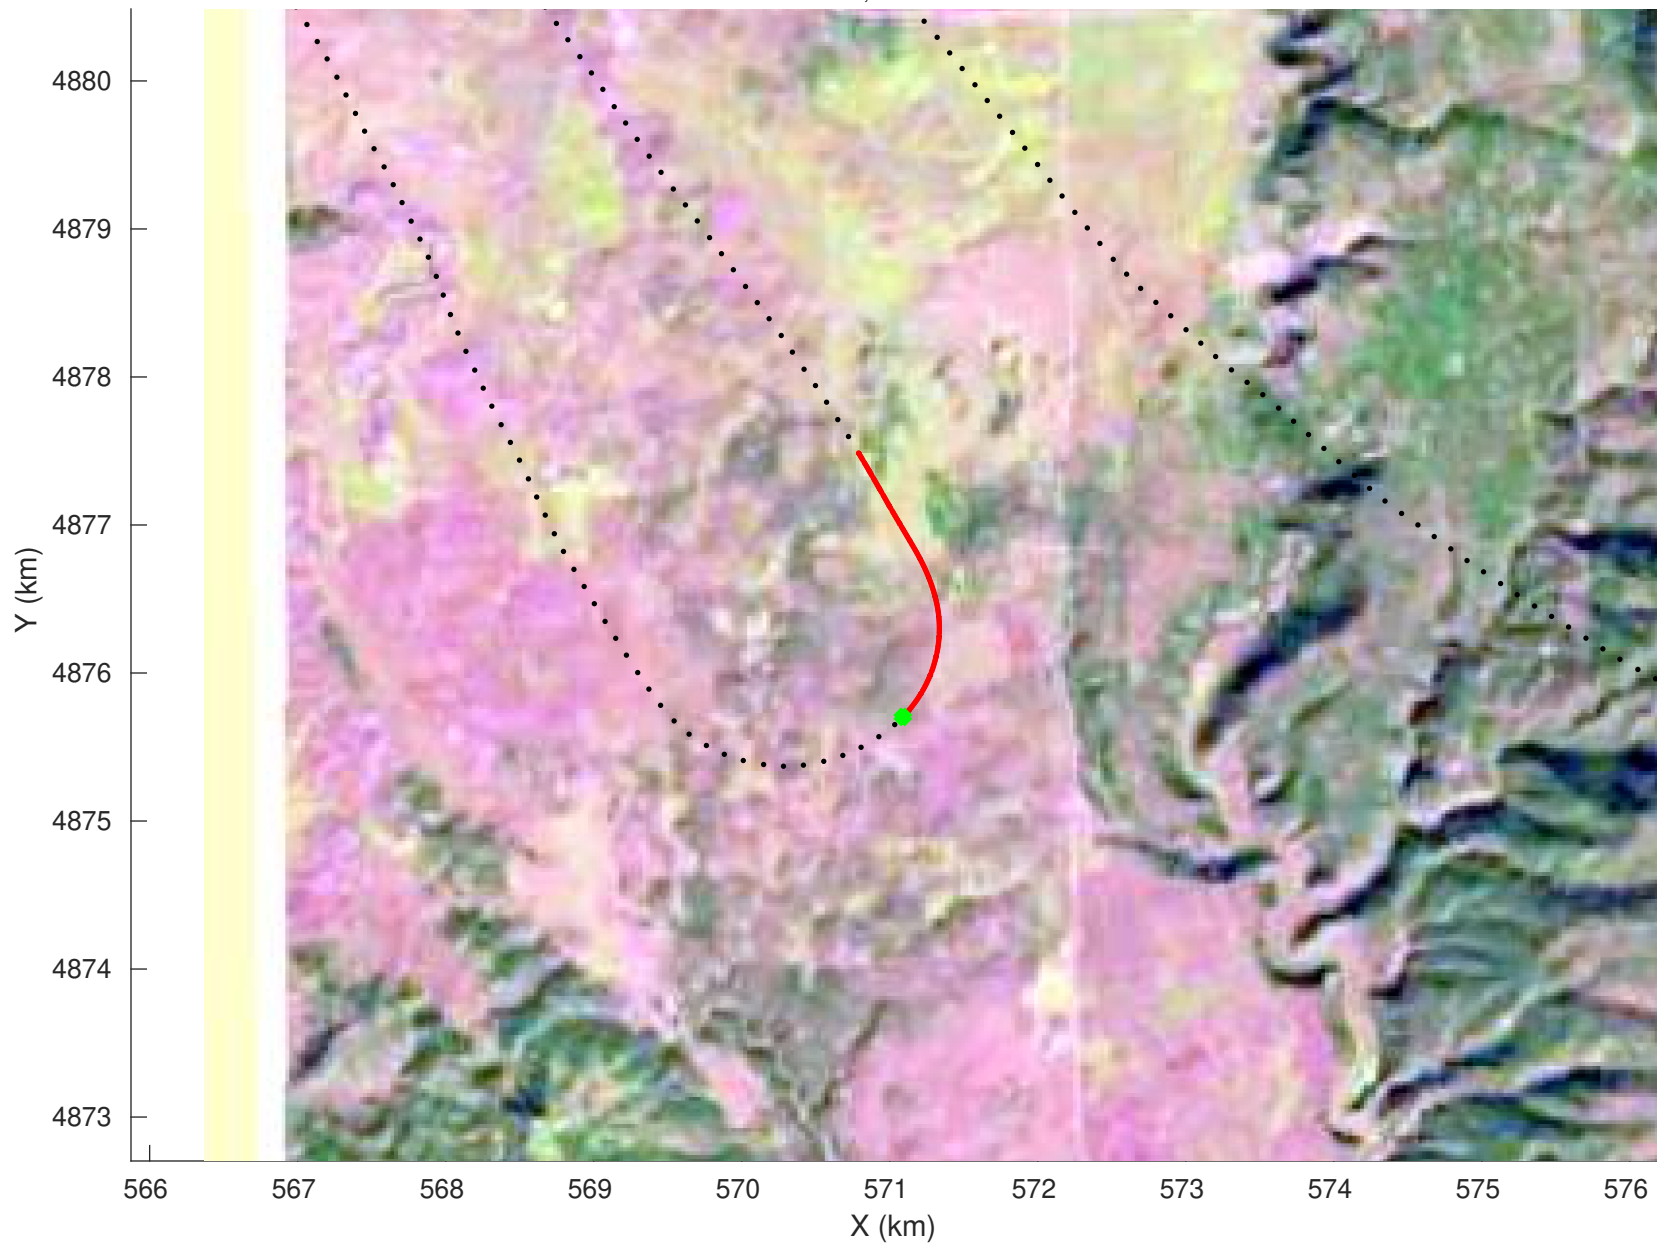

20210219_01_060
Black Hills, South Dakota