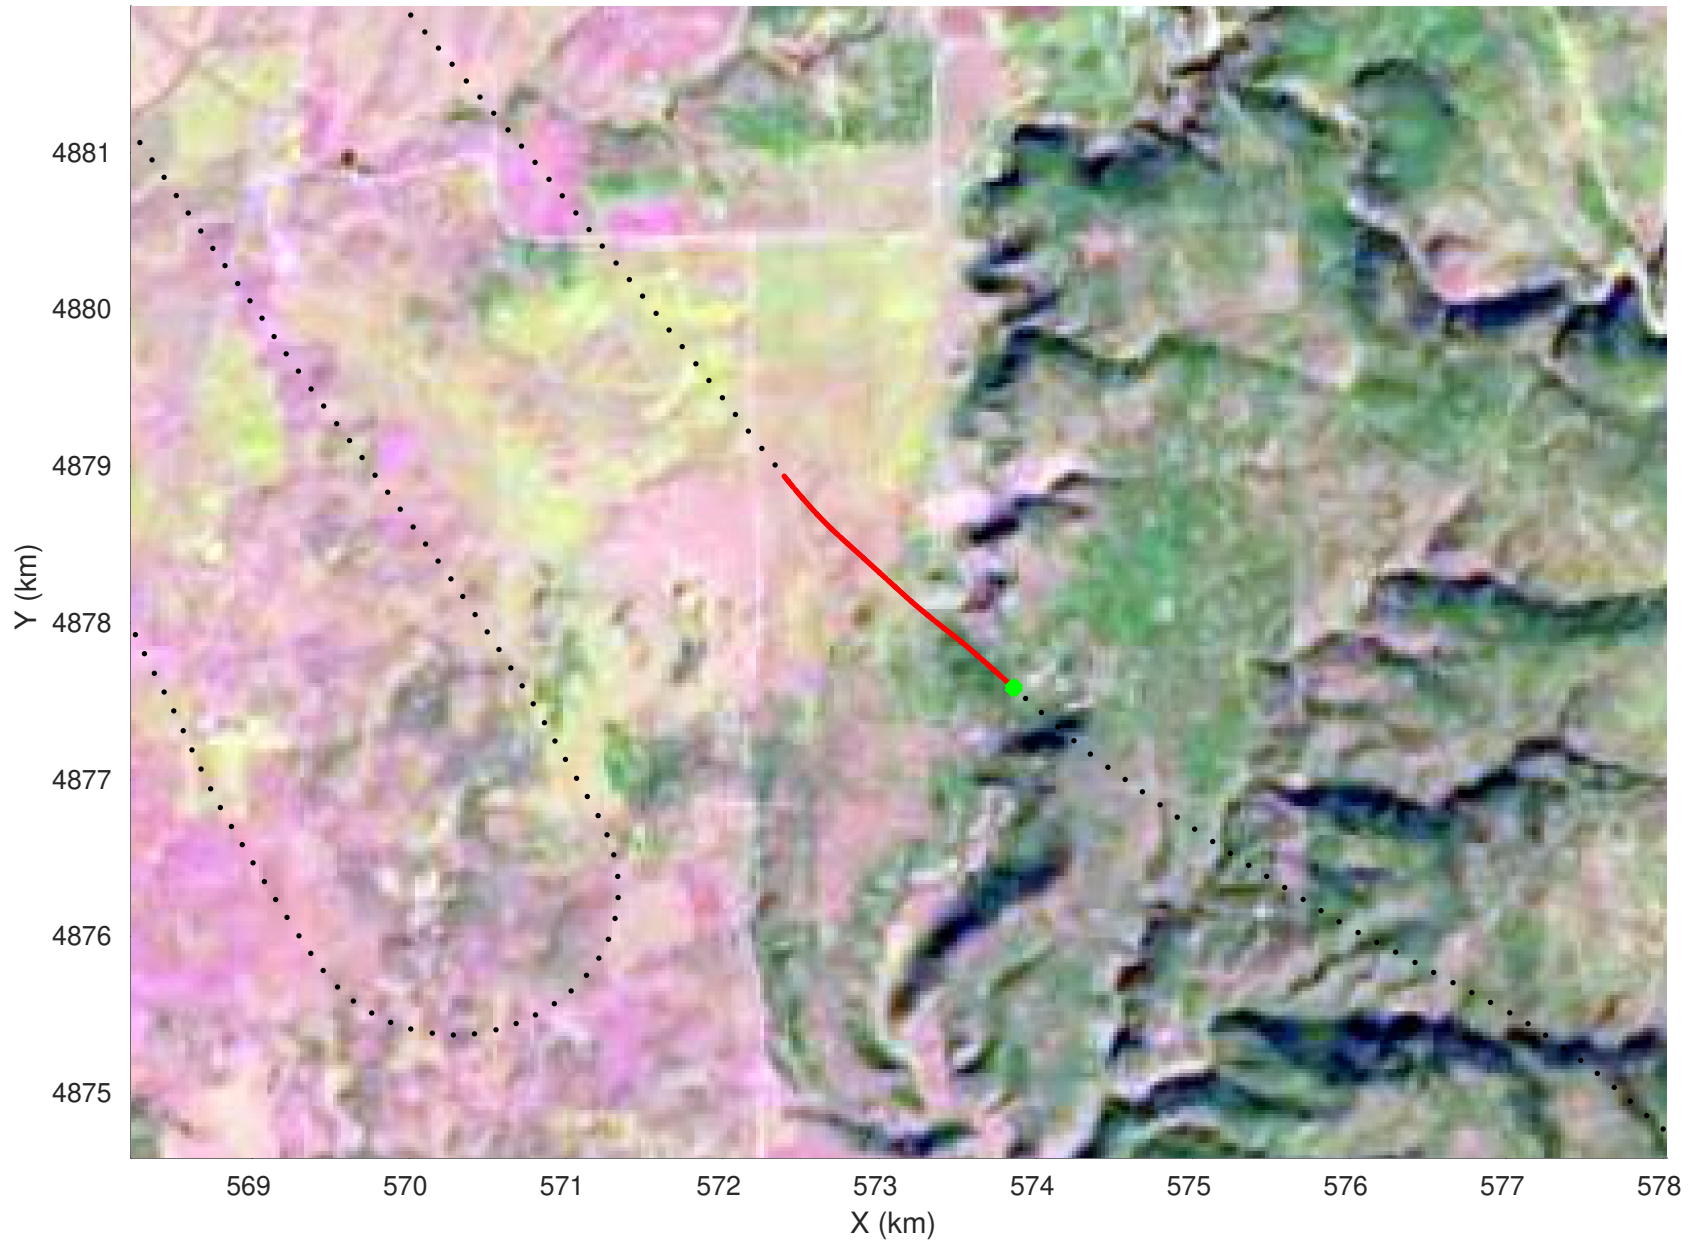

20210219_01_041
Black Hills, South Dakota