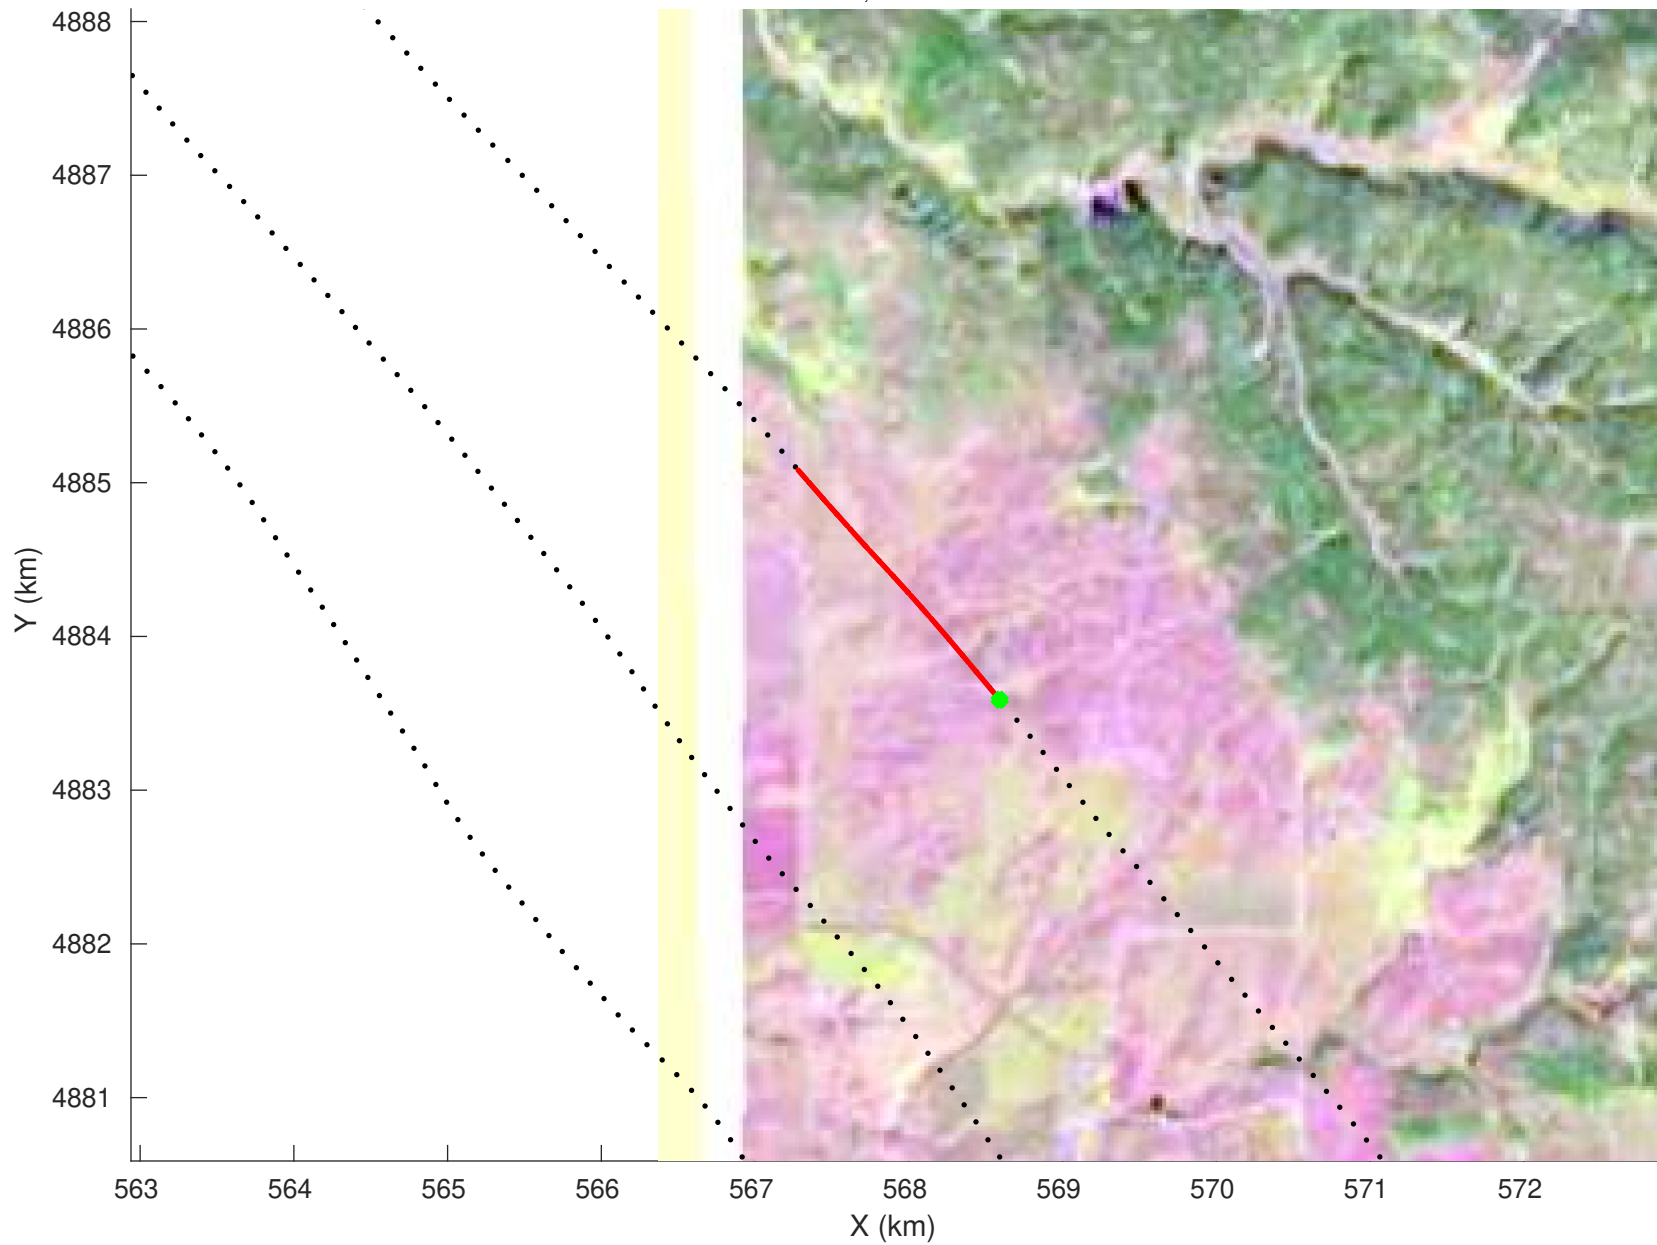

20210219_01_045
Black Hills, South Dakota