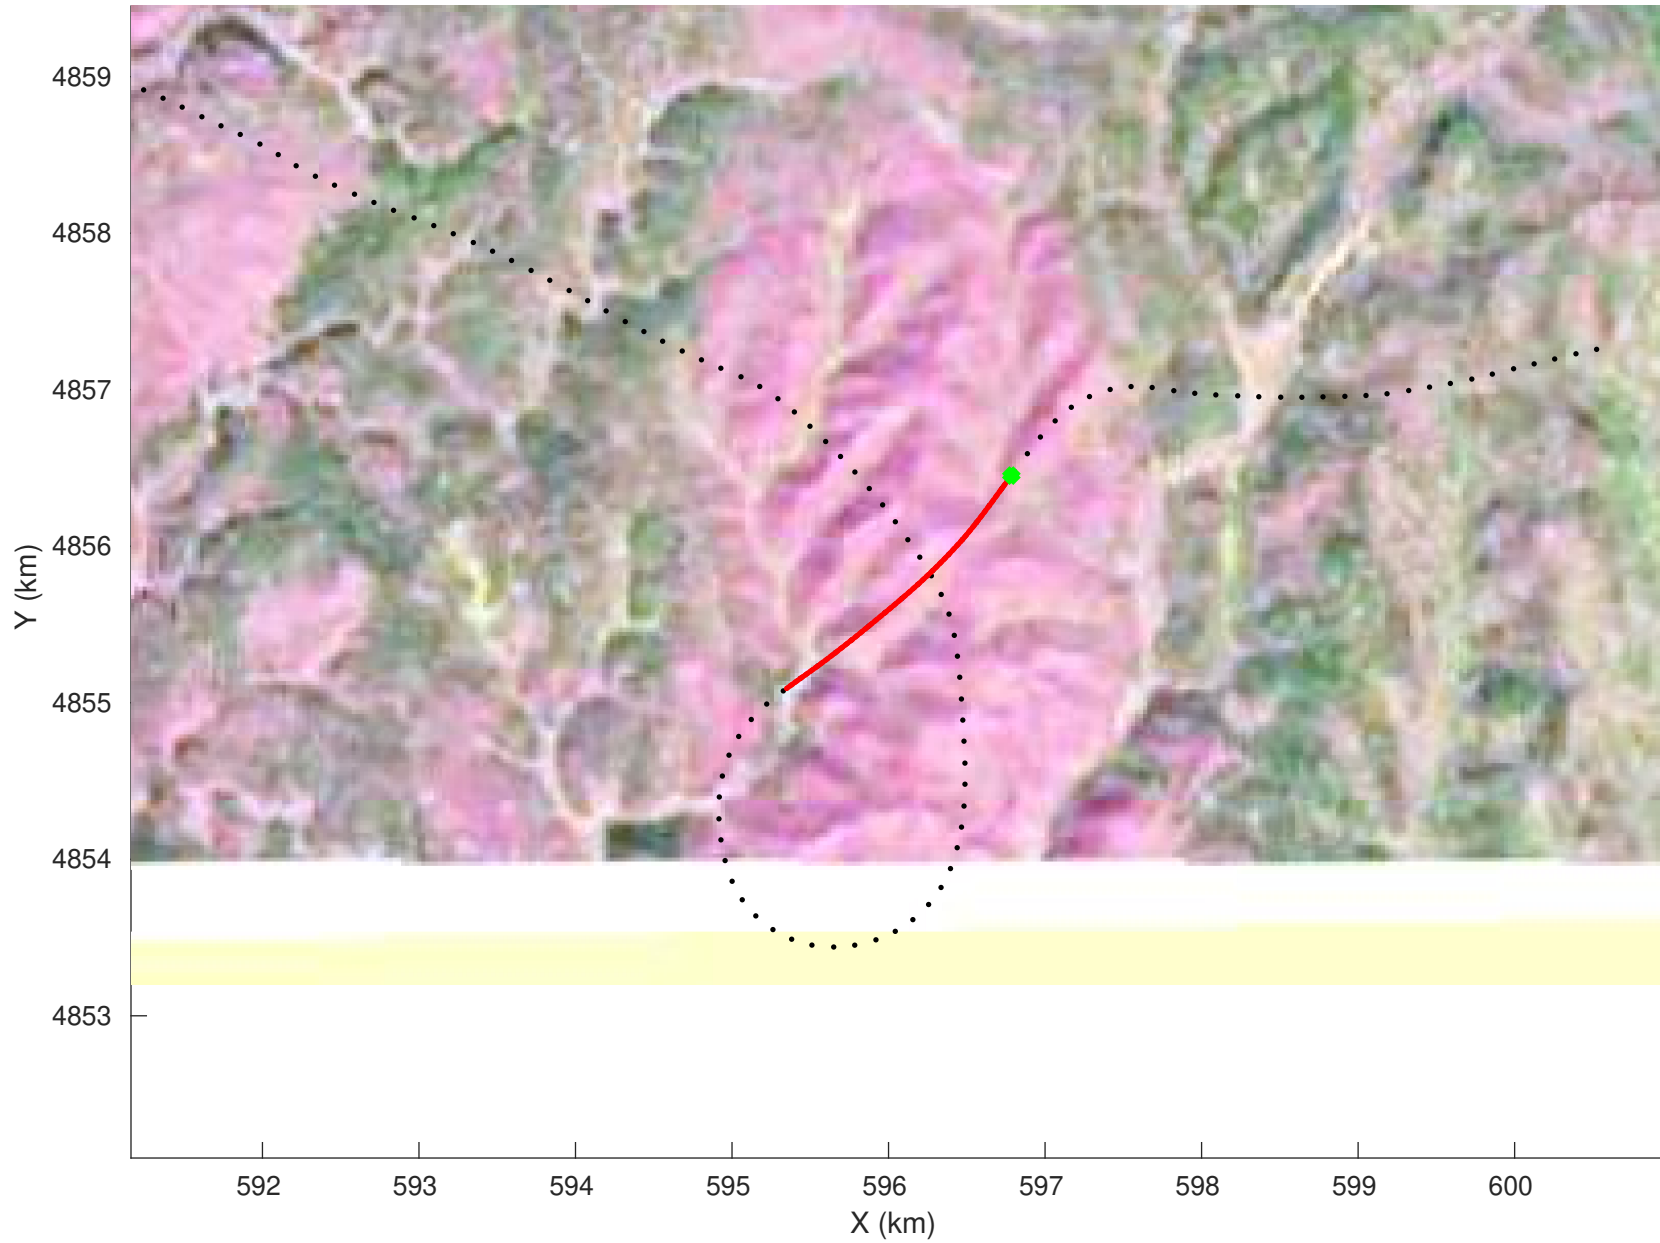

20210219_01_001
Black Hills, South Dakota

snow 2020_SouthDakota_N1KU: "" 20210219_01_001: 14:29:12.0 to 14:30:18.7 GPS

20210219_01_002
Black Hills, South Dakota

snow 2020_SouthDakota_N1KU: "" 20210219_01_002: 14:30:18.9 to 14:31:12.5 GPS

20210219_01_003
Black Hills, South Dakota

snow 2020_SouthDakota_N1KU: "" 20210219_01_003: 14:31:12.7 to 14:32:03.7 GPS

20210219_01_004
Black Hills, South Dakota

snow 2020_SouthDakota_N1KU: "" 20210219_01_004: 14:32:03.9 to 14:32:50.0 GPS

20210219_01_005
Black Hills, South Dakota

snow 2020_SouthDakota_N1KU: "" 20210219_01_005: 14:32:50.2 to 14:33:34.0 GPS

20210219_01_006
Black Hills, South Dakota

snow 2020_SouthDakota_N1KU: "" 20210219_01_006: 14:33:34.3 to 14:34:29.8 GPS

20210219_01_007
Black Hills, South Dakota

snow 2020_SouthDakota_N1KU: "" 20210219_01_007: 14:34:30.0 to 14:35:28.5 GPS

20210219_01_008
Black Hills, South Dakota

snow 2020_SouthDakota_N1KU: "" 20210219_01_008: 14:35:28.7 to 14:36:25.5 GPS