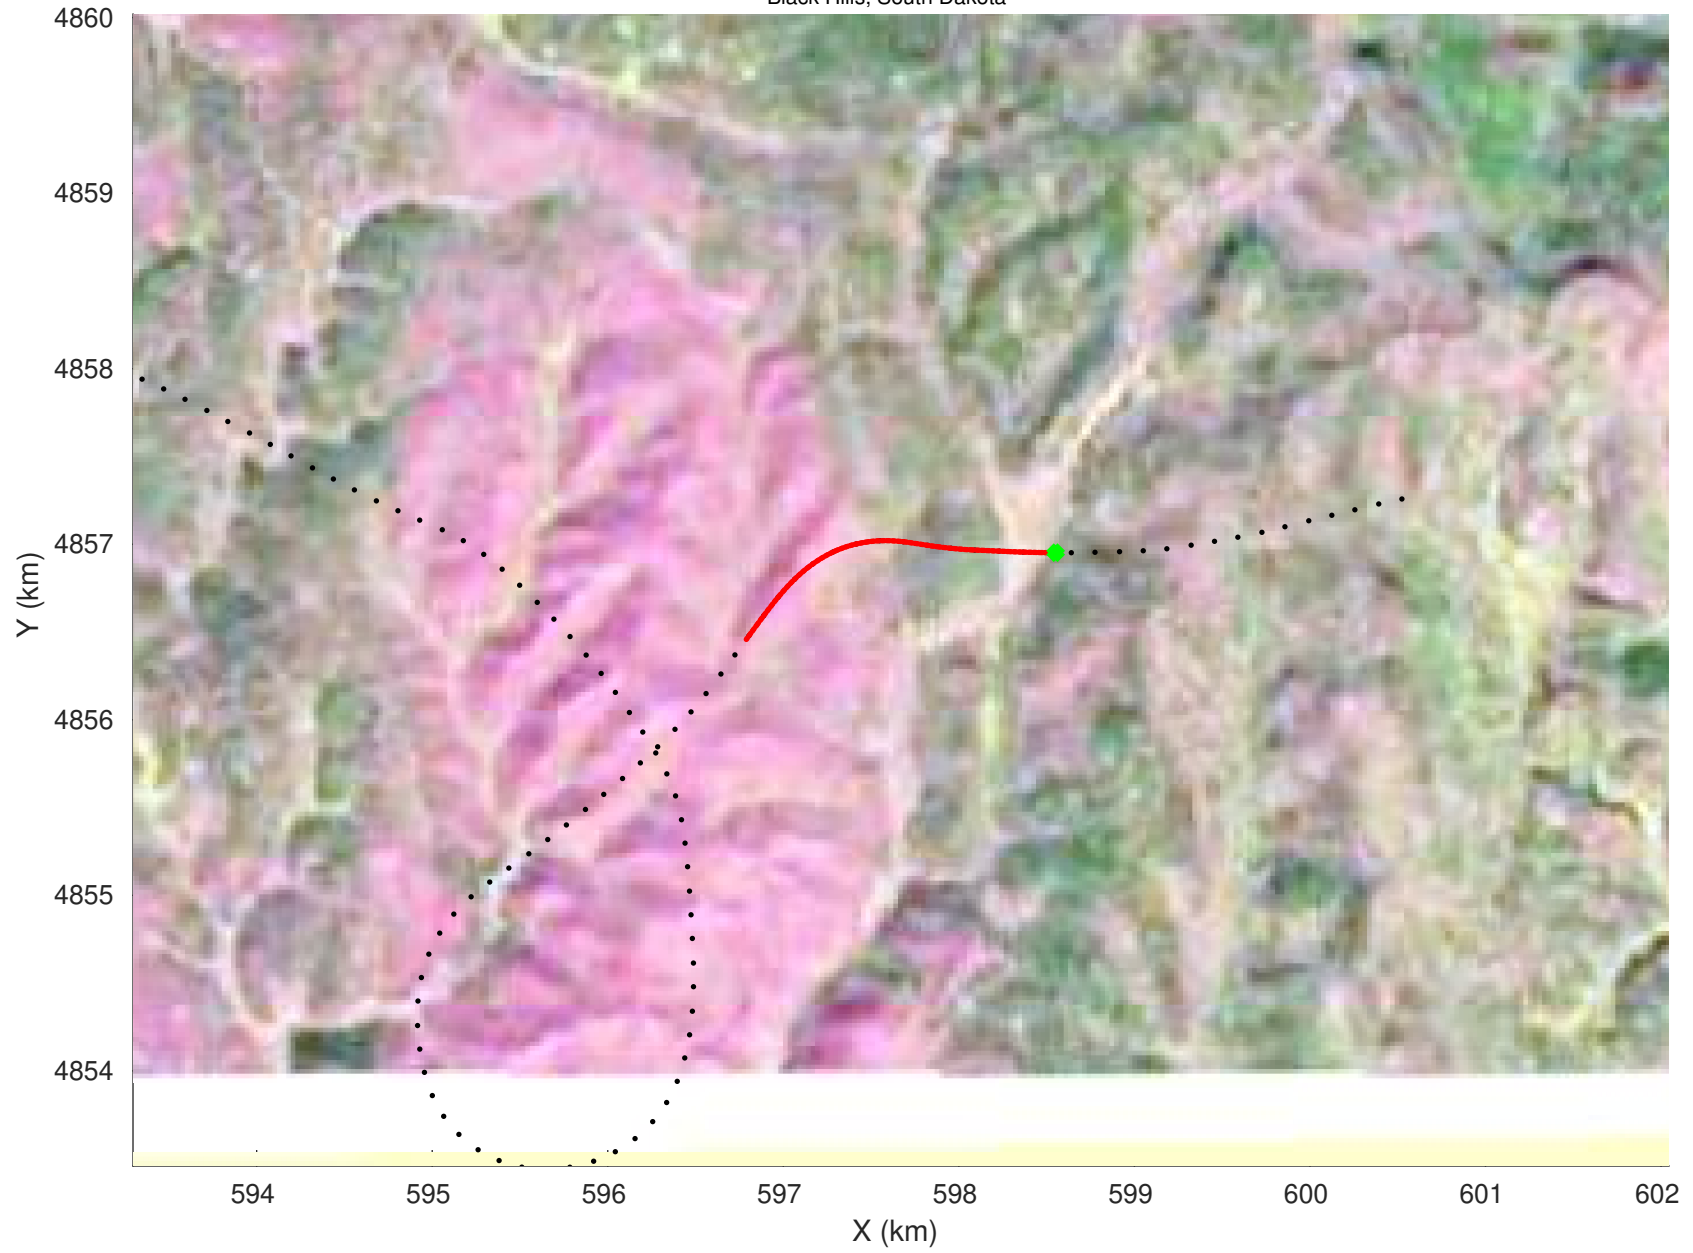

20210219_01_001
Black Hills, South Dakota

snow 2020_SouthDakota_N1KU: "" 20210219_01_001: 14:29:12.0 to 14:30:18.7 GPS

20210219_01_002
Black Hills, South Dakota

snow 2020_SouthDakota_N1KU: "" 20210219_01_002: 14:30:18.9 to 14:31:12.5 GPS

20210219_01_003
Black Hills, South Dakota

snow 2020_SouthDakota_N1KU: "" 20210219_01_003: 14:31:12.7 to 14:32:03.7 GPS

20210219_01_004
Black Hills, South Dakota

snow 2020_SouthDakota_N1KU: "" 20210219_01_004: 14:32:03.9 to 14:32:50.0 GPS

20210219_01_005
Black Hills, South Dakota

snow 2020_SouthDakota_N1KU: "" 20210219_01_005: 14:32:50.2 to 14:33:34.0 GPS

20210219_01_006
Black Hills, South Dakota

snow 2020_SouthDakota_N1KU: "" 20210219_01_006: 14:33:34.3 to 14:34:29.8 GPS