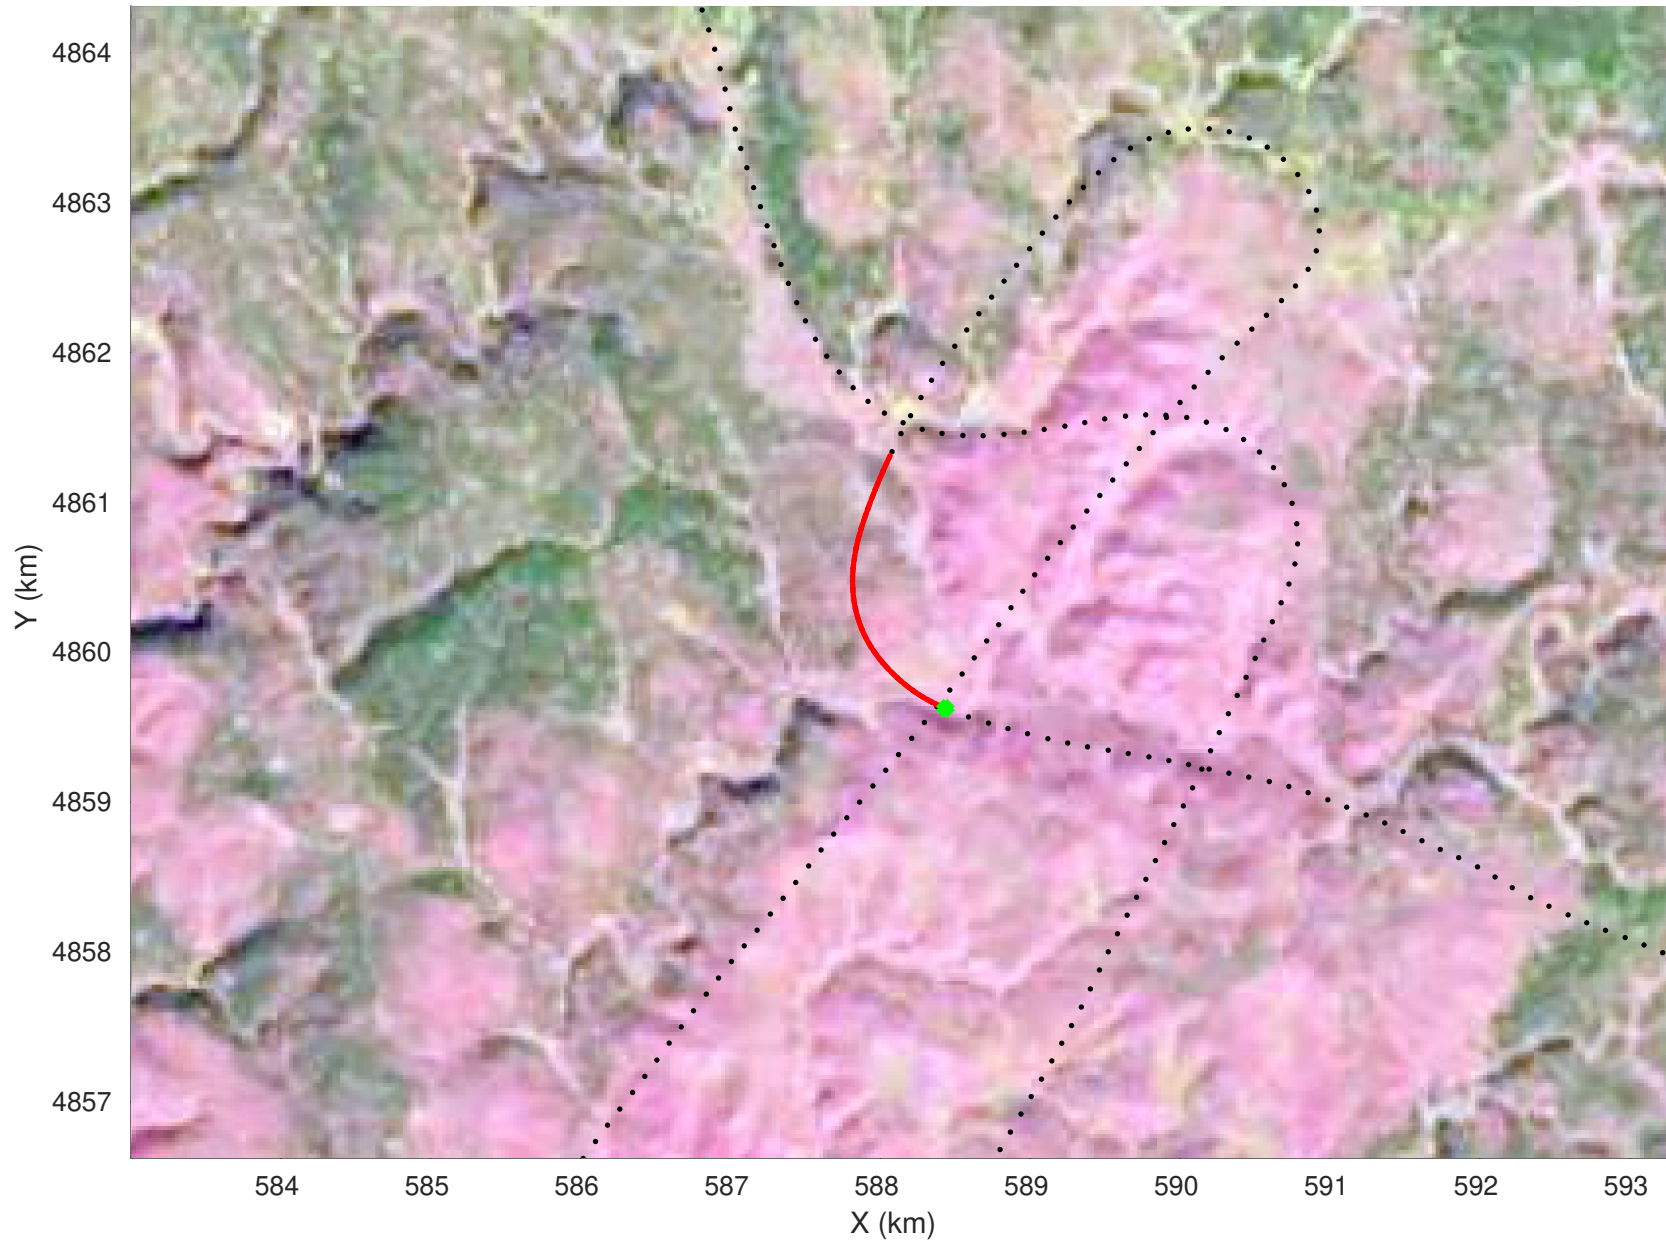

20210219_01_007
Black Hills, South Dakota

snow 2020_SouthDakota_N1KU: "" 20210219_01_007: 14:34:30.0 to 14:35:28.5 GPS

20210219_01_008
Black Hills, South Dakota

snow 2020_SouthDakota_N1KU: "" 20210219_01_008: 14:35:28.7 to 14:36:25.5 GPS

20210219_01_009
Black Hills, South Dakota

snow 2020_SouthDakota_N1KU: "" 20210219_01_009: 14:36:25.7 to 14:37:22.0 GPS

20210219_01_010
Black Hills, South Dakota

snow 2020_SouthDakota_N1KU: "" 20210219_01_010: 14:37:22.2 to 14:38:13.0 GPS

20210219_01_011
Black Hills, South Dakota

snow 2020_SouthDakota_N1KU: "" 20210219_01_011: 14:38:13.2 to 14:39:00.1 GPS

20210219_01_012
Black Hills, South Dakota

snow 2020_SouthDakota_N1KU: "" 20210219_01_012: 14:39:00.3 to 14:39:41.5 GPS