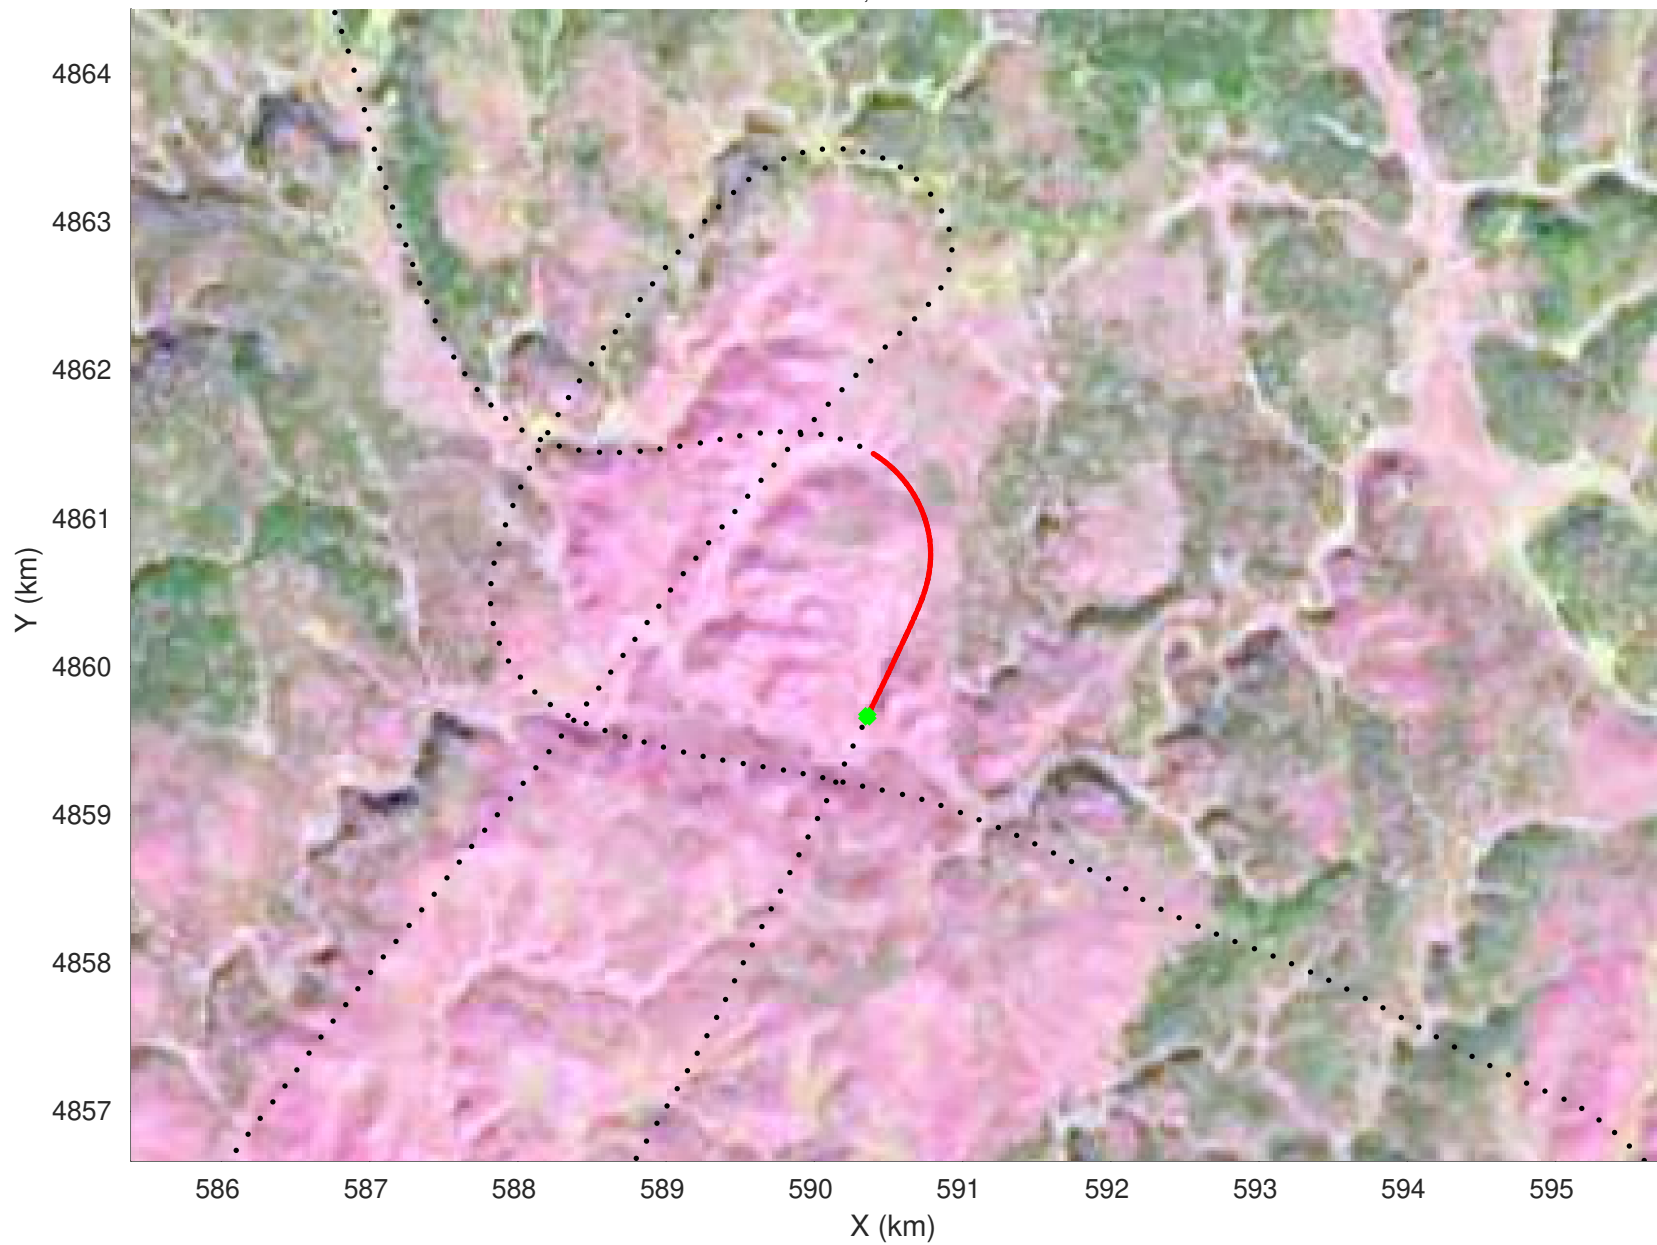

20210219_01_021
Black Hills, South Dakota

snow 2020_SouthDakota_N1KU: "" 20210219_01_021: 14:45:48.7 to 14:46:32.7 GPS

20210219_01_022
Black Hills, South Dakota

snow 2020_SouthDakota_N1KU: "" 20210219_01_022: 14:46:32.9 to 14:47:17.6 GPS

20210219_01_023
Black Hills, South Dakota

snow 2020_SouthDakota_N1KU: "" 20210219_01_023: 14:47:17.8 to 14:48:05.7 GPS

20210219_01_024
Black Hills, South Dakota

snow 2020_SouthDakota_N1KU: "" 20210219_01_024: 14:48:05.9 to 14:48:57.9 GPS