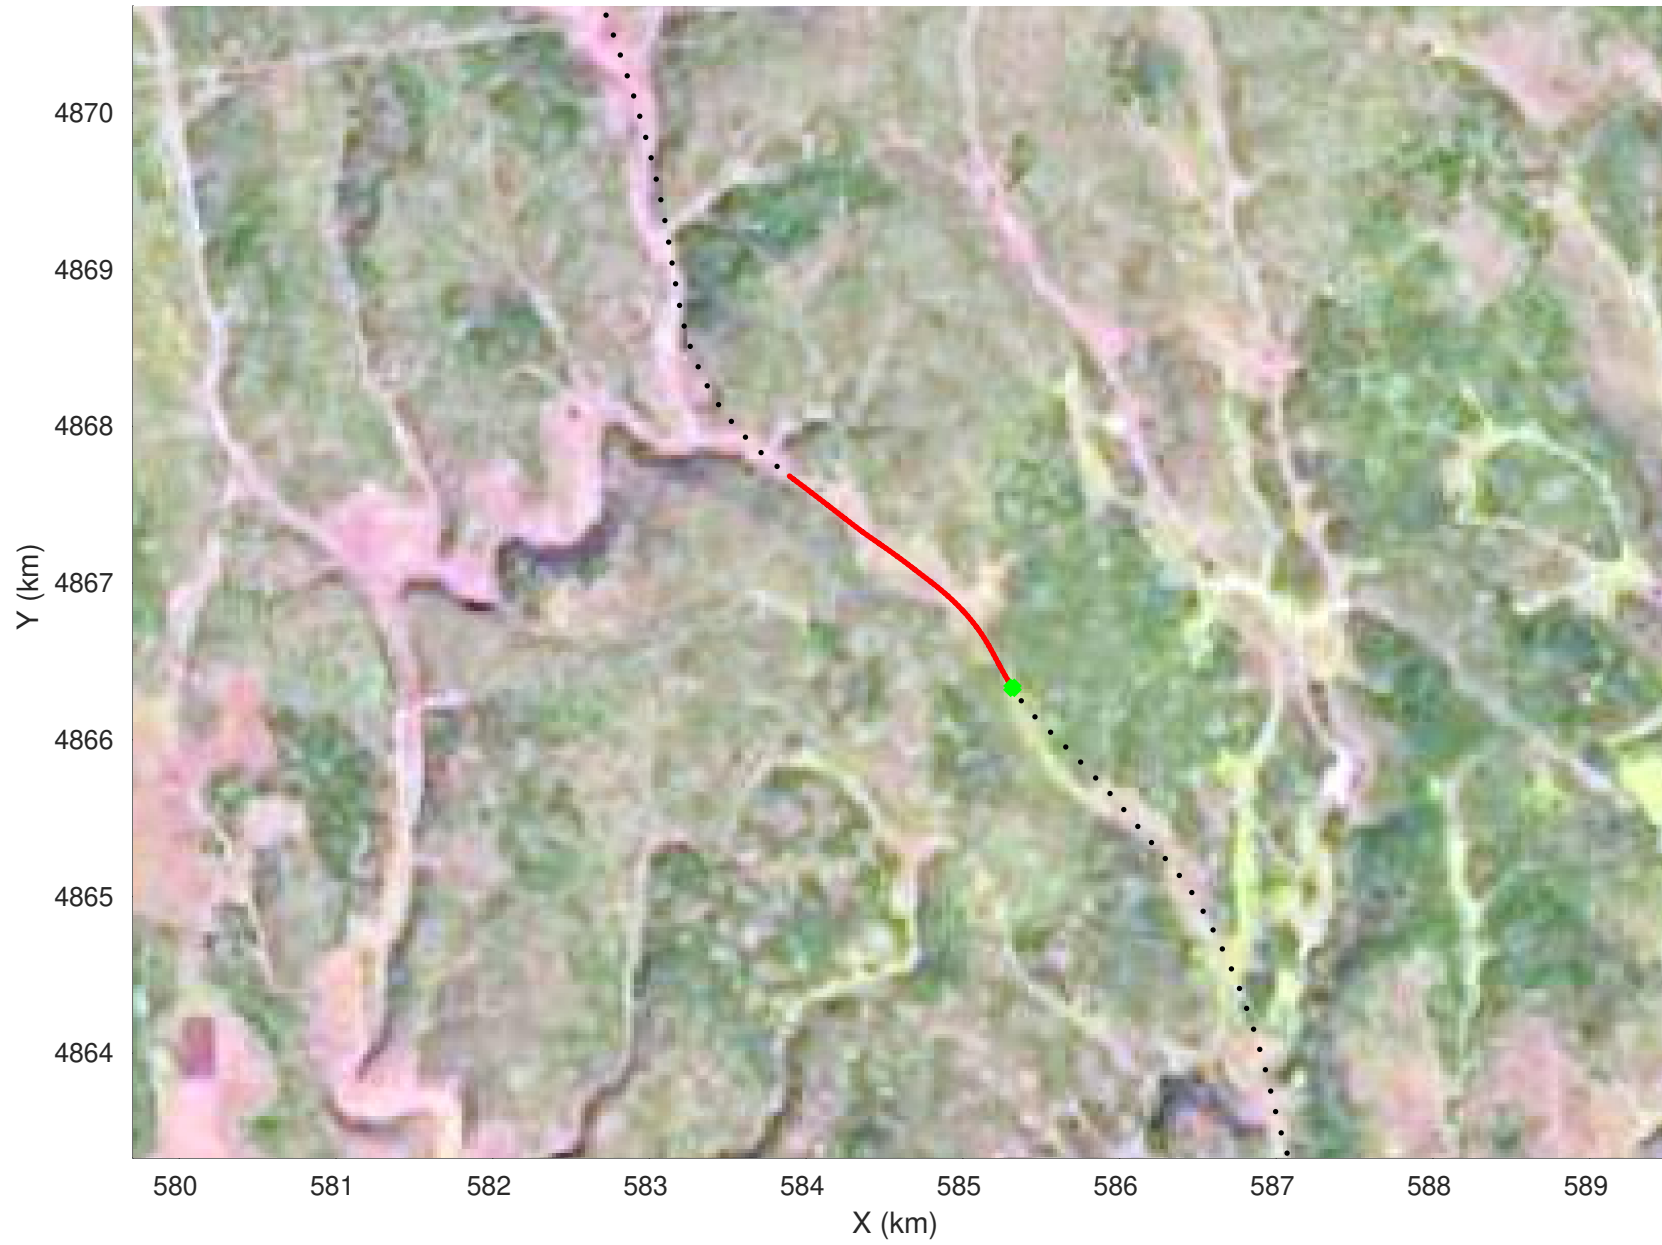

20210219_01_028
Black Hills, South Dakota