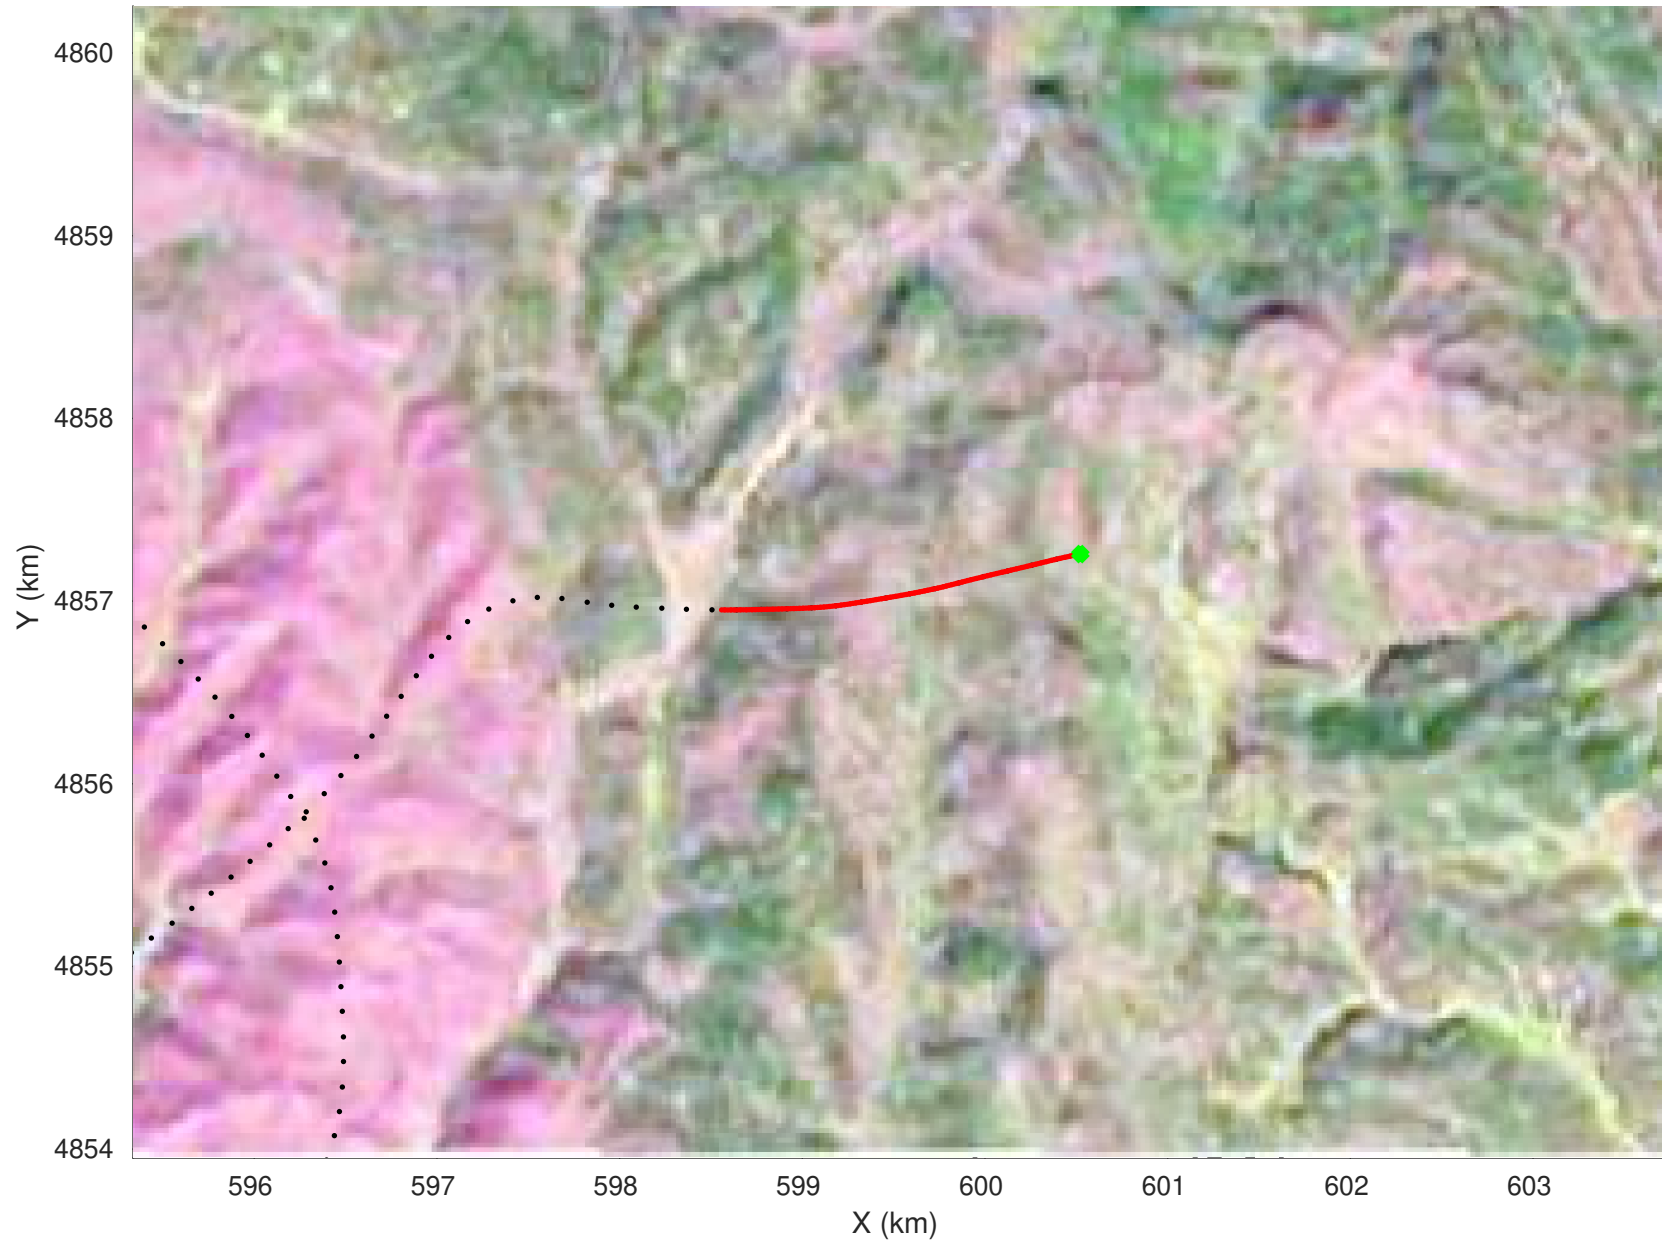

20210219_01_001
Black Hills, South Dakota

snow 2020_SouthDakota_N1KU: "" 20210219_01_001: 14:29:12.0 to 14:30:18.7 GPS

20210219_01_002
Black Hills, South Dakota

snow 2020_SouthDakota_N1KU: "" 20210219_01_002: 14:30:18.9 to 14:31:12.5 GPS

20210219_01_003
Black Hills, South Dakota

snow 2020_SouthDakota_N1KU: "" 20210219_01_003: 14:31:12.7 to 14:32:03.7 GPS

20210219_01_004
Black Hills, South Dakota

snow 2020_SouthDakota_N1KU: "" 20210219_01_004: 14:32:03.9 to 14:32:50.0 GPS

20210219_01_005
Black Hills, South Dakota

snow 2020_SouthDakota_N1KU: "" 20210219_01_005: 14:32:50.2 to 14:33:34.0 GPS

20210219_01_006
Black Hills, South Dakota

snow 2020_SouthDakota_N1KU: "" 20210219_01_006: 14:33:34.3 to 14:34:29.8 GPS