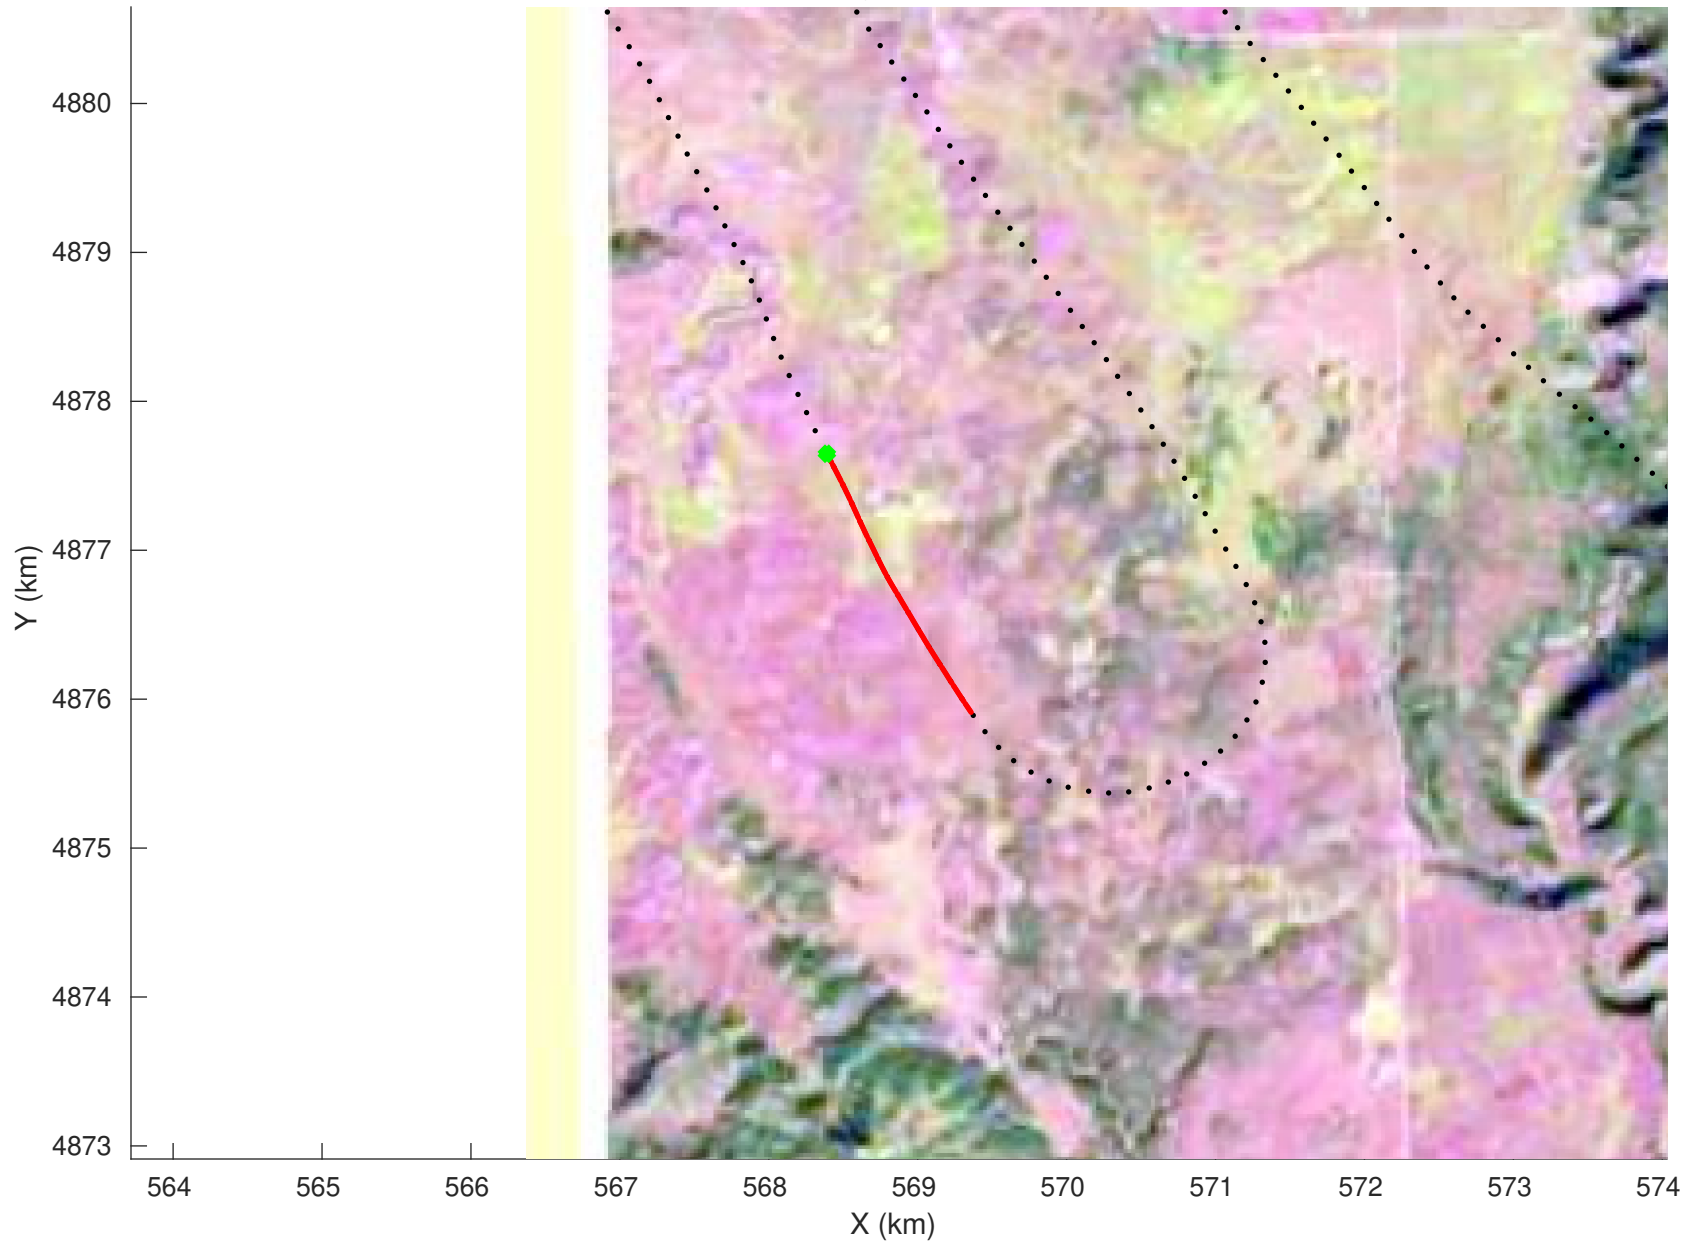

20210219_01_058
Black Hills, South Dakota