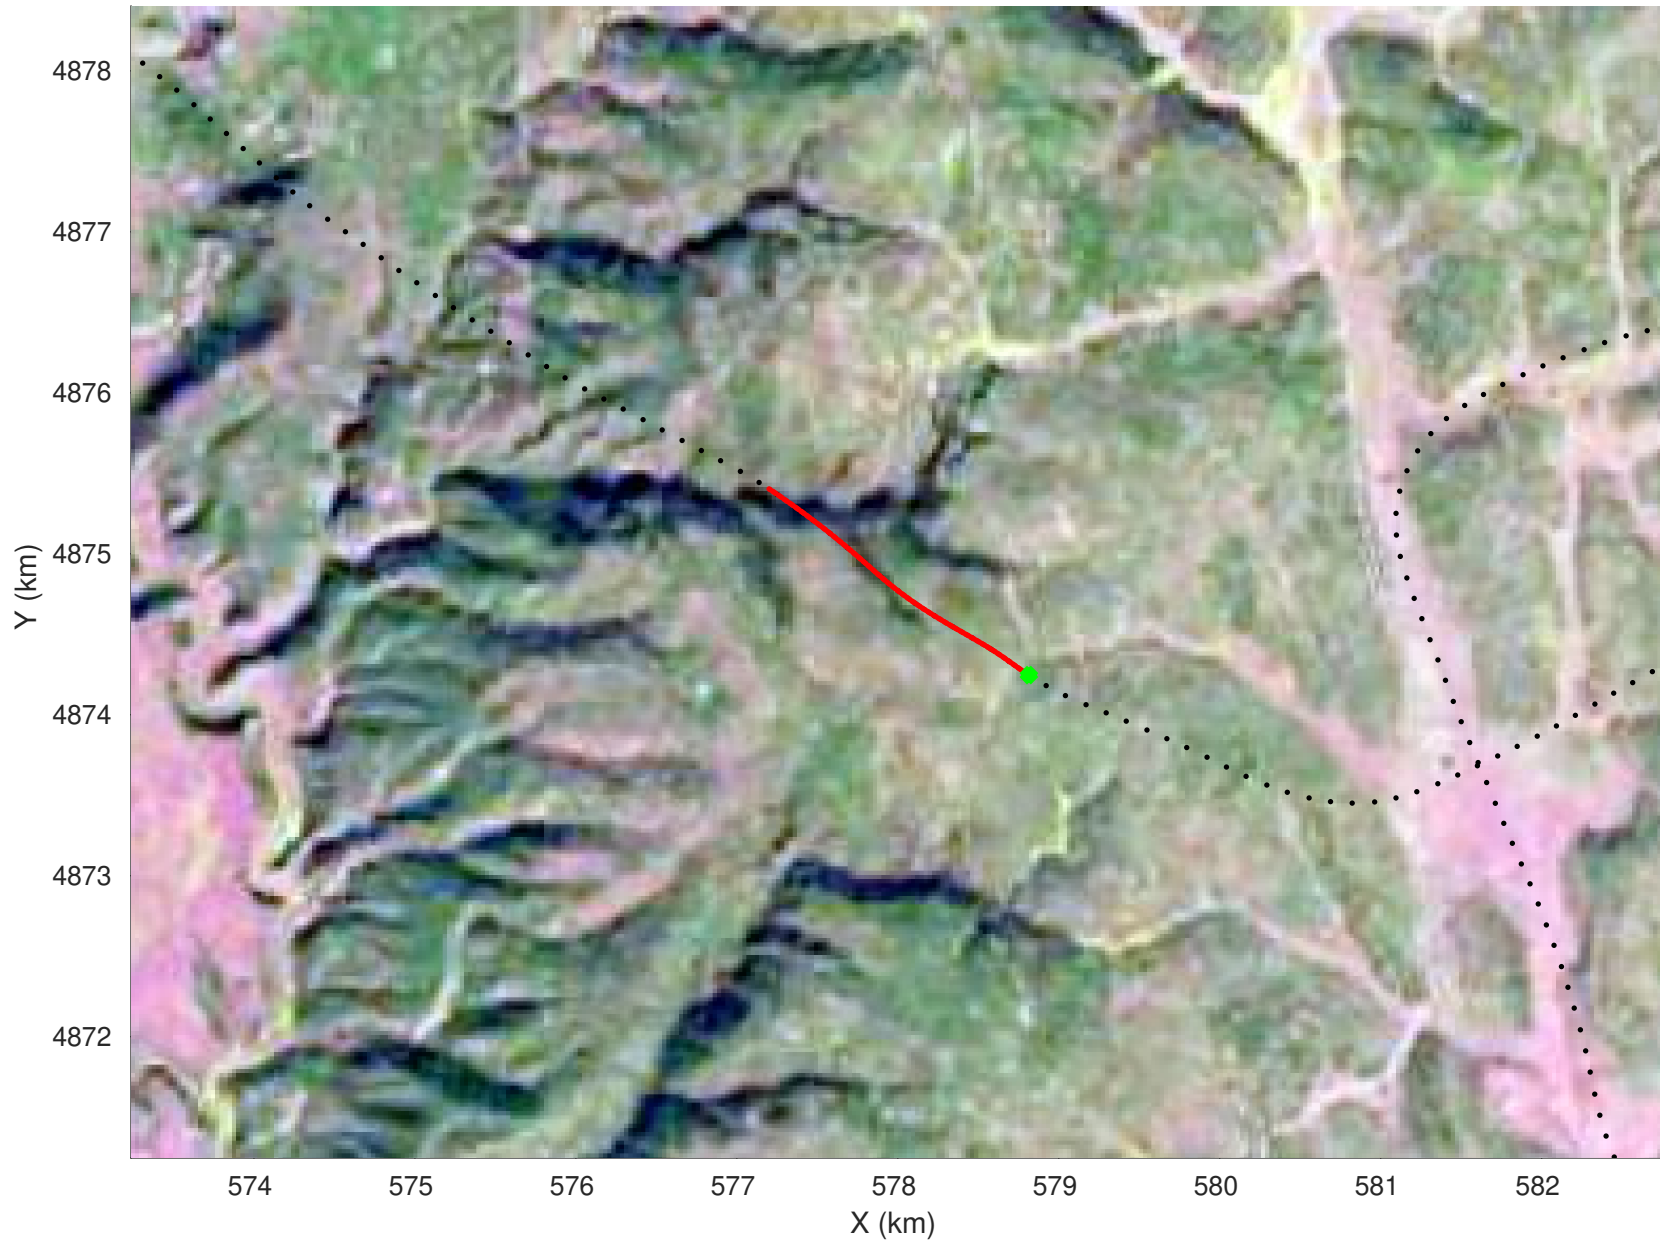

20210219_01_038
Black Hills, South Dakota