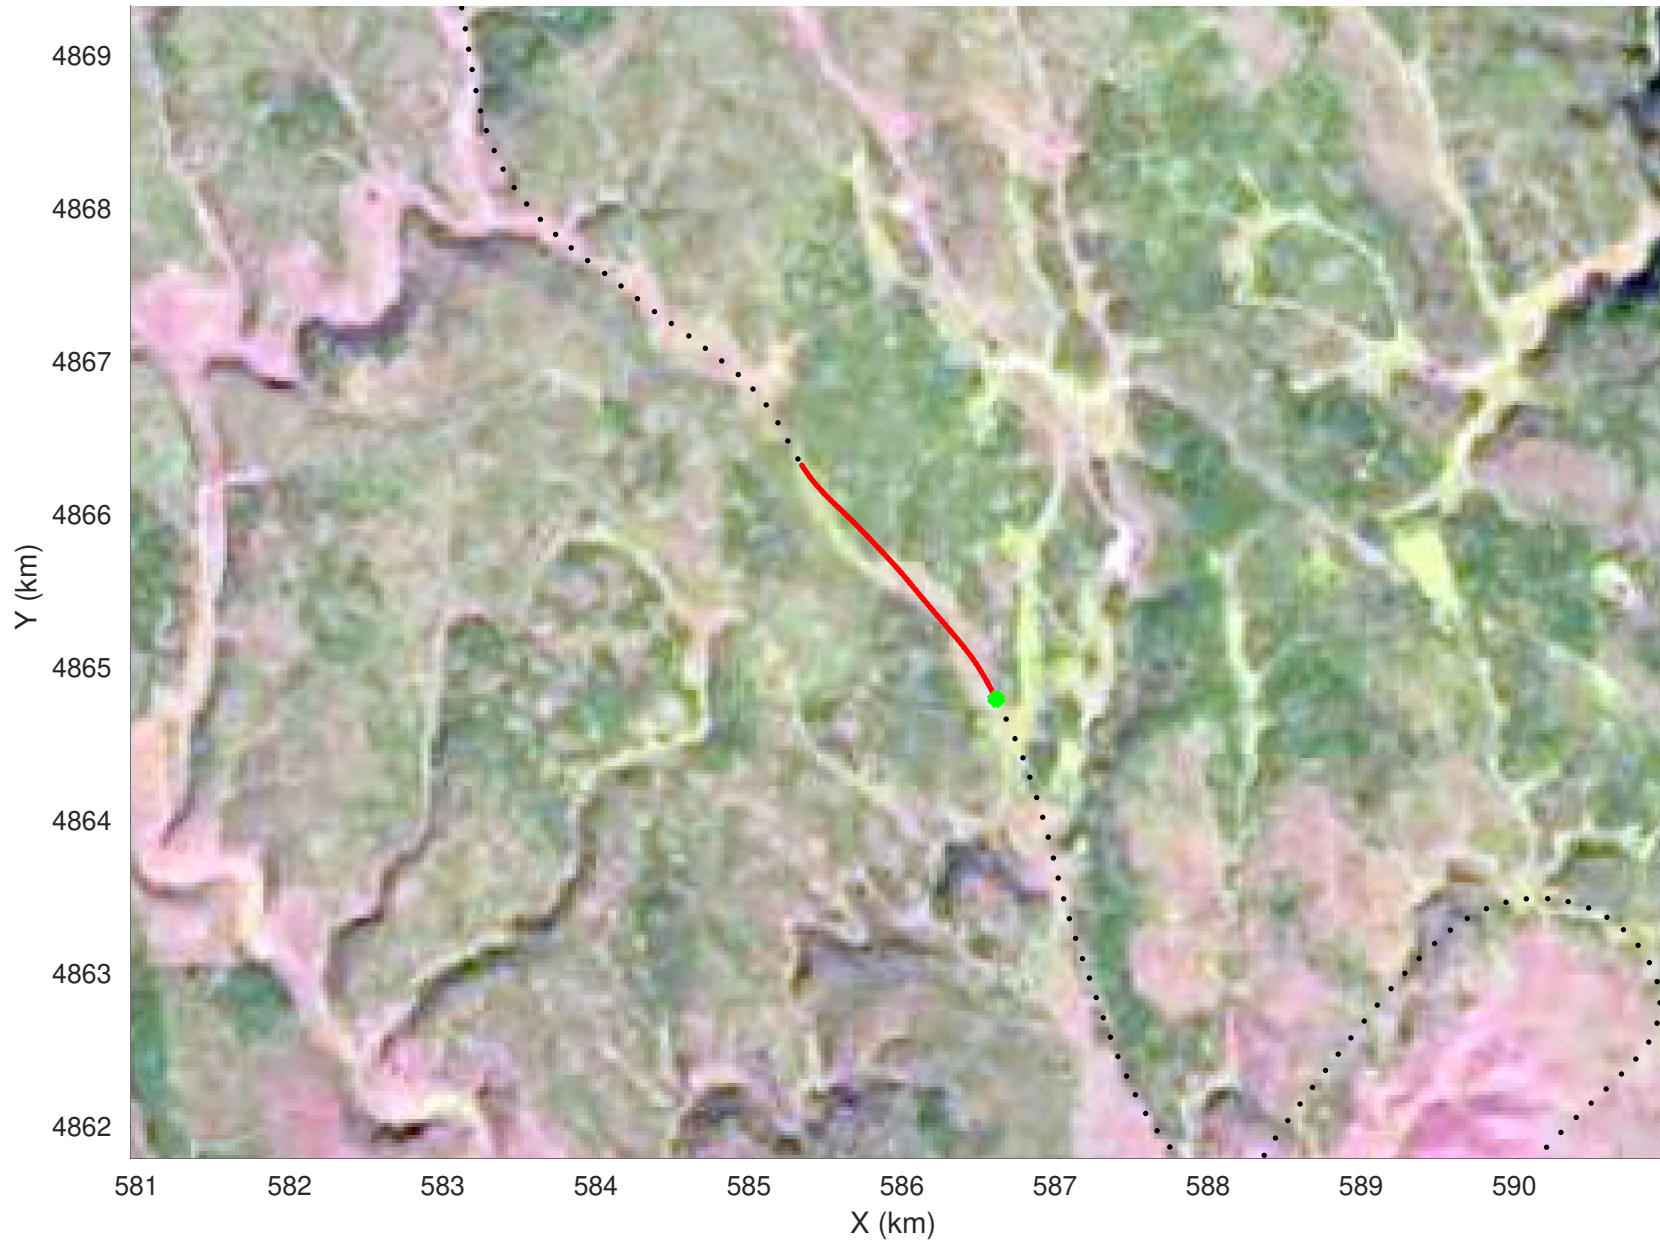

20210219_01_027
Black Hills, South Dakota