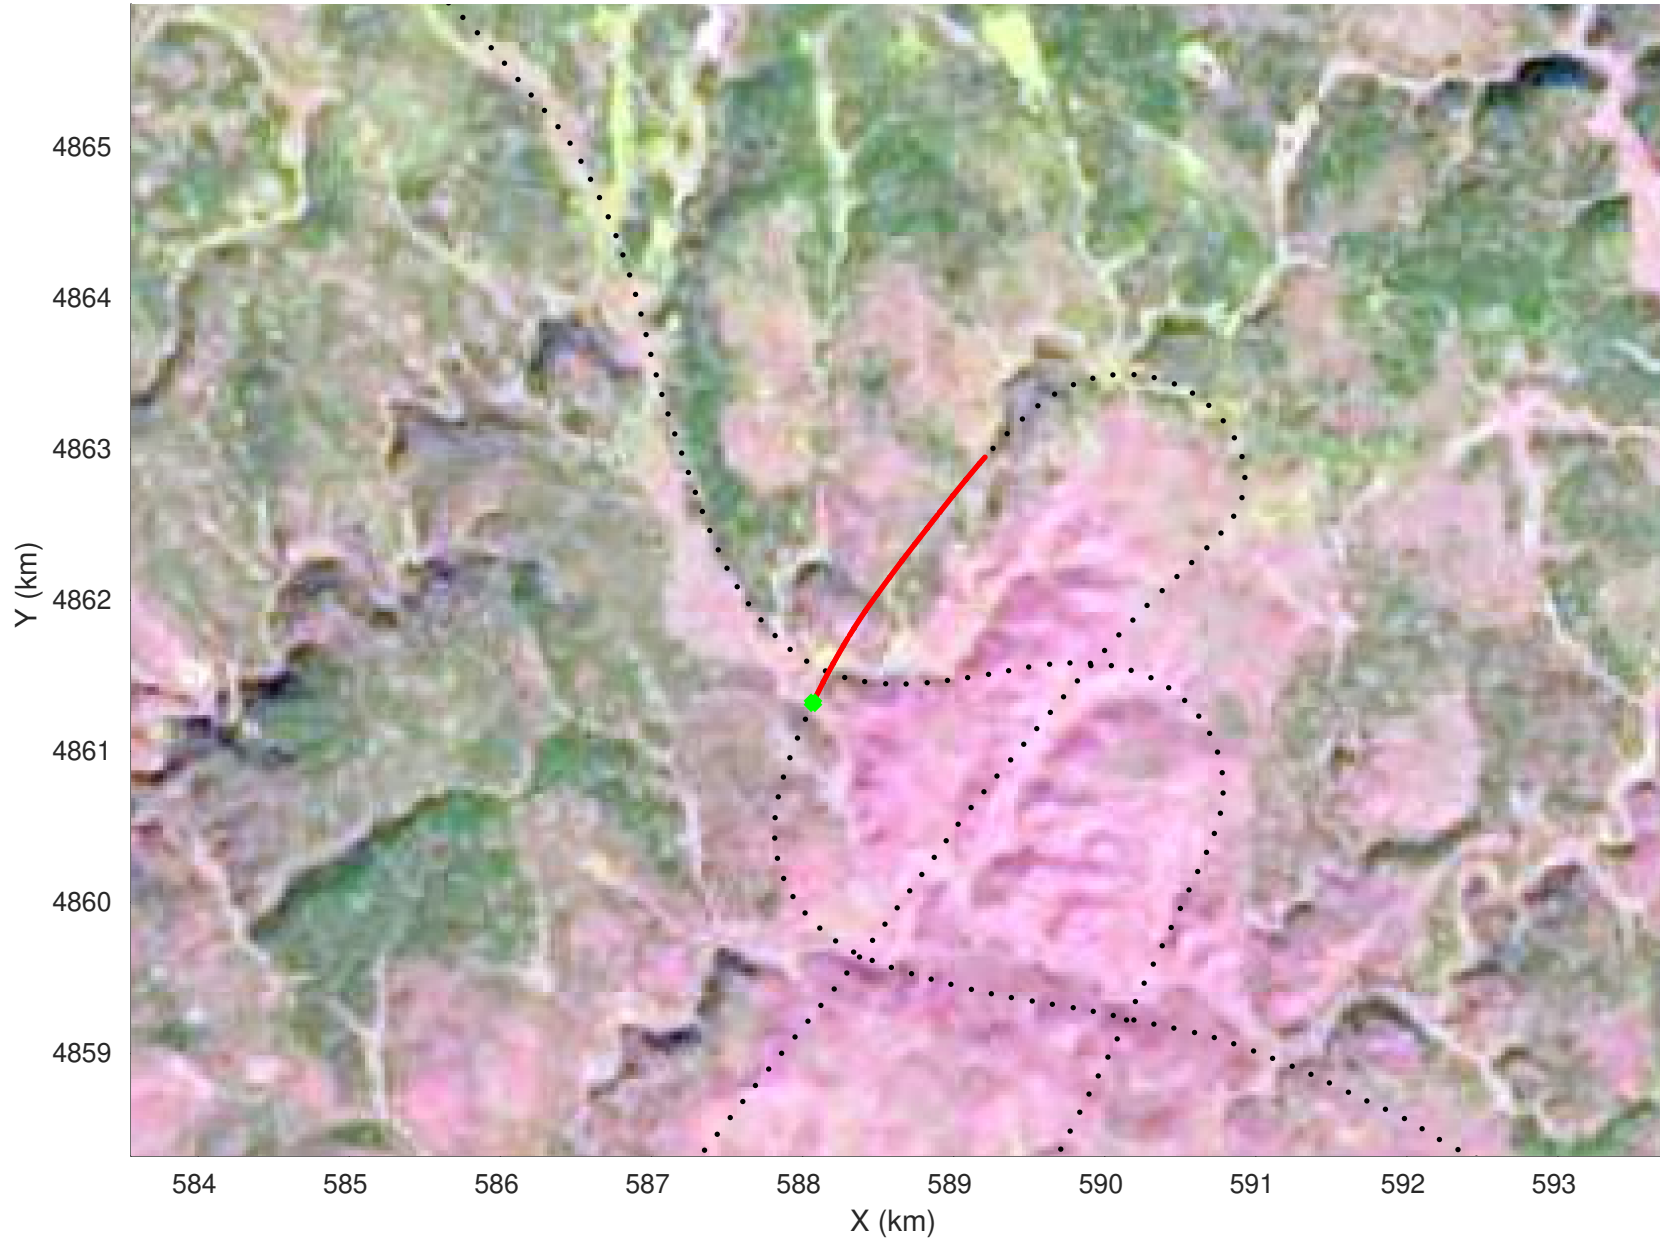

20210219_01_007
Black Hills, South Dakota

snow 2020_SouthDakota_N1KU: "" 20210219_01_007: 14:34:30.0 to 14:35:28.5 GPS

20210219_01_008
Black Hills, South Dakota

snow 2020_SouthDakota_N1KU: "" 20210219_01_008: 14:35:28.7 to 14:36:25.5 GPS

20210219_01_009
Black Hills, South Dakota

snow 2020_SouthDakota_N1KU: "" 20210219_01_009: 14:36:25.7 to 14:37:22.0 GPS

20210219_01_010
Black Hills, South Dakota

snow 2020_SouthDakota_N1KU: "" 20210219_01_010: 14:37:22.2 to 14:38:13.0 GPS

20210219_01_011
Black Hills, South Dakota

snow 2020_SouthDakota_N1KU: "" 20210219_01_011: 14:38:13.2 to 14:39:00.1 GPS

20210219_01_012
Black Hills, South Dakota

snow 2020_SouthDakota_N1KU: "" 20210219_01_012: 14:39:00.3 to 14:39:41.5 GPS