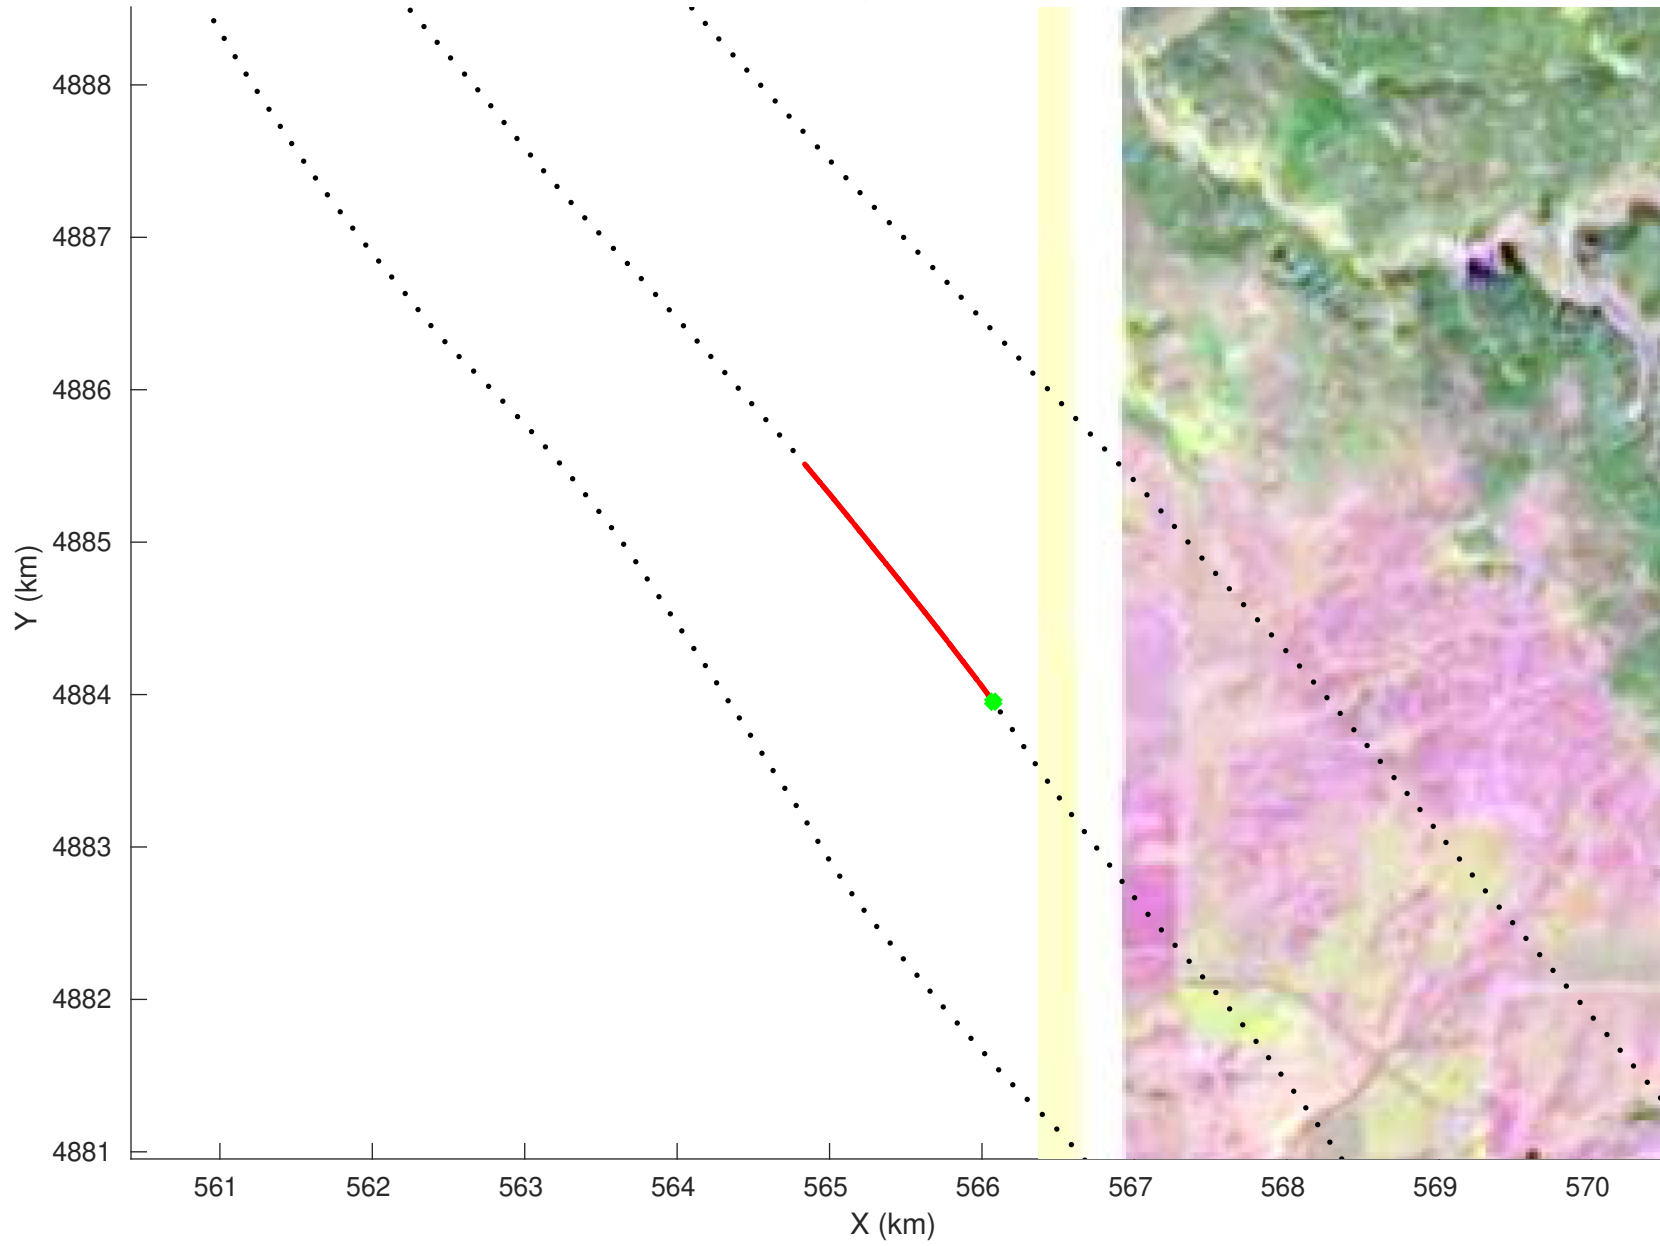

20210219_01_065
Black Hills, South Dakota