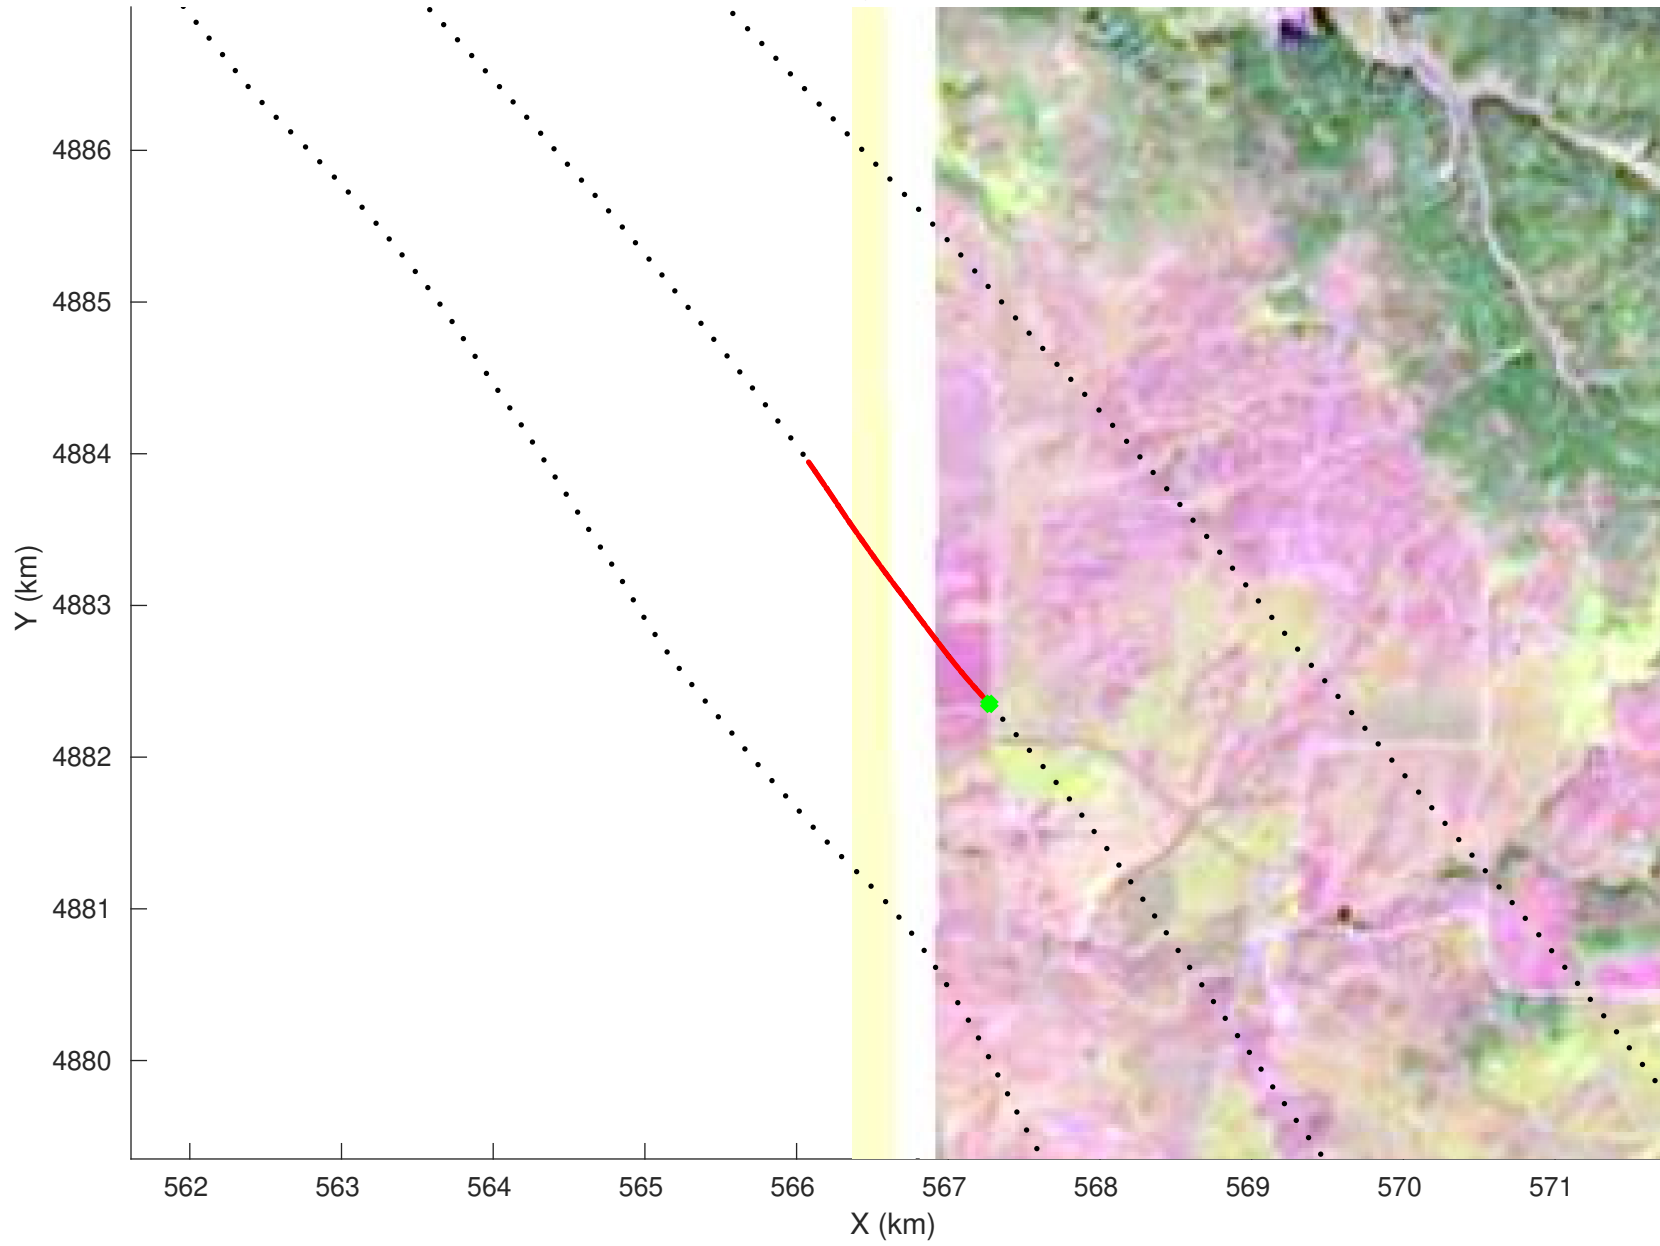

20210219_01_064
Black Hills, South Dakota