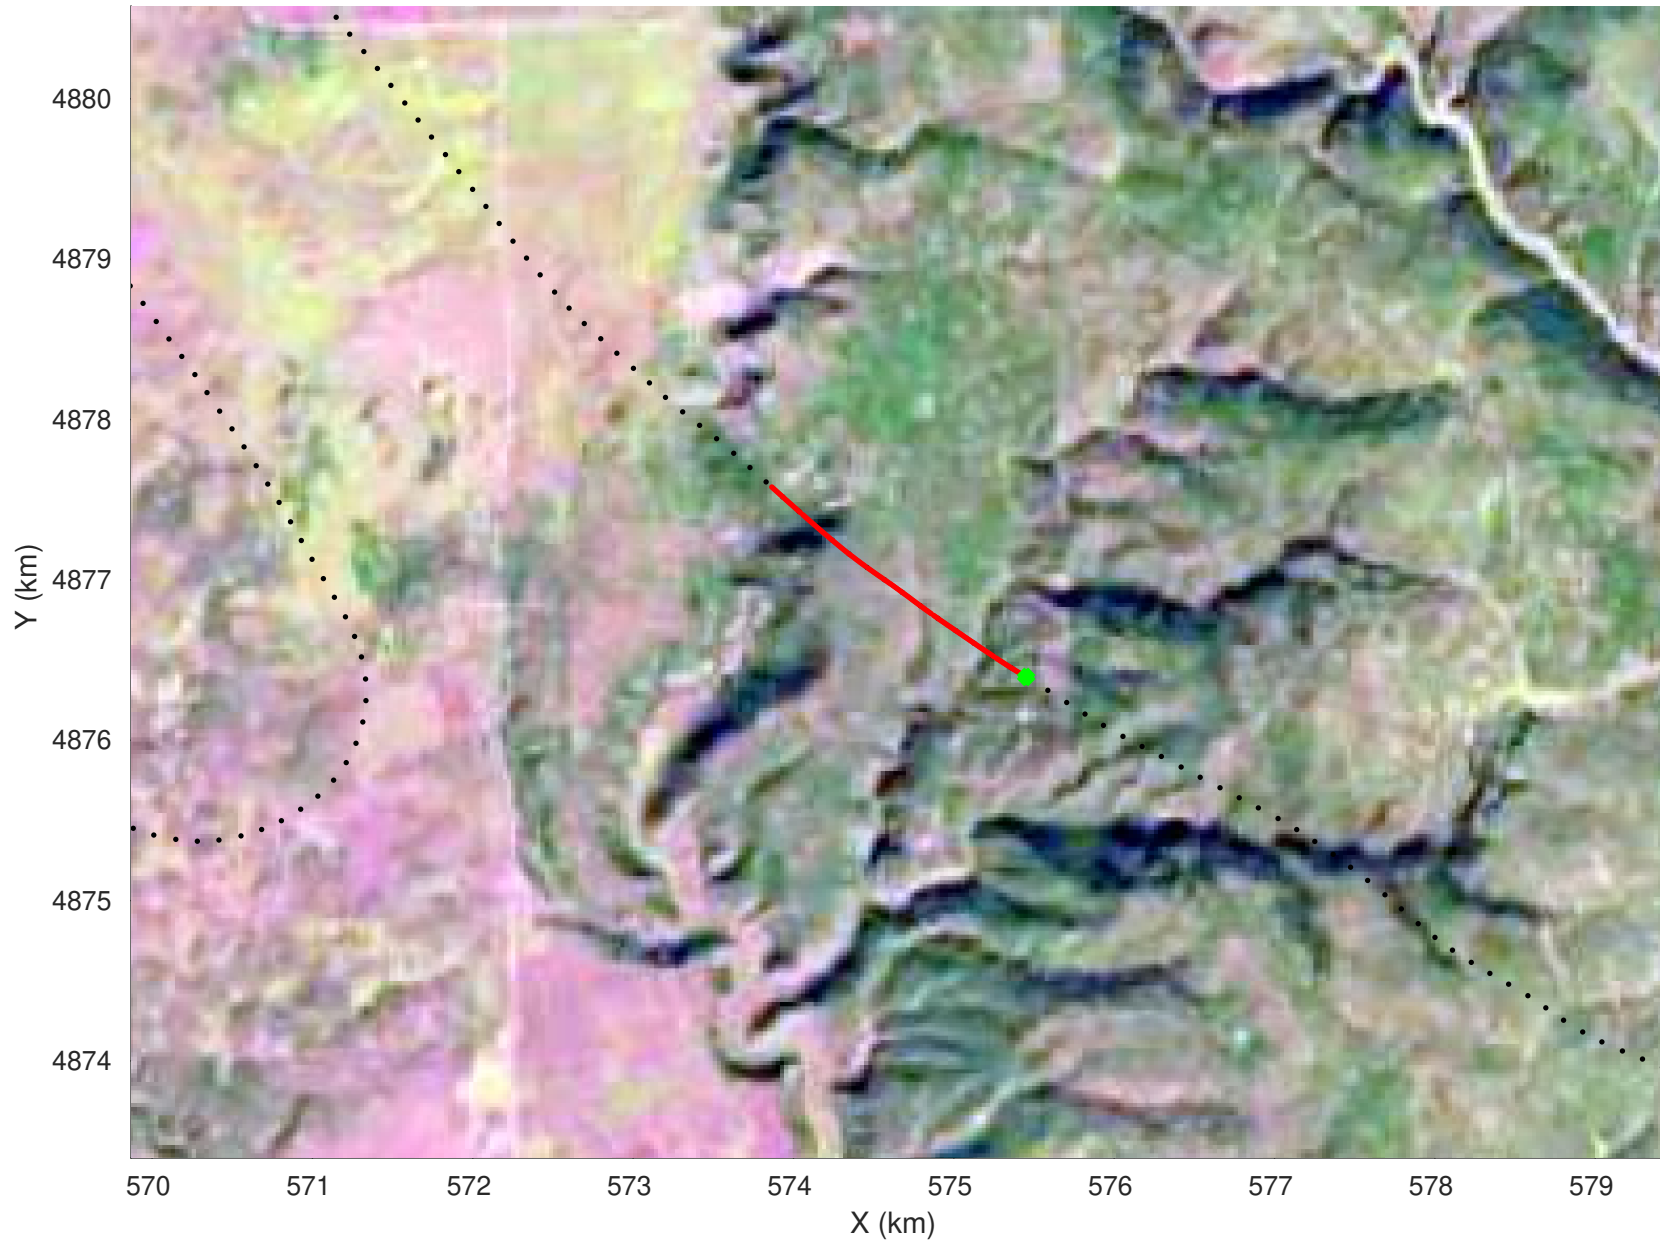

20210219_01_040
Black Hills, South Dakota