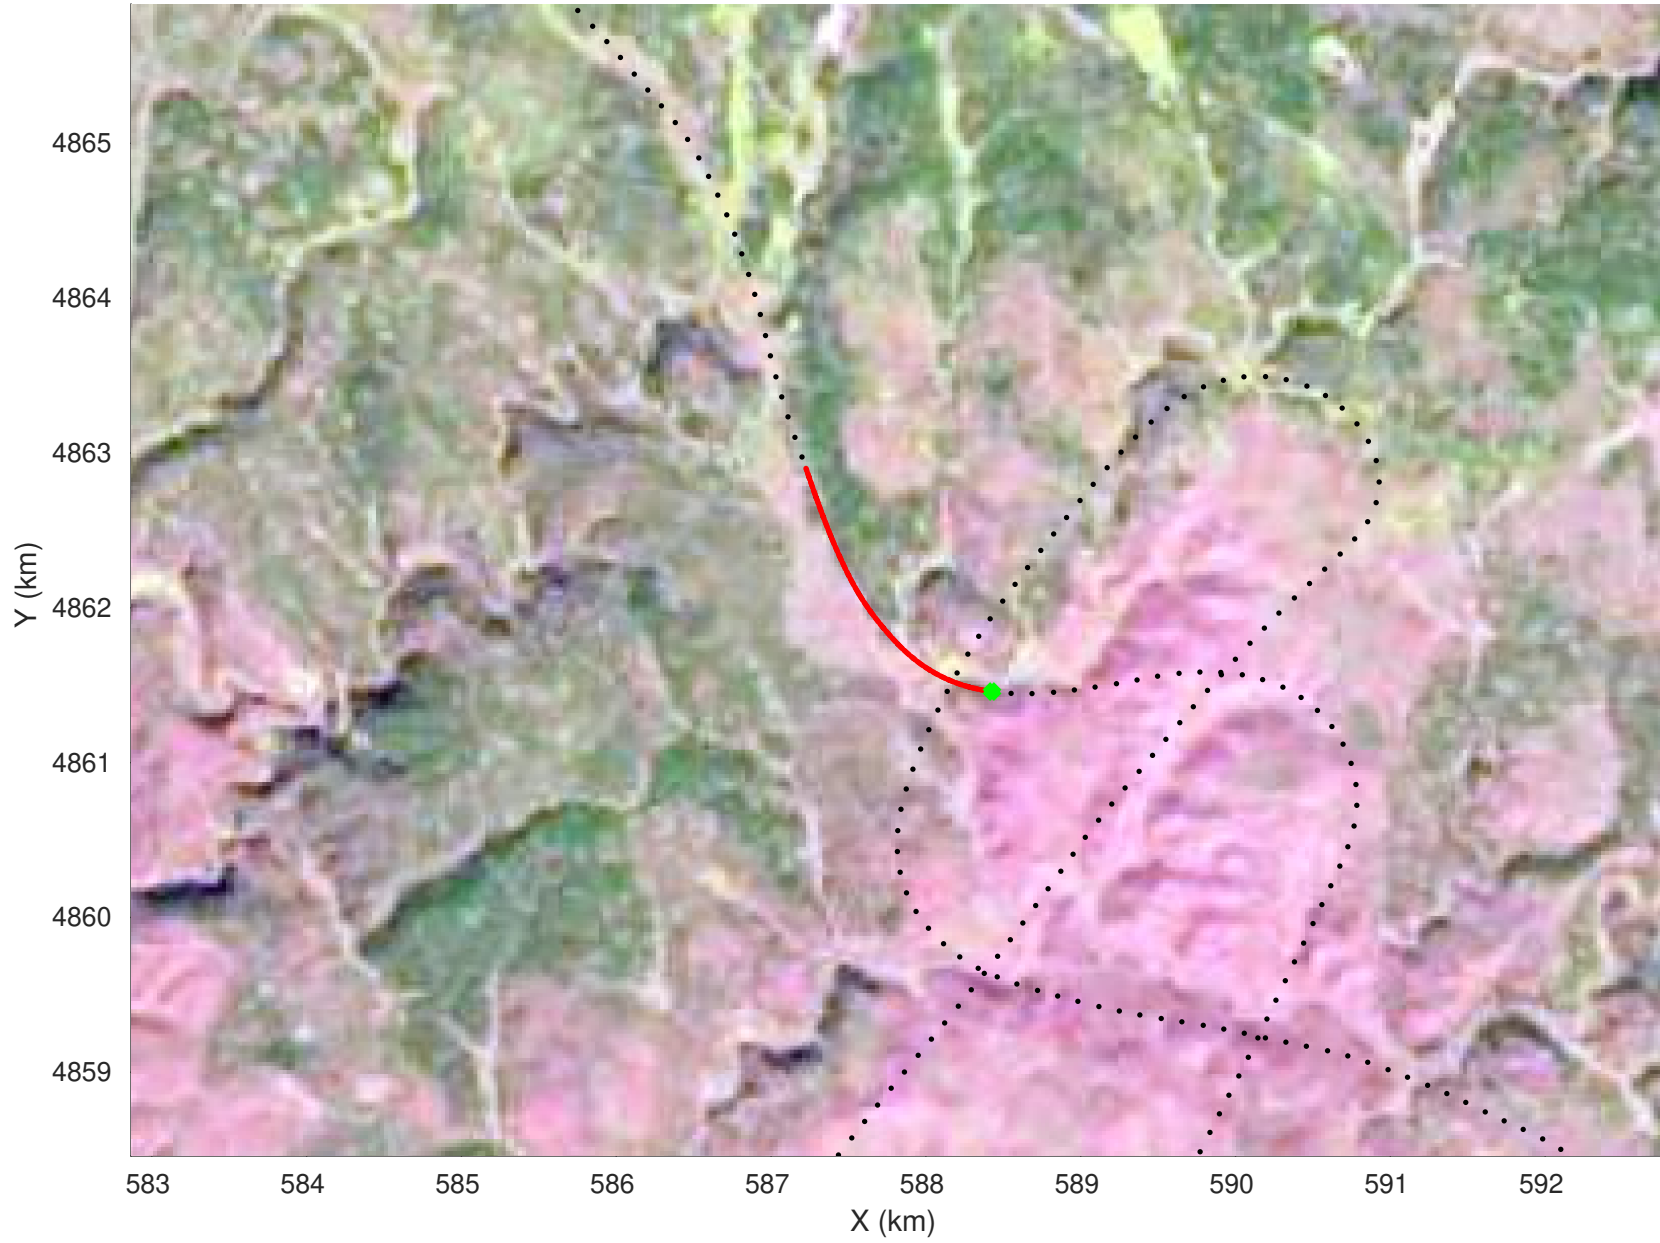

20210219_01_023
Black Hills, South Dakota

snow 2020_SouthDakota_N1KU: "" 20210219_01_023: 14:47:17.8 to 14:48:05.7 GPS

20210219_01_024
Black Hills, South Dakota

snow 2020_SouthDakota_N1KU: "" 20210219_01_024: 14:48:05.9 to 14:48:57.9 GPS

20210219_01_025
Black Hills, South Dakota

snow 2020_SouthDakota_N1KU: "" 20210219_01_025: 14:48:58.1 to 14:49:46.0 GPS

20210219_01_026
Black Hills, South Dakota

snow 2020_SouthDakota_N1KU: "" 20210219_01_026: 14:49:46.2 to 14:50:35.6 GPS