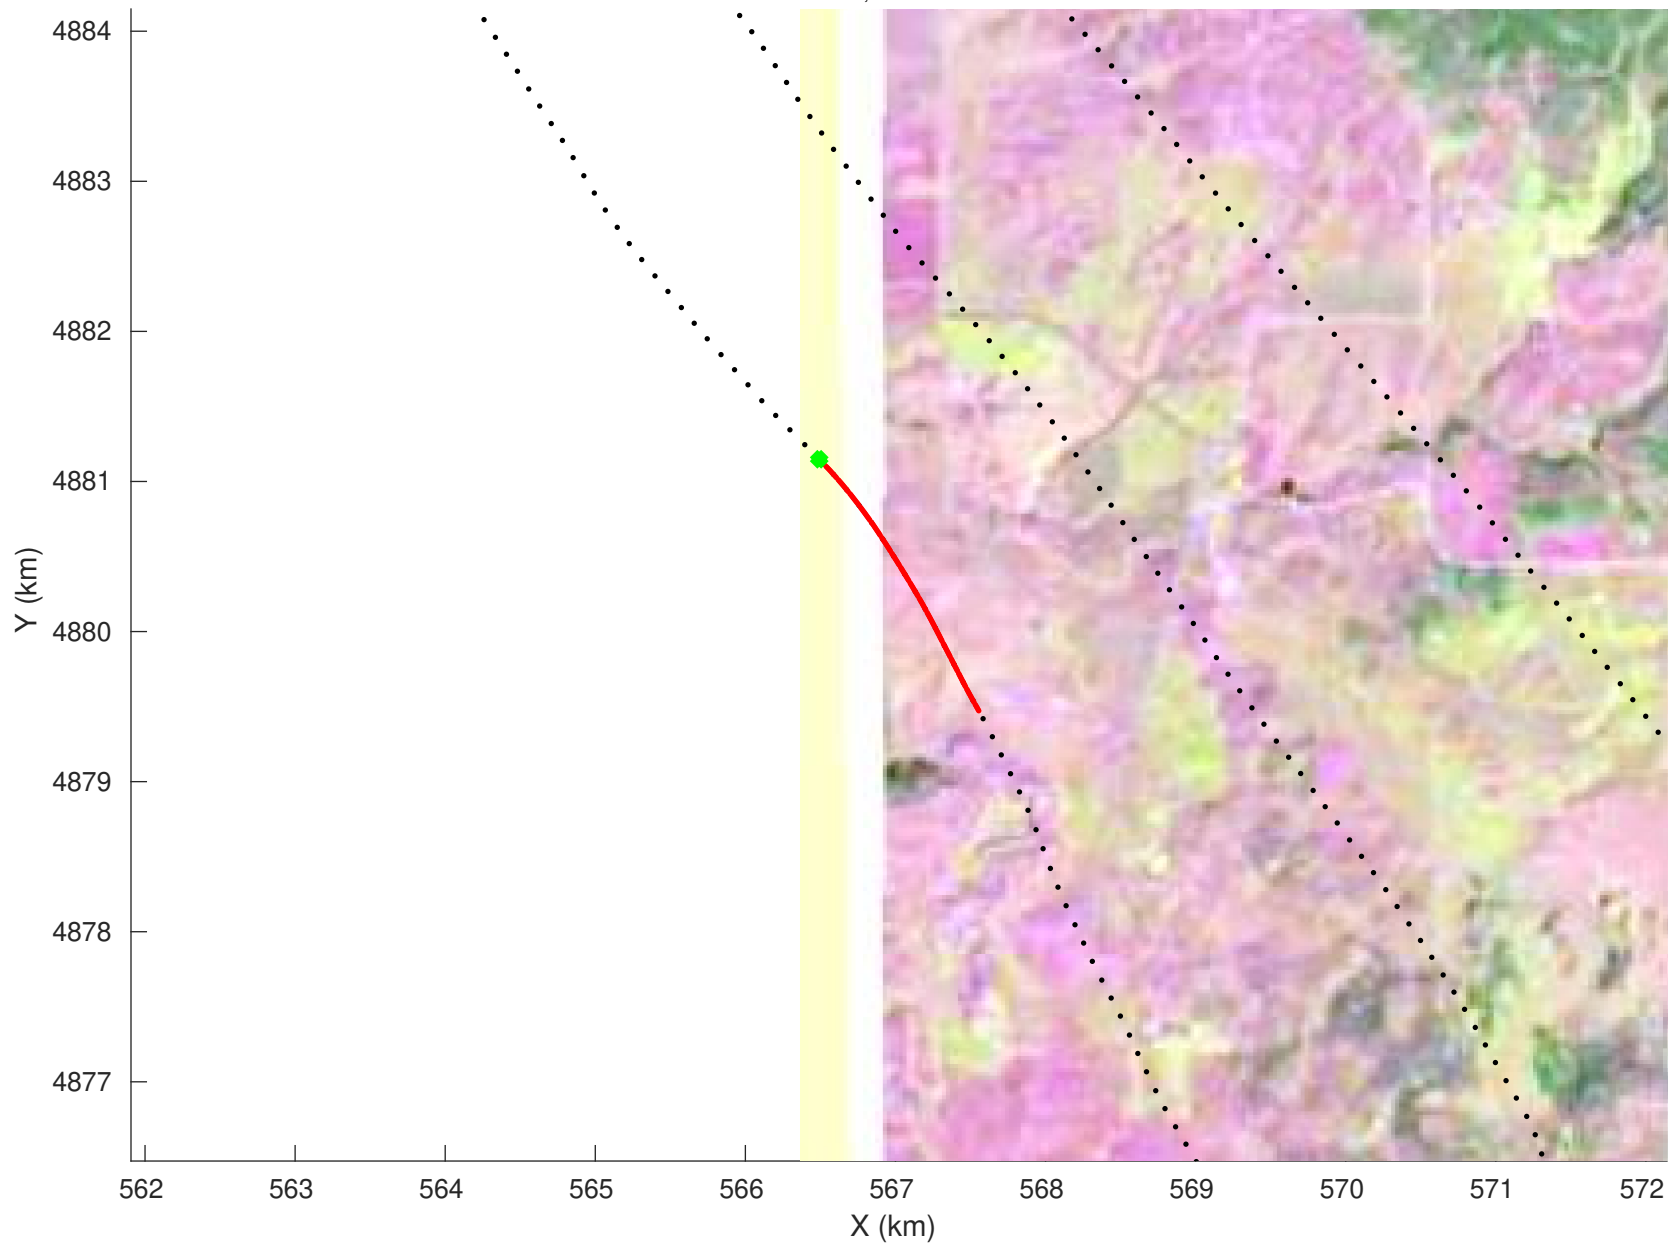

20210219_01_056
Black Hills, South Dakota