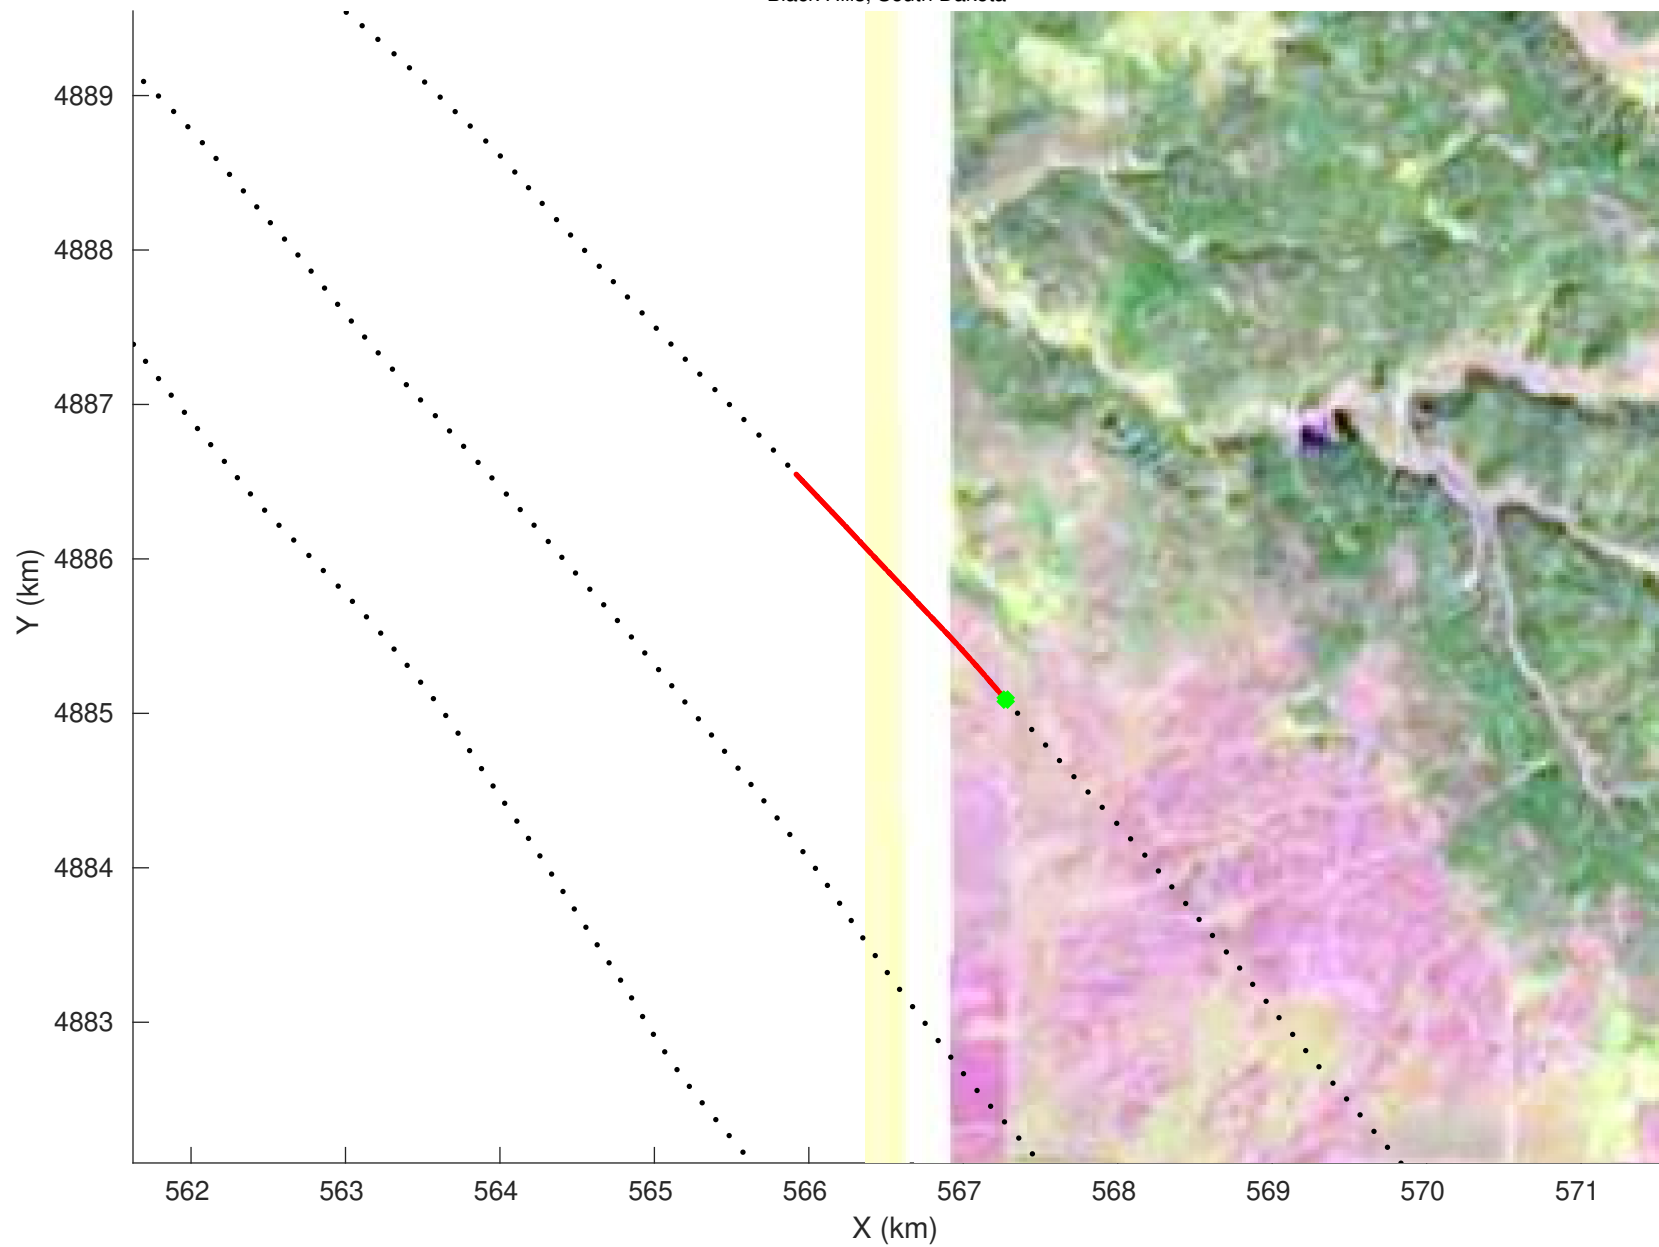

20210219_01_046
Black Hills, South Dakota