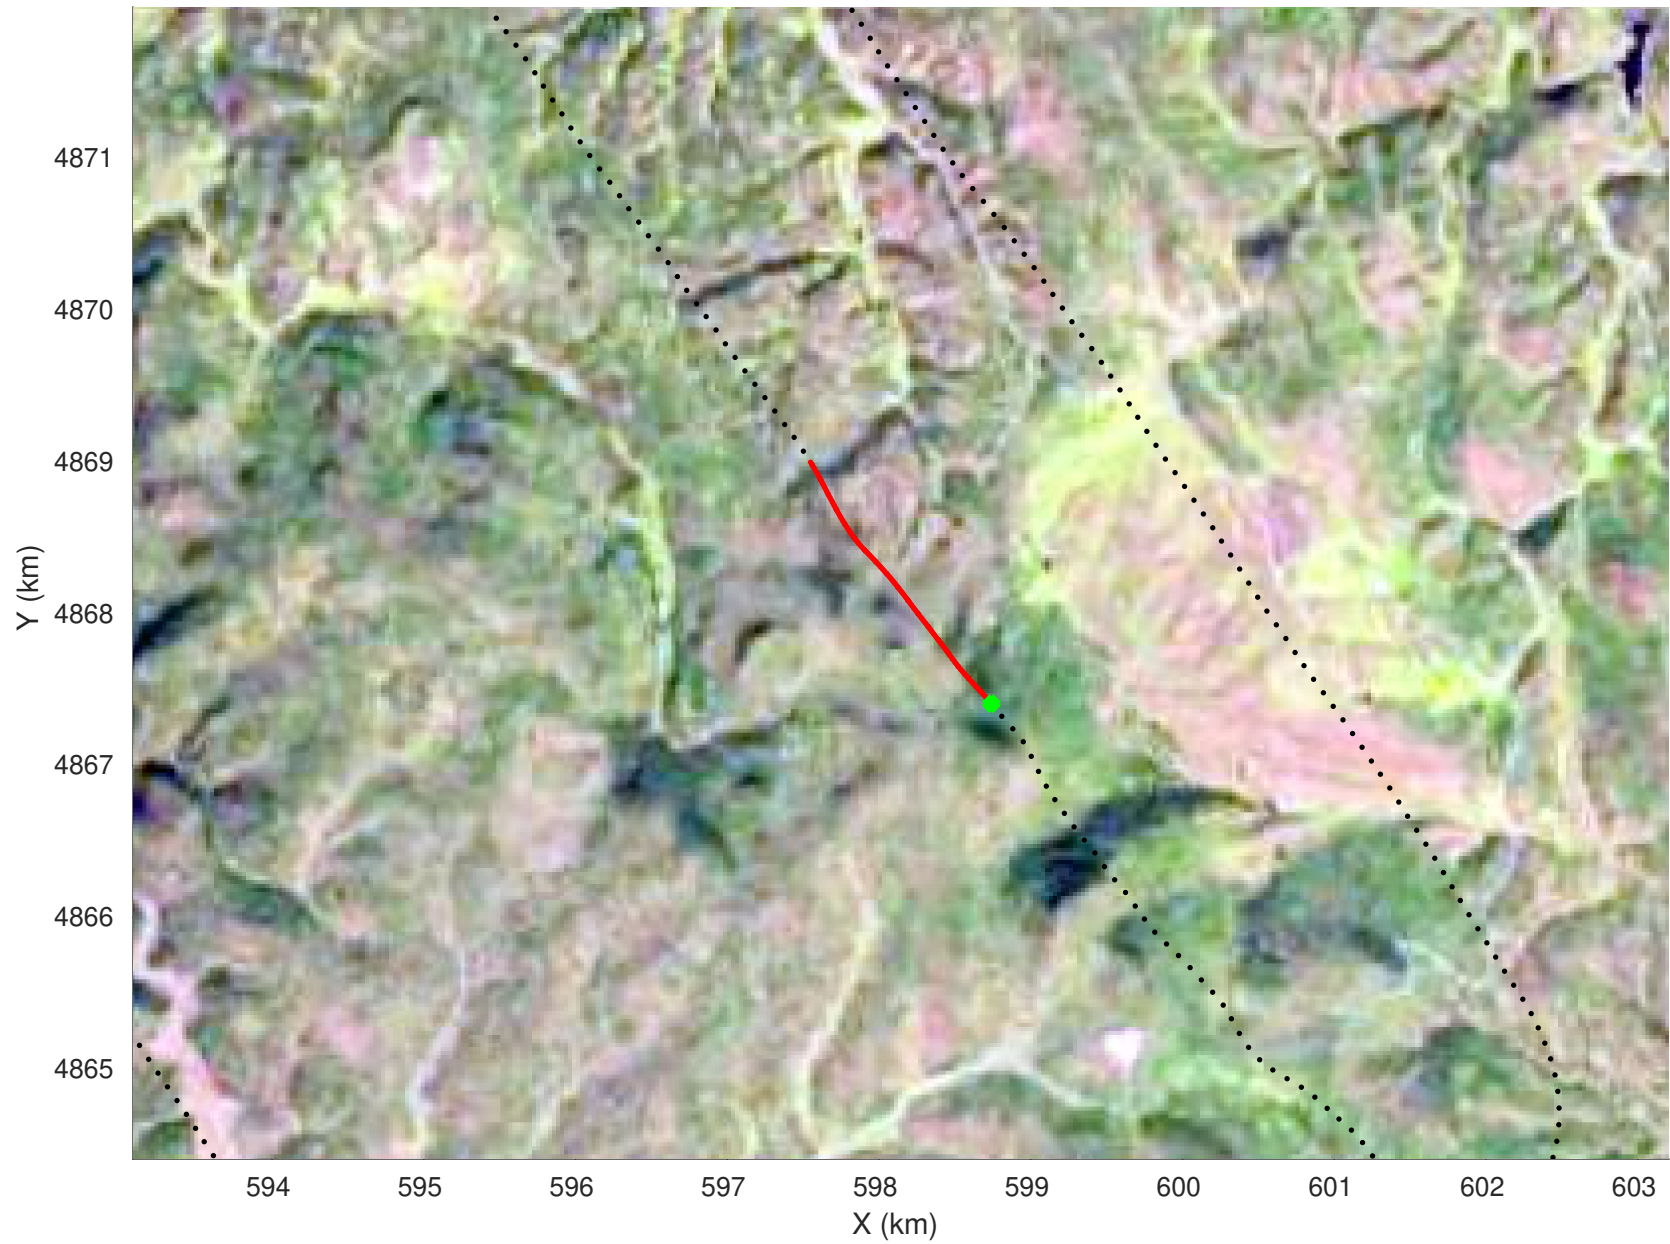

20210218_01_017
Black Hills, South Dakota

snow 2020_SouthDakota_N1KU: "" 20210218_01_017: 19:05:05.9 to 19:06:17.2 GPS

snow 2020_SouthDakota_N1KU: "" 20210218_01_017: 19:05:05.9 to 19:06:17.2 GPS

20210218_01_018
Black Hills, South Dakota

snow 2020_SouthDakota_N1KU: "" 20210218_01_018: 19:06:17.4 to 19:07:28.1 GPS

snow 2020_SouthDakota_N1KU: "" 20210218_01_018: 19:06:17.4 to 19:07:28.1 GPS

20210218_01_019
Black Hills, South Dakota

snow 2020_SouthDakota_N1KU: "" 20210218_01_019: 19:07:28.3 to 19:08:31.8 GPS