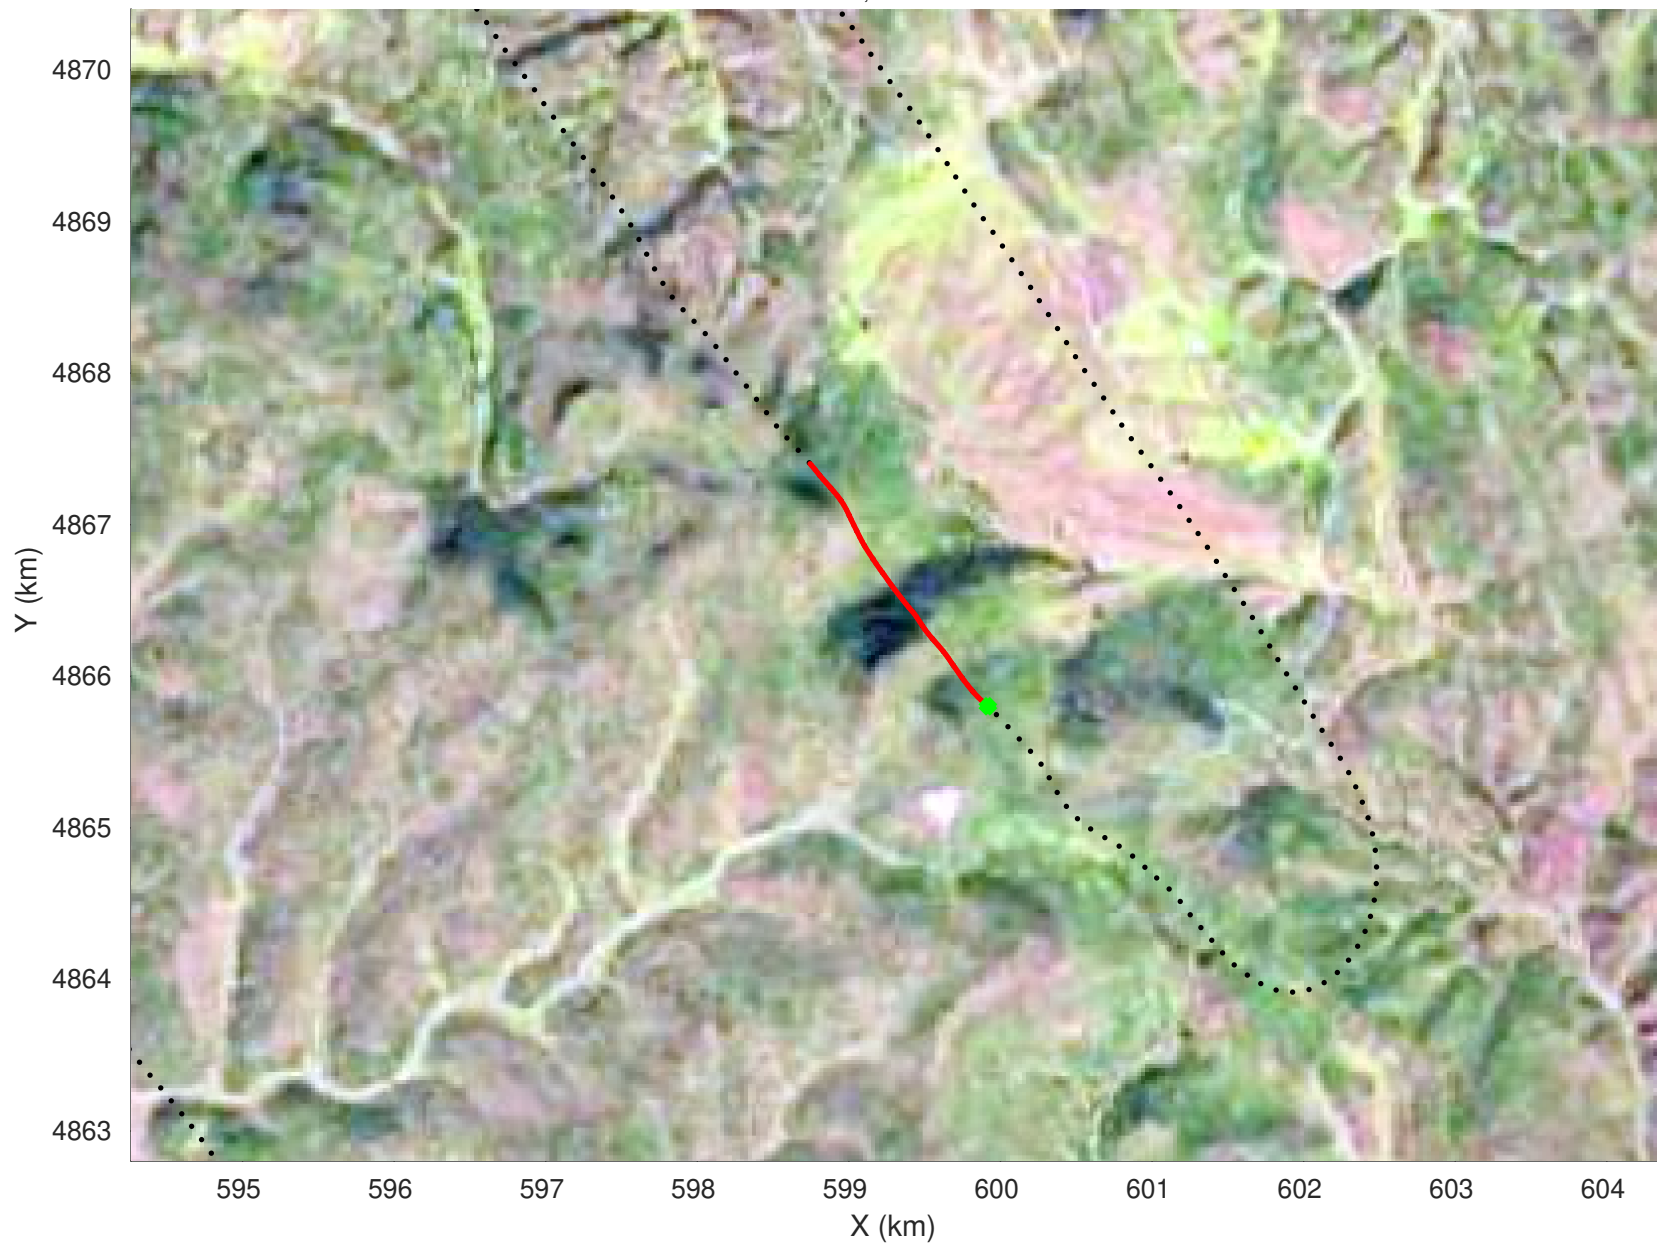

snow 2020_SouthDakota_N1KU: "" 20210218_01_015: 19:03:32.1 to 19:04:08.2 GPS

20210218_01_016
Black Hills, South Dakota

snow 2020_SouthDakota_N1KU: "" 20210218_01_016: 19:04:08.4 to 19:05:05.7 GPS

snow 2020_SouthDakota_N1KU: "" 20210218_01_016: 19:04:08.4 to 19:05:05.7 GPS

20210218_01_017
Black Hills, South Dakota

snow 2020_SouthDakota_N1KU: "" 20210218_01_017: 19:05:05.9 to 19:06:17.2 GPS

snow 2020_SouthDakota_N1KU: "" 20210218_01_017: 19:05:05.9 to 19:06:17.2 GPS

20210218_01_018
Black Hills, South Dakota

snow 2020_SouthDakota_N1KU: "" 20210218_01_018: 19:06:17.4 to 19:07:28.1 GPS

snow 2020_SouthDakota_N1KU: "" 20210218_01_018: 19:06:17.4 to 19:07:28.1 GPS

20210218_01_019
Black Hills, South Dakota

snow 2020_SouthDakota_N1KU: "" 20210218_01_019: 19:07:28.3 to 19:08:31.8 GPS