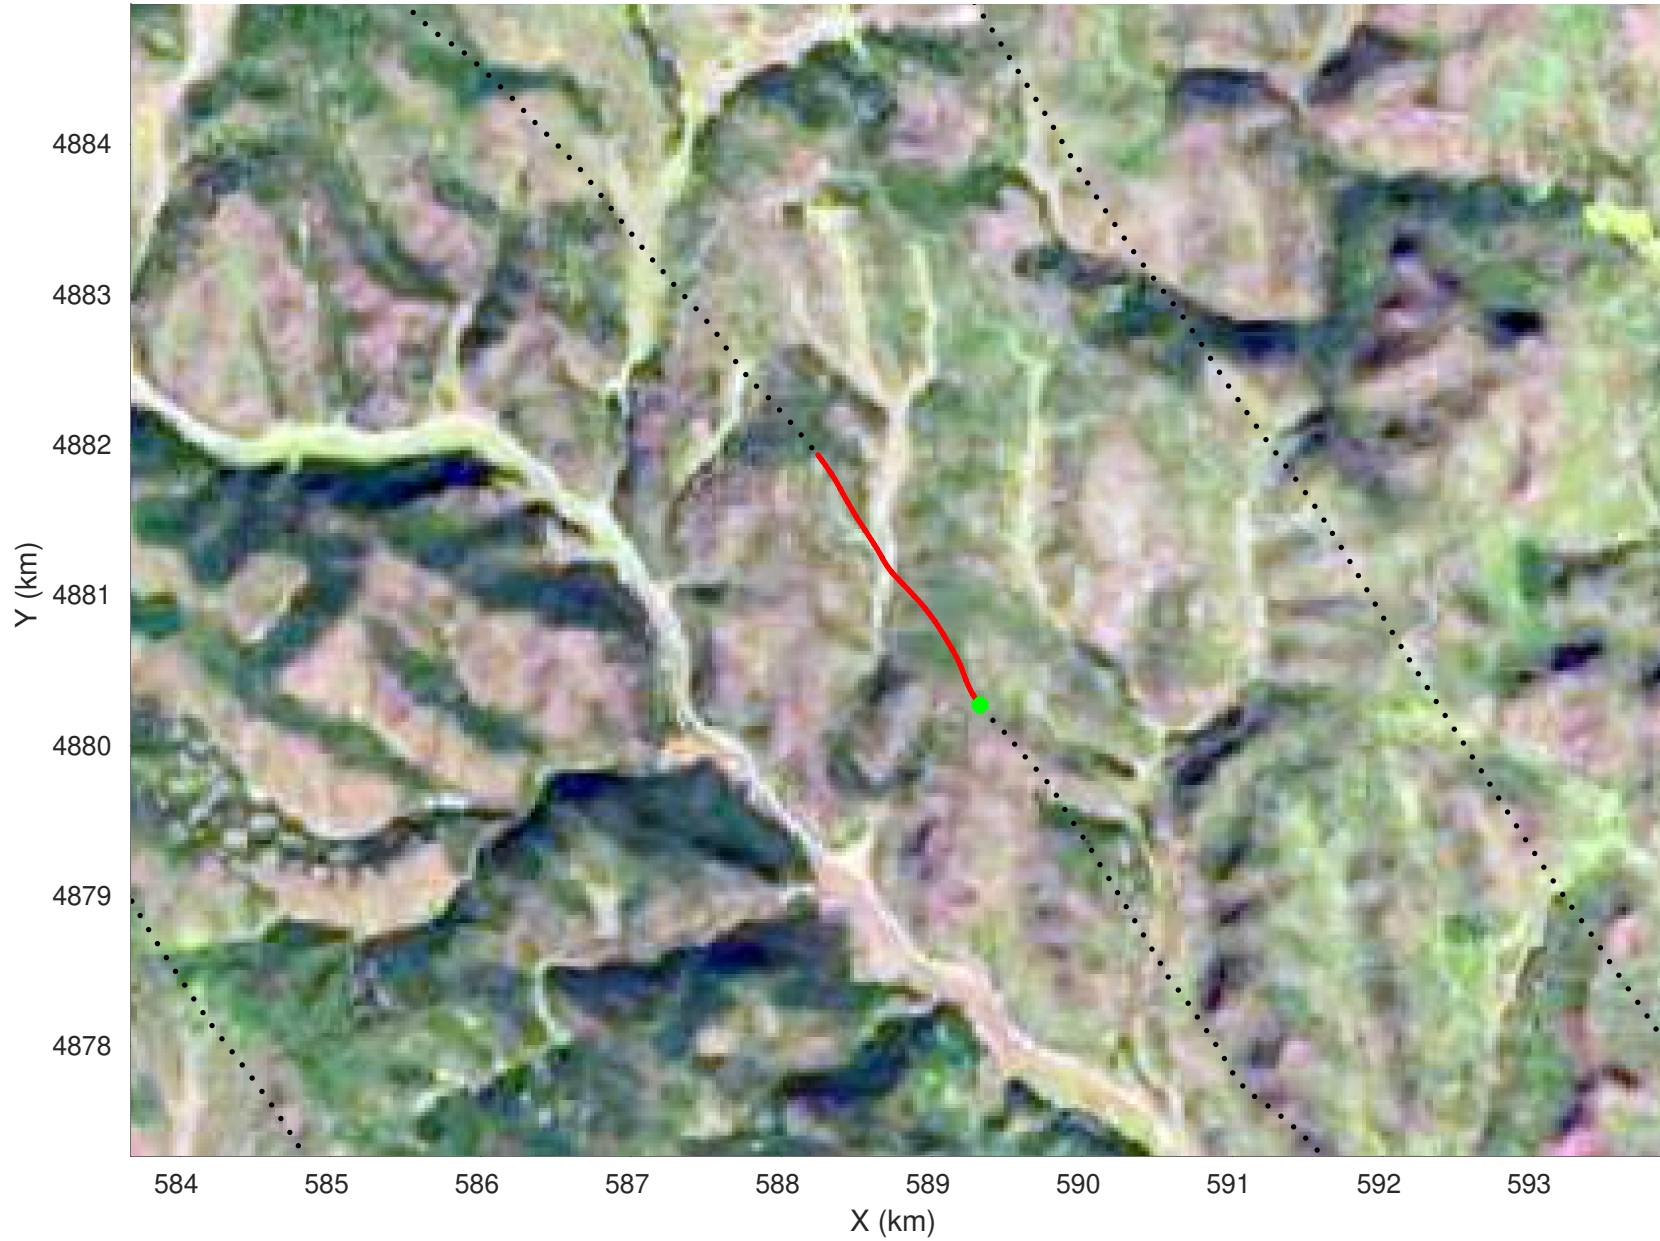

20210218_01_027
Black Hills, South Dakota