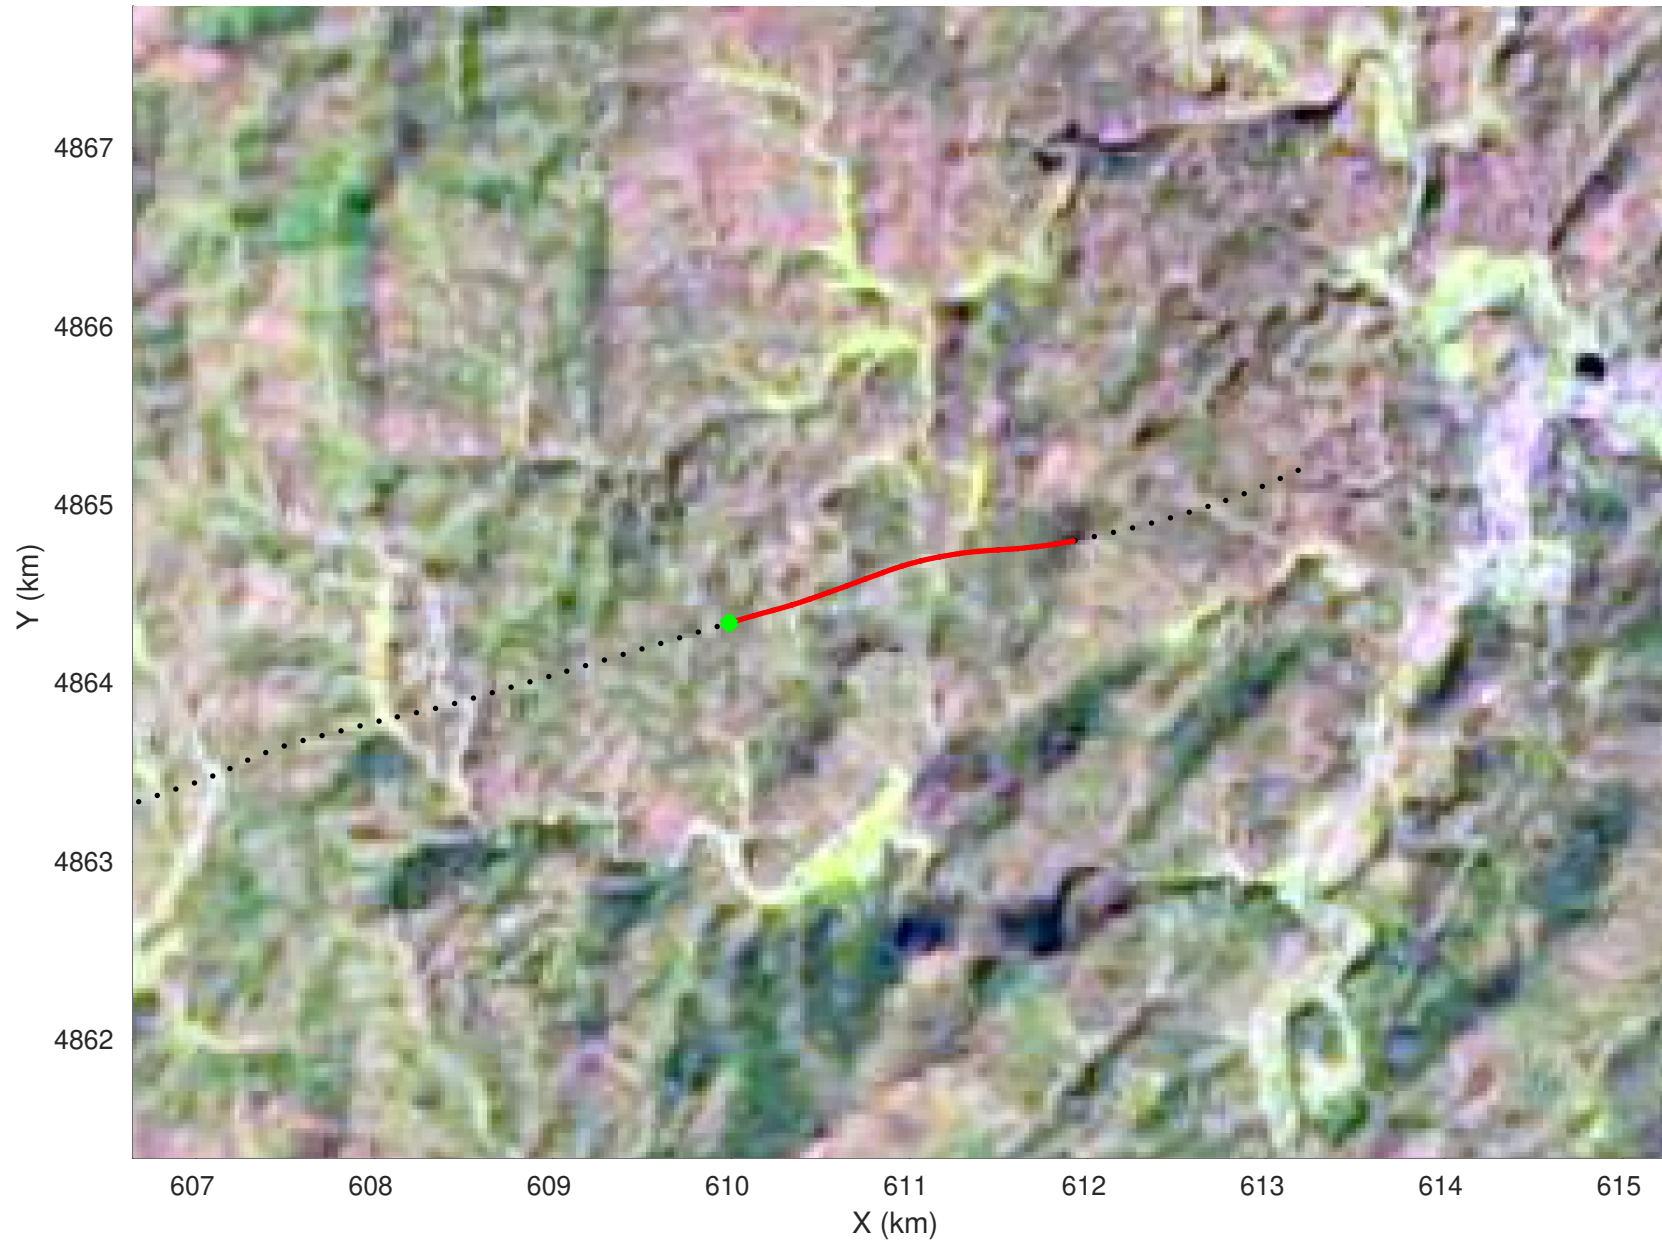

20210218_01_053
Black Hills, South Dakota

snow 2020_SouthDakota_N1KU: "" 20210218_01_053: 19:34:24.0 to 19:35:00.6 GPS

snow 2020_SouthDakota_N1KU: "" 20210218_01_053: 19:34:24.0 to 19:35:00.6 GPS

20210218_01_054
Black Hills, South Dakota