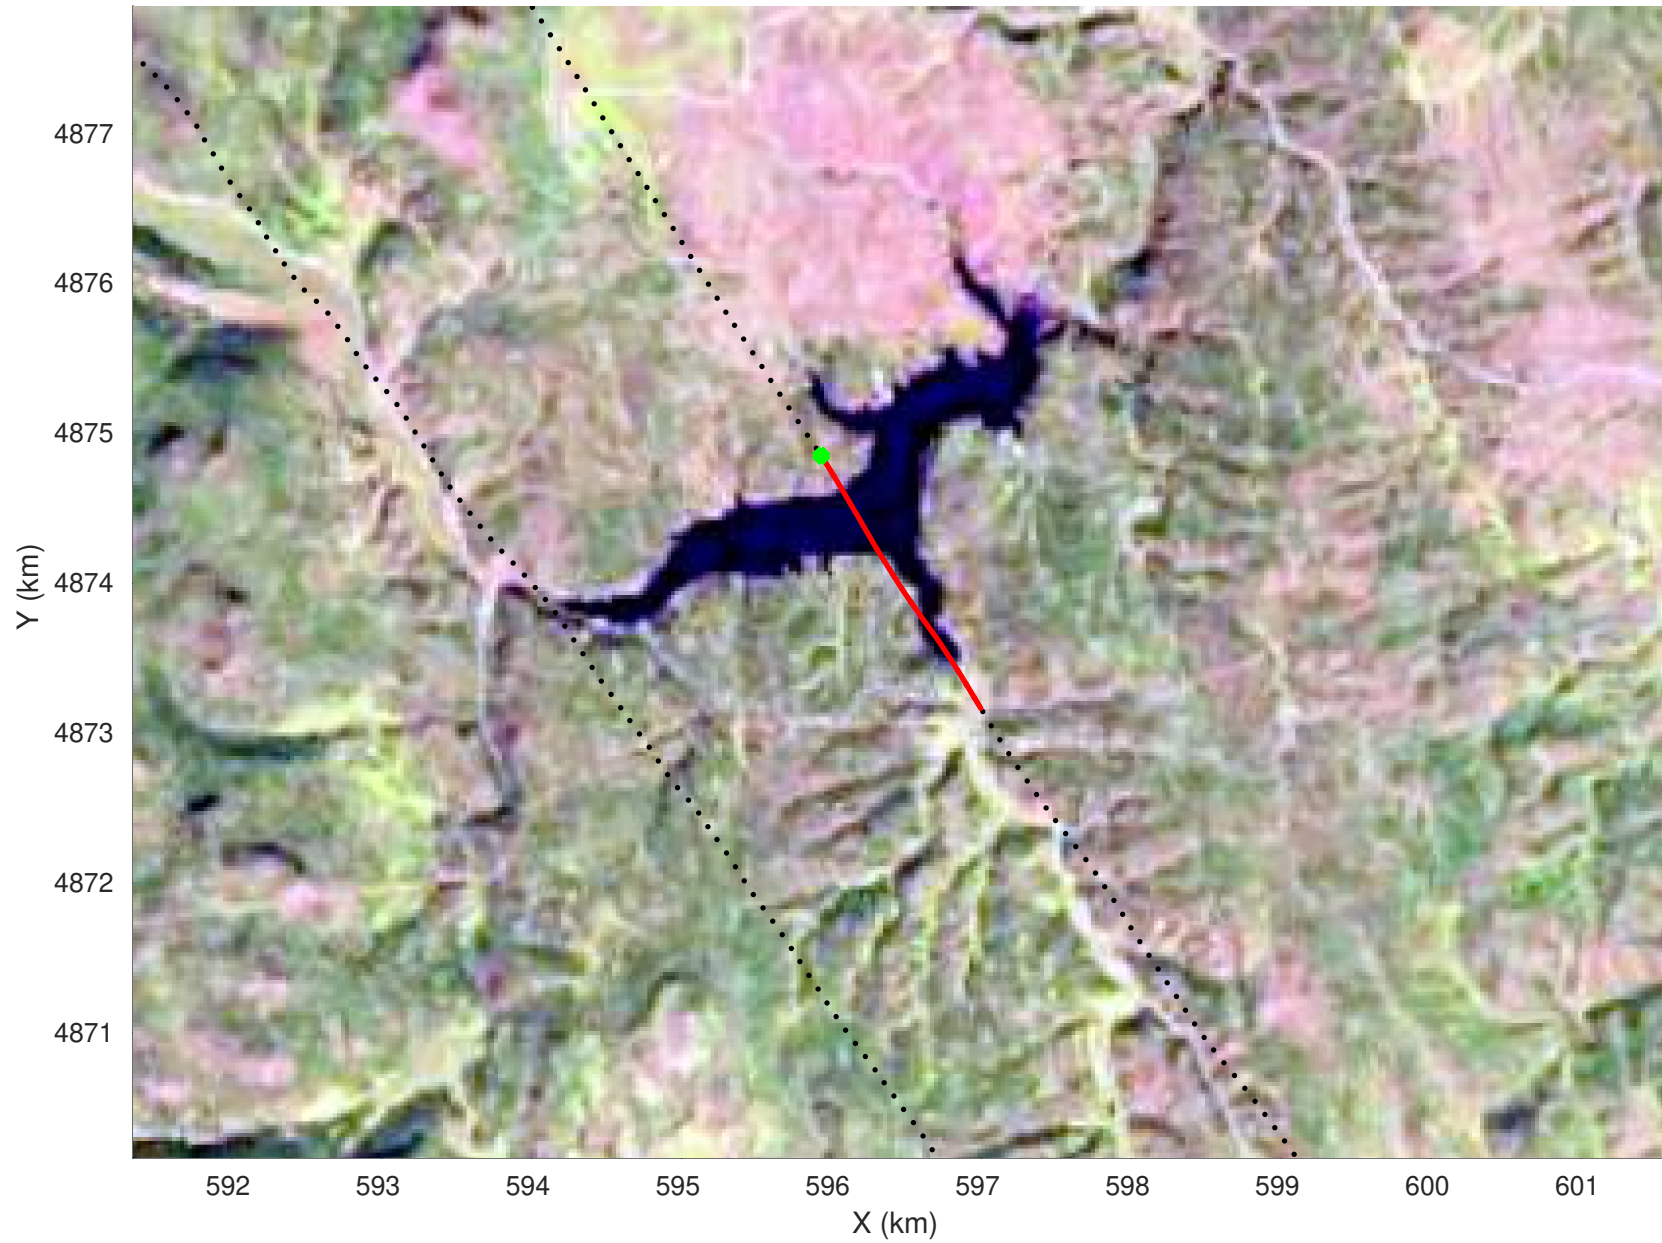

snow 2020_SouthDakota_N1KU: "" 20210218_01_007: 18:58:28.4 to 18:59:01.6 GPS

20210218_01_008
Black Hills, South Dakota

snow 2020_SouthDakota_N1KU: "" 20210218_01_008: 18:59:01.8 to 18:59:35.6 GPS

snow 2020_SouthDakota_N1KU: "" 20210218_01_008: 18:59:01.8 to 18:59:35.6 GPS

20210218_01_009
Black Hills, South Dakota

snow 2020_SouthDakota_N1KU: "" 20210218_01_009: 18:59:35.8 to 19:00:08.8 GPS

snow 2020_SouthDakota_N1KU: "" 20210218_01_009: 18:59:35.8 to 19:00:08.8 GPS

20210218_01_010
Black Hills, South Dakota

snow 2020_SouthDakota_N1KU: "" 20210218_01_010: 19:00:09.0 to 19:00:47.3 GPS

snow 2020_SouthDakota_N1KU: "" 20210218_01_010: 19:00:09.0 to 19:00:47.3 GPS

20210218_01_011
Black Hills, South Dakota

snow 2020_SouthDakota_N1KU: "" 20210218_01_011: 19:00:47.5 to 19:01:29.5 GPS