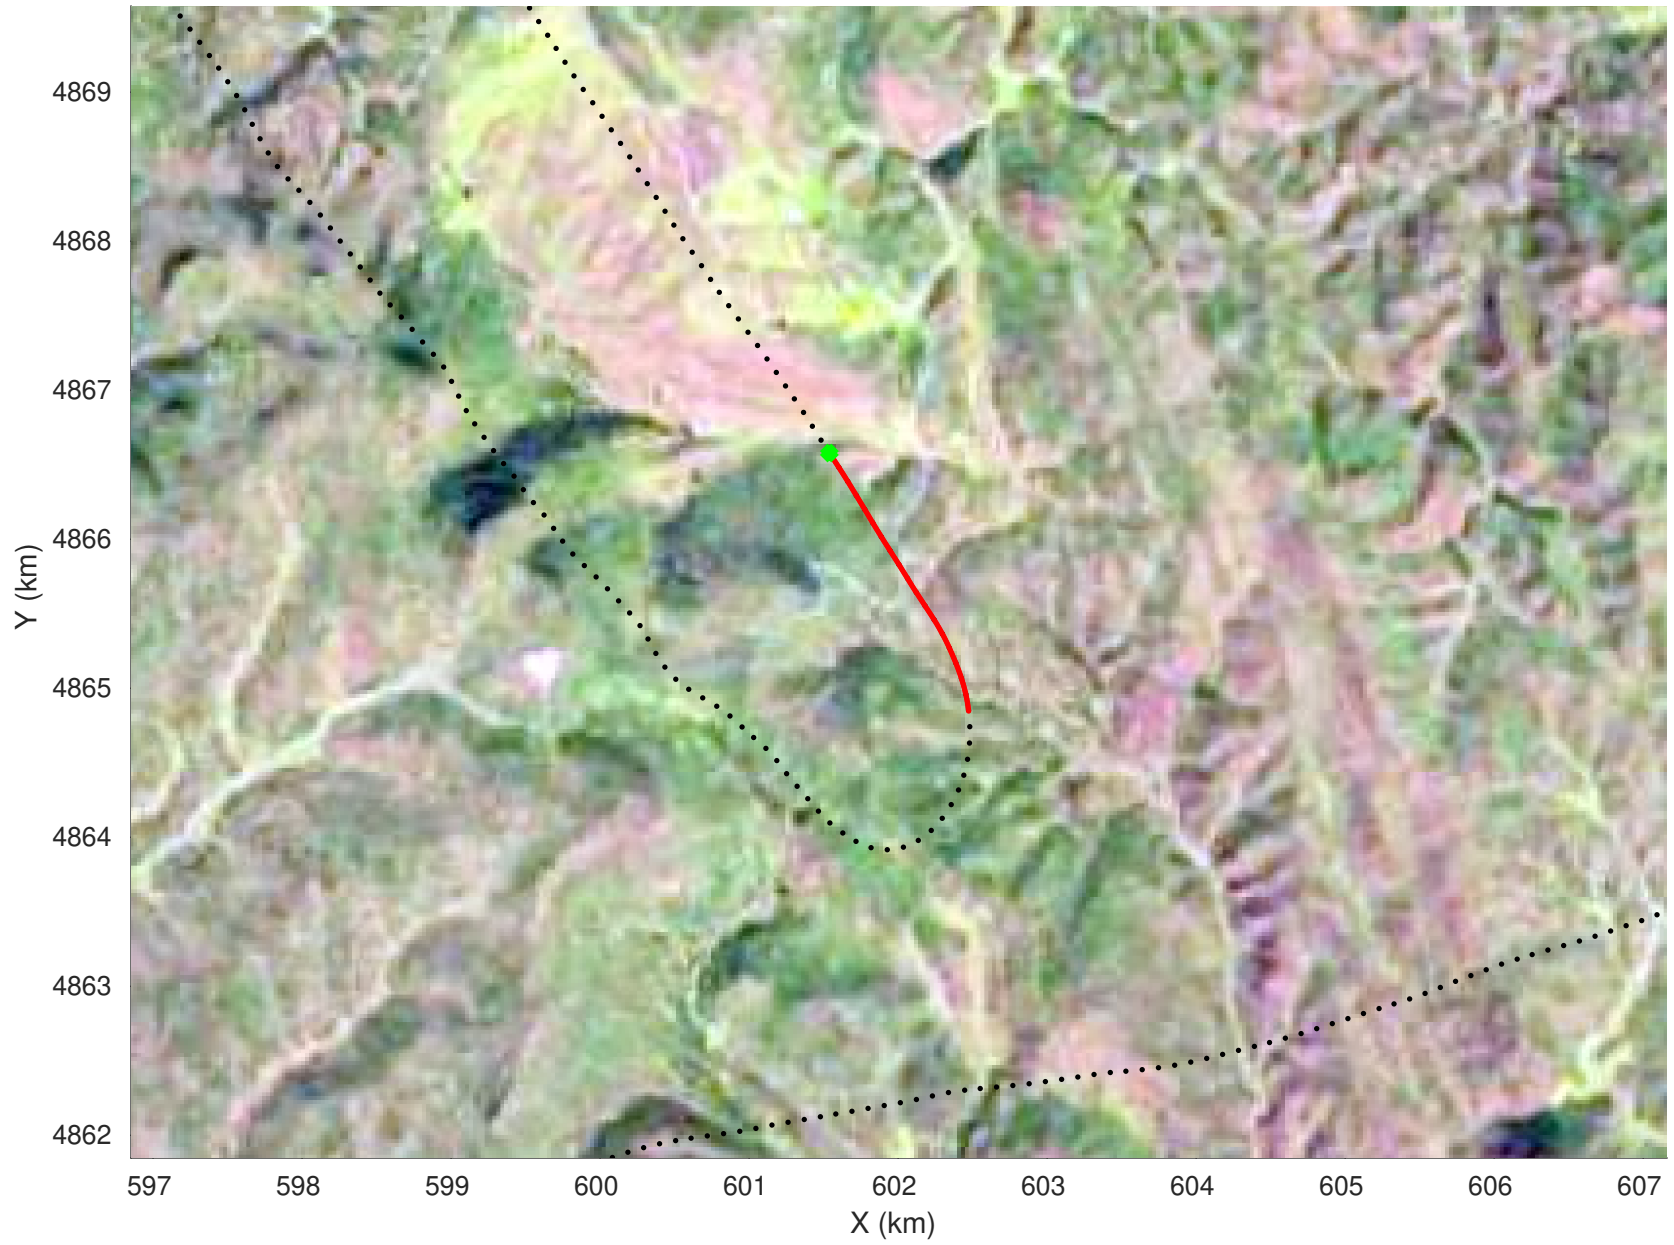

snow 2020_SouthDakota_N1KU: "" 20210218_01_011: 19:00:47.5 to 19:01:29.5 GPS

20210218_01_012
Black Hills, South Dakota

snow 2020_SouthDakota_N1KU: "" 20210218_01_012: 19:01:29.7 to 19:02:13.3 GPS

snow 2020_SouthDakota_N1KU: "" 20210218_01_012: 19:01:29.7 to 19:02:13.3 GPS

20210218_01_013
Black Hills, South Dakota

snow 2020_SouthDakota_N1KU: "" 20210218_01_013: 19:02:13.5 to 19:02:53.6 GPS

snow 2020_SouthDakota_N1KU: "" 20210218_01_013: 19:02:13.5 to 19:02:53.6 GPS

20210218_01_014
Black Hills, South Dakota

snow 2020_SouthDakota_N1KU: "" 20210218_01_014: 19:02:53.8 to 19:03:31.9 GPS

snow 2020_SouthDakota_N1KU: "" 20210218_01_014: 19:02:53.8 to 19:03:31.9 GPS

20210218_01_015
Black Hills, South Dakota

snow 2020_SouthDakota_N1KU: "" 20210218_01_015: 19:03:32.1 to 19:04:08.2 GPS