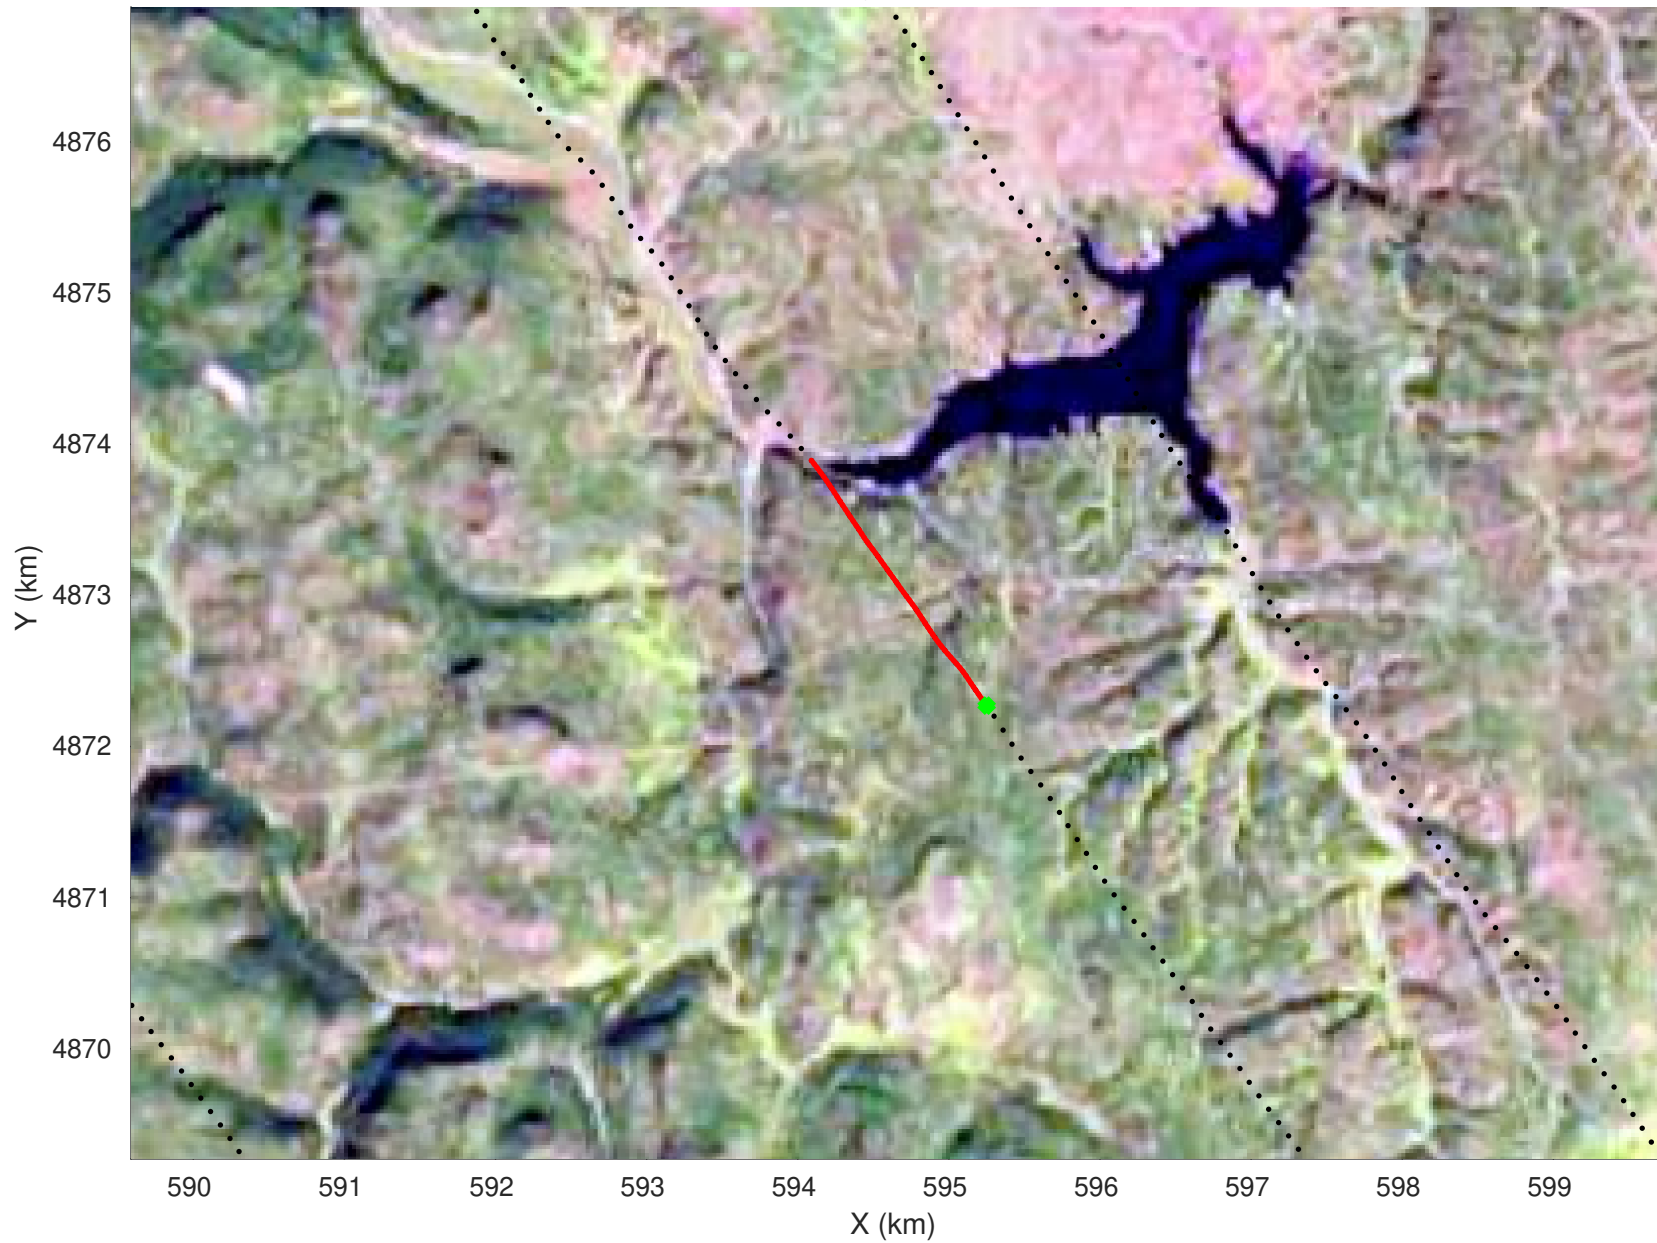

20210218_01_021
Black Hills, South Dakota

snow 2020_SouthDakota_N1KU: "" 20210218_01_021: 19:09:27.7 to 19:10:16.8 GPS

snow 2020_SouthDakota_N1KU: "" 20210218_01_021: 19:09:27.7 to 19:10:16.8 GPS

20210218_01_022
Black Hills, South Dakota