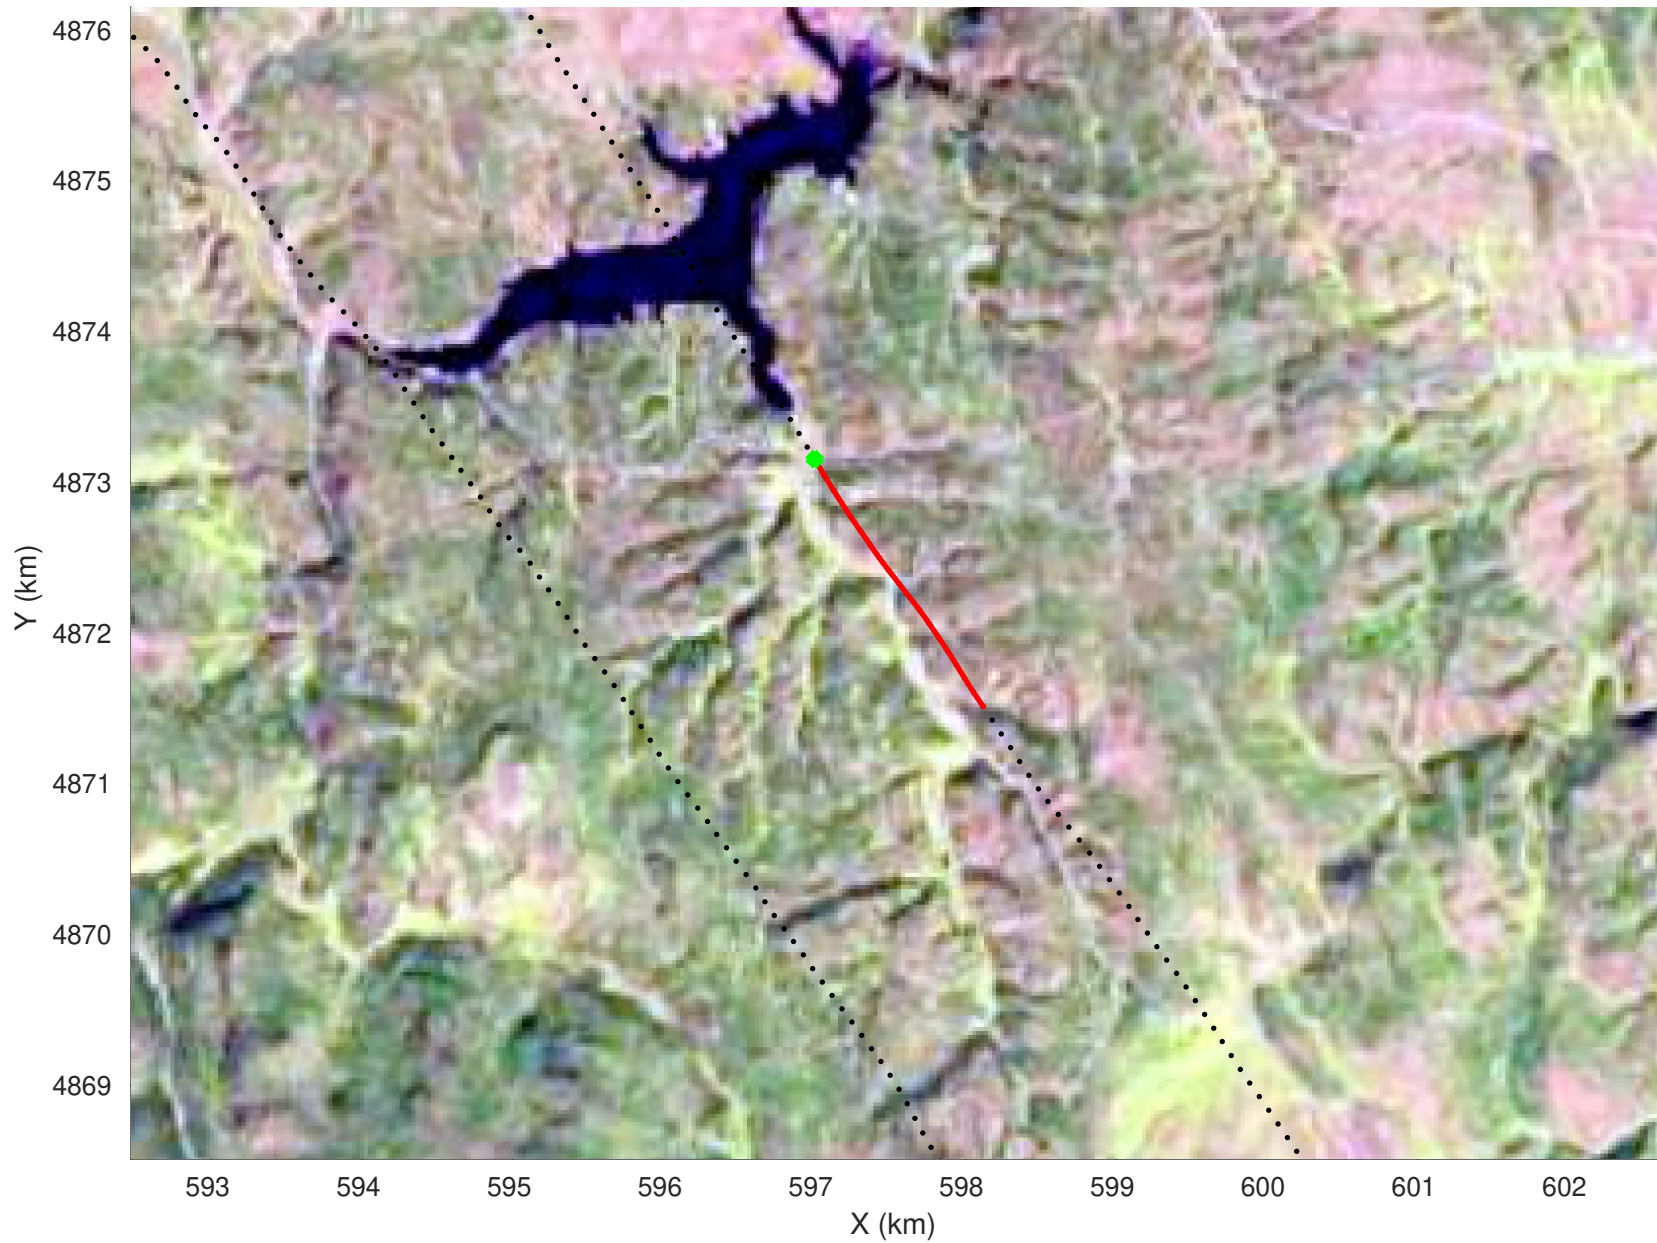

snow 2020_SouthDakota_N1KU: "" 20210218_01_007: 18:58:28.4 to 18:59:01.6 GPS

20210218_01_008
Black Hills, South Dakota

snow 2020_SouthDakota_N1KU: "" 20210218_01_008: 18:59:01.8 to 18:59:35.6 GPS

snow 2020_SouthDakota_N1KU: "" 20210218_01_008: 18:59:01.8 to 18:59:35.6 GPS

20210218_01_009
Black Hills, South Dakota

snow 2020_SouthDakota_N1KU: "" 20210218_01_009: 18:59:35.8 to 19:00:08.8 GPS

snow 2020_SouthDakota_N1KU: "" 20210218_01_009: 18:59:35.8 to 19:00:08.8 GPS

20210218_01_010
Black Hills, South Dakota

snow 2020_SouthDakota_N1KU: "" 20210218_01_010: 19:00:09.0 to 19:00:47.3 GPS

snow 2020_SouthDakota_N1KU: "" 20210218_01_010: 19:00:09.0 to 19:00:47.3 GPS

20210218_01_011
Black Hills, South Dakota

snow 2020_SouthDakota_N1KU: "" 20210218_01_011: 19:00:47.5 to 19:01:29.5 GPS