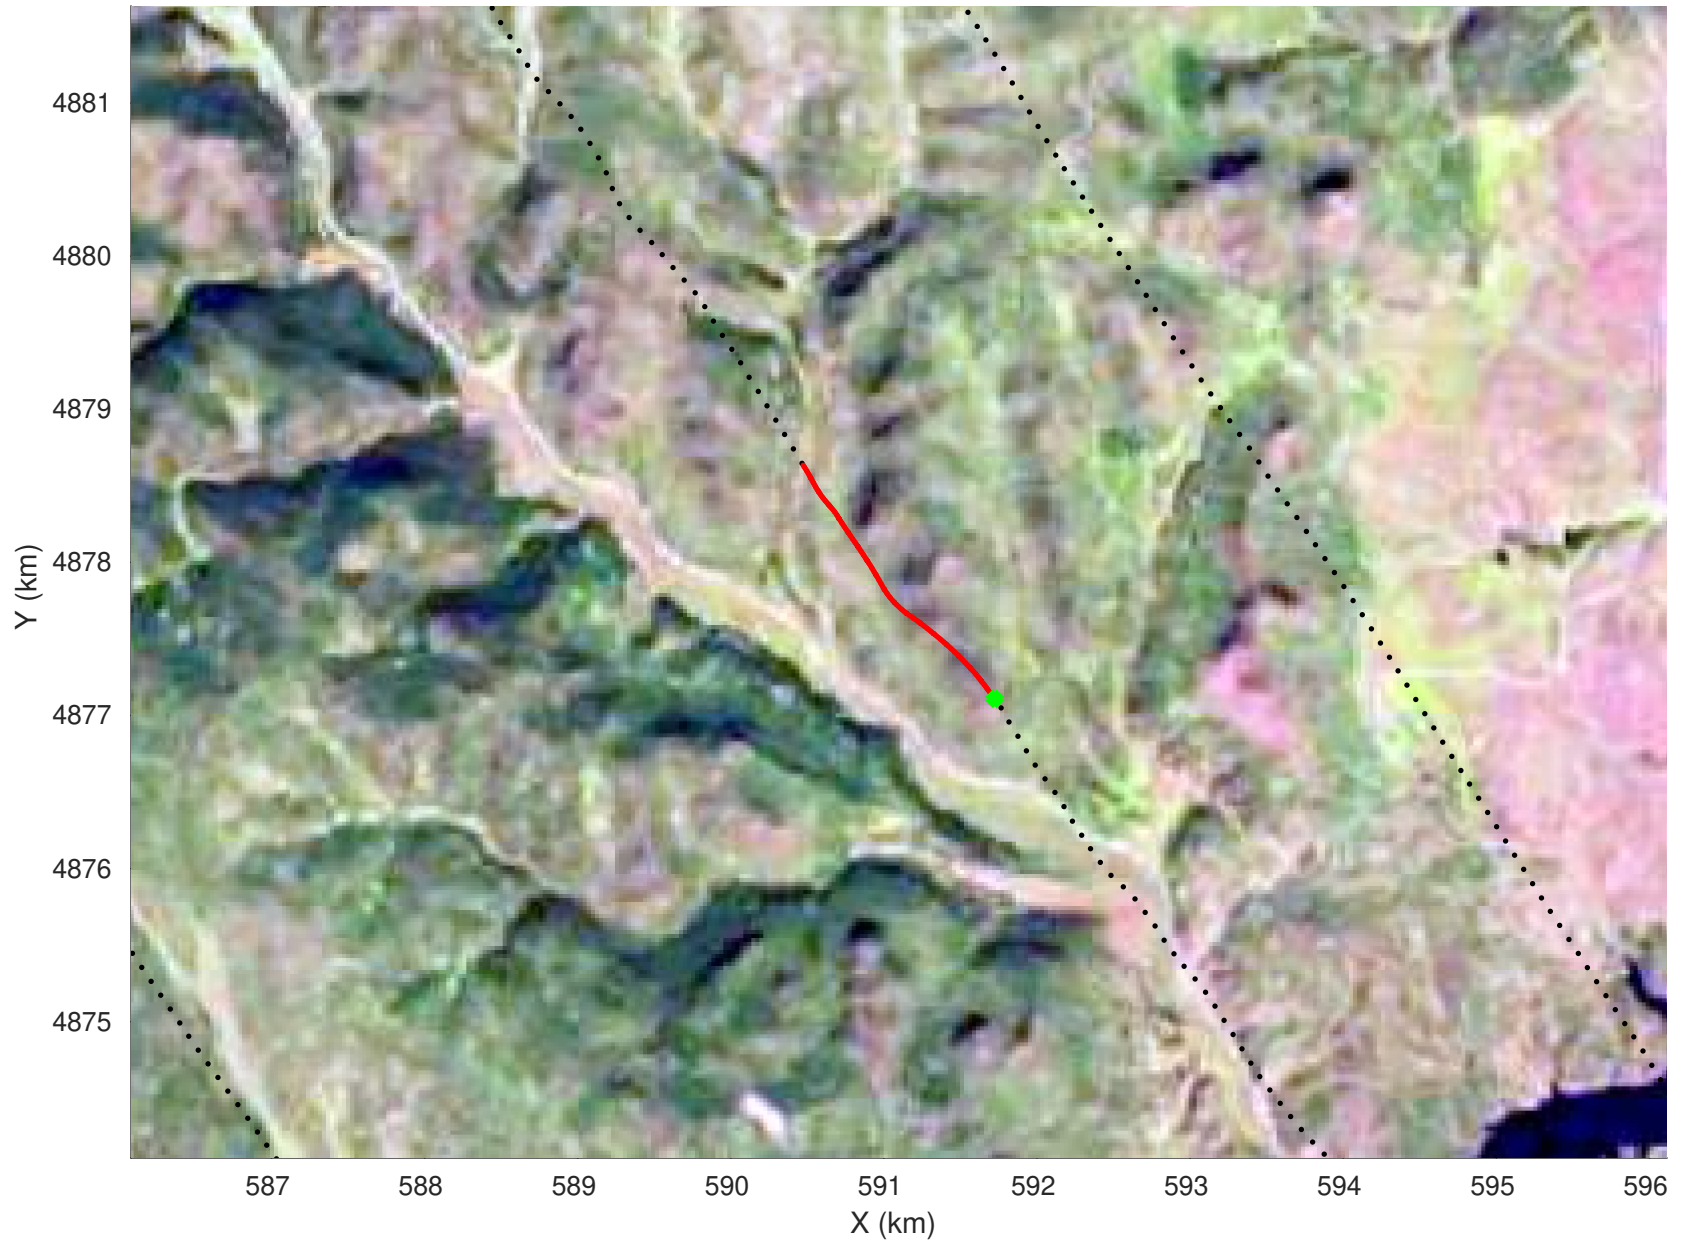

20210218_01_025
Black Hills, South Dakota