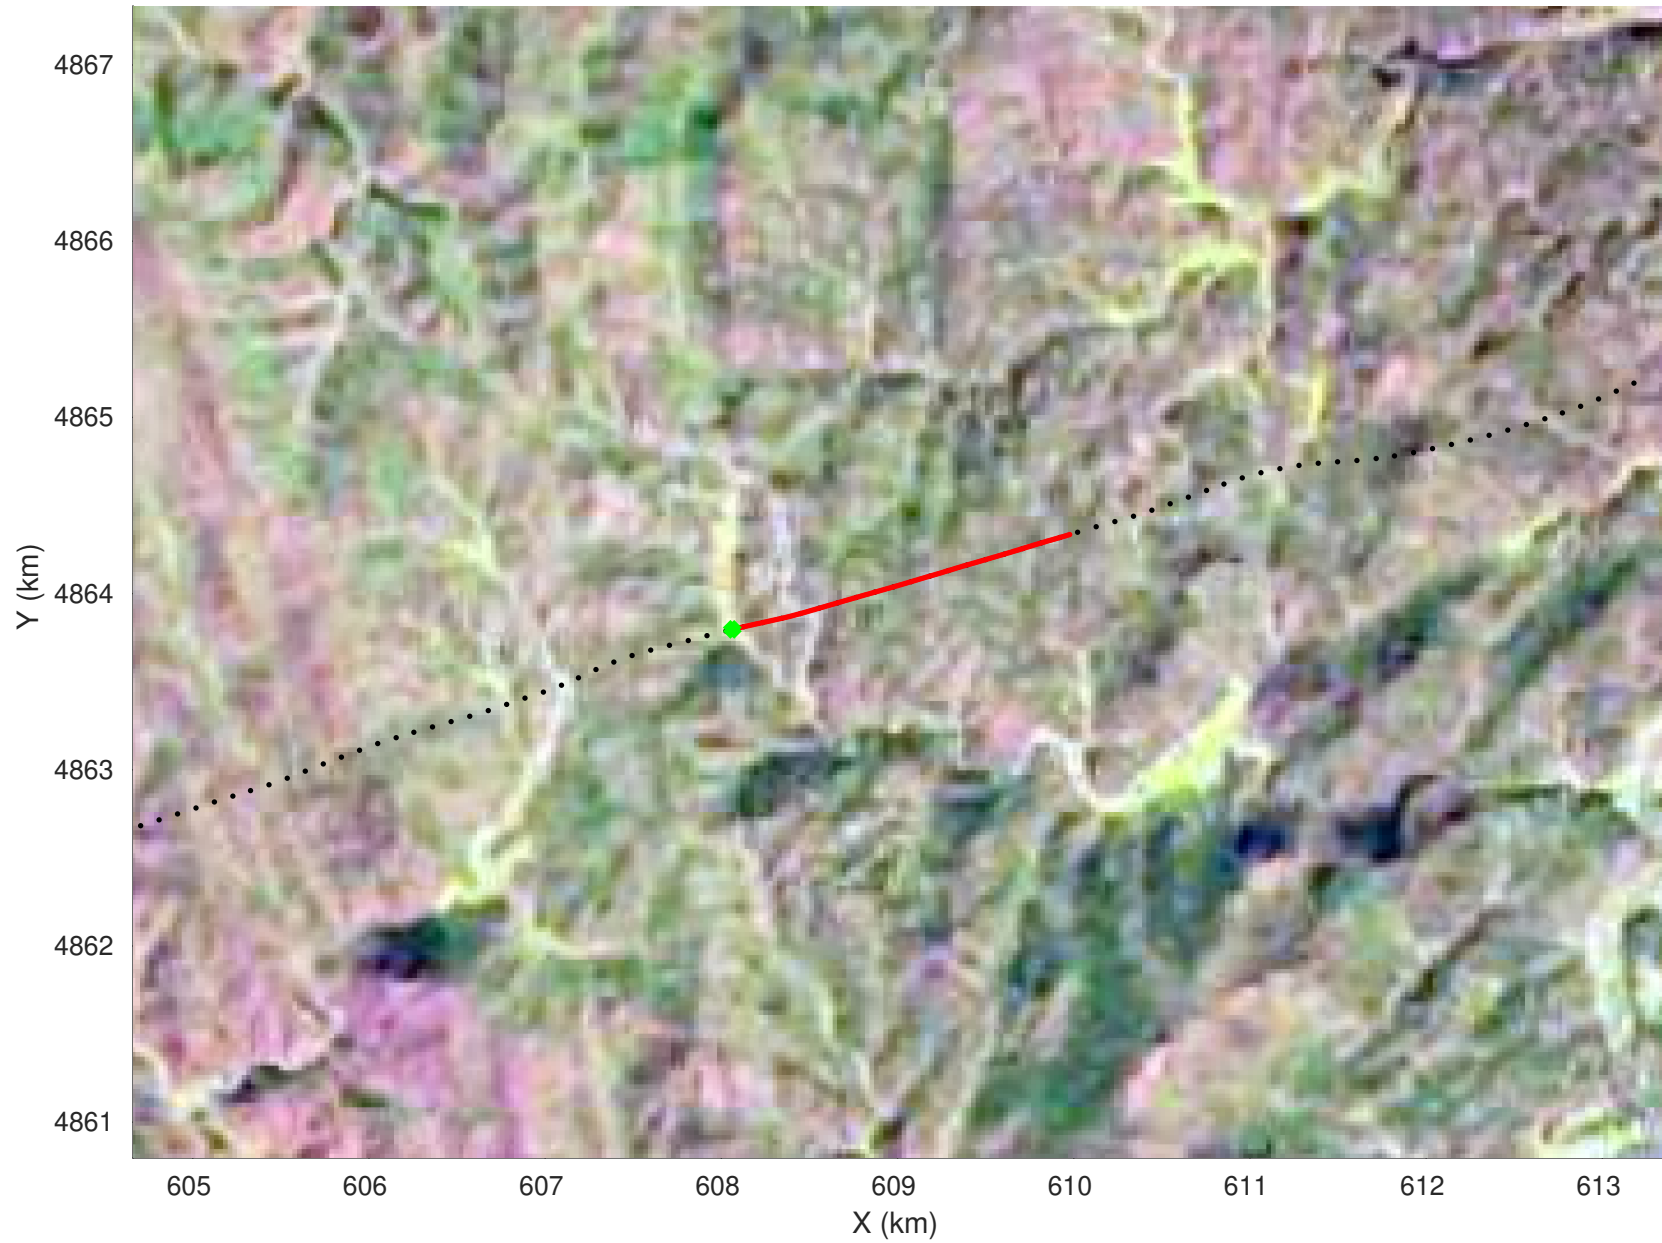

20210218_01_053
Black Hills, South Dakota