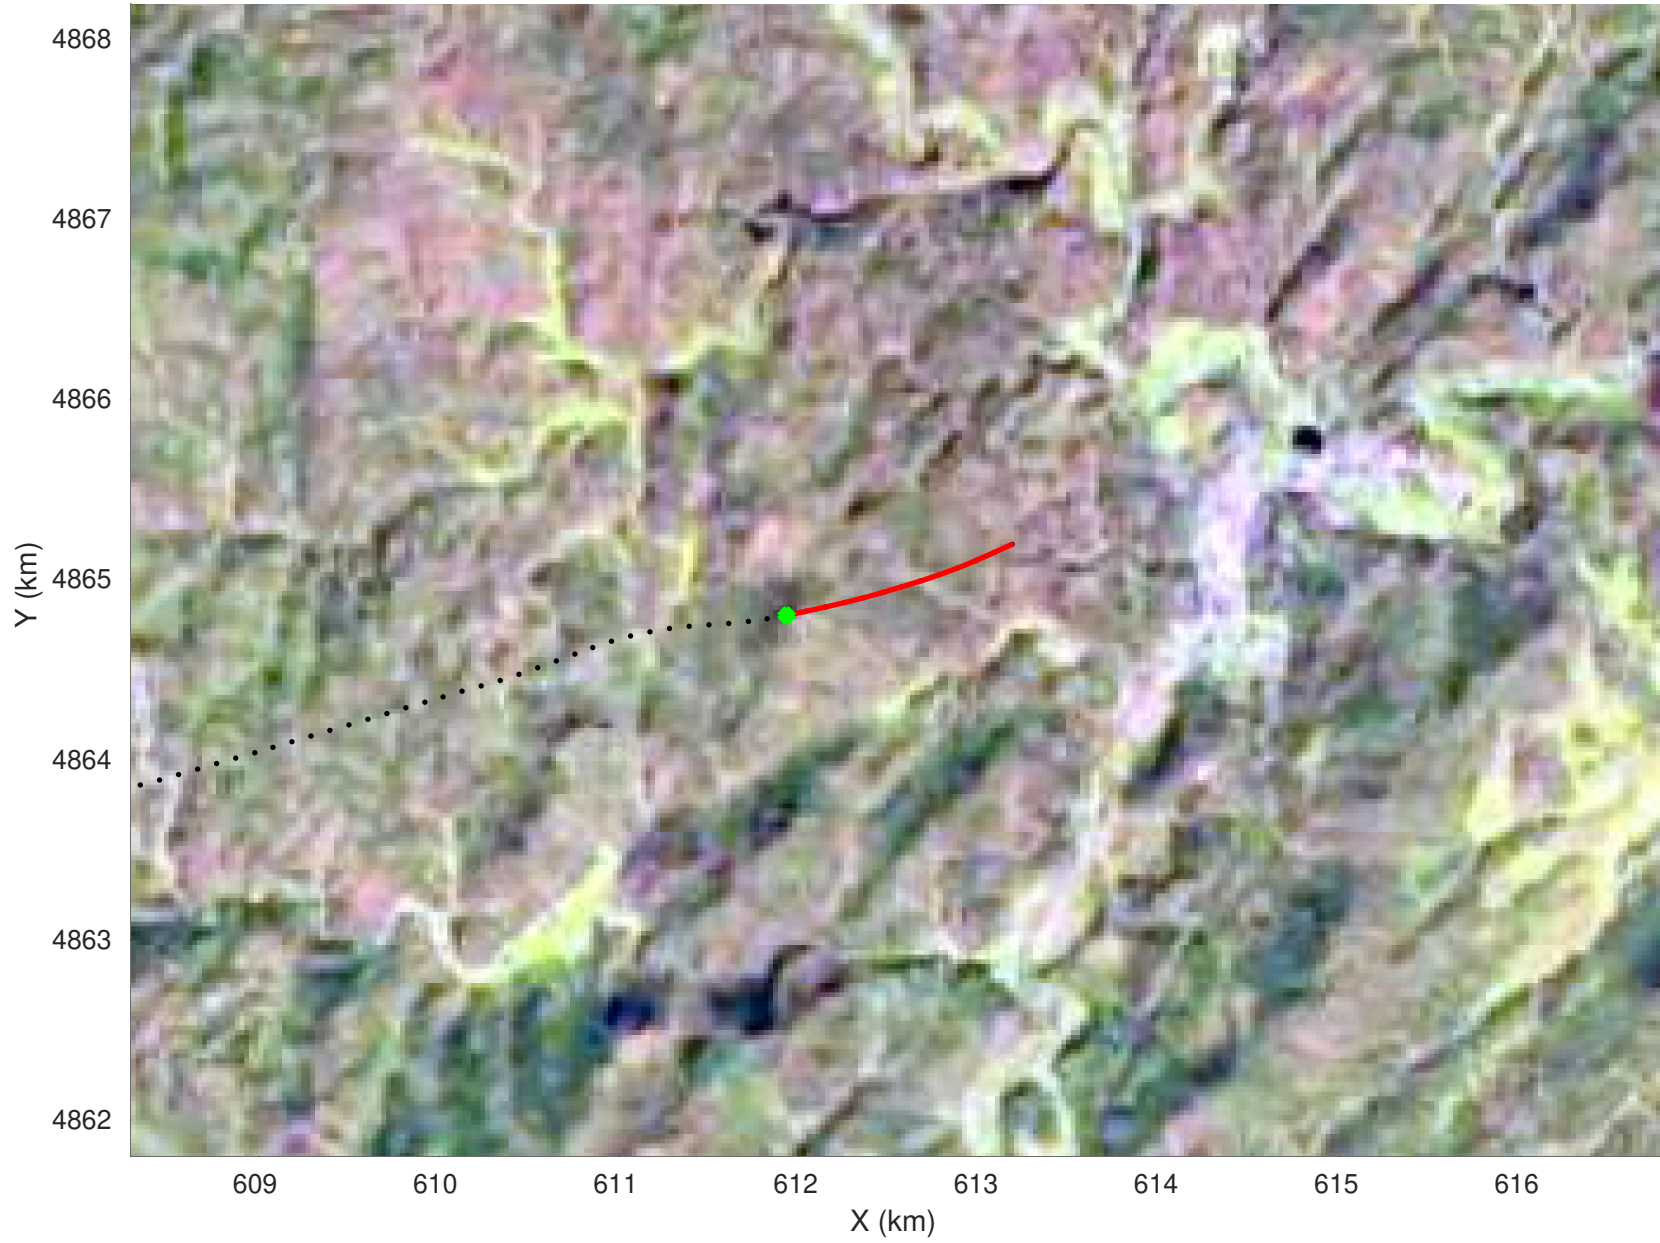

20210218_01_055
Black Hills, South Dakota