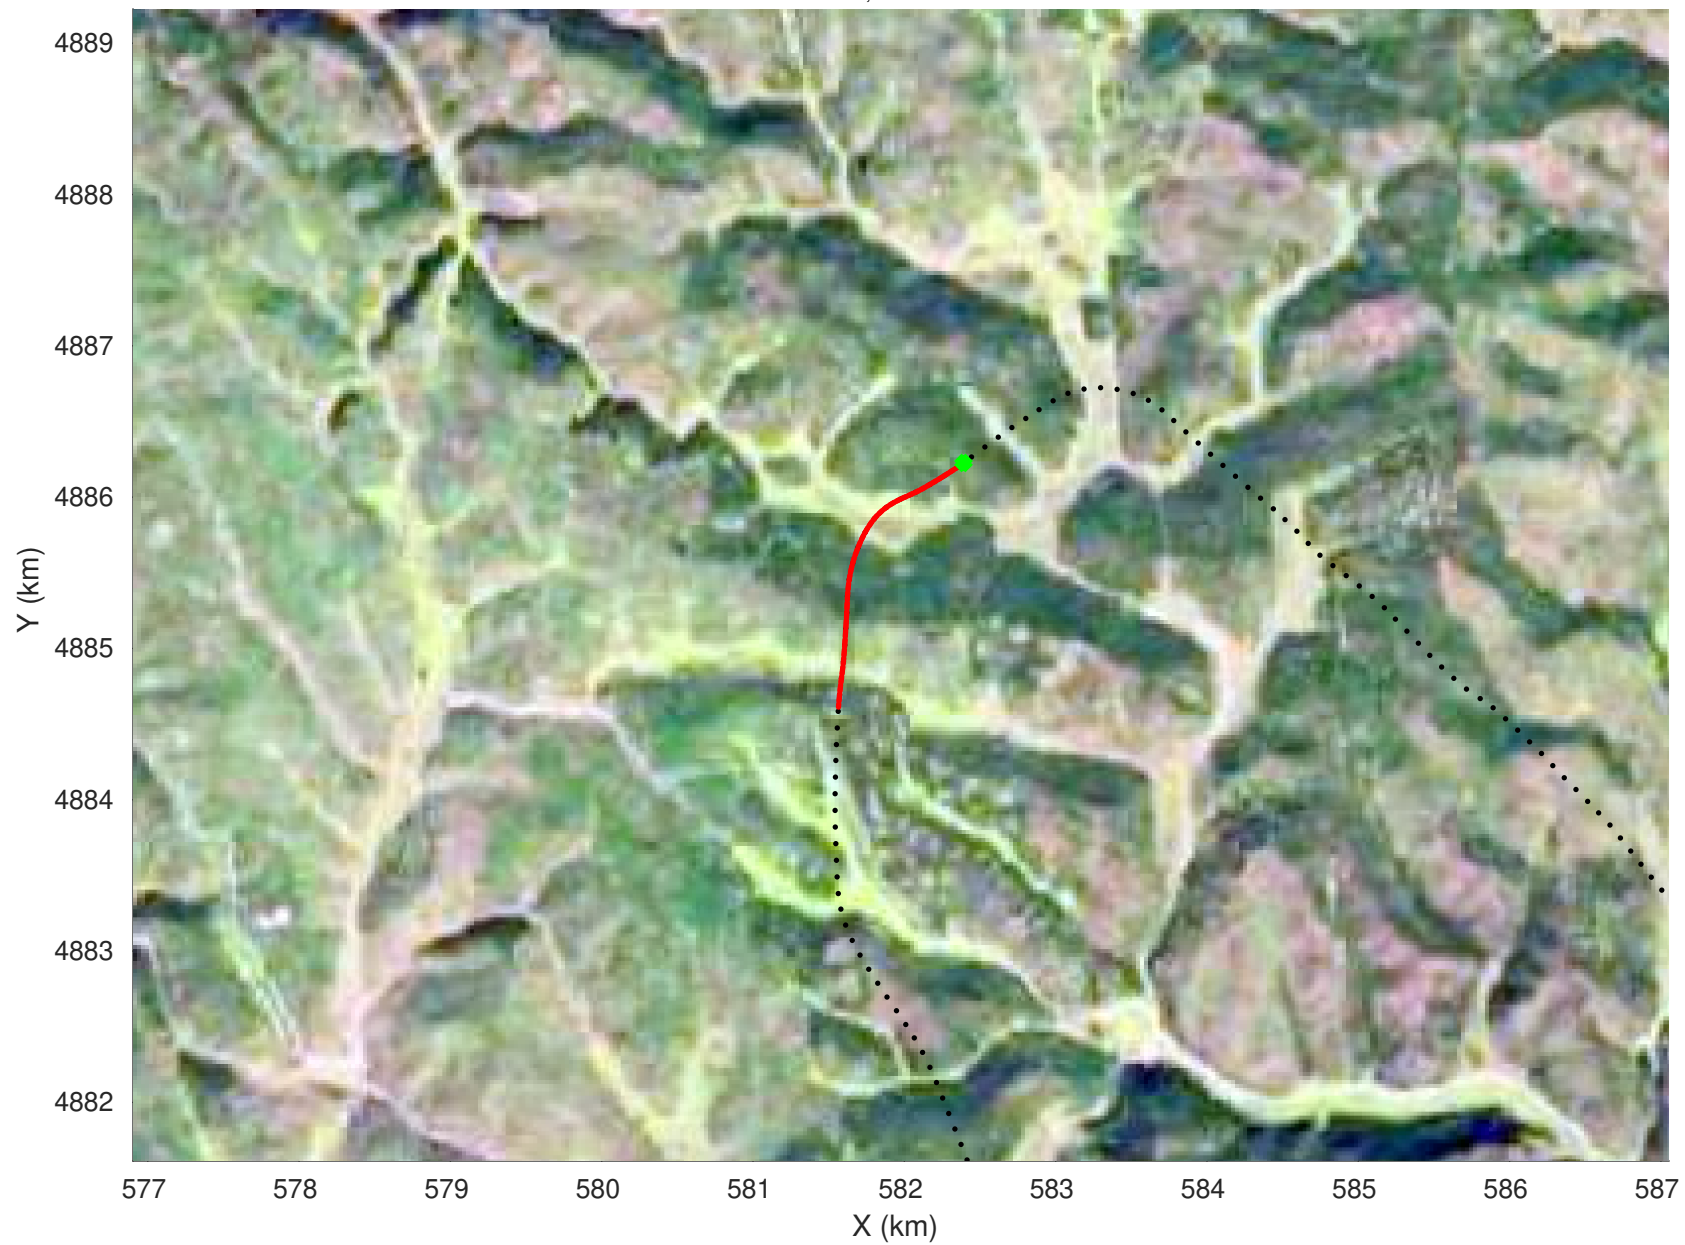

20210218_01_032
Black Hills, South Dakota