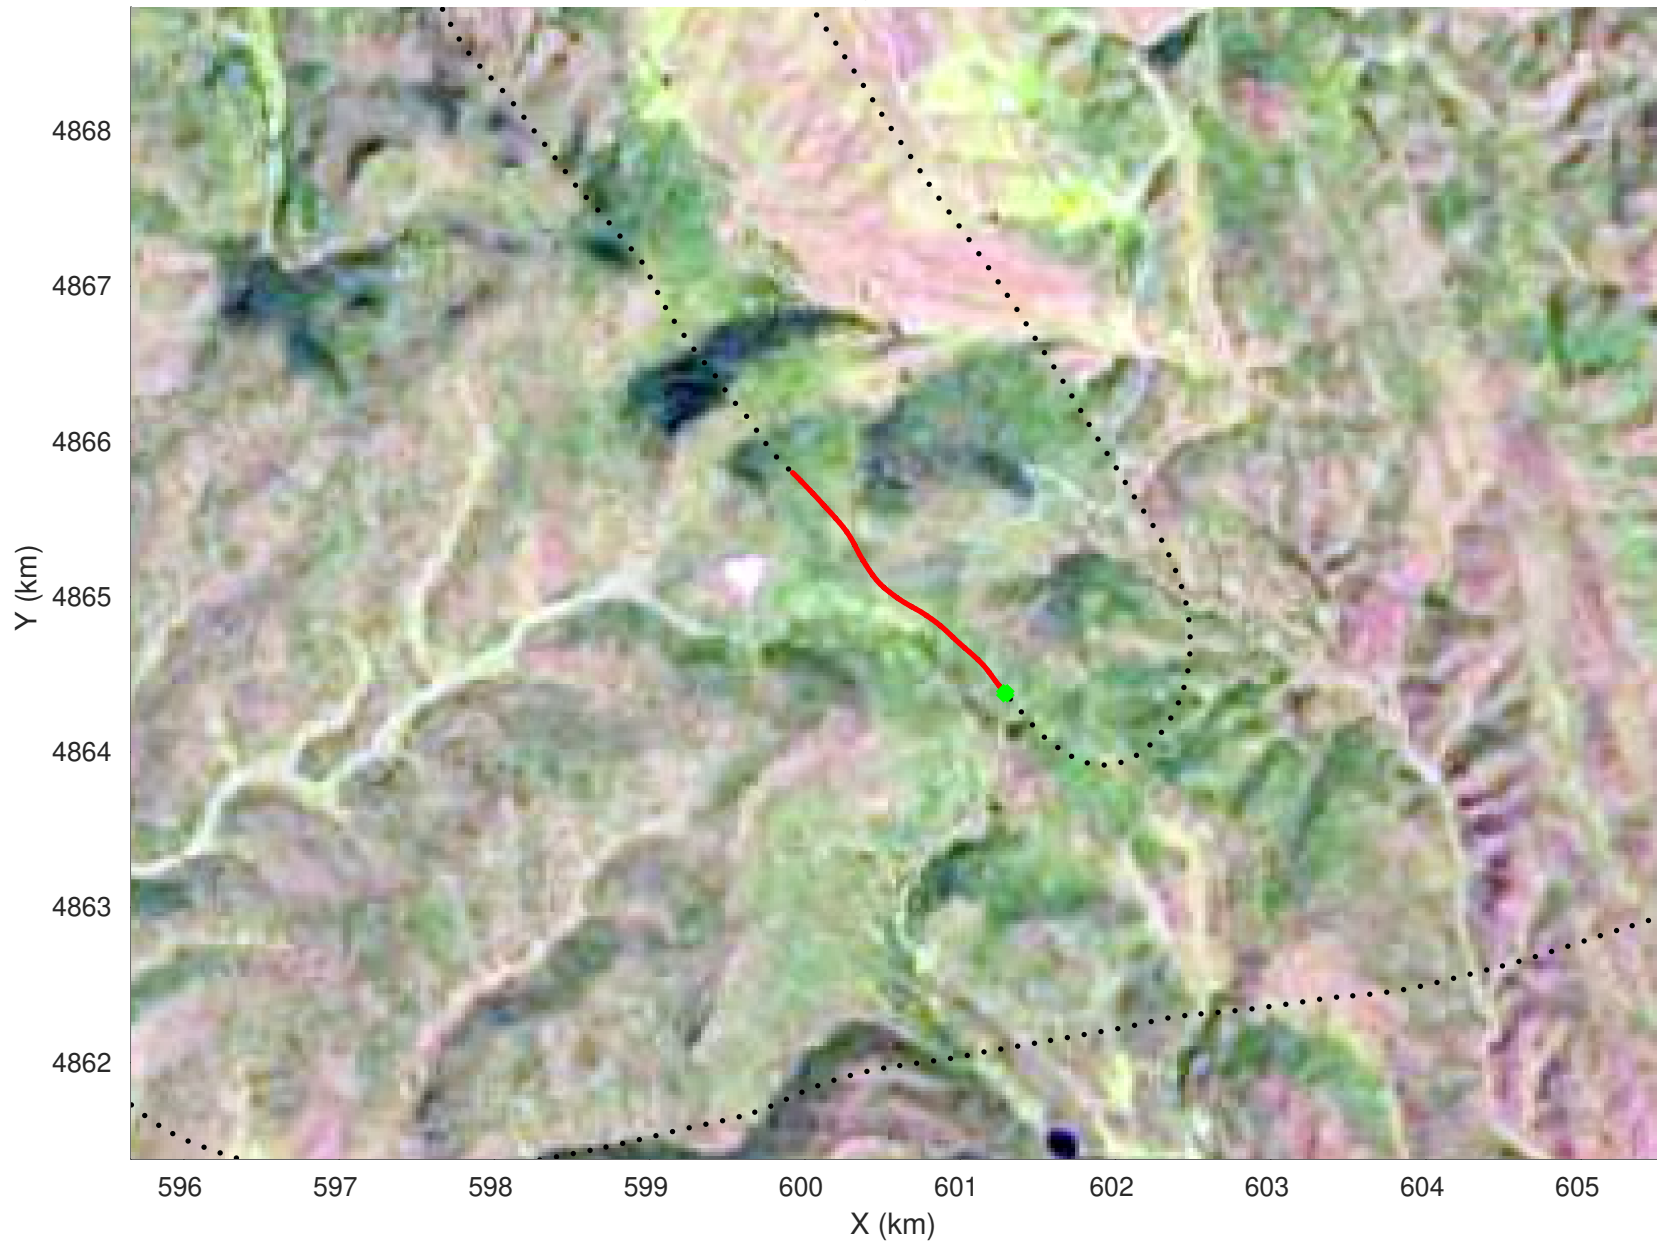

snow 2020_SouthDakota_N1KU: "" 20210218_01_014: 19:02:53.8 to 19:03:31.9 GPS

snow 2020_SouthDakota_N1KU: "" 20210218_01_014: 19:02:53.8 to 19:03:31.9 GPS

20210218_01_015
Black Hills, South Dakota

snow 2020_SouthDakota_N1KU: "" 20210218_01_015: 19:03:32.1 to 19:04:08.2 GPS

snow 2020_SouthDakota_N1KU: "" 20210218_01_015: 19:03:32.1 to 19:04:08.2 GPS

20210218_01_016
Black Hills, South Dakota

snow 2020_SouthDakota_N1KU: "" 20210218_01_016: 19:04:08.4 to 19:05:05.7 GPS

snow 2020_SouthDakota_N1KU: "" 20210218_01_016: 19:04:08.4 to 19:05:05.7 GPS

20210218_01_017
Black Hills, South Dakota

snow 2020_SouthDakota_N1KU: "" 20210218_01_017: 19:05:05.9 to 19:06:17.2 GPS

snow 2020_SouthDakota_N1KU: "" 20210218_01_017: 19:05:05.9 to 19:06:17.2 GPS

20210218_01_018
Black Hills, South Dakota