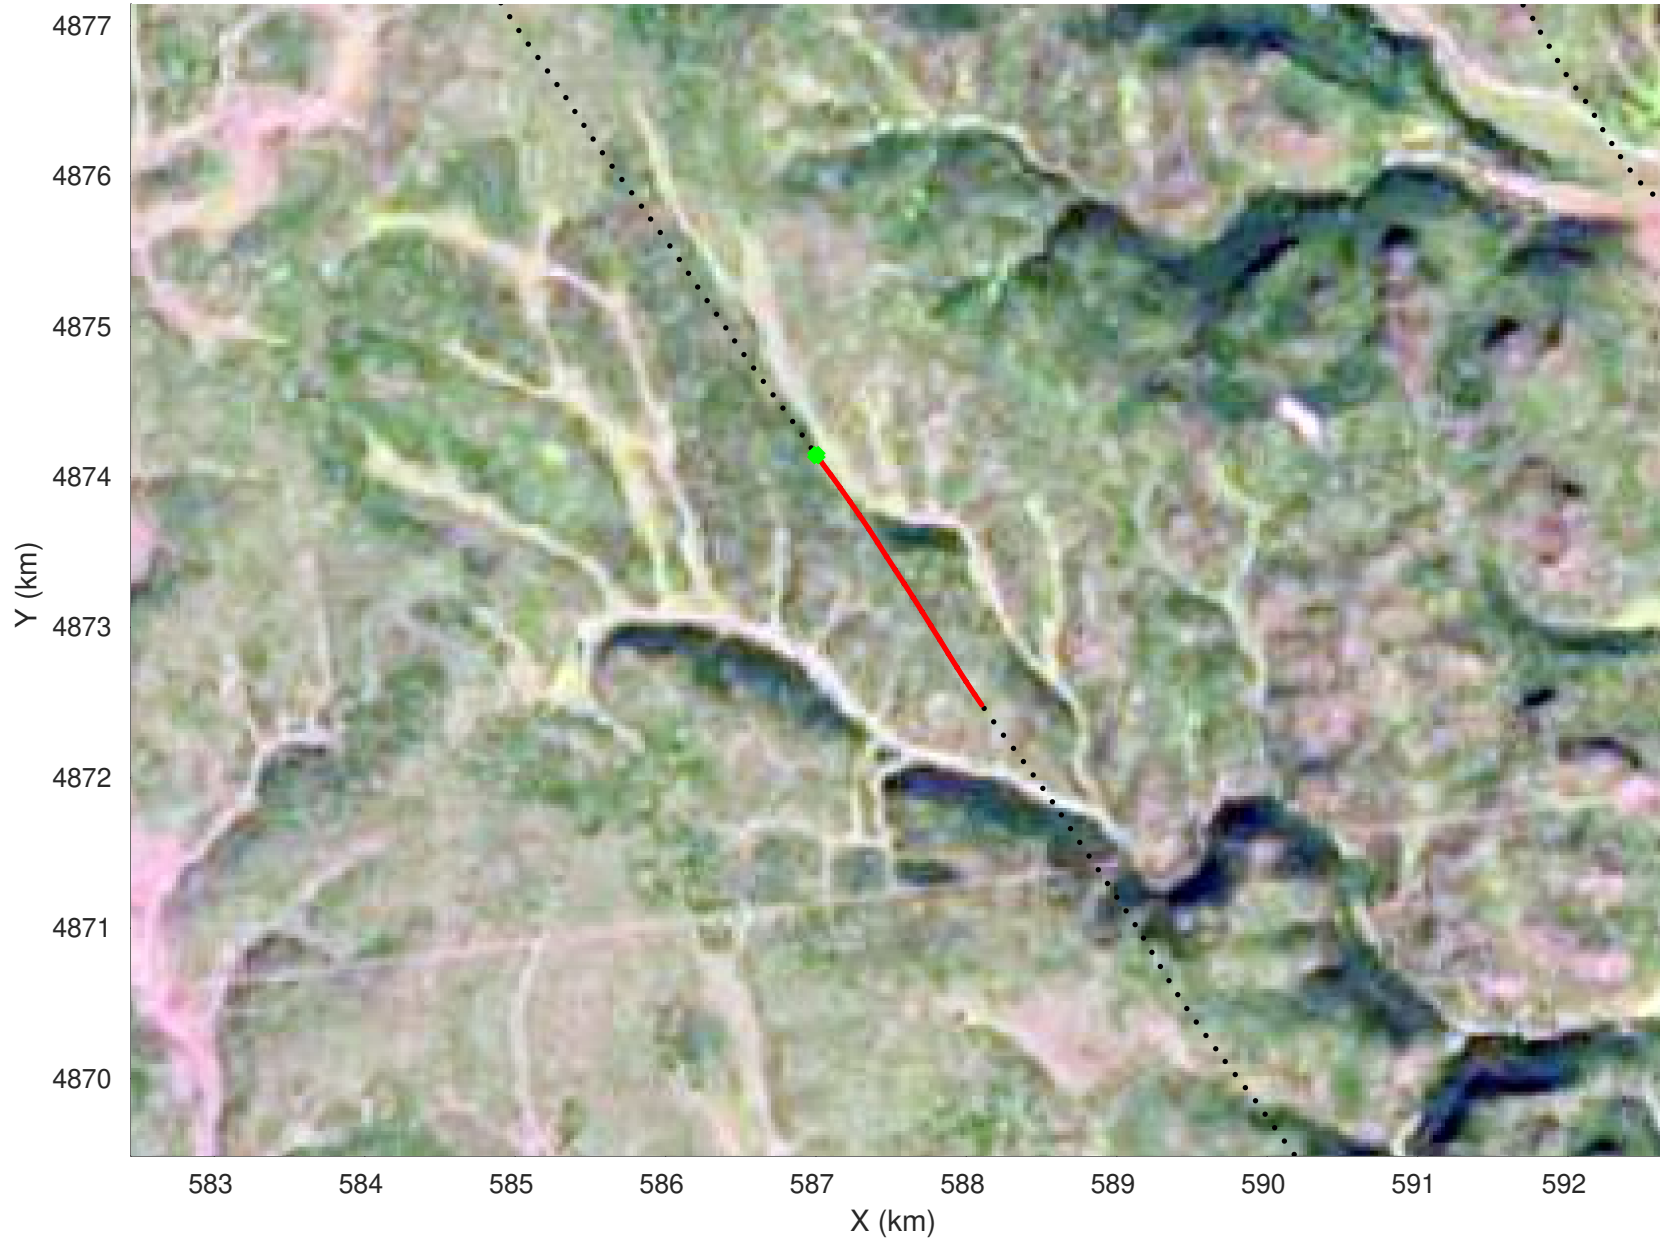

20210218_01_039
Black Hills, South Dakota