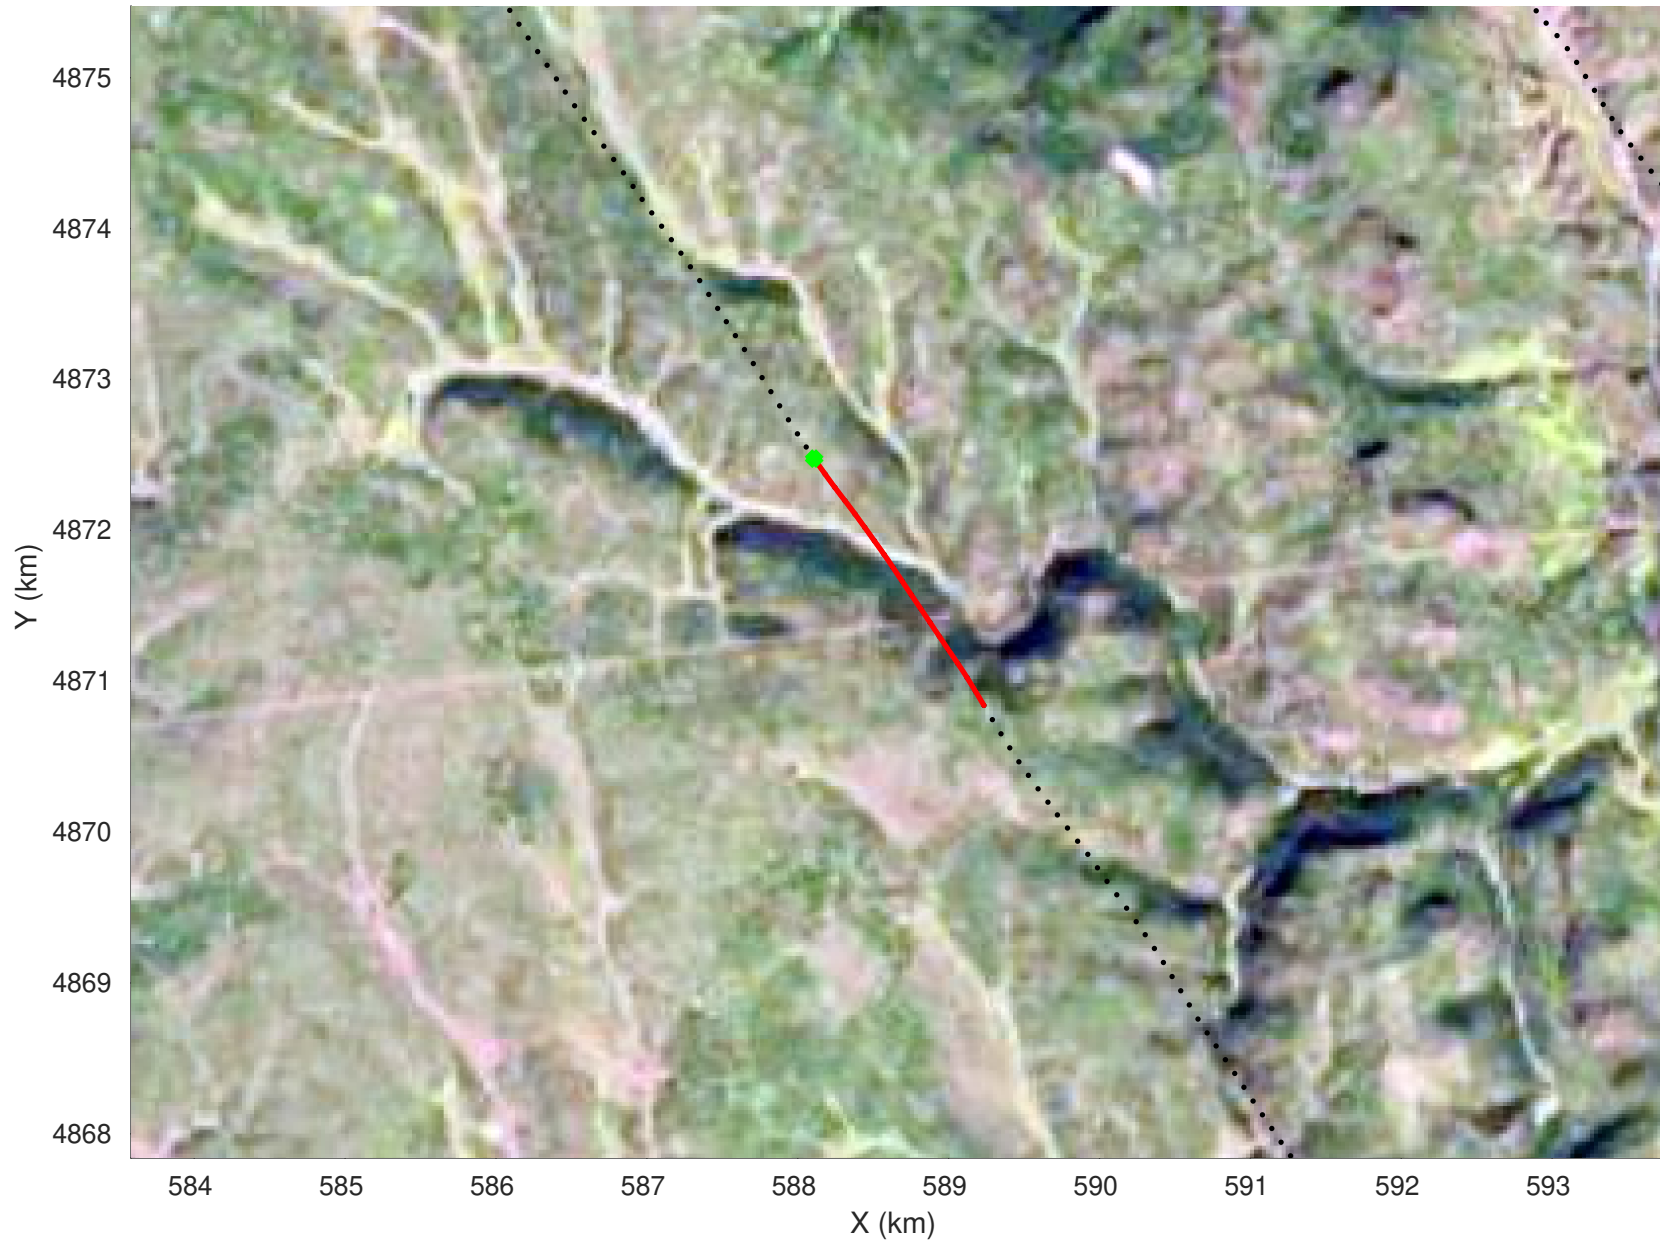

20210218_01_040
Black Hills, South Dakota