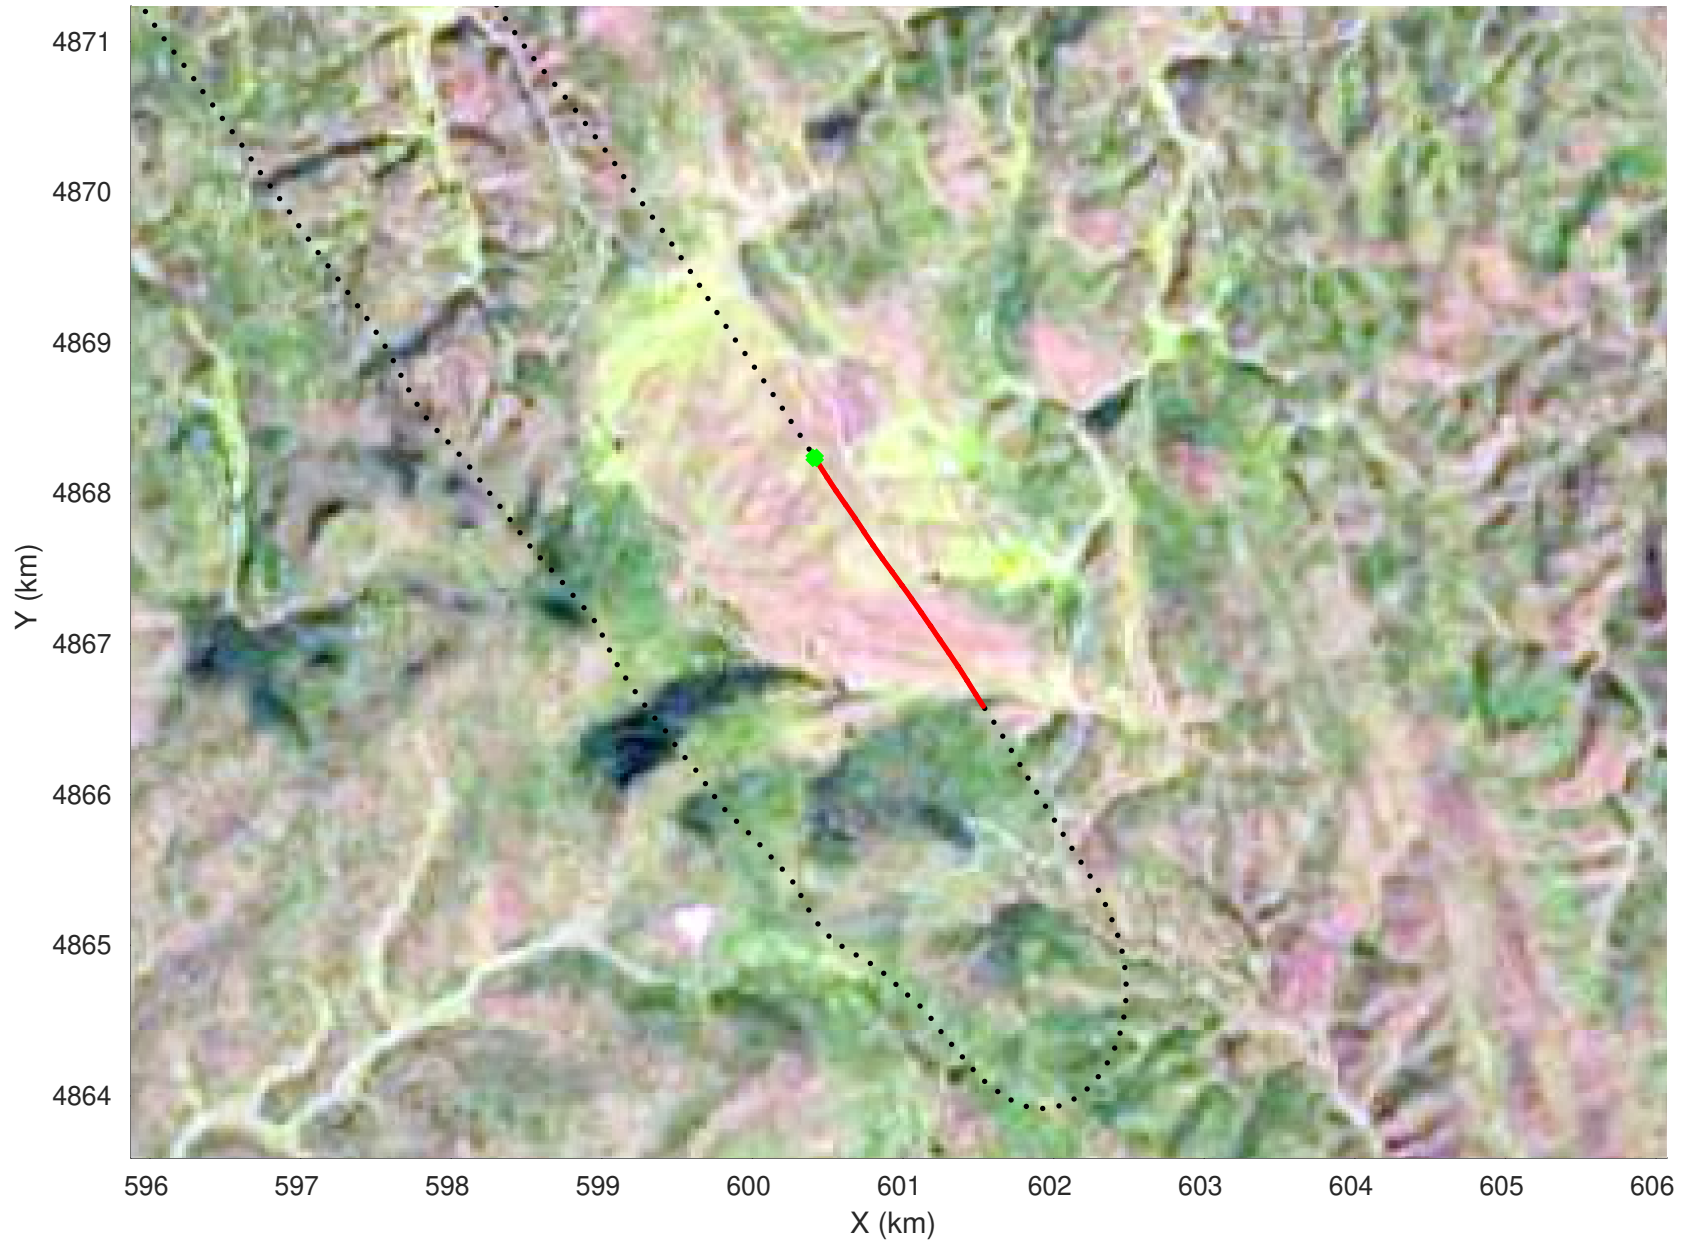

snow 2020_SouthDakota_N1KU: "" 20210218_01_011: 19:00:47.5 to 19:01:29.5 GPS

20210218_01_012
Black Hills, South Dakota

snow 2020_SouthDakota_N1KU: "" 20210218_01_012: 19:01:29.7 to 19:02:13.3 GPS

snow 2020_SouthDakota_N1KU: "" 20210218_01_012: 19:01:29.7 to 19:02:13.3 GPS

20210218_01_013
Black Hills, South Dakota

snow 2020_SouthDakota_N1KU: "" 20210218_01_013: 19:02:13.5 to 19:02:53.6 GPS

snow 2020_SouthDakota_N1KU: "" 20210218_01_013: 19:02:13.5 to 19:02:53.6 GPS

20210218_01_014
Black Hills, South Dakota

snow 2020_SouthDakota_N1KU: "" 20210218_01_014: 19:02:53.8 to 19:03:31.9 GPS

snow 2020_SouthDakota_N1KU: "" 20210218_01_014: 19:02:53.8 to 19:03:31.9 GPS

20210218_01_015
Black Hills, South Dakota

snow 2020_SouthDakota_N1KU: "" 20210218_01_015: 19:03:32.1 to 19:04:08.2 GPS