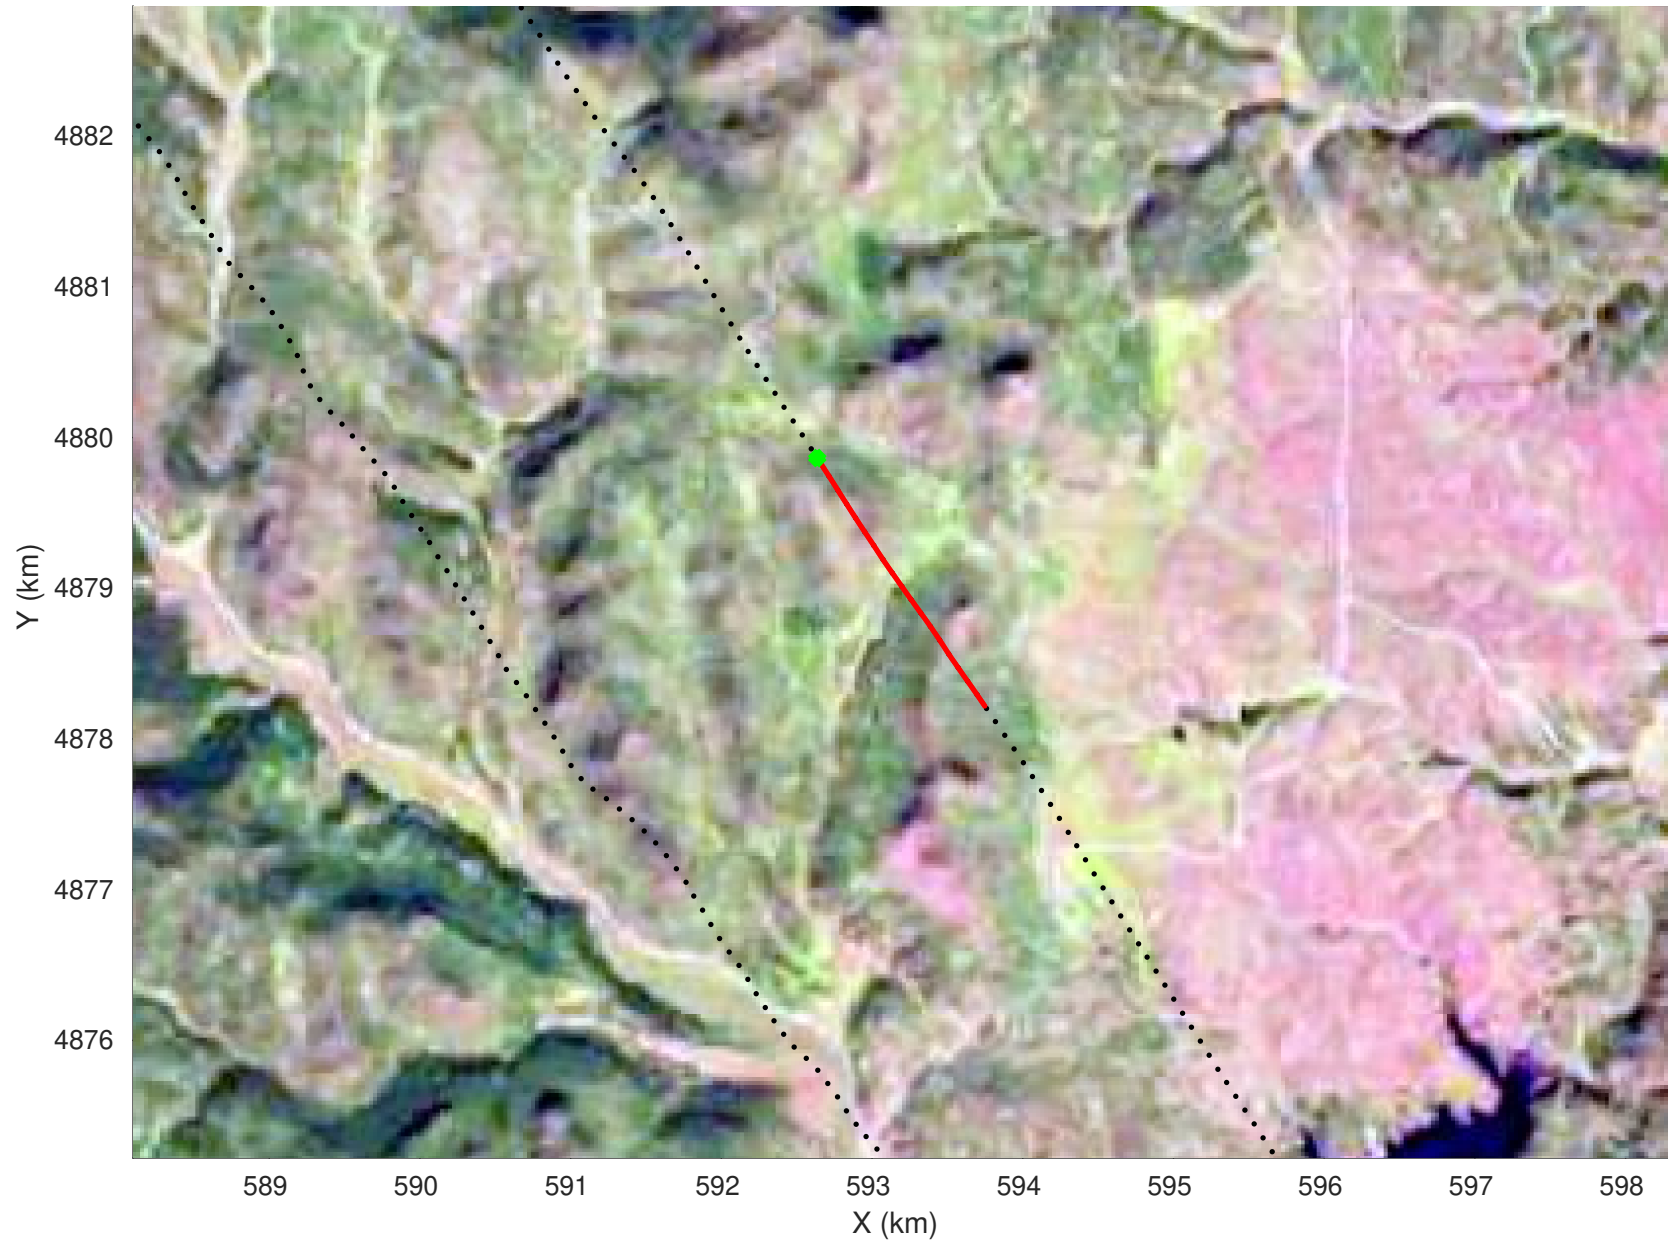

snow 2020_SouthDakota_N1KU: "" 20210218_01_003: 18:56:01.4 to 18:56:37.8 GPS

20210218_01_004
Black Hills, South Dakota

snow 2020_SouthDakota_N1KU: "" 20210218_01_004: 18:56:38.0 to 18:57:14.1 GPS

snow 2020_SouthDakota_N1KU: "" 20210218_01_004: 18:56:38.0 to 18:57:14.1 GPS

20210218_01_005
Black Hills, South Dakota

snow 2020_SouthDakota_N1KU: "" 20210218_01_005: 18:57:14.3 to 18:57:52.4 GPS

snow 2020_SouthDakota_N1KU: "" 20210218_01_005: 18:57:14.3 to 18:57:52.4 GPS

20210218_01_006
Black Hills, South Dakota

snow 2020_SouthDakota_N1KU: "" 20210218_01_006: 18:57:52.6 to 18:58:28.2 GPS

snow 2020_SouthDakota_N1KU: "" 20210218_01_006: 18:57:52.6 to 18:58:28.2 GPS

20210218_01_007
Black Hills, South Dakota

snow 2020_SouthDakota_N1KU: "" 20210218_01_007: 18:58:28.4 to 18:59:01.6 GPS