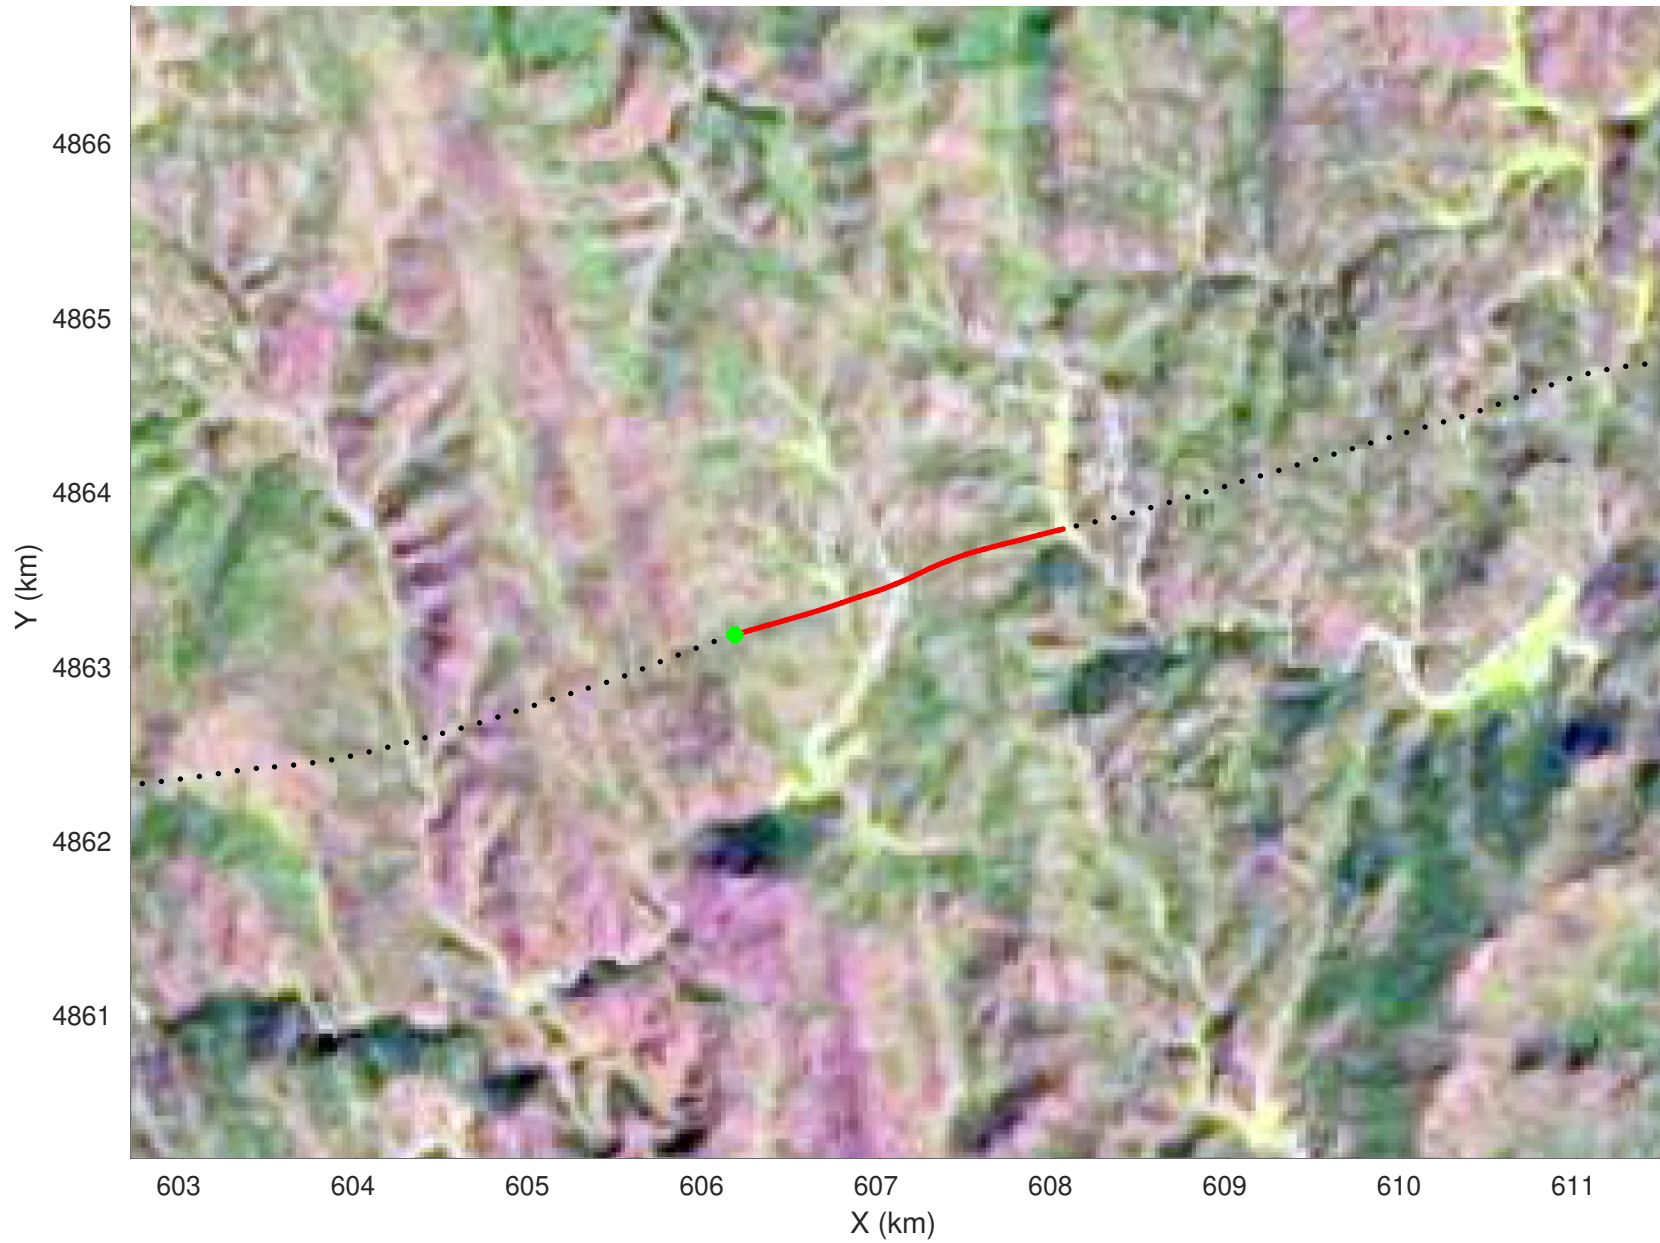

20210218_01_052
Black Hills, South Dakota