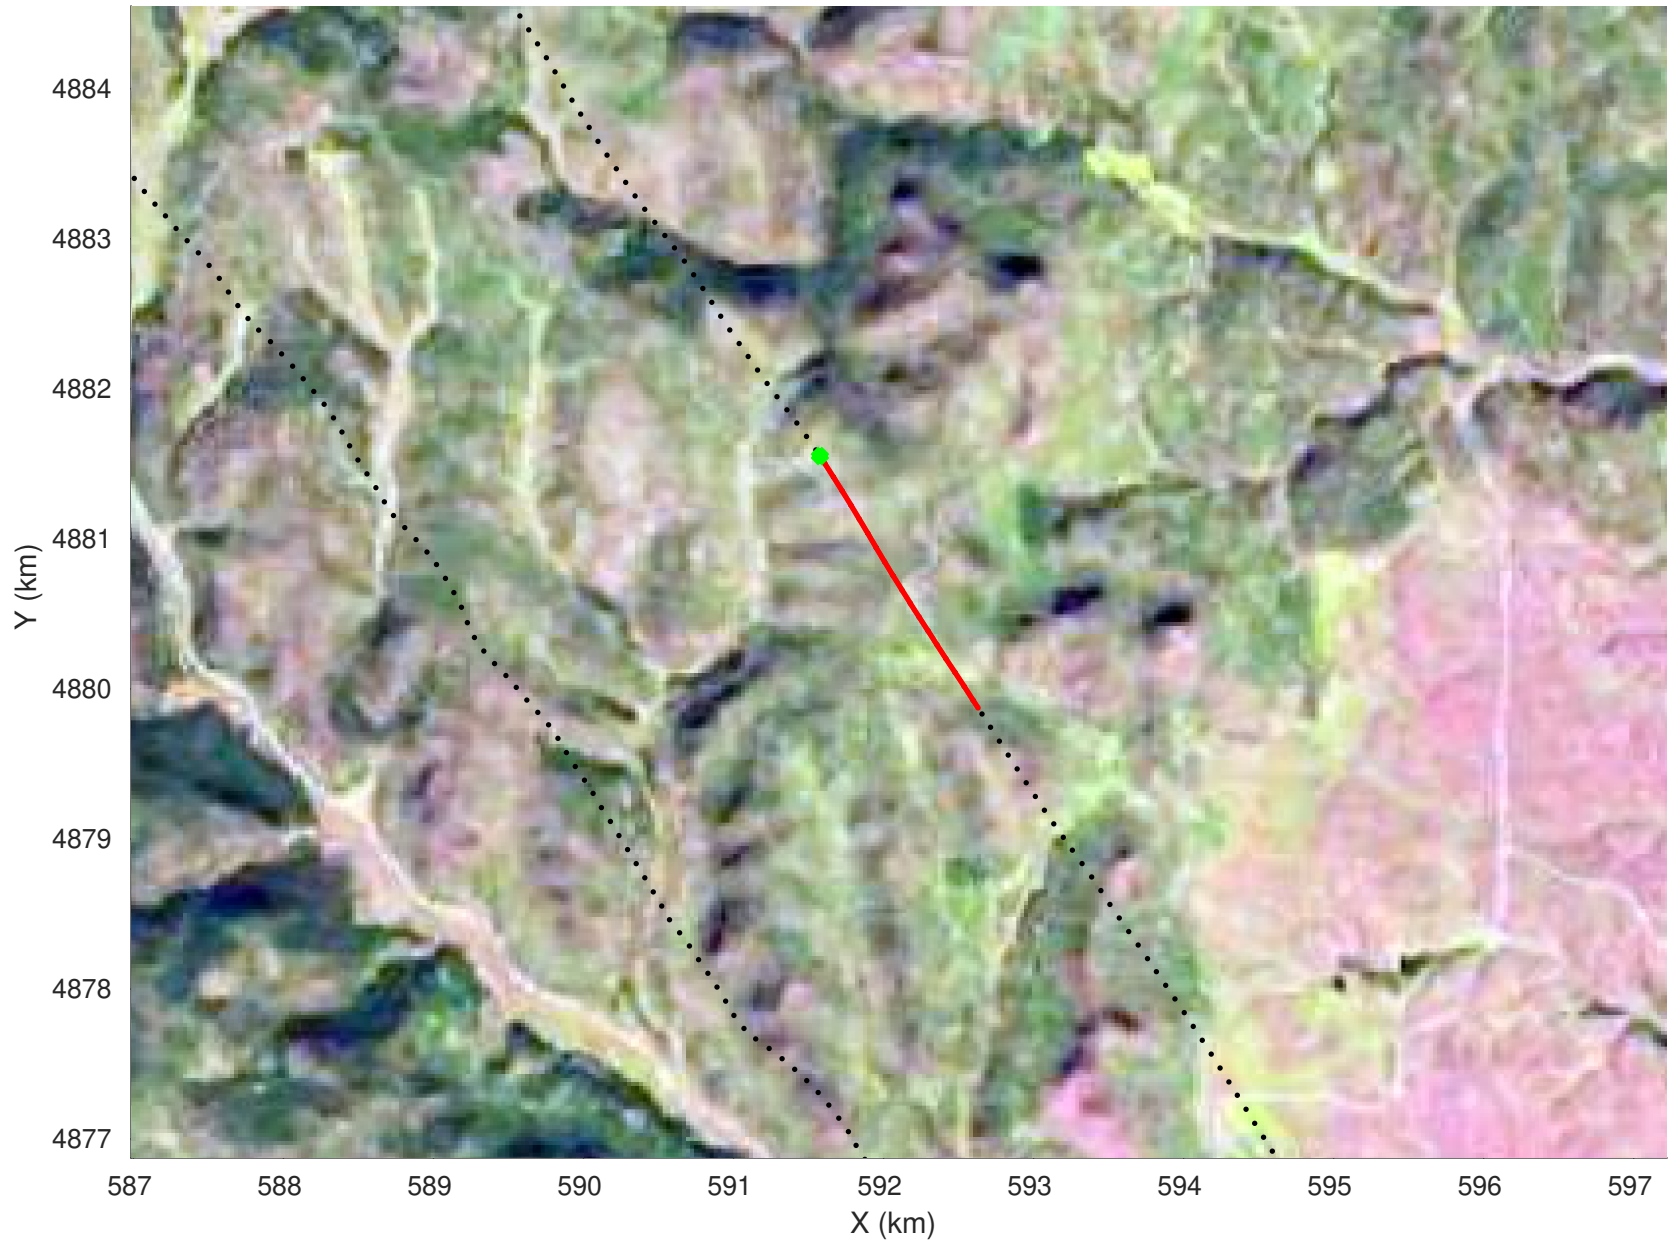

snow 2020_SouthDakota_N1KU: "" 20210218_01_003: 18:56:01.4 to 18:56:37.8 GPS

20210218_01_004
Black Hills, South Dakota

snow 2020_SouthDakota_N1KU: "" 20210218_01_004: 18:56:38.0 to 18:57:14.1 GPS

snow 2020_SouthDakota_N1KU: "" 20210218_01_004: 18:56:38.0 to 18:57:14.1 GPS

20210218_01_005
Black Hills, South Dakota

snow 2020_SouthDakota_N1KU: "" 20210218_01_005: 18:57:14.3 to 18:57:52.4 GPS

snow 2020_SouthDakota_N1KU: "" 20210218_01_005: 18:57:14.3 to 18:57:52.4 GPS

20210218_01_006
Black Hills, South Dakota

snow 2020_SouthDakota_N1KU: "" 20210218_01_006: 18:57:52.6 to 18:58:28.2 GPS

snow 2020_SouthDakota_N1KU: "" 20210218_01_006: 18:57:52.6 to 18:58:28.2 GPS

20210218_01_007
Black Hills, South Dakota

snow 2020_SouthDakota_N1KU: "" 20210218_01_007: 18:58:28.4 to 18:59:01.6 GPS