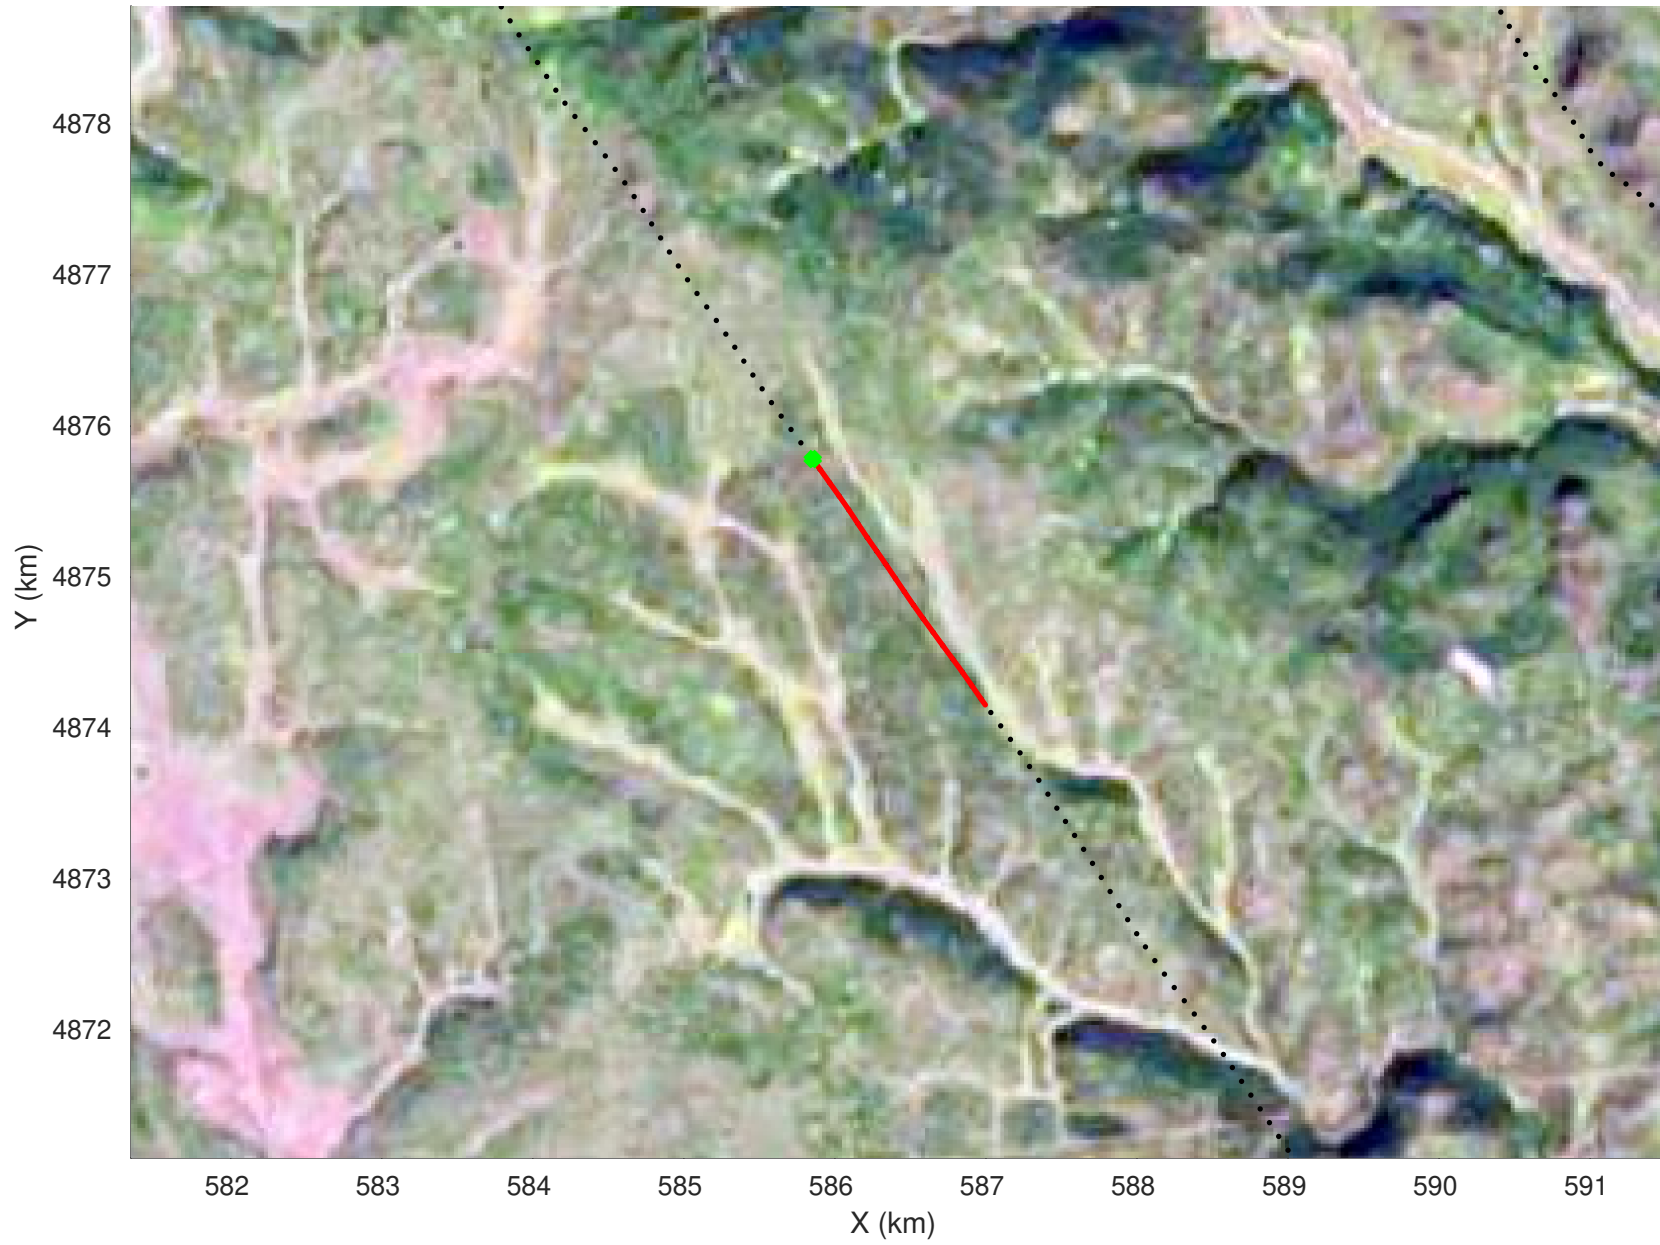

20210218_01_037
Black Hills, South Dakota

snow 2020_SouthDakota_N1KU: "" 20210218_01_037: 19:24:35.8 to 19:25:11.4 GPS

snow 2020_SouthDakota_N1KU: "" 20210218_01_037: 19:24:35.8 to 19:25:11.4 GPS

20210218_01_038
Black Hills, South Dakota