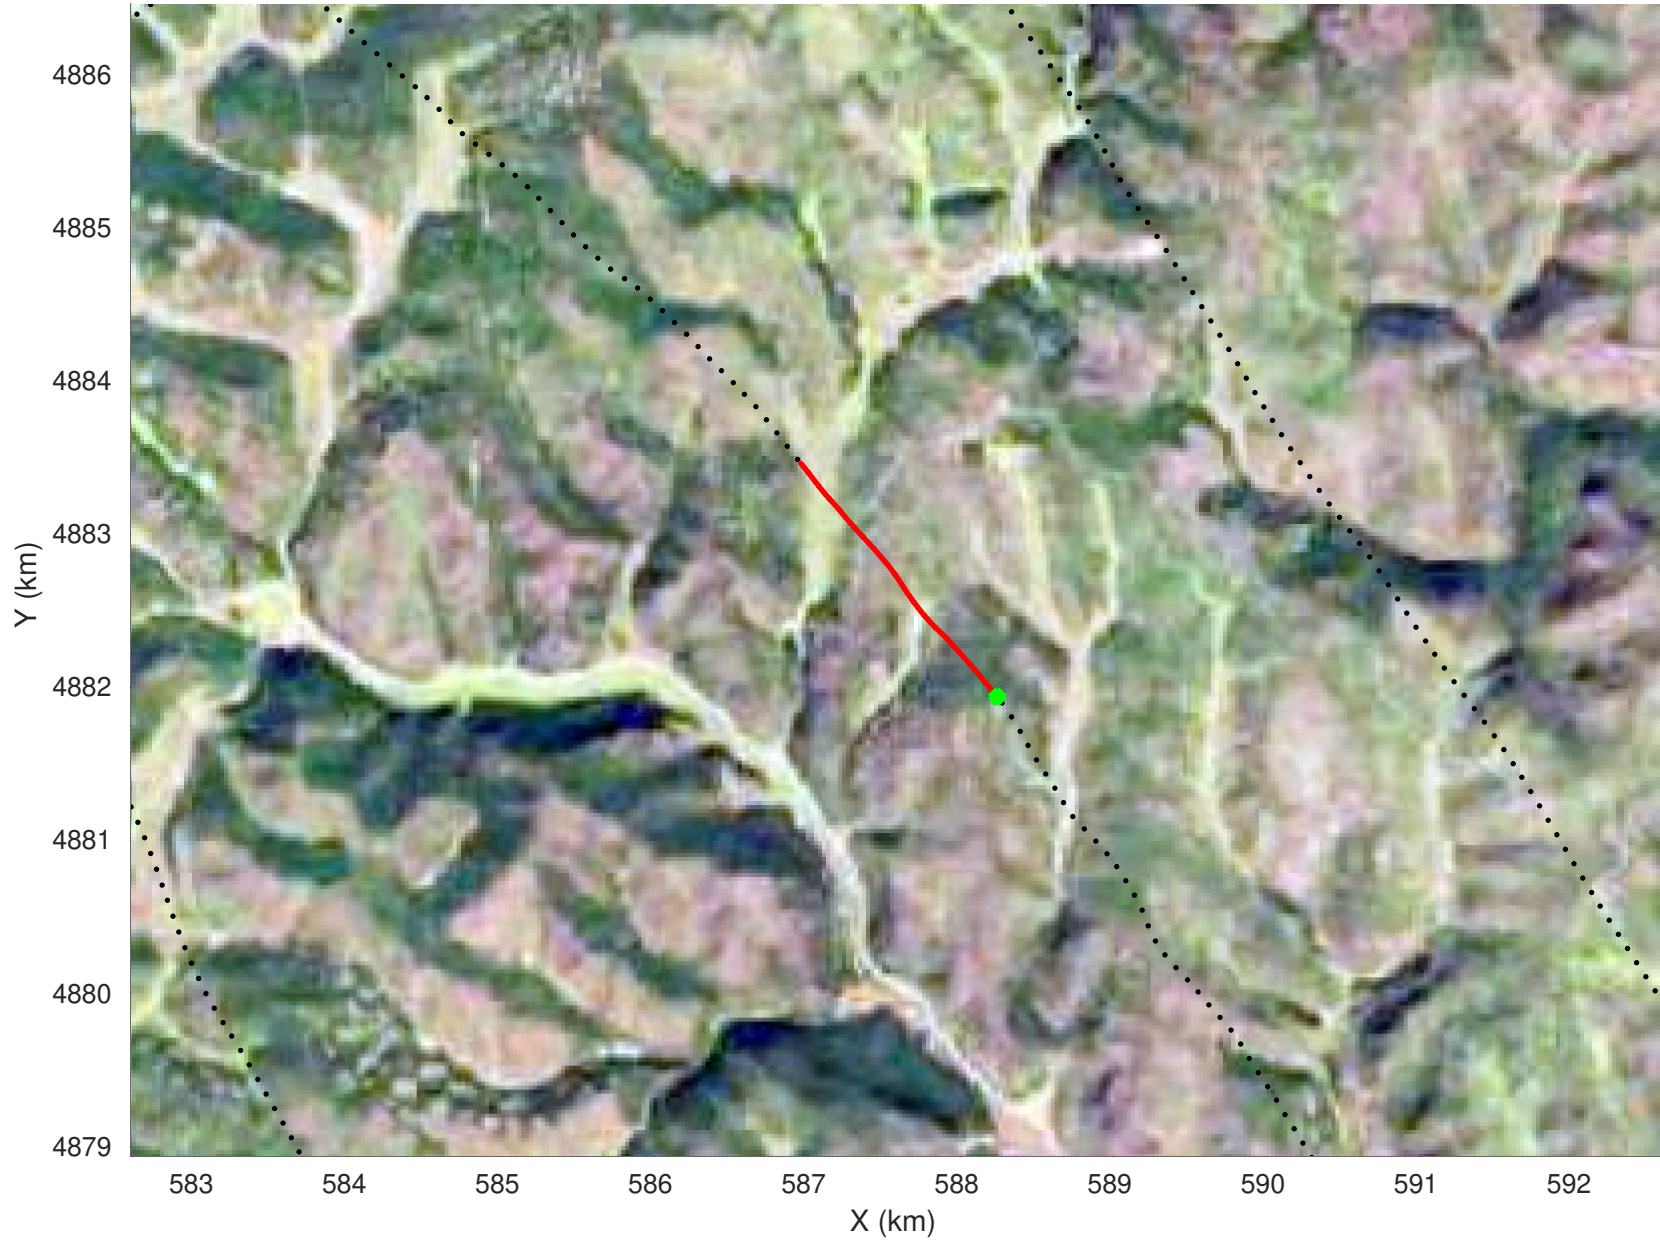

20210218_01_028
Black Hills, South Dakota