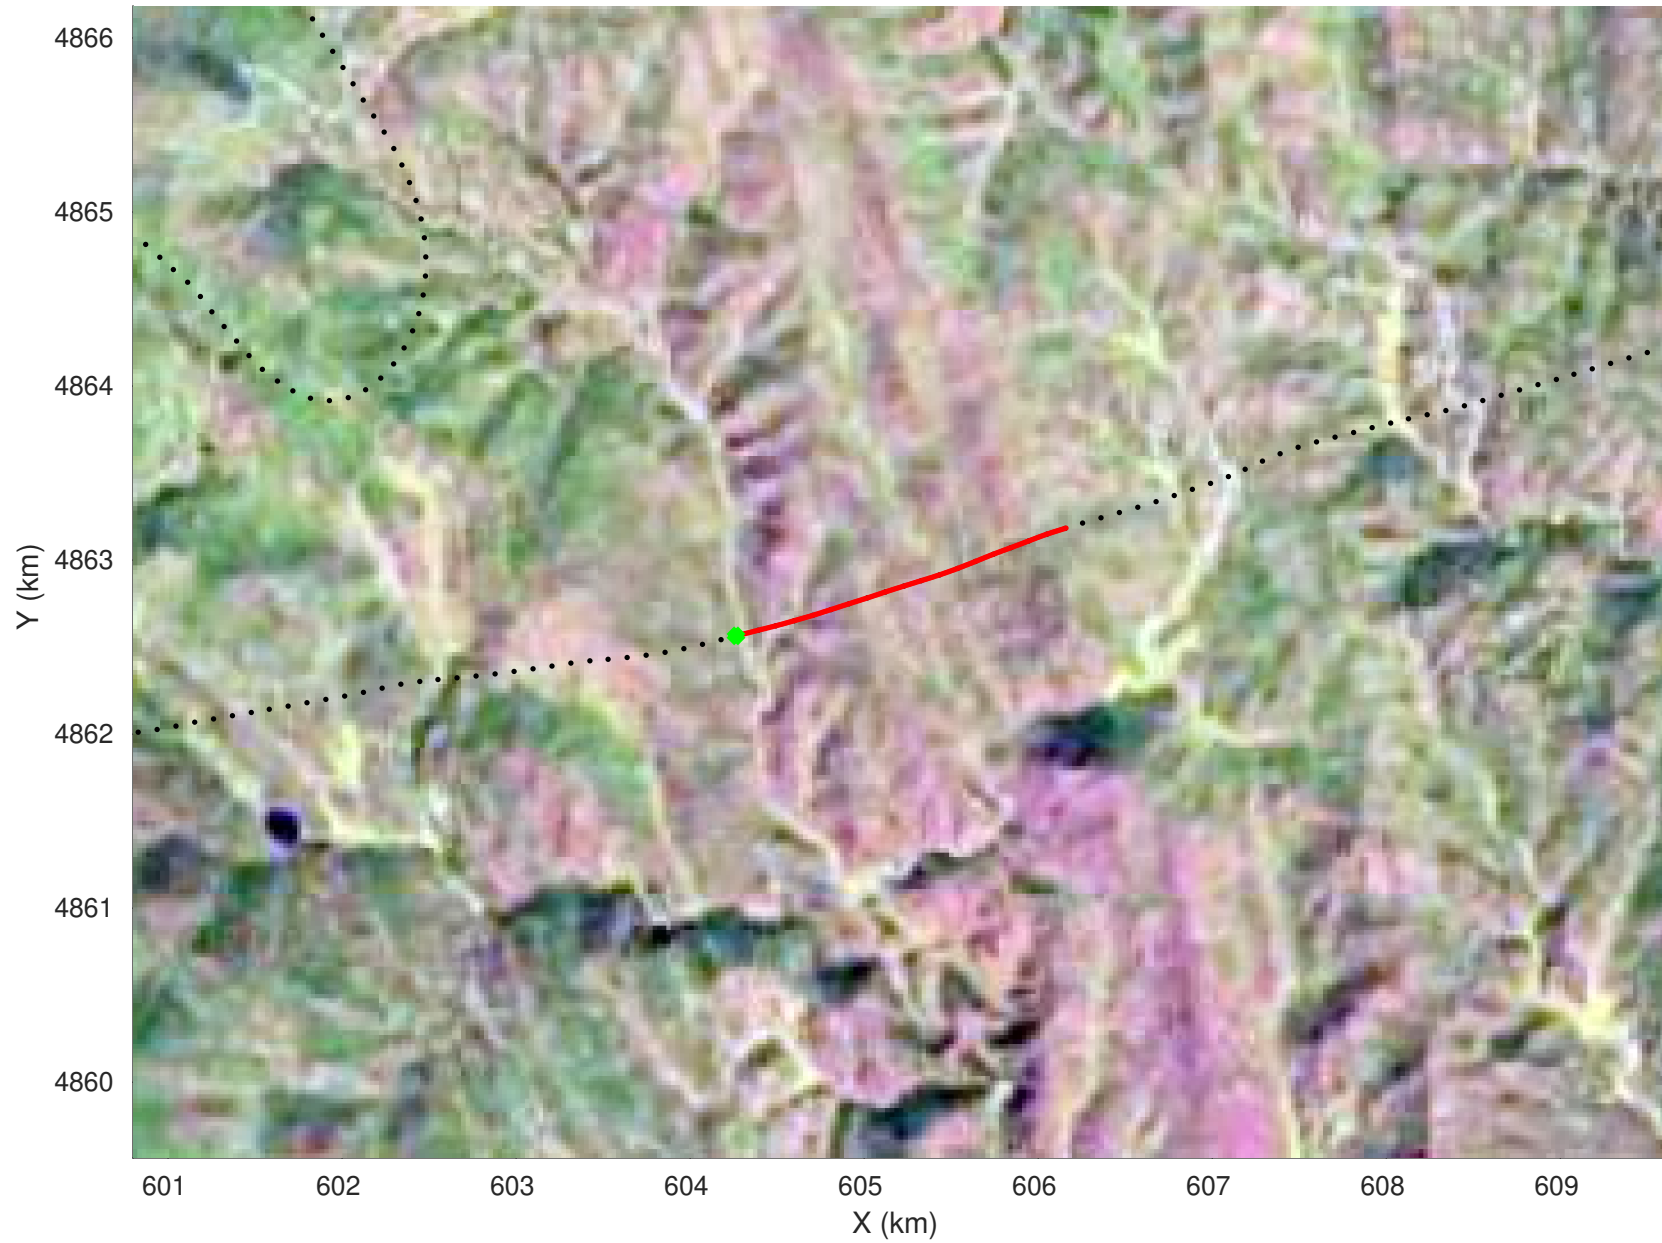

20210218_01_051
Black Hills, South Dakota