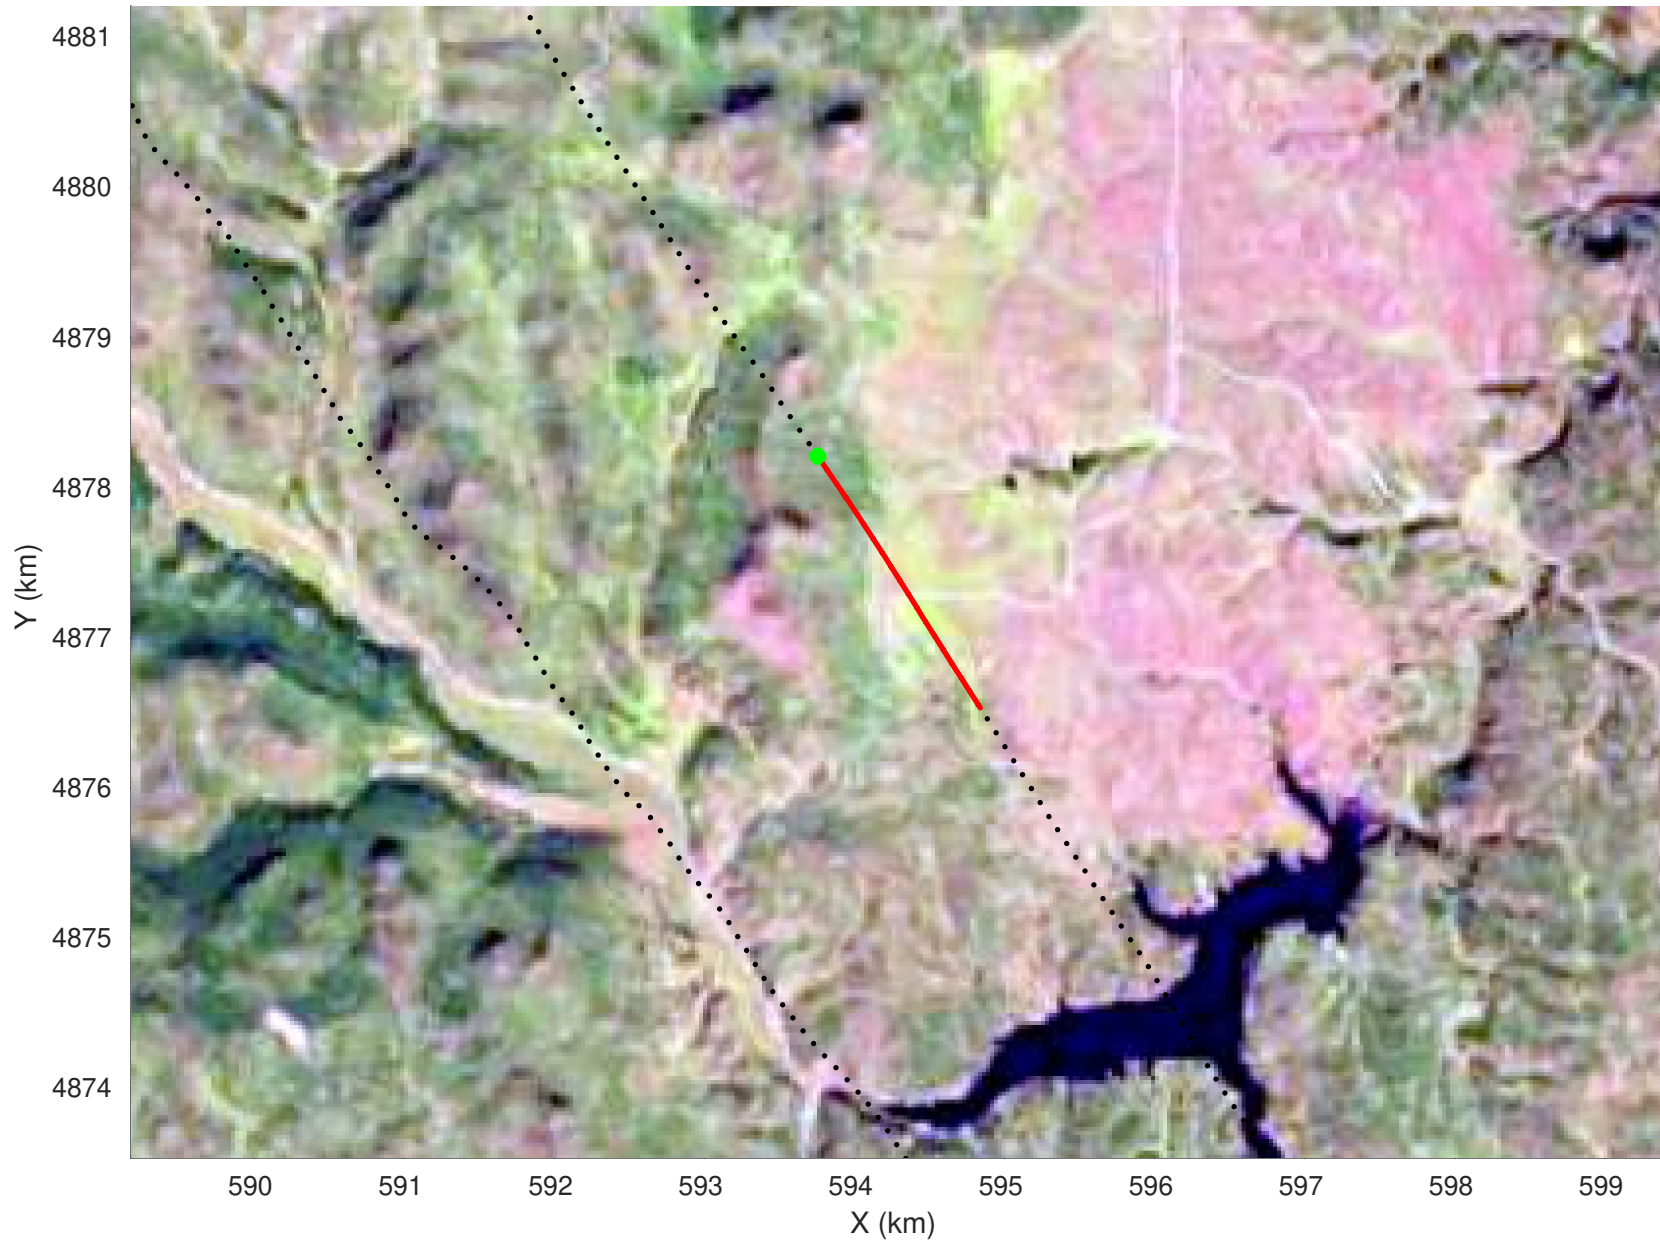

20210218_01_005
Black Hills, South Dakota

snow 2020_SouthDakota_N1KU: "" 20210218_01_005: 18:57:14.3 to 18:57:52.4 GPS

snow 2020_SouthDakota_N1KU: "" 20210218_01_005: 18:57:14.3 to 18:57:52.4 GPS

20210218_01_006
Black Hills, South Dakota

snow 2020_SouthDakota_N1KU: "" 20210218_01_006: 18:57:52.6 to 18:58:28.2 GPS

snow 2020_SouthDakota_N1KU: "" 20210218_01_006: 18:57:52.6 to 18:58:28.2 GPS

20210218_01_007
Black Hills, South Dakota

snow 2020_SouthDakota_N1KU: "" 20210218_01_007: 18:58:28.4 to 18:59:01.6 GPS

snow 2020_SouthDakota_N1KU: "" 20210218_01_007: 18:58:28.4 to 18:59:01.6 GPS

20210218_01_008
Black Hills, South Dakota

snow 2020_SouthDakota_N1KU: "" 20210218_01_008: 18:59:01.8 to 18:59:35.6 GPS

snow 2020_SouthDakota_N1KU: "" 20210218_01_008: 18:59:01.8 to 18:59:35.6 GPS