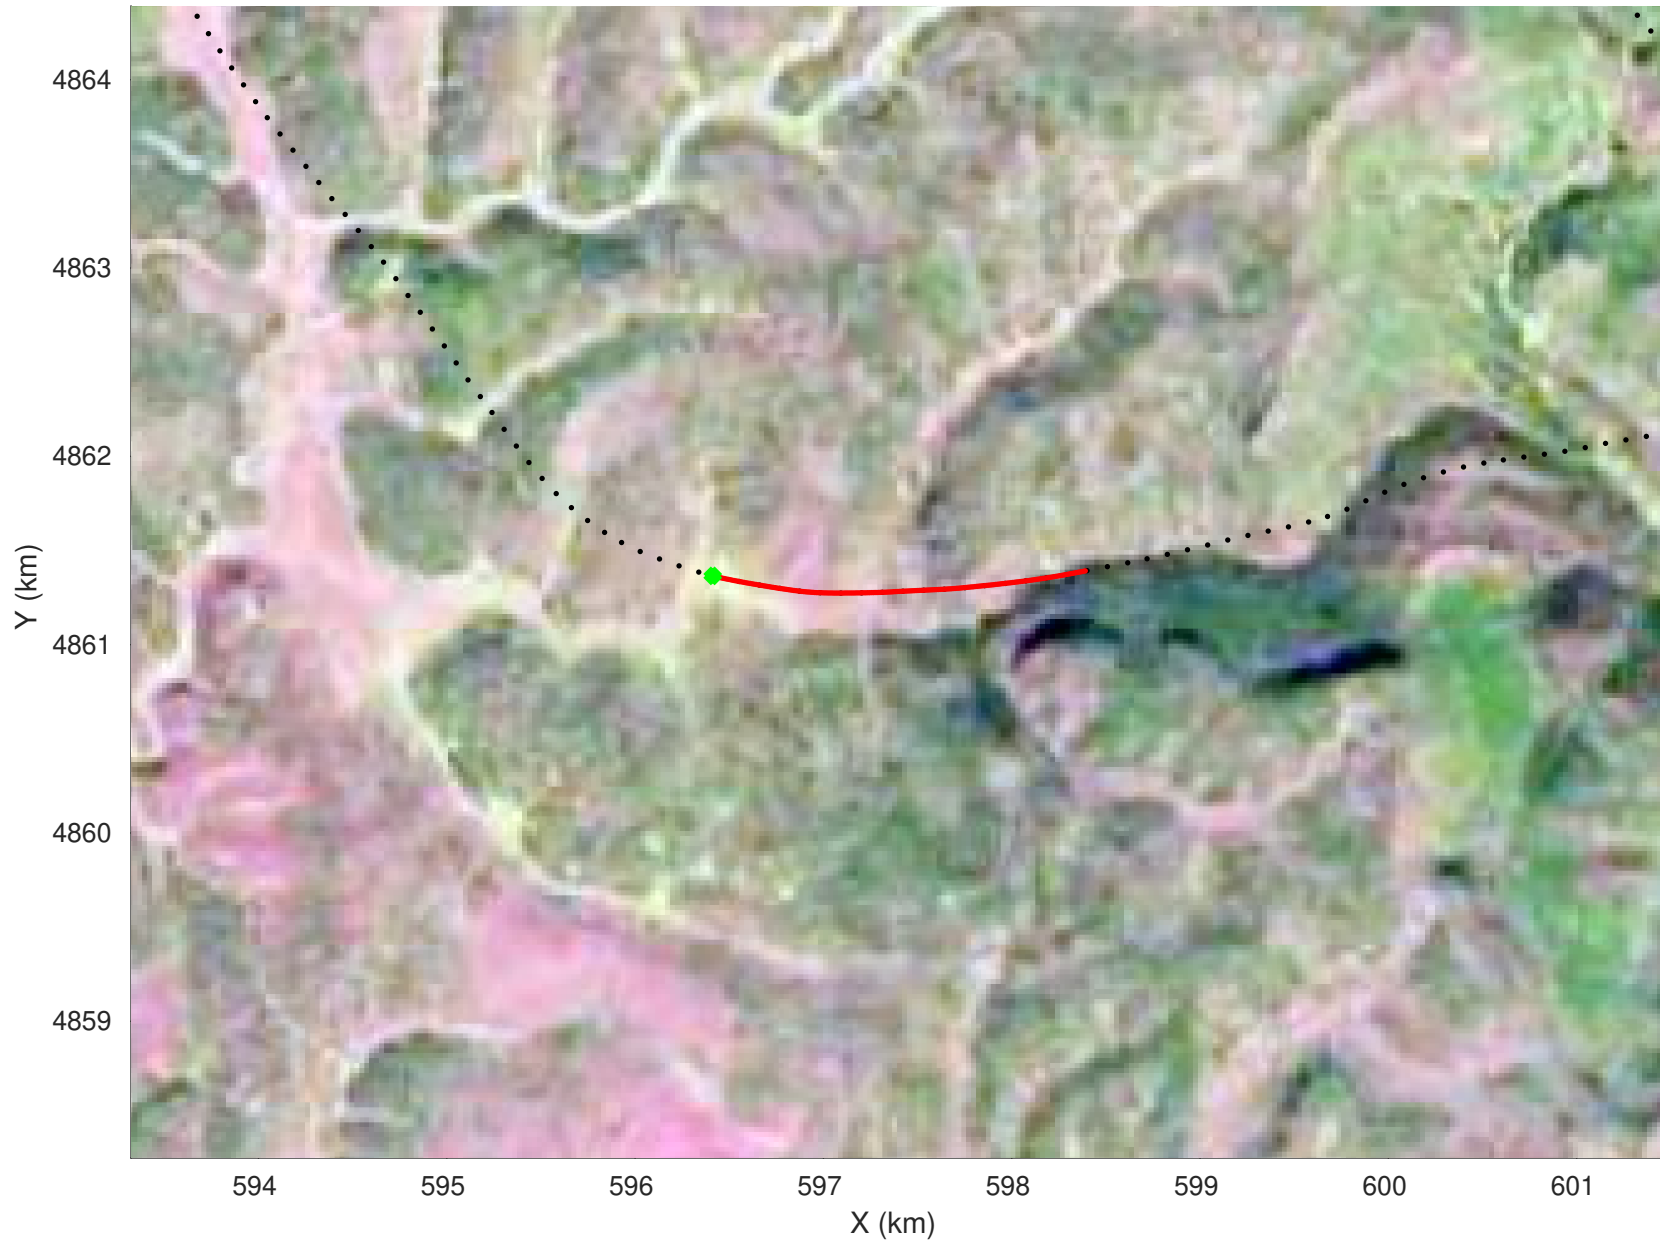

20210218_01_047
Black Hills, South Dakota