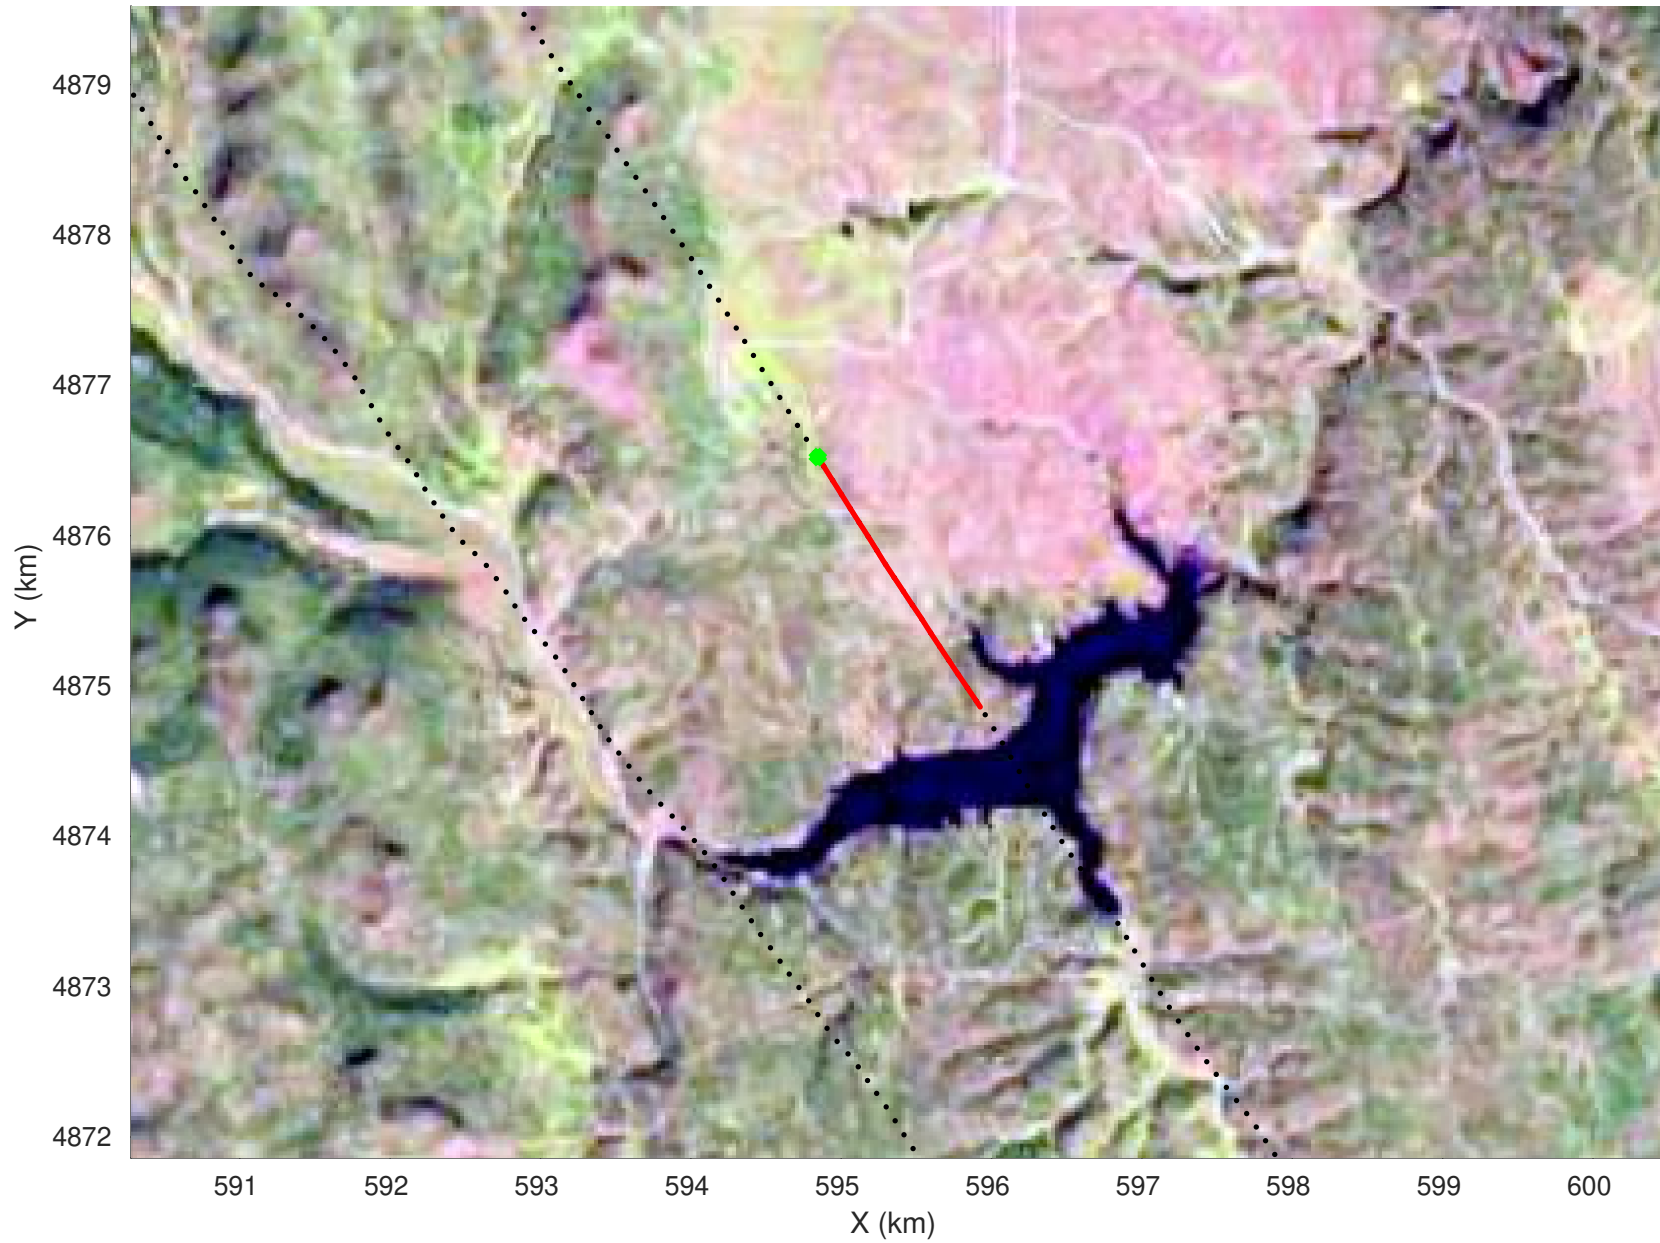

snow 2020_SouthDakota_N1KU: "" 20210218_01_006: 18:57:52.6 to 18:58:28.2 GPS

snow 2020_SouthDakota_N1KU: "" 20210218_01_006: 18:57:52.6 to 18:58:28.2 GPS

20210218_01_007
Black Hills, South Dakota

snow 2020_SouthDakota_N1KU: "" 20210218_01_007: 18:58:28.4 to 18:59:01.6 GPS

snow 2020_SouthDakota_N1KU: "" 20210218_01_007: 18:58:28.4 to 18:59:01.6 GPS

20210218_01_008
Black Hills, South Dakota

snow 2020_SouthDakota_N1KU: "" 20210218_01_008: 18:59:01.8 to 18:59:35.6 GPS

snow 2020_SouthDakota_N1KU: "" 20210218_01_008: 18:59:01.8 to 18:59:35.6 GPS

20210218_01_009
Black Hills, South Dakota

snow 2020_SouthDakota_N1KU: "" 20210218_01_009: 18:59:35.8 to 19:00:08.8 GPS

snow 2020_SouthDakota_N1KU: "" 20210218_01_009: 18:59:35.8 to 19:00:08.8 GPS

20210218_01_010
Black Hills, South Dakota