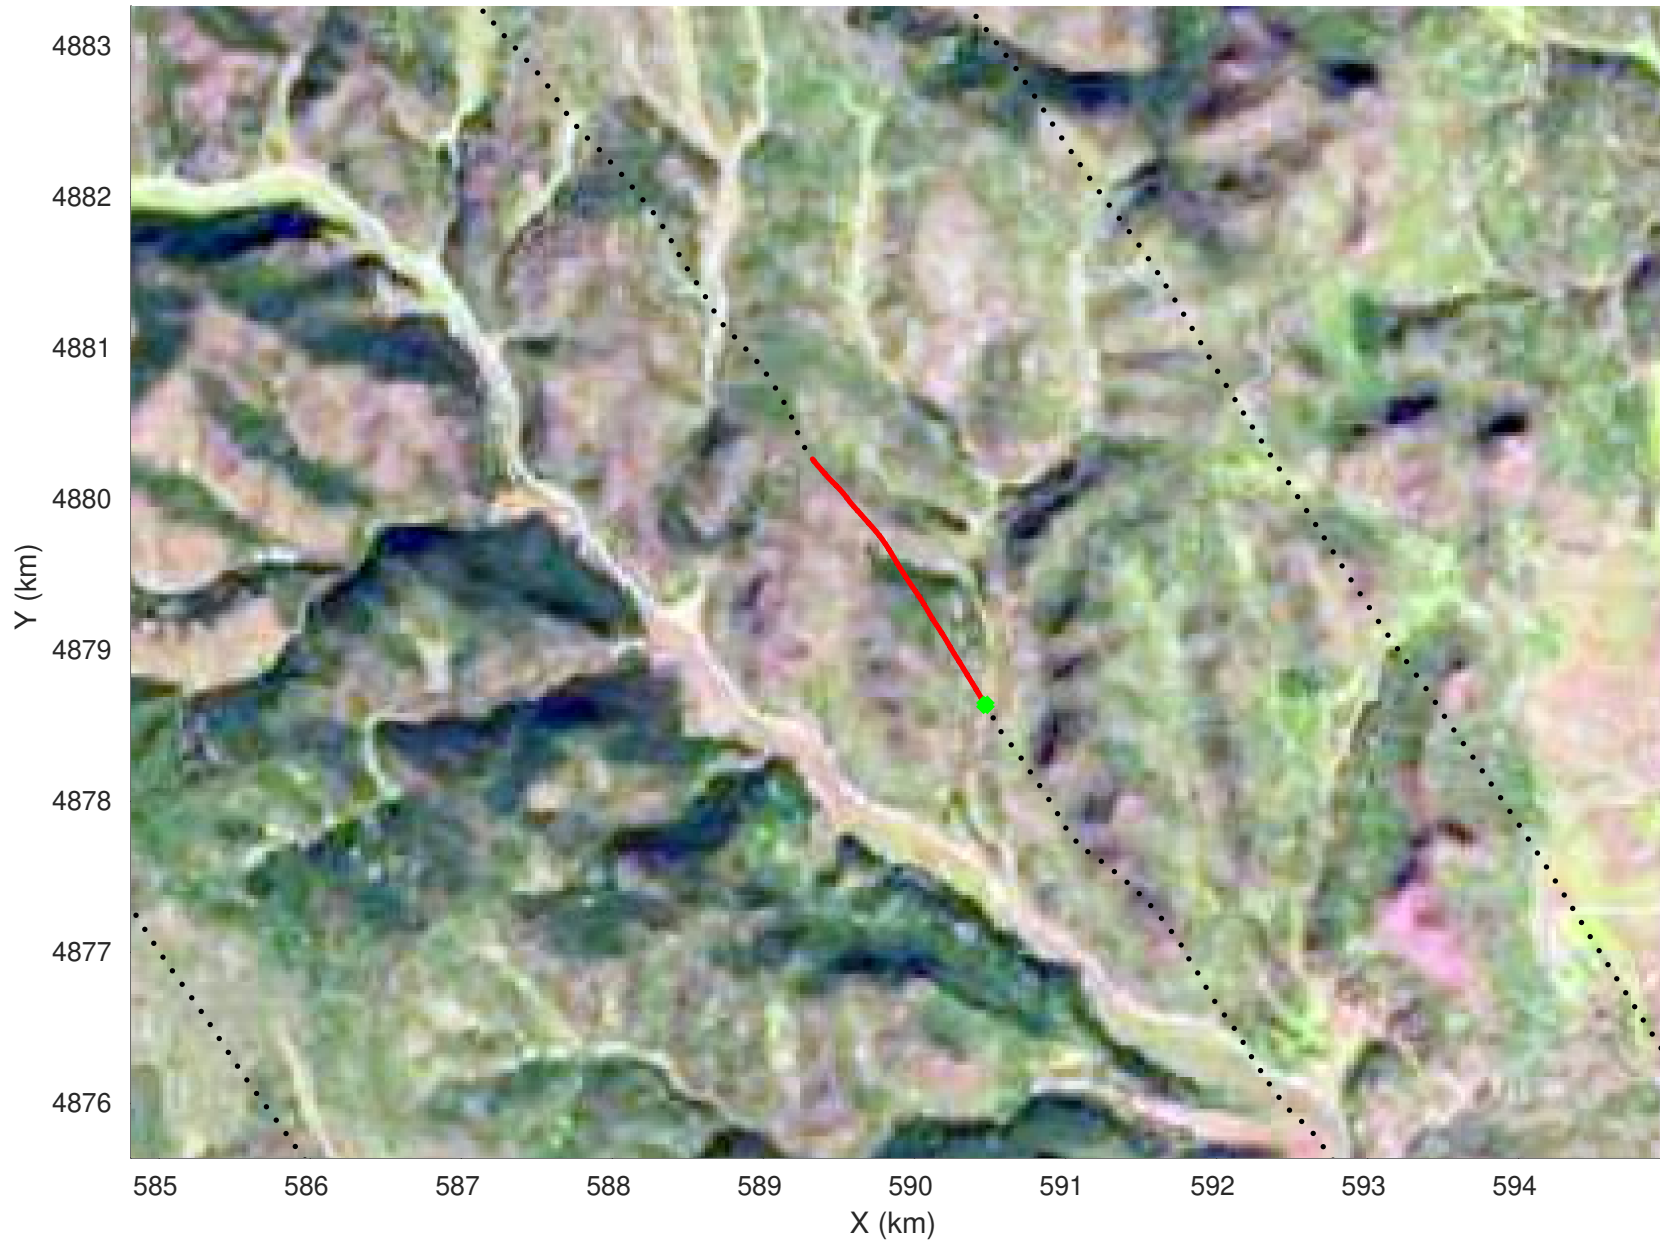

20210218_01_025
Black Hills, South Dakota

snow 2020_SouthDakota_N1KU: "" 20210218_01_025: 19:13:09.3 to 19:14:18.1 GPS

snow 2020_SouthDakota_N1KU: "" 20210218_01_025: 19:13:09.3 to 19:14:18.1 GPS

20210218_01_026
Black Hills, South Dakota