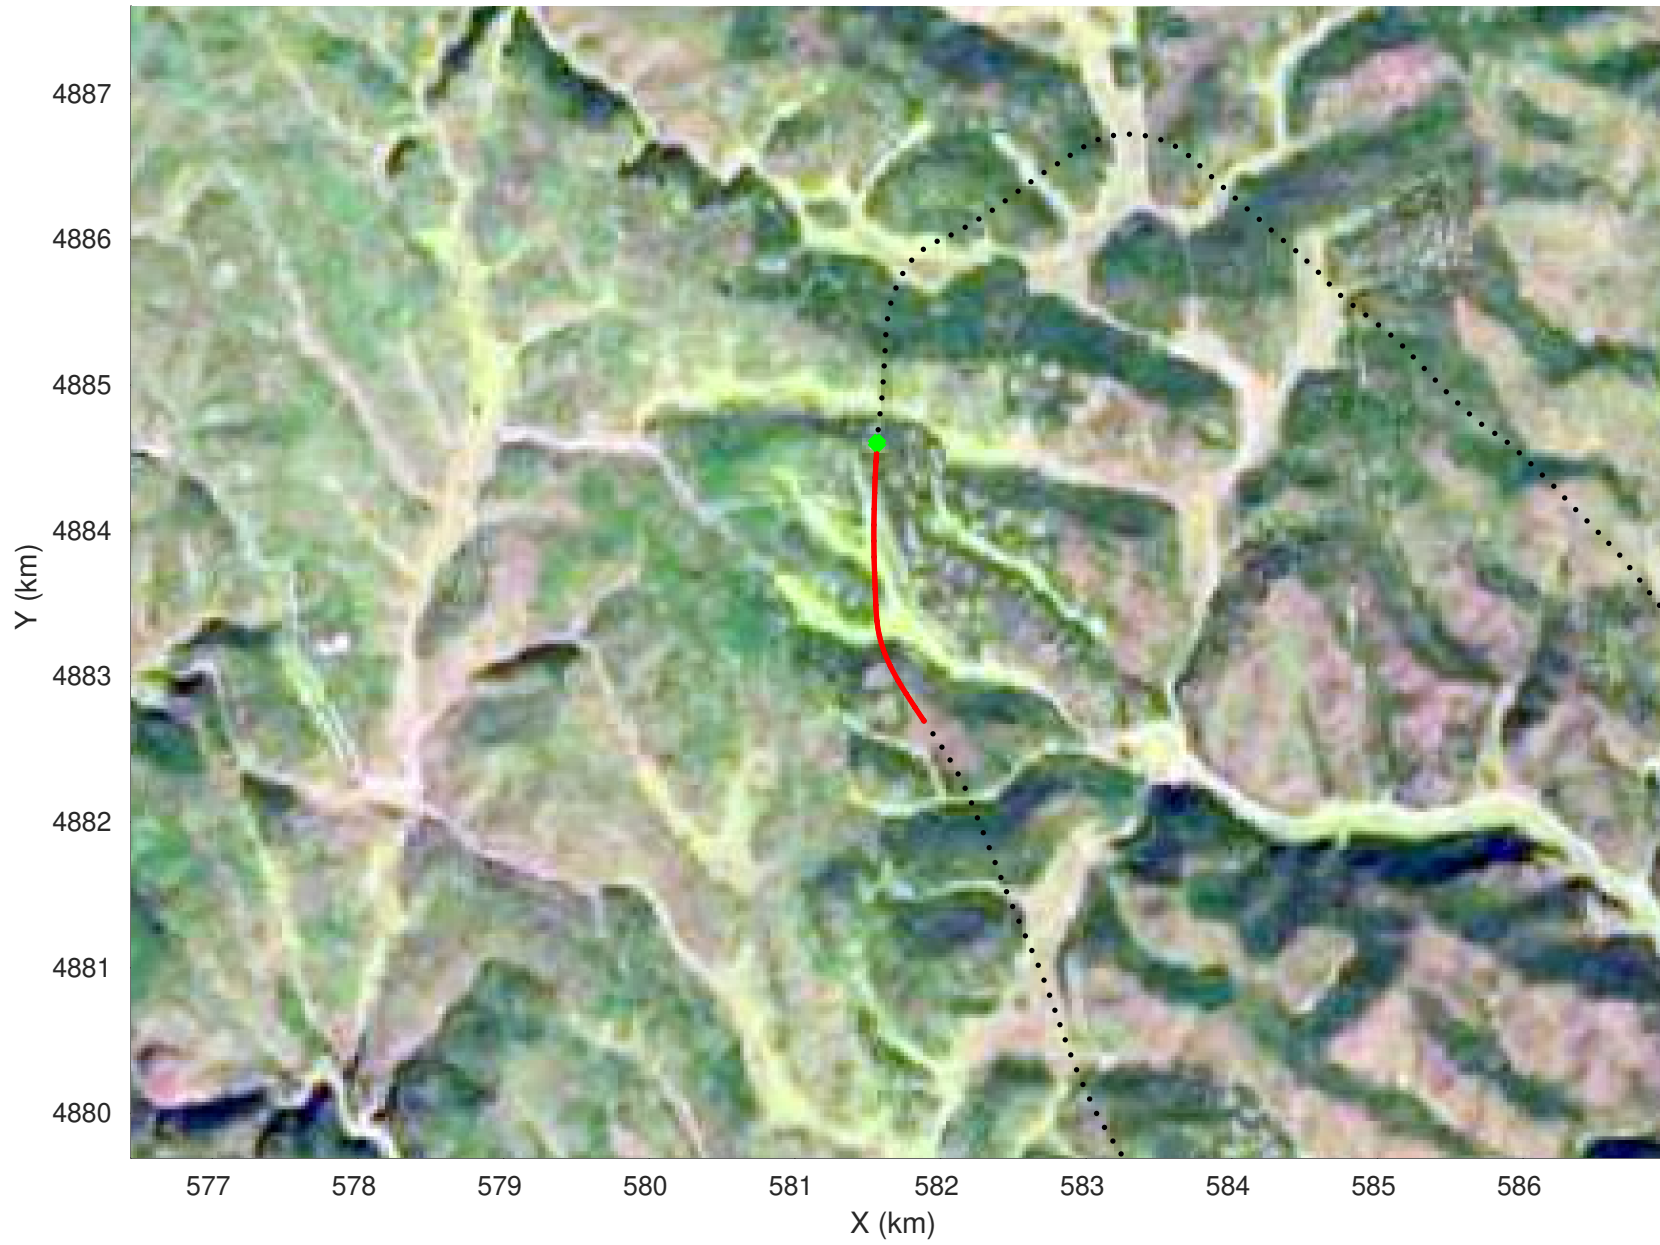

20210218_01_033
Black Hills, South Dakota