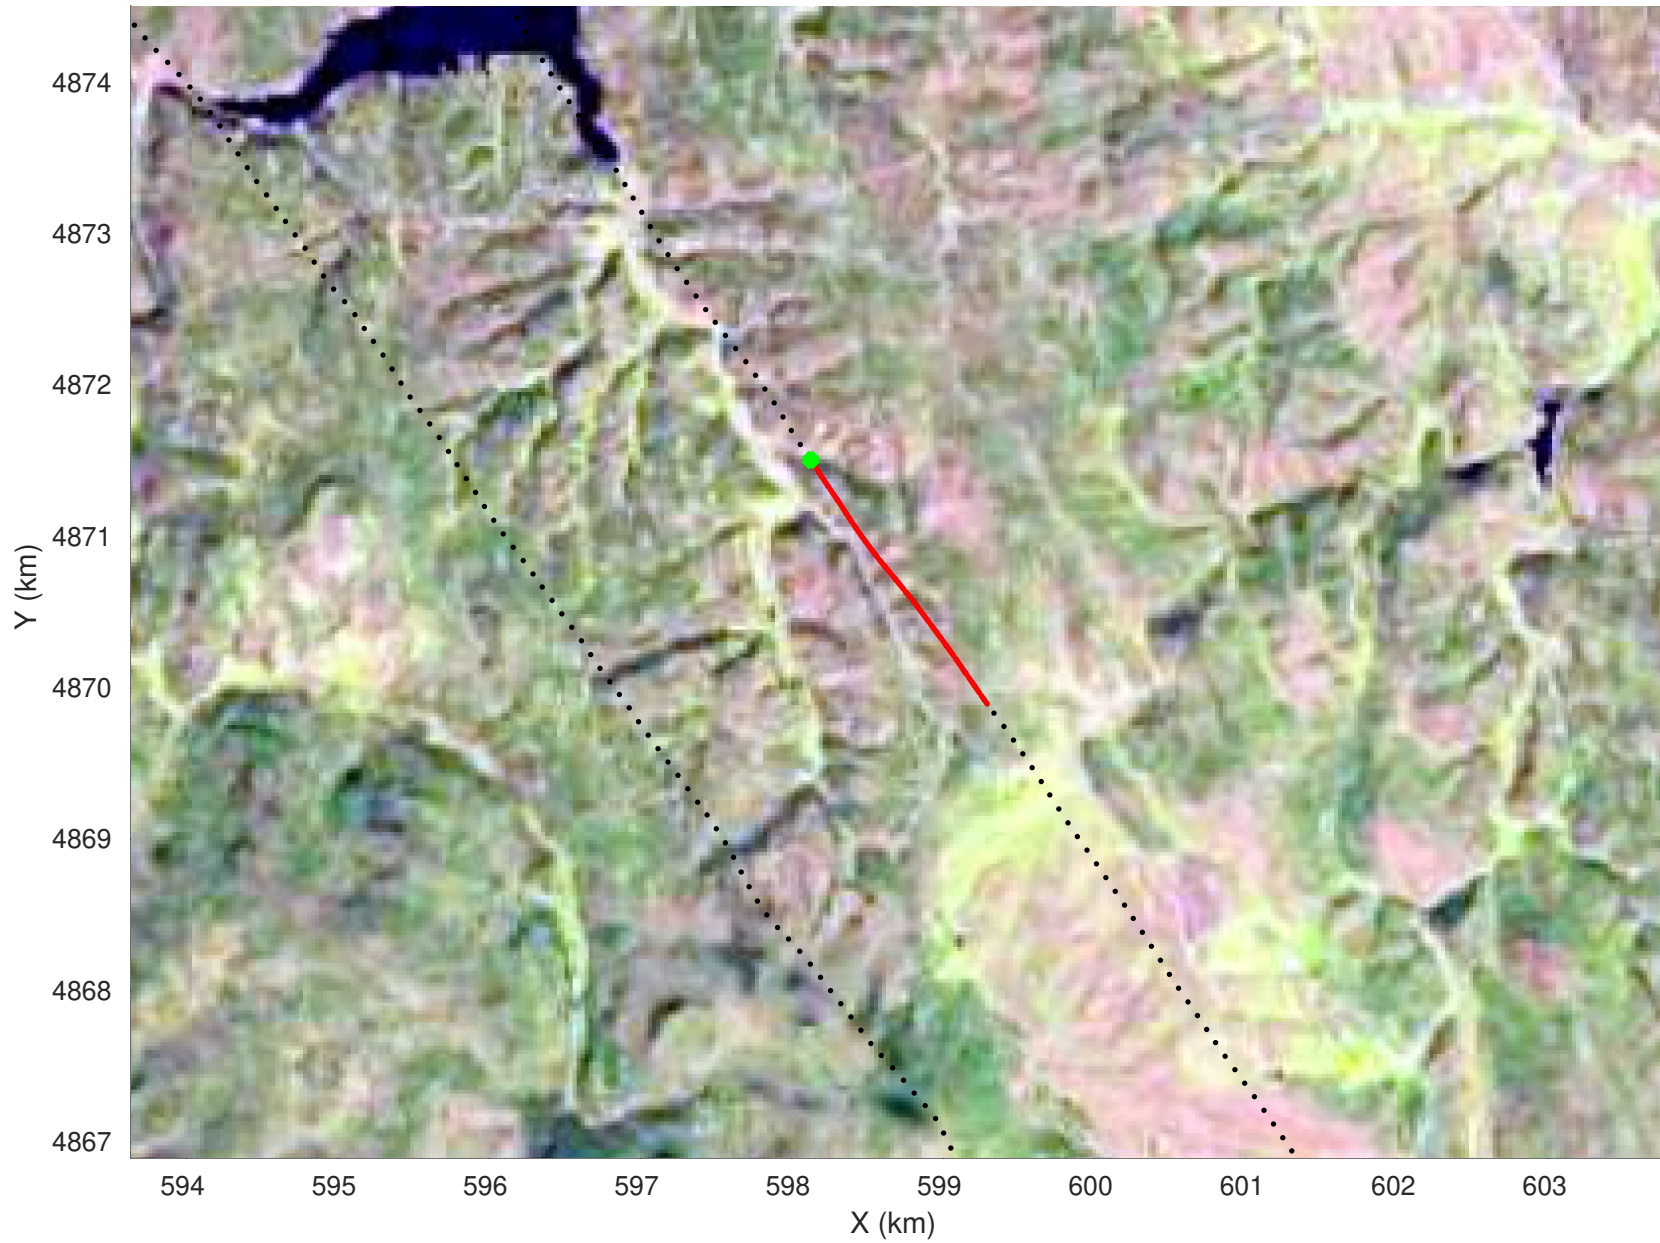

snow 2020_SouthDakota_N1KU: "" 20210218_01_010: 19:00:09.0 to 19:00:47.3 GPS

snow 2020_SouthDakota_N1KU: "" 20210218_01_010: 19:00:09.0 to 19:00:47.3 GPS

20210218_01_011
Black Hills, South Dakota

snow 2020_SouthDakota_N1KU: "" 20210218_01_011: 19:00:47.5 to 19:01:29.5 GPS

snow 2020_SouthDakota_N1KU: "" 20210218_01_011: 19:00:47.5 to 19:01:29.5 GPS

20210218_01_012
Black Hills, South Dakota

snow 2020_SouthDakota_N1KU: "" 20210218_01_012: 19:01:29.7 to 19:02:13.3 GPS

snow 2020_SouthDakota_N1KU: "" 20210218_01_012: 19:01:29.7 to 19:02:13.3 GPS