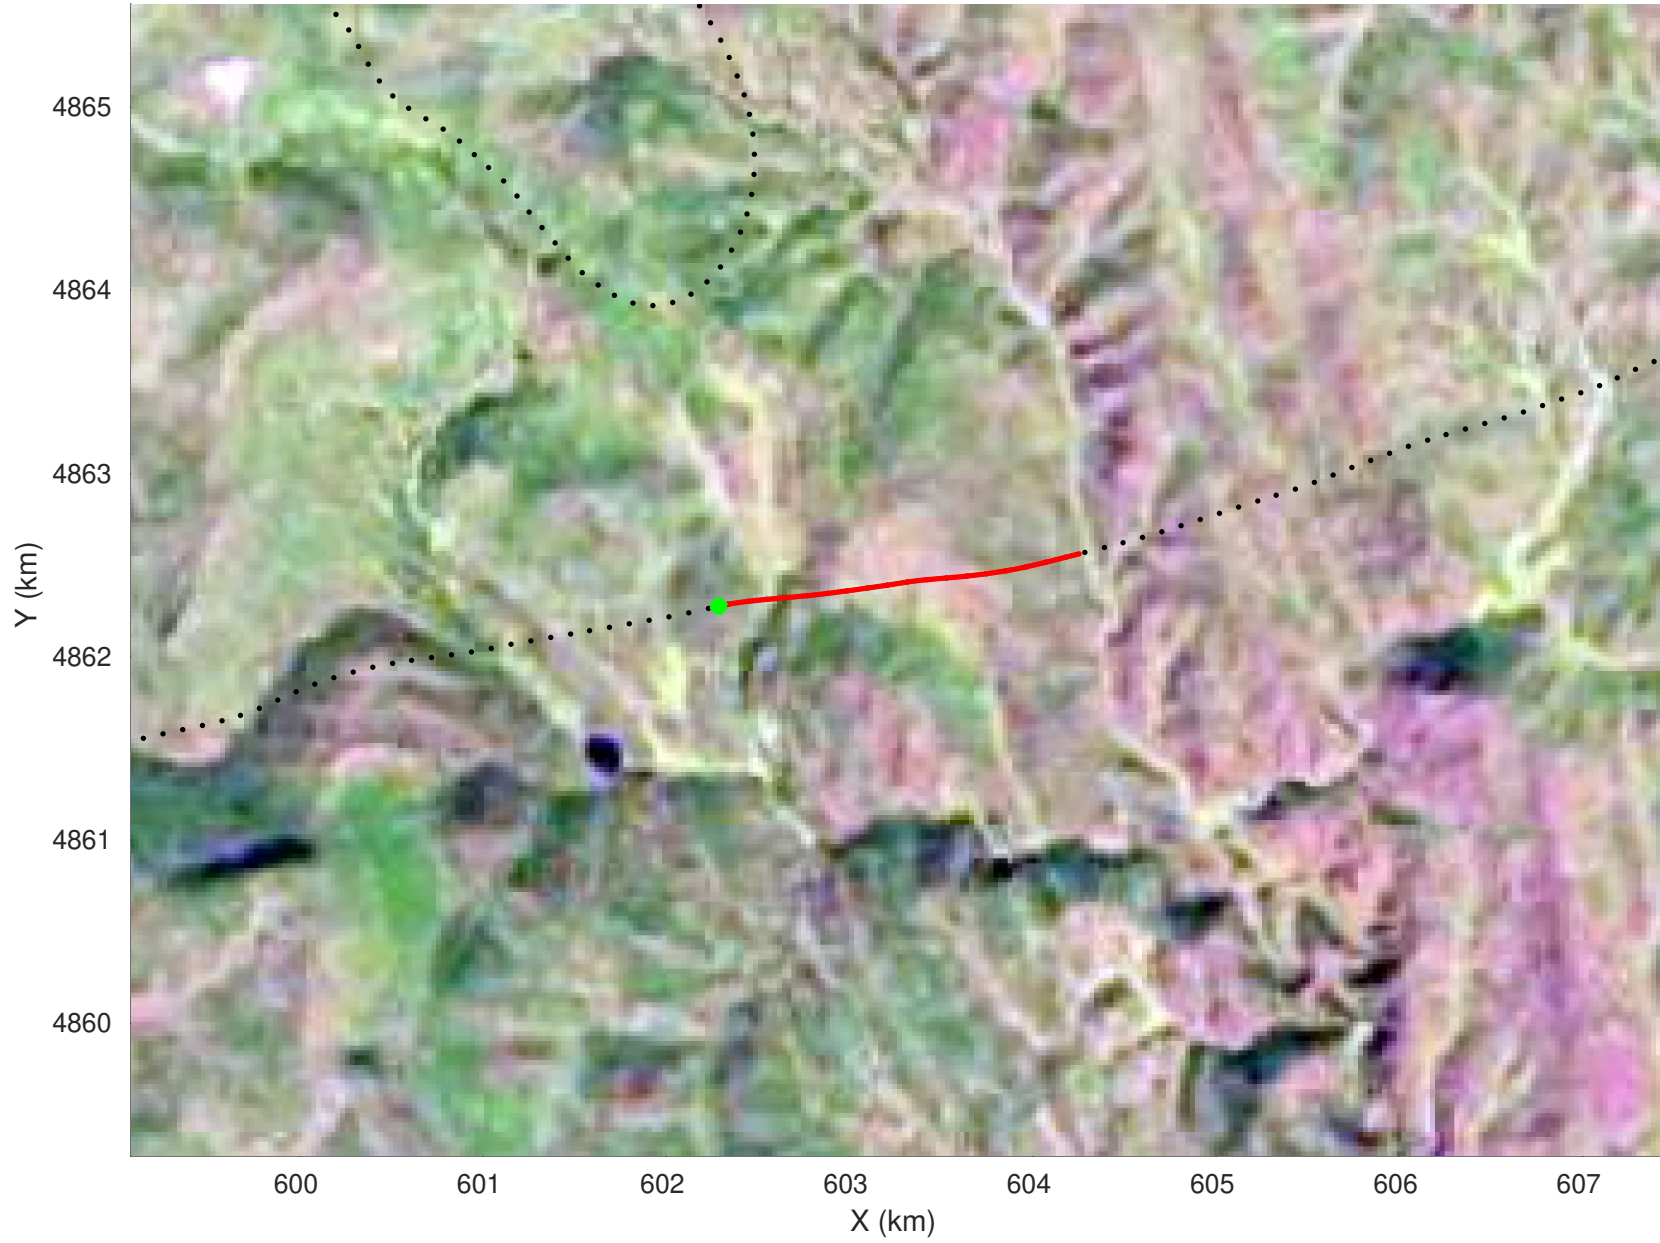

20210218_01_049
Black Hills, South Dakota

snow 2020_SouthDakota_N1KU: "" 20210218_01_049: 19:31:48.7 to 19:32:26.8 GPS

snow 2020_SouthDakota_N1KU: "" 20210218_01_049: 19:31:48.7 to 19:32:26.8 GPS

20210218_01_050
Black Hills, South Dakota