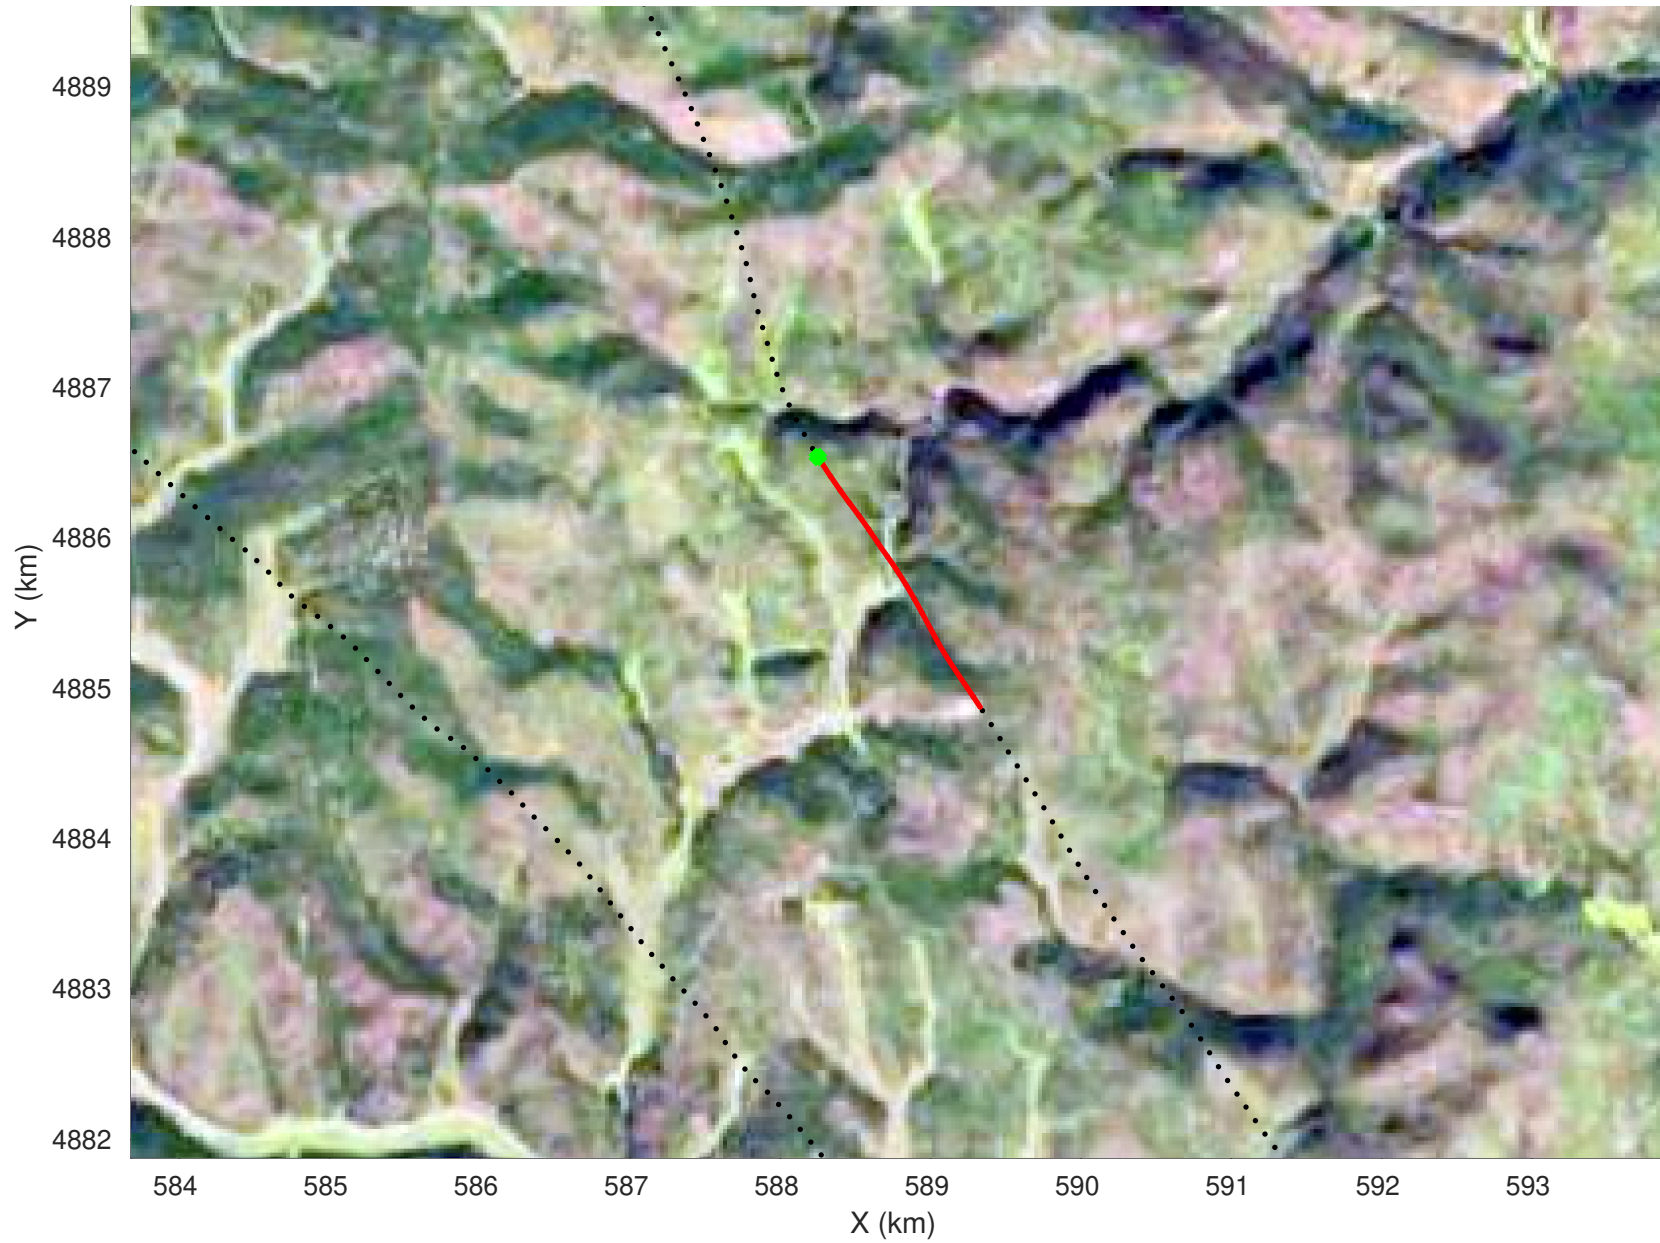

20210218_01_001
Black Hills, South Dakota

snow 2020_SouthDakota_N1KU: "" 20210218_01_001: 18:54:35.4 to 18:55:19.8 GPS

snow 2020_SouthDakota_N1KU: "" 20210218_01_001: 18:54:35.4 to 18:55:19.8 GPS

20210218_01_002
Black Hills, South Dakota

snow 2020_SouthDakota_N1KU: "" 20210218_01_002: 18:55:20.0 to 18:56:01.2 GPS

snow 2020_SouthDakota_N1KU: "" 20210218_01_002: 18:55:20.0 to 18:56:01.2 GPS

20210218_01_003
Black Hills, South Dakota

snow 2020_SouthDakota_N1KU: "" 20210218_01_003: 18:56:01.4 to 18:56:37.8 GPS

snow 2020_SouthDakota_N1KU: "" 20210218_01_003: 18:56:01.4 to 18:56:37.8 GPS

20210218_01_004
Black Hills, South Dakota

snow 2020_SouthDakota_N1KU: "" 20210218_01_004: 18:56:38.0 to 18:57:14.1 GPS

snow 2020_SouthDakota_N1KU: "" 20210218_01_004: 18:56:38.0 to 18:57:14.1 GPS