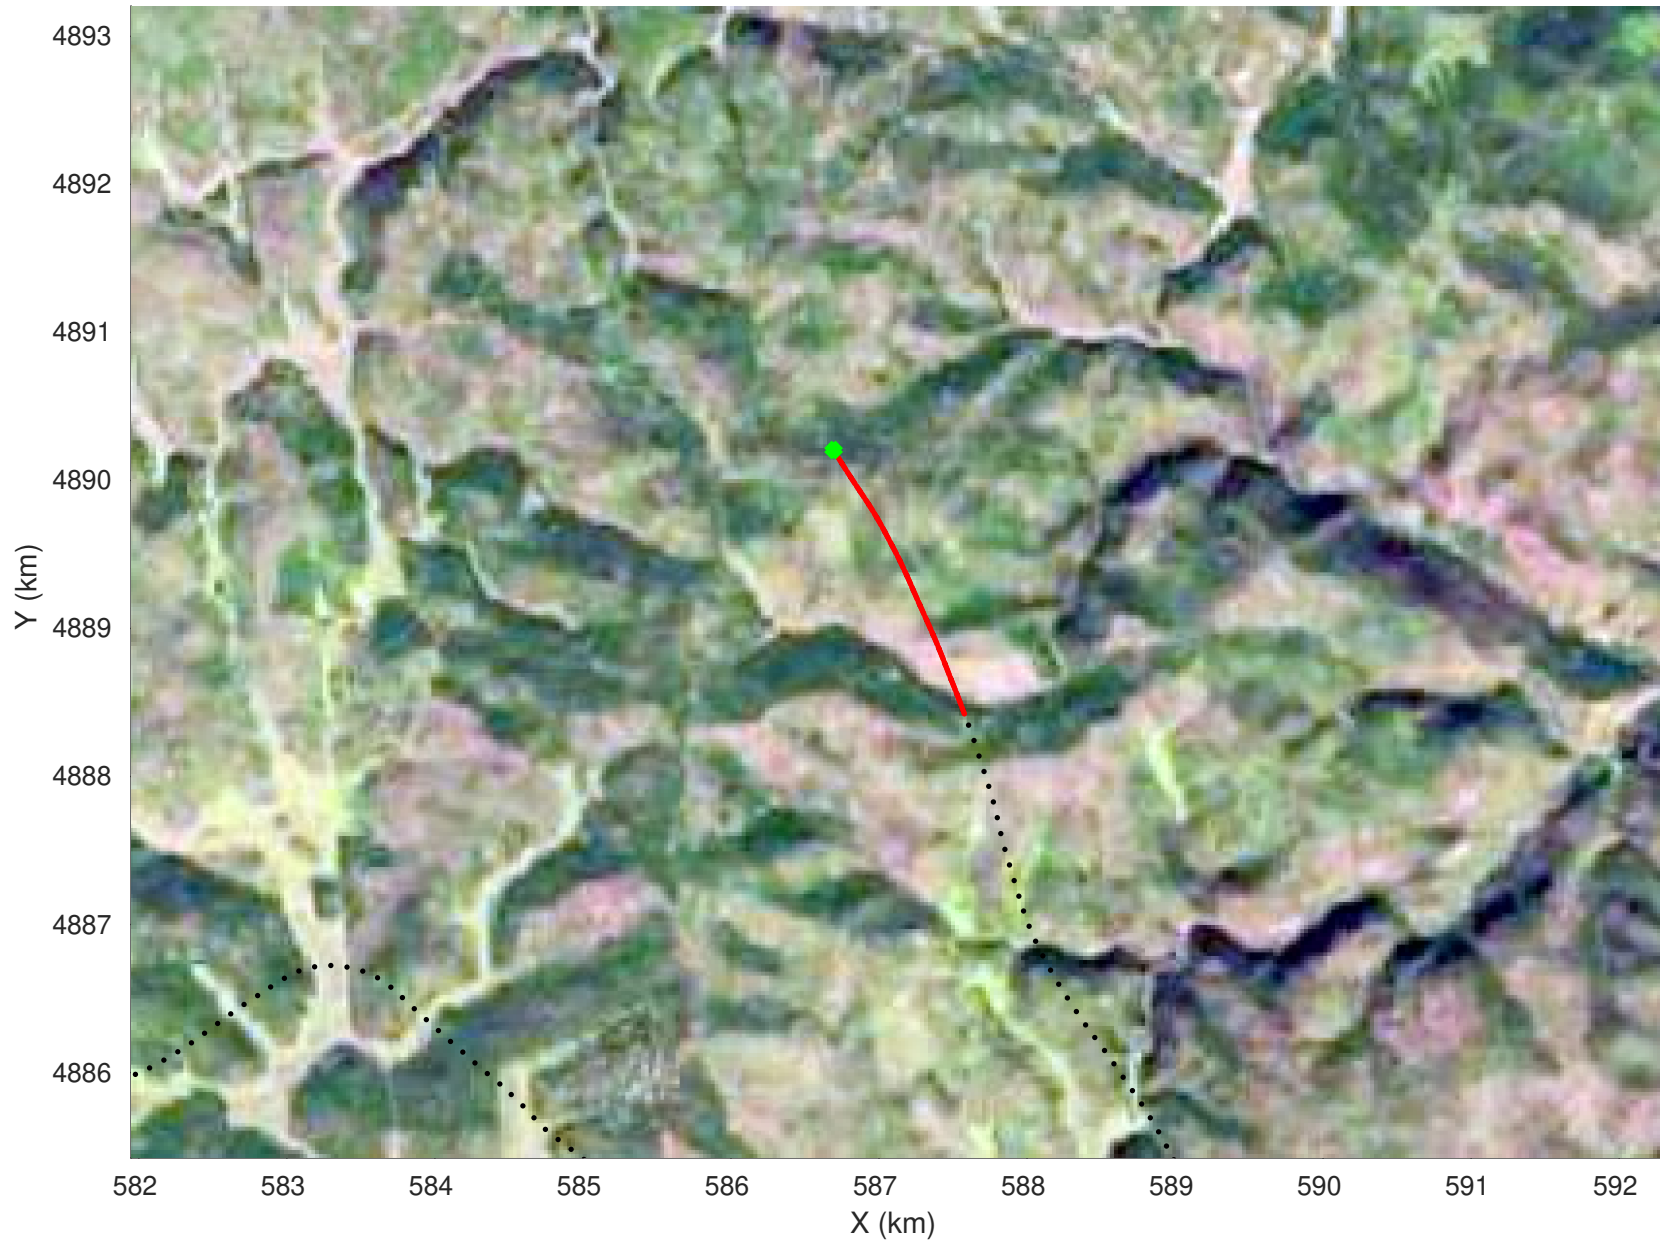

20210218_01_001
Black Hills, South Dakota

snow 2020_SouthDakota_N1KU: "" 20210218_01_001: 18:54:35.4 to 18:55:19.8 GPS

snow 2020_SouthDakota_N1KU: "" 20210218_01_001: 18:54:35.4 to 18:55:19.8 GPS

20210218_01_002
Black Hills, South Dakota

snow 2020_SouthDakota_N1KU: "" 20210218_01_002: 18:55:20.0 to 18:56:01.2 GPS

snow 2020_SouthDakota_N1KU: "" 20210218_01_002: 18:55:20.0 to 18:56:01.2 GPS

20210218_01_003
Black Hills, South Dakota

snow 2020_SouthDakota_N1KU: "" 20210218_01_003: 18:56:01.4 to 18:56:37.8 GPS

snow 2020_SouthDakota_N1KU: "" 20210218_01_003: 18:56:01.4 to 18:56:37.8 GPS

20210218_01_004
Black Hills, South Dakota

snow 2020_SouthDakota_N1KU: "" 20210218_01_004: 18:56:38.0 to 18:57:14.1 GPS

snow 2020_SouthDakota_N1KU: "" 20210218_01_004: 18:56:38.0 to 18:57:14.1 GPS