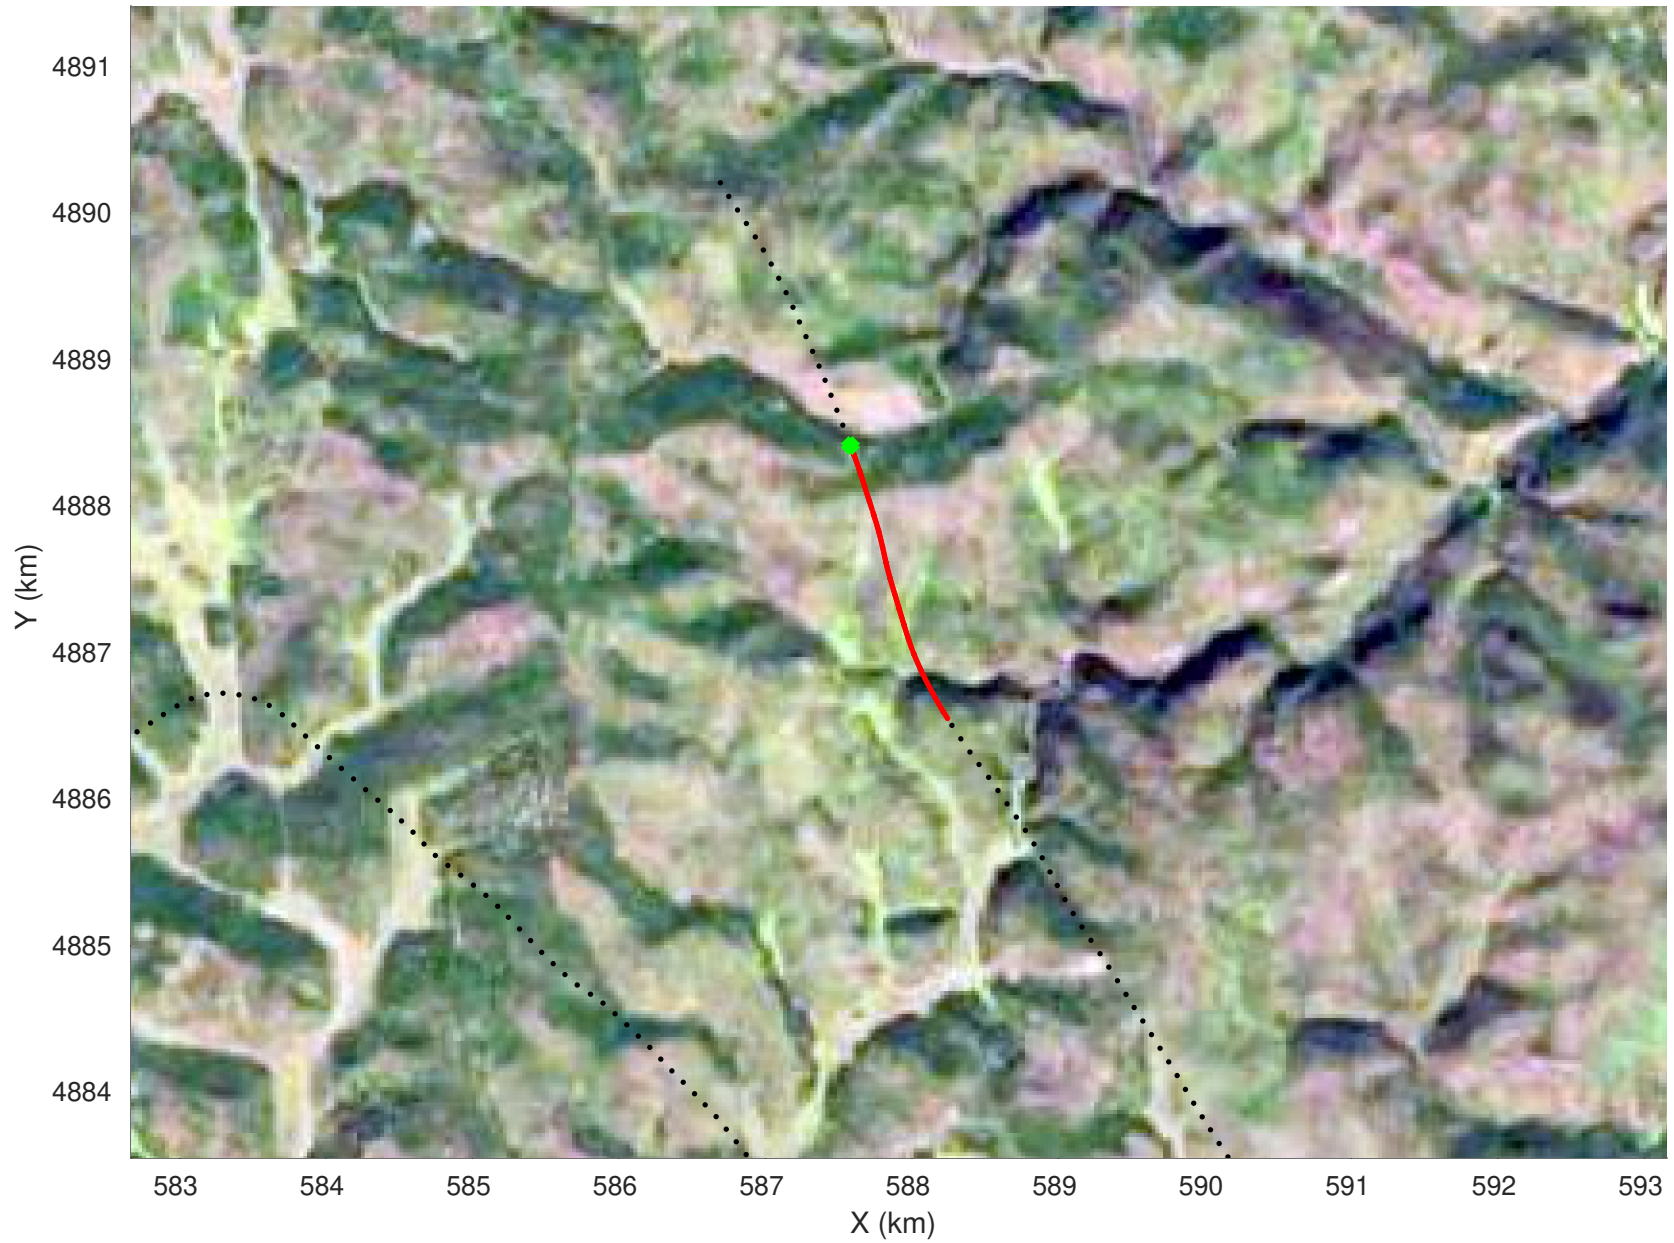

20210218_01_001
Black Hills, South Dakota

snow 2020_SouthDakota_N1KU: "" 20210218_01_001: 18:54:35.4 to 18:55:19.8 GPS

snow 2020_SouthDakota_N1KU: "" 20210218_01_001: 18:54:35.4 to 18:55:19.8 GPS

20210218_01_002
Black Hills, South Dakota

snow 2020_SouthDakota_N1KU: "" 20210218_01_002: 18:55:20.0 to 18:56:01.2 GPS

snow 2020_SouthDakota_N1KU: "" 20210218_01_002: 18:55:20.0 to 18:56:01.2 GPS

20210218_01_003
Black Hills, South Dakota

snow 2020_SouthDakota_N1KU: "" 20210218_01_003: 18:56:01.4 to 18:56:37.8 GPS

snow 2020_SouthDakota_N1KU: "" 20210218_01_003: 18:56:01.4 to 18:56:37.8 GPS

20210218_01_004
Black Hills, South Dakota

snow 2020_SouthDakota_N1KU: "" 20210218_01_004: 18:56:38.0 to 18:57:14.1 GPS

snow 2020_SouthDakota_N1KU: "" 20210218_01_004: 18:56:38.0 to 18:57:14.1 GPS