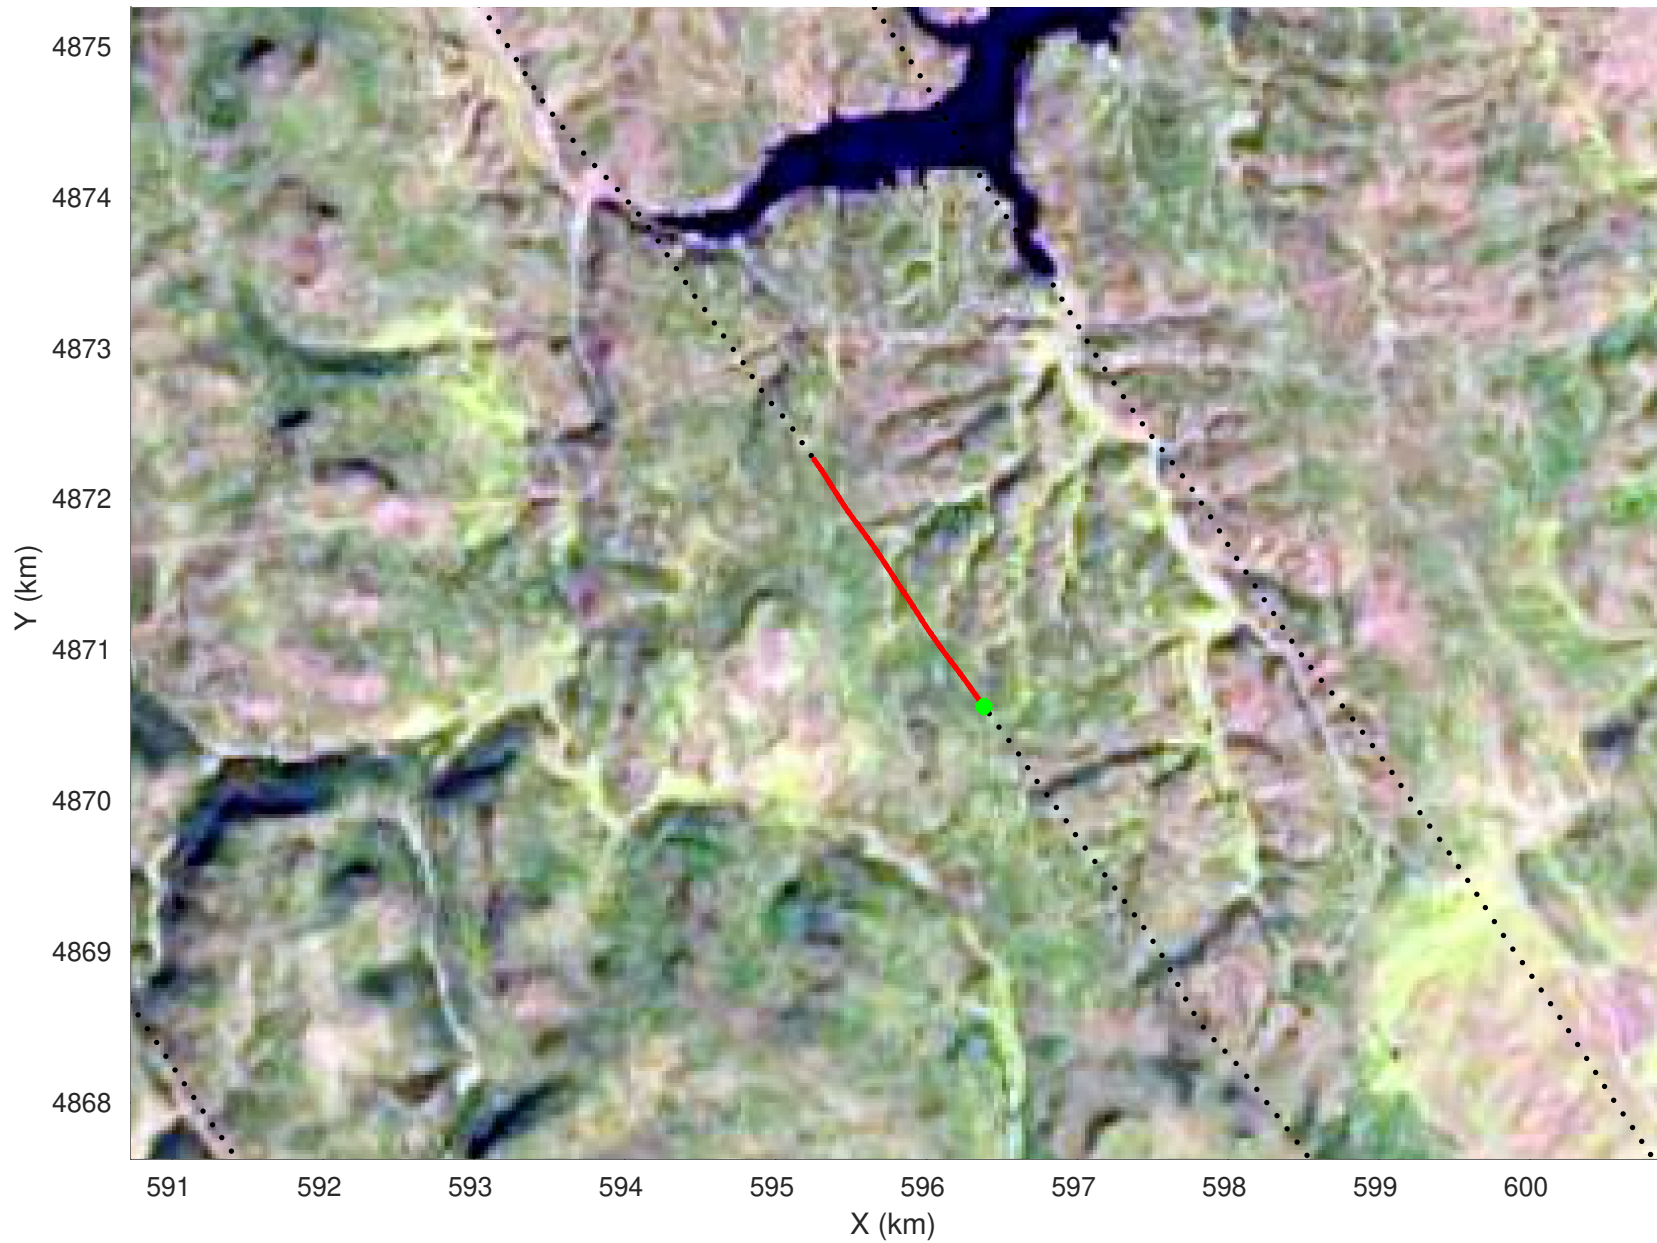

20210218_01_021
Black Hills, South Dakota