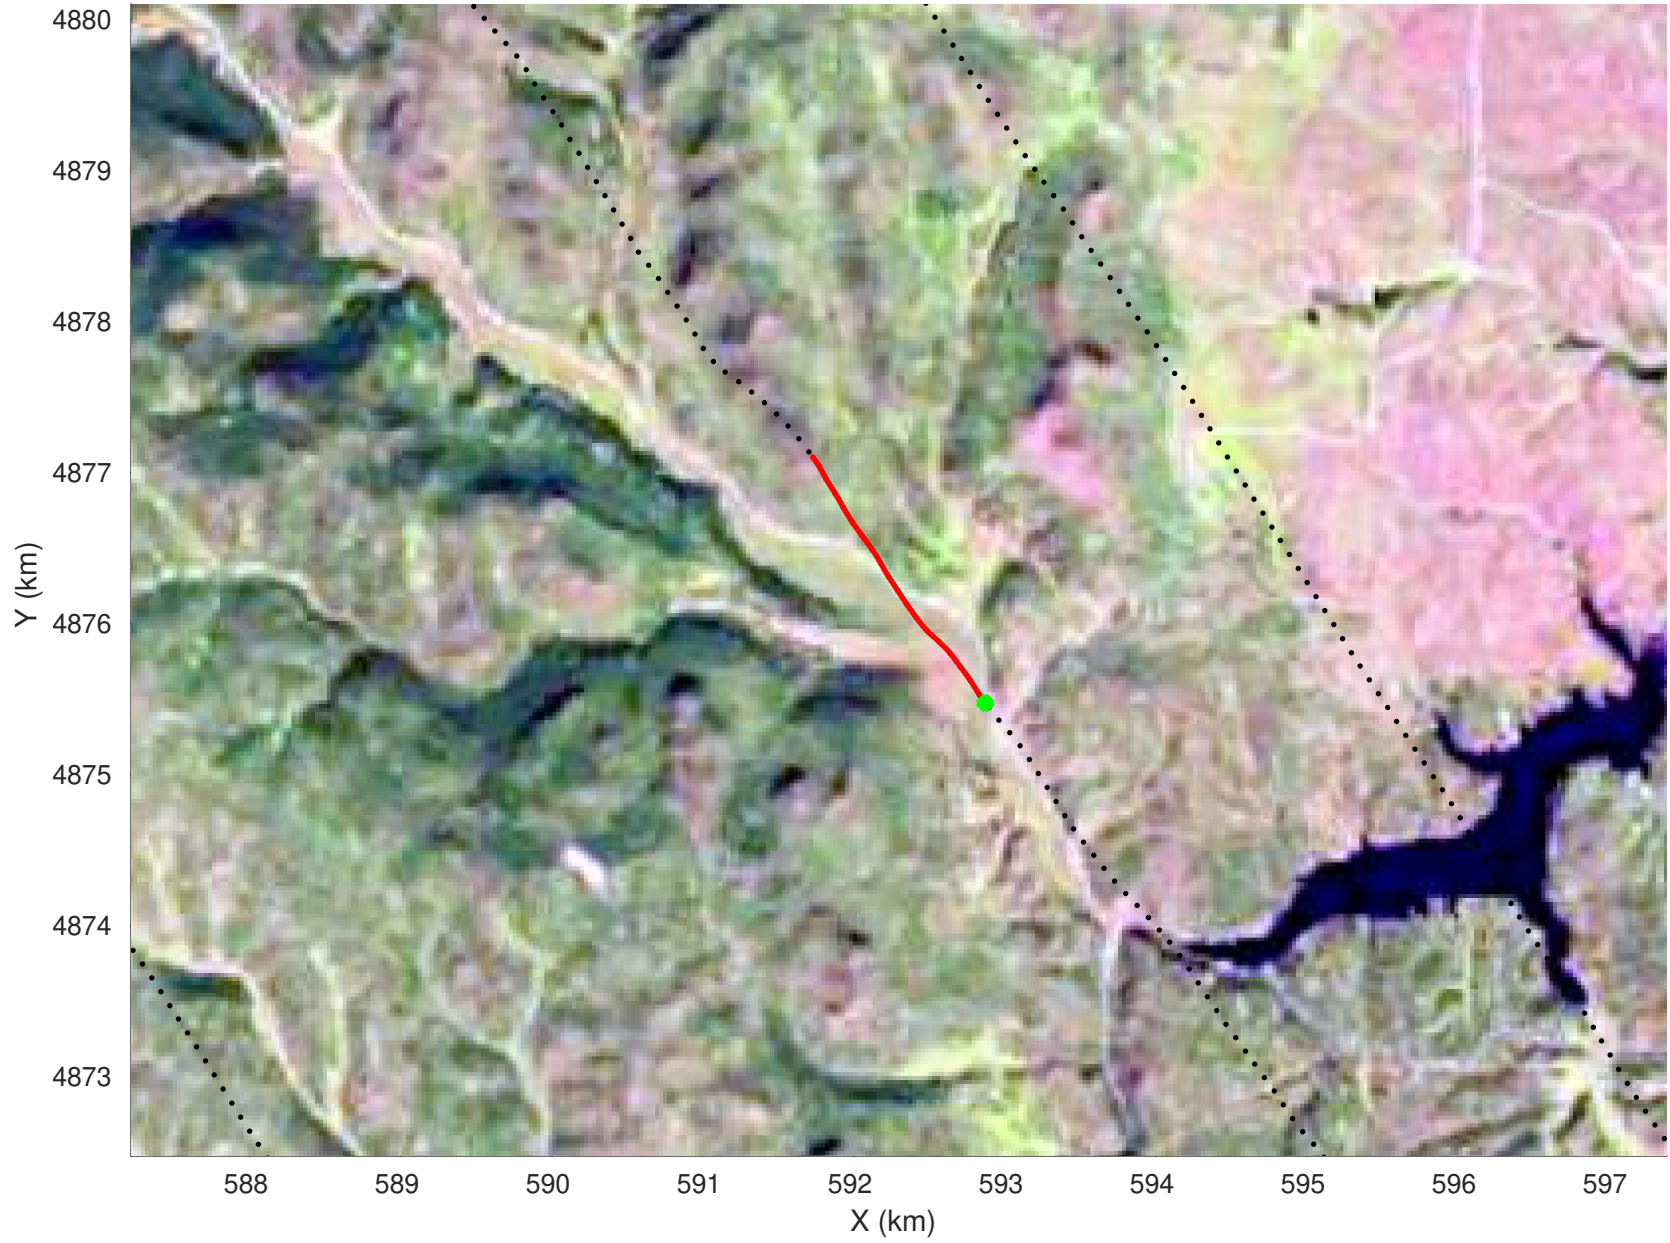

20210218_01_024
Black Hills, South Dakota