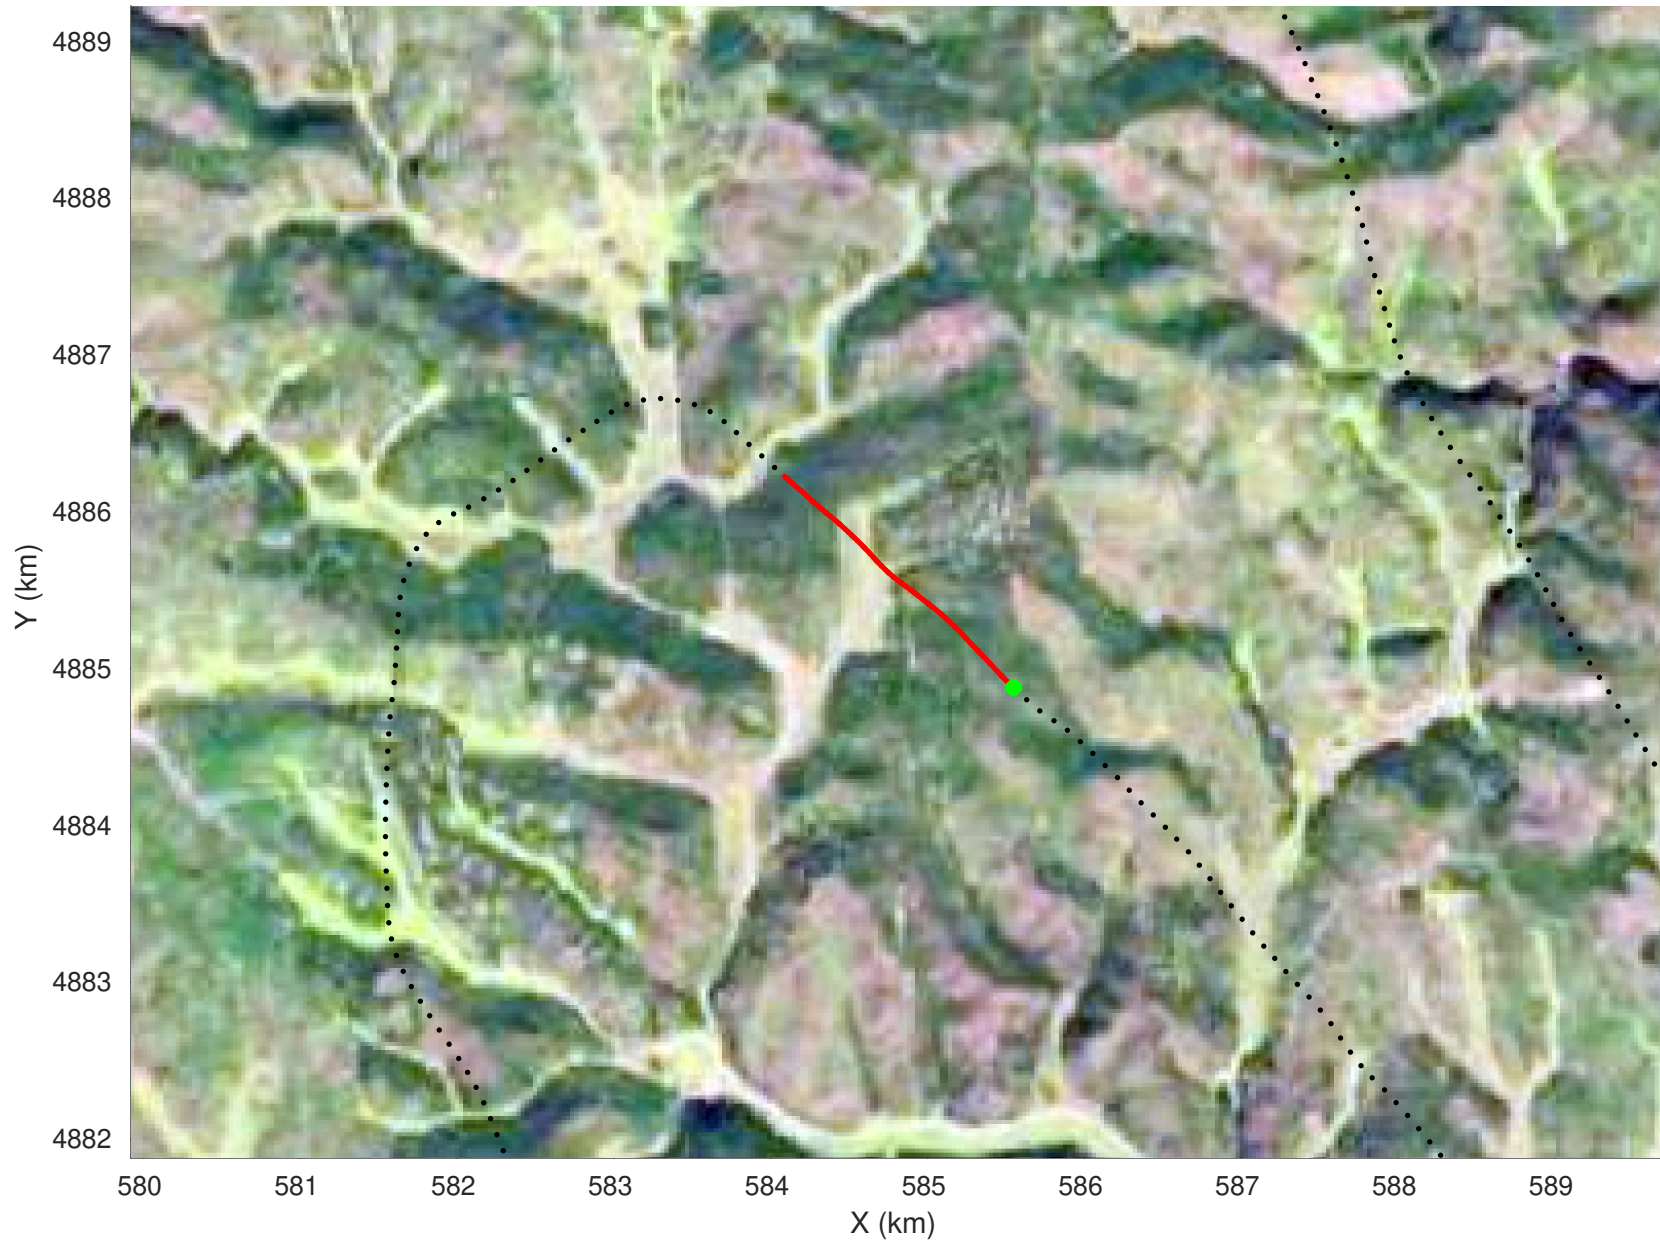

20210218_01_029
Black Hills, South Dakota

snow 2020_SouthDakota_N1KU: "" 20210218_01_029: 19:17:48.4 to 19:18:59.5 GPS

snow 2020_SouthDakota_N1KU: "" 20210218_01_029: 19:17:48.4 to 19:18:59.5 GPS

20210218_01_030
Black Hills, South Dakota