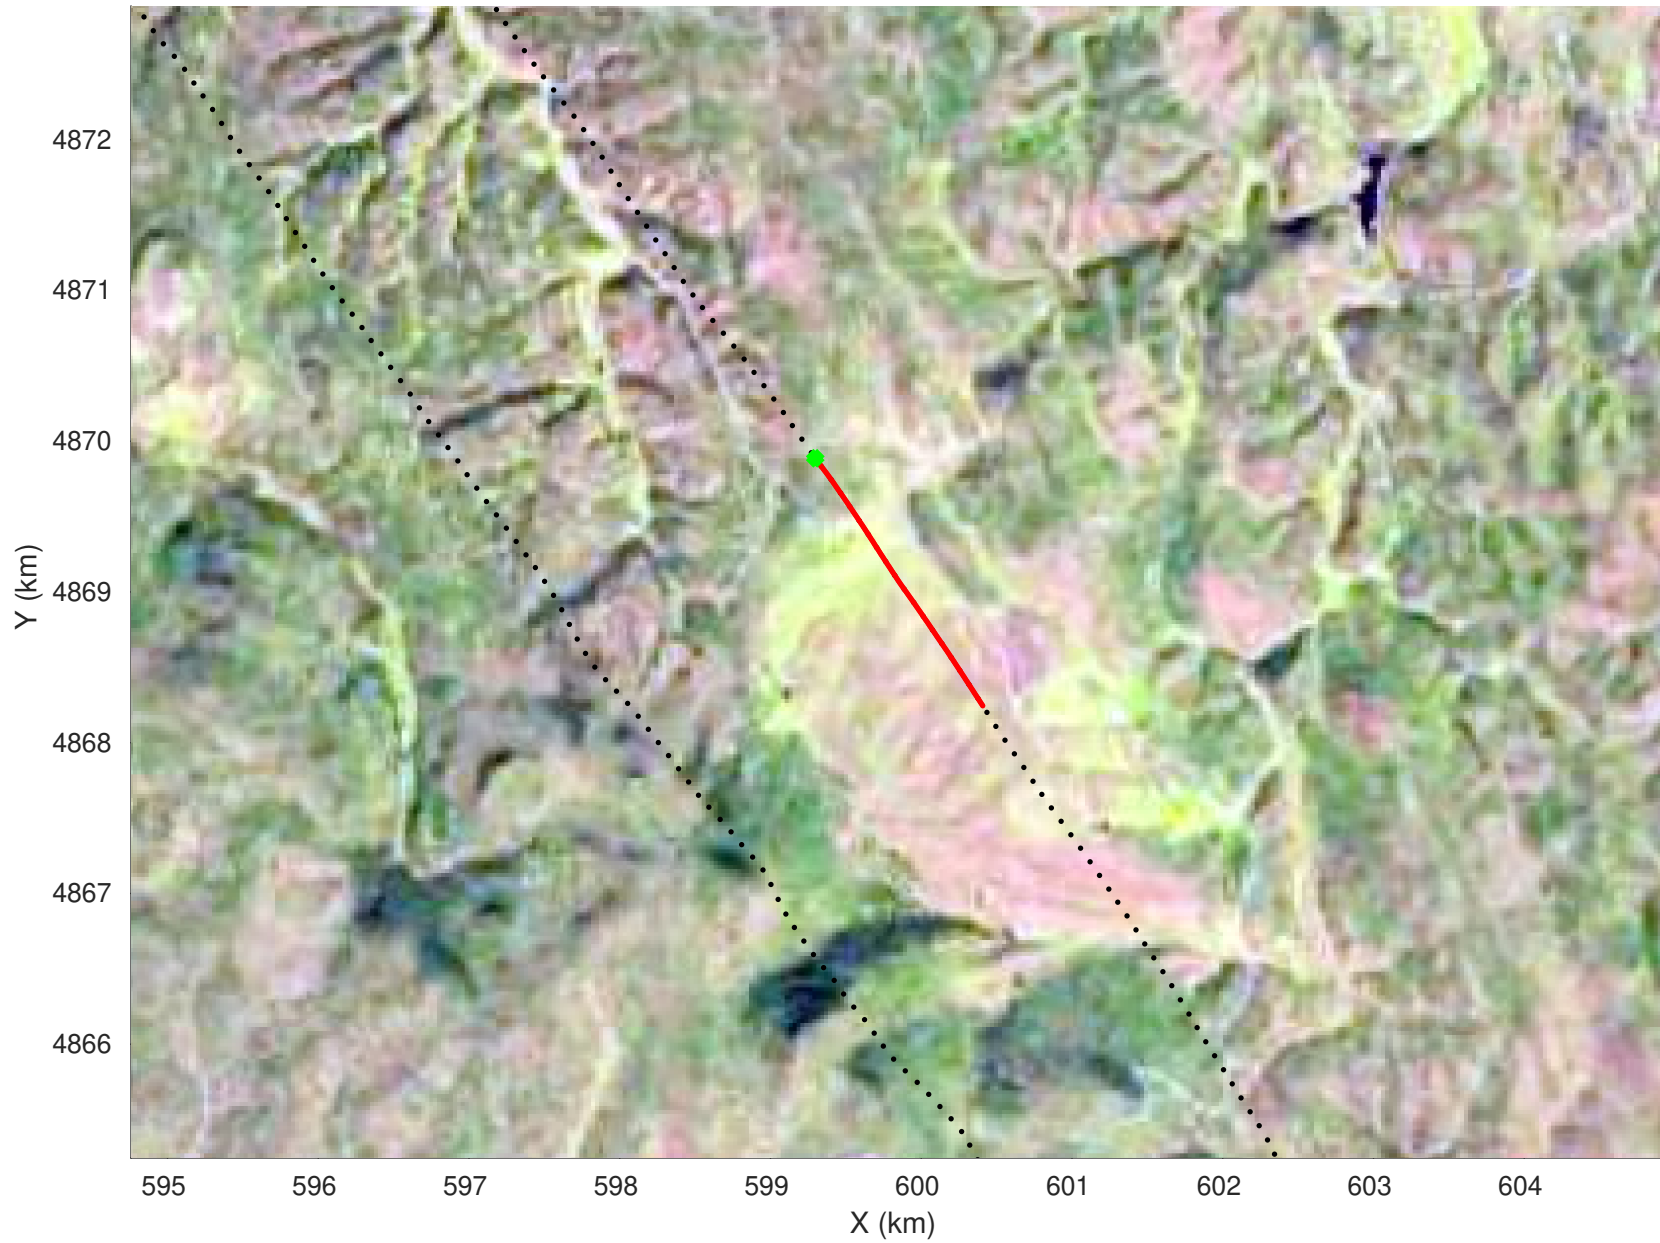

snow 2020_SouthDakota_N1KU: "" 20210218_01_010: 19:00:09.0 to 19:00:47.3 GPS

snow 2020_SouthDakota_N1KU: "" 20210218_01_010: 19:00:09.0 to 19:00:47.3 GPS

20210218_01_011
Black Hills, South Dakota

snow 2020_SouthDakota_N1KU: "" 20210218_01_011: 19:00:47.5 to 19:01:29.5 GPS

snow 2020_SouthDakota_N1KU: "" 20210218_01_011: 19:00:47.5 to 19:01:29.5 GPS

20210218_01_012
Black Hills, South Dakota

snow 2020_SouthDakota_N1KU: "" 20210218_01_012: 19:01:29.7 to 19:02:13.3 GPS

snow 2020_SouthDakota_N1KU: "" 20210218_01_012: 19:01:29.7 to 19:02:13.3 GPS

20210218_01_013
Black Hills, South Dakota

snow 2020_SouthDakota_N1KU: "" 20210218_01_013: 19:02:13.5 to 19:02:53.6 GPS

snow 2020_SouthDakota_N1KU: "" 20210218_01_013: 19:02:13.5 to 19:02:53.6 GPS

20210218_01_014
Black Hills, South Dakota