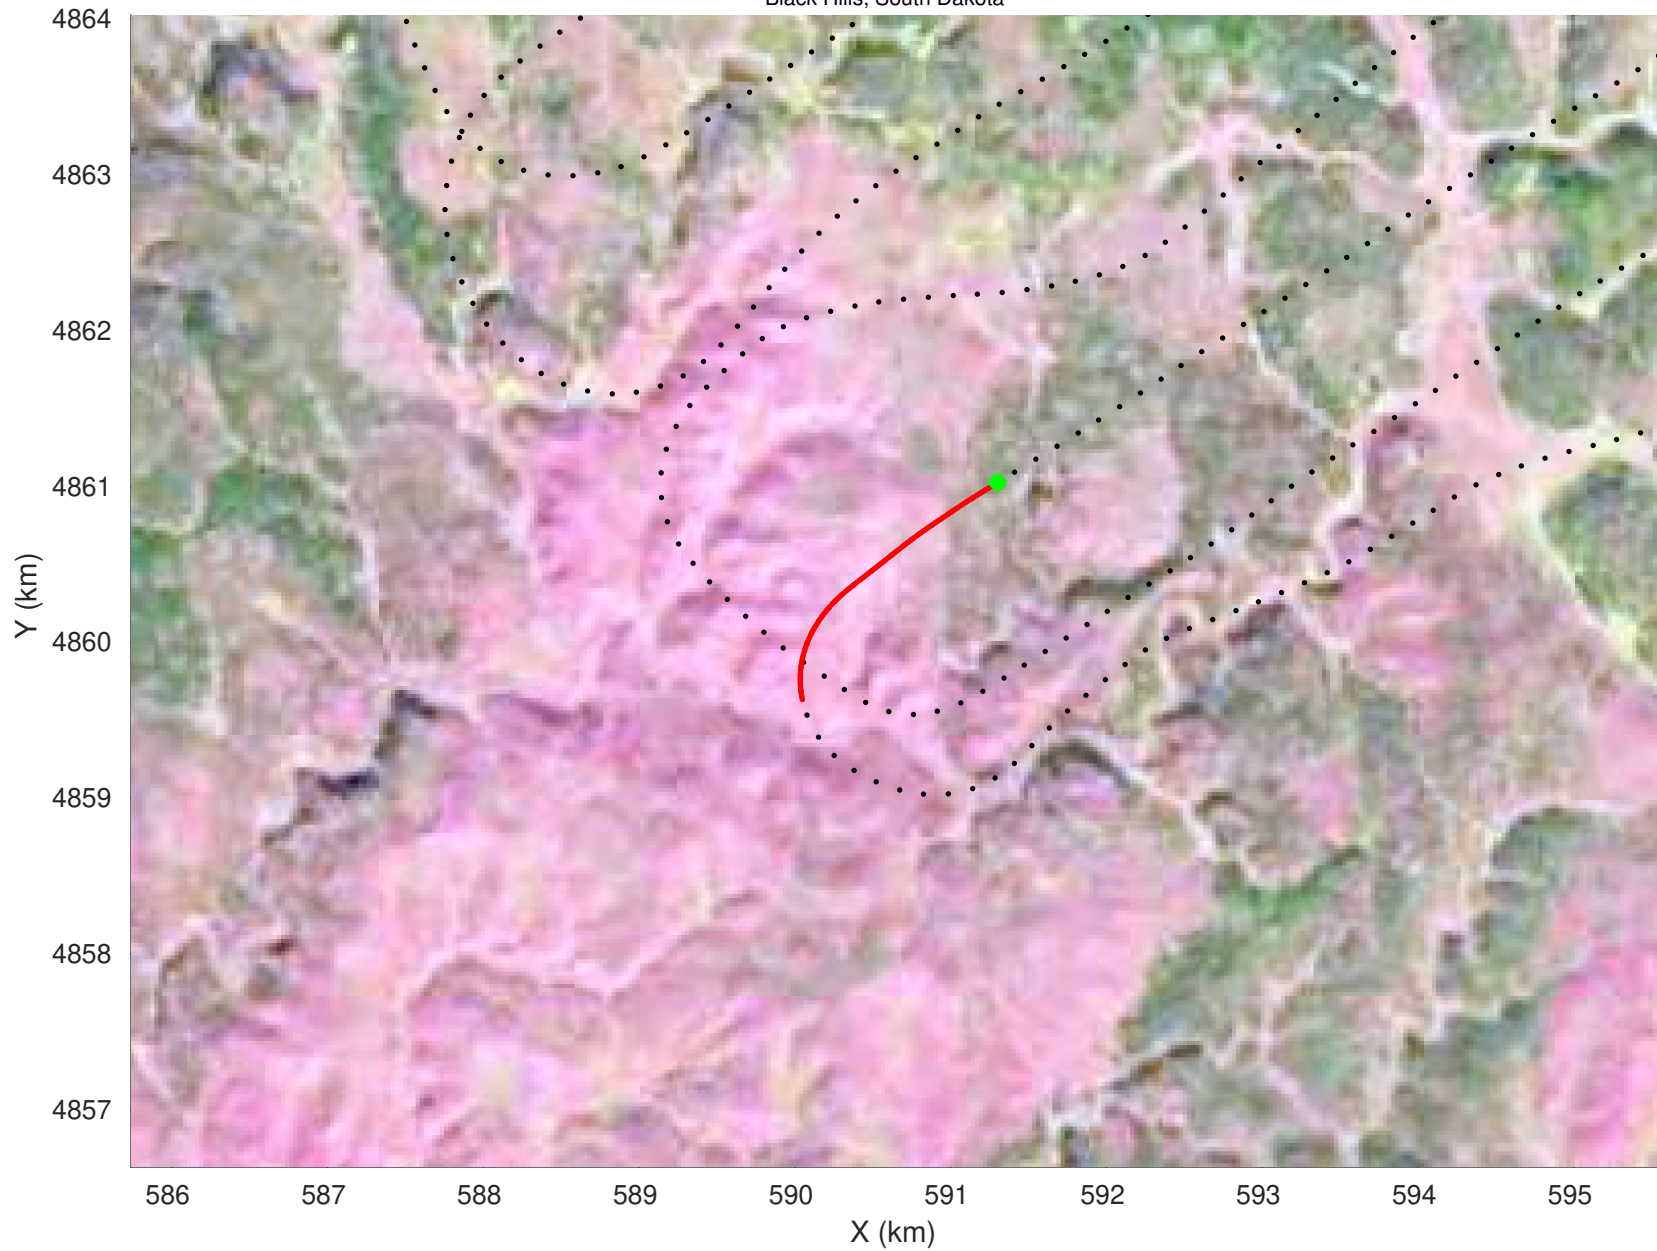

snow 2020_SouthDakota_N1KU: "" 20210216_03_022: 15:57:29.4 to 15:58:12.6 GPS

snow 2020_SouthDakota_N1KU: "" 20210216_03_022: 15:57:29.4 to 15:58:12.6 GPS

20210216_03_023
Black Hills, South Dakota

snow 2020_SouthDakota_N1KU: "" 20210216_03_023: 15:58:12.8 to 15:58:58.5 GPS

snow 2020_SouthDakota_N1KU: "" 20210216_03_023: 15:58:12.8 to 15:58:58.5 GPS

20210216_03_024
Black Hills, South Dakota

snow 2020_SouthDakota_N1KU: "" 20210216_03_024: 15:58:58.7 to 15:59:42.9 GPS

snow 2020_SouthDakota_N1KU: "" 20210216_03_024: 15:58:58.7 to 15:59:42.9 GPS