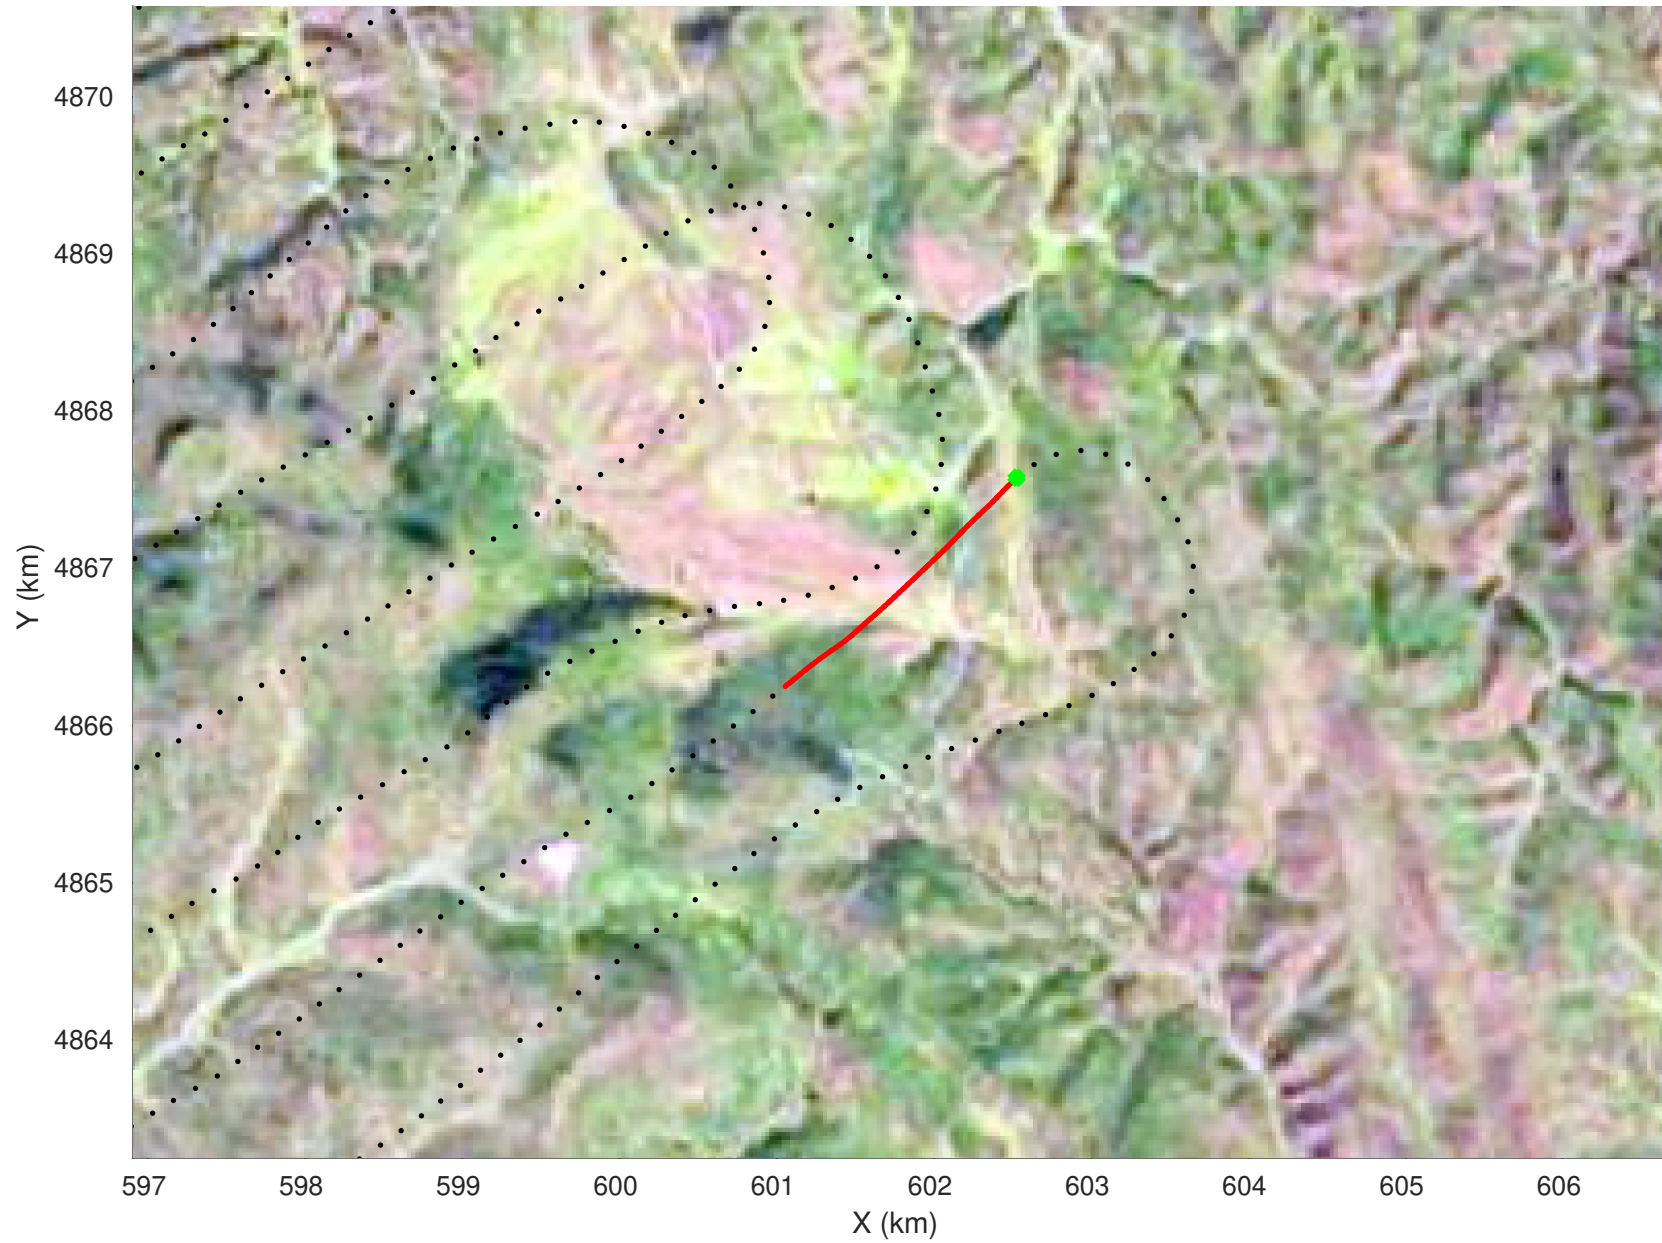

20210216_03_033
Black Hills, South Dakota

snow 2020_SouthDakota_N1KU: "" 20210216_03_033: 16:05:31.9 to 16:06:22.3 GPS

snow 2020_SouthDakota_N1KU: "" 20210216_03_033: 16:05:31.9 to 16:06:22.3 GPS

20210216_03_034
Black Hills, South Dakota