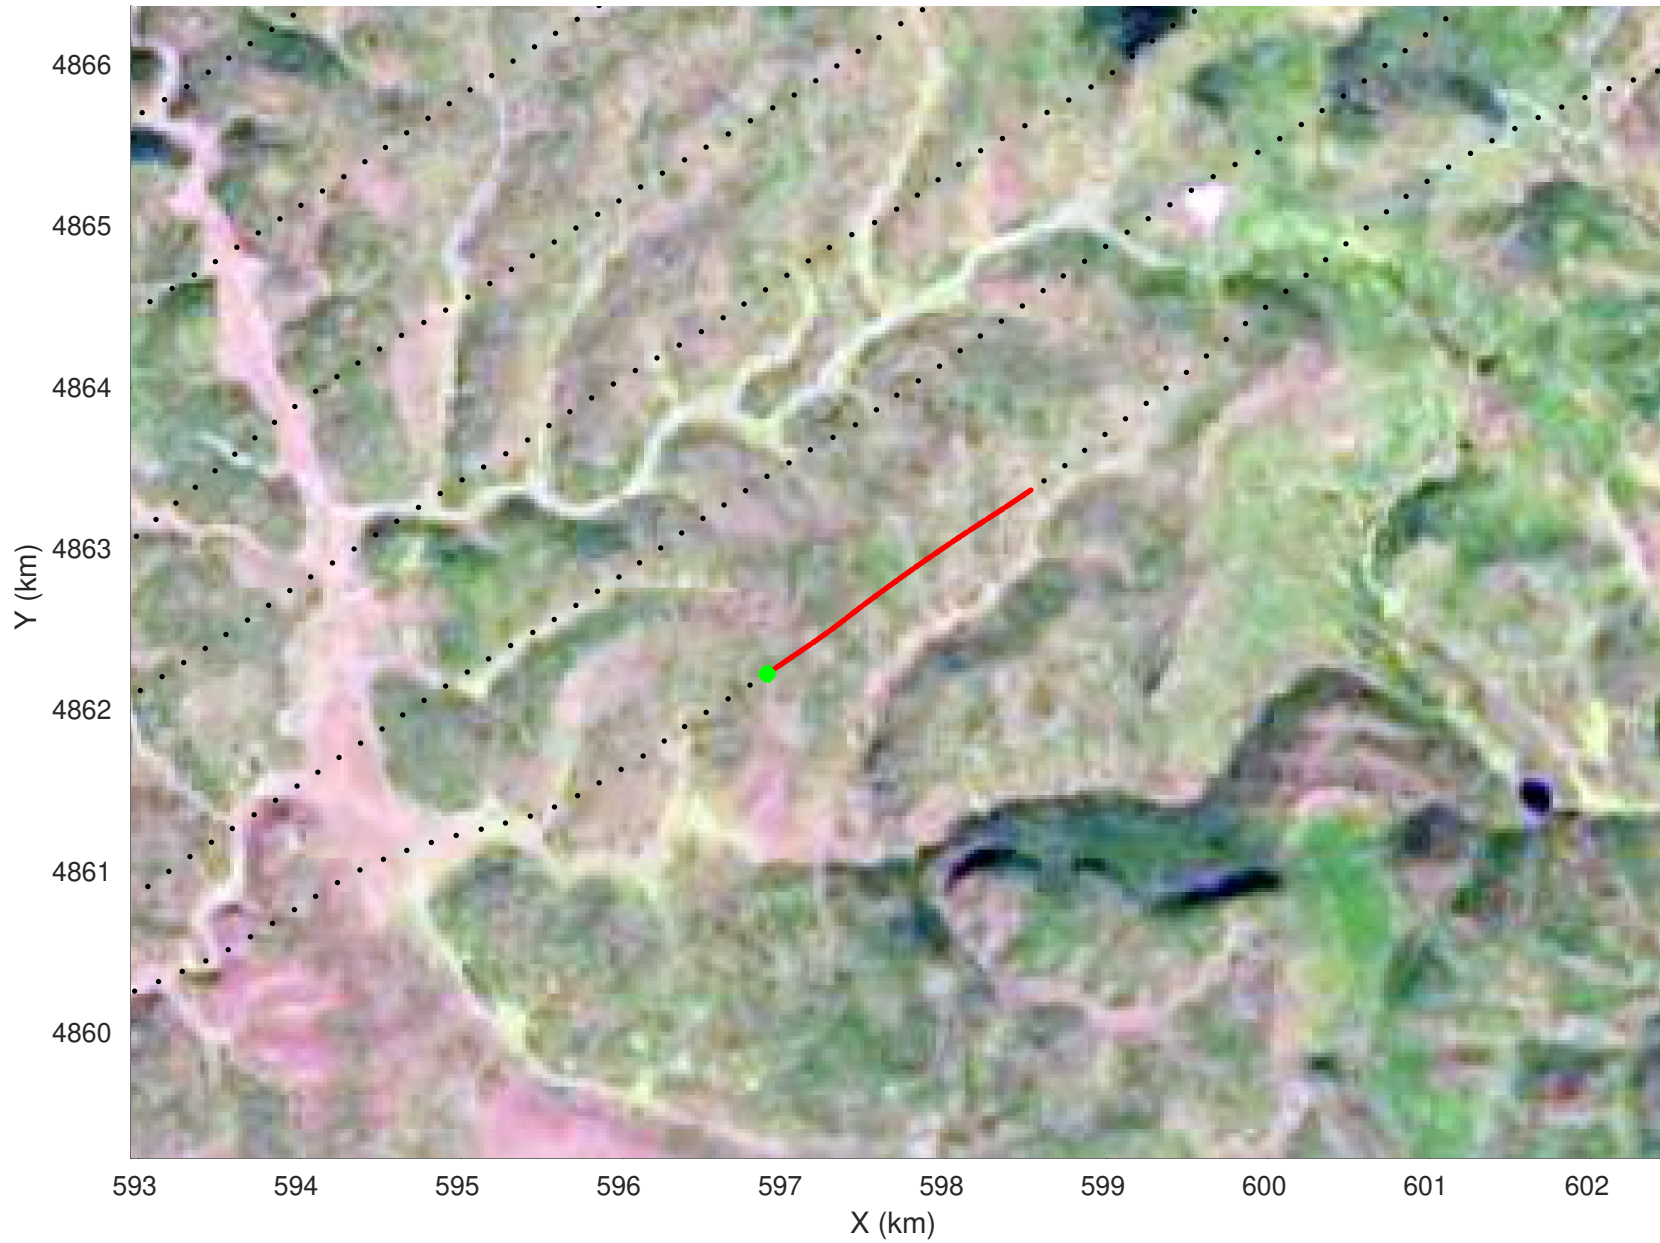

20210216_03_029
Black Hills, South Dakota