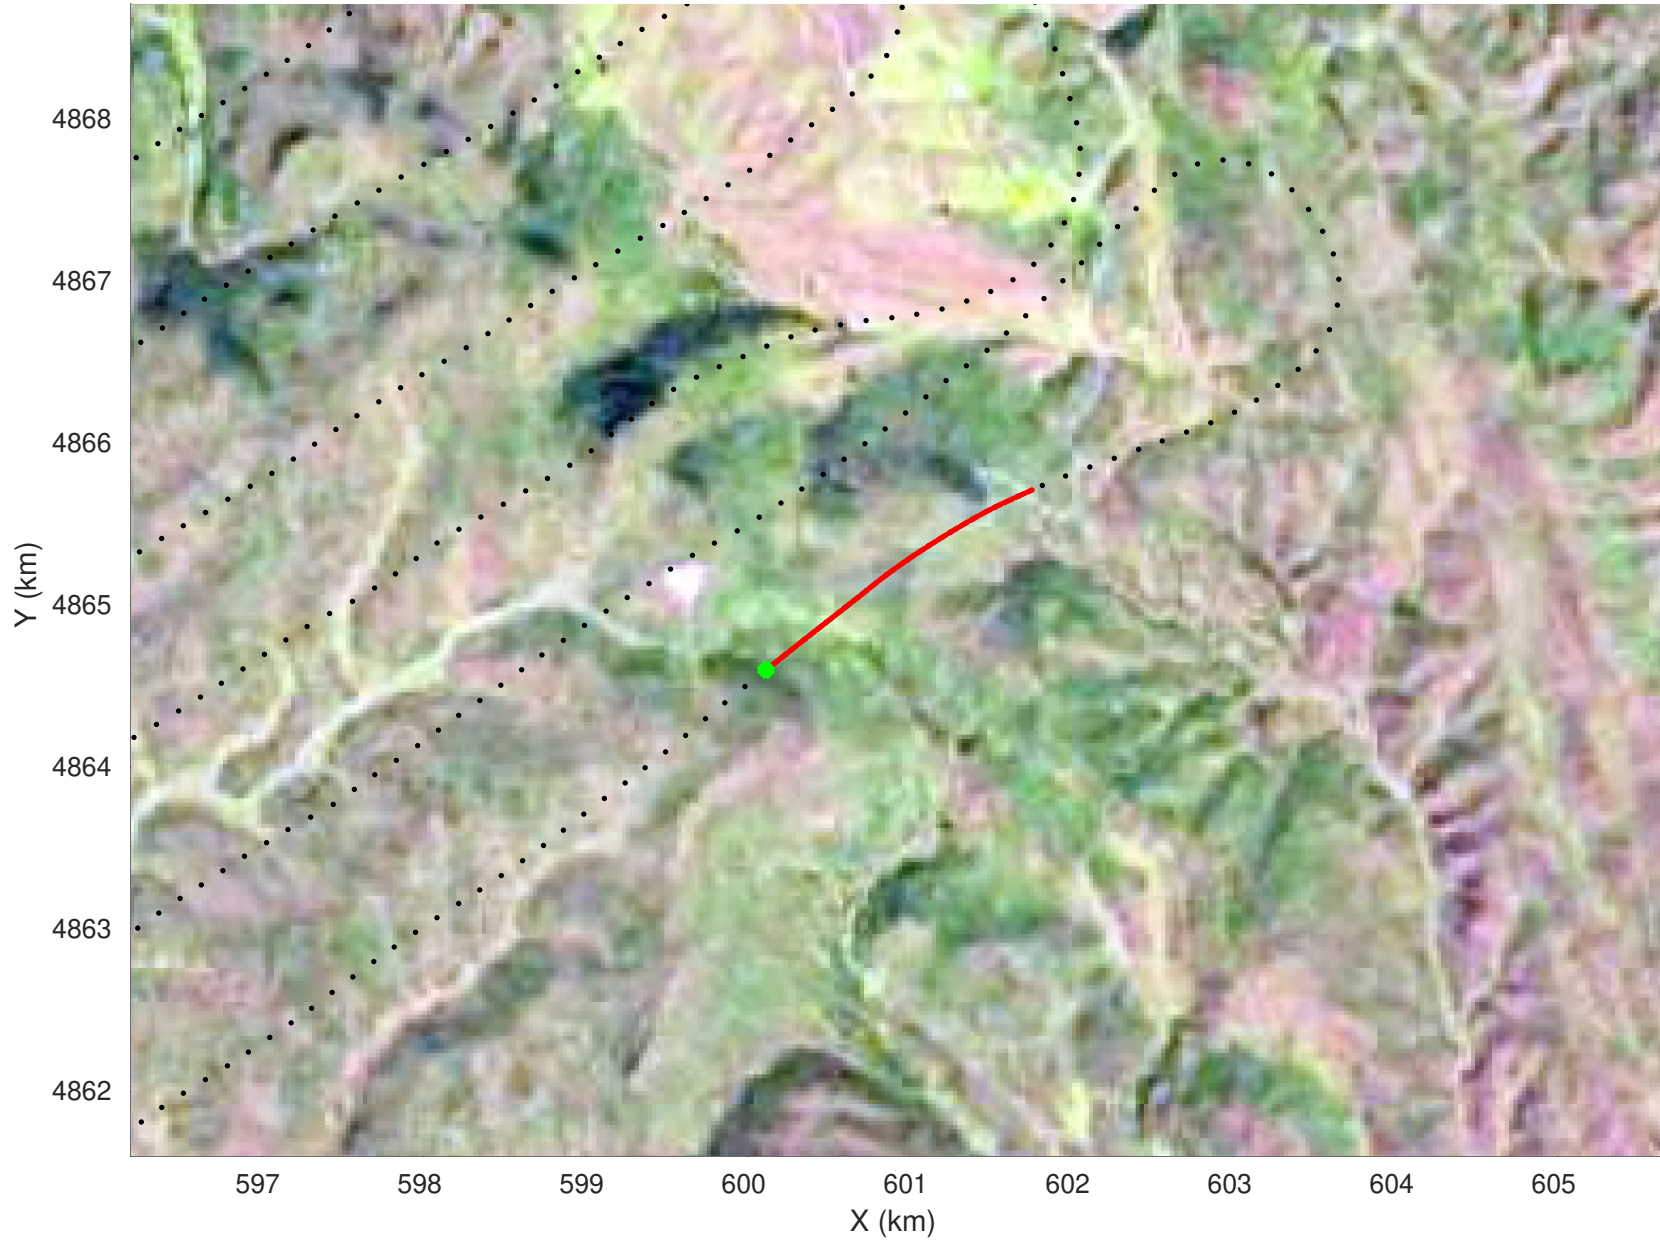

20210216_03_031
Black Hills, South Dakota