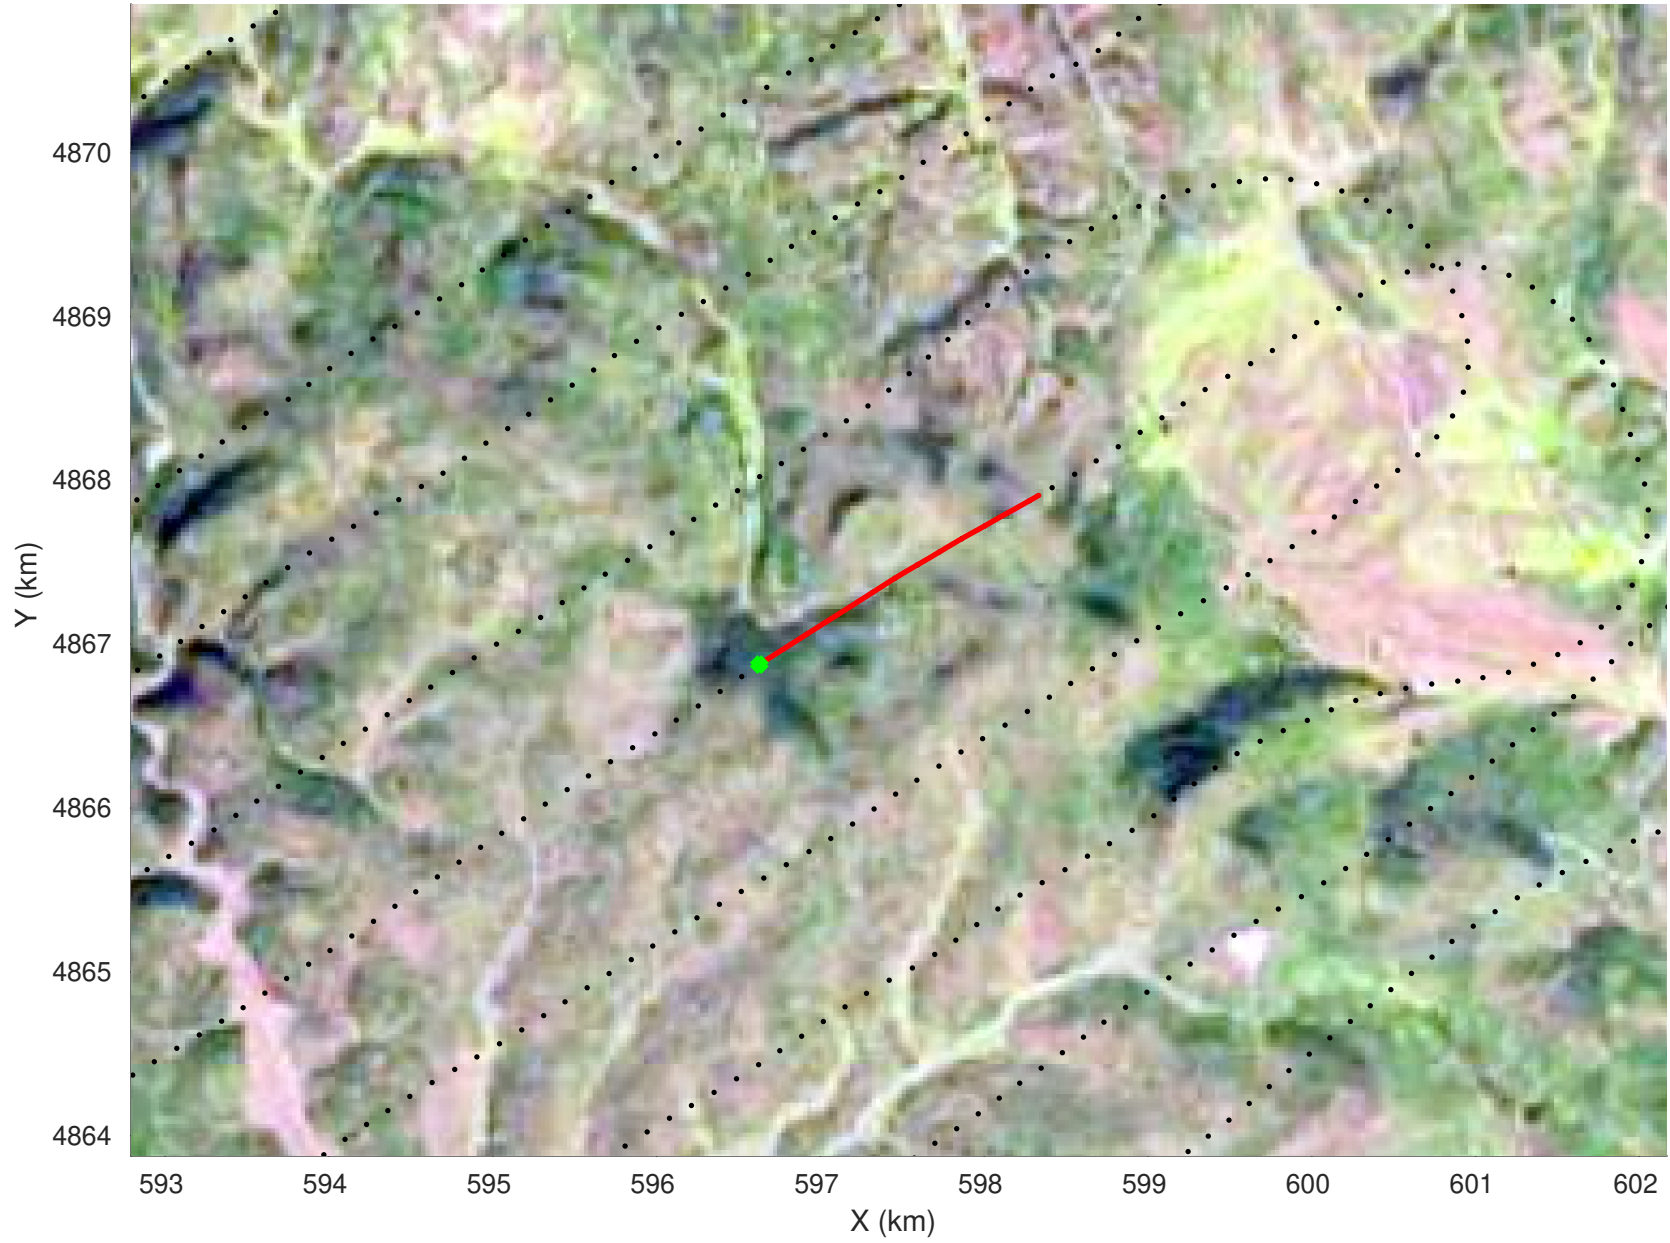

snow 2020_SouthDakota_N1KU: "" 20210216_03_011: 15:49:16.0 to 15:50:00.1 GPS

20210216_03_012
Black Hills, South Dakota

snow 2020_SouthDakota_N1KU: "" 20210216_03_012: 15:50:00.3 to 15:50:43.9 GPS

snow 2020_SouthDakota_N1KU: "" 20210216_03_012: 15:50:00.3 to 15:50:43.9 GPS

20210216_03_013
Black Hills, South Dakota

snow 2020_SouthDakota_N1KU: "" 20210216_03_013: 15:50:44.1 to 15:51:27.9 GPS

snow 2020_SouthDakota_N1KU: "" 20210216_03_013: 15:50:44.1 to 15:51:27.9 GPS

20210216_03_014
Black Hills, South Dakota

snow 2020_SouthDakota_N1KU: "" 20210216_03_014: 15:51:28.1 to 15:52:08.5 GPS

snow 2020_SouthDakota_N1KU: "" 20210216_03_014: 15:51:28.1 to 15:52:08.5 GPS

20210216_03_015
Black Hills, South Dakota

snow 2020_SouthDakota_N1KU: "" 20210216_03_015: 15:52:08.7 to 15:52:45.7 GPS