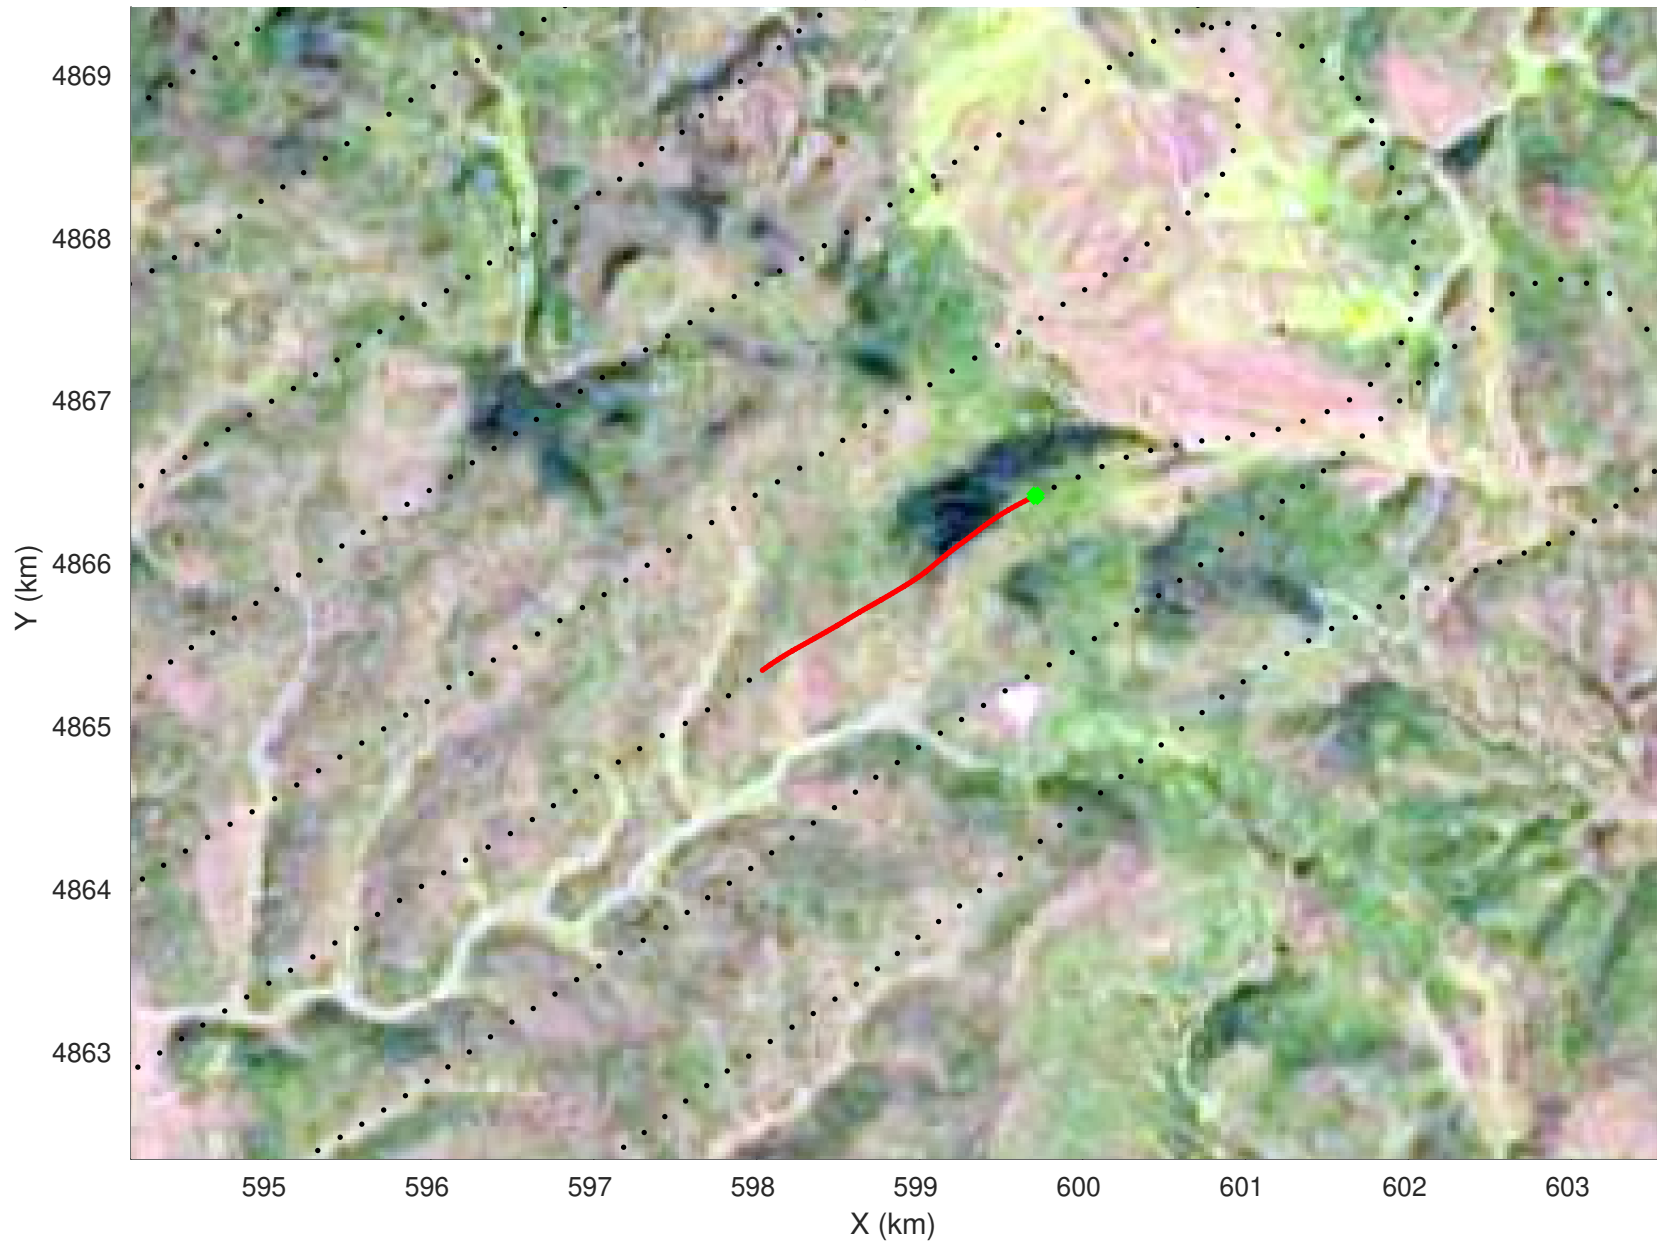

snow 2020_SouthDakota_N1KU: "" 20210216_03_015: 15:52:08.7 to 15:52:45.7 GPS

20210216_03_016
Black Hills, South Dakota

snow 2020_SouthDakota_N1KU: "" 20210216_03_016: 15:52:45.9 to 15:53:24.0 GPS

snow 2020_SouthDakota_N1KU: "" 20210216_03_016: 15:52:45.9 to 15:53:24.0 GPS

20210216_03_017
Black Hills, South Dakota

snow 2020_SouthDakota_N1KU: "" 20210216_03_017: 15:53:24.2 to 15:54:04.8 GPS

snow 2020_SouthDakota_N1KU: "" 20210216_03_017: 15:53:24.2 to 15:54:04.8 GPS

20210216_03_018
Black Hills, South Dakota

snow 2020_SouthDakota_N1KU: "" 20210216_03_018: 15:54:05.0 to 15:54:52.1 GPS

snow 2020_SouthDakota_N1KU: "" 20210216_03_018: 15:54:05.0 to 15:54:52.1 GPS

20210216_03_019
Black Hills, South Dakota

snow 2020_SouthDakota_N1KU: "" 20210216_03_019: 15:54:52.3 to 15:55:51.7 GPS