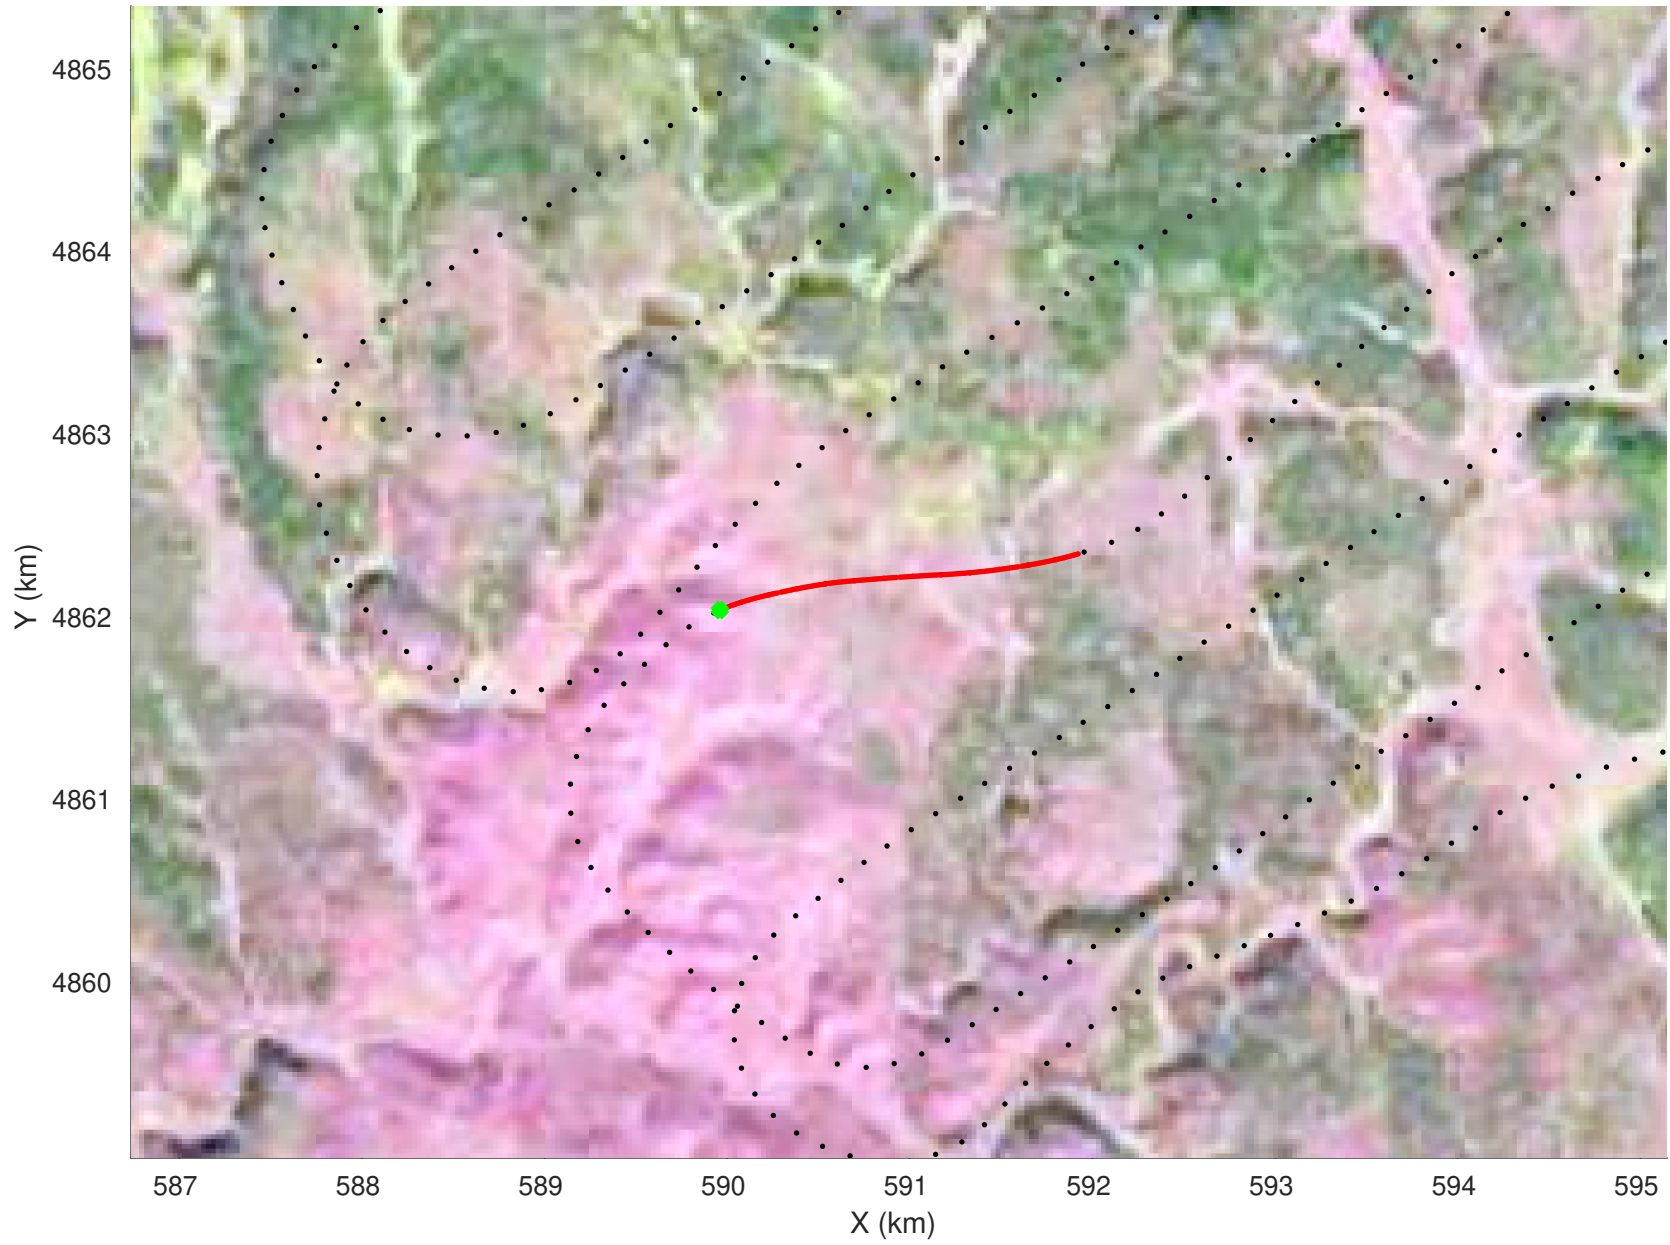

20210216_03_043
Black Hills, South Dakota