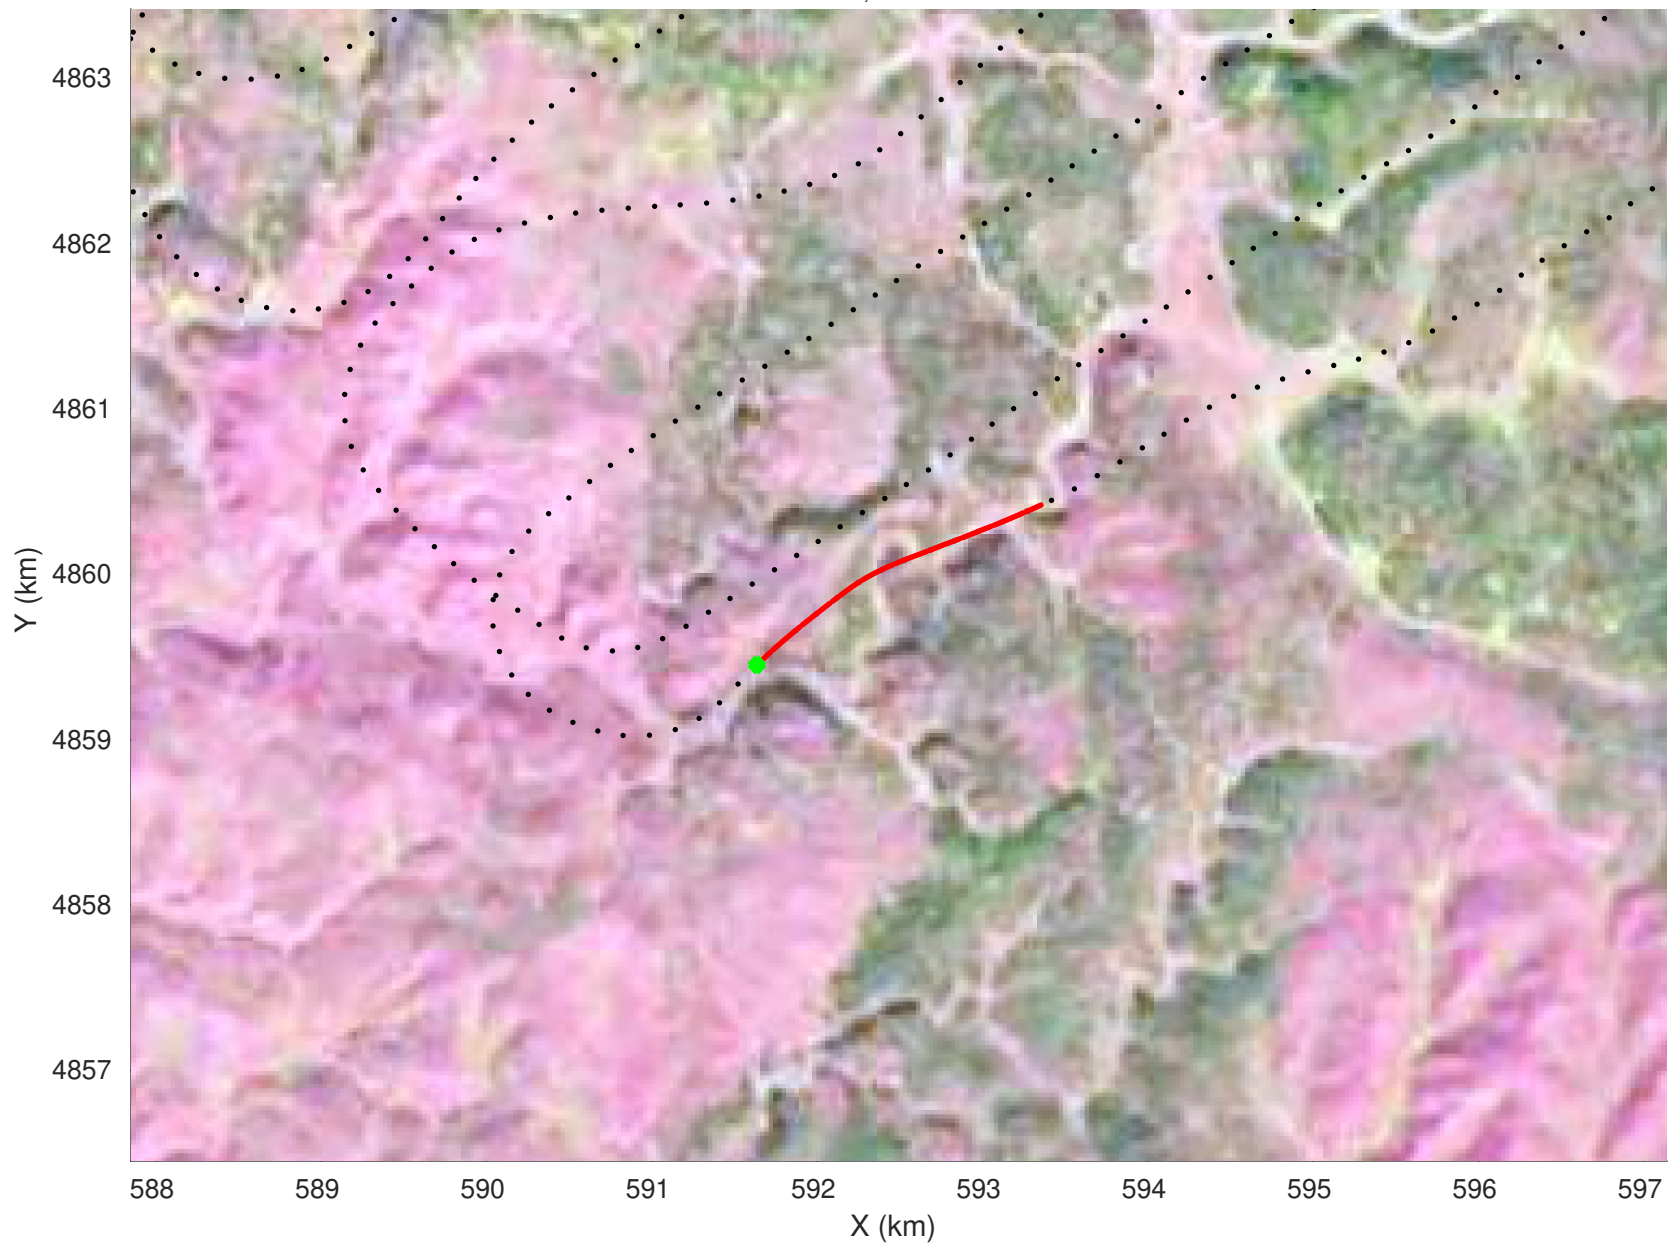

snow 2020_SouthDakota_N1KU: "" 20210216_03_023: 15:58:12.8 to 15:58:58.5 GPS

20210216_03_024
Black Hills, South Dakota

snow 2020_SouthDakota_N1KU: "" 20210216_03_024: 15:58:58.7 to 15:59:42.9 GPS

snow 2020_SouthDakota_N1KU: "" 20210216_03_024: 15:58:58.7 to 15:59:42.9 GPS

20210216_03_025
Black Hills, South Dakota

snow 2020_SouthDakota_N1KU: "" 20210216_03_025: 15:59:43.1 to 16:00:22.7 GPS

snow 2020_SouthDakota_N1KU: "" 20210216_03_025: 15:59:43.1 to 16:00:22.7 GPS

20210216_03_026
Black Hills, South Dakota

snow 2020_SouthDakota_N1KU: "" 20210216_03_026: 16:00:22.9 to 16:01:05.5 GPS

snow 2020_SouthDakota_N1KU: "" 20210216_03_026: 16:00:22.9 to 16:01:05.5 GPS

20210216_03_027
Black Hills, South Dakota

snow 2020_SouthDakota_N1KU: "" 20210216_03_027: 16:01:05.7 to 16:01:49.1 GPS