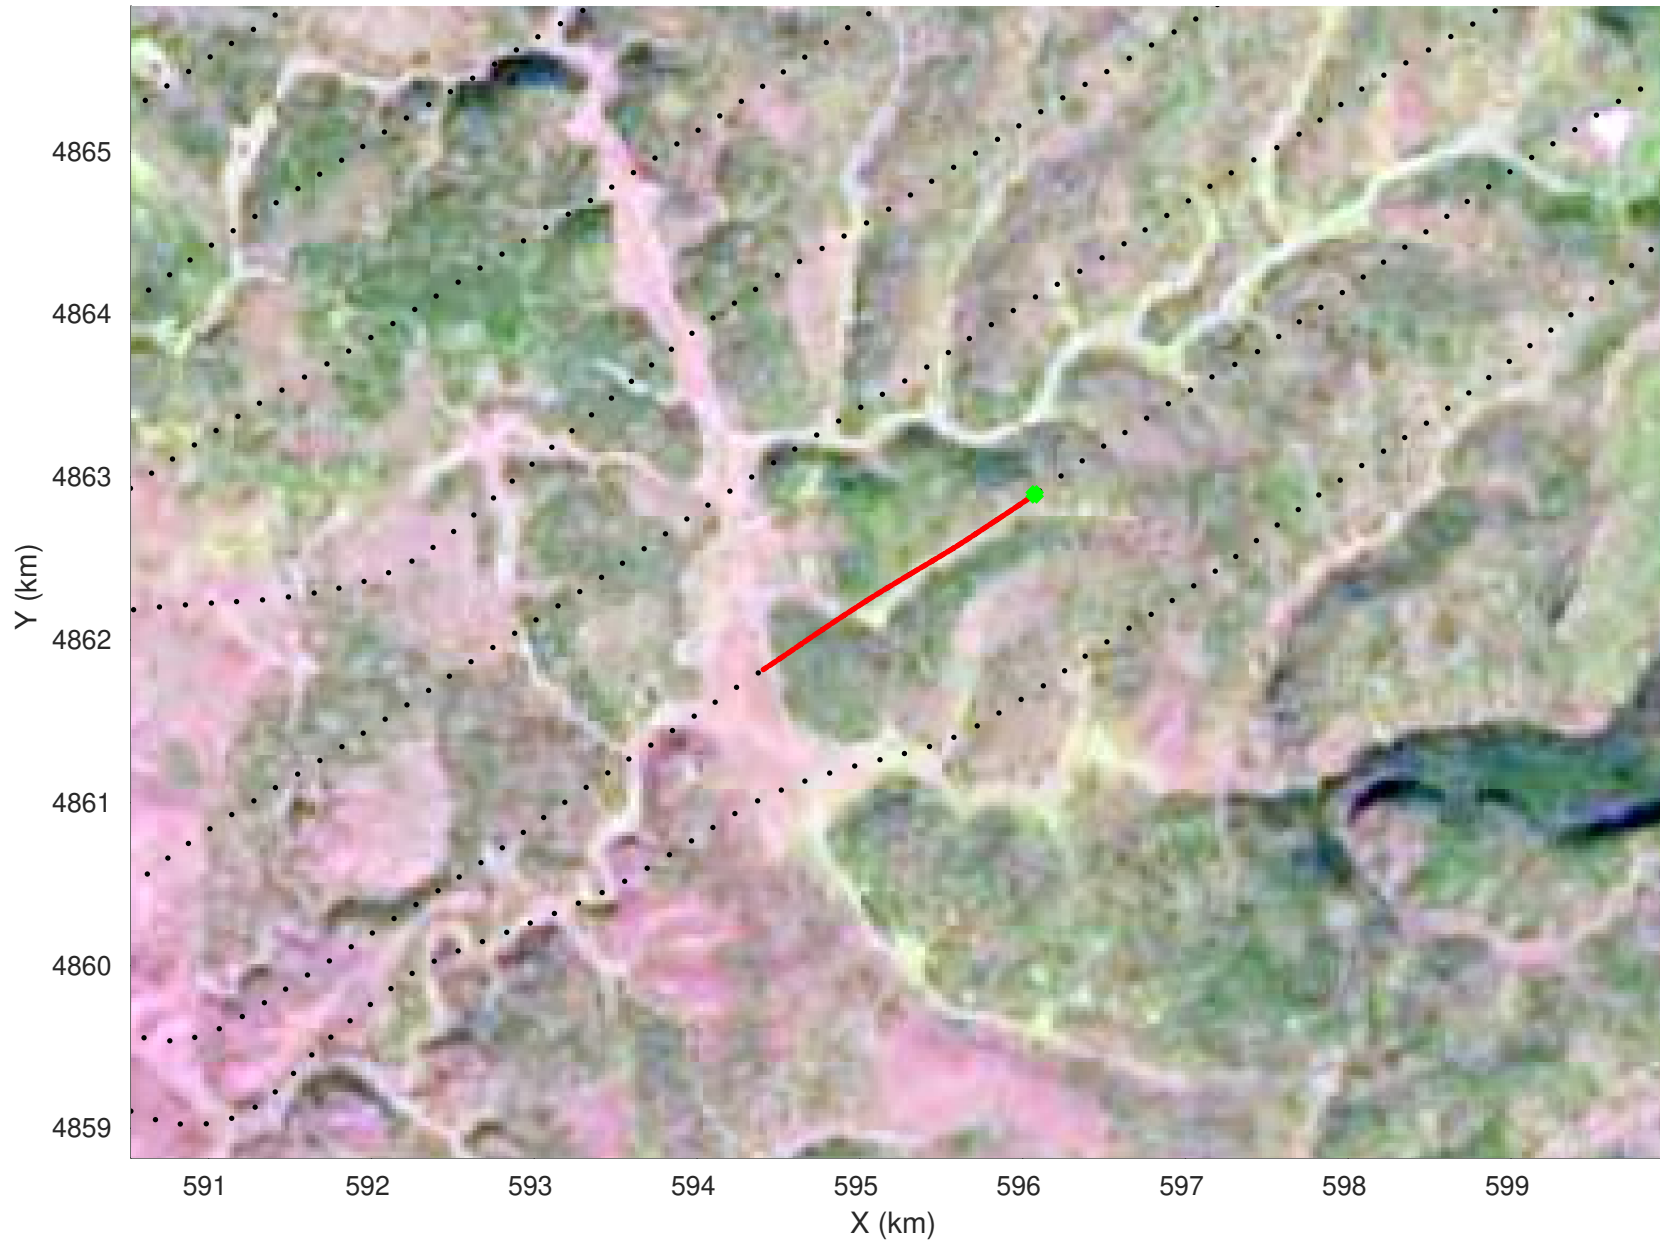

20210216_03_037
Black Hills, South Dakota

snow 2020_SouthDakota_N1KU: "" 20210216_03_037: 16:09:03.3 to 16:09:56.3 GPS

snow 2020_SouthDakota_N1KU: "" 20210216_03_037: 16:09:03.3 to 16:09:56.3 GPS

20210216_03_038
Black Hills, South Dakota