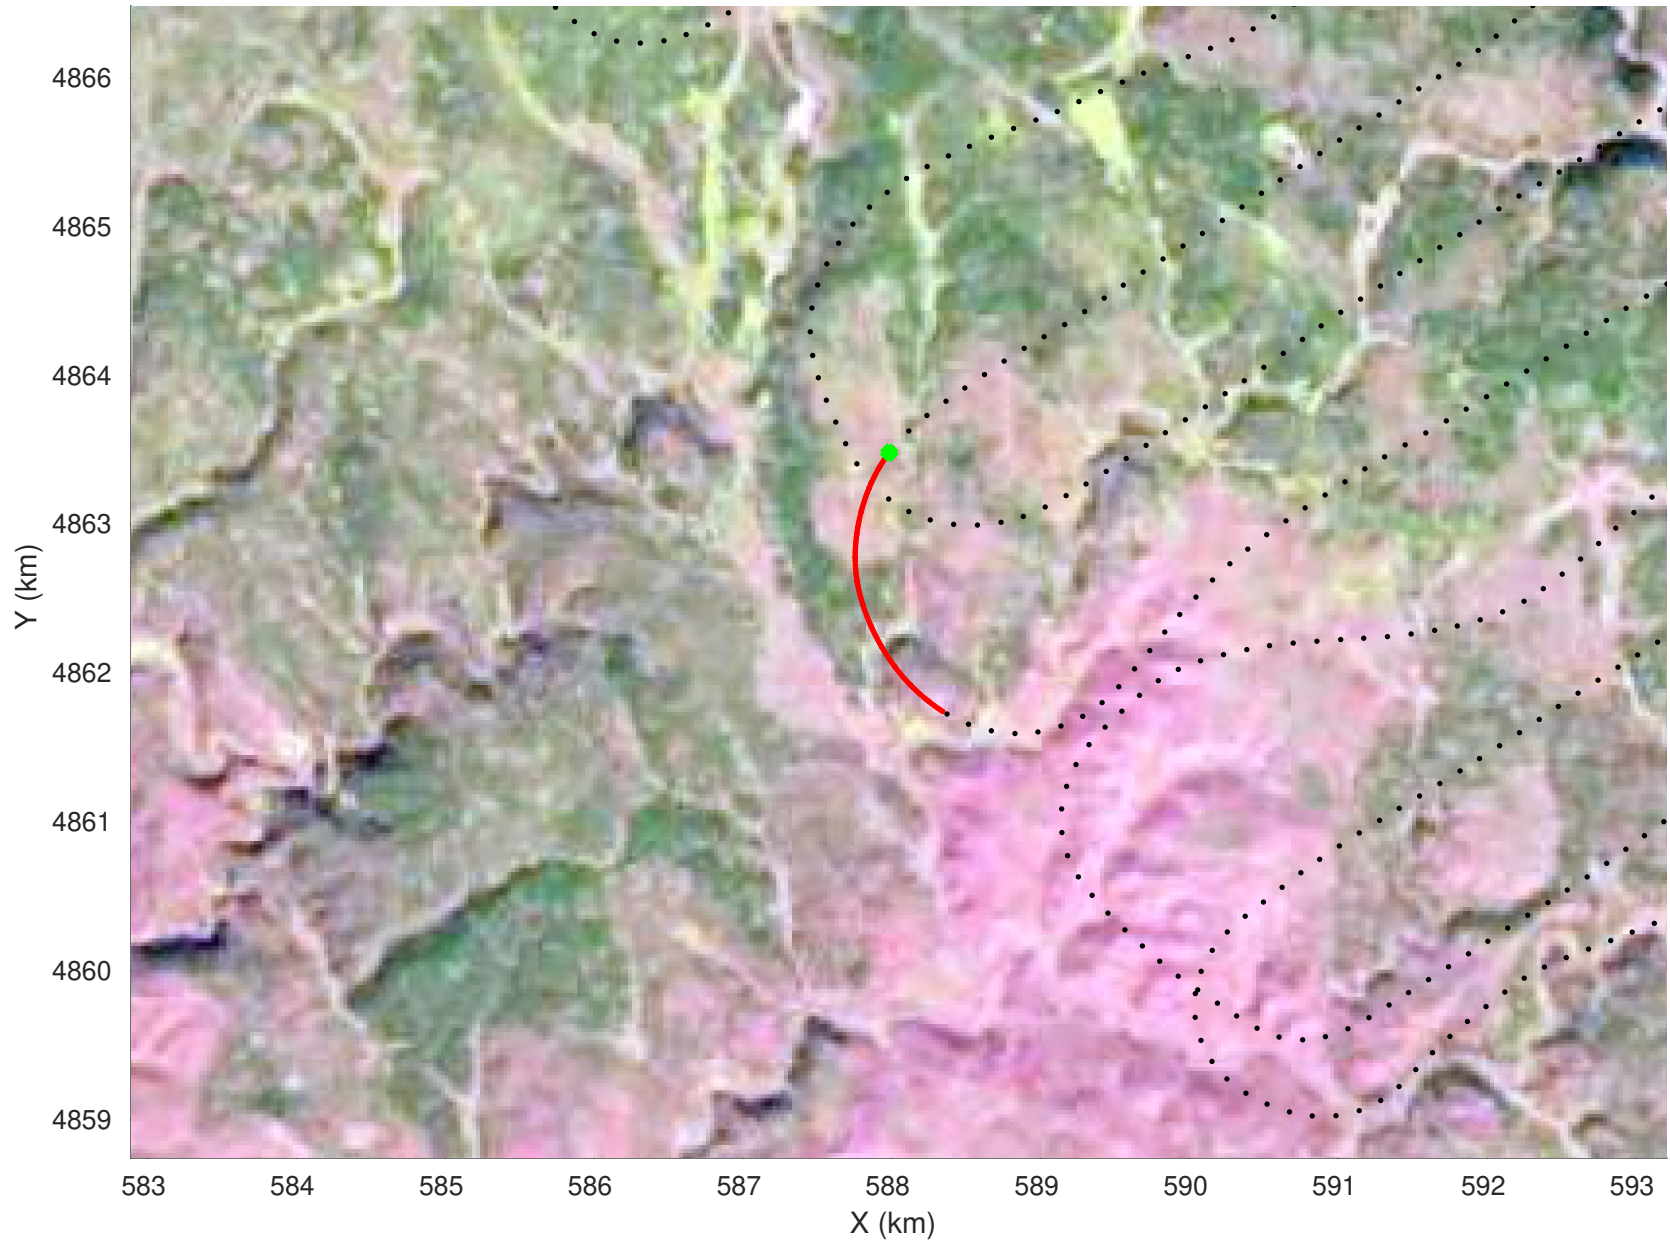

20210216_03_005
Black Hills, South Dakota

snow 2020_SouthDakota_N1KU: "" 20210216_03_005: 15:44:44.7 to 15:45:36.1 GPS

snow 2020_SouthDakota_N1KU: "" 20210216_03_005: 15:44:44.7 to 15:45:36.1 GPS

20210216_03_006
Black Hills, South Dakota

snow 2020_SouthDakota_N1KU: "" 20210216_03_006: 15:45:36.3 to 15:46:25.6 GPS

snow 2020_SouthDakota_N1KU: "" 20210216_03_006: 15:45:36.3 to 15:46:25.6 GPS

20210216_03_007
Black Hills, South Dakota

snow 2020_SouthDakota_N1KU: "" 20210216_03_007: 15:46:25.8 to 15:47:13.3 GPS

snow 2020_SouthDakota_N1KU: "" 20210216_03_007: 15:46:25.8 to 15:47:13.3 GPS

20210216_03_008
Black Hills, South Dakota

snow 2020_SouthDakota_N1KU: "" 20210216_03_008: 15:47:13.5 to 15:47:55.5 GPS

snow 2020_SouthDakota_N1KU: "" 20210216_03_008: 15:47:13.5 to 15:47:55.5 GPS