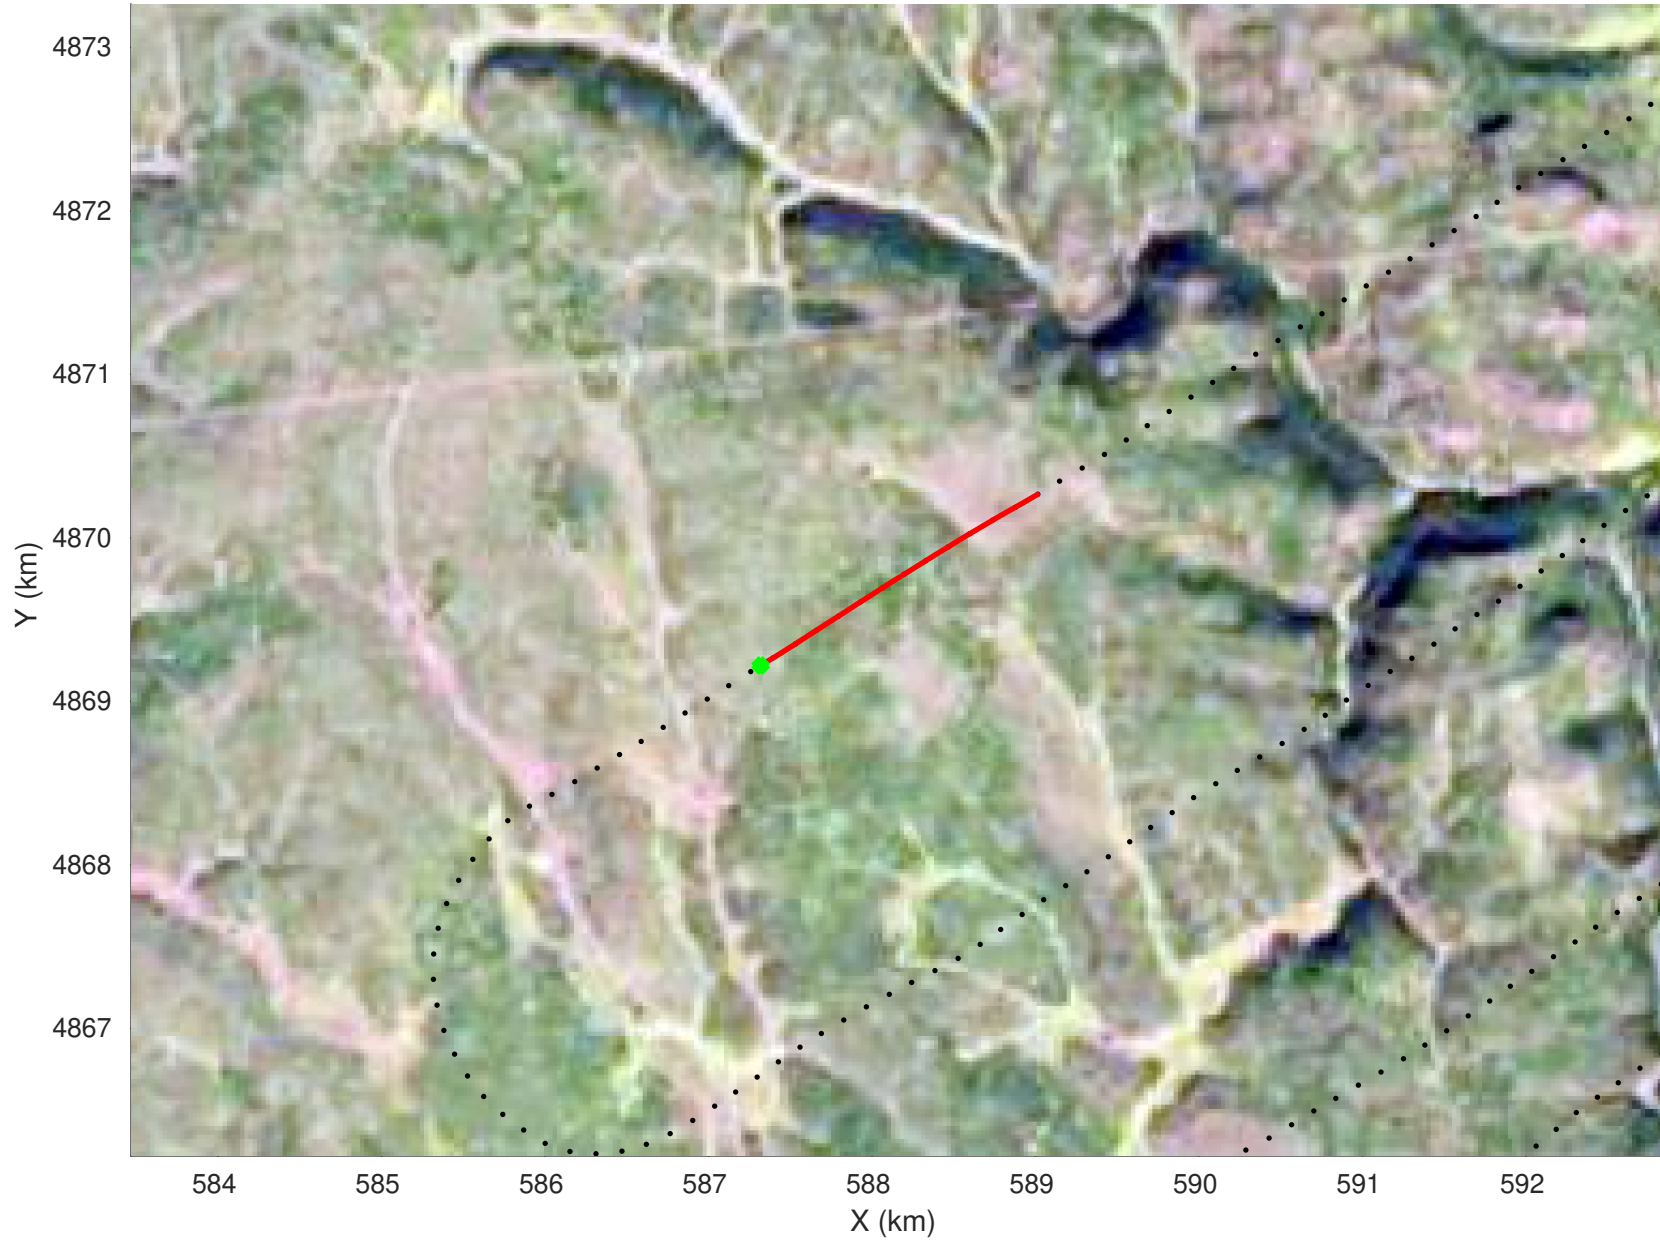

20210216_03_075
Black Hills, South Dakota