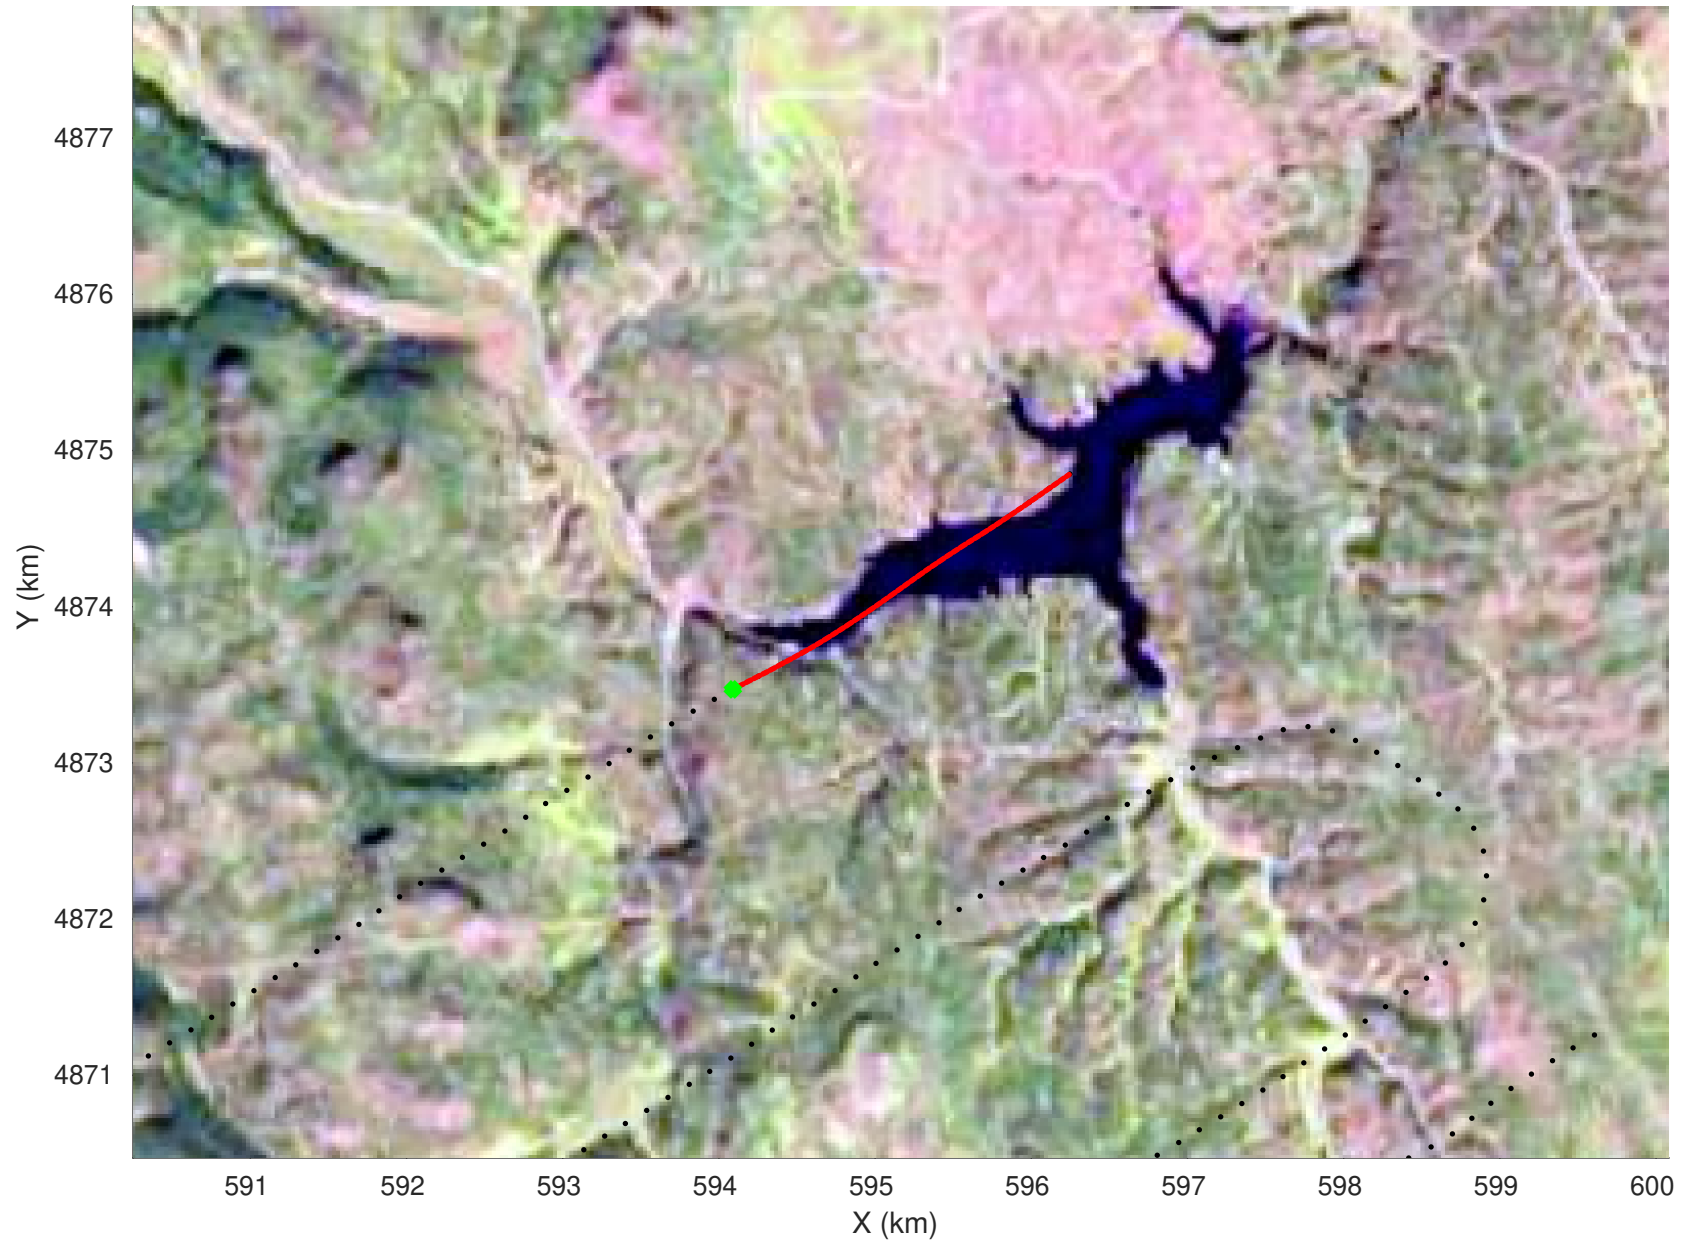

20210216_03_079
Black Hills, South Dakota