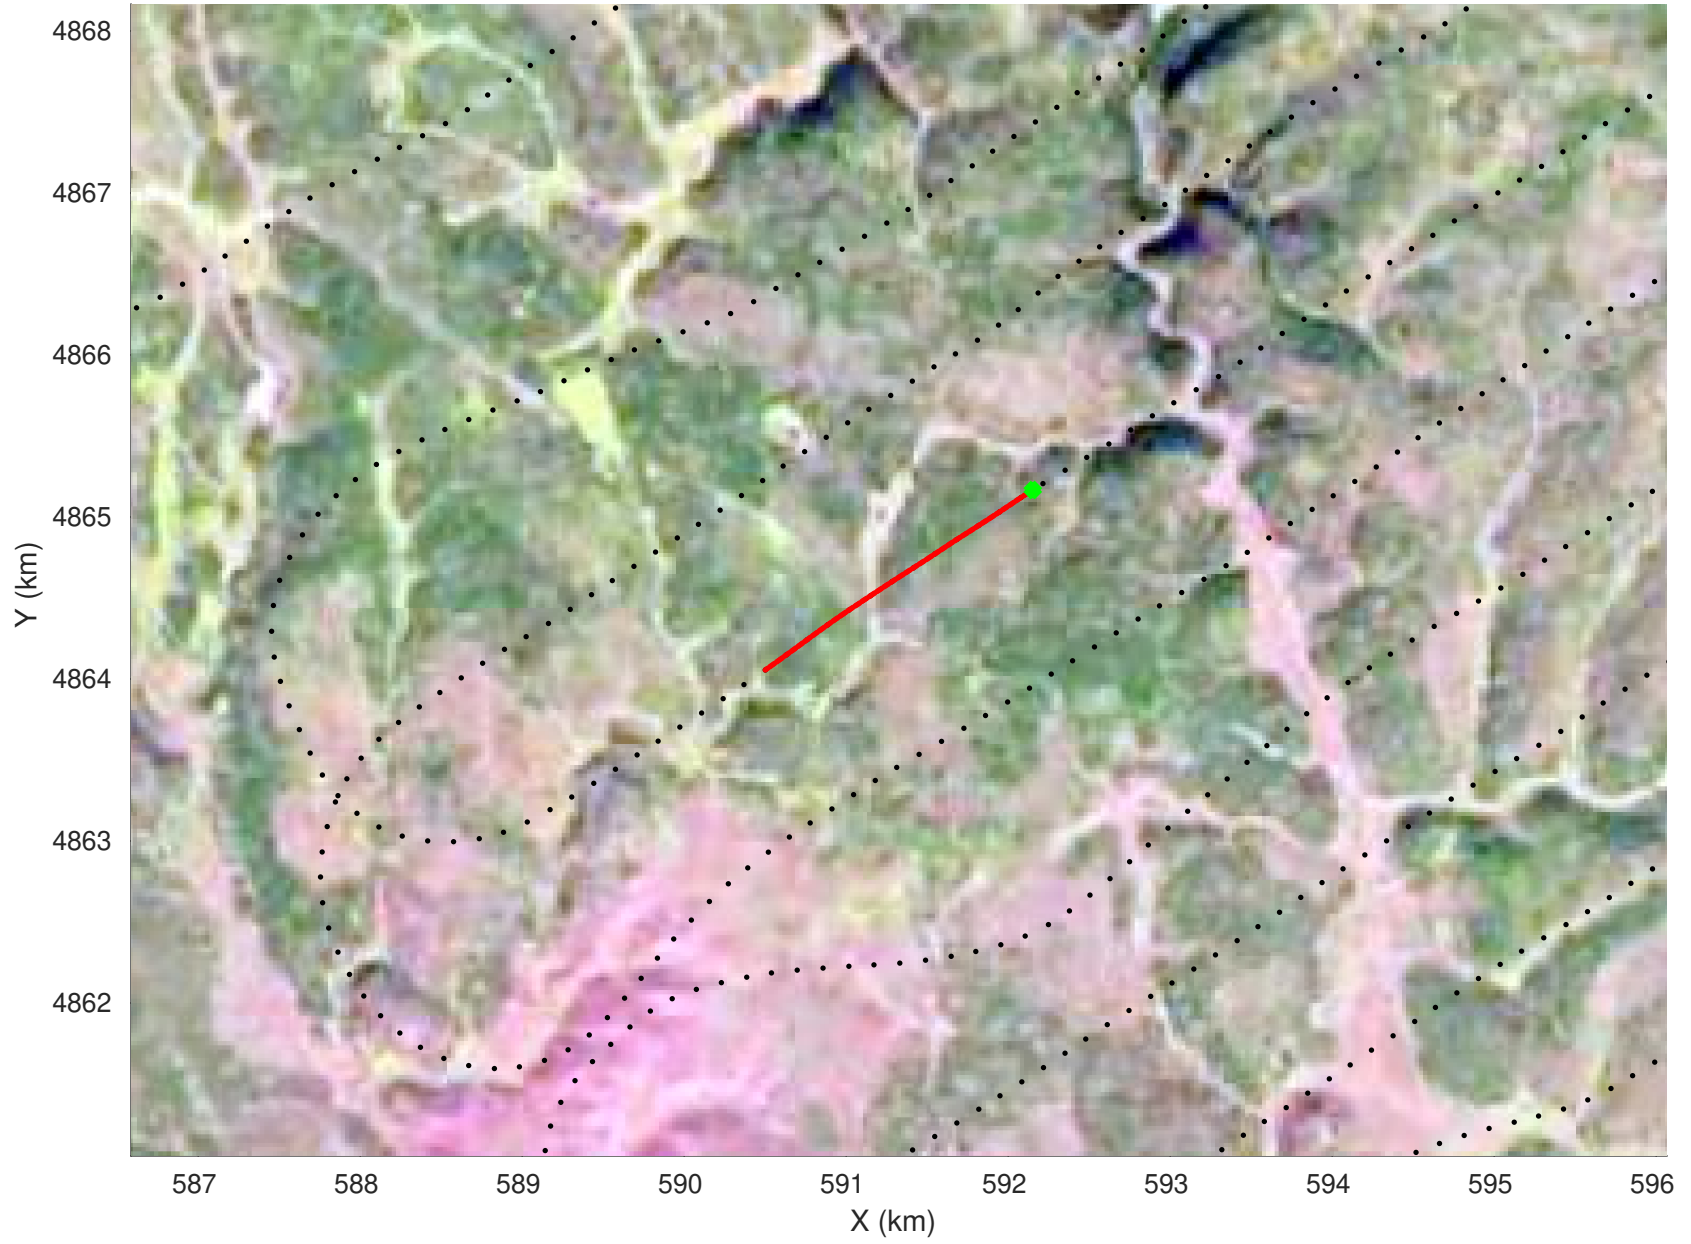

20210216_03_055
Black Hills, South Dakota