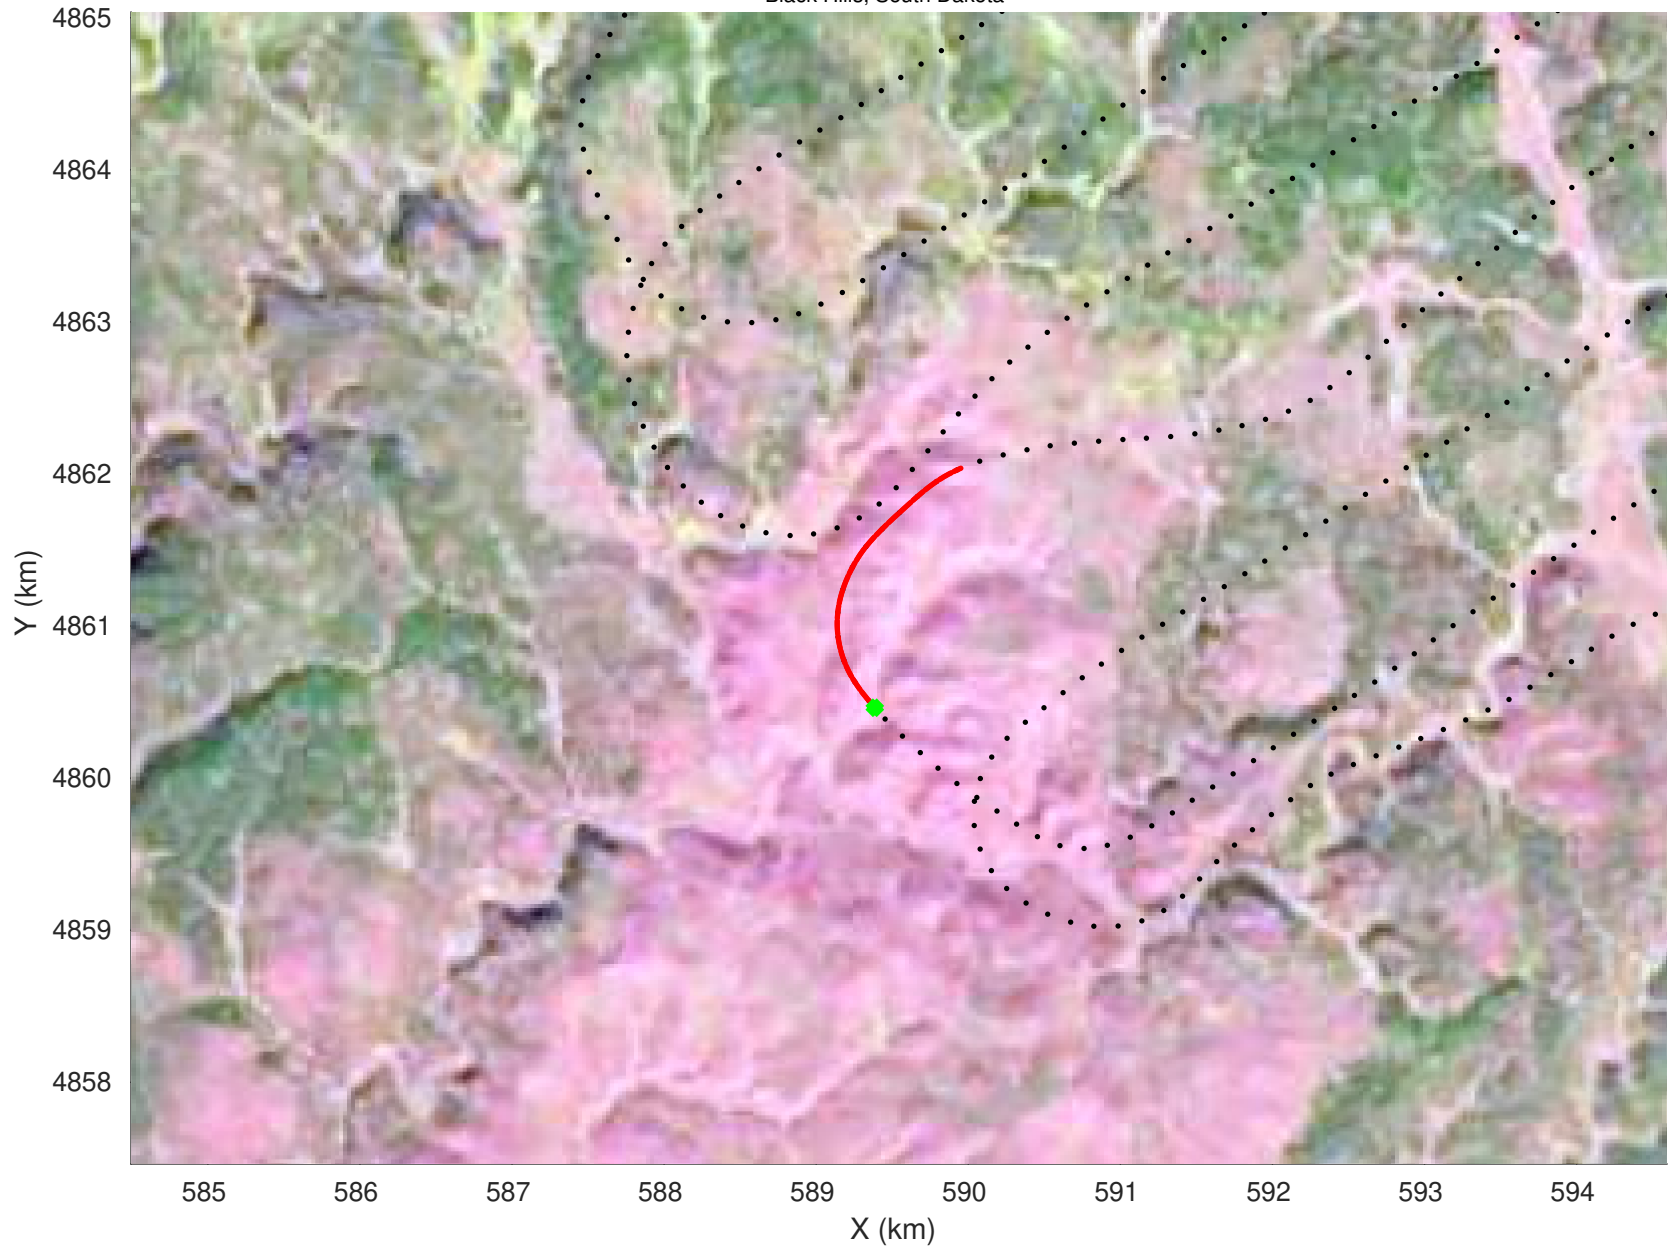

20210216_03_041
Black Hills, South Dakota

snow 2020_SouthDakota_N1KU: "" 20210216_03_041: 16:12:13.9 to 16:13:00.8 GPS

snow 2020_SouthDakota_N1KU: "" 20210216_03_041: 16:12:13.9 to 16:13:00.8 GPS

20210216_03_042
Black Hills, South Dakota