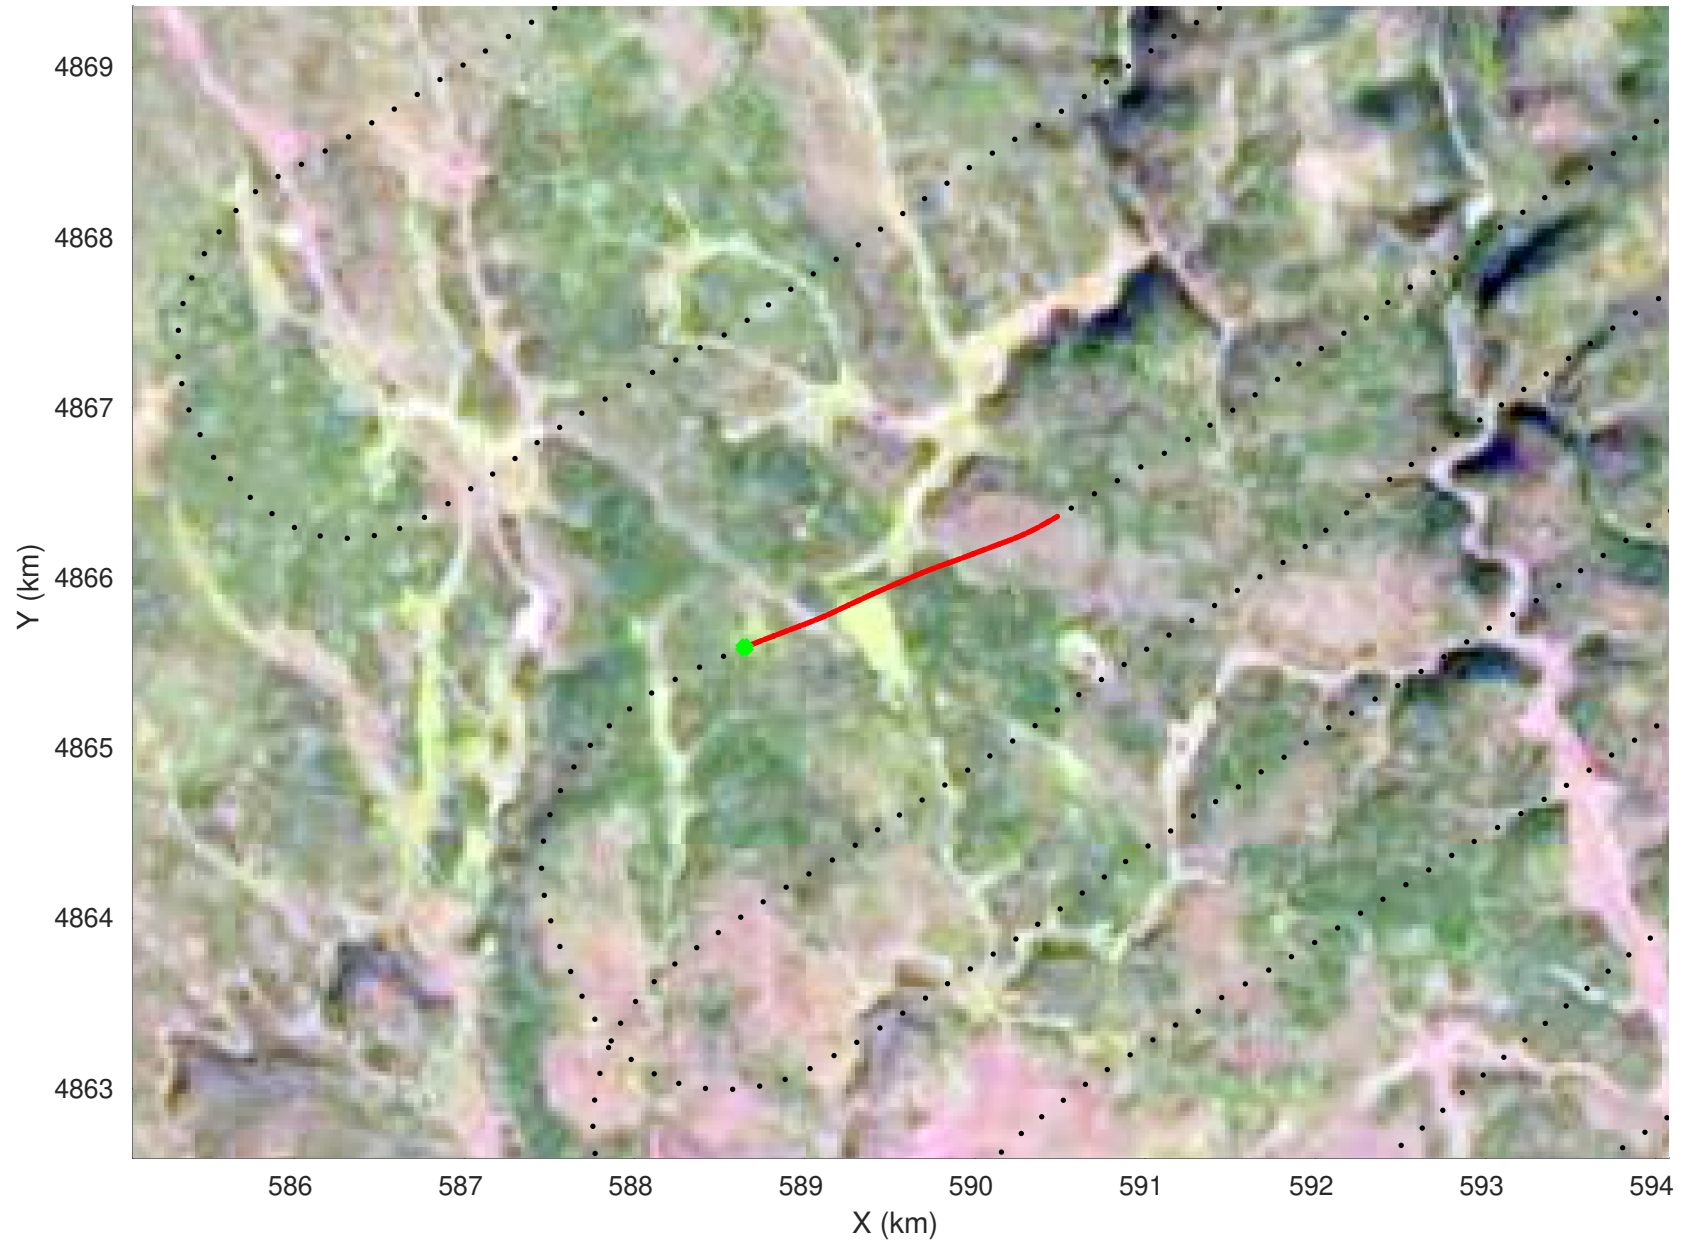

20210216_03_059
Black Hills, South Dakota