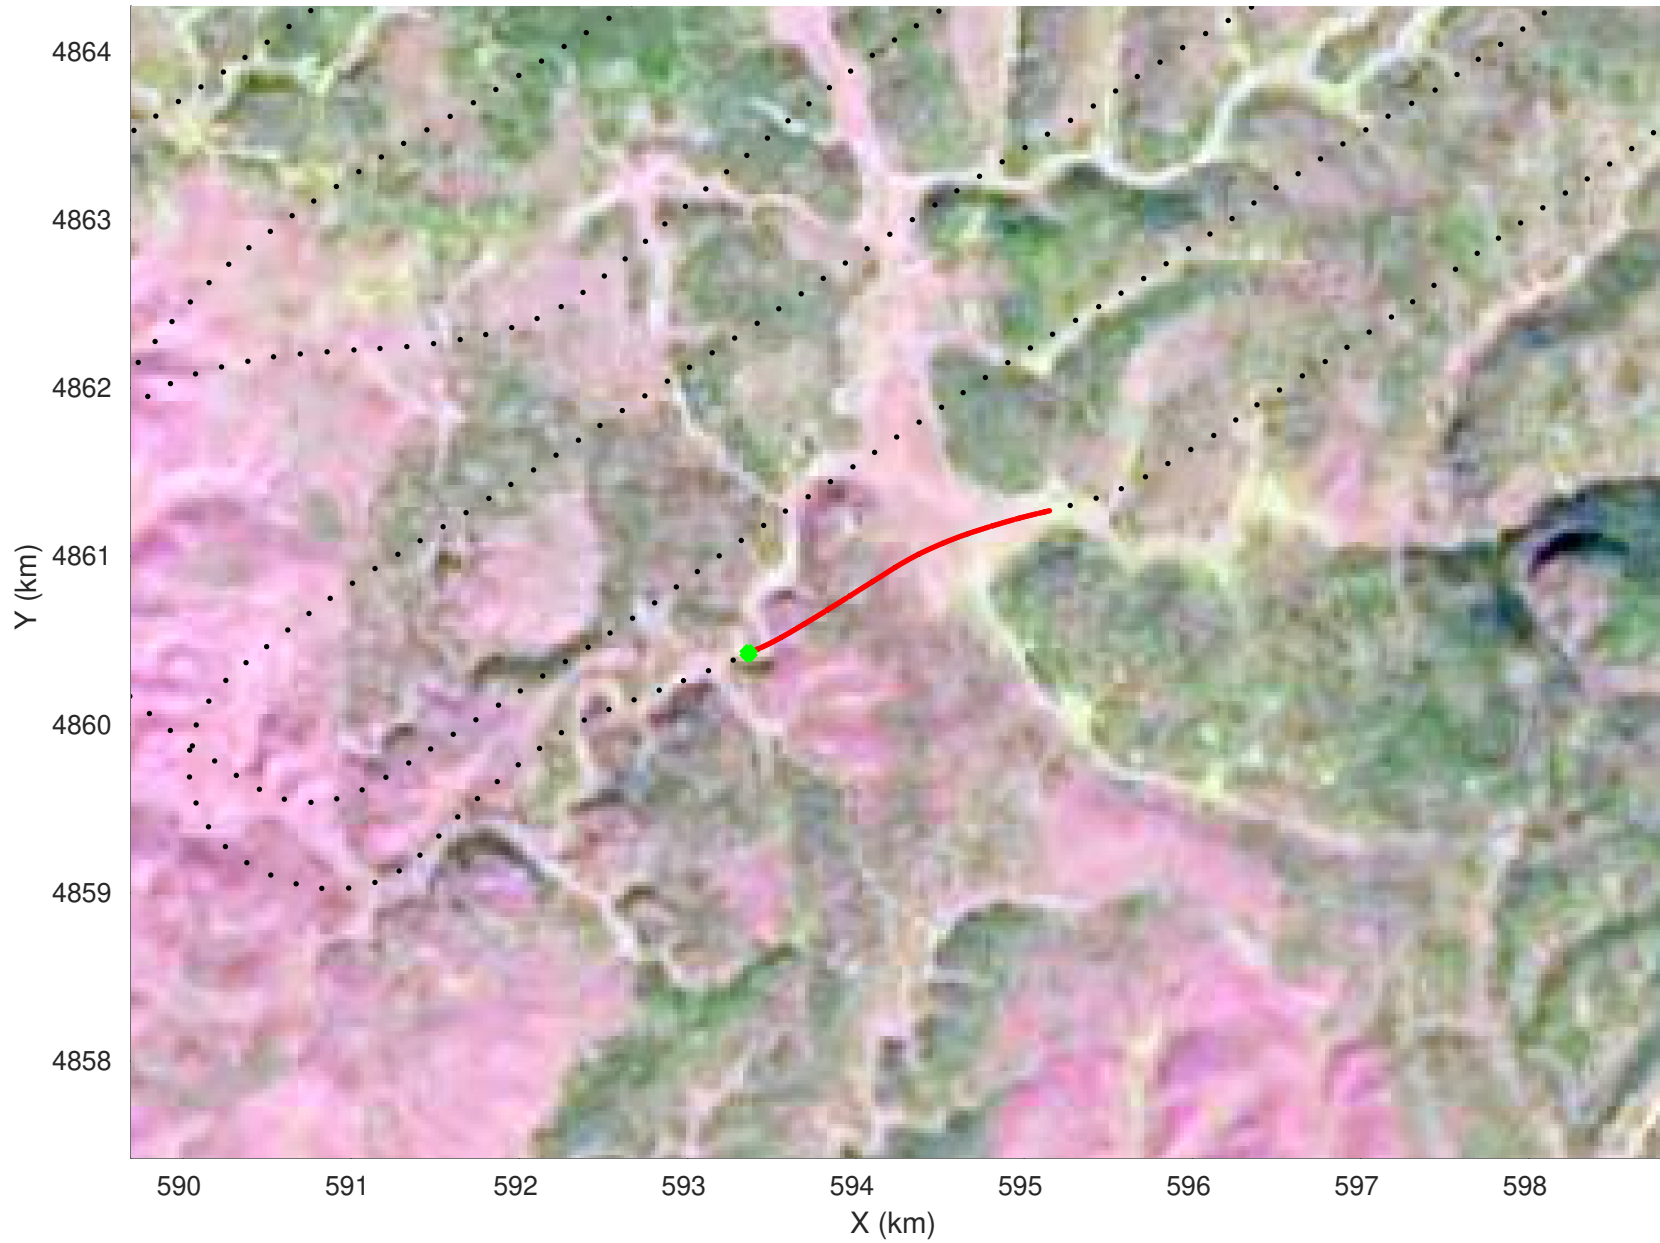

20210216_03_025
Black Hills, South Dakota

snow 2020_SouthDakota_N1KU: "" 20210216_03_025: 15:59:43.1 to 16:00:22.7 GPS

snow 2020_SouthDakota_N1KU: "" 20210216_03_025: 15:59:43.1 to 16:00:22.7 GPS

20210216_03_026
Black Hills, South Dakota

snow 2020_SouthDakota_N1KU: "" 20210216_03_026: 16:00:22.9 to 16:01:05.5 GPS

snow 2020_SouthDakota_N1KU: "" 20210216_03_026: 16:00:22.9 to 16:01:05.5 GPS

20210216_03_027
Black Hills, South Dakota

snow 2020_SouthDakota_N1KU: "" 20210216_03_027: 16:01:05.7 to 16:01:49.1 GPS