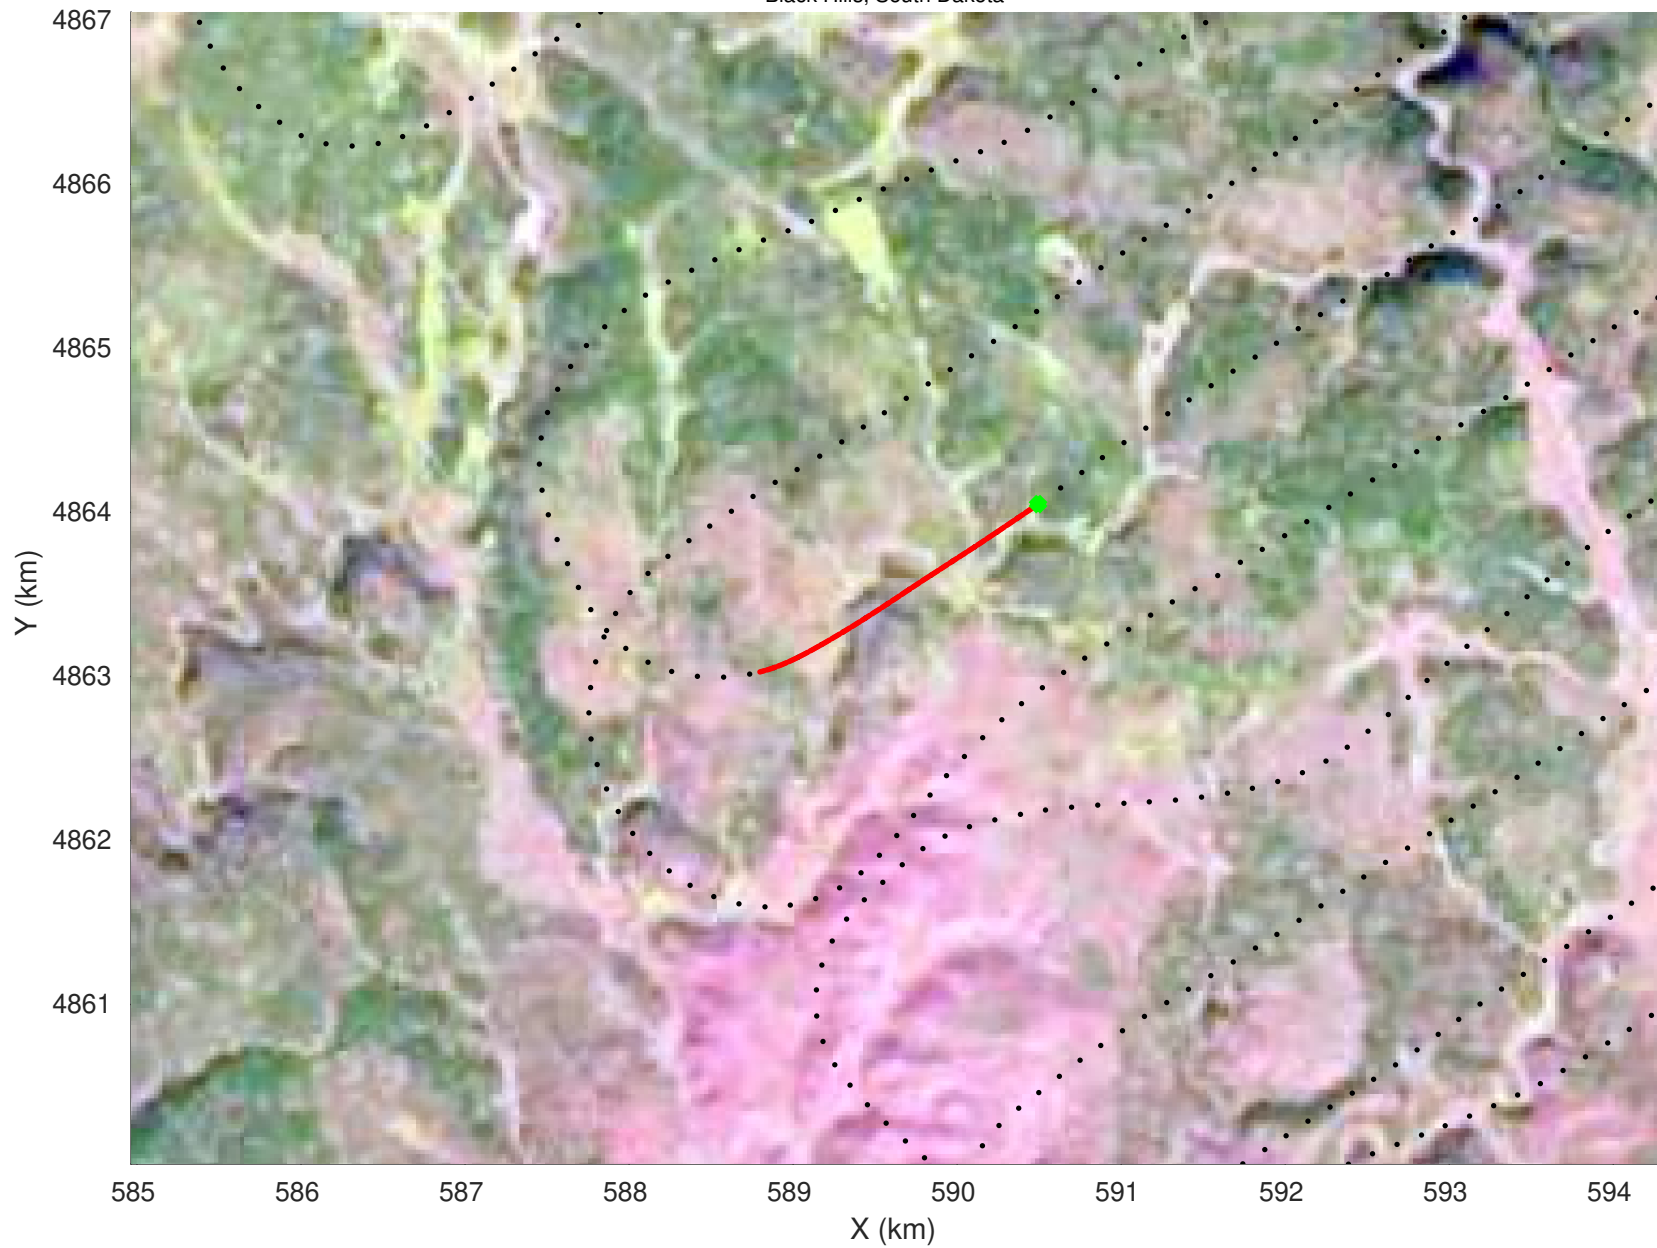

20210216_03_056
Black Hills, South Dakota