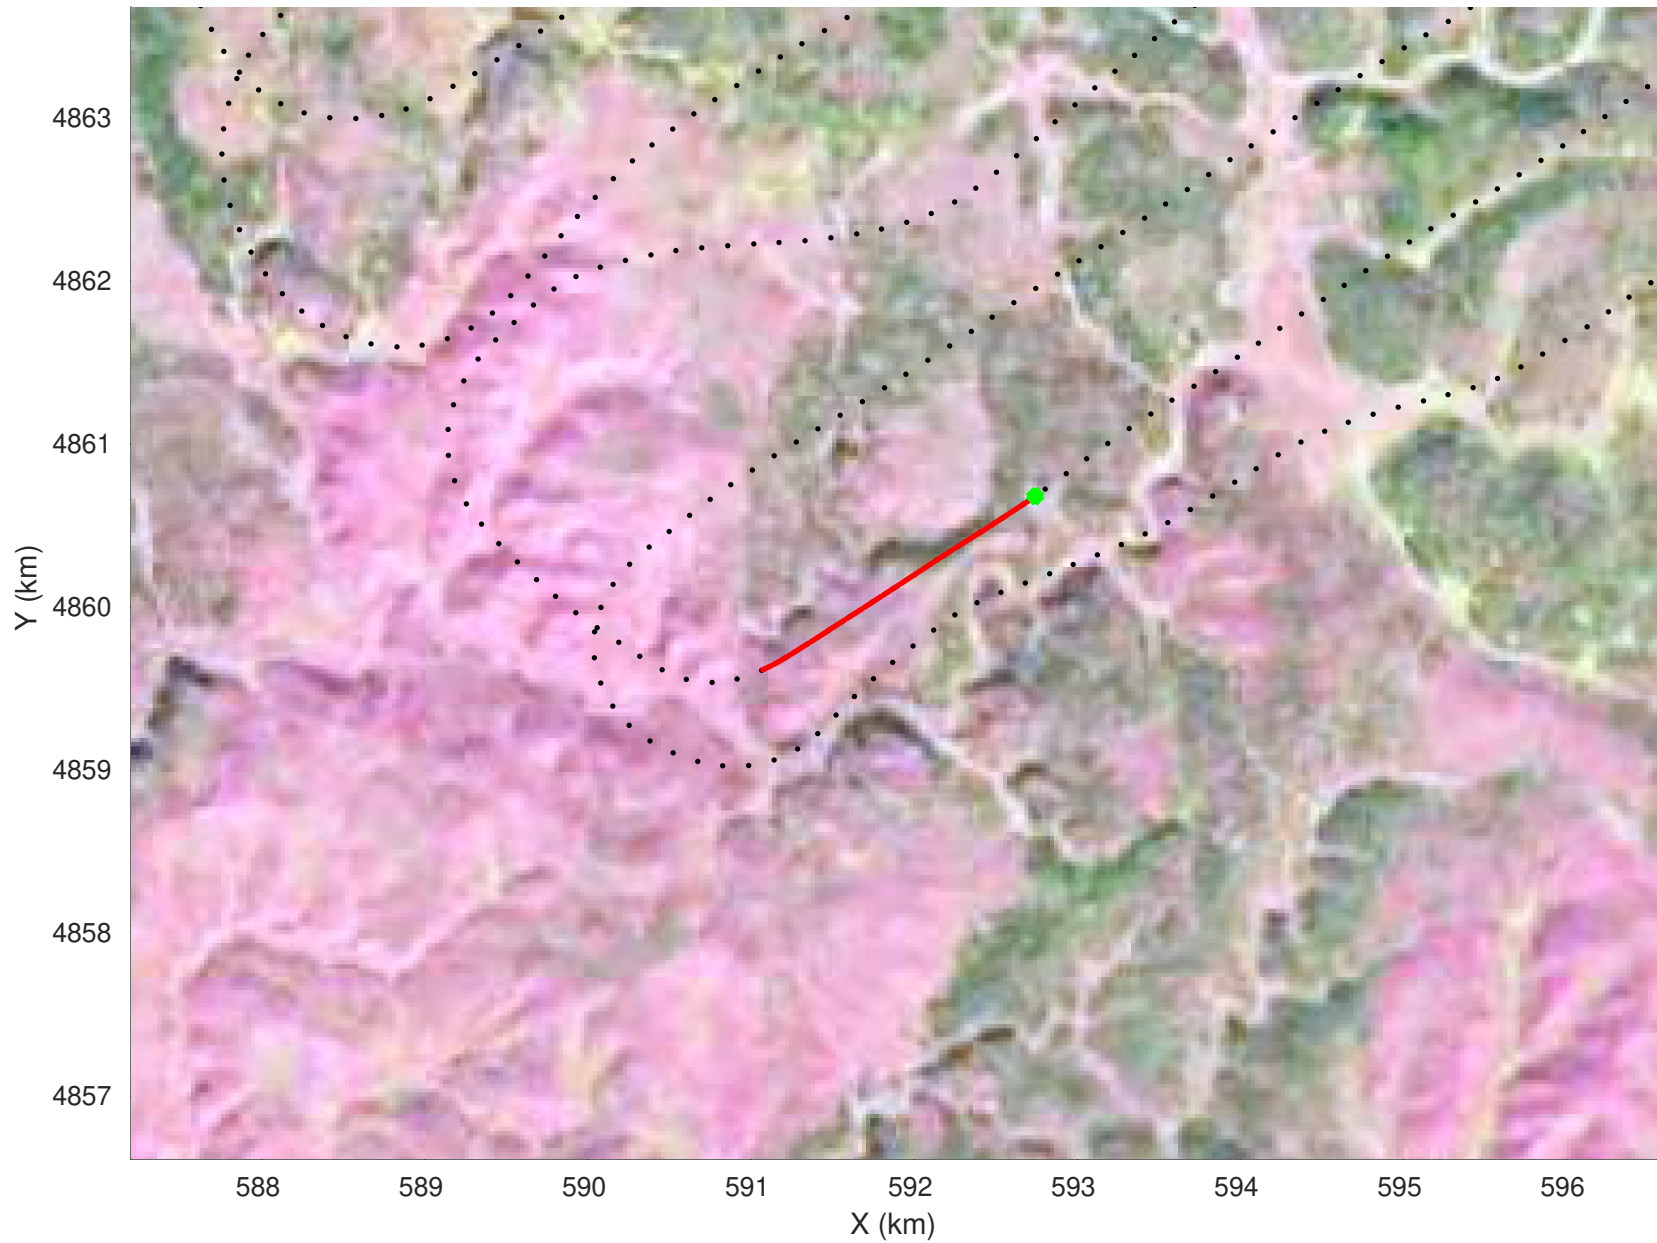

20210216_03_040
Black Hills, South Dakota