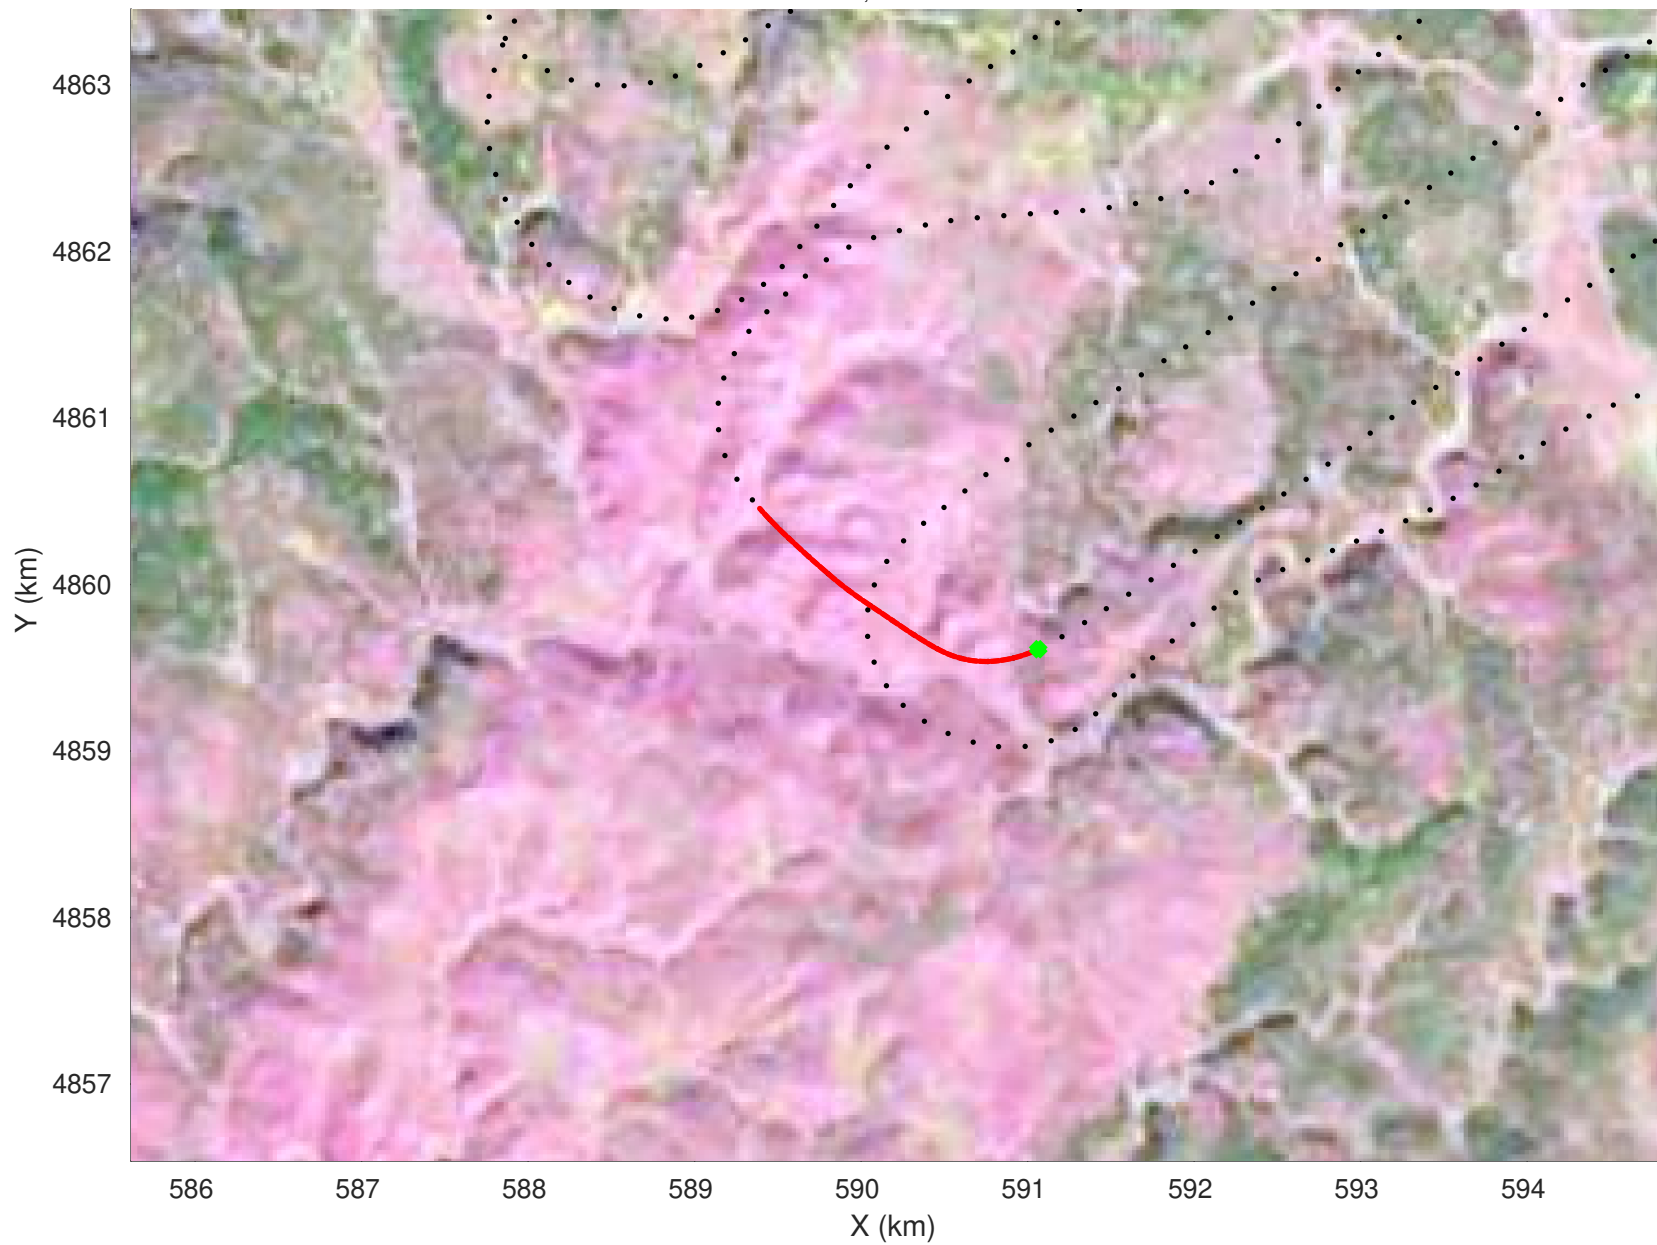

20210216_03_041
Black Hills, South Dakota