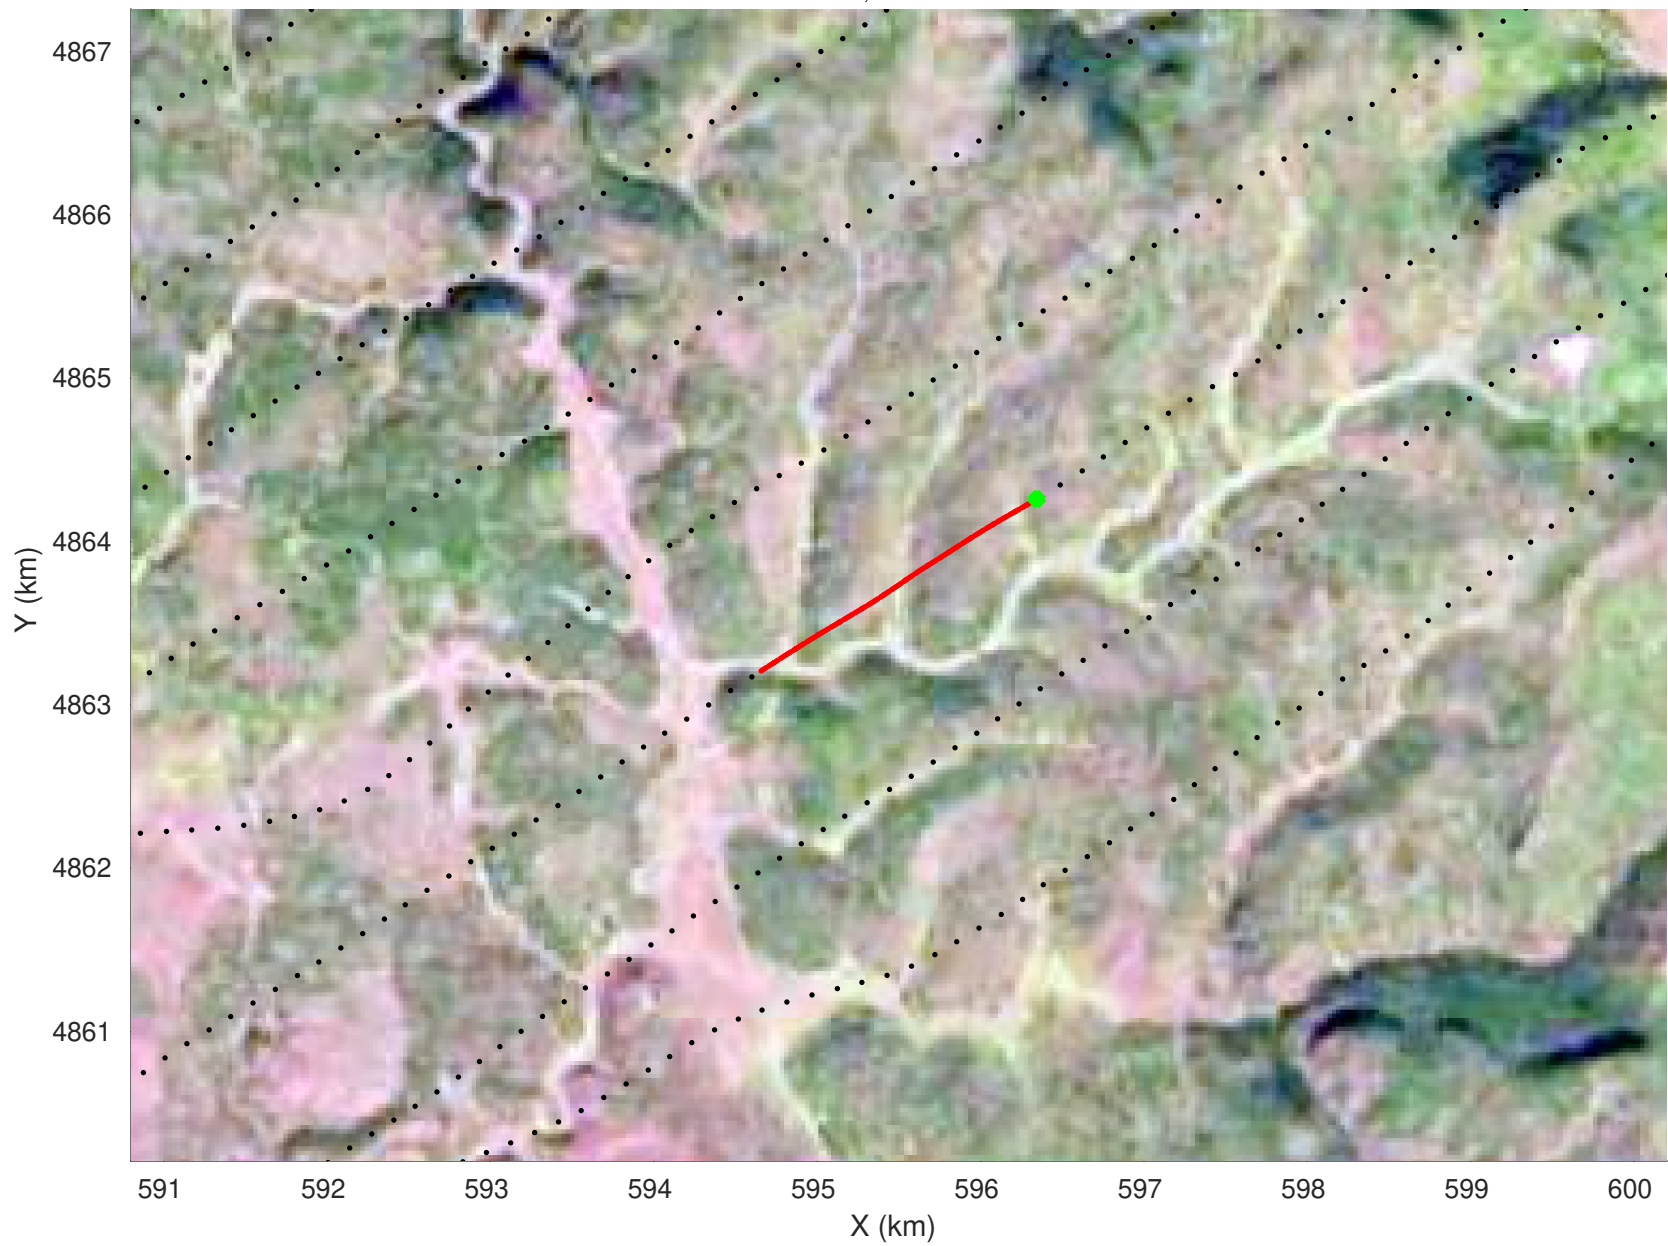

snow 2020_SouthDakota_N1KU: "" 20210216_03_018: 15:54:05.0 to 15:54:52.1 GPS

snow 2020_SouthDakota_N1KU: "" 20210216_03_018: 15:54:05.0 to 15:54:52.1 GPS

20210216_03_019
Black Hills, South Dakota

snow 2020_SouthDakota_N1KU: "" 20210216_03_019: 15:54:52.3 to 15:55:51.7 GPS

snow 2020_SouthDakota_N1KU: "" 20210216_03_019: 15:54:52.3 to 15:55:51.7 GPS

20210216_03_020
Black Hills, South Dakota

snow 2020_SouthDakota_N1KU: "" 20210216_03_020: 15:55:51.9 to 15:56:43.5 GPS

snow 2020_SouthDakota_N1KU: "" 20210216_03_020: 15:55:51.9 to 15:56:43.5 GPS

20210216_03_021
Black Hills, South Dakota

snow 2020_SouthDakota_N1KU: "" 20210216_03_021: 15:56:43.7 to 15:57:29.2 GPS

snow 2020_SouthDakota_N1KU: "" 20210216_03_021: 15:56:43.7 to 15:57:29.2 GPS

20210216_03_022
Black Hills, South Dakota