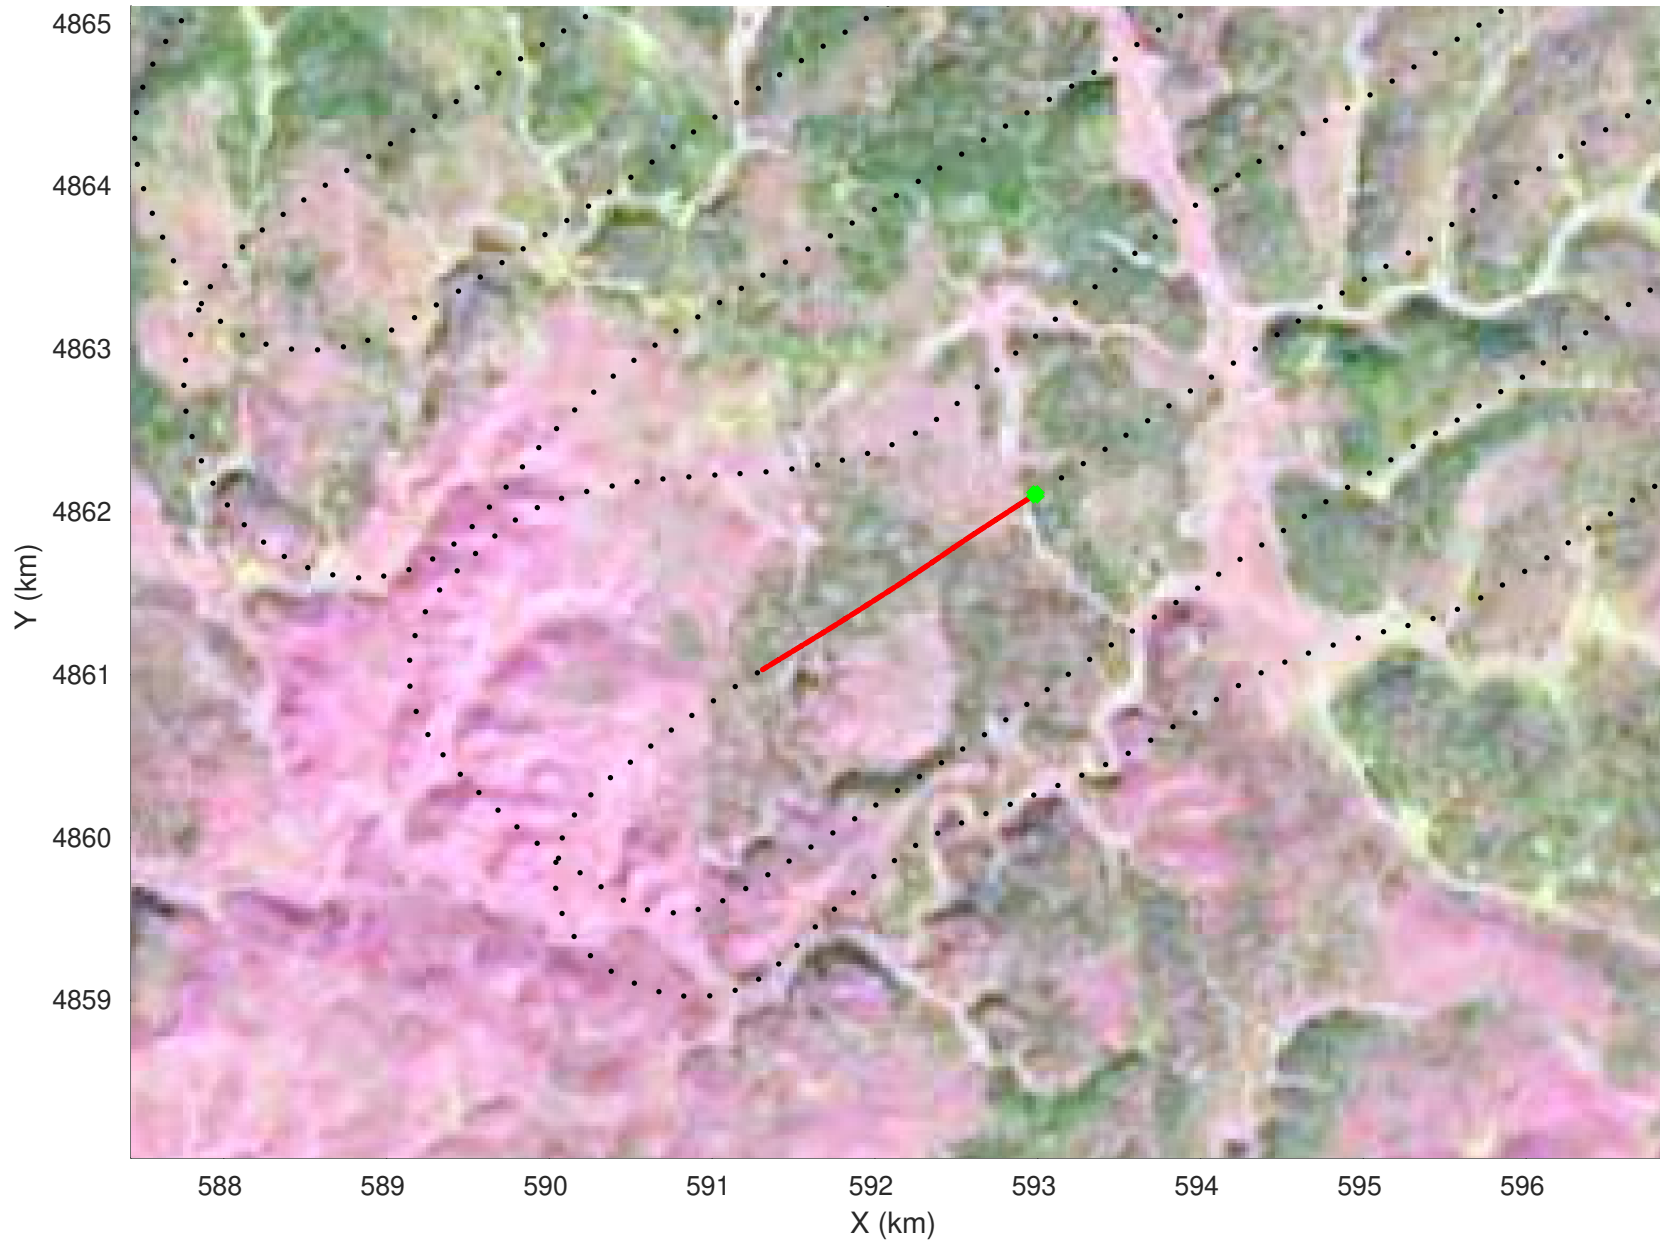

snow 2020_SouthDakota_N1KU: "" 20210216_03_019: 15:54:52.3 to 15:55:51.7 GPS

20210216_03_020
Black Hills, South Dakota

snow 2020_SouthDakota_N1KU: "" 20210216_03_020: 15:55:51.9 to 15:56:43.5 GPS

snow 2020_SouthDakota_N1KU: "" 20210216_03_020: 15:55:51.9 to 15:56:43.5 GPS

20210216_03_021
Black Hills, South Dakota

snow 2020_SouthDakota_N1KU: "" 20210216_03_021: 15:56:43.7 to 15:57:29.2 GPS

snow 2020_SouthDakota_N1KU: "" 20210216_03_021: 15:56:43.7 to 15:57:29.2 GPS

20210216_03_022
Black Hills, South Dakota

snow 2020_SouthDakota_N1KU: "" 20210216_03_022: 15:57:29.4 to 15:58:12.6 GPS

snow 2020_SouthDakota_N1KU: "" 20210216_03_022: 15:57:29.4 to 15:58:12.6 GPS

20210216_03_023
Black Hills, South Dakota

snow 2020_SouthDakota_N1KU: "" 20210216_03_023: 15:58:12.8 to 15:58:58.5 GPS