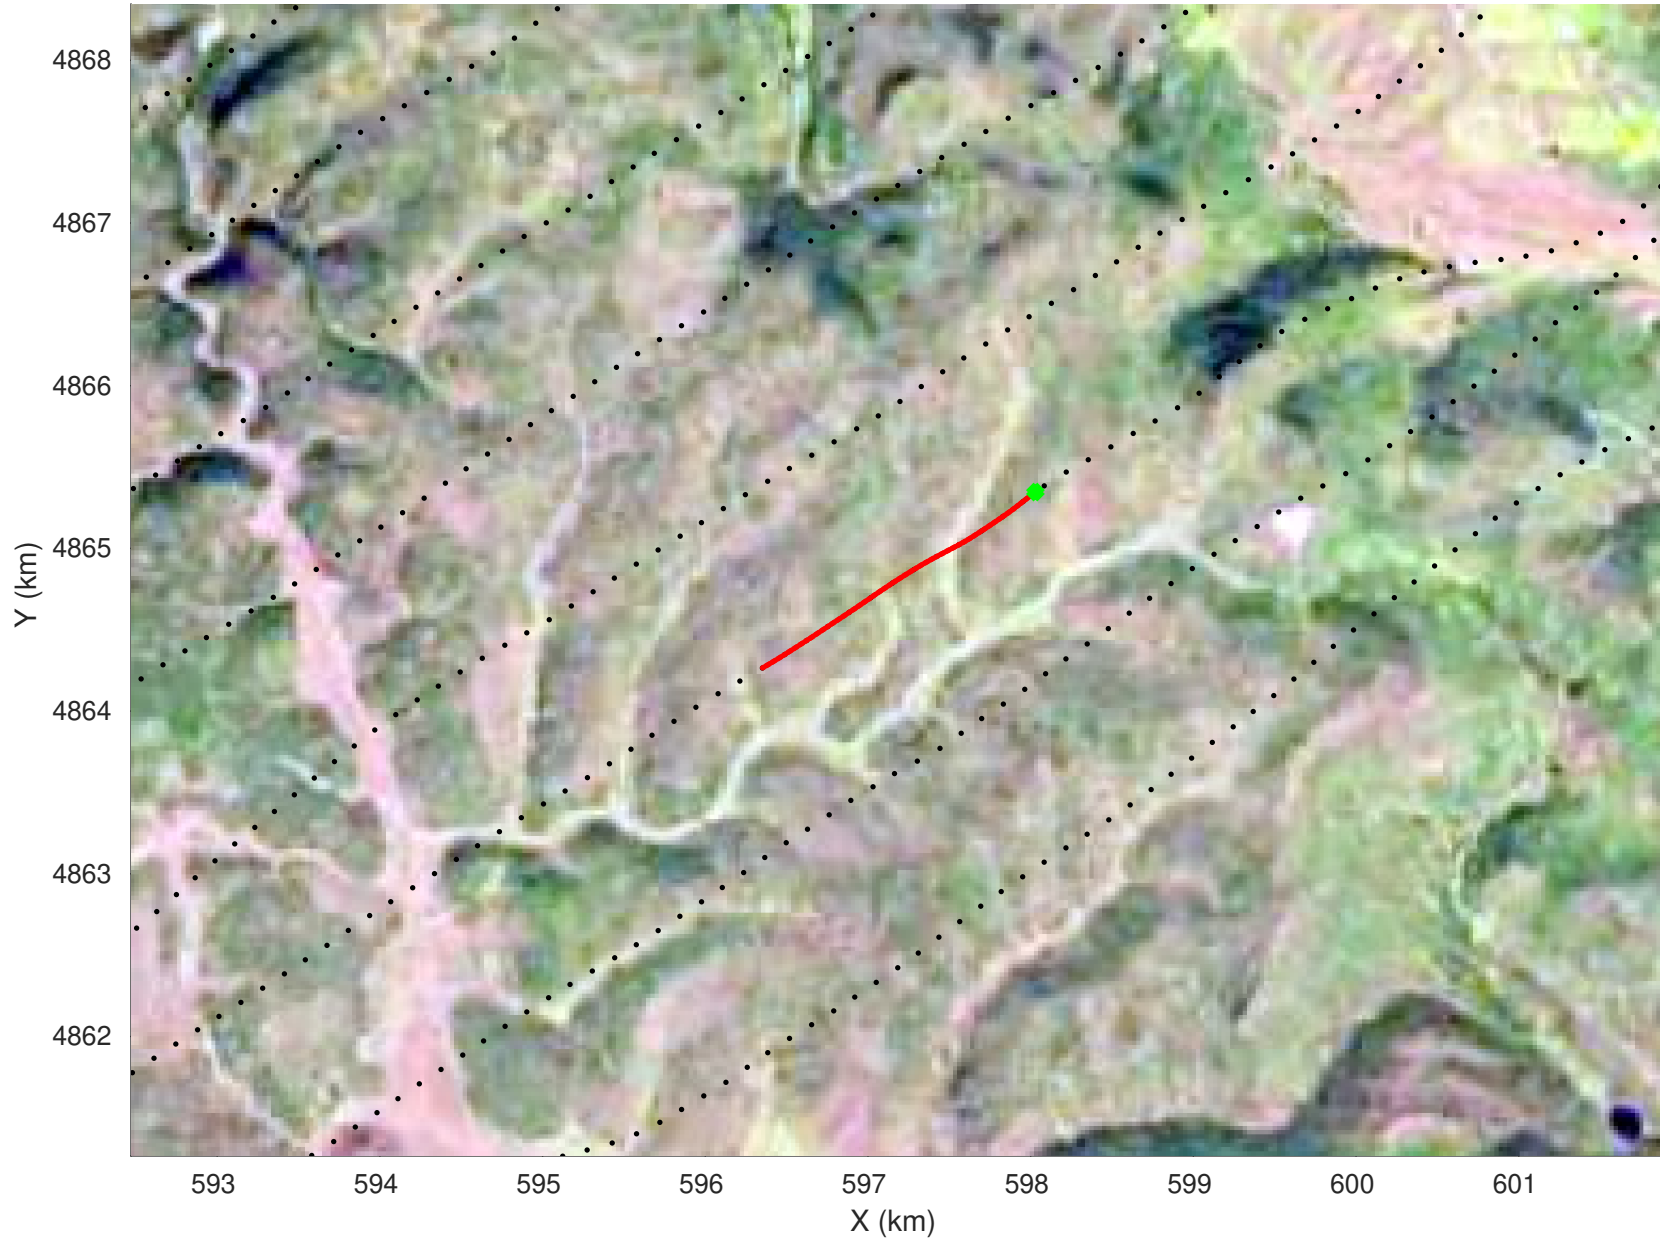

snow 2020_SouthDakota_N1KU: "" 20210216_03_018: 15:54:05.0 to 15:54:52.1 GPS

snow 2020_SouthDakota_N1KU: "" 20210216_03_018: 15:54:05.0 to 15:54:52.1 GPS

20210216_03_019
Black Hills, South Dakota

snow 2020_SouthDakota_N1KU: "" 20210216_03_019: 15:54:52.3 to 15:55:51.7 GPS

snow 2020_SouthDakota_N1KU: "" 20210216_03_019: 15:54:52.3 to 15:55:51.7 GPS

20210216_03_020
Black Hills, South Dakota

snow 2020_SouthDakota_N1KU: "" 20210216_03_020: 15:55:51.9 to 15:56:43.5 GPS

snow 2020_SouthDakota_N1KU: "" 20210216_03_020: 15:55:51.9 to 15:56:43.5 GPS