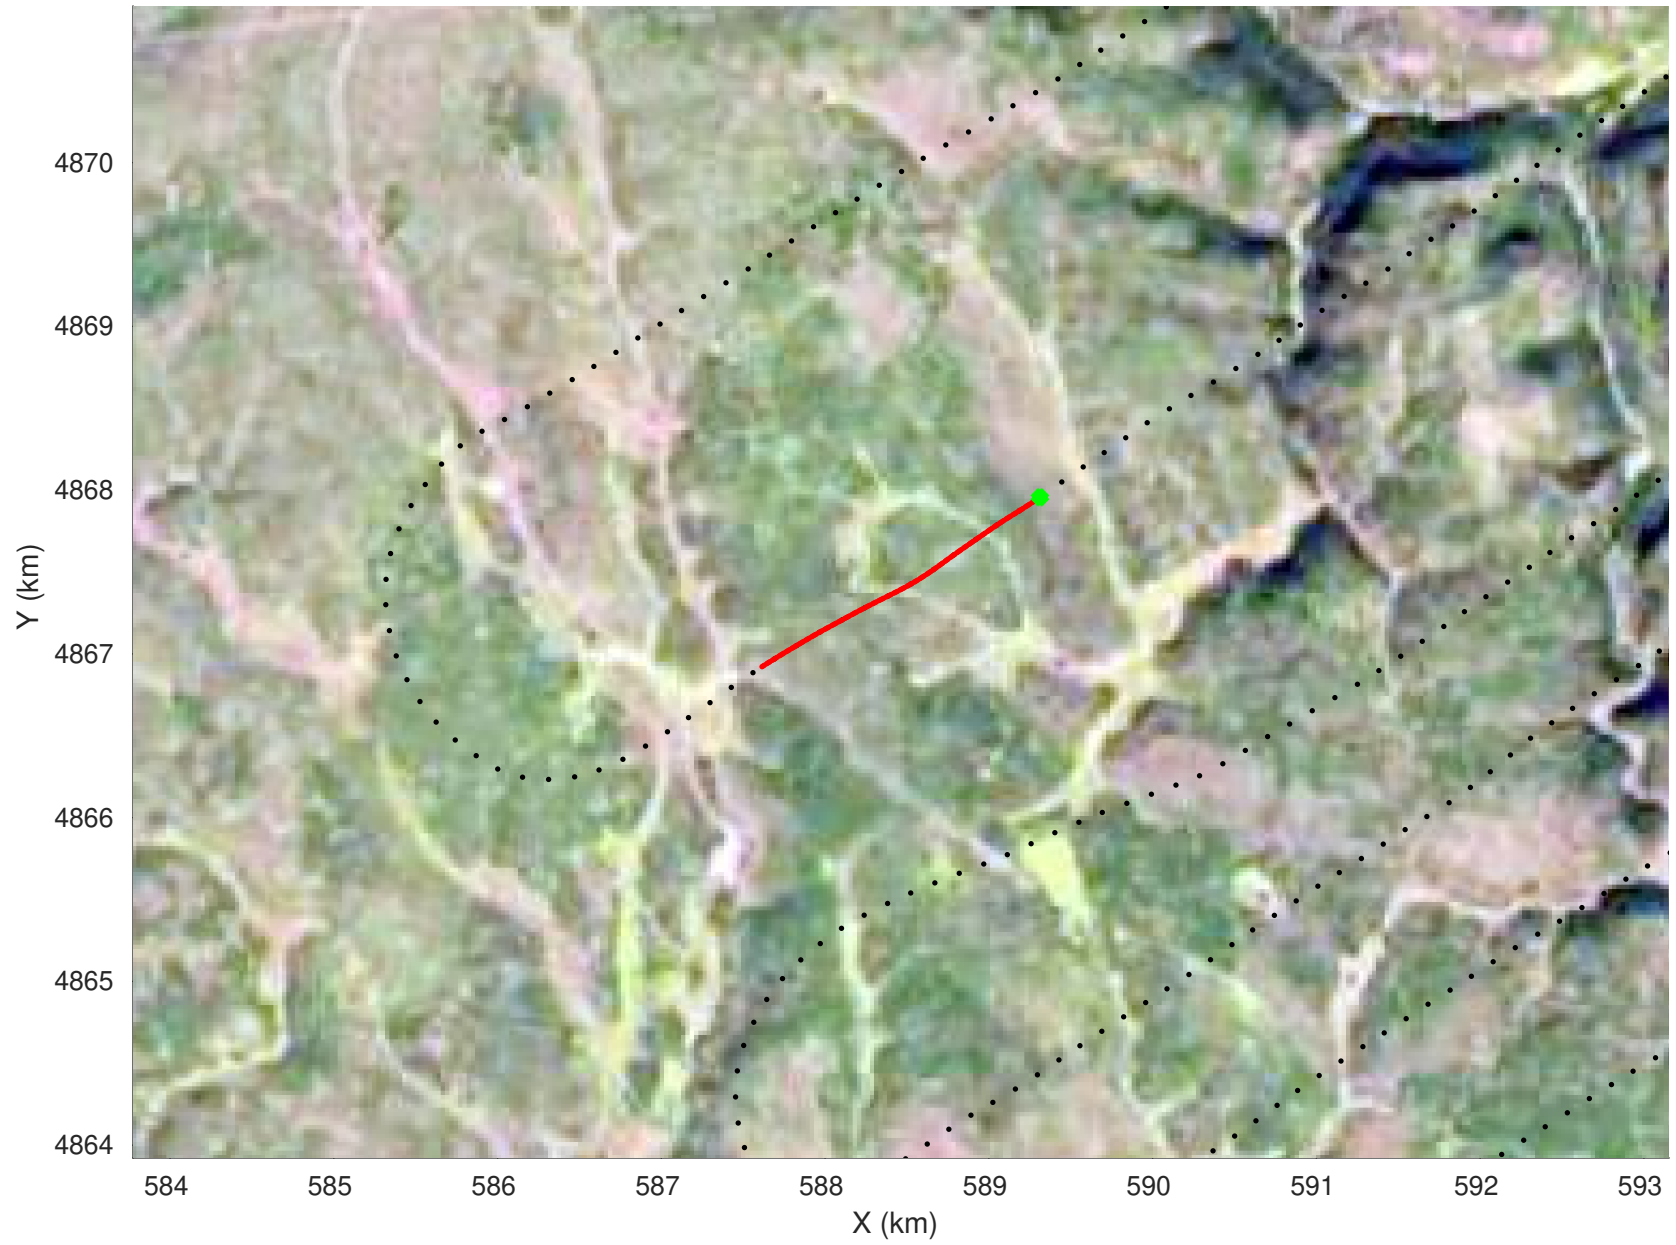

20210216_03_071
Black Hills, South Dakota