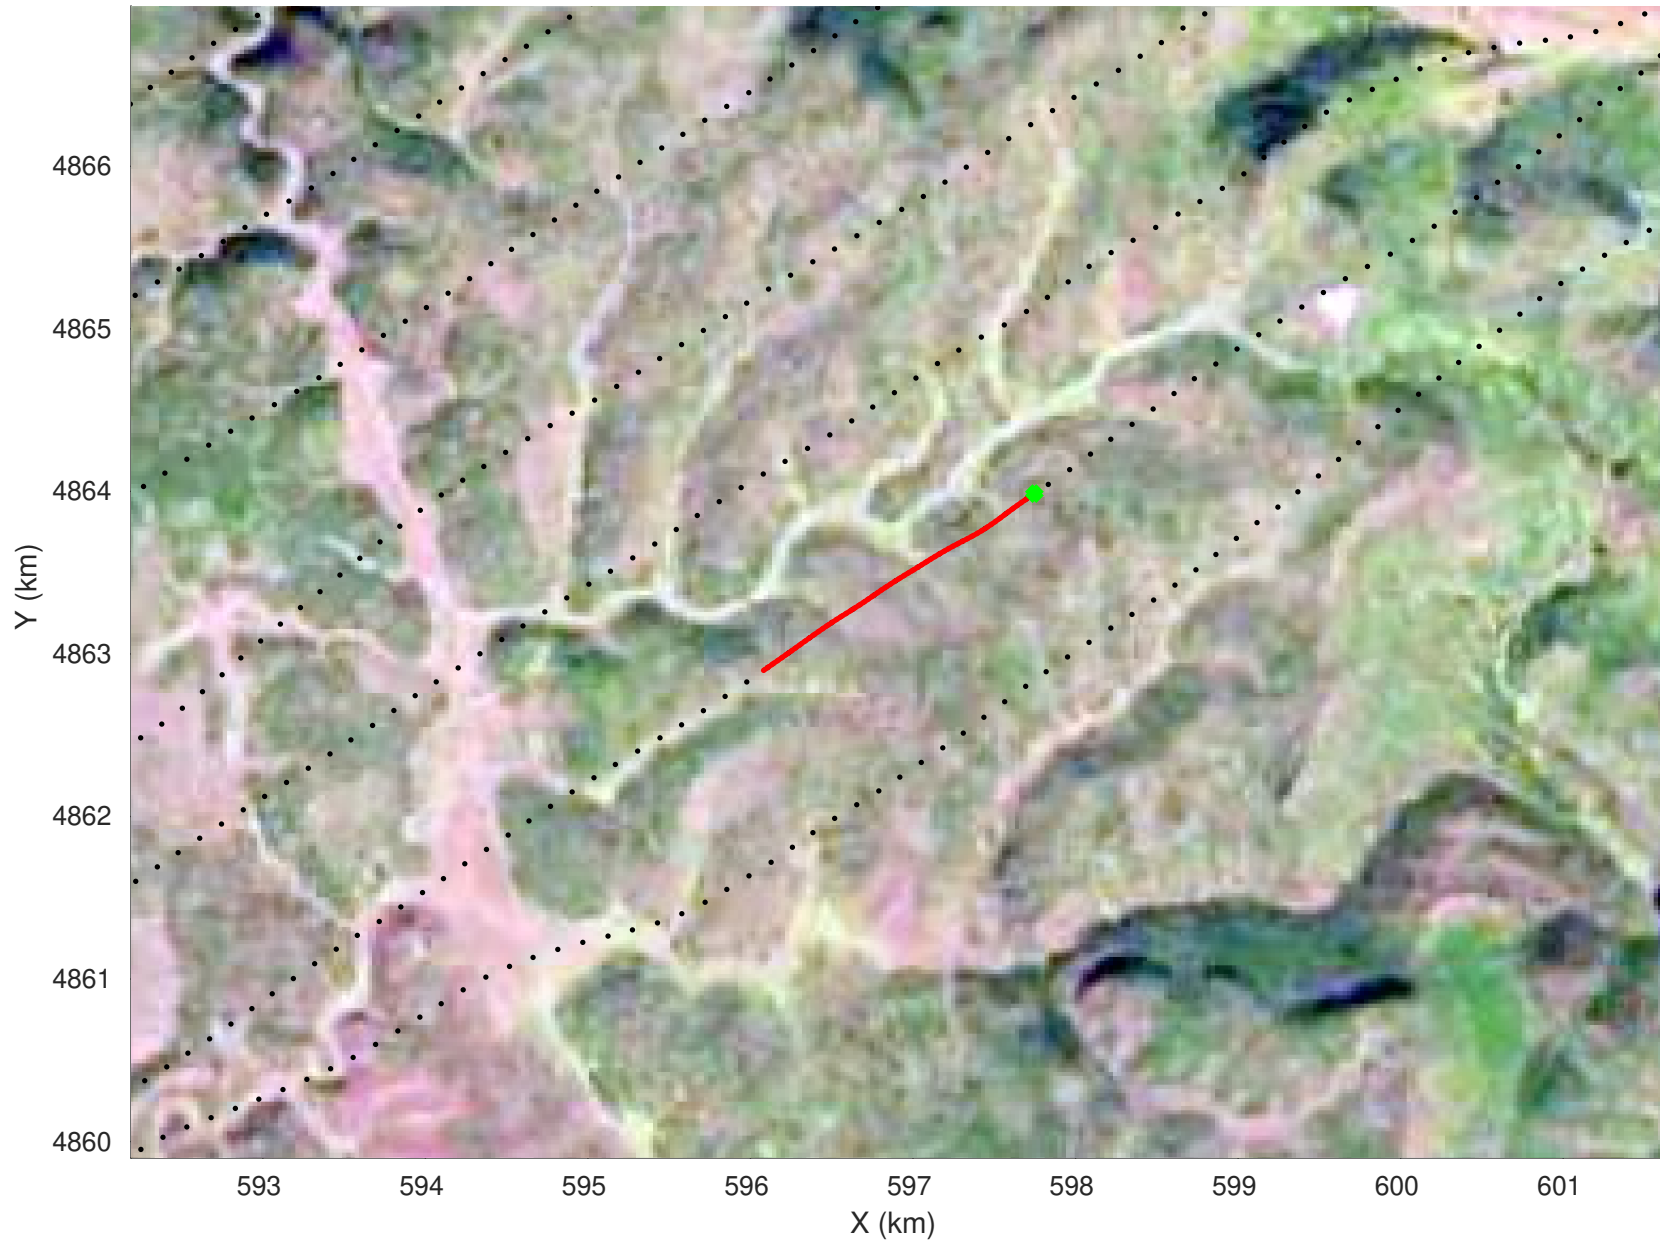

20210216_03_037
Black Hills, South Dakota