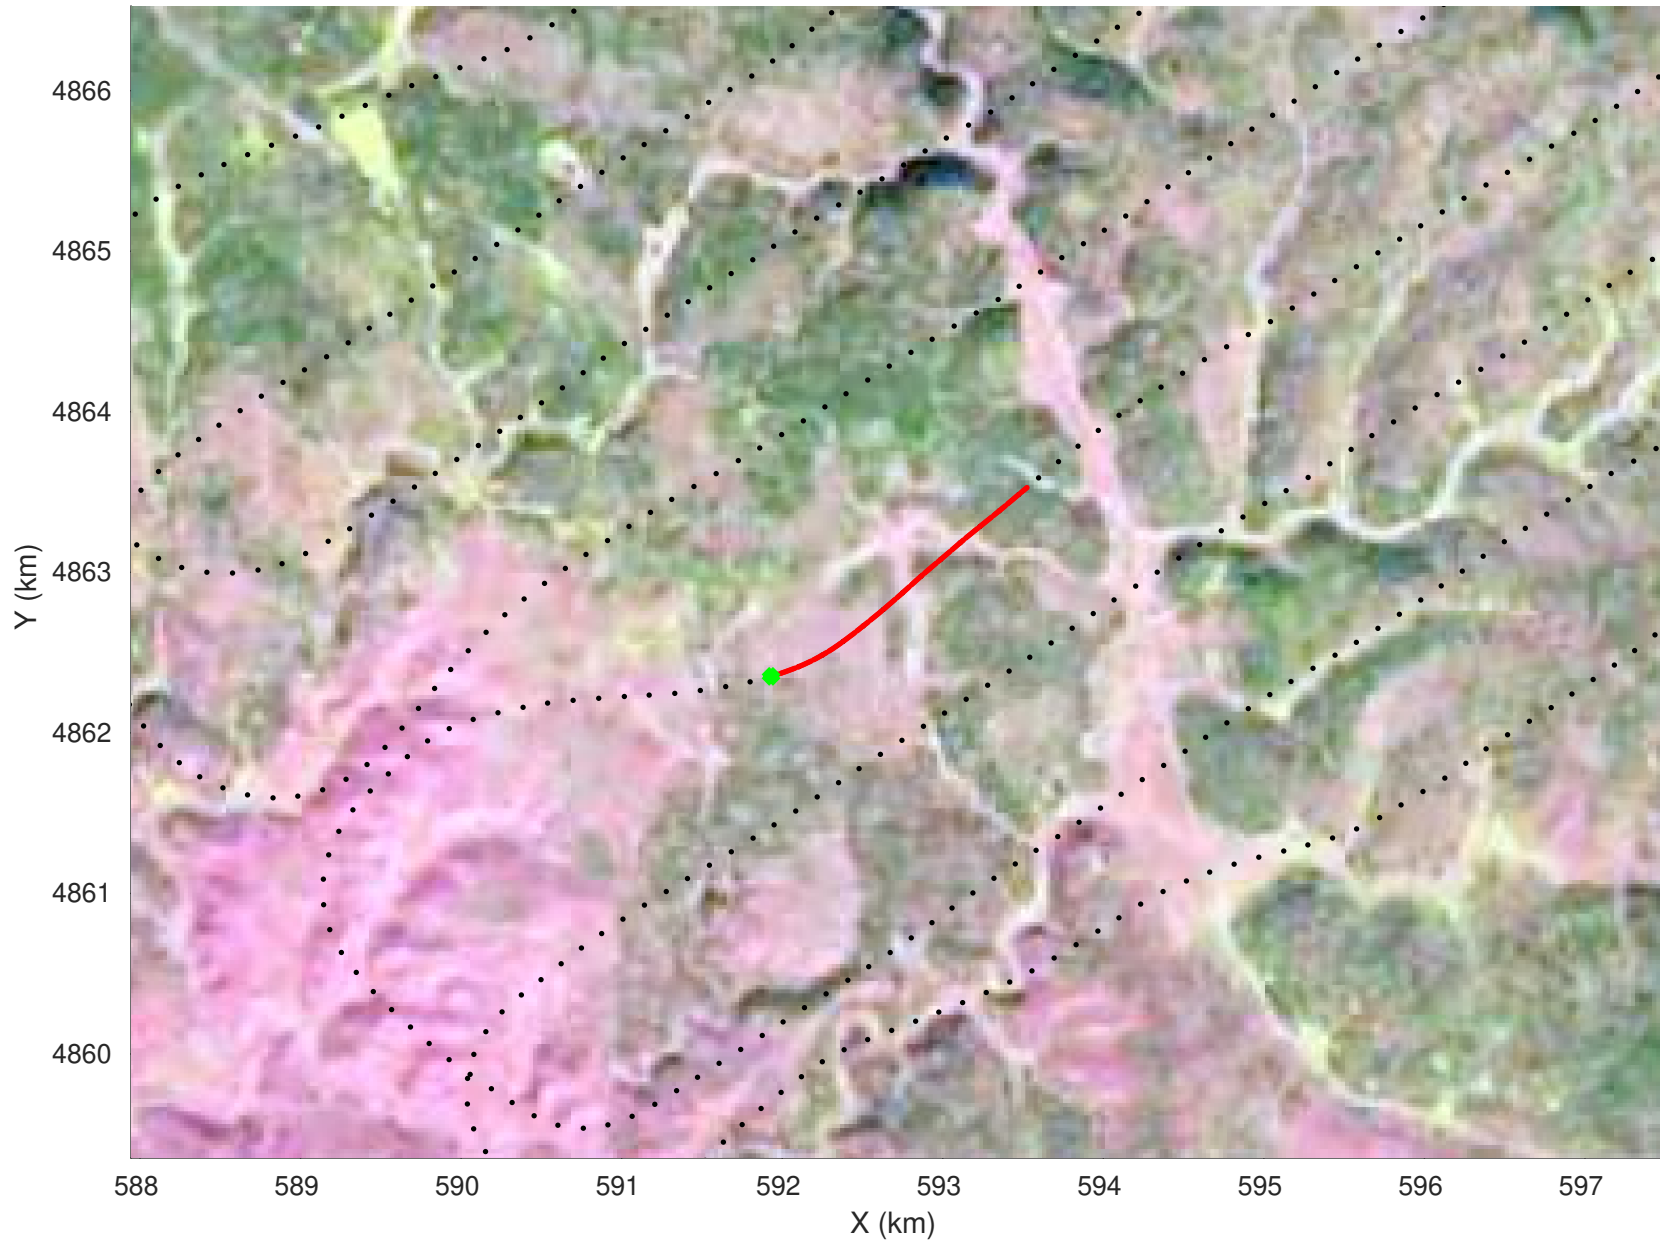

20210216_03_044
Black Hills, South Dakota