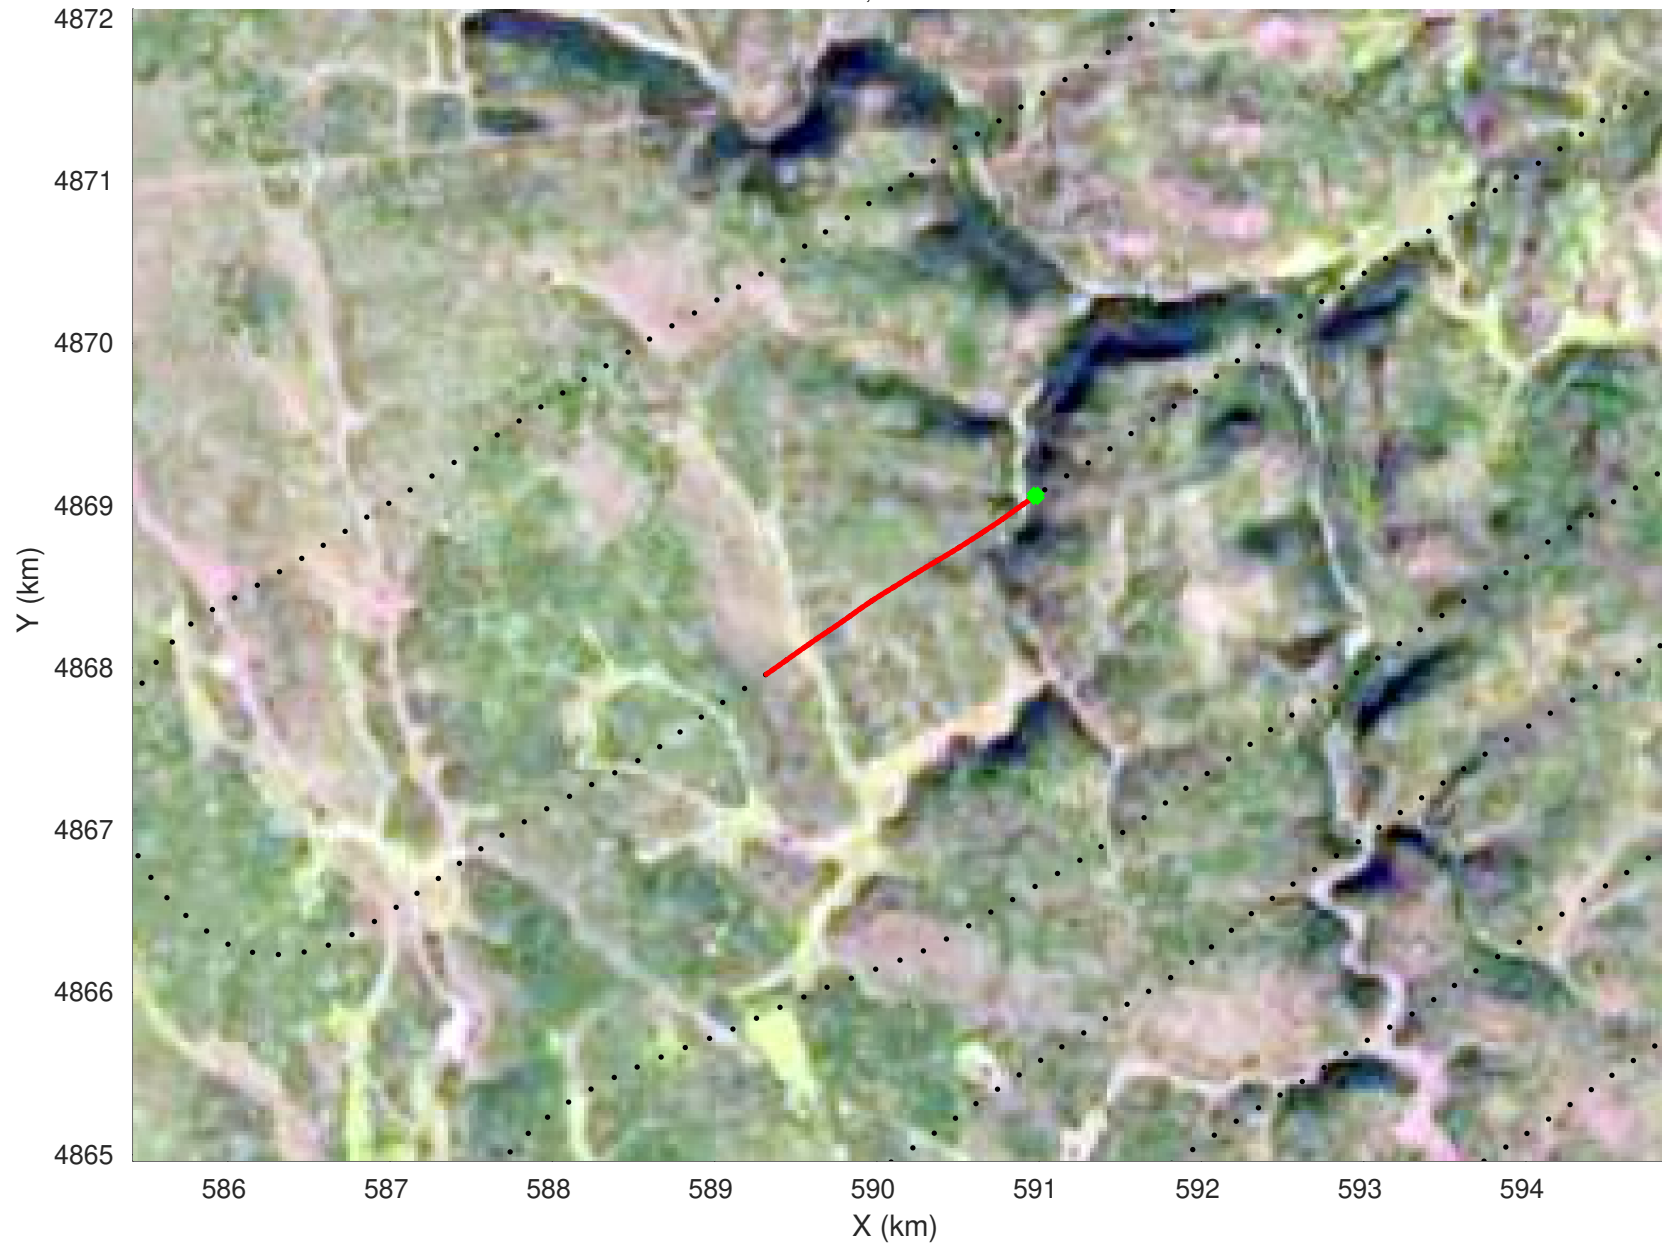

20210216_03_070
Black Hills, South Dakota