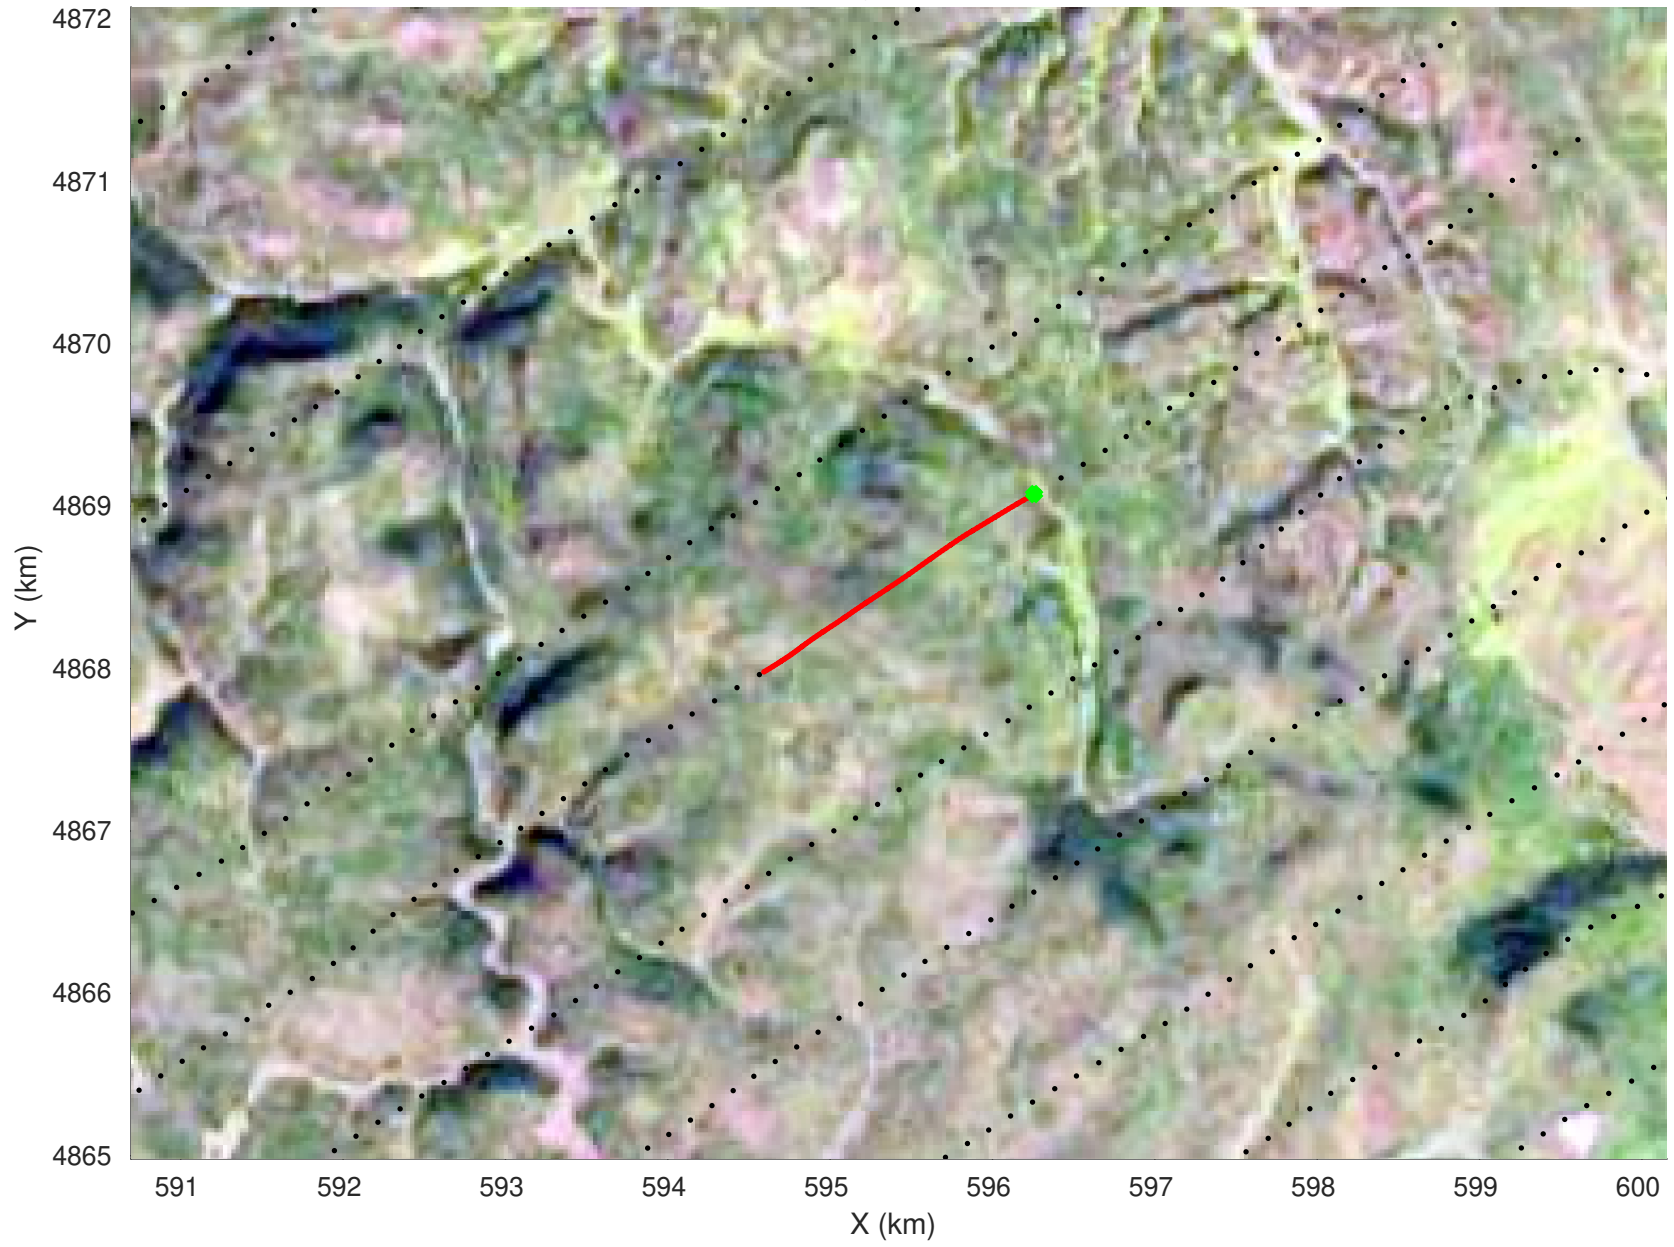

20210216_03_001
Black Hills, South Dakota

snow 2020_SouthDakota_N1KU: "" 20210216_03_001: 15:40:58.8 to 15:41:56.9 GPS

snow 2020_SouthDakota_N1KU: "" 20210216_03_001: 15:40:58.8 to 15:41:56.9 GPS

20210216_03_002
Black Hills, South Dakota

snow 2020_SouthDakota_N1KU: "" 20210216_03_002: 15:41:57.1 to 15:42:51.4 GPS

snow 2020_SouthDakota_N1KU: "" 20210216_03_002: 15:41:57.1 to 15:42:51.4 GPS

20210216_03_003
Black Hills, South Dakota

snow 2020_SouthDakota_N1KU: "" 20210216_03_003: 15:42:51.6 to 15:43:50.0 GPS

snow 2020_SouthDakota_N1KU: "" 20210216_03_003: 15:42:51.6 to 15:43:50.0 GPS

20210216_03_004
Black Hills, South Dakota

snow 2020_SouthDakota_N1KU: "" 20210216_03_004: 15:43:50.2 to 15:44:44.5 GPS

snow 2020_SouthDakota_N1KU: "" 20210216_03_004: 15:43:50.2 to 15:44:44.5 GPS