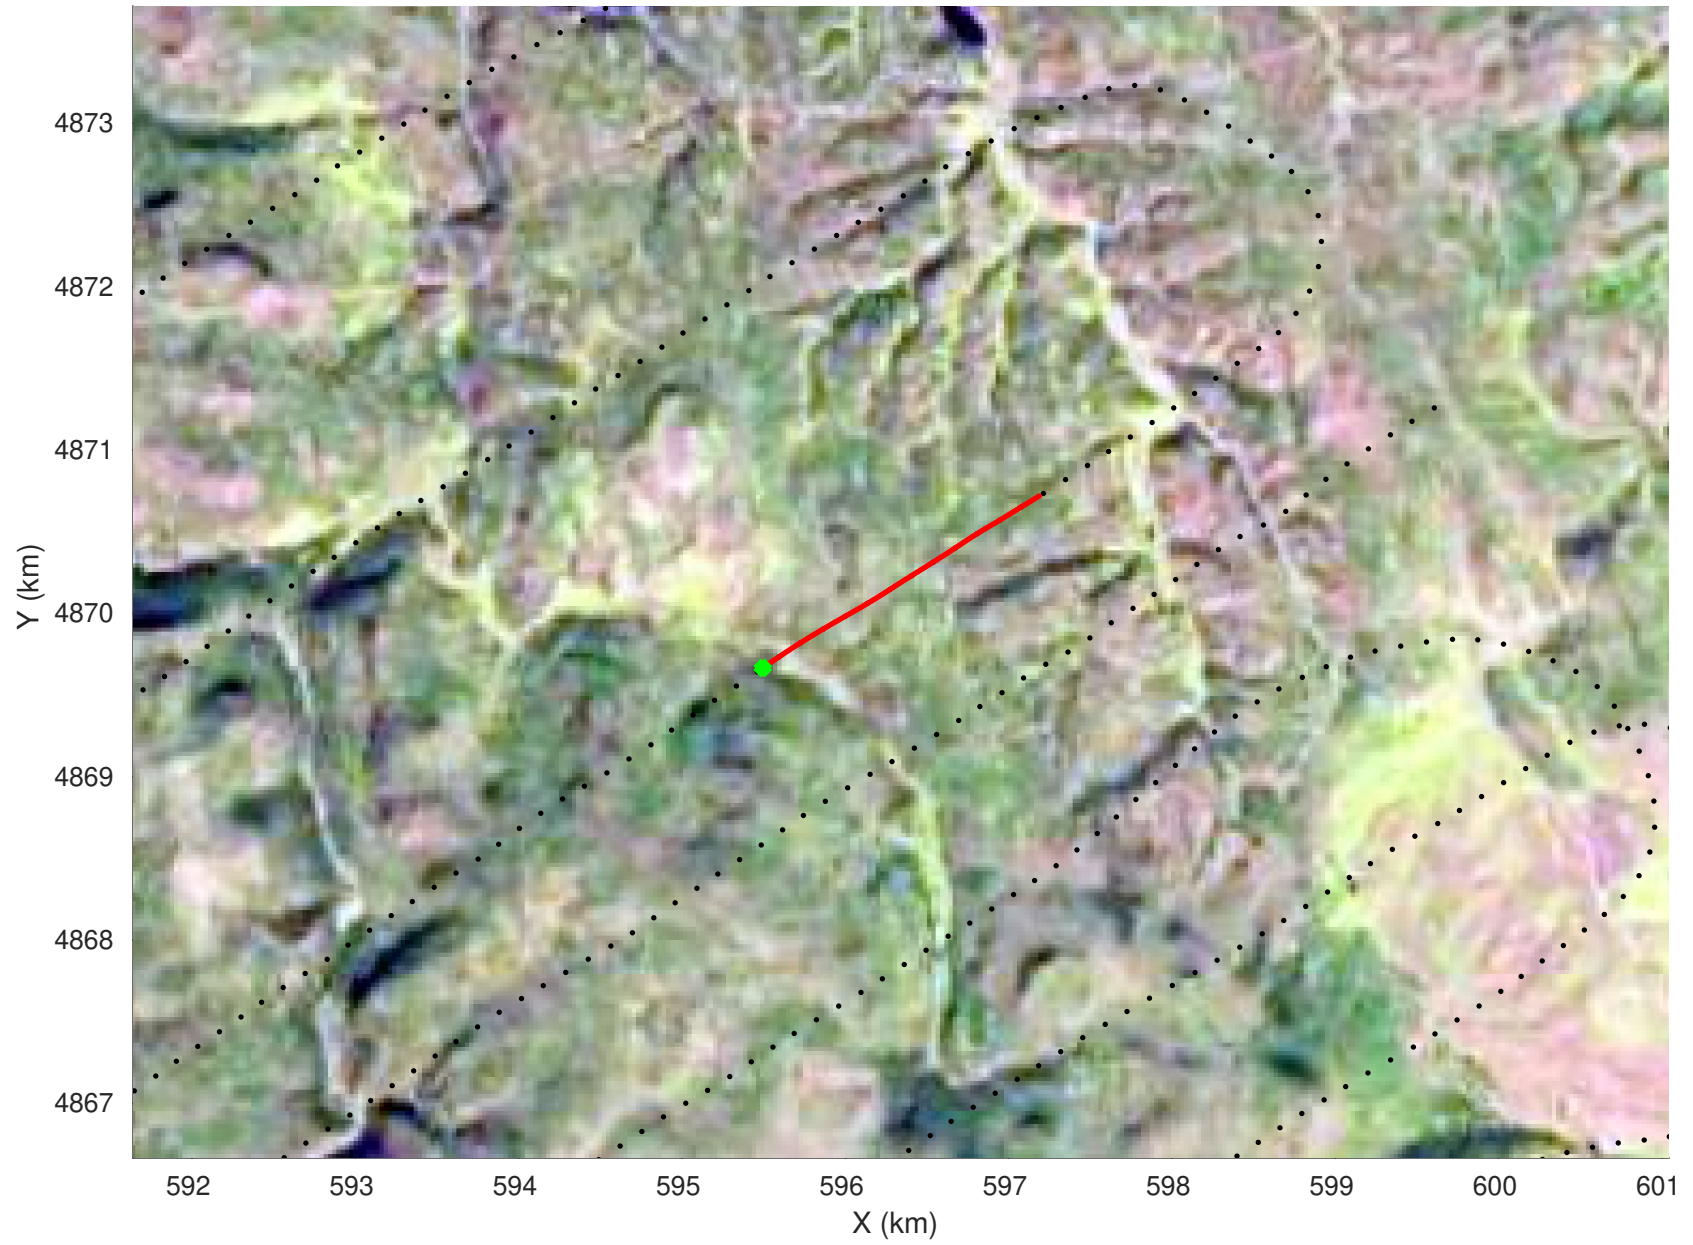

20210216_03_063
Black Hills, South Dakota