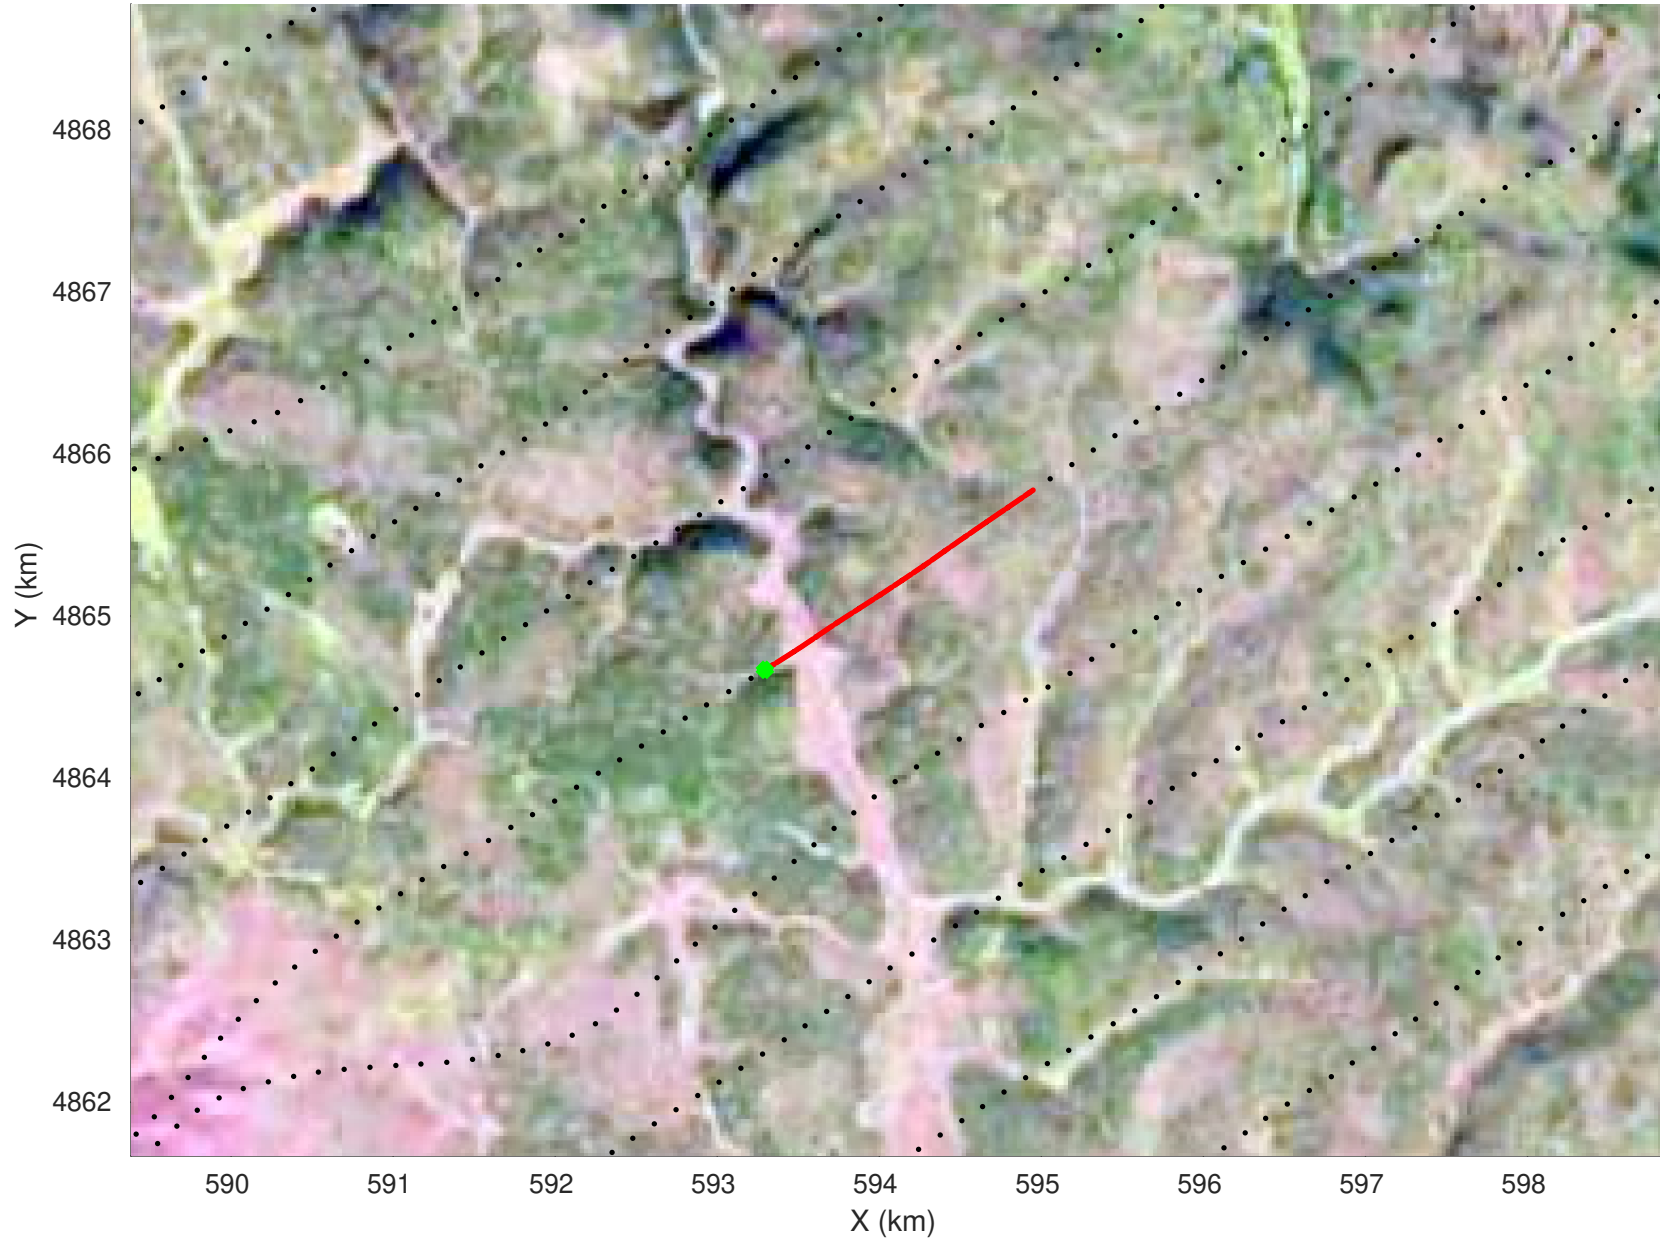

20210216_03_009
Black Hills, South Dakota

snow 2020_SouthDakota_N1KU: "" 20210216_03_009: 15:47:55.7 to 15:48:34.4 GPS

snow 2020_SouthDakota_N1KU: "" 20210216_03_009: 15:47:55.7 to 15:48:34.4 GPS

20210216_03_010
Black Hills, South Dakota

snow 2020_SouthDakota_N1KU: "" 20210216_03_010: 15:48:34.6 to 15:49:15.8 GPS

snow 2020_SouthDakota_N1KU: "" 20210216_03_010: 15:48:34.6 to 15:49:15.8 GPS

20210216_03_011
Black Hills, South Dakota

snow 2020_SouthDakota_N1KU: "" 20210216_03_011: 15:49:16.0 to 15:50:00.1 GPS

snow 2020_SouthDakota_N1KU: "" 20210216_03_011: 15:49:16.0 to 15:50:00.1 GPS

20210216_03_012
Black Hills, South Dakota

snow 2020_SouthDakota_N1KU: "" 20210216_03_012: 15:50:00.3 to 15:50:43.9 GPS

snow 2020_SouthDakota_N1KU: "" 20210216_03_012: 15:50:00.3 to 15:50:43.9 GPS