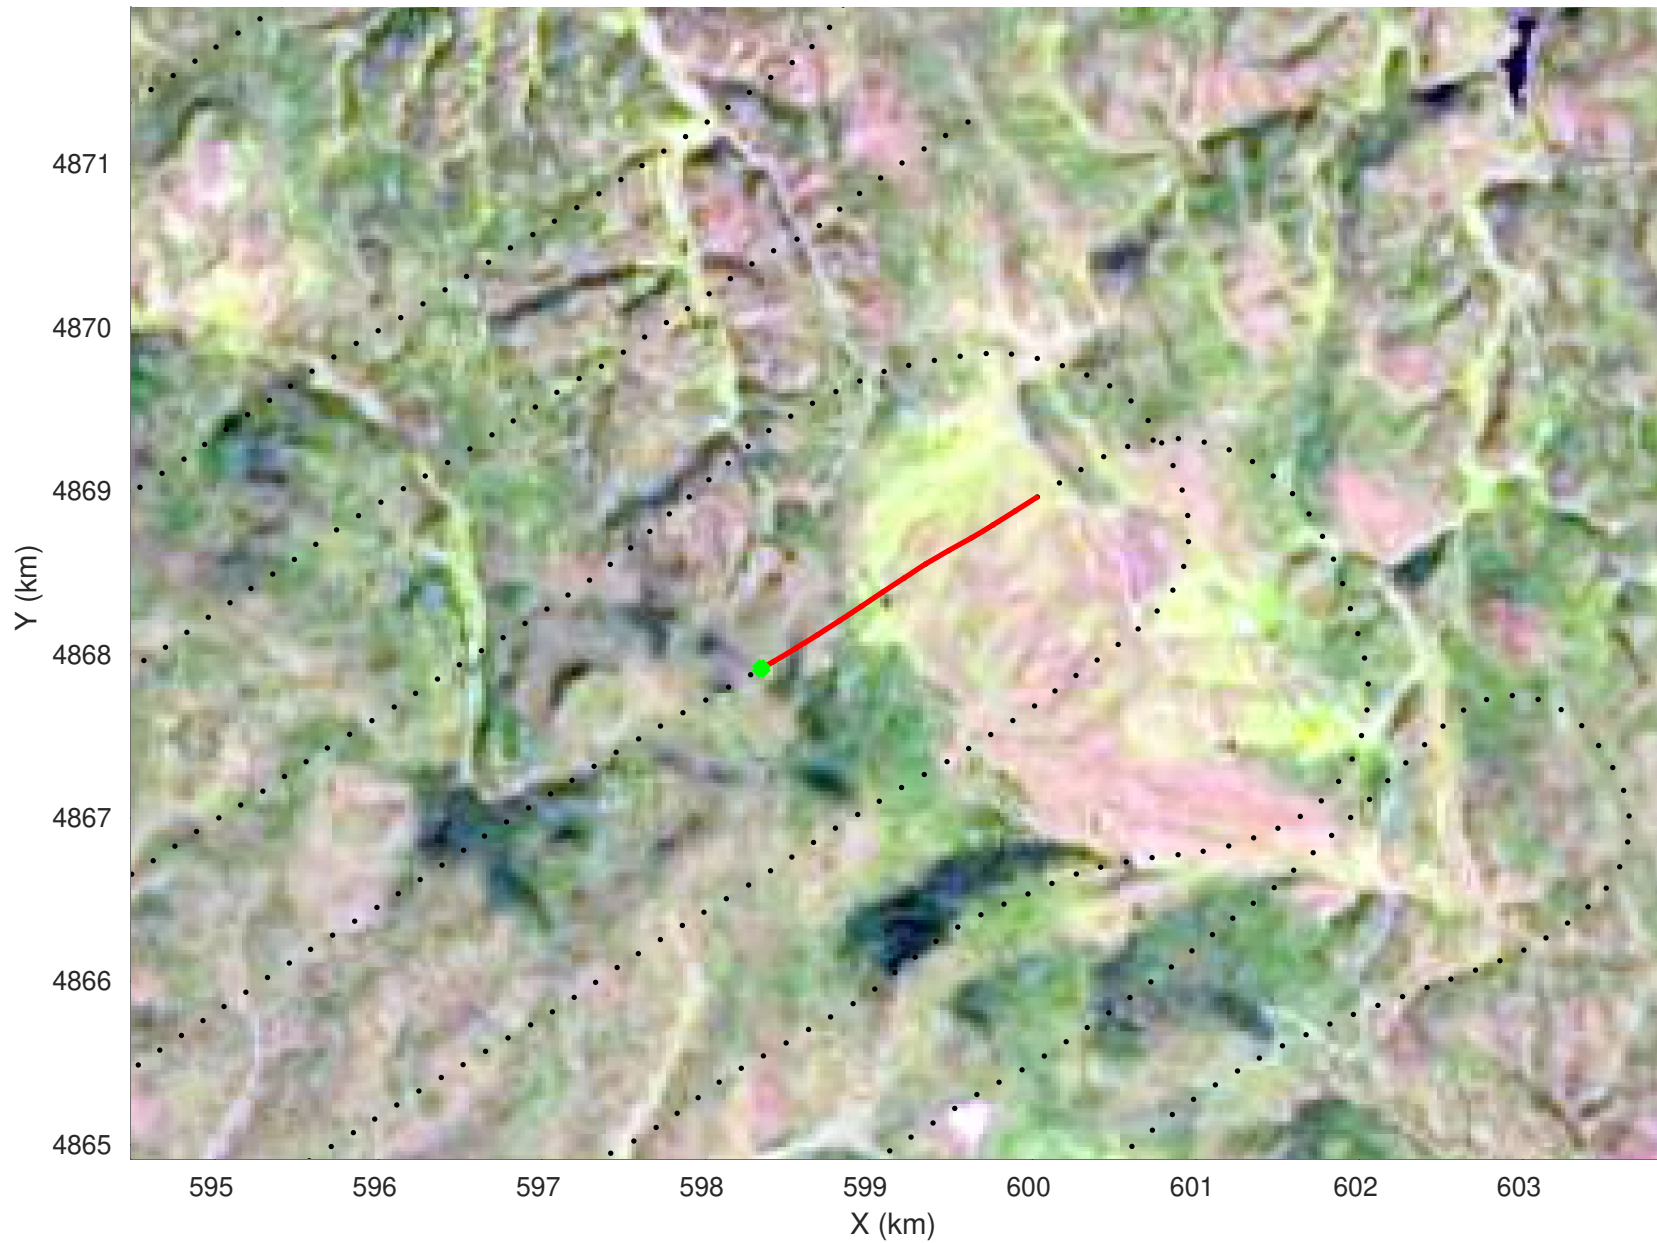

snow 2020_SouthDakota_N1KU: "" 20210216_03_011: 15:49:16.0 to 15:50:00.1 GPS

20210216_03_012
Black Hills, South Dakota

snow 2020_SouthDakota_N1KU: "" 20210216_03_012: 15:50:00.3 to 15:50:43.9 GPS

snow 2020_SouthDakota_N1KU: "" 20210216_03_012: 15:50:00.3 to 15:50:43.9 GPS

20210216_03_013
Black Hills, South Dakota

snow 2020_SouthDakota_N1KU: "" 20210216_03_013: 15:50:44.1 to 15:51:27.9 GPS

snow 2020_SouthDakota_N1KU: "" 20210216_03_013: 15:50:44.1 to 15:51:27.9 GPS

20210216_03_014
Black Hills, South Dakota

snow 2020_SouthDakota_N1KU: "" 20210216_03_014: 15:51:28.1 to 15:52:08.5 GPS

snow 2020_SouthDakota_N1KU: "" 20210216_03_014: 15:51:28.1 to 15:52:08.5 GPS

20210216_03_015
Black Hills, South Dakota

snow 2020_SouthDakota_N1KU: "" 20210216_03_015: 15:52:08.7 to 15:52:45.7 GPS