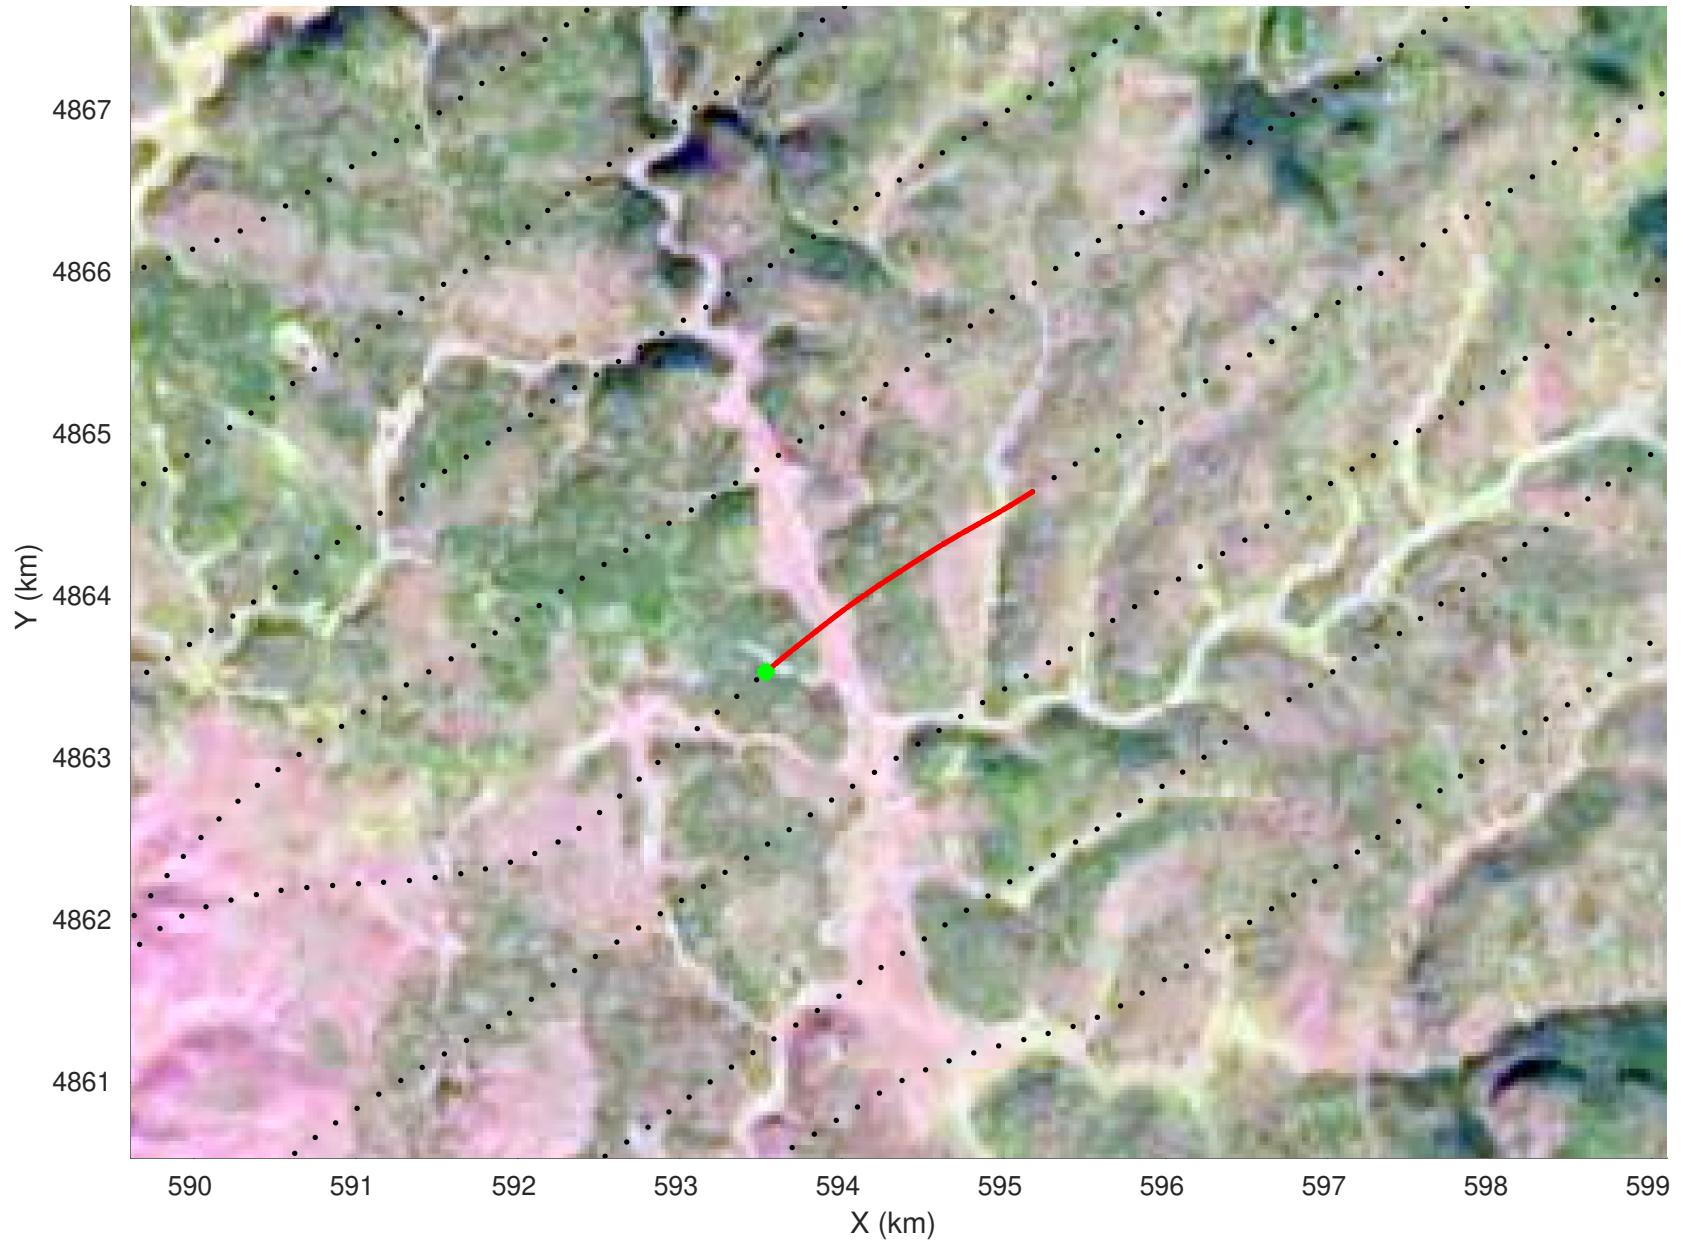

20210216_03_045
Black Hills, South Dakota