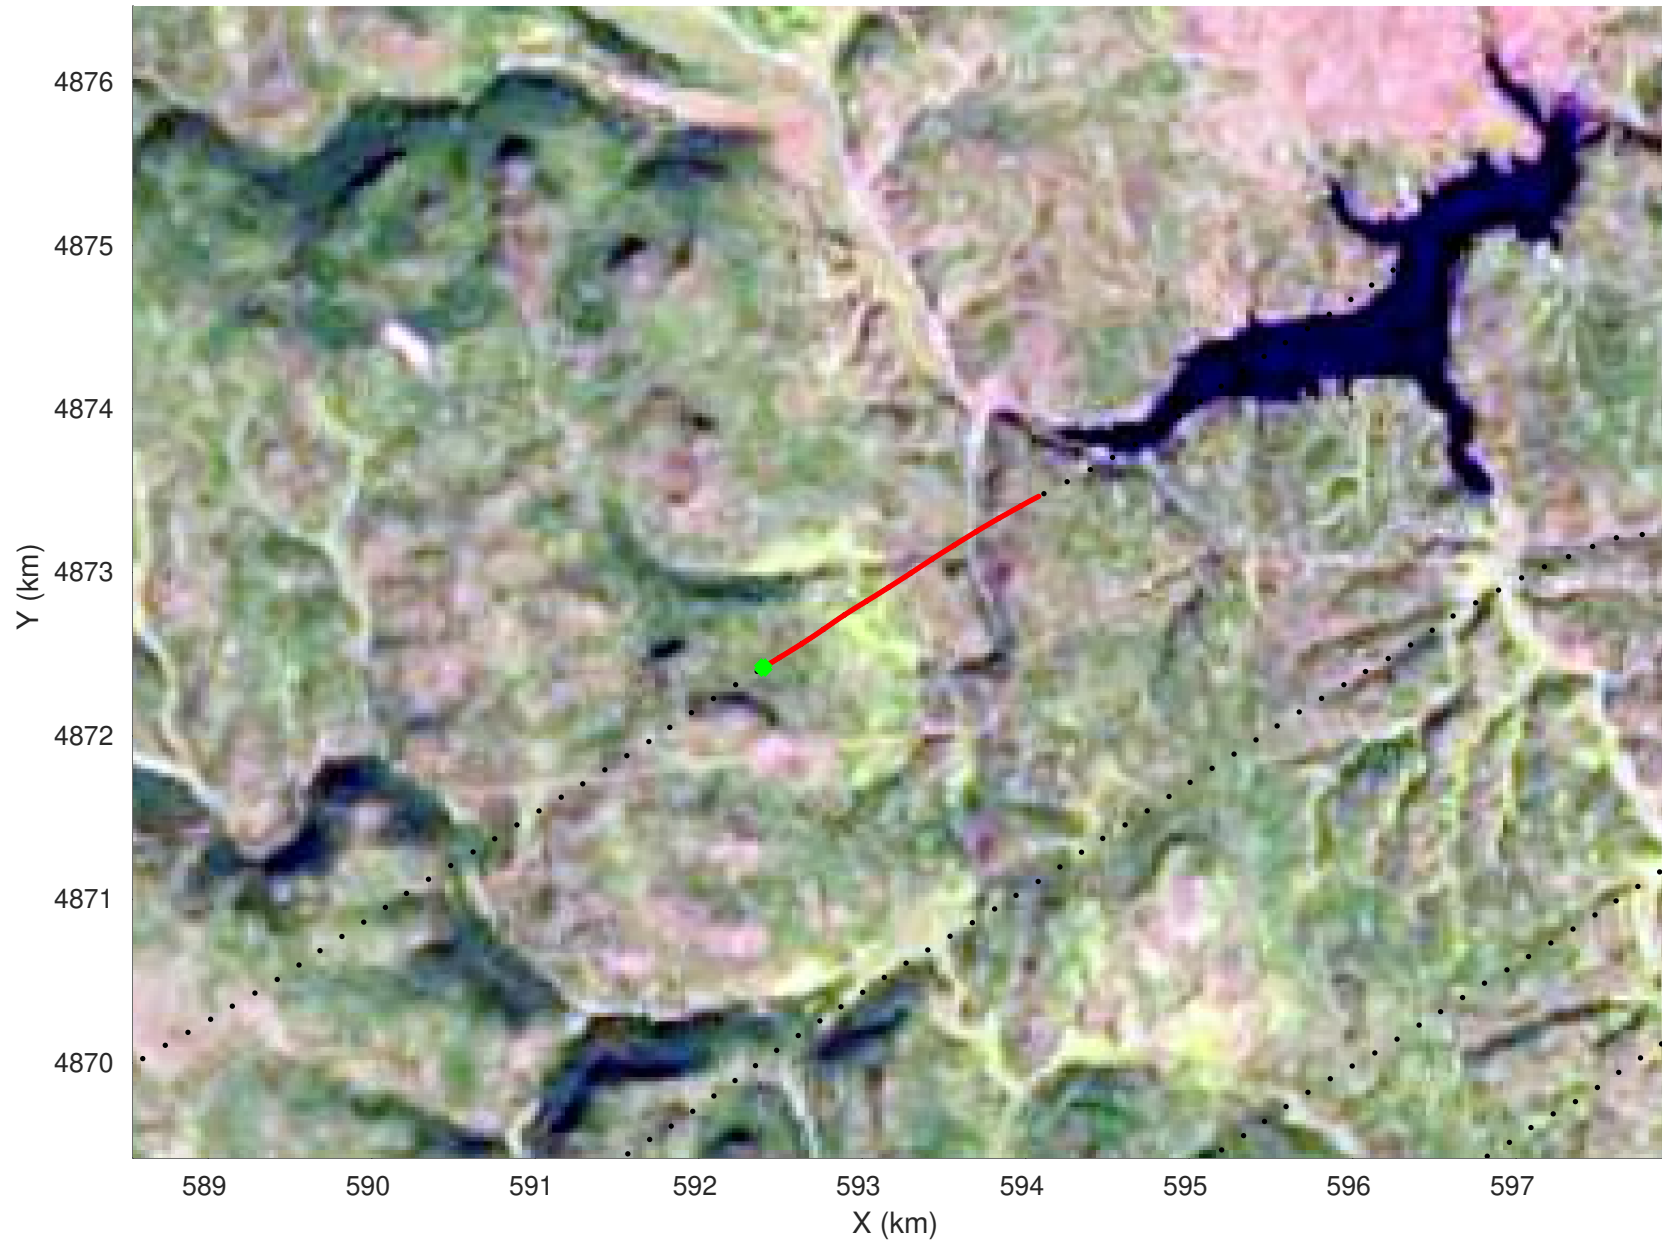

20210216_03_078
Black Hills, South Dakota