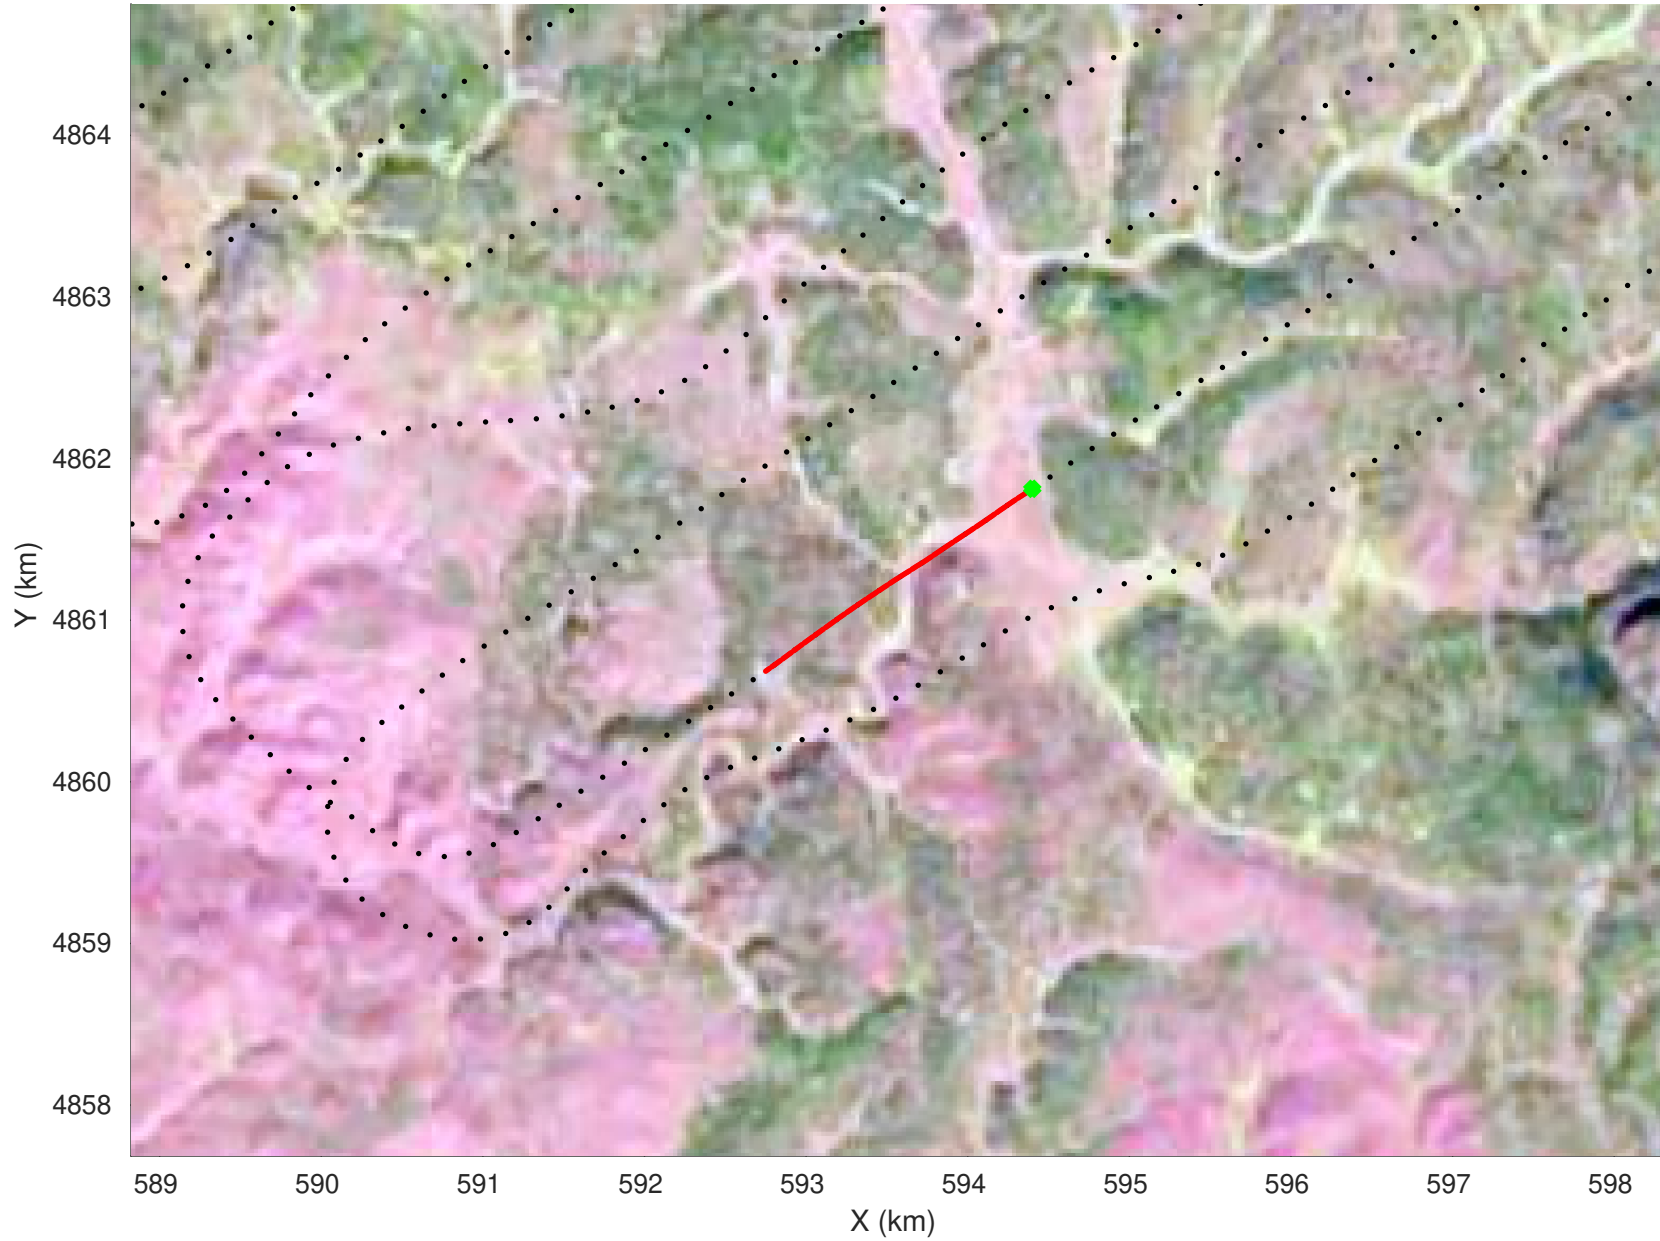

20210216_03_039
Black Hills, South Dakota