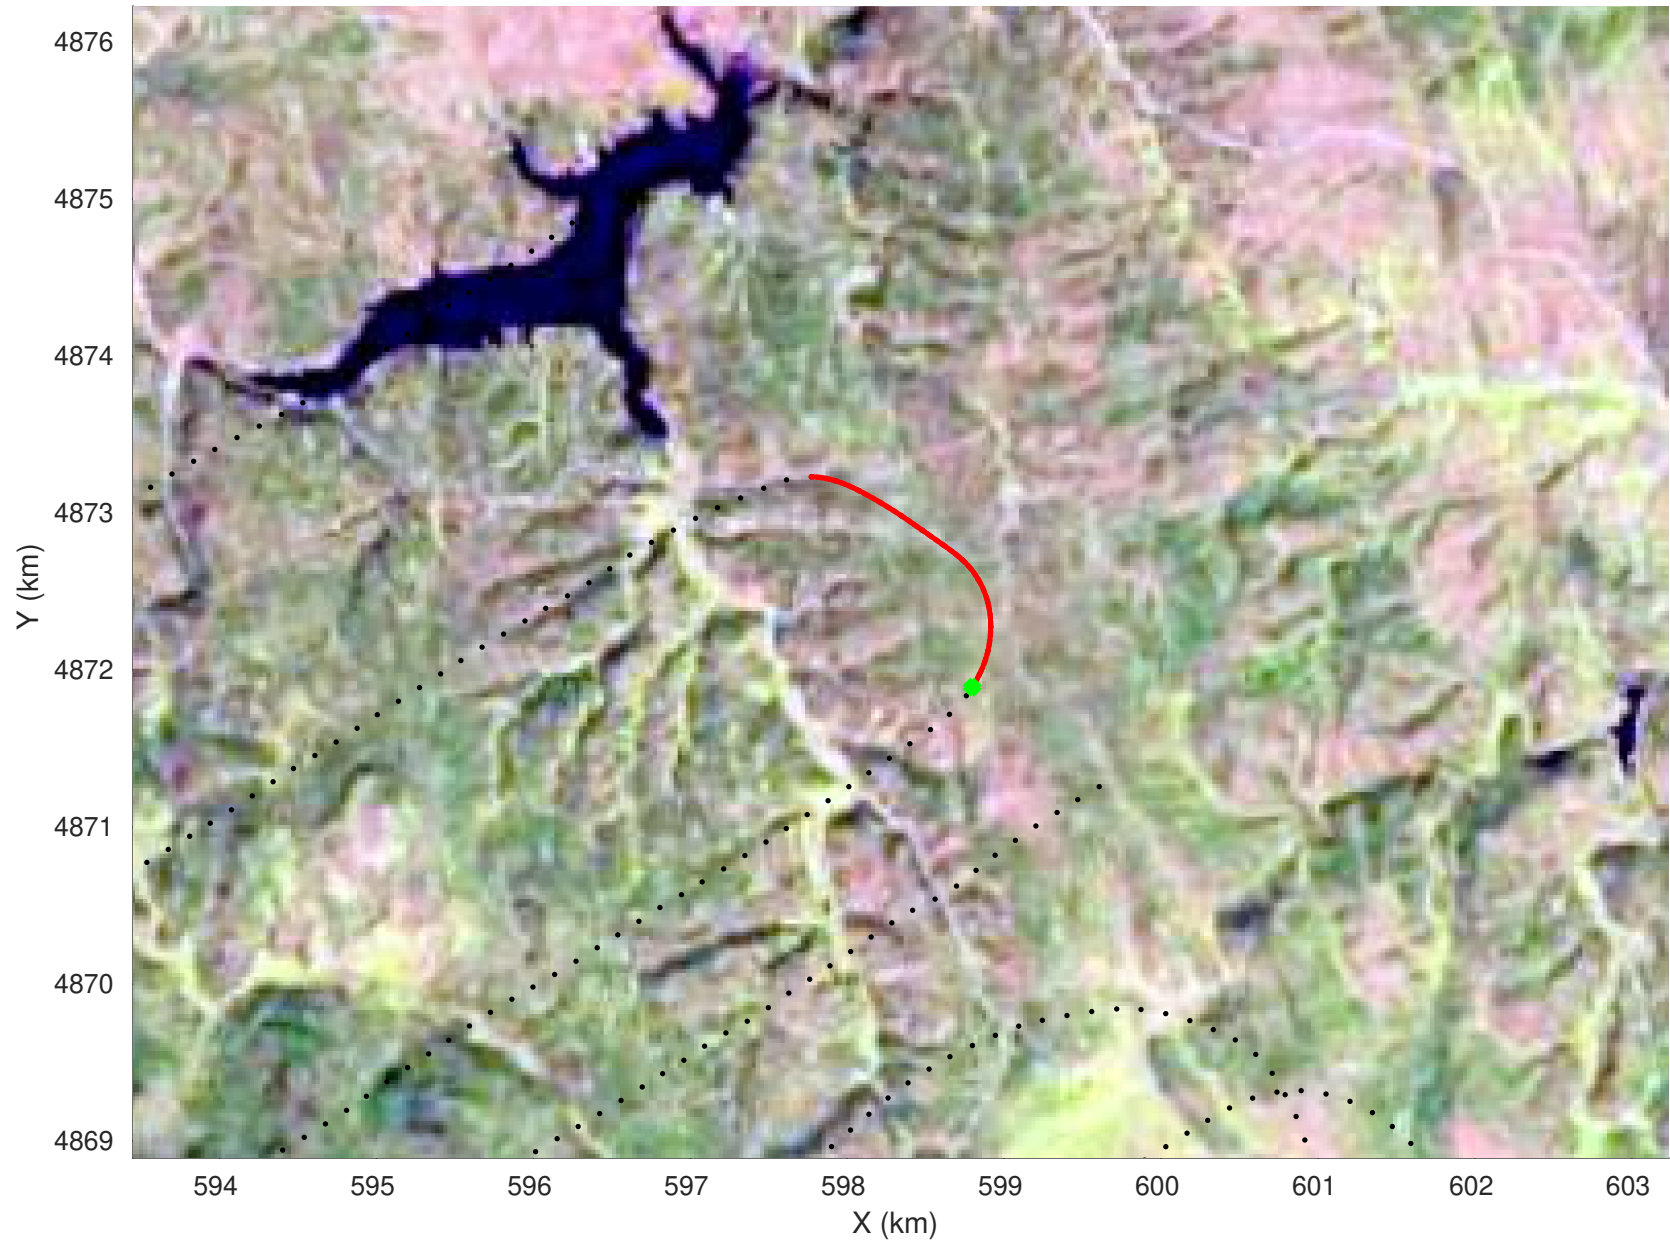

20210216_03_065
Black Hills, South Dakota