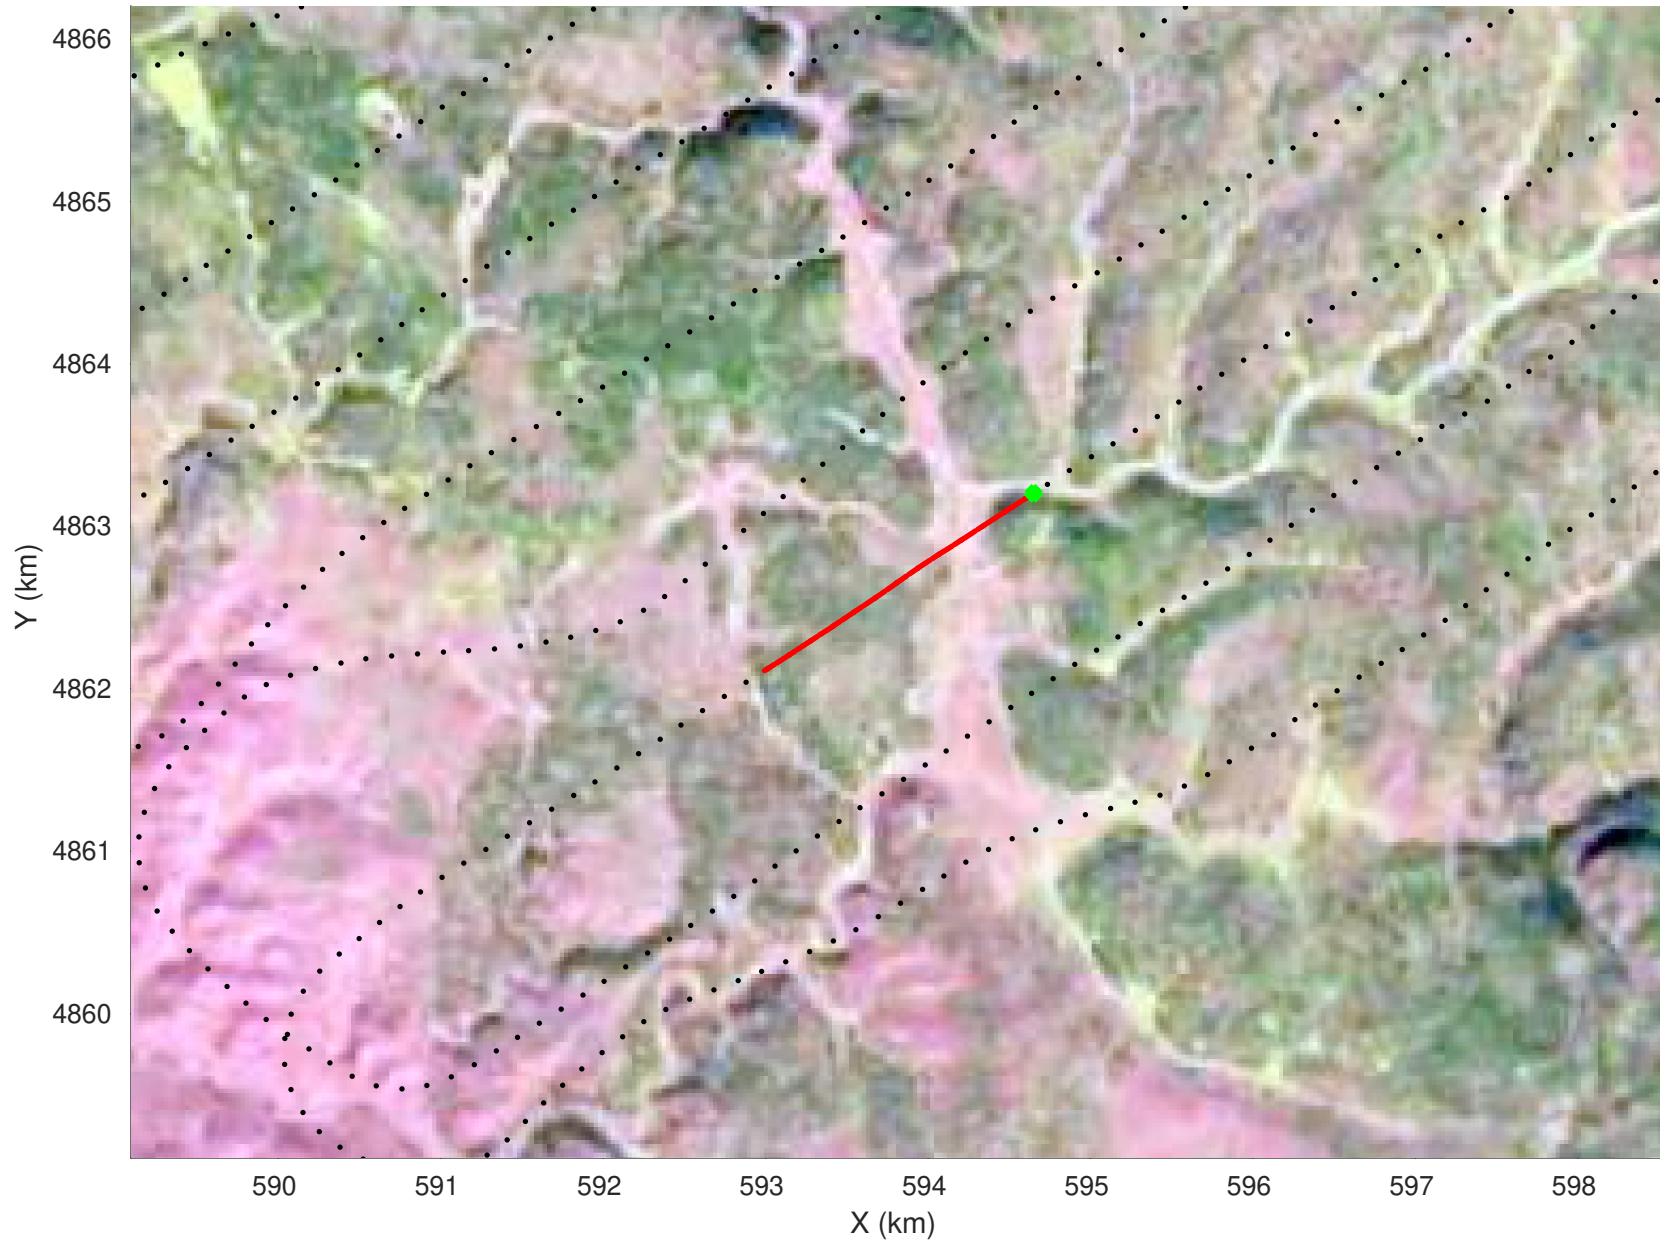

snow 2020_SouthDakota_N1KU: "" 20210216_03_019: 15:54:52.3 to 15:55:51.7 GPS

20210216_03_020
Black Hills, South Dakota

snow 2020_SouthDakota_N1KU: "" 20210216_03_020: 15:55:51.9 to 15:56:43.5 GPS

snow 2020_SouthDakota_N1KU: "" 20210216_03_020: 15:55:51.9 to 15:56:43.5 GPS

20210216_03_021
Black Hills, South Dakota

snow 2020_SouthDakota_N1KU: "" 20210216_03_021: 15:56:43.7 to 15:57:29.2 GPS

snow 2020_SouthDakota_N1KU: "" 20210216_03_021: 15:56:43.7 to 15:57:29.2 GPS

20210216_03_022
Black Hills, South Dakota

snow 2020_SouthDakota_N1KU: "" 20210216_03_022: 15:57:29.4 to 15:58:12.6 GPS

snow 2020_SouthDakota_N1KU: "" 20210216_03_022: 15:57:29.4 to 15:58:12.6 GPS

20210216_03_023
Black Hills, South Dakota

snow 2020_SouthDakota_N1KU: "" 20210216_03_023: 15:58:12.8 to 15:58:58.5 GPS