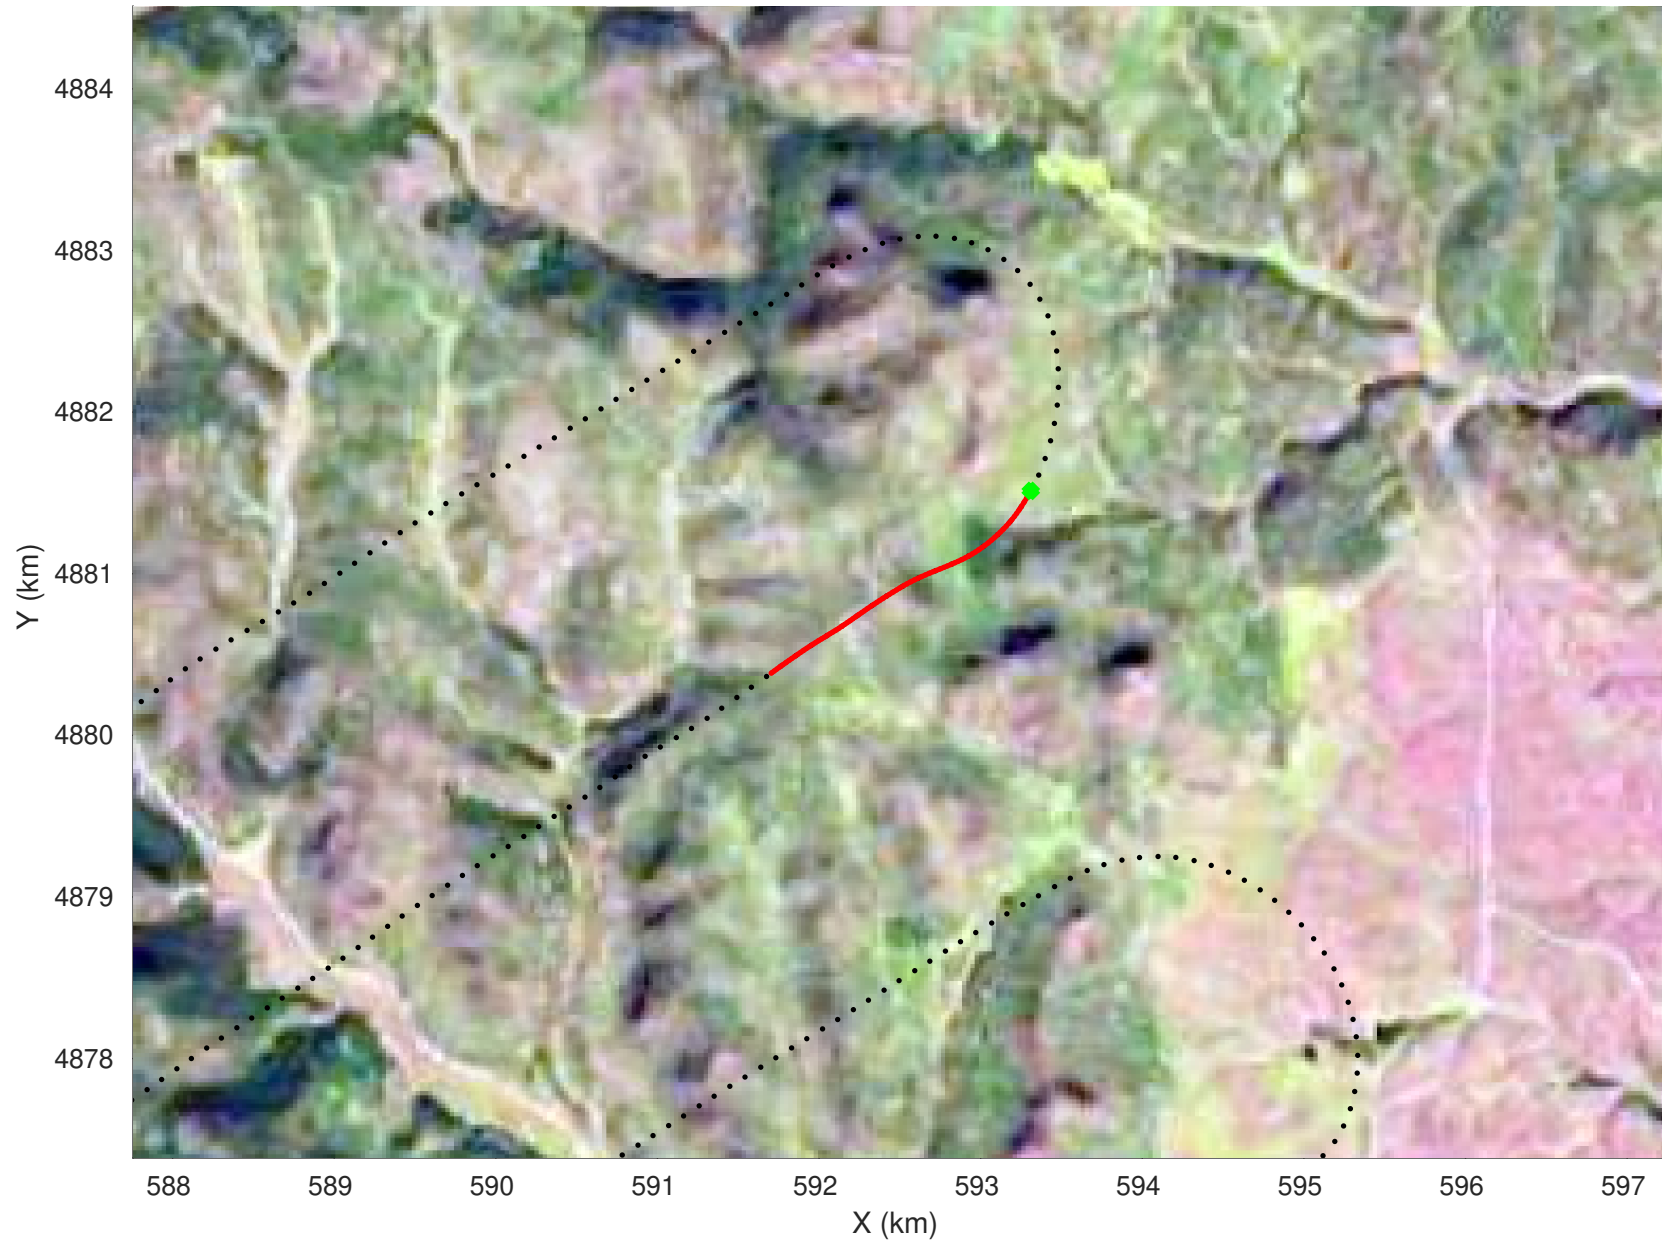

snow 2020_SouthDakota_N1KU: "" 20210216_02_007: 14:58:36.9 to 14:59:19.1 GPS

20210216_02_008
Black Hills, South Dakota

snow 2020_SouthDakota_N1KU: "" 20210216_02_008: 14:59:19.3 to 15:00:00.3 GPS

snow 2020_SouthDakota_N1KU: "" 20210216_02_008: 14:59:19.3 to 15:00:00.3 GPS

20210216_02_009
Black Hills, South Dakota

snow 2020_SouthDakota_N1KU: "" 20210216_02_009: 15:00:00.5 to 15:00:44.3 GPS

snow 2020_SouthDakota_N1KU: "" 20210216_02_009: 15:00:00.5 to 15:00:44.3 GPS

20210216_02_010
Black Hills, South Dakota

snow 2020_SouthDakota_N1KU: "" 20210216_02_010: 15:00:44.5 to 15:01:30.8 GPS

snow 2020_SouthDakota_N1KU: "" 20210216_02_010: 15:00:44.5 to 15:01:30.8 GPS

20210216_02_011
Black Hills, South Dakota

snow 2020_SouthDakota_N1KU: "" 20210216_02_011: 15:01:31.0 to 15:02:29.0 GPS