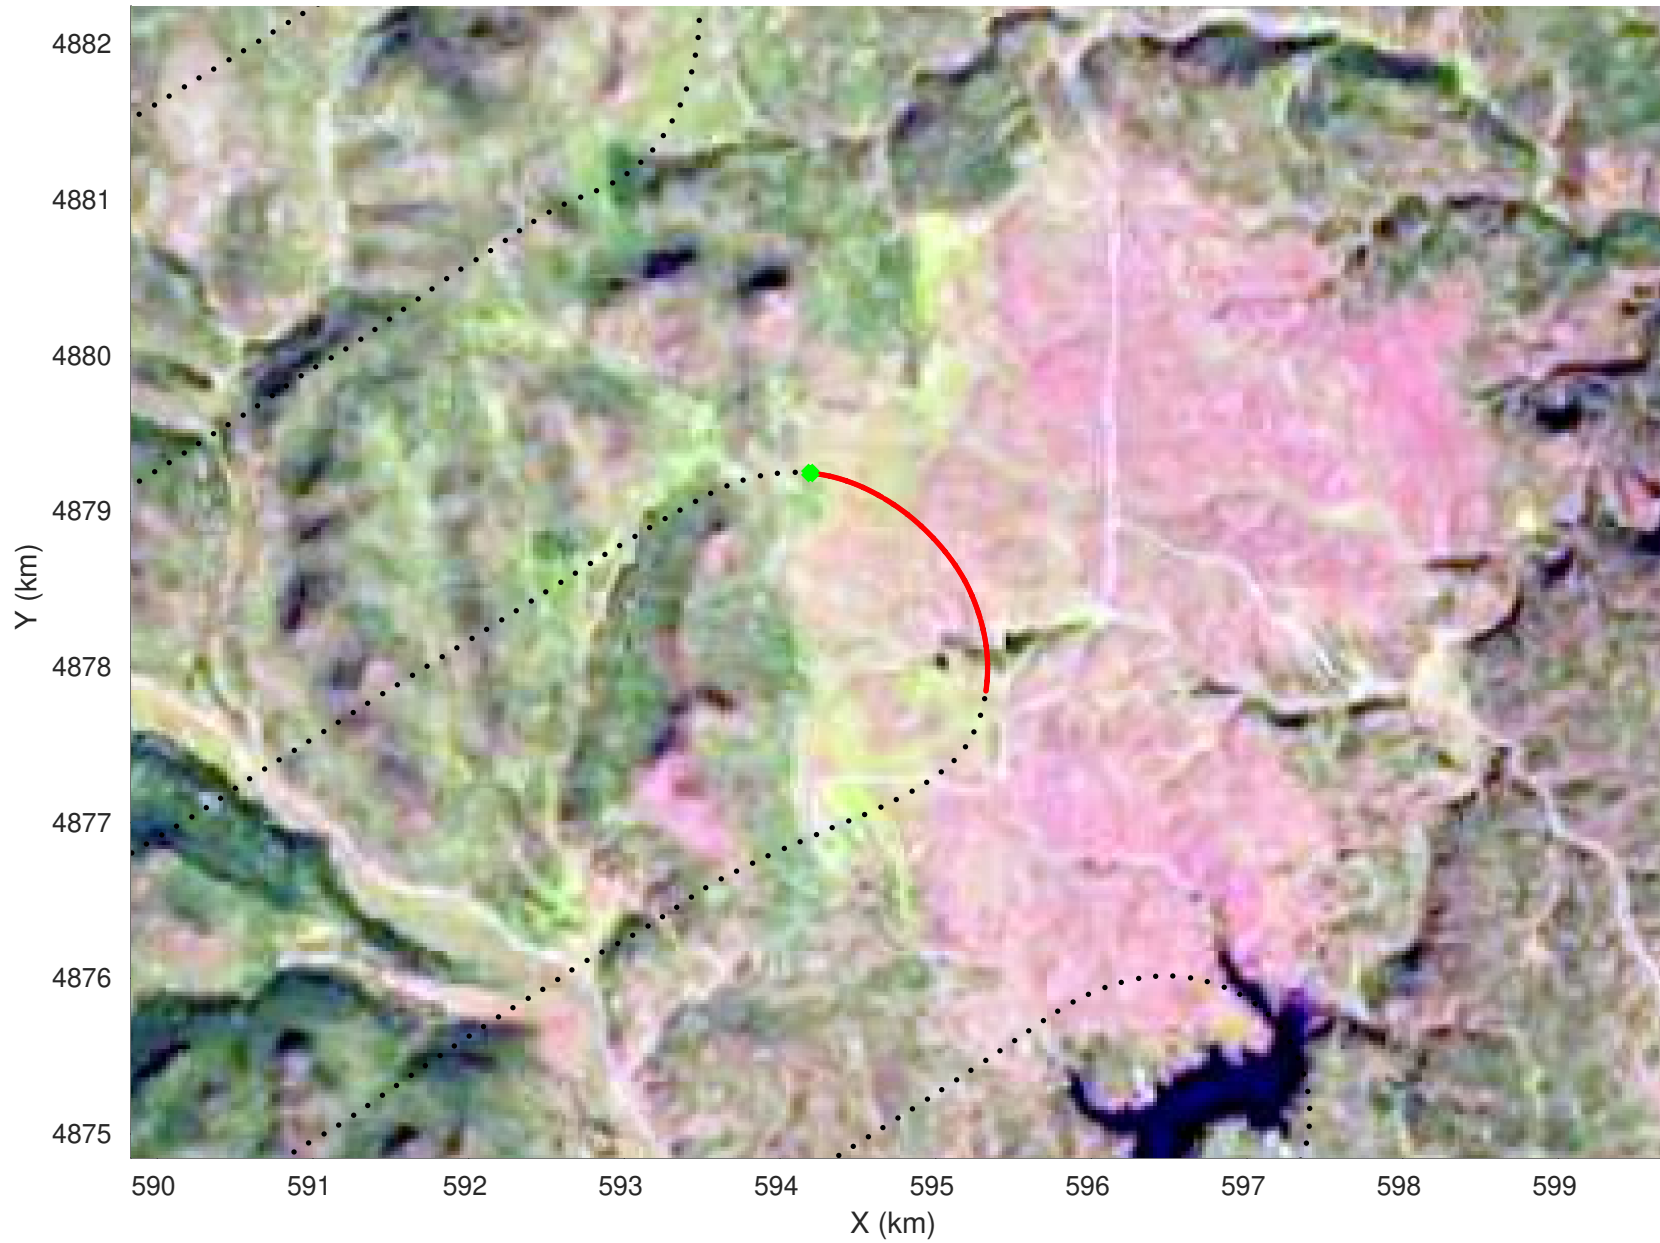

20210216_02_025
Black Hills, South Dakota

snow 2020_SouthDakota_N1KU: "" 20210216_02_025: 15:12:45.8 to 15:13:23.7 GPS

snow 2020_SouthDakota_N1KU: "" 20210216_02_025: 15:12:45.8 to 15:13:23.7 GPS

20210216_02_026
Black Hills, South Dakota