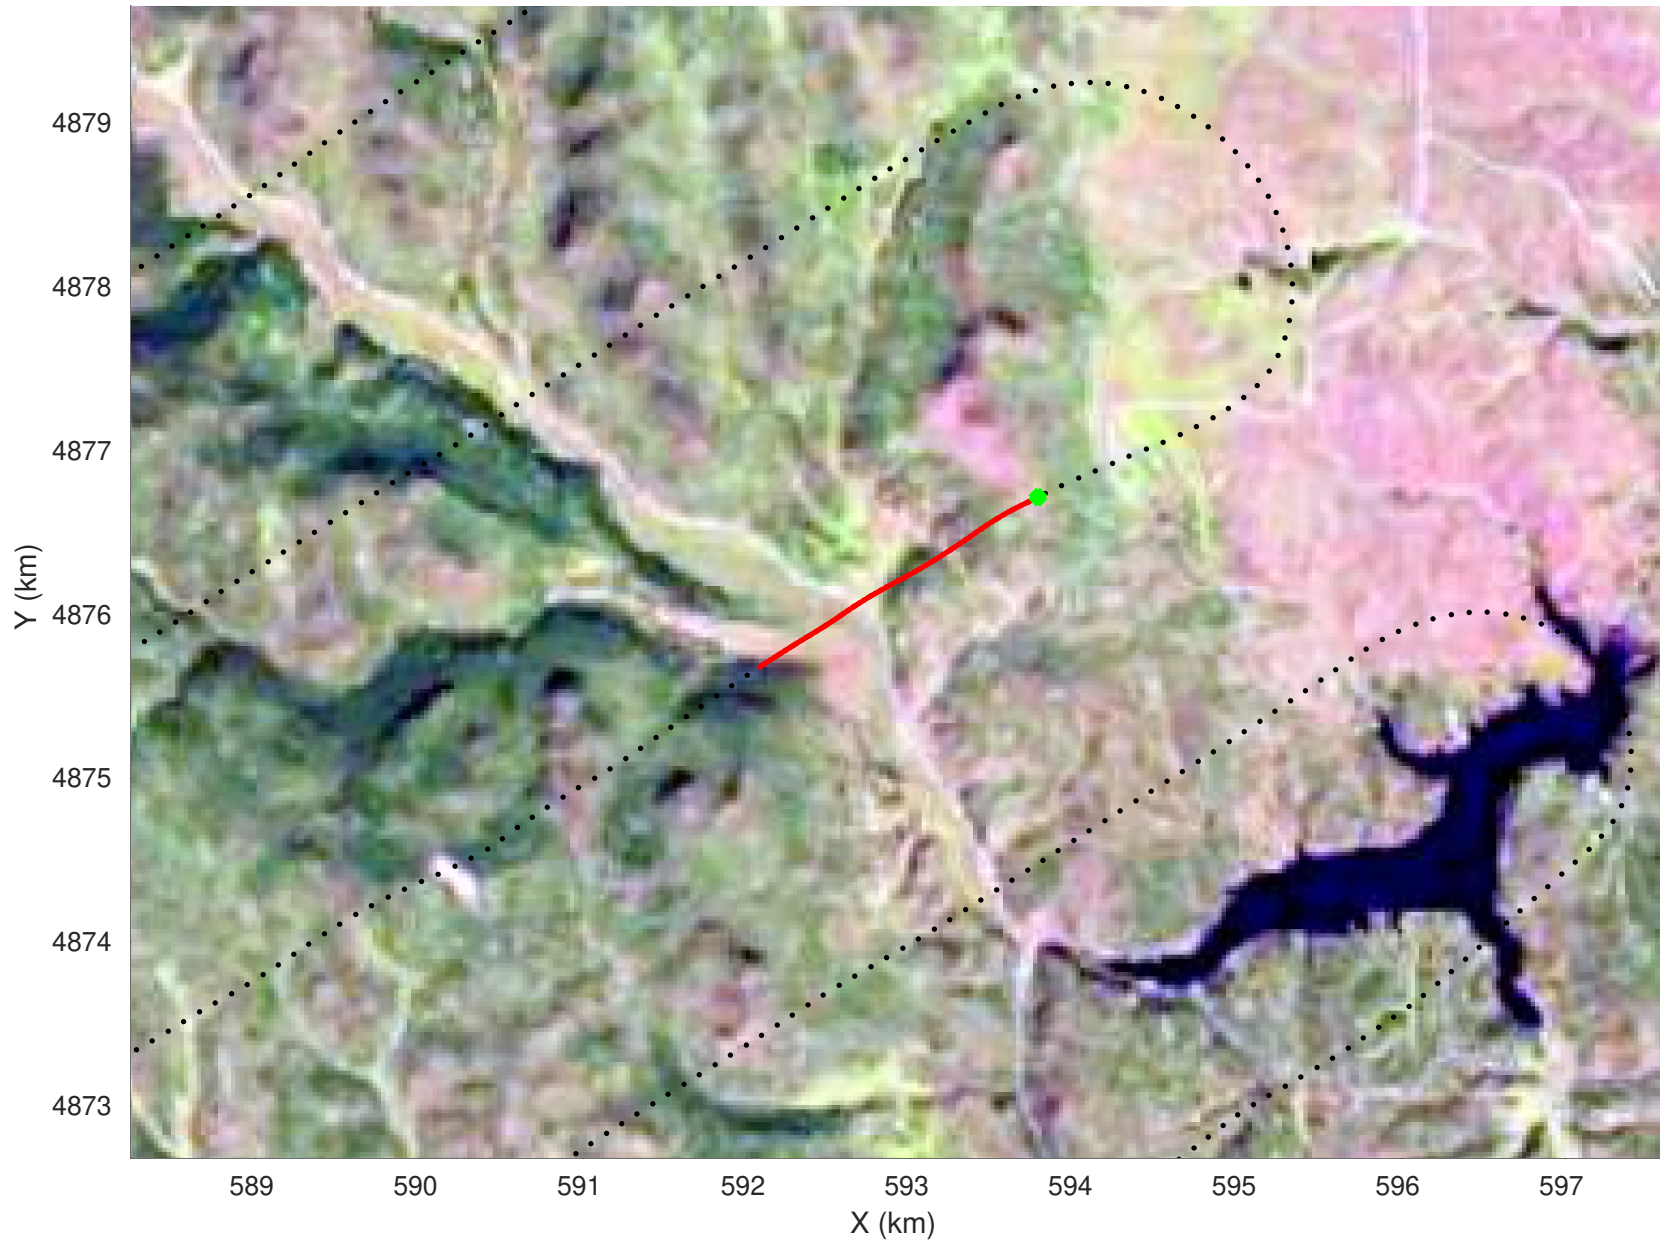

20210216_02_028
Black Hills, South Dakota