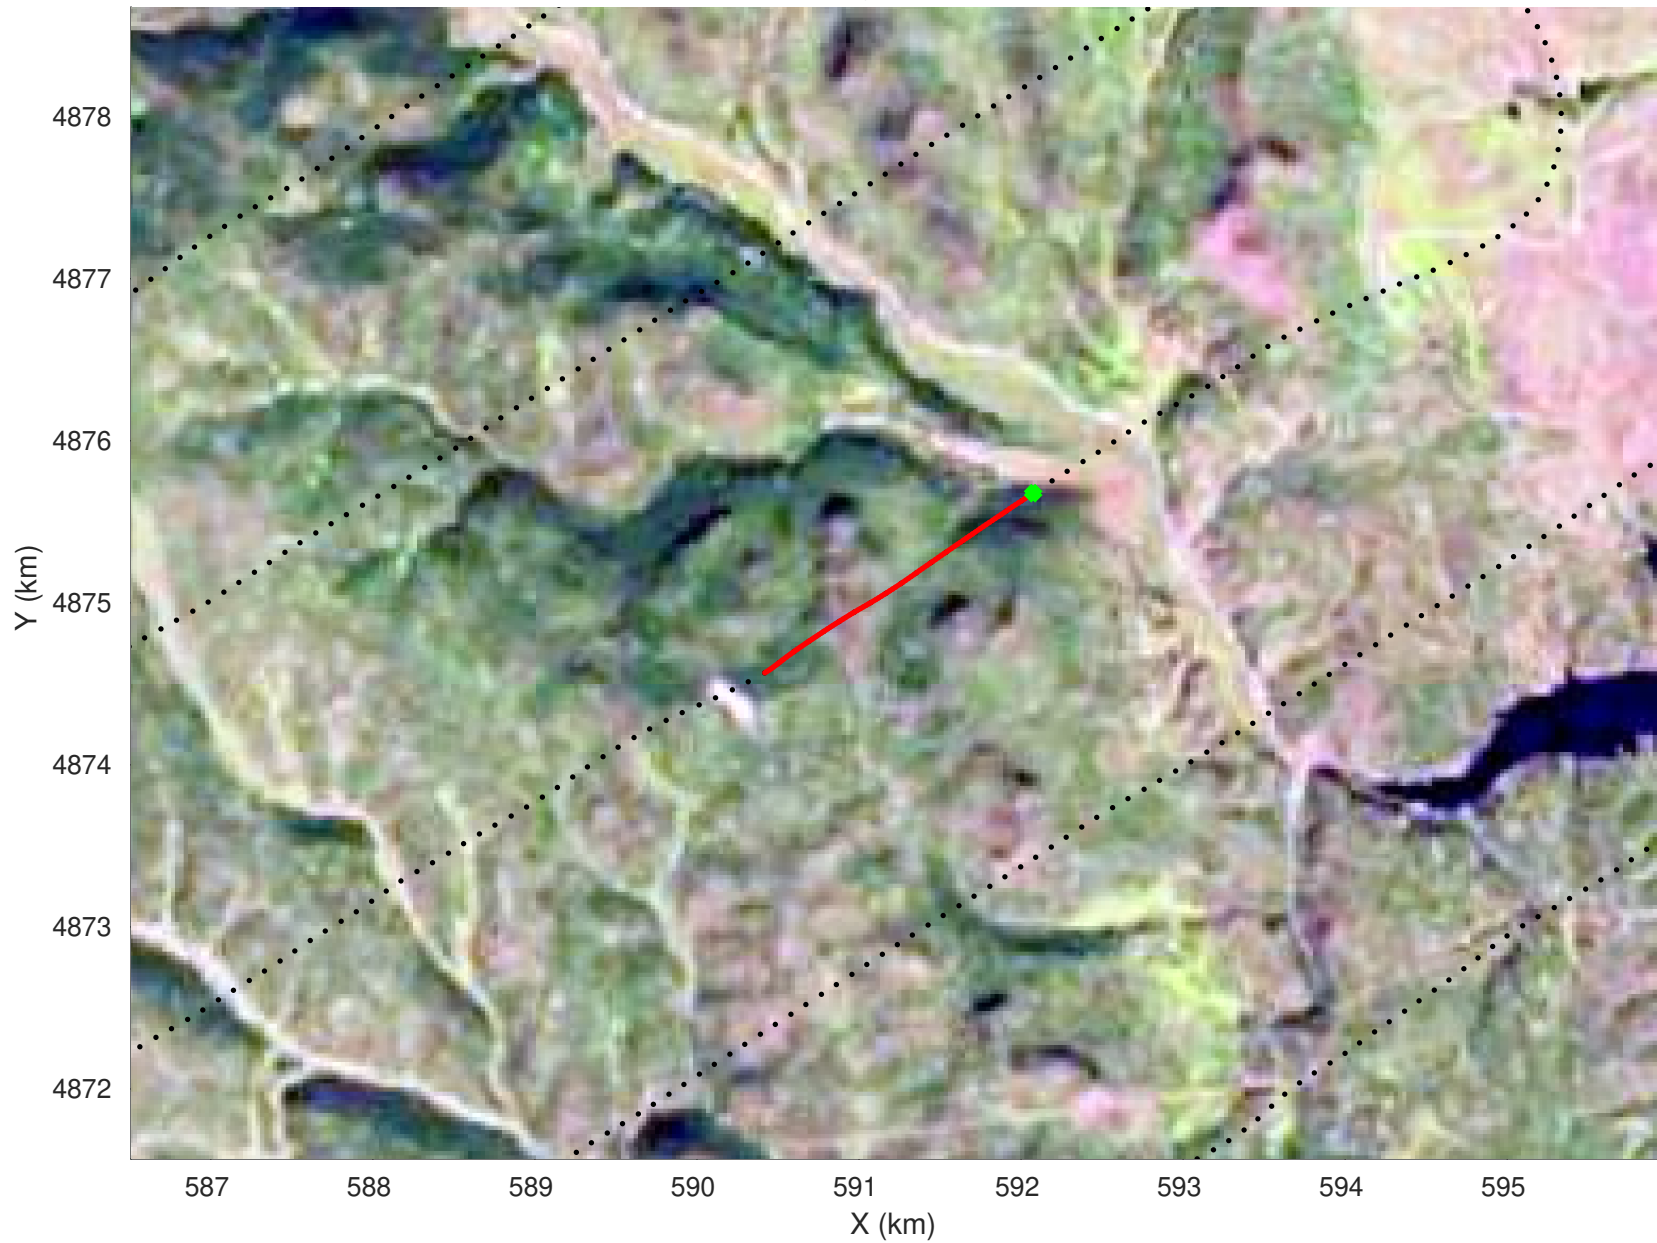

20210216_02_029
Black Hills, South Dakota