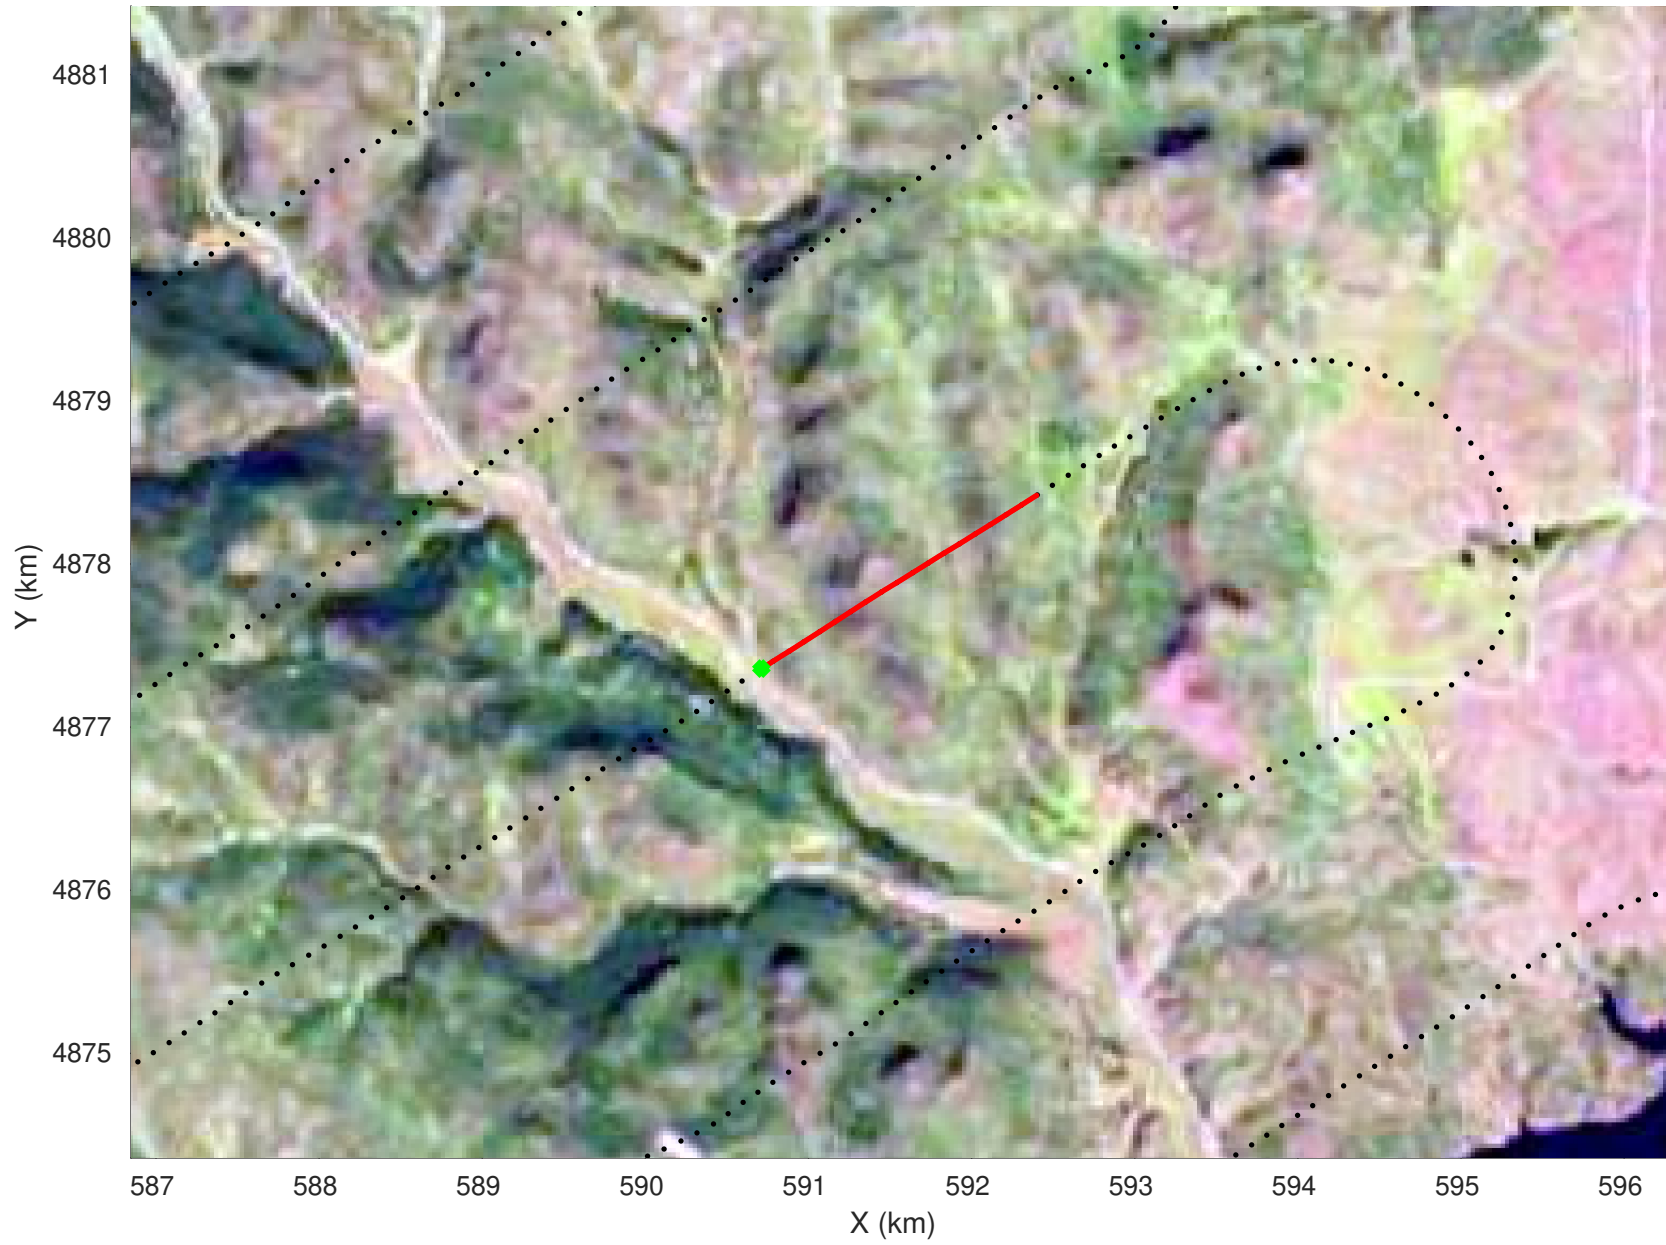

20210216_02_024
Black Hills, South Dakota