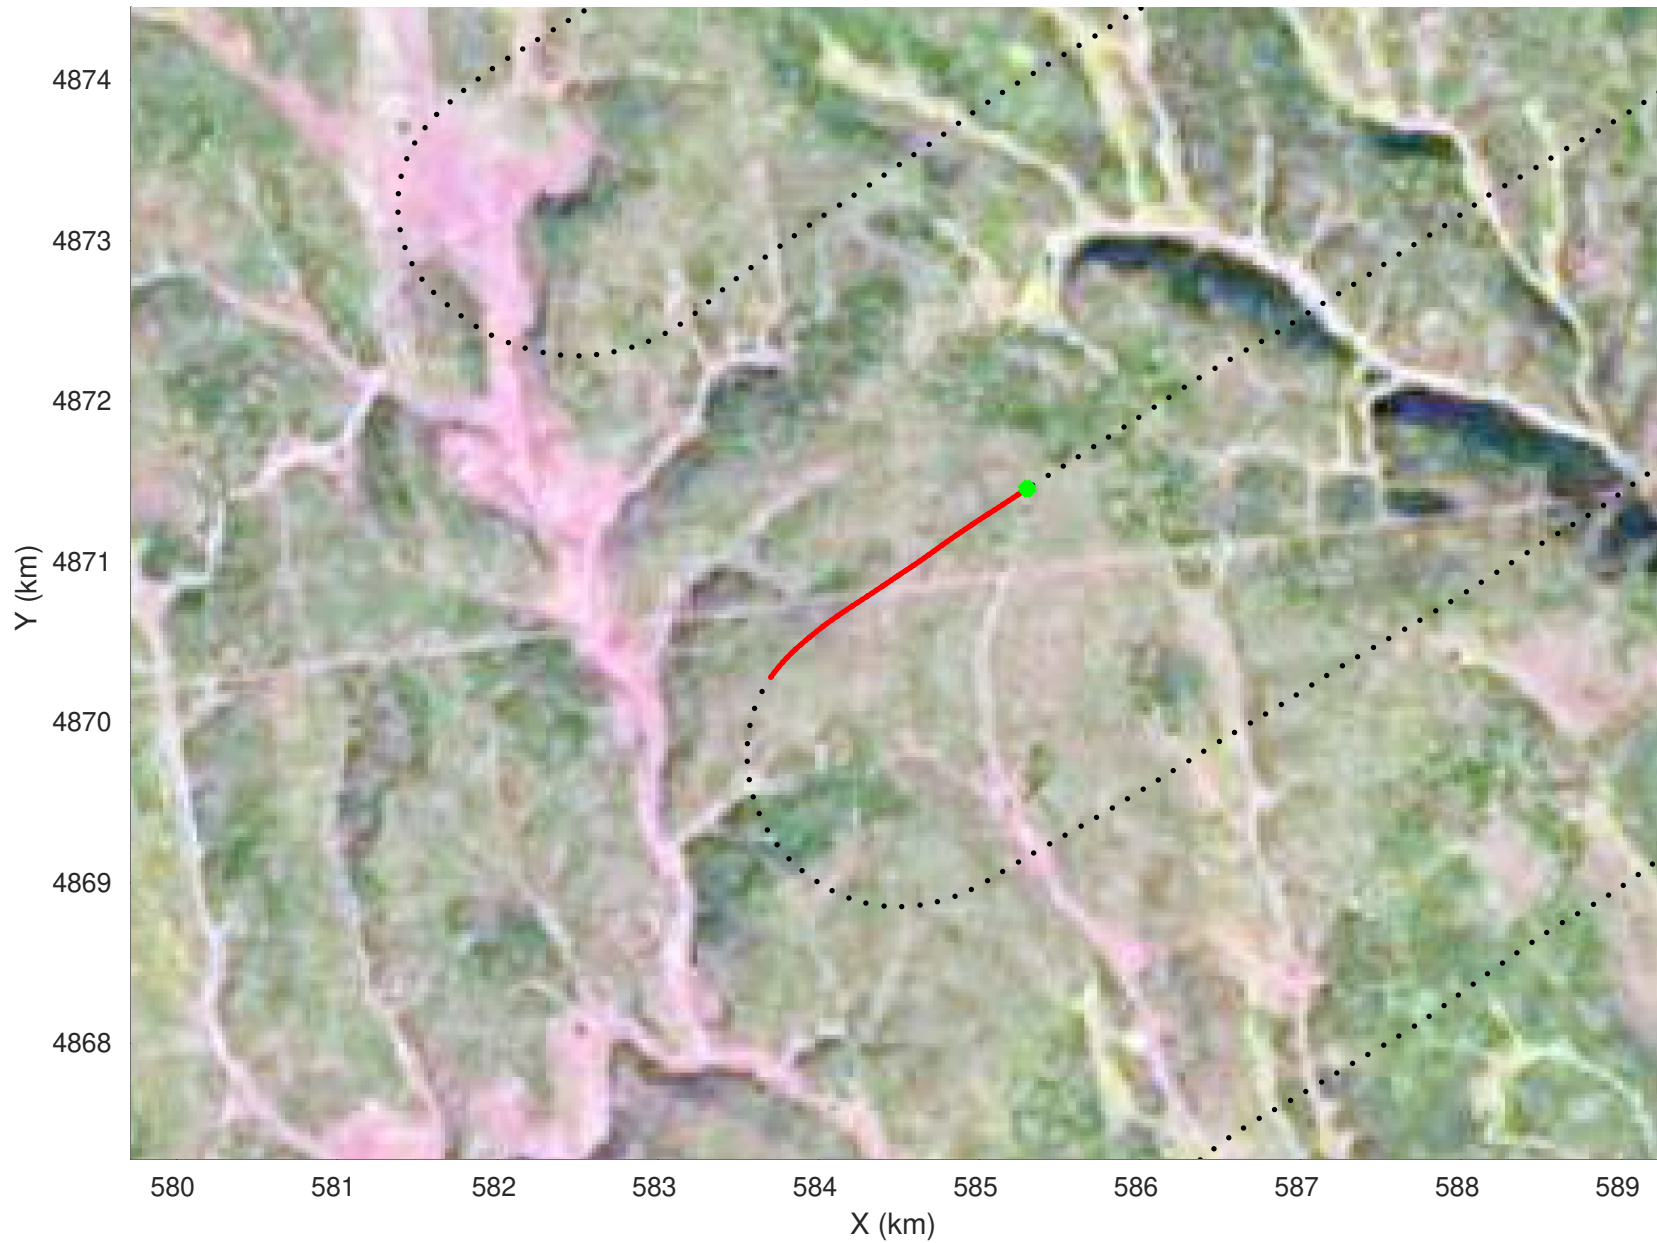

20210216_02_033
Black Hills, South Dakota