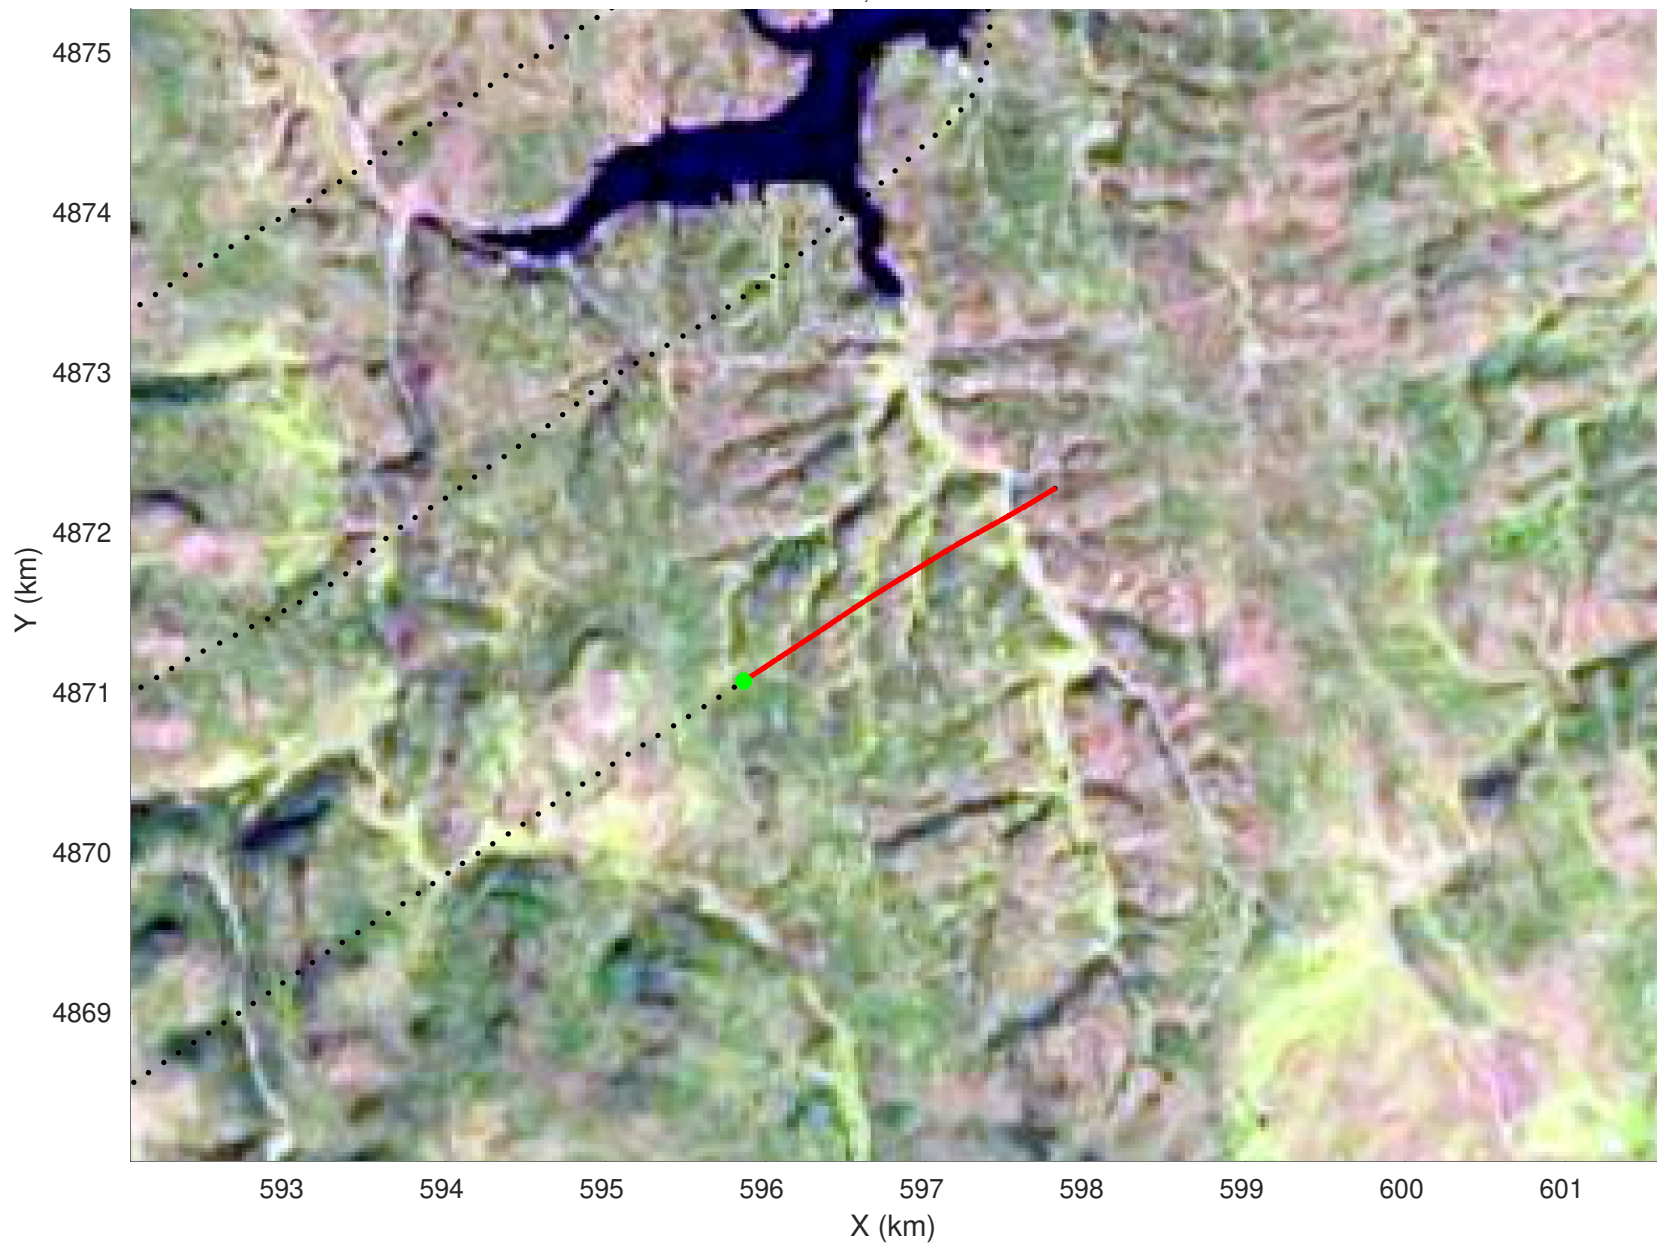

20210216_02_056
Black Hills, South Dakota