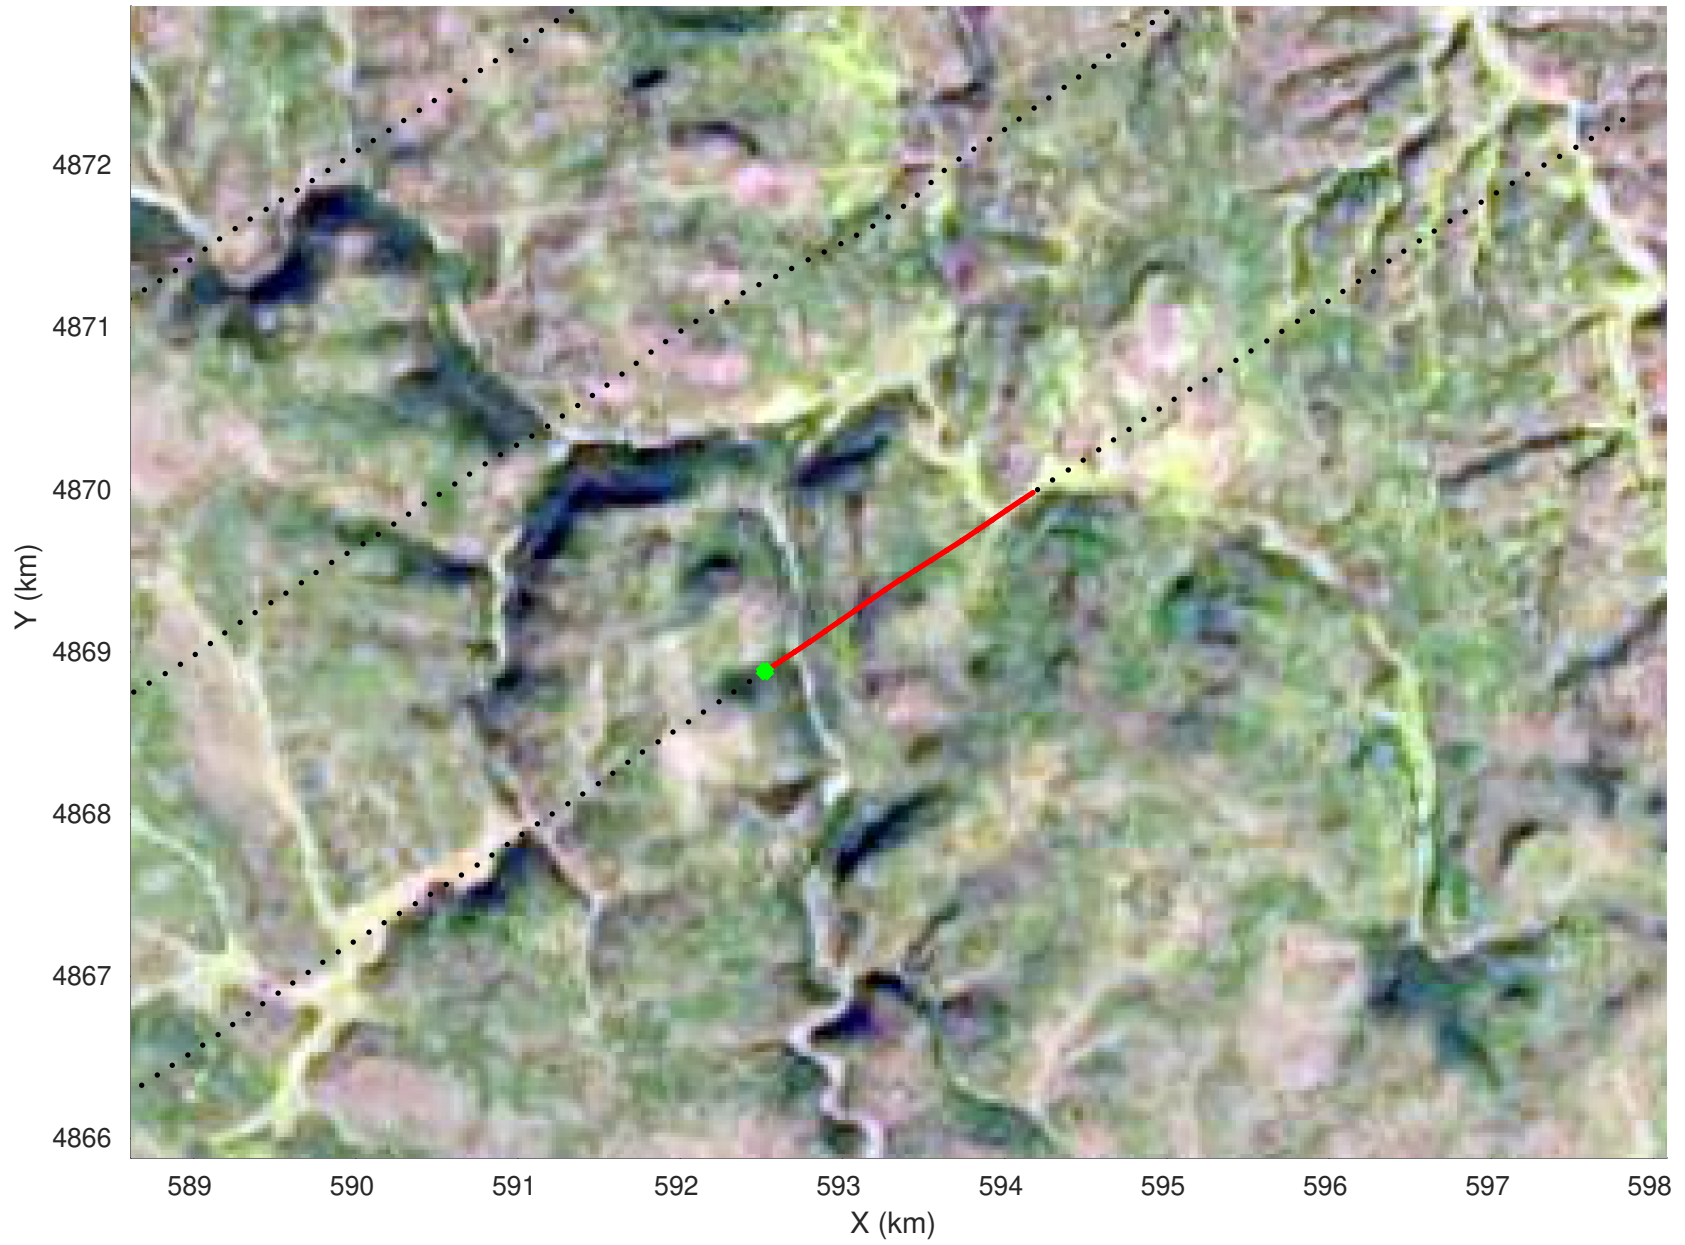

20210216_02_053
Black Hills, South Dakota

snow 2020_SouthDakota_N1KU: "" 20210216_02_053: 15:35:25.3 to 15:36:04.0 GPS

snow 2020_SouthDakota_N1KU: "" 20210216_02_053: 15:35:25.3 to 15:36:04.0 GPS

20210216_02_054
Black Hills, South Dakota