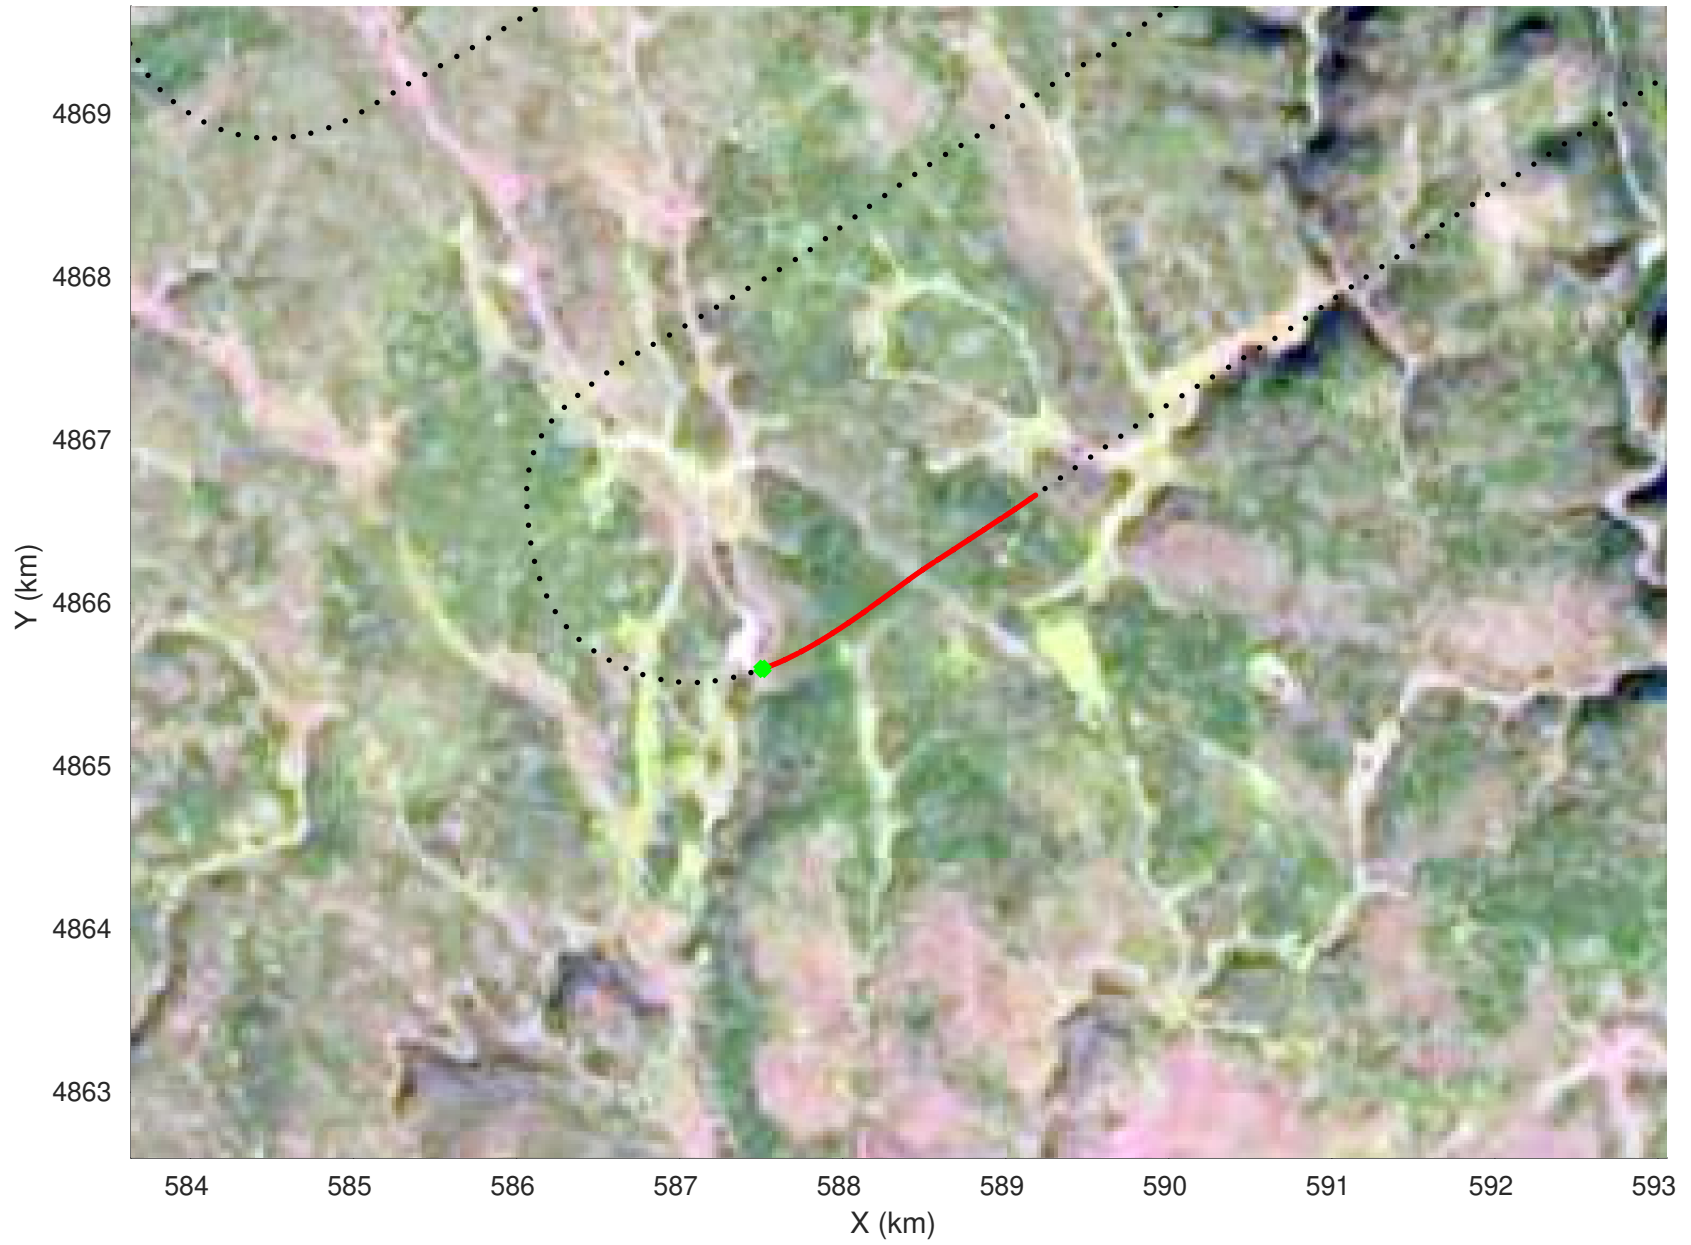

20210216_02_051
Black Hills, South Dakota