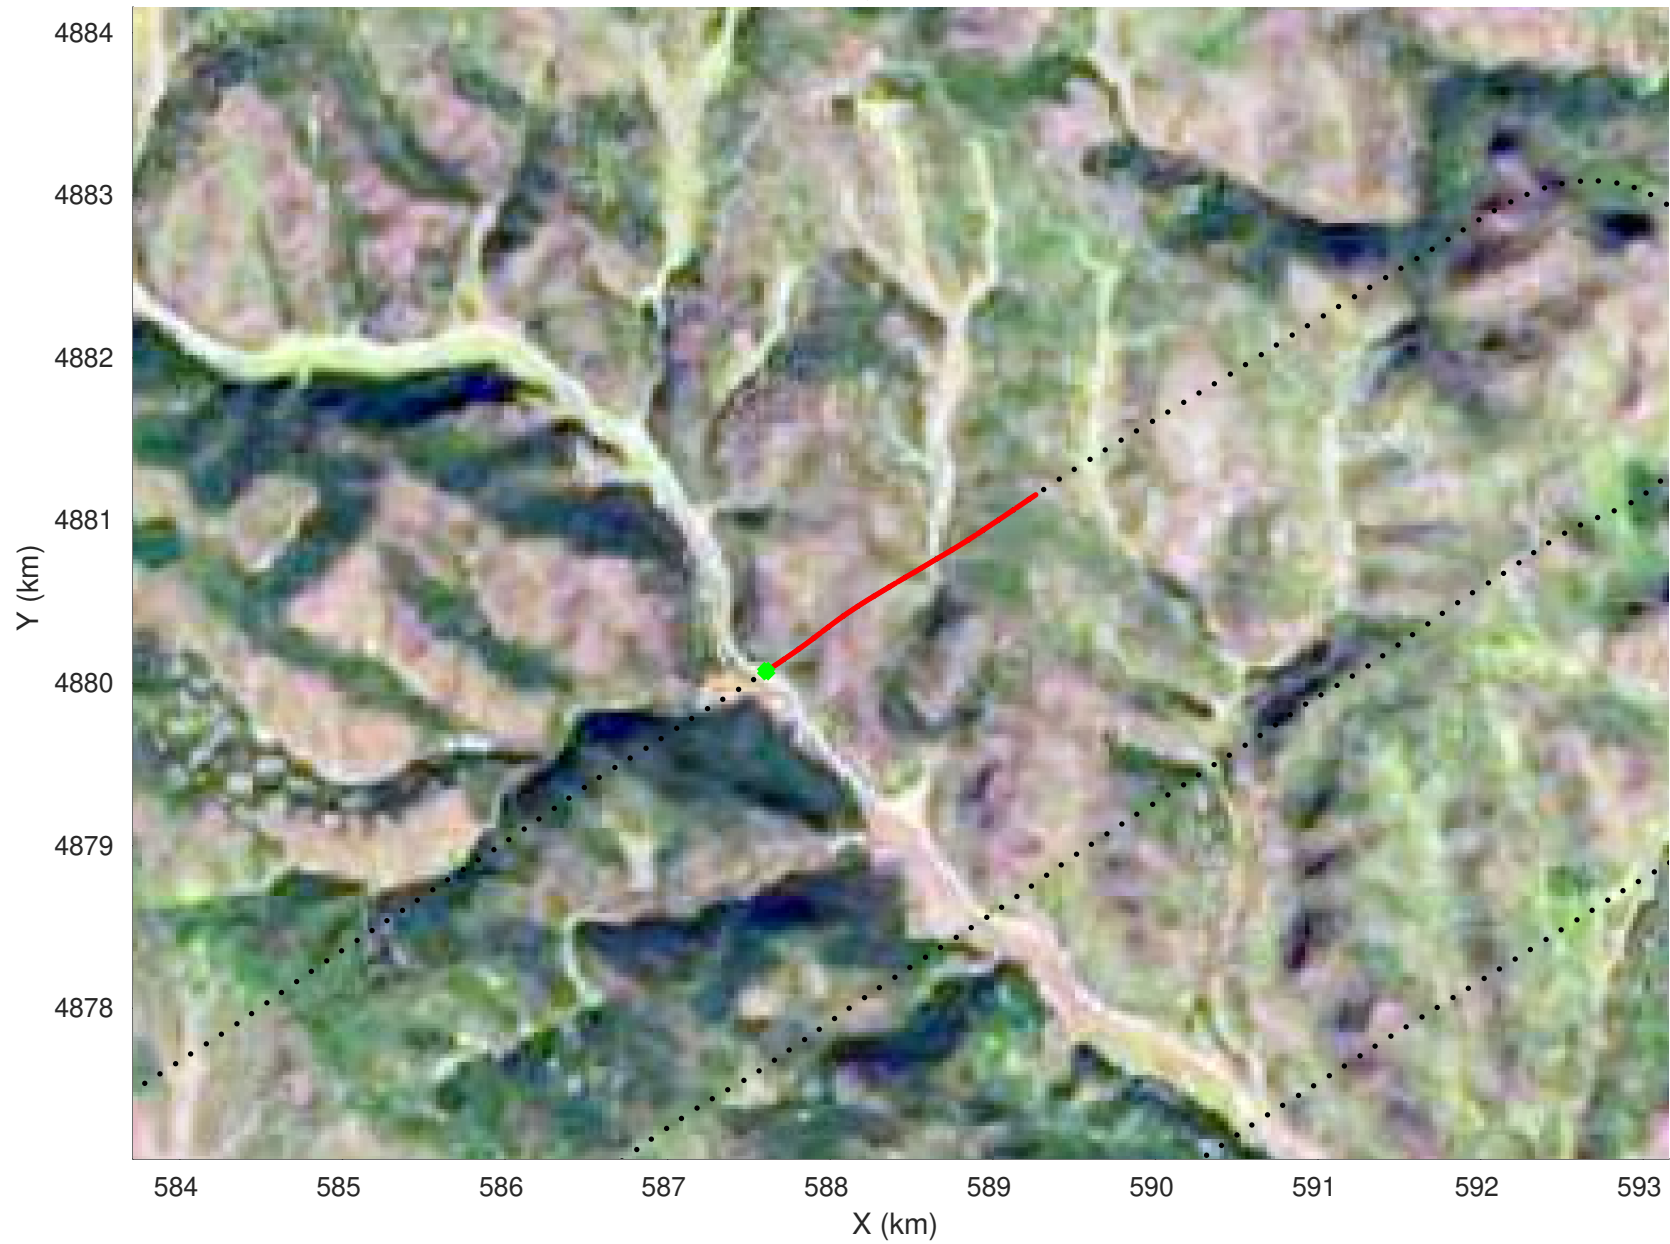

snow 2020_SouthDakota_N1KU: "" 20210216_02_003: 14:55:39.2 to 14:56:24.2 GPS

20210216_02_004
Black Hills, South Dakota

snow 2020_SouthDakota_N1KU: "" 20210216_02_004: 14:56:24.4 to 14:57:09.3 GPS

snow 2020_SouthDakota_N1KU: "" 20210216_02_004: 14:56:24.4 to 14:57:09.3 GPS

20210216_02_005
Black Hills, South Dakota

snow 2020_SouthDakota_N1KU: "" 20210216_02_005: 14:57:09.5 to 14:57:52.9 GPS

snow 2020_SouthDakota_N1KU: "" 20210216_02_005: 14:57:09.5 to 14:57:52.9 GPS

20210216_02_006
Black Hills, South Dakota

snow 2020_SouthDakota_N1KU: "" 20210216_02_006: 14:57:53.1 to 14:58:36.7 GPS

snow 2020_SouthDakota_N1KU: "" 20210216_02_006: 14:57:53.1 to 14:58:36.7 GPS

20210216_02_007
Black Hills, South Dakota

snow 2020_SouthDakota_N1KU: "" 20210216_02_007: 14:58:36.9 to 14:59:19.1 GPS