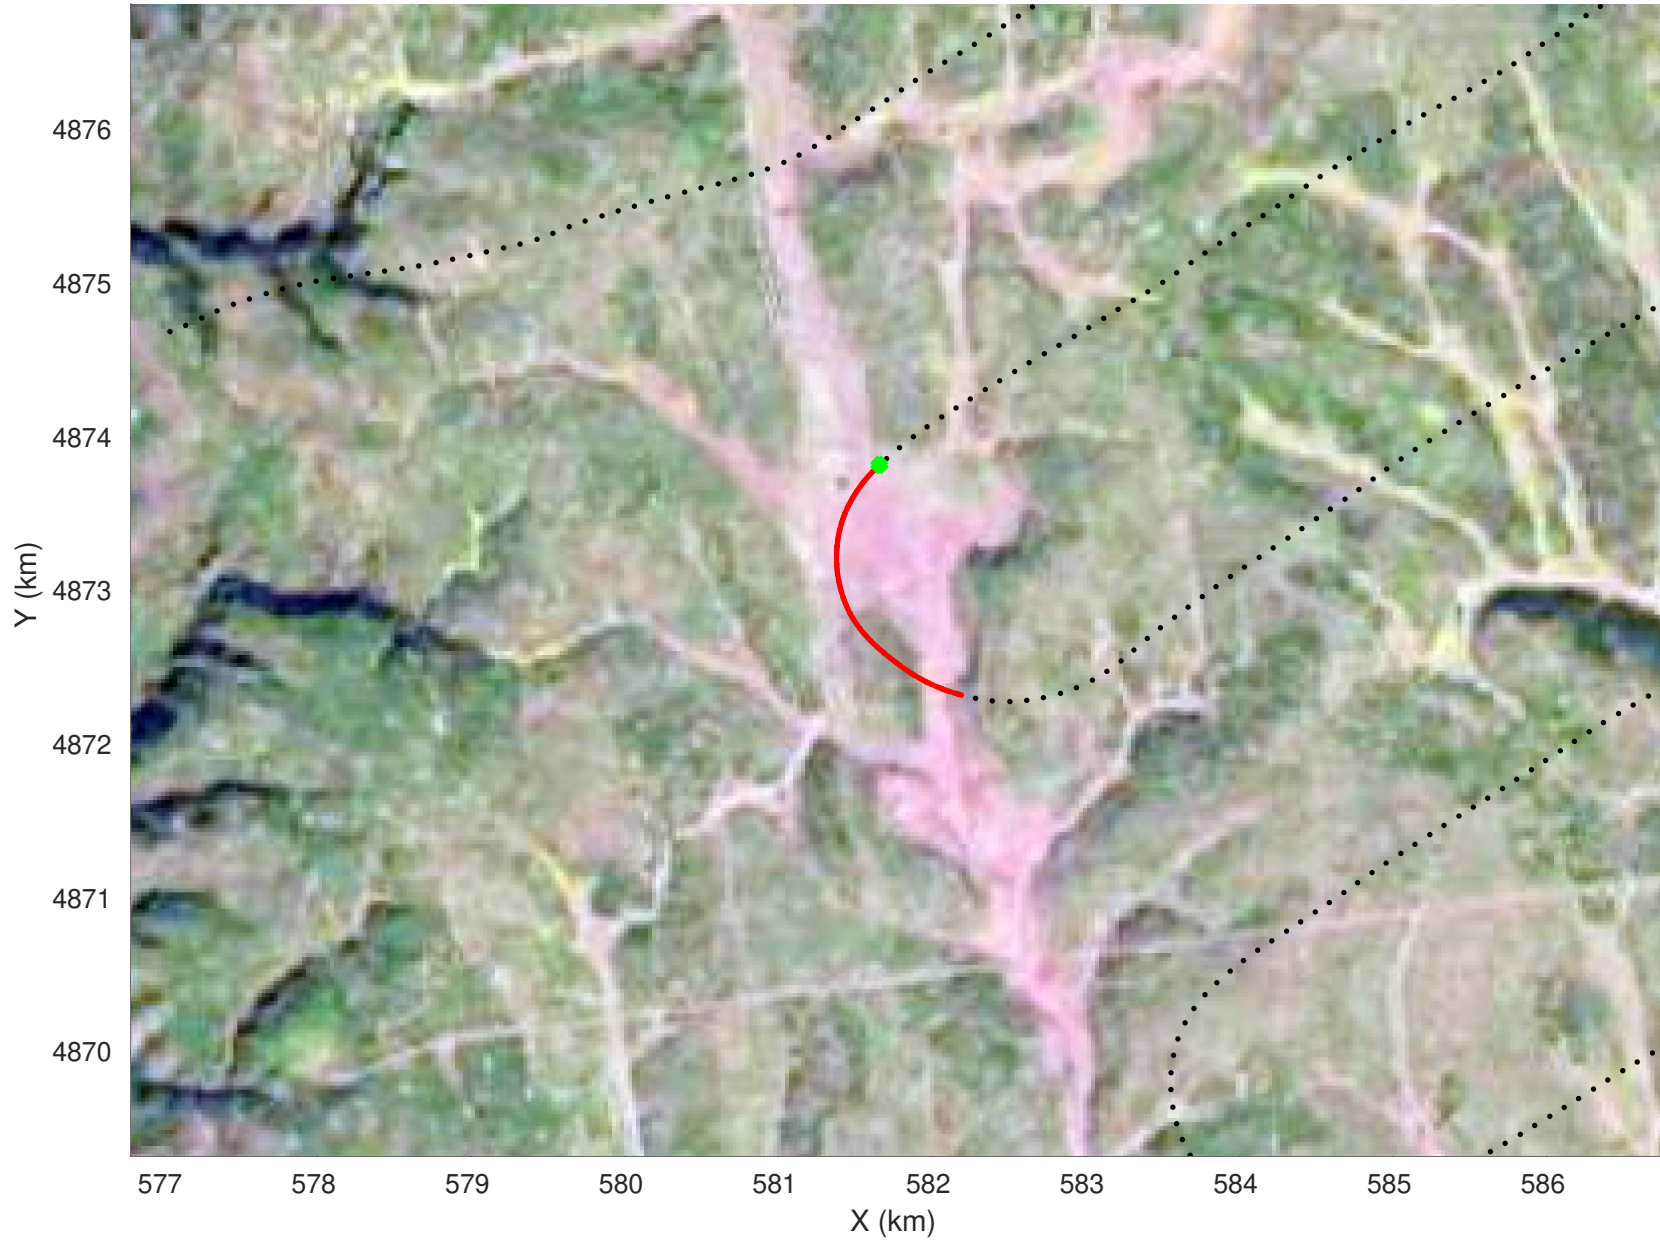

20210216_02_017
Black Hills, South Dakota

snow 2020_SouthDakota_N1KU: "" 20210216_02_017: 15:07:01.8 to 15:07:52.8 GPS

snow 2020_SouthDakota_N1KU: "" 20210216_02_017: 15:07:01.8 to 15:07:52.8 GPS

20210216_02_018
Black Hills, South Dakota

snow 2020_SouthDakota_N1KU: "" 20210216_02_018: 15:07:53.0 to 15:08:37.2 GPS

snow 2020_SouthDakota_N1KU: "" 20210216_02_018: 15:07:53.0 to 15:08:37.2 GPS

20210216_02_019
Black Hills, South Dakota

snow 2020_SouthDakota_N1KU: "" 20210216_02_019: 15:08:37.4 to 15:09:17.7 GPS