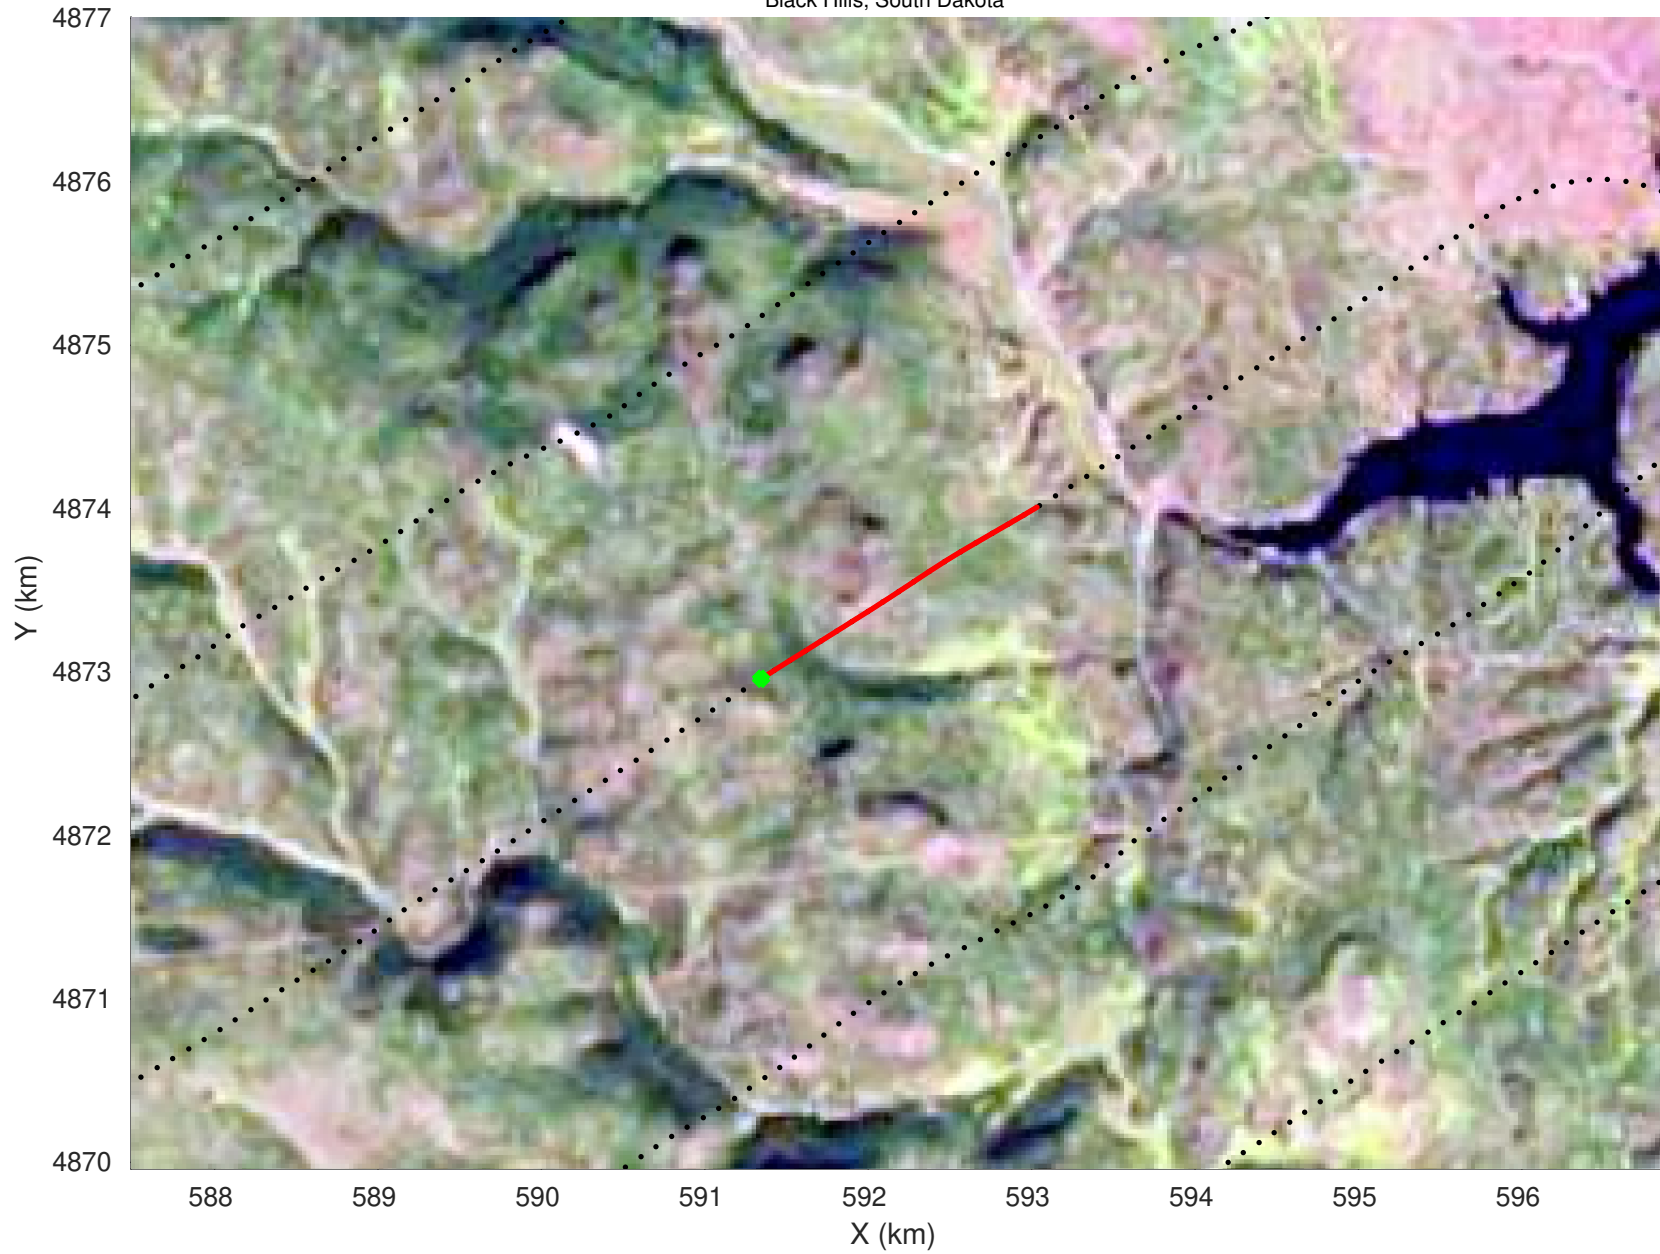

20210216_02_039
Black Hills, South Dakota