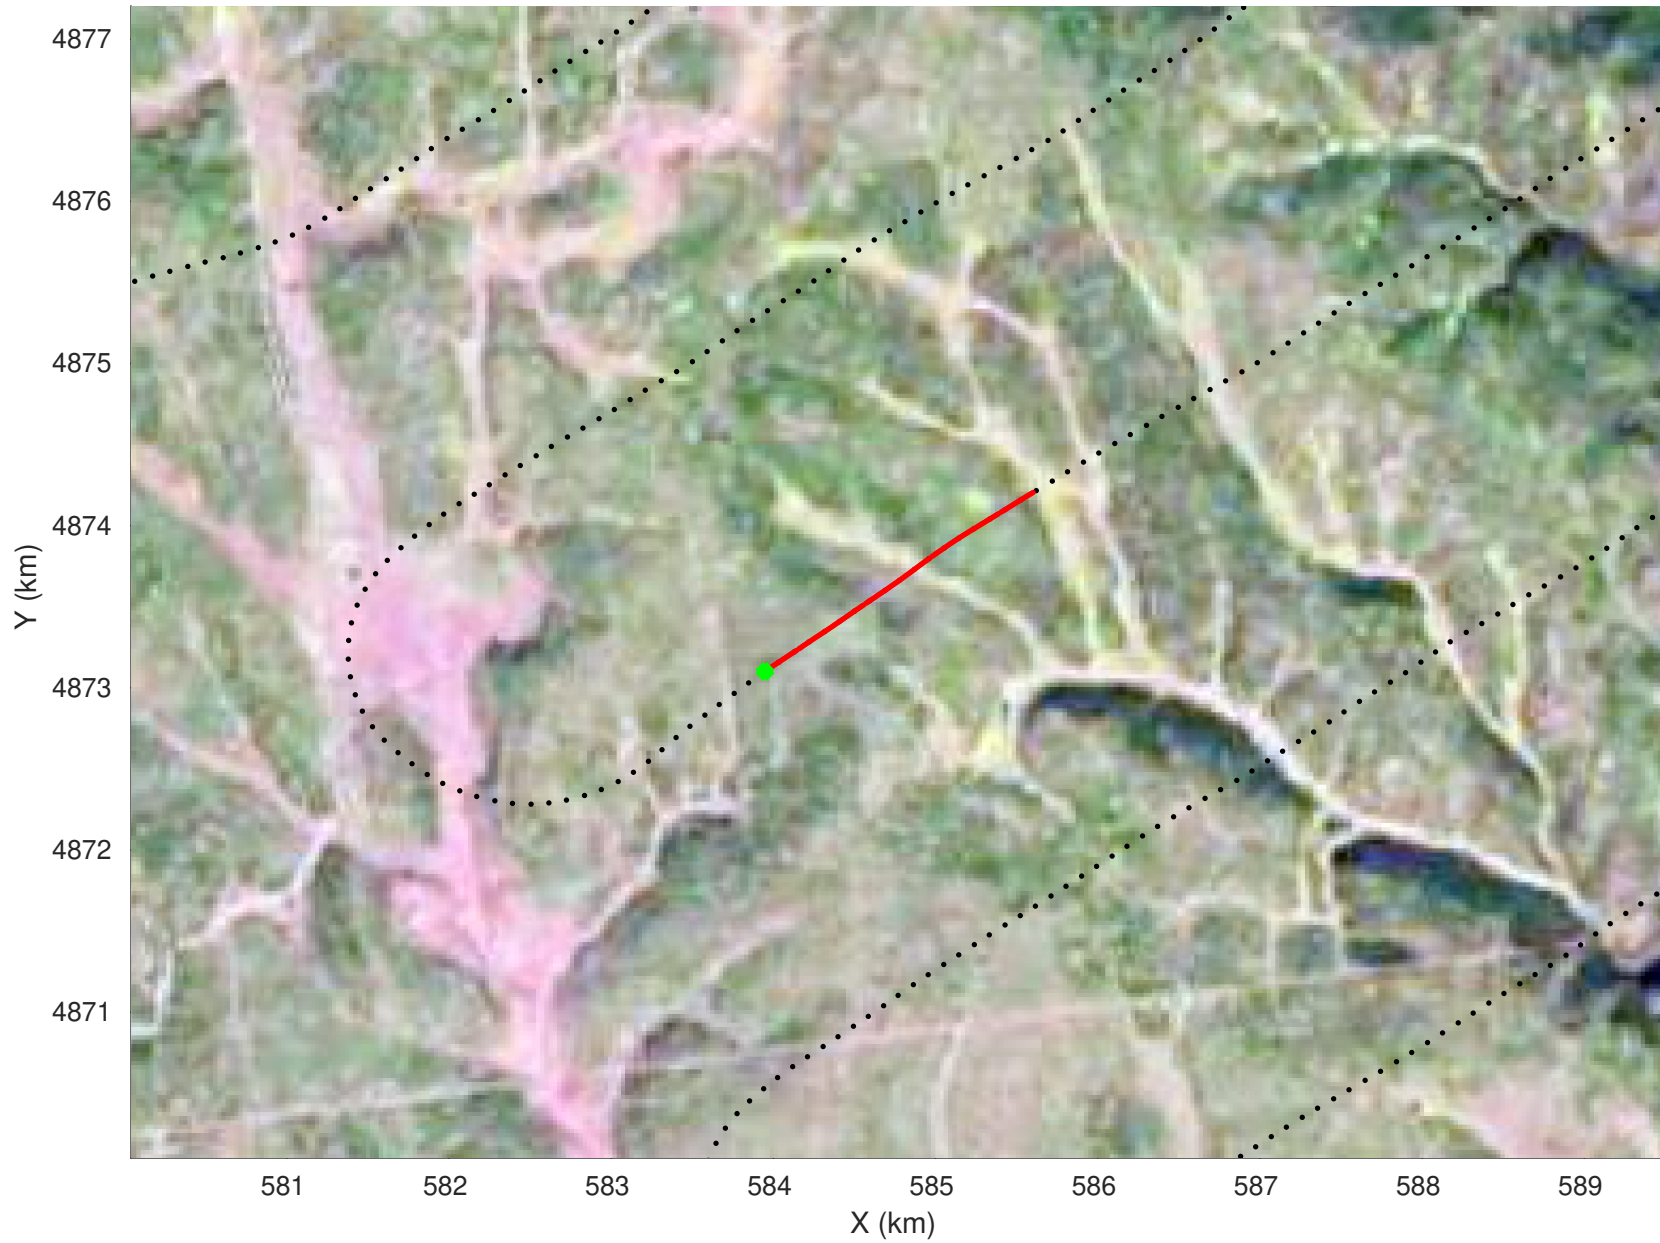

snow 2020_SouthDakota_N1KU: "" 20210216_02_018: 15:07:53.0 to 15:08:37.2 GPS

snow 2020_SouthDakota_N1KU: "" 20210216_02_018: 15:07:53.0 to 15:08:37.2 GPS

20210216_02_019
Black Hills, South Dakota

snow 2020_SouthDakota_N1KU: "" 20210216_02_019: 15:08:37.4 to 15:09:17.7 GPS

snow 2020_SouthDakota_N1KU: "" 20210216_02_019: 15:08:37.4 to 15:09:17.7 GPS

20210216_02_020
Black Hills, South Dakota

snow 2020_SouthDakota_N1KU: "" 20210216_02_020: 15:09:18.0 to 15:09:59.5 GPS

snow 2020_SouthDakota_N1KU: "" 20210216_02_020: 15:09:18.0 to 15:09:59.5 GPS