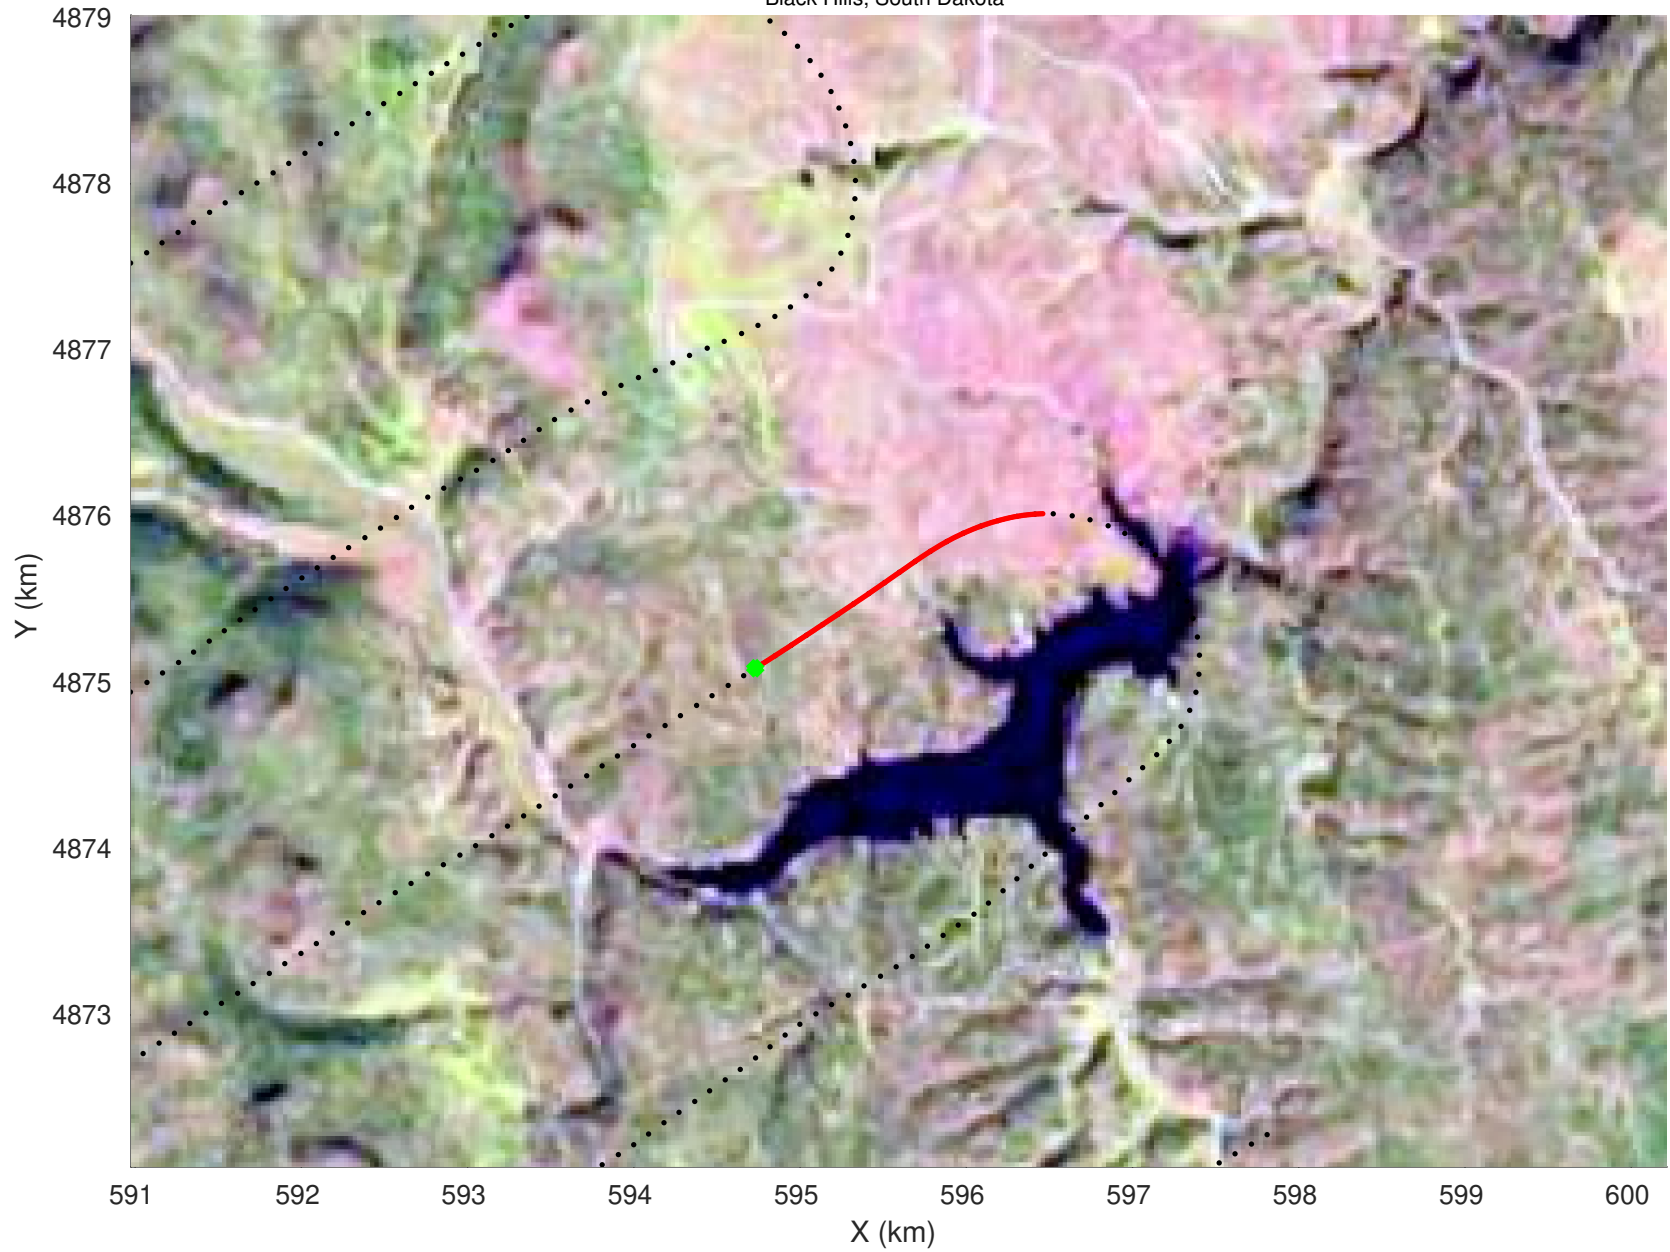

20210216_02_041
Black Hills, South Dakota