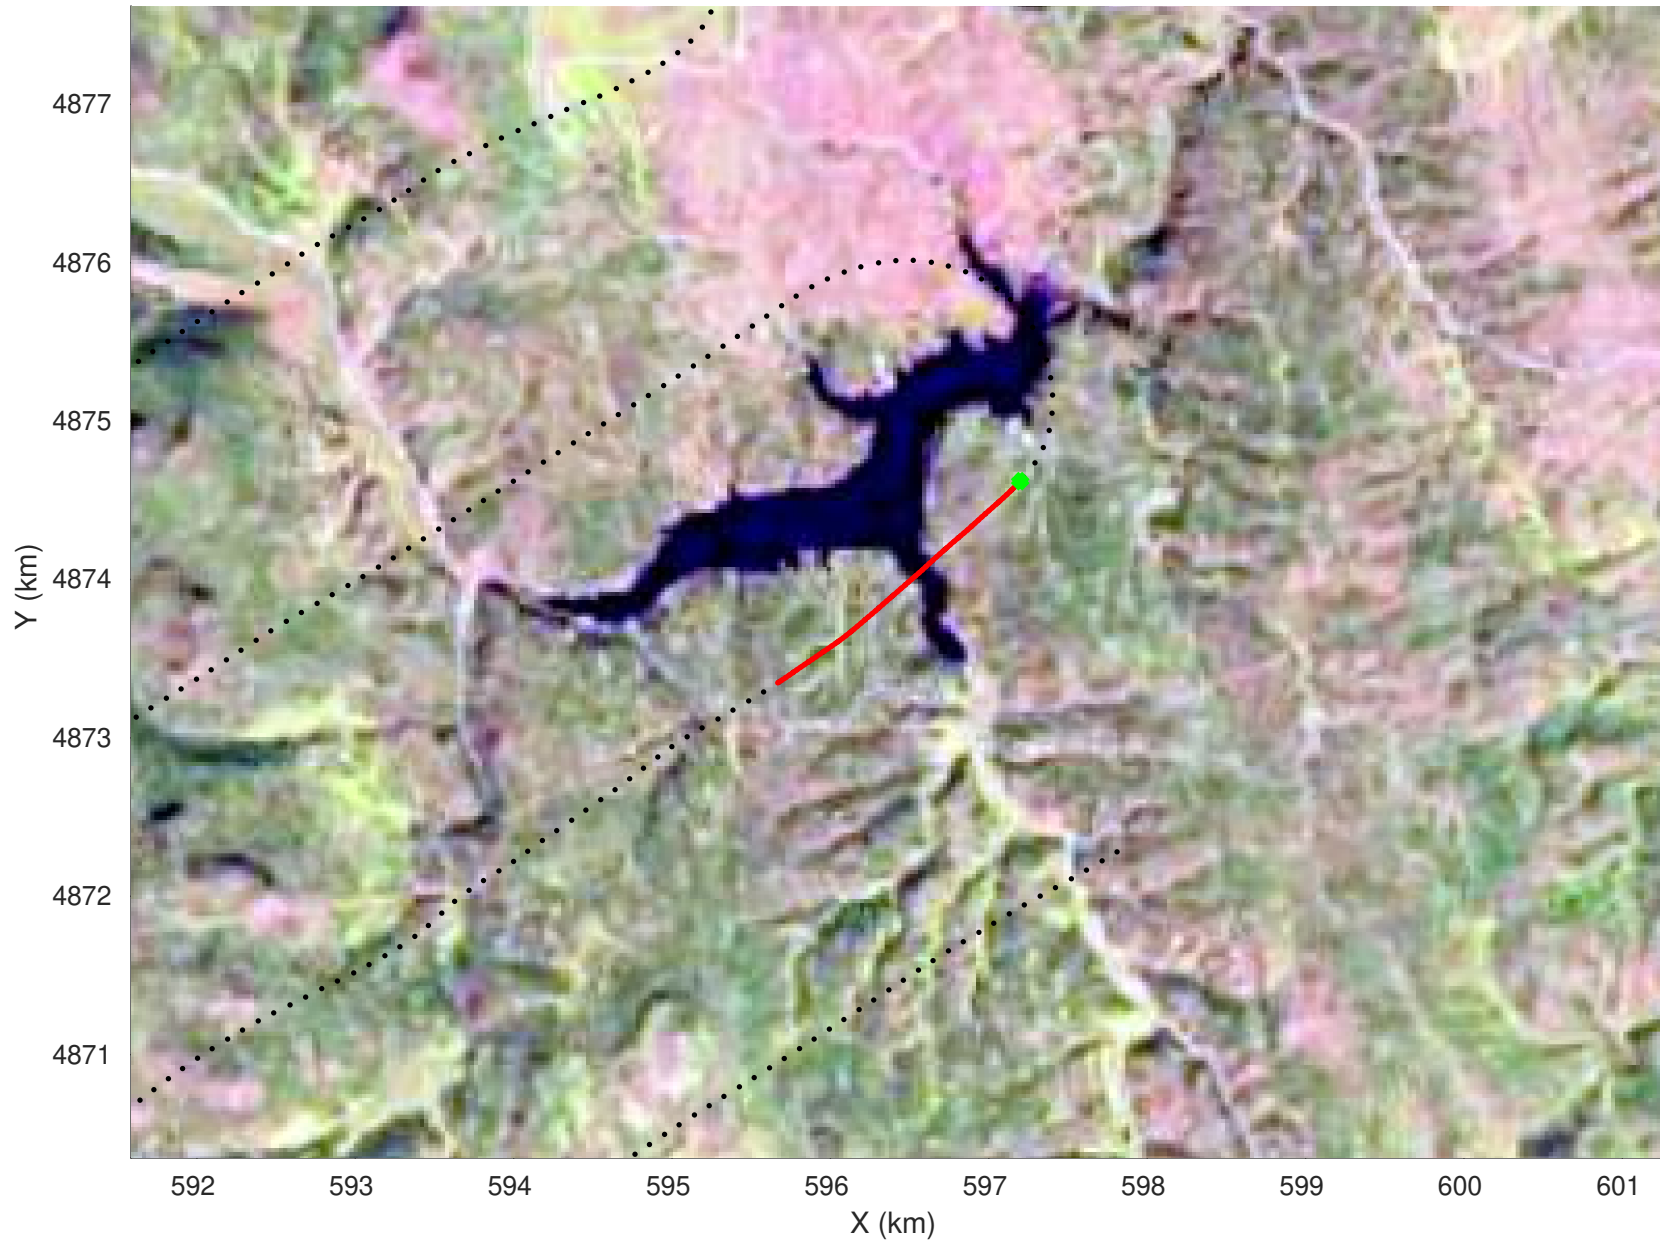

20210216_02_043
Black Hills, South Dakota