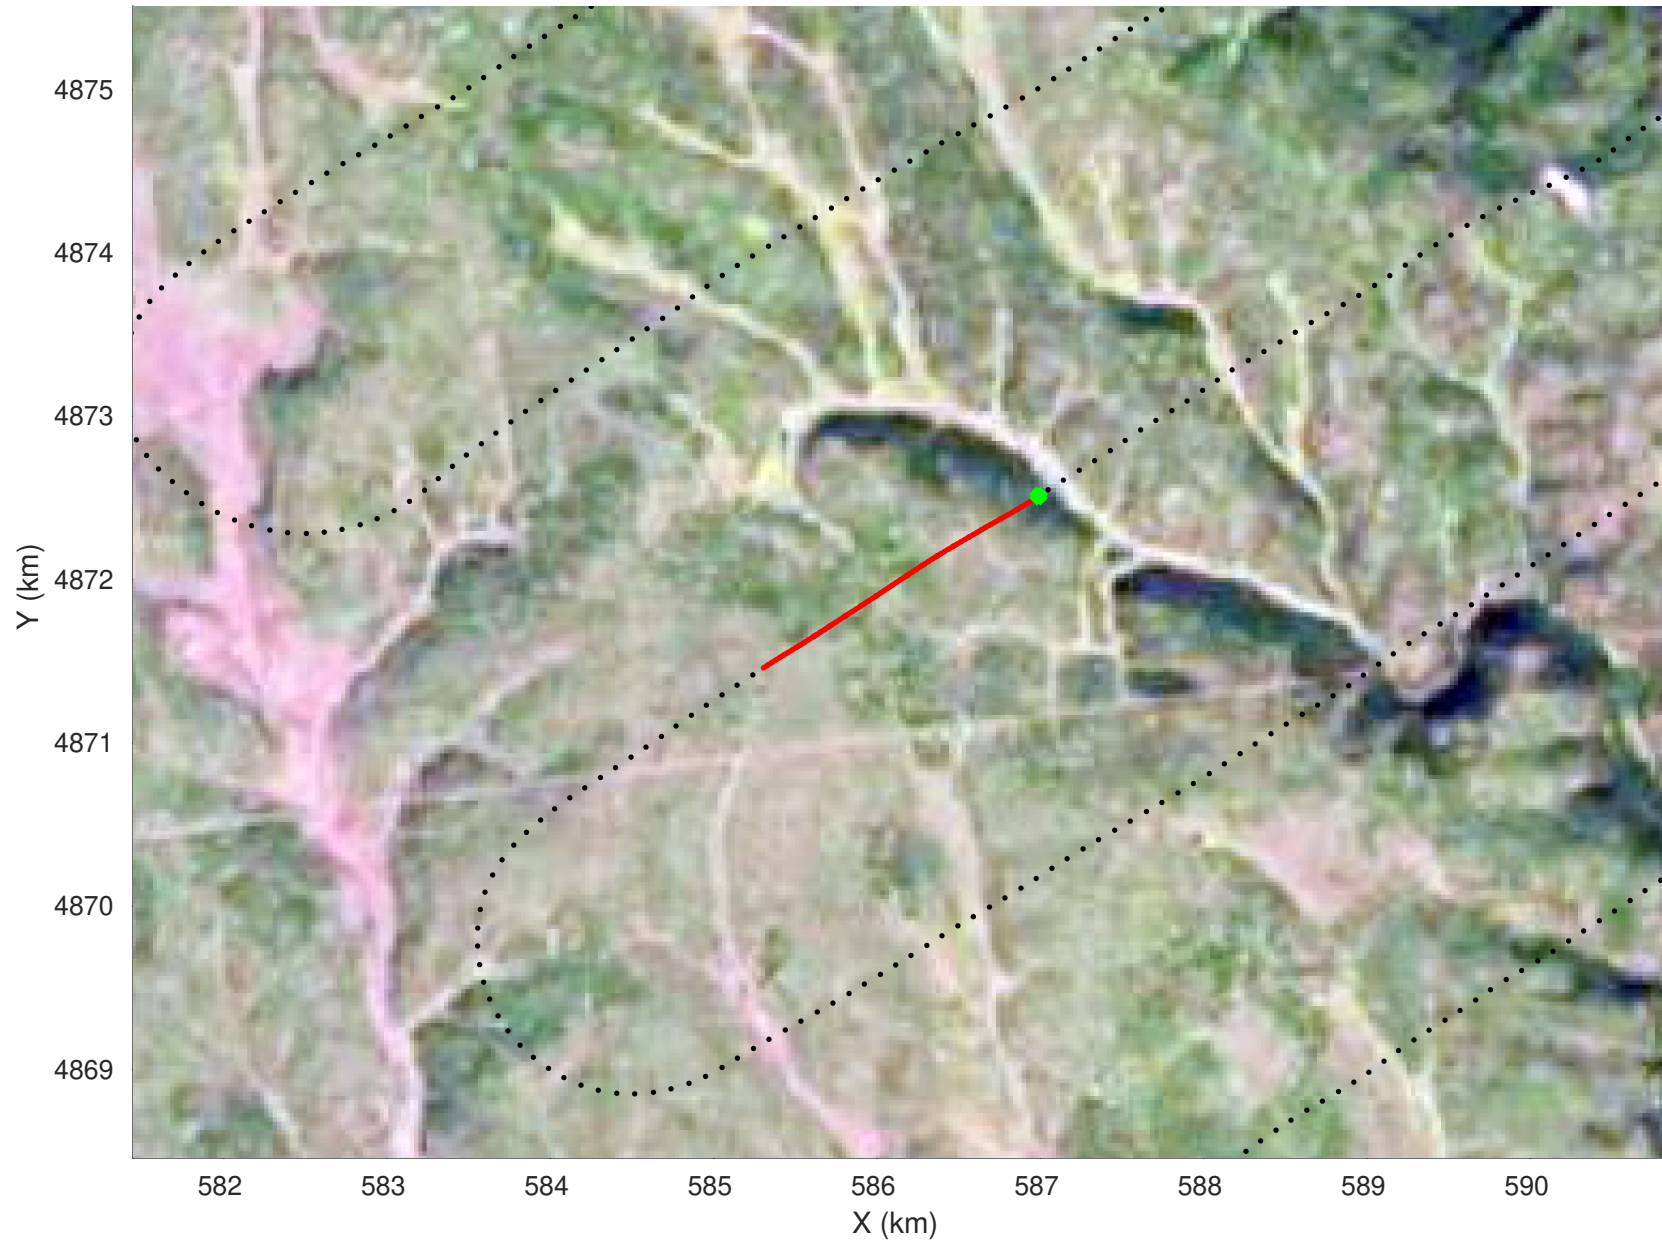

20210216_02_032
Black Hills, South Dakota