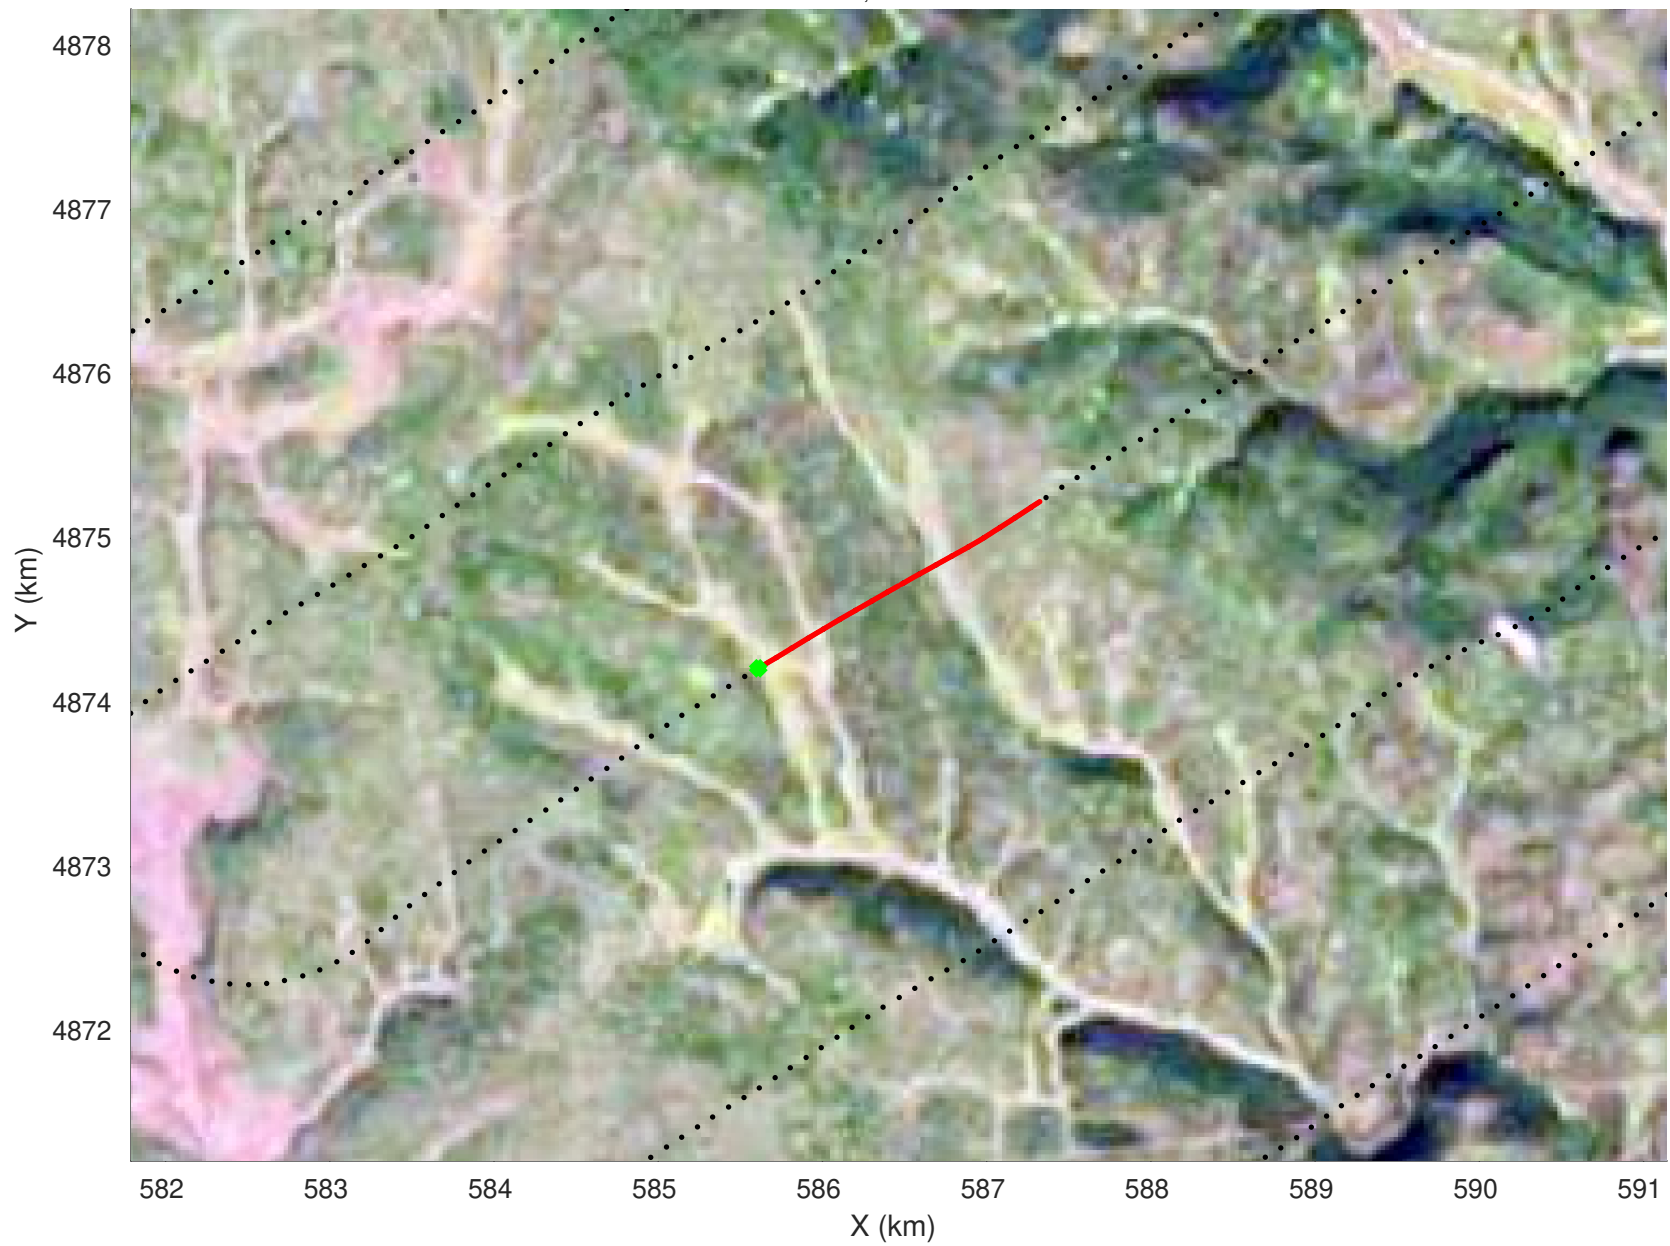

snow 2020_SouthDakota_N1KU: "" 20210216_02_019: 15:08:37.4 to 15:09:17.7 GPS

20210216_02_020
Black Hills, South Dakota

snow 2020_SouthDakota_N1KU: "" 20210216_02_020: 15:09:18.0 to 15:09:59.5 GPS

snow 2020_SouthDakota_N1KU: "" 20210216_02_020: 15:09:18.0 to 15:09:59.5 GPS

20210216_02_021
Black Hills, South Dakota

snow 2020_SouthDakota_N1KU: "" 20210216_02_021: 15:09:59.7 to 15:10:40.7 GPS

snow 2020_SouthDakota_N1KU: "" 20210216_02_021: 15:09:59.7 to 15:10:40.7 GPS

20210216_02_022
Black Hills, South Dakota