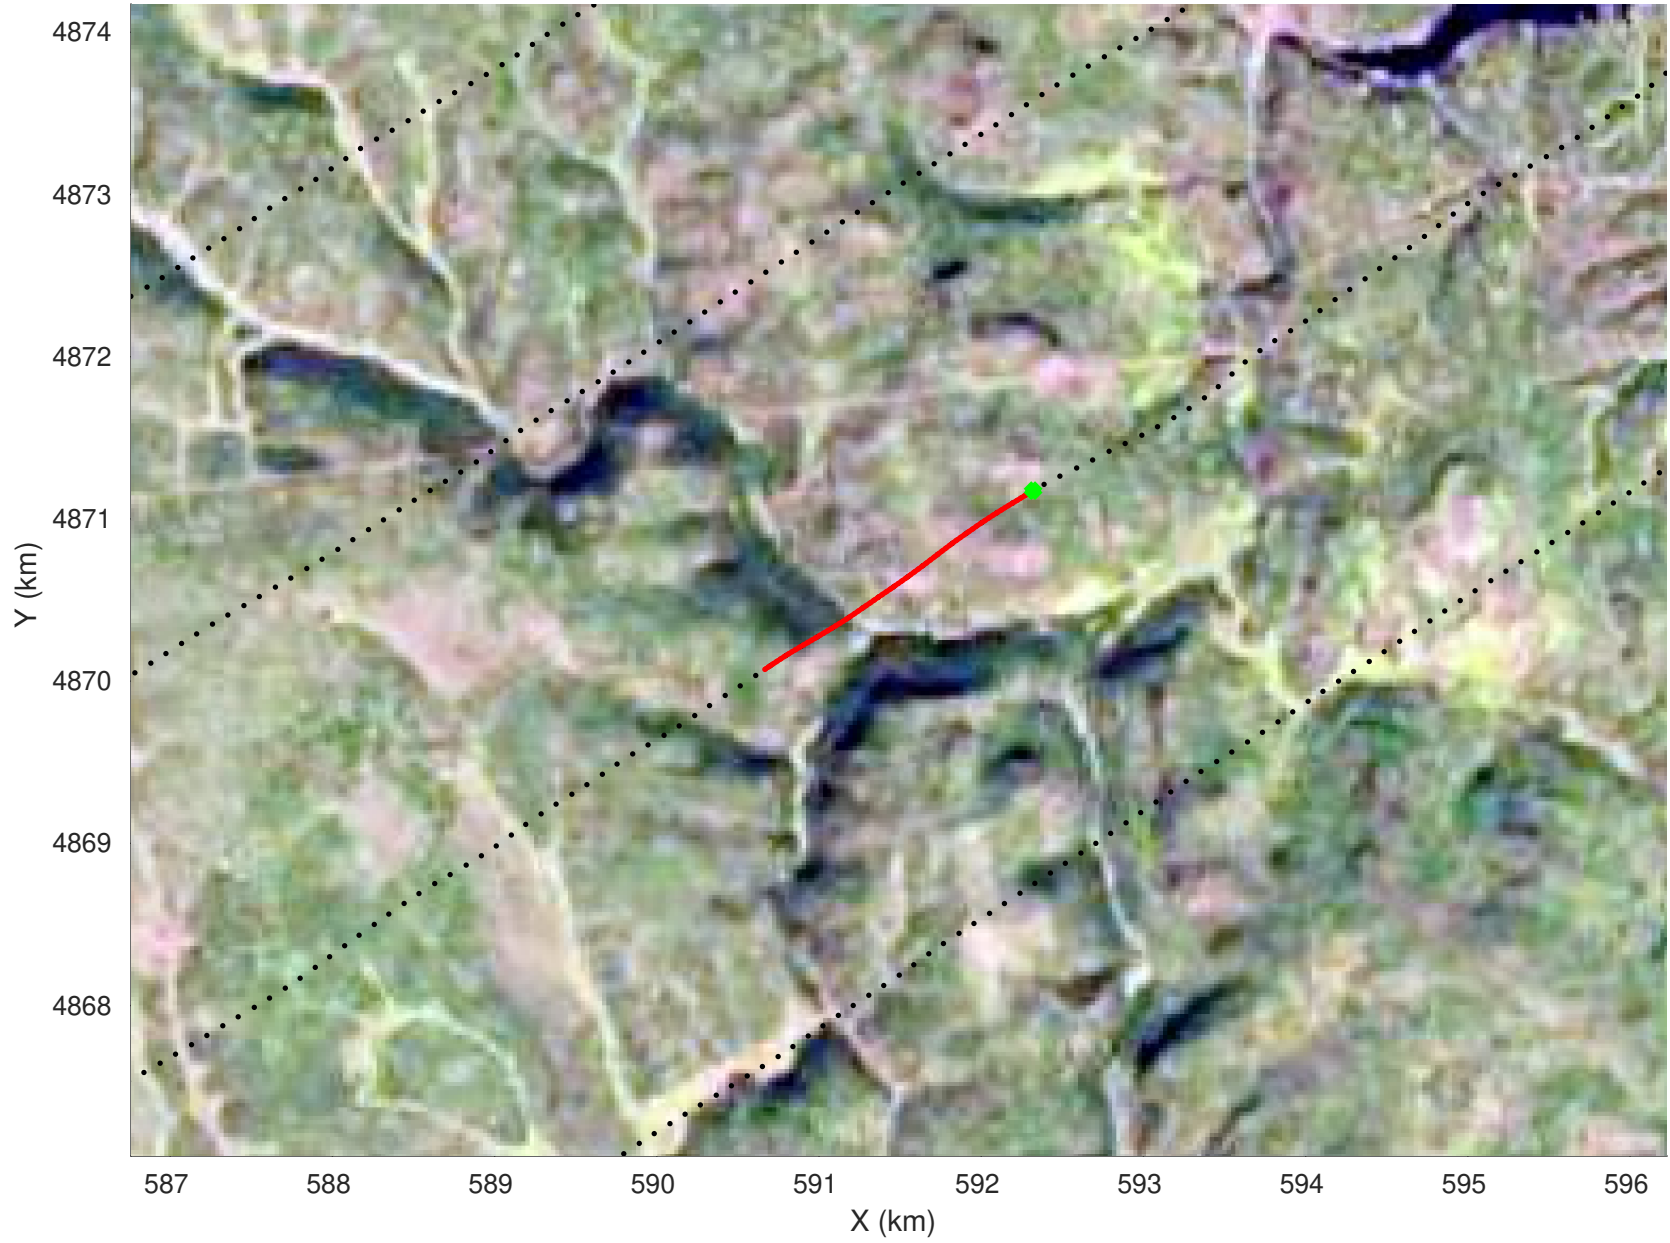

20210216_02_045
Black Hills, South Dakota

snow 2020_SouthDakota_N1KU: "" 20210216_02_045: 15:28:46.6 to 15:29:42.5 GPS

snow 2020_SouthDakota_N1KU: "" 20210216_02_045: 15:28:46.6 to 15:29:42.5 GPS

20210216_02_046
Black Hills, South Dakota