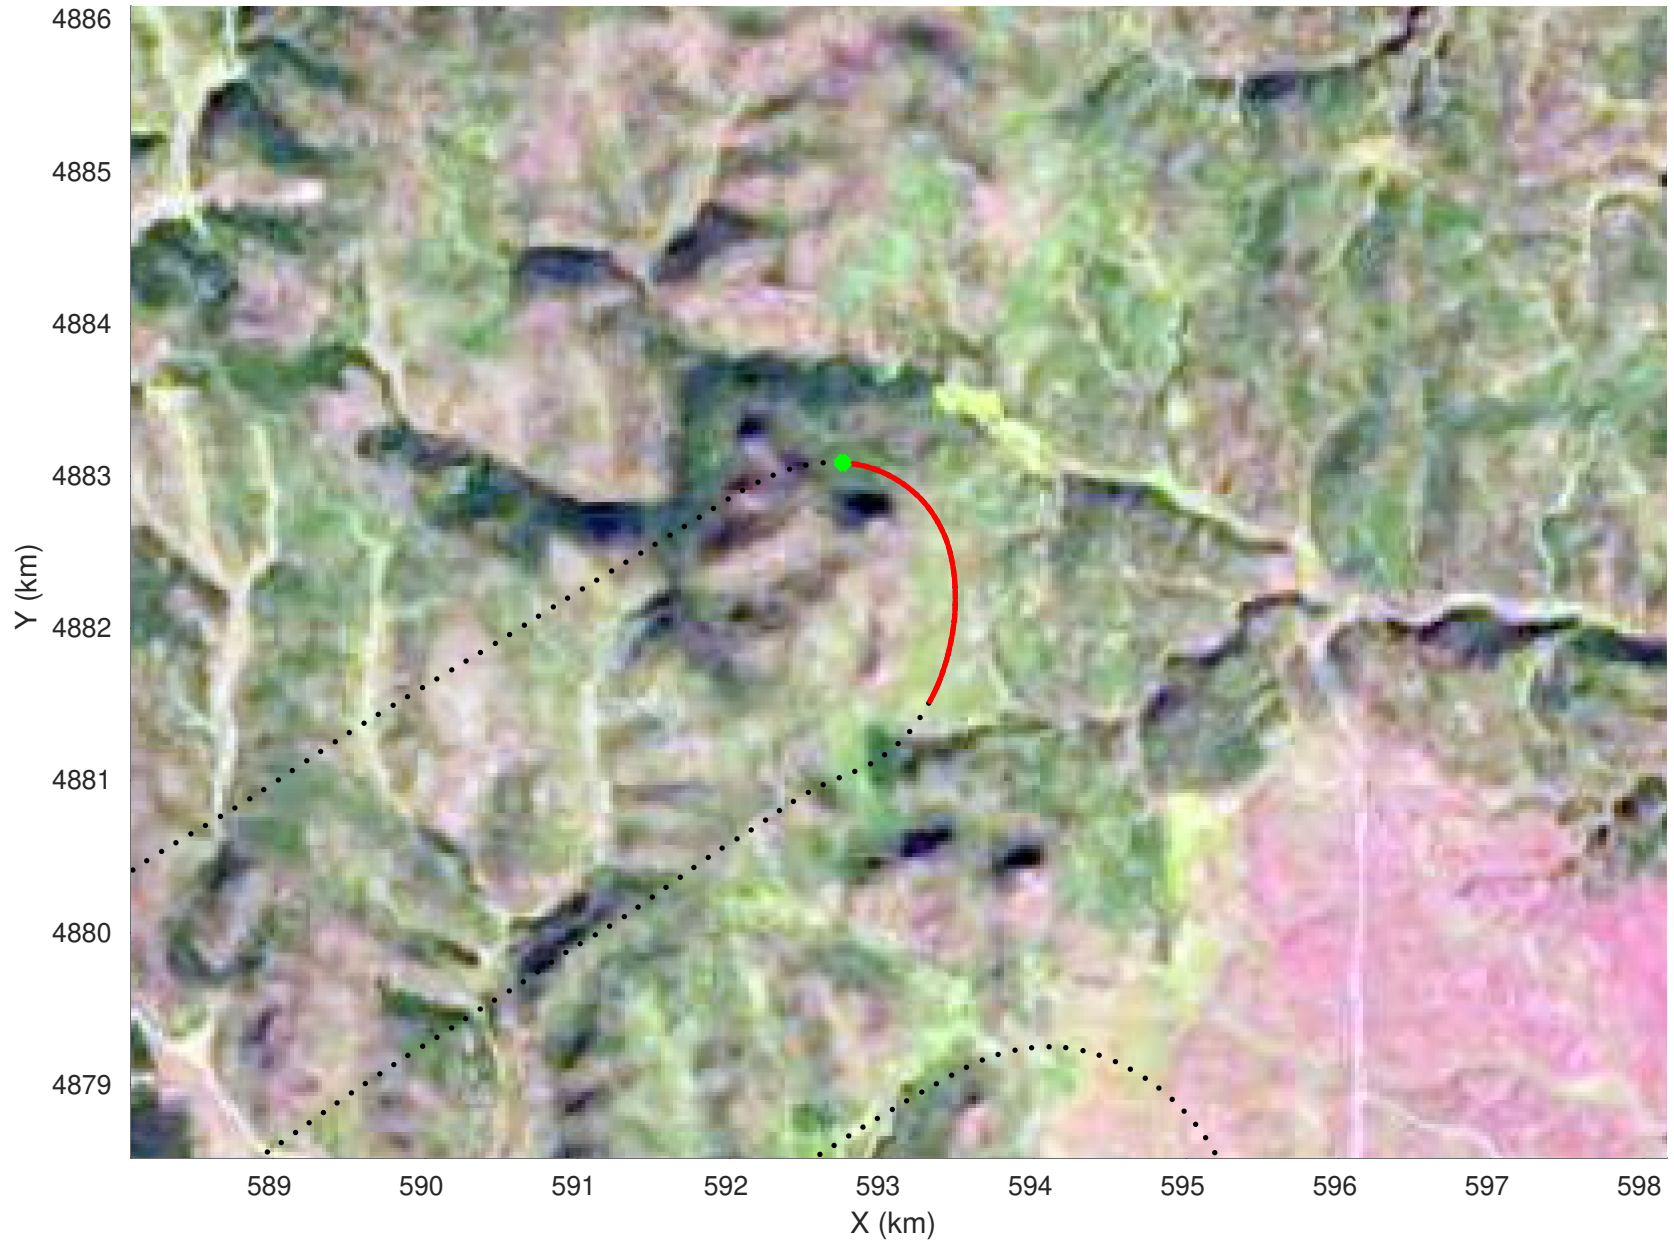

snow 2020_SouthDakota_N1KU: "" 20210216_02_007: 14:58:36.9 to 14:59:19.1 GPS

20210216_02_008
Black Hills, South Dakota

snow 2020_SouthDakota_N1KU: "" 20210216_02_008: 14:59:19.3 to 15:00:00.3 GPS

snow 2020_SouthDakota_N1KU: "" 20210216_02_008: 14:59:19.3 to 15:00:00.3 GPS

20210216_02_009
Black Hills, South Dakota

snow 2020_SouthDakota_N1KU: "" 20210216_02_009: 15:00:00.5 to 15:00:44.3 GPS

snow 2020_SouthDakota_N1KU: "" 20210216_02_009: 15:00:00.5 to 15:00:44.3 GPS

20210216_02_010
Black Hills, South Dakota

snow 2020_SouthDakota_N1KU: "" 20210216_02_010: 15:00:44.5 to 15:01:30.8 GPS

snow 2020_SouthDakota_N1KU: "" 20210216_02_010: 15:00:44.5 to 15:01:30.8 GPS

20210216_02_011
Black Hills, South Dakota

snow 2020_SouthDakota_N1KU: "" 20210216_02_011: 15:01:31.0 to 15:02:29.0 GPS