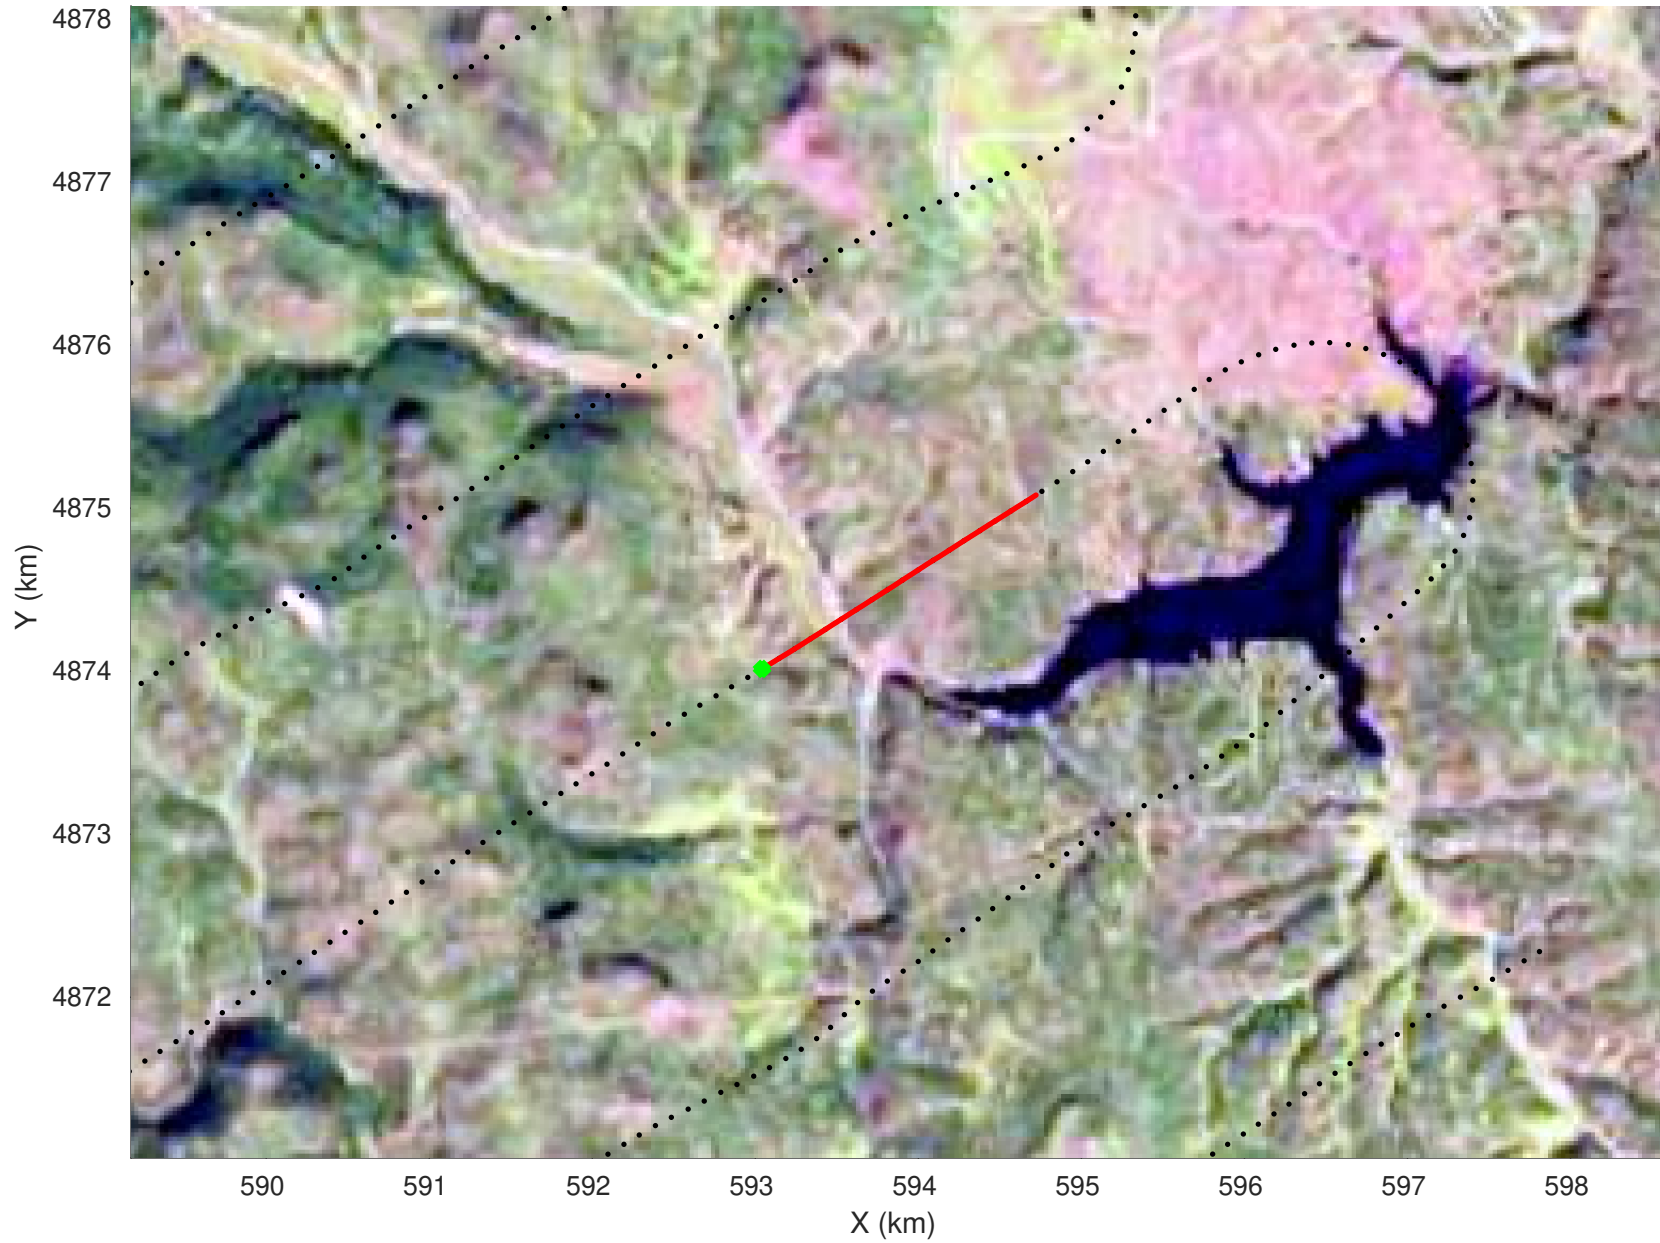

20210216_02_040
Black Hills, South Dakota