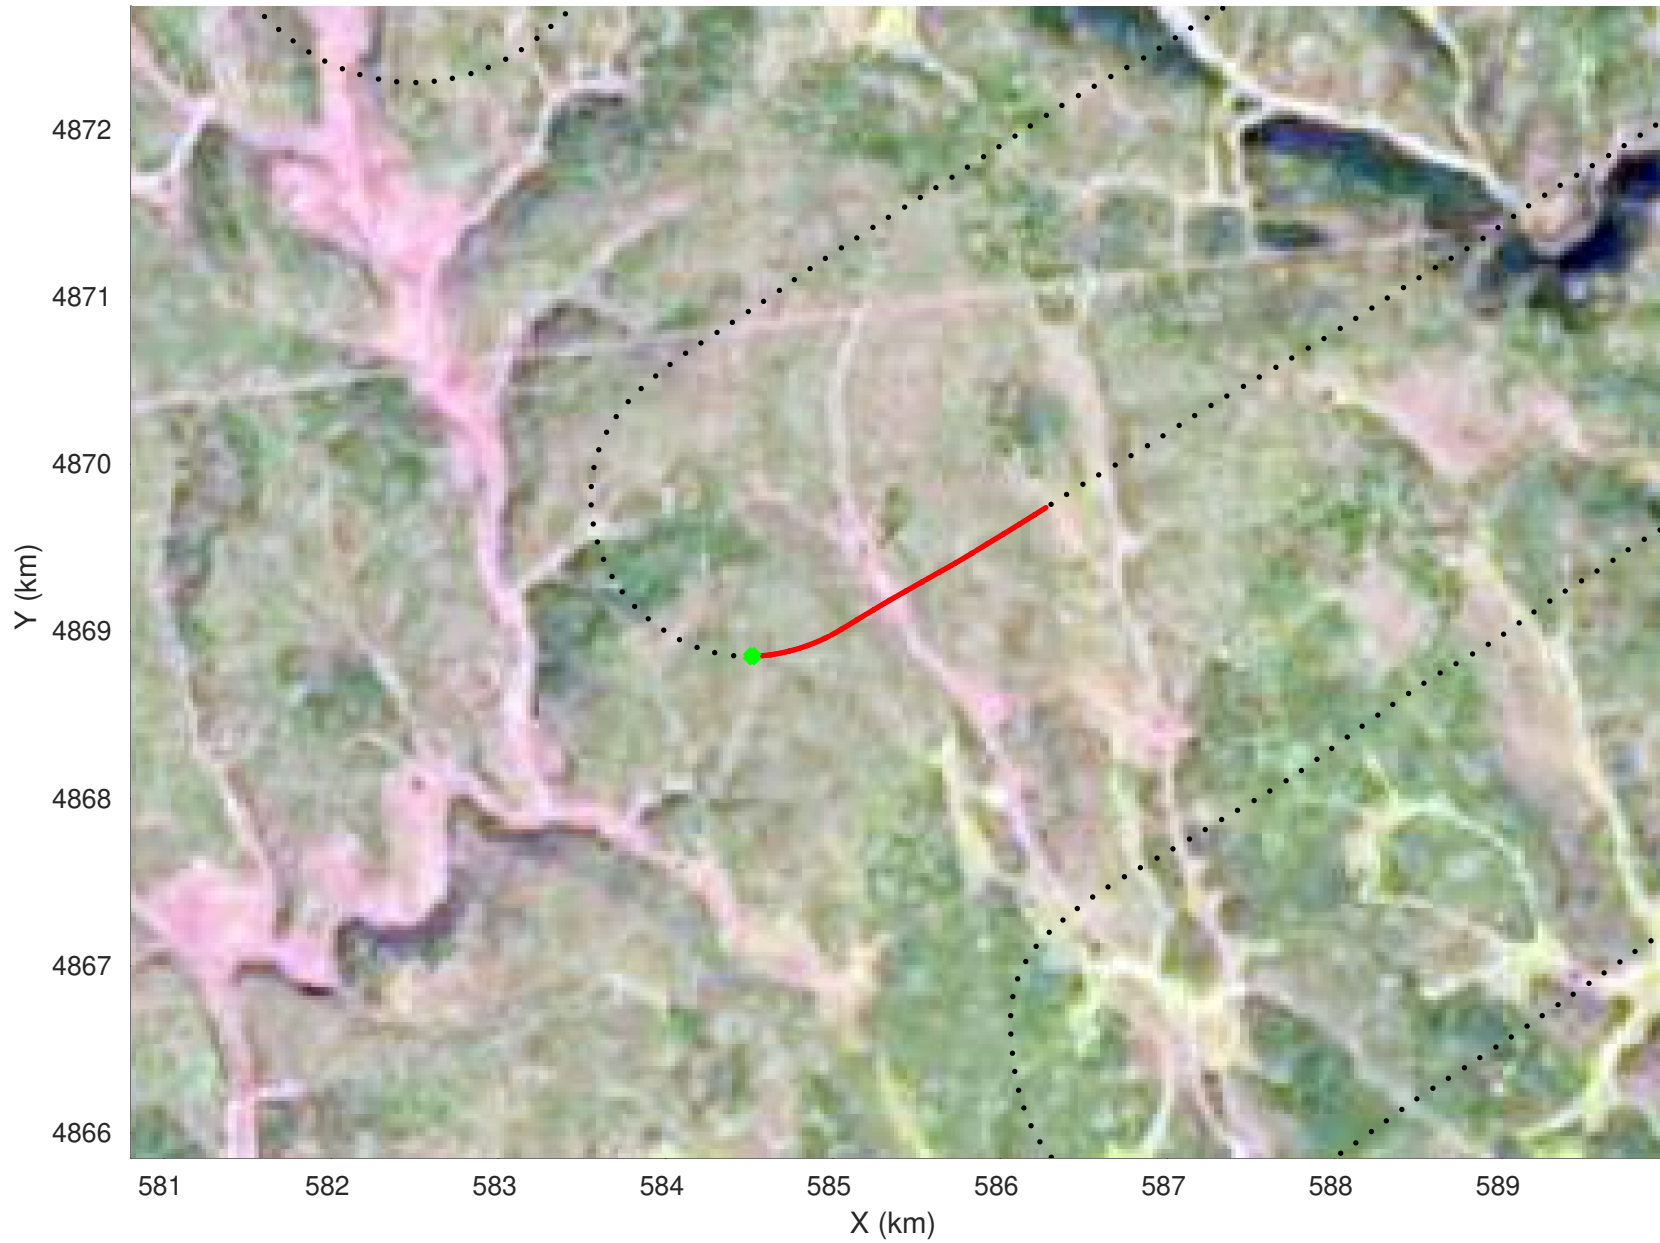

20210216_02_035
Black Hills, South Dakota