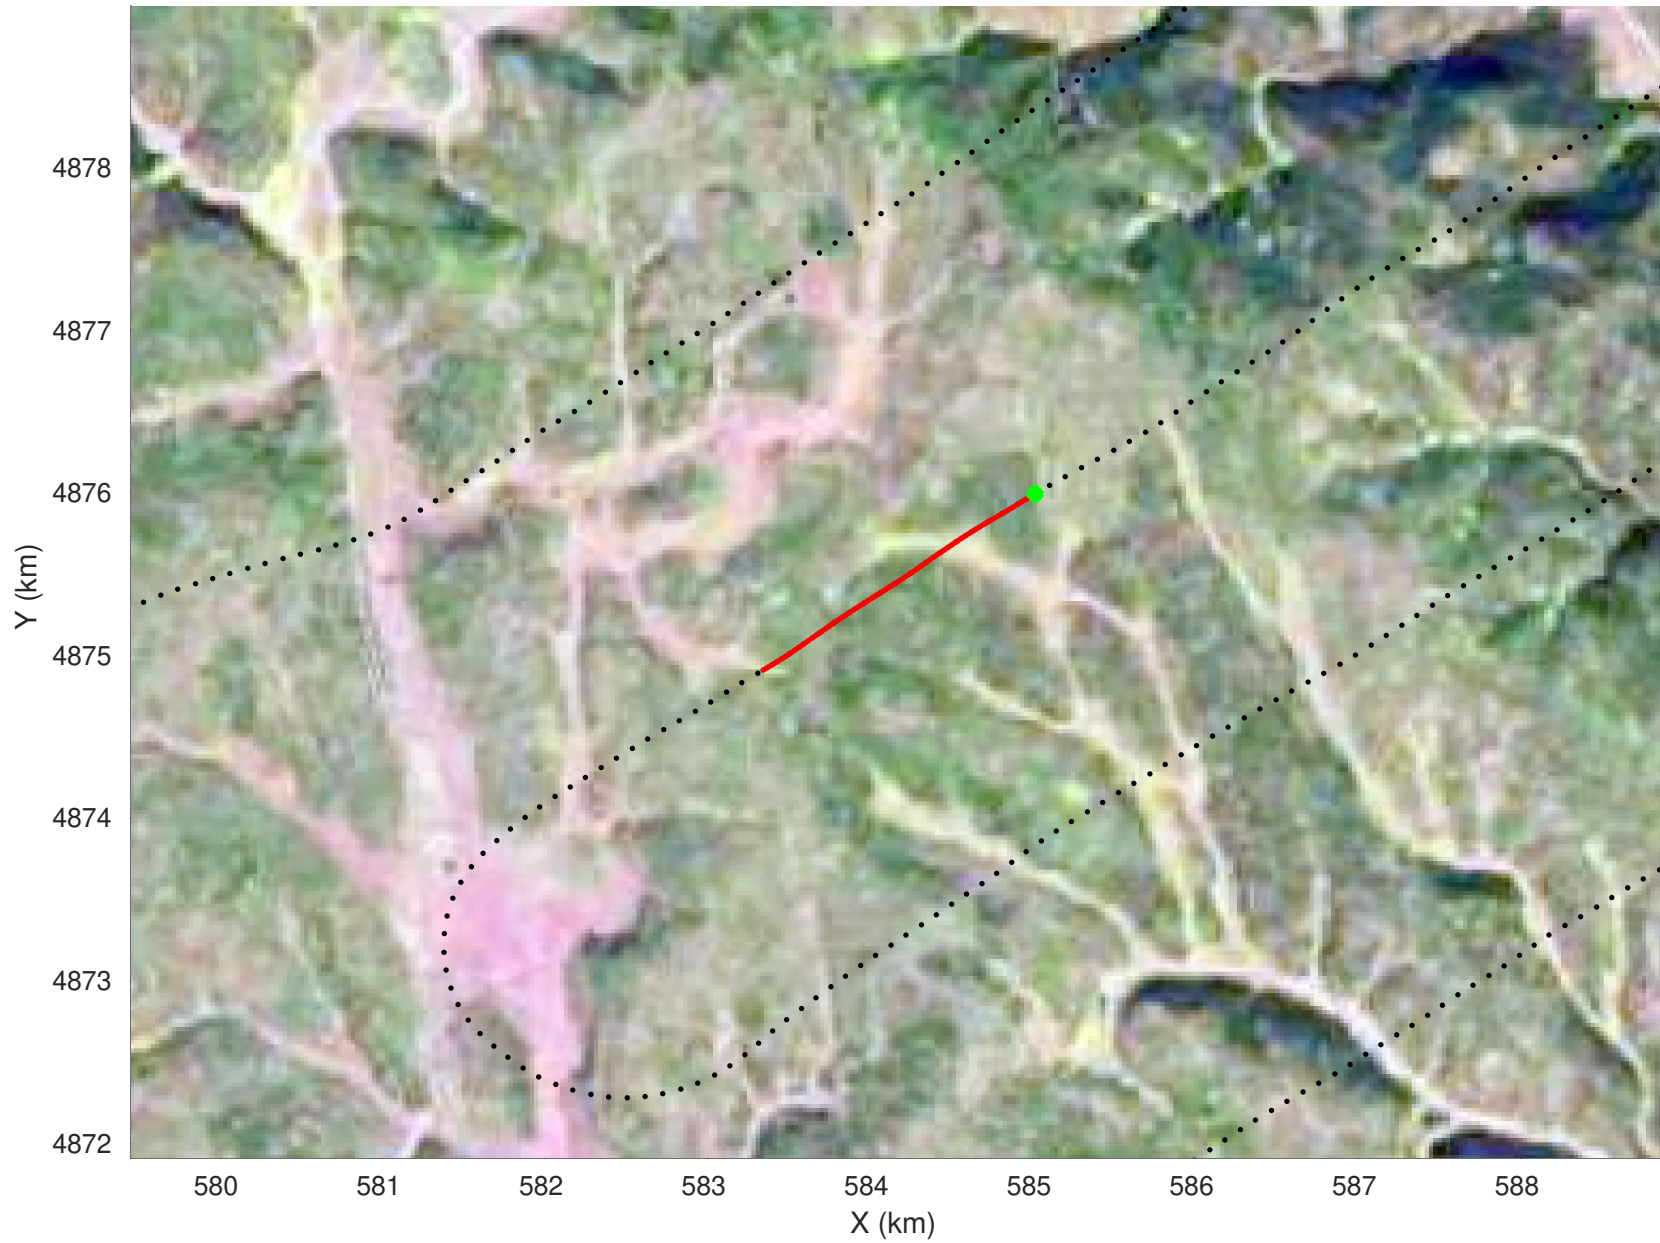

snow 2020_SouthDakota_N1KU: "" 20210216_02_014: 15:04:16.1 to 15:05:08.3 GPS

snow 2020_SouthDakota_N1KU: "" 20210216_02_014: 15:04:16.1 to 15:05:08.3 GPS

20210216_02_015
Black Hills, South Dakota

snow 2020_SouthDakota_N1KU: "" 20210216_02_015: 15:05:08.5 to 15:06:08.1 GPS

snow 2020_SouthDakota_N1KU: "" 20210216_02_015: 15:05:08.5 to 15:06:08.1 GPS

20210216_02_016
Black Hills, South Dakota

snow 2020_SouthDakota_N1KU: "" 20210216_02_016: 15:06:08.3 to 15:07:01.6 GPS

snow 2020_SouthDakota_N1KU: "" 20210216_02_016: 15:06:08.3 to 15:07:01.6 GPS