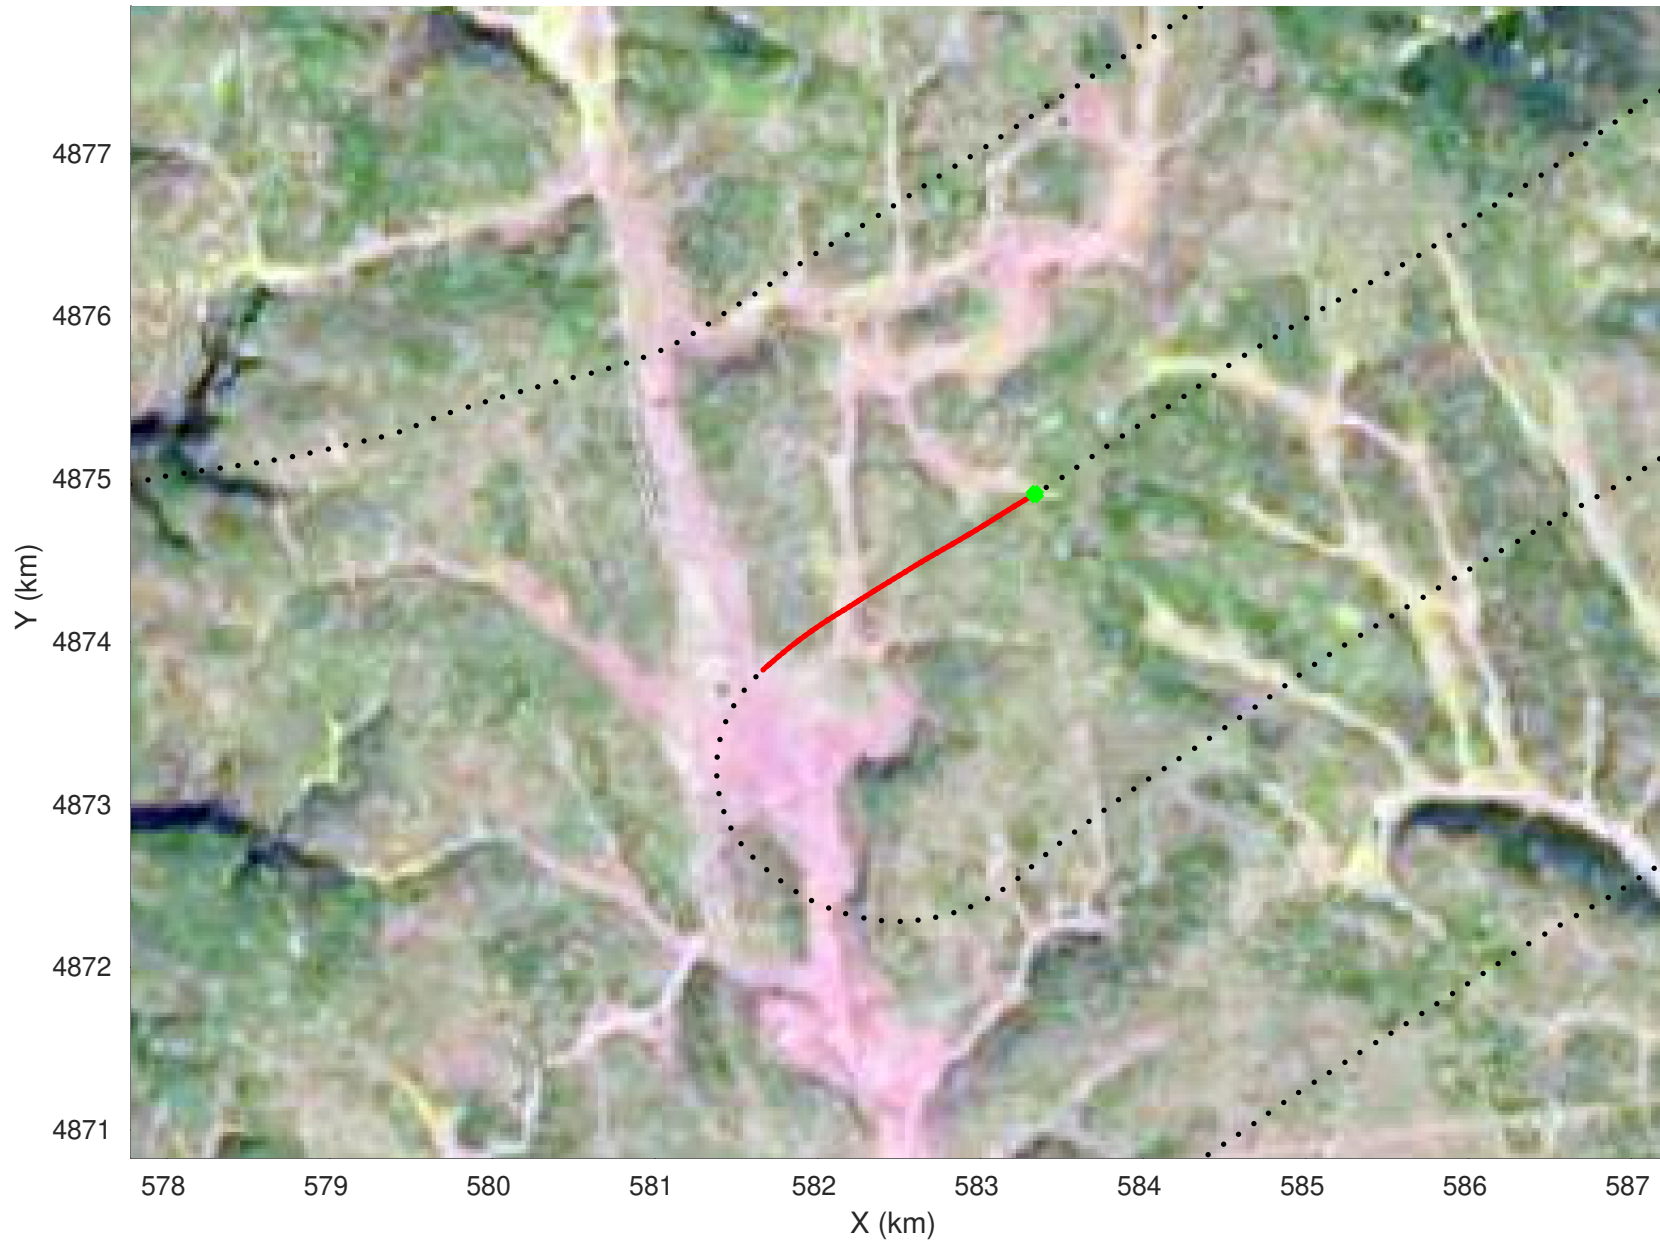

snow 2020_SouthDakota_N1KU: "" 20210216_02_015: 15:05:08.5 to 15:06:08.1 GPS

20210216_02_016
Black Hills, South Dakota

snow 2020_SouthDakota_N1KU: "" 20210216_02_016: 15:06:08.3 to 15:07:01.6 GPS

snow 2020_SouthDakota_N1KU: "" 20210216_02_016: 15:06:08.3 to 15:07:01.6 GPS

20210216_02_017
Black Hills, South Dakota

snow 2020_SouthDakota_N1KU: "" 20210216_02_017: 15:07:01.8 to 15:07:52.8 GPS

snow 2020_SouthDakota_N1KU: "" 20210216_02_017: 15:07:01.8 to 15:07:52.8 GPS

20210216_02_018
Black Hills, South Dakota