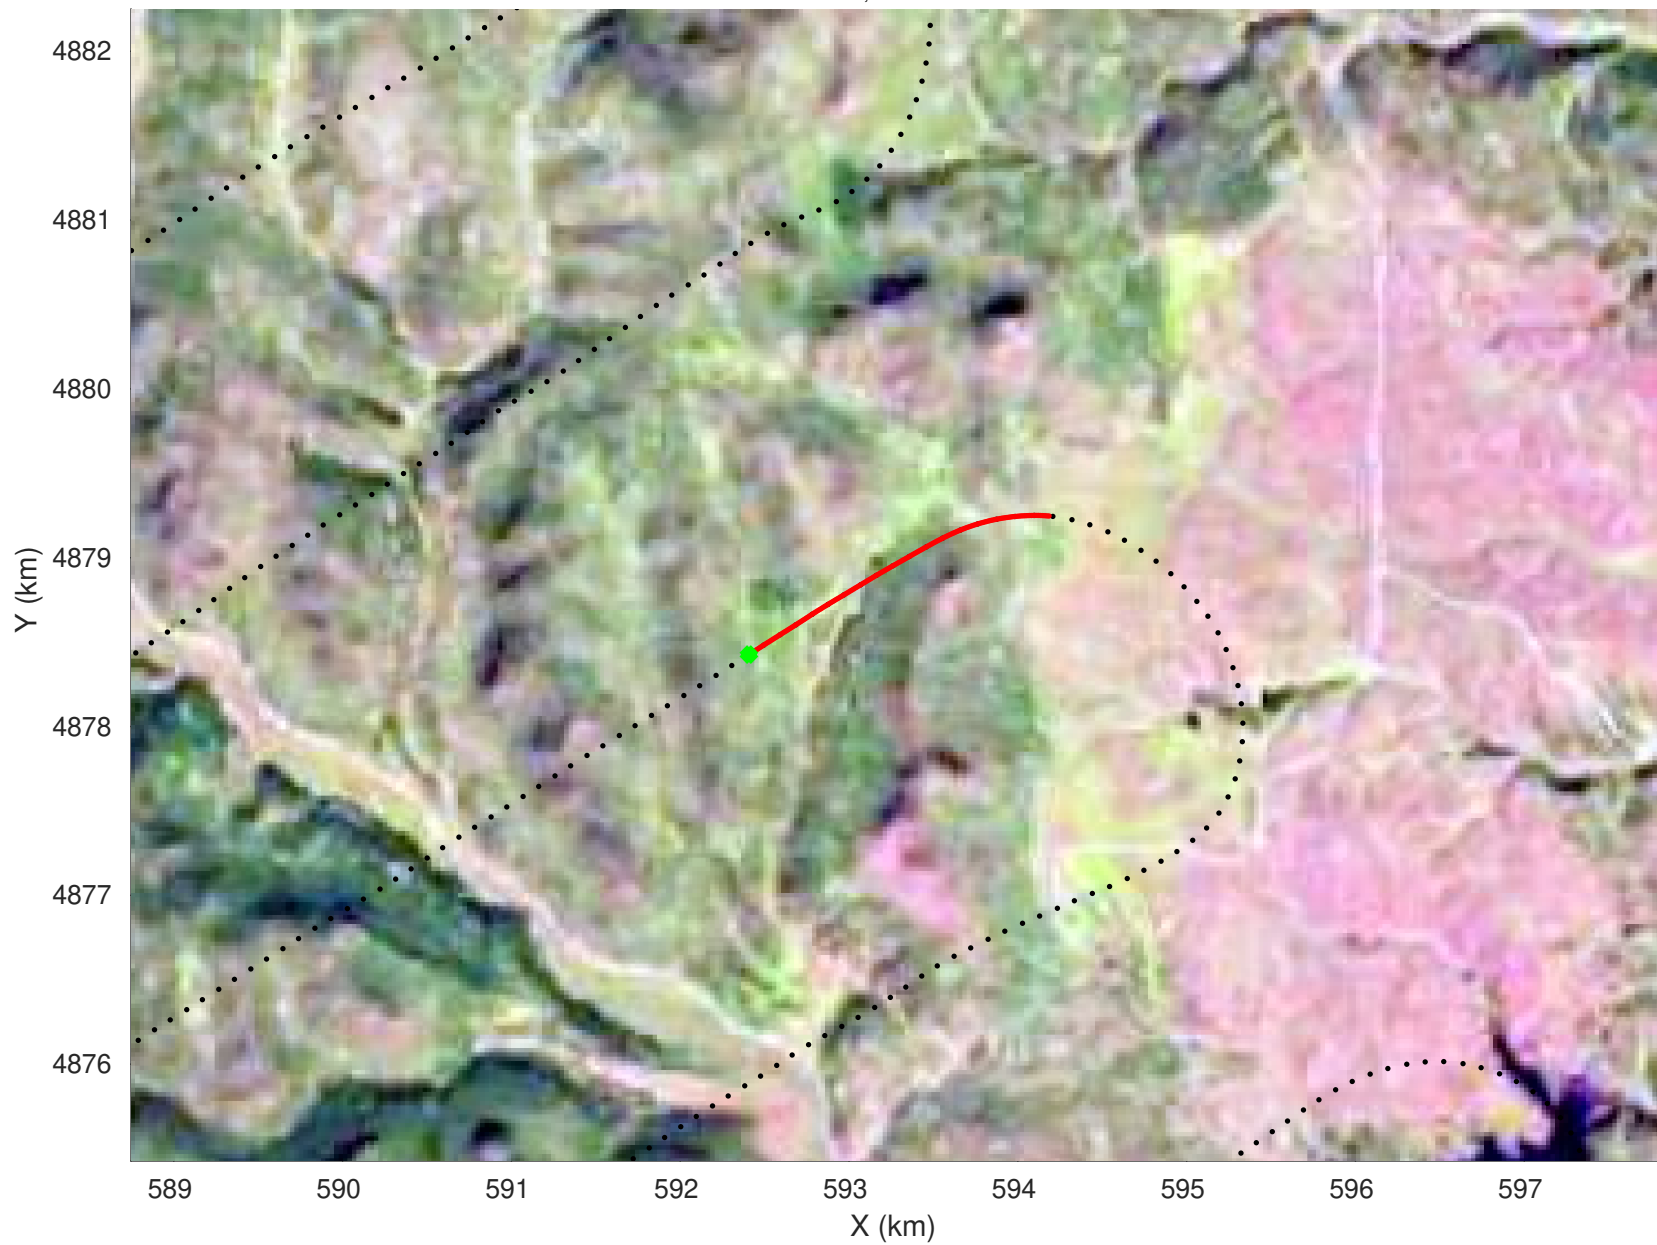

20210216_02_025
Black Hills, South Dakota