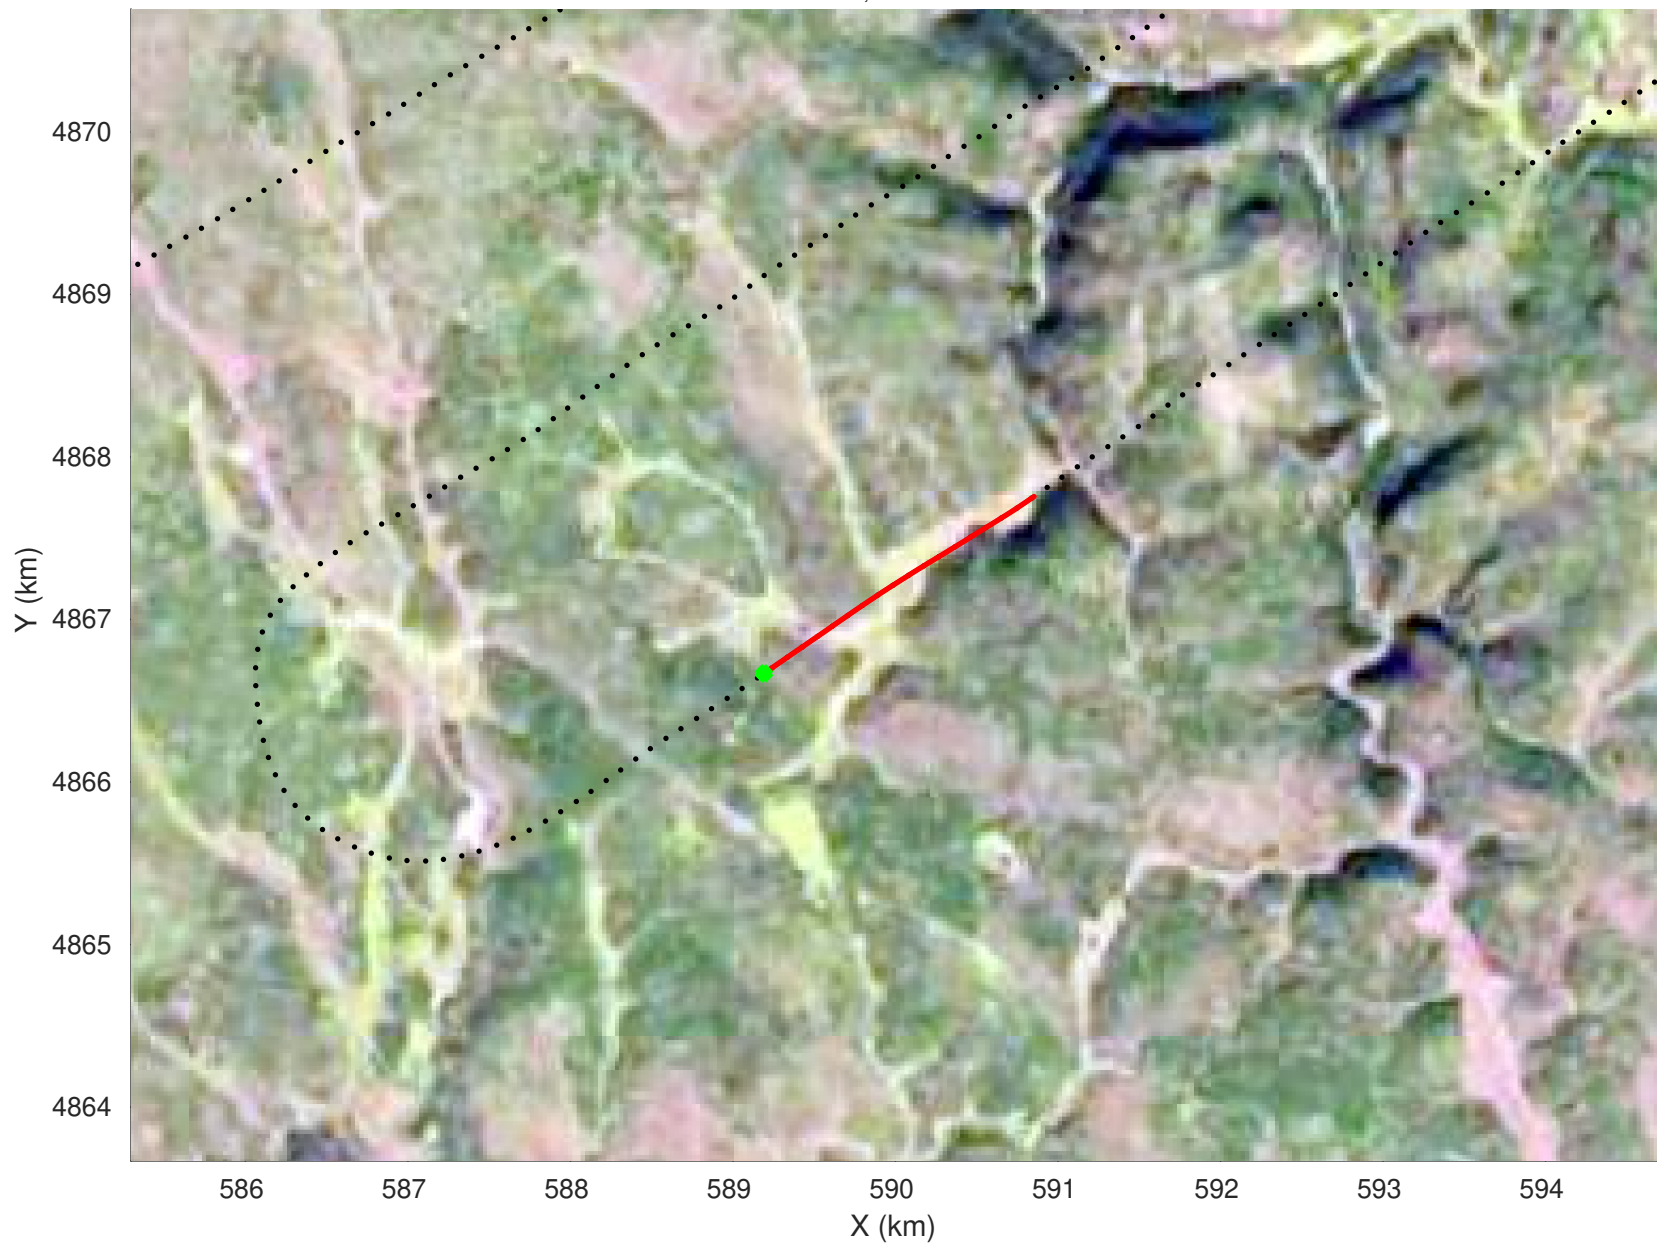

20210216_02_052
Black Hills, South Dakota