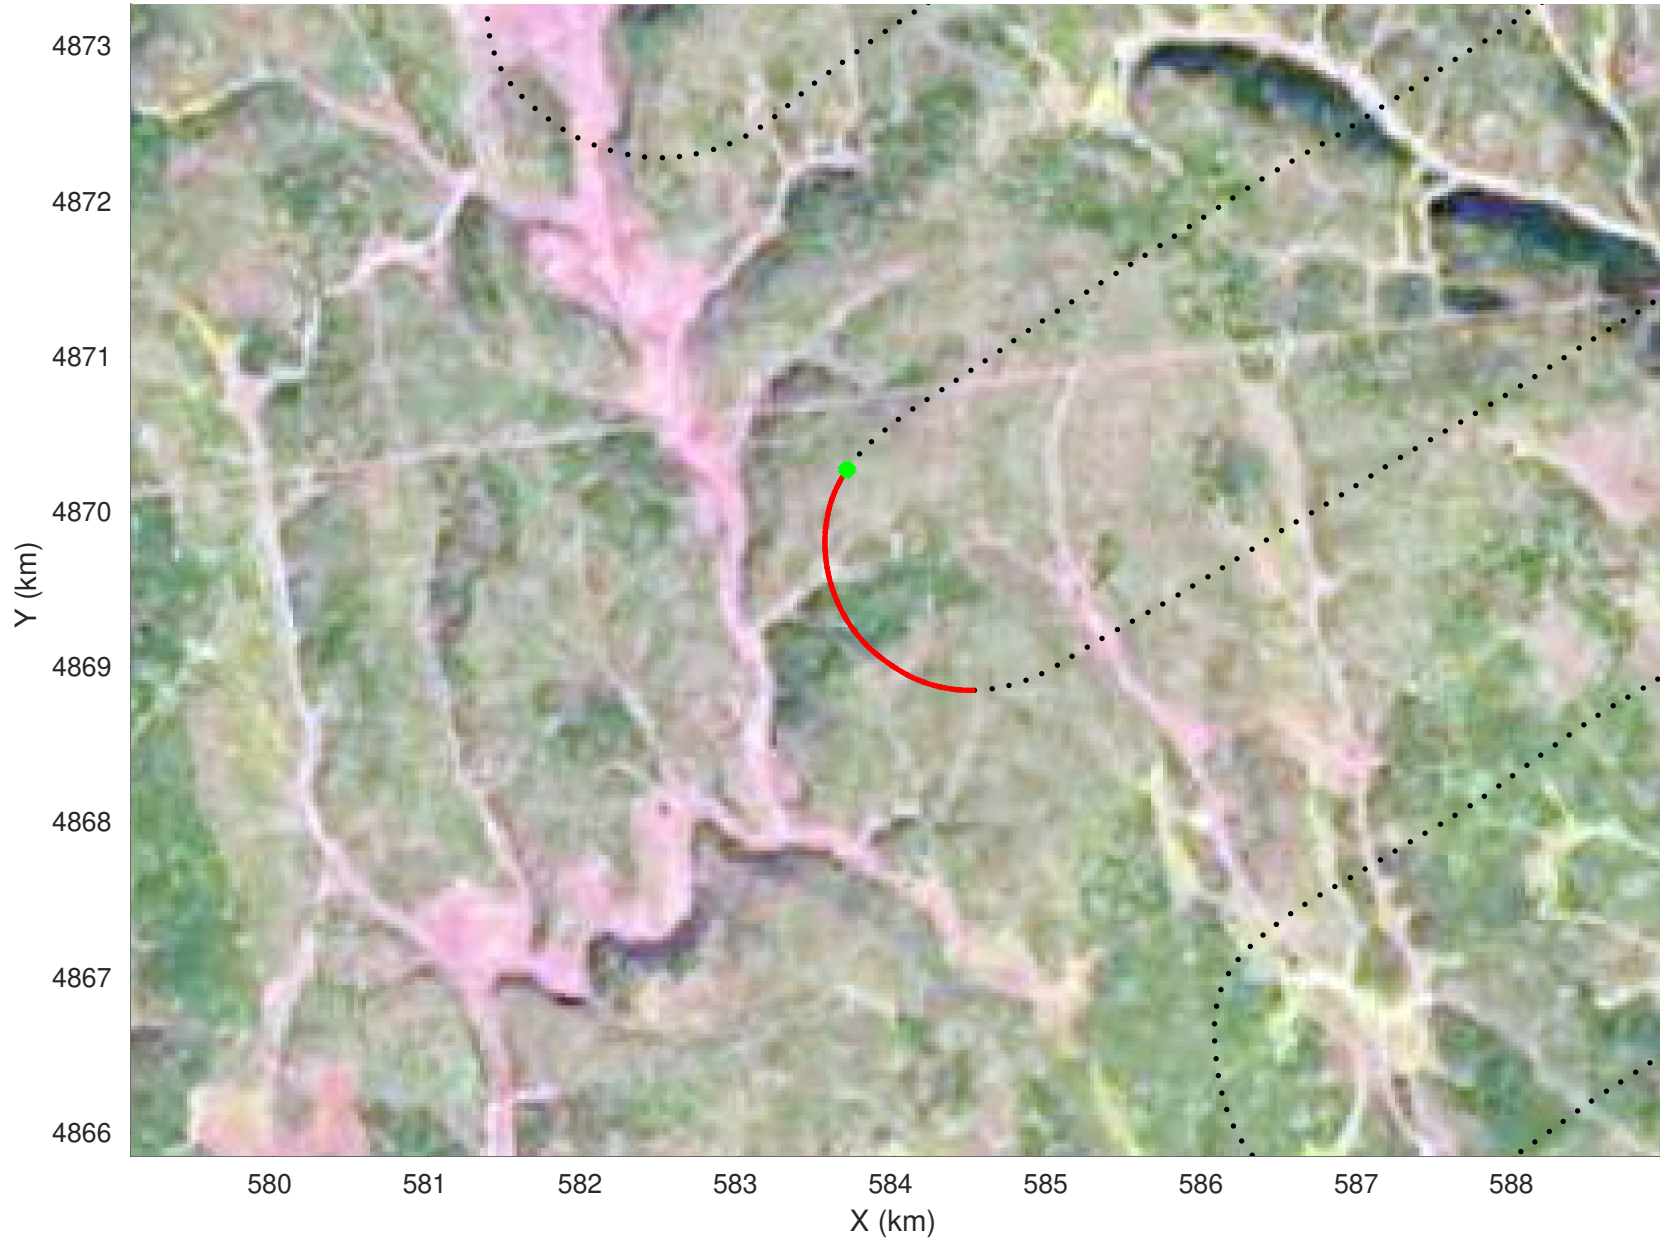

20210216_02_033
Black Hills, South Dakota

snow 2020_SouthDakota_N1KU: "" 20210216_02_033: 15:19:51.2 to 15:20:43.0 GPS

snow 2020_SouthDakota_N1KU: "" 20210216_02_033: 15:19:51.2 to 15:20:43.0 GPS

20210216_02_034
Black Hills, South Dakota