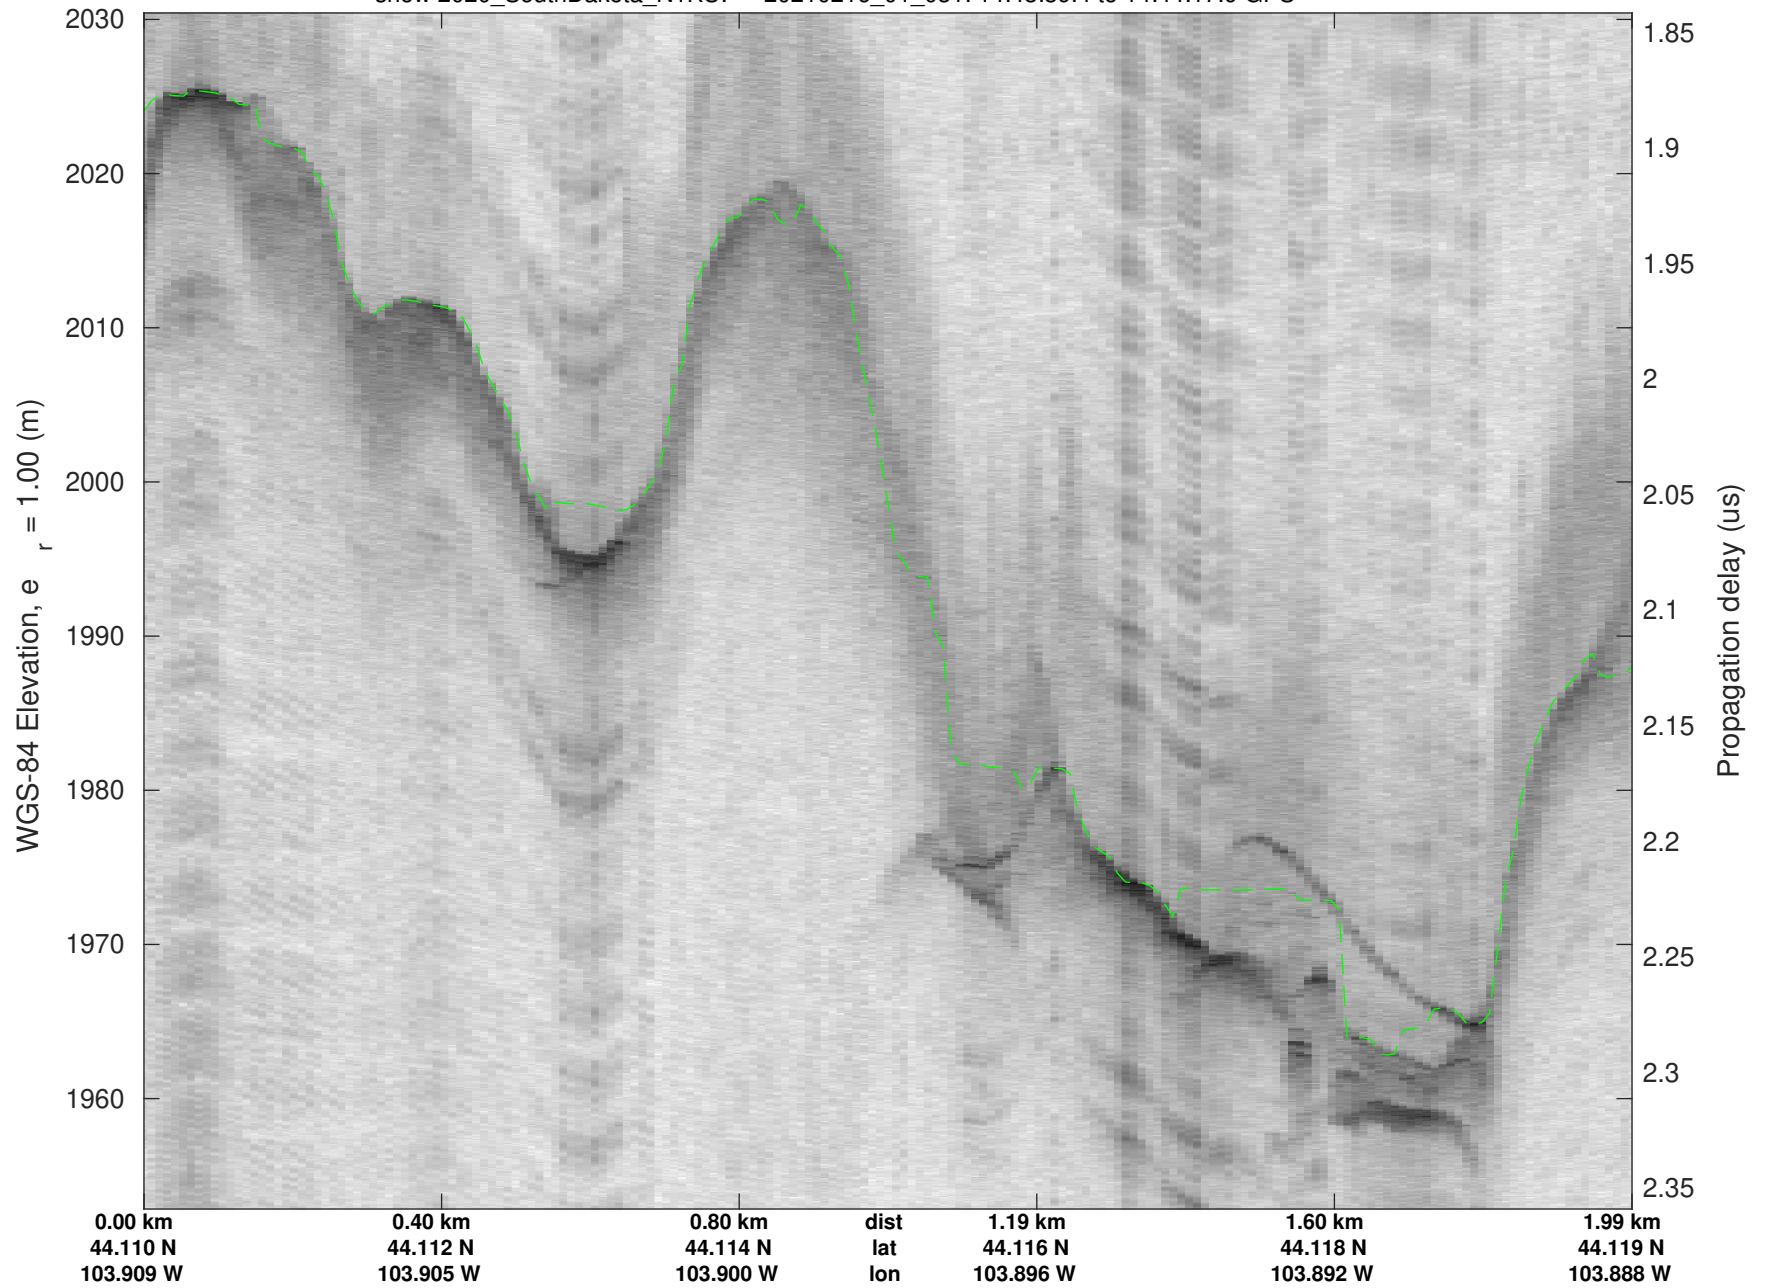

snow 2020\_SouthDakota\_N1KU: "" 20210216\_01\_028: 14:41:35.7 to 14:42:15.4 GPS

snow 2020\_SouthDakota\_N1KU: "" 20210216\_01\_028: 14:41:35.7 to 14:42:15.4 GPS

snow 2020\_SouthDakota\_N1KU: "" 20210216\_01\_029: 14:42:15.6 to 14:42:57.2 GPS

snow 2020\_SouthDakota\_N1KU: "" 20210216\_01\_029: 14:42:15.6 to 14:42:57.2 GPS

snow 2020\_SouthDakota\_N1KU: "" 20210216\_01\_030: 14:42:57.4 to 14:43:39.2 GPS

snow 2020\_SouthDakota\_N1KU: "" 20210216\_01\_030: 14:42:57.4 to 14:43:39.2 GPS

snow 2020\_SouthDakota\_N1KU: "" 20210216\_01\_031: 14:43:39.4 to 14:44:17.9 GPS

snow 2020\_SouthDakota\_N1KU: "" 20210216\_01\_031: 14:43:39.4 to 14:44:17.9 GPS

snow 2020\_SouthDakota\_N1KU: "" 20210216\_01\_032: 14:44:18.1 to 14:44:59.7 GPS

snow 2020\_SouthDakota\_N1KU: "" 20210216\_01\_032: 14:44:18.1 to 14:44:59.7 GPS

snow 2020\_SouthDakota\_N1KU: "" 20210216\_01\_033: 14:44:59.9 to 14:45:47.6 GPS

snow 2020\_SouthDakota\_N1KU: "" 20210216\_01\_033: 14:44:59.9 to 14:45:47.6 GPS