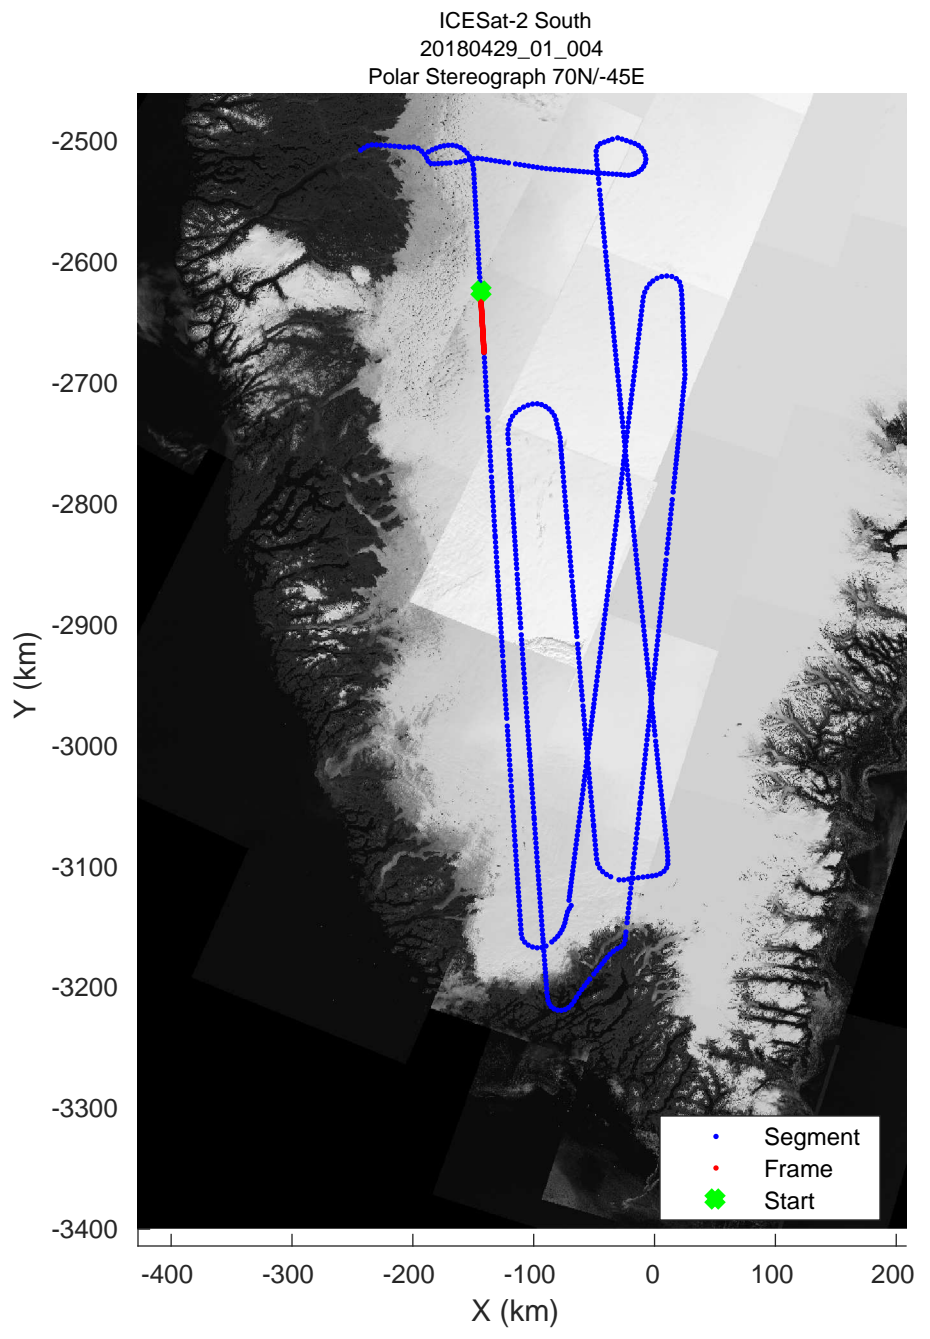

rds 2018_Greenland_P3: "ICESat-2 South" 20180429_01_001: 11:16:38.4 to 11:22:58.3 GPS

rds 2018_Greenland_P3: "ICESat-2 South" 20180429_01_001: 11:16:38.4 to 11:22:58.3 GPS

rds 2018_Greenland_P3: "ICESat-2 South" 20180429_01_002: 11:23:01.1 to 11:29:13.1 GPS

rds 2018_Greenland_P3: "ICESat-2 South" 20180429_01_002: 11:23:01.1 to 11:29:13.1 GPS

ICESat-2 South
20180429_01_003
Polar Stereograph 70N/-45E

rds 2018_Greenland_P3: "ICESat-2 South" 20180429_01_003: 11:29:15.6 to 11:35:11.8 GPS

rds 2018_Greenland_P3: "ICESat-2 South" 20180429_01_003: 11:29:15.6 to 11:35:11.8 GPS

rds 2018_Greenland_P3: "ICESat-2 South" 20180429_01_004: 11:35:14.8 to 11:40:55.1 GPS

rds 2018_Greenland_P3: "ICESat-2 South" 20180429_01_004: 11:35:14.8 to 11:40:55.1 GPS