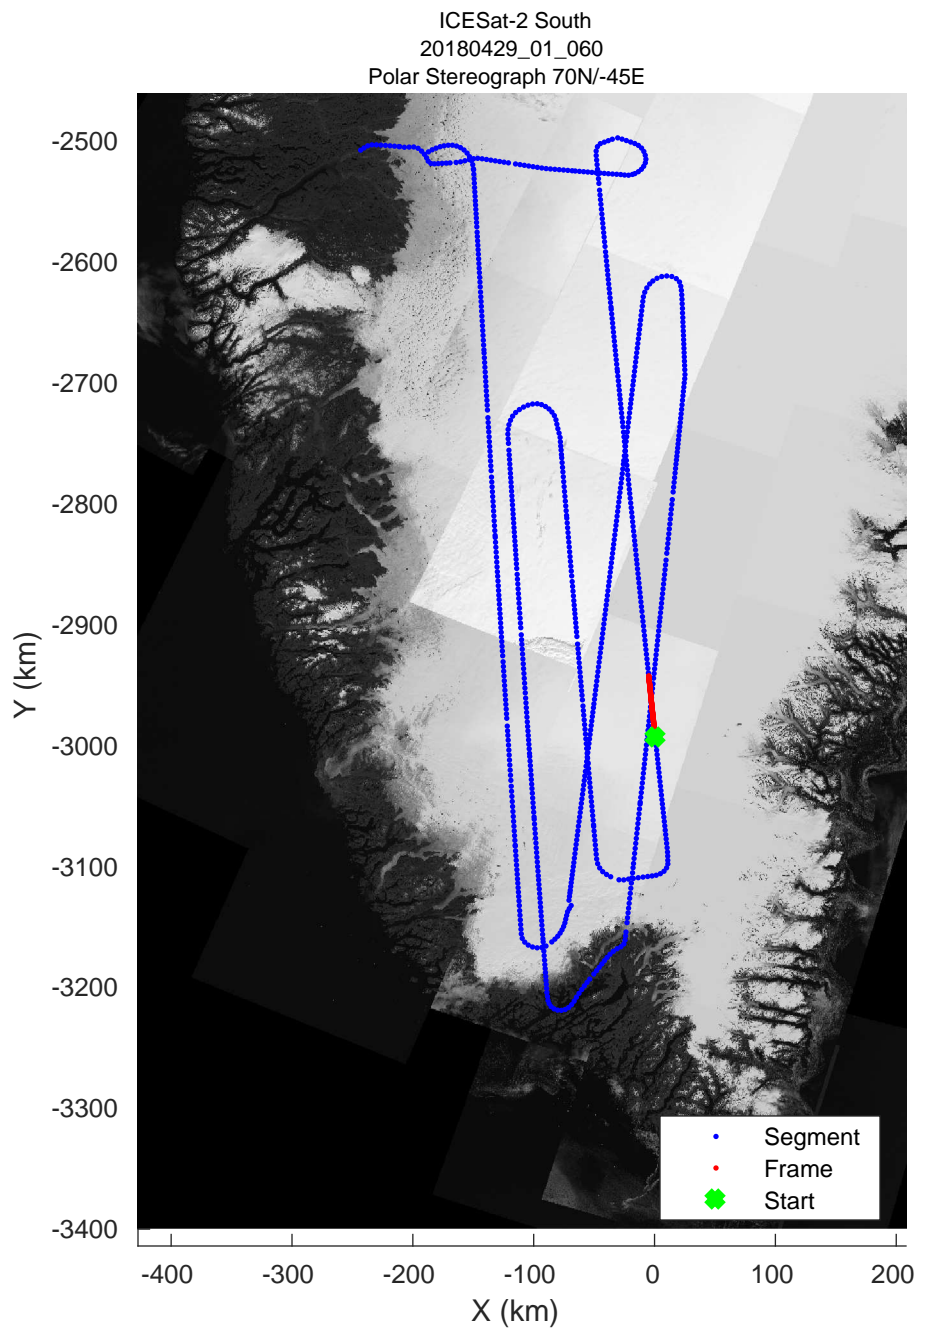

rds 2018_Greenland_P3: "ICESat-2 South" 20180429_01_058: 16:56:24.8 to 17:02:44.7 GPS

rds 2018_Greenland_P3: "ICESat-2 South" 20180429_01_058: 16:56:24.8 to 17:02:44.7 GPS

rds 2018_Greenland_P3: "ICESat-2 South" 20180429_01_059: 17:02:47.4 to 17:08:56.3 GPS

rds 2018_Greenland_P3: "ICESat-2 South" 20180429_01_059: 17:02:47.4 to 17:08:56.3 GPS

rds 2018_Greenland_P3: "ICESat-2 South" 20180429_01_060: 17:08:58.2 to 17:15:00.7 GPS

rds 2018_Greenland_P3: "ICESat-2 South" 20180429_01_060: 17:08:58.2 to 17:15:00.7 GPS