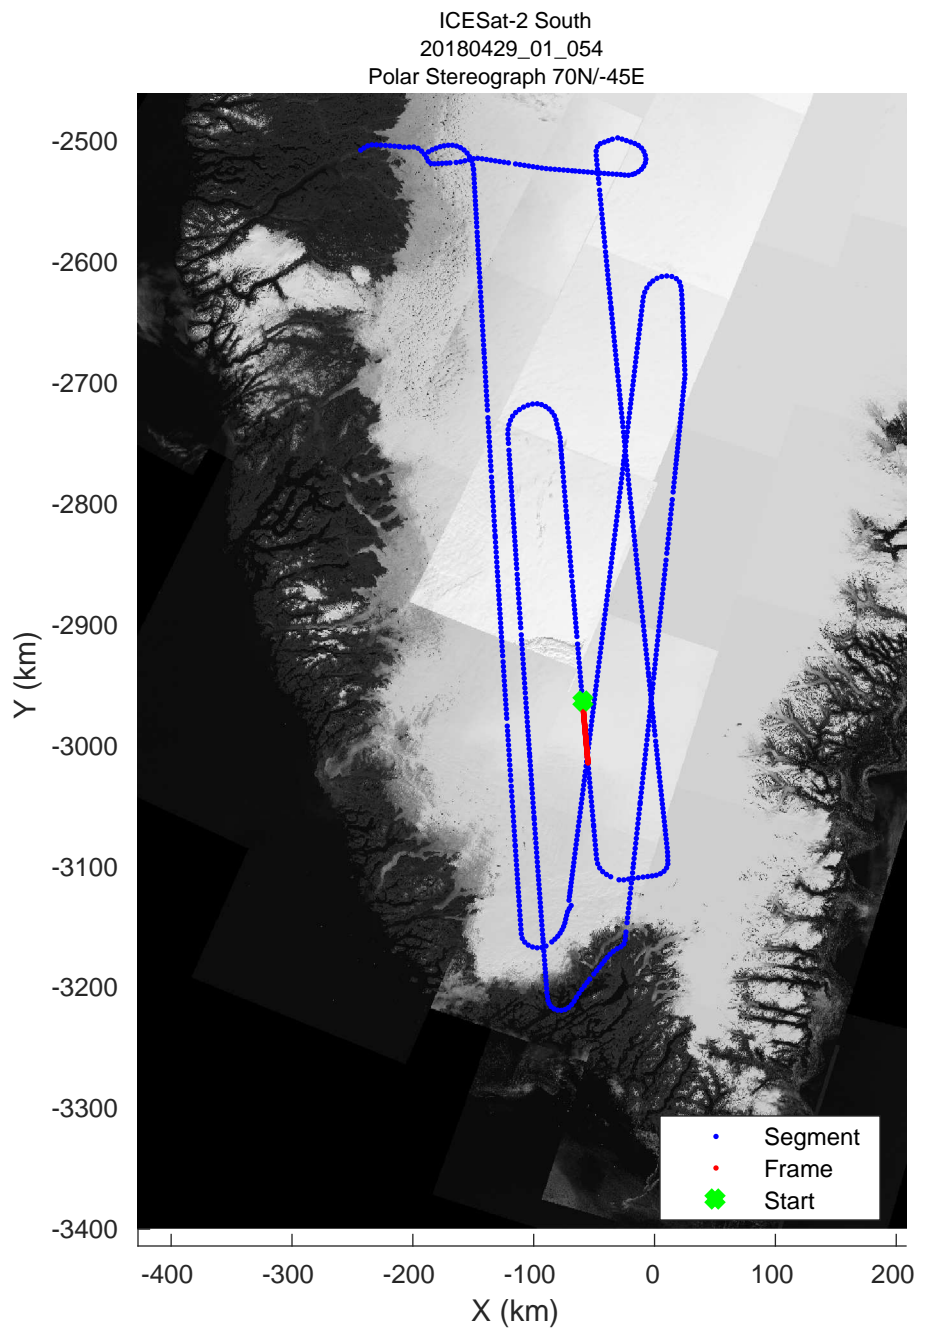

rds 2018_Greenland_P3: "ICESat-2 South" 20180429_01_052: 16:20:43.3 to 16:26:41.1 GPS

rds 2018_Greenland_P3: "ICESat-2 South" 20180429_01_052: 16:20:43.3 to 16:26:41.1 GPS

rds 2018_Greenland_P3: "ICESat-2 South" 20180429_01_053: 16:26:42.9 to 16:32:37.5 GPS

rds 2018_Greenland_P3: "ICESat-2 South" 20180429_01_053: 16:26:42.9 to 16:32:37.5 GPS

rds 2018_Greenland_P3: "ICESat-2 South" 20180429_01_054: 16:32:40.3 to 16:38:28.6 GPS

rds 2018_Greenland_P3: "ICESat-2 South" 20180429_01_054: 16:32:40.3 to 16:38:28.6 GPS