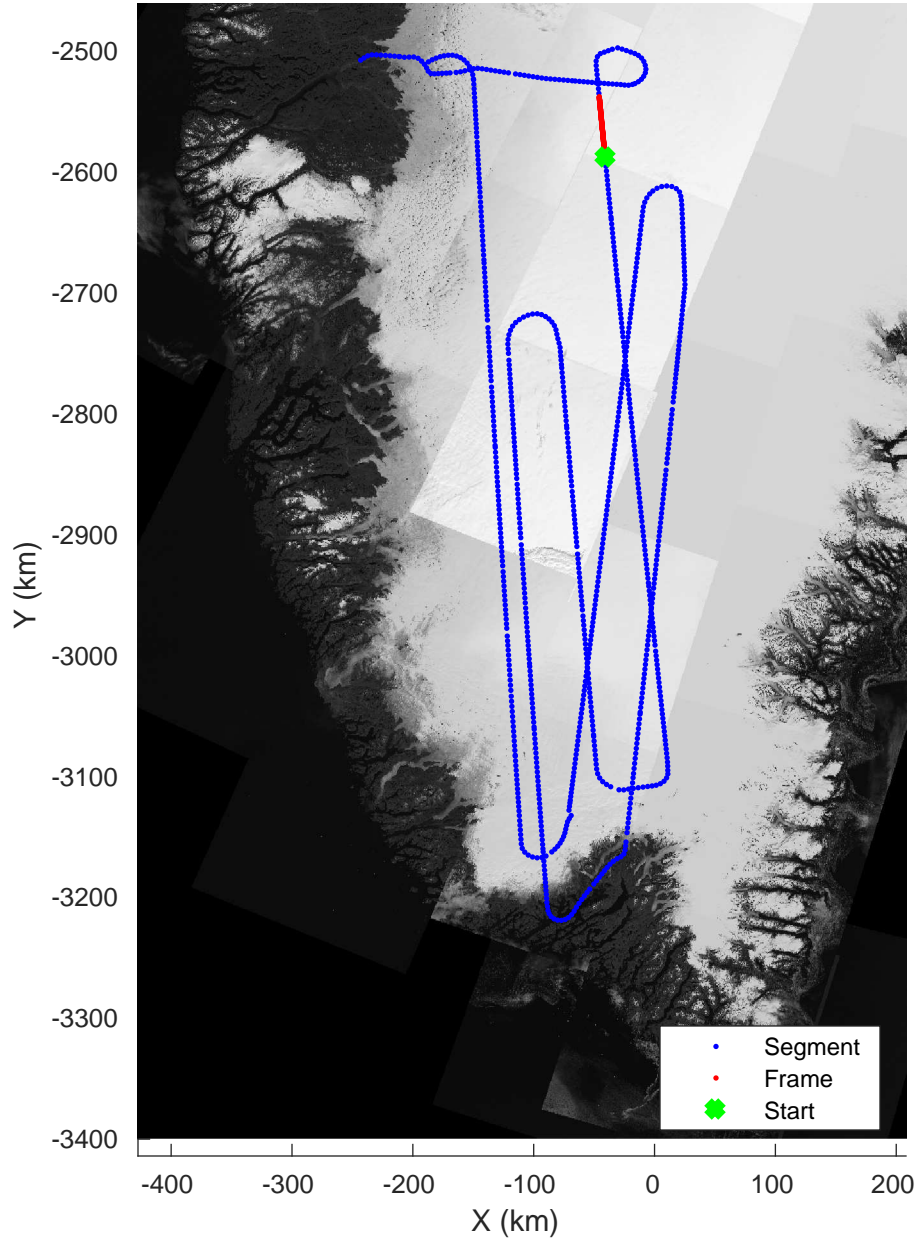

rds 2018_Greenland_P3: "ICESat-2 South" 20180429_01_065: 17:38:21.2 to 17:44:15.8 GPS

rds 2018_Greenland_P3: "ICESat-2 South" 20180429_01_066: 17:44:17.4 to 17:50:13.6 GPS

rds 2018_Greenland_P3: "ICESat-2 South" 20180429_01_066: 17:44:17.4 to 17:50:13.6 GPS

rds 2018_Greenland_P3: "ICESat-2 South" 20180429_01_067: 17:50:15.9 to 17:56:07.4 GPS

rds 2018_Greenland_P3: "ICESat-2 South" 20180429_01_067: 17:50:15.9 to 17:56:07.4 GPS

ICESat-2 South
20180429_01_068
Polar Stereograph 70N/-45E

rds 2018_Greenland_P3: "ICESat-2 South" 20180429_01_068: 17:56:10.1 to 18:01:55.2 GPS

rds 2018_Greenland_P3: "ICESat-2 South" 20180429_01_068: 17:56:10.1 to 18:01:55.2 GPS

rds 2018_Greenland_P3: "ICESat-2 South" 20180429_01_069: 18:01:57.2 to 18:07:58.2 GPS