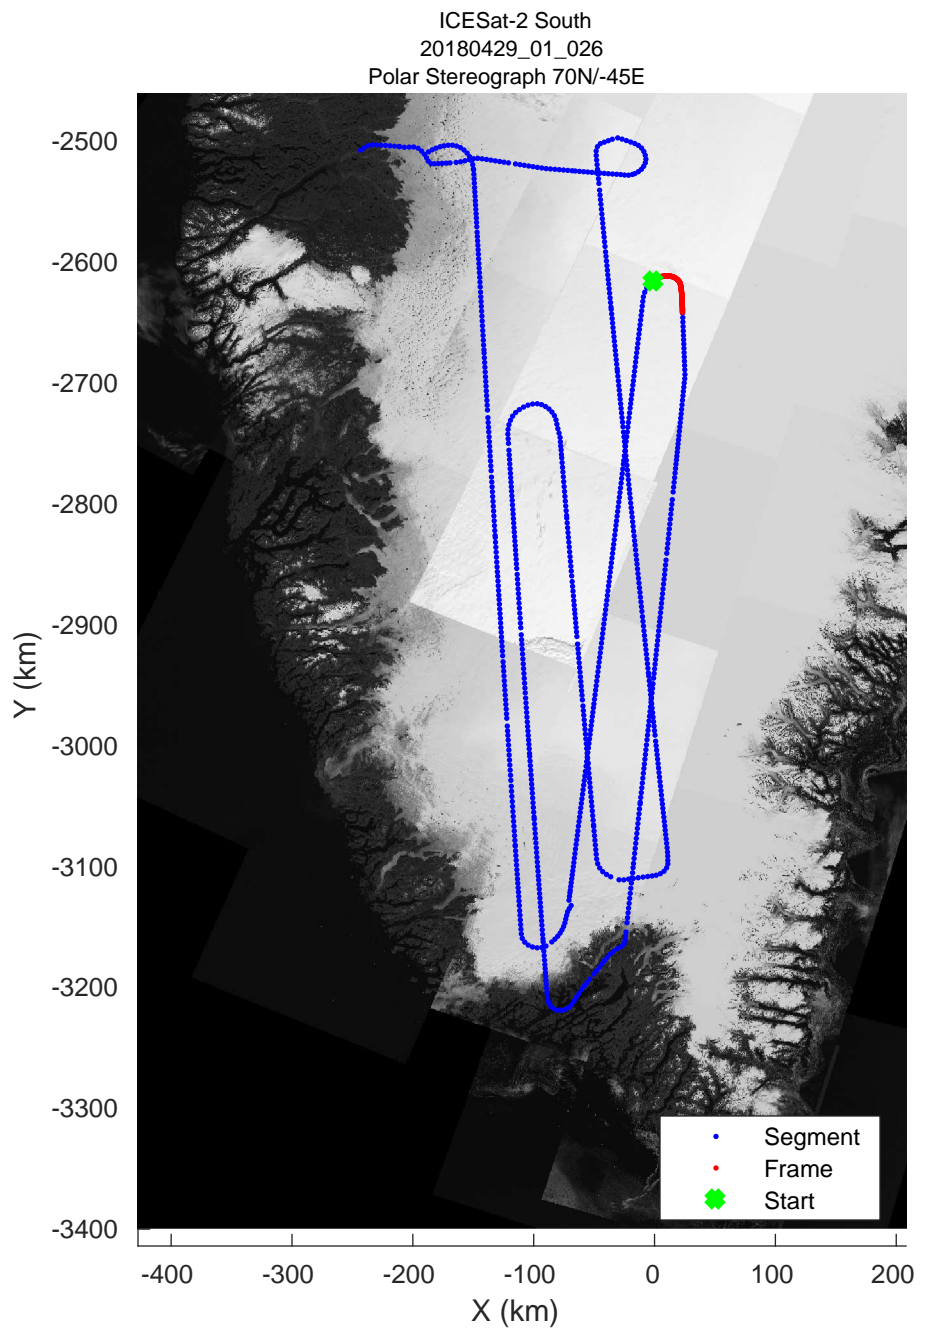

rds 2018_Greenland_P3: "ICESat-2 South" 20180429_01_023: 13:27:44.5 to 13:33:26.5 GPS

rds 2018_Greenland_P3: "ICESat-2 South" 20180429_01_024: 13:33:29.0 to 13:39:17.3 GPS

rds 2018_Greenland_P3: "ICESat-2 South" 20180429_01_024: 13:33:29.0 to 13:39:17.3 GPS

rds 2018_Greenland_P3: "ICESat-2 South" 20180429_01_025: 13:39:19.8 to 13:45:06.5 GPS

rds 2018_Greenland_P3: "ICESat-2 South" 20180429_01_025: 13:39:19.8 to 13:45:06.5 GPS

rds 2018_Greenland_P3: "ICESat-2 South" 20180429_01_026: 13:45:08.1 to 13:50:53.2 GPS