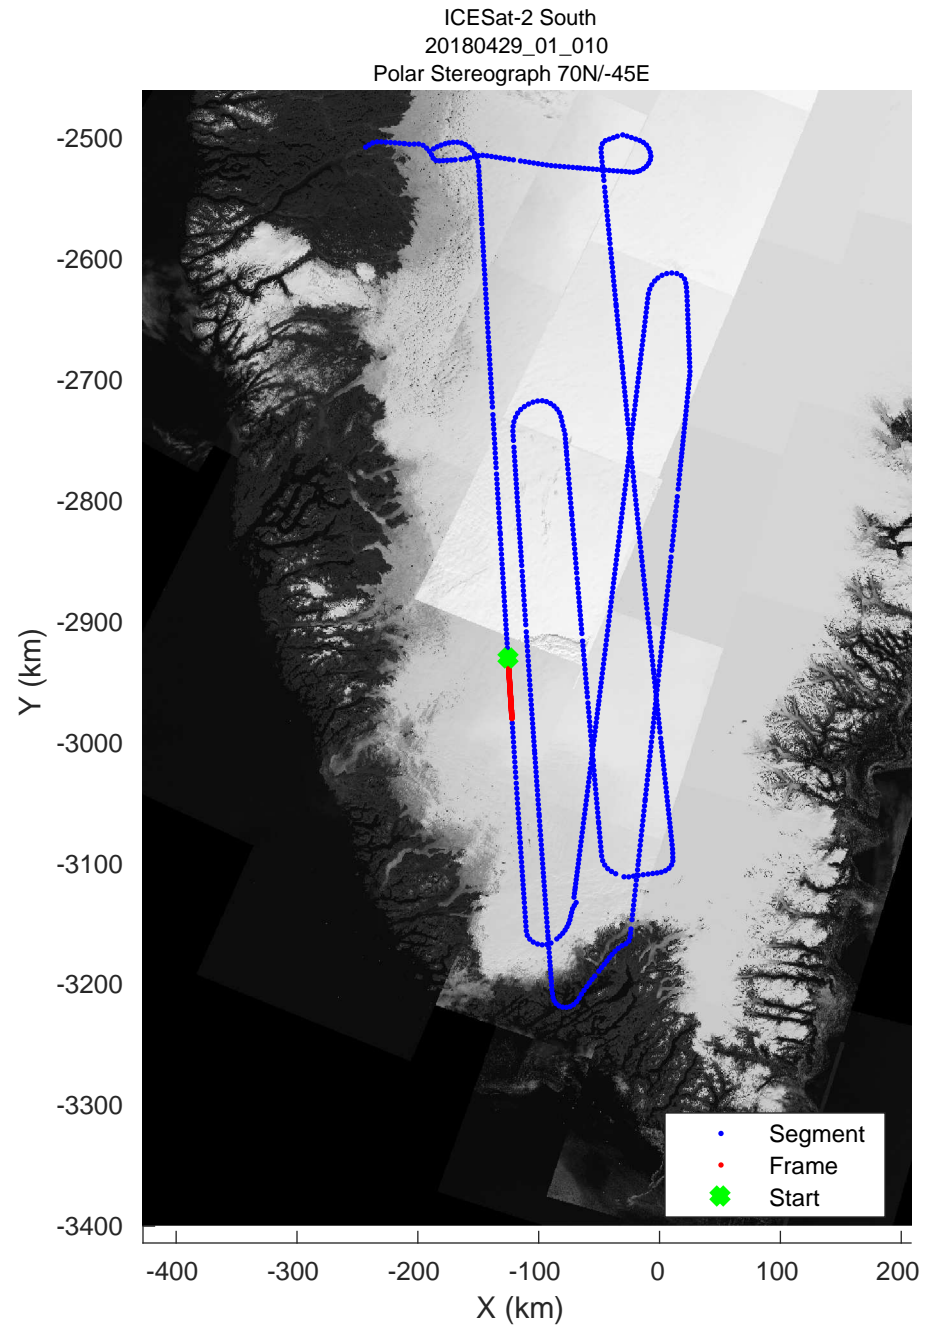

rds 2018_Greenland_P3: "ICESat-2 South" 20180429_01_006: 11:46:44.2 to 11:52:23.0 GPS

rds 2018_Greenland_P3: "ICESat-2 South" 20180429_01_007: 11:52:25.5 to 11:58:02.7 GPS

rds 2018_Greenland_P3: "ICESat-2 South" 20180429_01_007: 11:52:25.5 to 11:58:02.7 GPS

rds 2018_Greenland_P3: "ICESat-2 South" 20180429_01_008: 11:58:05.9 to 12:03:46.2 GPS

rds 2018_Greenland_P3: "ICESat-2 South" 20180429_01_008: 11:58:05.9 to 12:03:46.2 GPS

ICESat-2 South
20180429_01_009
Polar Stereograph 70N/-45E

rds 2018_Greenland_P3: "ICESat-2 South" 20180429_01_009: 12:03:48.7 to 12:09:40.2 GPS

rds 2018_Greenland_P3: "ICESat-2 South" 20180429_01_009: 12:03:48.7 to 12:09:40.2 GPS

rds 2018_Greenland_P3: "ICESat-2 South" 20180429_01_010: 12:09:42.9 to 12:15:32.8 GPS