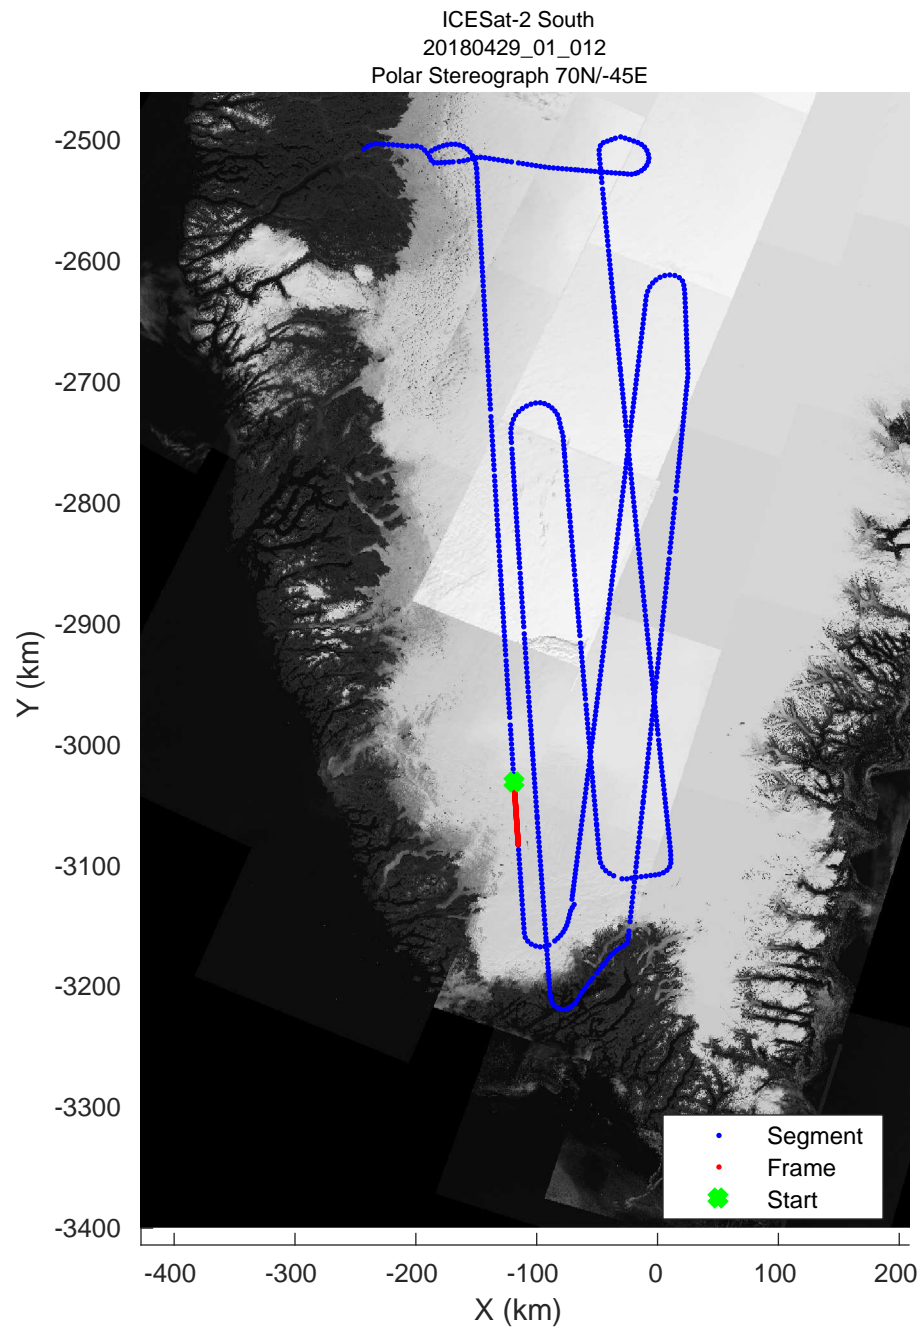

rds 2018_Greenland_P3: "ICESat-2 South" 20180429_01_008: 11:58:05.9 to 12:03:46.2 GPS

rds 2018_Greenland_P3: "ICESat-2 South" 20180429_01_008: 11:58:05.9 to 12:03:46.2 GPS

ICESat-2 South
20180429_01_009
Polar Stereograph 70N/-45E

rds 2018_Greenland_P3: "ICESat-2 South" 20180429_01_009: 12:03:48.7 to 12:09:40.2 GPS

rds 2018_Greenland_P3: "ICESat-2 South" 20180429_01_009: 12:03:48.7 to 12:09:40.2 GPS

rds 2018_Greenland_P3: "ICESat-2 South" 20180429_01_010: 12:09:42.9 to 12:15:32.8 GPS

rds 2018_Greenland_P3: "ICESat-2 South" 20180429_01_010: 12:09:42.9 to 12:15:32.8 GPS

rds 2018_Greenland_P3: "ICESat-2 South" 20180429_01_011: 12:15:34.5 to 12:21:08.5 GPS

rds 2018_Greenland_P3: "ICESat-2 South" 20180429_01_011: 12:15:34.5 to 12:21:08.5 GPS

rds 2018_Greenland_P3: "ICESat-2 South" 20180429_01_012: 12:21:11.0 to 12:26:48.2 GPS

rds 2018_Greenland_P3: "ICESat-2 South" 20180429_01_012: 12:21:11.0 to 12:26:48.2 GPS

ICESat-2 South
20180429_01_013
Polar Stereograph 70N/-45E