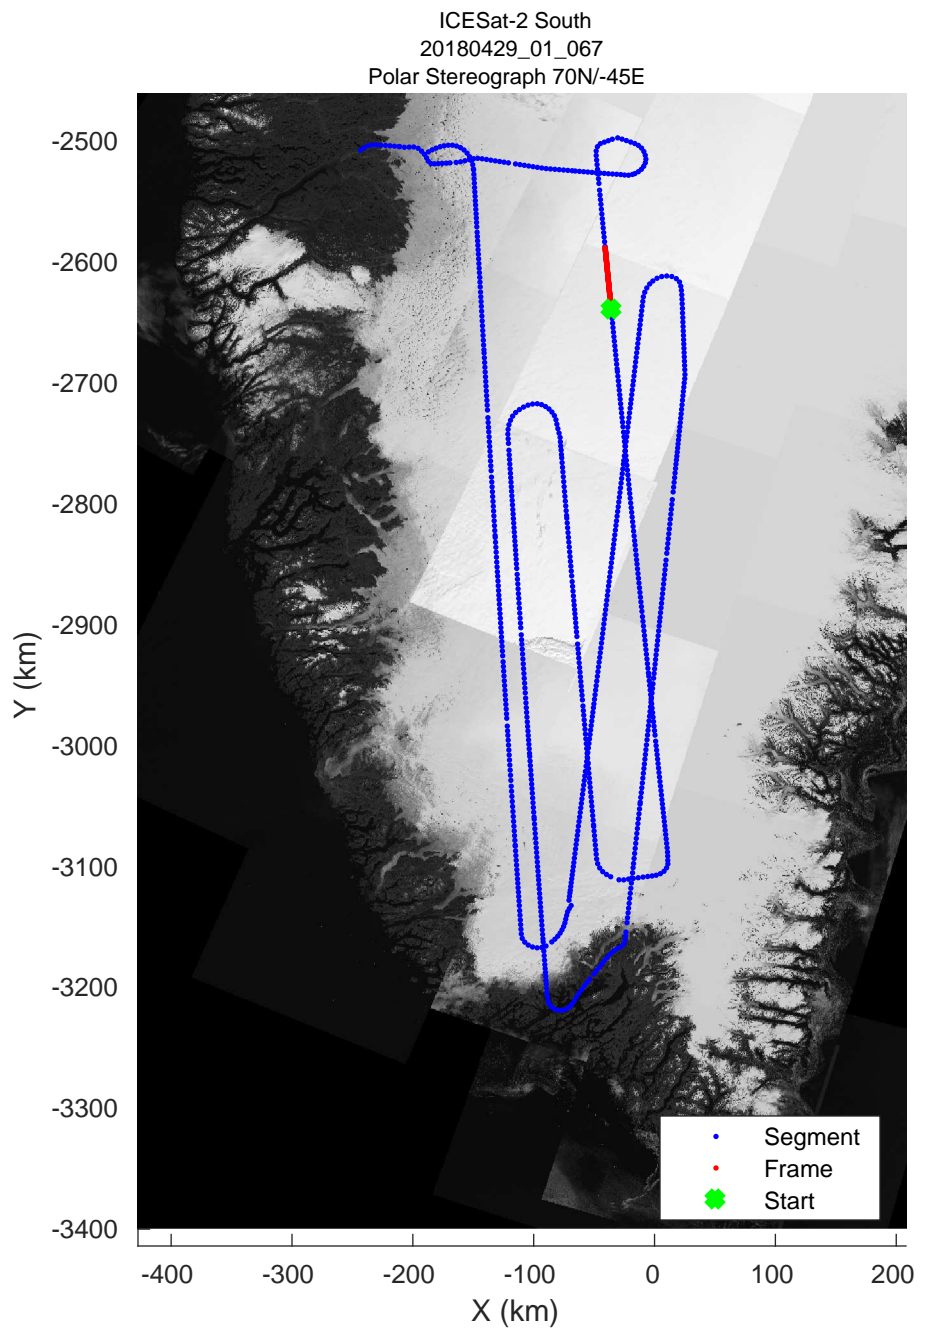

rds 2018_Greenland_P3: "ICESat-2 South" 20180429_01_065: 17:38:21.2 to 17:44:15.8 GPS

rds 2018_Greenland_P3: "ICESat-2 South" 20180429_01_066: 17:44:17.4 to 17:50:13.6 GPS

rds 2018_Greenland_P3: "ICESat-2 South" 20180429_01_066: 17:44:17.4 to 17:50:13.6 GPS

rds 2018_Greenland_P3: "ICESat-2 South" 20180429_01_067: 17:50:15.9 to 17:56:07.4 GPS

rds 2018_Greenland_P3: "ICESat-2 South" 20180429_01_067: 17:50:15.9 to 17:56:07.4 GPS

ICESat-2 South
20180429_01_068
Polar Stereograph 70N/-45E