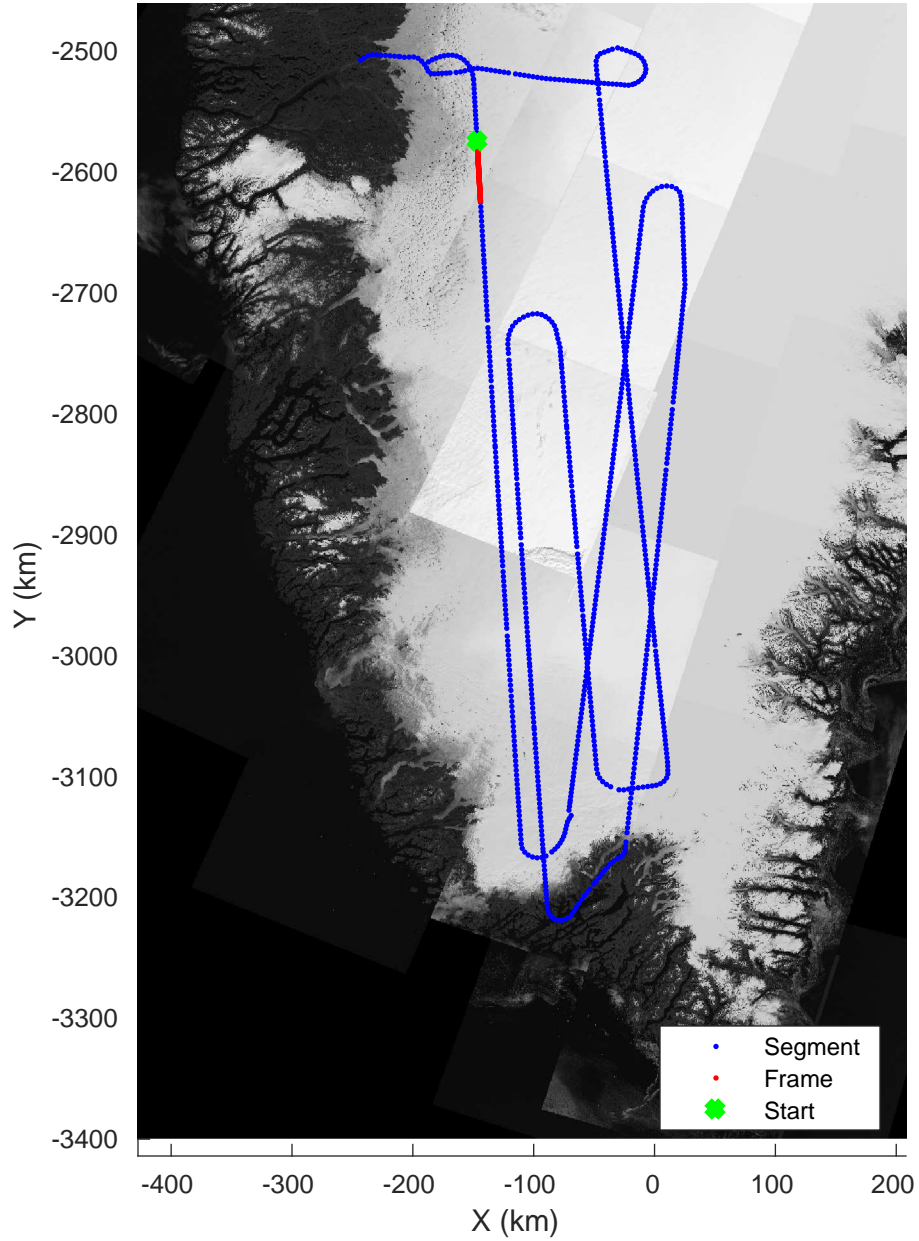

rds 2018_Greenland_P3: "ICESat-2 South" 20180429_01_001: 11:16:38.4 to 11:22:58.3 GPS

rds 2018_Greenland_P3: "ICESat-2 South" 20180429_01_001: 11:16:38.4 to 11:22:58.3 GPS

rds 2018_Greenland_P3: "ICESat-2 South" 20180429_01_002: 11:23:01.1 to 11:29:13.1 GPS

rds 2018_Greenland_P3: "ICESat-2 South" 20180429_01_002: 11:23:01.1 to 11:29:13.1 GPS

ICESat-2 South
20180429_01_003
Polar Stereograph 70N/-45E

rds 2018_Greenland_P3: "ICESat-2 South" 20180429_01_003: 11:29:15.6 to 11:35:11.8 GPS