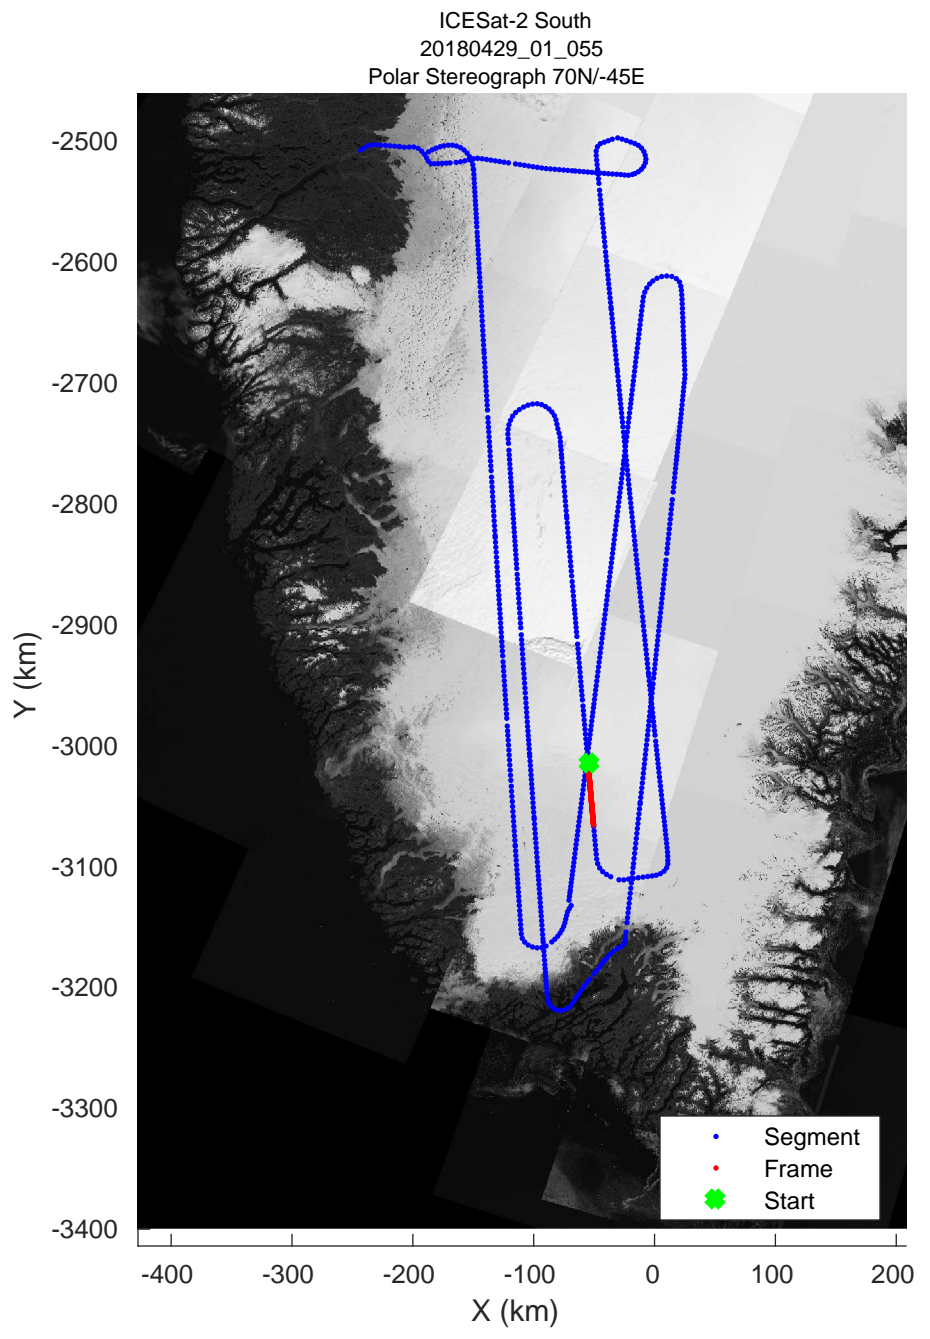

rds 2018_Greenland_P3: "ICESat-2 South" 20180429_01_053: 16:26:42.9 to 16:32:37.5 GPS

rds 2018_Greenland_P3: "ICESat-2 South" 20180429_01_054: 16:32:40.3 to 16:38:28.6 GPS

rds 2018_Greenland_P3: "ICESat-2 South" 20180429_01_054: 16:32:40.3 to 16:38:28.6 GPS

rds 2018_Greenland_P3: "ICESat-2 South" 20180429_01_055: 16:38:31.6 to 16:44:21.5 GPS

rds 2018_Greenland_P3: "ICESat-2 South" 20180429_01_055: 16:38:31.6 to 16:44:21.5 GPS

rds 2018_Greenland_P3: "ICESat-2 South" 20180429_01_056: 16:44:24.0 to 16:50:17.1 GPS