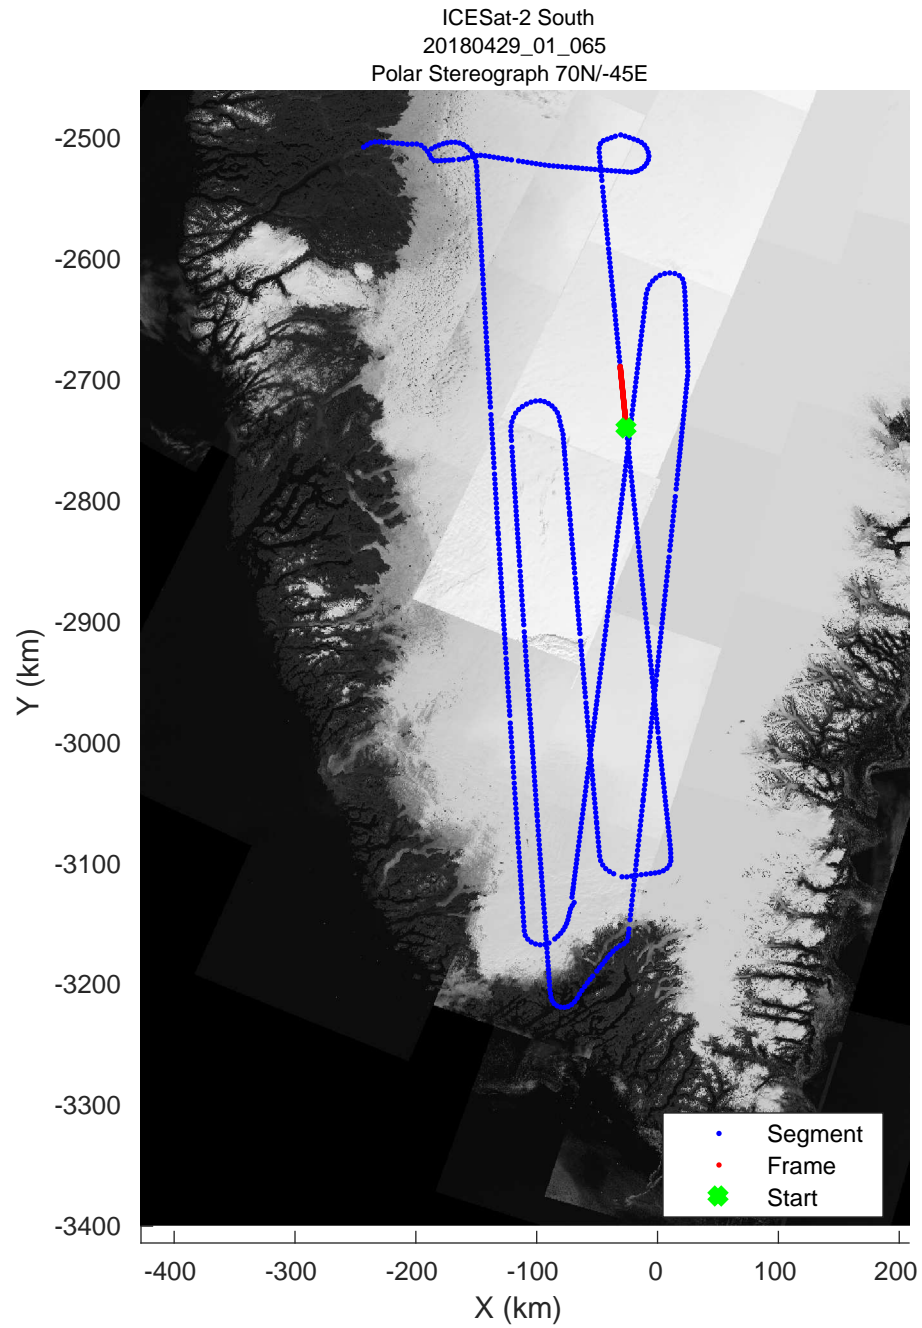

rds 2018_Greenland_P3: "ICESat-2 South" 20180429_01_062: 17:20:55.7 to 17:26:42.4 GPS

rds 2018_Greenland_P3: "ICESat-2 South" 20180429_01_063: 17:26:45.1 to 17:32:31.8 GPS

rds 2018_Greenland_P3: "ICESat-2 South" 20180429_01_063: 17:26:45.1 to 17:32:31.8 GPS

rds 2018_Greenland_P3: "ICESat-2 South" 20180429_01_064: 17:32:34.3 to 17:38:19.4 GPS

rds 2018_Greenland_P3: "ICESat-2 South" 20180429_01_064: 17:32:34.3 to 17:38:19.4 GPS

rds 2018_Greenland_P3: "ICESat-2 South" 20180429_01_065: 17:38:21.2 to 17:44:15.8 GPS