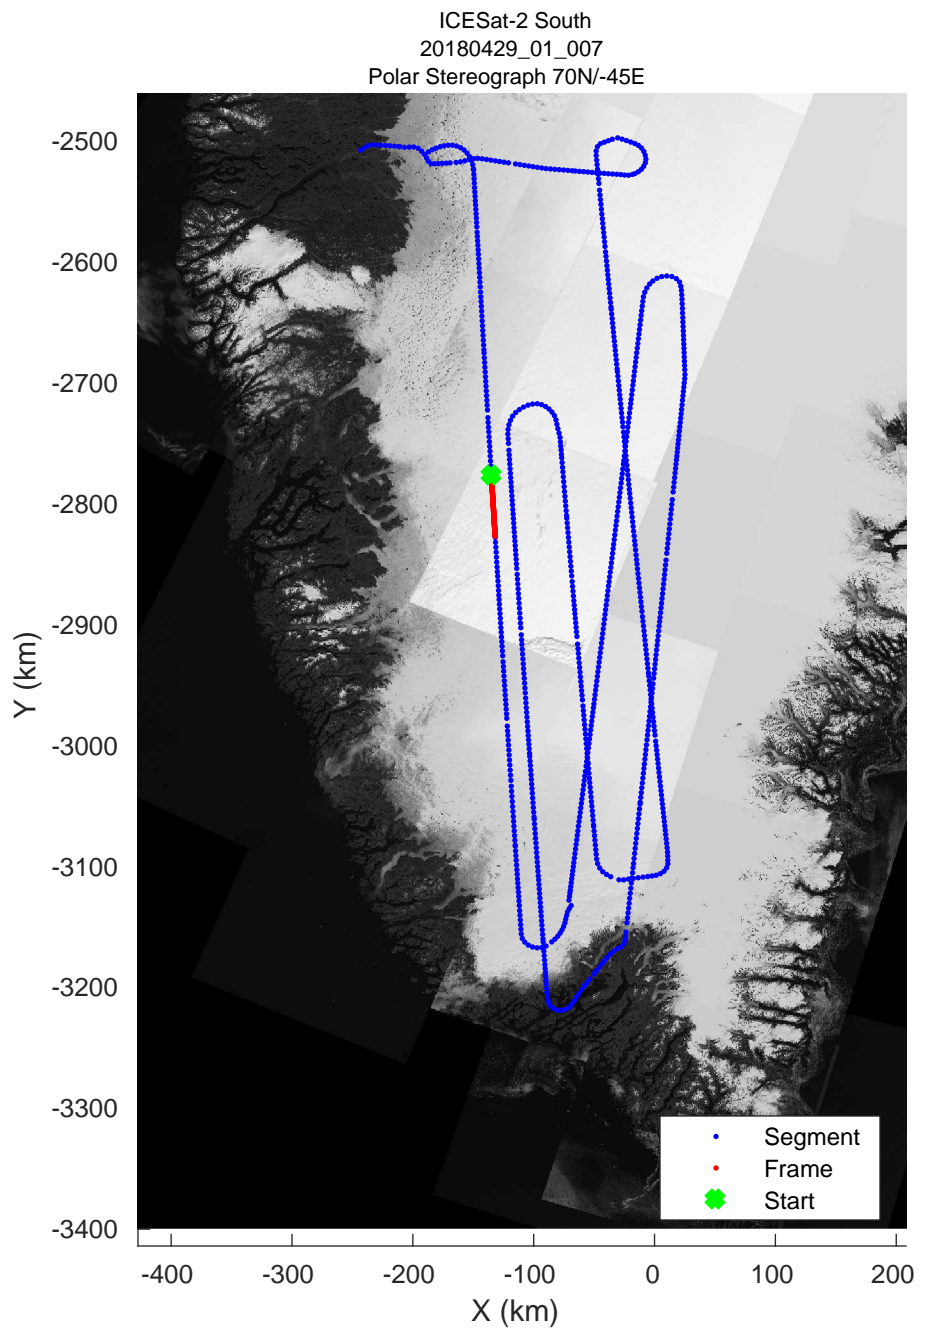

rds 2018_Greenland_P3: "ICESat-2 South" 20180429_01_002: 11:23:01.1 to 11:29:13.1 GPS

ICESat-2 South
20180429_01_003
Polar Stereograph 70N/-45E

rds 2018_Greenland_P3: "ICESat-2 South" 20180429_01_003: 11:29:15.6 to 11:35:11.8 GPS

rds 2018_Greenland_P3: "ICESat-2 South" 20180429_01_005: 11:40:57.3 to 11:46:42.4 GPS

rds 2018_Greenland_P3: "ICESat-2 South" 20180429_01_005: 11:40:57.3 to 11:46:42.4 GPS

rds 2018_Greenland_P3: "ICESat-2 South" 20180429_01_006: 11:46:44.2 to 11:52:23.0 GPS

rds 2018_Greenland_P3: "ICESat-2 South" 20180429_01_006: 11:46:44.2 to 11:52:23.0 GPS

rds 2018_Greenland_P3: "ICESat-2 South" 20180429_01_007: 11:52:25.5 to 11:58:02.7 GPS

rds 2018_Greenland_P3: "ICESat-2 South" 20180429_01_007: 11:52:25.5 to 11:58:02.7 GPS

rds 2018_Greenland_P3: "ICESat-2 South" 20180429_01_008: 11:58:05.9 to 12:03:46.2 GPS

rds 2018_Greenland_P3: "ICESat-2 South" 20180429_01_008: 11:58:05.9 to 12:03:46.2 GPS

ICESat-2 South
20180429_01_009
Polar Stereograph 70N/-45E