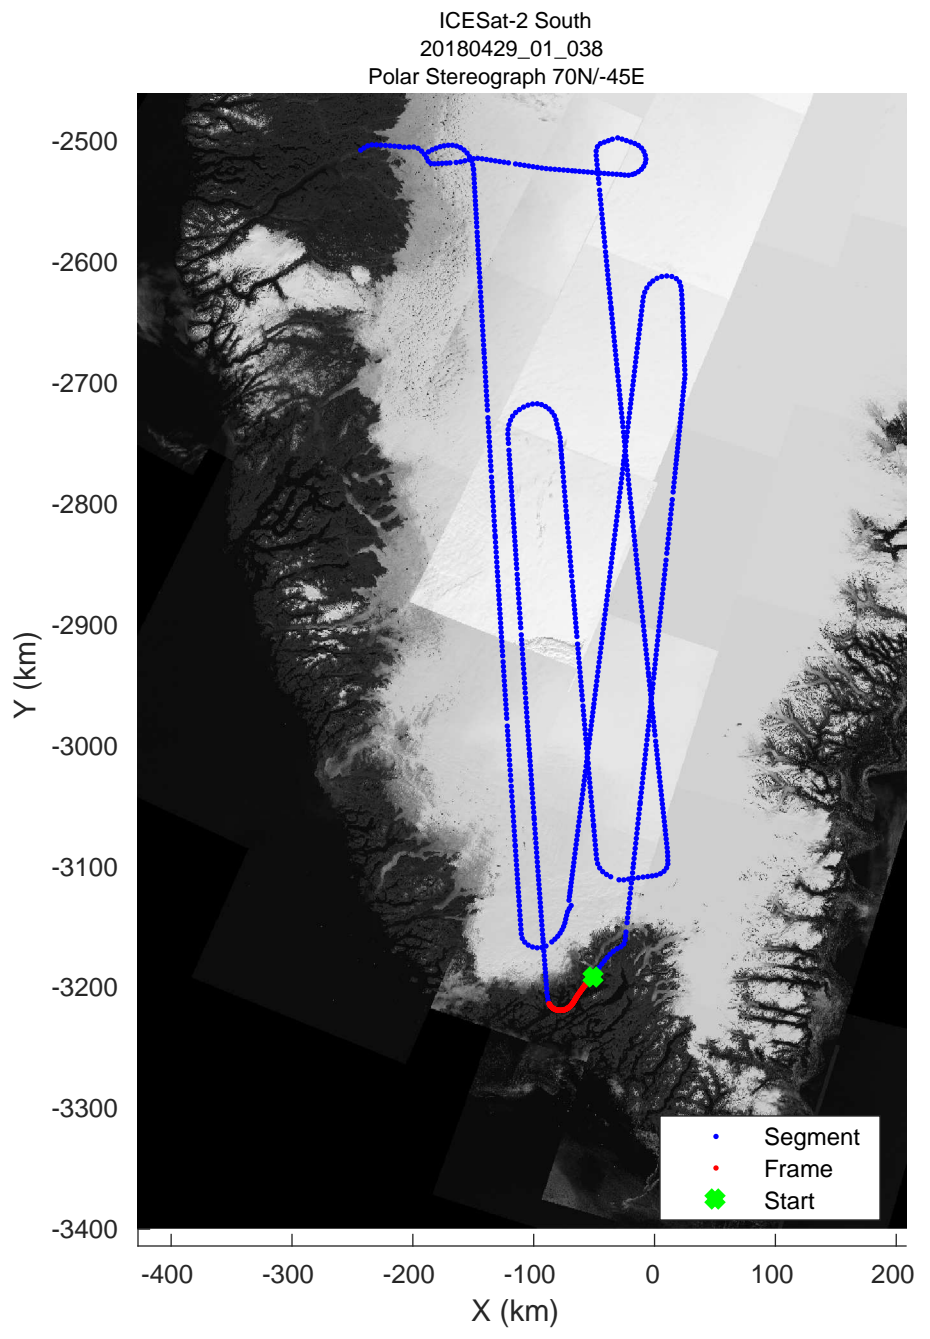

rds 2018_Greenland_P3: "ICESat-2 South" 20180429_01_035: 14:38:41.1 to 14:44:15.1 GPS

rds 2018_Greenland_P3: "ICESat-2 South" 20180429_01_036: 14:44:16.9 to 14:49:46.2 GPS

rds 2018_Greenland_P3: "ICESat-2 South" 20180429_01_036: 14:44:16.9 to 14:49:46.2 GPS

rds 2018_Greenland_P3: "ICESat-2 South" 20180429_01_037: 14:49:49.0 to 14:56:16.9 GPS

rds 2018_Greenland_P3: "ICESat-2 South" 20180429_01_037: 14:49:49.0 to 14:56:16.9 GPS

rds 2018_Greenland_P3: "ICESat-2 South" 20180429_01_038: 14:56:19.6 to 15:03:00.2 GPS