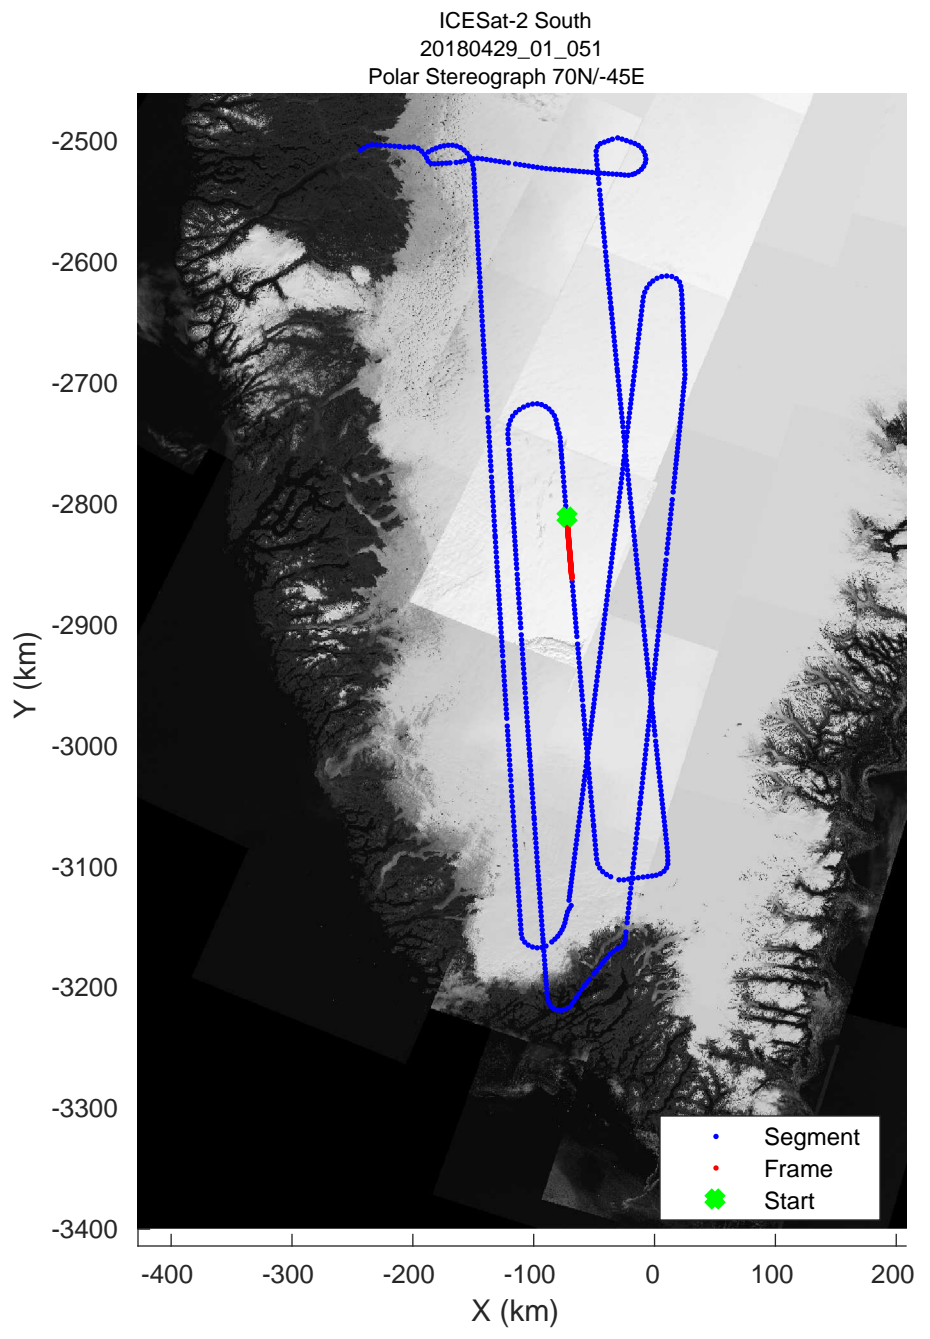

rds 2018_Greenland_P3: "ICESat-2 South" 20180429_01_049: 16:03:02.1 to 16:09:14.1 GPS

rds 2018_Greenland_P3: "ICESat-2 South" 20180429_01_049: 16:03:02.1 to 16:09:14.1 GPS

rds 2018_Greenland_P3: "ICESat-2 South" 20180429_01_050: 16:09:16.5 to 16:14:56.8 GPS

rds 2018_Greenland_P3: "ICESat-2 South" 20180429_01_050: 16:09:16.5 to 16:14:56.8 GPS

rds 2018_Greenland_P3: "ICESat-2 South" 20180429_01_051: 16:14:59.4 to 16:20:41.4 GPS

rds 2018_Greenland_P3: "ICESat-2 South" 20180429_01_051: 16:14:59.4 to 16:20:41.4 GPS