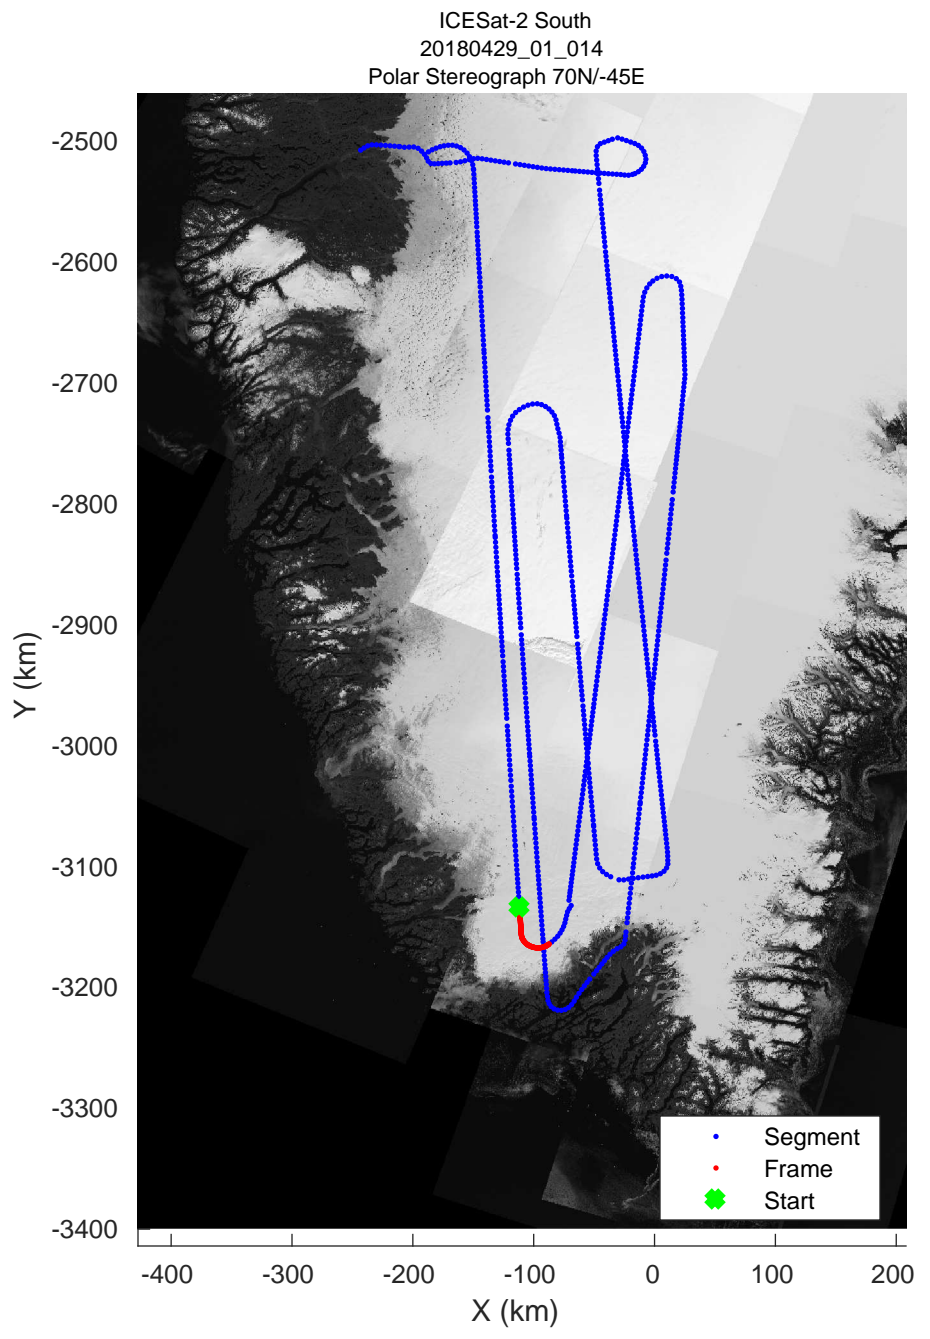

rds 2018_Greenland_P3: "ICESat-2 South" 20180429_01_012: 12:21:11.0 to 12:26:48.2 GPS

rds 2018_Greenland_P3: "ICESat-2 South" 20180429_01_012: 12:21:11.0 to 12:26:48.2 GPS

ICESat-2 South
20180429_01_013
Polar Stereograph 70N/-45E

rds 2018_Greenland_P3: "ICESat-2 South" 20180429_01_013: 12:26:50.3 to 12:32:52.9 GPS

rds 2018_Greenland_P3: "ICESat-2 South" 20180429_01_013: 12:26:50.3 to 12:32:52.9 GPS

rds 2018_Greenland_P3: "ICESat-2 South" 20180429_01_014: 12:32:54.7 to 12:38:57.3 GPS