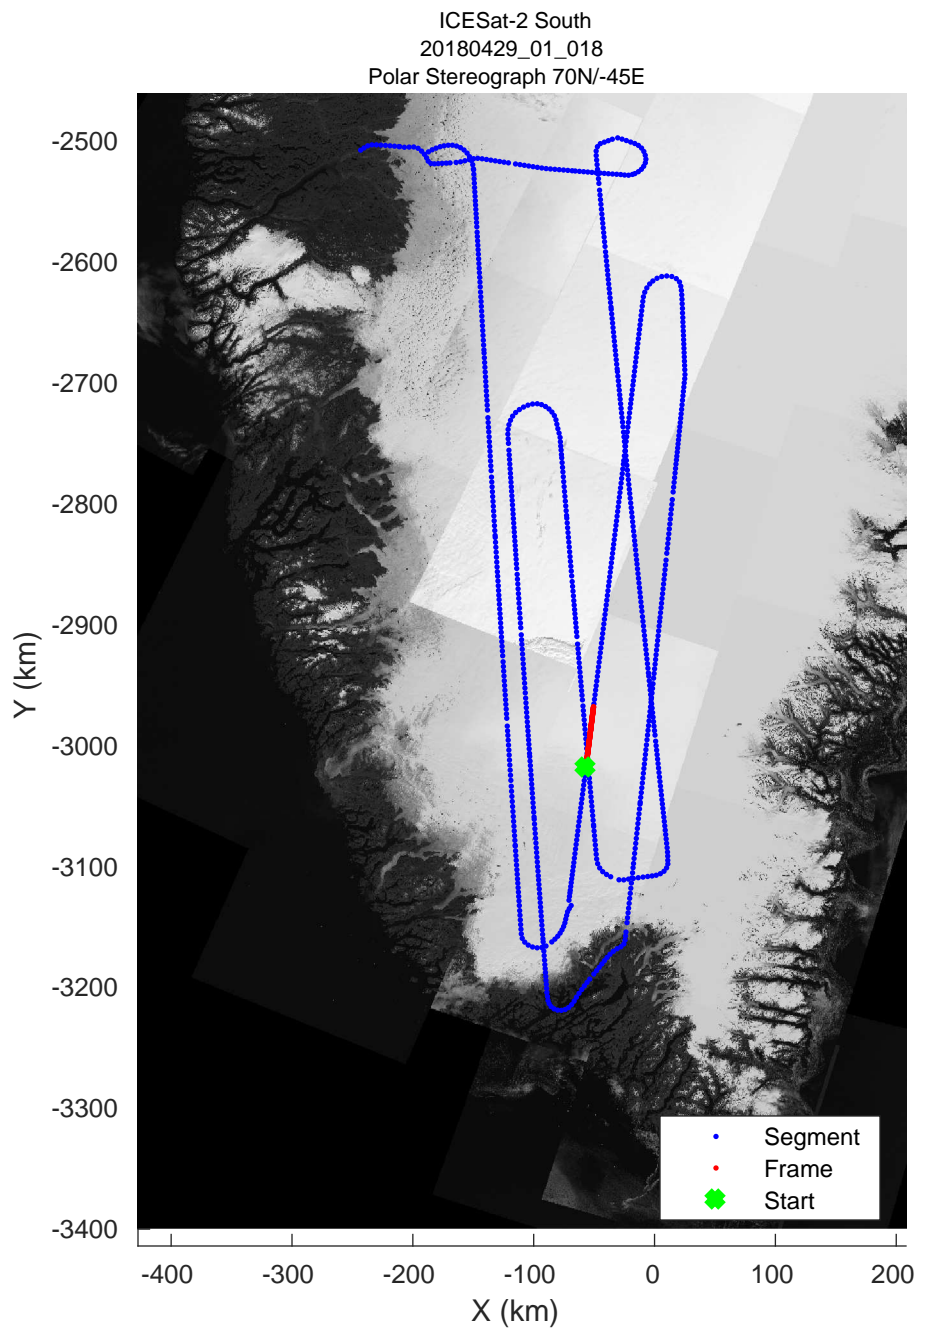

rds 2018_Greenland_P3: "ICESat-2 South" 20180429_01_016: 12:45:45.8 to 12:52:13.7 GPS

rds 2018_Greenland_P3: "ICESat-2 South" 20180429_01_016: 12:45:45.8 to 12:52:13.7 GPS

rds 2018_Greenland_P3: "ICESat-2 South" 20180429_01_017: 12:52:15.9 to 12:58:16.9 GPS

rds 2018_Greenland_P3: "ICESat-2 South" 20180429_01_017: 12:52:15.9 to 12:58:16.9 GPS

rds 2018_Greenland_P3: "ICESat-2 South" 20180429_01_018: 12:58:19.1 to 13:04:23.2 GPS

rds 2018_Greenland_P3: "ICESat-2 South" 20180429_01_018: 12:58:19.1 to 13:04:23.2 GPS