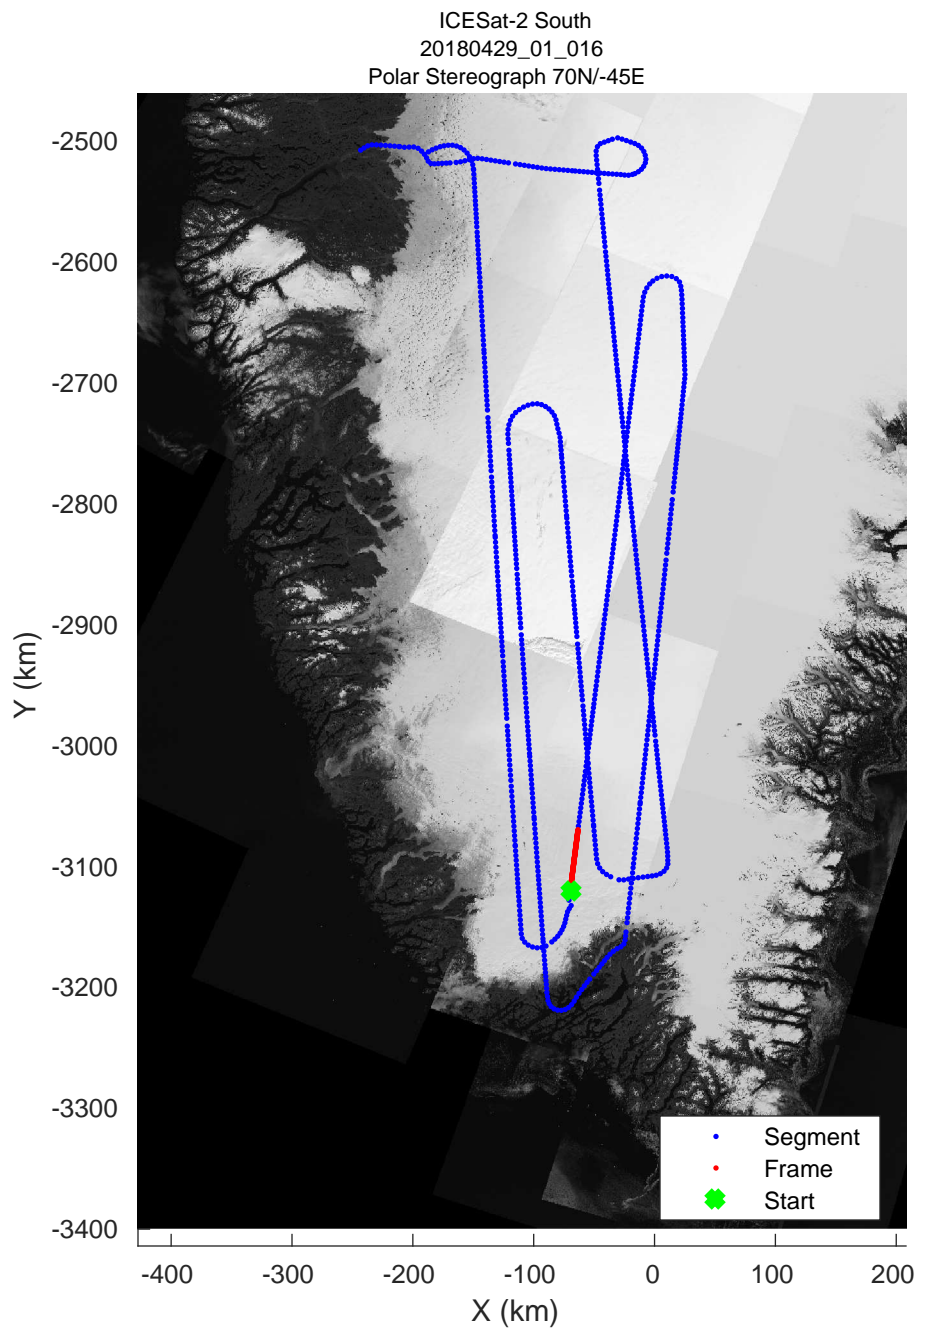

rds 2018_Greenland_P3: "ICESat-2 South" 20180429_01_014: 12:32:54.7 to 12:38:57.3 GPS

rds 2018_Greenland_P3: "ICESat-2 South" 20180429_01_015: 12:38:59.6 to 12:45:43.3 GPS

rds 2018_Greenland_P3: "ICESat-2 South" 20180429_01_015: 12:38:59.6 to 12:45:43.3 GPS

rds 2018_Greenland_P3: "ICESat-2 South" 20180429_01_016: 12:45:45.8 to 12:52:13.7 GPS

rds 2018_Greenland_P3: "ICESat-2 South" 20180429_01_016: 12:45:45.8 to 12:52:13.7 GPS

rds 2018_Greenland_P3: "ICESat-2 South" 20180429_01_017: 12:52:15.9 to 12:58:16.9 GPS