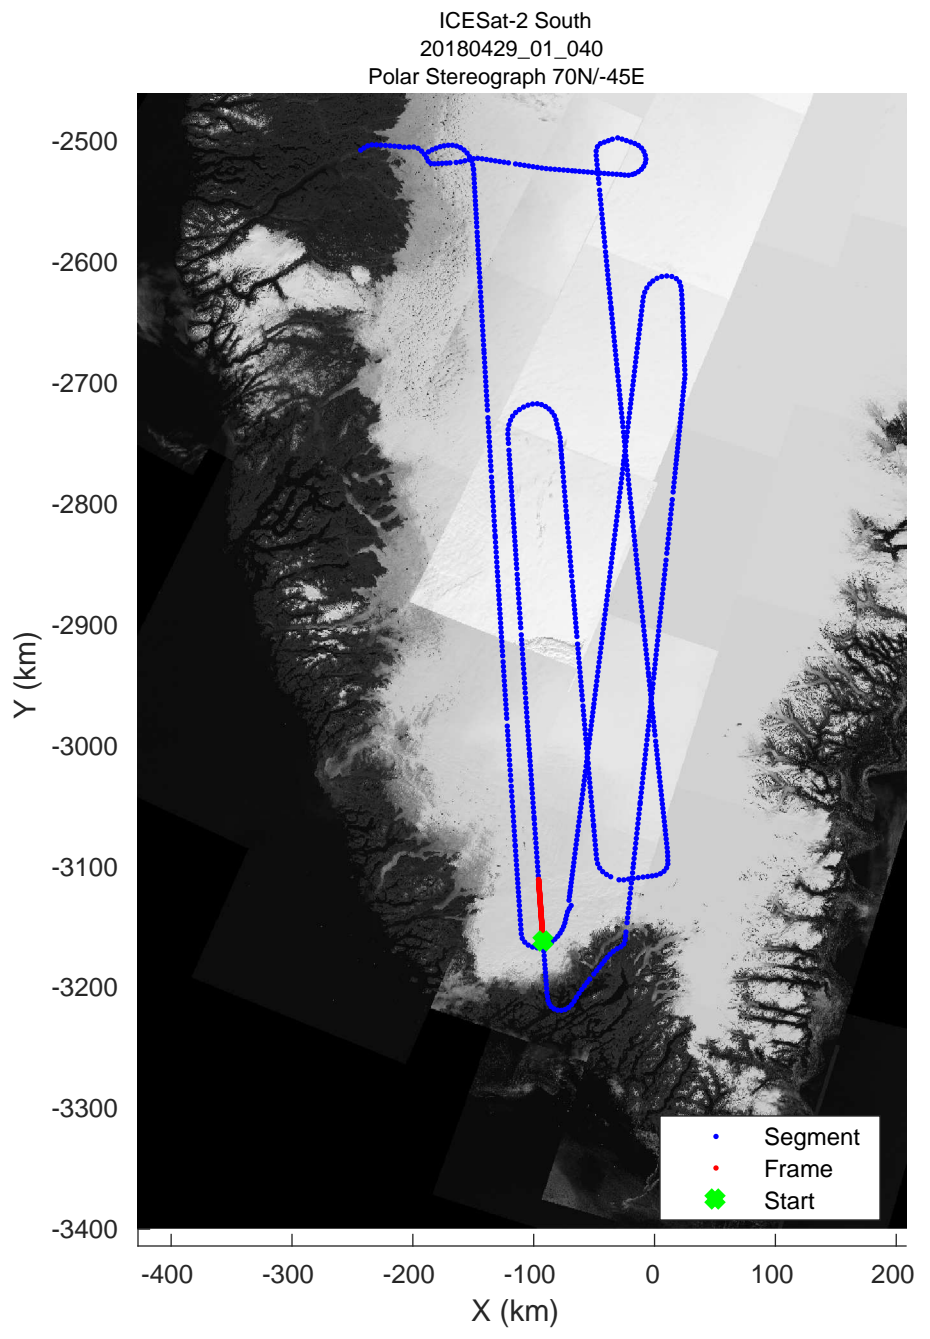

rds 2018_Greenland_P3: "ICESat-2 South" 20180429_01_038: 14:56:19.6 to 15:03:00.2 GPS

rds 2018_Greenland_P3: "ICESat-2 South" 20180429_01_039: 15:03:02.2 to 15:09:41.2 GPS

rds 2018_Greenland_P3: "ICESat-2 South" 20180429_01_039: 15:03:02.2 to 15:09:41.2 GPS

rds 2018_Greenland_P3: "ICESat-2 South" 20180429_01_040: 15:09:43.2 to 15:15:48.9 GPS

rds 2018_Greenland_P3: "ICESat-2 South" 20180429_01_040: 15:09:43.2 to 15:15:48.9 GPS

rds 2018_Greenland_P3: "ICESat-2 South" 20180429_01_041: 15:15:51.2 to 15:21:44.2 GPS