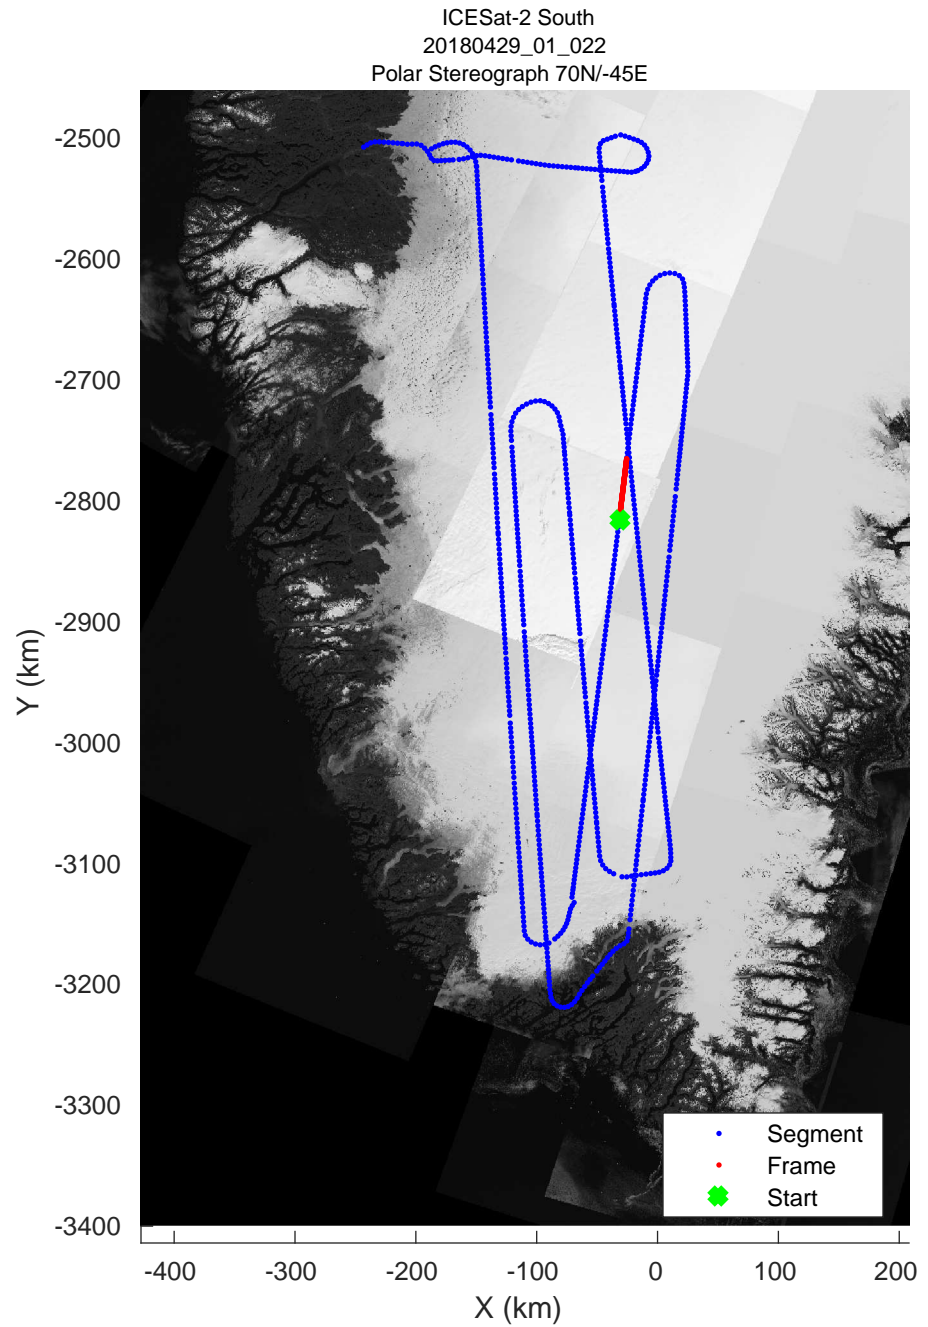

rds 2018_Greenland_P3: "ICESat-2 South" 20180429_01_020: 13:10:19.4 to 13:16:03.0 GPS

rds 2018_Greenland_P3: "ICESat-2 South" 20180429_01_021: 13:16:06.0 to 13:21:54.3 GPS

rds 2018_Greenland_P3: "ICESat-2 South" 20180429_01_021: 13:16:06.0 to 13:21:54.3 GPS

rds 2018_Greenland_P3: "ICESat-2 South" 20180429_01_022: 13:21:56.5 to 13:27:41.6 GPS

rds 2018_Greenland_P3: "ICESat-2 South" 20180429_01_022: 13:21:56.5 to 13:27:41.6 GPS

rds 2018_Greenland_P3: "ICESat-2 South" 20180429_01_023: 13:27:44.5 to 13:33:26.5 GPS