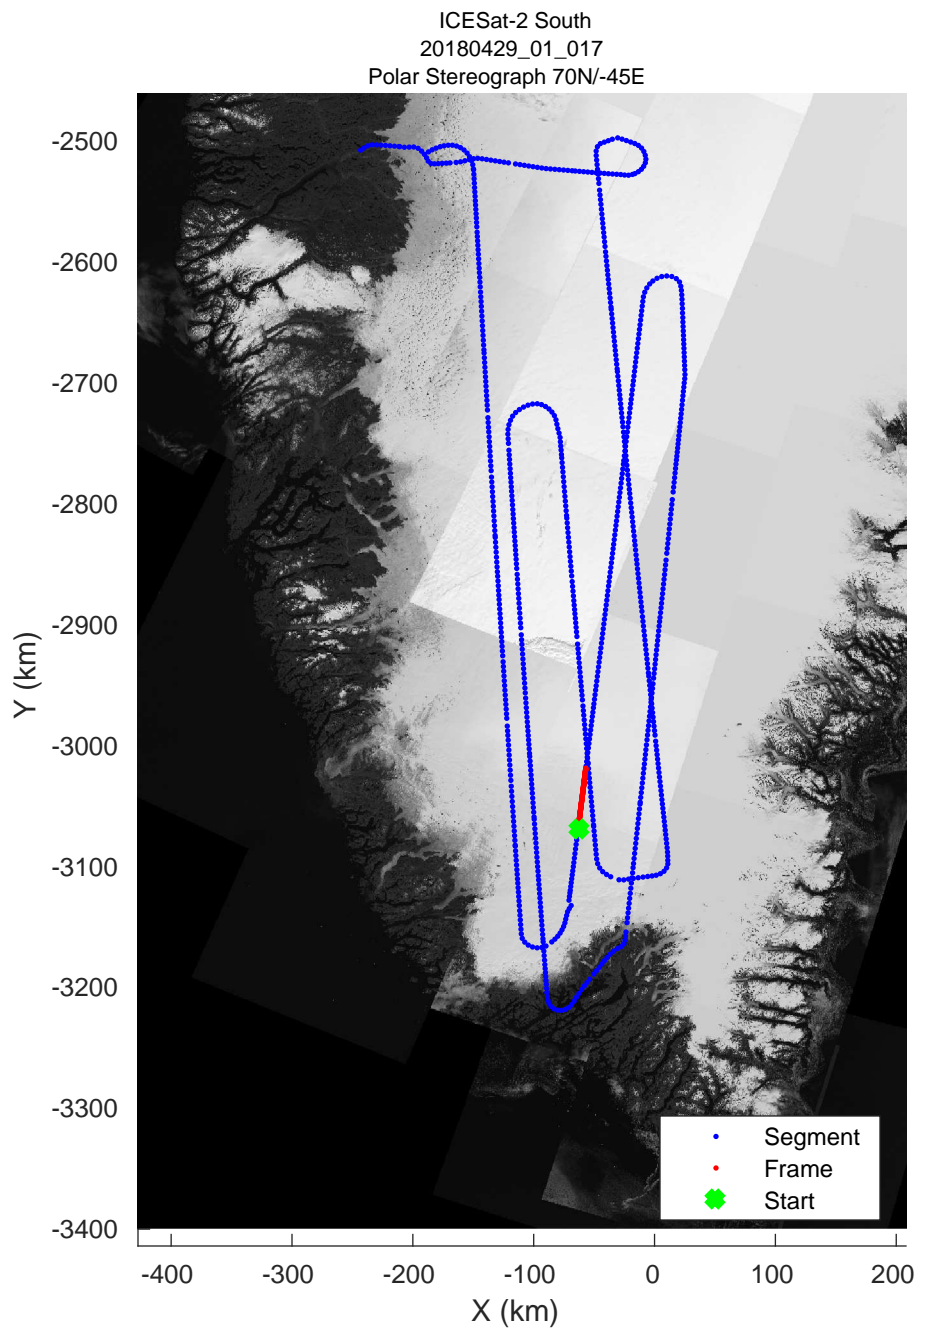

rds 2018_Greenland_P3: "ICESat-2 South" 20180429_01_014: 12:32:54.7 to 12:38:57.3 GPS

rds 2018_Greenland_P3: "ICESat-2 South" 20180429_01_015: 12:38:59.6 to 12:45:43.3 GPS

rds 2018_Greenland_P3: "ICESat-2 South" 20180429_01_015: 12:38:59.6 to 12:45:43.3 GPS

rds 2018_Greenland_P3: "ICESat-2 South" 20180429_01_016: 12:45:45.8 to 12:52:13.7 GPS

rds 2018_Greenland_P3: "ICESat-2 South" 20180429_01_016: 12:45:45.8 to 12:52:13.7 GPS

rds 2018_Greenland_P3: "ICESat-2 South" 20180429_01_017: 12:52:15.9 to 12:58:16.9 GPS