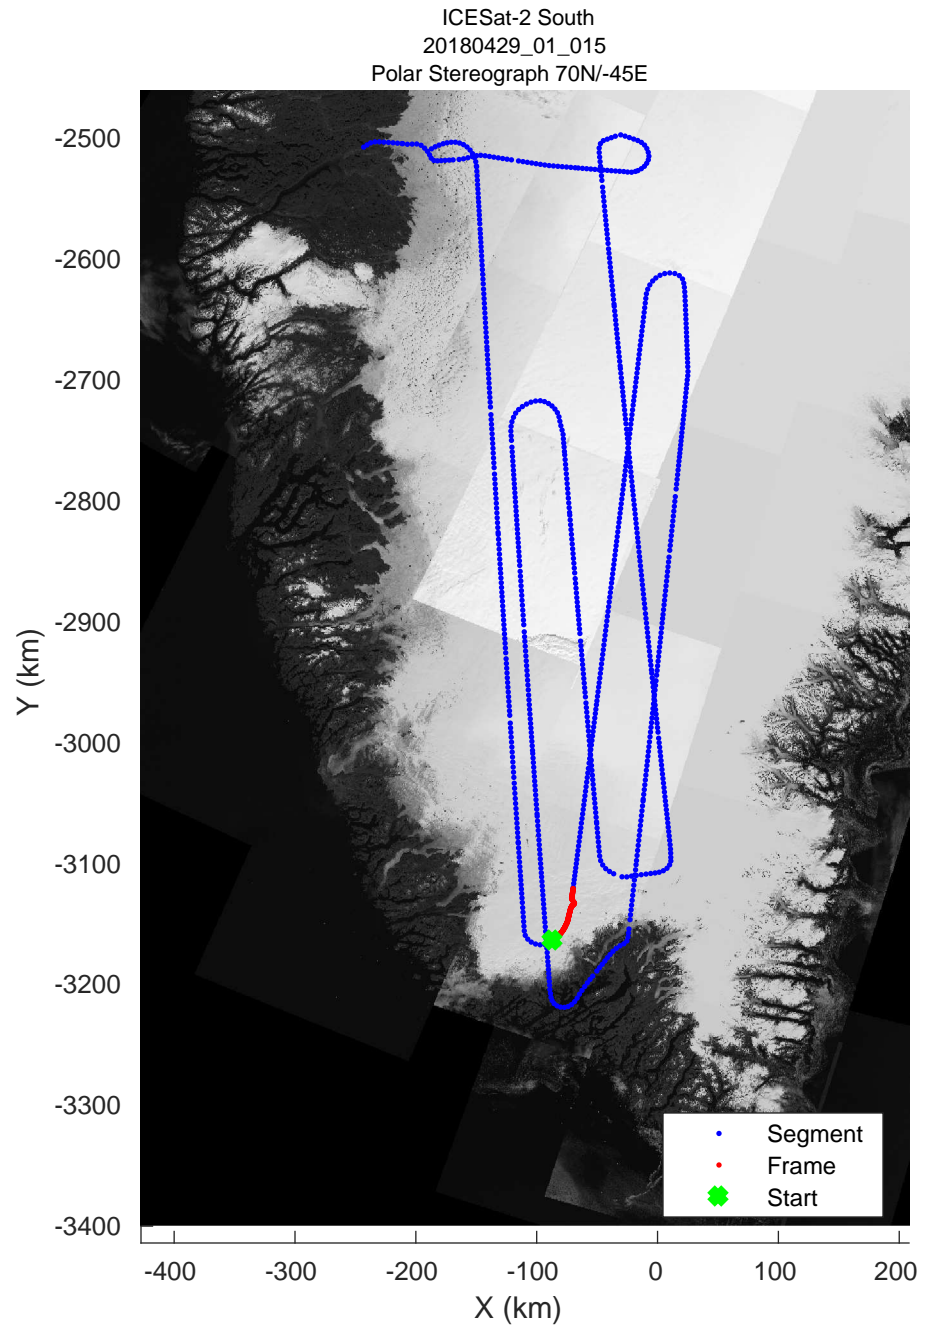

rds 2018_Greenland_P3: "ICESat-2 South" 20180429_01_012: 12:21:11.0 to 12:26:48.2 GPS

rds 2018_Greenland_P3: "ICESat-2 South" 20180429_01_012: 12:21:11.0 to 12:26:48.2 GPS

ICESat-2 South
20180429_01_013
Polar Stereograph 70N/-45E

rds 2018_Greenland_P3: "ICESat-2 South" 20180429_01_013: 12:26:50.3 to 12:32:52.9 GPS

rds 2018_Greenland_P3: "ICESat-2 South" 20180429_01_013: 12:26:50.3 to 12:32:52.9 GPS

rds 2018_Greenland_P3: "ICESat-2 South" 20180429_01_014: 12:32:54.7 to 12:38:57.3 GPS

rds 2018_Greenland_P3: "ICESat-2 South" 20180429_01_014: 12:32:54.7 to 12:38:57.3 GPS

rds 2018_Greenland_P3: "ICESat-2 South" 20180429_01_015: 12:38:59.6 to 12:45:43.3 GPS

rds 2018_Greenland_P3: "ICESat-2 South" 20180429_01_015: 12:38:59.6 to 12:45:43.3 GPS