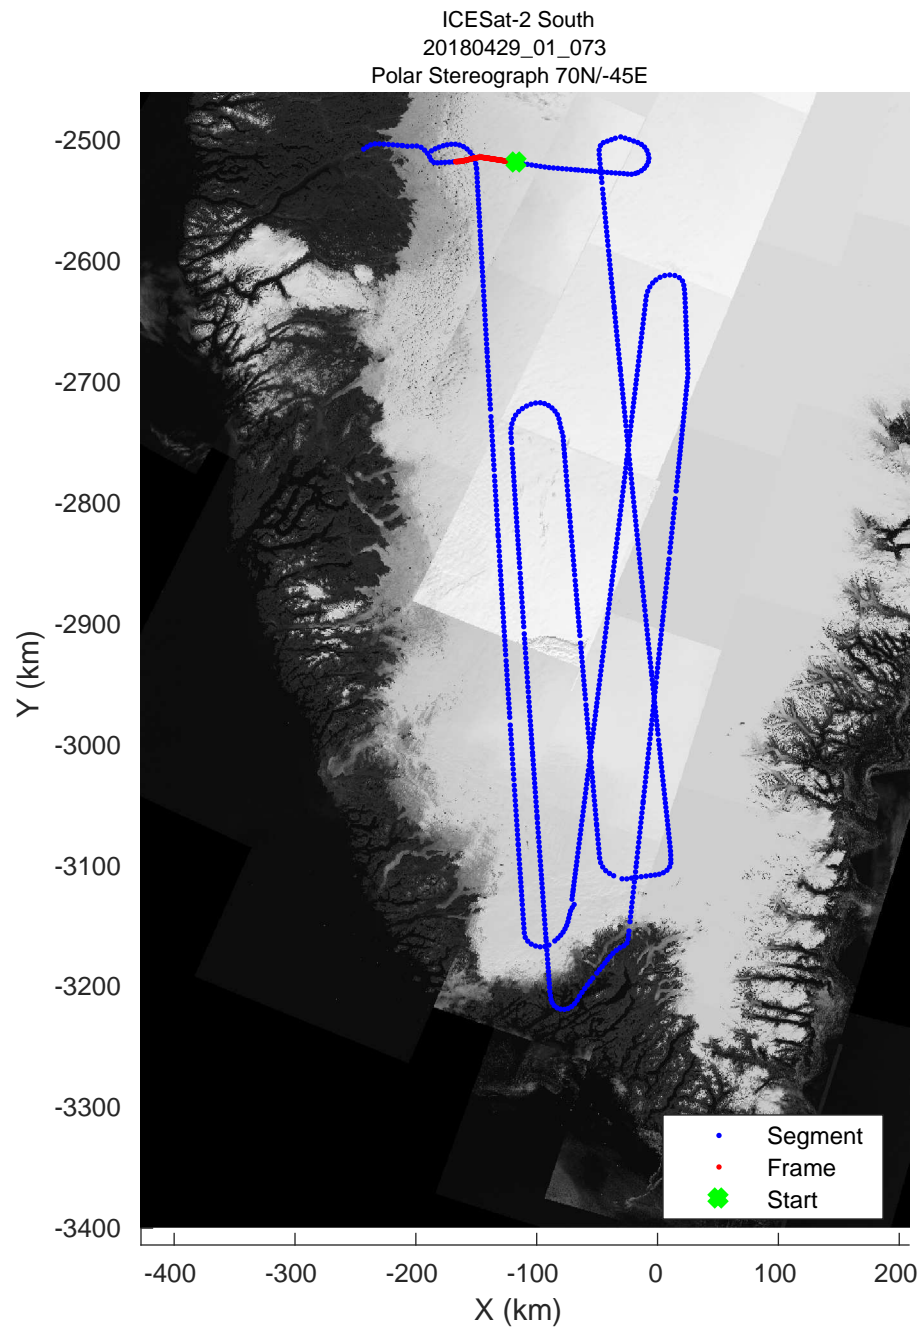

rds 2018_Greenland_P3: "ICESat-2 South" 20180429_01_067: 17:50:15.9 to 17:56:07.4 GPS

rds 2018_Greenland_P3: "ICESat-2 South" 20180429_01_067: 17:50:15.9 to 17:56:07.4 GPS

ICESat-2 South
20180429_01_068
Polar Stereograph 70N/-45E

rds 2018_Greenland_P3: "ICESat-2 South" 20180429_01_069: 18:01:57.2 to 18:07:58.2 GPS

rds 2018_Greenland_P3: "ICESat-2 South" 20180429_01_070: 18:08:00.5 to 18:14:36.3 GPS

rds 2018_Greenland_P3: "ICESat-2 South" 20180429_01_070: 18:08:00.5 to 18:14:36.3 GPS

rds 2018_Greenland_P3: "ICESat-2 South" 20180429_01_071: 18:14:37.9 to 18:21:13.7 GPS

rds 2018_Greenland_P3: "ICESat-2 South" 20180429_01_071: 18:14:37.9 to 18:21:13.7 GPS

rds 2018_Greenland_P3: "ICESat-2 South" 20180429_01_072: 18:21:15.7 to 18:27:27.7 GPS

rds 2018_Greenland_P3: "ICESat-2 South" 20180429_01_072: 18:21:15.7 to 18:27:27.7 GPS

rds 2018_Greenland_P3: "ICESat-2 South" 20180429_01_073: 18:27:29.5 to 18:33:35.2 GPS

rds 2018_Greenland_P3: "ICESat-2 South" 20180429_01_073: 18:27:29.5 to 18:33:35.2 GPS