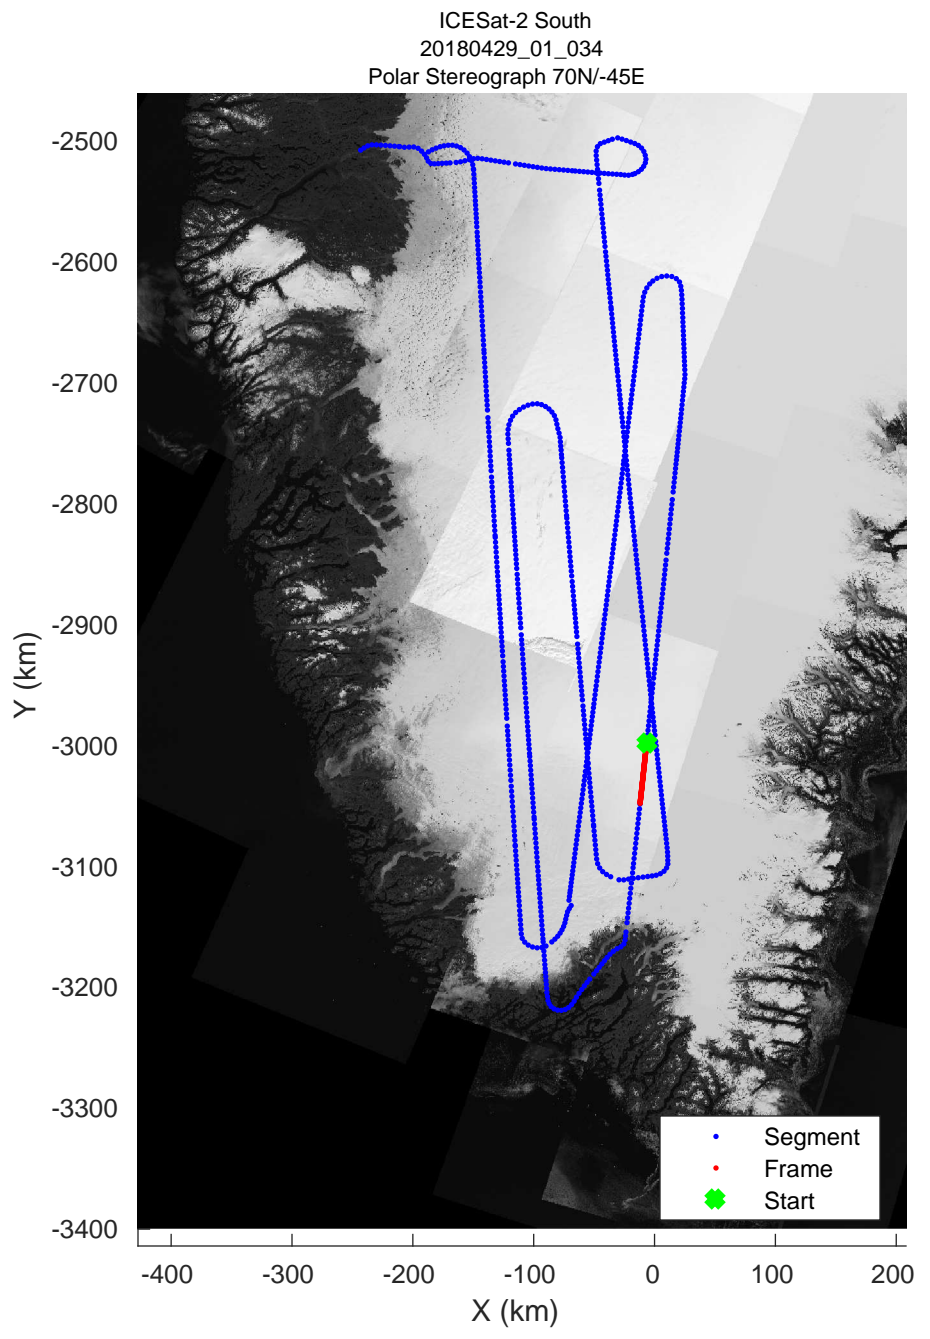

rds 2018_Greenland_P3: "ICESat-2 South" 20180429_01_032: 14:21:11.1 to 14:26:57.8 GPS

rds 2018_Greenland_P3: "ICESat-2 South" 20180429_01_033: 14:27:00.1 to 14:32:53.1 GPS

rds 2018_Greenland_P3: "ICESat-2 South" 20180429_01_033: 14:27:00.1 to 14:32:53.1 GPS

rds 2018_Greenland_P3: "ICESat-2 South" 20180429_01_034: 14:32:54.9 to 14:38:38.5 GPS

rds 2018_Greenland_P3: "ICESat-2 South" 20180429_01_034: 14:32:54.9 to 14:38:38.5 GPS

rds 2018_Greenland_P3: "ICESat-2 South" 20180429_01_035: 14:38:41.1 to 14:44:15.1 GPS