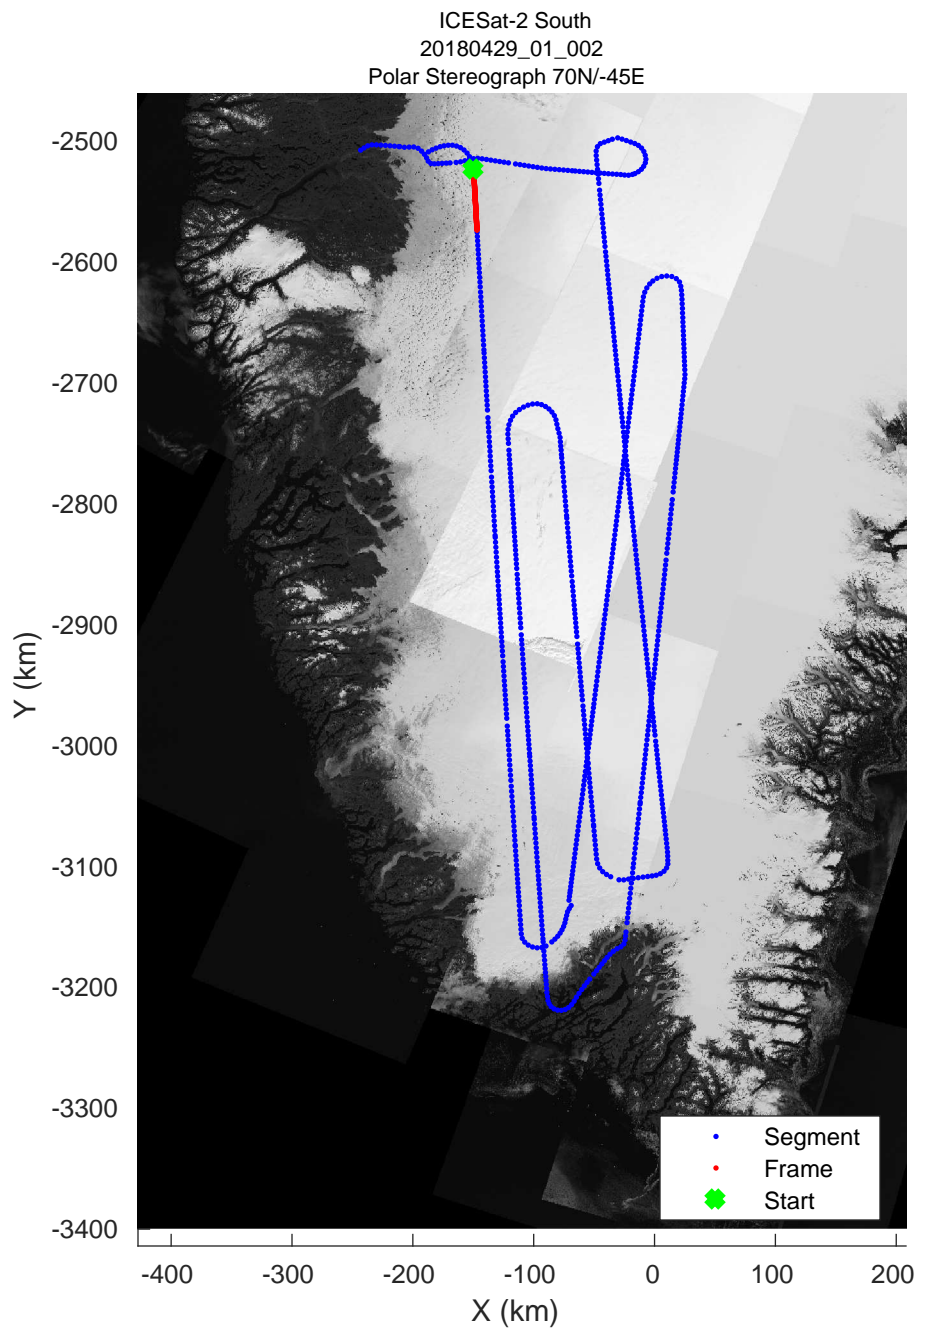

rds 2018_Greenland_P3: "ICESat-2 South" 20180429_01_001: 11:16:38.4 to 11:22:58.3 GPS

rds 2018_Greenland_P3: "ICESat-2 South" 20180429_01_001: 11:16:38.4 to 11:22:58.3 GPS

rds 2018_Greenland_P3: "ICESat-2 South" 20180429_01_002: 11:23:01.1 to 11:29:13.1 GPS

rds 2018_Greenland_P3: "ICESat-2 South" 20180429_01_002: 11:23:01.1 to 11:29:13.1 GPS

ICESat-2 South
20180429_01_003
Polar Stereograph 70N/-45E

rds 2018_Greenland_P3: "ICESat-2 South" 20180429_01_003: 11:29:15.6 to 11:35:11.8 GPS