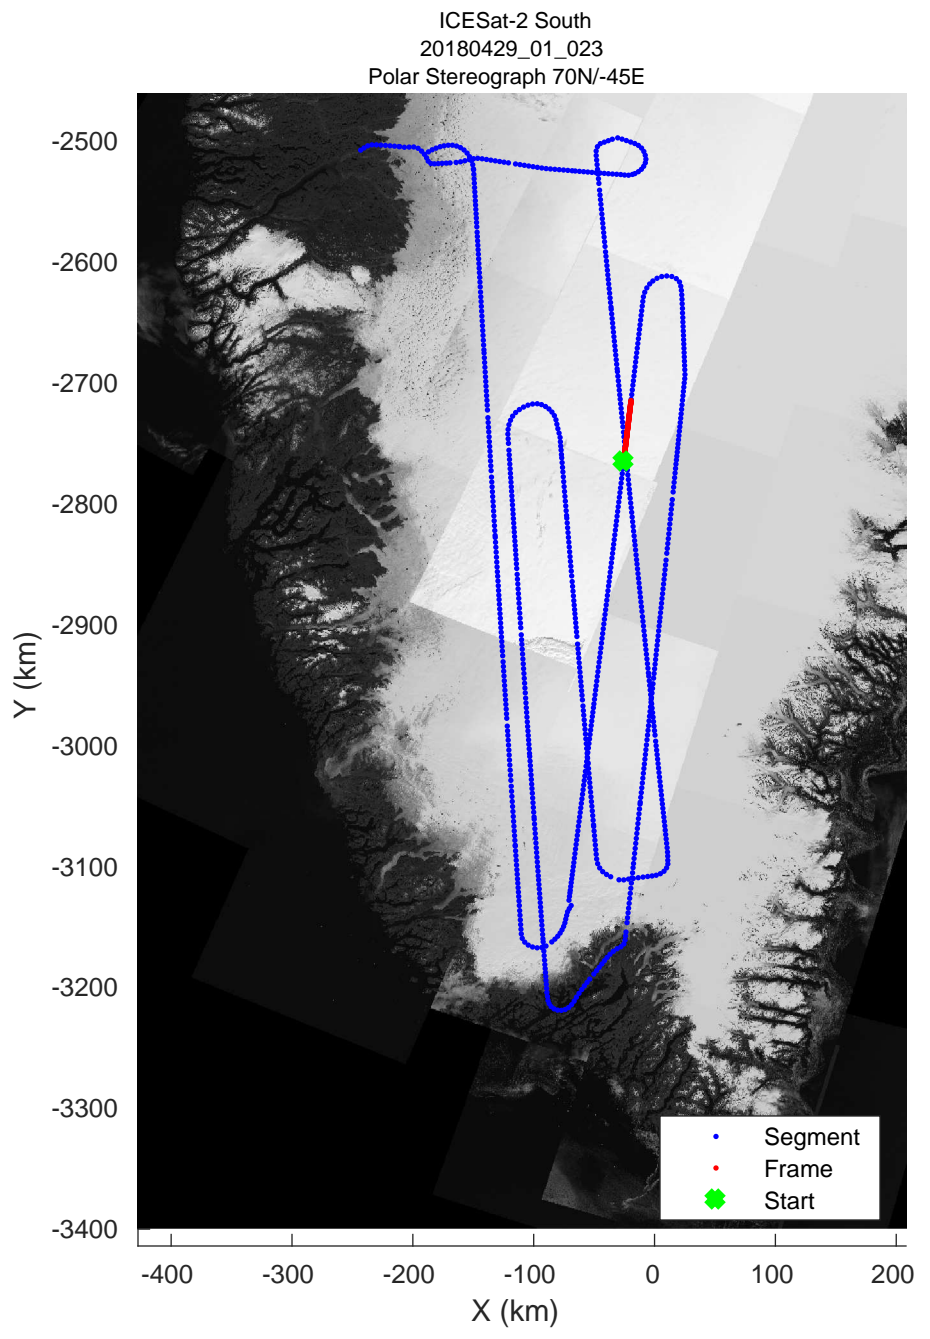

rds 2018_Greenland_P3: "ICESat-2 South" 20180429_01_020: 13:10:19.4 to 13:16:03.0 GPS

rds 2018_Greenland_P3: "ICESat-2 South" 20180429_01_021: 13:16:06.0 to 13:21:54.3 GPS

rds 2018_Greenland_P3: "ICESat-2 South" 20180429_01_021: 13:16:06.0 to 13:21:54.3 GPS

rds 2018_Greenland_P3: "ICESat-2 South" 20180429_01_022: 13:21:56.5 to 13:27:41.6 GPS

rds 2018_Greenland_P3: "ICESat-2 South" 20180429_01_022: 13:21:56.5 to 13:27:41.6 GPS

rds 2018_Greenland_P3: "ICESat-2 South" 20180429_01_023: 13:27:44.5 to 13:33:26.5 GPS