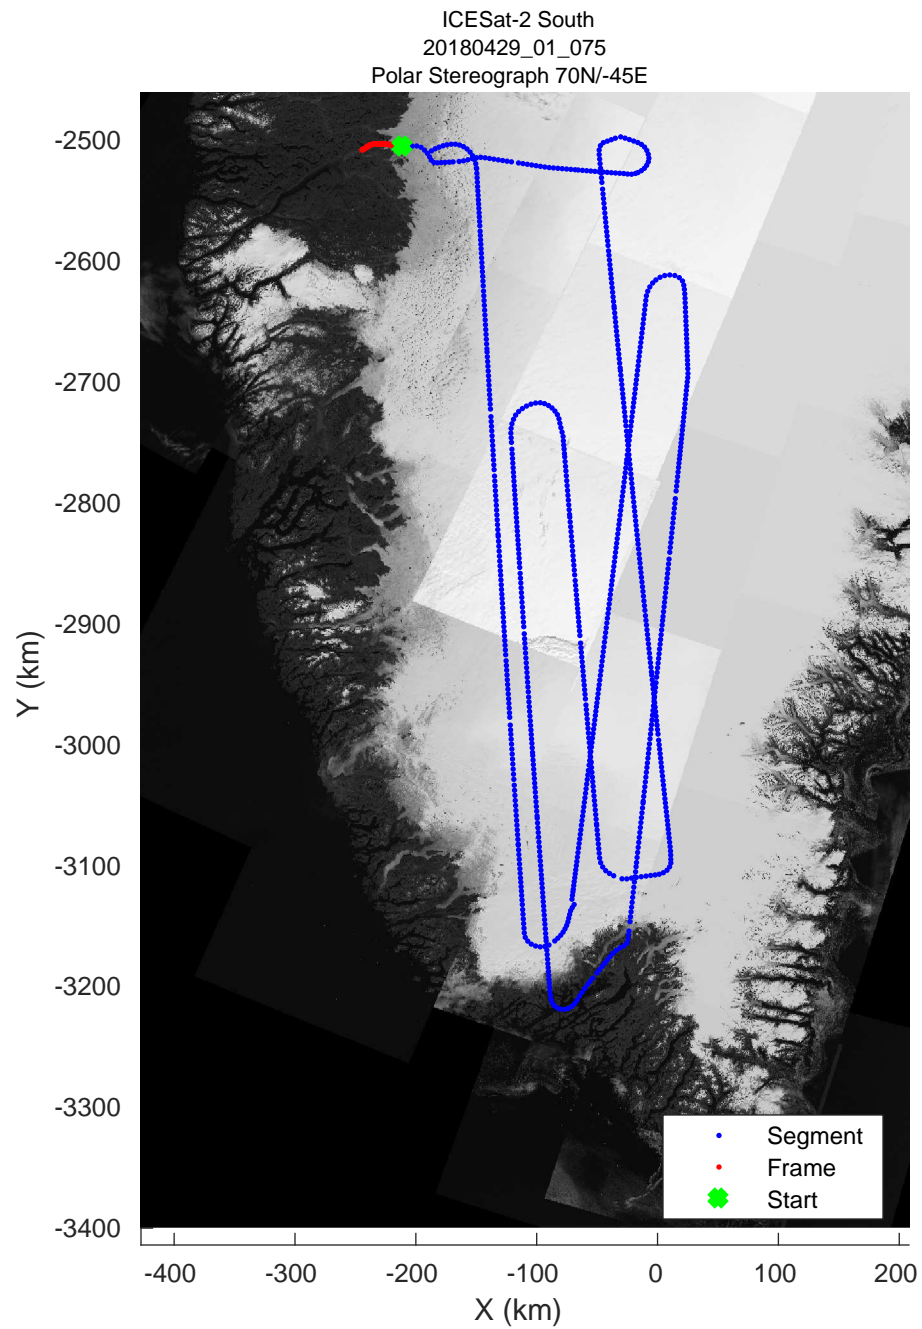

rds 2018_Greenland_P3: "ICESat-2 South" 20180429_01_072: 18:21:15.7 to 18:27:27.7 GPS

rds 2018_Greenland_P3: "ICESat-2 South" 20180429_01_073: 18:27:29.5 to 18:33:35.2 GPS

rds 2018_Greenland_P3: "ICESat-2 South" 20180429_01_073: 18:27:29.5 to 18:33:35.2 GPS

rds 2018_Greenland_P3: "ICESat-2 South" 20180429_01_074: 18:33:38.1 to 18:40:07.5 GPS

rds 2018_Greenland_P3: "ICESat-2 South" 20180429_01_074: 18:33:38.1 to 18:40:07.5 GPS

rds 2018_Greenland_P3: "ICESat-2 South" 20180429_01_075: 18:40:10.4 to 18:44:25.3 GPS

rds 2018_Greenland_P3: "ICESat-2 South" 20180429_01_075: 18:40:10.4 to 18:44:25.3 GPS