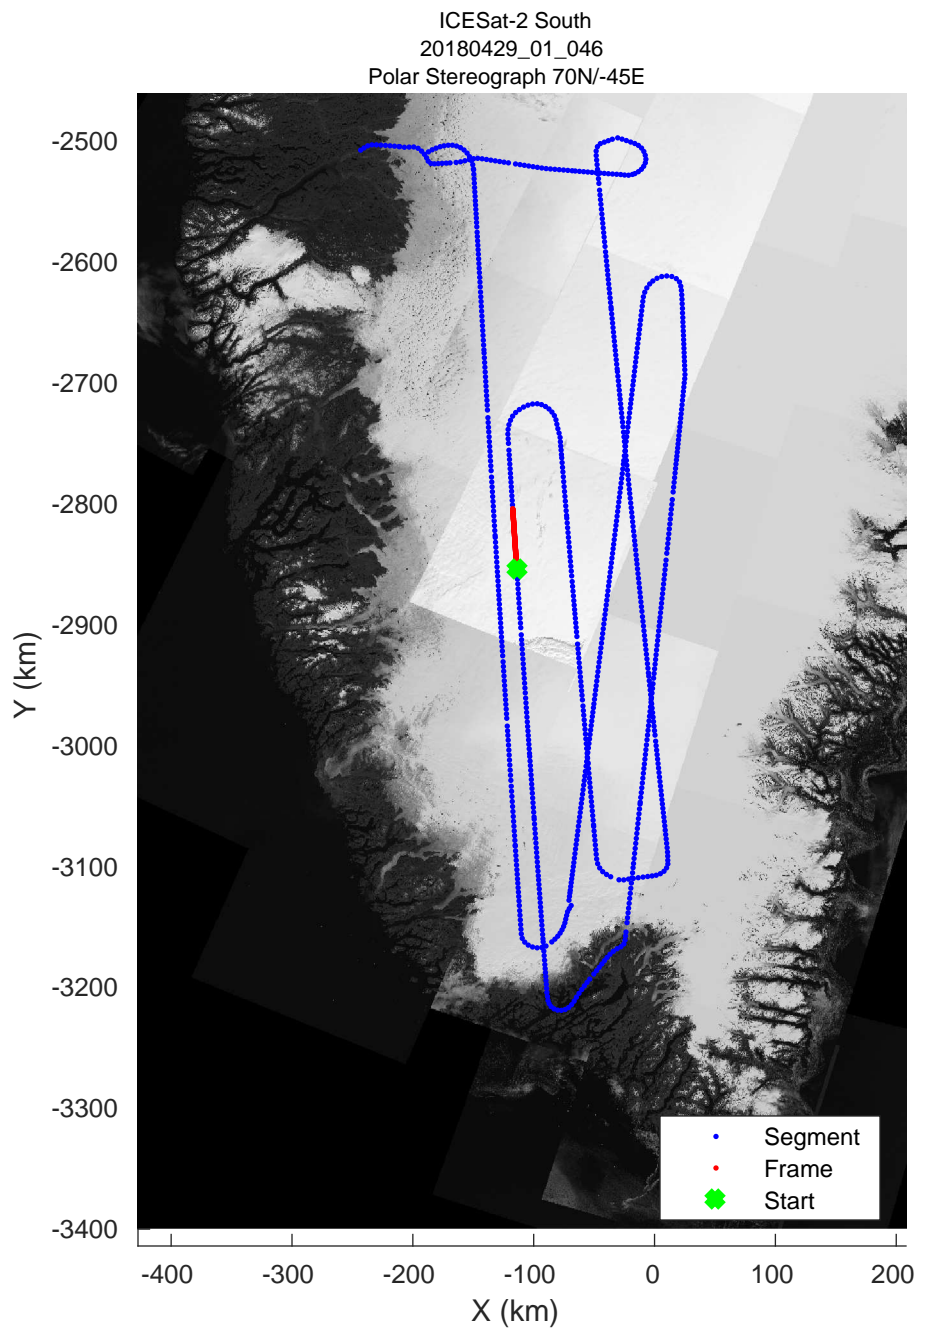

rds 2018_Greenland_P3: "ICESat-2 South" 20180429_01_044: 15:33:43.4 to 15:39:22.2 GPS

rds 2018_Greenland_P3: "ICESat-2 South" 20180429_01_045: 15:39:25.0 to 15:45:03.8 GPS

rds 2018_Greenland_P3: "ICESat-2 South" 20180429_01_045: 15:39:25.0 to 15:45:03.8 GPS

rds 2018_Greenland_P3: "ICESat-2 South" 20180429_01_046: 15:45:05.9 to 15:51:08.4 GPS

rds 2018_Greenland_P3: "ICESat-2 South" 20180429_01_046: 15:45:05.9 to 15:51:08.4 GPS

rds 2018_Greenland_P3: "ICESat-2 South" 20180429_01_047: 15:51:11.1 to 15:57:10.4 GPS