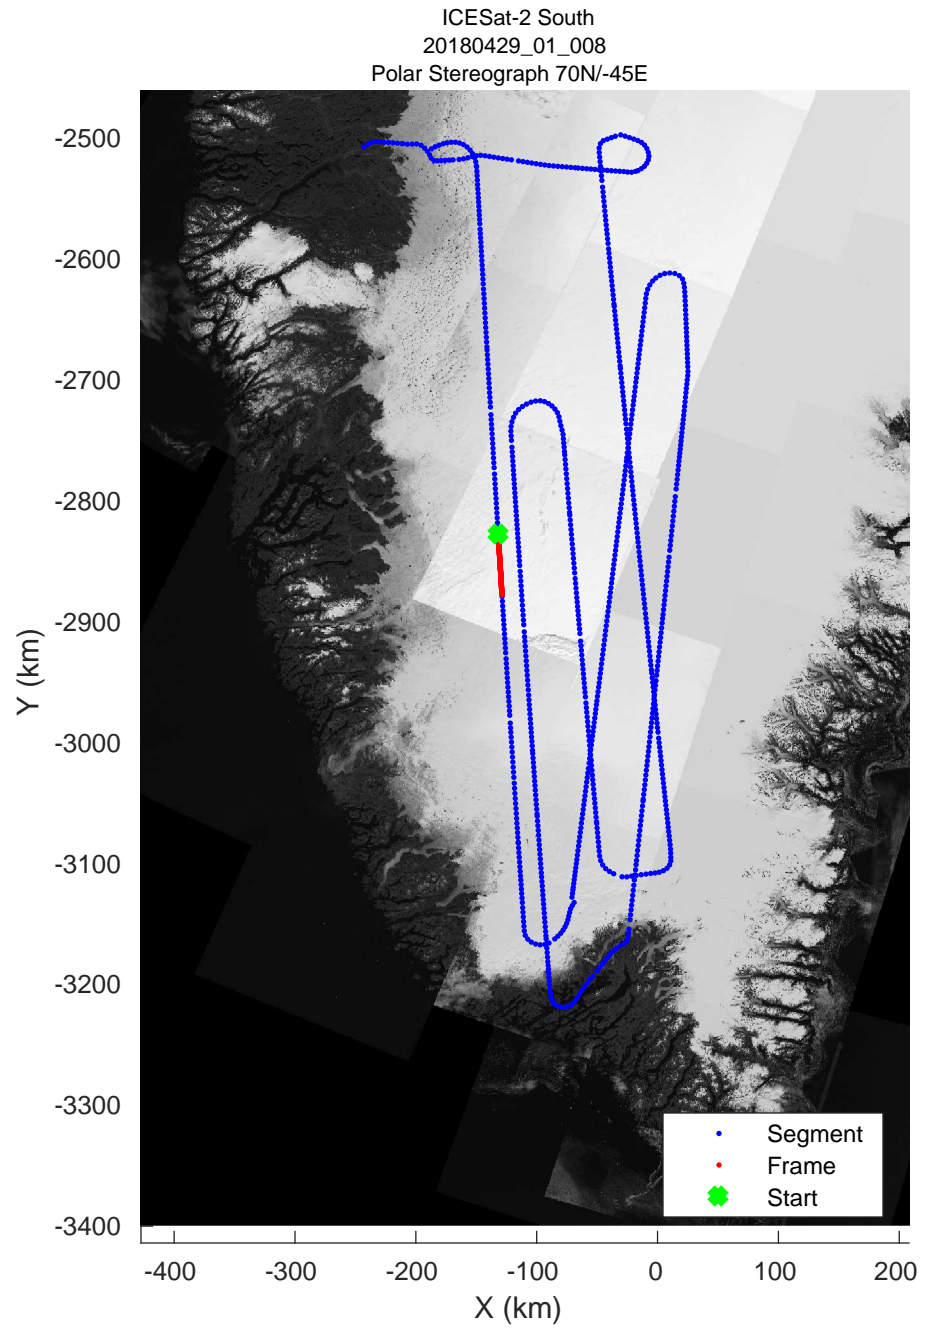

rds 2018_Greenland_P3: "ICESat-2 South" 20180429_01_002: 11:23:01.1 to 11:29:13.1 GPS

ICESat-2 South
20180429_01_003
Polar Stereograph 70N/-45E

rds 2018_Greenland_P3: "ICESat-2 South" 20180429_01_003: 11:29:15.6 to 11:35:11.8 GPS

rds 2018_Greenland_P3: "ICESat-2 South" 20180429_01_005: 11:40:57.3 to 11:46:42.4 GPS

rds 2018_Greenland_P3: "ICESat-2 South" 20180429_01_005: 11:40:57.3 to 11:46:42.4 GPS

rds 2018_Greenland_P3: "ICESat-2 South" 20180429_01_006: 11:46:44.2 to 11:52:23.0 GPS

rds 2018_Greenland_P3: "ICESat-2 South" 20180429_01_006: 11:46:44.2 to 11:52:23.0 GPS

rds 2018_Greenland_P3: "ICESat-2 South" 20180429_01_007: 11:52:25.5 to 11:58:02.7 GPS

rds 2018_Greenland_P3: "ICESat-2 South" 20180429_01_007: 11:52:25.5 to 11:58:02.7 GPS

rds 2018_Greenland_P3: "ICESat-2 South" 20180429_01_008: 11:58:05.9 to 12:03:46.2 GPS

rds 2018_Greenland_P3: "ICESat-2 South" 20180429_01_008: 11:58:05.9 to 12:03:46.2 GPS

ICESat-2 South
20180429_01_009
Polar Stereograph 70N/-45E