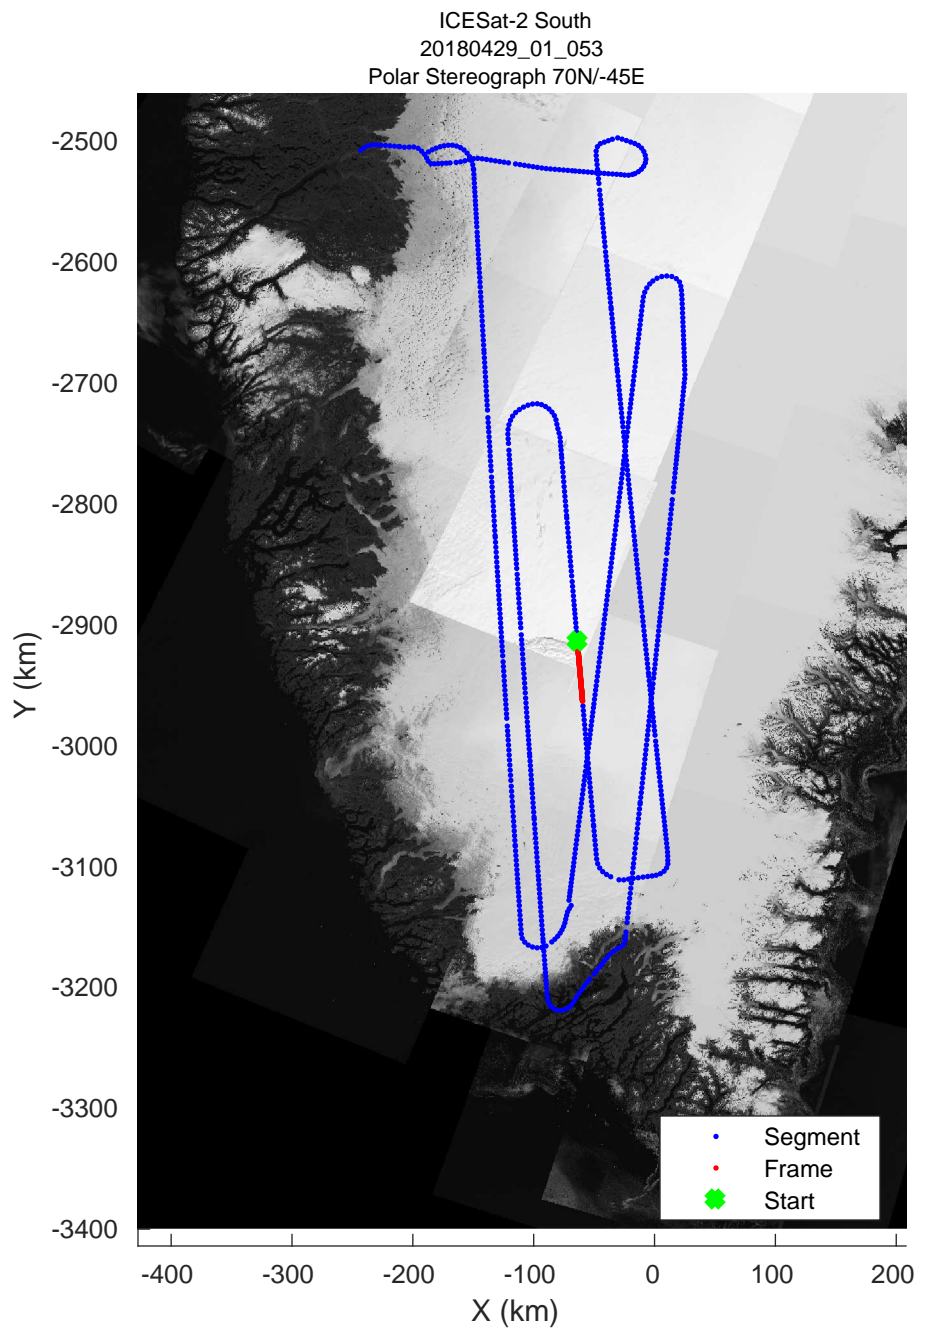

rds 2018_Greenland_P3: "ICESat-2 South" 20180429_01_050: 16:09:16.5 to 16:14:56.8 GPS

rds 2018_Greenland_P3: "ICESat-2 South" 20180429_01_051: 16:14:59.4 to 16:20:41.4 GPS

rds 2018_Greenland_P3: "ICESat-2 South" 20180429_01_051: 16:14:59.4 to 16:20:41.4 GPS

rds 2018_Greenland_P3: "ICESat-2 South" 20180429_01_052: 16:20:43.3 to 16:26:41.1 GPS

rds 2018_Greenland_P3: "ICESat-2 South" 20180429_01_052: 16:20:43.3 to 16:26:41.1 GPS

rds 2018_Greenland_P3: "ICESat-2 South" 20180429_01_053: 16:26:42.9 to 16:32:37.5 GPS