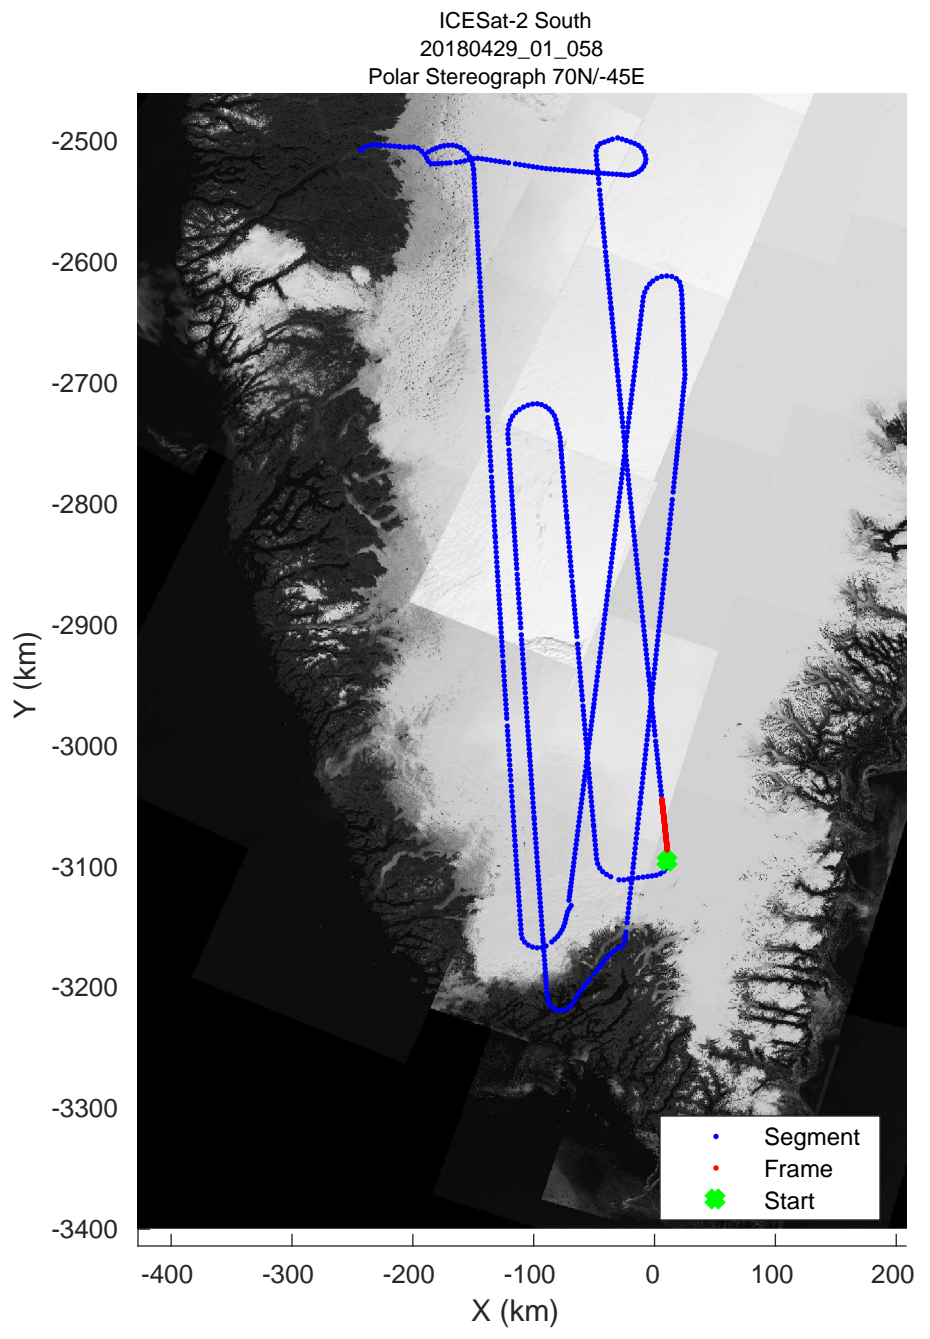

rds 2018_Greenland_P3: "ICESat-2 South" 20180429_01_056: 16:44:24.0 to 16:50:17.1 GPS

rds 2018_Greenland_P3: "ICESat-2 South" 20180429_01_057: 16:50:18.9 to 16:56:23.1 GPS

rds 2018_Greenland_P3: "ICESat-2 South" 20180429_01_057: 16:50:18.9 to 16:56:23.1 GPS

rds 2018_Greenland_P3: "ICESat-2 South" 20180429_01_058: 16:56:24.8 to 17:02:44.7 GPS

rds 2018_Greenland_P3: "ICESat-2 South" 20180429_01_058: 16:56:24.8 to 17:02:44.7 GPS

rds 2018_Greenland_P3: "ICESat-2 South" 20180429_01_059: 17:02:47.4 to 17:08:56.3 GPS