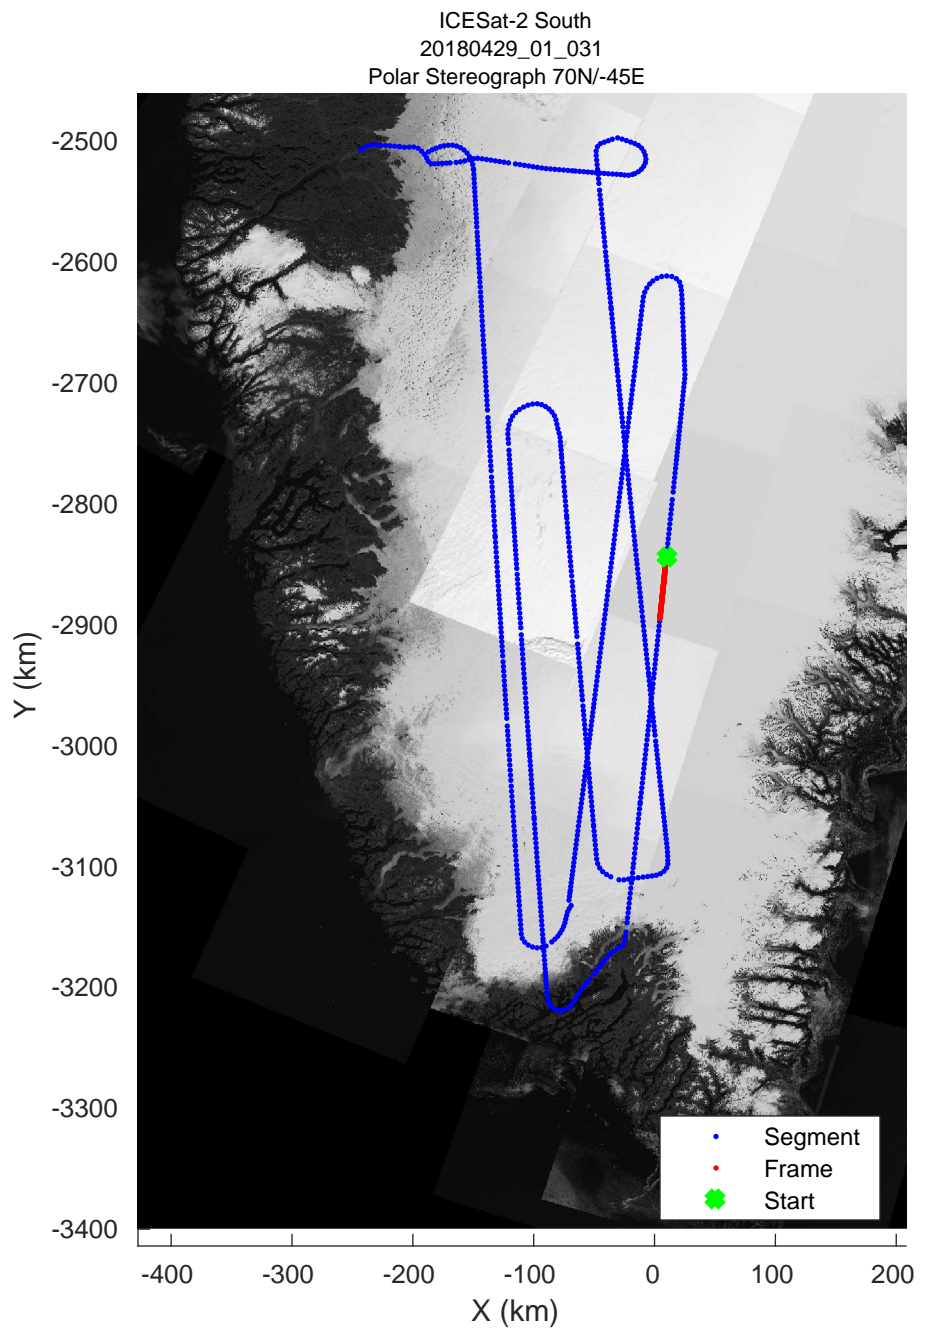

rds 2018_Greenland_P3: "ICESat-2 South" 20180429_01_029: 14:03:31.9 to 14:09:45.6 GPS

rds 2018_Greenland_P3: "ICESat-2 South" 20180429_01_030: 14:09:47.8 to 14:15:25.1 GPS

rds 2018_Greenland_P3: "ICESat-2 South" 20180429_01_030: 14:09:47.8 to 14:15:25.1 GPS

rds 2018_Greenland_P3: "ICESat-2 South" 20180429_01_031: 14:15:26.9 to 14:21:08.9 GPS

rds 2018_Greenland_P3: "ICESat-2 South" 20180429_01_031: 14:15:26.9 to 14:21:08.9 GPS

rds 2018_Greenland_P3: "ICESat-2 South" 20180429_01_032: 14:21:11.1 to 14:26:57.8 GPS