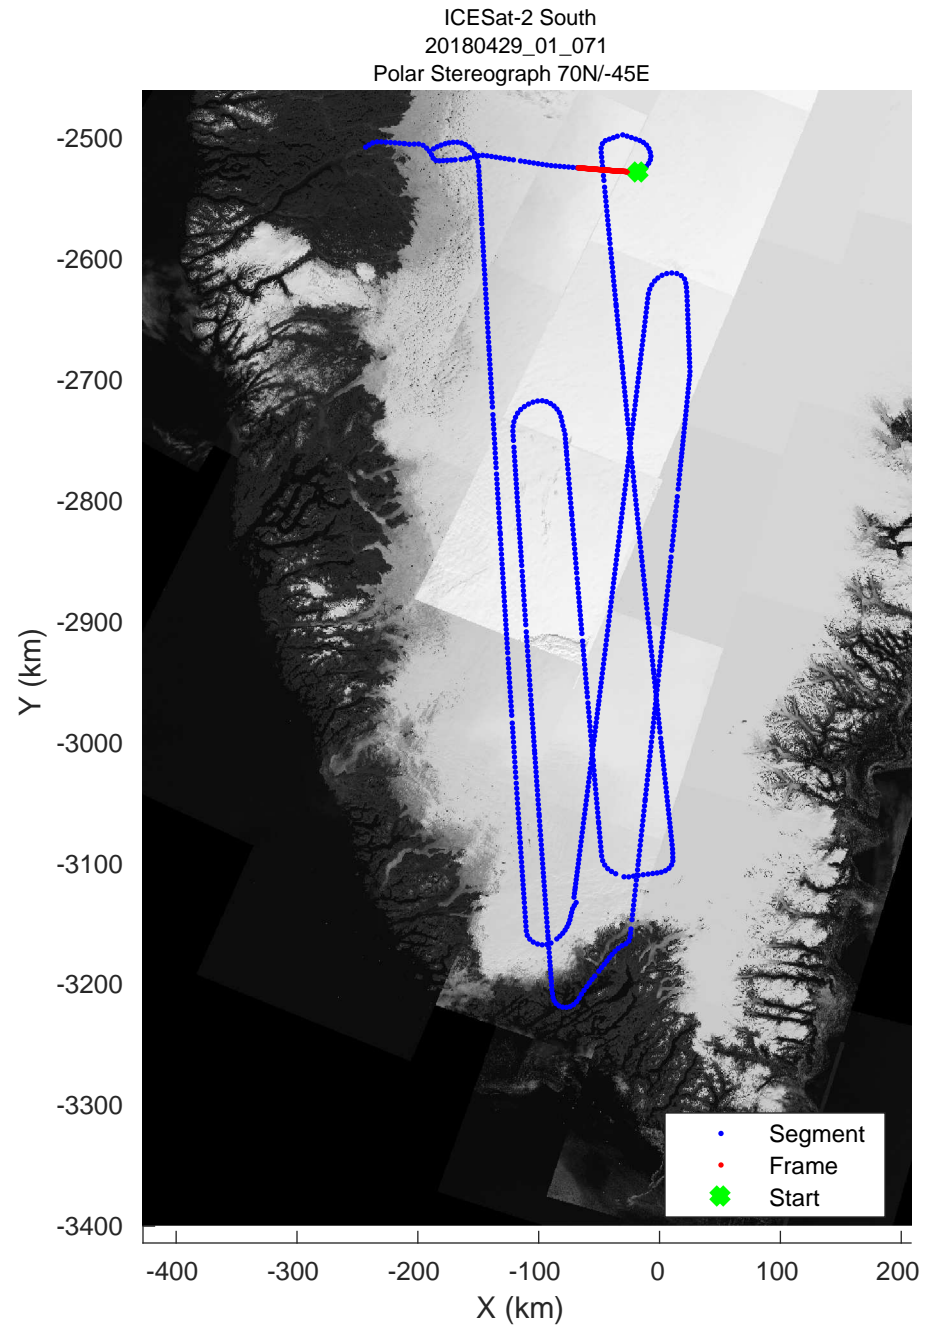

rds 2018_Greenland_P3: "ICESat-2 South" 20180429_01_067: 17:50:15.9 to 17:56:07.4 GPS

rds 2018_Greenland_P3: "ICESat-2 South" 20180429_01_067: 17:50:15.9 to 17:56:07.4 GPS

ICESat-2 South
20180429_01_068
Polar Stereograph 70N/-45E

rds 2018_Greenland_P3: "ICESat-2 South" 20180429_01_068: 17:56:10.1 to 18:01:55.2 GPS

rds 2018_Greenland_P3: "ICESat-2 South" 20180429_01_068: 17:56:10.1 to 18:01:55.2 GPS

rds 2018_Greenland_P3: "ICESat-2 South" 20180429_01_069: 18:01:57.2 to 18:07:58.2 GPS

rds 2018_Greenland_P3: "ICESat-2 South" 20180429_01_069: 18:01:57.2 to 18:07:58.2 GPS

rds 2018_Greenland_P3: "ICESat-2 South" 20180429_01_070: 18:08:00.5 to 18:14:36.3 GPS

rds 2018_Greenland_P3: "ICESat-2 South" 20180429_01_070: 18:08:00.5 to 18:14:36.3 GPS

rds 2018_Greenland_P3: "ICESat-2 South" 20180429_01_071: 18:14:37.9 to 18:21:13.7 GPS

rds 2018_Greenland_P3: "ICESat-2 South" 20180429_01_071: 18:14:37.9 to 18:21:13.7 GPS

rds 2018_Greenland_P3: "ICESat-2 South" 20180429_01_072: 18:21:15.7 to 18:27:27.7 GPS