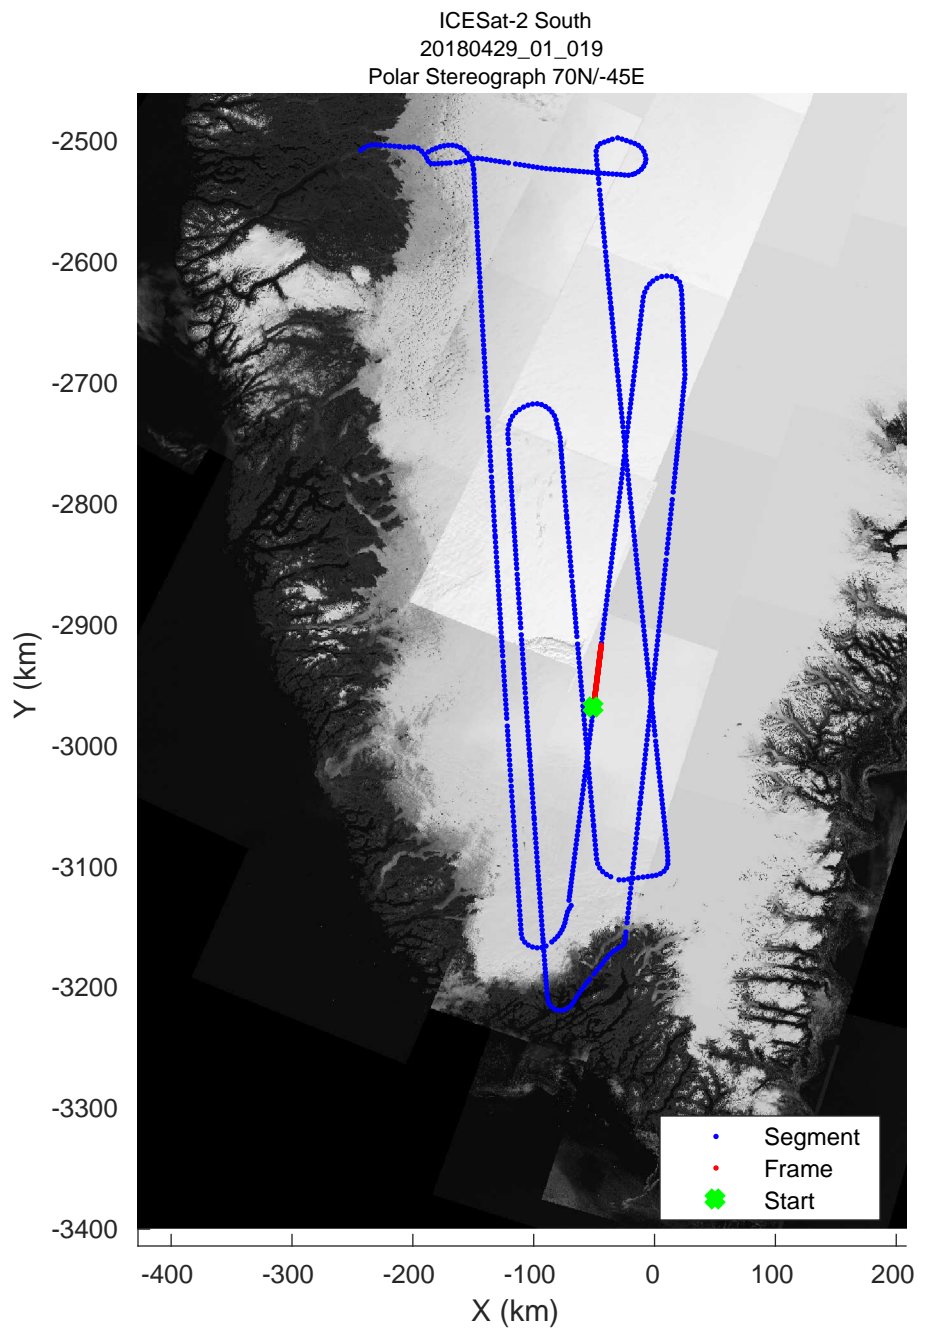

rds 2018_Greenland_P3: "ICESat-2 South" 20180429_01_017: 12:52:15.9 to 12:58:16.9 GPS

rds 2018_Greenland_P3: "ICESat-2 South" 20180429_01_018: 12:58:19.1 to 13:04:23.2 GPS

rds 2018_Greenland_P3: "ICESat-2 South" 20180429_01_018: 12:58:19.1 to 13:04:23.2 GPS