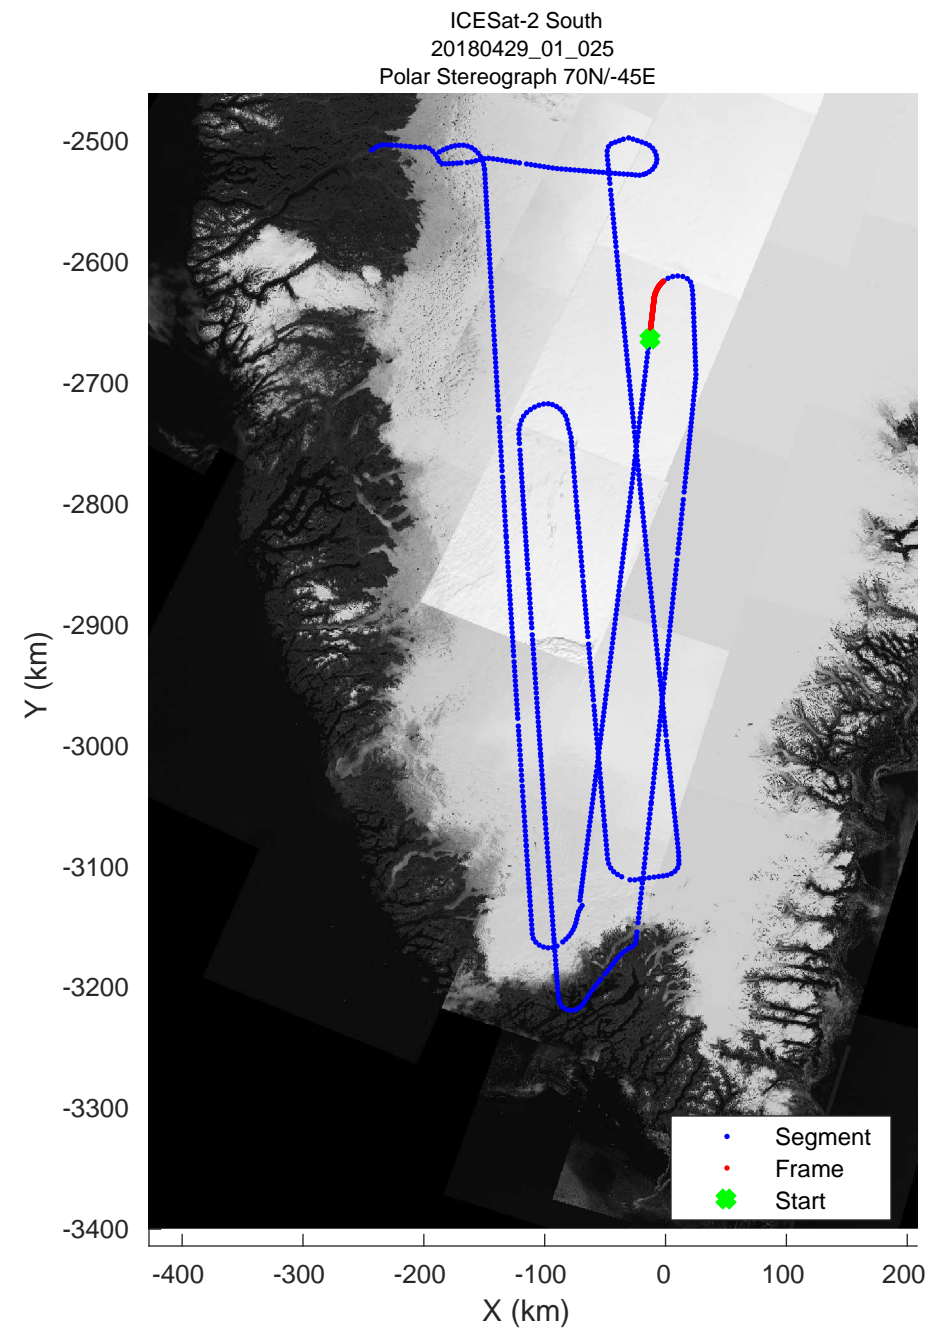

rds 2018_Greenland_P3: "ICESat-2 South" 20180429_01_023: 13:27:44.5 to 13:33:26.5 GPS

rds 2018_Greenland_P3: "ICESat-2 South" 20180429_01_024: 13:33:29.0 to 13:39:17.3 GPS

rds 2018_Greenland_P3: "ICESat-2 South" 20180429_01_024: 13:33:29.0 to 13:39:17.3 GPS

rds 2018_Greenland_P3: "ICESat-2 South" 20180429_01_025: 13:39:19.8 to 13:45:06.5 GPS

rds 2018_Greenland_P3: "ICESat-2 South" 20180429_01_025: 13:39:19.8 to 13:45:06.5 GPS

rds 2018_Greenland_P3: "ICESat-2 South" 20180429_01_026: 13:45:08.1 to 13:50:53.2 GPS