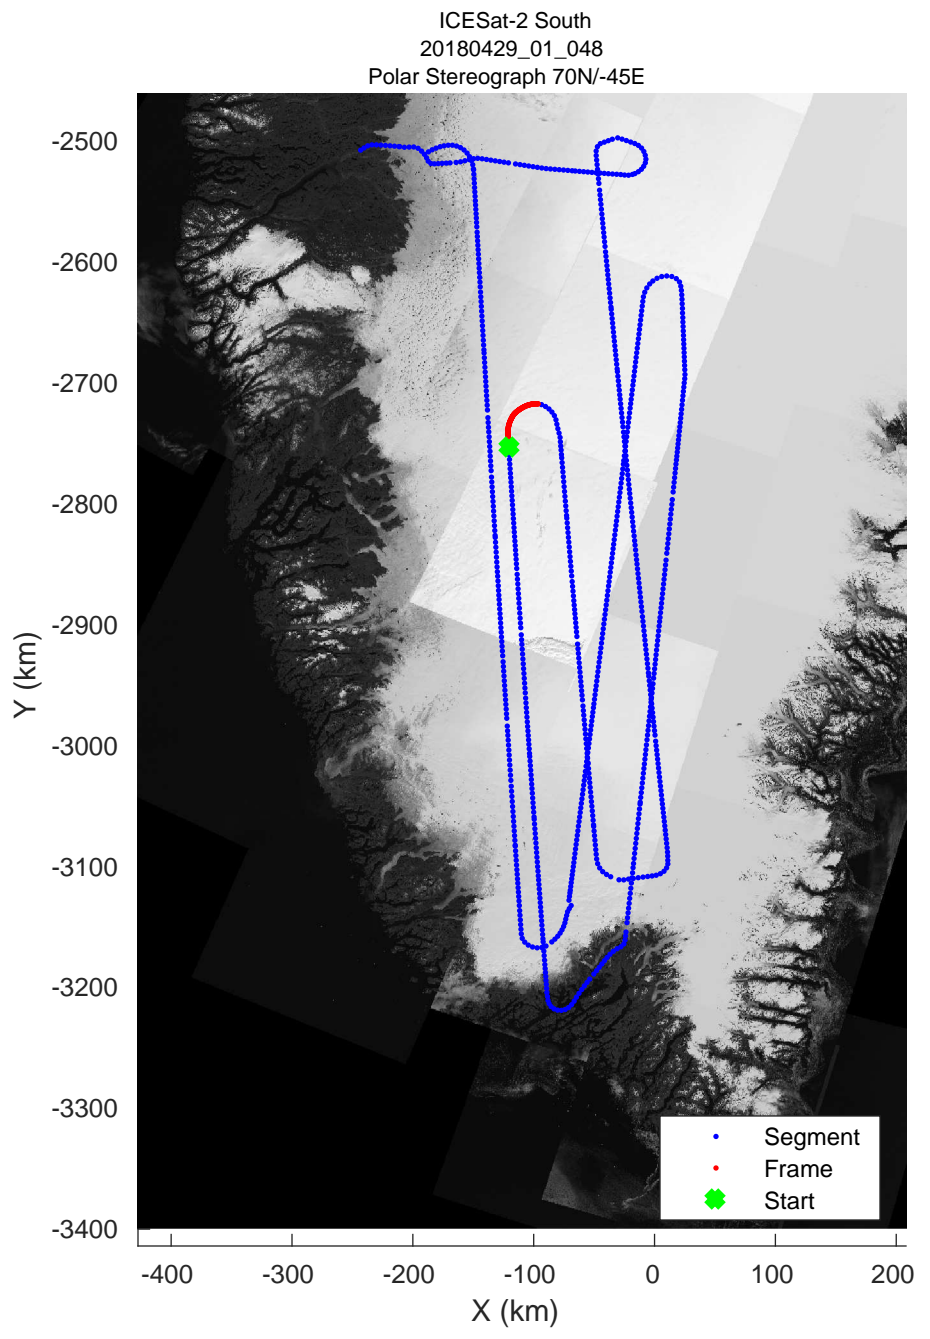

rds 2018_Greenland_P3: "ICESat-2 South" 20180429_01_046: 15:45:05.9 to 15:51:08.4 GPS

rds 2018_Greenland_P3: "ICESat-2 South" 20180429_01_046: 15:45:05.9 to 15:51:08.4 GPS

rds 2018_Greenland_P3: "ICESat-2 South" 20180429_01_047: 15:51:11.1 to 15:57:10.4 GPS

rds 2018_Greenland_P3: "ICESat-2 South" 20180429_01_047: 15:51:11.1 to 15:57:10.4 GPS

rds 2018_Greenland_P3: "ICESat-2 South" 20180429_01_048: 15:57:12.1 to 16:03:00.4 GPS

rds 2018_Greenland_P3: "ICESat-2 South" 20180429_01_048: 15:57:12.1 to 16:03:00.4 GPS