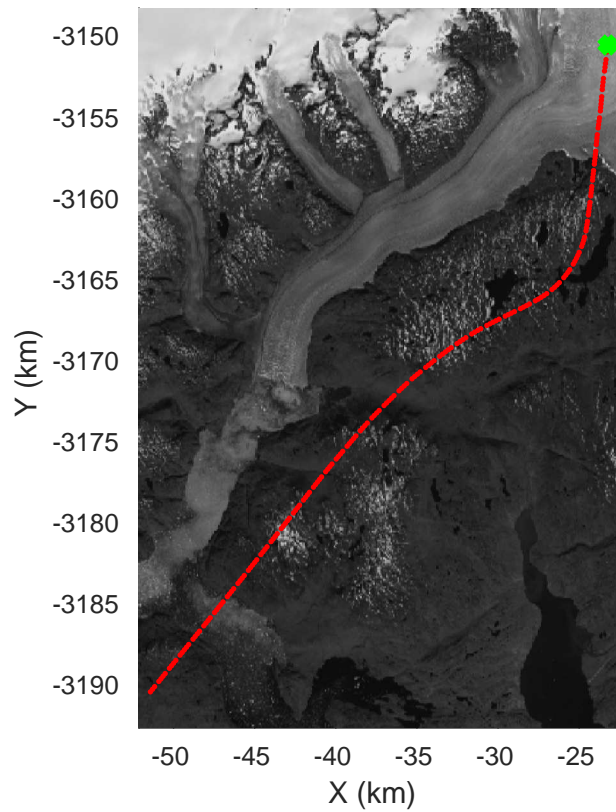

rds 2018_Greenland_P3: "ICESat-2 South" 20180429_01_035: 14:38:41.1 to 14:44:15.1 GPS

rds 2018_Greenland_P3: "ICESat-2 South" 20180429_01_036: 14:44:16.9 to 14:49:46.2 GPS

rds 2018_Greenland_P3: "ICESat-2 South" 20180429_01_036: 14:44:16.9 to 14:49:46.2 GPS

rds 2018_Greenland_P3: "ICESat-2 South" 20180429_01_037: 14:49:49.0 to 14:56:16.9 GPS

rds 2018_Greenland_P3: "ICESat-2 South" 20180429_01_037: 14:49:49.0 to 14:56:16.9 GPS

rds 2018_Greenland_P3: "ICESat-2 South" 20180429_01_038: 14:56:19.6 to 15:03:00.2 GPS