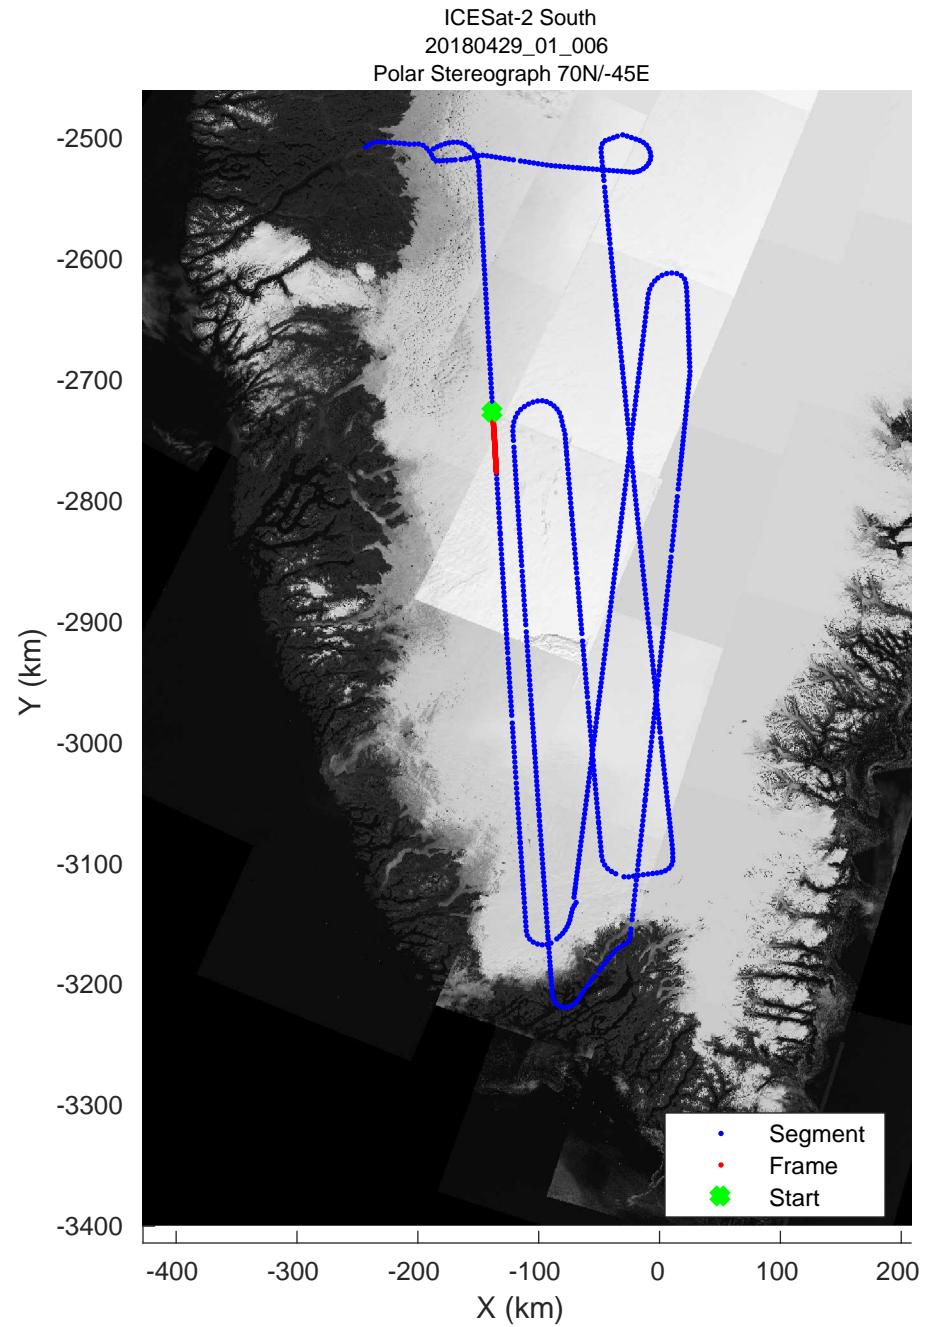

rds 2018_Greenland_P3: "ICESat-2 South" 20180429_01_002: 11:23:01.1 to 11:29:13.1 GPS

ICESat-2 South
20180429_01_003
Polar Stereograph 70N/-45E

rds 2018_Greenland_P3: "ICESat-2 South" 20180429_01_003: 11:29:15.6 to 11:35:11.8 GPS

rds 2018_Greenland_P3: "ICESat-2 South" 20180429_01_003: 11:29:15.6 to 11:35:11.8 GPS

rds 2018_Greenland_P3: "ICESat-2 South" 20180429_01_004: 11:35:14.8 to 11:40:55.1 GPS

rds 2018_Greenland_P3: "ICESat-2 South" 20180429_01_004: 11:35:14.8 to 11:40:55.1 GPS

rds 2018_Greenland_P3: "ICESat-2 South" 20180429_01_005: 11:40:57.3 to 11:46:42.4 GPS

rds 2018_Greenland_P3: "ICESat-2 South" 20180429_01_005: 11:40:57.3 to 11:46:42.4 GPS

rds 2018_Greenland_P3: "ICESat-2 South" 20180429_01_006: 11:46:44.2 to 11:52:23.0 GPS

rds 2018_Greenland_P3: "ICESat-2 South" 20180429_01_006: 11:46:44.2 to 11:52:23.0 GPS

rds 2018_Greenland_P3: "ICESat-2 South" 20180429_01_007: 11:52:25.5 to 11:58:02.7 GPS

rds 2018_Greenland_P3: "ICESat-2 South" 20180429_01_007: 11:52:25.5 to 11:58:02.7 GPS