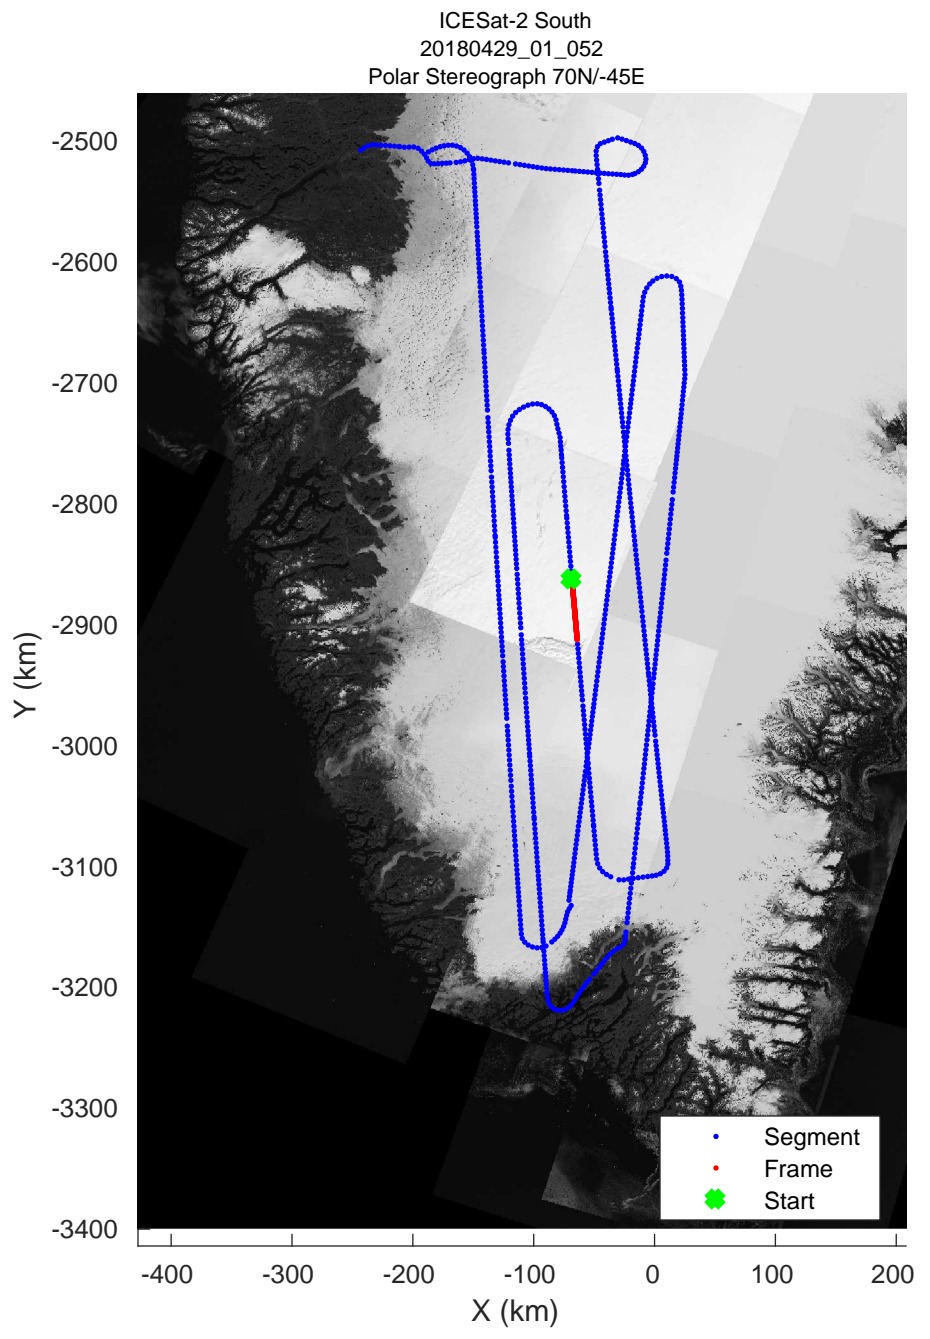

rds 2018_Greenland_P3: "ICESat-2 South" 20180429_01_050: 16:09:16.5 to 16:14:56.8 GPS

rds 2018_Greenland_P3: "ICESat-2 South" 20180429_01_051: 16:14:59.4 to 16:20:41.4 GPS

rds 2018_Greenland_P3: "ICESat-2 South" 20180429_01_051: 16:14:59.4 to 16:20:41.4 GPS

rds 2018_Greenland_P3: "ICESat-2 South" 20180429_01_052: 16:20:43.3 to 16:26:41.1 GPS

rds 2018_Greenland_P3: "ICESat-2 South" 20180429_01_052: 16:20:43.3 to 16:26:41.1 GPS

rds 2018_Greenland_P3: "ICESat-2 South" 20180429_01_053: 16:26:42.9 to 16:32:37.5 GPS