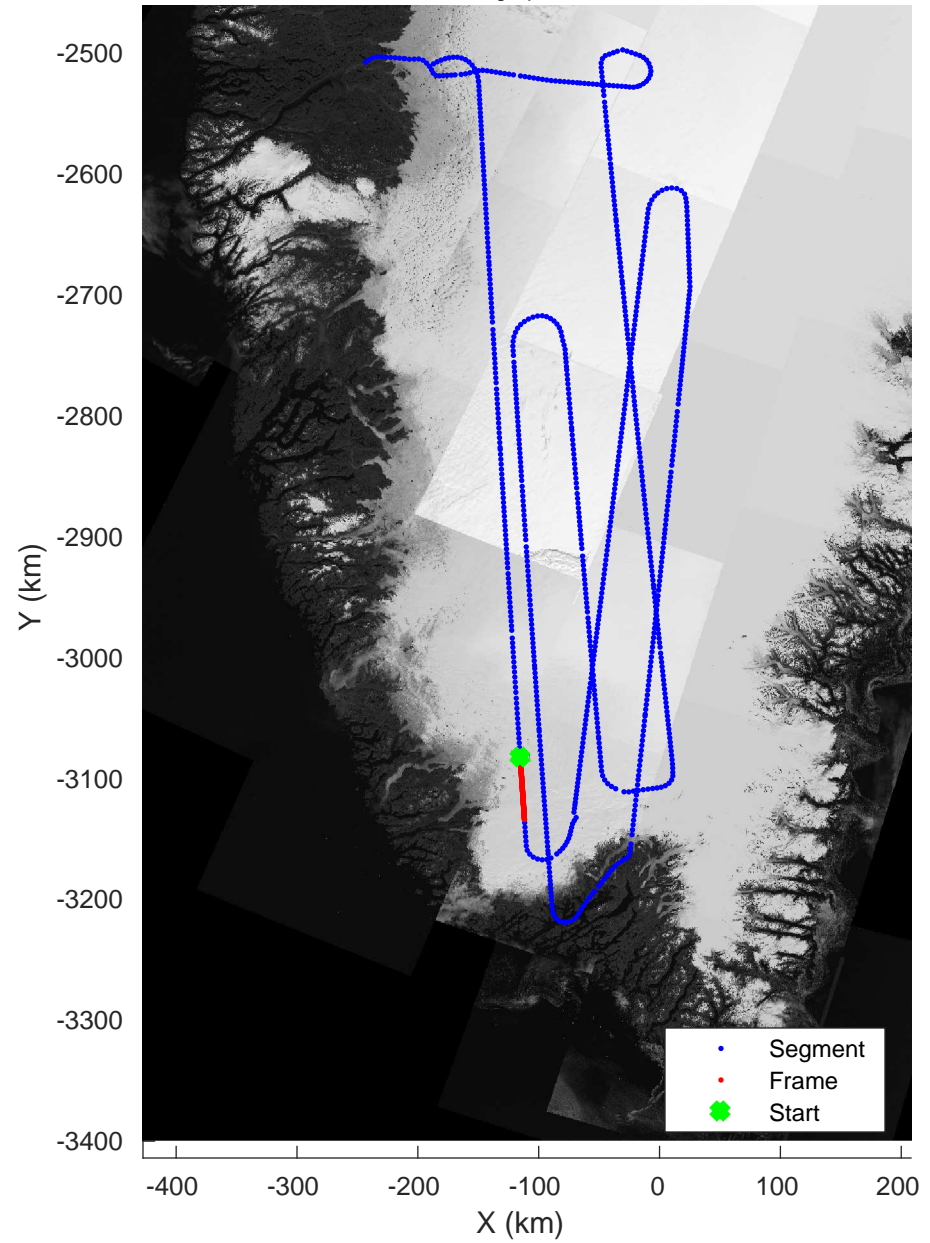

rds 2018_Greenland_P3: "ICESat-2 South" 20180429_01_012: 12:21:11.0 to 12:26:48.2 GPS

rds 2018_Greenland_P3: "ICESat-2 South" 20180429_01_012: 12:21:11.0 to 12:26:48.2 GPS

ICESat-2 South
20180429_01_013
Polar Stereograph 70N/-45E

rds 2018_Greenland_P3: "ICESat-2 South" 20180429_01_013: 12:26:50.3 to 12:32:52.9 GPS

rds 2018_Greenland_P3: "ICESat-2 South" 20180429_01_013: 12:26:50.3 to 12:32:52.9 GPS

rds 2018_Greenland_P3: "ICESat-2 South" 20180429_01_014: 12:32:54.7 to 12:38:57.3 GPS