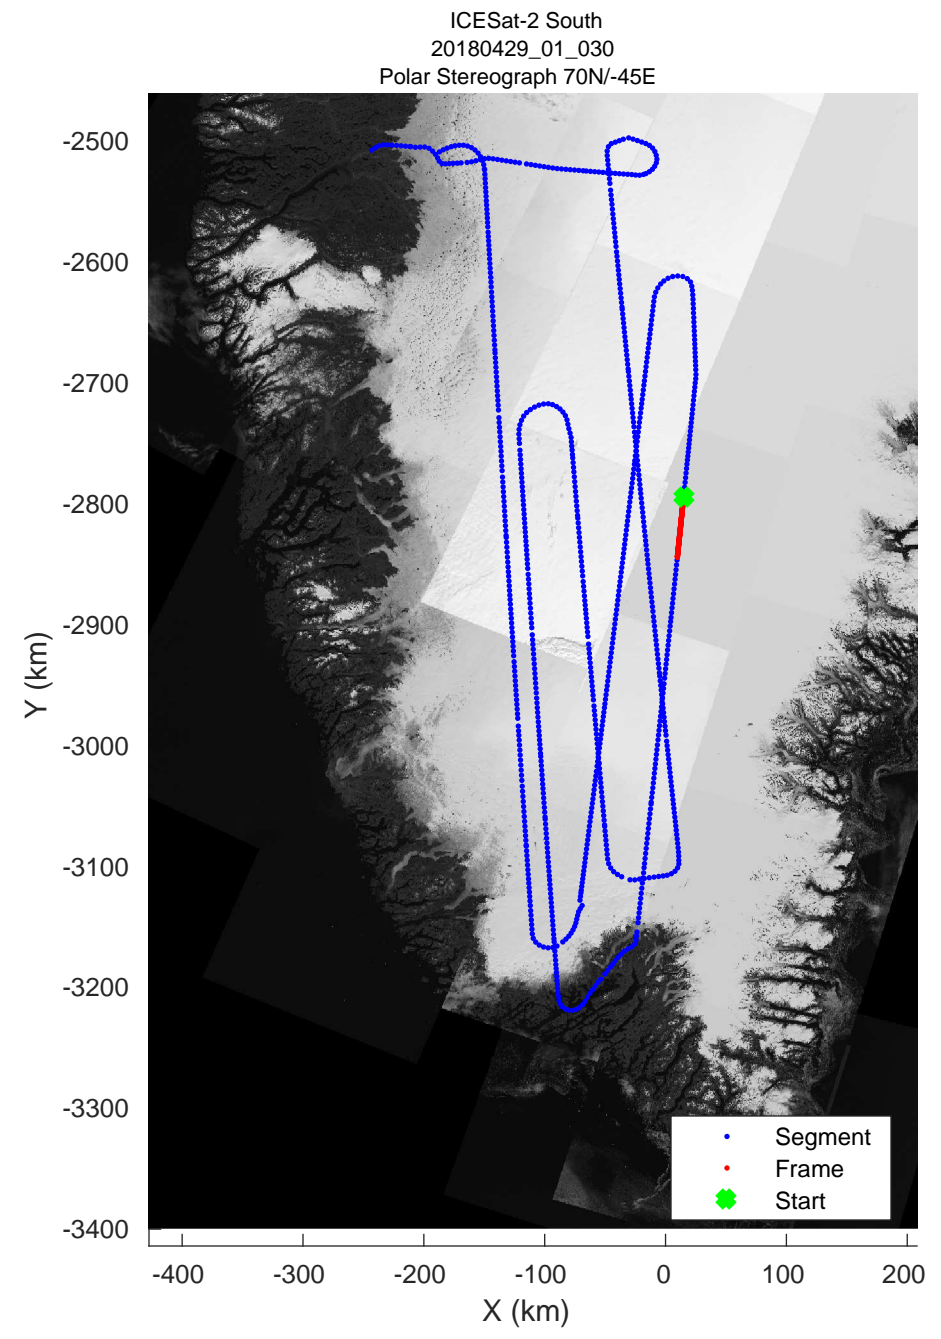

rds 2018_Greenland_P3: "ICESat-2 South" 20180429_01_028: 13:57:14.1 to 14:03:29.3 GPS

rds 2018_Greenland_P3: "ICESat-2 South" 20180429_01_028: 13:57:14.1 to 14:03:29.3 GPS

rds 2018_Greenland_P3: "ICESat-2 South" 20180429_01_029: 14:03:31.9 to 14:09:45.6 GPS

rds 2018_Greenland_P3: "ICESat-2 South" 20180429_01_029: 14:03:31.9 to 14:09:45.6 GPS

rds 2018_Greenland_P3: "ICESat-2 South" 20180429_01_030: 14:09:47.8 to 14:15:25.1 GPS

rds 2018_Greenland_P3: "ICESat-2 South" 20180429_01_030: 14:09:47.8 to 14:15:25.1 GPS