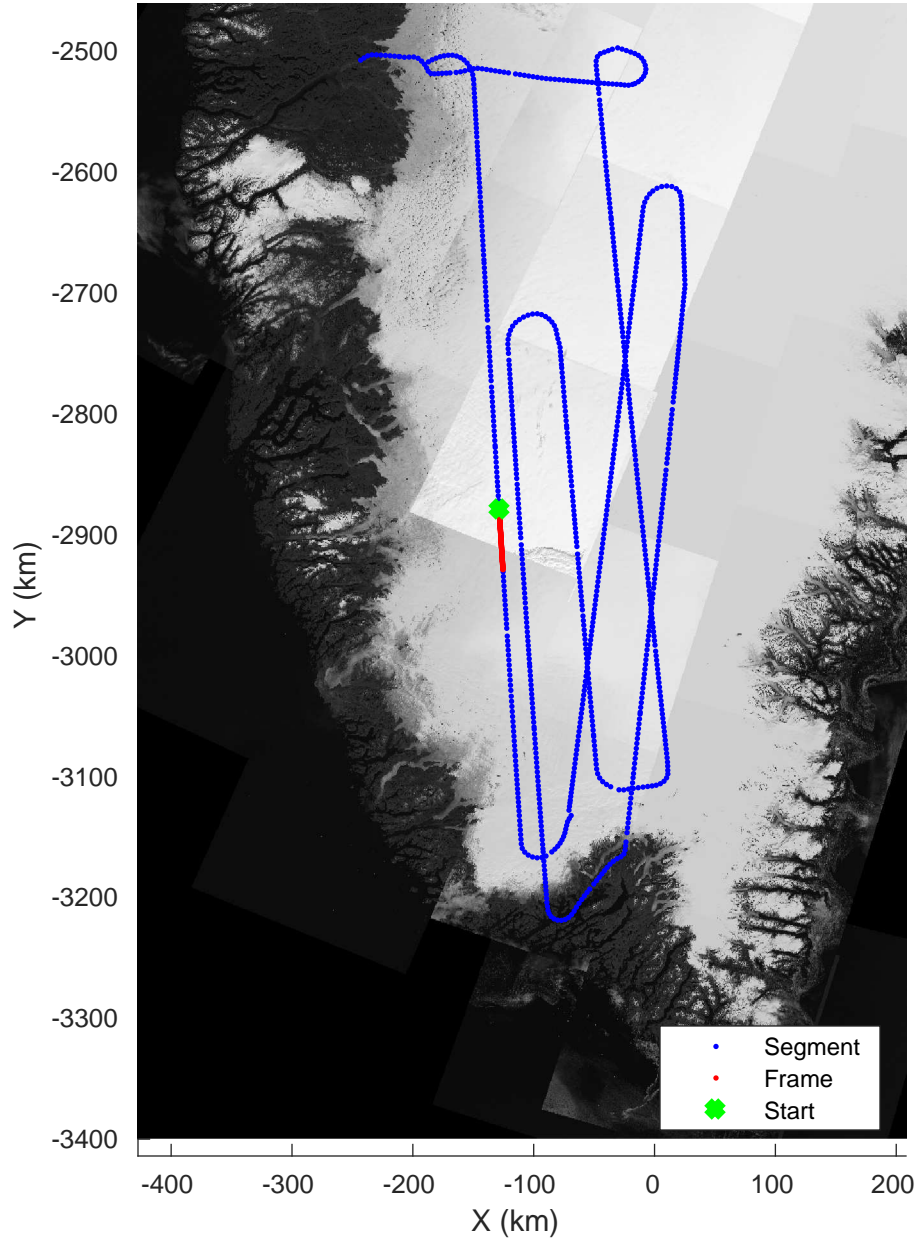

rds 2018_Greenland_P3: "ICESat-2 South" 20180429_01_008: 11:58:05.9 to 12:03:46.2 GPS

rds 2018_Greenland_P3: "ICESat-2 South" 20180429_01_008: 11:58:05.9 to 12:03:46.2 GPS

ICESat-2 South
20180429_01_009
Polar Stereograph 70N/-45E

rds 2018_Greenland_P3: "ICESat-2 South" 20180429_01_009: 12:03:48.7 to 12:09:40.2 GPS

rds 2018_Greenland_P3: "ICESat-2 South" 20180429_01_009: 12:03:48.7 to 12:09:40.2 GPS

rds 2018_Greenland_P3: "ICESat-2 South" 20180429_01_010: 12:09:42.9 to 12:15:32.8 GPS