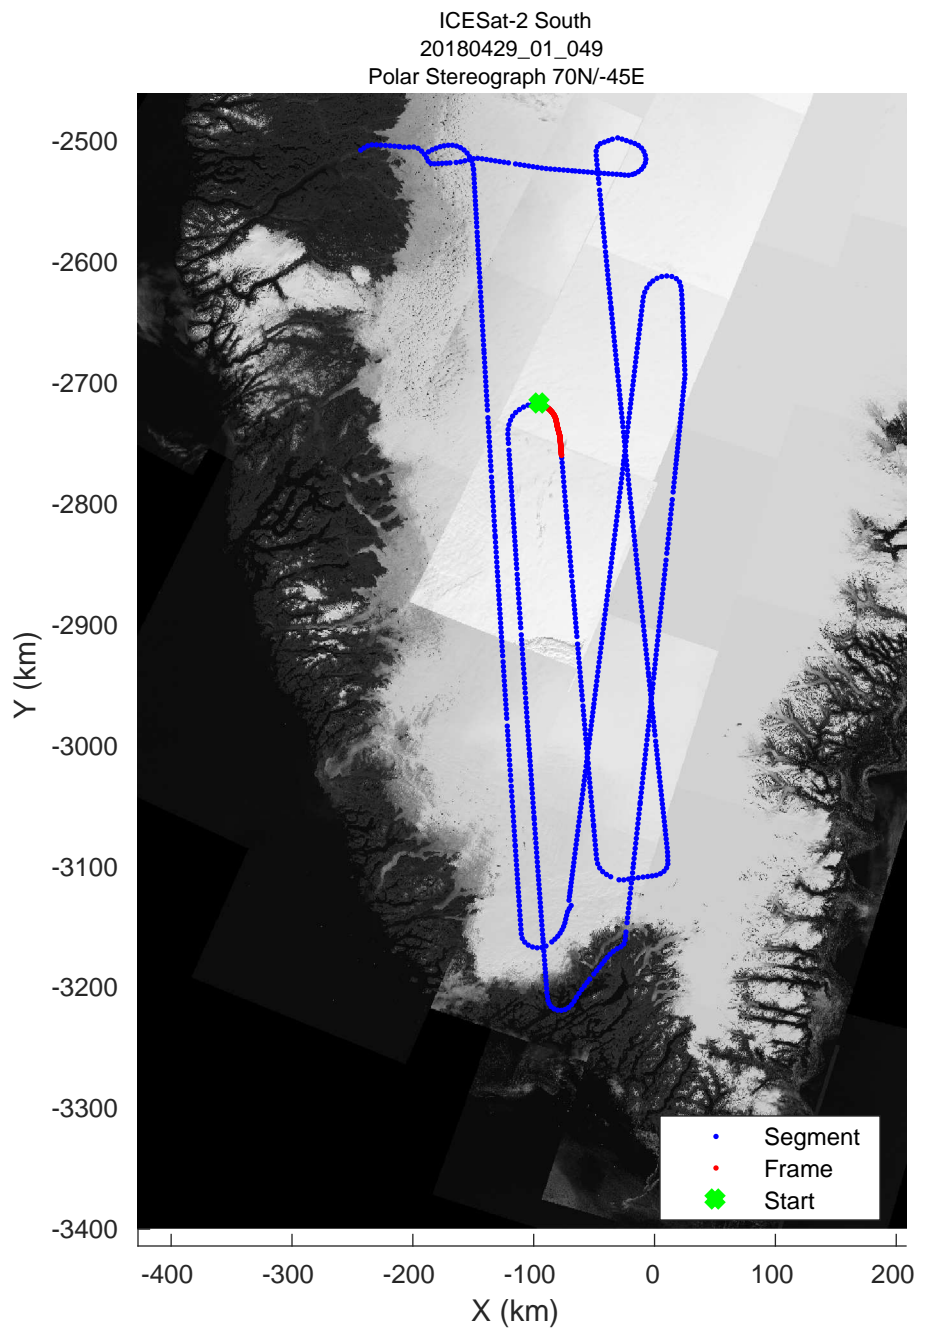

rds 2018_Greenland_P3: "ICESat-2 South" 20180429_01_047: 15:51:11.1 to 15:57:10.4 GPS

rds 2018_Greenland_P3: "ICESat-2 South" 20180429_01_048: 15:57:12.1 to 16:03:00.4 GPS

rds 2018_Greenland_P3: "ICESat-2 South" 20180429_01_048: 15:57:12.1 to 16:03:00.4 GPS

rds 2018_Greenland_P3: "ICESat-2 South" 20180429_01_049: 16:03:02.1 to 16:09:14.1 GPS

rds 2018_Greenland_P3: "ICESat-2 South" 20180429_01_049: 16:03:02.1 to 16:09:14.1 GPS

rds 2018_Greenland_P3: "ICESat-2 South" 20180429_01_050: 16:09:16.5 to 16:14:56.8 GPS