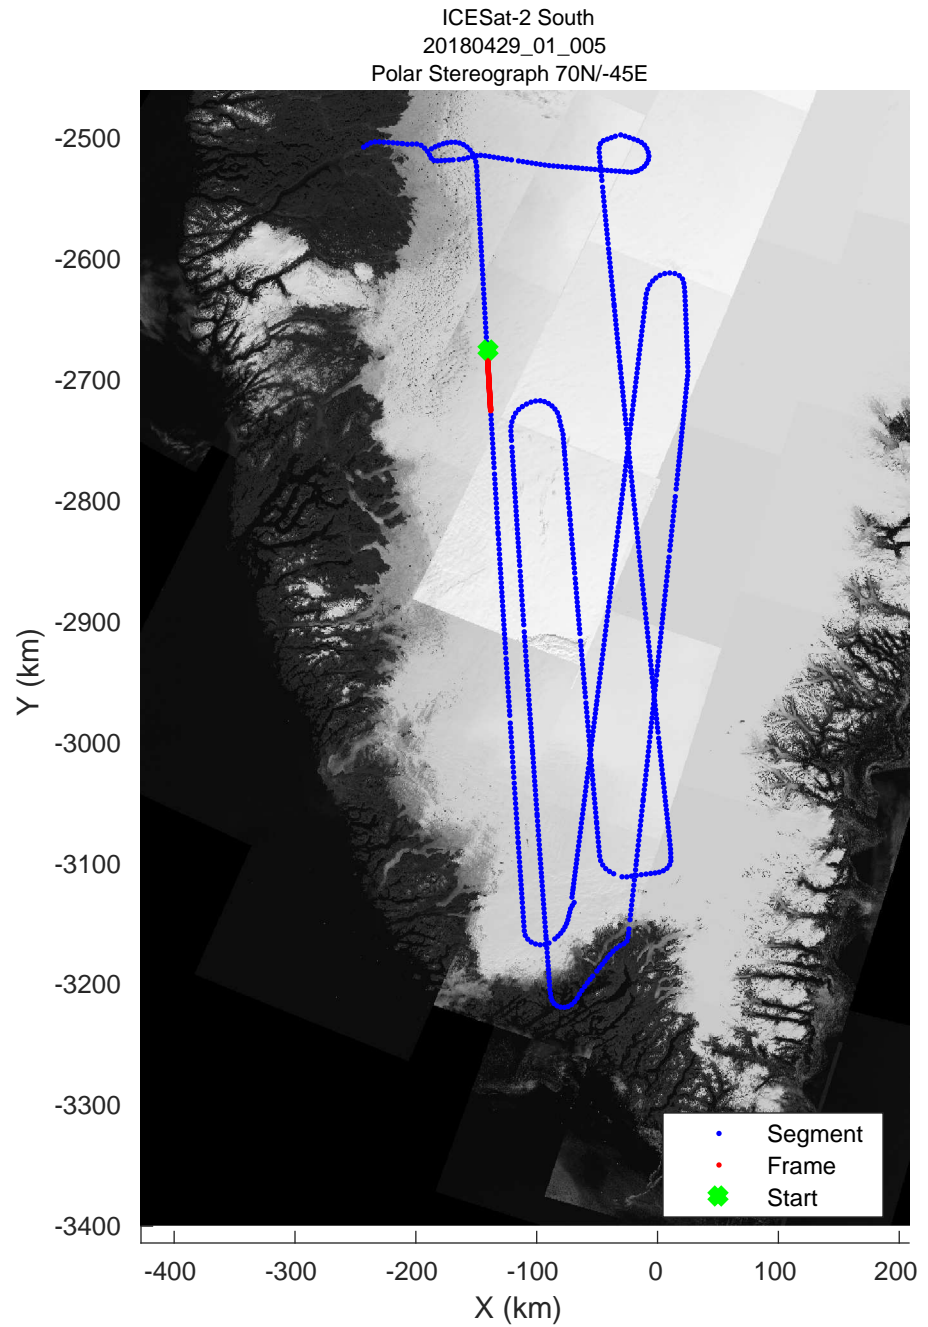

rds 2018_Greenland_P3: "ICESat-2 South" 20180429_01_002: 11:23:01.1 to 11:29:13.1 GPS

ICESat-2 South
20180429_01_003
Polar Stereograph 70N/-45E

rds 2018_Greenland_P3: "ICESat-2 South" 20180429_01_003: 11:29:15.6 to 11:35:11.8 GPS

rds 2018_Greenland_P3: "ICESat-2 South" 20180429_01_003: 11:29:15.6 to 11:35:11.8 GPS

rds 2018_Greenland_P3: "ICESat-2 South" 20180429_01_004: 11:35:14.8 to 11:40:55.1 GPS

rds 2018_Greenland_P3: "ICESat-2 South" 20180429_01_004: 11:35:14.8 to 11:40:55.1 GPS

rds 2018_Greenland_P3: "ICESat-2 South" 20180429_01_005: 11:40:57.3 to 11:46:42.4 GPS

rds 2018_Greenland_P3: "ICESat-2 South" 20180429_01_005: 11:40:57.3 to 11:46:42.4 GPS

rds 2018_Greenland_P3: "ICESat-2 South" 20180429_01_006: 11:46:44.2 to 11:52:23.0 GPS

rds 2018_Greenland_P3: "ICESat-2 South" 20180429_01_006: 11:46:44.2 to 11:52:23.0 GPS

rds 2018_Greenland_P3: "ICESat-2 South" 20180429_01_007: 11:52:25.5 to 11:58:02.7 GPS

rds 2018_Greenland_P3: "ICESat-2 South" 20180429_01_007: 11:52:25.5 to 11:58:02.7 GPS