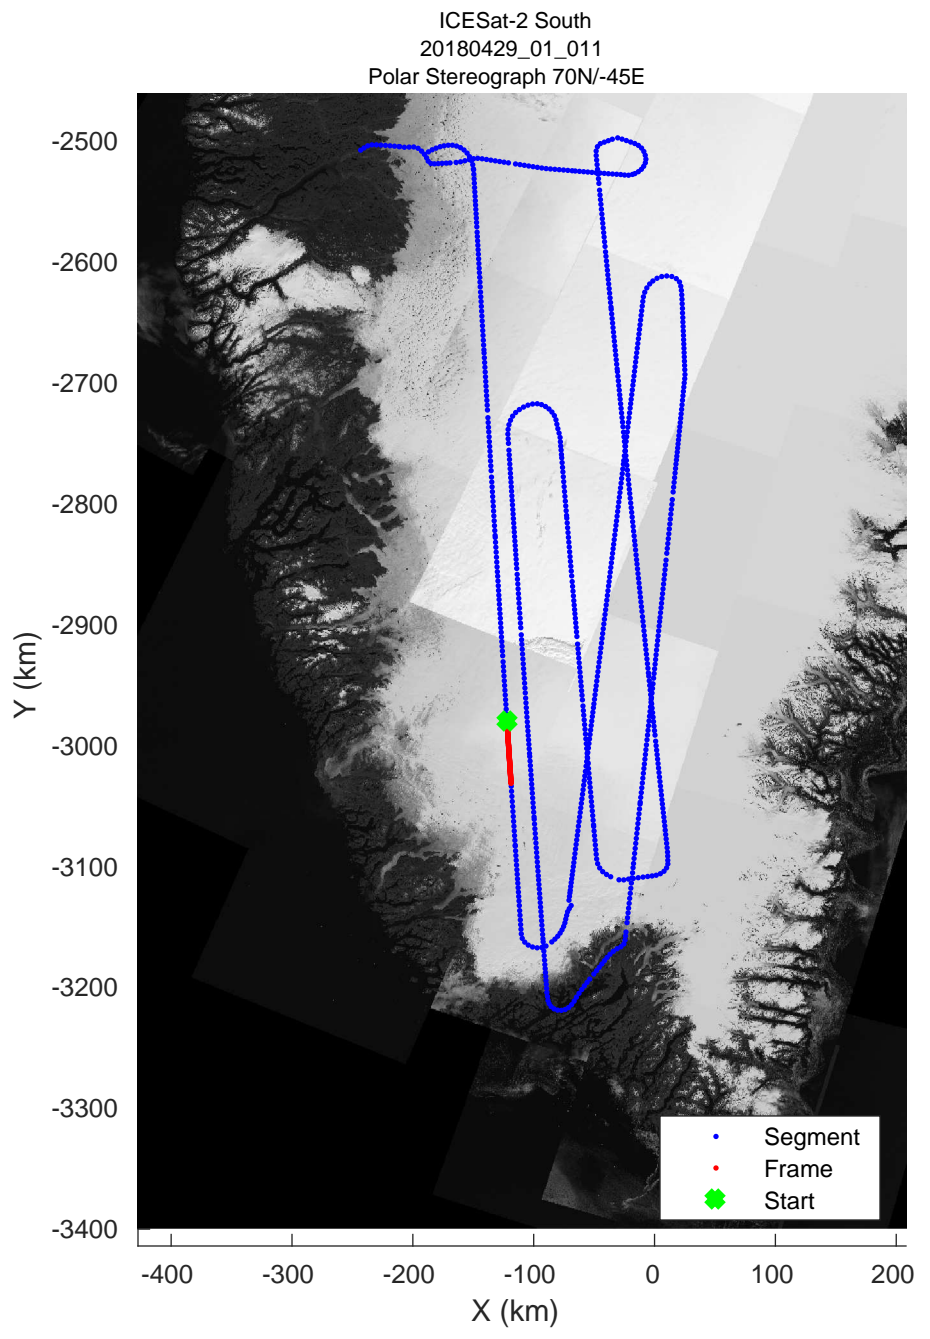

rds 2018_Greenland_P3: "ICESat-2 South" 20180429_01_008: 11:58:05.9 to 12:03:46.2 GPS

rds 2018_Greenland_P3: "ICESat-2 South" 20180429_01_008: 11:58:05.9 to 12:03:46.2 GPS

ICESat-2 South
20180429_01_009
Polar Stereograph 70N/-45E

rds 2018_Greenland_P3: "ICESat-2 South" 20180429_01_009: 12:03:48.7 to 12:09:40.2 GPS

rds 2018_Greenland_P3: "ICESat-2 South" 20180429_01_009: 12:03:48.7 to 12:09:40.2 GPS

rds 2018_Greenland_P3: "ICESat-2 South" 20180429_01_010: 12:09:42.9 to 12:15:32.8 GPS

rds 2018_Greenland_P3: "ICESat-2 South" 20180429_01_010: 12:09:42.9 to 12:15:32.8 GPS

rds 2018_Greenland_P3: "ICESat-2 South" 20180429_01_011: 12:15:34.5 to 12:21:08.5 GPS

rds 2018_Greenland_P3: "ICESat-2 South" 20180429_01_011: 12:15:34.5 to 12:21:08.5 GPS