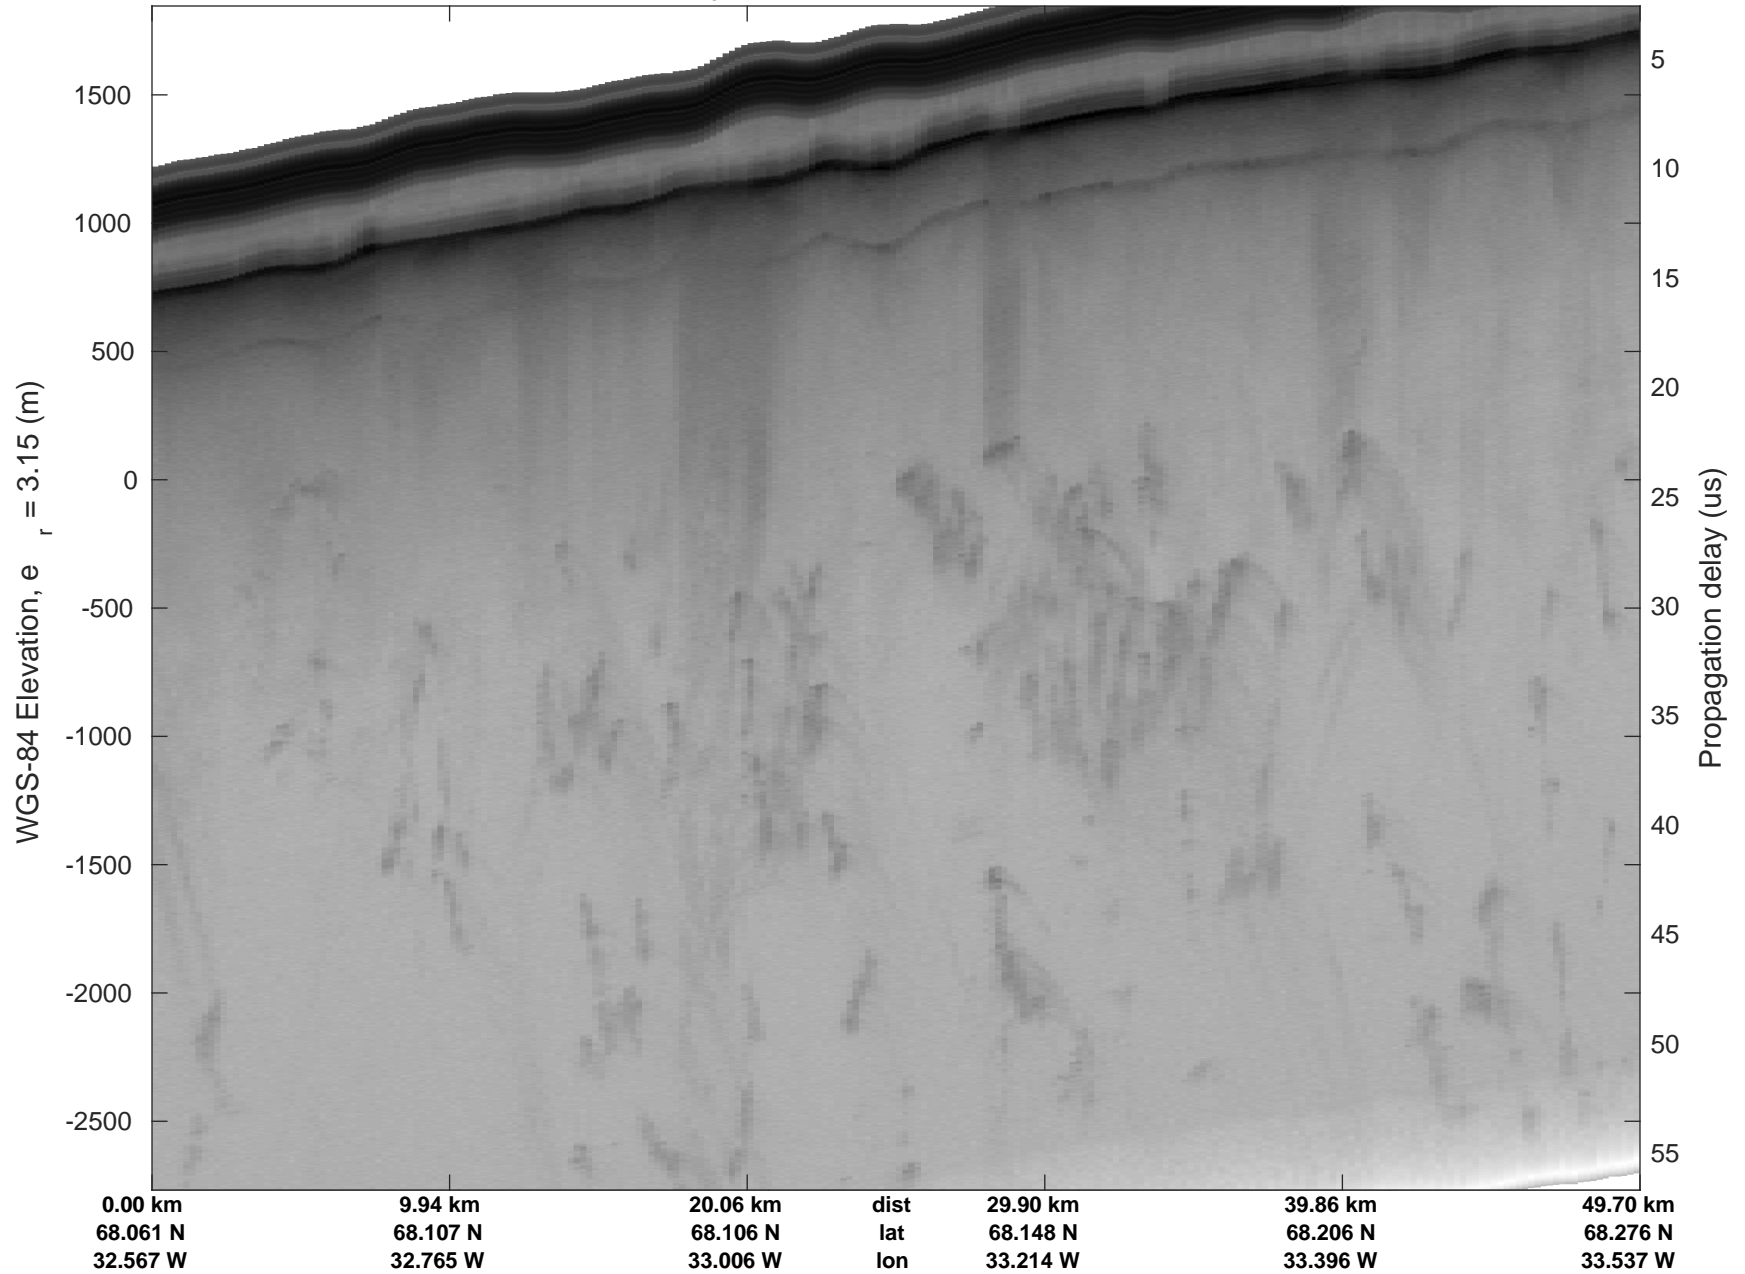

rds 2018_Greenland_P3: "Helheim-Kangerlussuaq" 20180427_03_033: 16:02:16.4 to 16:08:34.8 GPS

rds 2018_Greenland_P3: "Helheim-Kangerlussuaq" 20180427_03_033: 16:02:16.4 to 16:08:34.8 GPS

rds 2018_Greenland_P3: "Helheim-Kangerlussuaq" 20180427_03_034: 16:08:36.7 to 16:14:55.0 GPS