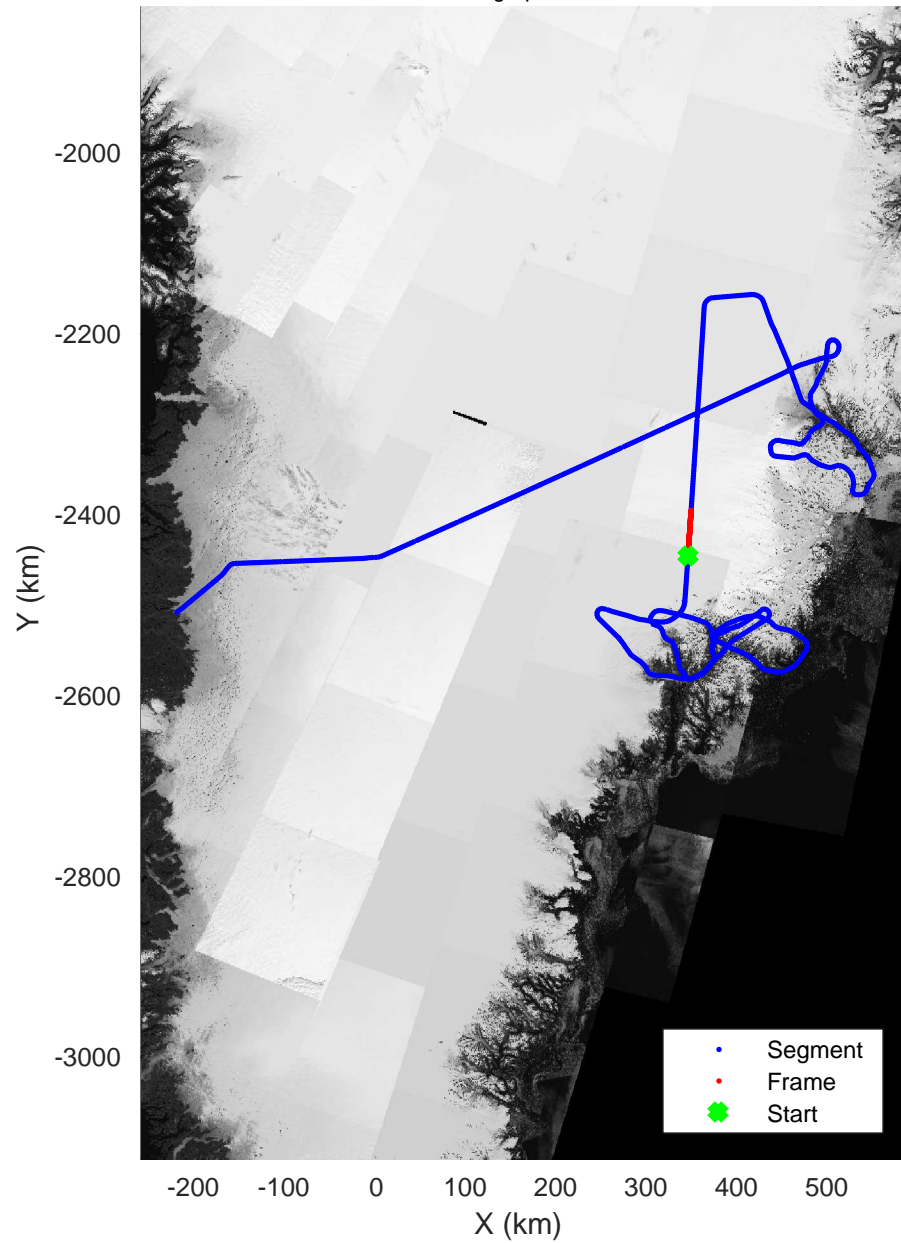

Helheim-Kangerlussuaq
20180427_03_021
Polar Stereograph 70N/-45E