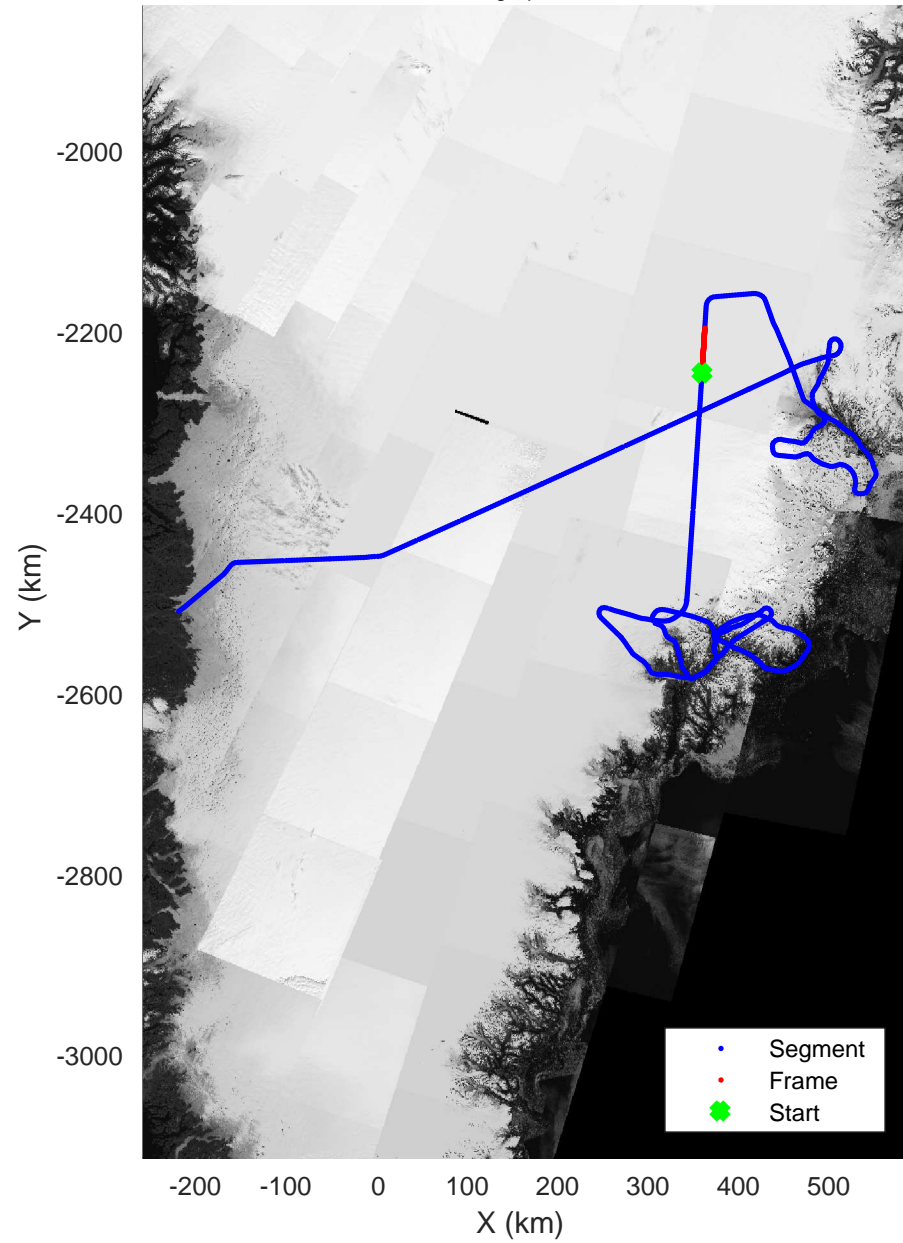

Helheim-Kangerlussuaq
20180427_03_025
Polar Stereograph 70N/-45E