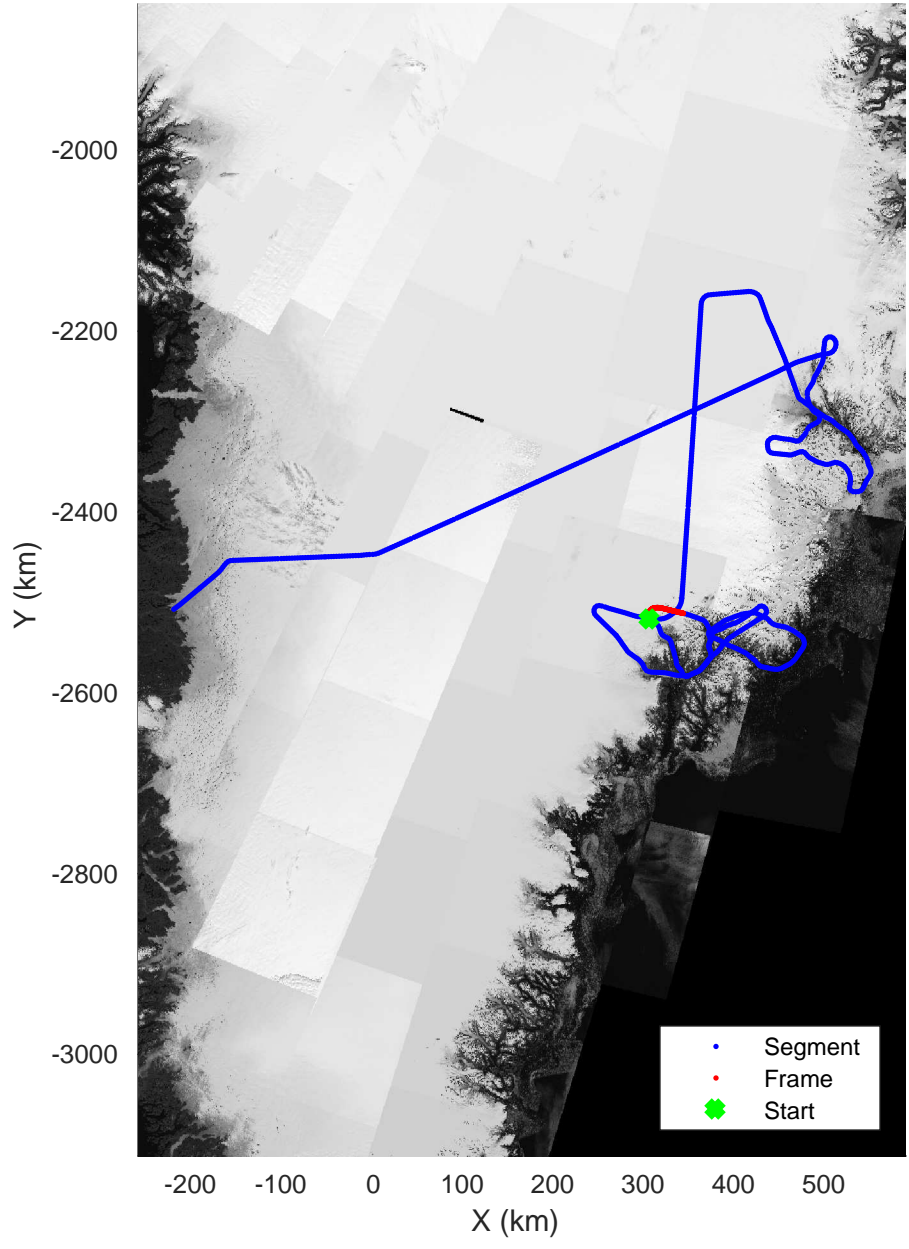

Helheim-Kangerlussuaq
20180427_03_007
Polar Stereograph 70N/-45E