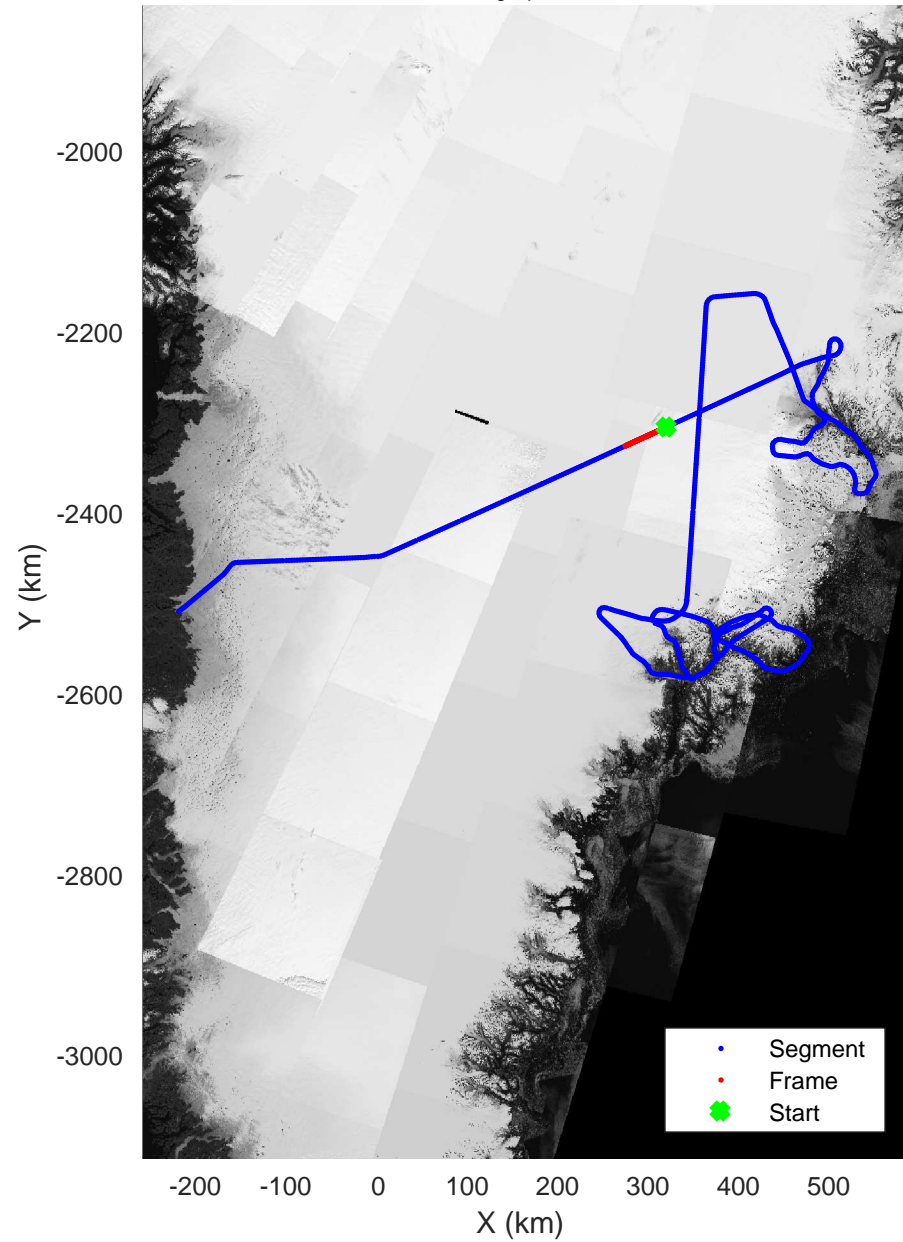

rds 2018_Greenland_P3: "Helheim-Kangerlussuaq" 20180427_03_043: 17:05:20.5 to 17:10:54.5 GPS

rds 2018_Greenland_P3: "Helheim-Kangerlussuaq" 20180427_03_043: 17:05:20.5 to 17:10:54.5 GPS

Helheim-Kangerlussuaq
20180427_03_044
Polar Stereograph 70N/-45E