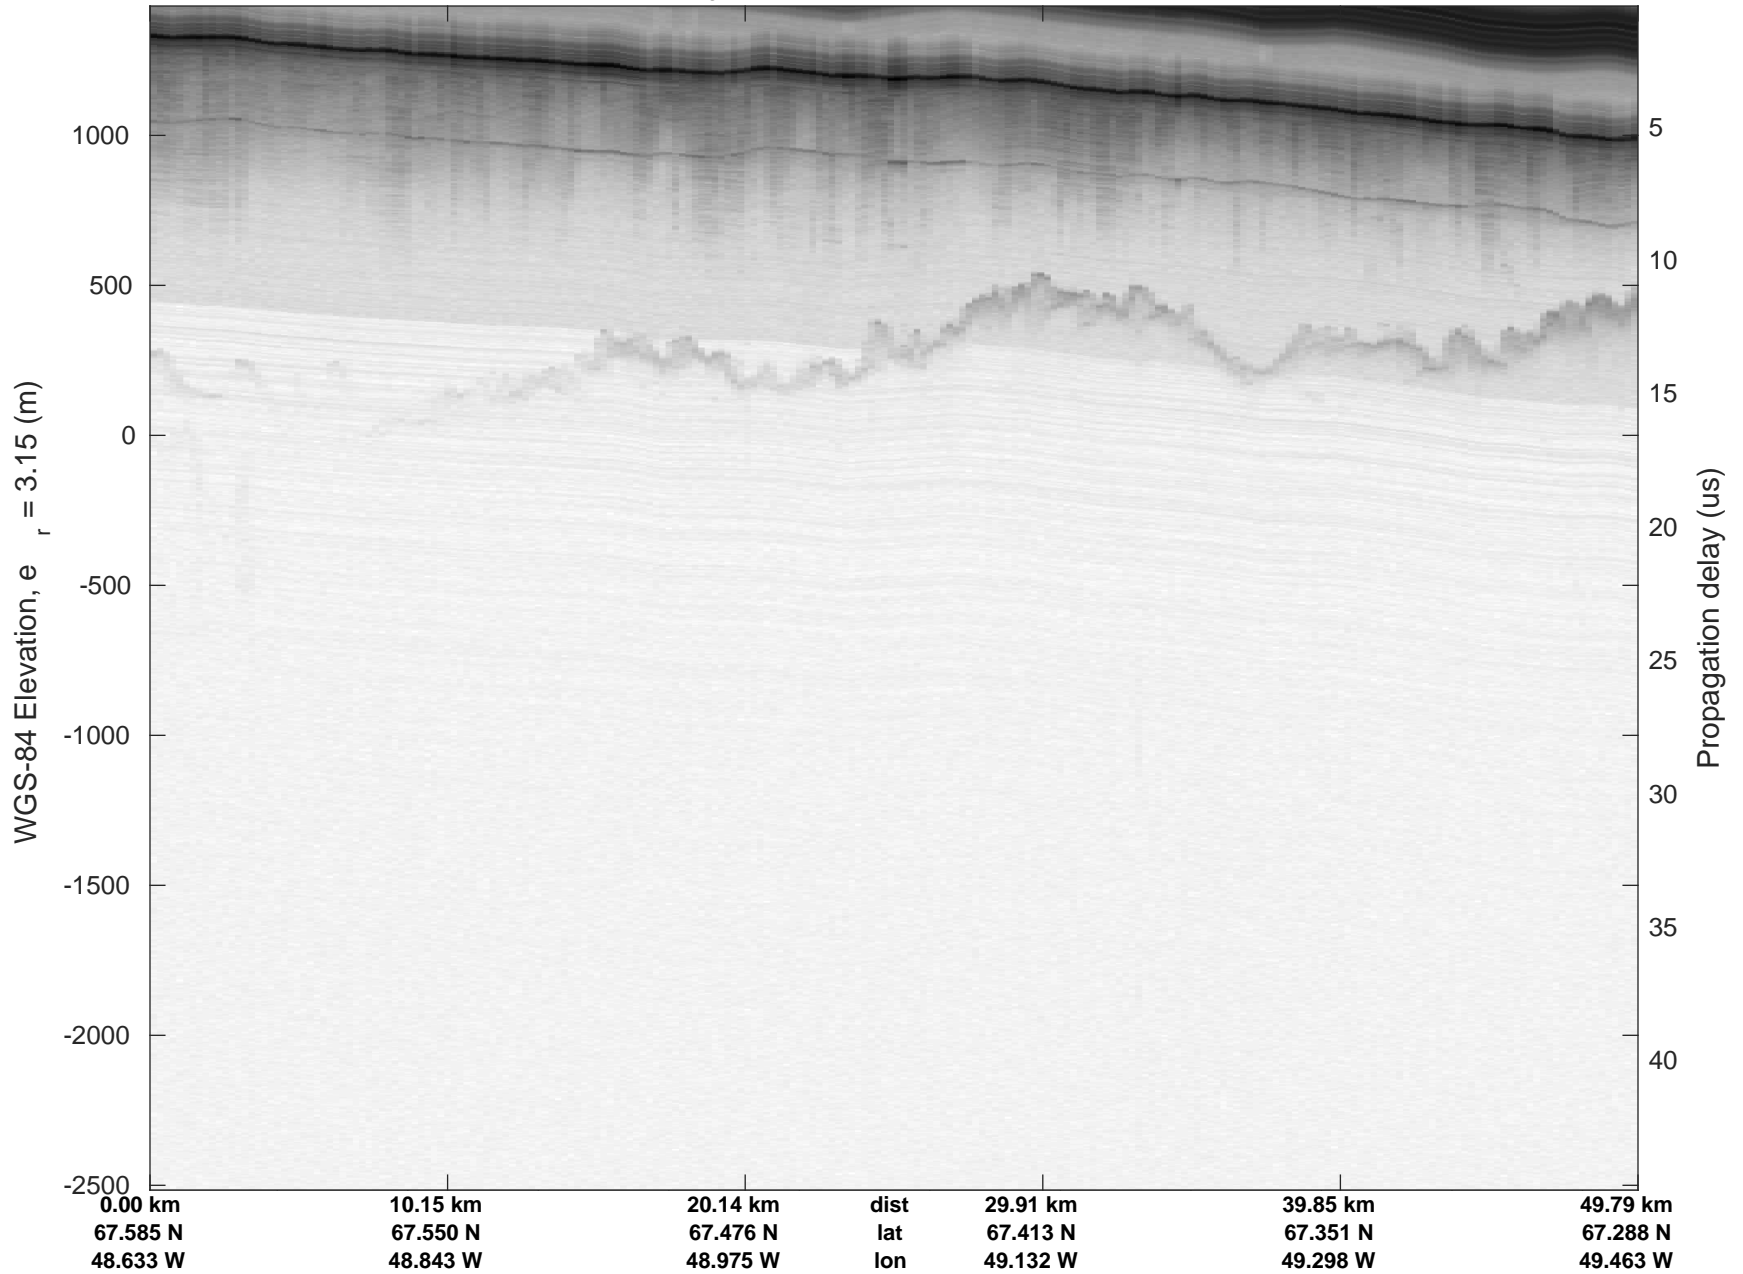

rds 2018_Greenland_P3: "Helheim-Kangerlussuaq" 20180427_03_054: 18:08:23.0 to 18:14:22.4 GPS