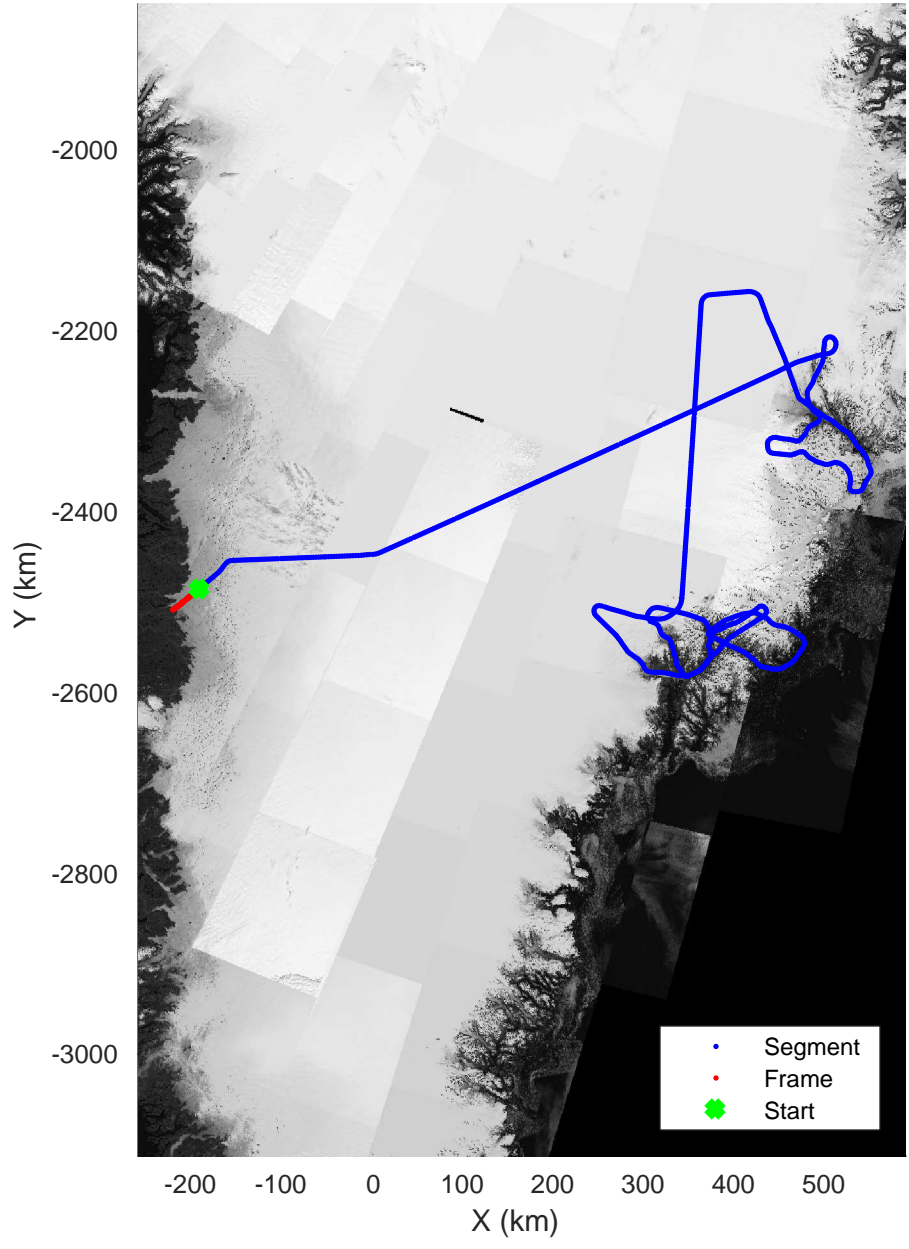

rds 2018_Greenland_P3: "Helheim-Kangerlussuaq" 20180427_03_054: 18:08:23.0 to 18:14:22.4 GPS

rds 2018_Greenland_P3: "Helheim-Kangerlussuaq" 20180427_03_054: 18:08:23.0 to 18:14:22.4 GPS

Helheim-Kangerlussuaq
20180427_03_055
Polar Stereograph 70N/-45E