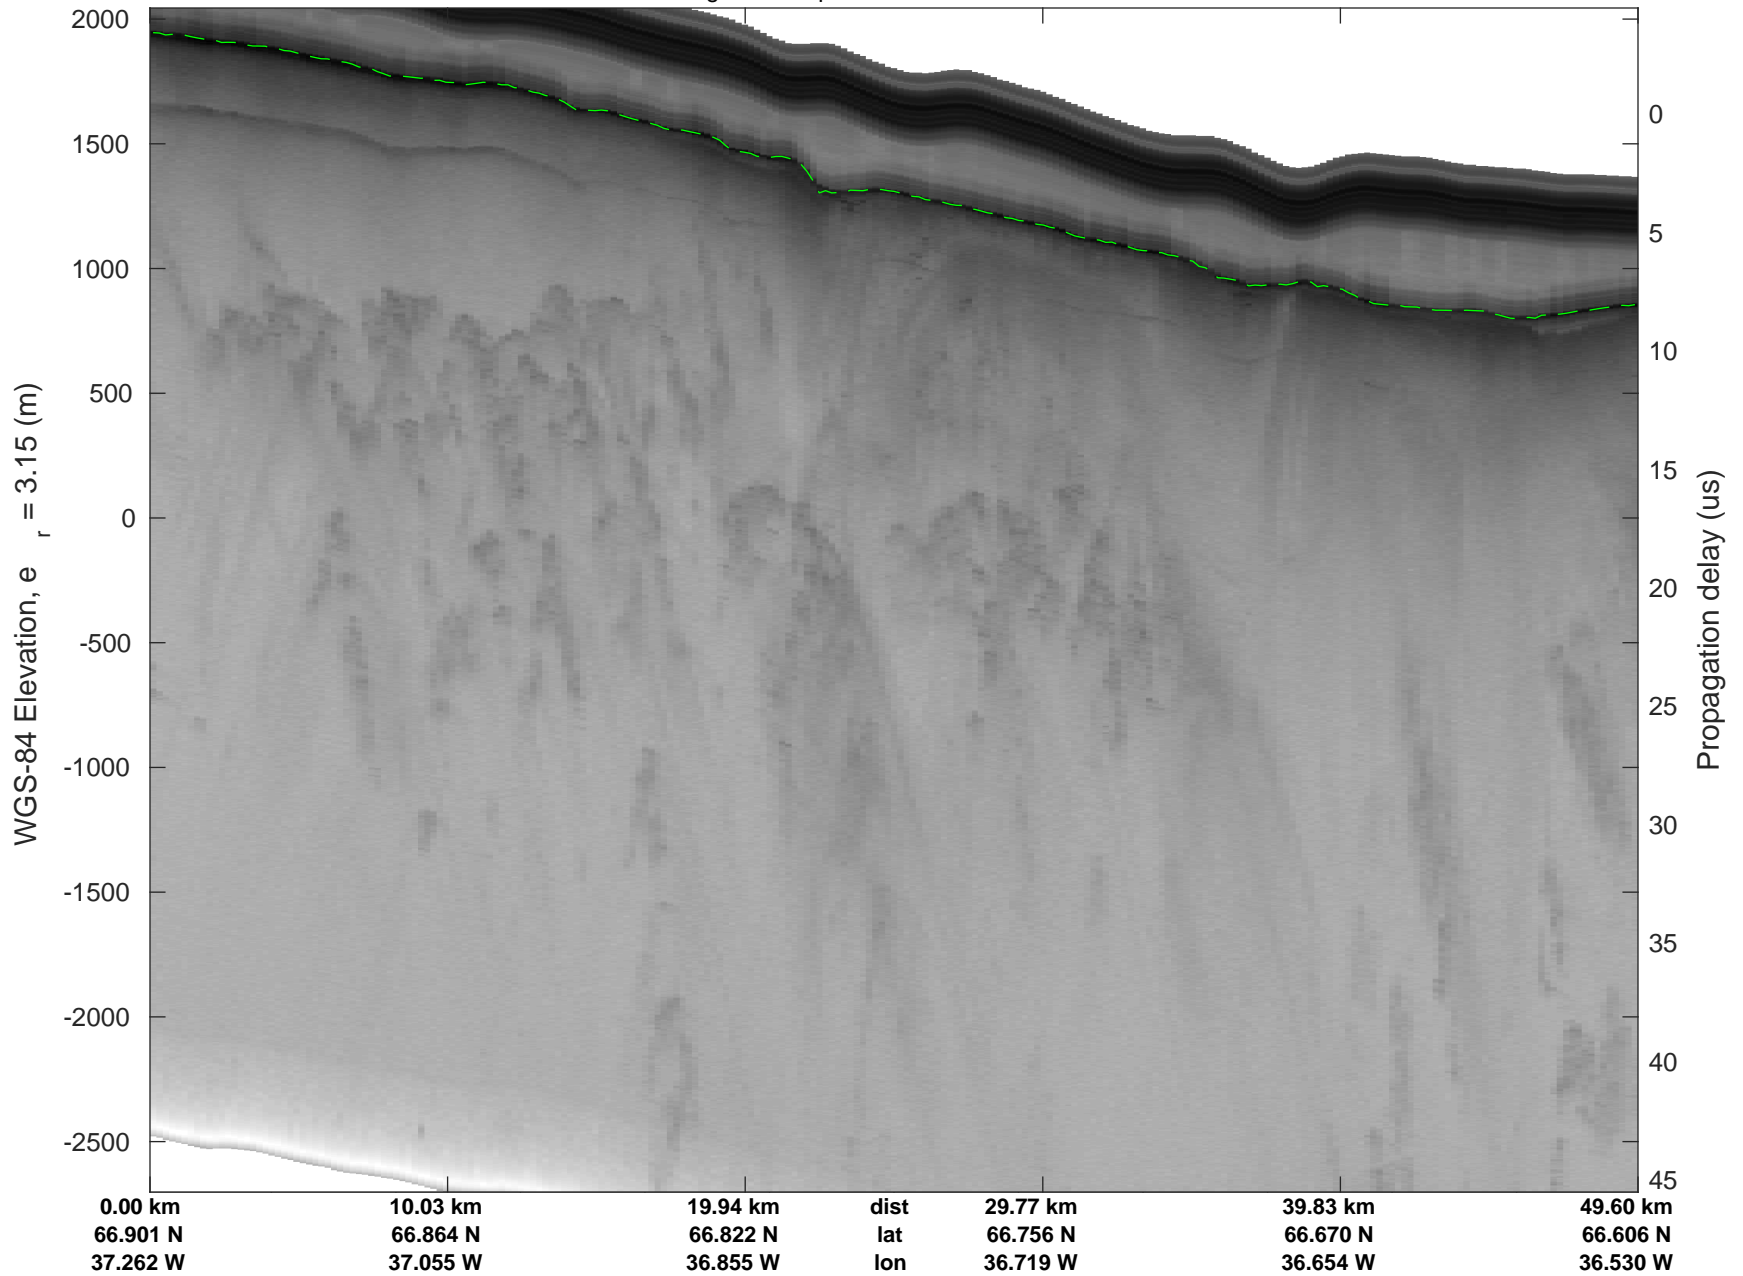

rds 2018_Greenland_P3: "Helheim-Kangerlussuaq" 20180427_03_008: 13:23:19.5 to 13:29:36.3 GPS