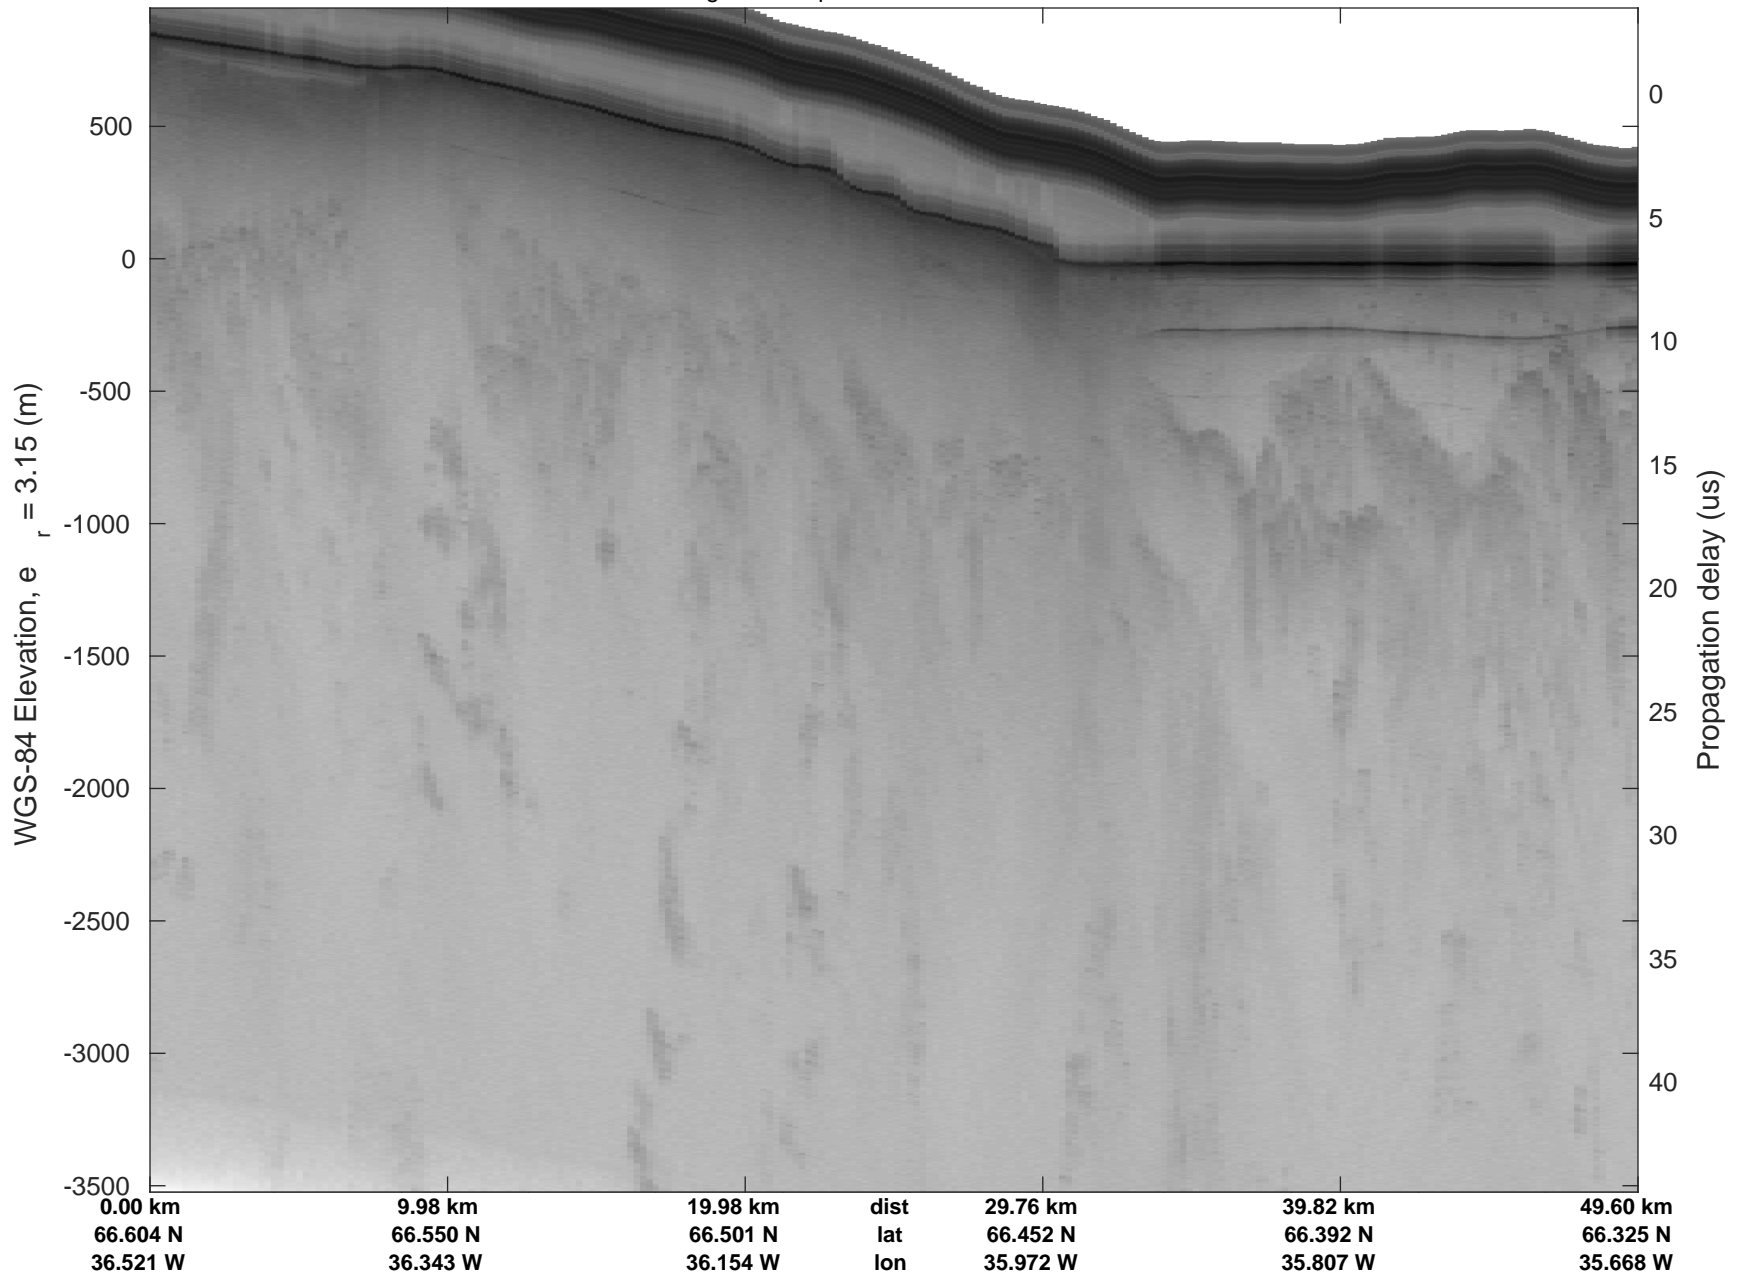

rds 2018_Greenland_P3: "Helheim-Kangerlussuaq" 20180427_03_008: 13:23:19.5 to 13:29:36.3 GPS

Helheim-Kangerlussuaq
20180427_03_009
Polar Stereograph 70N/-45E

rds 2018_Greenland_P3: "Helheim-Kangerlussuaq" 20180427_03_009: 13:29:39.4 to 13:35:48.3 GPS