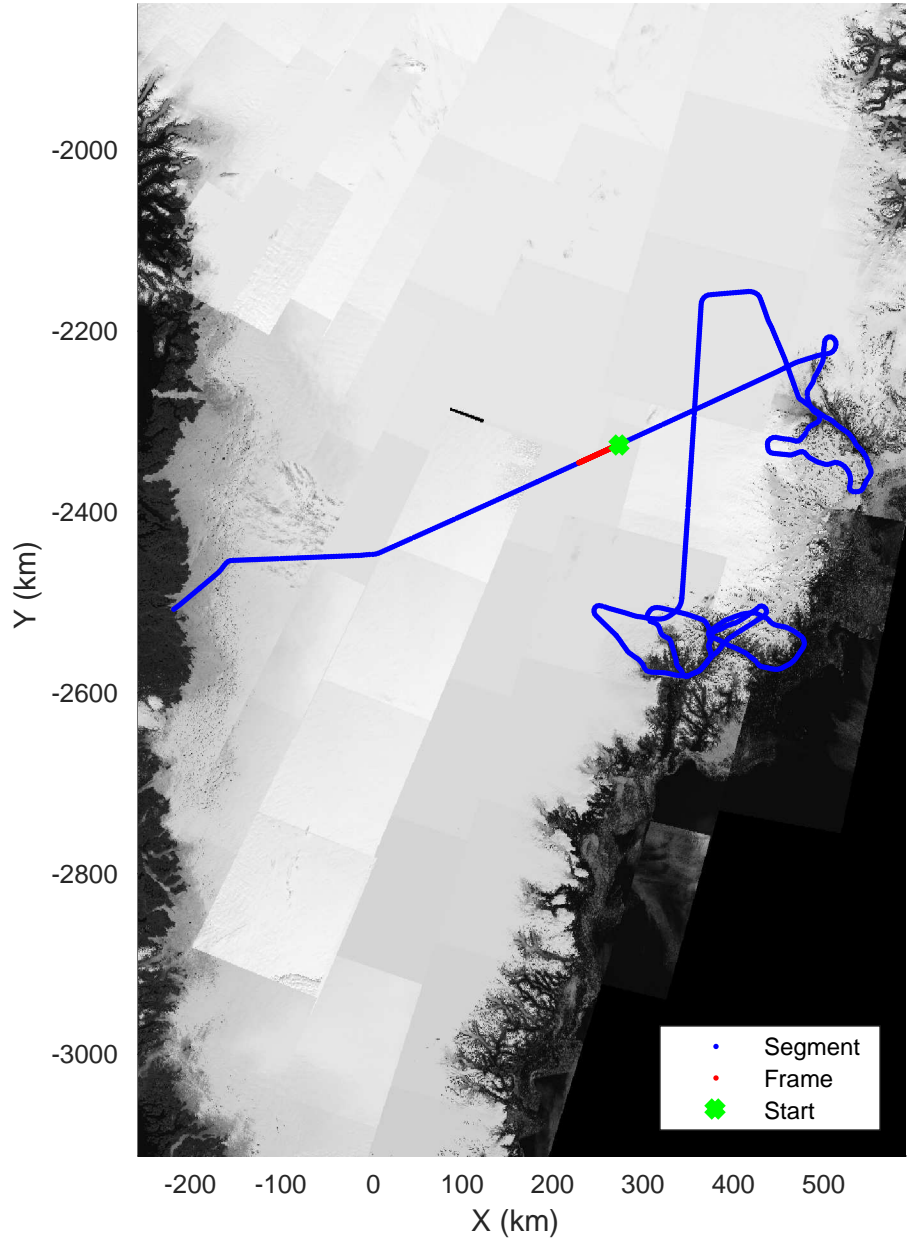

rds 2018_Greenland_P3: "Helheim-Kangerlussuaq" 20180427_03_044: 17:10:57.4 to 17:16:39.4 GPS

rds 2018_Greenland_P3: "Helheim-Kangerlussuaq" 20180427_03_044: 17:10:57.4 to 17:16:39.4 GPS

Helheim-Kangerlussuaq
20180427_03_045
Polar Stereograph 70N/-45E