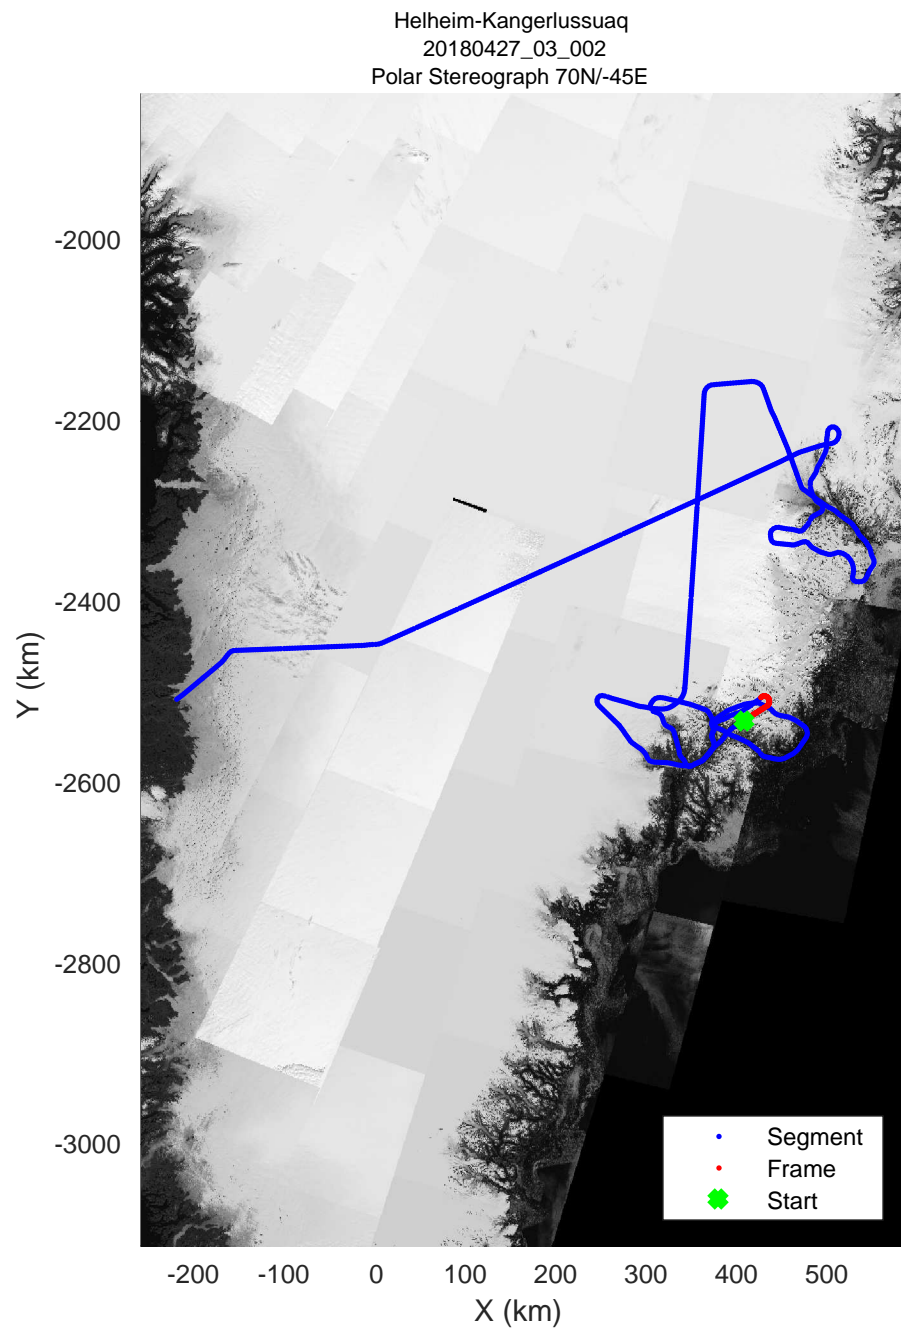

rds 2018_Greenland_P3: "Helheim-Kangerlussuaq" 20180427_03_001: 12:38:16.7 to 12:44:25.6 GPS

rds 2018_Greenland_P3: "Helheim-Kangerlussuaq" 20180427_03_001: 12:38:16.7 to 12:44:25.6 GPS

rds 2018_Greenland_P3: "Helheim-Kangerlussuaq" 20180427_03_002: 12:44:28.2 to 12:50:41.8 GPS