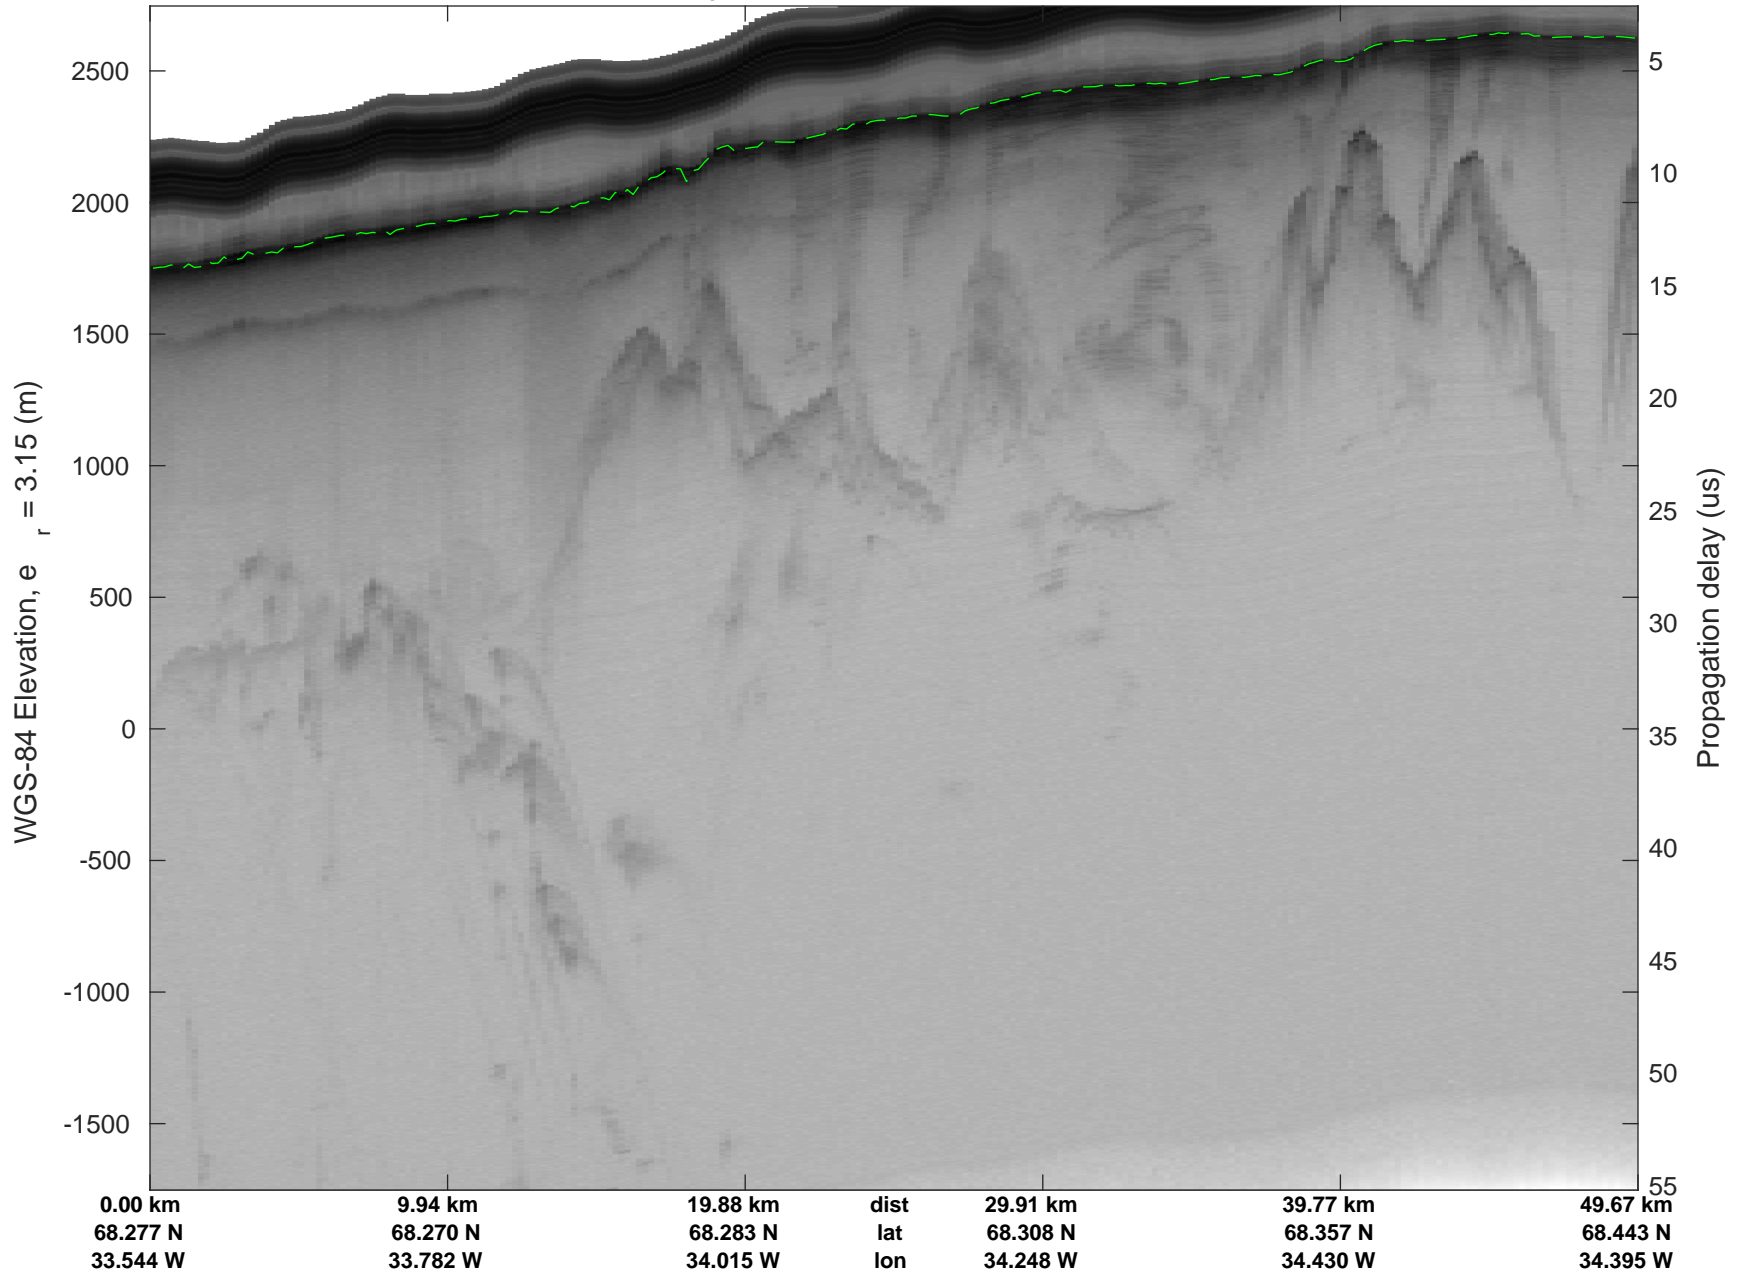

Helheim-Kangerlussuaq
 20180427_03_036
 Polar Stereograph 70N/-45E

rds 2018_Greenland_P3: "Helheim-Kangerlussuaq" 20180427_03_036: 16:21:36.0 to 16:27:46.4 GPS

rds 2018_Greenland_P3: "Helheim-Kangerlussuaq" 20180427_03_036: 16:21:36.0 to 16:27:46.4 GPS