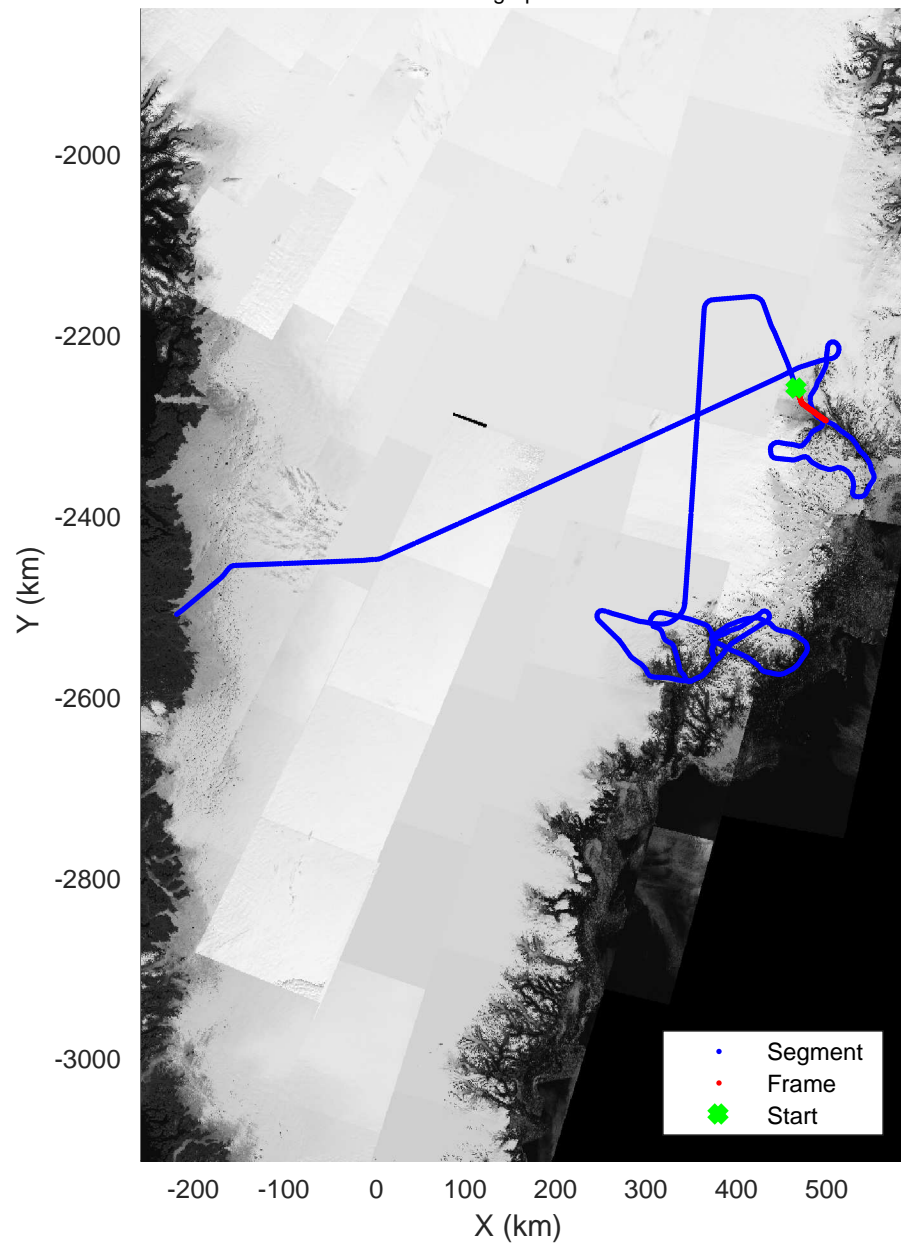

Helheim-Kangerlussuaq
20180427_03_030
Polar Stereograph 70N/-45E