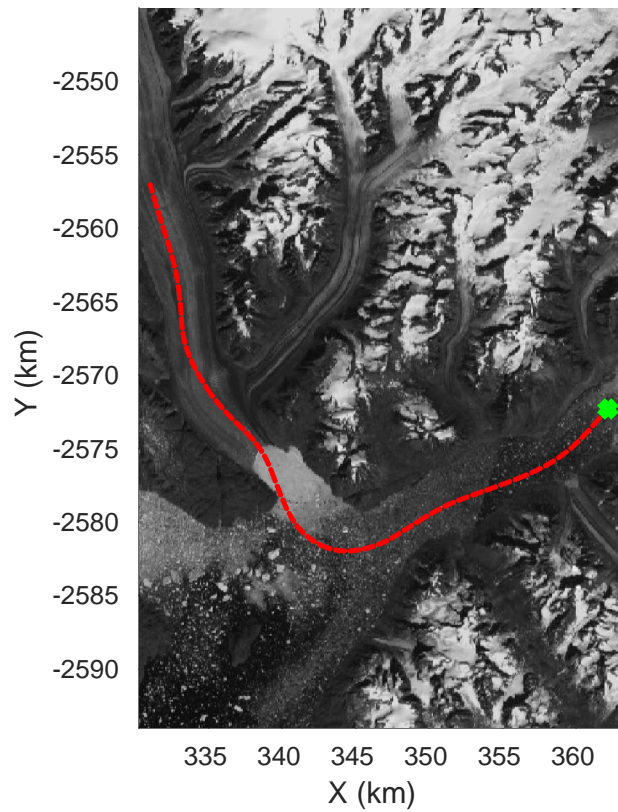

Helheim-Kangerlussuaq
20180427_03_005
Polar Stereograph 70N/-45E