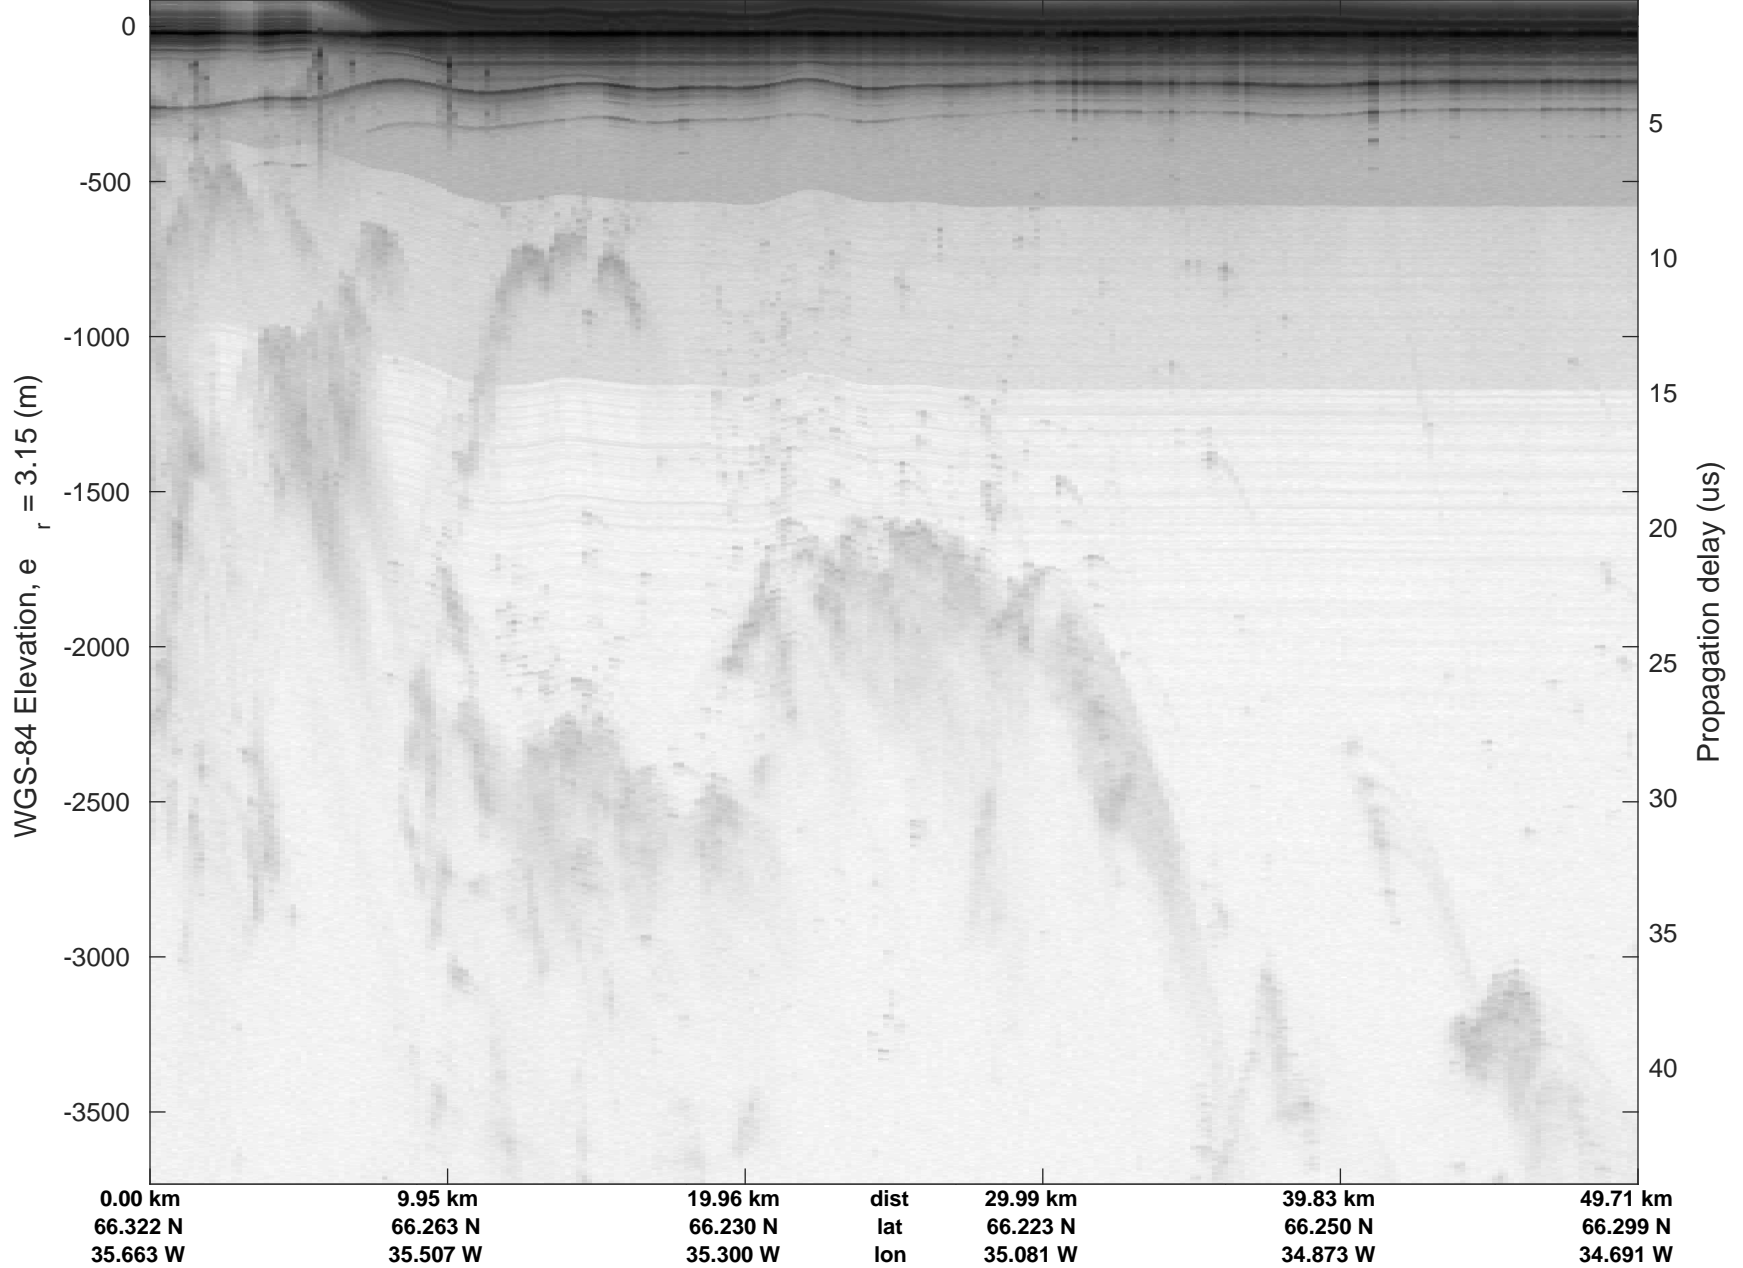

rds 2018_Greenland_P3: "Helheim-Kangerlussuaq" 20180427_03_009: 13:29:39.4 to 13:35:48.3 GPS

Helheim-Kangerlussuaq
20180427_03_010
Polar Stereograph 70N/-45E

rds 2018_Greenland_P3: "Helheim-Kangerlussuaq" 20180427_03_010: 13:35:51.4 to 13:43:06.8 GPS