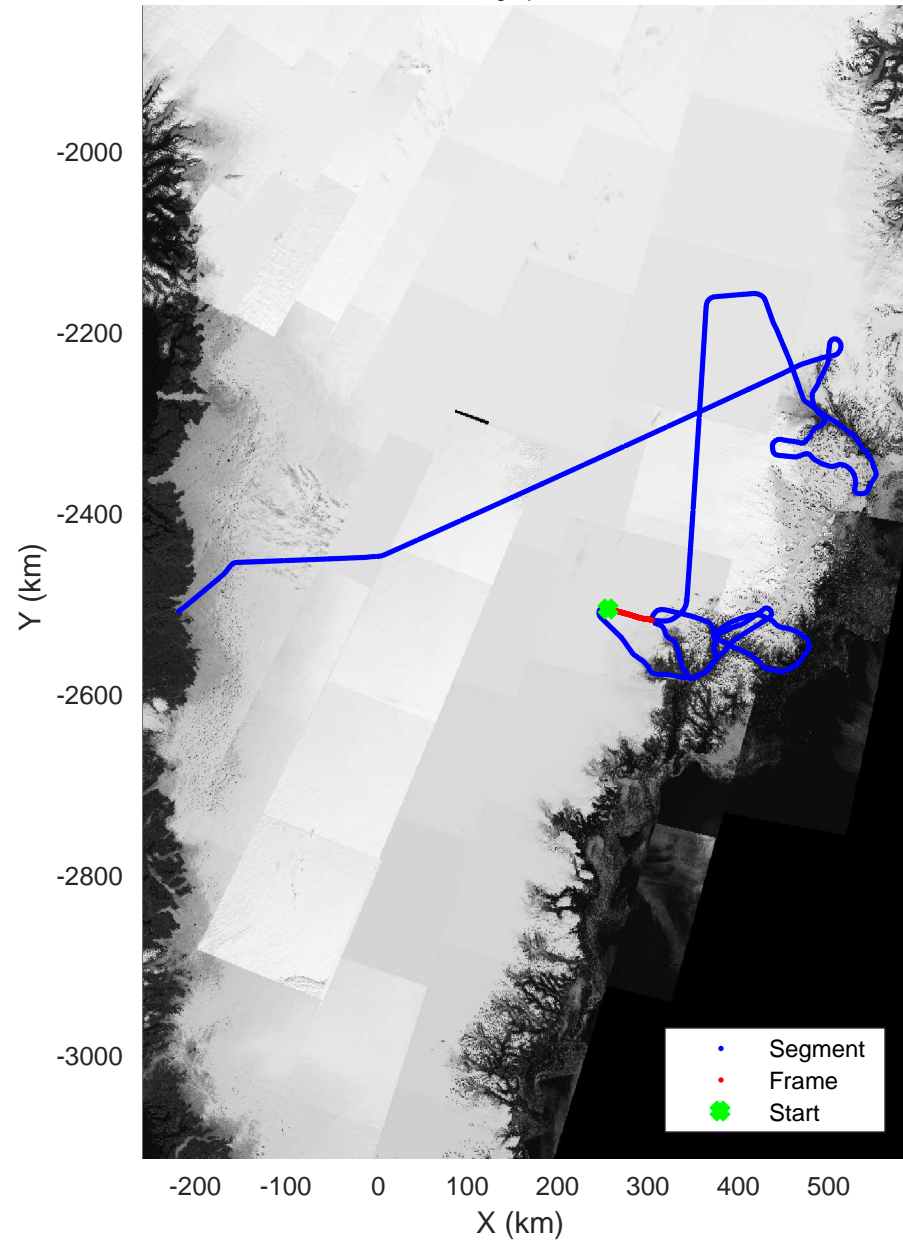

Helheim-Kangerlussuaq
20180427_03_018
Polar Stereograph 70N/-45E