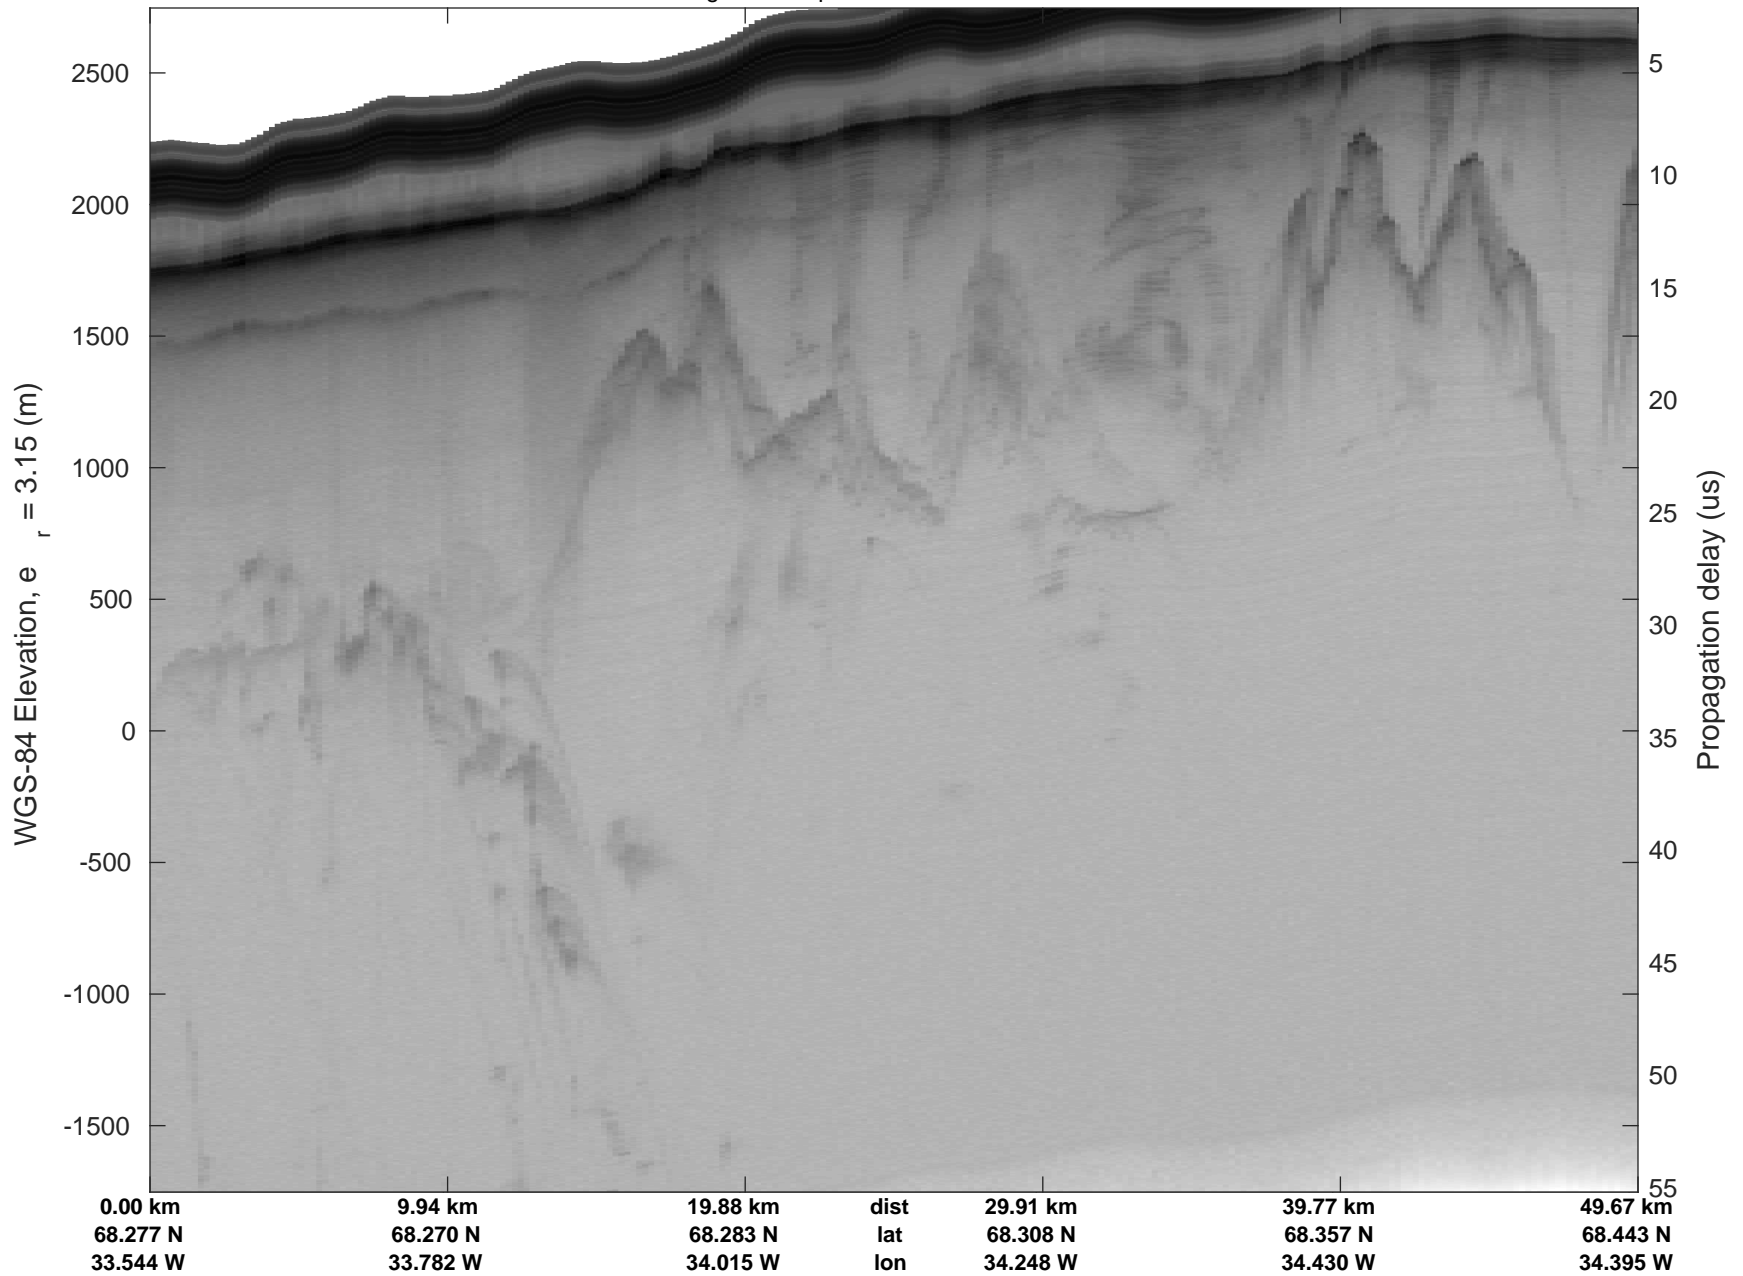

rds 2018_Greenland_P3: "Helheim-Kangerlussuaq" 20180427_03_035: 16:14:57.5 to 16:21:33.3 GPS