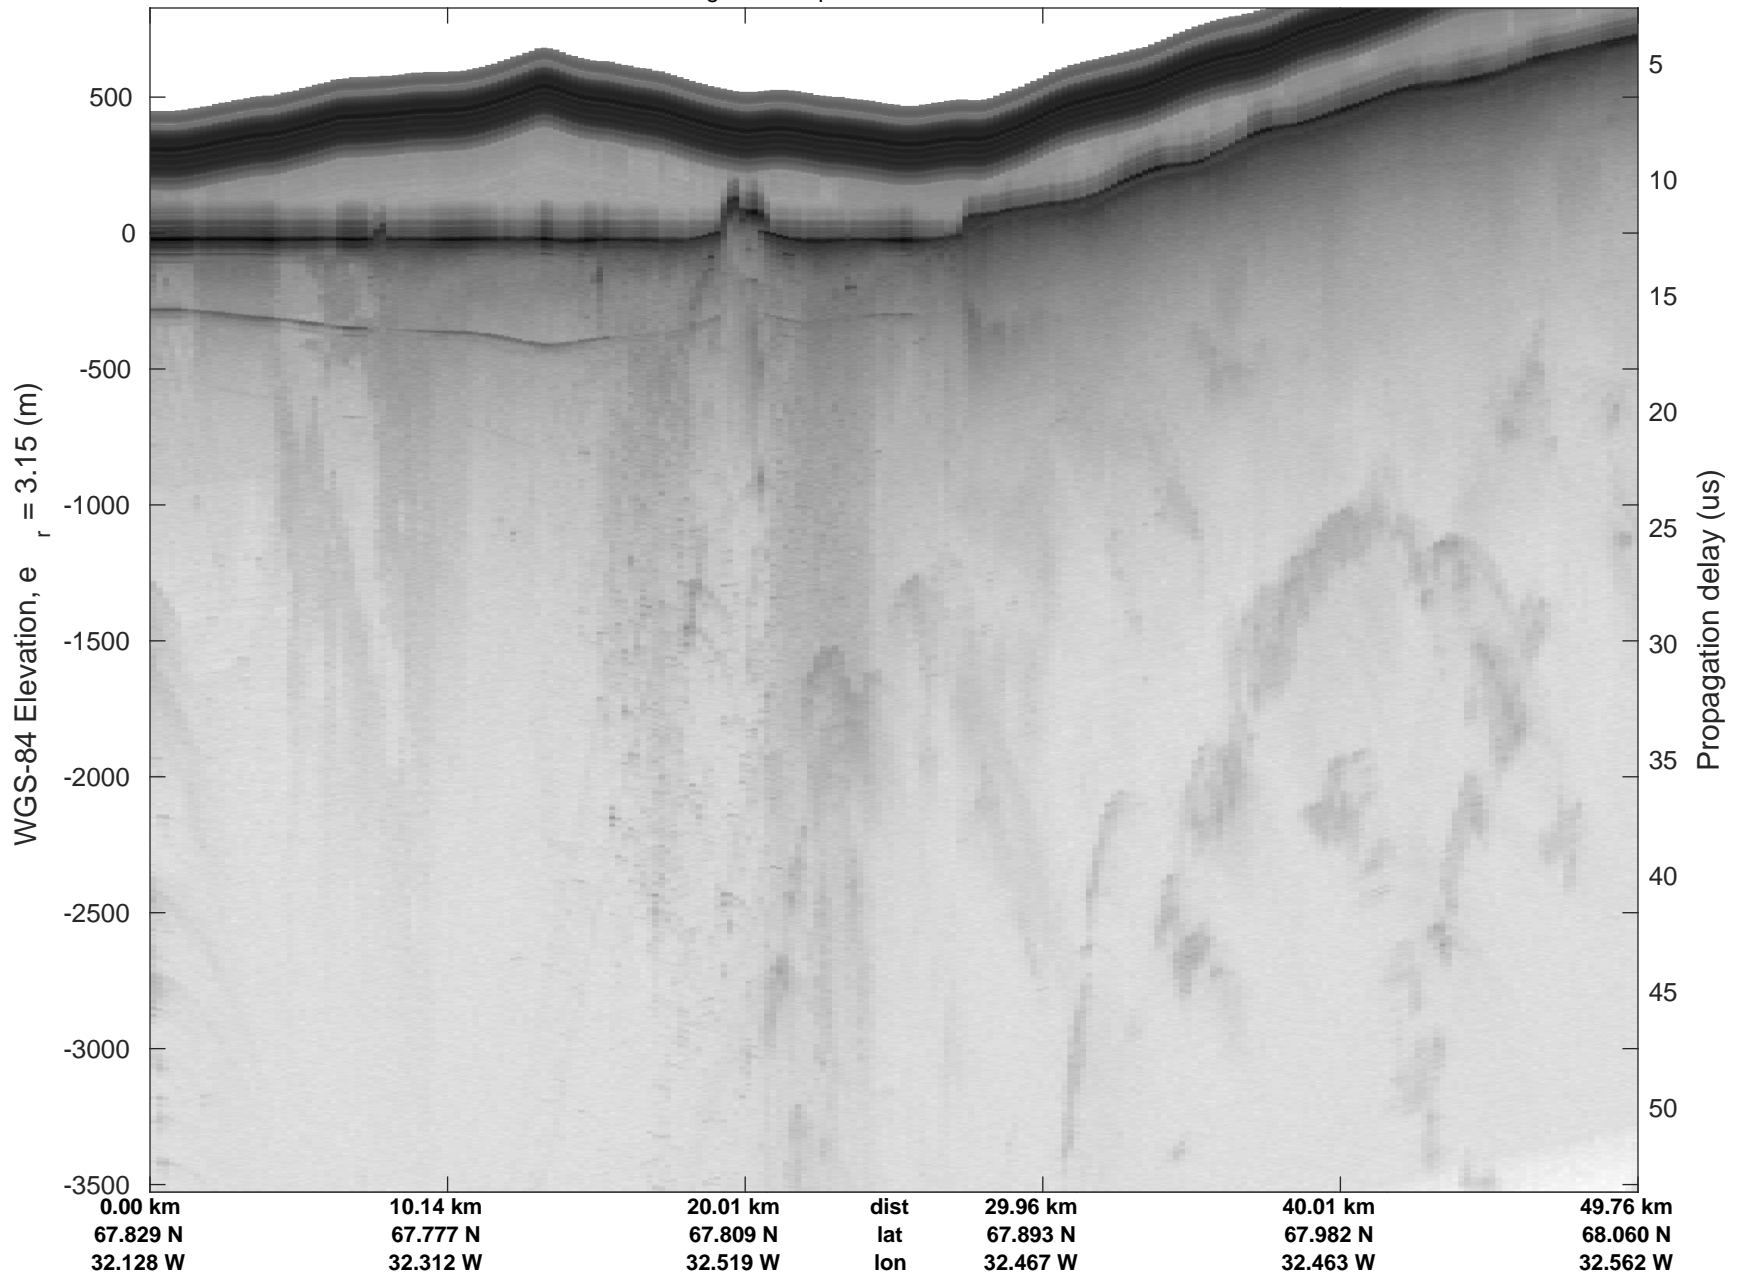

rds 2018_Greenland_P3: "Helheim-Kangerlussuaq" 20180427_03_033: 16:02:16.4 to 16:08:34.8 GPS