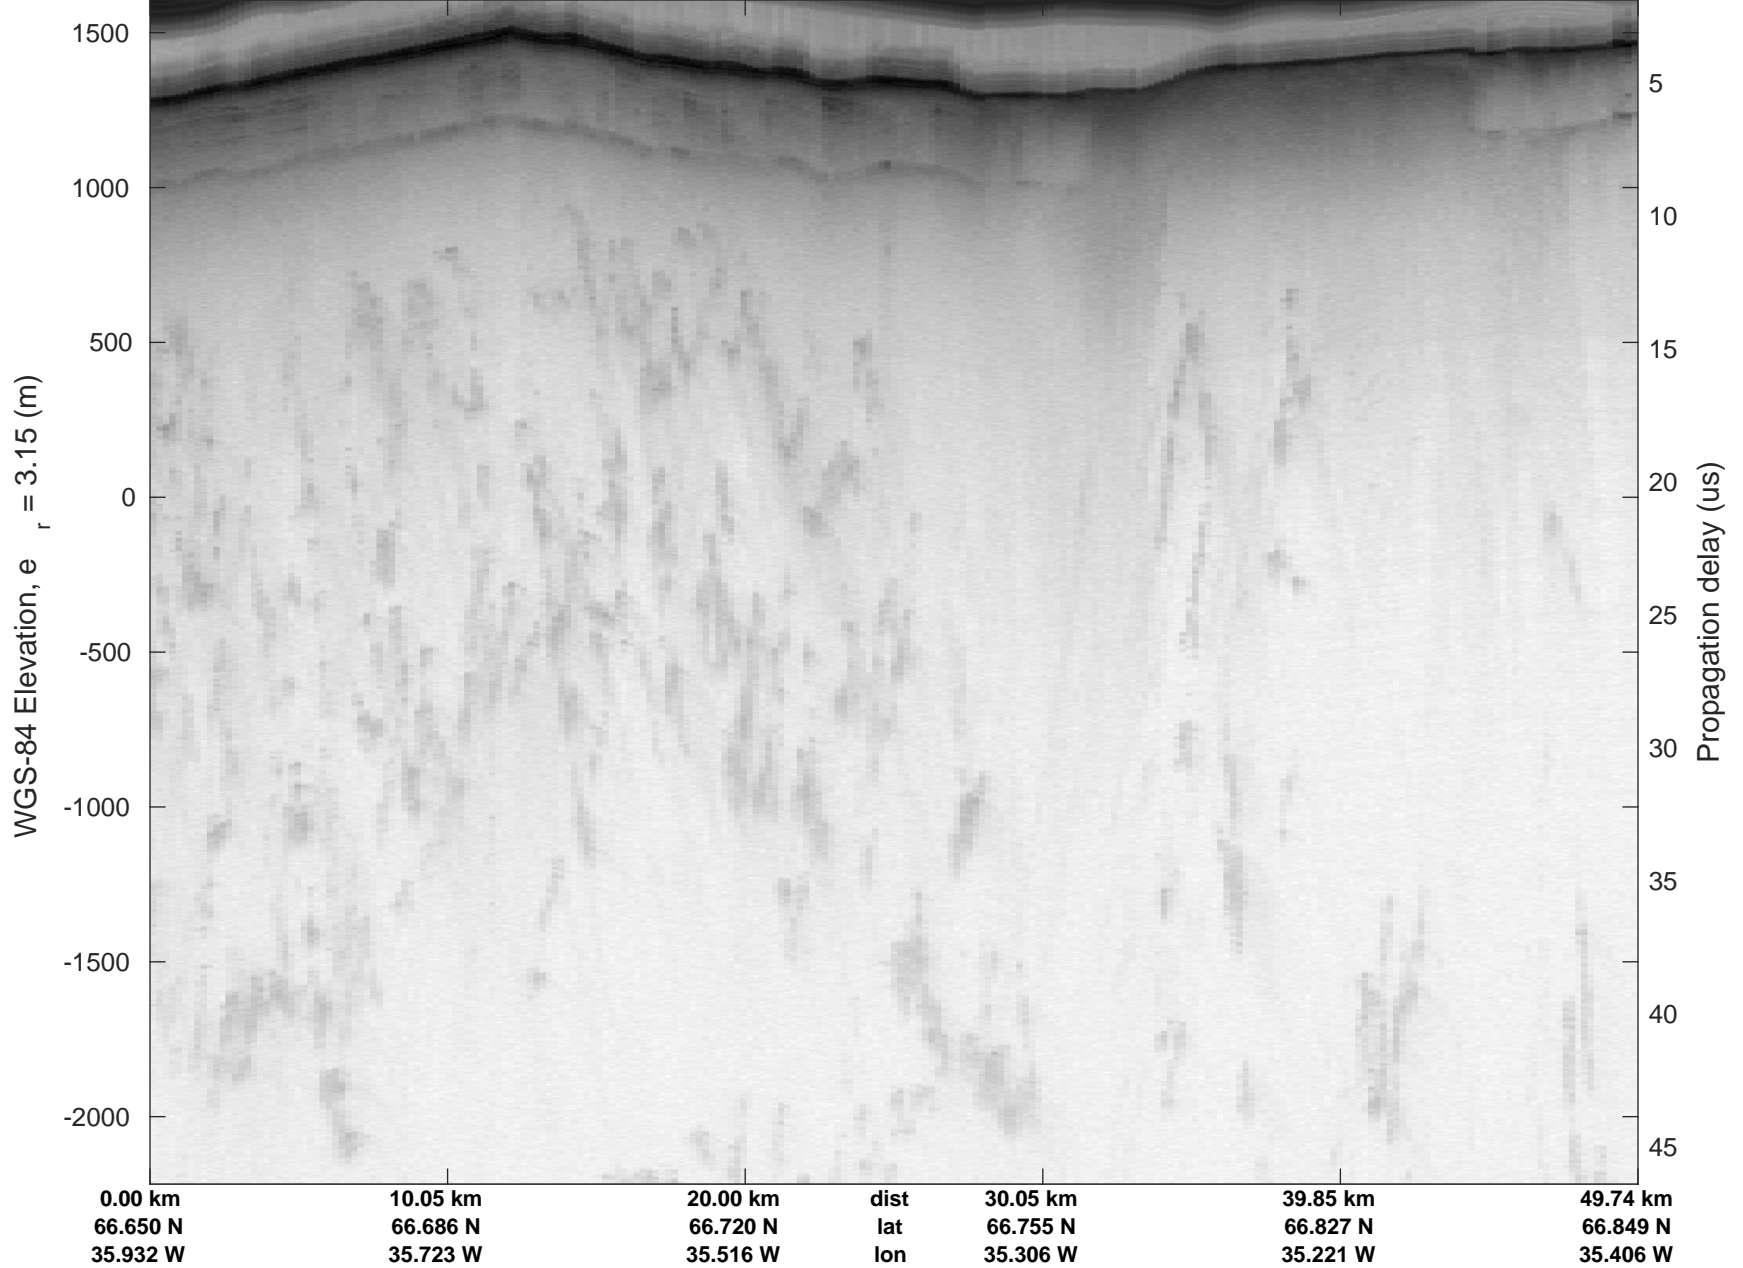

rds 2018_Greenland_P3: "Helheim-Kangerlussuaq" 20180427_03_001: 12:38:16.7 to 12:44:25.6 GPS

rds 2018_Greenland_P3: "Helheim-Kangerlussuaq" 20180427_03_001: 12:38:16.7 to 12:44:25.6 GPS

rds 2018_Greenland_P3: "Helheim-Kangerlussuaq" 20180427_03_002: 12:44:28.2 to 12:50:41.8 GPS