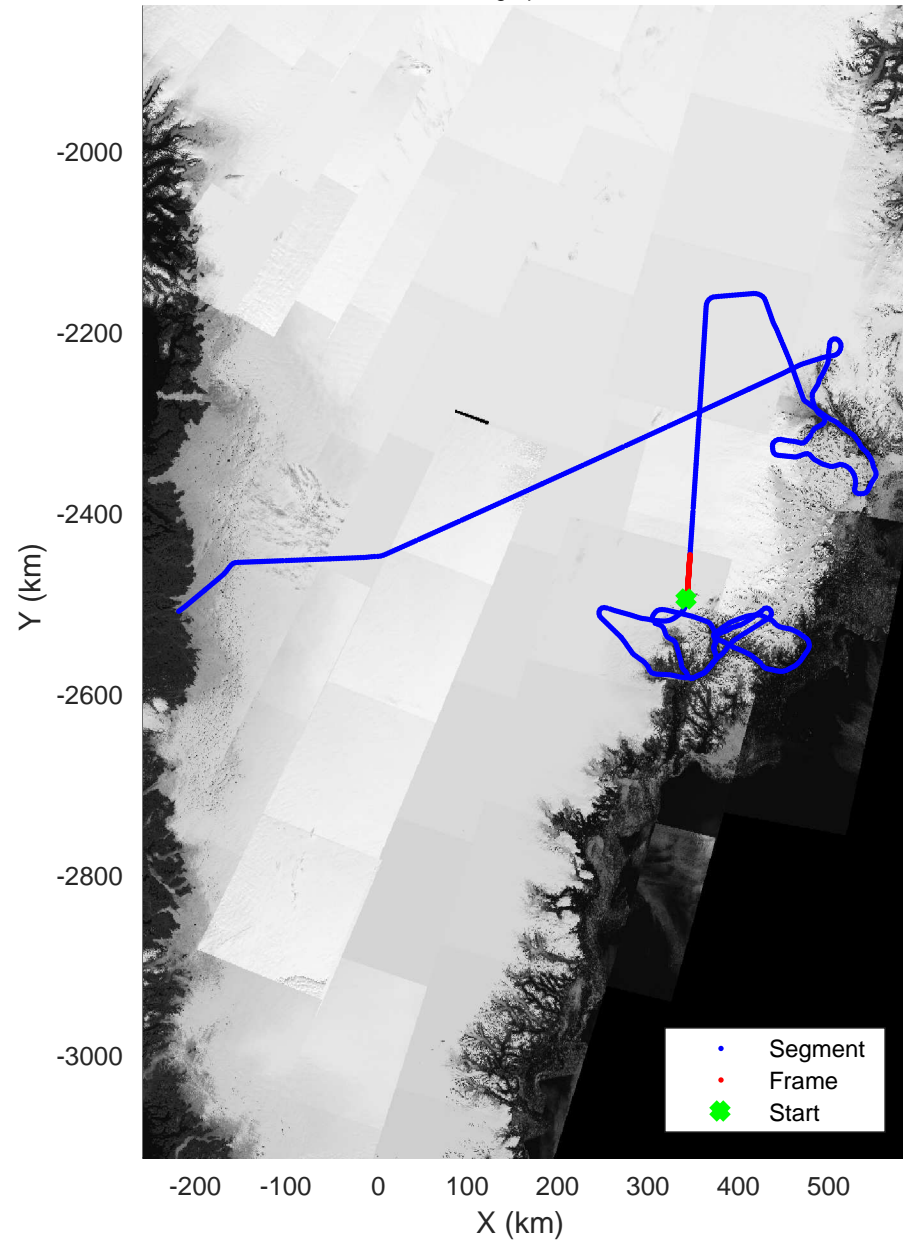

Helheim-Kangerlussuaq
20180427_03_020
Polar Stereograph 70N/-45E