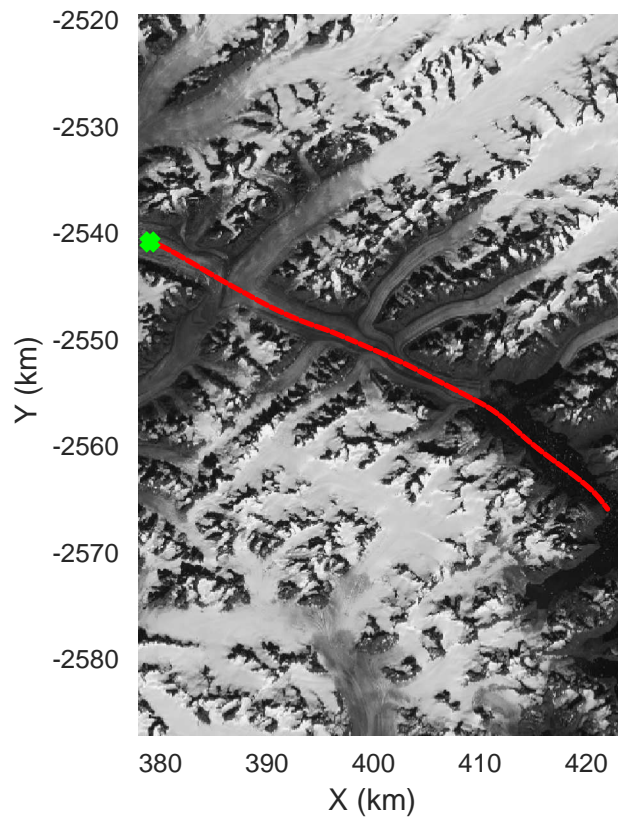

Helheim-Kangerlussuaq
20180427_03_009
Polar Stereograph 70N/-45E