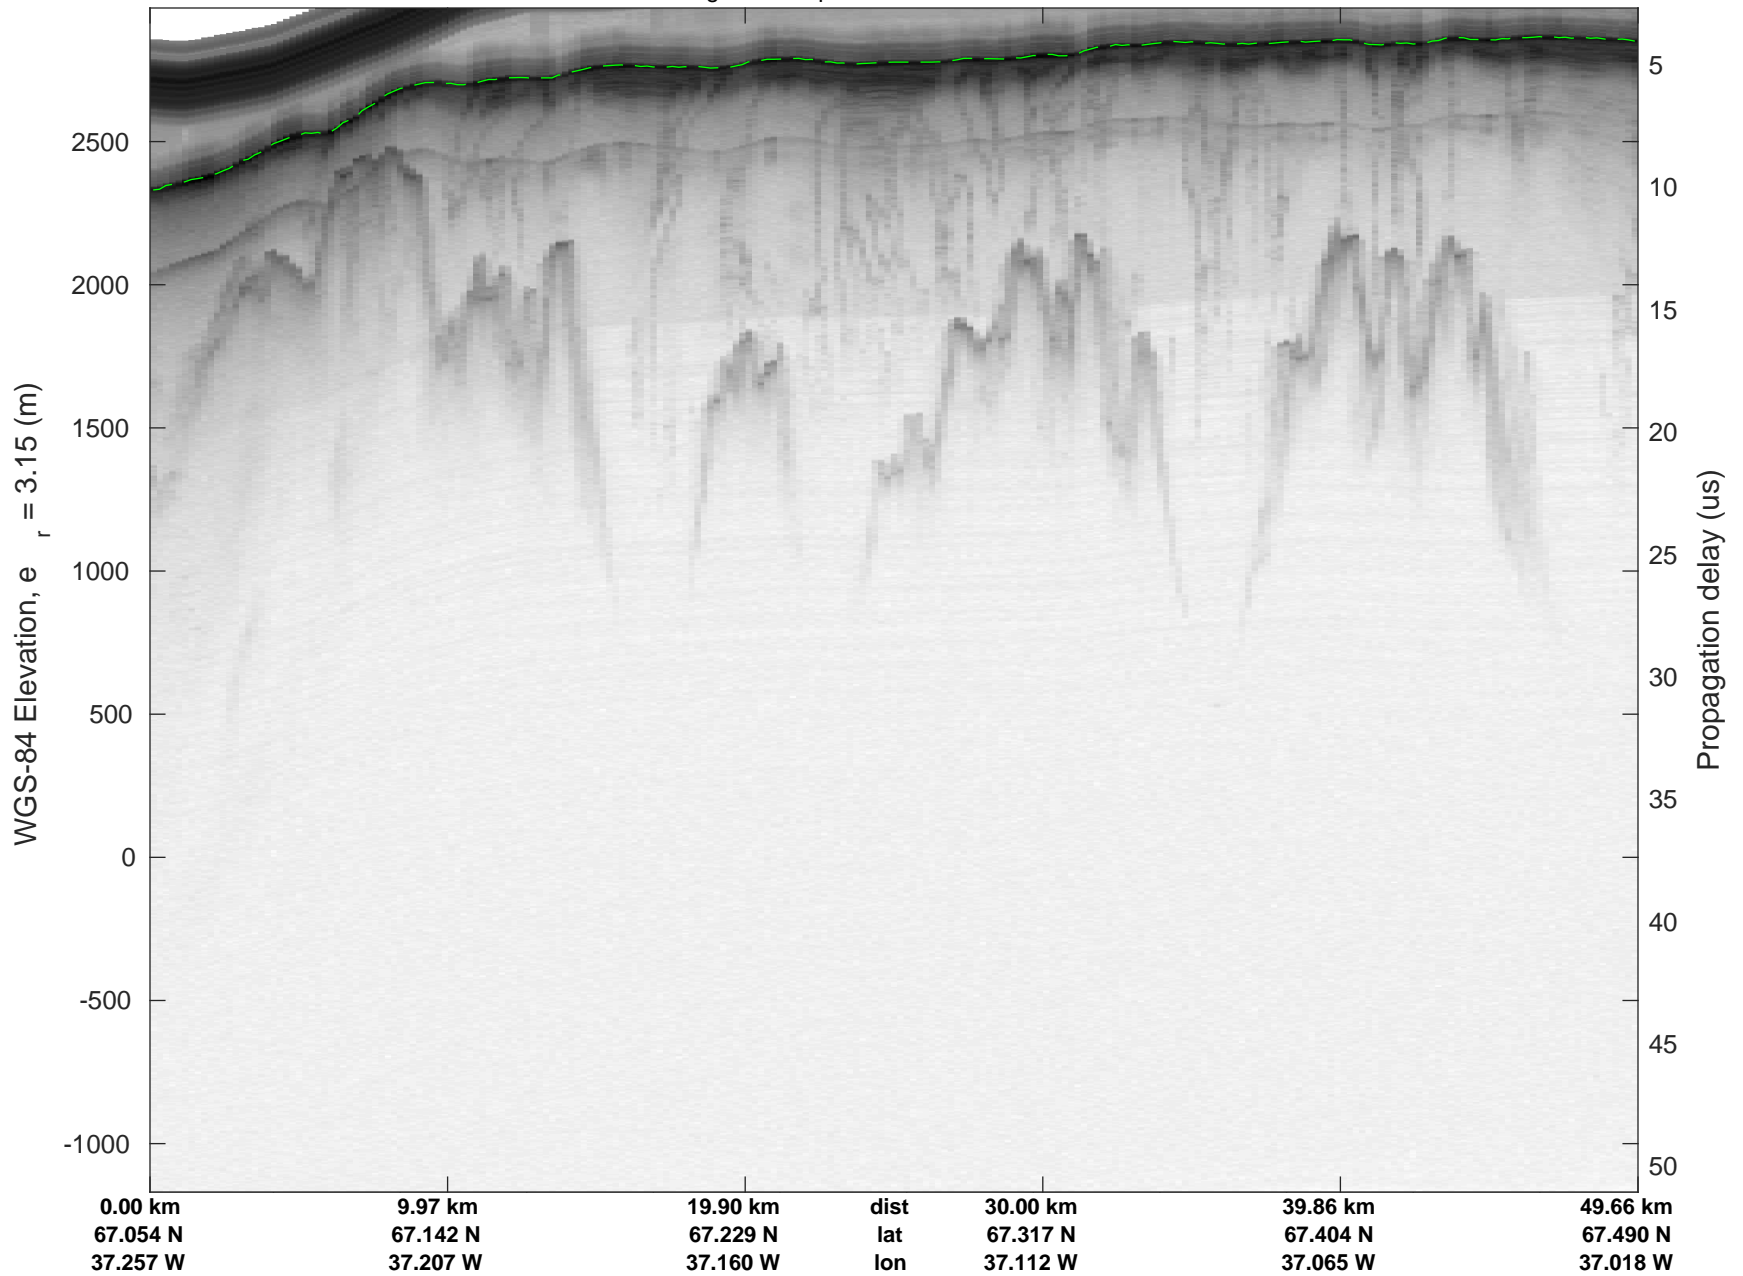

rds 2018_Greenland_P3: "Helheim-Kangerlussuaq" 20180427_03_020: 14:41:50.9 to 14:48:01.3 GPS