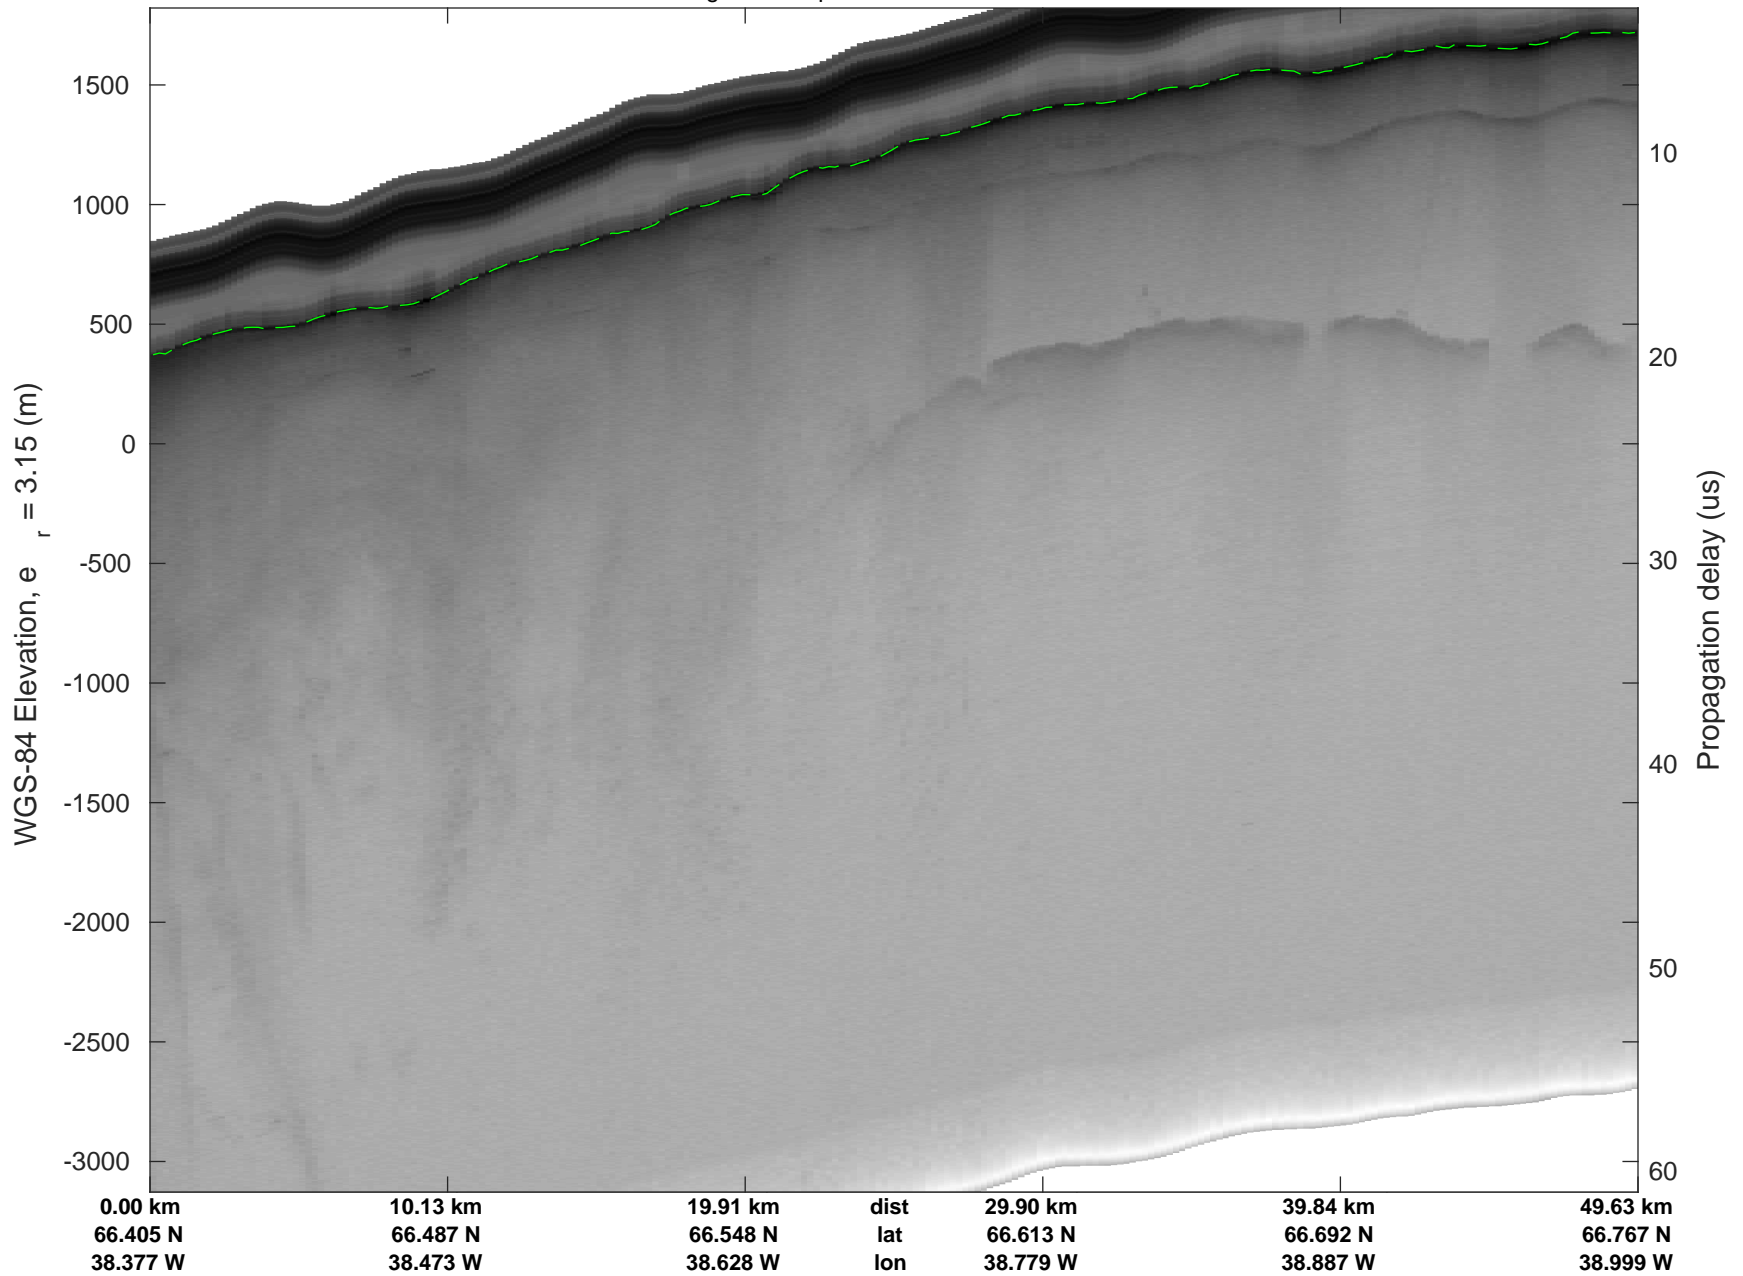

rds 2018_Greenland_P3: "Helheim-Kangerlussuaq" 20180427_03_016: 14:15:54.9 to 14:22:13.3 GPS

Helheim-Kangerlussuaq
20180427_03_017
Polar Stereograph 70N/-45E

rds 2018_Greenland_P3: "Helheim-Kangerlussuaq" 20180427_03_017: 14:22:16.3 to 14:28:33.1 GPS