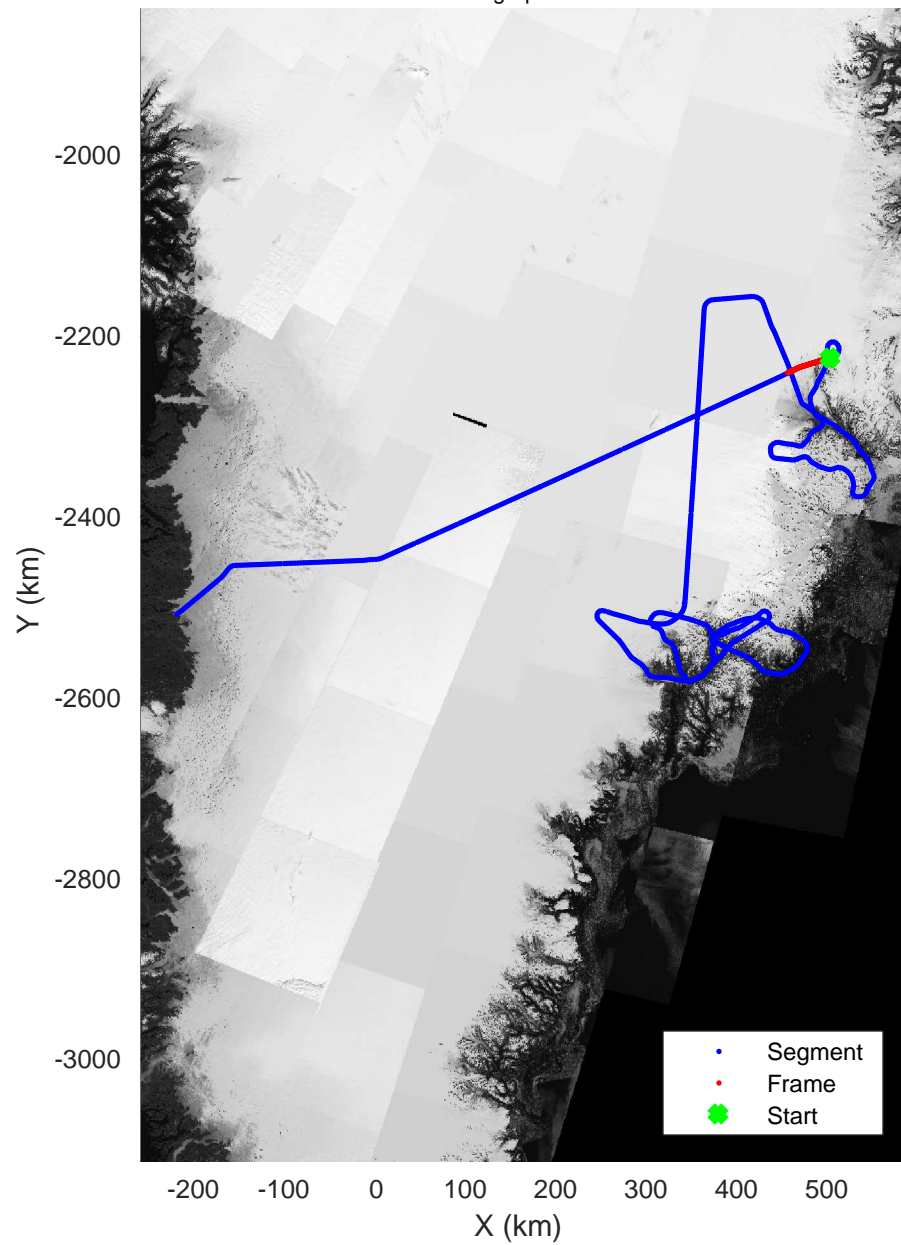

rds 2018_Greenland_P3: "Helheim-Kangerlussuaq" 20180427_03_039: 16:40:37.4 to 16:46:44.7 GPS

rds 2018_Greenland_P3: "Helheim-Kangerlussuaq" 20180427_03_039: 16:40:37.4 to 16:46:44.7 GPS

Helheim-Kangerlussuaq
20180427_03_040
Polar Stereograph 70N/-45E