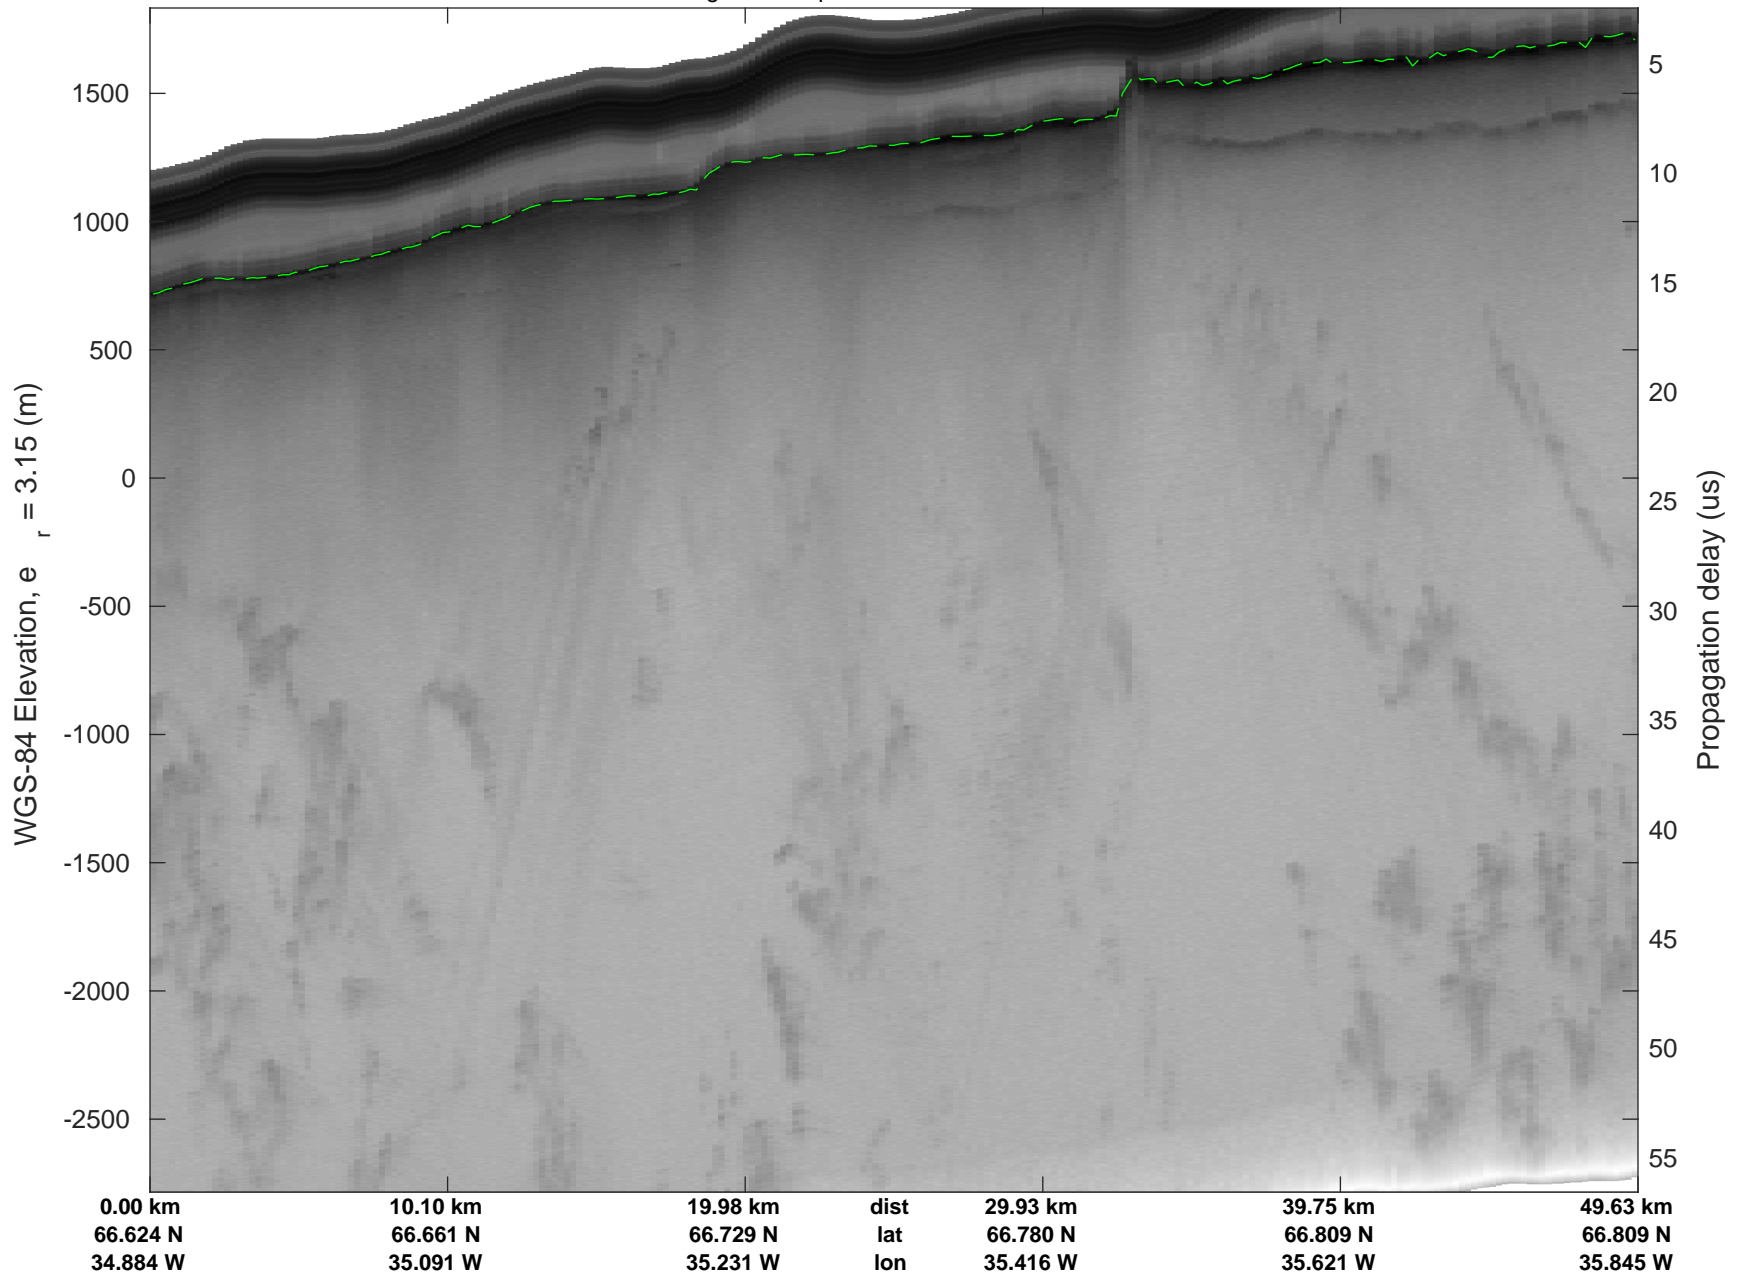

rds 2018_Greenland_P3: "Helheim-Kangerlussuaq" 20180427_03_012: 13:49:55.1 to 13:56:15.1 GPS

rds 2018_Greenland_P3: "Helheim-Kangerlussuaq" 20180427_03_012: 13:49:55.1 to 13:56:15.1 GPS

Helheim-Kangerlussuaq
20180427_03_013
Polar Stereograph 70N/-45E