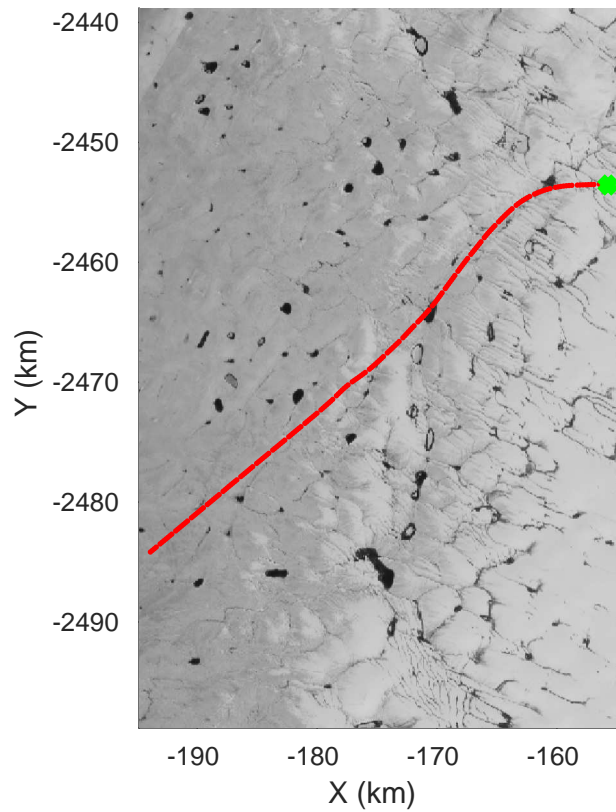

Helheim-Kangerlussuaq
20180427_03_053
Polar Stereograph 70N/-45E

rds 2018_Greenland_P3: "Helheim-Kangerlussuaq" 20180427_03_053: 18:02:09.2 to 18:08:21.3 GPS

rds 2018_Greenland_P3: "Helheim-Kangerlussuaq" 20180427_03_053: 18:02:09.2 to 18:08:21.3 GPS