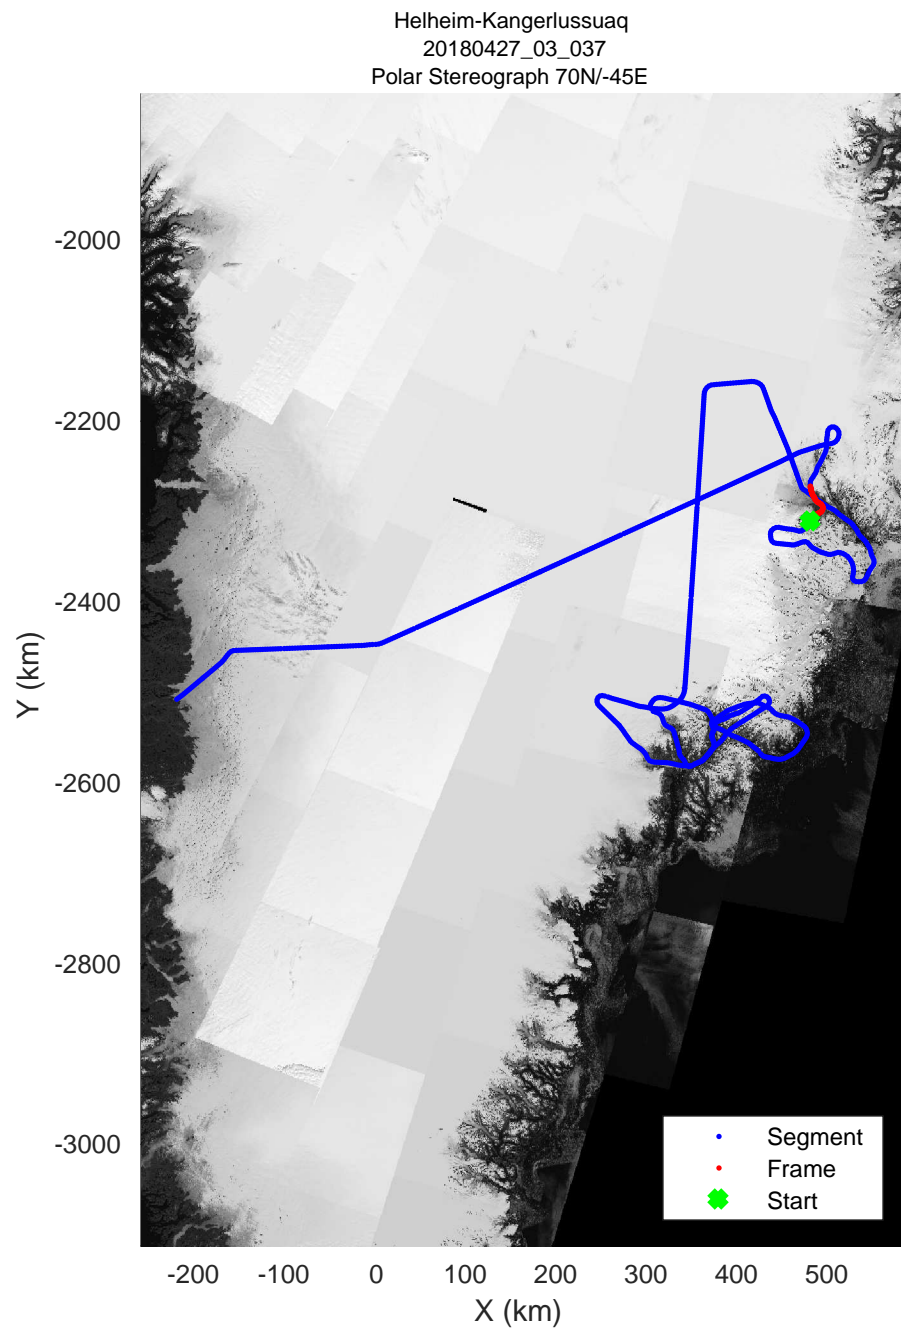

Helheim-Kangerlussuaq
 20180427_03_036
 Polar Stereograph 70N/-45E

rds 2018_Greenland_P3: "Helheim-Kangerlussuaq" 20180427_03_036: 16:21:36.0 to 16:27:46.4 GPS

rds 2018_Greenland_P3: "Helheim-Kangerlussuaq" 20180427_03_036: 16:21:36.0 to 16:27:46.4 GPS