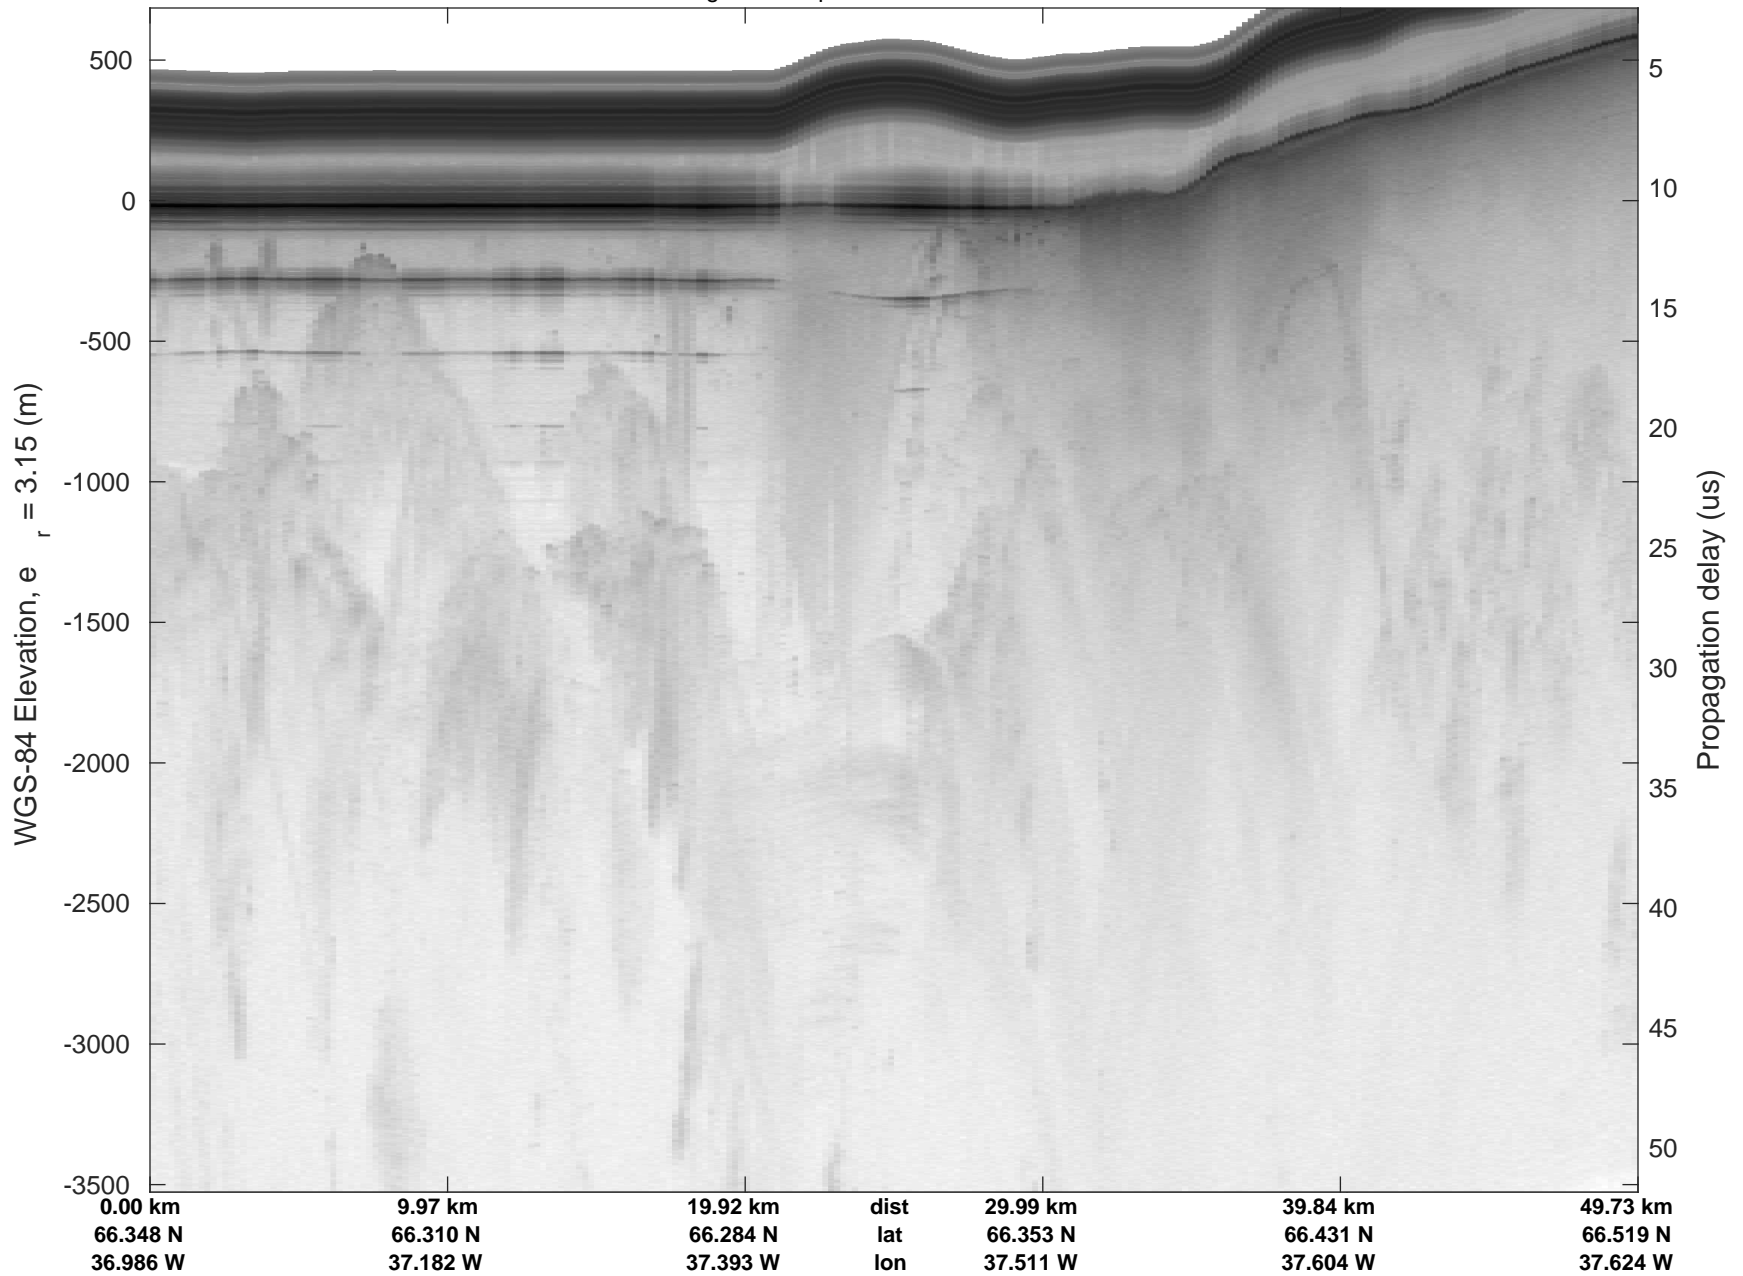

rds 2018_Greenland_P3: "Helheim-Kangerlussuaq" 20180427_03_005: 13:03:50.4 to 13:10:21.4 GPS