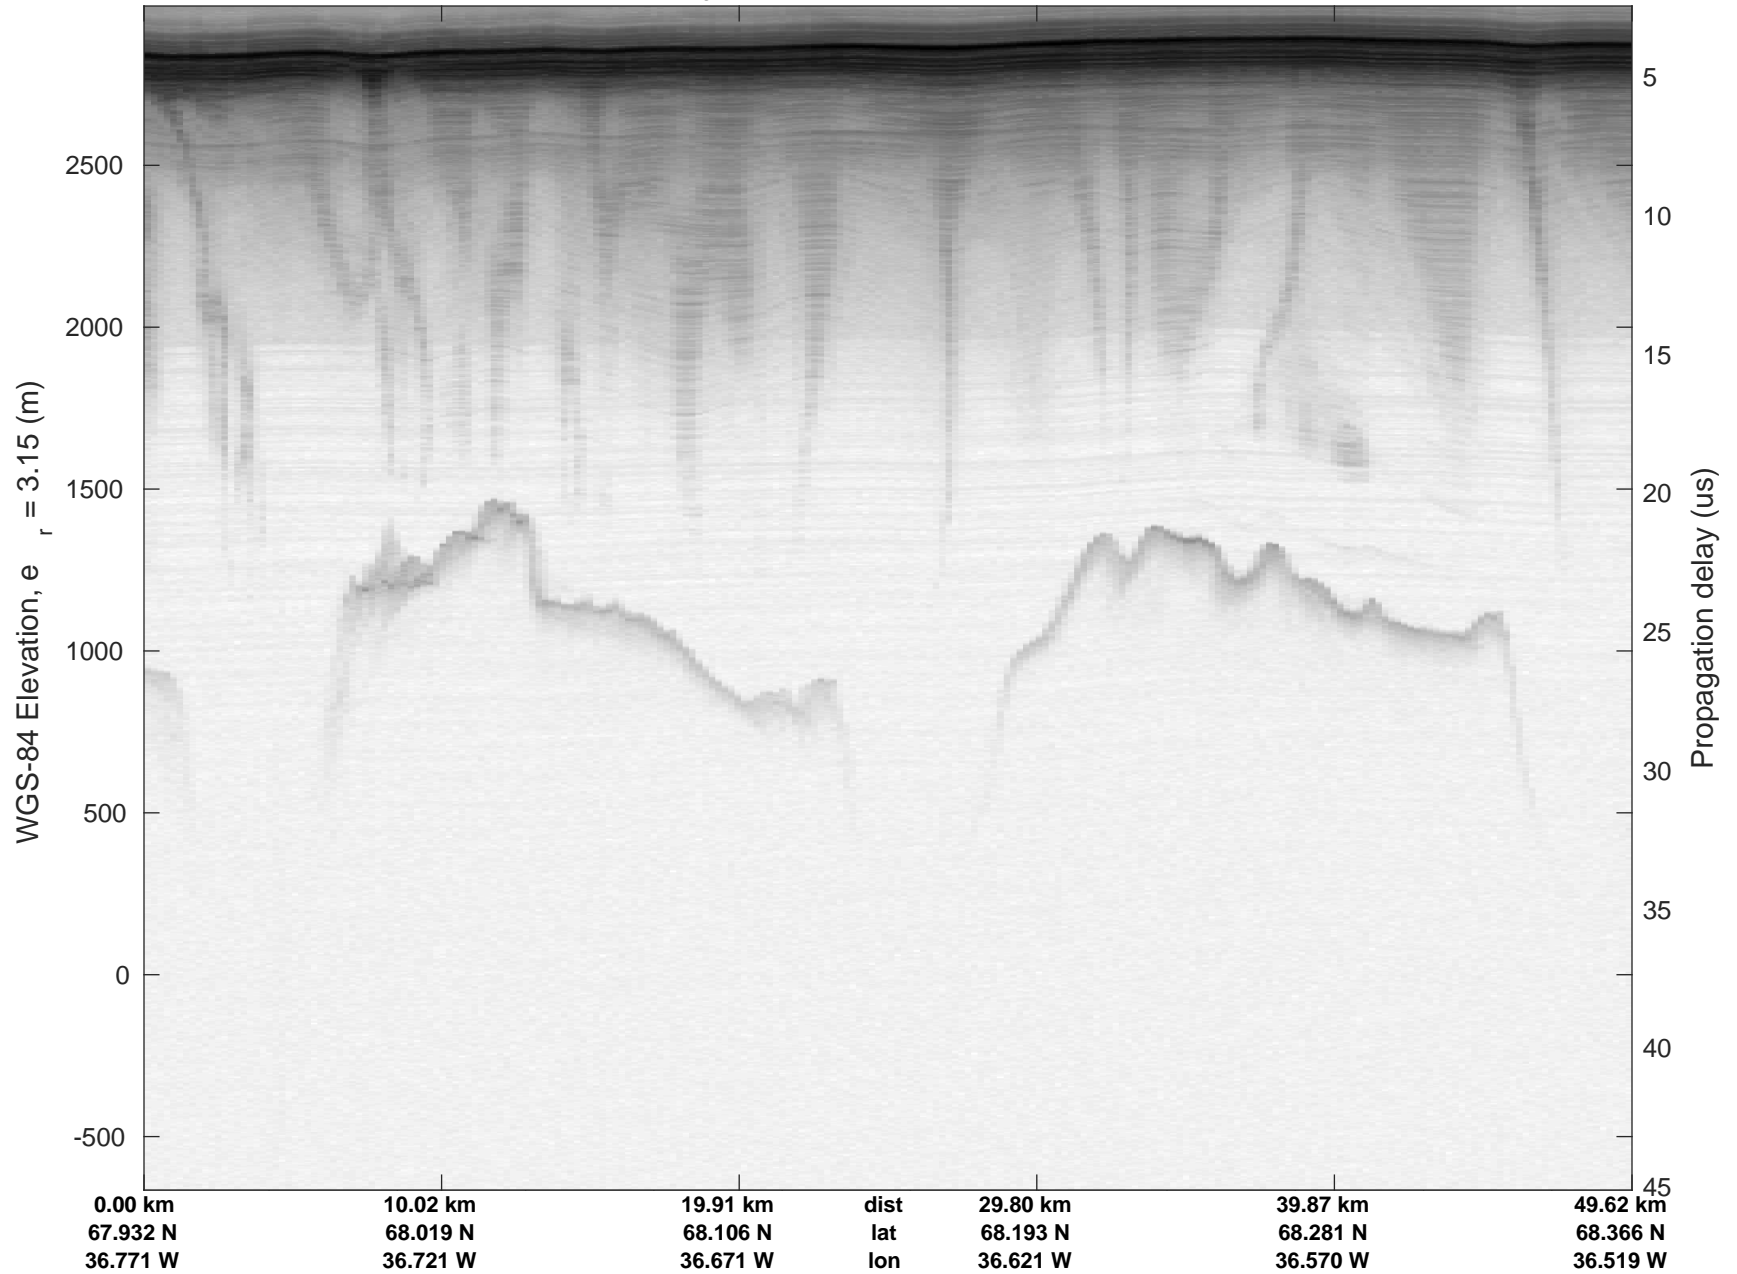

rds 2018_Greenland_P3: "Helheim-Kangerlussuaq" 20180427_03_021: 14:48:04.1 to 14:54:20.9 GPS

Helheim-Kangerlussuaq
20180427_03_022
Polar Stereograph 70N/-45E

rds 2018_Greenland_P3: "Helheim-Kangerlussuaq" 20180427_03_022: 14:54:24.1 to 15:00:29.8 GPS