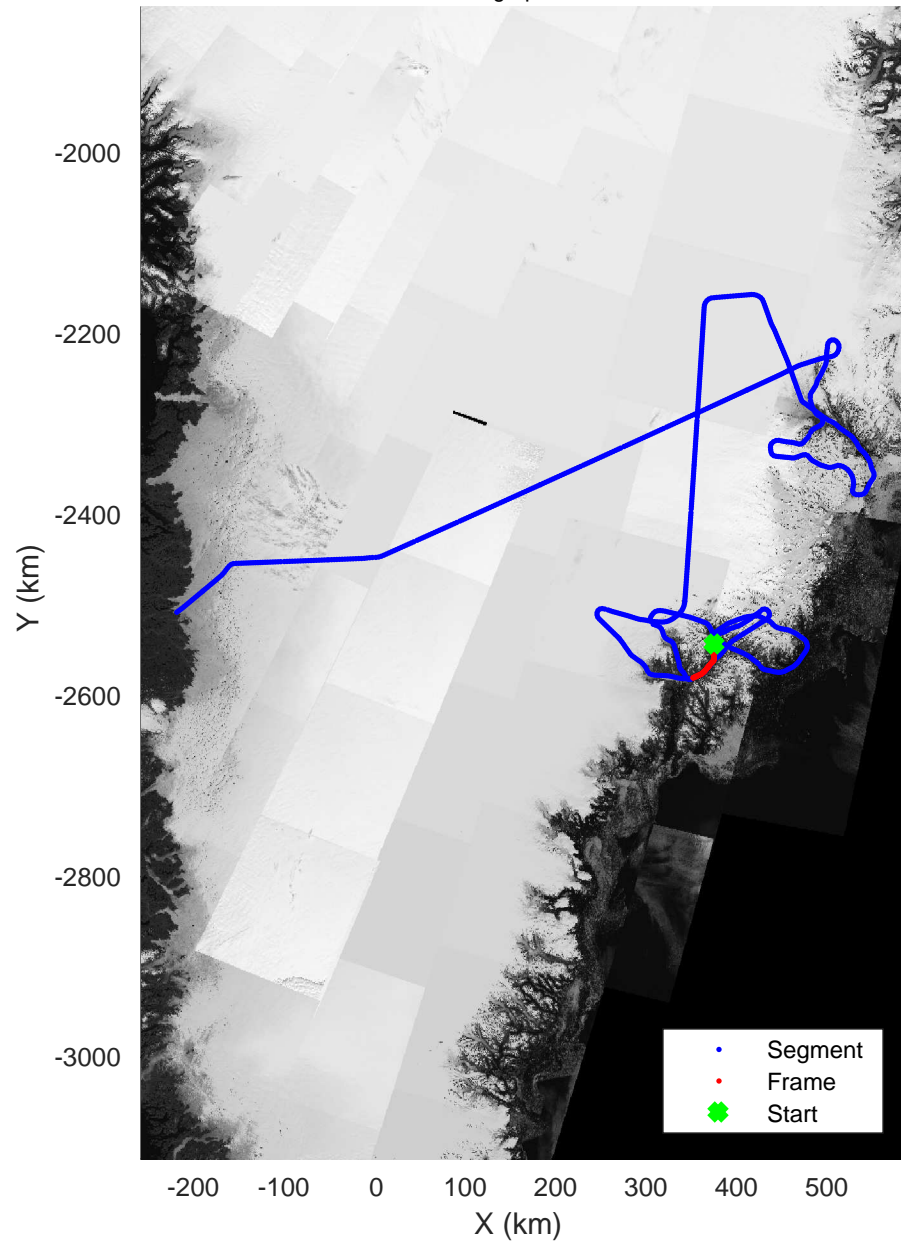

rds 2018_Greenland_P3: "Helheim-Kangerlussuaq" 20180427_03_013: 13:56:18.0 to 14:02:41.1 GPS

rds 2018_Greenland_P3: "Helheim-Kangerlussuaq" 20180427_03_013: 13:56:18.0 to 14:02:41.1 GPS

Helheim-Kangerlussuaq
20180427_03_014
Polar Stereograph 70N/-45E