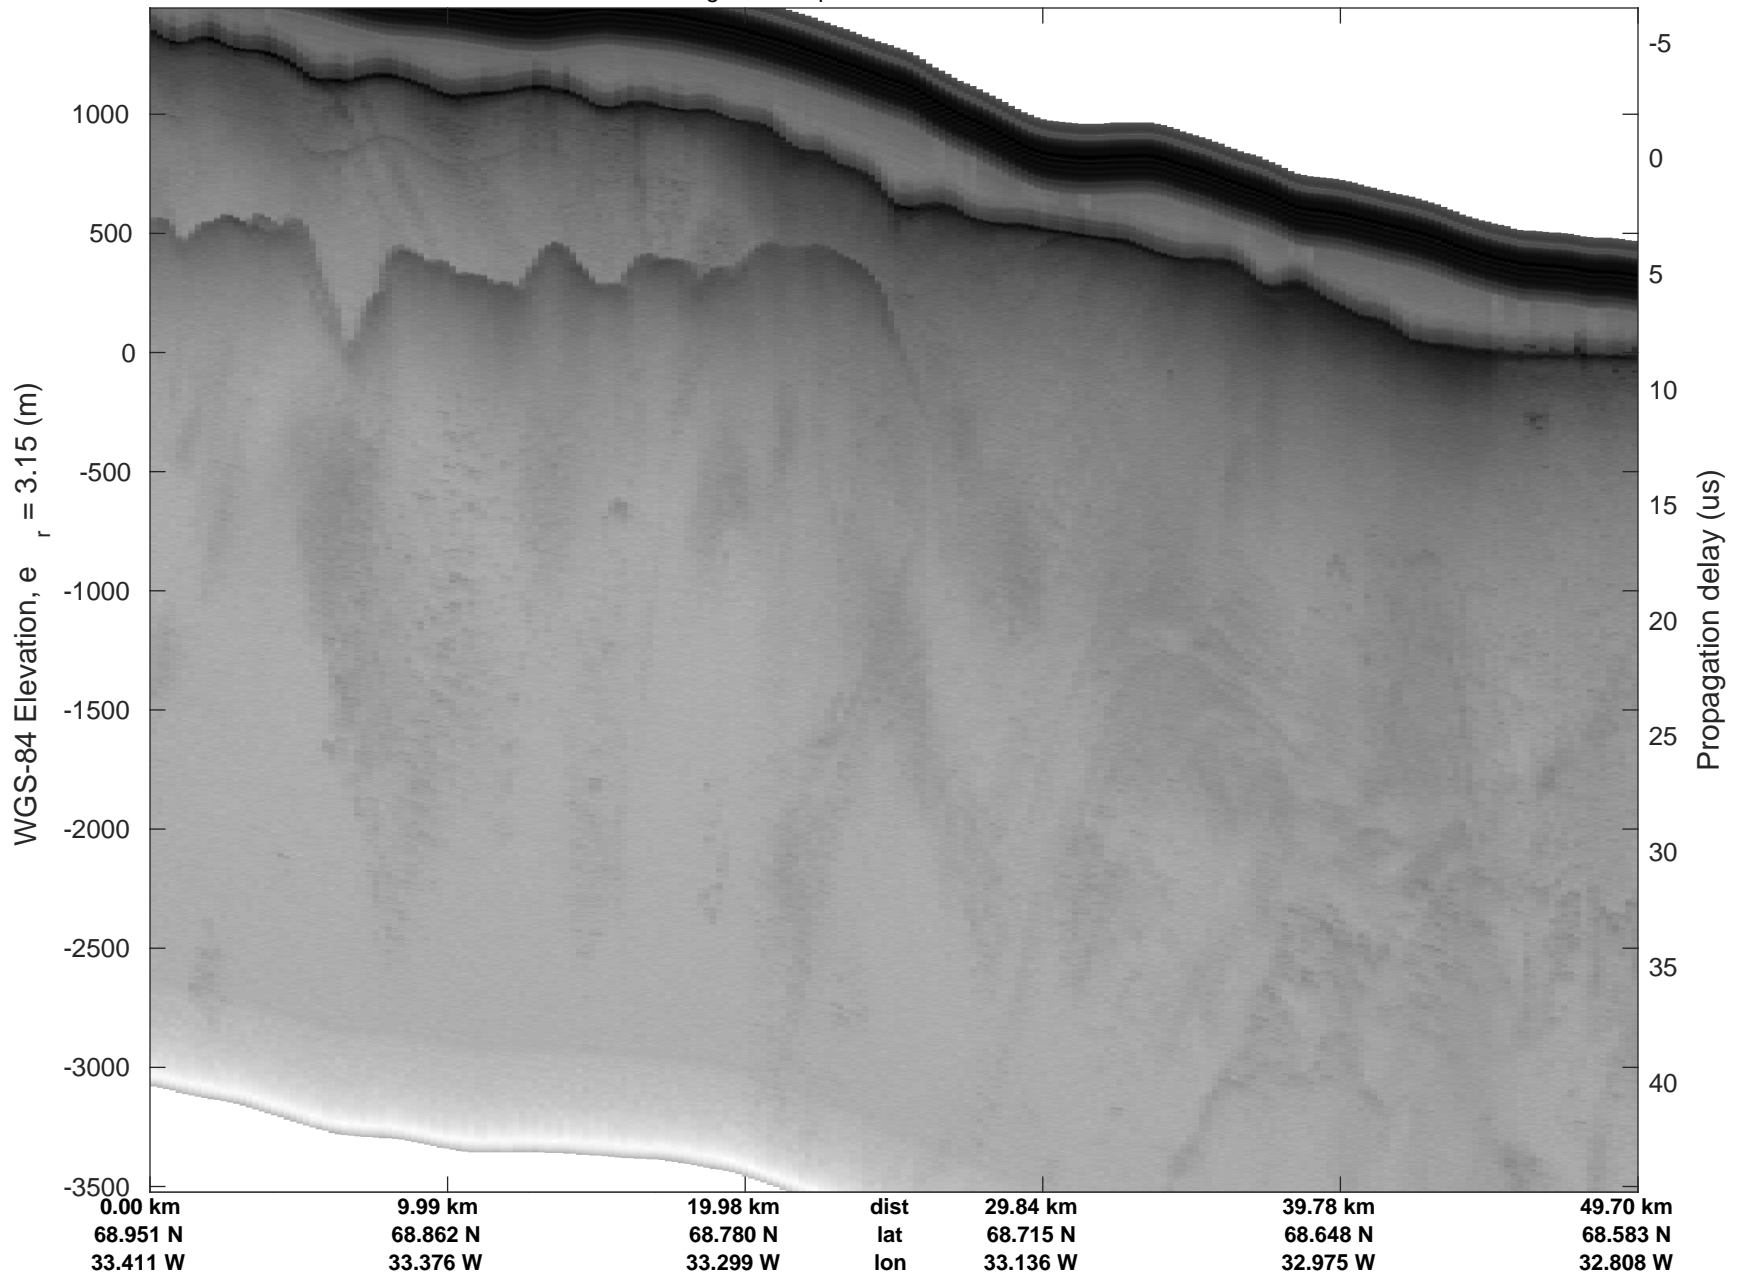

rds 2018_Greenland_P3: "Helheim-Kangerlussuaq" 20180427_03_029: 15:36:50.1 to 15:43:03.7 GPS

Helheim-Kangerlussuaq
20180427_03_030
Polar Stereograph 70N/-45E

rds 2018_Greenland_P3: "Helheim-Kangerlussuaq" 20180427_03_030: 15:43:05.7 to 15:49:14.6 GPS