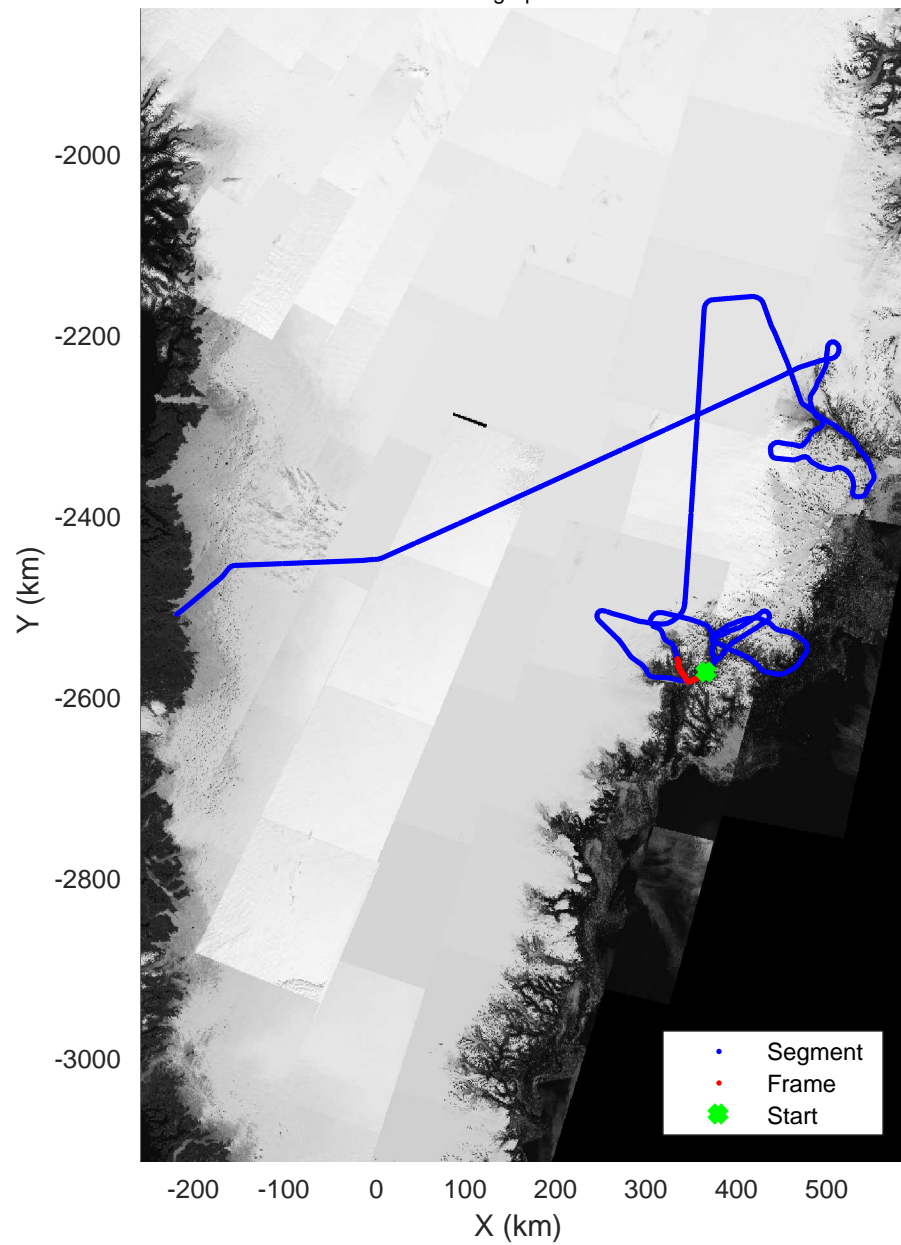

rds 2018_Greenland_P3: "Helheim-Kangerlussuaq" 20180427_03_004: 12:57:14.9 to 13:03:47.5 GPS

rds 2018_Greenland_P3: "Helheim-Kangerlussuaq" 20180427_03_004: 12:57:14.9 to 13:03:47.5 GPS

Helheim-Kangerlussuaq
20180427_03_005
Polar Stereograph 70N/-45E