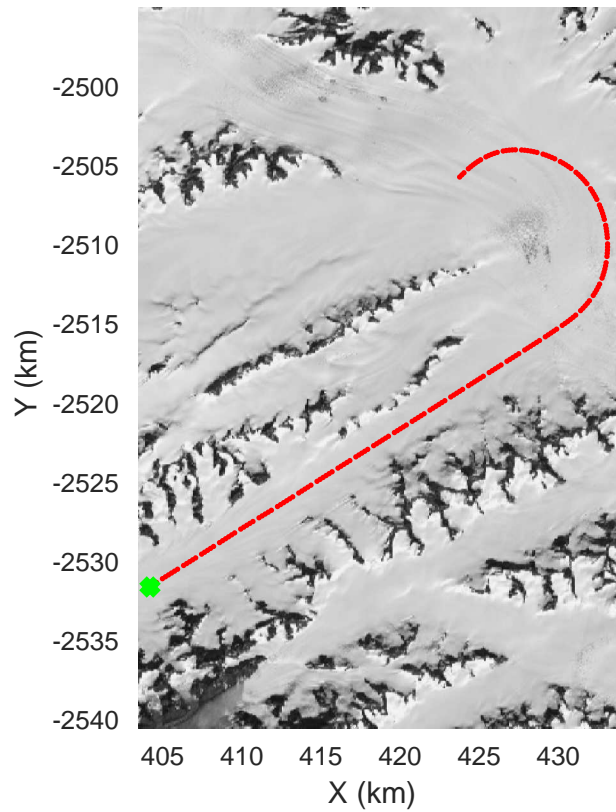

rds 2018_Greenland_P3: "Helheim-Kangerlussuaq" 20180427_03_001: 12:38:16.7 to 12:44:25.6 GPS

rds 2018_Greenland_P3: "Helheim-Kangerlussuaq" 20180427_03_001: 12:38:16.7 to 12:44:25.6 GPS

rds 2018_Greenland_P3: "Helheim-Kangerlussuaq" 20180427_03_002: 12:44:28.2 to 12:50:41.8 GPS