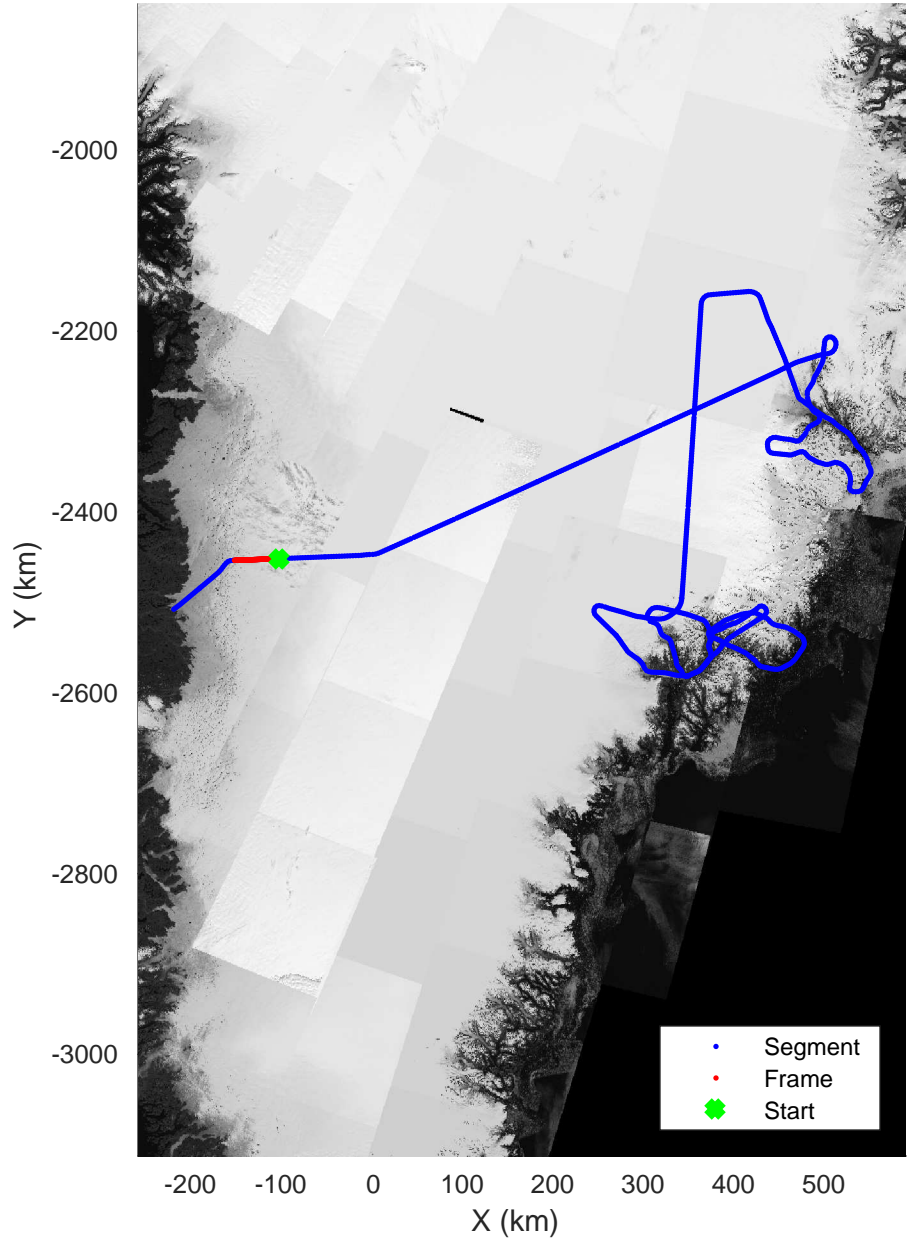

Helheim-Kangerlussuaq
20180427_03_053
Polar Stereograph 70N/-45E