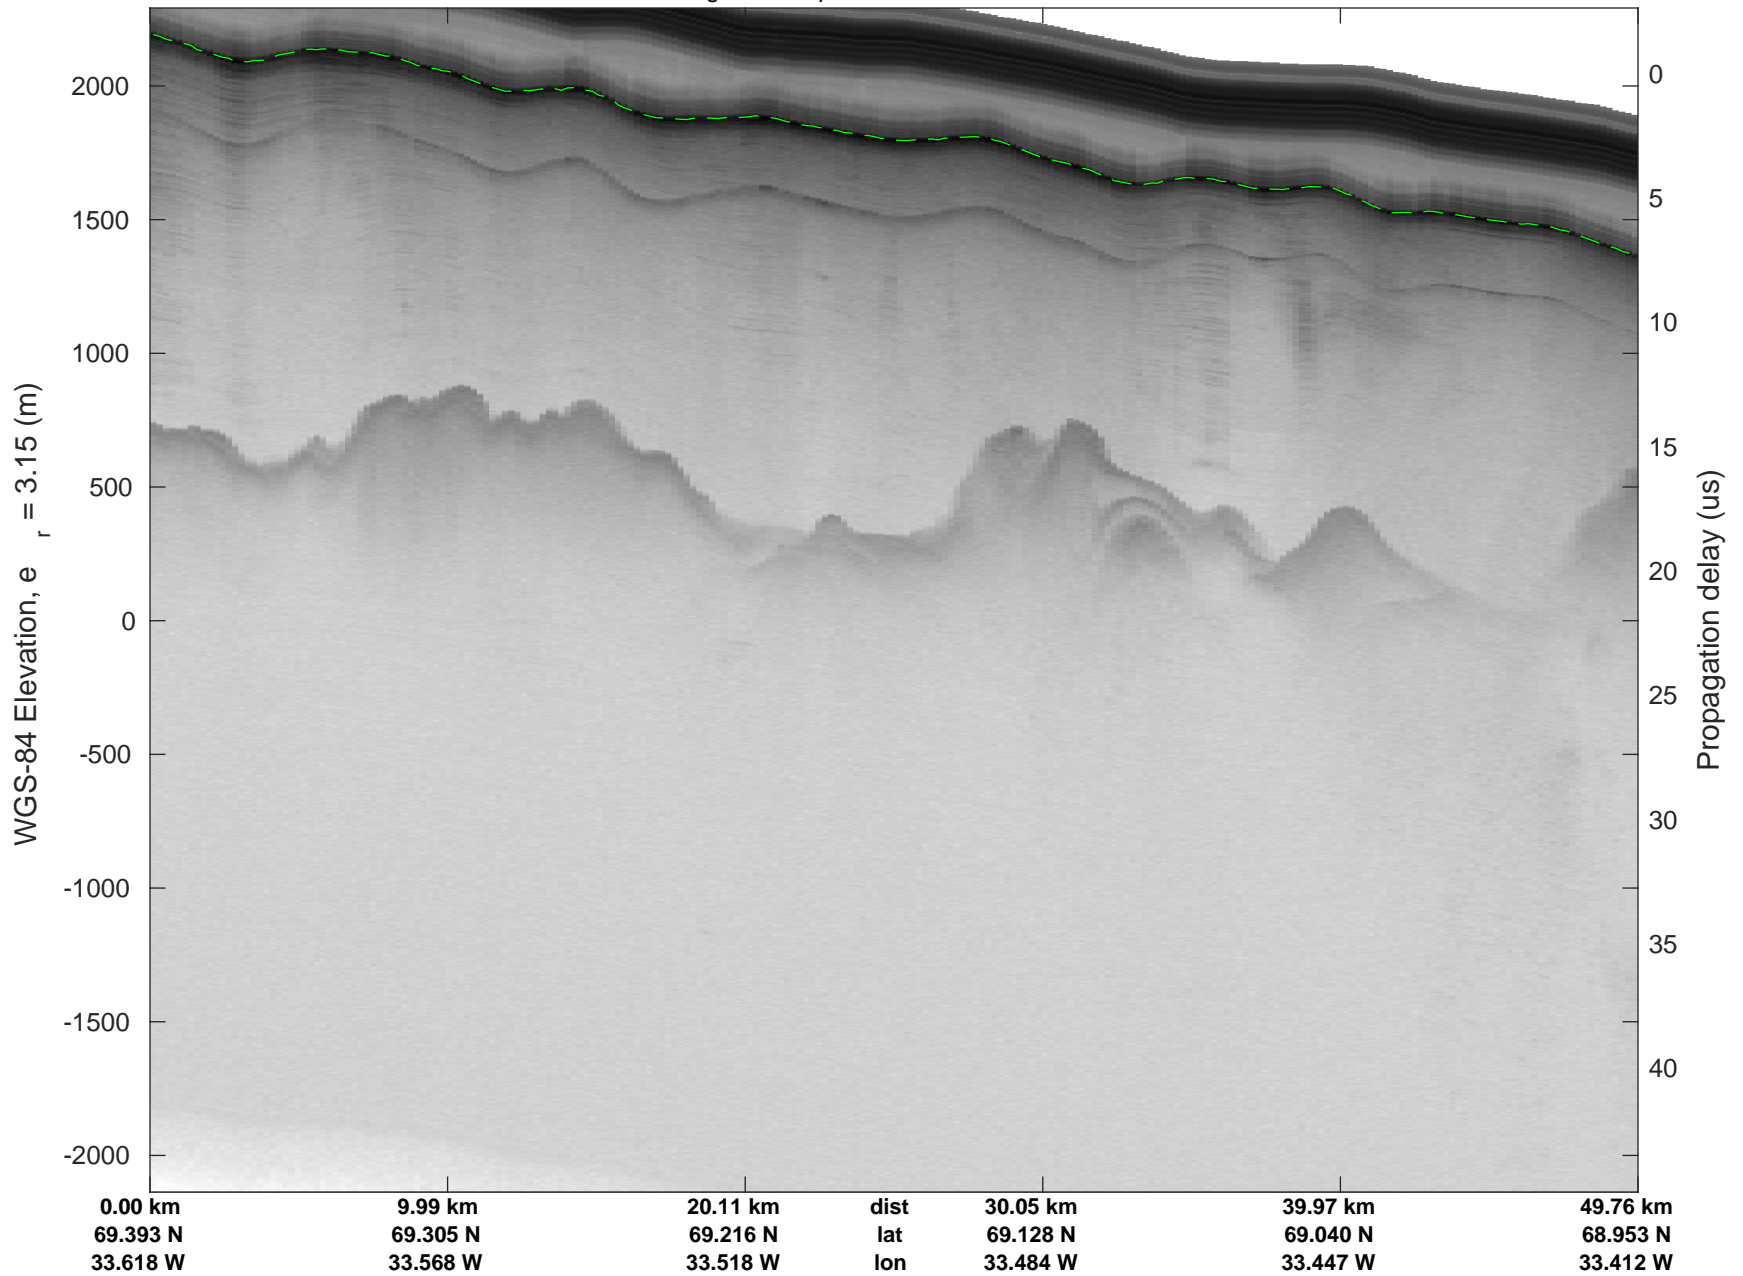

rds 2018_Greenland_P3: "Helheim-Kangerlussuaq" 20180427_03_029: 15:36:50.1 to 15:43:03.7 GPS