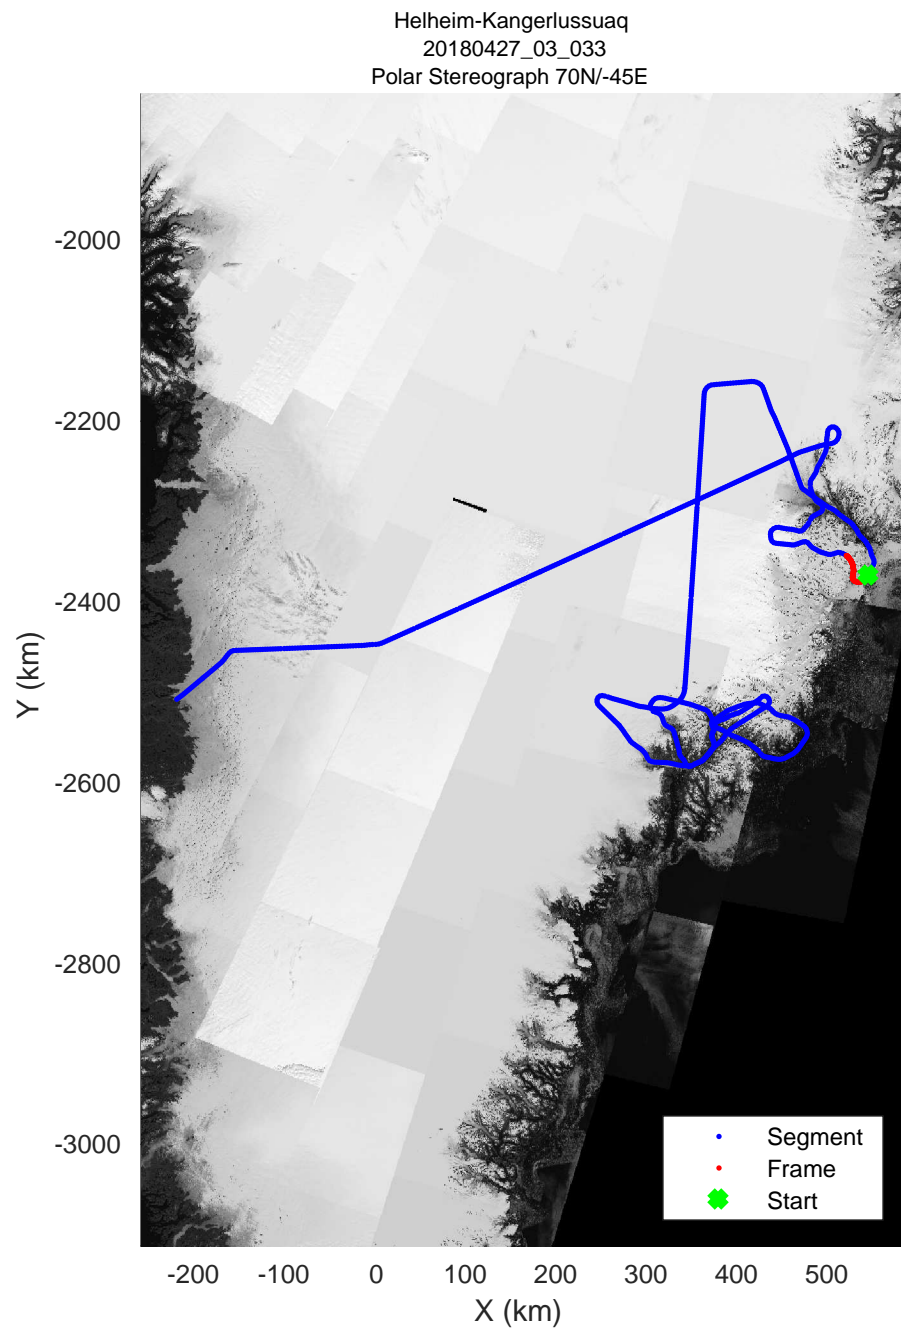

rds 2018_Greenland_P3: "Helheim-Kangerlussuaq" 20180427_03_031: 15:49:17.0 to 15:55:41.7 GPS

rds 2018_Greenland_P3: "Helheim-Kangerlussuaq" 20180427_03_032: 15:55:43.4 to 16:02:14.5 GPS

rds 2018_Greenland_P3: "Helheim-Kangerlussuaq" 20180427_03_032: 15:55:43.4 to 16:02:14.5 GPS