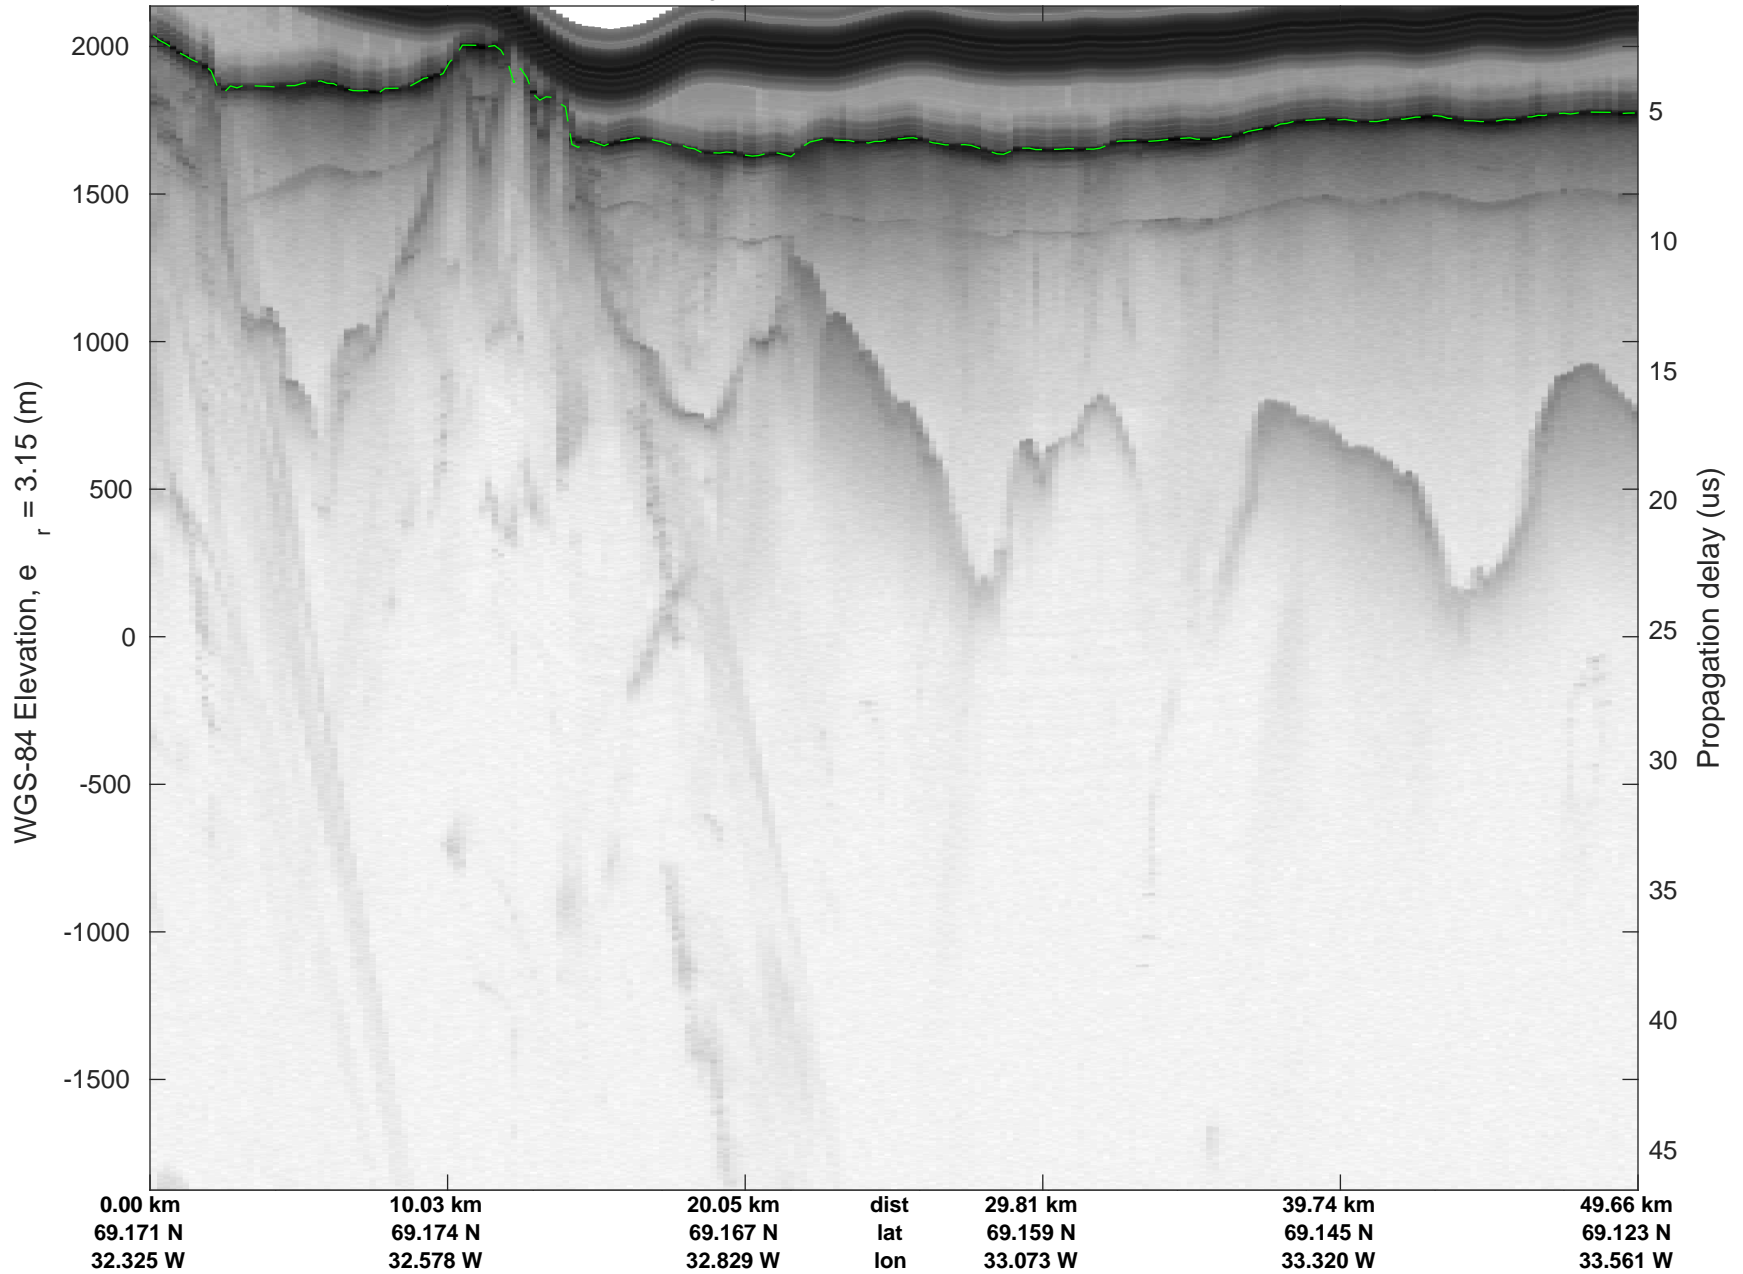

rds 2018_Greenland_P3: "Helheim-Kangerlussuaq" 20180427_03_040: 16:46:47.3 to 16:52:51.4 GPS