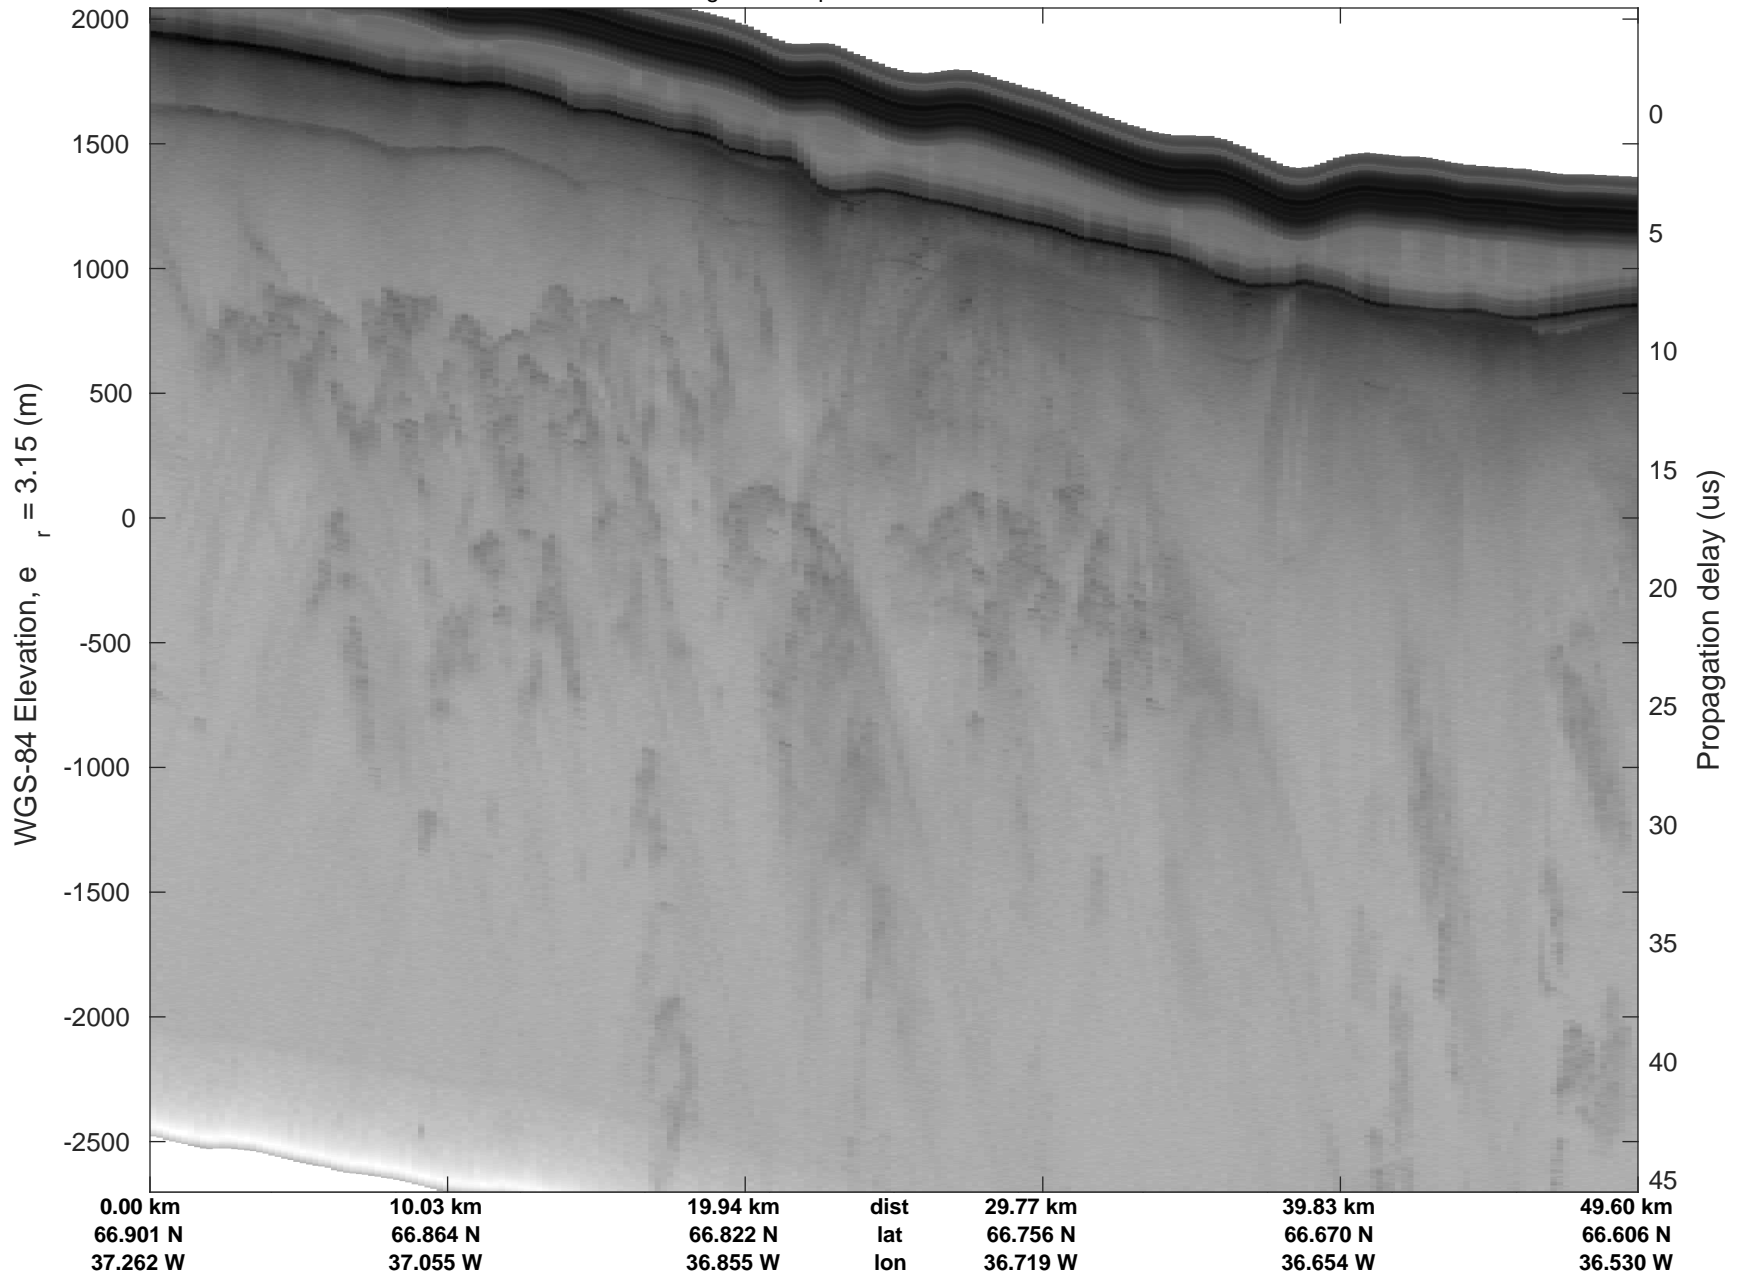

rds 2018_Greenland_P3: "Helheim-Kangerlussuaq" 20180427_03_007: 13:16:47.8 to 13:23:17.2 GPS

Helheim-Kangerlussuaq
20180427_03_008
Polar Stereograph 70N/-45E

rds 2018_Greenland_P3: "Helheim-Kangerlussuaq" 20180427_03_008: 13:23:19.5 to 13:29:36.3 GPS