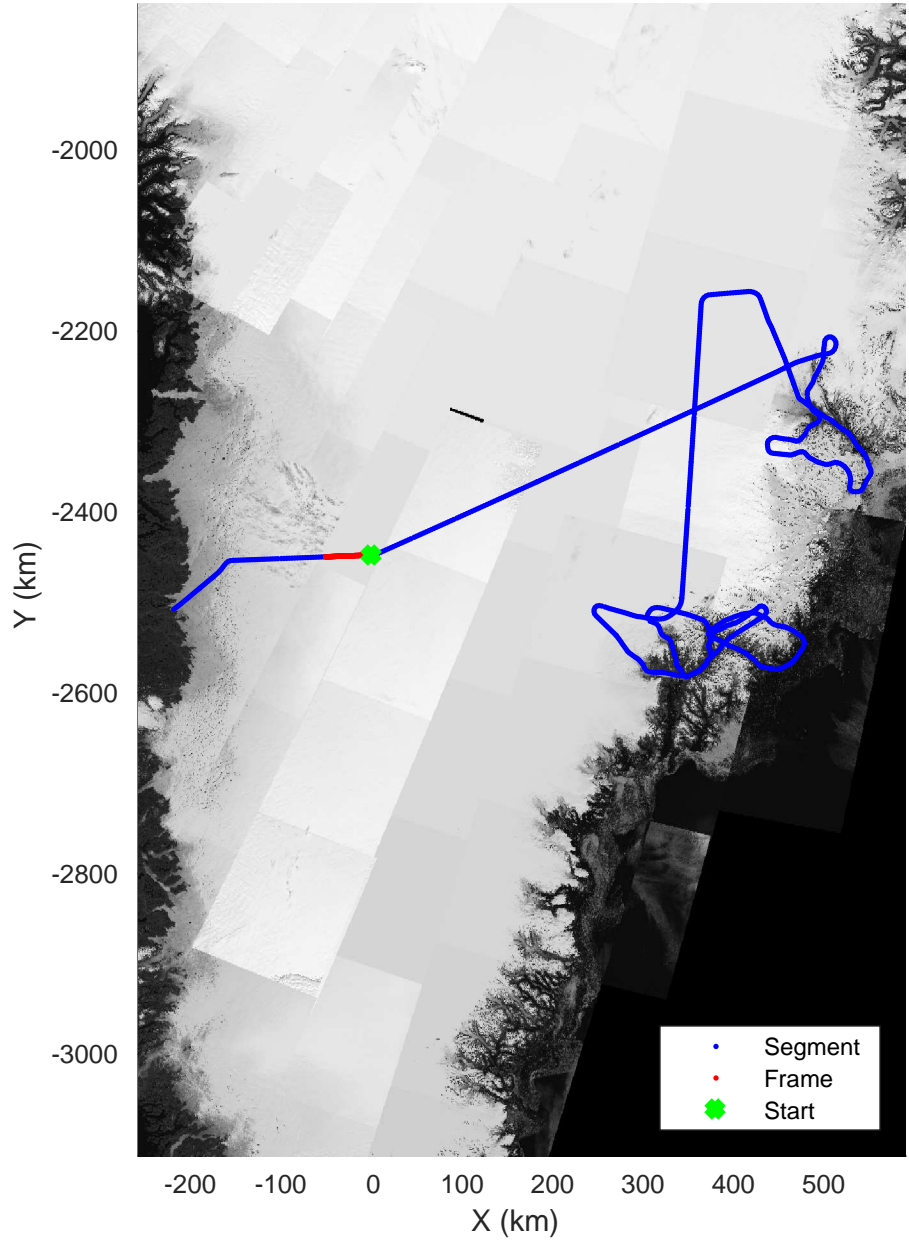

Helheim-Kangerlussuaq
20180427_03_051
Polar Stereograph 70N/-45E

rds 2018_Greenland_P3: "Helheim-Kangerlussuaq" 20180427_03_051: 17:50:40.7 to 17:56:17.9 GPS

rds 2018_Greenland_P3: "Helheim-Kangerlussuaq" 20180427_03_051: 17:50:40.7 to 17:56:17.9 GPS