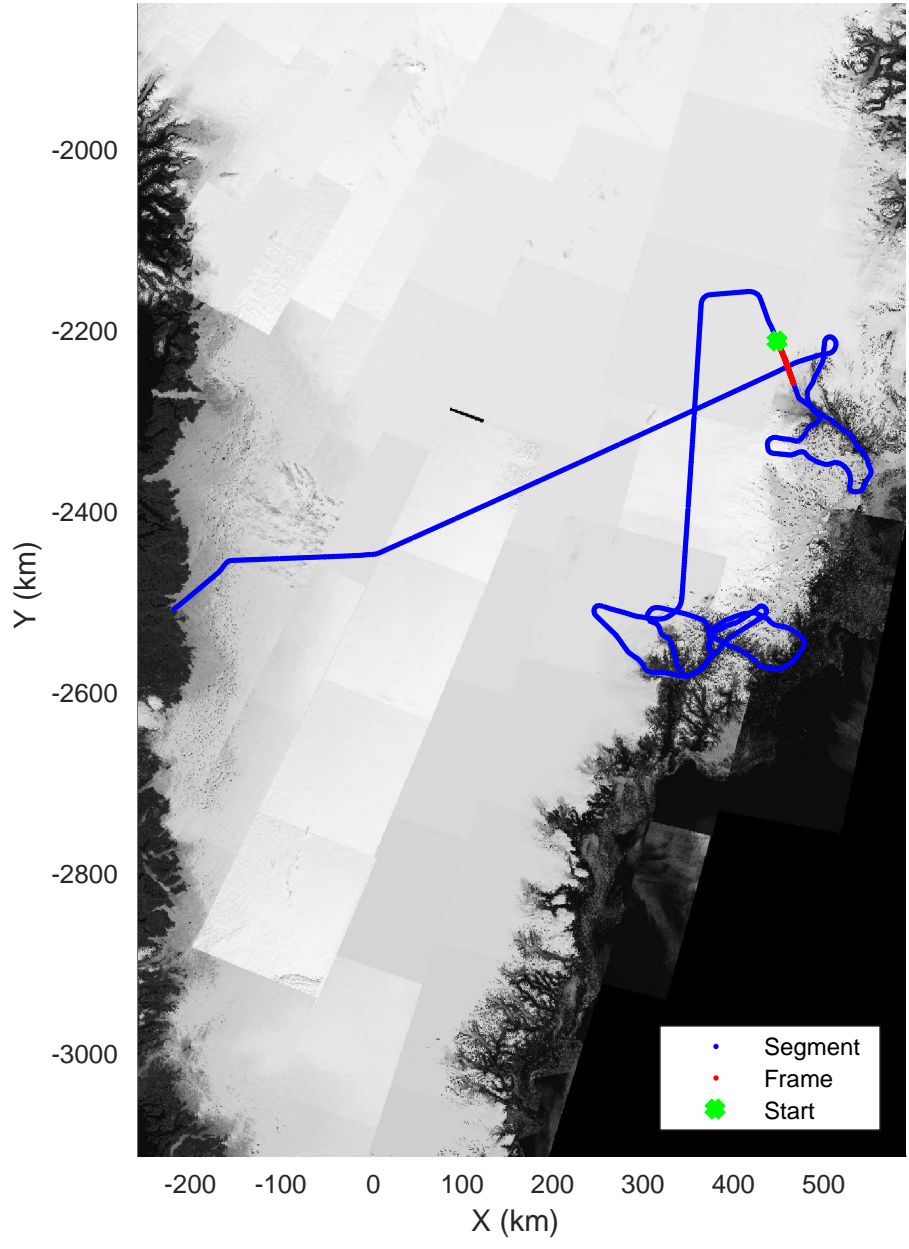

Helheim-Kangerlussuaq
20180427_03_029
Polar Stereograph 70N/-45E