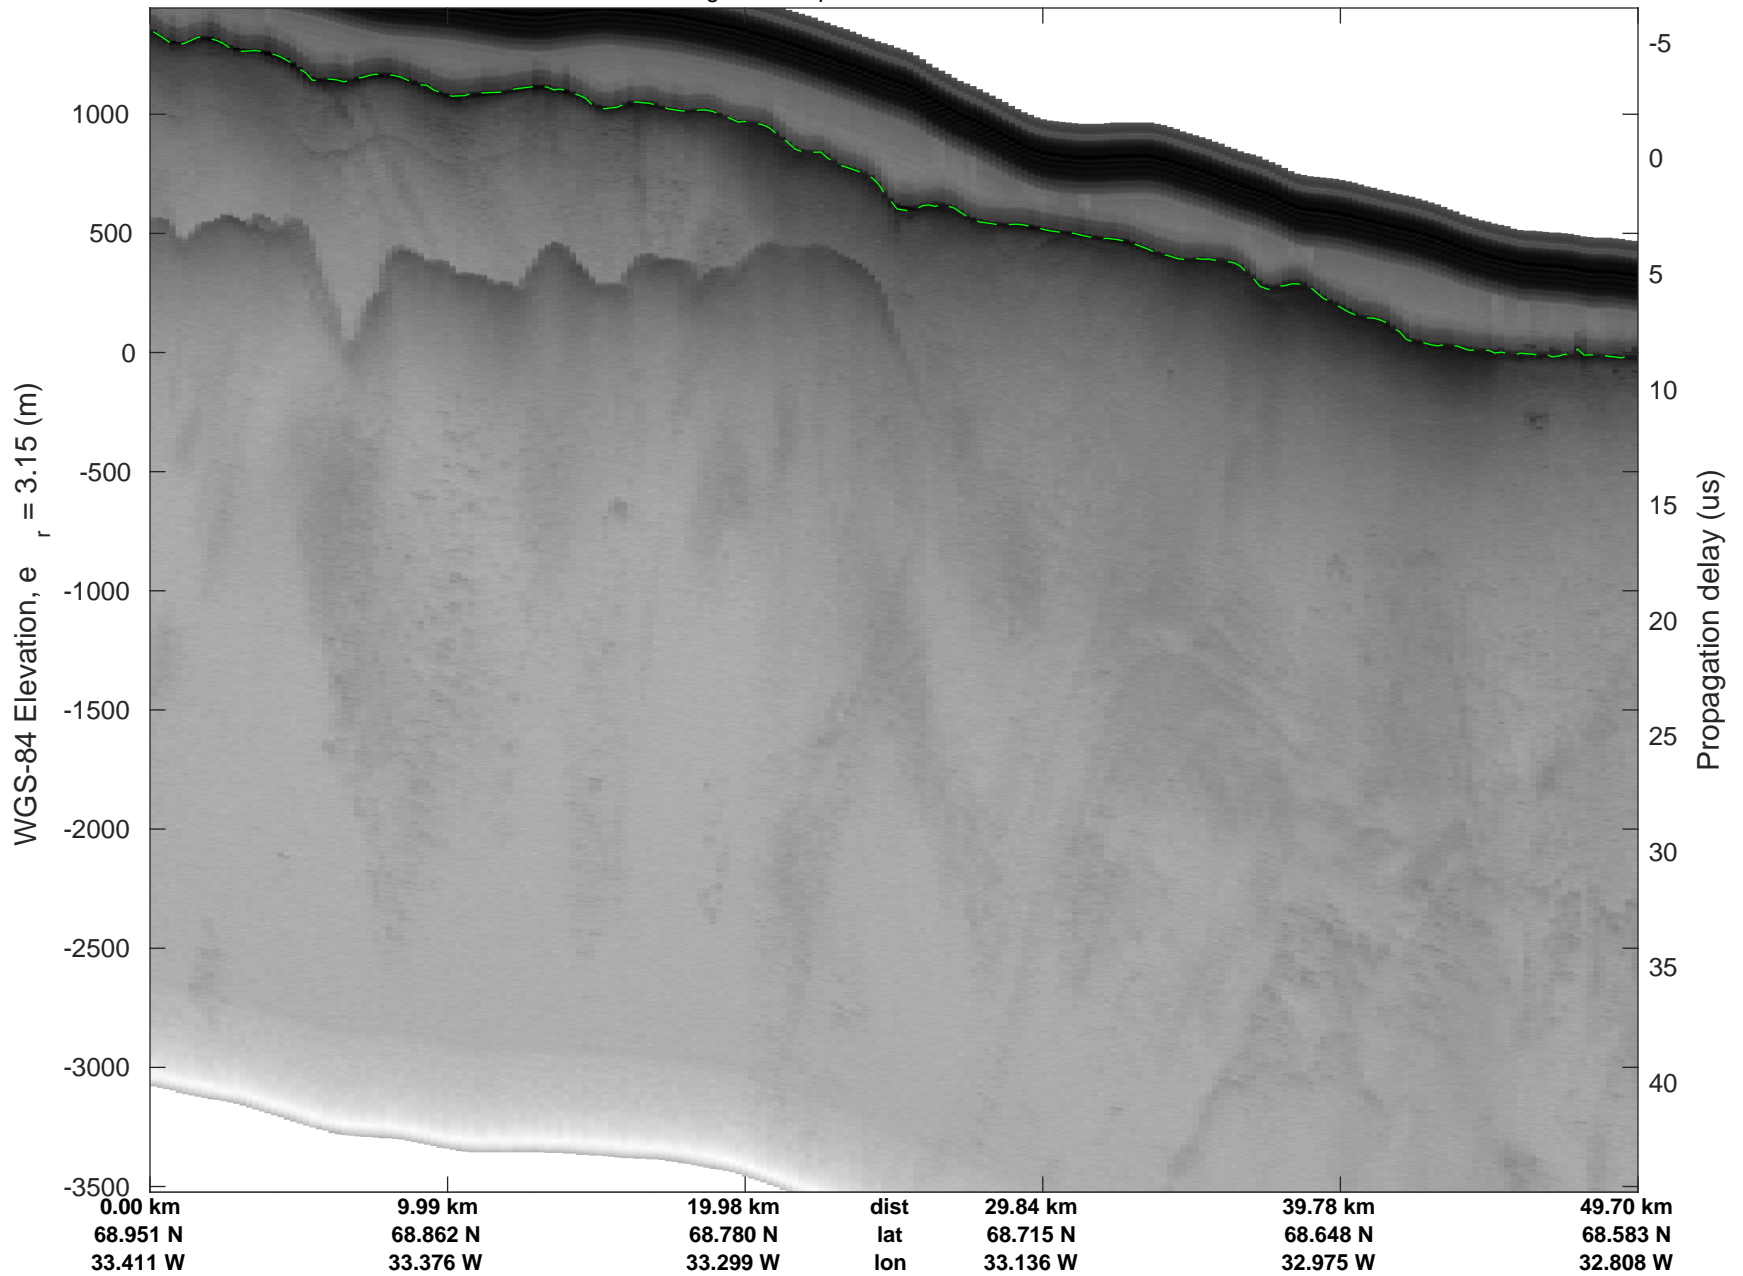

rds 2018_Greenland_P3: "Helheim-Kangerlussuaq" 20180427_03_030: 15:43:05.7 to 15:49:14.6 GPS