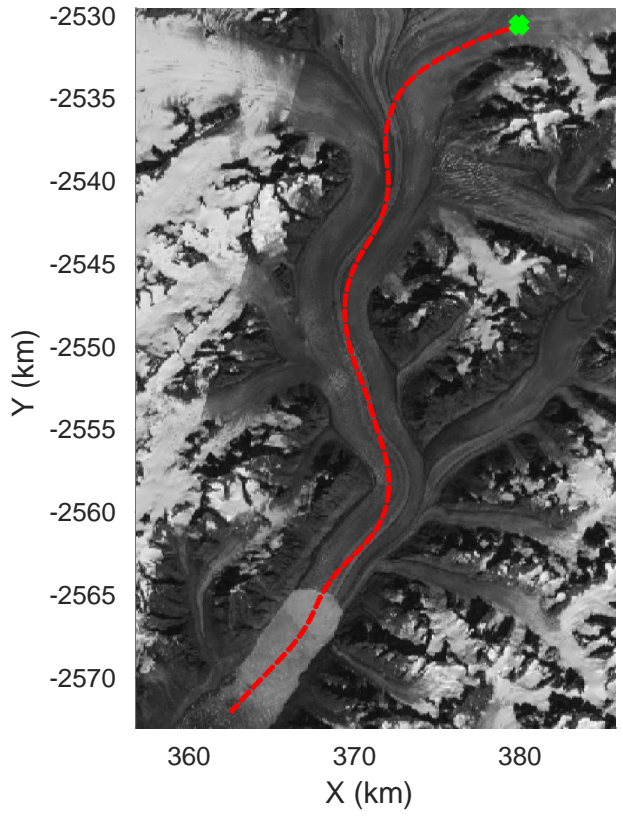

rds 2018_Greenland_P3: "Helheim-Kangerlussuaq" 20180427_03_002: 12:44:28.2 to 12:50:41.8 GPS

rds 2018_Greenland_P3: "Helheim-Kangerlussuaq" 20180427_03_003: 12:50:44.0 to 12:57:11.9 GPS

rds 2018_Greenland_P3: "Helheim-Kangerlussuaq" 20180427_03_003: 12:50:44.0 to 12:57:11.9 GPS