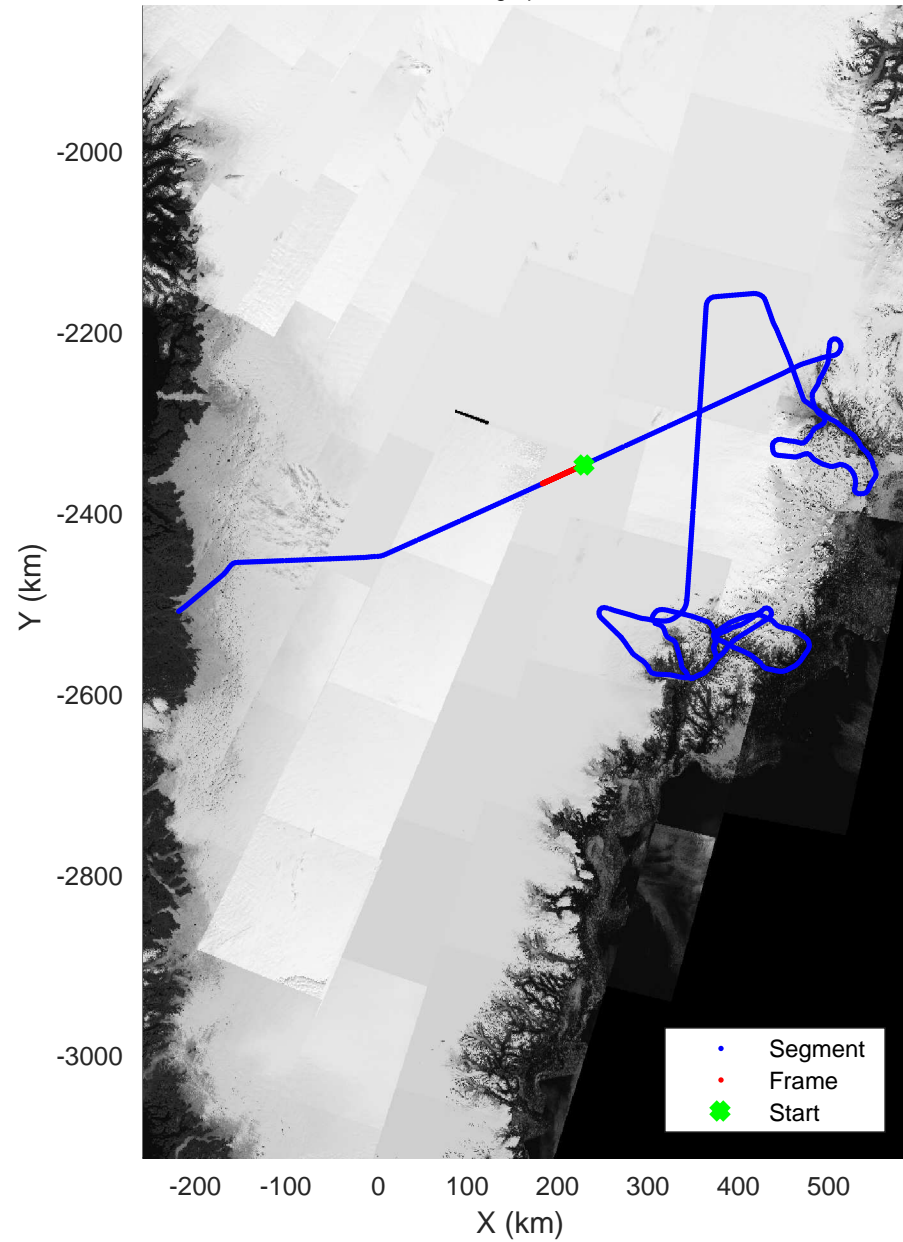

rds 2018_Greenland_P3: "Helheim-Kangerlussuaq" 20180427_03_045: 17:16:41.6 to 17:22:18.8 GPS

rds 2018_Greenland_P3: "Helheim-Kangerlussuaq" 20180427_03_045: 17:16:41.6 to 17:22:18.8 GPS

Helheim-Kangerlussuaq
20180427_03_046
Polar Stereograph 70N/-45E