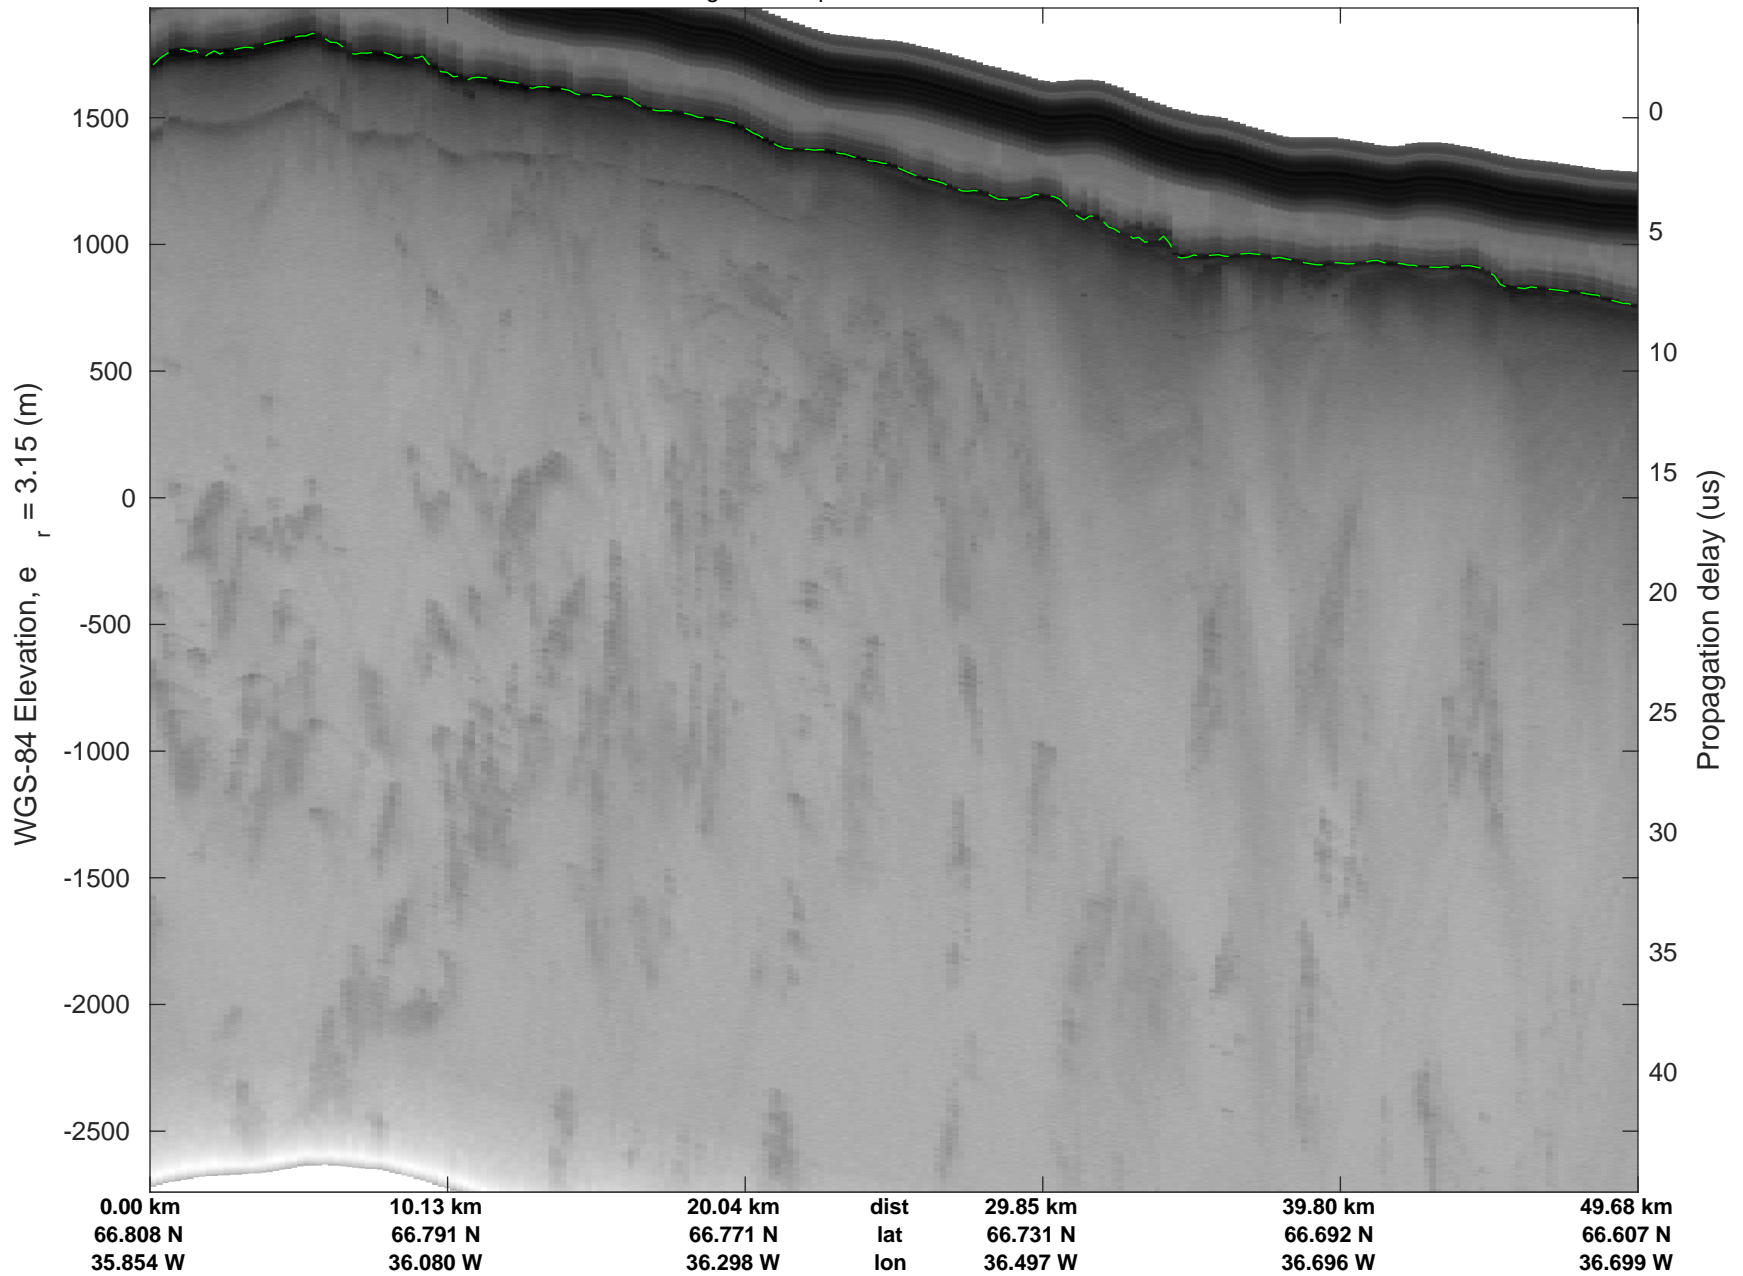

rds 2018_Greenland_P3: "Helheim-Kangerlussuaq" 20180427_03_013: 13:56:18.0 to 14:02:41.1 GPS