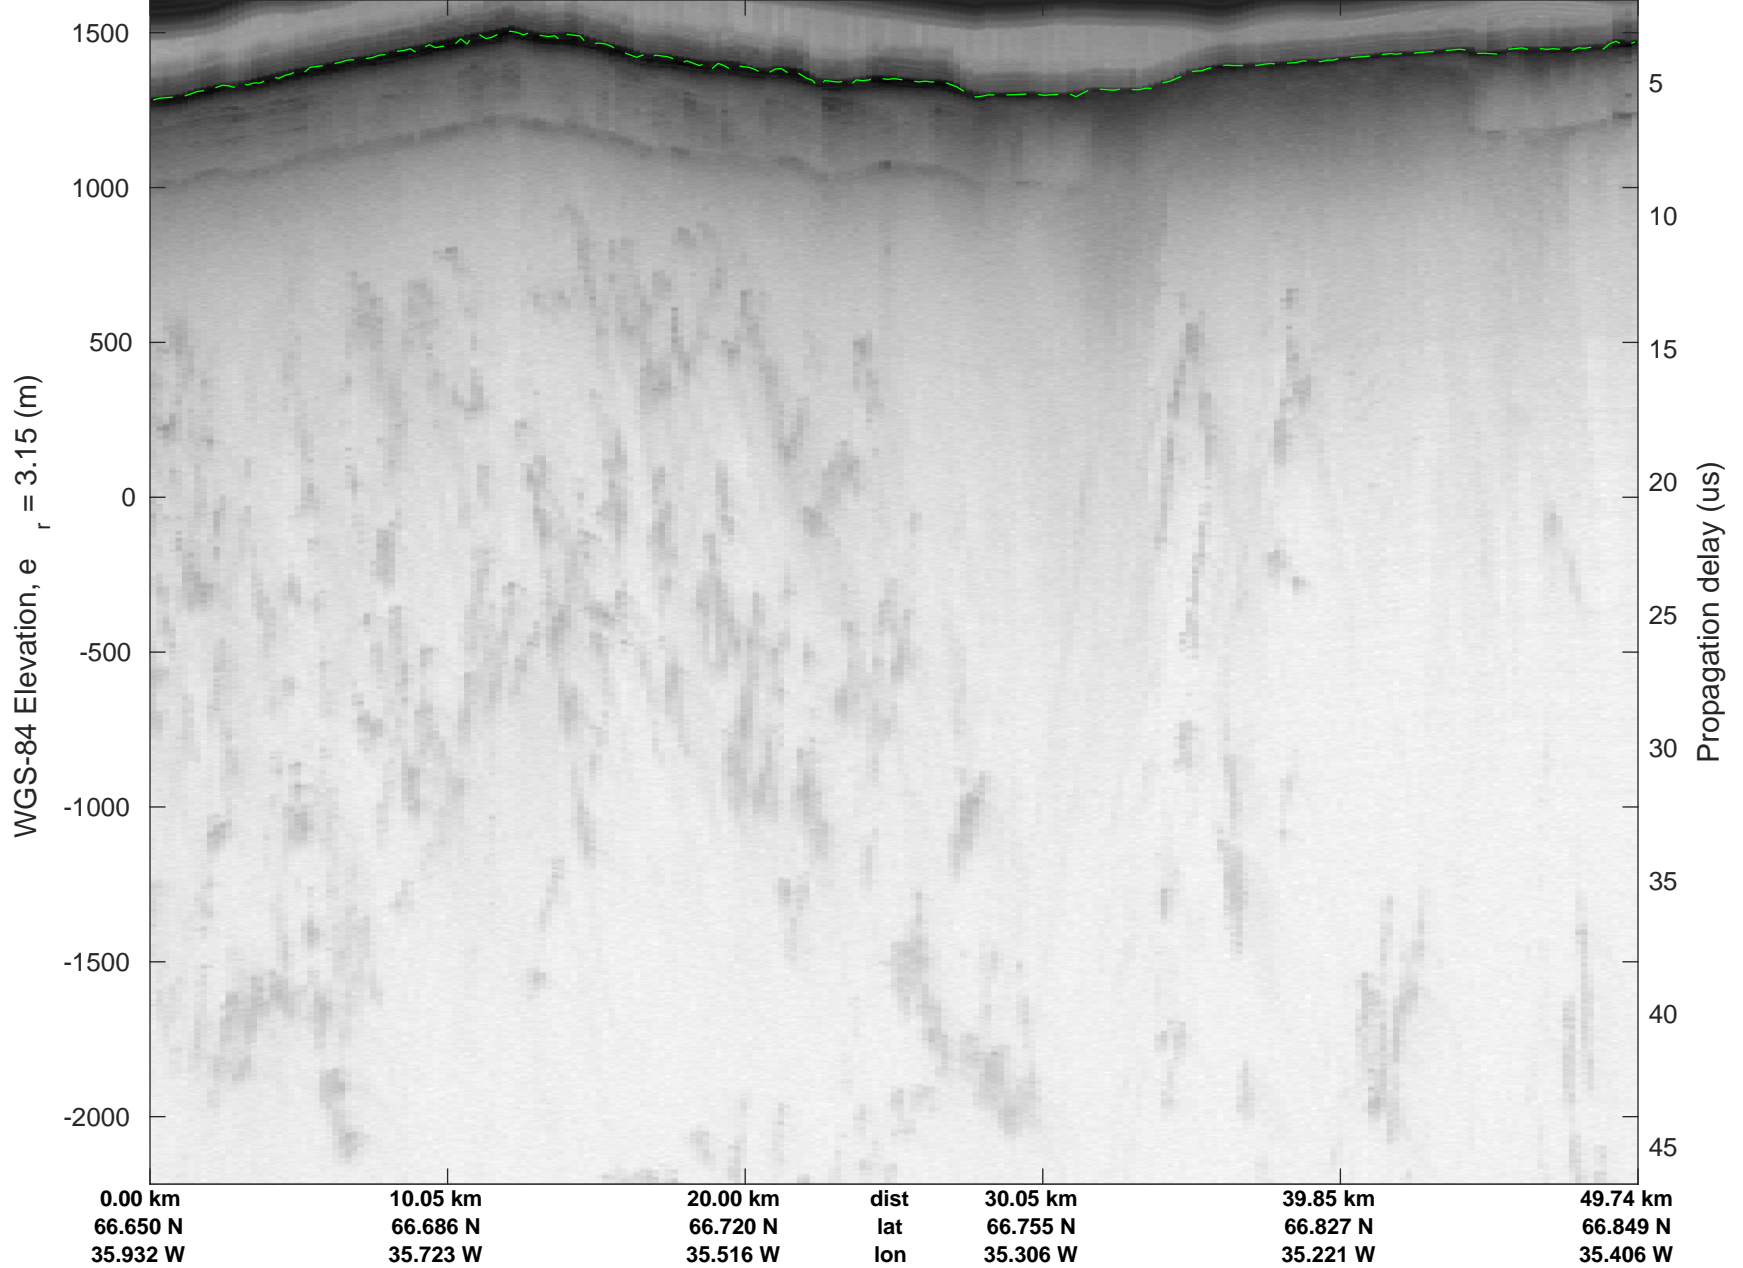

rds 2018_Greenland_P3: "Helheim-Kangerlussuaq" 20180427_03_002: 12:44:28.2 to 12:50:41.8 GPS