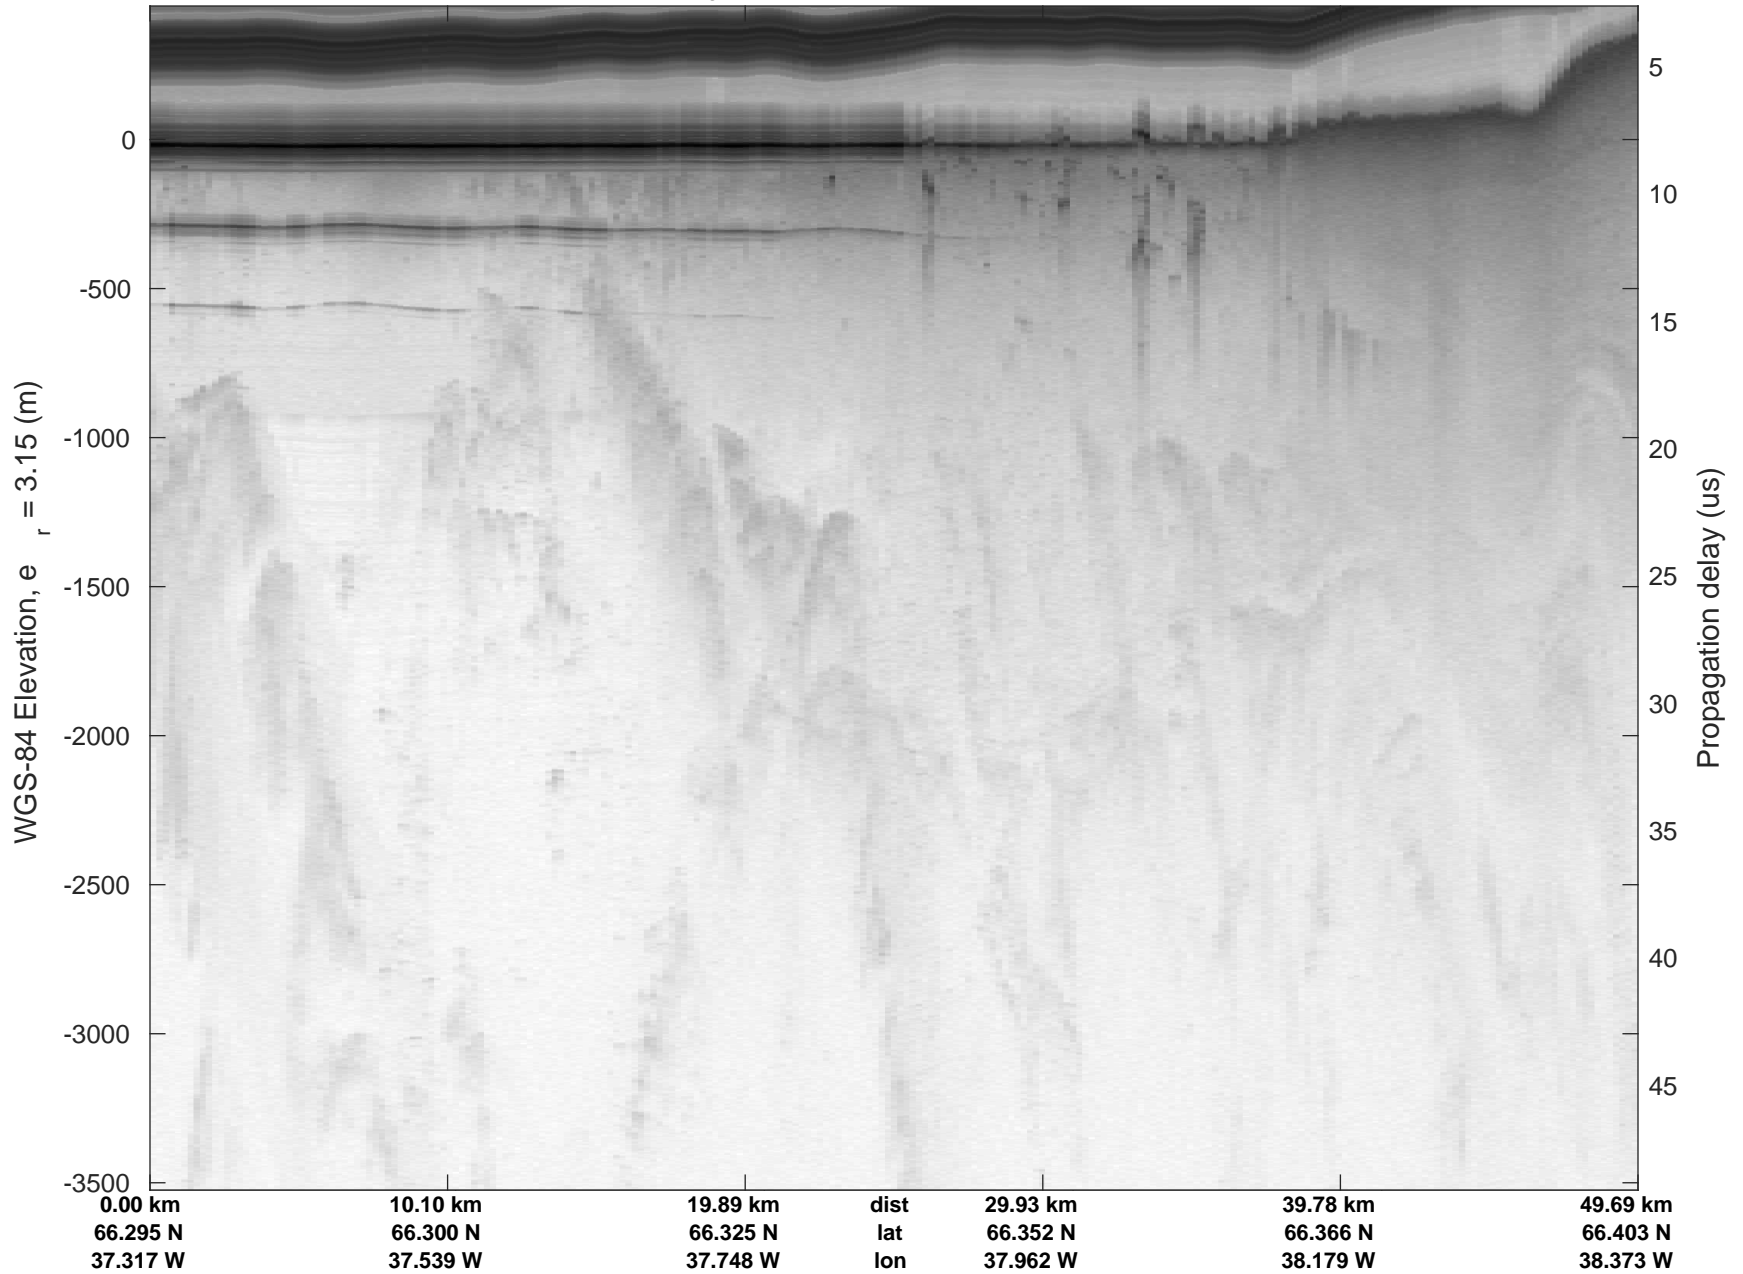

rds 2018_Greenland_P3: "Helheim-Kangerlussuaq" 20180427_03_015: 14:09:32.5 to 14:15:52.4 GPS