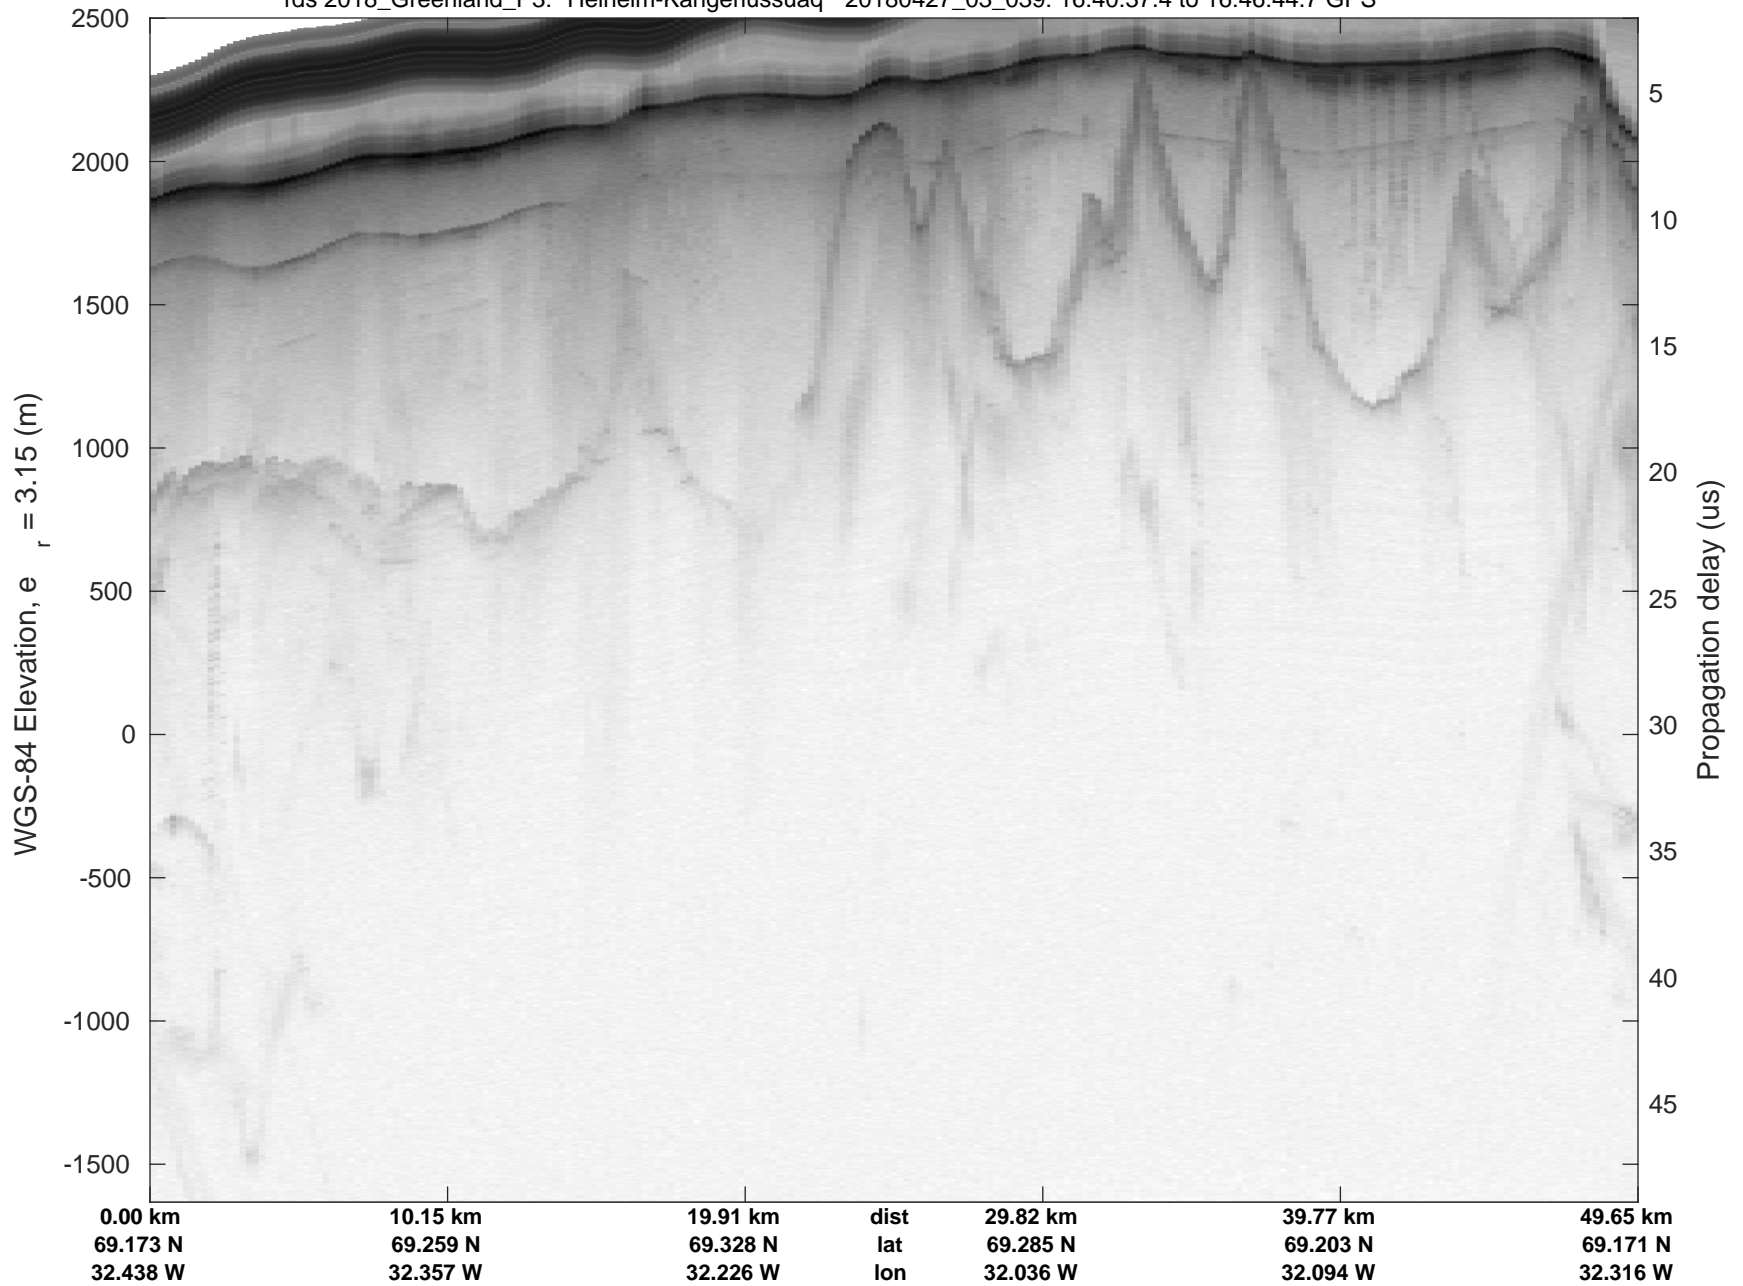

rds 2018_Greenland_P3: "Helheim-Kangerlussuaq" 20180427_03_039: 16:40:37.4 to 16:46:44.7 GPS