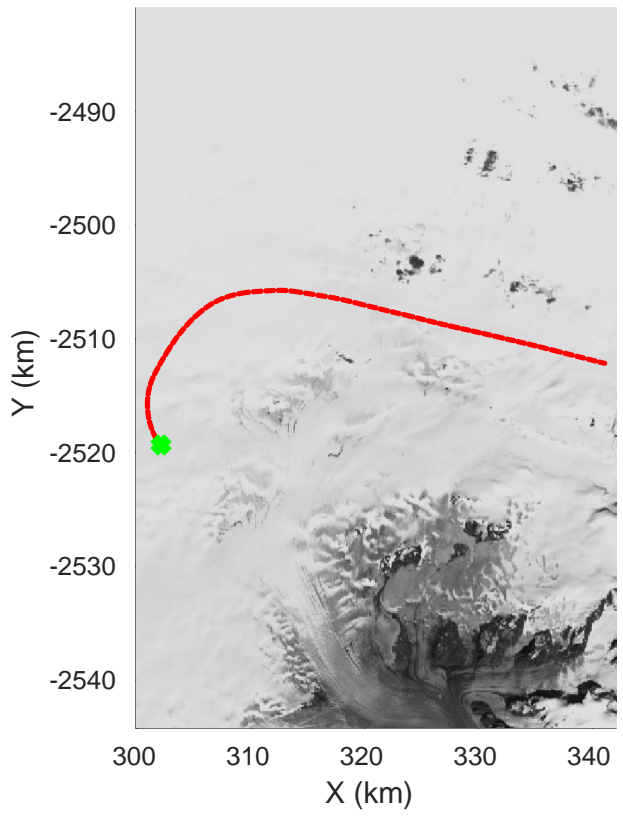

Helheim-Kangerlussuaq
20180427_03_007
Polar Stereograph 70N/-45E