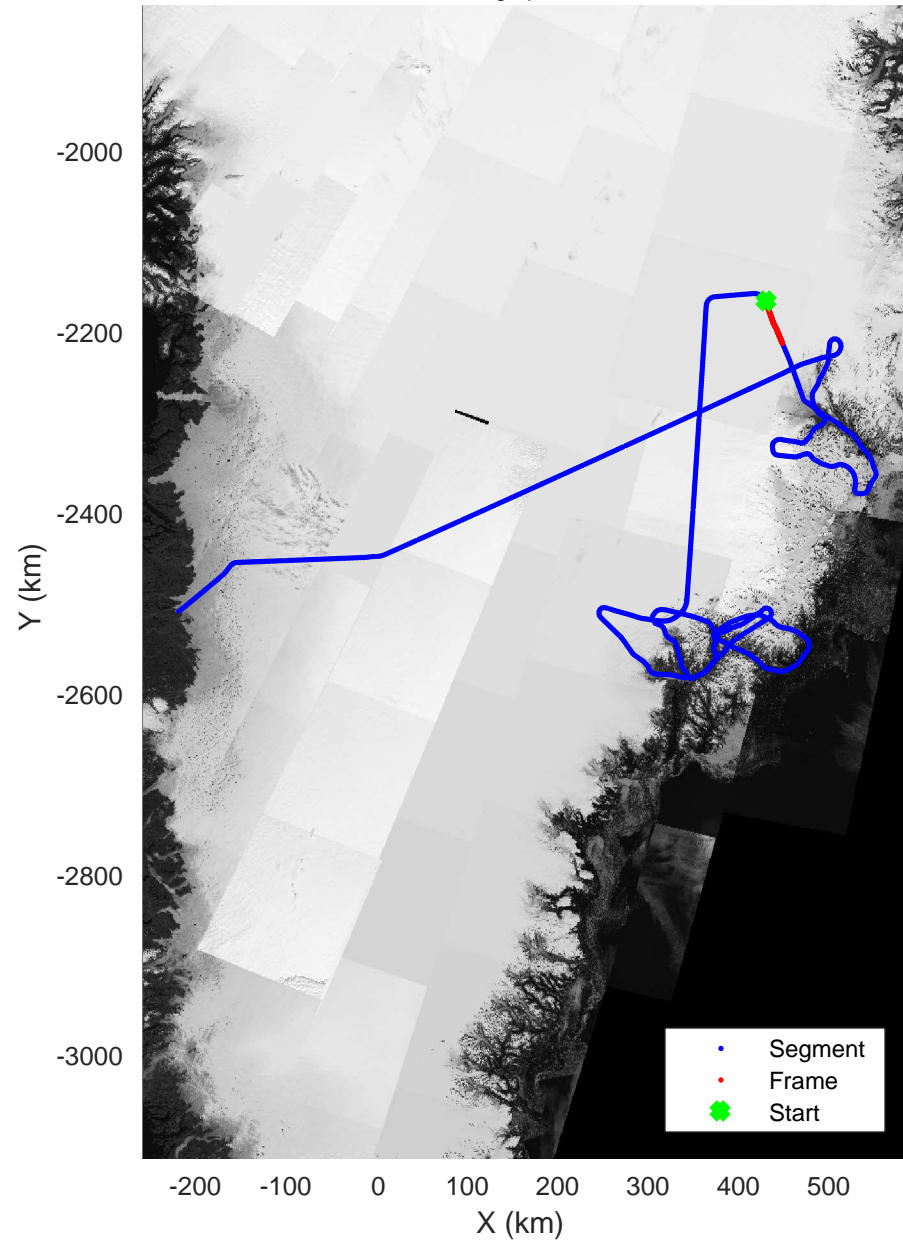

Helheim-Kangerlussuaq
20180427_03_028
Polar Stereograph 70N/-45E