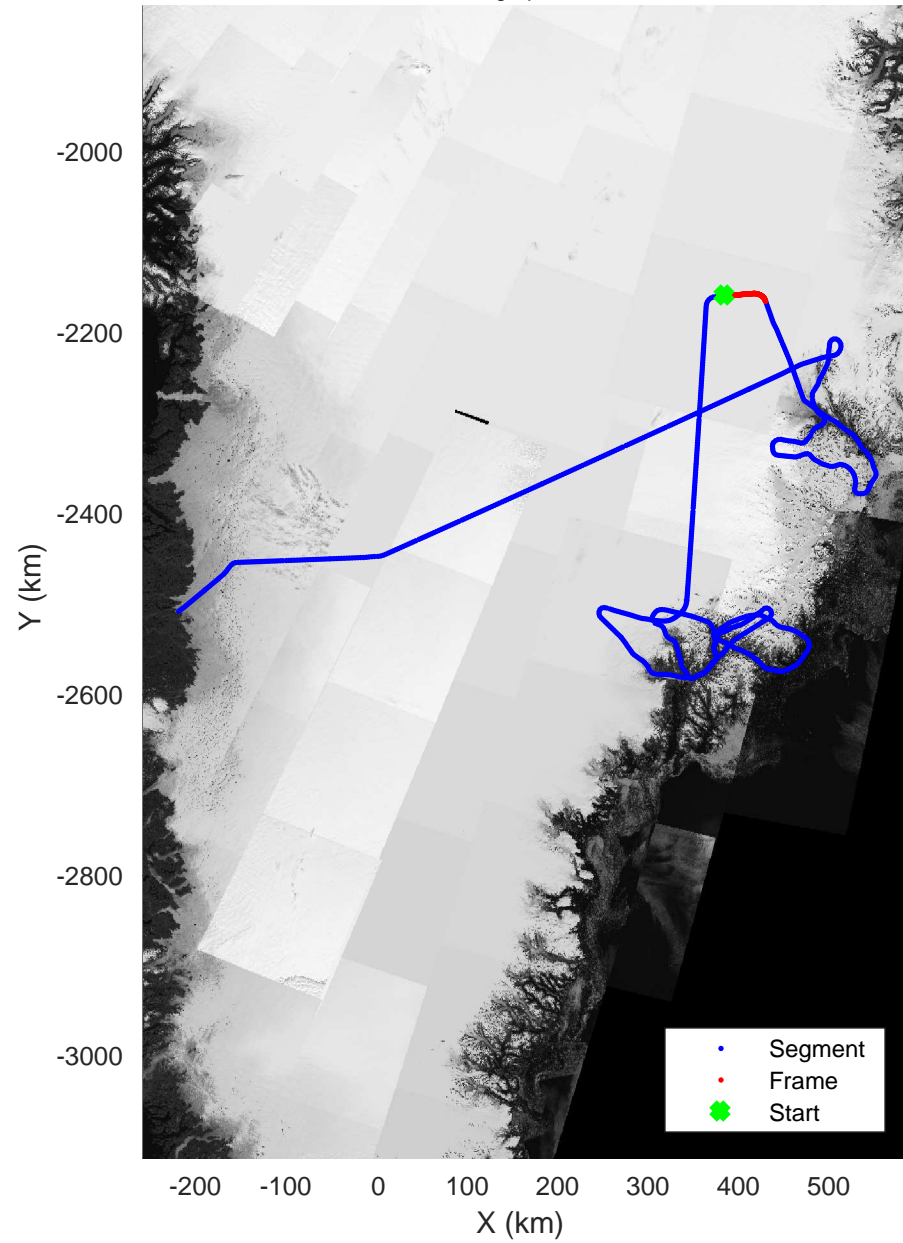

Helheim-Kangerlussuaq
20180427_03_027
Polar Stereograph 70N/-45E