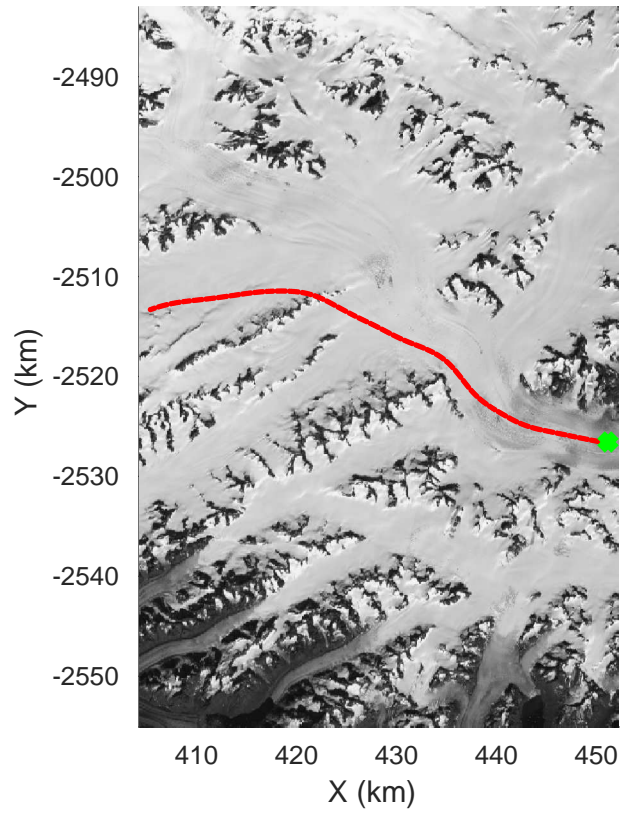

rds 2018_Greenland_P3: "Helheim-Kangerlussuaq" 20180427_03_010: 13:35:51.4 to 13:43:06.8 GPS

rds 2018_Greenland_P3: "Helheim-Kangerlussuaq" 20180427_03_011: 13:43:09.2 to 13:49:52.9 GPS

rds 2018_Greenland_P3: "Helheim-Kangerlussuaq" 20180427_03_011: 13:43:09.2 to 13:49:52.9 GPS