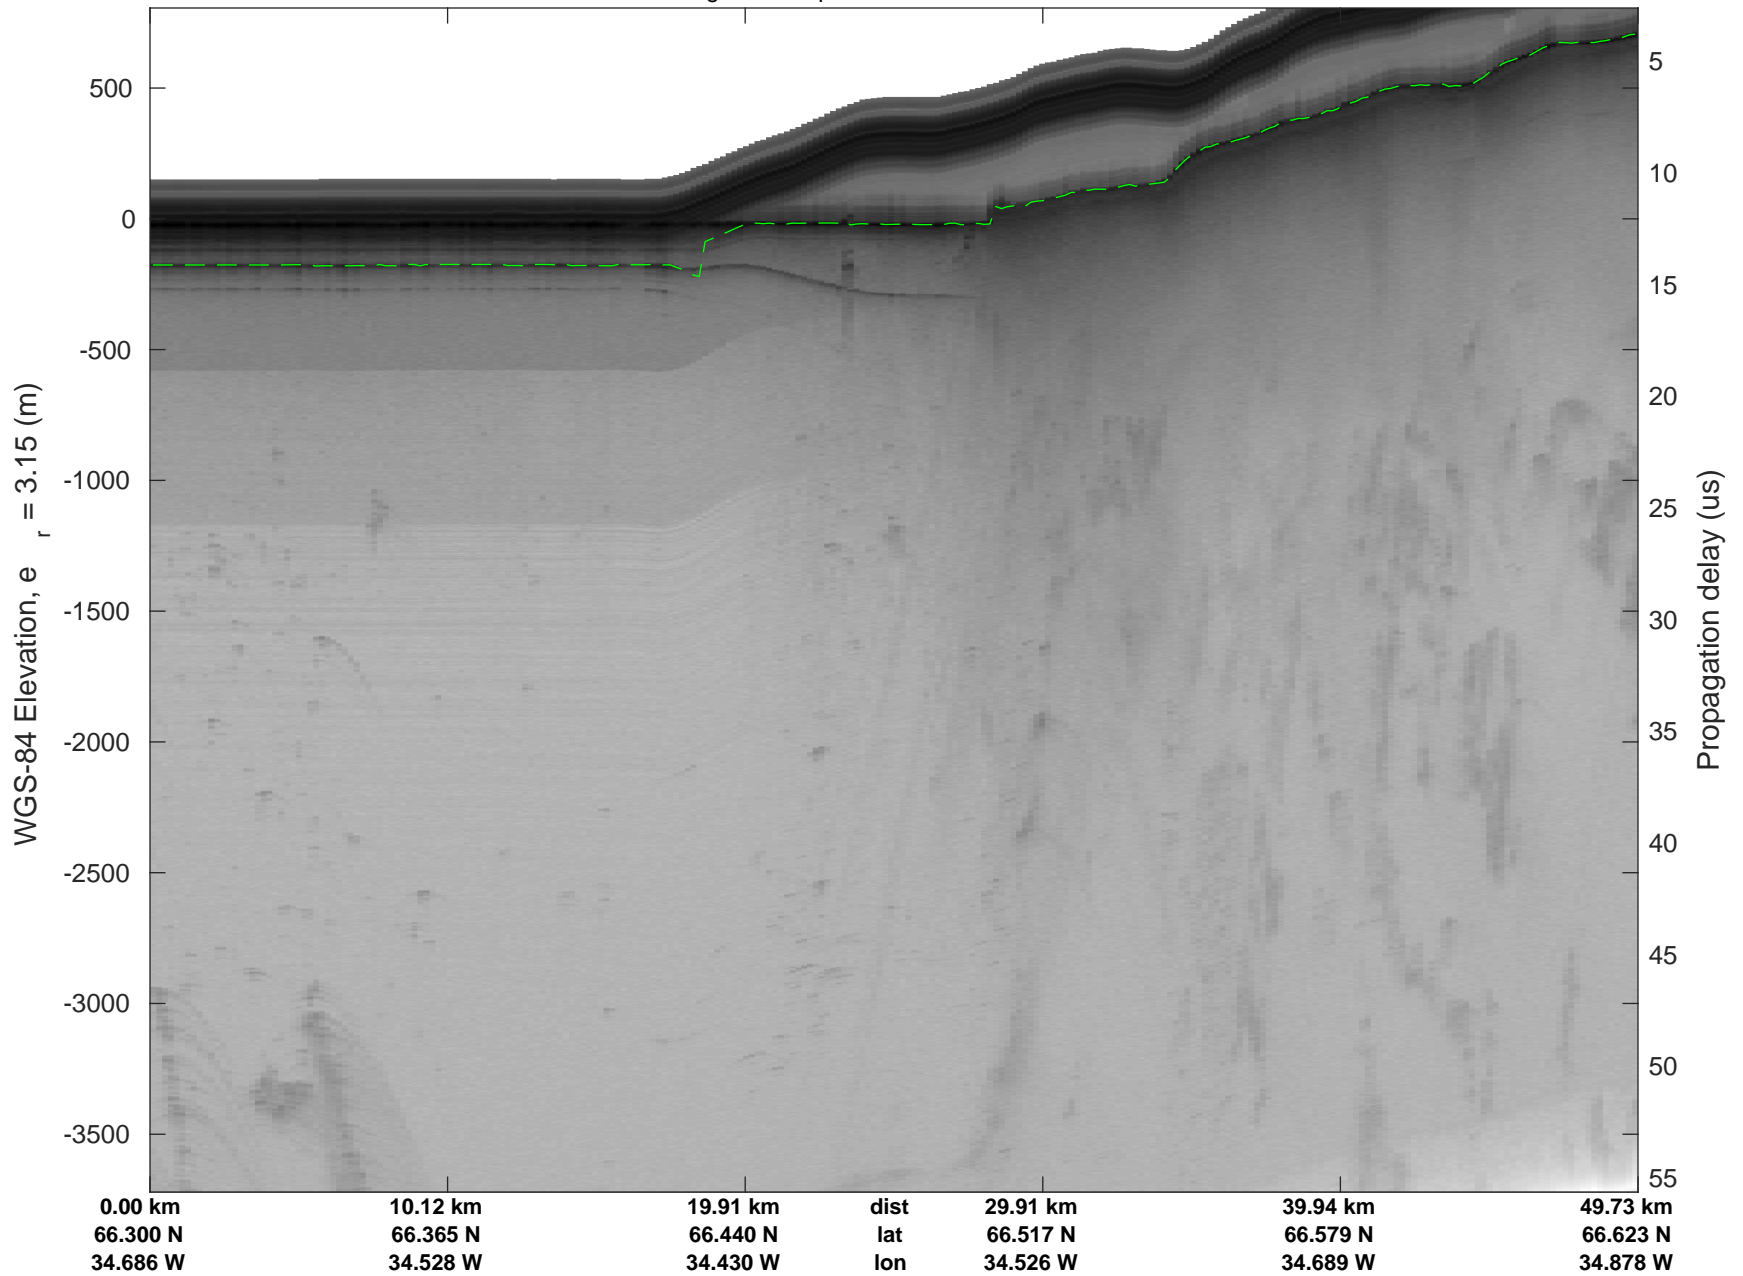

rds 2018_Greenland_P3: "Helheim-Kangerlussuaq" 20180427_03_012: 13:49:55.1 to 13:56:15.1 GPS

rds 2018_Greenland_P3: "Helheim-Kangerlussuaq" 20180427_03_012: 13:49:55.1 to 13:56:15.1 GPS

Helheim-Kangerlussuaq
20180427_03_013
Polar Stereograph 70N/-45E