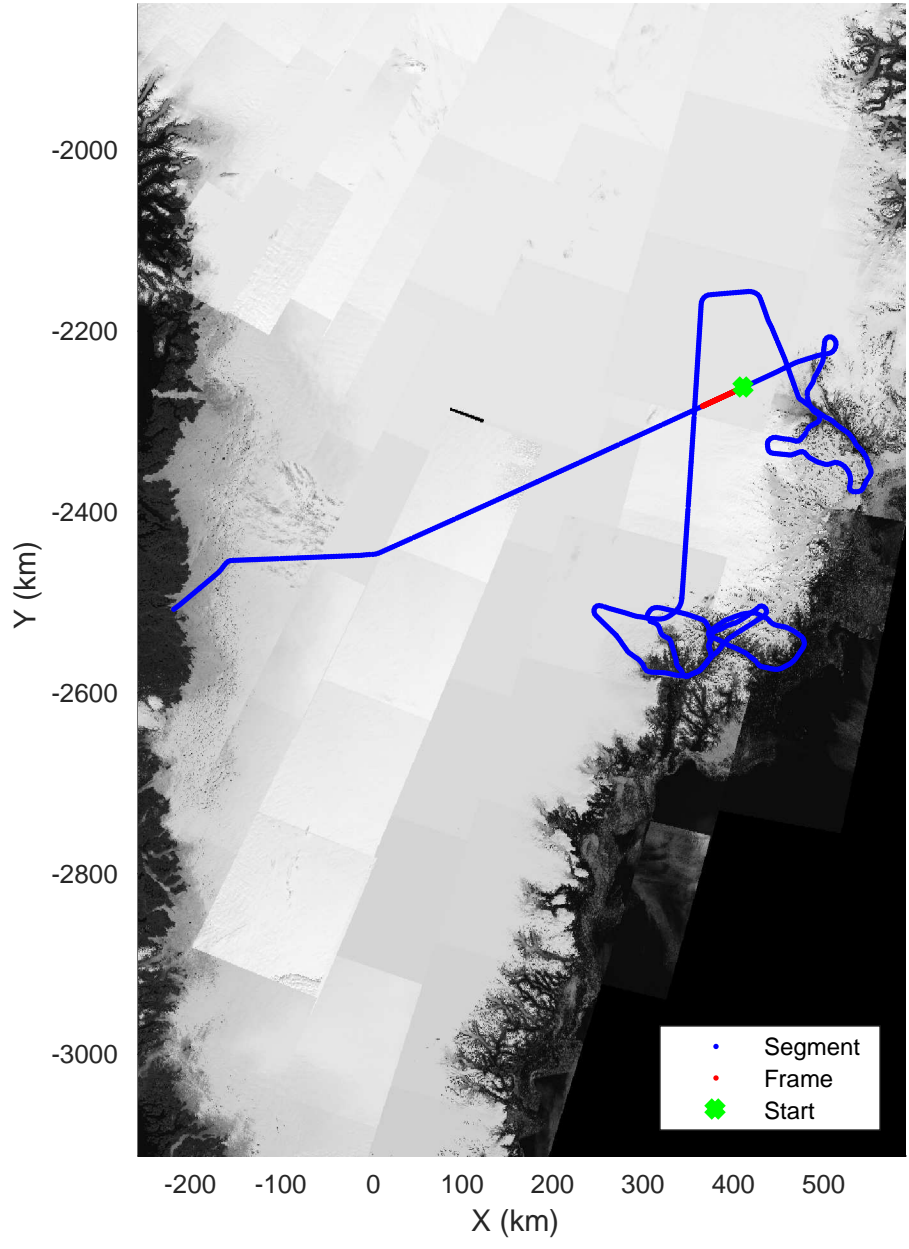

rds 2018_Greenland_P3: "Helheim-Kangerlussuaq" 20180427_03_041: 16:52:54.2 to 16:59:17.3 GPS

rds 2018_Greenland_P3: "Helheim-Kangerlussuaq" 20180427_03_041: 16:52:54.2 to 16:59:17.3 GPS

Helheim-Kangerlussuaq
20180427_03_042
Polar Stereograph 70N/-45E