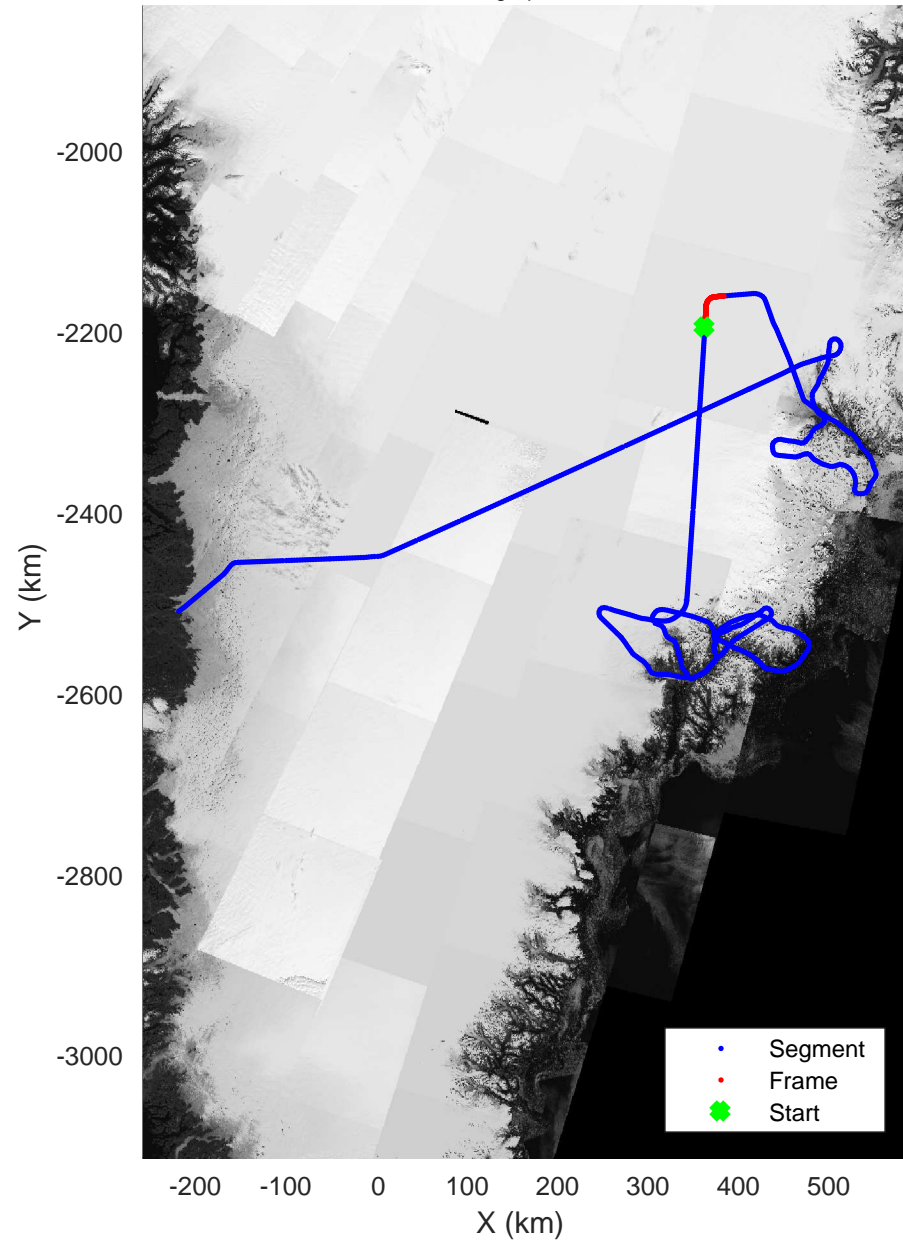

Helheim-Kangerlussuaq
20180427_03_026
Polar Stereograph 70N/-45E