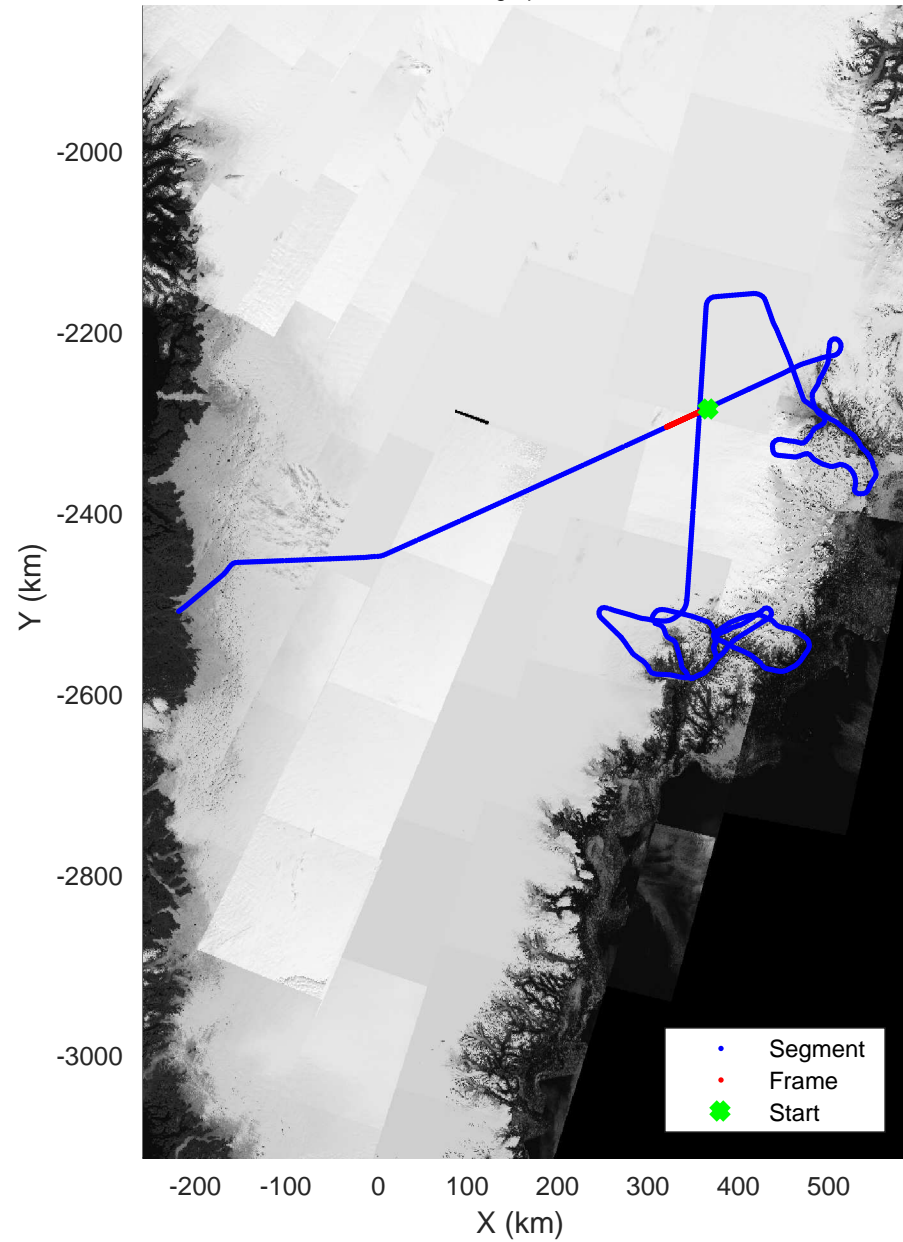

rds 2018_Greenland_P3: "Helheim-Kangerlussuaq" 20180427_03_042: 16:59:20.2 to 17:05:18.0 GPS

rds 2018_Greenland_P3: "Helheim-Kangerlussuaq" 20180427_03_042: 16:59:20.2 to 17:05:18.0 GPS

Helheim-Kangerlussuaq
20180427_03_043
Polar Stereograph 70N/-45E