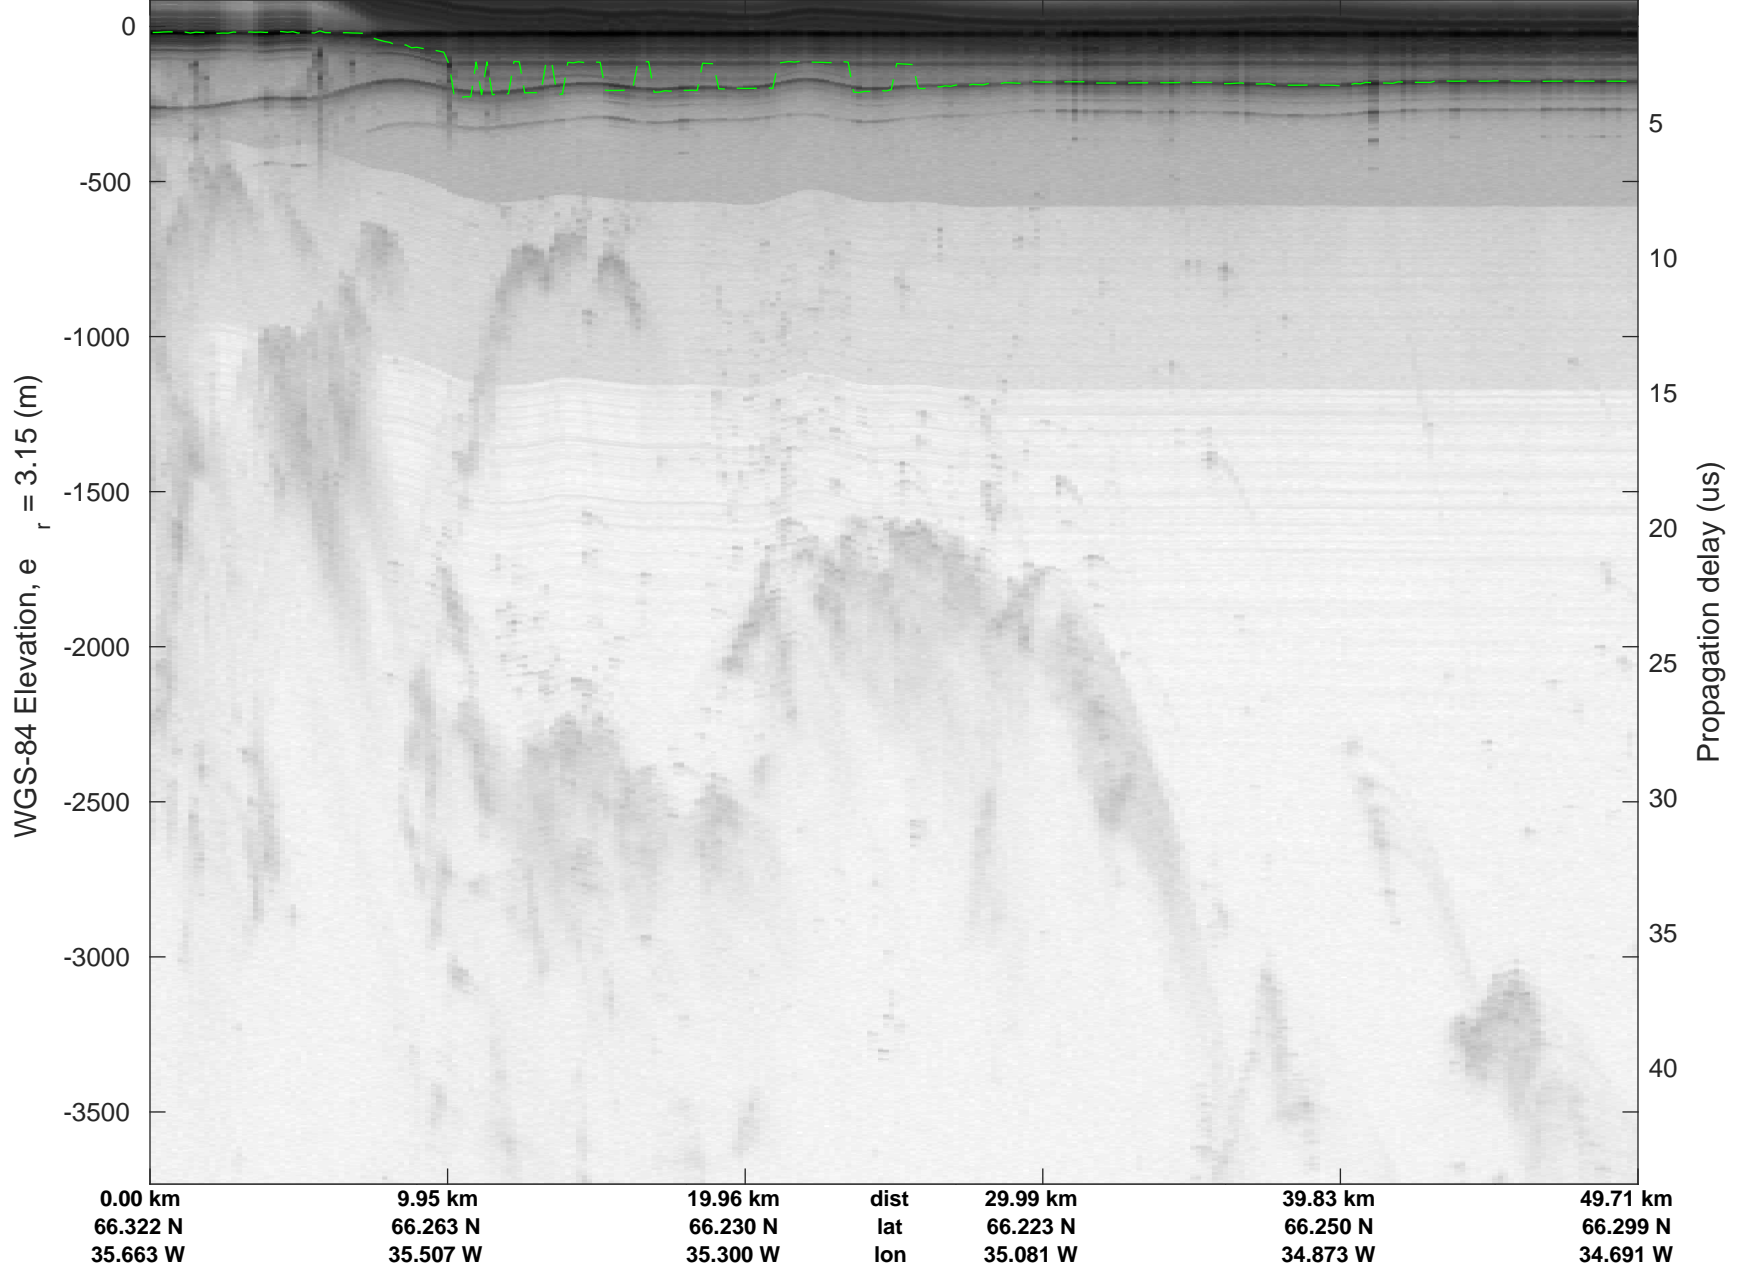

rds 2018_Greenland_P3: "Helheim-Kangerlussuaq" 20180427_03_010: 13:35:51.4 to 13:43:06.8 GPS