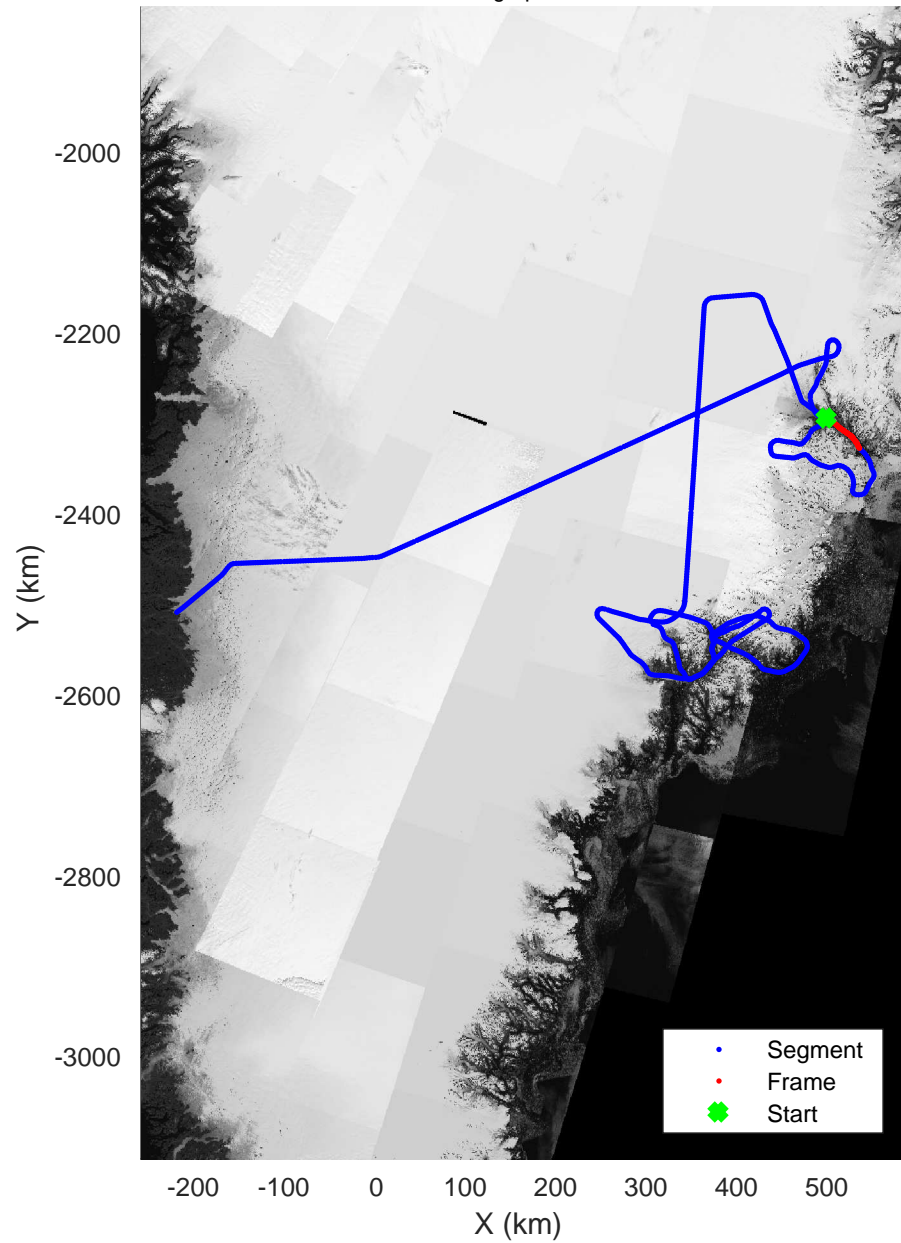

Helheim-Kangerlussuaq
20180427_03_031
Polar Stereograph 70N/-45E