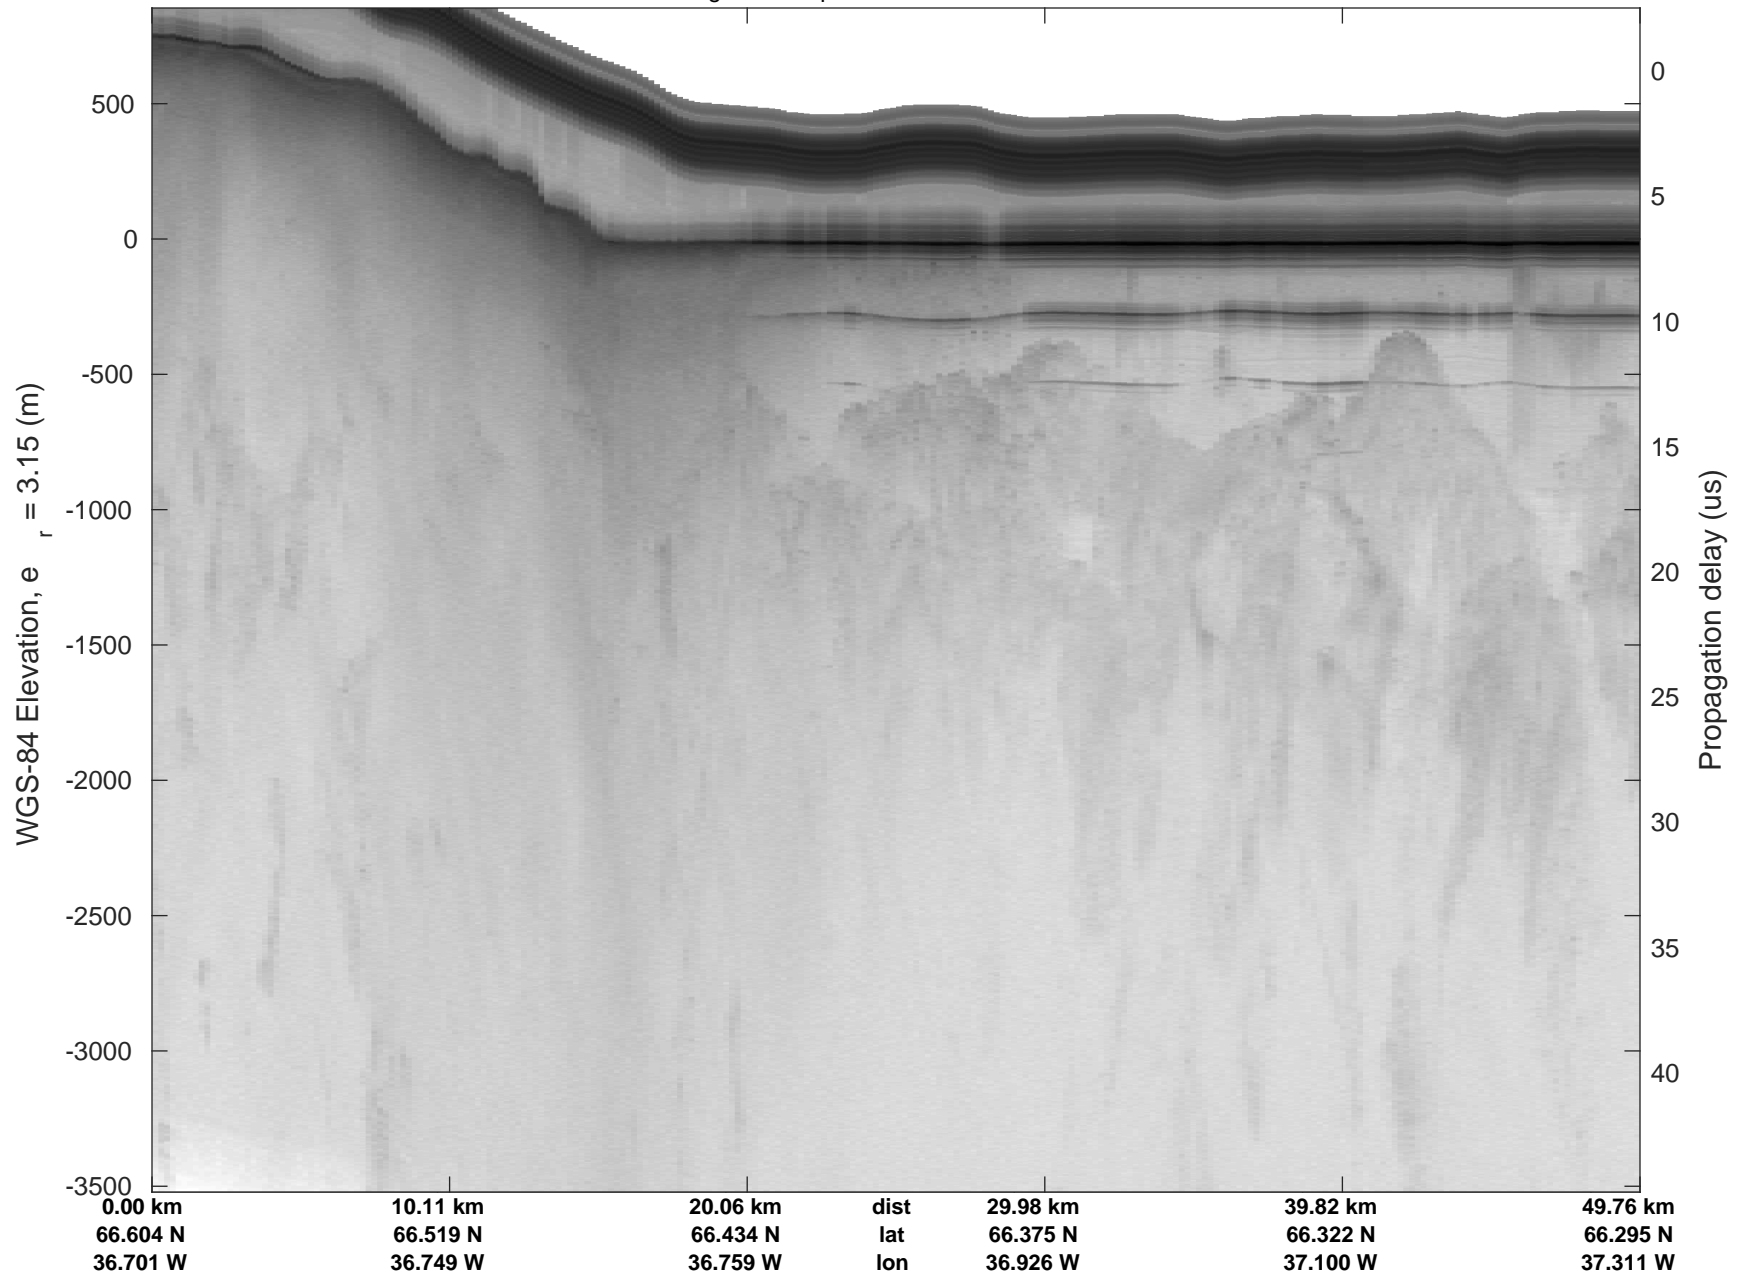

rds 2018_Greenland_P3: "Helheim-Kangerlussuaq" 20180427_03_014: 14:02:43.7 to 14:09:30.5 GPS