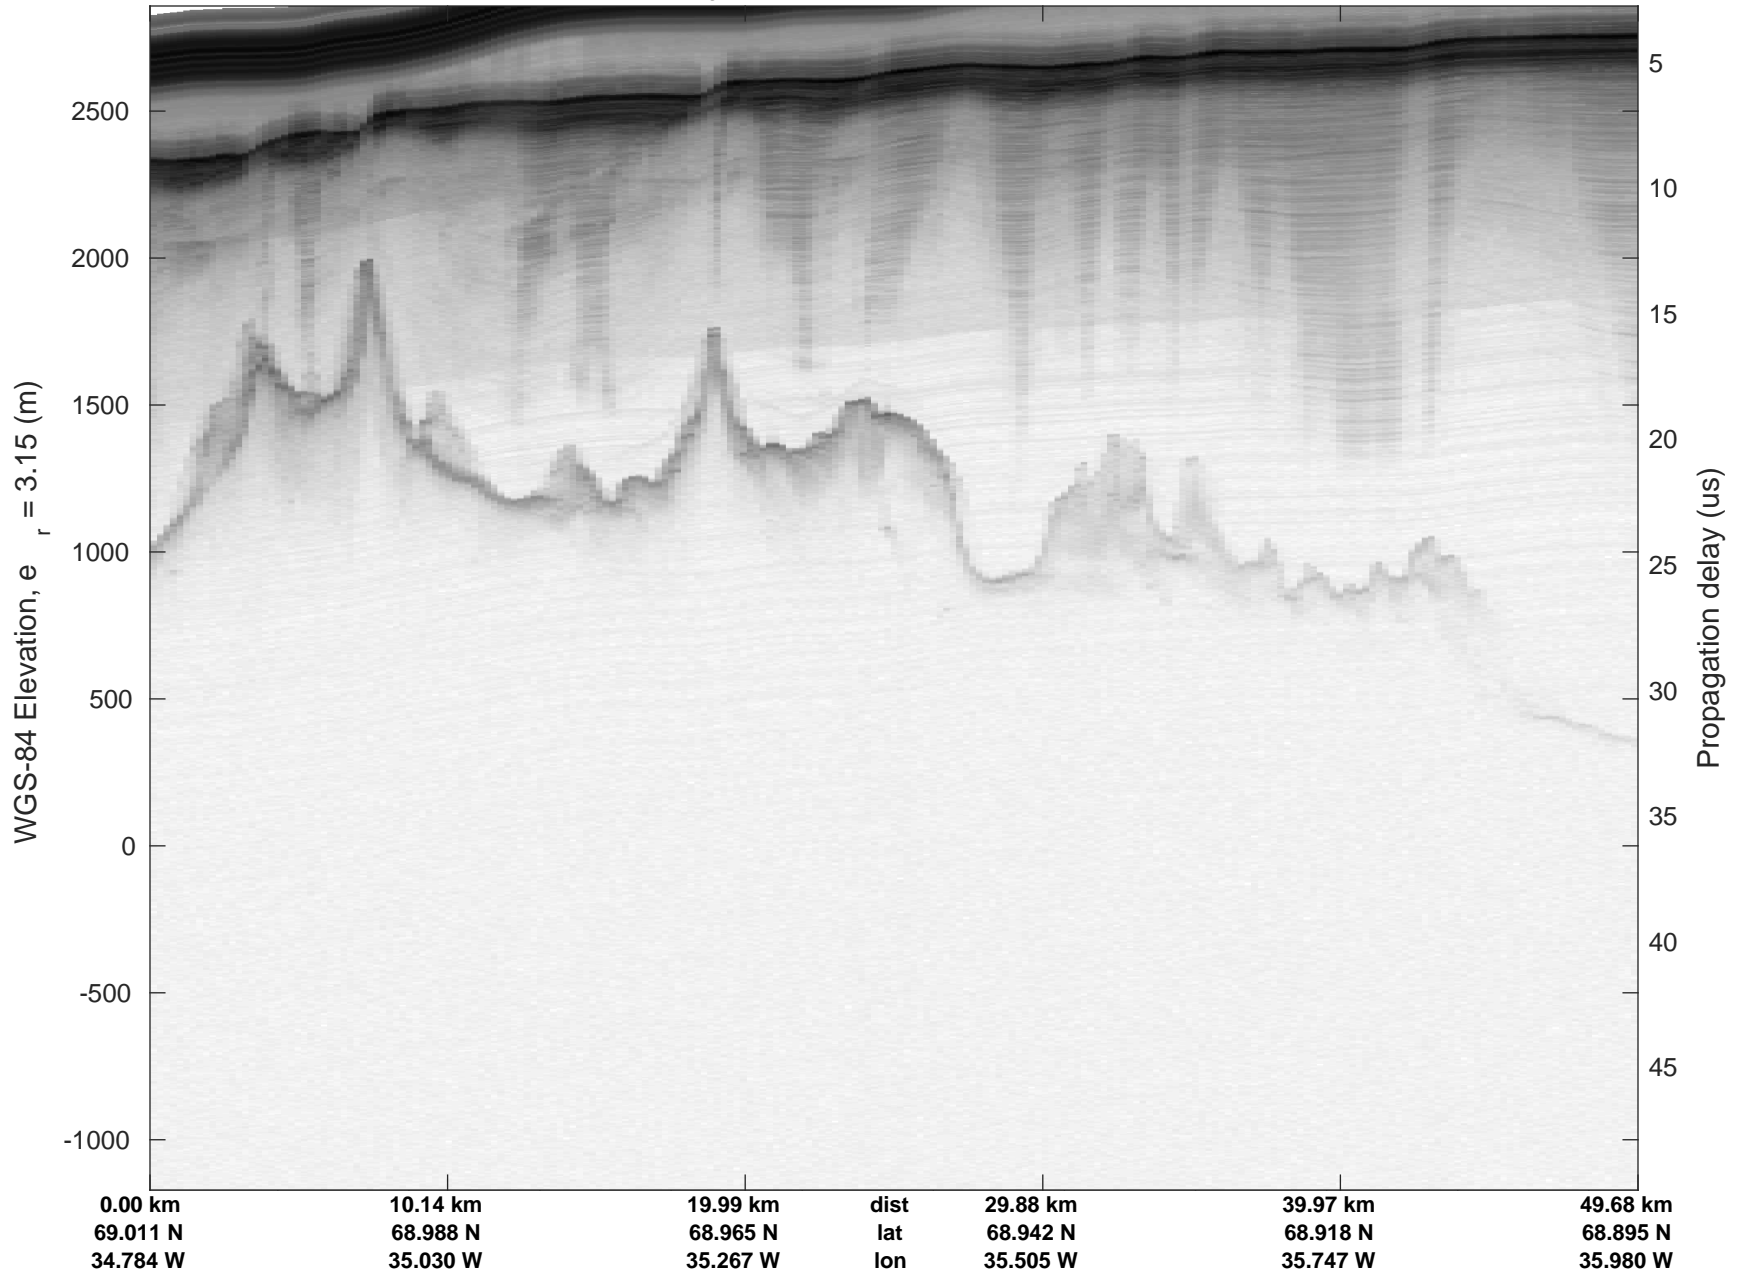

rds 2018_Greenland_P3: "Helheim-Kangerlussuaq" 20180427_03_042: 16:59:20.2 to 17:05:18.0 GPS