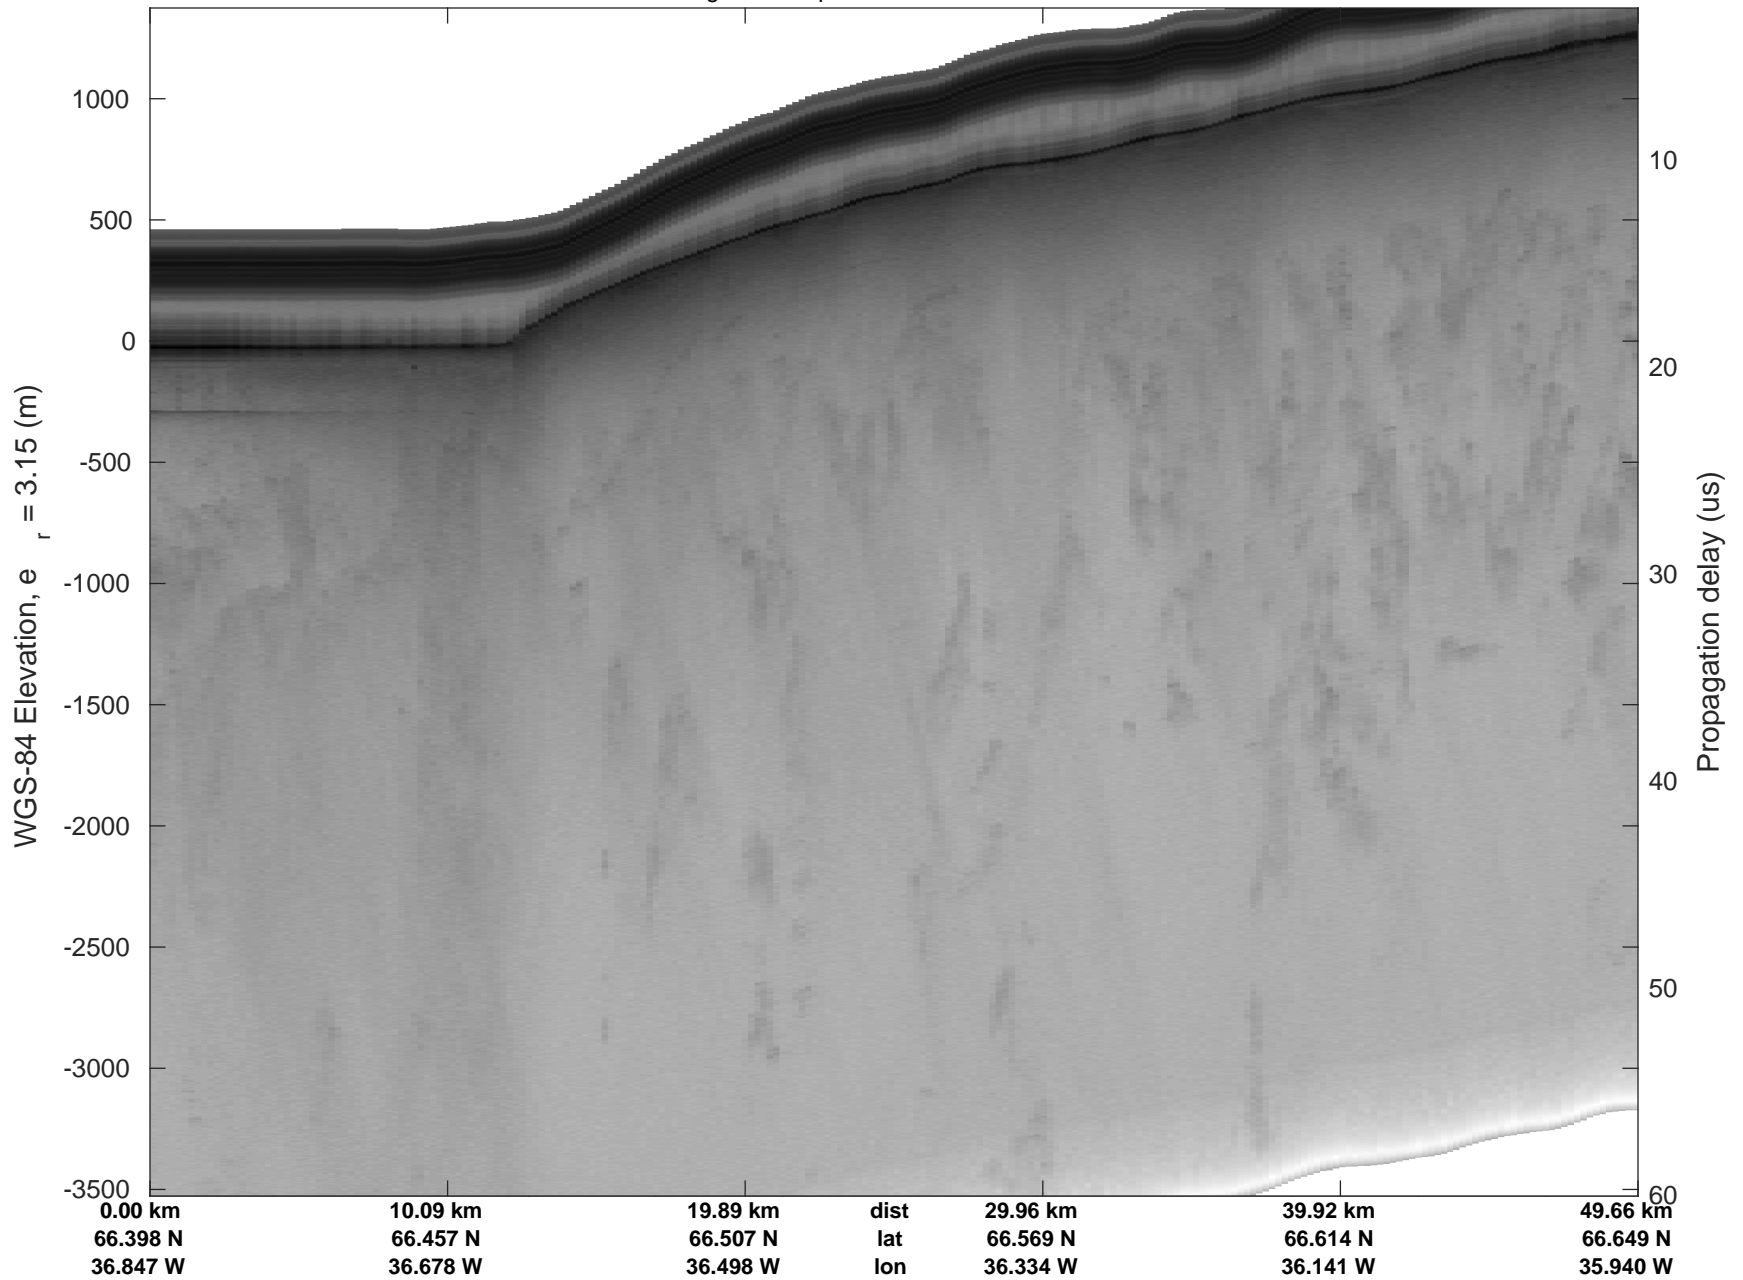

rds 2018_Greenland_P3: "Helheim-Kangerlussuaq" 20180427_03_001: 12:38:16.7 to 12:44:25.6 GPS

rds 2018_Greenland_P3: "Helheim-Kangerlussuaq" 20180427_03_001: 12:38:16.7 to 12:44:25.6 GPS

rds 2018_Greenland_P3: "Helheim-Kangerlussuaq" 20180427_03_002: 12:44:28.2 to 12:50:41.8 GPS