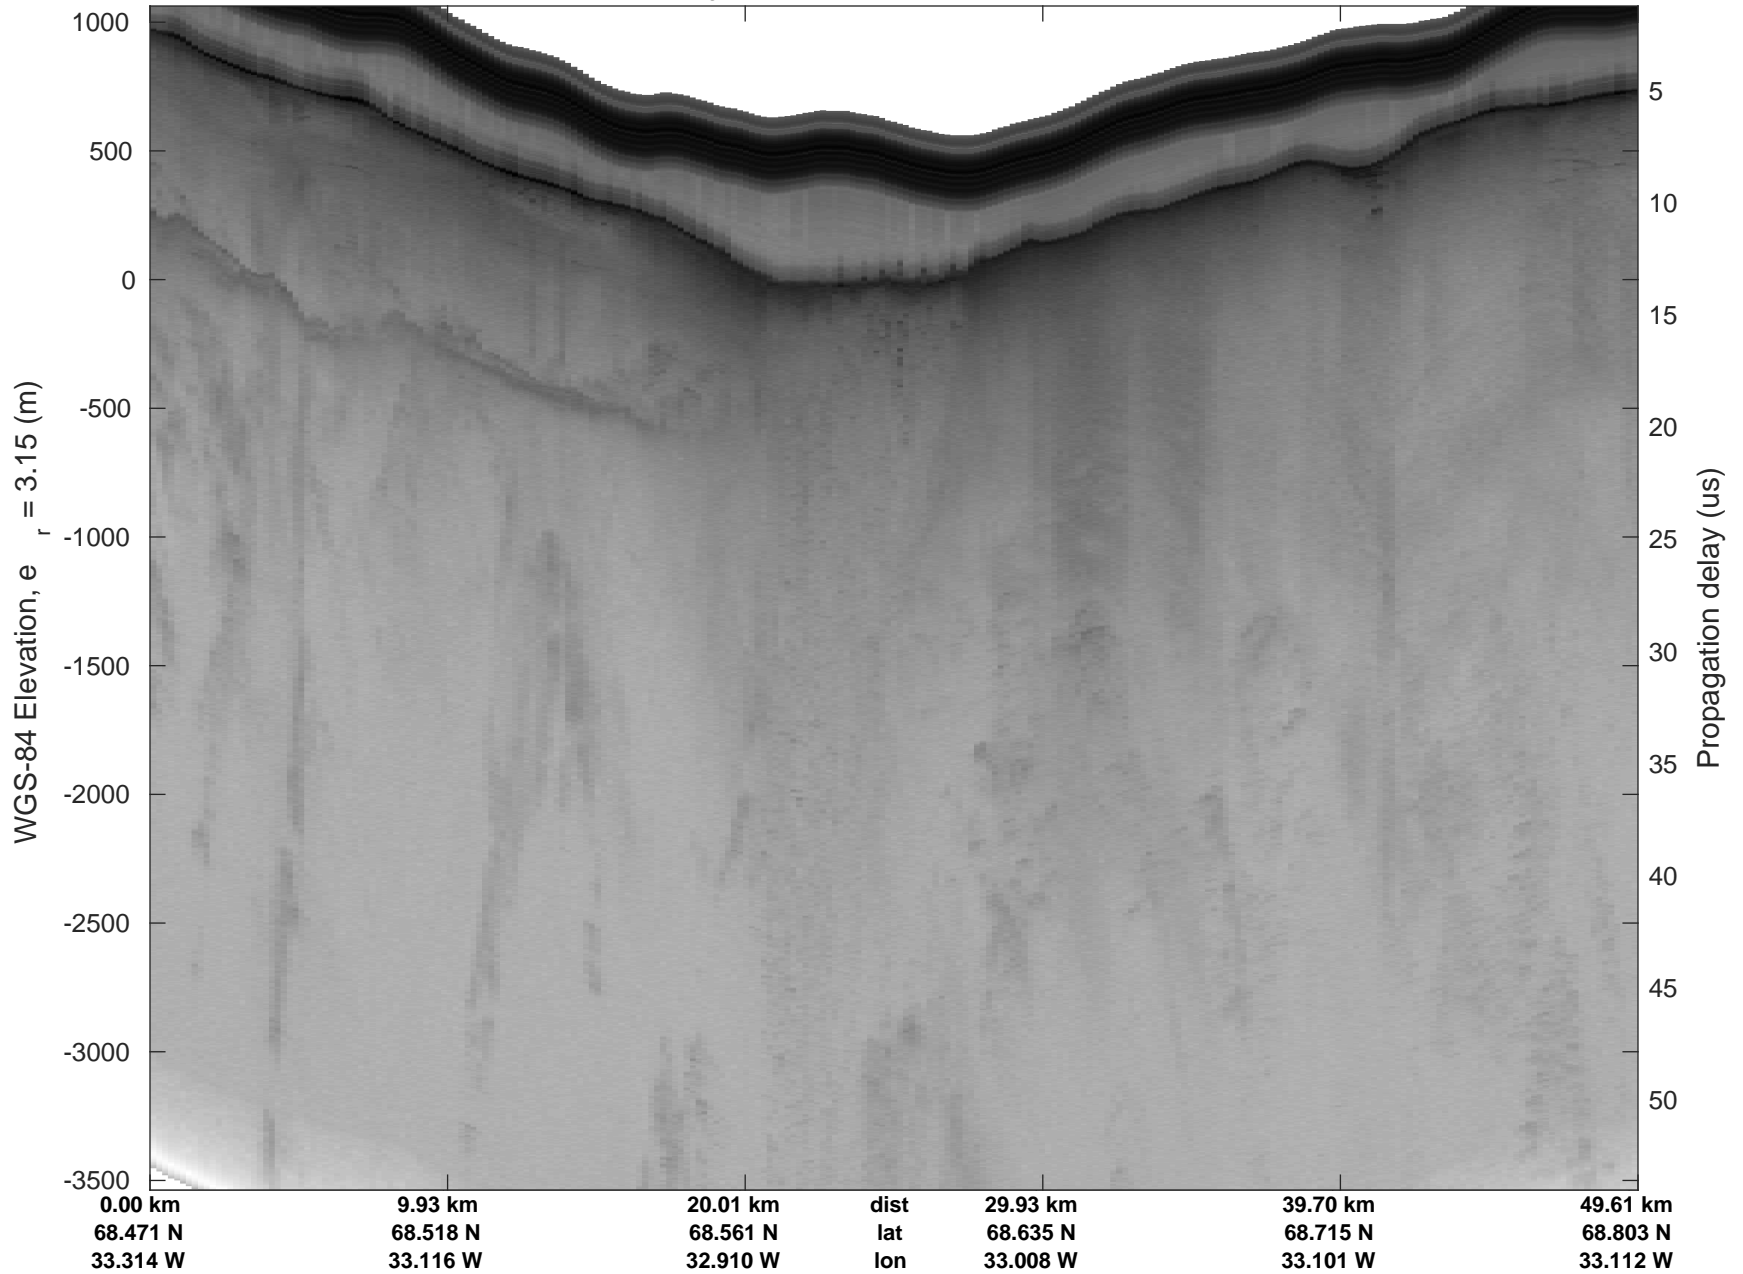

rds 2018_Greenland_P3: "Helheim-Kangerlussuaq" 20180427_03_037: 16:27:49.0 to 16:34:24.8 GPS