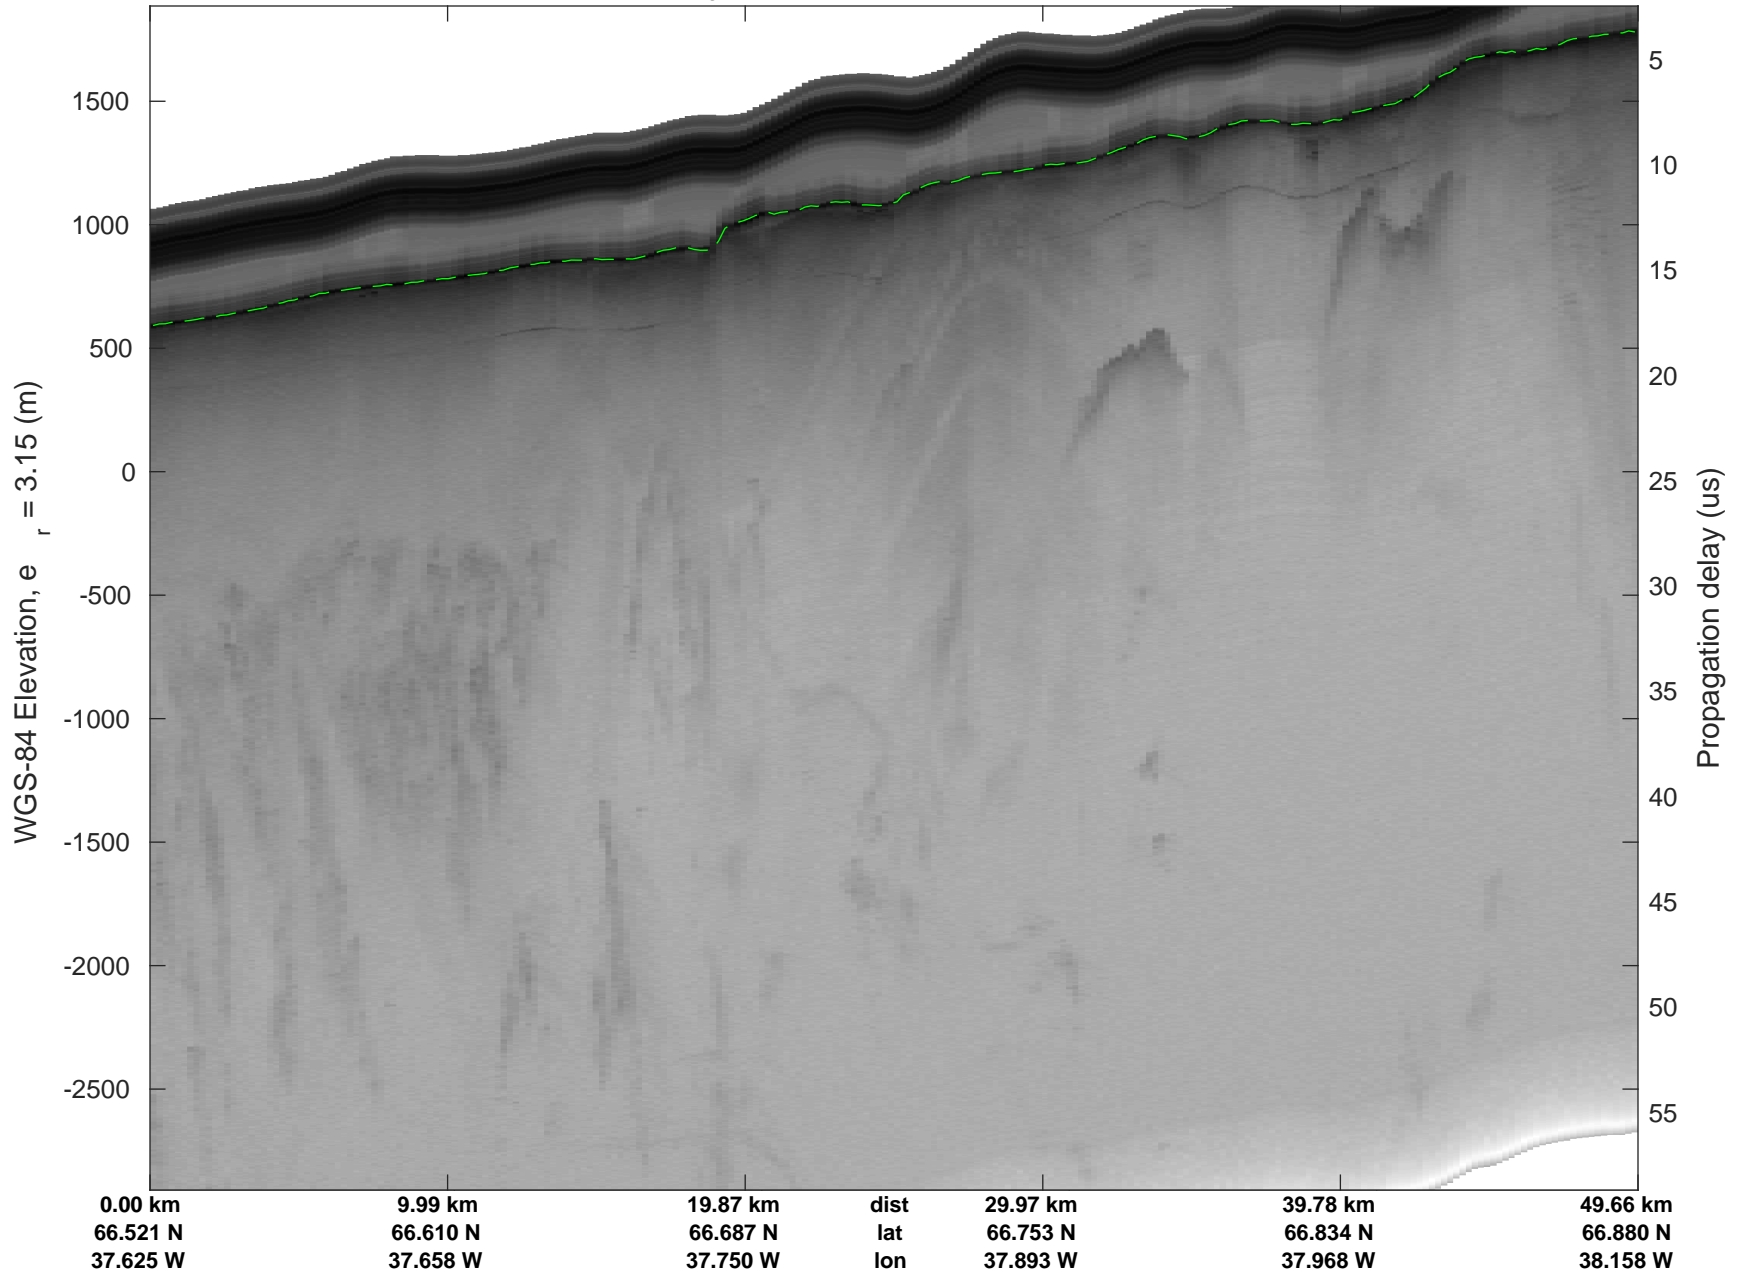

rds 2018_Greenland_P3: "Helheim-Kangerlussuaq" 20180427_03_006: 13:10:23.4 to 13:16:45.0 GPS

Helheim-Kangerlussuaq
20180427_03_007
Polar Stereograph 70N/-45E

rds 2018_Greenland_P3: "Helheim-Kangerlussuaq" 20180427_03_007: 13:16:47.8 to 13:23:17.2 GPS