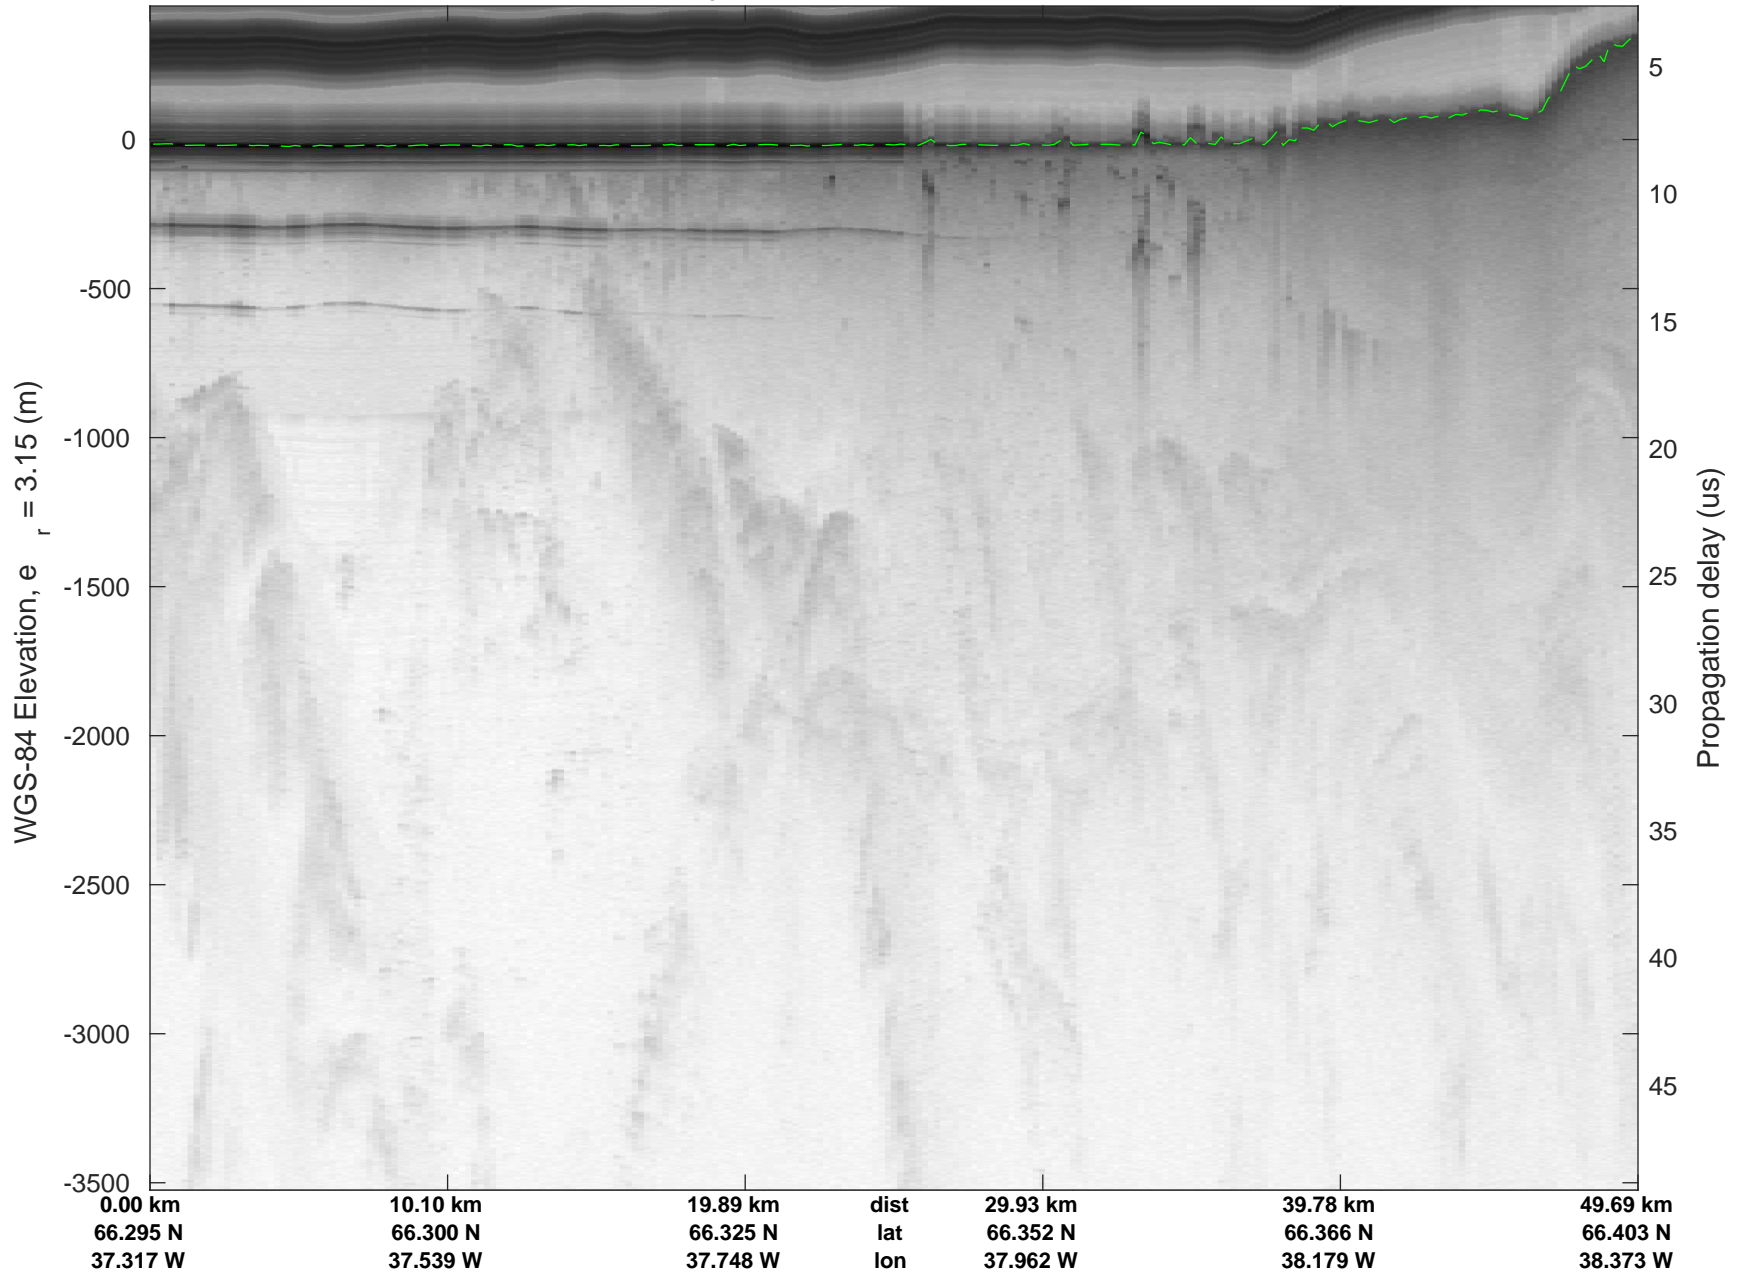

rds 2018_Greenland_P3: "Helheim-Kangerlussuaq" 20180427_03_015: 14:09:32.5 to 14:15:52.4 GPS