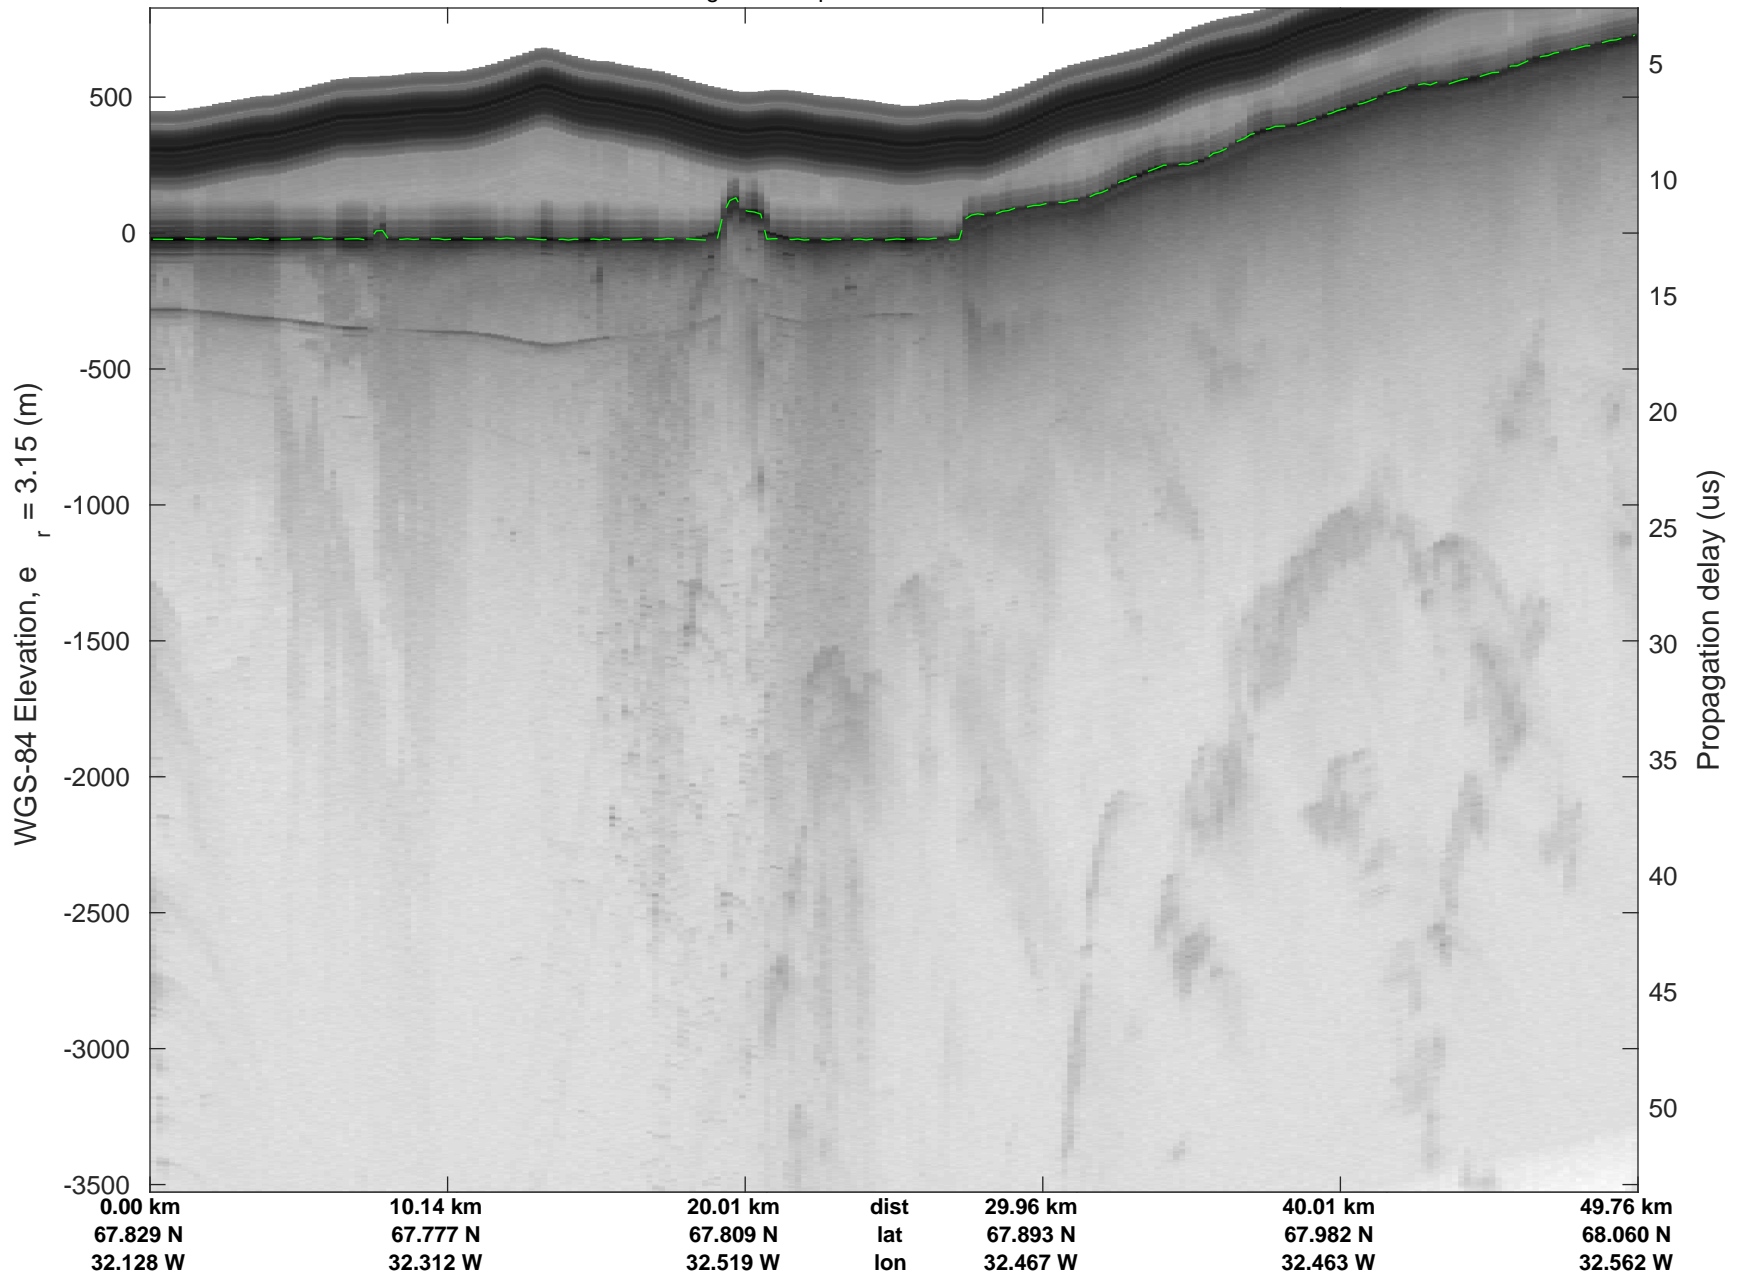

rds 2018_Greenland_P3: "Helheim-Kangerlussuaq" 20180427_03_033: 16:02:16.4 to 16:08:34.8 GPS