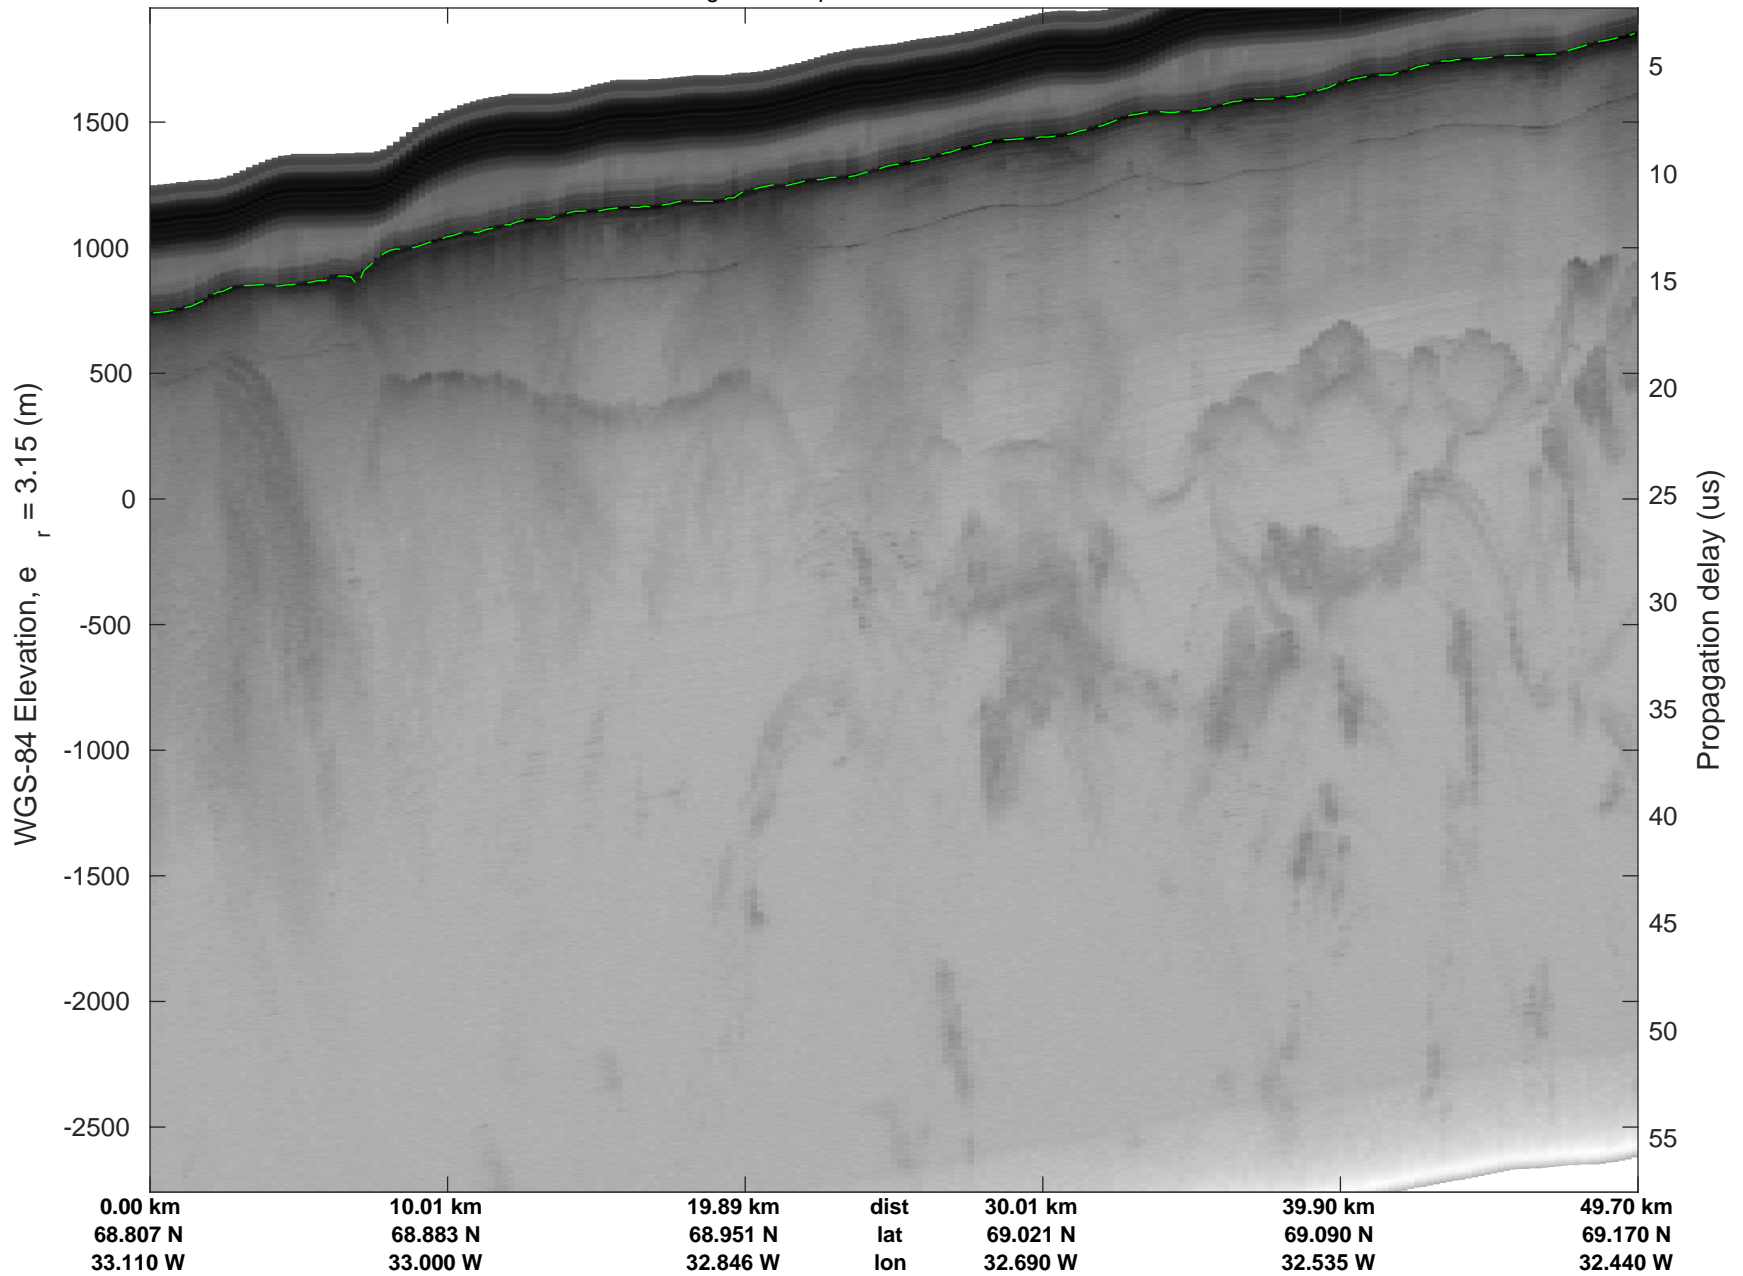

rds 2018_Greenland_P3: "Helheim-Kangerlussuaq" 20180427_03_038: 16:34:27.8 to 16:40:35.1 GPS