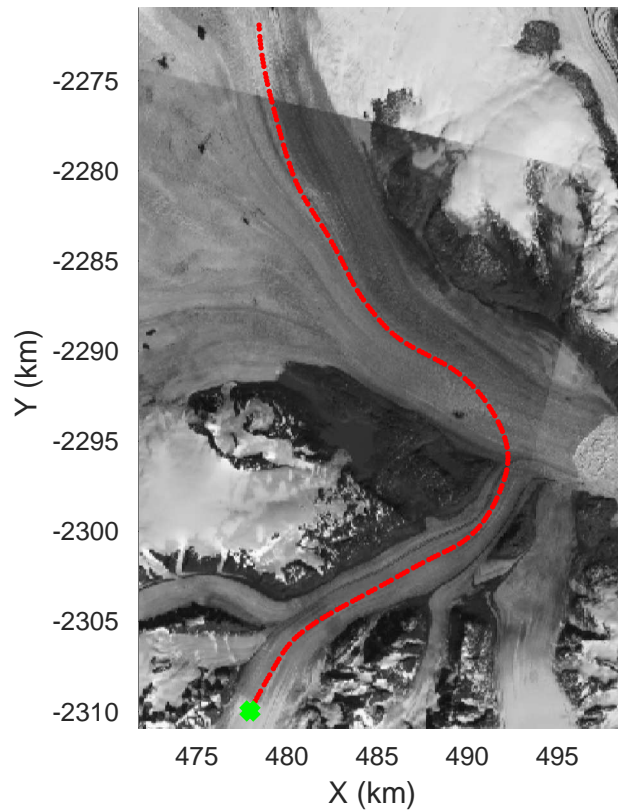

Helheim-Kangerlussuaq
 20180427_03_036
 Polar Stereograph 70N/-45E

rds 2018_Greenland_P3: "Helheim-Kangerlussuaq" 20180427_03_036: 16:21:36.0 to 16:27:46.4 GPS

rds 2018_Greenland_P3: "Helheim-Kangerlussuaq" 20180427_03_036: 16:21:36.0 to 16:27:46.4 GPS