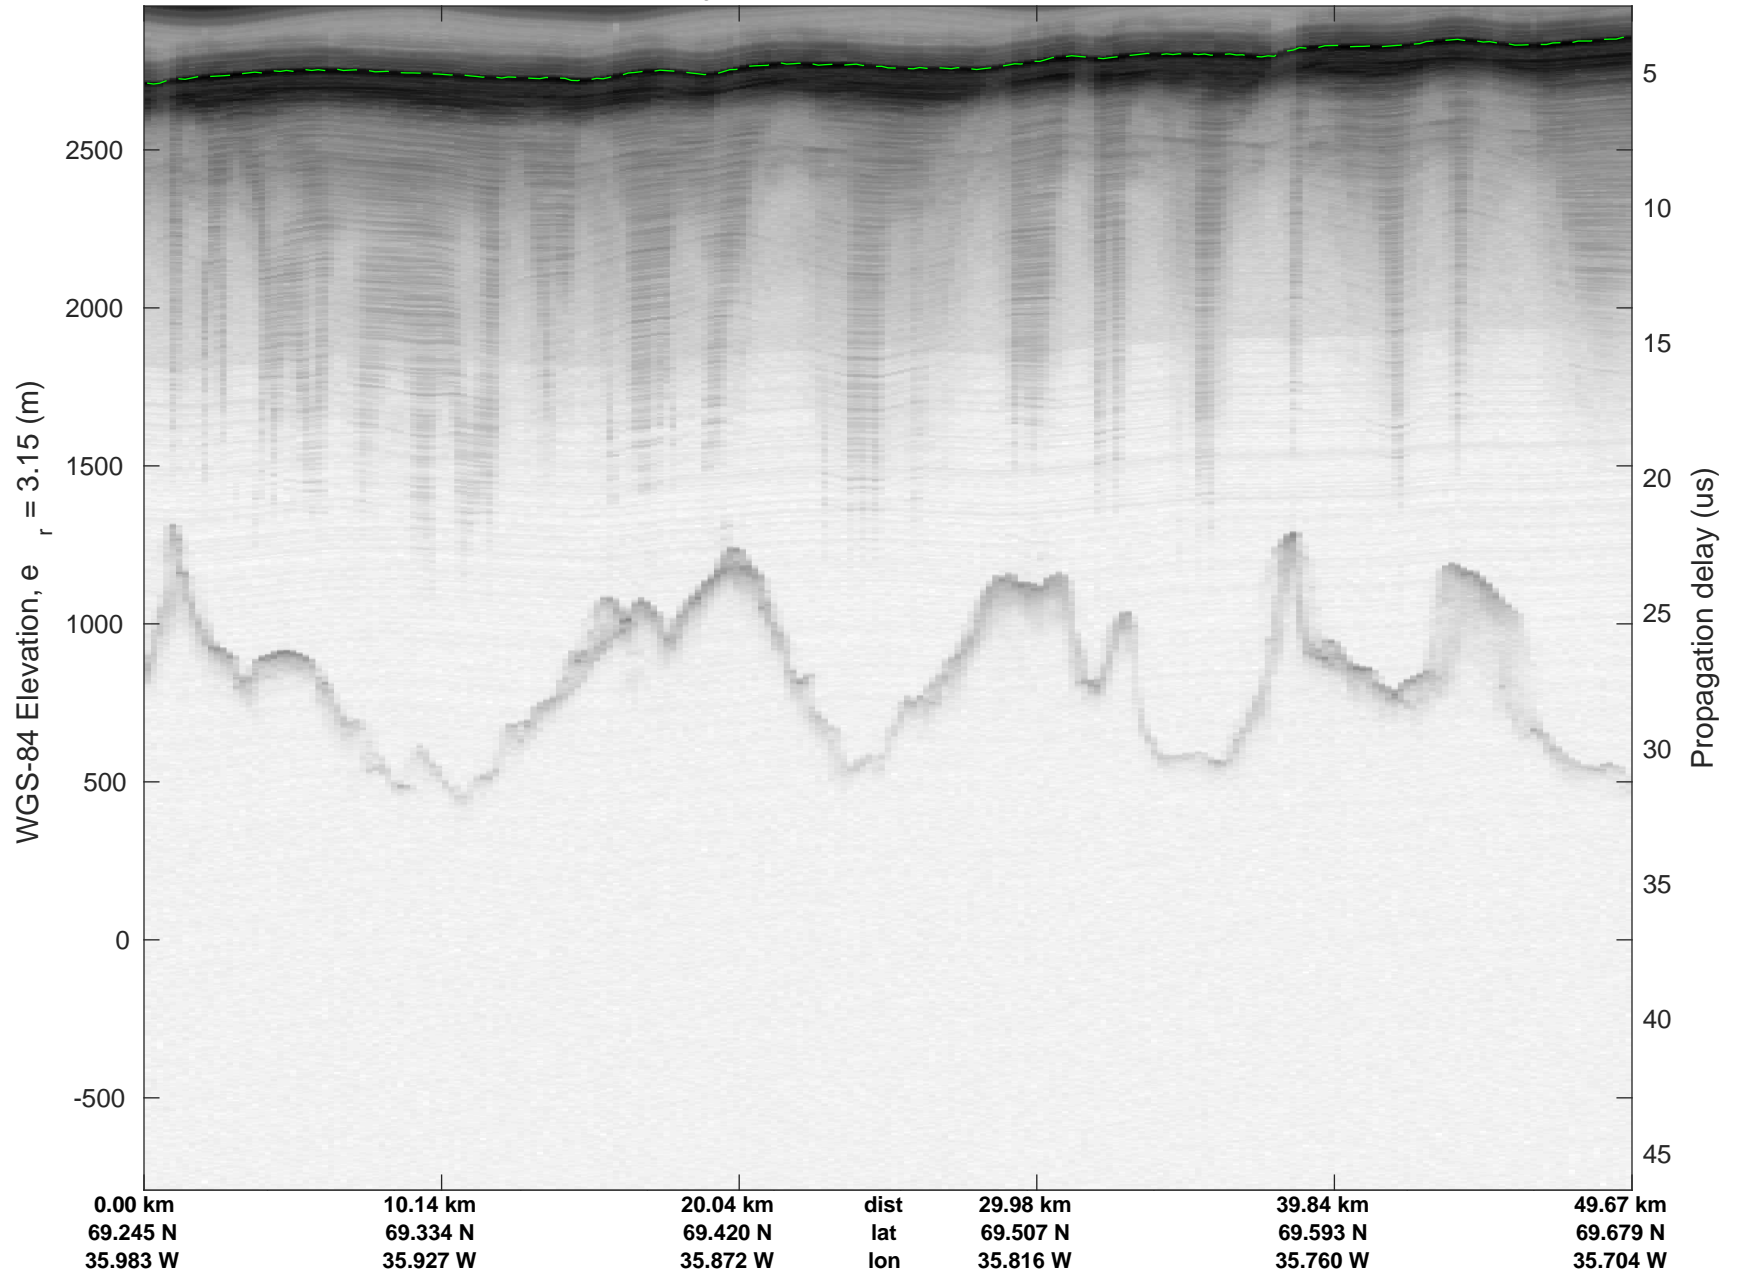

rds 2018_Greenland_P3: "Helheim-Kangerlussuaq" 20180427_03_025: 15:12:37.6 to 15:18:48.1 GPS