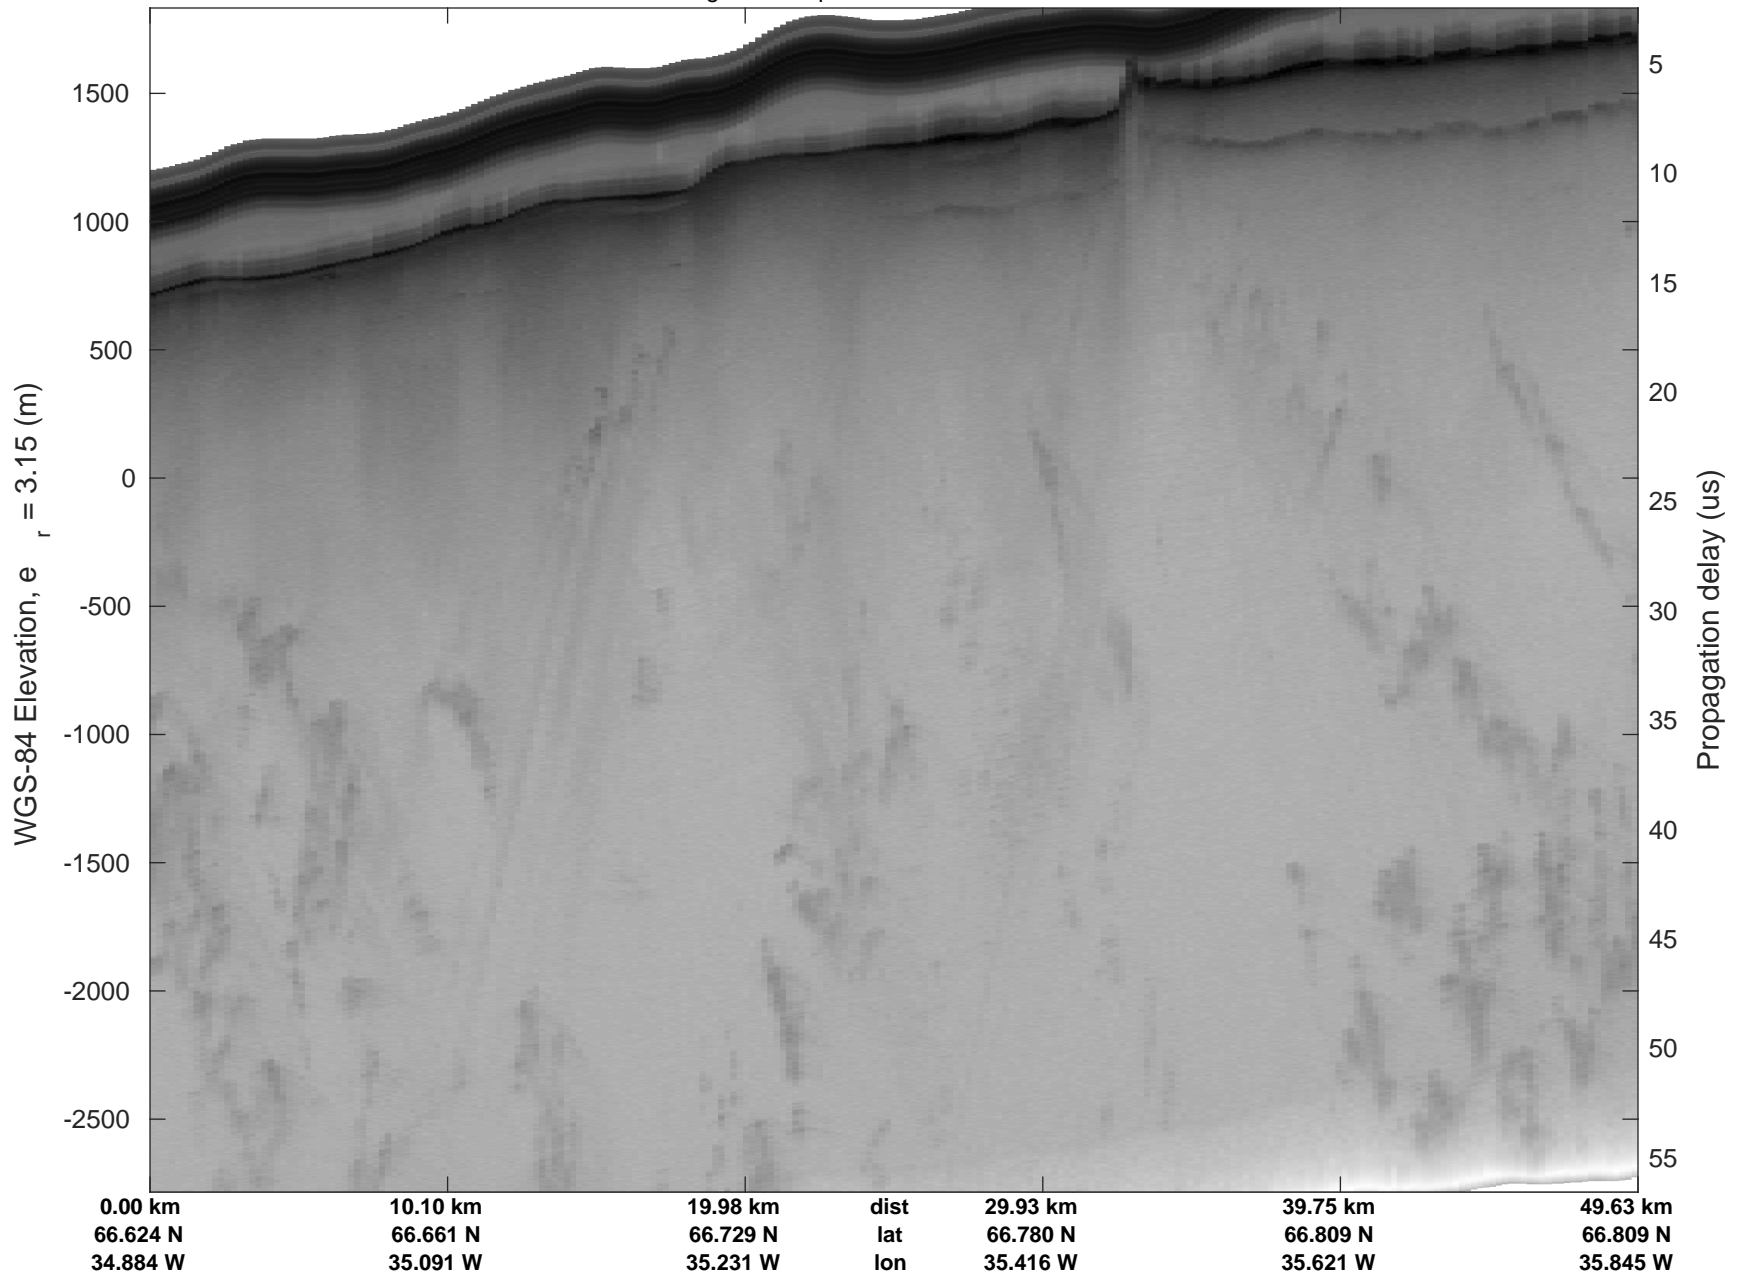

rds 2018_Greenland_P3: "Helheim-Kangerlussuaq" 20180427_03_012: 13:49:55.1 to 13:56:15.1 GPS

rds 2018_Greenland_P3: "Helheim-Kangerlussuaq" 20180427_03_012: 13:49:55.1 to 13:56:15.1 GPS

Helheim-Kangerlussuaq
20180427_03_013
Polar Stereograph 70N/-45E