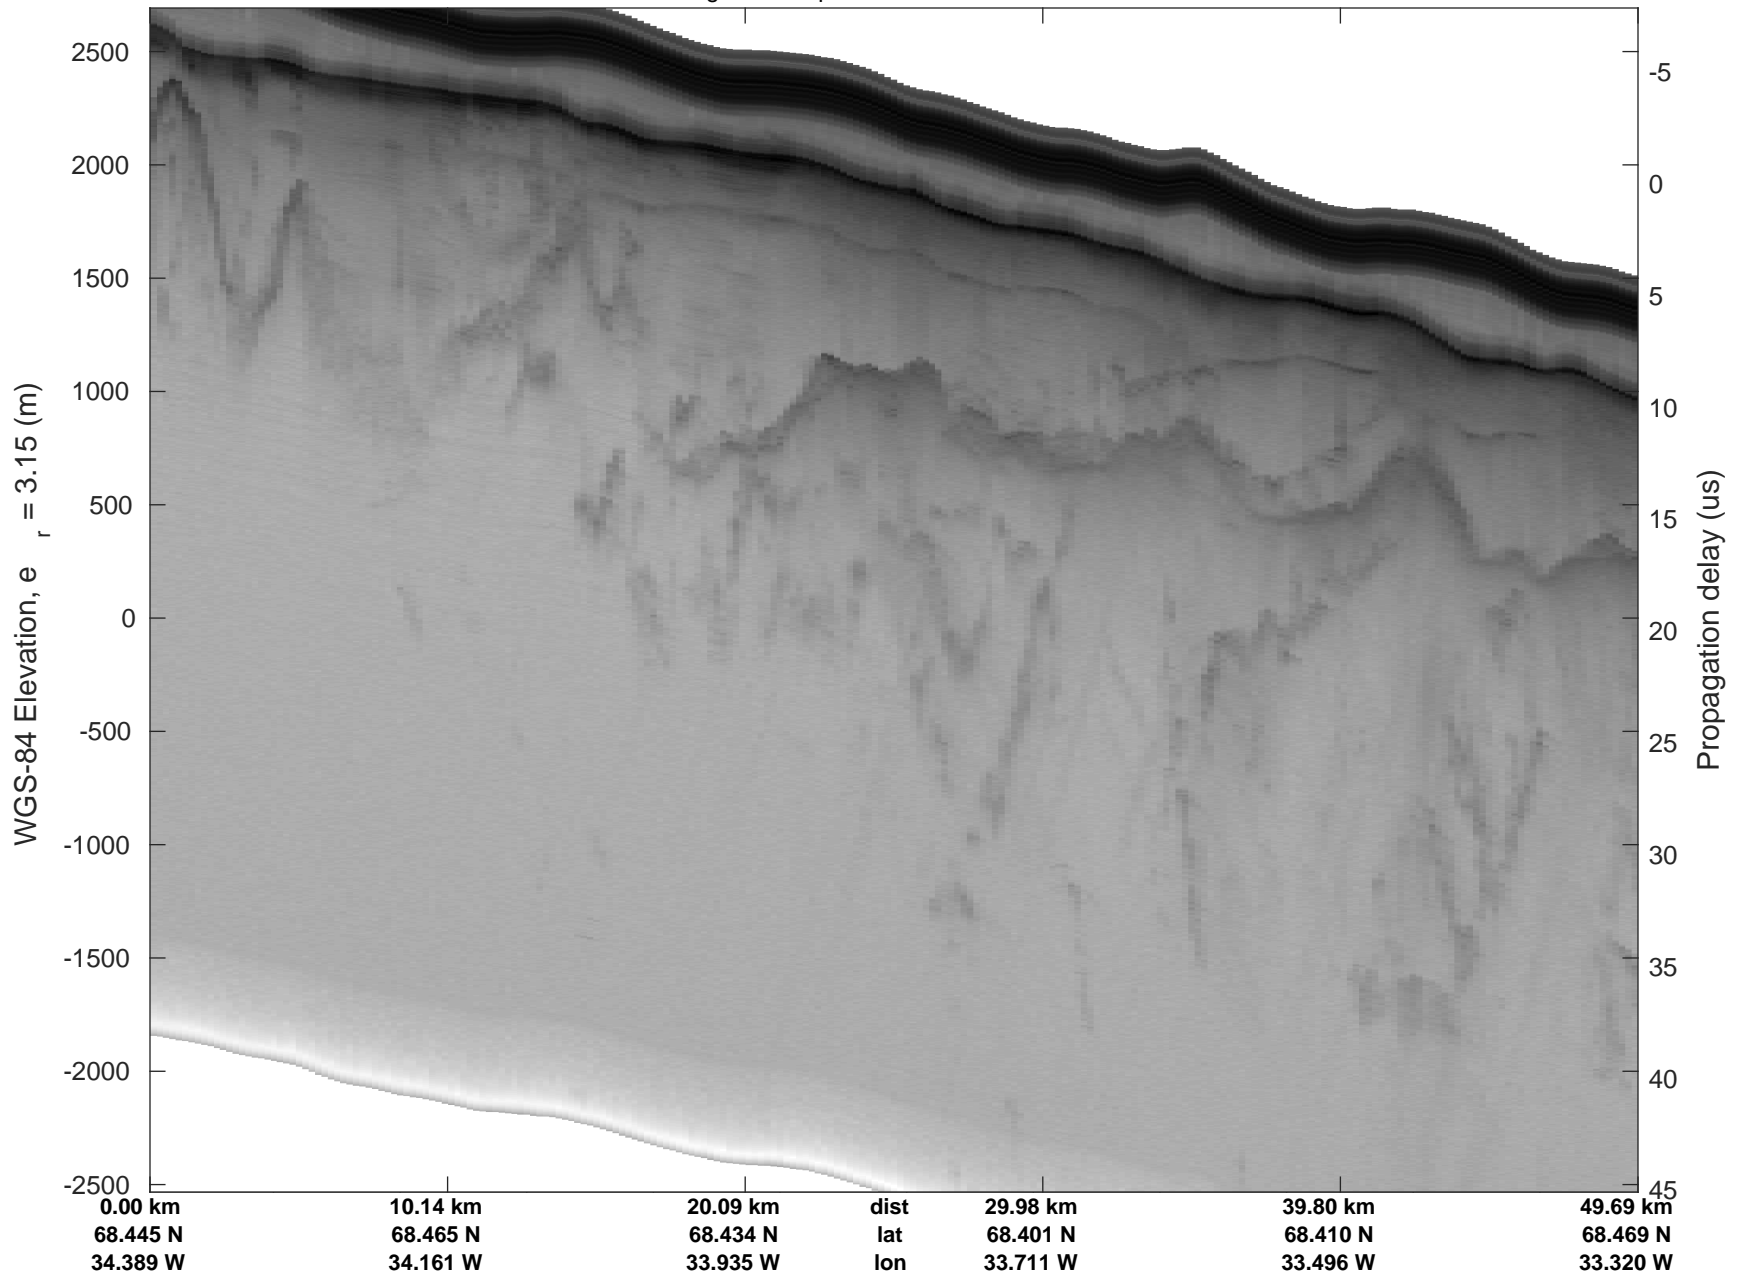

Helheim-Kangerlussuaq
 20180427_03_036
 Polar Stereograph 70N/-45E

rds 2018_Greenland_P3: "Helheim-Kangerlussuaq" 20180427_03_036: 16:21:36.0 to 16:27:46.4 GPS

rds 2018_Greenland_P3: "Helheim-Kangerlussuaq" 20180427_03_036: 16:21:36.0 to 16:27:46.4 GPS