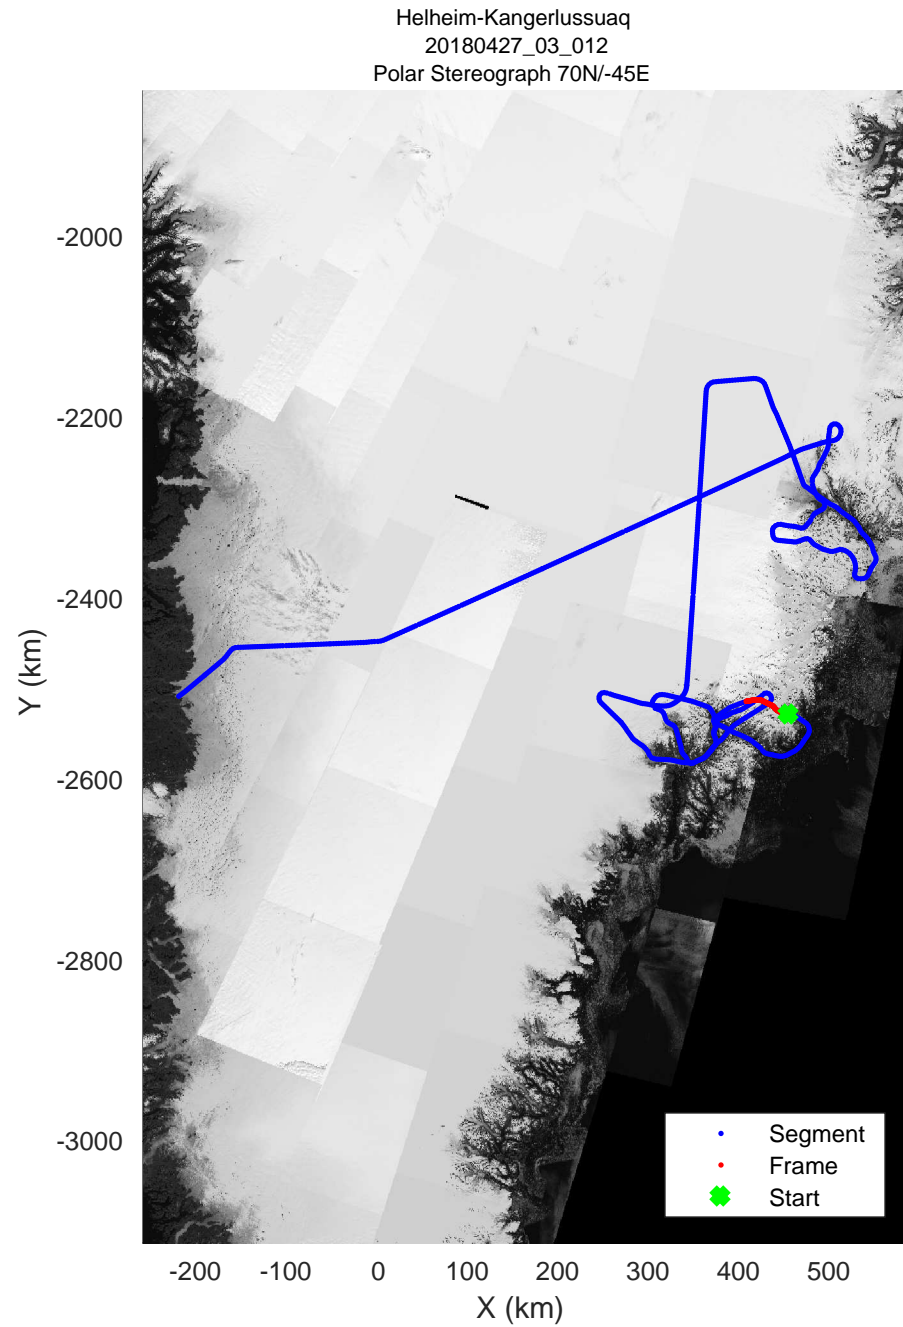

rds 2018_Greenland_P3: "Helheim-Kangerlussuaq" 20180427_03_010: 13:35:51.4 to 13:43:06.8 GPS

rds 2018_Greenland_P3: "Helheim-Kangerlussuaq" 20180427_03_011: 13:43:09.2 to 13:49:52.9 GPS

rds 2018_Greenland_P3: "Helheim-Kangerlussuaq" 20180427_03_011: 13:43:09.2 to 13:49:52.9 GPS