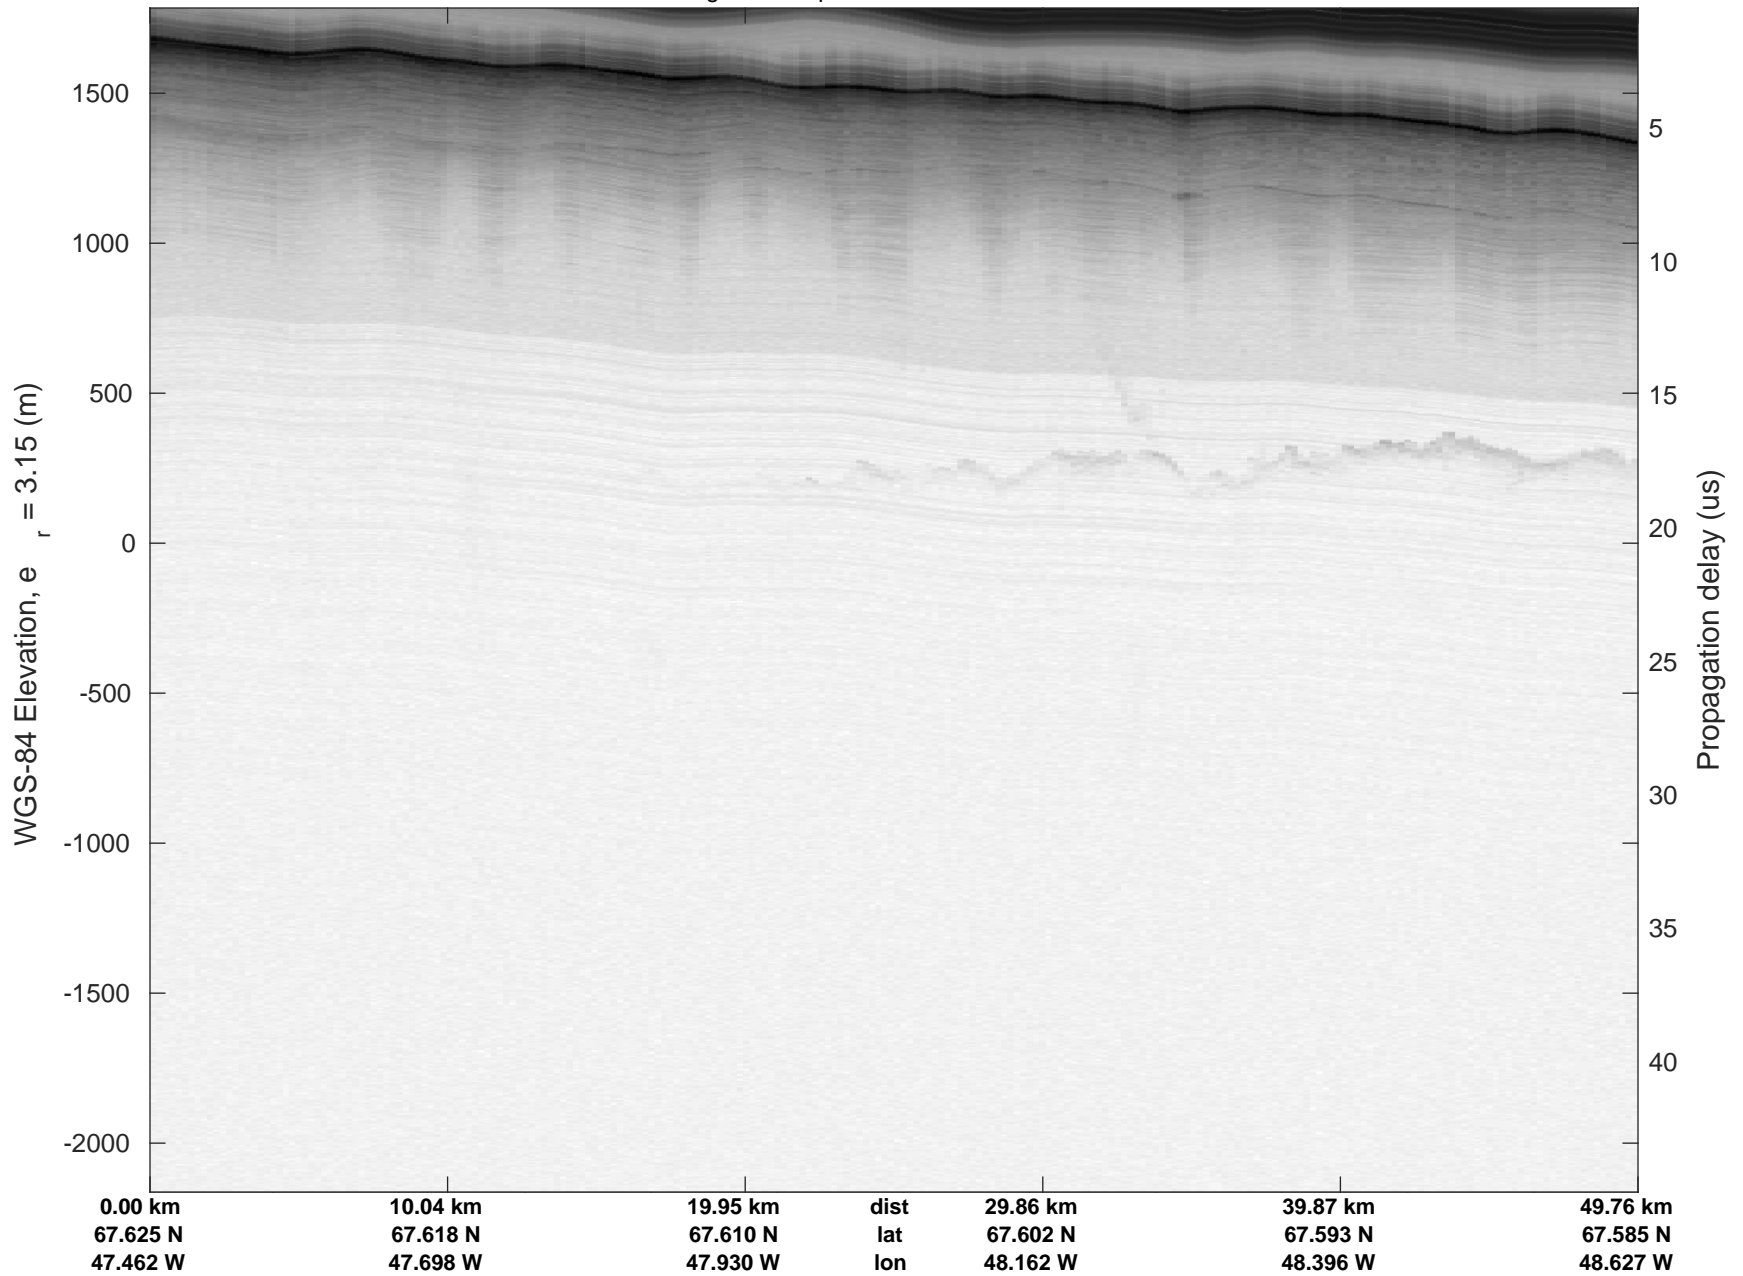

rds 2018_Greenland_P3: "Helheim-Kangerlussuaq" 20180427_03_053: 18:02:09.2 to 18:08:21.3 GPS