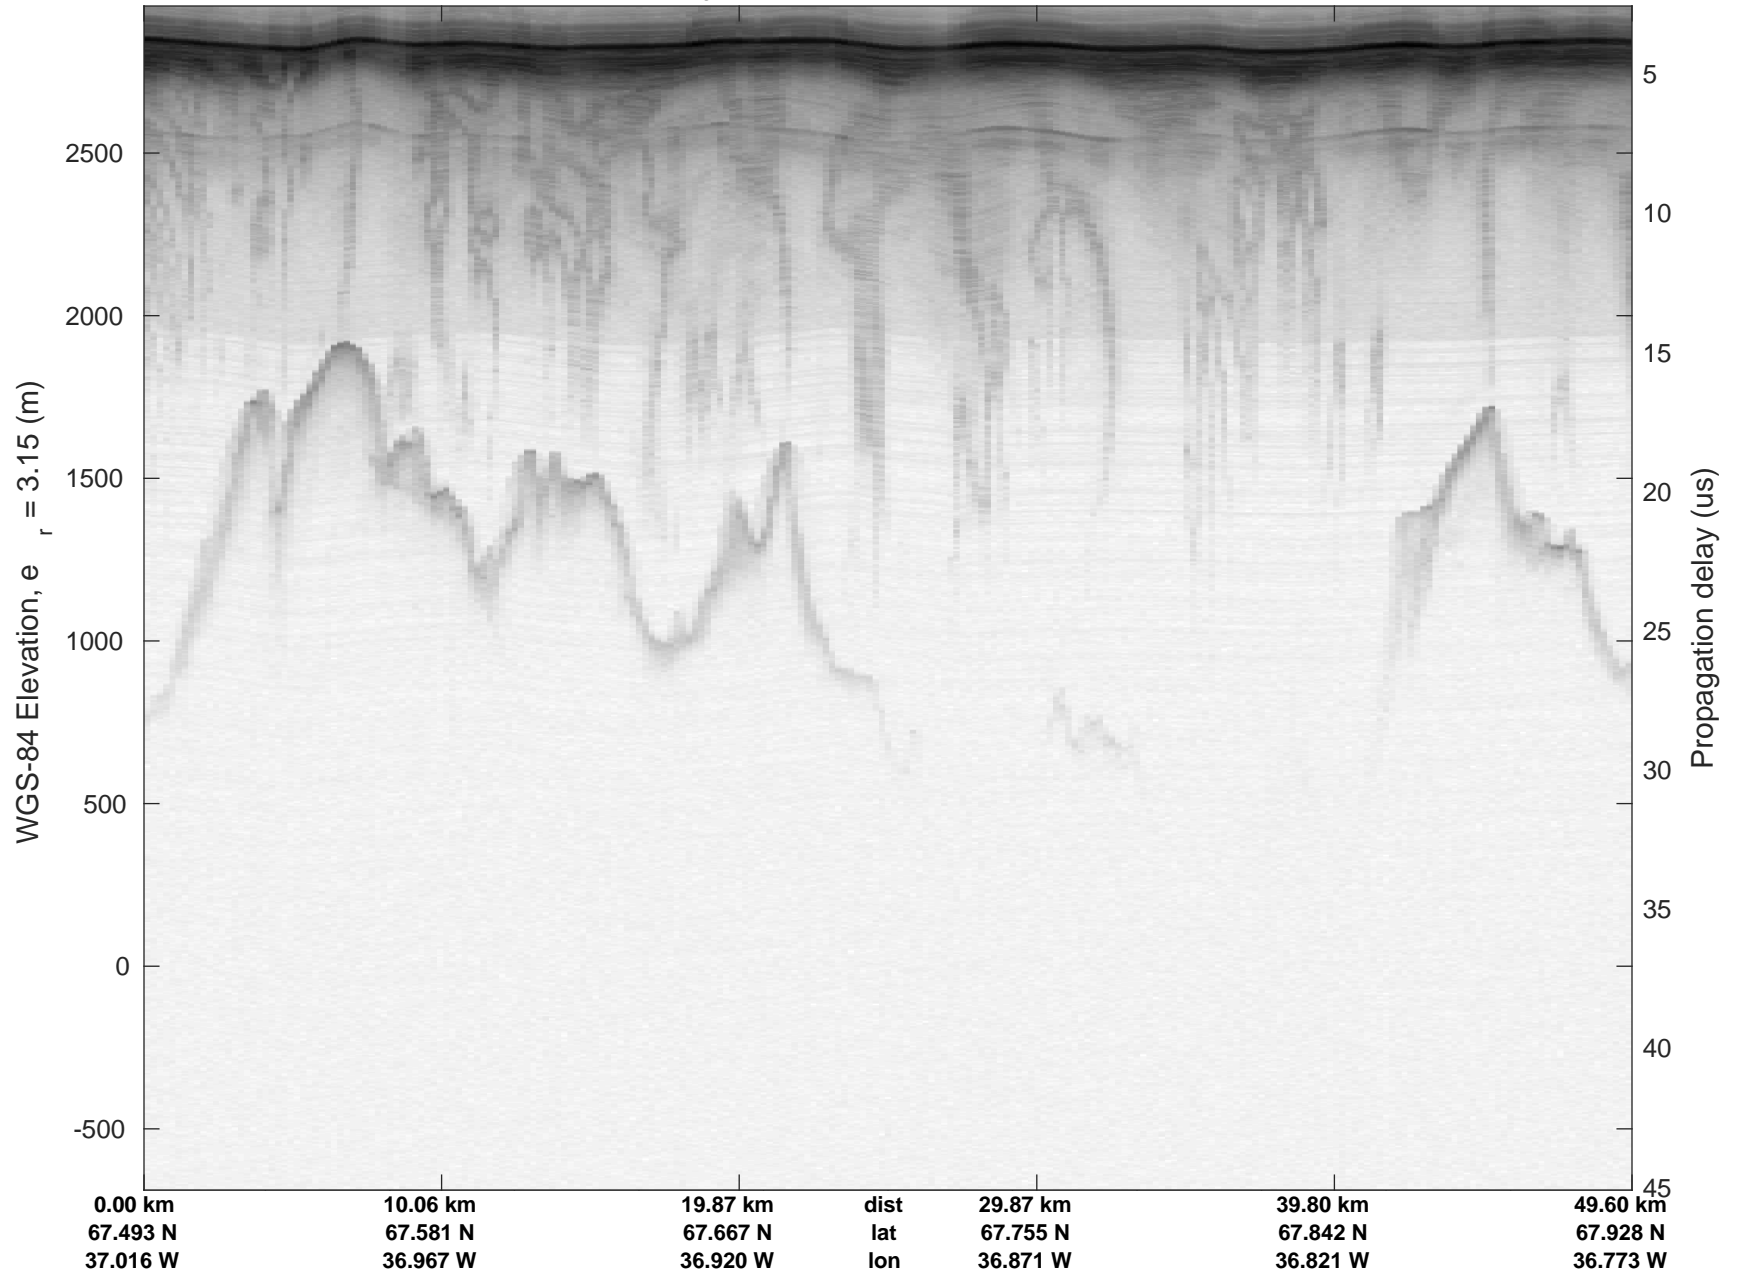

rds 2018_Greenland_P3: "Helheim-Kangerlussuaq" 20180427_03_020: 14:41:50.9 to 14:48:01.3 GPS

Helheim-Kangerlussuaq
20180427_03_021
Polar Stereograph 70N/-45E

rds 2018_Greenland_P3: "Helheim-Kangerlussuaq" 20180427_03_021: 14:48:04.1 to 14:54:20.9 GPS