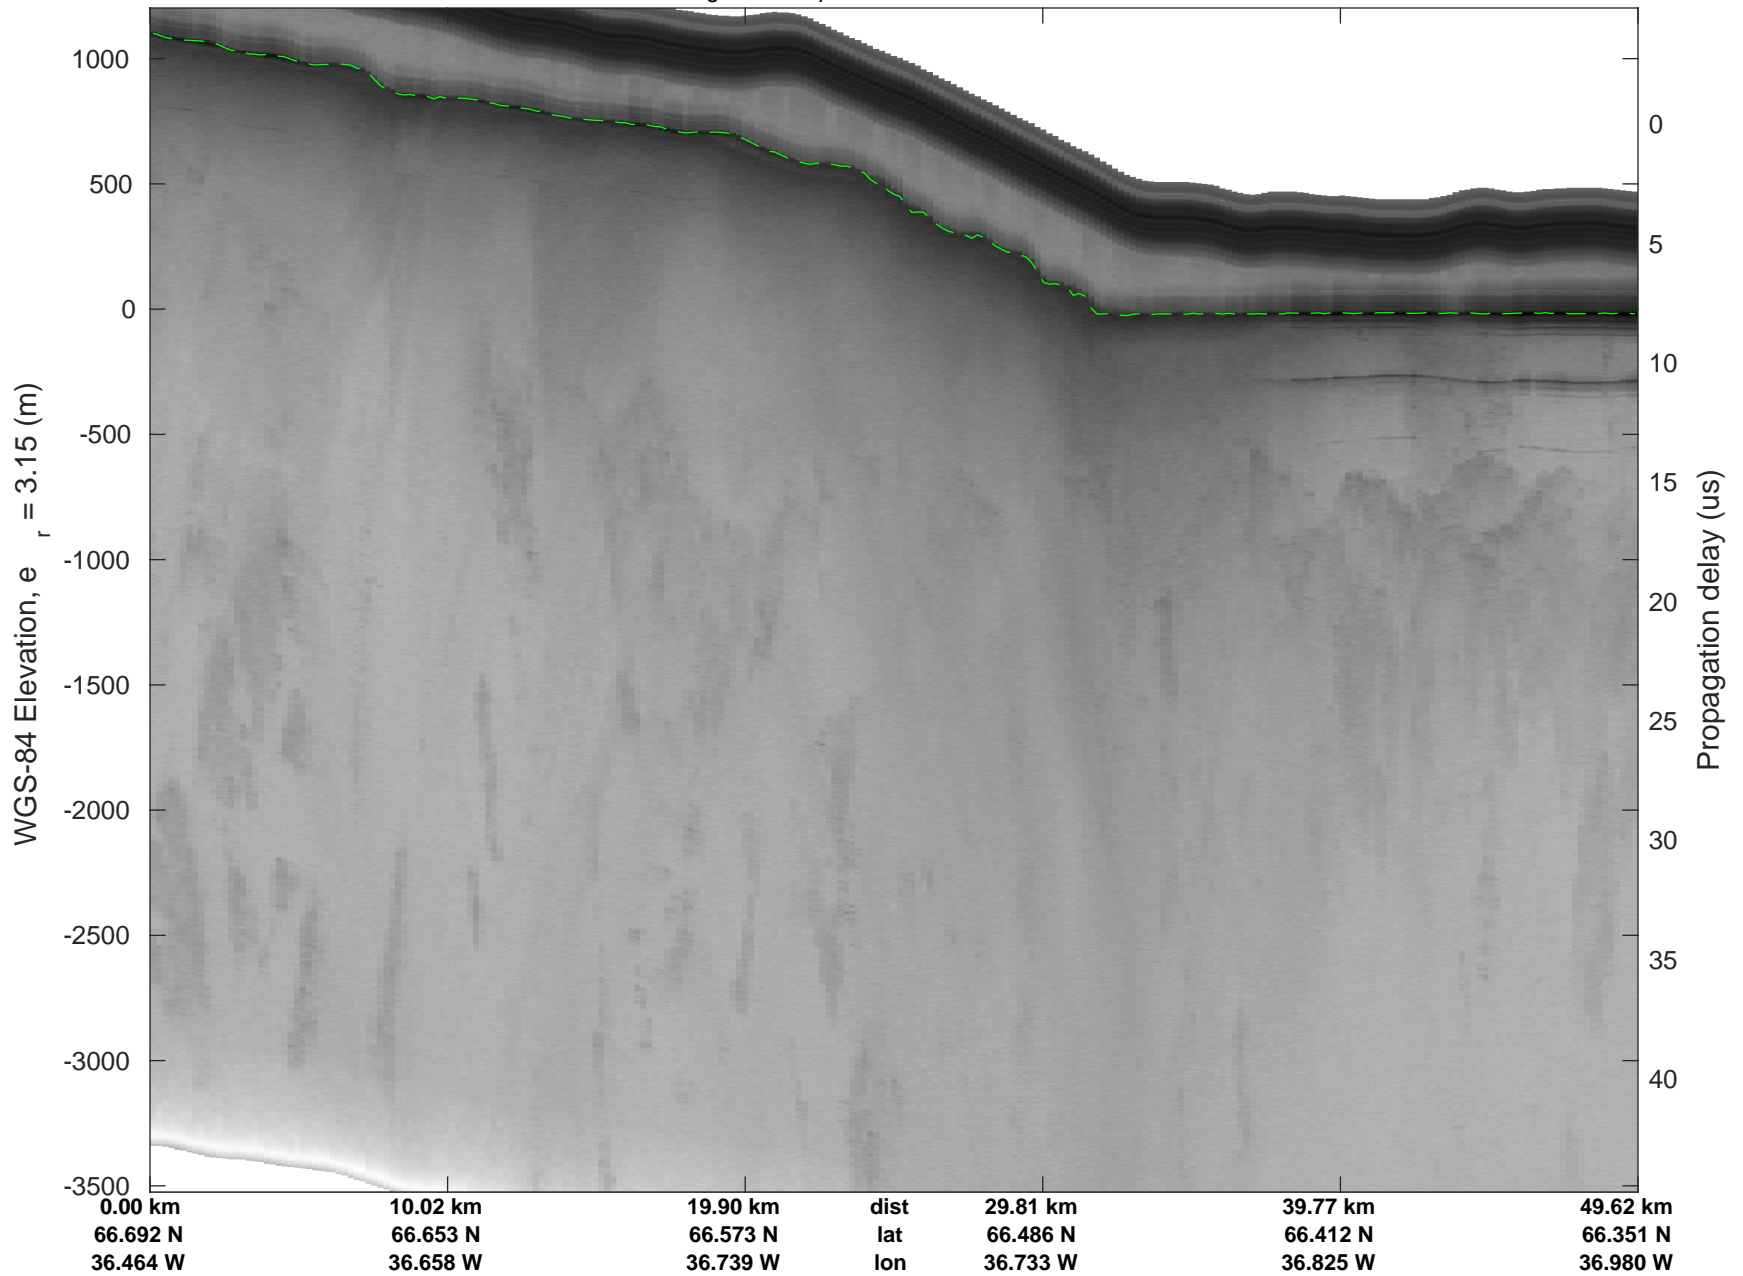

rds 2018_Greenland_P3: "Helheim-Kangerlussuaq" 20180427_03_004: 12:57:14.9 to 13:03:47.5 GPS

rds 2018_Greenland_P3: "Helheim-Kangerlussuaq" 20180427_03_004: 12:57:14.9 to 13:03:47.5 GPS

Helheim-Kangerlussuaq
20180427_03_005
Polar Stereograph 70N/-45E