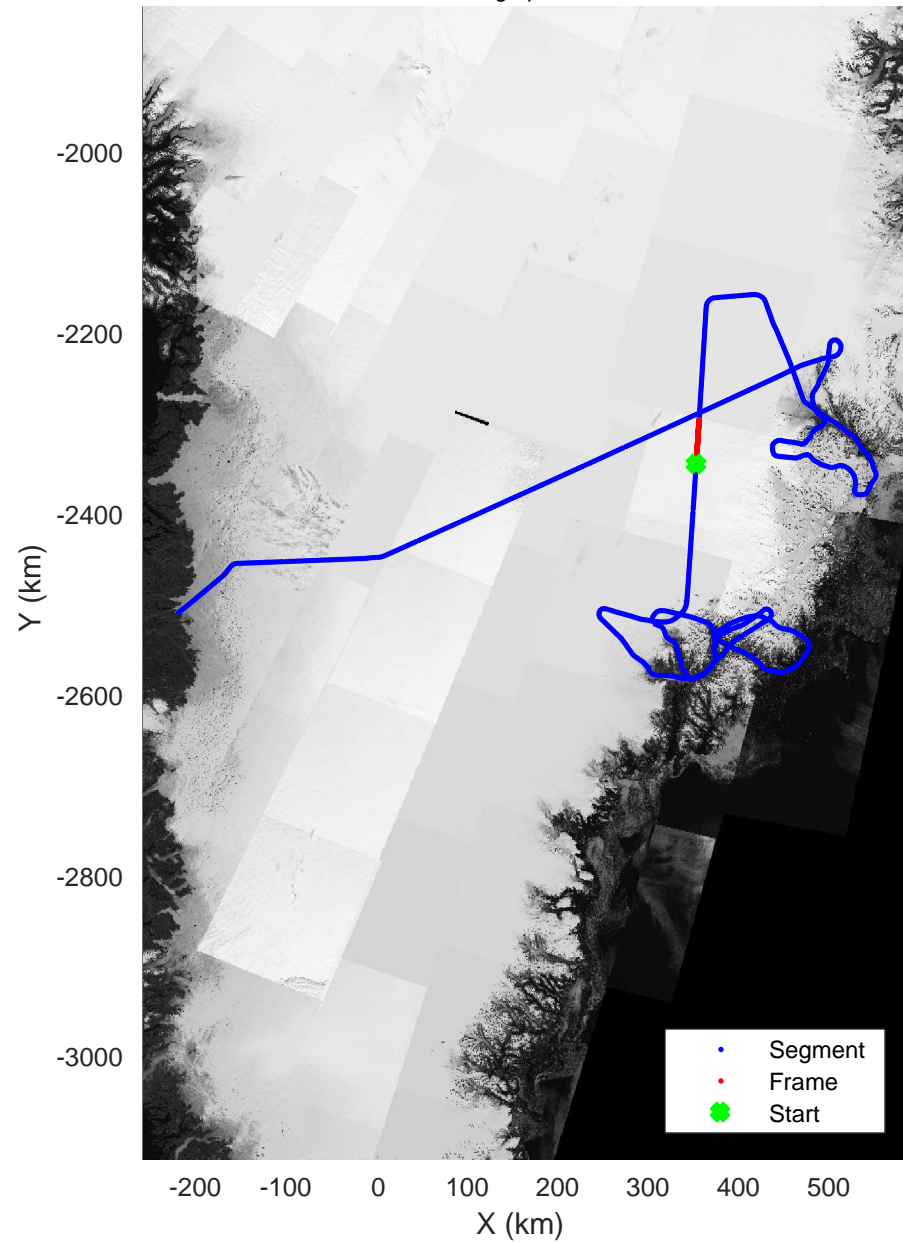

Helheim-Kangerlussuaq
20180427_03_023
Polar Stereograph 70N/-45E