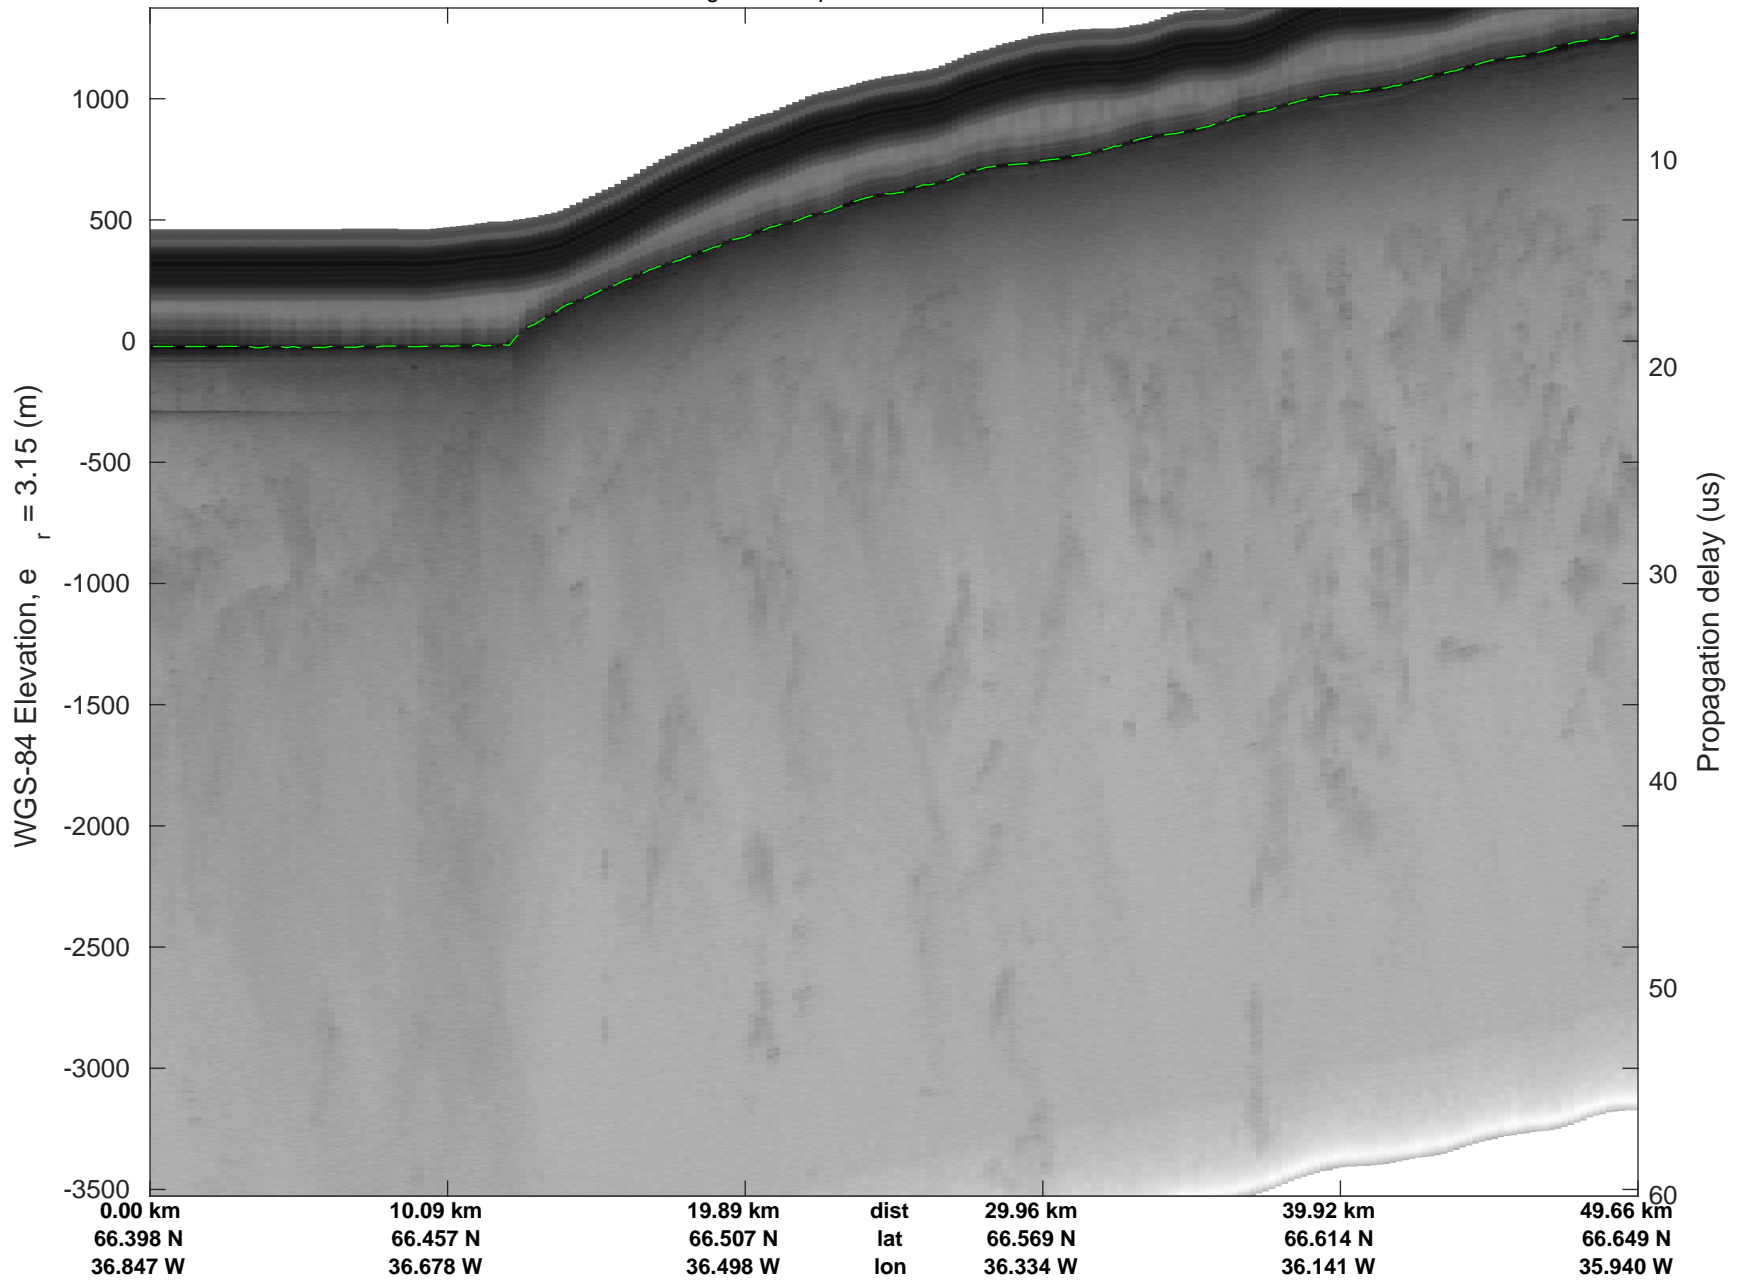

rds 2018_Greenland_P3: "Helheim-Kangerlussuaq" 20180427_03_001: 12:38:16.7 to 12:44:25.6 GPS

rds 2018_Greenland_P3: "Helheim-Kangerlussuaq" 20180427_03_001: 12:38:16.7 to 12:44:25.6 GPS

rds 2018_Greenland_P3: "Helheim-Kangerlussuaq" 20180427_03_002: 12:44:28.2 to 12:50:41.8 GPS