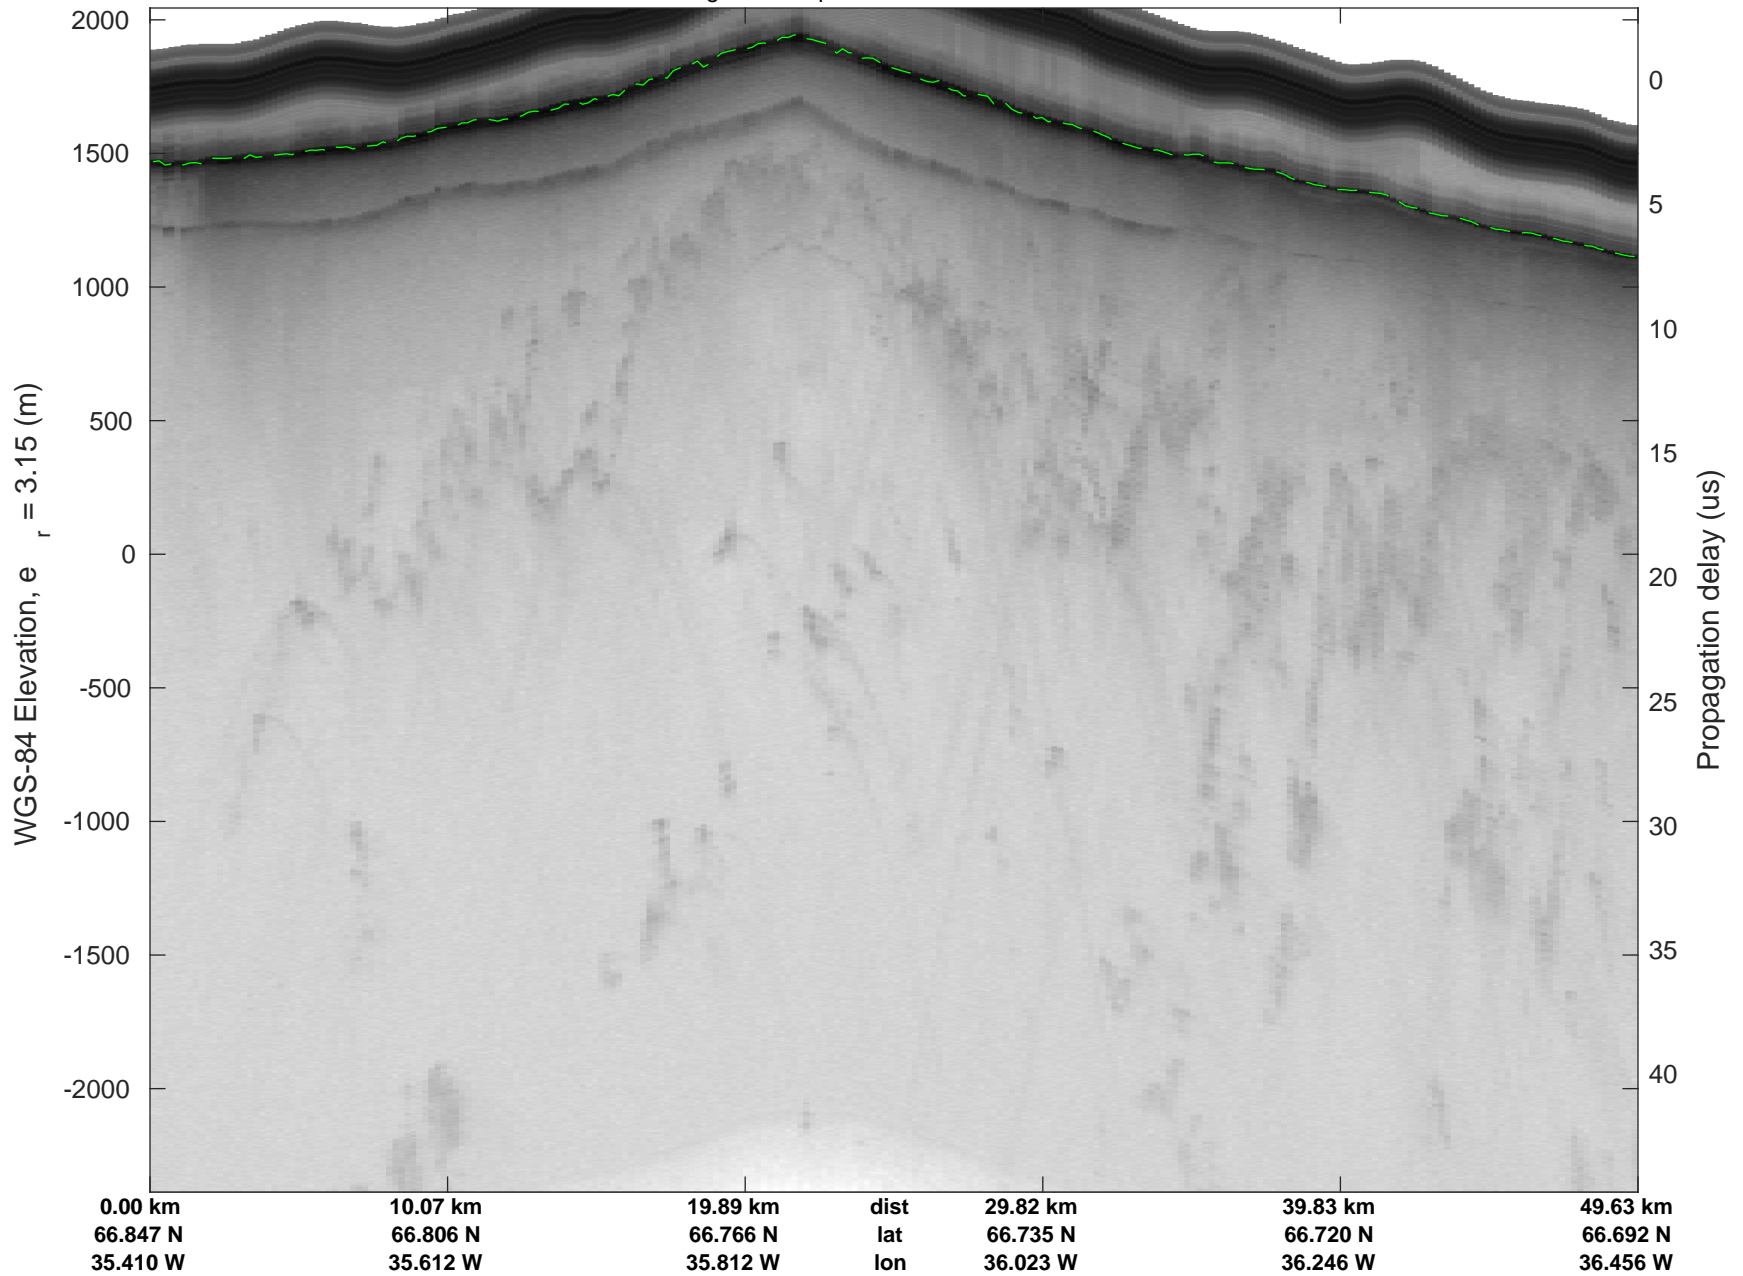

rds 2018_Greenland_P3: "Helheim-Kangerlussuaq" 20180427_03_004: 12:57:14.9 to 13:03:47.5 GPS

rds 2018_Greenland_P3: "Helheim-Kangerlussuaq" 20180427_03_004: 12:57:14.9 to 13:03:47.5 GPS

Helheim-Kangerlussuaq
20180427_03_005
Polar Stereograph 70N/-45E