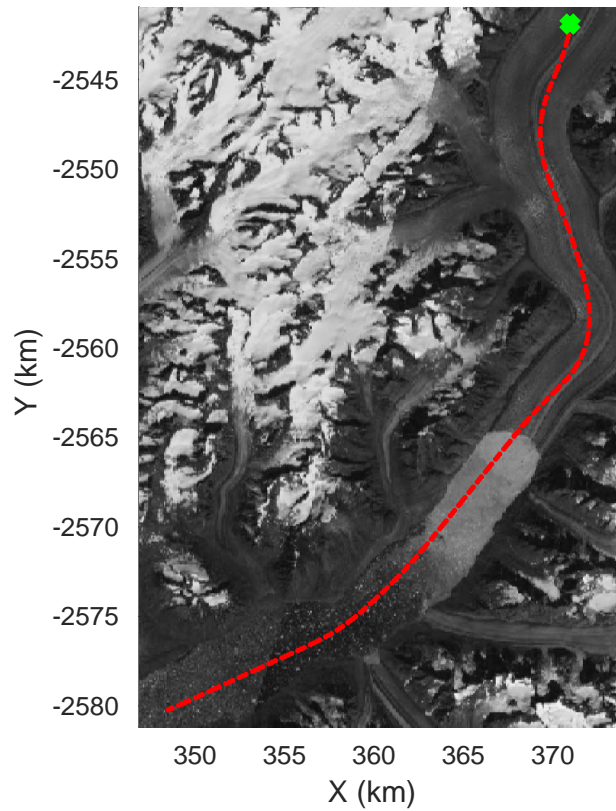

Helheim-Kangerlussuaq
20180427_03_014
Polar Stereograph 70N/-45E