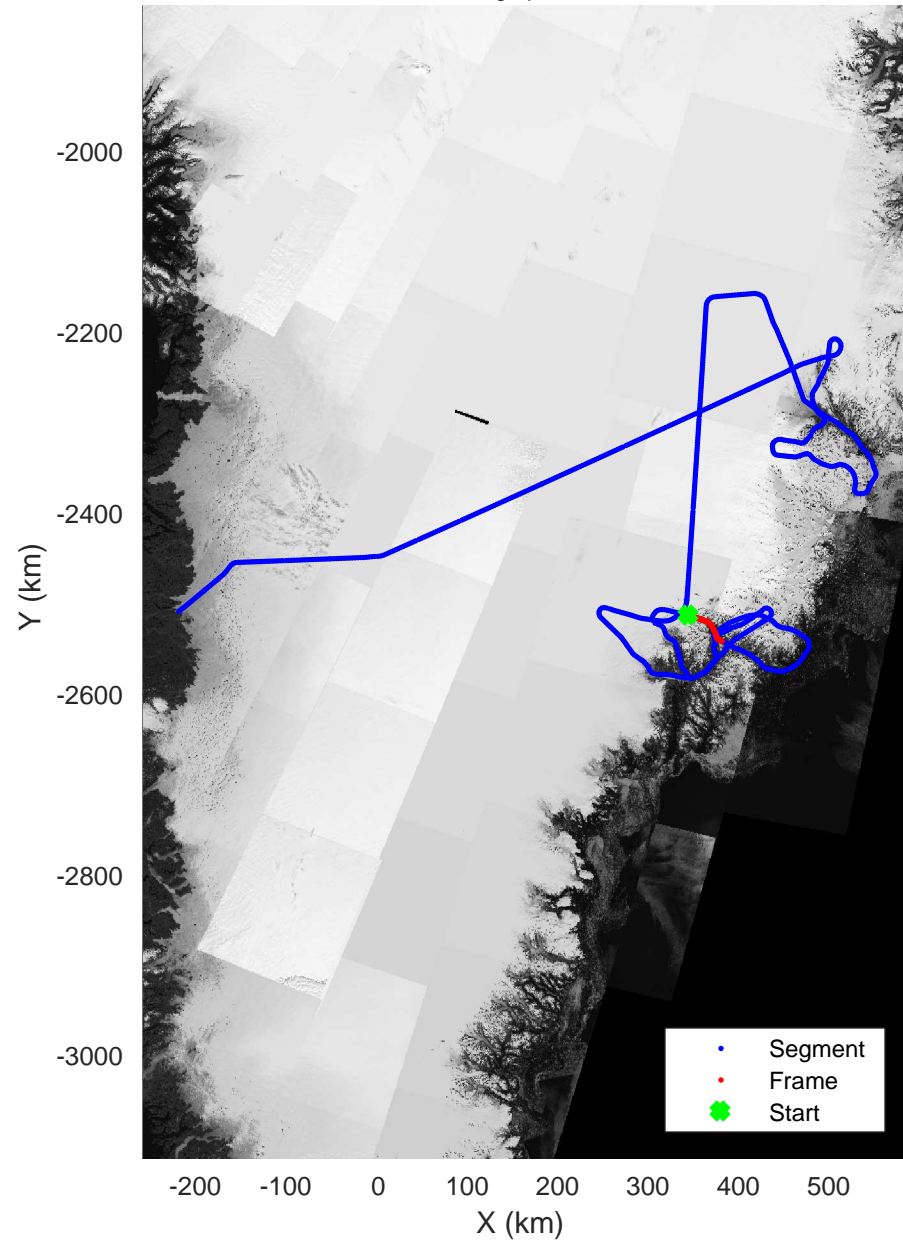

Helheim-Kangerlussuaq
20180427_03_008
Polar Stereograph 70N/-45E