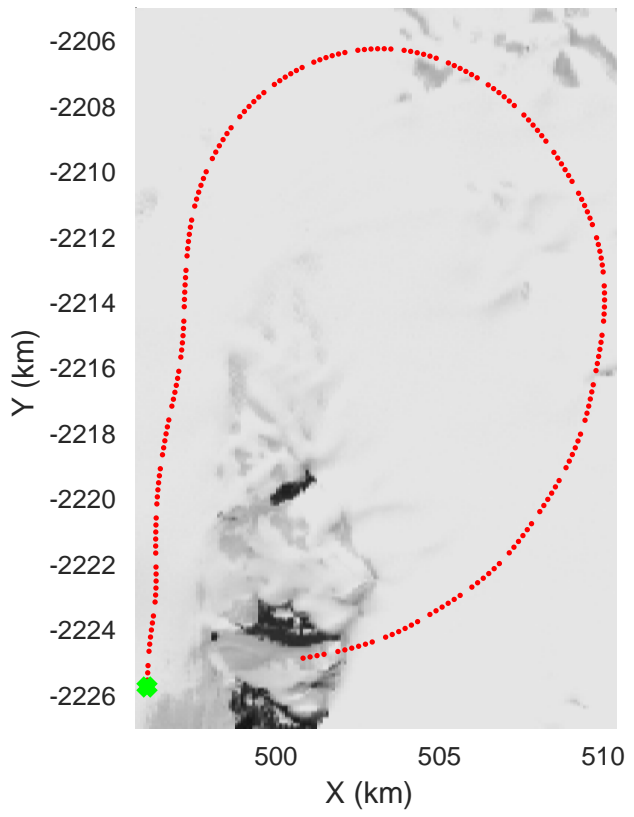

Helheim-Kangerlussuaq
20180427_03_039
Polar Stereograph 70N/-45E