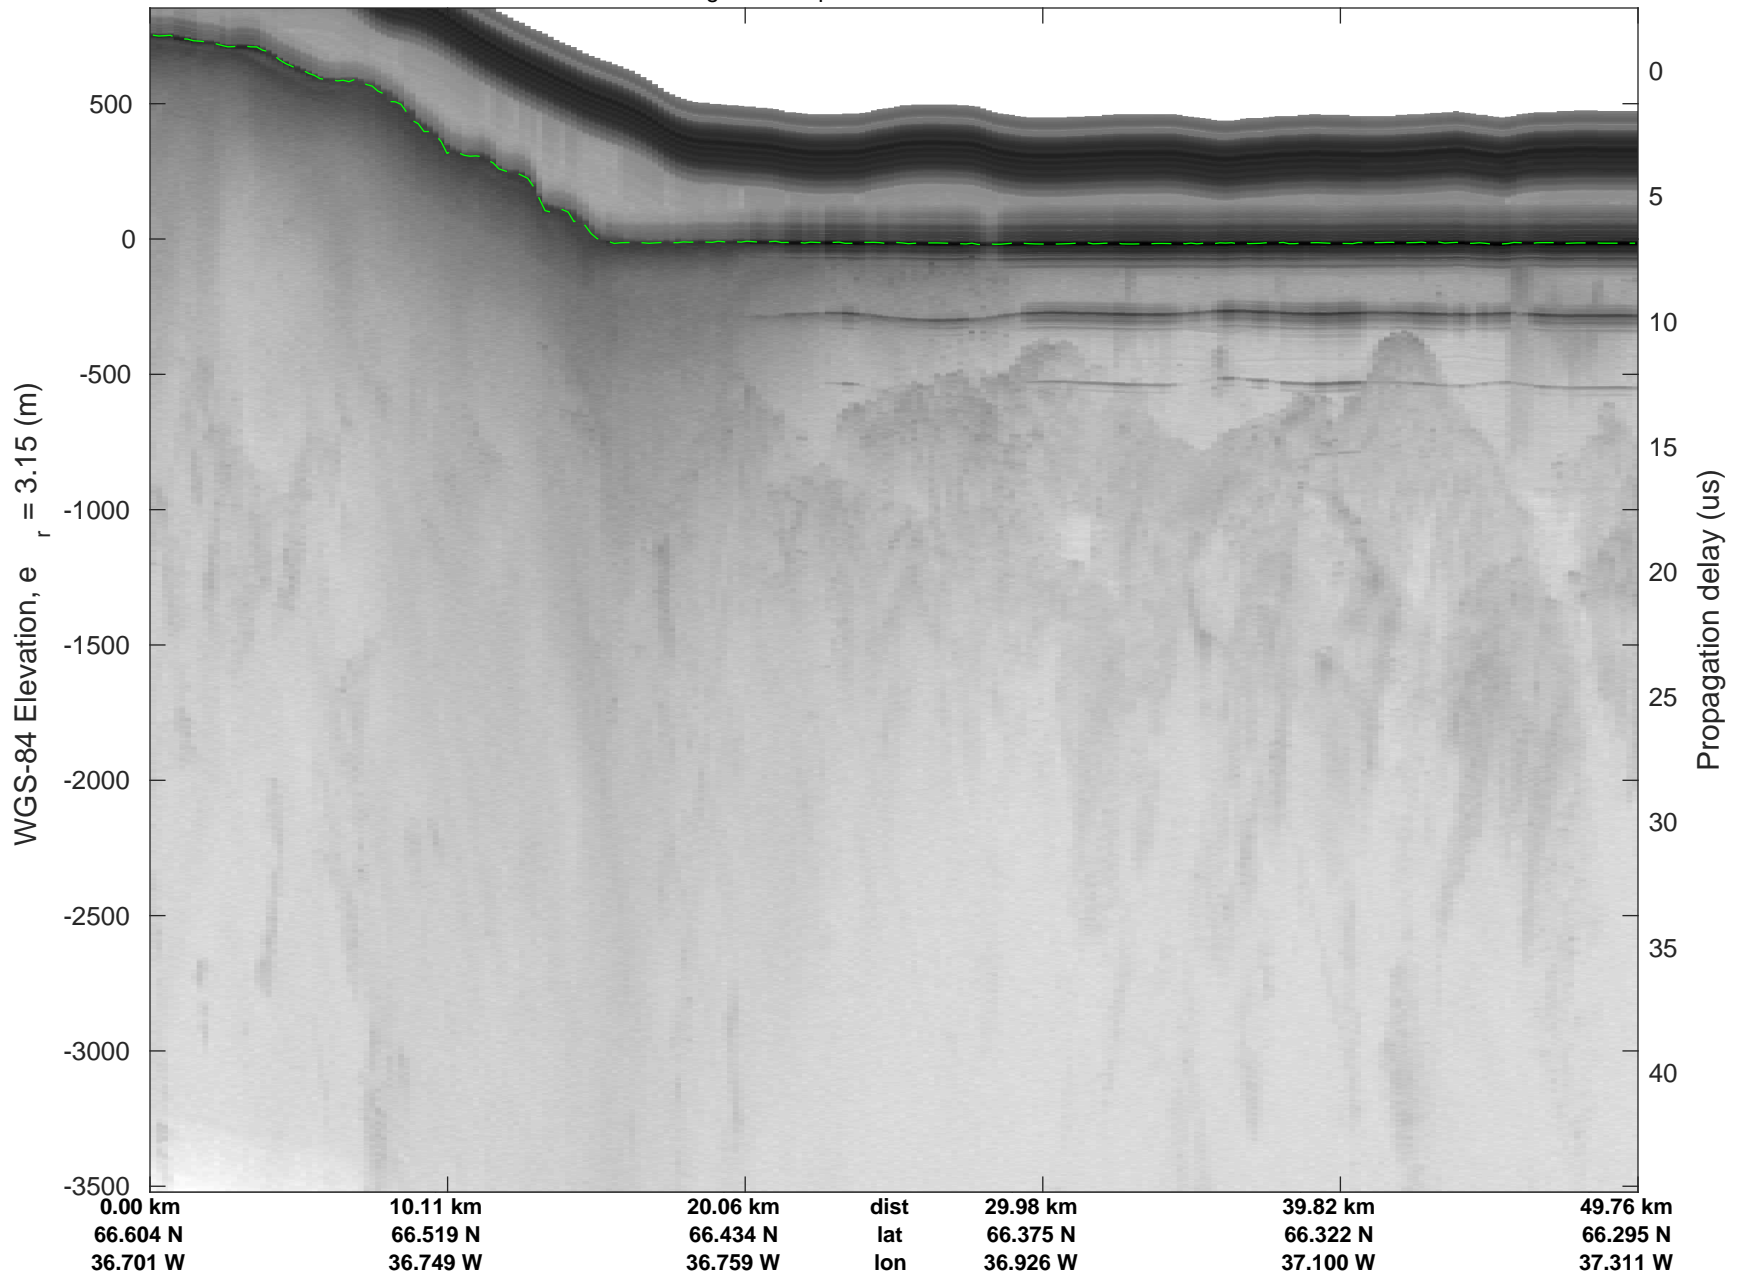

rds 2018_Greenland_P3: "Helheim-Kangerlussuaq" 20180427_03_014: 14:02:43.7 to 14:09:30.5 GPS