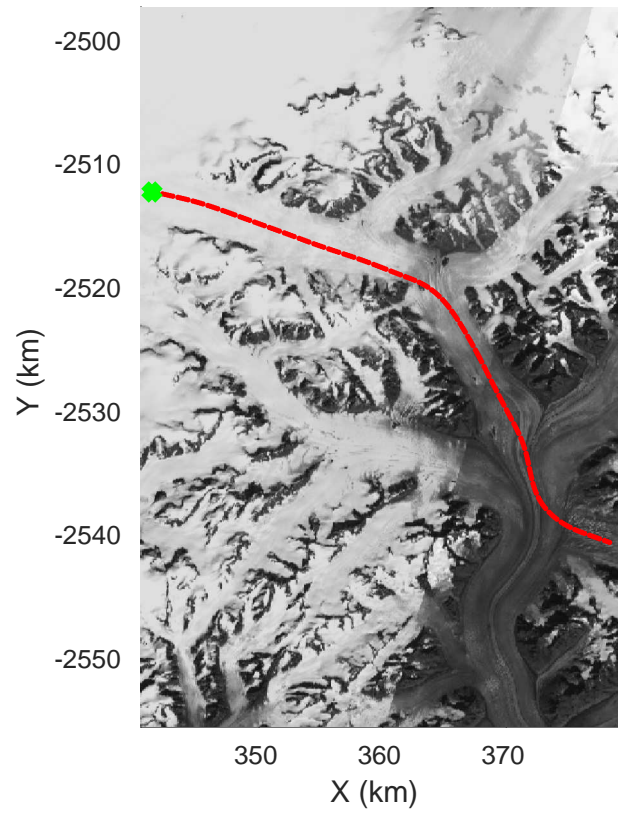

Helheim-Kangerlussuaq
20180427_03_008
Polar Stereograph 70N/-45E