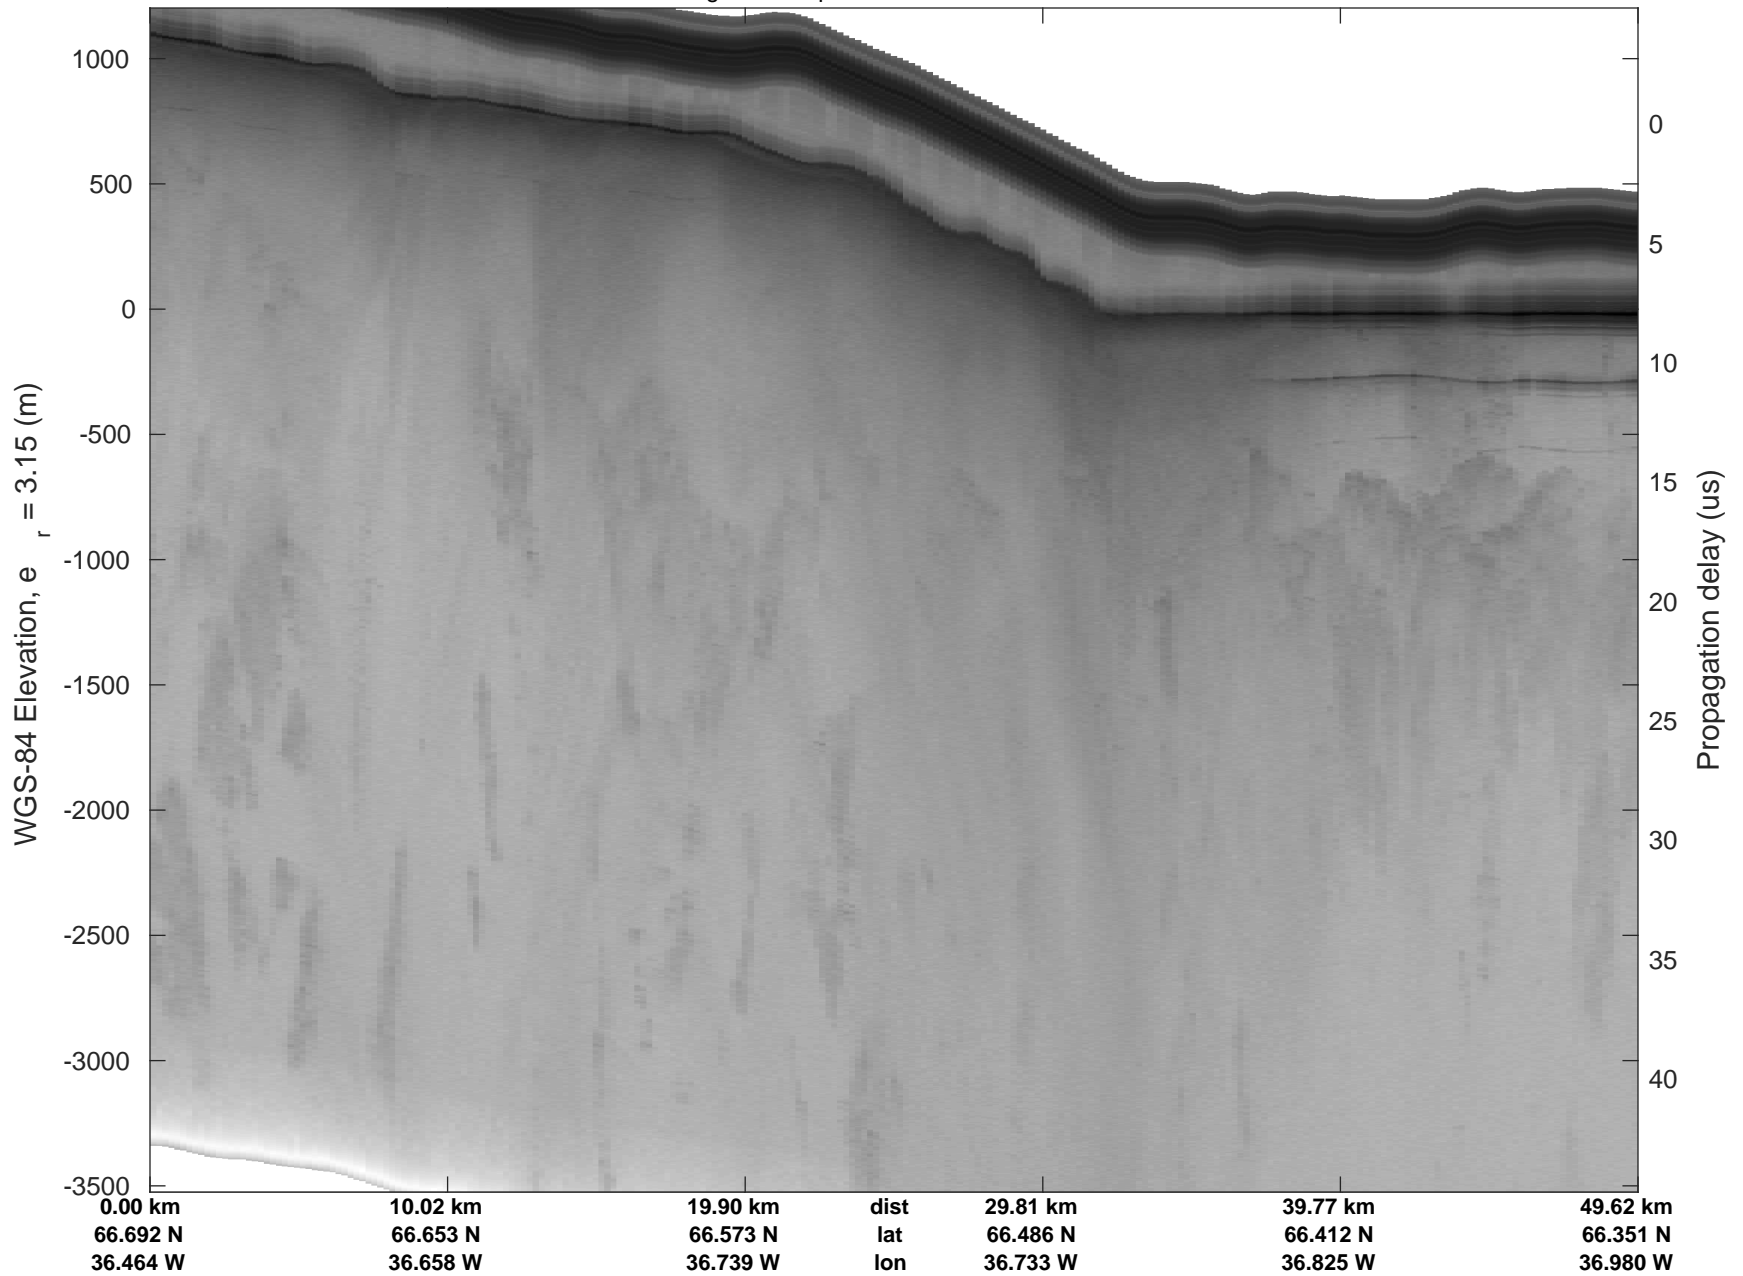

rds 2018_Greenland_P3: "Helheim-Kangerlussuaq" 20180427_03_004: 12:57:14.9 to 13:03:47.5 GPS

rds 2018_Greenland_P3: "Helheim-Kangerlussuaq" 20180427_03_004: 12:57:14.9 to 13:03:47.5 GPS

Helheim-Kangerlussuaq
20180427_03_005
Polar Stereograph 70N/-45E