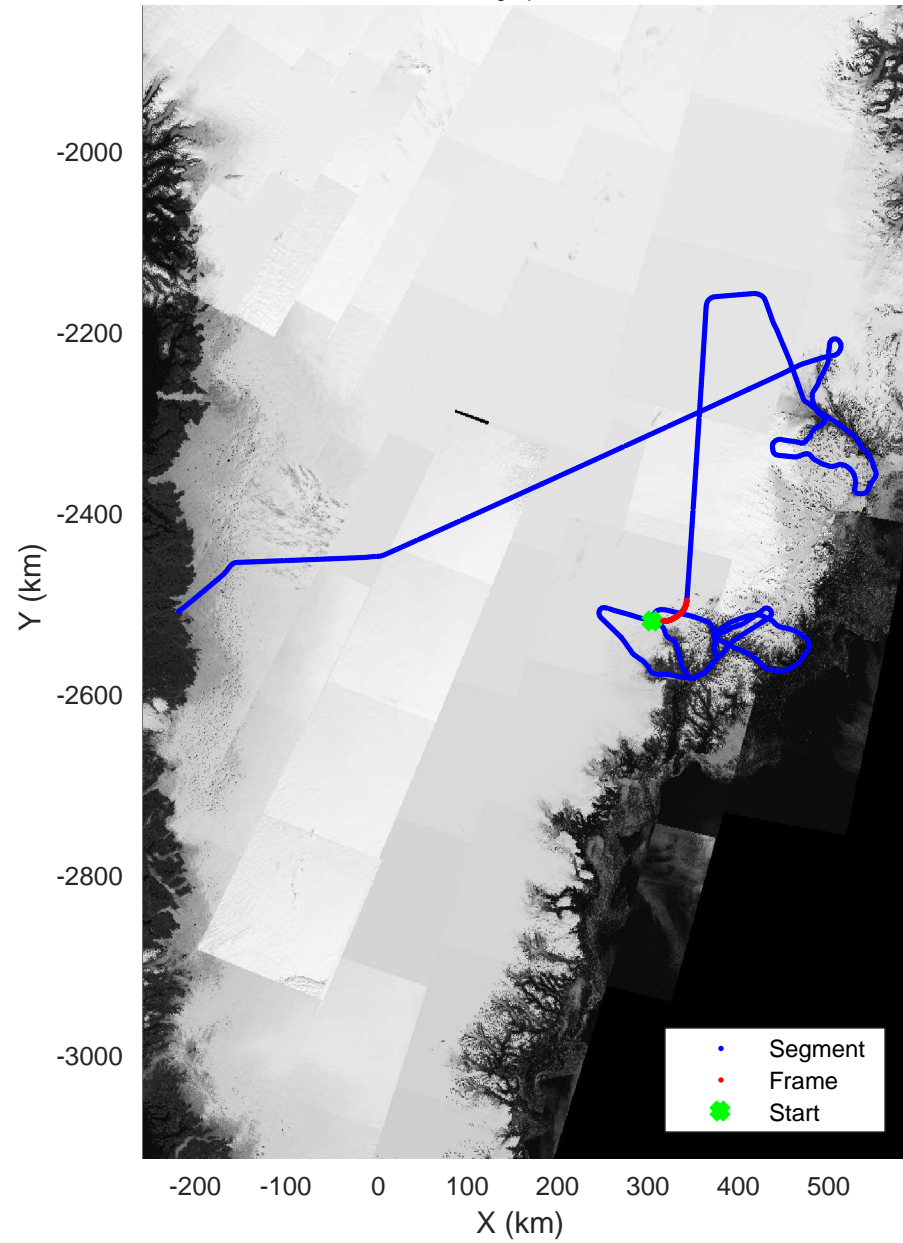

Helheim-Kangerlussuaq
20180427_03_019
Polar Stereograph 70N/-45E