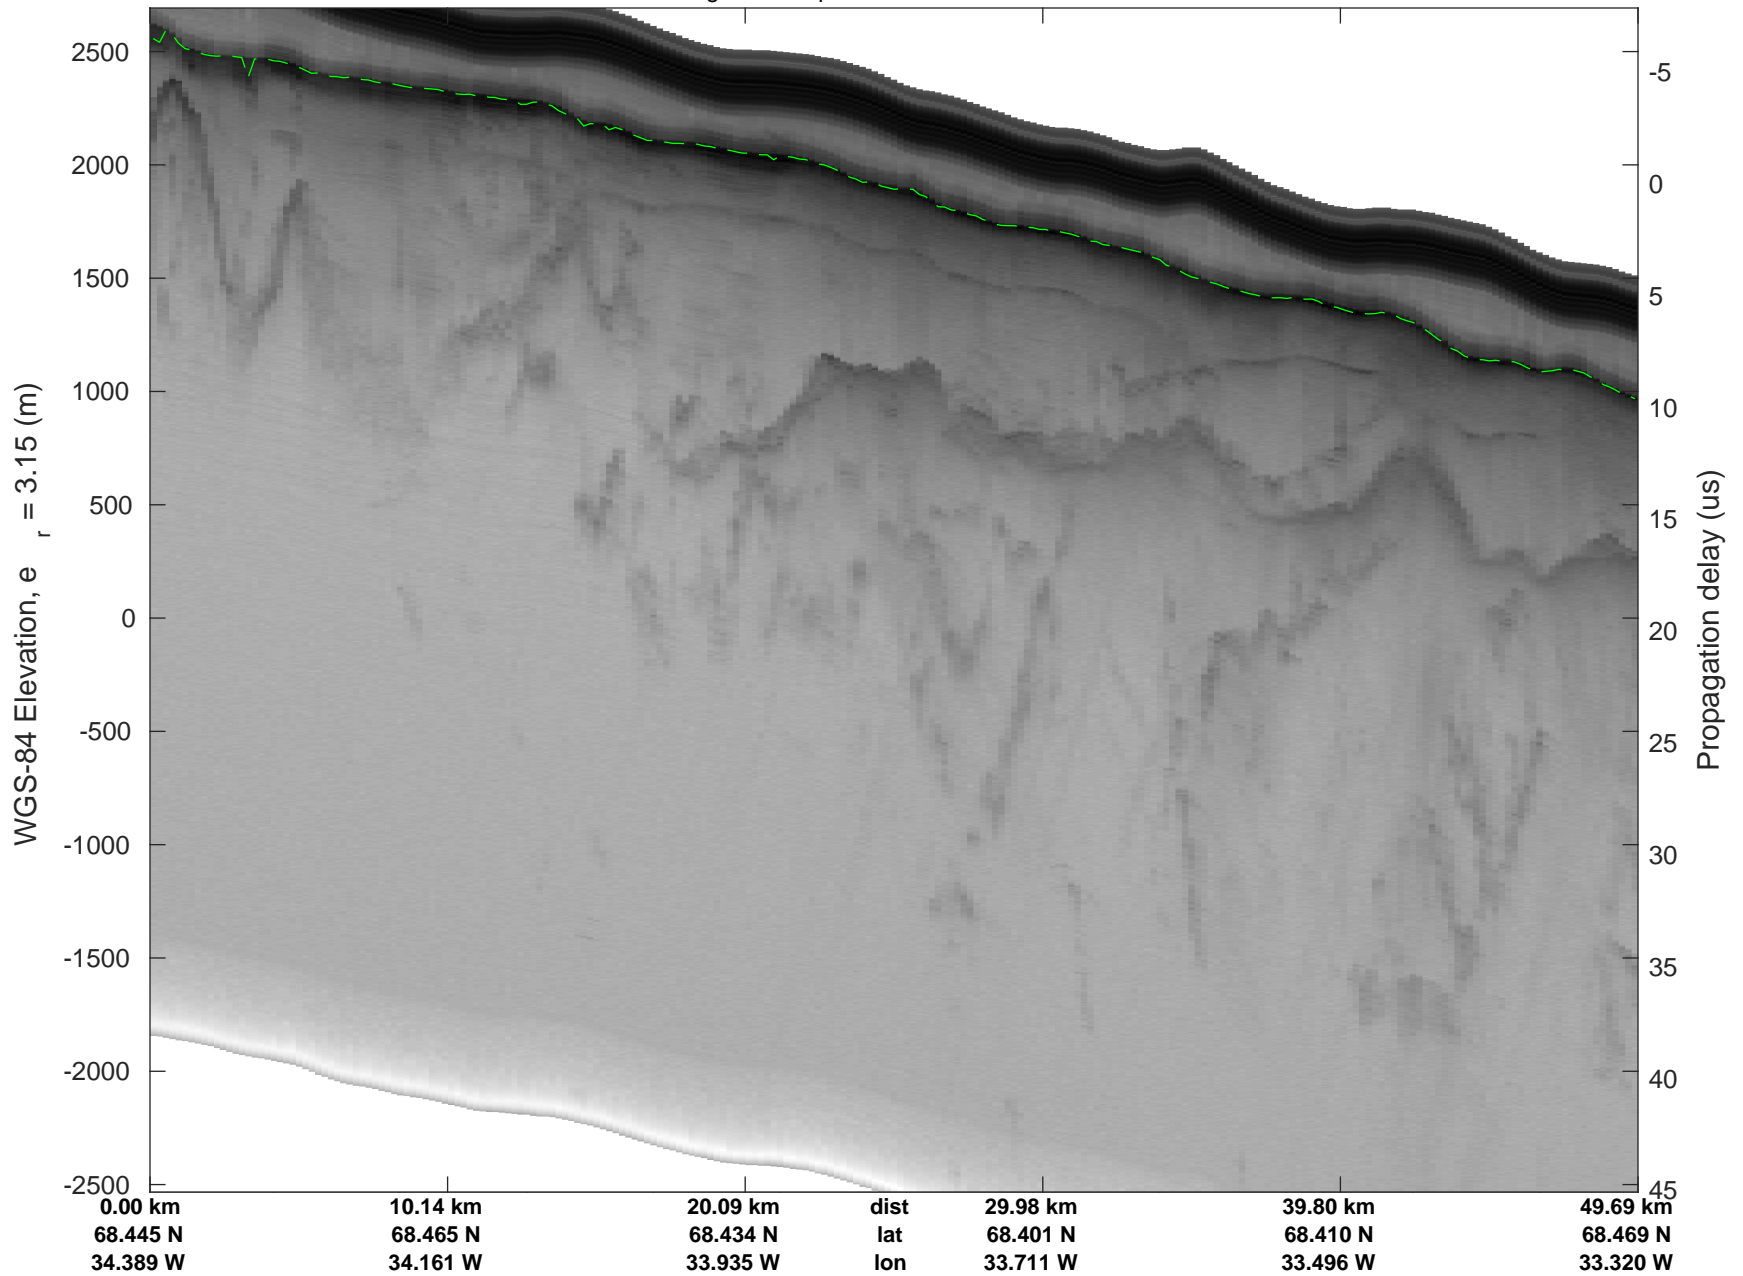

Helheim-Kangerlussuaq
 20180427_03_036
 Polar Stereograph 70N/-45E

rds 2018_Greenland_P3: "Helheim-Kangerlussuaq" 20180427_03_036: 16:21:36.0 to 16:27:46.4 GPS

rds 2018_Greenland_P3: "Helheim-Kangerlussuaq" 20180427_03_036: 16:21:36.0 to 16:27:46.4 GPS