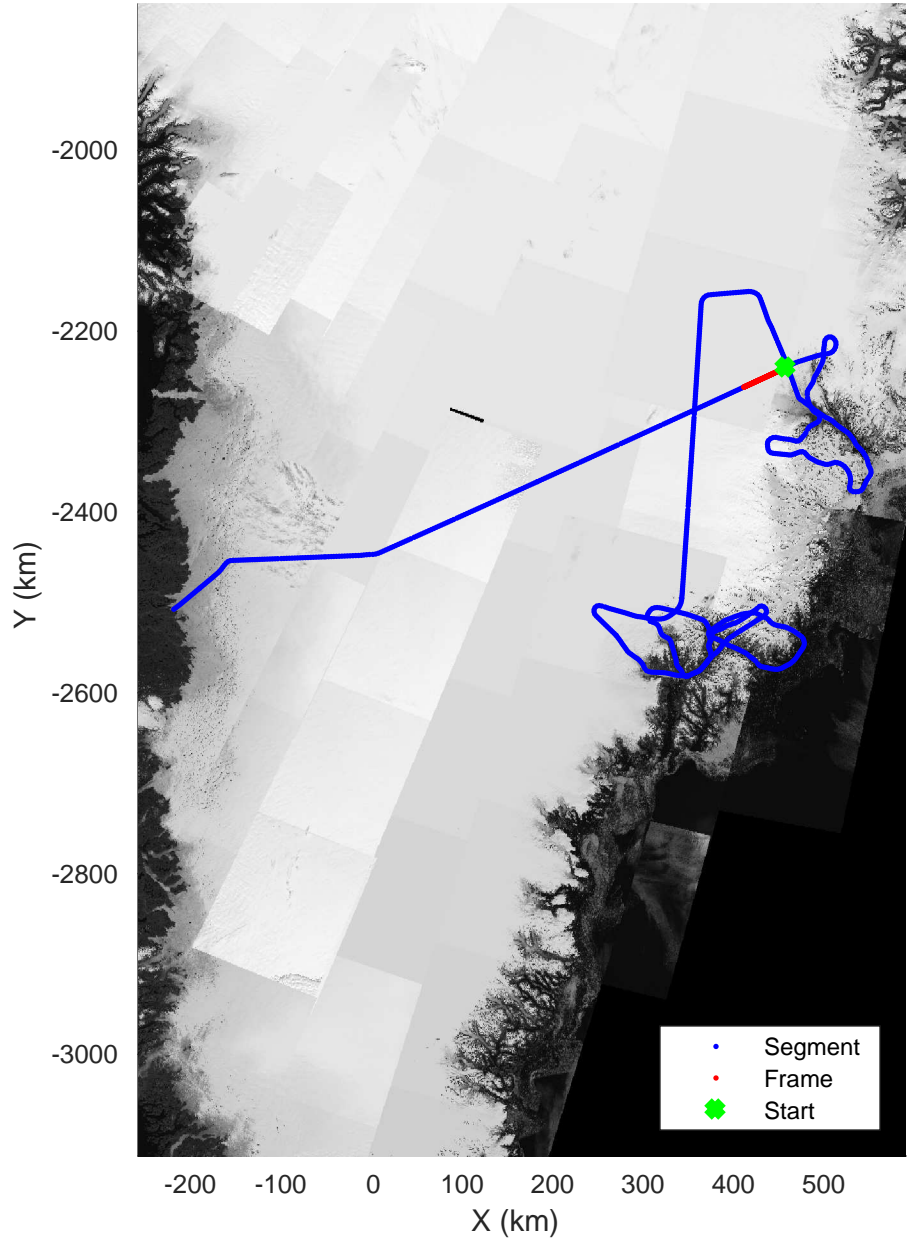

rds 2018_Greenland_P3: "Helheim-Kangerlussuaq" 20180427_03_040: 16:46:47.3 to 16:52:51.4 GPS

rds 2018_Greenland_P3: "Helheim-Kangerlussuaq" 20180427_03_040: 16:46:47.3 to 16:52:51.4 GPS

Helheim-Kangerlussuaq
20180427_03_041
Polar Stereograph 70N/-45E