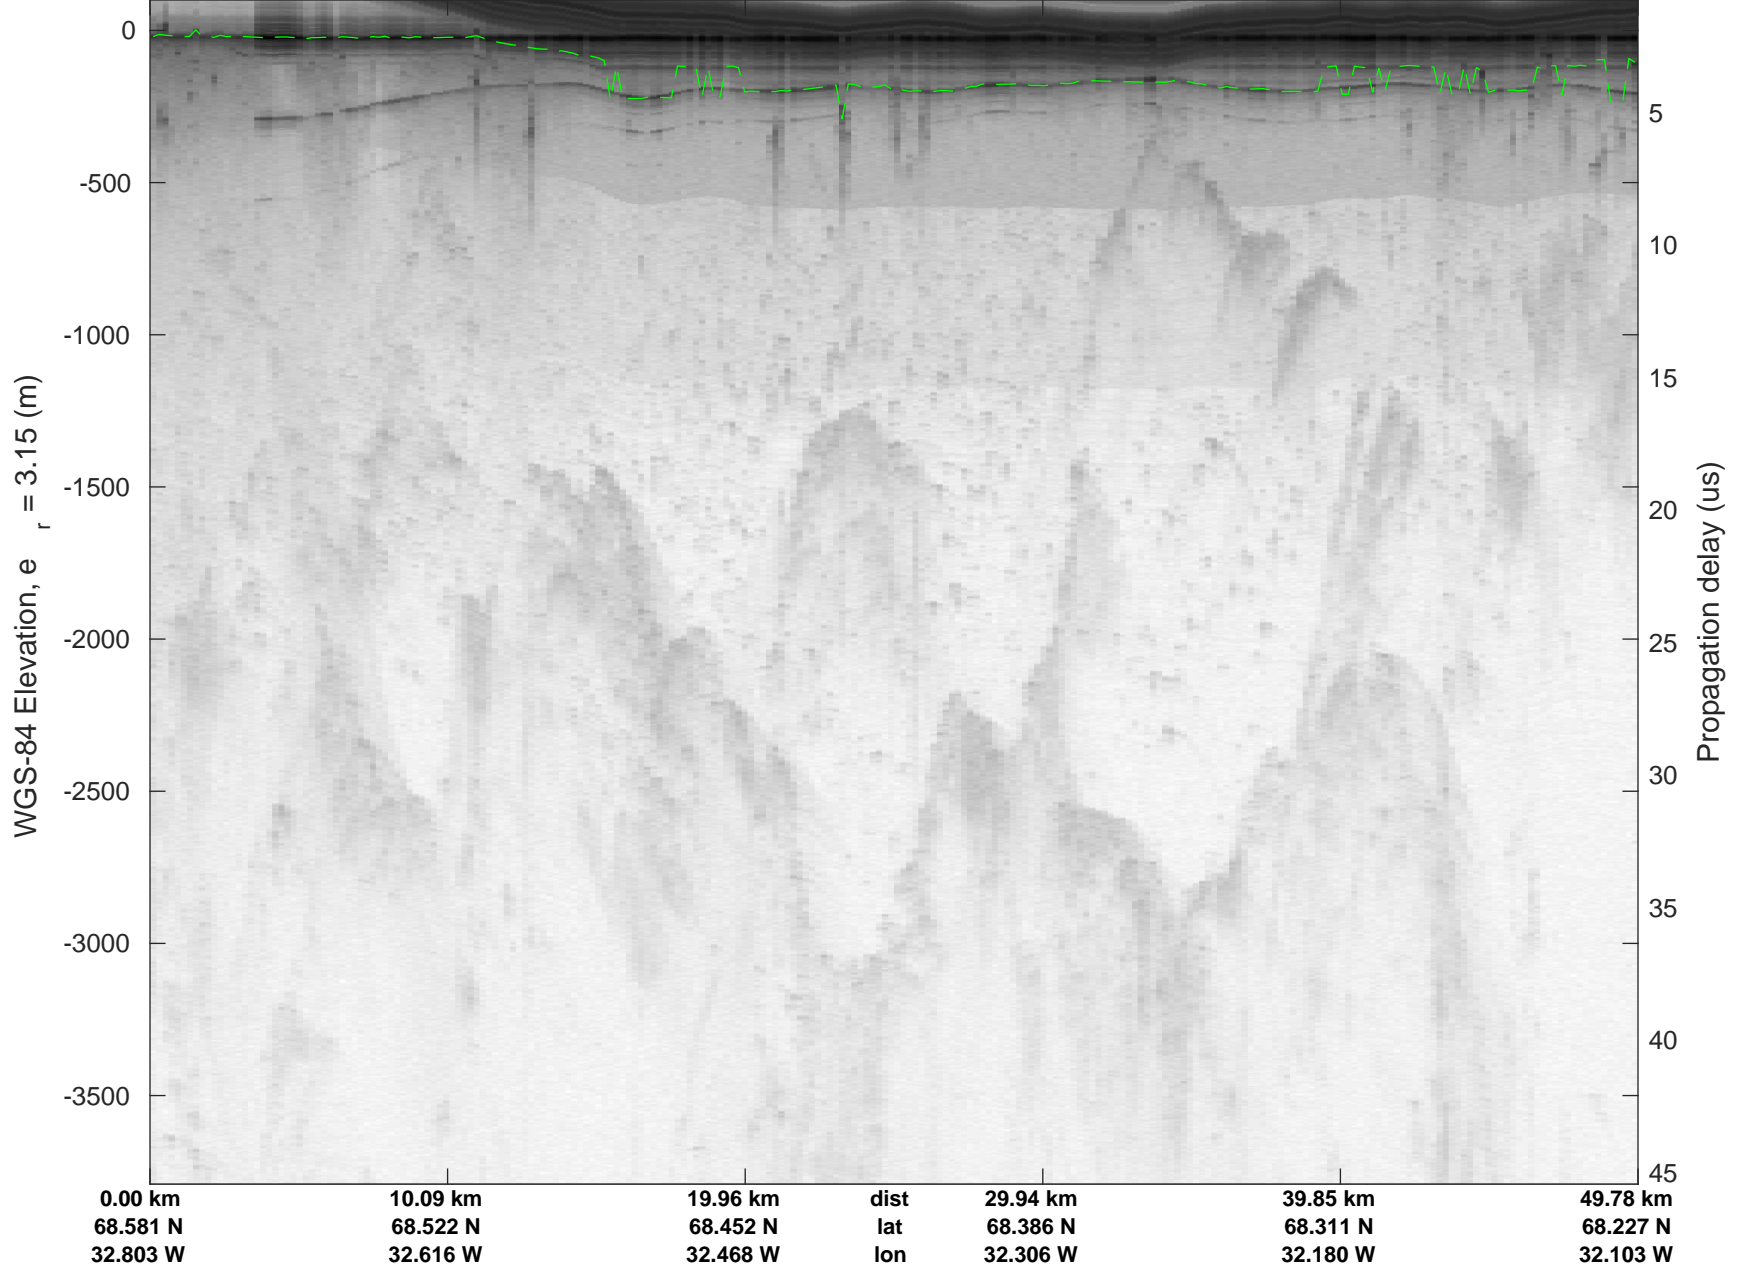

rds 2018_Greenland_P3: "Helheim-Kangerlussuaq" 20180427_03_031: 15:49:17.0 to 15:55:41.7 GPS