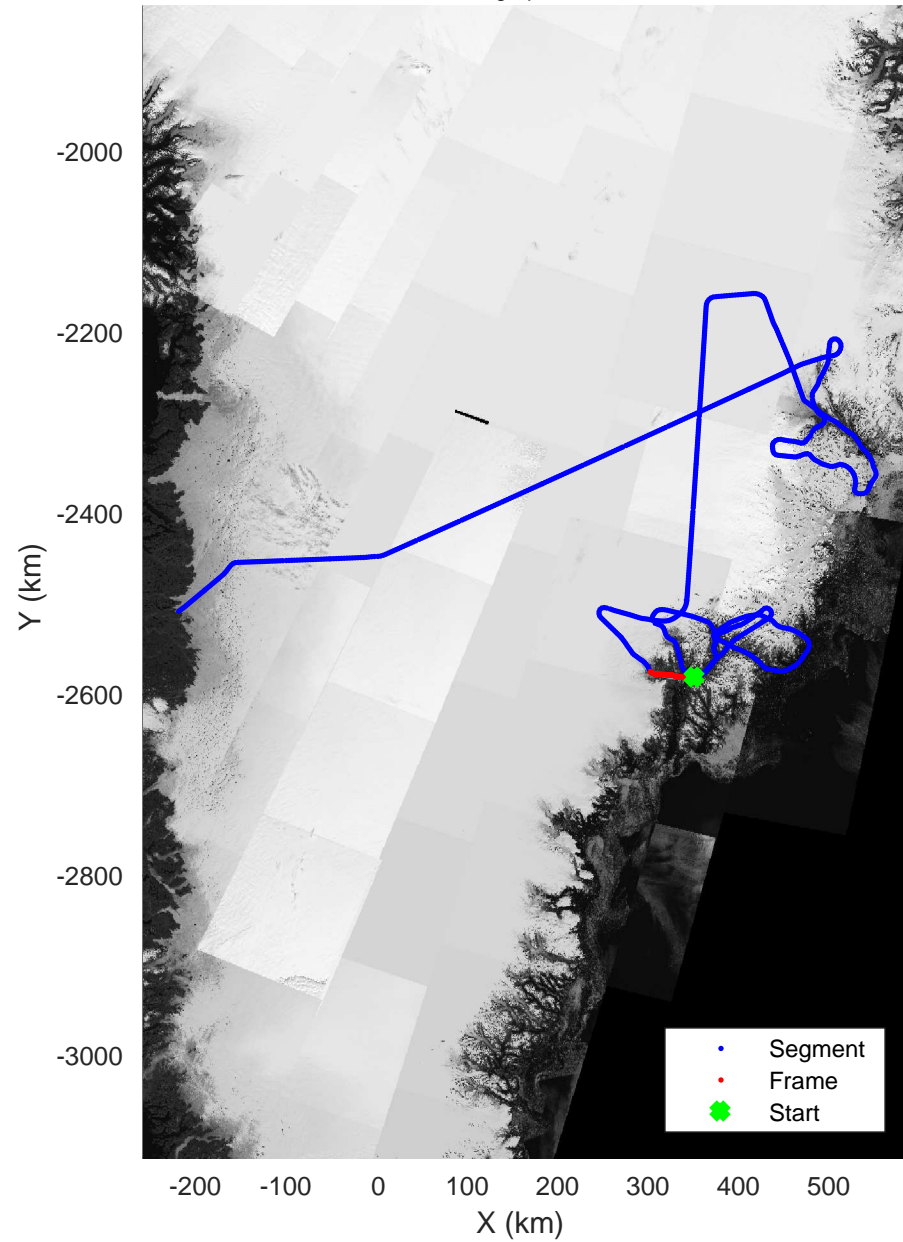

rds 2018_Greenland_P3: "Helheim-Kangerlussuaq" 20180427_03_014: 14:02:43.7 to 14:09:30.5 GPS

rds 2018_Greenland_P3: "Helheim-Kangerlussuaq" 20180427_03_014: 14:02:43.7 to 14:09:30.5 GPS

Helheim-Kangerlussuaq
20180427_03_015
Polar Stereograph 70N/-45E