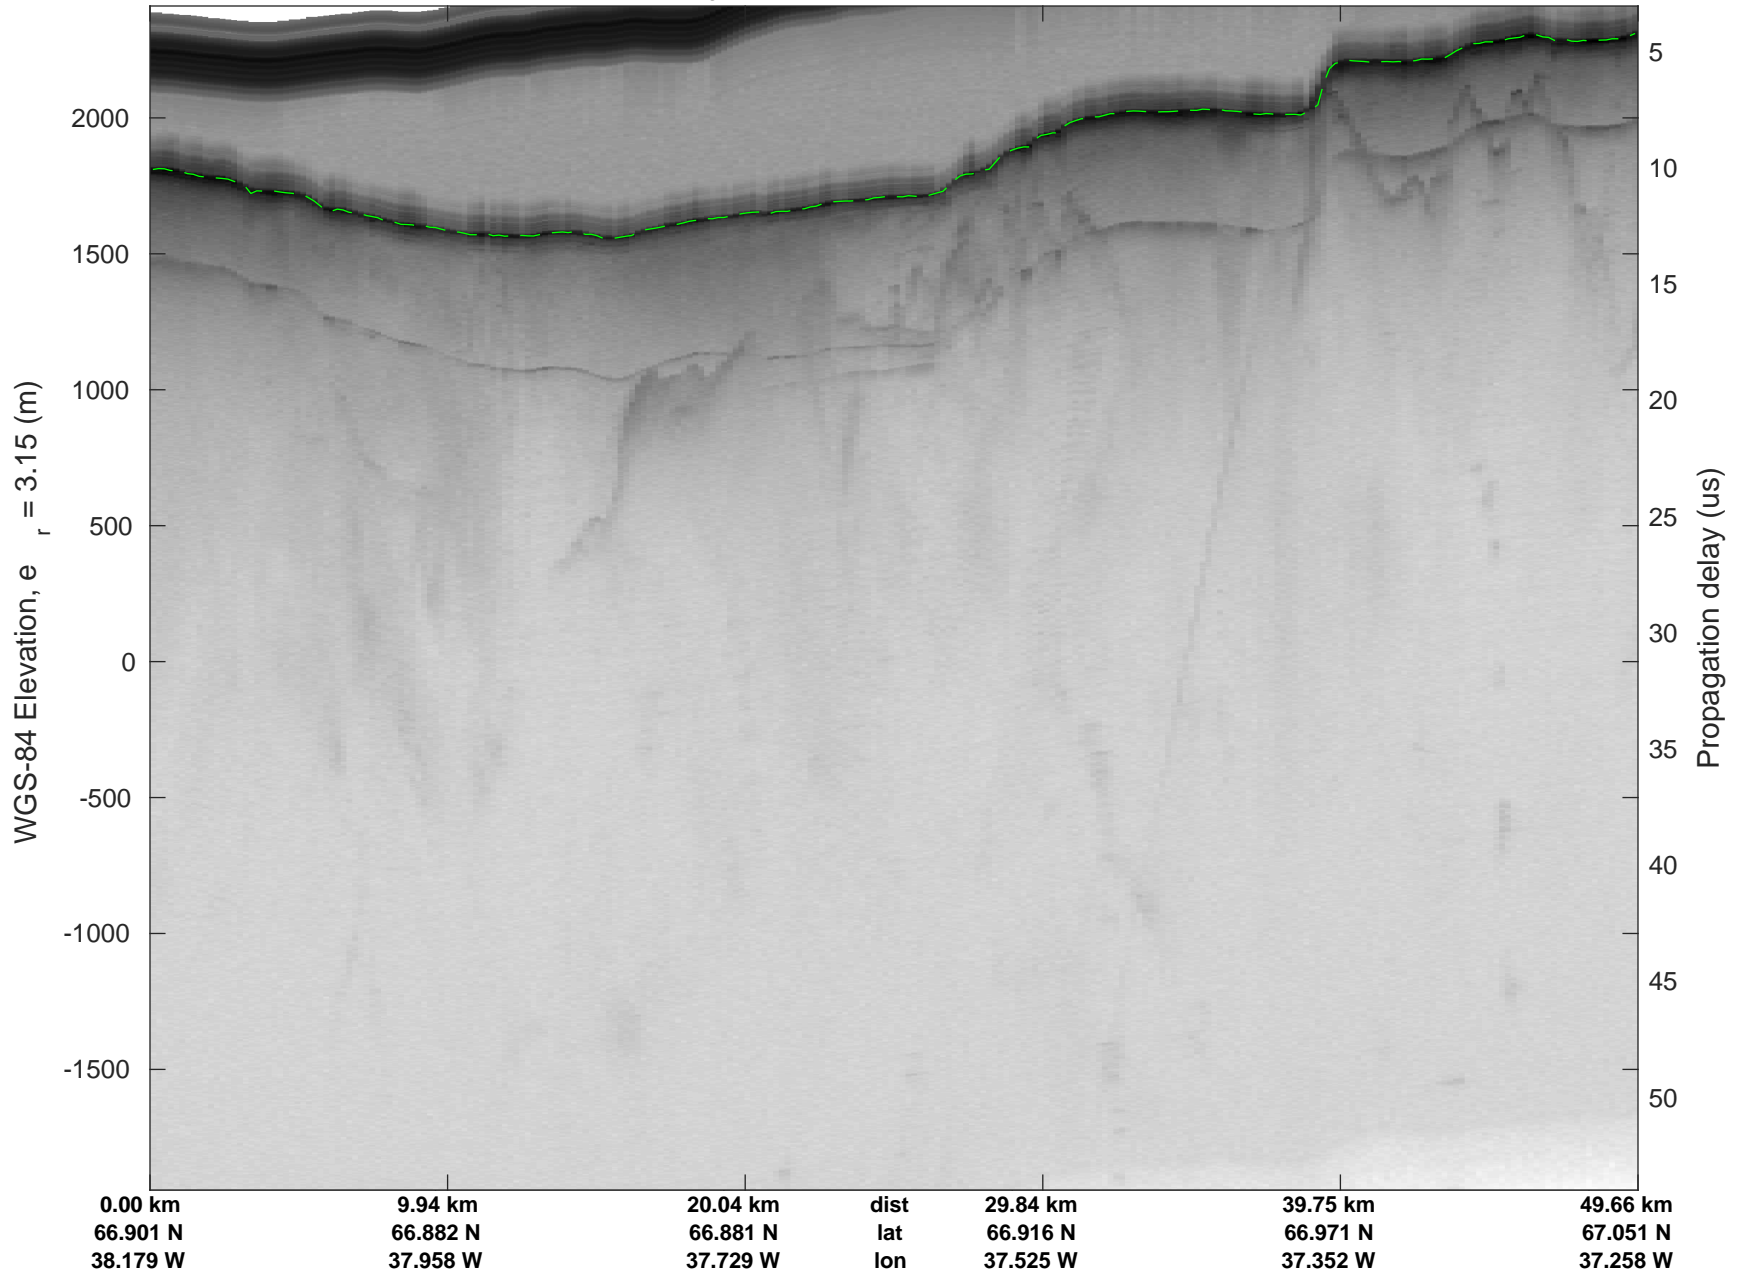

rds 2018_Greenland_P3: "Helheim-Kangerlussuaq" 20180427_03_019: 14:35:01.1 to 14:41:48.0 GPS