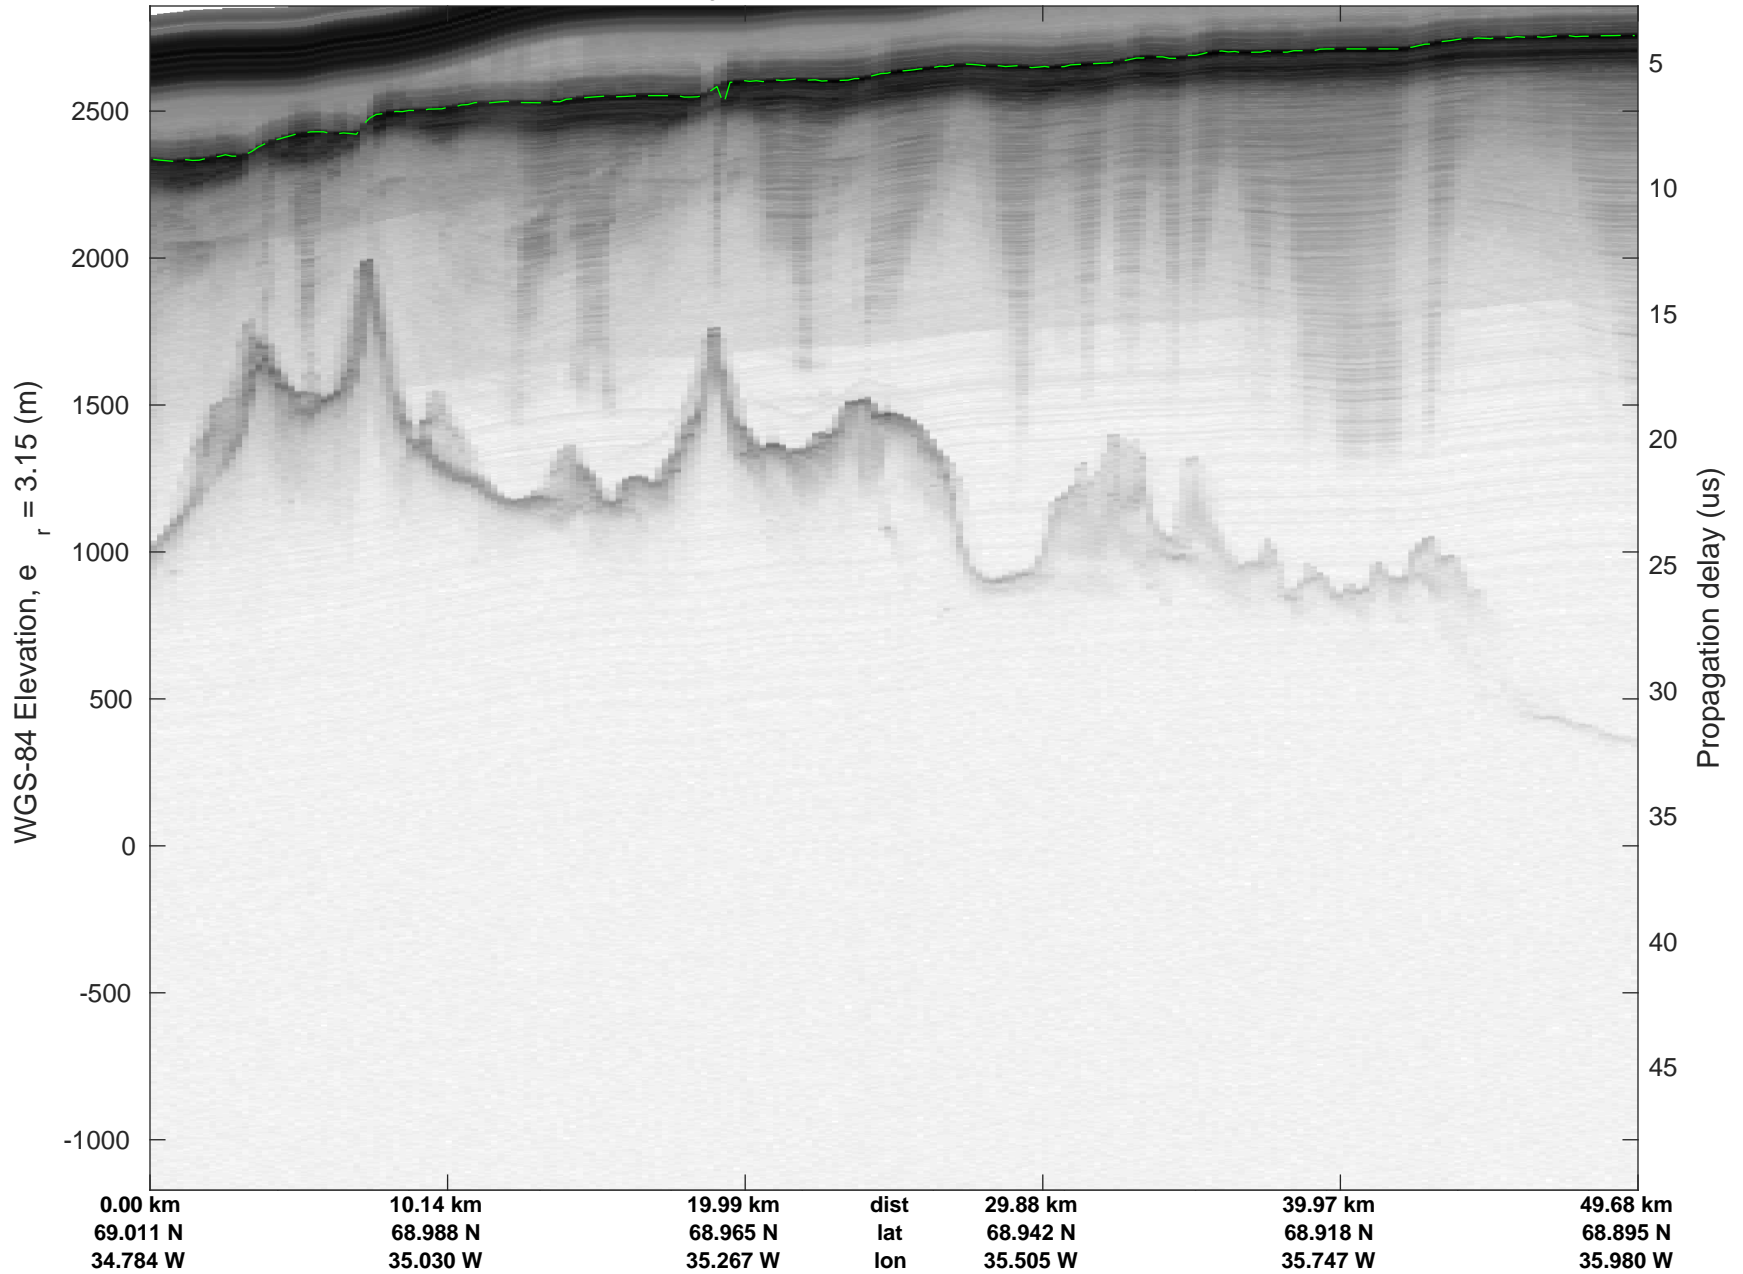

rds 2018_Greenland_P3: "Helheim-Kangerlussuaq" 20180427_03_042: 16:59:20.2 to 17:05:18.0 GPS