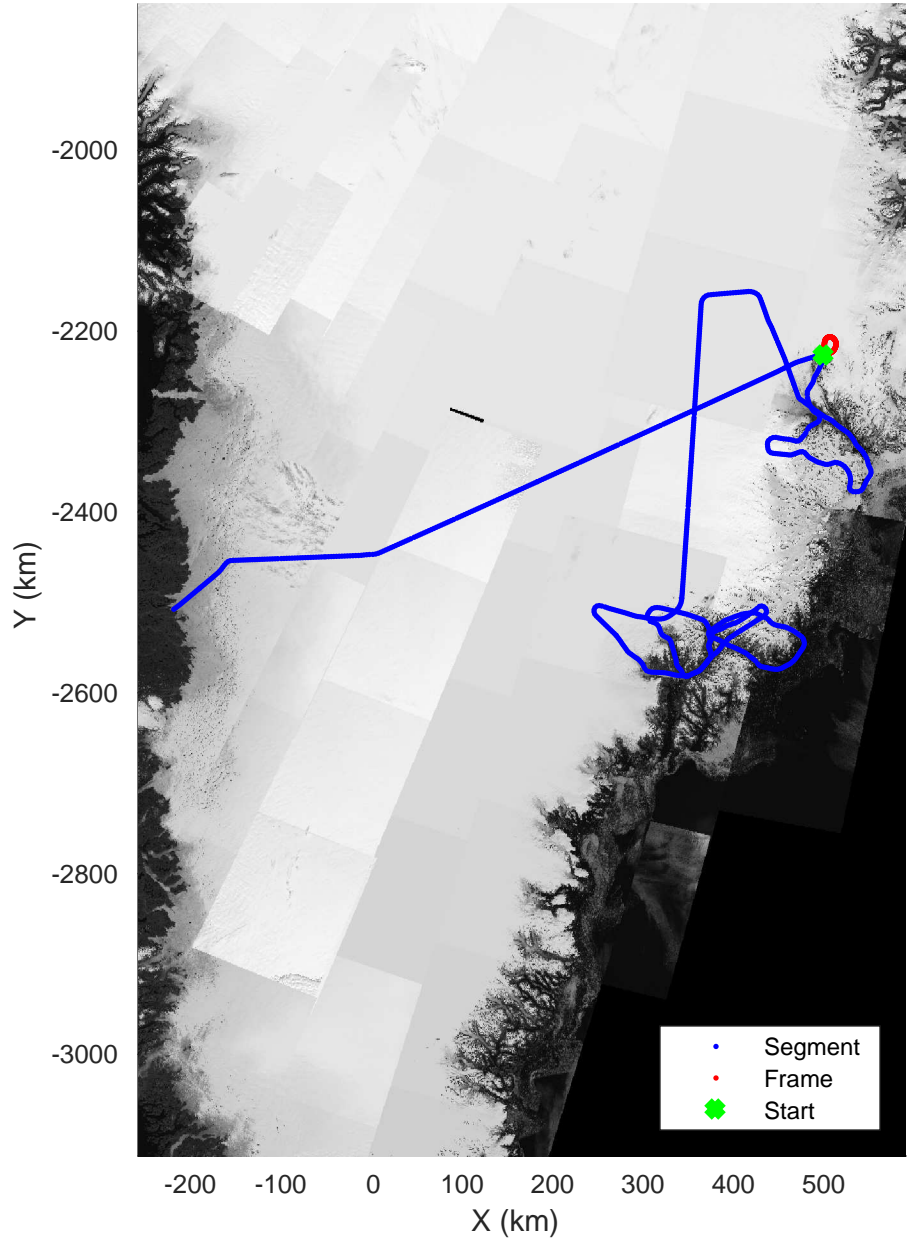

rds 2018_Greenland_P3: "Helheim-Kangerlussuaq" 20180427_03_038: 16:34:27.8 to 16:40:35.1 GPS

rds 2018_Greenland_P3: "Helheim-Kangerlussuaq" 20180427_03_038: 16:34:27.8 to 16:40:35.1 GPS

Helheim-Kangerlussuaq
20180427_03_039
Polar Stereograph 70N/-45E