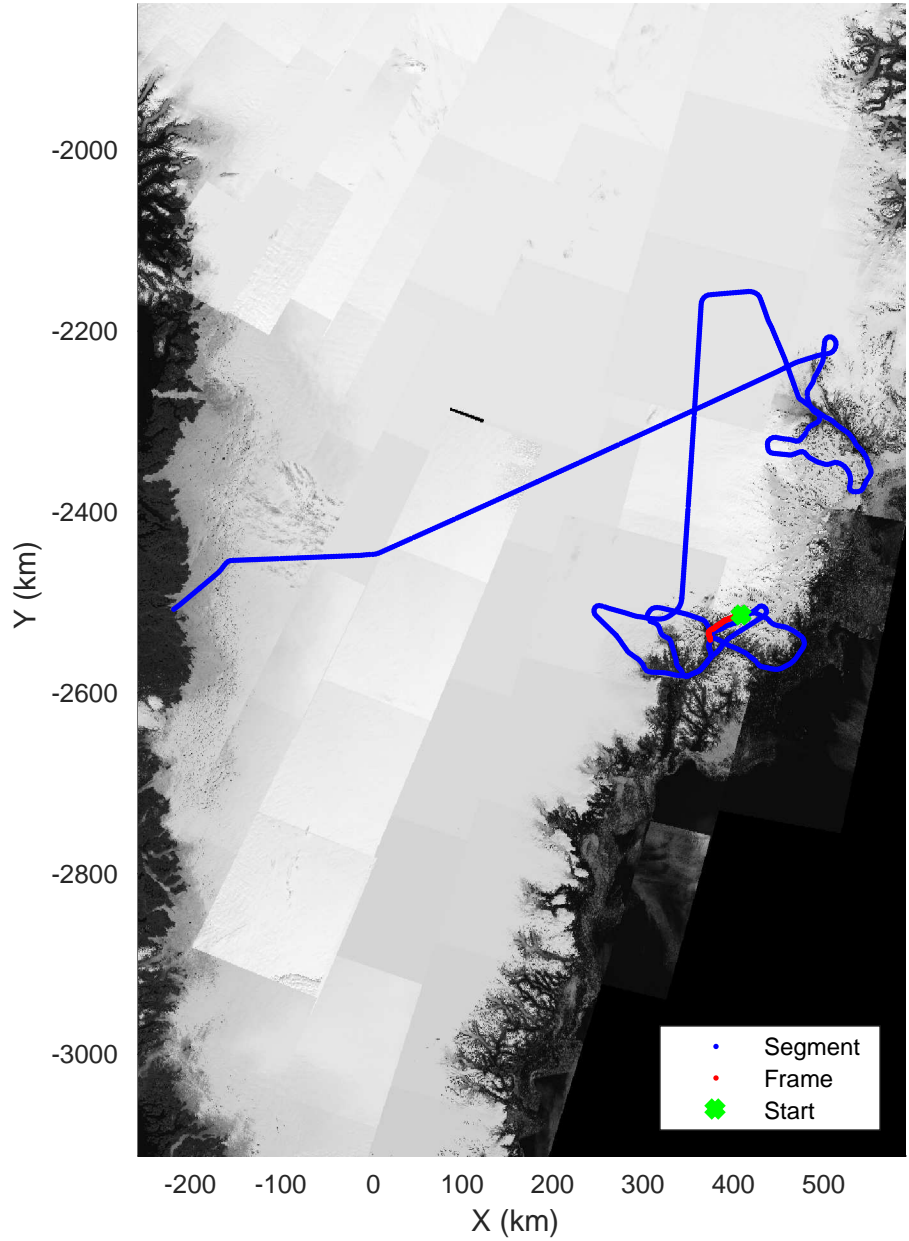

rds 2018_Greenland_P3: "Helheim-Kangerlussuaq" 20180427_03_012: 13:49:55.1 to 13:56:15.1 GPS

rds 2018_Greenland_P3: "Helheim-Kangerlussuaq" 20180427_03_012: 13:49:55.1 to 13:56:15.1 GPS

Helheim-Kangerlussuaq
20180427_03_013
Polar Stereograph 70N/-45E