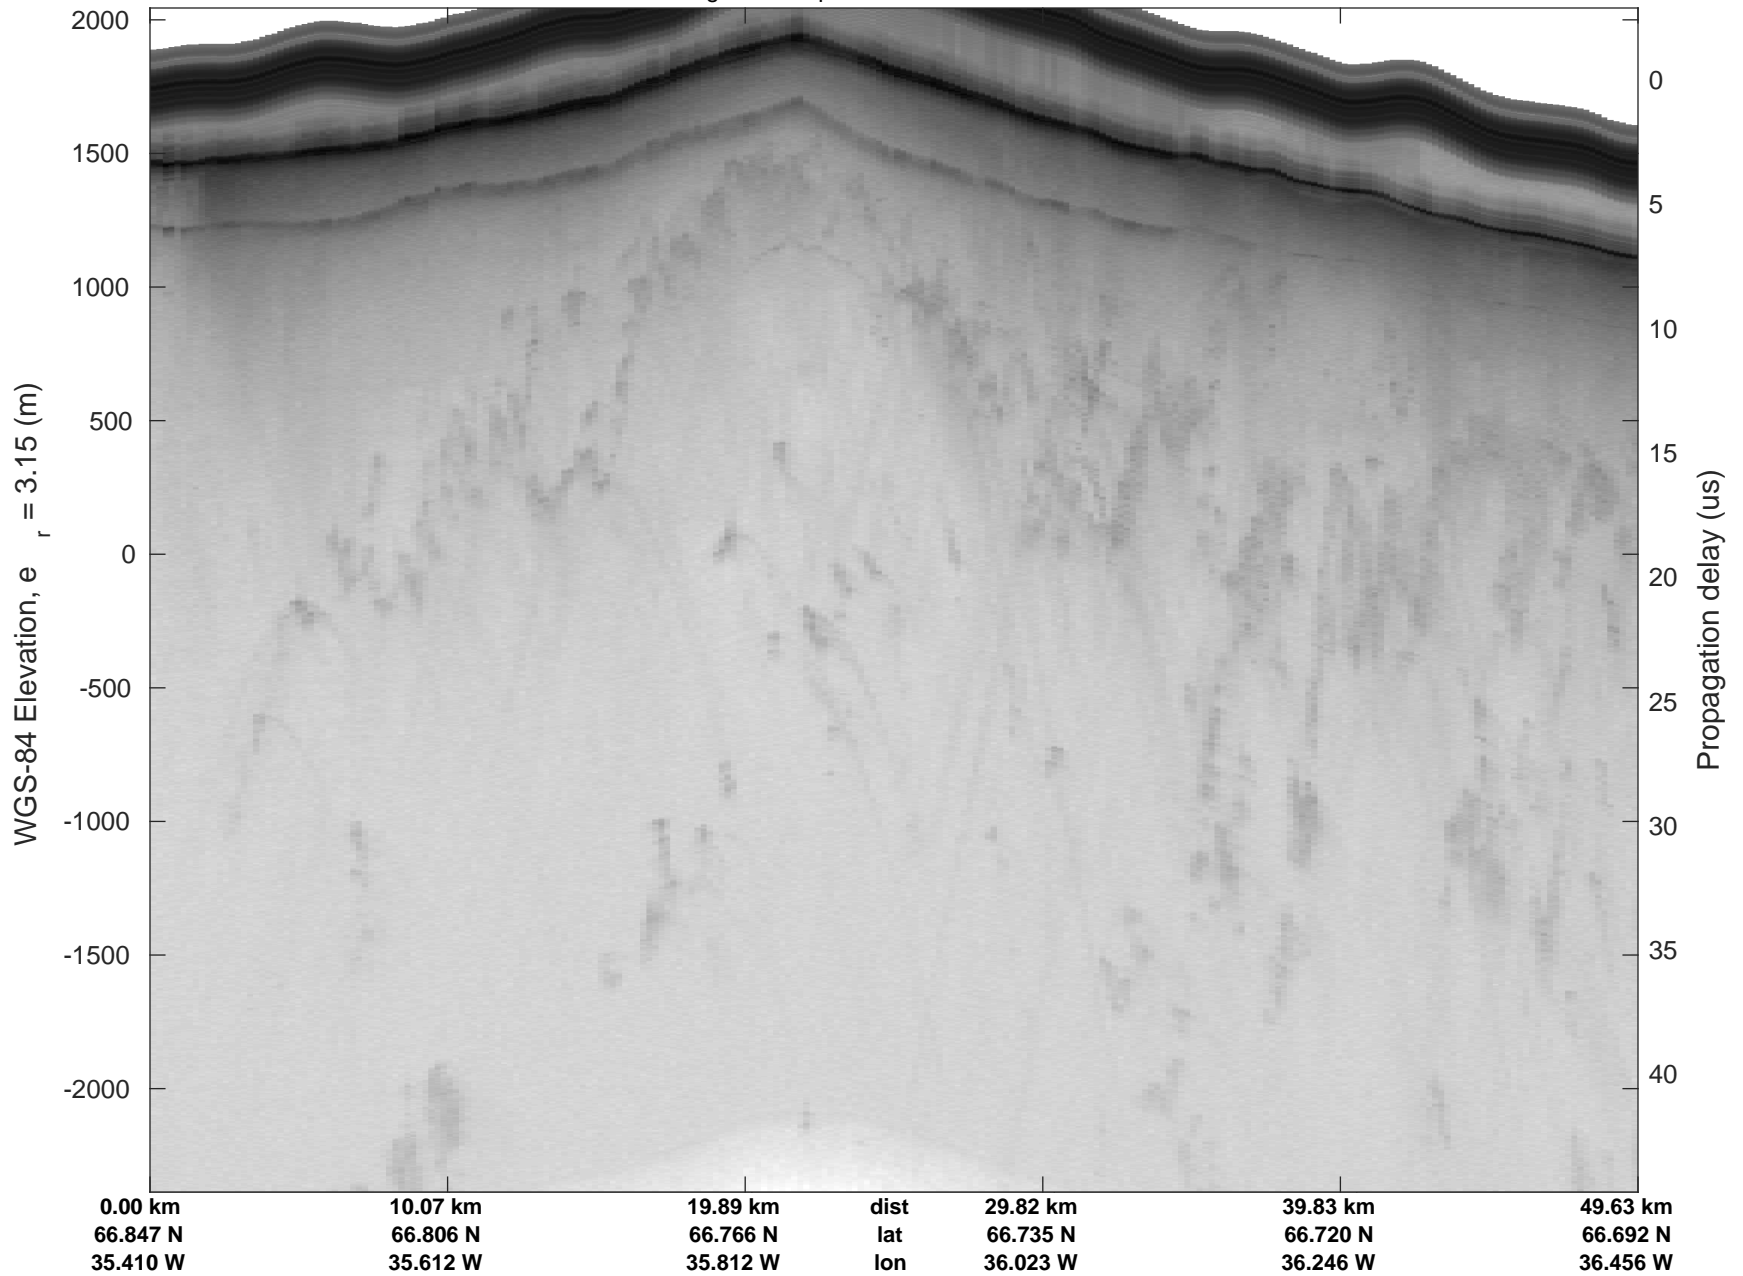

rds 2018_Greenland_P3: "Helheim-Kangerlussuaq" 20180427_03_003: 12:50:44.0 to 12:57:11.9 GPS