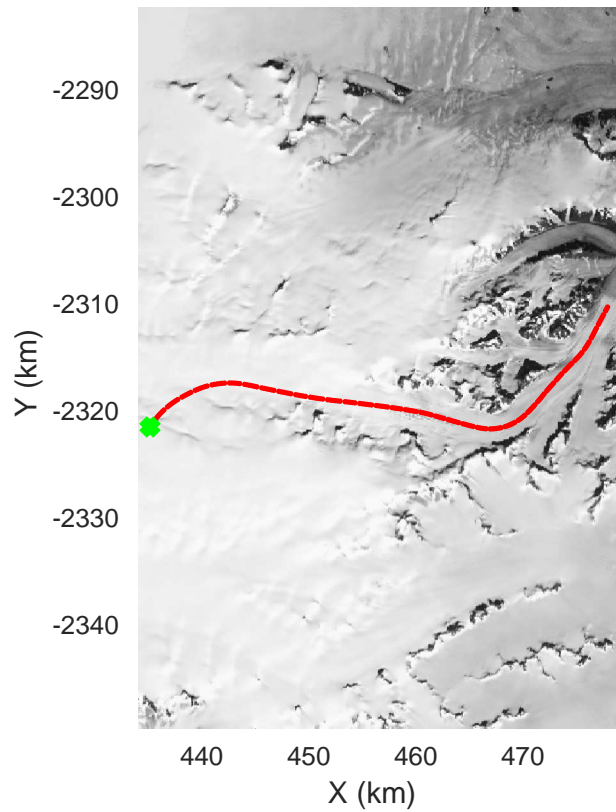

rds 2018_Greenland_P3: "Helheim-Kangerlussuaq" 20180427_03_034: 16:08:36.7 to 16:14:55.0 GPS

rds 2018_Greenland_P3: "Helheim-Kangerlussuaq" 20180427_03_035: 16:14:57.5 to 16:21:33.3 GPS

rds 2018_Greenland_P3: "Helheim-Kangerlussuaq" 20180427_03_035: 16:14:57.5 to 16:21:33.3 GPS