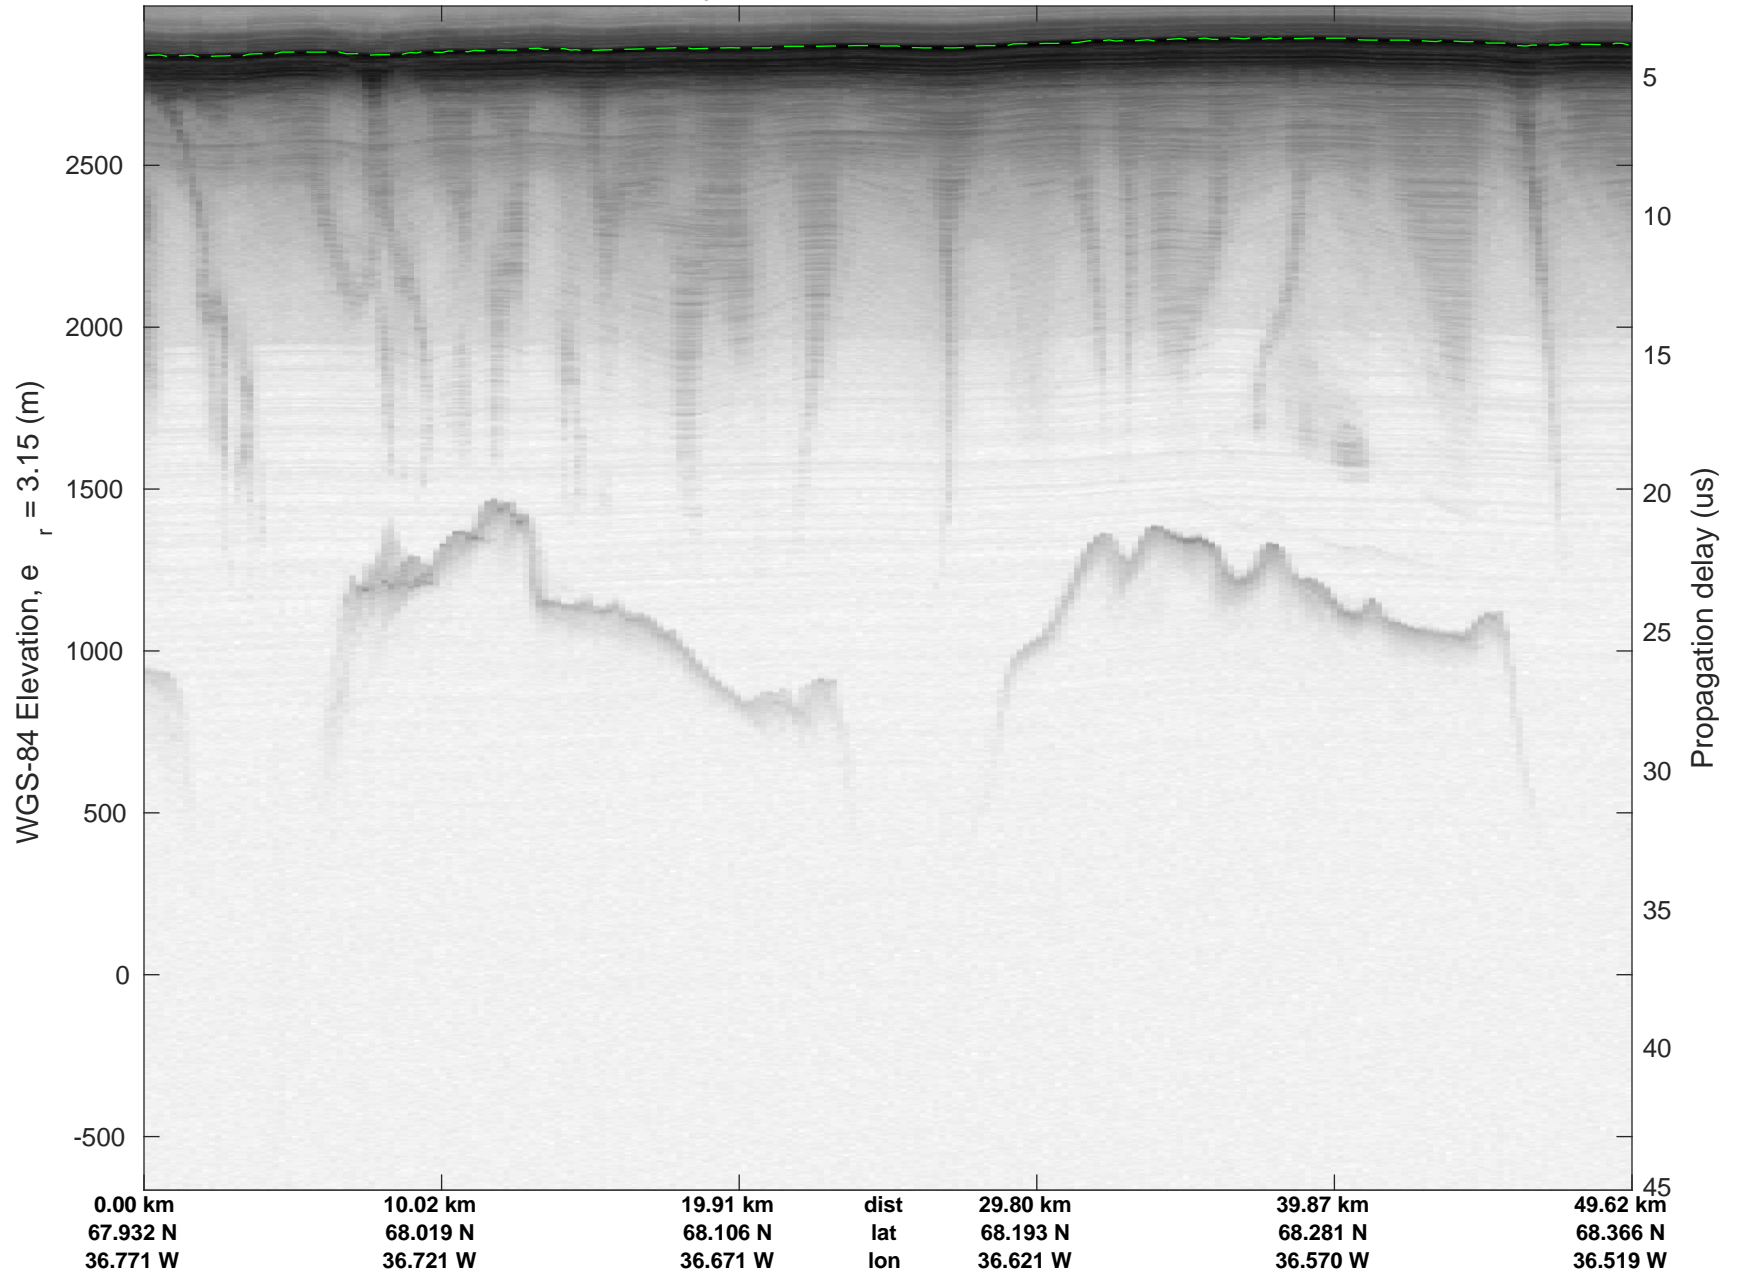

rds 2018_Greenland_P3: "Helheim-Kangerlussuaq" 20180427_03_022: 14:54:24.1 to 15:00:29.8 GPS