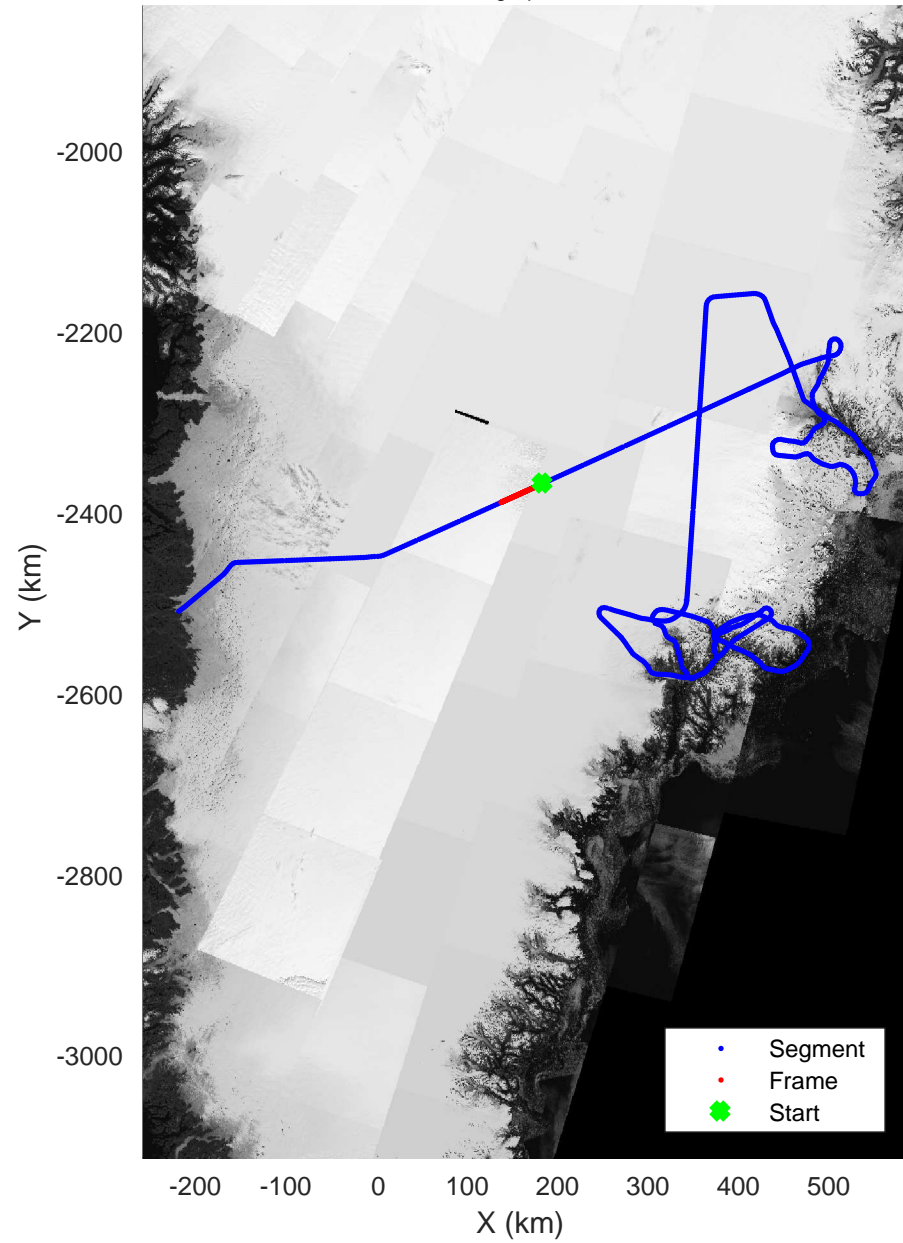

rds 2018_Greenland_P3: "Helheim-Kangerlussuaq" 20180427_03_046: 17:22:21.4 to 17:27:58.6 GPS

rds 2018_Greenland_P3: "Helheim-Kangerlussuaq" 20180427_03_046: 17:22:21.4 to 17:27:58.6 GPS

Helheim-Kangerlussuaq
 20180427_03_047
 Polar Stereograph 70N/-45E