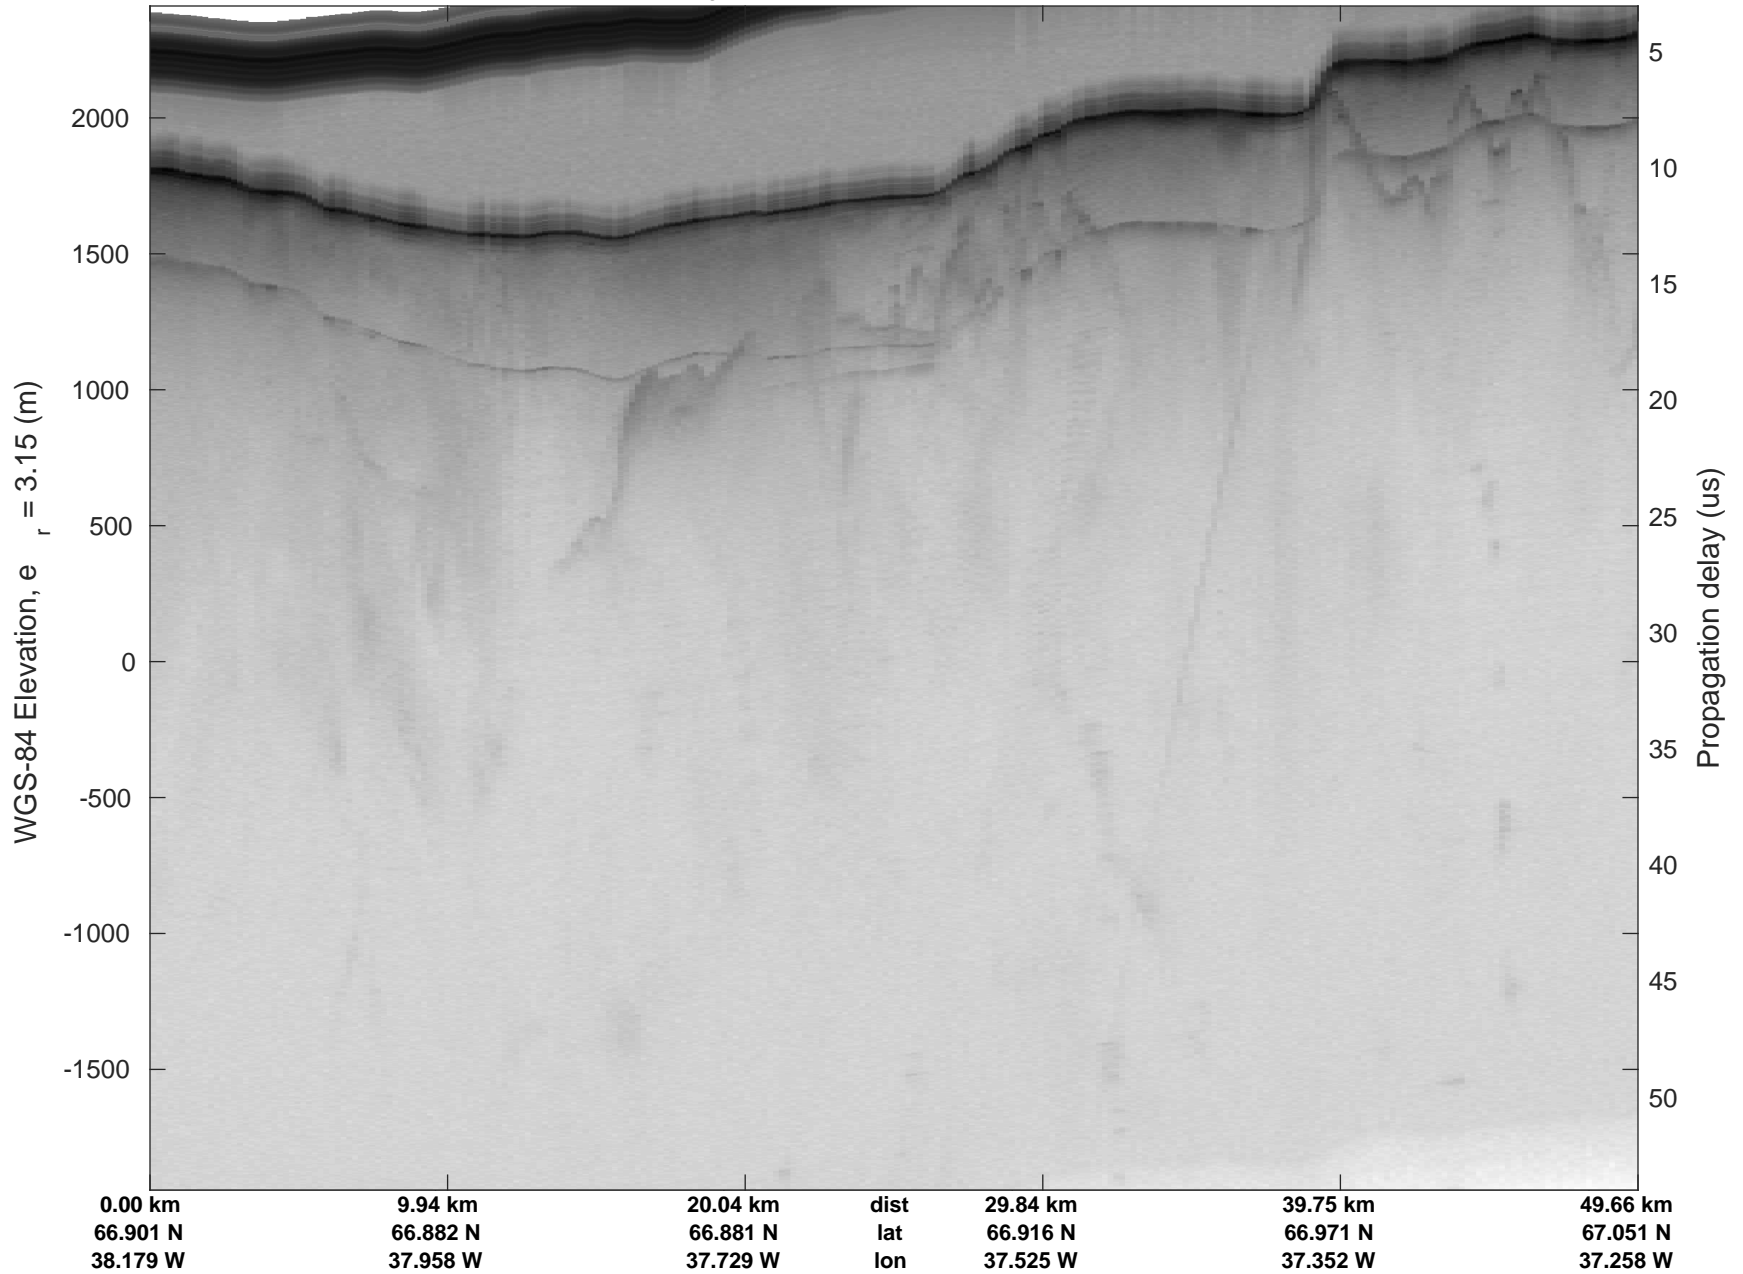

rds 2018_Greenland_P3: "Helheim-Kangerlussuaq" 20180427_03_018: 14:28:35.6 to 14:34:58.8 GPS

Helheim-Kangerlussuaq
20180427_03_019
Polar Stereograph 70N/-45E

rds 2018_Greenland_P3: "Helheim-Kangerlussuaq" 20180427_03_019: 14:35:01.1 to 14:41:48.0 GPS