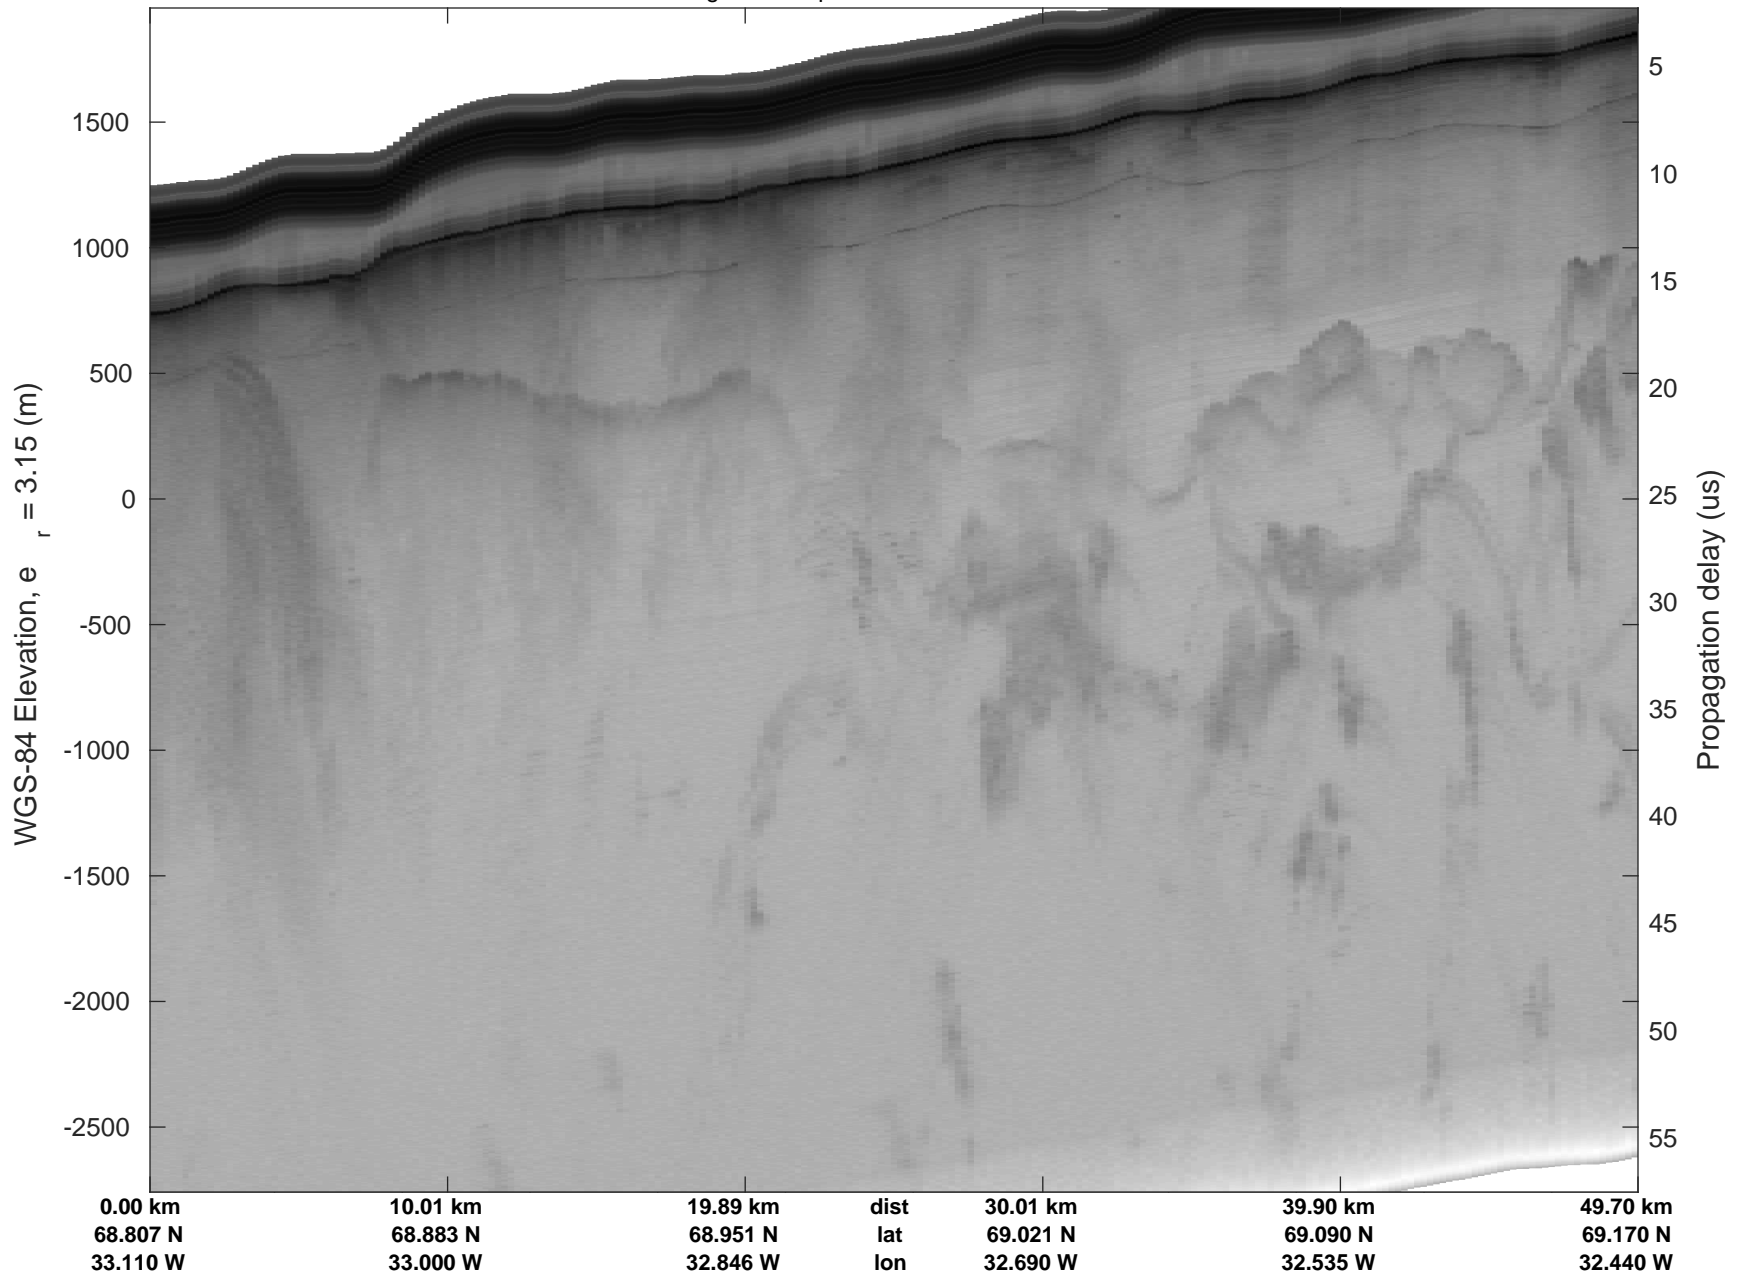

rds 2018_Greenland_P3: "Helheim-Kangerlussuaq" 20180427_03_038: 16:34:27.8 to 16:40:35.1 GPS