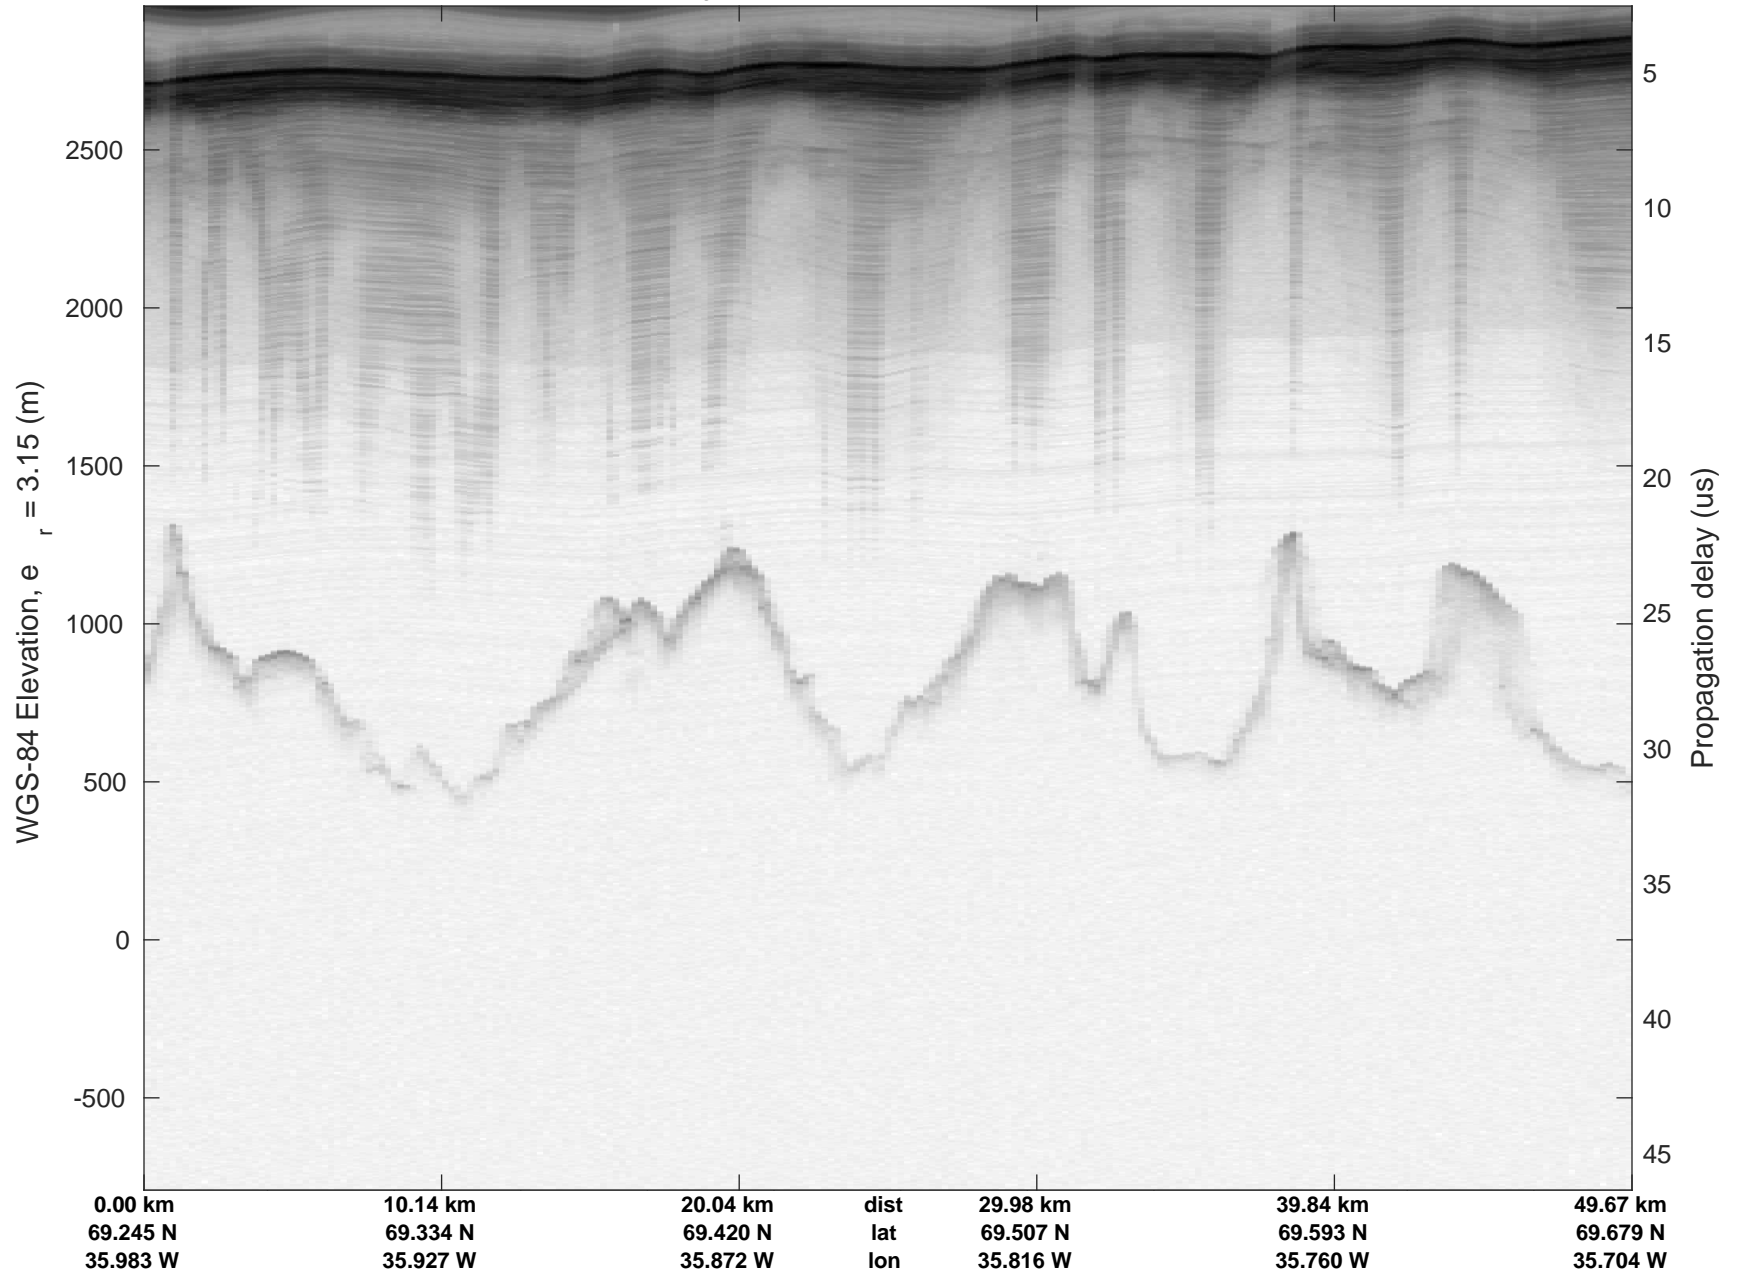

rds 2018_Greenland_P3: "Helheim-Kangerlussuaq" 20180427_03_024: 15:06:34.0 to 15:12:34.9 GPS

Helheim-Kangerlussuaq
20180427_03_025
Polar Stereograph 70N/-45E

rds 2018_Greenland_P3: "Helheim-Kangerlussuaq" 20180427_03_025: 15:12:37.6 to 15:18:48.1 GPS