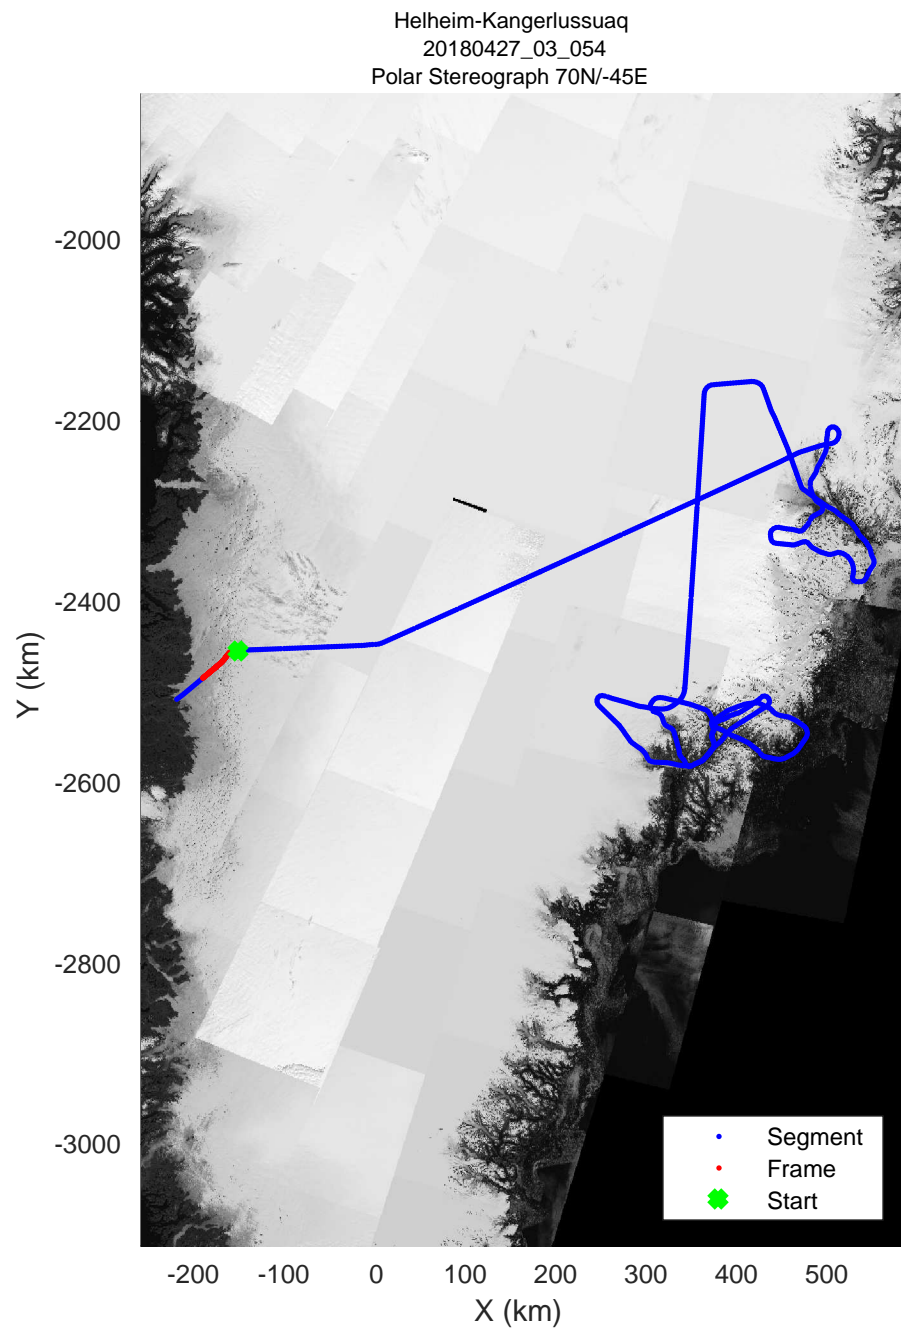

Helheim-Kangerlussuaq
20180427_03_053
Polar Stereograph 70N/-45E

rds 2018_Greenland_P3: "Helheim-Kangerlussuaq" 20180427_03_053: 18:02:09.2 to 18:08:21.3 GPS

rds 2018_Greenland_P3: "Helheim-Kangerlussuaq" 20180427_03_053: 18:02:09.2 to 18:08:21.3 GPS