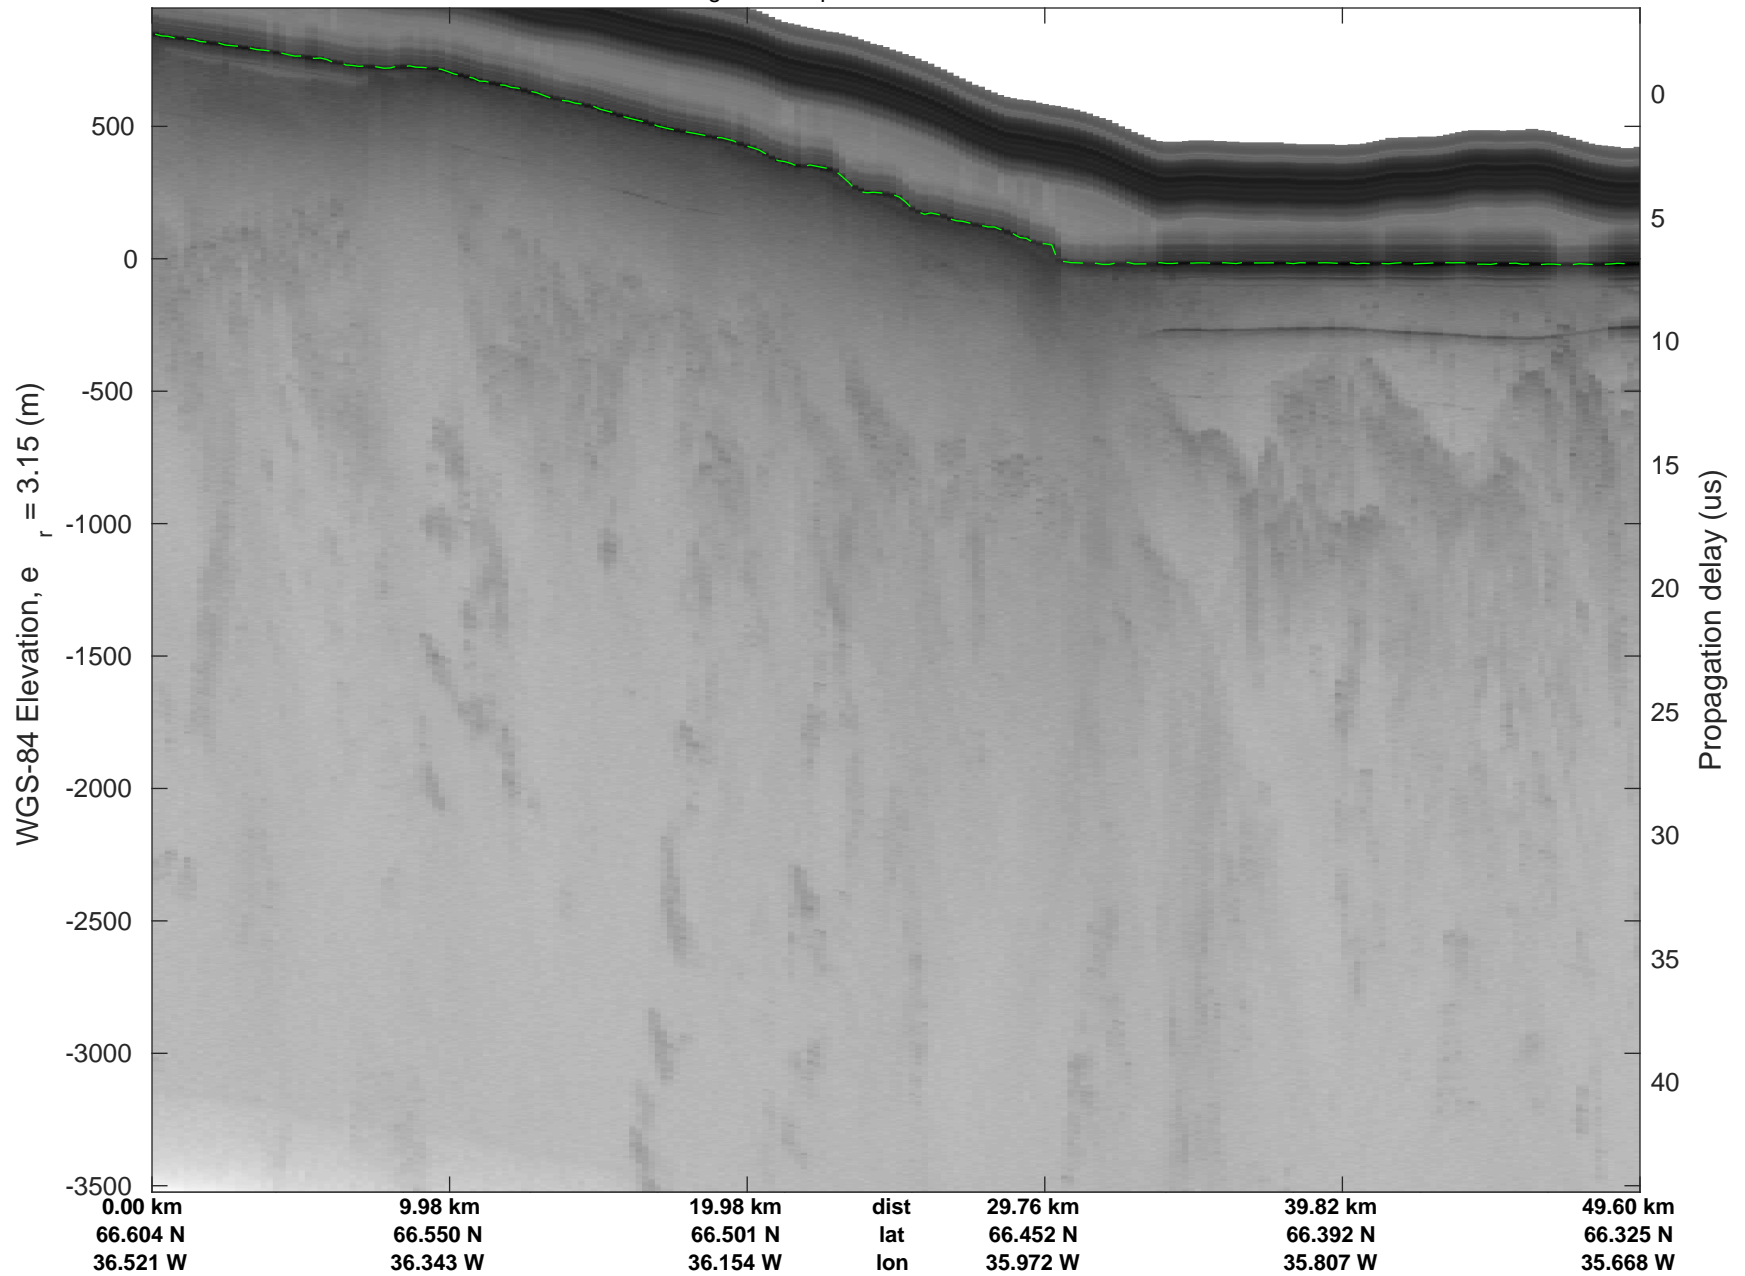

rds 2018_Greenland_P3: "Helheim-Kangerlussuaq" 20180427_03_009: 13:29:39.4 to 13:35:48.3 GPS