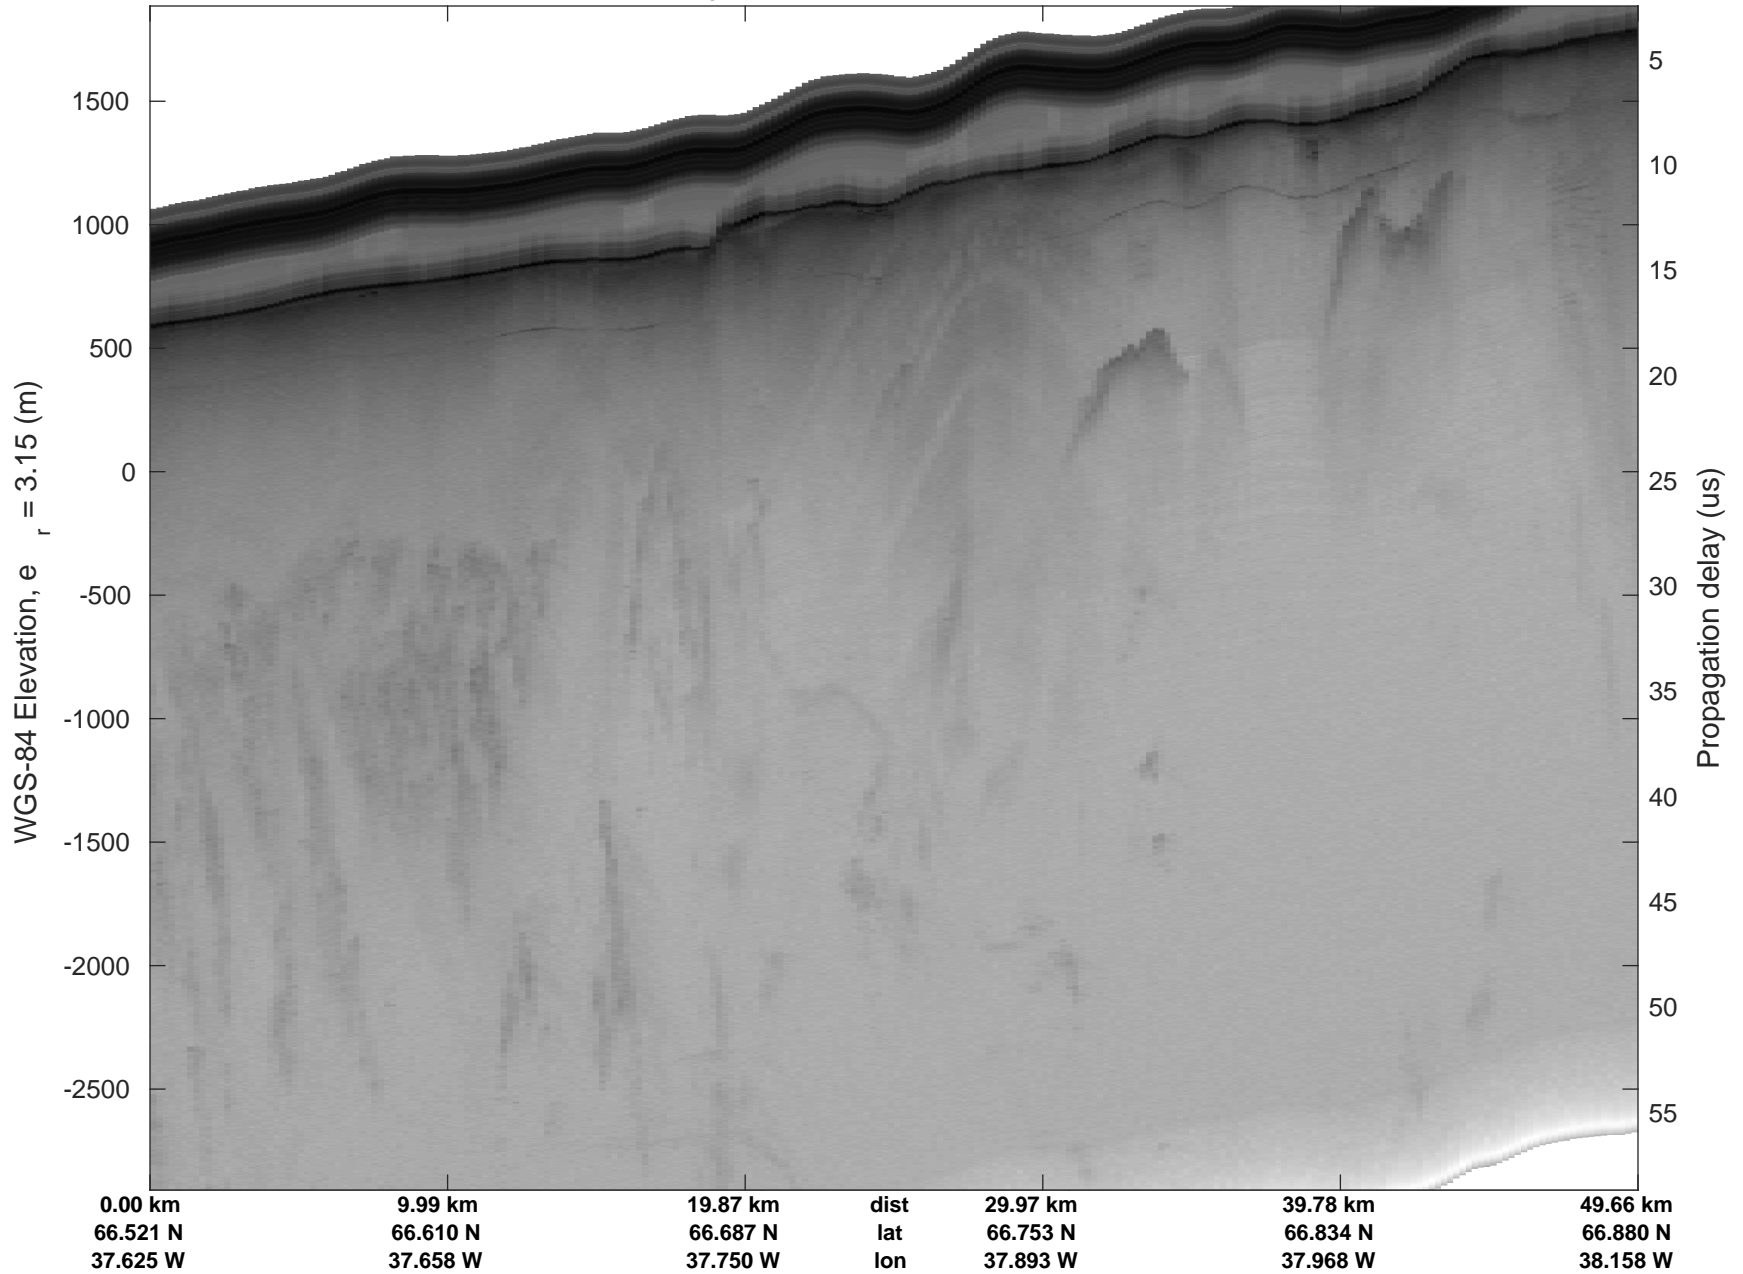

rds 2018_Greenland_P3: "Helheim-Kangerlussuaq" 20180427_03_006: 13:10:23.4 to 13:16:45.0 GPS

Helheim-Kangerlussuaq
20180427_03_007
Polar Stereograph 70N/-45E

rds 2018_Greenland_P3: "Helheim-Kangerlussuaq" 20180427_03_007: 13:16:47.8 to 13:23:17.2 GPS