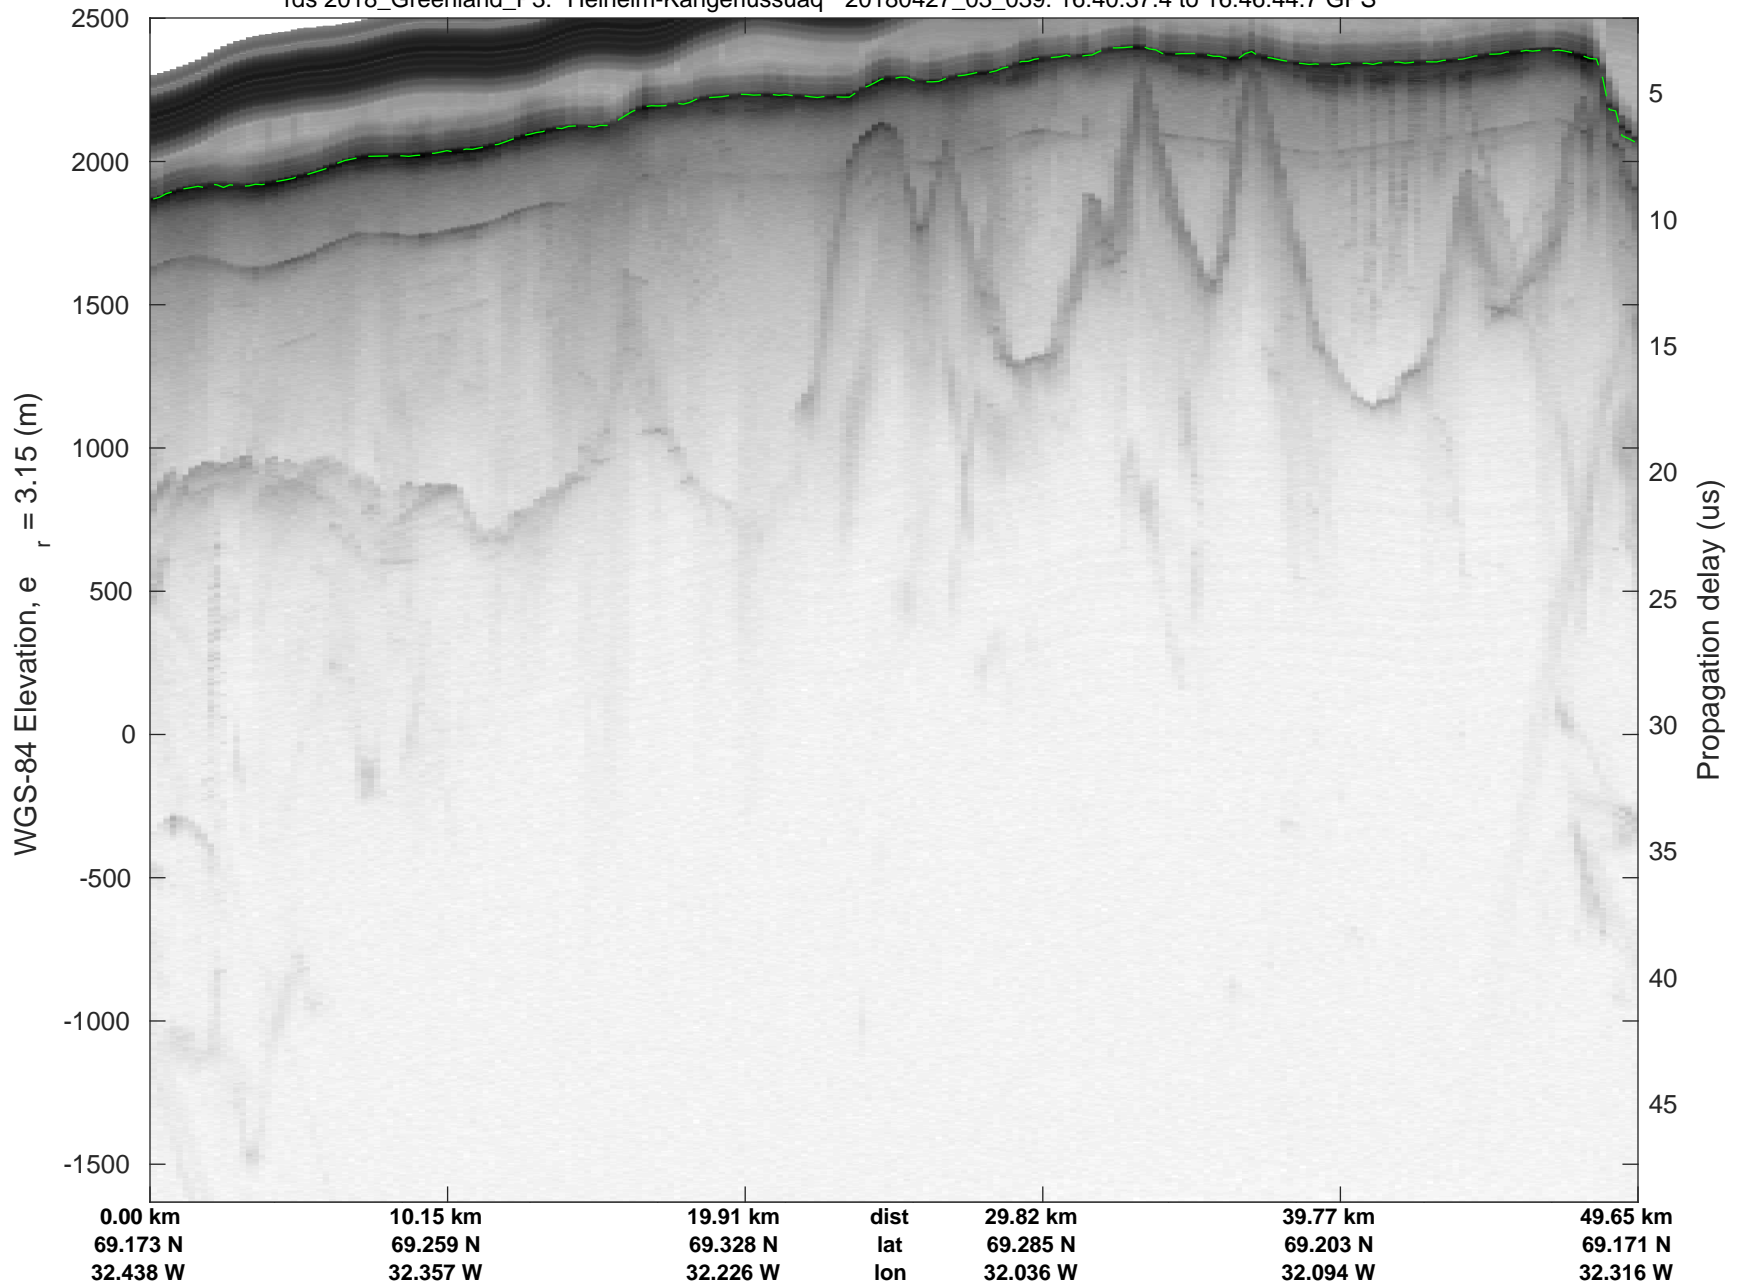

rds 2018_Greenland_P3: "Helheim-Kangerlussuaq" 20180427_03_039: 16:40:37.4 to 16:46:44.7 GPS