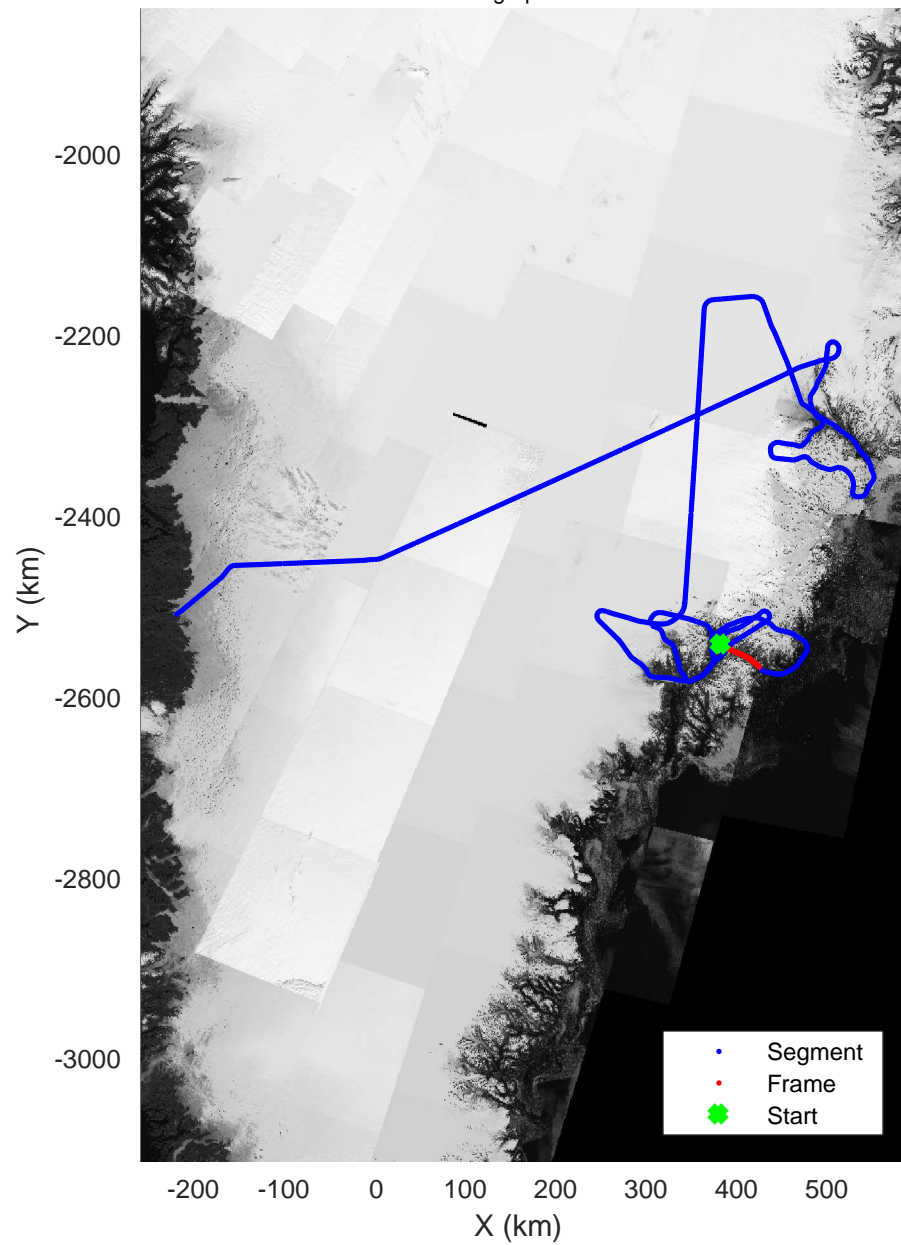

Helheim-Kangerlussuaq
20180427_03_009
Polar Stereograph 70N/-45E