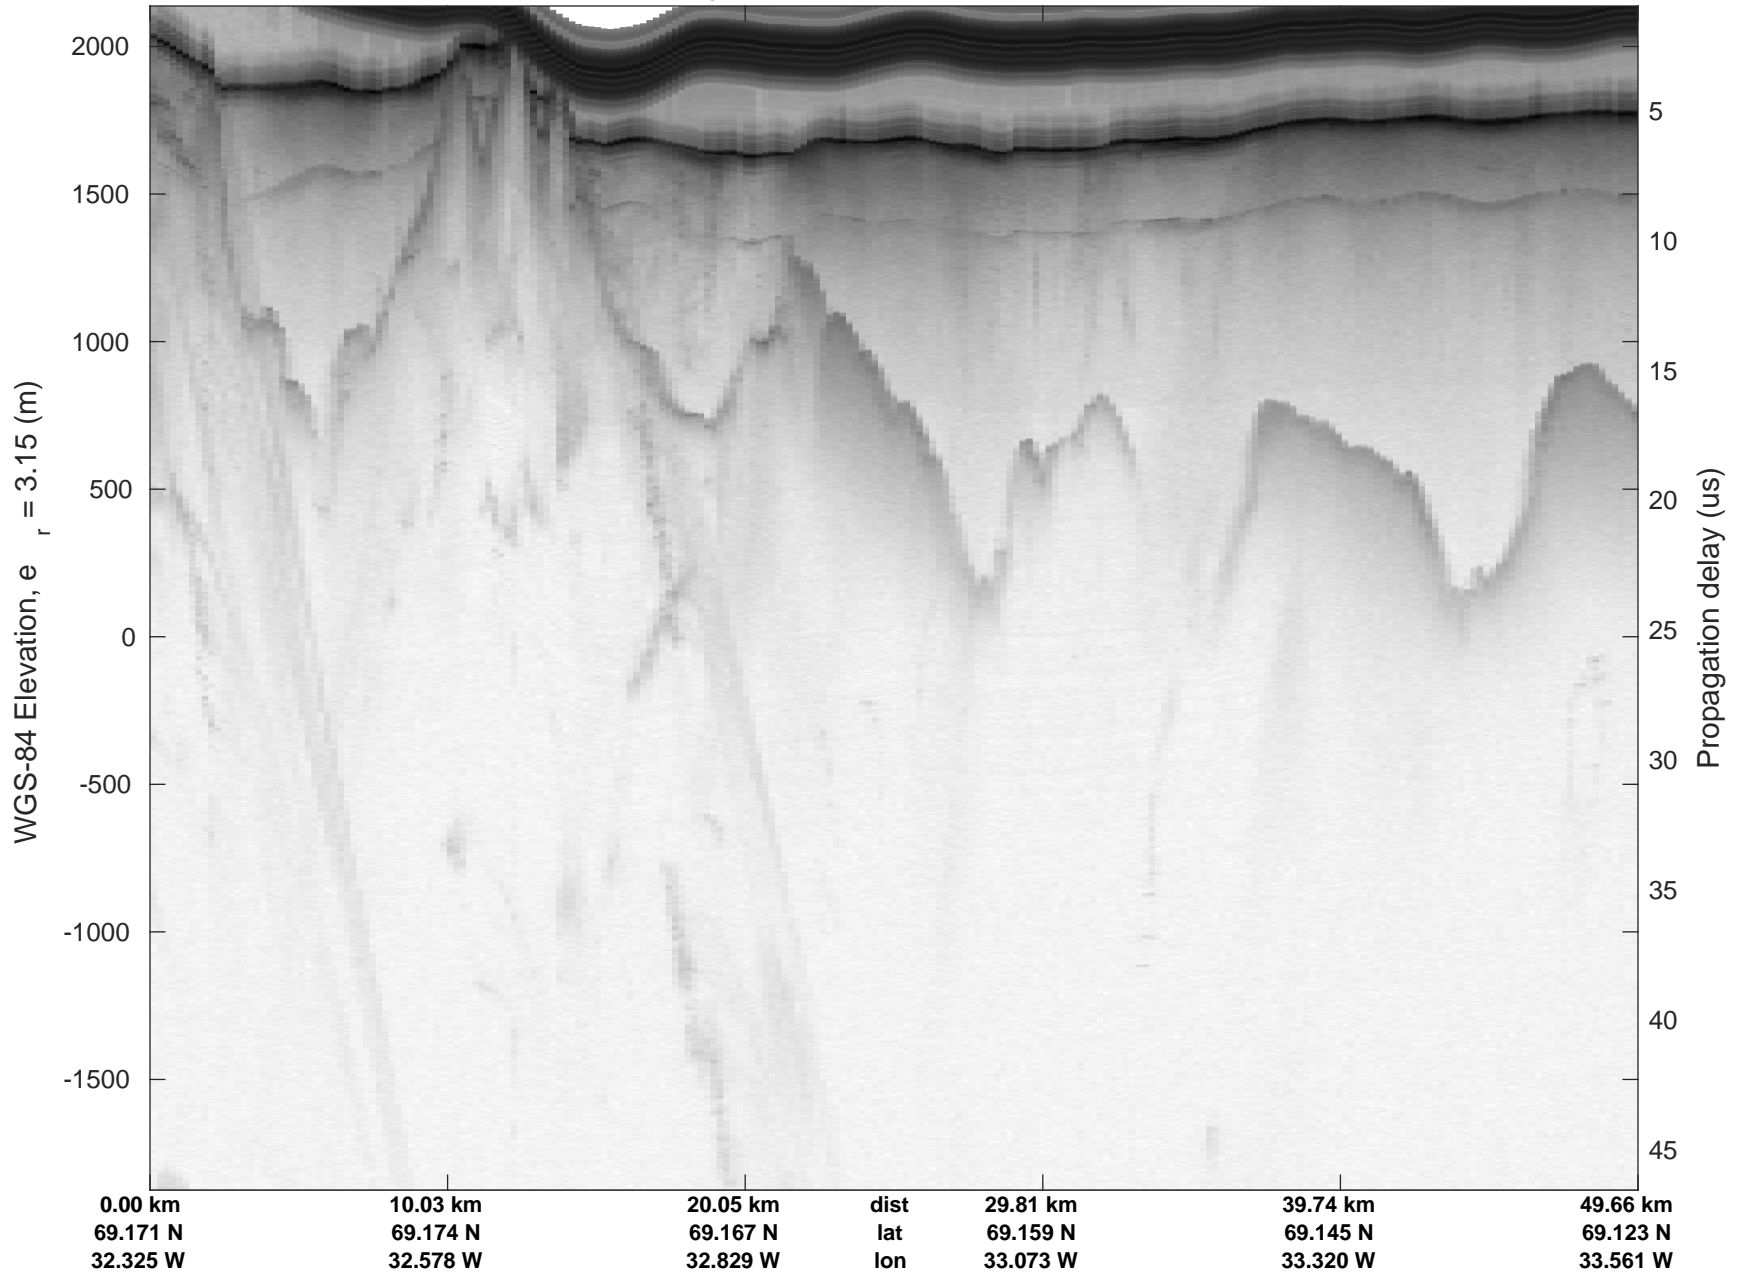

rds 2018_Greenland_P3: "Helheim-Kangerlussuaq" 20180427_03_040: 16:46:47.3 to 16:52:51.4 GPS