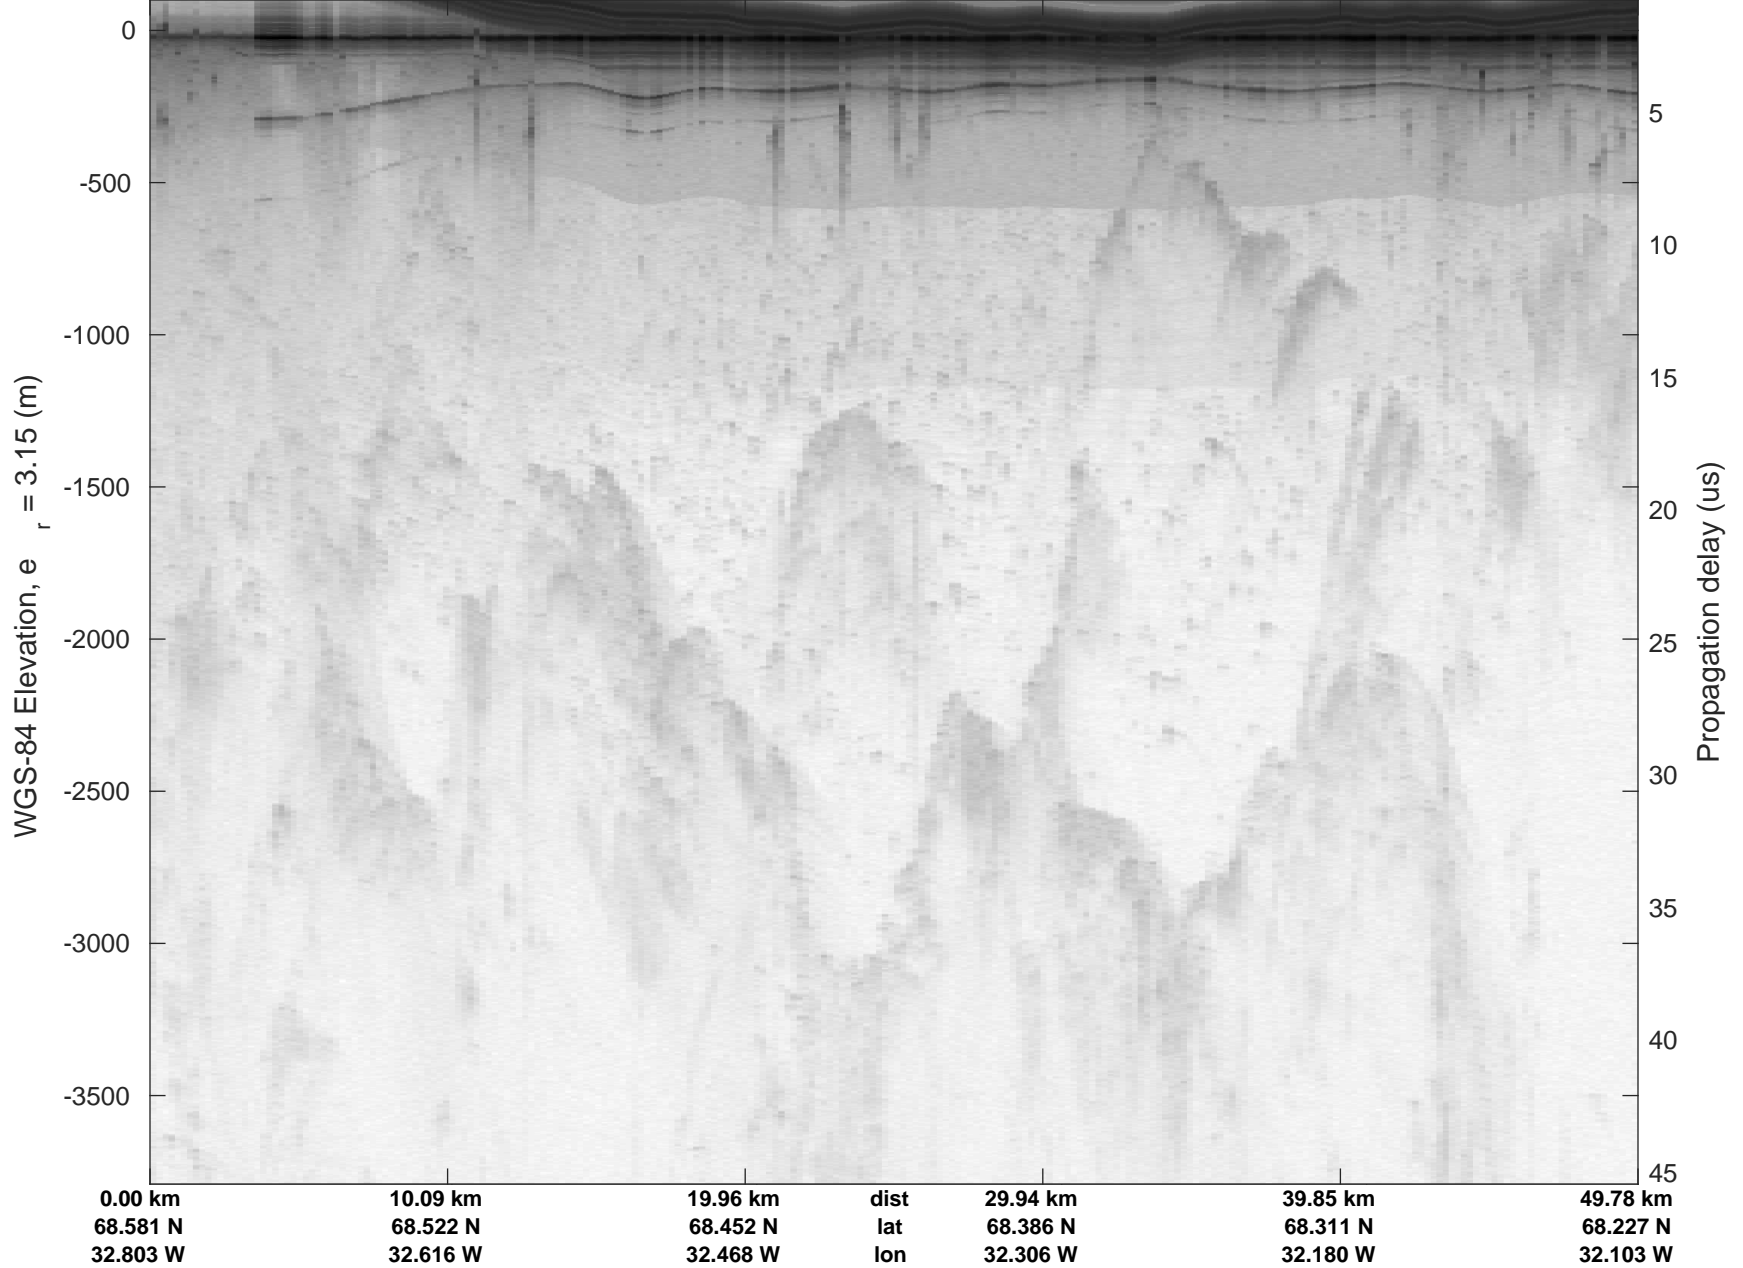

rds 2018_Greenland_P3: "Helheim-Kangerlussuaq" 20180427_03_030: 15:43:05.7 to 15:49:14.6 GPS

Helheim-Kangerlussuaq
20180427_03_031
Polar Stereograph 70N/-45E

rds 2018_Greenland_P3: "Helheim-Kangerlussuaq" 20180427_03_031: 15:49:17.0 to 15:55:41.7 GPS