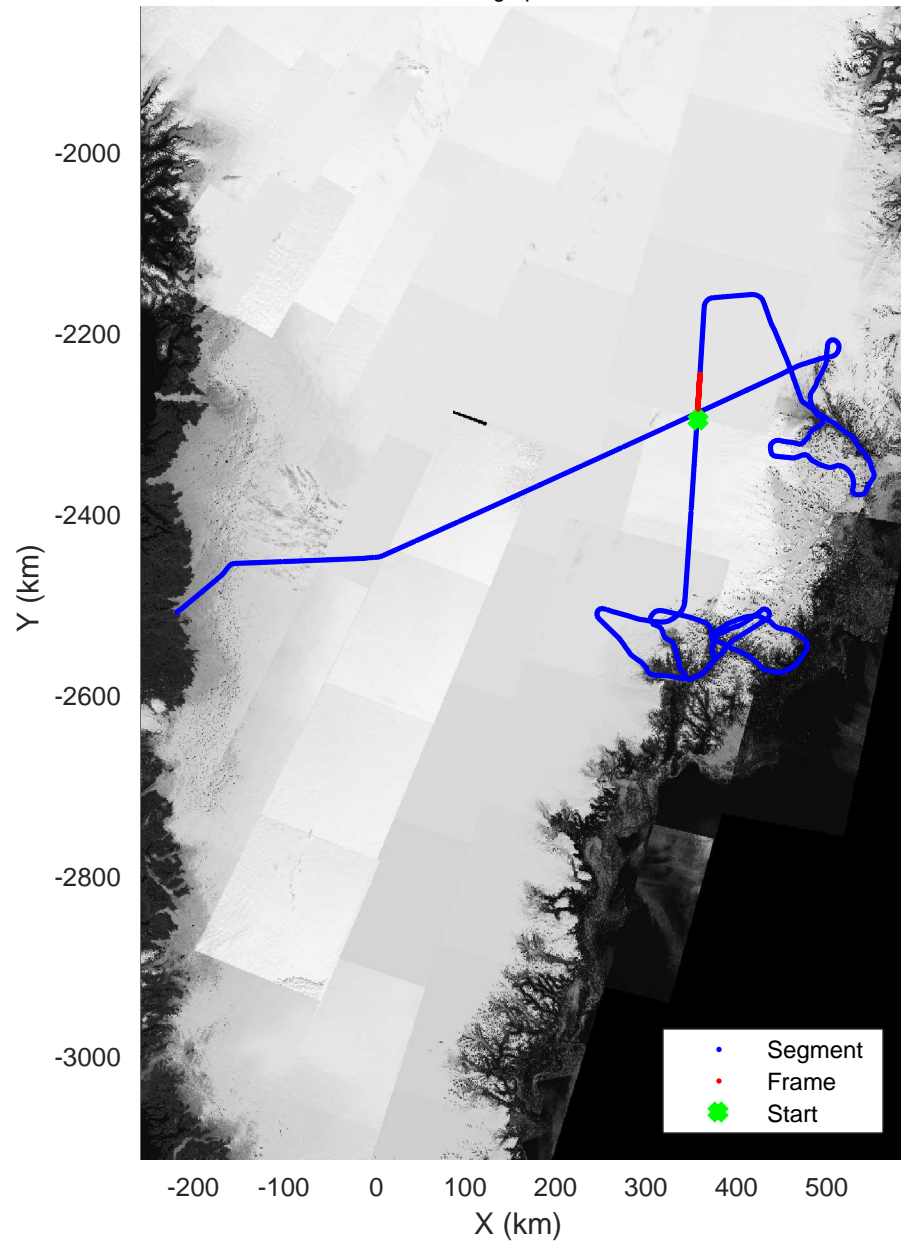

Helheim-Kangerlussuaq
20180427_03_024
Polar Stereograph 70N/-45E