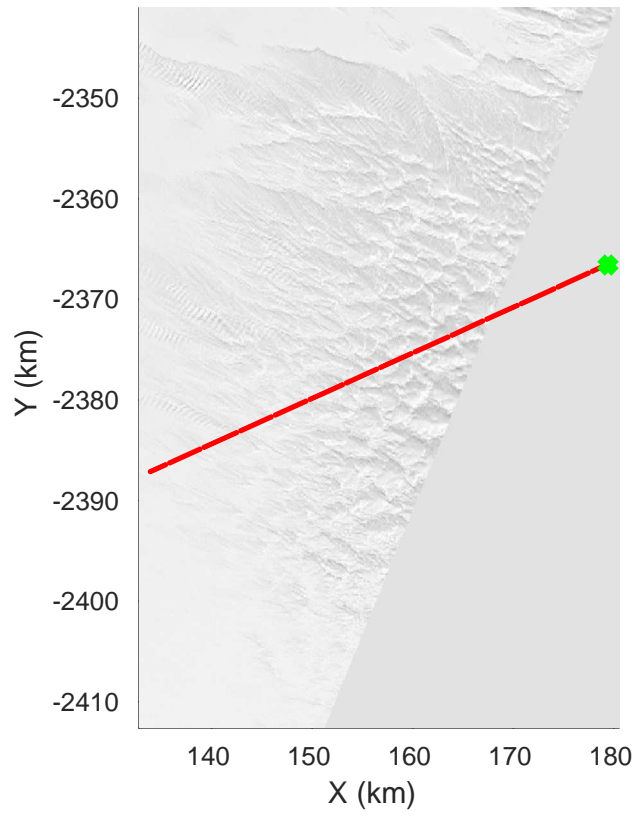

Helheim-Kangerlussuaq
20180427_03_047
Polar Stereograph 70N/-45E