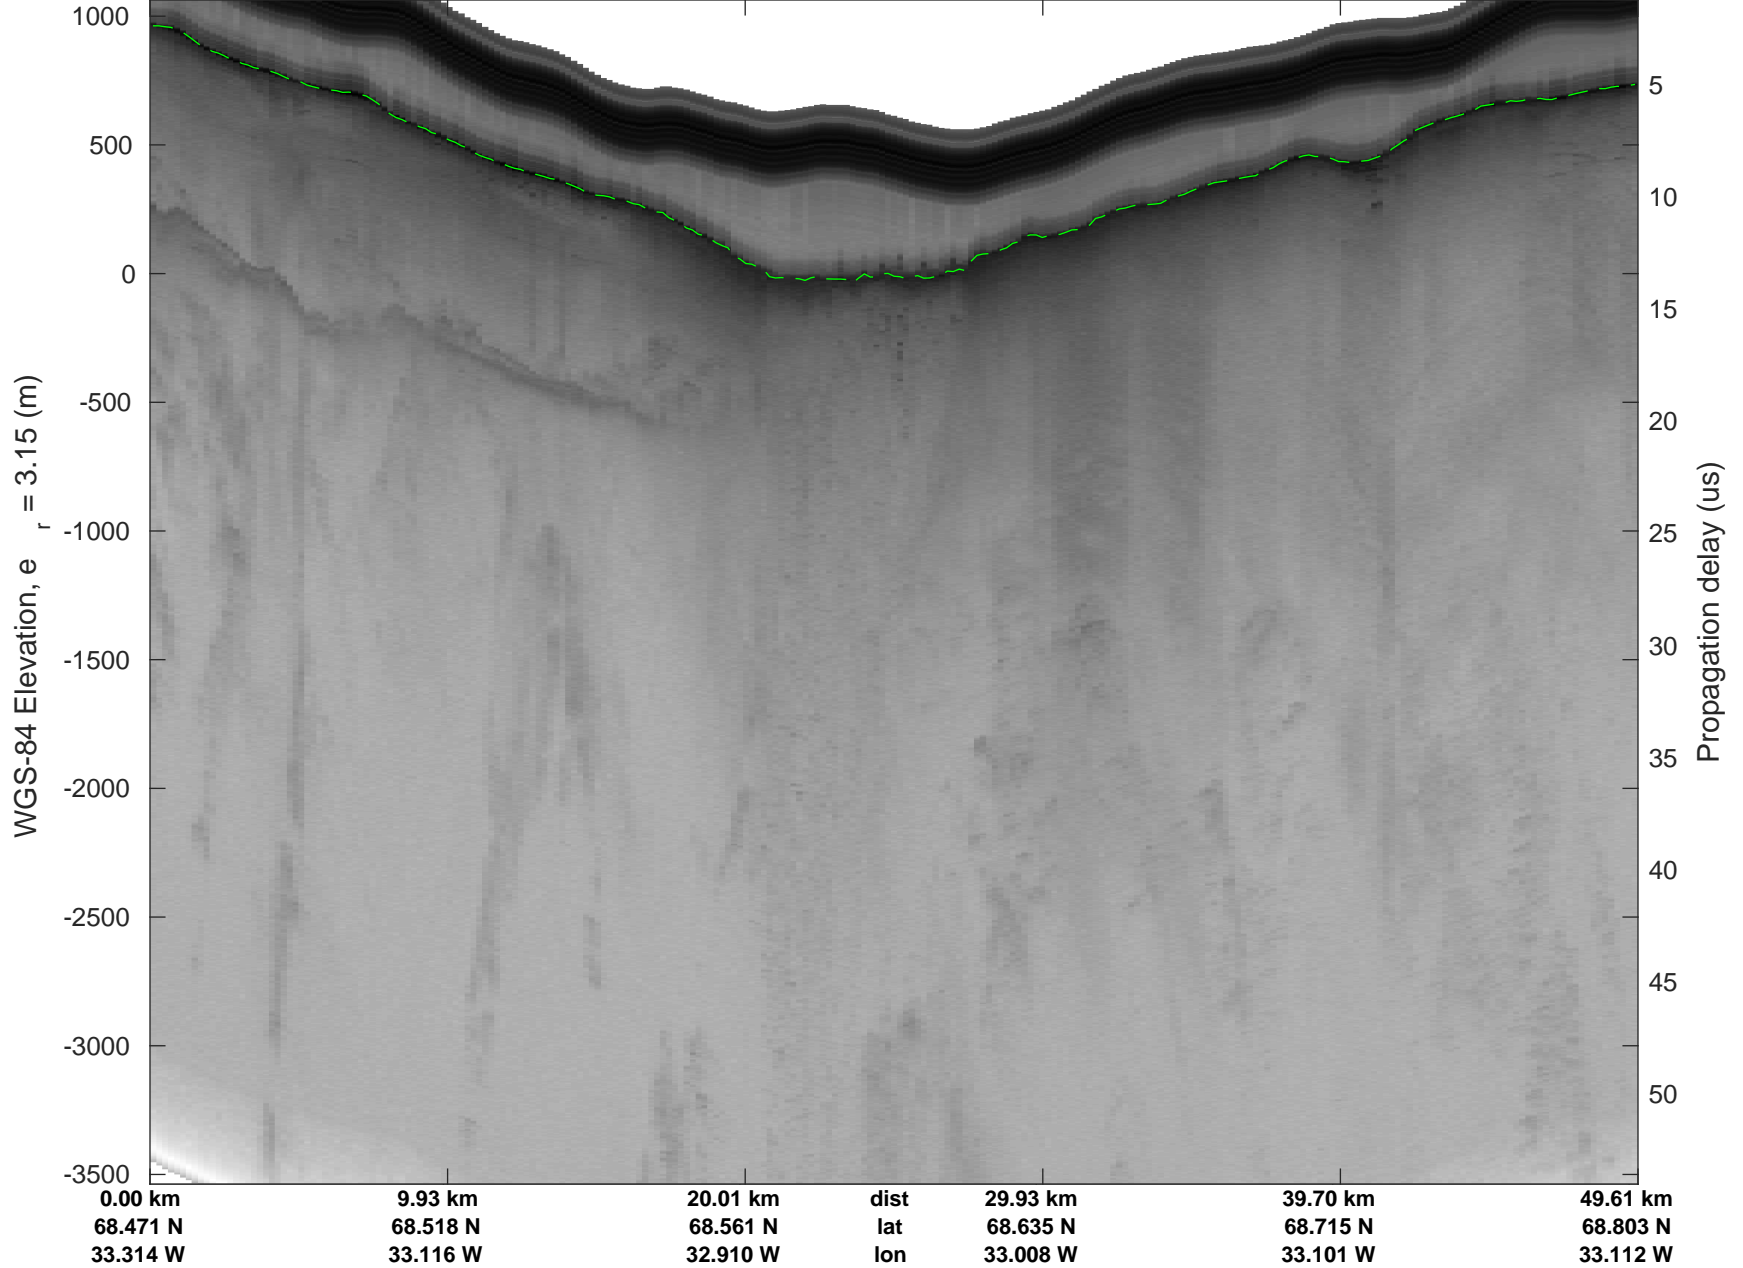

rds 2018_Greenland_P3: "Helheim-Kangerlussuaq" 20180427_03_037: 16:27:49.0 to 16:34:24.8 GPS