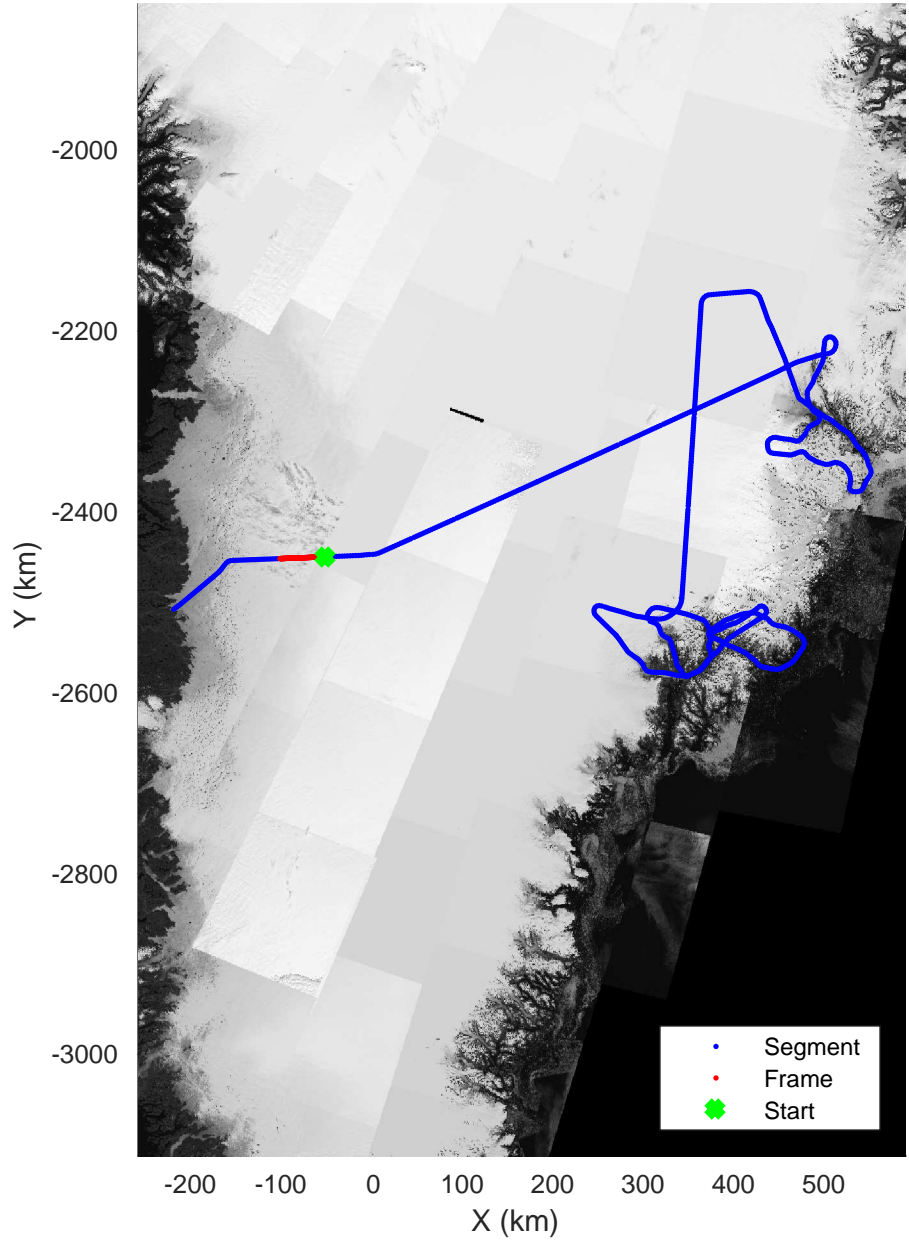

Helheim-Kangerlussuaq
20180427_03_052
Polar Stereograph 70N/-45E