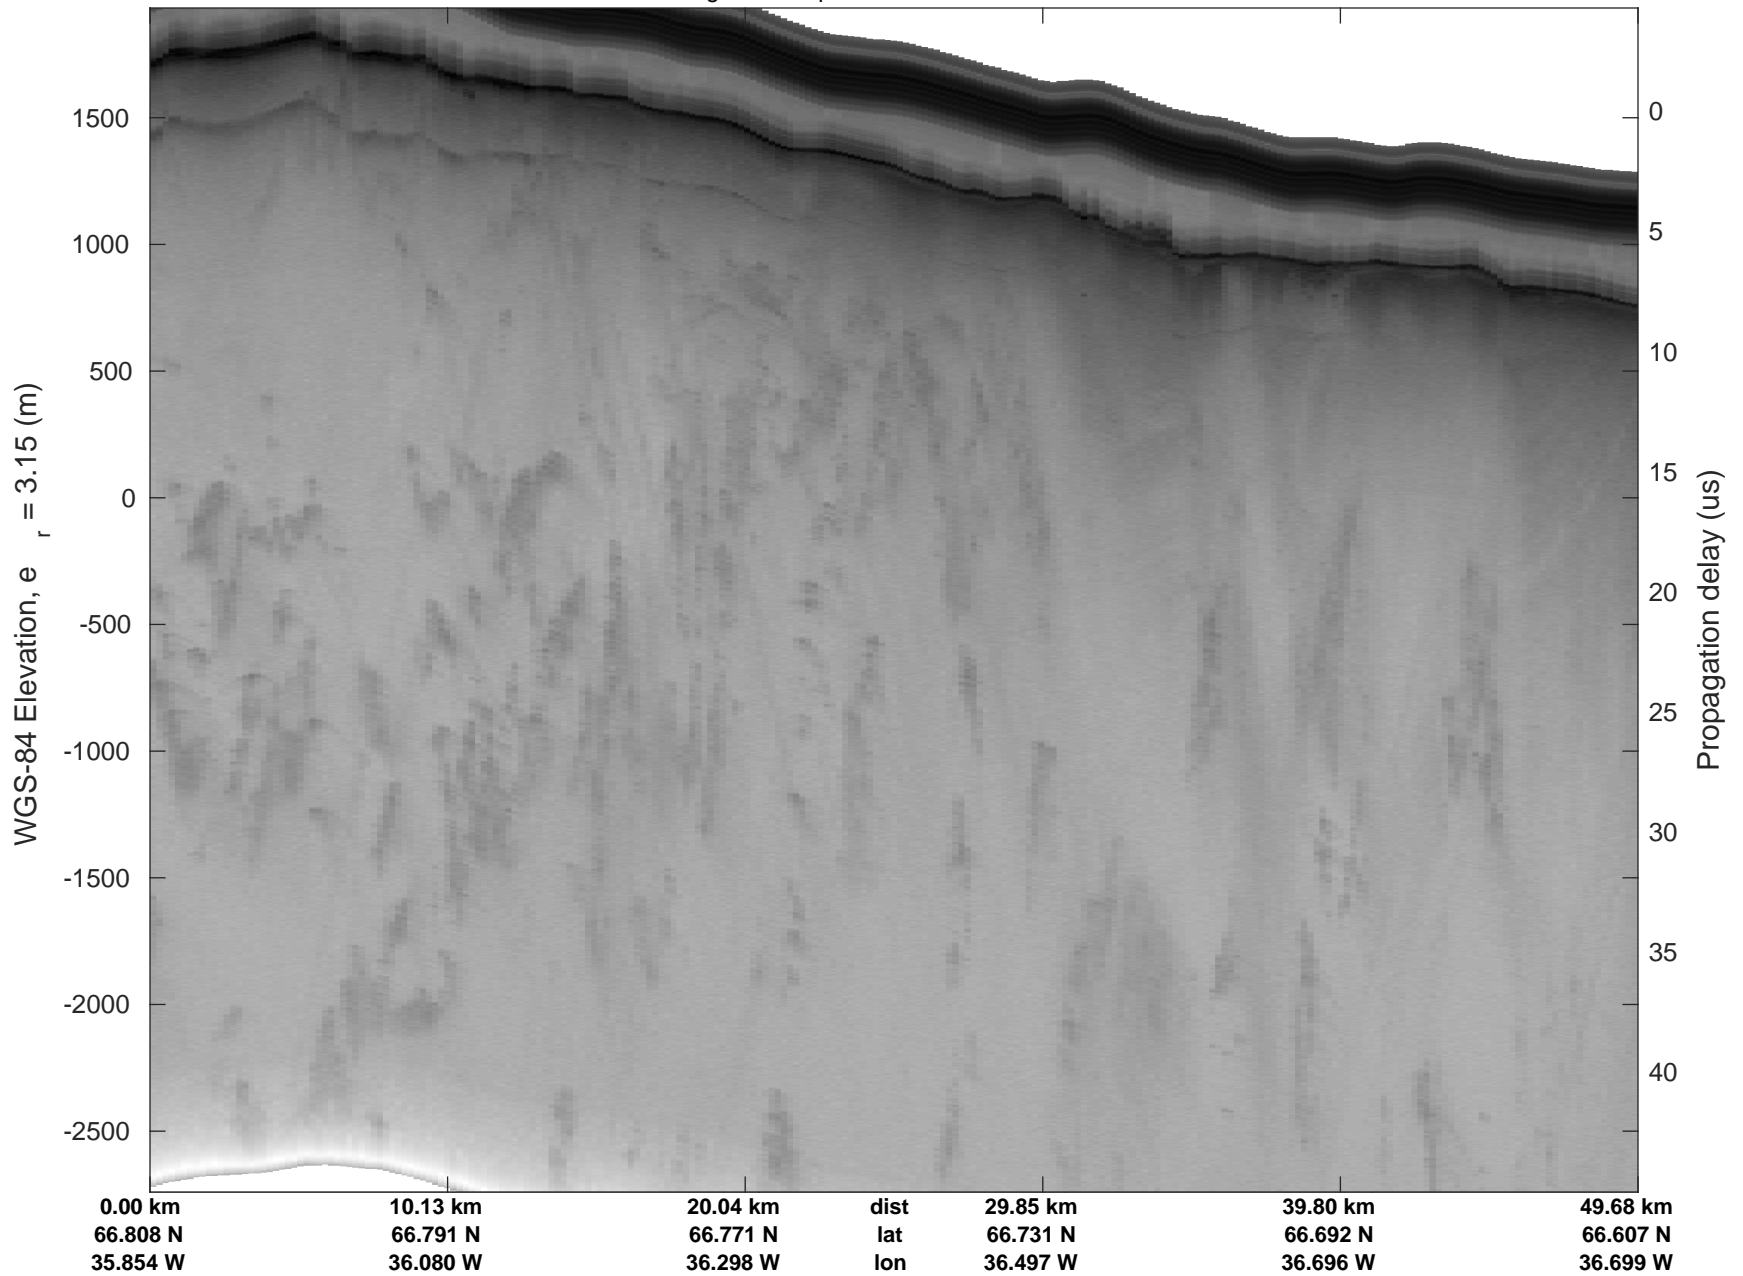

rds 2018_Greenland_P3: "Helheim-Kangerlussuaq" 20180427_03_013: 13:56:18.0 to 14:02:41.1 GPS