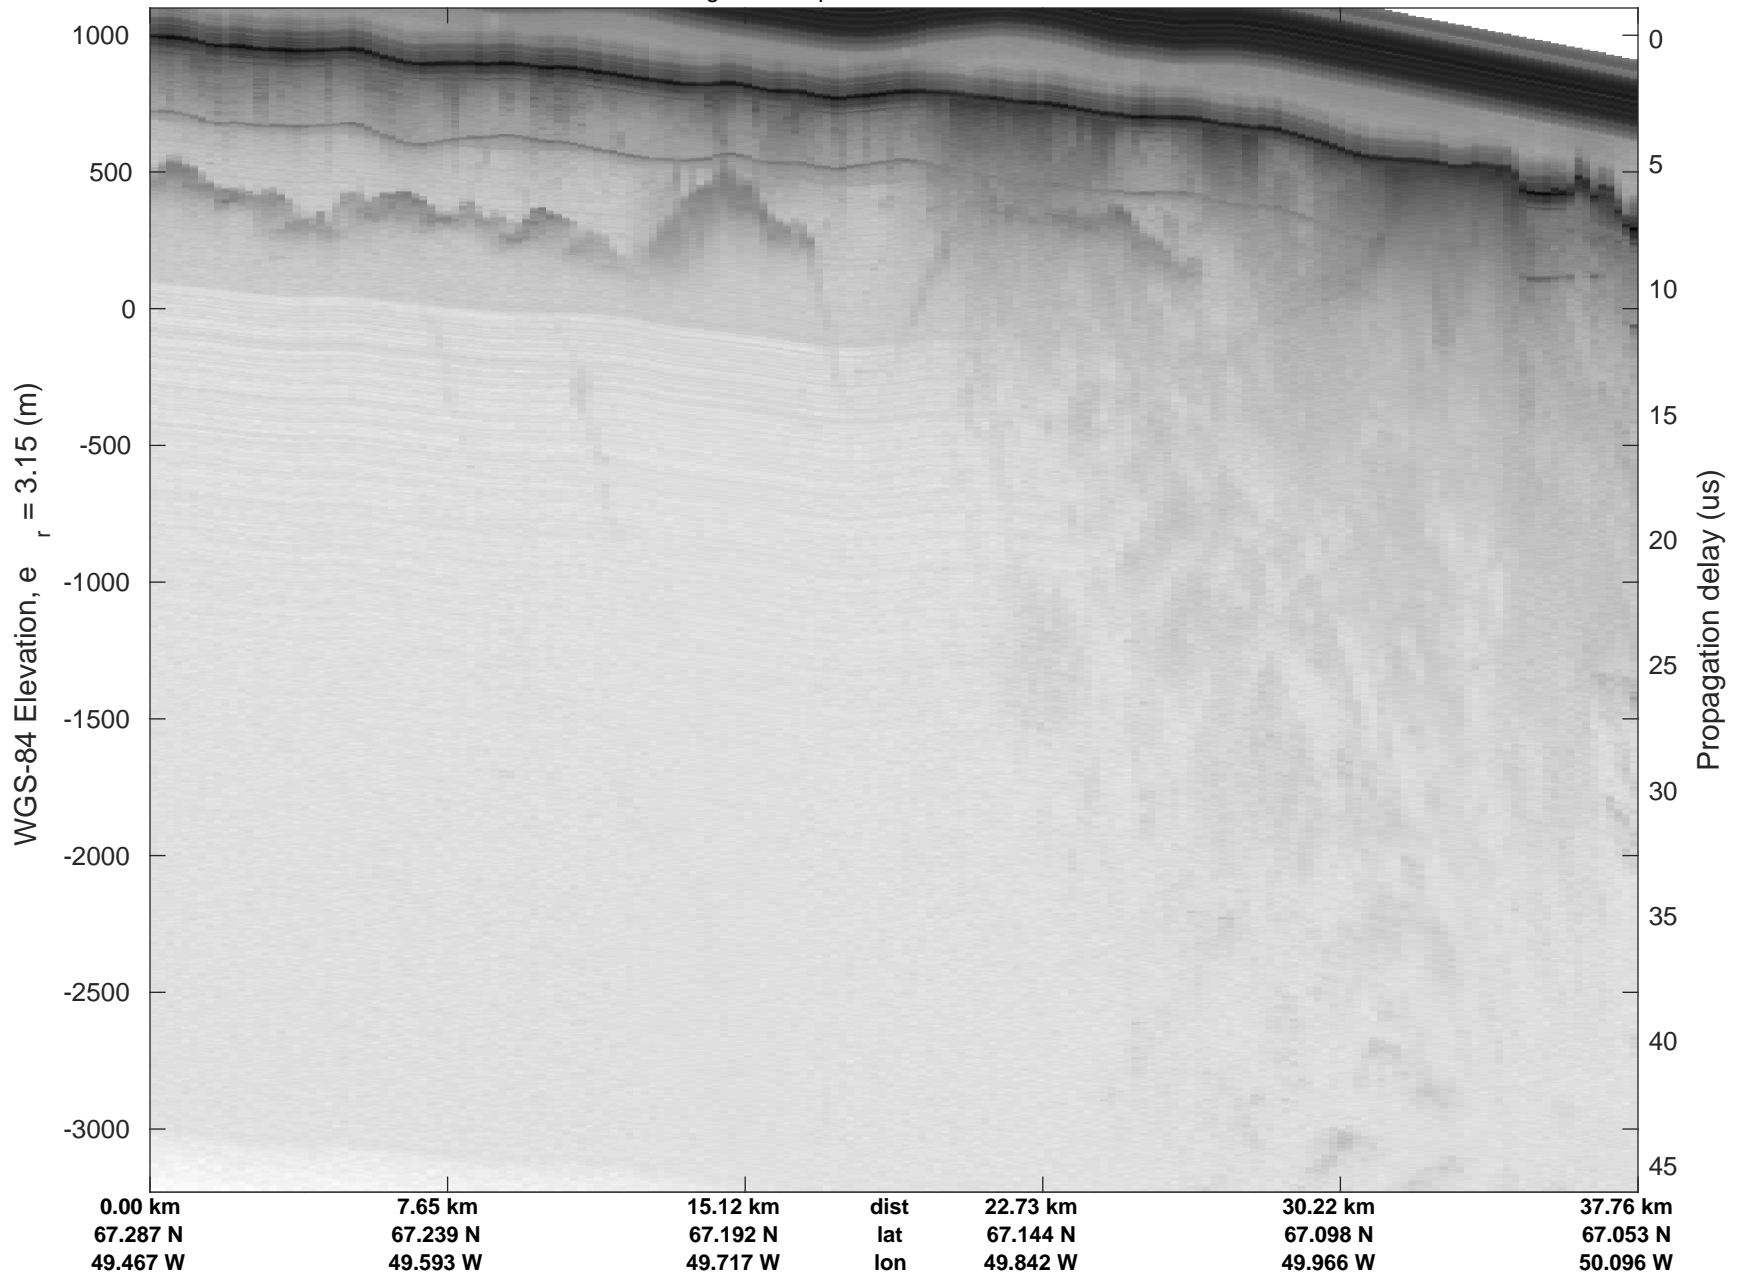

rds 2018_Greenland_P3: "Helheim-Kangerlussuaq" 20180427_03_055: 18:14:24.0 to 18:19:20.1 GPS