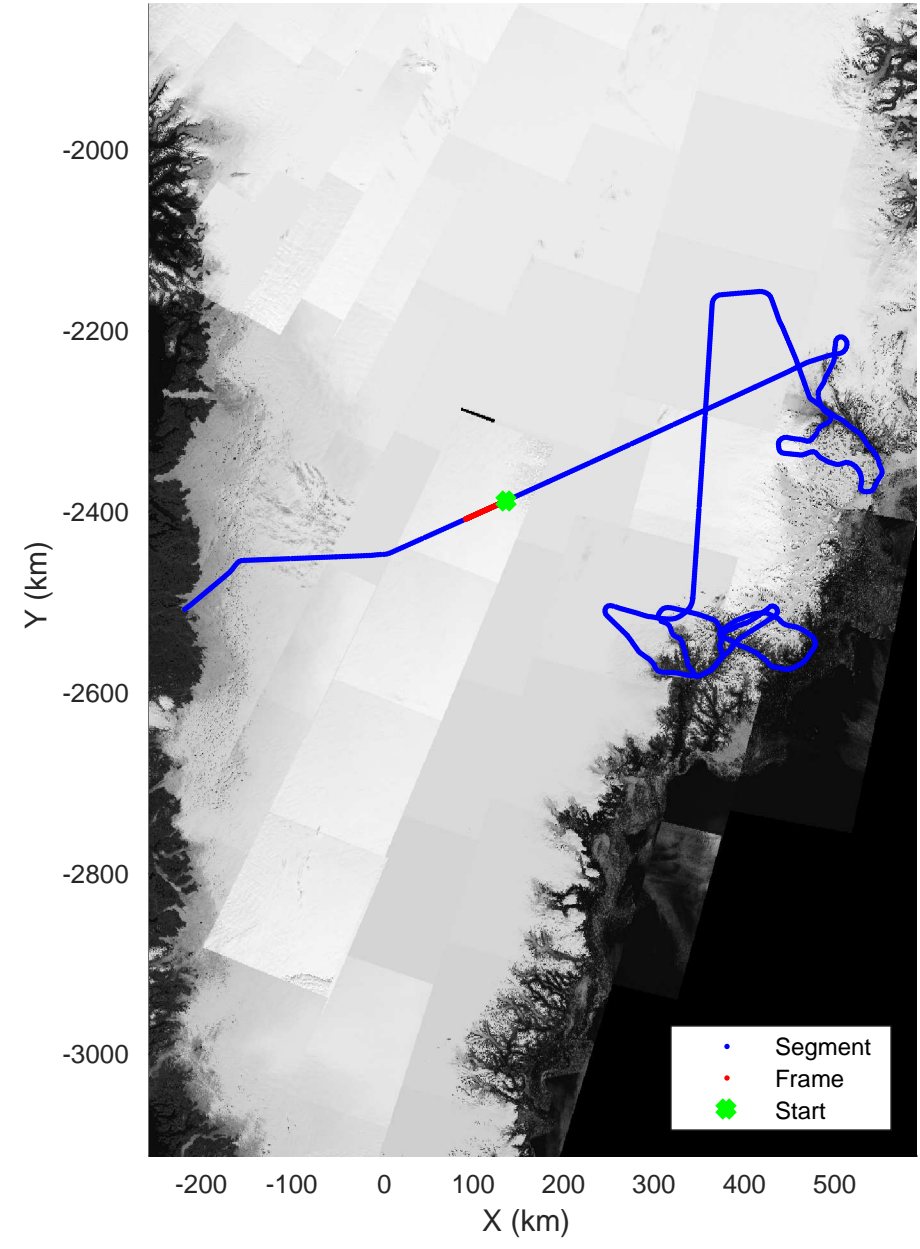

rds 2018_Greenland_P3: "Helheim-Kangerlussuaq" 20180427_03_047: 17:28:00.8 to 17:33:36.4 GPS

rds 2018_Greenland_P3: "Helheim-Kangerlussuaq" 20180427_03_047: 17:28:00.8 to 17:33:36.4 GPS

Helheim-Kangerlussuaq
20180427_03_048
Polar Stereograph 70N/-45E