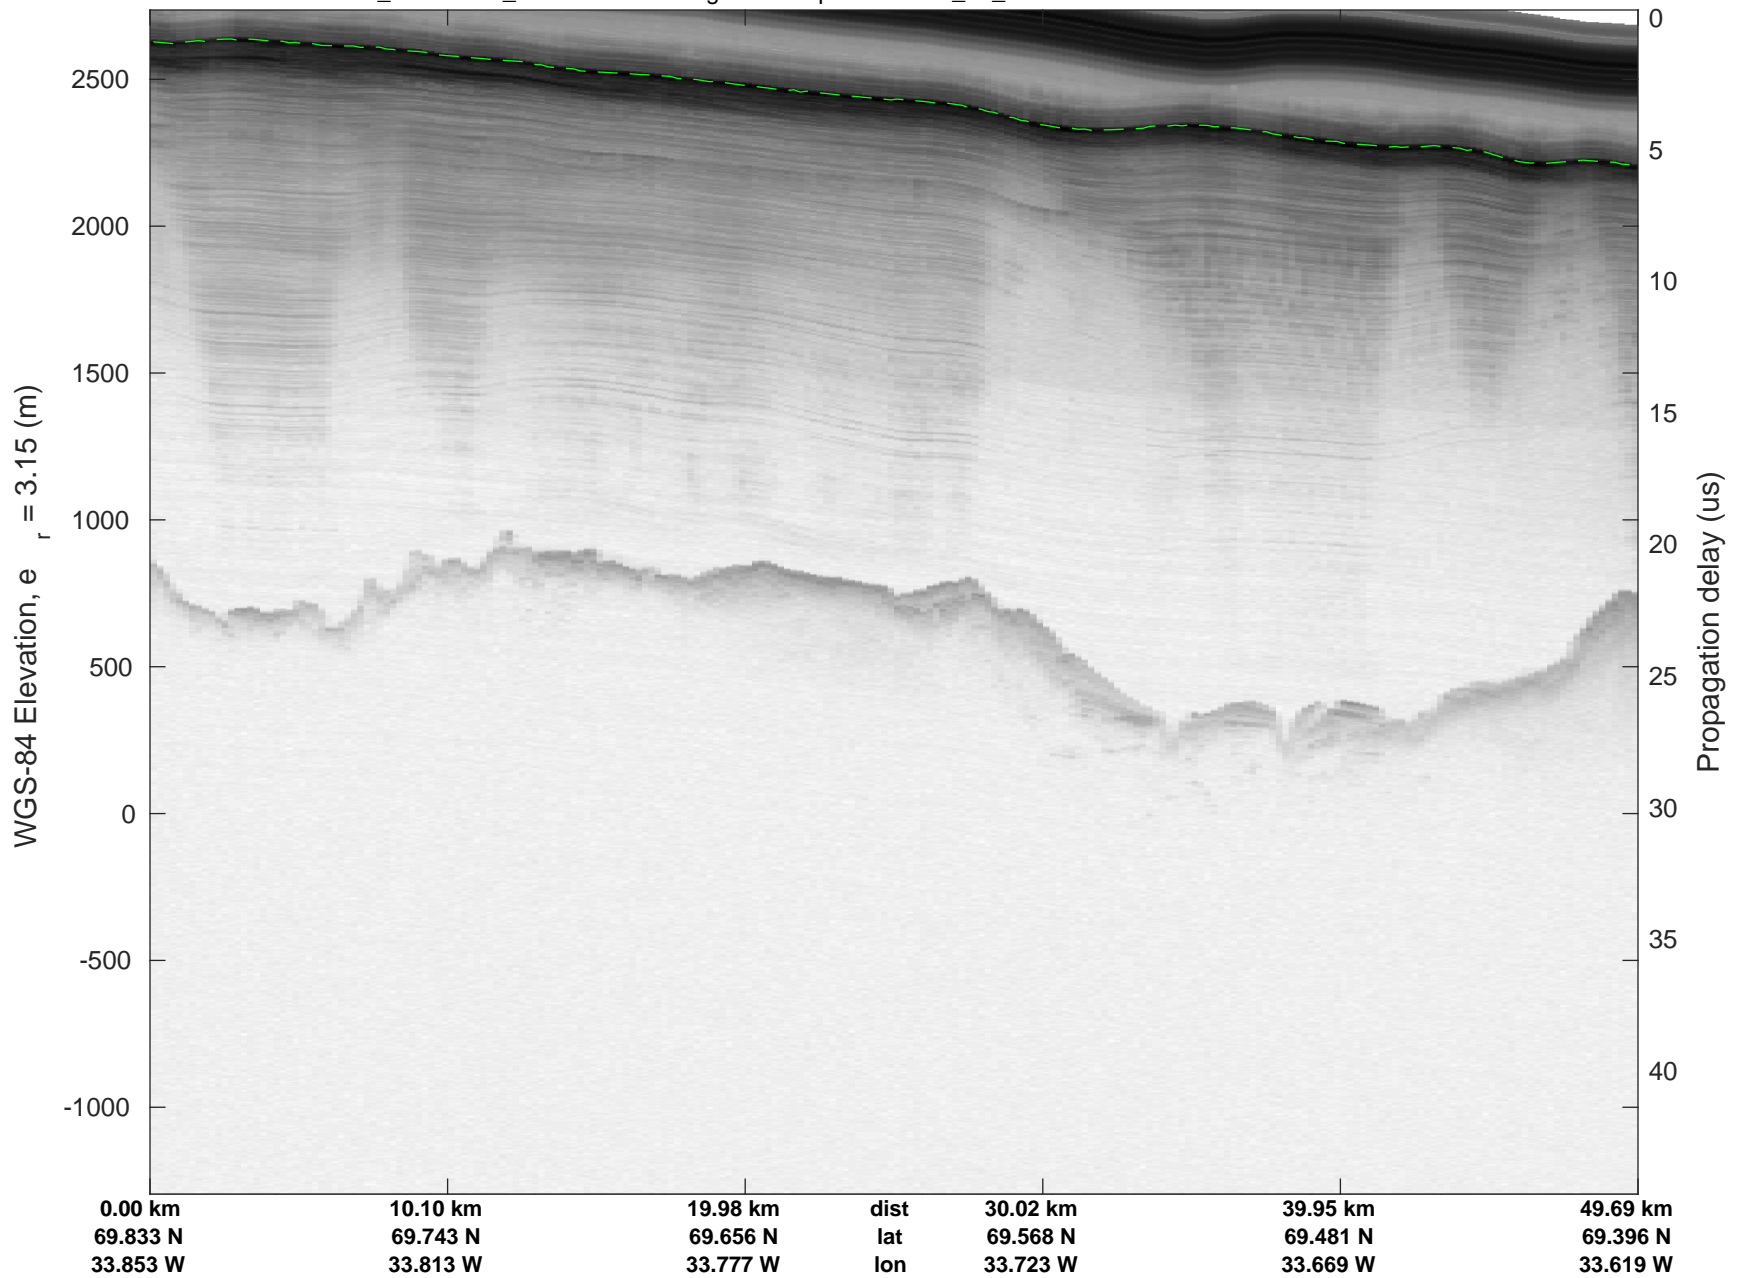

rds 2018_Greenland_P3: "Helheim-Kangerlussuaq" 20180427_03_028: 15:30:45.1 to 15:36:47.7 GPS