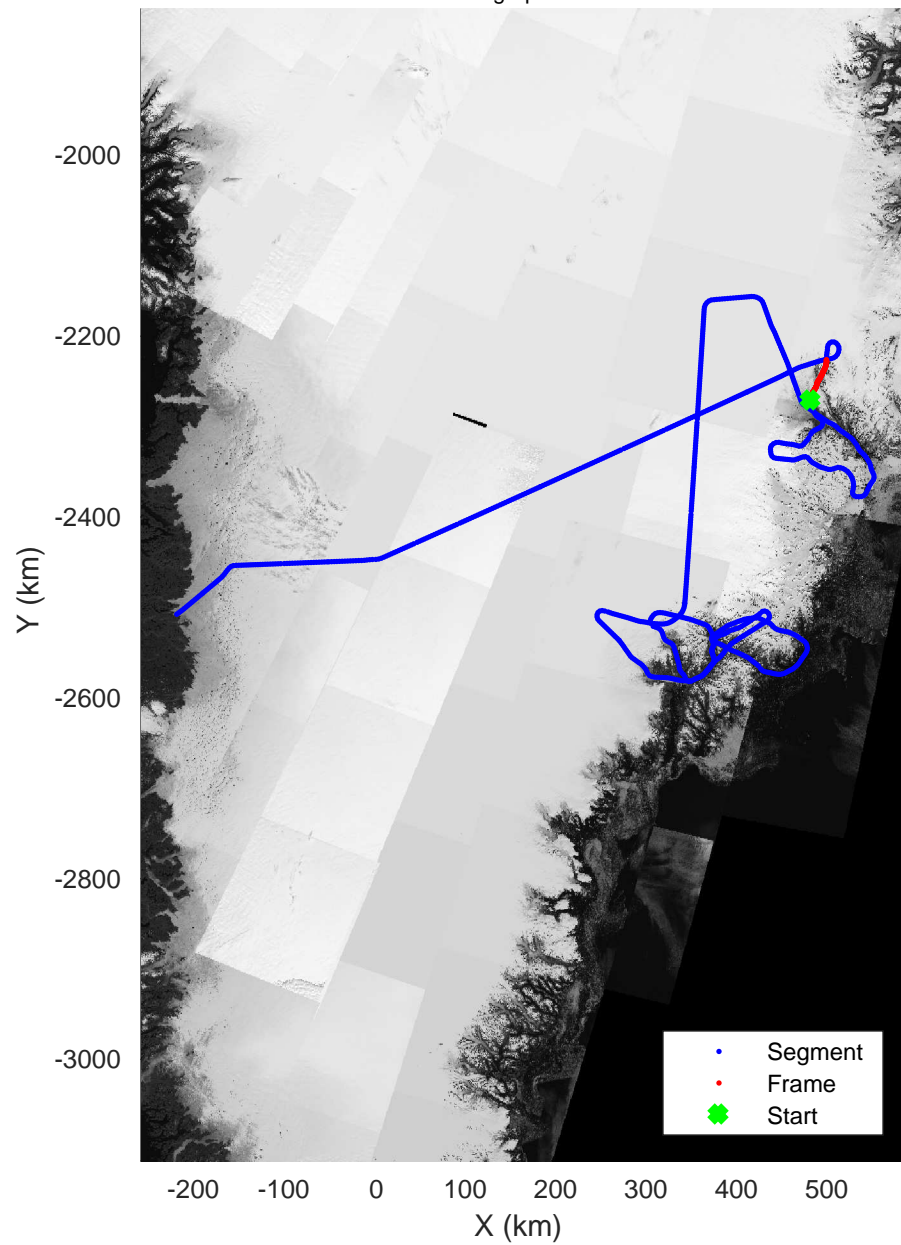

rds 2018_Greenland_P3: "Helheim-Kangerlussuaq" 20180427_03_037: 16:27:49.0 to 16:34:24.8 GPS

rds 2018_Greenland_P3: "Helheim-Kangerlussuaq" 20180427_03_037: 16:27:49.0 to 16:34:24.8 GPS

Helheim-Kangerlussuaq
20180427_03_038
Polar Stereograph 70N/-45E