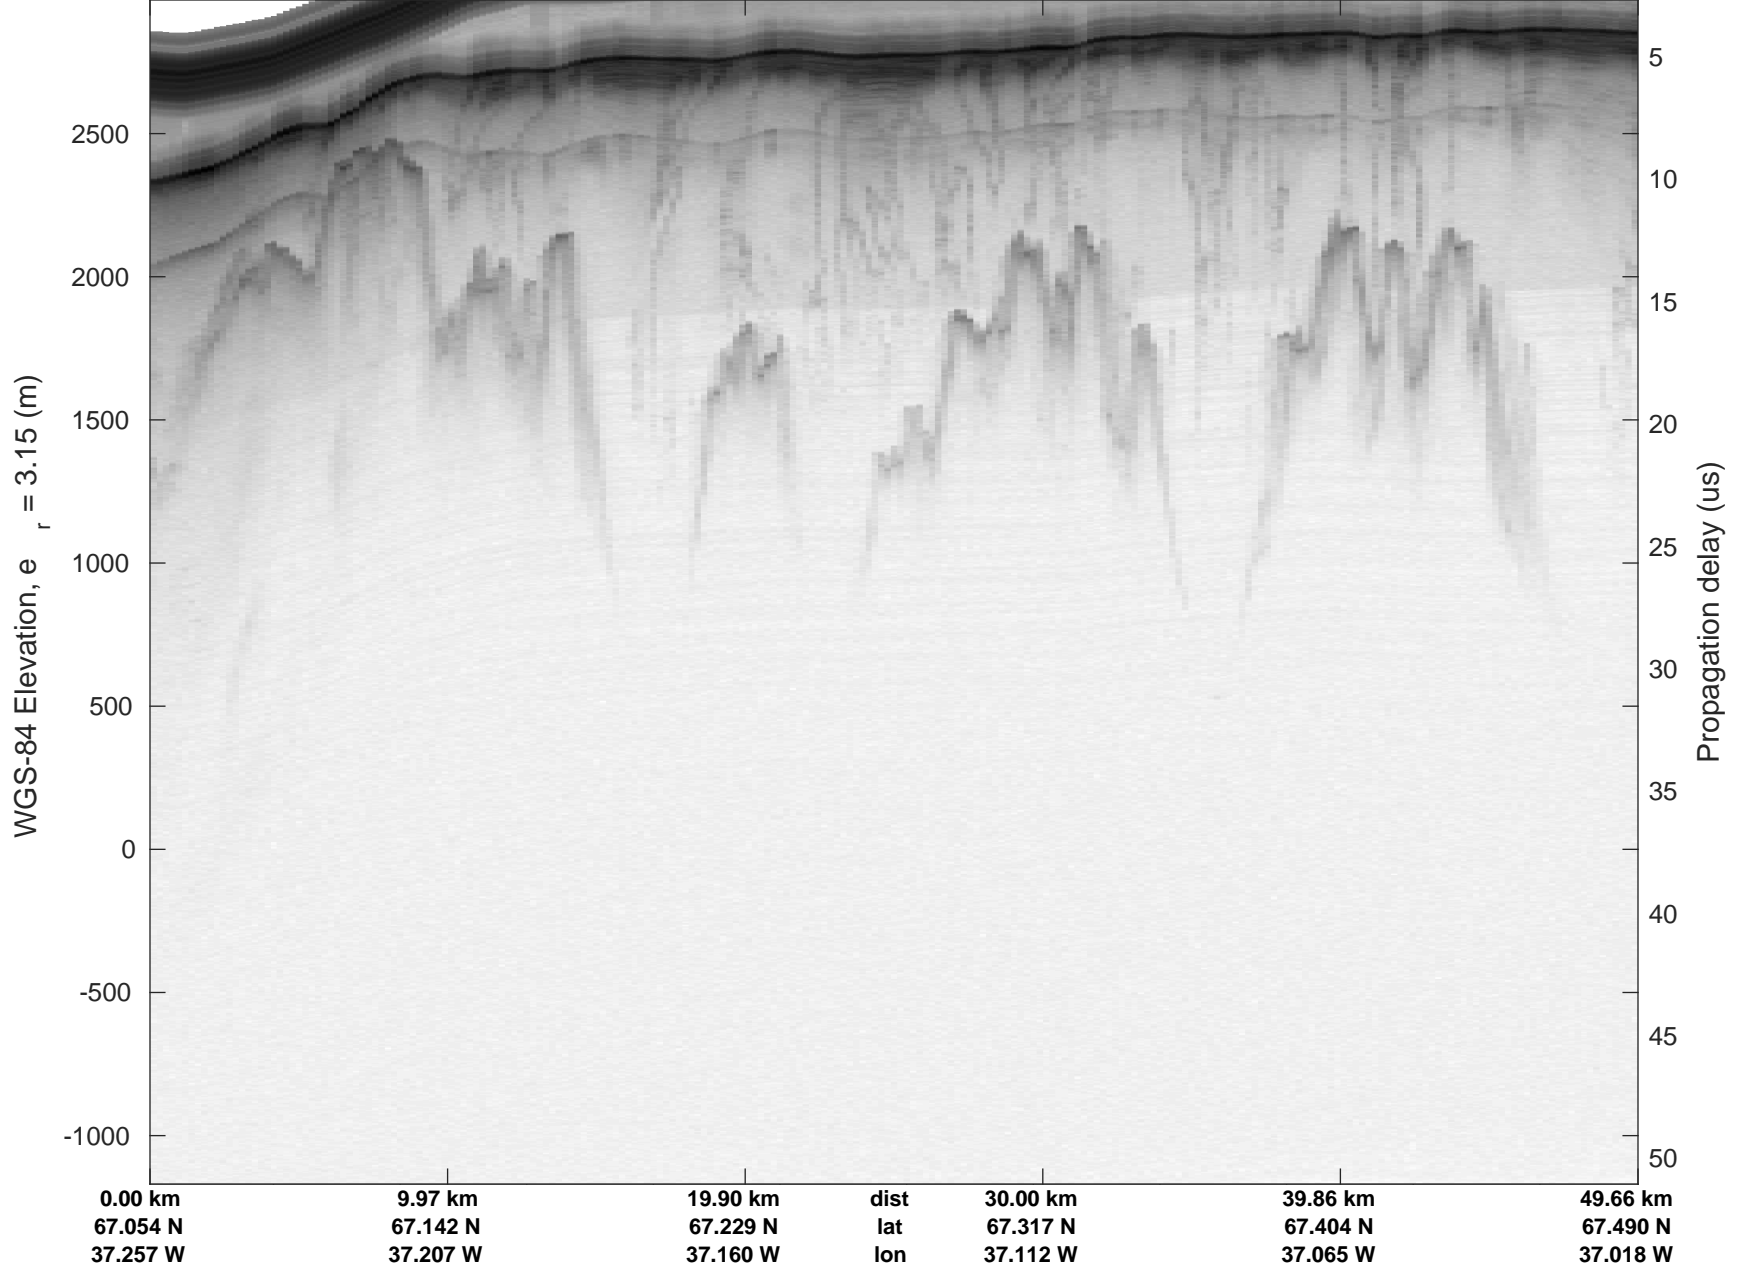

rds 2018_Greenland_P3: "Helheim-Kangerlussuaq" 20180427_03_019: 14:35:01.1 to 14:41:48.0 GPS

Helheim-Kangerlussuaq
20180427_03_020
Polar Stereograph 70N/-45E

rds 2018_Greenland_P3: "Helheim-Kangerlussuaq" 20180427_03_020: 14:41:50.9 to 14:48:01.3 GPS