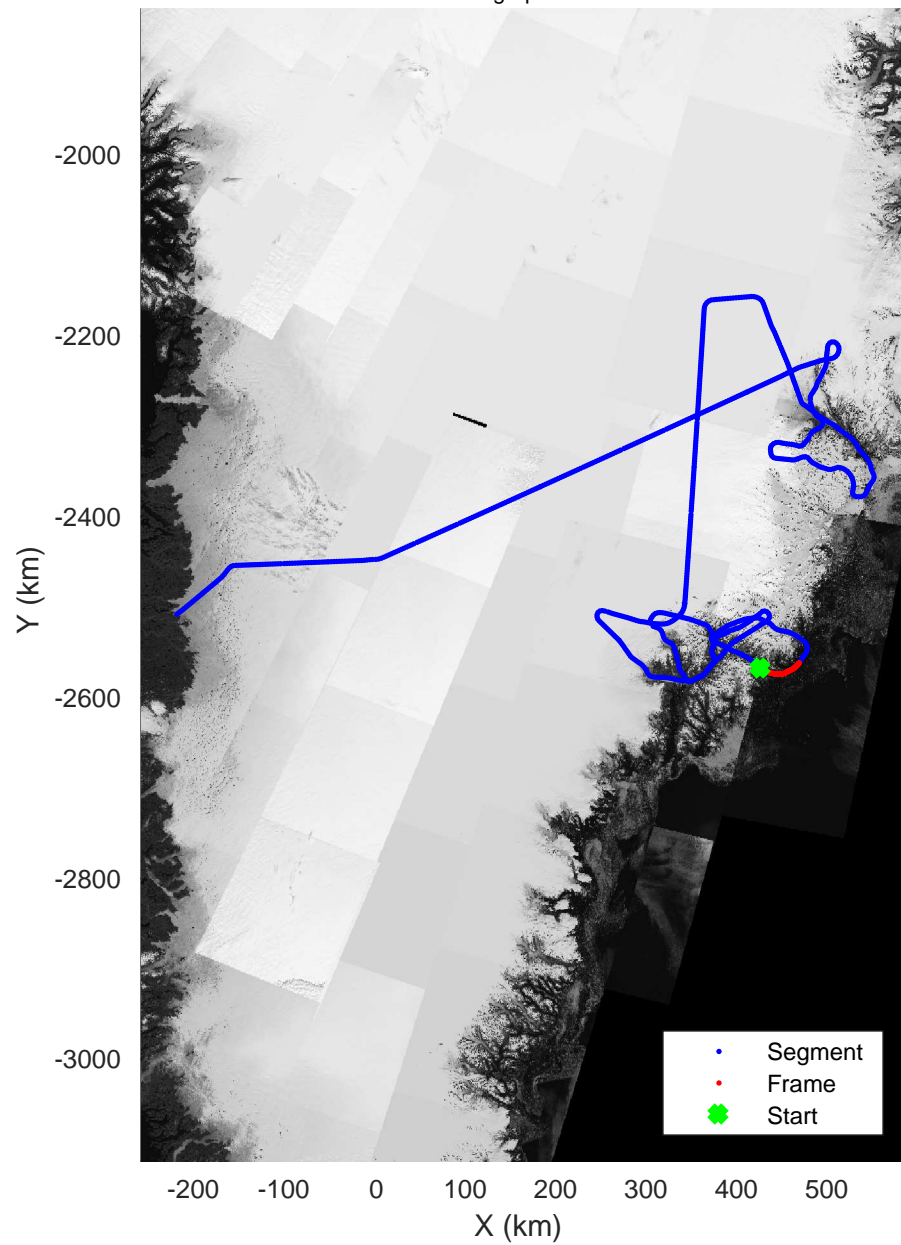

Helheim-Kangerlussuaq
20180427_03_010
Polar Stereograph 70N/-45E