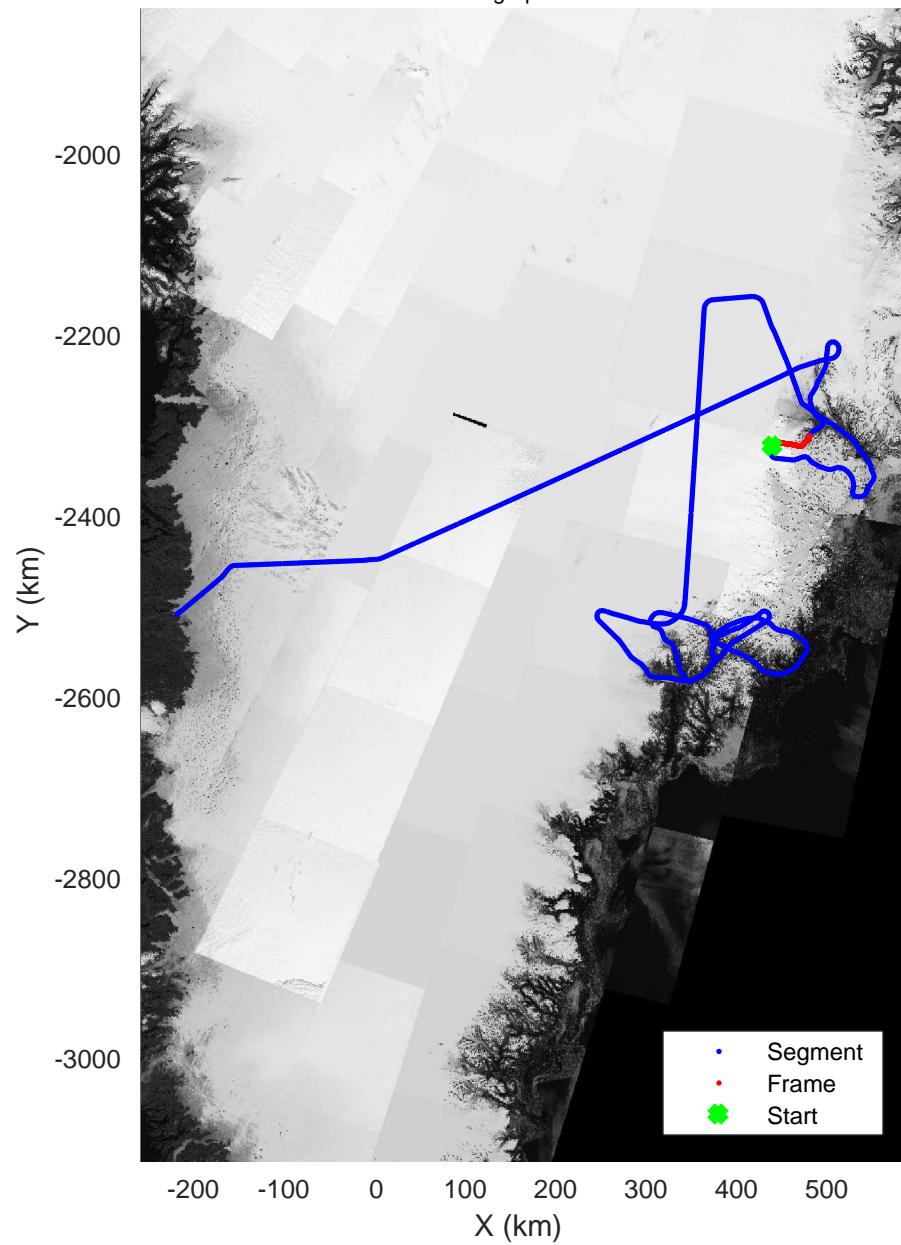

Helheim-Kangerlussuaq
 20180427_03_036
 Polar Stereograph 70N/-45E

rds 2018_Greenland_P3: "Helheim-Kangerlussuaq" 20180427_03_036: 16:21:36.0 to 16:27:46.4 GPS

rds 2018_Greenland_P3: "Helheim-Kangerlussuaq" 20180427_03_036: 16:21:36.0 to 16:27:46.4 GPS