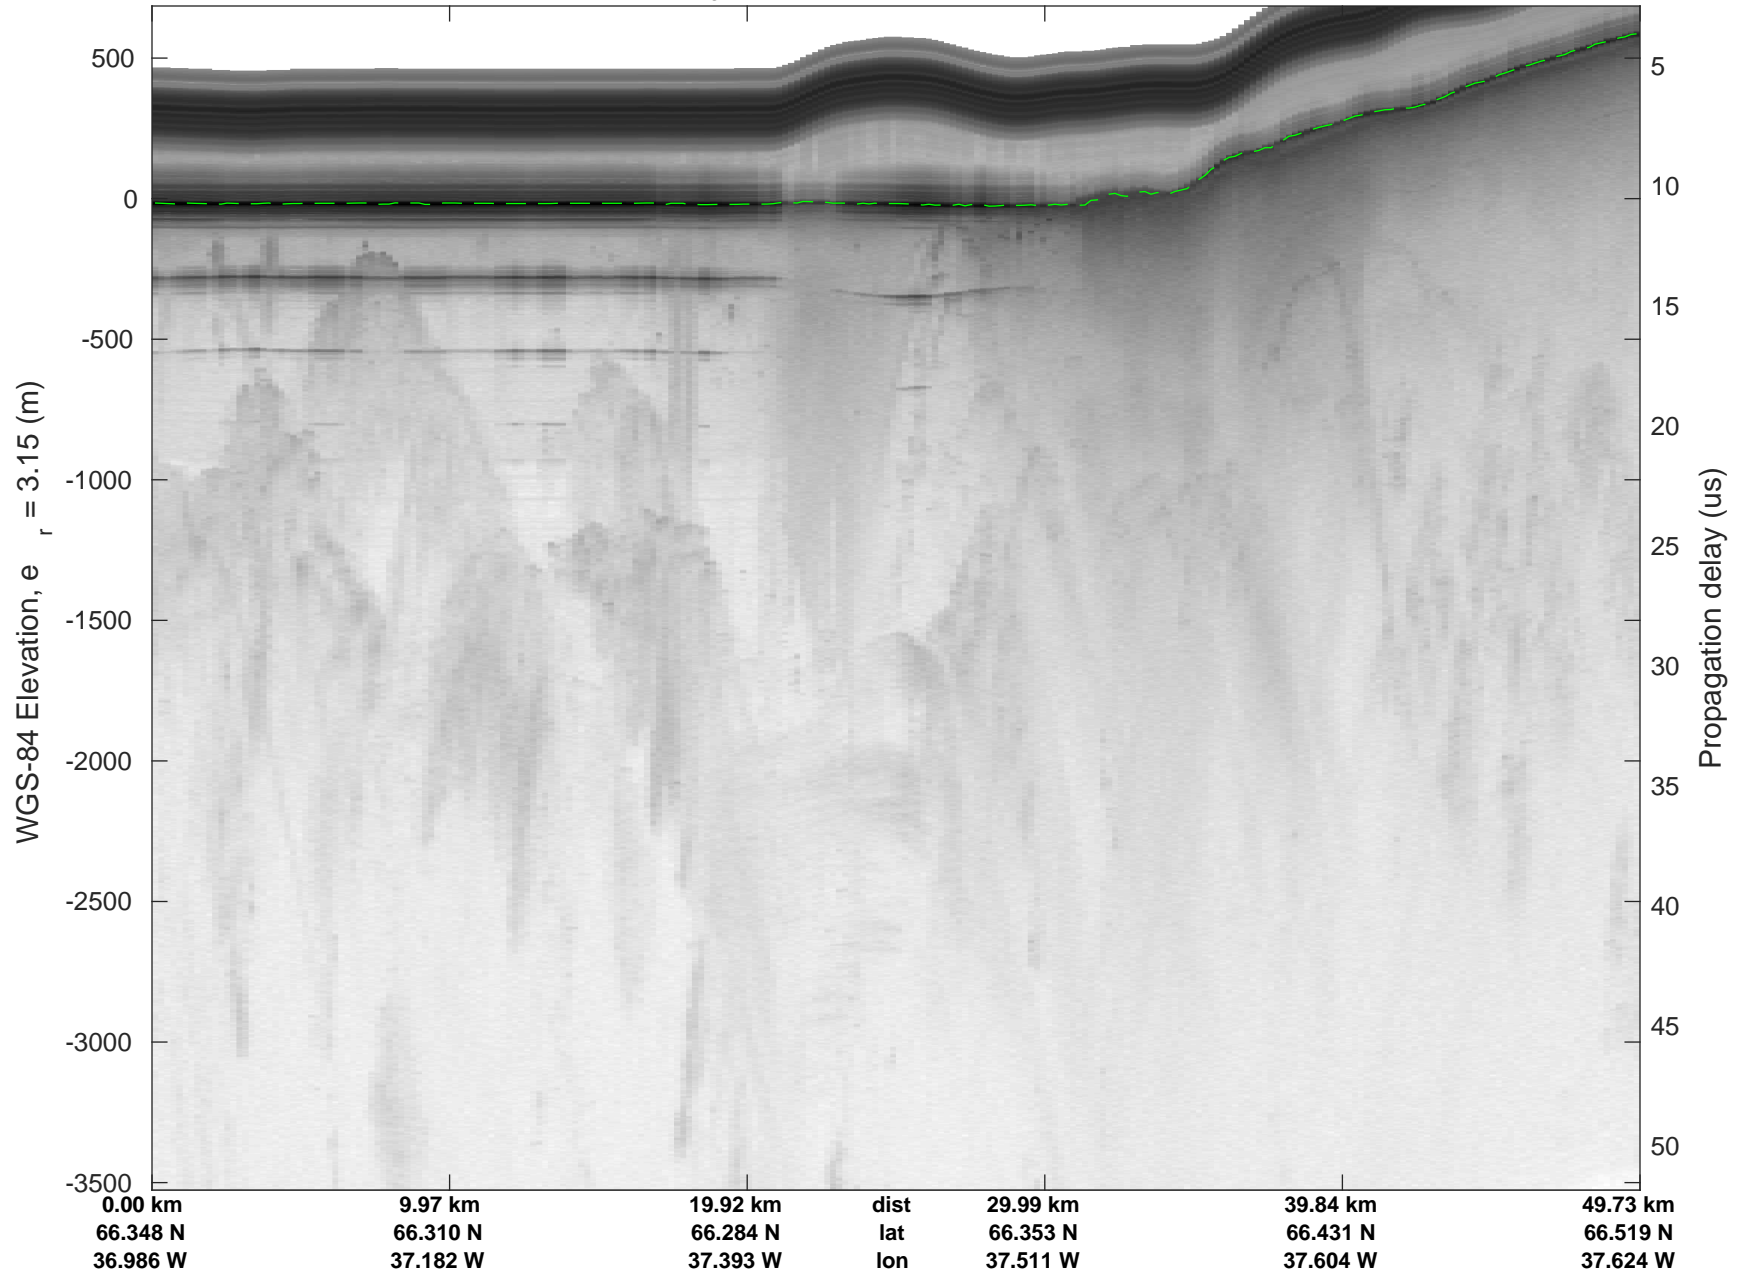

rds 2018_Greenland_P3: "Helheim-Kangerlussuaq" 20180427_03_005: 13:03:50.4 to 13:10:21.4 GPS