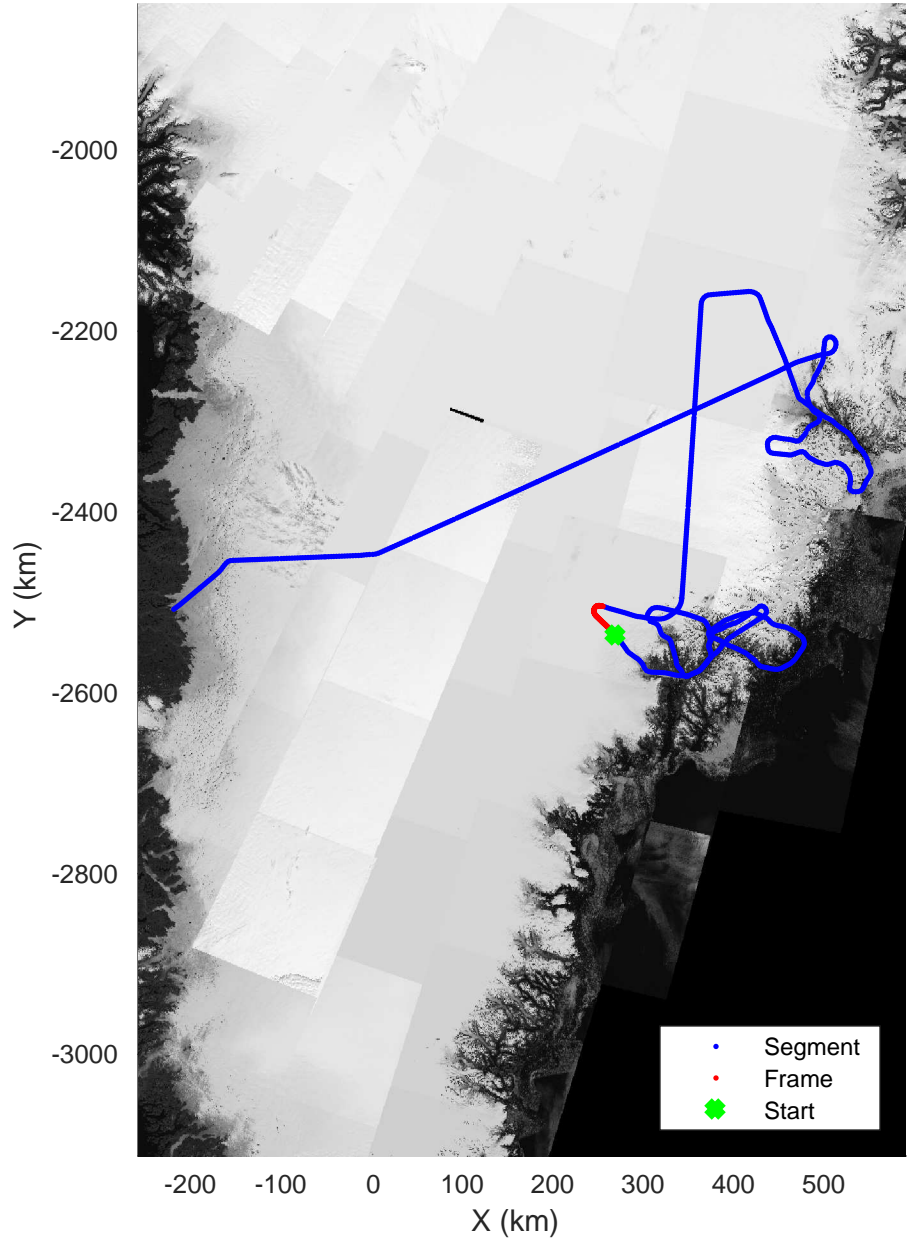

Helheim-Kangerlussuaq
20180427_03_017
Polar Stereograph 70N/-45E