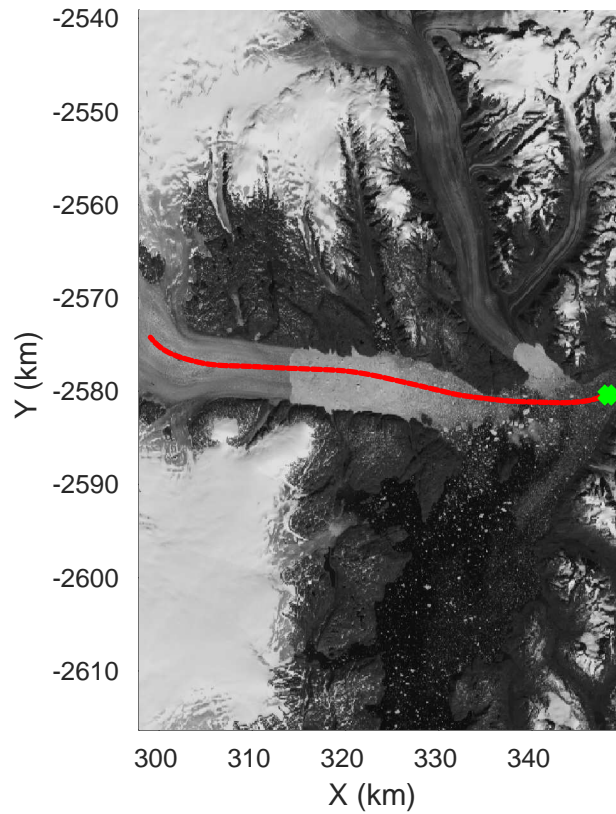

Helheim-Kangerlussuaq
20180427_03_015
Polar Stereograph 70N/-45E