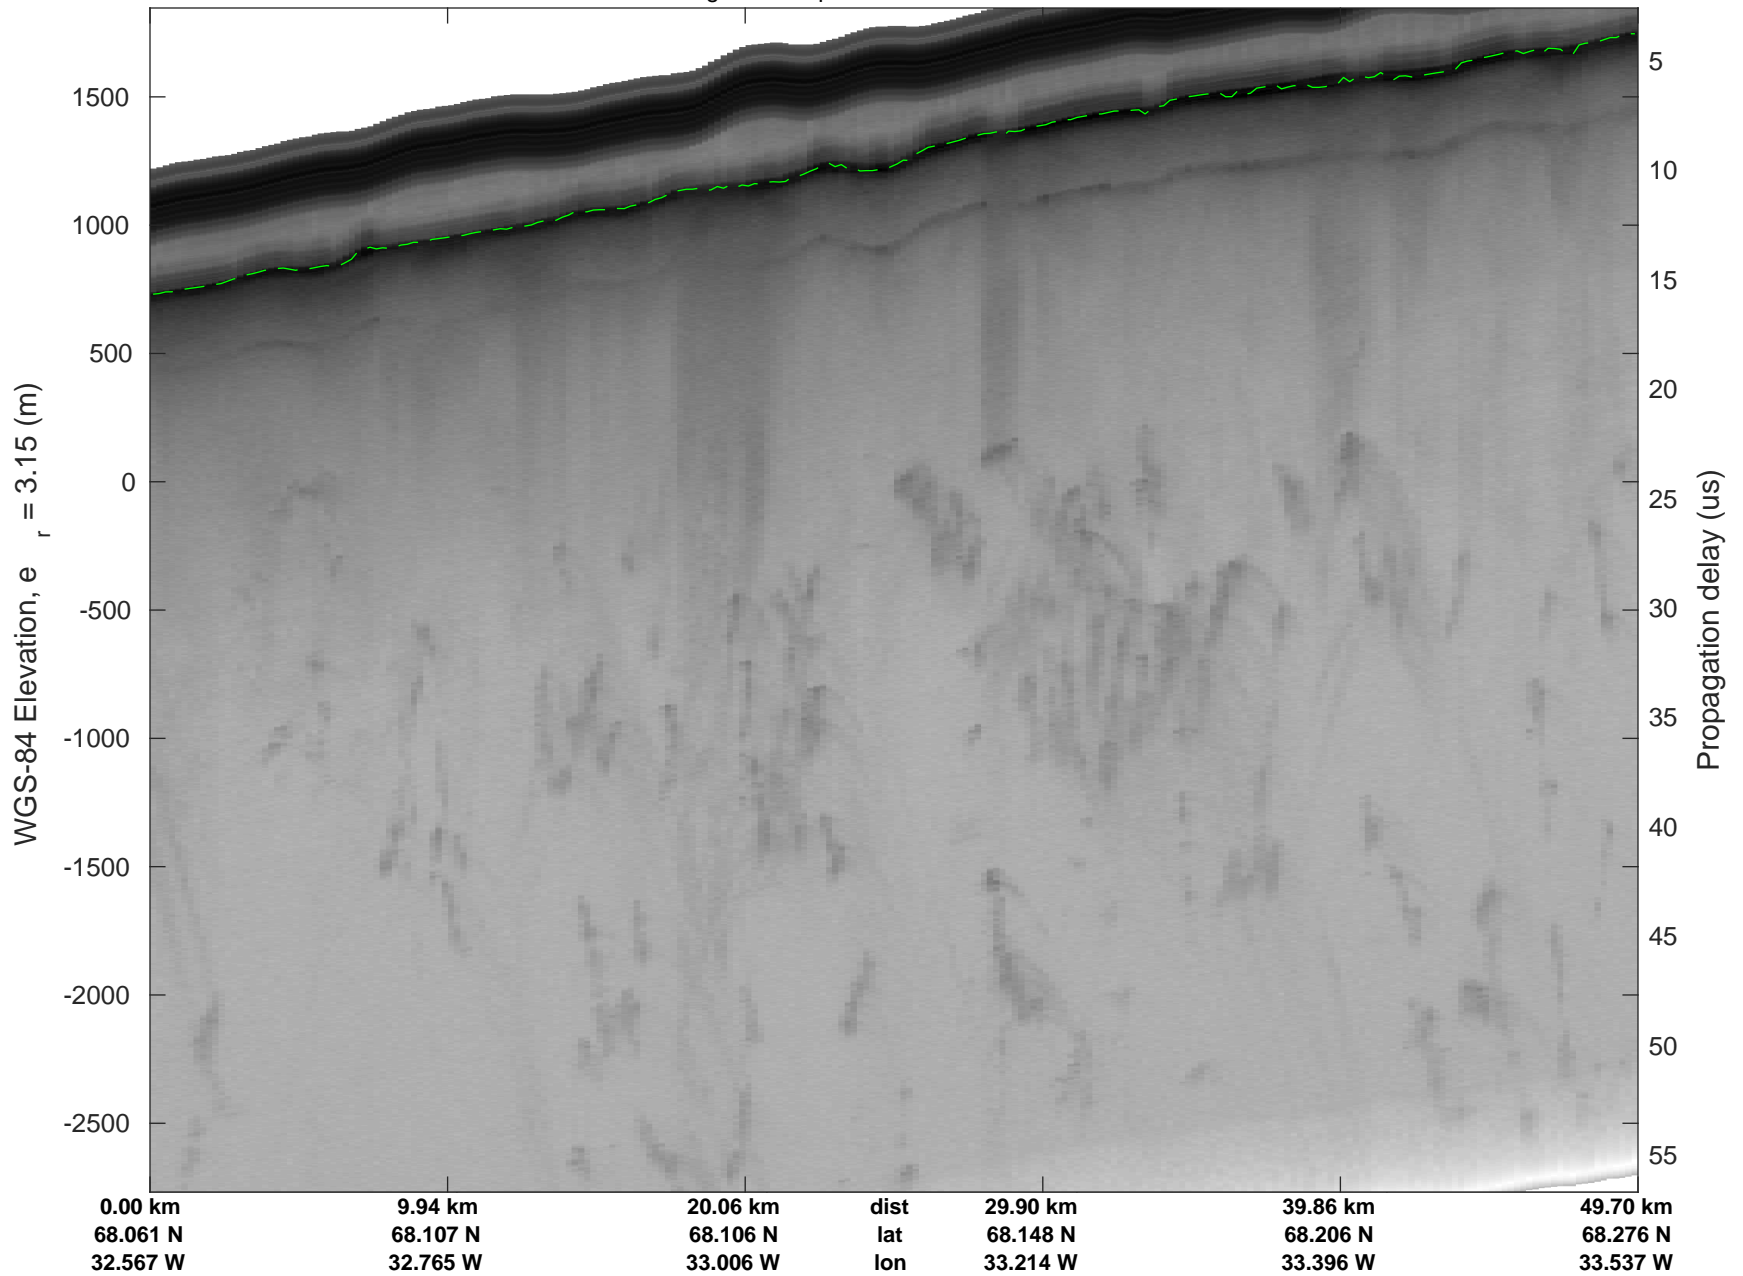

rds 2018_Greenland_P3: "Helheim-Kangerlussuaq" 20180427_03_034: 16:08:36.7 to 16:14:55.0 GPS