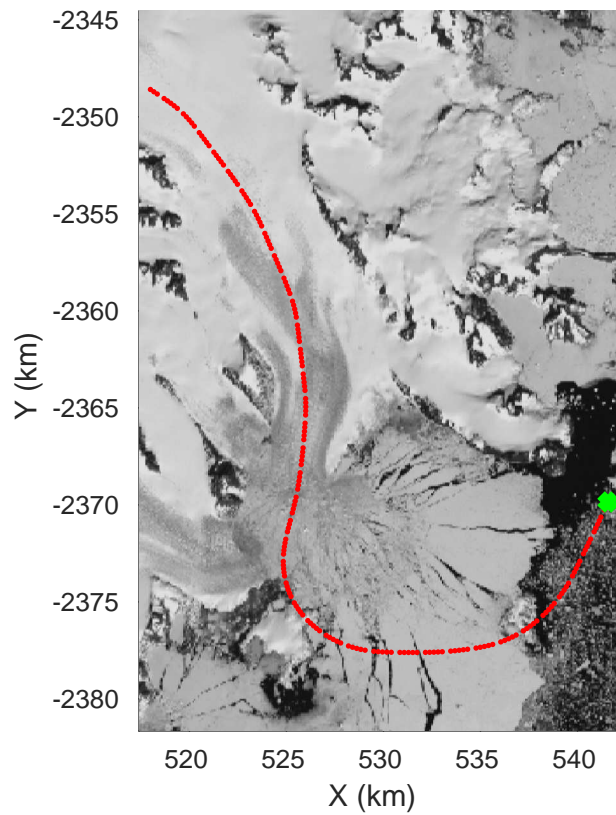

rds 2018_Greenland_P3: "Helheim-Kangerlussuaq" 20180427_03_031: 15:49:17.0 to 15:55:41.7 GPS

rds 2018_Greenland_P3: "Helheim-Kangerlussuaq" 20180427_03_032: 15:55:43.4 to 16:02:14.5 GPS

rds 2018_Greenland_P3: "Helheim-Kangerlussuaq" 20180427_03_032: 15:55:43.4 to 16:02:14.5 GPS