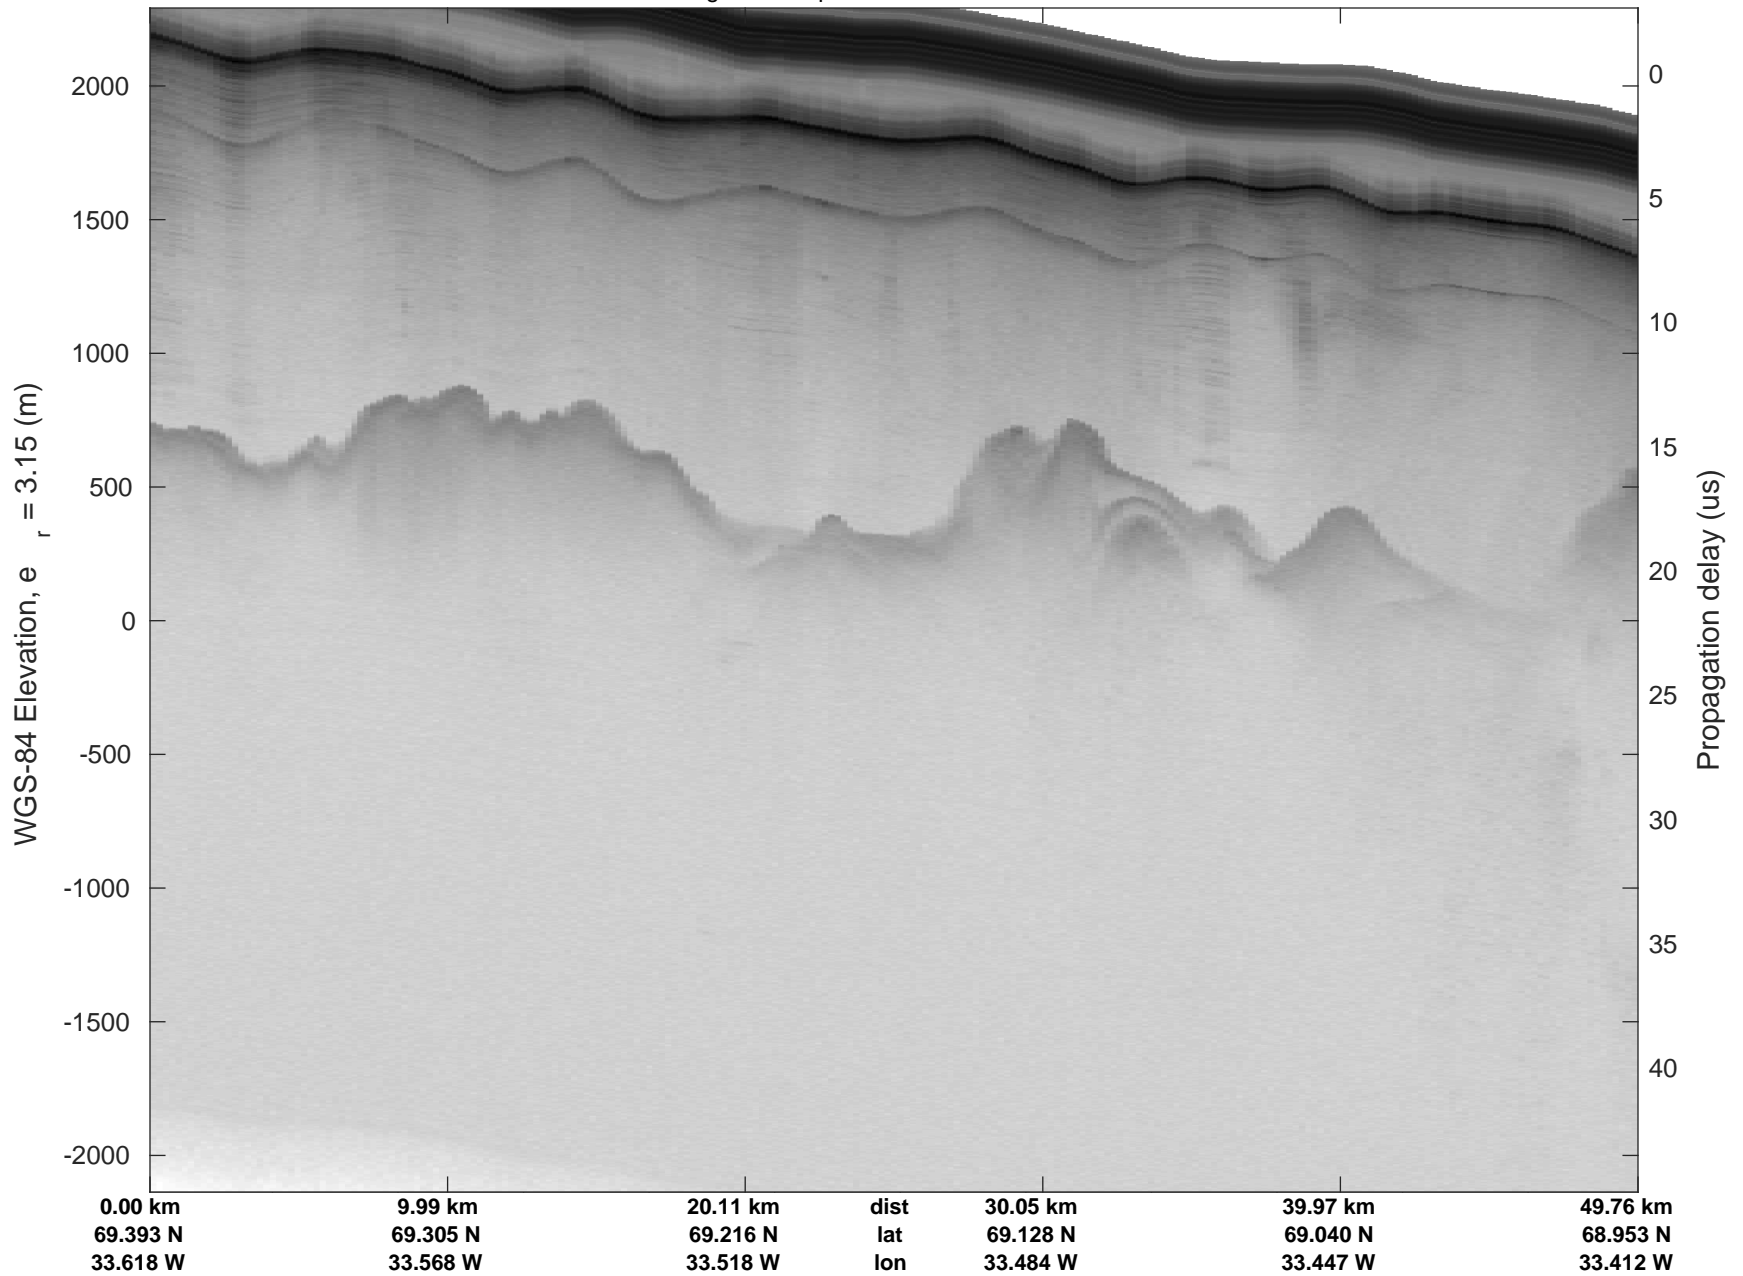

rds 2018_Greenland_P3: "Helheim-Kangerlussuaq" 20180427_03_028: 15:30:45.1 to 15:36:47.7 GPS

Helheim-Kangerlussuaq
20180427_03_029
Polar Stereograph 70N/-45E

rds 2018_Greenland_P3: "Helheim-Kangerlussuaq" 20180427_03_029: 15:36:50.1 to 15:43:03.7 GPS