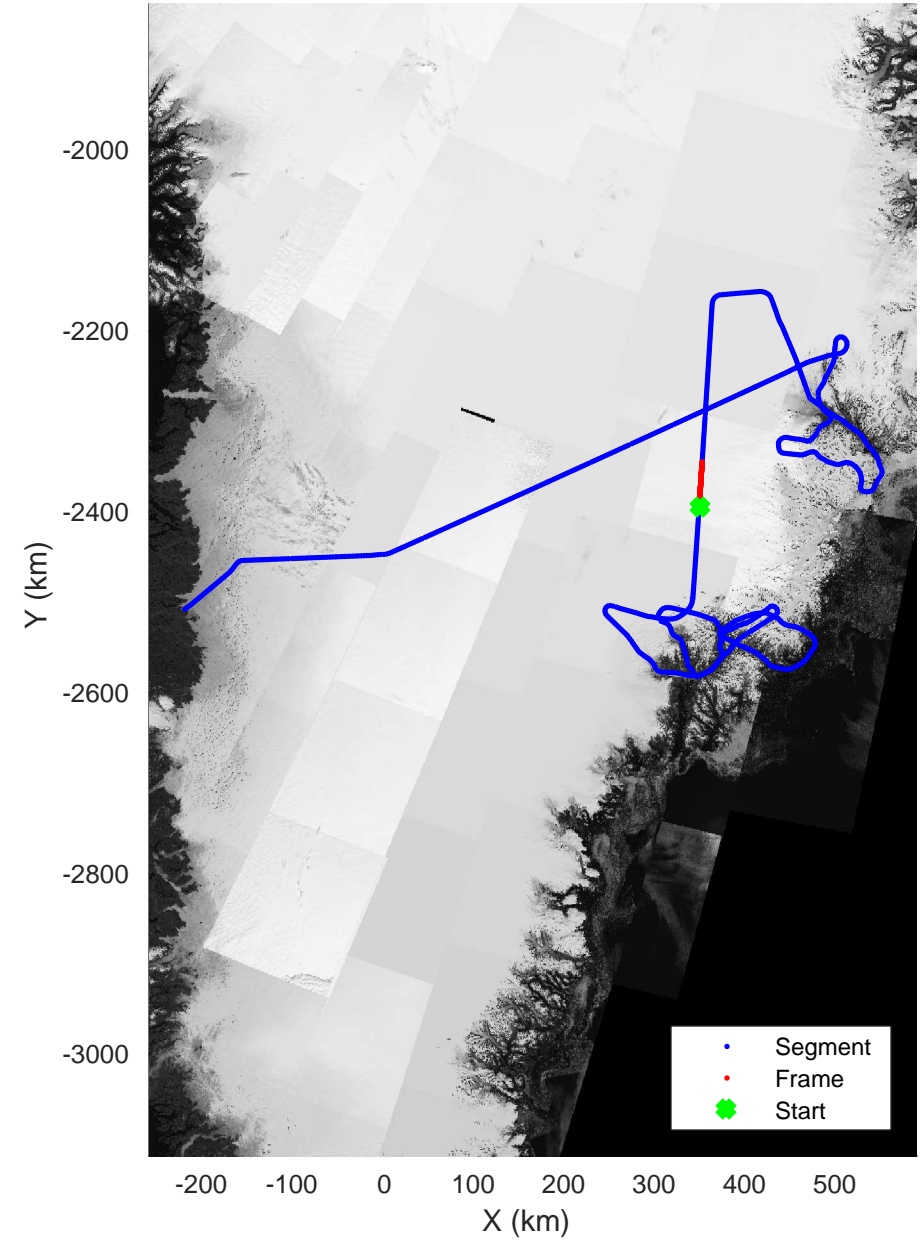

Helheim-Kangerlussuaq
20180427_03_022
Polar Stereograph 70N/-45E