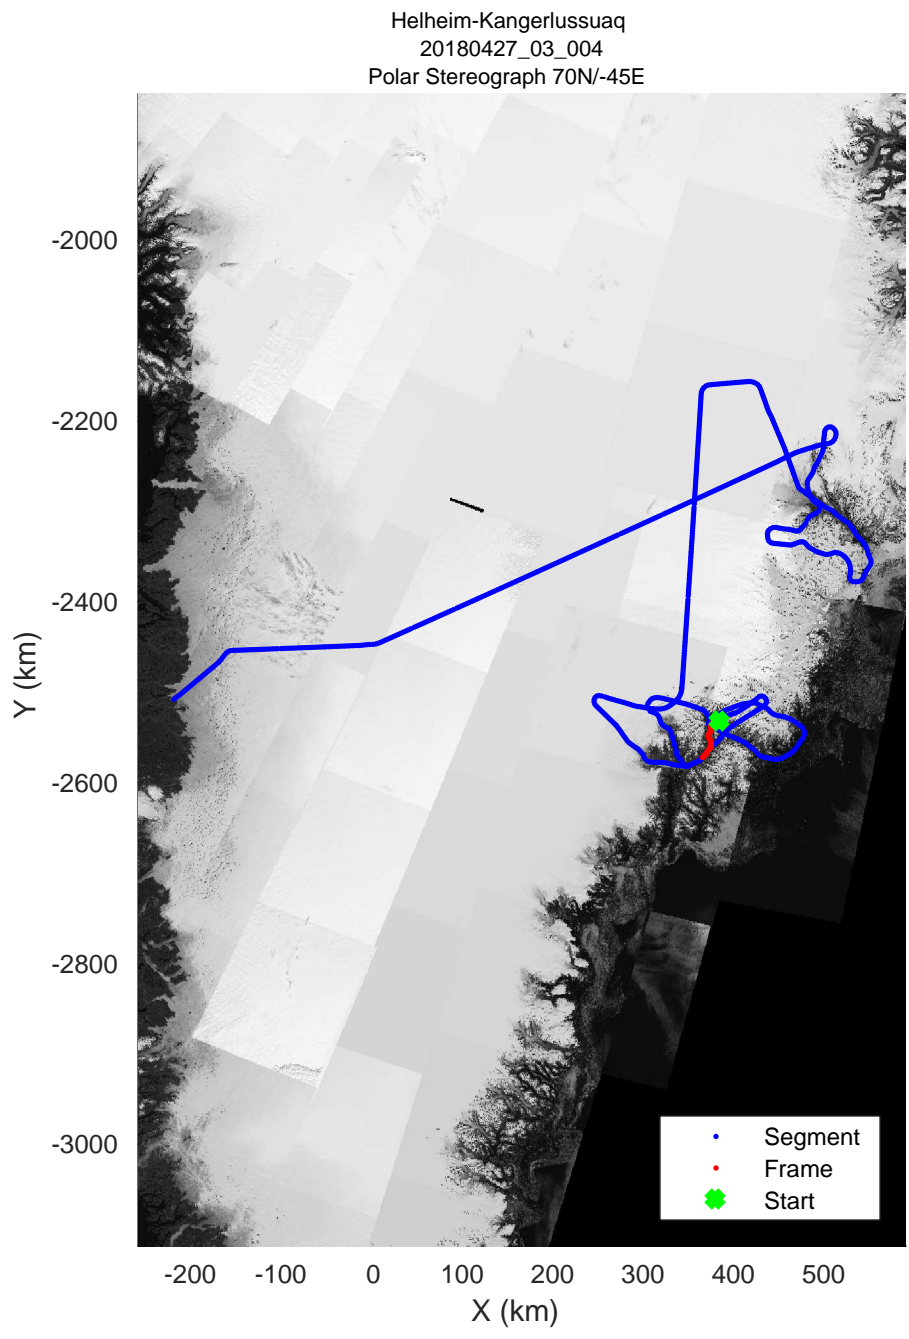

rds 2018_Greenland_P3: "Helheim-Kangerlussuaq" 20180427_03_002: 12:44:28.2 to 12:50:41.8 GPS

rds 2018_Greenland_P3: "Helheim-Kangerlussuaq" 20180427_03_003: 12:50:44.0 to 12:57:11.9 GPS

rds 2018_Greenland_P3: "Helheim-Kangerlussuaq" 20180427_03_003: 12:50:44.0 to 12:57:11.9 GPS