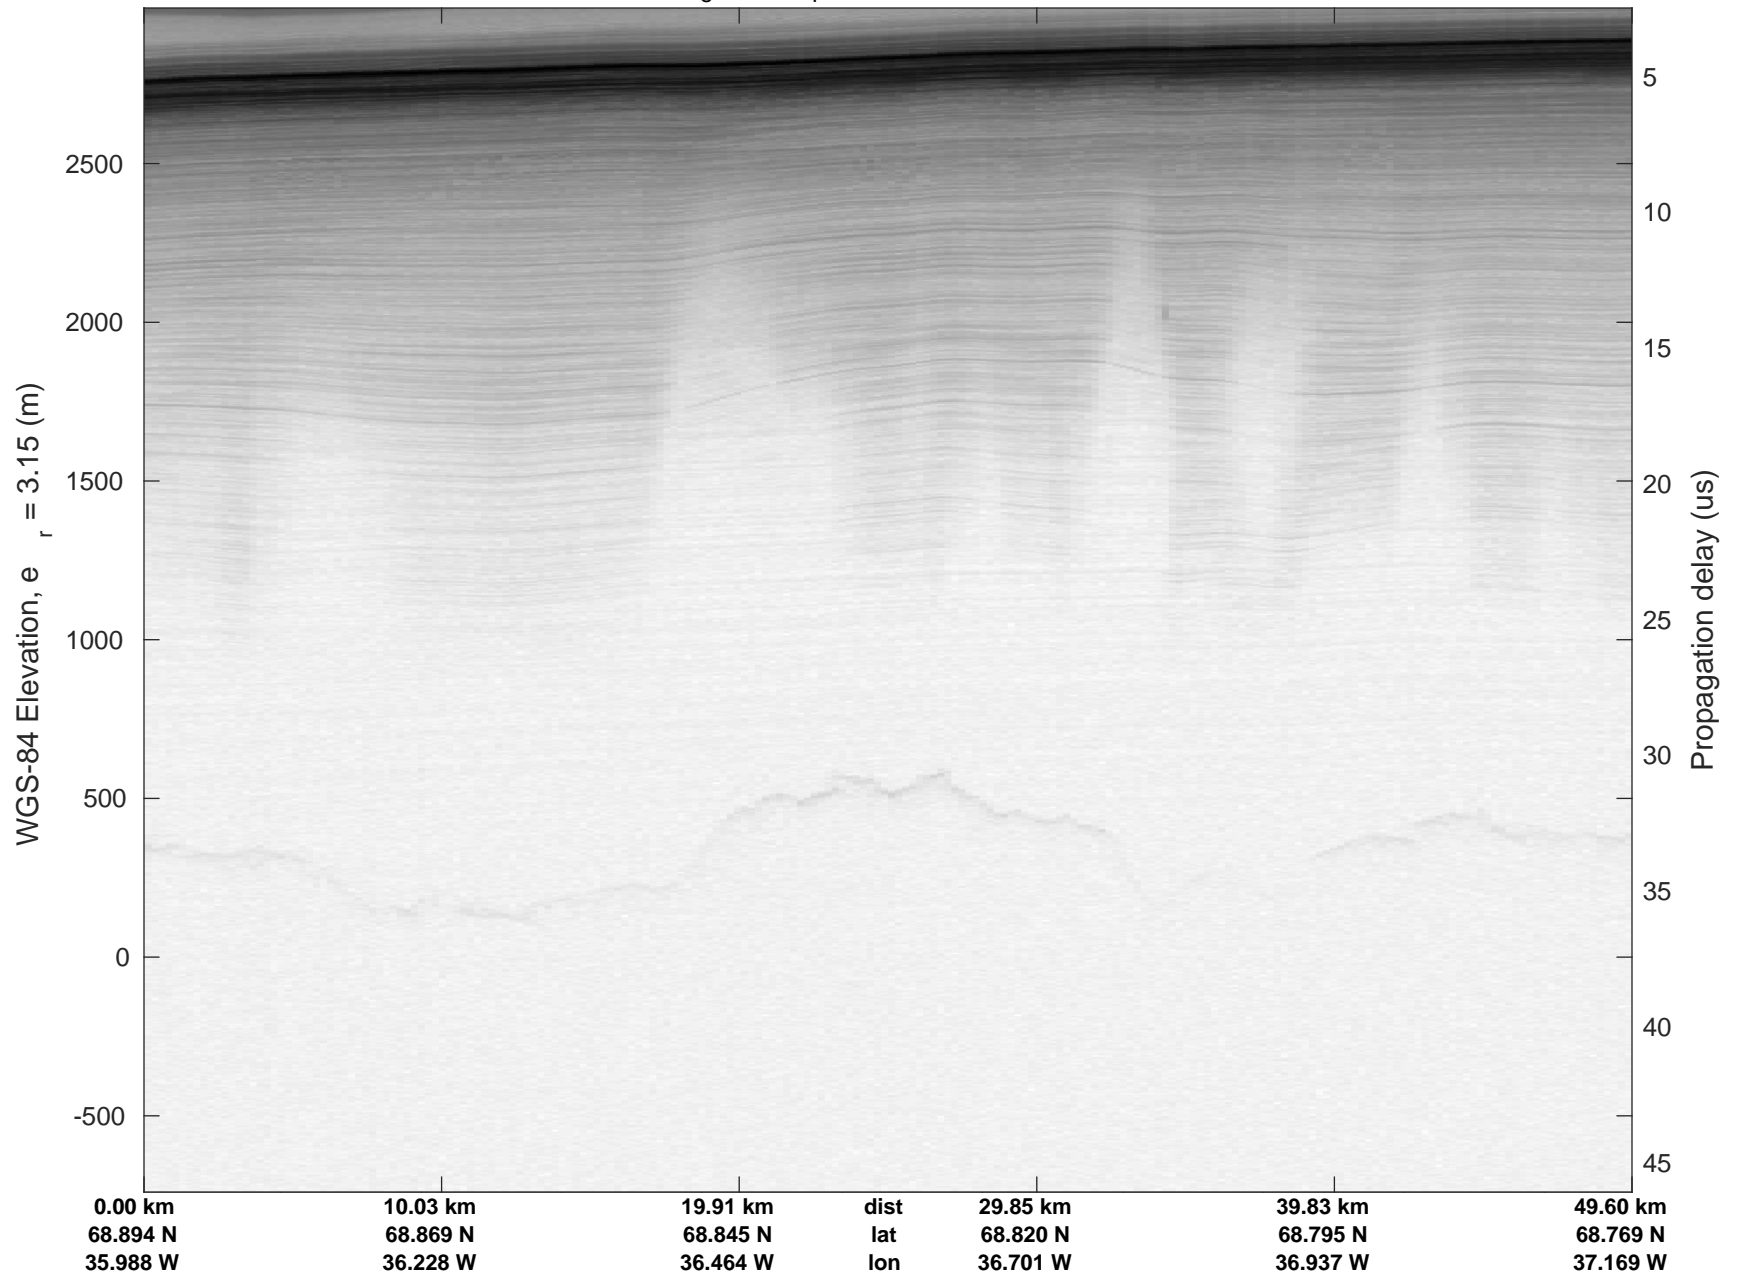

rds 2018_Greenland_P3: "Helheim-Kangerlussuaq" 20180427_03_043: 17:05:20.5 to 17:10:54.5 GPS