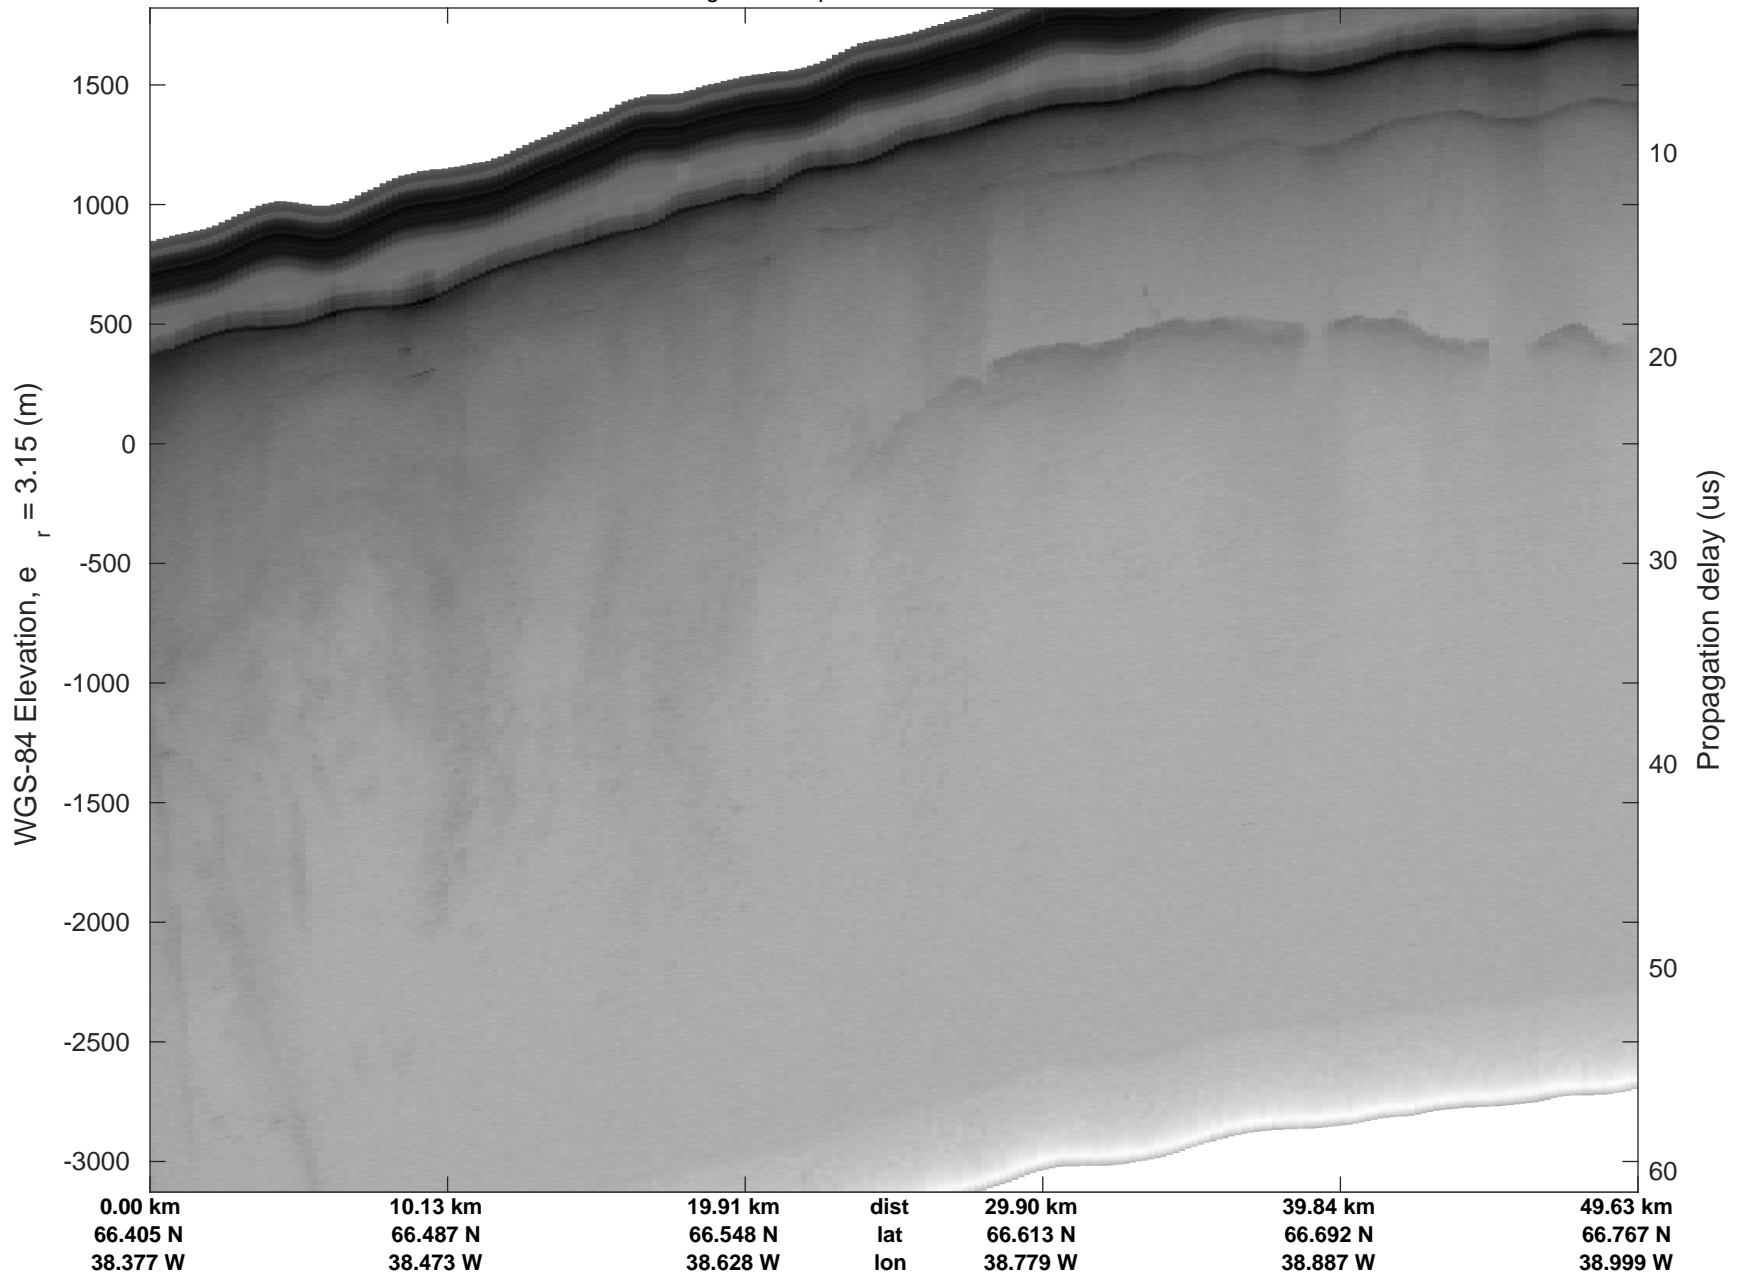

rds 2018_Greenland_P3: "Helheim-Kangerlussuaq" 20180427_03_016: 14:15:54.9 to 14:22:13.3 GPS

Helheim-Kangerlussuaq
20180427_03_017
Polar Stereograph 70N/-45E

rds 2018_Greenland_P3: "Helheim-Kangerlussuaq" 20180427_03_017: 14:22:16.3 to 14:28:33.1 GPS