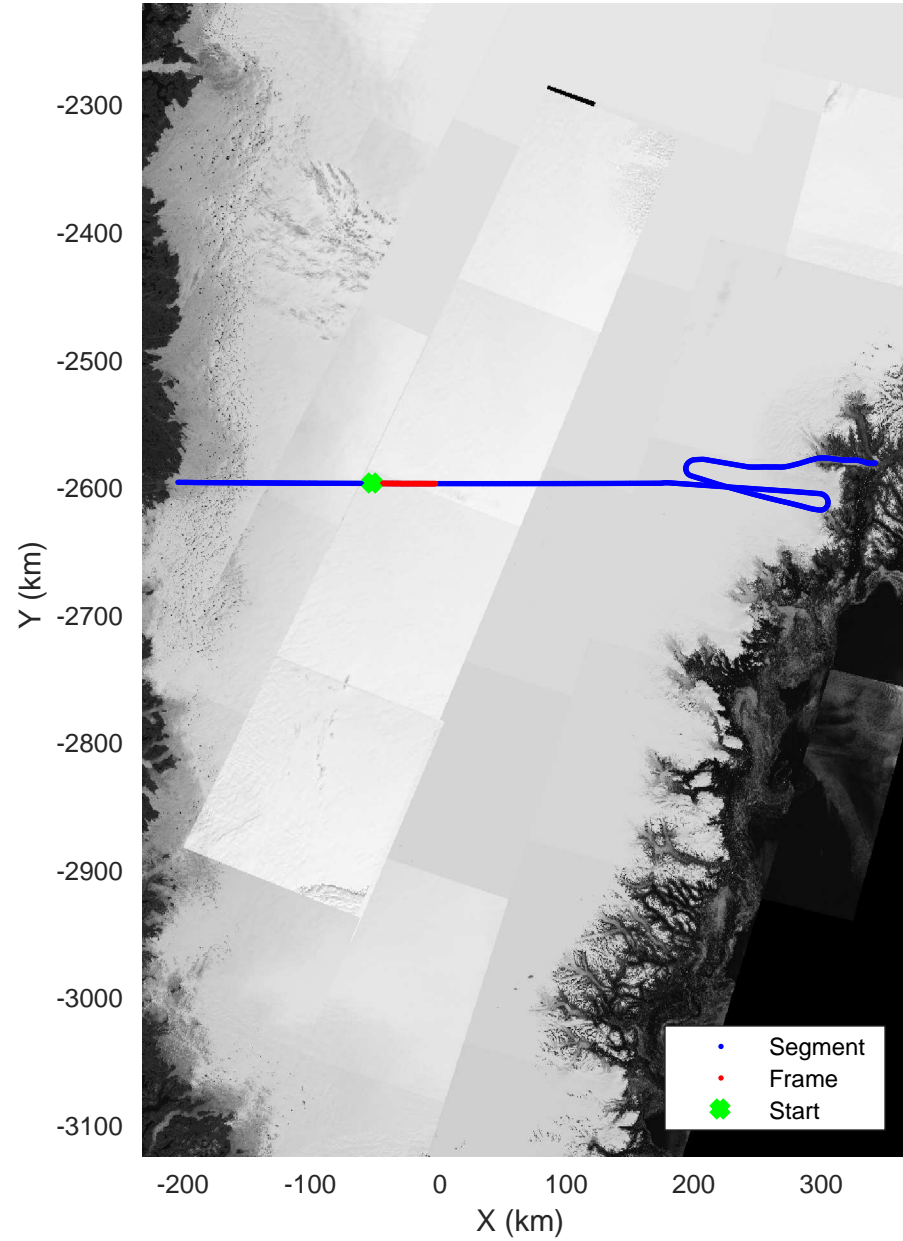

Helheim-Kangerlussuaq
20180427_01_004
Polar Stereograph 70N/-45E