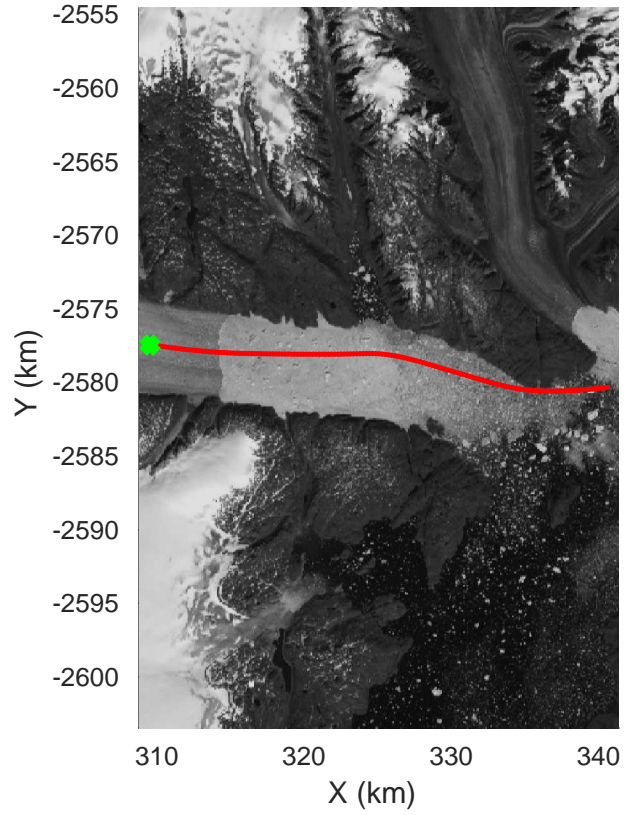

Helheim-Kangerlussuaq  
20180427\_01\_015  
Polar Stereograph 70N/-45E

Data Frame ID: 20180427\_01\_015

Data Frame ID: 20180427\_01\_015

enland\_P3: "Helheim-Kangerlussuaq" 20180427\_01\_015: 12:23:45.4 to 12:29:55.9 GPS