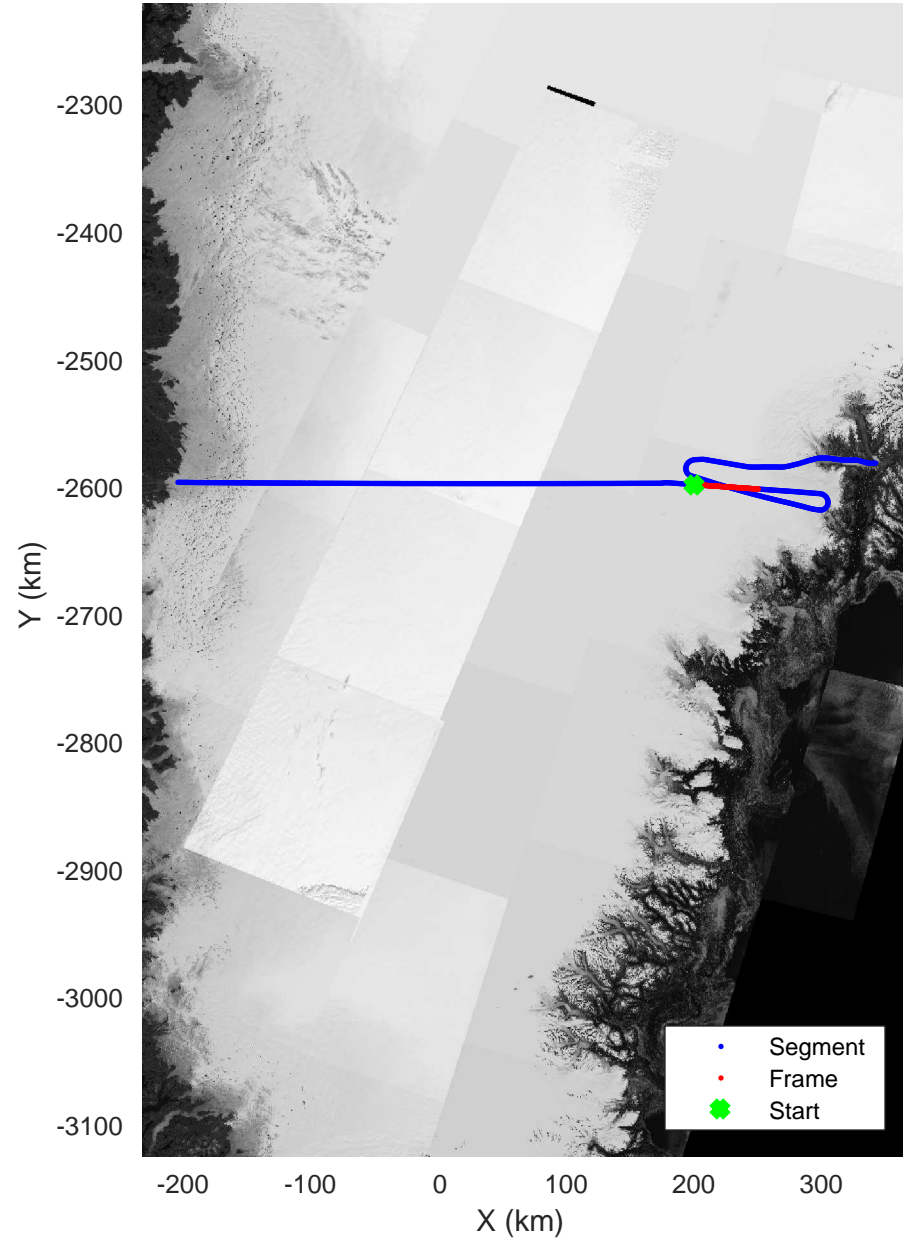

Helheim-Kangerlussuaq
20180427_01_009
Polar Stereograph 70N/-45E