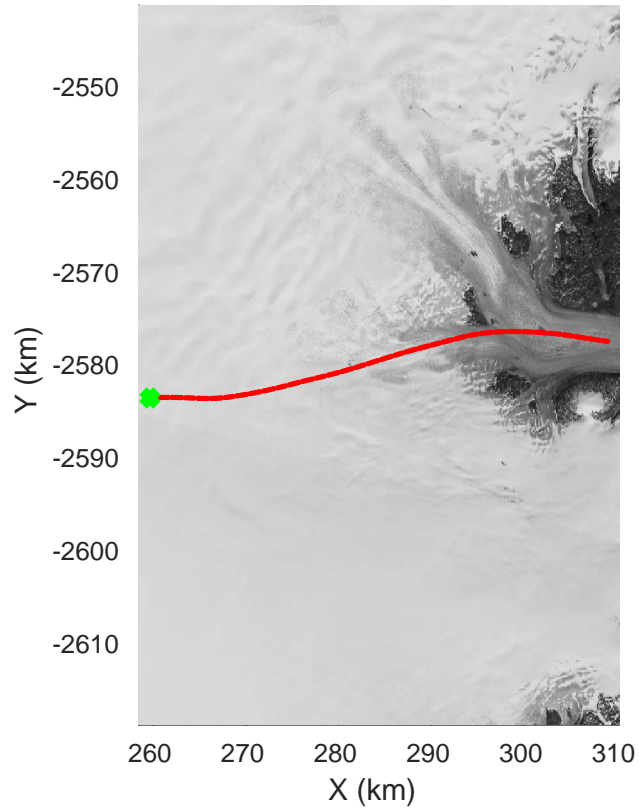

Helheim-Kangerlussuaq  
20180427\_01\_014  
Polar Stereograph 70N/-45E

Data Frame ID: 20180427\_01\_014

Data Frame ID: 20180427\_01\_014

enland\_P3: "Helheim-Kangerlussuaq" 20180427\_01\_014: 12:17:40.5 to 12:23:43.1 GPS