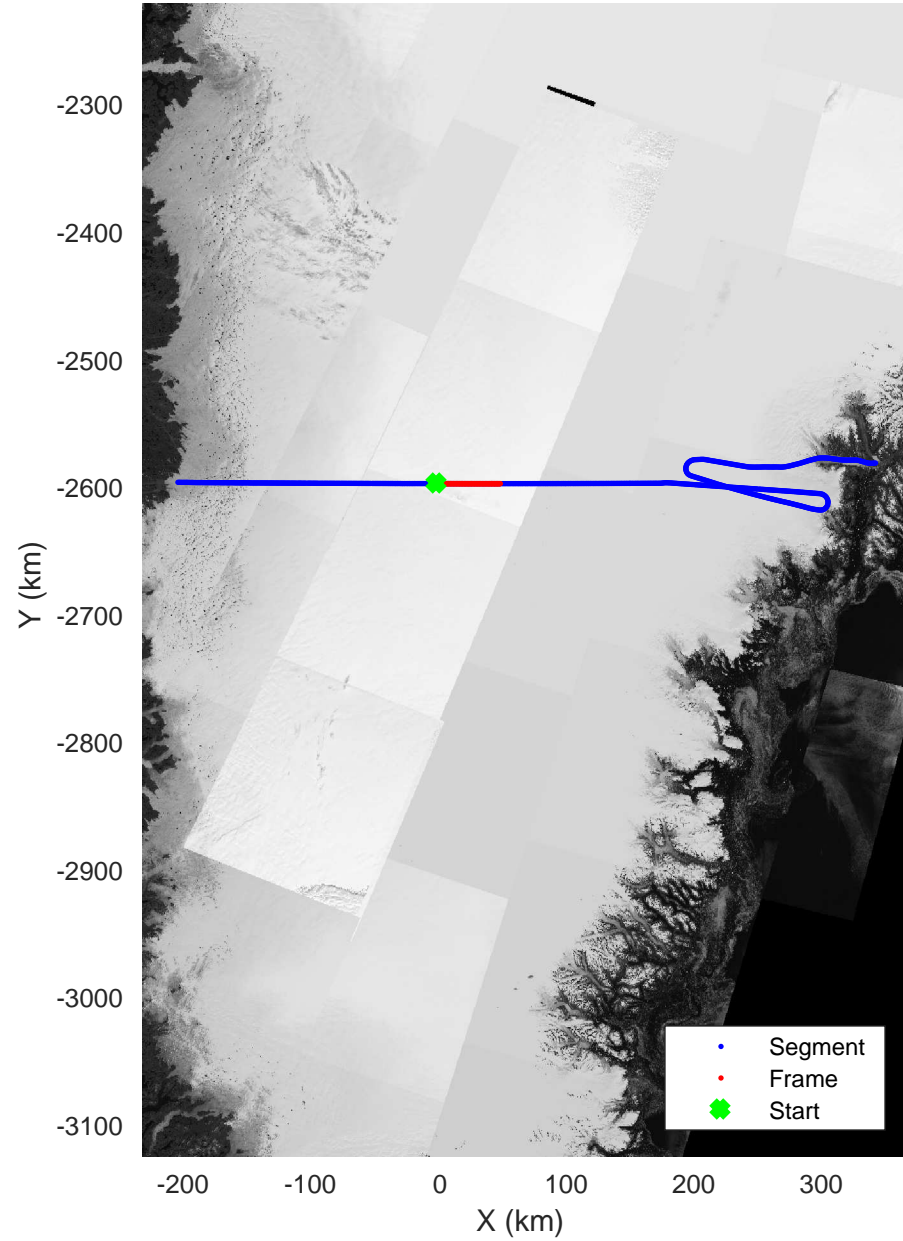

Helheim-Kangerlussuaq
20180427_01_005
Polar Stereograph 70N/-45E