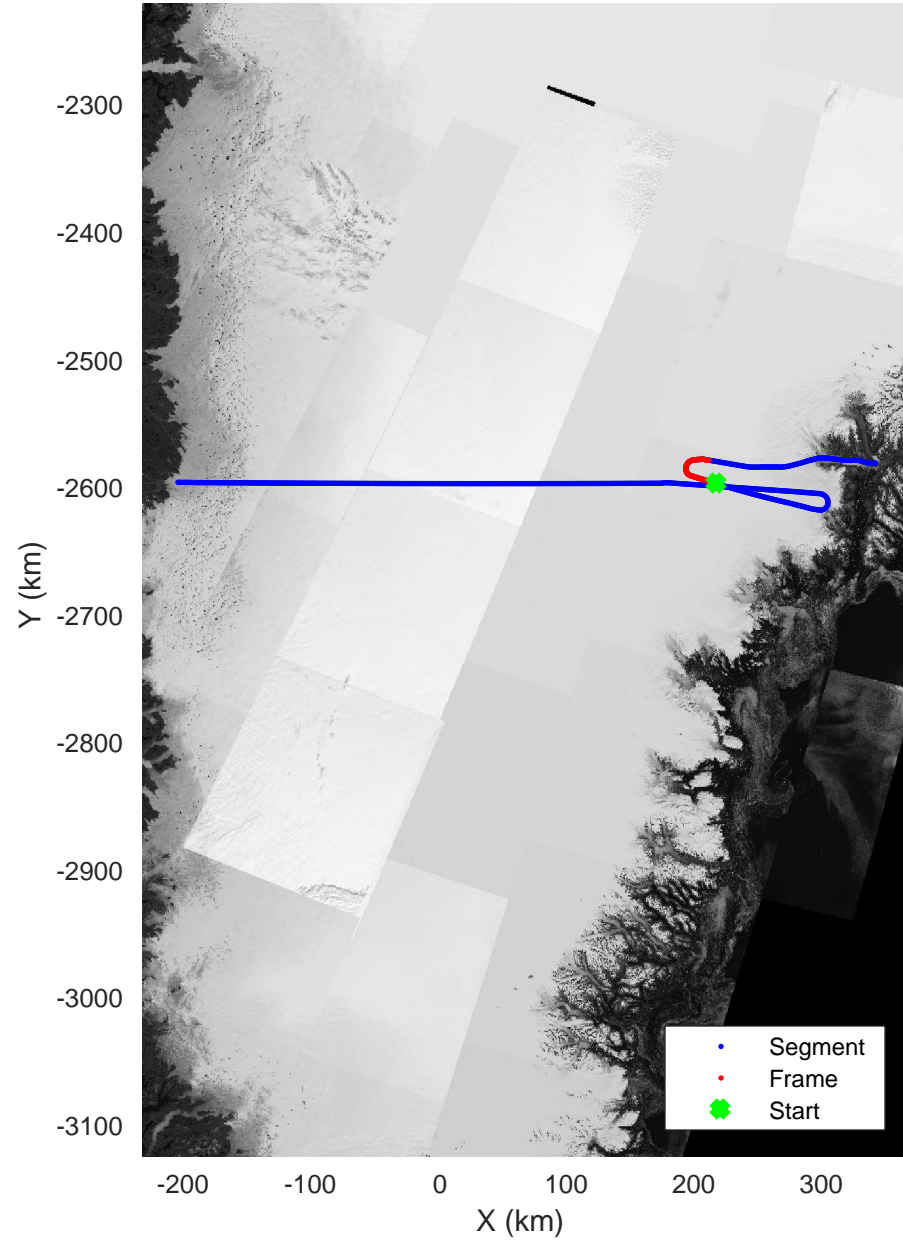

Helheim-Kangerlussuaq
20180427_01_013
Polar Stereograph 70N/-45E