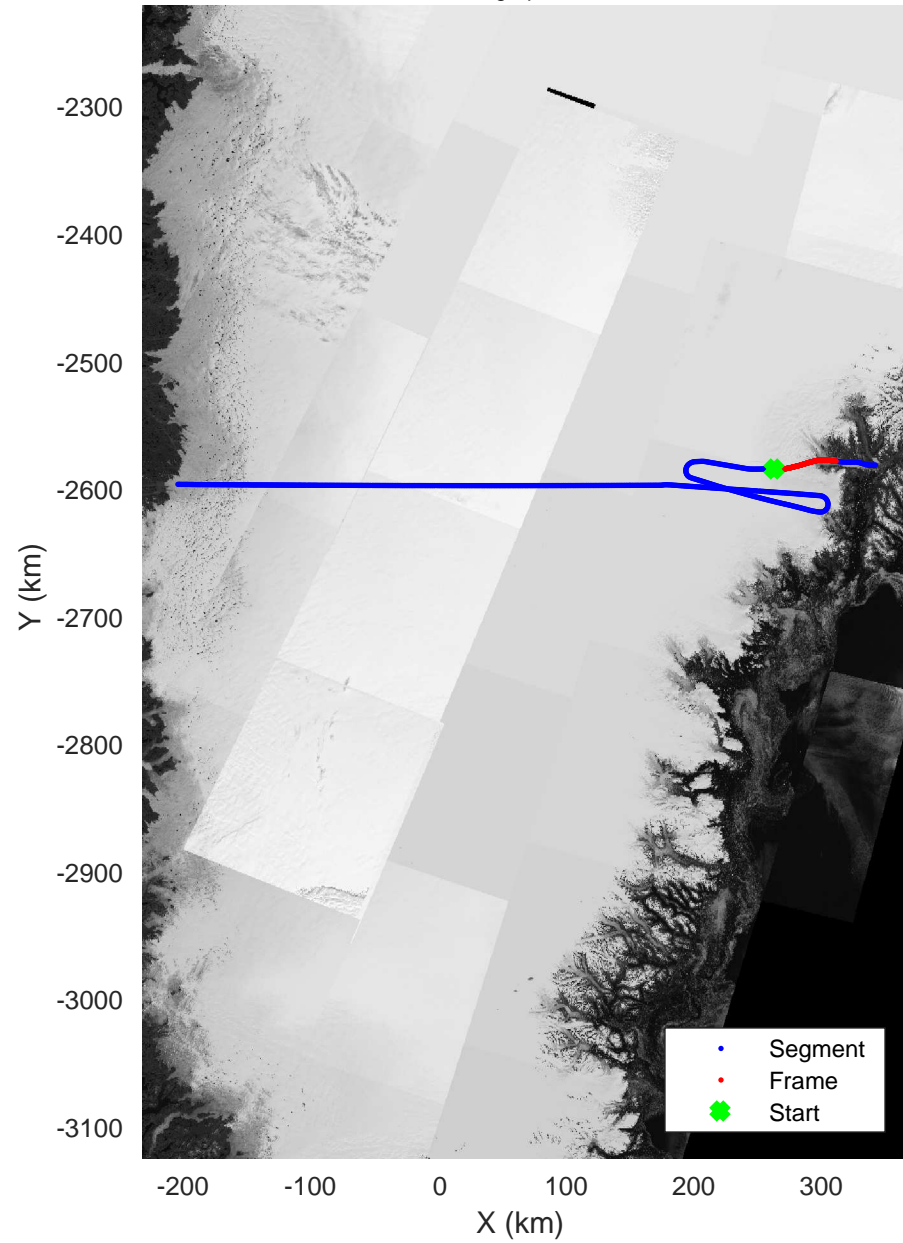

Helheim-Kangerlussuaq
20180427_01_015
Polar Stereograph 70N/-45E