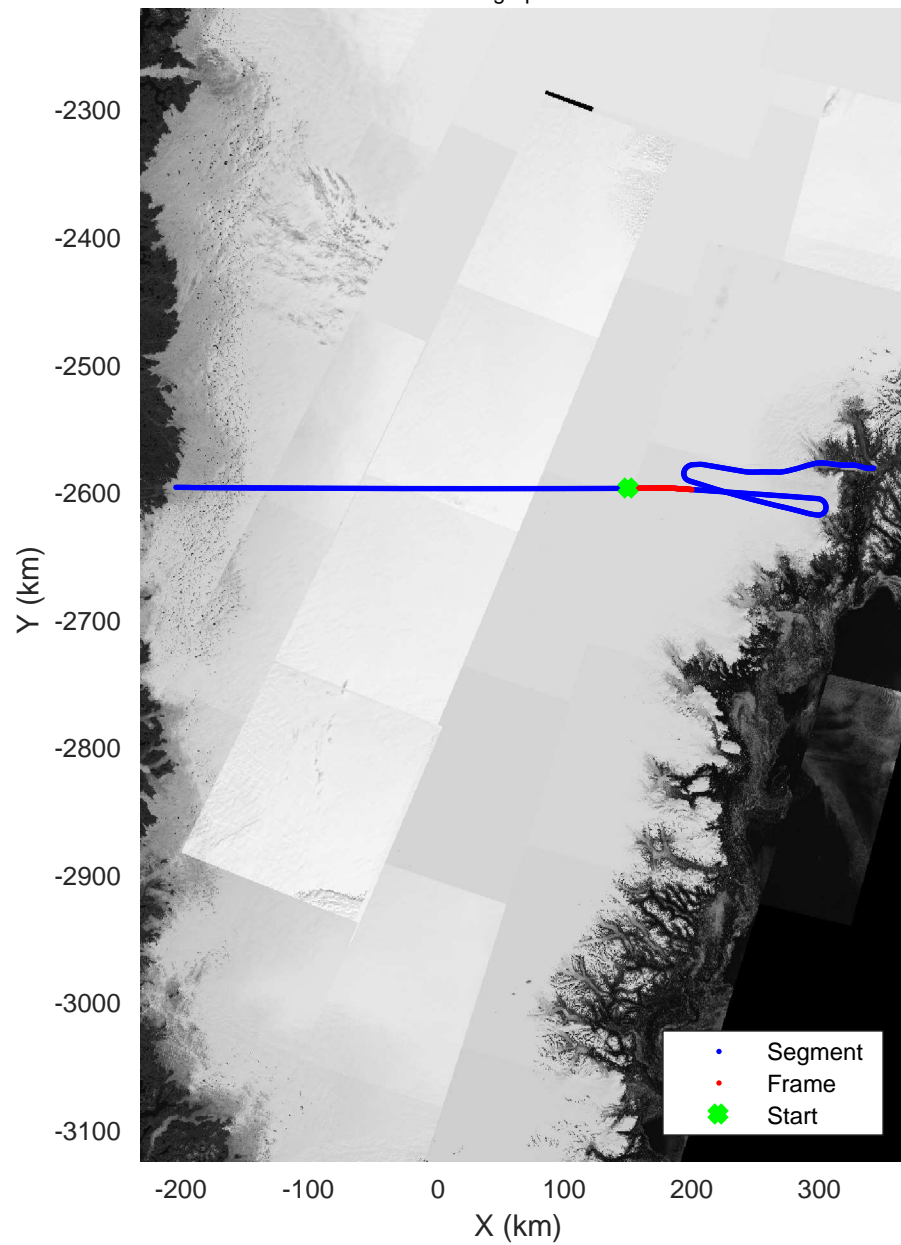

Helheim-Kangerlussuaq
20180427_01_008
Polar Stereograph 70N/-45E