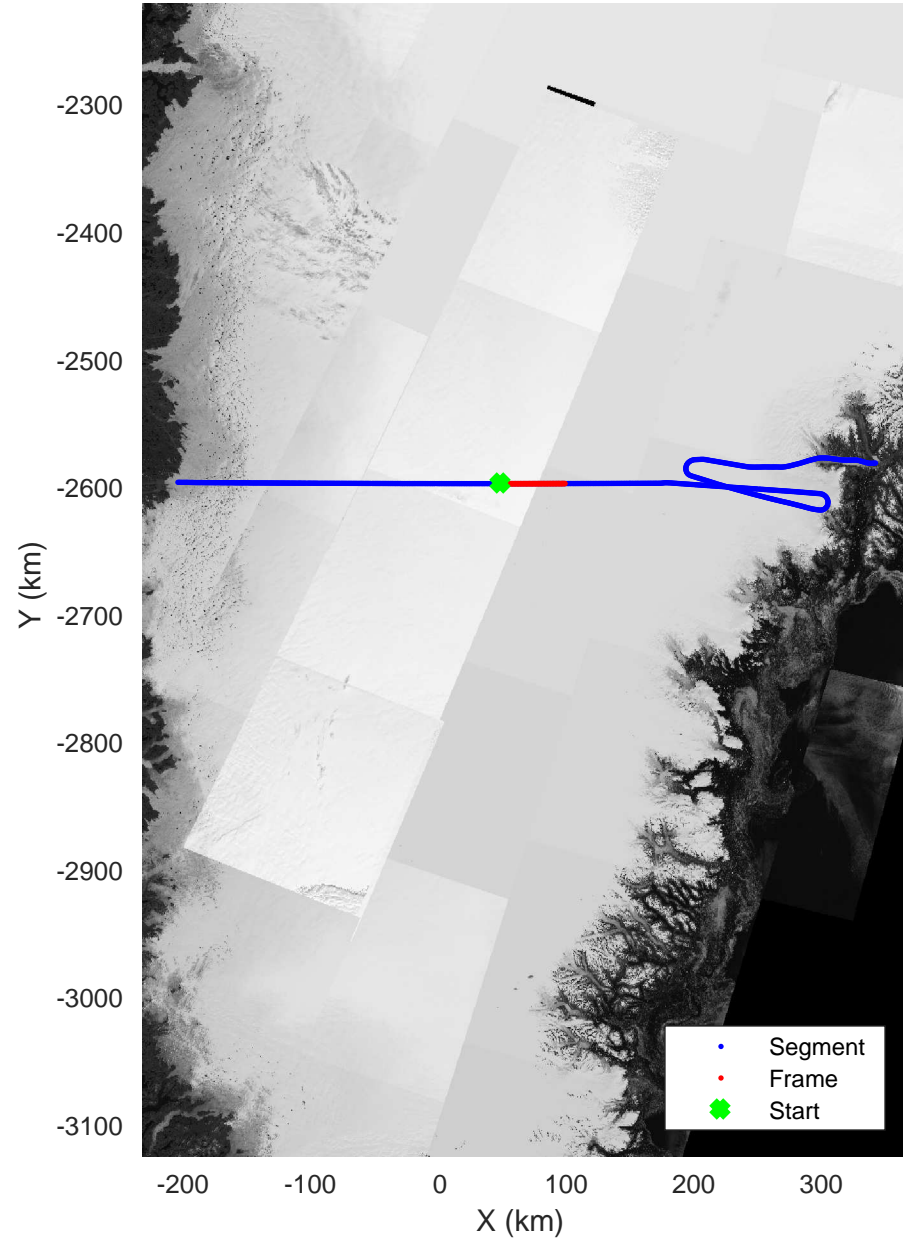

Helheim-Kangerlussuaq
20180427_01_006
Polar Stereograph 70N/-45E