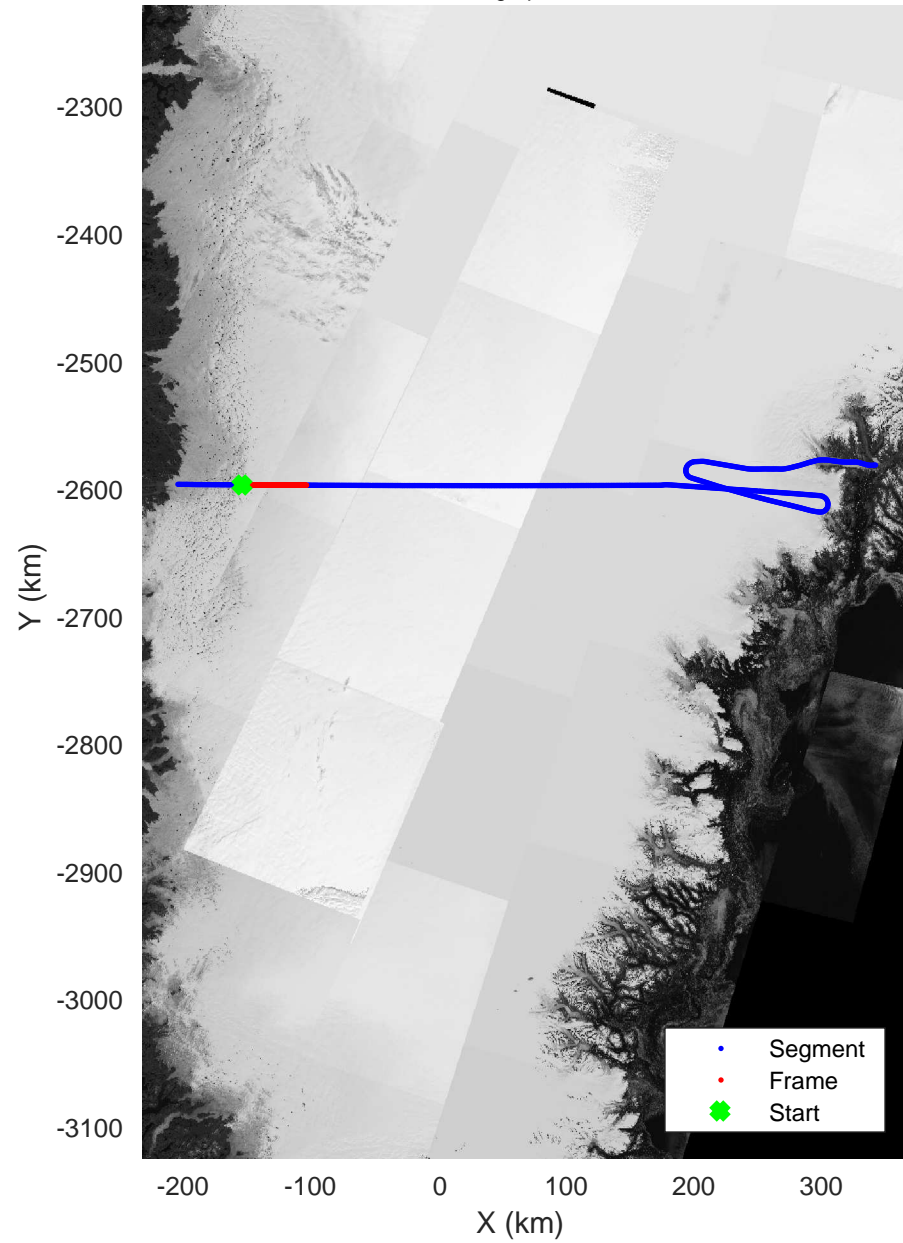

Helheim-Kangerlussuaq
20180427_01_002
Polar Stereograph 70N/-45E