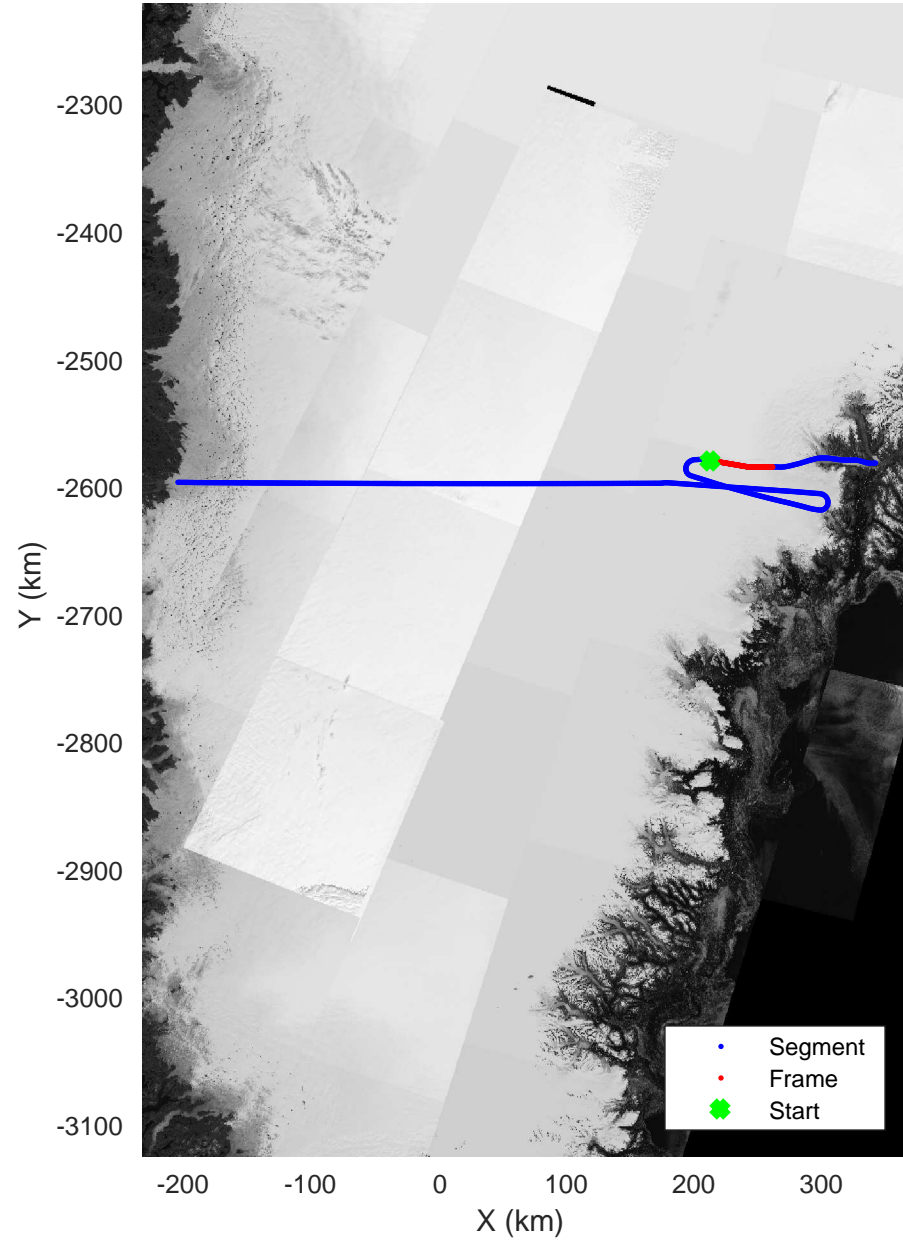

Helheim-Kangerlussuaq
20180427_01_014
Polar Stereograph 70N/-45E