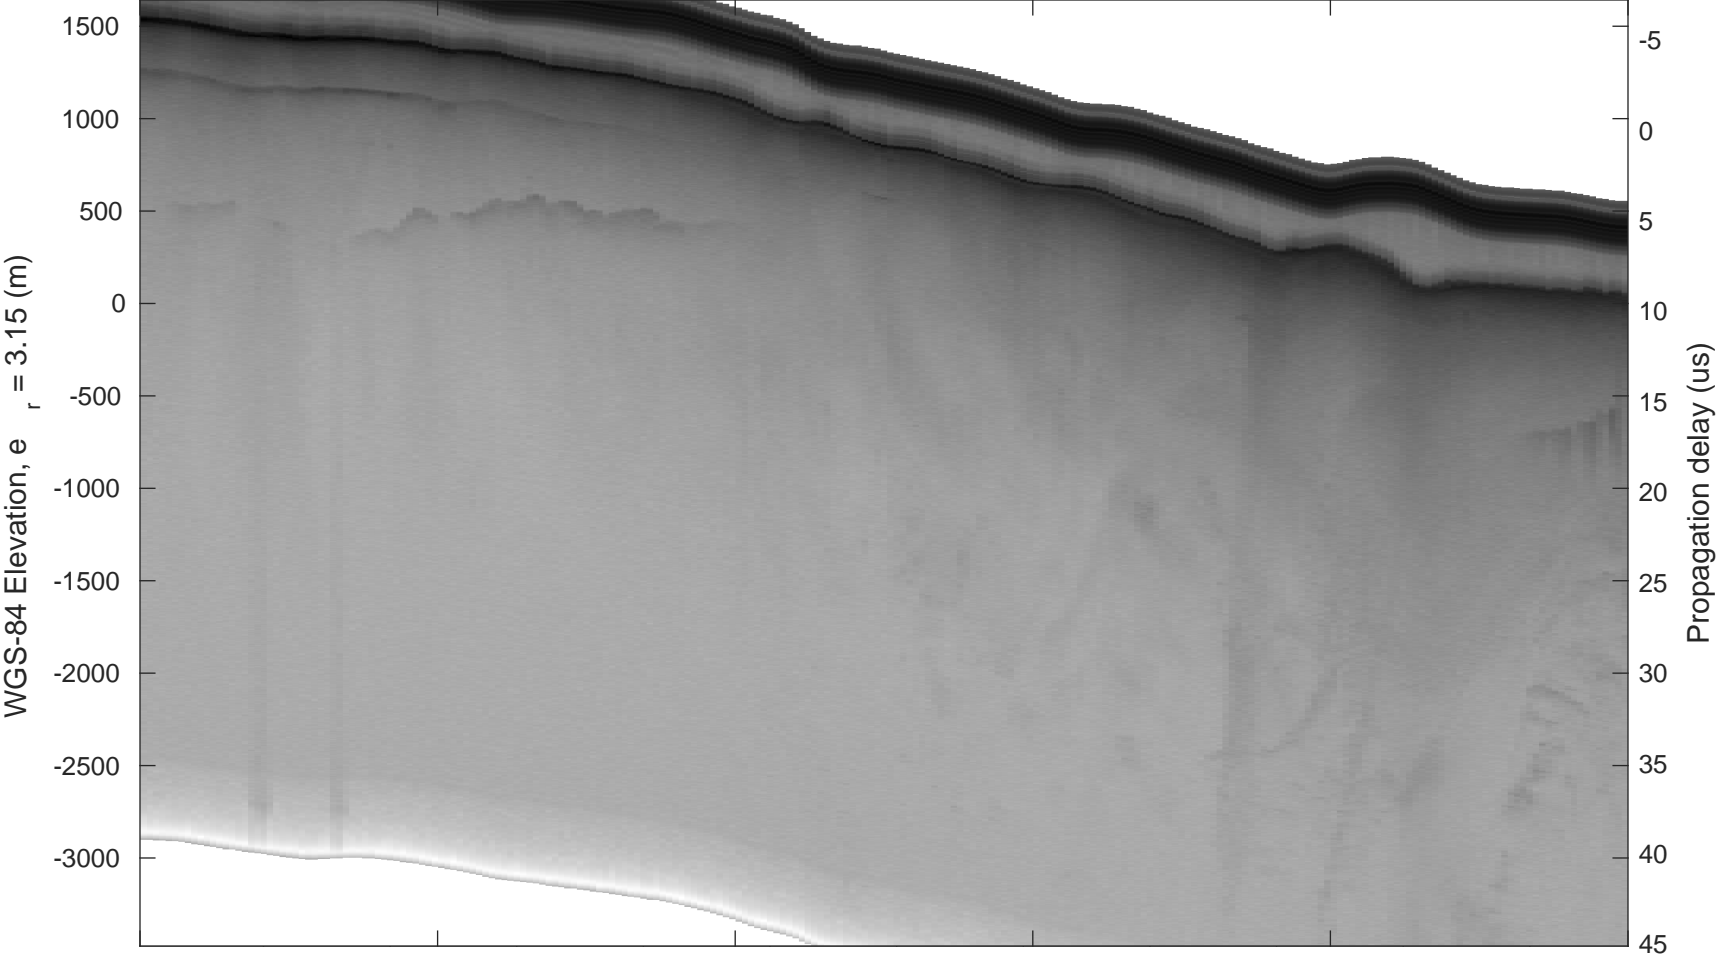

Data Frame ID: 20180427_01_015