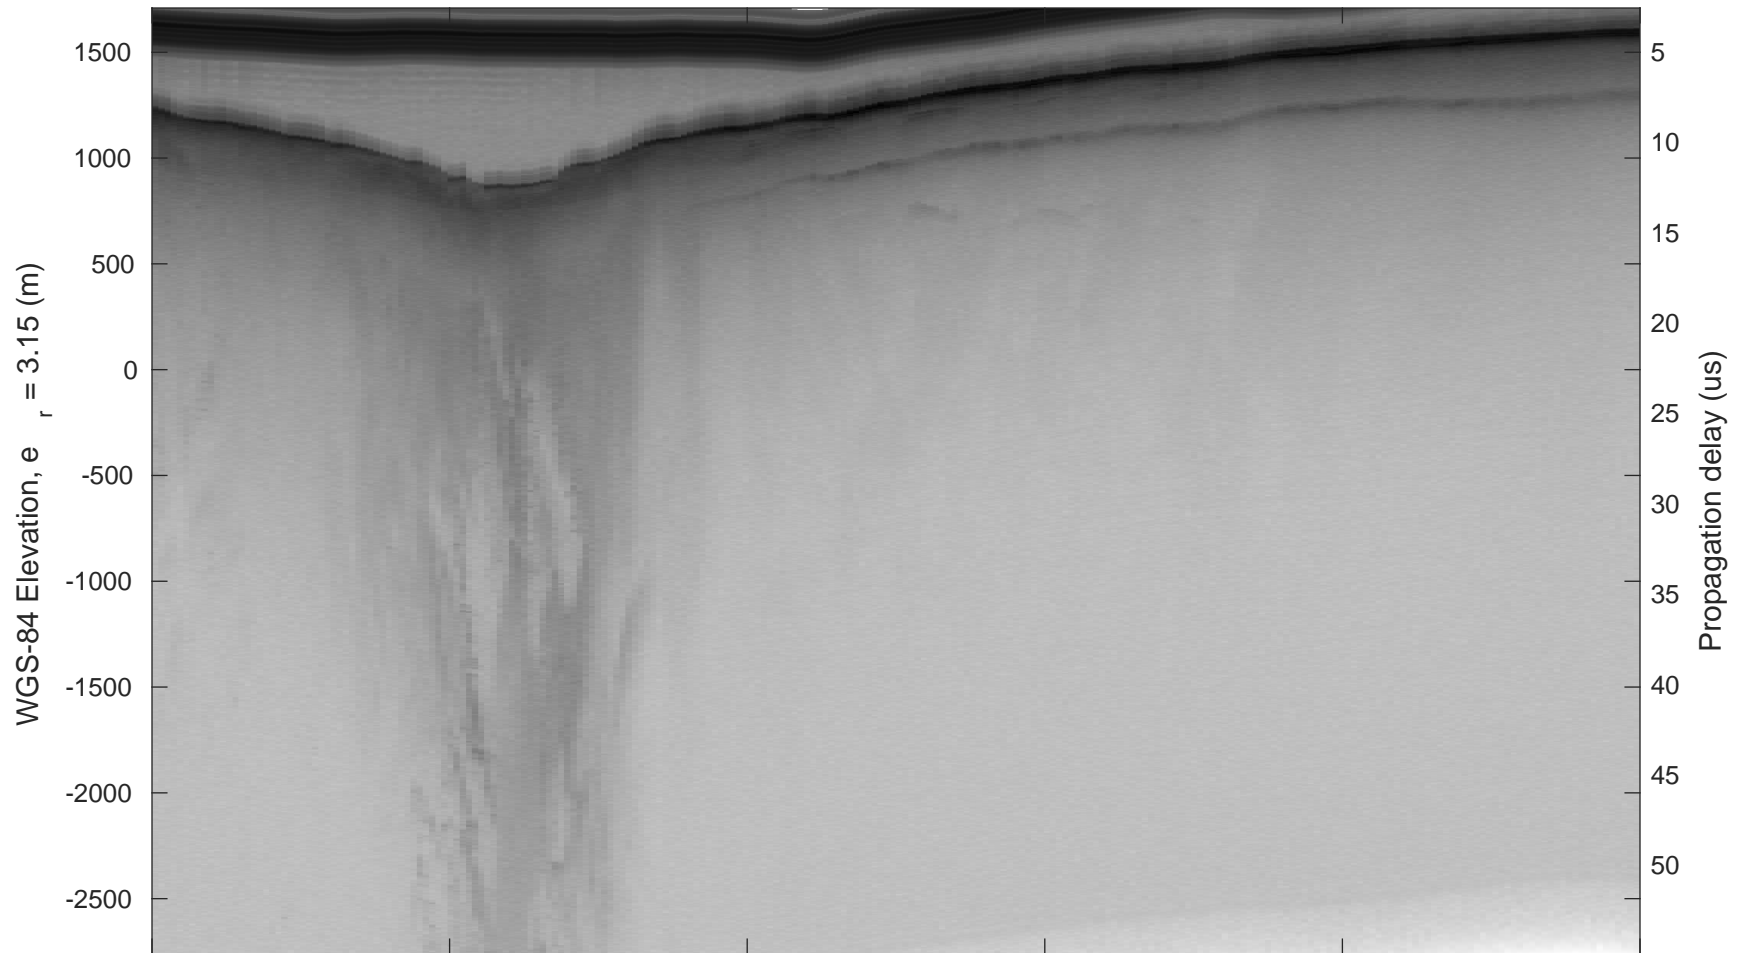

Data Frame ID: 20180427_01_011