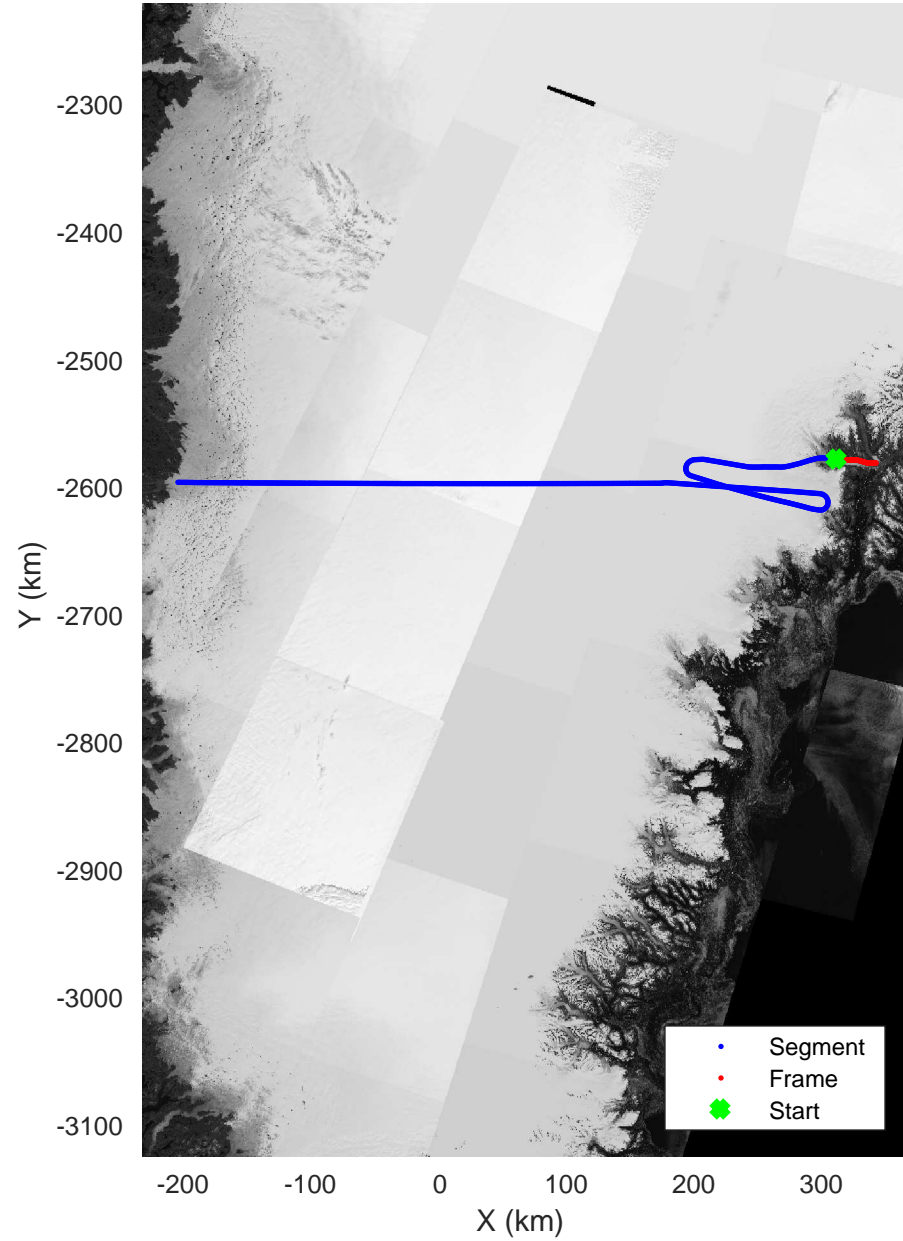

Helheim-Kangerlussuaq
20180427_01_016
Polar Stereograph 70N/-45E