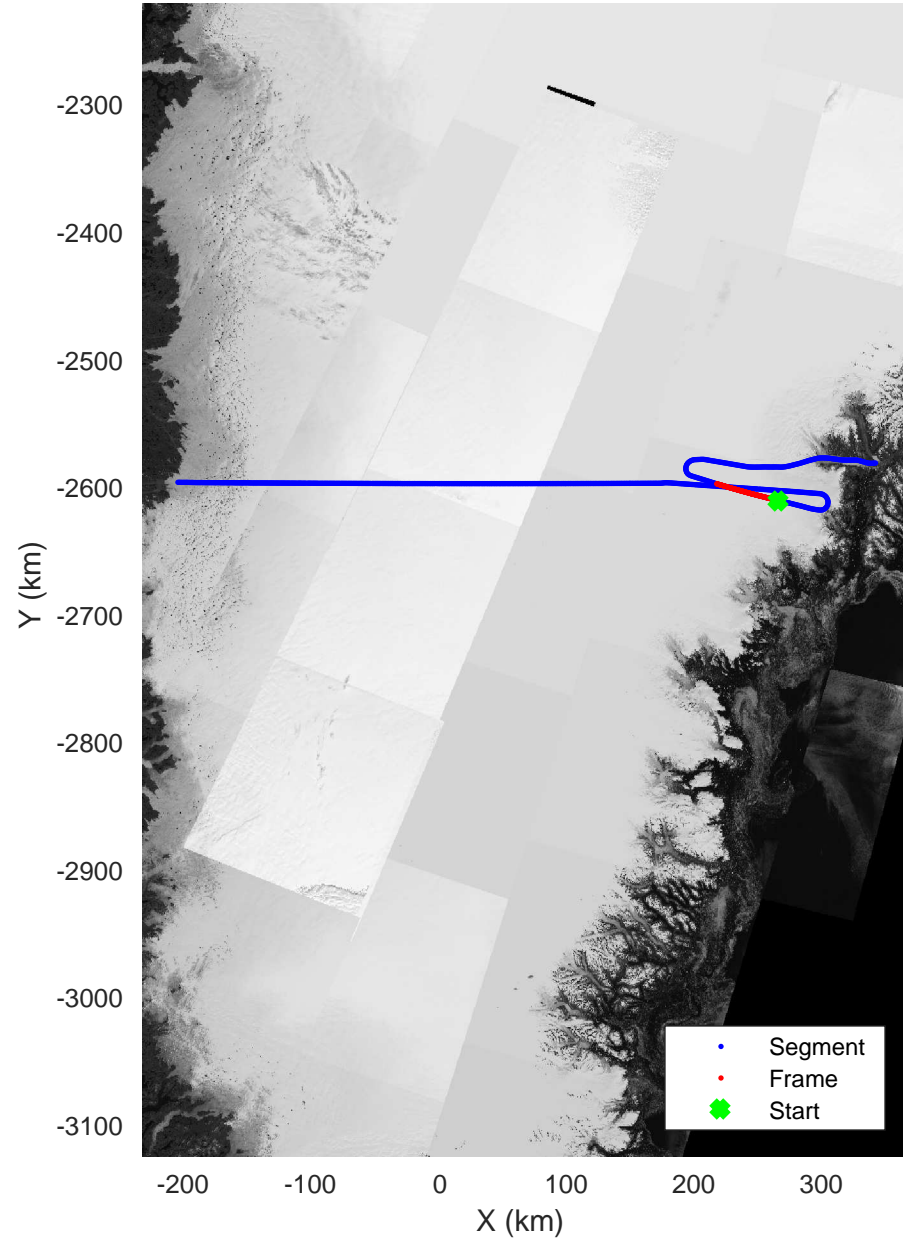

Helheim-Kangerlussuaq
20180427_01_012
Polar Stereograph 70N/-45E