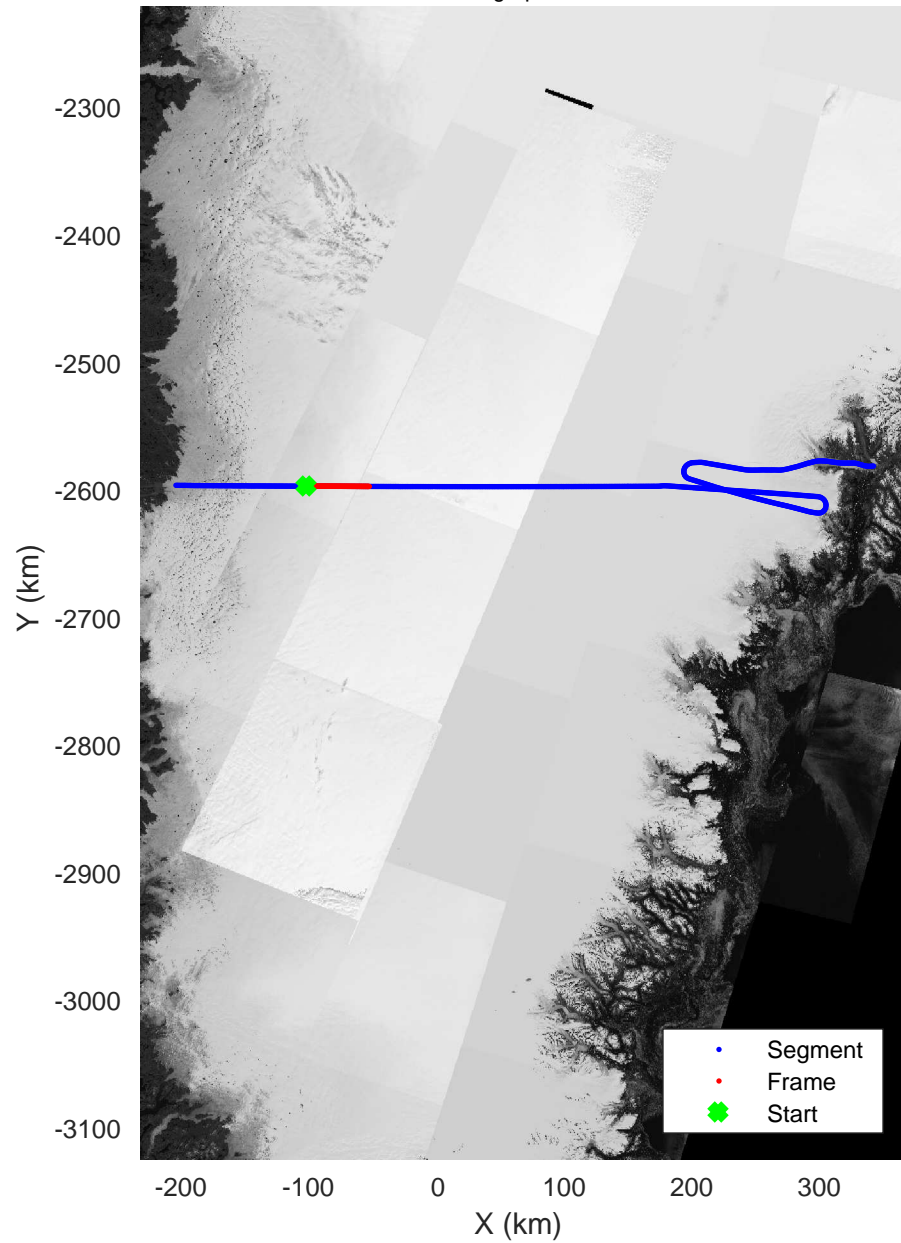

Helheim-Kangerlussuaq
20180427_01_003
Polar Stereograph 70N/-45E