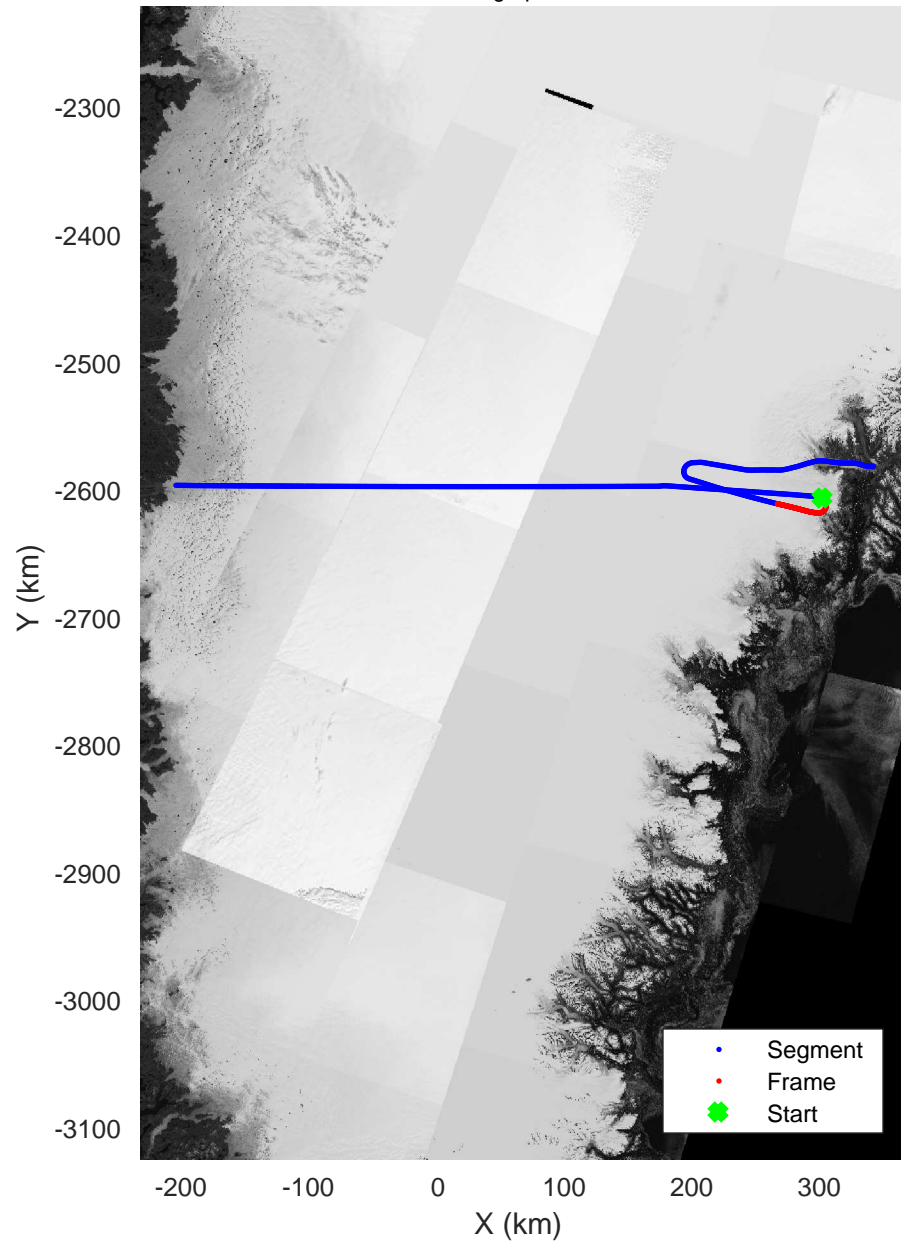

Helheim-Kangerlussuaq
20180427_01_011
Polar Stereograph 70N/-45E