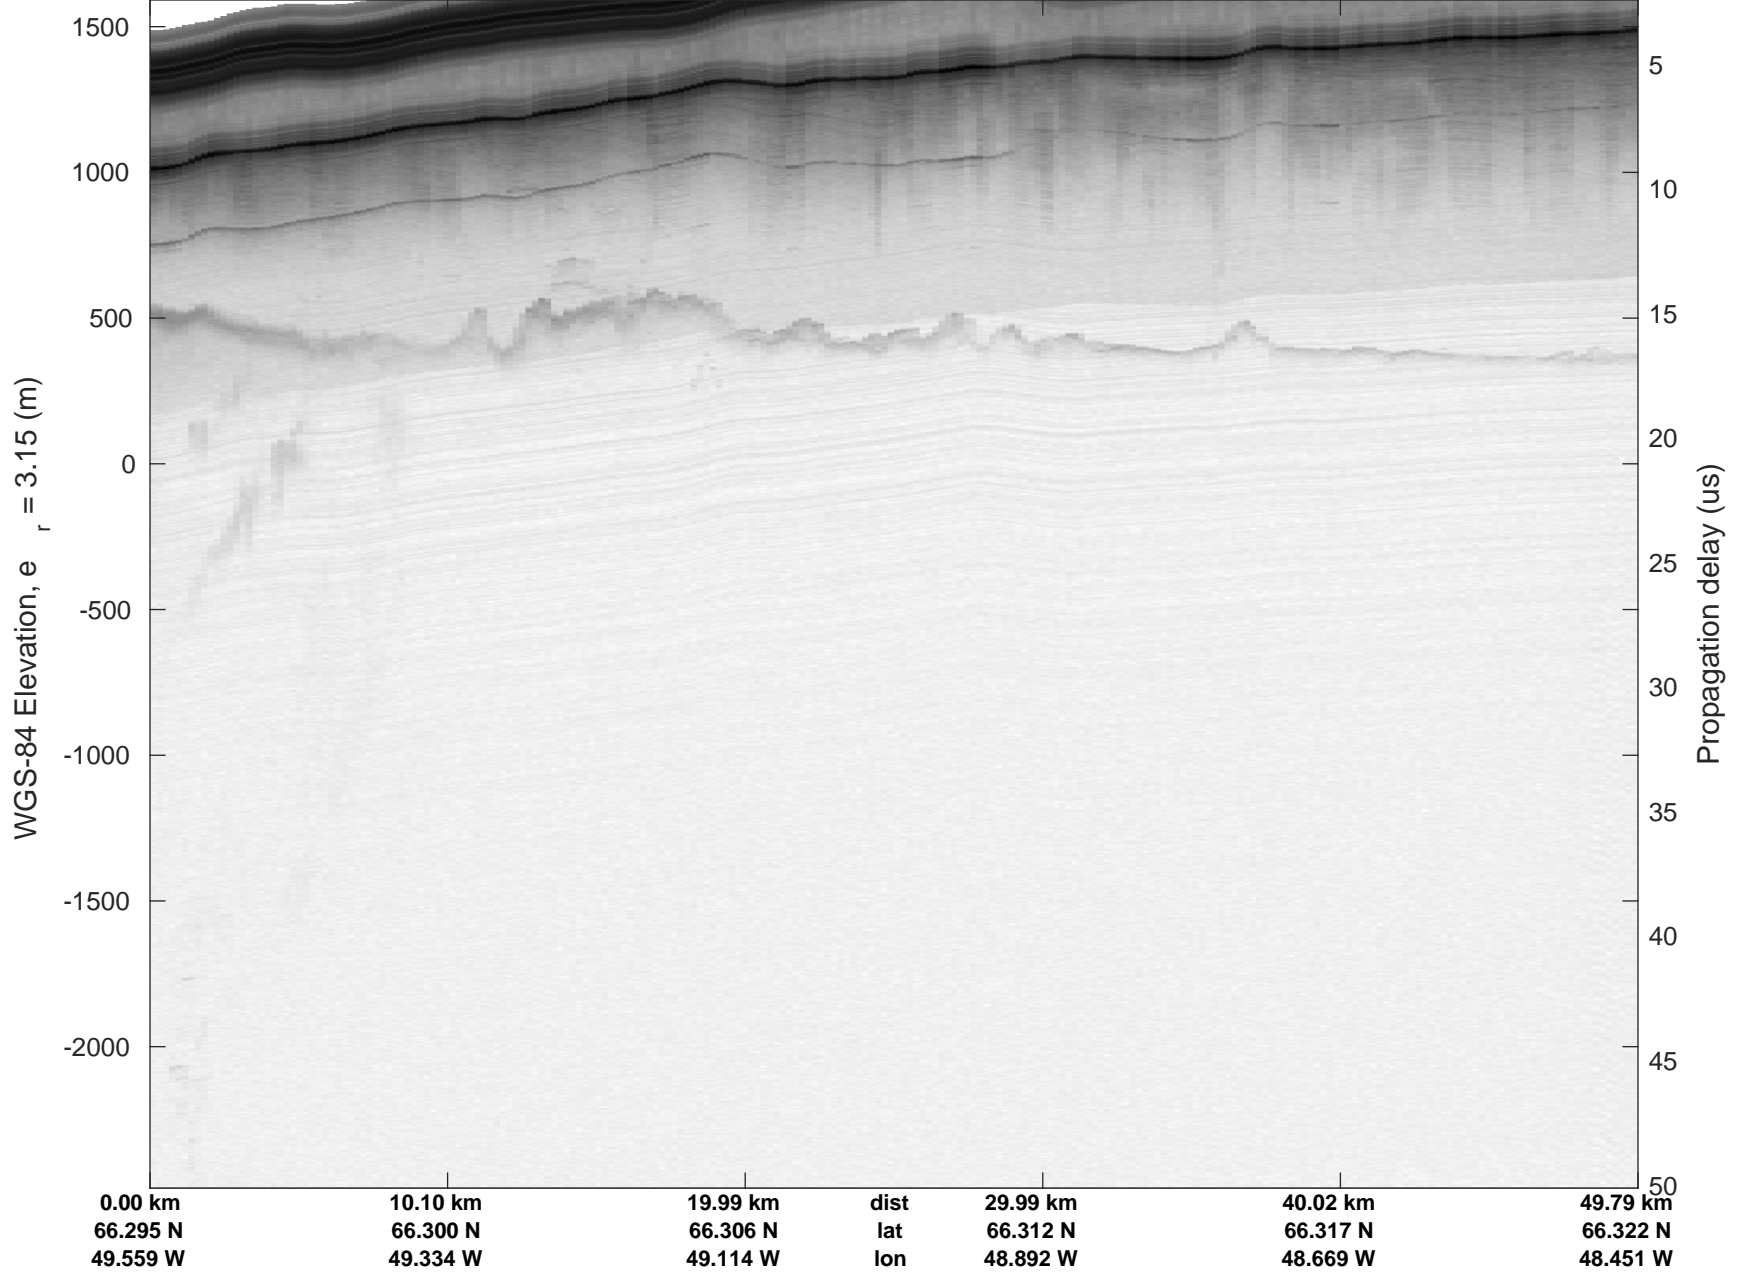

Helheim-Kangerlussuaq  
20180427\_01\_001  
Polar Stereograph 70N/-45E

rds 2018\_Greenland\_P3: "Helheim-Kangerlussuaq" 20180427\_01\_001: 10:59:12.1 to 11:05:21.0 GPS

rds 2018\_Greenland\_P3: "Helheim-Kangerlussuaq" 20180427\_01\_001: 10:59:12.1 to 11:05:21.0 GPS

Helheim-Kangerlussuaq  
20180427\_01\_002  
Polar Stereograph 70N/-45E

Data Frame ID: 20180427\_01\_002

Data Frame ID: 20180427\_01\_002

enland\_P3: "Helheim-Kangerlussuaq" 20180427\_01\_002: 11:05:22.6 to 11:11:47.3 GPS