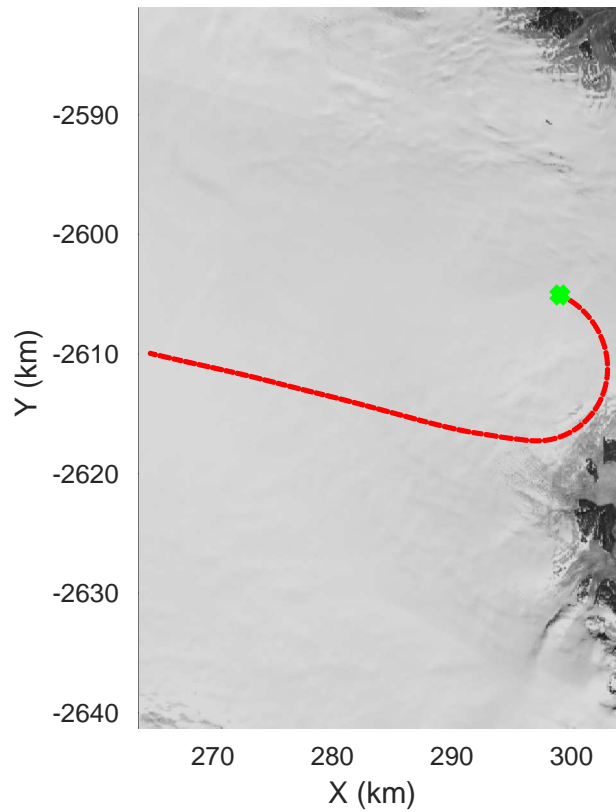

Helheim-Kangerlussuaq  
20180427\_01\_010  
Polar Stereograph 70N/-45E

Data Frame ID: 20180427\_01\_010

Data Frame ID: 20180427\_01\_010

enland\_P3: "Helheim-Kangerlussuaq" 20180427\_01\_010: 11:53:13.9 to 11:59:10.1 GPS