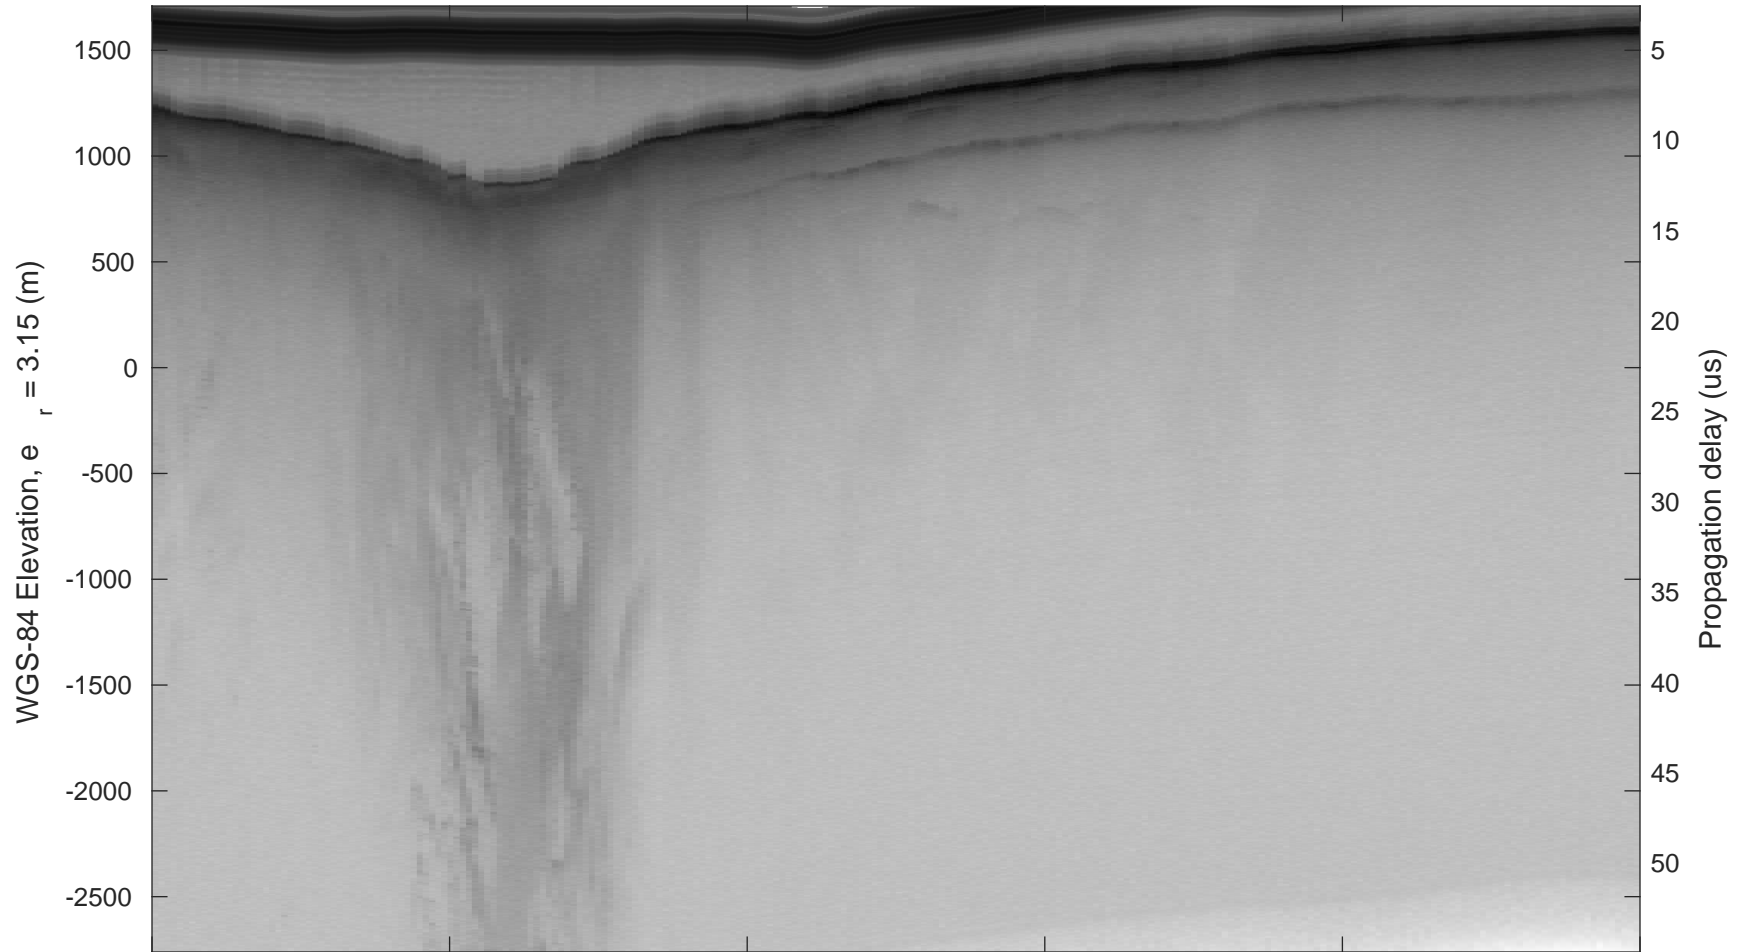

Helheim-Kangerlussuaq  
20180427\_01\_011  
Polar Stereograph 70N/-45E

Data Frame ID: 20180427\_01\_011

Data Frame ID: 20180427\_01\_011

enland\_P3: "Helheim-Kangerlussuaq" 20180427\_01\_011: 11:59:11.9 to 12:05:33.4 GPS