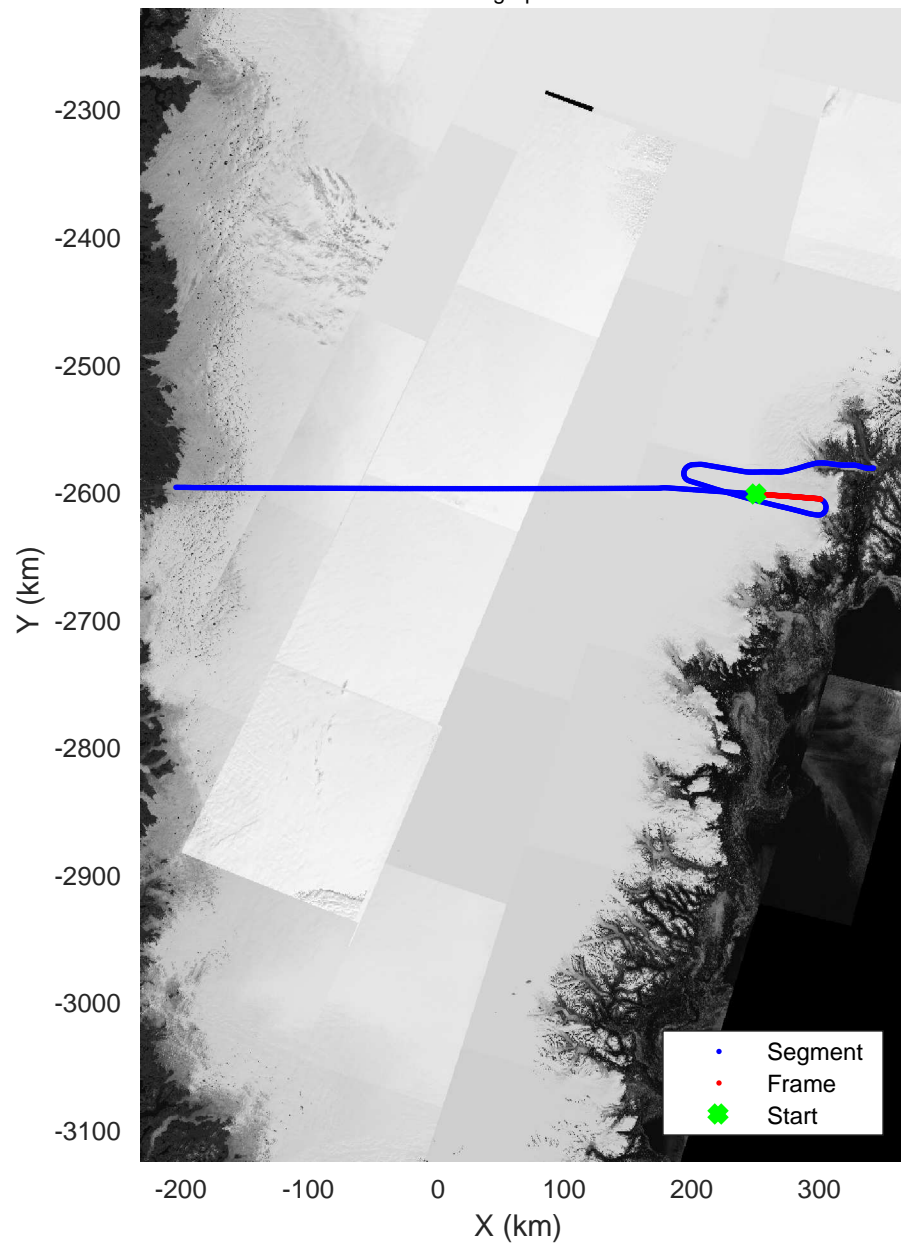

Helheim-Kangerlussuaq
20180427_01_010
Polar Stereograph 70N/-45E