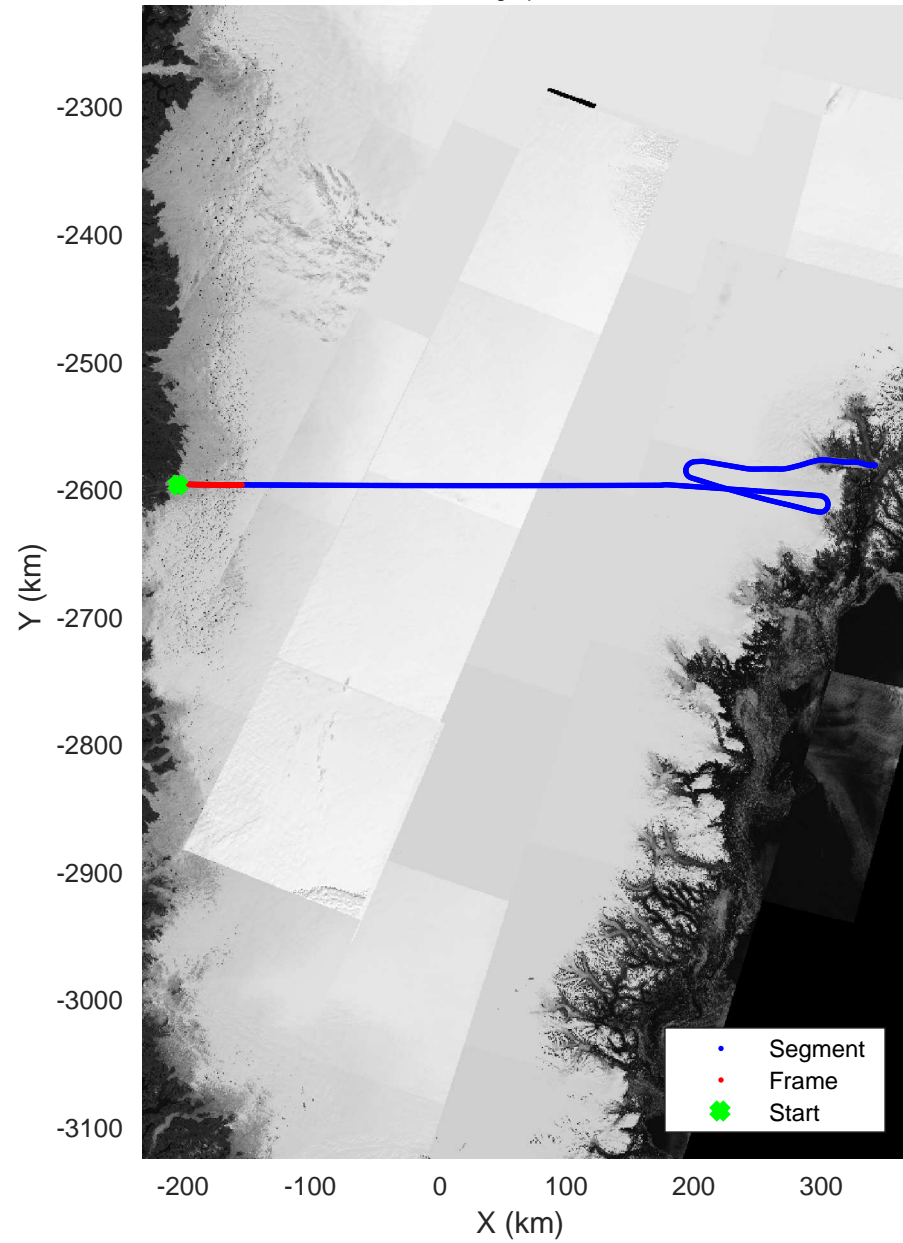

Helheim-Kangerlussuaq  
20180427\_01\_001  
Polar Stereograph 70N/-45E

rds 2018\_Greenland\_P3: "Helheim-Kangerlussuaq" 20180427\_01\_001: 10:59:12.1 to 11:05:21.0 GPS

rds 2018\_Greenland\_P3: "Helheim-Kangerlussuaq" 20180427\_01\_001: 10:59:12.1 to 11:05:21.0 GPS