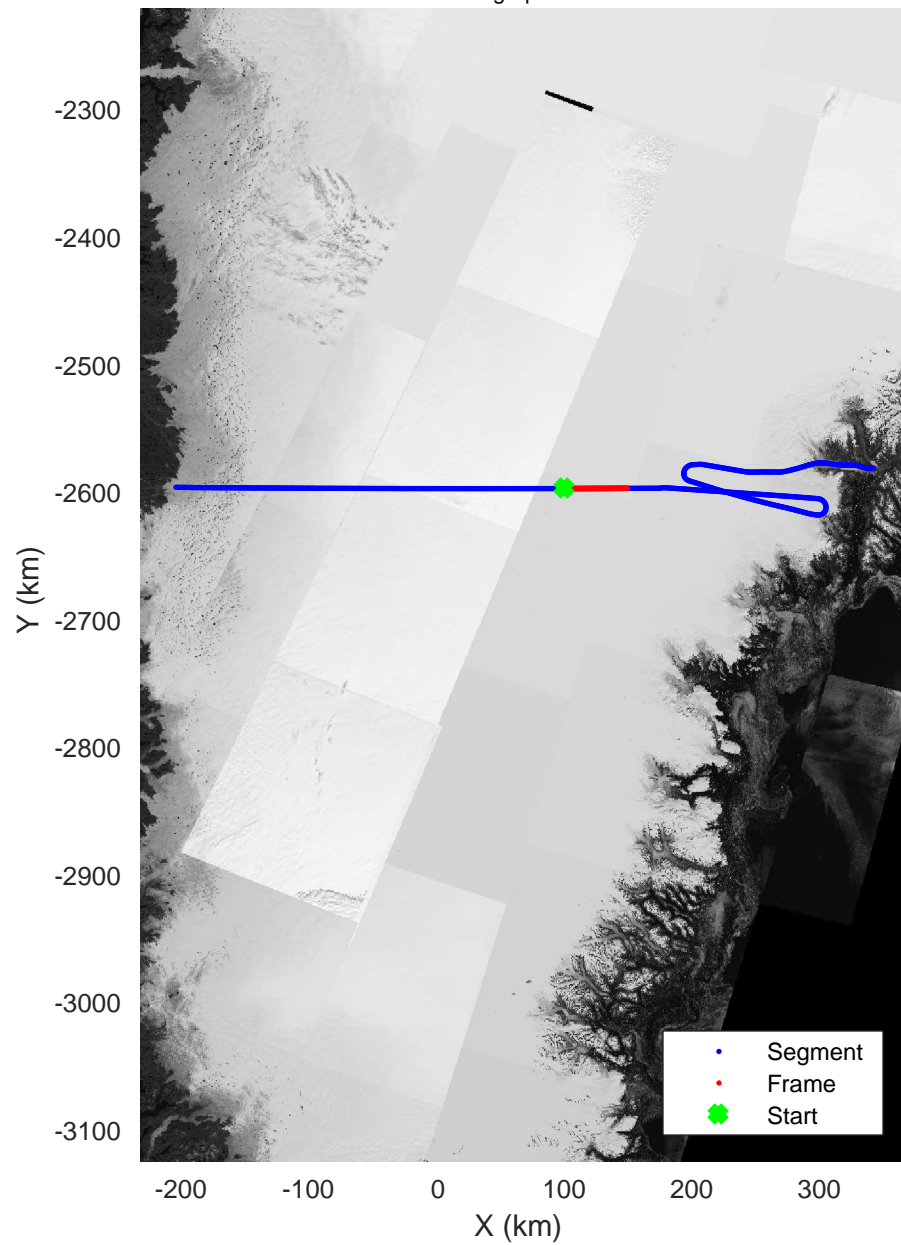

Helheim-Kangerlussuaq
20180427_01_007
Polar Stereograph 70N/-45E