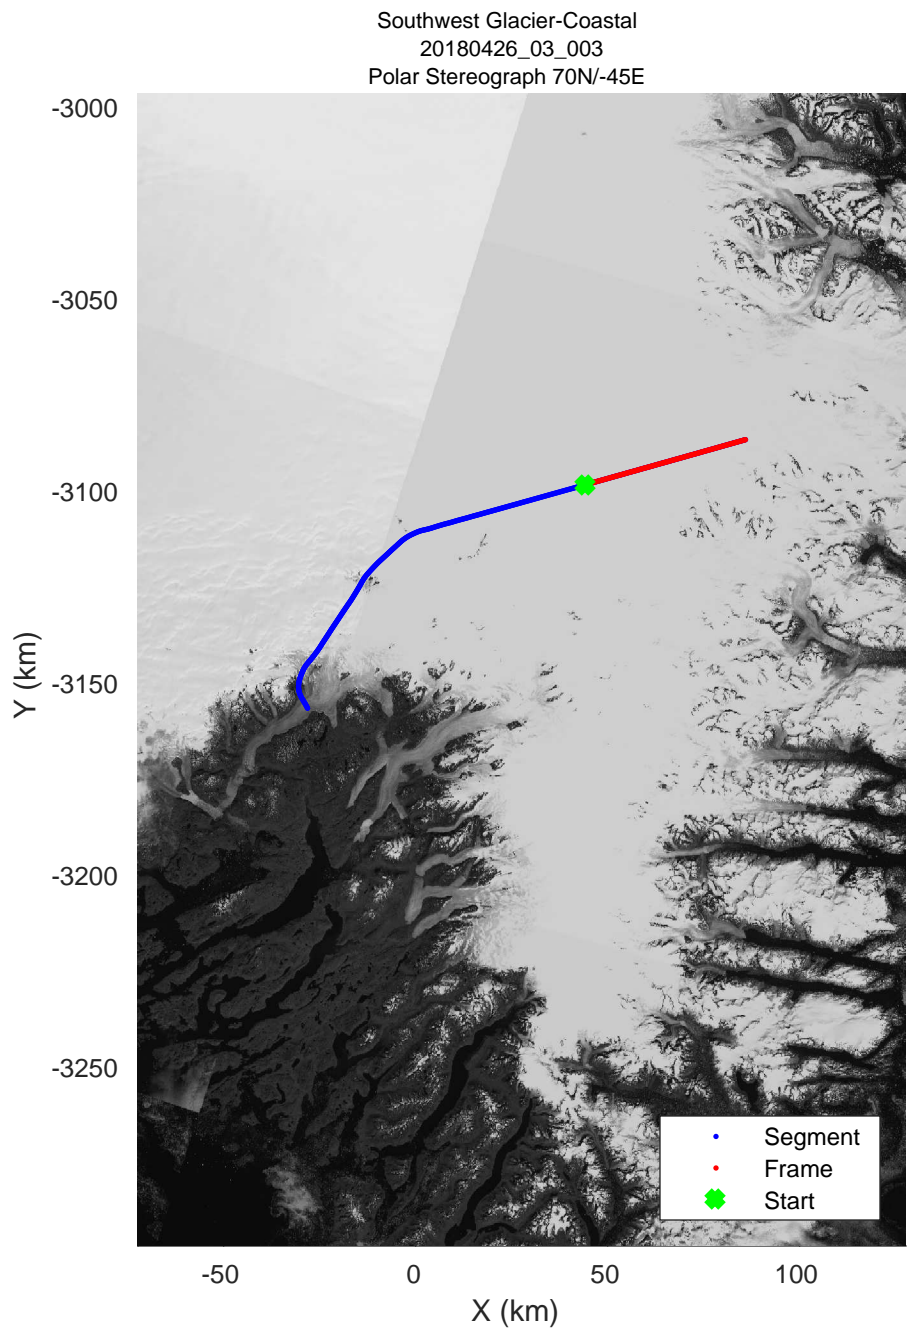

rds 2018_Greenland_P3: "Southwest Glacier-Coastal" 20180426_03_001: 12:56:27.2 to 13:02:48.8 GPS

rds 2018_Greenland_P3: "Southwest Glacier-Coastal" 20180426_03_001: 12:56:27.2 to 13:02:48.8 GPS

rds 2018_Greenland_P3: "Southwest Glacier-Coastal" 20180426_03_002: 13:02:51.0 to 13:08:36.1 GPS

rds 2018_Greenland_P3: "Southwest Glacier-Coastal" 20180426_03_002: 13:02:51.0 to 13:08:36.1 GPS

rds 2018_Greenland_P3: "Southwest Glacier-Coastal" 20180426_03_003: 13:08:38.2 to 13:13:08.9 GPS

rds 2018_Greenland_P3: "Southwest Glacier-Coastal" 20180426_03_003: 13:08:38.2 to 13:13:08.9 GPS