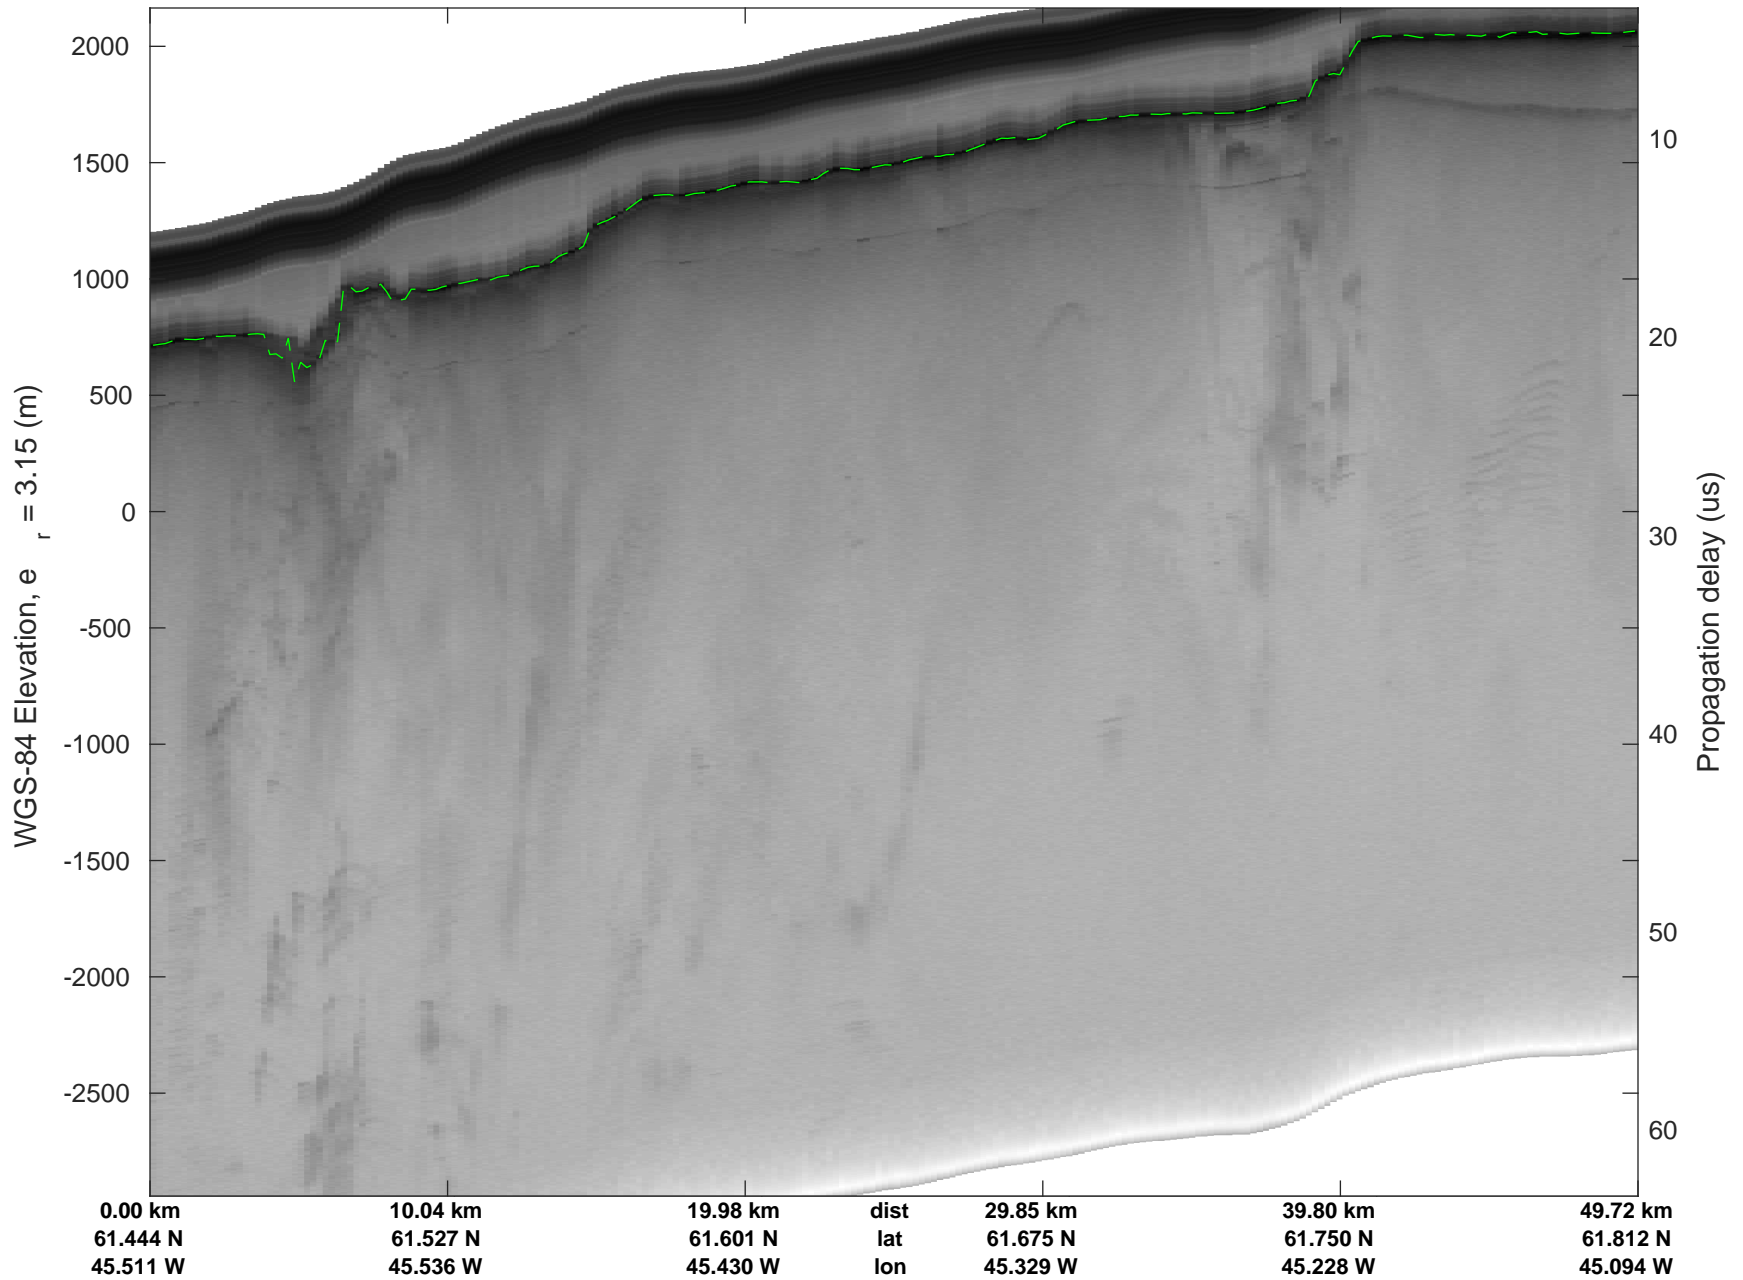

rds 2018_Greenland_P3: "Southwest Glacier-Coastal" 20180426_03_001: 12:56:27.2 to 13:02:48.8 GPS

rds 2018_Greenland_P3: "Southwest Glacier-Coastal" 20180426_03_001: 12:56:27.2 to 13:02:48.8 GPS

rds 2018_Greenland_P3: "Southwest Glacier-Coastal" 20180426_03_002: 13:02:51.0 to 13:08:36.1 GPS

rds 2018_Greenland_P3: "Southwest Glacier-Coastal" 20180426_03_002: 13:02:51.0 to 13:08:36.1 GPS

rds 2018_Greenland_P3: "Southwest Glacier-Coastal" 20180426_03_003: 13:08:38.2 to 13:13:08.9 GPS

rds 2018_Greenland_P3: "Southwest Glacier-Coastal" 20180426_03_003: 13:08:38.2 to 13:13:08.9 GPS