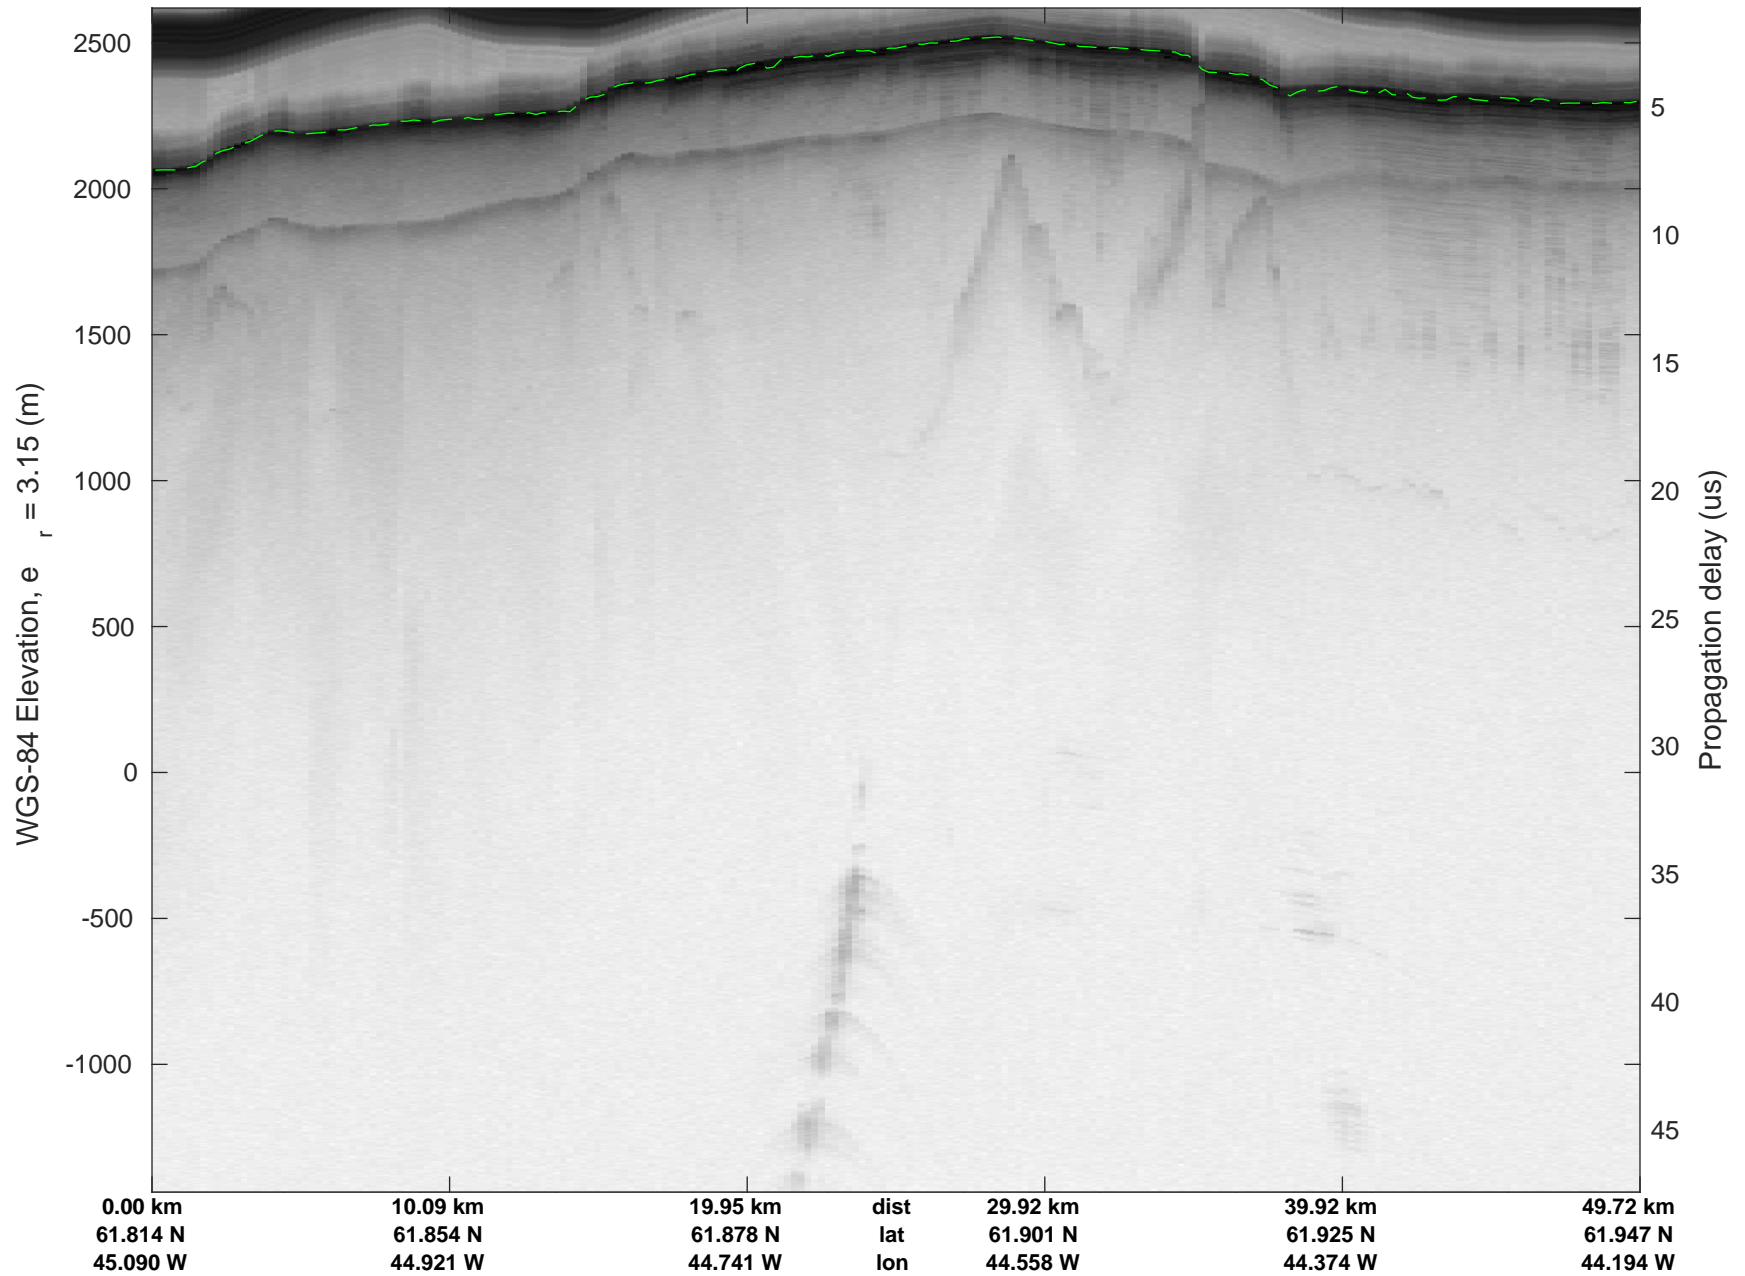

rds 2018_Greenland_P3: "Southwest Glacier-Coastal" 20180426_03_001: 12:56:27.2 to 13:02:48.8 GPS

rds 2018_Greenland_P3: "Southwest Glacier-Coastal" 20180426_03_001: 12:56:27.2 to 13:02:48.8 GPS

rds 2018_Greenland_P3: "Southwest Glacier-Coastal" 20180426_03_002: 13:02:51.0 to 13:08:36.1 GPS

rds 2018_Greenland_P3: "Southwest Glacier-Coastal" 20180426_03_002: 13:02:51.0 to 13:08:36.1 GPS

rds 2018_Greenland_P3: "Southwest Glacier-Coastal" 20180426_03_003: 13:08:38.2 to 13:13:08.9 GPS

rds 2018_Greenland_P3: "Southwest Glacier-Coastal" 20180426_03_003: 13:08:38.2 to 13:13:08.9 GPS