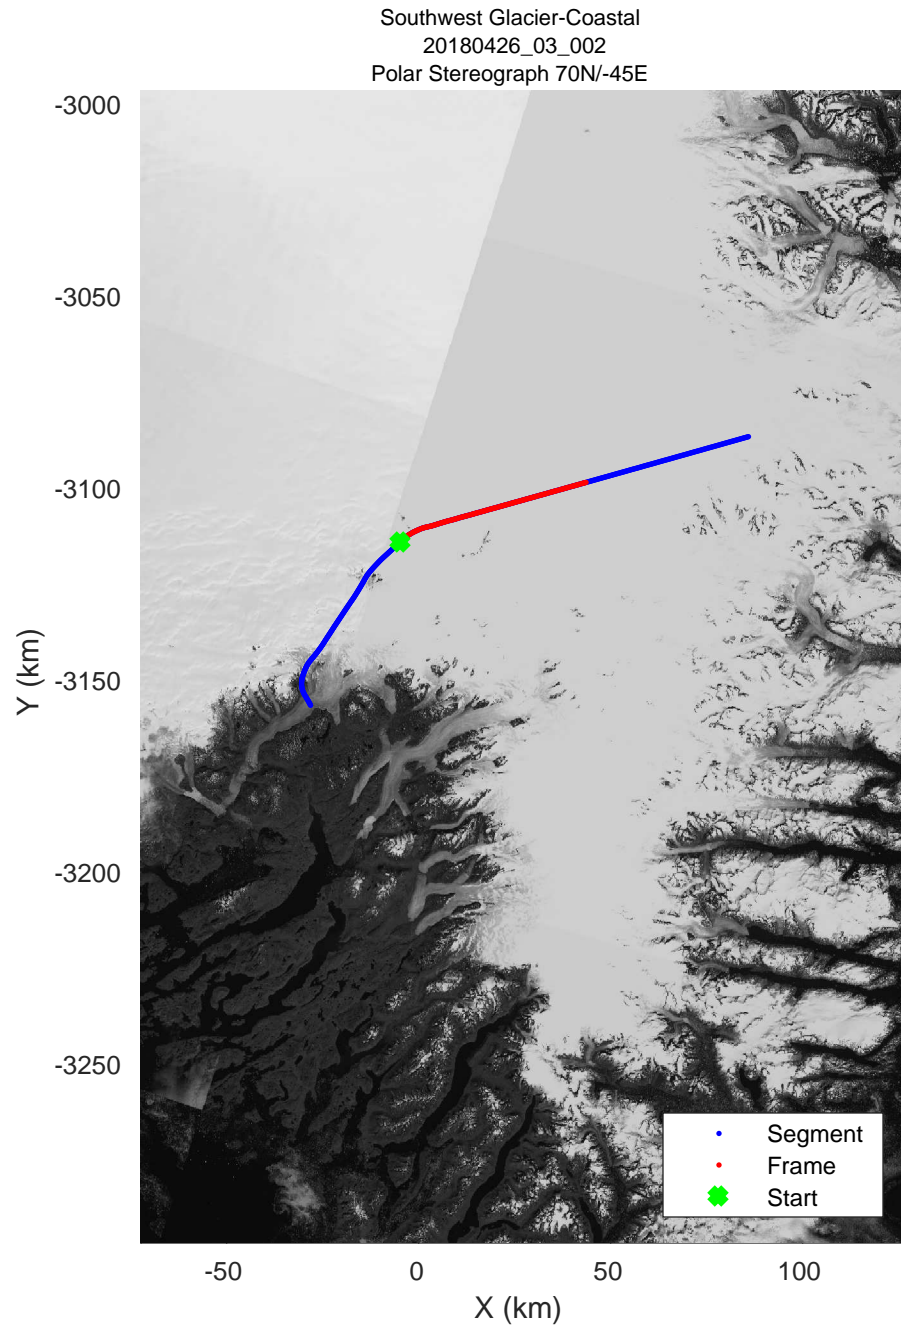

rds 2018_Greenland_P3: "Southwest Glacier-Coastal" 20180426_03_001: 12:56:27.2 to 13:02:48.8 GPS

rds 2018_Greenland_P3: "Southwest Glacier-Coastal" 20180426_03_001: 12:56:27.2 to 13:02:48.8 GPS

rds 2018_Greenland_P3: "Southwest Glacier-Coastal" 20180426_03_002: 13:02:51.0 to 13:08:36.1 GPS

rds 2018_Greenland_P3: "Southwest Glacier-Coastal" 20180426_03_002: 13:02:51.0 to 13:08:36.1 GPS

rds 2018_Greenland_P3: "Southwest Glacier-Coastal" 20180426_03_003: 13:08:38.2 to 13:13:08.9 GPS

rds 2018_Greenland_P3: "Southwest Glacier-Coastal" 20180426_03_003: 13:08:38.2 to 13:13:08.9 GPS