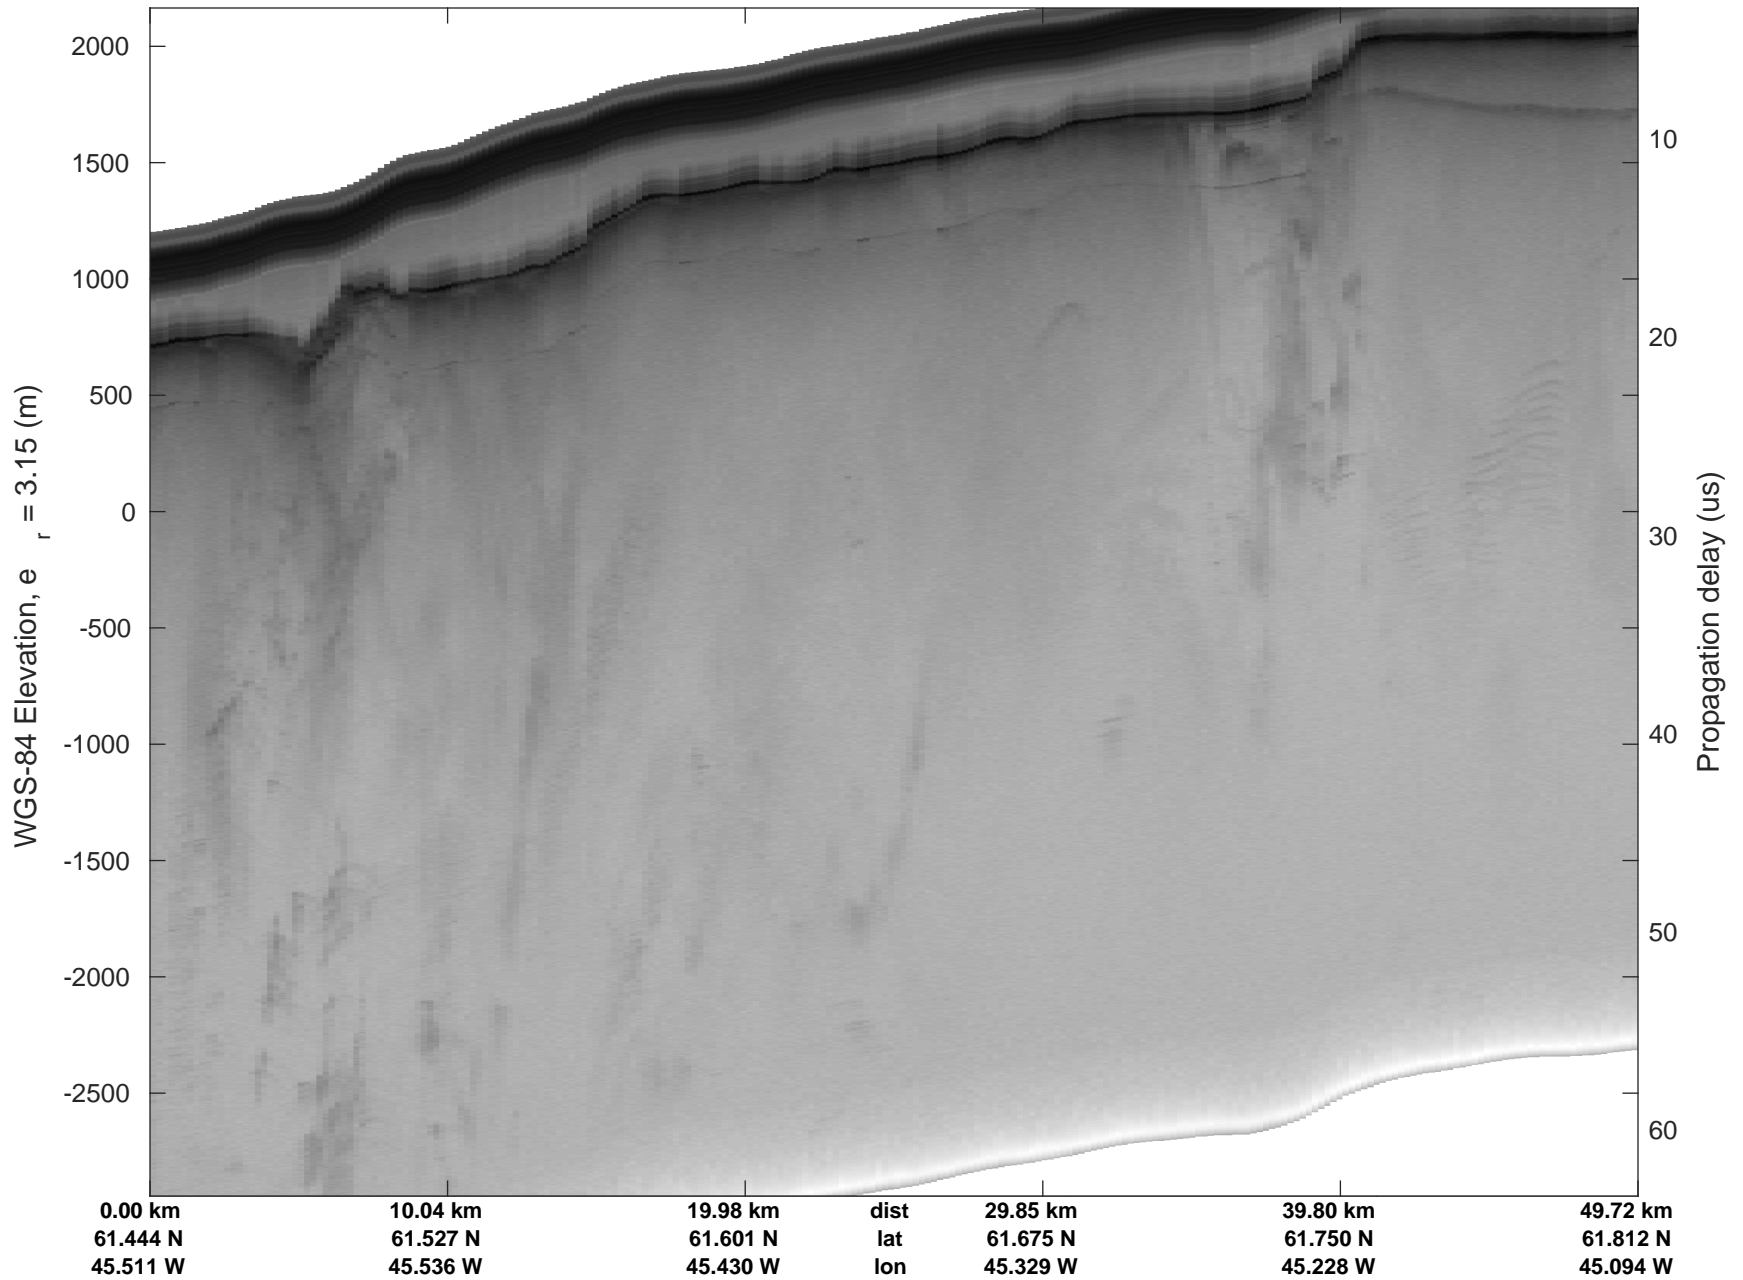

rds 2018_Greenland_P3: "Southwest Glacier-Coastal" 20180426_03_001: 12:56:27.2 to 13:02:48.8 GPS

rds 2018_Greenland_P3: "Southwest Glacier-Coastal" 20180426_03_001: 12:56:27.2 to 13:02:48.8 GPS

rds 2018_Greenland_P3: "Southwest Glacier-Coastal" 20180426_03_002: 13:02:51.0 to 13:08:36.1 GPS

rds 2018_Greenland_P3: "Southwest Glacier-Coastal" 20180426_03_002: 13:02:51.0 to 13:08:36.1 GPS

rds 2018_Greenland_P3: "Southwest Glacier-Coastal" 20180426_03_003: 13:08:38.2 to 13:13:08.9 GPS

rds 2018_Greenland_P3: "Southwest Glacier-Coastal" 20180426_03_003: 13:08:38.2 to 13:13:08.9 GPS