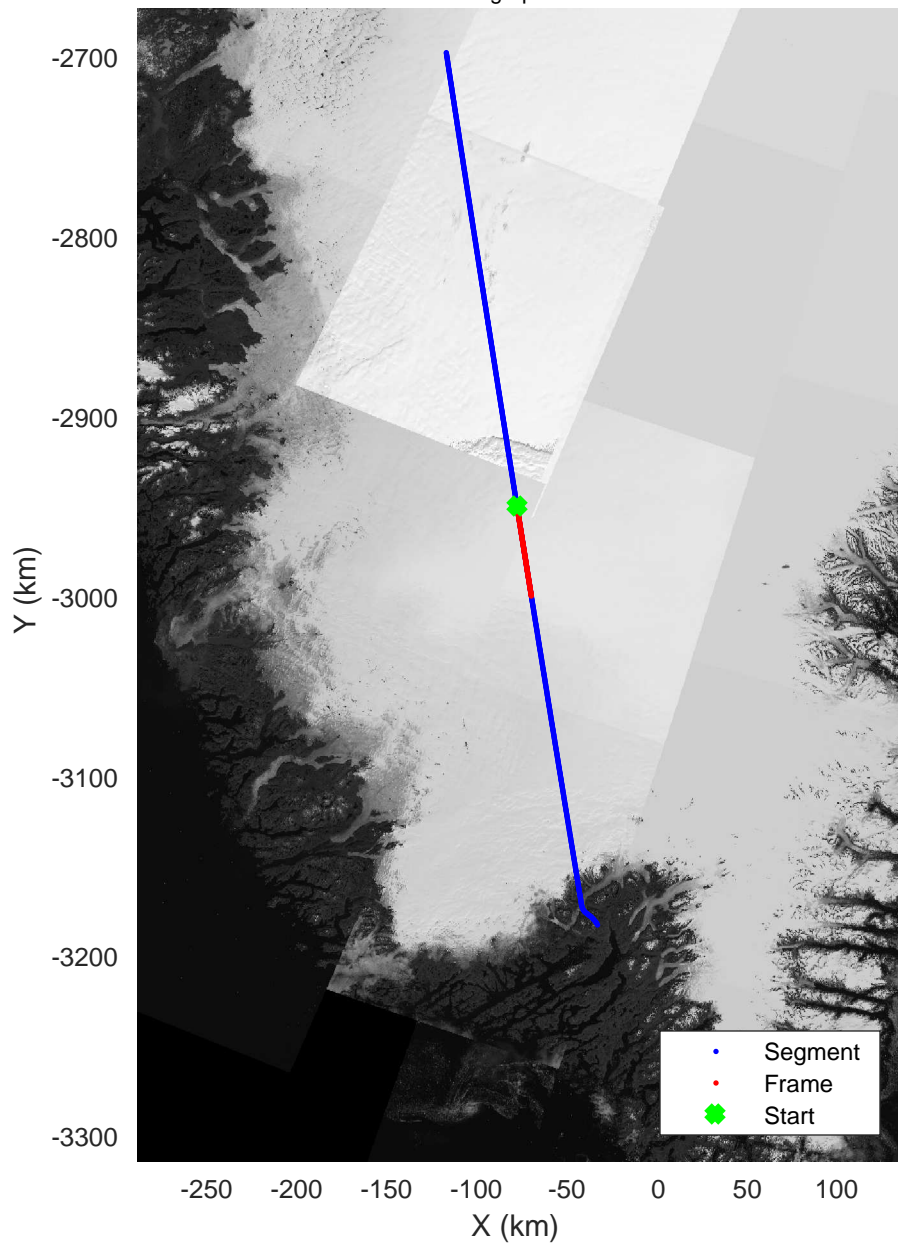

Southwest Glacier-Coastal
20180426_02_004
Polar Stereograph 70N/-45E

Data Frame ID: 20180426_02_004

Data Frame ID: 20180426_02_004

enland_P3: "Southwest Glacier-Coastal" 20180426_02_004: 12:01:14.1 to 12:07:18.2 GPS

Southwest Glacier-Coastal
20180426_02_005
Polar Stereograph 70N/-45E

Data Frame ID: 20180426_02_005

Data Frame ID: 20180426_02_005

enland_P3: "Southwest Glacier-Coastal" 20180426_02_005: 12:07:21.1 to 12:13:26.8 GPS

Southwest Glacier-Coastal
20180426_02_006
Polar Stereograph 70N/-45E

Data Frame ID: 20180426_02_006

Data Frame ID: 20180426_02_006

enland_P3: "Southwest Glacier-Coastal" 20180426_02_006: 12:13:28.6 to 12:19:24.8 GPS

Southwest Glacier-Coastal
20180426_02_007
Polar Stereograph 70N/-45E

Data Frame ID: 20180426_02_007

Data Frame ID: 20180426_02_007

enland_P3: "Southwest Glacier-Coastal" 20180426_02_007: 12:19:27.6 to 12:25:09.5 GPS