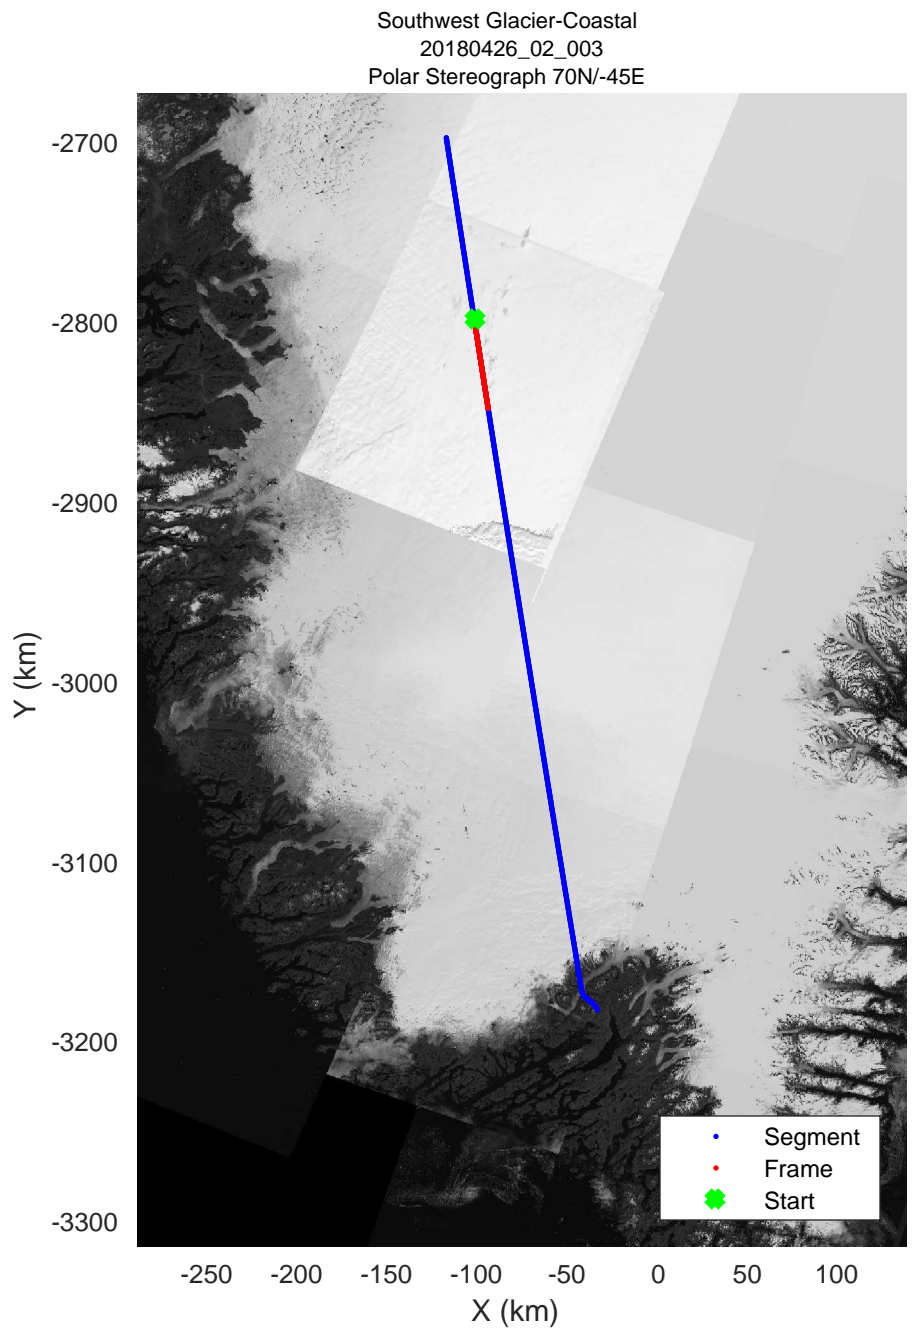

rds 2018_Greenland_P3: "Southwest Glacier-Coastal" 20180426_02_001: 11:42:53.9 to 11:49:01.1 GPS

rds 2018_Greenland_P3: "Southwest Glacier-Coastal" 20180426_02_001: 11:42:53.9 to 11:49:01.1 GPS

rds 2018_Greenland_P3: "Southwest Glacier-Coastal" 20180426_02_002: 11:49:04.0 to 11:55:08.1 GPS

rds 2018_Greenland_P3: "Southwest Glacier-Coastal" 20180426_02_002: 11:49:04.0 to 11:55:08.1 GPS

Data Frame ID: 20180426_02_003

Data Frame ID: 20180426_02_003

enland_P3: "Southwest Glacier-Coastal" 20180426_02_003: 11:55:11.1 to 12:01:12.1 GPS

Southwest Glacier-Coastal
20180426_02_004
Polar Stereograph 70N/-45E

Data Frame ID: 20180426_02_004

Data Frame ID: 20180426_02_004

enland_P3: "Southwest Glacier-Coastal" 20180426_02_004: 12:01:14.1 to 12:07:18.2 GPS

Southwest Glacier-Coastal
20180426_02_005
Polar Stereograph 70N/-45E

Data Frame ID: 20180426_02_005

Data Frame ID: 20180426_02_005

enland_P3: "Southwest Glacier-Coastal" 20180426_02_005: 12:07:21.1 to 12:13:26.8 GPS