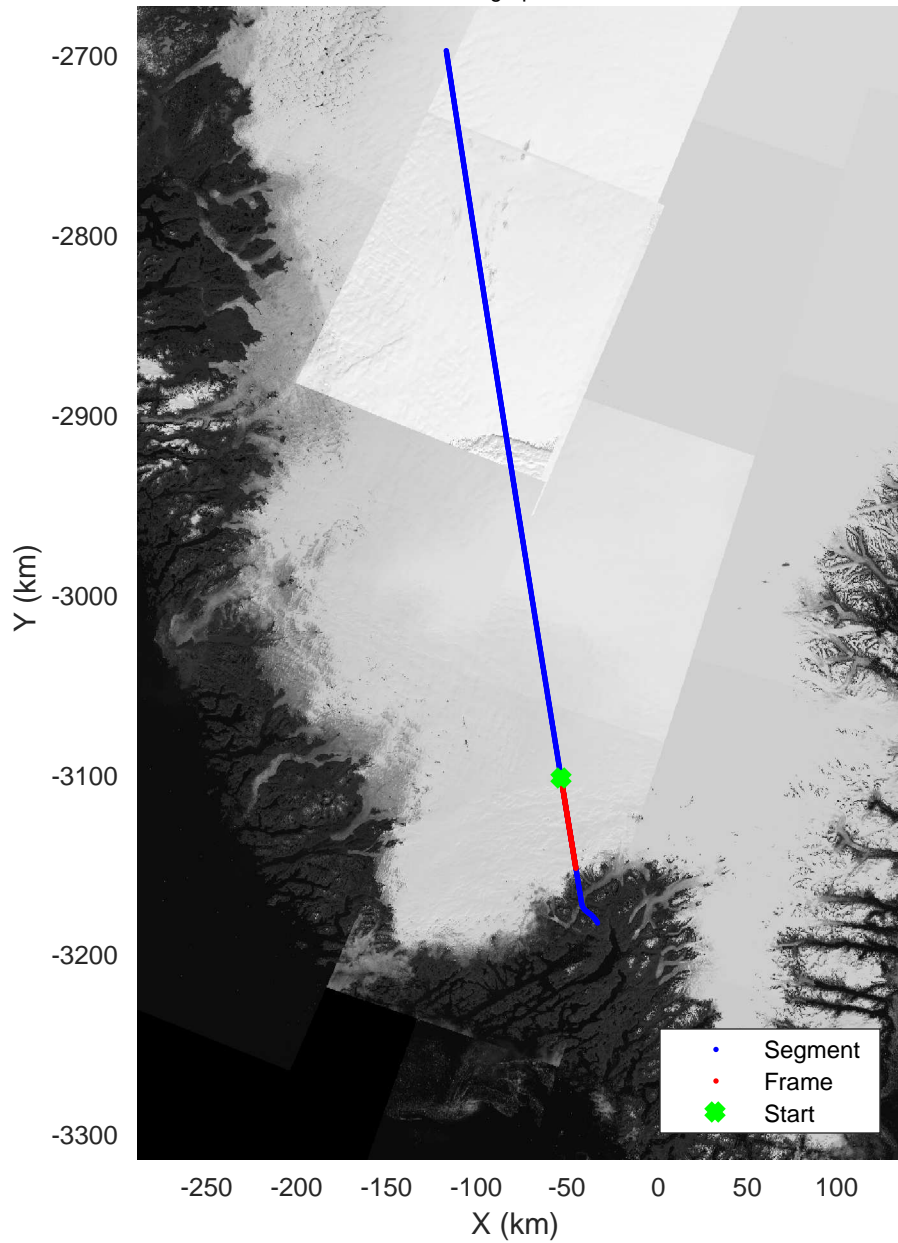

Southwest Glacier-Coastal
20180426_02_007
Polar Stereograph 70N/-45E

Data Frame ID: 20180426_02_007

Data Frame ID: 20180426_02_007

enland_P3: "Southwest Glacier-Coastal" 20180426_02_007: 12:19:27.6 to 12:25:09.5 GPS

Southwest Glacier-Coastal
20180426_02_008
Polar Stereograph 70N/-45E

Data Frame ID: 20180426_02_008

Data Frame ID: 20180426_02_008

enland_P3: "Southwest Glacier-Coastal" 20180426_02_008: 12:25:11.4 to 12:30:59.7 GPS

Southwest Glacier-Coastal
20180426_02_009
Polar Stereograph 70N/-45E

Data Frame ID: 20180426_02_009

Data Frame ID: 20180426_02_009

enland_P3: "Southwest Glacier-Coastal" 20180426_02_009: 12:31:02.1 to 12:36:23.4 GPS

Southwest Glacier-Coastal
20180426_02_010
Polar Stereograph 70N/-45E

Data Frame ID: 20180426_02_010

Data Frame ID: 20180426_02_010