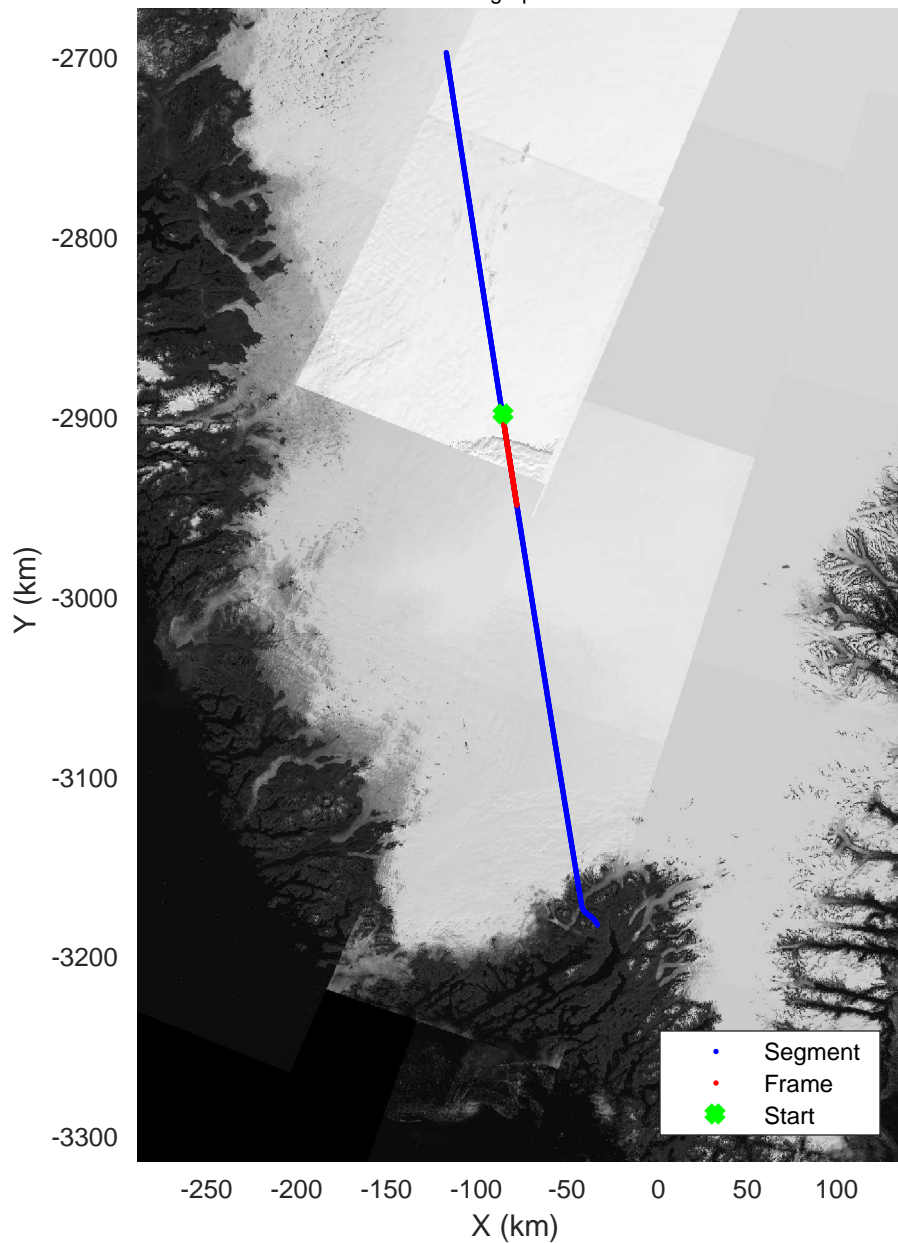

Southwest Glacier-Coastal
20180426_02_004
Polar Stereograph 70N/-45E

Data Frame ID: 20180426_02_004

Data Frame ID: 20180426_02_004

enland_P3: "Southwest Glacier-Coastal" 20180426_02_004: 12:01:14.1 to 12:07:18.2 GPS

Southwest Glacier-Coastal
20180426_02_005
Polar Stereograph 70N/-45E

Data Frame ID: 20180426_02_005

Data Frame ID: 20180426_02_005

enland_P3: "Southwest Glacier-Coastal" 20180426_02_005: 12:07:21.1 to 12:13:26.8 GPS

Southwest Glacier-Coastal
20180426_02_006
Polar Stereograph 70N/-45E

Data Frame ID: 20180426_02_006

Data Frame ID: 20180426_02_006

enland_P3: "Southwest Glacier-Coastal" 20180426_02_006: 12:13:28.6 to 12:19:24.8 GPS

Southwest Glacier-Coastal
20180426_02_007
Polar Stereograph 70N/-45E

Data Frame ID: 20180426_02_007

Data Frame ID: 20180426_02_007

enland_P3: "Southwest Glacier-Coastal" 20180426_02_007: 12:19:27.6 to 12:25:09.5 GPS