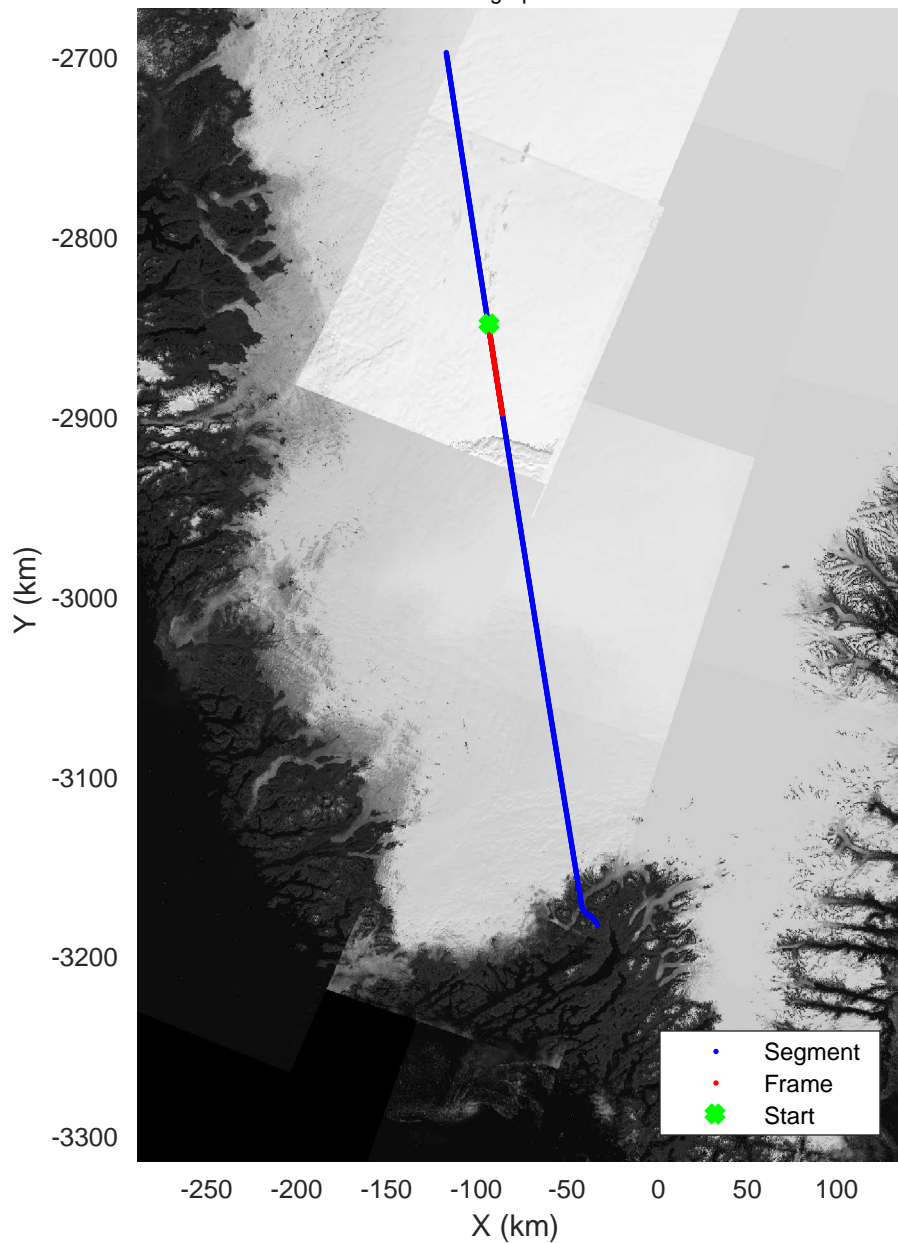

rds 2018_Greenland_P3: "Southwest Glacier-Coastal" 20180426_02_002: 11:49:04.0 to 11:55:08.1 GPS

Data Frame ID: 20180426_02_003

Data Frame ID: 20180426_02_003

enland_P3: "Southwest Glacier-Coastal" 20180426_02_003: 11:55:11.1 to 12:01:12.1 GPS

Southwest Glacier-Coastal
20180426_02_004
Polar Stereograph 70N/-45E

Data Frame ID: 20180426_02_004

Data Frame ID: 20180426_02_004

enland_P3: "Southwest Glacier-Coastal" 20180426_02_004: 12:01:14.1 to 12:07:18.2 GPS

Southwest Glacier-Coastal
20180426_02_005
Polar Stereograph 70N/-45E

Data Frame ID: 20180426_02_005

Data Frame ID: 20180426_02_005

enland_P3: "Southwest Glacier-Coastal" 20180426_02_005: 12:07:21.1 to 12:13:26.8 GPS

Southwest Glacier-Coastal
20180426_02_006
Polar Stereograph 70N/-45E

Data Frame ID: 20180426_02_006

Data Frame ID: 20180426_02_006

enland_P3: "Southwest Glacier-Coastal" 20180426_02_006: 12:13:28.6 to 12:19:24.8 GPS