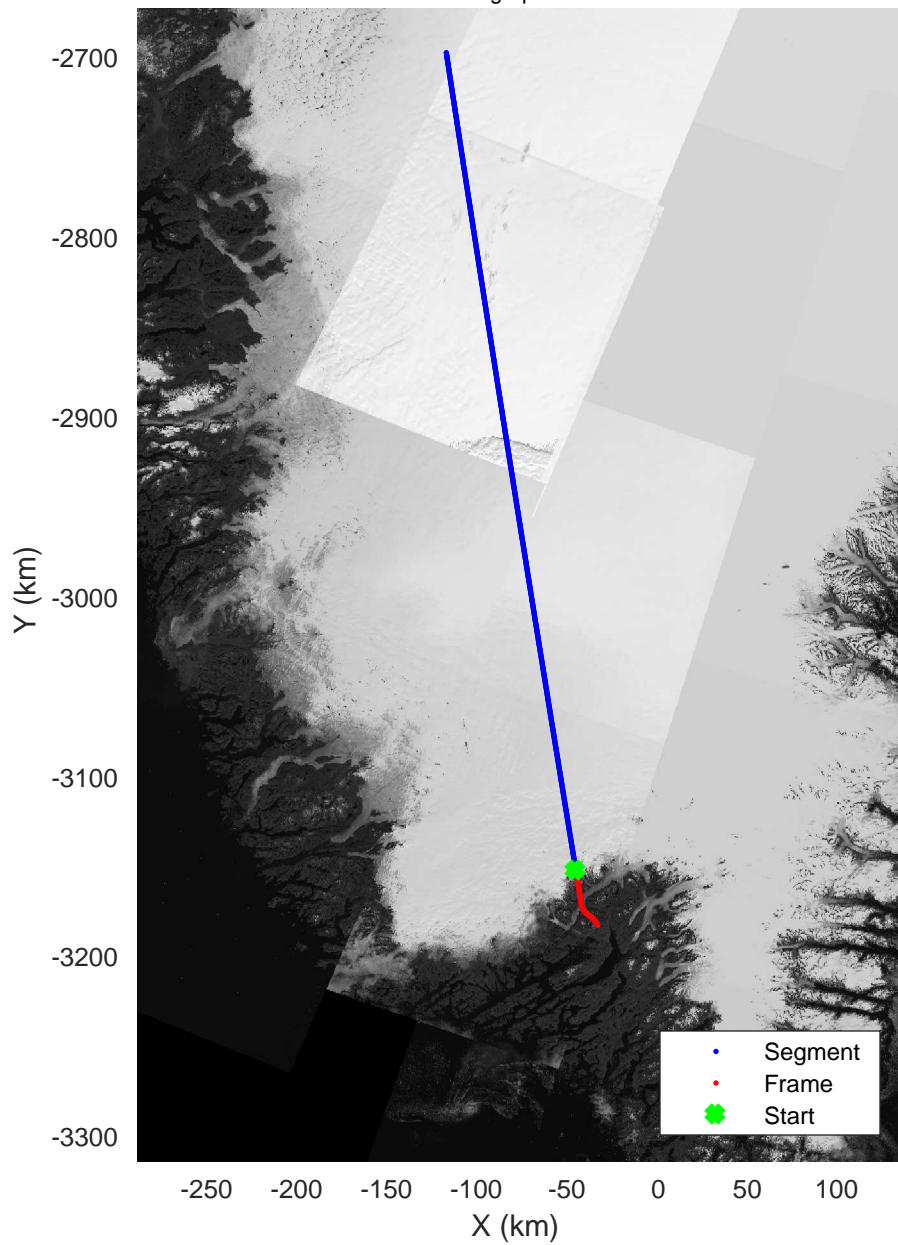

Southwest Glacier-Coastal
20180426_02_007
Polar Stereograph 70N/-45E

Data Frame ID: 20180426_02_007

Data Frame ID: 20180426_02_007

enland_P3: "Southwest Glacier-Coastal" 20180426_02_007: 12:19:27.6 to 12:25:09.5 GPS

Southwest Glacier-Coastal
20180426_02_008
Polar Stereograph 70N/-45E

Data Frame ID: 20180426_02_008

Data Frame ID: 20180426_02_008

enland_P3: "Southwest Glacier-Coastal" 20180426_02_008: 12:25:11.4 to 12:30:59.7 GPS

Southwest Glacier-Coastal
20180426_02_009
Polar Stereograph 70N/-45E

Data Frame ID: 20180426_02_009

Data Frame ID: 20180426_02_009

enland_P3: "Southwest Glacier-Coastal" 20180426_02_009: 12:31:02.1 to 12:36:23.4 GPS

Southwest Glacier-Coastal
20180426_02_010
Polar Stereograph 70N/-45E

Data Frame ID: 20180426_02_010

Data Frame ID: 20180426_02_010