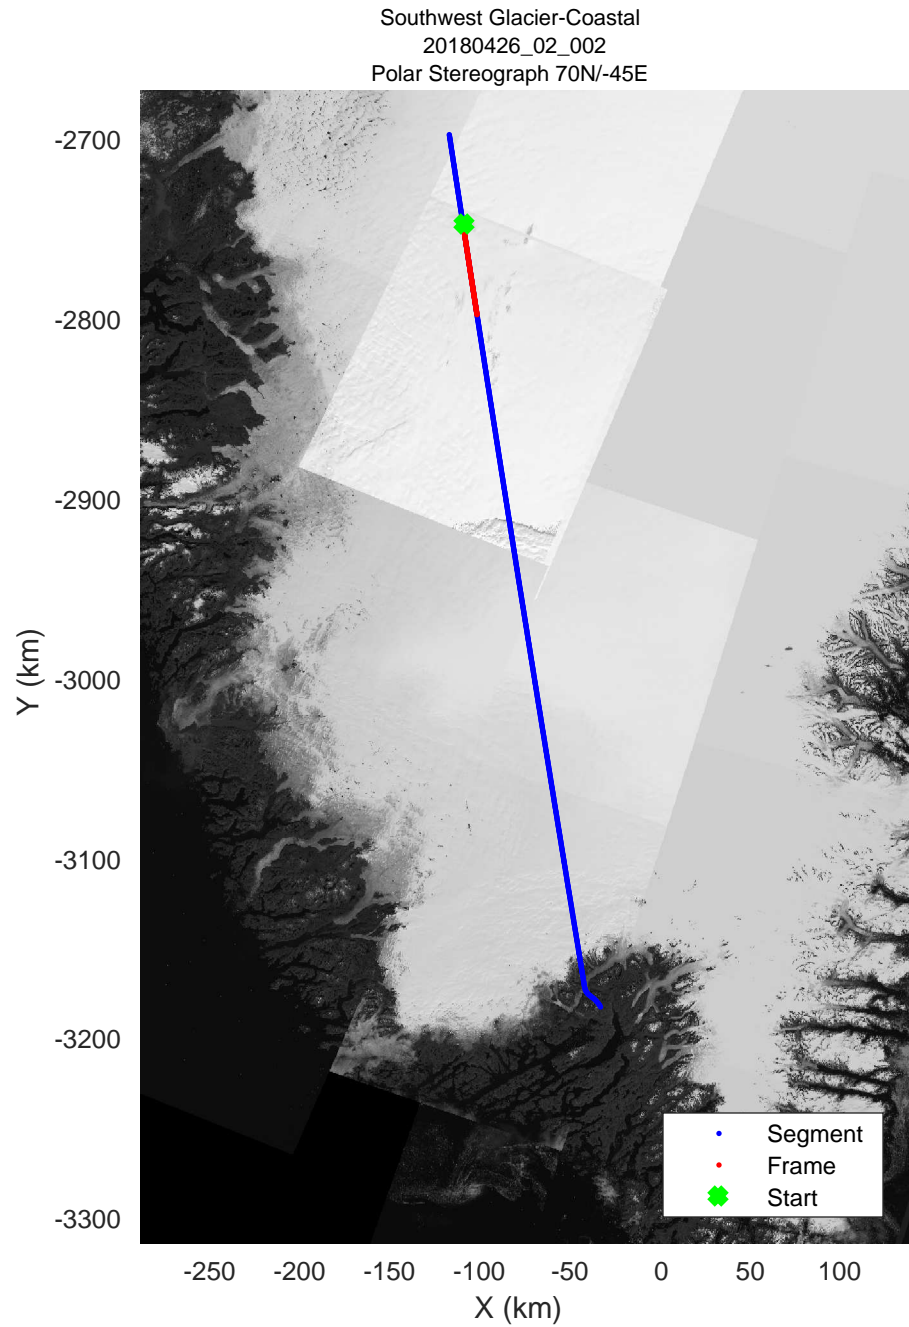

rds 2018_Greenland_P3: "Southwest Glacier-Coastal" 20180426_02_001: 11:42:53.9 to 11:49:01.1 GPS

rds 2018_Greenland_P3: "Southwest Glacier-Coastal" 20180426_02_001: 11:42:53.9 to 11:49:01.1 GPS

rds 2018_Greenland_P3: "Southwest Glacier-Coastal" 20180426_02_002: 11:49:04.0 to 11:55:08.1 GPS

rds 2018_Greenland_P3: "Southwest Glacier-Coastal" 20180426_02_002: 11:49:04.0 to 11:55:08.1 GPS

Data Frame ID: 20180426_02_003

Data Frame ID: 20180426_02_003

enland_P3: "Southwest Glacier-Coastal" 20180426_02_003: 11:55:11.1 to 12:01:12.1 GPS

Southwest Glacier-Coastal
20180426_02_004
Polar Stereograph 70N/-45E

Data Frame ID: 20180426_02_004

Data Frame ID: 20180426_02_004

enland_P3: "Southwest Glacier-Coastal" 20180426_02_004: 12:01:14.1 to 12:07:18.2 GPS

Southwest Glacier-Coastal
20180426_02_005
Polar Stereograph 70N/-45E

Data Frame ID: 20180426_02_005

Data Frame ID: 20180426_02_005

enland_P3: "Southwest Glacier-Coastal" 20180426_02_005: 12:07:21.1 to 12:13:26.8 GPS