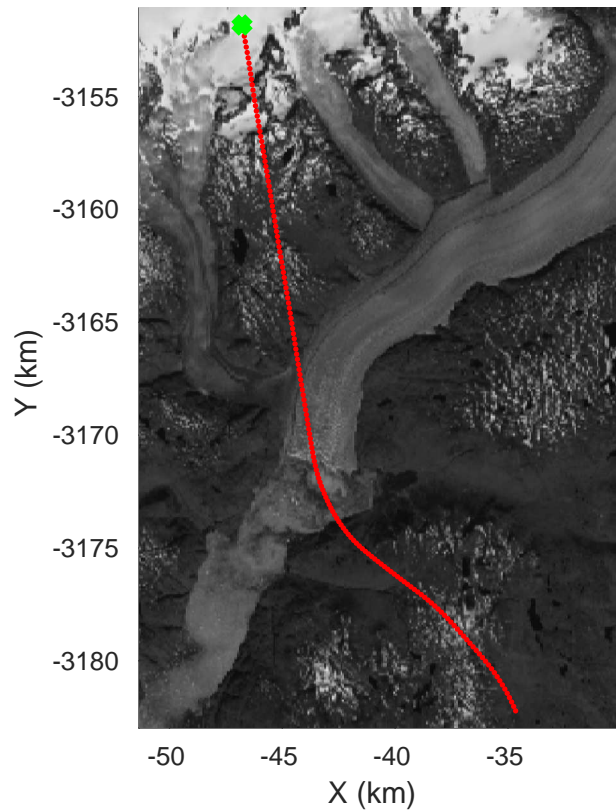

Southwest Glacier-Coastal
20180426_02_008
Polar Stereograph 70N/-45E

Data Frame ID: 20180426_02_008

Data Frame ID: 20180426_02_008

enland_P3: "Southwest Glacier-Coastal" 20180426_02_008: 12:25:11.4 to 12:30:59.7 GPS

Southwest Glacier-Coastal
20180426_02_009
Polar Stereograph 70N/-45E

Data Frame ID: 20180426_02_009

Data Frame ID: 20180426_02_009

enland_P3: "Southwest Glacier-Coastal" 20180426_02_009: 12:31:02.1 to 12:36:23.4 GPS

Southwest Glacier-Coastal
20180426_02_010
Polar Stereograph 70N/-45E

Data Frame ID: 20180426_02_010

Data Frame ID: 20180426_02_010