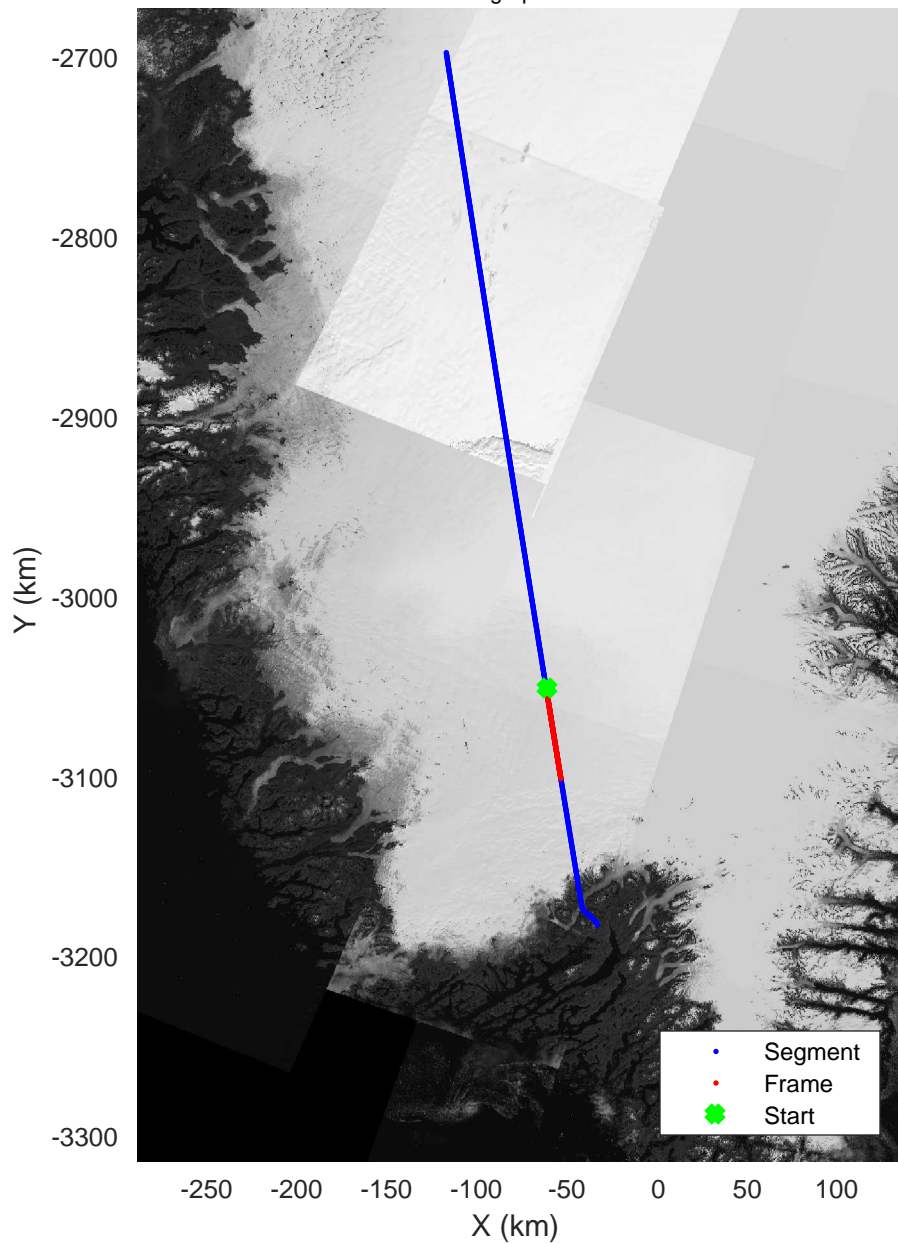

Southwest Glacier-Coastal
20180426_02_006
Polar Stereograph 70N/-45E

Data Frame ID: 20180426_02_006

Data Frame ID: 20180426_02_006

enland_P3: "Southwest Glacier-Coastal" 20180426_02_006: 12:13:28.6 to 12:19:24.8 GPS

Southwest Glacier-Coastal
20180426_02_007
Polar Stereograph 70N/-45E

Data Frame ID: 20180426_02_007

Data Frame ID: 20180426_02_007

enland_P3: "Southwest Glacier-Coastal" 20180426_02_007: 12:19:27.6 to 12:25:09.5 GPS

Southwest Glacier-Coastal
20180426_02_008
Polar Stereograph 70N/-45E

Data Frame ID: 20180426_02_008

Data Frame ID: 20180426_02_008

enland_P3: "Southwest Glacier-Coastal" 20180426_02_008: 12:25:11.4 to 12:30:59.7 GPS

Southwest Glacier-Coastal
20180426_02_009
Polar Stereograph 70N/-45E

Data Frame ID: 20180426_02_009

Data Frame ID: 20180426_02_009

enland_P3: "Southwest Glacier-Coastal" 20180426_02_009: 12:31:02.1 to 12:36:23.4 GPS