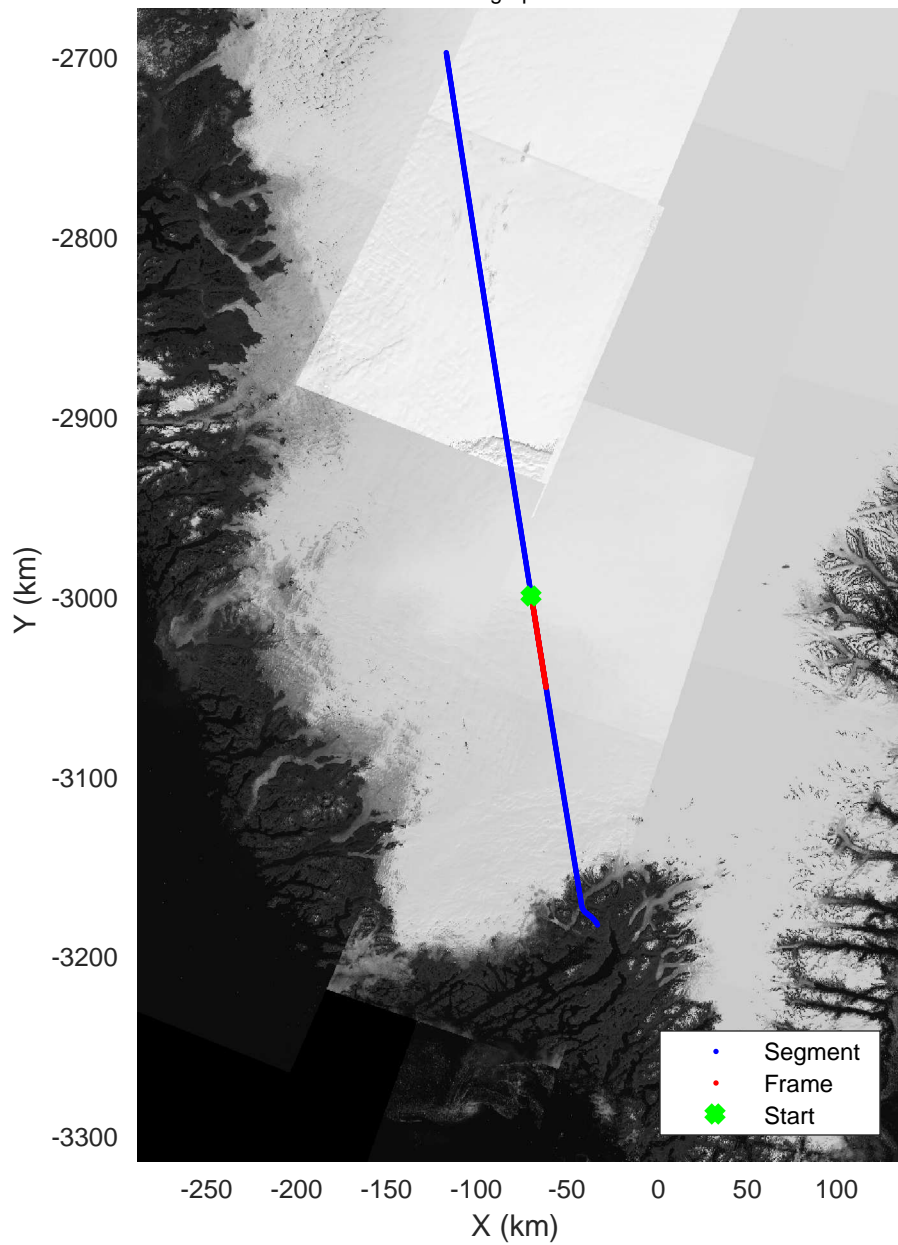

Southwest Glacier-Coastal
20180426_02_005
Polar Stereograph 70N/-45E

Data Frame ID: 20180426_02_005

Data Frame ID: 20180426_02_005

enland_P3: "Southwest Glacier-Coastal" 20180426_02_005: 12:07:21.1 to 12:13:26.8 GPS

Southwest Glacier-Coastal
20180426_02_006
Polar Stereograph 70N/-45E

Data Frame ID: 20180426_02_006

Data Frame ID: 20180426_02_006

enland_P3: "Southwest Glacier-Coastal" 20180426_02_006: 12:13:28.6 to 12:19:24.8 GPS

Southwest Glacier-Coastal
20180426_02_007
Polar Stereograph 70N/-45E

Data Frame ID: 20180426_02_007

Data Frame ID: 20180426_02_007

enland_P3: "Southwest Glacier-Coastal" 20180426_02_007: 12:19:27.6 to 12:25:09.5 GPS

Southwest Glacier-Coastal
20180426_02_008
Polar Stereograph 70N/-45E

Data Frame ID: 20180426_02_008

Data Frame ID: 20180426_02_008

enland_P3: "Southwest Glacier-Coastal" 20180426_02_008: 12:25:11.4 to 12:30:59.7 GPS