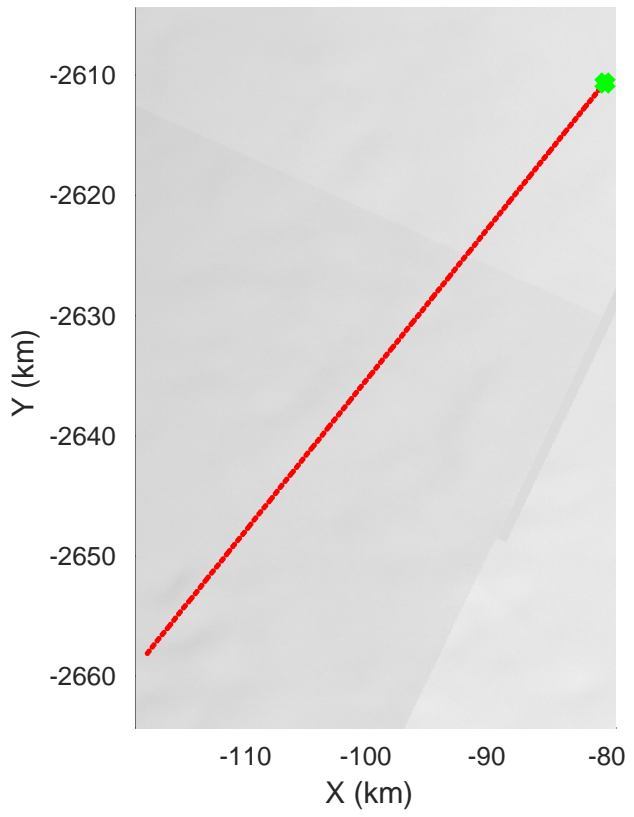

rds 2018_Greenland_P3: "Southwest Glacier-Coastal" 20180426_01_003: 11:04:58.2 to 11:10:56.0 GPS

rds 2018_Greenland_P3: "Southwest Glacier-Coastal" 20180426_01_003: 11:04:58.2 to 11:10:56.0 GPS

Southwest Glacier-Coastal
20180426_01_004
Polar Stereograph 70N/-45E

rds 2018_Greenland_P3: "Southwest Glacier-Coastal" 20180426_01_004: 11:10:58.1 to 11:17:24.4 GPS

rds 2018_Greenland_P3: "Southwest Glacier-Coastal" 20180426_01_004: 11:10:58.1 to 11:17:24.4 GPS

Southwest Glacier-Coastal
20180426_01_005
Polar Stereograph 70N/-45E

rds 2018_Greenland_P3: "Southwest Glacier-Coastal" 20180426_01_005: 11:17:26.1 to 11:24:00.3 GPS

rds 2018_Greenland_P3: "Southwest Glacier-Coastal" 20180426_01_005: 11:17:26.1 to 11:24:00.3 GPS

rds 2018_Greenland_P3: "Southwest Glacier-Coastal" 20180426_01_006: 11:24:02.3 to 11:30:25.4 GPS

rds 2018_Greenland_P3: "Southwest Glacier-Coastal" 20180426_01_006: 11:24:02.3 to 11:30:25.4 GPS

Southwest Glacier-Coastal
20180426_01_007
Polar Stereograph 70N/-45E

rds 2018_Greenland_P3: "Southwest Glacier-Coastal" 20180426_01_007: 11:30:27.2 to 11:38:01.5 GPS