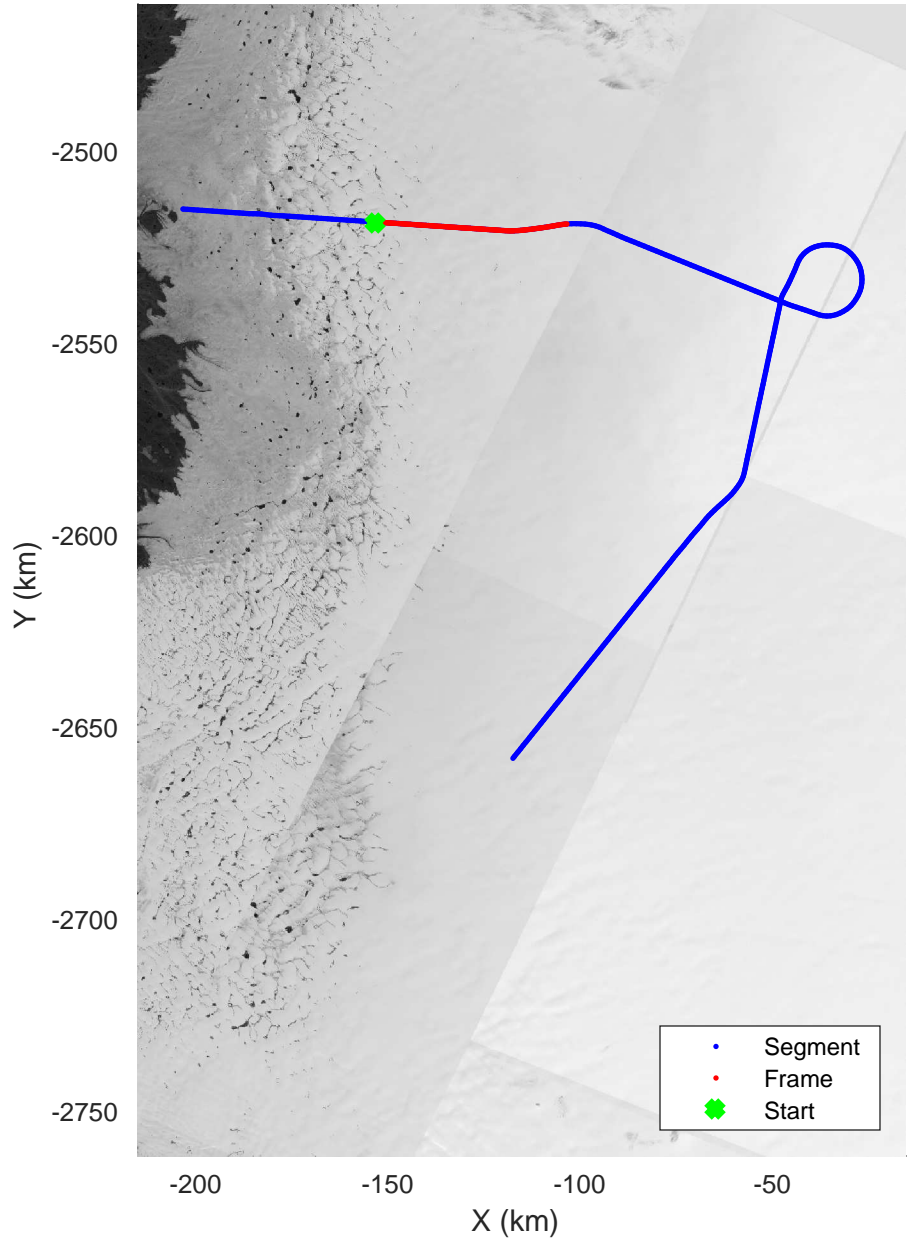

rds 2018_Greenland_P3: "Southwest Glacier-Coastal" 20180426_01_001: 10:53:21.7 to 10:59:16.3 GPS

rds 2018_Greenland_P3: "Southwest Glacier-Coastal" 20180426_01_001: 10:53:21.7 to 10:59:16.3 GPS

Southwest Glacier-Coastal
 20180426_01_002
 Polar Stereograph 70N/-45E

rds 2018_Greenland_P3: "Southwest Glacier-Coastal" 20180426_01_002: 10:59:19.5 to 11:04:55.1 GPS

rds 2018_Greenland_P3: "Southwest Glacier-Coastal" 20180426_01_002: 10:59:19.5 to 11:04:55.1 GPS

Southwest Glacier-Coastal
20180426_01_003
Polar Stereograph 70N/-45E

rds 2018_Greenland_P3: "Southwest Glacier-Coastal" 20180426_01_003: 11:04:58.2 to 11:10:56.0 GPS

rds 2018_Greenland_P3: "Southwest Glacier-Coastal" 20180426_01_003: 11:04:58.2 to 11:10:56.0 GPS

Southwest Glacier-Coastal
20180426_01_004
Polar Stereograph 70N/-45E

rds 2018_Greenland_P3: "Southwest Glacier-Coastal" 20180426_01_007: 11:30:27.2 to 11:38:01.5 GPS