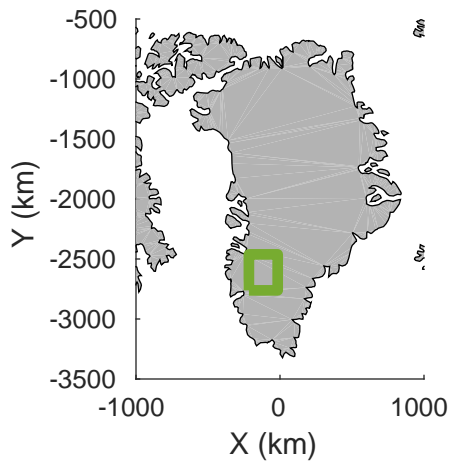

rds 2018_Greenland_P3: "Southwest Glacier-Coastal" 20180426_01_002: 10:59:19.5 to 11:04:55.1 GPS

rds 2018_Greenland_P3: "Southwest Glacier-Coastal" 20180426_01_002: 10:59:19.5 to 11:04:55.1 GPS

Southwest Glacier-Coastal
20180426_01_003
Polar Stereograph 70N/-45E

rds 2018_Greenland_P3: "Southwest Glacier-Coastal" 20180426_01_003: 11:04:58.2 to 11:10:56.0 GPS

rds 2018_Greenland_P3: "Southwest Glacier-Coastal" 20180426_01_003: 11:04:58.2 to 11:10:56.0 GPS

Southwest Glacier-Coastal
20180426_01_004
Polar Stereograph 70N/-45E

rds 2018_Greenland_P3: "Southwest Glacier-Coastal" 20180426_01_004: 11:10:58.1 to 11:17:24.4 GPS

rds 2018_Greenland_P3: "Southwest Glacier-Coastal" 20180426_01_004: 11:10:58.1 to 11:17:24.4 GPS

Southwest Glacier-Coastal
20180426_01_005
Polar Stereograph 70N/-45E

rds 2018_Greenland_P3: "Southwest Glacier-Coastal" 20180426_01_007: 11:30:27.2 to 11:38:01.5 GPS