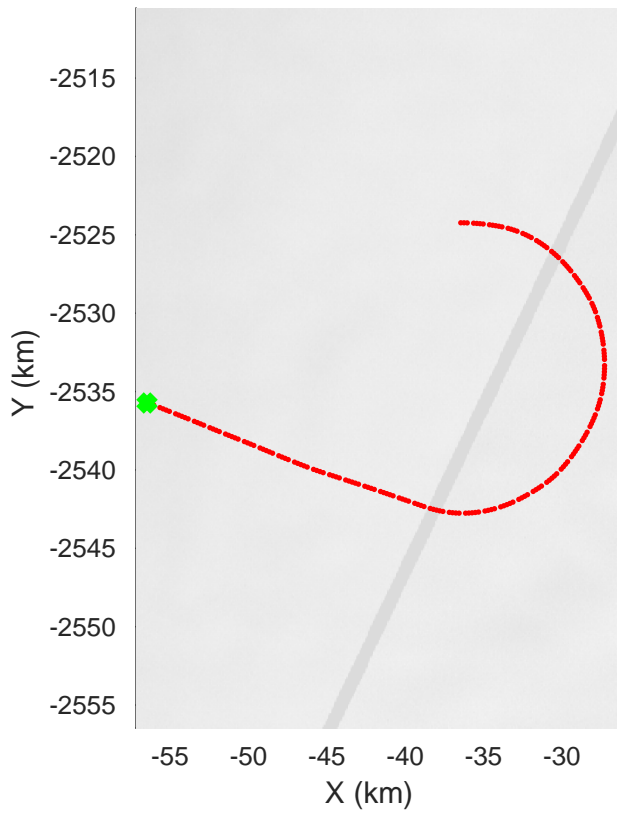

rds 2018_Greenland_P3: "Southwest Glacier-Coastal" 20180426_01_001: 10:53:21.7 to 10:59:16.3 GPS

rds 2018_Greenland_P3: "Southwest Glacier-Coastal" 20180426_01_001: 10:53:21.7 to 10:59:16.3 GPS

Southwest Glacier-Coastal
 20180426_01_002
 Polar Stereograph 70N/-45E

rds 2018_Greenland_P3: "Southwest Glacier-Coastal" 20180426_01_002: 10:59:19.5 to 11:04:55.1 GPS

rds 2018_Greenland_P3: "Southwest Glacier-Coastal" 20180426_01_002: 10:59:19.5 to 11:04:55.1 GPS

Southwest Glacier-Coastal
20180426_01_003
Polar Stereograph 70N/-45E

rds 2018_Greenland_P3: "Southwest Glacier-Coastal" 20180426_01_003: 11:04:58.2 to 11:10:56.0 GPS

rds 2018_Greenland_P3: "Southwest Glacier-Coastal" 20180426_01_003: 11:04:58.2 to 11:10:56.0 GPS

Southwest Glacier-Coastal
20180426_01_004
Polar Stereograph 70N/-45E

rds 2018_Greenland_P3: "Southwest Glacier-Coastal" 20180426_01_004: 11:10:58.1 to 11:17:24.4 GPS

rds 2018_Greenland_P3: "Southwest Glacier-Coastal" 20180426_01_004: 11:10:58.1 to 11:17:24.4 GPS

Southwest Glacier-Coastal
20180426_01_005
Polar Stereograph 70N/-45E