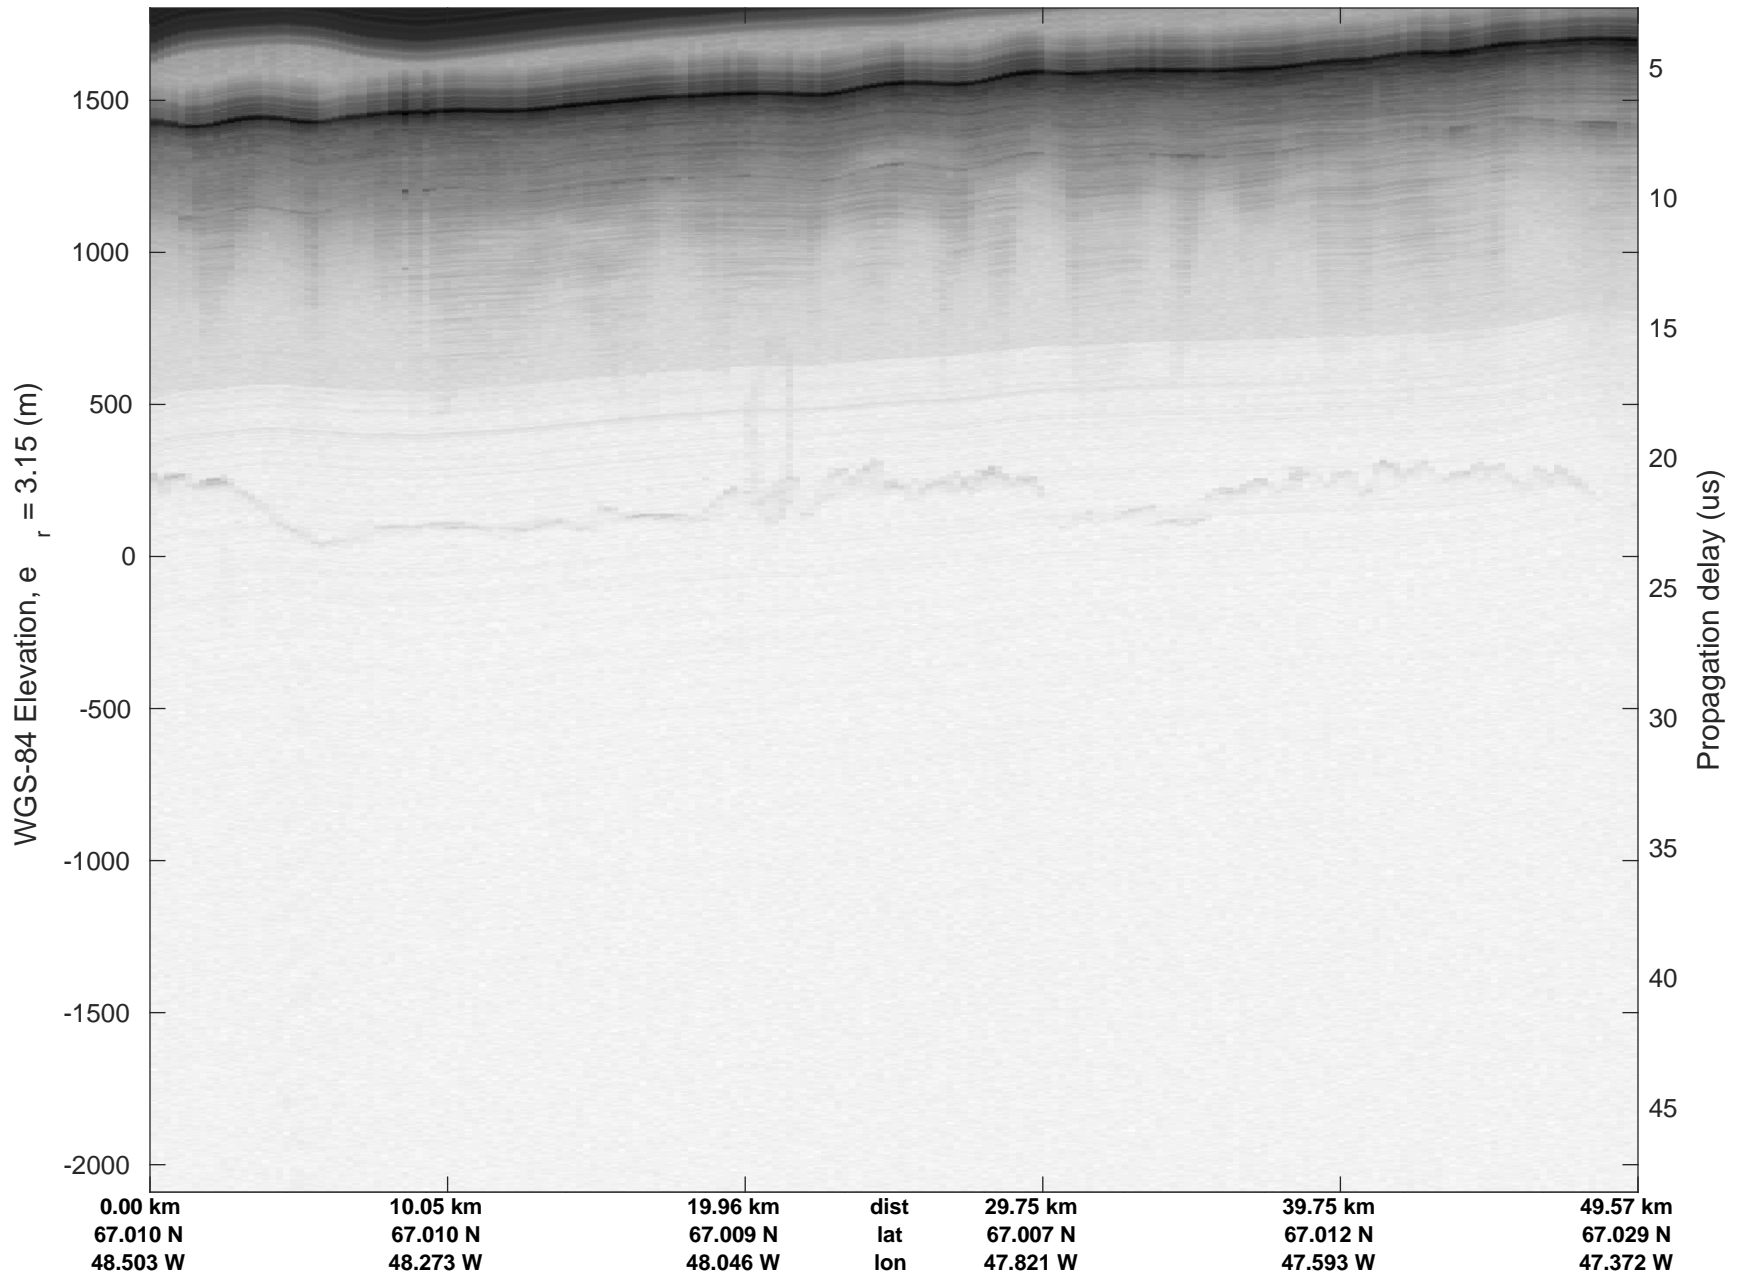

rds 2018_Greenland_P3: "Southwest Glacier-Coastal" 20180426_01_001: 10:53:21.7 to 10:59:16.3 GPS

rds 2018_Greenland_P3: "Southwest Glacier-Coastal" 20180426_01_001: 10:53:21.7 to 10:59:16.3 GPS

Southwest Glacier-Coastal
 20180426_01_002
 Polar Stereograph 70N/-45E

rds 2018_Greenland_P3: "Southwest Glacier-Coastal" 20180426_01_002: 10:59:19.5 to 11:04:55.1 GPS

rds 2018_Greenland_P3: "Southwest Glacier-Coastal" 20180426_01_002: 10:59:19.5 to 11:04:55.1 GPS

Southwest Glacier-Coastal
20180426_01_003
Polar Stereograph 70N/-45E

rds 2018_Greenland_P3: "Southwest Glacier-Coastal" 20180426_01_003: 11:04:58.2 to 11:10:56.0 GPS

rds 2018_Greenland_P3: "Southwest Glacier-Coastal" 20180426_01_003: 11:04:58.2 to 11:10:56.0 GPS

Southwest Glacier-Coastal
20180426_01_004
Polar Stereograph 70N/-45E

rds 2018_Greenland_P3: "Southwest Glacier-Coastal" 20180426_01_004: 11:10:58.1 to 11:17:24.4 GPS

rds 2018_Greenland_P3: "Southwest Glacier-Coastal" 20180426_01_004: 11:10:58.1 to 11:17:24.4 GPS

Southwest Glacier-Coastal
20180426_01_005
Polar Stereograph 70N/-45E