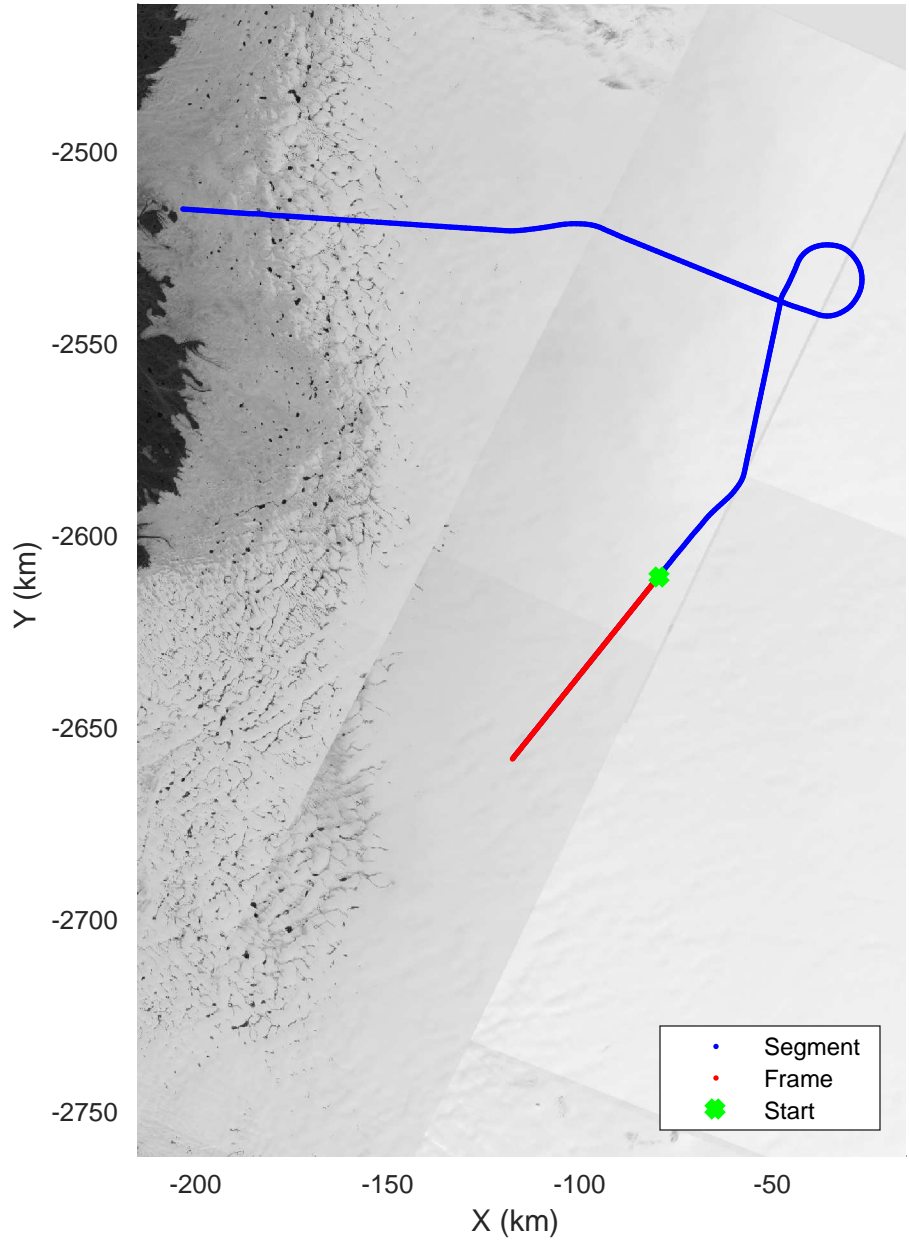

rds 2018_Greenland_P3: "Southwest Glacier-Coastal" 20180426_01_004: 11:10:58.1 to 11:17:24.4 GPS

rds 2018_Greenland_P3: "Southwest Glacier-Coastal" 20180426_01_004: 11:10:58.1 to 11:17:24.4 GPS

Southwest Glacier-Coastal
20180426_01_005
Polar Stereograph 70N/-45E

rds 2018_Greenland_P3: "Southwest Glacier-Coastal" 20180426_01_005: 11:17:26.1 to 11:24:00.3 GPS

rds 2018_Greenland_P3: "Southwest Glacier-Coastal" 20180426_01_005: 11:17:26.1 to 11:24:00.3 GPS

rds 2018_Greenland_P3: "Southwest Glacier-Coastal" 20180426_01_006: 11:24:02.3 to 11:30:25.4 GPS

rds 2018_Greenland_P3: "Southwest Glacier-Coastal" 20180426_01_006: 11:24:02.3 to 11:30:25.4 GPS

Southwest Glacier-Coastal
20180426_01_007
Polar Stereograph 70N/-45E

rds 2018_Greenland_P3: "Southwest Glacier-Coastal" 20180426_01_007: 11:30:27.2 to 11:38:01.5 GPS

rds 2018_Greenland_P3: "Southwest Glacier-Coastal" 20180426_01_007: 11:30:27.2 to 11:38:01.5 GPS