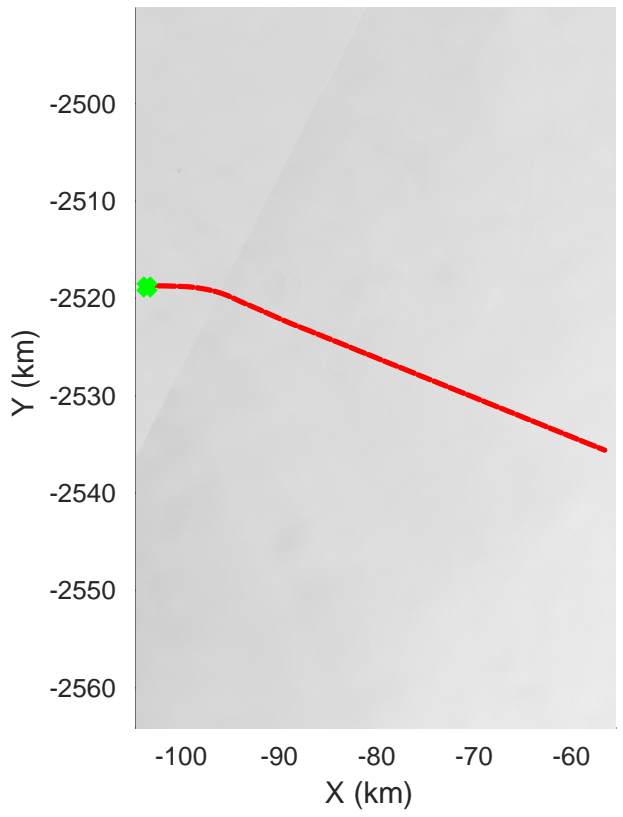

rds 2018_Greenland_P3: "Southwest Glacier-Coastal" 20180426_01_001: 10:53:21.7 to 10:59:16.3 GPS

rds 2018_Greenland_P3: "Southwest Glacier-Coastal" 20180426_01_001: 10:53:21.7 to 10:59:16.3 GPS

Southwest Glacier-Coastal
 20180426_01_002
 Polar Stereograph 70N/-45E

rds 2018_Greenland_P3: "Southwest Glacier-Coastal" 20180426_01_002: 10:59:19.5 to 11:04:55.1 GPS

rds 2018_Greenland_P3: "Southwest Glacier-Coastal" 20180426_01_002: 10:59:19.5 to 11:04:55.1 GPS

Southwest Glacier-Coastal
20180426_01_003
Polar Stereograph 70N/-45E

rds 2018_Greenland_P3: "Southwest Glacier-Coastal" 20180426_01_003: 11:04:58.2 to 11:10:56.0 GPS

rds 2018_Greenland_P3: "Southwest Glacier-Coastal" 20180426_01_003: 11:04:58.2 to 11:10:56.0 GPS

Southwest Glacier-Coastal
20180426_01_004
Polar Stereograph 70N/-45E

rds 2018_Greenland_P3: "Southwest Glacier-Coastal" 20180426_01_004: 11:10:58.1 to 11:17:24.4 GPS

rds 2018_Greenland_P3: "Southwest Glacier-Coastal" 20180426_01_004: 11:10:58.1 to 11:17:24.4 GPS

Southwest Glacier-Coastal
20180426_01_005
Polar Stereograph 70N/-45E