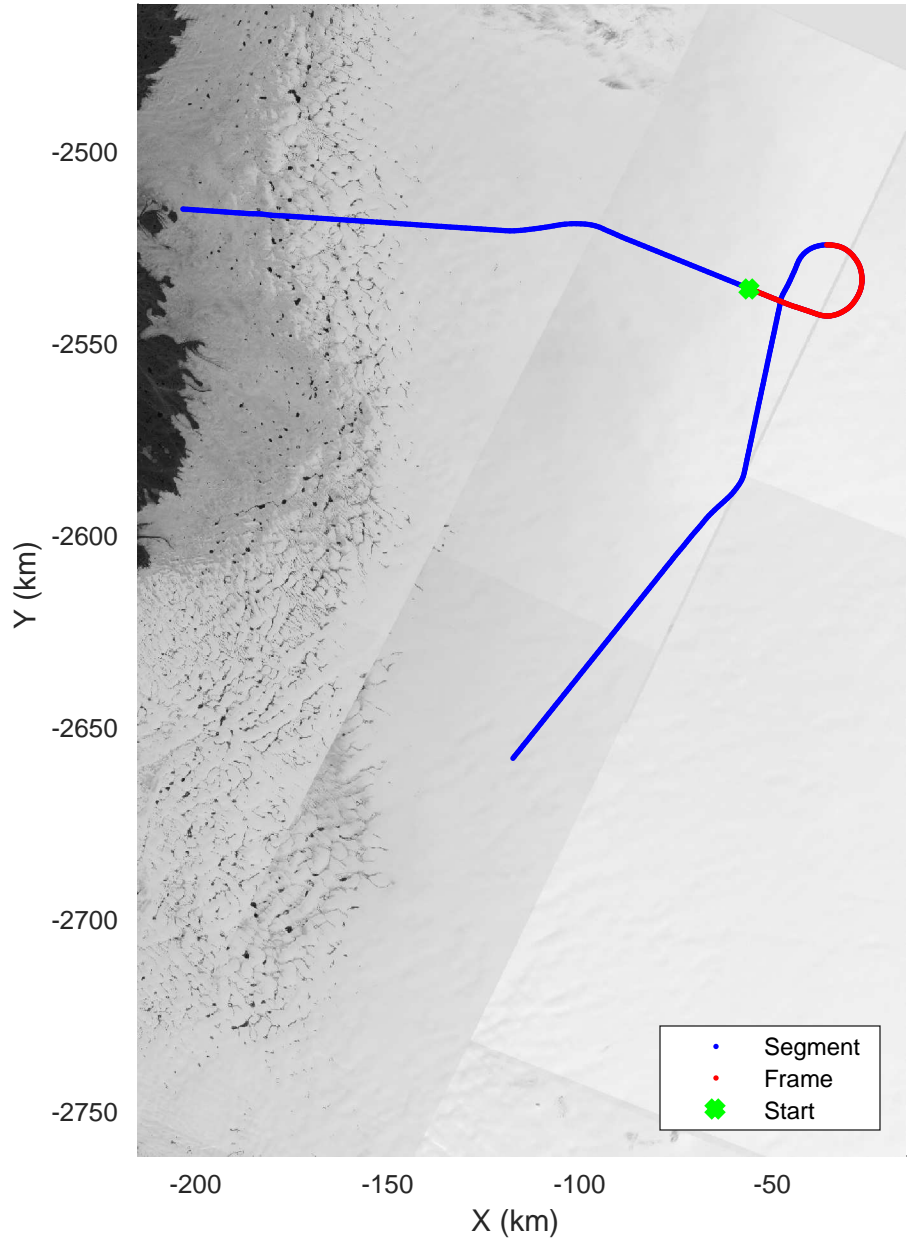

rds 2018_Greenland_P3: "Southwest Glacier-Coastal" 20180426_01_002: 10:59:19.5 to 11:04:55.1 GPS

rds 2018_Greenland_P3: "Southwest Glacier-Coastal" 20180426_01_002: 10:59:19.5 to 11:04:55.1 GPS

Southwest Glacier-Coastal
20180426_01_003
Polar Stereograph 70N/-45E

rds 2018_Greenland_P3: "Southwest Glacier-Coastal" 20180426_01_003: 11:04:58.2 to 11:10:56.0 GPS

rds 2018_Greenland_P3: "Southwest Glacier-Coastal" 20180426_01_003: 11:04:58.2 to 11:10:56.0 GPS

Southwest Glacier-Coastal
20180426_01_004
Polar Stereograph 70N/-45E

rds 2018_Greenland_P3: "Southwest Glacier-Coastal" 20180426_01_004: 11:10:58.1 to 11:17:24.4 GPS

rds 2018_Greenland_P3: "Southwest Glacier-Coastal" 20180426_01_004: 11:10:58.1 to 11:17:24.4 GPS

Southwest Glacier-Coastal
20180426_01_005
Polar Stereograph 70N/-45E

rds 2018_Greenland_P3: "Southwest Glacier-Coastal" 20180426_01_006: 11:24:02.3 to 11:30:25.4 GPS

Southwest Glacier-Coastal
20180426_01_007
Polar Stereograph 70N/-45E

rds 2018_Greenland_P3: "Southwest Glacier-Coastal" 20180426_01_007: 11:30:27.2 to 11:38:01.5 GPS