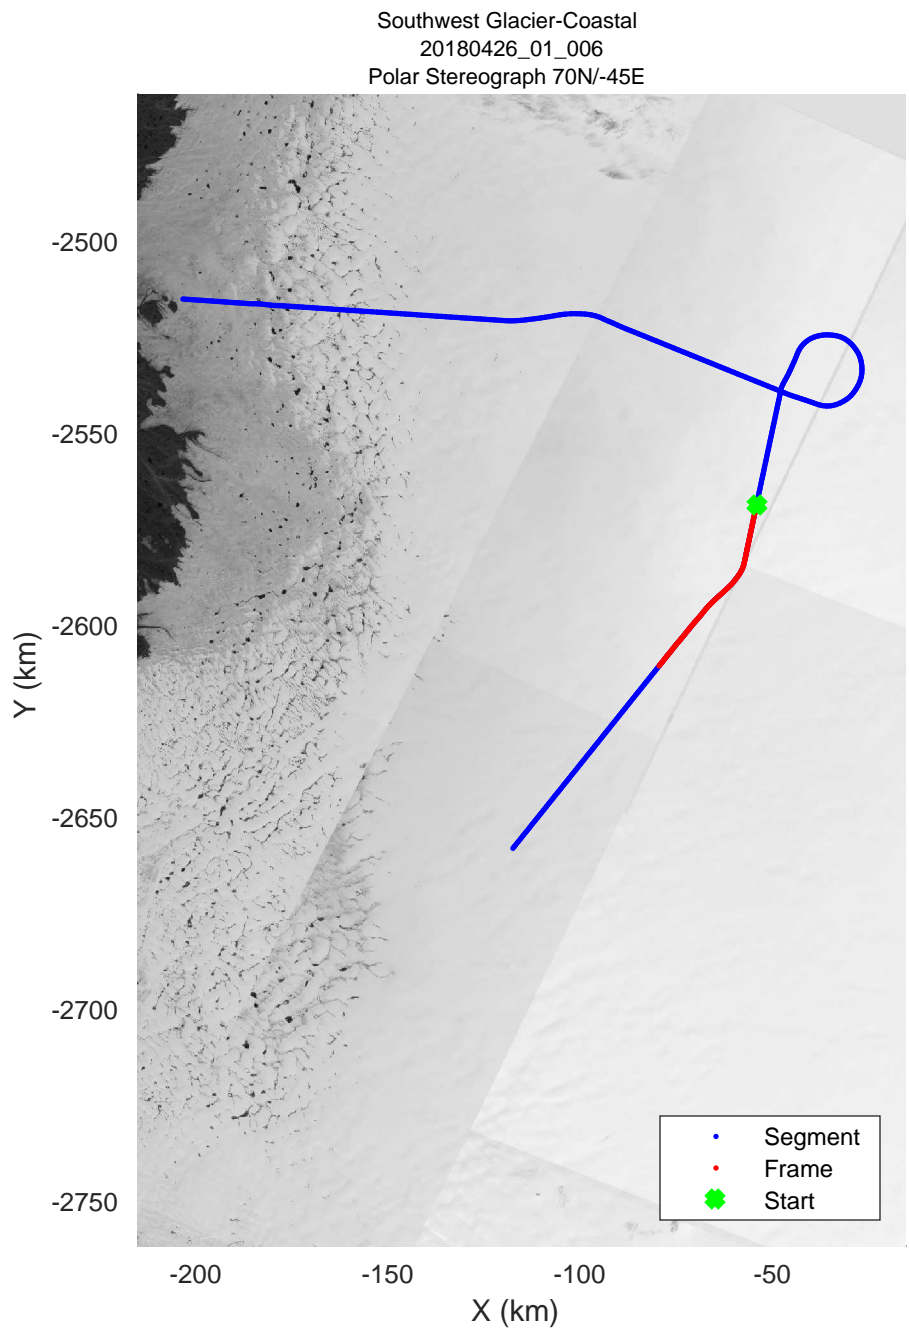

rds 2018_Greenland_P3: "Southwest Glacier-Coastal" 20180426_01_003: 11:04:58.2 to 11:10:56.0 GPS

rds 2018_Greenland_P3: "Southwest Glacier-Coastal" 20180426_01_003: 11:04:58.2 to 11:10:56.0 GPS

Southwest Glacier-Coastal
20180426_01_004
Polar Stereograph 70N/-45E

rds 2018_Greenland_P3: "Southwest Glacier-Coastal" 20180426_01_004: 11:10:58.1 to 11:17:24.4 GPS

rds 2018_Greenland_P3: "Southwest Glacier-Coastal" 20180426_01_004: 11:10:58.1 to 11:17:24.4 GPS

Southwest Glacier-Coastal
20180426_01_005
Polar Stereograph 70N/-45E

rds 2018_Greenland_P3: "Southwest Glacier-Coastal" 20180426_01_005: 11:17:26.1 to 11:24:00.3 GPS

rds 2018_Greenland_P3: "Southwest Glacier-Coastal" 20180426_01_005: 11:17:26.1 to 11:24:00.3 GPS

rds 2018_Greenland_P3: "Southwest Glacier-Coastal" 20180426_01_006: 11:24:02.3 to 11:30:25.4 GPS

rds 2018_Greenland_P3: "Southwest Glacier-Coastal" 20180426_01_006: 11:24:02.3 to 11:30:25.4 GPS

Southwest Glacier-Coastal
20180426_01_007
Polar Stereograph 70N/-45E

rds 2018_Greenland_P3: "Southwest Glacier-Coastal" 20180426_01_007: 11:30:27.2 to 11:38:01.5 GPS