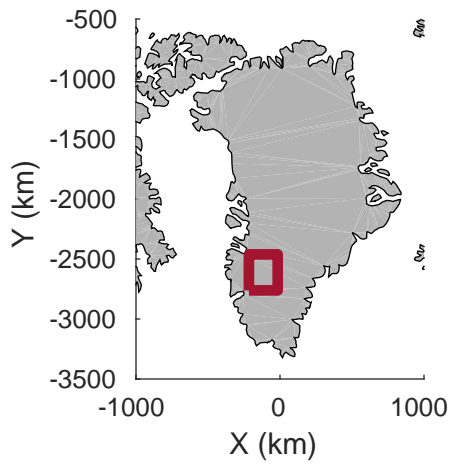

rds 2018_Greenland_P3: "Southwest Glacier-Coastal" 20180426_01_004: 11:10:58.1 to 11:17:24.4 GPS

rds 2018_Greenland_P3: "Southwest Glacier-Coastal" 20180426_01_004: 11:10:58.1 to 11:17:24.4 GPS

Southwest Glacier-Coastal
20180426_01_005
Polar Stereograph 70N/-45E

rds 2018_Greenland_P3: "Southwest Glacier-Coastal" 20180426_01_005: 11:17:26.1 to 11:24:00.3 GPS

rds 2018_Greenland_P3: "Southwest Glacier-Coastal" 20180426_01_005: 11:17:26.1 to 11:24:00.3 GPS

rds 2018_Greenland_P3: "Southwest Glacier-Coastal" 20180426_01_006: 11:24:02.3 to 11:30:25.4 GPS

rds 2018_Greenland_P3: "Southwest Glacier-Coastal" 20180426_01_006: 11:24:02.3 to 11:30:25.4 GPS

Southwest Glacier-Coastal
20180426_01_007
Polar Stereograph 70N/-45E

rds 2018_Greenland_P3: "Southwest Glacier-Coastal" 20180426_01_007: 11:30:27.2 to 11:38:01.5 GPS

rds 2018_Greenland_P3: "Southwest Glacier-Coastal" 20180426_01_007: 11:30:27.2 to 11:38:01.5 GPS