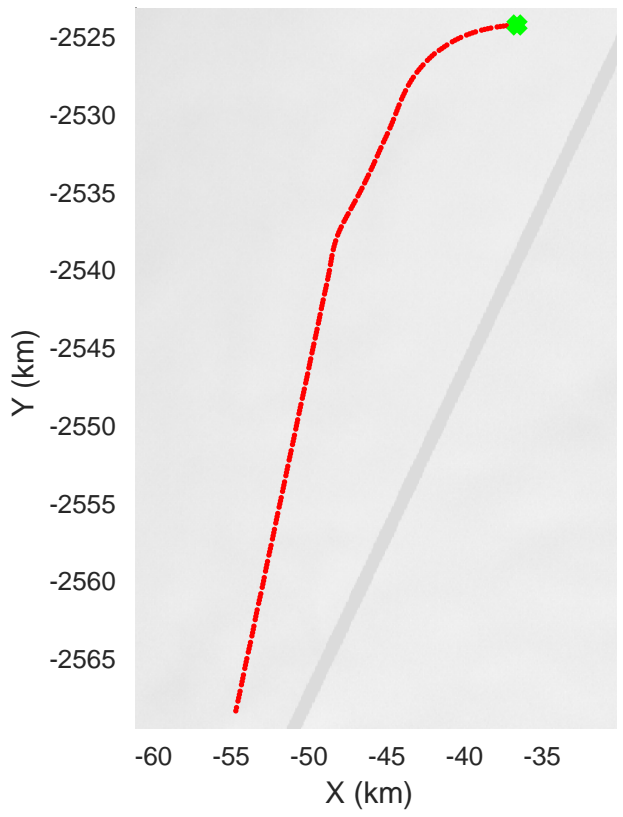

rds 2018_Greenland_P3: "Southwest Glacier-Coastal" 20180426_01_001: 10:53:21.7 to 10:59:16.3 GPS

rds 2018_Greenland_P3: "Southwest Glacier-Coastal" 20180426_01_001: 10:53:21.7 to 10:59:16.3 GPS

Southwest Glacier-Coastal
 20180426_01_002
 Polar Stereograph 70N/-45E

rds 2018_Greenland_P3: "Southwest Glacier-Coastal" 20180426_01_002: 10:59:19.5 to 11:04:55.1 GPS

rds 2018_Greenland_P3: "Southwest Glacier-Coastal" 20180426_01_002: 10:59:19.5 to 11:04:55.1 GPS

Southwest Glacier-Coastal
20180426_01_003
Polar Stereograph 70N/-45E

rds 2018_Greenland_P3: "Southwest Glacier-Coastal" 20180426_01_003: 11:04:58.2 to 11:10:56.0 GPS

rds 2018_Greenland_P3: "Southwest Glacier-Coastal" 20180426_01_003: 11:04:58.2 to 11:10:56.0 GPS

Southwest Glacier-Coastal
20180426_01_004
Polar Stereograph 70N/-45E

rds 2018_Greenland_P3: "Southwest Glacier-Coastal" 20180426_01_004: 11:10:58.1 to 11:17:24.4 GPS

rds 2018_Greenland_P3: "Southwest Glacier-Coastal" 20180426_01_004: 11:10:58.1 to 11:17:24.4 GPS

Southwest Glacier-Coastal
20180426_01_005
Polar Stereograph 70N/-45E