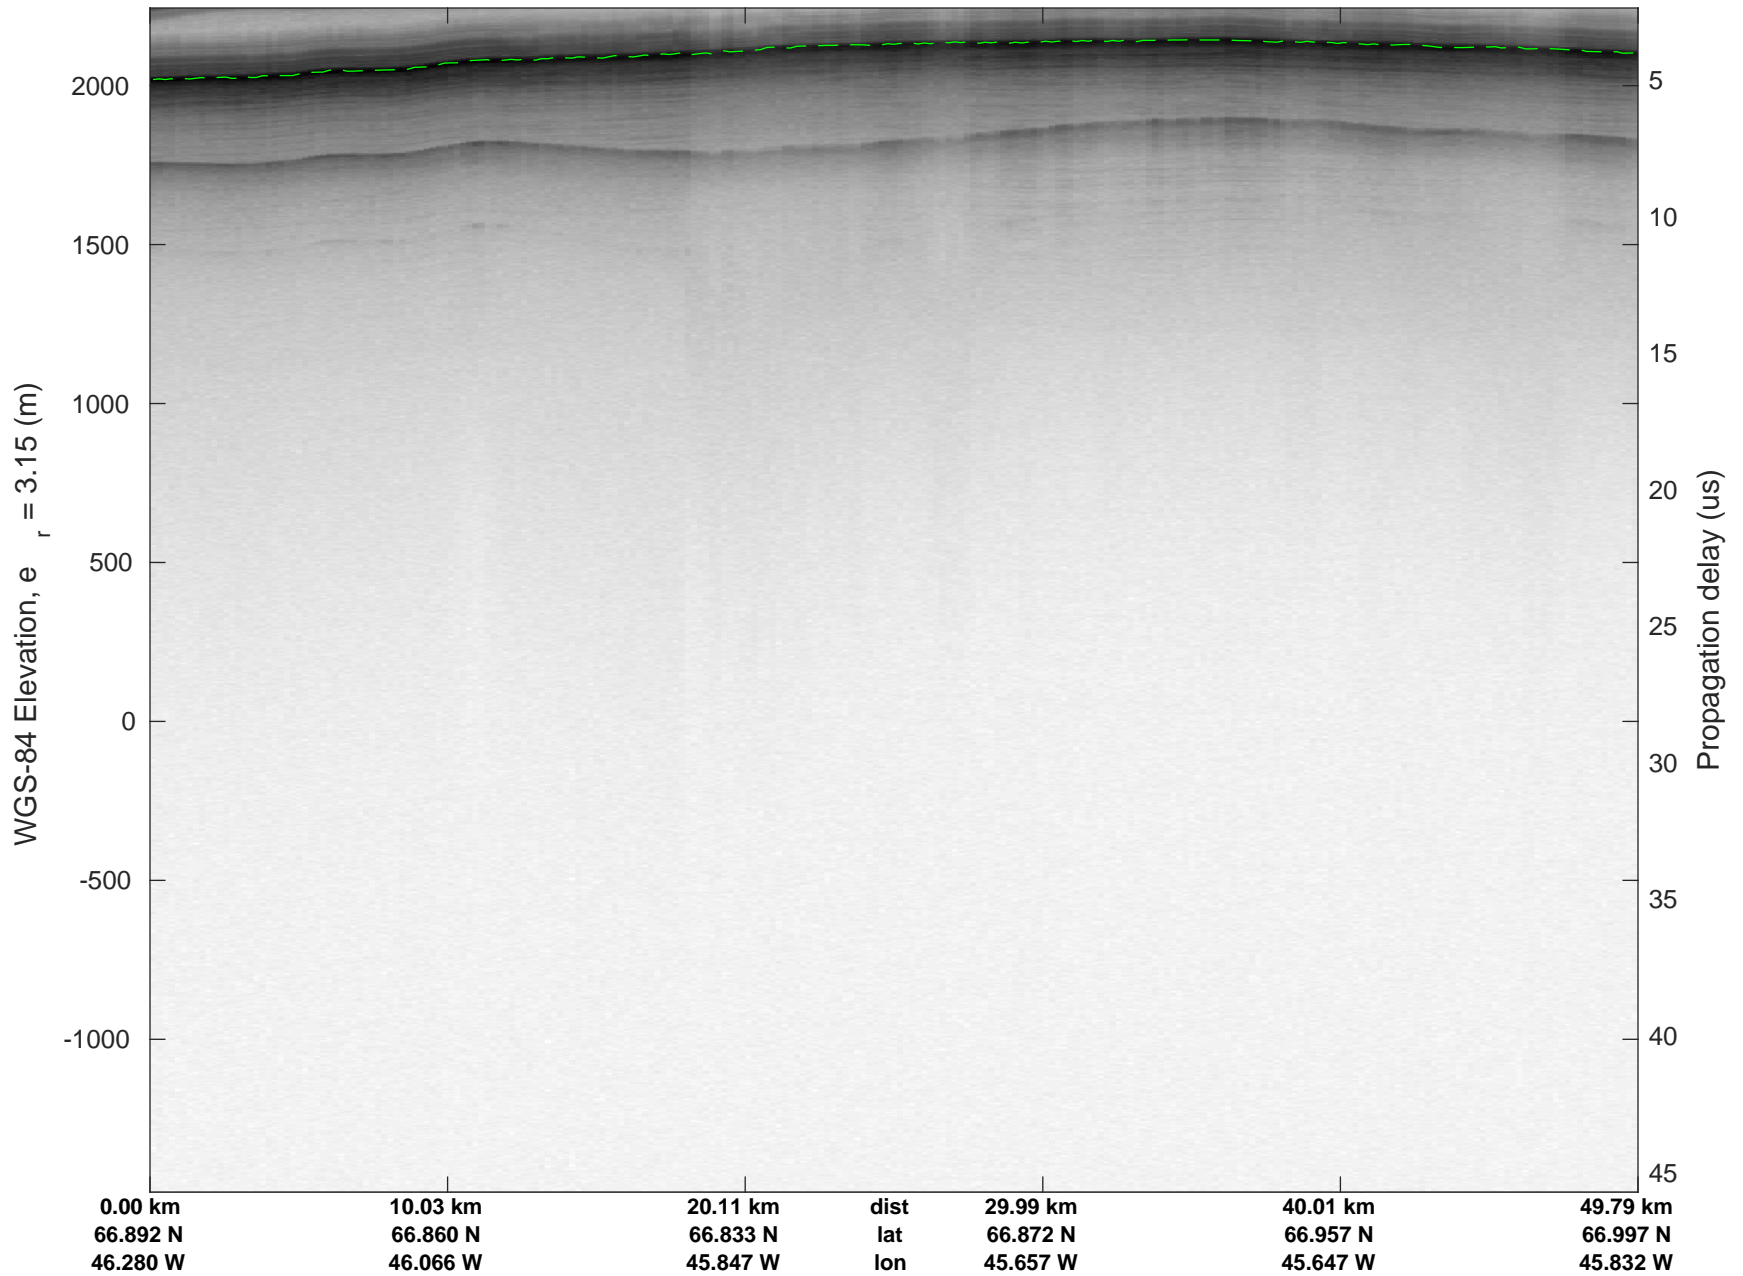

rds 2018_Greenland_P3: "Southwest Glacier-Coastal" 20180426_01_002: 10:59:19.5 to 11:04:55.1 GPS

rds 2018_Greenland_P3: "Southwest Glacier-Coastal" 20180426_01_002: 10:59:19.5 to 11:04:55.1 GPS

Southwest Glacier-Coastal
20180426_01_003
Polar Stereograph 70N/-45E

rds 2018_Greenland_P3: "Southwest Glacier-Coastal" 20180426_01_003: 11:04:58.2 to 11:10:56.0 GPS

rds 2018_Greenland_P3: "Southwest Glacier-Coastal" 20180426_01_003: 11:04:58.2 to 11:10:56.0 GPS

Southwest Glacier-Coastal
20180426_01_004
Polar Stereograph 70N/-45E

rds 2018_Greenland_P3: "Southwest Glacier-Coastal" 20180426_01_004: 11:10:58.1 to 11:17:24.4 GPS

rds 2018_Greenland_P3: "Southwest Glacier-Coastal" 20180426_01_004: 11:10:58.1 to 11:17:24.4 GPS

Southwest Glacier-Coastal
20180426_01_005
Polar Stereograph 70N/-45E

rds 2018_Greenland_P3: "Southwest Glacier-Coastal" 20180426_01_006: 11:24:02.3 to 11:30:25.4 GPS

Southwest Glacier-Coastal
20180426_01_007
Polar Stereograph 70N/-45E

rds 2018_Greenland_P3: "Southwest Glacier-Coastal" 20180426_01_007: 11:30:27.2 to 11:38:01.5 GPS