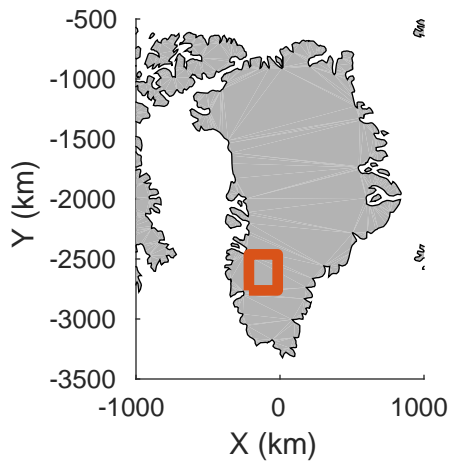

rds 2018_Greenland_P3: "Southwest Glacier-Coastal" 20180426_01_001: 10:53:21.7 to 10:59:16.3 GPS

rds 2018_Greenland_P3: "Southwest Glacier-Coastal" 20180426_01_001: 10:53:21.7 to 10:59:16.3 GPS

Southwest Glacier-Coastal
 20180426_01_002
 Polar Stereograph 70N/-45E

rds 2018_Greenland_P3: "Southwest Glacier-Coastal" 20180426_01_002: 10:59:19.5 to 11:04:55.1 GPS

rds 2018_Greenland_P3: "Southwest Glacier-Coastal" 20180426_01_002: 10:59:19.5 to 11:04:55.1 GPS

Southwest Glacier-Coastal
20180426_01_003
Polar Stereograph 70N/-45E

rds 2018_Greenland_P3: "Southwest Glacier-Coastal" 20180426_01_003: 11:04:58.2 to 11:10:56.0 GPS

rds 2018_Greenland_P3: "Southwest Glacier-Coastal" 20180426_01_003: 11:04:58.2 to 11:10:56.0 GPS

Southwest Glacier-Coastal
20180426_01_004
Polar Stereograph 70N/-45E

rds 2018_Greenland_P3: "Southwest Glacier-Coastal" 20180426_01_007: 11:30:27.2 to 11:38:01.5 GPS