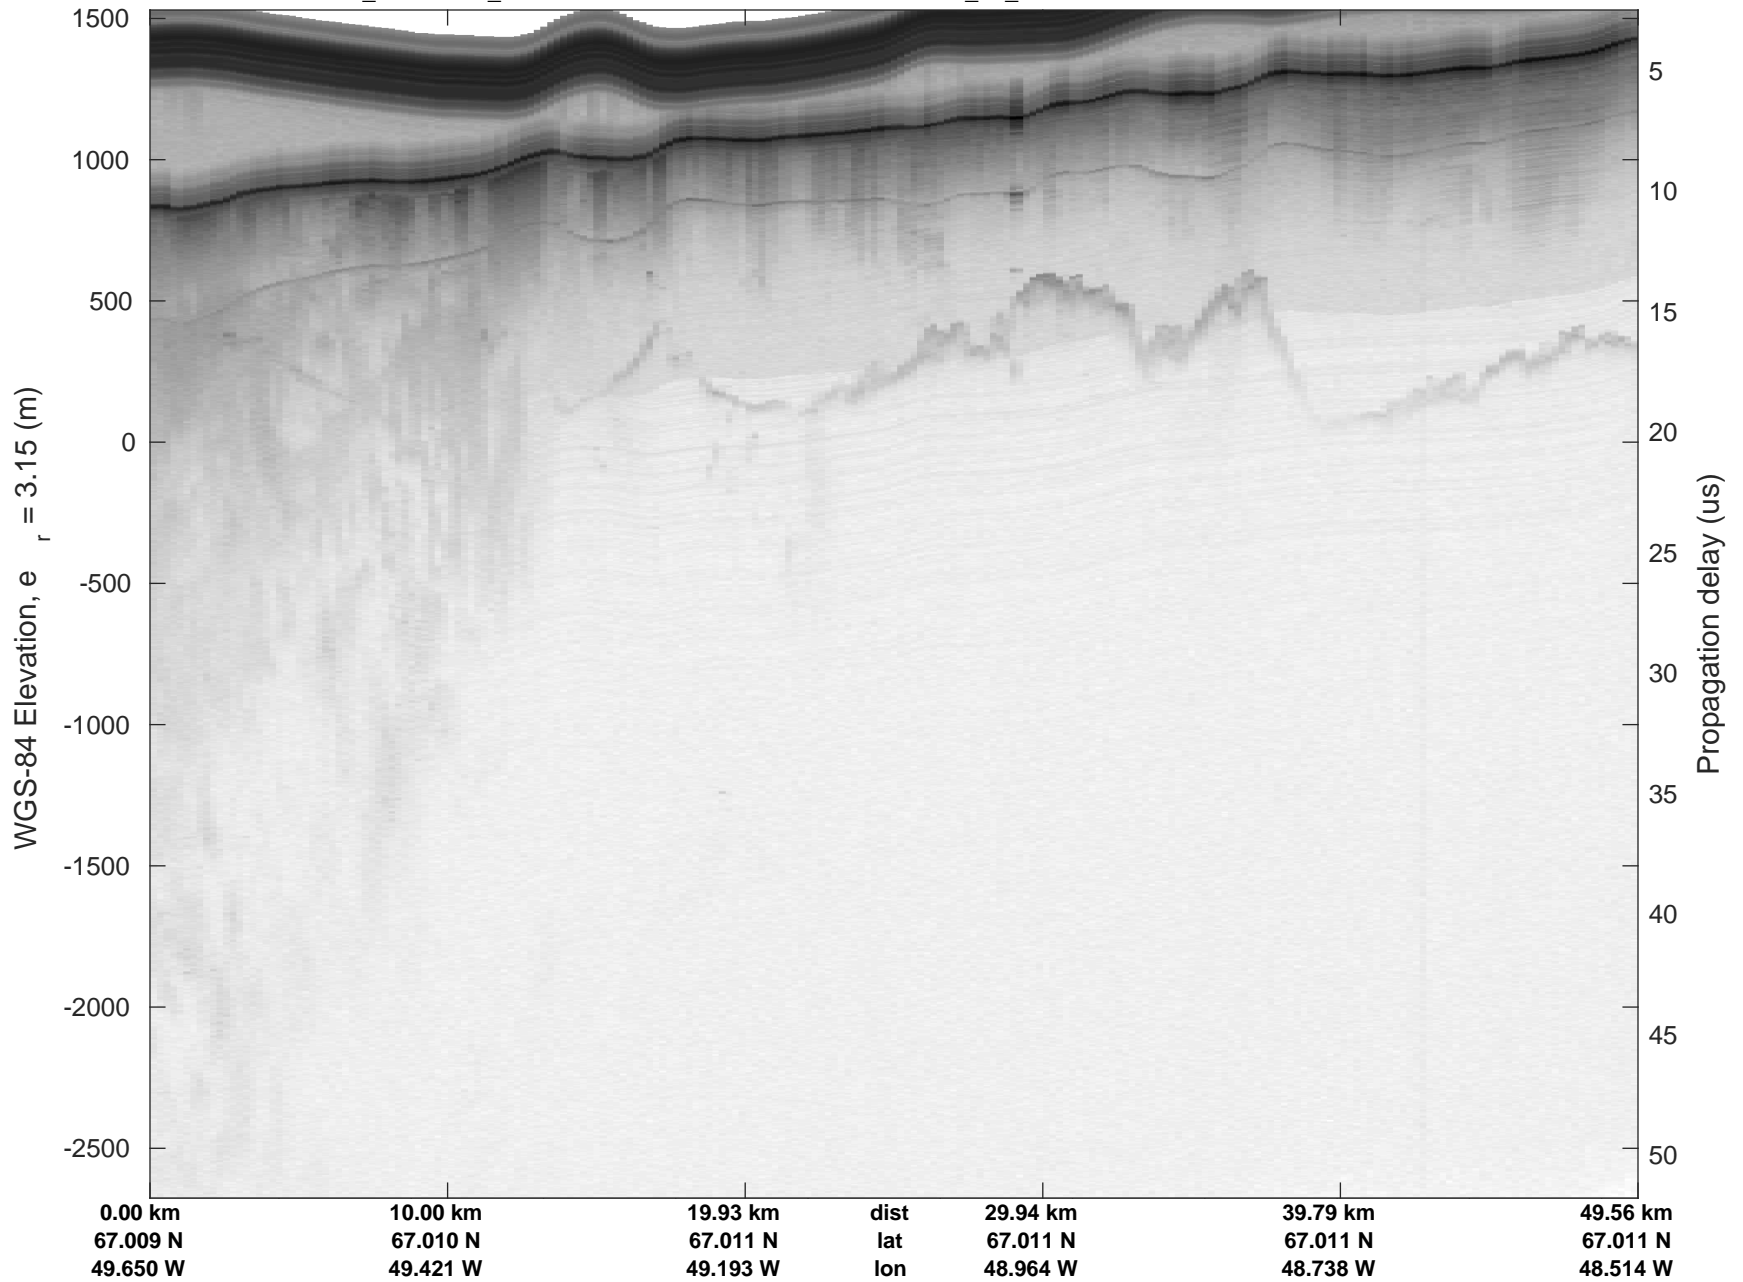

rds 2018_Greenland_P3: "Southwest Glacier-Coastal" 20180426_01_001: 10:53:21.7 to 10:59:16.3 GPS

rds 2018_Greenland_P3: "Southwest Glacier-Coastal" 20180426_01_001: 10:53:21.7 to 10:59:16.3 GPS

Southwest Glacier-Coastal
 20180426_01_002
 Polar Stereograph 70N/-45E

rds 2018_Greenland_P3: "Southwest Glacier-Coastal" 20180426_01_002: 10:59:19.5 to 11:04:55.1 GPS

rds 2018_Greenland_P3: "Southwest Glacier-Coastal" 20180426_01_002: 10:59:19.5 to 11:04:55.1 GPS

Southwest Glacier-Coastal
20180426_01_003
Polar Stereograph 70N/-45E

rds 2018_Greenland_P3: "Southwest Glacier-Coastal" 20180426_01_003: 11:04:58.2 to 11:10:56.0 GPS

rds 2018_Greenland_P3: "Southwest Glacier-Coastal" 20180426_01_003: 11:04:58.2 to 11:10:56.0 GPS

Southwest Glacier-Coastal
20180426_01_004
Polar Stereograph 70N/-45E

rds 2018_Greenland_P3: "Southwest Glacier-Coastal" 20180426_01_004: 11:10:58.1 to 11:17:24.4 GPS

rds 2018_Greenland_P3: "Southwest Glacier-Coastal" 20180426_01_004: 11:10:58.1 to 11:17:24.4 GPS

Southwest Glacier-Coastal
20180426_01_005
Polar Stereograph 70N/-45E