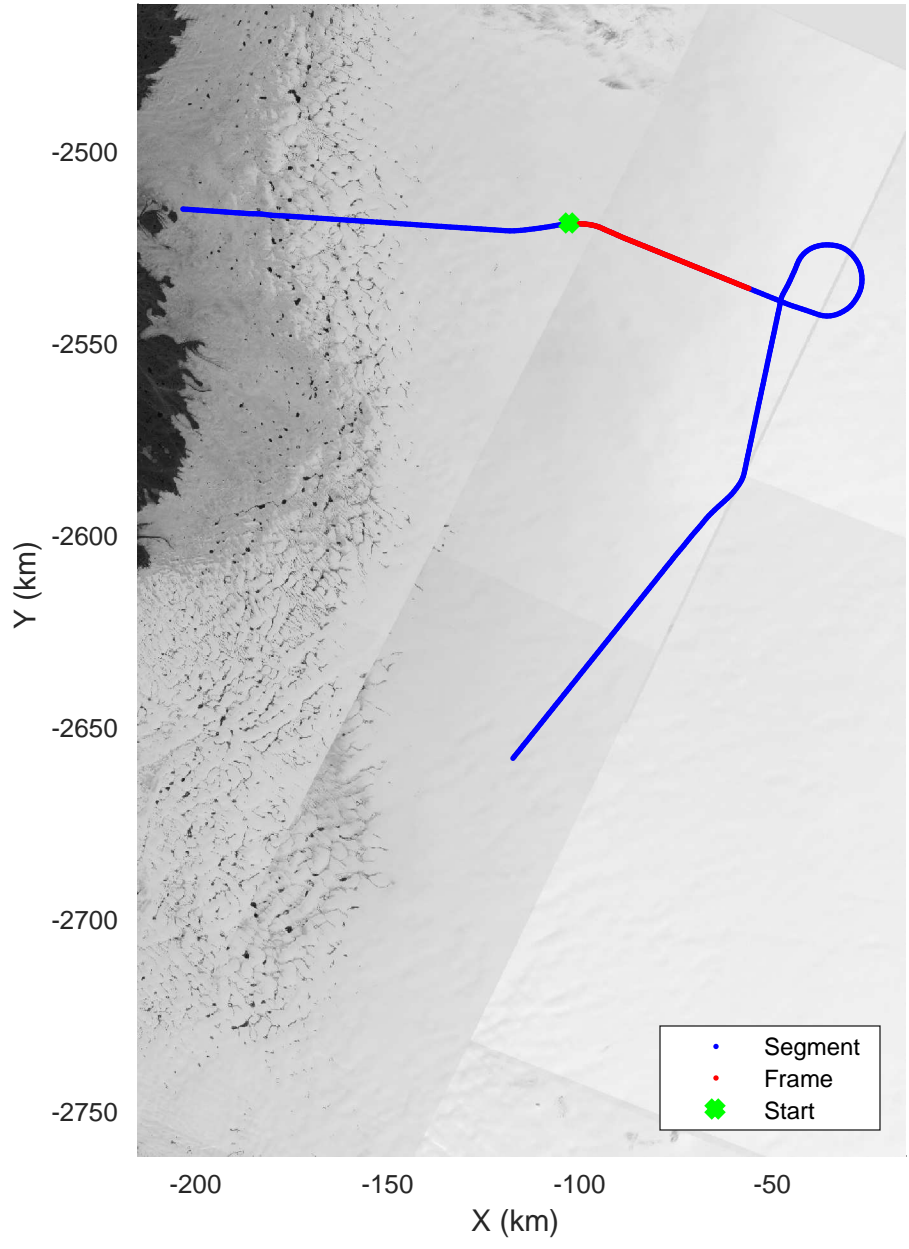

rds 2018_Greenland_P3: "Southwest Glacier-Coastal" 20180426_01_001: 10:53:21.7 to 10:59:16.3 GPS

rds 2018_Greenland_P3: "Southwest Glacier-Coastal" 20180426_01_001: 10:53:21.7 to 10:59:16.3 GPS

Southwest Glacier-Coastal
 20180426_01_002
 Polar Stereograph 70N/-45E

rds 2018_Greenland_P3: "Southwest Glacier-Coastal" 20180426_01_002: 10:59:19.5 to 11:04:55.1 GPS

rds 2018_Greenland_P3: "Southwest Glacier-Coastal" 20180426_01_002: 10:59:19.5 to 11:04:55.1 GPS

Southwest Glacier-Coastal
20180426_01_003
Polar Stereograph 70N/-45E

rds 2018_Greenland_P3: "Southwest Glacier-Coastal" 20180426_01_003: 11:04:58.2 to 11:10:56.0 GPS

rds 2018_Greenland_P3: "Southwest Glacier-Coastal" 20180426_01_003: 11:04:58.2 to 11:10:56.0 GPS

Southwest Glacier-Coastal
20180426_01_004
Polar Stereograph 70N/-45E

rds 2018_Greenland_P3: "Southwest Glacier-Coastal" 20180426_01_006: 11:24:02.3 to 11:30:25.4 GPS

Southwest Glacier-Coastal
20180426_01_007
Polar Stereograph 70N/-45E

rds 2018_Greenland_P3: "Southwest Glacier-Coastal" 20180426_01_007: 11:30:27.2 to 11:38:01.5 GPS