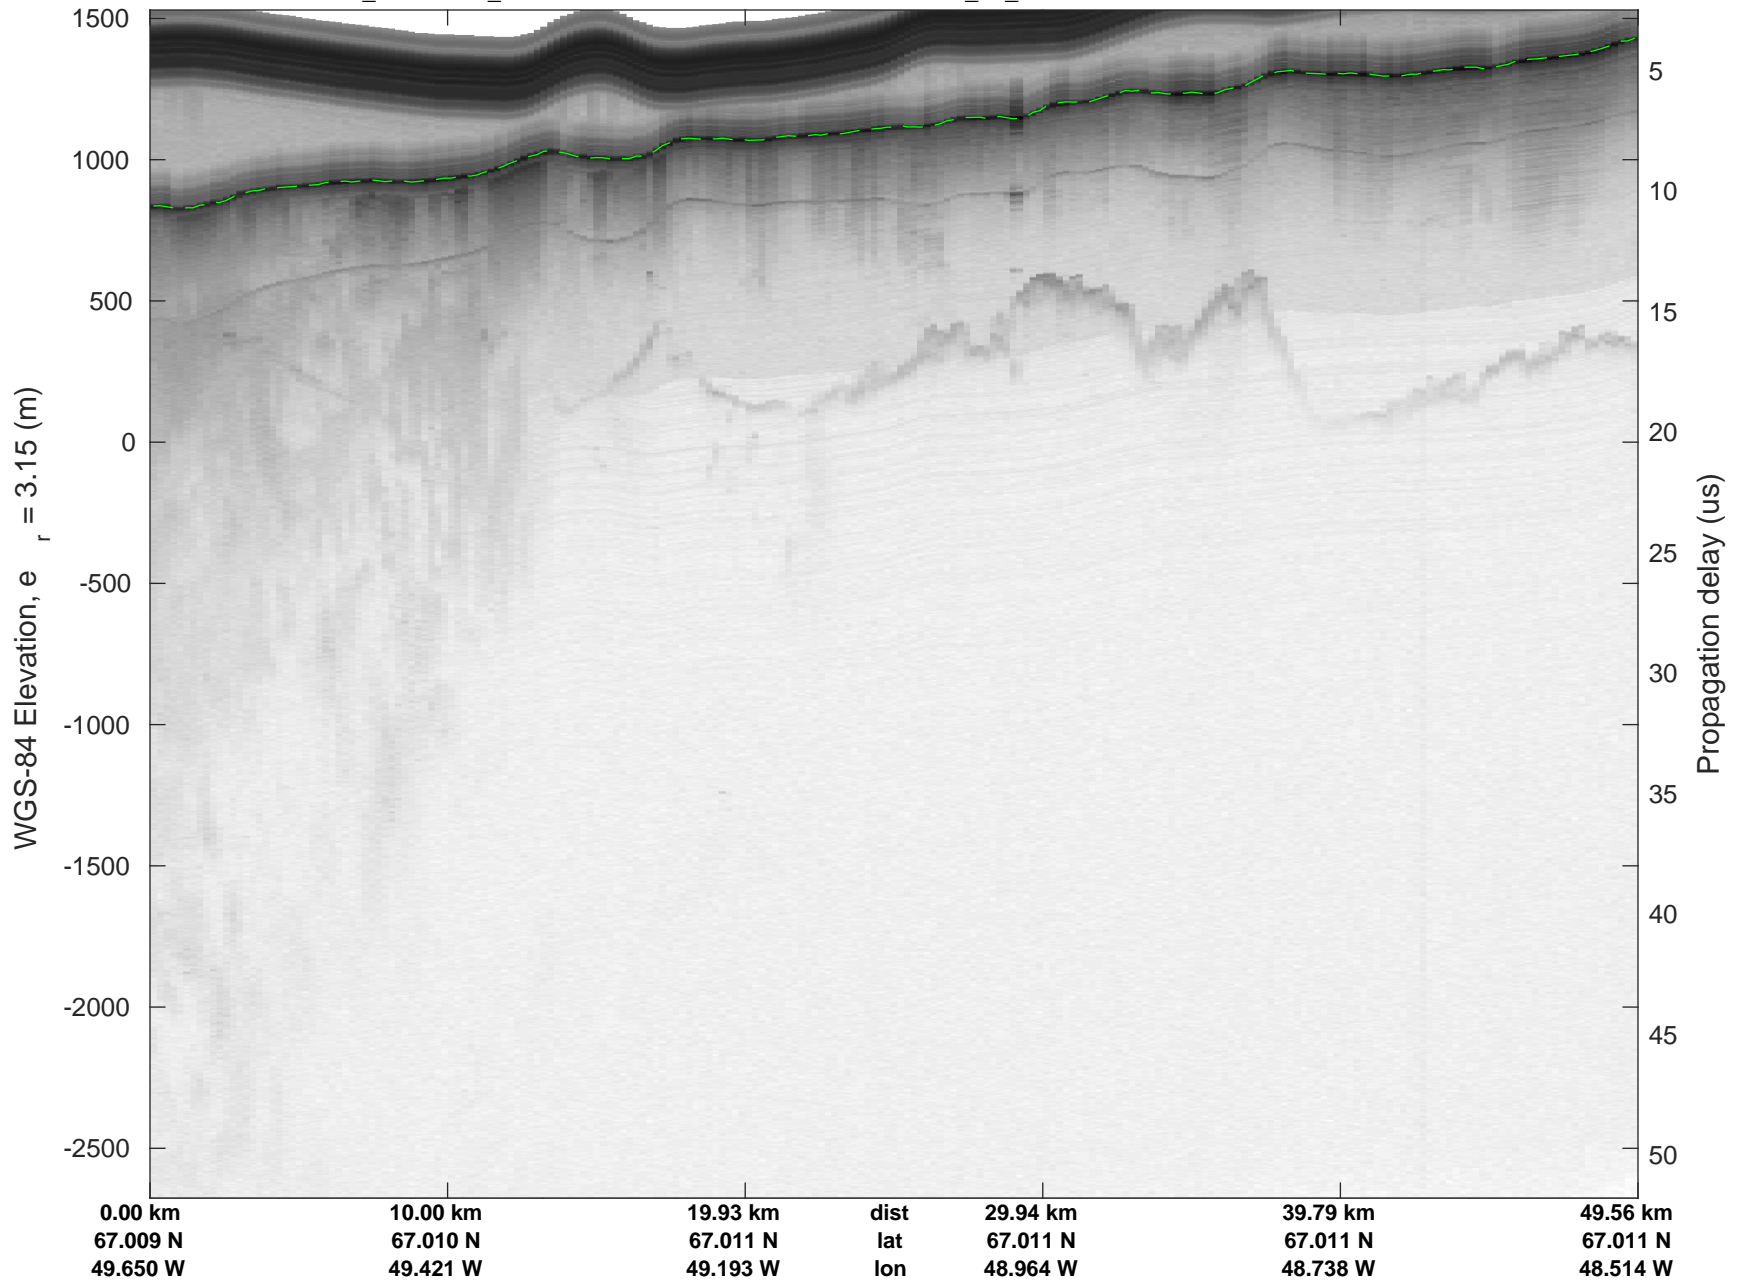

rds 2018_Greenland_P3: "Southwest Glacier-Coastal" 20180426_01_001: 10:53:21.7 to 10:59:16.3 GPS

rds 2018_Greenland_P3: "Southwest Glacier-Coastal" 20180426_01_001: 10:53:21.7 to 10:59:16.3 GPS

Southwest Glacier-Coastal
 20180426_01_002
 Polar Stereograph 70N/-45E

rds 2018_Greenland_P3: "Southwest Glacier-Coastal" 20180426_01_002: 10:59:19.5 to 11:04:55.1 GPS

rds 2018_Greenland_P3: "Southwest Glacier-Coastal" 20180426_01_002: 10:59:19.5 to 11:04:55.1 GPS

Southwest Glacier-Coastal
20180426_01_003
Polar Stereograph 70N/-45E

rds 2018_Greenland_P3: "Southwest Glacier-Coastal" 20180426_01_003: 11:04:58.2 to 11:10:56.0 GPS

rds 2018_Greenland_P3: "Southwest Glacier-Coastal" 20180426_01_003: 11:04:58.2 to 11:10:56.0 GPS

Southwest Glacier-Coastal
20180426_01_004
Polar Stereograph 70N/-45E

rds 2018_Greenland_P3: "Southwest Glacier-Coastal" 20180426_01_004: 11:10:58.1 to 11:17:24.4 GPS

rds 2018_Greenland_P3: "Southwest Glacier-Coastal" 20180426_01_004: 11:10:58.1 to 11:17:24.4 GPS

Southwest Glacier-Coastal
20180426_01_005
Polar Stereograph 70N/-45E