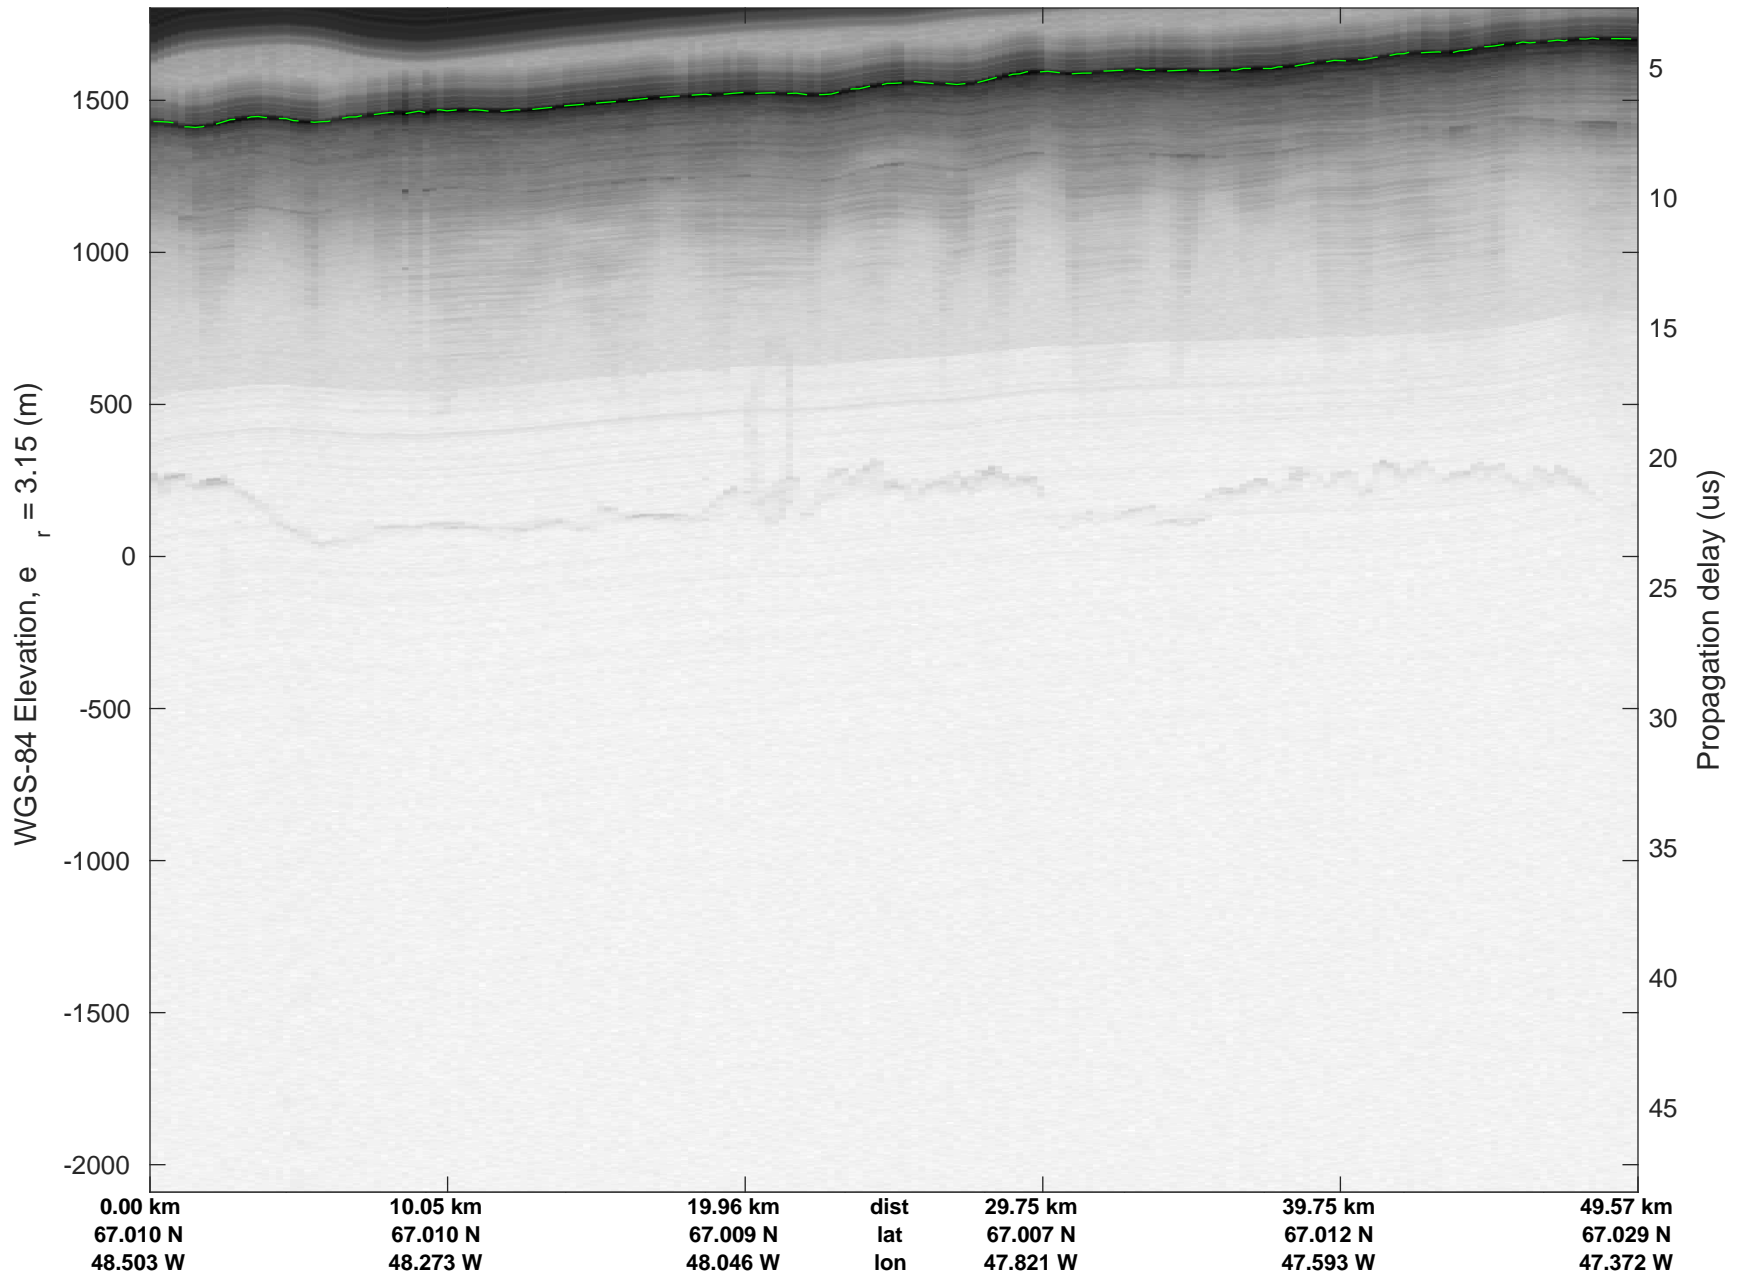

rds 2018_Greenland_P3: "Southwest Glacier-Coastal" 20180426_01_001: 10:53:21.7 to 10:59:16.3 GPS

rds 2018_Greenland_P3: "Southwest Glacier-Coastal" 20180426_01_001: 10:53:21.7 to 10:59:16.3 GPS

Southwest Glacier-Coastal
 20180426_01_002
 Polar Stereograph 70N/-45E

rds 2018_Greenland_P3: "Southwest Glacier-Coastal" 20180426_01_002: 10:59:19.5 to 11:04:55.1 GPS

rds 2018_Greenland_P3: "Southwest Glacier-Coastal" 20180426_01_002: 10:59:19.5 to 11:04:55.1 GPS

Southwest Glacier-Coastal
20180426_01_003
Polar Stereograph 70N/-45E

rds 2018_Greenland_P3: "Southwest Glacier-Coastal" 20180426_01_003: 11:04:58.2 to 11:10:56.0 GPS

rds 2018_Greenland_P3: "Southwest Glacier-Coastal" 20180426_01_003: 11:04:58.2 to 11:10:56.0 GPS

Southwest Glacier-Coastal
20180426_01_004
Polar Stereograph 70N/-45E

rds 2018_Greenland_P3: "Southwest Glacier-Coastal" 20180426_01_004: 11:10:58.1 to 11:17:24.4 GPS

rds 2018_Greenland_P3: "Southwest Glacier-Coastal" 20180426_01_004: 11:10:58.1 to 11:17:24.4 GPS

Southwest Glacier-Coastal
20180426_01_005
Polar Stereograph 70N/-45E