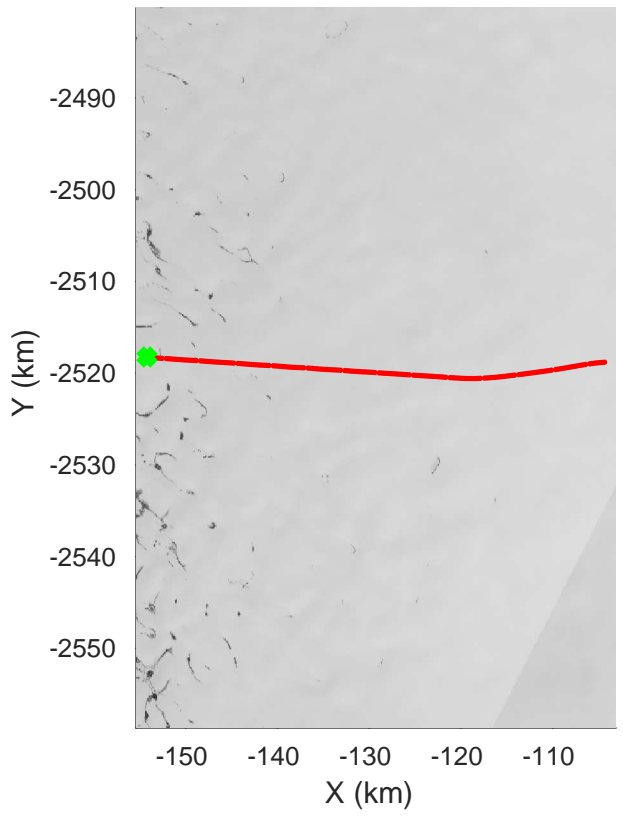

rds 2018_Greenland_P3: "Southwest Glacier-Coastal" 20180426_01_001: 10:53:21.7 to 10:59:16.3 GPS

rds 2018_Greenland_P3: "Southwest Glacier-Coastal" 20180426_01_001: 10:53:21.7 to 10:59:16.3 GPS

Southwest Glacier-Coastal
 20180426_01_002
 Polar Stereograph 70N/-45E

rds 2018_Greenland_P3: "Southwest Glacier-Coastal" 20180426_01_002: 10:59:19.5 to 11:04:55.1 GPS

rds 2018_Greenland_P3: "Southwest Glacier-Coastal" 20180426_01_002: 10:59:19.5 to 11:04:55.1 GPS

Southwest Glacier-Coastal
20180426_01_003
Polar Stereograph 70N/-45E

rds 2018_Greenland_P3: "Southwest Glacier-Coastal" 20180426_01_003: 11:04:58.2 to 11:10:56.0 GPS

rds 2018_Greenland_P3: "Southwest Glacier-Coastal" 20180426_01_003: 11:04:58.2 to 11:10:56.0 GPS

Southwest Glacier-Coastal
20180426_01_004
Polar Stereograph 70N/-45E

rds 2018_Greenland_P3: "Southwest Glacier-Coastal" 20180426_01_007: 11:30:27.2 to 11:38:01.5 GPS