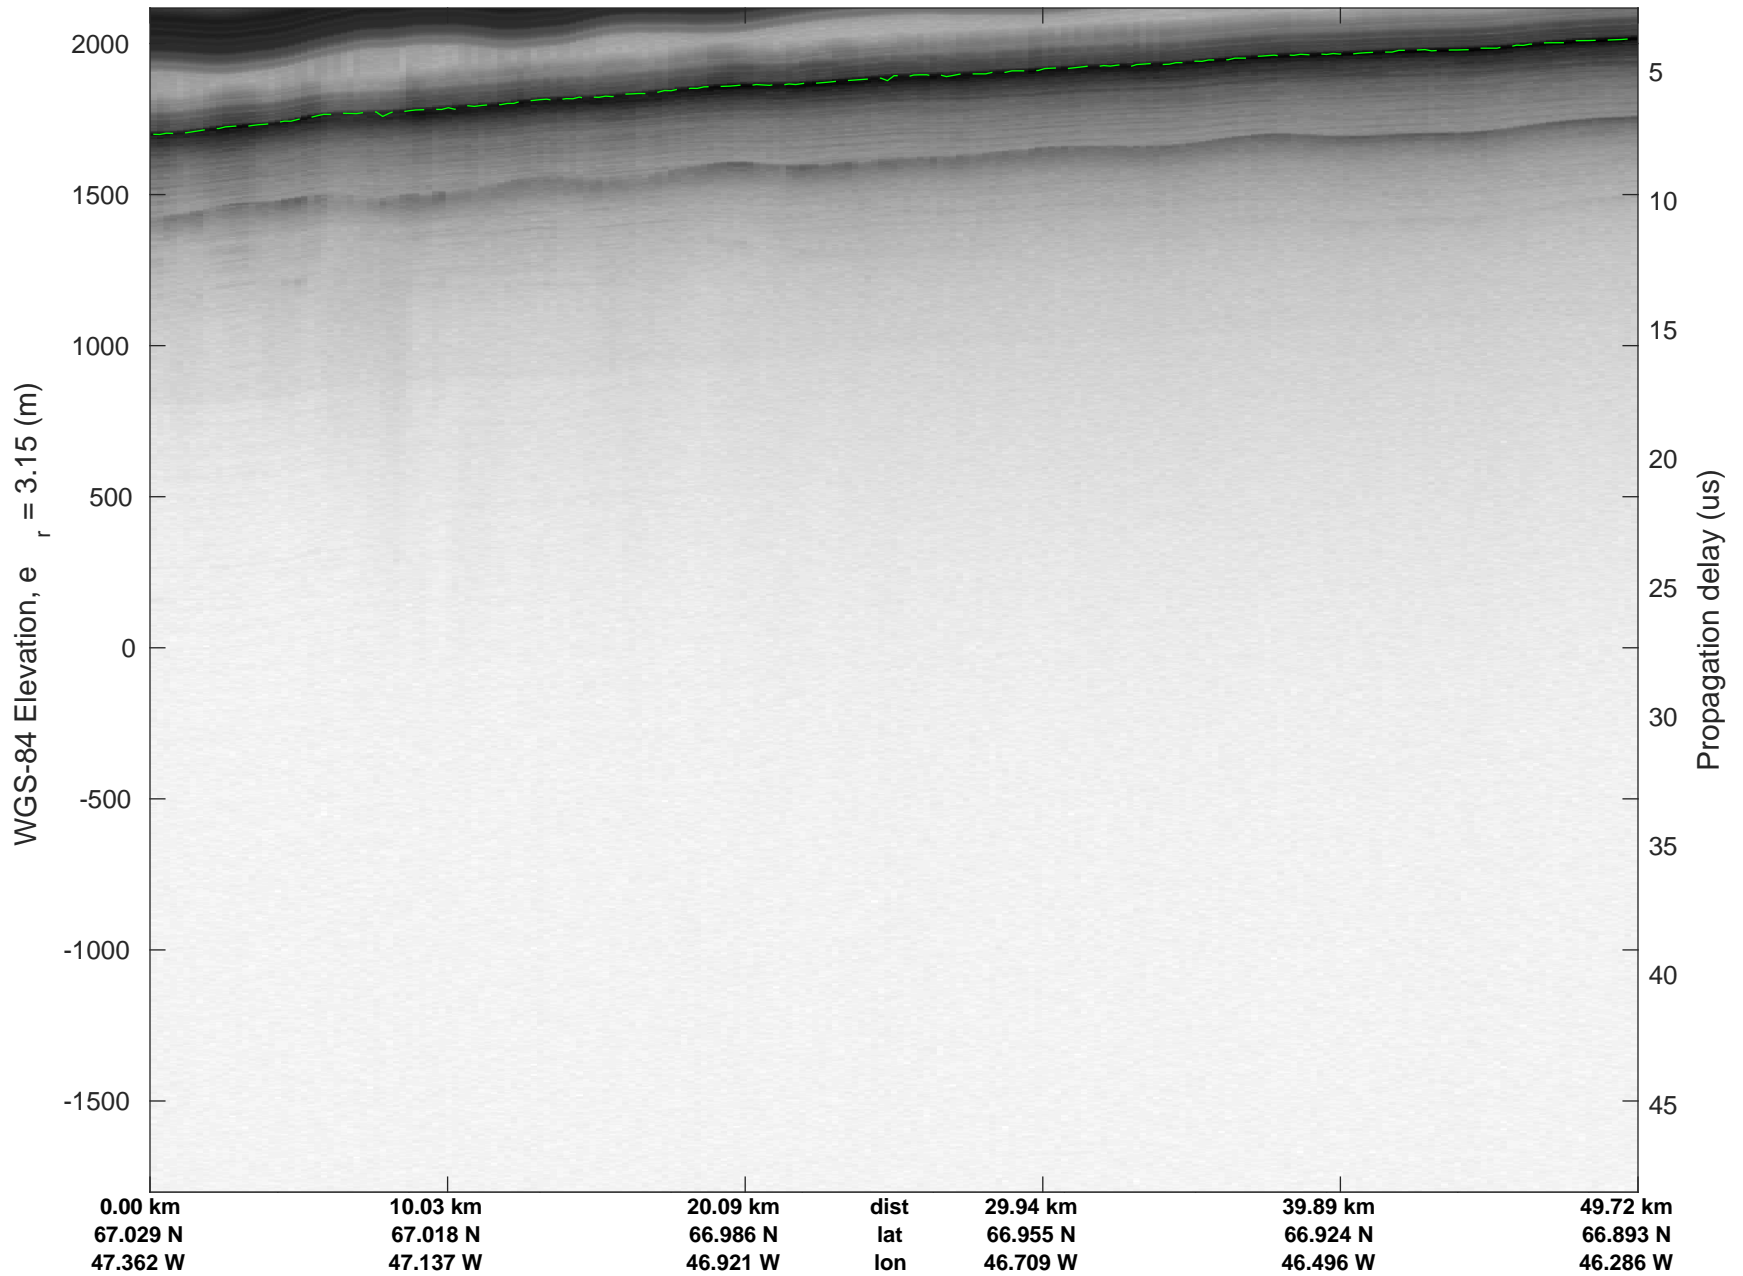

rds 2018_Greenland_P3: "Southwest Glacier-Coastal" 20180426_01_001: 10:53:21.7 to 10:59:16.3 GPS

rds 2018_Greenland_P3: "Southwest Glacier-Coastal" 20180426_01_001: 10:53:21.7 to 10:59:16.3 GPS

Southwest Glacier-Coastal
 20180426_01_002
 Polar Stereograph 70N/-45E

rds 2018_Greenland_P3: "Southwest Glacier-Coastal" 20180426_01_002: 10:59:19.5 to 11:04:55.1 GPS

rds 2018_Greenland_P3: "Southwest Glacier-Coastal" 20180426_01_002: 10:59:19.5 to 11:04:55.1 GPS

Southwest Glacier-Coastal
20180426_01_003
Polar Stereograph 70N/-45E

rds 2018_Greenland_P3: "Southwest Glacier-Coastal" 20180426_01_003: 11:04:58.2 to 11:10:56.0 GPS

rds 2018_Greenland_P3: "Southwest Glacier-Coastal" 20180426_01_003: 11:04:58.2 to 11:10:56.0 GPS

Southwest Glacier-Coastal
20180426_01_004
Polar Stereograph 70N/-45E

rds 2018_Greenland_P3: "Southwest Glacier-Coastal" 20180426_01_004: 11:10:58.1 to 11:17:24.4 GPS

rds 2018_Greenland_P3: "Southwest Glacier-Coastal" 20180426_01_004: 11:10:58.1 to 11:17:24.4 GPS

Southwest Glacier-Coastal
20180426_01_005
Polar Stereograph 70N/-45E