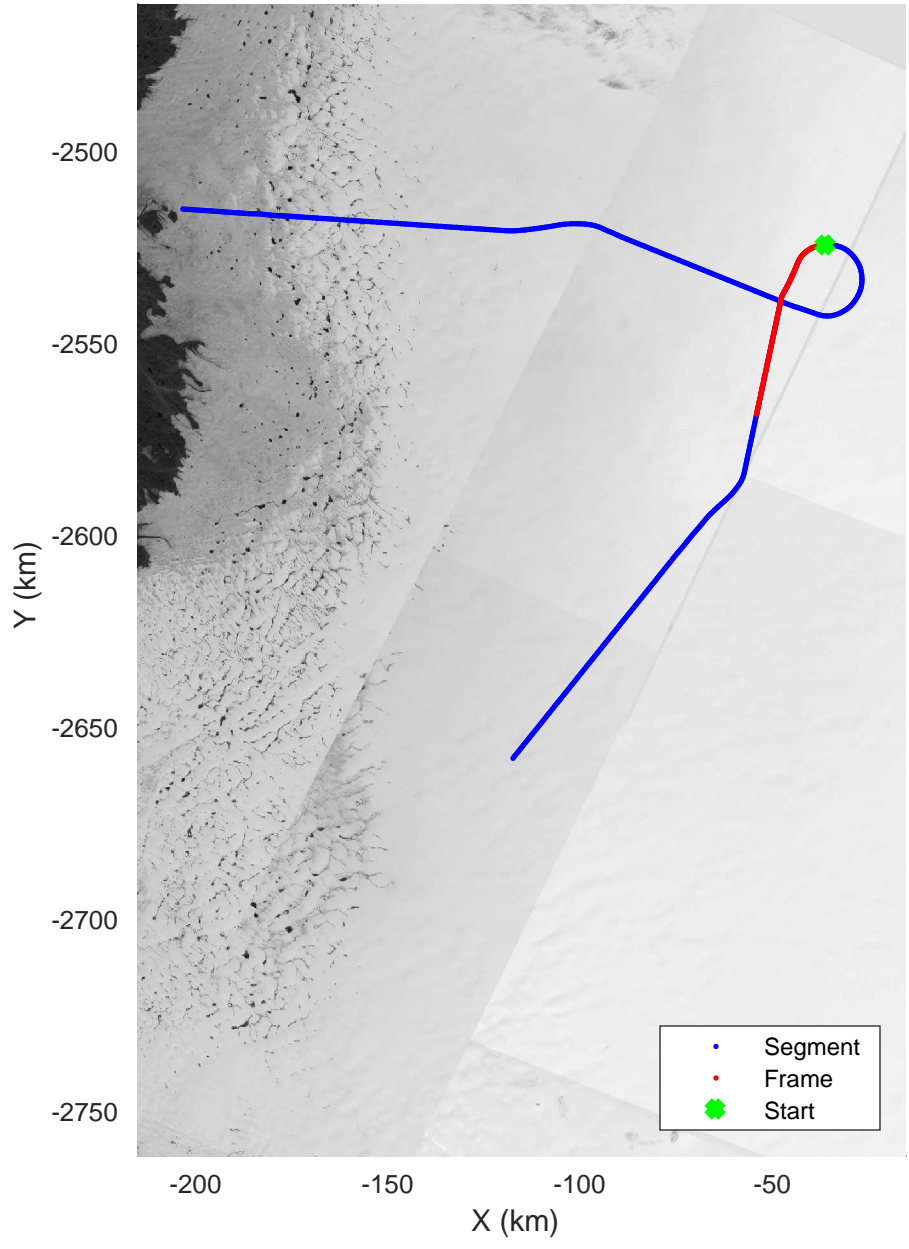

rds 2018_Greenland_P3: "Southwest Glacier-Coastal" 20180426_01_003: 11:04:58.2 to 11:10:56.0 GPS

rds 2018_Greenland_P3: "Southwest Glacier-Coastal" 20180426_01_003: 11:04:58.2 to 11:10:56.0 GPS

Southwest Glacier-Coastal
20180426_01_004
Polar Stereograph 70N/-45E

rds 2018_Greenland_P3: "Southwest Glacier-Coastal" 20180426_01_004: 11:10:58.1 to 11:17:24.4 GPS

rds 2018_Greenland_P3: "Southwest Glacier-Coastal" 20180426_01_004: 11:10:58.1 to 11:17:24.4 GPS

Southwest Glacier-Coastal
20180426_01_005
Polar Stereograph 70N/-45E

rds 2018_Greenland_P3: "Southwest Glacier-Coastal" 20180426_01_005: 11:17:26.1 to 11:24:00.3 GPS

rds 2018_Greenland_P3: "Southwest Glacier-Coastal" 20180426_01_005: 11:17:26.1 to 11:24:00.3 GPS

rds 2018_Greenland_P3: "Southwest Glacier-Coastal" 20180426_01_006: 11:24:02.3 to 11:30:25.4 GPS

rds 2018_Greenland_P3: "Southwest Glacier-Coastal" 20180426_01_006: 11:24:02.3 to 11:30:25.4 GPS

Southwest Glacier-Coastal
20180426_01_007
Polar Stereograph 70N/-45E

rds 2018_Greenland_P3: "Southwest Glacier-Coastal" 20180426_01_007: 11:30:27.2 to 11:38:01.5 GPS