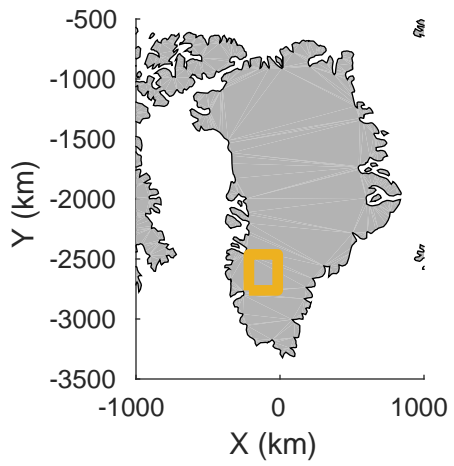

rds 2018_Greenland_P3: "Southwest Glacier-Coastal" 20180426_01_001: 10:53:21.7 to 10:59:16.3 GPS

rds 2018_Greenland_P3: "Southwest Glacier-Coastal" 20180426_01_001: 10:53:21.7 to 10:59:16.3 GPS

Southwest Glacier-Coastal
 20180426_01_002
 Polar Stereograph 70N/-45E

rds 2018_Greenland_P3: "Southwest Glacier-Coastal" 20180426_01_002: 10:59:19.5 to 11:04:55.1 GPS

rds 2018_Greenland_P3: "Southwest Glacier-Coastal" 20180426_01_002: 10:59:19.5 to 11:04:55.1 GPS

Southwest Glacier-Coastal
20180426_01_003
Polar Stereograph 70N/-45E

rds 2018_Greenland_P3: "Southwest Glacier-Coastal" 20180426_01_003: 11:04:58.2 to 11:10:56.0 GPS

rds 2018_Greenland_P3: "Southwest Glacier-Coastal" 20180426_01_003: 11:04:58.2 to 11:10:56.0 GPS

Southwest Glacier-Coastal
20180426_01_004
Polar Stereograph 70N/-45E

rds 2018_Greenland_P3: "Southwest Glacier-Coastal" 20180426_01_007: 11:30:27.2 to 11:38:01.5 GPS