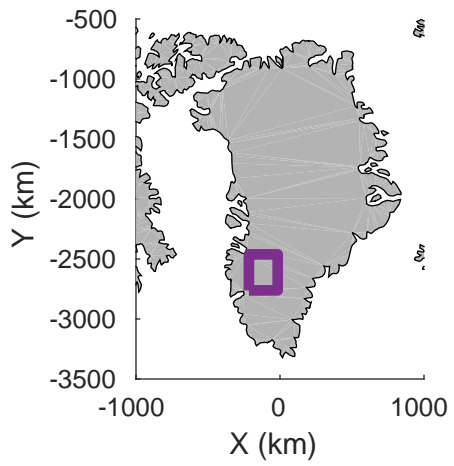

rds 2018_Greenland_P3: "Southwest Glacier-Coastal" 20180426_01_001: 10:53:21.7 to 10:59:16.3 GPS

rds 2018_Greenland_P3: "Southwest Glacier-Coastal" 20180426_01_001: 10:53:21.7 to 10:59:16.3 GPS

Southwest Glacier-Coastal
 20180426_01_002
 Polar Stereograph 70N/-45E

rds 2018_Greenland_P3: "Southwest Glacier-Coastal" 20180426_01_002: 10:59:19.5 to 11:04:55.1 GPS

rds 2018_Greenland_P3: "Southwest Glacier-Coastal" 20180426_01_002: 10:59:19.5 to 11:04:55.1 GPS

Southwest Glacier-Coastal
20180426_01_003
Polar Stereograph 70N/-45E

rds 2018_Greenland_P3: "Southwest Glacier-Coastal" 20180426_01_003: 11:04:58.2 to 11:10:56.0 GPS

rds 2018_Greenland_P3: "Southwest Glacier-Coastal" 20180426_01_003: 11:04:58.2 to 11:10:56.0 GPS

Southwest Glacier-Coastal
20180426_01_004
Polar Stereograph 70N/-45E

rds 2018_Greenland_P3: "Southwest Glacier-Coastal" 20180426_01_007: 11:30:27.2 to 11:38:01.5 GPS