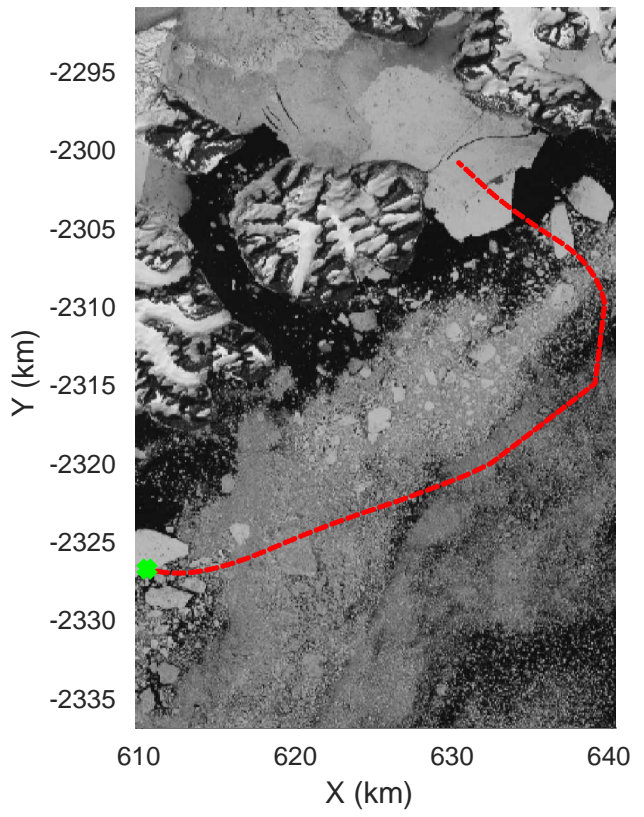

Geikie 02
20180421_01_022
Polar Stereograph 70N/-45E