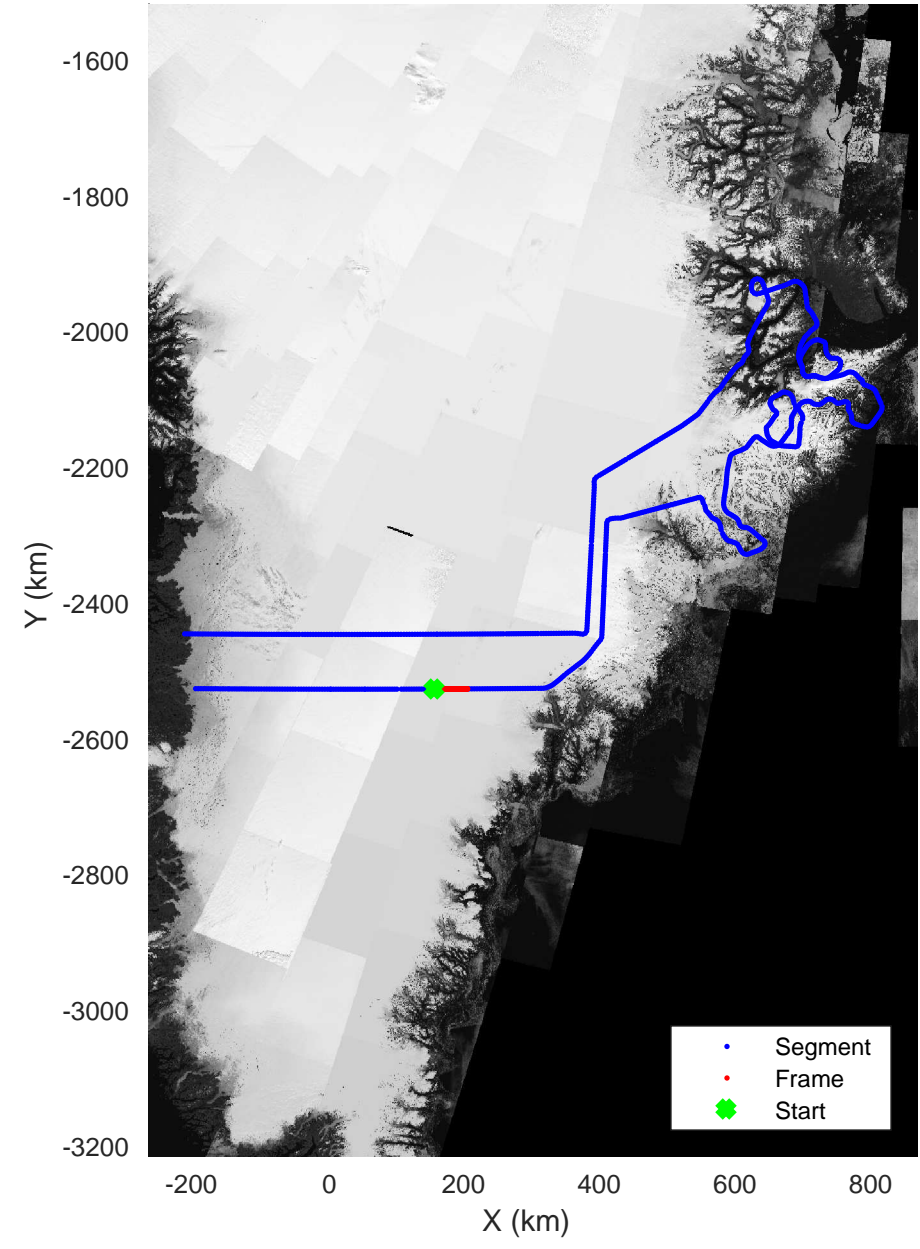

Geikie 02
20180421_01_008
Polar Stereograph 70N/-45E