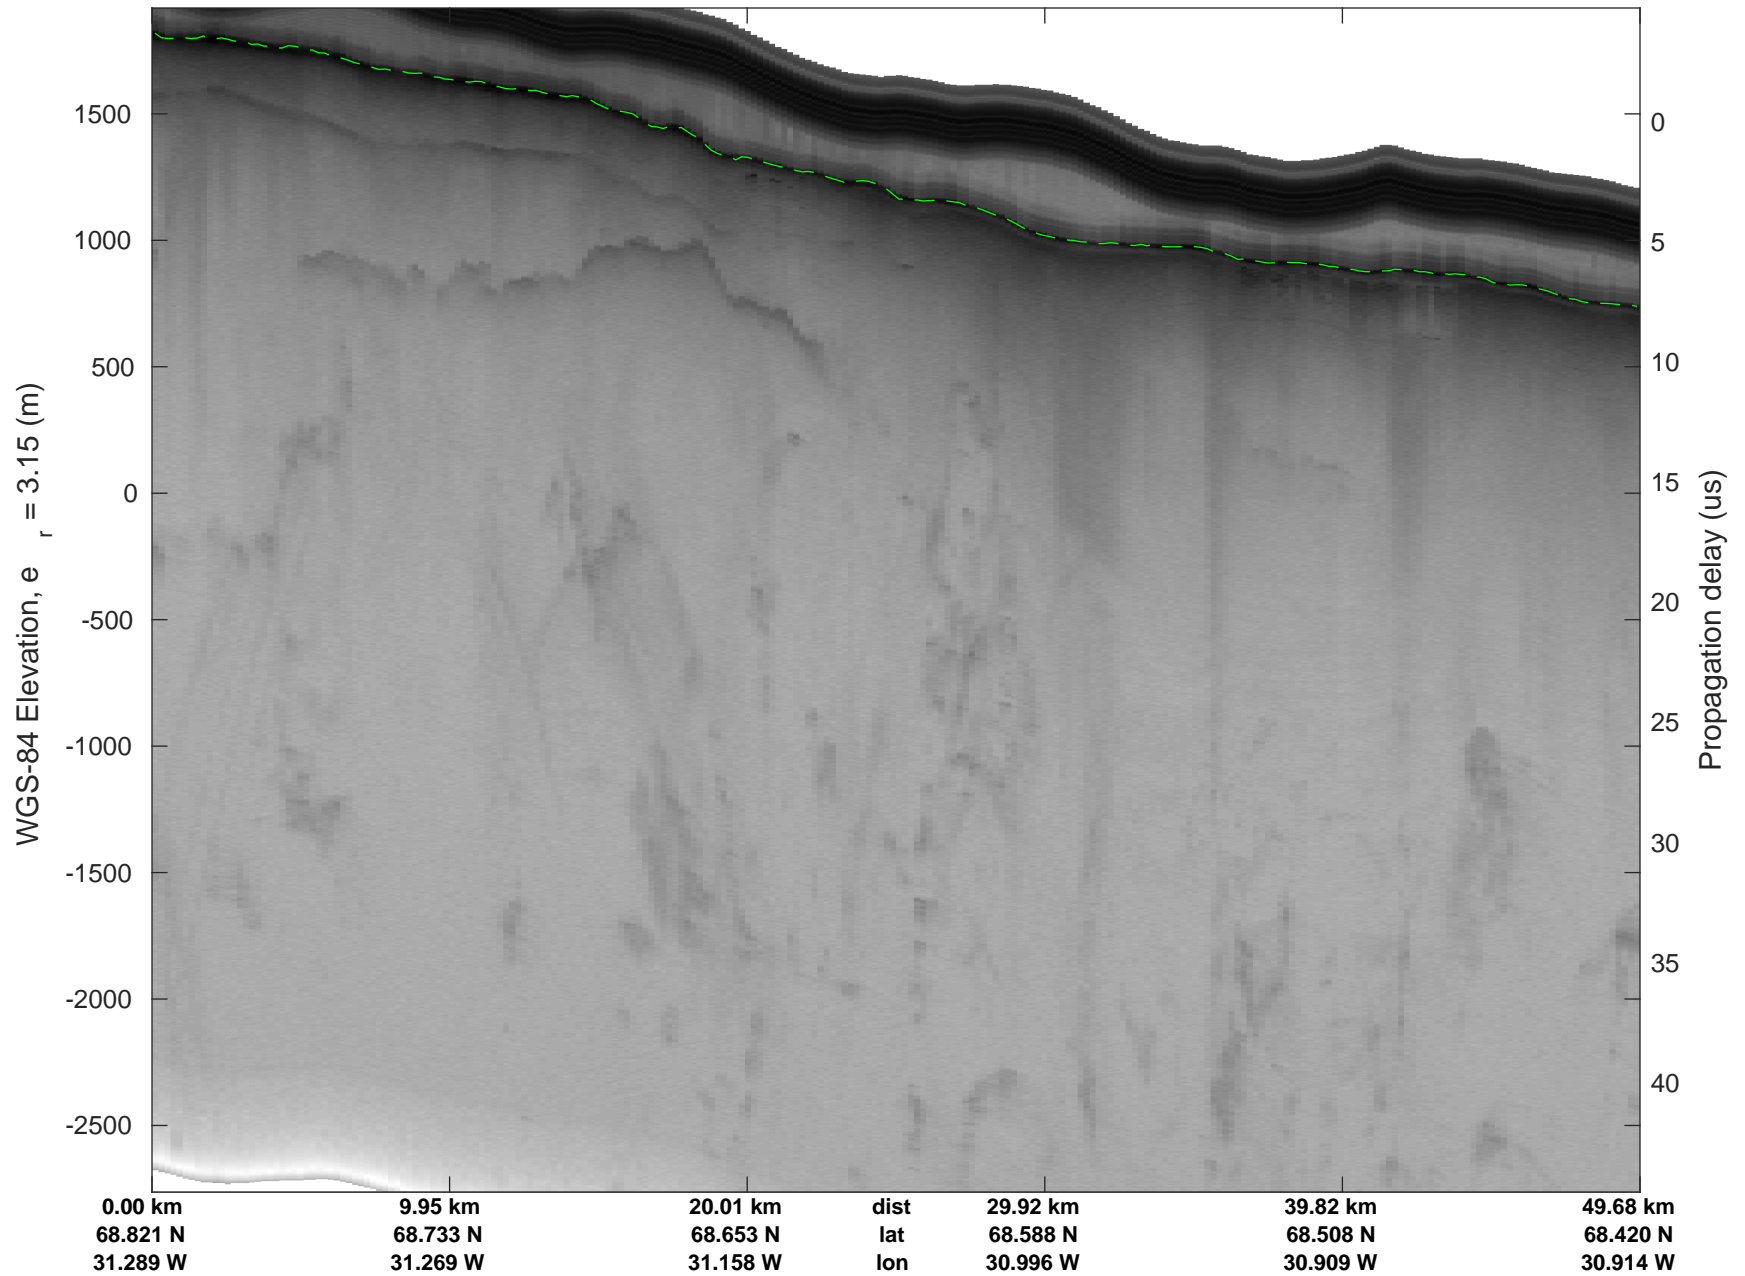

rds 2018_Greenland_P3: "Geikie 02" 20180421_01_019: 12:41:37.5 to 12:47:51.1 GPS

rds 2018_Greenland_P3: "Geikie 02" 20180421_01_020: 12:47:52.8 to 12:54:20.7 GPS

rds 2018_Greenland_P3: "Geikie 02" 20180421_01_020: 12:47:52.8 to 12:54:20.7 GPS