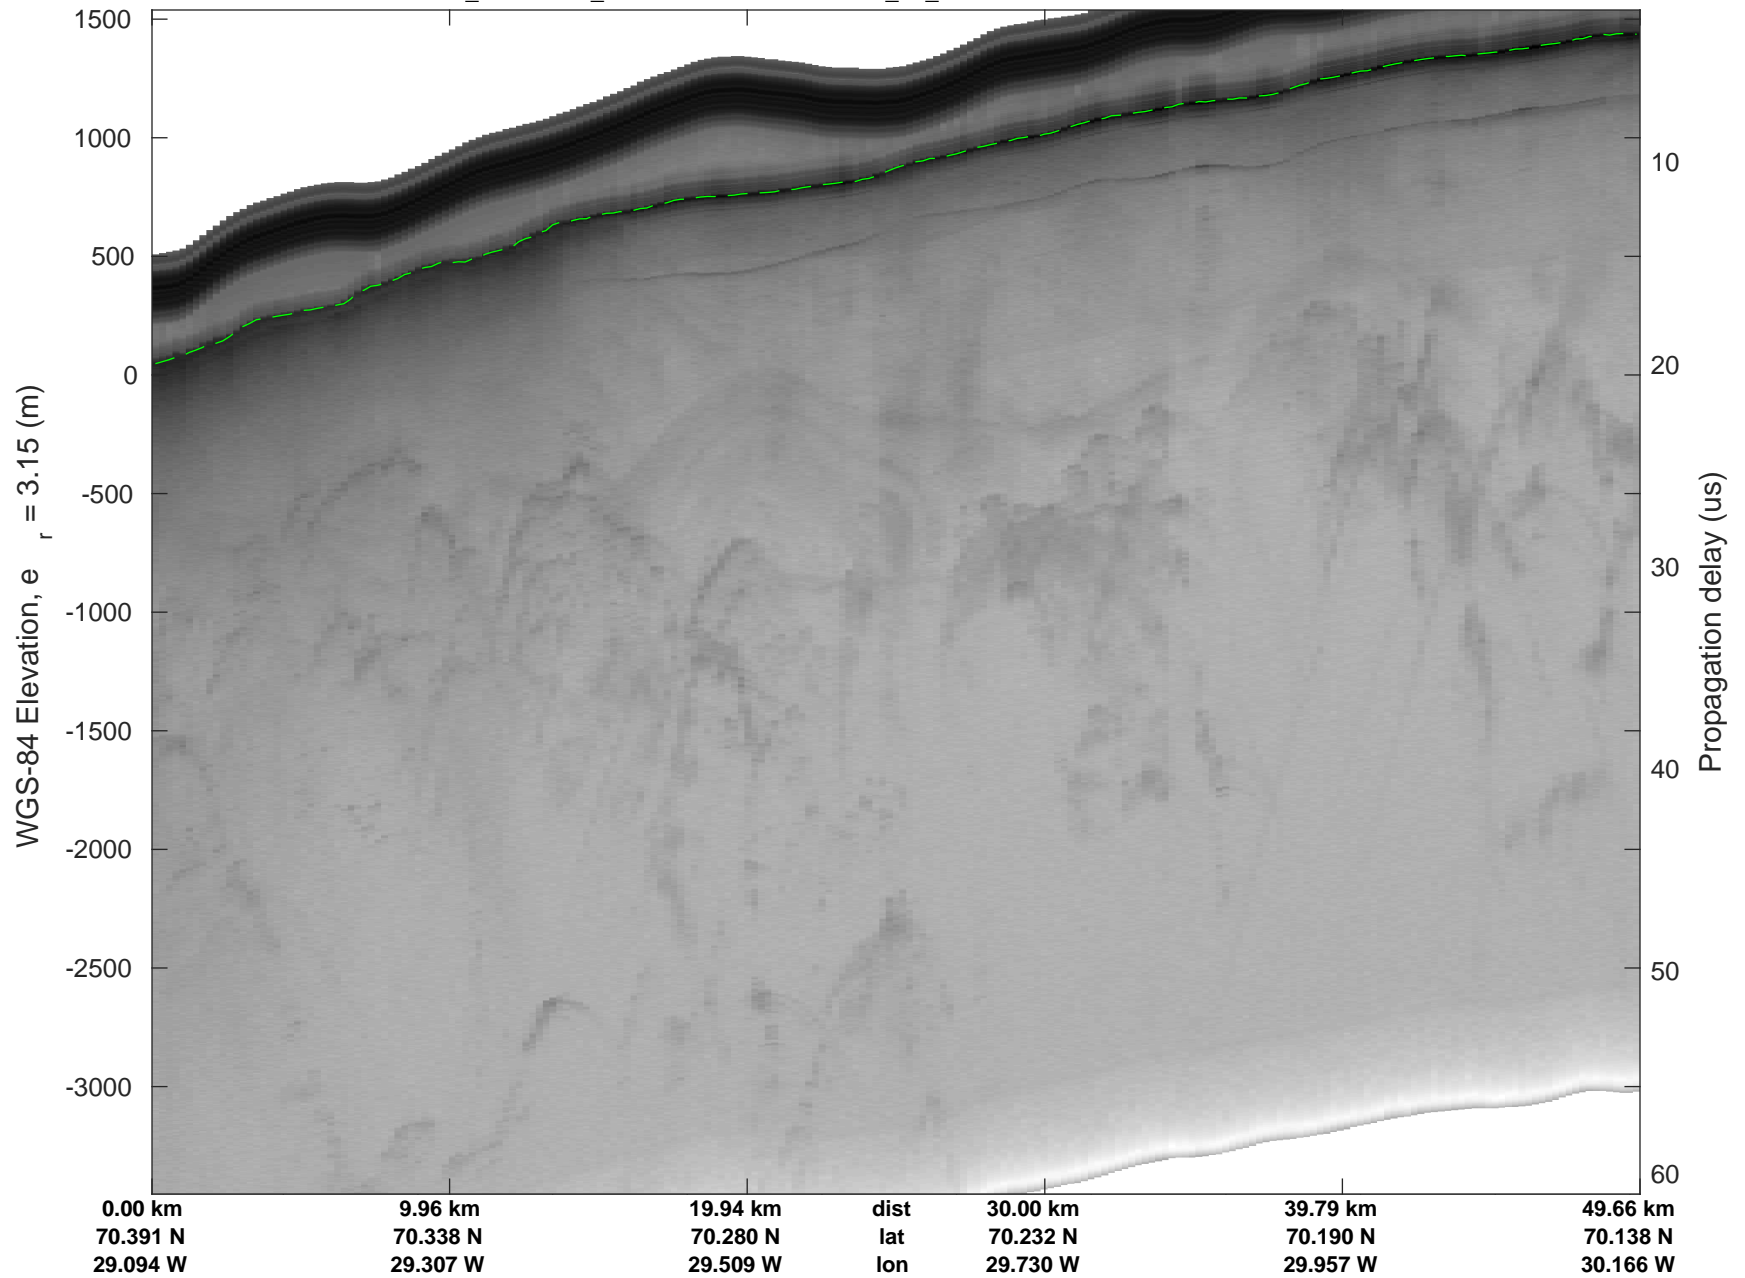

rds 2018_Greenland_P3: "Geikie 02" 20180421_01_052: 16:15:45.5 to 16:21:33.8 GPS