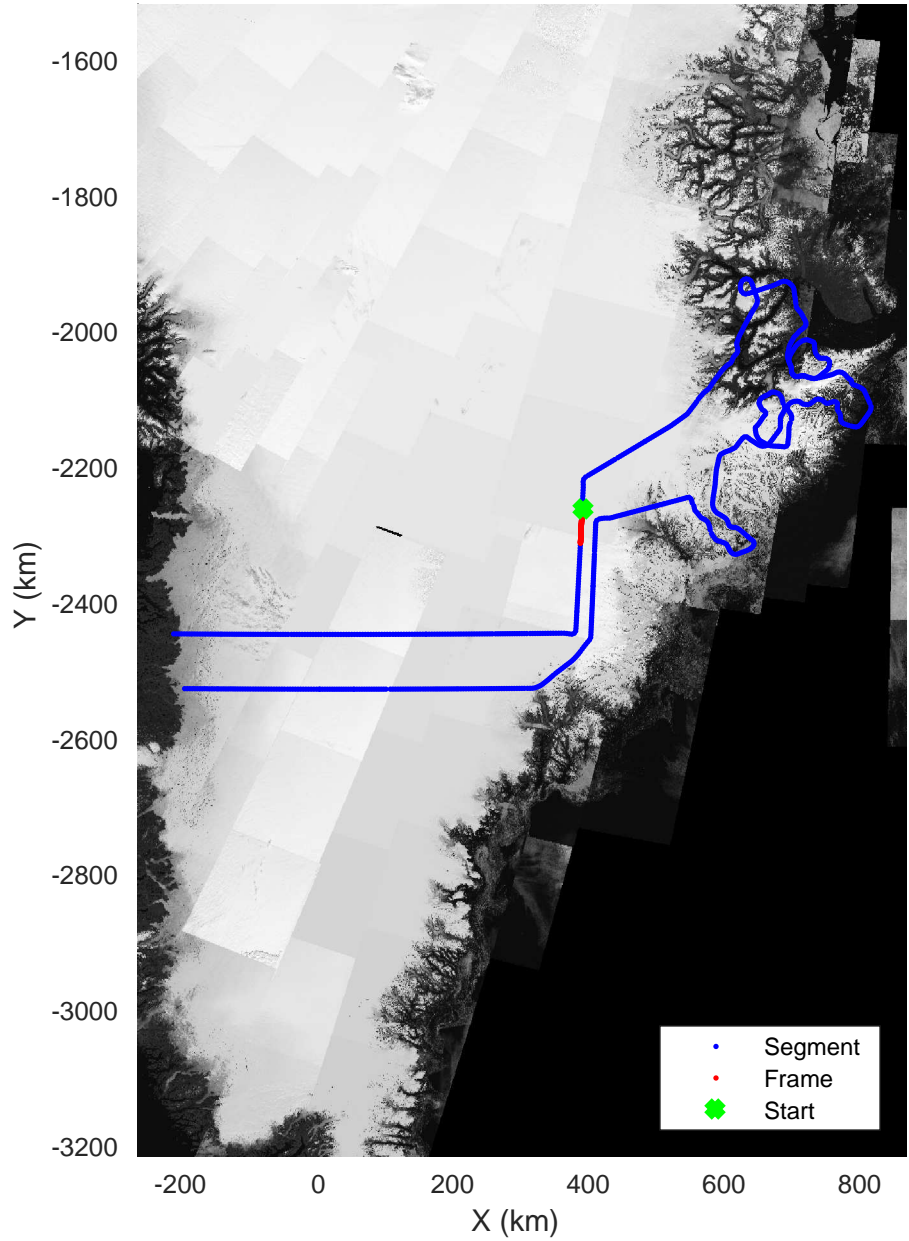

rds 2018_Greenland_P3: "Geikie 02" 20180421_01_057: 16:44:03.2 to 16:49:23.0 GPS

Geikie 02
20180421_01_058
Polar Stereograph 70N/-45E

rds 2018_Greenland_P3: "Geikie 02" 20180421_01_058: 16:49:25.6 to 16:54:46.9 GPS