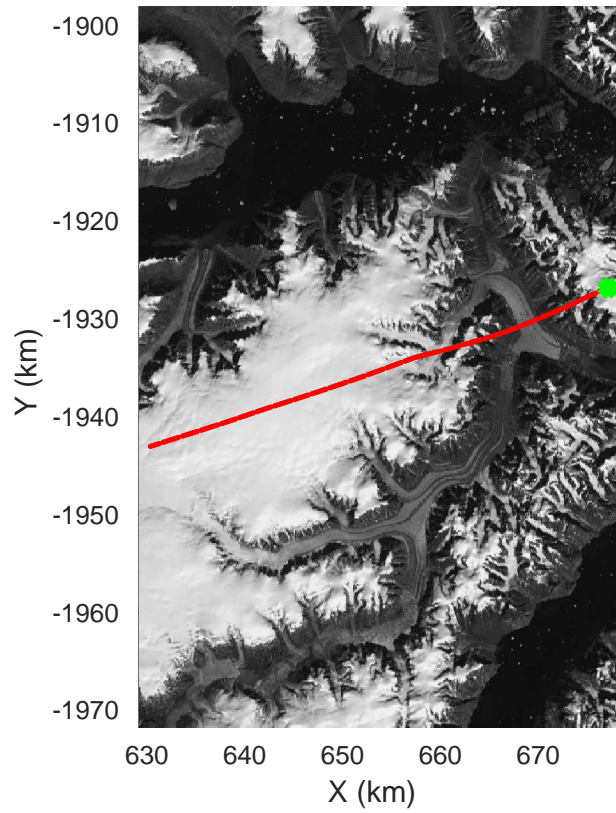

Geikie 02
20180421_01_047
Polar Stereograph 70N/-45E