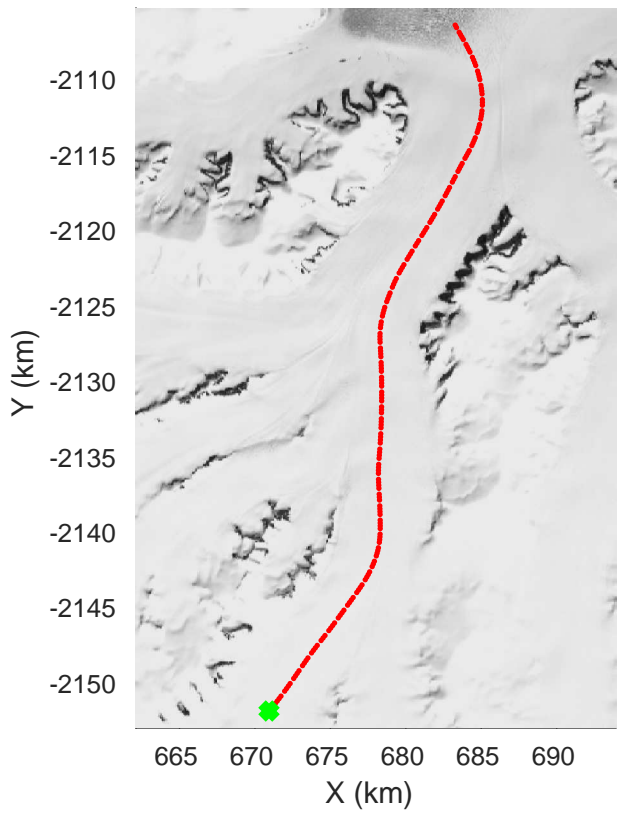

rds 2018_Greenland_P3: "Geikie 02" 20180421_01_026: 13:26:55.4 to 13:33:24.9 GPS

rds 2018_Greenland_P3: "Geikie 02" 20180421_01_027: 13:33:26.7 to 13:39:54.6 GPS

rds 2018_Greenland_P3: "Geikie 02" 20180421_01_027: 13:33:26.7 to 13:39:54.6 GPS