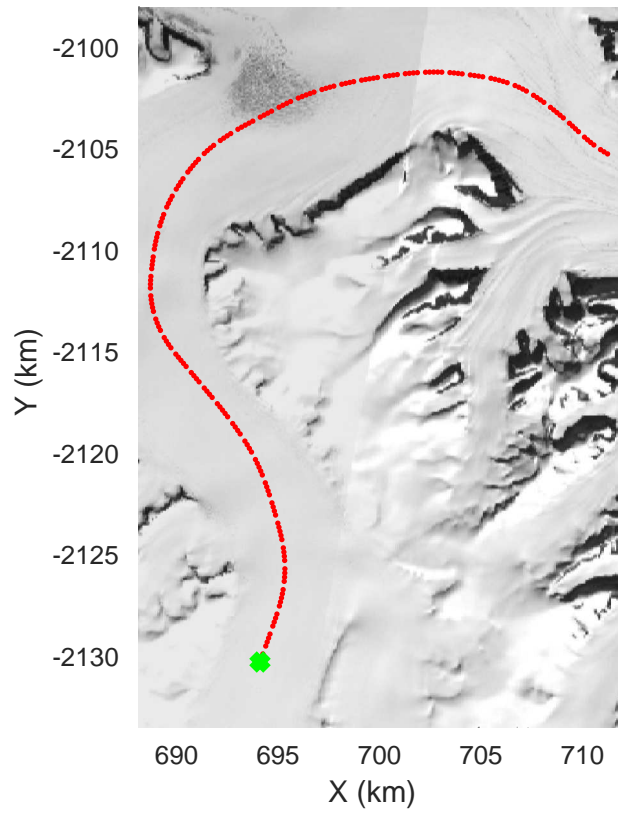

Geikie 02
20180421_01_033
Polar Stereograph 70N/-45E