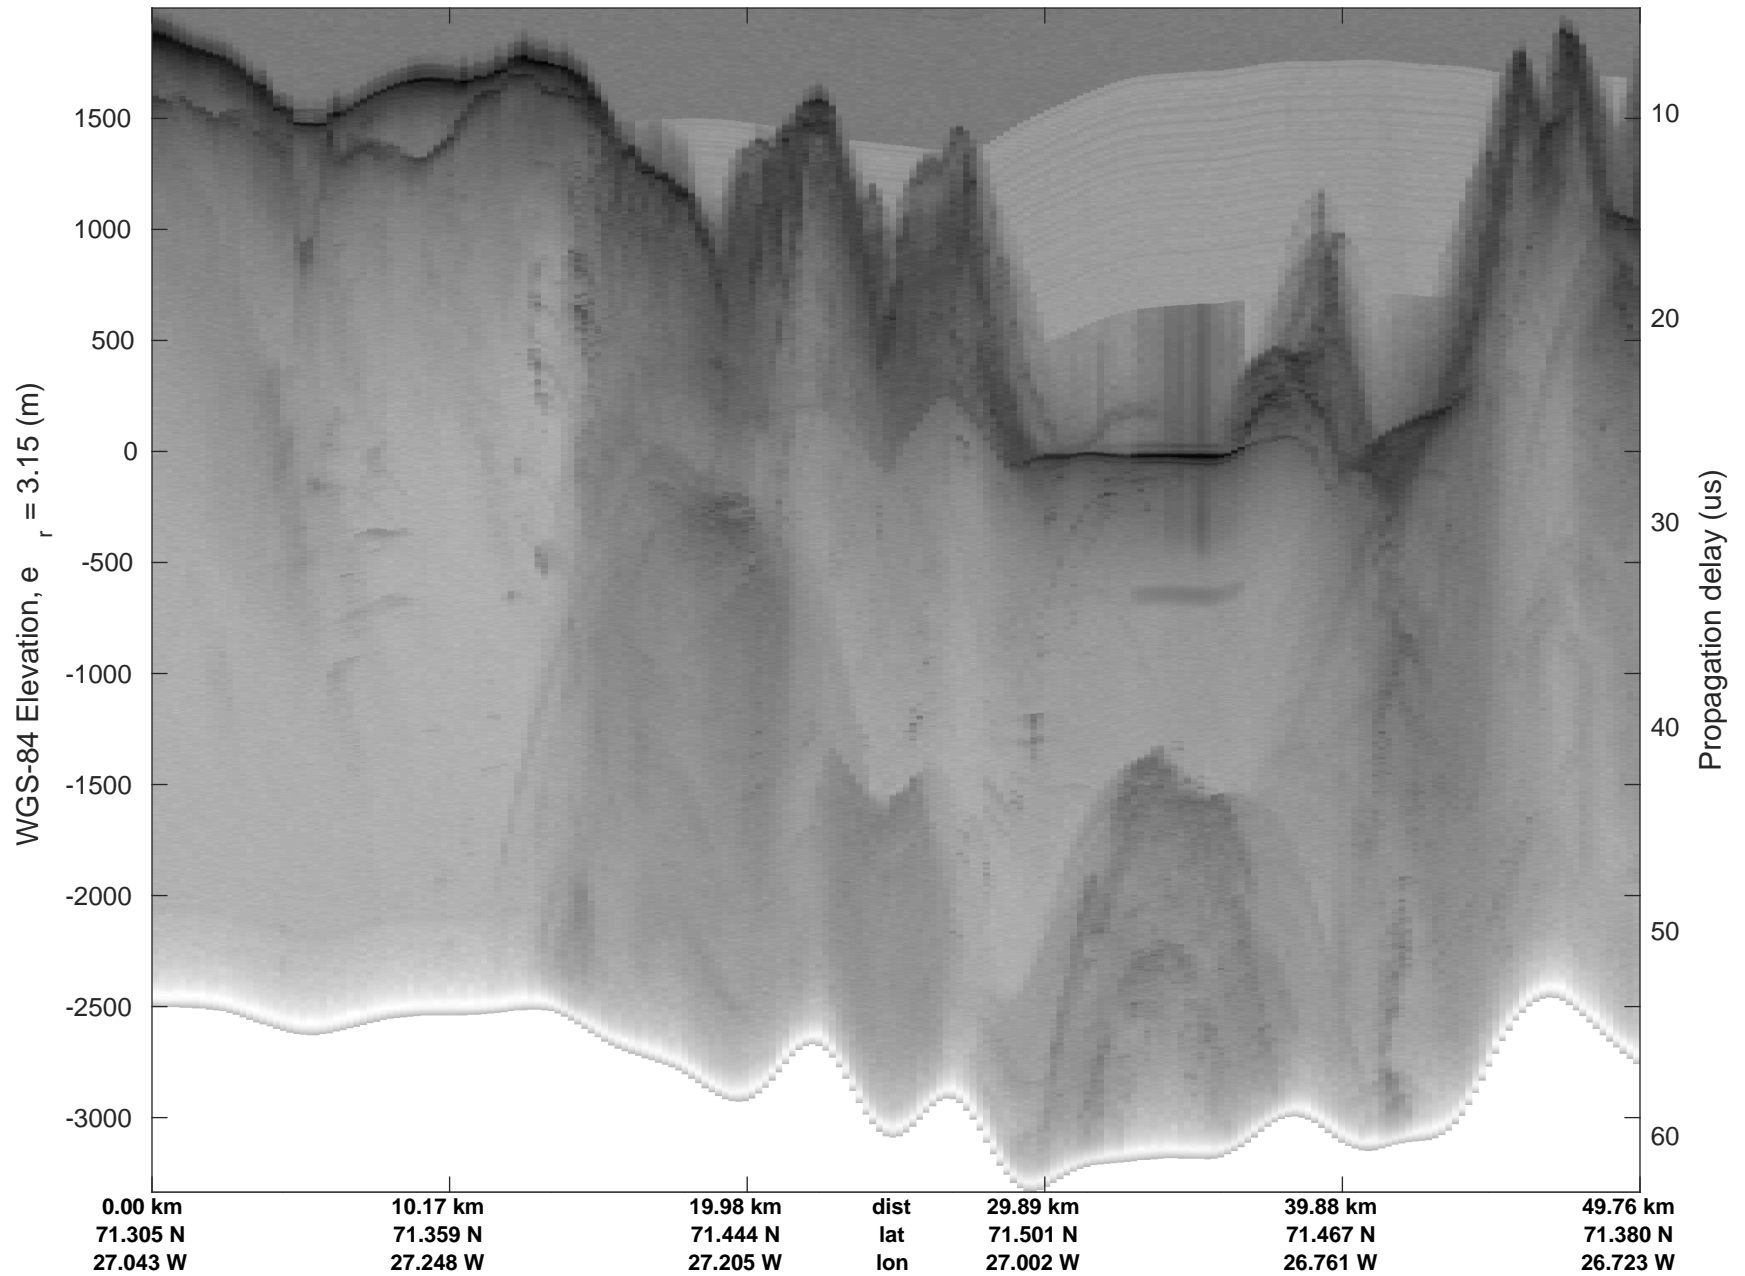

rds 2018_Greenland_P3: "Geikie 02" 20180421_01_048: 15:51:42.2 to 15:57:32.1 GPS