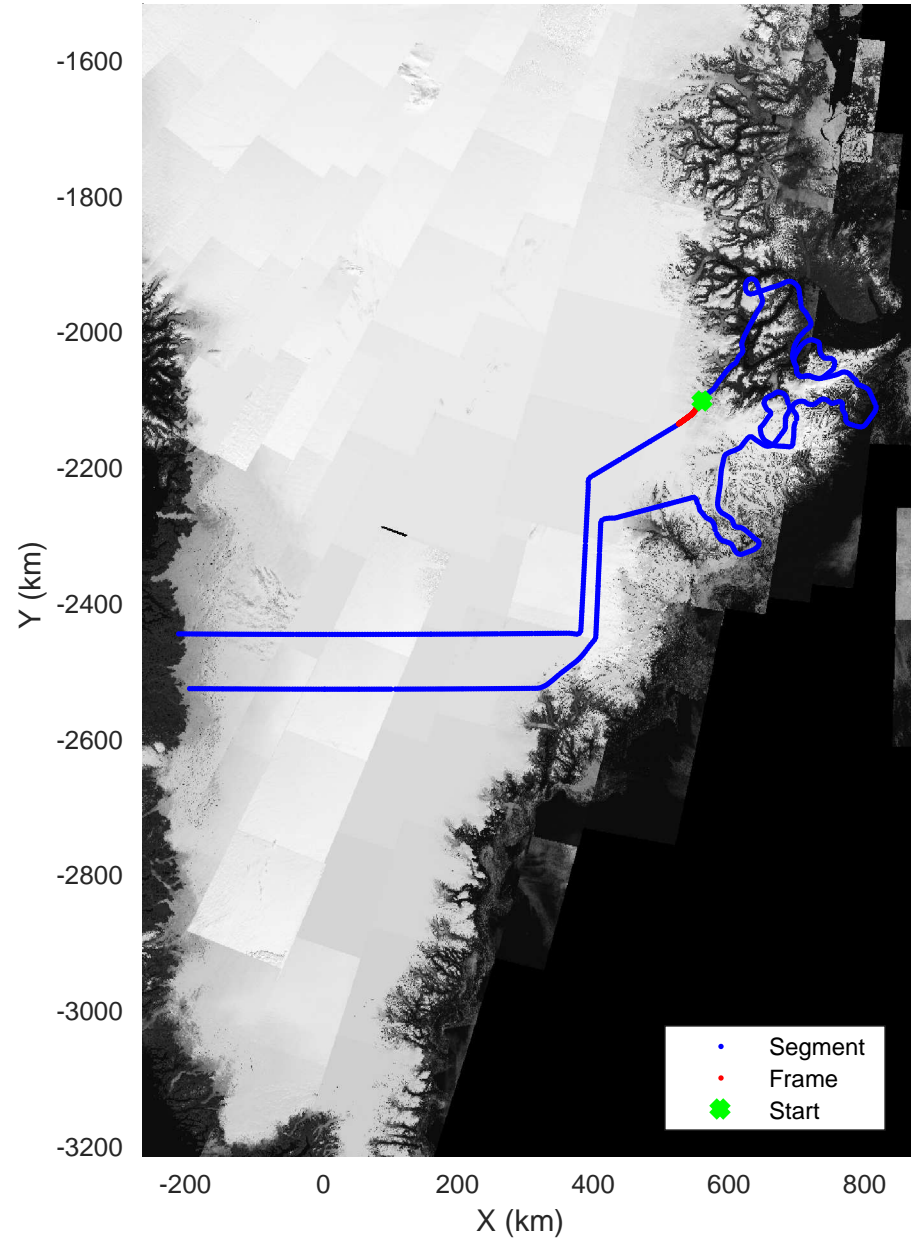

rds 2018_Greenland_P3: "Geikie 02" 20180421_01_052: 16:15:45.5 to 16:21:33.8 GPS

rds 2018_Greenland_P3: "Geikie 02" 20180421_01_052: 16:15:45.5 to 16:21:33.8 GPS

Geikie 02
20180421_01_053
Polar Stereograph 70N/-45E