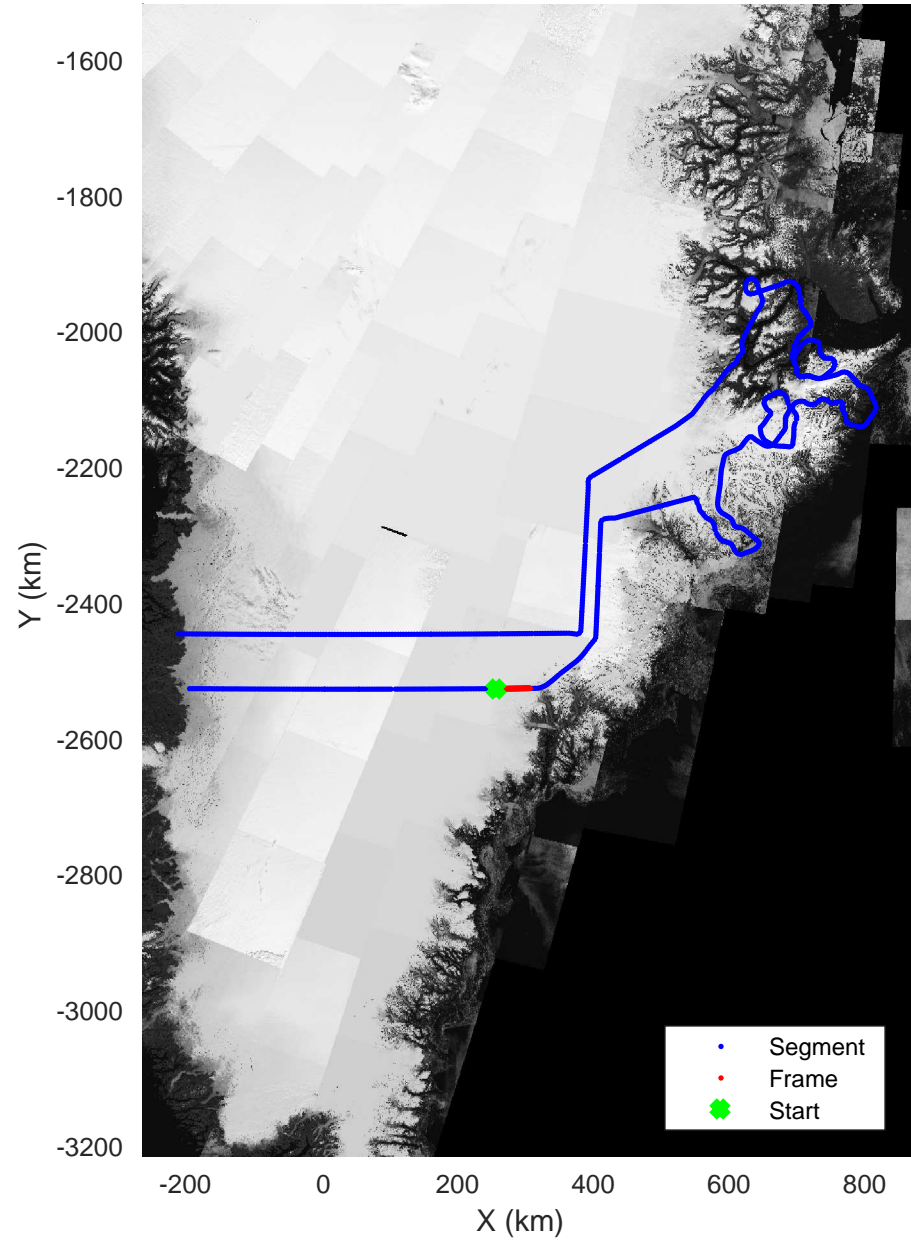

Geikie 02
20180421_01_010
Polar Stereograph 70N/-45E