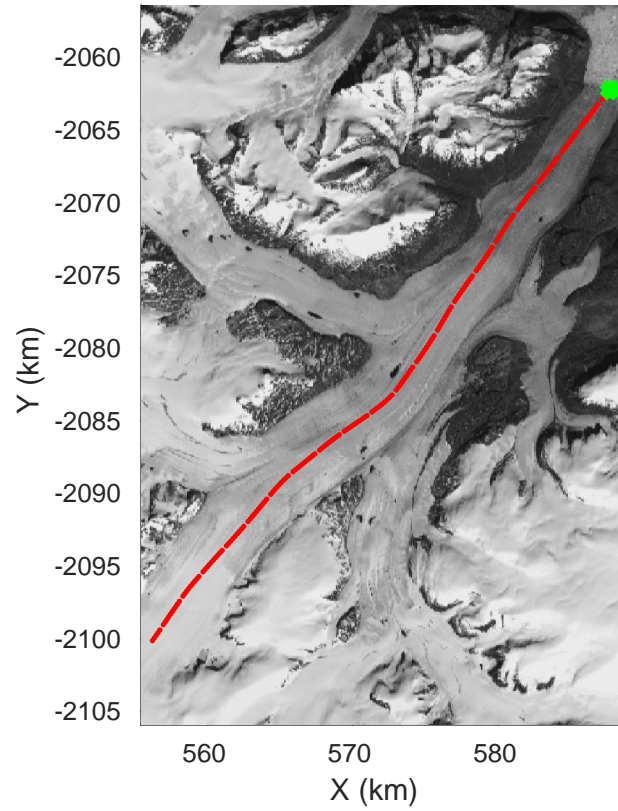

rds 2018_Greenland_P3: "Geikie 02" 20180421_01_050: 16:03:30.1 to 16:09:27.9 GPS

rds 2018_Greenland_P3: "Geikie 02" 20180421_01_051: 16:09:29.7 to 16:15:43.3 GPS

rds 2018_Greenland_P3: "Geikie 02" 20180421_01_051: 16:09:29.7 to 16:15:43.3 GPS