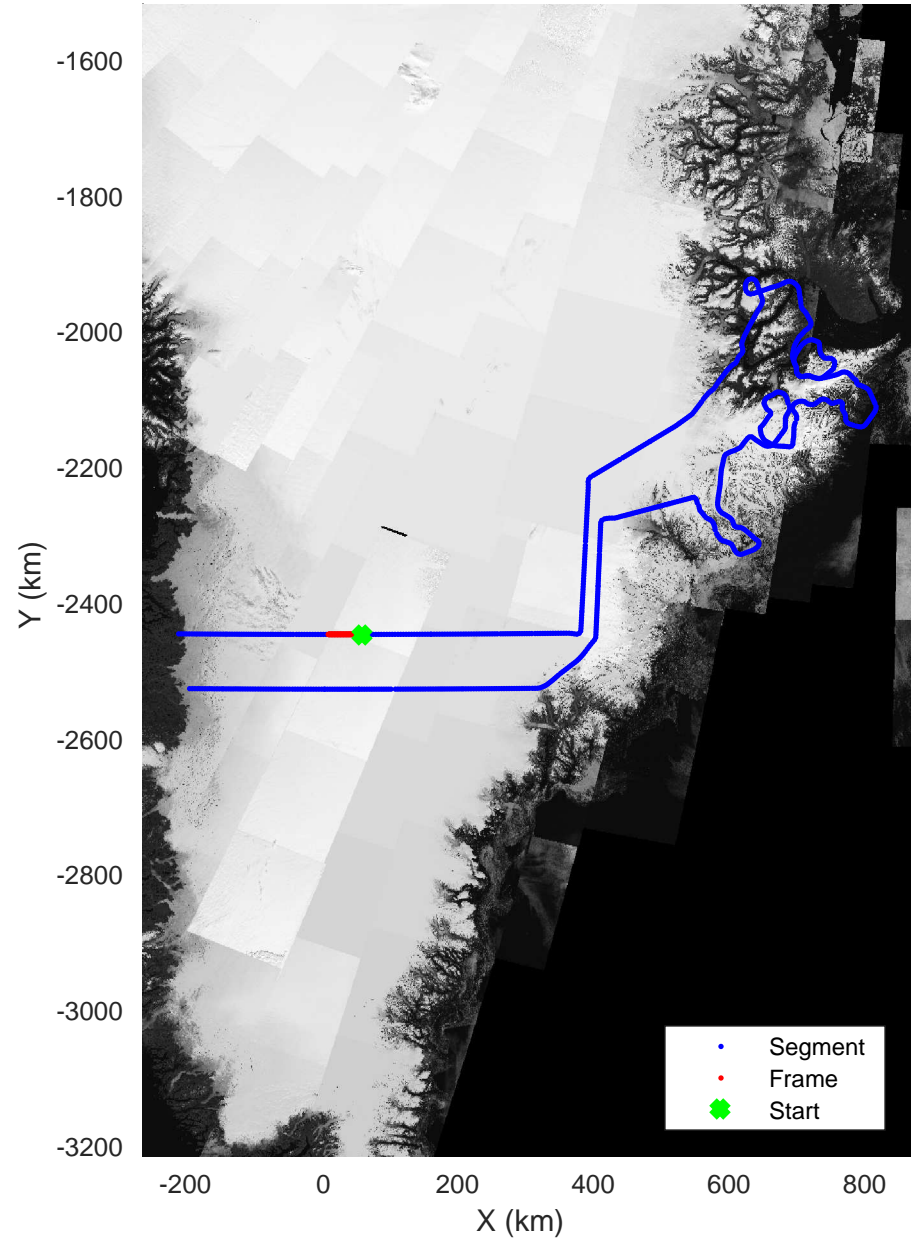

rds 2018_Greenland_P3: "Geikie 02" 20180421_01_067: 17:41:26.4 to 17:47:00.4 GPS

rds 2018_Greenland_P3: "Geikie 02" 20180421_01_067: 17:41:26.4 to 17:47:00.4 GPS

Geikie 02
20180421_01_068
Polar Stereograph 70N/-45E