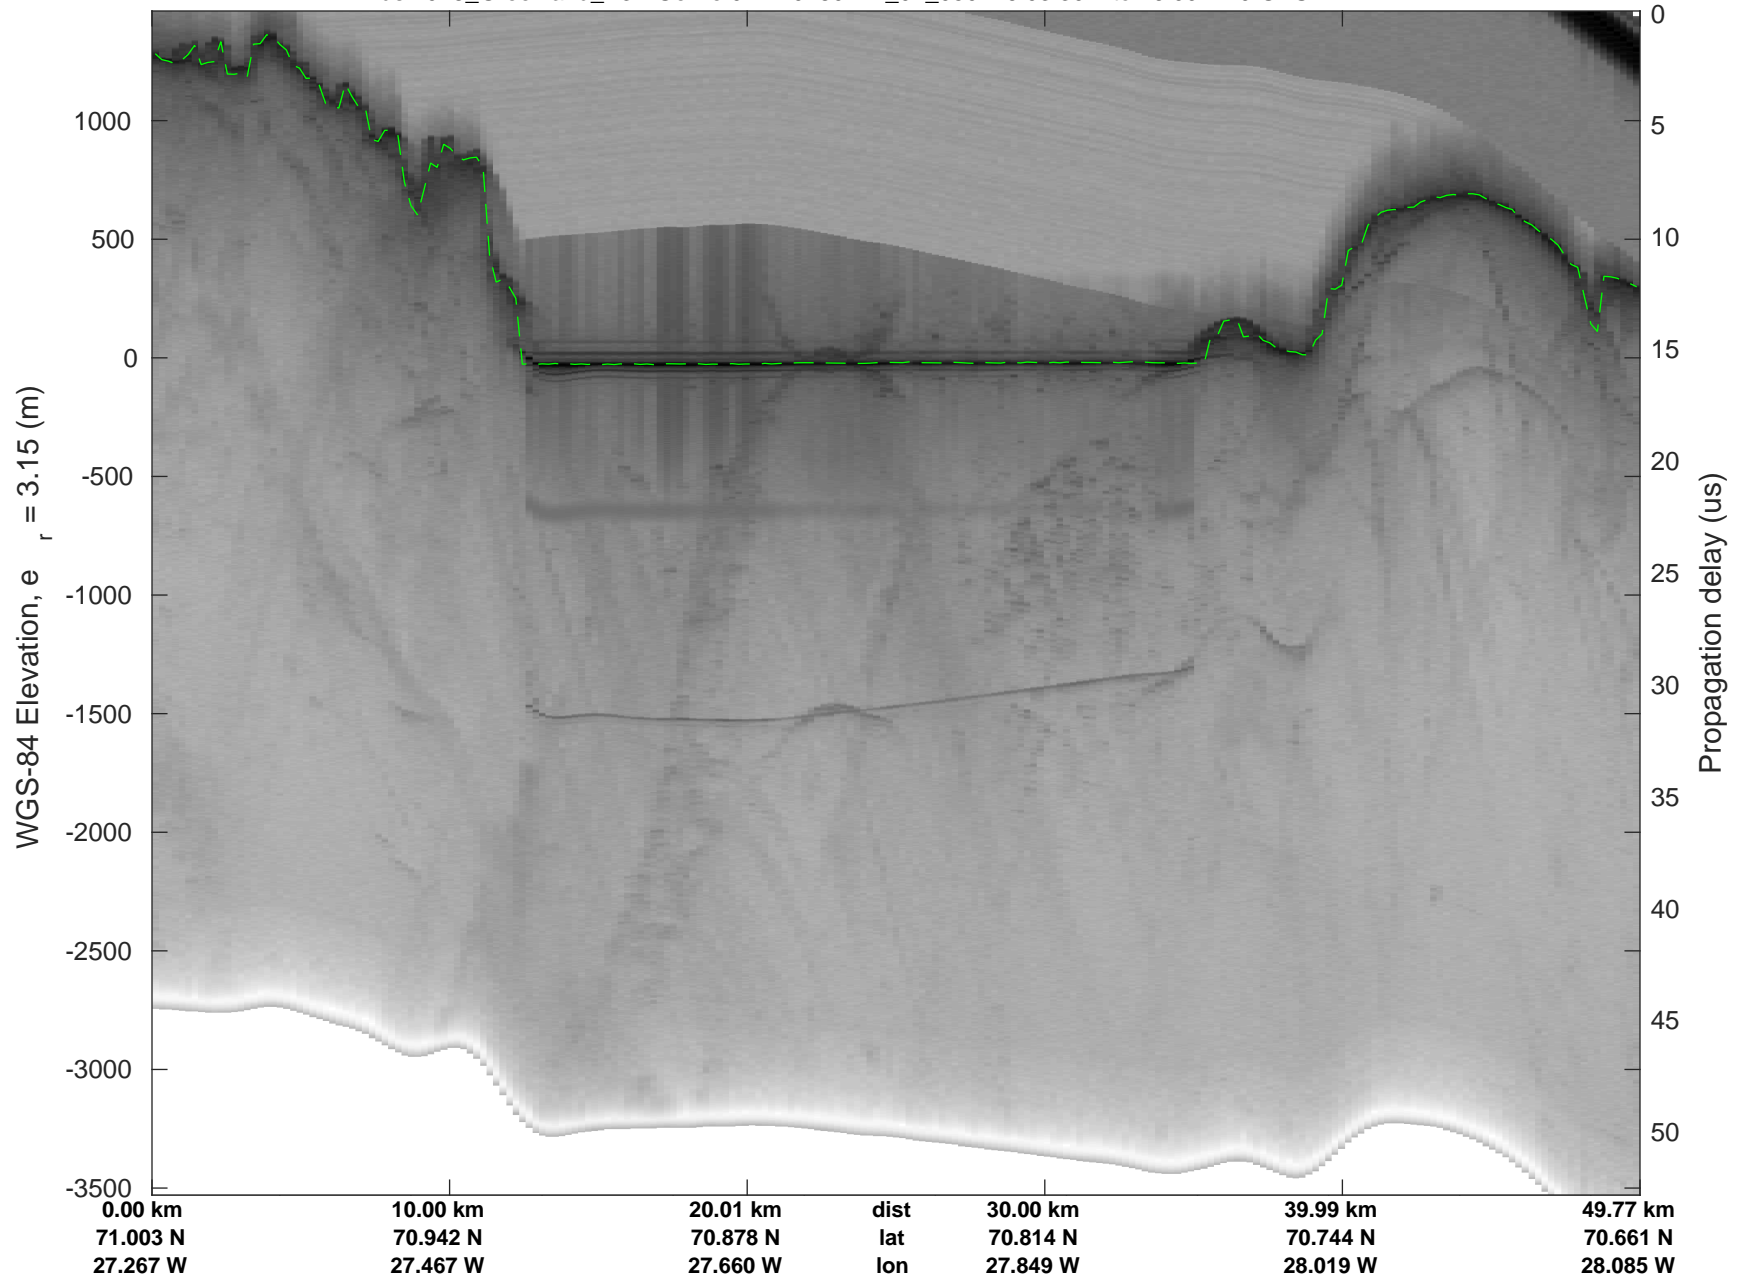

rds 2018_Greenland_P3: "Geikie 02" 20180421_01_050: 16:03:30.1 to 16:09:27.9 GPS