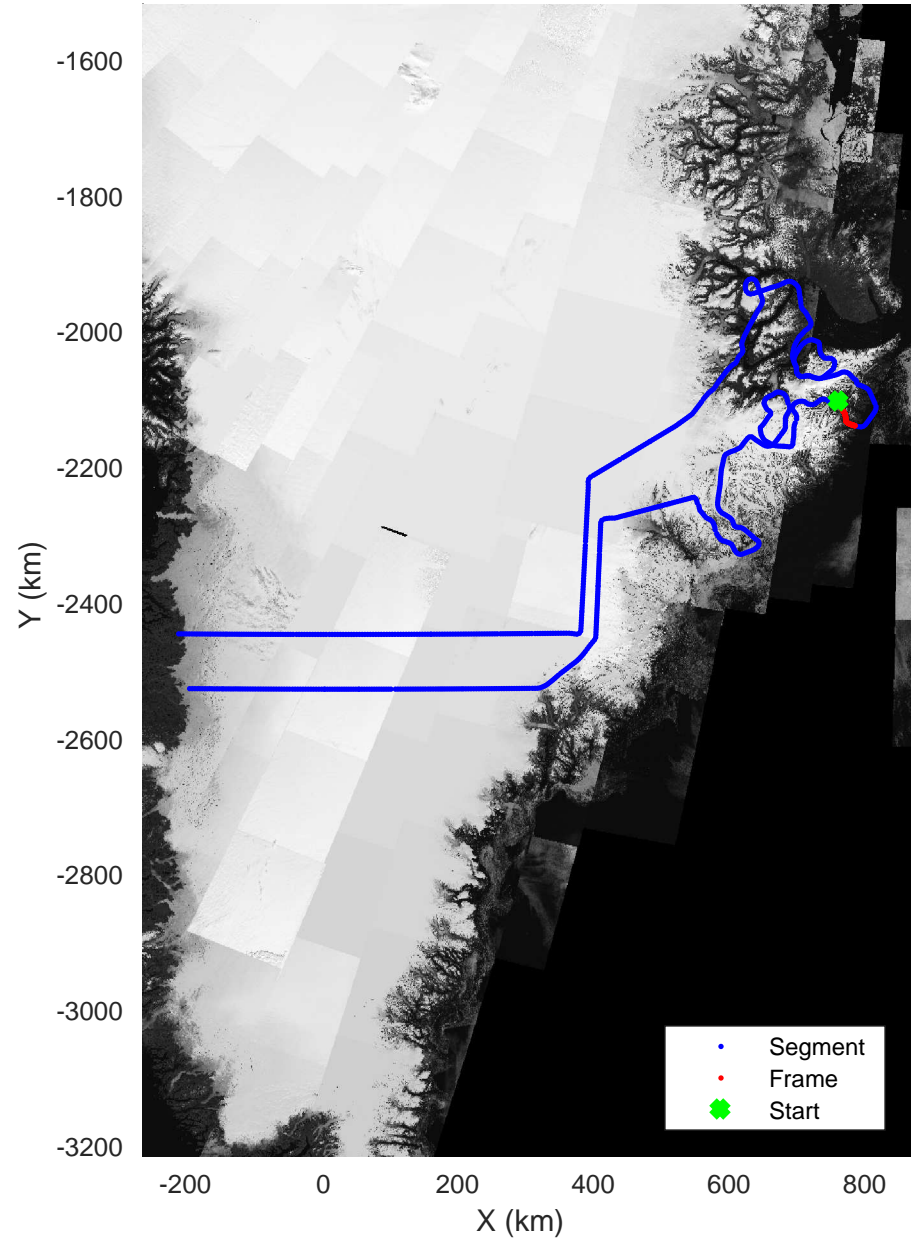

rds 2018_Greenland_P3: "Geikie 02" 20180421_01_034: 14:19:47.9 to 14:26:11.0 GPS

Geikie 02
20180421_01_035
Polar Stereograph 70N/-45E

rds 2018_Greenland_P3: "Geikie 02" 20180421_01_035: 14:26:13.5 to 14:33:00.4 GPS