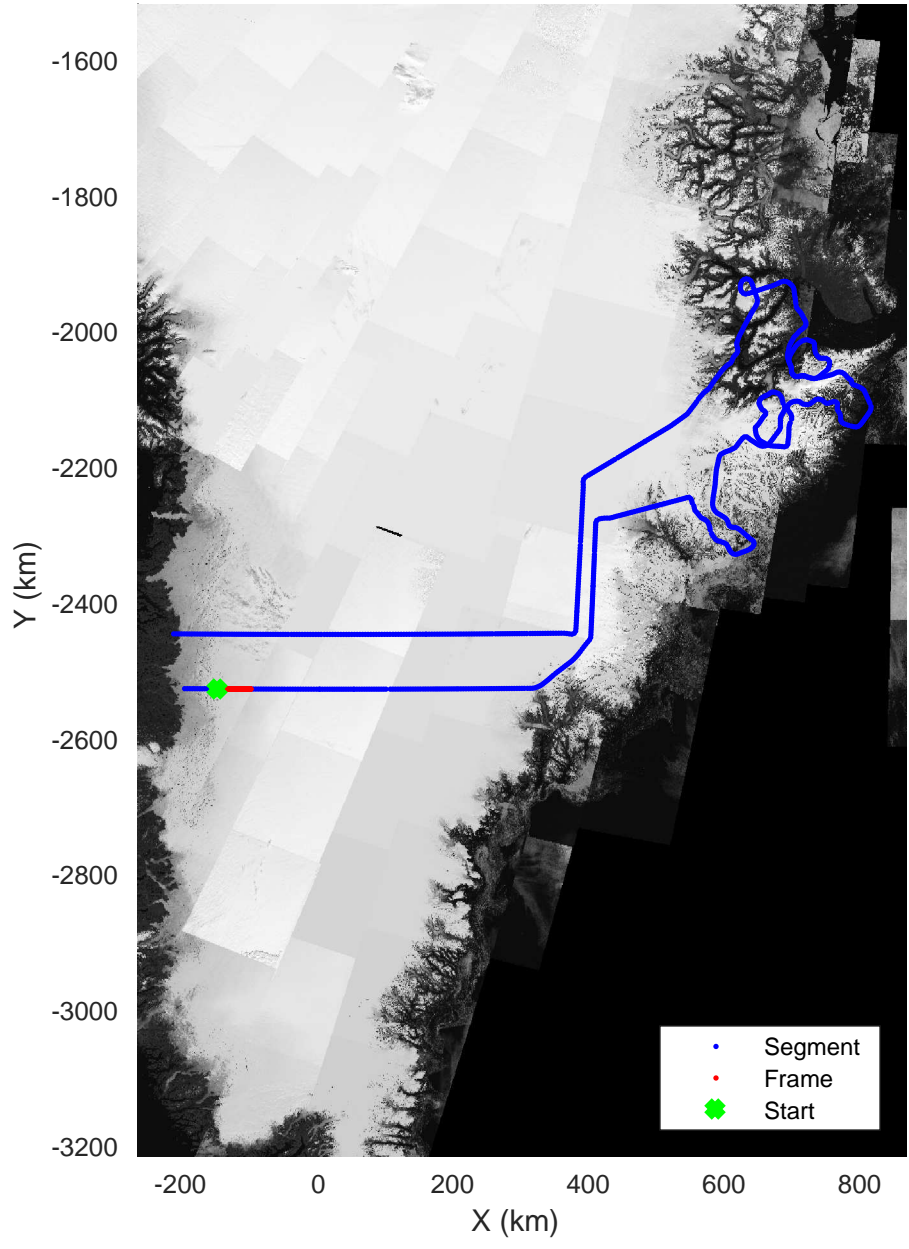

Geikie 02
20180421_01_001
Polar Stereograph 70N/-45E

rds 2018_Greenland_P3: "Geikie 02" 20180421_01_001: 10:50:41.4 to 10:56:50.2 GPS

rds 2018_Greenland_P3: "Geikie 02" 20180421_01_001: 10:50:41.4 to 10:56:50.2 GPS

Geikie 02
20180421_01_002
Polar Stereograph 70N/-45E

rds 2018_Greenland_P3: "Geikie 02" 20180421_01_002: 10:56:51.9 to 11:03:03.9 GPS

rds 2018_Greenland_P3: "Geikie 02" 20180421_01_002: 10:56:51.9 to 11:03:03.9 GPS