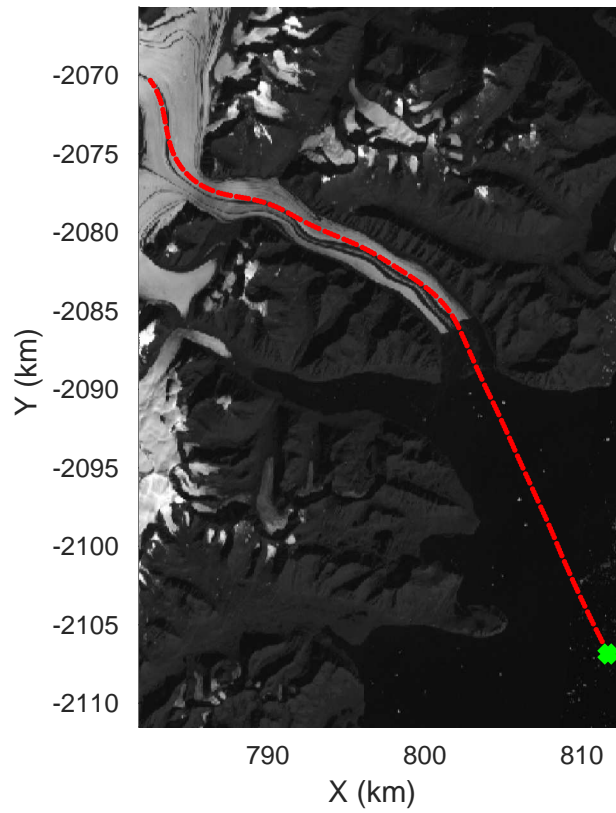

rds 2018_Greenland_P3: "Geikie 02" 20180421_01_035: 14:26:13.5 to 14:33:00.4 GPS

rds 2018_Greenland_P3: "Geikie 02" 20180421_01_036: 14:33:02.1 to 14:39:22.1 GPS

rds 2018_Greenland_P3: "Geikie 02" 20180421_01_036: 14:33:02.1 to 14:39:22.1 GPS