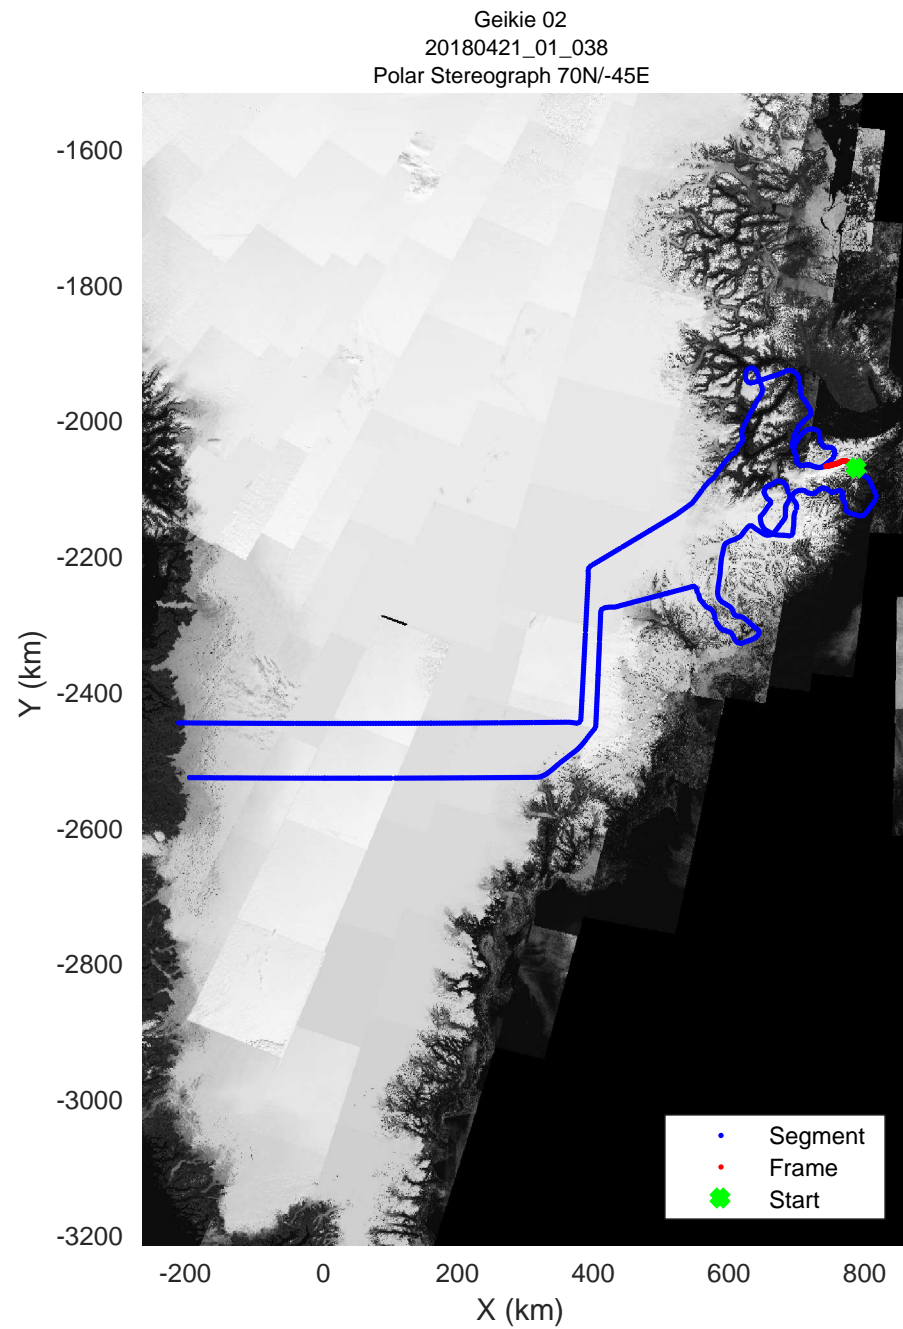

Geikie 02
20180421_01_037
Polar Stereograph 70N/-45E

rds 2018_Greenland_P3: "Geikie 02" 20180421_01_037: 14:39:24.0 to 14:45:44.0 GPS

rds 2018_Greenland_P3: "Geikie 02" 20180421_01_037: 14:39:24.0 to 14:45:44.0 GPS