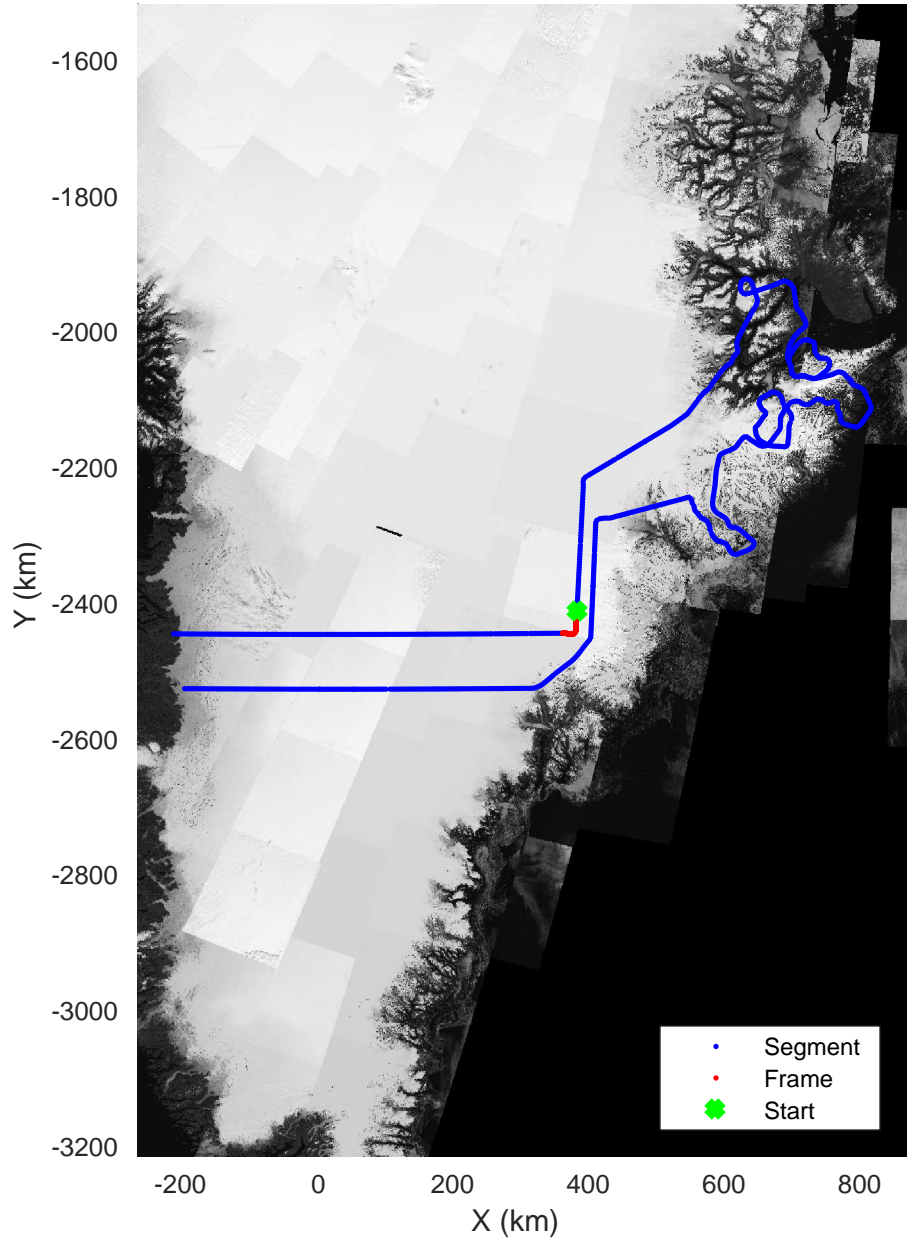

Geikie 02
20180421_01_061
Polar Stereograph 70N/-45E