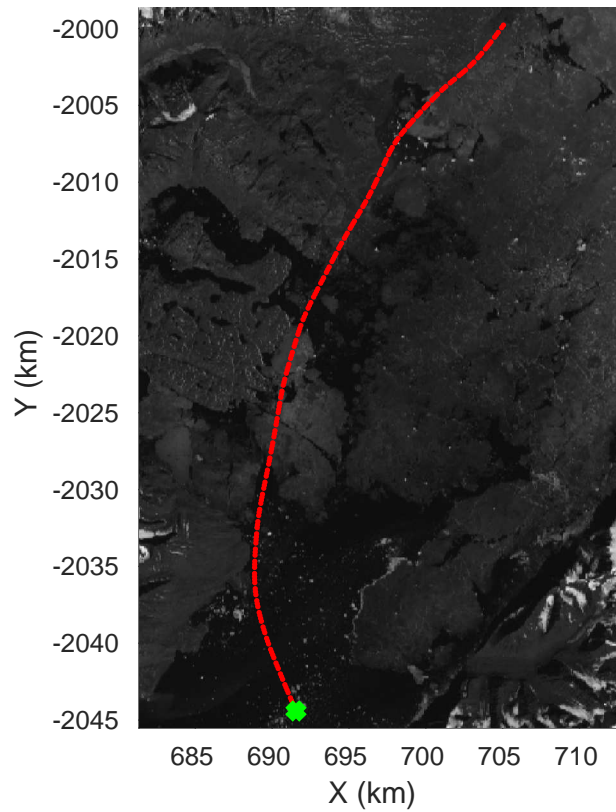

Geikie 02
20180421_01_044
Polar Stereograph 70N/-45E