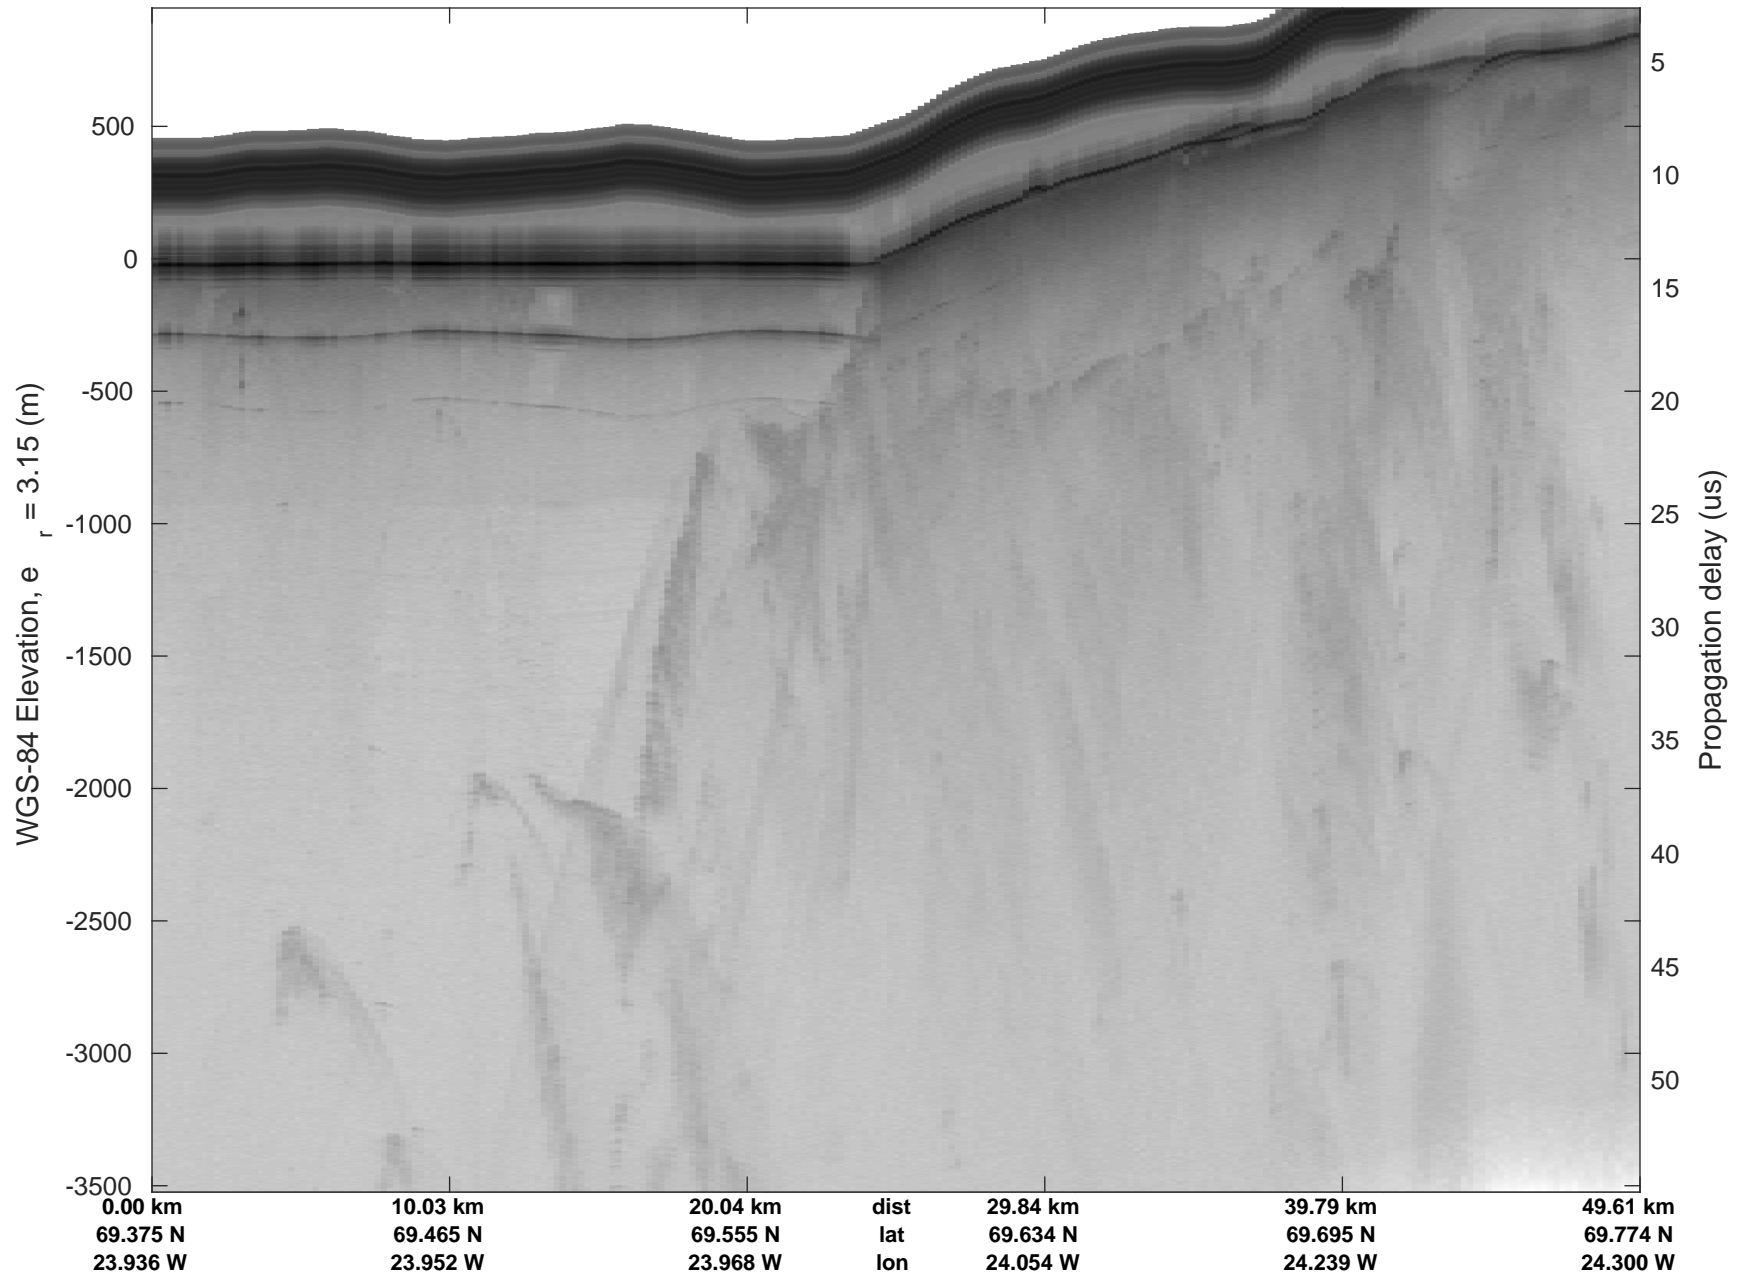

rds 2018_Greenland_P3: "Geikie 02" 20180421_01_037: 14:39:24.0 to 14:45:44.0 GPS