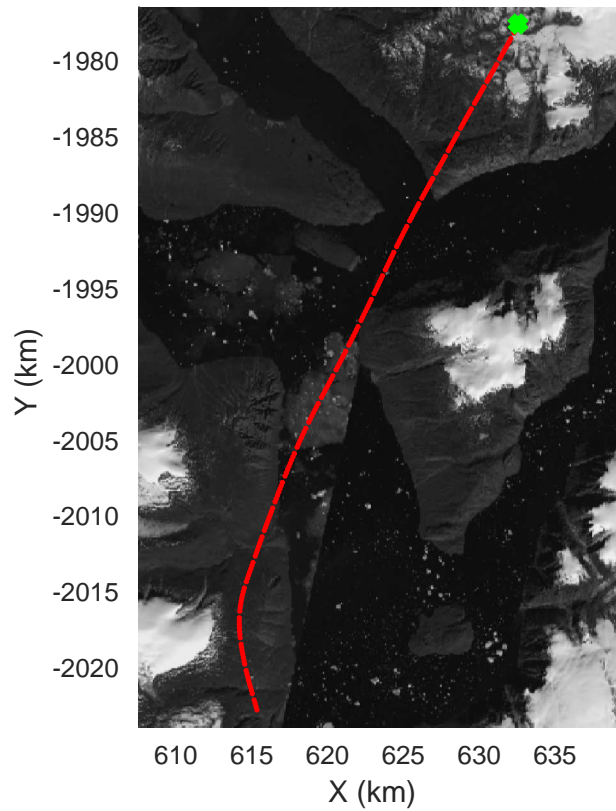

Geikie 02
20180421_01_050
Polar Stereograph 70N/-45E