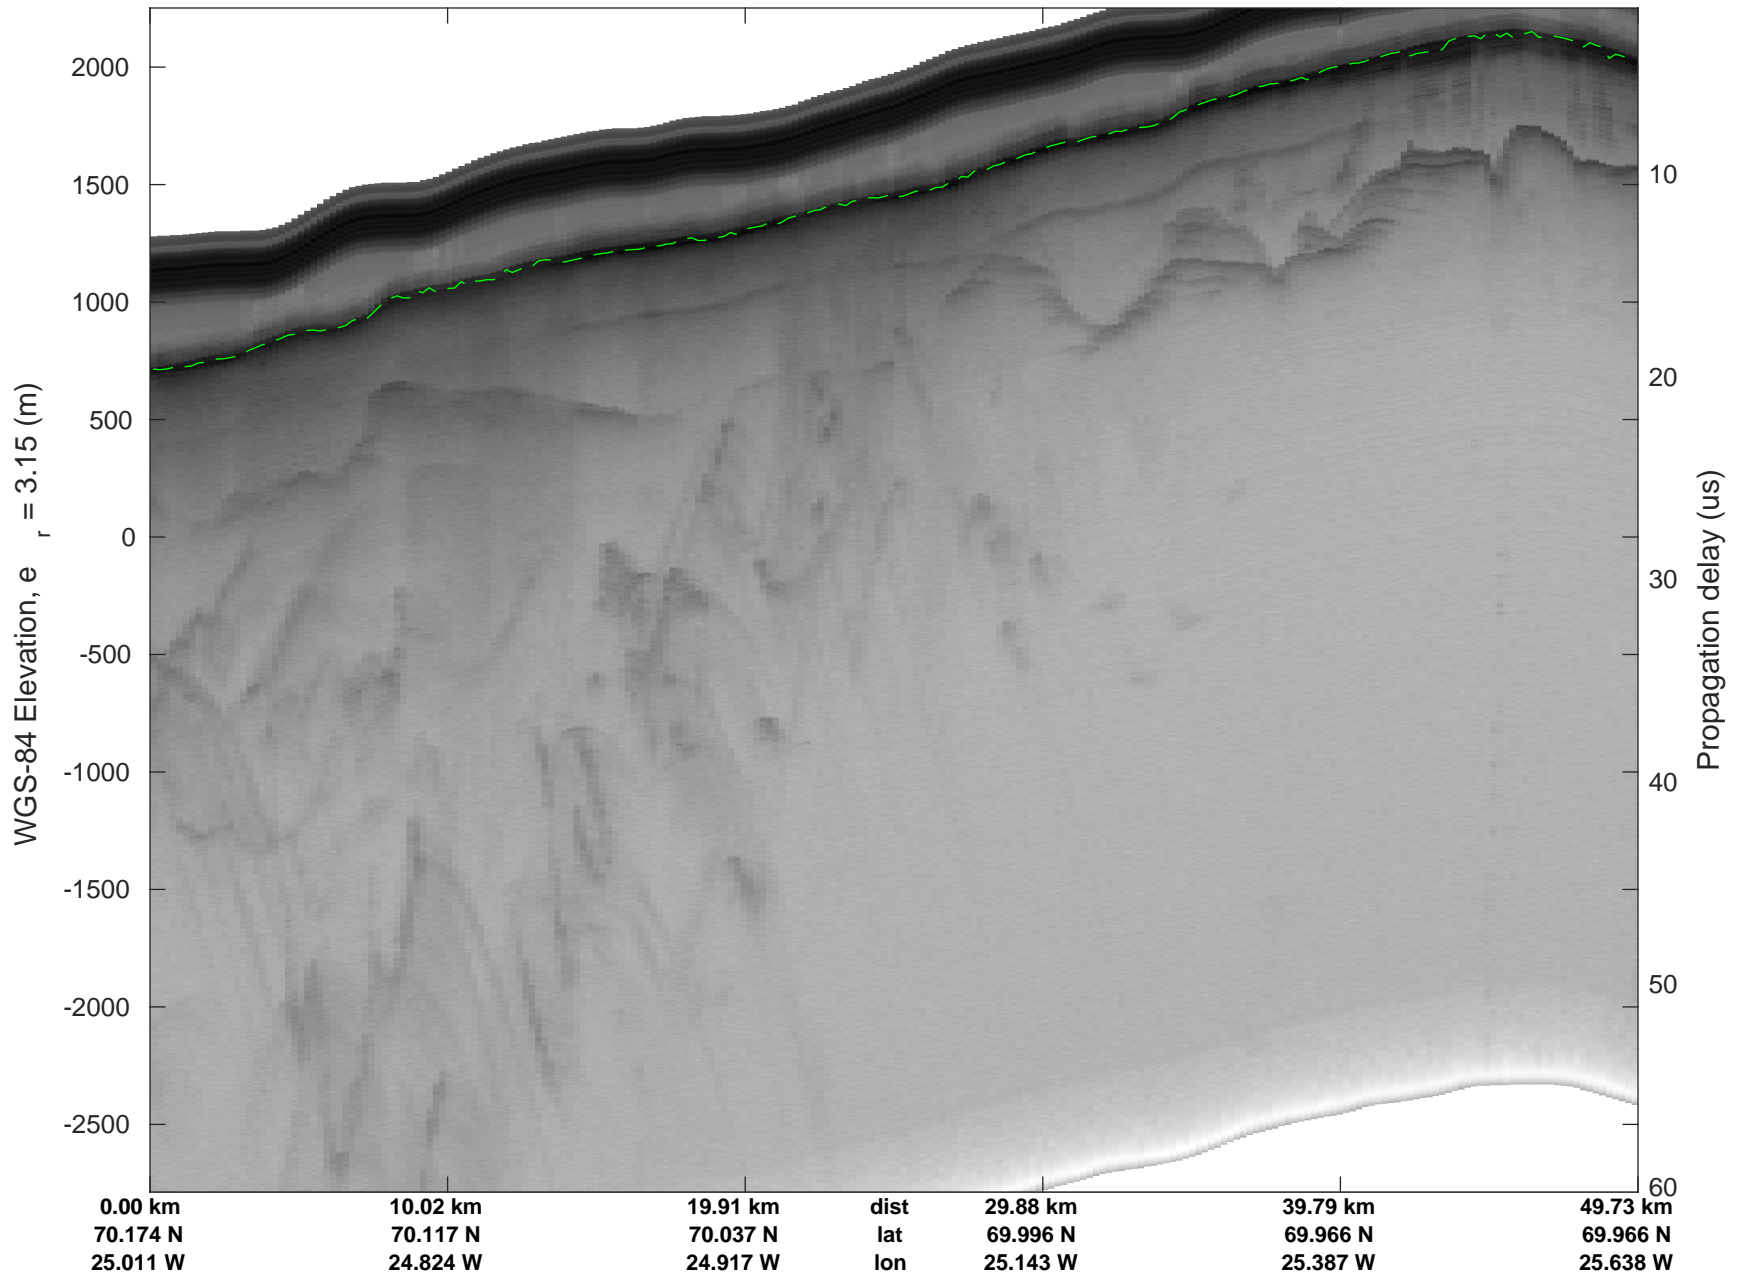

rds 2018_Greenland_P3: "Geikie 02" 20180421_01_041: 15:05:25.4 to 15:12:12.2 GPS

rds 2018_Greenland_P3: "Geikie 02" 20180421_01_042: 15:12:15.2 to 15:18:20.9 GPS

rds 2018_Greenland_P3: "Geikie 02" 20180421_01_042: 15:12:15.2 to 15:18:20.9 GPS