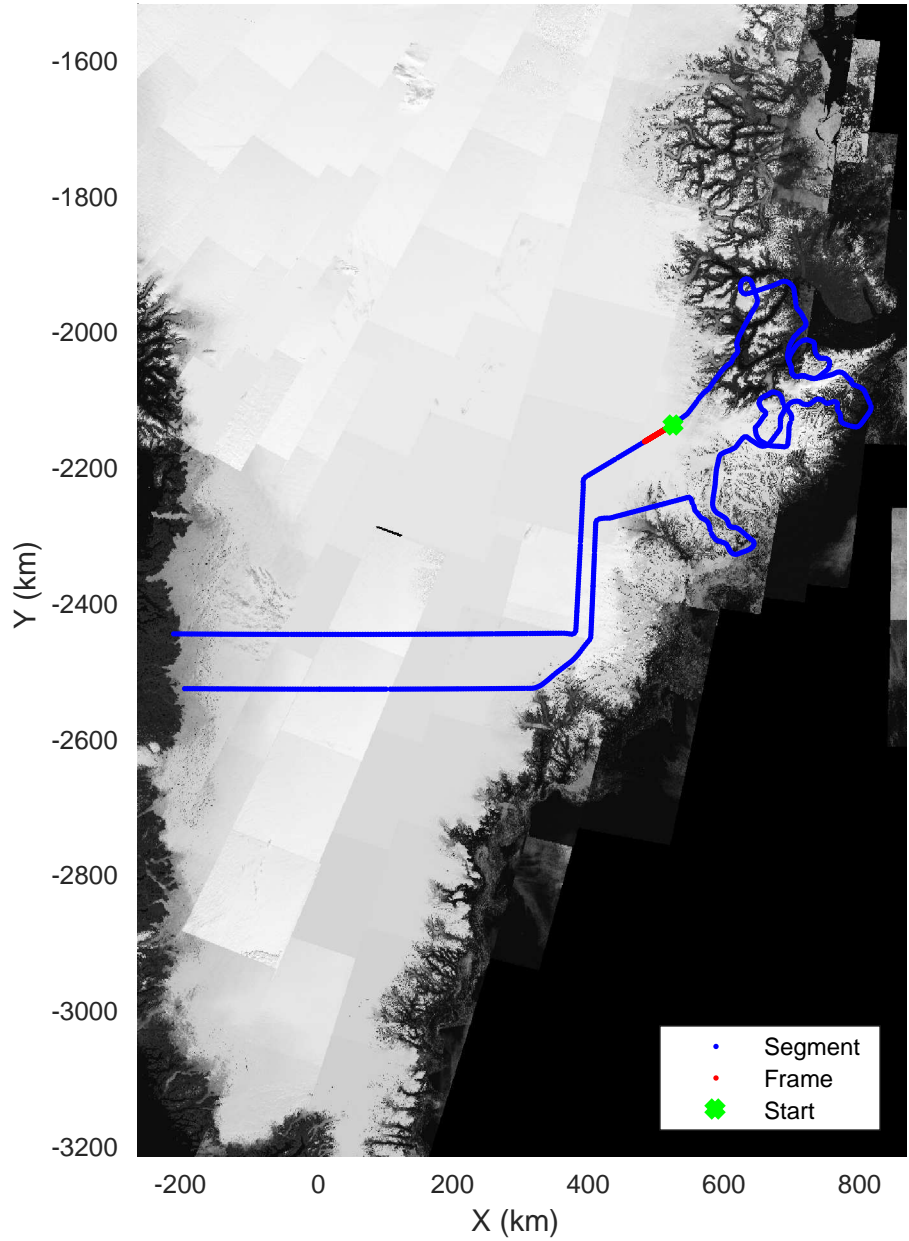

rds 2018_Greenland_P3: "Geikie 02" 20180421_01_053: 16:21:36.3 to 16:27:32.5 GPS

rds 2018_Greenland_P3: "Geikie 02" 20180421_01_053: 16:21:36.3 to 16:27:32.5 GPS

Geikie 02
20180421_01_054
Polar Stereograph 70N/-45E