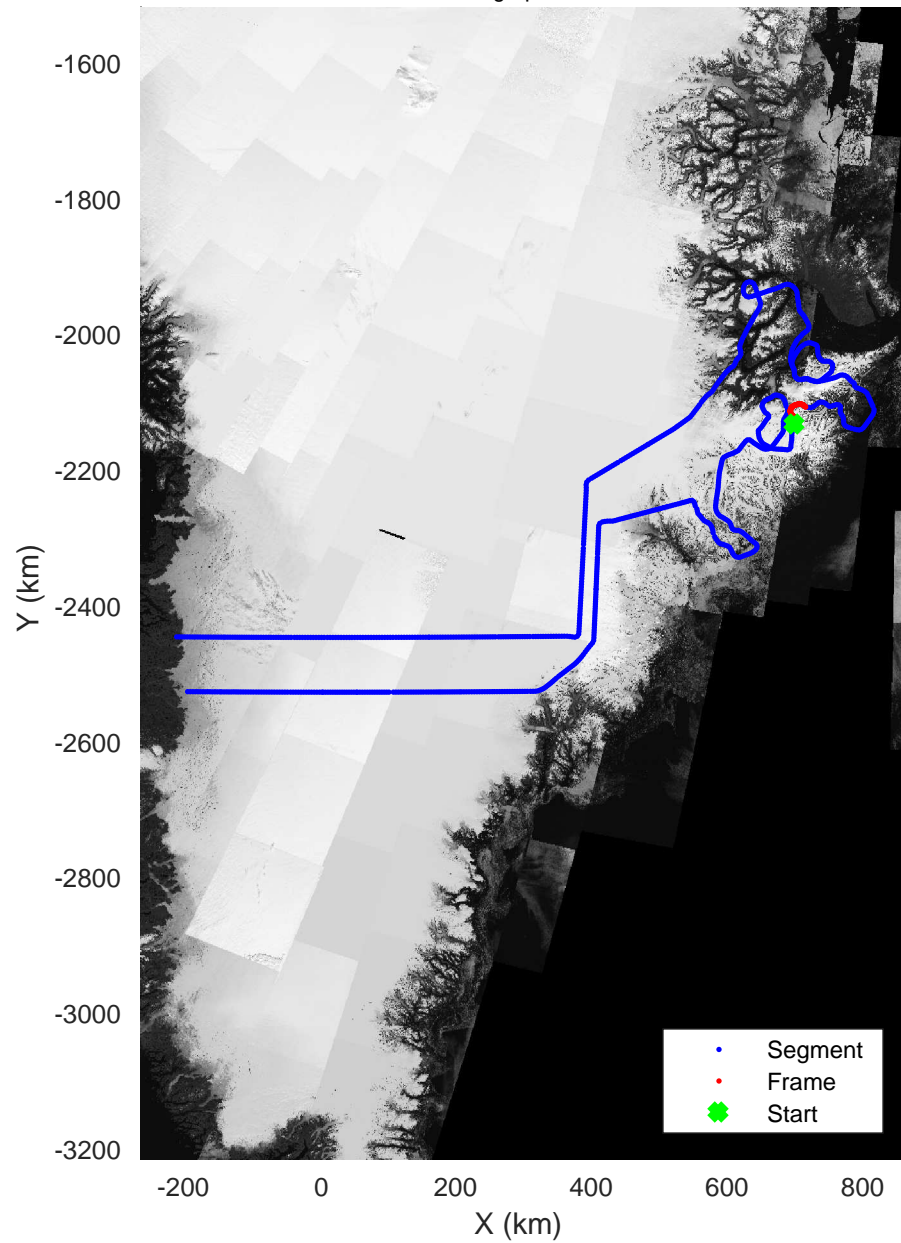

rds 2018_Greenland_P3: "Geikie 02" 20180421_01_032: 14:06:53.0 to 14:13:16.1 GPS

rds 2018_Greenland_P3: "Geikie 02" 20180421_01_032: 14:06:53.0 to 14:13:16.1 GPS

Geikie 02
20180421_01_033
Polar Stereograph 70N/-45E