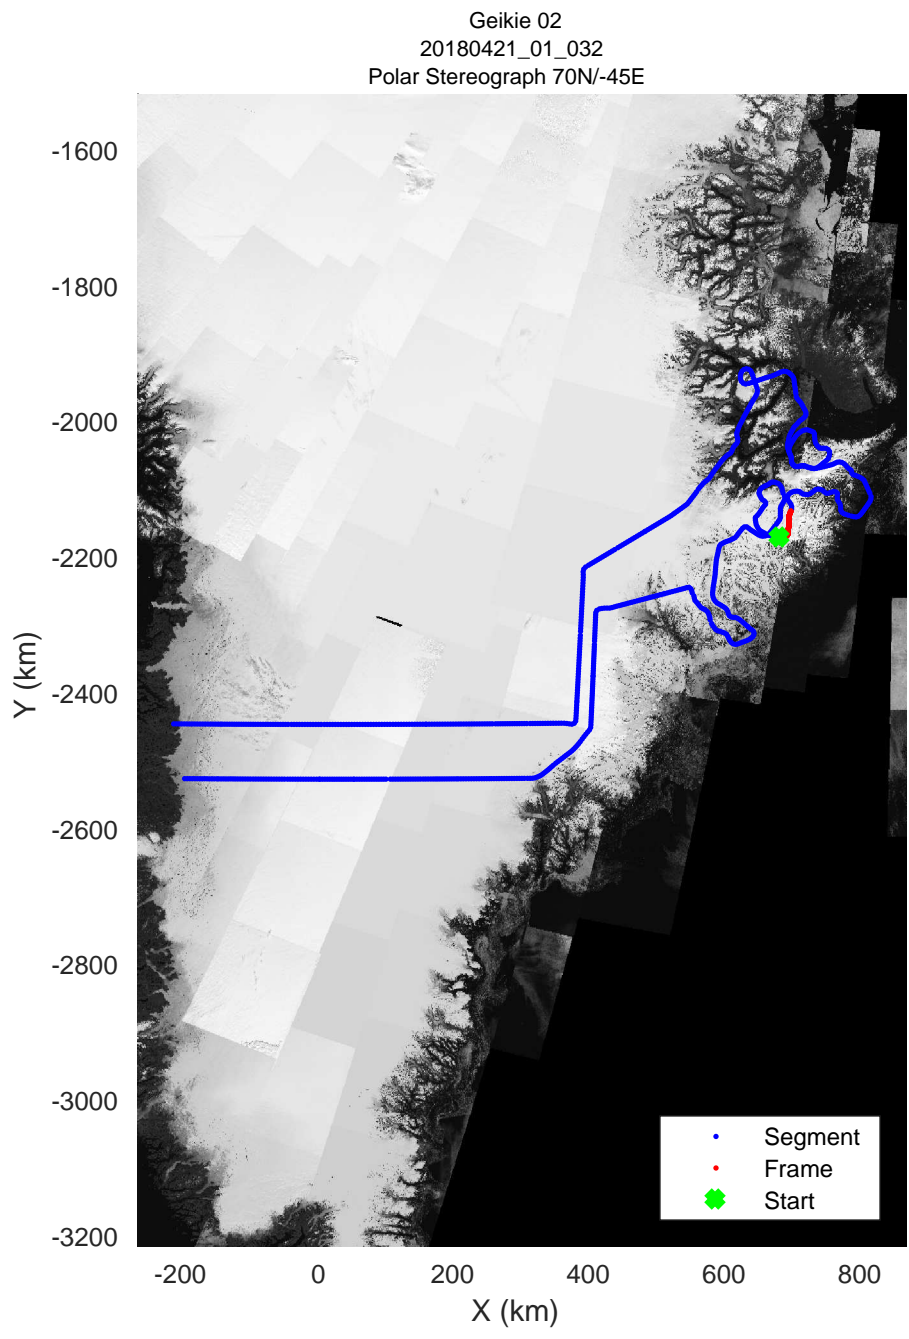

rds 2018_Greenland_P3: "Geikie 02" 20180421_01_030: 13:53:40.2 to 14:00:22.3 GPS

rds 2018_Greenland_P3: "Geikie 02" 20180421_01_031: 14:00:25.4 to 14:06:50.1 GPS

rds 2018_Greenland_P3: "Geikie 02" 20180421_01_031: 14:00:25.4 to 14:06:50.1 GPS