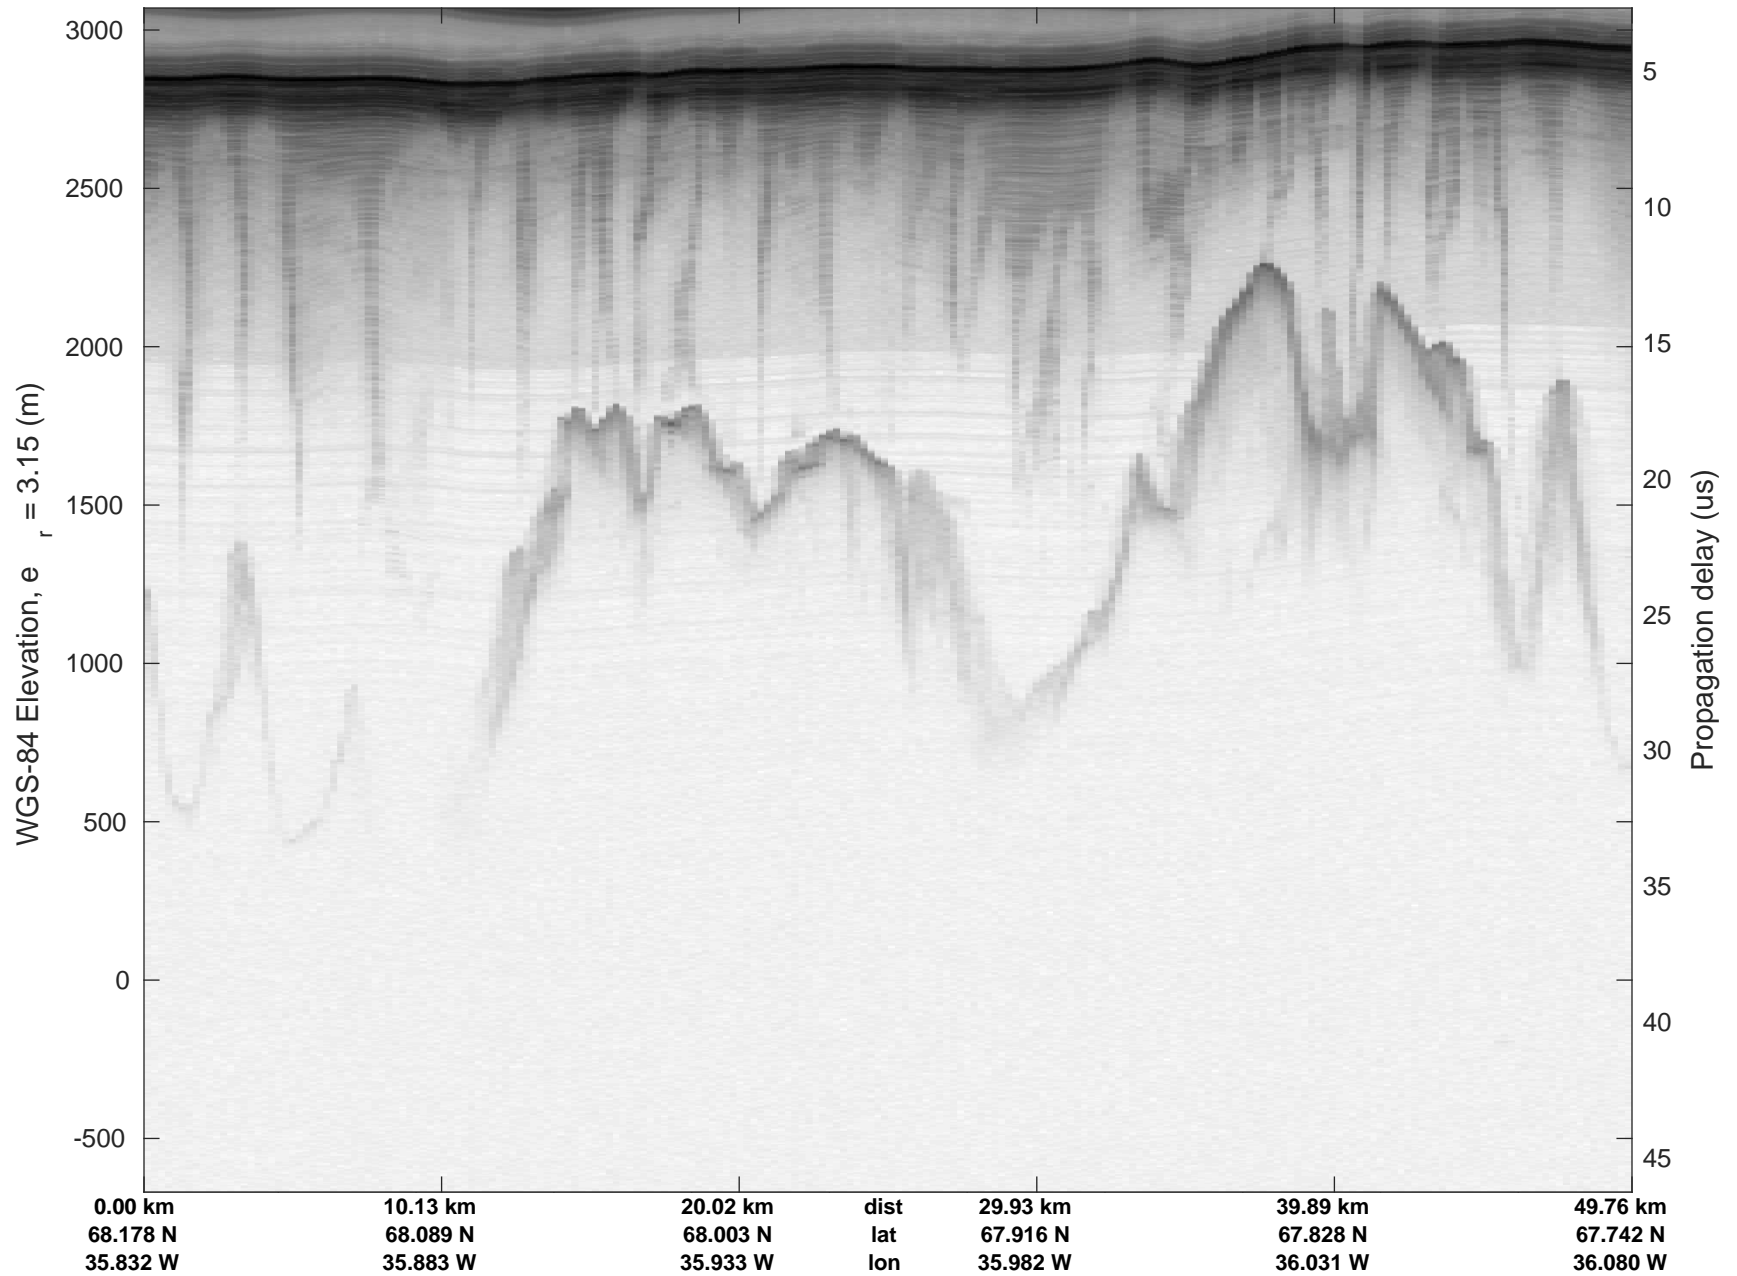

rds 2018_Greenland_P3: "Geikie 02" 20180421_01_057: 16:44:03.2 to 16:49:23.0 GPS

Geikie 02
20180421_01_058
Polar Stereograph 70N/-45E

rds 2018_Greenland_P3: "Geikie 02" 20180421_01_058: 16:49:25.6 to 16:54:46.9 GPS

rds 2018_Greenland_P3: "Geikie 02" 20180421_01_058: 16:49:25.6 to 16:54:46.9 GPS

rds 2018_Greenland_P3: "Geikie 02" 20180421_01_059: 16:54:50.0 to 17:00:20.9 GPS

rds 2018_Greenland_P3: "Geikie 02" 20180421_01_059: 16:54:50.0 to 17:00:20.9 GPS

Geikie 02
20180421_01_060
Polar Stereograph 70N/-45E

rds 2018_Greenland_P3: "Geikie 02" 20180421_01_060: 17:00:22.8 to 17:06:03.2 GPS

rds 2018_Greenland_P3: "Geikie 02" 20180421_01_060: 17:00:22.8 to 17:06:03.2 GPS