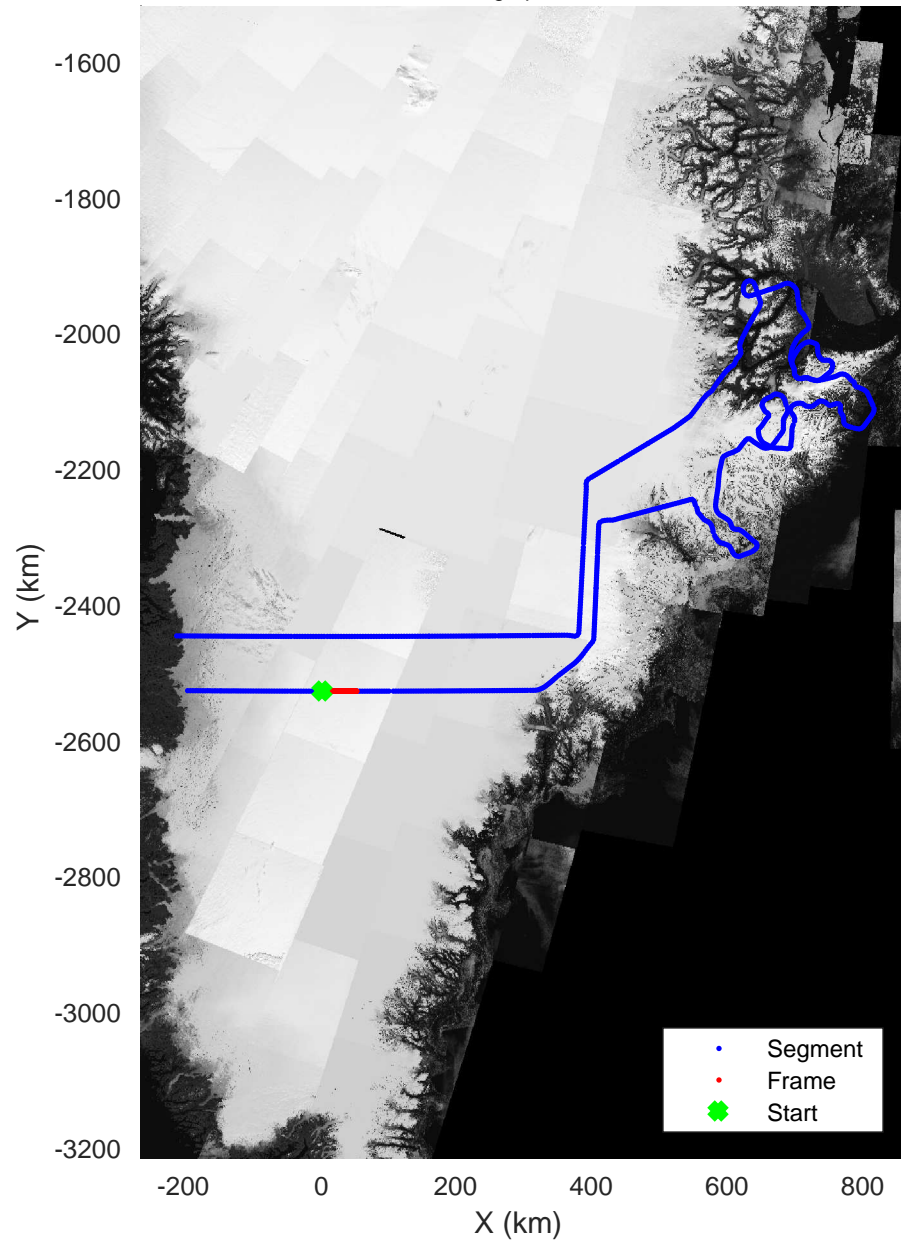

Geikie 02
20180421_01_005
Polar Stereograph 70N/-45E