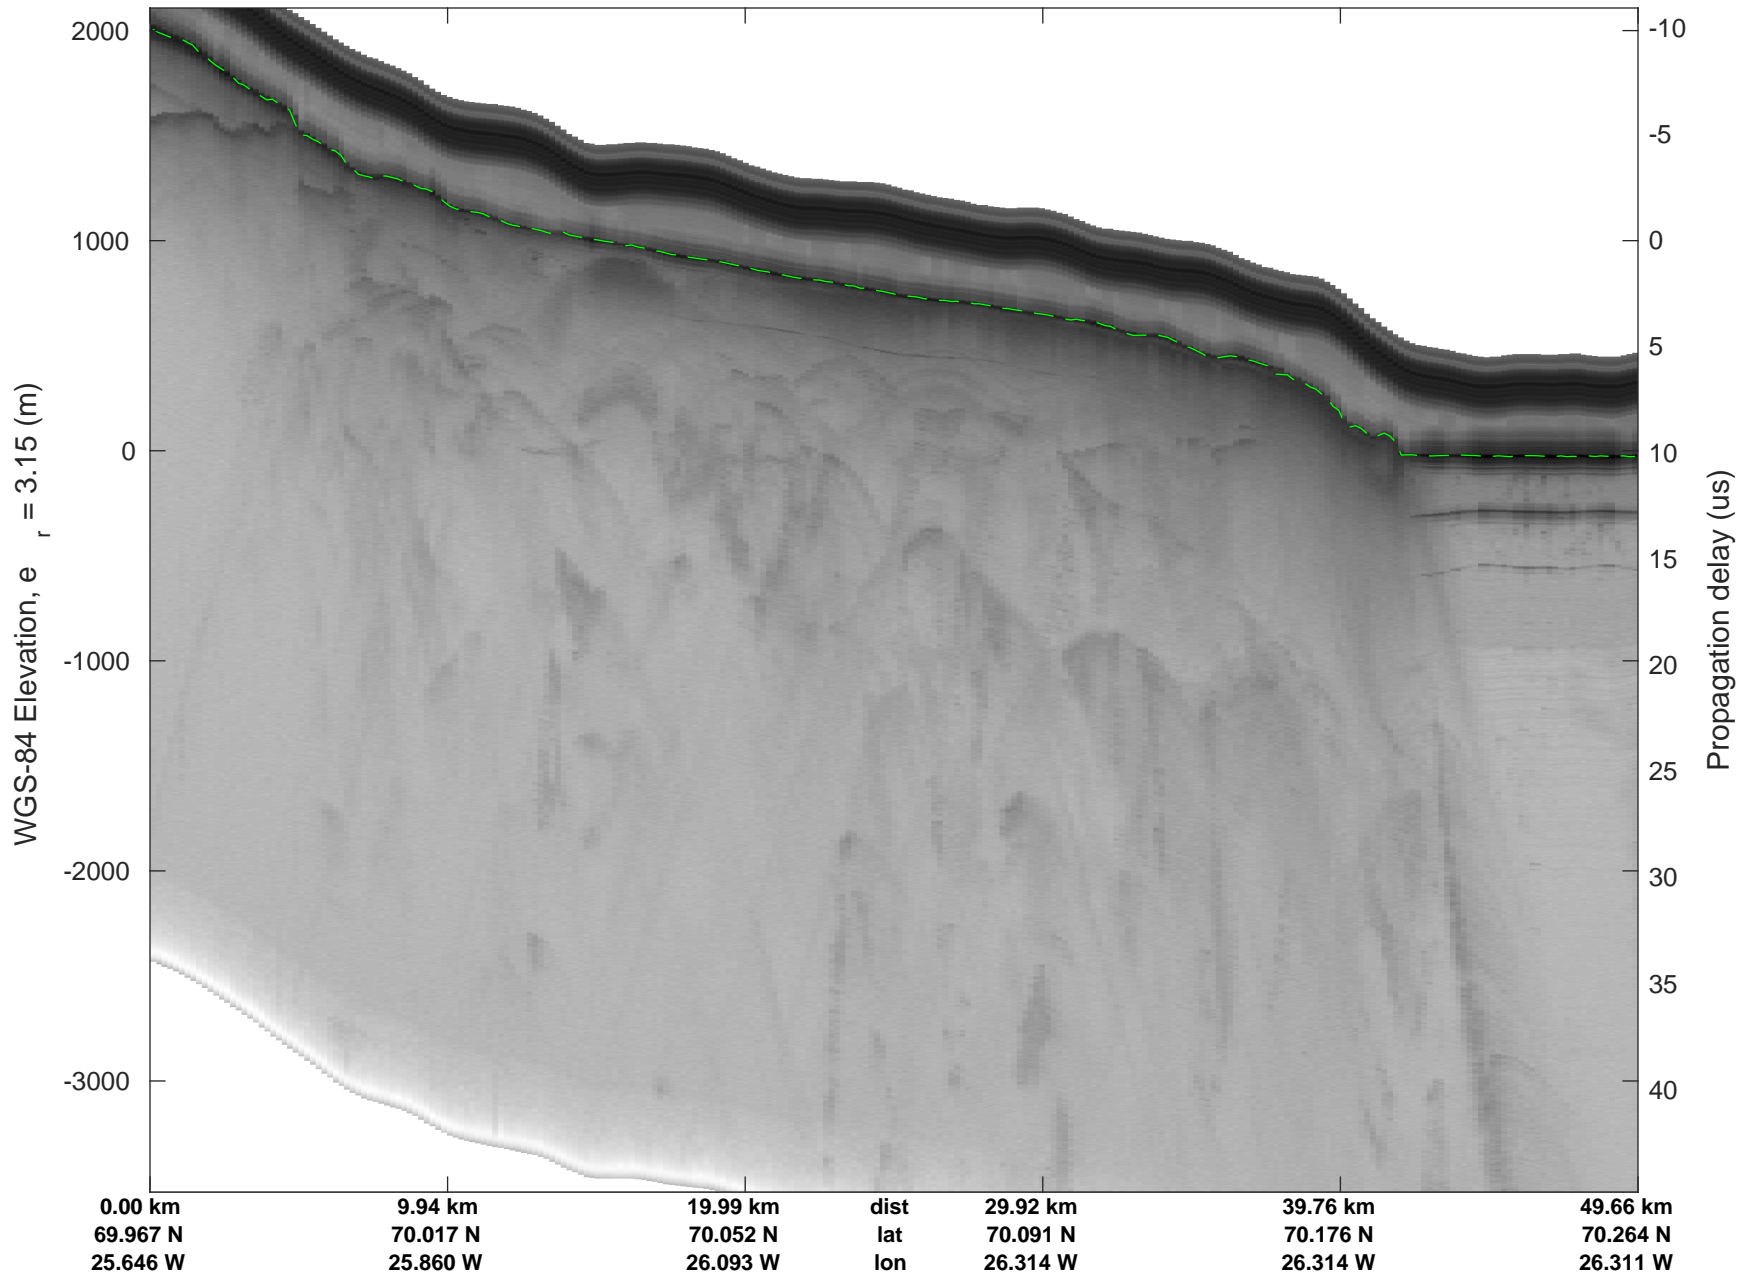

rds 2018_Greenland_P3: "Geikie 02" 20180421_01_043: 15:18:23.0 to 15:25:14.6 GPS