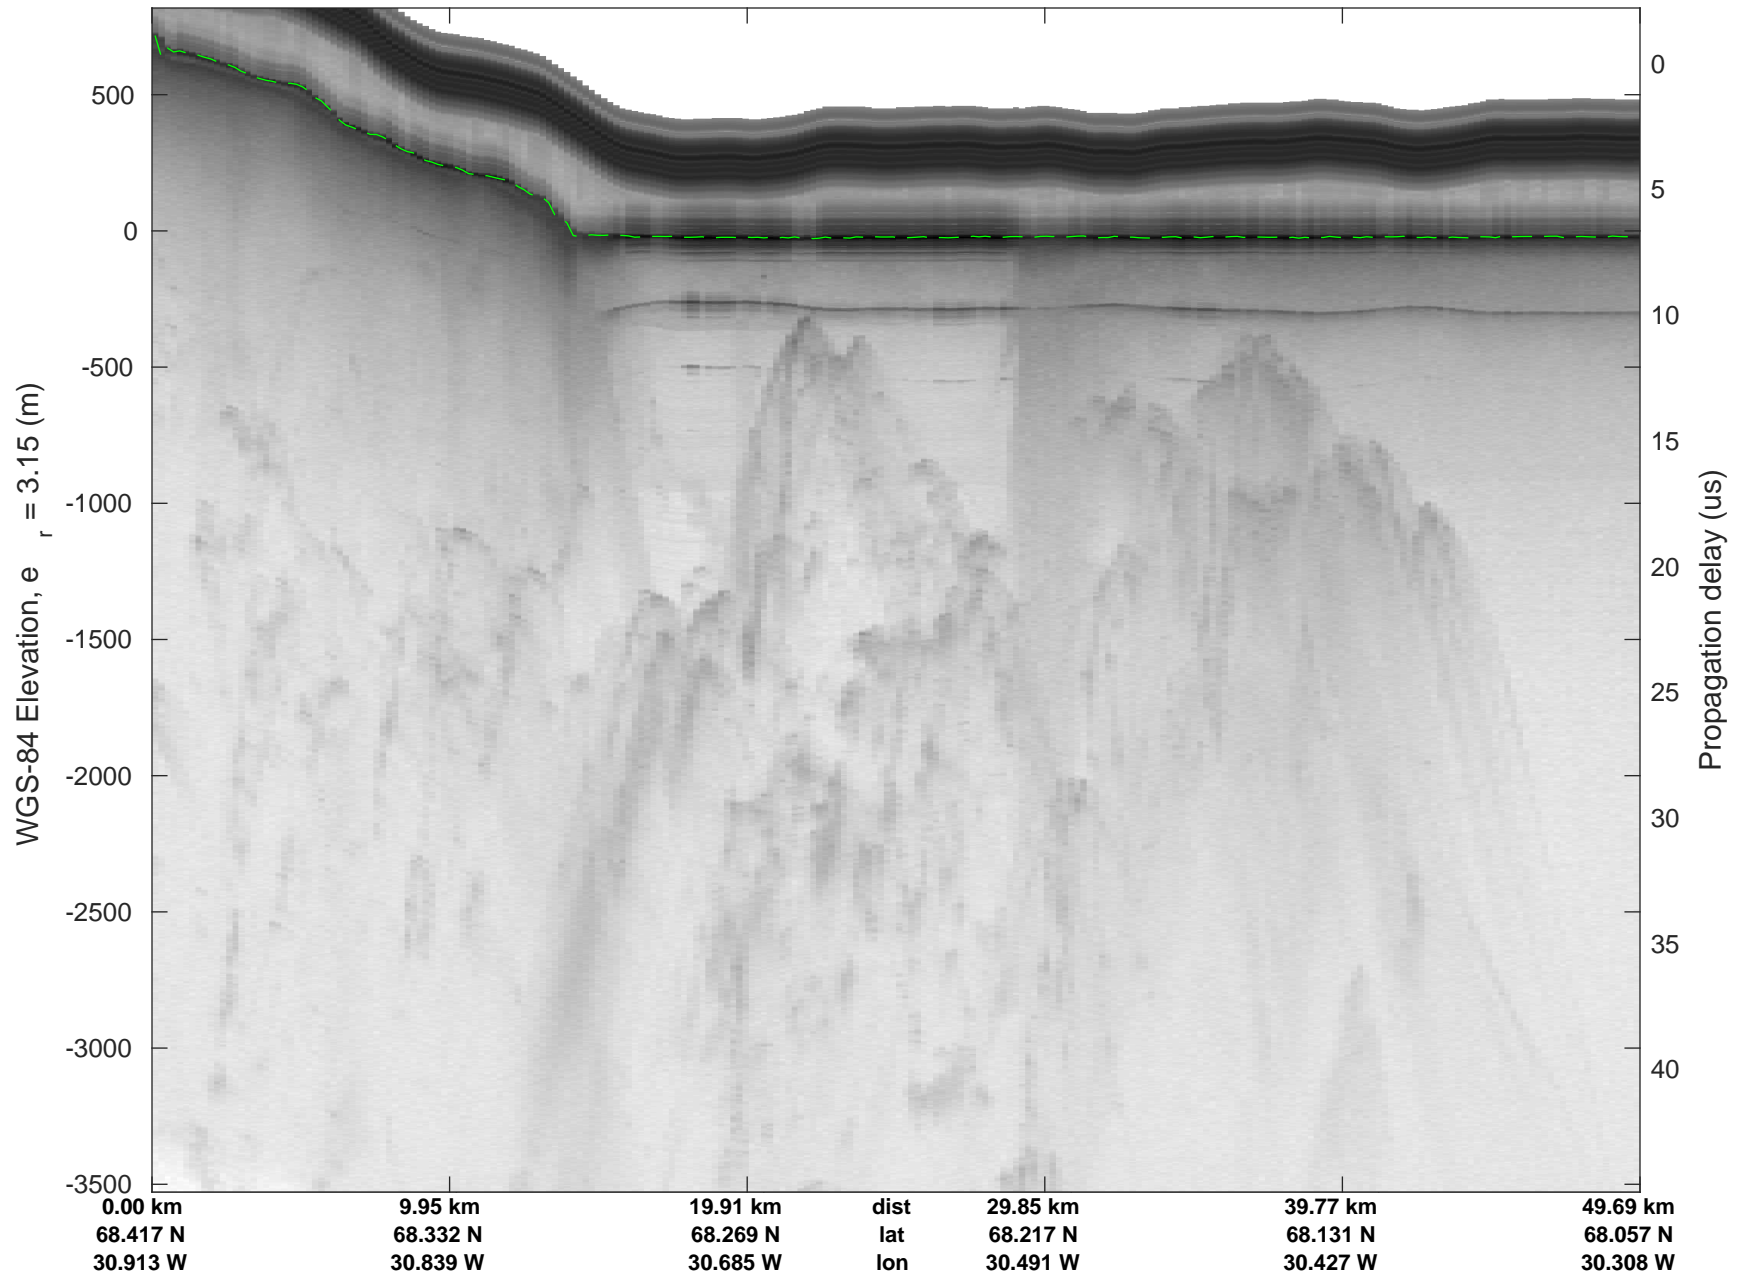

rds 2018_Greenland_P3: "Geikie 02" 20180421_01_019: 12:41:37.5 to 12:47:51.1 GPS

rds 2018_Greenland_P3: "Geikie 02" 20180421_01_020: 12:47:52.8 to 12:54:20.7 GPS

rds 2018_Greenland_P3: "Geikie 02" 20180421_01_020: 12:47:52.8 to 12:54:20.7 GPS

rds 2018_Greenland_P3: "Geikie 02" 20180421_01_021: 12:54:23.3 to 13:00:44.9 GPS

rds 2018_Greenland_P3: "Geikie 02" 20180421_01_021: 12:54:23.3 to 13:00:44.9 GPS

Geikie 02
20180421_01_022
Polar Stereograph 70N/-45E