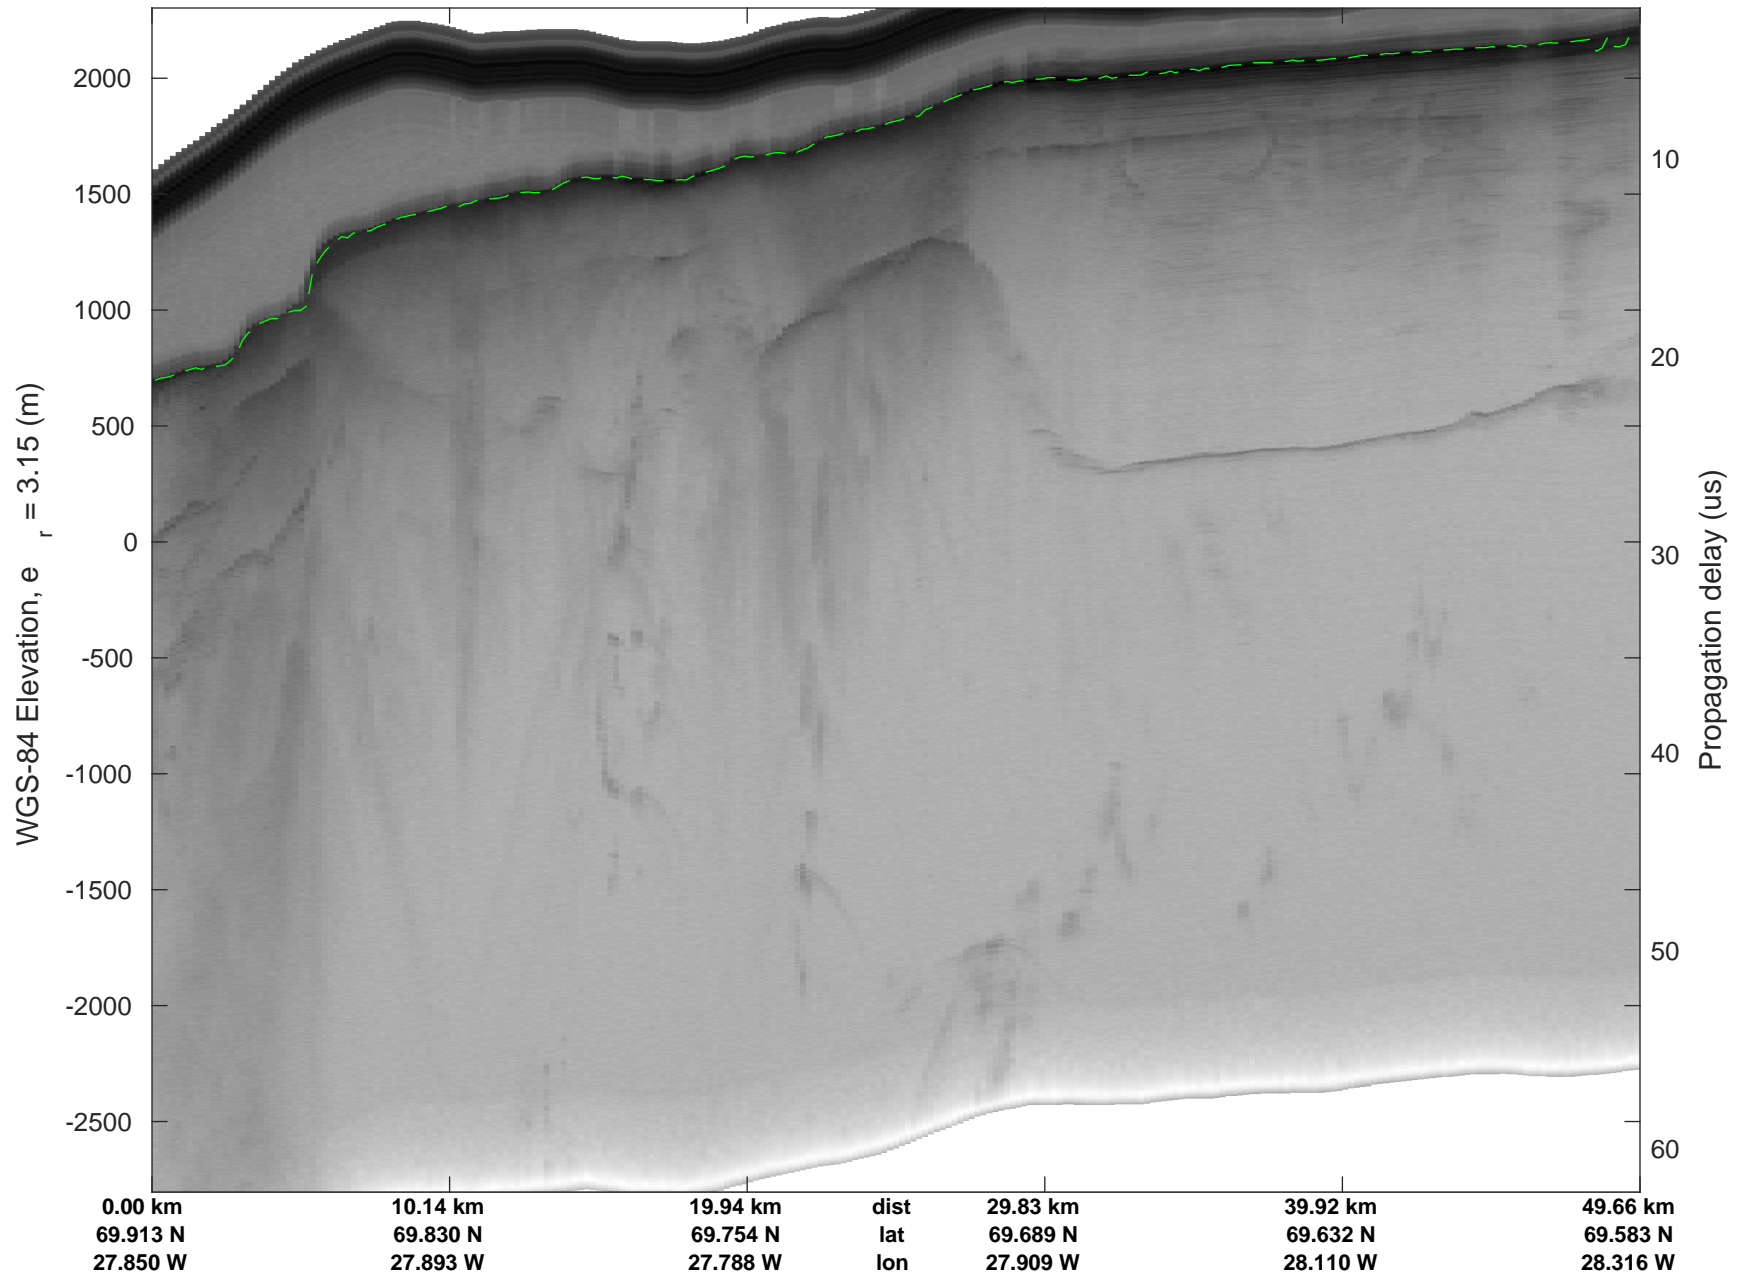

rds 2018_Greenland_P3: "Geikie 02" 20180421_01_030: 13:53:40.2 to 14:00:22.3 GPS