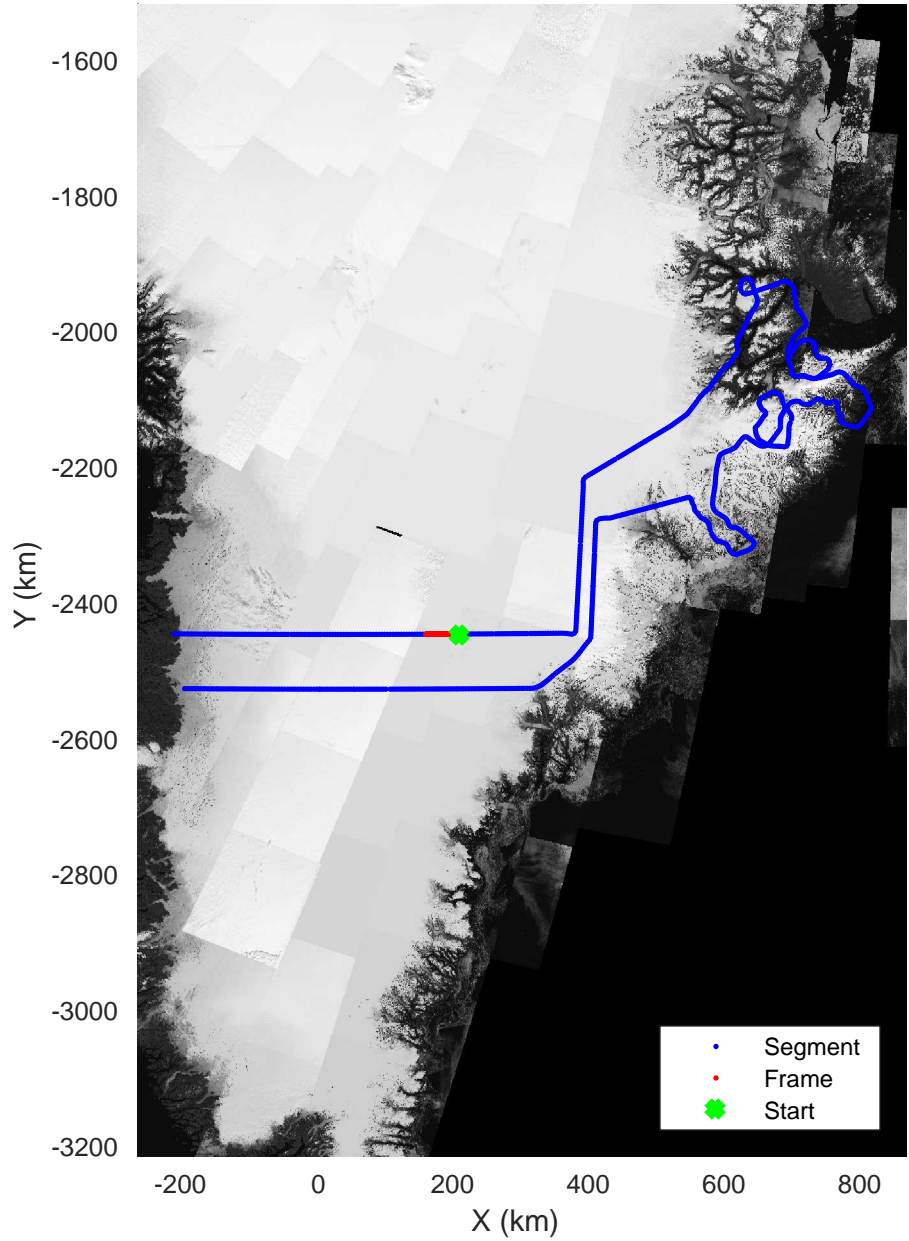

rds 2018_Greenland_P3: "Geikie 02" 20180421_01_064: 17:24:10.2 to 17:30:01.6 GPS

rds 2018_Greenland_P3: "Geikie 02" 20180421_01_064: 17:24:10.2 to 17:30:01.6 GPS

Geikie 02
20180421_01_065
Polar Stereograph 70N/-45E