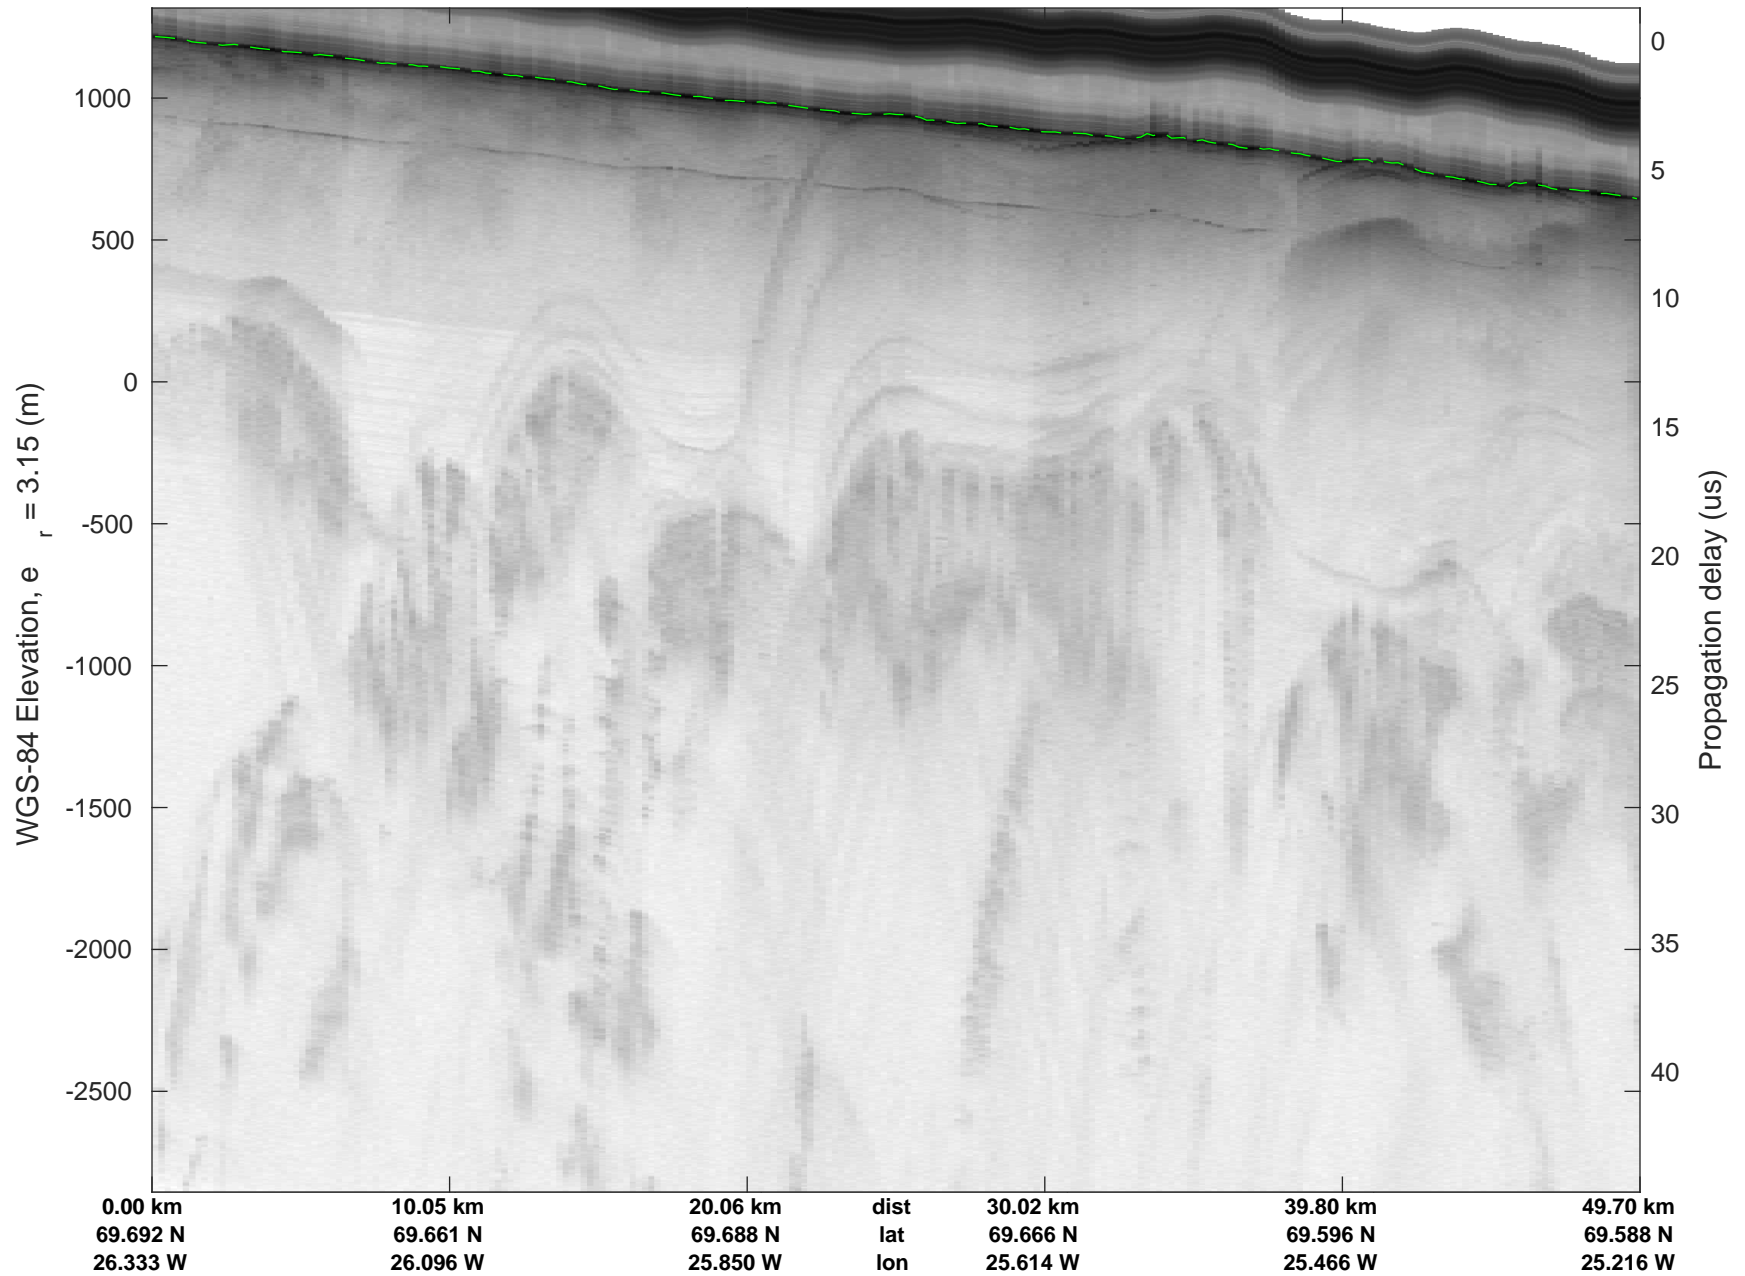

rds 2018_Greenland_P3: "Geikie 02" 20180421_01_033: 14:13:18.2 to 14:19:46.0 GPS

rds 2018_Greenland_P3: "Geikie 02" 20180421_01_033: 14:13:18.2 to 14:19:46.0 GPS

rds 2018_Greenland_P3: "Geikie 02" 20180421_01_034: 14:19:47.9 to 14:26:11.0 GPS

rds 2018_Greenland_P3: "Geikie 02" 20180421_01_034: 14:19:47.9 to 14:26:11.0 GPS

Geikie 02
20180421_01_035
Polar Stereograph 70N/-45E

rds 2018_Greenland_P3: "Geikie 02" 20180421_01_035: 14:26:13.5 to 14:33:00.4 GPS