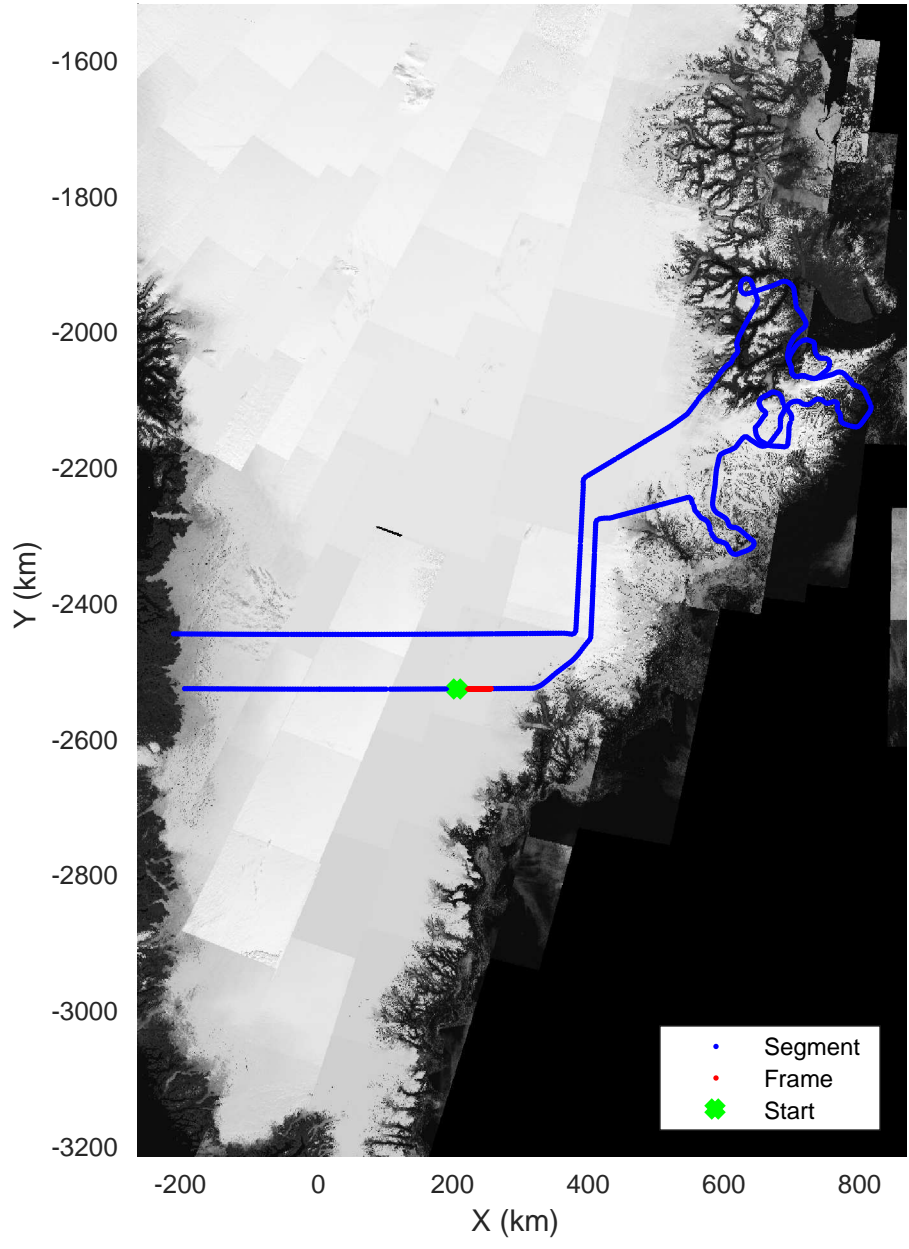

Geikie 02
20180421_01_009
Polar Stereograph 70N/-45E