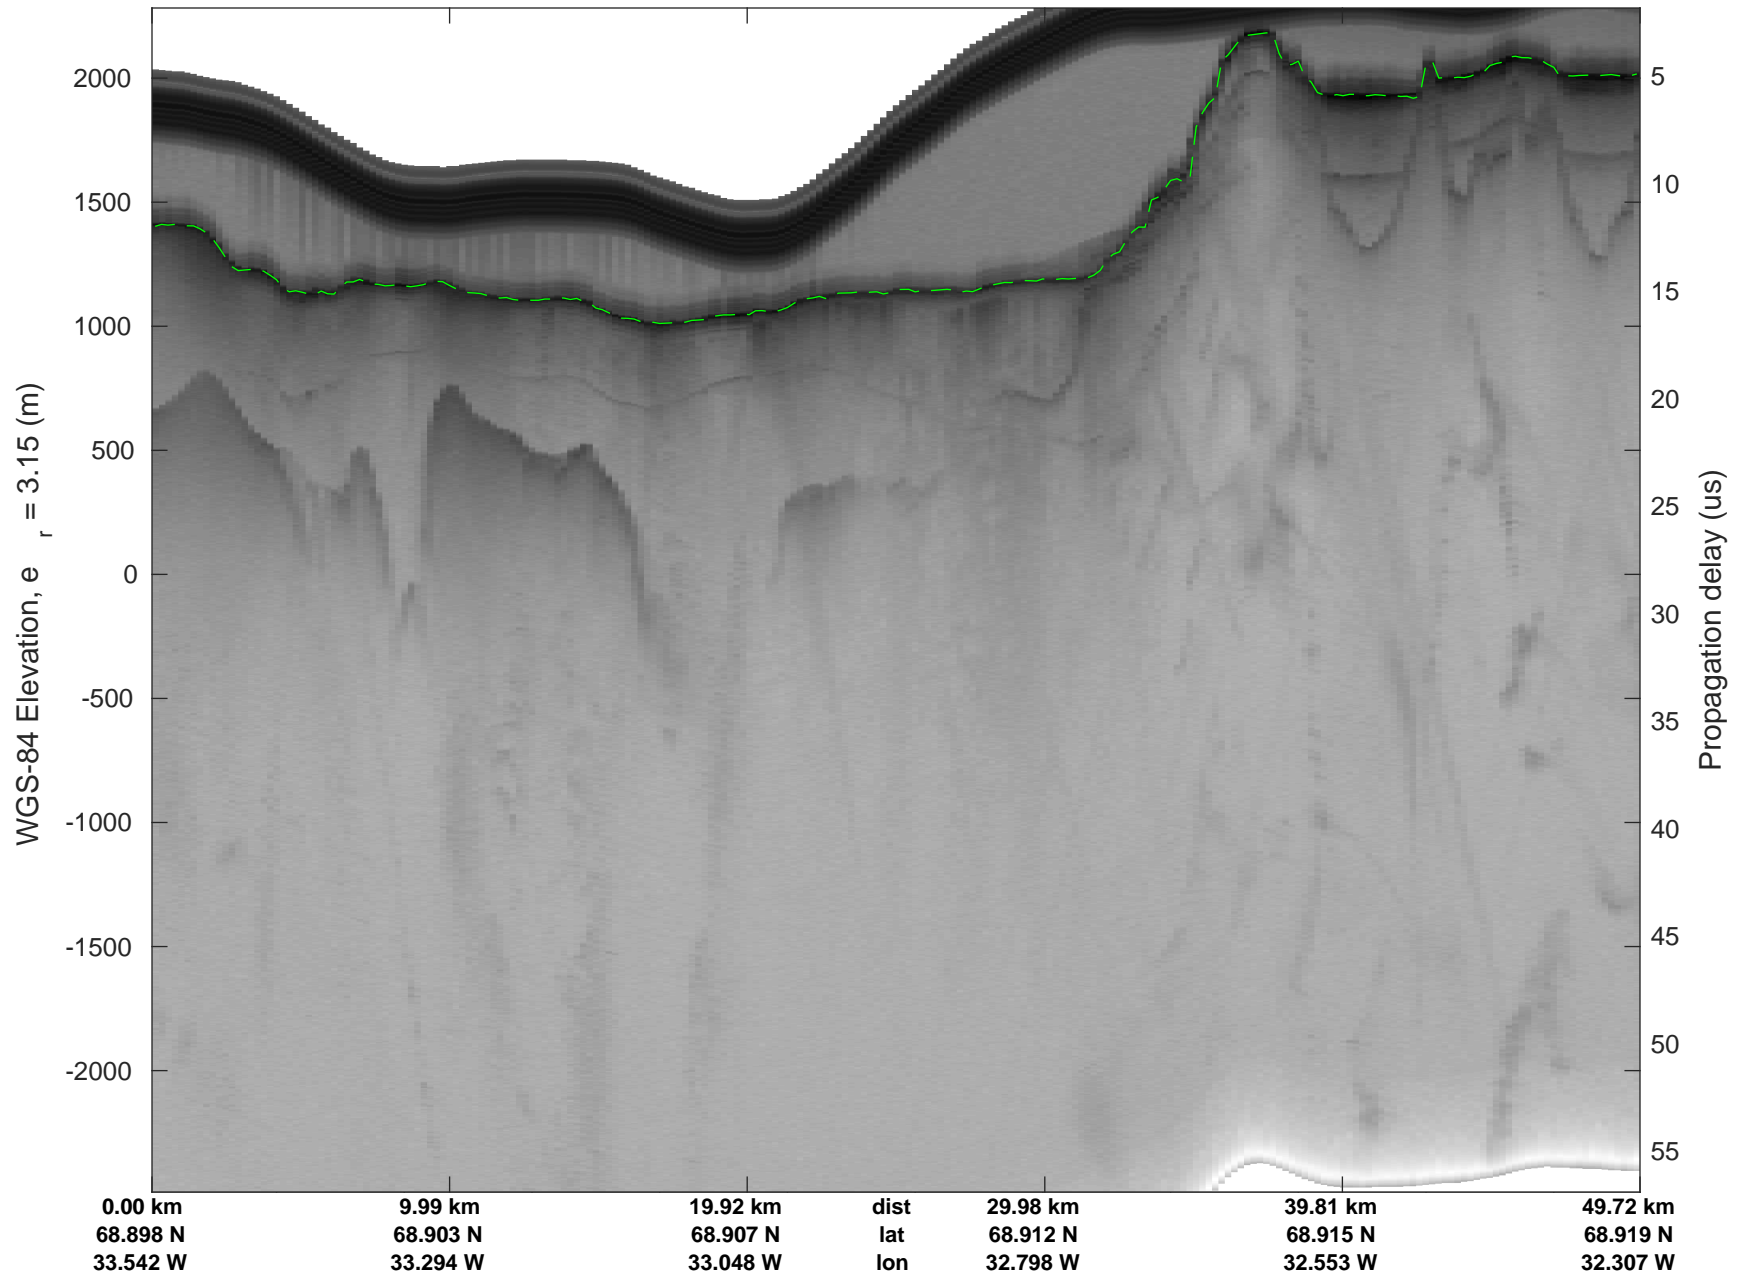

rds 2018_Greenland_P3: "Geikie 02" 20180421_01_017: 12:29:12.2 to 12:35:25.8 GPS

rds 2018_Greenland_P3: "Geikie 02" 20180421_01_017: 12:29:12.2 to 12:35:25.8 GPS

rds 2018_Greenland_P3: "Geikie 02" 20180421_01_018: 12:35:28.0 to 12:41:35.3 GPS

rds 2018_Greenland_P3: "Geikie 02" 20180421_01_018: 12:35:28.0 to 12:41:35.3 GPS

Geikie 02
20180421_01_019
Polar Stereograph 70N/-45E

rds 2018_Greenland_P3: "Geikie 02" 20180421_01_019: 12:41:37.5 to 12:47:51.1 GPS