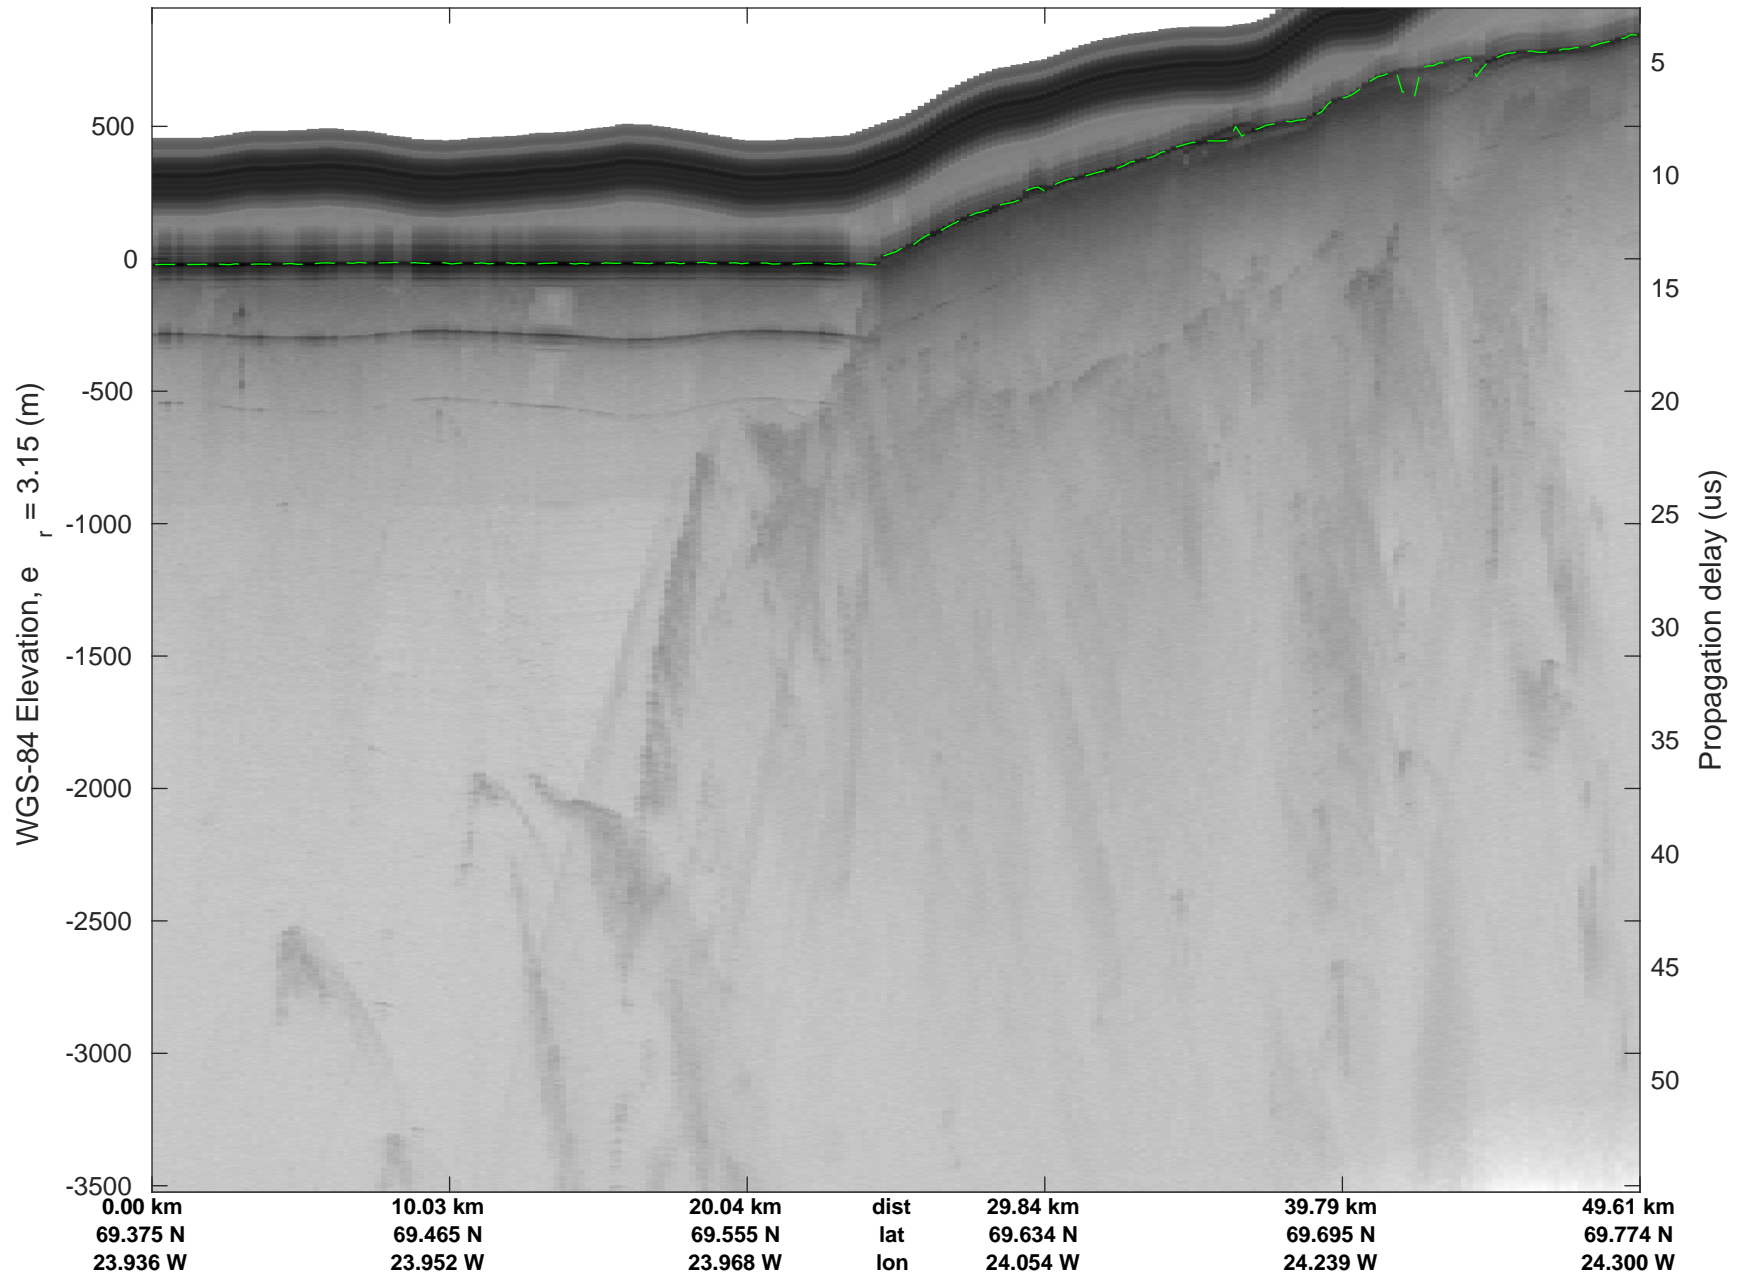

rds 2018_Greenland_P3: "Geikie 02" 20180421_01_037: 14:39:24.0 to 14:45:44.0 GPS