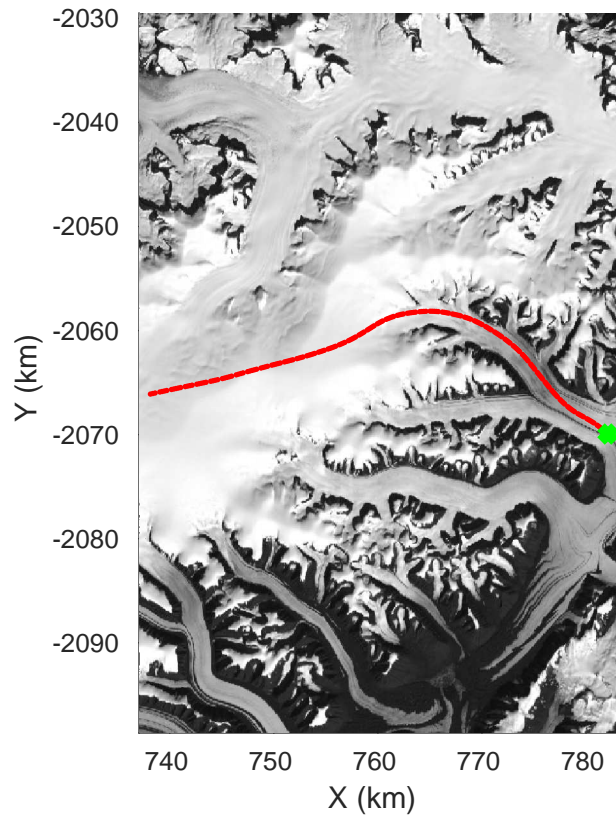

Geikie 02
20180421_01_037
Polar Stereograph 70N/-45E

rds 2018_Greenland_P3: "Geikie 02" 20180421_01_037: 14:39:24.0 to 14:45:44.0 GPS

rds 2018_Greenland_P3: "Geikie 02" 20180421_01_037: 14:39:24.0 to 14:45:44.0 GPS