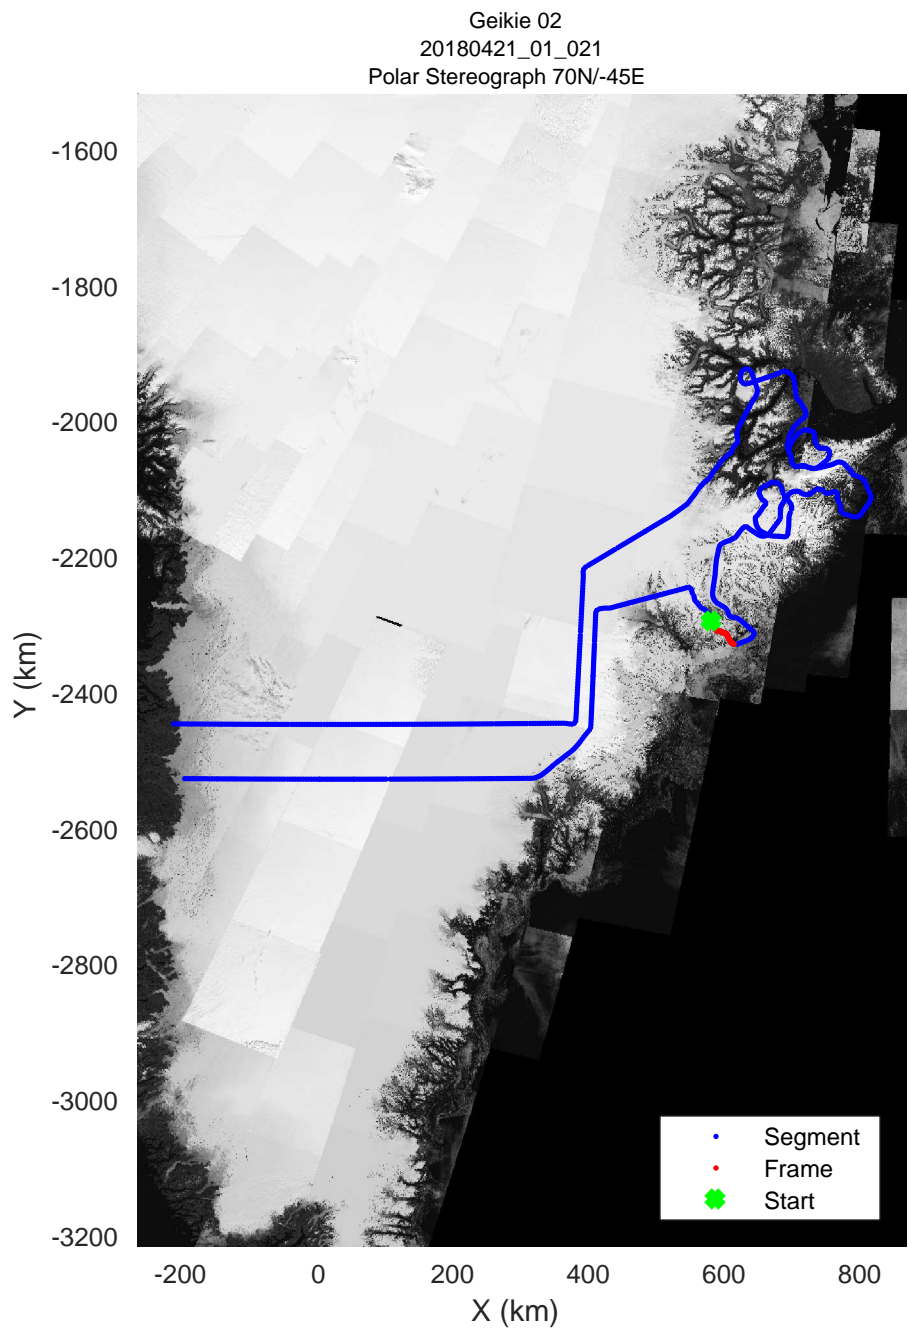

rds 2018_Greenland_P3: "Geikie 02" 20180421_01_019: 12:41:37.5 to 12:47:51.1 GPS

rds 2018_Greenland_P3: "Geikie 02" 20180421_01_020: 12:47:52.8 to 12:54:20.7 GPS

rds 2018_Greenland_P3: "Geikie 02" 20180421_01_020: 12:47:52.8 to 12:54:20.7 GPS