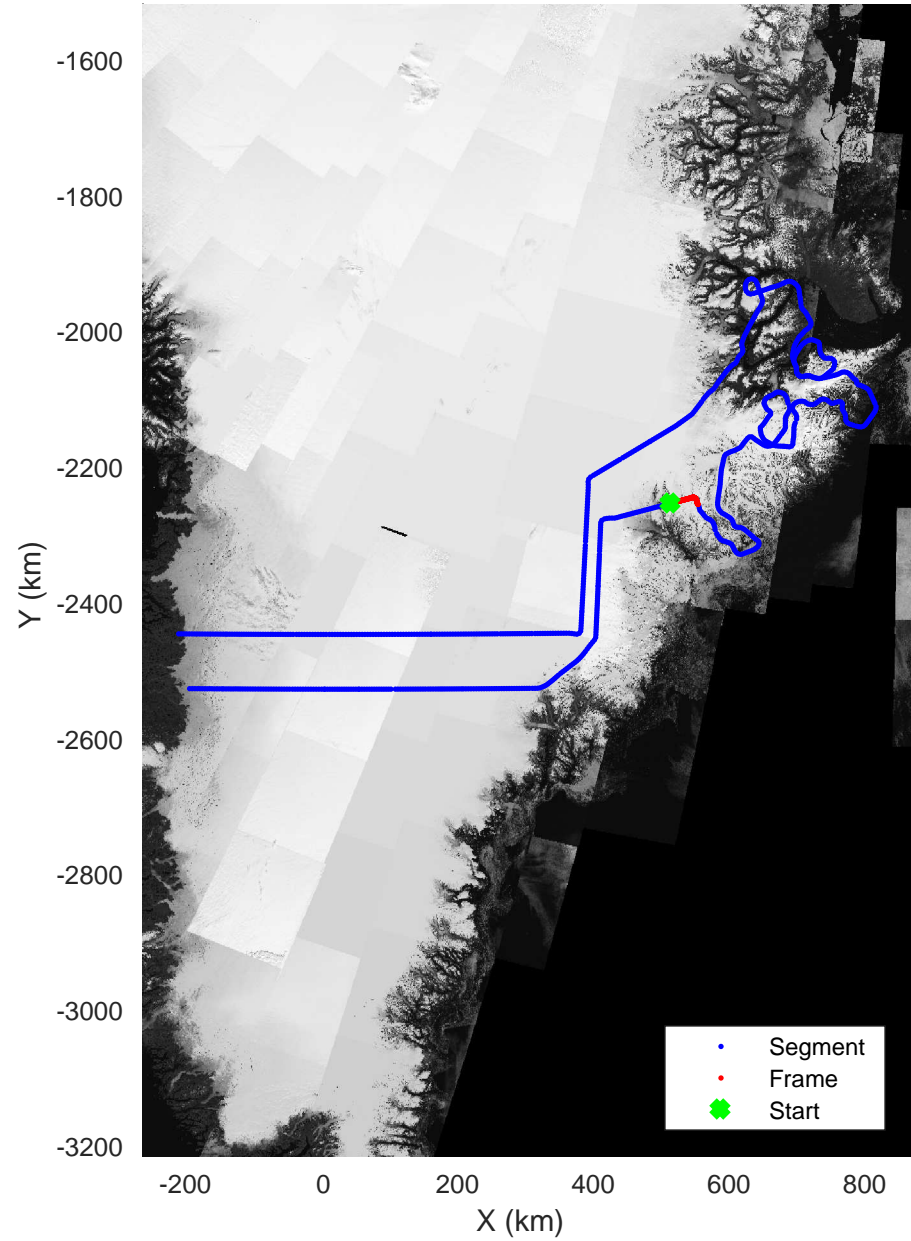

Geikie 02
20180421_01_019
Polar Stereograph 70N/-45E