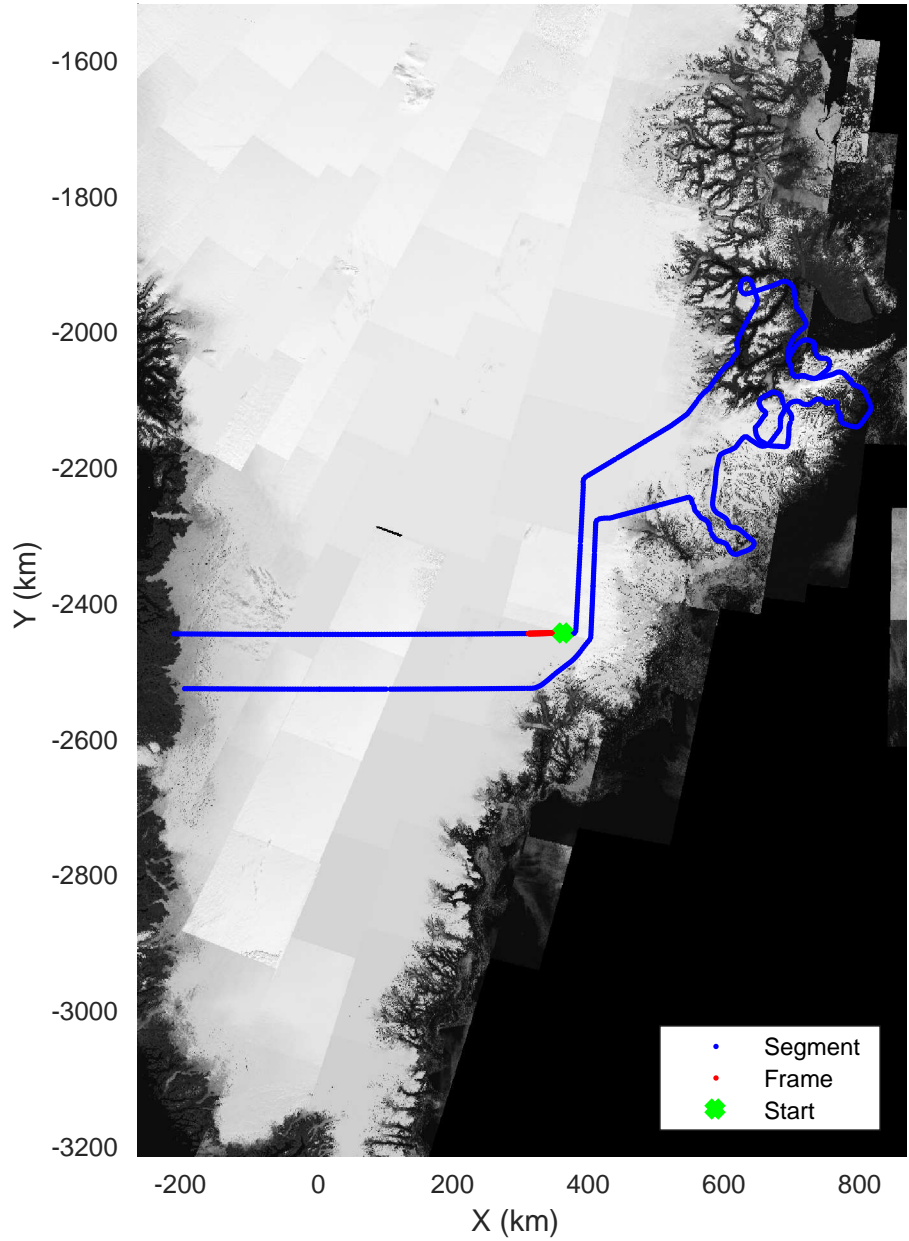

Geikie 02
20180421_01_062
Polar Stereograph 70N/-45E