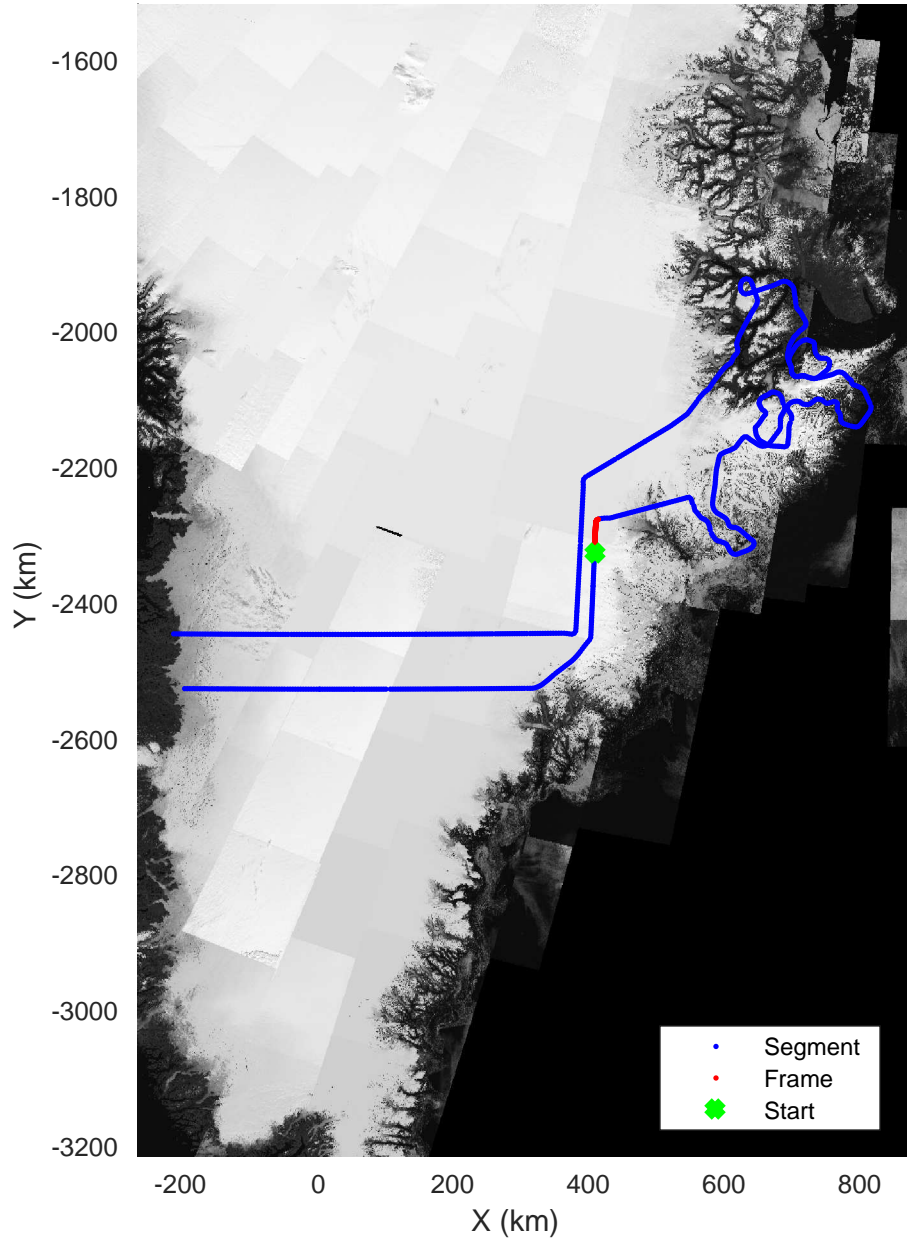

rds 2018_Greenland_P3: "Geikie 02" 20180421_01_015: 12:16:53.5 to 12:23:11.8 GPS

rds 2018_Greenland_P3: "Geikie 02" 20180421_01_015: 12:16:53.5 to 12:23:11.8 GPS

Geikie 02
20180421_01_016
Polar Stereograph 70N/-45E