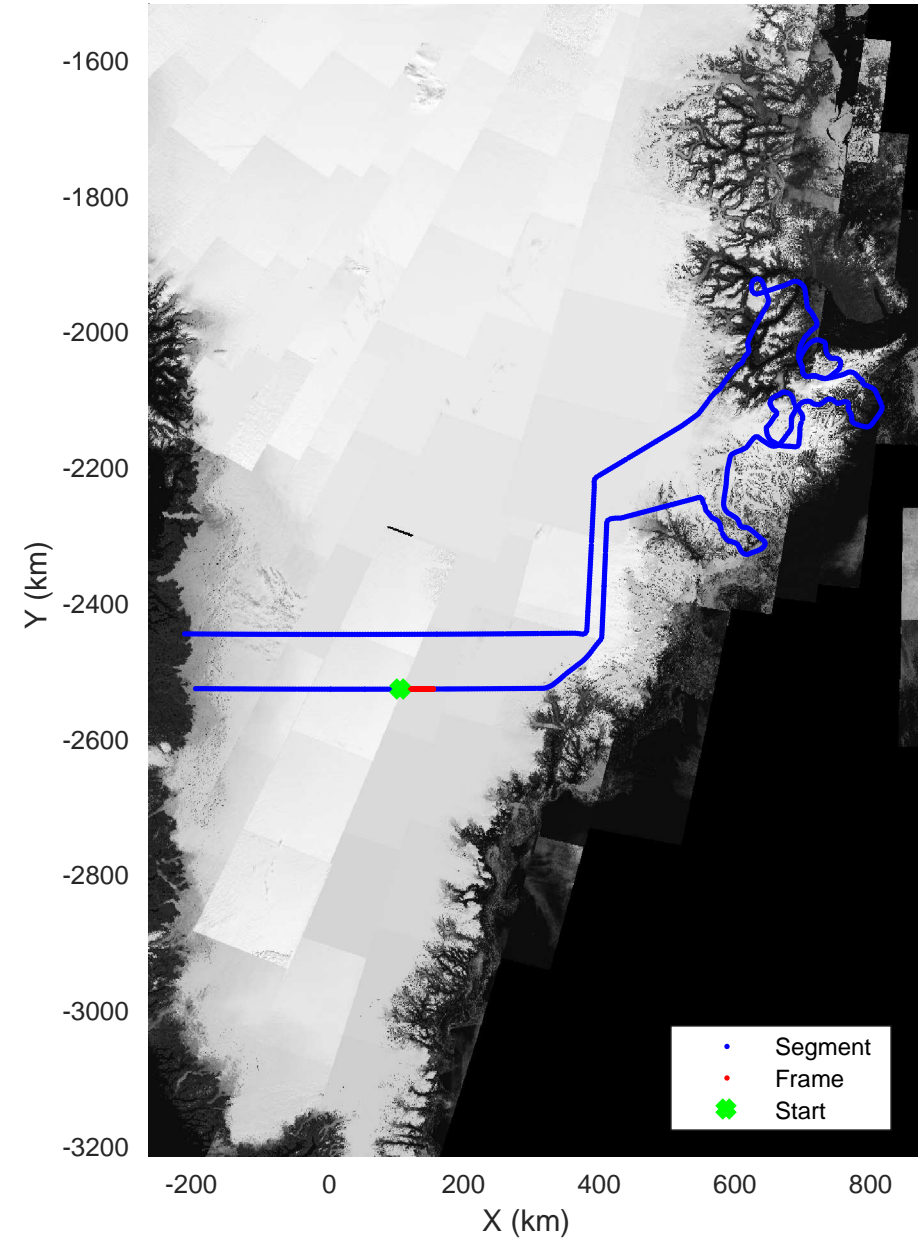

Geikie 02
20180421_01_007
Polar Stereograph 70N/-45E