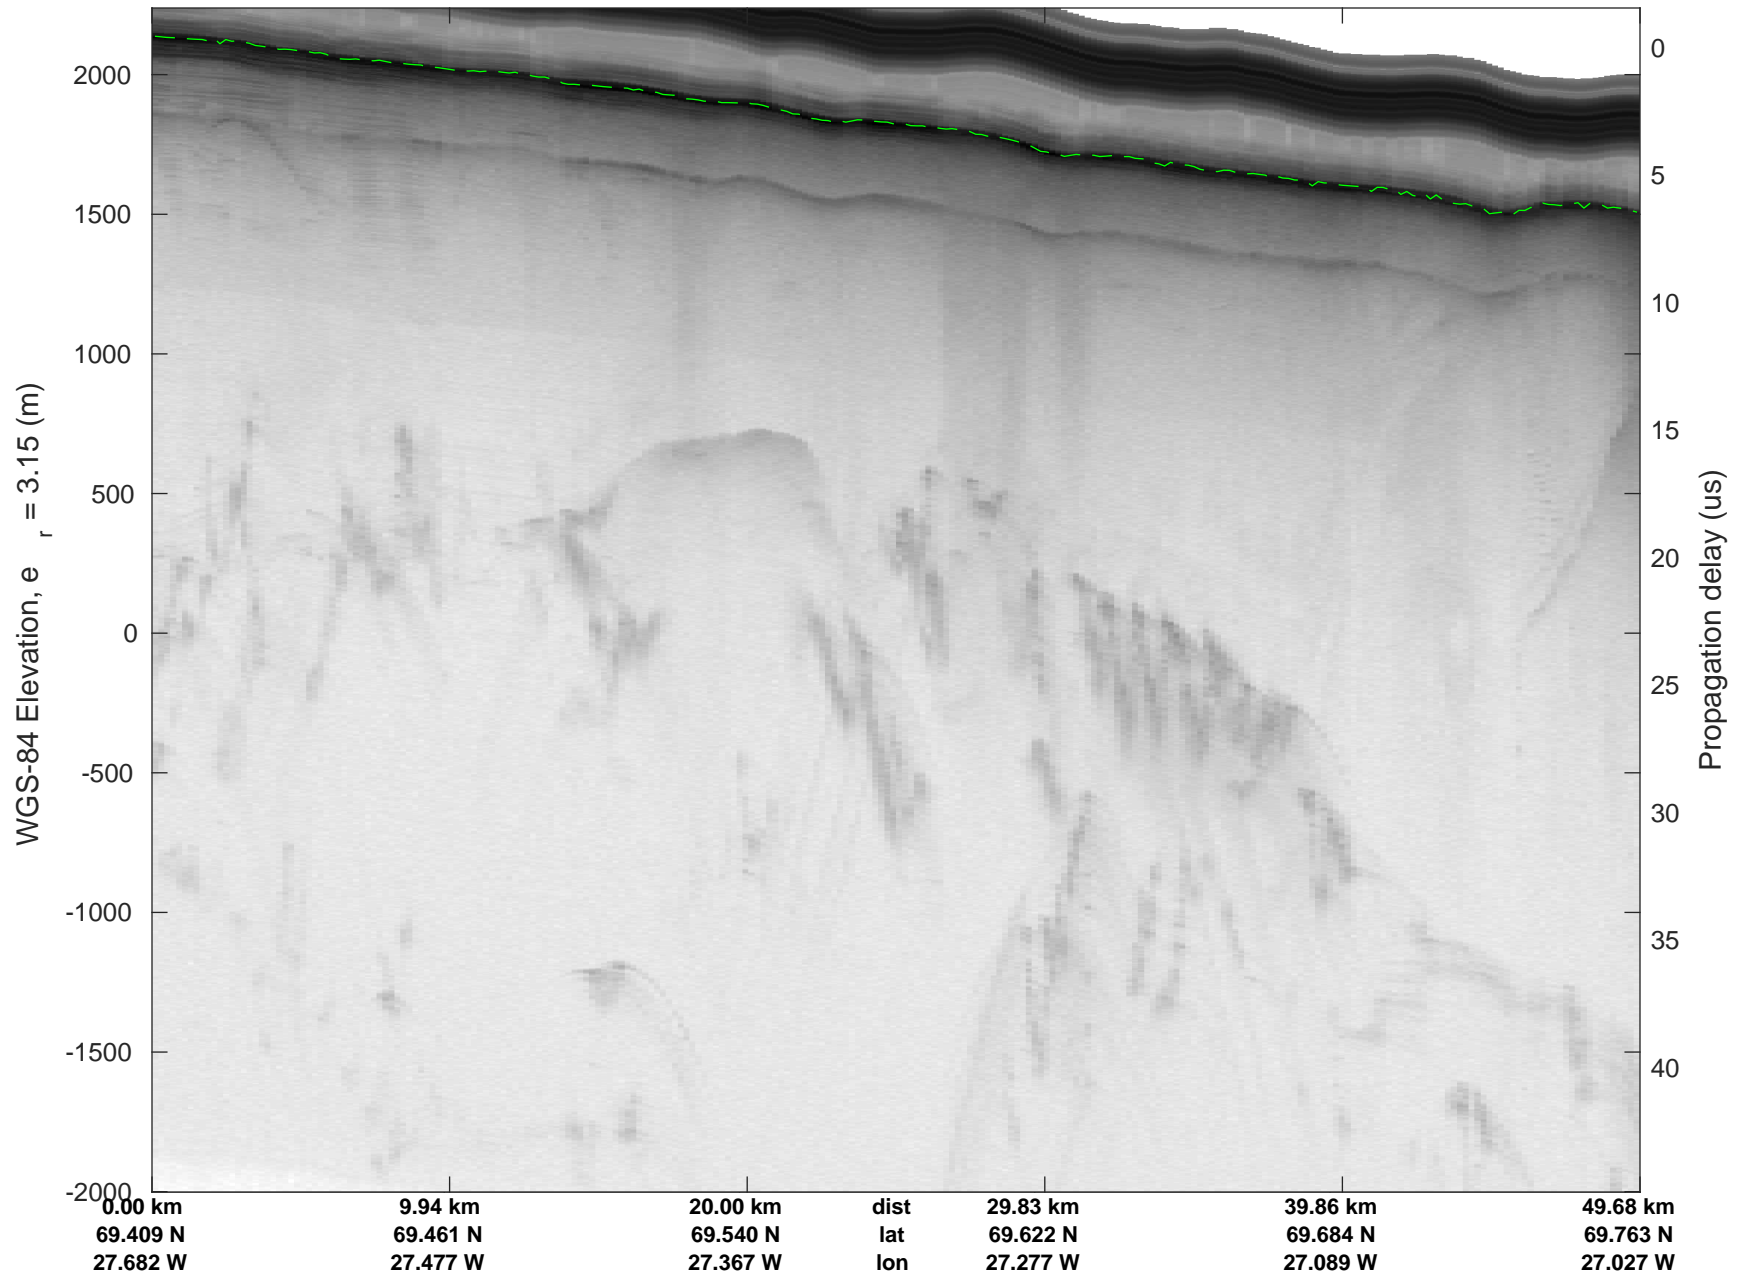

rds 2018_Greenland_P3: "Geikie 02" 20180421_01_028: 13:39:57.3 to 13:46:34.7 GPS