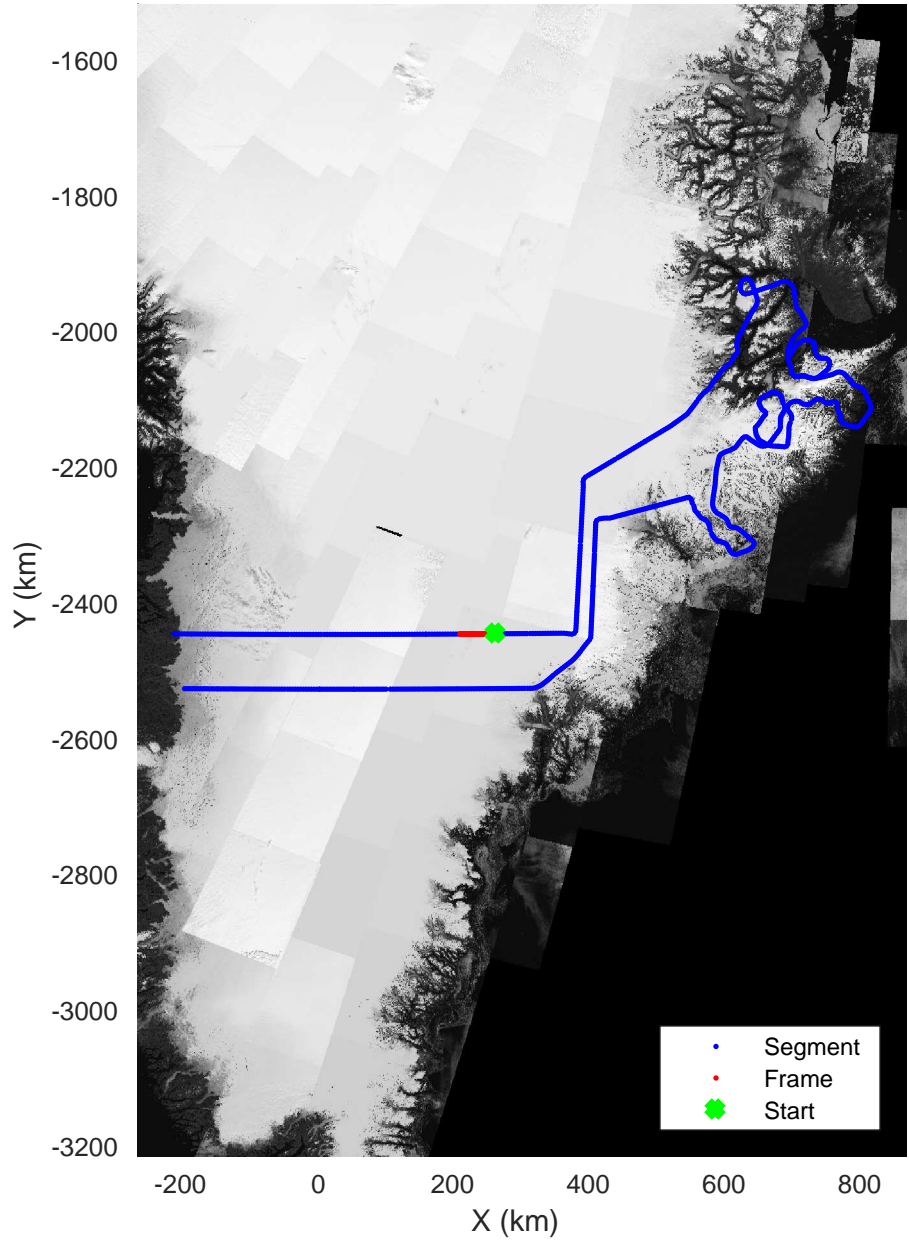

rds 2018_Greenland_P3: "Geikie 02" 20180421_01_063: 17:17:47.3 to 17:24:07.2 GPS

rds 2018_Greenland_P3: "Geikie 02" 20180421_01_063: 17:17:47.3 to 17:24:07.2 GPS

Geikie 02
20180421_01_064
Polar Stereograph 70N/-45E