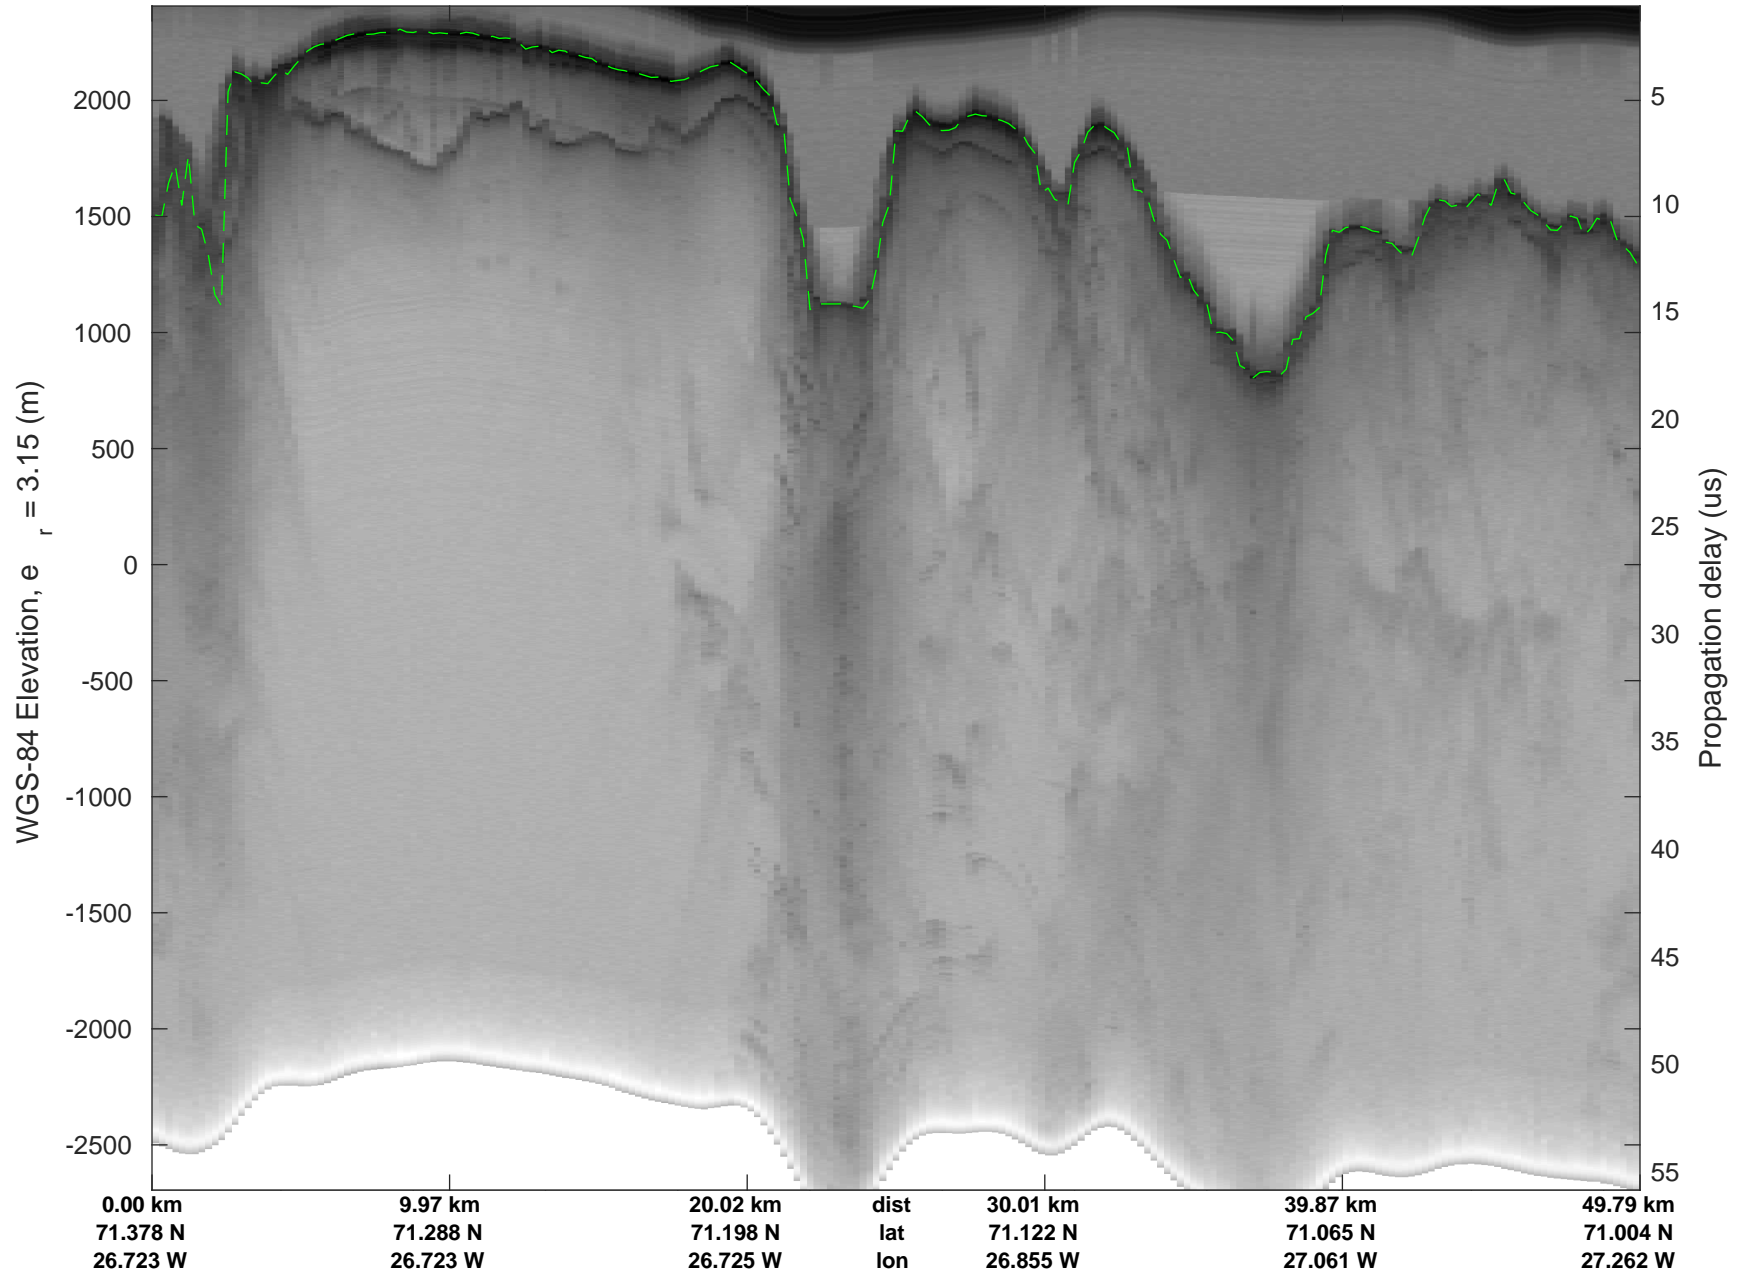

rds 2018_Greenland_P3: "Geikie 02" 20180421_01_049: 15:57:33.9 to 16:03:28.5 GPS