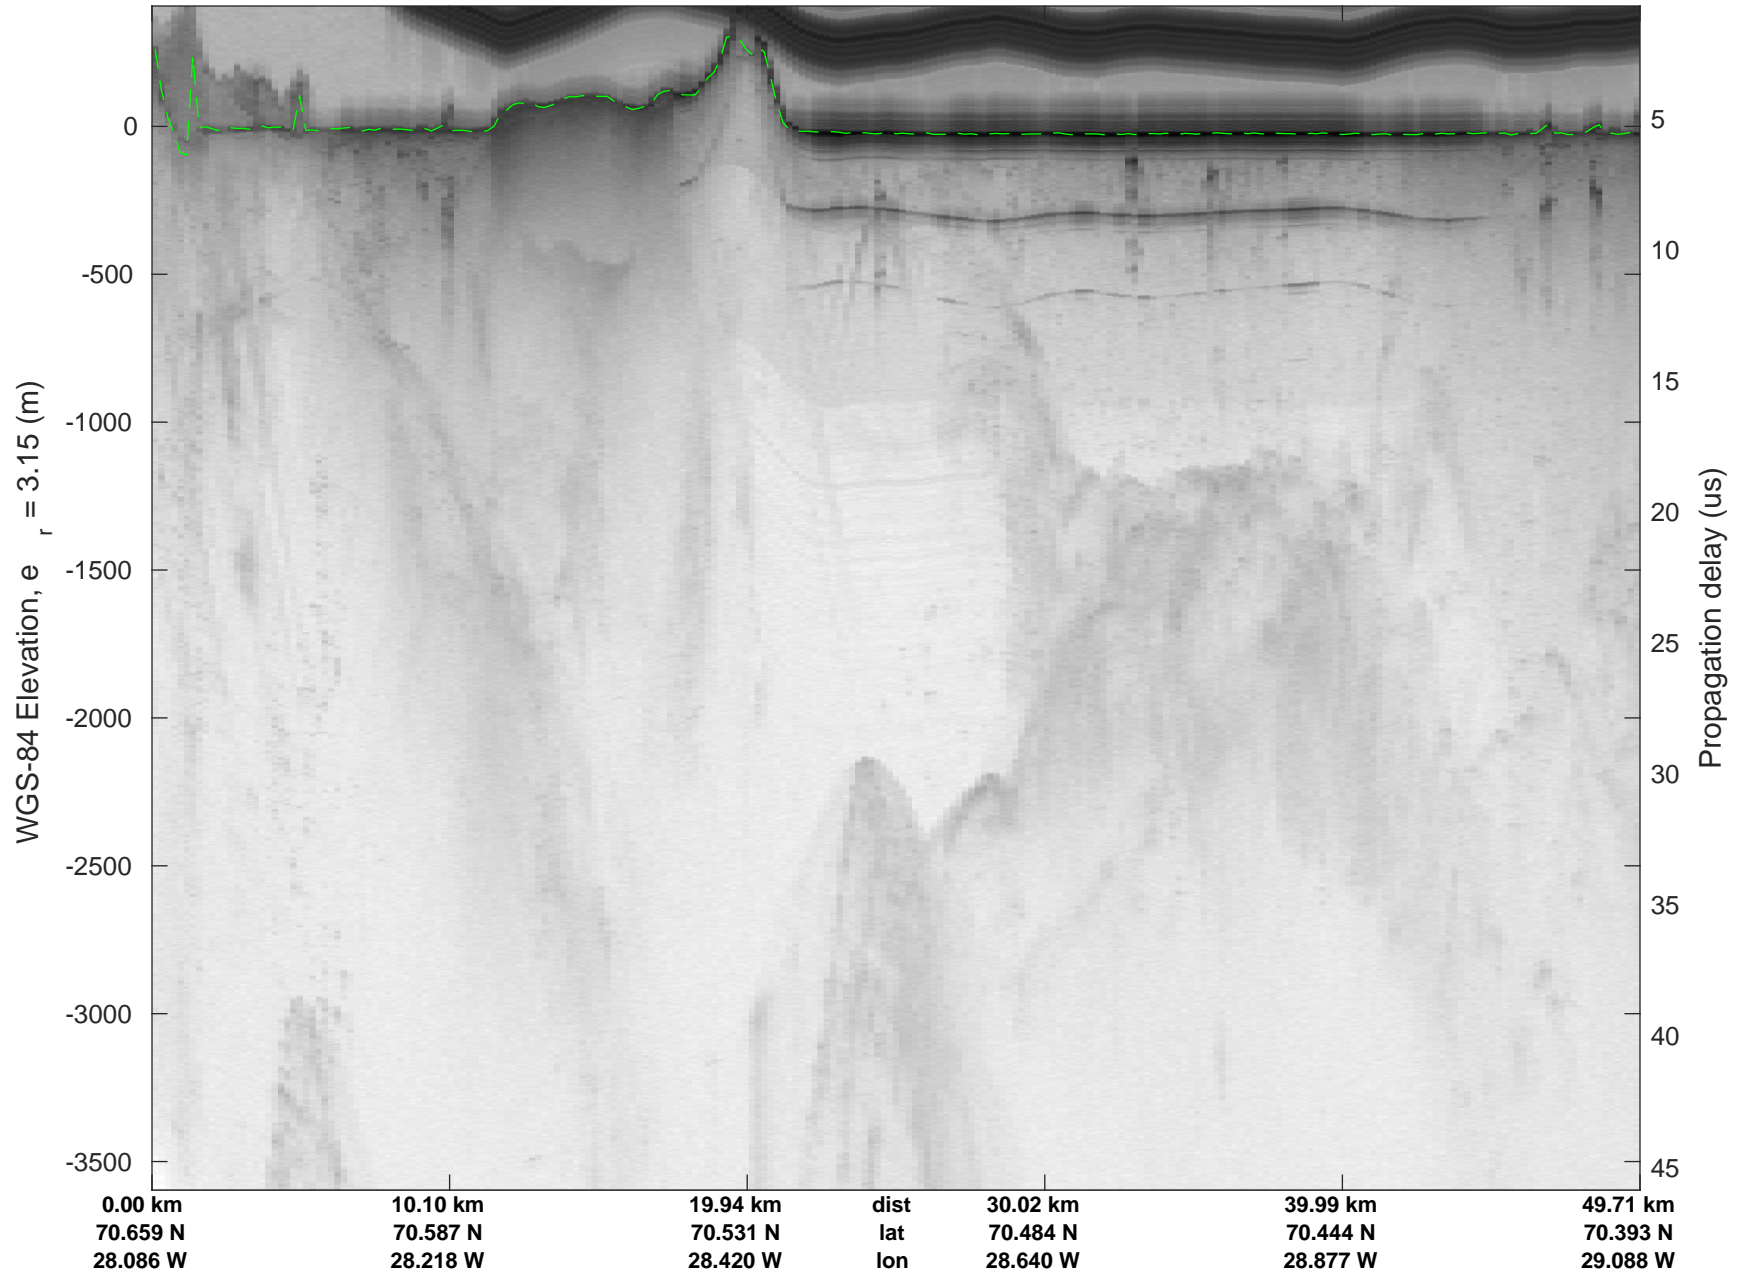

rds 2018_Greenland_P3: "Geikie 02" 20180421_01_050: 16:03:30.1 to 16:09:27.9 GPS

rds 2018_Greenland_P3: "Geikie 02" 20180421_01_051: 16:09:29.7 to 16:15:43.3 GPS

rds 2018_Greenland_P3: "Geikie 02" 20180421_01_051: 16:09:29.7 to 16:15:43.3 GPS