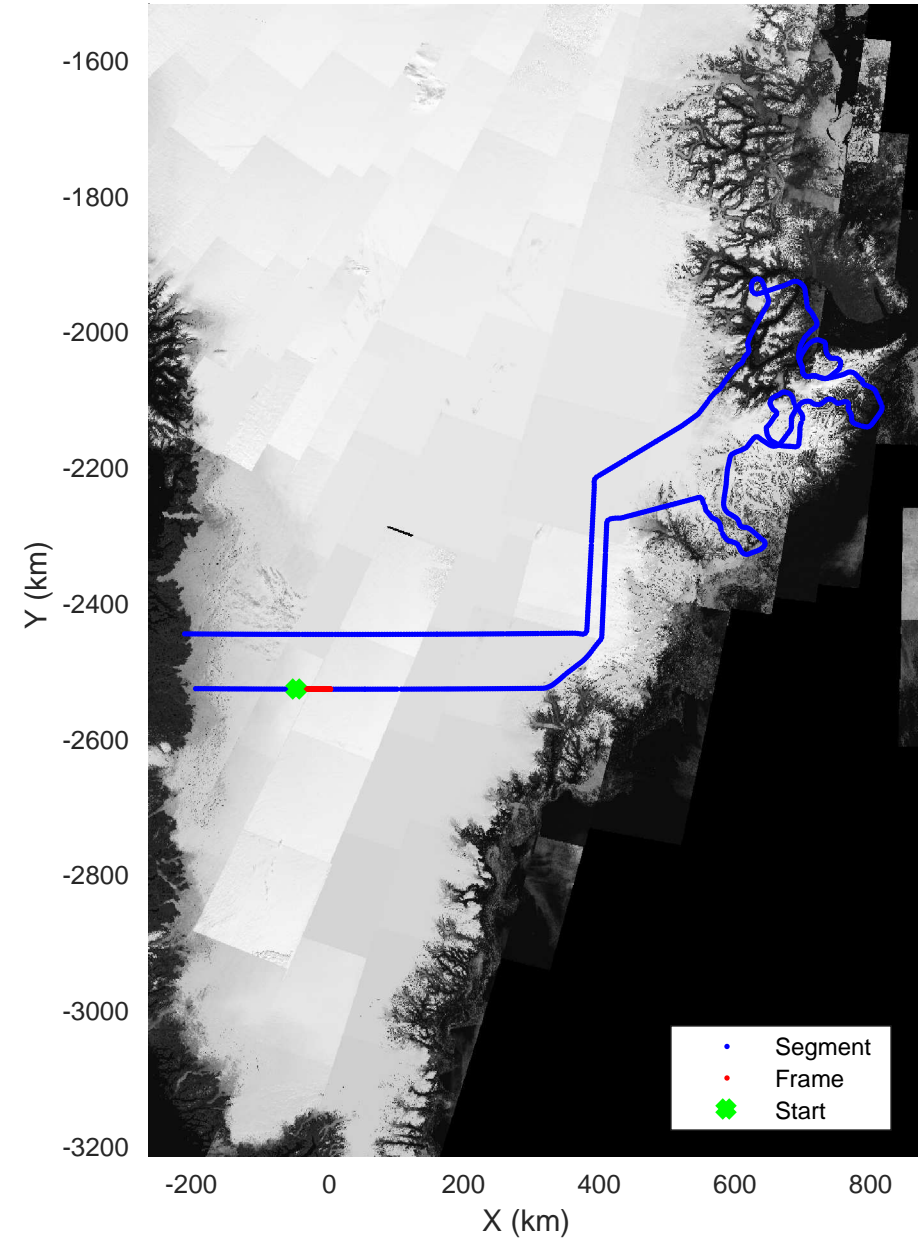

Geikie 02
20180421_01_004
Polar Stereograph 70N/-45E