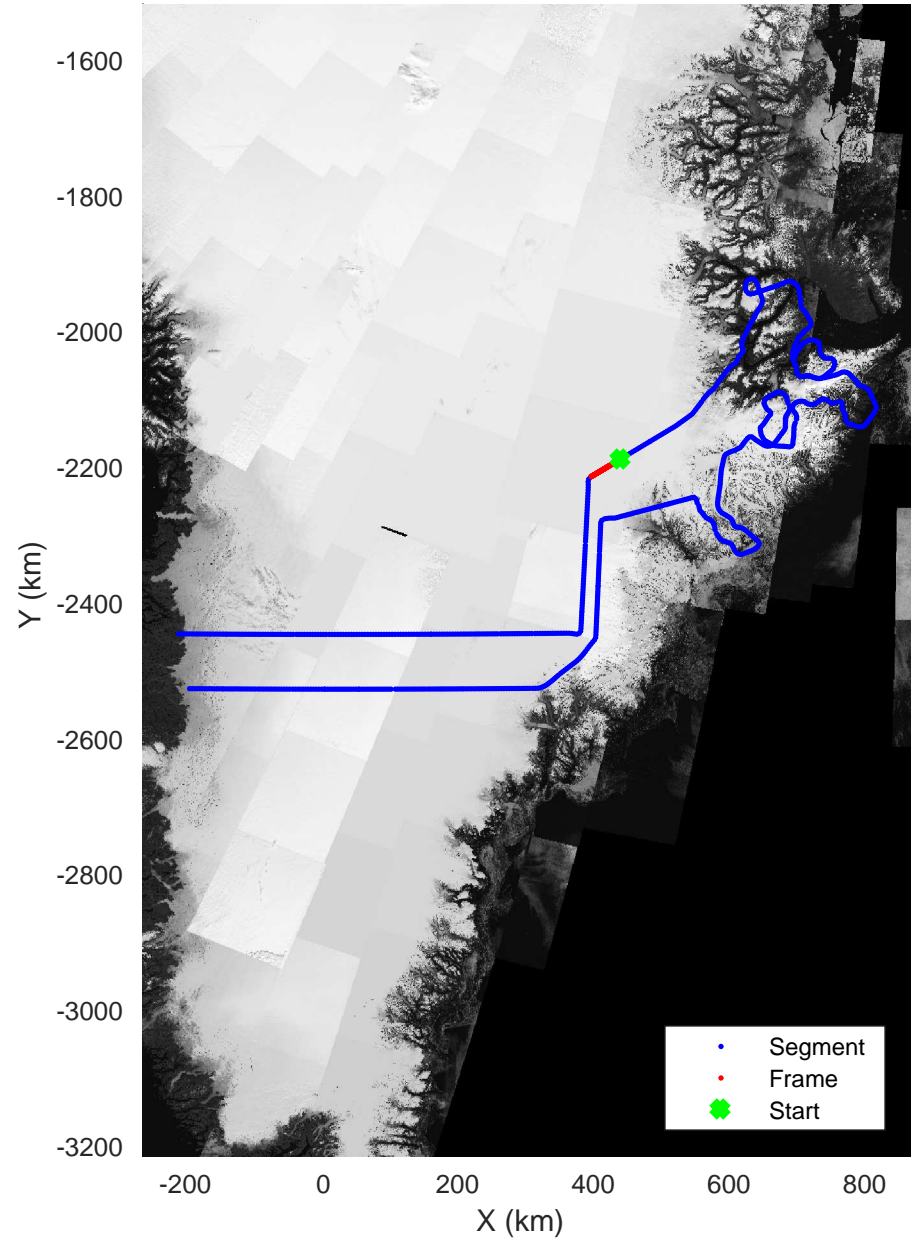

rds 2018_Greenland_P3: "Geikie 02" 20180421_01_055: 16:33:09.5 to 16:38:29.3 GPS

rds 2018_Greenland_P3: "Geikie 02" 20180421_01_055: 16:33:09.5 to 16:38:29.3 GPS

Geikie 02
20180421_01_056
Polar Stereograph 70N/-45E