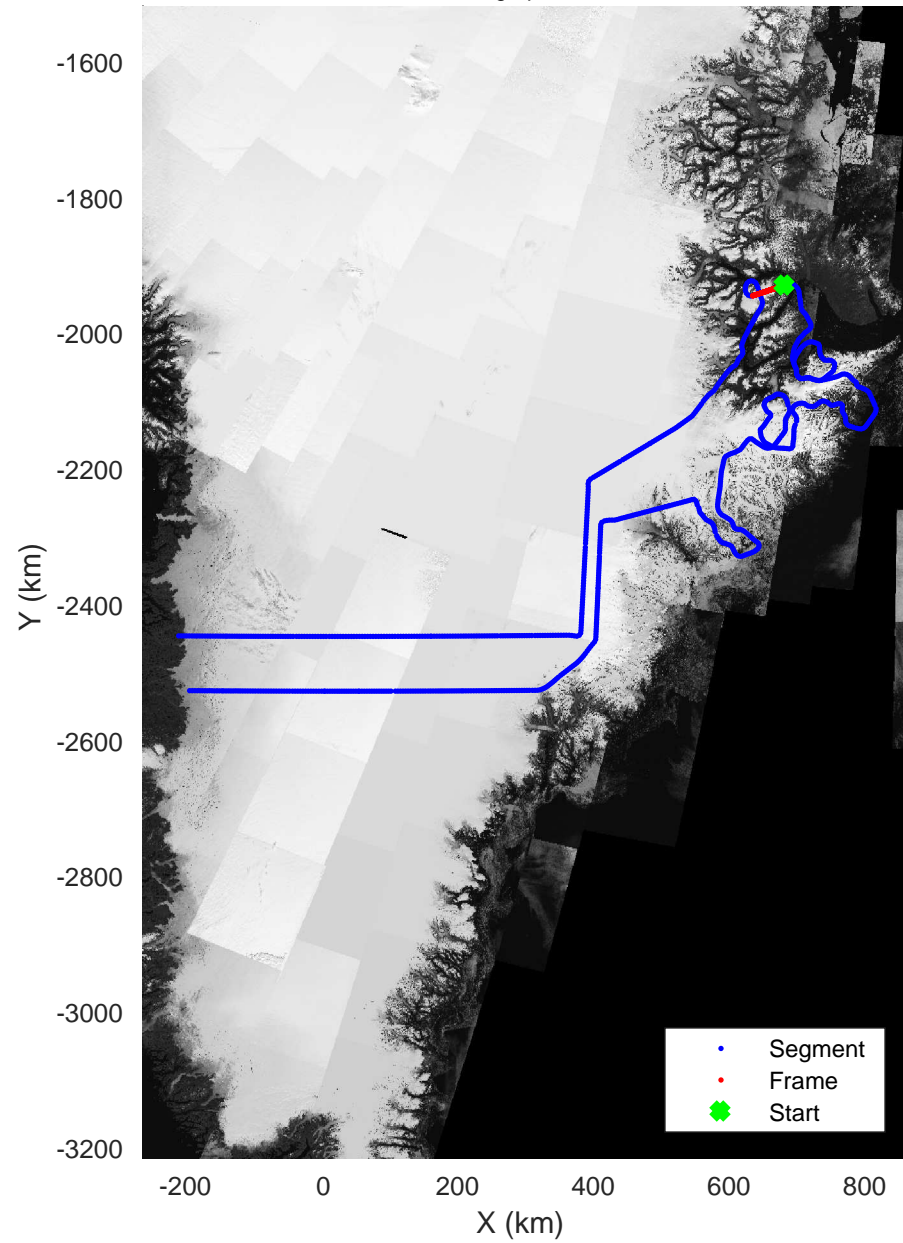

rds 2018_Greenland_P3: "Geikie 02" 20180421_01_046: 15:39:14.1 to 15:45:45.1 GPS

rds 2018_Greenland_P3: "Geikie 02" 20180421_01_046: 15:39:14.1 to 15:45:45.1 GPS

Geikie 02
20180421_01_047
Polar Stereograph 70N/-45E