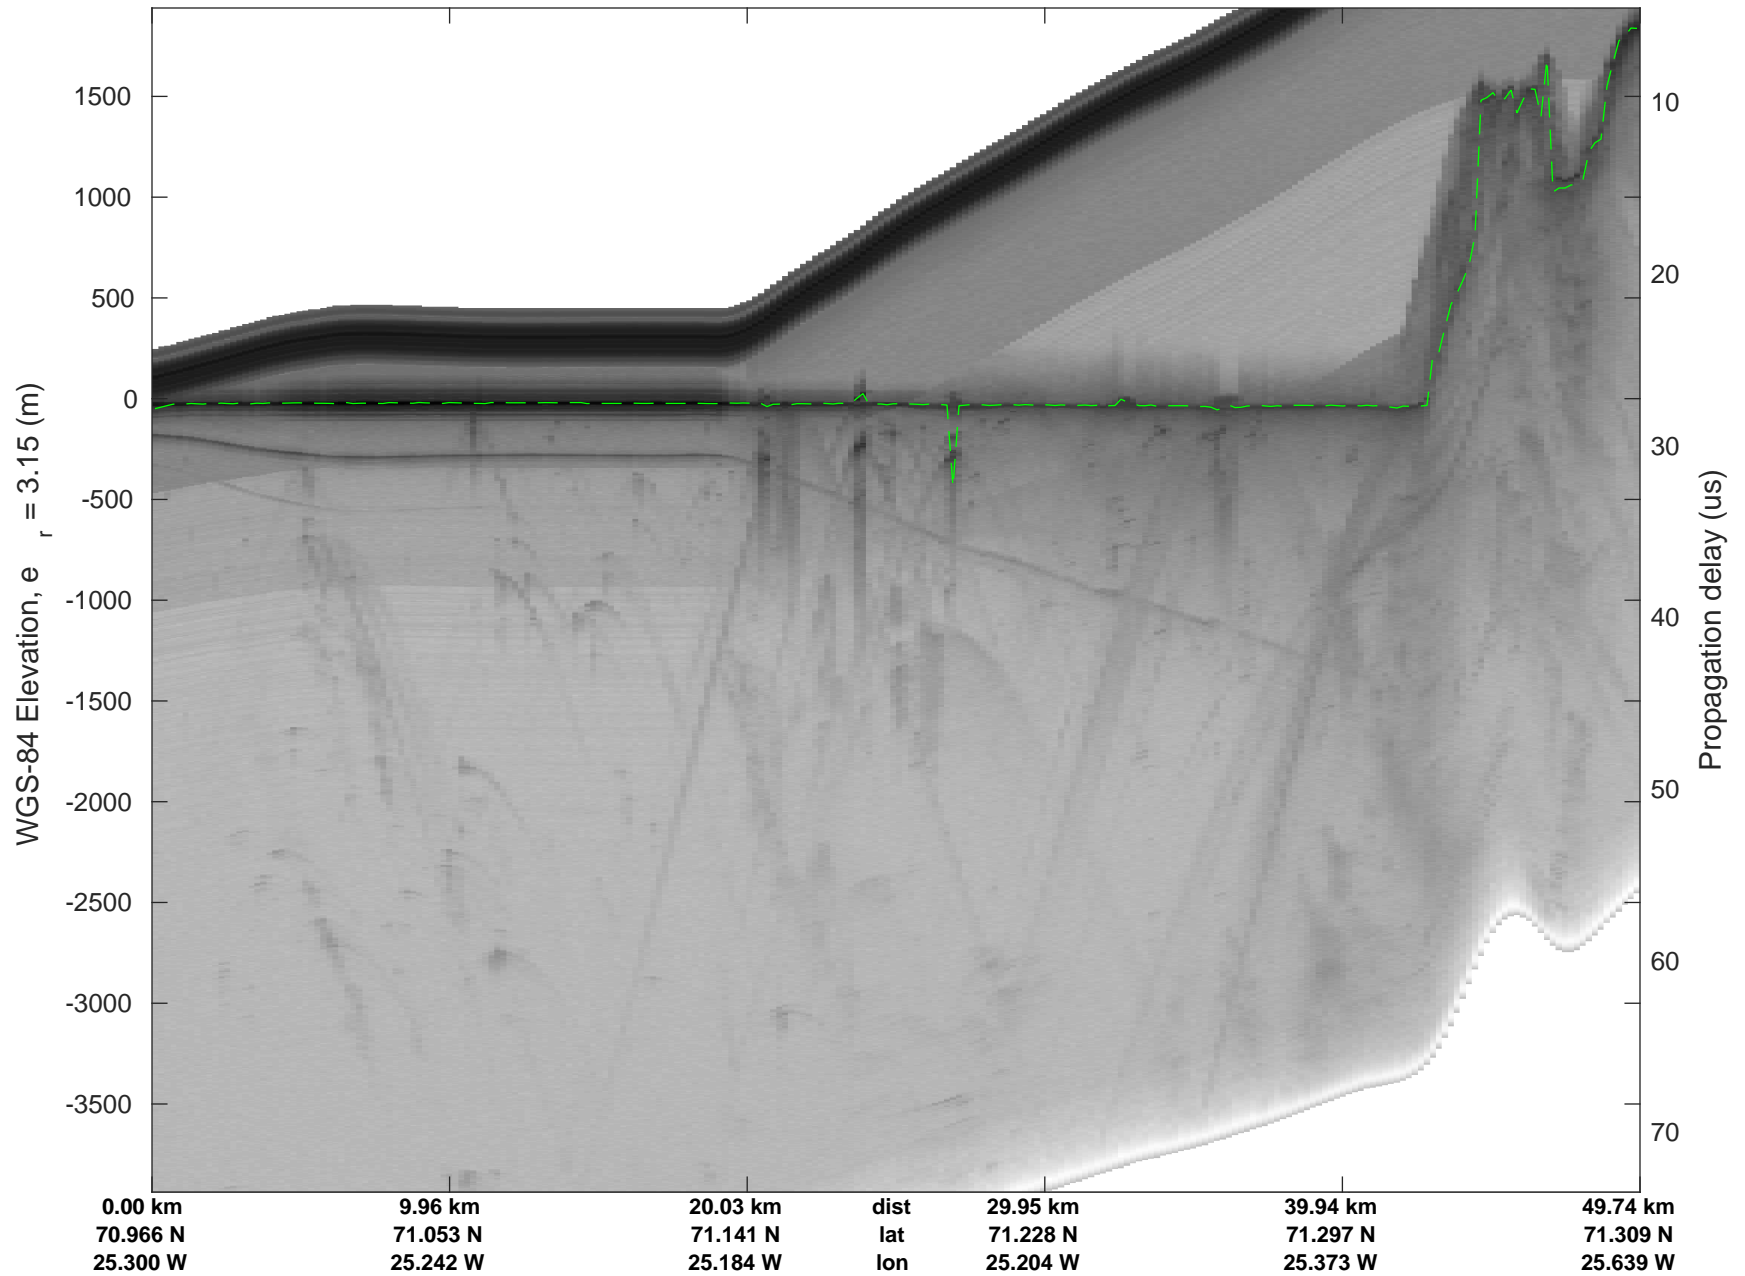

rds 2018_Greenland_P3: "Geikie 02" 20180421_01_046: 15:39:14.1 to 15:45:45.1 GPS