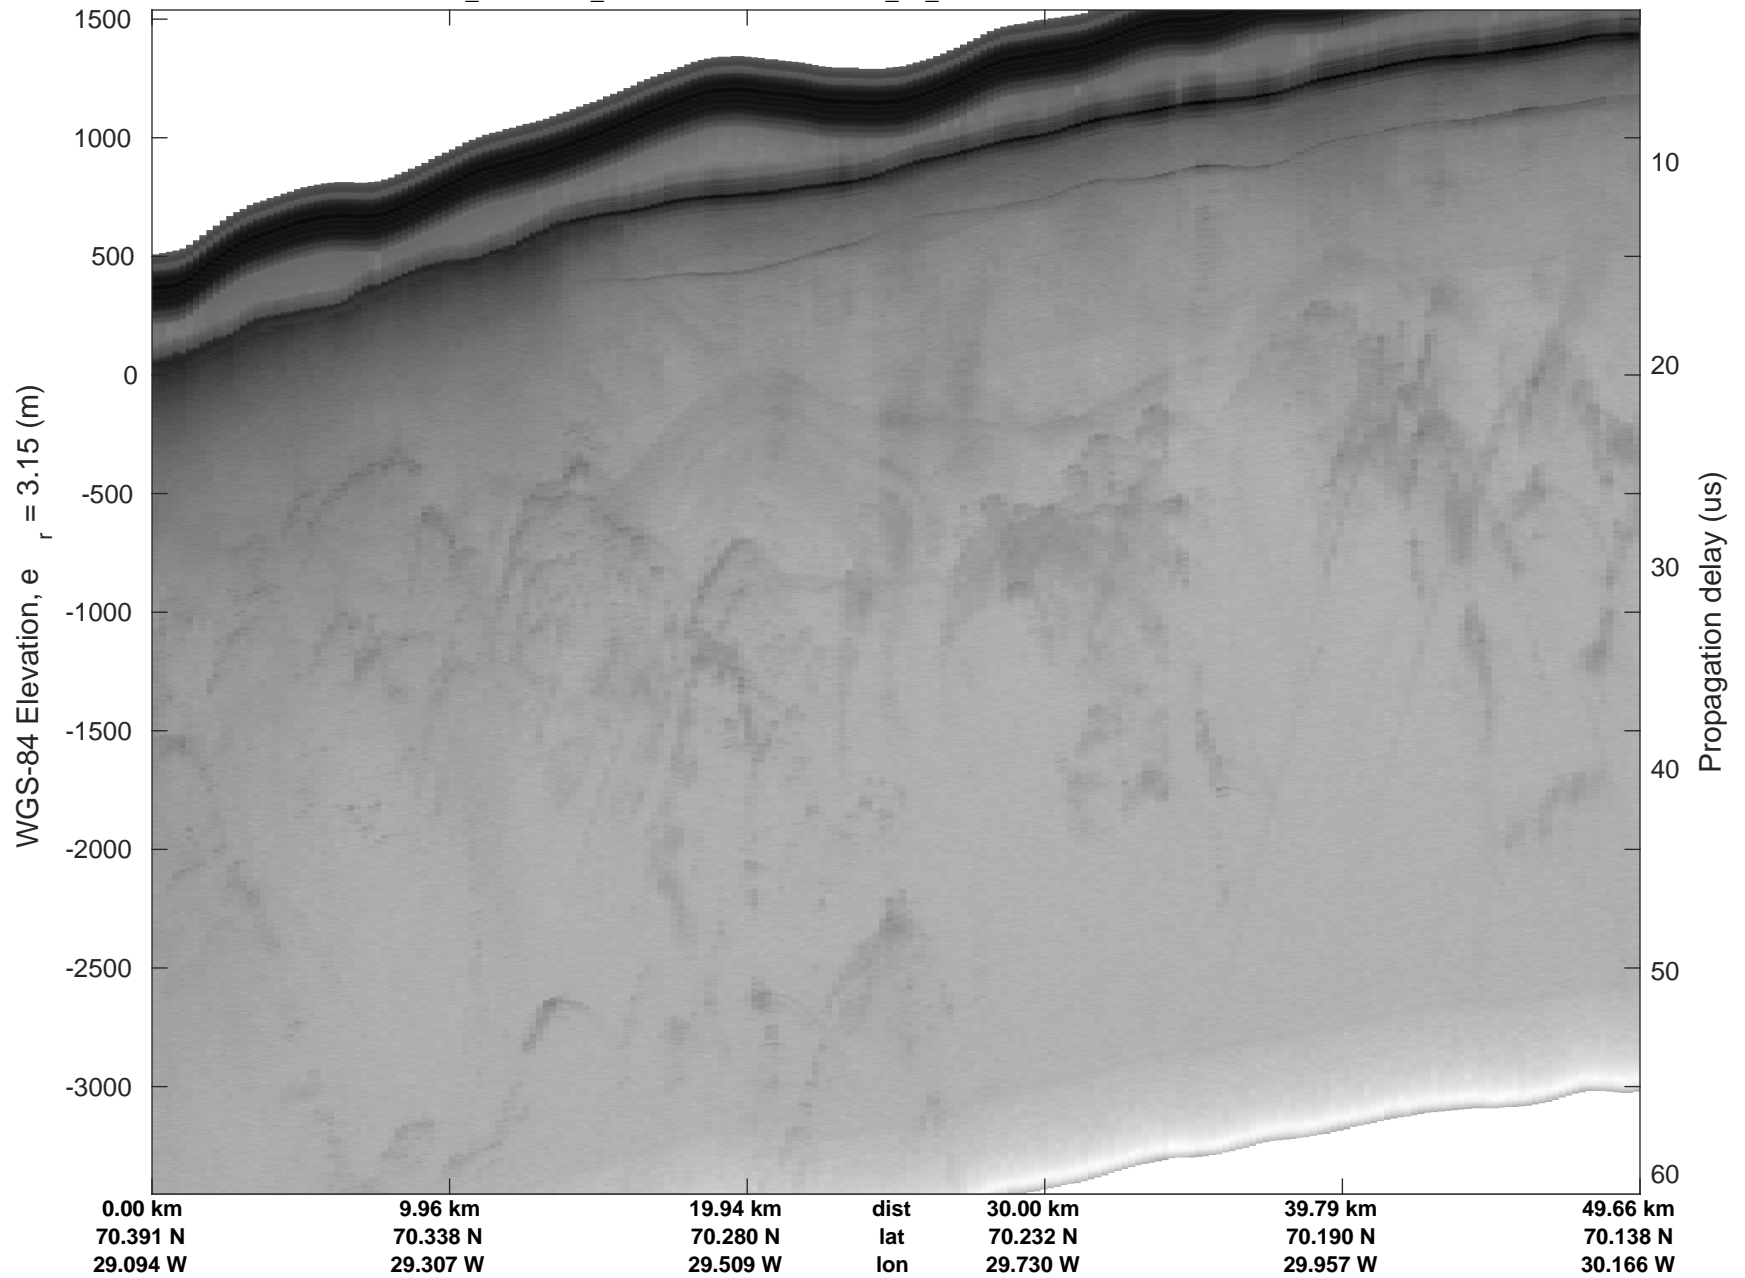

rds 2018_Greenland_P3: "Geikie 02" 20180421_01_052: 16:15:45.5 to 16:21:33.8 GPS