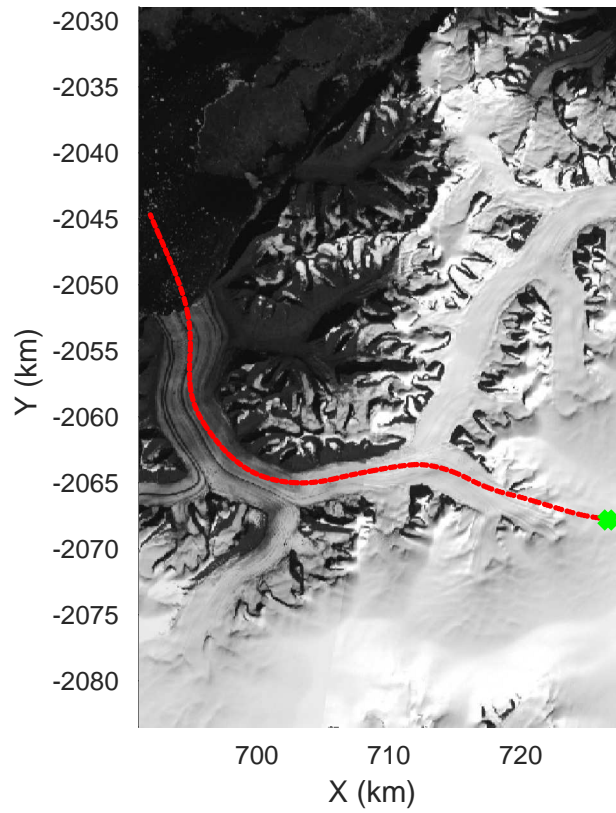

rds 2018_Greenland_P3: "Geikie 02" 20180421_01_041: 15:05:25.4 to 15:12:12.2 GPS

rds 2018_Greenland_P3: "Geikie 02" 20180421_01_042: 15:12:15.2 to 15:18:20.9 GPS

rds 2018_Greenland_P3: "Geikie 02" 20180421_01_042: 15:12:15.2 to 15:18:20.9 GPS