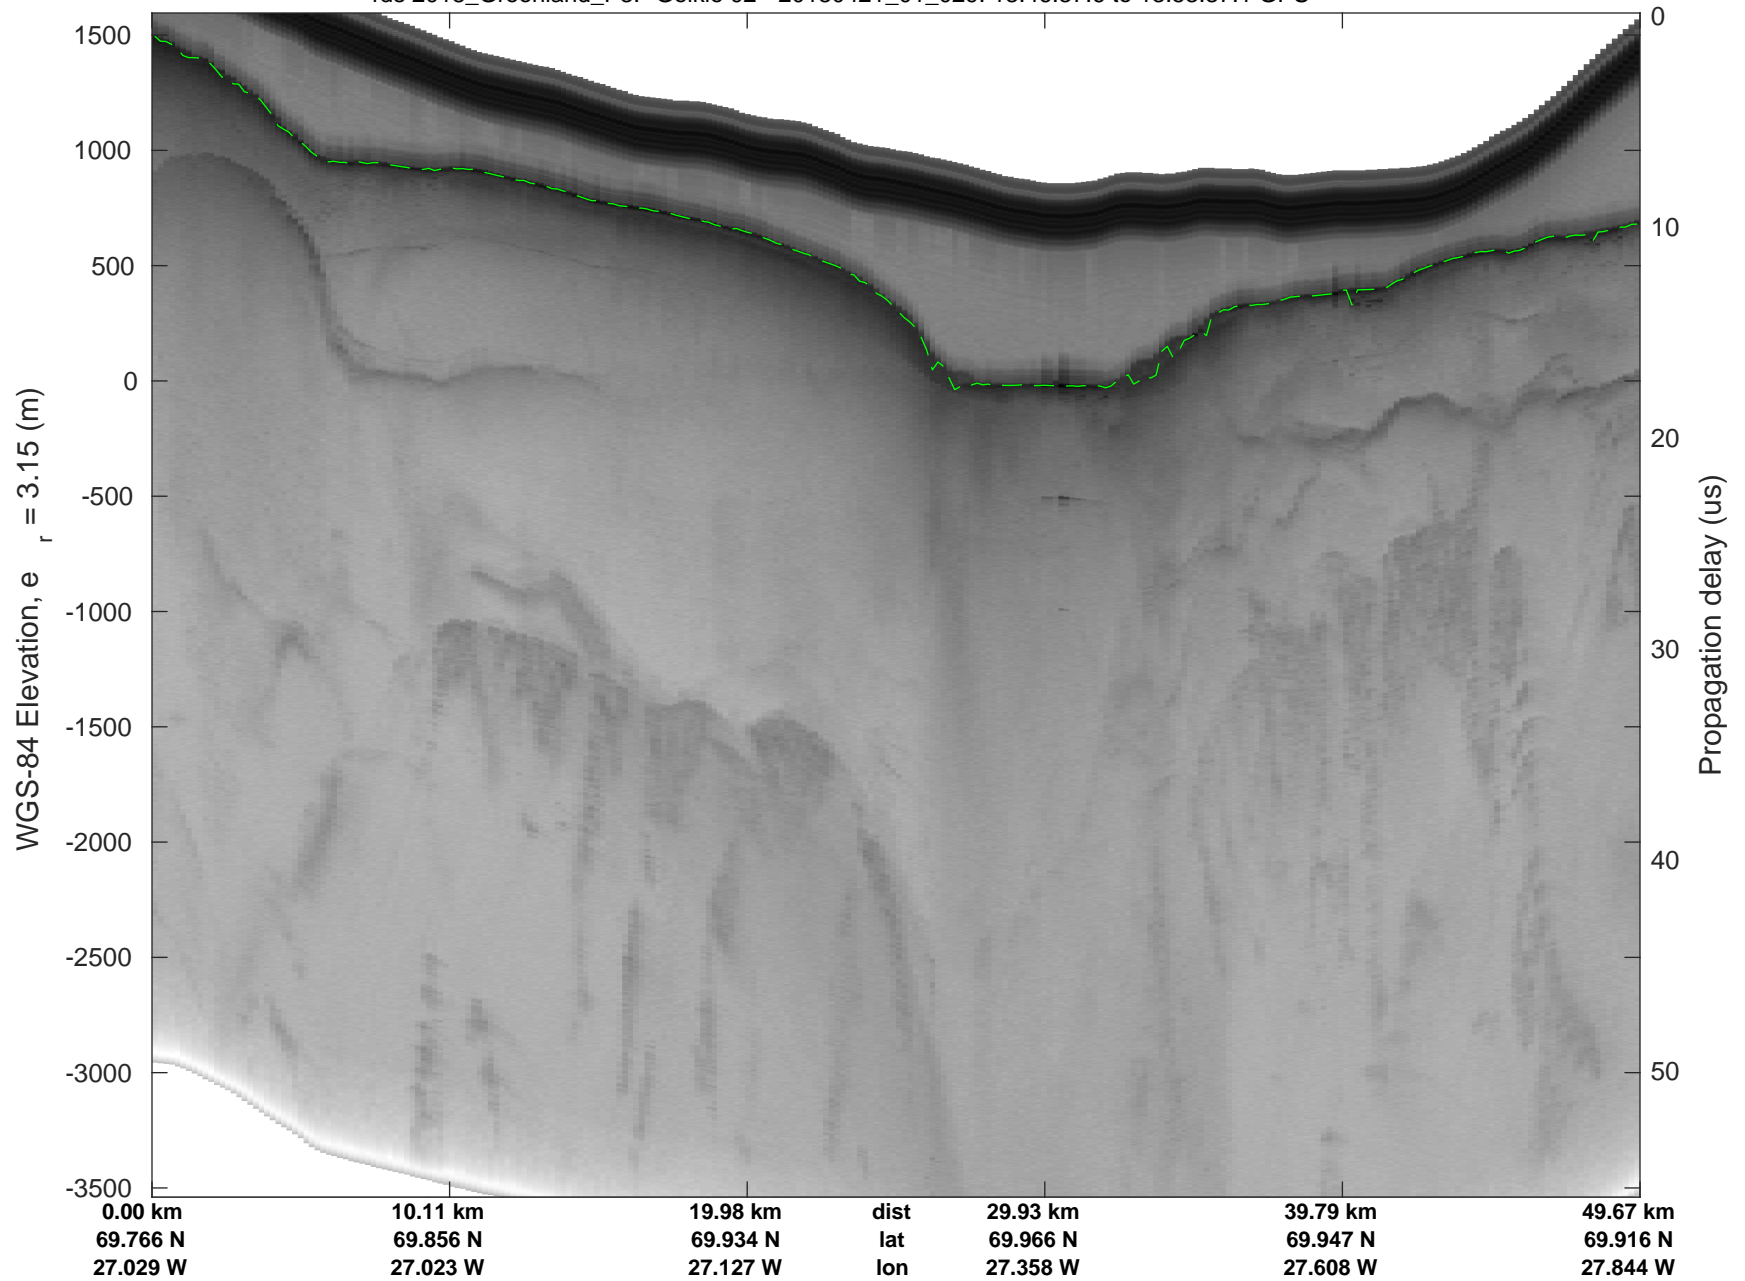

rds 2018_Greenland_P3: "Geikie 02" 20180421_01_028: 13:39:57.3 to 13:46:34.7 GPS

rds 2018_Greenland_P3: "Geikie 02" 20180421_01_028: 13:39:57.3 to 13:46:34.7 GPS

rds 2018_Greenland_P3: "Geikie 02" 20180421_01_029: 13:46:37.6 to 13:53:37.1 GPS

rds 2018_Greenland_P3: "Geikie 02" 20180421_01_029: 13:46:37.6 to 13:53:37.1 GPS

Geikie 02
20180421_01_030
Polar Stereograph 70N/-45E

rds 2018_Greenland_P3: "Geikie 02" 20180421_01_030: 13:53:40.2 to 14:00:22.3 GPS