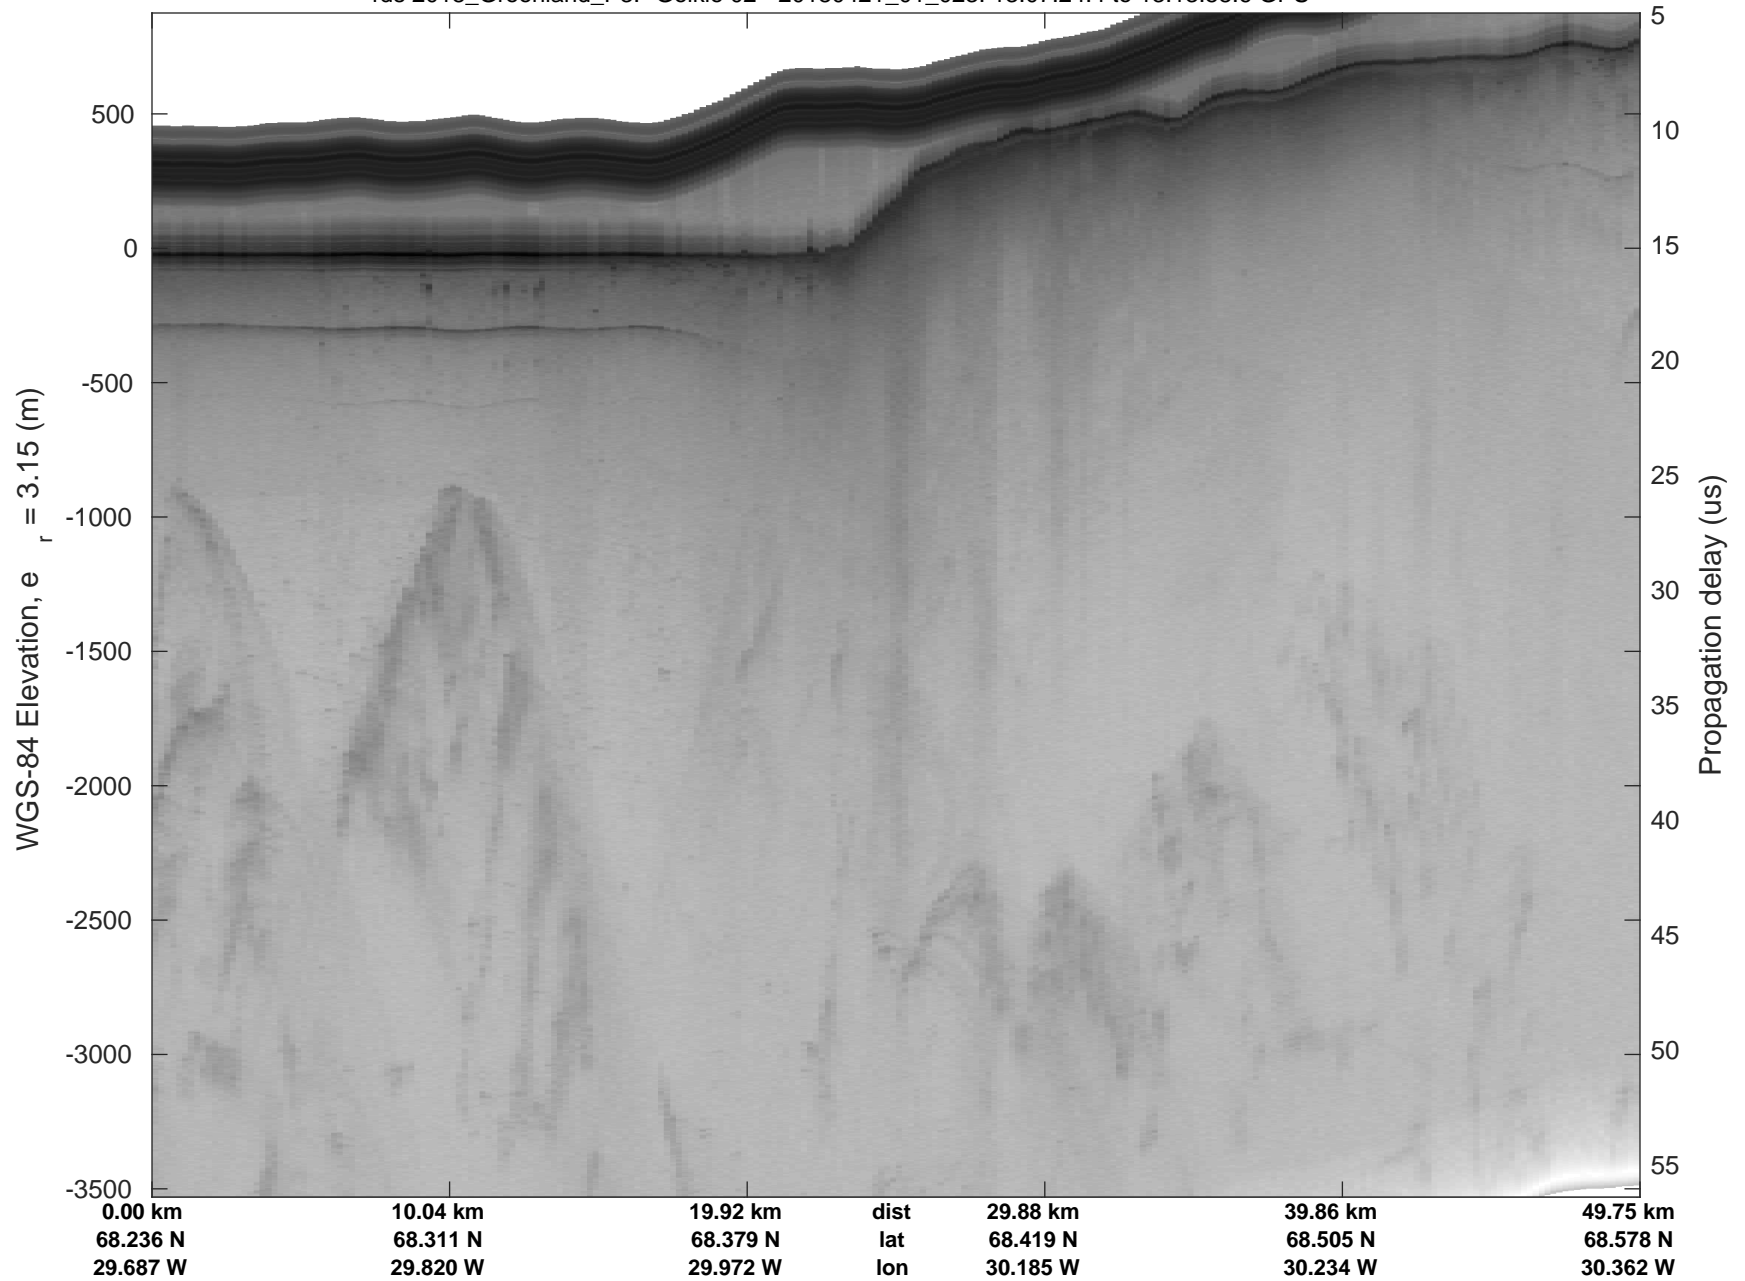

rds 2018_Greenland_P3: "Geikie 02" 20180421_01_022: 13:00:47.2 to 13:07:21.4 GPS

rds 2018_Greenland_P3: "Geikie 02" 20180421_01_022: 13:00:47.2 to 13:07:21.4 GPS

rds 2018_Greenland_P3: "Geikie 02" 20180421_01_023: 13:07:24.4 to 13:13:58.6 GPS