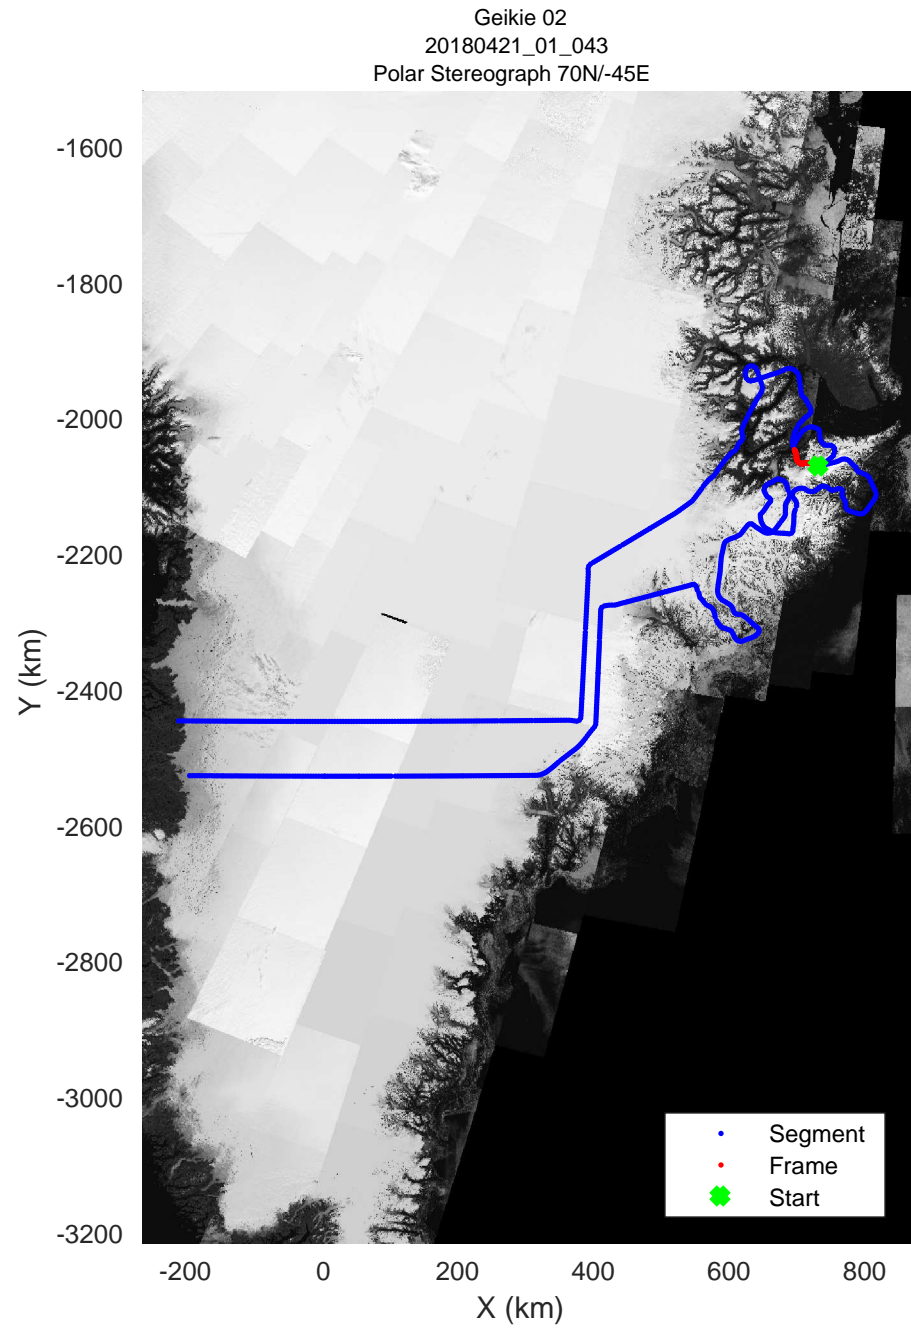

rds 2018_Greenland_P3: "Geikie 02" 20180421_01_041: 15:05:25.4 to 15:12:12.2 GPS

rds 2018_Greenland_P3: "Geikie 02" 20180421_01_042: 15:12:15.2 to 15:18:20.9 GPS

rds 2018_Greenland_P3: "Geikie 02" 20180421_01_042: 15:12:15.2 to 15:18:20.9 GPS