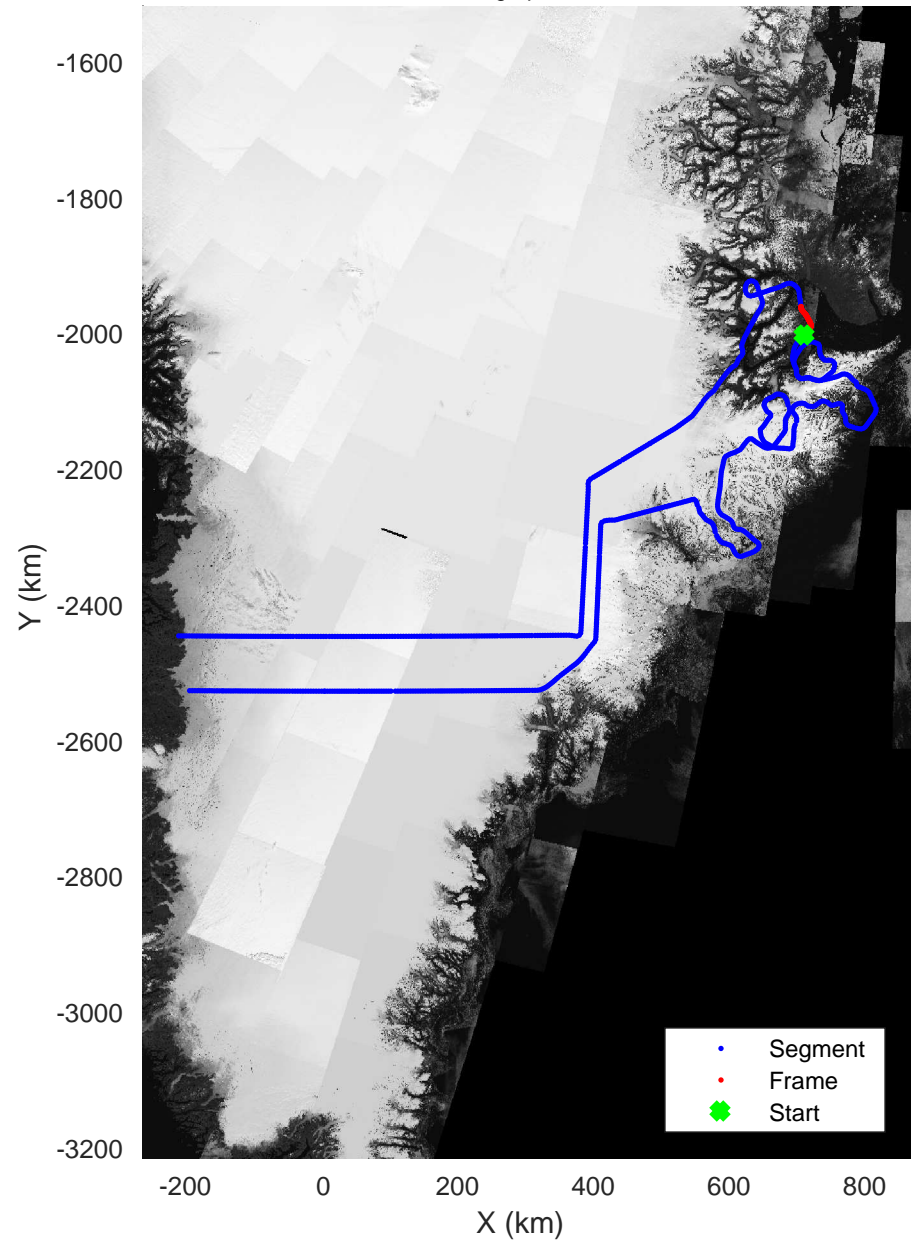

rds 2018_Greenland_P3: "Geikie 02" 20180421_01_044: 15:25:17.5 to 15:32:07.6 GPS

rds 2018_Greenland_P3: "Geikie 02" 20180421_01_044: 15:25:17.5 to 15:32:07.6 GPS

Geikie 02
20180421_01_045
Polar Stereograph 70N/-45E