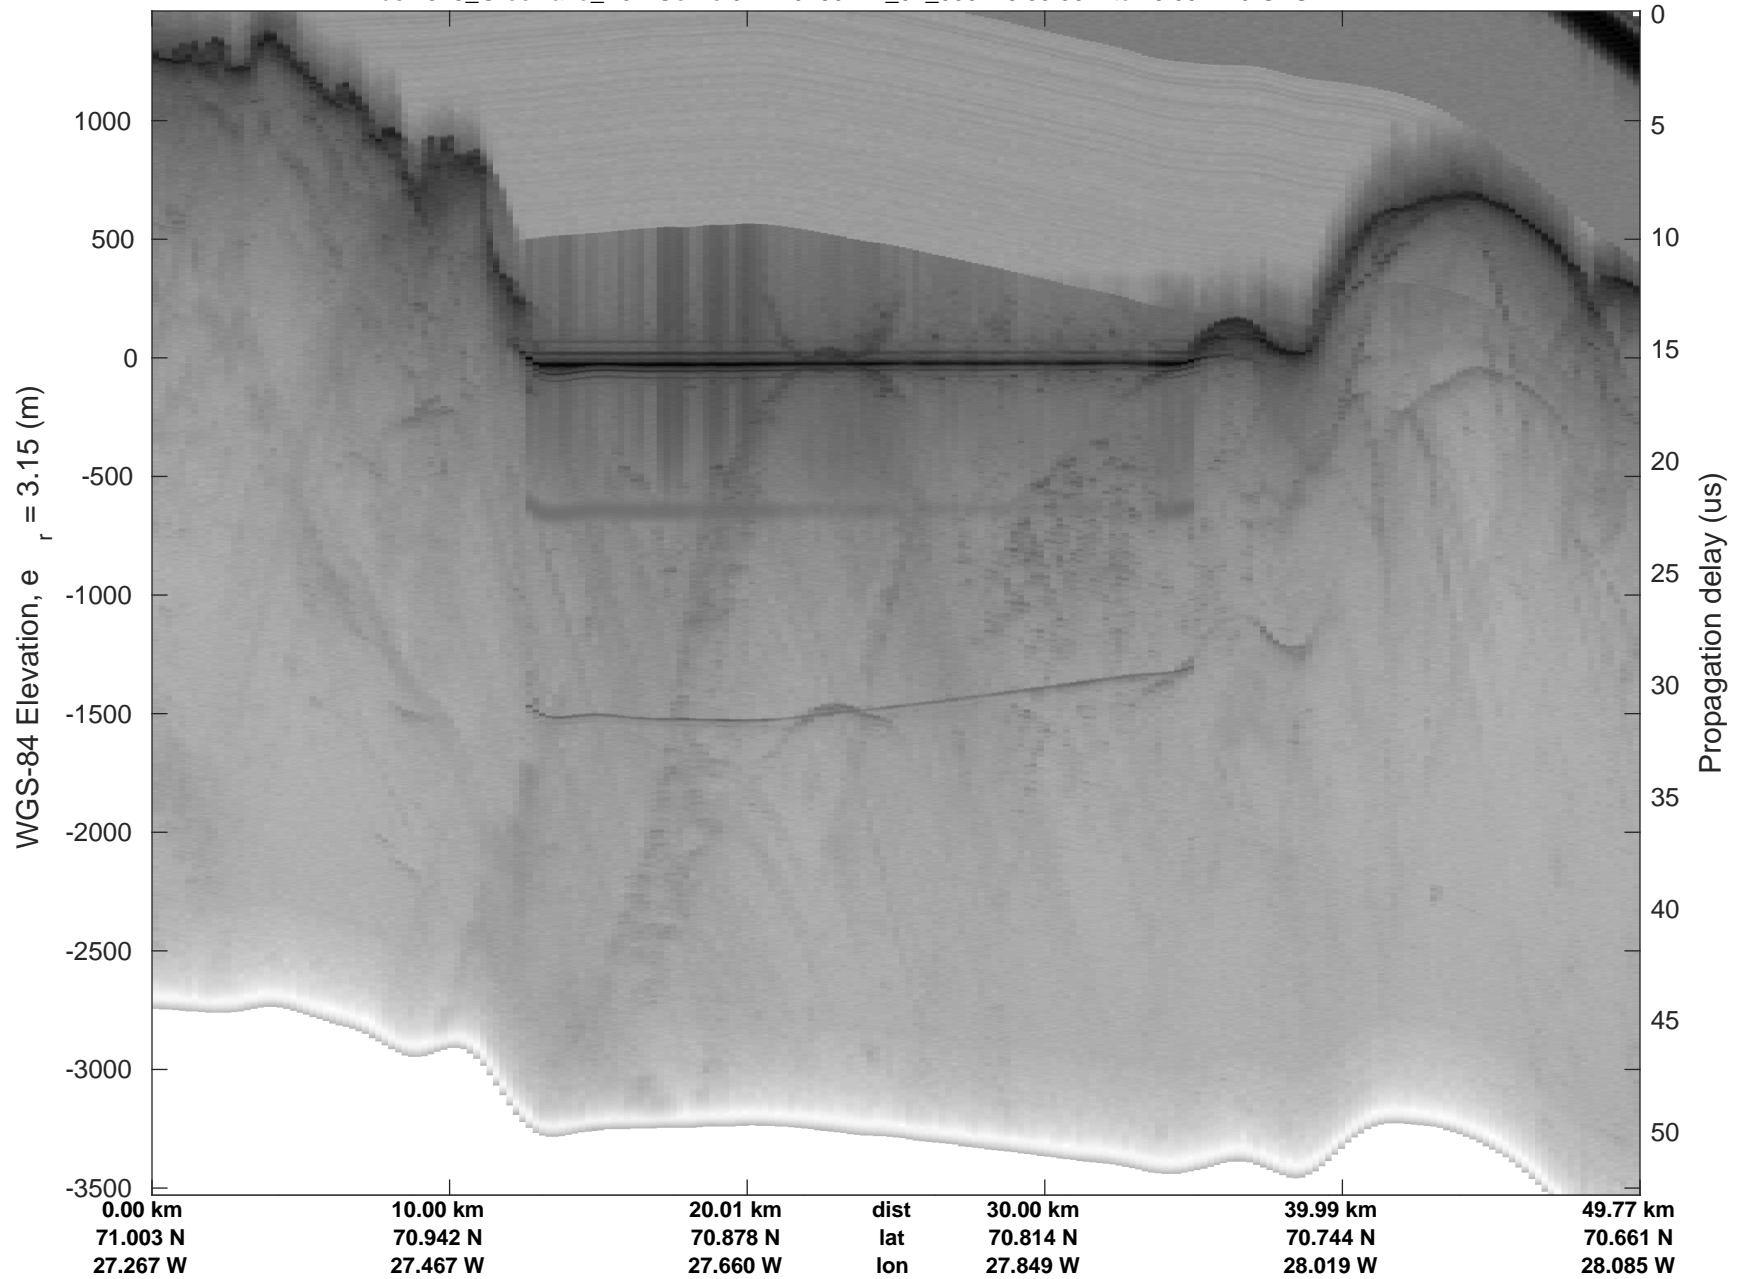

rds 2018_Greenland_P3: "Geikie 02" 20180421_01_049: 15:57:33.9 to 16:03:28.5 GPS

Geikie 02
20180421_01_050
Polar Stereograph 70N/-45E

rds 2018_Greenland_P3: "Geikie 02" 20180421_01_050: 16:03:30.1 to 16:09:27.9 GPS