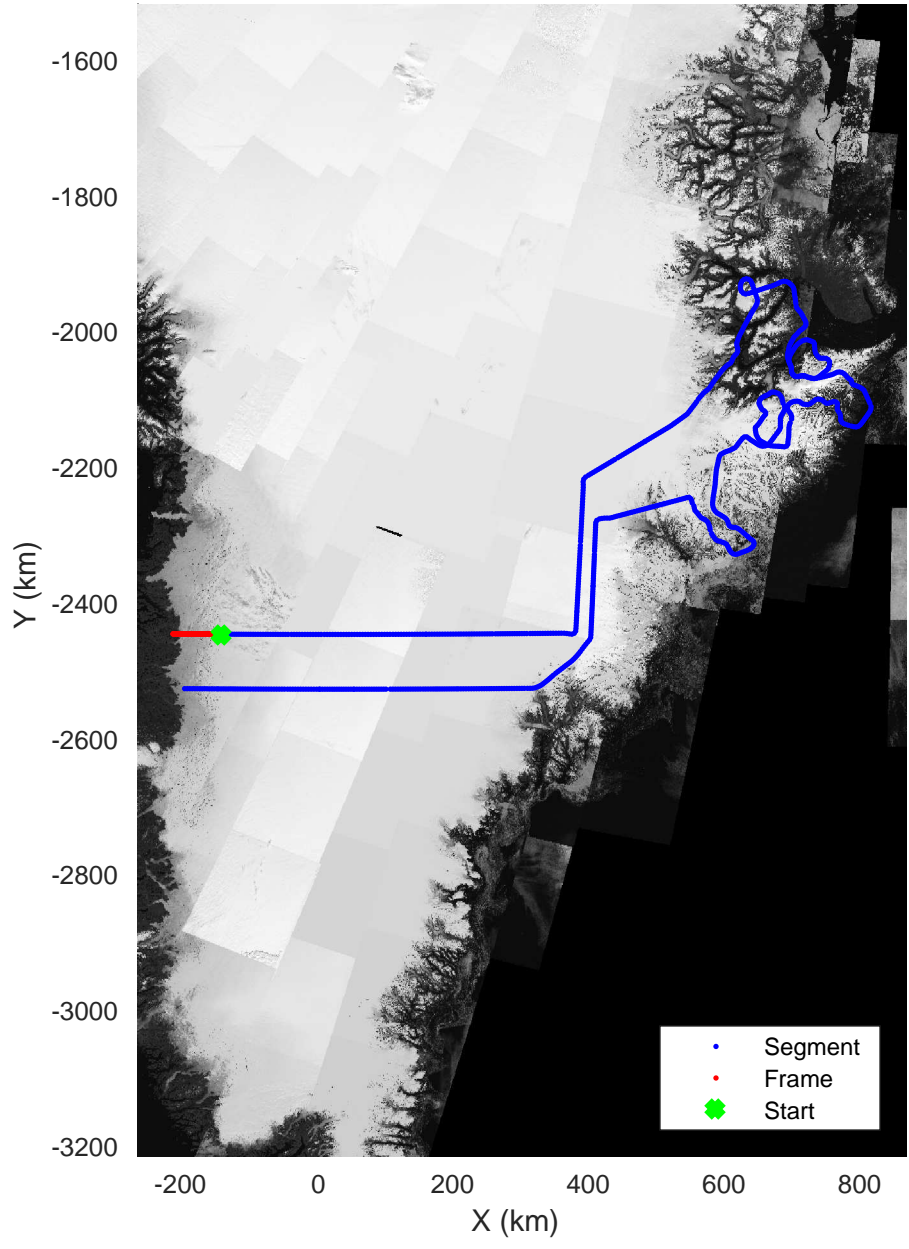

rds 2018_Greenland_P3: "Geikie 02" 20180421_01_071: 18:04:25.9 to 18:10:49.0 GPS

rds 2018_Greenland_P3: "Geikie 02" 20180421_01_071: 18:04:25.9 to 18:10:49.0 GPS

Geikie 02
20180421_01_072
Polar Stereograph 70N/-45E