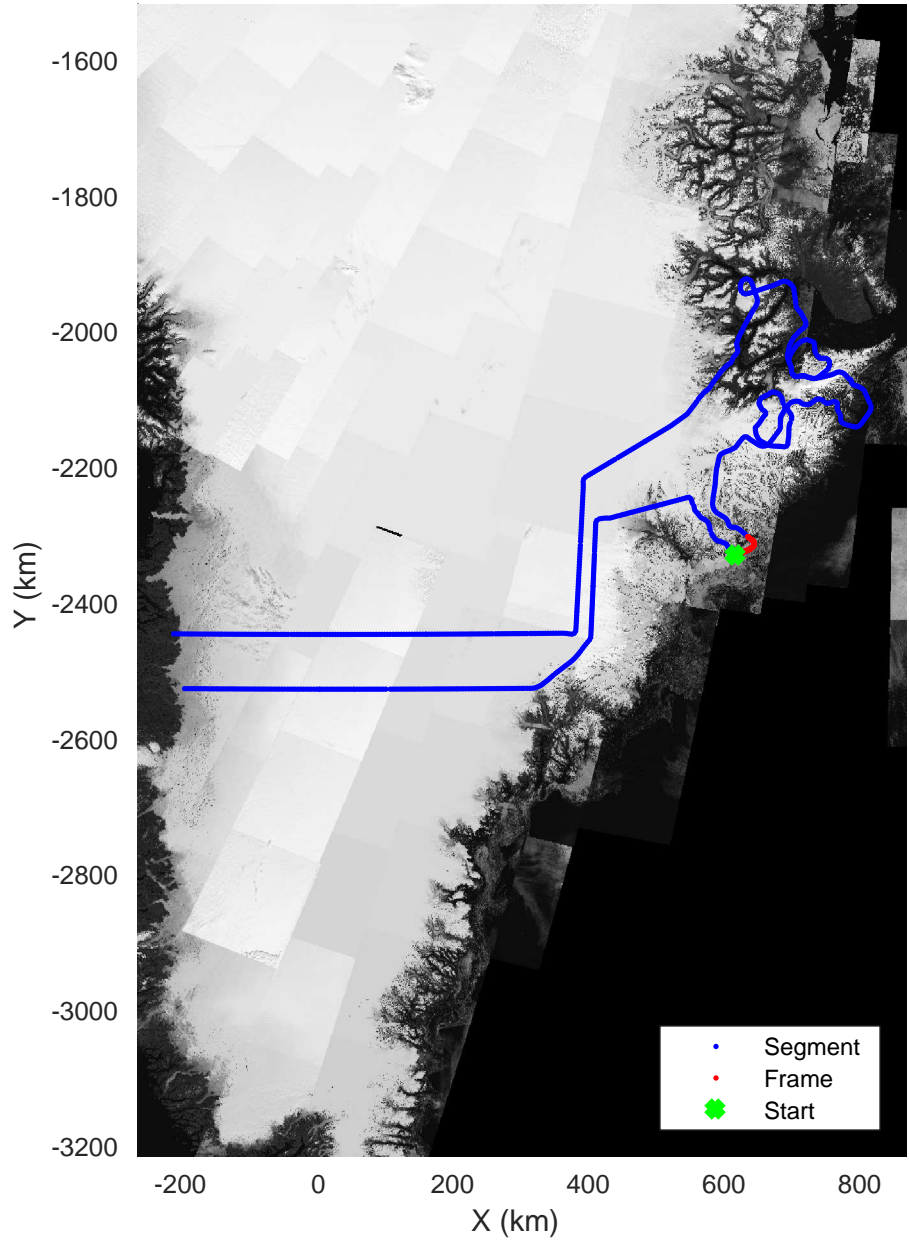

rds 2018_Greenland_P3: "Geikie 02" 20180421_01_021: 12:54:23.3 to 13:00:44.9 GPS

rds 2018_Greenland_P3: "Geikie 02" 20180421_01_021: 12:54:23.3 to 13:00:44.9 GPS

Geikie 02
20180421_01_022
Polar Stereograph 70N/-45E