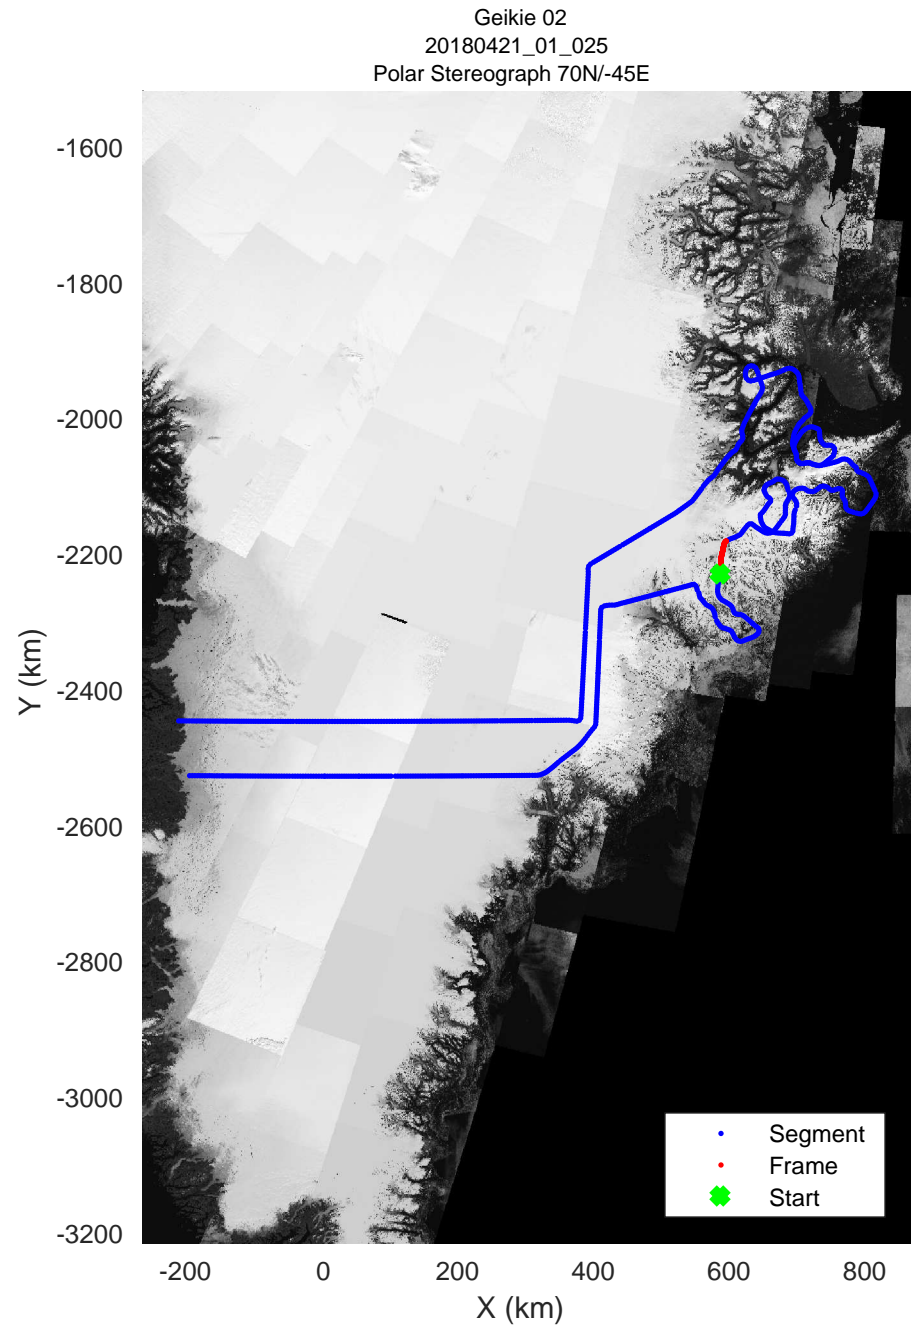

rds 2018_Greenland_P3: "Geikie 02" 20180421_01_023: 13:07:24.4 to 13:13:58.6 GPS

rds 2018_Greenland_P3: "Geikie 02" 20180421_01_024: 13:14:00.7 to 13:20:23.8 GPS

rds 2018_Greenland_P3: "Geikie 02" 20180421_01_024: 13:14:00.7 to 13:20:23.8 GPS