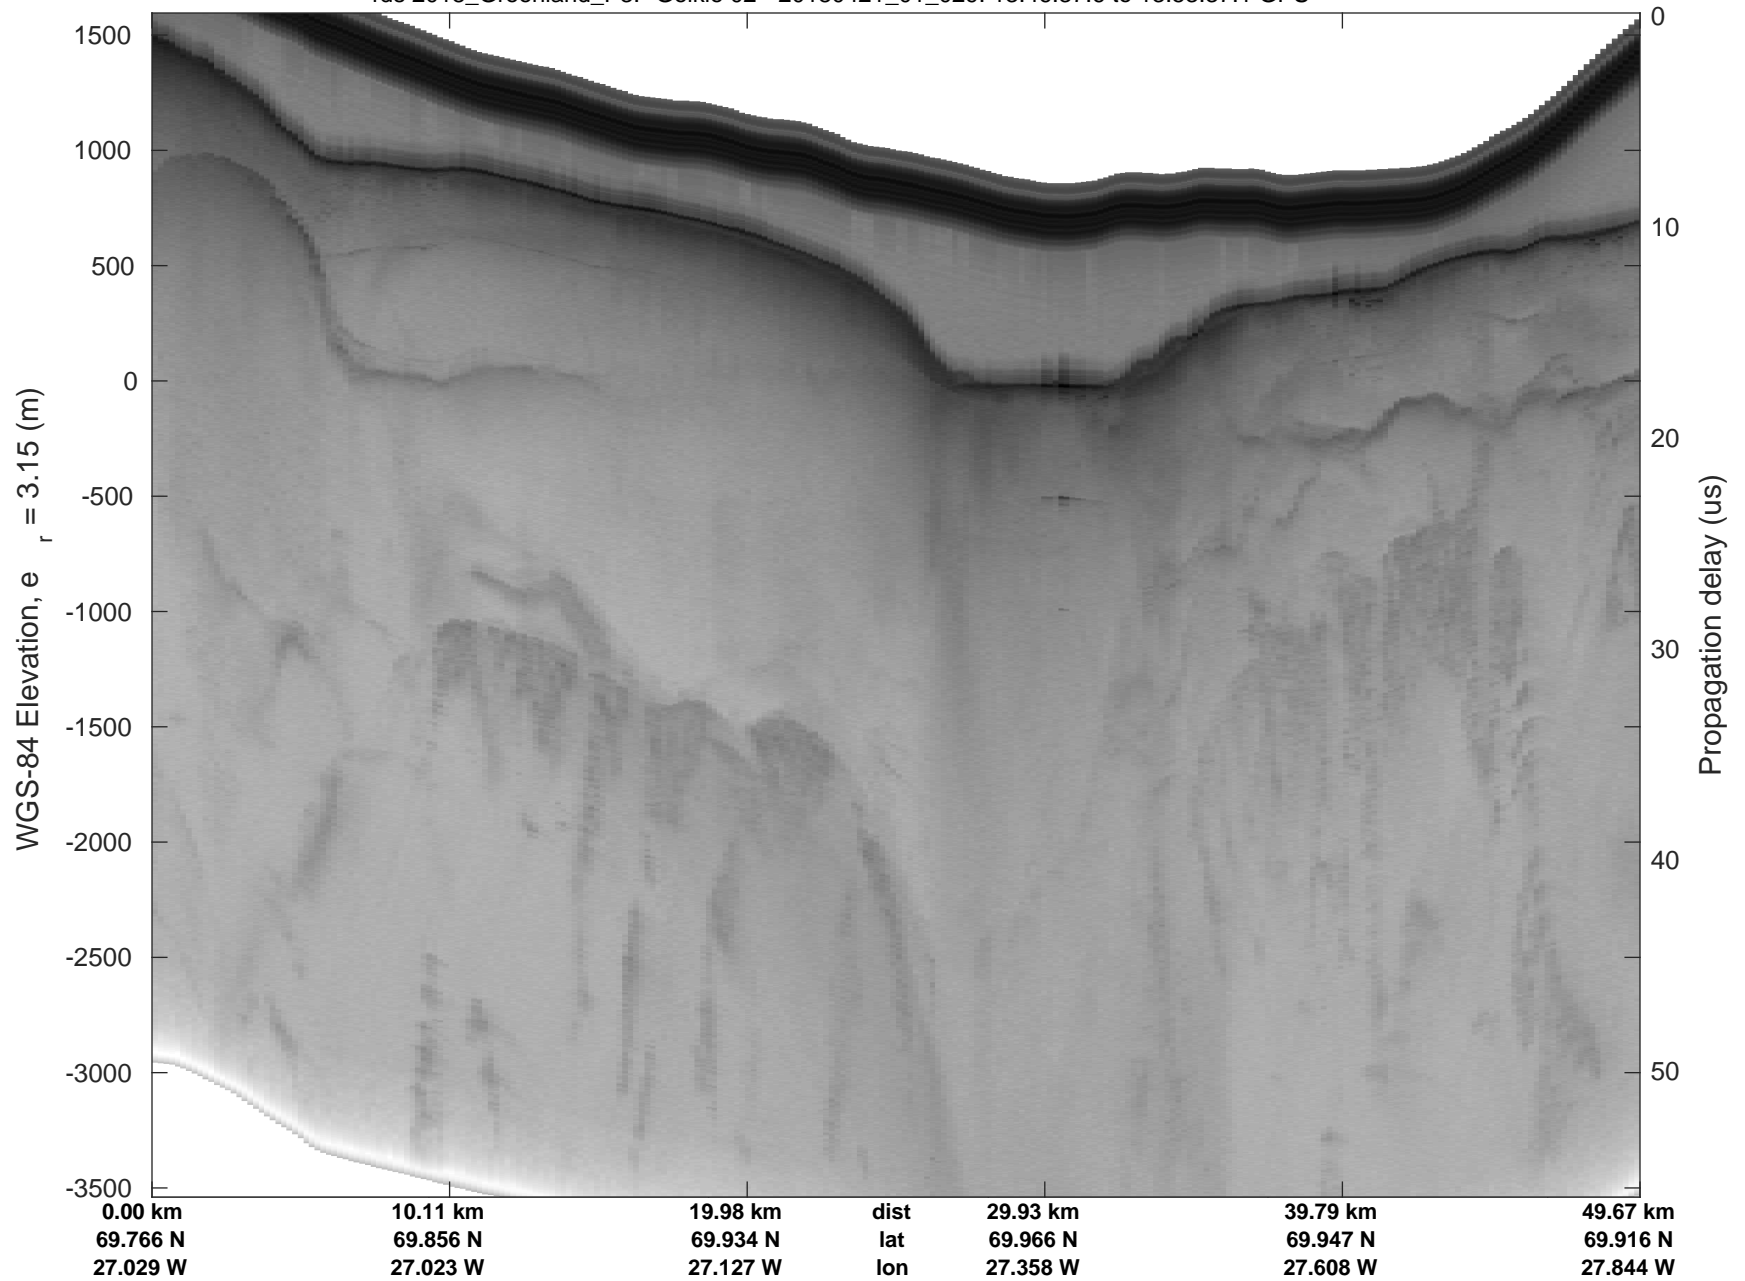

rds 2018_Greenland_P3: "Geikie 02" 20180421_01_029: 13:46:37.6 to 13:53:37.1 GPS

Geikie 02
20180421_01_030
Polar Stereograph 70N/-45E

rds 2018_Greenland_P3: "Geikie 02" 20180421_01_030: 13:53:40.2 to 14:00:22.3 GPS