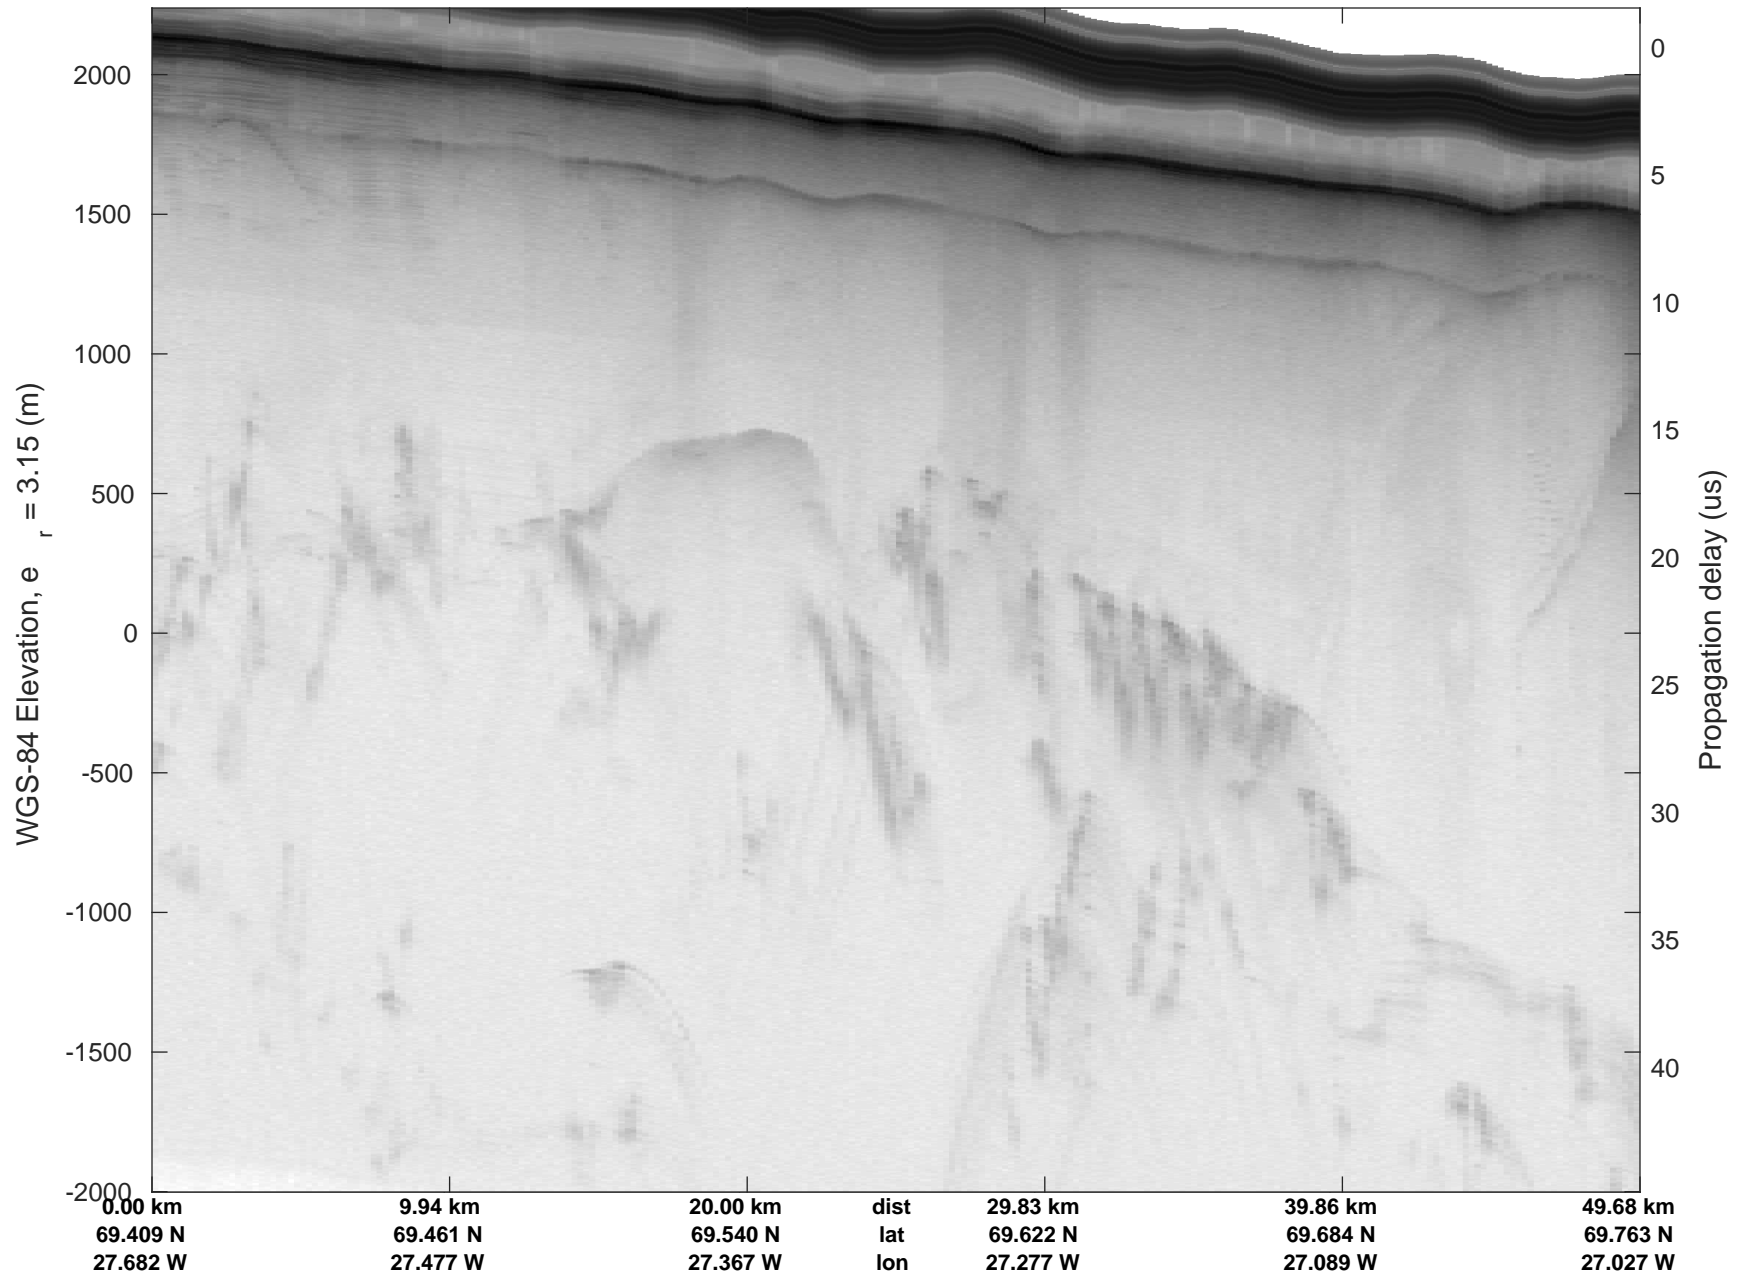

rds 2018_Greenland_P3: "Geikie 02" 20180421_01_028: 13:39:57.3 to 13:46:34.7 GPS