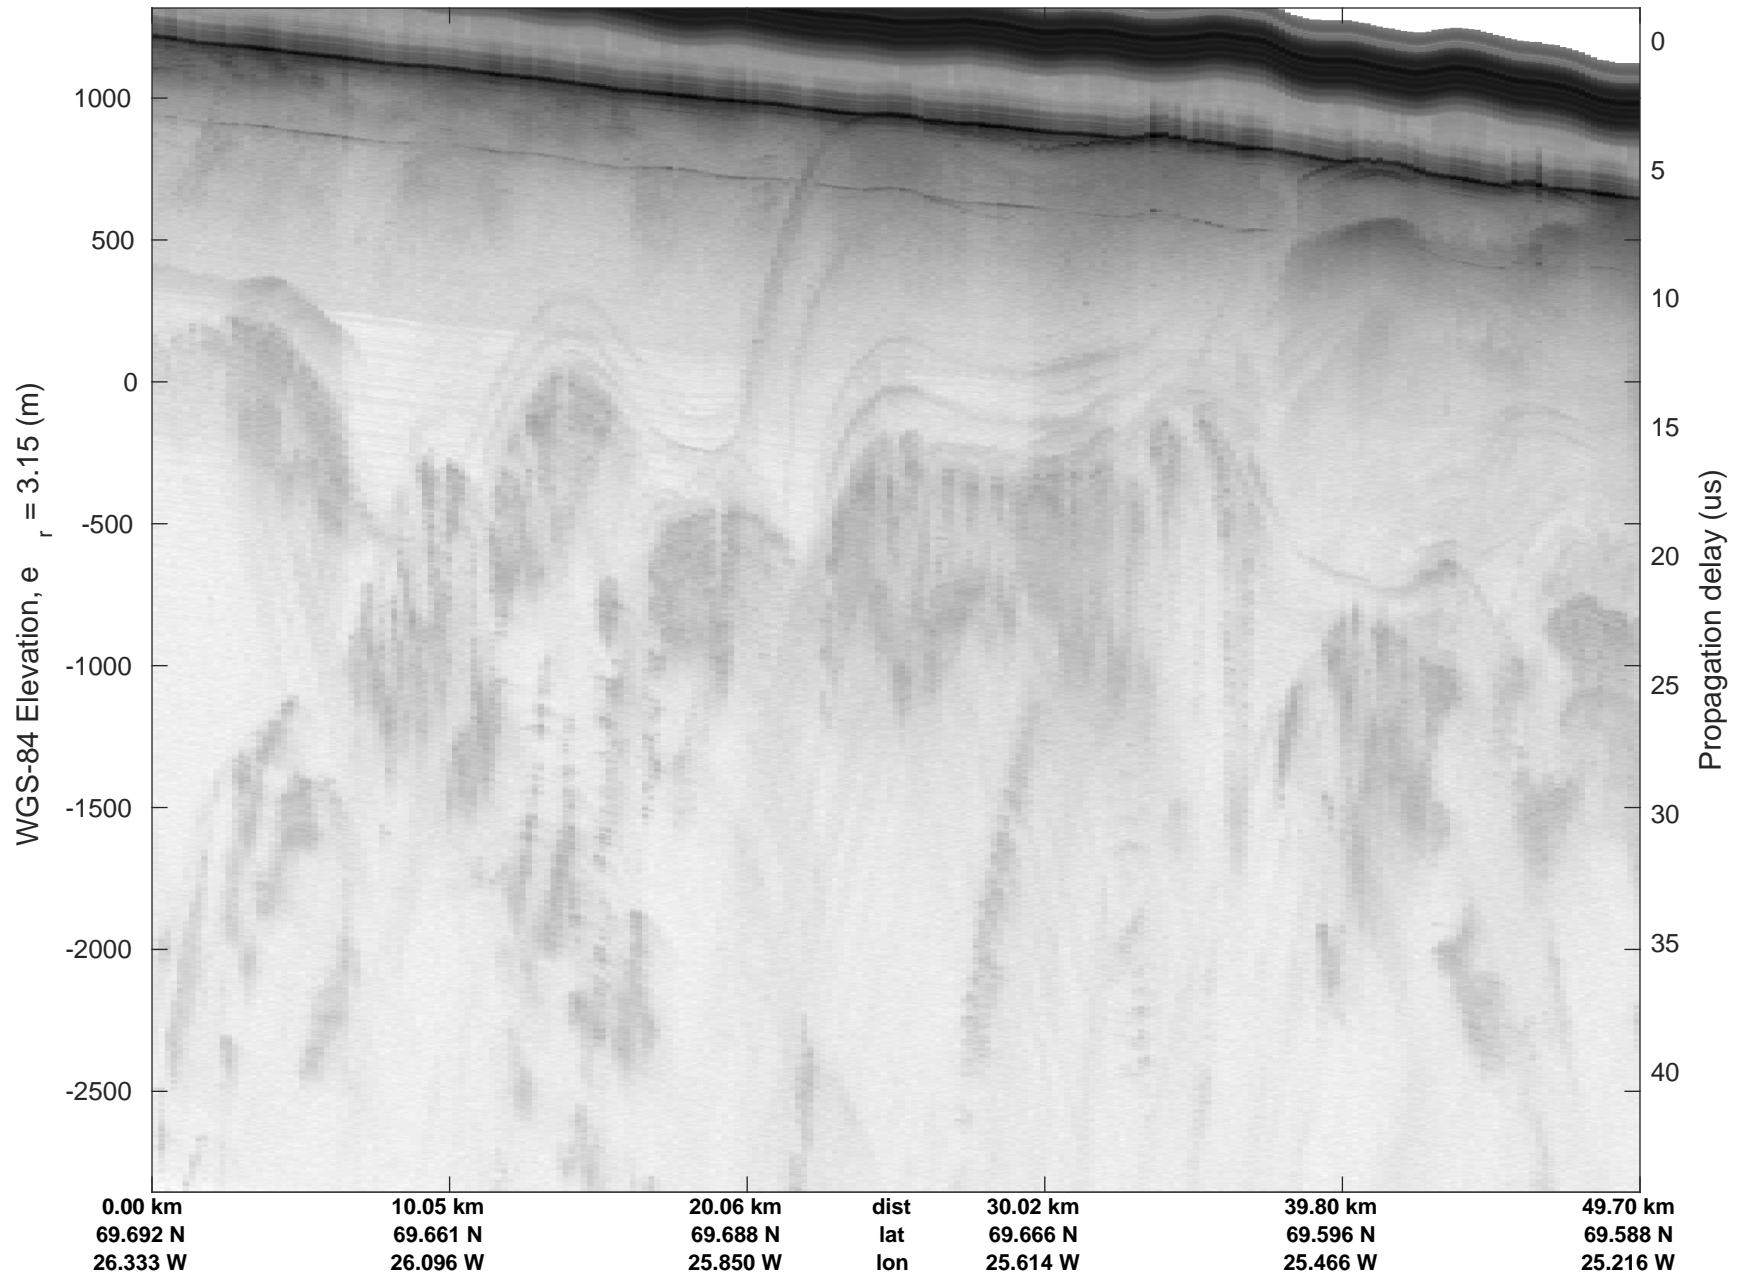

rds 2018_Greenland_P3: "Geikie 02" 20180421_01_033: 14:13:18.2 to 14:19:46.0 GPS

rds 2018_Greenland_P3: "Geikie 02" 20180421_01_033: 14:13:18.2 to 14:19:46.0 GPS

rds 2018_Greenland_P3: "Geikie 02" 20180421_01_034: 14:19:47.9 to 14:26:11.0 GPS