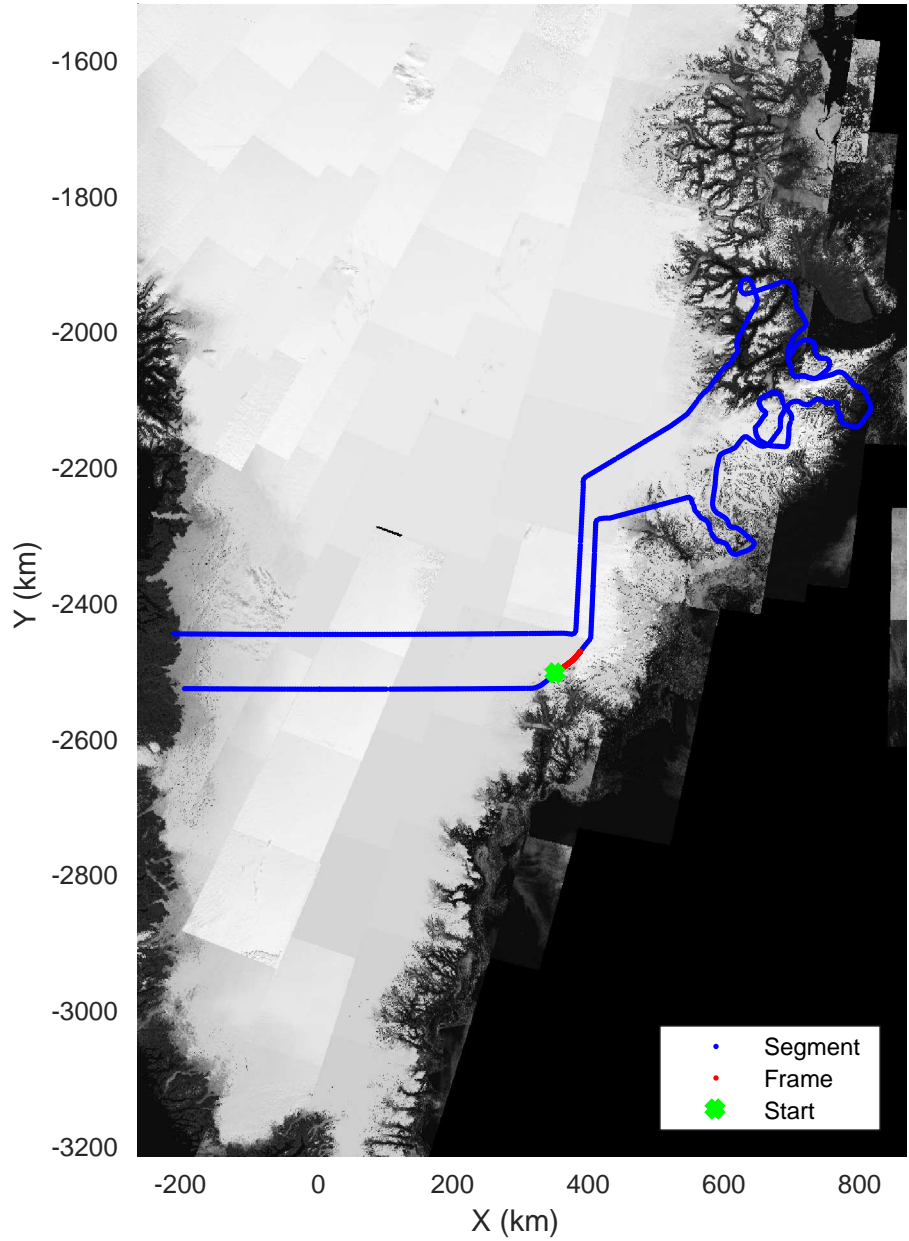

Geikie 02
20180421_01_012
Polar Stereograph 70N/-45E