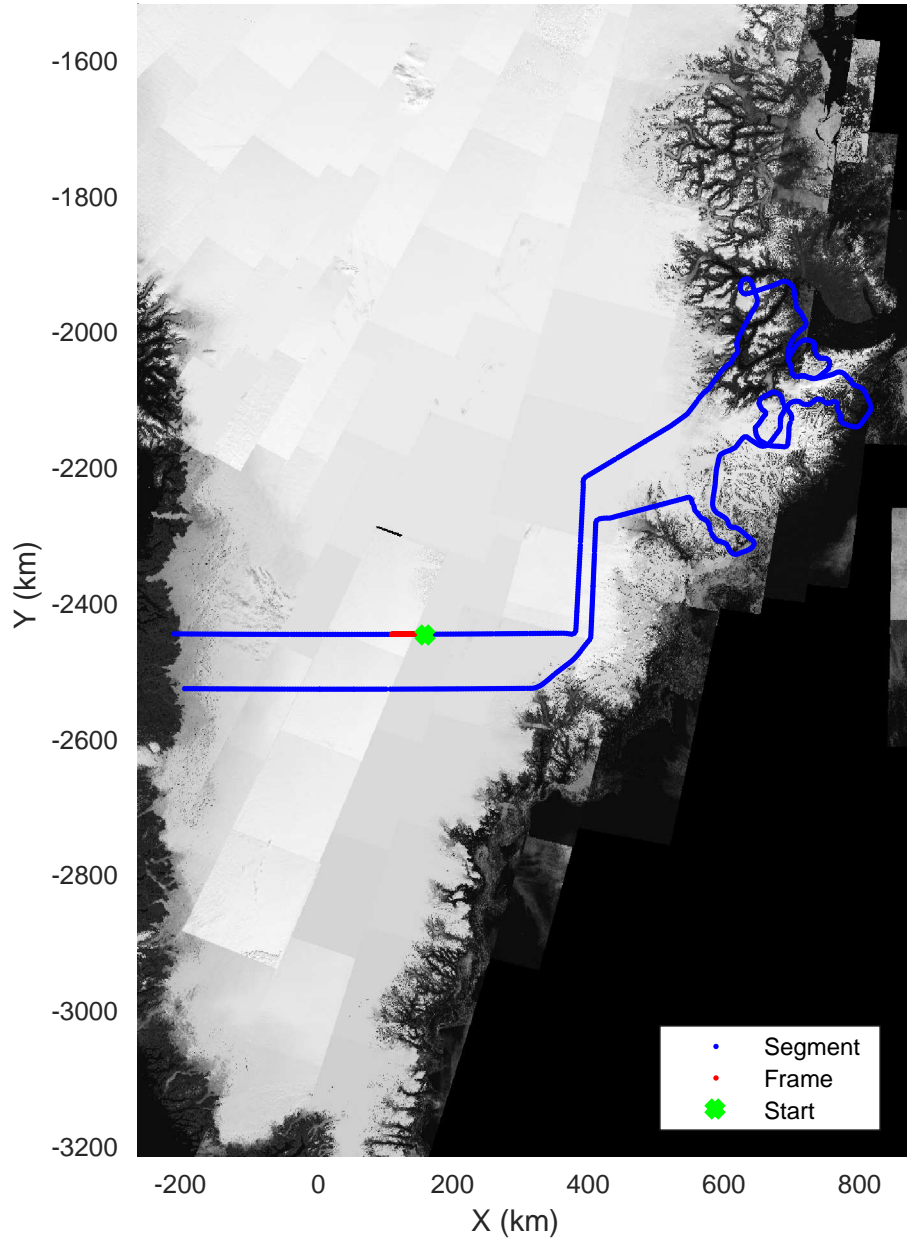

rds 2018_Greenland_P3: "Geikie 02" 20180421_01_065: 17:30:04.3 to 17:35:44.7 GPS

rds 2018_Greenland_P3: "Geikie 02" 20180421_01_065: 17:30:04.3 to 17:35:44.7 GPS

Geikie 02
20180421_01_066
Polar Stereograph 70N/-45E