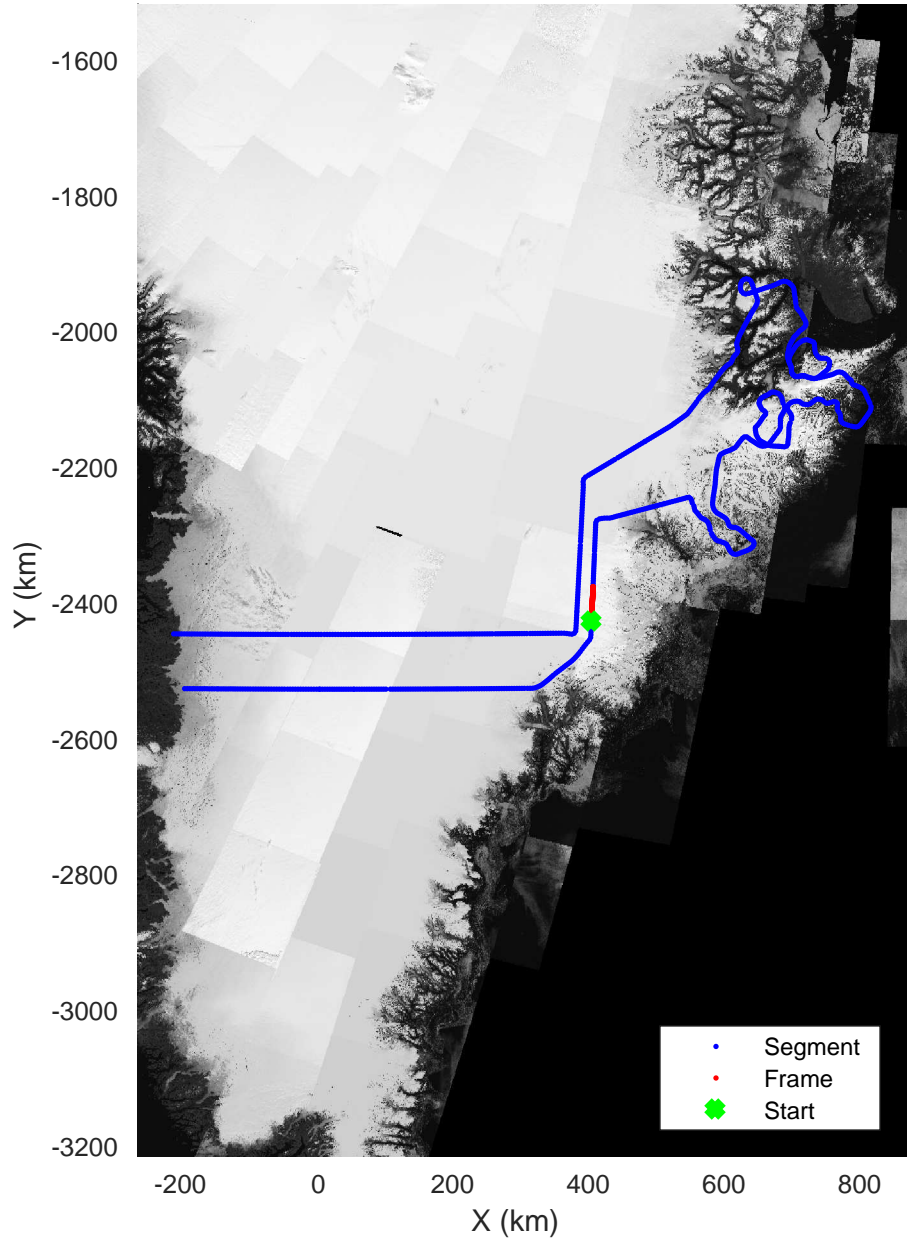

Geikie 02
20180421_01_014
Polar Stereograph 70N/-45E