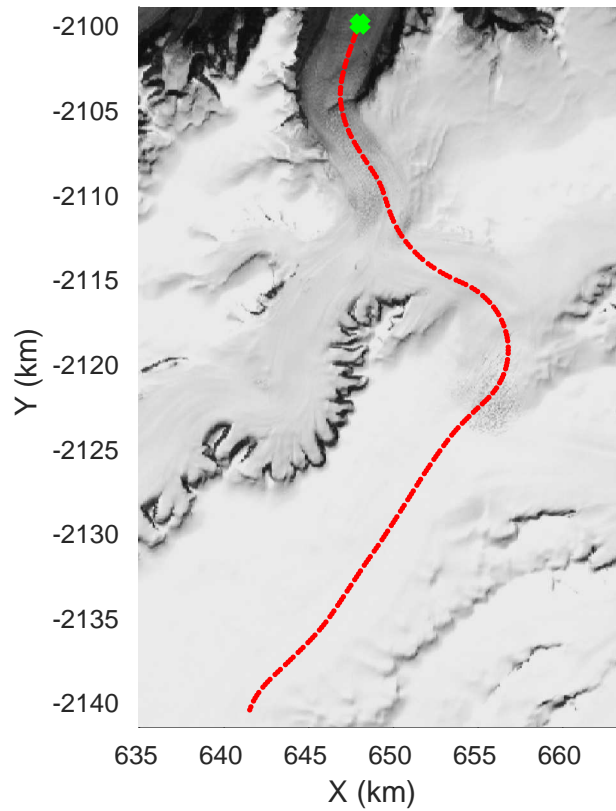

Geikie 02
20180421_01_030
Polar Stereograph 70N/-45E