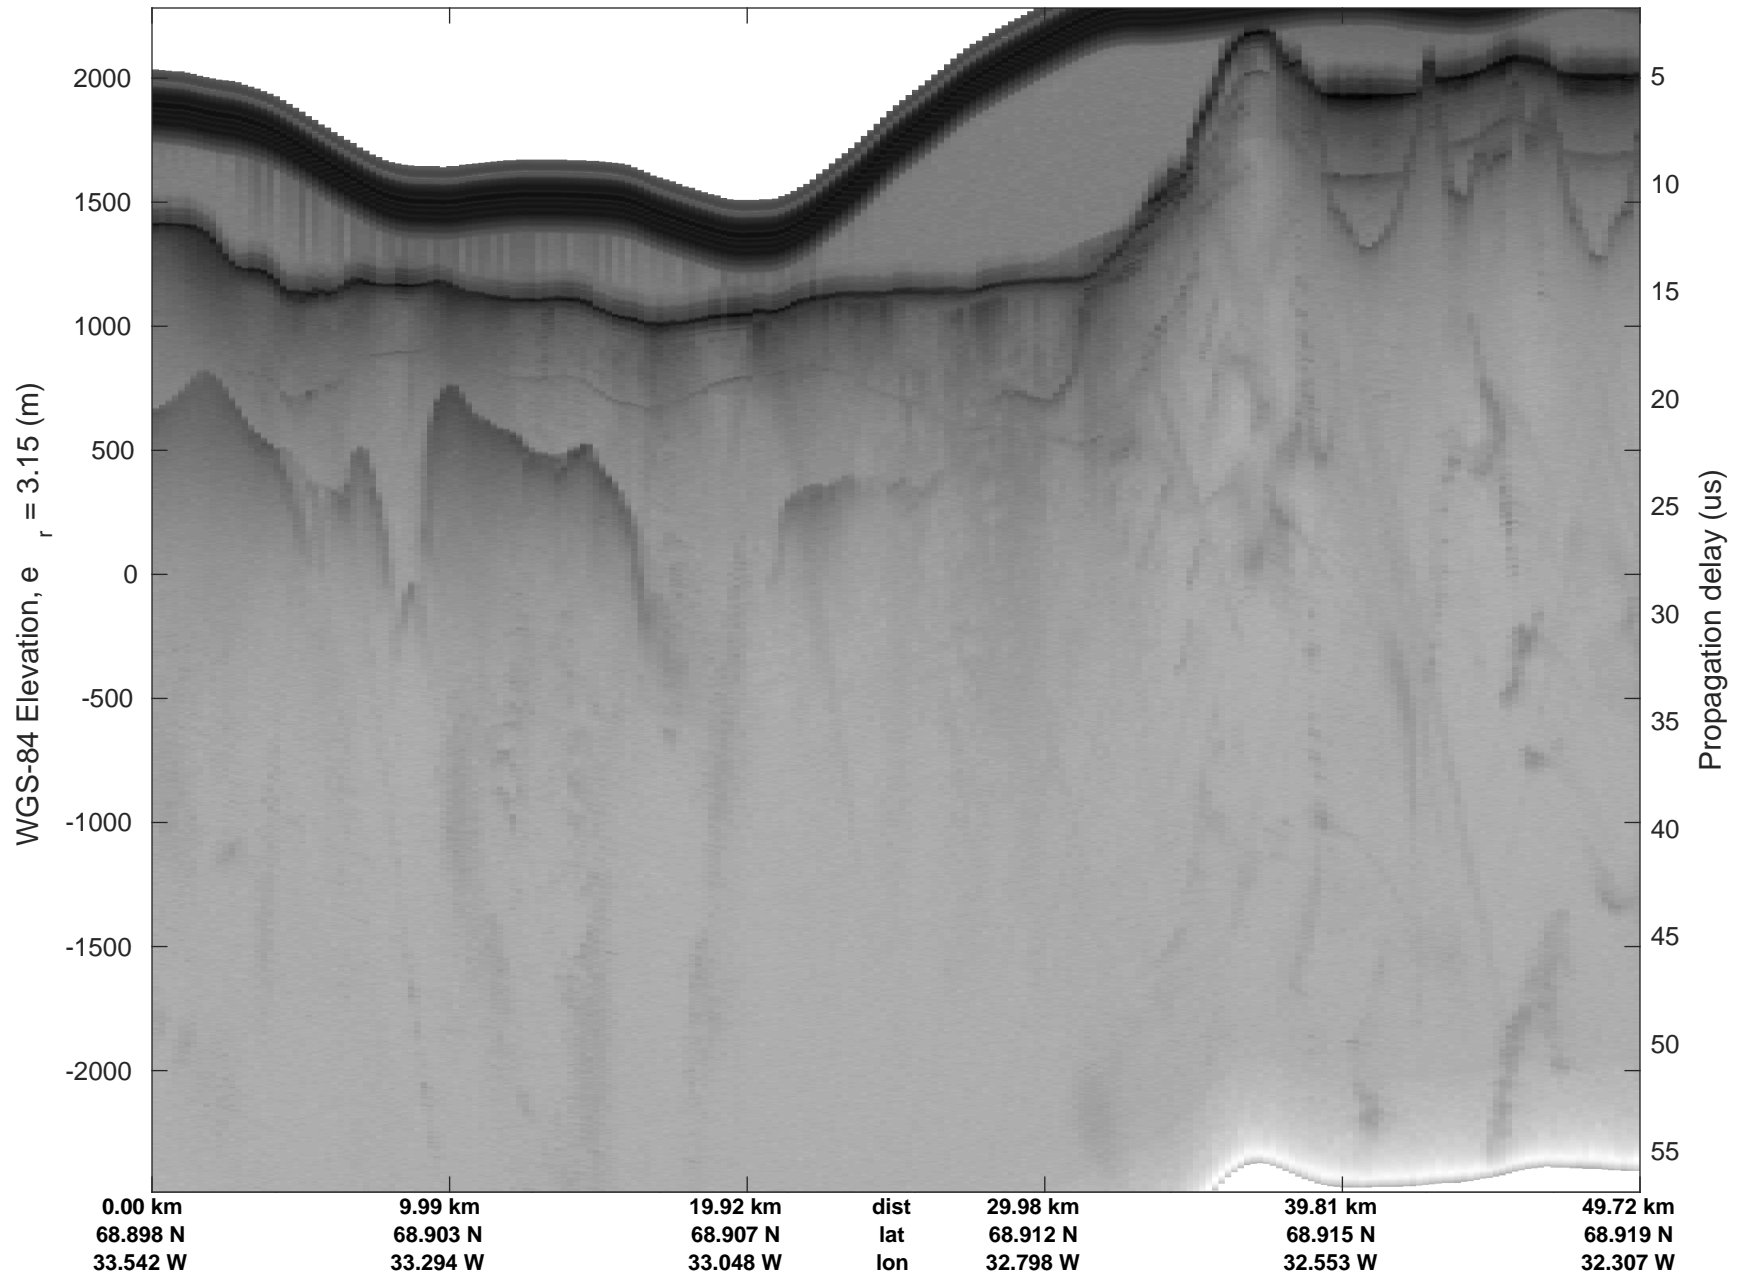

rds 2018_Greenland_P3: "Geikie 02" 20180421_01_017: 12:29:12.2 to 12:35:25.8 GPS

rds 2018_Greenland_P3: "Geikie 02" 20180421_01_017: 12:29:12.2 to 12:35:25.8 GPS

rds 2018_Greenland_P3: "Geikie 02" 20180421_01_018: 12:35:28.0 to 12:41:35.3 GPS