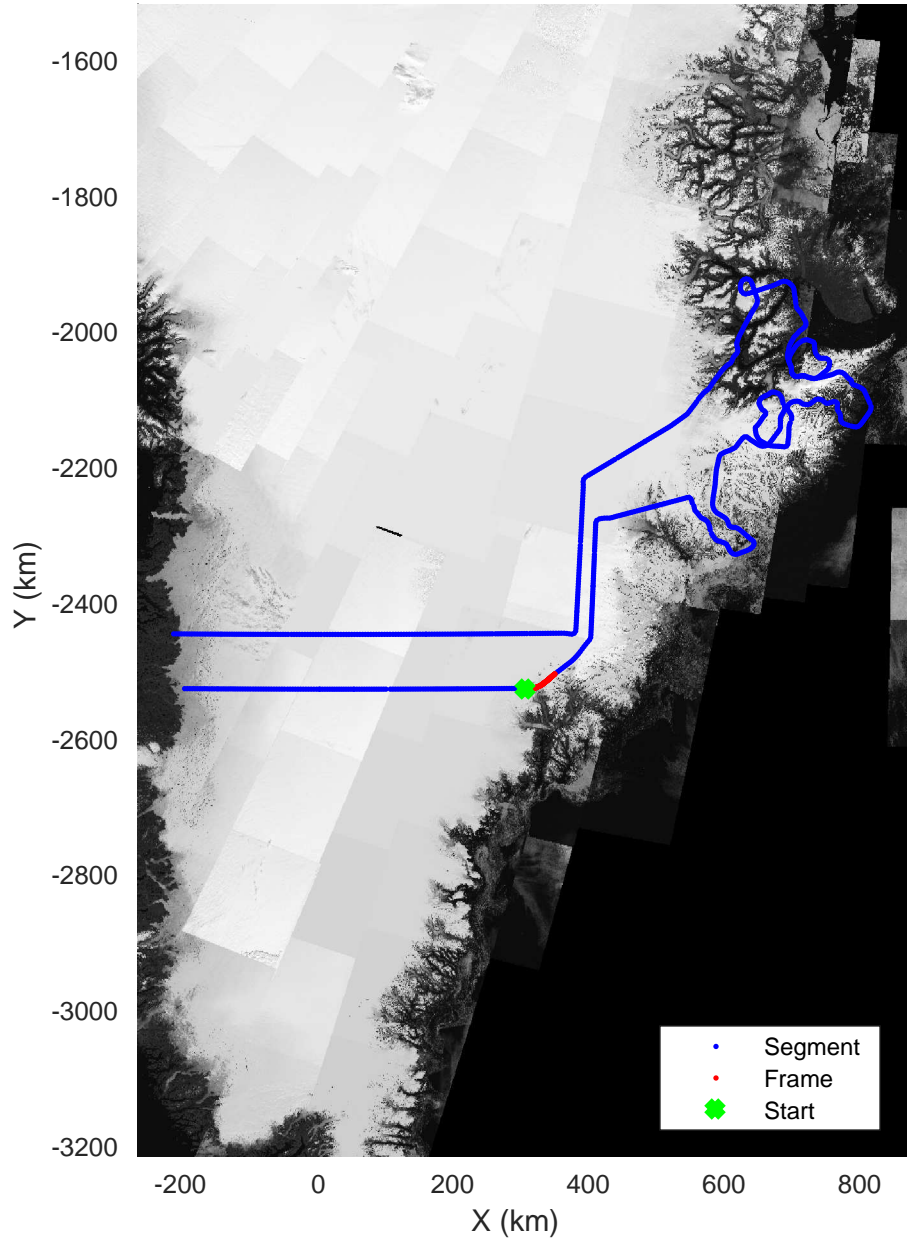

Geikie 02
20180421_01_011
Polar Stereograph 70N/-45E