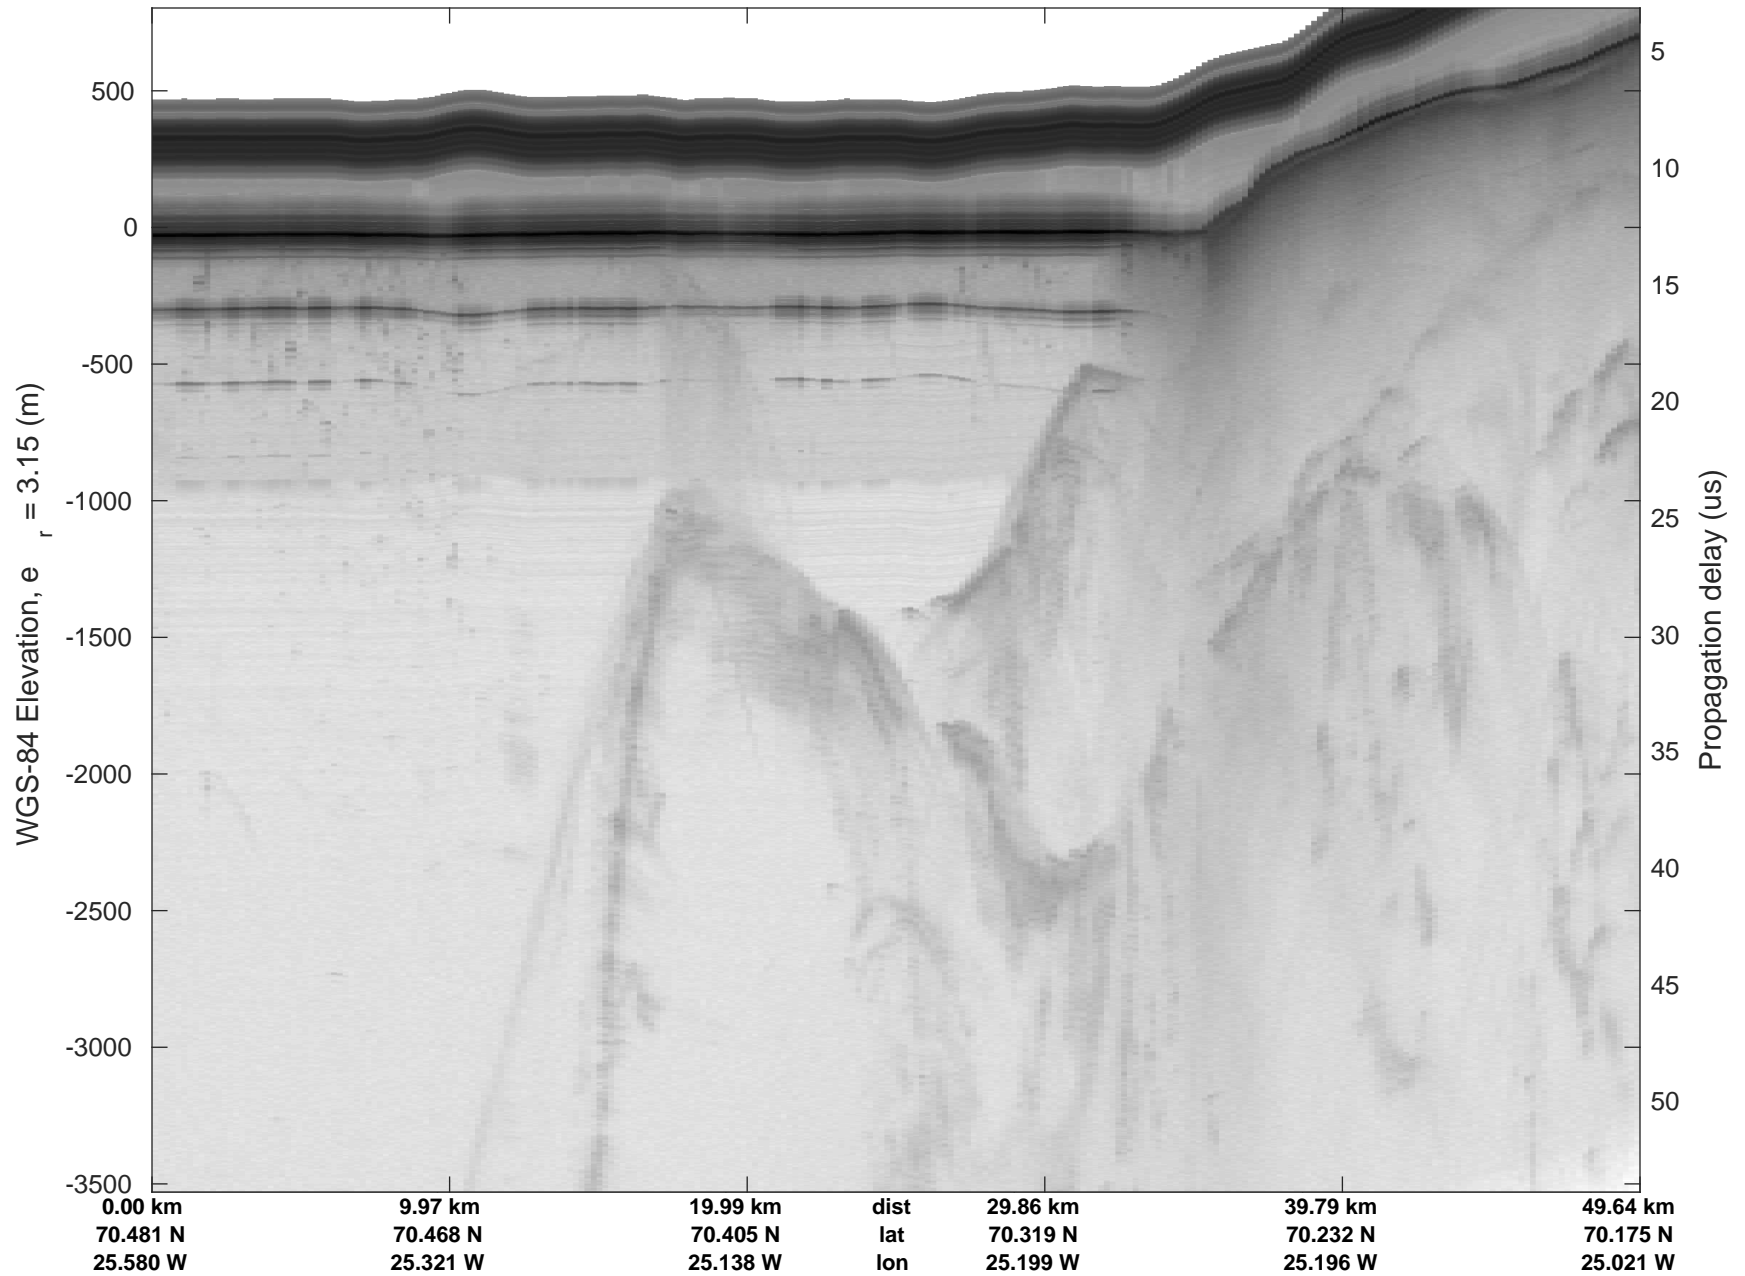

rds 2018_Greenland_P3: "Geikie 02" 20180421_01_040: 14:58:43.9 to 15:05:22.8 GPS

Geikie 02
20180421_01_041
Polar Stereograph 70N/-45E

rds 2018_Greenland_P3: "Geikie 02" 20180421_01_041: 15:05:25.4 to 15:12:12.2 GPS