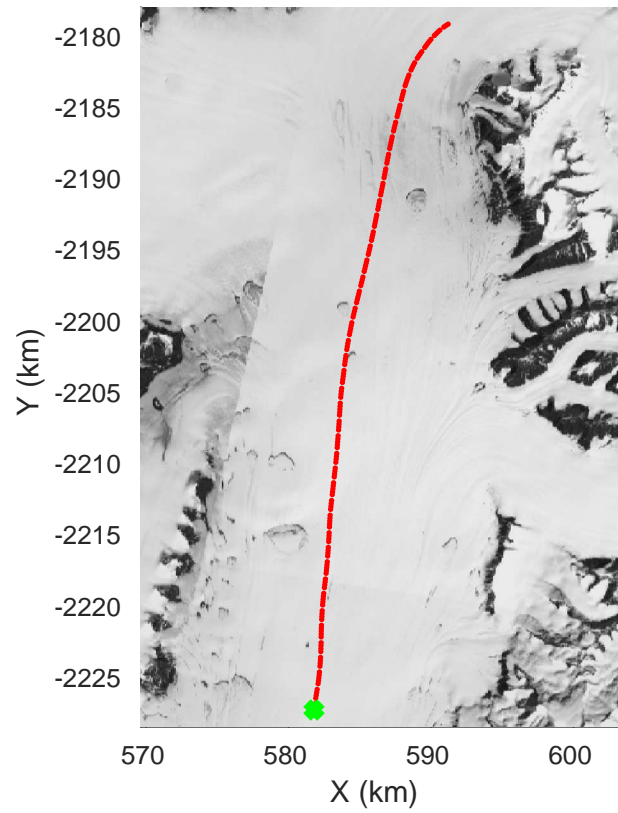

rds 2018_Greenland_P3: "Geikie 02" 20180421_01_023: 13:07:24.4 to 13:13:58.6 GPS

rds 2018_Greenland_P3: "Geikie 02" 20180421_01_024: 13:14:00.7 to 13:20:23.8 GPS

rds 2018_Greenland_P3: "Geikie 02" 20180421_01_024: 13:14:00.7 to 13:20:23.8 GPS