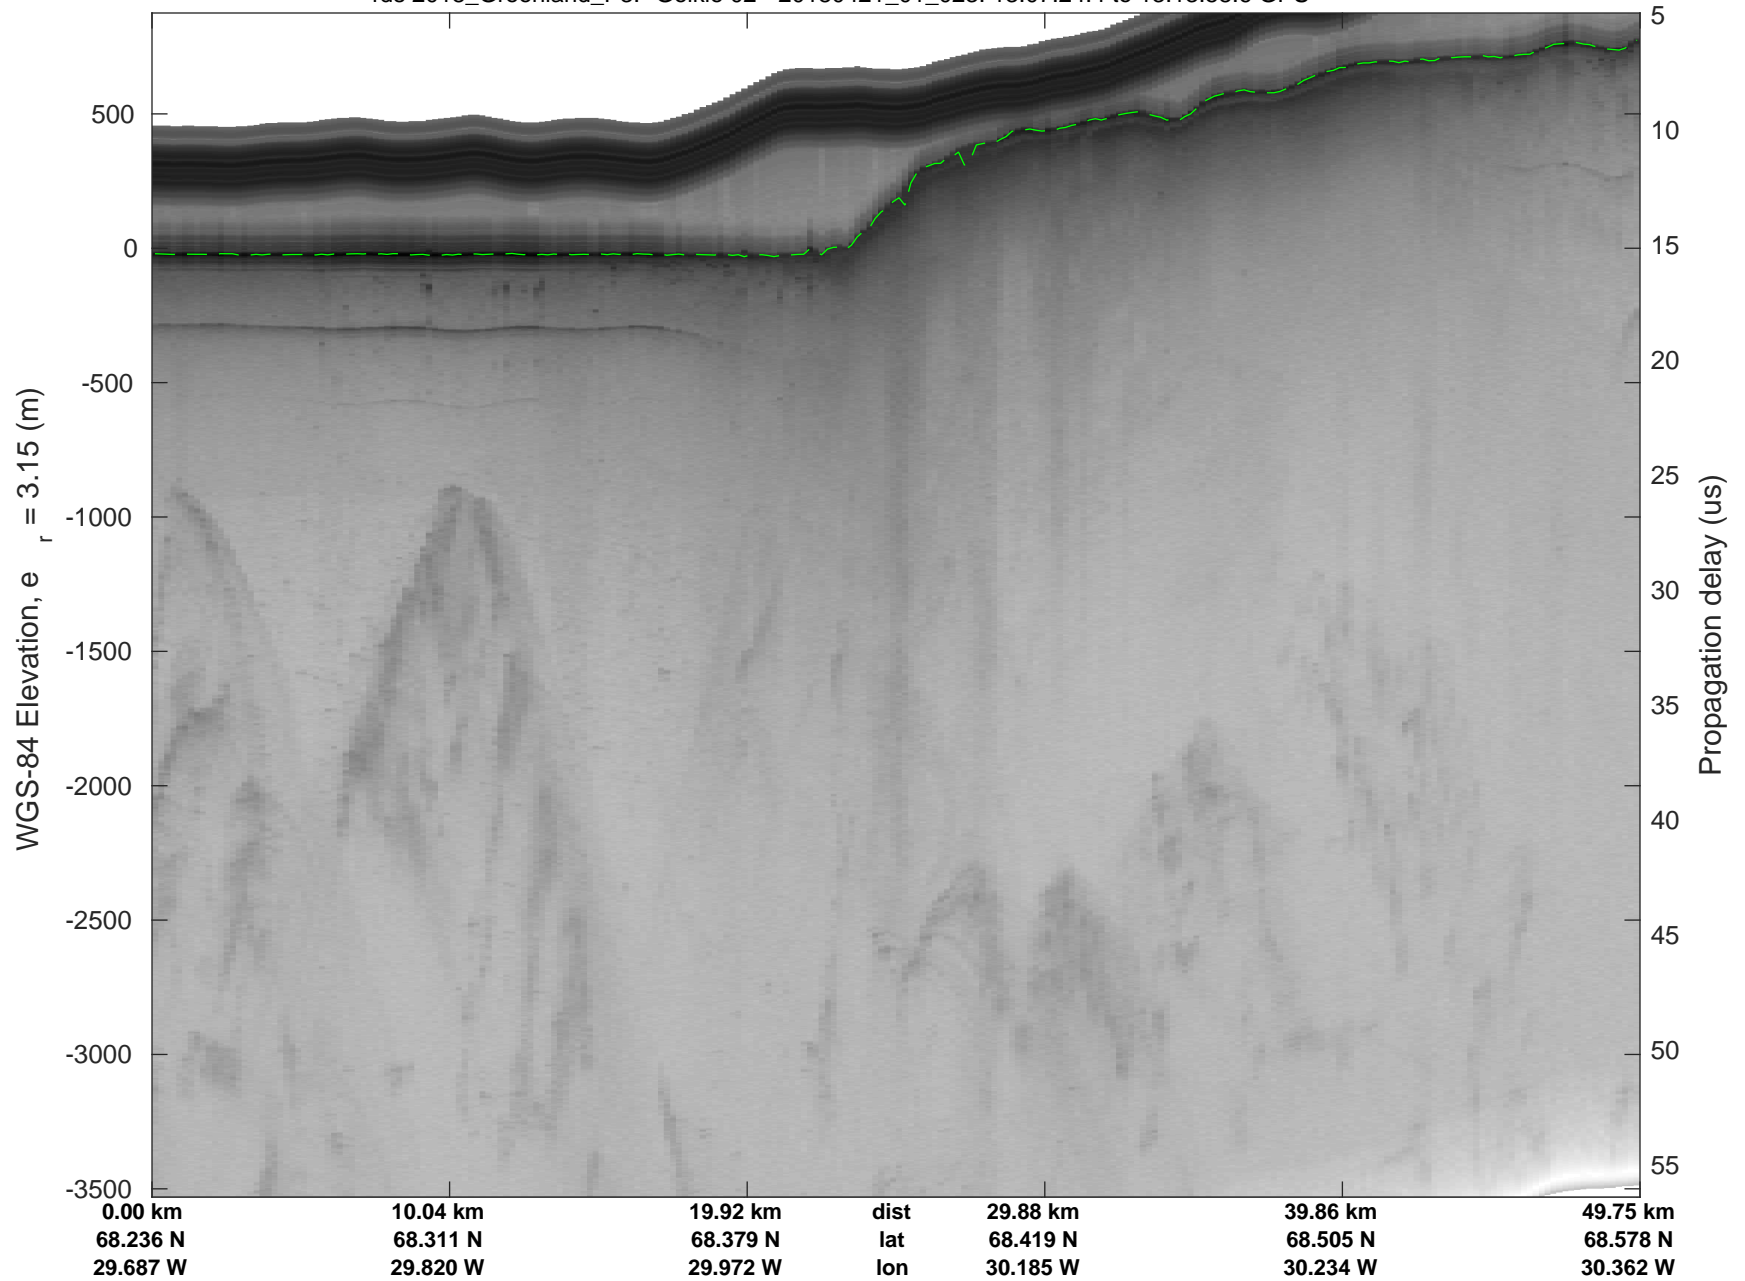

rds 2018_Greenland_P3: "Geikie 02" 20180421_01_023: 13:07:24.4 to 13:13:58.6 GPS