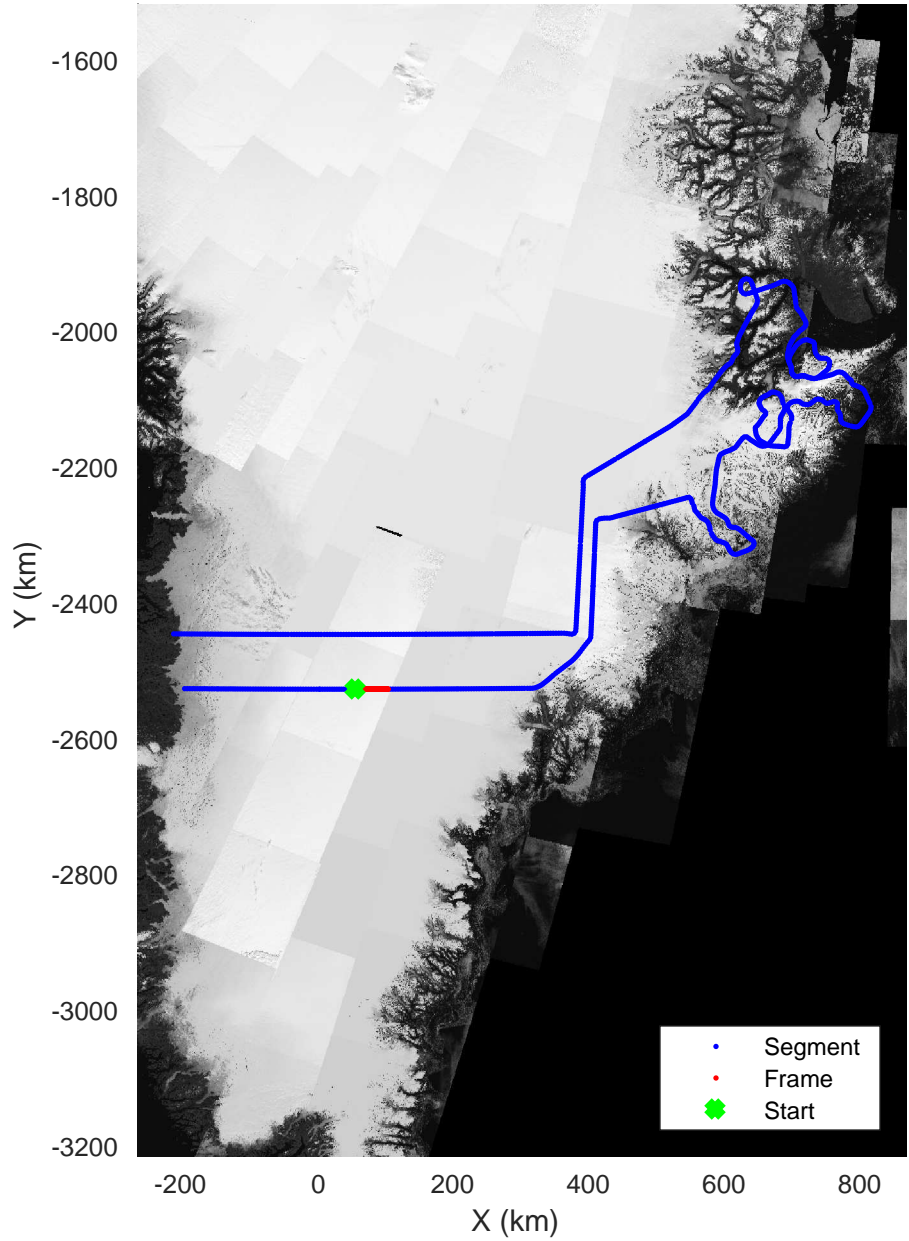

Geikie 02
20180421_01_006
Polar Stereograph 70N/-45E