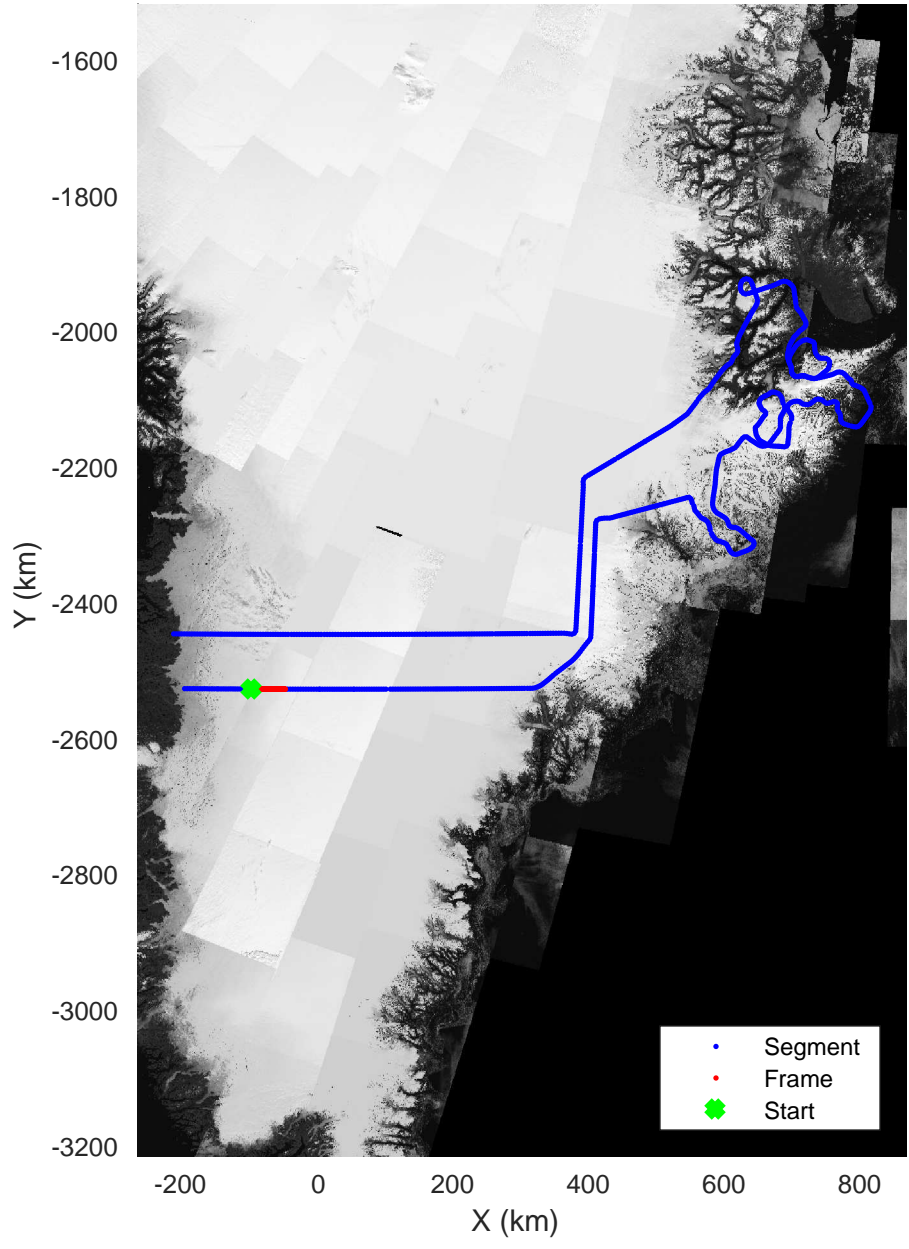

Geikie 02
20180421_01_003
Polar Stereograph 70N/-45E