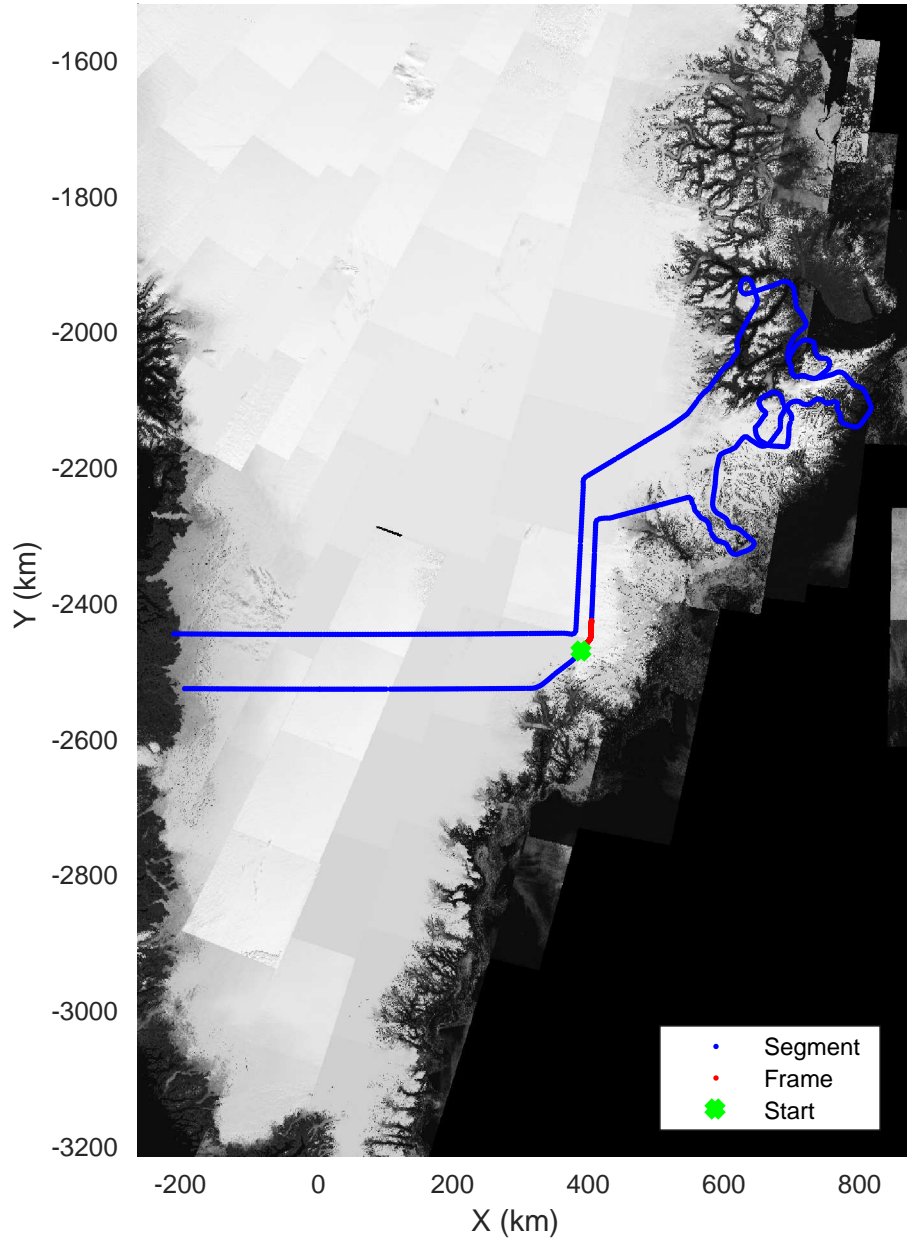

Geikie 02
20180421_01_013
Polar Stereograph 70N/-45E