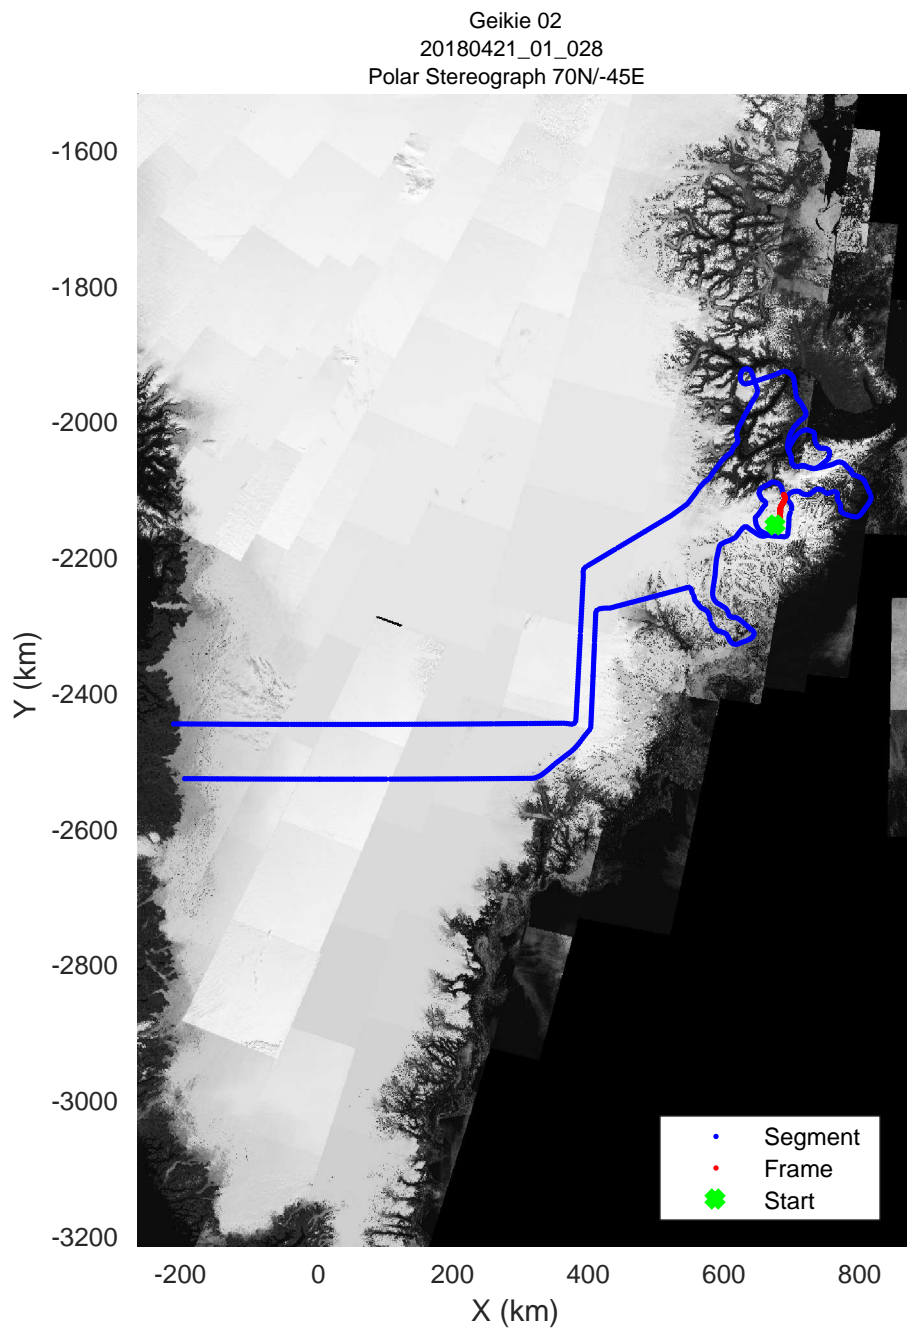

rds 2018_Greenland_P3: "Geikie 02" 20180421_01_026: 13:26:55.4 to 13:33:24.9 GPS

rds 2018_Greenland_P3: "Geikie 02" 20180421_01_027: 13:33:26.7 to 13:39:54.6 GPS

rds 2018_Greenland_P3: "Geikie 02" 20180421_01_027: 13:33:26.7 to 13:39:54.6 GPS