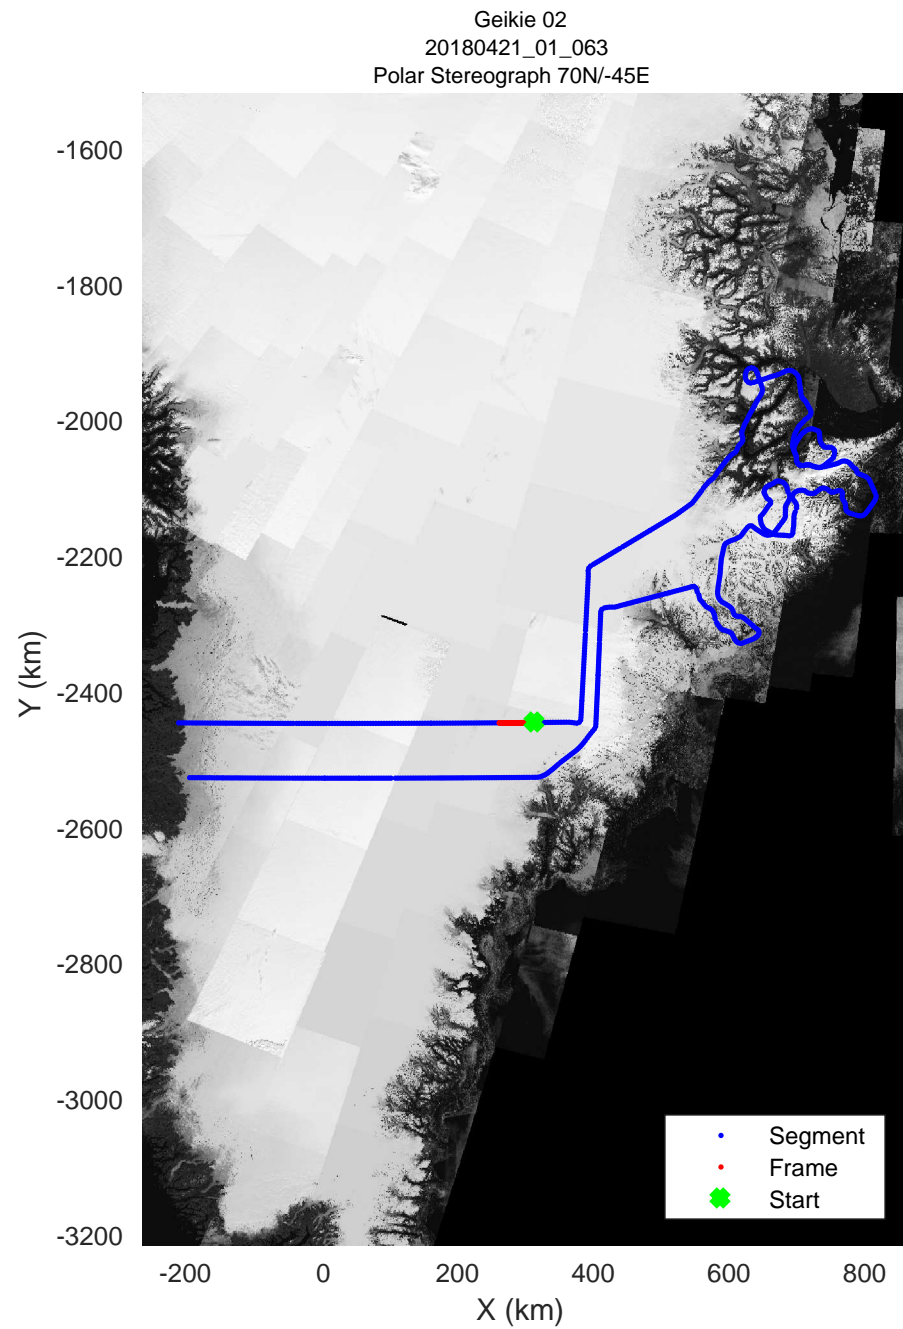

Geikie 02
20180421_01_062
Polar Stereograph 70N/-45E

rds 2018_Greenland_P3: "Geikie 02" 20180421_01_062: 17:11:54.3 to 17:17:44.1 GPS

rds 2018_Greenland_P3: "Geikie 02" 20180421_01_062: 17:11:54.3 to 17:17:44.1 GPS