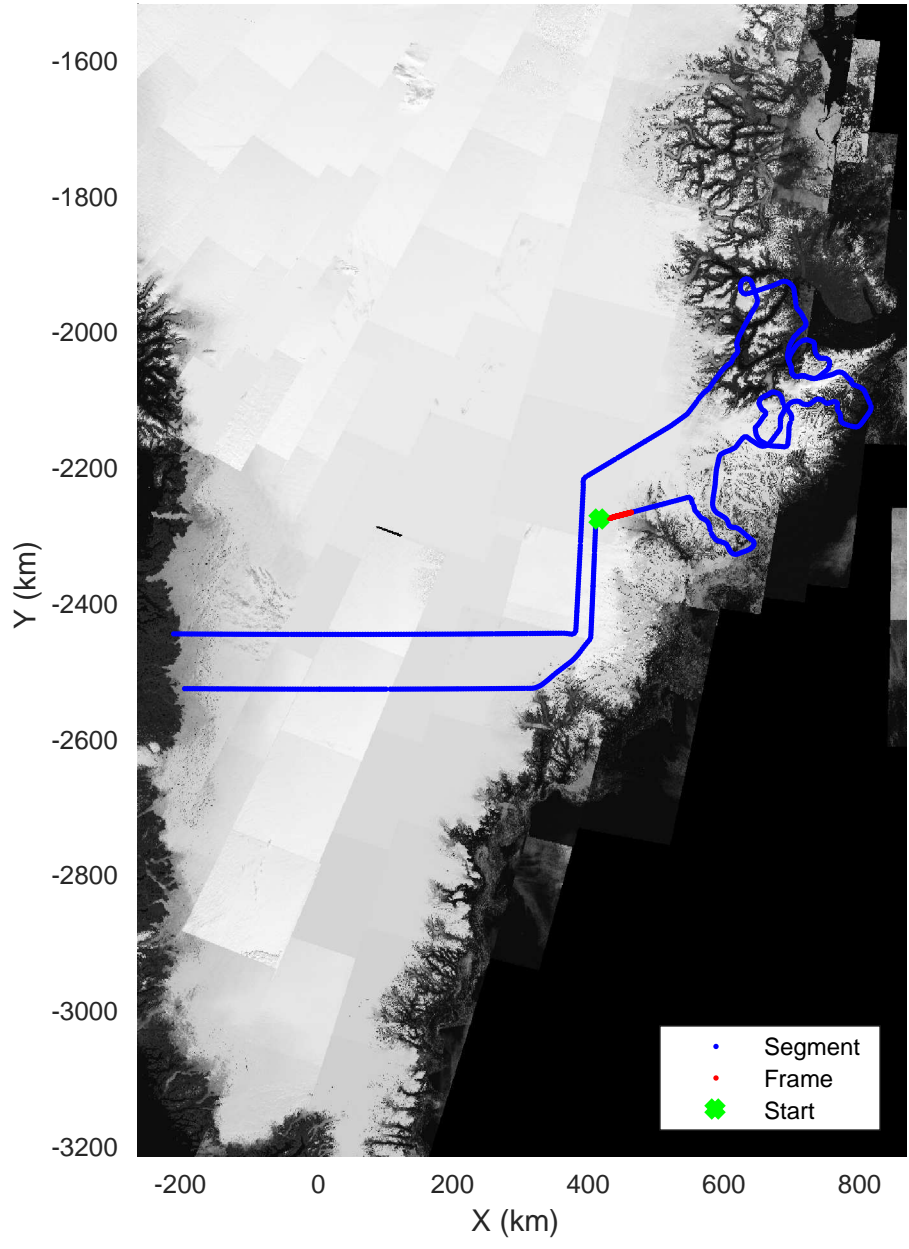

rds 2018_Greenland_P3: "Geikie 02" 20180421_01_016: 12:23:14.0 to 12:29:10.2 GPS

rds 2018_Greenland_P3: "Geikie 02" 20180421_01_016: 12:23:14.0 to 12:29:10.2 GPS

Geikie 02
20180421_01_017
Polar Stereograph 70N/-45E