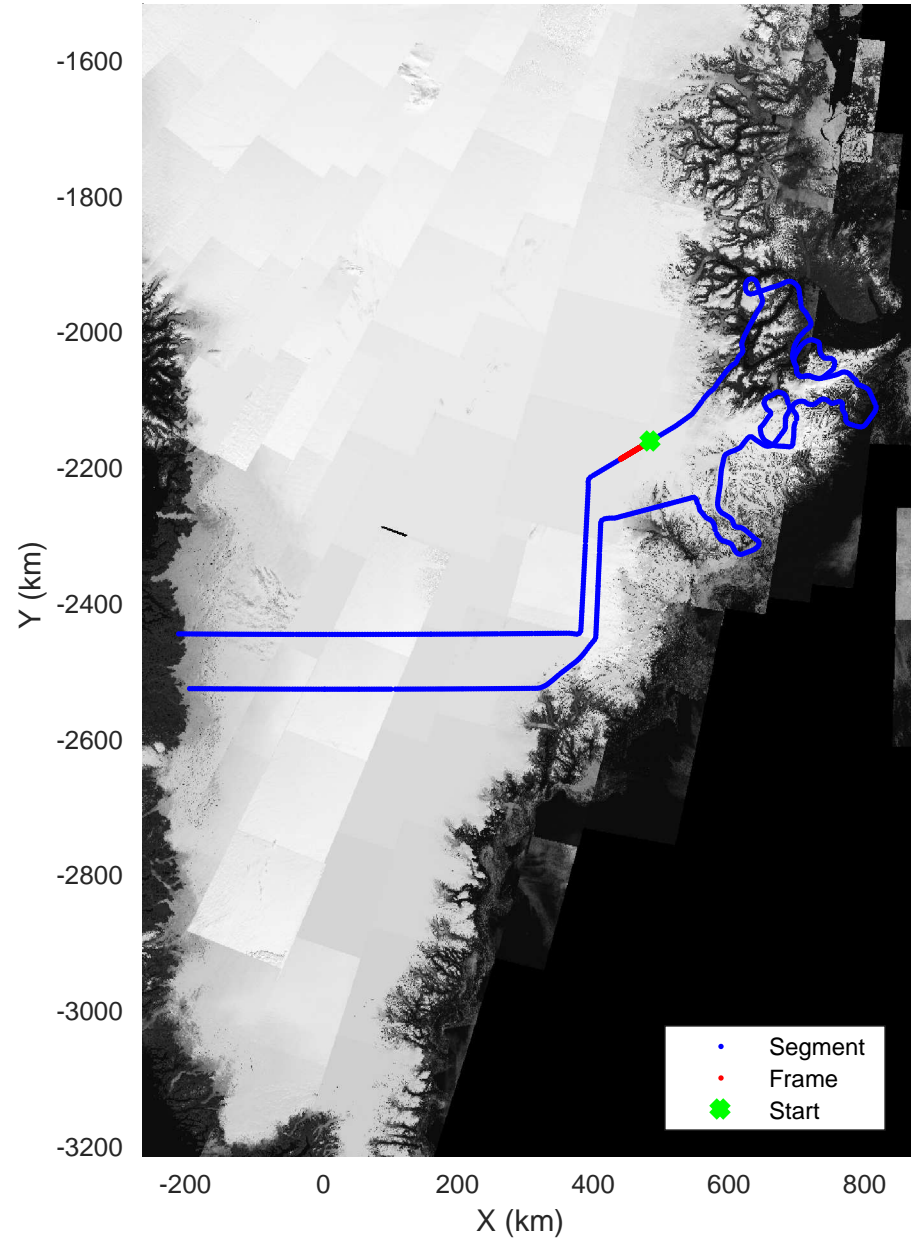

rds 2018_Greenland_P3: "Geikie 02" 20180421_01_054: 16:27:34.9 to 16:33:07.3 GPS

rds 2018_Greenland_P3: "Geikie 02" 20180421_01_054: 16:27:34.9 to 16:33:07.3 GPS

Geikie 02
20180421_01_055
Polar Stereograph 70N/-45E