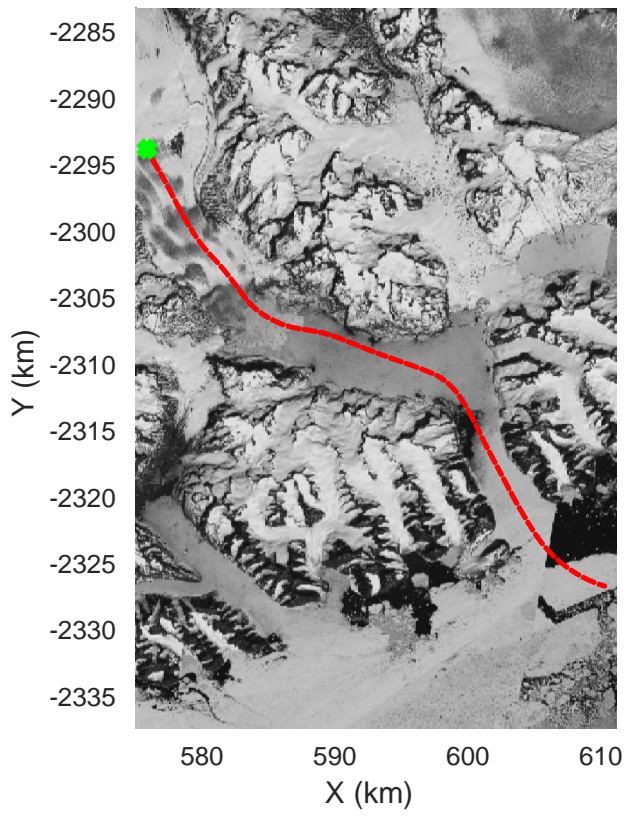

rds 2018_Greenland_P3: "Geikie 02" 20180421_01_019: 12:41:37.5 to 12:47:51.1 GPS

rds 2018_Greenland_P3: "Geikie 02" 20180421_01_020: 12:47:52.8 to 12:54:20.7 GPS

rds 2018_Greenland_P3: "Geikie 02" 20180421_01_020: 12:47:52.8 to 12:54:20.7 GPS