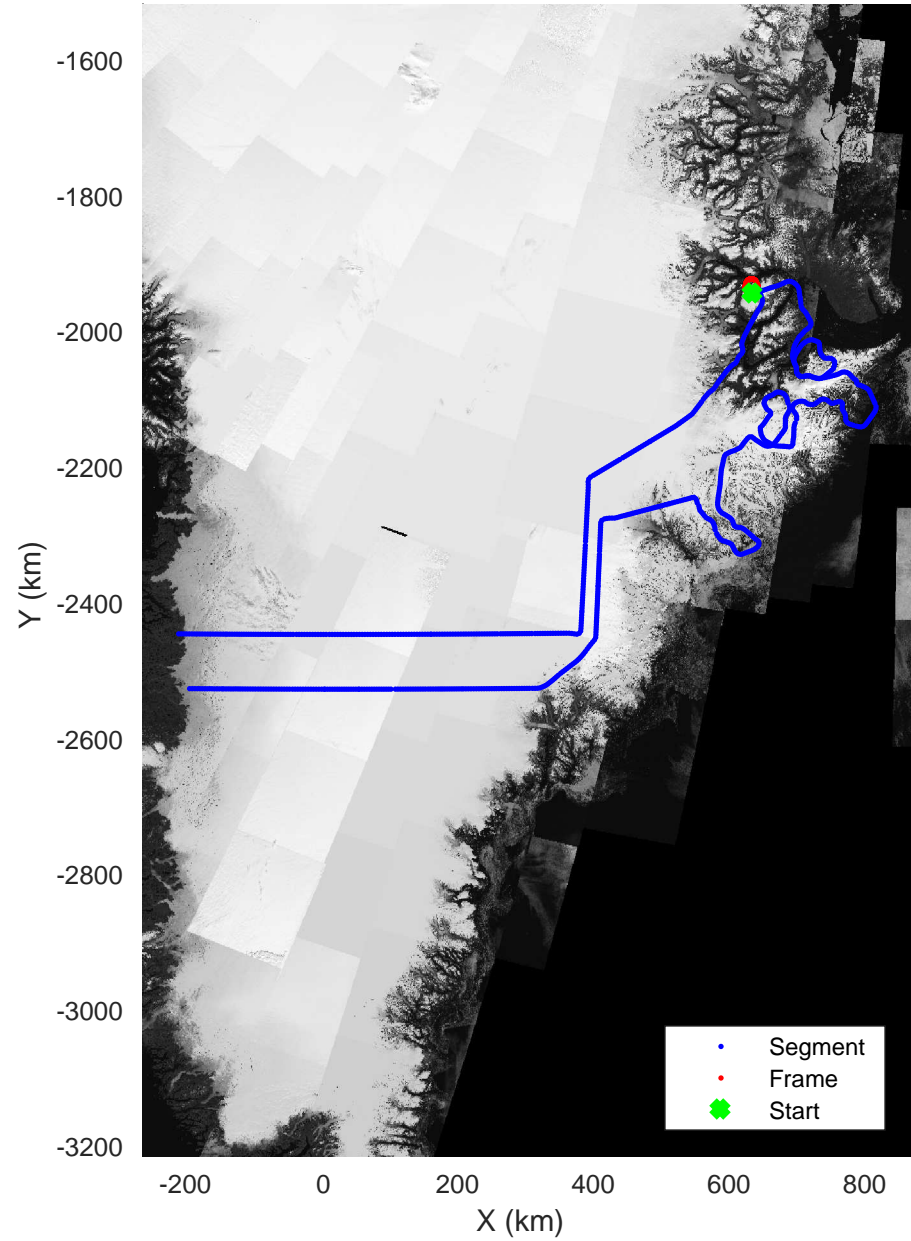

rds 2018_Greenland_P3: "Geikie 02" 20180421_01_047: 15:45:47.2 to 15:51:40.2 GPS

rds 2018_Greenland_P3: "Geikie 02" 20180421_01_047: 15:45:47.2 to 15:51:40.2 GPS

Geikie 02
20180421_01_048
Polar Stereograph 70N/-45E