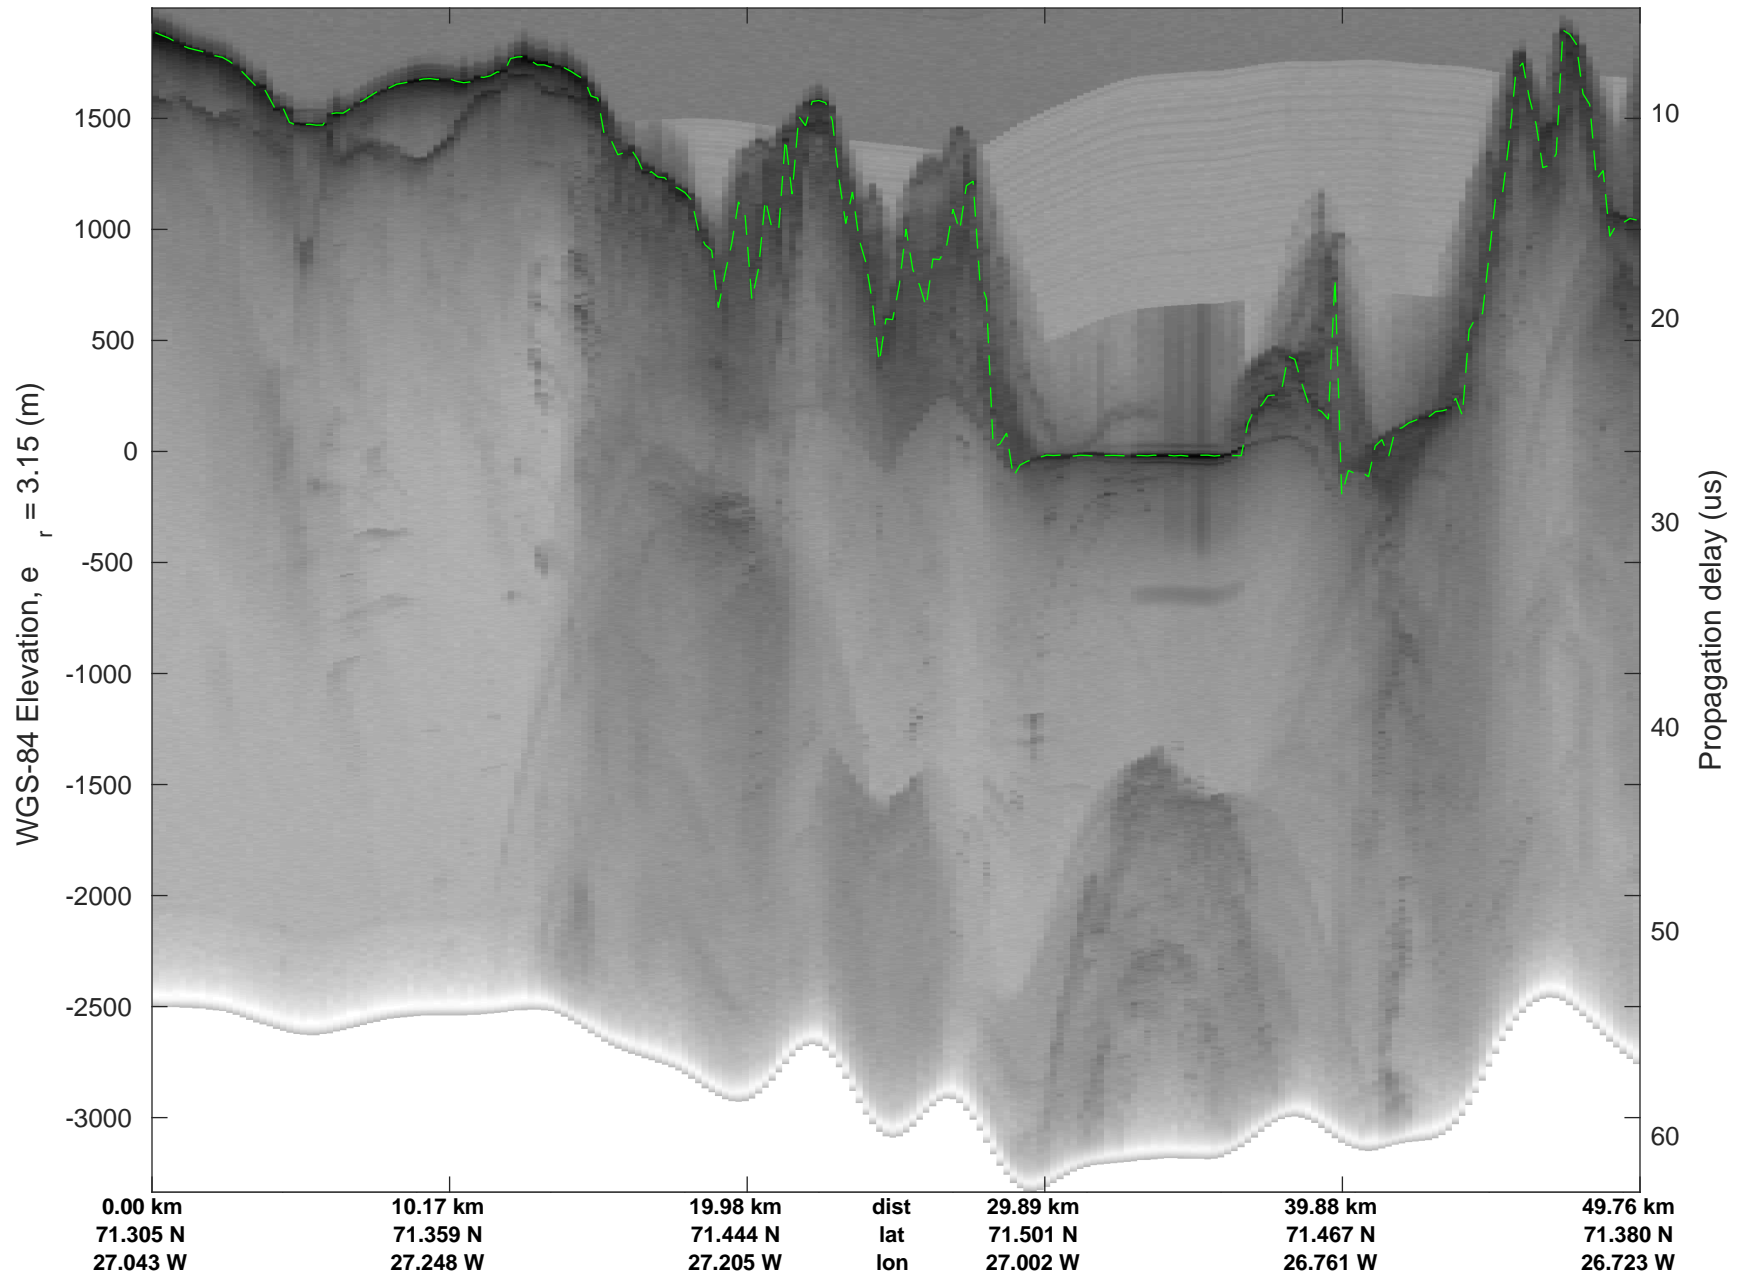

rds 2018_Greenland_P3: "Geikie 02" 20180421_01_048: 15:51:42.2 to 15:57:32.1 GPS