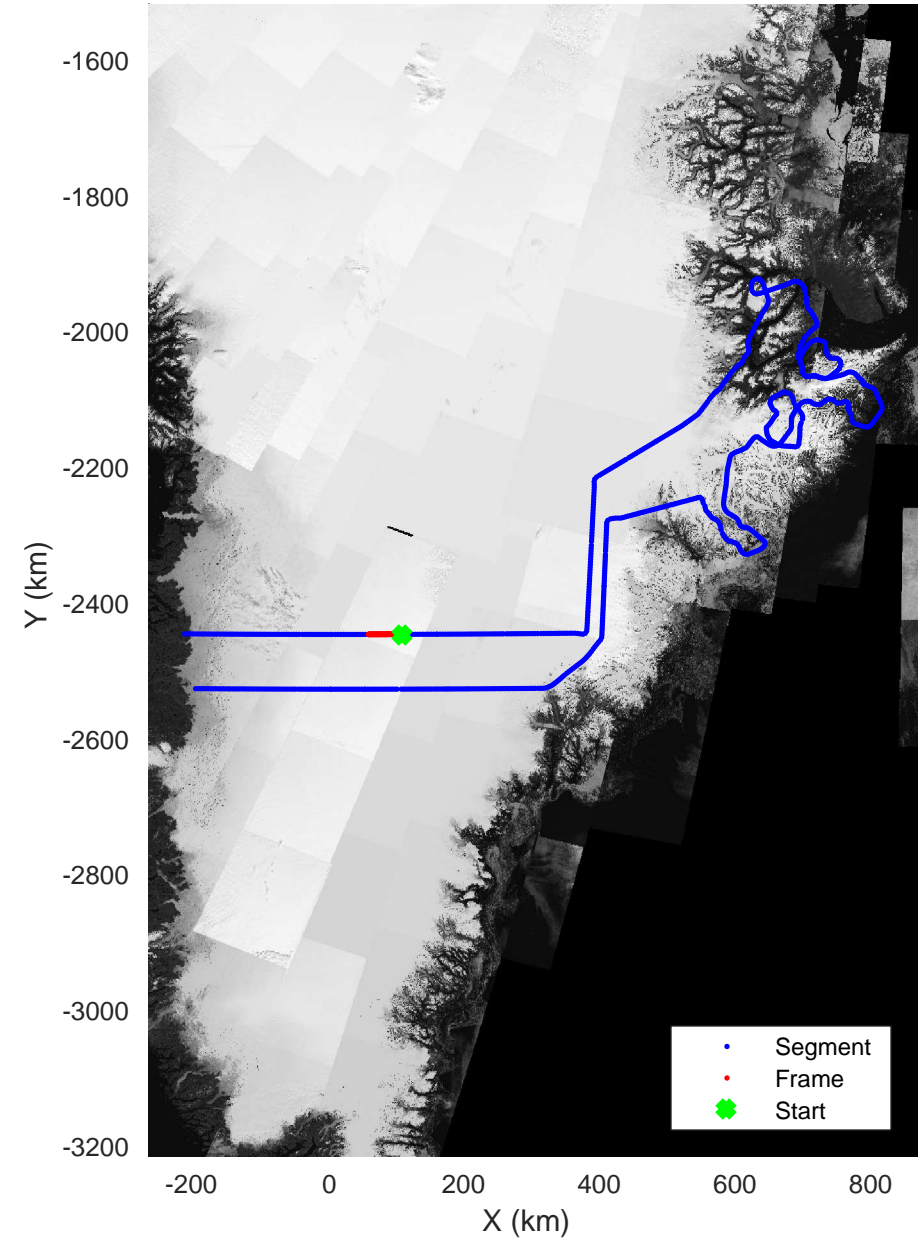

rds 2018_Greenland_P3: "Geikie 02" 20180421_01_066: 17:35:46.7 to 17:41:23.9 GPS

rds 2018_Greenland_P3: "Geikie 02" 20180421_01_066: 17:35:46.7 to 17:41:23.9 GPS

Geikie 02
 20180421_01_067
 Polar Stereograph 70N/-45E