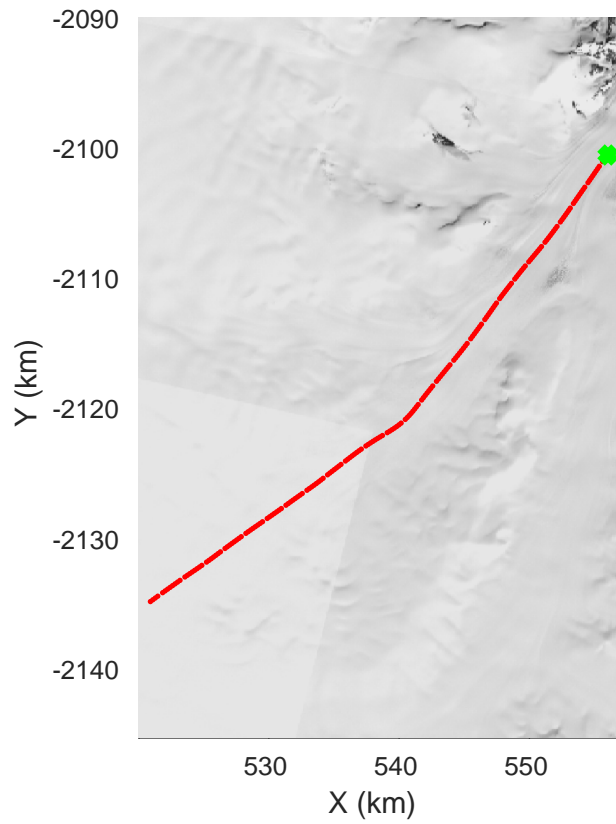

Geikie 02
20180421_01_053
Polar Stereograph 70N/-45E