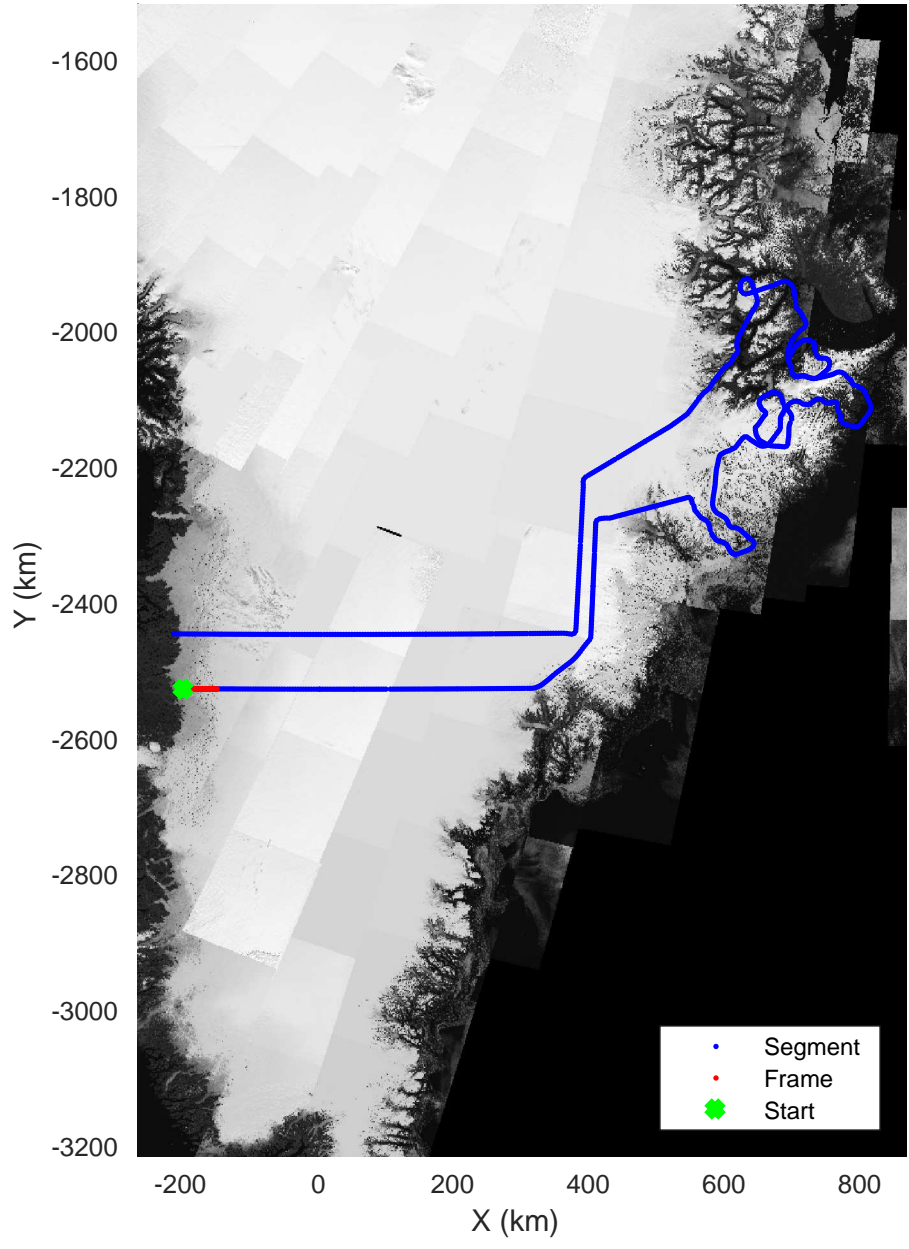

Geikie 02
20180421_01_001
Polar Stereograph 70N/-45E

rds 2018_Greenland_P3: "Geikie 02" 20180421_01_001: 10:50:41.4 to 10:56:50.2 GPS

rds 2018_Greenland_P3: "Geikie 02" 20180421_01_001: 10:50:41.4 to 10:56:50.2 GPS

Geikie 02
20180421_01_002
Polar Stereograph 70N/-45E

rds 2018_Greenland_P3: "Geikie 02" 20180421_01_002: 10:56:51.9 to 11:03:03.9 GPS

rds 2018_Greenland_P3: "Geikie 02" 20180421_01_002: 10:56:51.9 to 11:03:03.9 GPS