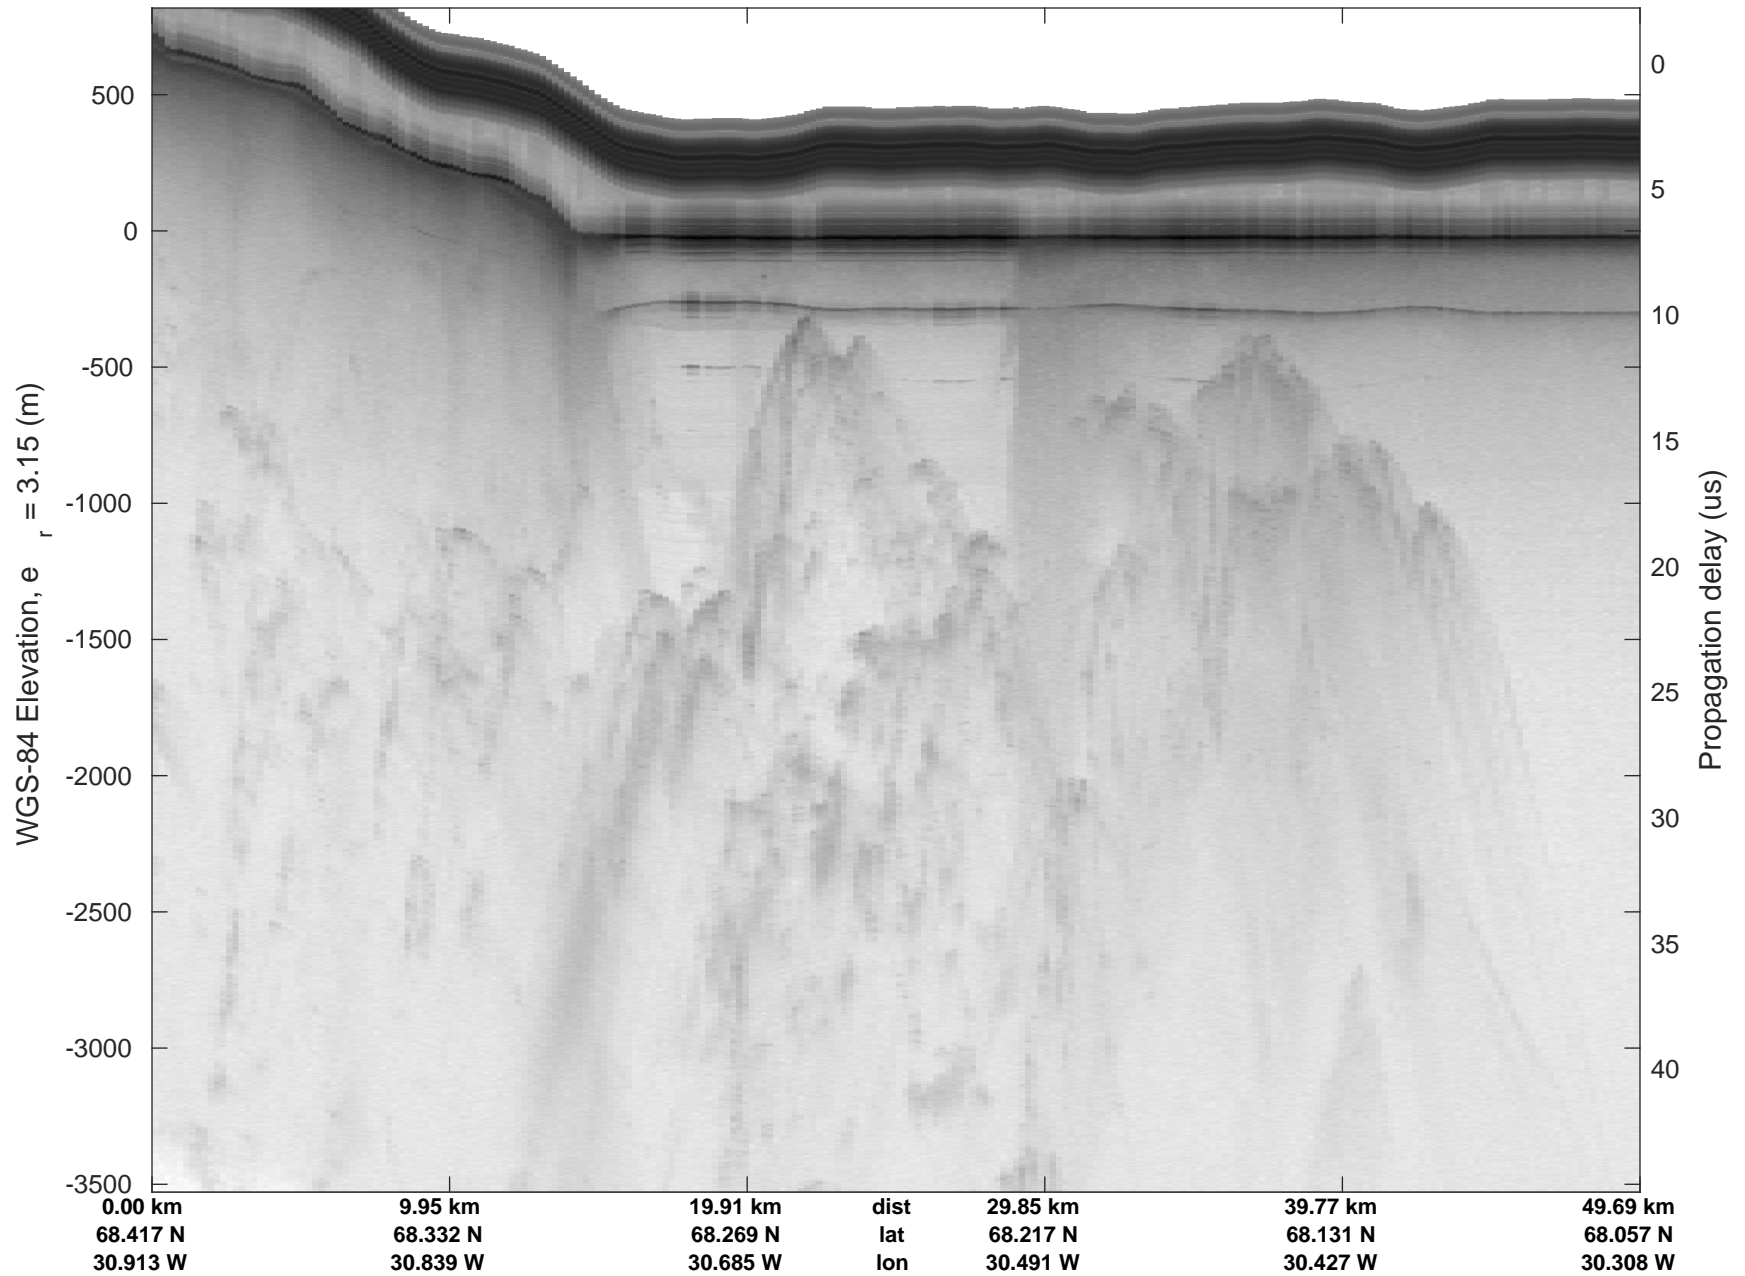

rds 2018_Greenland_P3: "Geikie 02" 20180421_01_021: 12:54:23.3 to 13:00:44.9 GPS