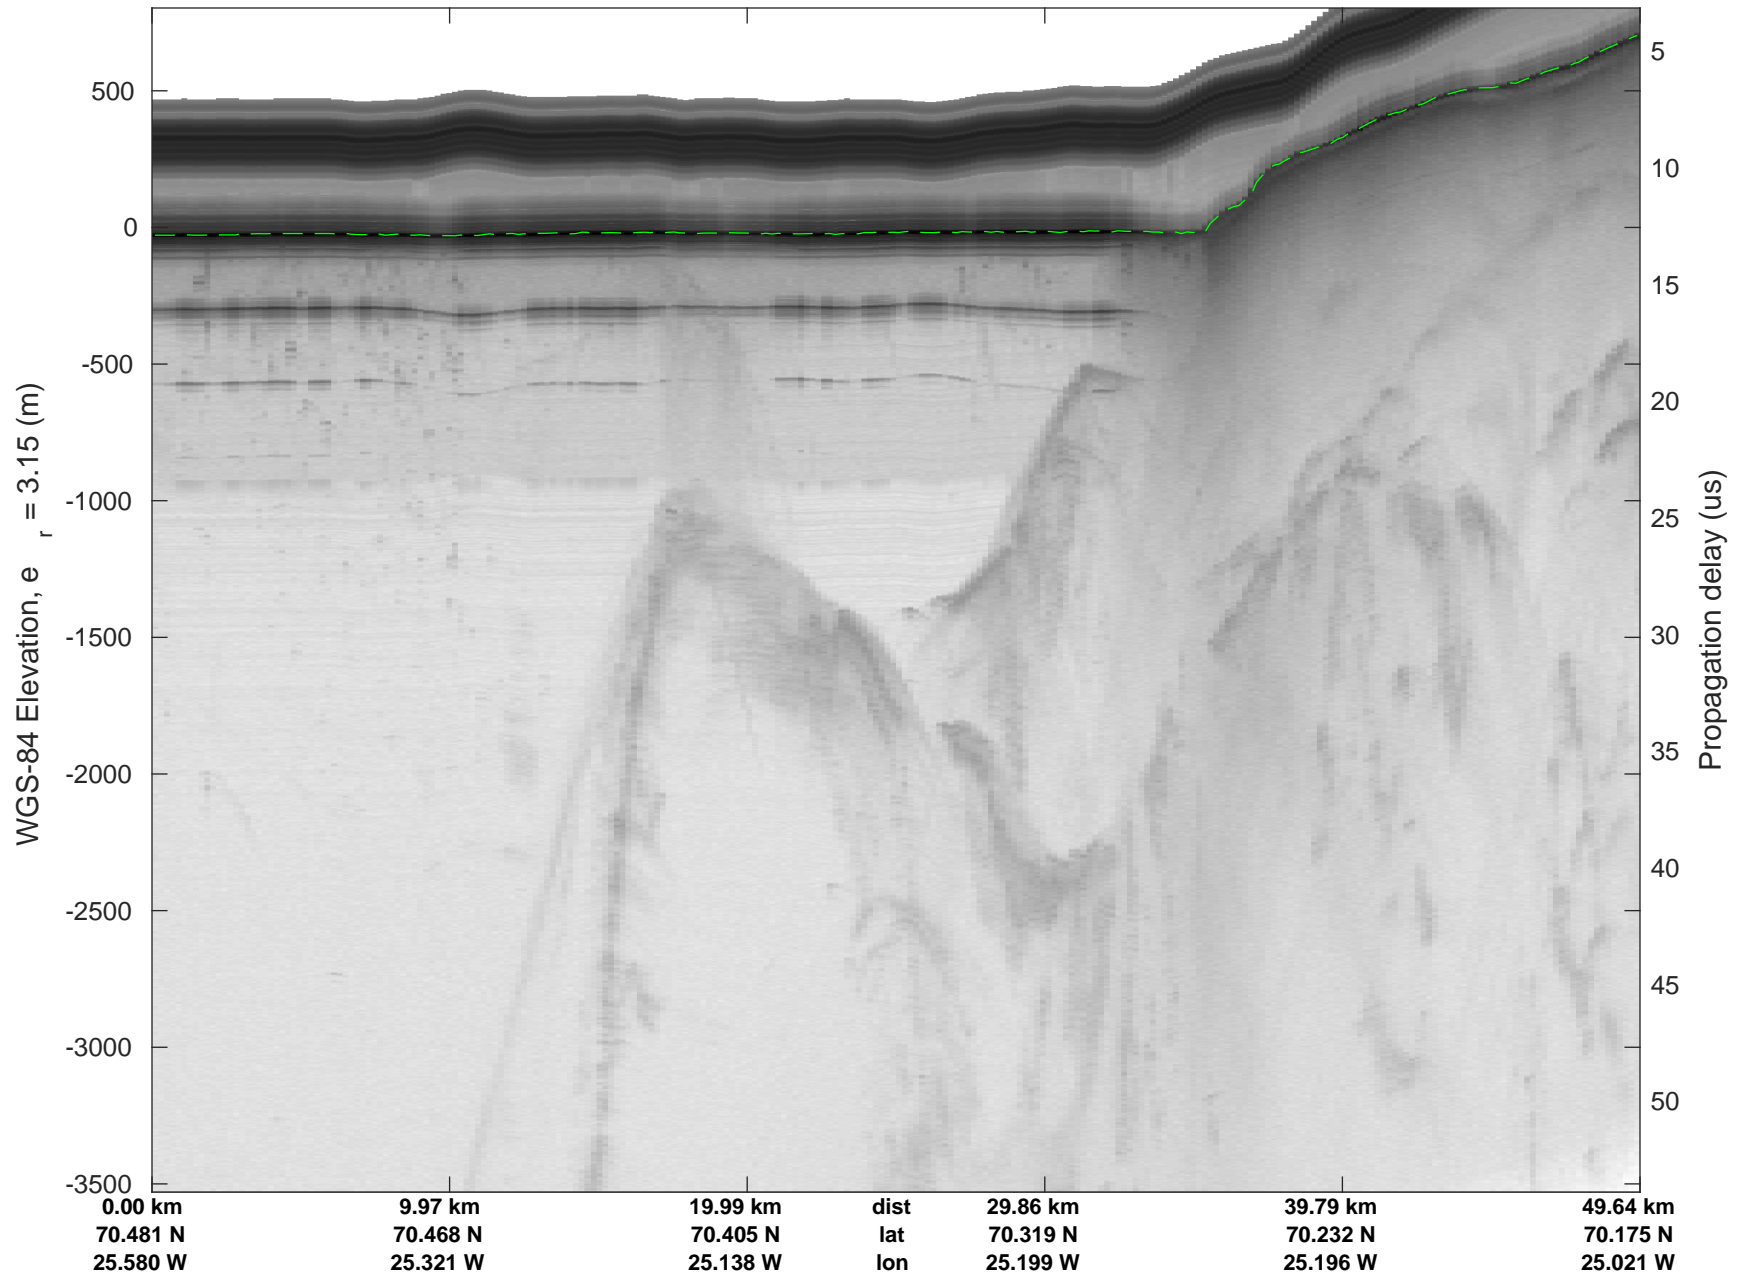

rds 2018_Greenland_P3: "Geikie 02" 20180421_01_041: 15:05:25.4 to 15:12:12.2 GPS