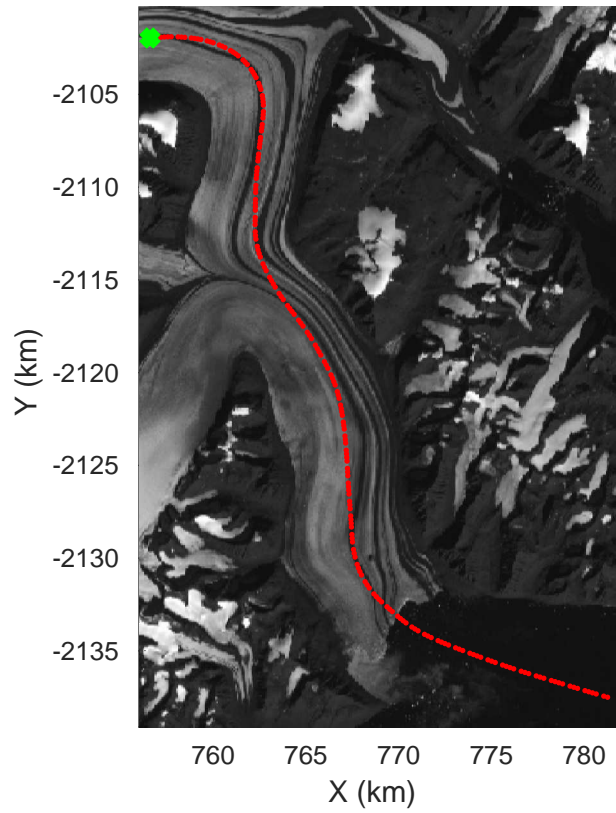

Geikie 02
20180421_01_035
Polar Stereograph 70N/-45E