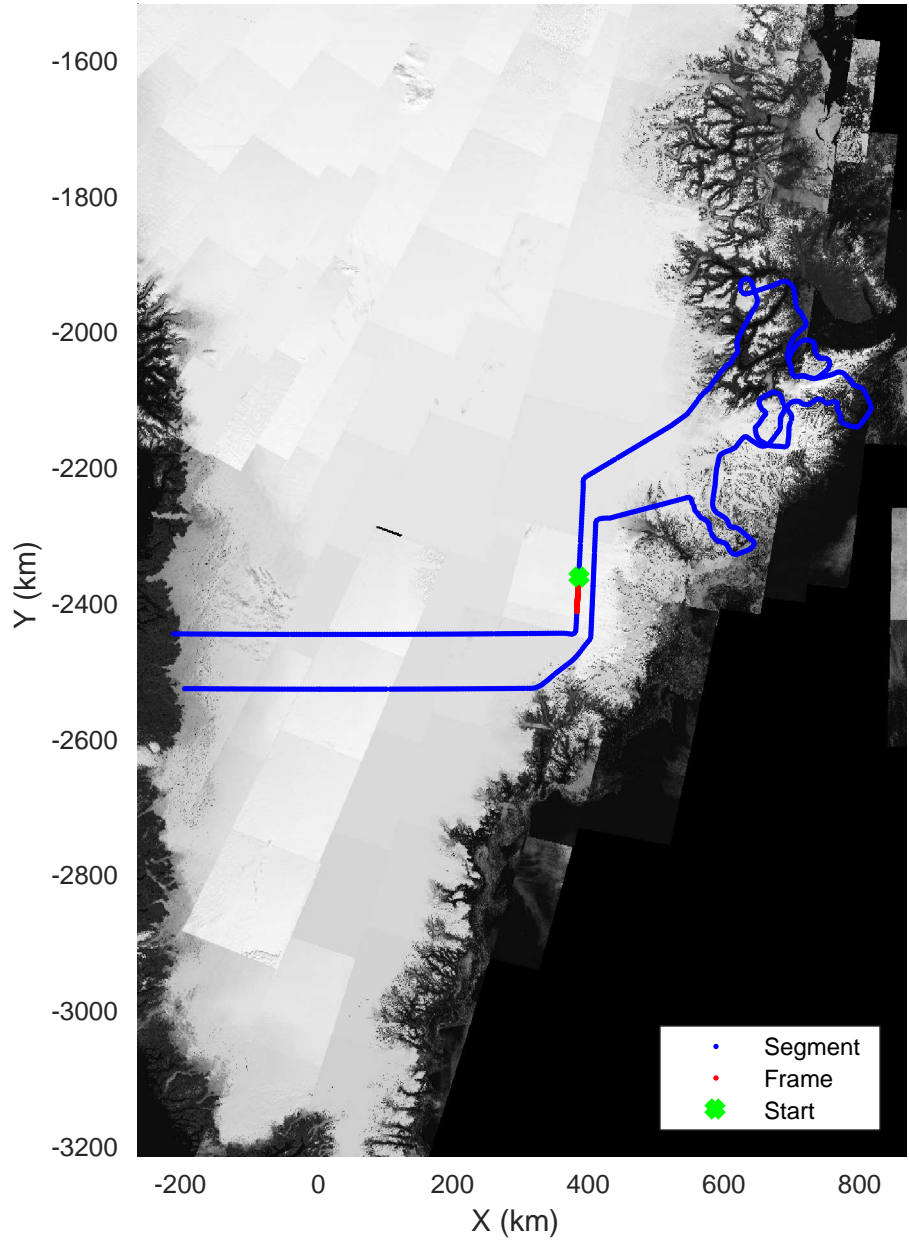

Geikie 02
20180421_01_060
Polar Stereograph 70N/-45E

rds 2018_Greenland_P3: "Geikie 02" 20180421_01_060: 17:00:22.8 to 17:06:03.2 GPS

rds 2018_Greenland_P3: "Geikie 02" 20180421_01_060: 17:00:22.8 to 17:06:03.2 GPS