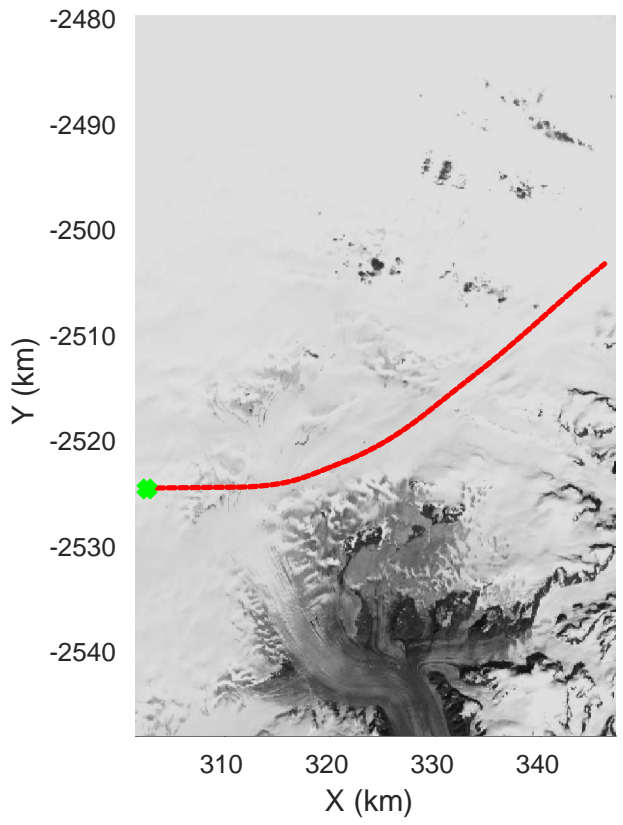

Geikie 02
20180421_01_010
Polar Stereograph 70N/-45E

rds 2018_Greenland_P3: "Geikie 02" 20180421_01_010: 11:46:09.9 to 11:52:12.4 GPS

rds 2018_Greenland_P3: "Geikie 02" 20180421_01_010: 11:46:09.9 to 11:52:12.4 GPS