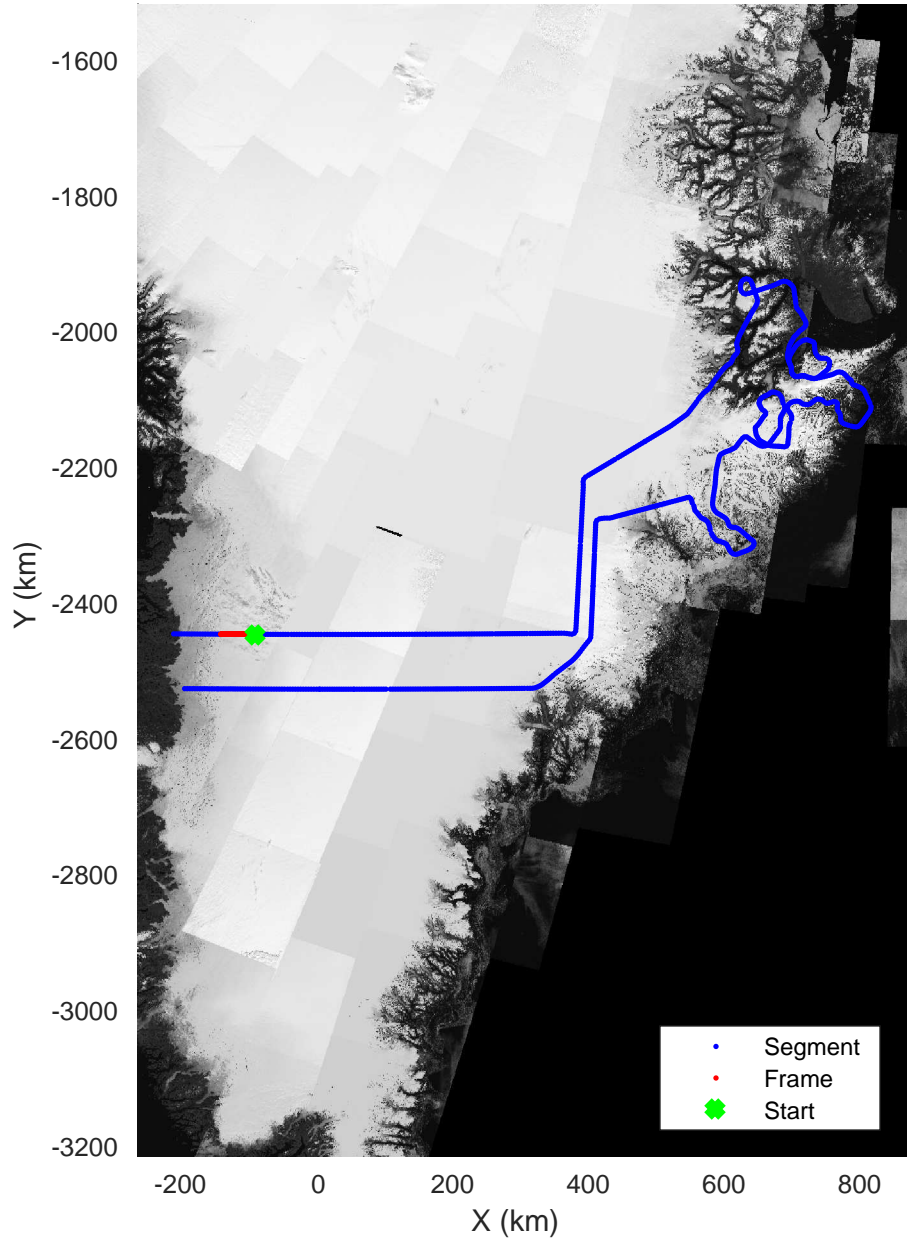

rds 2018_Greenland_P3: "Geikie 02" 20180421_01_070: 17:58:19.4 to 18:04:23.5 GPS

rds 2018_Greenland_P3: "Geikie 02" 20180421_01_070: 17:58:19.4 to 18:04:23.5 GPS

Geikie 02
 20180421_01_071
 Polar Stereograph 70N/-45E