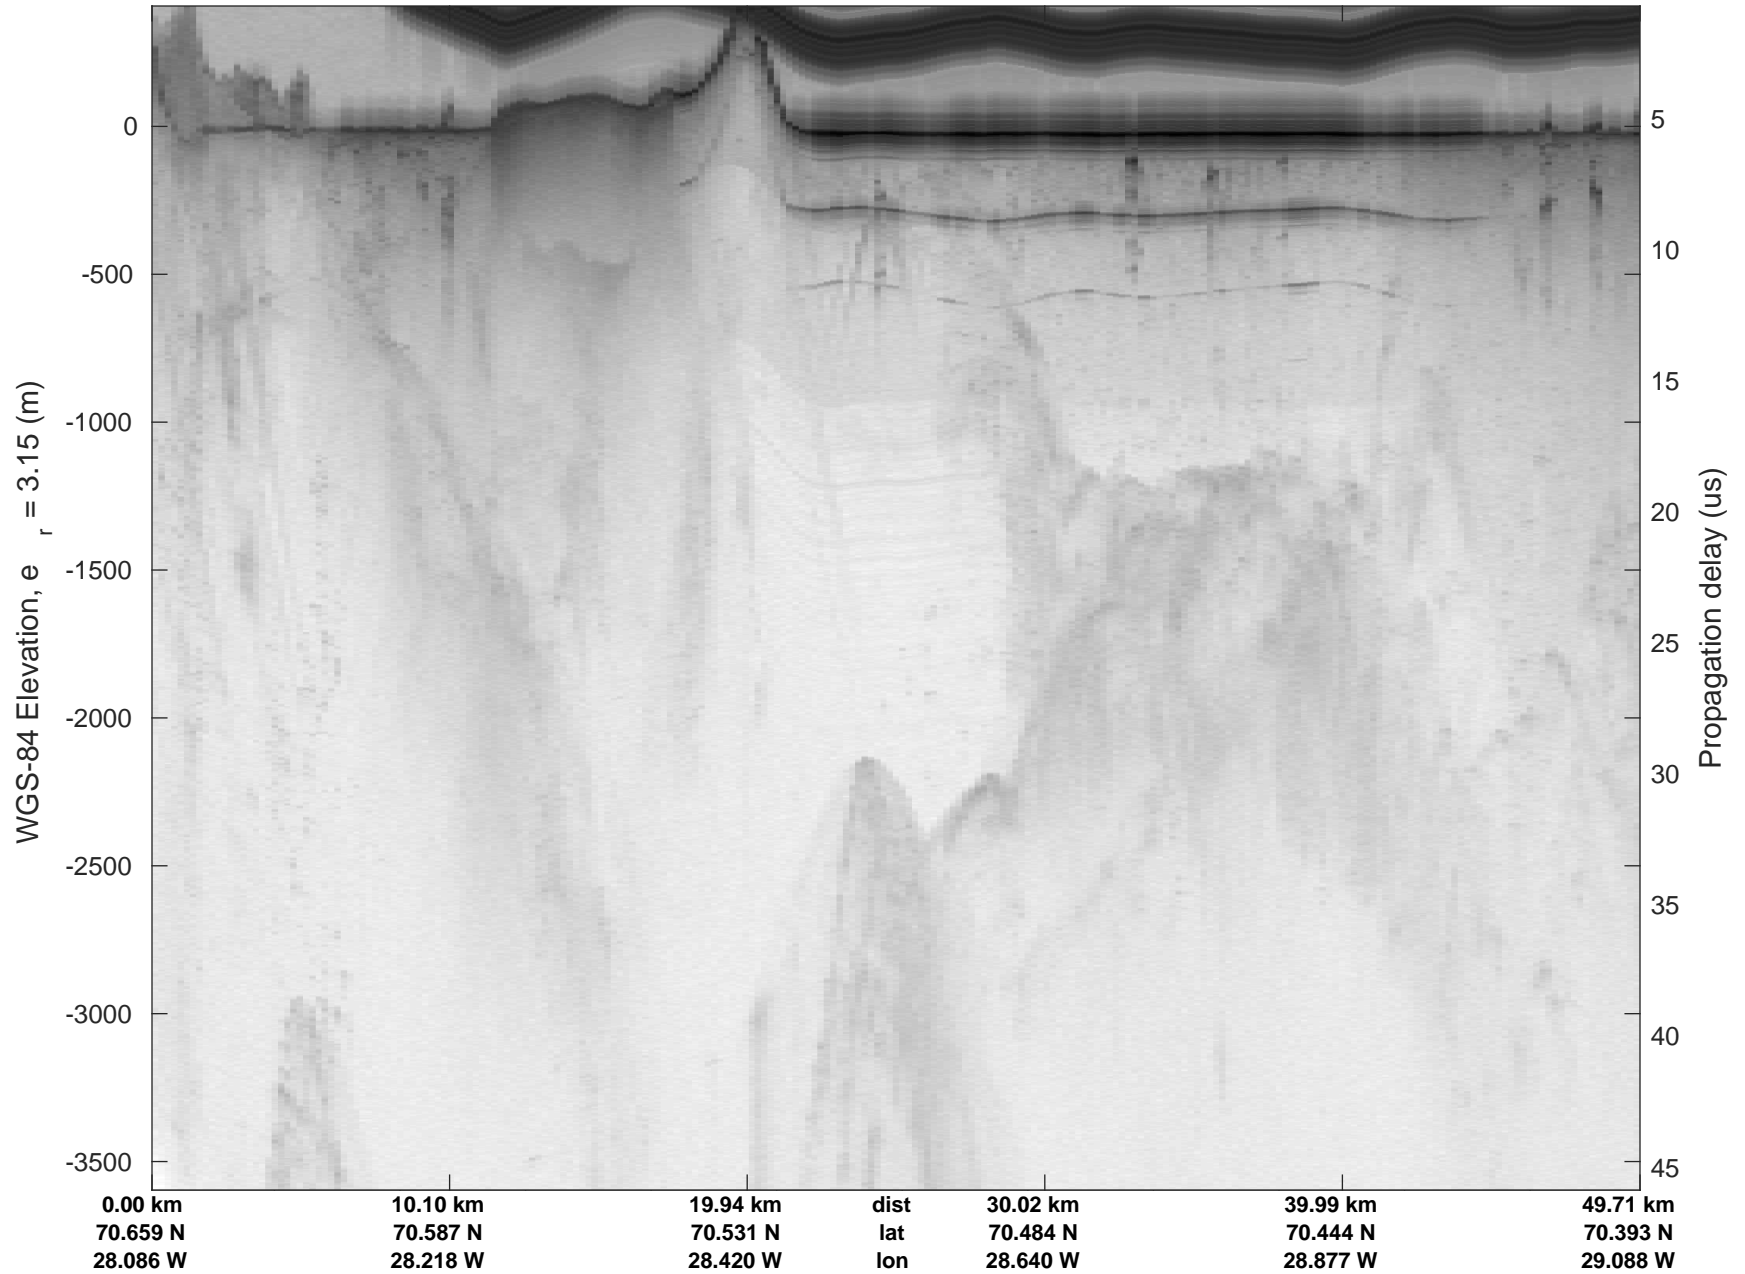

rds 2018_Greenland_P3: "Geikie 02" 20180421_01_051: 16:09:29.7 to 16:15:43.3 GPS