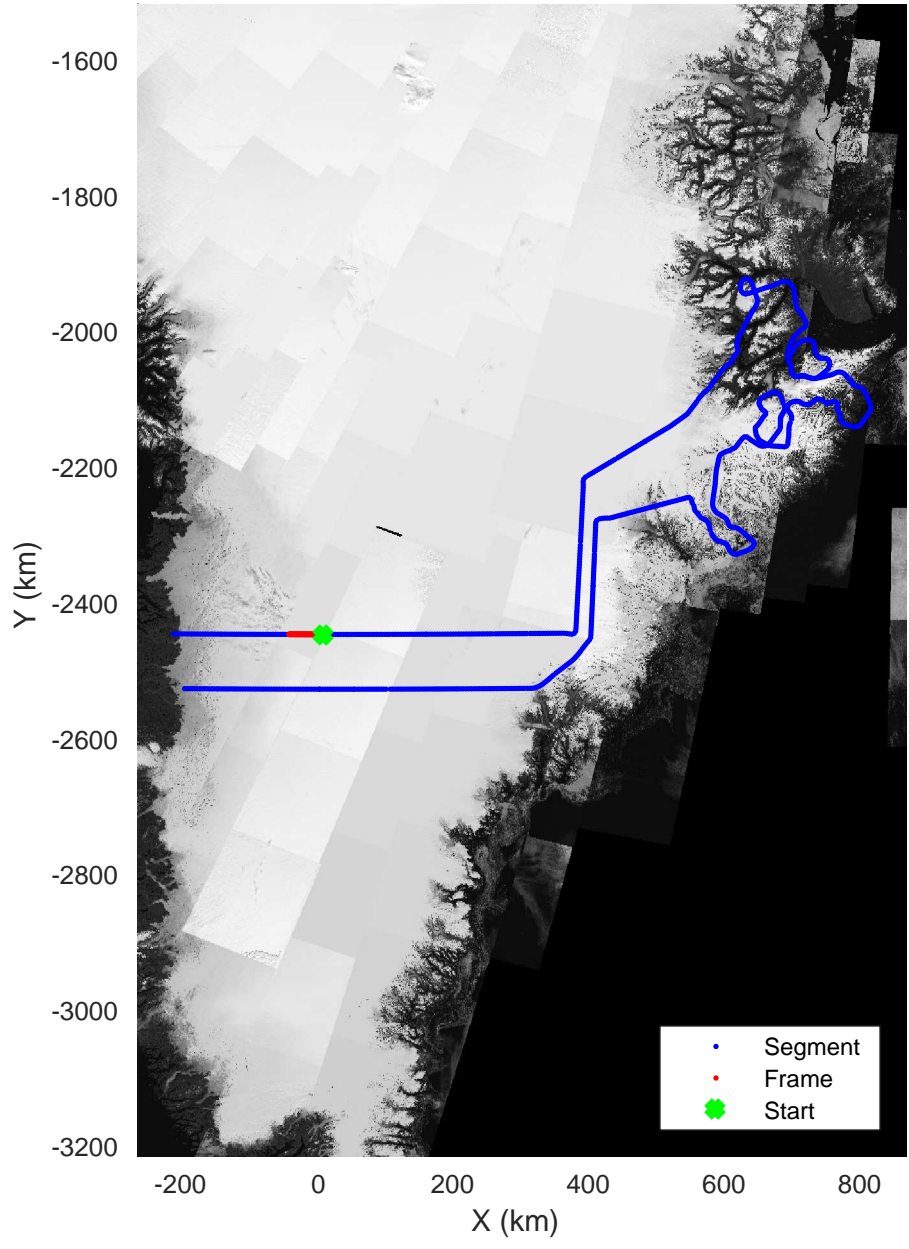

rds 2018_Greenland_P3: "Geikie 02" 20180421_01_068: 17:47:02.5 to 17:52:35.0 GPS

rds 2018_Greenland_P3: "Geikie 02" 20180421_01_068: 17:47:02.5 to 17:52:35.0 GPS

Geikie 02
20180421_01_069
Polar Stereograph 70N/-45E