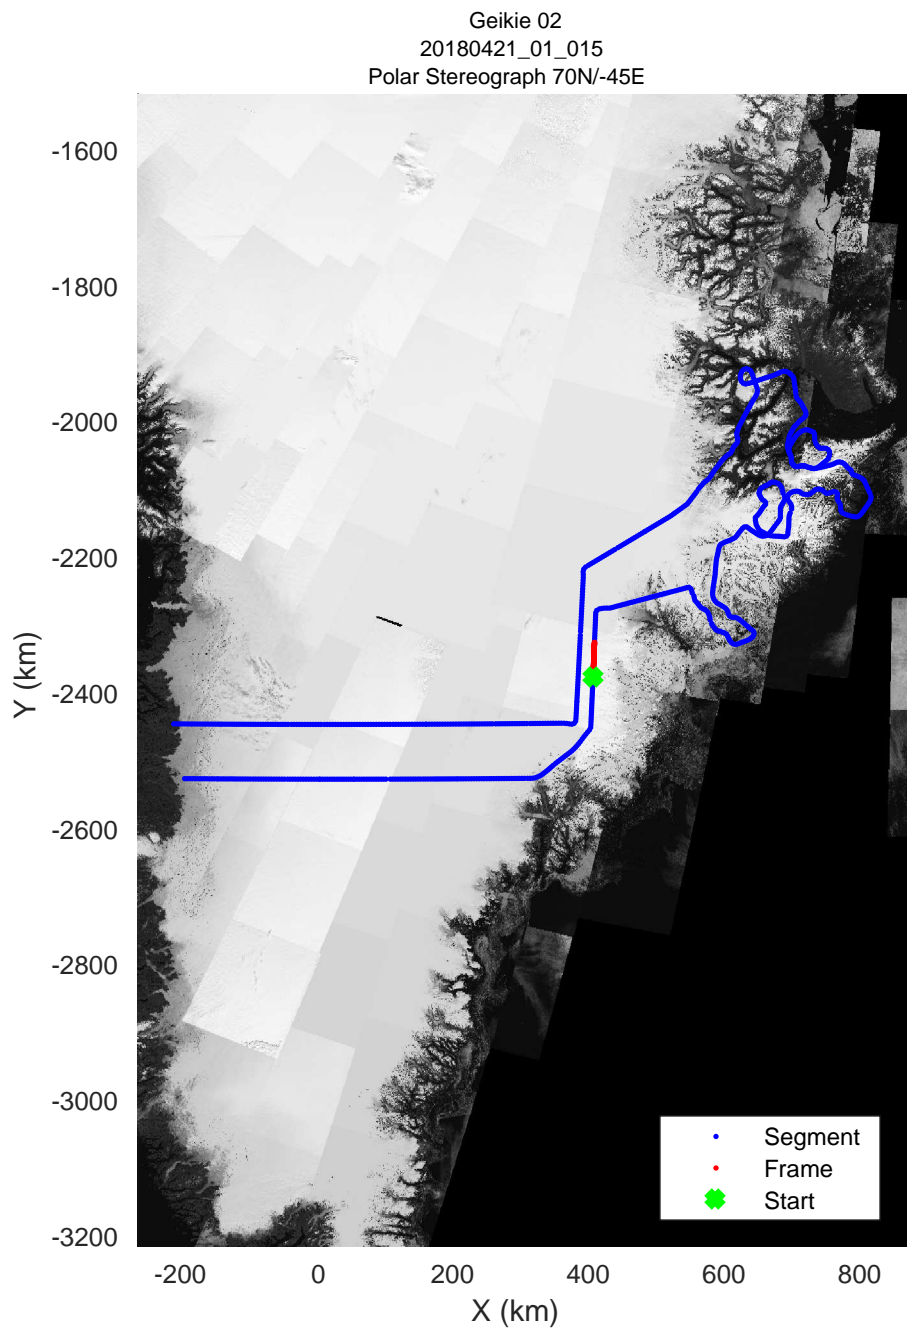

Geikie 02
 20180421_01_014
 Polar Stereograph 70N/-45E

rds 2018_Greenland_P3: "Geikie 02" 20180421_01_014: 12:10:33.6 to 12:16:50.4 GPS

rds 2018_Greenland_P3: "Geikie 02" 20180421_01_014: 12:10:33.6 to 12:16:50.4 GPS