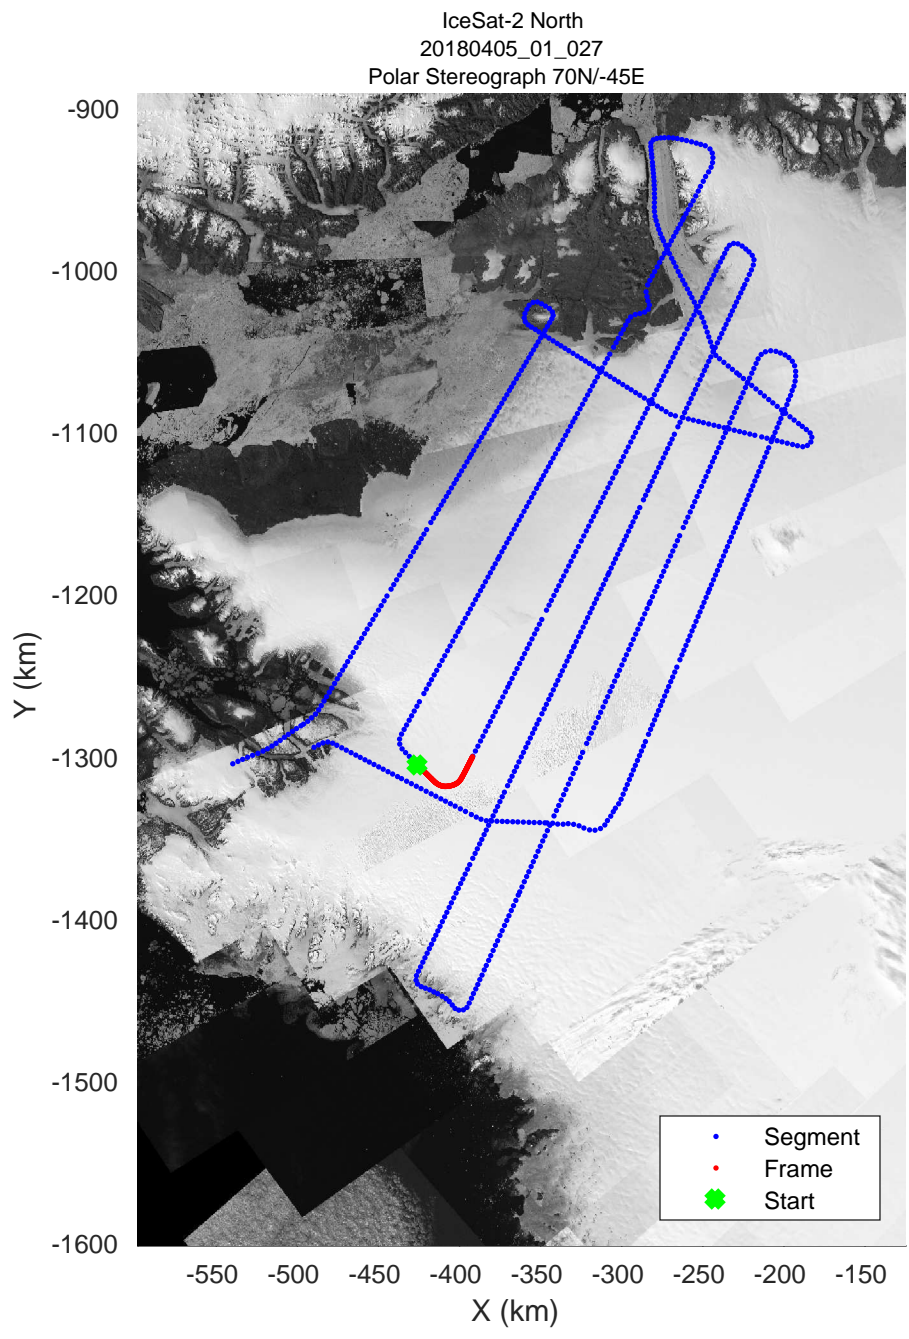

rds 2018_Greenland_P3: "IceSat-2 North" 20180405_01_025: 13:47:39.0 to 13:53:36.8 GPS

rds 2018_Greenland_P3: "IceSat-2 North" 20180405_01_025: 13:47:39.0 to 13:53:36.8 GPS

rds 2018_Greenland_P3: "IceSat-2 North" 20180405_01_026: 13:53:39.2 to 13:59:51.2 GPS

rds 2018_Greenland_P3: "IceSat-2 North" 20180405_01_026: 13:53:39.2 to 13:59:51.2 GPS

rds 2018_Greenland_P3: "IceSat-2 North" 20180405_01_027: 13:59:54.0 to 14:05:59.7 GPS

rds 2018_Greenland_P3: "IceSat-2 North" 20180405_01_027: 13:59:54.0 to 14:05:59.7 GPS