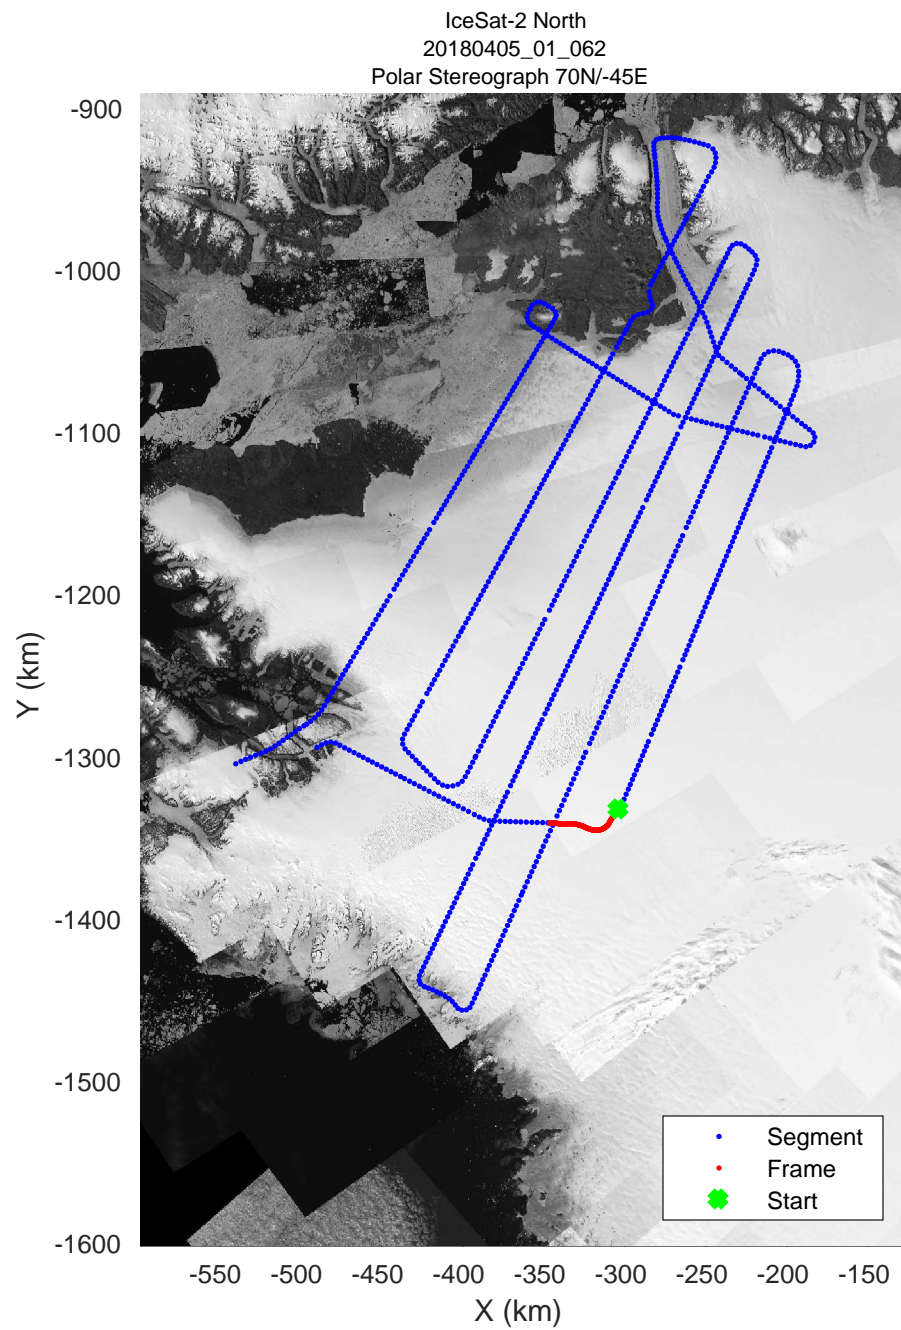

rds 2018_Greenland_P3: "IceSat-2 North" 20180405_01_060: 17:24:16.5 to 17:30:31.7 GPS

rds 2018_Greenland_P3: "IceSat-2 North" 20180405_01_060: 17:24:16.5 to 17:30:31.7 GPS

rds 2018_Greenland_P3: "IceSat-2 North" 20180405_01_061: 17:30:34.6 to 17:36:48.3 GPS

rds 2018_Greenland_P3: "IceSat-2 North" 20180405_01_061: 17:30:34.6 to 17:36:48.3 GPS

rds 2018_Greenland_P3: "IceSat-2 North" 20180405_01_062: 17:36:49.9 to 17:42:47.7 GPS

rds 2018_Greenland_P3: "IceSat-2 North" 20180405_01_062: 17:36:49.9 to 17:42:47.7 GPS