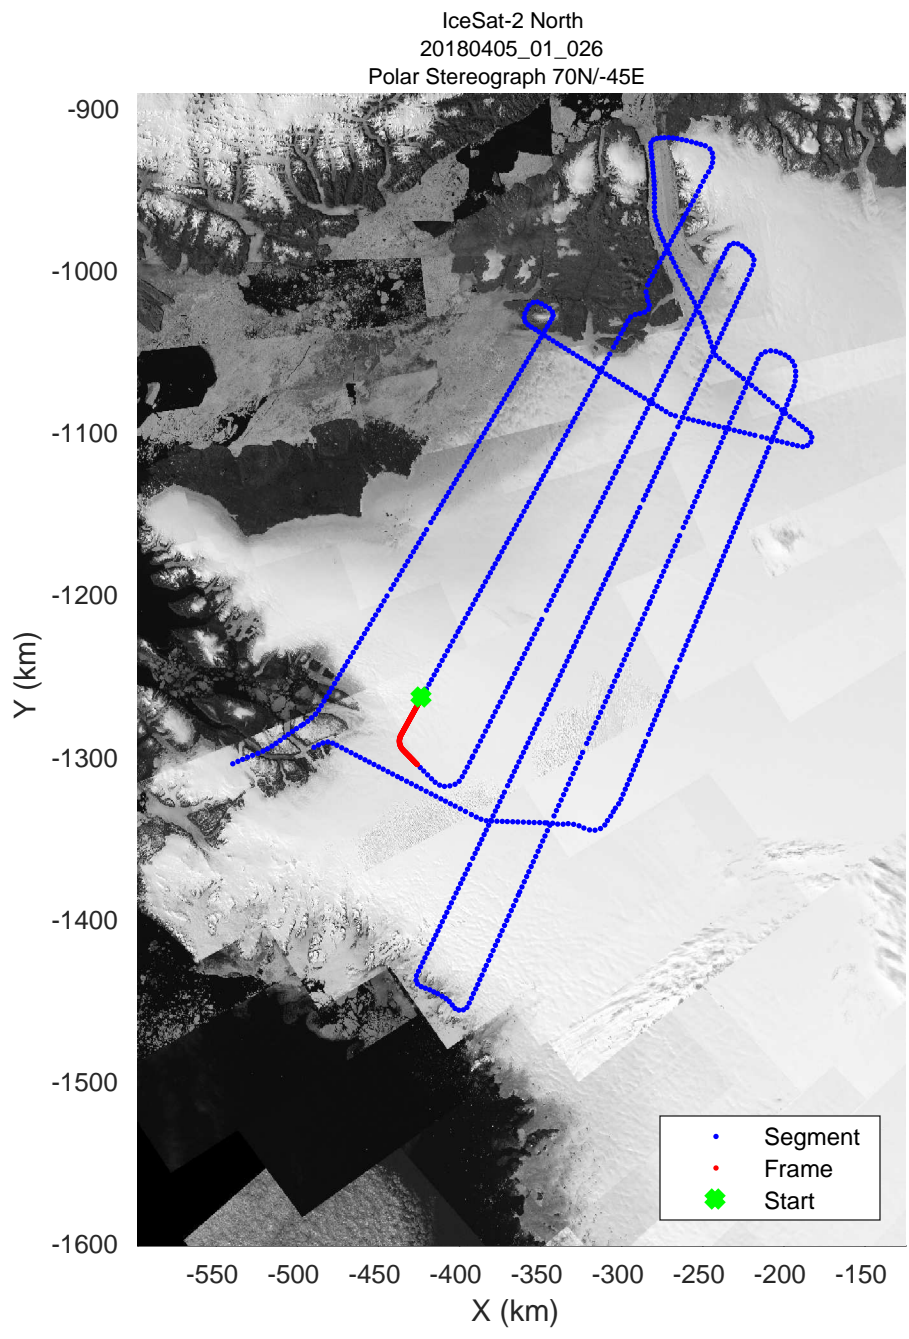

rds 2018_Greenland_P3: "IceSat-2 North" 20180405_01_023: 13:35:03.2 to 13:41:21.5 GPS

rds 2018_Greenland_P3: "IceSat-2 North" 20180405_01_024: 13:41:23.5 to 13:47:37.1 GPS

rds 2018_Greenland_P3: "IceSat-2 North" 20180405_01_024: 13:41:23.5 to 13:47:37.1 GPS

rds 2018_Greenland_P3: "IceSat-2 North" 20180405_01_025: 13:47:39.0 to 13:53:36.8 GPS

rds 2018_Greenland_P3: "IceSat-2 North" 20180405_01_025: 13:47:39.0 to 13:53:36.8 GPS

rds 2018_Greenland_P3: "IceSat-2 North" 20180405_01_026: 13:53:39.2 to 13:59:51.2 GPS