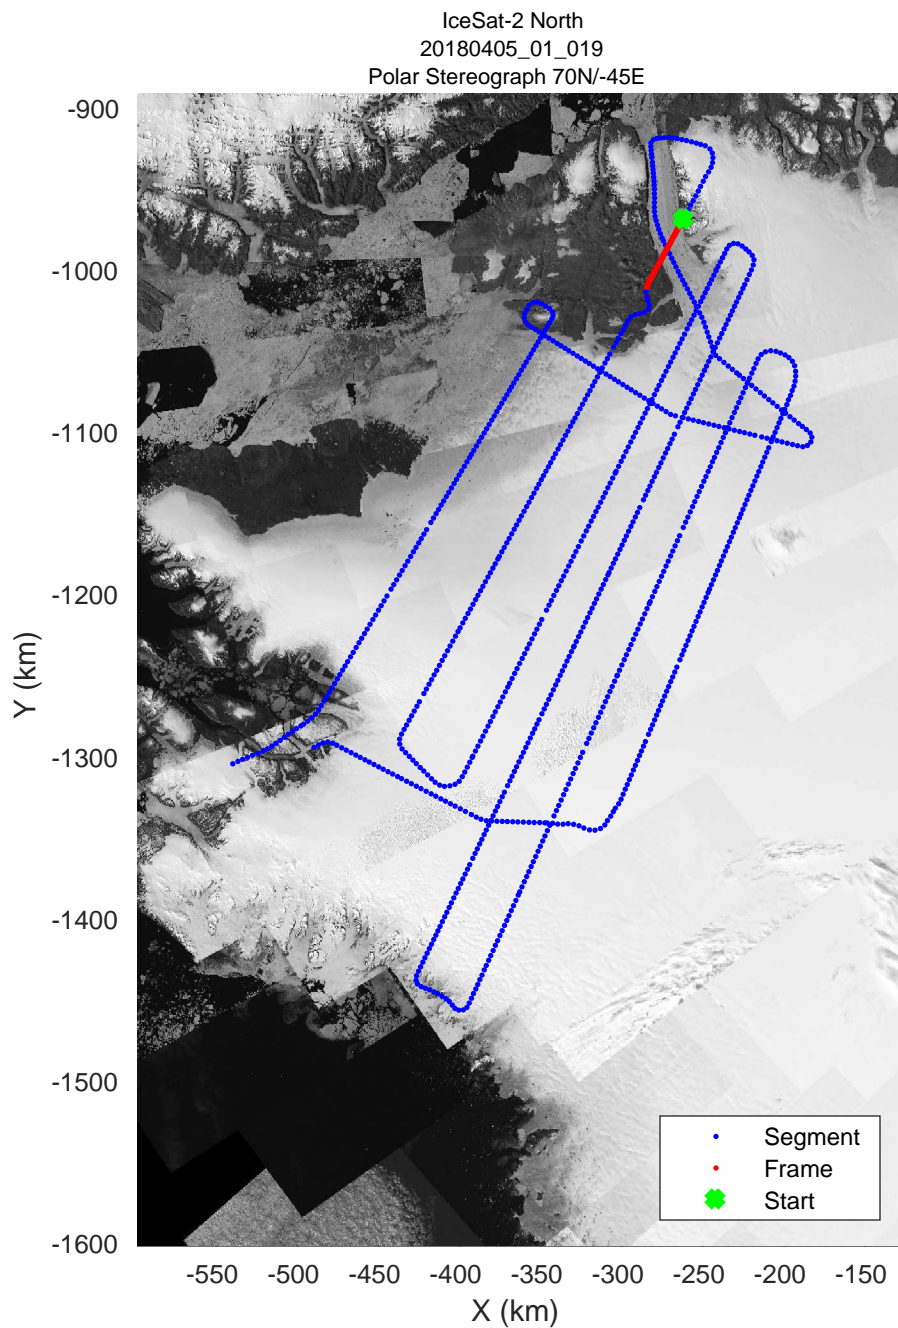

rds 2018_Greenland_P3: "IceSat-2 North" 20180405_01_017: 12:54:53.9 to 13:02:34.5 GPS

rds 2018_Greenland_P3: "IceSat-2 North" 20180405_01_018: 13:02:37.6 to 13:08:59.1 GPS

rds 2018_Greenland_P3: "IceSat-2 North" 20180405_01_018: 13:02:37.6 to 13:08:59.1 GPS