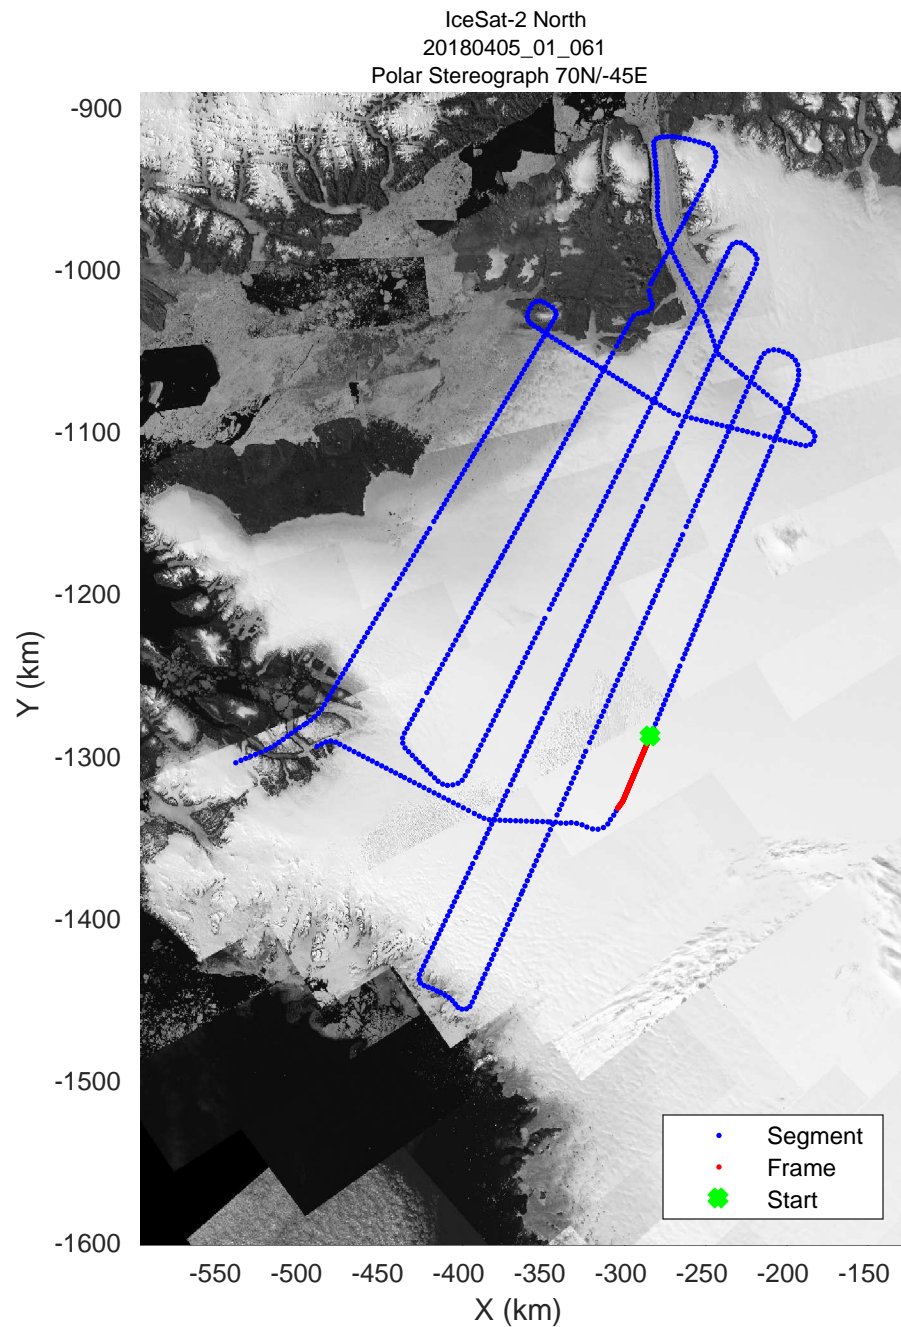

rds 2018_Greenland_P3: "IceSat-2 North" 20180405_01_058: 17:11:37.8 to 17:17:56.1 GPS

rds 2018_Greenland_P3: "IceSat-2 North" 20180405_01_059: 17:17:58.1 to 17:24:14.9 GPS

rds 2018_Greenland_P3: "IceSat-2 North" 20180405_01_059: 17:17:58.1 to 17:24:14.9 GPS

rds 2018_Greenland_P3: "IceSat-2 North" 20180405_01_060: 17:24:16.5 to 17:30:31.7 GPS

rds 2018_Greenland_P3: "IceSat-2 North" 20180405_01_060: 17:24:16.5 to 17:30:31.7 GPS

rds 2018_Greenland_P3: "IceSat-2 North" 20180405_01_061: 17:30:34.6 to 17:36:48.3 GPS