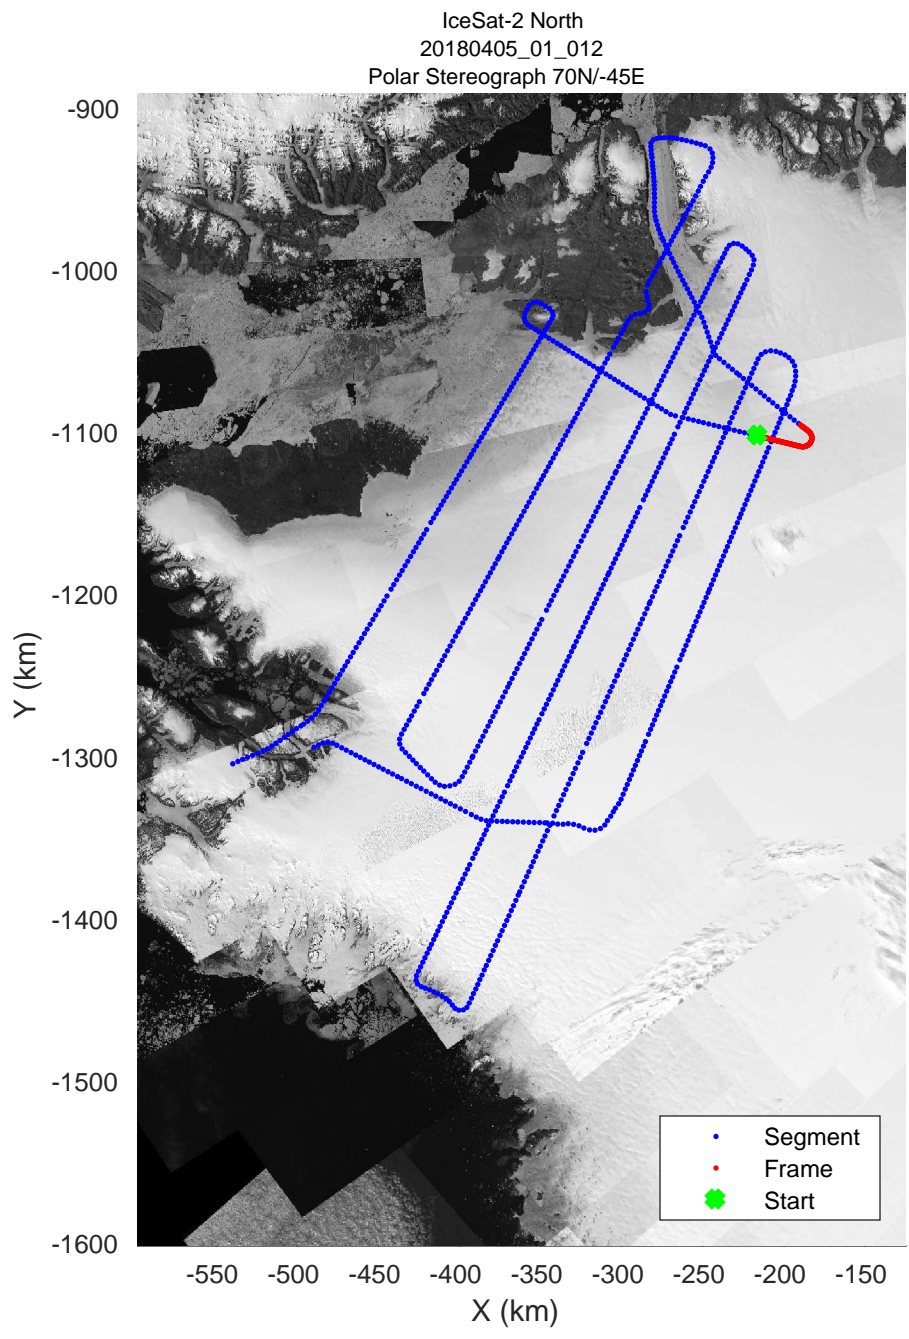

rds 2018_Greenland_P3: "IceSat-2 North" 20180405_01_010: 12:09:30.2 to 12:15:51.8 GPS

rds 2018_Greenland_P3: "IceSat-2 North" 20180405_01_010: 12:09:30.2 to 12:15:51.8 GPS

rds 2018_Greenland_P3: "IceSat-2 North" 20180405_01_011: 12:15:53.5 to 12:22:00.8 GPS

rds 2018_Greenland_P3: "IceSat-2 North" 20180405_01_011: 12:15:53.5 to 12:22:00.8 GPS

rds 2018_Greenland_P3: "IceSat-2 North" 20180405_01_012: 12:22:03.5 to 12:28:20.3 GPS

rds 2018_Greenland_P3: "IceSat-2 North" 20180405_01_012: 12:22:03.5 to 12:28:20.3 GPS