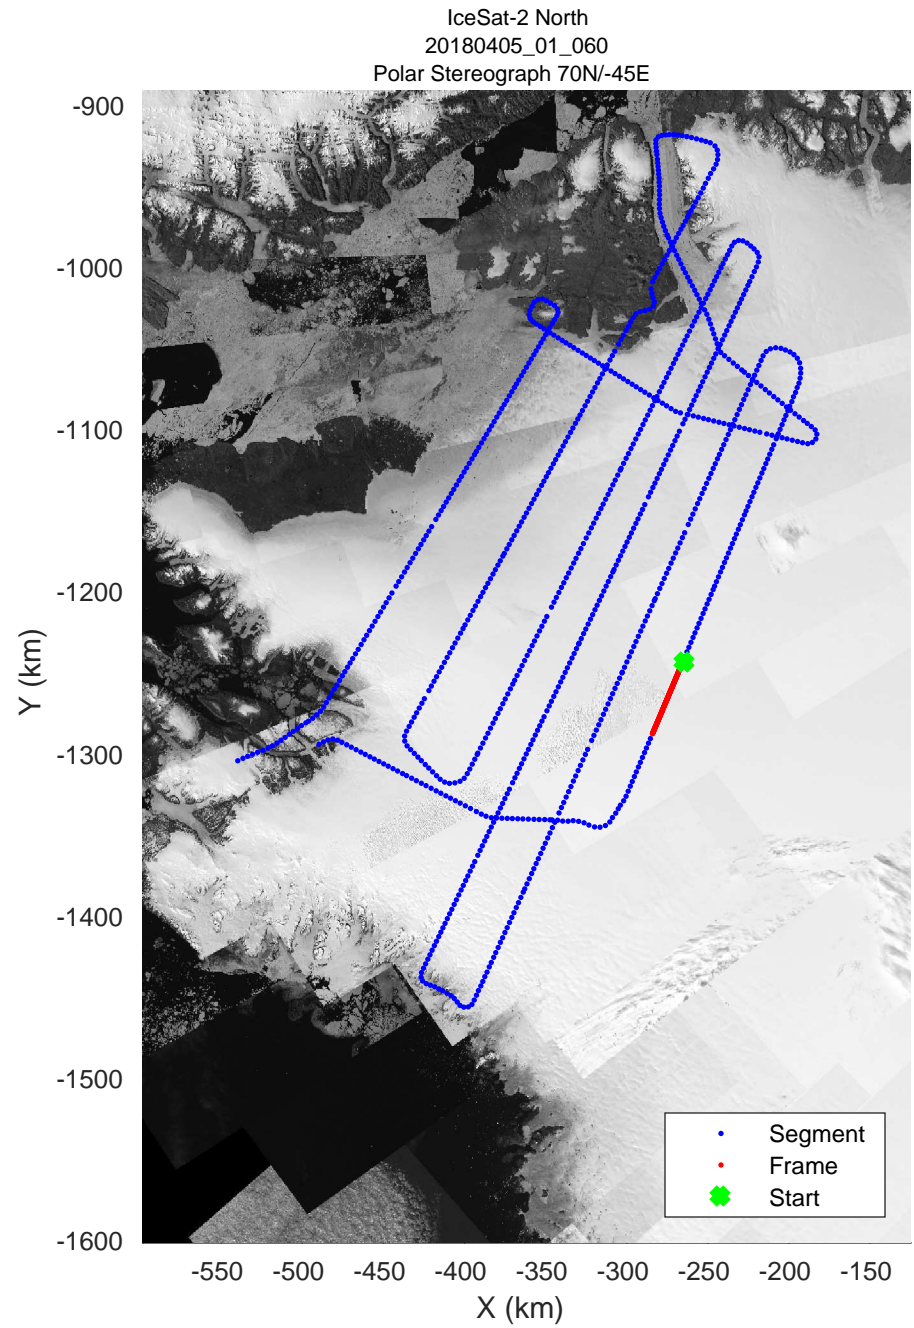

rds 2018_Greenland_P3: "IceSat-2 North" 20180405_01_058: 17:11:37.8 to 17:17:56.1 GPS

rds 2018_Greenland_P3: "IceSat-2 North" 20180405_01_059: 17:17:58.1 to 17:24:14.9 GPS

rds 2018_Greenland_P3: "IceSat-2 North" 20180405_01_059: 17:17:58.1 to 17:24:14.9 GPS

rds 2018_Greenland_P3: "IceSat-2 North" 20180405_01_060: 17:24:16.5 to 17:30:31.7 GPS

rds 2018_Greenland_P3: "IceSat-2 North" 20180405_01_060: 17:24:16.5 to 17:30:31.7 GPS

rds 2018_Greenland_P3: "IceSat-2 North" 20180405_01_061: 17:30:34.6 to 17:36:48.3 GPS