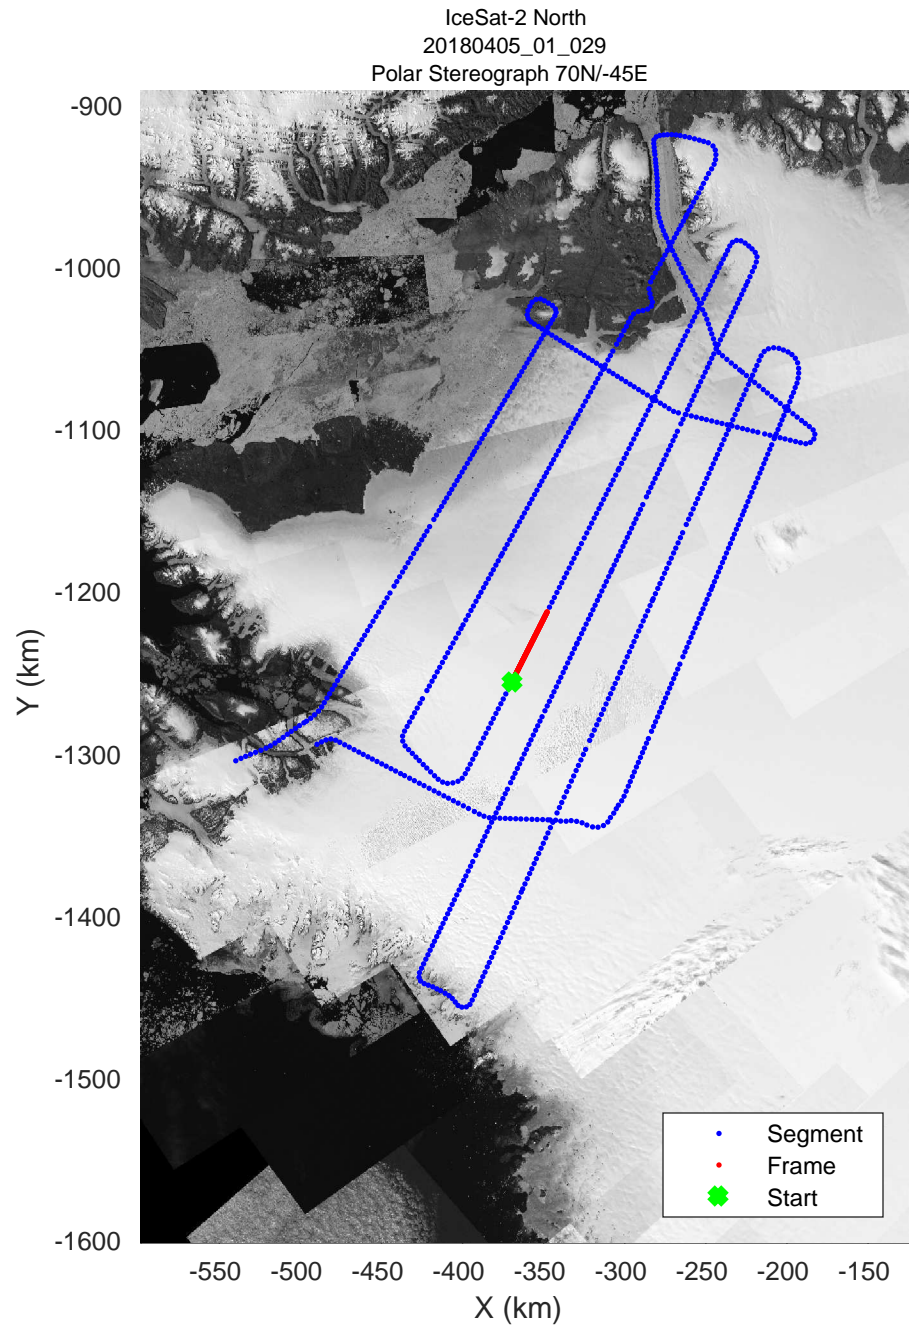

rds 2018_Greenland_P3: "IceSat-2 North" 20180405_01_026: 13:53:39.2 to 13:59:51.2 GPS

rds 2018_Greenland_P3: "IceSat-2 North" 20180405_01_027: 13:59:54.0 to 14:05:59.7 GPS

rds 2018_Greenland_P3: "IceSat-2 North" 20180405_01_027: 13:59:54.0 to 14:05:59.7 GPS

rds 2018_Greenland_P3: "IceSat-2 North" 20180405_01_028: 14:06:02.7 to 14:11:54.2 GPS

rds 2018_Greenland_P3: "IceSat-2 North" 20180405_01_028: 14:06:02.7 to 14:11:54.2 GPS

rds 2018_Greenland_P3: "IceSat-2 North" 20180405_01_029: 14:11:57.3 to 14:17:50.3 GPS