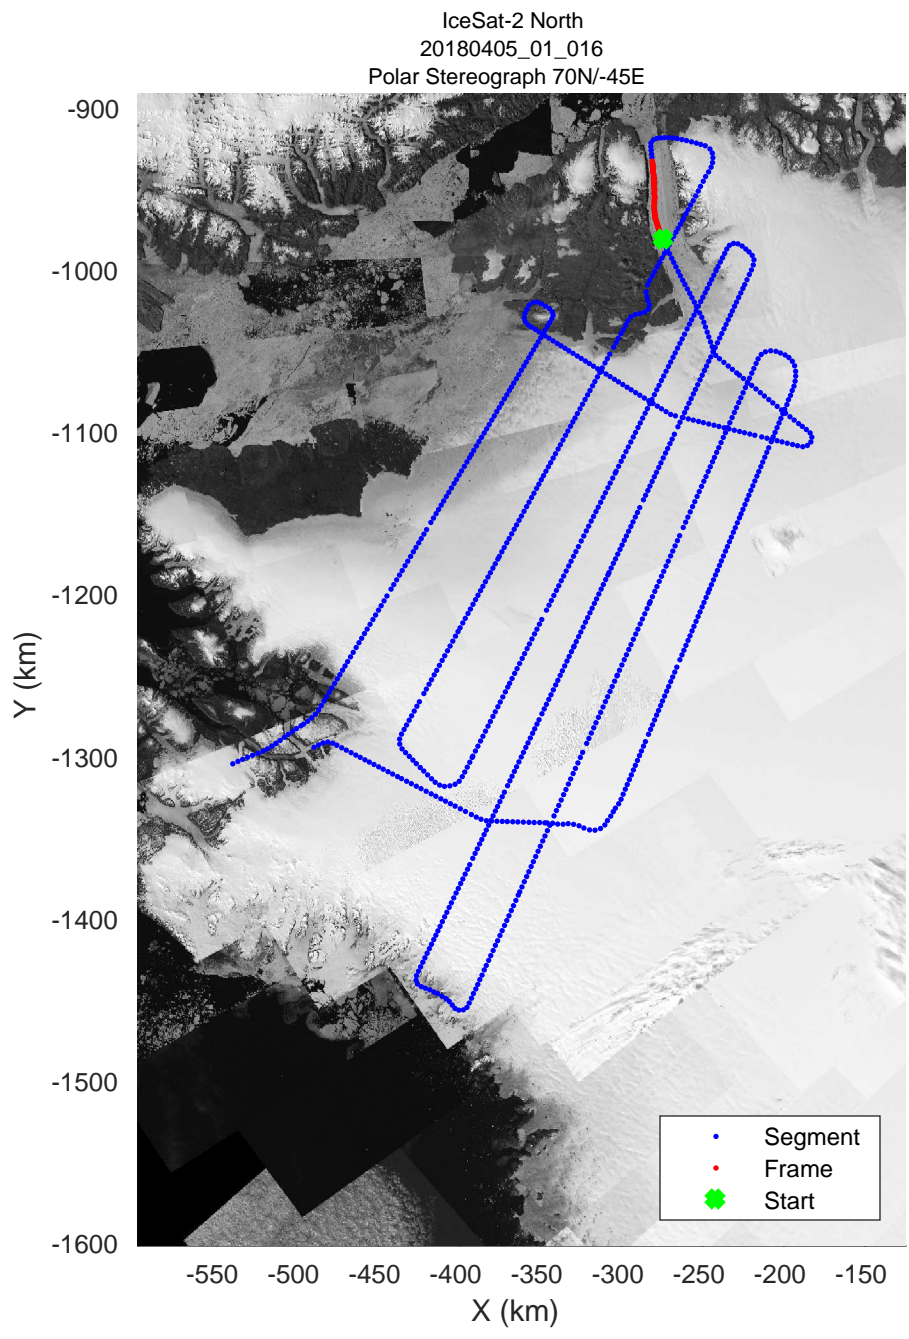

rds 2018_Greenland_P3: "IceSat-2 North" 20180405_01_014: 12:34:20.4 to 12:40:32.5 GPS

rds 2018_Greenland_P3: "IceSat-2 North" 20180405_01_015: 12:40:35.1 to 12:47:12.5 GPS

rds 2018_Greenland_P3: "IceSat-2 North" 20180405_01_015: 12:40:35.1 to 12:47:12.5 GPS