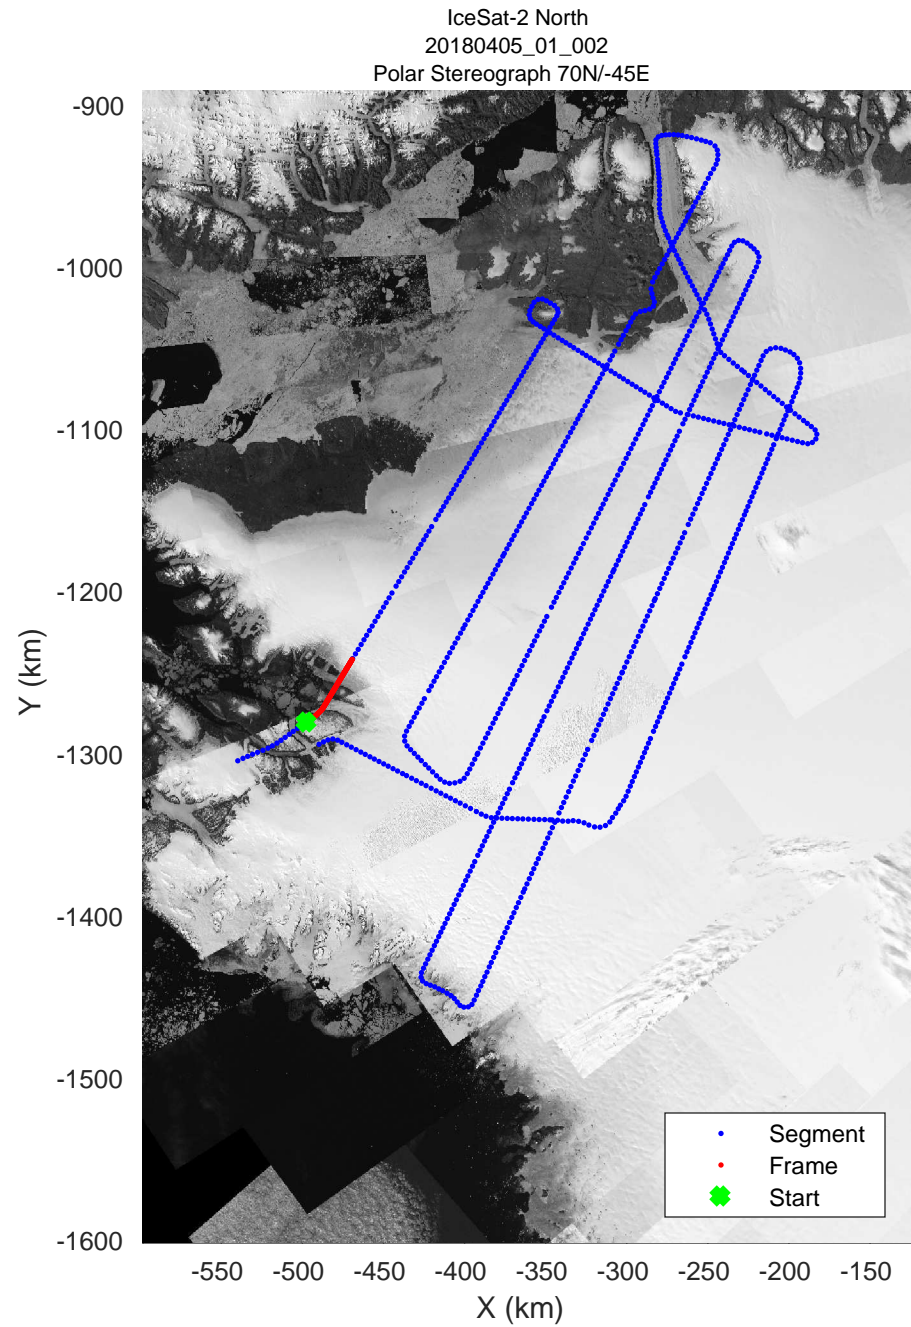

rds 2018_Greenland_P3: "IceSat-2 North" 20180405_01_001: 11:10:27.5 to 11:16:41.2 GPS

rds 2018_Greenland_P3: "IceSat-2 North" 20180405_01_001: 11:10:27.5 to 11:16:41.2 GPS

rds 2018_Greenland_P3: "IceSat-2 North" 20180405_01_002: 11:16:43.6 to 11:23:02.0 GPS

rds 2018_Greenland_P3: "IceSat-2 North" 20180405_01_002: 11:16:43.6 to 11:23:02.0 GPS

rds 2018_Greenland_P3: "IceSat-2 North" 20180405_01_003: 11:23:04.2 to 11:29:02.0 GPS

rds 2018_Greenland_P3: "IceSat-2 North" 20180405_01_003: 11:23:04.2 to 11:29:02.0 GPS