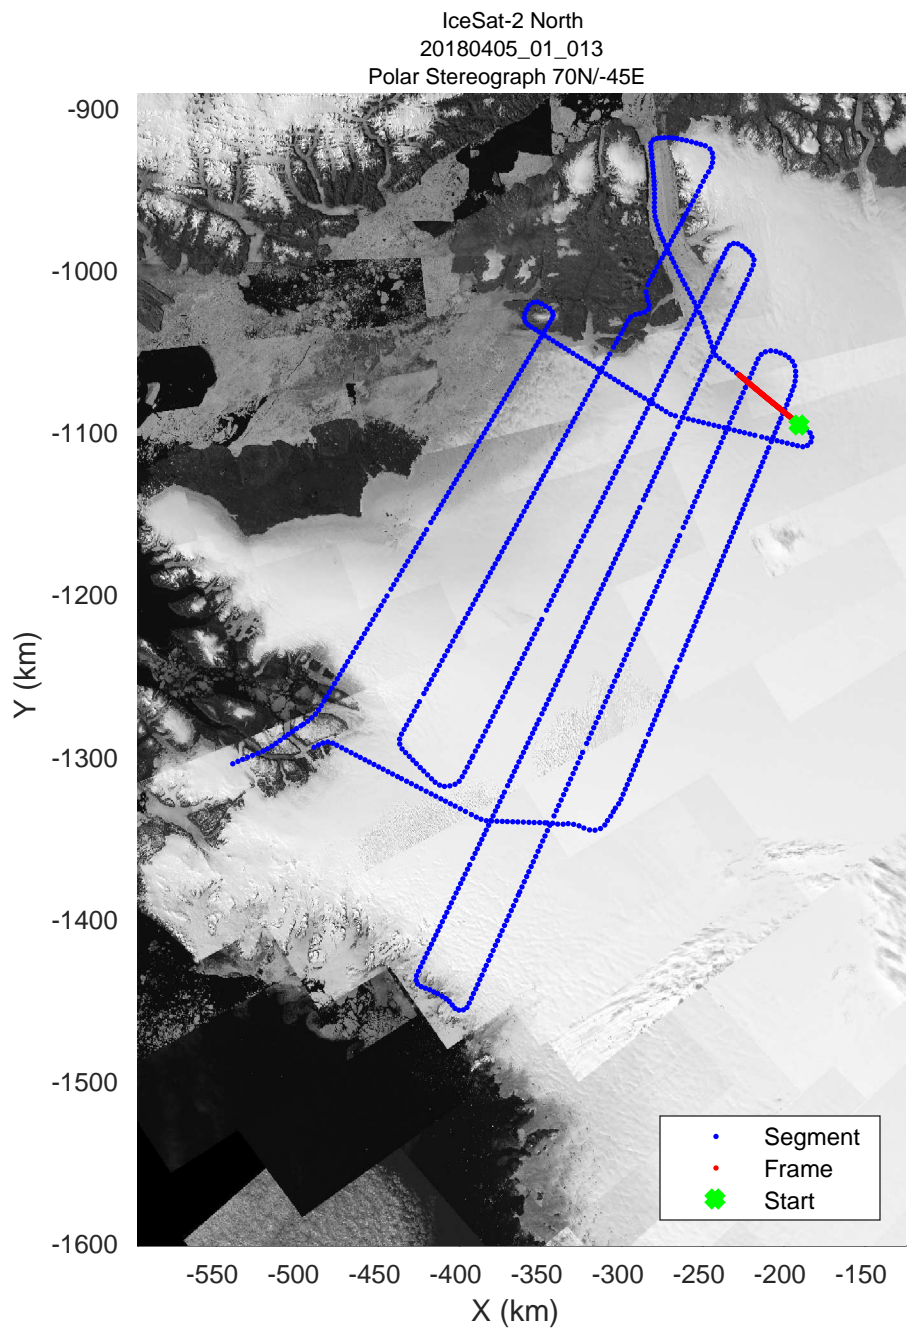

rds 2018_Greenland_P3: "IceSat-2 North" 20180405_01_011: 12:15:53.5 to 12:22:00.8 GPS

rds 2018_Greenland_P3: "IceSat-2 North" 20180405_01_012: 12:22:03.5 to 12:28:20.3 GPS

rds 2018_Greenland_P3: "IceSat-2 North" 20180405_01_012: 12:22:03.5 to 12:28:20.3 GPS

rds 2018_Greenland_P3: "IceSat-2 North" 20180405_01_013: 12:28:22.4 to 12:34:18.6 GPS

rds 2018_Greenland_P3: "IceSat-2 North" 20180405_01_013: 12:28:22.4 to 12:34:18.6 GPS

rds 2018_Greenland_P3: "IceSat-2 North" 20180405_01_014: 12:34:20.4 to 12:40:32.5 GPS