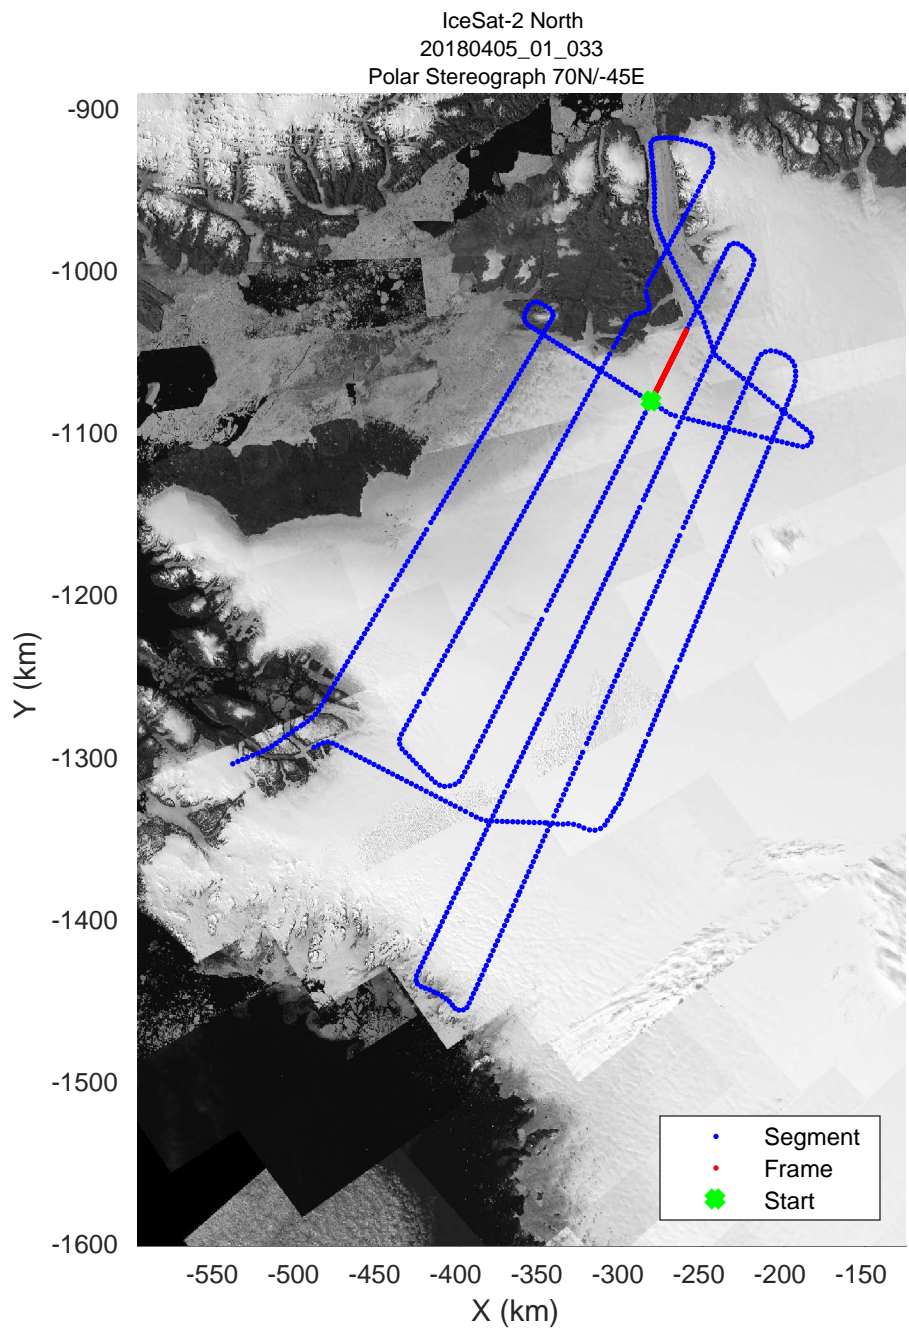

rds 2018_Greenland_P3: "IceSat-2 North" 20180405_01_031: 14:23:52.0 to 14:29:51.4 GPS

rds 2018_Greenland_P3: "IceSat-2 North" 20180405_01_032: 14:29:54.1 to 14:35:56.6 GPS

rds 2018_Greenland_P3: "IceSat-2 North" 20180405_01_032: 14:29:54.1 to 14:35:56.6 GPS