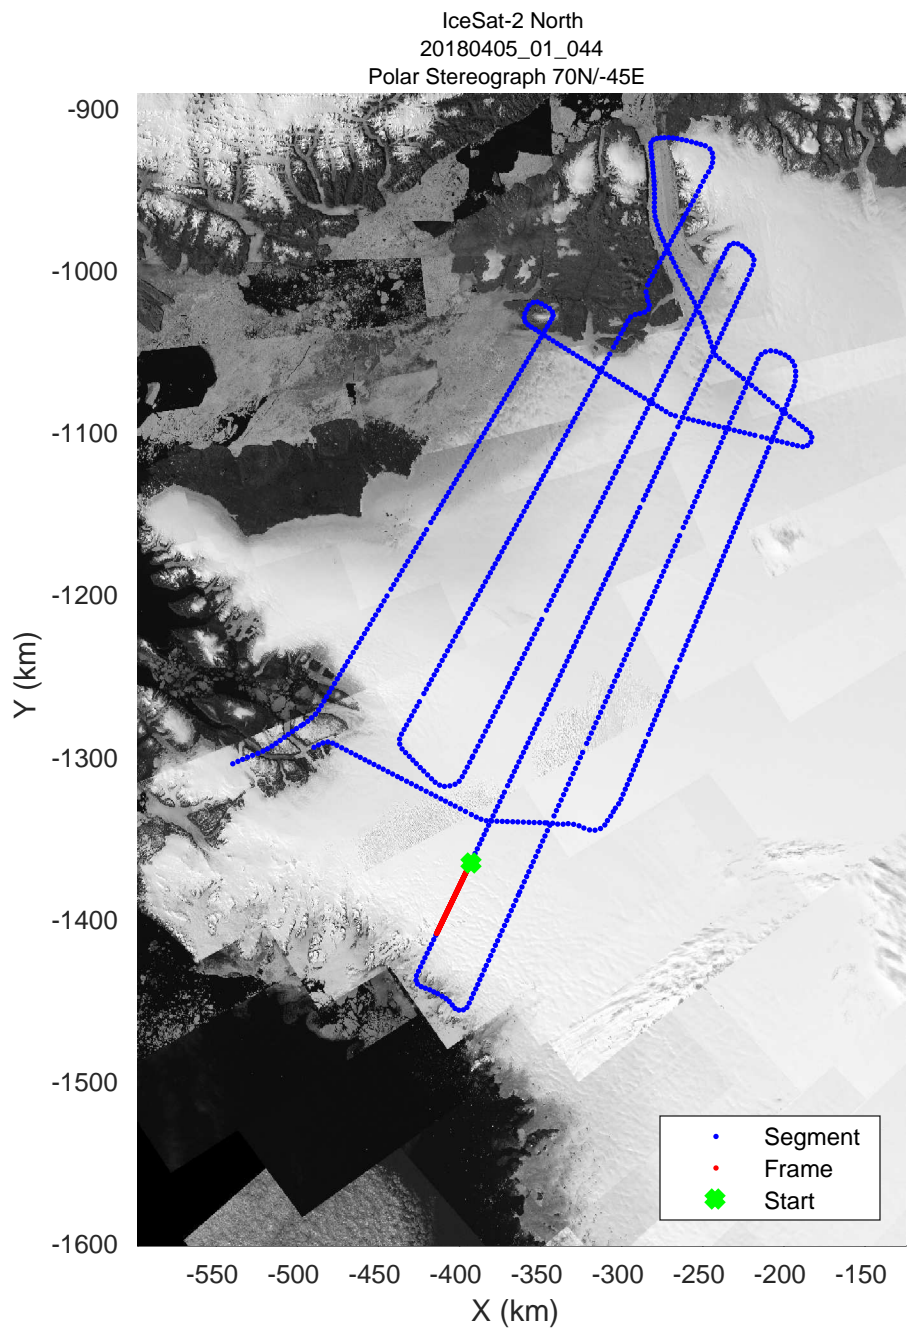

rds 2018_Greenland_P3: "IceSat-2 North" 20180405_01_042: 15:33:12.5 to 15:39:26.1 GPS

rds 2018_Greenland_P3: "IceSat-2 North" 20180405_01_042: 15:33:12.5 to 15:39:26.1 GPS

rds 2018_Greenland_P3: "IceSat-2 North" 20180405_01_043: 15:39:28.2 to 15:45:40.3 GPS

rds 2018_Greenland_P3: "IceSat-2 North" 20180405_01_043: 15:39:28.2 to 15:45:40.3 GPS

rds 2018_Greenland_P3: "IceSat-2 North" 20180405_01_044: 15:45:42.9 to 15:51:54.9 GPS

rds 2018_Greenland_P3: "IceSat-2 North" 20180405_01_044: 15:45:42.9 to 15:51:54.9 GPS