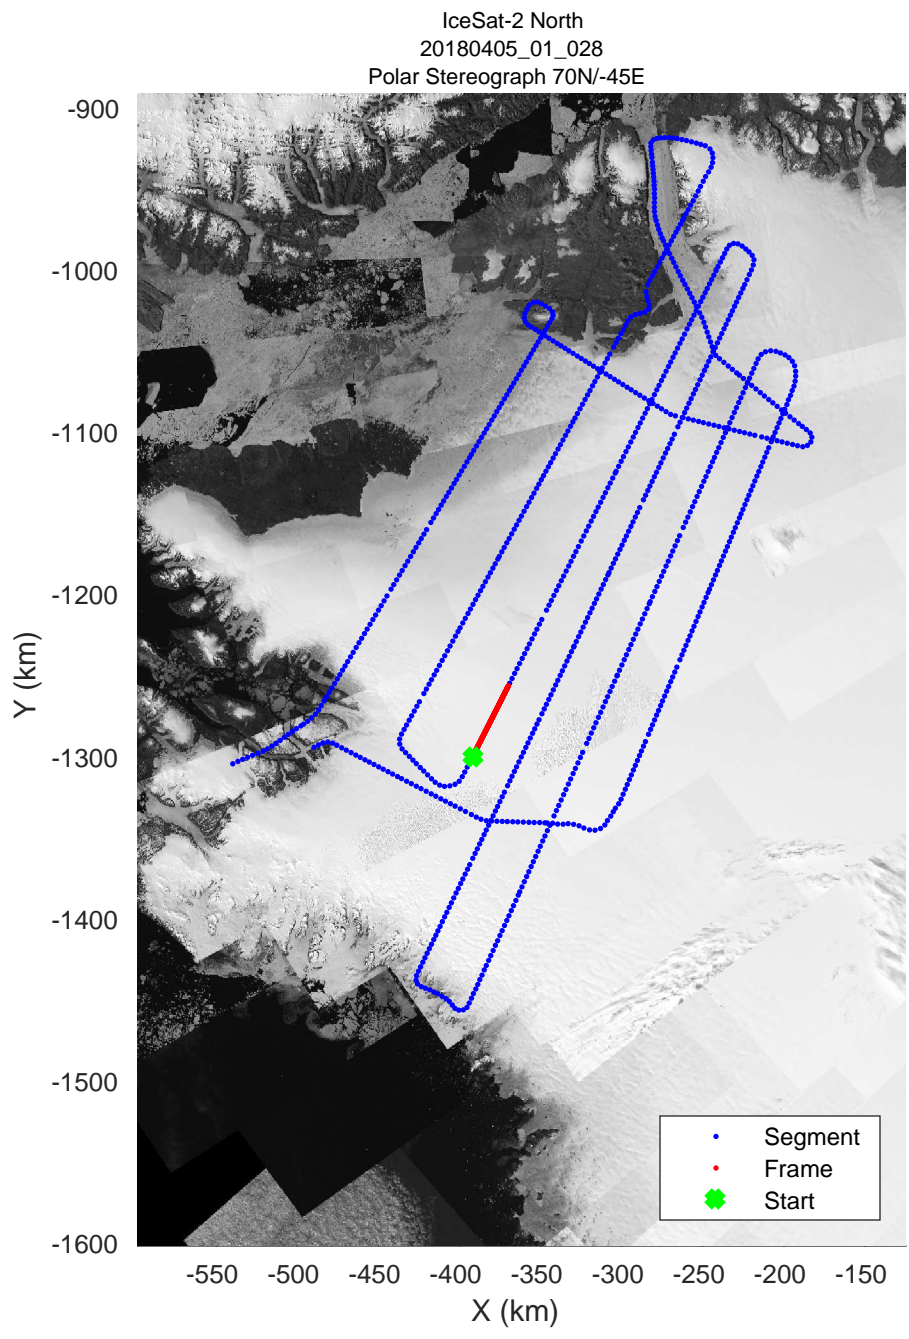

rds 2018_Greenland_P3: "IceSat-2 North" 20180405_01_026: 13:53:39.2 to 13:59:51.2 GPS

rds 2018_Greenland_P3: "IceSat-2 North" 20180405_01_027: 13:59:54.0 to 14:05:59.7 GPS

rds 2018_Greenland_P3: "IceSat-2 North" 20180405_01_027: 13:59:54.0 to 14:05:59.7 GPS

rds 2018_Greenland_P3: "IceSat-2 North" 20180405_01_028: 14:06:02.7 to 14:11:54.2 GPS

rds 2018_Greenland_P3: "IceSat-2 North" 20180405_01_028: 14:06:02.7 to 14:11:54.2 GPS

rds 2018_Greenland_P3: "IceSat-2 North" 20180405_01_029: 14:11:57.3 to 14:17:50.3 GPS