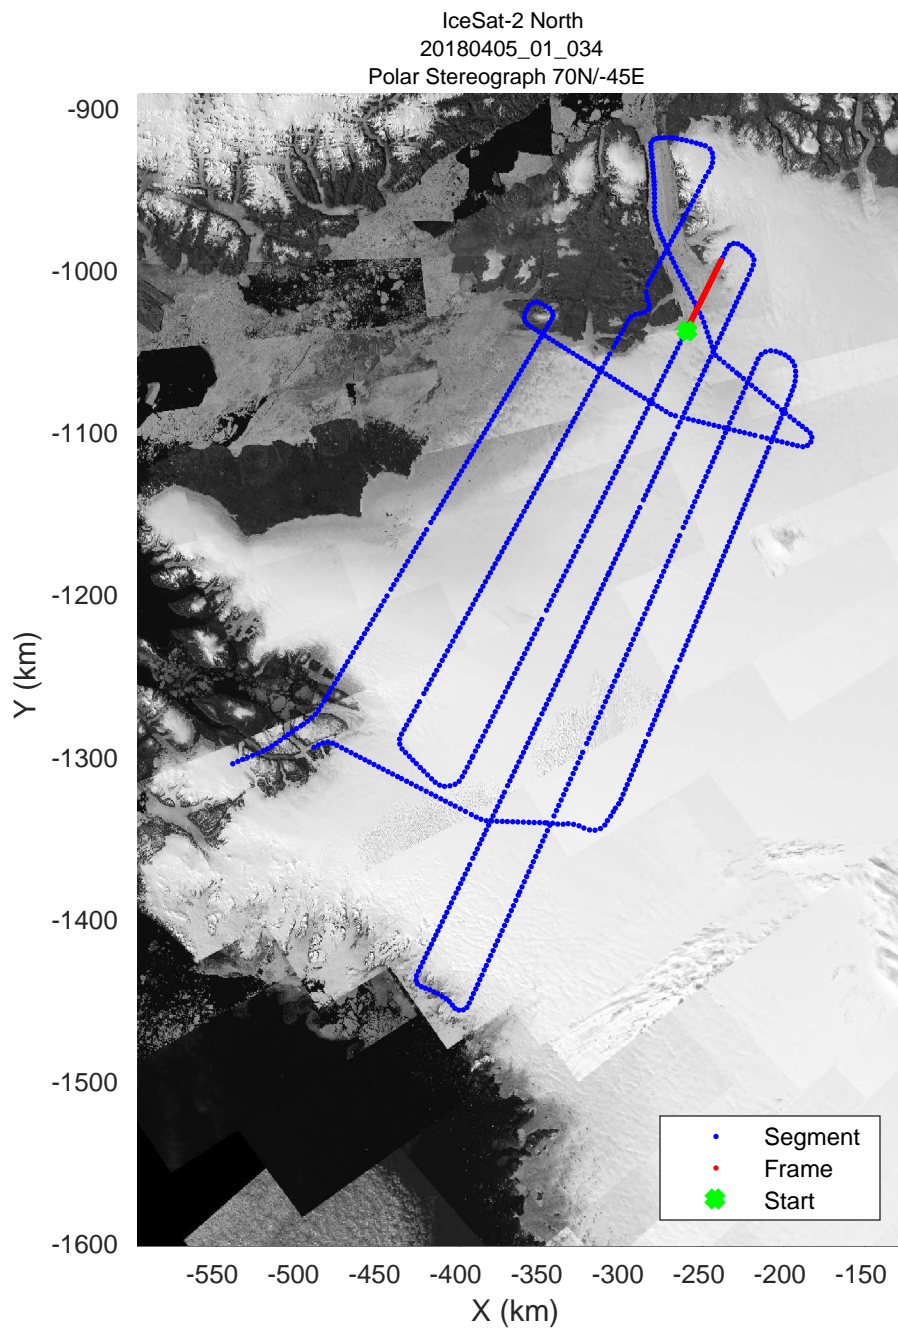

rds 2018_Greenland_P3: "IceSat-2 North" 20180405_01_031: 14:23:52.0 to 14:29:51.4 GPS

rds 2018_Greenland_P3: "IceSat-2 North" 20180405_01_032: 14:29:54.1 to 14:35:56.6 GPS

rds 2018_Greenland_P3: "IceSat-2 North" 20180405_01_032: 14:29:54.1 to 14:35:56.6 GPS

rds 2018_Greenland_P3: "IceSat-2 North" 20180405_01_033: 14:35:58.6 to 14:42:12.2 GPS

rds 2018_Greenland_P3: "IceSat-2 North" 20180405_01_033: 14:35:58.6 to 14:42:12.2 GPS

rds 2018_Greenland_P3: "IceSat-2 North" 20180405_01_034: 14:42:14.7 to 14:48:45.7 GPS