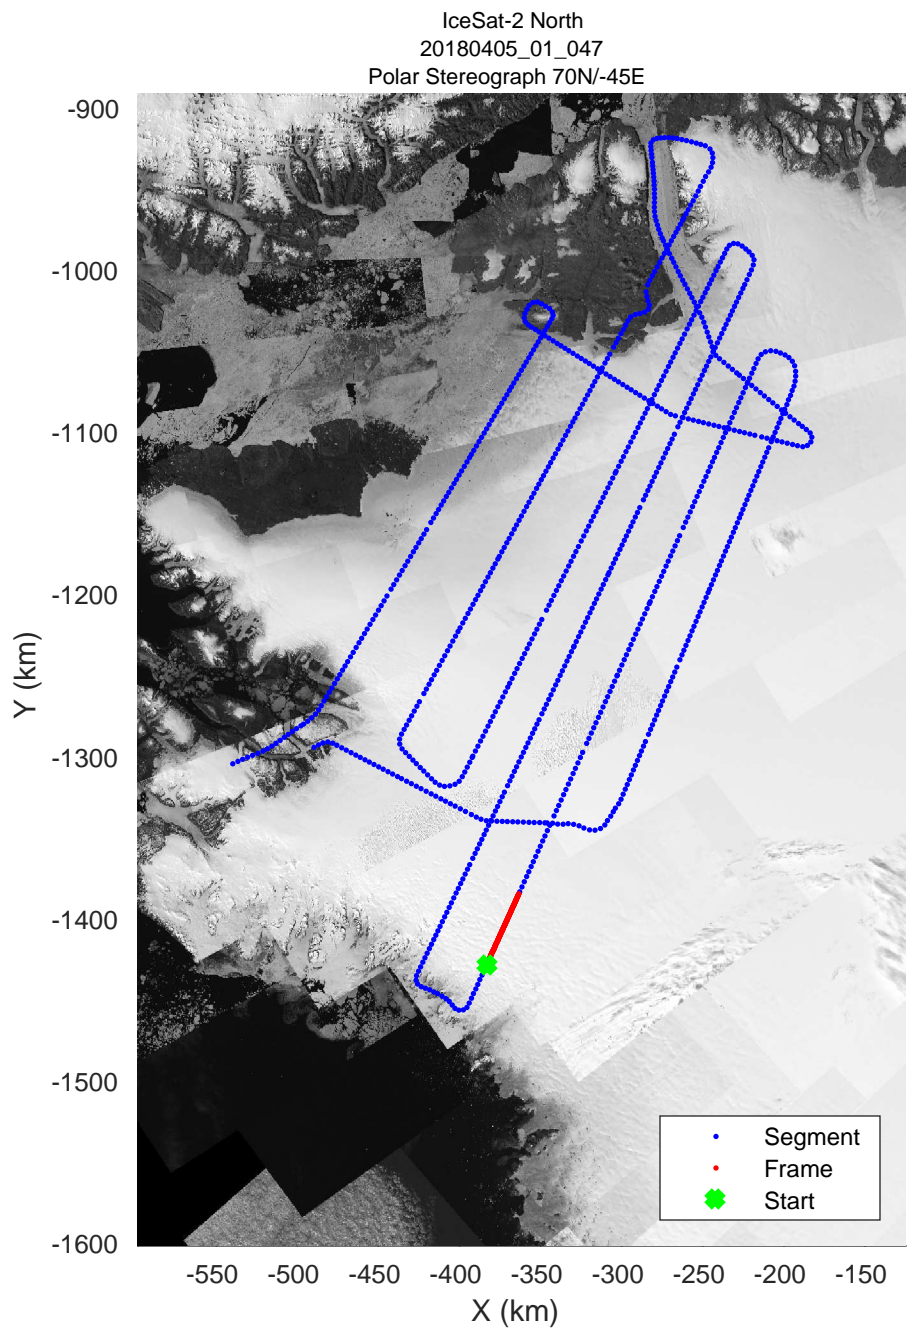

rds 2018_Greenland_P3: "IceSat-2 North" 20180405_01_045: 15:51:57.3 to 15:58:48.9 GPS

rds 2018_Greenland_P3: "IceSat-2 North" 20180405_01_045: 15:51:57.3 to 15:58:48.9 GPS

rds 2018_Greenland_P3: "IceSat-2 North" 20180405_01_046: 15:58:50.8 to 16:05:34.5 GPS

rds 2018_Greenland_P3: "IceSat-2 North" 20180405_01_046: 15:58:50.8 to 16:05:34.5 GPS

rds 2018_Greenland_P3: "IceSat-2 North" 20180405_01_047: 16:05:37.0 to 16:11:31.6 GPS

rds 2018_Greenland_P3: "IceSat-2 North" 20180405_01_047: 16:05:37.0 to 16:11:31.6 GPS