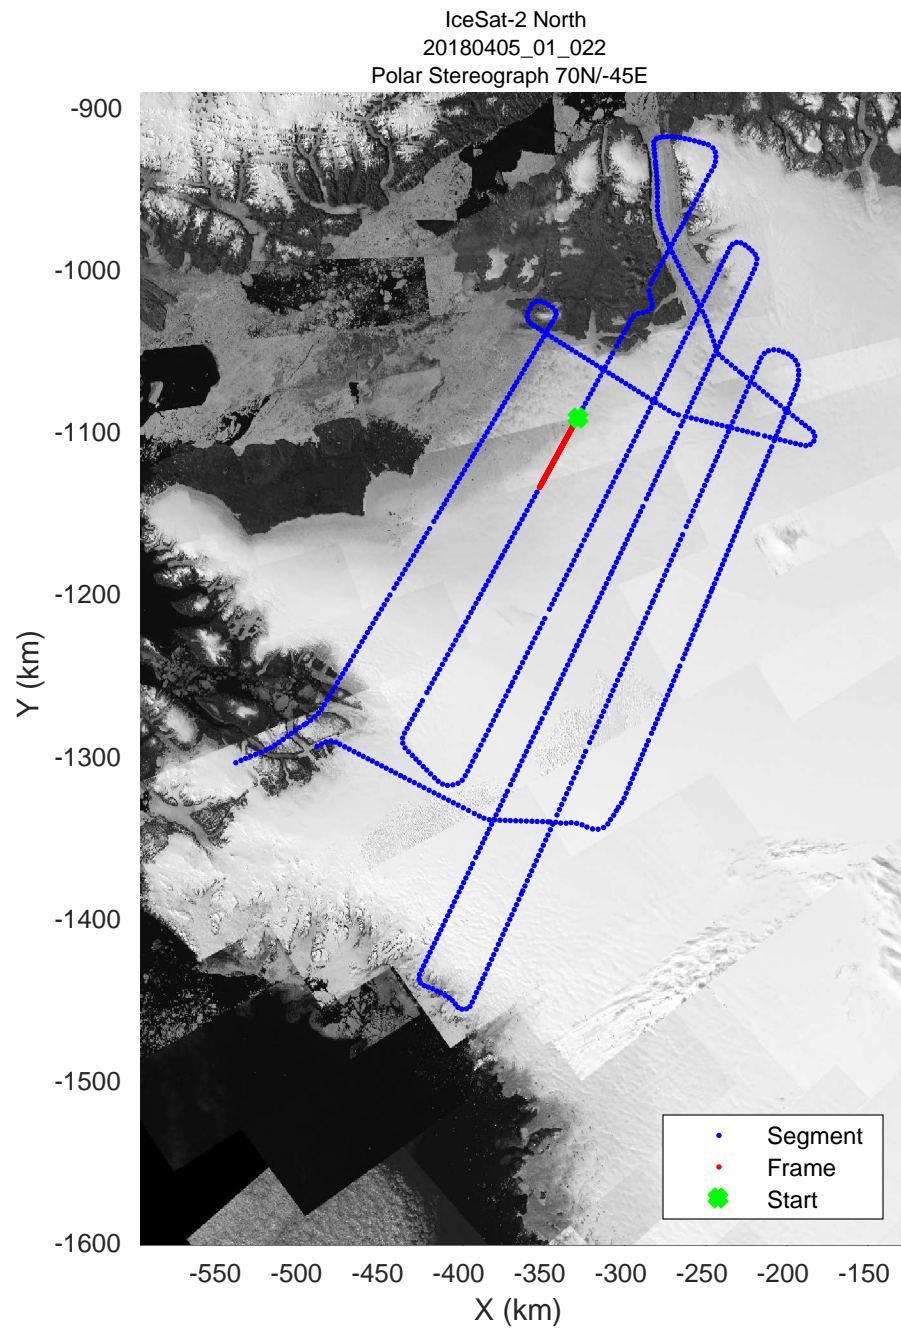

rds 2018_Greenland_P3: "IceSat-2 North" 20180405_01_020: 13:15:38.8 to 13:22:19.3 GPS

rds 2018_Greenland_P3: "IceSat-2 North" 20180405_01_021: 13:22:21.6 to 13:28:35.2 GPS

rds 2018_Greenland_P3: "IceSat-2 North" 20180405_01_021: 13:22:21.6 to 13:28:35.2 GPS

rds 2018_Greenland_P3: "IceSat-2 North" 20180405_01_022: 13:28:37.2 to 13:35:00.3 GPS

rds 2018_Greenland_P3: "IceSat-2 North" 20180405_01_022: 13:28:37.2 to 13:35:00.3 GPS

rds 2018_Greenland_P3: "IceSat-2 North" 20180405_01_023: 13:35:03.2 to 13:41:21.5 GPS