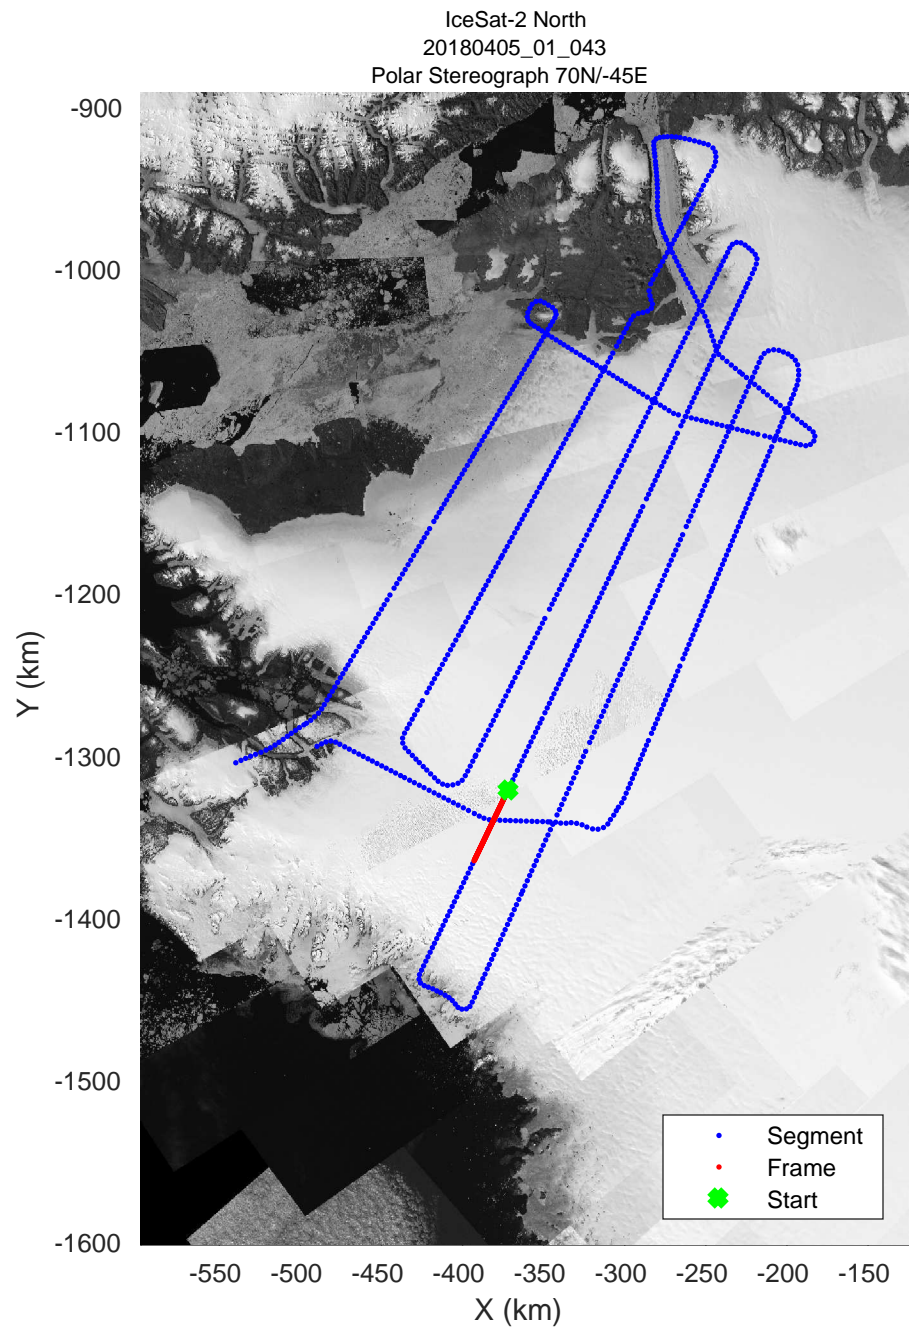

rds 2018_Greenland_P3: "IceSat-2 North" 20180405_01_040: 15:20:47.6 to 15:26:58.1 GPS

rds 2018_Greenland_P3: "IceSat-2 North" 20180405_01_041: 15:26:59.9 to 15:33:10.3 GPS

rds 2018_Greenland_P3: "IceSat-2 North" 20180405_01_041: 15:26:59.9 to 15:33:10.3 GPS

rds 2018_Greenland_P3: "IceSat-2 North" 20180405_01_042: 15:33:12.5 to 15:39:26.1 GPS

rds 2018_Greenland_P3: "IceSat-2 North" 20180405_01_042: 15:33:12.5 to 15:39:26.1 GPS

rds 2018_Greenland_P3: "IceSat-2 North" 20180405_01_043: 15:39:28.2 to 15:45:40.3 GPS