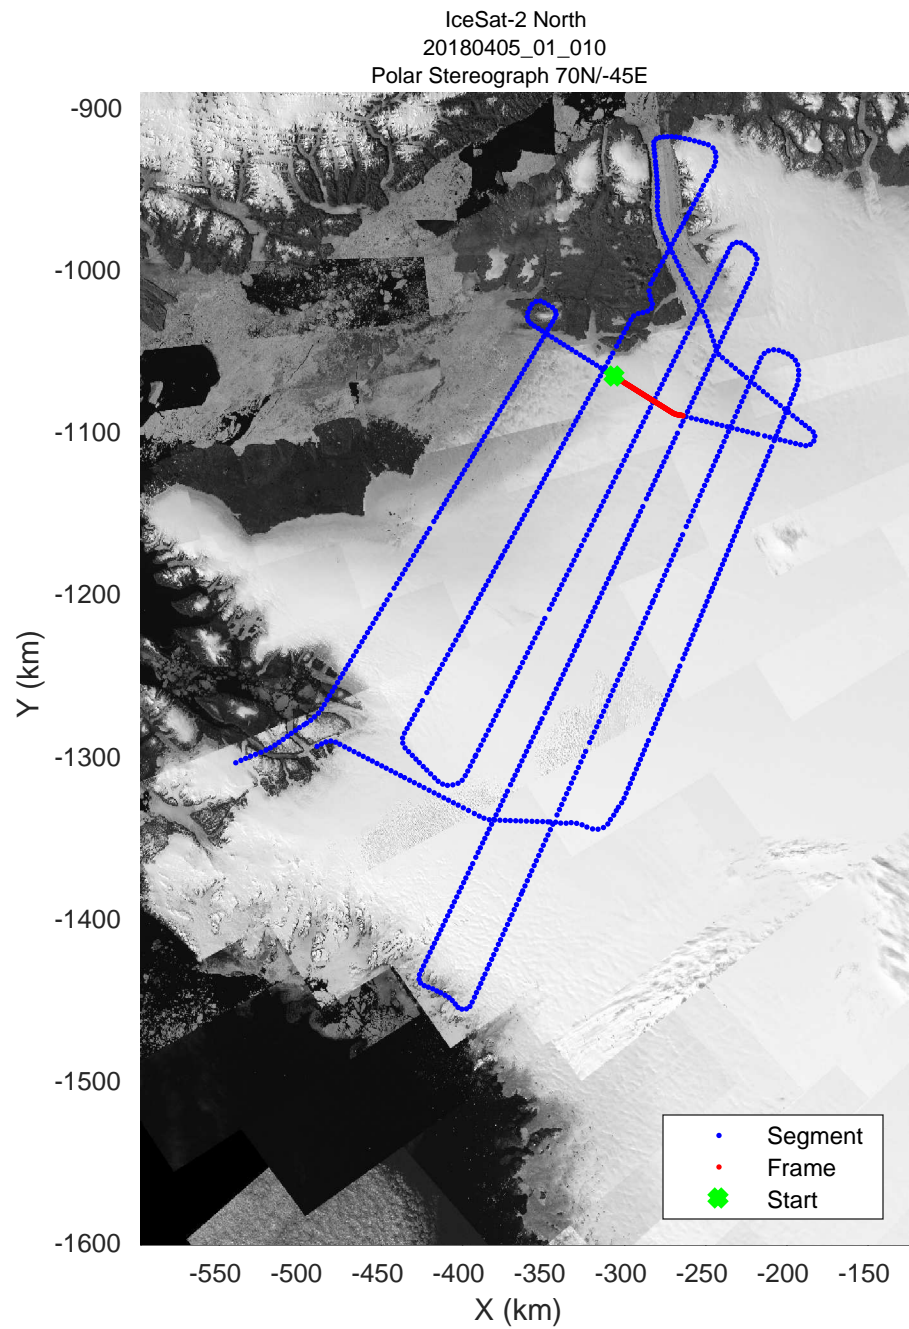

rds 2018_Greenland_P3: "IceSat-2 North" 20180405_01_008: 11:55:15.2 to 12:02:41.6 GPS

rds 2018_Greenland_P3: "IceSat-2 North" 20180405_01_009: 12:02:43.5 to 12:09:27.2 GPS

rds 2018_Greenland_P3: "IceSat-2 North" 20180405_01_009: 12:02:43.5 to 12:09:27.2 GPS

rds 2018_Greenland_P3: "IceSat-2 North" 20180405_01_010: 12:09:30.2 to 12:15:51.8 GPS

rds 2018_Greenland_P3: "IceSat-2 North" 20180405_01_010: 12:09:30.2 to 12:15:51.8 GPS

rds 2018_Greenland_P3: "IceSat-2 North" 20180405_01_011: 12:15:53.5 to 12:22:00.8 GPS