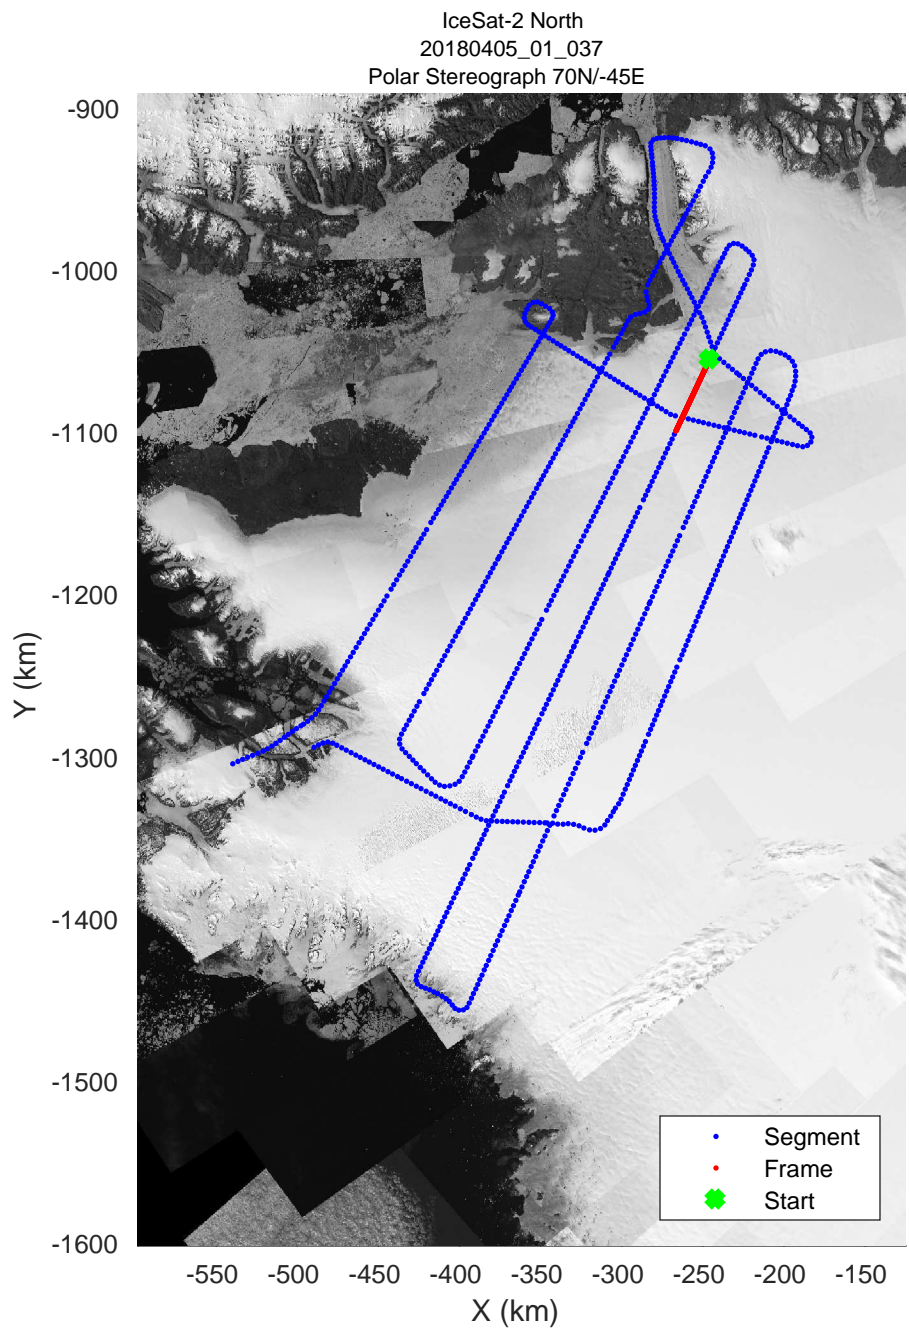

rds 2018_Greenland_P3: "IceSat-2 North" 20180405_01_034: 14:42:14.7 to 14:48:45.7 GPS

rds 2018_Greenland_P3: "IceSat-2 North" 20180405_01_035: 14:48:47.7 to 14:55:23.5 GPS

rds 2018_Greenland_P3: "IceSat-2 North" 20180405_01_035: 14:48:47.7 to 14:55:23.5 GPS

rds 2018_Greenland_P3: "IceSat-2 North" 20180405_01_036: 14:55:26.0 to 15:01:50.7 GPS

rds 2018_Greenland_P3: "IceSat-2 North" 20180405_01_036: 14:55:26.0 to 15:01:50.7 GPS

rds 2018_Greenland_P3: "IceSat-2 North" 20180405_01_037: 15:01:52.9 to 15:08:08.1 GPS