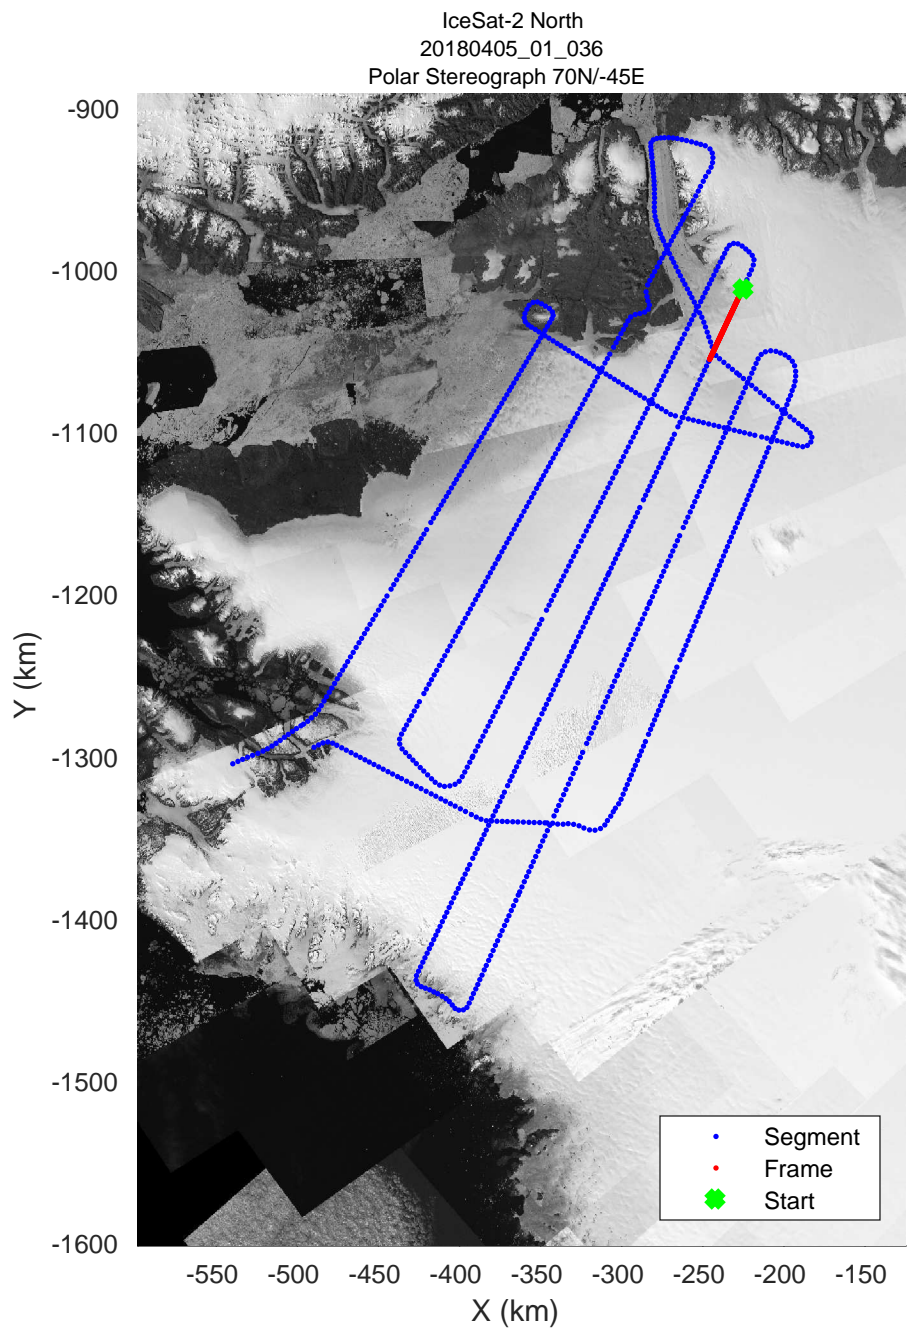

rds 2018_Greenland_P3: "IceSat-2 North" 20180405_01_034: 14:42:14.7 to 14:48:45.7 GPS

rds 2018_Greenland_P3: "IceSat-2 North" 20180405_01_035: 14:48:47.7 to 14:55:23.5 GPS

rds 2018_Greenland_P3: "IceSat-2 North" 20180405_01_035: 14:48:47.7 to 14:55:23.5 GPS

rds 2018_Greenland_P3: "IceSat-2 North" 20180405_01_036: 14:55:26.0 to 15:01:50.7 GPS

rds 2018_Greenland_P3: "IceSat-2 North" 20180405_01_036: 14:55:26.0 to 15:01:50.7 GPS

rds 2018_Greenland_P3: "IceSat-2 North" 20180405_01_037: 15:01:52.9 to 15:08:08.1 GPS