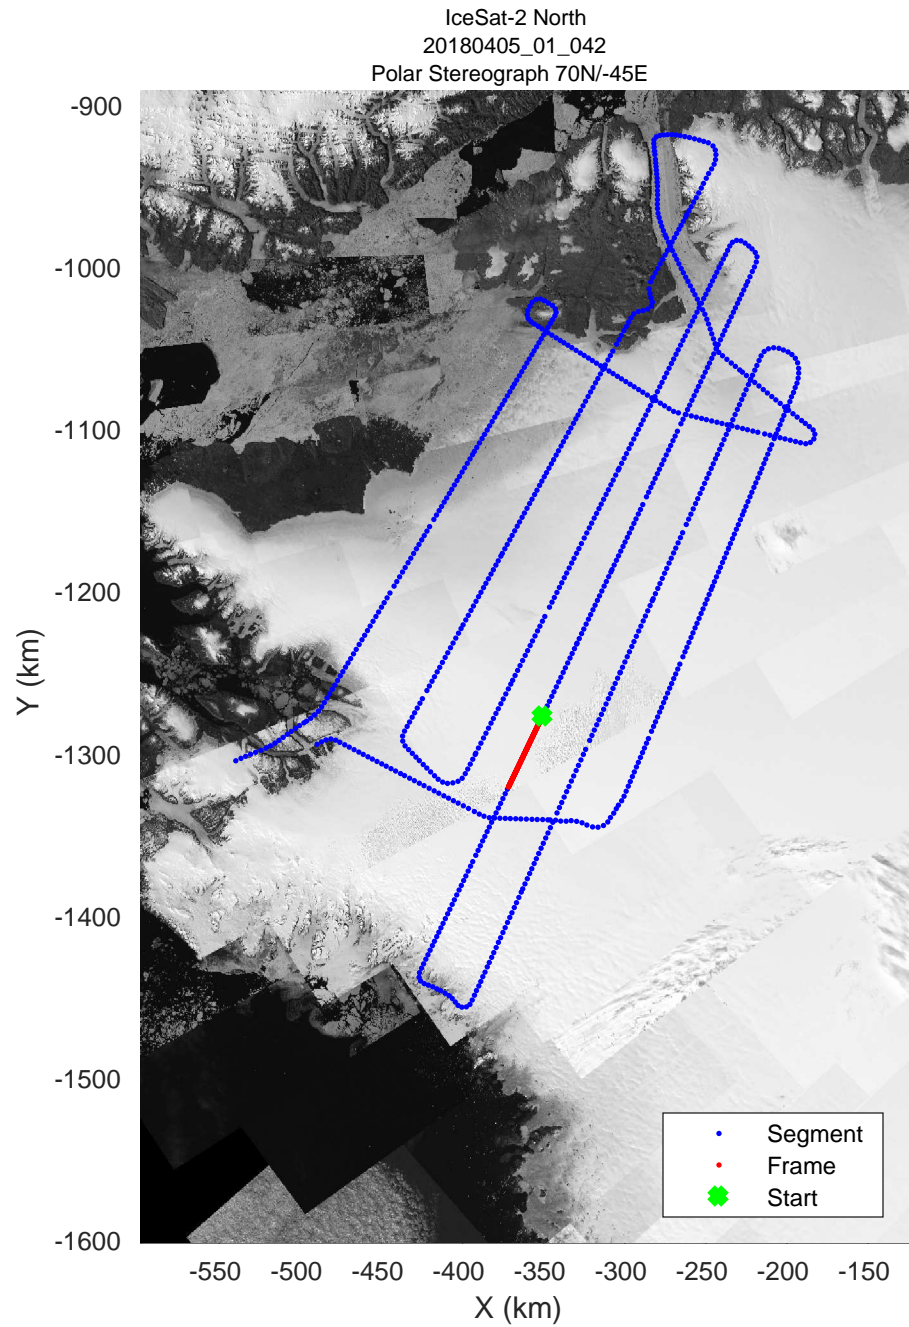

rds 2018_Greenland_P3: "IceSat-2 North" 20180405_01_040: 15:20:47.6 to 15:26:58.1 GPS

rds 2018_Greenland_P3: "IceSat-2 North" 20180405_01_041: 15:26:59.9 to 15:33:10.3 GPS

rds 2018_Greenland_P3: "IceSat-2 North" 20180405_01_041: 15:26:59.9 to 15:33:10.3 GPS

rds 2018_Greenland_P3: "IceSat-2 North" 20180405_01_042: 15:33:12.5 to 15:39:26.1 GPS

rds 2018_Greenland_P3: "IceSat-2 North" 20180405_01_042: 15:33:12.5 to 15:39:26.1 GPS

rds 2018_Greenland_P3: "IceSat-2 North" 20180405_01_043: 15:39:28.2 to 15:45:40.3 GPS