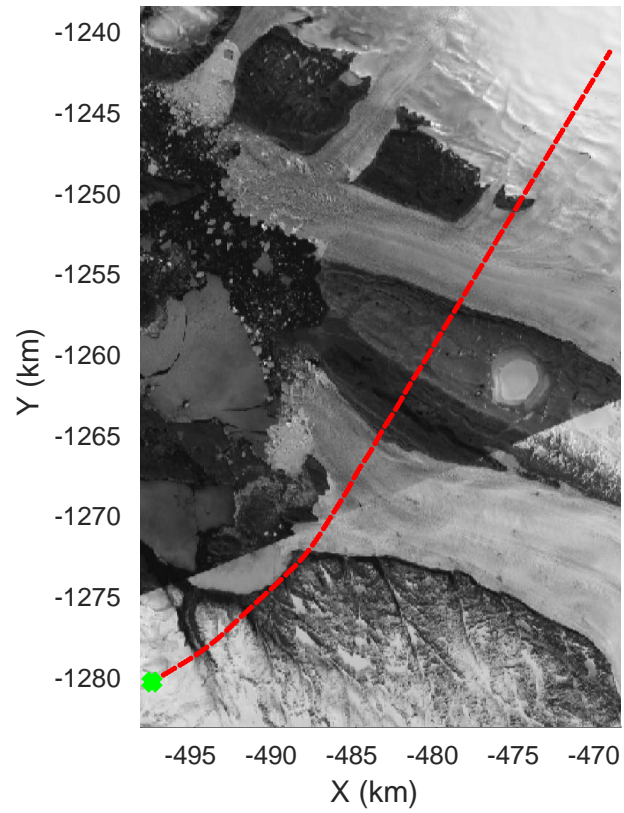

rds 2018_Greenland_P3: "IceSat-2 North" 20180405_01_001: 11:10:27.5 to 11:16:41.2 GPS

rds 2018_Greenland_P3: "IceSat-2 North" 20180405_01_001: 11:10:27.5 to 11:16:41.2 GPS

rds 2018_Greenland_P3: "IceSat-2 North" 20180405_01_002: 11:16:43.6 to 11:23:02.0 GPS