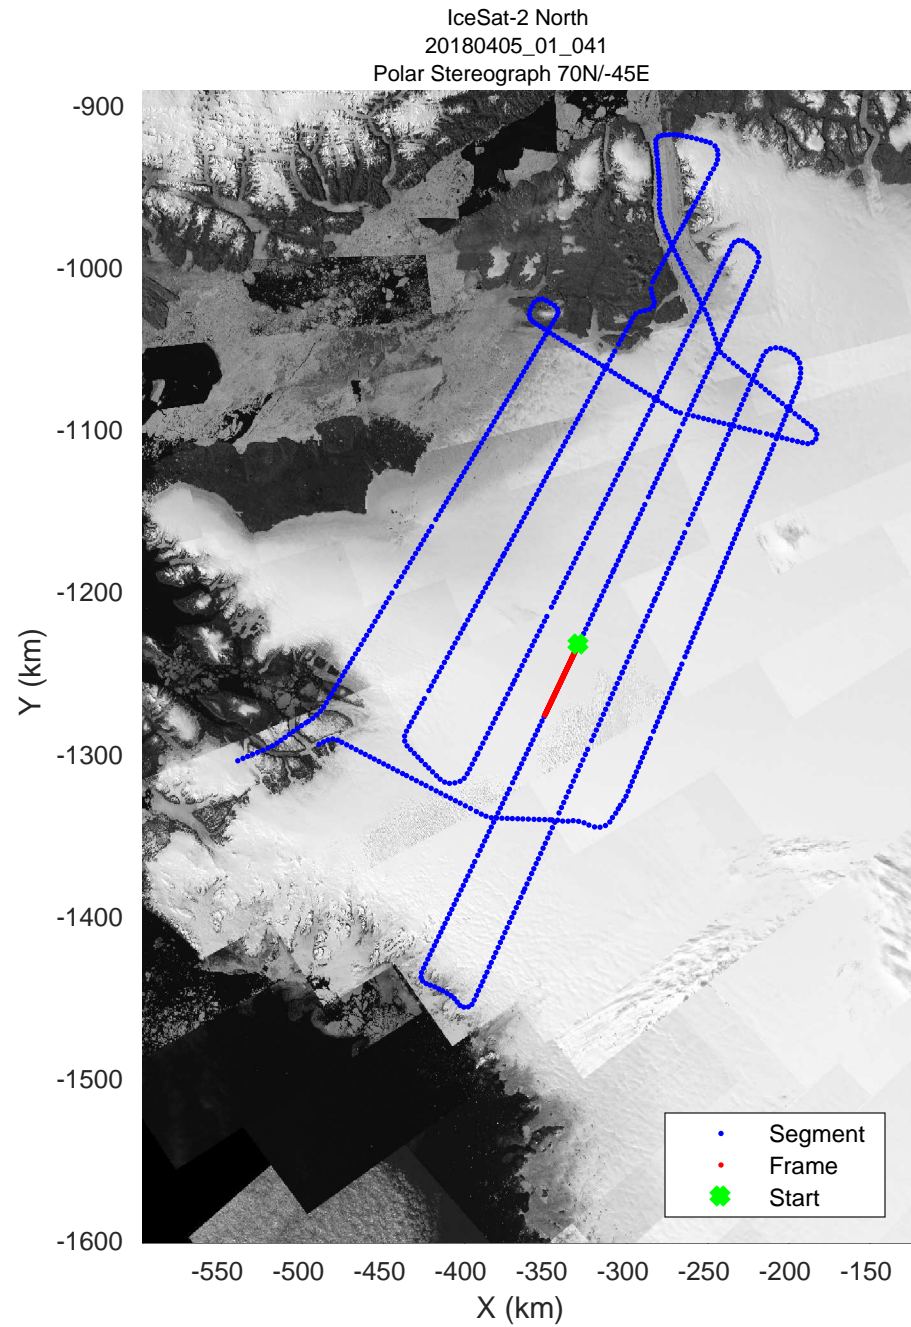

rds 2018_Greenland_P3: "IceSat-2 North" 20180405_01_039: 15:14:27.8 to 15:20:44.5 GPS

rds 2018_Greenland_P3: "IceSat-2 North" 20180405_01_039: 15:14:27.8 to 15:20:44.5 GPS

rds 2018_Greenland_P3: "IceSat-2 North" 20180405_01_040: 15:20:47.6 to 15:26:58.1 GPS

rds 2018_Greenland_P3: "IceSat-2 North" 20180405_01_040: 15:20:47.6 to 15:26:58.1 GPS

rds 2018_Greenland_P3: "IceSat-2 North" 20180405_01_041: 15:26:59.9 to 15:33:10.3 GPS

rds 2018_Greenland_P3: "IceSat-2 North" 20180405_01_041: 15:26:59.9 to 15:33:10.3 GPS