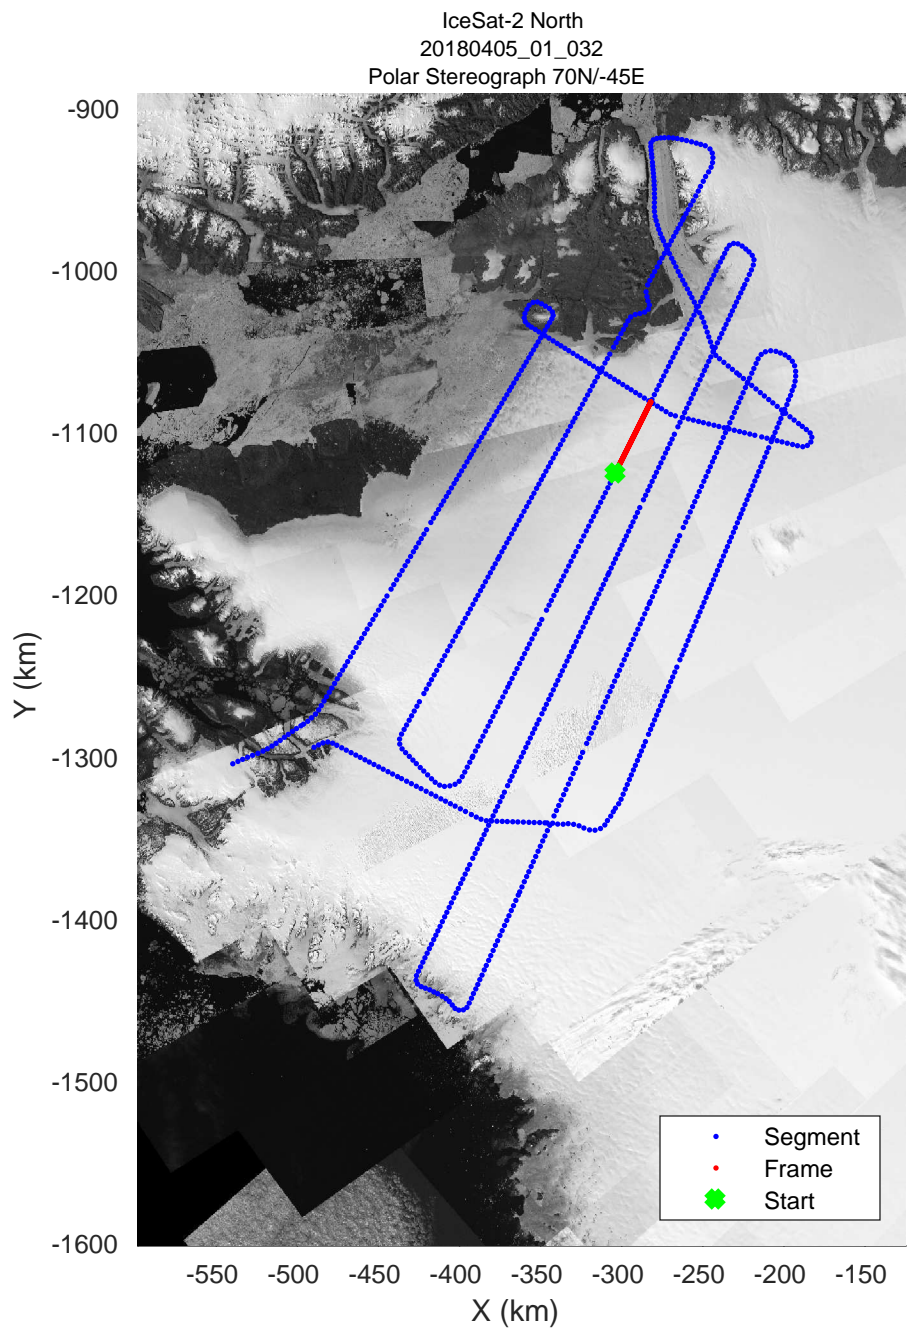

rds 2018_Greenland_P3: "IceSat-2 North" 20180405_01_029: 14:11:57.3 to 14:17:50.3 GPS

0.00 km	10.11 km	19.99 km	dist	29.94 km	39.89 km	49.60 km
77.962 N	78.051 N	78.138 N	lat	78.226 N	78.313 N	78.399 N
61.410 W	61.332 W	61.254 W	lon	61.174 W	61.094 W	61.015 W

rds 2018_Greenland_P3: "IceSat-2 North" 20180405_01_030: 14:17:53.3 to 14:23:49.5 GPS

rds 2018_Greenland_P3: "IceSat-2 North" 20180405_01_030: 14:17:53.3 to 14:23:49.5 GPS

rds 2018_Greenland_P3: "IceSat-2 North" 20180405_01_031: 14:23:52.0 to 14:29:51.4 GPS

rds 2018_Greenland_P3: "IceSat-2 North" 20180405_01_031: 14:23:52.0 to 14:29:51.4 GPS

rds 2018_Greenland_P3: "IceSat-2 North" 20180405_01_032: 14:29:54.1 to 14:35:56.6 GPS

rds 2018_Greenland_P3: "IceSat-2 North" 20180405_01_032: 14:29:54.1 to 14:35:56.6 GPS