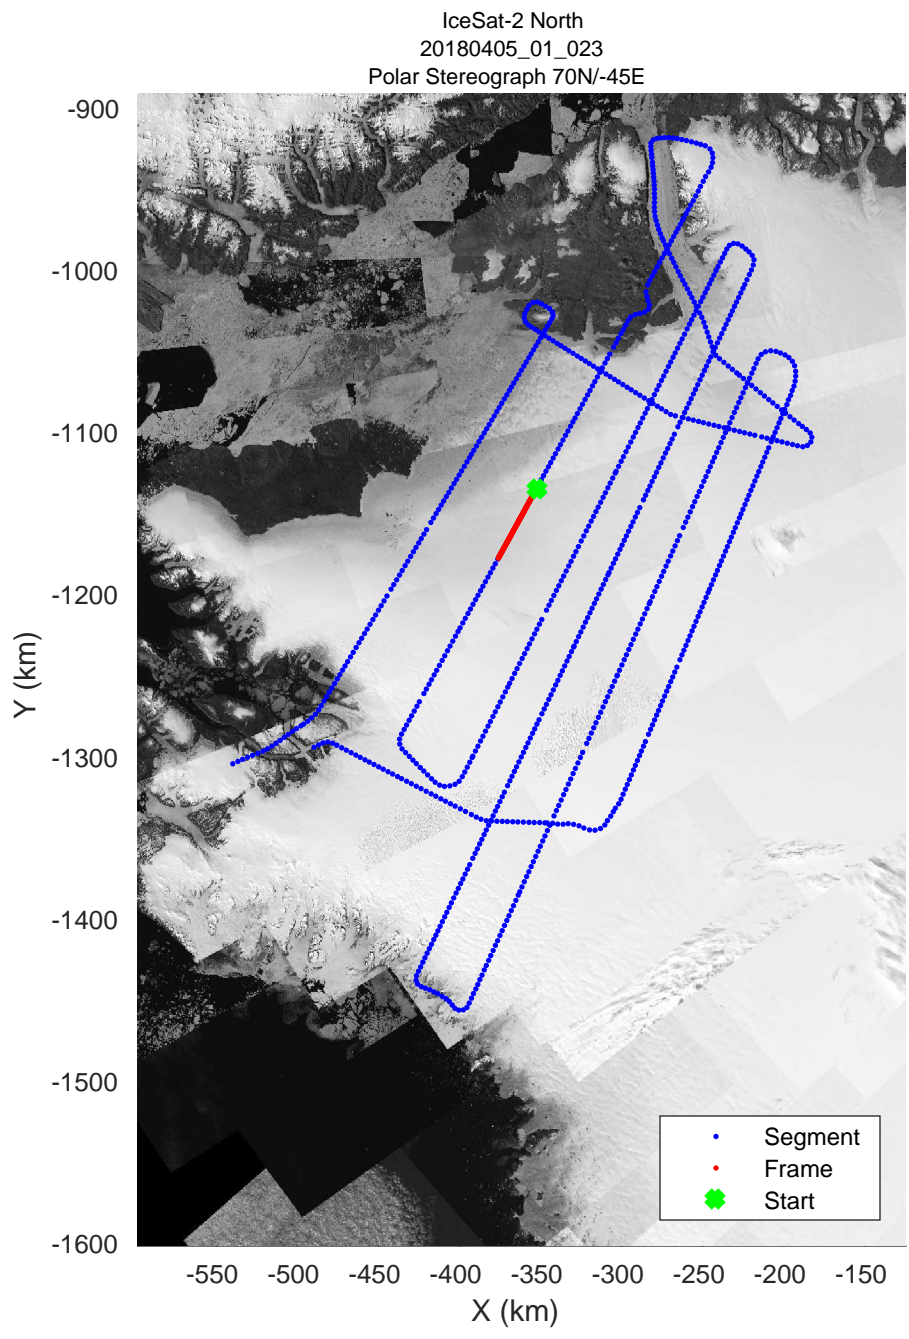

rds 2018_Greenland_P3: "IceSat-2 North" 20180405_01_020: 13:15:38.8 to 13:22:19.3 GPS

rds 2018_Greenland_P3: "IceSat-2 North" 20180405_01_021: 13:22:21.6 to 13:28:35.2 GPS

rds 2018_Greenland_P3: "IceSat-2 North" 20180405_01_021: 13:22:21.6 to 13:28:35.2 GPS

rds 2018_Greenland_P3: "IceSat-2 North" 20180405_01_022: 13:28:37.2 to 13:35:00.3 GPS

rds 2018_Greenland_P3: "IceSat-2 North" 20180405_01_022: 13:28:37.2 to 13:35:00.3 GPS

rds 2018_Greenland_P3: "IceSat-2 North" 20180405_01_023: 13:35:03.2 to 13:41:21.5 GPS