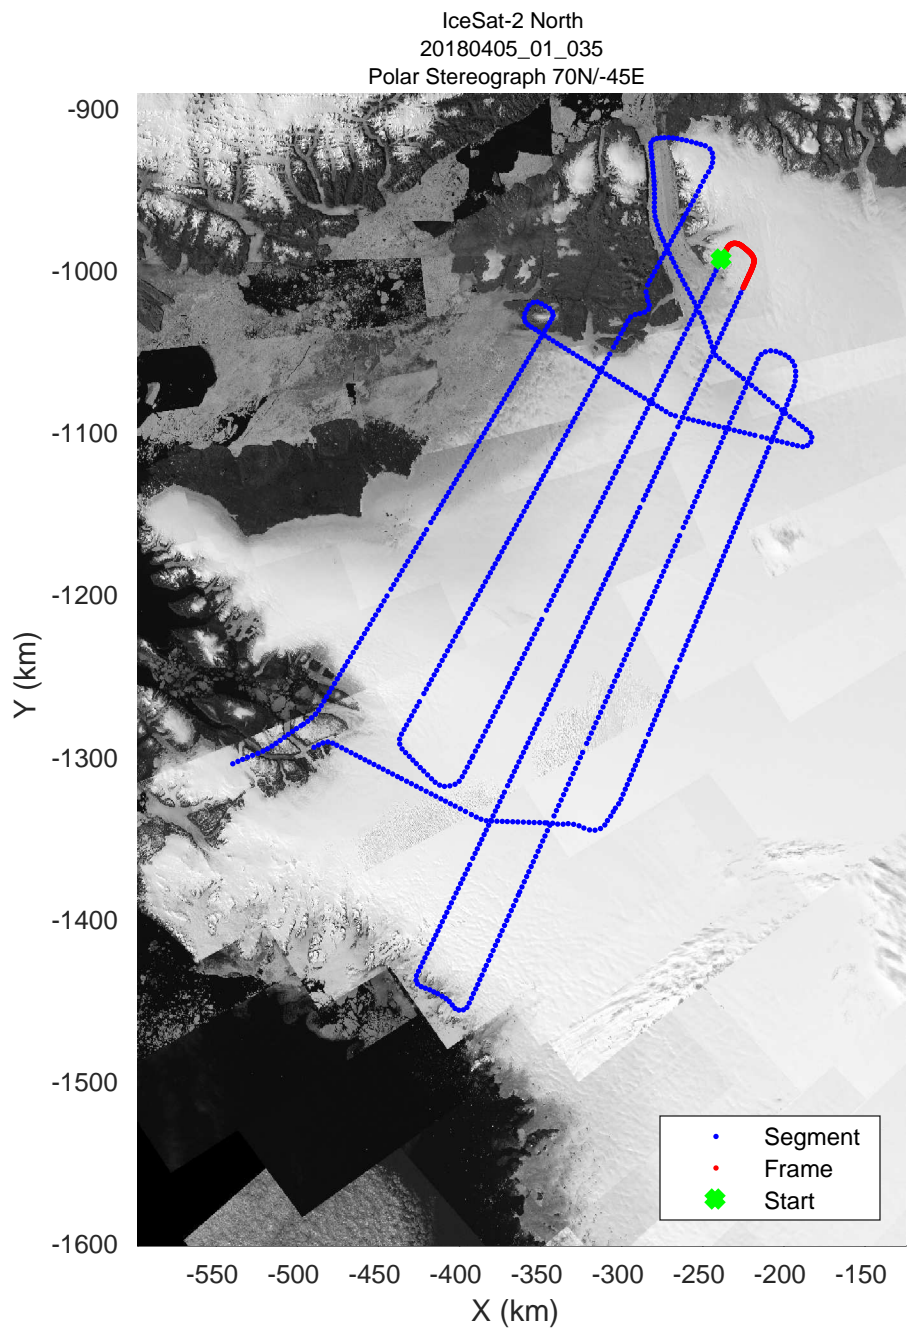

rds 2018_Greenland_P3: "IceSat-2 North" 20180405_01_033: 14:35:58.6 to 14:42:12.2 GPS

rds 2018_Greenland_P3: "IceSat-2 North" 20180405_01_033: 14:35:58.6 to 14:42:12.2 GPS

rds 2018_Greenland_P3: "IceSat-2 North" 20180405_01_034: 14:42:14.7 to 14:48:45.7 GPS

rds 2018_Greenland_P3: "IceSat-2 North" 20180405_01_034: 14:42:14.7 to 14:48:45.7 GPS

rds 2018_Greenland_P3: "IceSat-2 North" 20180405_01_035: 14:48:47.7 to 14:55:23.5 GPS

rds 2018_Greenland_P3: "IceSat-2 North" 20180405_01_035: 14:48:47.7 to 14:55:23.5 GPS