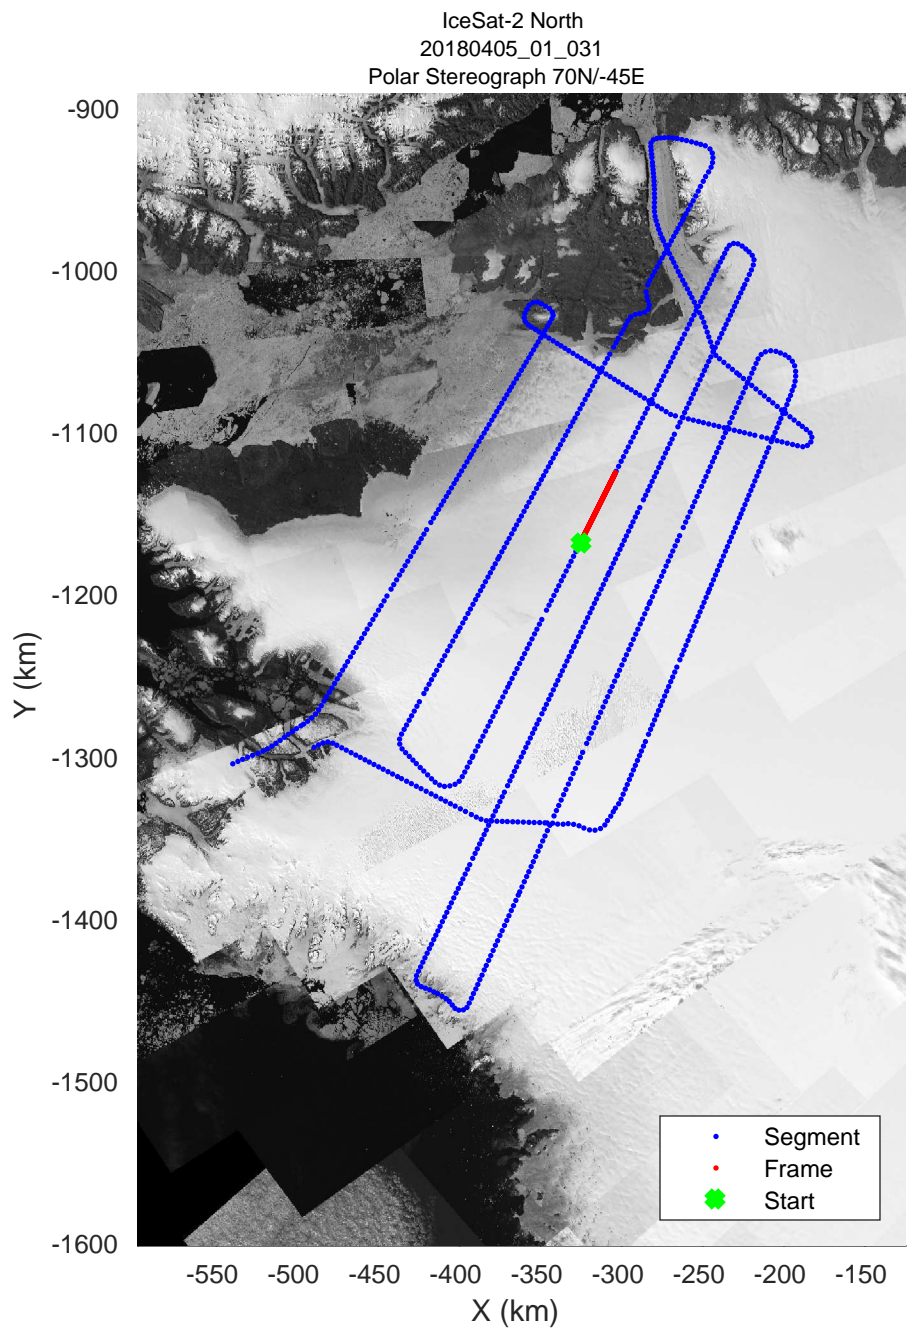

rds 2018_Greenland_P3: "IceSat-2 North" 20180405_01_028: 14:06:02.7 to 14:11:54.2 GPS

rds 2018_Greenland_P3: "IceSat-2 North" 20180405_01_028: 14:06:02.7 to 14:11:54.2 GPS

rds 2018_Greenland_P3: "IceSat-2 North" 20180405_01_029: 14:11:57.3 to 14:17:50.3 GPS

rds 2018_Greenland_P3: "IceSat-2 North" 20180405_01_029: 14:11:57.3 to 14:17:50.3 GPS

0.00 km	10.11 km	19.99 km	dist	29.94 km	39.89 km	49.60 km
77.962 N	78.051 N	78.138 N	lat	78.226 N	78.313 N	78.399 N
61.410 W	61.332 W	61.254 W	lon	61.174 W	61.094 W	61.015 W

rds 2018_Greenland_P3: "IceSat-2 North" 20180405_01_030: 14:17:53.3 to 14:23:49.5 GPS

rds 2018_Greenland_P3: "IceSat-2 North" 20180405_01_030: 14:17:53.3 to 14:23:49.5 GPS

rds 2018_Greenland_P3: "IceSat-2 North" 20180405_01_031: 14:23:52.0 to 14:29:51.4 GPS