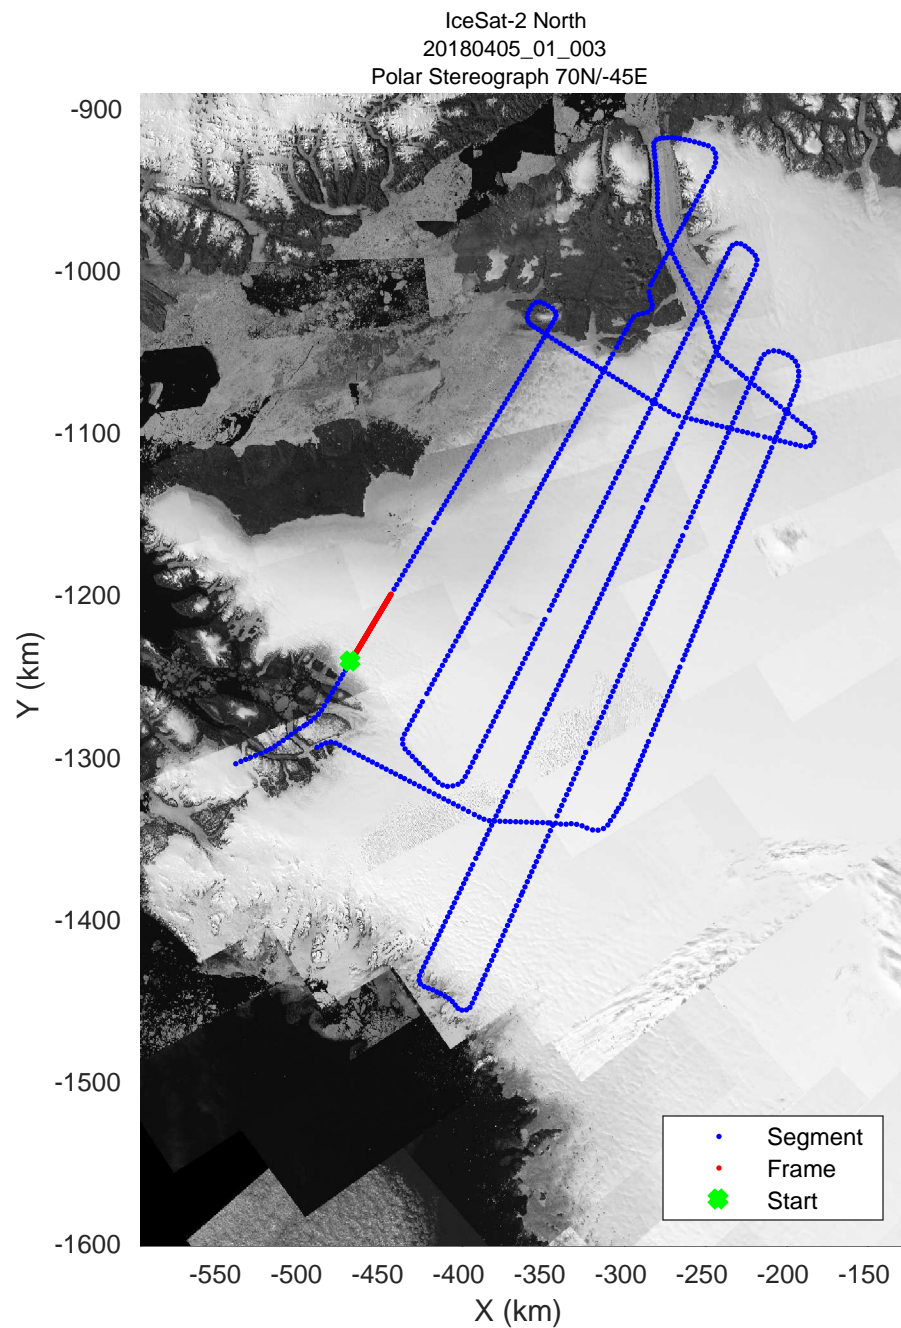

rds 2018_Greenland_P3: "IceSat-2 North" 20180405_01_001: 11:10:27.5 to 11:16:41.2 GPS

rds 2018_Greenland_P3: "IceSat-2 North" 20180405_01_001: 11:10:27.5 to 11:16:41.2 GPS

rds 2018_Greenland_P3: "IceSat-2 North" 20180405_01_002: 11:16:43.6 to 11:23:02.0 GPS

rds 2018_Greenland_P3: "IceSat-2 North" 20180405_01_002: 11:16:43.6 to 11:23:02.0 GPS

rds 2018_Greenland_P3: "IceSat-2 North" 20180405_01_003: 11:23:04.2 to 11:29:02.0 GPS

rds 2018_Greenland_P3: "IceSat-2 North" 20180405_01_003: 11:23:04.2 to 11:29:02.0 GPS