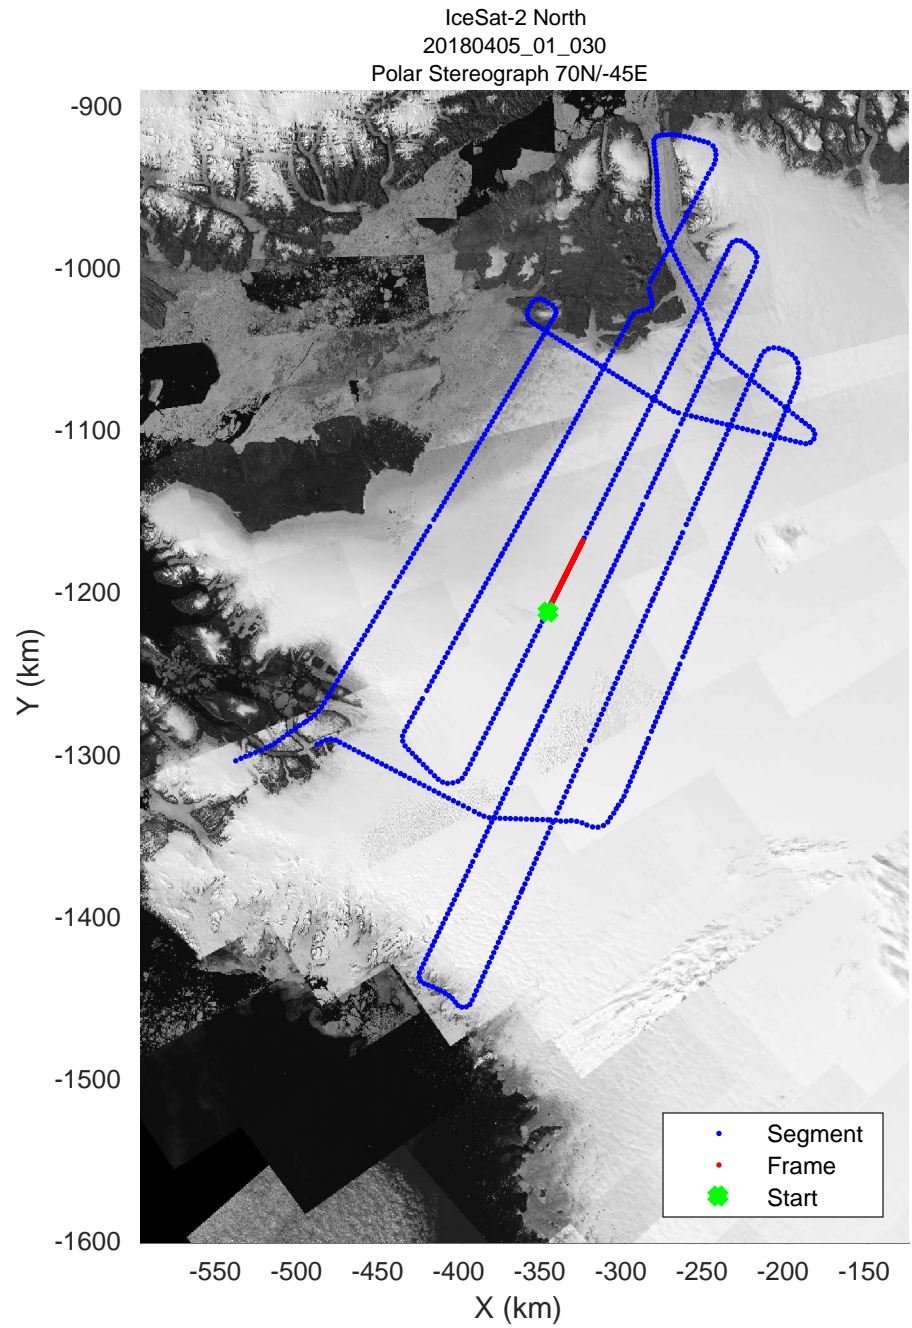

rds 2018_Greenland_P3: "IceSat-2 North" 20180405_01_028: 14:06:02.7 to 14:11:54.2 GPS

rds 2018_Greenland_P3: "IceSat-2 North" 20180405_01_028: 14:06:02.7 to 14:11:54.2 GPS

rds 2018_Greenland_P3: "IceSat-2 North" 20180405_01_029: 14:11:57.3 to 14:17:50.3 GPS

rds 2018_Greenland_P3: "IceSat-2 North" 20180405_01_029: 14:11:57.3 to 14:17:50.3 GPS

0.00 km	10.11 km	19.99 km	dist	29.94 km	39.89 km	49.60 km
77.962 N	78.051 N	78.138 N	lat	78.226 N	78.313 N	78.399 N
61.410 W	61.332 W	61.254 W	lon	61.174 W	61.094 W	61.015 W