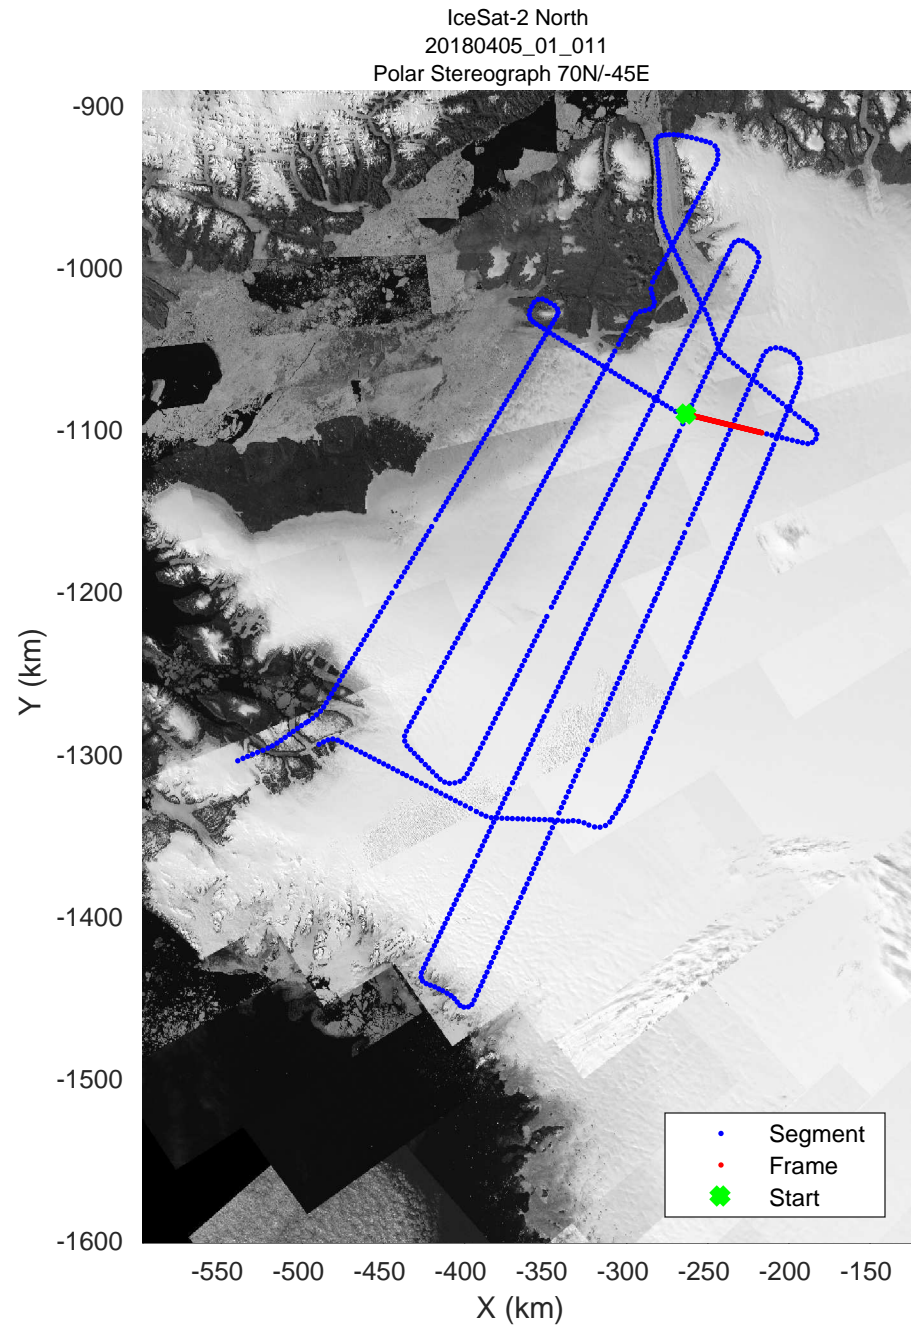

rds 2018_Greenland_P3: "IceSat-2 North" 20180405_01_008: 11:55:15.2 to 12:02:41.6 GPS

rds 2018_Greenland_P3: "IceSat-2 North" 20180405_01_009: 12:02:43.5 to 12:09:27.2 GPS

rds 2018_Greenland_P3: "IceSat-2 North" 20180405_01_009: 12:02:43.5 to 12:09:27.2 GPS

rds 2018_Greenland_P3: "IceSat-2 North" 20180405_01_010: 12:09:30.2 to 12:15:51.8 GPS

rds 2018_Greenland_P3: "IceSat-2 North" 20180405_01_010: 12:09:30.2 to 12:15:51.8 GPS

rds 2018_Greenland_P3: "IceSat-2 North" 20180405_01_011: 12:15:53.5 to 12:22:00.8 GPS