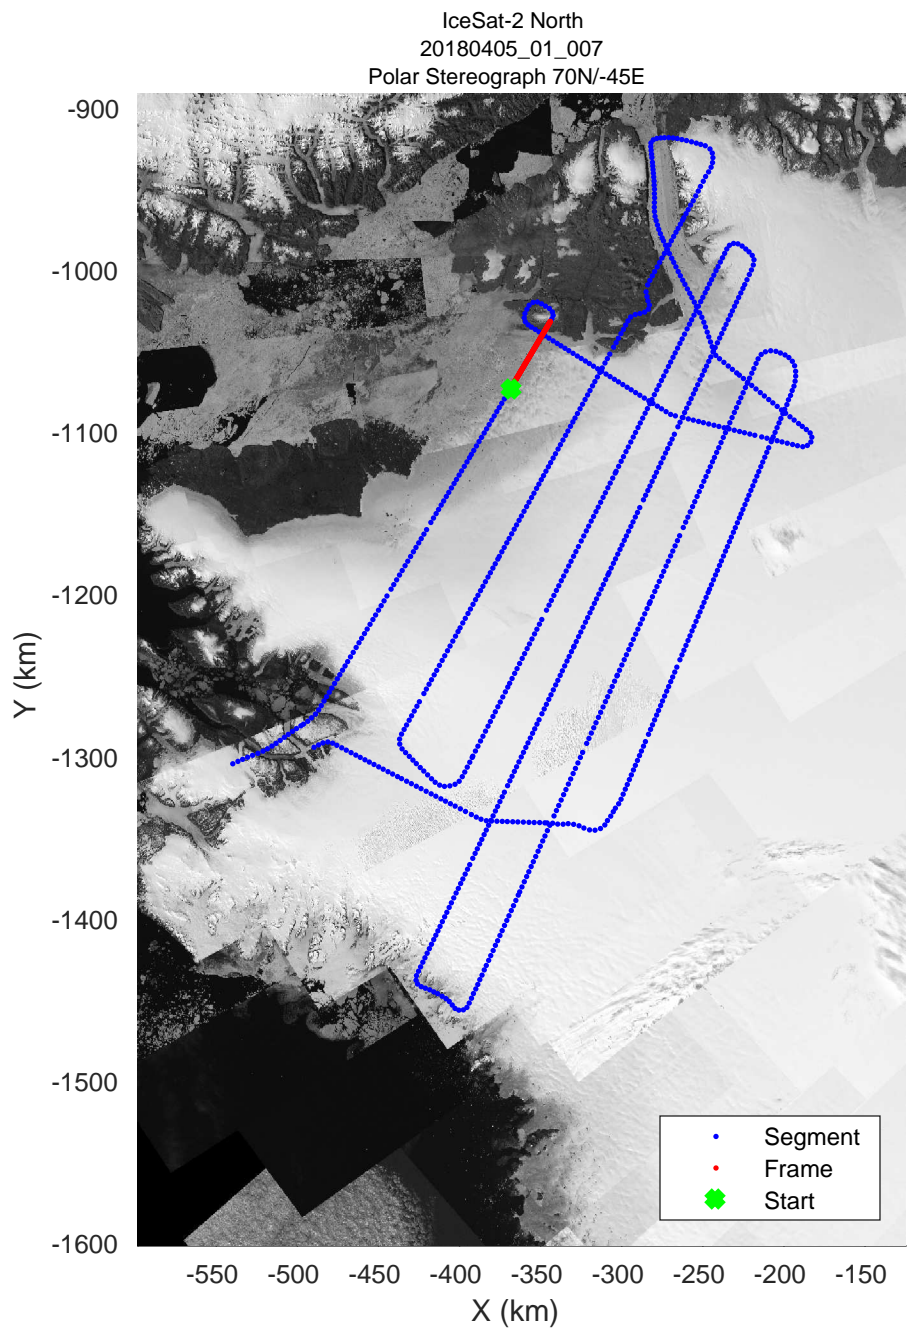

rds 2018_Greenland_P3: "IceSat-2 North" 20180405_01_005: 11:35:13.3 to 11:41:41.1 GPS

rds 2018_Greenland_P3: "IceSat-2 North" 20180405_01_006: 11:41:43.2 to 11:48:14.2 GPS

rds 2018_Greenland_P3: "IceSat-2 North" 20180405_01_006: 11:41:43.2 to 11:48:14.2 GPS

rds 2018_Greenland_P3: "IceSat-2 North" 20180405_01_007: 11:48:17.3 to 11:55:12.1 GPS

rds 2018_Greenland_P3: "IceSat-2 North" 20180405_01_007: 11:48:17.3 to 11:55:12.1 GPS

rds 2018_Greenland_P3: "IceSat-2 North" 20180405_01_008: 11:55:15.2 to 12:02:41.6 GPS