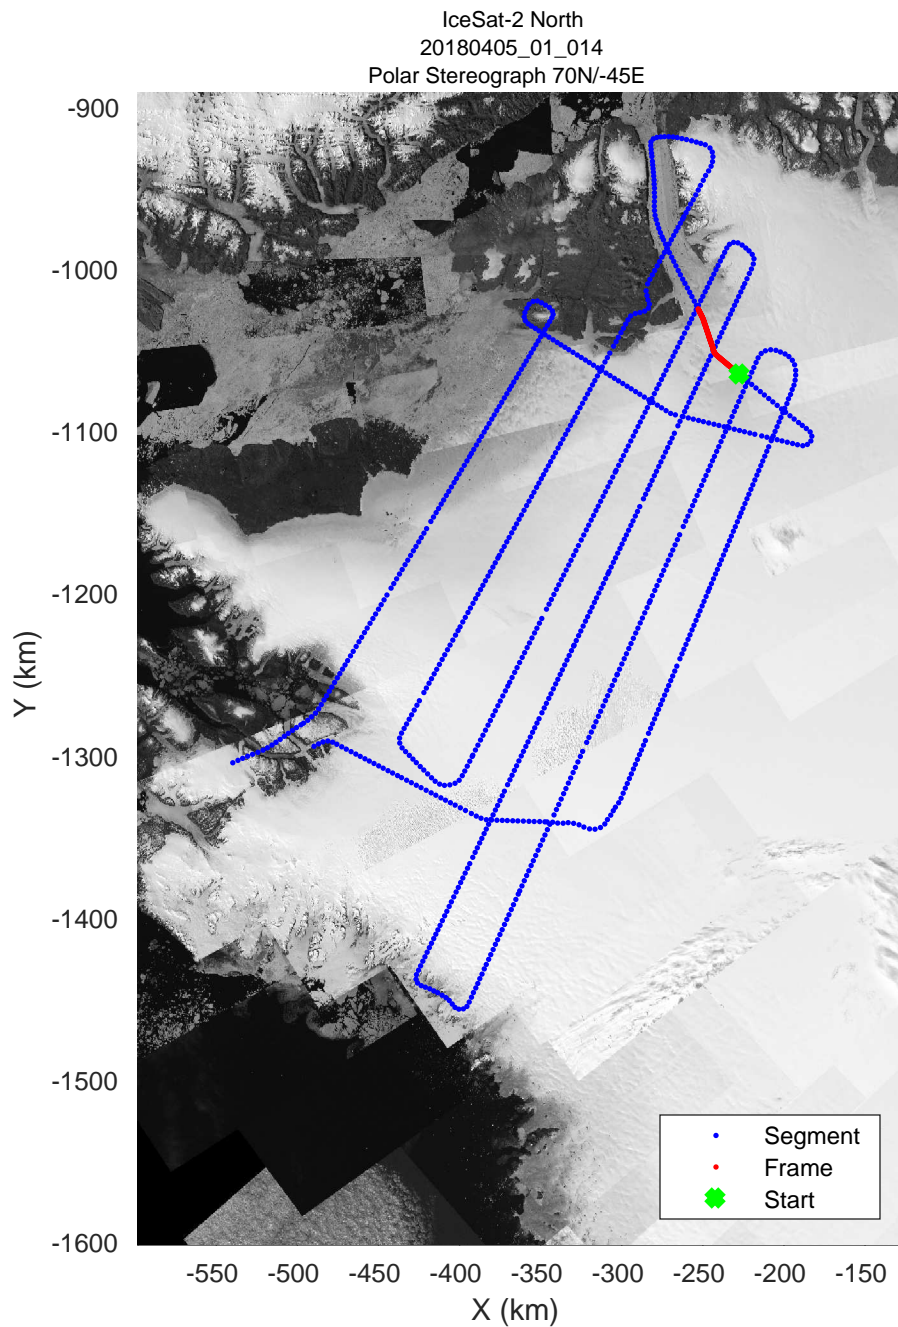

rds 2018_Greenland_P3: "IceSat-2 North" 20180405_01_011: 12:15:53.5 to 12:22:00.8 GPS

rds 2018_Greenland_P3: "IceSat-2 North" 20180405_01_012: 12:22:03.5 to 12:28:20.3 GPS

rds 2018_Greenland_P3: "IceSat-2 North" 20180405_01_012: 12:22:03.5 to 12:28:20.3 GPS

rds 2018_Greenland_P3: "IceSat-2 North" 20180405_01_013: 12:28:22.4 to 12:34:18.6 GPS

rds 2018_Greenland_P3: "IceSat-2 North" 20180405_01_013: 12:28:22.4 to 12:34:18.6 GPS

rds 2018_Greenland_P3: "IceSat-2 North" 20180405_01_014: 12:34:20.4 to 12:40:32.5 GPS