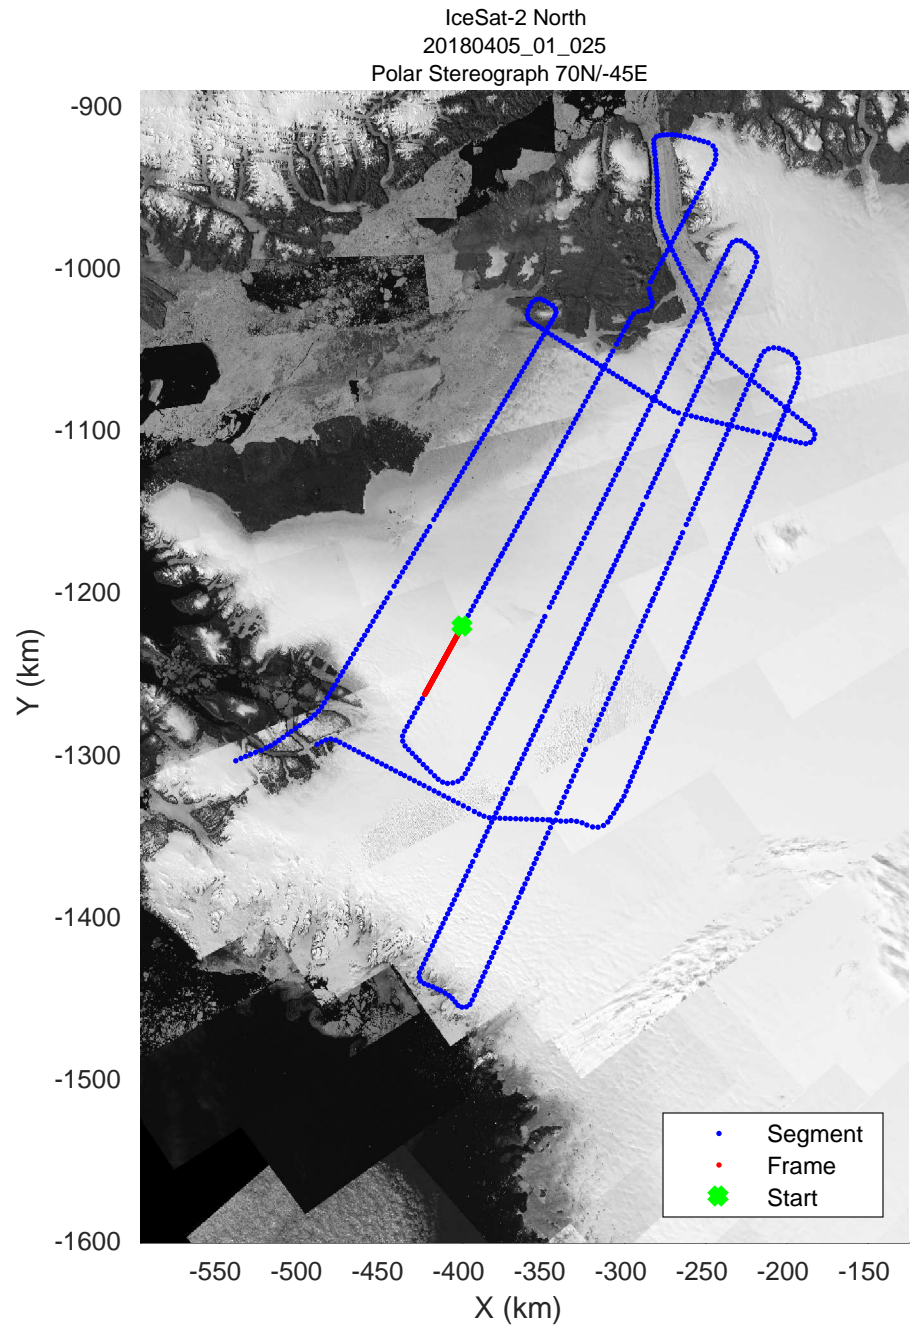

rds 2018_Greenland_P3: "IceSat-2 North" 20180405_01_023: 13:35:03.2 to 13:41:21.5 GPS

rds 2018_Greenland_P3: "IceSat-2 North" 20180405_01_024: 13:41:23.5 to 13:47:37.1 GPS

rds 2018_Greenland_P3: "IceSat-2 North" 20180405_01_024: 13:41:23.5 to 13:47:37.1 GPS