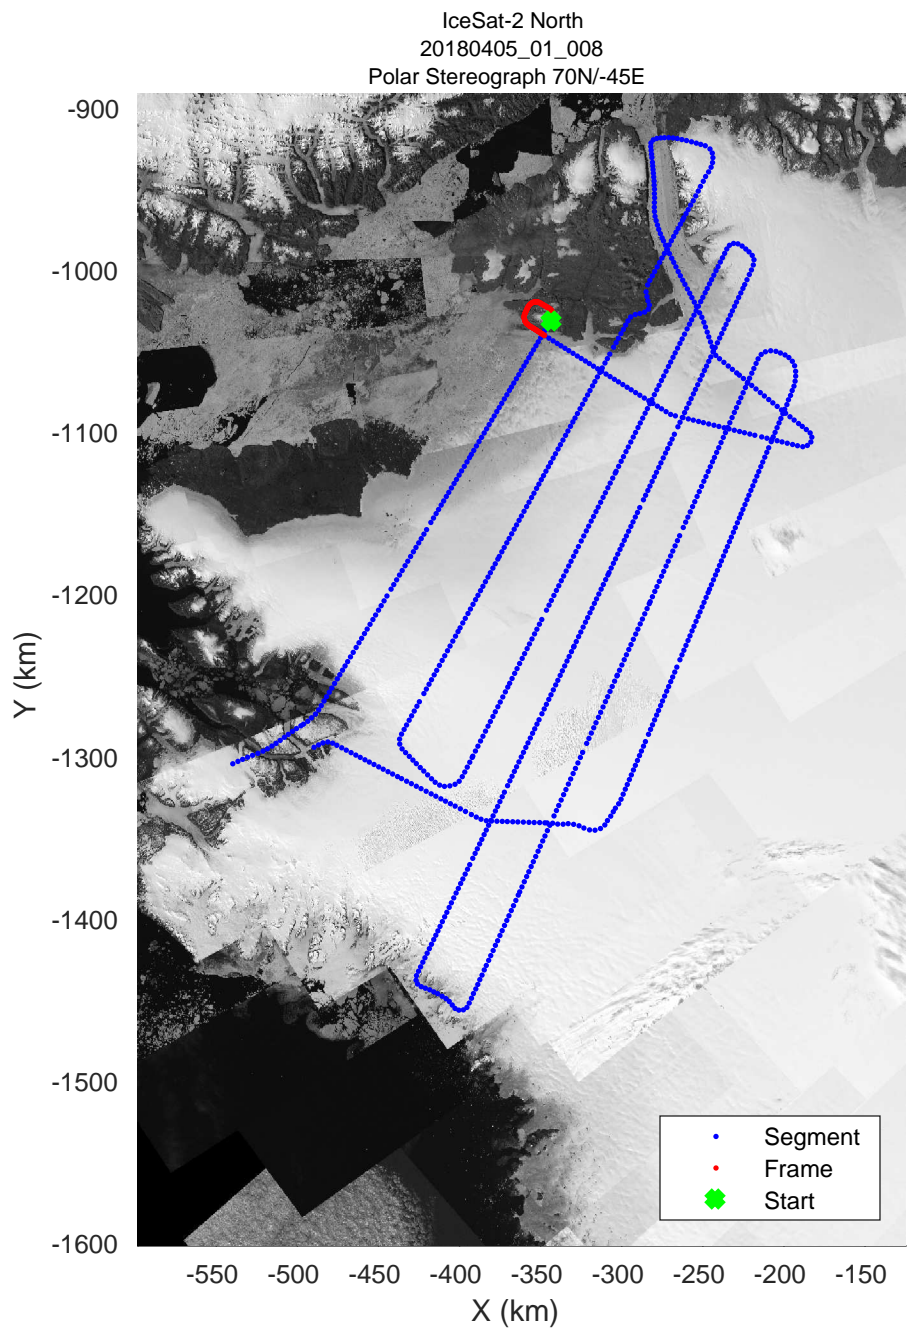

rds 2018_Greenland_P3: "IceSat-2 North" 20180405_01_005: 11:35:13.3 to 11:41:41.1 GPS

rds 2018_Greenland_P3: "IceSat-2 North" 20180405_01_006: 11:41:43.2 to 11:48:14.2 GPS

rds 2018_Greenland_P3: "IceSat-2 North" 20180405_01_006: 11:41:43.2 to 11:48:14.2 GPS

rds 2018_Greenland_P3: "IceSat-2 North" 20180405_01_007: 11:48:17.3 to 11:55:12.1 GPS

rds 2018_Greenland_P3: "IceSat-2 North" 20180405_01_007: 11:48:17.3 to 11:55:12.1 GPS

rds 2018_Greenland_P3: "IceSat-2 North" 20180405_01_008: 11:55:15.2 to 12:02:41.6 GPS