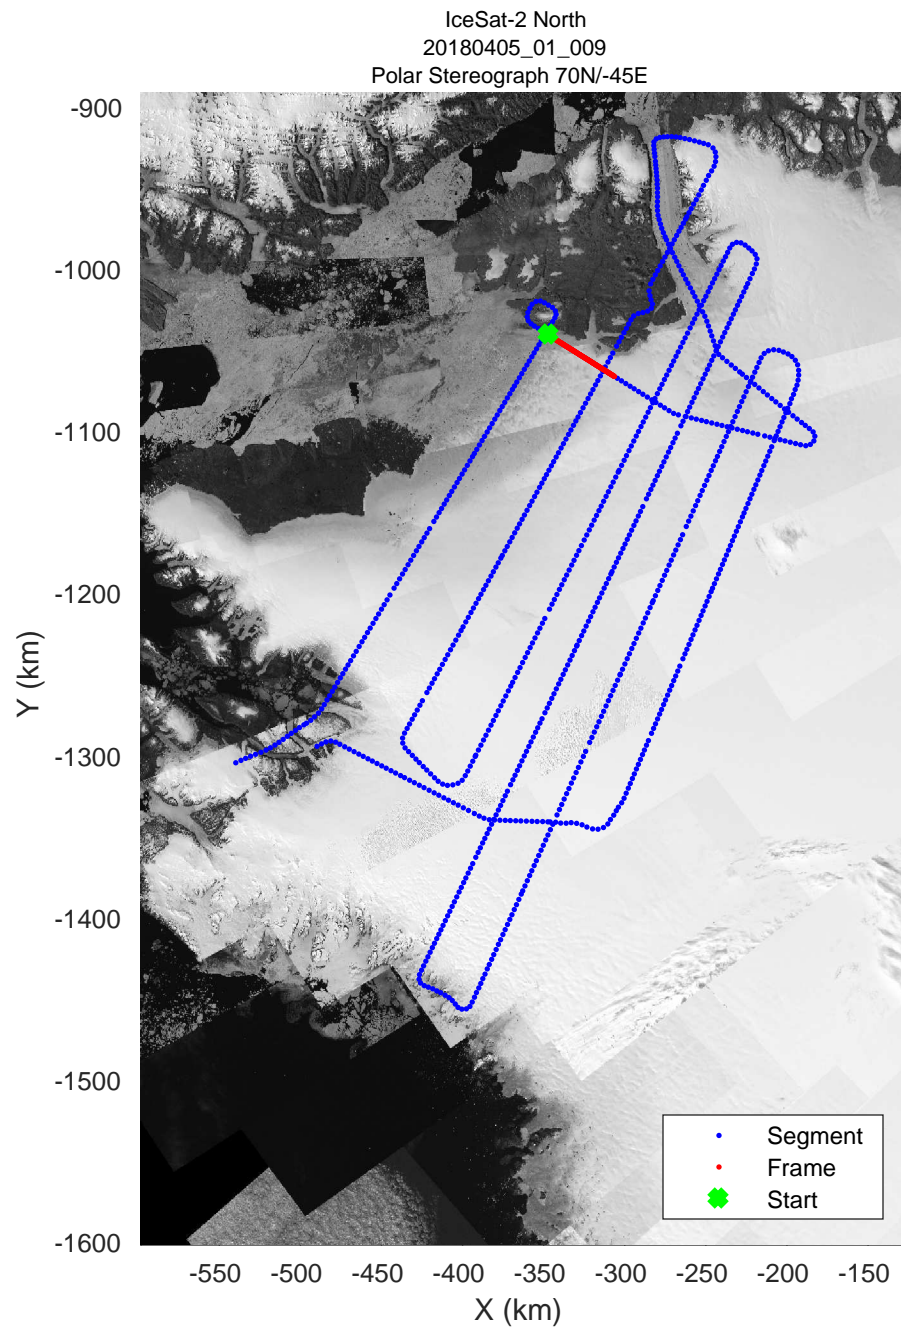

rds 2018_Greenland_P3: "IceSat-2 North" 20180405_01_007: 11:48:17.3 to 11:55:12.1 GPS

rds 2018_Greenland_P3: "IceSat-2 North" 20180405_01_007: 11:48:17.3 to 11:55:12.1 GPS

rds 2018_Greenland_P3: "IceSat-2 North" 20180405_01_008: 11:55:15.2 to 12:02:41.6 GPS

rds 2018_Greenland_P3: "IceSat-2 North" 20180405_01_008: 11:55:15.2 to 12:02:41.6 GPS

rds 2018_Greenland_P3: "IceSat-2 North" 20180405_01_009: 12:02:43.5 to 12:09:27.2 GPS

rds 2018_Greenland_P3: "IceSat-2 North" 20180405_01_009: 12:02:43.5 to 12:09:27.2 GPS