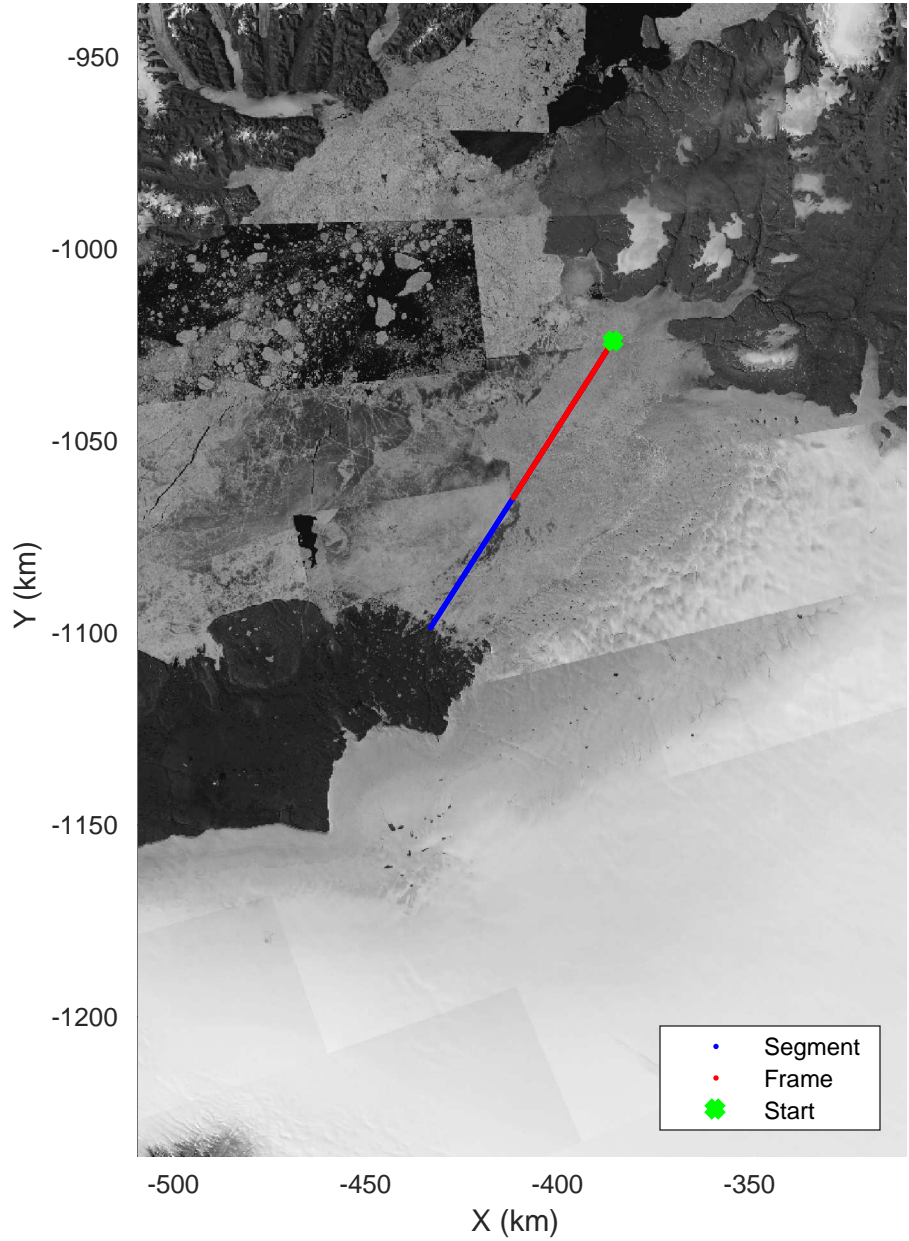

Sea Ice: Zig Zag East
 20180322_04_001
 Polar Stereograph 70N/-45E

rds 2018_Greenland_P3: "Sea Ice: Zig Zag East" 20180322_04_001: 17:41:28.5 to 17:47:04.0 GPS

rds 2018_Greenland_P3: "Sea Ice: Zig Zag East" 20180322_04_001: 17:41:28.5 to 17:47:04.0 GPS

Sea Ice: Zig Zag East
 20180322_04_002
 Polar Stereograph 70N/-45E

rds 2018_Greenland_P3: "Sea Ice: Zig Zag East" 20180322_04_002: 17:47:06.3 to 17:51:38.0 GPS

rds 2018_Greenland_P3: "Sea Ice: Zig Zag East" 20180322_04_002: 17:47:06.3 to 17:51:38.0 GPS