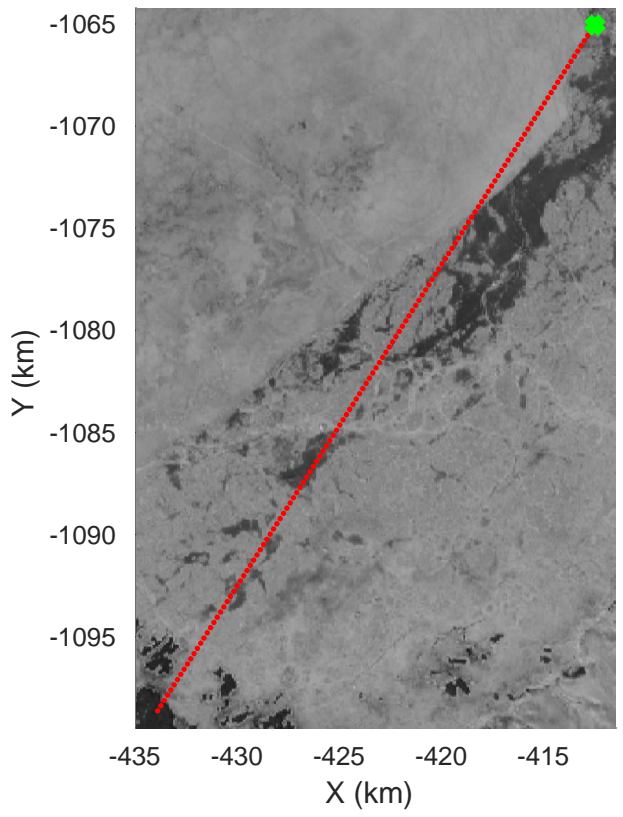

Sea Ice: Zig Zag East
 20180322_04_001
 Polar Stereograph 70N/-45E

rds 2018_Greenland_P3: "Sea Ice: Zig Zag East" 20180322_04_001: 17:41:28.5 to 17:47:04.0 GPS

rds 2018_Greenland_P3: "Sea Ice: Zig Zag East" 20180322_04_001: 17:41:28.5 to 17:47:04.0 GPS

Sea Ice: Zig Zag East
 20180322_04_002
 Polar Stereograph 70N/-45E

rds 2018_Greenland_P3: "Sea Ice: Zig Zag East" 20180322_04_002: 17:47:06.3 to 17:51:38.0 GPS

rds 2018_Greenland_P3: "Sea Ice: Zig Zag East" 20180322_04_002: 17:47:06.3 to 17:51:38.0 GPS