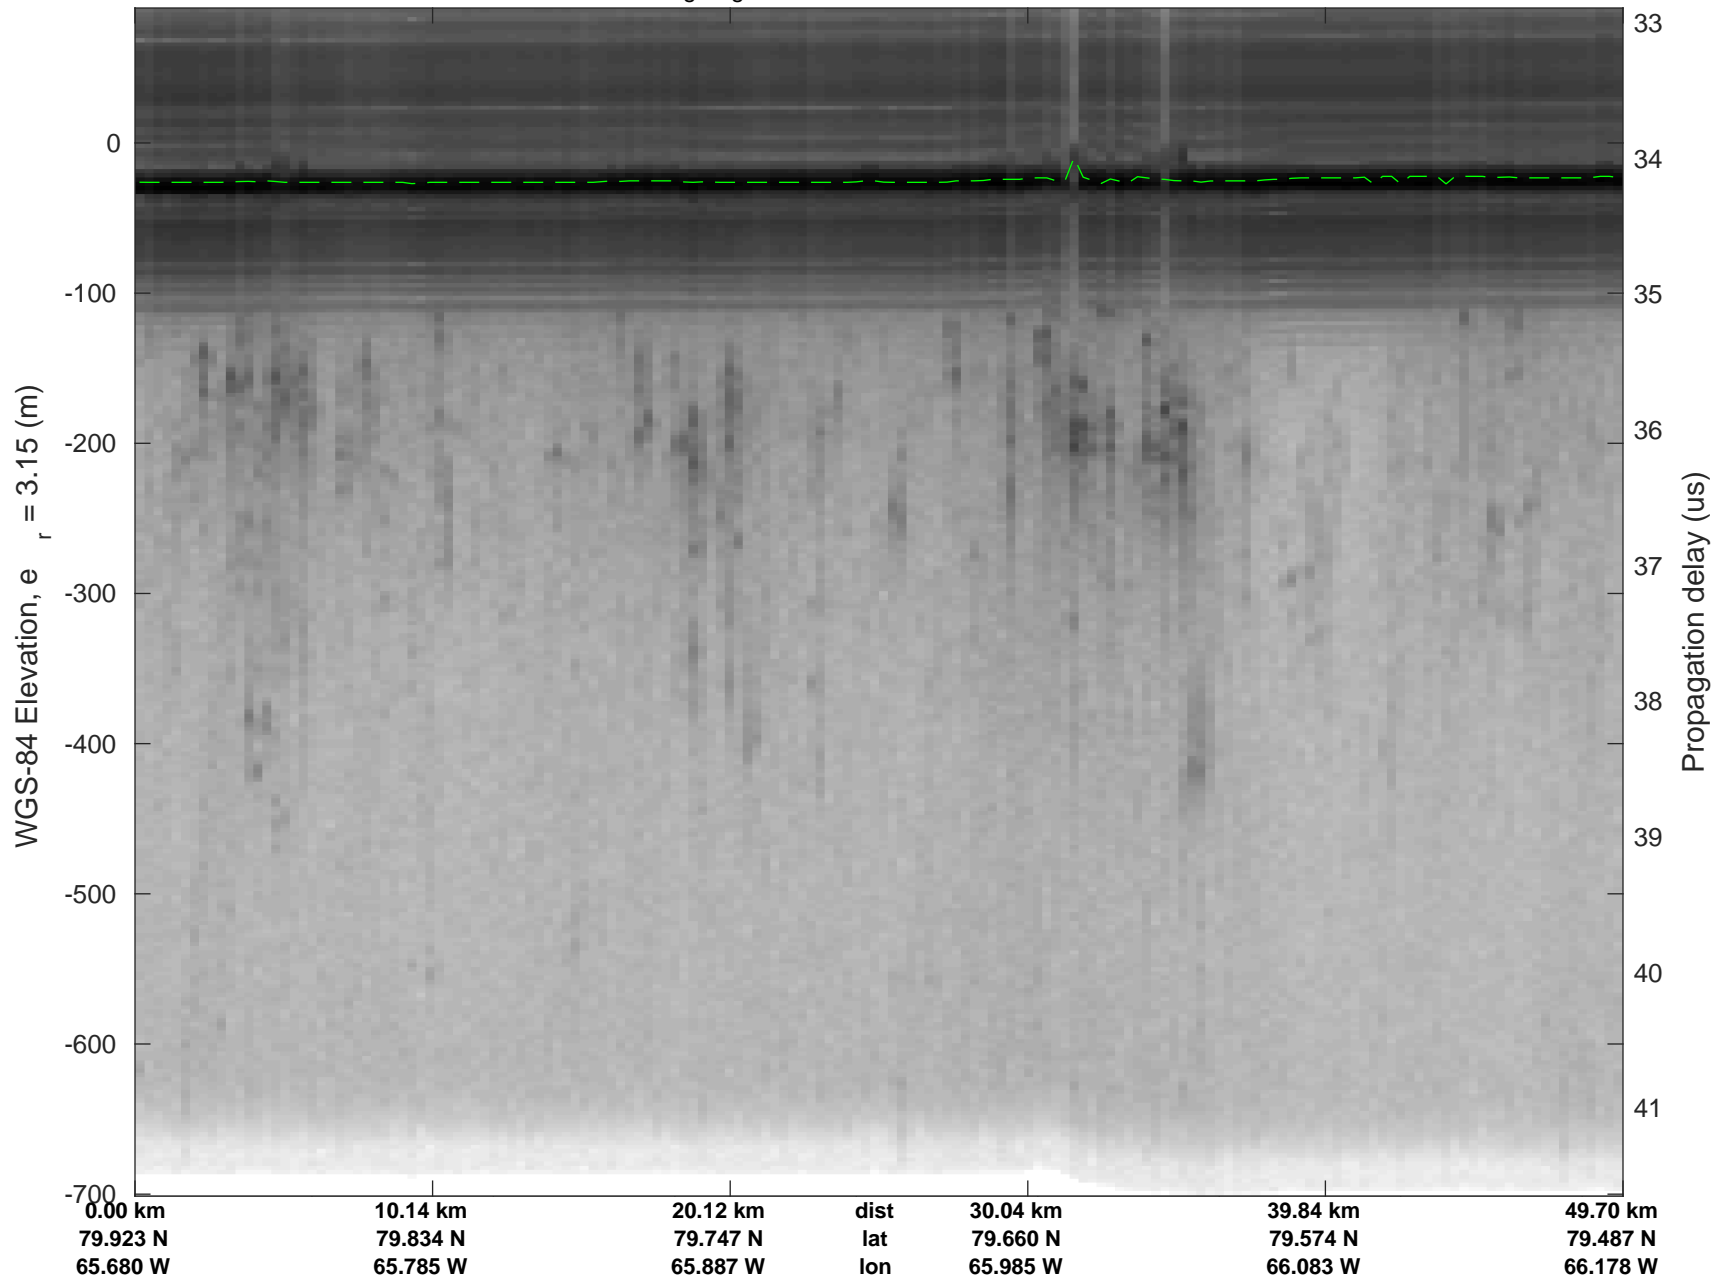

Sea Ice: Zig Zag East
 20180322_04_001
 Polar Stereograph 70N/-45E

rds 2018_Greenland_P3: "Sea Ice: Zig Zag East" 20180322_04_001: 17:41:28.5 to 17:47:04.0 GPS

rds 2018_Greenland_P3: "Sea Ice: Zig Zag East" 20180322_04_001: 17:41:28.5 to 17:47:04.0 GPS

Sea Ice: Zig Zag East
 20180322_04_002
 Polar Stereograph 70N/-45E

rds 2018_Greenland_P3: "Sea Ice: Zig Zag East" 20180322_04_002: 17:47:06.3 to 17:51:38.0 GPS

rds 2018_Greenland_P3: "Sea Ice: Zig Zag East" 20180322_04_002: 17:47:06.3 to 17:51:38.0 GPS