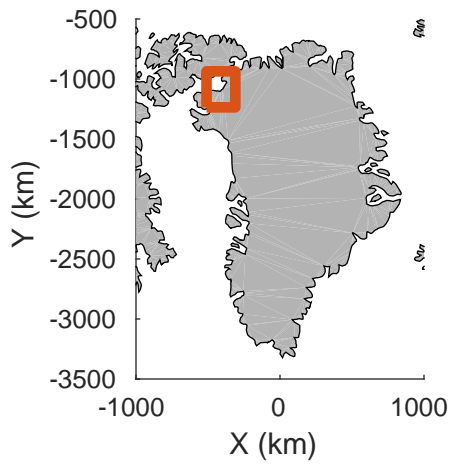

Sea Ice: Zig Zag East
 20180322_04_001
 Polar Stereograph 70N/-45E

rds 2018_Greenland_P3: "Sea Ice: Zig Zag East" 20180322_04_001: 17:41:28.5 to 17:47:04.0 GPS

rds 2018_Greenland_P3: "Sea Ice: Zig Zag East" 20180322_04_001: 17:41:28.5 to 17:47:04.0 GPS

Sea Ice: Zig Zag East
 20180322_04_002
 Polar Stereograph 70N/-45E

rds 2018_Greenland_P3: "Sea Ice: Zig Zag East" 20180322_04_002: 17:47:06.3 to 17:51:38.0 GPS

rds 2018_Greenland_P3: "Sea Ice: Zig Zag East" 20180322_04_002: 17:47:06.3 to 17:51:38.0 GPS