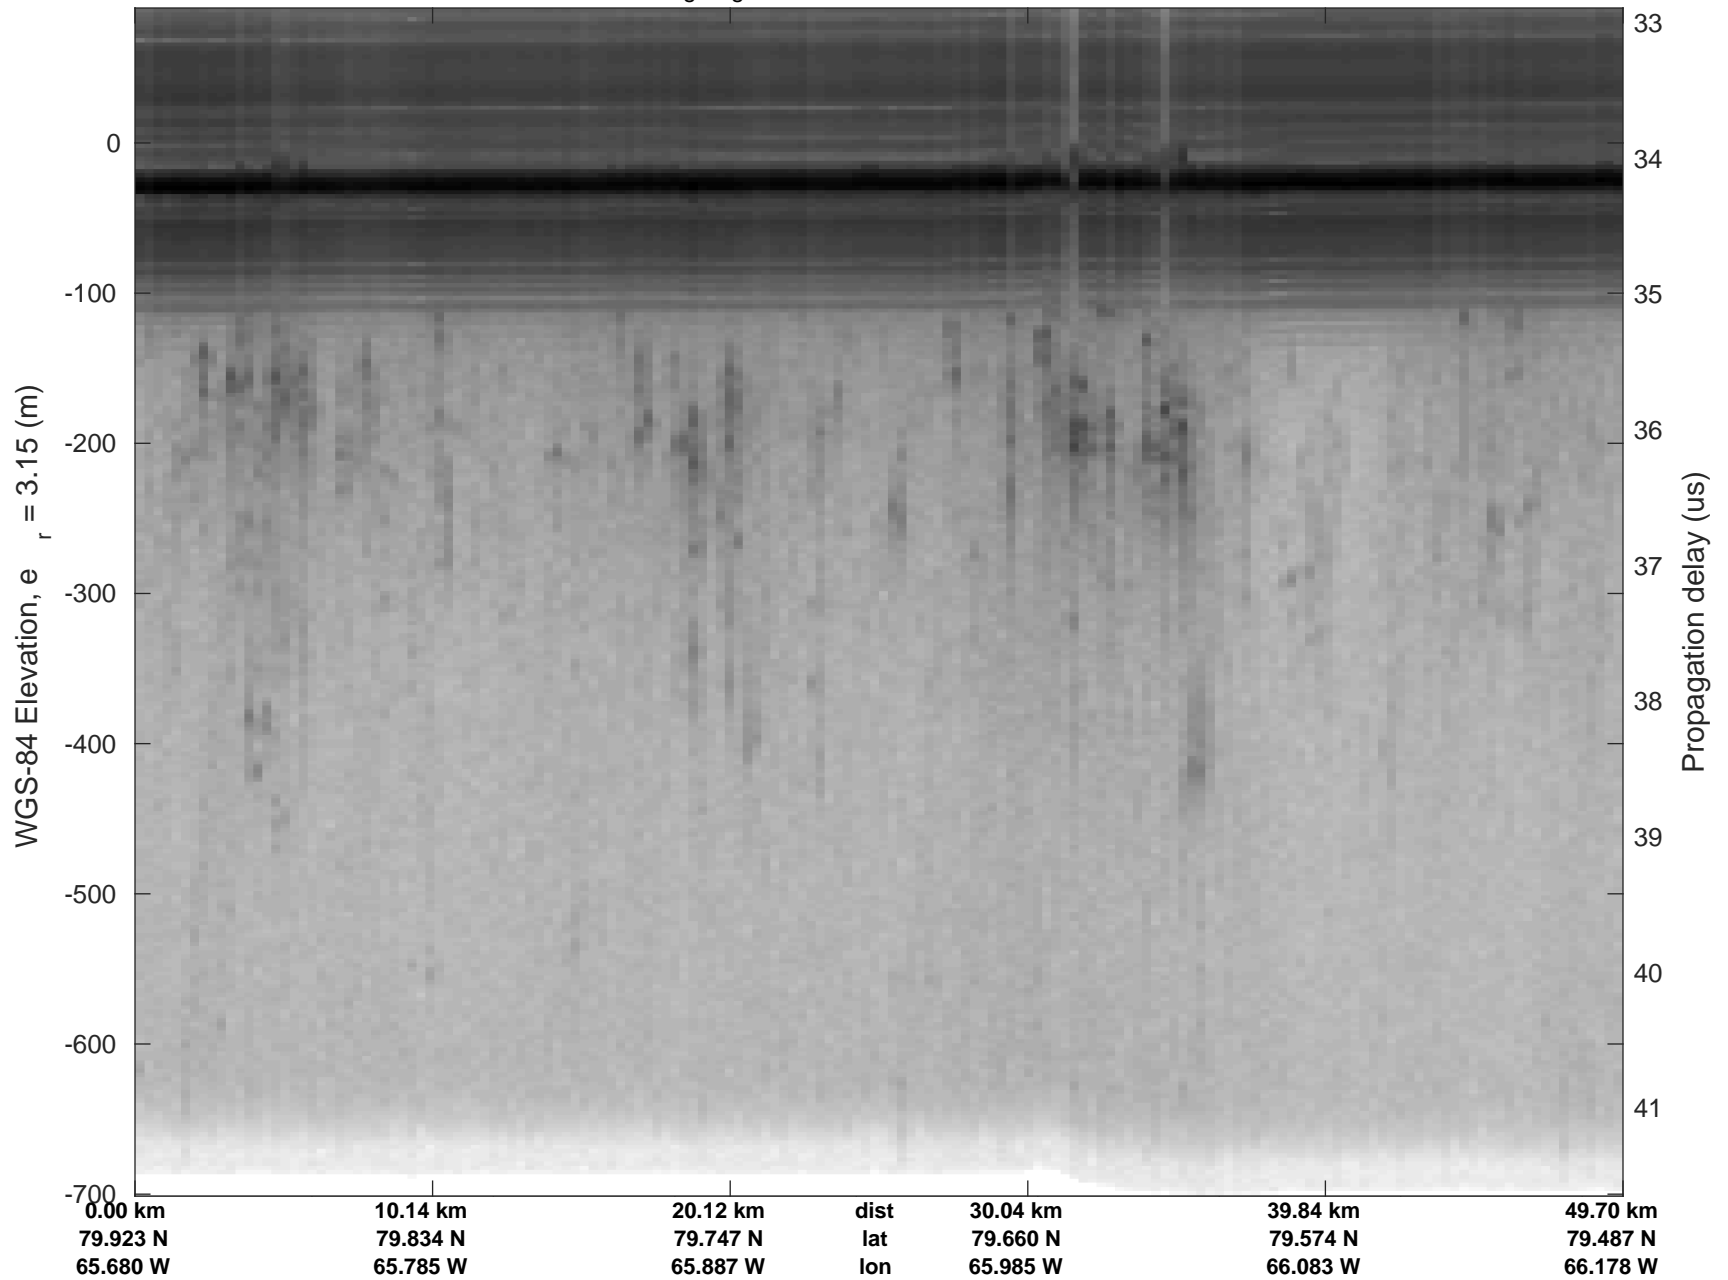

Sea Ice: Zig Zag East
 20180322_04_001
 Polar Stereograph 70N/-45E

rds 2018_Greenland_P3: "Sea Ice: Zig Zag East" 20180322_04_001: 17:41:28.5 to 17:47:04.0 GPS

rds 2018_Greenland_P3: "Sea Ice: Zig Zag East" 20180322_04_001: 17:41:28.5 to 17:47:04.0 GPS

Sea Ice: Zig Zag East
 20180322_04_002
 Polar Stereograph 70N/-45E

rds 2018_Greenland_P3: "Sea Ice: Zig Zag East" 20180322_04_002: 17:47:06.3 to 17:51:38.0 GPS

rds 2018_Greenland_P3: "Sea Ice: Zig Zag East" 20180322_04_002: 17:47:06.3 to 17:51:38.0 GPS