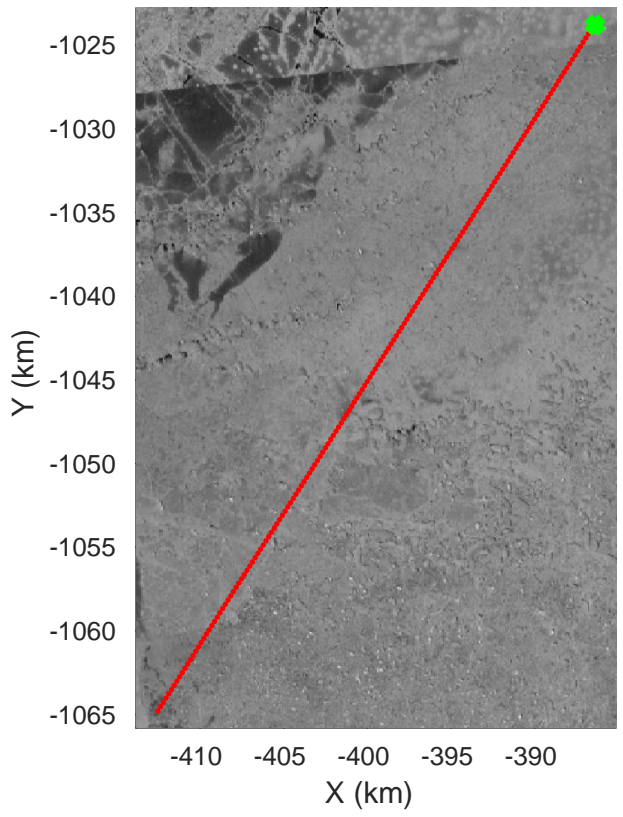

Sea Ice: Zig Zag East
 20180322_04_001
 Polar Stereograph 70N/-45E

rds 2018_Greenland_P3: "Sea Ice: Zig Zag East" 20180322_04_001: 17:41:28.5 to 17:47:04.0 GPS

rds 2018_Greenland_P3: "Sea Ice: Zig Zag East" 20180322_04_001: 17:41:28.5 to 17:47:04.0 GPS

Sea Ice: Zig Zag East
 20180322_04_002
 Polar Stereograph 70N/-45E

rds 2018_Greenland_P3: "Sea Ice: Zig Zag East" 20180322_04_002: 17:47:06.3 to 17:51:38.0 GPS

rds 2018_Greenland_P3: "Sea Ice: Zig Zag East" 20180322_04_002: 17:47:06.3 to 17:51:38.0 GPS