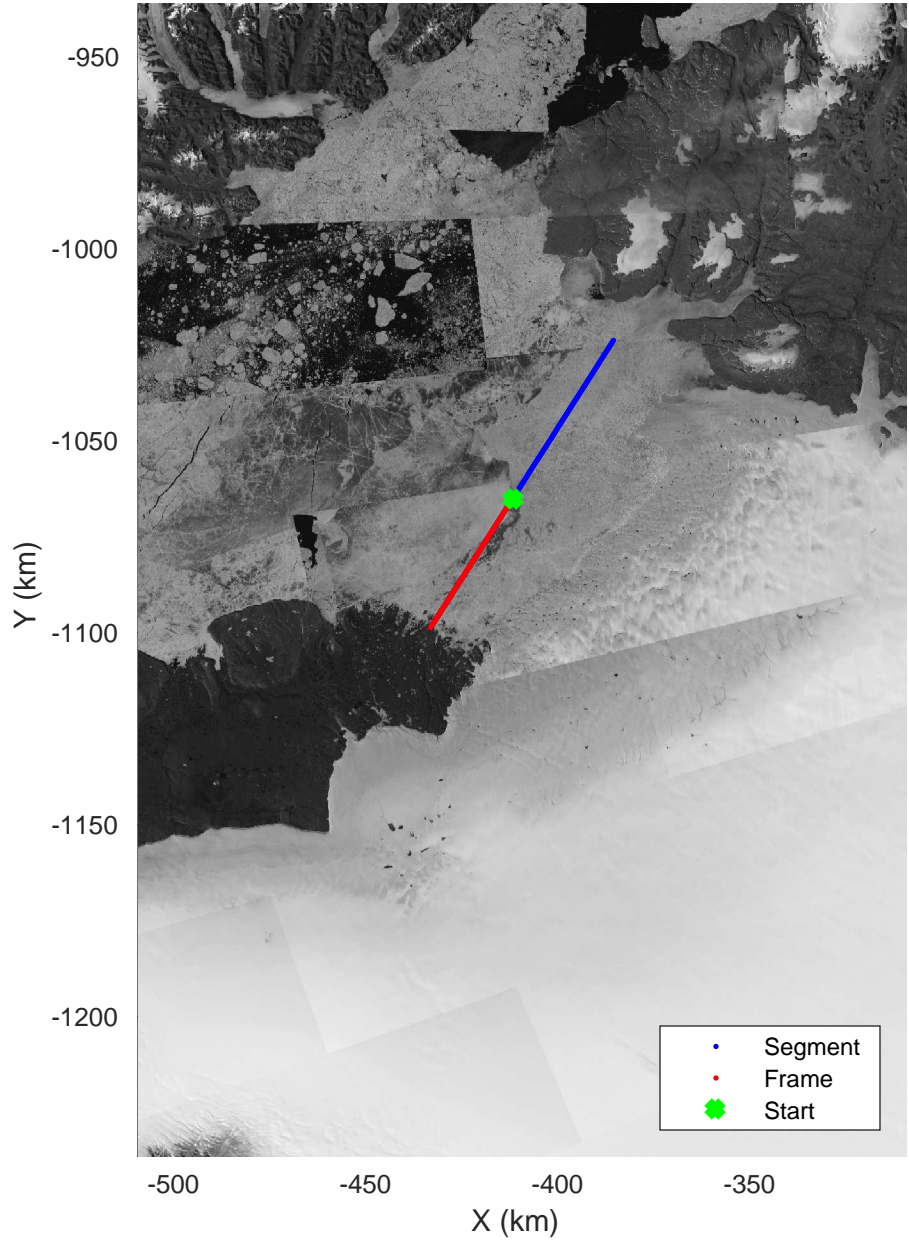

Sea Ice: Zig Zag East
 20180322_04_001
 Polar Stereograph 70N/-45E

rds 2018_Greenland_P3: "Sea Ice: Zig Zag East" 20180322_04_001: 17:41:28.5 to 17:47:04.0 GPS

rds 2018_Greenland_P3: "Sea Ice: Zig Zag East" 20180322_04_001: 17:41:28.5 to 17:47:04.0 GPS

Sea Ice: Zig Zag East
 20180322_04_002
 Polar Stereograph 70N/-45E

rds 2018_Greenland_P3: "Sea Ice: Zig Zag East" 20180322_04_002: 17:47:06.3 to 17:51:38.0 GPS

rds 2018_Greenland_P3: "Sea Ice: Zig Zag East" 20180322_04_002: 17:47:06.3 to 17:51:38.0 GPS