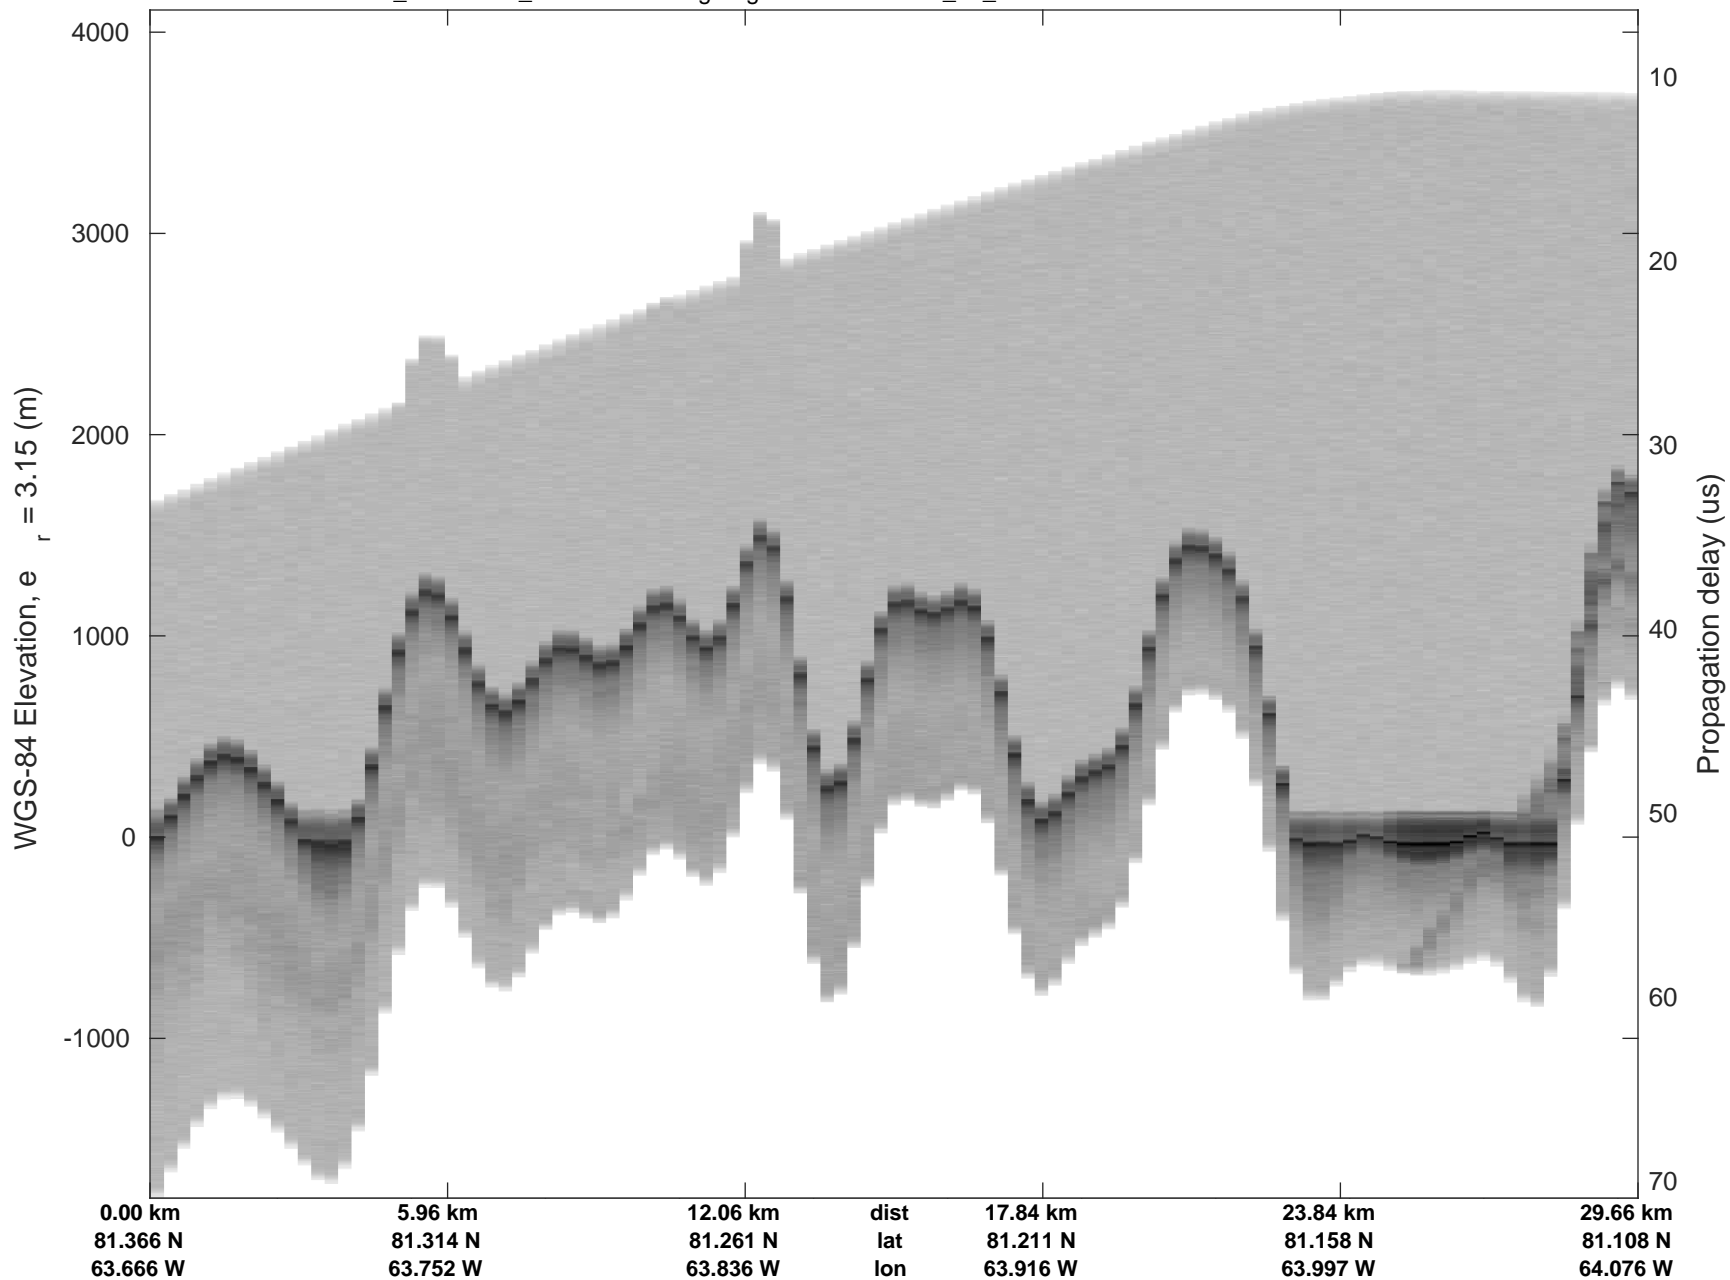

Sea Ice: Zig Zag East
 20180322_03_001
 Polar Stereograph 70N/-45E

rds 2018_Greenland_P3: "Sea Ice: Zig Zag East" 20180322_03_001: 17:22:38.3 to 17:26:24.7 GPS

rds 2018_Greenland_P3: "Sea Ice: Zig Zag East" 20180322_03_001: 17:22:38.3 to 17:26:24.7 GPS