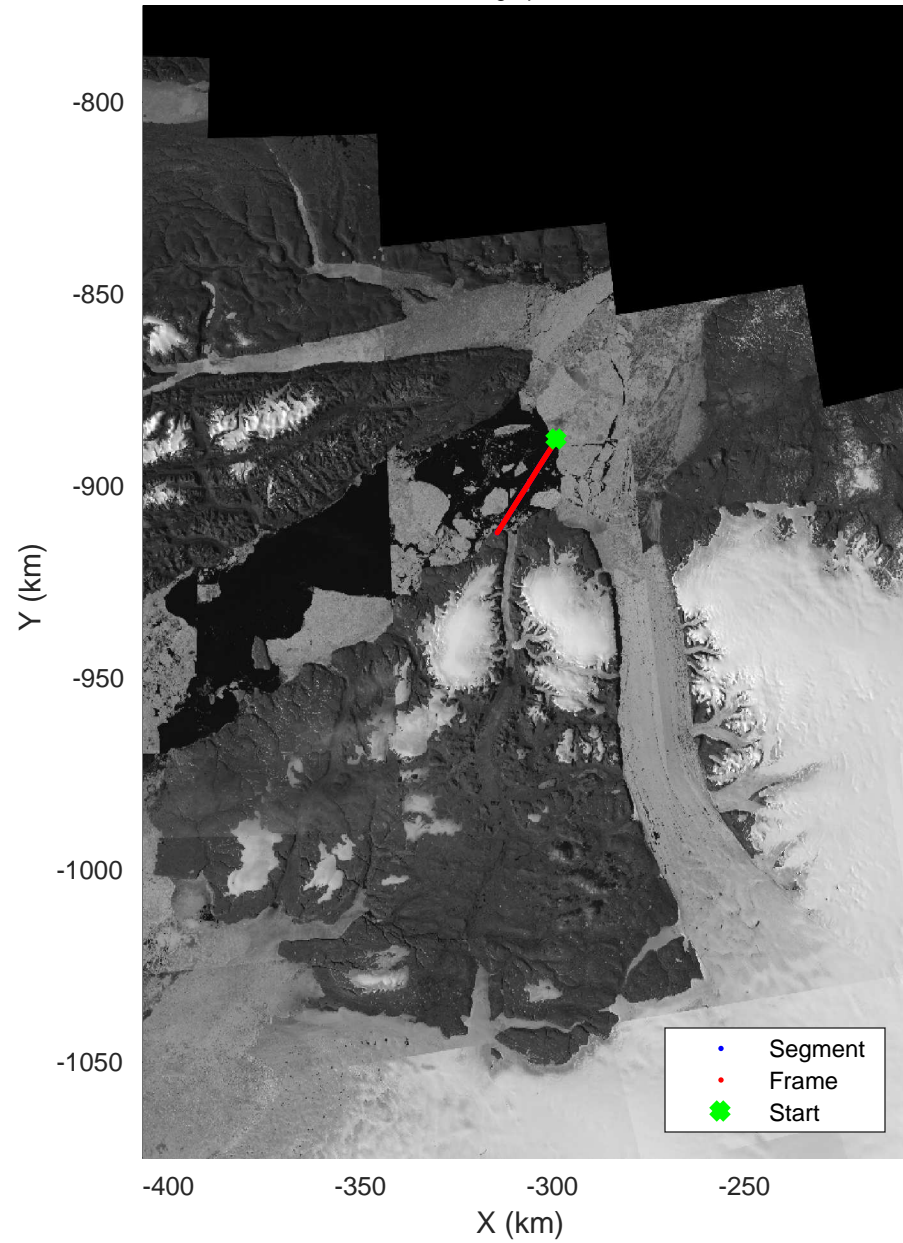

Sea Ice: Zig Zag East
 20180322_03_001
 Polar Stereograph 70N/-45E

rds 2018_Greenland_P3: "Sea Ice: Zig Zag East" 20180322_03_001: 17:22:38.3 to 17:26:24.7 GPS

rds 2018_Greenland_P3: "Sea Ice: Zig Zag East" 20180322_03_001: 17:22:38.3 to 17:26:24.7 GPS