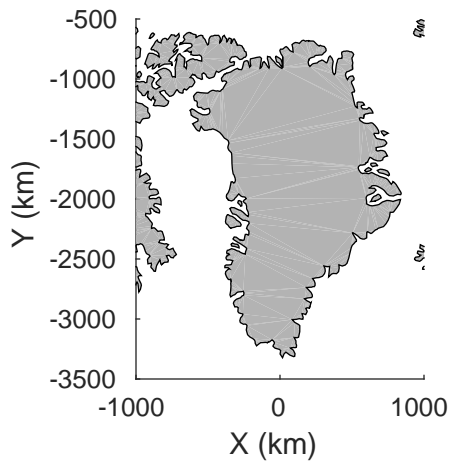

Testflight
20180315_10_001
Polar Stereograph 70N/-45E

rds 2018_Greenland_P3: "Testflight" 20180315_10_001: 17:39:59.3 to 17:45:53.6 GPS

rds 2018_Greenland_P3: "Testflight" 20180315_10_001: 17:39:59.3 to 17:45:53.6 GPS

Testflight
20180315_10_002
Polar Stereograph 70N/-45E

rds 2018_Greenland_P3: "Testflight" 20180315_10_002: 17:45:53.7 to 17:52:34.3 GPS

rds 2018_Greenland_P3: "Testflight" 20180315_10_002: 17:45:53.7 to 17:52:34.3 GPS