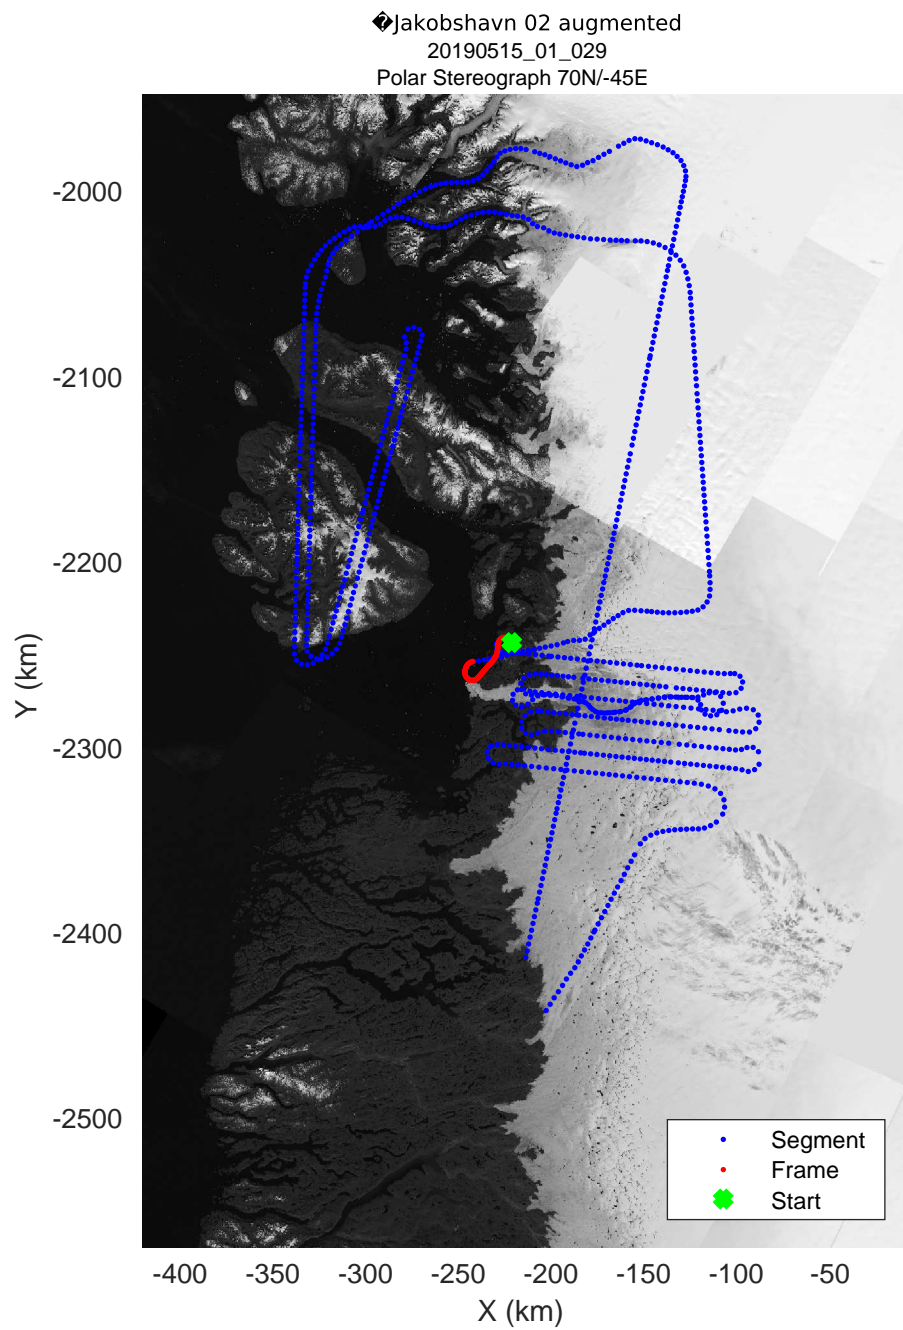

rds 2019_Greenland_P3: "♦Jakobshavn 02 augmented" 20190515_01_026: 13:18:12.7 to 13:24:21.5 GPS

rds 2019_Greenland_P3: "♦Jakobshavn 02 augmented" 20190515_01_027: 13:24:21.8 to 13:30:40.0 GPS

rds 2019_Greenland_P3: "♦Jakobshavn 02 augmented" 20190515_01_028: 13:30:40.3 to 13:37:36.7 GPS