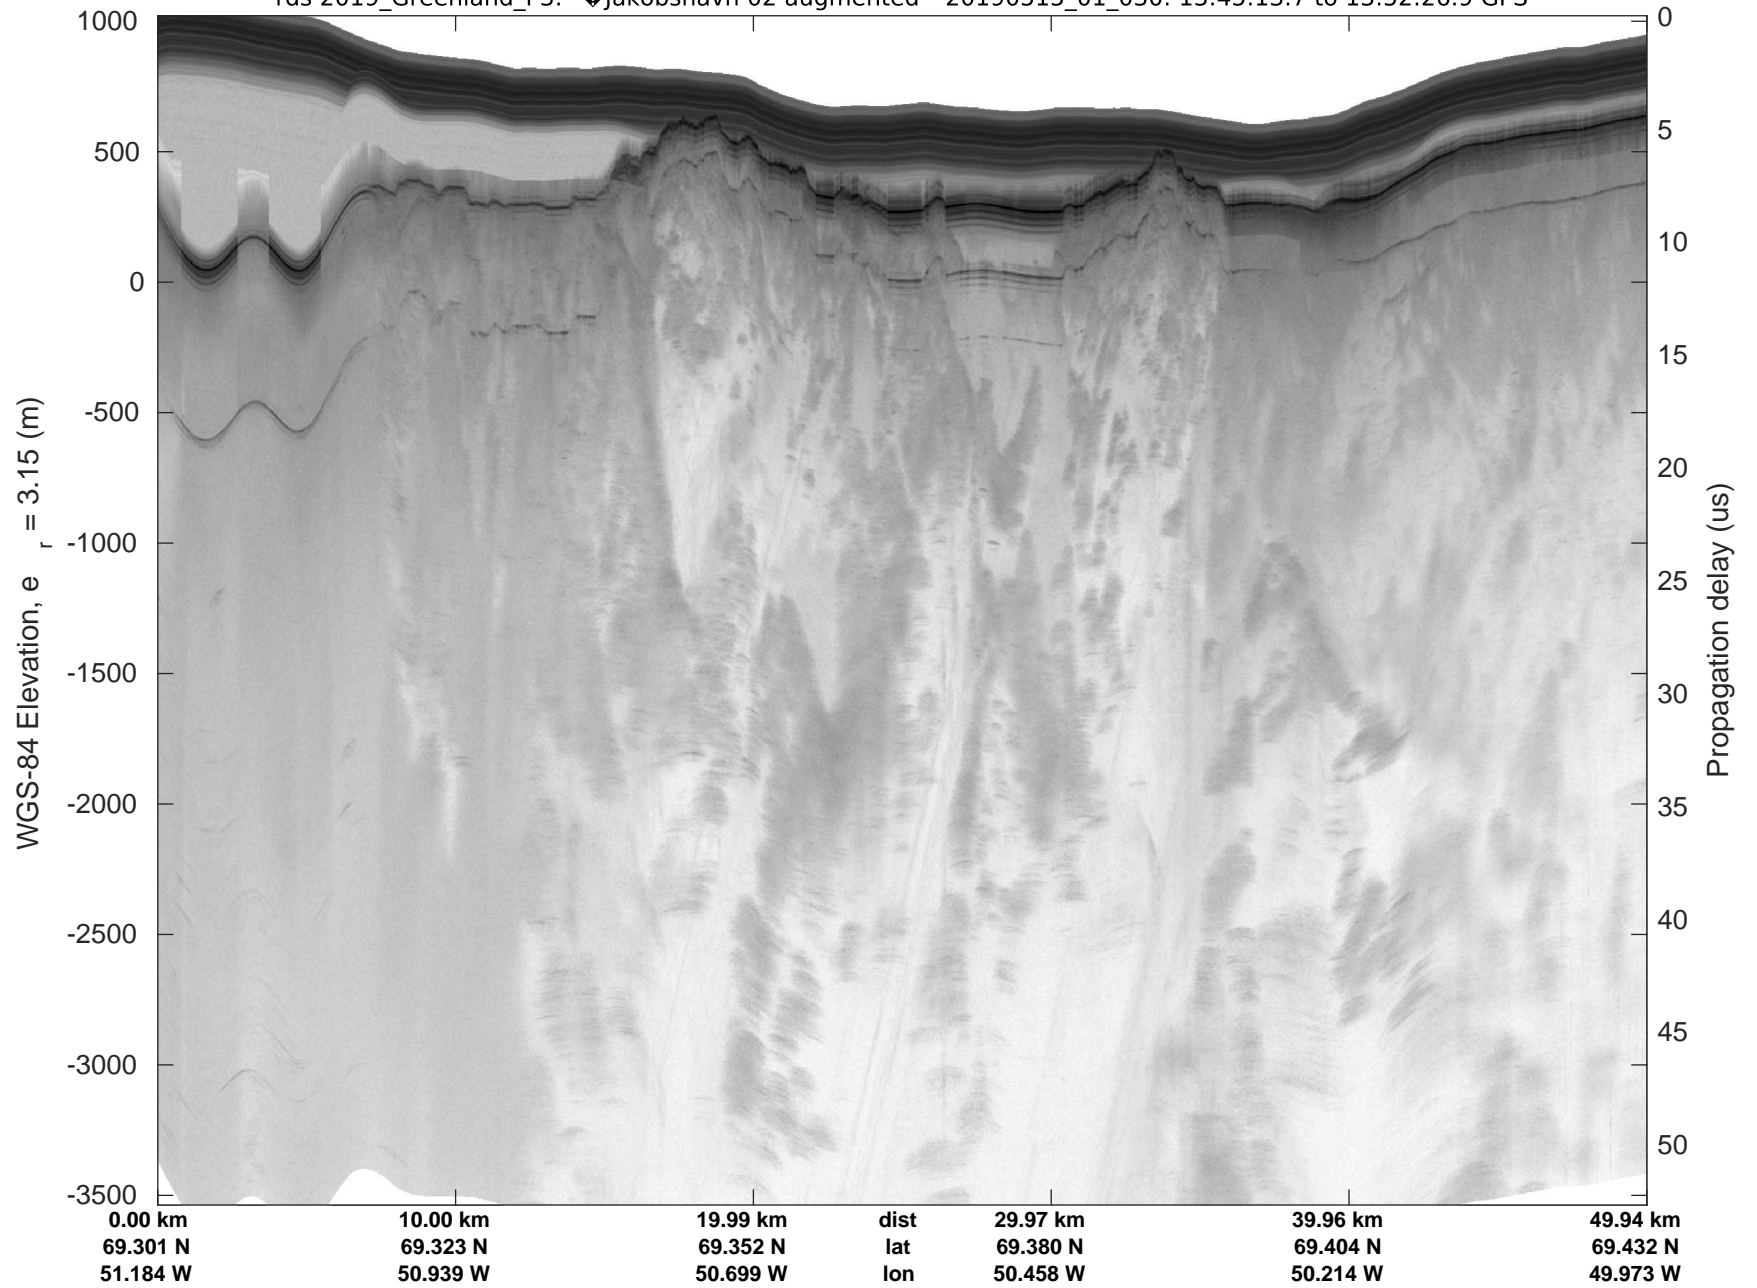

rds 2019_Greenland_P3: "♦Jakobshavn 02 augmented" 20190515_01_030: 13:45:13.7 to 13:52:26.9 GPS