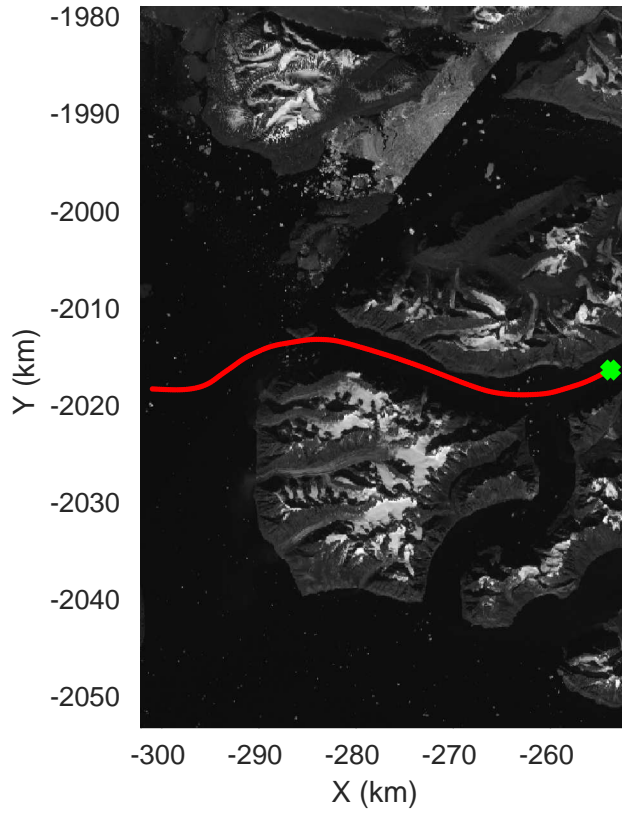

◆ Jakobshavn 02 augmented
20190515_01_038
Polar Stereograph 70N/-45E

rds 2019_Greenland_P3: "♦Jakobshavn 02 augmented" 20190515_01_038: 14:37:52.4 to 14:45:02.5 GPS

rds 2019_Greenland_P3: "♦Jakobshavn 02 augmented" 20190515_01_039: 14:45:02.8 to 14:51:51.0 GPS