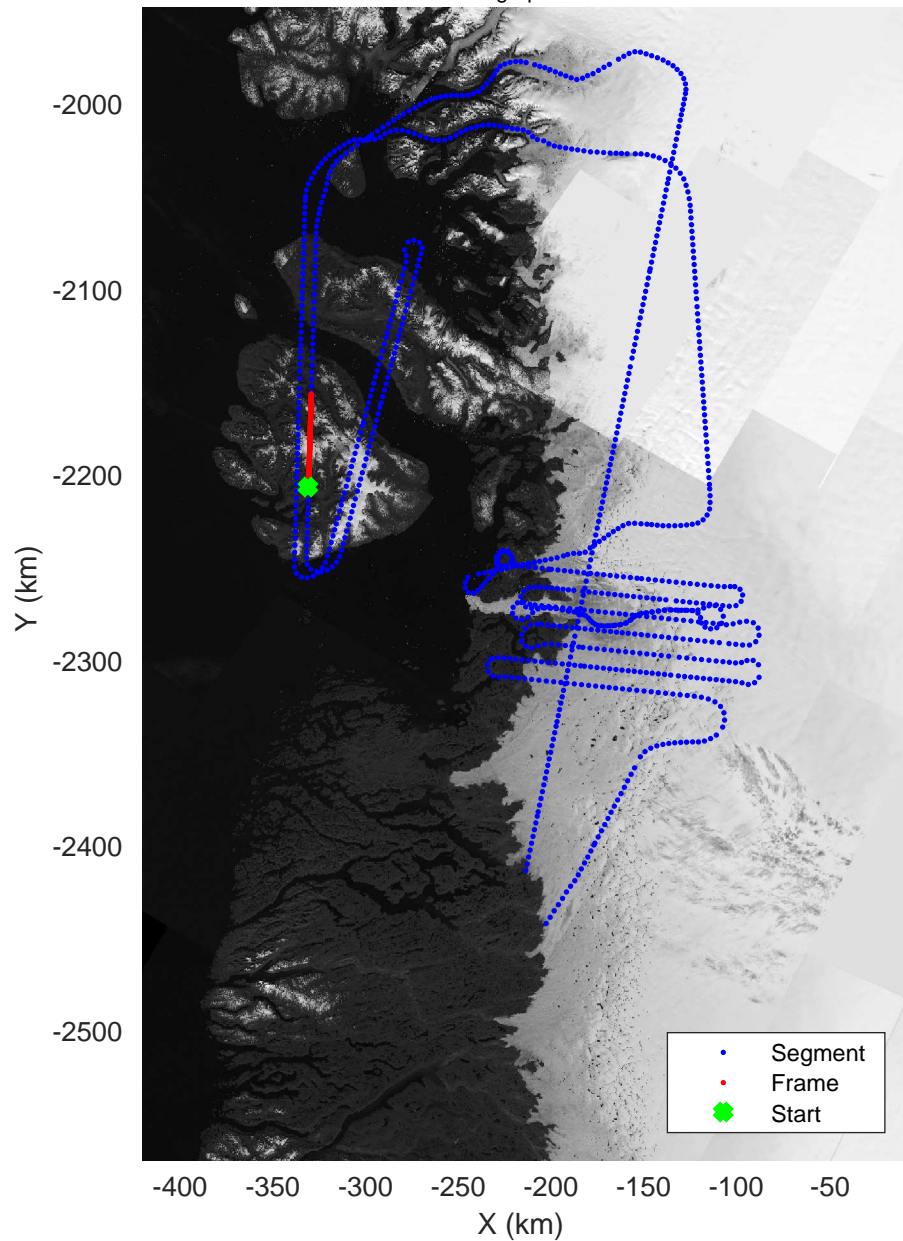

◆ Jakobshavn 02 augmented
20190515_01_049
Polar Stereograph 70N/-45E

rds 2019_Greenland_P3: "♦Jakobshavn 02 augmented" 20190515_01_049: 15:49:19.3 to 15:55:48.3 GPS

◆ Jakobshavn 02 augmented
20190515_01_050
Polar Stereograph 70N/-45E

rds 2019_Greenland_P3: "♦Jakobshavn 02 augmented" 20190515_01_053: 16:15:10.6 to 16:21:42.7 GPS

◆ Jakobshavn 02 augmented
 20190515_01_054
 Polar Stereograph 70N/-45E

rds 2019_Greenland_P3: "♦Jakobshavn 02 augmented" 20190515_01_054: 16:21:43.0 to 16:28:16.5 GPS