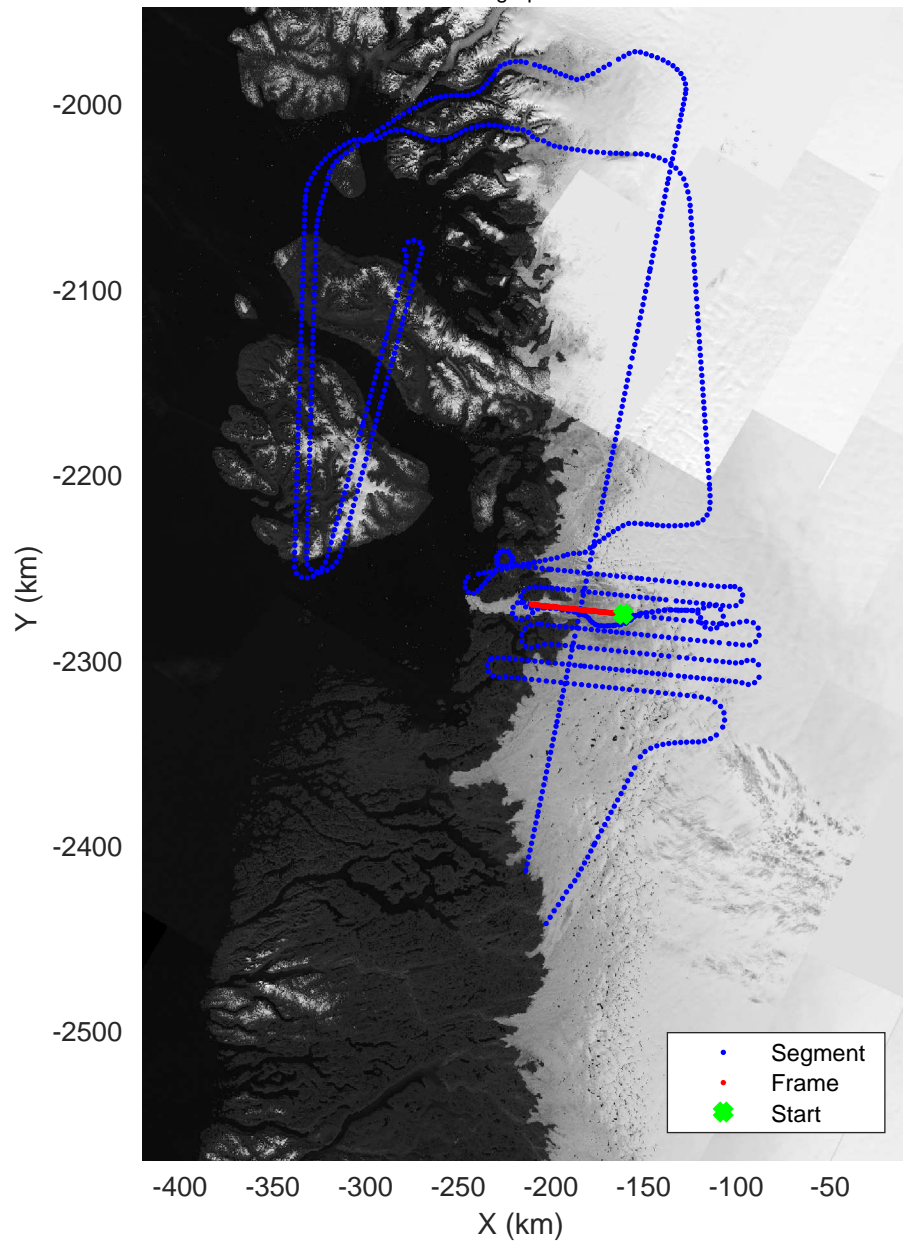

rds 2019_Greenland_P3: "♦Jakobshavn 02 augmented" 20190515_01_013: 11:53:45.6 to 12:00:27.6 GPS

rds 2019_Greenland_P3: "♦Jakobshavn 02 augmented" 20190515_01_014: 12:00:27.9 to 12:06:23.2 GPS

rds 2019_Greenland_P3: "♦Jakobshavn 02 augmented" 20190515_01_015: 12:06:23.4 to 12:12:20.1 GPS

rds 2019_Greenland_P3: "♦Jakobshavn 02 augmented" 20190515_01_016: 12:12:20.4 to 12:18:03.5 GPS

◆ Jakobshavn 02 augmented
 20190515_01_017
 Polar Stereograph 70N/-45E

rds 2019_Greenland_P3: "♦Jakobshavn 02 augmented" 20190515_01_017: 12:18:03.8 to 12:24:00.1 GPS