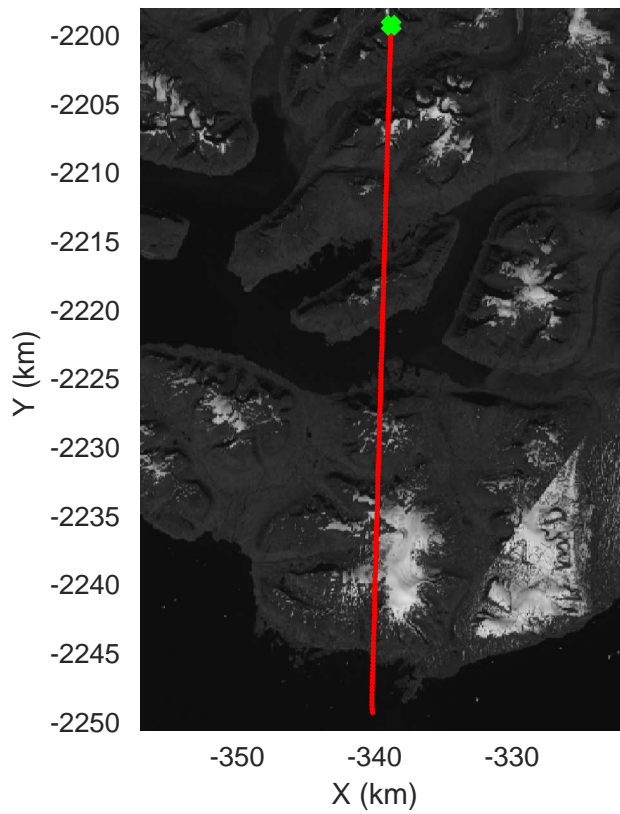

◆ Jakobshavn 02 augmented
 20190515_01_040
 Polar Stereograph 70N/-45E

rds 2019_Greenland_P3: "Jakobshavn 02 augmented" 20190515_01_040: 14:51:51.3 to 14:58:49.2 GPS

◆ Jakobshavn 02 augmented
20190515_01_041
Polar Stereograph 70N/-45E

rds 2019_Greenland_P3: "♦Jakobshavn 02 augmented" 20190515_01_041: 14:58:49.4 to 15:05:12.5 GPS

◆ Jakobshavn 02 augmented
20190515_01_042
Polar Stereograph 70N/-45E

rds 2019_Greenland_P3: "♦Jakobshavn 02 augmented" 20190515_01_042: 15:05:12.7 to 15:11:30.1 GPS

◆ Jakobshavn 02 augmented
 20190515_01_043
 Polar Stereograph 70N/-45E

rds 2019_Greenland_P3: "♦Jakobshavn 02 augmented" 20190515_01_043: 15:11:30.4 to 15:17:59.6 GPS

◆ Jakobshavn 02 augmented
20190515_01_044
Polar Stereograph 70N/-45E