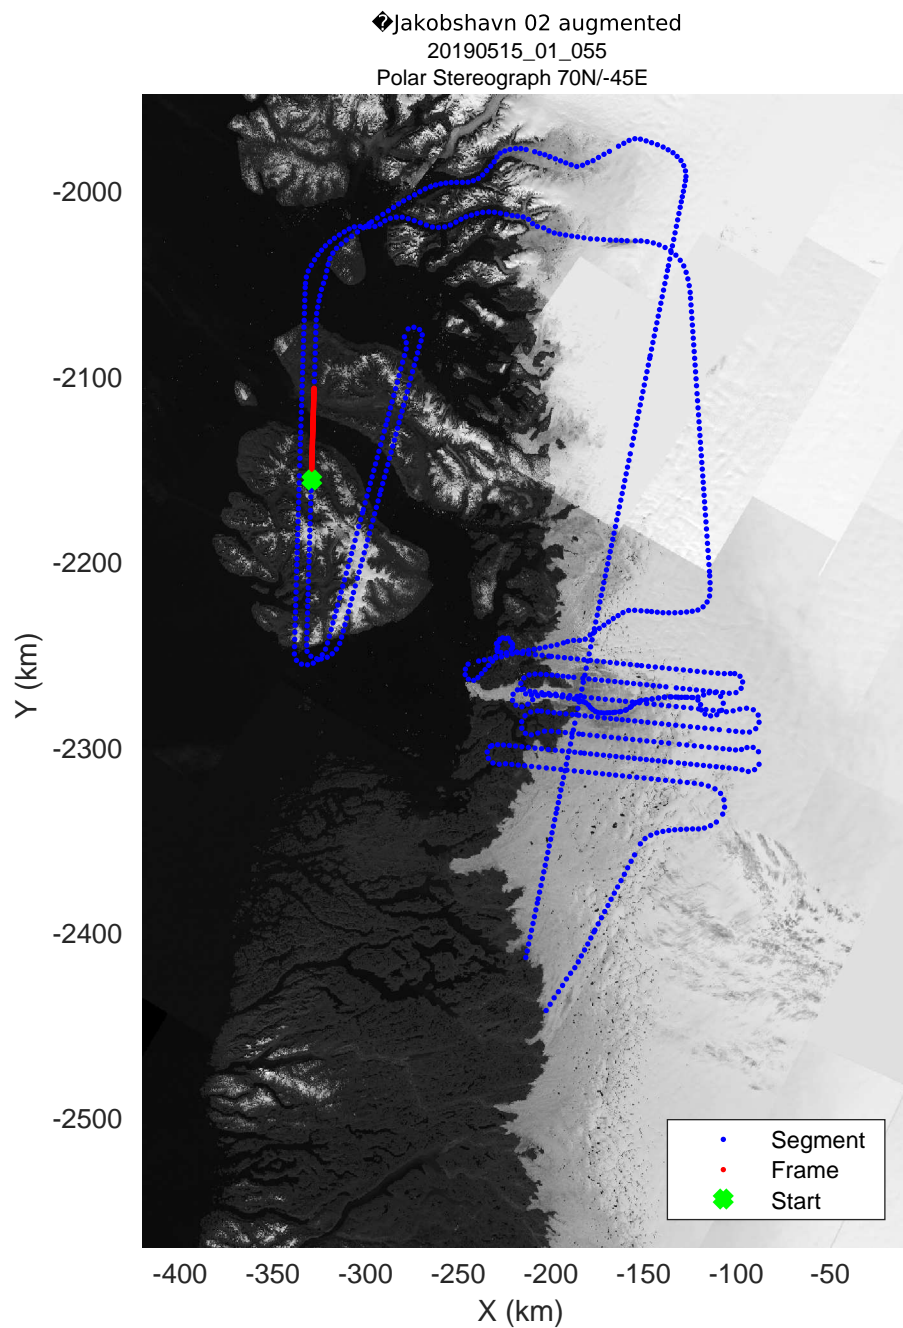

◆ Jakobshavn 02 augmented
20190515_01_049
Polar Stereograph 70N/-45E

rds 2019_Greenland_P3: "♦Jakobshavn 02 augmented" 20190515_01_049: 15:49:19.3 to 15:55:48.3 GPS

◆ Jakobshavn 02 augmented
20190515_01_050
Polar Stereograph 70N/-45E

rds 2019_Greenland_P3: "♦Jakobshavn 02 augmented" 20190515_01_053: 16:15:10.6 to 16:21:42.7 GPS

◆ Jakobshavn 02 augmented
 20190515_01_054
 Polar Stereograph 70N/-45E

rds 2019_Greenland_P3: "♦Jakobshavn 02 augmented" 20190515_01_054: 16:21:43.0 to 16:28:16.5 GPS