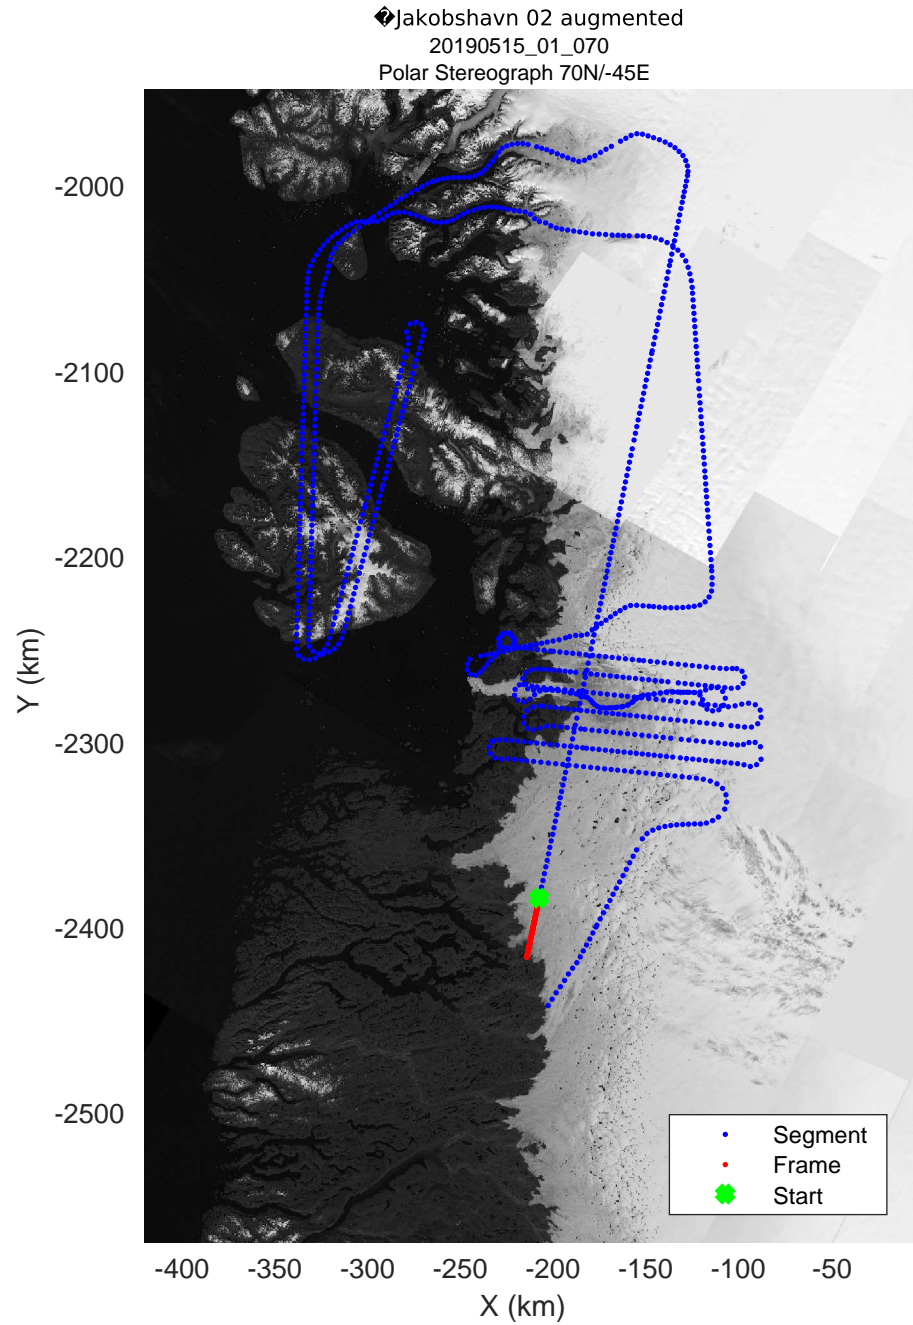

rds 2019_Greenland_P3: "♦Jakobshavn 02 augmented" 20190515_01_064: 17:28:27.7 to 17:34:35.4 GPS

◆ Jakobshavn 02 augmented
20190515_01_065
Polar Stereograph 70N/-45E

rds 2019_Greenland_P3: "♦Jakobshavn 02 augmented" 20190515_01_065: 17:34:35.7 to 17:40:45.6 GPS

rds 2019_Greenland_P3: "♦Jakobshavn 02 augmented" 20190515_01_066: 17:40:45.9 to 17:47:09.2 GPS

◆ Jakobshavn 02 augmented
20190515_01_067
Polar Stereograph 70N/-45E

rds 2019_Greenland_P3: "♦Jakobshavn 02 augmented" 20190515_01_067: 17:47:09.5 to 17:53:12.7 GPS

◆ Jakobshavn 02 augmented
 20190515_01_068
 Polar Stereograph 70N/-45E

rds 2019_Greenland_P3: "♦Jakobshavn 02 augmented" 20190515_01_068: 17:53:13.0 to 17:59:27.5 GPS

rds 2019_Greenland_P3: "♦Jakobshavn 02 augmented" 20190515_01_069: 17:59:27.8 to 18:05:42.3 GPS

rds 2019_Greenland_P3: "♦Jakobshavn 02 augmented" 20190515_01_070: 18:05:42.6 to 18:09:39.9 GPS