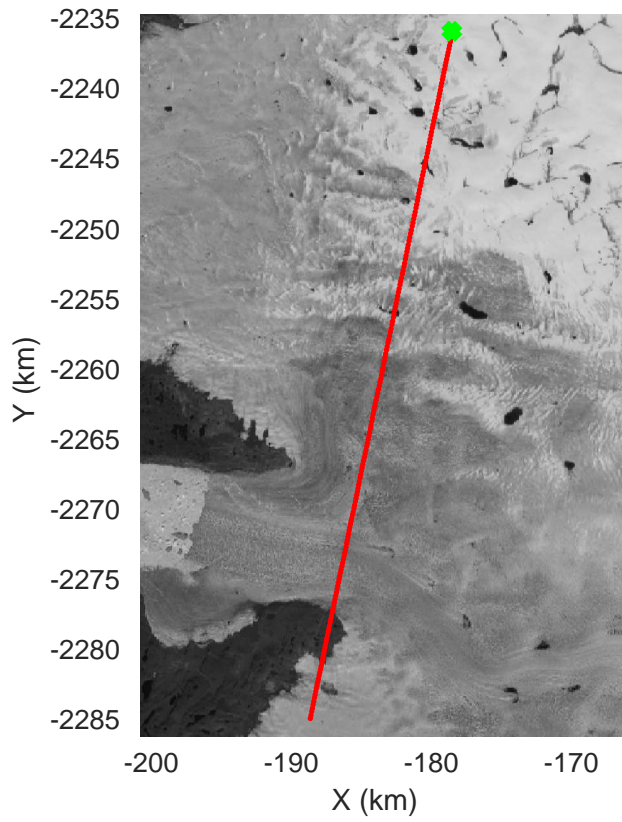

◆ Jakobshavn 02 augmented
20190515_01_067
Polar Stereograph 70N/-45E