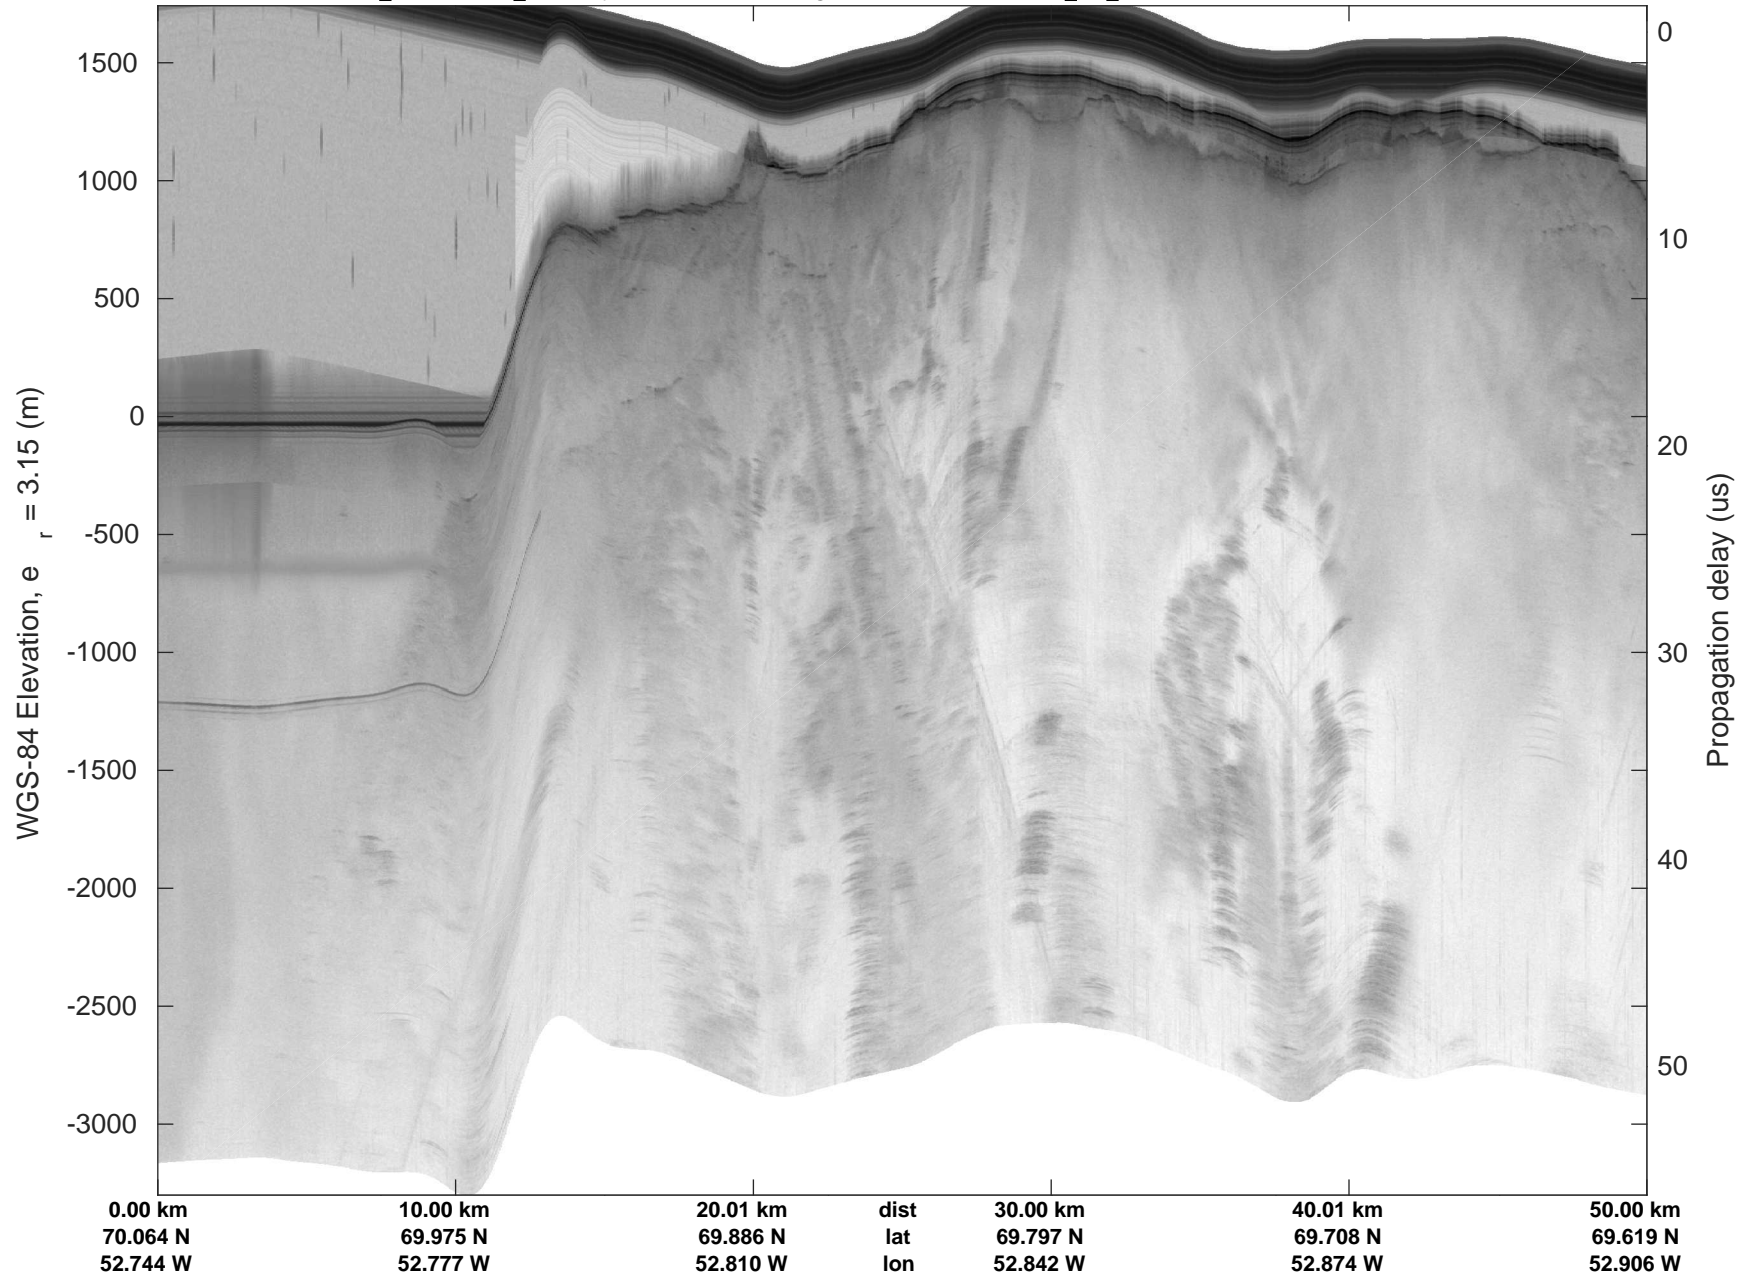

rds 2019_Greenland_P3: "♦Jakobshavn 02 augmented" 20190515_01_051: 16:02:28.8 to 16:08:45.6 GPS