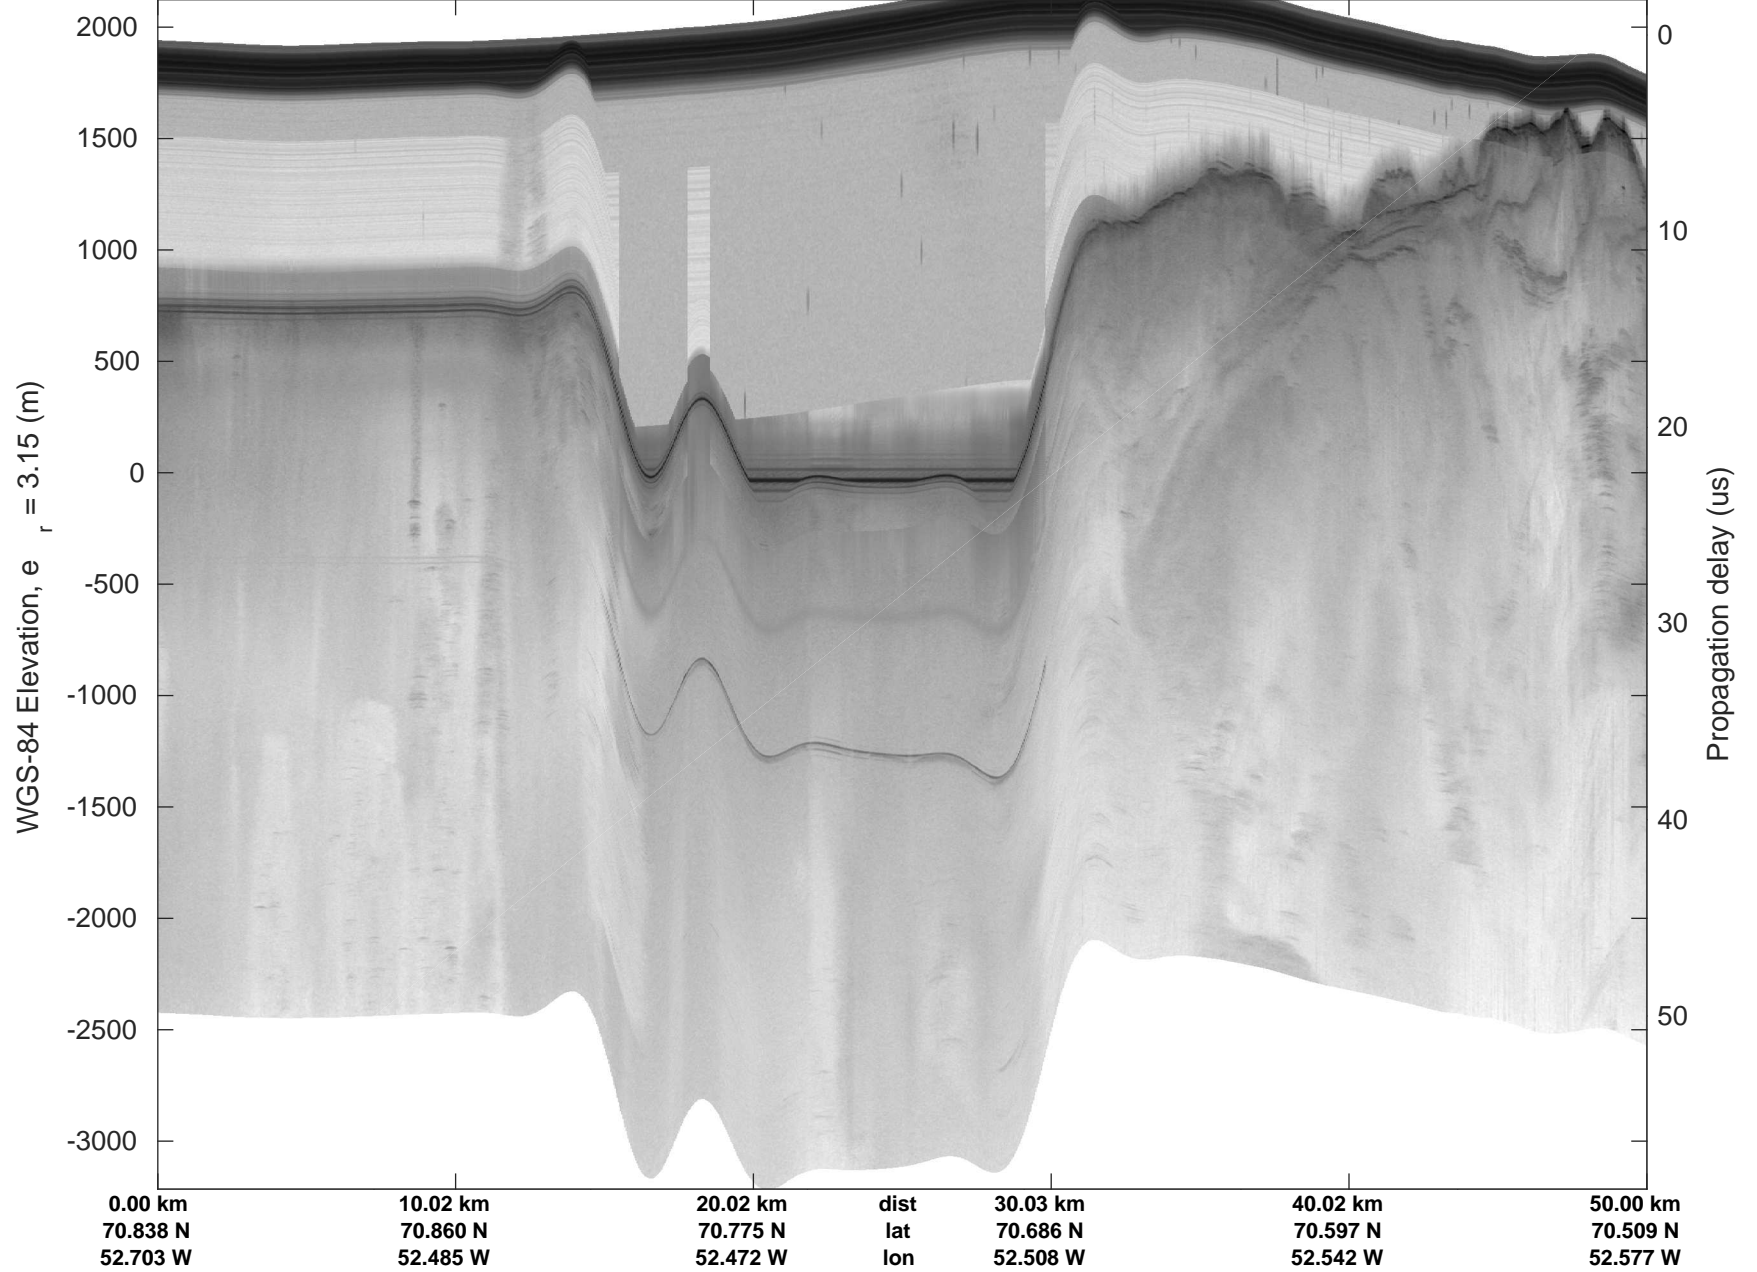

◆ Jakobshavn 02 augmented
20190515_01_049
Polar Stereograph 70N/-45E

rds 2019_Greenland_P3: "♦Jakobshavn 02 augmented" 20190515_01_049: 15:49:19.3 to 15:55:48.3 GPS

◆ Jakobshavn 02 augmented
20190515_01_050
Polar Stereograph 70N/-45E