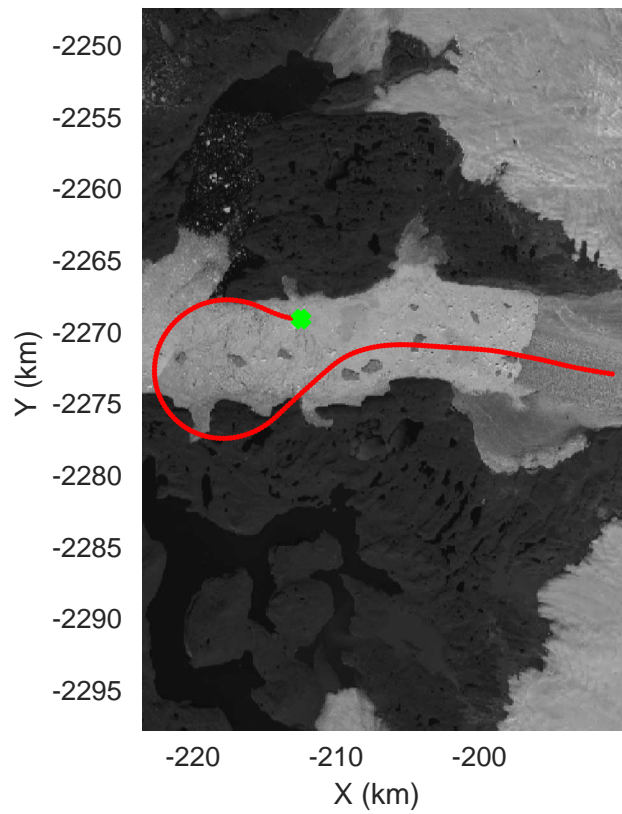

rds 2019_Greenland_P3: "♦Jakobshavn 02 augmented" 20190515_01_016: 12:12:20.4 to 12:18:03.5 GPS

◆ Jakobshavn 02 augmented
 20190515_01_017
 Polar Stereograph 70N/-45E

rds 2019_Greenland_P3: "♦Jakobshavn 02 augmented" 20190515_01_017: 12:18:03.8 to 12:24:00.1 GPS