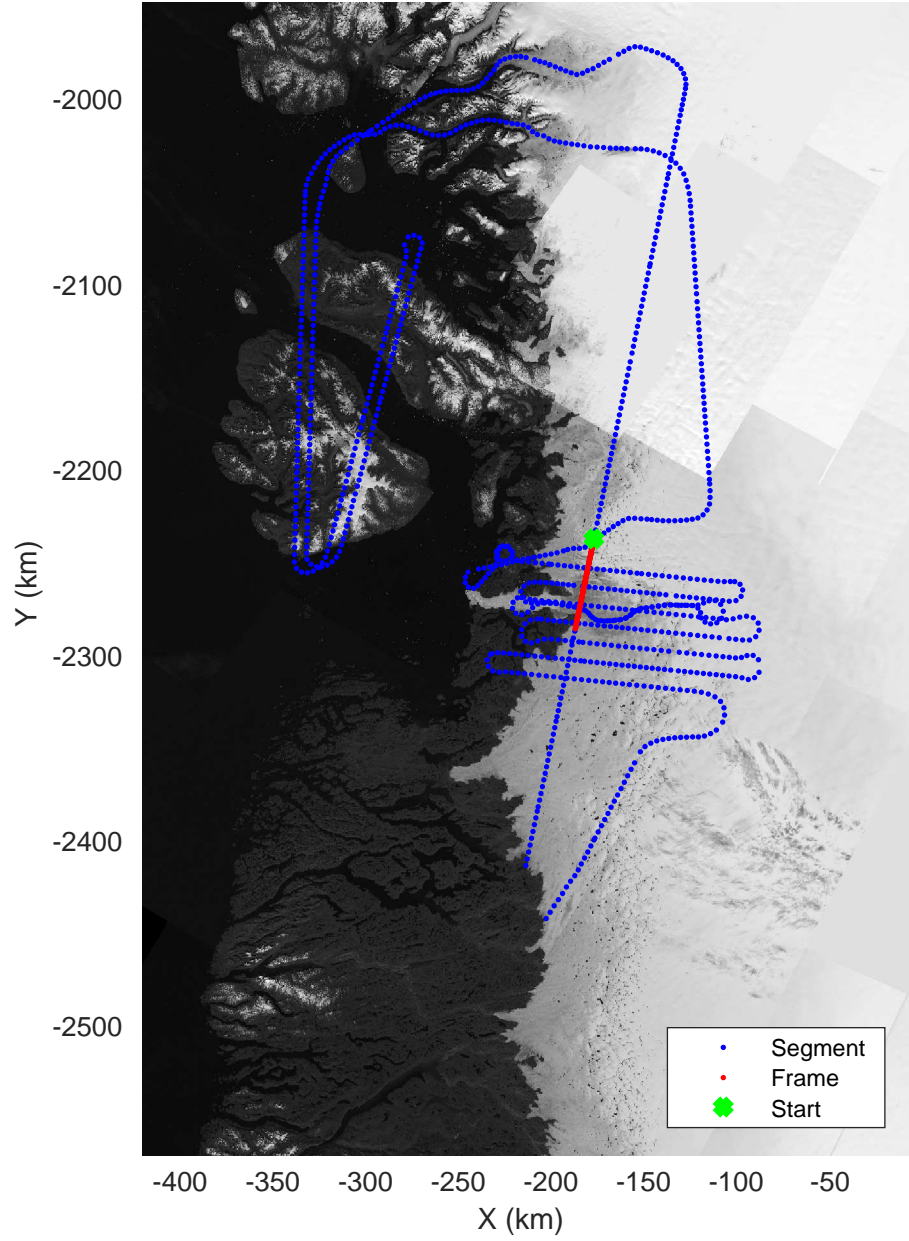

rds 2019_Greenland_P3: "♦Jakobshavn 02 augmented" 20190515_01_064: 17:28:27.7 to 17:34:35.4 GPS

◆ Jakobshavn 02 augmented
20190515_01_065
Polar Stereograph 70N/-45E

rds 2019_Greenland_P3: "♦Jakobshavn 02 augmented" 20190515_01_065: 17:34:35.7 to 17:40:45.6 GPS

rds 2019_Greenland_P3: "♦Jakobshavn 02 augmented" 20190515_01_066: 17:40:45.9 to 17:47:09.2 GPS

◆ Jakobshavn 02 augmented
20190515_01_067
Polar Stereograph 70N/-45E

rds 2019_Greenland_P3: "♦Jakobshavn 02 augmented" 20190515_01_067: 17:47:09.5 to 17:53:12.7 GPS

◆ Jakobshavn 02 augmented
 20190515_01_068
 Polar Stereograph 70N/-45E

rds 2019_Greenland_P3: "♦Jakobshavn 02 augmented" 20190515_01_068: 17:53:13.0 to 17:59:27.5 GPS

rds 2019_Greenland_P3: "♦Jakobshavn 02 augmented" 20190515_01_069: 17:59:27.8 to 18:05:42.3 GPS