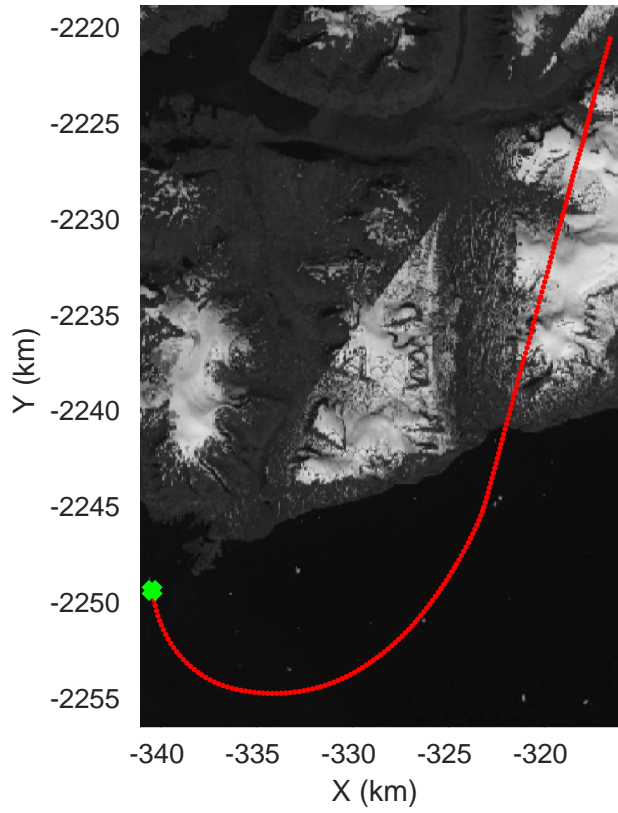

rds 2019_Greenland_P3: "♦Jakobshavn 02 augmented" 20190515_01_041: 14:58:49.4 to 15:05:12.5 GPS

◆ Jakobshavn 02 augmented
20190515_01_042
Polar Stereograph 70N/-45E

rds 2019_Greenland_P3: "♦Jakobshavn 02 augmented" 20190515_01_042: 15:05:12.7 to 15:11:30.1 GPS

◆ Jakobshavn 02 augmented
 20190515_01_043
 Polar Stereograph 70N/-45E

rds 2019_Greenland_P3: "♦Jakobshavn 02 augmented" 20190515_01_043: 15:11:30.4 to 15:17:59.6 GPS

◆ Jakobshavn 02 augmented
20190515_01_044
Polar Stereograph 70N/-45E

rds 2019_Greenland_P3: "Jakobshavn 02 augmented" 20190515_01_044: 15:17:59.9 to 15:24:05.1 GPS

◆ Jakobshavn 02 augmented
 20190515_01_045
 Polar Stereograph 70N/-45E

rds 2019_Greenland_P3: "♦Jakobshavn 02 augmented" 20190515_01_045: 15:24:05.4 to 15:30:35.7 GPS