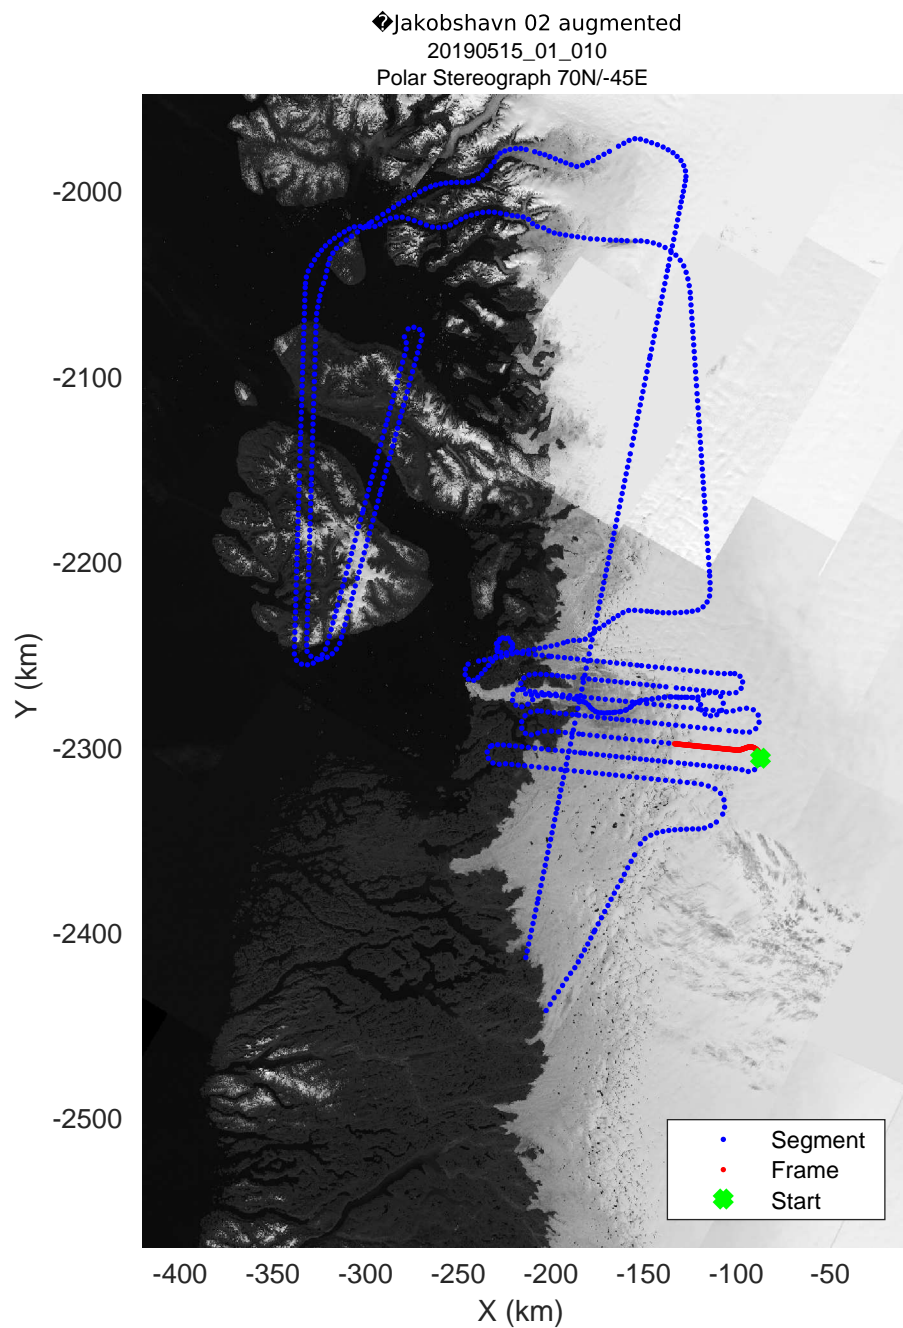

rds 2019_Greenland_P3: "♦Jakobshavn 02 augmented" 20190515_01_007: 11:15:56.7 to 11:22:31.3 GPS

rds 2019_Greenland_P3: "♦Jakobshavn 02 augmented" 20190515_01_008: 11:22:31.6 to 11:29:16.7 GPS

rds 2019_Greenland_P3: "♦Jakobshavn 02 augmented" 20190515_01_009: 11:29:17.0 to 11:35:41.5 GPS