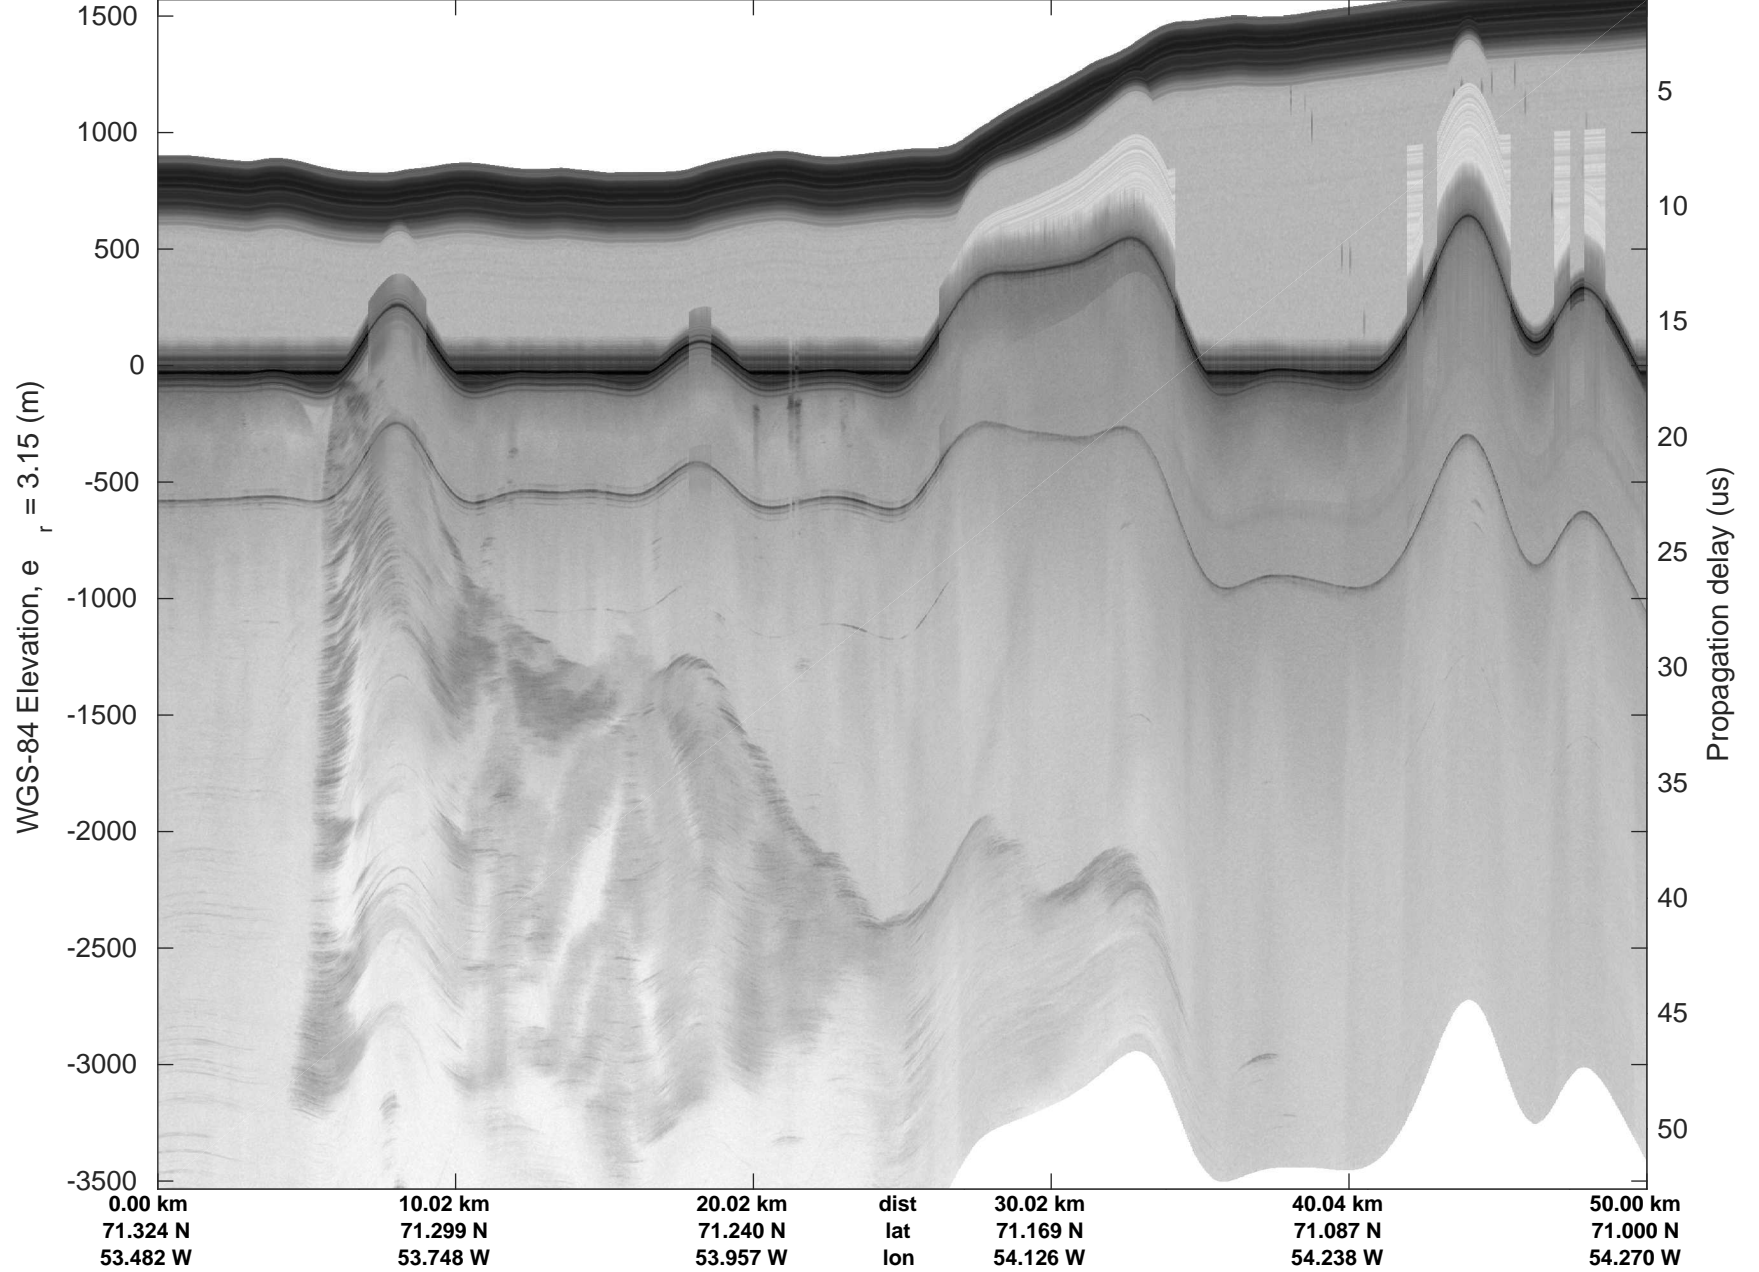

◆ Jakobshavn 02 augmented
20190515_01_038
Polar Stereograph 70N/-45E

rds 2019_Greenland_P3: "♦Jakobshavn 02 augmented" 20190515_01_038: 14:37:52.4 to 14:45:02.5 GPS

rds 2019_Greenland_P3: "♦Jakobshavn 02 augmented" 20190515_01_039: 14:45:02.8 to 14:51:51.0 GPS

◆ Jakobshavn 02 augmented
 20190515_01_040
 Polar Stereograph 70N/-45E

rds 2019_Greenland_P3: "Jakobshavn 02 augmented" 20190515_01_040: 14:51:51.3 to 14:58:49.2 GPS

◆ Jakobshavn 02 augmented
20190515_01_041
Polar Stereograph 70N/-45E