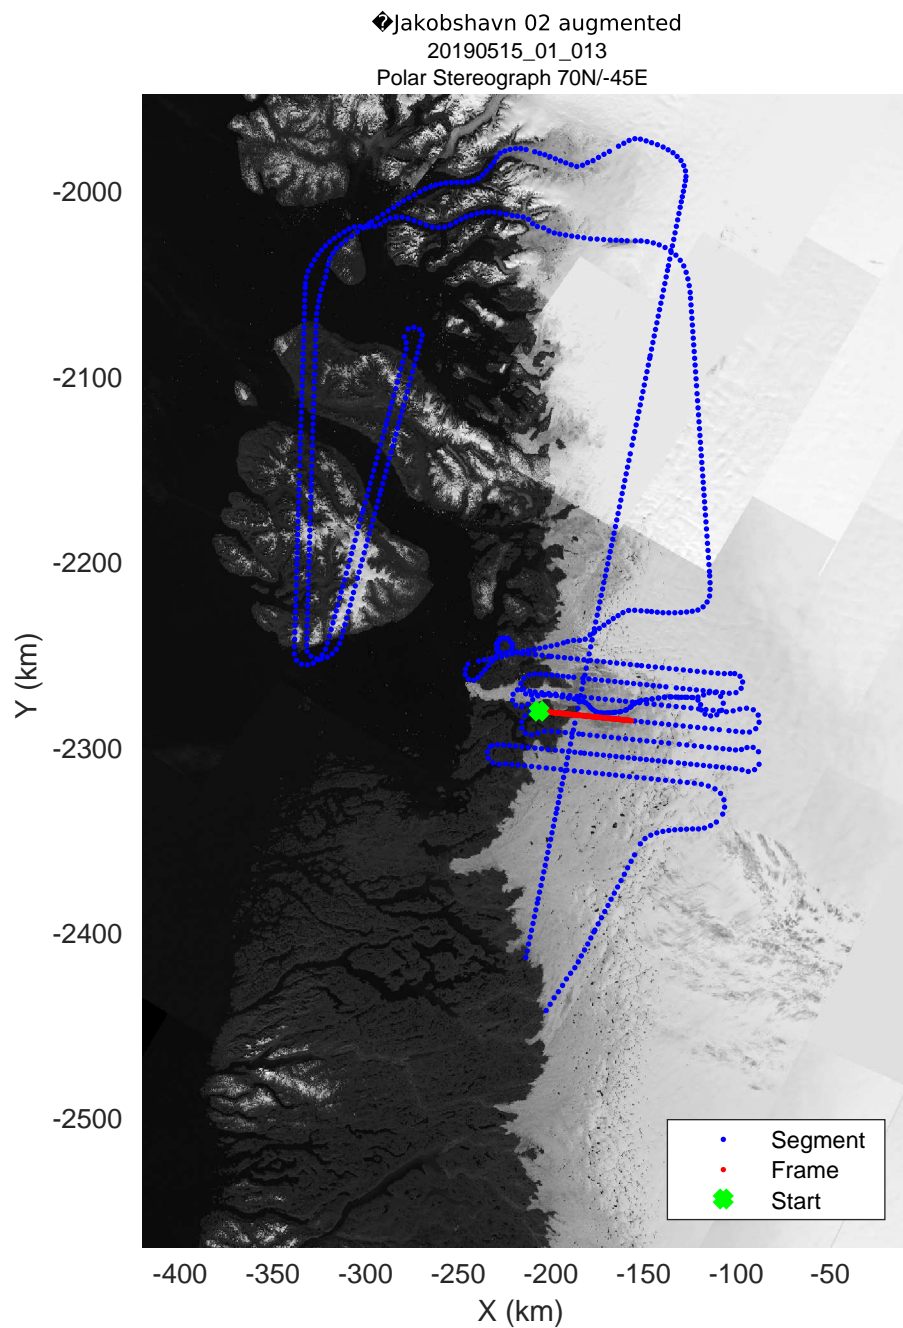

rds 2019_Greenland_P3: "♦Jakobshavn 02 augmented" 20190515_01_010: 11:35:41.7 to 11:41:46.6 GPS

rds 2019_Greenland_P3: "♦Jakobshavn 02 augmented" 20190515_01_011: 11:41:46.9 to 11:47:35.1 GPS

rds 2019_Greenland_P3: "♦Jakobshavn 02 augmented" 20190515_01_012: 11:47:35.4 to 11:53:45.3 GPS

rds 2019_Greenland_P3: "♦Jakobshavn 02 augmented" 20190515_01_016: 12:12:20.4 to 12:18:03.5 GPS

◆ Jakobshavn 02 augmented
 20190515_01_017
 Polar Stereograph 70N/-45E

rds 2019_Greenland_P3: "♦Jakobshavn 02 augmented" 20190515_01_017: 12:18:03.8 to 12:24:00.1 GPS