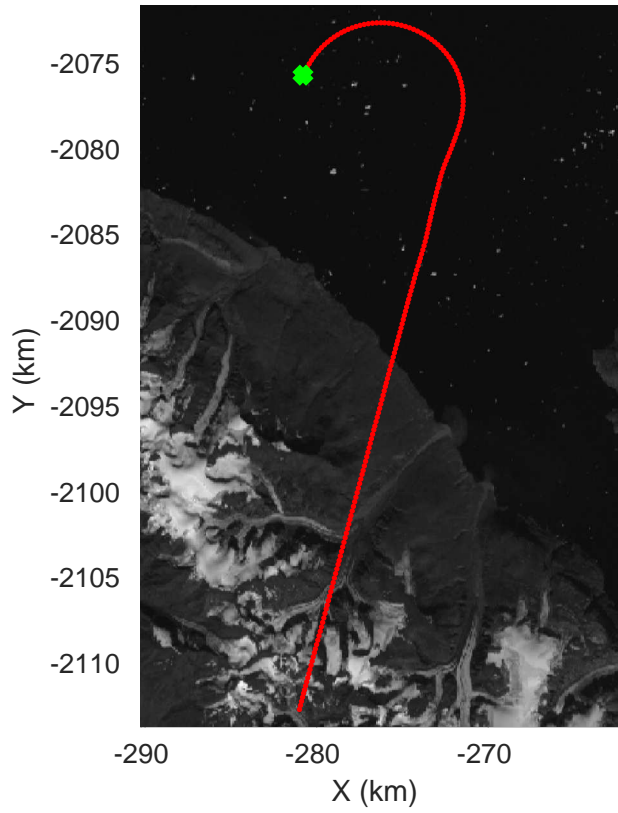

◆ Jakobshavn 02 augmented
 20190515_01_043
 Polar Stereograph 70N/-45E

rds 2019_Greenland_P3: "♦Jakobshavn 02 augmented" 20190515_01_043: 15:11:30.4 to 15:17:59.6 GPS

◆ Jakobshavn 02 augmented
20190515_01_044
Polar Stereograph 70N/-45E

rds 2019_Greenland_P3: "Jakobshavn 02 augmented" 20190515_01_044: 15:17:59.9 to 15:24:05.1 GPS

◆ Jakobshavn 02 augmented
 20190515_01_045
 Polar Stereograph 70N/-45E

rds 2019_Greenland_P3: "♦Jakobshavn 02 augmented" 20190515_01_045: 15:24:05.4 to 15:30:35.7 GPS

◆ Jakobshavn 02 augmented
20190515_01_049
Polar Stereograph 70N/-45E

rds 2019_Greenland_P3: "♦Jakobshavn 02 augmented" 20190515_01_049: 15:49:19.3 to 15:55:48.3 GPS

◆ Jakobshavn 02 augmented
20190515_01_050
Polar Stereograph 70N/-45E