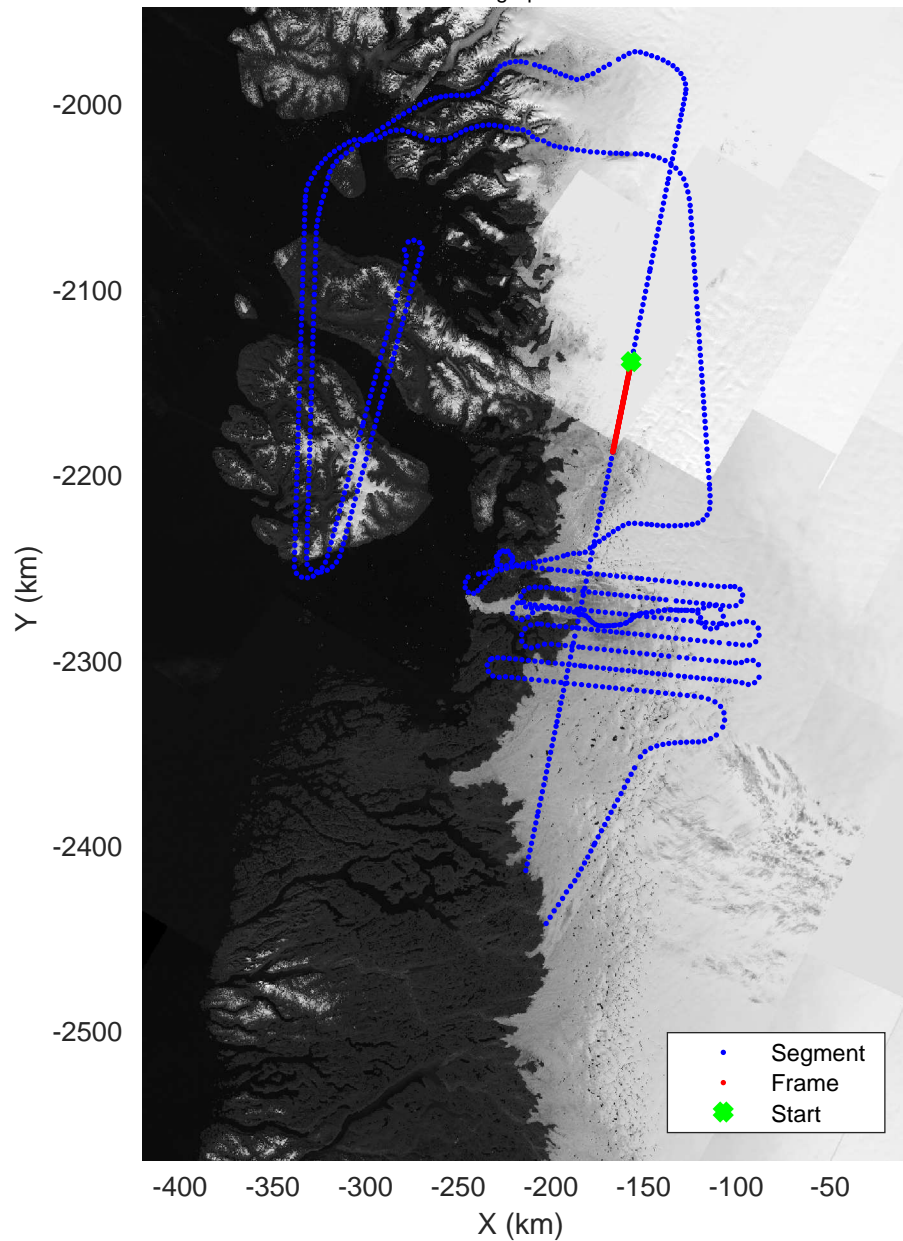

rds 2019_Greenland_P3: "♦Jakobshavn 02 augmented" 20190515_01_064: 17:28:27.7 to 17:34:35.4 GPS

◆ Jakobshavn 02 augmented
20190515_01_065
Polar Stereograph 70N/-45E

rds 2019_Greenland_P3: "♦Jakobshavn 02 augmented" 20190515_01_065: 17:34:35.7 to 17:40:45.6 GPS

rds 2019_Greenland_P3: "♦Jakobshavn 02 augmented" 20190515_01_066: 17:40:45.9 to 17:47:09.2 GPS

◆ Jakobshavn 02 augmented
20190515_01_067
Polar Stereograph 70N/-45E

rds 2019_Greenland_P3: "♦Jakobshavn 02 augmented" 20190515_01_067: 17:47:09.5 to 17:53:12.7 GPS