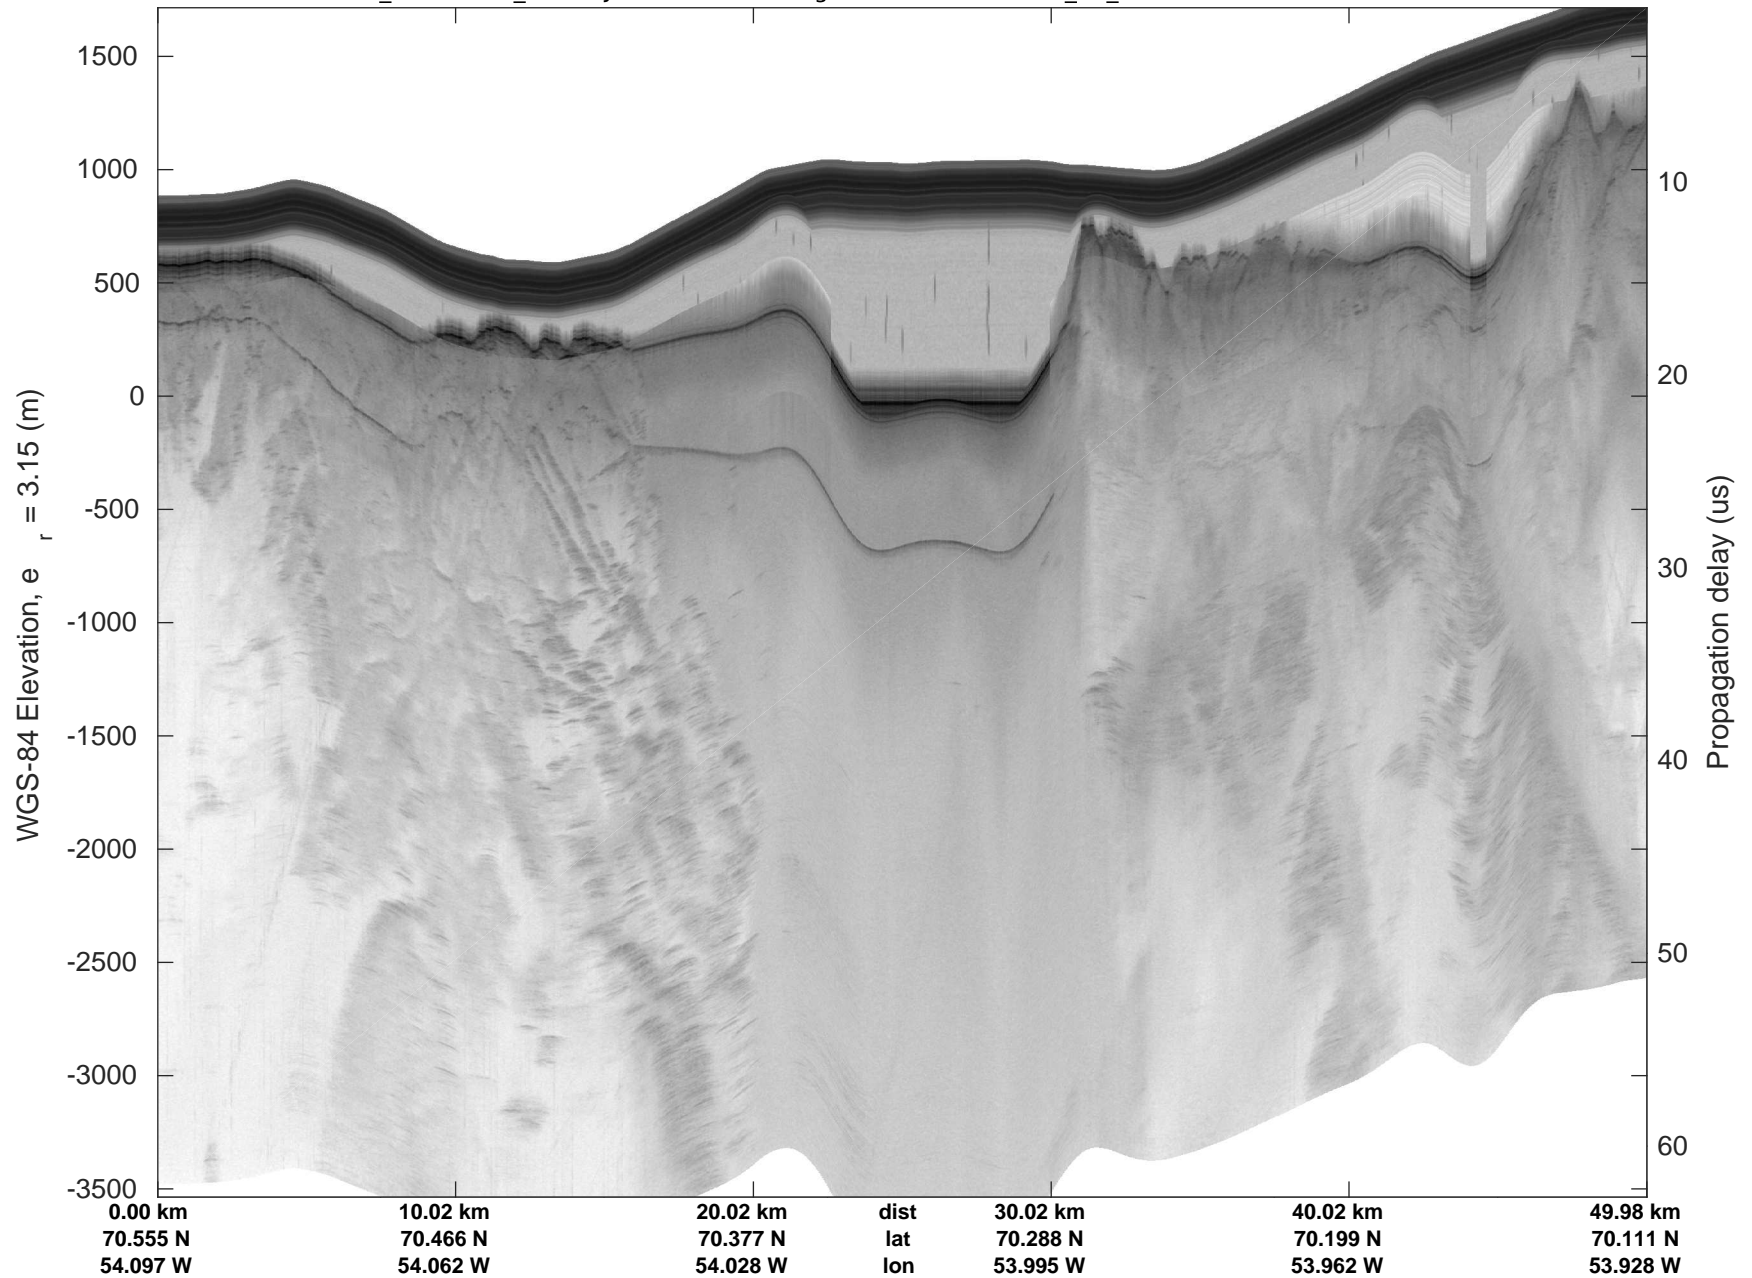

◆ Jakobshavn 02 augmented
 20190515_01_040
 Polar Stereograph 70N/-45E

rds 2019_Greenland_P3: "Jakobshavn 02 augmented" 20190515_01_040: 14:51:51.3 to 14:58:49.2 GPS

◆ Jakobshavn 02 augmented
20190515_01_041
Polar Stereograph 70N/-45E

rds 2019_Greenland_P3: "♦Jakobshavn 02 augmented" 20190515_01_041: 14:58:49.4 to 15:05:12.5 GPS

◆ Jakobshavn 02 augmented
20190515_01_042
Polar Stereograph 70N/-45E

rds 2019_Greenland_P3: "♦Jakobshavn 02 augmented" 20190515_01_042: 15:05:12.7 to 15:11:30.1 GPS

◆ Jakobshavn 02 augmented
 20190515_01_043
 Polar Stereograph 70N/-45E

rds 2019_Greenland_P3: "♦Jakobshavn 02 augmented" 20190515_01_043: 15:11:30.4 to 15:17:59.6 GPS

◆ Jakobshavn 02 augmented
20190515_01_044
Polar Stereograph 70N/-45E

rds 2019_Greenland_P3: "Jakobshavn 02 augmented" 20190515_01_044: 15:17:59.9 to 15:24:05.1 GPS

◆ Jakobshavn 02 augmented
 20190515_01_045
 Polar Stereograph 70N/-45E

rds 2019_Greenland_P3: "♦Jakobshavn 02 augmented" 20190515_01_045: 15:24:05.4 to 15:30:35.7 GPS