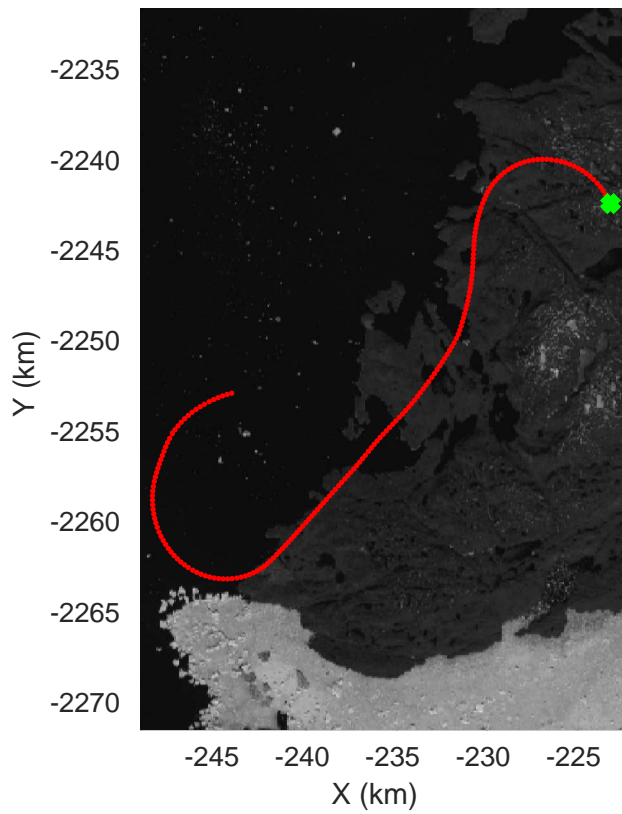

rds 2019_Greenland_P3: "♦Jakobshavn 02 augmented" 20190515_01_026: 13:18:12.7 to 13:24:21.5 GPS

rds 2019_Greenland_P3: "♦Jakobshavn 02 augmented" 20190515_01_027: 13:24:21.8 to 13:30:40.0 GPS

rds 2019_Greenland_P3: "♦Jakobshavn 02 augmented" 20190515_01_028: 13:30:40.3 to 13:37:36.7 GPS