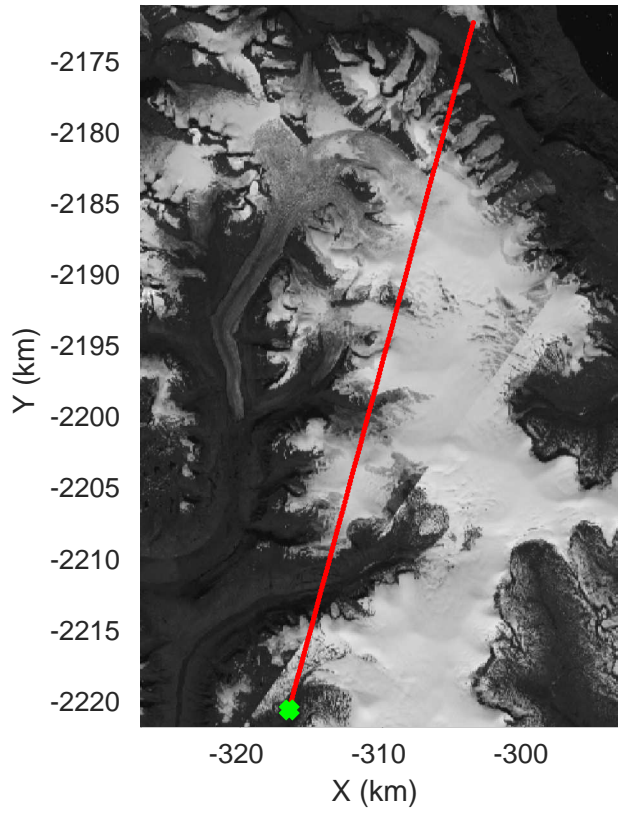

◆ Jakobshavn 02 augmented
 20190515_01_043
 Polar Stereograph 70N/-45E

rds 2019_Greenland_P3: "♦Jakobshavn 02 augmented" 20190515_01_043: 15:11:30.4 to 15:17:59.6 GPS

◆ Jakobshavn 02 augmented
20190515_01_044
Polar Stereograph 70N/-45E

rds 2019_Greenland_P3: "Jakobshavn 02 augmented" 20190515_01_044: 15:17:59.9 to 15:24:05.1 GPS

◆ Jakobshavn 02 augmented
 20190515_01_045
 Polar Stereograph 70N/-45E

rds 2019_Greenland_P3: "♦Jakobshavn 02 augmented" 20190515_01_045: 15:24:05.4 to 15:30:35.7 GPS