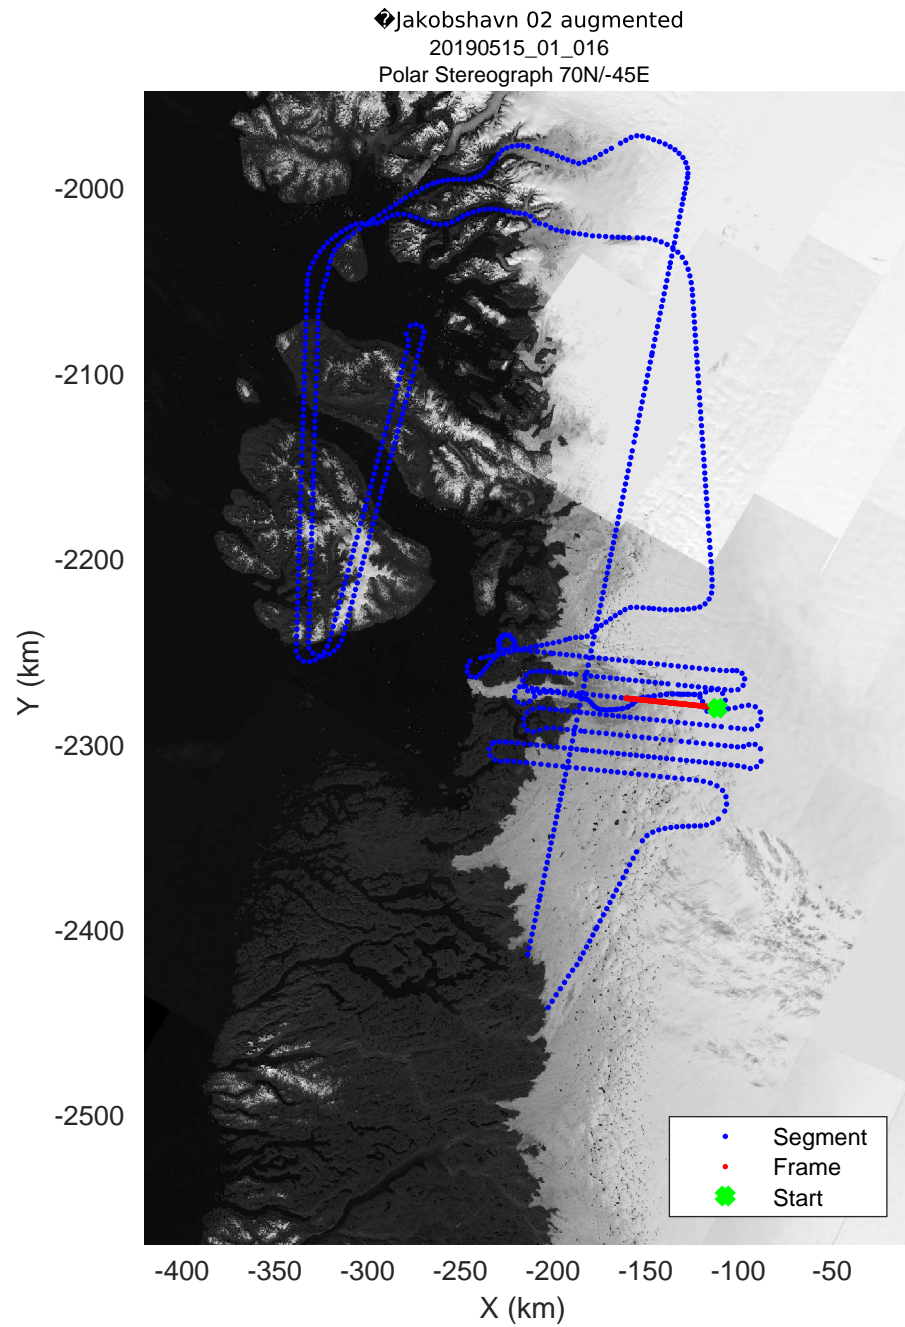

rds 2019_Greenland_P3: "♦Jakobshavn 02 augmented" 20190515_01_013: 11:53:45.6 to 12:00:27.6 GPS

rds 2019_Greenland_P3: "♦Jakobshavn 02 augmented" 20190515_01_014: 12:00:27.9 to 12:06:23.2 GPS

rds 2019_Greenland_P3: "♦Jakobshavn 02 augmented" 20190515_01_015: 12:06:23.4 to 12:12:20.1 GPS

rds 2019_Greenland_P3: "♦Jakobshavn 02 augmented" 20190515_01_016: 12:12:20.4 to 12:18:03.5 GPS

◆ Jakobshavn 02 augmented
 20190515_01_017
 Polar Stereograph 70N/-45E

rds 2019_Greenland_P3: "♦Jakobshavn 02 augmented" 20190515_01_017: 12:18:03.8 to 12:24:00.1 GPS