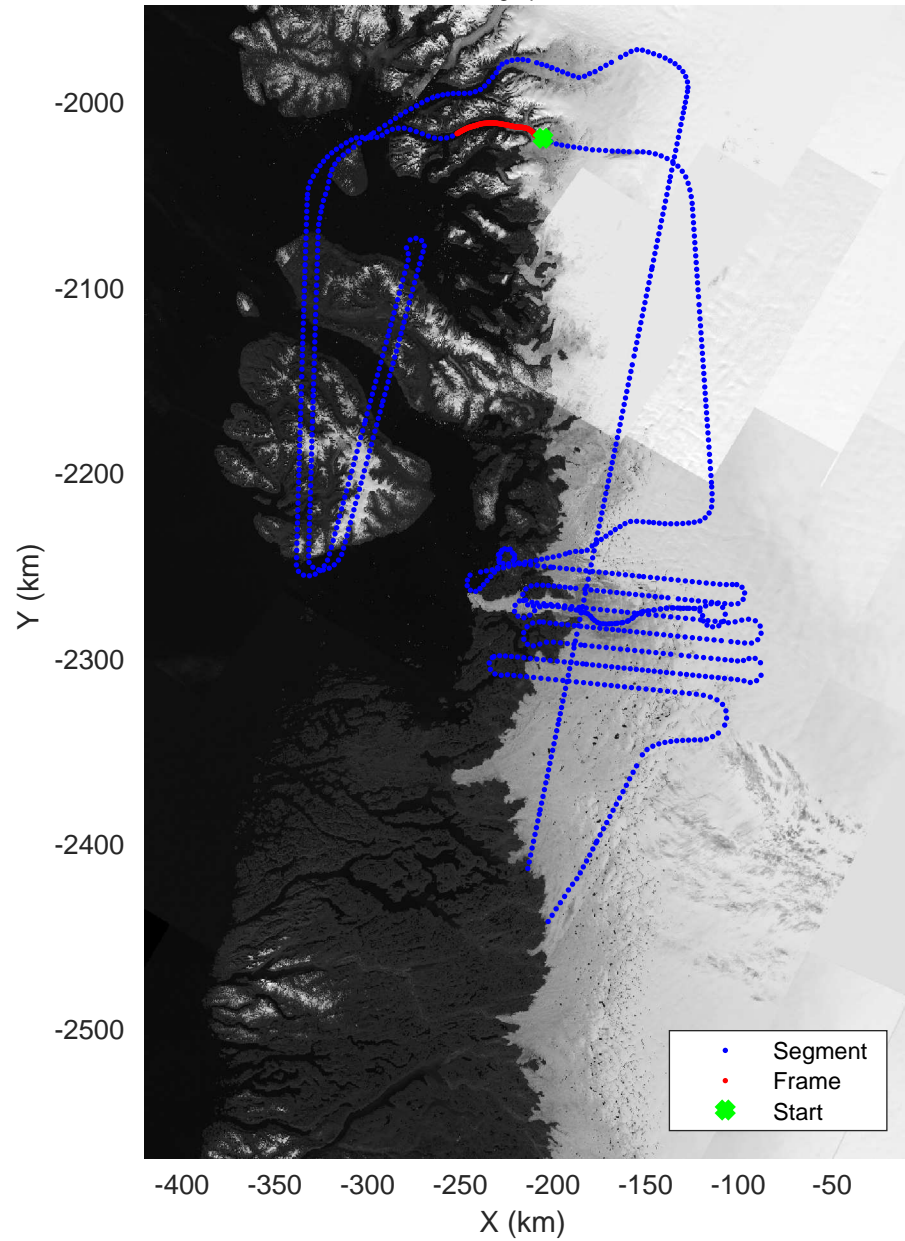

◆ Jakobshavn 02 augmented
20190515_01_038
Polar Stereograph 70N/-45E

rds 2019_Greenland_P3: "♦Jakobshavn 02 augmented" 20190515_01_038: 14:37:52.4 to 14:45:02.5 GPS

rds 2019_Greenland_P3: "♦Jakobshavn 02 augmented" 20190515_01_039: 14:45:02.8 to 14:51:51.0 GPS

◆ Jakobshavn 02 augmented
 20190515_01_040
 Polar Stereograph 70N/-45E

rds 2019_Greenland_P3: "Jakobshavn 02 augmented" 20190515_01_040: 14:51:51.3 to 14:58:49.2 GPS

◆ Jakobshavn 02 augmented
20190515_01_041
Polar Stereograph 70N/-45E