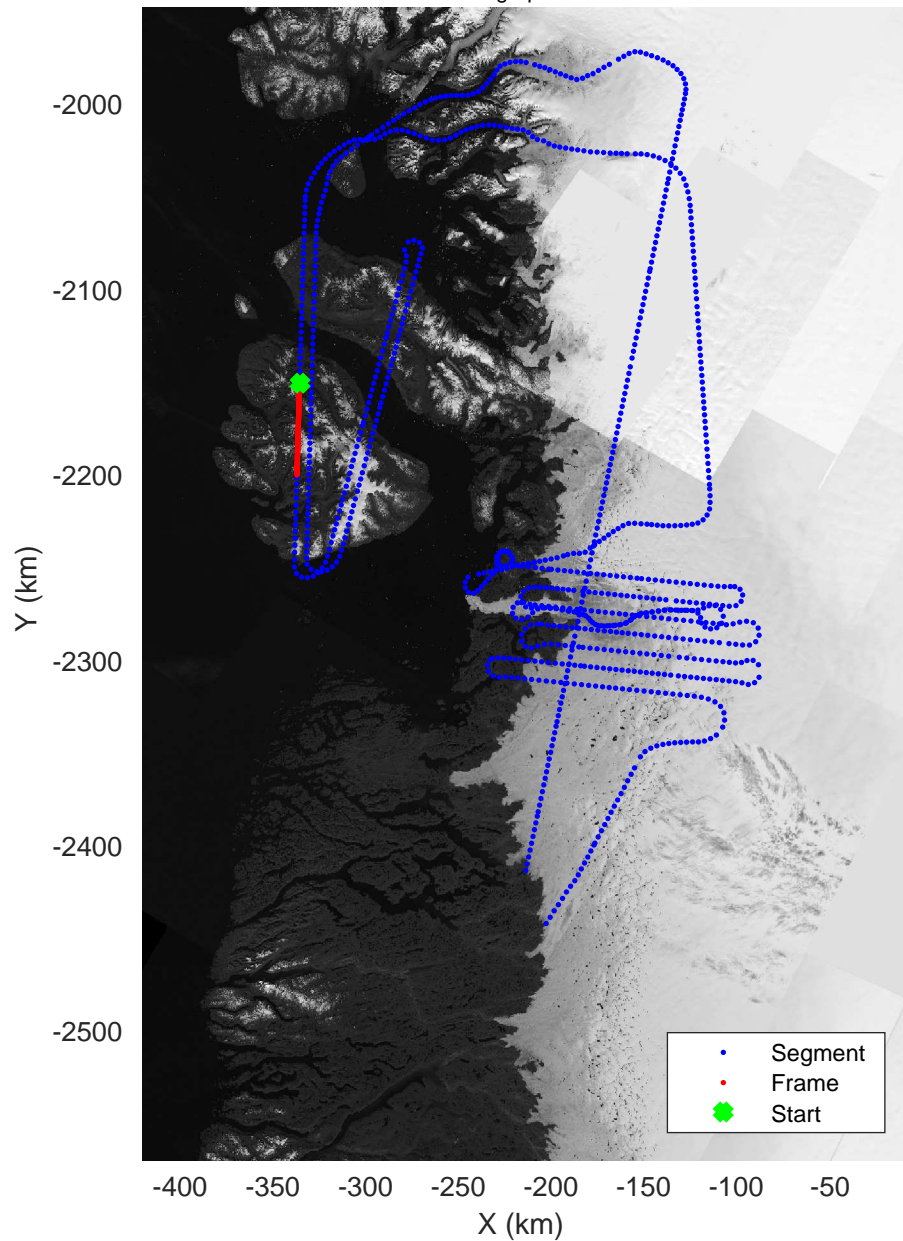

◆ Jakobshavn 02 augmented
 20190515_01_040
 Polar Stereograph 70N/-45E

rds 2019_Greenland_P3: "Jakobshavn 02 augmented" 20190515_01_040: 14:51:51.3 to 14:58:49.2 GPS

◆ Jakobshavn 02 augmented
20190515_01_041
Polar Stereograph 70N/-45E

rds 2019_Greenland_P3: "♦Jakobshavn 02 augmented" 20190515_01_041: 14:58:49.4 to 15:05:12.5 GPS

◆ Jakobshavn 02 augmented
20190515_01_042
Polar Stereograph 70N/-45E

rds 2019_Greenland_P3: "♦Jakobshavn 02 augmented" 20190515_01_042: 15:05:12.7 to 15:11:30.1 GPS

◆ Jakobshavn 02 augmented
 20190515_01_043
 Polar Stereograph 70N/-45E

rds 2019_Greenland_P3: "♦Jakobshavn 02 augmented" 20190515_01_043: 15:11:30.4 to 15:17:59.6 GPS

◆ Jakobshavn 02 augmented
20190515_01_044
Polar Stereograph 70N/-45E