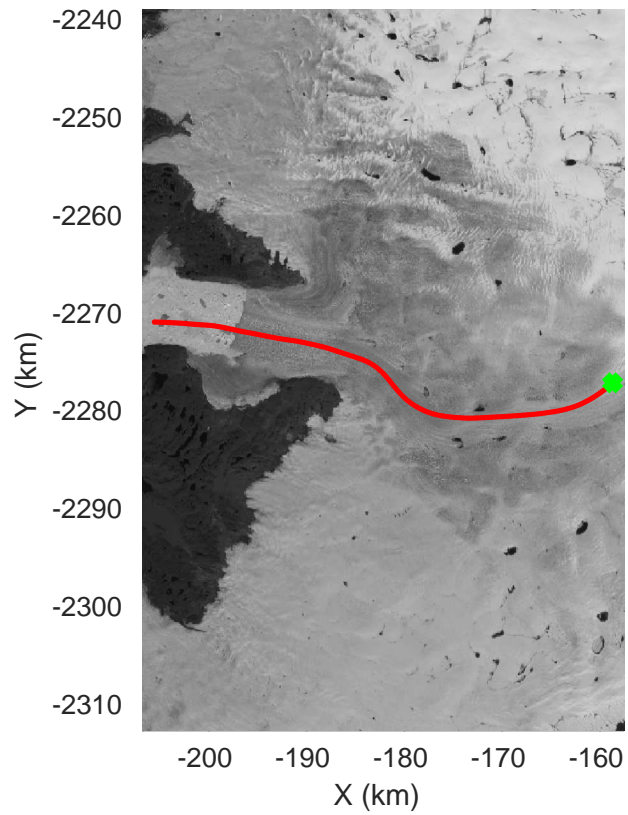

◆ Jakobshavn 02 augmented
20190515_01_022
Polar Stereograph 70N/-45E