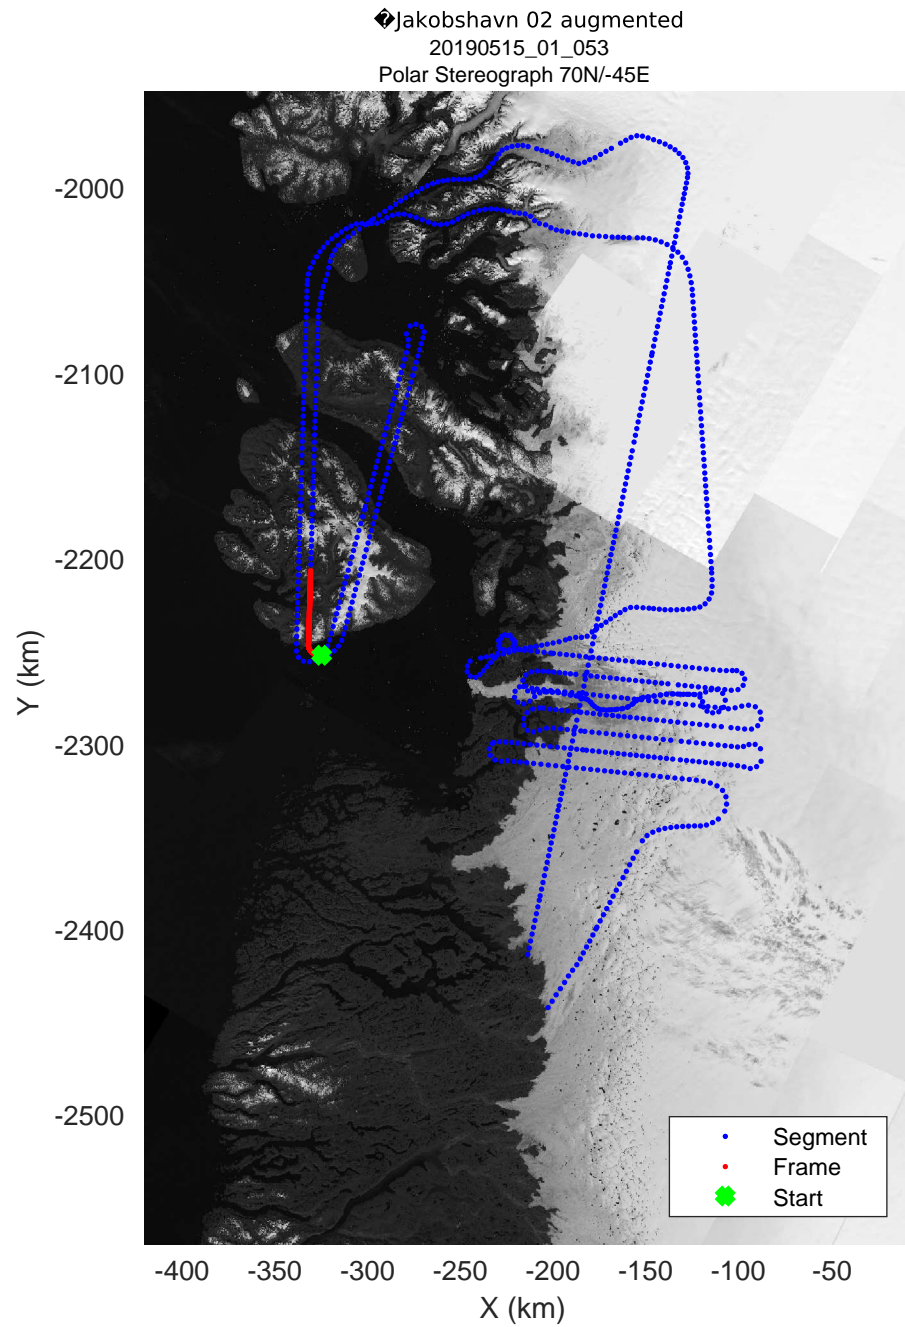

◆ Jakobshavn 02 augmented
20190515_01_049
Polar Stereograph 70N/-45E

rds 2019_Greenland_P3: "♦Jakobshavn 02 augmented" 20190515_01_049: 15:49:19.3 to 15:55:48.3 GPS

◆ Jakobshavn 02 augmented
20190515_01_050
Polar Stereograph 70N/-45E

rds 2019_Greenland_P3: "♦Jakobshavn 02 augmented" 20190515_01_053: 16:15:10.6 to 16:21:42.7 GPS

◆ Jakobshavn 02 augmented
 20190515_01_054
 Polar Stereograph 70N/-45E

rds 2019_Greenland_P3: "♦Jakobshavn 02 augmented" 20190515_01_054: 16:21:43.0 to 16:28:16.5 GPS