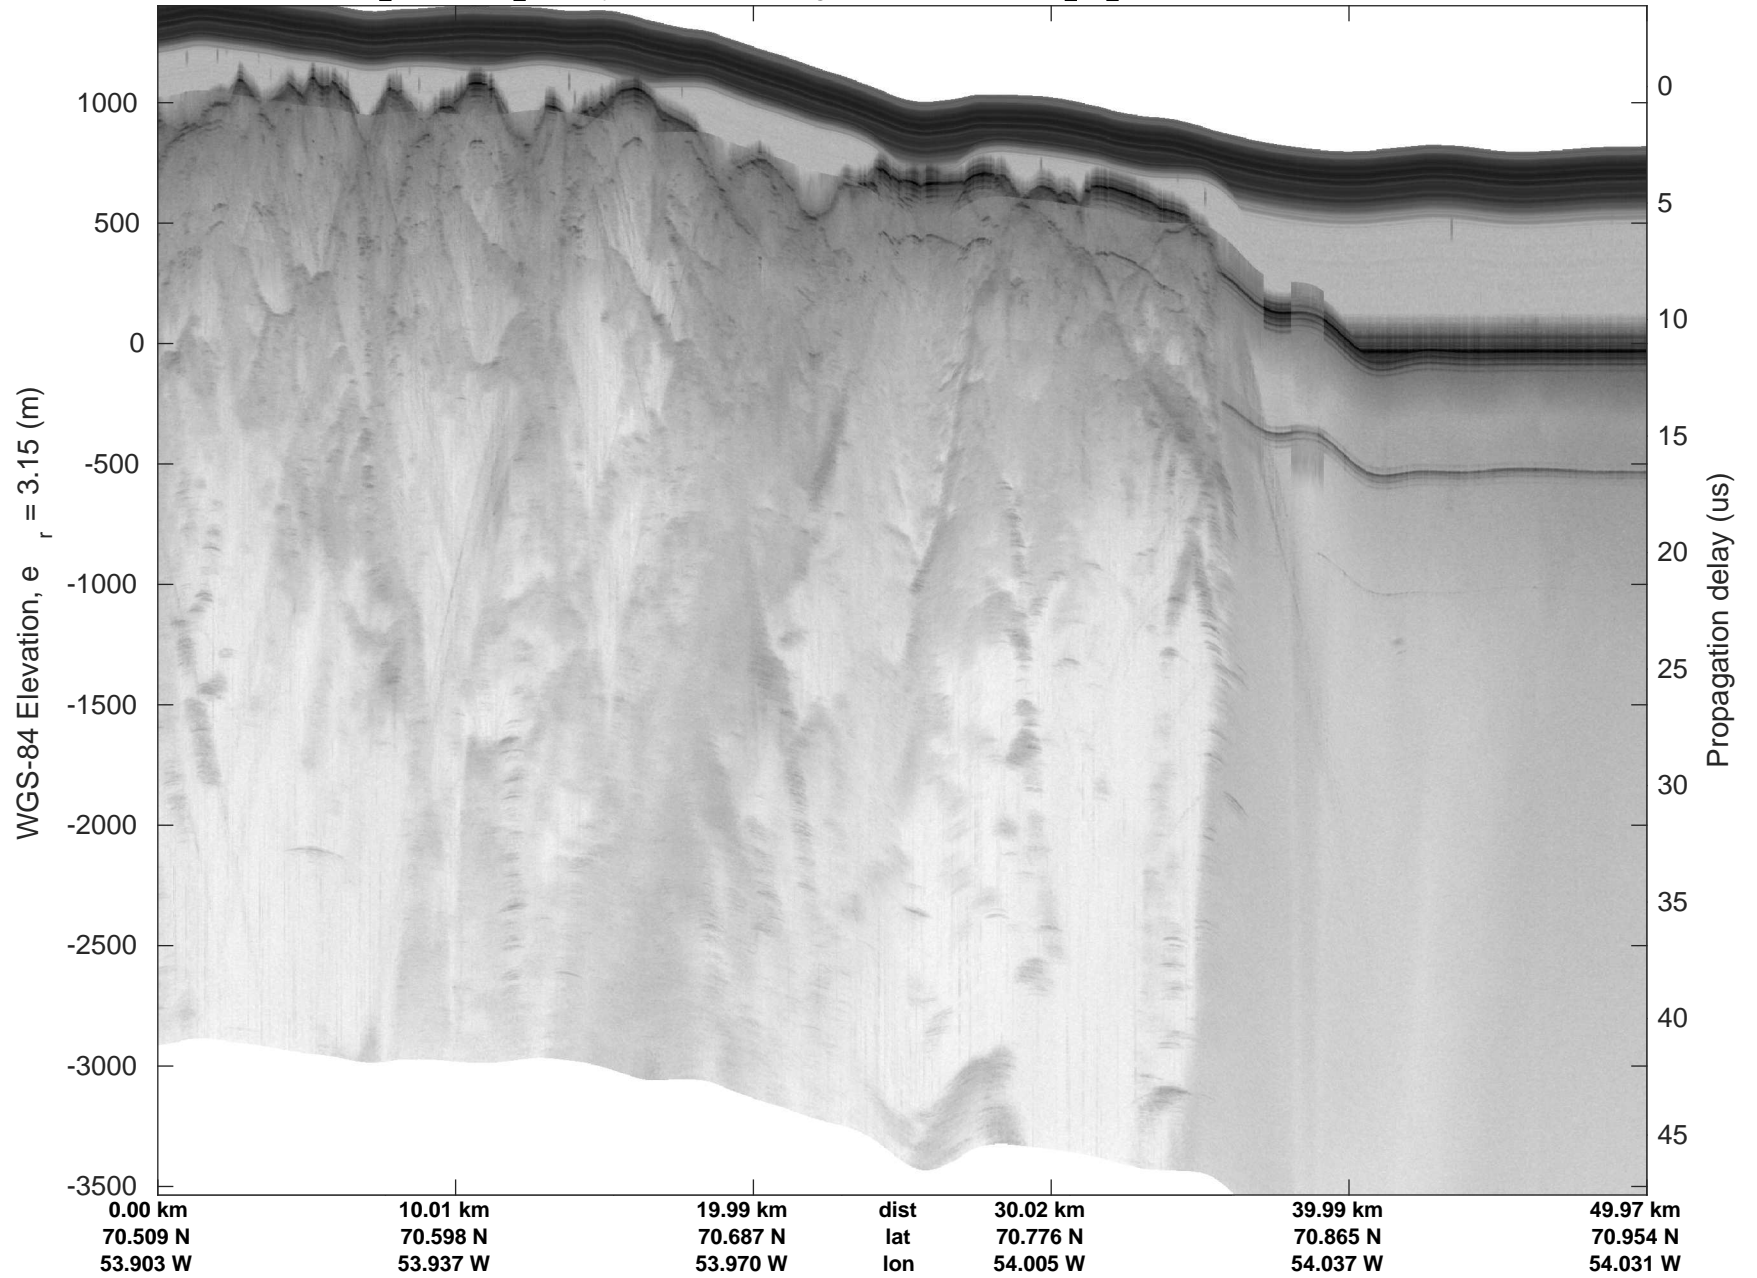

rds 2019_Greenland_P3: "Jakobshavn 02 augmented" 20190515_01_056: 16:34:17.4 to 16:40:26.8 GPS