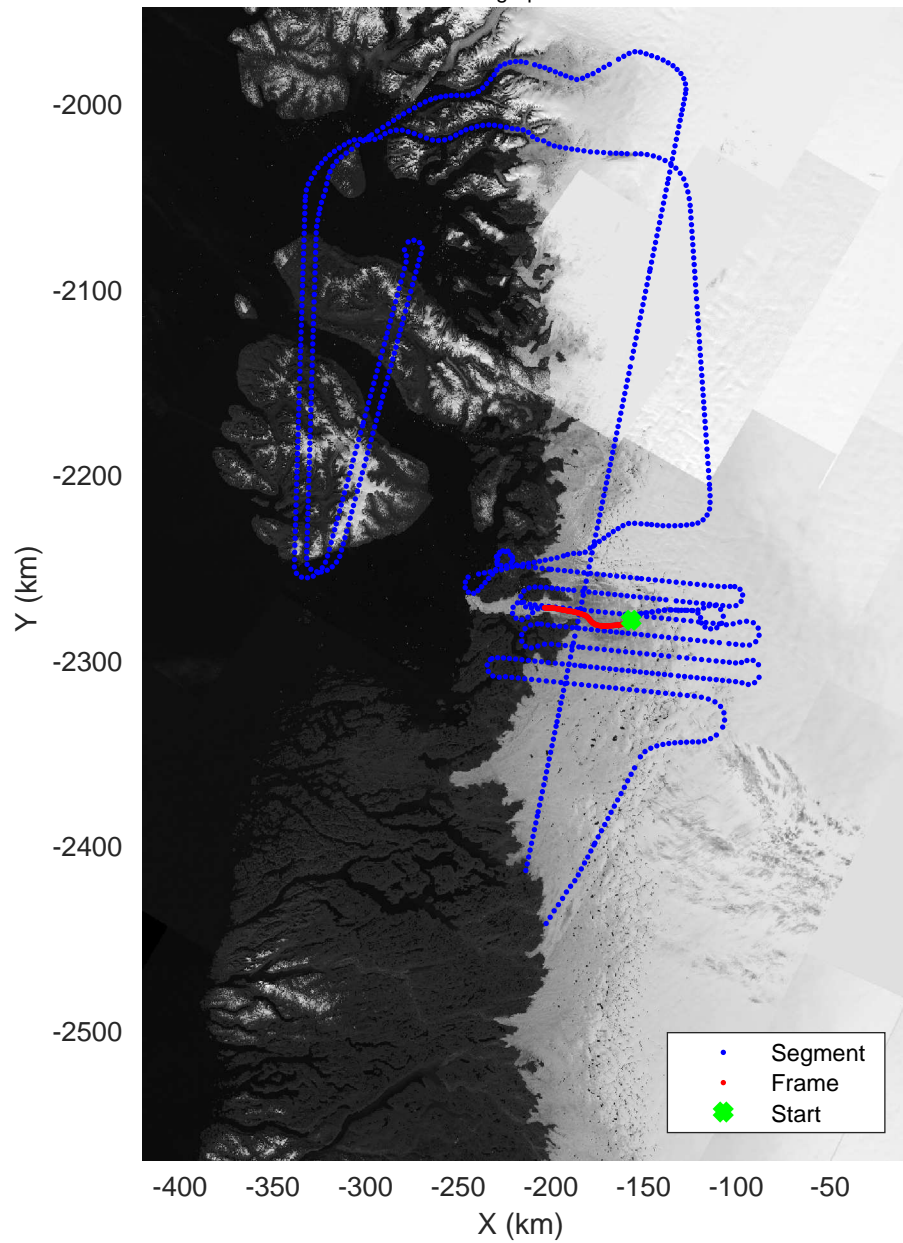

rds 2019_Greenland_P3: "♦Jakobshavn 02 augmented" 20190515_01_018: 12:24:00.4 to 12:30:33.6 GPS

rds 2019_Greenland_P3: "♦Jakobshavn 02 augmented" 20190515_01_019: 12:30:33.9 to 12:37:38.0 GPS

rds 2019_Greenland_P3: "♦Jakobshavn 02 augmented" 20190515_01_020: 12:37:38.3 to 12:44:36.2 GPS

rds 2019_Greenland_P3: "♦Jakobshavn 02 augmented" 20190515_01_021: 12:44:36.4 to 12:51:09.7 GPS

◆ Jakobshavn 02 augmented
20190515_01_022
Polar Stereograph 70N/-45E

rds 2019_Greenland_P3: "♦Jakobshavn 02 augmented" 20190515_01_022: 12:51:09.9 to 12:58:04.7 GPS