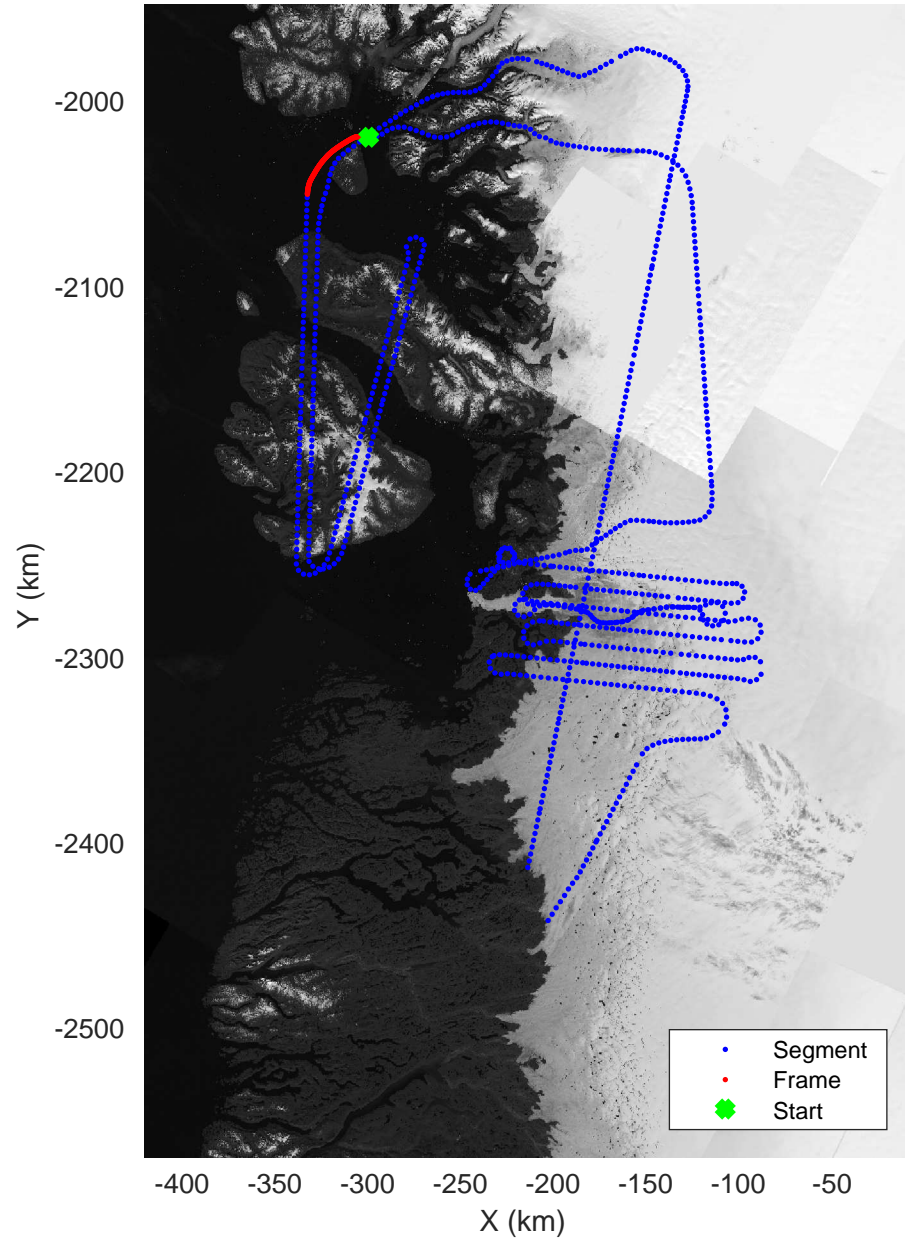

◆ Jakobshavn 02 augmented
20190515_01_038
Polar Stereograph 70N/-45E

rds 2019_Greenland_P3: "♦Jakobshavn 02 augmented" 20190515_01_038: 14:37:52.4 to 14:45:02.5 GPS

rds 2019_Greenland_P3: "♦Jakobshavn 02 augmented" 20190515_01_039: 14:45:02.8 to 14:51:51.0 GPS

◆ Jakobshavn 02 augmented
 20190515_01_040
 Polar Stereograph 70N/-45E

rds 2019_Greenland_P3: "Jakobshavn 02 augmented" 20190515_01_040: 14:51:51.3 to 14:58:49.2 GPS

◆ Jakobshavn 02 augmented
20190515_01_041
Polar Stereograph 70N/-45E