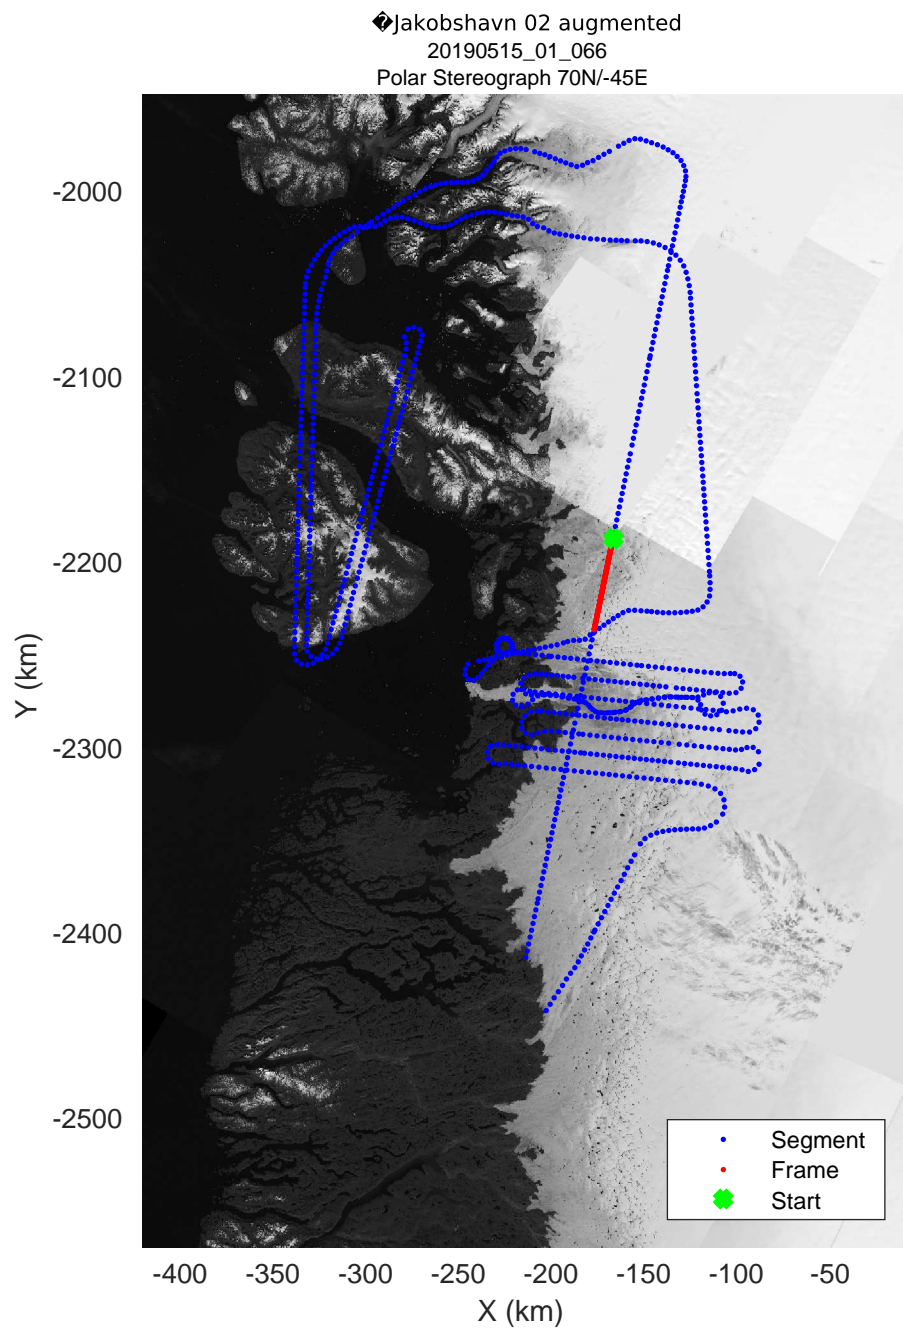

◆ Jakobshavn 02 augmented
20190515_01_049
Polar Stereograph 70N/-45E

rds 2019_Greenland_P3: "♦Jakobshavn 02 augmented" 20190515_01_049: 15:49:19.3 to 15:55:48.3 GPS

◆ Jakobshavn 02 augmented
20190515_01_050
Polar Stereograph 70N/-45E

rds 2019_Greenland_P3: "♦Jakobshavn 02 augmented" 20190515_01_064: 17:28:27.7 to 17:34:35.4 GPS

◆ Jakobshavn 02 augmented
20190515_01_065
Polar Stereograph 70N/-45E

rds 2019_Greenland_P3: "♦Jakobshavn 02 augmented" 20190515_01_065: 17:34:35.7 to 17:40:45.6 GPS

rds 2019_Greenland_P3: "♦Jakobshavn 02 augmented" 20190515_01_066: 17:40:45.9 to 17:47:09.2 GPS

◆ Jakobshavn 02 augmented
20190515_01_067
Polar Stereograph 70N/-45E

rds 2019_Greenland_P3: "♦Jakobshavn 02 augmented" 20190515_01_067: 17:47:09.5 to 17:53:12.7 GPS

◆ Jakobshavn 02 augmented
 20190515_01_068
 Polar Stereograph 70N/-45E

rds 2019_Greenland_P3: "♦Jakobshavn 02 augmented" 20190515_01_068: 17:53:13.0 to 17:59:27.5 GPS

rds 2019_Greenland_P3: "♦Jakobshavn 02 augmented" 20190515_01_069: 17:59:27.8 to 18:05:42.3 GPS