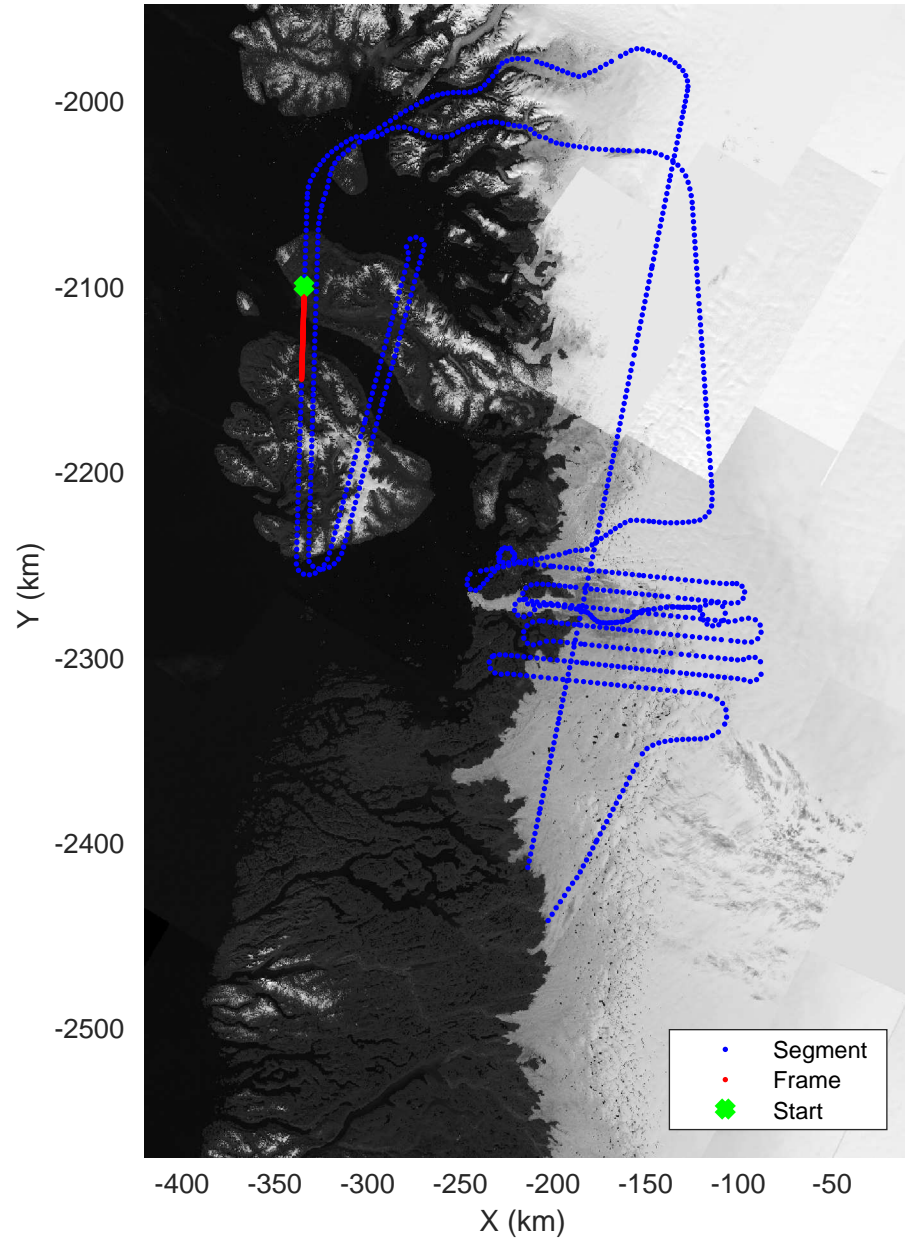

◆ Jakobshavn 02 augmented
20190515_01_038
Polar Stereograph 70N/-45E

rds 2019_Greenland_P3: "♦Jakobshavn 02 augmented" 20190515_01_038: 14:37:52.4 to 14:45:02.5 GPS

rds 2019_Greenland_P3: "♦Jakobshavn 02 augmented" 20190515_01_039: 14:45:02.8 to 14:51:51.0 GPS

◆ Jakobshavn 02 augmented
 20190515_01_040
 Polar Stereograph 70N/-45E

rds 2019_Greenland_P3: "Jakobshavn 02 augmented" 20190515_01_040: 14:51:51.3 to 14:58:49.2 GPS

◆ Jakobshavn 02 augmented
20190515_01_041
Polar Stereograph 70N/-45E

rds 2019_Greenland_P3: "♦Jakobshavn 02 augmented" 20190515_01_041: 14:58:49.4 to 15:05:12.5 GPS

◆ Jakobshavn 02 augmented
20190515_01_042
Polar Stereograph 70N/-45E

rds 2019_Greenland_P3: "♦Jakobshavn 02 augmented" 20190515_01_042: 15:05:12.7 to 15:11:30.1 GPS

◆ Jakobshavn 02 augmented
 20190515_01_043
 Polar Stereograph 70N/-45E

rds 2019_Greenland_P3: "♦Jakobshavn 02 augmented" 20190515_01_043: 15:11:30.4 to 15:17:59.6 GPS

◆ Jakobshavn 02 augmented
20190515_01_044
Polar Stereograph 70N/-45E