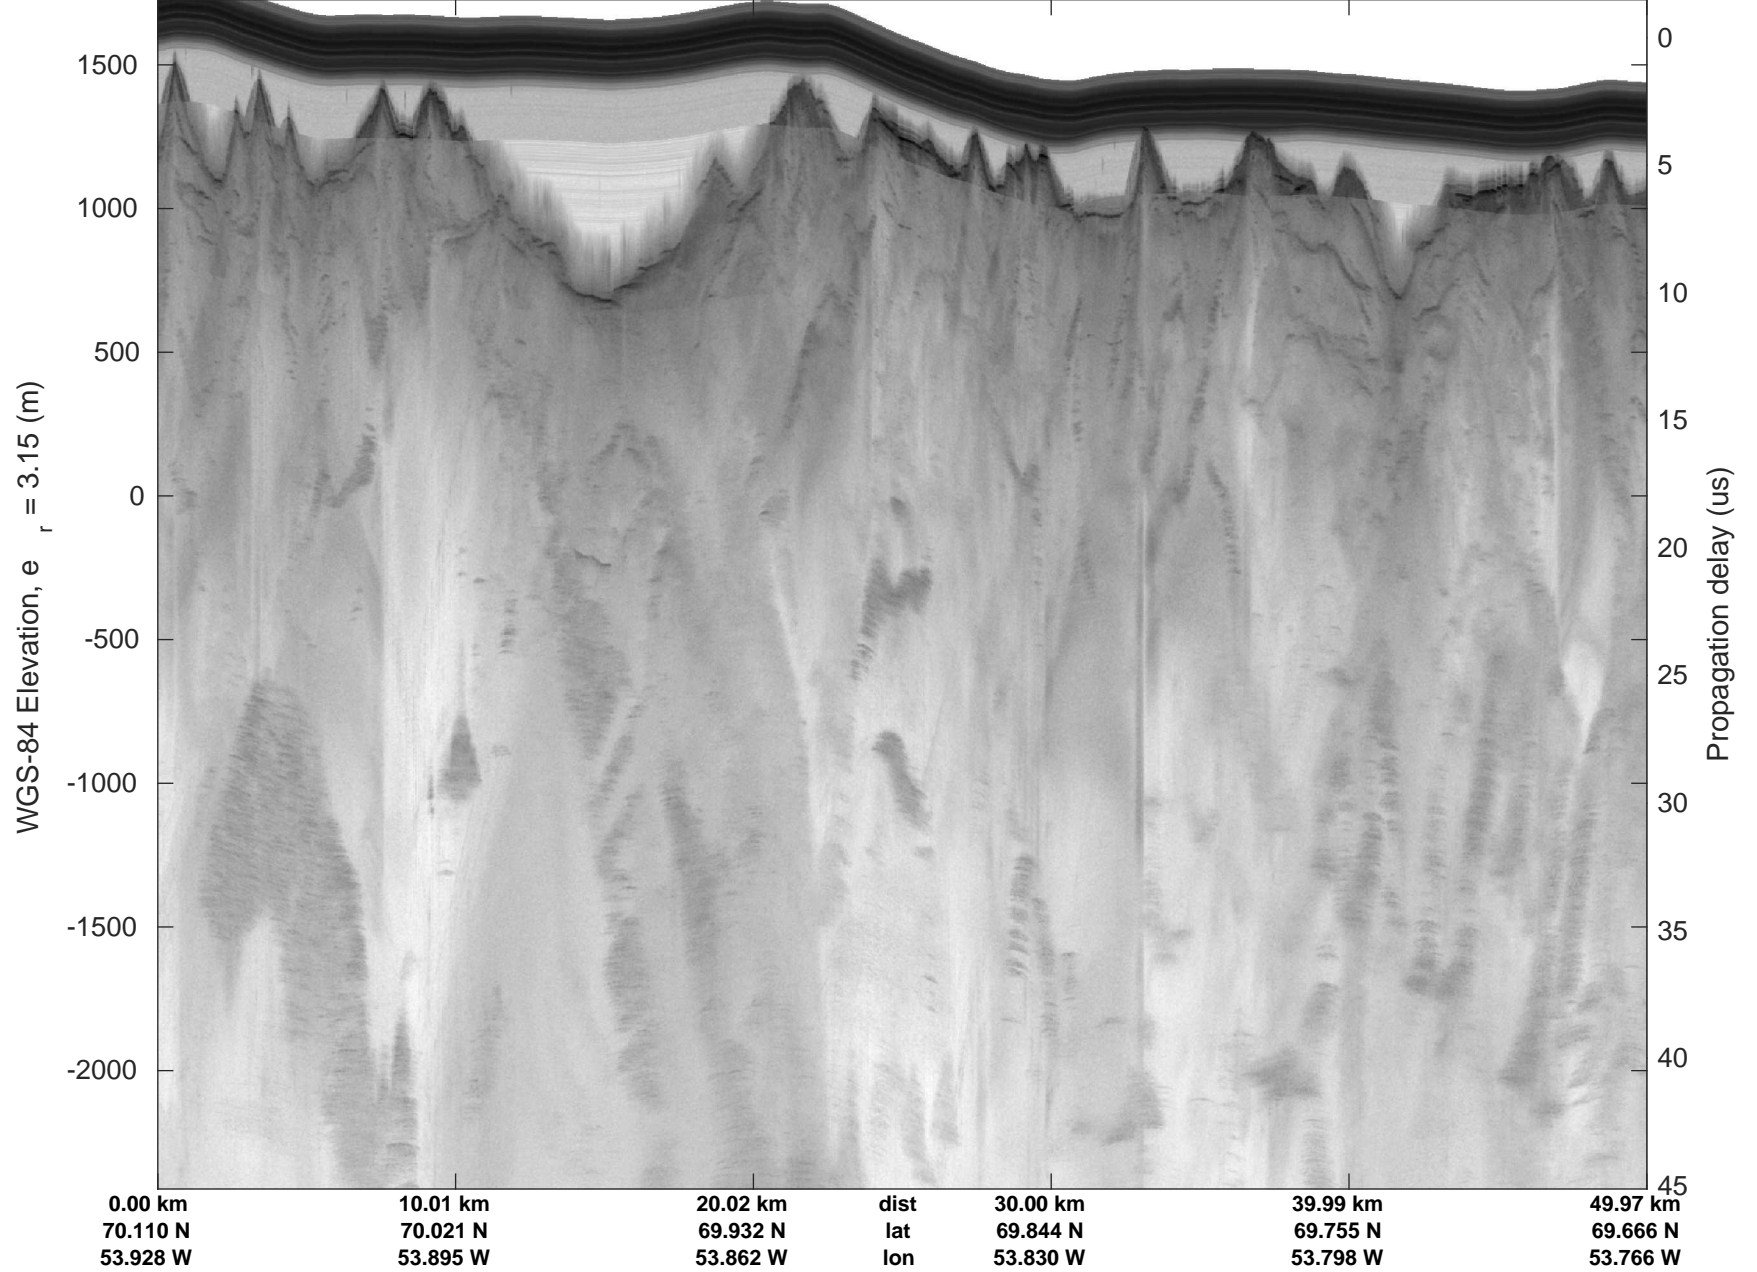

◆ Jakobshavn 02 augmented
 20190515_01_040
 Polar Stereograph 70N/-45E

rds 2019_Greenland_P3: "Jakobshavn 02 augmented" 20190515_01_040: 14:51:51.3 to 14:58:49.2 GPS

◆ Jakobshavn 02 augmented
20190515_01_041
Polar Stereograph 70N/-45E

rds 2019_Greenland_P3: "♦Jakobshavn 02 augmented" 20190515_01_041: 14:58:49.4 to 15:05:12.5 GPS

◆ Jakobshavn 02 augmented
20190515_01_042
Polar Stereograph 70N/-45E

rds 2019_Greenland_P3: "♦Jakobshavn 02 augmented" 20190515_01_042: 15:05:12.7 to 15:11:30.1 GPS

◆ Jakobshavn 02 augmented
 20190515_01_043
 Polar Stereograph 70N/-45E

rds 2019_Greenland_P3: "♦Jakobshavn 02 augmented" 20190515_01_043: 15:11:30.4 to 15:17:59.6 GPS

◆ Jakobshavn 02 augmented
20190515_01_044
Polar Stereograph 70N/-45E

rds 2019_Greenland_P3: "Jakobshavn 02 augmented" 20190515_01_044: 15:17:59.9 to 15:24:05.1 GPS

◆ Jakobshavn 02 augmented
 20190515_01_045
 Polar Stereograph 70N/-45E

rds 2019_Greenland_P3: "♦Jakobshavn 02 augmented" 20190515_01_045: 15:24:05.4 to 15:30:35.7 GPS