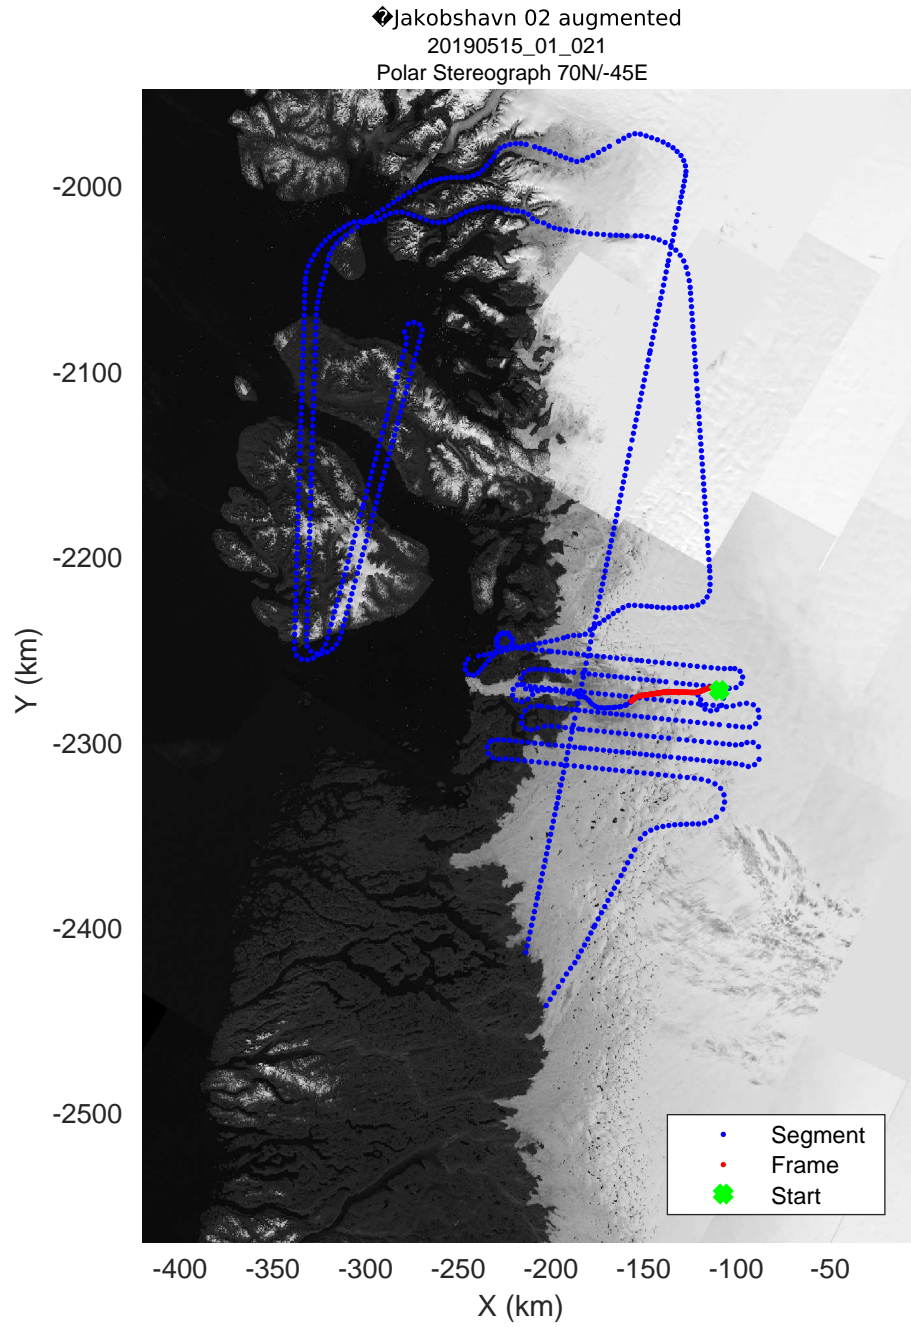

rds 2019_Greenland_P3: "♦Jakobshavn 02 augmented" 20190515_01_018: 12:24:00.4 to 12:30:33.6 GPS

rds 2019_Greenland_P3: "♦Jakobshavn 02 augmented" 20190515_01_019: 12:30:33.9 to 12:37:38.0 GPS

rds 2019_Greenland_P3: "♦Jakobshavn 02 augmented" 20190515_01_020: 12:37:38.3 to 12:44:36.2 GPS

rds 2019_Greenland_P3: "♦Jakobshavn 02 augmented" 20190515_01_021: 12:44:36.4 to 12:51:09.7 GPS

◆ Jakobshavn 02 augmented
20190515_01_022
Polar Stereograph 70N/-45E

rds 2019_Greenland_P3: "♦Jakobshavn 02 augmented" 20190515_01_022: 12:51:09.9 to 12:58:04.7 GPS