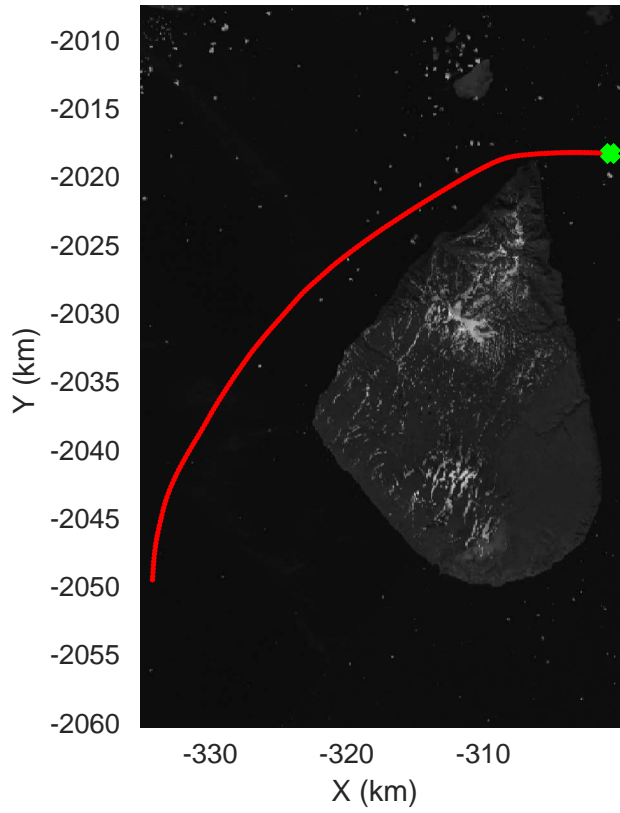

◆ Jakobshavn 02 augmented
20190515_01_038
Polar Stereograph 70N/-45E

rds 2019_Greenland_P3: "♦Jakobshavn 02 augmented" 20190515_01_038: 14:37:52.4 to 14:45:02.5 GPS

rds 2019_Greenland_P3: "♦Jakobshavn 02 augmented" 20190515_01_039: 14:45:02.8 to 14:51:51.0 GPS

◆ Jakobshavn 02 augmented
 20190515_01_040
 Polar Stereograph 70N/-45E

rds 2019_Greenland_P3: "Jakobshavn 02 augmented" 20190515_01_040: 14:51:51.3 to 14:58:49.2 GPS

◆ Jakobshavn 02 augmented
20190515_01_041
Polar Stereograph 70N/-45E