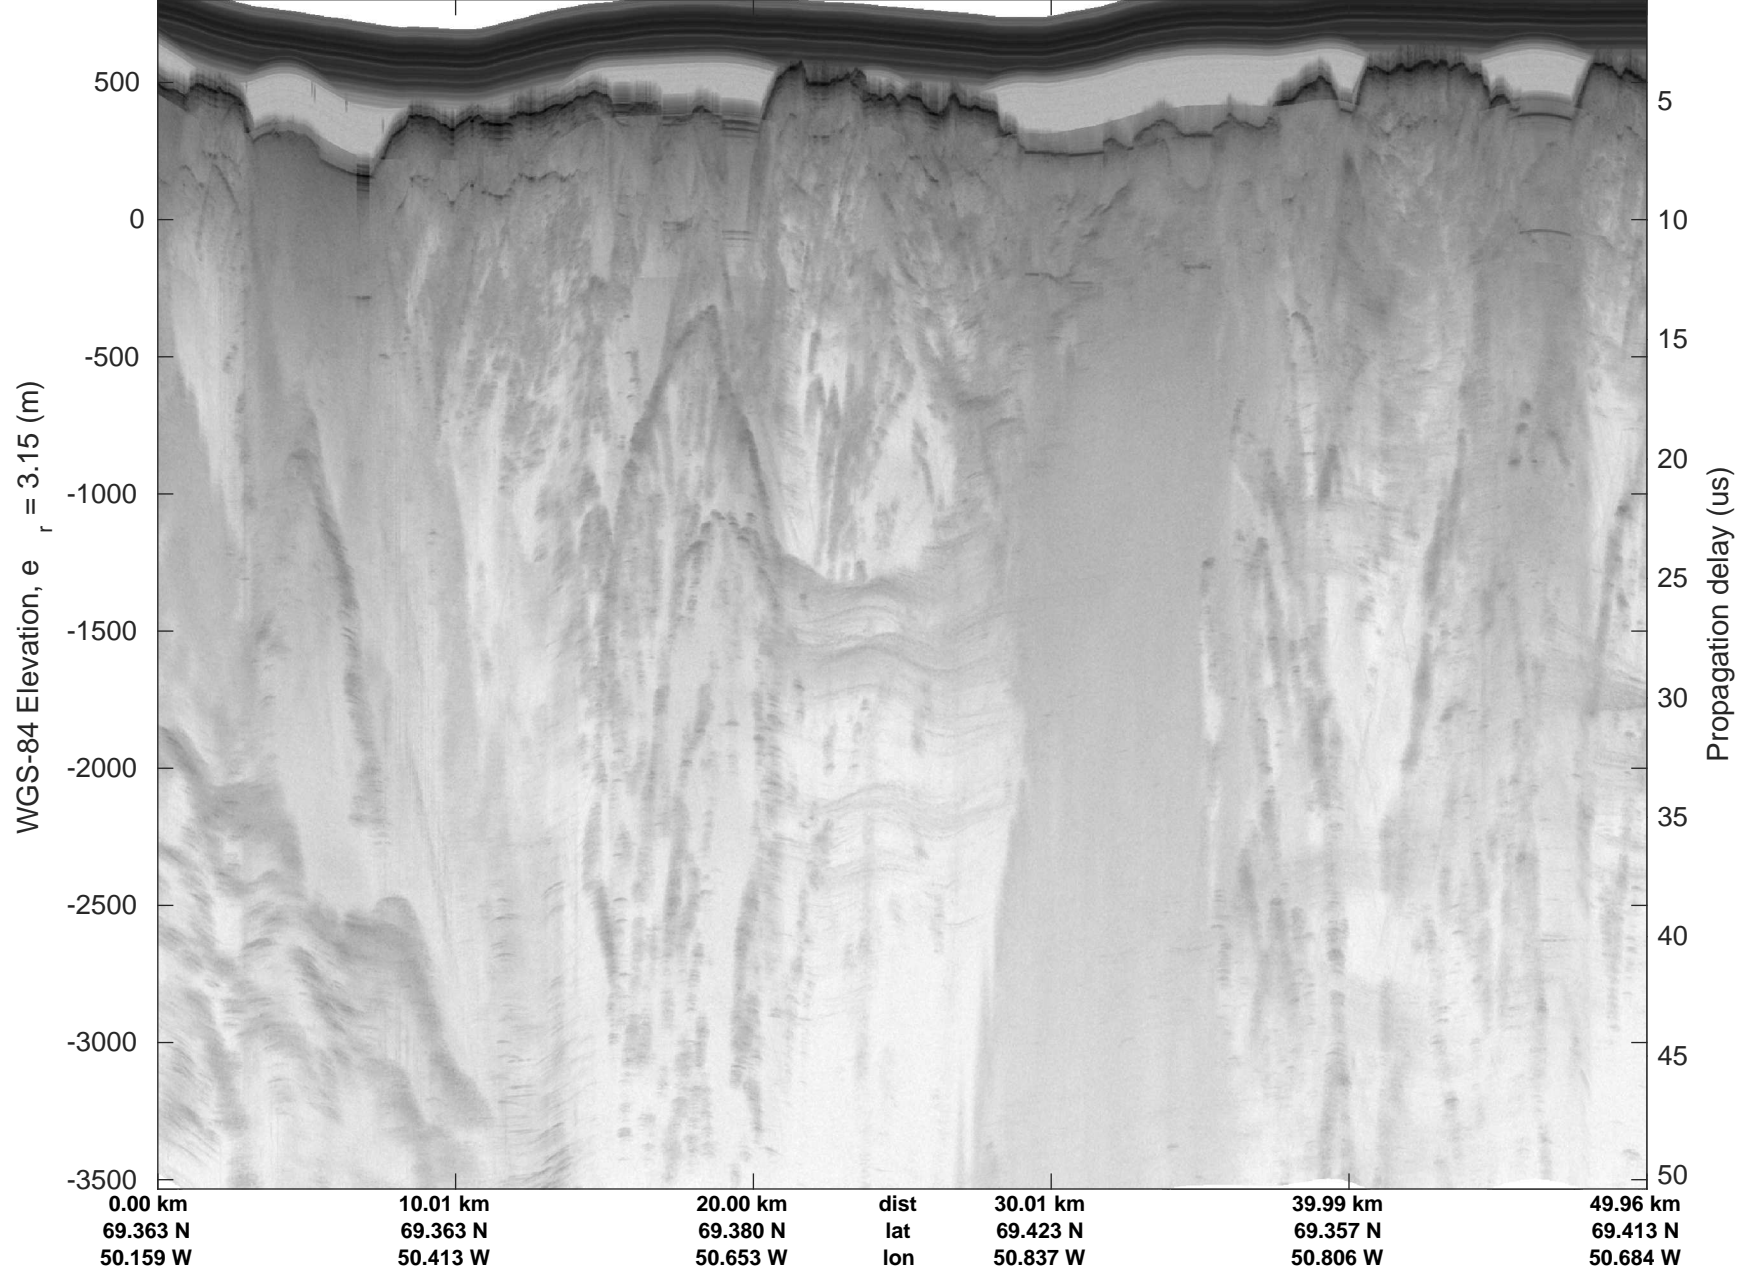

rds 2019_Greenland_P3: "♦Jakobshavn 02 augmented" 20190515_01_028: 13:30:40.3 to 13:37:36.7 GPS