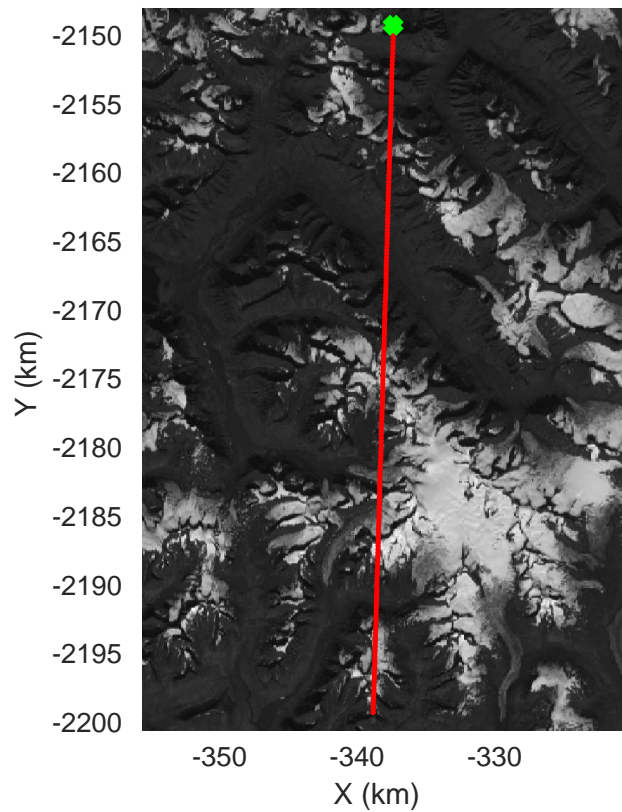

◆ Jakobshavn 02 augmented
 20190515_01_040
 Polar Stereograph 70N/-45E

rds 2019_Greenland_P3: "Jakobshavn 02 augmented" 20190515_01_040: 14:51:51.3 to 14:58:49.2 GPS

◆ Jakobshavn 02 augmented
20190515_01_041
Polar Stereograph 70N/-45E

rds 2019_Greenland_P3: "♦Jakobshavn 02 augmented" 20190515_01_041: 14:58:49.4 to 15:05:12.5 GPS

◆ Jakobshavn 02 augmented
20190515_01_042
Polar Stereograph 70N/-45E

rds 2019_Greenland_P3: "♦Jakobshavn 02 augmented" 20190515_01_042: 15:05:12.7 to 15:11:30.1 GPS

◆ Jakobshavn 02 augmented
 20190515_01_043
 Polar Stereograph 70N/-45E

rds 2019_Greenland_P3: "♦Jakobshavn 02 augmented" 20190515_01_043: 15:11:30.4 to 15:17:59.6 GPS

◆ Jakobshavn 02 augmented
20190515_01_044
Polar Stereograph 70N/-45E