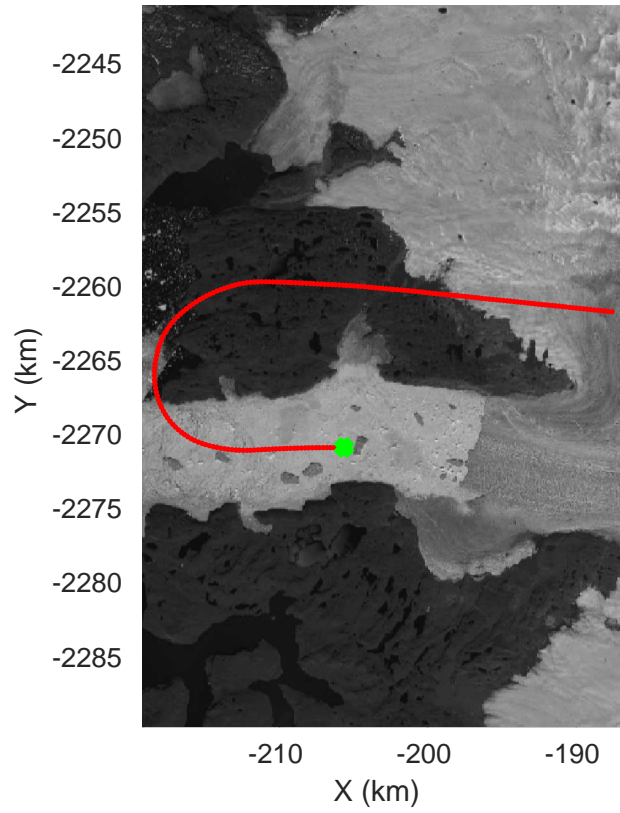

rds 2019_Greenland_P3: "♦Jakobshavn 02 augmented" 20190515_01_021: 12:44:36.4 to 12:51:09.7 GPS

◆ Jakobshavn 02 augmented
20190515_01_022
Polar Stereograph 70N/-45E

rds 2019_Greenland_P3: "♦Jakobshavn 02 augmented" 20190515_01_022: 12:51:09.9 to 12:58:04.7 GPS