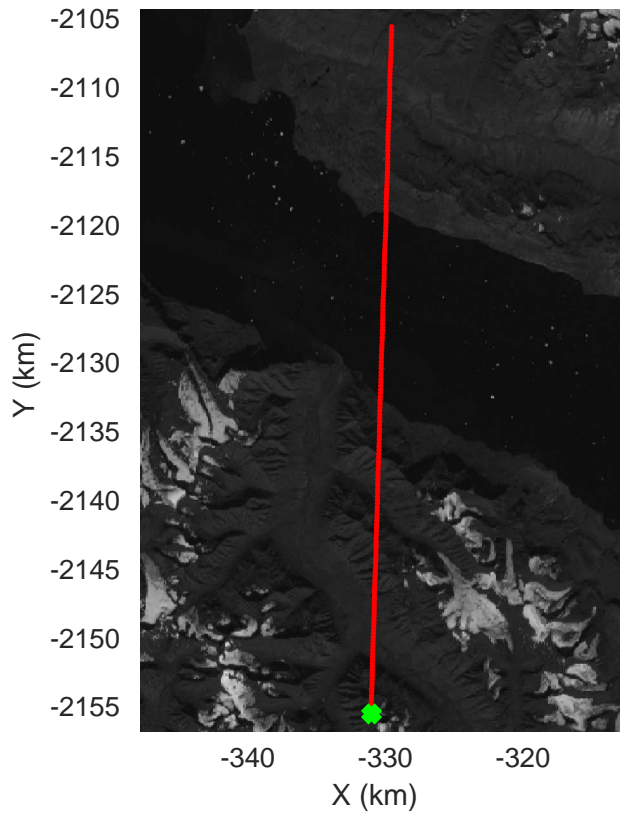

◆ Jakobshavn 02 augmented
 20190515_01_043
 Polar Stereograph 70N/-45E

rds 2019_Greenland_P3: "♦Jakobshavn 02 augmented" 20190515_01_043: 15:11:30.4 to 15:17:59.6 GPS

◆ Jakobshavn 02 augmented
20190515_01_044
Polar Stereograph 70N/-45E

◆ Jakobshavn 02 augmented
20190515_01_049
Polar Stereograph 70N/-45E

rds 2019_Greenland_P3: "♦Jakobshavn 02 augmented" 20190515_01_049: 15:49:19.3 to 15:55:48.3 GPS

◆ Jakobshavn 02 augmented
20190515_01_050
Polar Stereograph 70N/-45E

rds 2019_Greenland_P3: "♦Jakobshavn 02 augmented" 20190515_01_053: 16:15:10.6 to 16:21:42.7 GPS

◆ Jakobshavn 02 augmented
 20190515_01_054
 Polar Stereograph 70N/-45E

rds 2019_Greenland_P3: "♦Jakobshavn 02 augmented" 20190515_01_054: 16:21:43.0 to 16:28:16.5 GPS