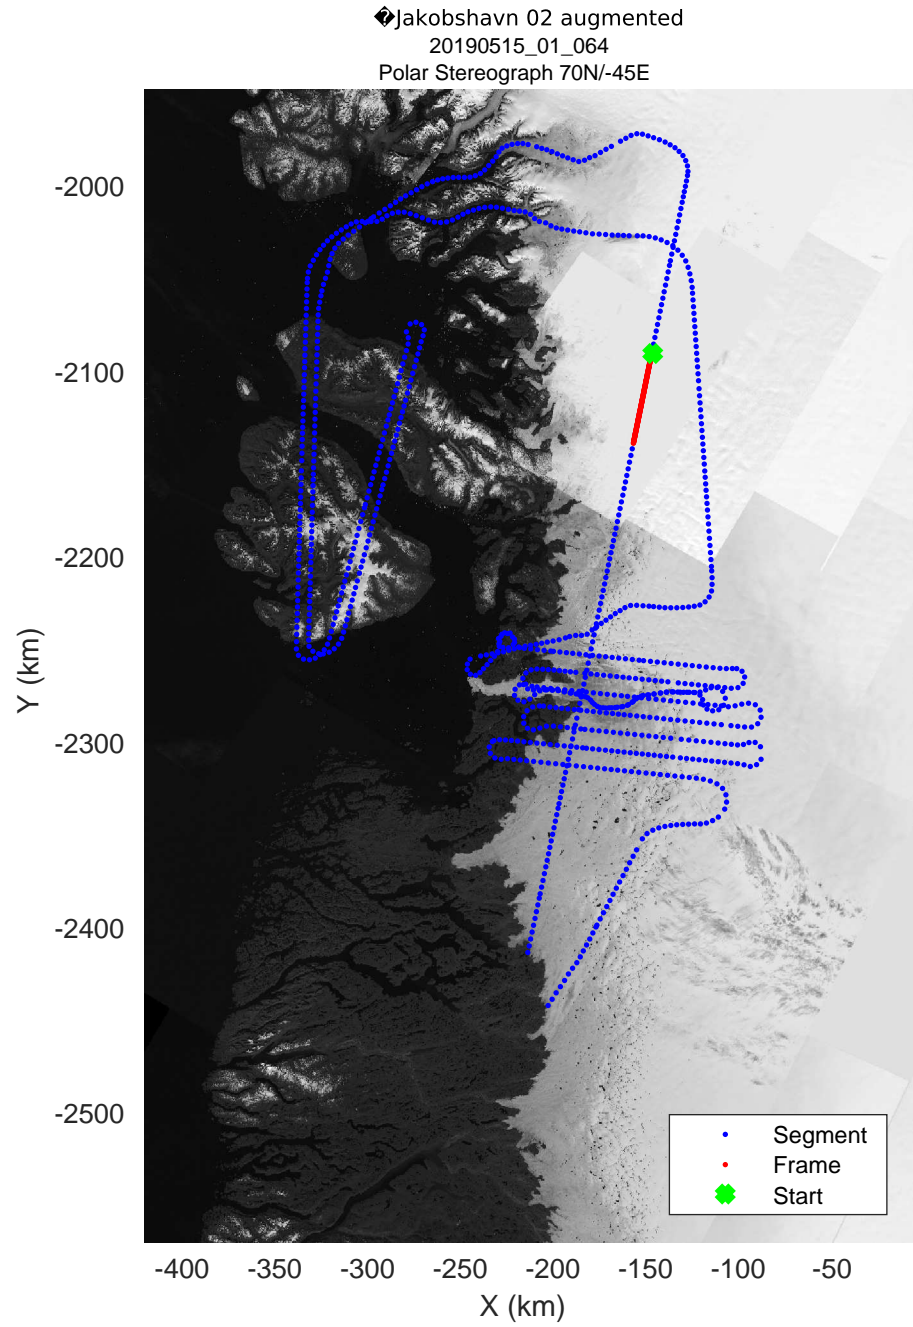

◆ Jakobshavn 02 augmented
20190515_01_049
Polar Stereograph 70N/-45E

rds 2019_Greenland_P3: "♦Jakobshavn 02 augmented" 20190515_01_049: 15:49:19.3 to 15:55:48.3 GPS

◆ Jakobshavn 02 augmented
20190515_01_050
Polar Stereograph 70N/-45E

rds 2019_Greenland_P3: "♦Jakobshavn 02 augmented" 20190515_01_064: 17:28:27.7 to 17:34:35.4 GPS

◆ Jakobshavn 02 augmented
20190515_01_065
Polar Stereograph 70N/-45E

rds 2019_Greenland_P3: "♦Jakobshavn 02 augmented" 20190515_01_065: 17:34:35.7 to 17:40:45.6 GPS

rds 2019_Greenland_P3: "♦Jakobshavn 02 augmented" 20190515_01_066: 17:40:45.9 to 17:47:09.2 GPS

◆ Jakobshavn 02 augmented
20190515_01_067
Polar Stereograph 70N/-45E

rds 2019_Greenland_P3: "♦Jakobshavn 02 augmented" 20190515_01_067: 17:47:09.5 to 17:53:12.7 GPS