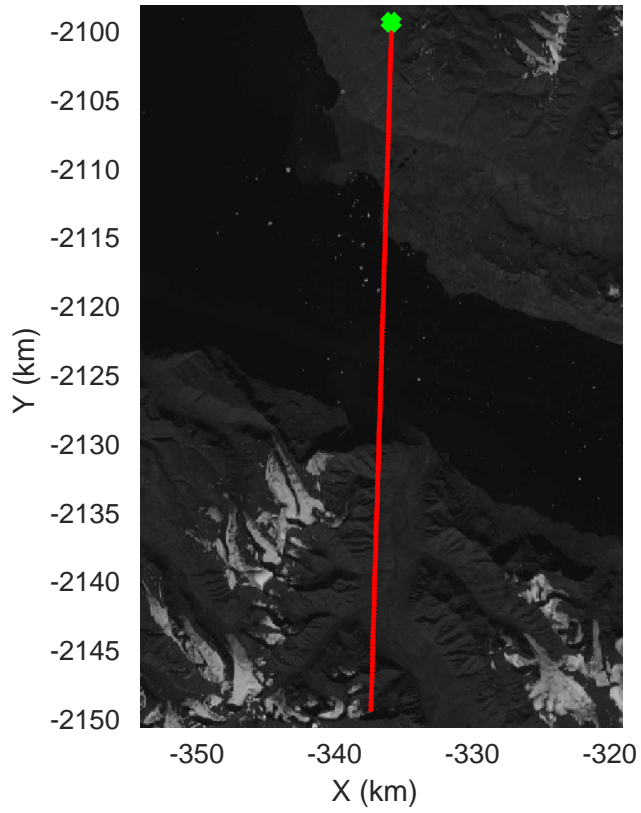

◆ Jakobshavn 02 augmented
20190515_01_038
Polar Stereograph 70N/-45E

rds 2019_Greenland_P3: "♦Jakobshavn 02 augmented" 20190515_01_038: 14:37:52.4 to 14:45:02.5 GPS

rds 2019_Greenland_P3: "♦Jakobshavn 02 augmented" 20190515_01_039: 14:45:02.8 to 14:51:51.0 GPS

◆ Jakobshavn 02 augmented
 20190515_01_040
 Polar Stereograph 70N/-45E

rds 2019_Greenland_P3: "Jakobshavn 02 augmented" 20190515_01_040: 14:51:51.3 to 14:58:49.2 GPS

◆ Jakobshavn 02 augmented
20190515_01_041
Polar Stereograph 70N/-45E

rds 2019_Greenland_P3: "♦Jakobshavn 02 augmented" 20190515_01_041: 14:58:49.4 to 15:05:12.5 GPS

◆ Jakobshavn 02 augmented
20190515_01_042
Polar Stereograph 70N/-45E

rds 2019_Greenland_P3: "♦Jakobshavn 02 augmented" 20190515_01_042: 15:05:12.7 to 15:11:30.1 GPS

◆ Jakobshavn 02 augmented
 20190515_01_043
 Polar Stereograph 70N/-45E

rds 2019_Greenland_P3: "♦Jakobshavn 02 augmented" 20190515_01_043: 15:11:30.4 to 15:17:59.6 GPS

◆ Jakobshavn 02 augmented
20190515_01_044
Polar Stereograph 70N/-45E