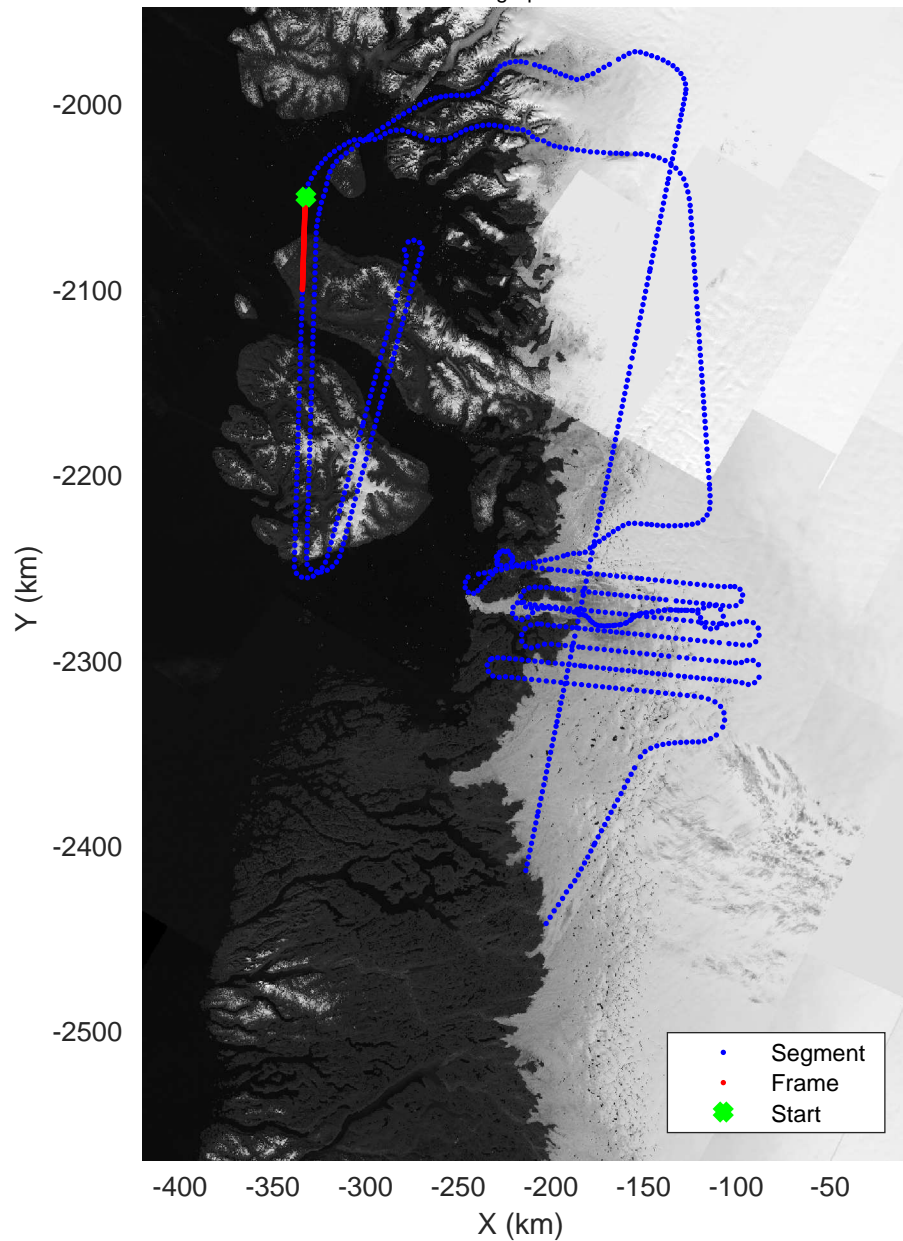

◆ Jakobshavn 02 augmented
20190515_01_038
Polar Stereograph 70N/-45E

rds 2019_Greenland_P3: "♦Jakobshavn 02 augmented" 20190515_01_038: 14:37:52.4 to 14:45:02.5 GPS

rds 2019_Greenland_P3: "♦Jakobshavn 02 augmented" 20190515_01_039: 14:45:02.8 to 14:51:51.0 GPS

◆ Jakobshavn 02 augmented
 20190515_01_040
 Polar Stereograph 70N/-45E

rds 2019_Greenland_P3: "Jakobshavn 02 augmented" 20190515_01_040: 14:51:51.3 to 14:58:49.2 GPS

◆ Jakobshavn 02 augmented
20190515_01_041
Polar Stereograph 70N/-45E

rds 2019_Greenland_P3: "♦Jakobshavn 02 augmented" 20190515_01_041: 14:58:49.4 to 15:05:12.5 GPS

◆ Jakobshavn 02 augmented
20190515_01_042
Polar Stereograph 70N/-45E

rds 2019_Greenland_P3: "♦Jakobshavn 02 augmented" 20190515_01_042: 15:05:12.7 to 15:11:30.1 GPS

◆ Jakobshavn 02 augmented
 20190515_01_043
 Polar Stereograph 70N/-45E

rds 2019_Greenland_P3: "♦Jakobshavn 02 augmented" 20190515_01_043: 15:11:30.4 to 15:17:59.6 GPS

◆ Jakobshavn 02 augmented
20190515_01_044
Polar Stereograph 70N/-45E