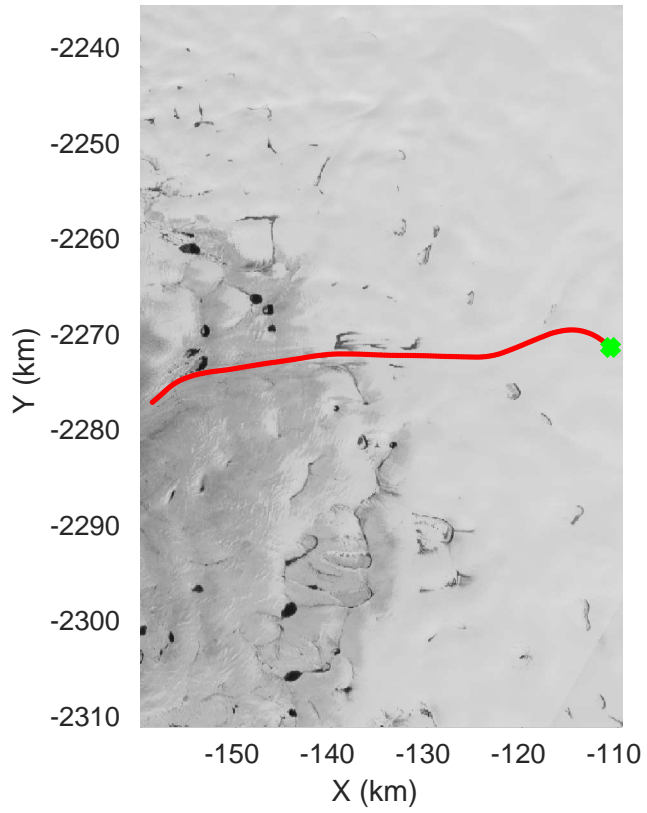

rds 2019_Greenland_P3: "♦Jakobshavn 02 augmented" 20190515_01_021: 12:44:36.4 to 12:51:09.7 GPS

◆ Jakobshavn 02 augmented
20190515_01_022
Polar Stereograph 70N/-45E

rds 2019_Greenland_P3: "♦Jakobshavn 02 augmented" 20190515_01_022: 12:51:09.9 to 12:58:04.7 GPS