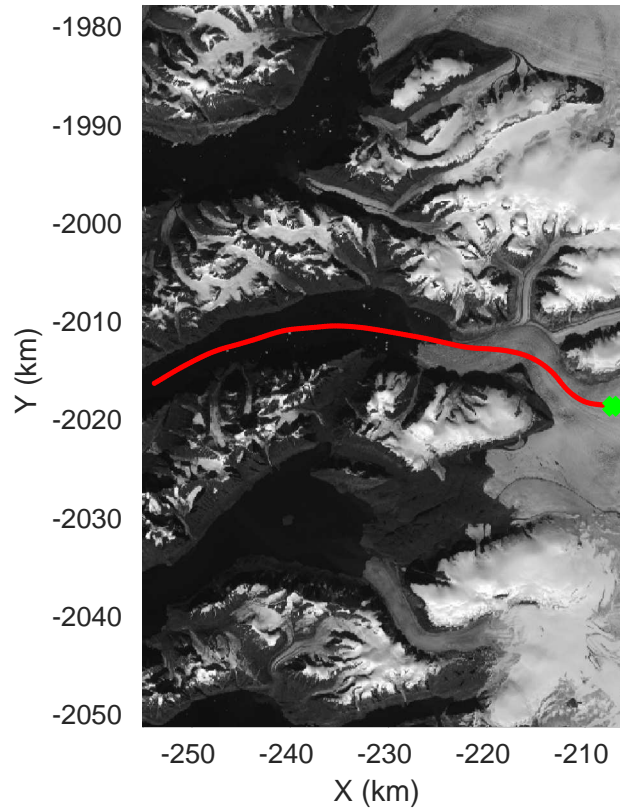

◆ Jakobshavn 02 augmented
20190515_01_038
Polar Stereograph 70N/-45E

rds 2019_Greenland_P3: "♦Jakobshavn 02 augmented" 20190515_01_038: 14:37:52.4 to 14:45:02.5 GPS

rds 2019_Greenland_P3: "♦Jakobshavn 02 augmented" 20190515_01_039: 14:45:02.8 to 14:51:51.0 GPS