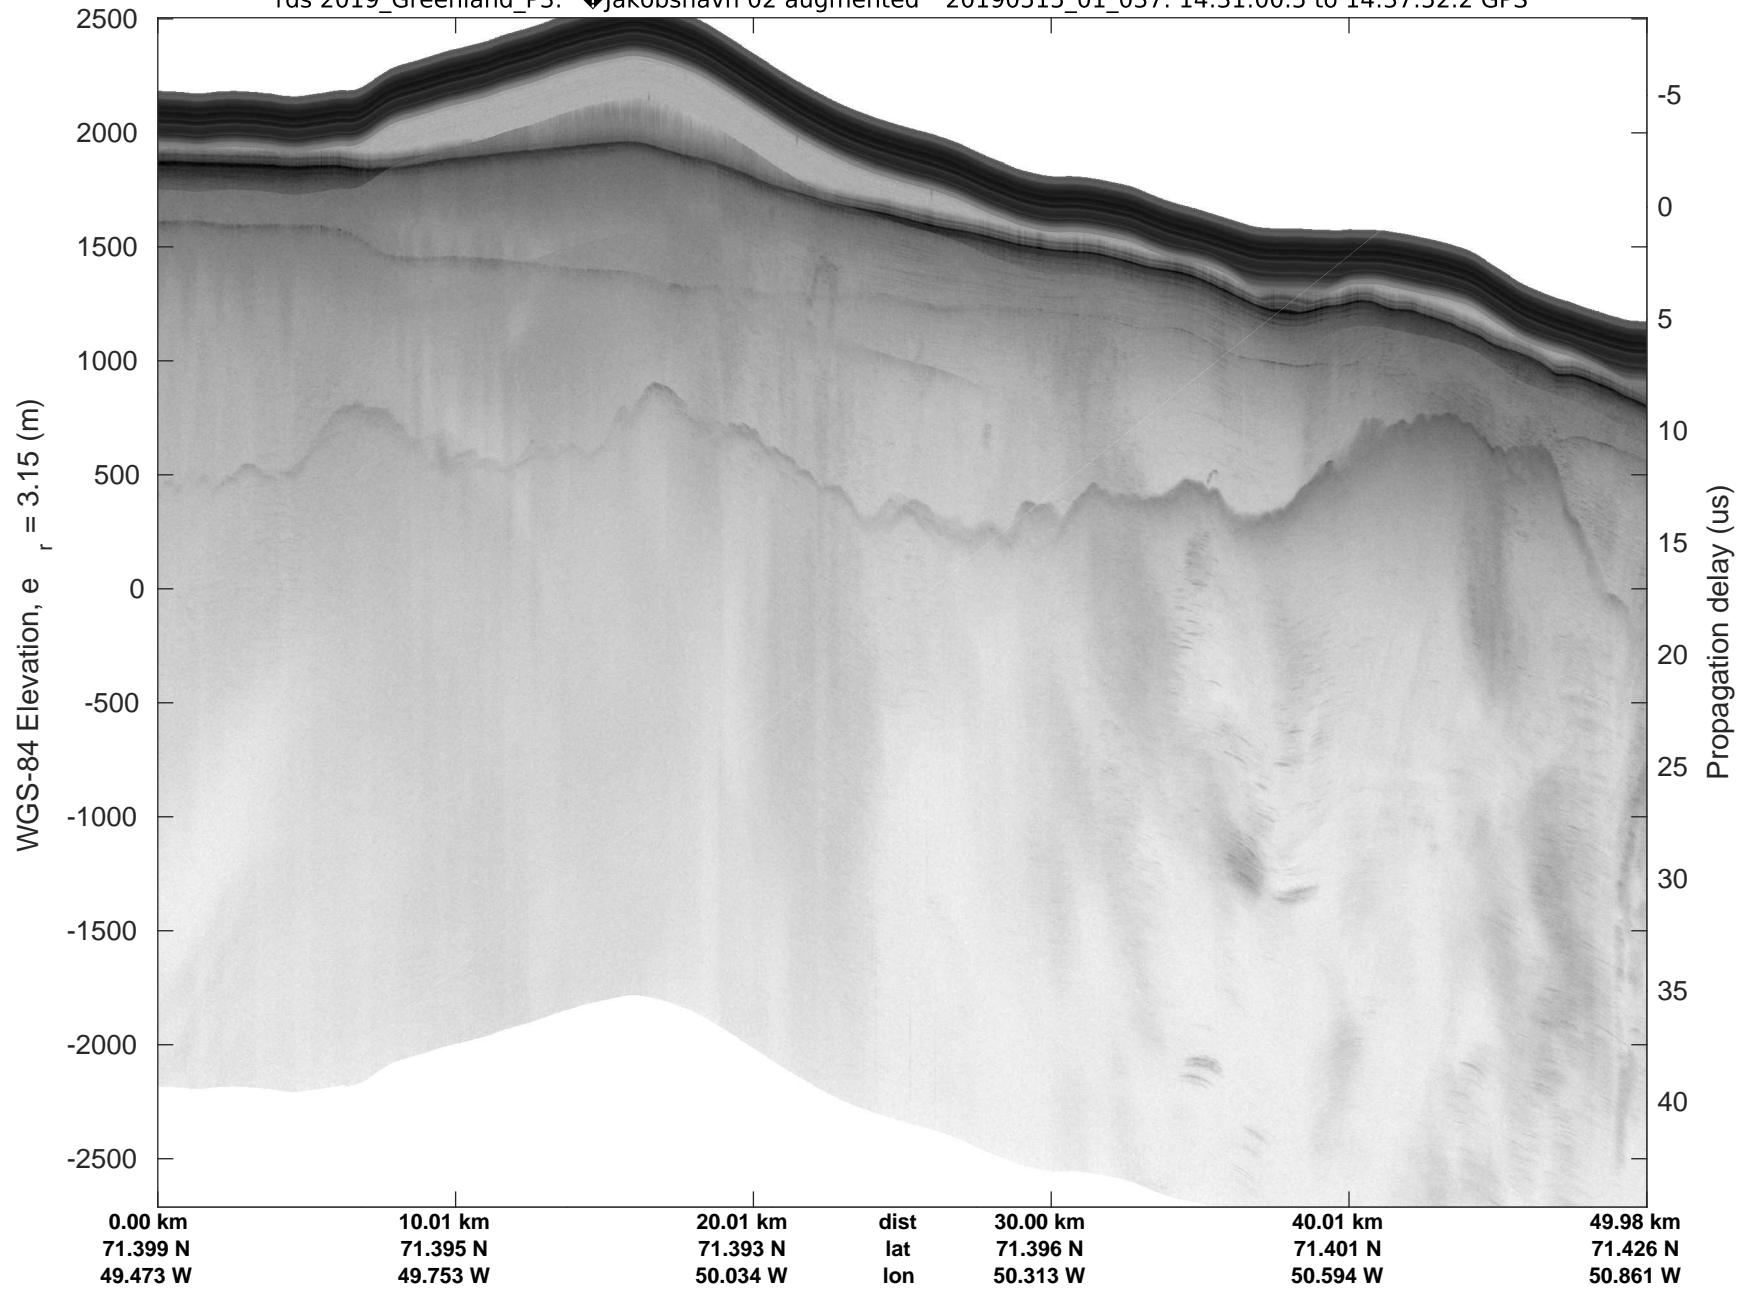

◆ Jakobshavn 02 augmented
20190515_01_038
Polar Stereograph 70N/-45E

rds 2019_Greenland_P3: "♦Jakobshavn 02 augmented" 20190515_01_038: 14:37:52.4 to 14:45:02.5 GPS

rds 2019_Greenland_P3: "♦Jakobshavn 02 augmented" 20190515_01_039: 14:45:02.8 to 14:51:51.0 GPS

◆ Jakobshavn 02 augmented
 20190515_01_040
 Polar Stereograph 70N/-45E

rds 2019_Greenland_P3: "Jakobshavn 02 augmented" 20190515_01_040: 14:51:51.3 to 14:58:49.2 GPS

◆ Jakobshavn 02 augmented
20190515_01_041
Polar Stereograph 70N/-45E