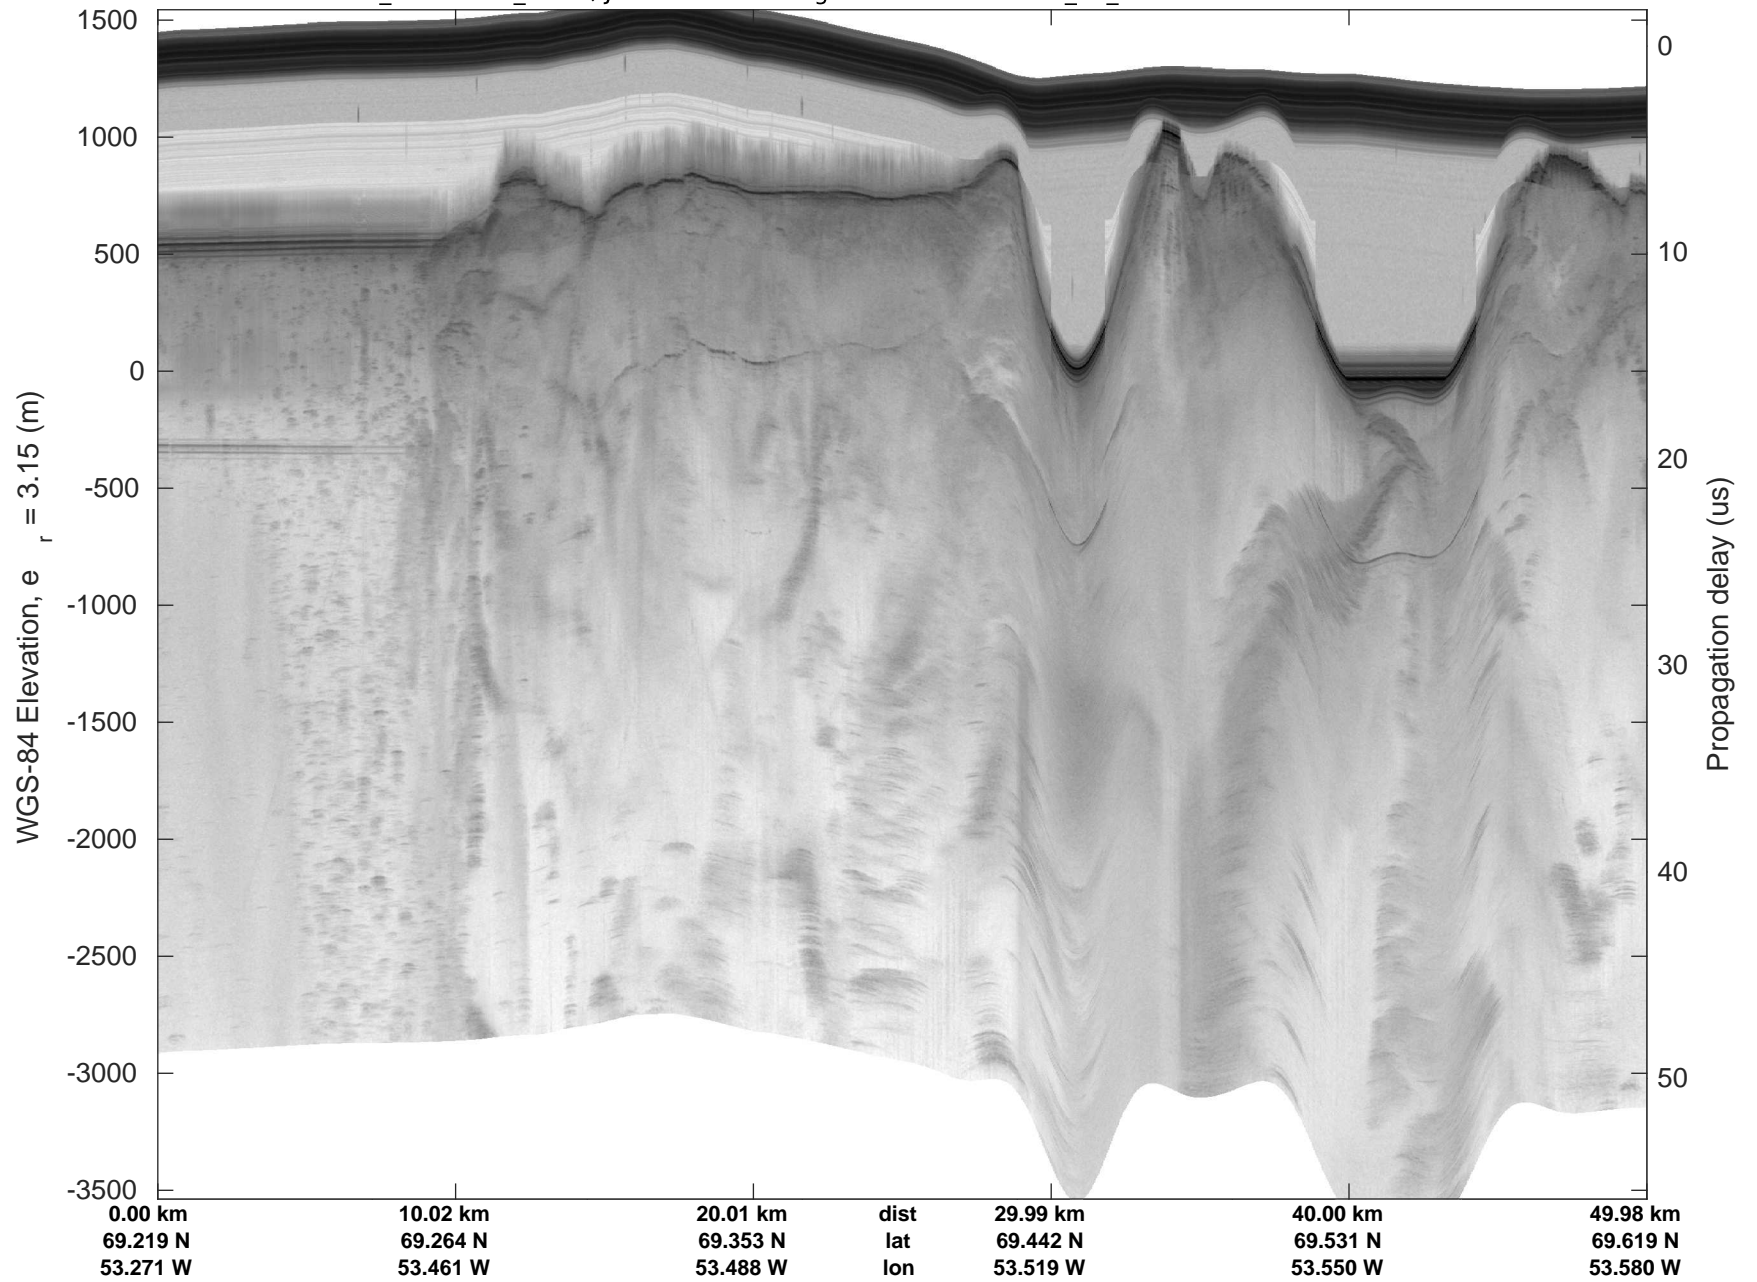

◆ Jakobshavn 02 augmented
20190515_01_049
Polar Stereograph 70N/-45E

rds 2019_Greenland_P3: "♦Jakobshavn 02 augmented" 20190515_01_049: 15:49:19.3 to 15:55:48.3 GPS

◆ Jakobshavn 02 augmented
20190515_01_050
Polar Stereograph 70N/-45E

rds 2019_Greenland_P3: "♦Jakobshavn 02 augmented" 20190515_01_053: 16:15:10.6 to 16:21:42.7 GPS

◆ Jakobshavn 02 augmented
 20190515_01_054
 Polar Stereograph 70N/-45E

rds 2019_Greenland_P3: "♦Jakobshavn 02 augmented" 20190515_01_054: 16:21:43.0 to 16:28:16.5 GPS