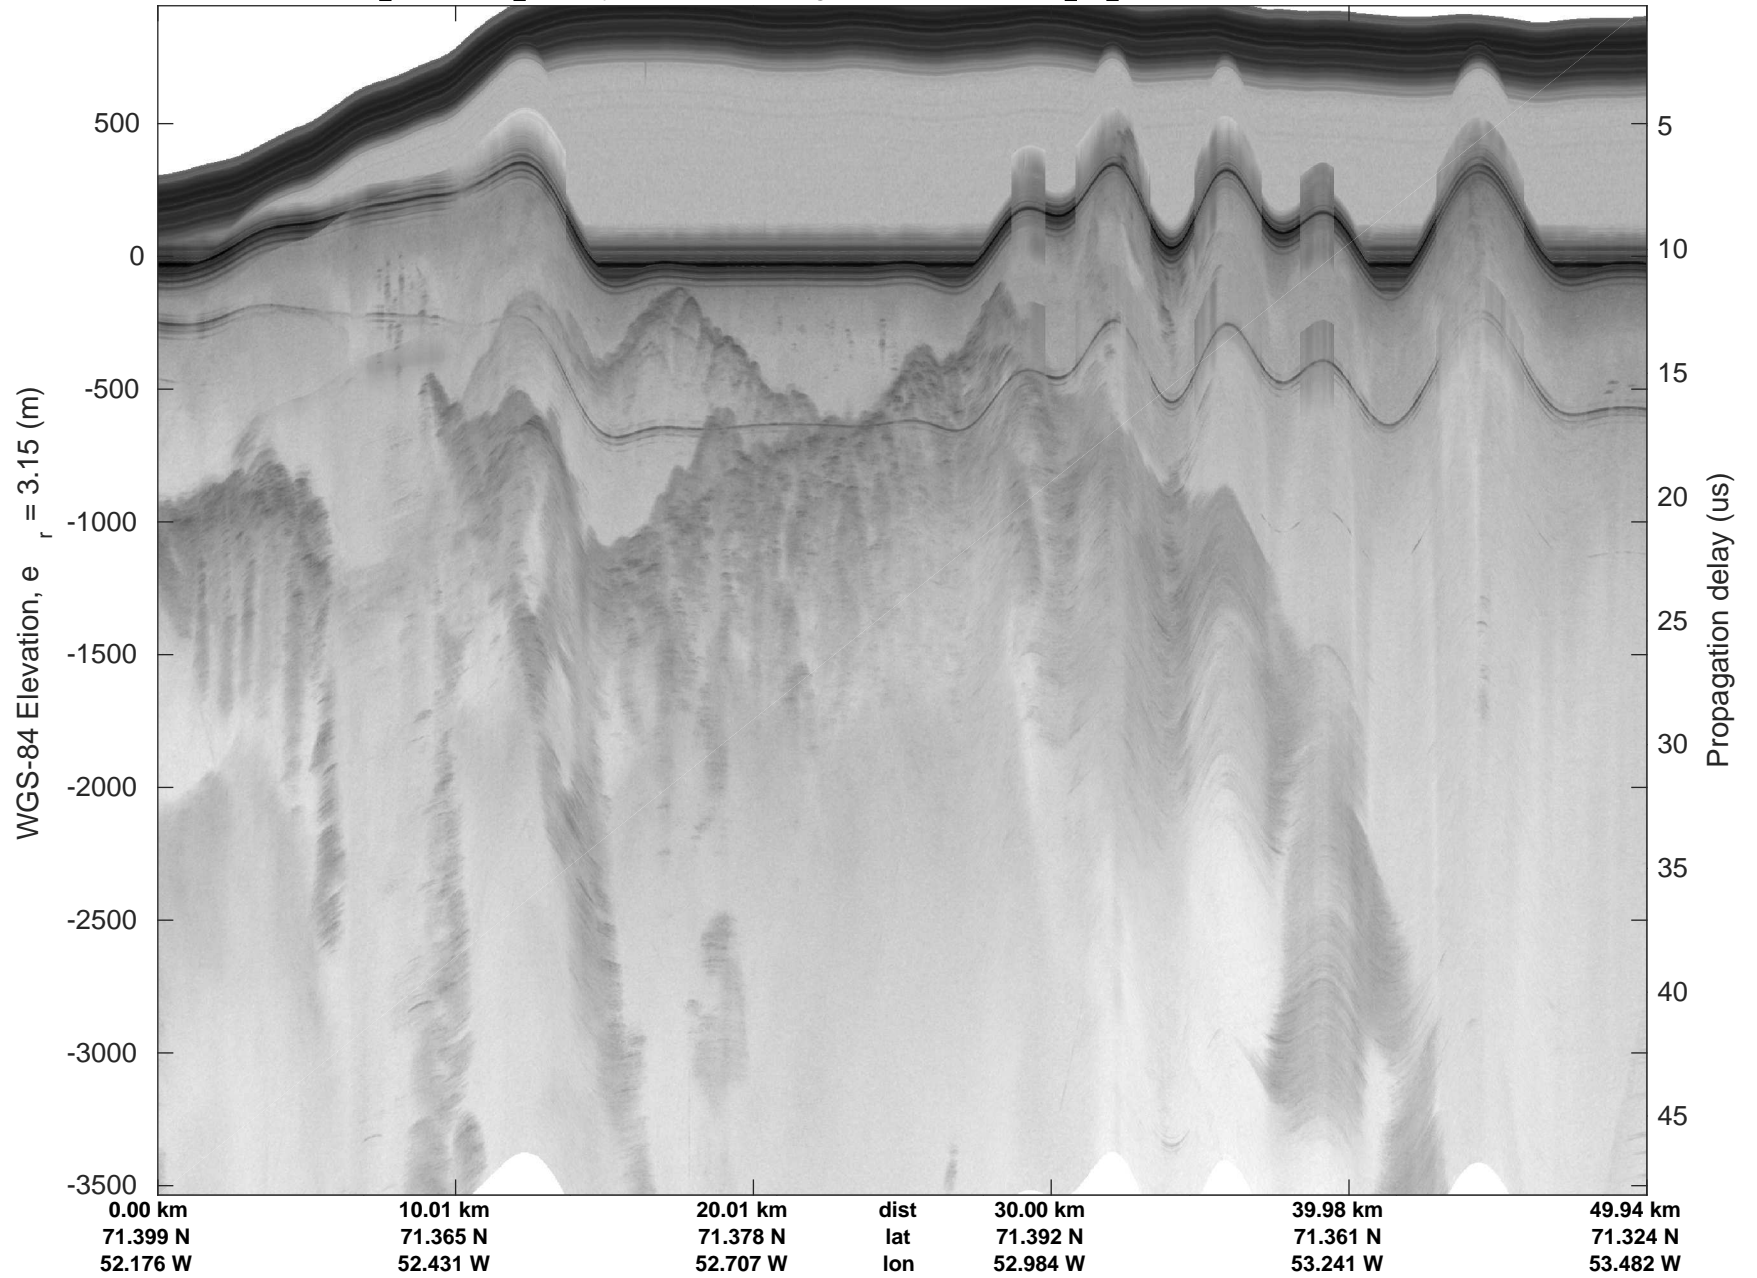

◆ Jakobshavn 02 augmented
20190515_01_038
Polar Stereograph 70N/-45E

rds 2019_Greenland_P3: "♦Jakobshavn 02 augmented" 20190515_01_038: 14:37:52.4 to 14:45:02.5 GPS

rds 2019_Greenland_P3: "♦Jakobshavn 02 augmented" 20190515_01_039: 14:45:02.8 to 14:51:51.0 GPS

◆ Jakobshavn 02 augmented
 20190515_01_040
 Polar Stereograph 70N/-45E

rds 2019_Greenland_P3: "Jakobshavn 02 augmented" 20190515_01_040: 14:51:51.3 to 14:58:49.2 GPS

◆ Jakobshavn 02 augmented
20190515_01_041
Polar Stereograph 70N/-45E