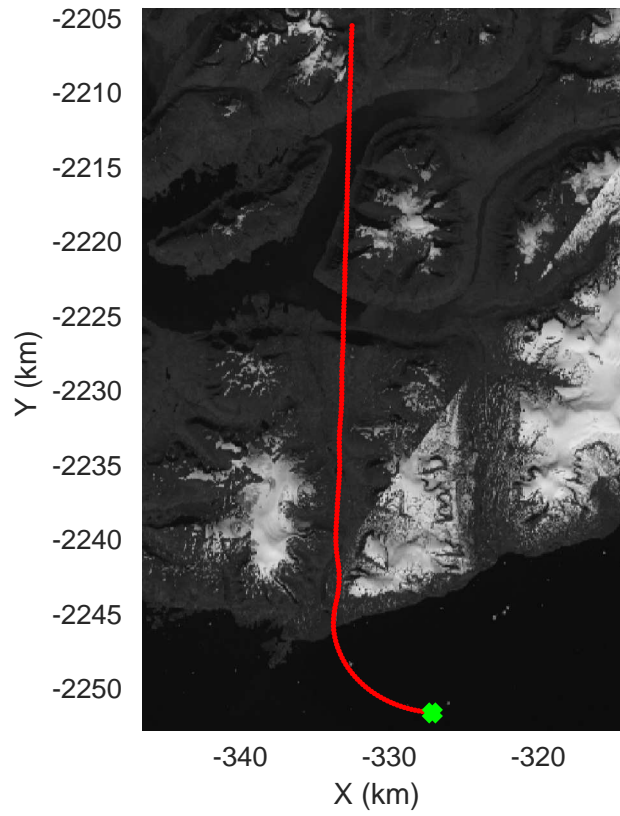

◆ Jakobshavn 02 augmented
20190515_01_049
Polar Stereograph 70N/-45E

rds 2019_Greenland_P3: "♦Jakobshavn 02 augmented" 20190515_01_049: 15:49:19.3 to 15:55:48.3 GPS

◆ Jakobshavn 02 augmented
20190515_01_050
Polar Stereograph 70N/-45E

rds 2019_Greenland_P3: "♦Jakobshavn 02 augmented" 20190515_01_053: 16:15:10.6 to 16:21:42.7 GPS

◆ Jakobshavn 02 augmented
 20190515_01_054
 Polar Stereograph 70N/-45E

rds 2019_Greenland_P3: "♦Jakobshavn 02 augmented" 20190515_01_054: 16:21:43.0 to 16:28:16.5 GPS