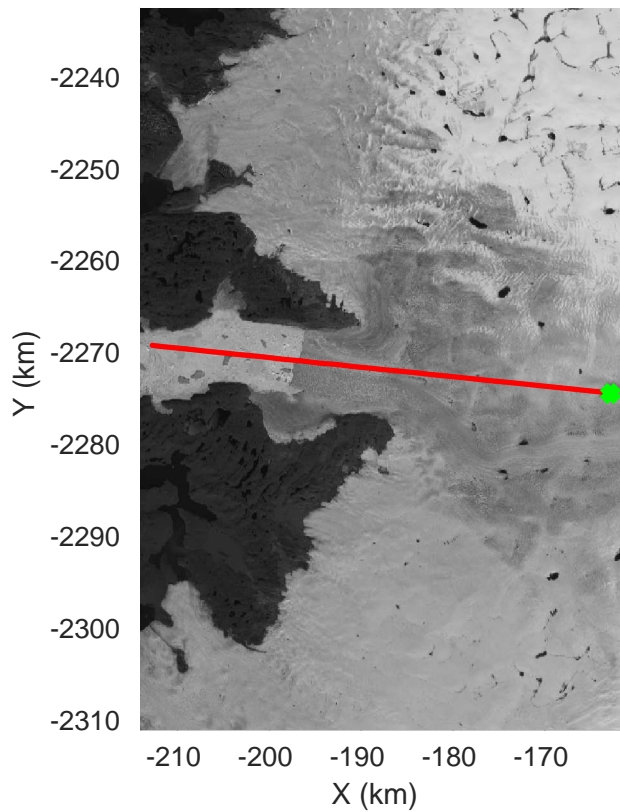

◆ Jakobshavn 02 augmented
20190515_01_017
Polar Stereograph 70N/-45E