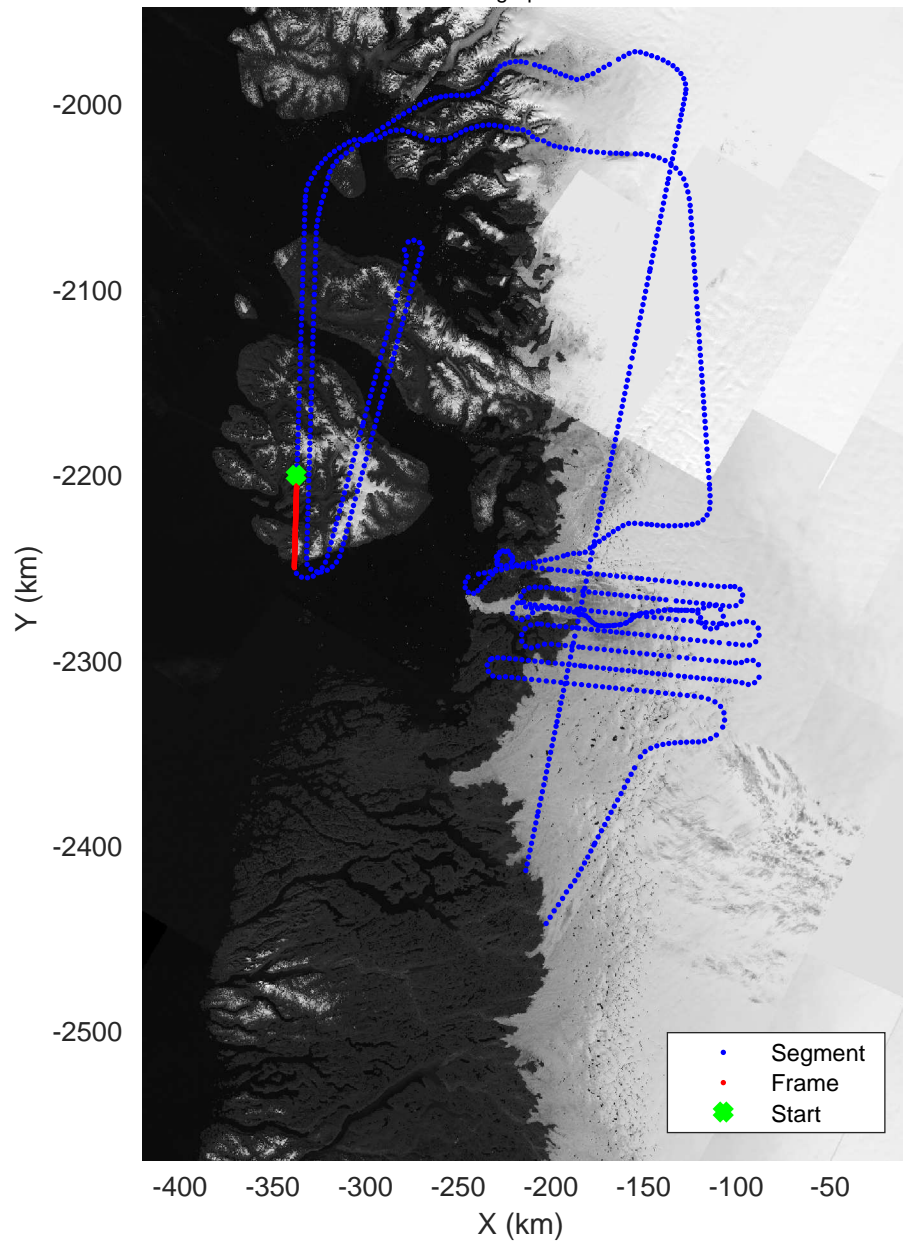

rds 2019_Greenland_P3: "♦Jakobshavn 02 augmented" 20190515_01_041: 14:58:49.4 to 15:05:12.5 GPS

◆ Jakobshavn 02 augmented
20190515_01_042
Polar Stereograph 70N/-45E

rds 2019_Greenland_P3: "♦Jakobshavn 02 augmented" 20190515_01_042: 15:05:12.7 to 15:11:30.1 GPS

◆ Jakobshavn 02 augmented
 20190515_01_043
 Polar Stereograph 70N/-45E

rds 2019_Greenland_P3: "♦Jakobshavn 02 augmented" 20190515_01_043: 15:11:30.4 to 15:17:59.6 GPS

◆ Jakobshavn 02 augmented
20190515_01_044
Polar Stereograph 70N/-45E

rds 2019_Greenland_P3: "Jakobshavn 02 augmented" 20190515_01_044: 15:17:59.9 to 15:24:05.1 GPS

◆ Jakobshavn 02 augmented
 20190515_01_045
 Polar Stereograph 70N/-45E

rds 2019_Greenland_P3: "♦Jakobshavn 02 augmented" 20190515_01_045: 15:24:05.4 to 15:30:35.7 GPS