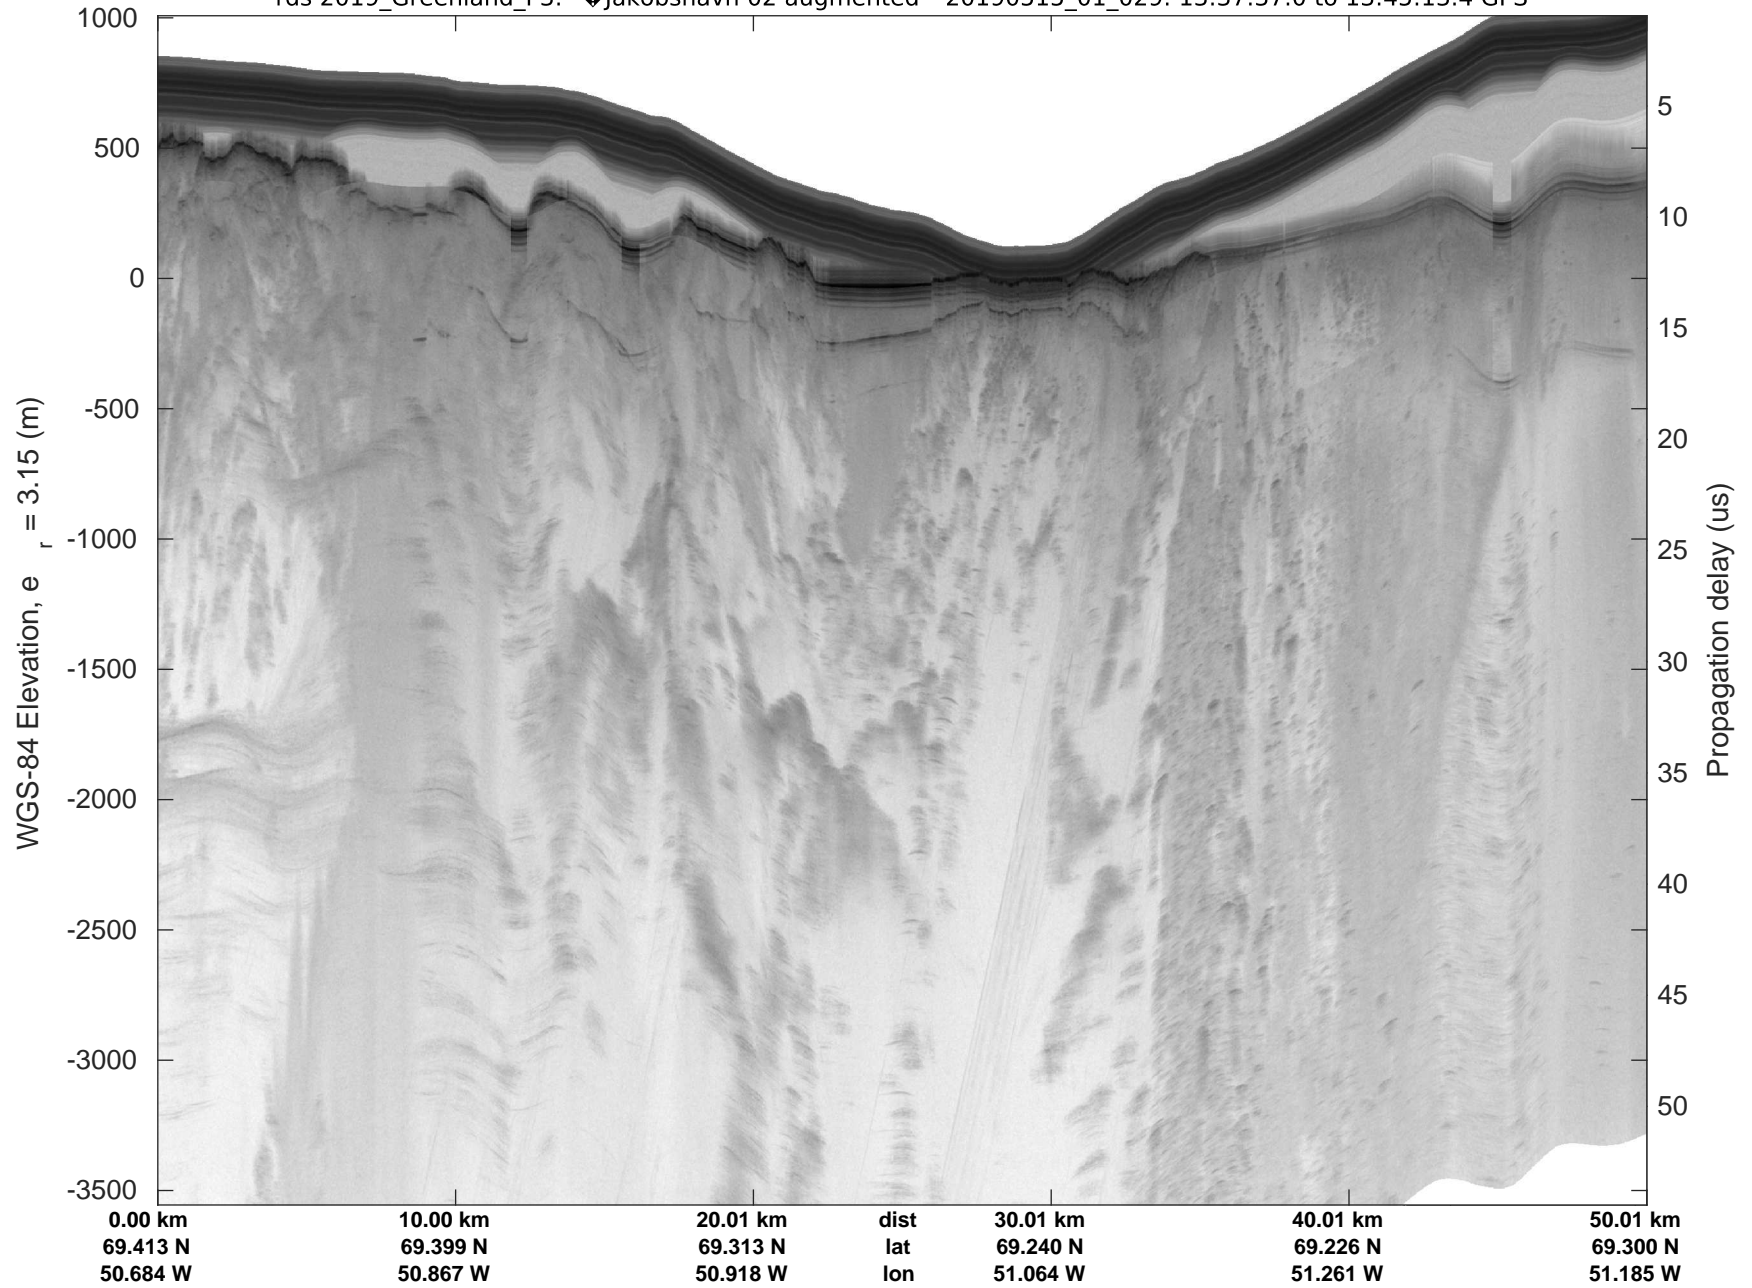

rds 2019_Greenland_P3: "♦Jakobshavn 02 augmented" 20190515_01_029: 13:37:37.0 to 13:45:13.4 GPS