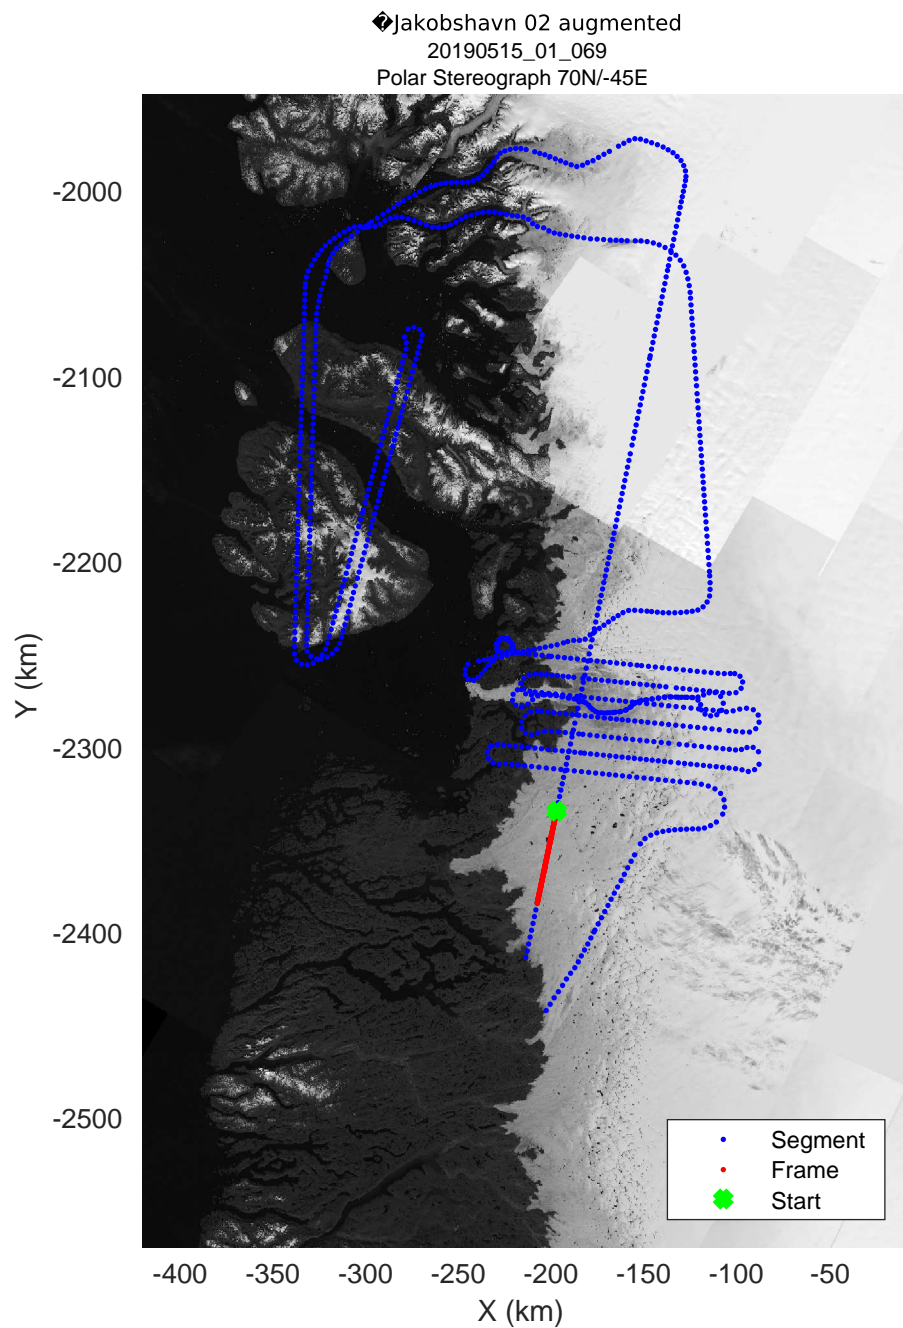

◆ Jakobshavn 02 augmented
20190515_01_049
Polar Stereograph 70N/-45E

rds 2019_Greenland_P3: "♦Jakobshavn 02 augmented" 20190515_01_049: 15:49:19.3 to 15:55:48.3 GPS

◆ Jakobshavn 02 augmented
20190515_01_050
Polar Stereograph 70N/-45E

rds 2019_Greenland_P3: "♦Jakobshavn 02 augmented" 20190515_01_064: 17:28:27.7 to 17:34:35.4 GPS

◆ Jakobshavn 02 augmented
20190515_01_065
Polar Stereograph 70N/-45E

rds 2019_Greenland_P3: "♦Jakobshavn 02 augmented" 20190515_01_065: 17:34:35.7 to 17:40:45.6 GPS

rds 2019_Greenland_P3: "♦Jakobshavn 02 augmented" 20190515_01_066: 17:40:45.9 to 17:47:09.2 GPS

◆ Jakobshavn 02 augmented
20190515_01_067
Polar Stereograph 70N/-45E

rds 2019_Greenland_P3: "♦Jakobshavn 02 augmented" 20190515_01_067: 17:47:09.5 to 17:53:12.7 GPS

◆ Jakobshavn 02 augmented
 20190515_01_068
 Polar Stereograph 70N/-45E

rds 2019_Greenland_P3: "♦Jakobshavn 02 augmented" 20190515_01_068: 17:53:13.0 to 17:59:27.5 GPS

rds 2019_Greenland_P3: "♦Jakobshavn 02 augmented" 20190515_01_069: 17:59:27.8 to 18:05:42.3 GPS