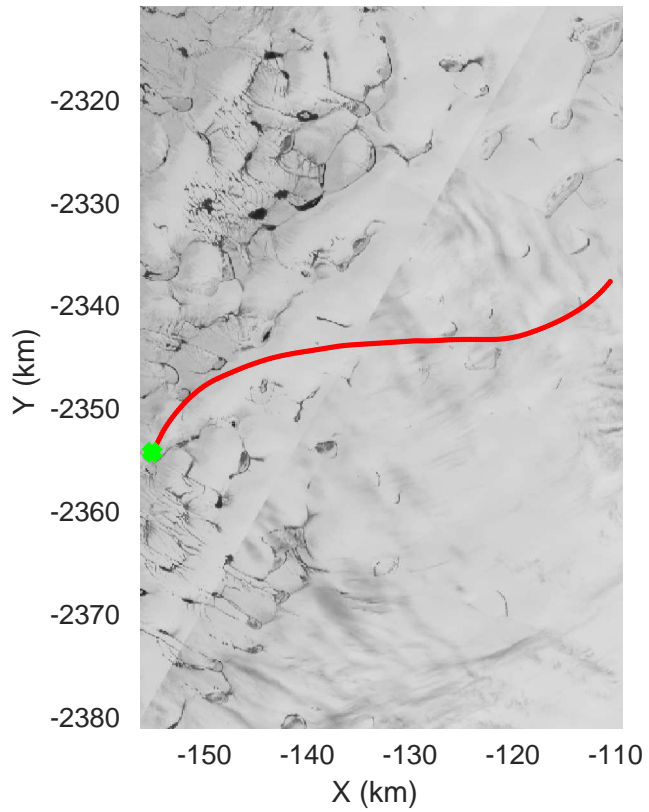

rds 2019_Greenland_P3: "♦Jakobshavn 02 augmented" 20190515_01_001: 10:39:40.2 to 10:45:35.4 GPS

rds 2019_Greenland_P3: "♦Jakobshavn 02 augmented" 20190515_01_002: 10:45:35.7 to 10:51:30.4 GPS

rds 2019_Greenland_P3: "♦Jakobshavn 02 augmented" 20190515_01_003: 10:51:30.7 to 10:58:04.4 GPS