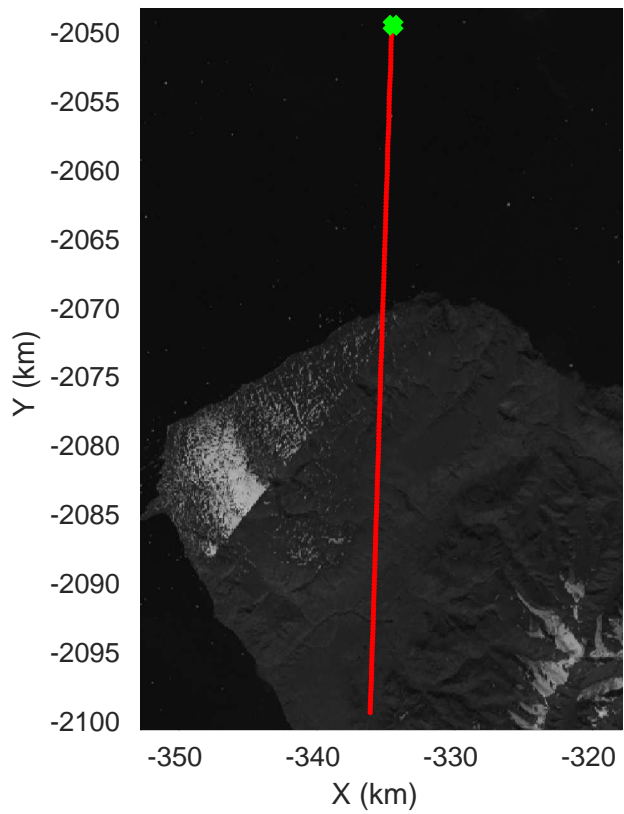

◆ Jakobshavn 02 augmented
20190515_01_038
Polar Stereograph 70N/-45E

rds 2019_Greenland_P3: "♦Jakobshavn 02 augmented" 20190515_01_038: 14:37:52.4 to 14:45:02.5 GPS

rds 2019_Greenland_P3: "♦Jakobshavn 02 augmented" 20190515_01_039: 14:45:02.8 to 14:51:51.0 GPS

◆ Jakobshavn 02 augmented
 20190515_01_040
 Polar Stereograph 70N/-45E

rds 2019_Greenland_P3: "Jakobshavn 02 augmented" 20190515_01_040: 14:51:51.3 to 14:58:49.2 GPS

◆ Jakobshavn 02 augmented
20190515_01_041
Polar Stereograph 70N/-45E