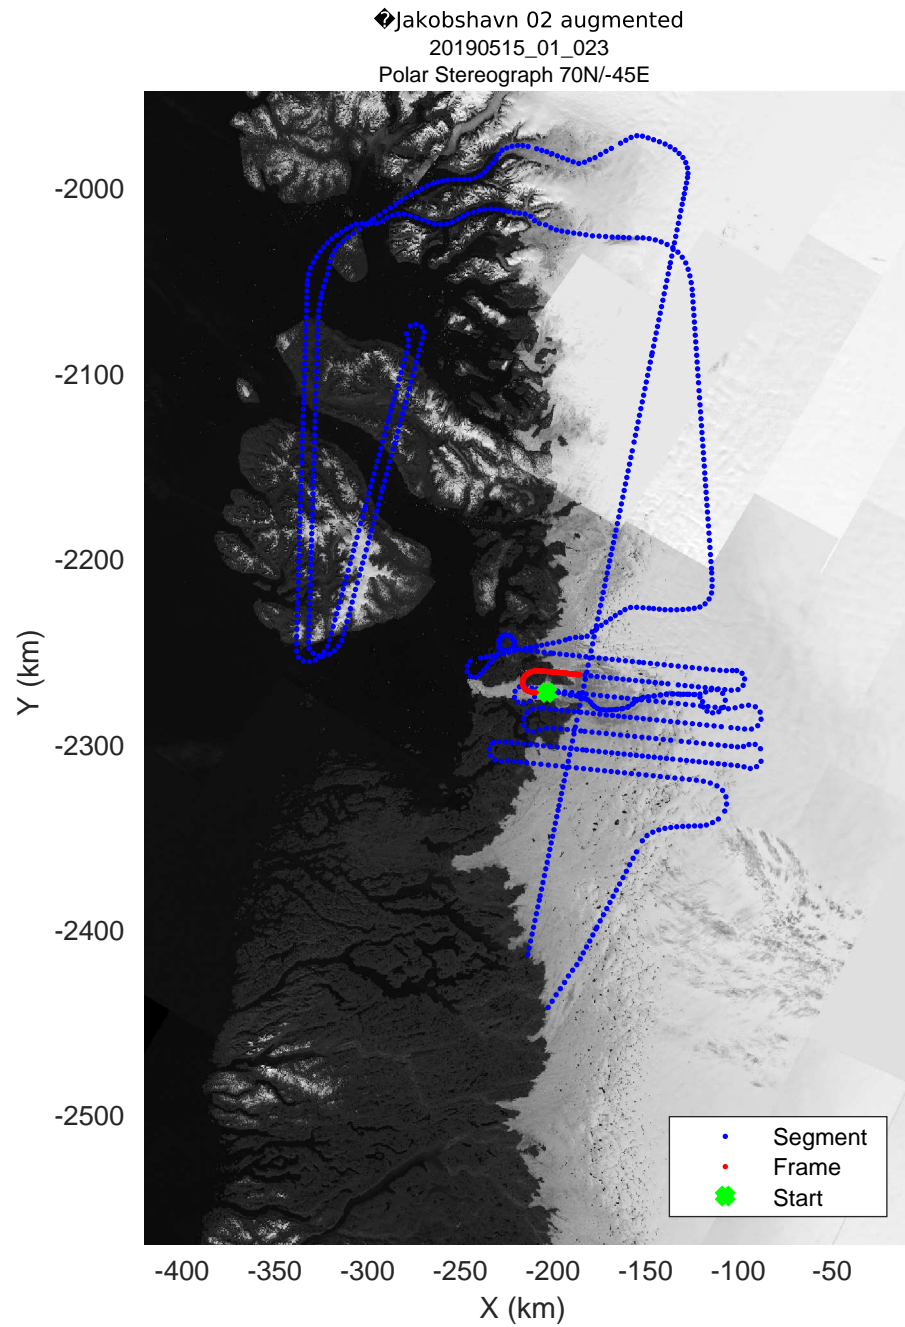

rds 2019_Greenland_P3: "♦Jakobshavn 02 augmented" 20190515_01_021: 12:44:36.4 to 12:51:09.7 GPS

◆ Jakobshavn 02 augmented
20190515_01_022
Polar Stereograph 70N/-45E

rds 2019_Greenland_P3: "♦Jakobshavn 02 augmented" 20190515_01_022: 12:51:09.9 to 12:58:04.7 GPS