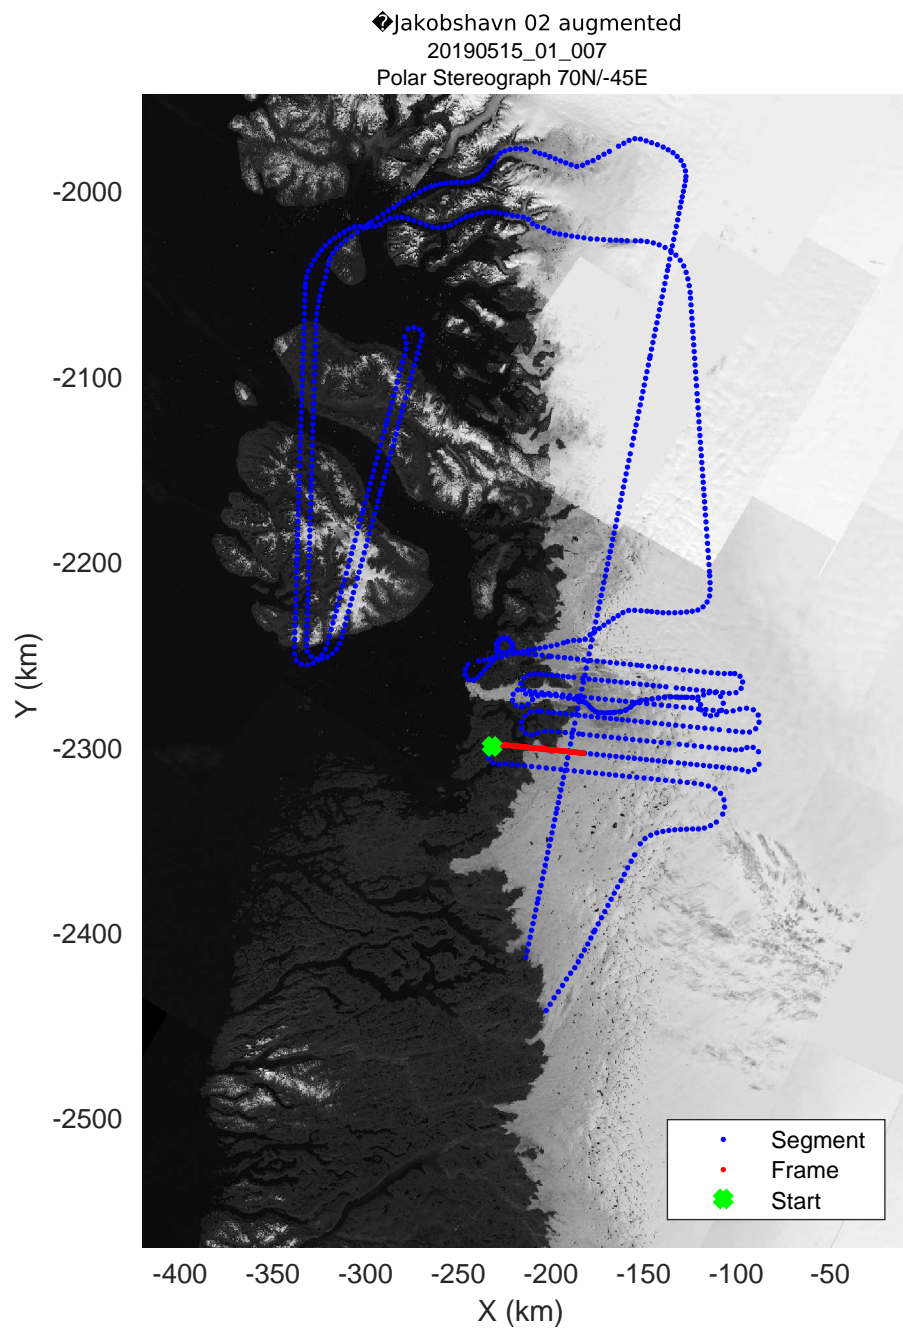

rds 2019_Greenland_P3: "Jakobshavn 02 augmented" 20190515_01_004: 10:58:04.7 to 11:03:51.5 GPS

rds 2019_Greenland_P3: "♦Jakobshavn 02 augmented" 20190515_01_005: 11:03:51.8 to 11:09:46.2 GPS

rds 2019_Greenland_P3: "♦Jakobshavn 02 augmented" 20190515_01_006: 11:09:46.4 to 11:15:56.4 GPS