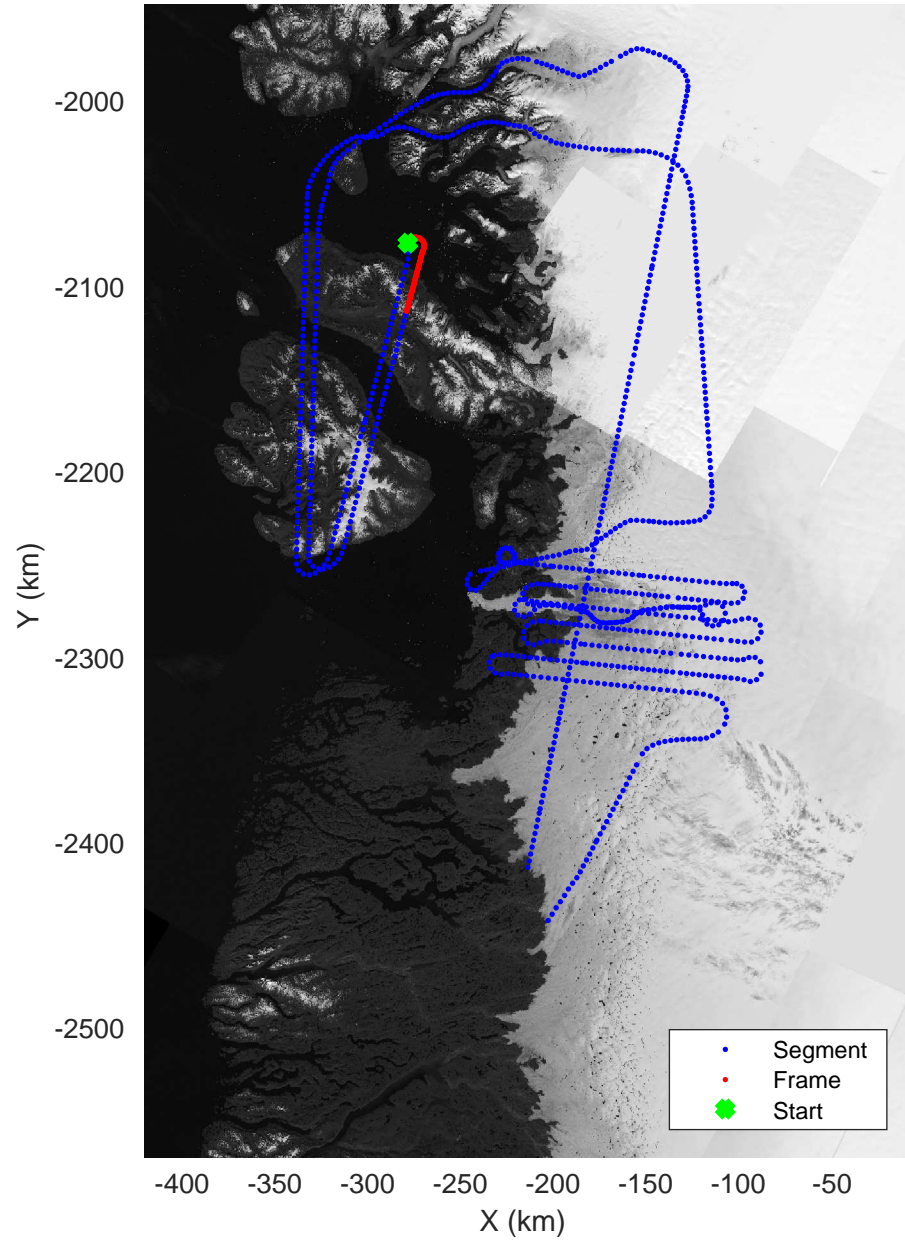

◆ Jakobshavn 02 augmented
 20190515_01_043
 Polar Stereograph 70N/-45E

rds 2019_Greenland_P3: "♦Jakobshavn 02 augmented" 20190515_01_043: 15:11:30.4 to 15:17:59.6 GPS

◆ Jakobshavn 02 augmented
20190515_01_044
Polar Stereograph 70N/-45E

rds 2019_Greenland_P3: "Jakobshavn 02 augmented" 20190515_01_044: 15:17:59.9 to 15:24:05.1 GPS

◆ Jakobshavn 02 augmented
 20190515_01_045
 Polar Stereograph 70N/-45E

rds 2019_Greenland_P3: "♦Jakobshavn 02 augmented" 20190515_01_045: 15:24:05.4 to 15:30:35.7 GPS

◆ Jakobshavn 02 augmented
20190515_01_049
Polar Stereograph 70N/-45E

rds 2019_Greenland_P3: "♦Jakobshavn 02 augmented" 20190515_01_049: 15:49:19.3 to 15:55:48.3 GPS

◆ Jakobshavn 02 augmented
20190515_01_050
Polar Stereograph 70N/-45E