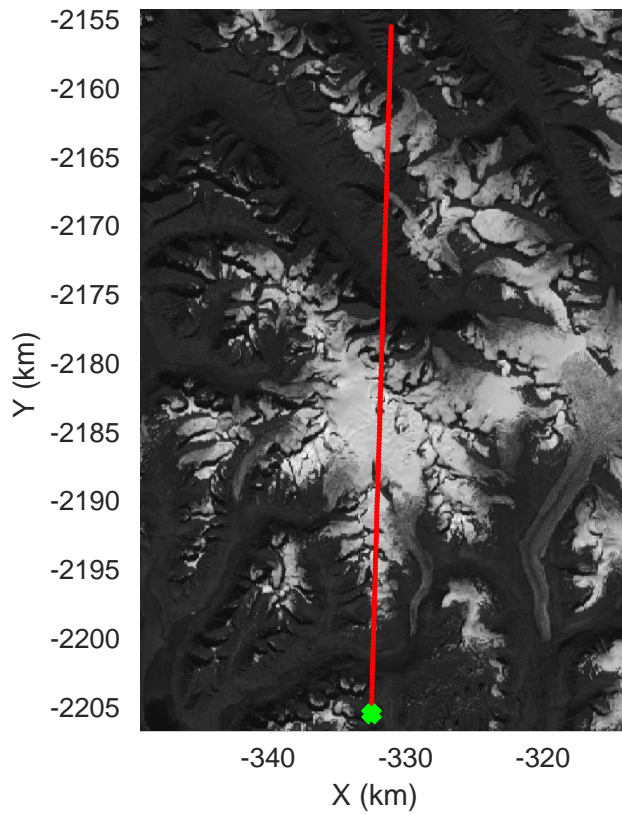

◆ Jakobshavn 02 augmented
20190515_01_049
Polar Stereograph 70N/-45E

rds 2019_Greenland_P3: "♦Jakobshavn 02 augmented" 20190515_01_049: 15:49:19.3 to 15:55:48.3 GPS

◆ Jakobshavn 02 augmented
20190515_01_050
Polar Stereograph 70N/-45E

rds 2019_Greenland_P3: "♦Jakobshavn 02 augmented" 20190515_01_053: 16:15:10.6 to 16:21:42.7 GPS

◆ Jakobshavn 02 augmented
 20190515_01_054
 Polar Stereograph 70N/-45E

rds 2019_Greenland_P3: "♦Jakobshavn 02 augmented" 20190515_01_054: 16:21:43.0 to 16:28:16.5 GPS