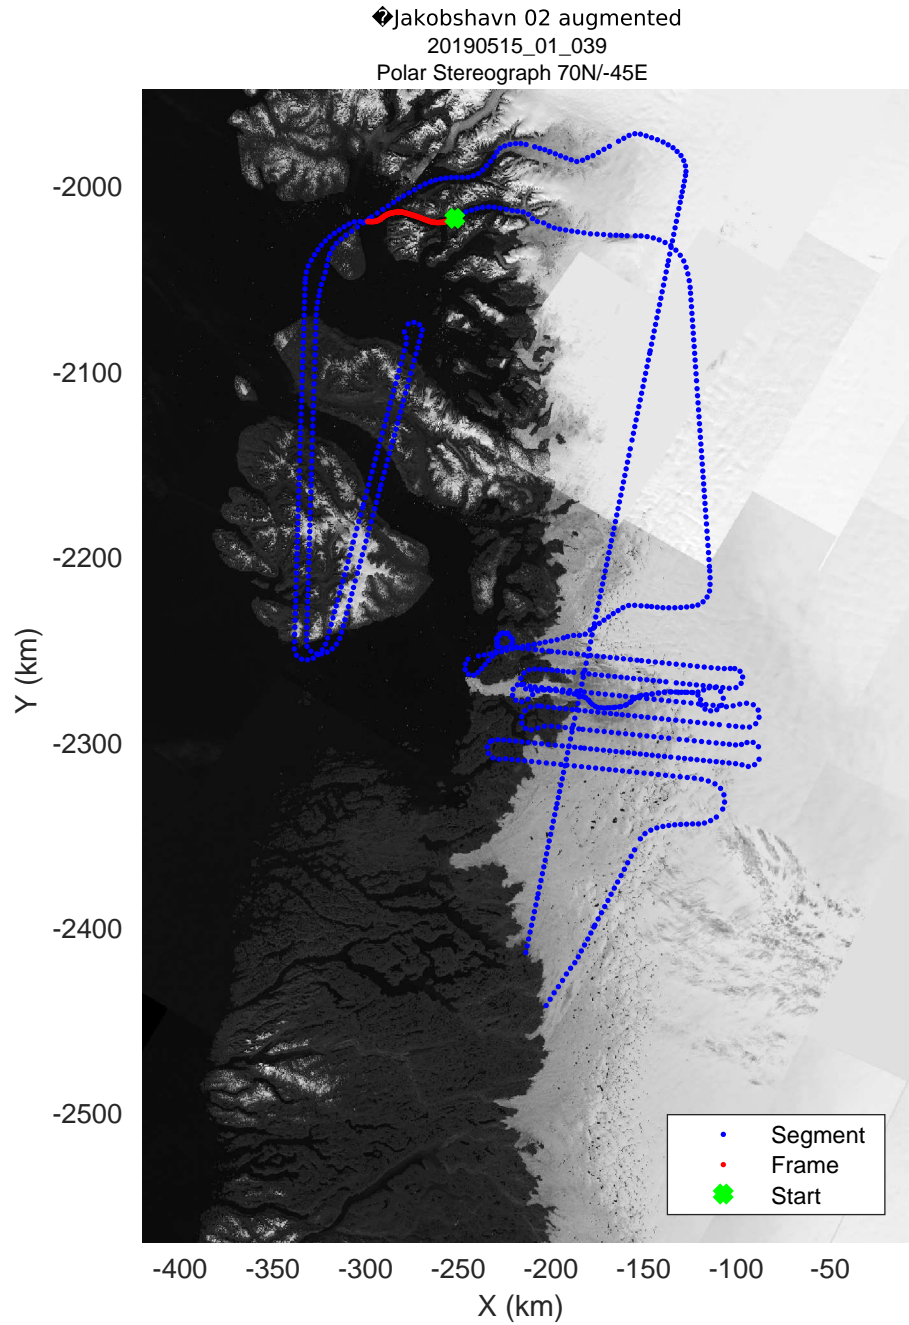

◆ Jakobshavn 02 augmented
20190515_01_038
Polar Stereograph 70N/-45E

rds 2019_Greenland_P3: "♦Jakobshavn 02 augmented" 20190515_01_038: 14:37:52.4 to 14:45:02.5 GPS

rds 2019_Greenland_P3: "♦Jakobshavn 02 augmented" 20190515_01_039: 14:45:02.8 to 14:51:51.0 GPS