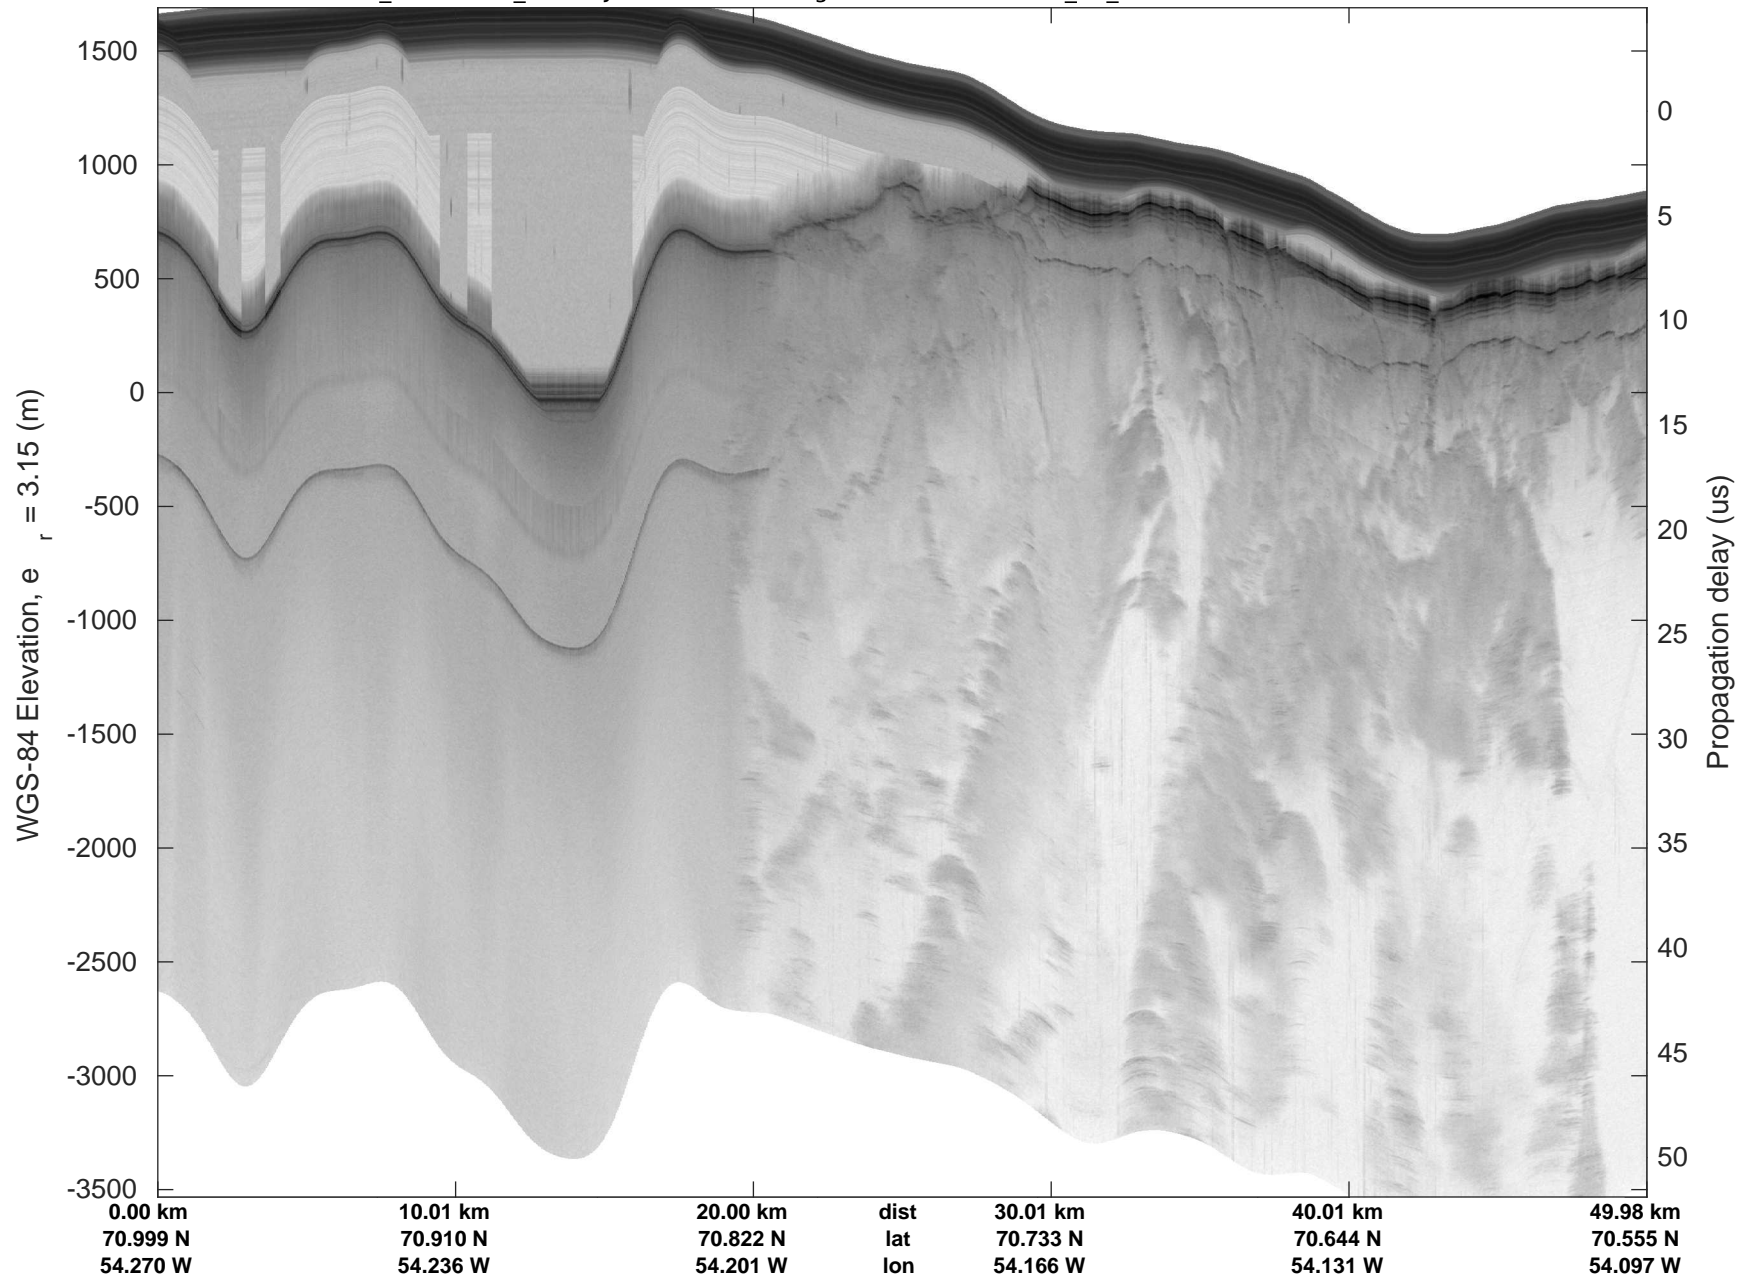

◆ Jakobshavn 02 augmented
20190515_01_038
Polar Stereograph 70N/-45E

rds 2019_Greenland_P3: "♦Jakobshavn 02 augmented" 20190515_01_038: 14:37:52.4 to 14:45:02.5 GPS

rds 2019_Greenland_P3: "♦Jakobshavn 02 augmented" 20190515_01_039: 14:45:02.8 to 14:51:51.0 GPS

◆ Jakobshavn 02 augmented
 20190515_01_040
 Polar Stereograph 70N/-45E

rds 2019_Greenland_P3: "Jakobshavn 02 augmented" 20190515_01_040: 14:51:51.3 to 14:58:49.2 GPS

◆ Jakobshavn 02 augmented
20190515_01_041
Polar Stereograph 70N/-45E

rds 2019_Greenland_P3: "♦Jakobshavn 02 augmented" 20190515_01_041: 14:58:49.4 to 15:05:12.5 GPS

◆ Jakobshavn 02 augmented
20190515_01_042
Polar Stereograph 70N/-45E

rds 2019_Greenland_P3: "♦Jakobshavn 02 augmented" 20190515_01_042: 15:05:12.7 to 15:11:30.1 GPS

◆ Jakobshavn 02 augmented
 20190515_01_043
 Polar Stereograph 70N/-45E

rds 2019_Greenland_P3: "♦Jakobshavn 02 augmented" 20190515_01_043: 15:11:30.4 to 15:17:59.6 GPS

◆ Jakobshavn 02 augmented
20190515_01_044
Polar Stereograph 70N/-45E