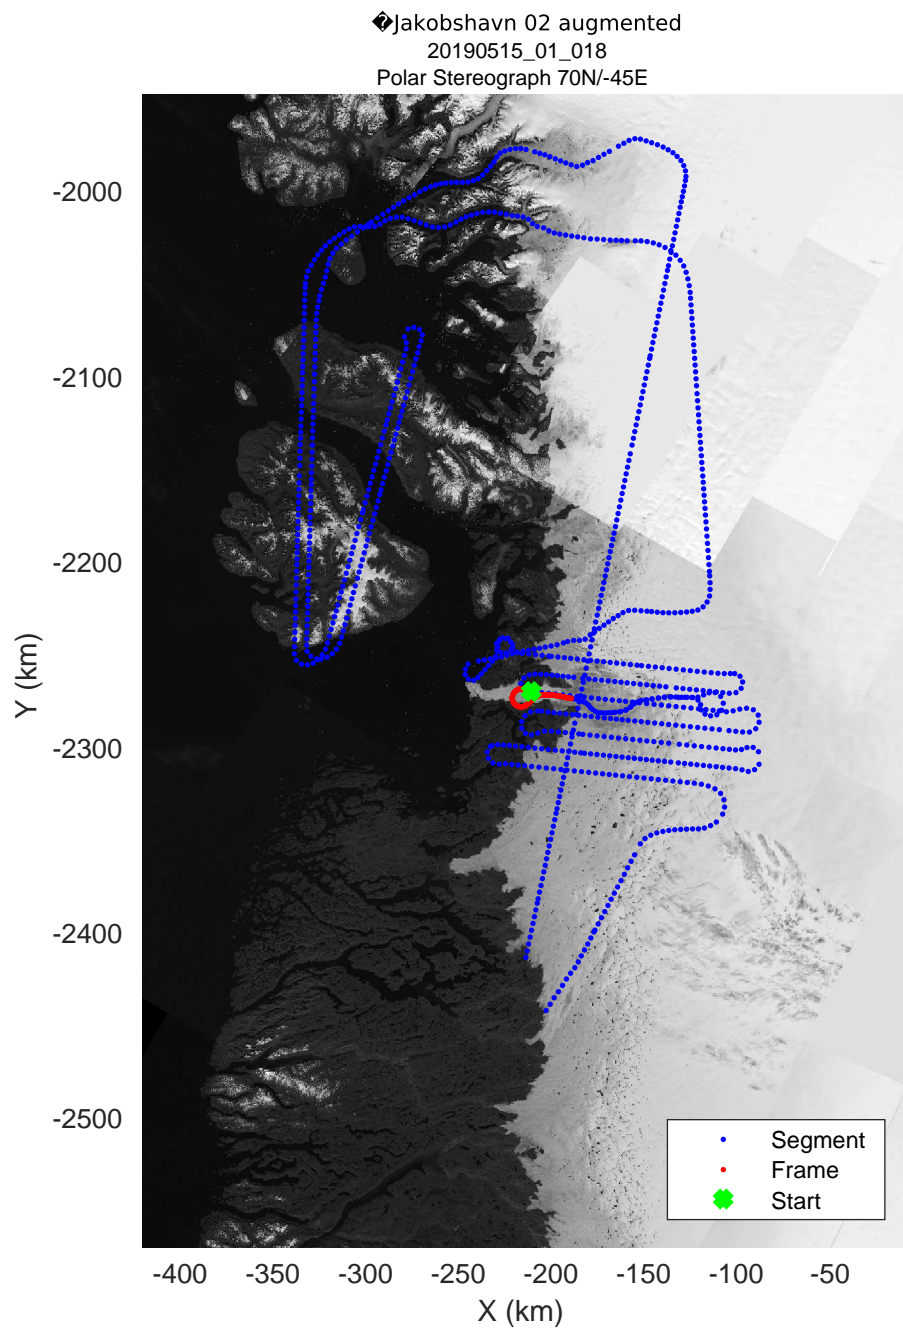

rds 2019_Greenland_P3: "♦Jakobshavn 02 augmented" 20190515_01_016: 12:12:20.4 to 12:18:03.5 GPS

◆ Jakobshavn 02 augmented
 20190515_01_017
 Polar Stereograph 70N/-45E

rds 2019_Greenland_P3: "♦Jakobshavn 02 augmented" 20190515_01_017: 12:18:03.8 to 12:24:00.1 GPS

rds 2019_Greenland_P3: "♦Jakobshavn 02 augmented" 20190515_01_021: 12:44:36.4 to 12:51:09.7 GPS

◆ Jakobshavn 02 augmented
20190515_01_022
Polar Stereograph 70N/-45E

rds 2019_Greenland_P3: "♦Jakobshavn 02 augmented" 20190515_01_022: 12:51:09.9 to 12:58:04.7 GPS