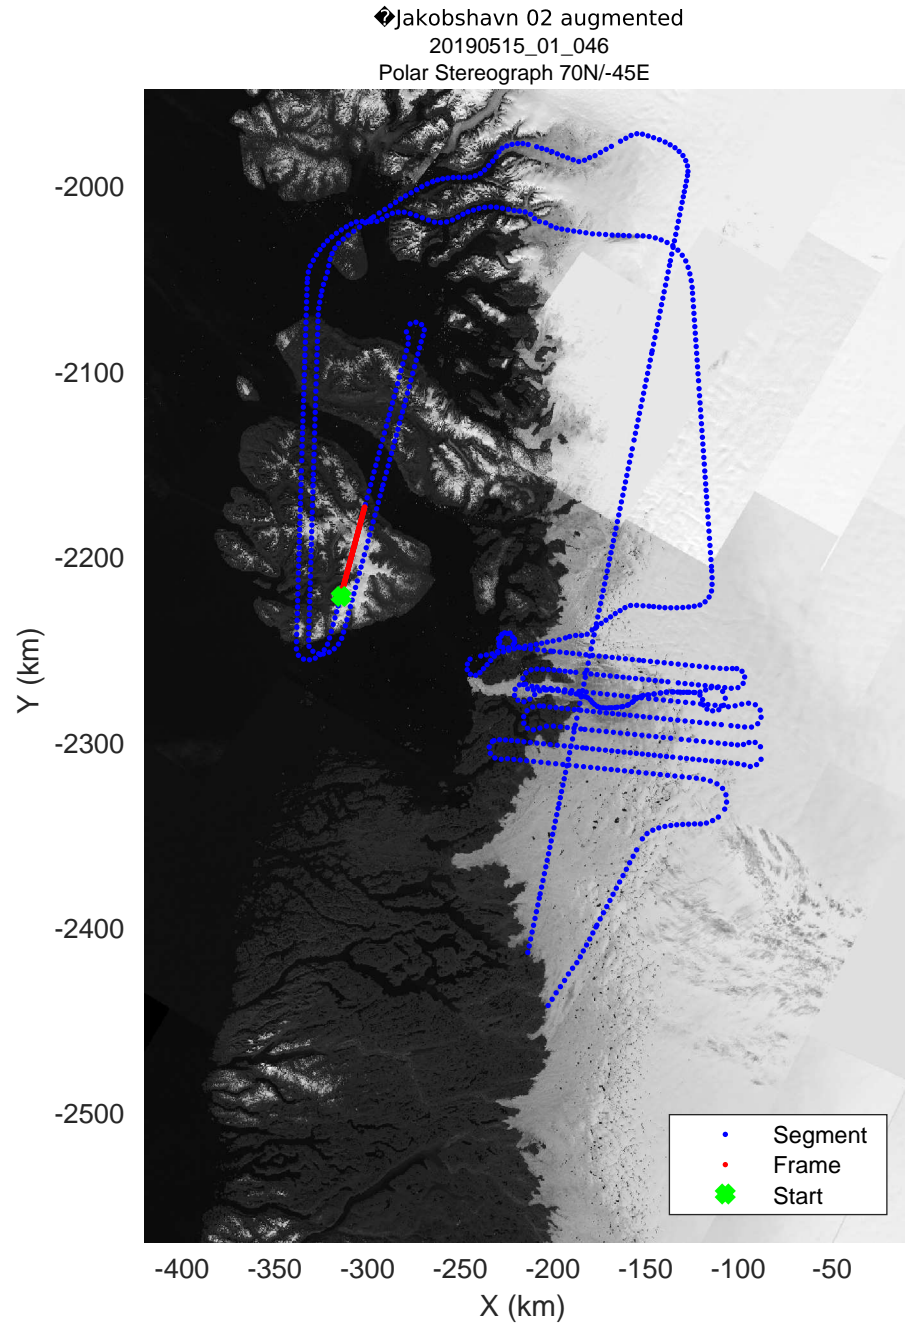

◆ Jakobshavn 02 augmented
 20190515_01_043
 Polar Stereograph 70N/-45E

rds 2019_Greenland_P3: "♦Jakobshavn 02 augmented" 20190515_01_043: 15:11:30.4 to 15:17:59.6 GPS

◆ Jakobshavn 02 augmented
20190515_01_044
Polar Stereograph 70N/-45E

rds 2019_Greenland_P3: "Jakobshavn 02 augmented" 20190515_01_044: 15:17:59.9 to 15:24:05.1 GPS

◆ Jakobshavn 02 augmented
 20190515_01_045
 Polar Stereograph 70N/-45E

rds 2019_Greenland_P3: "♦Jakobshavn 02 augmented" 20190515_01_045: 15:24:05.4 to 15:30:35.7 GPS

◆ Jakobshavn 02 augmented
20190515_01_049
Polar Stereograph 70N/-45E

rds 2019_Greenland_P3: "♦Jakobshavn 02 augmented" 20190515_01_049: 15:49:19.3 to 15:55:48.3 GPS

◆ Jakobshavn 02 augmented
20190515_01_050
Polar Stereograph 70N/-45E