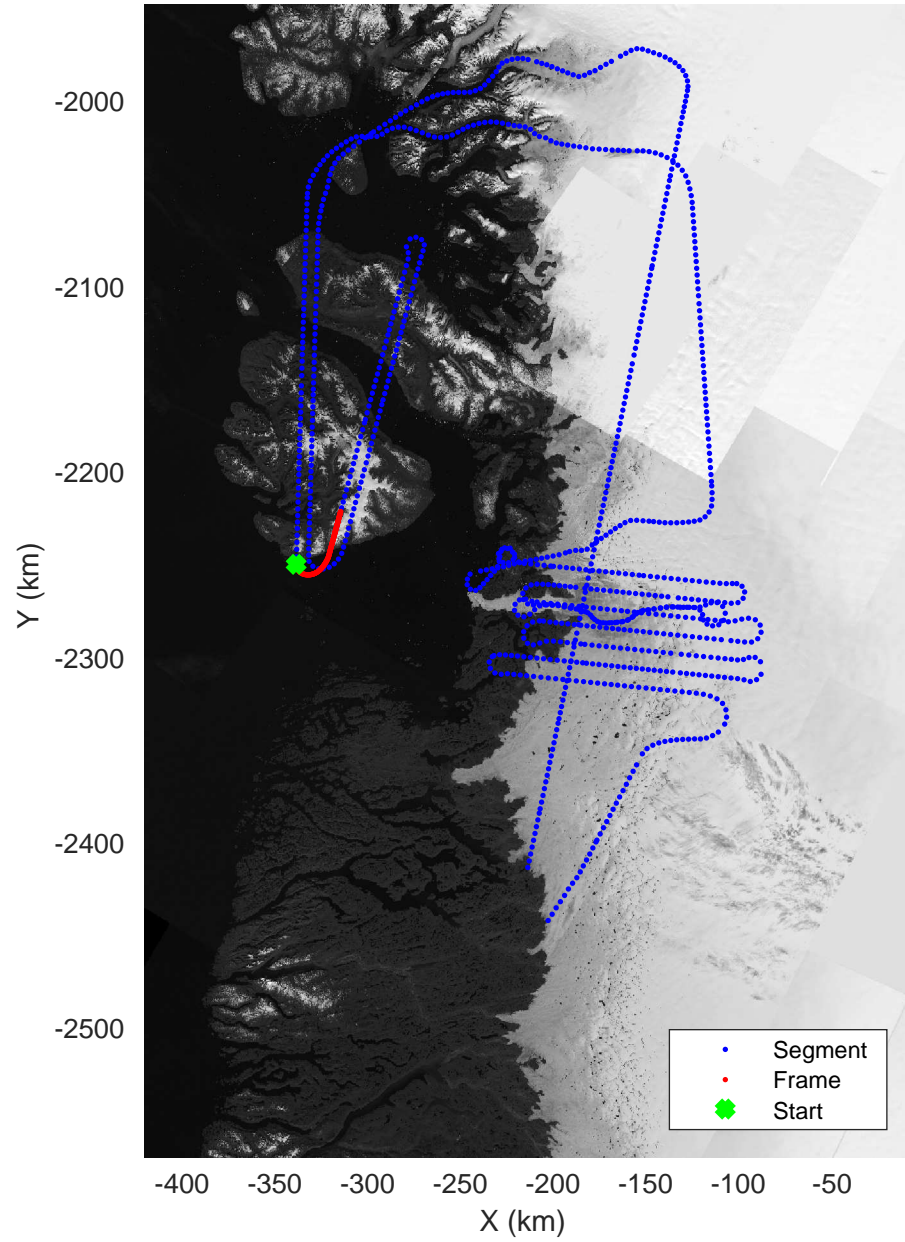

rds 2019_Greenland_P3: "♦Jakobshavn 02 augmented" 20190515_01_041: 14:58:49.4 to 15:05:12.5 GPS

◆ Jakobshavn 02 augmented
20190515_01_042
Polar Stereograph 70N/-45E

rds 2019_Greenland_P3: "♦Jakobshavn 02 augmented" 20190515_01_042: 15:05:12.7 to 15:11:30.1 GPS

◆ Jakobshavn 02 augmented
 20190515_01_043
 Polar Stereograph 70N/-45E

rds 2019_Greenland_P3: "♦Jakobshavn 02 augmented" 20190515_01_043: 15:11:30.4 to 15:17:59.6 GPS

◆ Jakobshavn 02 augmented
20190515_01_044
Polar Stereograph 70N/-45E

rds 2019_Greenland_P3: "Jakobshavn 02 augmented" 20190515_01_044: 15:17:59.9 to 15:24:05.1 GPS

◆ Jakobshavn 02 augmented
 20190515_01_045
 Polar Stereograph 70N/-45E

rds 2019_Greenland_P3: "♦Jakobshavn 02 augmented" 20190515_01_045: 15:24:05.4 to 15:30:35.7 GPS