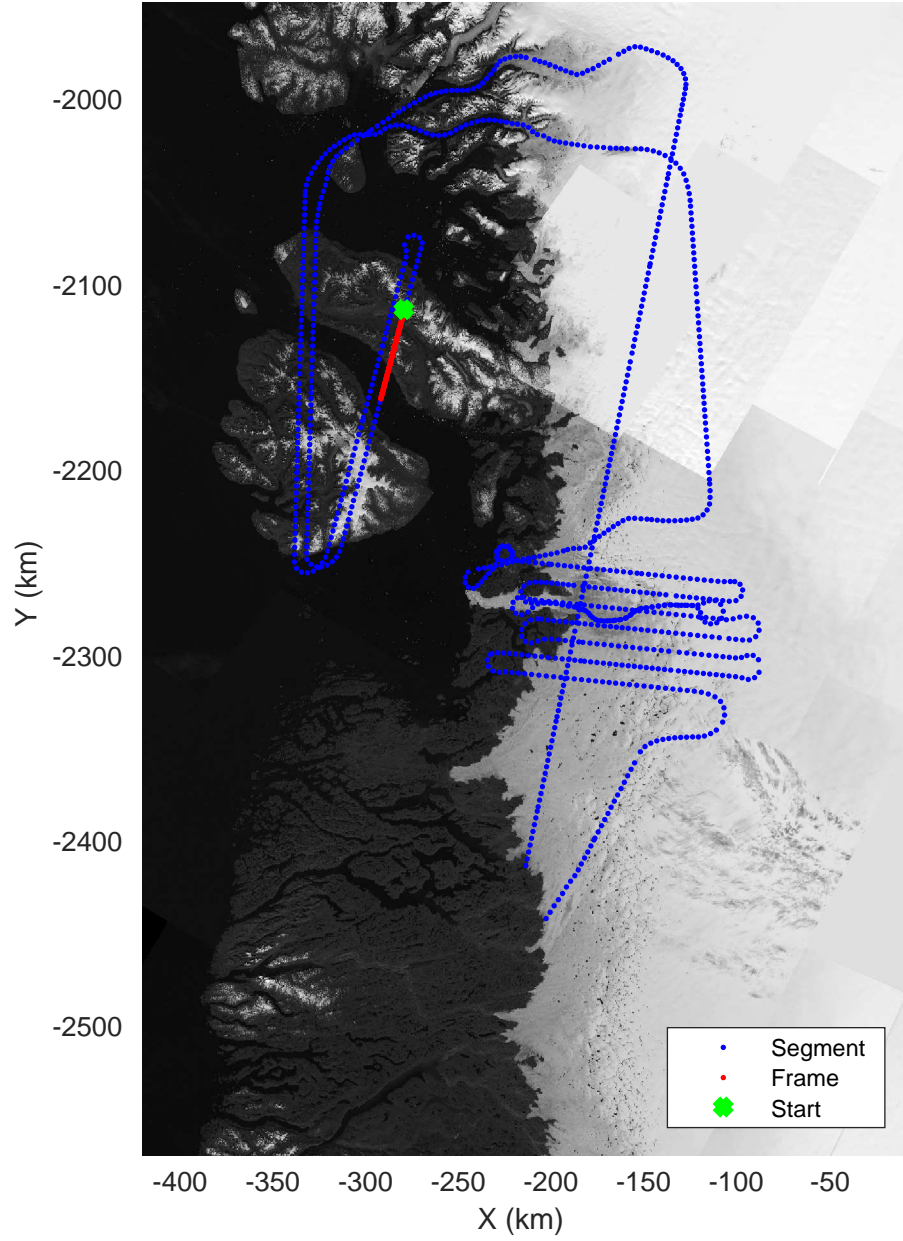

◆ Jakobshavn 02 augmented
20190515_01_049
Polar Stereograph 70N/-45E

rds 2019_Greenland_P3: "♦Jakobshavn 02 augmented" 20190515_01_049: 15:49:19.3 to 15:55:48.3 GPS

◆ Jakobshavn 02 augmented
20190515_01_050
Polar Stereograph 70N/-45E