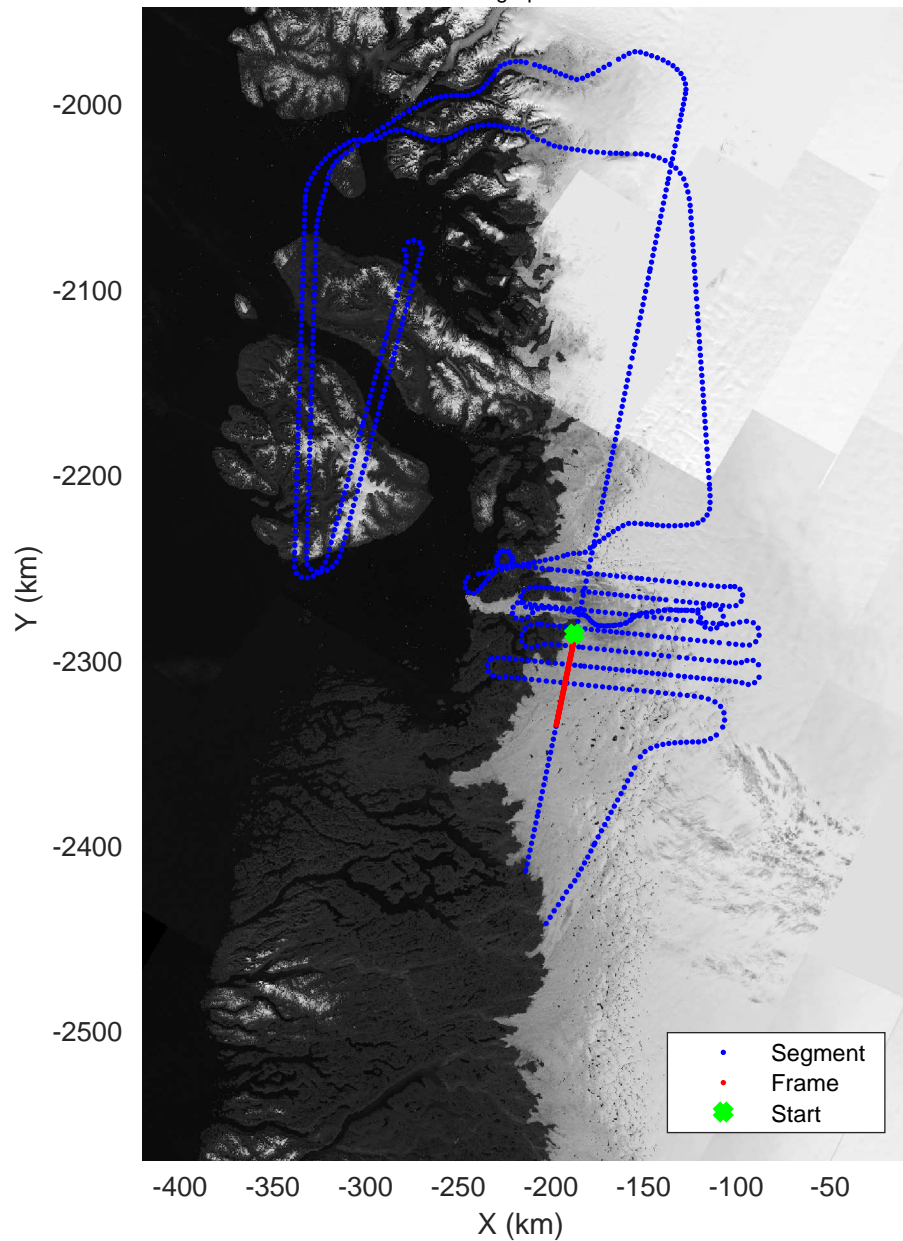

rds 2019_Greenland_P3: "♦Jakobshavn 02 augmented" 20190515_01_064: 17:28:27.7 to 17:34:35.4 GPS

◆ Jakobshavn 02 augmented
20190515_01_065
Polar Stereograph 70N/-45E

rds 2019_Greenland_P3: "♦Jakobshavn 02 augmented" 20190515_01_065: 17:34:35.7 to 17:40:45.6 GPS

rds 2019_Greenland_P3: "♦Jakobshavn 02 augmented" 20190515_01_066: 17:40:45.9 to 17:47:09.2 GPS

◆ Jakobshavn 02 augmented
20190515_01_067
Polar Stereograph 70N/-45E

rds 2019_Greenland_P3: "♦Jakobshavn 02 augmented" 20190515_01_067: 17:47:09.5 to 17:53:12.7 GPS

◆ Jakobshavn 02 augmented
 20190515_01_068
 Polar Stereograph 70N/-45E

rds 2019_Greenland_P3: "♦Jakobshavn 02 augmented" 20190515_01_068: 17:53:13.0 to 17:59:27.5 GPS

rds 2019_Greenland_P3: "♦Jakobshavn 02 augmented" 20190515_01_069: 17:59:27.8 to 18:05:42.3 GPS