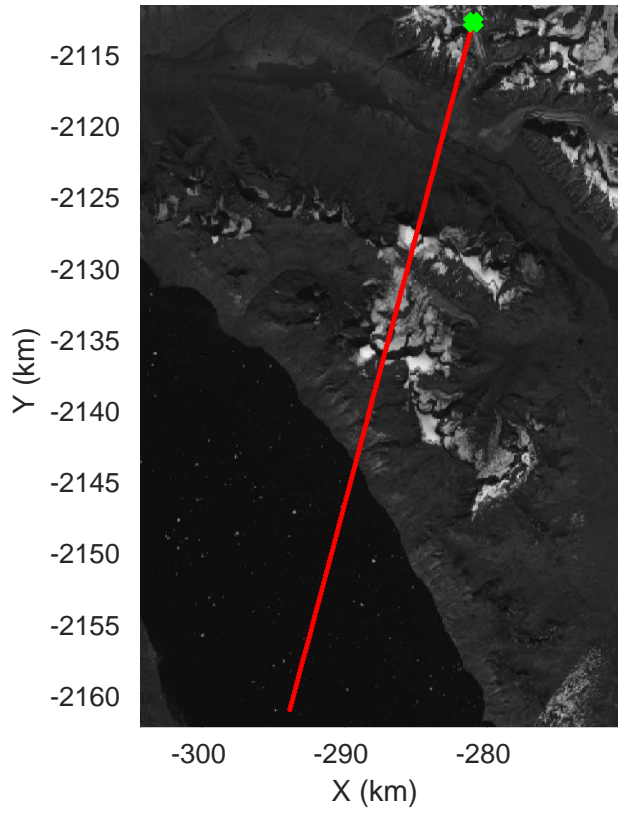

◆ Jakobshavn 02 augmented
20190515_01_049
Polar Stereograph 70N/-45E

rds 2019_Greenland_P3: "♦Jakobshavn 02 augmented" 20190515_01_049: 15:49:19.3 to 15:55:48.3 GPS

◆ Jakobshavn 02 augmented
20190515_01_050
Polar Stereograph 70N/-45E