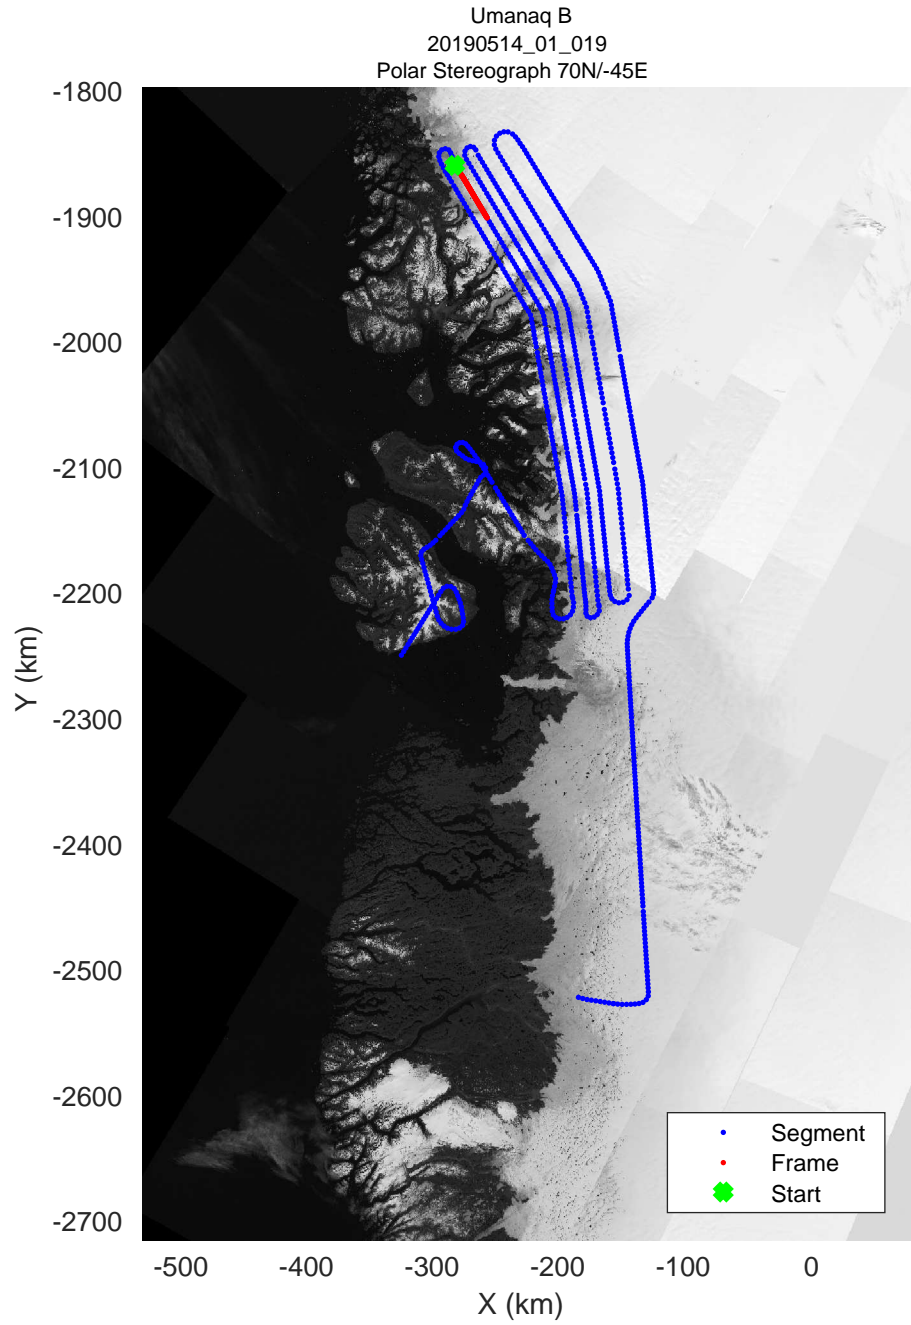

rds 2019_Greenland_P3: "Umanaq B" 20190514_01_016: 12:48:16.2 to 12:54:20.8 GPS

rds 2019_Greenland_P3: "Umanaq B" 20190514_01_017: 12:54:21.1 to 13:00:27.4 GPS

rds 2019_Greenland_P3: "Umanaq B" 20190514_01_018: 13:00:27.7 to 13:07:06.0 GPS