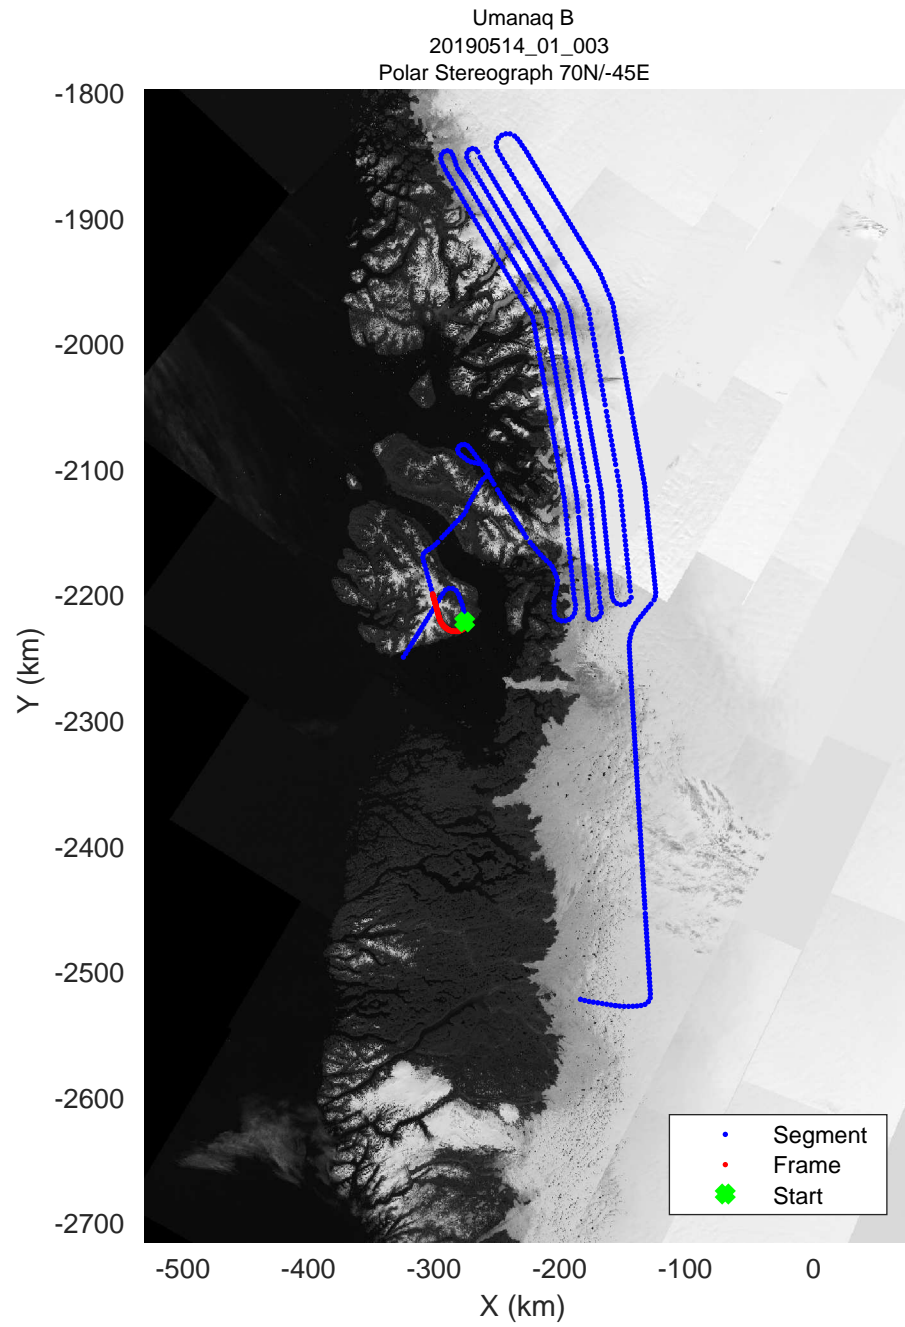

rds 2019_Greenland_P3: "Umanaq B" 20190514_01_001: 11:12:51.4 to 11:19:29.1 GPS

rds 2019_Greenland_P3: "Umanaq B" 20190514_01_002: 11:19:29.4 to 11:25:57.8 GPS

rds 2019_Greenland_P3: "Umanaq B" 20190514_01_003: 11:25:58.0 to 11:32:10.0 GPS