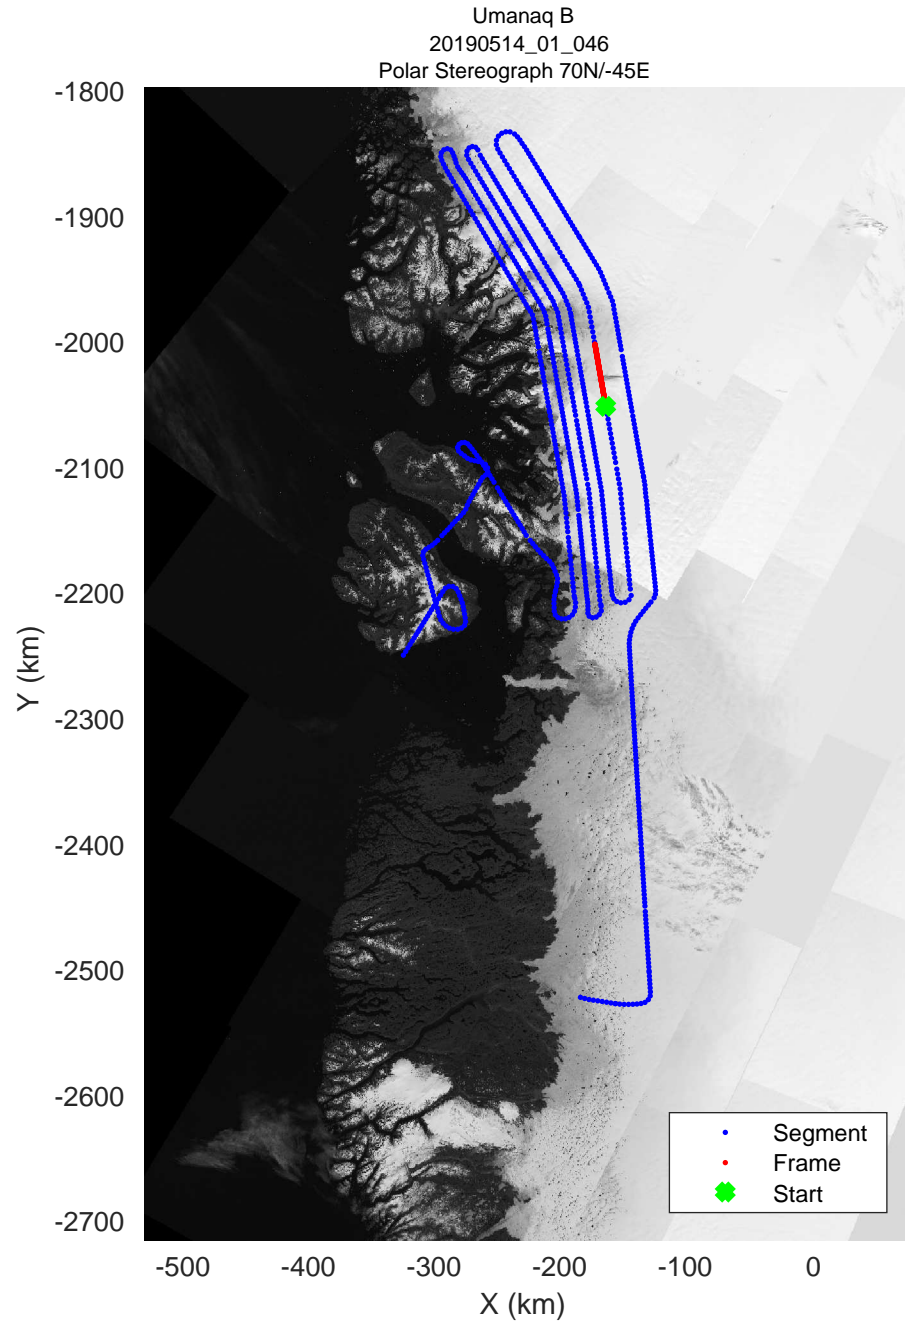

rds 2019_Greenland_P3: "Umanaq B" 20190514_01_043: 15:36:23.0 to 15:41:53.9 GPS

rds 2019_Greenland_P3: "Umanaq B" 20190514_01_044: 15:41:54.1 to 15:47:02.4 GPS

rds 2019_Greenland_P3: "Umanaq B" 20190514_01_045: 15:47:02.6 to 15:52:15.4 GPS