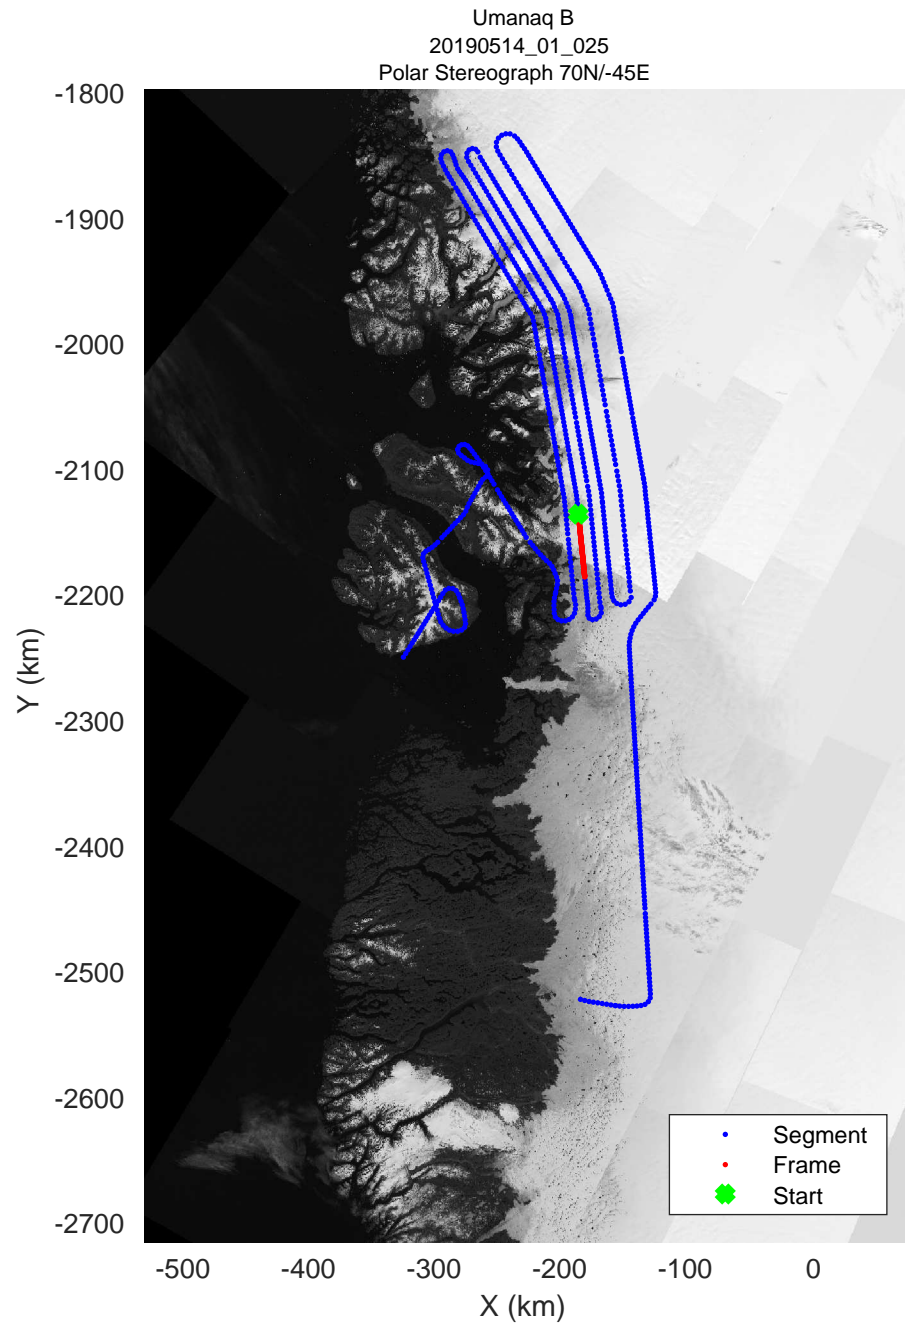

rds 2019_Greenland_P3: "Umanaq B" 20190514_01_022: 13:26:16.2 to 13:32:43.7 GPS

rds 2019_Greenland_P3: "Umanaq B" 20190514_01_023: 13:32:44.0 to 13:39:10.4 GPS

rds 2019_Greenland_P3: "Umanaq B" 20190514_01_024: 13:39:10.7 to 13:45:53.2 GPS