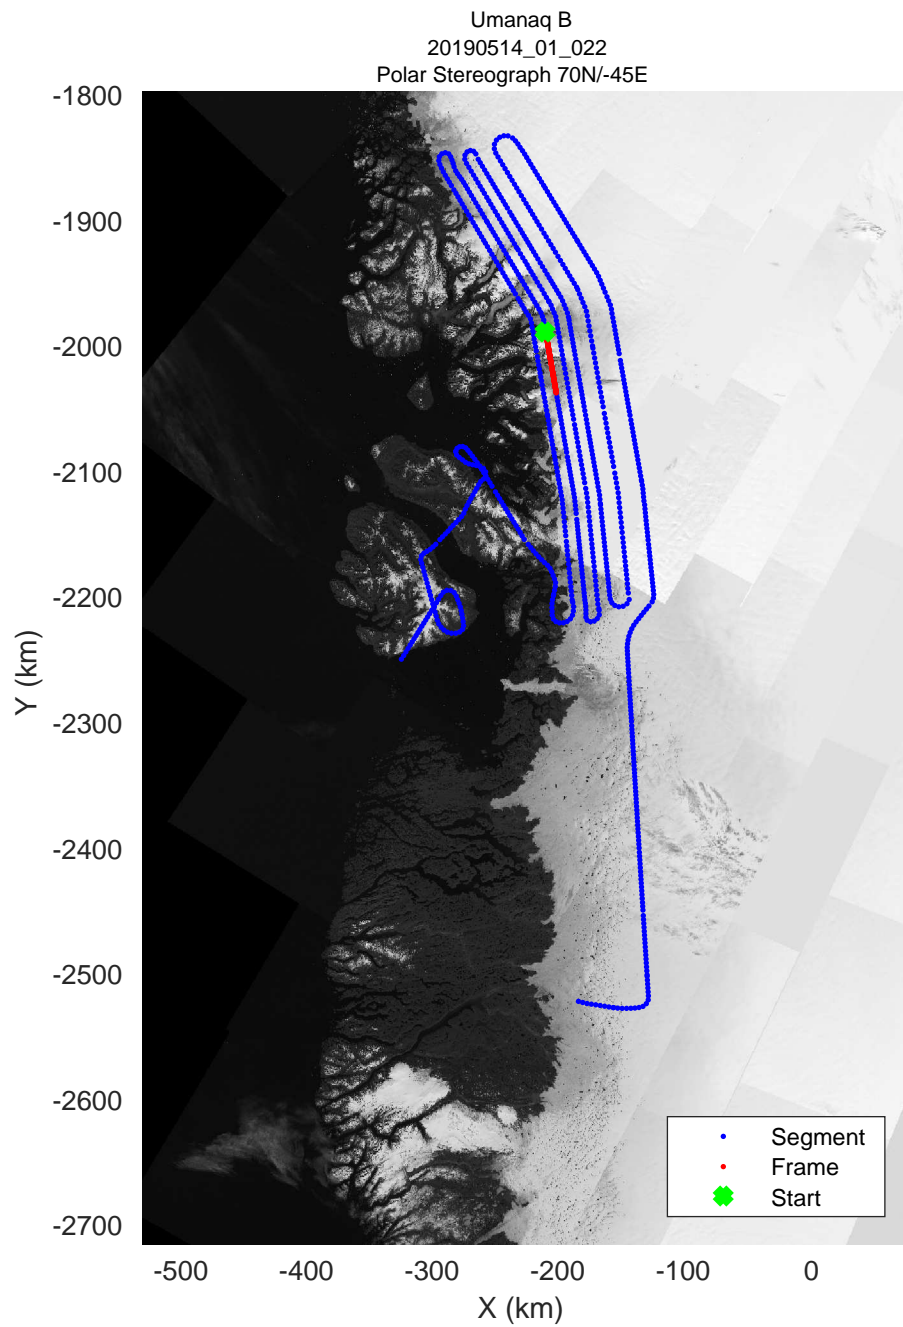

rds 2019_Greenland_P3: "Umanaq B" 20190514_01_019: 13:07:06.2 to 13:13:37.8 GPS

rds 2019_Greenland_P3: "Umanaq B" 20190514_01_020: 13:13:38.0 to 13:19:56.5 GPS

rds 2019_Greenland_P3: "Umanaq B" 20190514_01_021: 13:19:56.8 to 13:26:15.9 GPS