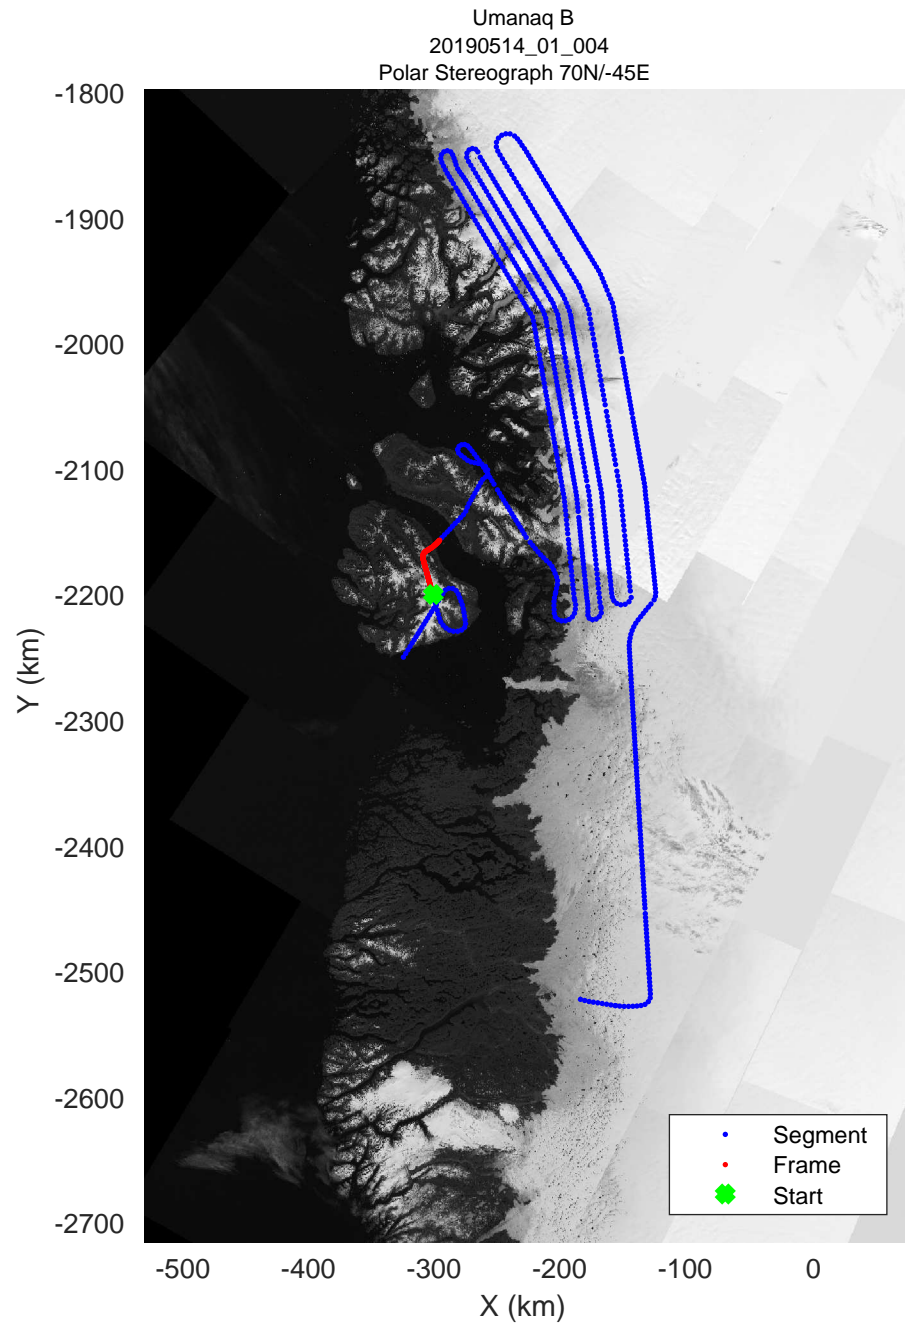

rds 2019_Greenland_P3: "Umanaq B" 20190514_01_001: 11:12:51.4 to 11:19:29.1 GPS

rds 2019_Greenland_P3: "Umanaq B" 20190514_01_002: 11:19:29.4 to 11:25:57.8 GPS

rds 2019_Greenland_P3: "Umanaq B" 20190514_01_003: 11:25:58.0 to 11:32:10.0 GPS