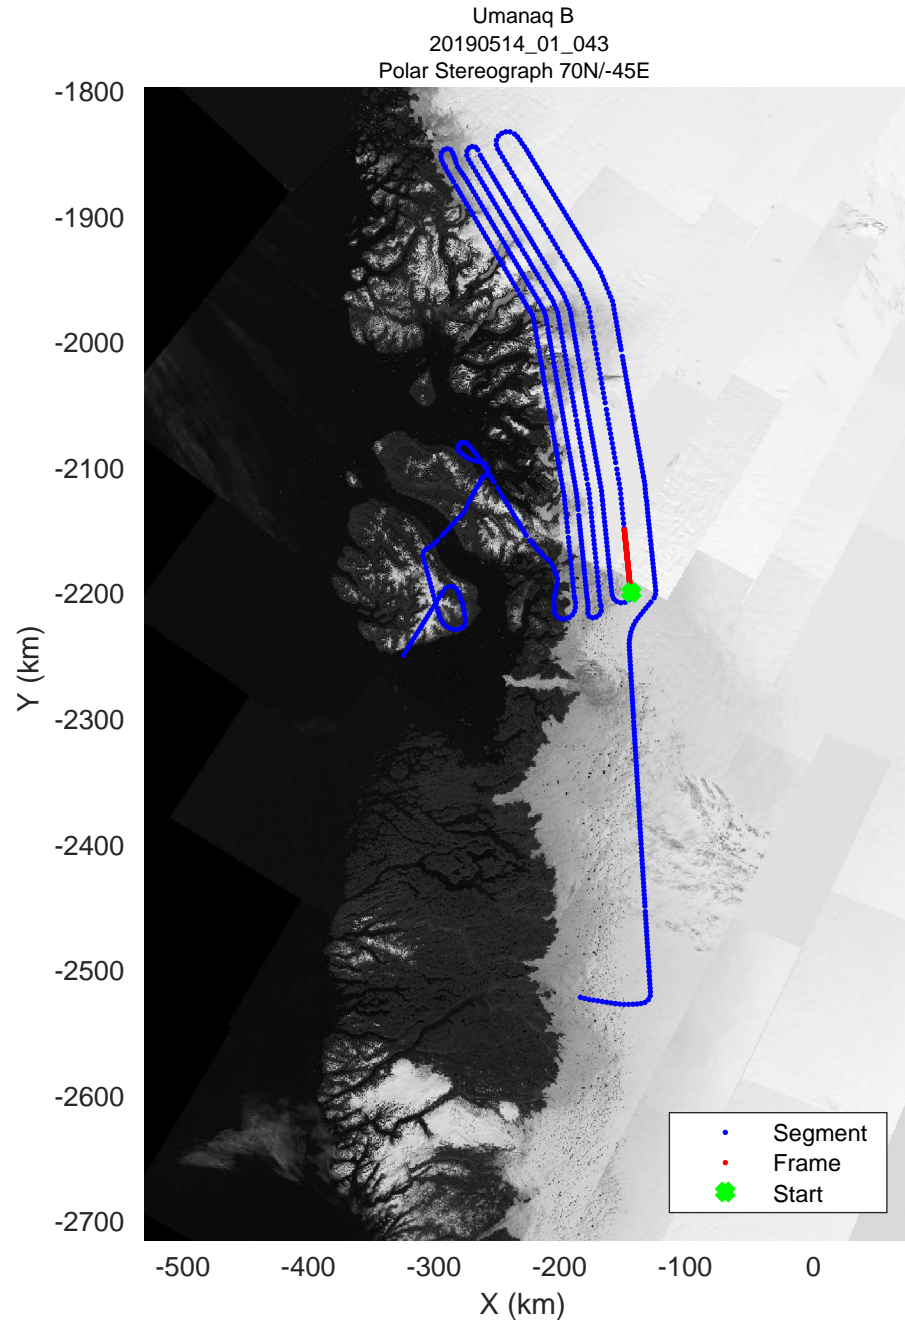

rds 2019_Greenland_P3: "Umanaq B" 20190514_01_040: 15:17:54.1 to 15:24:09.5 GPS

rds 2019_Greenland_P3: "Umanaq B" 20190514_01_041: 15:24:09.8 to 15:30:17.5 GPS

rds 2019_Greenland_P3: "Umanaq B" 20190514_01_042: 15:30:17.8 to 15:36:22.7 GPS