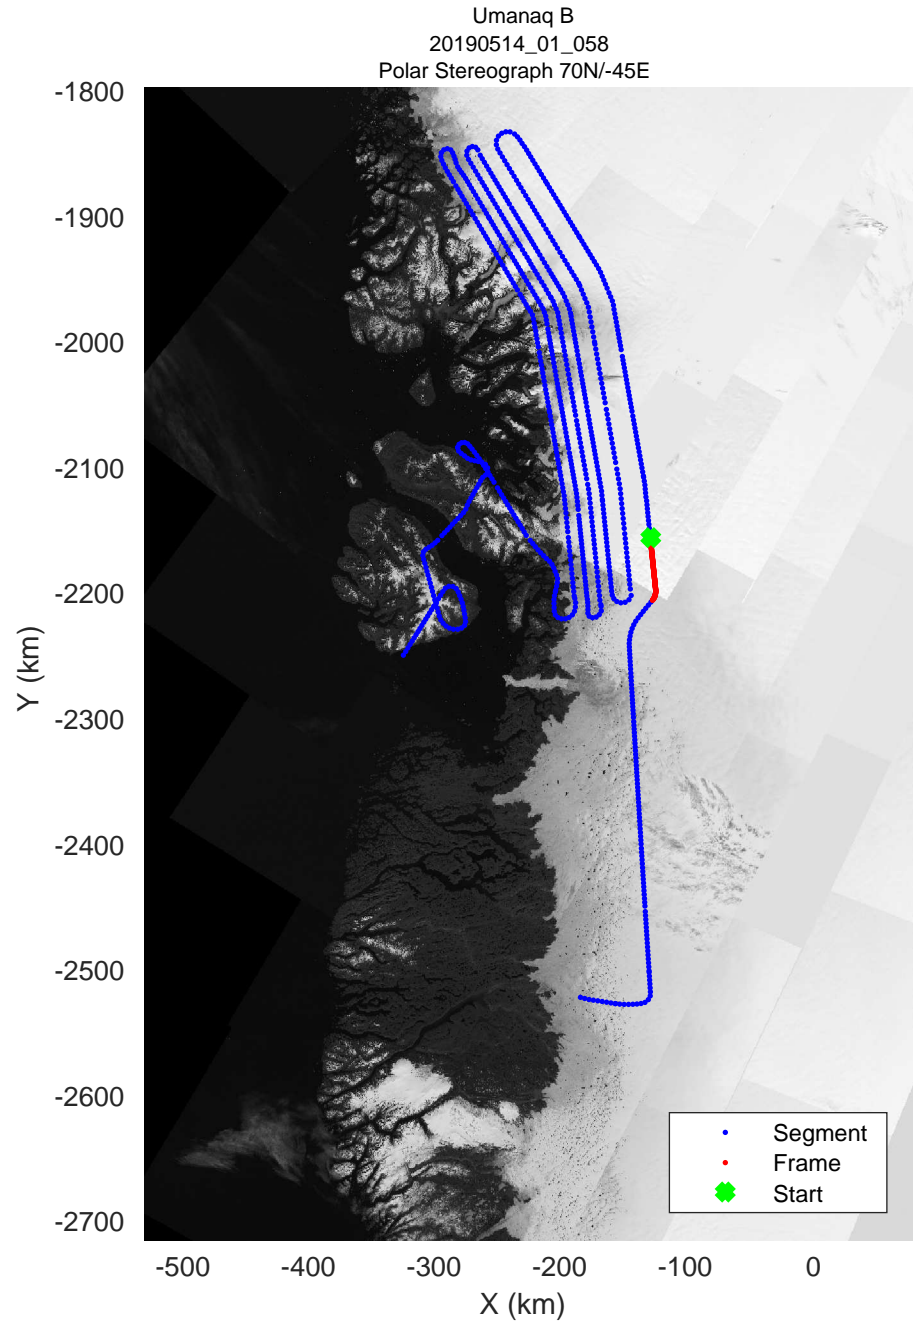

rds 2019_Greenland_P3: "Umanaq B" 20190514_01_055: 16:44:36.6 to 16:51:02.4 GPS

rds 2019_Greenland_P3: "Umanaq B" 20190514_01_056: 16:51:02.7 to 16:57:20.9 GPS

rds 2019_Greenland_P3: "Umanaq B" 20190514_01_057: 16:57:21.2 to 17:03:50.2 GPS