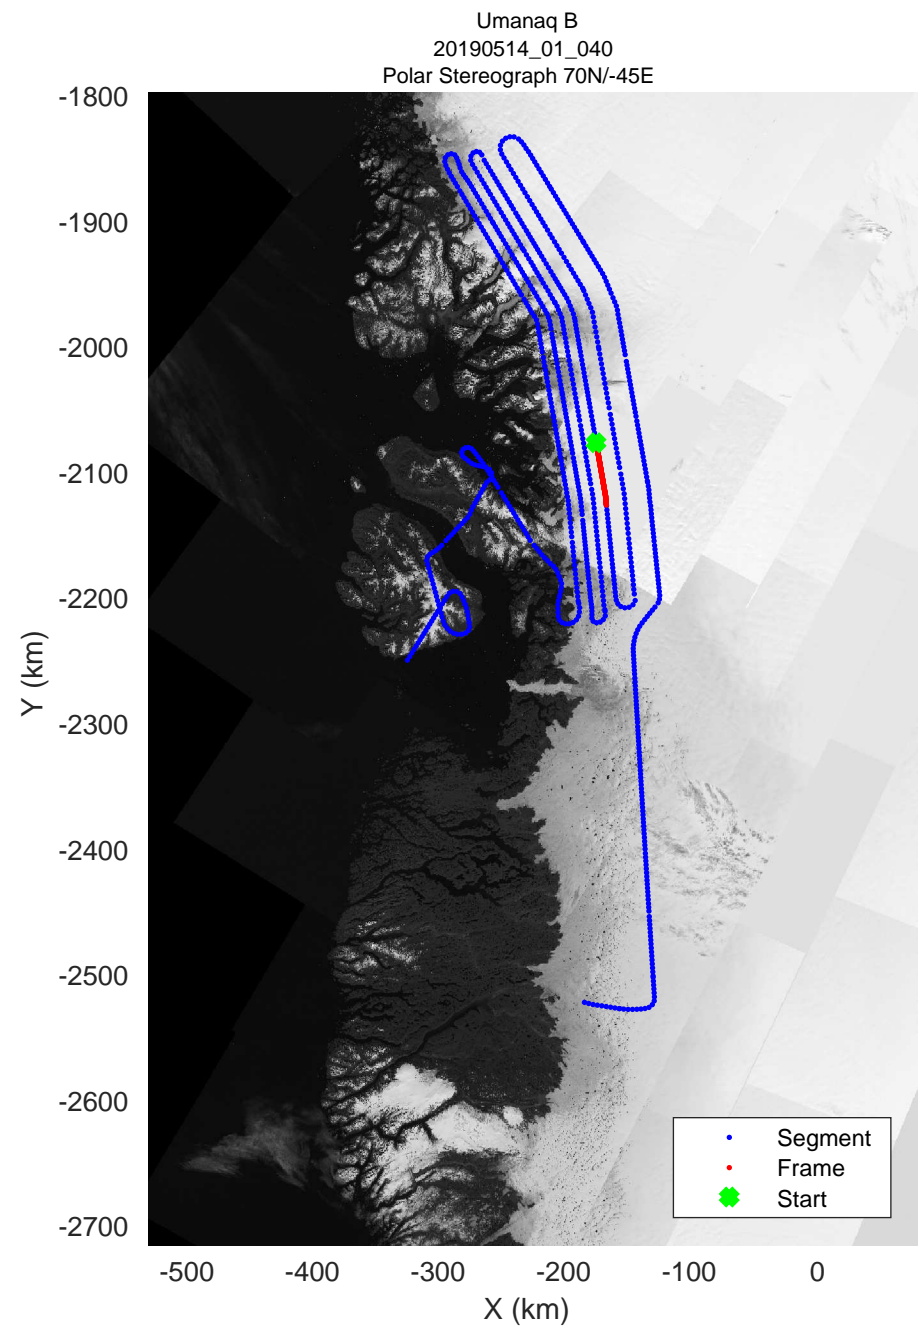

rds 2019_Greenland_P3: "Umanaq B" 20190514_01_037: 14:58:58.4 to 15:05:11.5 GPS

rds 2019_Greenland_P3: "Umanaq B" 20190514_01_038: 15:05:11.8 to 15:11:32.0 GPS

rds 2019_Greenland_P3: "Umanaq B" 20190514_01_039: 15:11:32.3 to 15:17:53.9 GPS