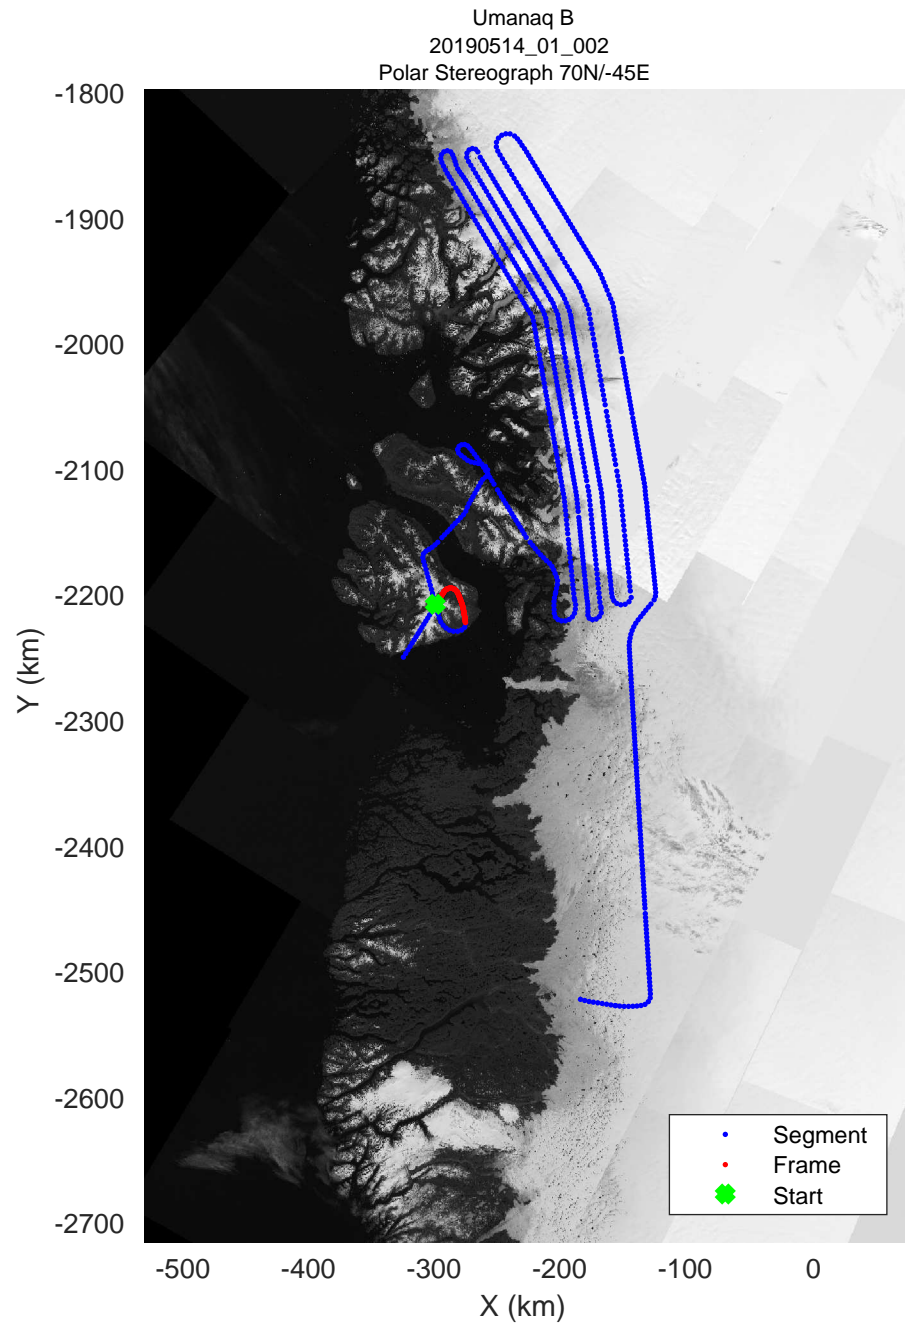

rds 2019_Greenland_P3: "Umanaq B" 20190514_01_001: 11:12:51.4 to 11:19:29.1 GPS

rds 2019_Greenland_P3: "Umanaq B" 20190514_01_002: 11:19:29.4 to 11:25:57.8 GPS

rds 2019_Greenland_P3: "Umanaq B" 20190514_01_003: 11:25:58.0 to 11:32:10.0 GPS