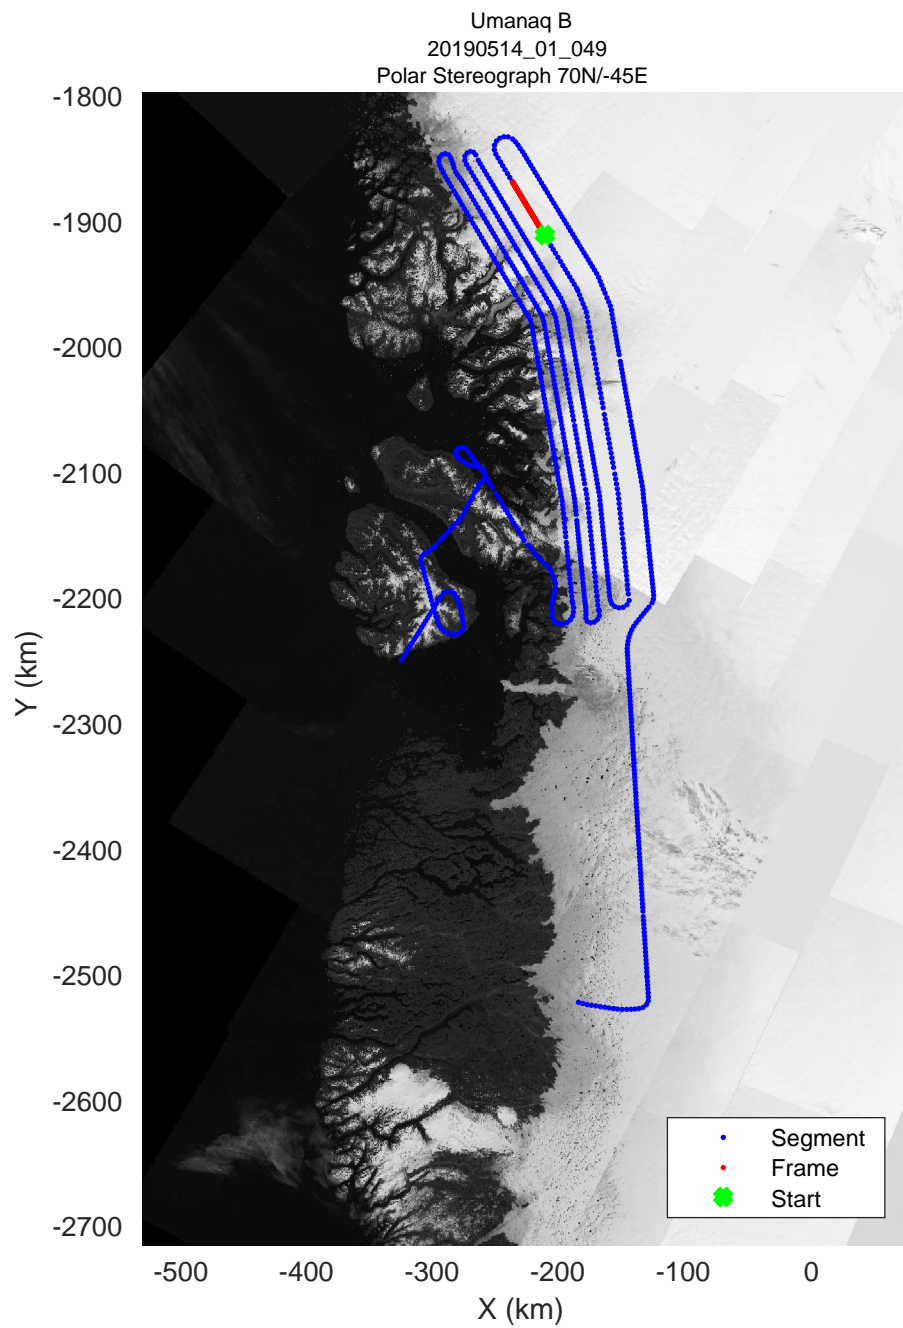

rds 2019_Greenland_P3: "Umanaq B" 20190514_01_046: 15:52:15.7 to 15:57:24.5 GPS

rds 2019_Greenland_P3: "Umanaq B" 20190514_01_047: 15:57:24.8 to 16:02:39.5 GPS

rds 2019_Greenland_P3: "Umanaq B" 20190514_01_048: 16:02:39.8 to 16:08:16.6 GPS