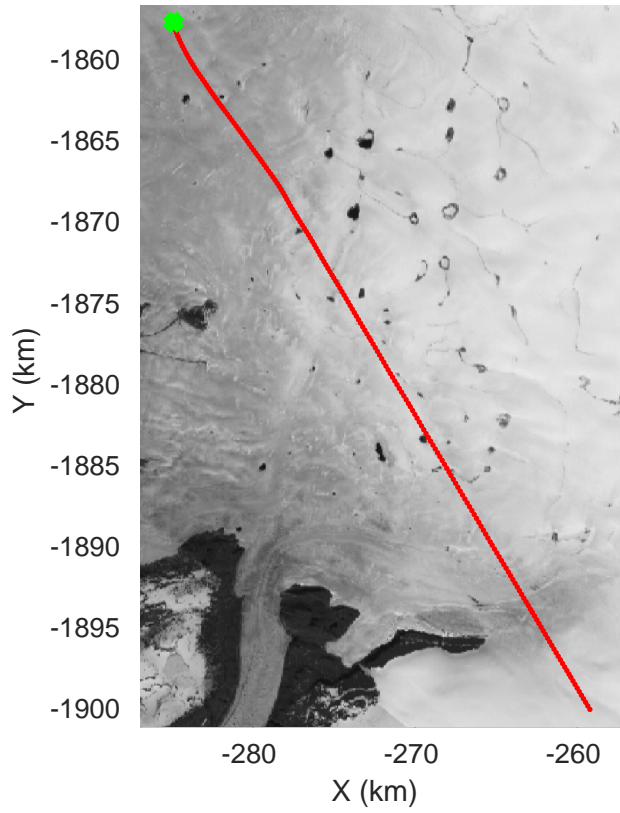

rds 2019_Greenland_P3: "Umanaq B" 20190514_01_016: 12:48:16.2 to 12:54:20.8 GPS

rds 2019_Greenland_P3: "Umanaq B" 20190514_01_017: 12:54:21.1 to 13:00:27.4 GPS

rds 2019_Greenland_P3: "Umanaq B" 20190514_01_018: 13:00:27.7 to 13:07:06.0 GPS