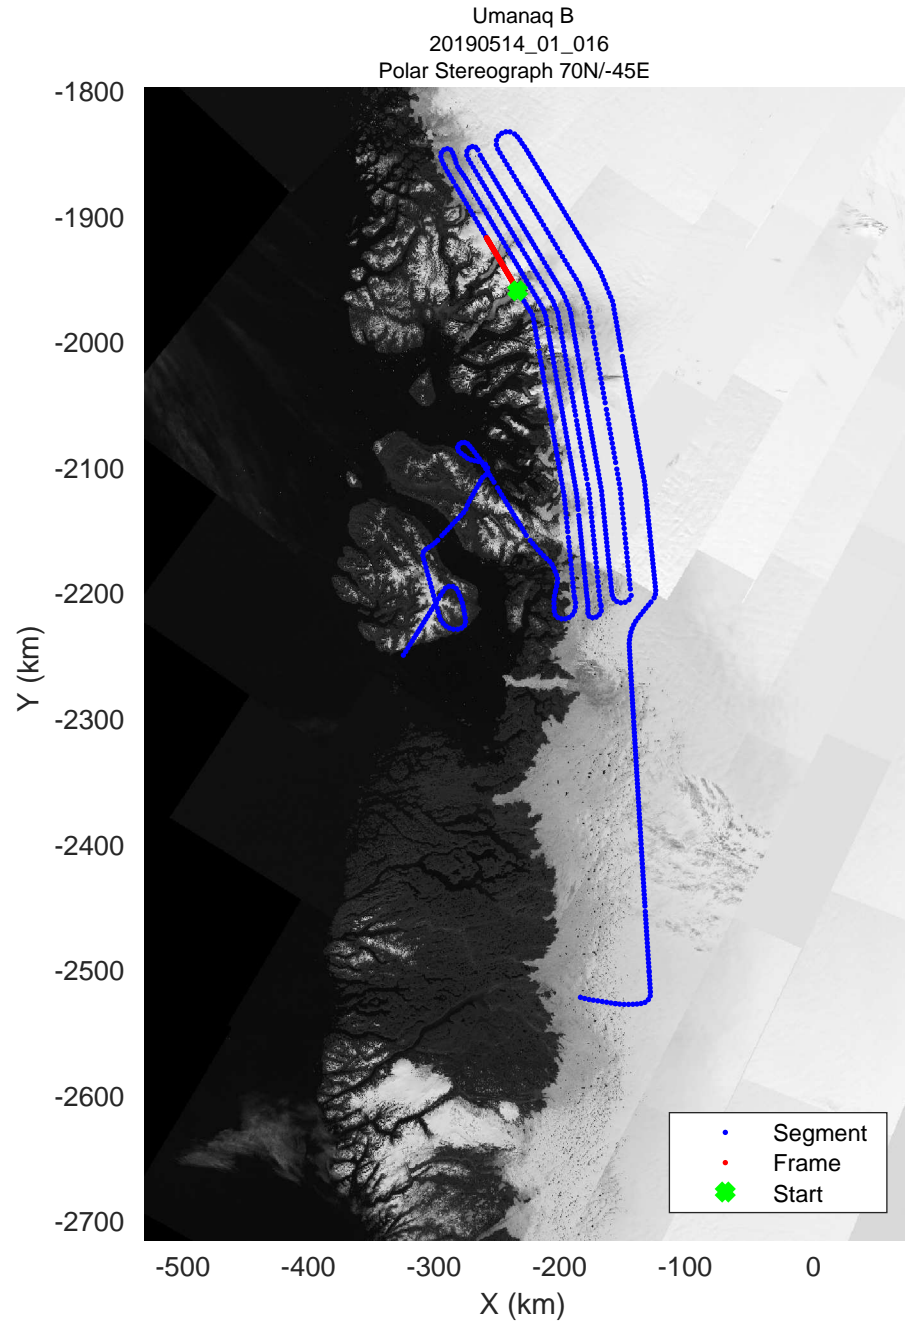

rds 2019_Greenland_P3: "Umanaq B" 20190514_01_013: 12:29:31.5 to 12:35:52.0 GPS

rds 2019_Greenland_P3: "Umanaq B" 20190514_01_014: 12:35:52.2 to 12:41:56.3 GPS

rds 2019_Greenland_P3: "Umanaq B" 20190514_01_015: 12:41:56.6 to 12:48:15.9 GPS