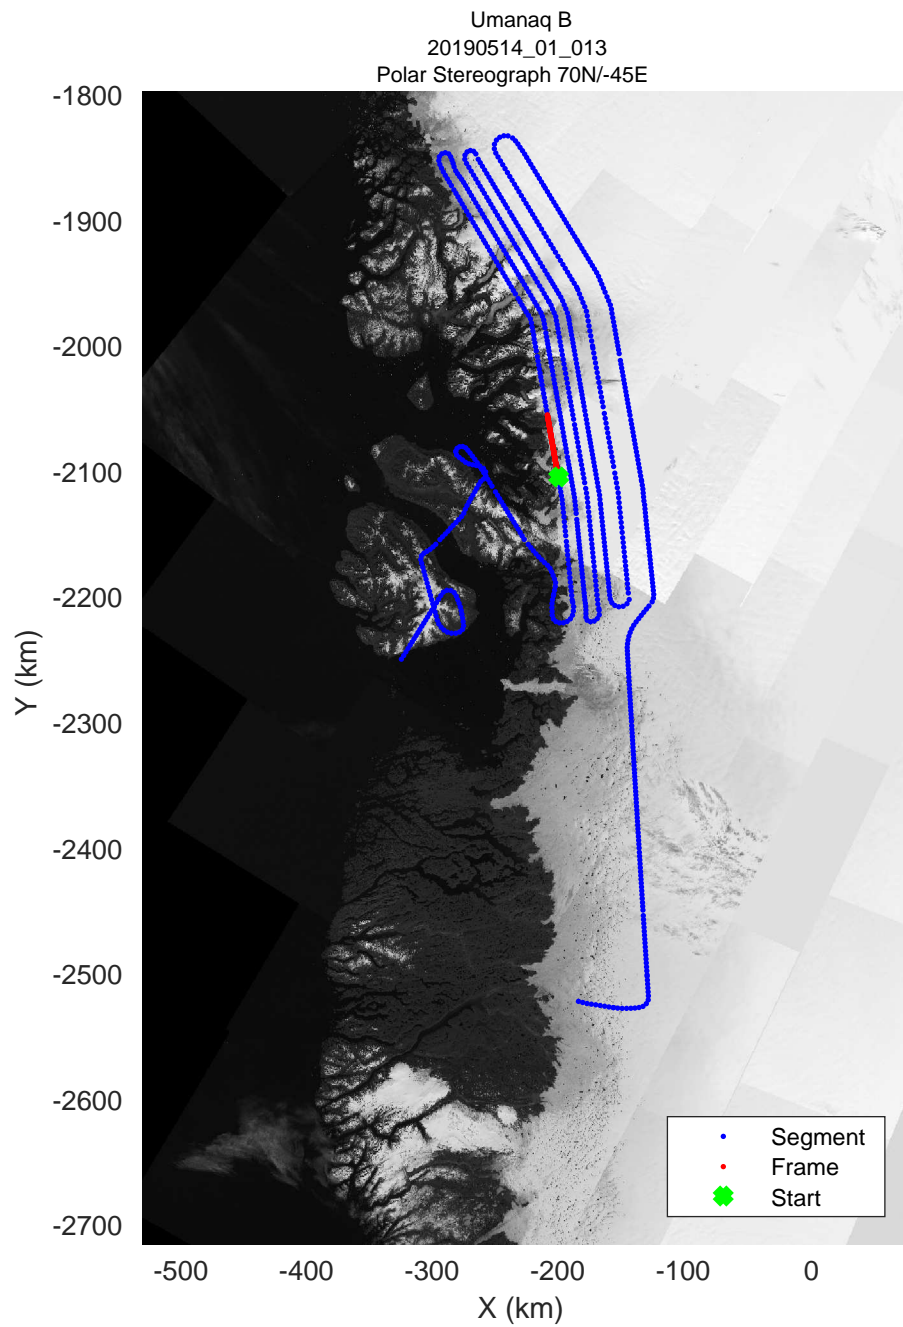

rds 2019_Greenland_P3: "Umanaq B" 20190514_01_010: 12:11:33.3 to 12:17:56.3 GPS

rds 2019_Greenland_P3: "Umanaq B" 20190514_01_011: 12:17:56.6 to 12:23:38.2 GPS

rds 2019_Greenland_P3: "Umanaq B" 20190514_01_012: 12:23:38.5 to 12:29:31.2 GPS