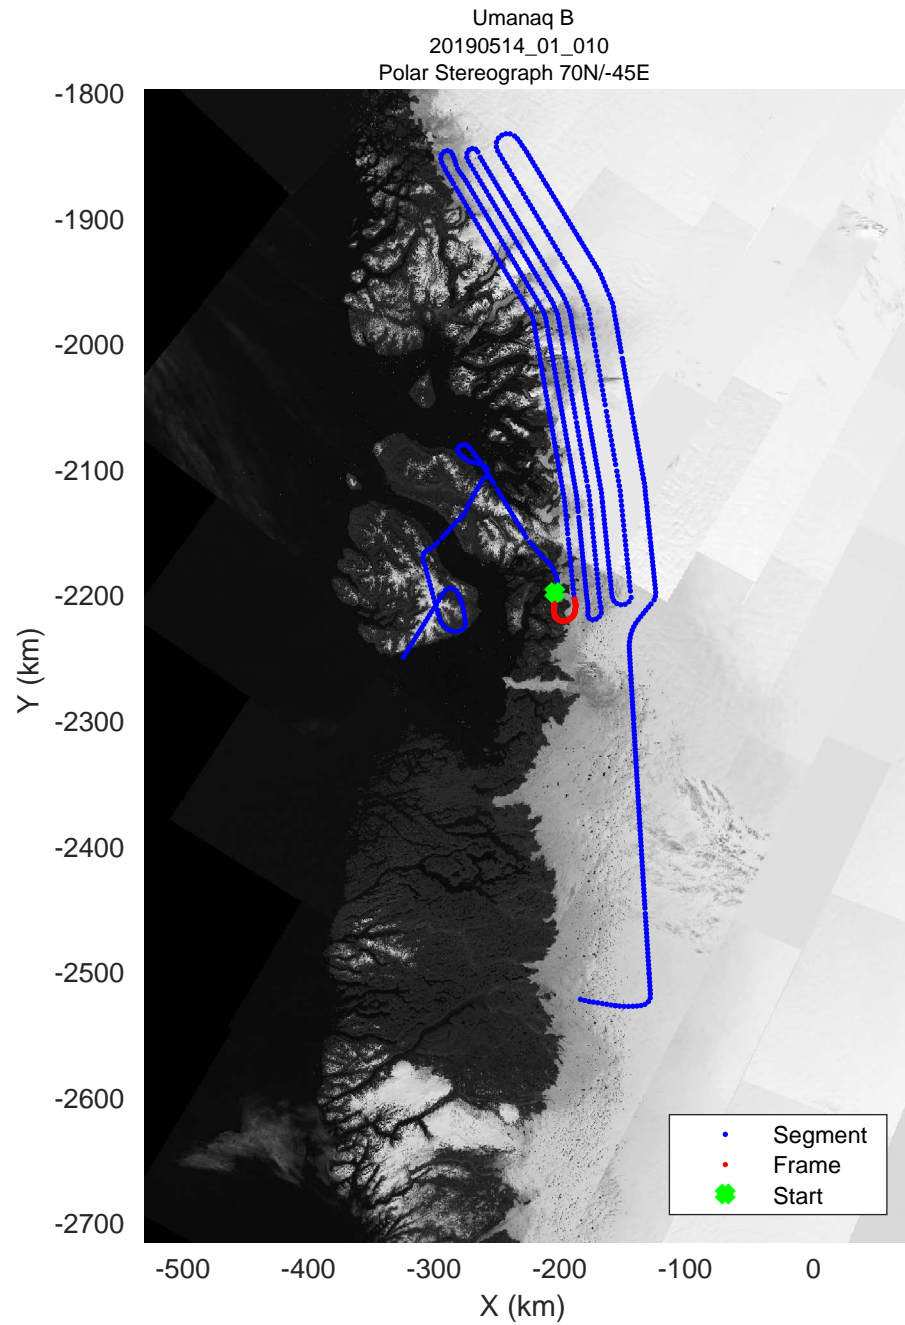

rds 2019_Greenland_P3: "Umanaq B" 20190514_01_007: 11:51:44.8 to 11:58:38.2 GPS

rds 2019_Greenland_P3: "Umanaq B" 20190514_01_008: 11:58:38.5 to 12:05:04.9 GPS

rds 2019_Greenland_P3: "Umanaq B" 20190514_01_009: 12:05:05.1 to 12:11:33.0 GPS