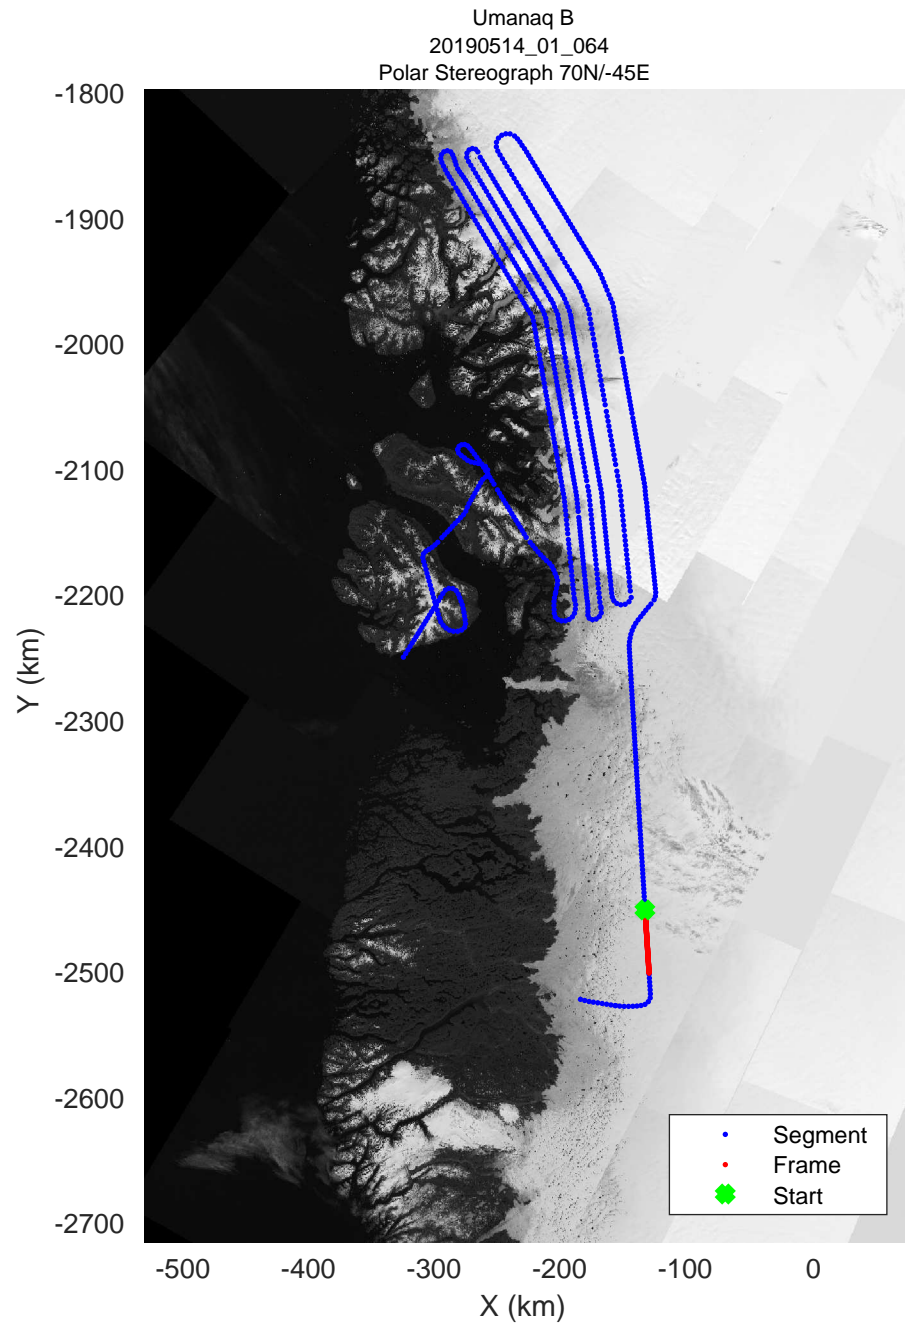

rds 2019_Greenland_P3: "Umanaq B" 20190514_01_061: 17:23:57.0 to 17:31:01.7 GPS

rds 2019_Greenland_P3: "Umanaq B" 20190514_01_062: 17:31:02.0 to 17:37:51.6 GPS

rds 2019_Greenland_P3: "Umanaq B" 20190514_01_063: 17:37:51.9 to 17:44:34.2 GPS