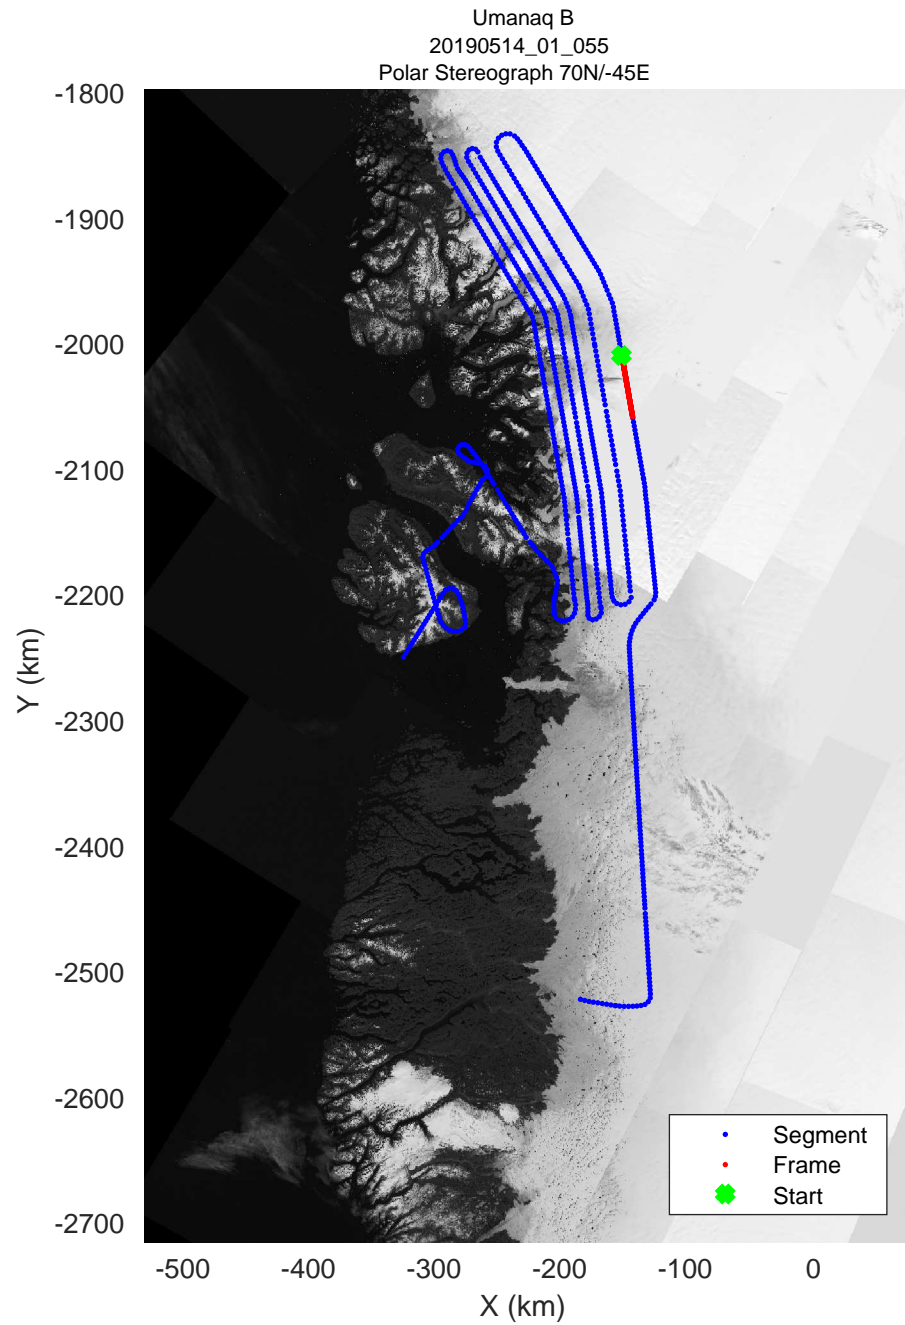

rds 2019_Greenland_P3: "Umanaq B" 20190514_01_052: 16:26:00.1 to 16:32:18.0 GPS

rds 2019_Greenland_P3: "Umanaq B" 20190514_01_053: 16:32:18.3 to 16:38:27.5 GPS

rds 2019_Greenland_P3: "Umanaq B" 20190514_01_054: 16:38:27.7 to 16:44:36.3 GPS