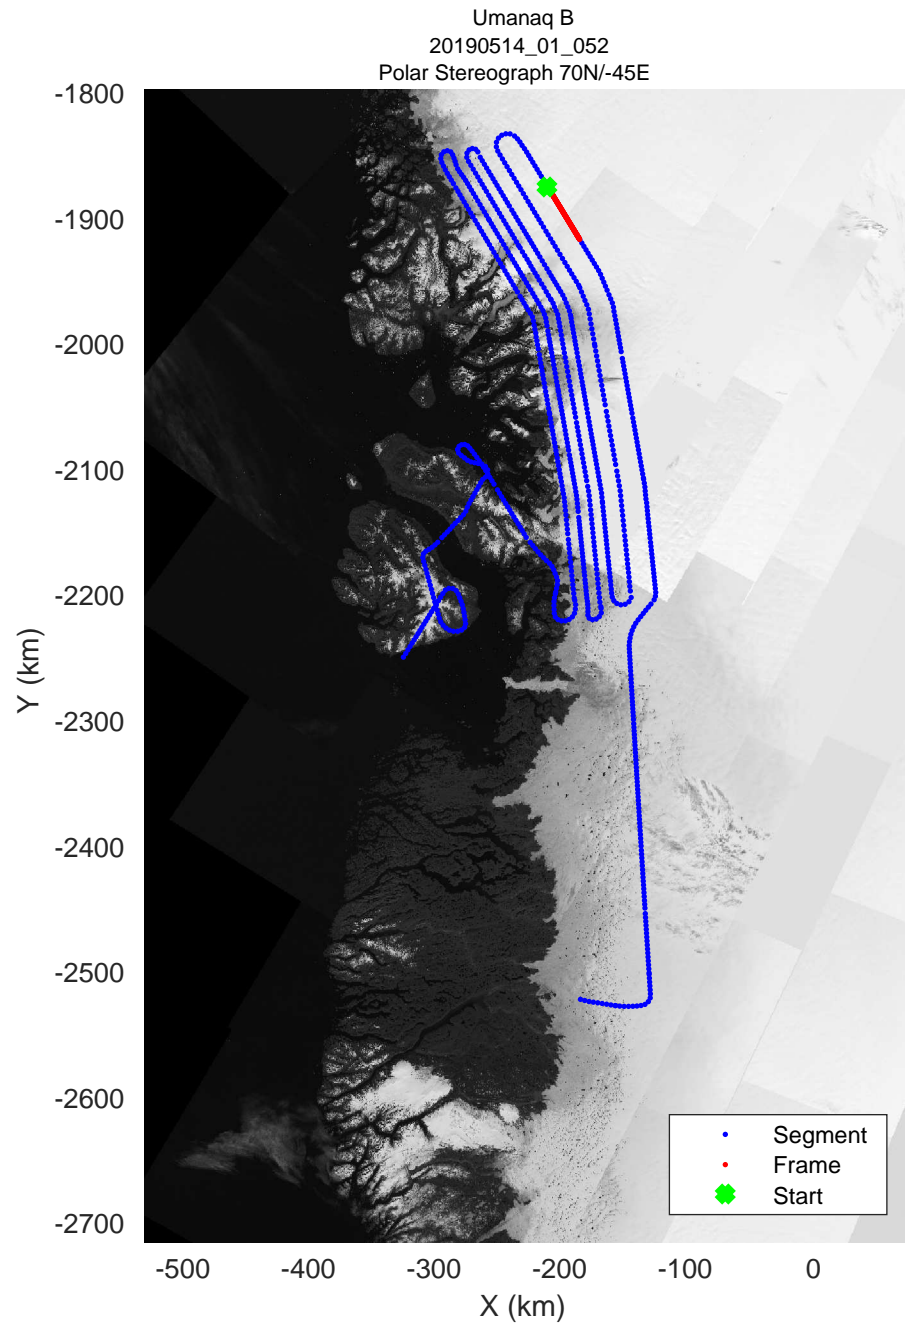

rds 2019_Greenland_P3: "Umanaq B" 20190514_01_049: 16:08:16.9 to 16:14:02.8 GPS

rds 2019_Greenland_P3: "Umanaq B" 20190514_01_050: 16:14:03.1 to 16:19:43.6 GPS

rds 2019_Greenland_P3: "Umanaq B" 20190514_01_051: 16:19:43.9 to 16:25:59.8 GPS