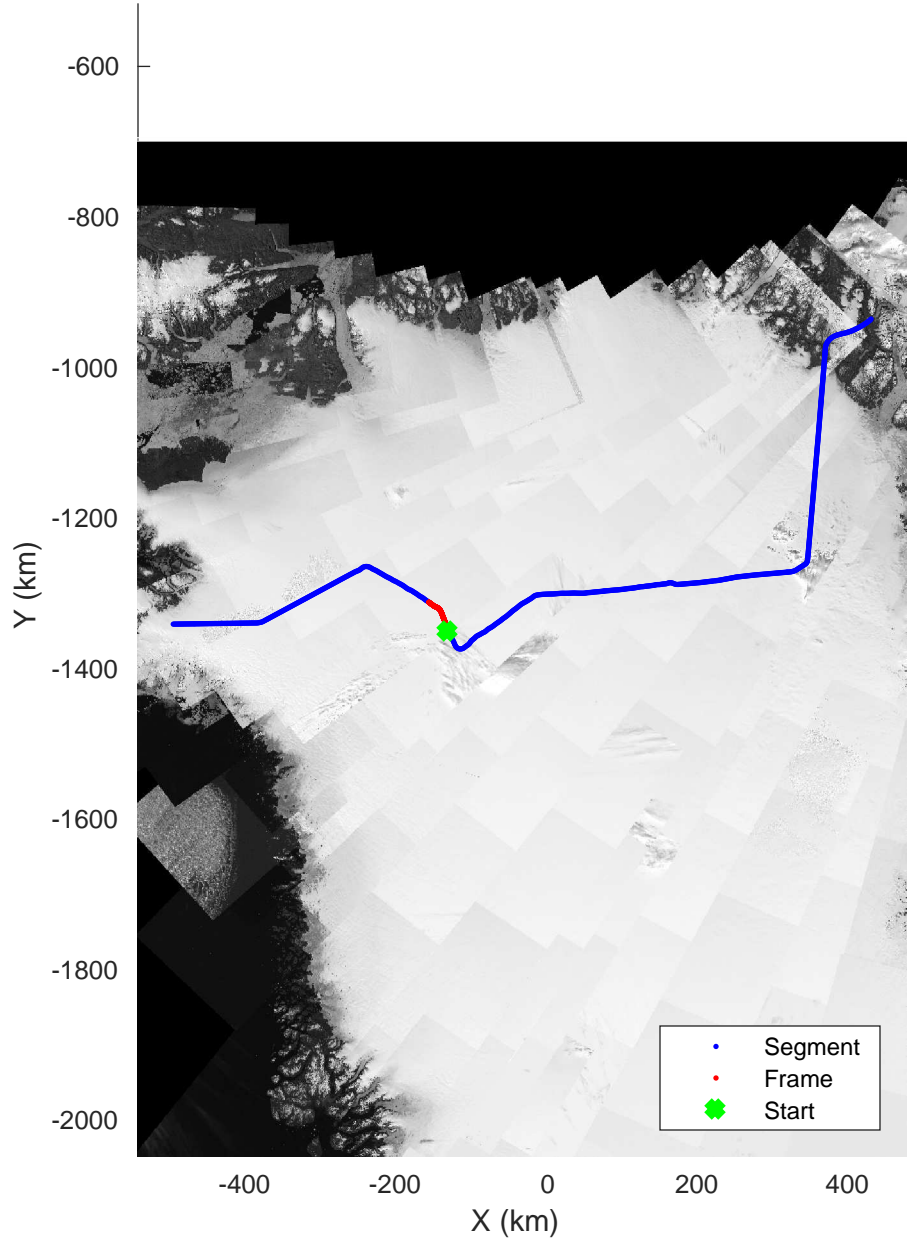

North Glaciers 01
20190423_03_016
Polar Stereograph 70N/-45E

rds 2019_Greenland_P3: "North Glaciers 01" 20190423_03_016: 17:07:00.7 to 17:12:52.5 GPS

North Glaciers 01
20190423_03_017
Polar Stereograph 70N/-45E

rds 2019_Greenland_P3: "North Glaciers 01" 20190423_03_017: 17:12:52.8 to 17:18:45.8 GPS

North Glaciers 01
20190423_03_018
Polar Stereograph 70N/-45E

rds 2019_Greenland_P3: "North Glaciers 01" 20190423_03_018: 17:18:46.1 to 17:24:17.8 GPS

North Glaciers 01
20190423_03_019
Polar Stereograph 70N/-45E

rds 2019_Greenland_P3: "North Glaciers 01" 20190423_03_019: 17:24:18.1 to 17:29:35.1 GPS

North Glaciers 01
 20190423_03_020
 Polar Stereograph 70N/-45E