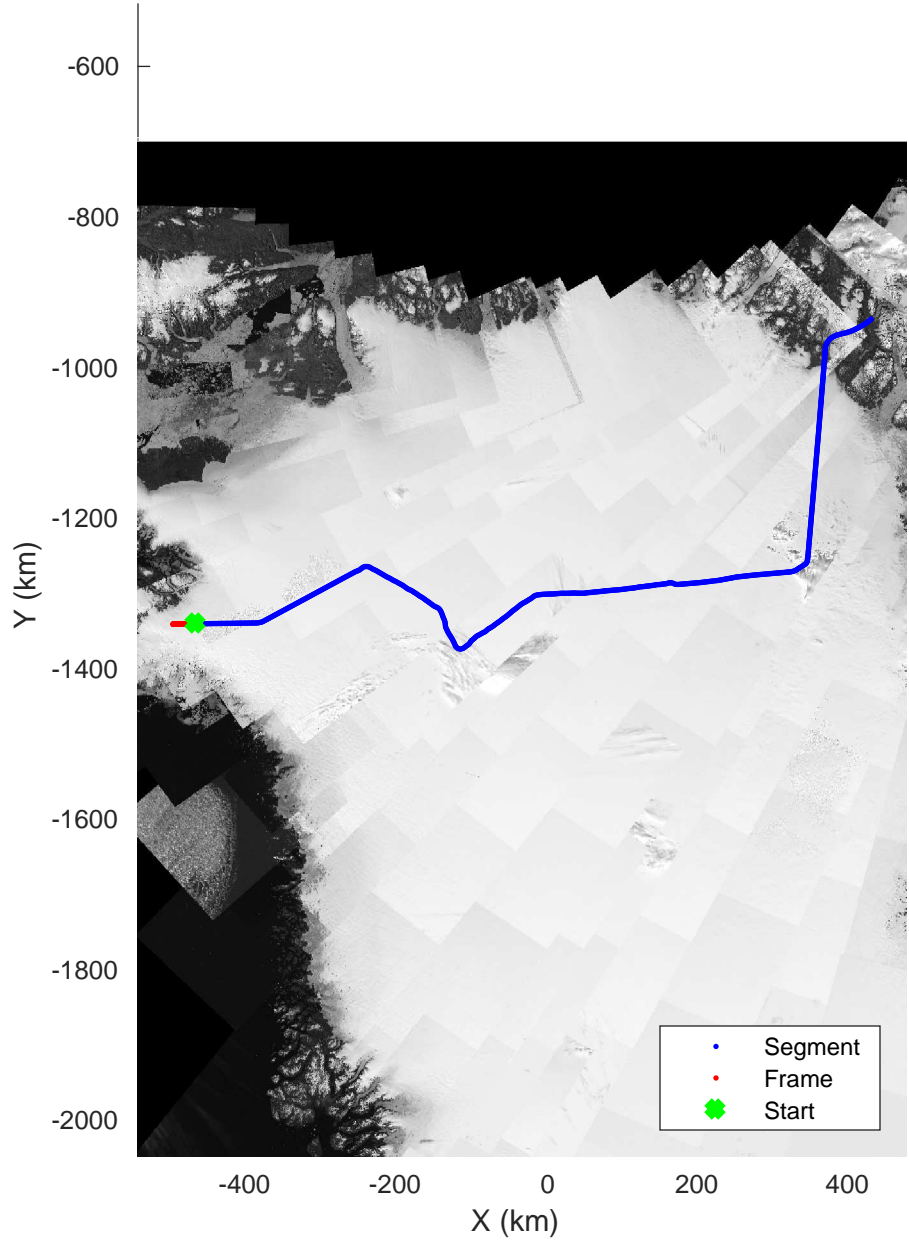

North Glaciers 01
20190423_03_022
Polar Stereograph 70N/-45E

rds 2019_Greenland_P3: "North Glaciers 01" 20190423_03_022: 17:40:22.7 to 17:46:10.9 GPS

North Glaciers 01
20190423_03_023
Polar Stereograph 70N/-45E

rds 2019_Greenland_P3: "North Glaciers 01" 20190423_03_023: 17:46:11.2 to 17:51:58.5 GPS

North Glaciers 01
20190423_03_024
Polar Stereograph 70N/-45E

rds 2019_Greenland_P3: "North Glaciers 01" 20190423_03_024: 17:51:58.8 to 17:57:38.7 GPS

North Glaciers 01
 20190423_03_025
 Polar Stereograph 70N/-45E

rds 2019_Greenland_P3: "North Glaciers 01" 20190423_03_025: 17:57:39.0 to 18:03:05.7 GPS

North Glaciers 01
20190423_03_026
Polar Stereograph 70N/-45E

rds 2019_Greenland_P3: "North Glaciers 01" 20190423_03_026: 18:03:05.9 to 18:08:32.6 GPS

North Glaciers 01
20190423_03_027
Polar Stereograph 70N/-45E

rds 2019_Greenland_P3: "North Glaciers 01" 20190423_03_027: 18:08:32.9 to 18:11:51.7 GPS