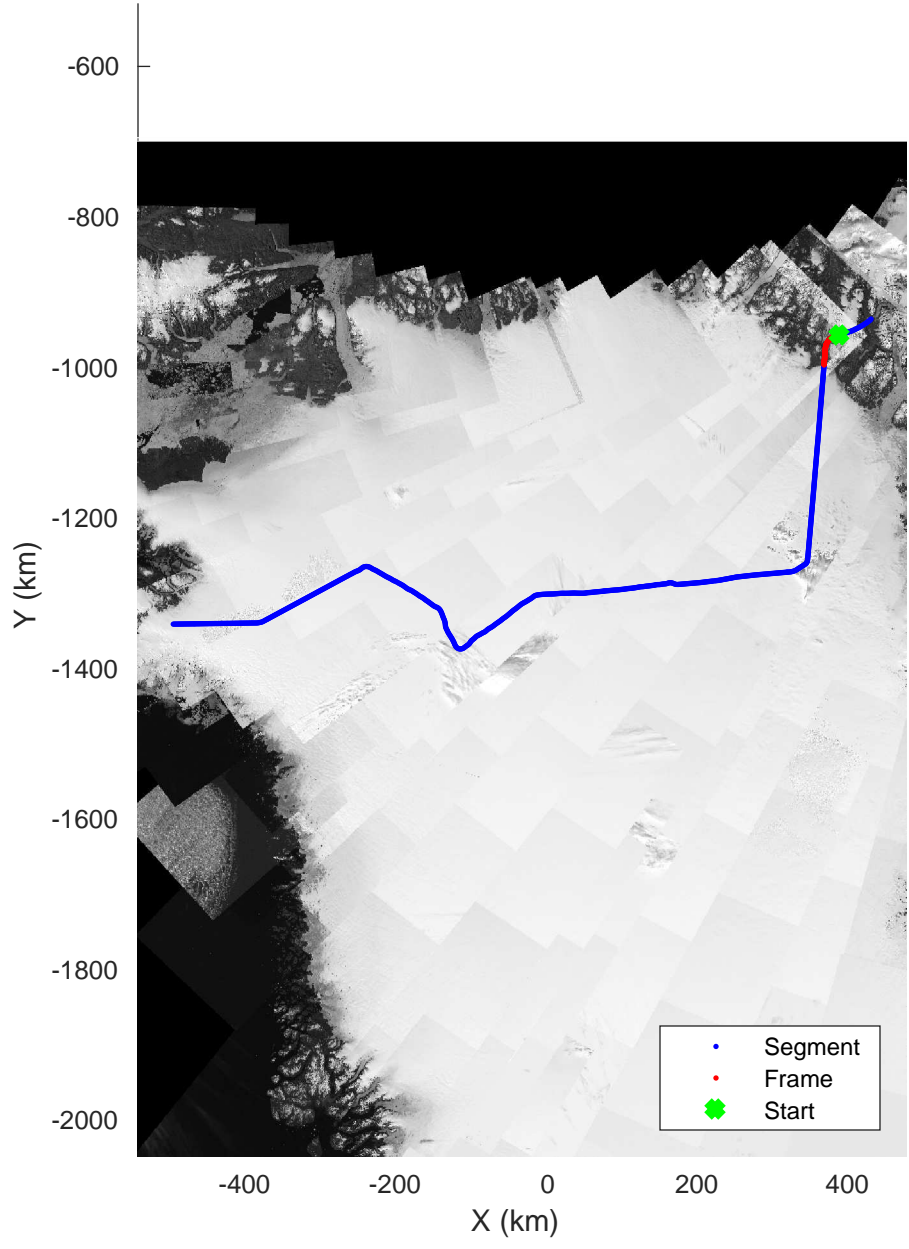

North Glaciers 01
20190423_03_001
Polar Stereograph 70N/-45E

rds 2019_Greenland_P3: "North Glaciers 01" 20190423_03_001: 15:36:58.6 to 15:43:02.0 GPS

North Glaciers 01
 20190423_03_002
 Polar Stereograph 70N/-45E

rds 2019_Greenland_P3: "North Glaciers 01" 20190423_03_002: 15:43:02.3 to 15:49:11.7 GPS

North Glaciers 01
 20190423_03_003
 Polar Stereograph 70N/-45E

rds 2019_Greenland_P3: "North Glaciers 01" 20190423_03_003: 15:49:12.0 to 15:55:31.3 GPS

North Glaciers 01
 20190423_03_004
 Polar Stereograph 70N/-45E

rds 2019_Greenland_P3: "North Glaciers 01" 20190423_03_004: 15:55:31.6 to 16:01:29.7 GPS

North Glaciers 01
 20190423_03_005
 Polar Stereograph 70N/-45E

North Glaciers 01
 20190423_03_007
 Polar Stereograph 70N/-45E

rds 2019_Greenland_P3: "North Glaciers 01" 20190423_03_007: 16:13:29.2 to 16:19:27.0 GPS

North Glaciers 01
 20190423_03_008
 Polar Stereograph 70N/-45E