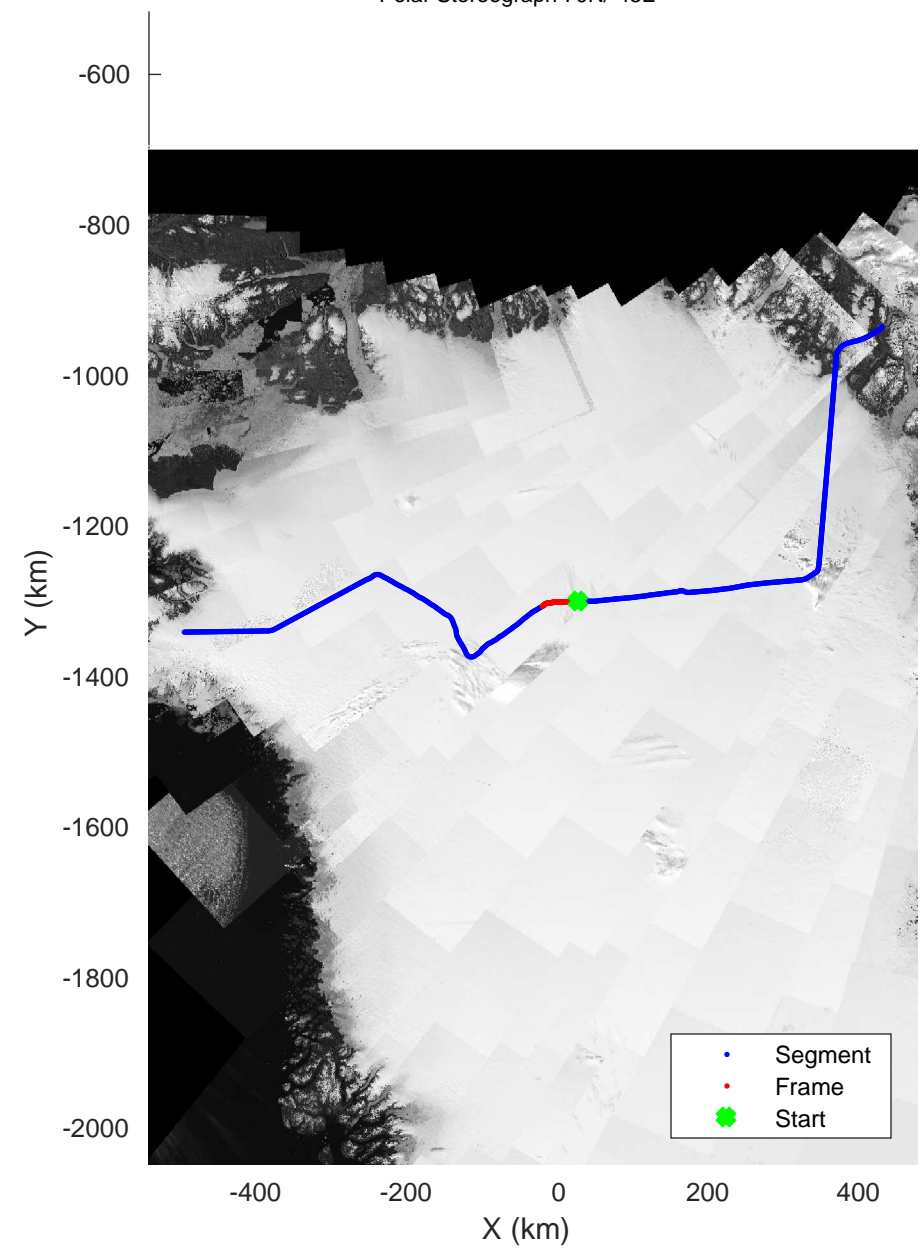

North Glaciers 01
20190423_03_013
Polar Stereograph 70N/-45E

rds 2019_Greenland_P3: "North Glaciers 01" 20190423_03_013: 16:49:31.6 to 16:55:23.5 GPS

North Glaciers 01
20190423_03_014
Polar Stereograph 70N/-45E

rds 2019_Greenland_P3: "North Glaciers 01" 20190423_03_014: 16:55:23.8 to 17:01:12.5 GPS

North Glaciers 01
20190423_03_015
Polar Stereograph 70N/-45E

rds 2019_Greenland_P3: "North Glaciers 01" 20190423_03_015: 17:01:12.8 to 17:07:00.4 GPS