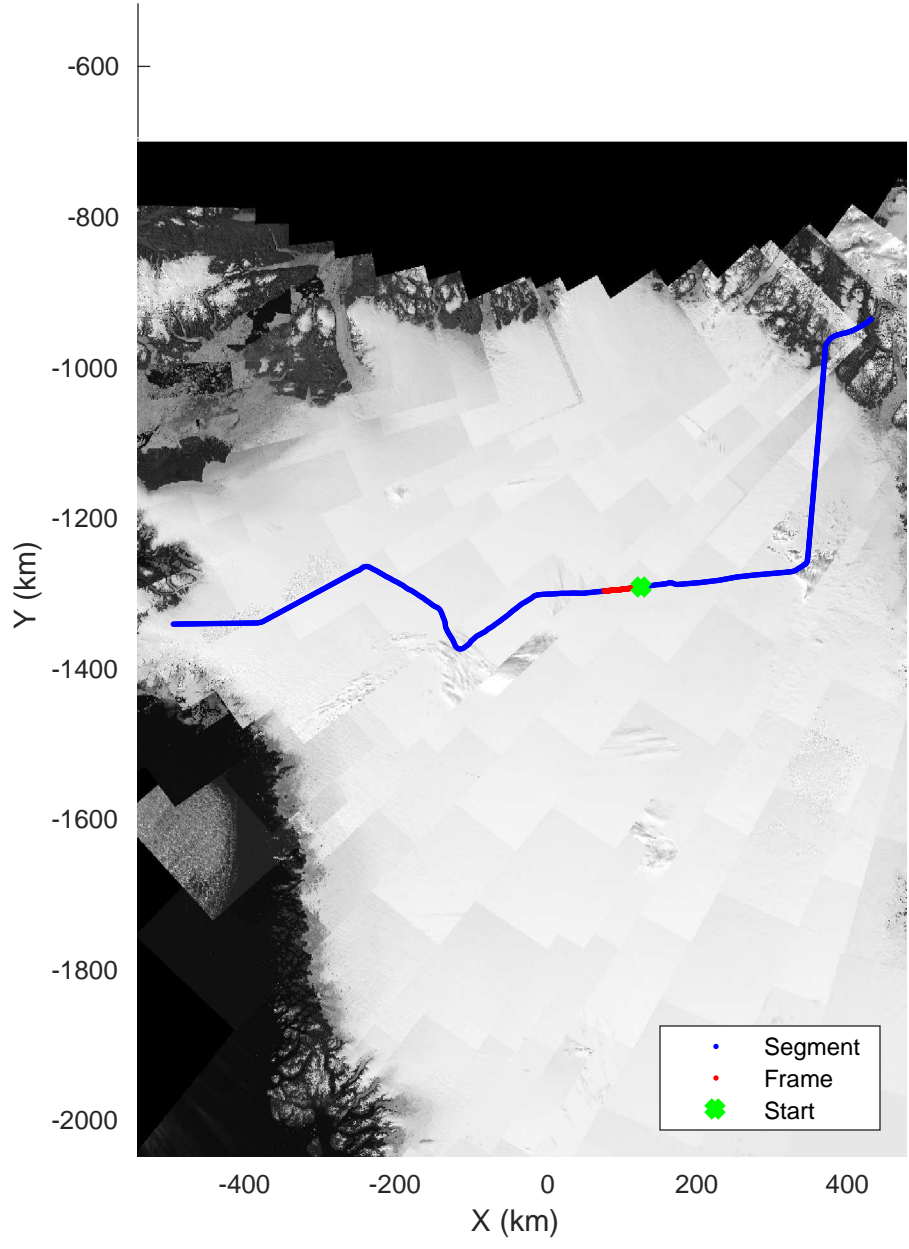

North Glaciers 01
 20190423_03_010
 Polar Stereograph 70N/-45E

rds 2019_Greenland_P3: "North Glaciers 01" 20190423_03_010: 16:31:34.0 to 16:37:37.7 GPS

North Glaciers 01
 20190423_03_011
 Polar Stereograph 70N/-45E

rds 2019_Greenland_P3: "North Glaciers 01" 20190423_03_011: 16:37:38.0 to 16:43:35.2 GPS

North Glaciers 01
 20190423_03_012
 Polar Stereograph 70N/-45E

rds 2019_Greenland_P3: "North Glaciers 01" 20190423_03_012: 16:43:35.5 to 16:49:31.3 GPS

North Glaciers 01
20190423_03_013
Polar Stereograph 70N/-45E

rds 2019_Greenland_P3: "North Glaciers 01" 20190423_03_013: 16:49:31.6 to 16:55:23.5 GPS

North Glaciers 01
20190423_03_014
Polar Stereograph 70N/-45E