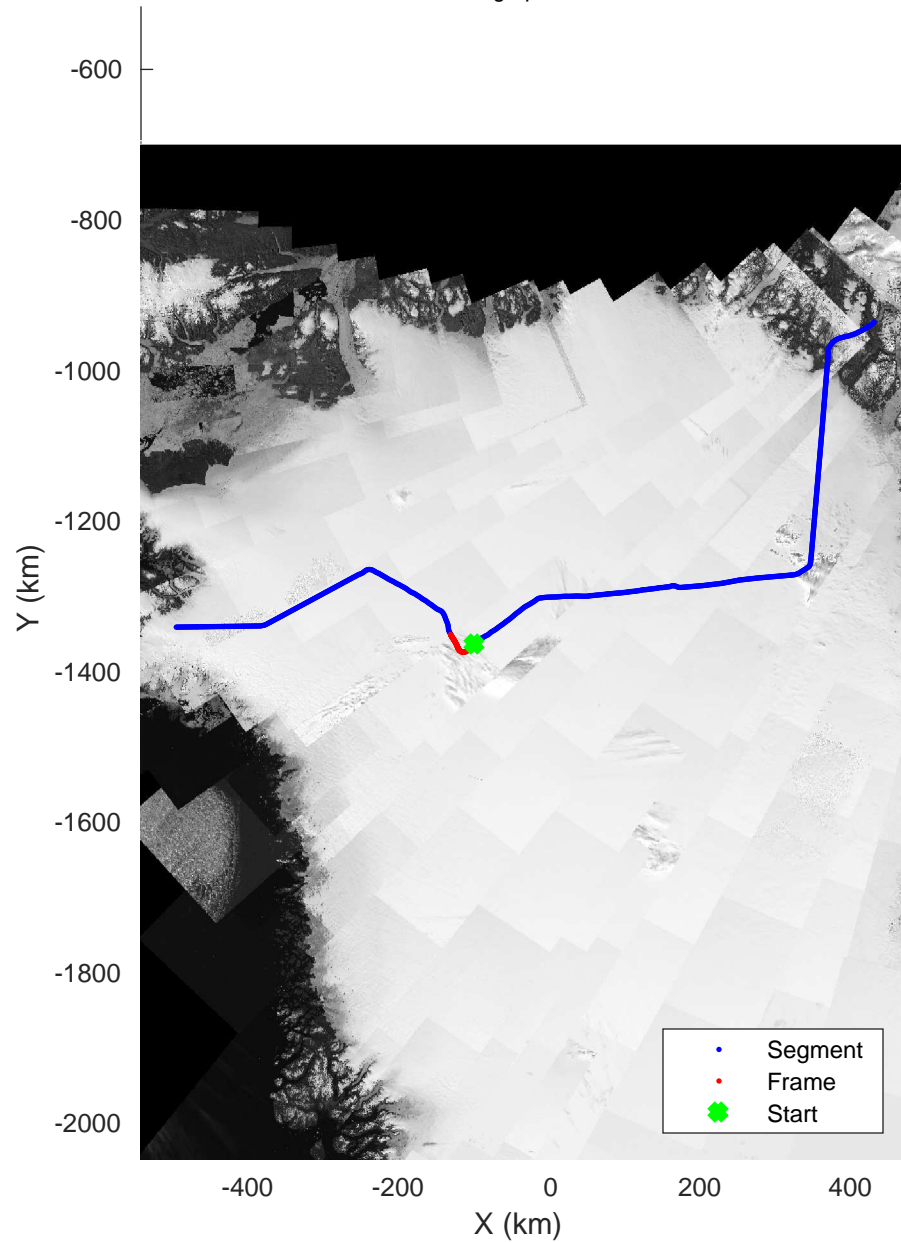

North Glaciers 01
20190423_03_016
Polar Stereograph 70N/-45E

rds 2019_Greenland_P3: "North Glaciers 01" 20190423_03_016: 17:07:00.7 to 17:12:52.5 GPS

North Glaciers 01
20190423_03_017
Polar Stereograph 70N/-45E

rds 2019_Greenland_P3: "North Glaciers 01" 20190423_03_017: 17:12:52.8 to 17:18:45.8 GPS

North Glaciers 01
20190423_03_018
Polar Stereograph 70N/-45E

rds 2019_Greenland_P3: "North Glaciers 01" 20190423_03_018: 17:18:46.1 to 17:24:17.8 GPS