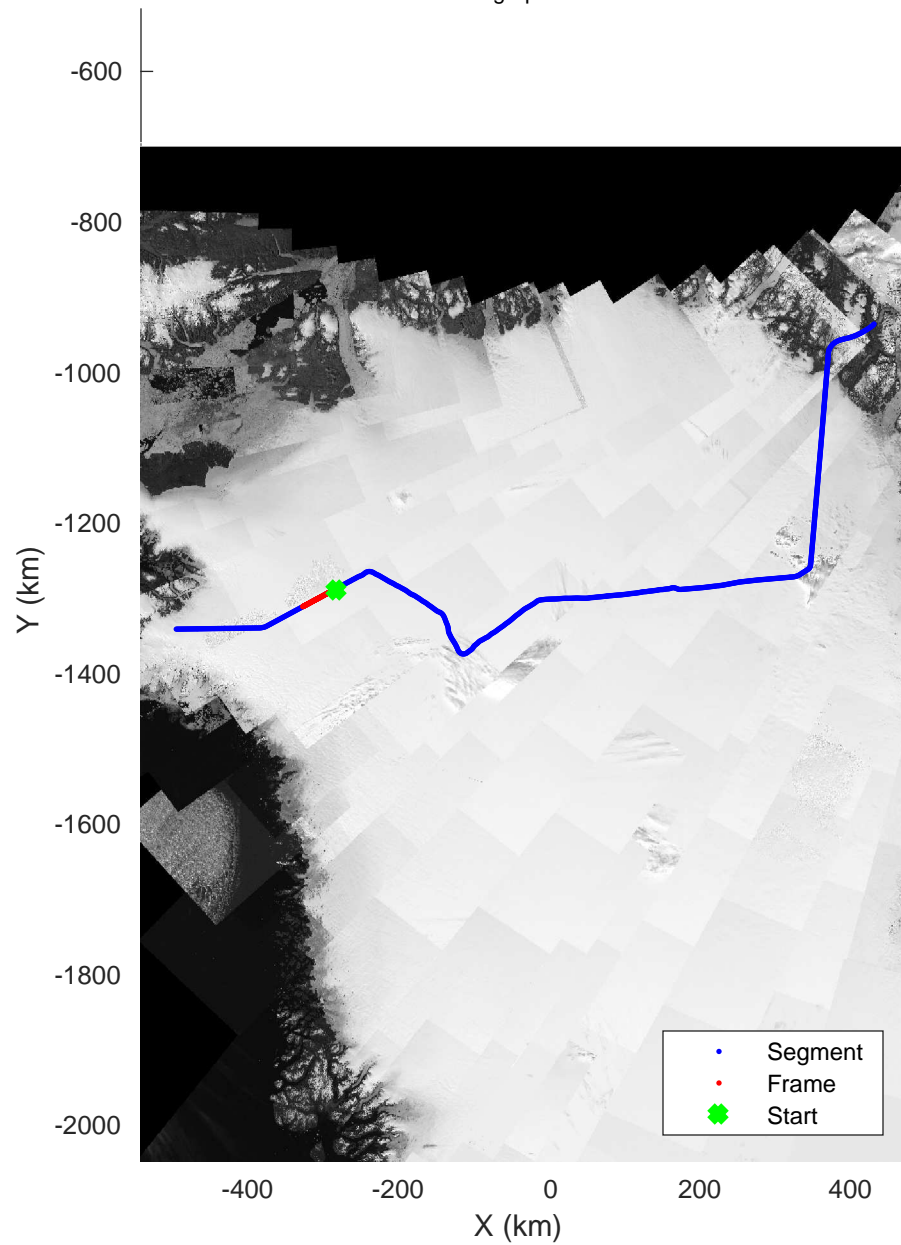

North Glaciers 01
20190423_03_022
Polar Stereograph 70N/-45E

rds 2019_Greenland_P3: "North Glaciers 01" 20190423_03_022: 17:40:22.7 to 17:46:10.9 GPS

North Glaciers 01
20190423_03_023
Polar Stereograph 70N/-45E

rds 2019_Greenland_P3: "North Glaciers 01" 20190423_03_023: 17:46:11.2 to 17:51:58.5 GPS

North Glaciers 01
20190423_03_024
Polar Stereograph 70N/-45E

rds 2019_Greenland_P3: "North Glaciers 01" 20190423_03_024: 17:51:58.8 to 17:57:38.7 GPS

North Glaciers 01
 20190423_03_025
 Polar Stereograph 70N/-45E

rds 2019_Greenland_P3: "North Glaciers 01" 20190423_03_025: 17:57:39.0 to 18:03:05.7 GPS

North Glaciers 01
20190423_03_026
Polar Stereograph 70N/-45E