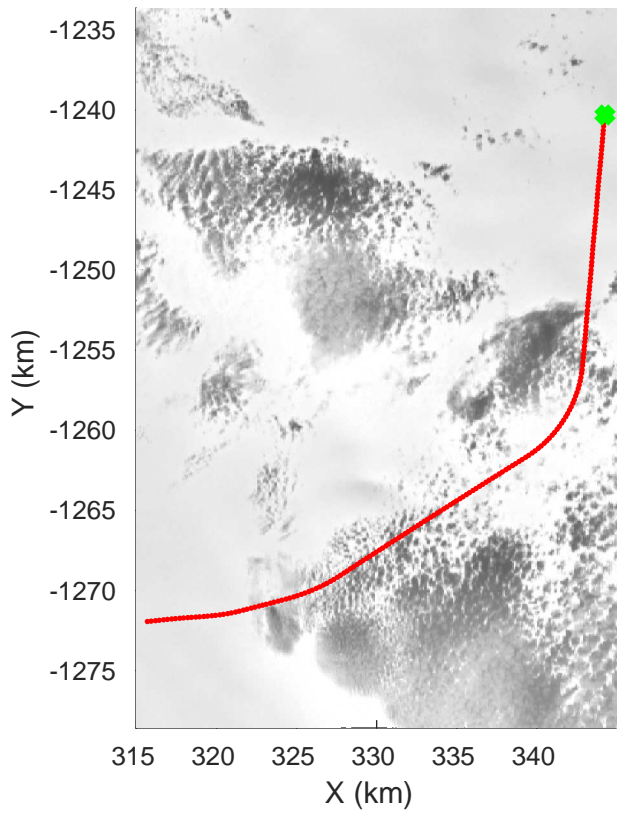

North Glaciers 01
 20190423_03_007
 Polar Stereograph 70N/-45E

rds 2019_Greenland_P3: "North Glaciers 01" 20190423_03_007: 16:13:29.2 to 16:19:27.0 GPS

North Glaciers 01
 20190423_03_008
 Polar Stereograph 70N/-45E