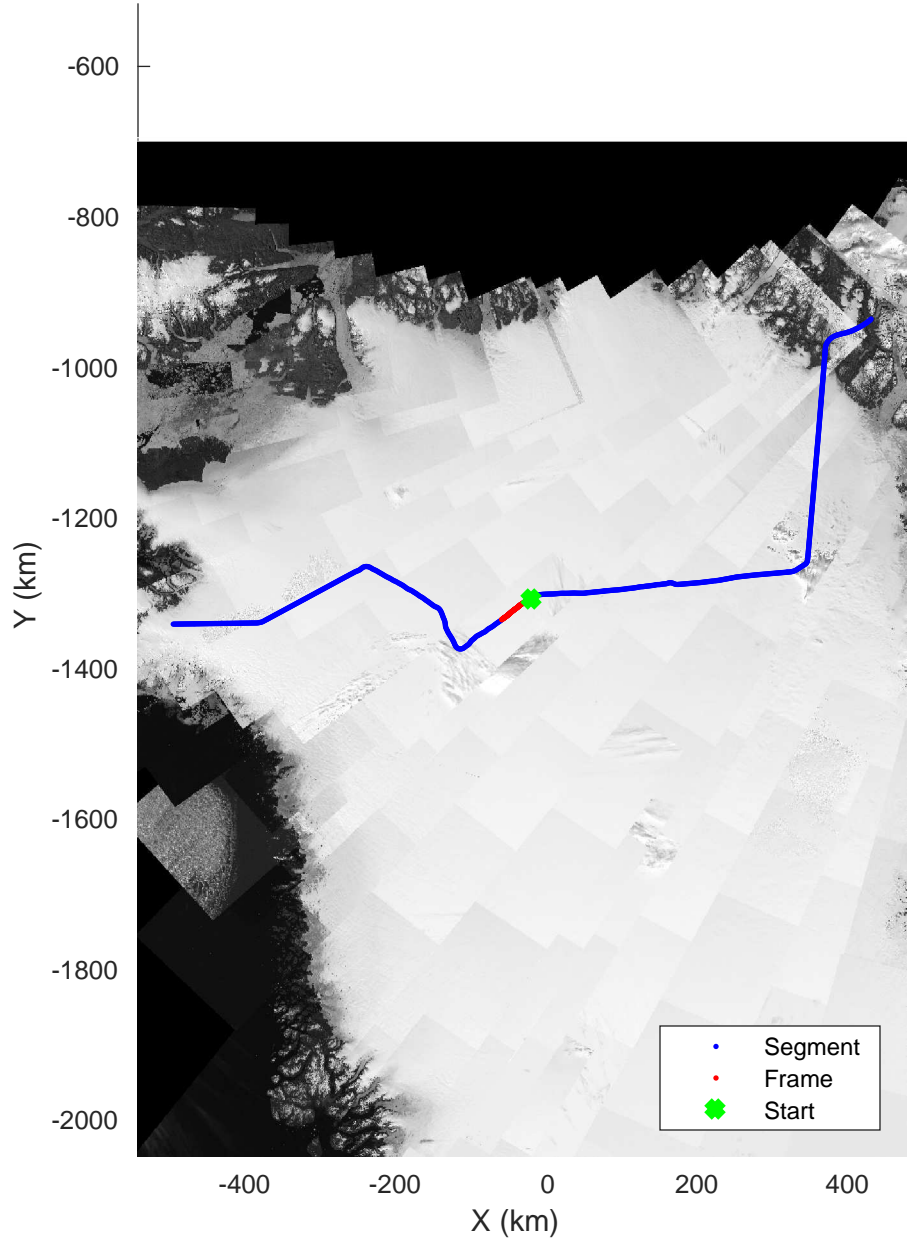

rds 2019_Greenland_P3: "North Glaciers 01" 20190423_03_014: 16:55:23.8 to 17:01:12.5 GPS

North Glaciers 01
20190423_03_015
Polar Stereograph 70N/-45E

rds 2019_Greenland_P3: "North Glaciers 01" 20190423_03_015: 17:01:12.8 to 17:07:00.4 GPS

North Glaciers 01
20190423_03_016
Polar Stereograph 70N/-45E

rds 2019_Greenland_P3: "North Glaciers 01" 20190423_03_016: 17:07:00.7 to 17:12:52.5 GPS

North Glaciers 01
20190423_03_017
Polar Stereograph 70N/-45E