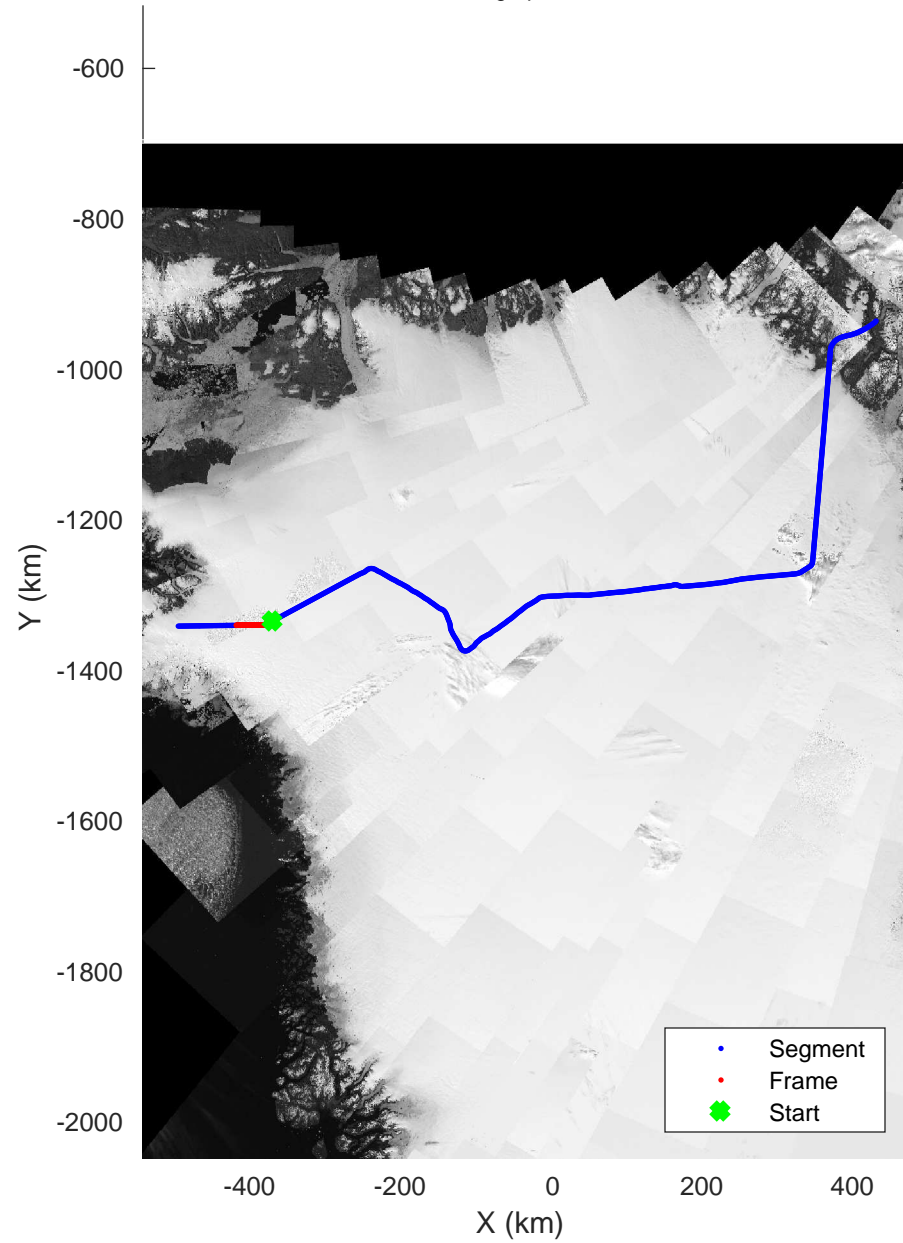

North Glaciers 01
20190423_03_022
Polar Stereograph 70N/-45E

rds 2019_Greenland_P3: "North Glaciers 01" 20190423_03_022: 17:40:22.7 to 17:46:10.9 GPS

North Glaciers 01
20190423_03_023
Polar Stereograph 70N/-45E

rds 2019_Greenland_P3: "North Glaciers 01" 20190423_03_023: 17:46:11.2 to 17:51:58.5 GPS

North Glaciers 01
20190423_03_024
Polar Stereograph 70N/-45E

rds 2019_Greenland_P3: "North Glaciers 01" 20190423_03_024: 17:51:58.8 to 17:57:38.7 GPS

North Glaciers 01
 20190423_03_025
 Polar Stereograph 70N/-45E

rds 2019_Greenland_P3: "North Glaciers 01" 20190423_03_025: 17:57:39.0 to 18:03:05.7 GPS

North Glaciers 01
20190423_03_026
Polar Stereograph 70N/-45E