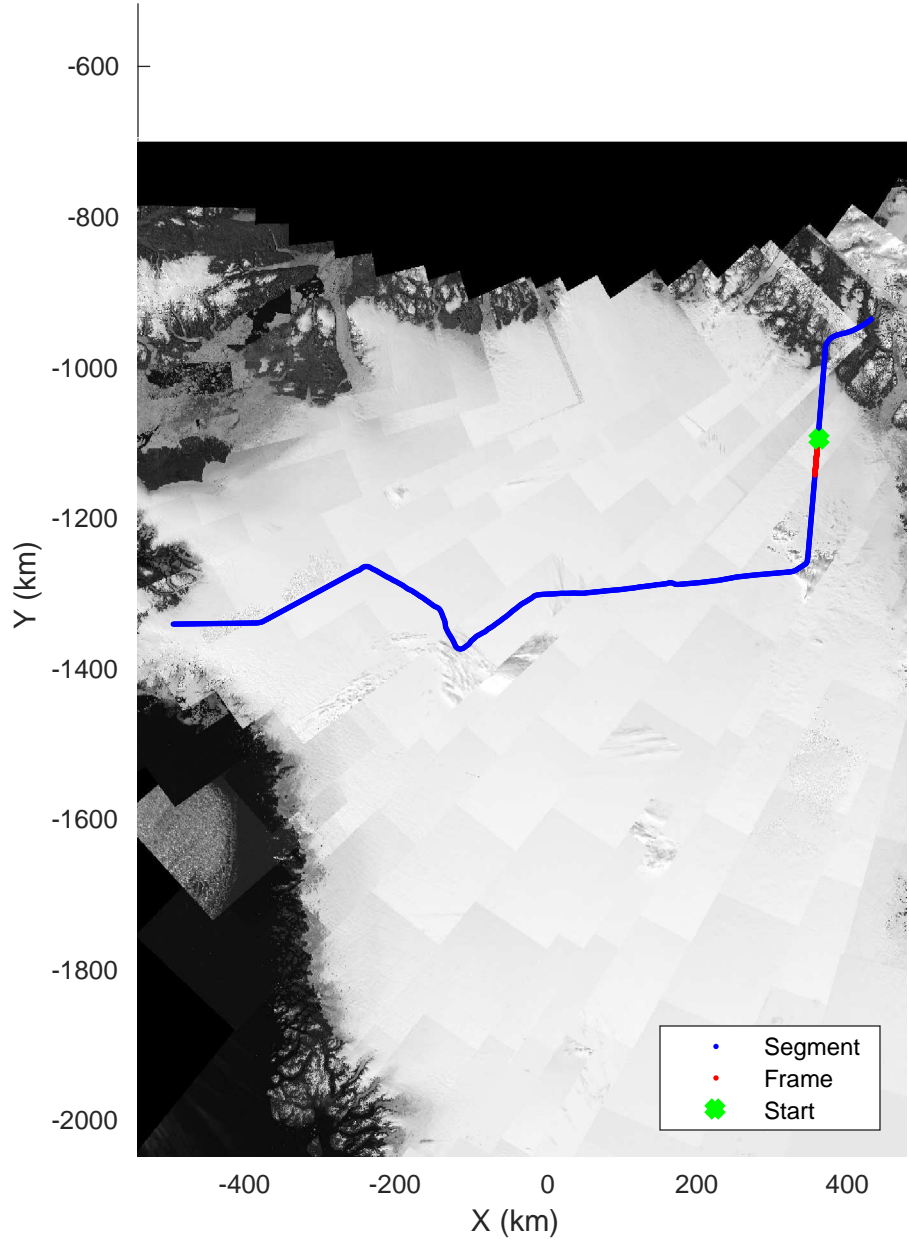

rds 2019_Greenland_P3: "North Glaciers 01" 20190423_03_002: 15:43:02.3 to 15:49:11.7 GPS

North Glaciers 01
 20190423_03_003
 Polar Stereograph 70N/-45E

rds 2019_Greenland_P3: "North Glaciers 01" 20190423_03_003: 15:49:12.0 to 15:55:31.3 GPS

North Glaciers 01
 20190423_03_004
 Polar Stereograph 70N/-45E

rds 2019_Greenland_P3: "North Glaciers 01" 20190423_03_004: 15:55:31.6 to 16:01:29.7 GPS

North Glaciers 01
 20190423_03_005
 Polar Stereograph 70N/-45E

rds 2019_Greenland_P3: "North Glaciers 01" 20190423_03_005: 16:01:29.9 to 16:07:30.3 GPS

North Glaciers 01
 20190423_03_006
 Polar Stereograph 70N/-45E

rds 2019_Greenland_P3: "North Glaciers 01" 20190423_03_006: 16:07:30.6 to 16:13:28.9 GPS

North Glaciers 01
 20190423_03_007
 Polar Stereograph 70N/-45E

rds 2019_Greenland_P3: "North Glaciers 01" 20190423_03_007: 16:13:29.2 to 16:19:27.0 GPS

North Glaciers 01
 20190423_03_008
 Polar Stereograph 70N/-45E