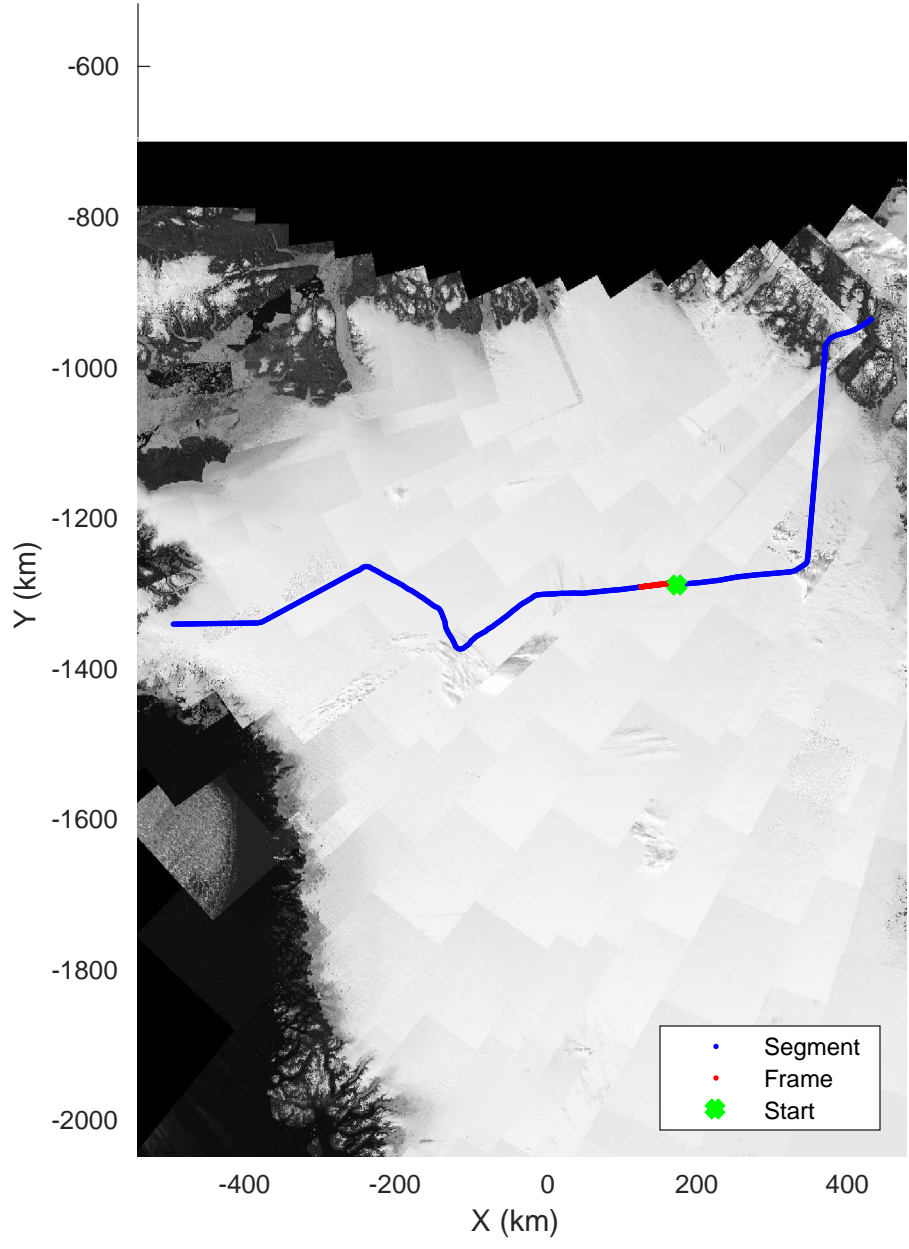

North Glaciers 01
 20190423_03_010
 Polar Stereograph 70N/-45E

rds 2019_Greenland_P3: "North Glaciers 01" 20190423_03_010: 16:31:34.0 to 16:37:37.7 GPS

North Glaciers 01
 20190423_03_011
 Polar Stereograph 70N/-45E

rds 2019_Greenland_P3: "North Glaciers 01" 20190423_03_011: 16:37:38.0 to 16:43:35.2 GPS

North Glaciers 01
 20190423_03_012
 Polar Stereograph 70N/-45E

rds 2019_Greenland_P3: "North Glaciers 01" 20190423_03_012: 16:43:35.5 to 16:49:31.3 GPS