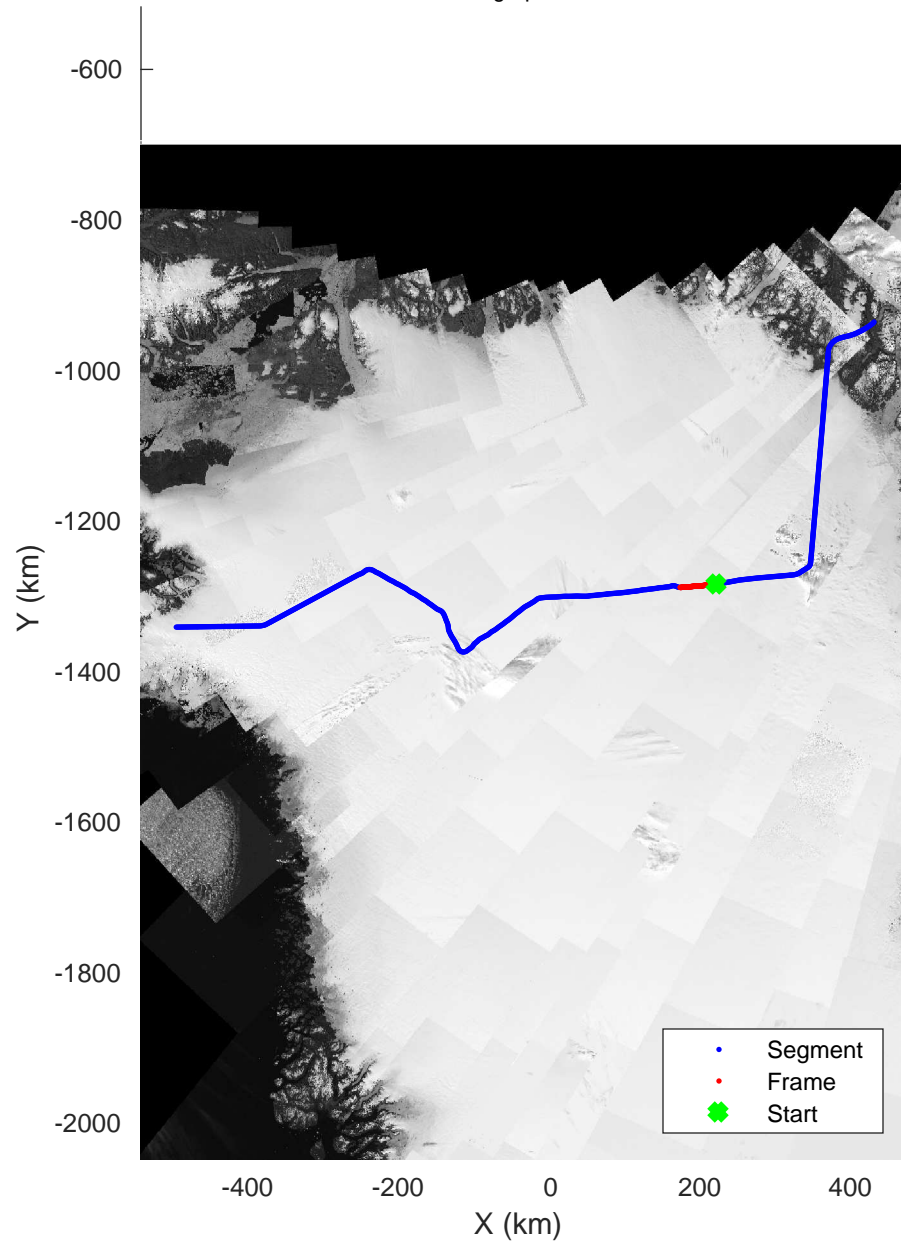

North Glaciers 01
 20190423_03_010
 Polar Stereograph 70N/-45E

rds 2019_Greenland_P3: "North Glaciers 01" 20190423_03_010: 16:31:34.0 to 16:37:37.7 GPS

North Glaciers 01
 20190423_03_011
 Polar Stereograph 70N/-45E