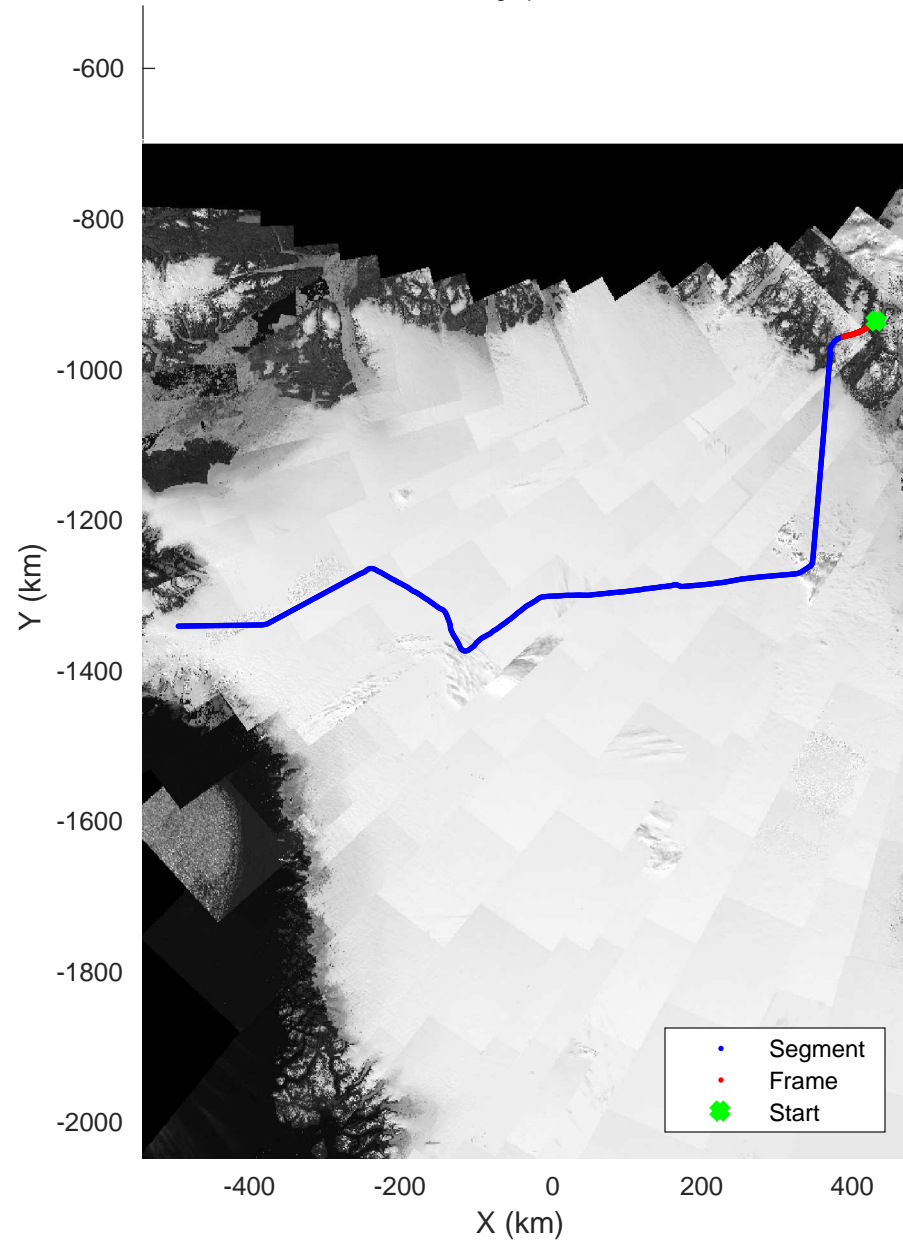

North Glaciers 01
20190423_03_001
Polar Stereograph 70N/-45E

rds 2019_Greenland_P3: "North Glaciers 01" 20190423_03_001: 15:36:58.6 to 15:43:02.0 GPS

North Glaciers 01
 20190423_03_002
 Polar Stereograph 70N/-45E

rds 2019_Greenland_P3: "North Glaciers 01" 20190423_03_002: 15:43:02.3 to 15:49:11.7 GPS

North Glaciers 01
 20190423_03_003
 Polar Stereograph 70N/-45E

rds 2019_Greenland_P3: "North Glaciers 01" 20190423_03_003: 15:49:12.0 to 15:55:31.3 GPS

North Glaciers 01
 20190423_03_004
 Polar Stereograph 70N/-45E

rds 2019_Greenland_P3: "North Glaciers 01" 20190423_03_004: 15:55:31.6 to 16:01:29.7 GPS

North Glaciers 01
 20190423_03_005
 Polar Stereograph 70N/-45E