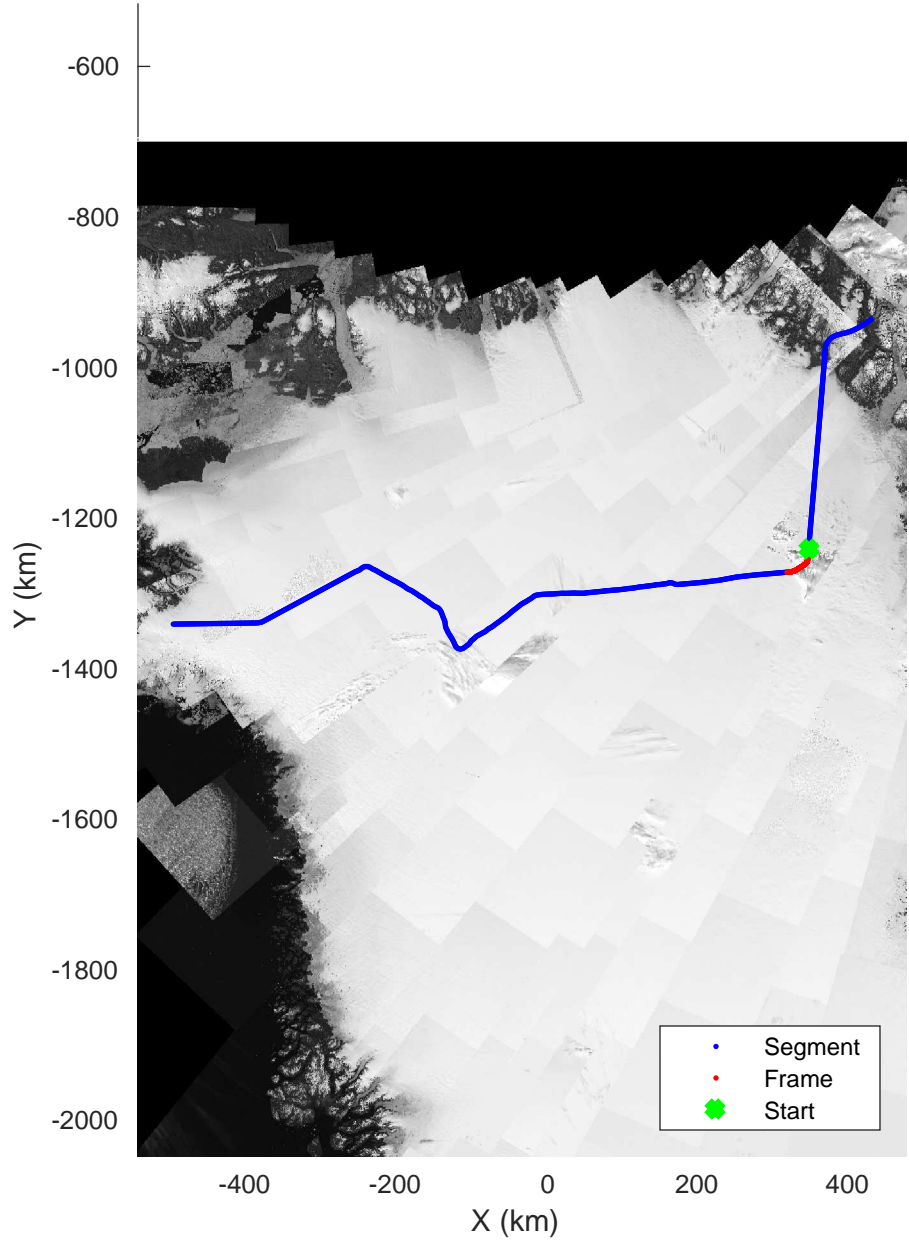

North Glaciers 01
 20190423_03_007
 Polar Stereograph 70N/-45E

rds 2019_Greenland_P3: "North Glaciers 01" 20190423_03_007: 16:13:29.2 to 16:19:27.0 GPS

North Glaciers 01
 20190423_03_008
 Polar Stereograph 70N/-45E

rds 2019_Greenland_P3: "North Glaciers 01" 20190423_03_008: 16:19:27.3 to 16:25:32.8 GPS

North Glaciers 01
20190423_03_009
Polar Stereograph 70N/-45E

rds 2019_Greenland_P3: "North Glaciers 01" 20190423_03_009: 16:25:33.1 to 16:31:33.7 GPS

North Glaciers 01
 20190423_03_010
 Polar Stereograph 70N/-45E

rds 2019_Greenland_P3: "North Glaciers 01" 20190423_03_010: 16:31:34.0 to 16:37:37.7 GPS

North Glaciers 01
 20190423_03_011
 Polar Stereograph 70N/-45E