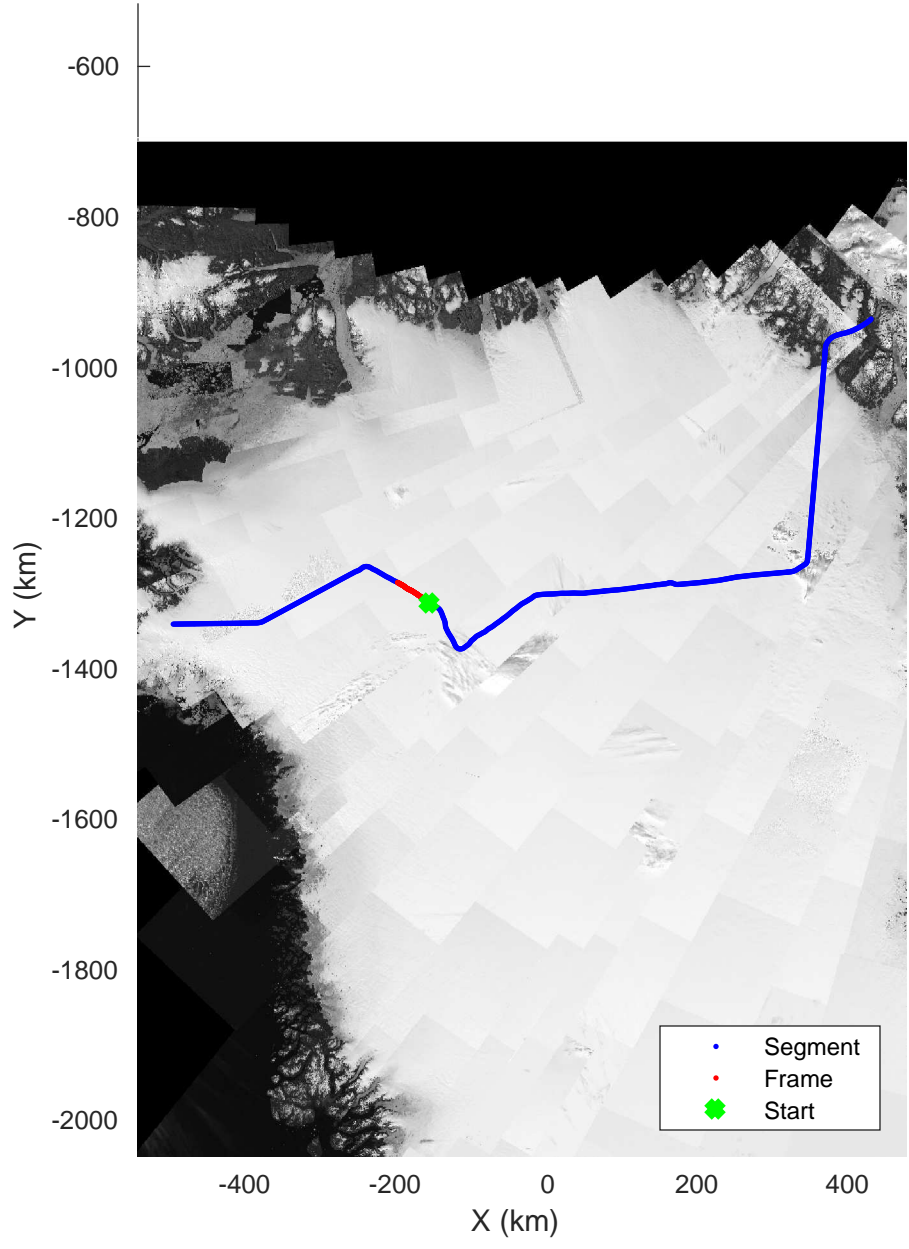

rds 2019_Greenland_P3: "North Glaciers 01" 20190423_03_017: 17:12:52.8 to 17:18:45.8 GPS

North Glaciers 01
20190423_03_018
Polar Stereograph 70N/-45E

rds 2019_Greenland_P3: "North Glaciers 01" 20190423_03_018: 17:18:46.1 to 17:24:17.8 GPS

North Glaciers 01
20190423_03_019
Polar Stereograph 70N/-45E

rds 2019_Greenland_P3: "North Glaciers 01" 20190423_03_019: 17:24:18.1 to 17:29:35.1 GPS

North Glaciers 01
 20190423_03_020
 Polar Stereograph 70N/-45E

rds 2019_Greenland_P3: "North Glaciers 01" 20190423_03_020: 17:29:35.4 to 17:34:58.1 GPS

North Glaciers 01
20190423_03_021
Polar Stereograph 70N/-45E

rds 2019_Greenland_P3: "North Glaciers 01" 20190423_03_021: 17:34:58.4 to 17:40:22.4 GPS

North Glaciers 01
20190423_03_022
Polar Stereograph 70N/-45E

rds 2019_Greenland_P3: "North Glaciers 01" 20190423_03_022: 17:40:22.7 to 17:46:10.9 GPS

North Glaciers 01
20190423_03_023
Polar Stereograph 70N/-45E