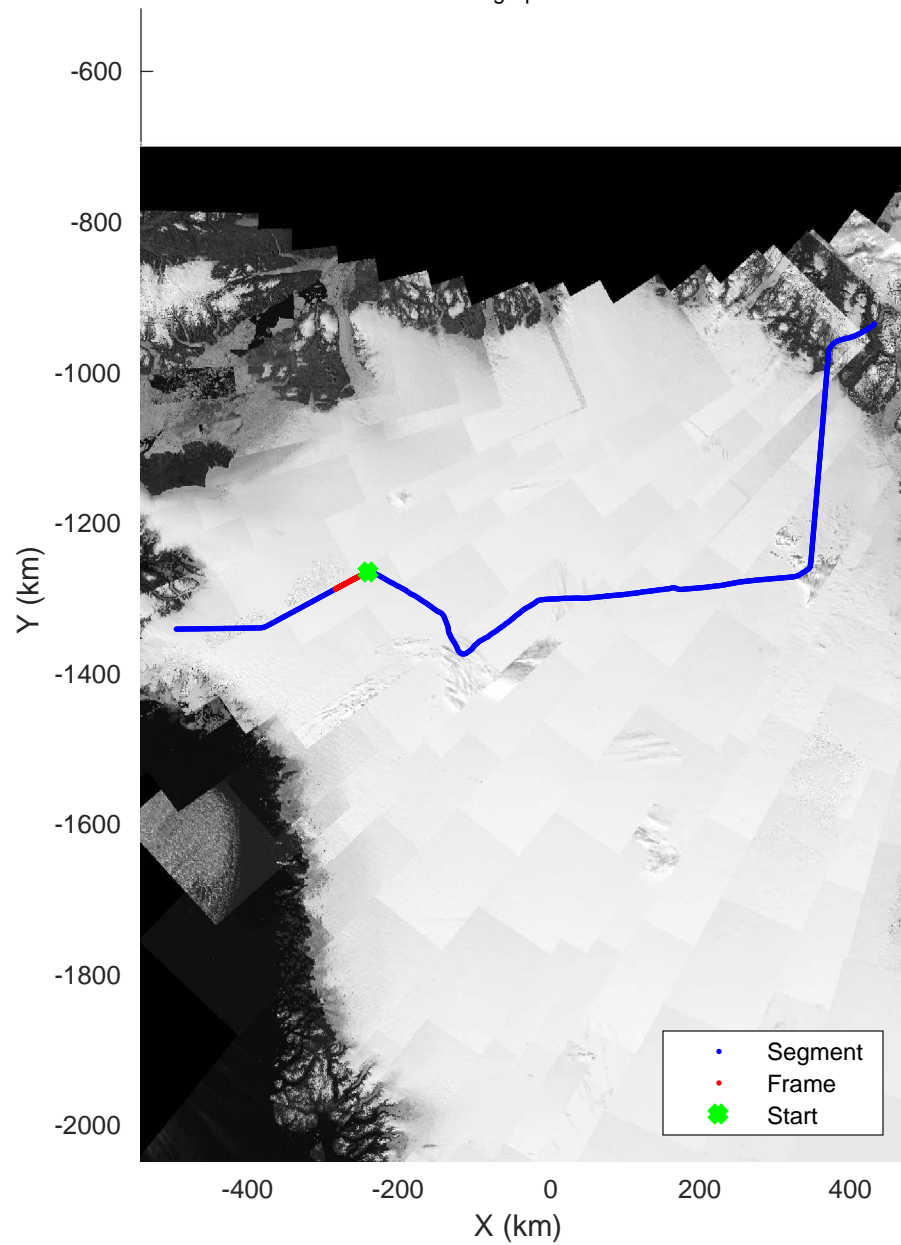

rds 2019_Greenland_P3: "North Glaciers 01" 20190423_03_020: 17:29:35.4 to 17:34:58.1 GPS

North Glaciers 01
20190423_03_021
Polar Stereograph 70N/-45E

rds 2019_Greenland_P3: "North Glaciers 01" 20190423_03_021: 17:34:58.4 to 17:40:22.4 GPS

North Glaciers 01
20190423_03_022
Polar Stereograph 70N/-45E

rds 2019_Greenland_P3: "North Glaciers 01" 20190423_03_022: 17:40:22.7 to 17:46:10.9 GPS

North Glaciers 01
20190423_03_023
Polar Stereograph 70N/-45E