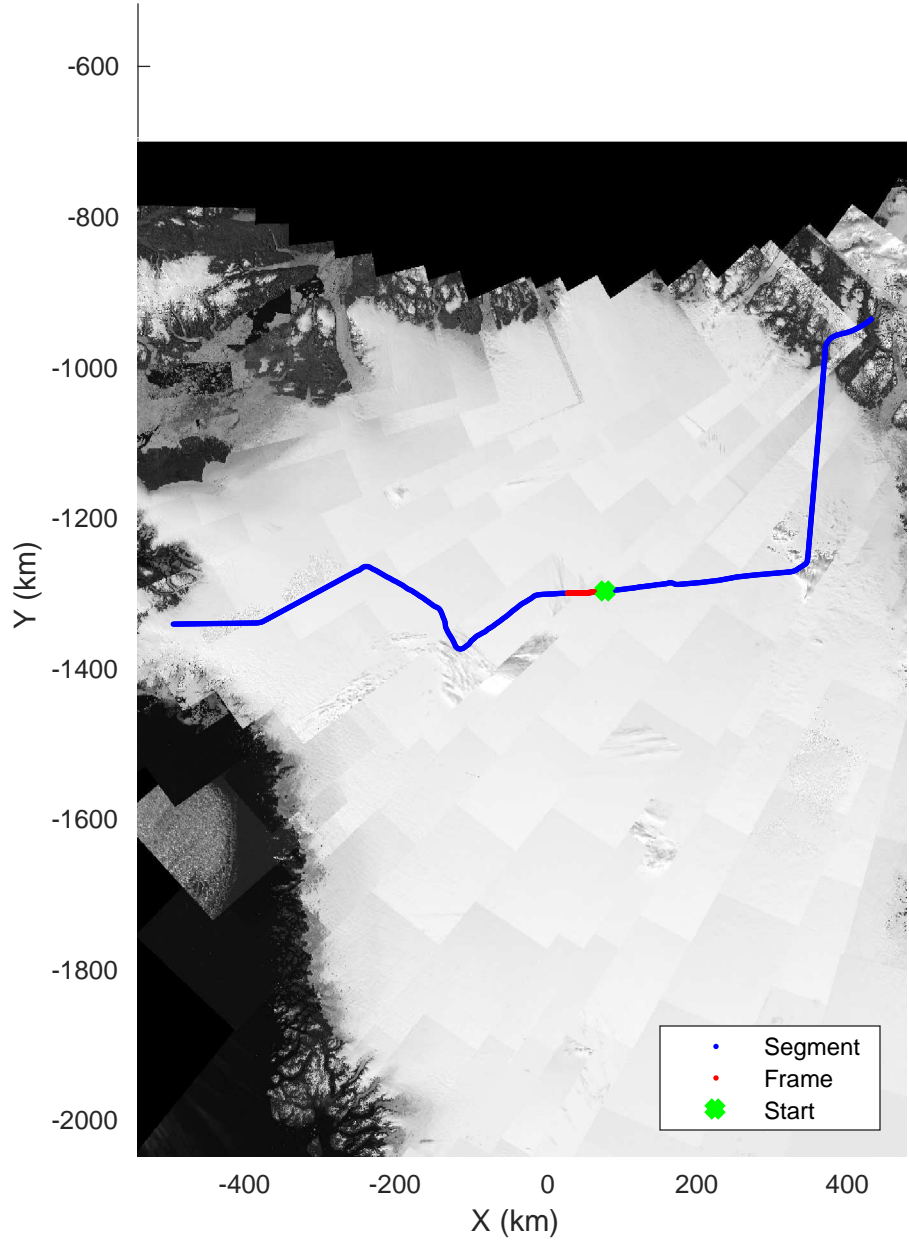

North Glaciers 01
20190423_03_013
Polar Stereograph 70N/-45E

rds 2019_Greenland_P3: "North Glaciers 01" 20190423_03_013: 16:49:31.6 to 16:55:23.5 GPS

North Glaciers 01
20190423_03_014
Polar Stereograph 70N/-45E

rds 2019_Greenland_P3: "North Glaciers 01" 20190423_03_014: 16:55:23.8 to 17:01:12.5 GPS

North Glaciers 01
20190423_03_015
Polar Stereograph 70N/-45E

rds 2019_Greenland_P3: "North Glaciers 01" 20190423_03_015: 17:01:12.8 to 17:07:00.4 GPS