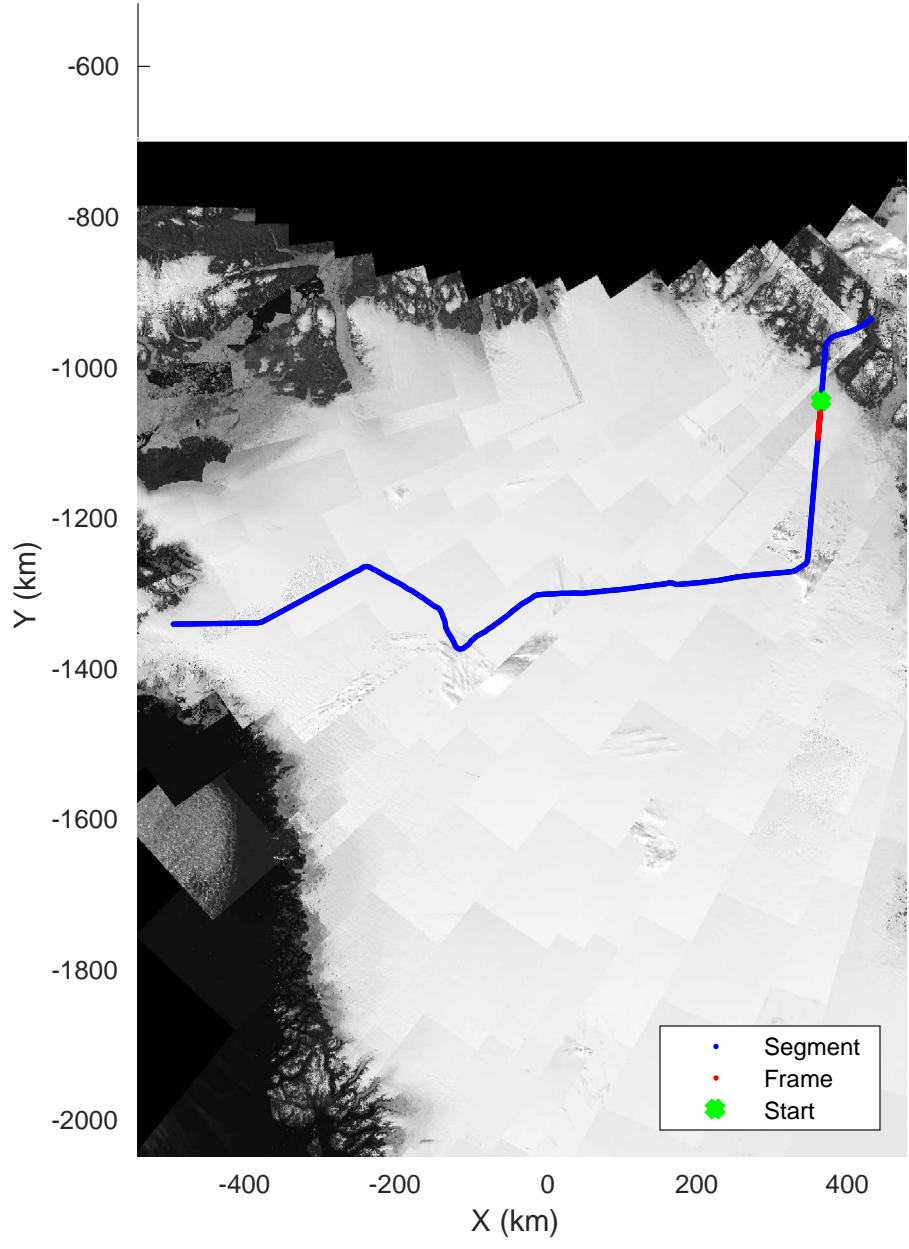

North Glaciers 01
20190423_03_001
Polar Stereograph 70N/-45E

rds 2019_Greenland_P3: "North Glaciers 01" 20190423_03_001: 15:36:58.6 to 15:43:02.0 GPS

North Glaciers 01
 20190423_03_002
 Polar Stereograph 70N/-45E

rds 2019_Greenland_P3: "North Glaciers 01" 20190423_03_002: 15:43:02.3 to 15:49:11.7 GPS

North Glaciers 01
 20190423_03_003
 Polar Stereograph 70N/-45E

rds 2019_Greenland_P3: "North Glaciers 01" 20190423_03_003: 15:49:12.0 to 15:55:31.3 GPS

North Glaciers 01
 20190423_03_004
 Polar Stereograph 70N/-45E

rds 2019_Greenland_P3: "North Glaciers 01" 20190423_03_004: 15:55:31.6 to 16:01:29.7 GPS

North Glaciers 01
 20190423_03_005
 Polar Stereograph 70N/-45E

rds 2019_Greenland_P3: "North Glaciers 01" 20190423_03_005: 16:01:29.9 to 16:07:30.3 GPS

North Glaciers 01
 20190423_03_006
 Polar Stereograph 70N/-45E

rds 2019_Greenland_P3: "North Glaciers 01" 20190423_03_006: 16:07:30.6 to 16:13:28.9 GPS