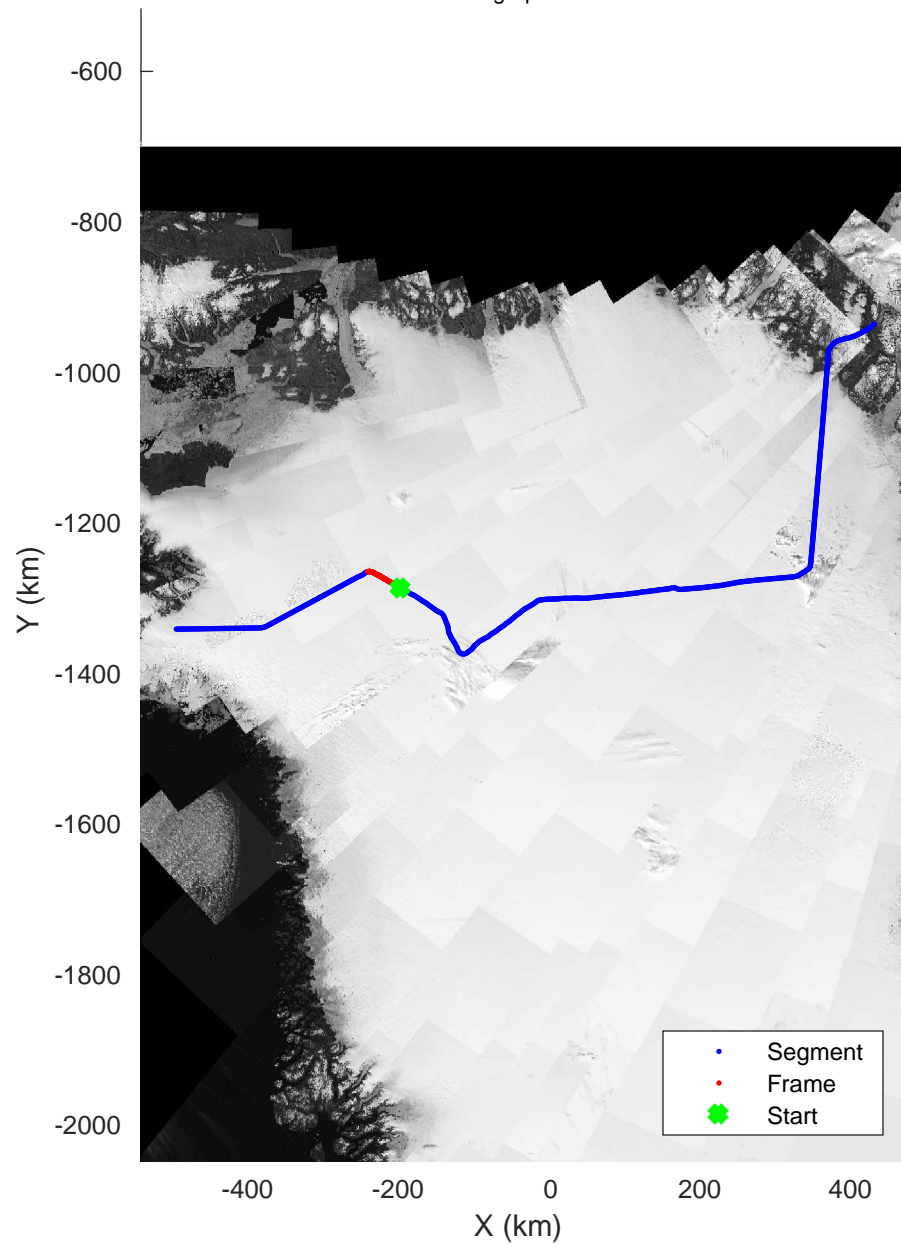

North Glaciers 01
20190423_03_019
Polar Stereograph 70N/-45E

rds 2019_Greenland_P3: "North Glaciers 01" 20190423_03_019: 17:24:18.1 to 17:29:35.1 GPS

North Glaciers 01
 20190423_03_020
 Polar Stereograph 70N/-45E

rds 2019_Greenland_P3: "North Glaciers 01" 20190423_03_020: 17:29:35.4 to 17:34:58.1 GPS

North Glaciers 01
20190423_03_021
Polar Stereograph 70N/-45E

rds 2019_Greenland_P3: "North Glaciers 01" 20190423_03_021: 17:34:58.4 to 17:40:22.4 GPS