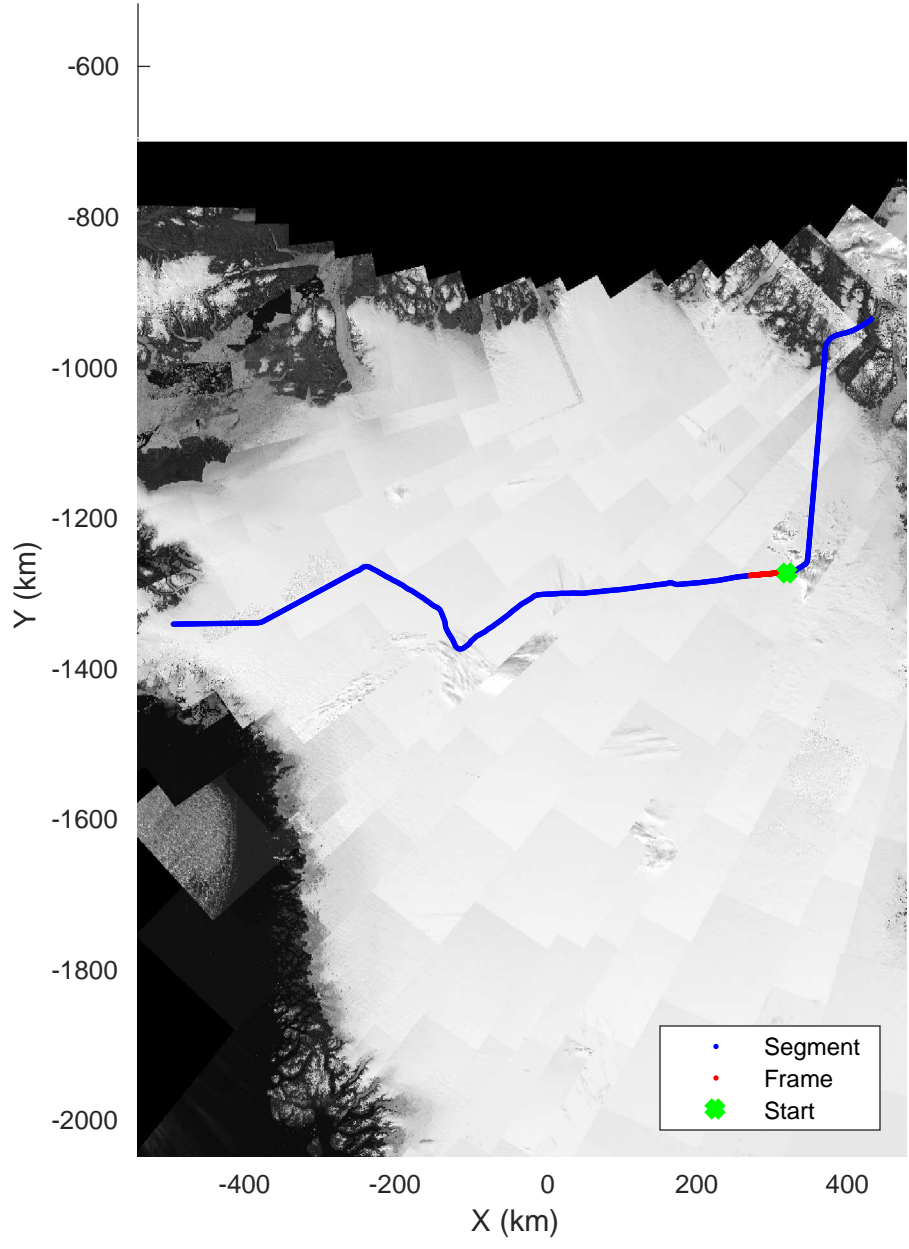

North Glaciers 01
 20190423_03_007
 Polar Stereograph 70N/-45E

rds 2019_Greenland_P3: "North Glaciers 01" 20190423_03_007: 16:13:29.2 to 16:19:27.0 GPS

North Glaciers 01
 20190423_03_008
 Polar Stereograph 70N/-45E

rds 2019_Greenland_P3: "North Glaciers 01" 20190423_03_008: 16:19:27.3 to 16:25:32.8 GPS

North Glaciers 01
20190423_03_009
Polar Stereograph 70N/-45E

rds 2019_Greenland_P3: "North Glaciers 01" 20190423_03_009: 16:25:33.1 to 16:31:33.7 GPS

North Glaciers 01
 20190423_03_010
 Polar Stereograph 70N/-45E

rds 2019_Greenland_P3: "North Glaciers 01" 20190423_03_010: 16:31:34.0 to 16:37:37.7 GPS

North Glaciers 01
 20190423_03_011
 Polar Stereograph 70N/-45E