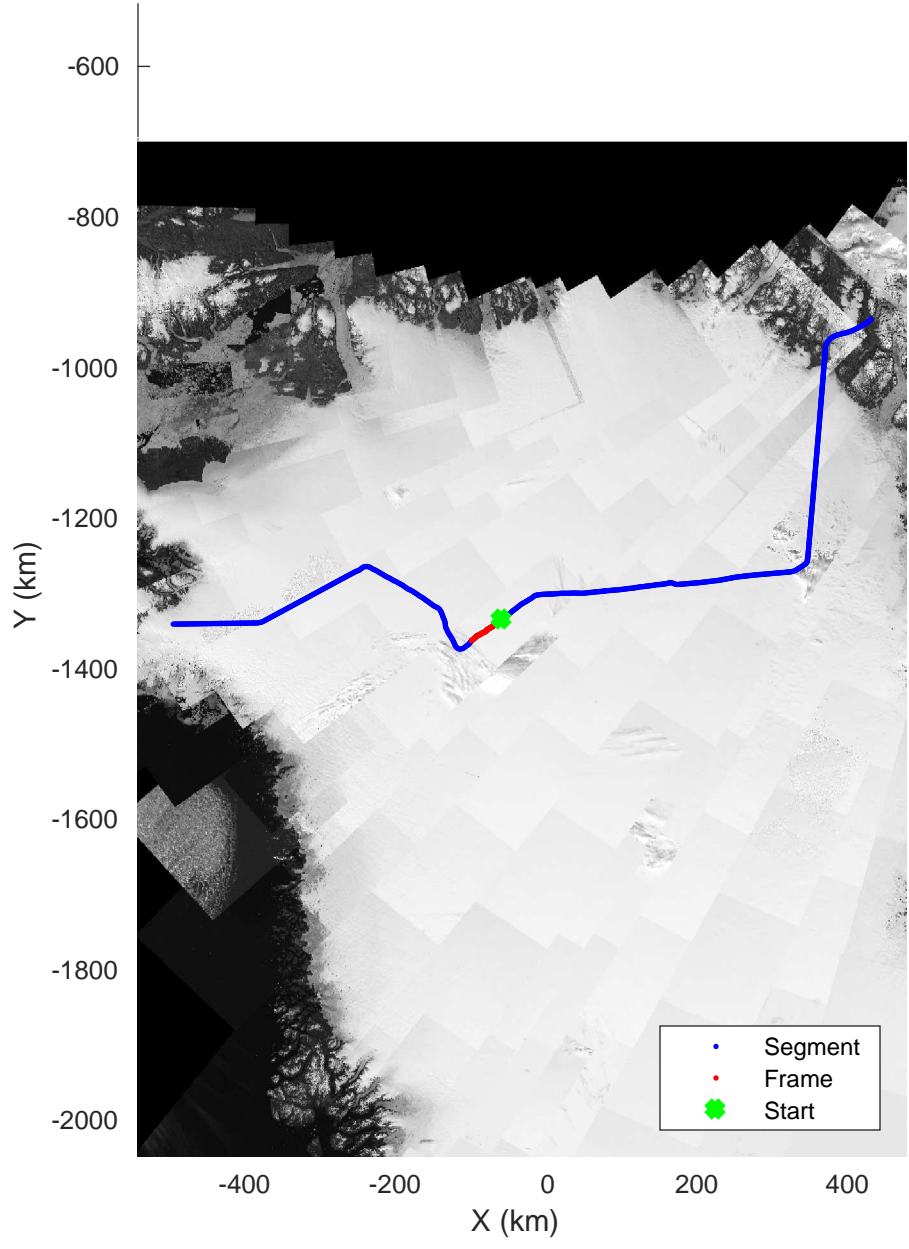

rds 2019_Greenland_P3: "North Glaciers 01" 20190423_03_014: 16:55:23.8 to 17:01:12.5 GPS

North Glaciers 01
20190423_03_015
Polar Stereograph 70N/-45E

rds 2019_Greenland_P3: "North Glaciers 01" 20190423_03_015: 17:01:12.8 to 17:07:00.4 GPS

North Glaciers 01
20190423_03_016
Polar Stereograph 70N/-45E

rds 2019_Greenland_P3: "North Glaciers 01" 20190423_03_016: 17:07:00.7 to 17:12:52.5 GPS

North Glaciers 01
20190423_03_017
Polar Stereograph 70N/-45E

rds 2019_Greenland_P3: "North Glaciers 01" 20190423_03_017: 17:12:52.8 to 17:18:45.8 GPS

North Glaciers 01
20190423_03_018
Polar Stereograph 70N/-45E

rds 2019_Greenland_P3: "North Glaciers 01" 20190423_03_018: 17:18:46.1 to 17:24:17.8 GPS