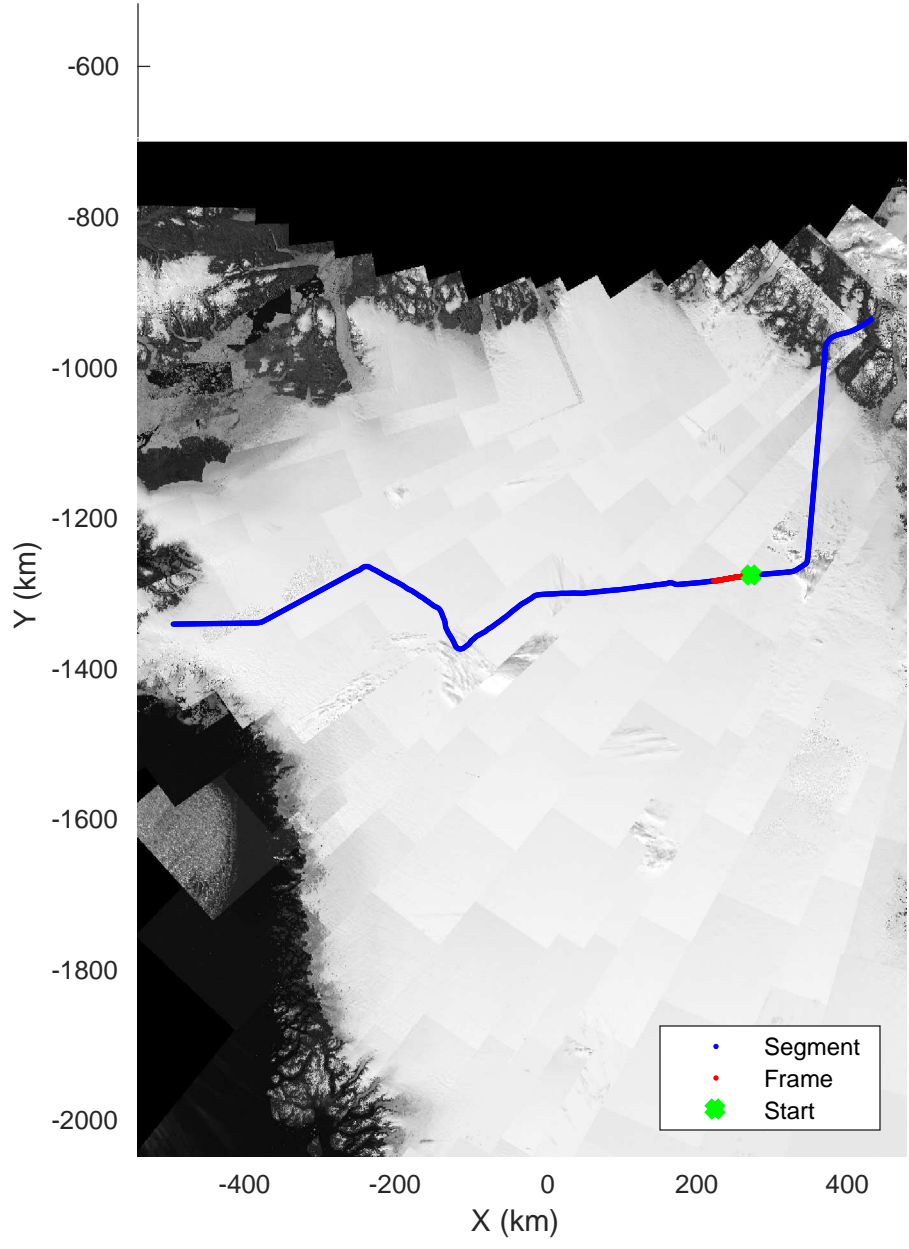

North Glaciers 01
 20190423_03_007
 Polar Stereograph 70N/-45E

rds 2019_Greenland_P3: "North Glaciers 01" 20190423_03_007: 16:13:29.2 to 16:19:27.0 GPS

North Glaciers 01
 20190423_03_008
 Polar Stereograph 70N/-45E

rds 2019_Greenland_P3: "North Glaciers 01" 20190423_03_008: 16:19:27.3 to 16:25:32.8 GPS

North Glaciers 01
20190423_03_009
Polar Stereograph 70N/-45E

rds 2019_Greenland_P3: "North Glaciers 01" 20190423_03_009: 16:25:33.1 to 16:31:33.7 GPS

North Glaciers 01
 20190423_03_010
 Polar Stereograph 70N/-45E

rds 2019_Greenland_P3: "North Glaciers 01" 20190423_03_010: 16:31:34.0 to 16:37:37.7 GPS

North Glaciers 01
 20190423_03_011
 Polar Stereograph 70N/-45E