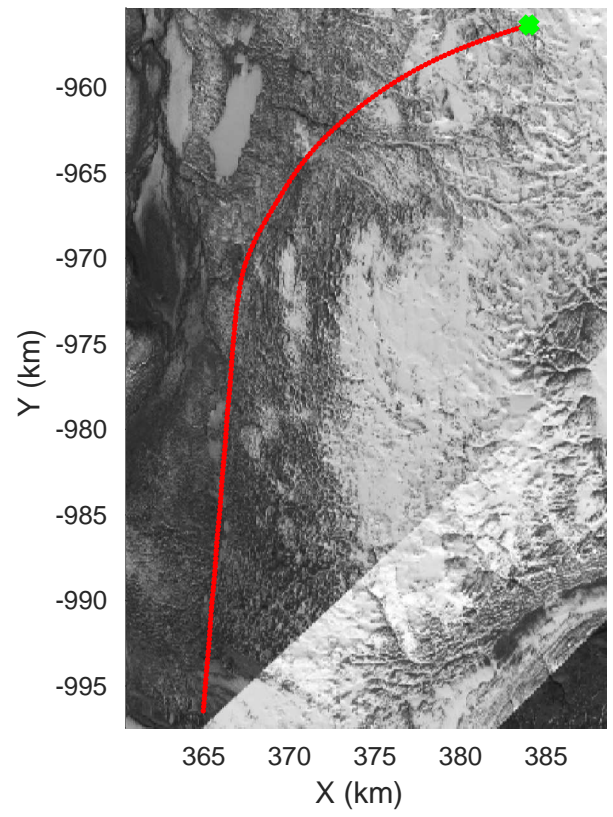

North Glaciers 01
20190423_03_001
Polar Stereograph 70N/-45E

rds 2019_Greenland_P3: "North Glaciers 01" 20190423_03_001: 15:36:58.6 to 15:43:02.0 GPS

North Glaciers 01
 20190423_03_002
 Polar Stereograph 70N/-45E