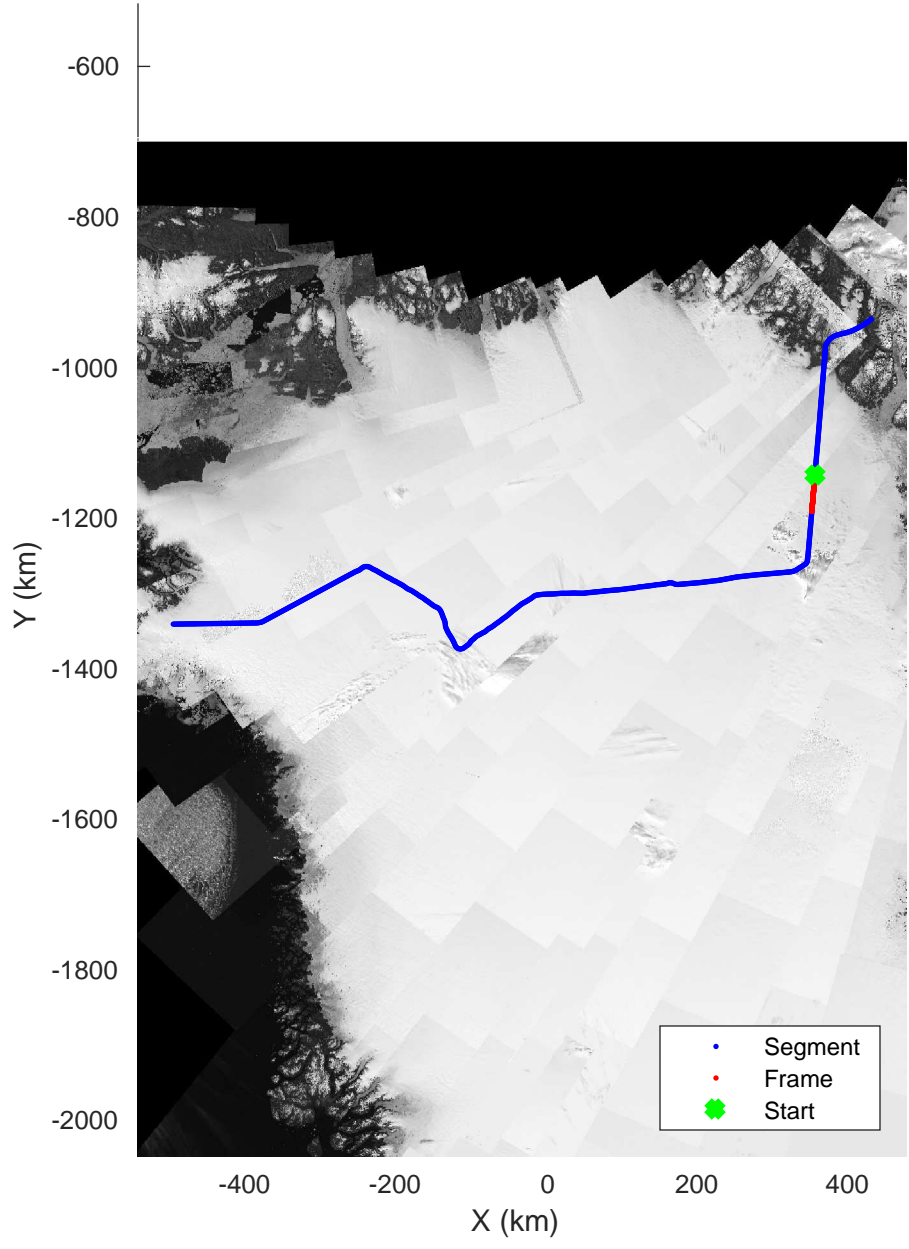

rds 2019_Greenland_P3: "North Glaciers 01" 20190423_03_002: 15:43:02.3 to 15:49:11.7 GPS

North Glaciers 01
 20190423_03_003
 Polar Stereograph 70N/-45E

rds 2019_Greenland_P3: "North Glaciers 01" 20190423_03_003: 15:49:12.0 to 15:55:31.3 GPS

North Glaciers 01
 20190423_03_004
 Polar Stereograph 70N/-45E

rds 2019_Greenland_P3: "North Glaciers 01" 20190423_03_004: 15:55:31.6 to 16:01:29.7 GPS

North Glaciers 01
 20190423_03_005
 Polar Stereograph 70N/-45E

rds 2019_Greenland_P3: "North Glaciers 01" 20190423_03_005: 16:01:29.9 to 16:07:30.3 GPS

North Glaciers 01
 20190423_03_006
 Polar Stereograph 70N/-45E

rds 2019_Greenland_P3: "North Glaciers 01" 20190423_03_006: 16:07:30.6 to 16:13:28.9 GPS

North Glaciers 01
 20190423_03_007
 Polar Stereograph 70N/-45E

rds 2019_Greenland_P3: "North Glaciers 01" 20190423_03_007: 16:13:29.2 to 16:19:27.0 GPS

North Glaciers 01
 20190423_03_008
 Polar Stereograph 70N/-45E