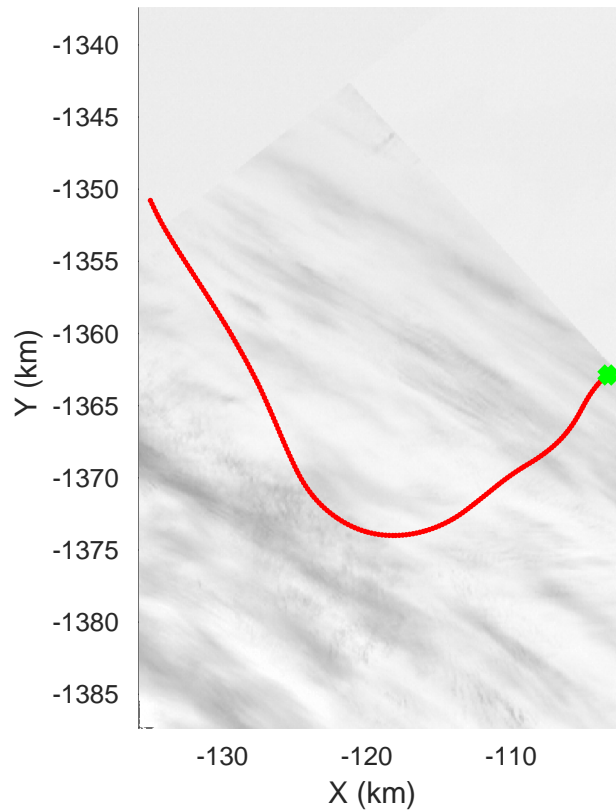

North Glaciers 01
20190423_03_018
Polar Stereograph 70N/-45E