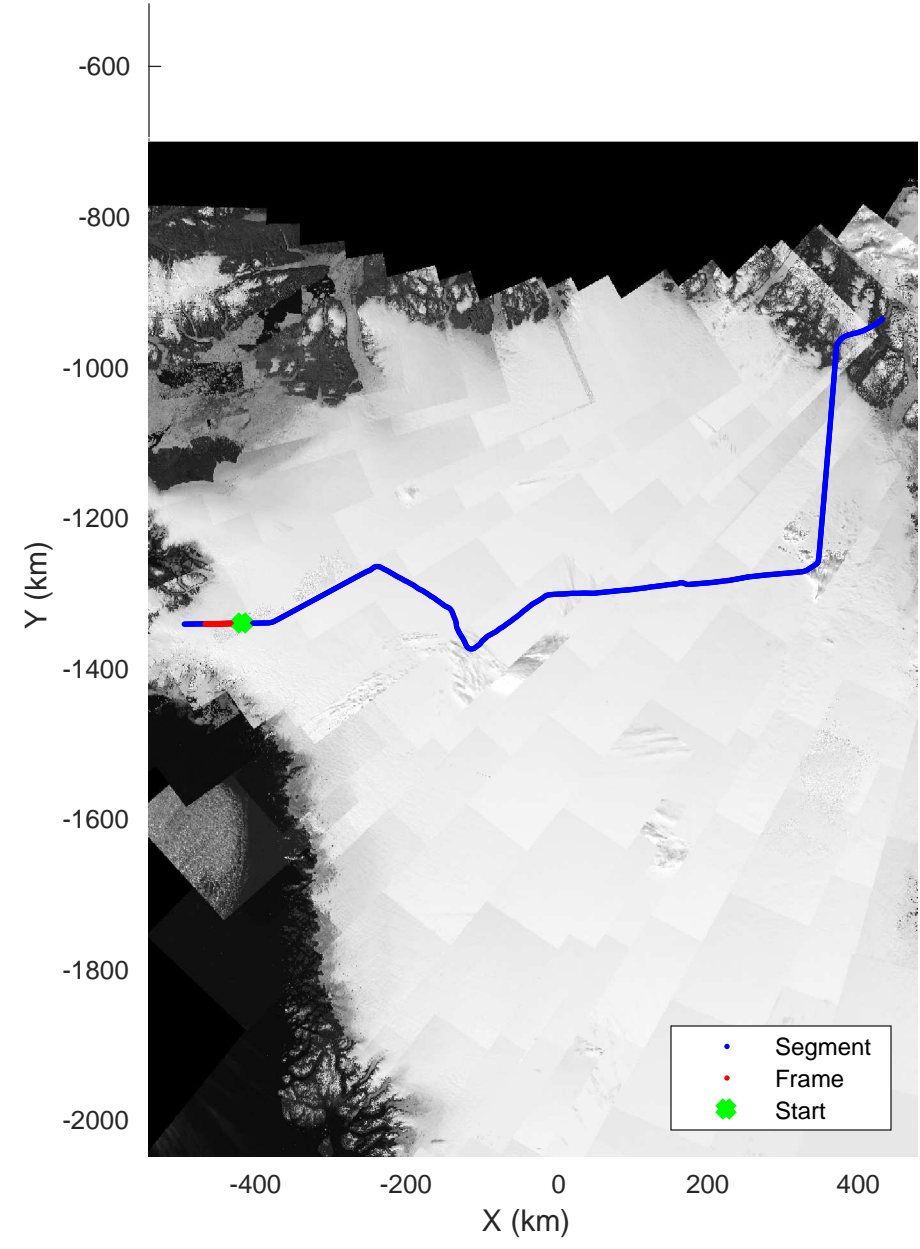

rds 2019_Greenland_P3: "North Glaciers 01" 20190423_03_023: 17:46:11.2 to 17:51:58.5 GPS

North Glaciers 01
20190423_03_024
Polar Stereograph 70N/-45E

rds 2019_Greenland_P3: "North Glaciers 01" 20190423_03_024: 17:51:58.8 to 17:57:38.7 GPS

North Glaciers 01
 20190423_03_025
 Polar Stereograph 70N/-45E

rds 2019_Greenland_P3: "North Glaciers 01" 20190423_03_025: 17:57:39.0 to 18:03:05.7 GPS

North Glaciers 01
20190423_03_026
Polar Stereograph 70N/-45E

rds 2019_Greenland_P3: "North Glaciers 01" 20190423_03_026: 18:03:05.9 to 18:08:32.6 GPS

North Glaciers 01
20190423_03_027
Polar Stereograph 70N/-45E

rds 2019_Greenland_P3: "North Glaciers 01" 20190423_03_027: 18:08:32.9 to 18:11:51.7 GPS