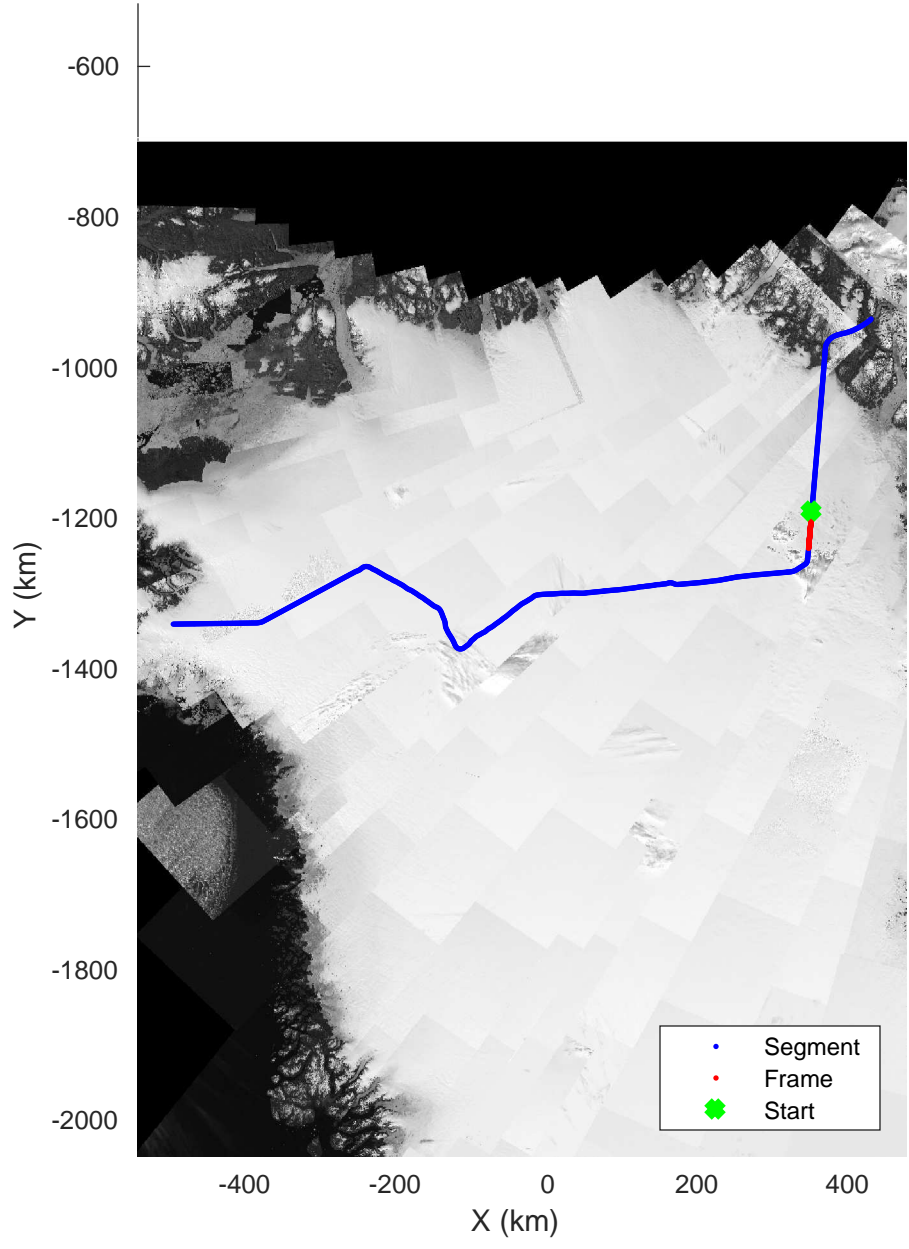

North Glaciers 01
 20190423_03_004
 Polar Stereograph 70N/-45E

rds 2019_Greenland_P3: "North Glaciers 01" 20190423_03_004: 15:55:31.6 to 16:01:29.7 GPS

North Glaciers 01
 20190423_03_005
 Polar Stereograph 70N/-45E

rds 2019_Greenland_P3: "North Glaciers 01" 20190423_03_005: 16:01:29.9 to 16:07:30.3 GPS

North Glaciers 01
 20190423_03_006
 Polar Stereograph 70N/-45E

rds 2019_Greenland_P3: "North Glaciers 01" 20190423_03_006: 16:07:30.6 to 16:13:28.9 GPS

North Glaciers 01
 20190423_03_007
 Polar Stereograph 70N/-45E

rds 2019_Greenland_P3: "North Glaciers 01" 20190423_03_007: 16:13:29.2 to 16:19:27.0 GPS

North Glaciers 01
 20190423_03_008
 Polar Stereograph 70N/-45E