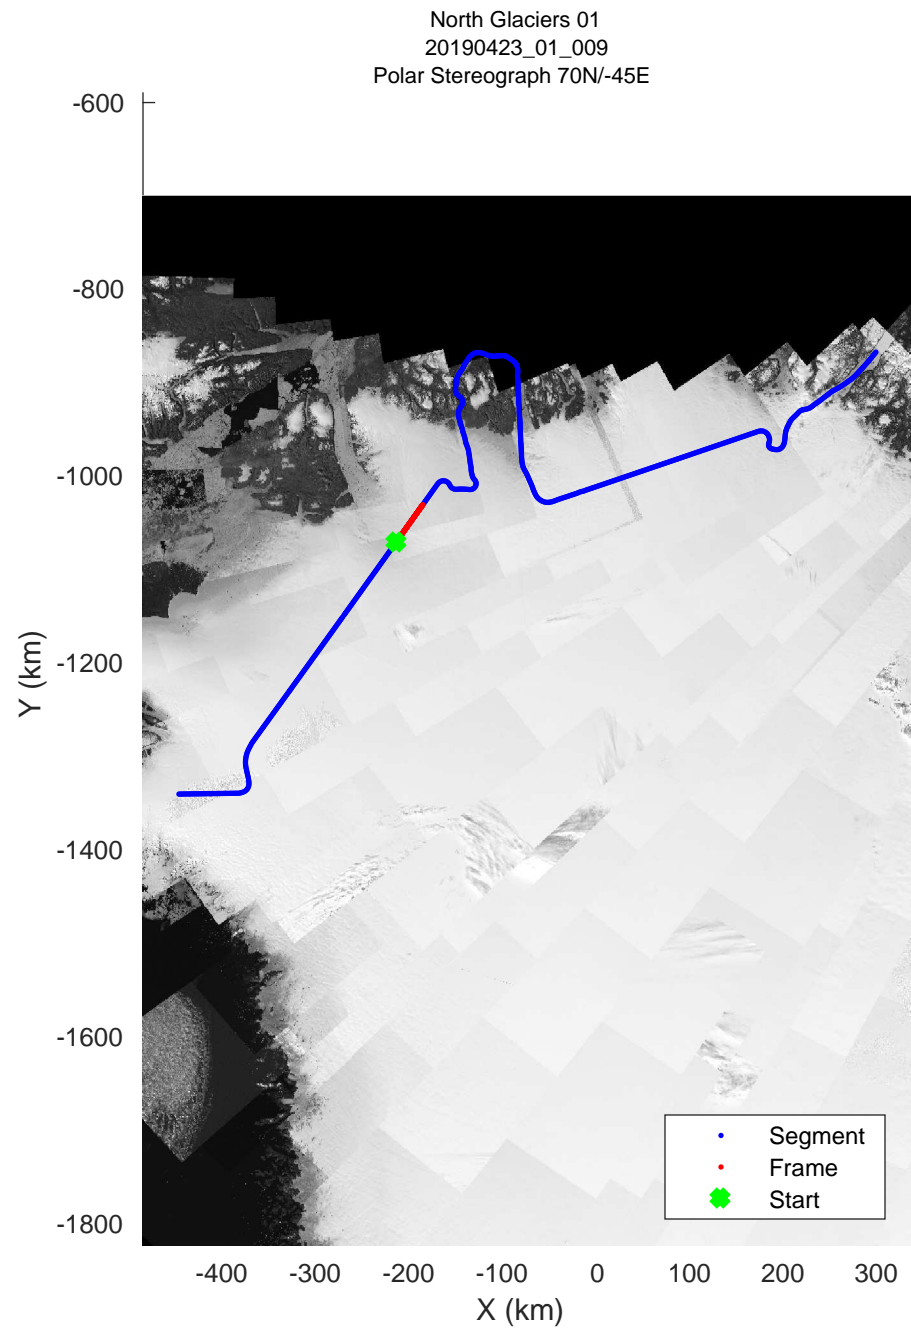

rds 2019\_Greenland\_P3: "North Glaciers 01" 20190423\_01\_007: 11:58:43.3 to 12:04:31.2 GPS

rds 2019\_Greenland\_P3: "North Glaciers 01" 20190423\_01\_008: 12:04:31.4 to 12:10:13.1 GPS

rds 2019\_Greenland\_P3: "North Glaciers 01" 20190423\_01\_009: 12:10:13.4 to 12:16:16.6 GPS

rds 2019\_Greenland\_P3: "North Glaciers 01" 20190423\_01\_010: 12:16:16.9 to 12:22:20.6 GPS

rds 2019\_Greenland\_P3: "North Glaciers 01" 20190423\_01\_011: 12:22:20.9 to 12:28:47.9 GPS

rds 2019\_Greenland\_P3: "North Glaciers 01" 20190423\_01\_012: 12:28:48.2 to 12:34:45.4 GPS