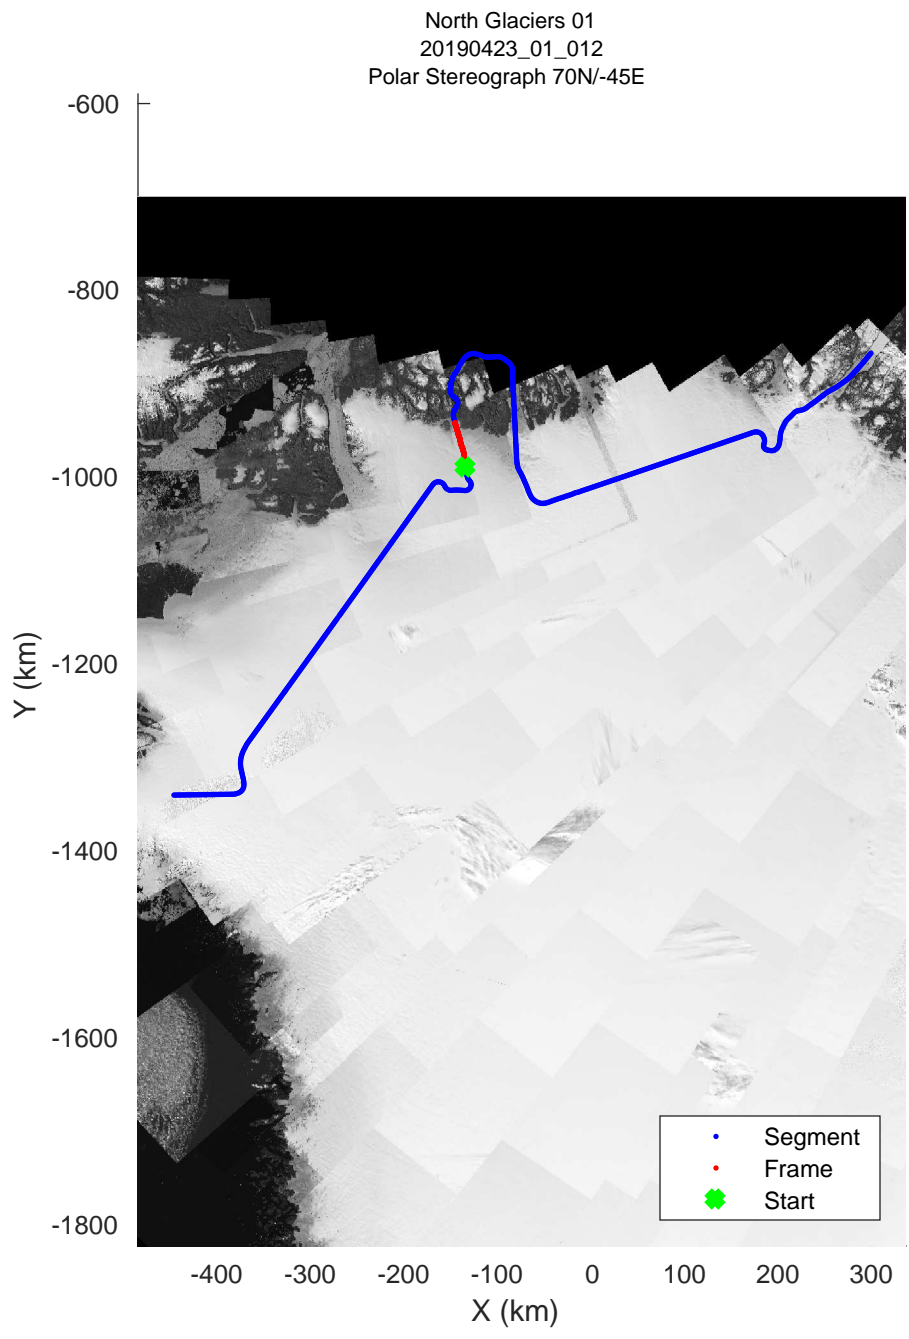

rds 2019\_Greenland\_P3: "North Glaciers 01" 20190423\_01\_007: 11:58:43.3 to 12:04:31.2 GPS

rds 2019\_Greenland\_P3: "North Glaciers 01" 20190423\_01\_008: 12:04:31.4 to 12:10:13.1 GPS

rds 2019\_Greenland\_P3: "North Glaciers 01" 20190423\_01\_009: 12:10:13.4 to 12:16:16.6 GPS

rds 2019\_Greenland\_P3: "North Glaciers 01" 20190423\_01\_010: 12:16:16.9 to 12:22:20.6 GPS

rds 2019\_Greenland\_P3: "North Glaciers 01" 20190423\_01\_011: 12:22:20.9 to 12:28:47.9 GPS

rds 2019\_Greenland\_P3: "North Glaciers 01" 20190423\_01\_012: 12:28:48.2 to 12:34:45.4 GPS