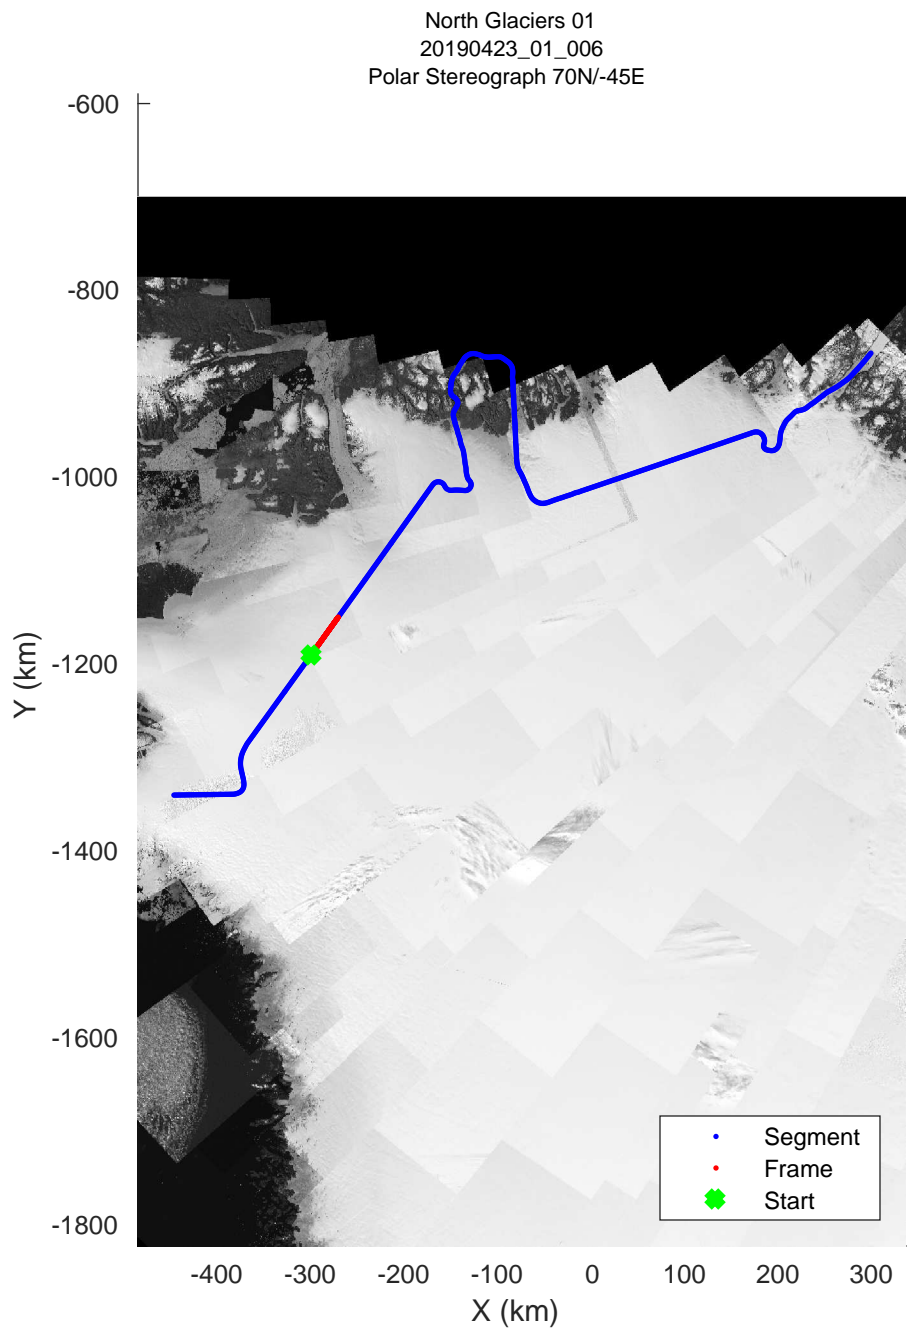

rds 2019\_Greenland\_P3: "North Glaciers 01" 20190423\_01\_004: 11:42:01.3 to 11:47:26.8 GPS

rds 2019\_Greenland\_P3: "North Glaciers 01" 20190423\_01\_005: 11:47:27.1 to 11:52:57.9 GPS

rds 2019\_Greenland\_P3: "North Glaciers 01" 20190423\_01\_006: 11:52:58.2 to 11:58:43.0 GPS

rds 2019\_Greenland\_P3: "North Glaciers 01" 20190423\_01\_007: 11:58:43.3 to 12:04:31.2 GPS

rds 2019\_Greenland\_P3: "North Glaciers 01" 20190423\_01\_008: 12:04:31.4 to 12:10:13.1 GPS

rds 2019\_Greenland\_P3: "North Glaciers 01" 20190423\_01\_009: 12:10:13.4 to 12:16:16.6 GPS