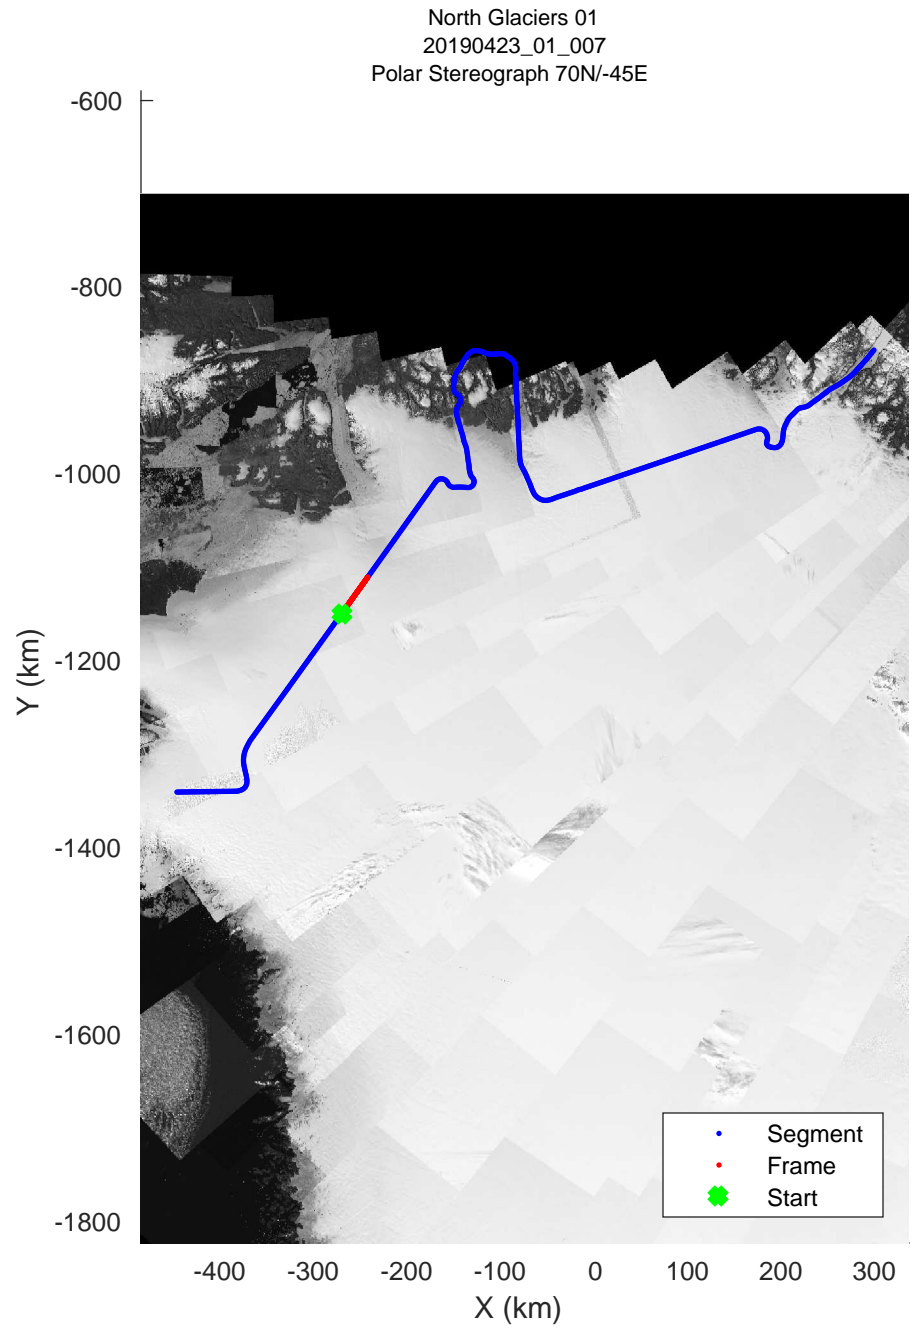

rds 2019\_Greenland\_P3: "North Glaciers 01" 20190423\_01\_004: 11:42:01.3 to 11:47:26.8 GPS

rds 2019\_Greenland\_P3: "North Glaciers 01" 20190423\_01\_005: 11:47:27.1 to 11:52:57.9 GPS

rds 2019\_Greenland\_P3: "North Glaciers 01" 20190423\_01\_006: 11:52:58.2 to 11:58:43.0 GPS

rds 2019\_Greenland\_P3: "North Glaciers 01" 20190423\_01\_007: 11:58:43.3 to 12:04:31.2 GPS

rds 2019\_Greenland\_P3: "North Glaciers 01" 20190423\_01\_008: 12:04:31.4 to 12:10:13.1 GPS

rds 2019\_Greenland\_P3: "North Glaciers 01" 20190423\_01\_009: 12:10:13.4 to 12:16:16.6 GPS