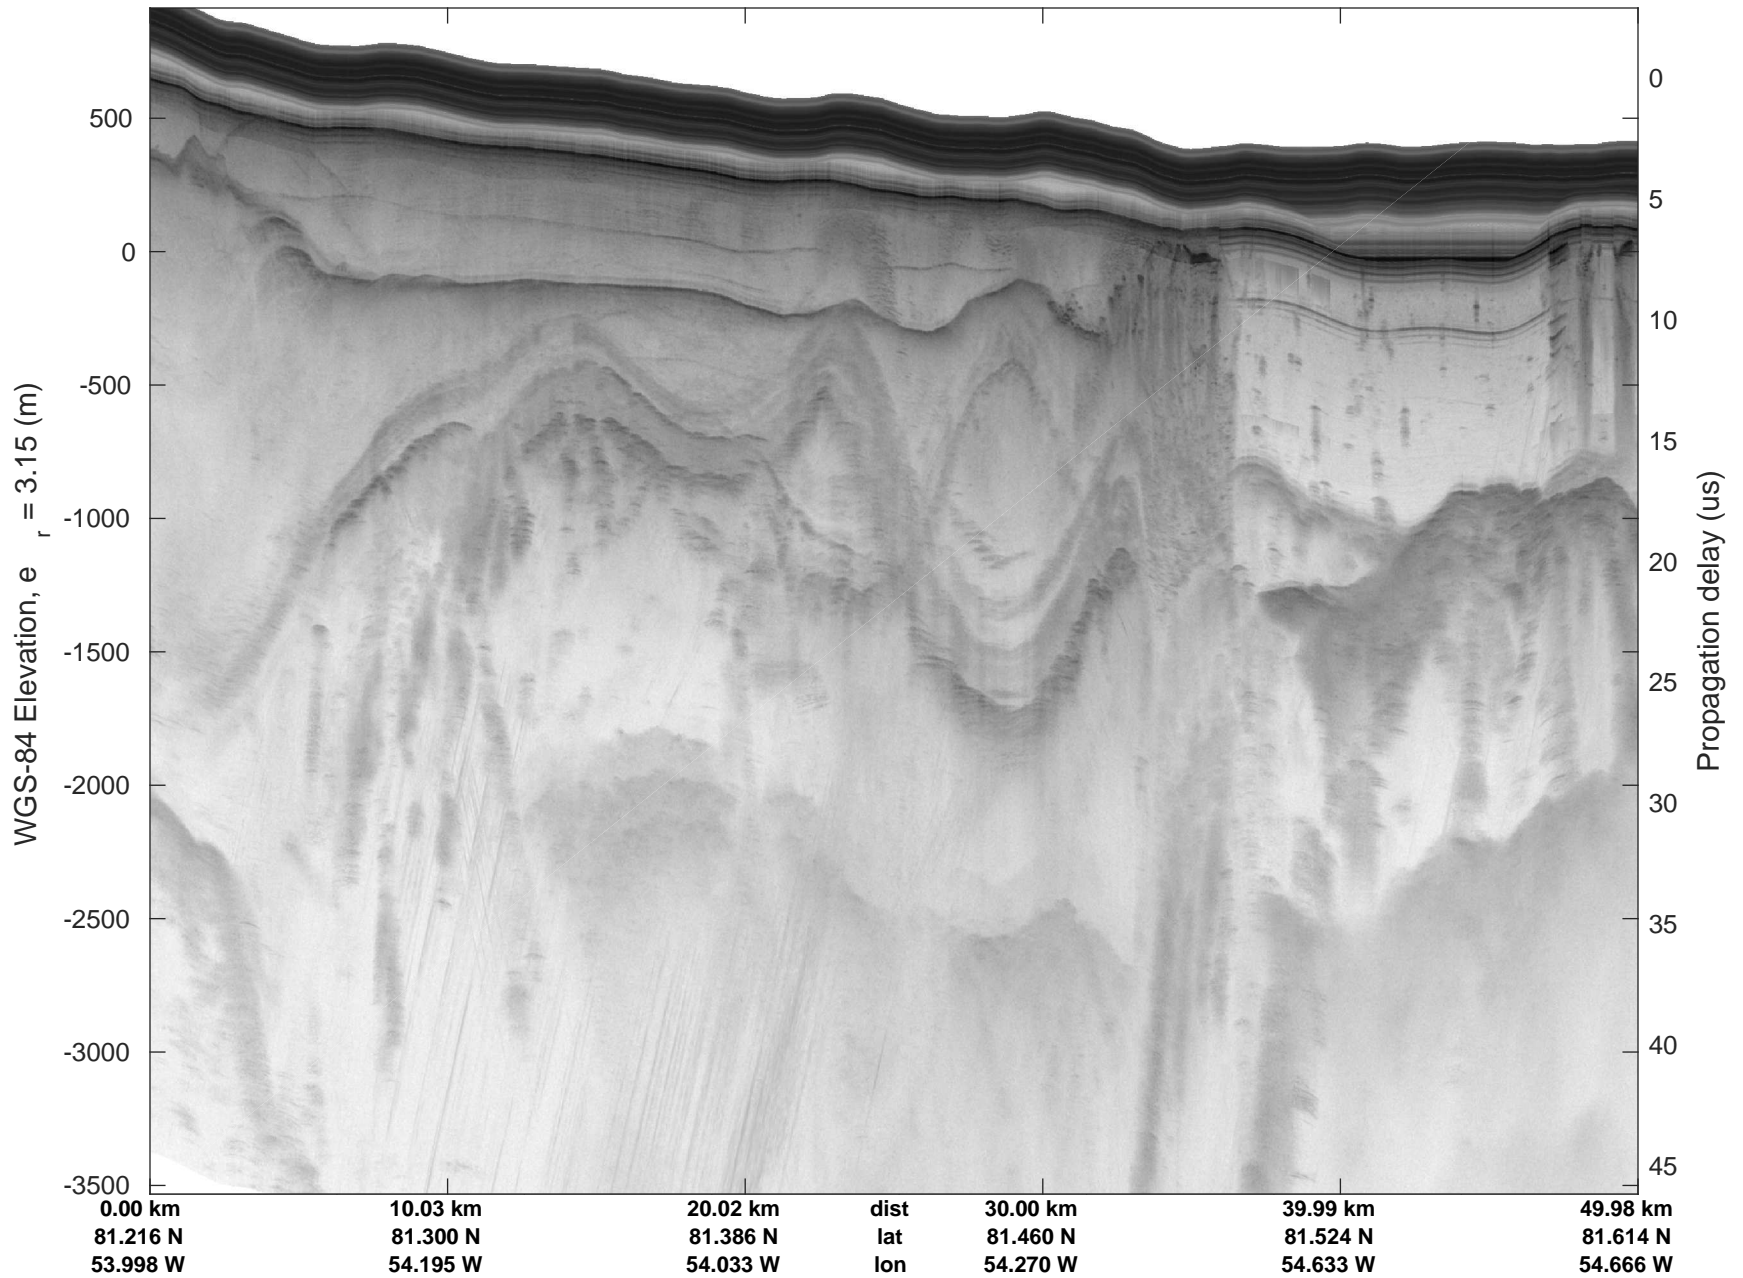

rds 2019_Greenland_P3: "North Glaciers 01" 20190423_01_013: 12:34:45.7 to 12:42:15.3 GPS