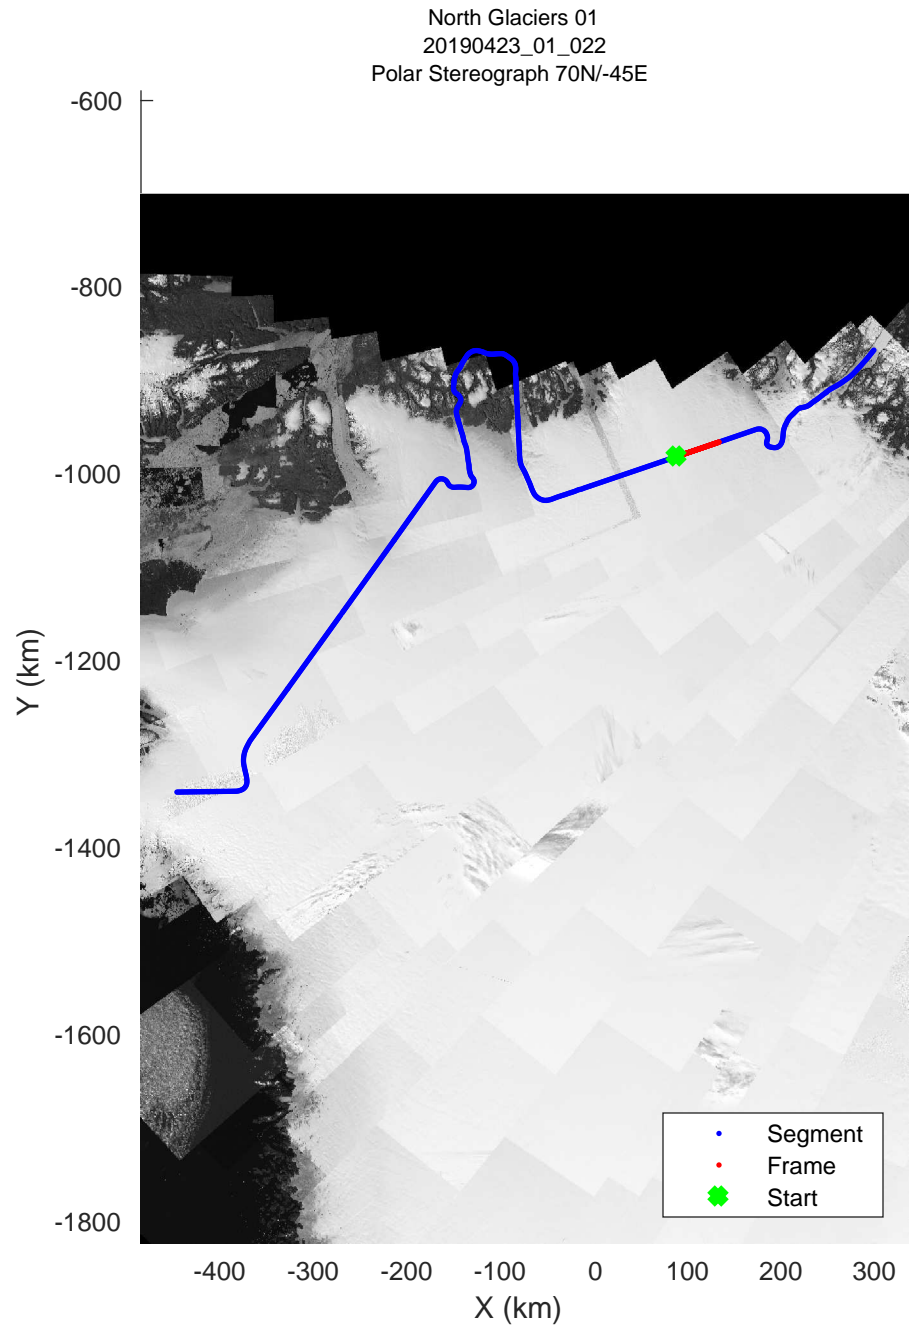

rds 2019\_Greenland\_P3: "North Glaciers 01" 20190423\_01\_019: 13:16:47.9 to 13:22:38.3 GPS

rds 2019\_Greenland\_P3: "North Glaciers 01" 20190423\_01\_020: 13:22:38.6 to 13:28:29.3 GPS

rds 2019\_Greenland\_P3: "North Glaciers 01" 20190423\_01\_021: 13:28:29.6 to 13:34:23.7 GPS

rds 2019\_Greenland\_P3: "North Glaciers 01" 20190423\_01\_022: 13:34:24.0 to 13:40:09.9 GPS

rds 2019\_Greenland\_P3: "North Glaciers 01" 20190423\_01\_023: 13:40:10.2 to 13:45:53.0 GPS

rds 2019\_Greenland\_P3: "North Glaciers 01" 20190423\_01\_024: 13:45:53.2 to 13:52:29.3 GPS