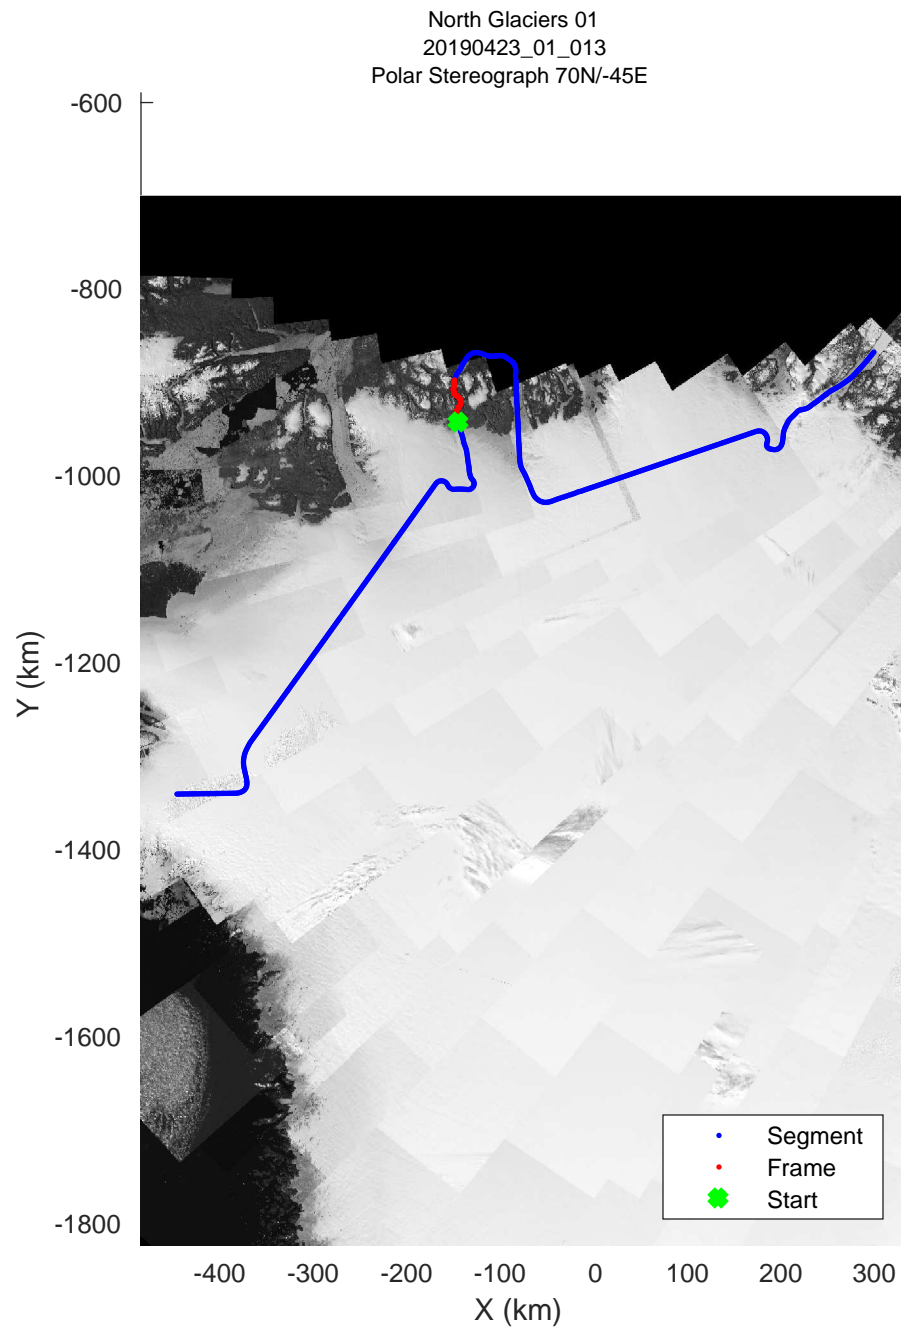

rds 2019\_Greenland\_P3: "North Glaciers 01" 20190423\_01\_010: 12:16:16.9 to 12:22:20.6 GPS

rds 2019\_Greenland\_P3: "North Glaciers 01" 20190423\_01\_011: 12:22:20.9 to 12:28:47.9 GPS

rds 2019\_Greenland\_P3: "North Glaciers 01" 20190423\_01\_012: 12:28:48.2 to 12:34:45.4 GPS