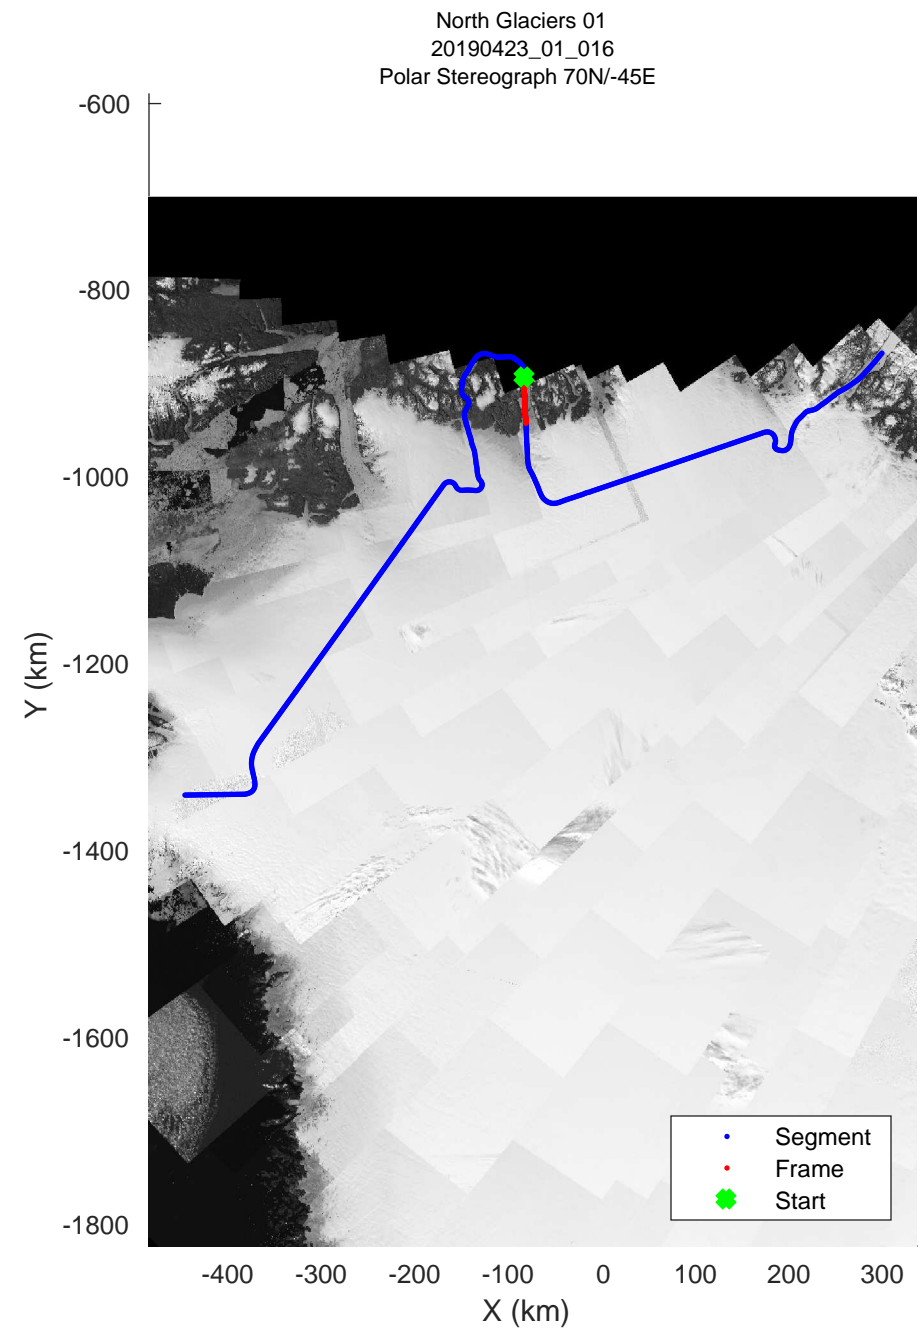

rds 2019\_Greenland\_P3: "North Glaciers 01" 20190423\_01\_013: 12:34:45.7 to 12:42:15.3 GPS

rds 2019\_Greenland\_P3: "North Glaciers 01" 20190423\_01\_014: 12:42:15.5 to 12:49:16.2 GPS

rds 2019\_Greenland\_P3: "North Glaciers 01" 20190423\_01\_015: 12:49:16.5 to 12:56:36.8 GPS