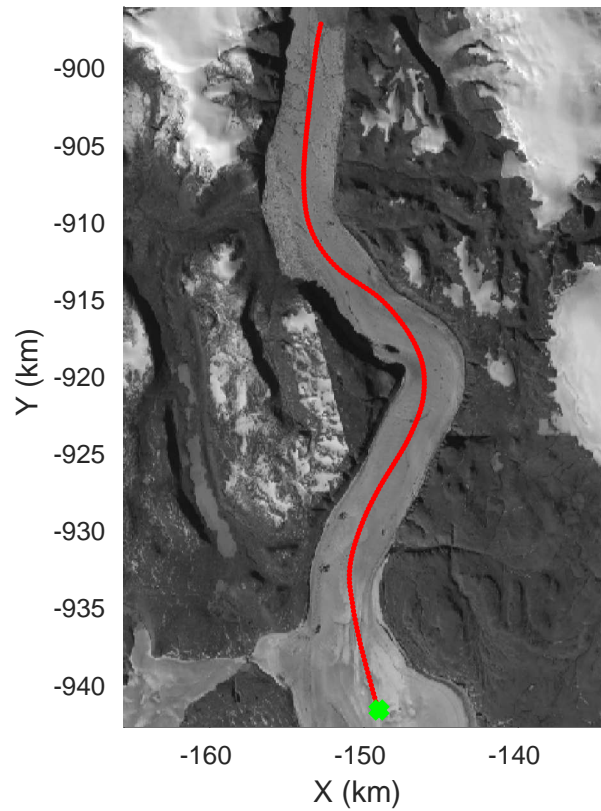

rds 2019\_Greenland\_P3: "North Glaciers 01" 20190423\_01\_010: 12:16:16.9 to 12:22:20.6 GPS

rds 2019\_Greenland\_P3: "North Glaciers 01" 20190423\_01\_011: 12:22:20.9 to 12:28:47.9 GPS

rds 2019\_Greenland\_P3: "North Glaciers 01" 20190423\_01\_012: 12:28:48.2 to 12:34:45.4 GPS