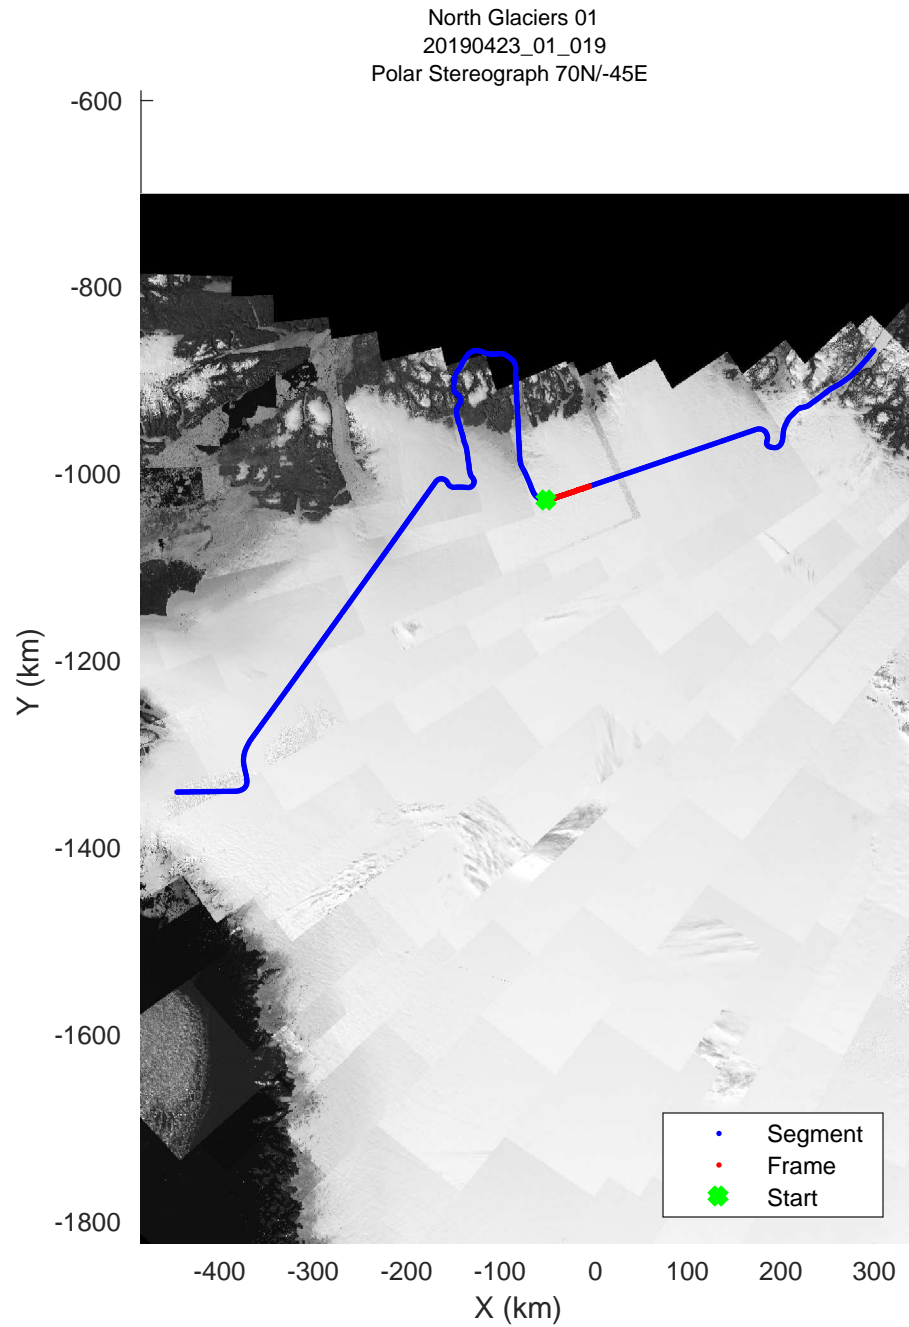

rds 2019\_Greenland\_P3: "North Glaciers 01" 20190423\_01\_016: 12:56:37.1 to 13:03:41.7 GPS

rds 2019\_Greenland\_P3: "North Glaciers 01" 20190423\_01\_017: 13:03:42.0 to 13:10:29.9 GPS

rds 2019\_Greenland\_P3: "North Glaciers 01" 20190423\_01\_018: 13:10:30.2 to 13:16:47.6 GPS