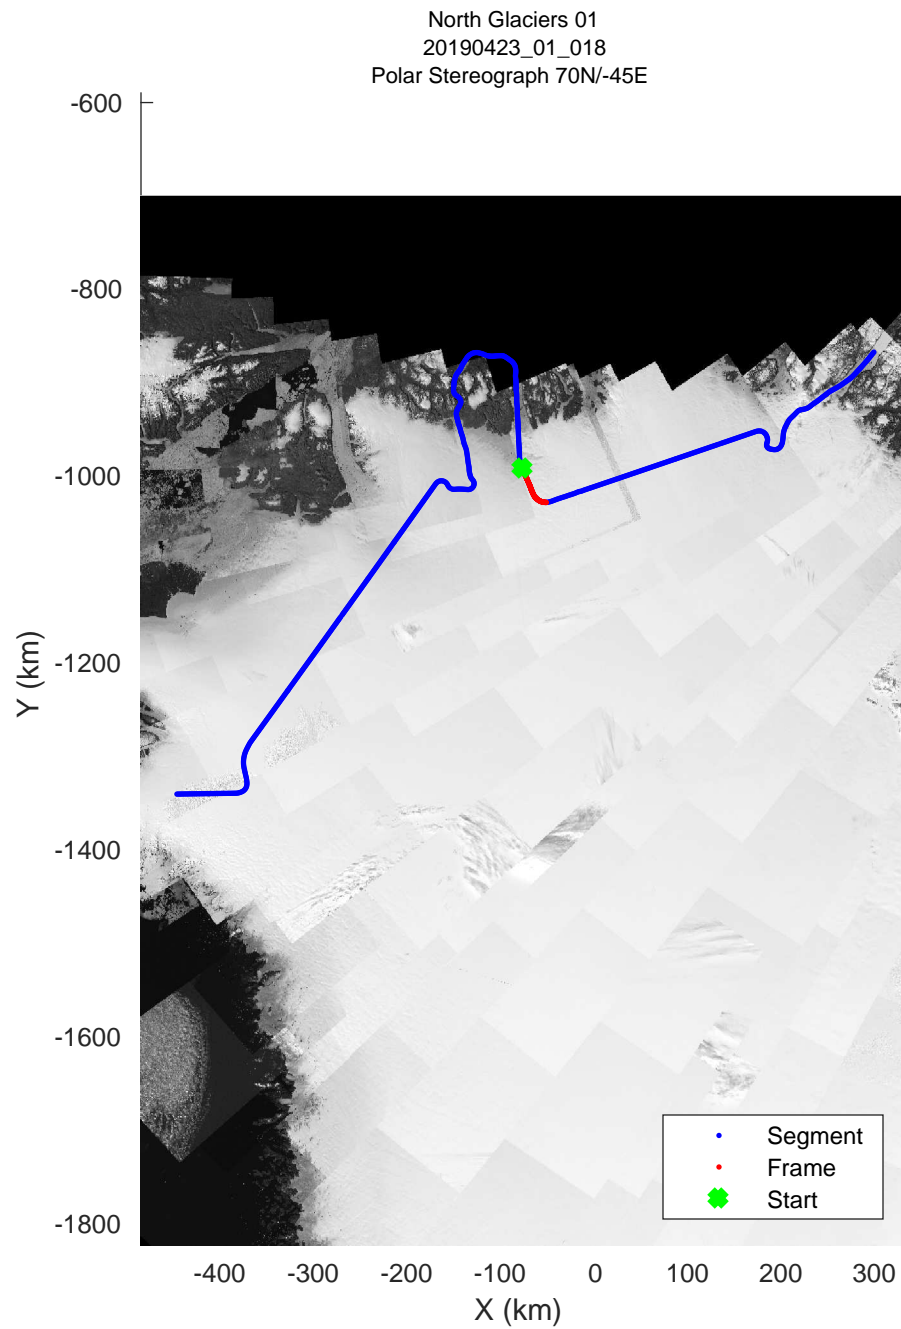

rds 2019\_Greenland\_P3: "North Glaciers 01" 20190423\_01\_016: 12:56:37.1 to 13:03:41.7 GPS

rds 2019\_Greenland\_P3: "North Glaciers 01" 20190423\_01\_017: 13:03:42.0 to 13:10:29.9 GPS

rds 2019\_Greenland\_P3: "North Glaciers 01" 20190423\_01\_018: 13:10:30.2 to 13:16:47.6 GPS