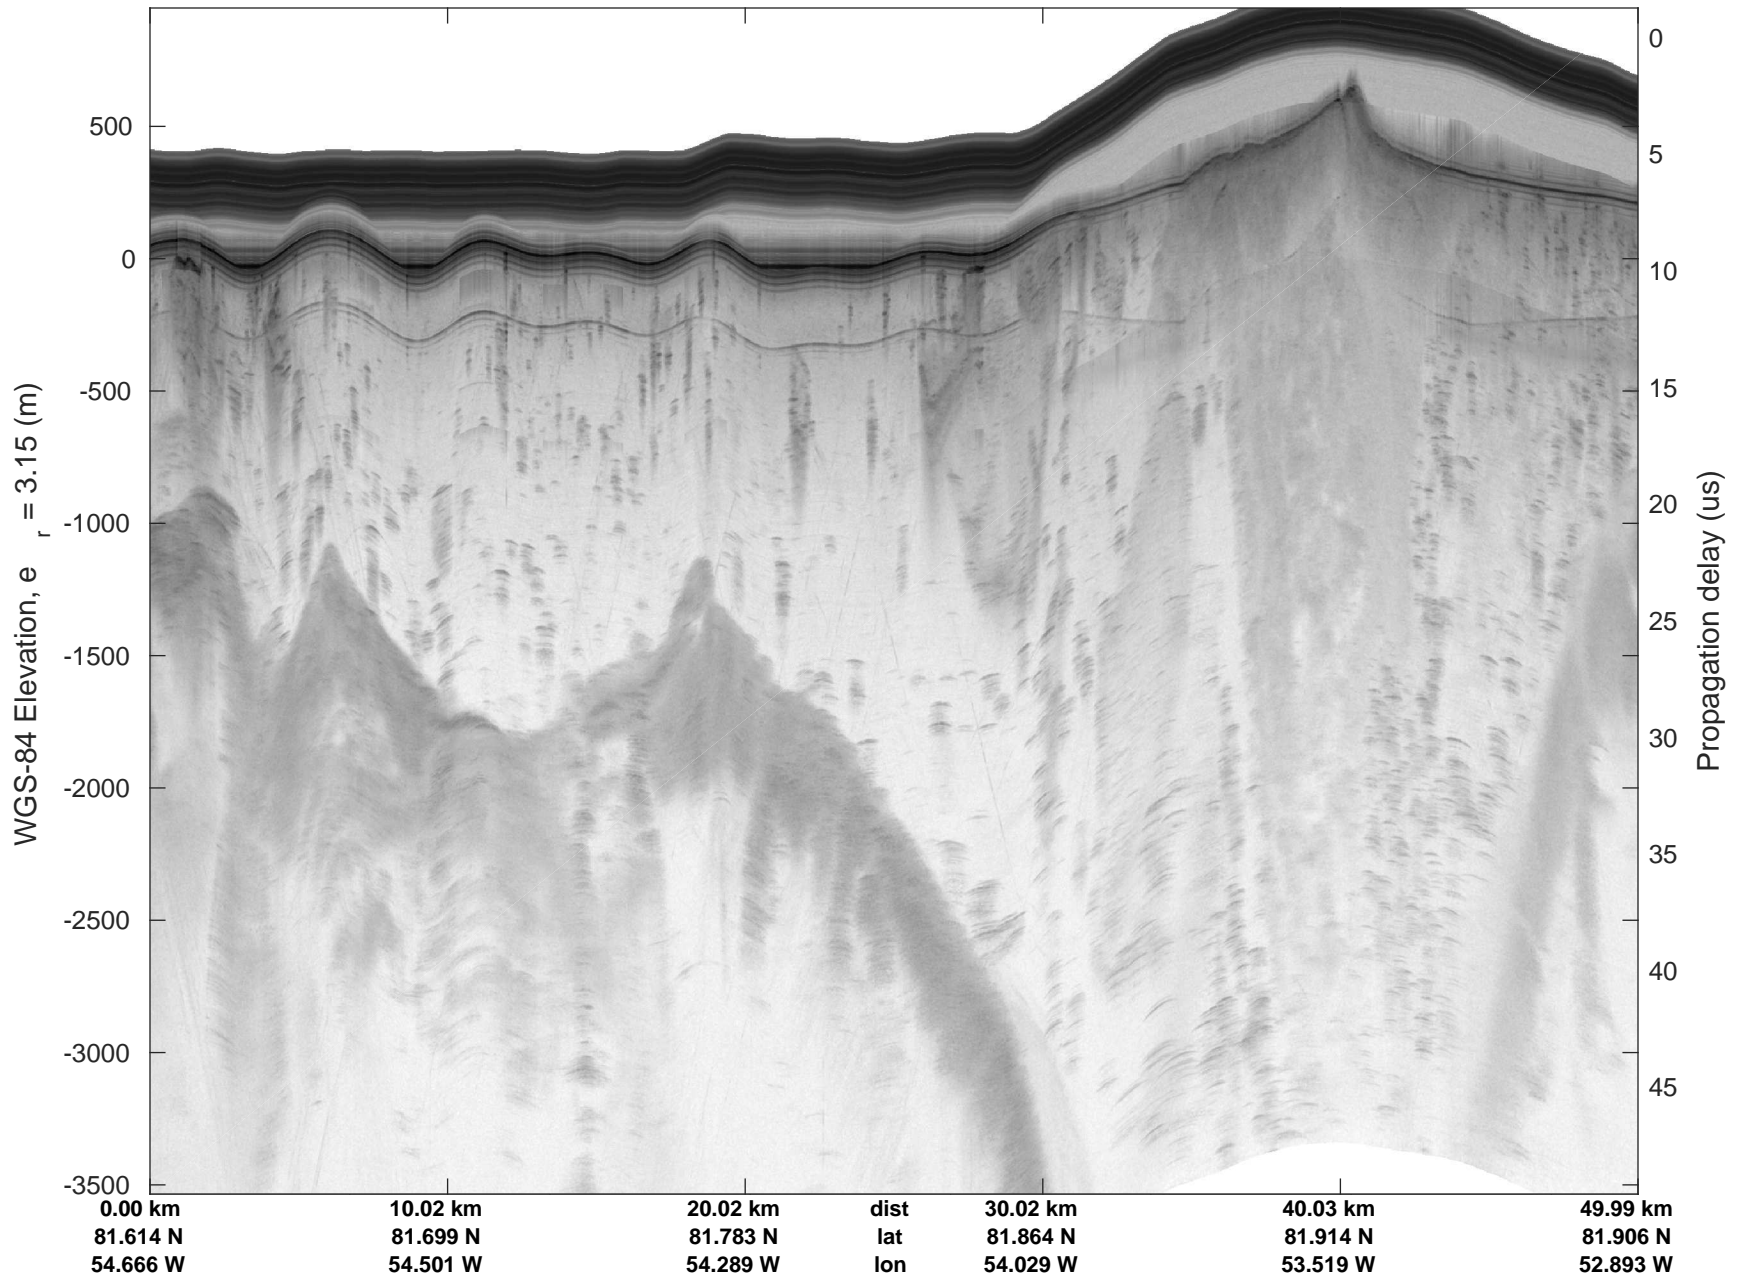

rds 2019_Greenland_P3: "North Glaciers 01" 20190423_01_014: 12:42:15.5 to 12:49:16.2 GPS