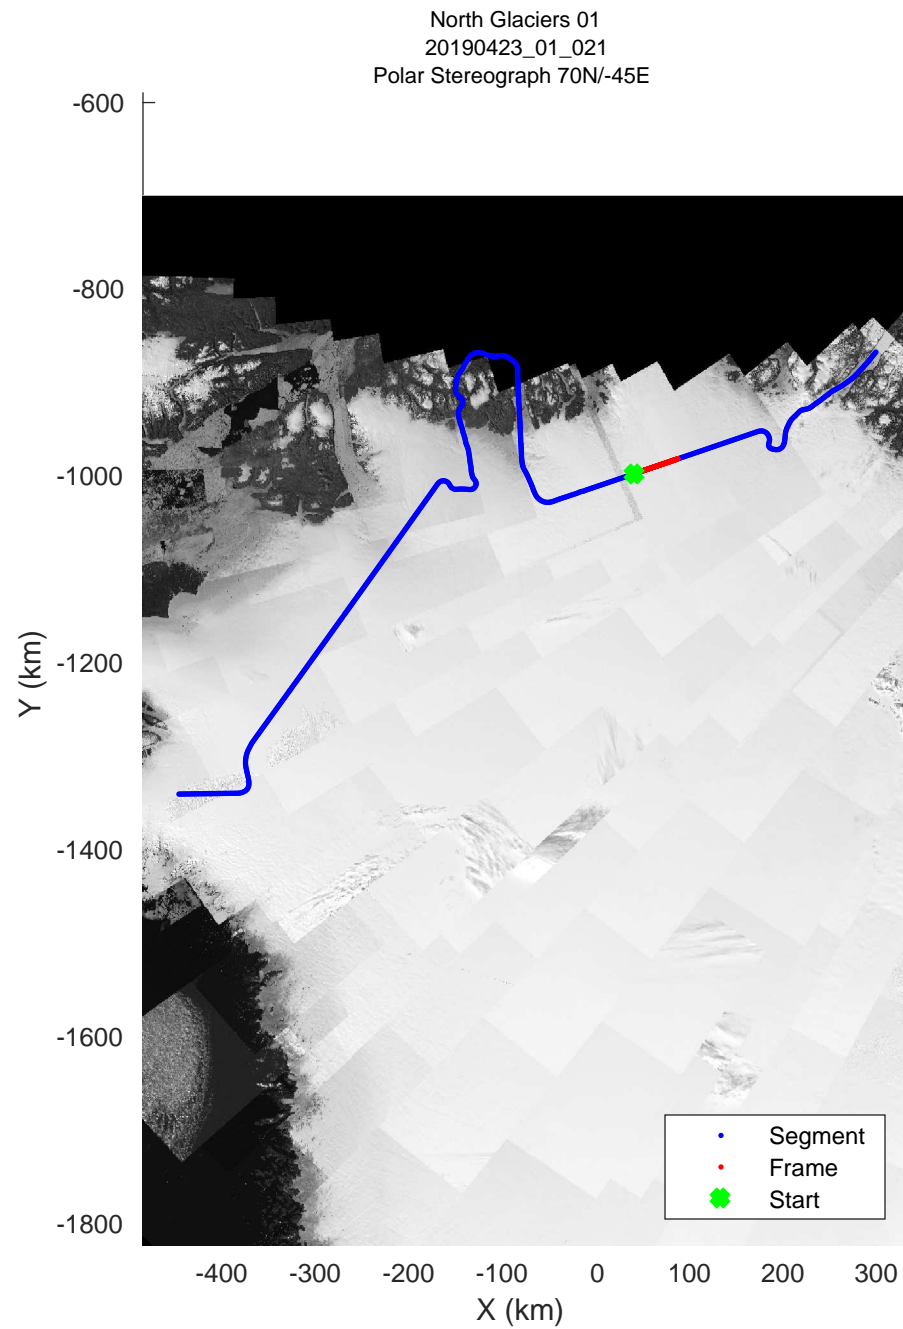

rds 2019\_Greenland\_P3: "North Glaciers 01" 20190423\_01\_019: 13:16:47.9 to 13:22:38.3 GPS

rds 2019\_Greenland\_P3: "North Glaciers 01" 20190423\_01\_020: 13:22:38.6 to 13:28:29.3 GPS

rds 2019\_Greenland\_P3: "North Glaciers 01" 20190423\_01\_021: 13:28:29.6 to 13:34:23.7 GPS