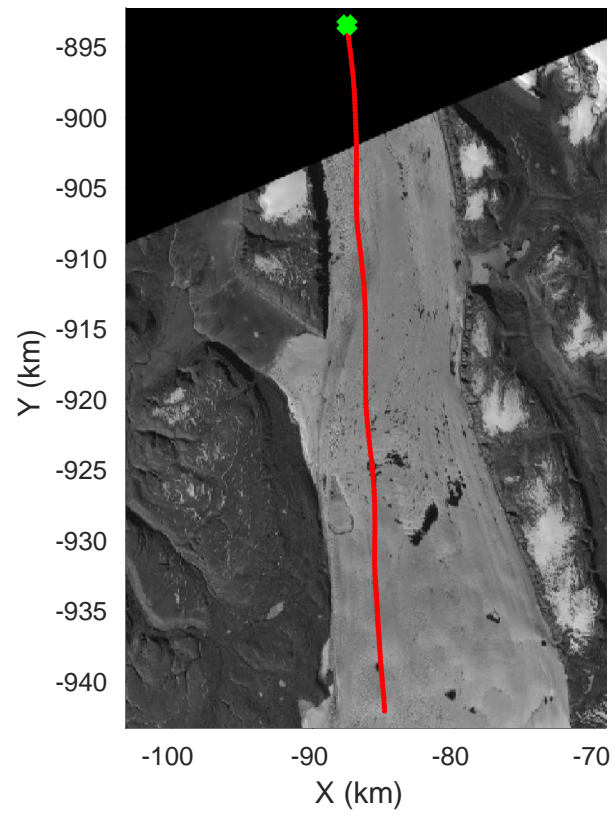

rds 2019\_Greenland\_P3: "North Glaciers 01" 20190423\_01\_013: 12:34:45.7 to 12:42:15.3 GPS

rds 2019\_Greenland\_P3: "North Glaciers 01" 20190423\_01\_014: 12:42:15.5 to 12:49:16.2 GPS

rds 2019\_Greenland\_P3: "North Glaciers 01" 20190423\_01\_015: 12:49:16.5 to 12:56:36.8 GPS