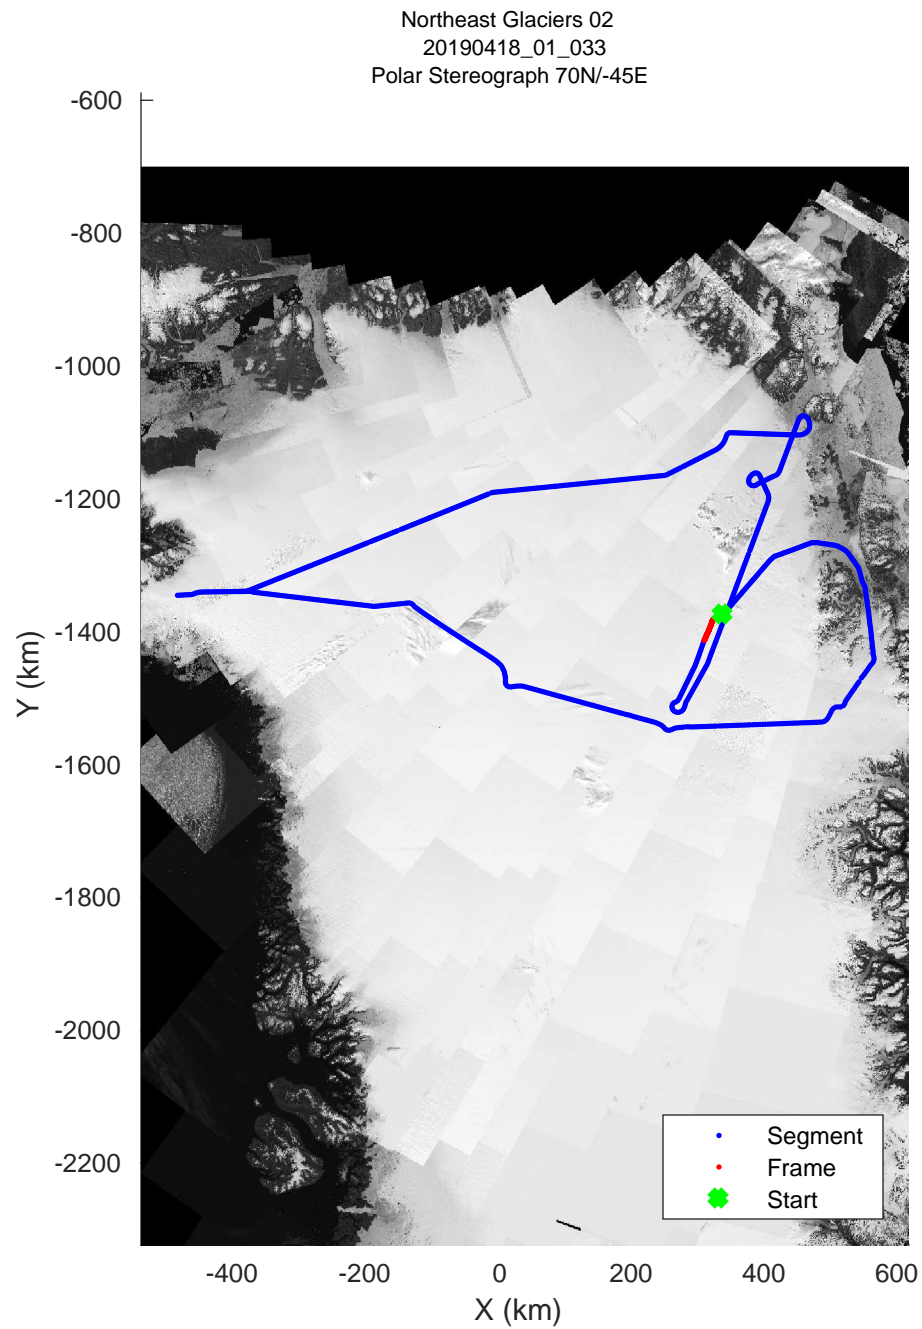

rds 2019_Greenland_P3: "Northeast Glaciers 02 " 20190418_01_030: 14:05:34.0 to 14:12:26.8 GPS

rds 2019_Greenland_P3: "Northeast Glaciers 02 " 20190418_01_031: 14:12:27.0 to 14:19:21.5 GPS

rds 2019_Greenland_P3: "Northeast Glaciers 02 " 20190418_01_032: 14:19:21.8 to 14:26:01.2 GPS