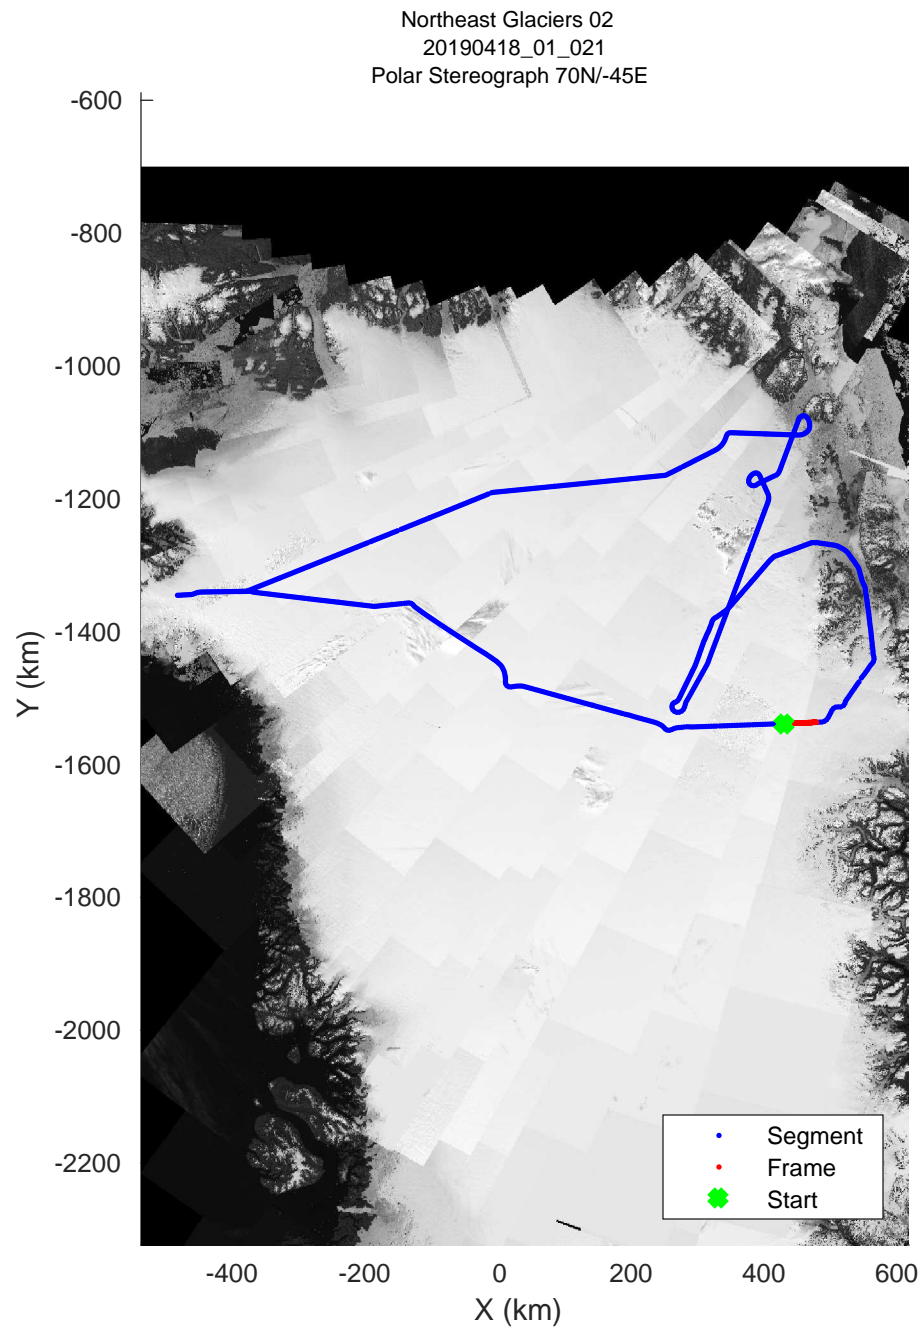

rds 2019_Greenland_P3: "Northeast Glaciers 02 " 20190418_01_018: 12:56:59.7 to 13:02:16.1 GPS

rds 2019_Greenland_P3: "Northeast Glaciers 02 " 20190418_01_019: 13:02:16.4 to 13:07:27.8 GPS

rds 2019_Greenland_P3: "Northeast Glaciers 02 " 20190418_01_020: 13:07:28.0 to 13:12:39.1 GPS