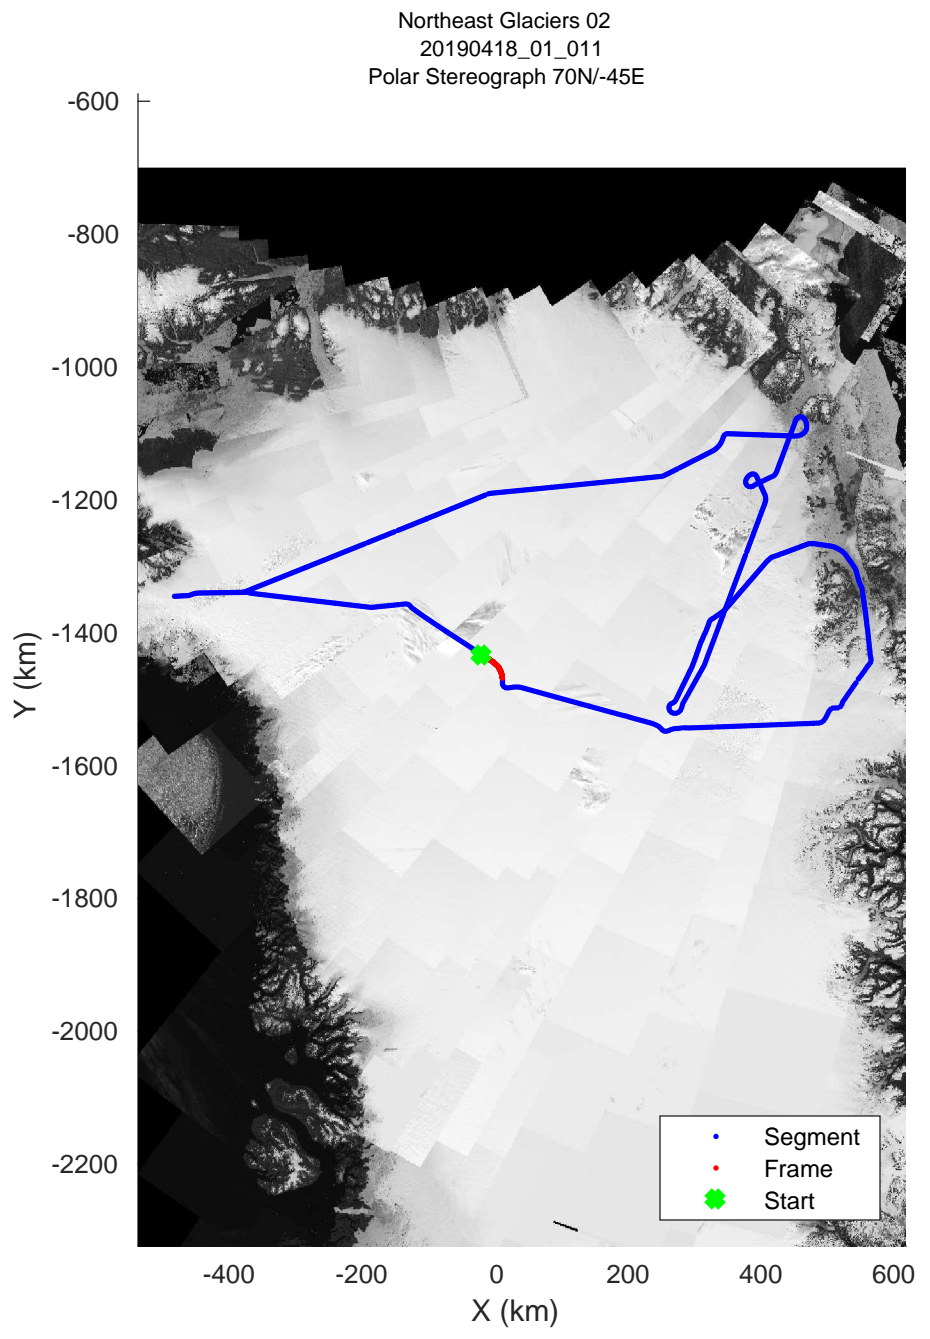

rds 2019_Greenland_P3: "Northeast Glaciers 02 " 20190418_01_004: 11:35:50.4 to 11:41:54.2 GPS

Northeast Glaciers 02
20190418_01_005
Polar Stereograph 70N/-45E

rds 2019_Greenland_P3: "Northeast Glaciers 02 " 20190418_01_005: 11:41:54.4 to 11:47:51.4 GPS

rds 2019_Greenland_P3: "Northeast Glaciers 02 " 20190418_01_006: 11:47:51.7 to 11:53:37.0 GPS

rds 2019_Greenland_P3: "Northeast Glaciers 02 " 20190418_01_007: 11:53:37.3 to 11:59:20.1 GPS

rds 2019_Greenland_P3: "Northeast Glaciers 02 " 20190418_01_008: 11:59:20.4 to 12:05:16.8 GPS

rds 2019_Greenland_P3: "Northeast Glaciers 02 " 20190418_01_009: 12:05:17.0 to 12:11:15.1 GPS

rds 2019_Greenland_P3: "Northeast Glaciers 02 " 20190418_01_010: 12:11:15.4 to 12:17:07.8 GPS

rds 2019_Greenland_P3: "Northeast Glaciers 02 " 20190418_01_011: 12:17:08.1 to 12:23:06.5 GPS