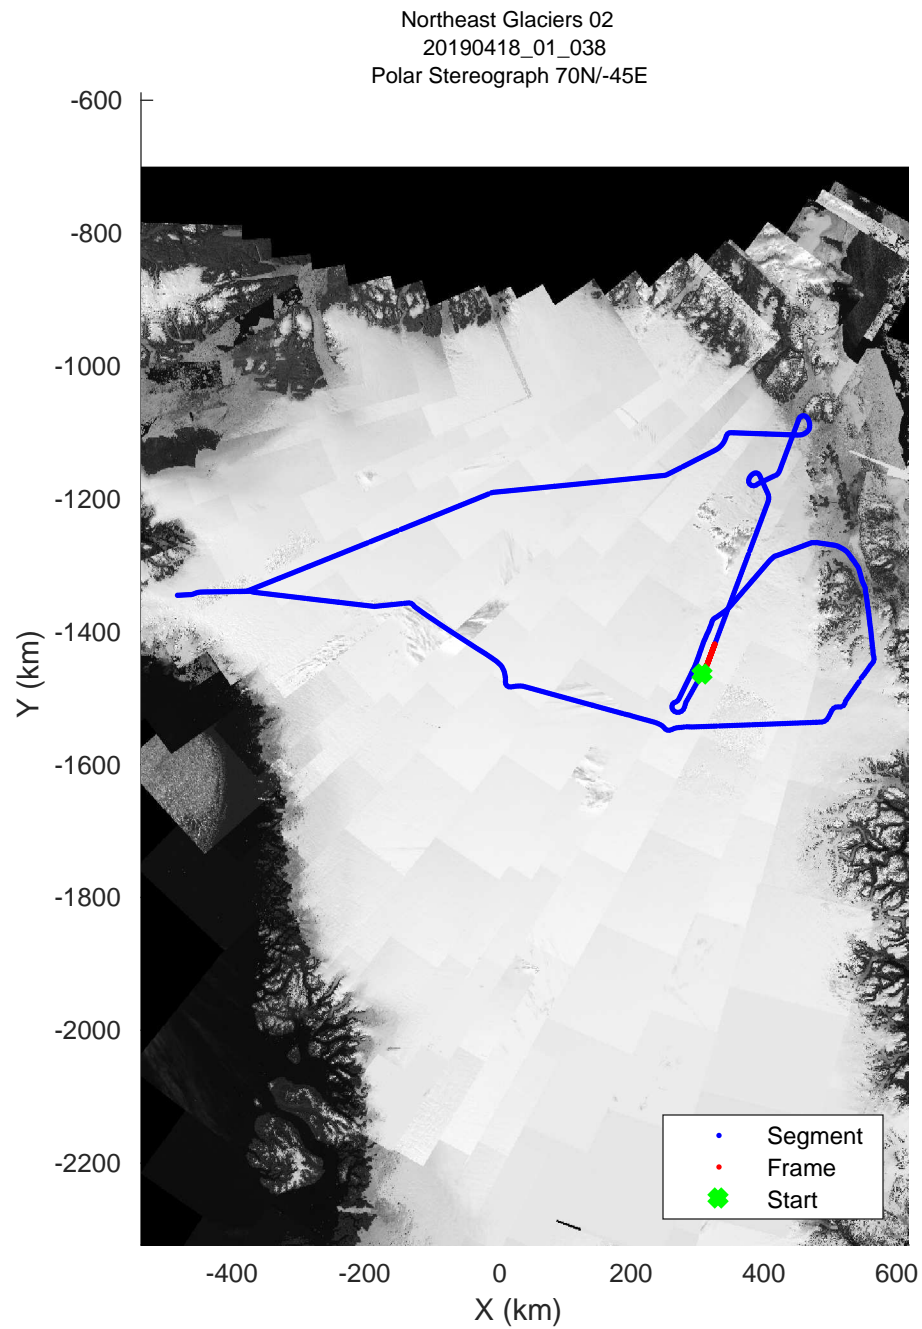

rds 2019_Greenland_P3: "Northeast Glaciers 02 " 20190418_01_035: 14:39:02.3 to 14:45:21.9 GPS

rds 2019_Greenland_P3: "Northeast Glaciers 02 " 20190418_01_036: 14:45:22.2 to 14:50:59.0 GPS

rds 2019_Greenland_P3: "Northeast Glaciers 02 " 20190418_01_037: 14:50:59.3 to 14:56:03.0 GPS