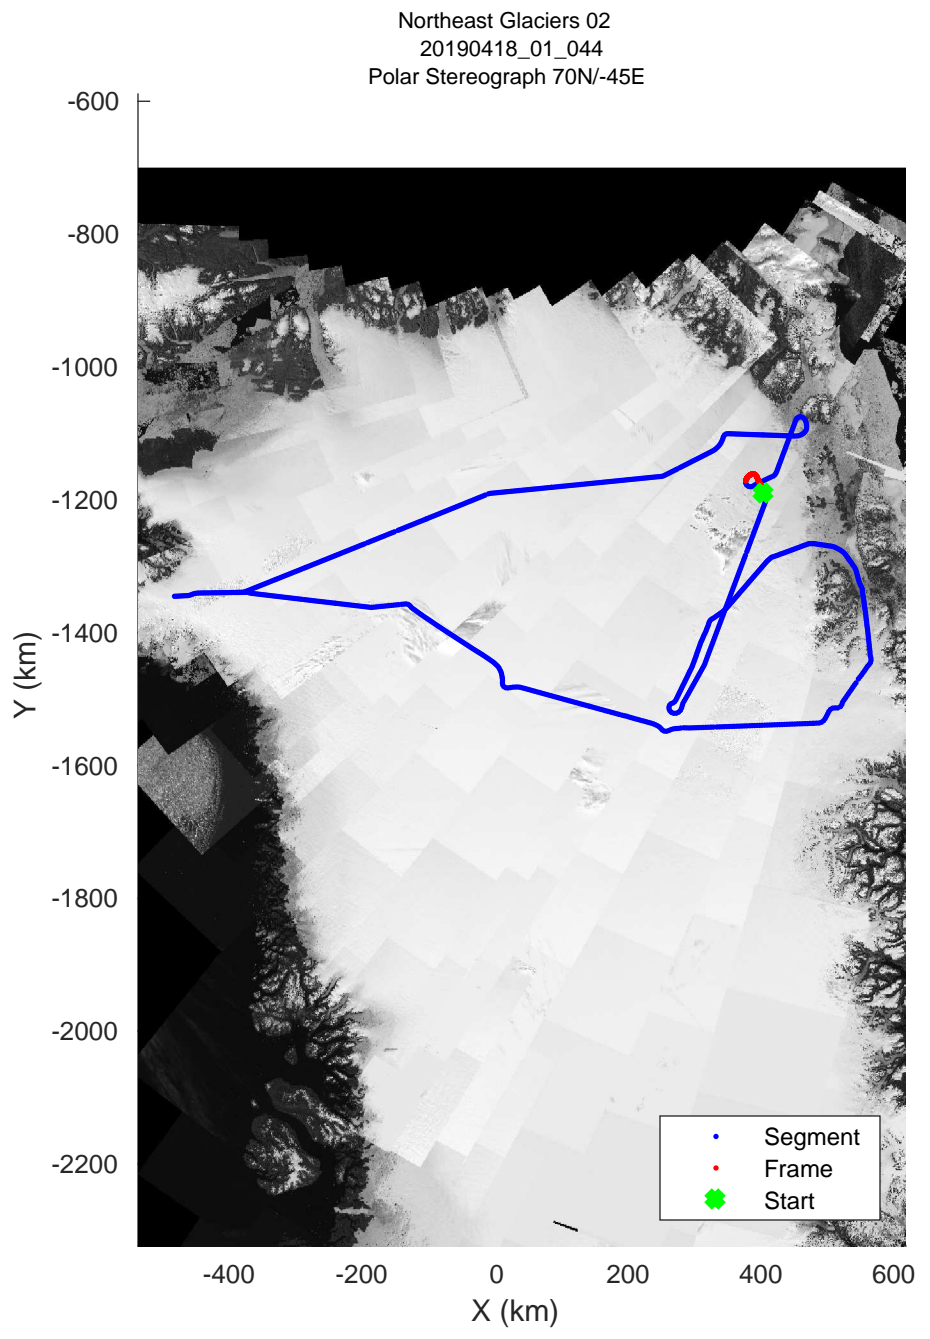

rds 2019_Greenland_P3: "Northeast Glaciers 02 " 20190418_01_041: 15:11:33.4 to 15:16:41.3 GPS

rds 2019_Greenland_P3: "Northeast Glaciers 02 " 20190418_01_042: 15:16:41.6 to 15:22:07.7 GPS

rds 2019_Greenland_P3: "Northeast Glaciers 02 " 20190418_01_043: 15:22:07.9 to 15:28:14.0 GPS