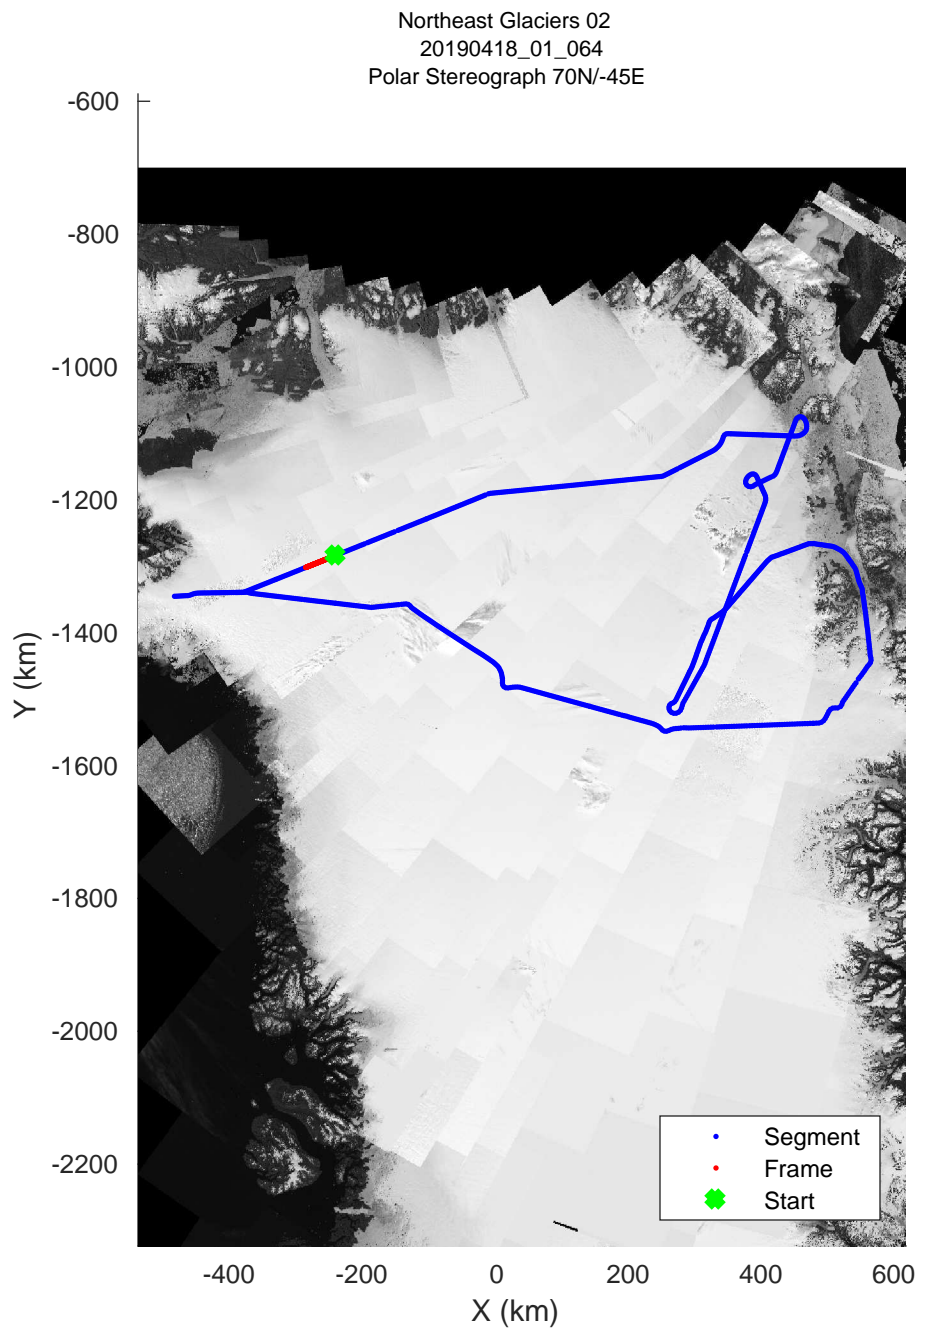

rds 2019_Greenland_P3: "Northeast Glaciers 02 " 20190418_01_061: 17:14:12.0 to 17:20:12.3 GPS

rds 2019_Greenland_P3: "Northeast Glaciers 02 " 20190418_01_062: 17:20:12.6 to 17:26:26.3 GPS

rds 2019_Greenland_P3: "Northeast Glaciers 02 " 20190418_01_063: 17:26:26.6 to 17:32:44.5 GPS