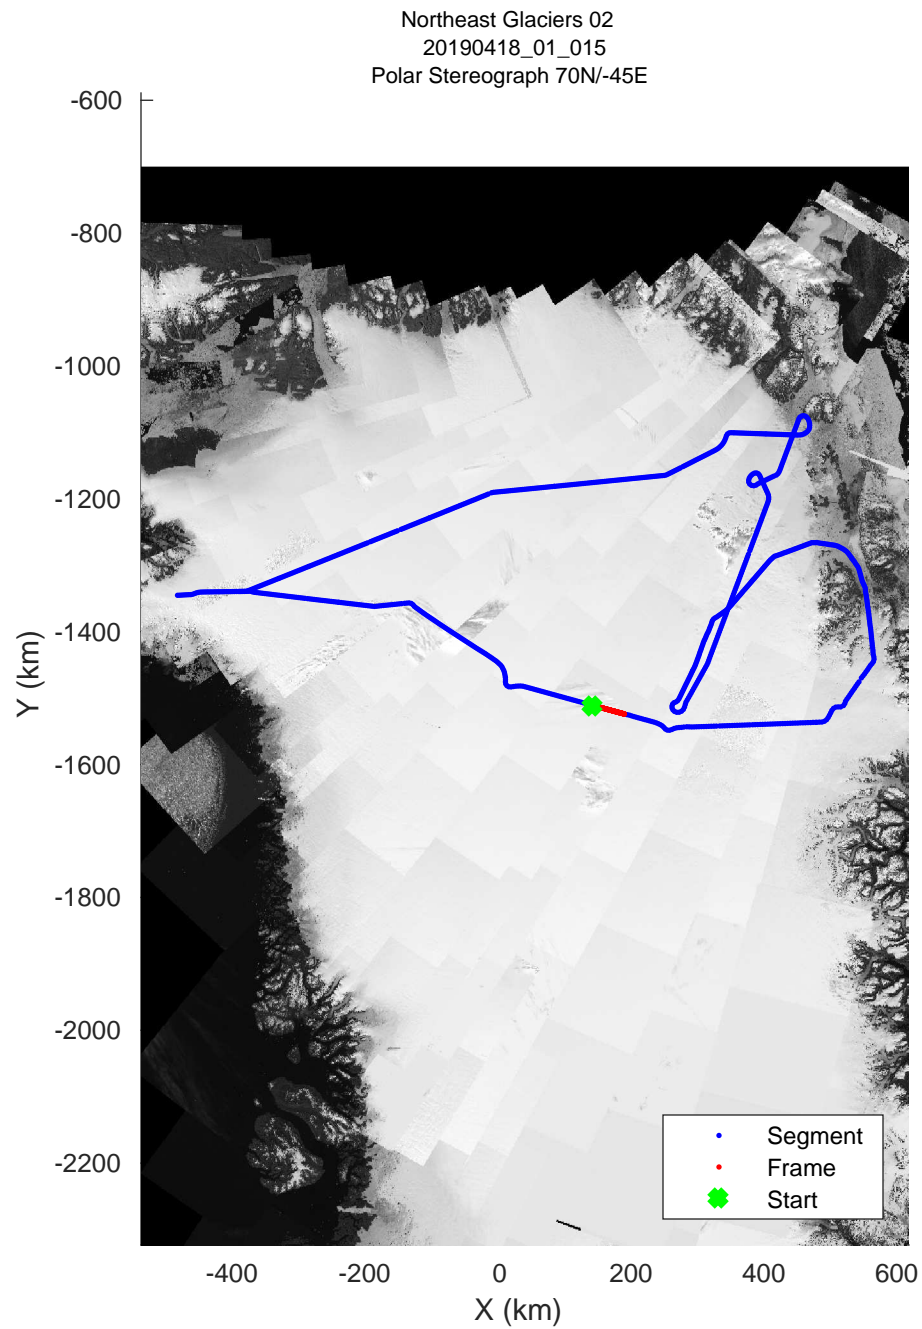

rds 2019_Greenland_P3: "Northeast Glaciers 02 " 20190418_01_012: 12:23:06.8 to 12:28:53.2 GPS

rds 2019_Greenland_P3: "Northeast Glaciers 02 " 20190418_01_013: 12:28:53.5 to 12:34:35.2 GPS

rds 2019_Greenland_P3: "Northeast Glaciers 02 " 20190418_01_014: 12:34:35.5 to 12:40:15.4 GPS