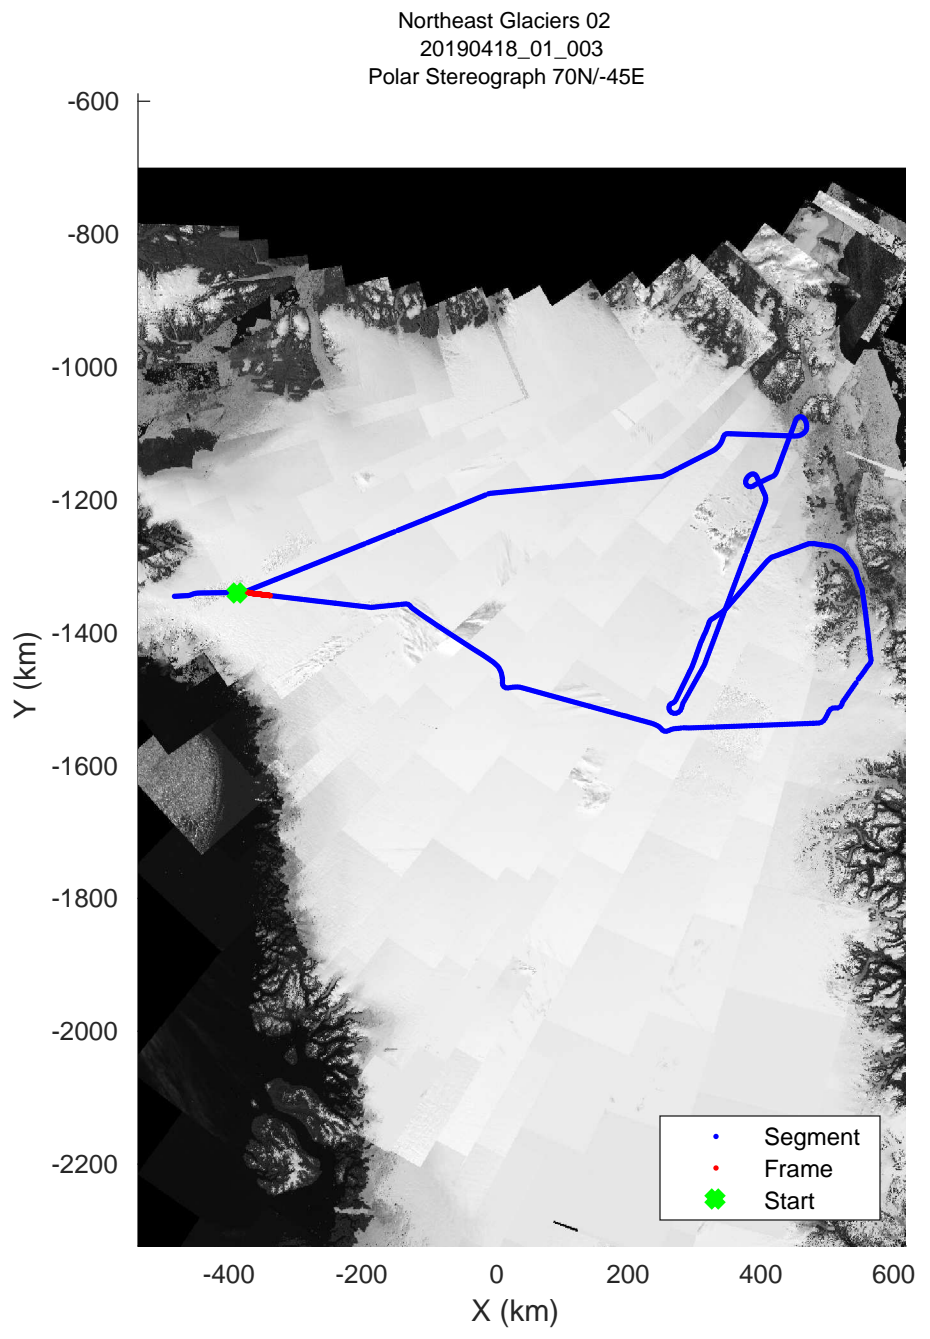

rds 2019_Greenland_P3: "Northeast Glaciers 02 " 20190418_01_001: 11:16:30.4 to 11:23:12.3 GPS

rds 2019_Greenland_P3: "Northeast Glaciers 02 " 20190418_01_002: 11:23:12.6 to 11:29:35.0 GPS

rds 2019_Greenland_P3: "Northeast Glaciers 02 " 20190418_01_003: 11:29:35.3 to 11:35:50.1 GPS

rds 2019_Greenland_P3: "Northeast Glaciers 02 " 20190418_01_004: 11:35:50.4 to 11:41:54.2 GPS

Northeast Glaciers 02
20190418_01_005
Polar Stereograph 70N/-45E

rds 2019_Greenland_P3: "Northeast Glaciers 02 " 20190418_01_005: 11:41:54.4 to 11:47:51.4 GPS