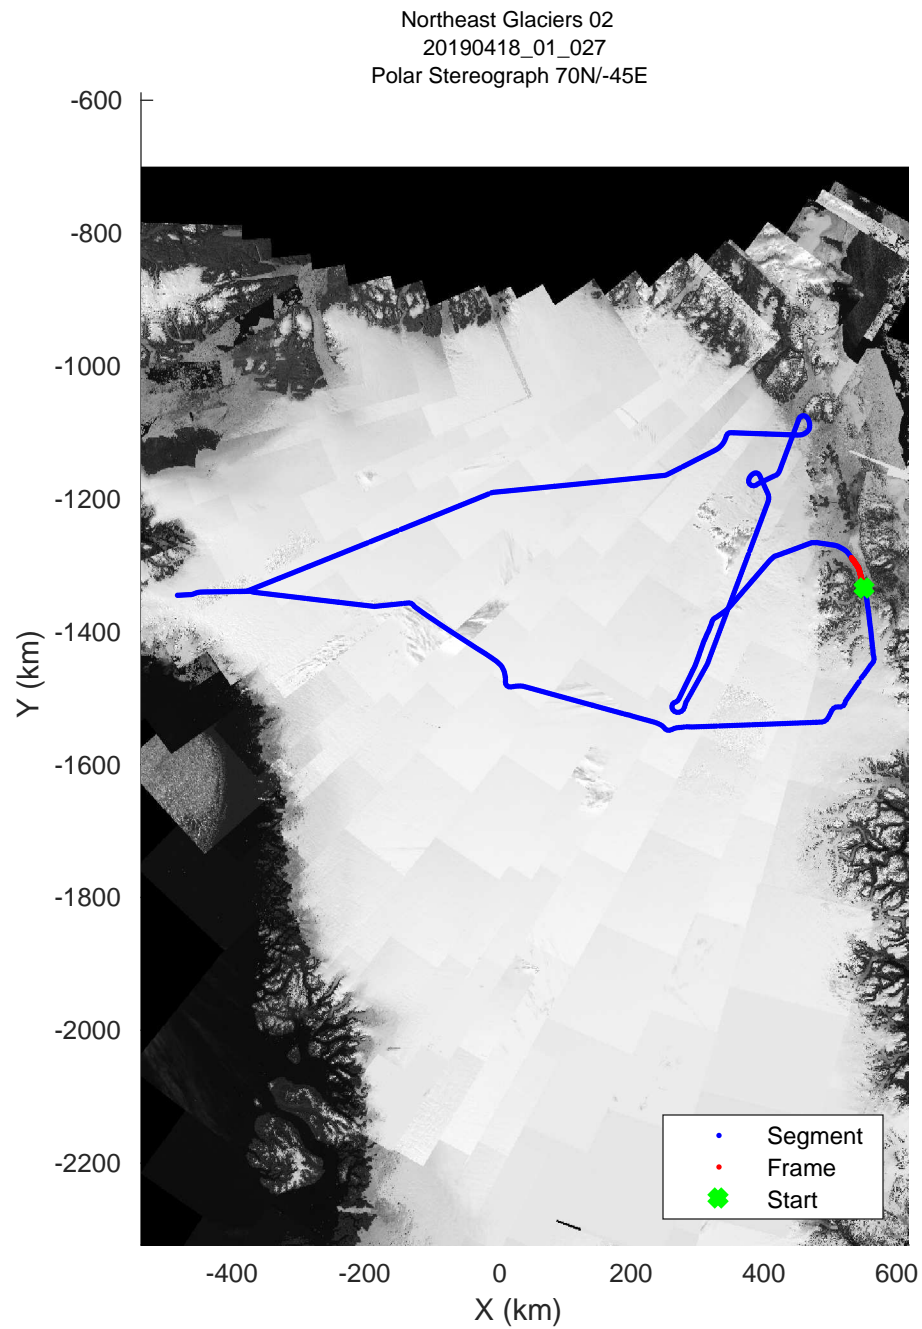

rds 2019_Greenland_P3: "Northeast Glaciers 02 " 20190418_01_024: 13:27:49.0 to 13:33:01.2 GPS

rds 2019_Greenland_P3: "Northeast Glaciers 02 " 20190418_01_025: 13:33:01.5 to 13:38:52.8 GPS

rds 2019_Greenland_P3: "Northeast Glaciers 02 " 20190418_01_026: 13:38:53.1 to 13:45:09.3 GPS