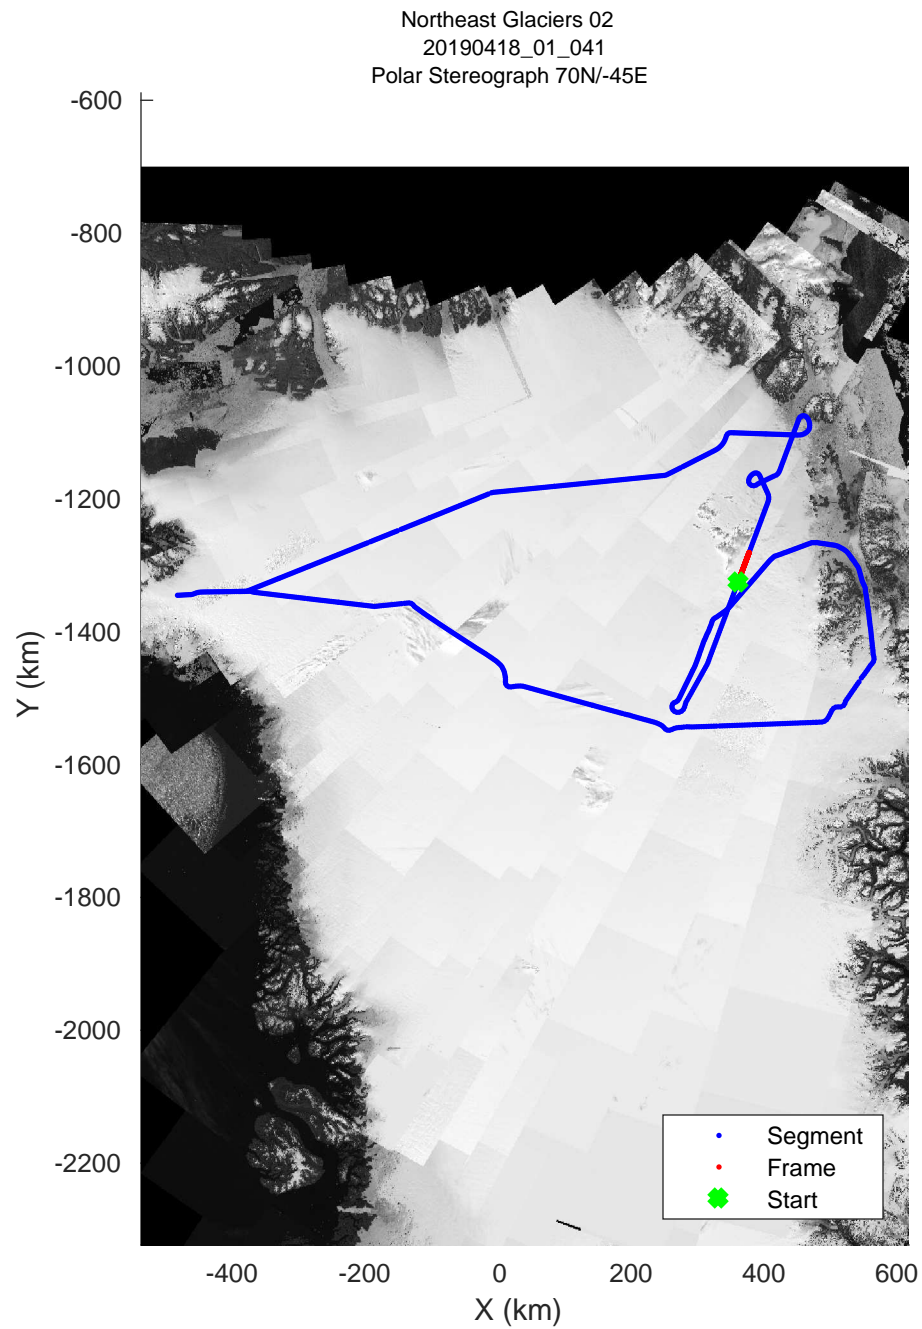

rds 2019_Greenland_P3: "Northeast Glaciers 02 " 20190418_01_038: 14:56:03.3 to 15:01:16.3 GPS

rds 2019_Greenland_P3: "Northeast Glaciers 02 " 20190418_01_039: 15:01:16.6 to 15:06:23.7 GPS

rds 2019_Greenland_P3: "Northeast Glaciers 02 " 20190418_01_040: 15:06:24.0 to 15:11:33.1 GPS