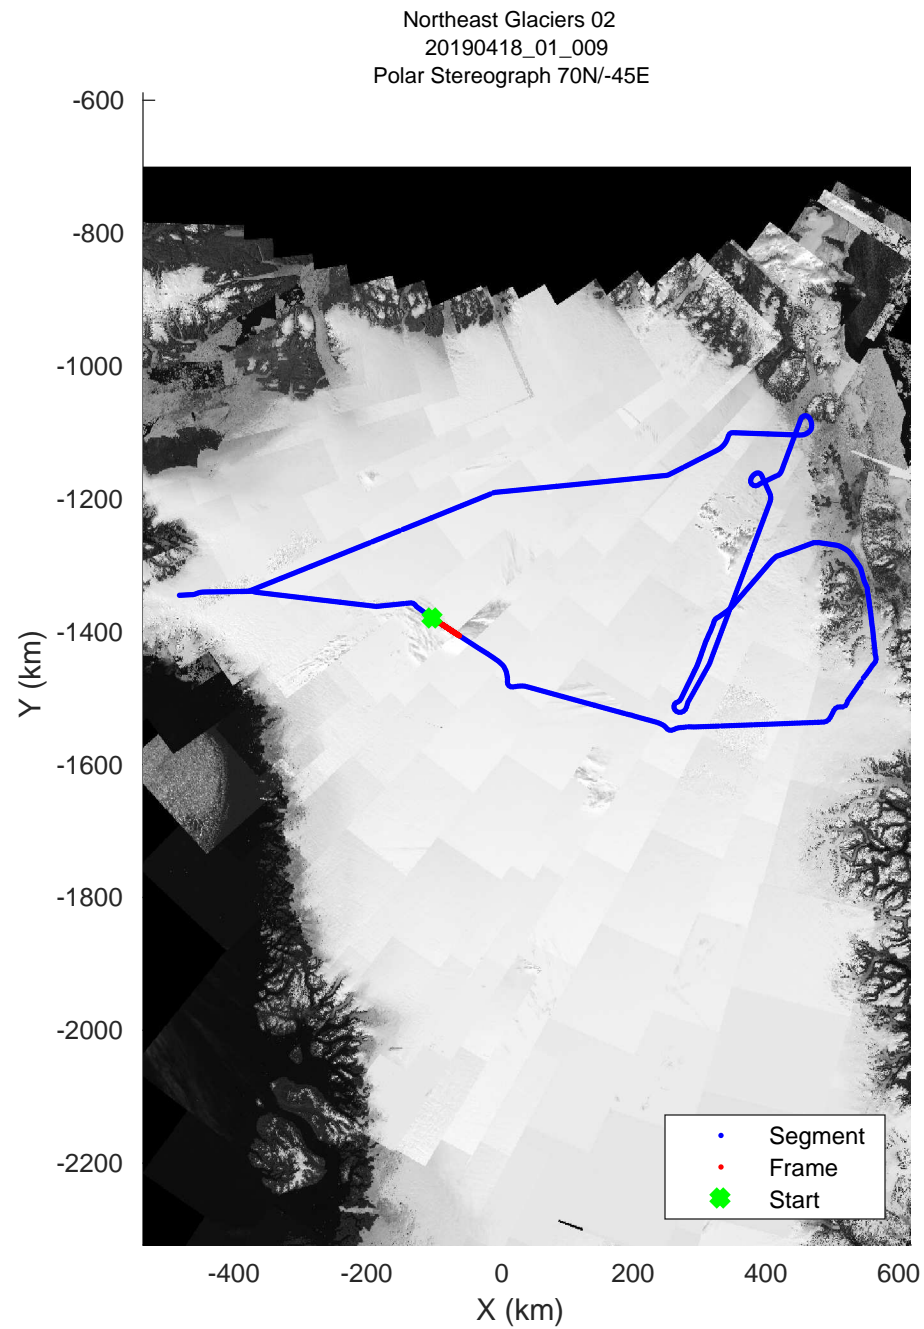

rds 2019_Greenland_P3: "Northeast Glaciers 02 " 20190418_01_004: 11:35:50.4 to 11:41:54.2 GPS

Northeast Glaciers 02
20190418_01_005
Polar Stereograph 70N/-45E

rds 2019_Greenland_P3: "Northeast Glaciers 02 " 20190418_01_005: 11:41:54.4 to 11:47:51.4 GPS

rds 2019_Greenland_P3: "Northeast Glaciers 02 " 20190418_01_006: 11:47:51.7 to 11:53:37.0 GPS

rds 2019_Greenland_P3: "Northeast Glaciers 02 " 20190418_01_007: 11:53:37.3 to 11:59:20.1 GPS

rds 2019_Greenland_P3: "Northeast Glaciers 02 " 20190418_01_008: 11:59:20.4 to 12:05:16.8 GPS

rds 2019_Greenland_P3: "Northeast Glaciers 02 " 20190418_01_009: 12:05:17.0 to 12:11:15.1 GPS

rds 2019_Greenland_P3: "Northeast Glaciers 02 " 20190418_01_010: 12:11:15.4 to 12:17:07.8 GPS

rds 2019_Greenland_P3: "Northeast Glaciers 02 " 20190418_01_011: 12:17:08.1 to 12:23:06.5 GPS