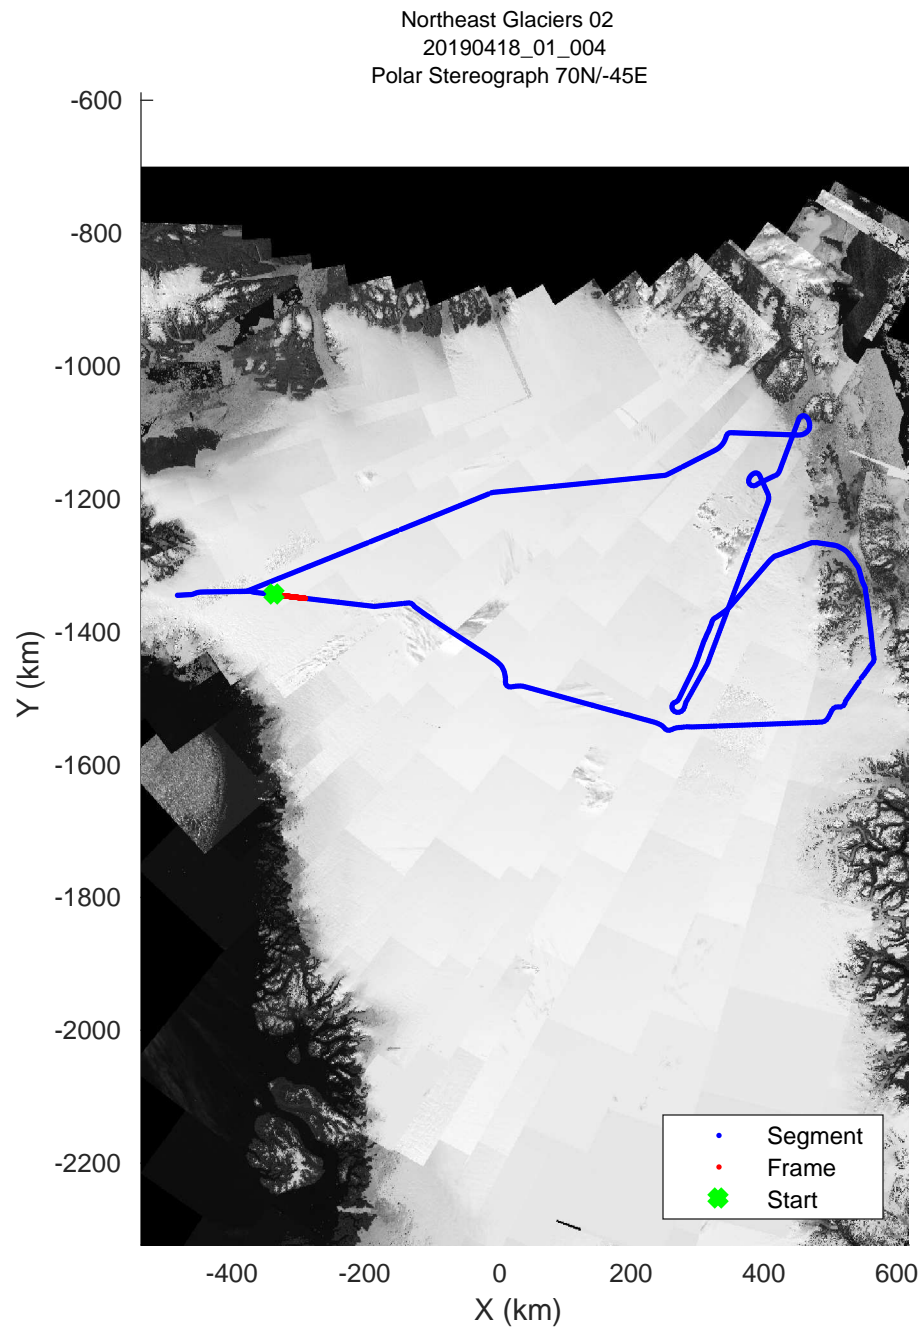

rds 2019_Greenland_P3: "Northeast Glaciers 02 " 20190418_01_001: 11:16:30.4 to 11:23:12.3 GPS

rds 2019_Greenland_P3: "Northeast Glaciers 02 " 20190418_01_002: 11:23:12.6 to 11:29:35.0 GPS

rds 2019_Greenland_P3: "Northeast Glaciers 02 " 20190418_01_003: 11:29:35.3 to 11:35:50.1 GPS

rds 2019_Greenland_P3: "Northeast Glaciers 02 " 20190418_01_004: 11:35:50.4 to 11:41:54.2 GPS

Northeast Glaciers 02
20190418_01_005
Polar Stereograph 70N/-45E

rds 2019_Greenland_P3: "Northeast Glaciers 02 " 20190418_01_005: 11:41:54.4 to 11:47:51.4 GPS