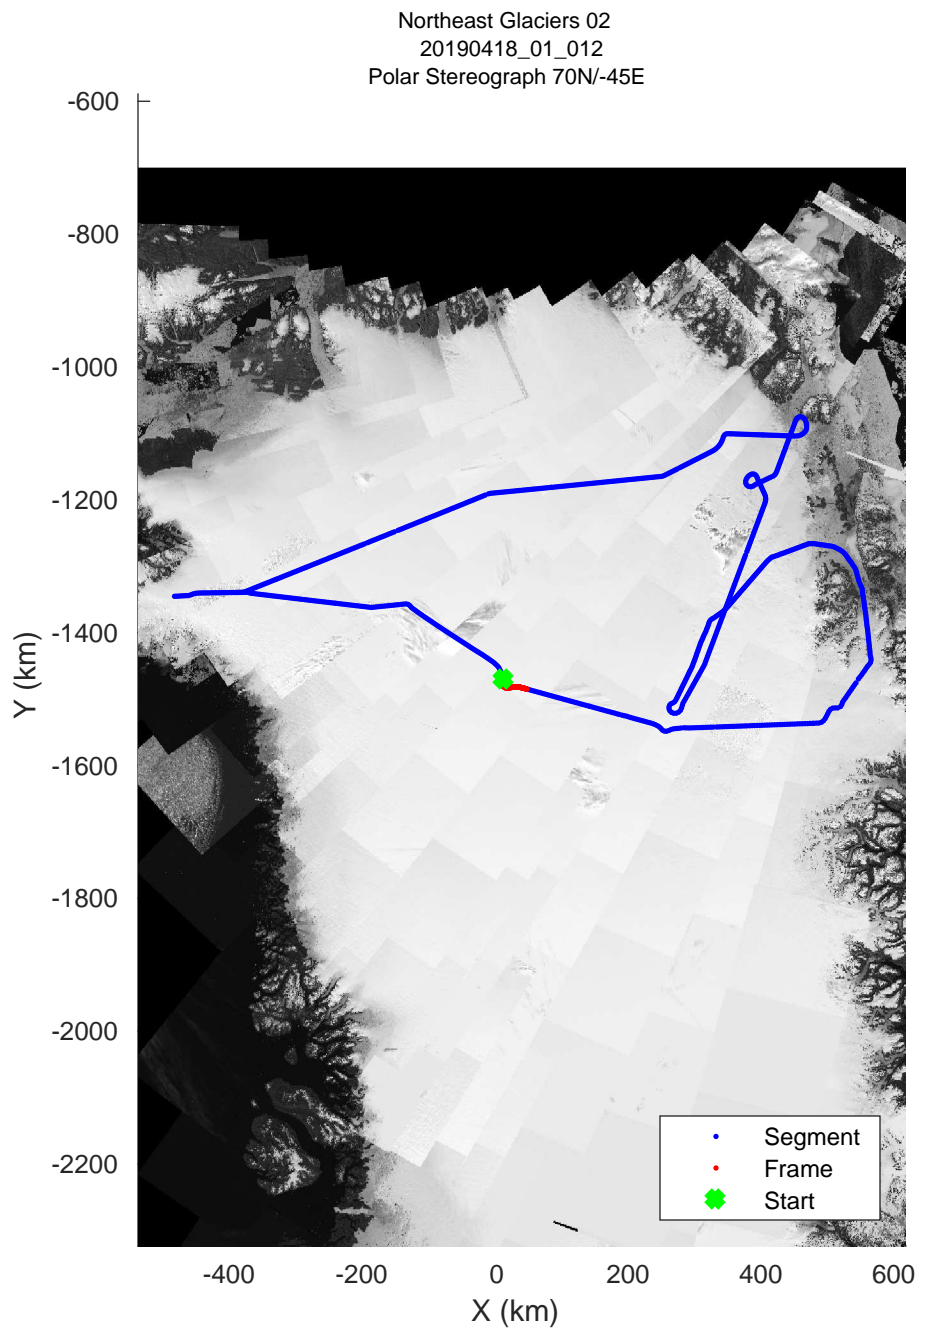

rds 2019_Greenland_P3: "Northeast Glaciers 02 " 20190418_01_009: 12:05:17.0 to 12:11:15.1 GPS

rds 2019_Greenland_P3: "Northeast Glaciers 02 " 20190418_01_010: 12:11:15.4 to 12:17:07.8 GPS

rds 2019_Greenland_P3: "Northeast Glaciers 02 " 20190418_01_011: 12:17:08.1 to 12:23:06.5 GPS

rds 2019_Greenland_P3: "Northeast Glaciers 02 " 20190418_01_012: 12:23:06.8 to 12:28:53.2 GPS

rds 2019_Greenland_P3: "Northeast Glaciers 02 " 20190418_01_013: 12:28:53.5 to 12:34:35.2 GPS

rds 2019_Greenland_P3: "Northeast Glaciers 02 " 20190418_01_014: 12:34:35.5 to 12:40:15.4 GPS