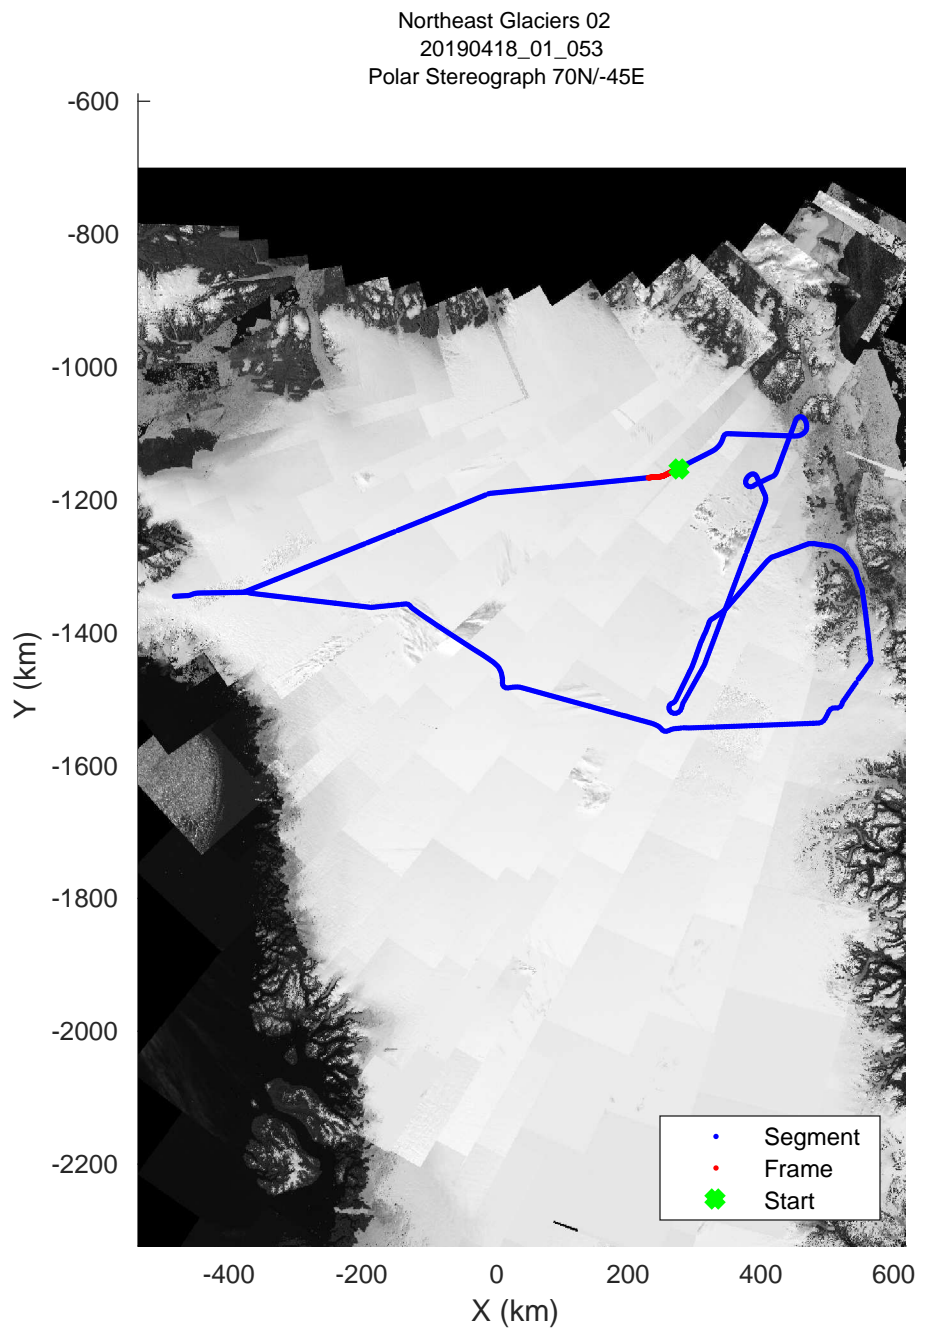

rds 2019_Greenland_P3: "Northeast Glaciers 02 " 20190418_01_050: 16:05:42.5 to 16:12:25.3 GPS

rds 2019_Greenland_P3: "Northeast Glaciers 02 " 20190418_01_051: 16:12:25.6 to 16:18:41.8 GPS

rds 2019_Greenland_P3: "Northeast Glaciers 02 " 20190418_01_052: 16:18:42.1 to 16:25:11.4 GPS

rds 2019_Greenland_P3: "Northeast Glaciers 02 " 20190418_01_053: 16:25:11.6 to 16:31:36.6 GPS

rds 2019_Greenland_P3: "Northeast Glaciers 02 " 20190418_01_054: 16:31:36.9 to 16:37:51.2 GPS

Northeast Glaciers 02
20190418_01_055
Polar Stereograph 70N/-45E