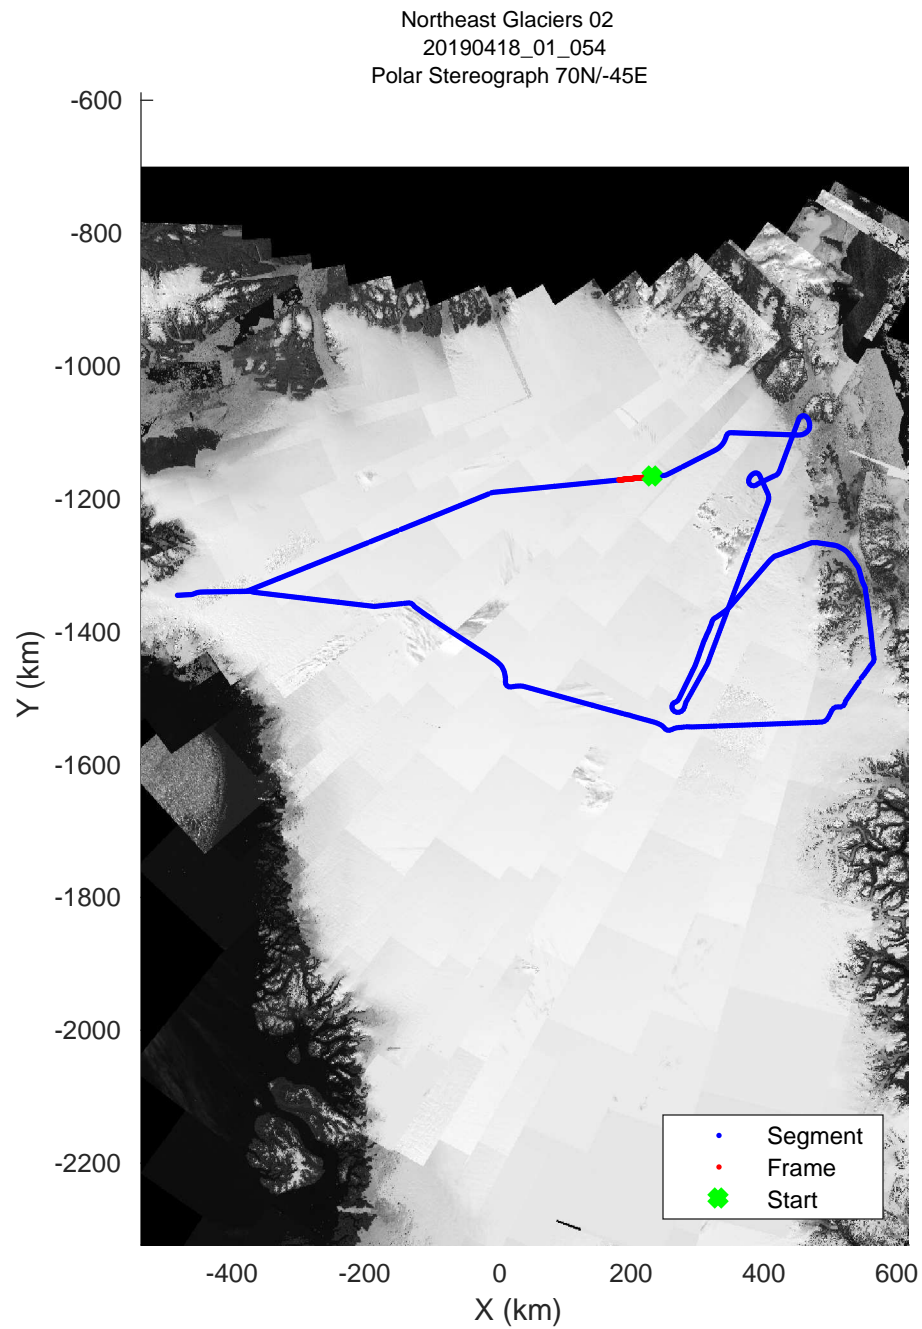

rds 2019_Greenland_P3: "Northeast Glaciers 02 " 20190418_01_050: 16:05:42.5 to 16:12:25.3 GPS

rds 2019_Greenland_P3: "Northeast Glaciers 02 " 20190418_01_051: 16:12:25.6 to 16:18:41.8 GPS

rds 2019_Greenland_P3: "Northeast Glaciers 02 " 20190418_01_052: 16:18:42.1 to 16:25:11.4 GPS

rds 2019_Greenland_P3: "Northeast Glaciers 02 " 20190418_01_053: 16:25:11.6 to 16:31:36.6 GPS

rds 2019_Greenland_P3: "Northeast Glaciers 02 " 20190418_01_054: 16:31:36.9 to 16:37:51.2 GPS

Northeast Glaciers 02
20190418_01_055
Polar Stereograph 70N/-45E