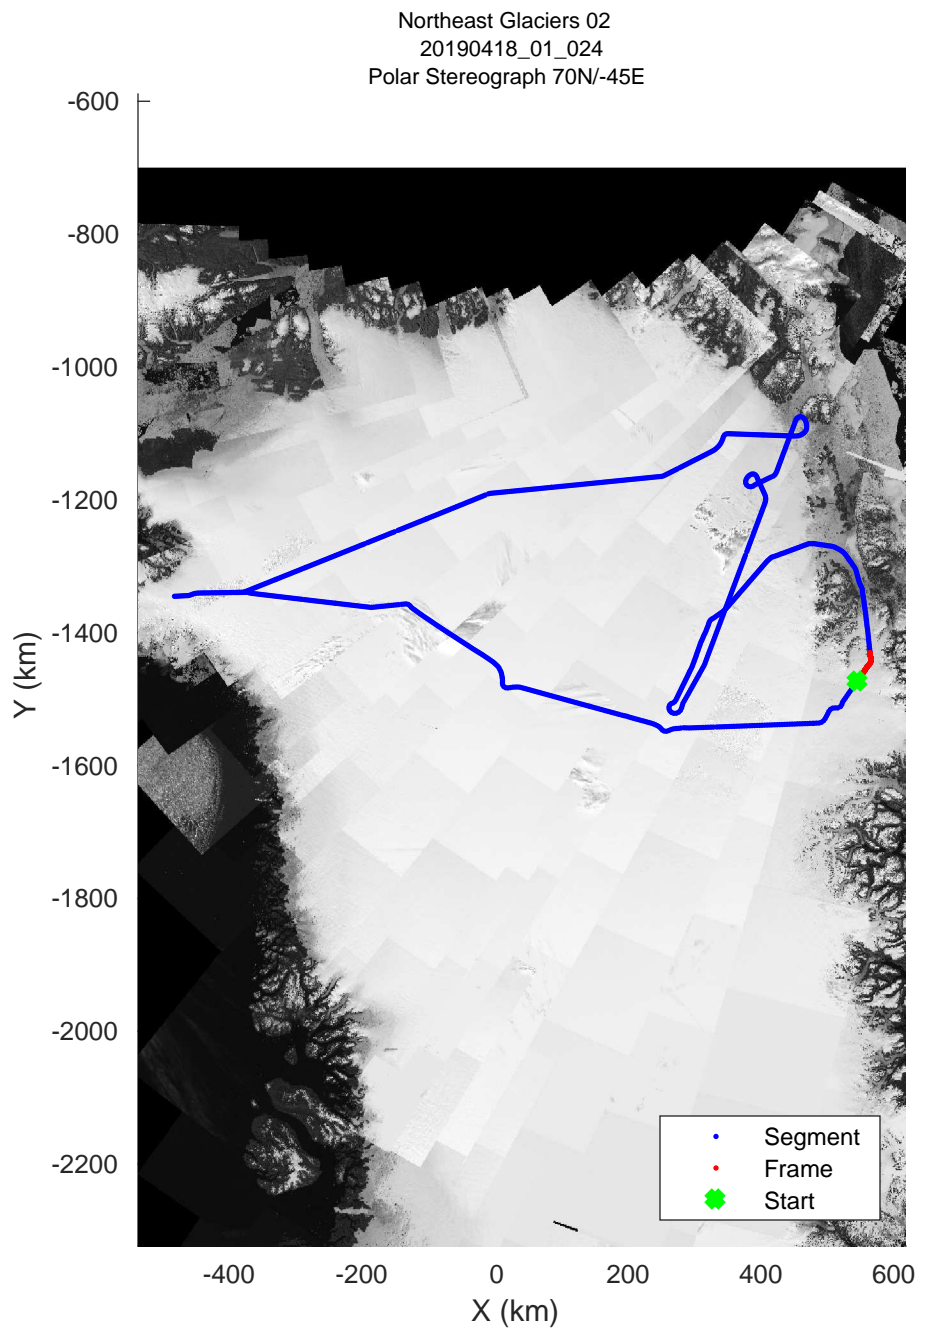

rds 2019_Greenland_P3: "Northeast Glaciers 02 " 20190418_01_021: 13:12:39.4 to 13:17:46.5 GPS

rds 2019_Greenland_P3: "Northeast Glaciers 02 " 20190418_01_022: 13:17:46.8 to 13:22:46.5 GPS

rds 2019_Greenland_P3: "Northeast Glaciers 02 " 20190418_01_023: 13:22:46.8 to 13:27:48.8 GPS