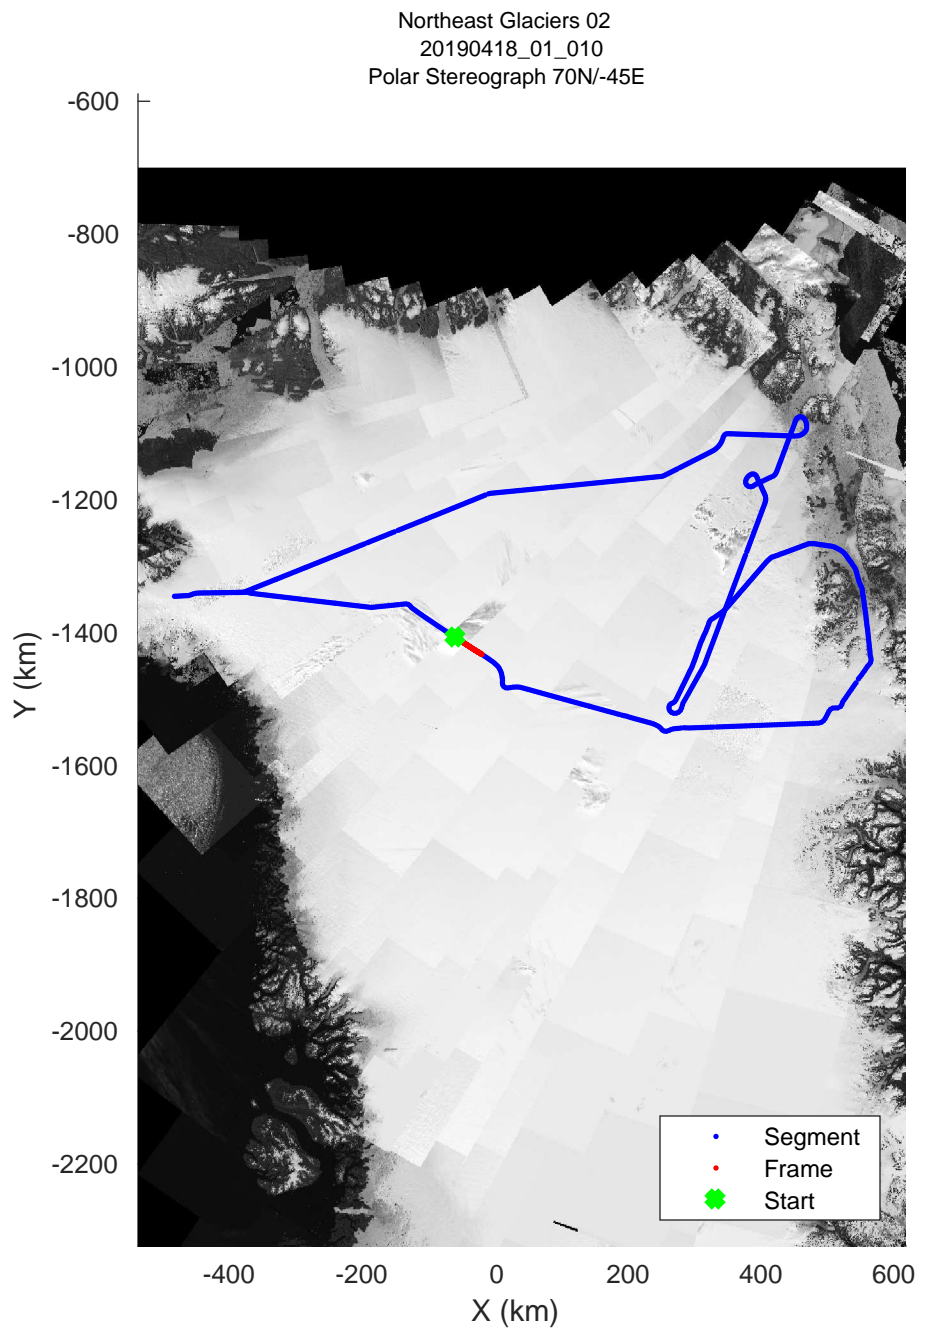

rds 2019_Greenland_P3: "Northeast Glaciers 02 " 20190418_01_004: 11:35:50.4 to 11:41:54.2 GPS

Northeast Glaciers 02
20190418_01_005
Polar Stereograph 70N/-45E

rds 2019_Greenland_P3: "Northeast Glaciers 02 " 20190418_01_005: 11:41:54.4 to 11:47:51.4 GPS

rds 2019_Greenland_P3: "Northeast Glaciers 02 " 20190418_01_006: 11:47:51.7 to 11:53:37.0 GPS

rds 2019_Greenland_P3: "Northeast Glaciers 02 " 20190418_01_007: 11:53:37.3 to 11:59:20.1 GPS

rds 2019_Greenland_P3: "Northeast Glaciers 02 " 20190418_01_008: 11:59:20.4 to 12:05:16.8 GPS

rds 2019_Greenland_P3: "Northeast Glaciers 02 " 20190418_01_009: 12:05:17.0 to 12:11:15.1 GPS

rds 2019_Greenland_P3: "Northeast Glaciers 02 " 20190418_01_010: 12:11:15.4 to 12:17:07.8 GPS

rds 2019_Greenland_P3: "Northeast Glaciers 02 " 20190418_01_011: 12:17:08.1 to 12:23:06.5 GPS