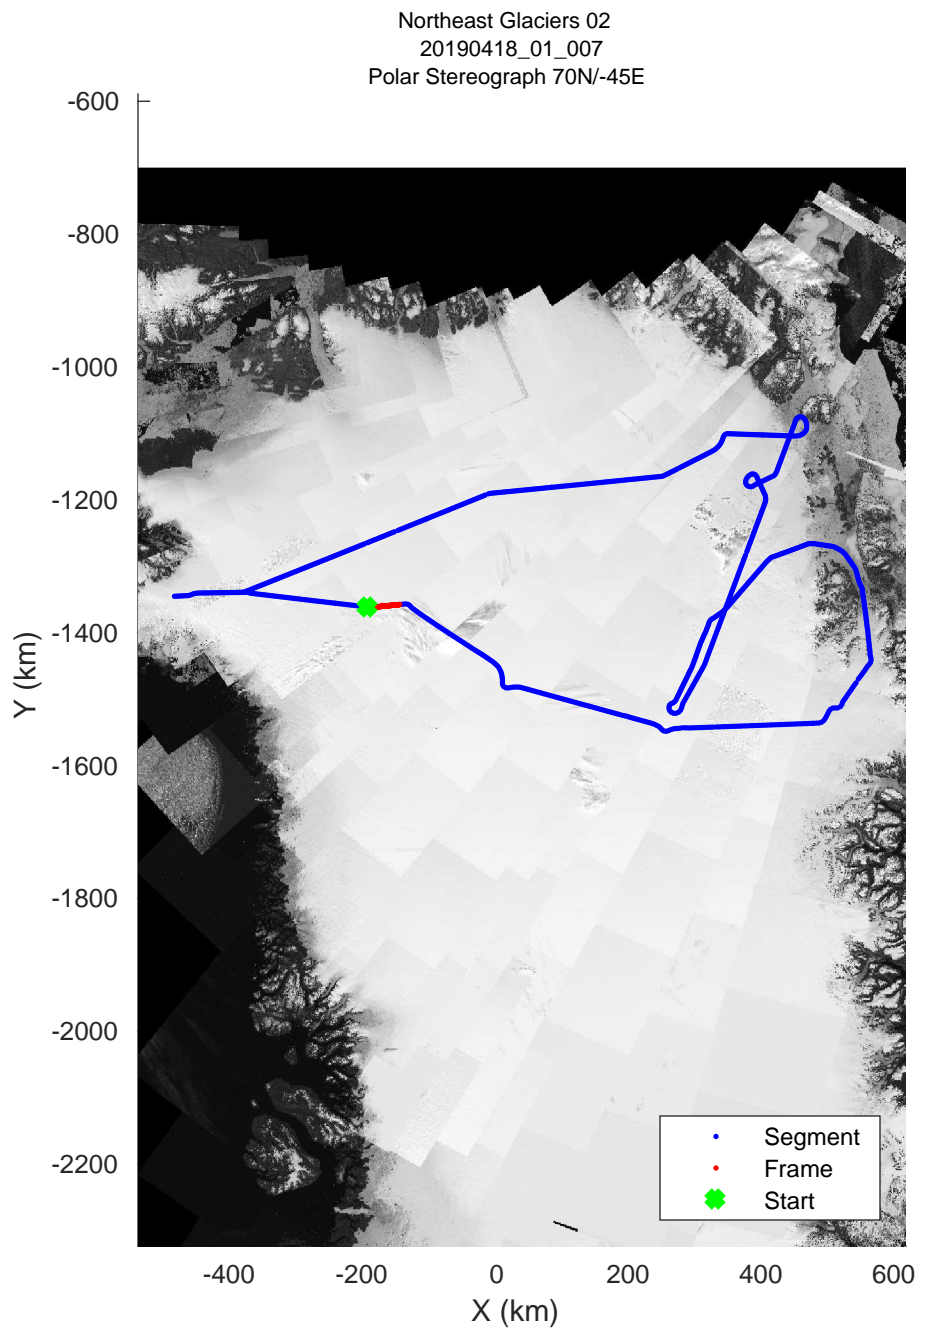

rds 2019_Greenland_P3: "Northeast Glaciers 02 " 20190418_01_004: 11:35:50.4 to 11:41:54.2 GPS

Northeast Glaciers 02
20190418_01_005
Polar Stereograph 70N/-45E

rds 2019_Greenland_P3: "Northeast Glaciers 02 " 20190418_01_005: 11:41:54.4 to 11:47:51.4 GPS

rds 2019_Greenland_P3: "Northeast Glaciers 02 " 20190418_01_006: 11:47:51.7 to 11:53:37.0 GPS

rds 2019_Greenland_P3: "Northeast Glaciers 02 " 20190418_01_007: 11:53:37.3 to 11:59:20.1 GPS

rds 2019_Greenland_P3: "Northeast Glaciers 02 " 20190418_01_008: 11:59:20.4 to 12:05:16.8 GPS