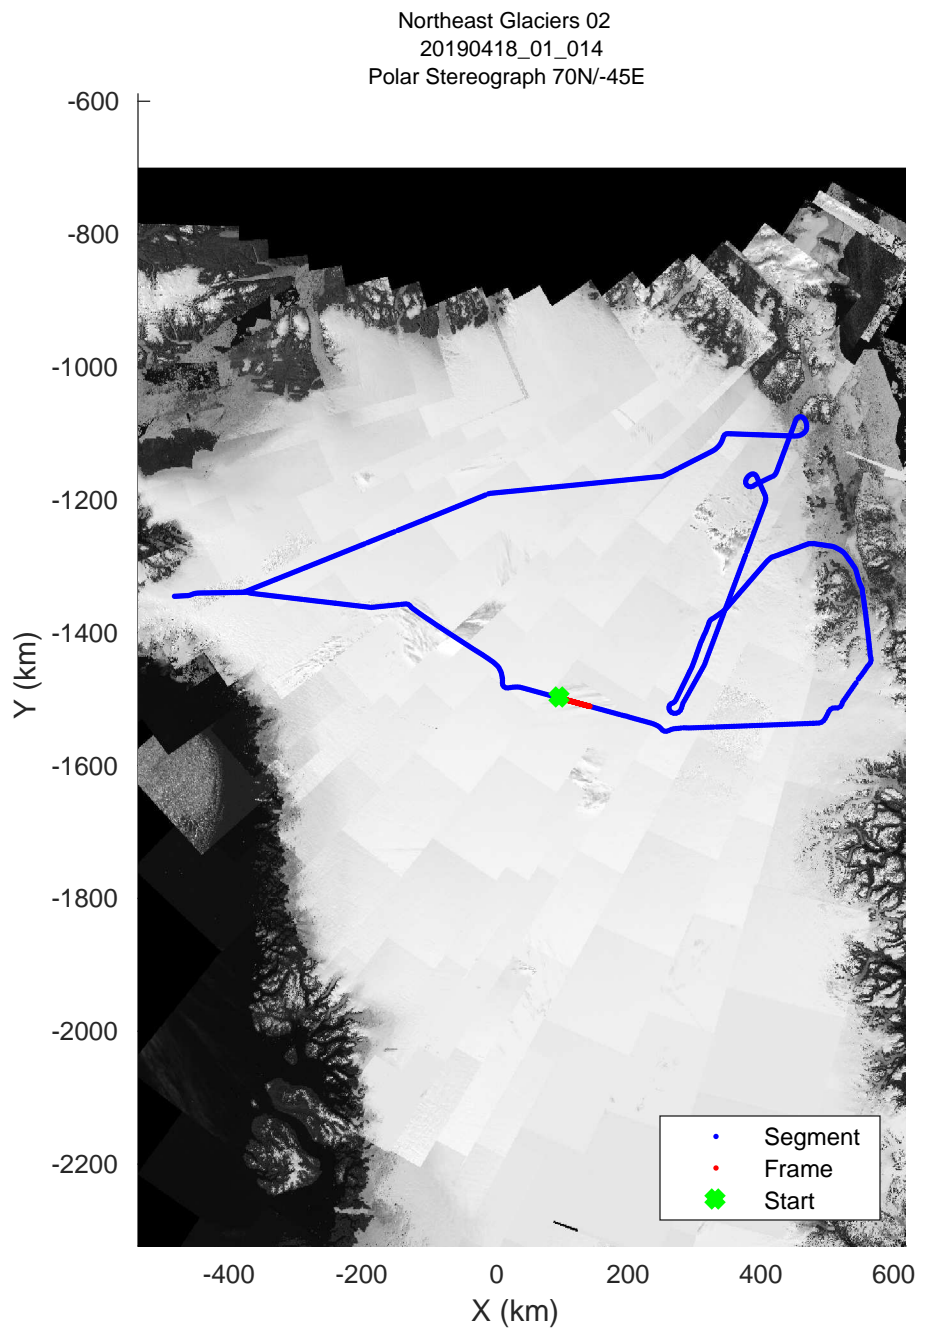

rds 2019_Greenland_P3: "Northeast Glaciers 02 " 20190418_01_009: 12:05:17.0 to 12:11:15.1 GPS

rds 2019_Greenland_P3: "Northeast Glaciers 02 " 20190418_01_010: 12:11:15.4 to 12:17:07.8 GPS

rds 2019_Greenland_P3: "Northeast Glaciers 02 " 20190418_01_011: 12:17:08.1 to 12:23:06.5 GPS

rds 2019_Greenland_P3: "Northeast Glaciers 02 " 20190418_01_012: 12:23:06.8 to 12:28:53.2 GPS

rds 2019_Greenland_P3: "Northeast Glaciers 02 " 20190418_01_013: 12:28:53.5 to 12:34:35.2 GPS

rds 2019_Greenland_P3: "Northeast Glaciers 02 " 20190418_01_014: 12:34:35.5 to 12:40:15.4 GPS