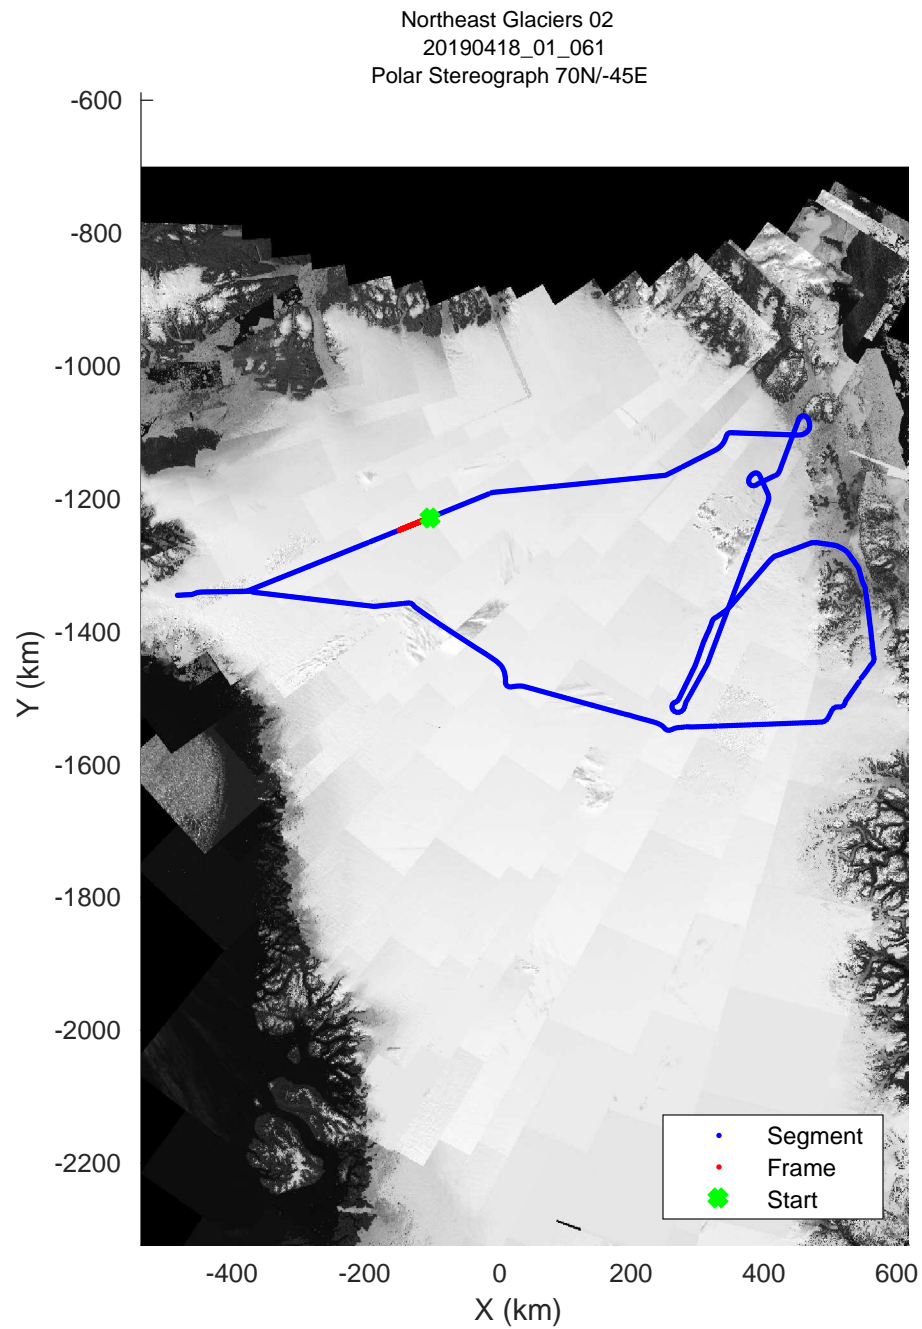

rds 2019_Greenland_P3: "Northeast Glaciers 02 " 20190418_01_058: 16:55:55.0 to 17:02:00.8 GPS

rds 2019_Greenland_P3: "Northeast Glaciers 02 " 20190418_01_059: 17:02:01.1 to 17:08:06.5 GPS

rds 2019_Greenland_P3: "Northeast Glaciers 02 " 20190418_01_060: 17:08:06.8 to 17:14:11.7 GPS