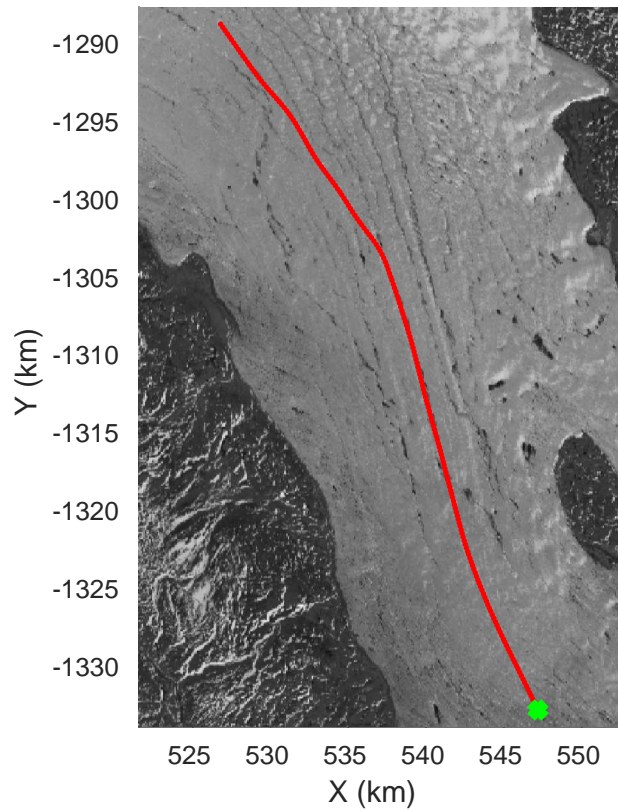

rds 2019_Greenland_P3: "Northeast Glaciers 02 " 20190418_01_024: 13:27:49.0 to 13:33:01.2 GPS

rds 2019_Greenland_P3: "Northeast Glaciers 02 " 20190418_01_025: 13:33:01.5 to 13:38:52.8 GPS

rds 2019_Greenland_P3: "Northeast Glaciers 02 " 20190418_01_026: 13:38:53.1 to 13:45:09.3 GPS