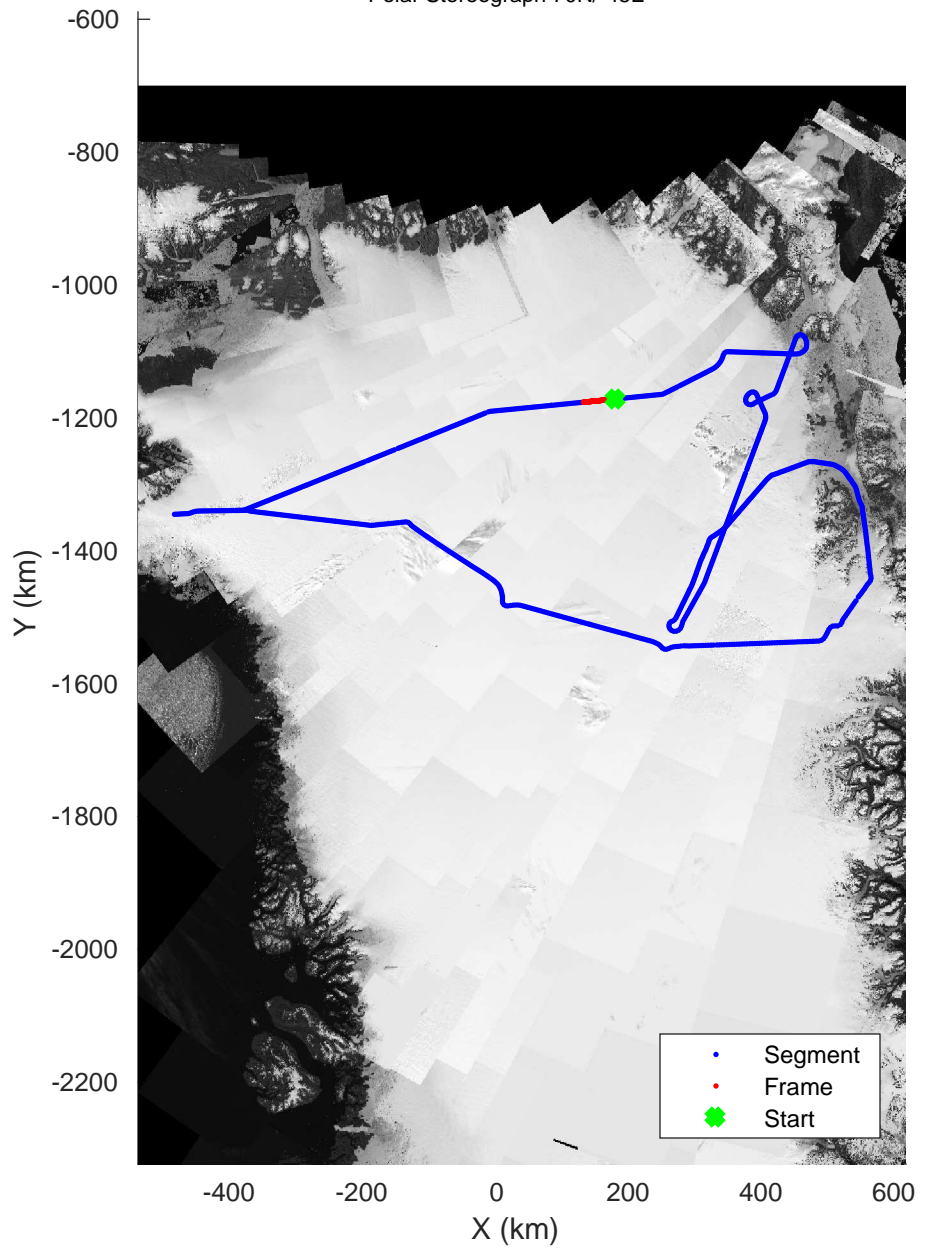

rds 2019_Greenland_P3: "Northeast Glaciers 02 " 20190418_01_053: 16:25:11.6 to 16:31:36.6 GPS

rds 2019_Greenland_P3: "Northeast Glaciers 02 " 20190418_01_054: 16:31:36.9 to 16:37:51.2 GPS

Northeast Glaciers 02
20190418_01_055
Polar Stereograph 70N/-45E