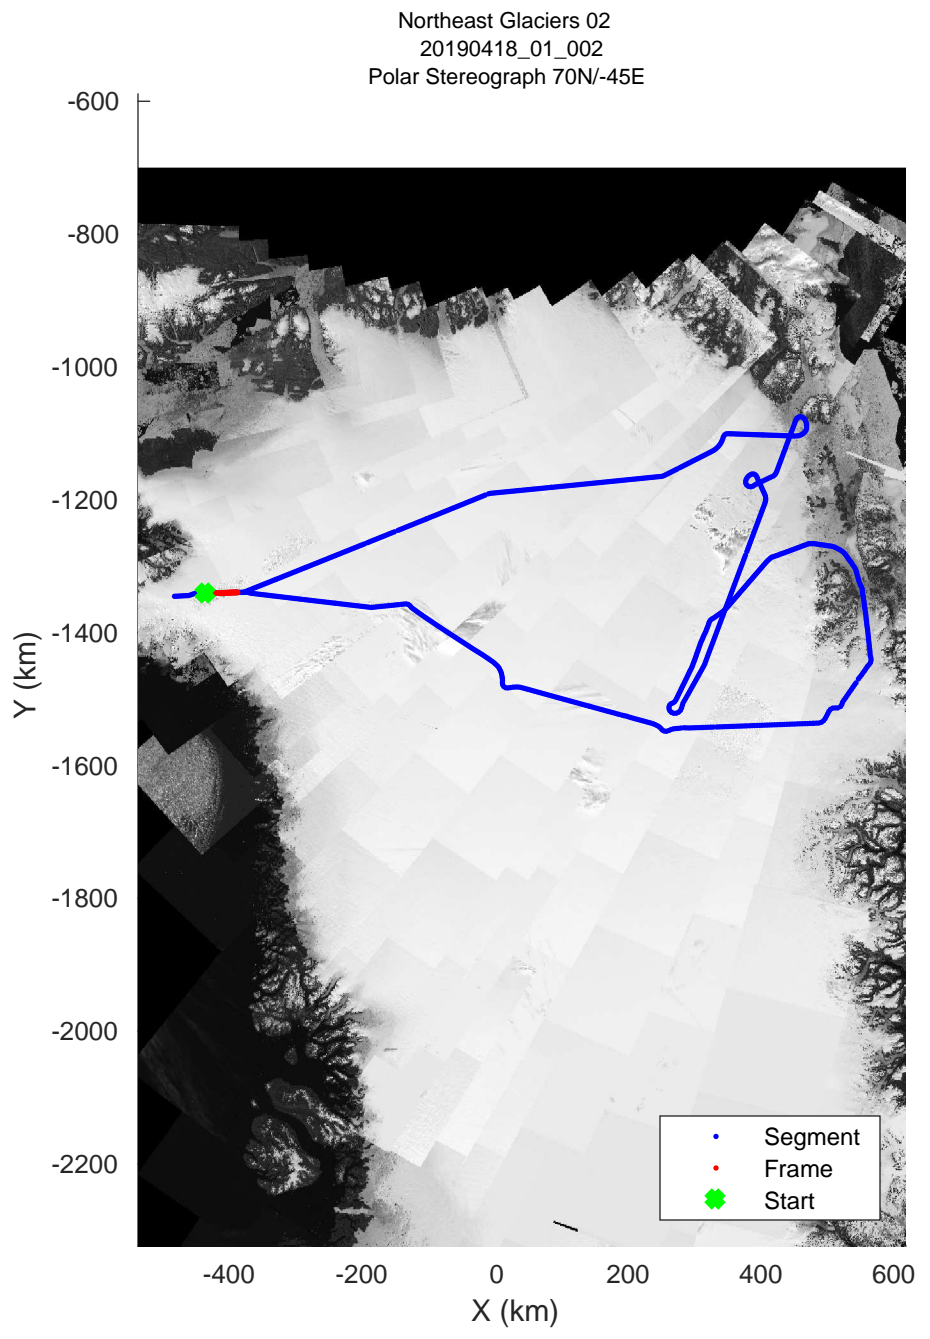

rds 2019_Greenland_P3: "Northeast Glaciers 02 " 20190418_01_001: 11:16:30.4 to 11:23:12.3 GPS

rds 2019_Greenland_P3: "Northeast Glaciers 02 " 20190418_01_002: 11:23:12.6 to 11:29:35.0 GPS

rds 2019_Greenland_P3: "Northeast Glaciers 02 " 20190418_01_003: 11:29:35.3 to 11:35:50.1 GPS

rds 2019_Greenland_P3: "Northeast Glaciers 02 " 20190418_01_004: 11:35:50.4 to 11:41:54.2 GPS

Northeast Glaciers 02
20190418_01_005
Polar Stereograph 70N/-45E

rds 2019_Greenland_P3: "Northeast Glaciers 02 " 20190418_01_005: 11:41:54.4 to 11:47:51.4 GPS