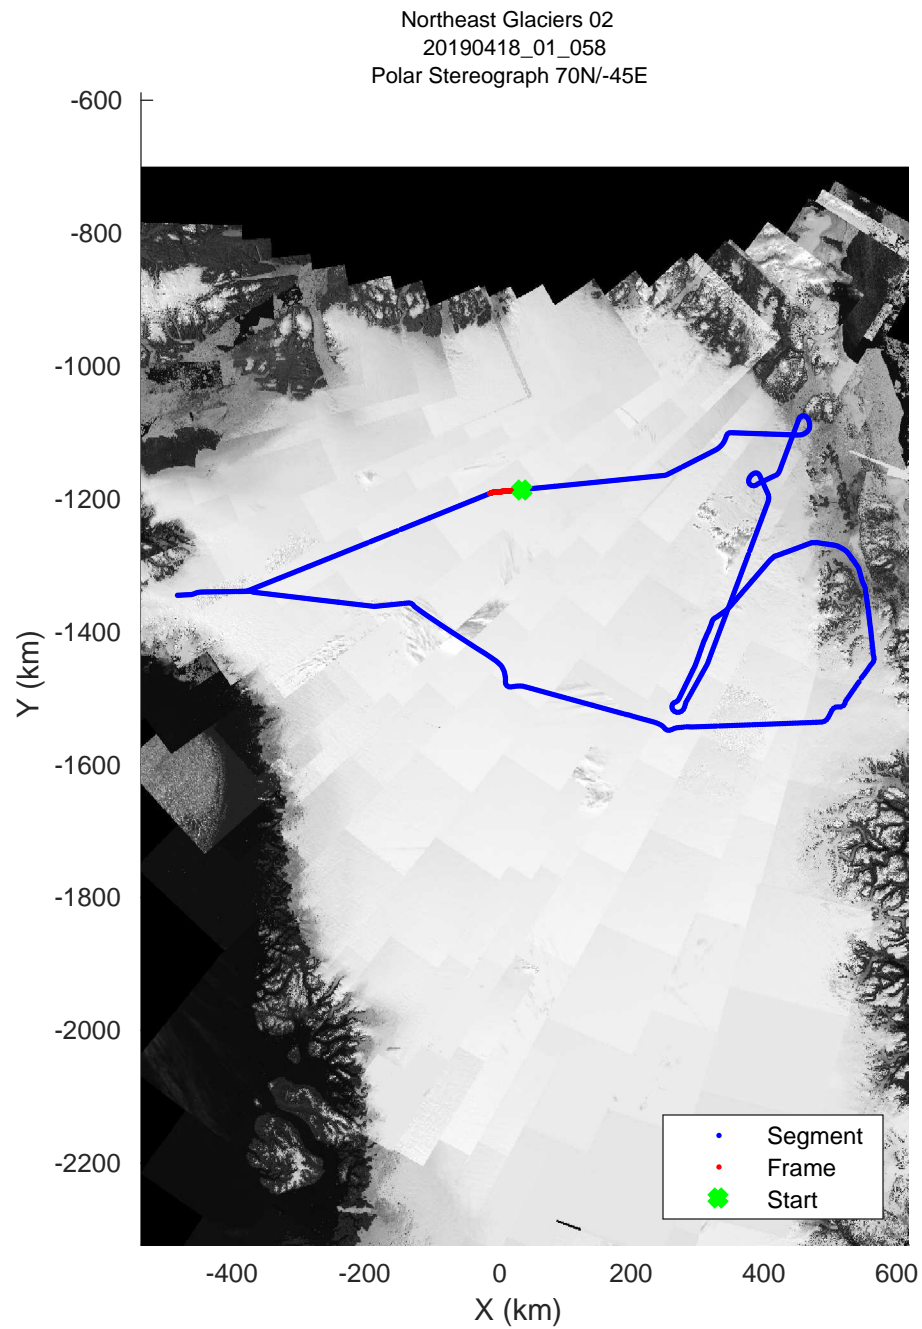

rds 2019_Greenland_P3: "Northeast Glaciers 02 " 20190418_01_053: 16:25:11.6 to 16:31:36.6 GPS

rds 2019_Greenland_P3: "Northeast Glaciers 02 " 20190418_01_054: 16:31:36.9 to 16:37:51.2 GPS

Northeast Glaciers 02
20190418_01_055
Polar Stereograph 70N/-45E

rds 2019_Greenland_P3: "Northeast Glaciers 02 " 20190418_01_055: 16:37:51.4 to 16:43:54.9 GPS

rds 2019_Greenland_P3: "Northeast Glaciers 02 " 20190418_01_056: 16:43:55.2 to 16:49:48.2 GPS

rds 2019_Greenland_P3: "Northeast Glaciers 02 " 20190418_01_057: 16:49:48.5 to 16:55:54.8 GPS