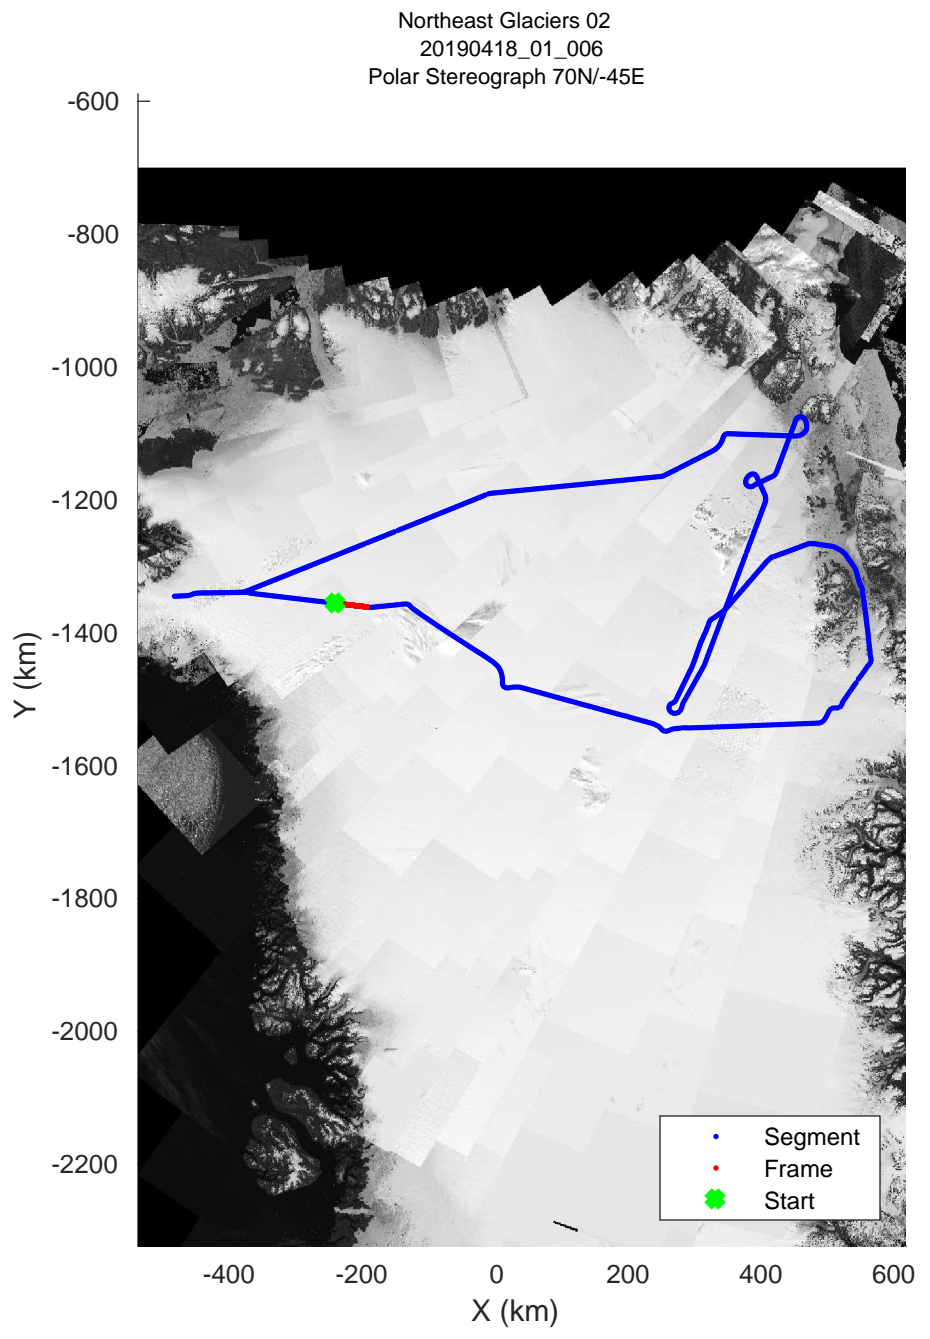

rds 2019_Greenland_P3: "Northeast Glaciers 02 " 20190418_01_001: 11:16:30.4 to 11:23:12.3 GPS

rds 2019_Greenland_P3: "Northeast Glaciers 02 " 20190418_01_002: 11:23:12.6 to 11:29:35.0 GPS

rds 2019_Greenland_P3: "Northeast Glaciers 02 " 20190418_01_003: 11:29:35.3 to 11:35:50.1 GPS

rds 2019_Greenland_P3: "Northeast Glaciers 02 " 20190418_01_004: 11:35:50.4 to 11:41:54.2 GPS

Northeast Glaciers 02
20190418_01_005
Polar Stereograph 70N/-45E

rds 2019_Greenland_P3: "Northeast Glaciers 02 " 20190418_01_005: 11:41:54.4 to 11:47:51.4 GPS

rds 2019_Greenland_P3: "Northeast Glaciers 02 " 20190418_01_006: 11:47:51.7 to 11:53:37.0 GPS

rds 2019_Greenland_P3: "Northeast Glaciers 02 " 20190418_01_007: 11:53:37.3 to 11:59:20.1 GPS

rds 2019_Greenland_P3: "Northeast Glaciers 02 " 20190418_01_008: 11:59:20.4 to 12:05:16.8 GPS