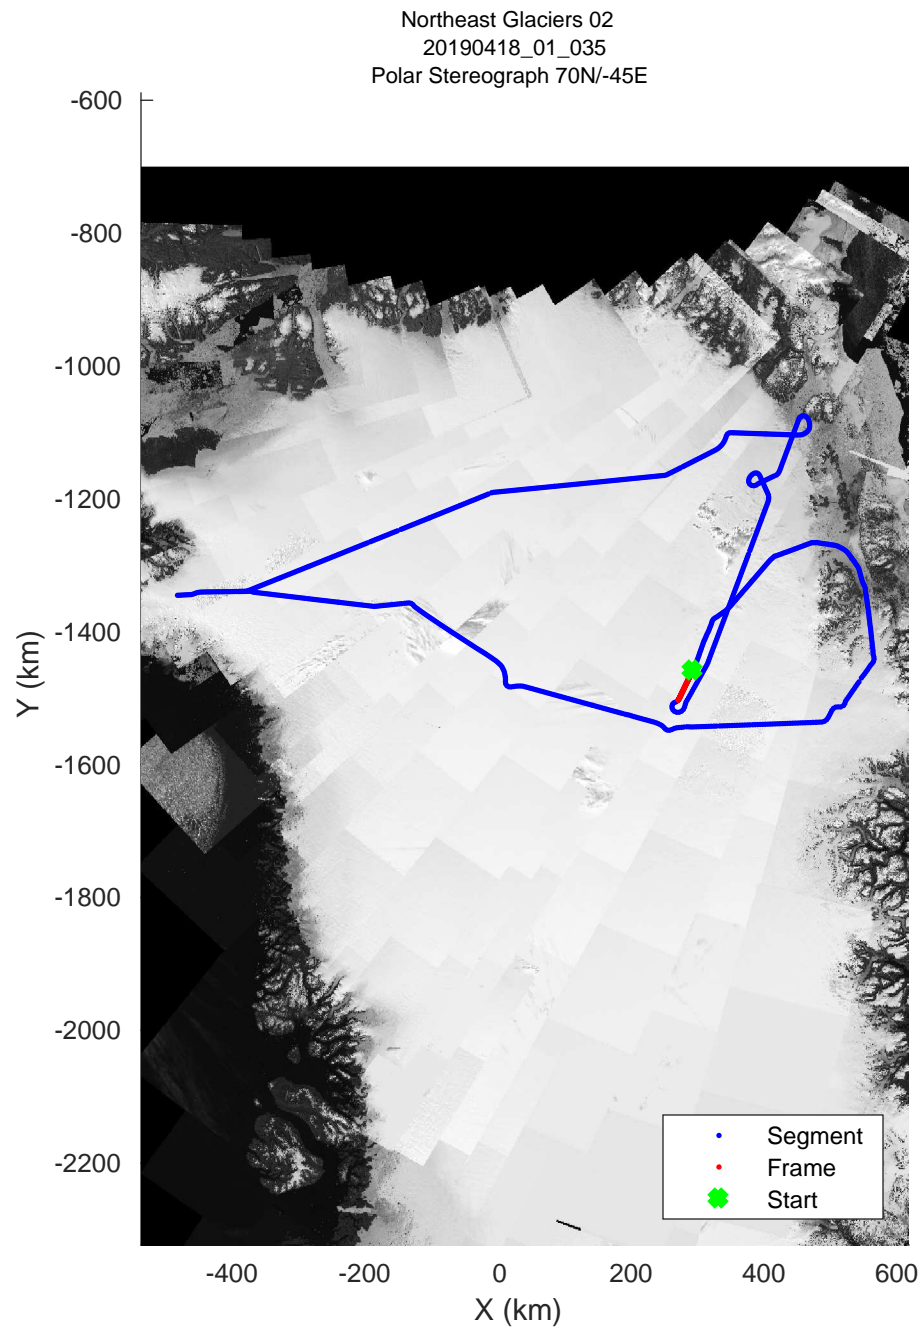

rds 2019_Greenland_P3: "Northeast Glaciers 02 " 20190418_01_033: 14:26:01.5 to 14:32:27.7 GPS

Northeast Glaciers 02
 20190418_01_034
 Polar Stereograph 70N/-45E

rds 2019_Greenland_P3: "Northeast Glaciers 02 " 20190418_01_034: 14:32:27.9 to 14:39:02.0 GPS