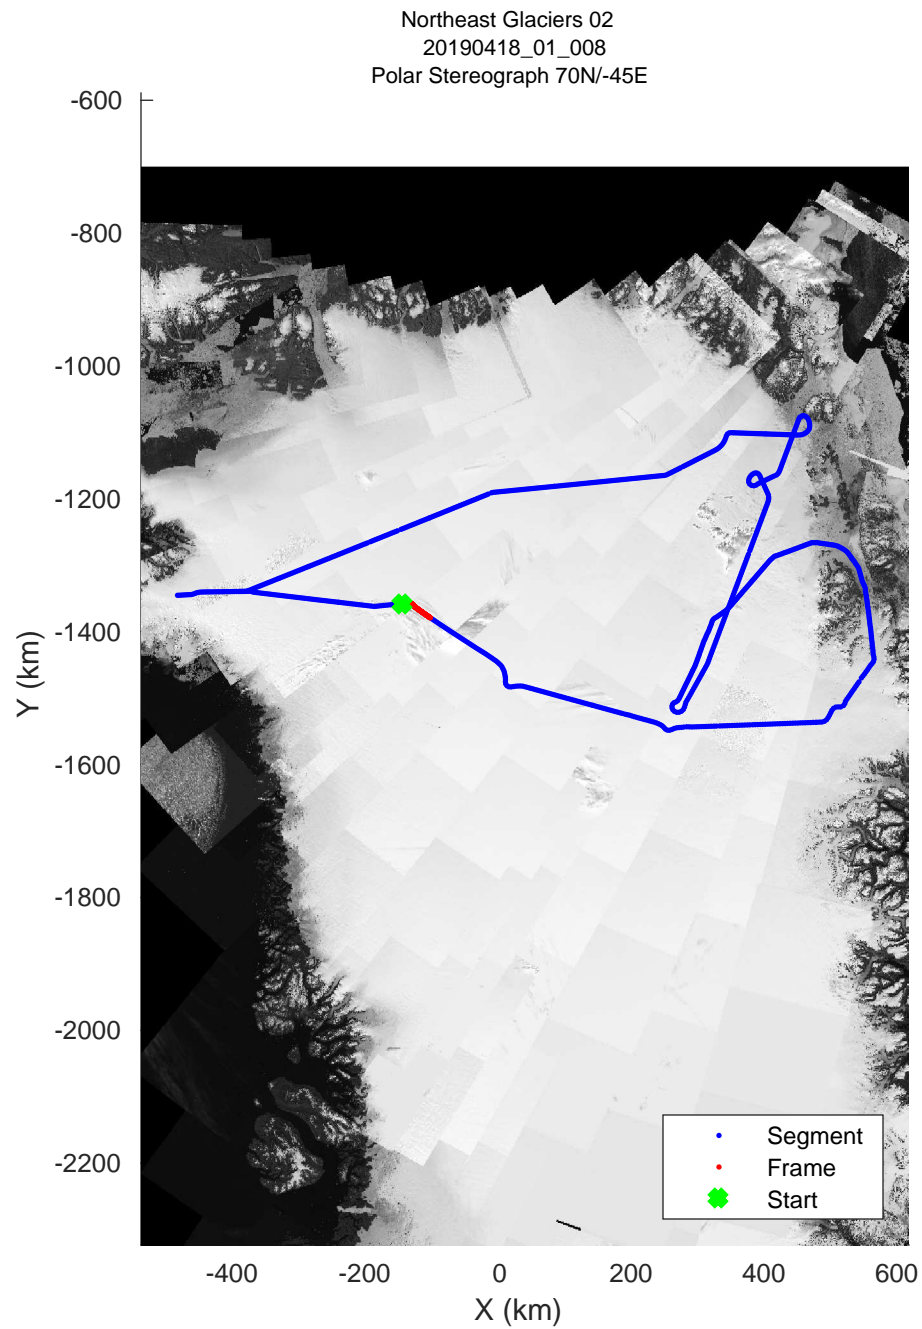

rds 2019_Greenland_P3: "Northeast Glaciers 02 " 20190418_01_001: 11:16:30.4 to 11:23:12.3 GPS

rds 2019_Greenland_P3: "Northeast Glaciers 02 " 20190418_01_002: 11:23:12.6 to 11:29:35.0 GPS

rds 2019_Greenland_P3: "Northeast Glaciers 02 " 20190418_01_003: 11:29:35.3 to 11:35:50.1 GPS

rds 2019_Greenland_P3: "Northeast Glaciers 02 " 20190418_01_004: 11:35:50.4 to 11:41:54.2 GPS

Northeast Glaciers 02
20190418_01_005
Polar Stereograph 70N/-45E

rds 2019_Greenland_P3: "Northeast Glaciers 02 " 20190418_01_005: 11:41:54.4 to 11:47:51.4 GPS

rds 2019_Greenland_P3: "Northeast Glaciers 02 " 20190418_01_006: 11:47:51.7 to 11:53:37.0 GPS

rds 2019_Greenland_P3: "Northeast Glaciers 02 " 20190418_01_007: 11:53:37.3 to 11:59:20.1 GPS

rds 2019_Greenland_P3: "Northeast Glaciers 02 " 20190418_01_008: 11:59:20.4 to 12:05:16.8 GPS