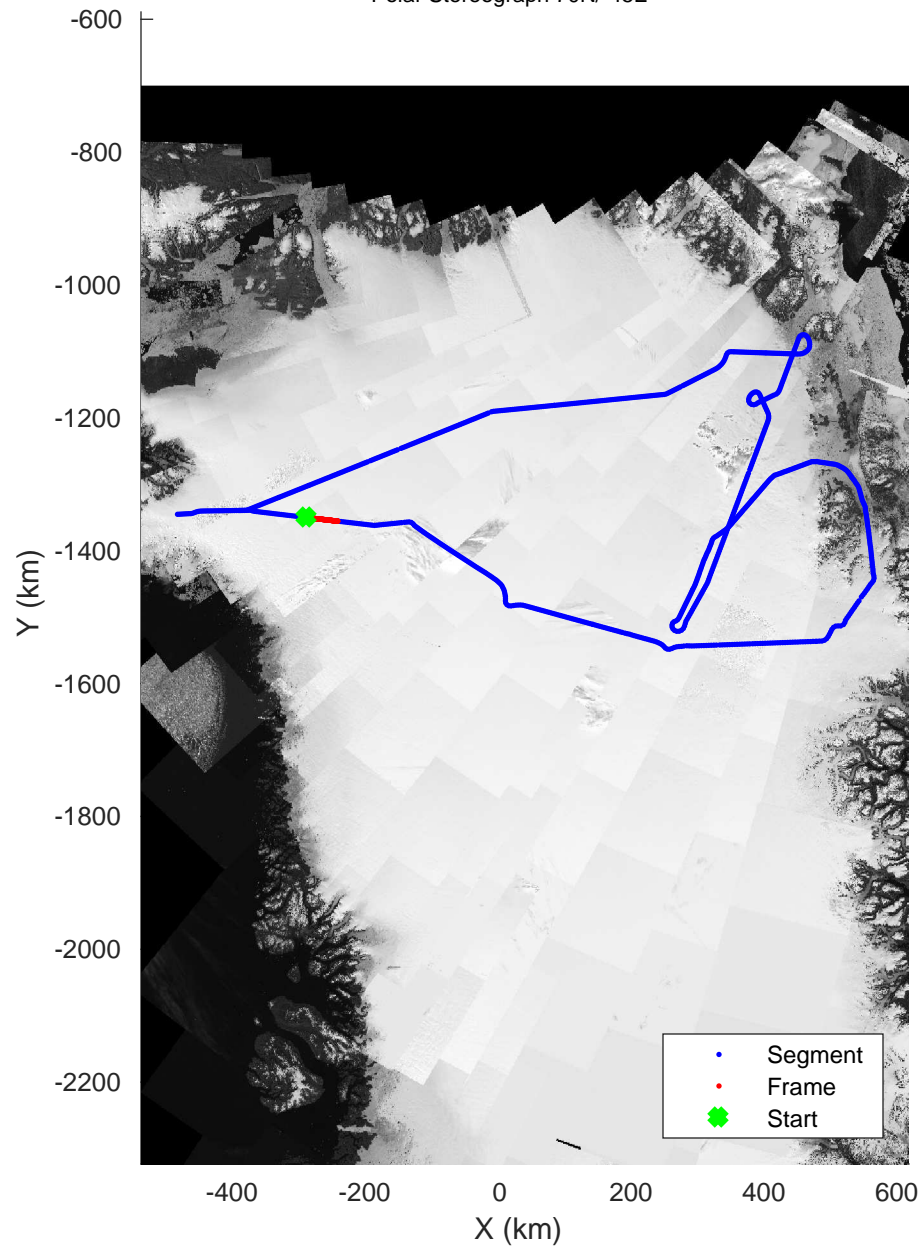

rds 2019_Greenland_P3: "Northeast Glaciers 02 " 20190418_01_001: 11:16:30.4 to 11:23:12.3 GPS

rds 2019_Greenland_P3: "Northeast Glaciers 02 " 20190418_01_002: 11:23:12.6 to 11:29:35.0 GPS

rds 2019_Greenland_P3: "Northeast Glaciers 02 " 20190418_01_003: 11:29:35.3 to 11:35:50.1 GPS

rds 2019_Greenland_P3: "Northeast Glaciers 02 " 20190418_01_004: 11:35:50.4 to 11:41:54.2 GPS

Northeast Glaciers 02
20190418_01_005
Polar Stereograph 70N/-45E

rds 2019_Greenland_P3: "Northeast Glaciers 02 " 20190418_01_005: 11:41:54.4 to 11:47:51.4 GPS