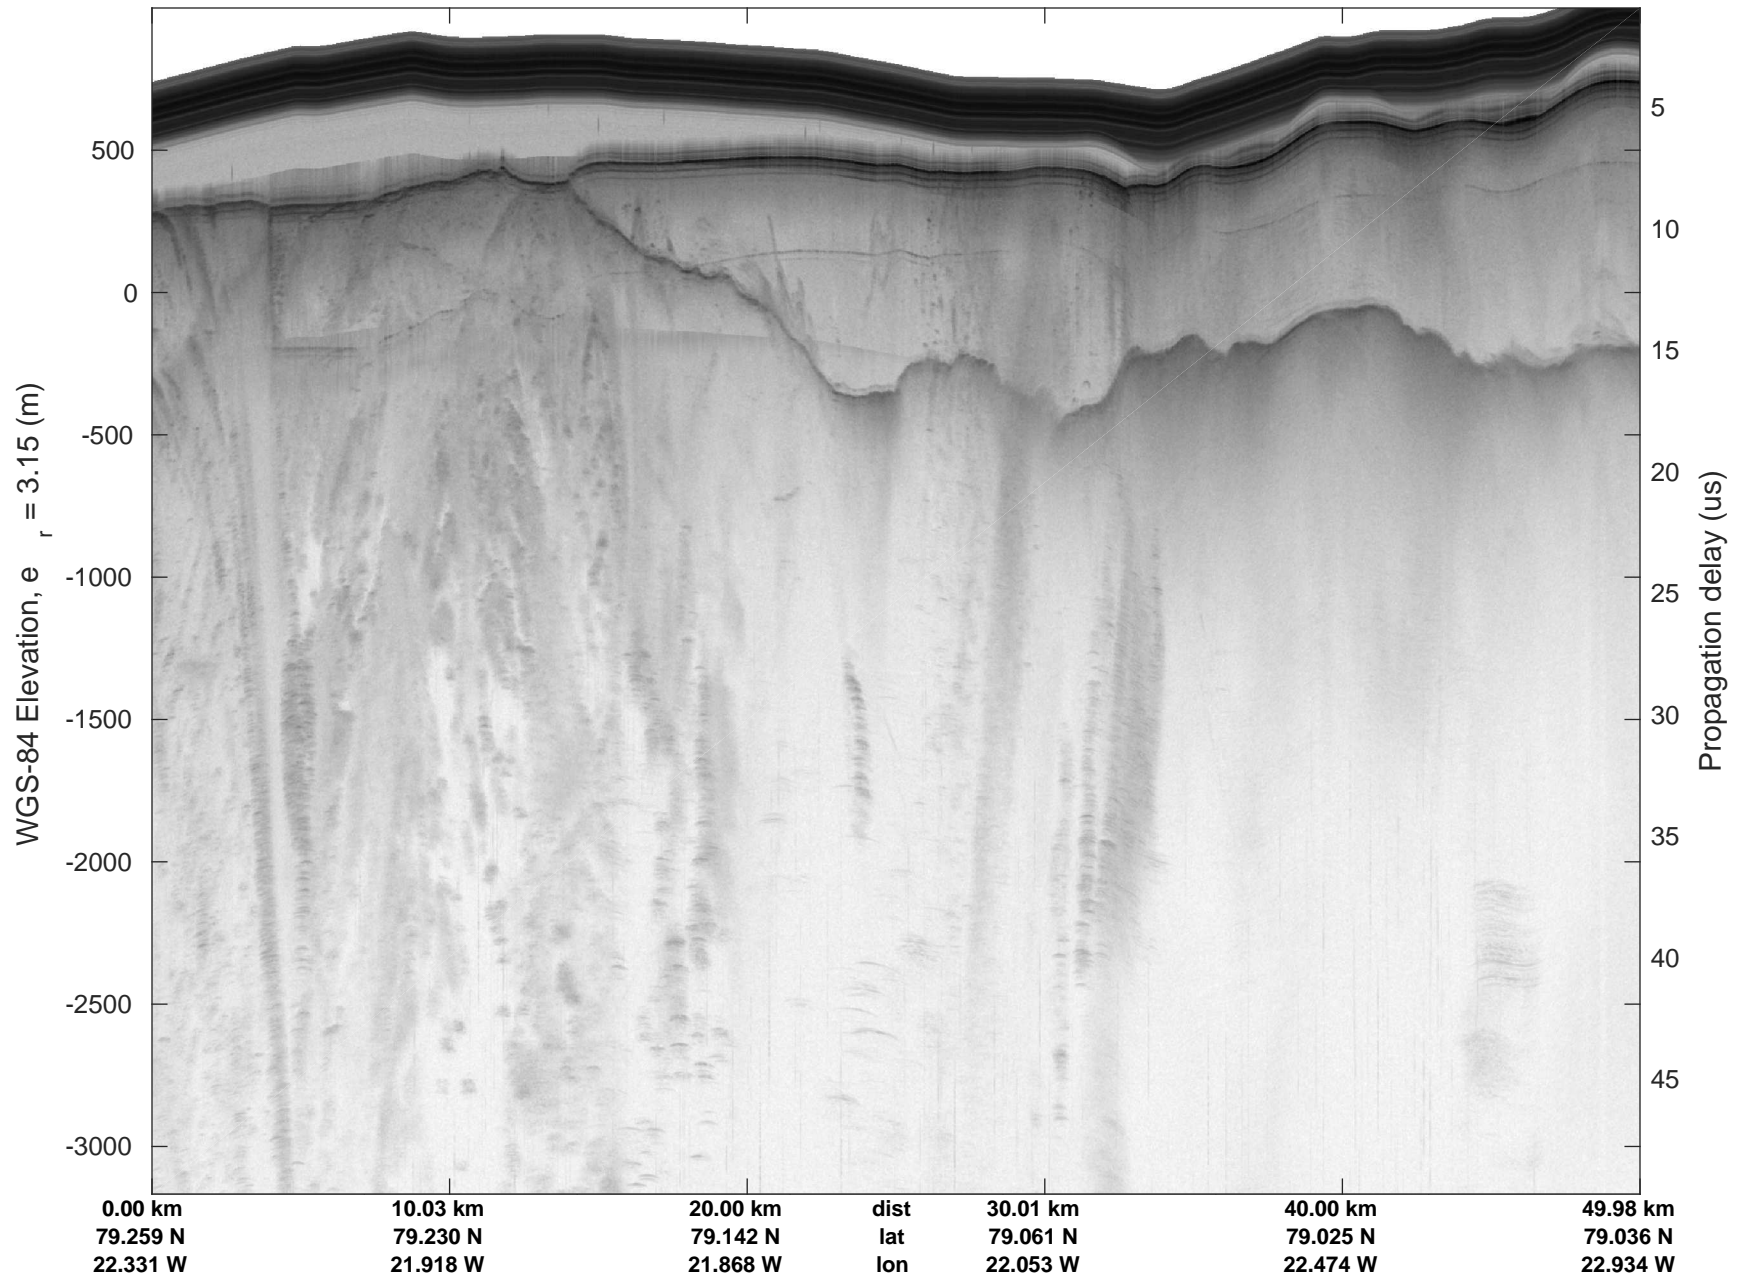

rds 2019_Greenland_P3: "Northeast Glaciers 02 " 20190418_01_048: 15:52:05.5 to 15:58:41.2 GPS