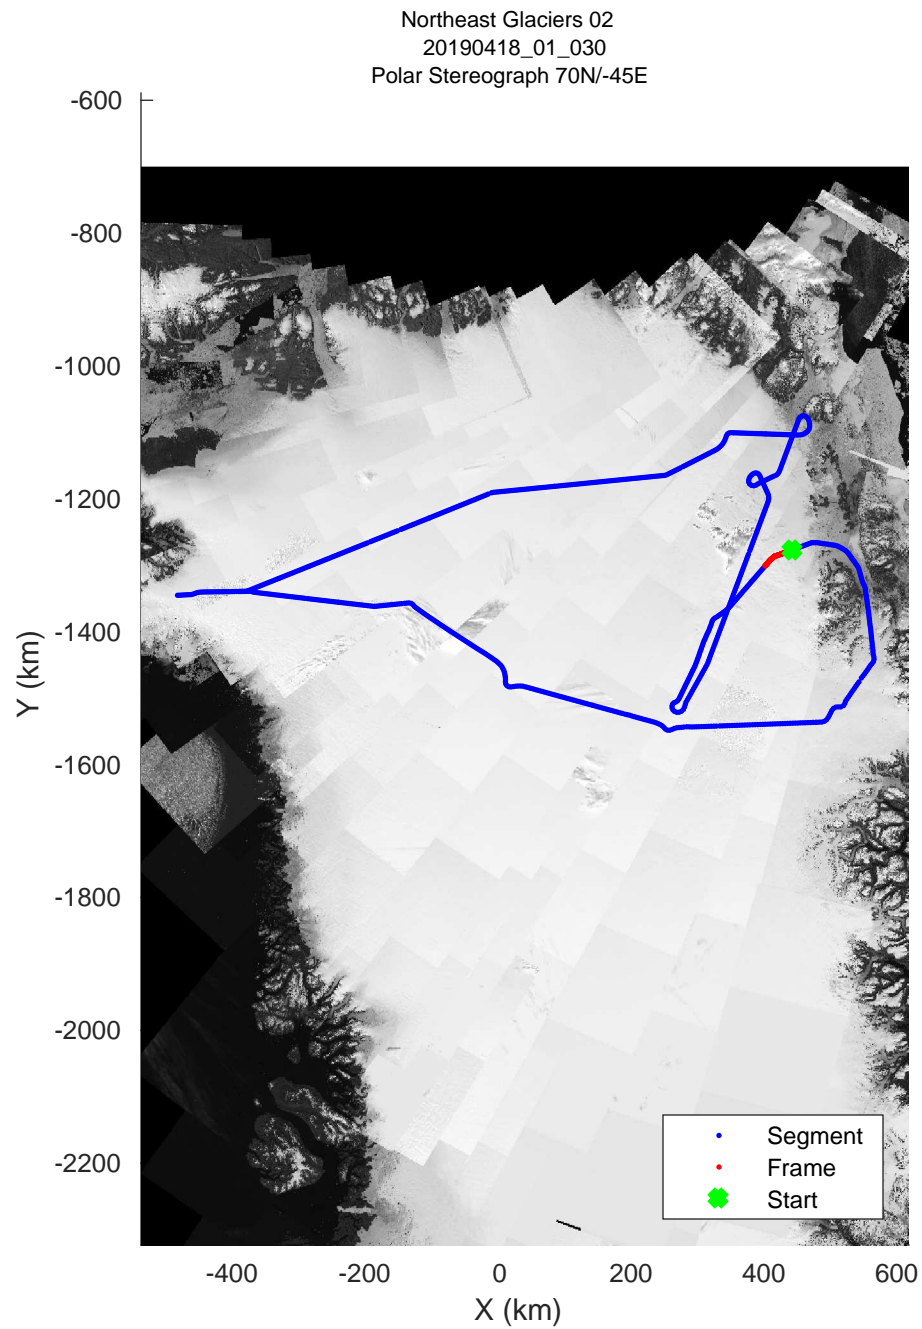

rds 2019_Greenland_P3: "Northeast Glaciers 02 " 20190418_01_027: 13:45:09.6 to 13:51:37.4 GPS

rds 2019_Greenland_P3: "Northeast Glaciers 02 " 20190418_01_028: 13:51:37.7 to 13:58:29.6 GPS

rds 2019_Greenland_P3: "Northeast Glaciers 02 " 20190418_01_029: 13:58:29.9 to 14:05:33.7 GPS