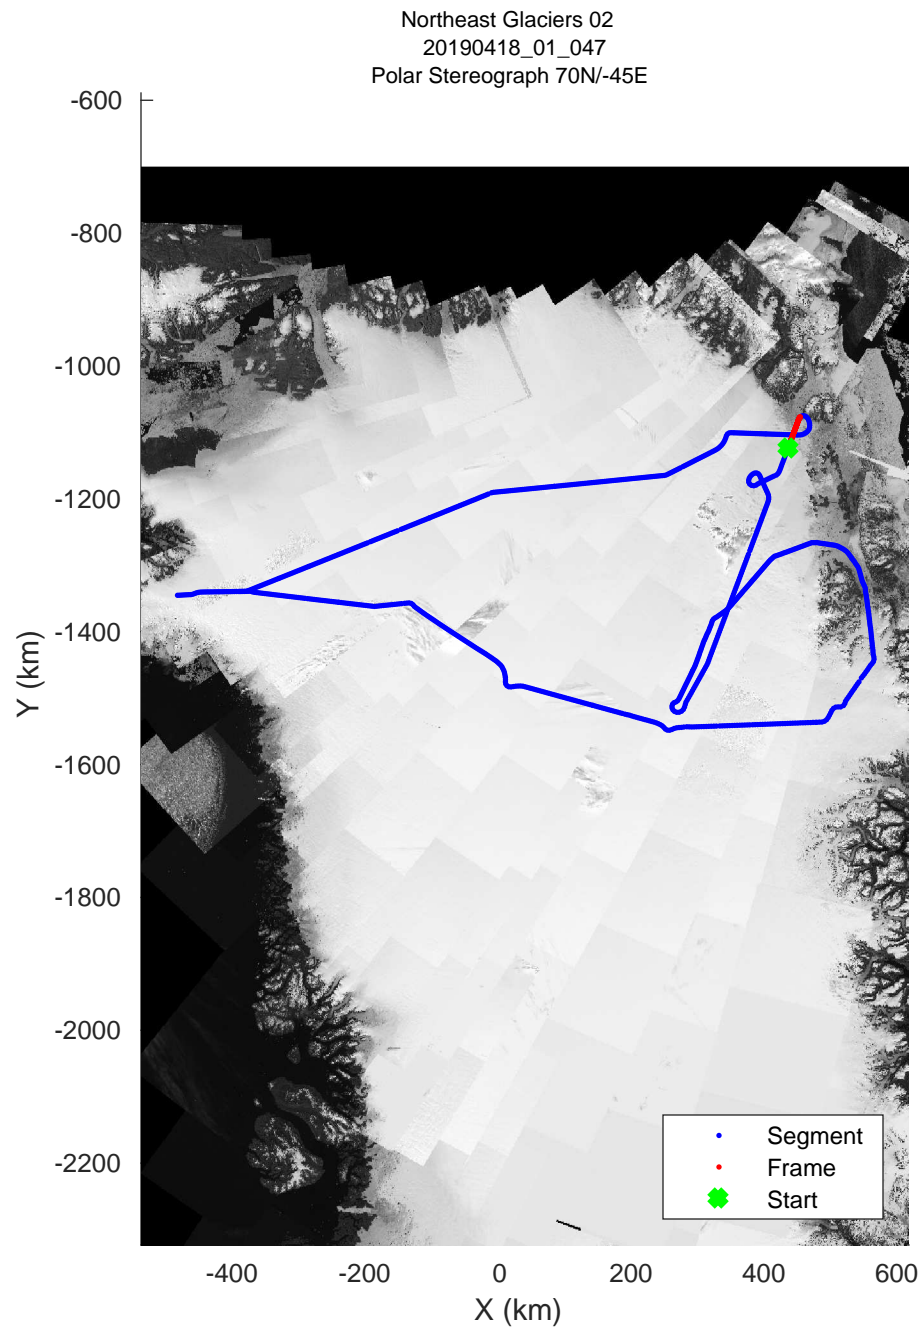

rds 2019_Greenland_P3: "Northeast Glaciers 02 " 20190418_01_044: 15:28:14.2 to 15:34:43.8 GPS

rds 2019_Greenland_P3: "Northeast Glaciers 02 " 20190418_01_045: 15:34:44.1 to 15:40:33.6 GPS

rds 2019_Greenland_P3: "Northeast Glaciers 02 " 20190418_01_046: 15:40:33.9 to 15:46:20.4 GPS