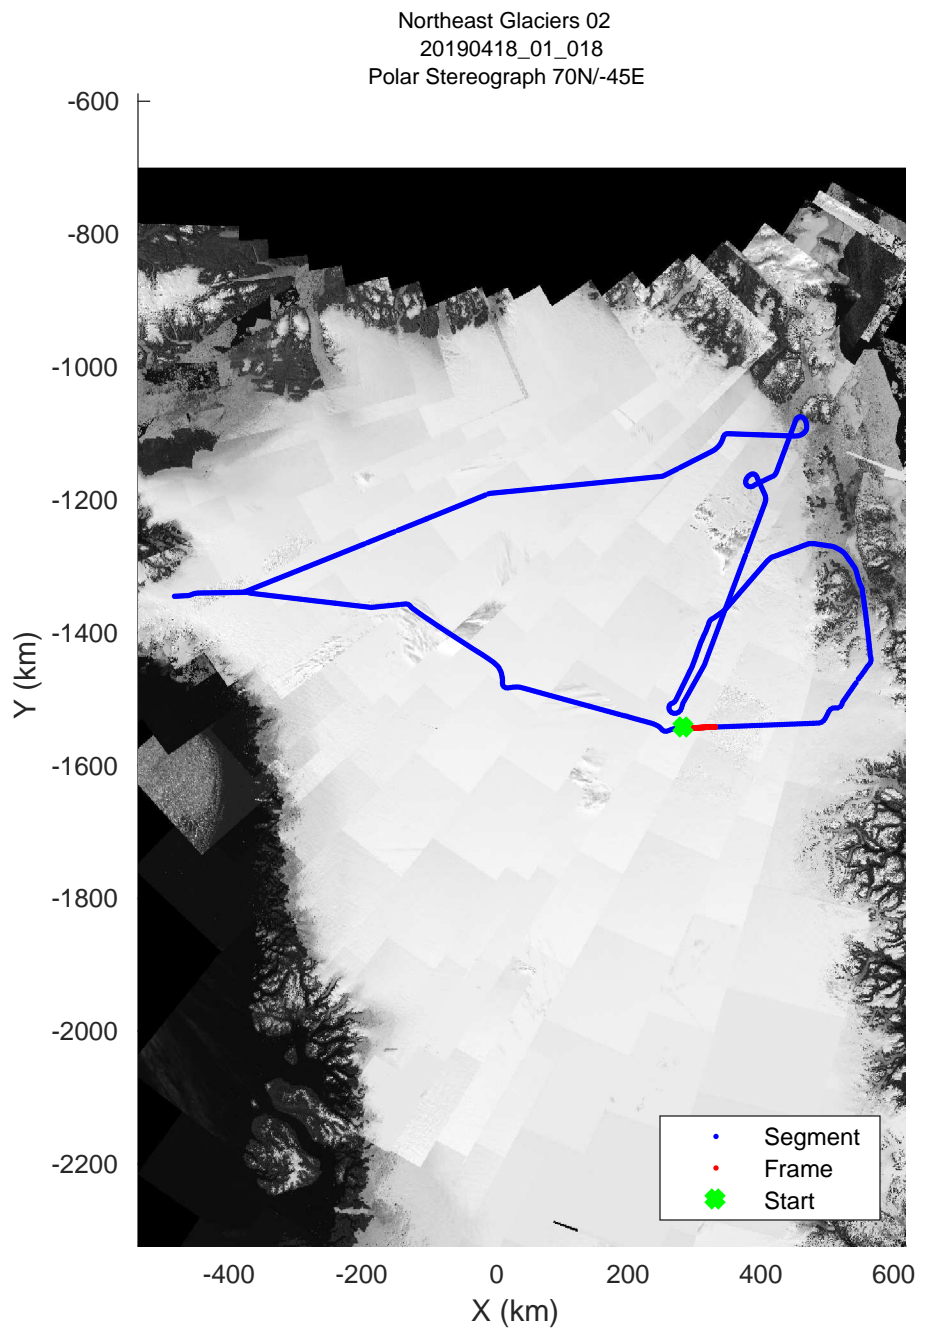

rds 2019_Greenland_P3: "Northeast Glaciers 02 " 20190418_01_015: 12:40:15.7 to 12:45:51.1 GPS

rds 2019_Greenland_P3: "Northeast Glaciers 02 " 20190418_01_016: 12:45:51.4 to 12:51:28.2 GPS

rds 2019_Greenland_P3: "Northeast Glaciers 02 " 20190418_01_017: 12:51:28.5 to 12:56:59.4 GPS