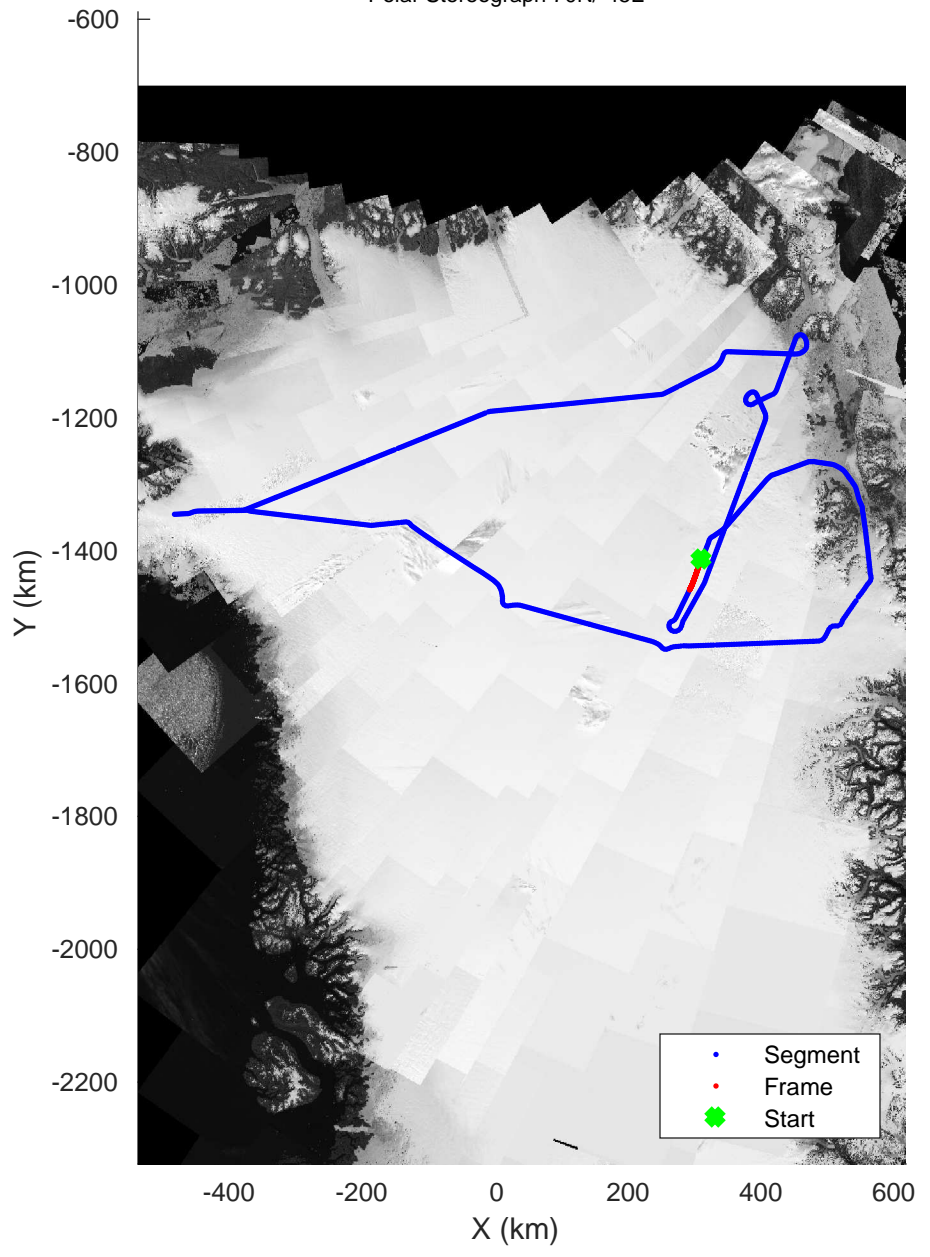

rds 2019_Greenland_P3: "Northeast Glaciers 02 " 20190418_01_030: 14:05:34.0 to 14:12:26.8 GPS

rds 2019_Greenland_P3: "Northeast Glaciers 02 " 20190418_01_031: 14:12:27.0 to 14:19:21.5 GPS

rds 2019_Greenland_P3: "Northeast Glaciers 02 " 20190418_01_032: 14:19:21.8 to 14:26:01.2 GPS

rds 2019_Greenland_P3: "Northeast Glaciers 02 " 20190418_01_033: 14:26:01.5 to 14:32:27.7 GPS

Northeast Glaciers 02
 20190418_01_034
 Polar Stereograph 70N/-45E

rds 2019_Greenland_P3: "Northeast Glaciers 02 " 20190418_01_034: 14:32:27.9 to 14:39:02.0 GPS