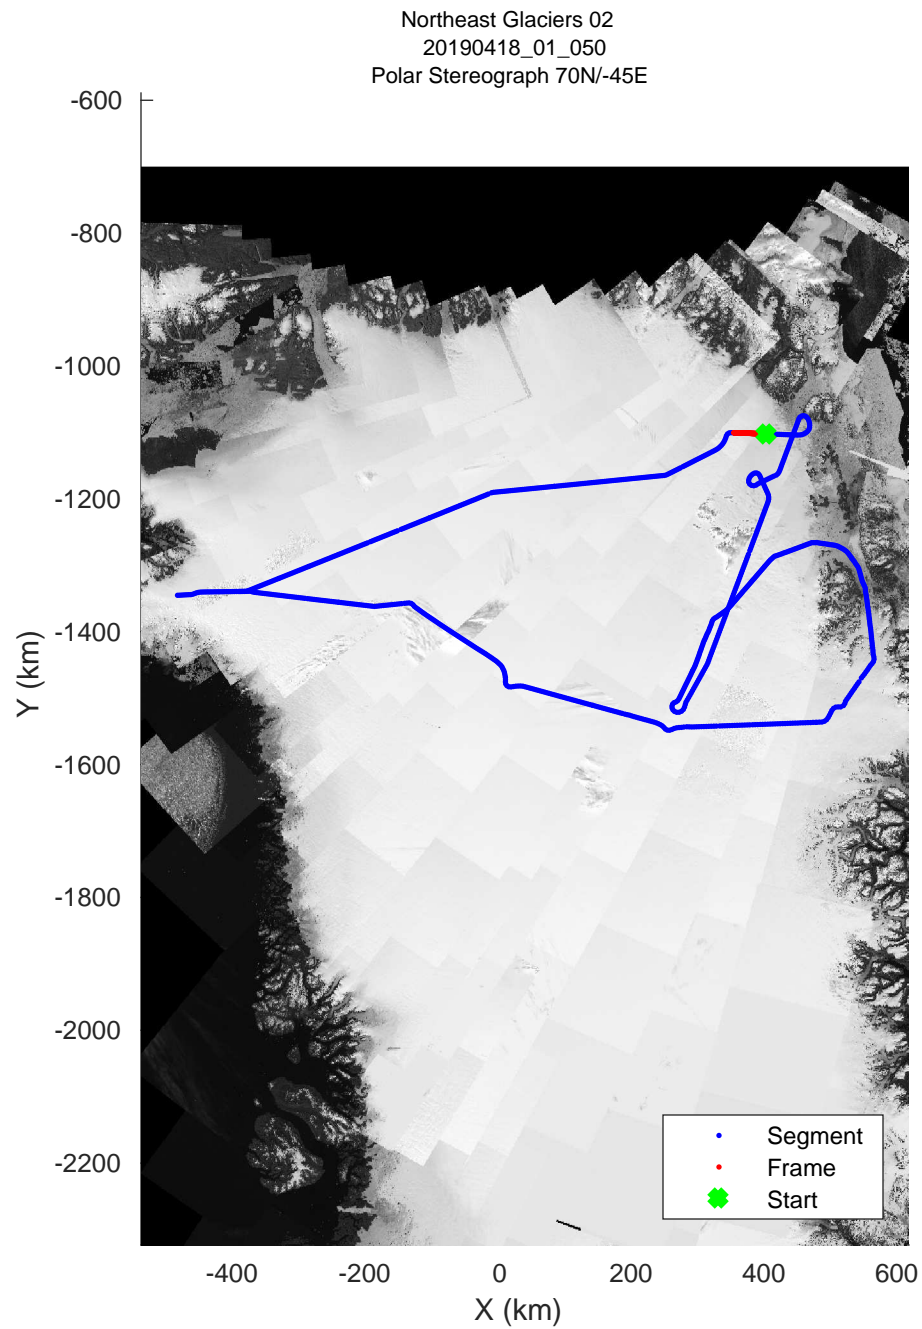

rds 2019_Greenland_P3: "Northeast Glaciers 02 " 20190418_01_047: 15:46:20.7 to 15:52:05.2 GPS

rds 2019_Greenland_P3: "Northeast Glaciers 02 " 20190418_01_048: 15:52:05.5 to 15:58:41.2 GPS

rds 2019_Greenland_P3: "Northeast Glaciers 02 " 20190418_01_049: 15:58:41.5 to 16:05:42.2 GPS