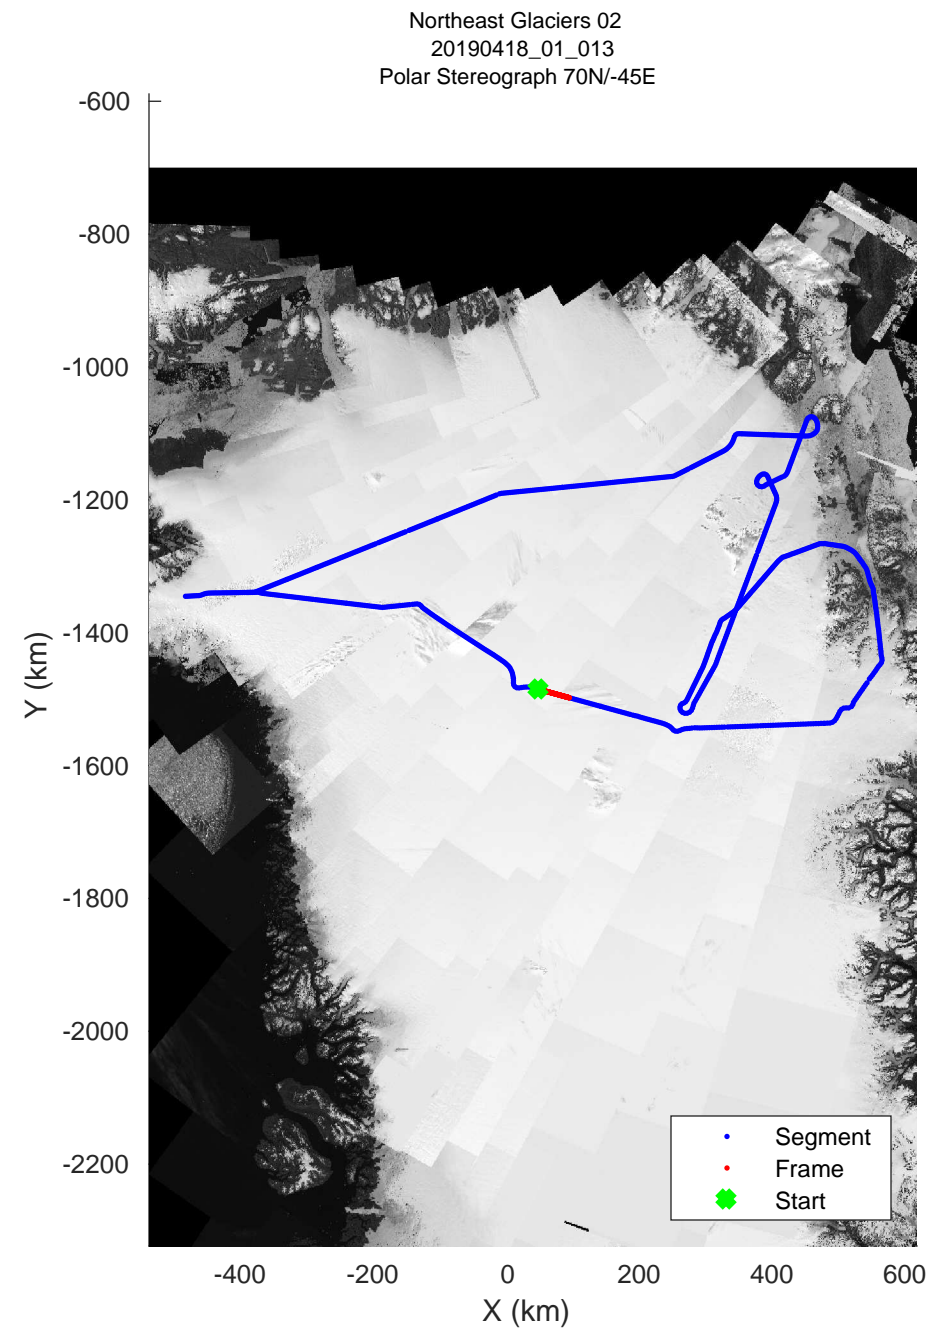

rds 2019_Greenland_P3: "Northeast Glaciers 02 " 20190418_01_009: 12:05:17.0 to 12:11:15.1 GPS

rds 2019_Greenland_P3: "Northeast Glaciers 02 " 20190418_01_010: 12:11:15.4 to 12:17:07.8 GPS

rds 2019_Greenland_P3: "Northeast Glaciers 02 " 20190418_01_011: 12:17:08.1 to 12:23:06.5 GPS

rds 2019_Greenland_P3: "Northeast Glaciers 02 " 20190418_01_012: 12:23:06.8 to 12:28:53.2 GPS

rds 2019_Greenland_P3: "Northeast Glaciers 02 " 20190418_01_013: 12:28:53.5 to 12:34:35.2 GPS

rds 2019_Greenland_P3: "Northeast Glaciers 02 " 20190418_01_014: 12:34:35.5 to 12:40:15.4 GPS