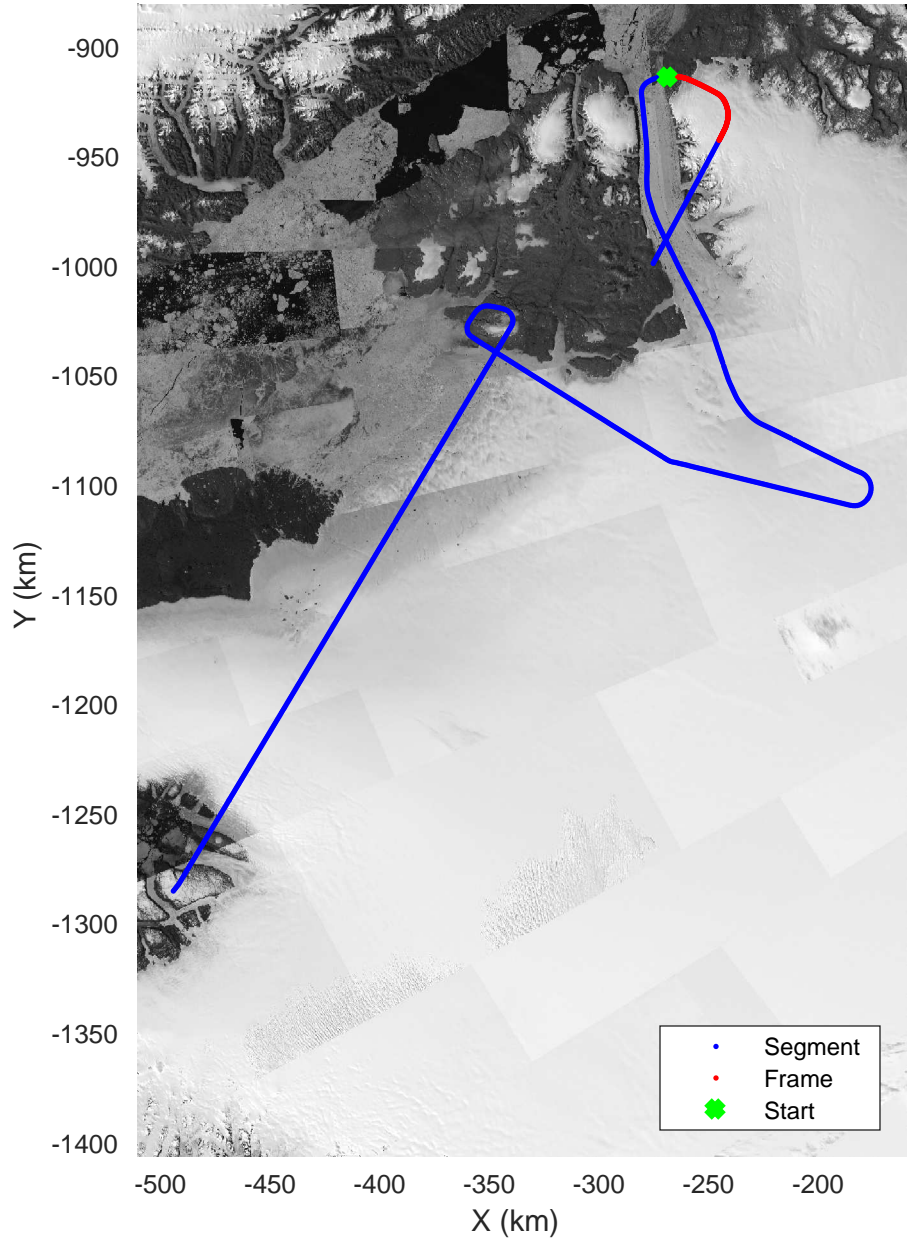

ICESat-2 North
20190417_01_009
Polar Stereograph 70N/-45E

rds 2019_Greenland_P3: "ICESat-2 North" 20190417_01_009: 12:07:39.7 to 12:14:04.7 GPS

rds 2019_Greenland_P3: "ICESat-2 North" 20190417_01_010: 12:14:05.0 to 12:20:37.3 GPS

rds 2019_Greenland_P3: "ICESat-2 North" 20190417_01_011: 12:20:37.6 to 12:26:39.1 GPS

rds 2019_Greenland_P3: "ICESat-2 North" 20190417_01_012: 12:26:39.4 to 12:32:25.0 GPS

rds 2019_Greenland_P3: "ICESat-2 North" 20190417_01_013: 12:32:25.3 to 12:38:22.2 GPS

rds 2019_Greenland_P3: "ICESat-2 North" 20190417_01_014: 12:38:22.5 to 12:44:50.1 GPS

rds 2019_Greenland_P3: "ICESat-2 North" 20190417_01_015: 12:44:50.4 to 12:51:27.3 GPS

rds 2019_Greenland_P3: "ICESat-2 North" 20190417_01_016: 12:51:27.5 to 12:58:15.2 GPS

ICESat-2 North
20190417_01_017
Polar Stereograph 70N/-45E

rds 2019_Greenland_P3: "ICESat-2 North" 20190417_01_017: 12:58:15.5 to 13:04:47.3 GPS

ICESat-2 North
20190417_01_018
Polar Stereograph 70N/-45E

rds 2019_Greenland_P3: "ICESat-2 North" 20190417_01_018: 13:04:47.6 to 13:13:00.2 GPS