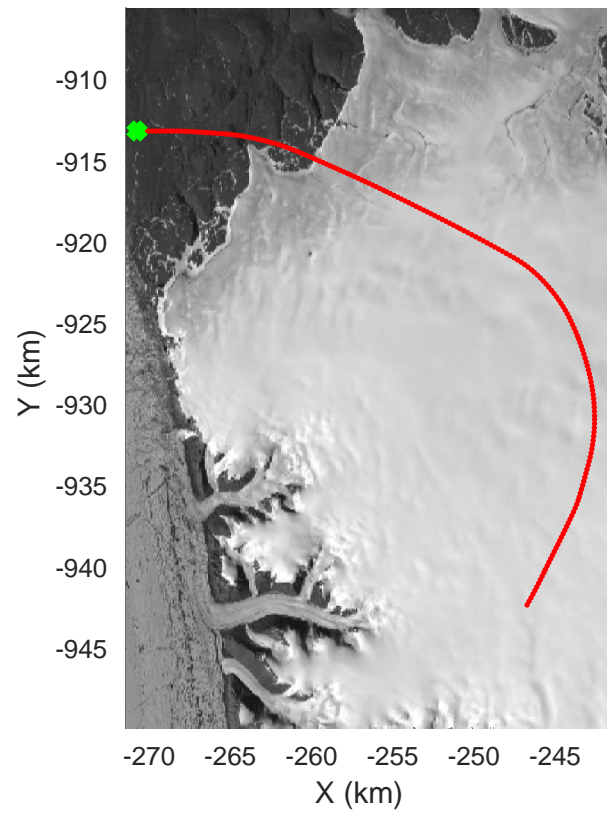

ICESat-2 North
20190417_01_007
Polar Stereograph 70N/-45E

rds 2019_Greenland_P3: "ICESat-2 North" 20190417_01_007: 11:54:12.0 to 12:01:02.5 GPS

ICESat-2 North
20190417_01_008
Polar Stereograph 70N/-45E

rds 2019_Greenland_P3: "ICESat-2 North" 20190417_01_008: 12:01:02.8 to 12:07:39.4 GPS

ICESat-2 North
20190417_01_009
Polar Stereograph 70N/-45E

rds 2019_Greenland_P3: "ICESat-2 North" 20190417_01_009: 12:07:39.7 to 12:14:04.7 GPS

rds 2019_Greenland_P3: "ICESat-2 North" 20190417_01_010: 12:14:05.0 to 12:20:37.3 GPS

rds 2019_Greenland_P3: "ICESat-2 North" 20190417_01_014: 12:38:22.5 to 12:44:50.1 GPS

rds 2019_Greenland_P3: "ICESat-2 North" 20190417_01_015: 12:44:50.4 to 12:51:27.3 GPS

rds 2019_Greenland_P3: "ICESat-2 North" 20190417_01_016: 12:51:27.5 to 12:58:15.2 GPS

ICESat-2 North
20190417_01_017
Polar Stereograph 70N/-45E

rds 2019_Greenland_P3: "ICESat-2 North" 20190417_01_017: 12:58:15.5 to 13:04:47.3 GPS

ICESat-2 North
20190417_01_018
Polar Stereograph 70N/-45E

rds 2019_Greenland_P3: "ICESat-2 North" 20190417_01_018: 13:04:47.6 to 13:13:00.2 GPS