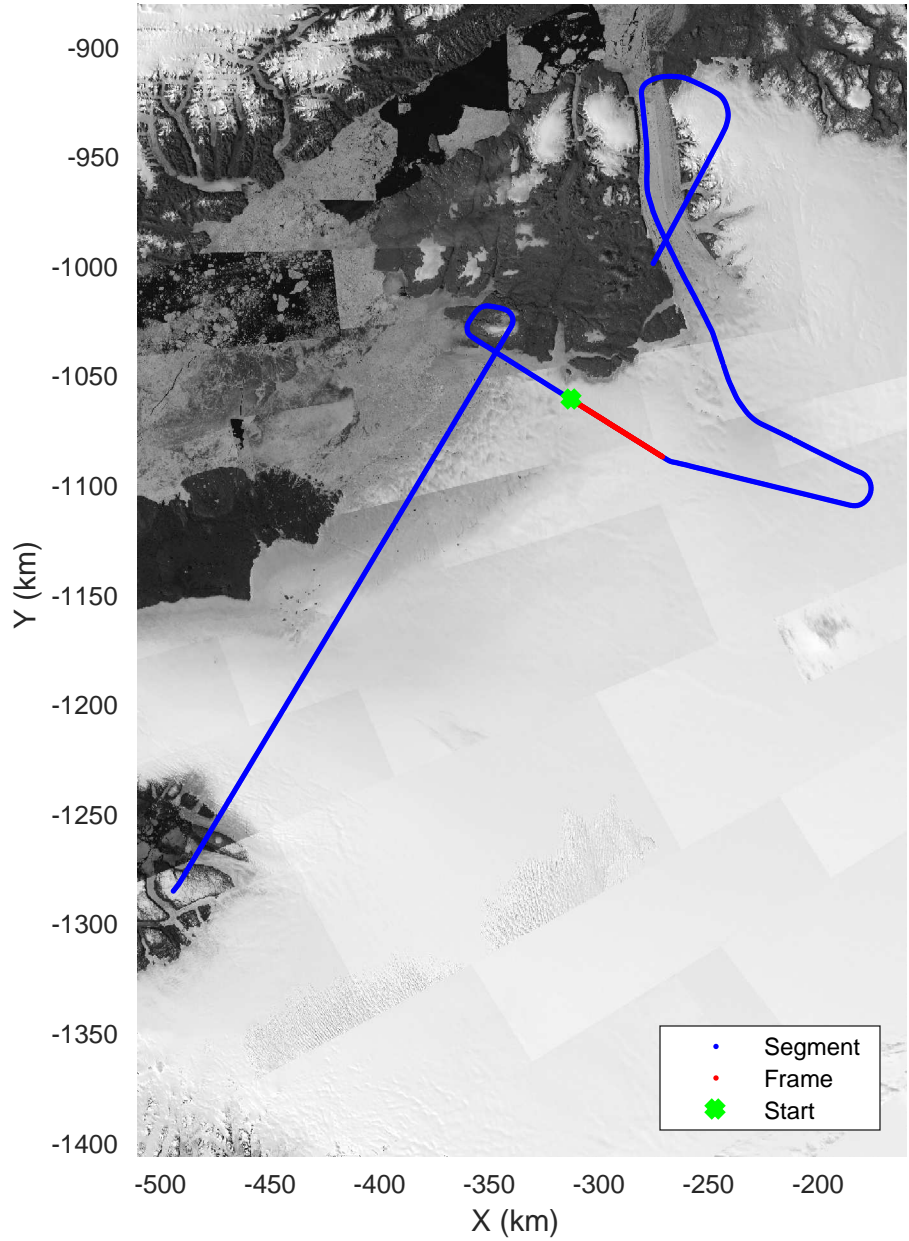

ICESat-2 North
20190417_01_001
Polar Stereograph 70N/-45E

rds 2019_Greenland_P3: "ICESat-2 North" 20190417_01_001: 11:17:46.5 to 11:24:02.9 GPS

ICESat-2 North
20190417_01_002
Polar Stereograph 70N/-45E

rds 2019_Greenland_P3: "ICESat-2 North" 20190417_01_002: 11:24:03.2 to 11:29:54.2 GPS

ICESat-2 North
20190417_01_005
Polar Stereograph 70N/-45E

rds 2019_Greenland_P3: "ICESat-2 North" 20190417_01_005: 11:41:26.3 to 11:47:37.1 GPS

rds 2019_Greenland_P3: "ICESat-2 North" 20190417_01_006: 11:47:37.4 to 11:54:11.7 GPS

ICESat-2 North
20190417_01_007
Polar Stereograph 70N/-45E

rds 2019_Greenland_P3: "ICESat-2 North" 20190417_01_007: 11:54:12.0 to 12:01:02.5 GPS

ICESat-2 North
20190417_01_008
Polar Stereograph 70N/-45E

rds 2019_Greenland_P3: "ICESat-2 North" 20190417_01_008: 12:01:02.8 to 12:07:39.4 GPS

ICESat-2 North
20190417_01_009
Polar Stereograph 70N/-45E

rds 2019_Greenland_P3: "ICESat-2 North" 20190417_01_009: 12:07:39.7 to 12:14:04.7 GPS

rds 2019_Greenland_P3: "ICESat-2 North" 20190417_01_010: 12:14:05.0 to 12:20:37.3 GPS