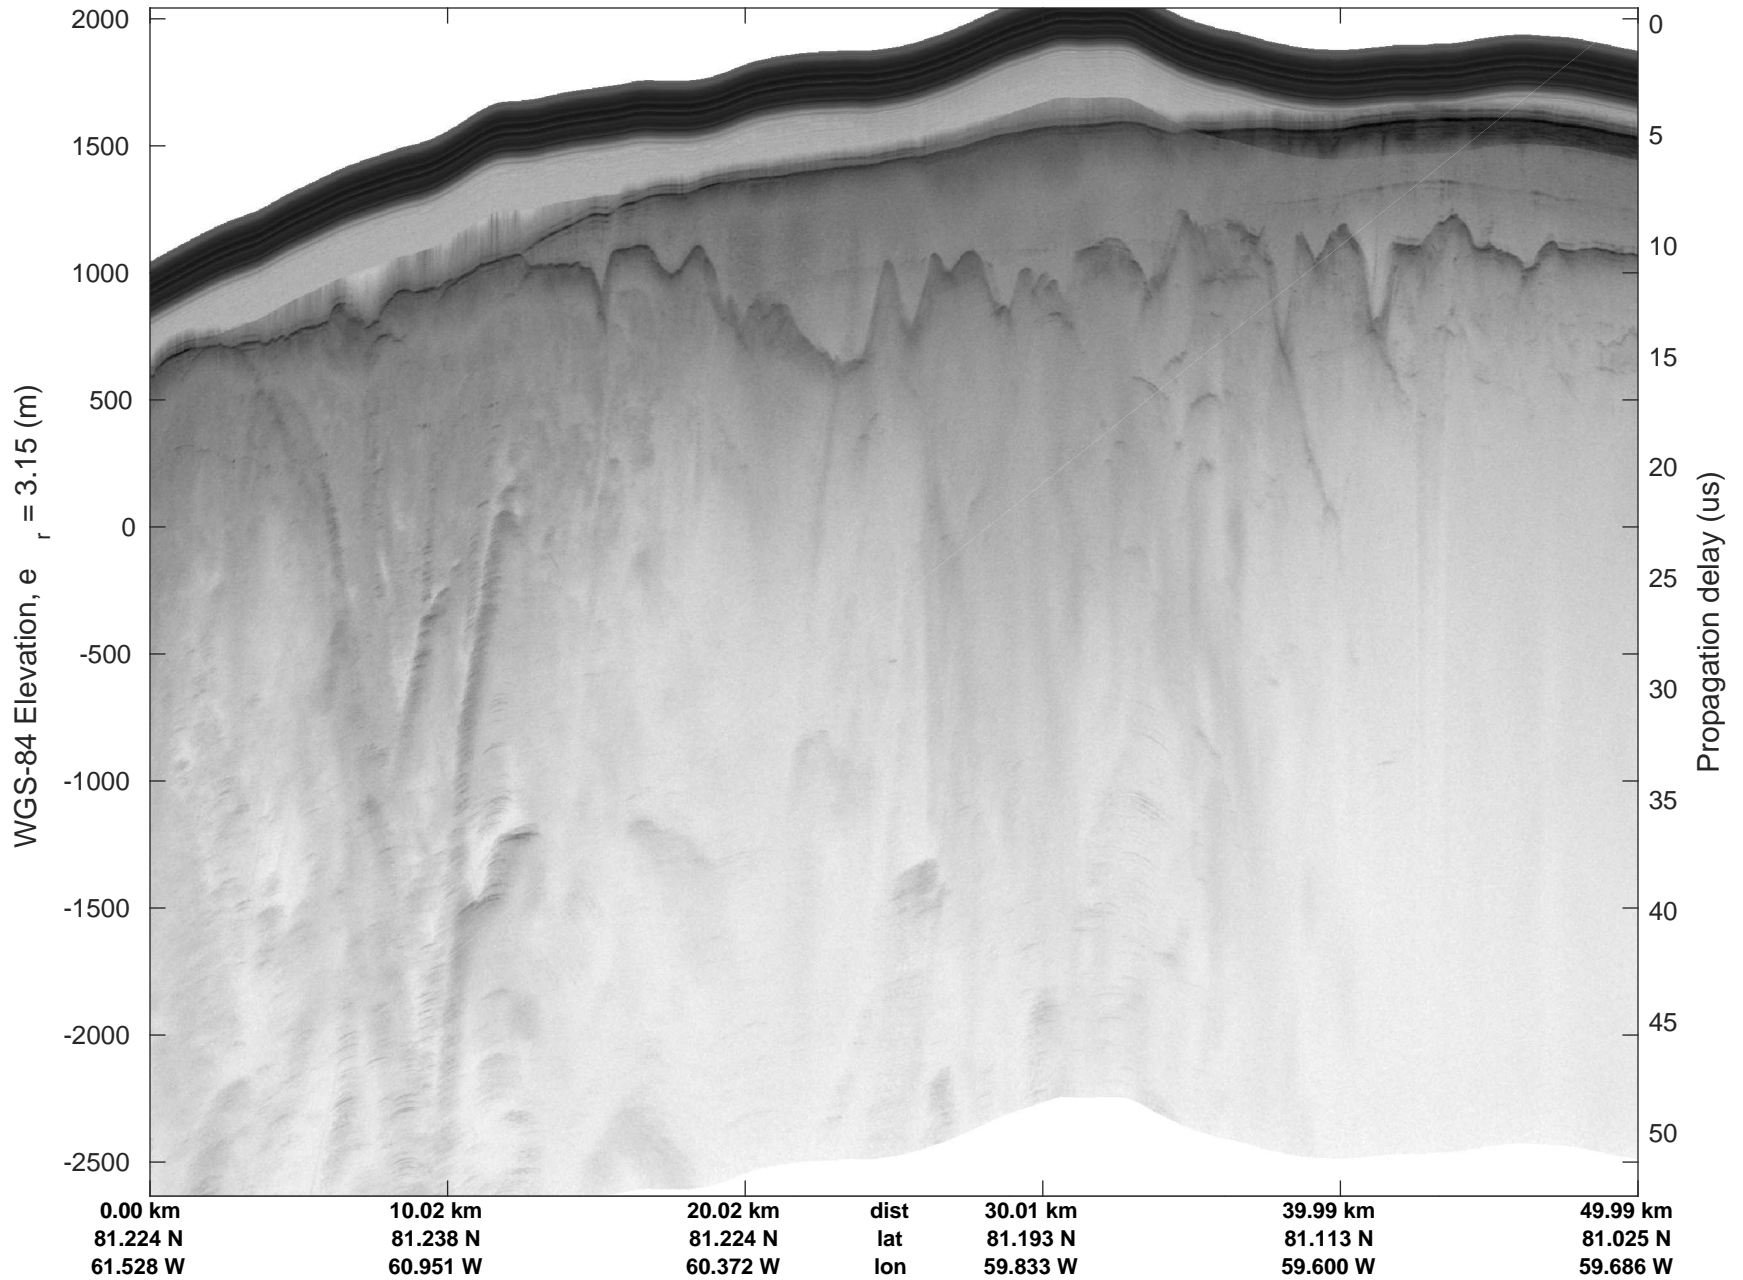

ICESat-2 North
20190417_01_007
Polar Stereograph 70N/-45E

rds 2019_Greenland_P3: "ICESat-2 North" 20190417_01_007: 11:54:12.0 to 12:01:02.5 GPS

ICESat-2 North
20190417_01_008
Polar Stereograph 70N/-45E

rds 2019_Greenland_P3: "ICESat-2 North" 20190417_01_008: 12:01:02.8 to 12:07:39.4 GPS

ICESat-2 North
20190417_01_009
Polar Stereograph 70N/-45E

rds 2019_Greenland_P3: "ICESat-2 North" 20190417_01_009: 12:07:39.7 to 12:14:04.7 GPS

rds 2019_Greenland_P3: "ICESat-2 North" 20190417_01_010: 12:14:05.0 to 12:20:37.3 GPS

rds 2019_Greenland_P3: "ICESat-2 North" 20190417_01_014: 12:38:22.5 to 12:44:50.1 GPS

rds 2019_Greenland_P3: "ICESat-2 North" 20190417_01_015: 12:44:50.4 to 12:51:27.3 GPS

rds 2019_Greenland_P3: "ICESat-2 North" 20190417_01_016: 12:51:27.5 to 12:58:15.2 GPS

ICESat-2 North
20190417_01_017
Polar Stereograph 70N/-45E

rds 2019_Greenland_P3: "ICESat-2 North" 20190417_01_017: 12:58:15.5 to 13:04:47.3 GPS

ICESat-2 North
20190417_01_018
Polar Stereograph 70N/-45E

rds 2019_Greenland_P3: "ICESat-2 North" 20190417_01_018: 13:04:47.6 to 13:13:00.2 GPS