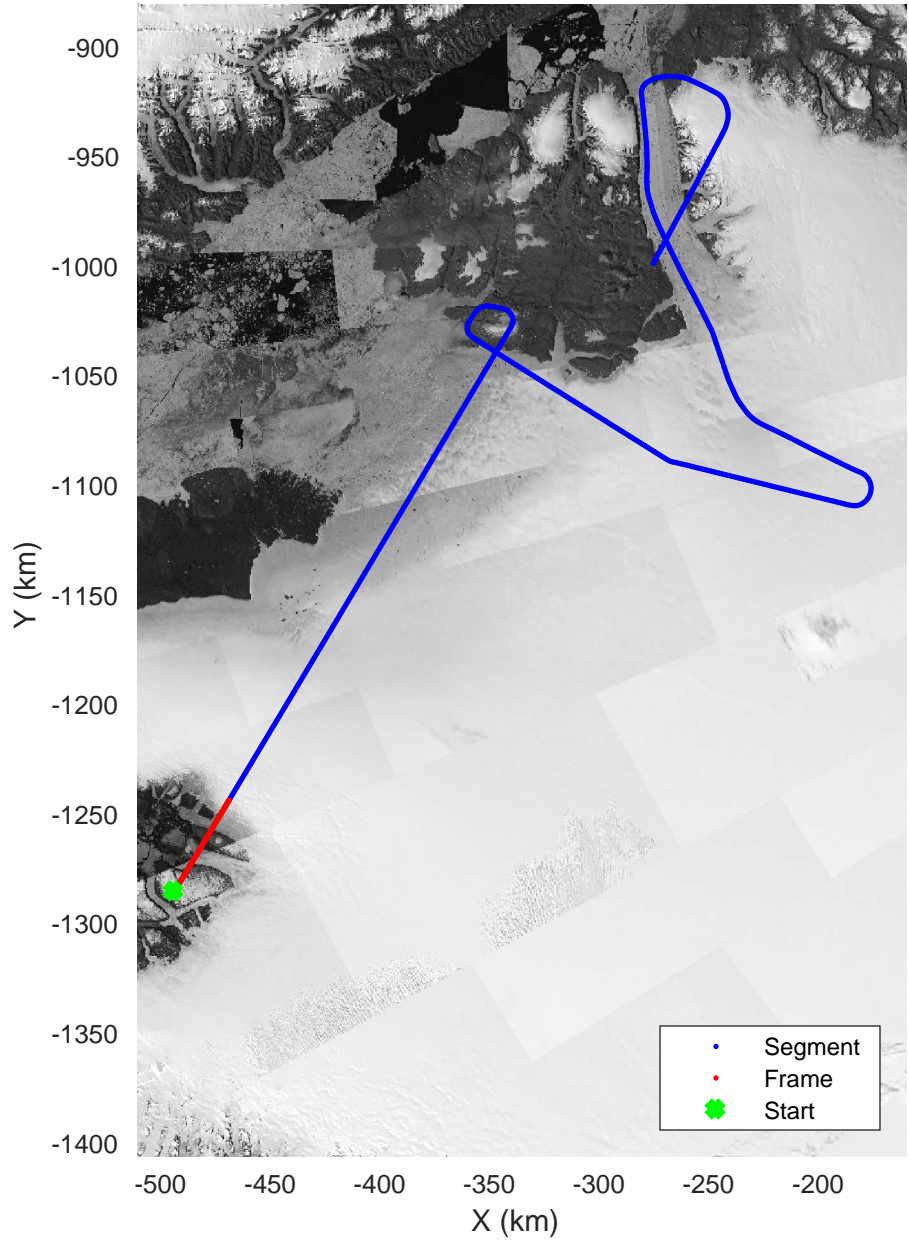

ICESat-2 North
20190417_01_001
Polar Stereograph 70N/-45E

rds 2019_Greenland_P3: "ICESat-2 North" 20190417_01_001: 11:17:46.5 to 11:24:02.9 GPS

ICESat-2 North
20190417_01_002
Polar Stereograph 70N/-45E

rds 2019_Greenland_P3: "ICESat-2 North" 20190417_01_002: 11:24:03.2 to 11:29:54.2 GPS

ICESat-2 North
20190417_01_003
Polar Stereograph 70N/-45E

rds 2019_Greenland_P3: "ICESat-2 North" 20190417_01_003: 11:29:54.5 to 11:35:33.8 GPS

rds 2019_Greenland_P3: "ICESat-2 North" 20190417_01_004: 11:35:34.1 to 11:41:26.0 GPS

ICESat-2 North
20190417_01_005
Polar Stereograph 70N/-45E

rds 2019_Greenland_P3: "ICESat-2 North" 20190417_01_005: 11:41:26.3 to 11:47:37.1 GPS

rds 2019_Greenland_P3: "ICESat-2 North" 20190417_01_006: 11:47:37.4 to 11:54:11.7 GPS

ICESat-2 North
20190417_01_007
Polar Stereograph 70N/-45E

rds 2019_Greenland_P3: "ICESat-2 North" 20190417_01_007: 11:54:12.0 to 12:01:02.5 GPS

ICESat-2 North
20190417_01_008
Polar Stereograph 70N/-45E

rds 2019_Greenland_P3: "ICESat-2 North" 20190417_01_008: 12:01:02.8 to 12:07:39.4 GPS