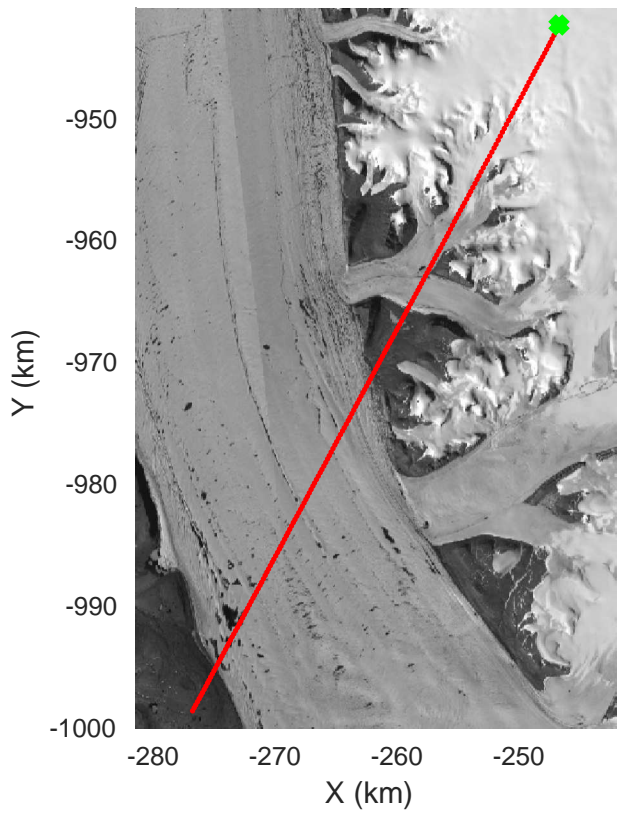

ICESat-2 North
20190417_01_009
Polar Stereograph 70N/-45E

rds 2019_Greenland_P3: "ICESat-2 North" 20190417_01_009: 12:07:39.7 to 12:14:04.7 GPS

rds 2019_Greenland_P3: "ICESat-2 North" 20190417_01_010: 12:14:05.0 to 12:20:37.3 GPS

rds 2019_Greenland_P3: "ICESat-2 North" 20190417_01_014: 12:38:22.5 to 12:44:50.1 GPS

rds 2019_Greenland_P3: "ICESat-2 North" 20190417_01_015: 12:44:50.4 to 12:51:27.3 GPS

rds 2019_Greenland_P3: "ICESat-2 North" 20190417_01_016: 12:51:27.5 to 12:58:15.2 GPS

ICESat-2 North
20190417_01_017
Polar Stereograph 70N/-45E

rds 2019_Greenland_P3: "ICESat-2 North" 20190417_01_017: 12:58:15.5 to 13:04:47.3 GPS

ICESat-2 North
20190417_01_018
Polar Stereograph 70N/-45E

rds 2019_Greenland_P3: "ICESat-2 North" 20190417_01_018: 13:04:47.6 to 13:13:00.2 GPS