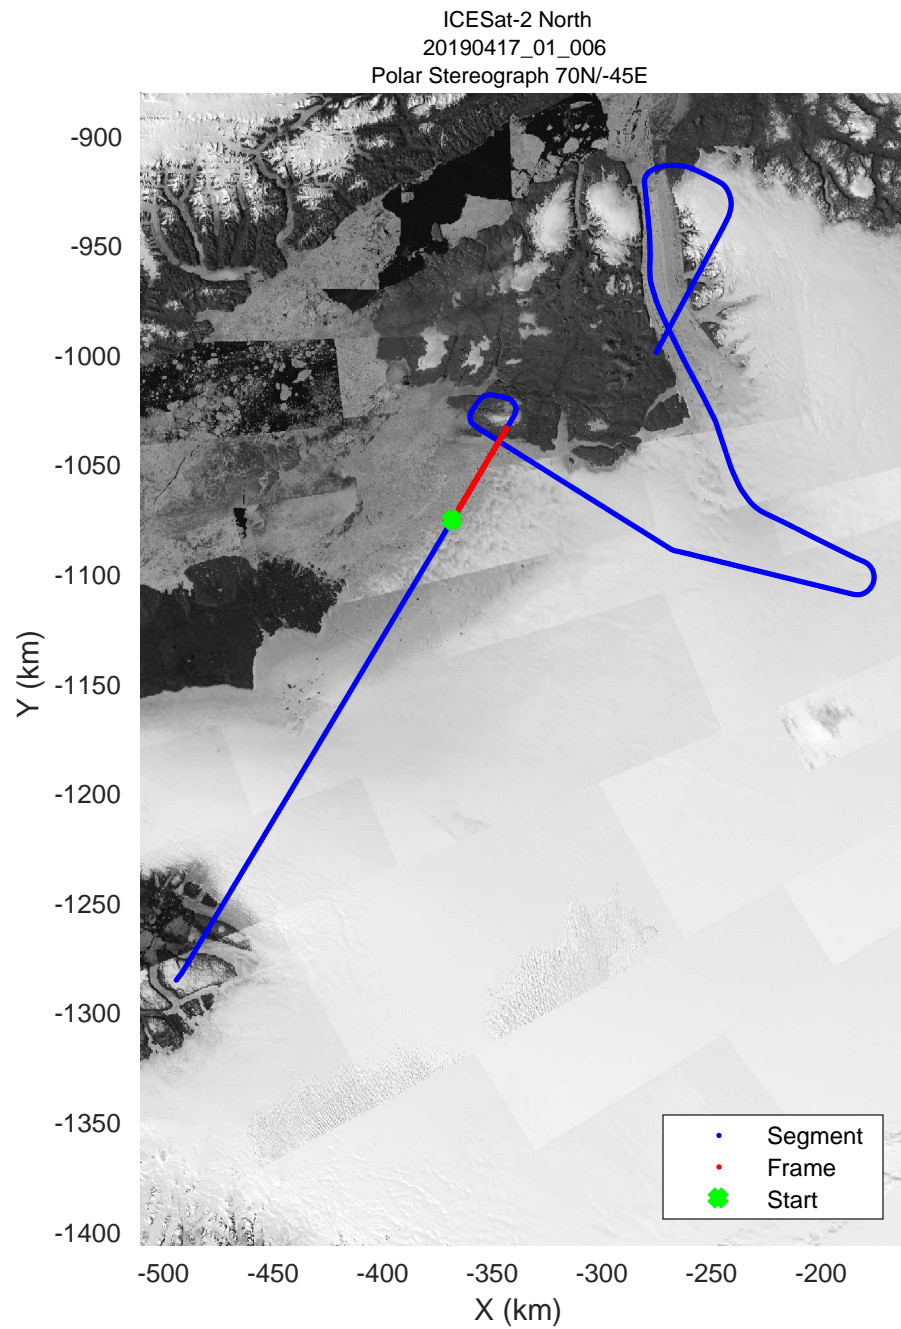

ICESat-2 North
20190417_01_001
Polar Stereograph 70N/-45E

rds 2019_Greenland_P3: "ICESat-2 North" 20190417_01_001: 11:17:46.5 to 11:24:02.9 GPS

ICESat-2 North
20190417_01_002
Polar Stereograph 70N/-45E

rds 2019_Greenland_P3: "ICESat-2 North" 20190417_01_002: 11:24:03.2 to 11:29:54.2 GPS

ICESat-2 North
20190417_01_003
Polar Stereograph 70N/-45E

rds 2019_Greenland_P3: "ICESat-2 North" 20190417_01_003: 11:29:54.5 to 11:35:33.8 GPS

rds 2019_Greenland_P3: "ICESat-2 North" 20190417_01_004: 11:35:34.1 to 11:41:26.0 GPS

ICESat-2 North
20190417_01_005
Polar Stereograph 70N/-45E

rds 2019_Greenland_P3: "ICESat-2 North" 20190417_01_005: 11:41:26.3 to 11:47:37.1 GPS

rds 2019_Greenland_P3: "ICESat-2 North" 20190417_01_006: 11:47:37.4 to 11:54:11.7 GPS

ICESat-2 North
20190417_01_007
Polar Stereograph 70N/-45E

rds 2019_Greenland_P3: "ICESat-2 North" 20190417_01_007: 11:54:12.0 to 12:01:02.5 GPS

ICESat-2 North
20190417_01_008
Polar Stereograph 70N/-45E

rds 2019_Greenland_P3: "ICESat-2 North" 20190417_01_008: 12:01:02.8 to 12:07:39.4 GPS