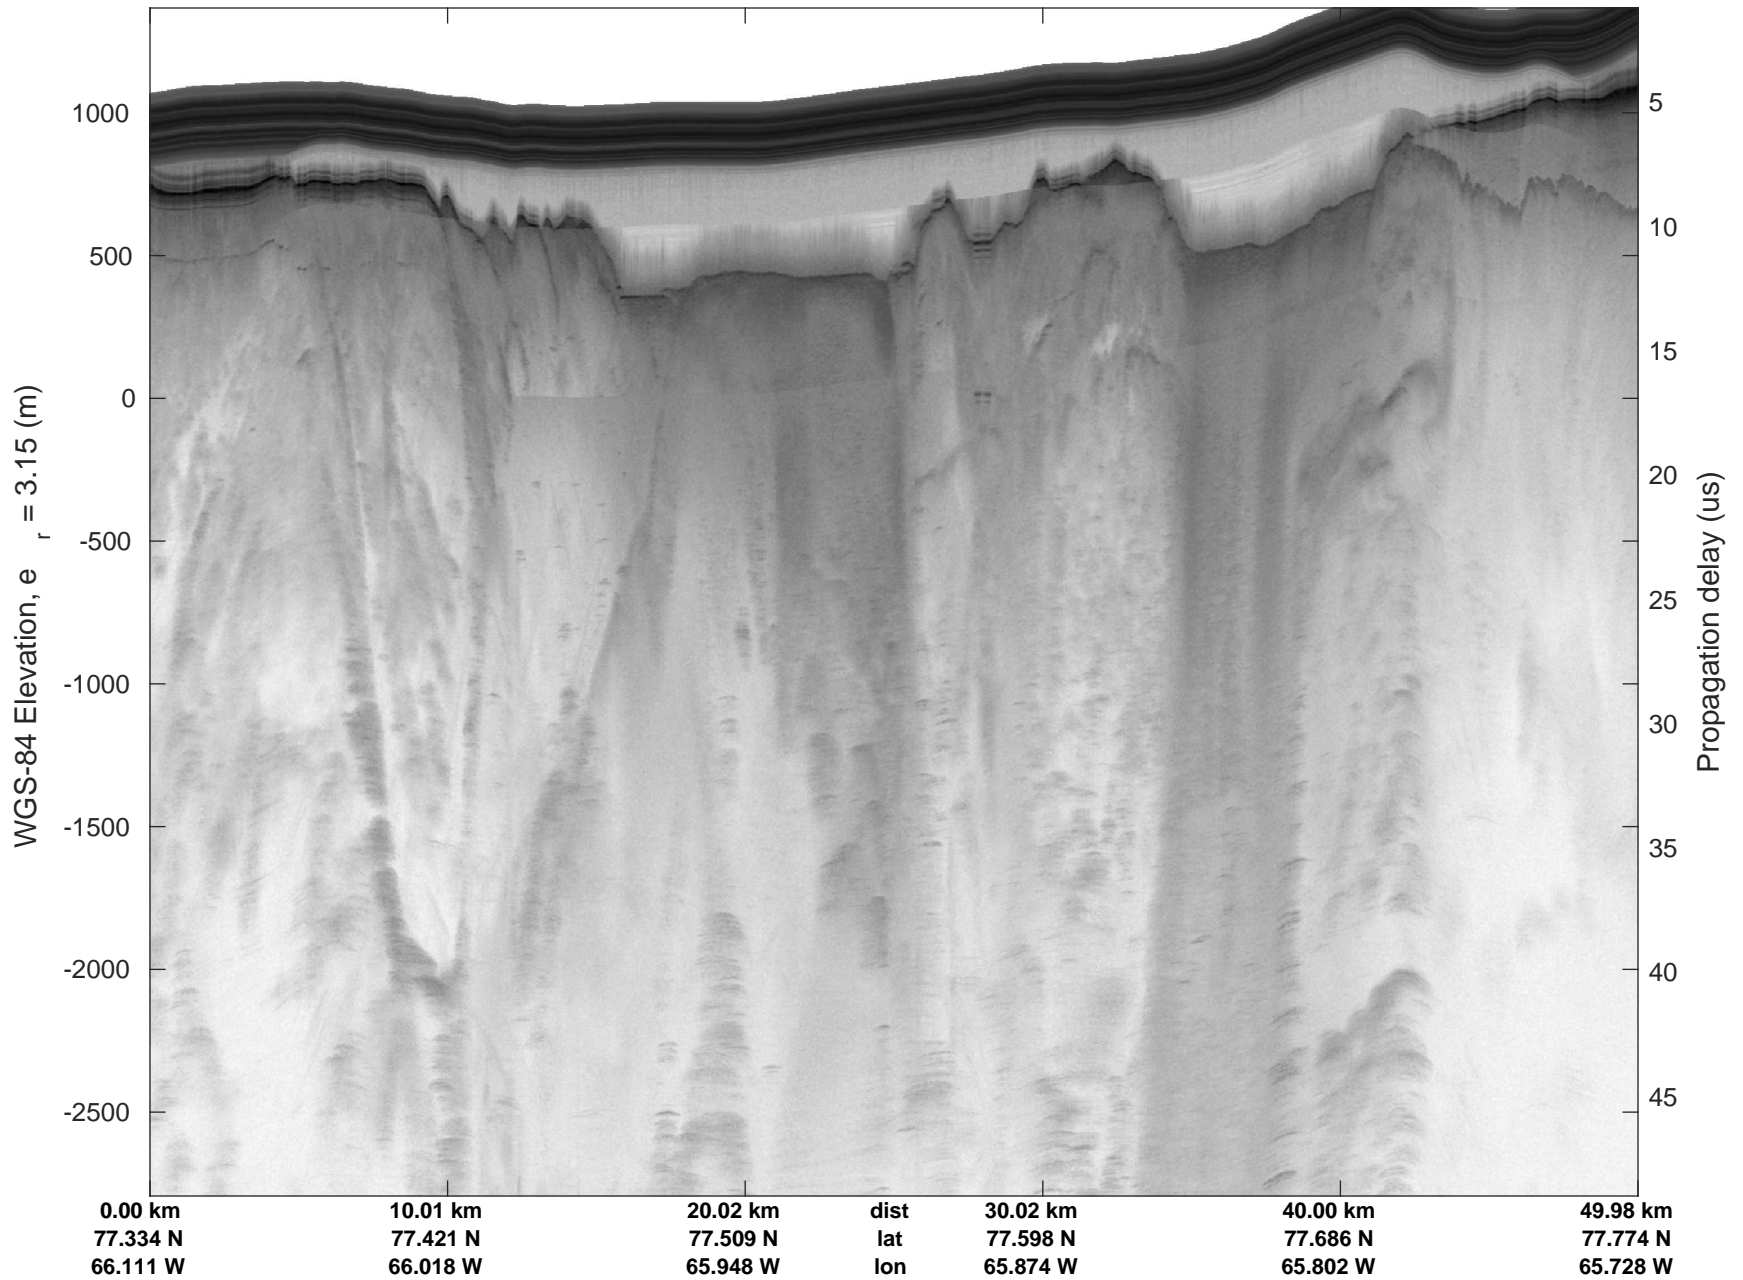

ICESat-2 North
20190417_01_001
Polar Stereograph 70N/-45E

rds 2019_Greenland_P3: "ICESat-2 North" 20190417_01_001: 11:17:46.5 to 11:24:02.9 GPS

ICESat-2 North
20190417_01_002
Polar Stereograph 70N/-45E

rds 2019_Greenland_P3: "ICESat-2 North" 20190417_01_002: 11:24:03.2 to 11:29:54.2 GPS

ICESat-2 North
20190417_01_003
Polar Stereograph 70N/-45E

rds 2019_Greenland_P3: "ICESat-2 North" 20190417_01_003: 11:29:54.5 to 11:35:33.8 GPS

rds 2019_Greenland_P3: "ICESat-2 North" 20190417_01_004: 11:35:34.1 to 11:41:26.0 GPS

ICESat-2 North
20190417_01_005
Polar Stereograph 70N/-45E

rds 2019_Greenland_P3: "ICESat-2 North" 20190417_01_005: 11:41:26.3 to 11:47:37.1 GPS

rds 2019_Greenland_P3: "ICESat-2 North" 20190417_01_006: 11:47:37.4 to 11:54:11.7 GPS

ICESat-2 North
20190417_01_007
Polar Stereograph 70N/-45E

rds 2019_Greenland_P3: "ICESat-2 North" 20190417_01_007: 11:54:12.0 to 12:01:02.5 GPS

ICESat-2 North
20190417_01_008
Polar Stereograph 70N/-45E

rds 2019_Greenland_P3: "ICESat-2 North" 20190417_01_008: 12:01:02.8 to 12:07:39.4 GPS