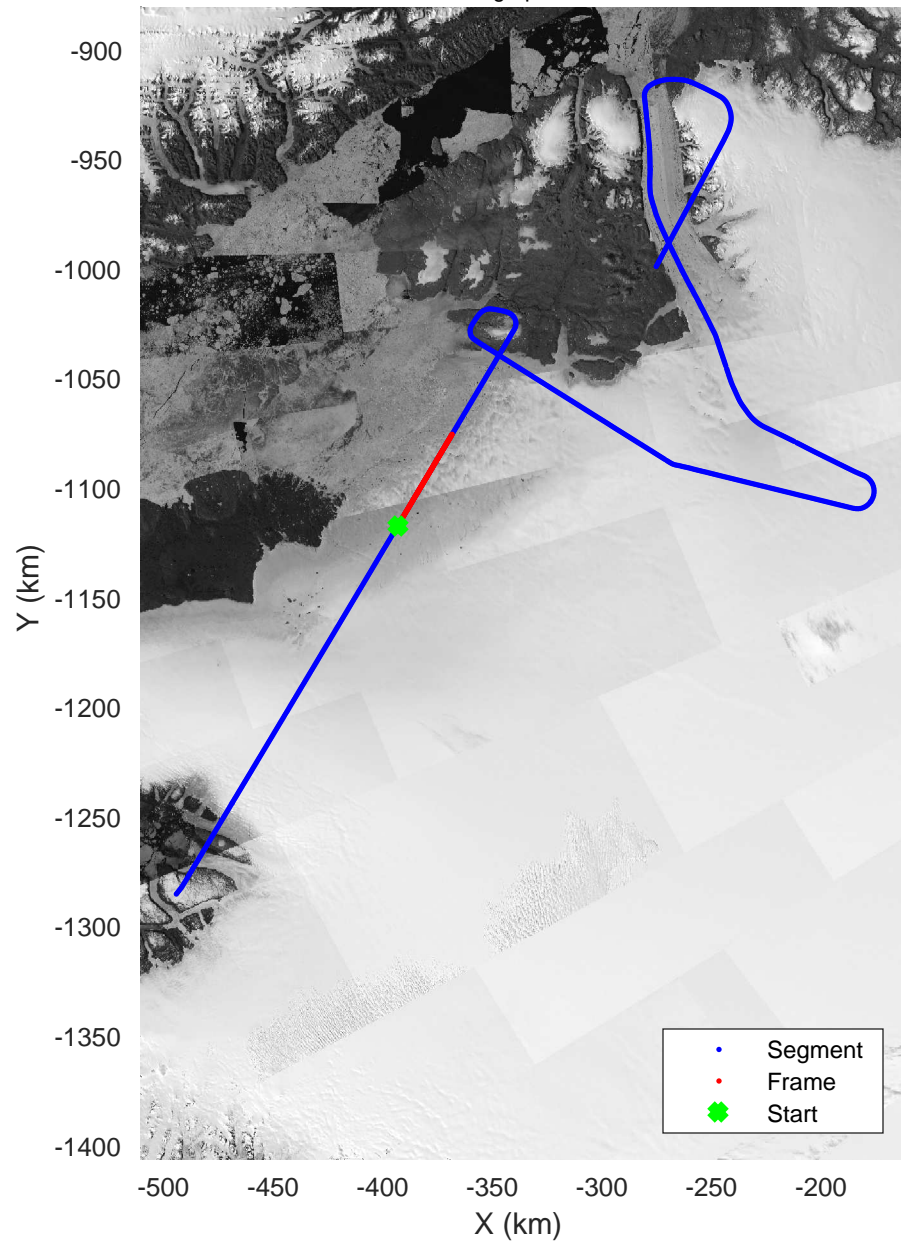

ICESat-2 North
20190417_01_001
Polar Stereograph 70N/-45E

rds 2019_Greenland_P3: "ICESat-2 North" 20190417_01_001: 11:17:46.5 to 11:24:02.9 GPS

ICESat-2 North
20190417_01_002
Polar Stereograph 70N/-45E

rds 2019_Greenland_P3: "ICESat-2 North" 20190417_01_002: 11:24:03.2 to 11:29:54.2 GPS

ICESat-2 North
20190417_01_003
Polar Stereograph 70N/-45E

rds 2019_Greenland_P3: "ICESat-2 North" 20190417_01_003: 11:29:54.5 to 11:35:33.8 GPS

rds 2019_Greenland_P3: "ICESat-2 North" 20190417_01_004: 11:35:34.1 to 11:41:26.0 GPS

ICESat-2 North
20190417_01_005
Polar Stereograph 70N/-45E

rds 2019_Greenland_P3: "ICESat-2 North" 20190417_01_005: 11:41:26.3 to 11:47:37.1 GPS

rds 2019_Greenland_P3: "ICESat-2 North" 20190417_01_006: 11:47:37.4 to 11:54:11.7 GPS

ICESat-2 North
20190417_01_007
Polar Stereograph 70N/-45E

rds 2019_Greenland_P3: "ICESat-2 North" 20190417_01_007: 11:54:12.0 to 12:01:02.5 GPS

ICESat-2 North
20190417_01_008
Polar Stereograph 70N/-45E

rds 2019_Greenland_P3: "ICESat-2 North" 20190417_01_008: 12:01:02.8 to 12:07:39.4 GPS