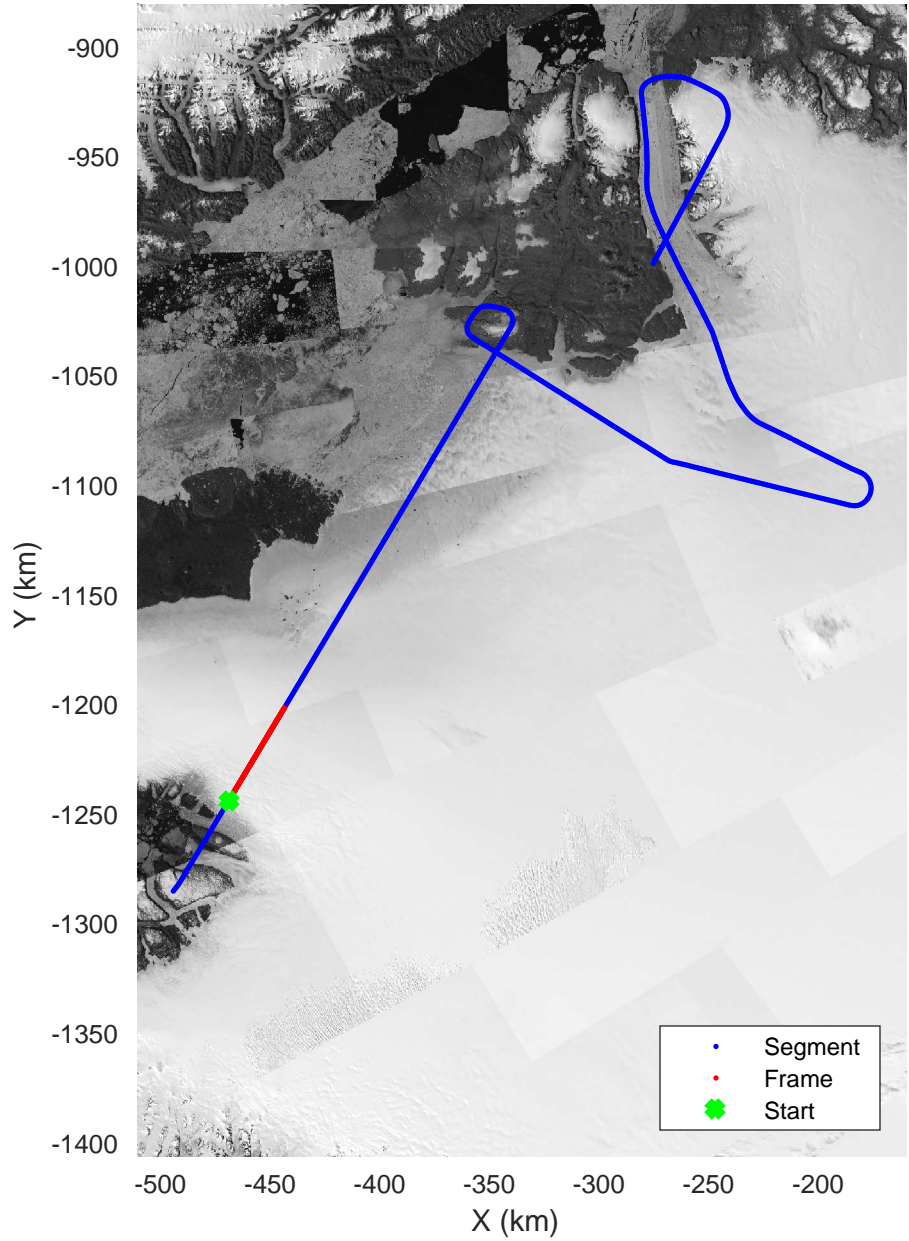

ICESat-2 North
20190417_01_001
Polar Stereograph 70N/-45E

rds 2019_Greenland_P3: "ICESat-2 North" 20190417_01_001: 11:17:46.5 to 11:24:02.9 GPS

ICESat-2 North
20190417_01_002
Polar Stereograph 70N/-45E

rds 2019_Greenland_P3: "ICESat-2 North" 20190417_01_002: 11:24:03.2 to 11:29:54.2 GPS

ICESat-2 North
20190417_01_003
Polar Stereograph 70N/-45E

rds 2019_Greenland_P3: "ICESat-2 North" 20190417_01_003: 11:29:54.5 to 11:35:33.8 GPS

rds 2019_Greenland_P3: "ICESat-2 North" 20190417_01_004: 11:35:34.1 to 11:41:26.0 GPS

ICESat-2 North
20190417_01_005
Polar Stereograph 70N/-45E

rds 2019_Greenland_P3: "ICESat-2 North" 20190417_01_005: 11:41:26.3 to 11:47:37.1 GPS

rds 2019_Greenland_P3: "ICESat-2 North" 20190417_01_006: 11:47:37.4 to 11:54:11.7 GPS

ICESat-2 North
20190417_01_007
Polar Stereograph 70N/-45E

rds 2019_Greenland_P3: "ICESat-2 North" 20190417_01_007: 11:54:12.0 to 12:01:02.5 GPS

ICESat-2 North
20190417_01_008
Polar Stereograph 70N/-45E

rds 2019_Greenland_P3: "ICESat-2 North" 20190417_01_008: 12:01:02.8 to 12:07:39.4 GPS