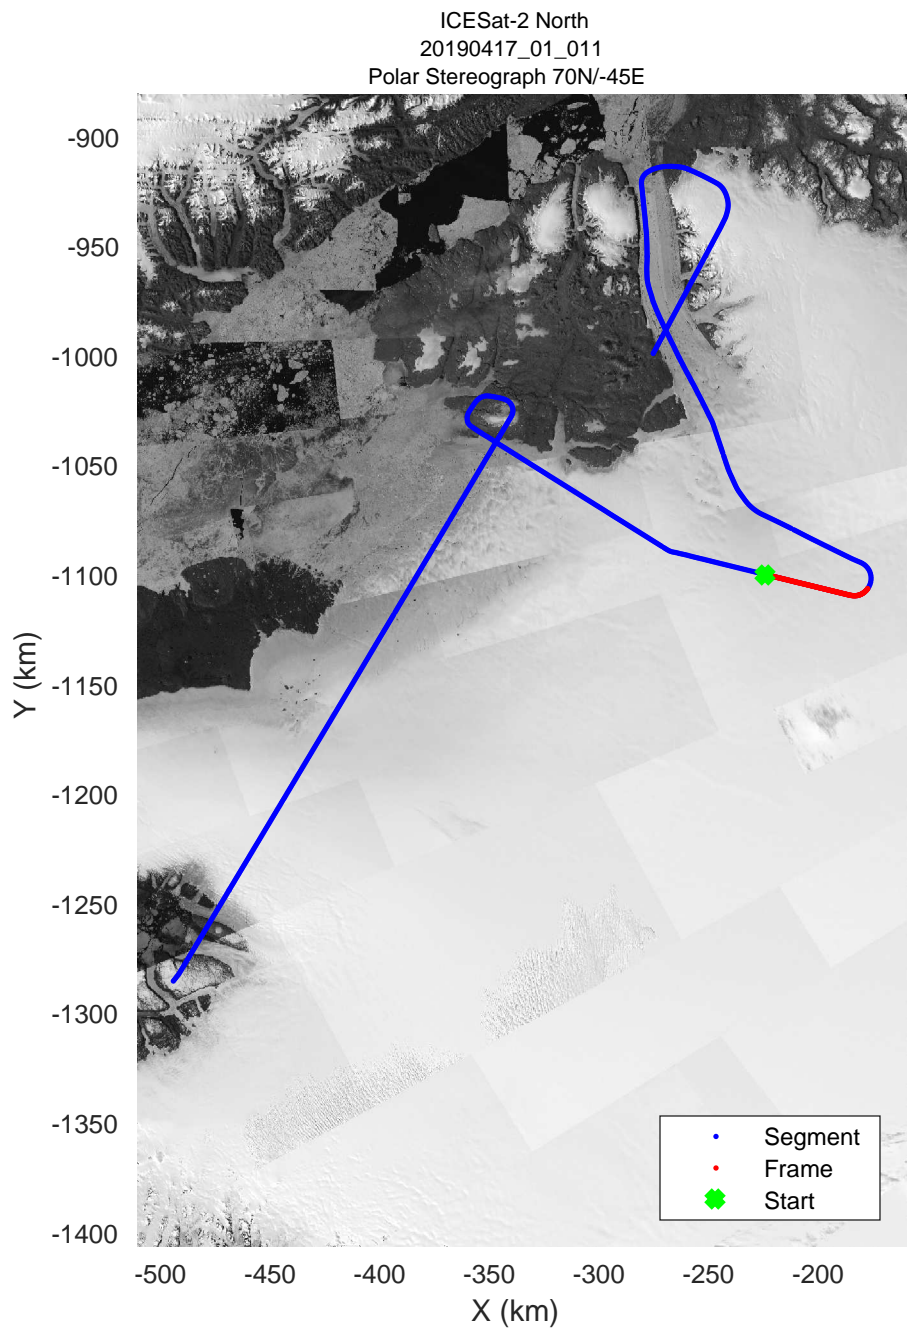

ICESat-2 North
20190417_01_001
Polar Stereograph 70N/-45E

rds 2019_Greenland_P3: "ICESat-2 North" 20190417_01_001: 11:17:46.5 to 11:24:02.9 GPS

ICESat-2 North
20190417_01_002
Polar Stereograph 70N/-45E

rds 2019_Greenland_P3: "ICESat-2 North" 20190417_01_002: 11:24:03.2 to 11:29:54.2 GPS

ICESat-2 North
20190417_01_005
Polar Stereograph 70N/-45E

rds 2019_Greenland_P3: "ICESat-2 North" 20190417_01_005: 11:41:26.3 to 11:47:37.1 GPS

rds 2019_Greenland_P3: "ICESat-2 North" 20190417_01_006: 11:47:37.4 to 11:54:11.7 GPS

ICESat-2 North
20190417_01_007
Polar Stereograph 70N/-45E

rds 2019_Greenland_P3: "ICESat-2 North" 20190417_01_007: 11:54:12.0 to 12:01:02.5 GPS

ICESat-2 North
20190417_01_008
Polar Stereograph 70N/-45E

rds 2019_Greenland_P3: "ICESat-2 North" 20190417_01_008: 12:01:02.8 to 12:07:39.4 GPS

ICESat-2 North
20190417_01_009
Polar Stereograph 70N/-45E

rds 2019_Greenland_P3: "ICESat-2 North" 20190417_01_009: 12:07:39.7 to 12:14:04.7 GPS

rds 2019_Greenland_P3: "ICESat-2 North" 20190417_01_010: 12:14:05.0 to 12:20:37.3 GPS