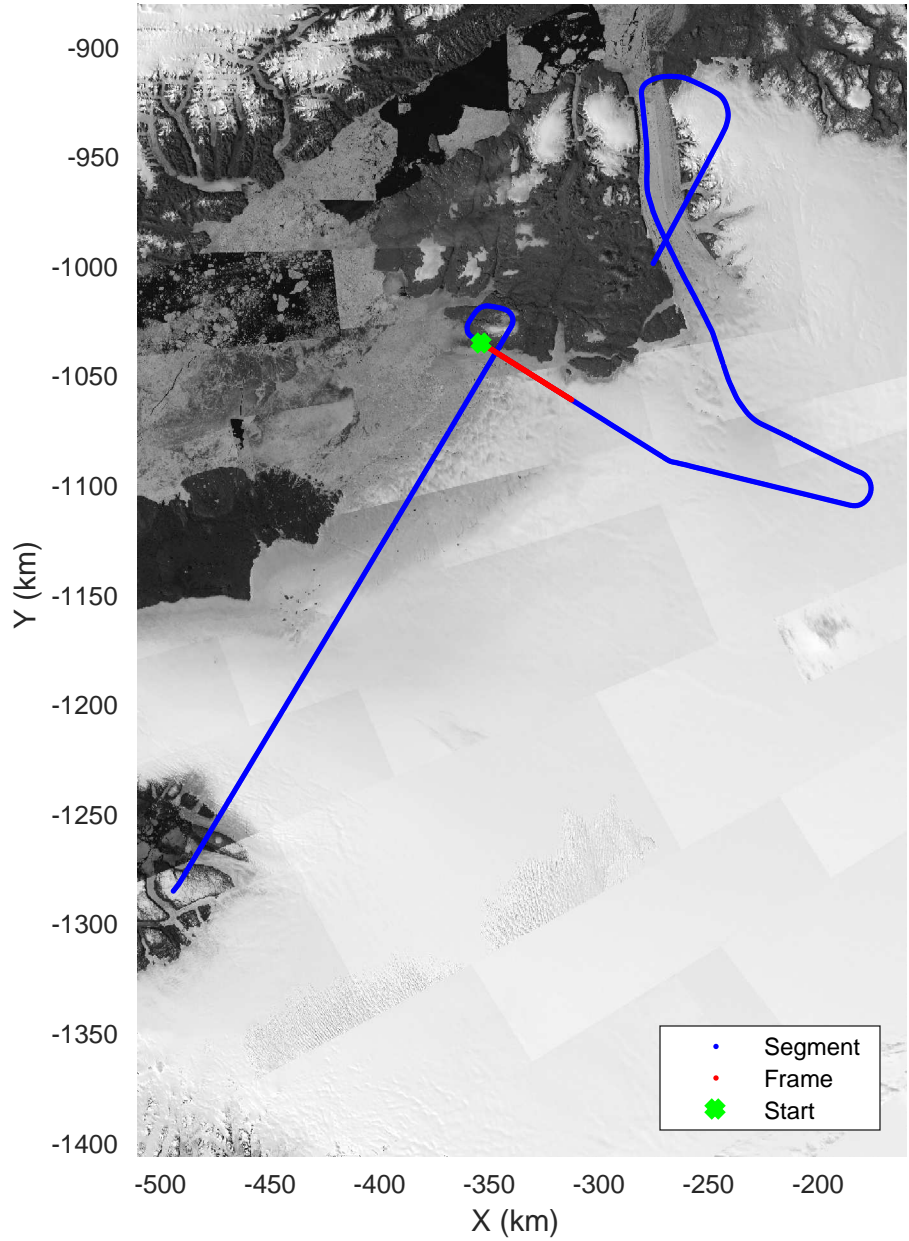

ICESat-2 North
20190417_01_003
Polar Stereograph 70N/-45E

rds 2019_Greenland_P3: "ICESat-2 North" 20190417_01_003: 11:29:54.5 to 11:35:33.8 GPS

rds 2019_Greenland_P3: "ICESat-2 North" 20190417_01_004: 11:35:34.1 to 11:41:26.0 GPS

ICESat-2 North
20190417_01_005
Polar Stereograph 70N/-45E

rds 2019_Greenland_P3: "ICESat-2 North" 20190417_01_005: 11:41:26.3 to 11:47:37.1 GPS

rds 2019_Greenland_P3: "ICESat-2 North" 20190417_01_006: 11:47:37.4 to 11:54:11.7 GPS

ICESat-2 North
20190417_01_007
Polar Stereograph 70N/-45E

rds 2019_Greenland_P3: "ICESat-2 North" 20190417_01_007: 11:54:12.0 to 12:01:02.5 GPS

ICESat-2 North
20190417_01_008
Polar Stereograph 70N/-45E

rds 2019_Greenland_P3: "ICESat-2 North" 20190417_01_008: 12:01:02.8 to 12:07:39.4 GPS

ICESat-2 North
20190417_01_009
Polar Stereograph 70N/-45E

rds 2019_Greenland_P3: "ICESat-2 North" 20190417_01_009: 12:07:39.7 to 12:14:04.7 GPS

rds 2019_Greenland_P3: "ICESat-2 North" 20190417_01_010: 12:14:05.0 to 12:20:37.3 GPS