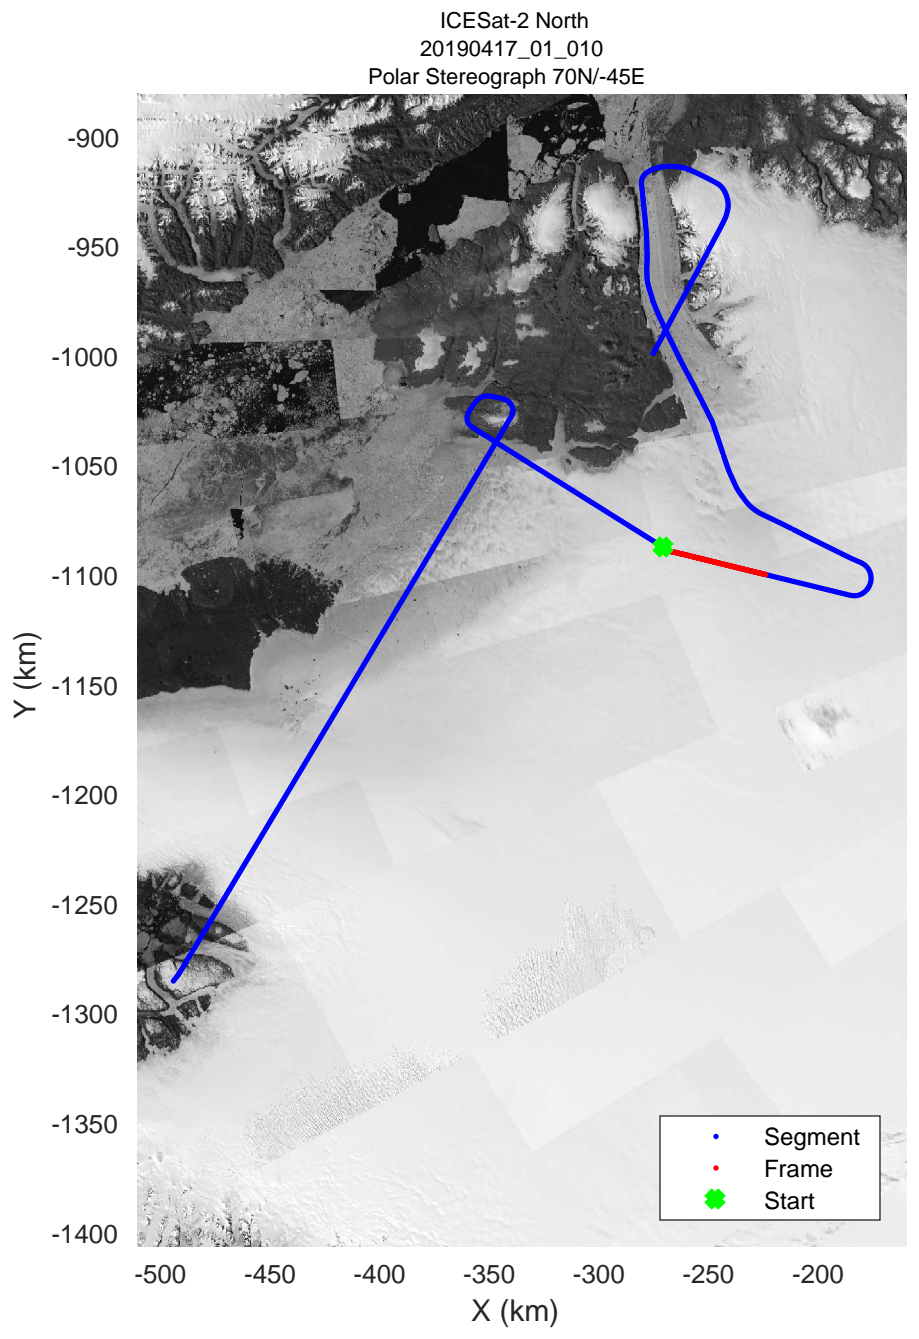

ICESat-2 North
20190417_01_003
Polar Stereograph 70N/-45E

rds 2019_Greenland_P3: "ICESat-2 North" 20190417_01_003: 11:29:54.5 to 11:35:33.8 GPS

rds 2019_Greenland_P3: "ICESat-2 North" 20190417_01_004: 11:35:34.1 to 11:41:26.0 GPS

ICESat-2 North
20190417_01_005
Polar Stereograph 70N/-45E

rds 2019_Greenland_P3: "ICESat-2 North" 20190417_01_005: 11:41:26.3 to 11:47:37.1 GPS

rds 2019_Greenland_P3: "ICESat-2 North" 20190417_01_006: 11:47:37.4 to 11:54:11.7 GPS

ICESat-2 North
20190417_01_007
Polar Stereograph 70N/-45E

rds 2019_Greenland_P3: "ICESat-2 North" 20190417_01_007: 11:54:12.0 to 12:01:02.5 GPS

ICESat-2 North
20190417_01_008
Polar Stereograph 70N/-45E

rds 2019_Greenland_P3: "ICESat-2 North" 20190417_01_008: 12:01:02.8 to 12:07:39.4 GPS

ICESat-2 North
20190417_01_009
Polar Stereograph 70N/-45E

rds 2019_Greenland_P3: "ICESat-2 North" 20190417_01_009: 12:07:39.7 to 12:14:04.7 GPS

rds 2019_Greenland_P3: "ICESat-2 North" 20190417_01_010: 12:14:05.0 to 12:20:37.3 GPS