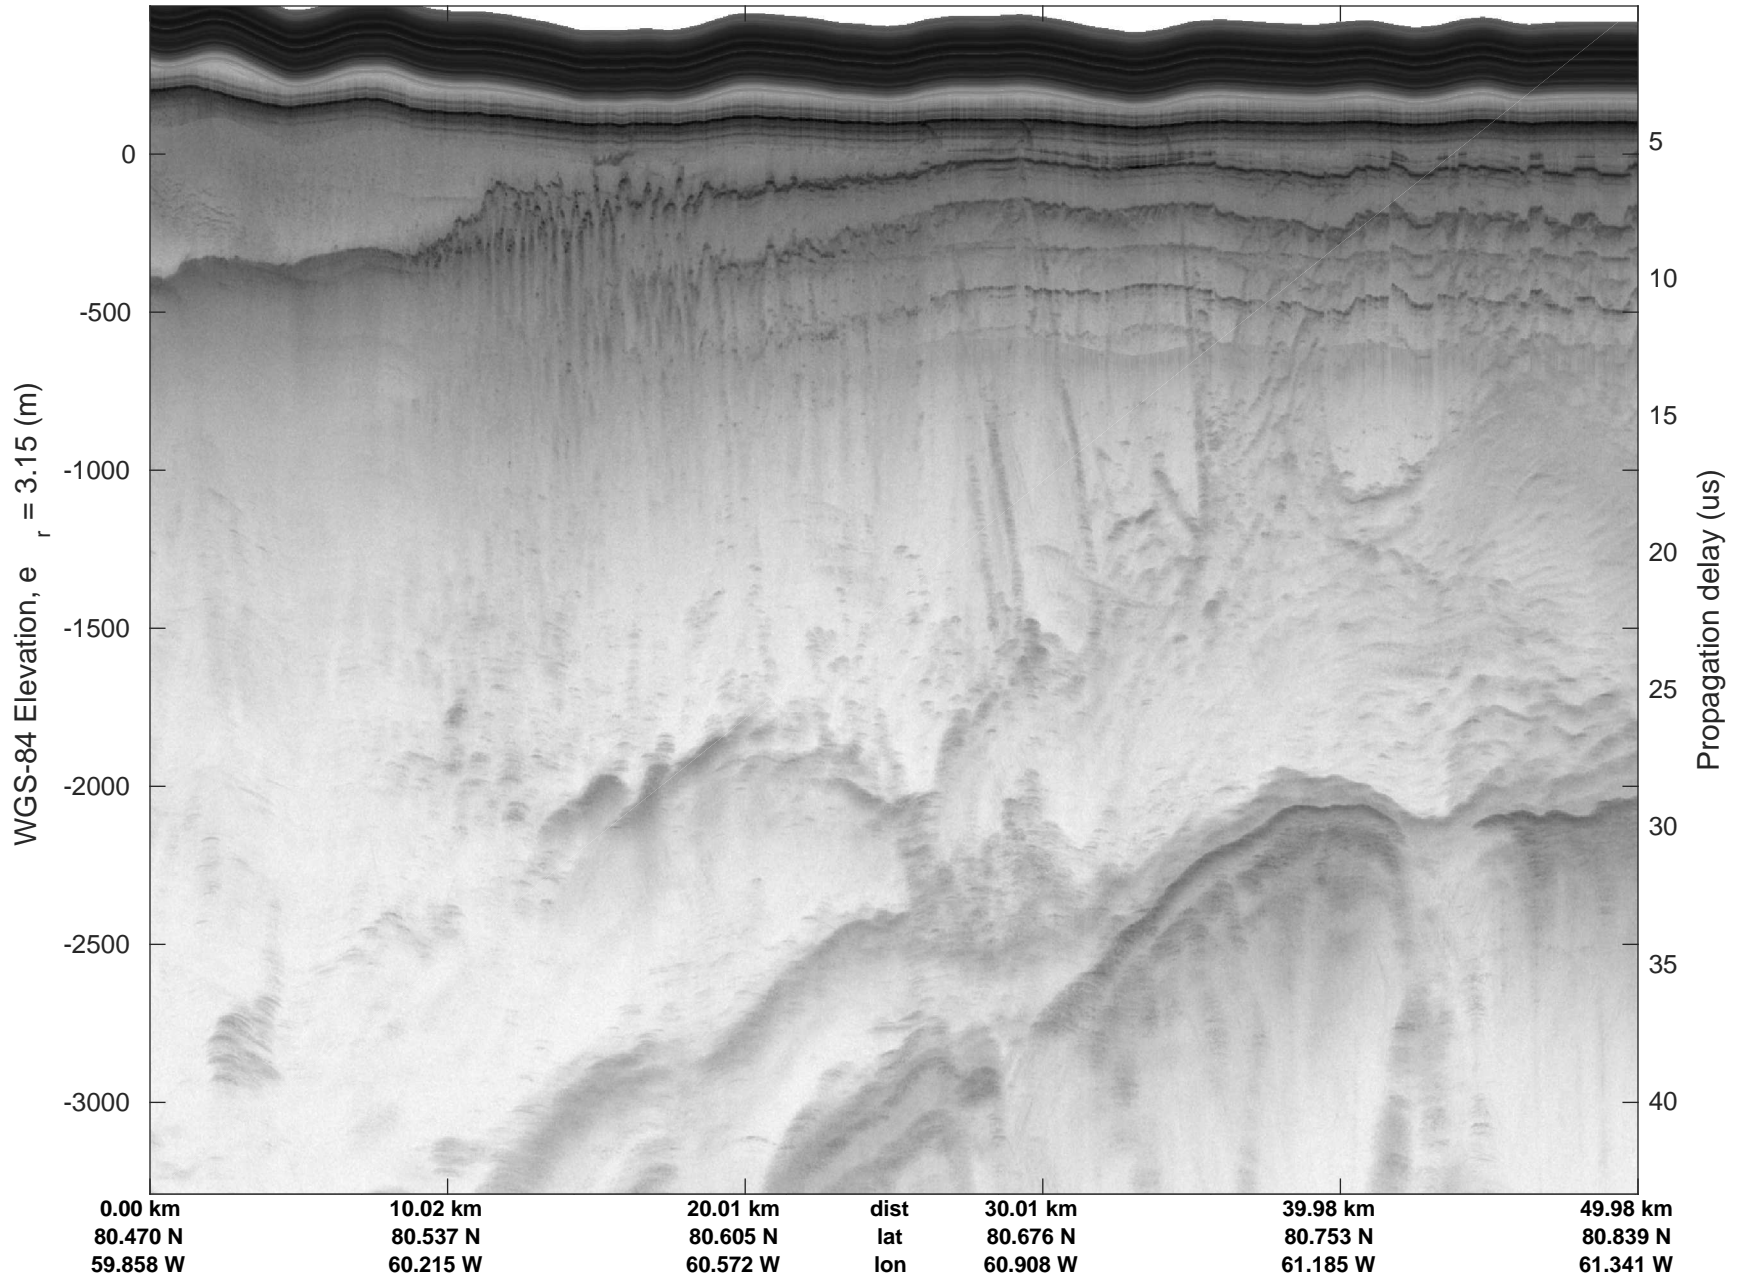

ICESat-2 North
20190417_01_009
Polar Stereograph 70N/-45E

rds 2019_Greenland_P3: "ICESat-2 North" 20190417_01_009: 12:07:39.7 to 12:14:04.7 GPS

rds 2019_Greenland_P3: "ICESat-2 North" 20190417_01_010: 12:14:05.0 to 12:20:37.3 GPS

rds 2019_Greenland_P3: "ICESat-2 North" 20190417_01_011: 12:20:37.6 to 12:26:39.1 GPS

rds 2019_Greenland_P3: "ICESat-2 North" 20190417_01_012: 12:26:39.4 to 12:32:25.0 GPS

rds 2019_Greenland_P3: "ICESat-2 North" 20190417_01_013: 12:32:25.3 to 12:38:22.2 GPS

rds 2019_Greenland_P3: "ICESat-2 North" 20190417_01_014: 12:38:22.5 to 12:44:50.1 GPS

rds 2019_Greenland_P3: "ICESat-2 North" 20190417_01_015: 12:44:50.4 to 12:51:27.3 GPS

rds 2019_Greenland_P3: "ICESat-2 North" 20190417_01_016: 12:51:27.5 to 12:58:15.2 GPS

ICESat-2 North
20190417_01_017
Polar Stereograph 70N/-45E

rds 2019_Greenland_P3: "ICESat-2 North" 20190417_01_017: 12:58:15.5 to 13:04:47.3 GPS

ICESat-2 North
20190417_01_018
Polar Stereograph 70N/-45E

rds 2019_Greenland_P3: "ICESat-2 North" 20190417_01_018: 13:04:47.6 to 13:13:00.2 GPS