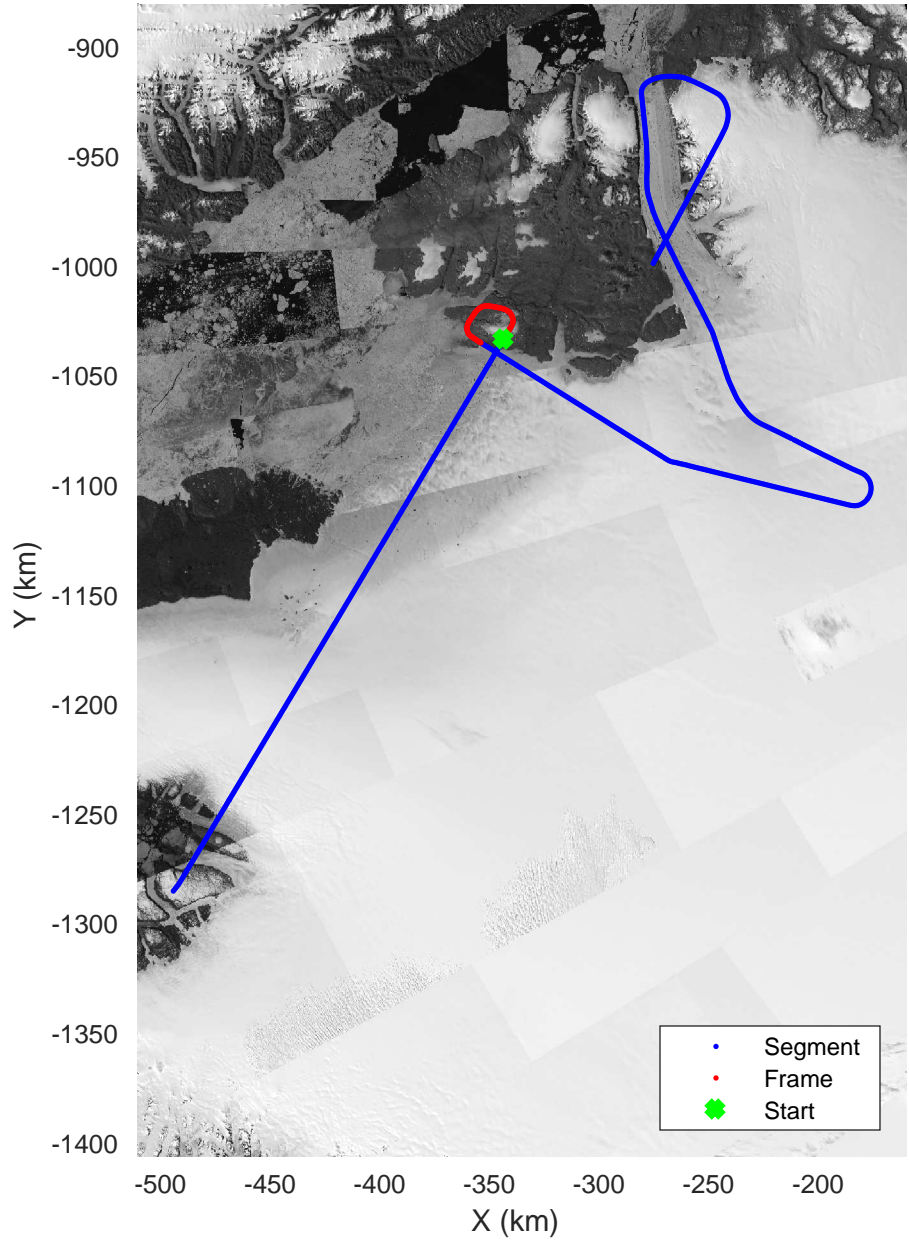

ICESat-2 North
20190417_01_001
Polar Stereograph 70N/-45E

rds 2019_Greenland_P3: "ICESat-2 North" 20190417_01_001: 11:17:46.5 to 11:24:02.9 GPS

ICESat-2 North
20190417_01_002
Polar Stereograph 70N/-45E

rds 2019_Greenland_P3: "ICESat-2 North" 20190417_01_002: 11:24:03.2 to 11:29:54.2 GPS

ICESat-2 North
20190417_01_003
Polar Stereograph 70N/-45E

rds 2019_Greenland_P3: "ICESat-2 North" 20190417_01_003: 11:29:54.5 to 11:35:33.8 GPS

rds 2019_Greenland_P3: "ICESat-2 North" 20190417_01_004: 11:35:34.1 to 11:41:26.0 GPS

ICESat-2 North
20190417_01_005
Polar Stereograph 70N/-45E

rds 2019_Greenland_P3: "ICESat-2 North" 20190417_01_005: 11:41:26.3 to 11:47:37.1 GPS

rds 2019_Greenland_P3: "ICESat-2 North" 20190417_01_006: 11:47:37.4 to 11:54:11.7 GPS

ICESat-2 North
20190417_01_007
Polar Stereograph 70N/-45E

rds 2019_Greenland_P3: "ICESat-2 North" 20190417_01_007: 11:54:12.0 to 12:01:02.5 GPS

ICESat-2 North
20190417_01_008
Polar Stereograph 70N/-45E

rds 2019_Greenland_P3: "ICESat-2 North" 20190417_01_008: 12:01:02.8 to 12:07:39.4 GPS