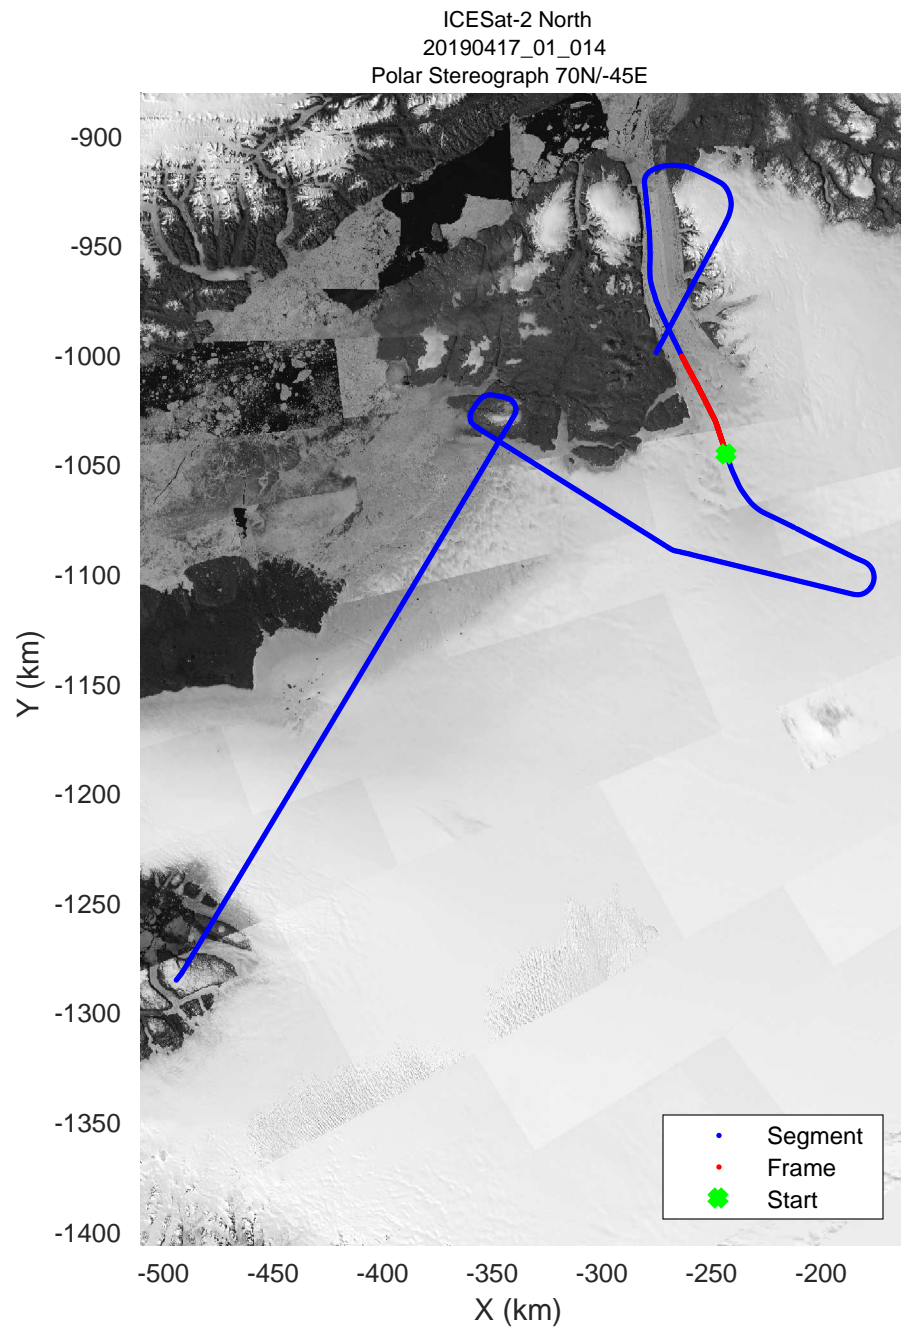

ICESat-2 North
20190417_01_007
Polar Stereograph 70N/-45E

rds 2019_Greenland_P3: "ICESat-2 North" 20190417_01_007: 11:54:12.0 to 12:01:02.5 GPS

ICESat-2 North
20190417_01_008
Polar Stereograph 70N/-45E

rds 2019_Greenland_P3: "ICESat-2 North" 20190417_01_008: 12:01:02.8 to 12:07:39.4 GPS

ICESat-2 North
20190417_01_009
Polar Stereograph 70N/-45E

rds 2019_Greenland_P3: "ICESat-2 North" 20190417_01_009: 12:07:39.7 to 12:14:04.7 GPS

rds 2019_Greenland_P3: "ICESat-2 North" 20190417_01_010: 12:14:05.0 to 12:20:37.3 GPS

rds 2019_Greenland_P3: "ICESat-2 North" 20190417_01_011: 12:20:37.6 to 12:26:39.1 GPS

rds 2019_Greenland_P3: "ICESat-2 North" 20190417_01_012: 12:26:39.4 to 12:32:25.0 GPS

rds 2019_Greenland_P3: "ICESat-2 North" 20190417_01_013: 12:32:25.3 to 12:38:22.2 GPS

ICESat-2 North
20190417_01_017
Polar Stereograph 70N/-45E

rds 2019_Greenland_P3: "ICESat-2 North" 20190417_01_017: 12:58:15.5 to 13:04:47.3 GPS

ICESat-2 North
20190417_01_018
Polar Stereograph 70N/-45E

rds 2019_Greenland_P3: "ICESat-2 North" 20190417_01_018: 13:04:47.6 to 13:13:00.2 GPS