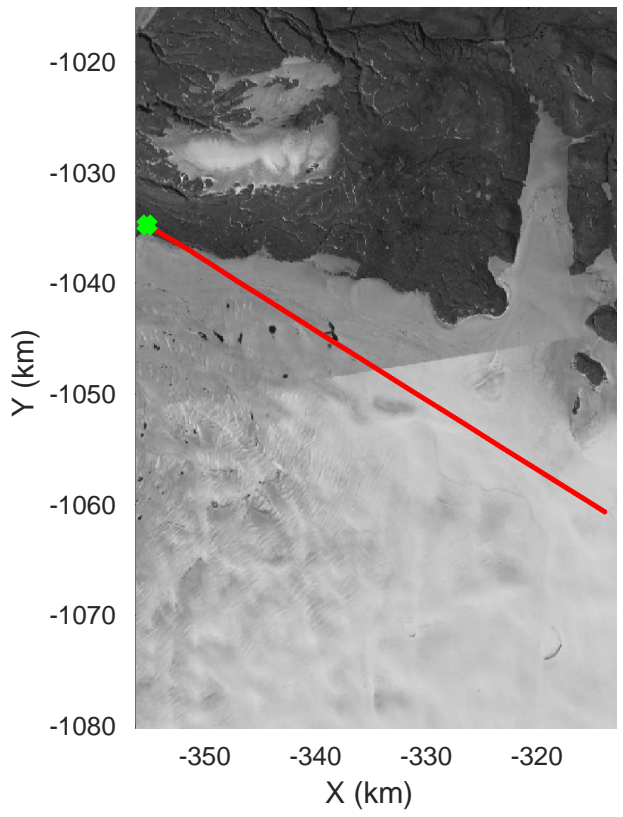

ICESat-2 North
20190417_01_001
Polar Stereograph 70N/-45E

rds 2019_Greenland_P3: "ICESat-2 North" 20190417_01_001: 11:17:46.5 to 11:24:02.9 GPS

ICESat-2 North
20190417_01_002
Polar Stereograph 70N/-45E

rds 2019_Greenland_P3: "ICESat-2 North" 20190417_01_002: 11:24:03.2 to 11:29:54.2 GPS

ICESat-2 North
20190417_01_003
Polar Stereograph 70N/-45E

rds 2019_Greenland_P3: "ICESat-2 North" 20190417_01_003: 11:29:54.5 to 11:35:33.8 GPS

rds 2019_Greenland_P3: "ICESat-2 North" 20190417_01_004: 11:35:34.1 to 11:41:26.0 GPS

ICESat-2 North
20190417_01_005
Polar Stereograph 70N/-45E

rds 2019_Greenland_P3: "ICESat-2 North" 20190417_01_005: 11:41:26.3 to 11:47:37.1 GPS

rds 2019_Greenland_P3: "ICESat-2 North" 20190417_01_006: 11:47:37.4 to 11:54:11.7 GPS

ICESat-2 North
20190417_01_007
Polar Stereograph 70N/-45E

rds 2019_Greenland_P3: "ICESat-2 North" 20190417_01_007: 11:54:12.0 to 12:01:02.5 GPS

ICESat-2 North
20190417_01_008
Polar Stereograph 70N/-45E

rds 2019_Greenland_P3: "ICESat-2 North" 20190417_01_008: 12:01:02.8 to 12:07:39.4 GPS