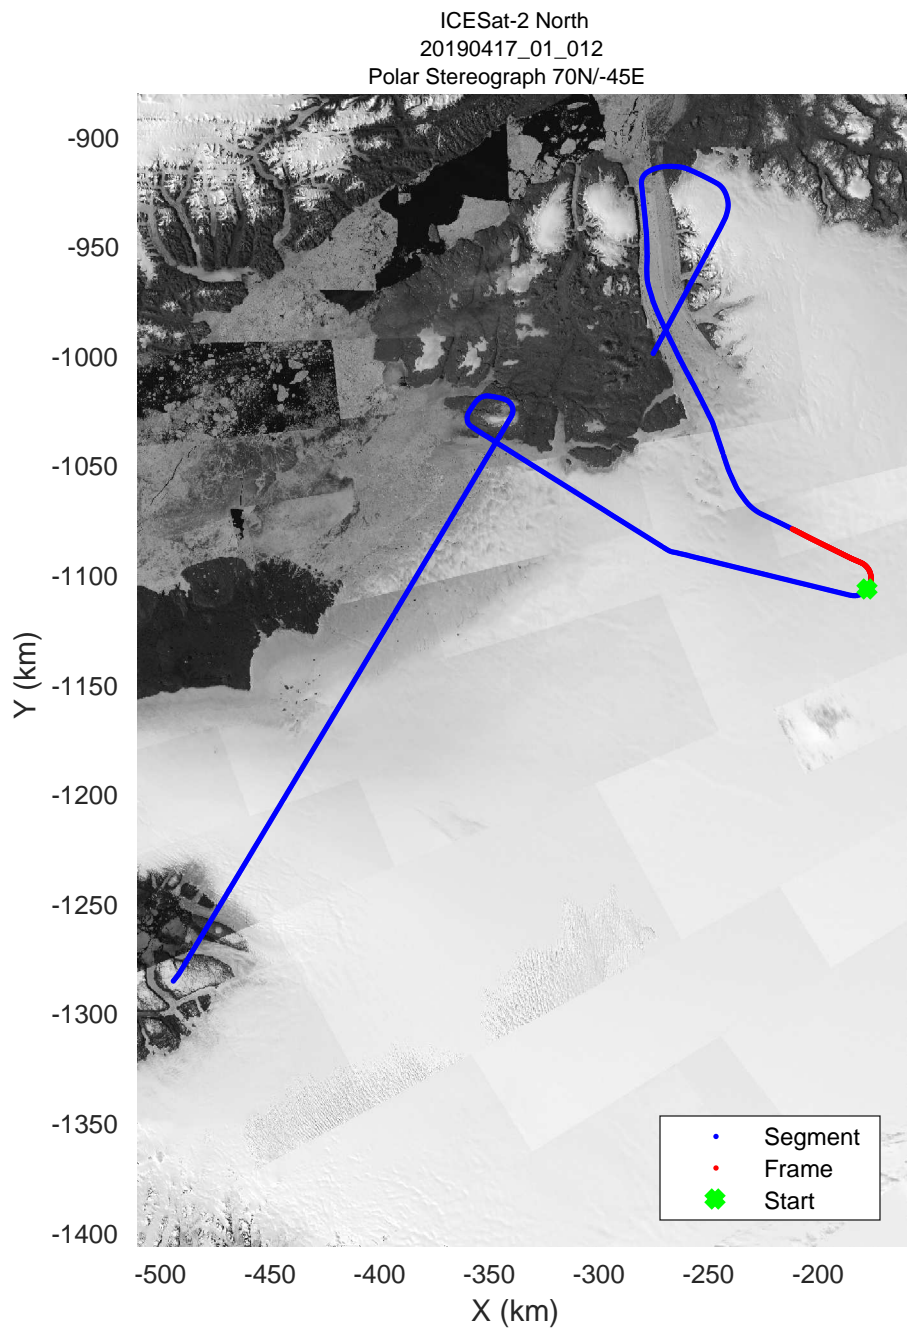

ICESat-2 North
20190417_01_001
Polar Stereograph 70N/-45E

rds 2019_Greenland_P3: "ICESat-2 North" 20190417_01_001: 11:17:46.5 to 11:24:02.9 GPS

ICESat-2 North
20190417_01_002
Polar Stereograph 70N/-45E

rds 2019_Greenland_P3: "ICESat-2 North" 20190417_01_002: 11:24:03.2 to 11:29:54.2 GPS

ICESat-2 North
20190417_01_007
Polar Stereograph 70N/-45E

rds 2019_Greenland_P3: "ICESat-2 North" 20190417_01_007: 11:54:12.0 to 12:01:02.5 GPS

ICESat-2 North
20190417_01_008
Polar Stereograph 70N/-45E

rds 2019_Greenland_P3: "ICESat-2 North" 20190417_01_008: 12:01:02.8 to 12:07:39.4 GPS

ICESat-2 North
20190417_01_009
Polar Stereograph 70N/-45E

rds 2019_Greenland_P3: "ICESat-2 North" 20190417_01_009: 12:07:39.7 to 12:14:04.7 GPS

rds 2019_Greenland_P3: "ICESat-2 North" 20190417_01_010: 12:14:05.0 to 12:20:37.3 GPS

rds 2019_Greenland_P3: "ICESat-2 North" 20190417_01_011: 12:20:37.6 to 12:26:39.1 GPS

rds 2019_Greenland_P3: "ICESat-2 North" 20190417_01_012: 12:26:39.4 to 12:32:25.0 GPS

rds 2019_Greenland_P3: "ICESat-2 North" 20190417_01_013: 12:32:25.3 to 12:38:22.2 GPS