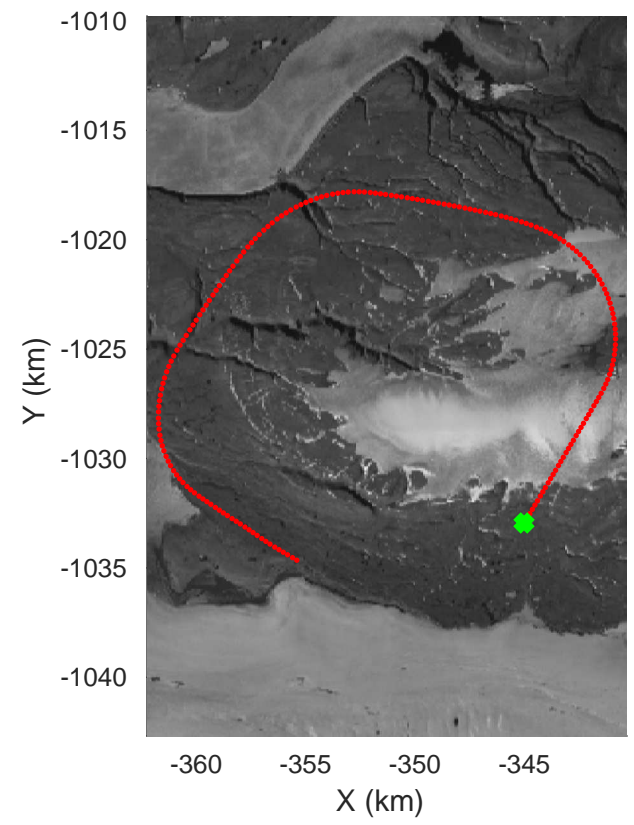

ICESat-2 North
20190417_01_001
Polar Stereograph 70N/-45E

rds 2019_Greenland_P3: "ICESat-2 North" 20190417_01_001: 11:17:46.5 to 11:24:02.9 GPS

ICESat-2 North
20190417_01_002
Polar Stereograph 70N/-45E

rds 2019_Greenland_P3: "ICESat-2 North" 20190417_01_002: 11:24:03.2 to 11:29:54.2 GPS

ICESat-2 North
20190417_01_003
Polar Stereograph 70N/-45E

rds 2019_Greenland_P3: "ICESat-2 North" 20190417_01_003: 11:29:54.5 to 11:35:33.8 GPS

rds 2019_Greenland_P3: "ICESat-2 North" 20190417_01_004: 11:35:34.1 to 11:41:26.0 GPS

ICESat-2 North
20190417_01_005
Polar Stereograph 70N/-45E

rds 2019_Greenland_P3: "ICESat-2 North" 20190417_01_005: 11:41:26.3 to 11:47:37.1 GPS

rds 2019_Greenland_P3: "ICESat-2 North" 20190417_01_006: 11:47:37.4 to 11:54:11.7 GPS

ICESat-2 North
20190417_01_007
Polar Stereograph 70N/-45E

rds 2019_Greenland_P3: "ICESat-2 North" 20190417_01_007: 11:54:12.0 to 12:01:02.5 GPS

ICESat-2 North
20190417_01_008
Polar Stereograph 70N/-45E

rds 2019_Greenland_P3: "ICESat-2 North" 20190417_01_008: 12:01:02.8 to 12:07:39.4 GPS