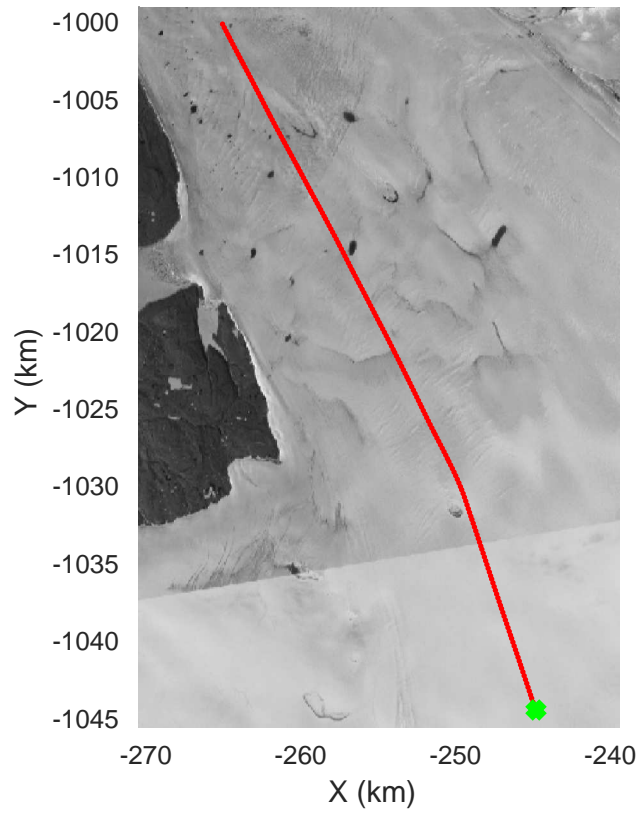

ICESat-2 North
20190417_01_007
Polar Stereograph 70N/-45E

rds 2019_Greenland_P3: "ICESat-2 North" 20190417_01_007: 11:54:12.0 to 12:01:02.5 GPS

ICESat-2 North
20190417_01_008
Polar Stereograph 70N/-45E

rds 2019_Greenland_P3: "ICESat-2 North" 20190417_01_008: 12:01:02.8 to 12:07:39.4 GPS

ICESat-2 North
20190417_01_009
Polar Stereograph 70N/-45E

rds 2019_Greenland_P3: "ICESat-2 North" 20190417_01_009: 12:07:39.7 to 12:14:04.7 GPS

rds 2019_Greenland_P3: "ICESat-2 North" 20190417_01_010: 12:14:05.0 to 12:20:37.3 GPS

rds 2019_Greenland_P3: "ICESat-2 North" 20190417_01_011: 12:20:37.6 to 12:26:39.1 GPS

rds 2019_Greenland_P3: "ICESat-2 North" 20190417_01_012: 12:26:39.4 to 12:32:25.0 GPS

rds 2019_Greenland_P3: "ICESat-2 North" 20190417_01_013: 12:32:25.3 to 12:38:22.2 GPS

ICESat-2 North
20190417_01_017
Polar Stereograph 70N/-45E

rds 2019_Greenland_P3: "ICESat-2 North" 20190417_01_017: 12:58:15.5 to 13:04:47.3 GPS

ICESat-2 North
20190417_01_018
Polar Stereograph 70N/-45E

rds 2019_Greenland_P3: "ICESat-2 North" 20190417_01_018: 13:04:47.6 to 13:13:00.2 GPS