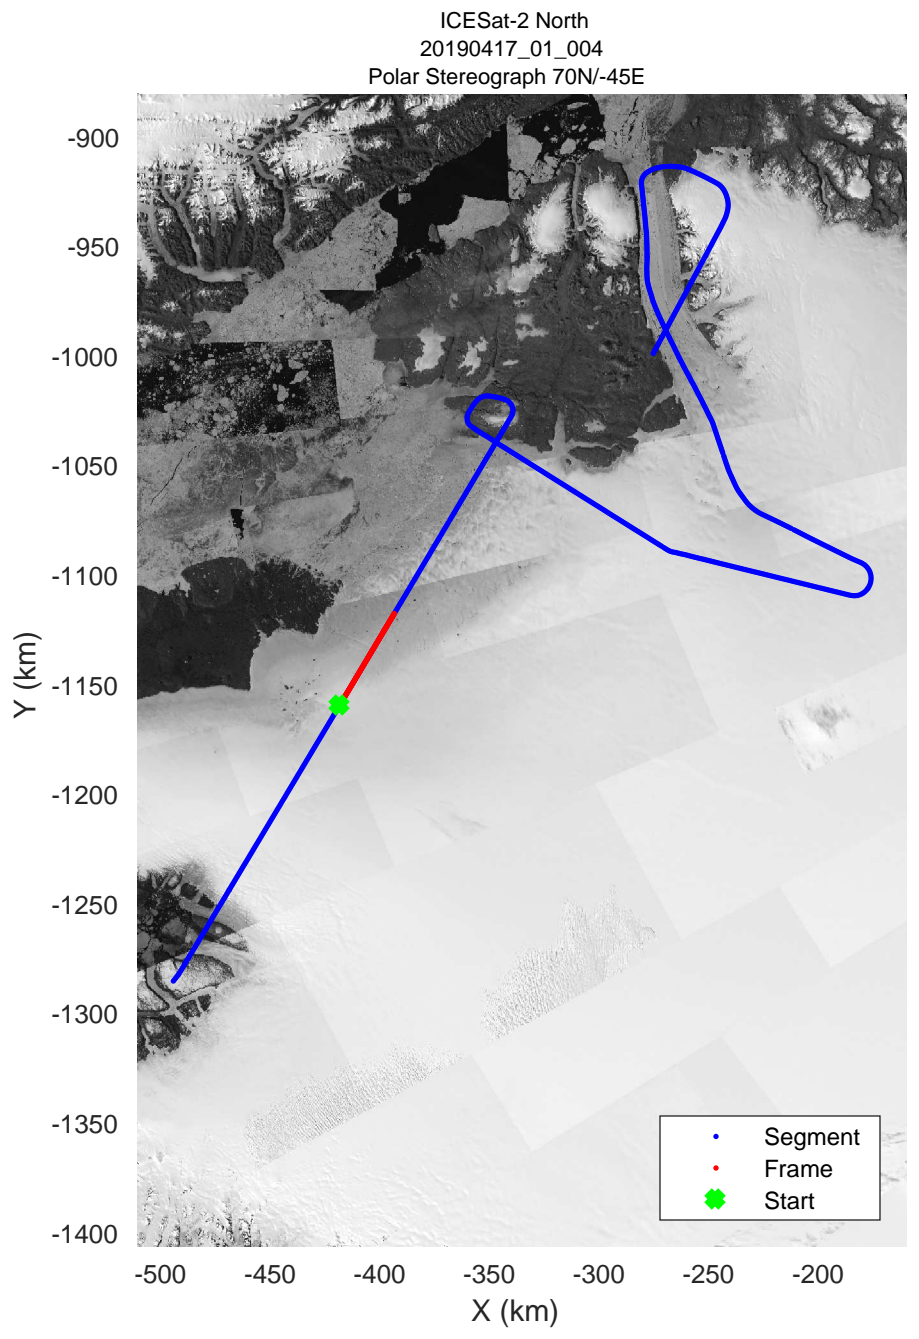

ICESat-2 North
20190417_01_001
Polar Stereograph 70N/-45E

rds 2019_Greenland_P3: "ICESat-2 North" 20190417_01_001: 11:17:46.5 to 11:24:02.9 GPS

ICESat-2 North
20190417_01_002
Polar Stereograph 70N/-45E

rds 2019_Greenland_P3: "ICESat-2 North" 20190417_01_002: 11:24:03.2 to 11:29:54.2 GPS

ICESat-2 North
20190417_01_003
Polar Stereograph 70N/-45E

rds 2019_Greenland_P3: "ICESat-2 North" 20190417_01_003: 11:29:54.5 to 11:35:33.8 GPS

rds 2019_Greenland_P3: "ICESat-2 North" 20190417_01_004: 11:35:34.1 to 11:41:26.0 GPS

ICESat-2 North
20190417_01_005
Polar Stereograph 70N/-45E

rds 2019_Greenland_P3: "ICESat-2 North" 20190417_01_005: 11:41:26.3 to 11:47:37.1 GPS

rds 2019_Greenland_P3: "ICESat-2 North" 20190417_01_006: 11:47:37.4 to 11:54:11.7 GPS

ICESat-2 North
20190417_01_007
Polar Stereograph 70N/-45E

rds 2019_Greenland_P3: "ICESat-2 North" 20190417_01_007: 11:54:12.0 to 12:01:02.5 GPS

ICESat-2 North
20190417_01_008
Polar Stereograph 70N/-45E

rds 2019_Greenland_P3: "ICESat-2 North" 20190417_01_008: 12:01:02.8 to 12:07:39.4 GPS