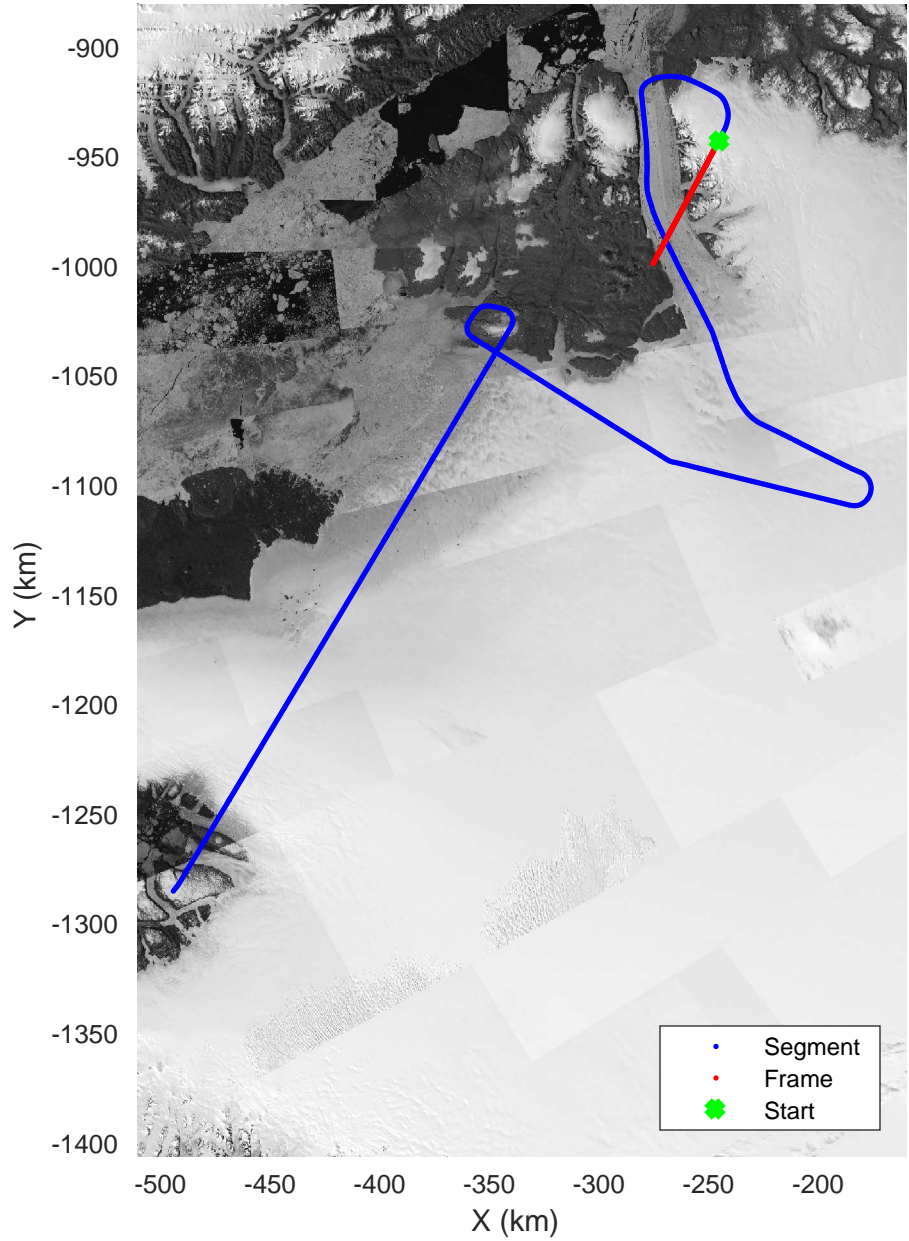

ICESat-2 North
20190417_01_001
Polar Stereograph 70N/-45E

rds 2019_Greenland_P3: "ICESat-2 North" 20190417_01_001: 11:17:46.5 to 11:24:02.9 GPS

ICESat-2 North
20190417_01_002
Polar Stereograph 70N/-45E

rds 2019_Greenland_P3: "ICESat-2 North" 20190417_01_002: 11:24:03.2 to 11:29:54.2 GPS

ICESat-2 North
20190417_01_009
Polar Stereograph 70N/-45E

rds 2019_Greenland_P3: "ICESat-2 North" 20190417_01_009: 12:07:39.7 to 12:14:04.7 GPS

rds 2019_Greenland_P3: "ICESat-2 North" 20190417_01_010: 12:14:05.0 to 12:20:37.3 GPS

rds 2019_Greenland_P3: "ICESat-2 North" 20190417_01_014: 12:38:22.5 to 12:44:50.1 GPS

rds 2019_Greenland_P3: "ICESat-2 North" 20190417_01_015: 12:44:50.4 to 12:51:27.3 GPS

rds 2019_Greenland_P3: "ICESat-2 North" 20190417_01_016: 12:51:27.5 to 12:58:15.2 GPS

ICESat-2 North
20190417_01_017
Polar Stereograph 70N/-45E

rds 2019_Greenland_P3: "ICESat-2 North" 20190417_01_017: 12:58:15.5 to 13:04:47.3 GPS

ICESat-2 North
20190417_01_018
Polar Stereograph 70N/-45E

rds 2019_Greenland_P3: "ICESat-2 North" 20190417_01_018: 13:04:47.6 to 13:13:00.2 GPS