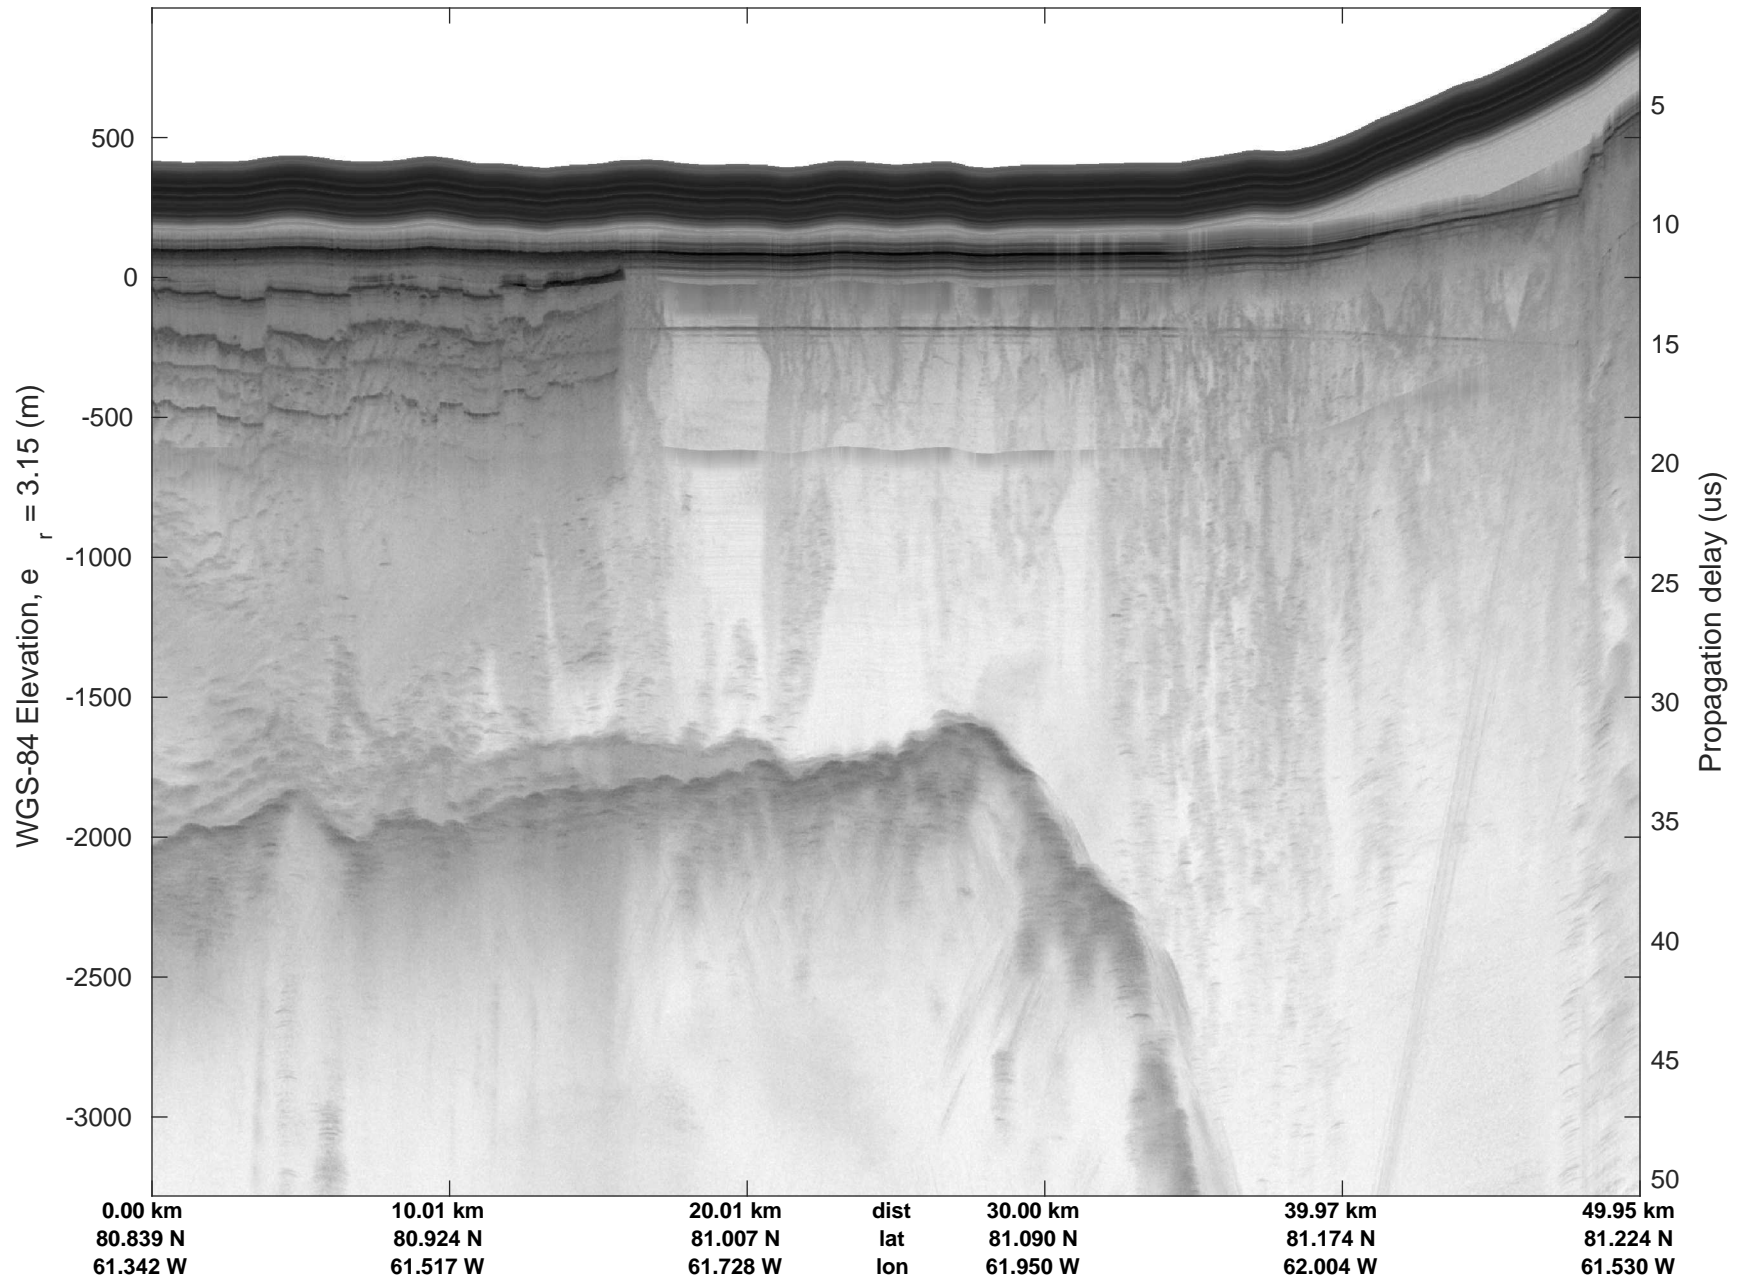

ICESat-2 North
20190417_01_007
Polar Stereograph 70N/-45E

rds 2019_Greenland_P3: "ICESat-2 North" 20190417_01_007: 11:54:12.0 to 12:01:02.5 GPS

ICESat-2 North
20190417_01_008
Polar Stereograph 70N/-45E

rds 2019_Greenland_P3: "ICESat-2 North" 20190417_01_008: 12:01:02.8 to 12:07:39.4 GPS

ICESat-2 North
20190417_01_009
Polar Stereograph 70N/-45E

rds 2019_Greenland_P3: "ICESat-2 North" 20190417_01_009: 12:07:39.7 to 12:14:04.7 GPS

rds 2019_Greenland_P3: "ICESat-2 North" 20190417_01_010: 12:14:05.0 to 12:20:37.3 GPS

rds 2019_Greenland_P3: "ICESat-2 North" 20190417_01_014: 12:38:22.5 to 12:44:50.1 GPS

rds 2019_Greenland_P3: "ICESat-2 North" 20190417_01_015: 12:44:50.4 to 12:51:27.3 GPS

rds 2019_Greenland_P3: "ICESat-2 North" 20190417_01_016: 12:51:27.5 to 12:58:15.2 GPS

ICESat-2 North
20190417_01_017
Polar Stereograph 70N/-45E

rds 2019_Greenland_P3: "ICESat-2 North" 20190417_01_017: 12:58:15.5 to 13:04:47.3 GPS

ICESat-2 North
20190417_01_018
Polar Stereograph 70N/-45E

rds 2019_Greenland_P3: "ICESat-2 North" 20190417_01_018: 13:04:47.6 to 13:13:00.2 GPS