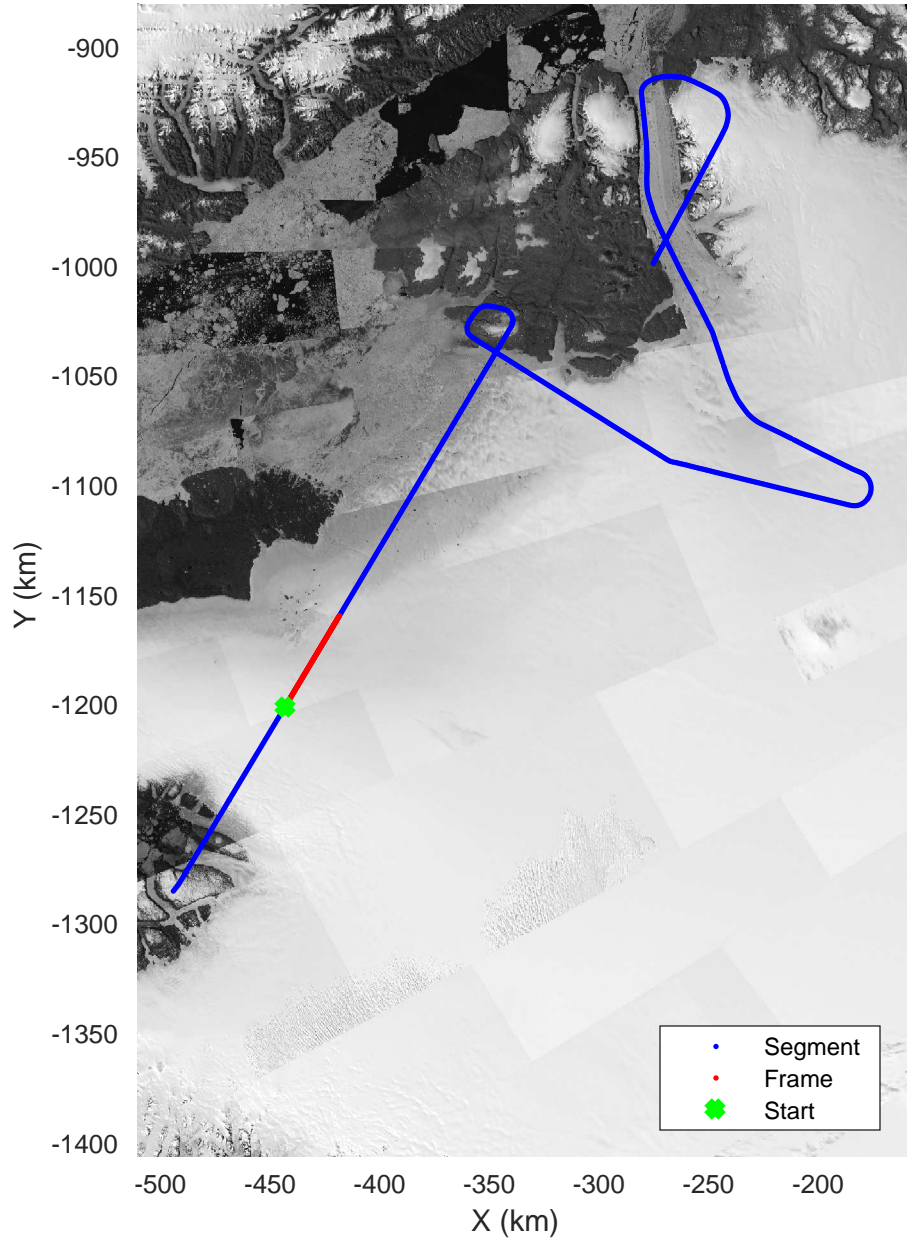

ICESat-2 North
20190417_01_001
Polar Stereograph 70N/-45E

rds 2019_Greenland_P3: "ICESat-2 North" 20190417_01_001: 11:17:46.5 to 11:24:02.9 GPS

ICESat-2 North
20190417_01_002
Polar Stereograph 70N/-45E

rds 2019_Greenland_P3: "ICESat-2 North" 20190417_01_002: 11:24:03.2 to 11:29:54.2 GPS

ICESat-2 North
20190417_01_003
Polar Stereograph 70N/-45E

rds 2019_Greenland_P3: "ICESat-2 North" 20190417_01_003: 11:29:54.5 to 11:35:33.8 GPS

rds 2019_Greenland_P3: "ICESat-2 North" 20190417_01_004: 11:35:34.1 to 11:41:26.0 GPS

ICESat-2 North
20190417_01_005
Polar Stereograph 70N/-45E

rds 2019_Greenland_P3: "ICESat-2 North" 20190417_01_005: 11:41:26.3 to 11:47:37.1 GPS

rds 2019_Greenland_P3: "ICESat-2 North" 20190417_01_006: 11:47:37.4 to 11:54:11.7 GPS

ICESat-2 North
20190417_01_007
Polar Stereograph 70N/-45E

rds 2019_Greenland_P3: "ICESat-2 North" 20190417_01_007: 11:54:12.0 to 12:01:02.5 GPS

ICESat-2 North
20190417_01_008
Polar Stereograph 70N/-45E

rds 2019_Greenland_P3: "ICESat-2 North" 20190417_01_008: 12:01:02.8 to 12:07:39.4 GPS