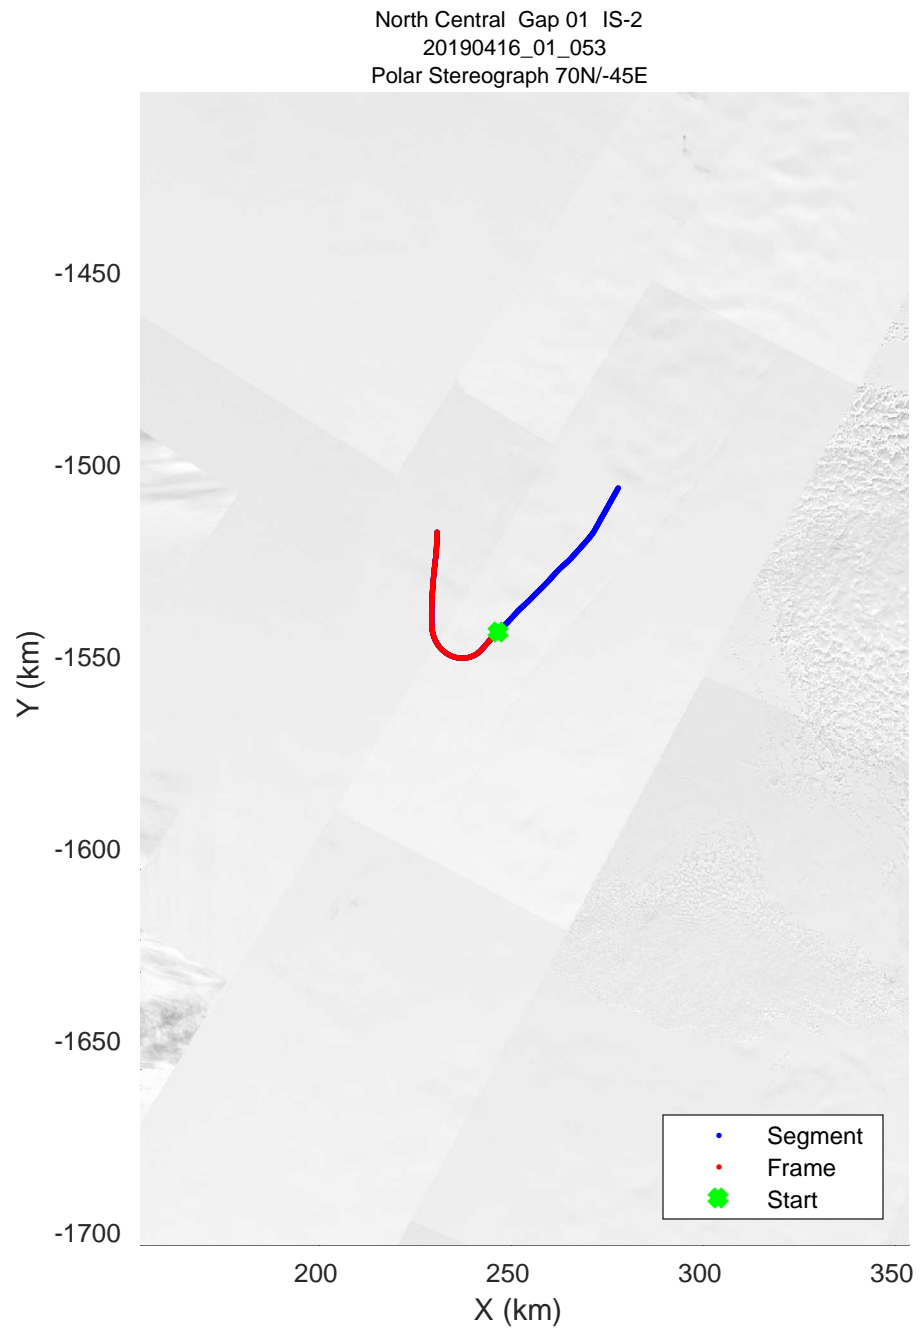

rds 2019_Greenland_P3: "North Central Gap 01 IS-2" 20190416_01_052: 16:16:24.1 to 16:22:42.0 GPS

rds 2019_Greenland_P3: "North Central Gap 01 IS-2" 20190416_01_053: 16:22:42.3 to 16:28:14.3 GPS