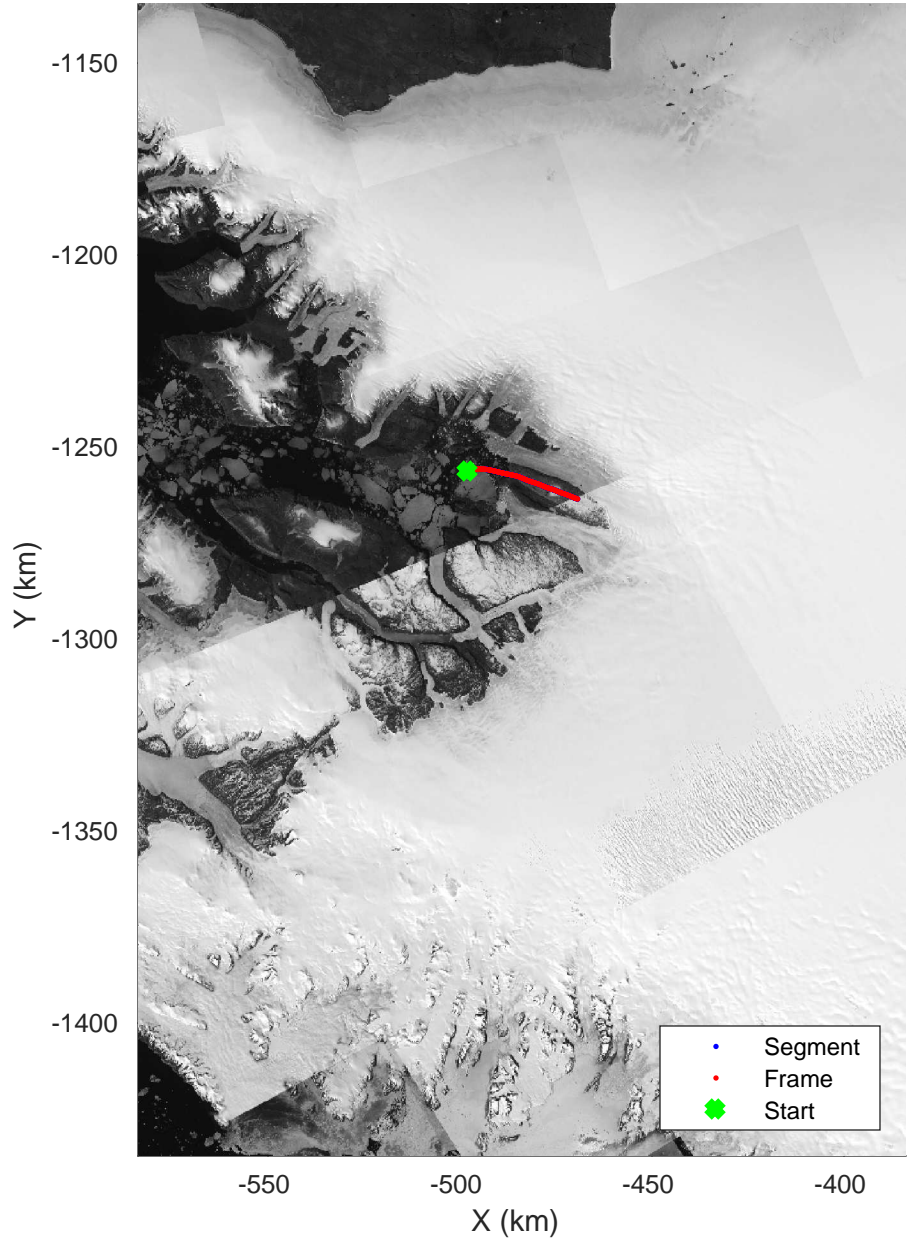

Northeast Grid 05 Prime
20190410_01_001
Polar Stereograph 70N/-45E

rds 2019_Greenland_P3: "Northeast Grid 05 Prime" 20190410_01_001: 11:11:59.0 to 11:15:44.8 GPS