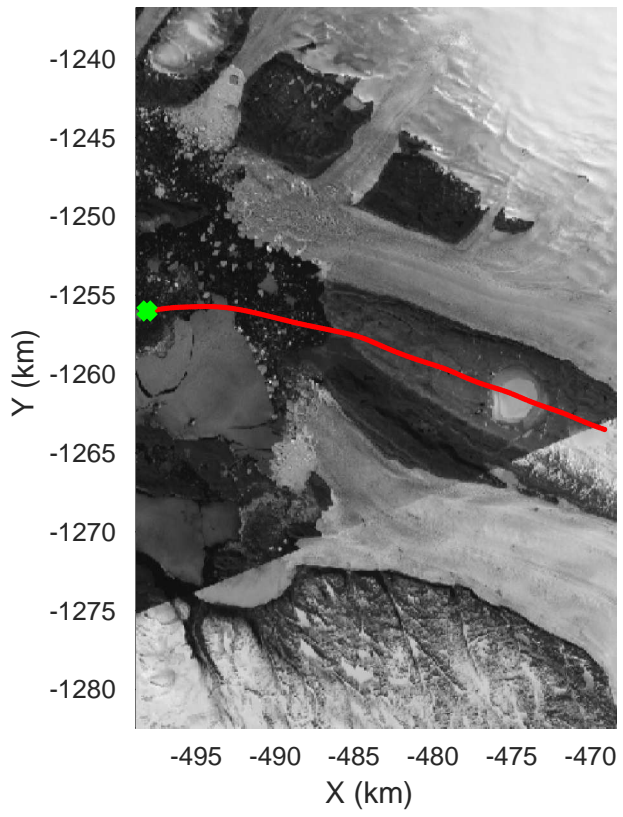

Northeast Grid 05 Prime
20190410_01_001
Polar Stereograph 70N/-45E

rds 2019_Greenland_P3: "Northeast Grid 05 Prime" 20190410_01_001: 11:11:59.0 to 11:15:44.8 GPS