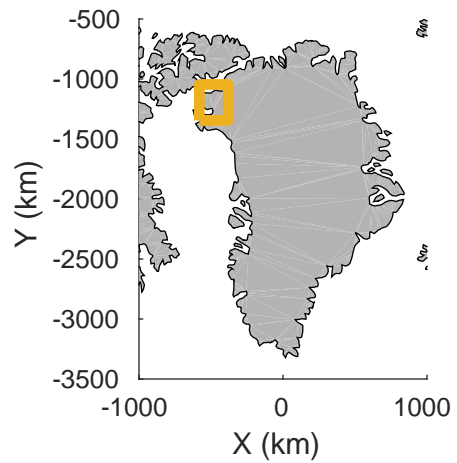

Zigzag East  
20190406\_03\_001  
Polar Stereograph 70N/-45E

rds 2019\_Greenland\_P3: "Zigzag East" 20190406\_03\_001: 17:37:26.5 to 17:42:42.6 GPS

rds 2019\_Greenland\_P3: "Zigzag East" 20190406\_03\_002: 17:42:42.9 to 17:47:56.3 GPS