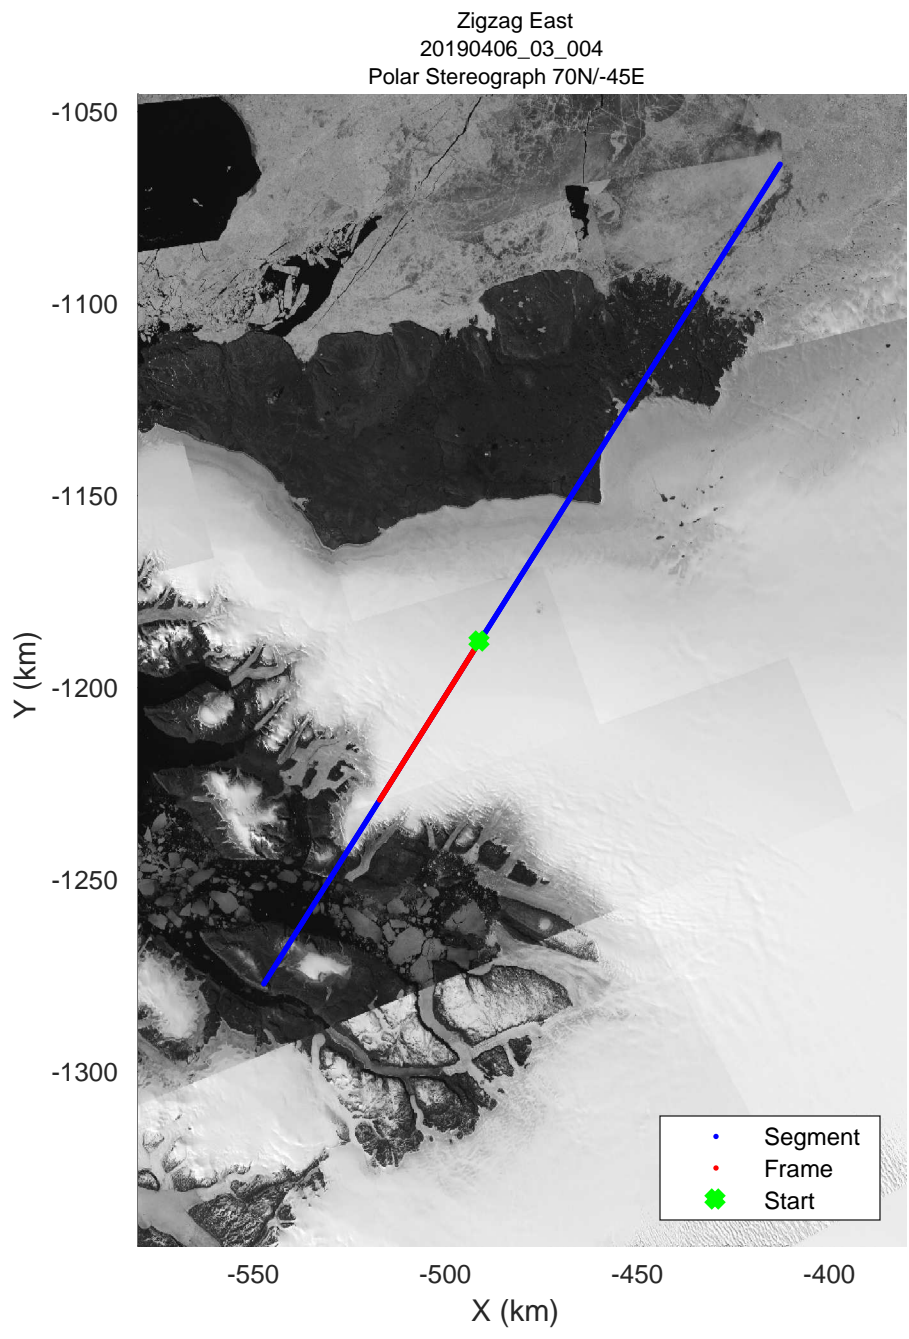

Zigzag East  
20190406\_03\_001  
Polar Stereograph 70N/-45E

rds 2019\_Greenland\_P3: "Zigzag East" 20190406\_03\_001: 17:37:26.5 to 17:42:42.6 GPS

rds 2019\_Greenland\_P3: "Zigzag East" 20190406\_03\_002: 17:42:42.9 to 17:47:56.3 GPS

rds 2019\_Greenland\_P3: "Zigzag East" 20190406\_03\_003: 17:47:56.6 to 17:53:29.0 GPS

rds 2019\_Greenland\_P3: "Zigzag East" 20190406\_03\_004: 17:53:29.3 to 17:58:57.5 GPS

rds 2019\_Greenland\_P3: "Zigzag East" 20190406\_03\_005: 17:58:57.8 to 18:04:44.8 GPS