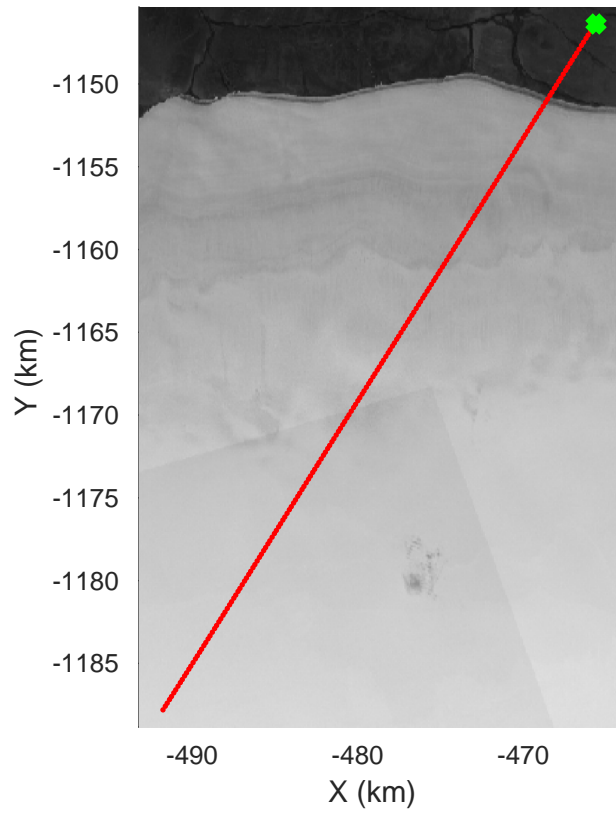

Zigzag East  
20190406\_03\_001  
Polar Stereograph 70N/-45E

rds 2019\_Greenland\_P3: "Zigzag East" 20190406\_03\_001: 17:37:26.5 to 17:42:42.6 GPS

rds 2019\_Greenland\_P3: "Zigzag East" 20190406\_03\_002: 17:42:42.9 to 17:47:56.3 GPS