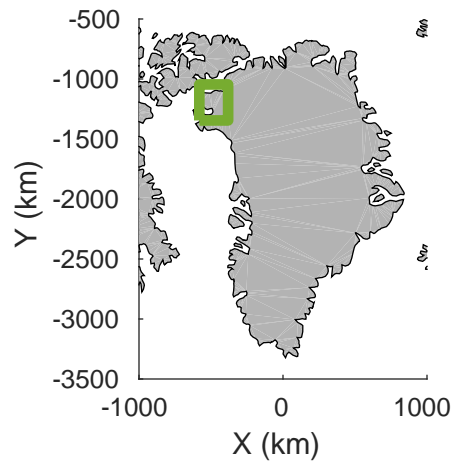

rds 2019\_Greenland\_P3: "Zigzag East" 20190406\_03\_003: 17:47:56.6 to 17:53:29.0 GPS

rds 2019\_Greenland\_P3: "Zigzag East" 20190406\_03\_004: 17:53:29.3 to 17:58:57.5 GPS

rds 2019\_Greenland\_P3: "Zigzag East" 20190406\_03\_005: 17:58:57.8 to 18:04:44.8 GPS