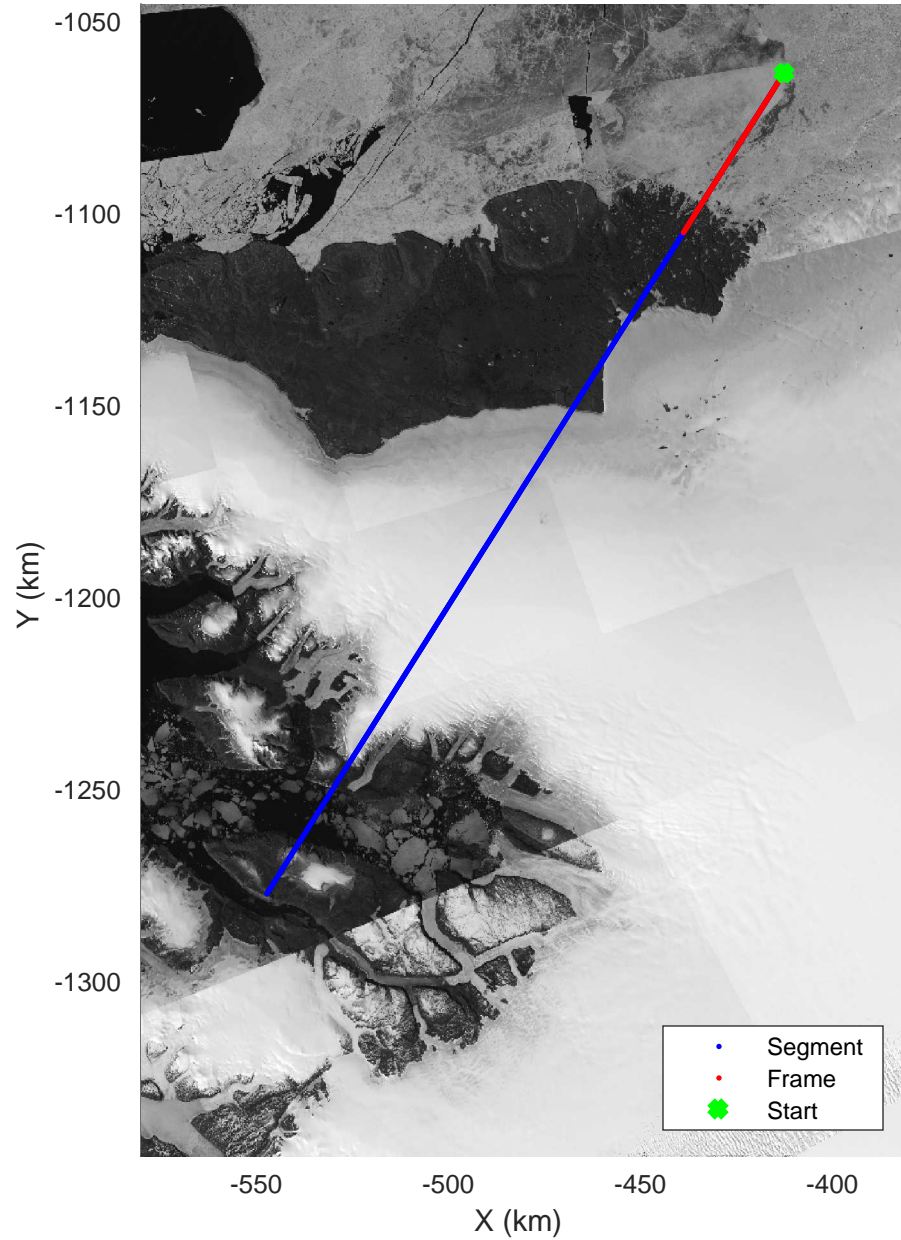

Zigzag East  
20190406\_03\_001  
Polar Stereograph 70N/-45E

rds 2019\_Greenland\_P3: "Zigzag East" 20190406\_03\_001: 17:37:26.5 to 17:42:42.6 GPS

rds 2019\_Greenland\_P3: "Zigzag East" 20190406\_03\_002: 17:42:42.9 to 17:47:56.3 GPS

rds 2019\_Greenland\_P3: "Zigzag East" 20190406\_03\_003: 17:47:56.6 to 17:53:29.0 GPS

rds 2019\_Greenland\_P3: "Zigzag East" 20190406\_03\_004: 17:53:29.3 to 17:58:57.5 GPS

rds 2019\_Greenland\_P3: "Zigzag East" 20190406\_03\_005: 17:58:57.8 to 18:04:44.8 GPS