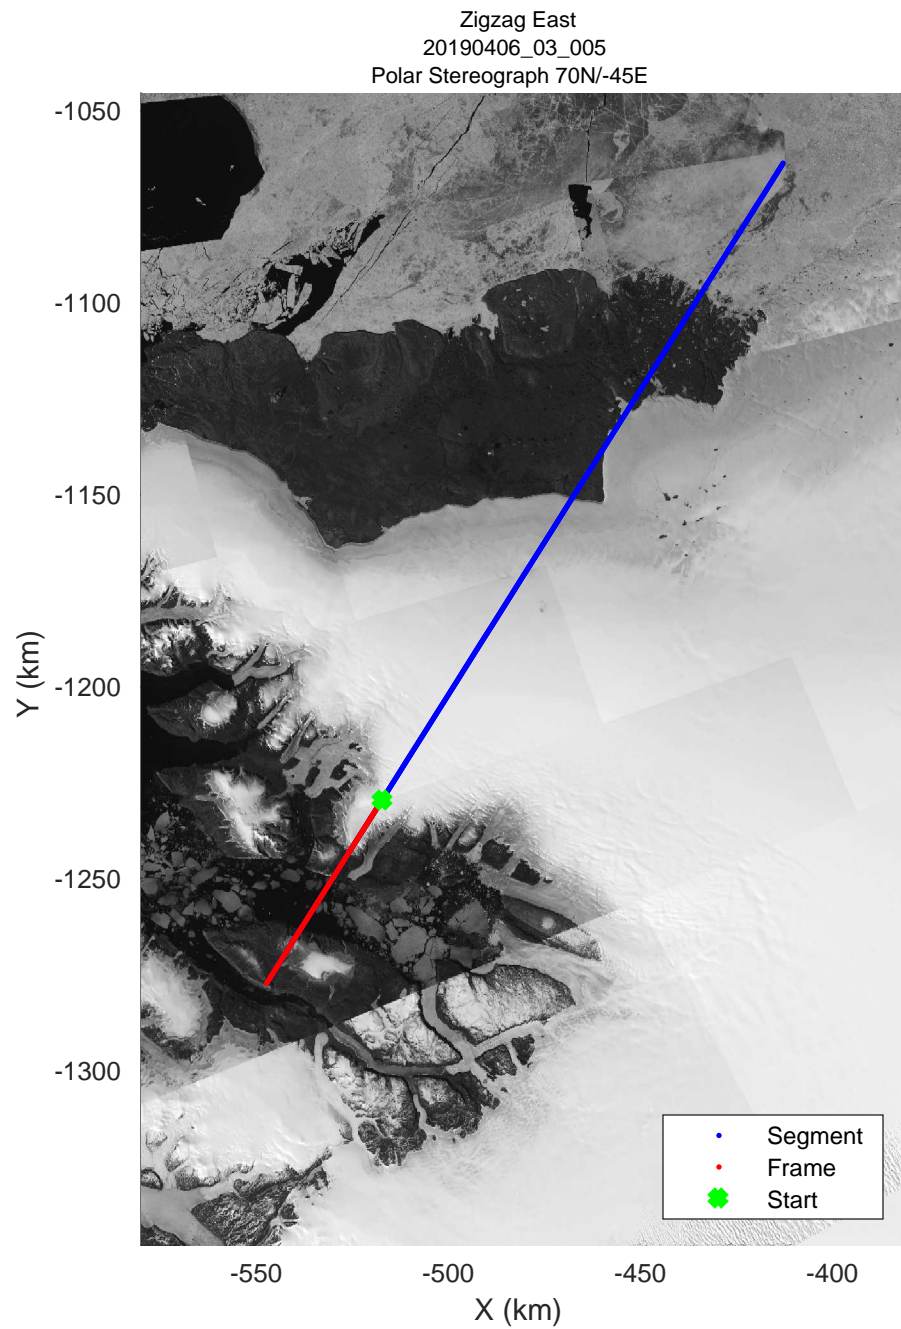

Zigzag East  
20190406\_03\_001  
Polar Stereograph 70N/-45E

rds 2019\_Greenland\_P3: "Zigzag East" 20190406\_03\_001: 17:37:26.5 to 17:42:42.6 GPS

rds 2019\_Greenland\_P3: "Zigzag East" 20190406\_03\_002: 17:42:42.9 to 17:47:56.3 GPS

rds 2019\_Greenland\_P3: "Zigzag East" 20190406\_03\_003: 17:47:56.6 to 17:53:29.0 GPS

rds 2019\_Greenland\_P3: "Zigzag East" 20190406\_03\_004: 17:53:29.3 to 17:58:57.5 GPS

rds 2019\_Greenland\_P3: "Zigzag East" 20190406\_03\_005: 17:58:57.8 to 18:04:44.8 GPS