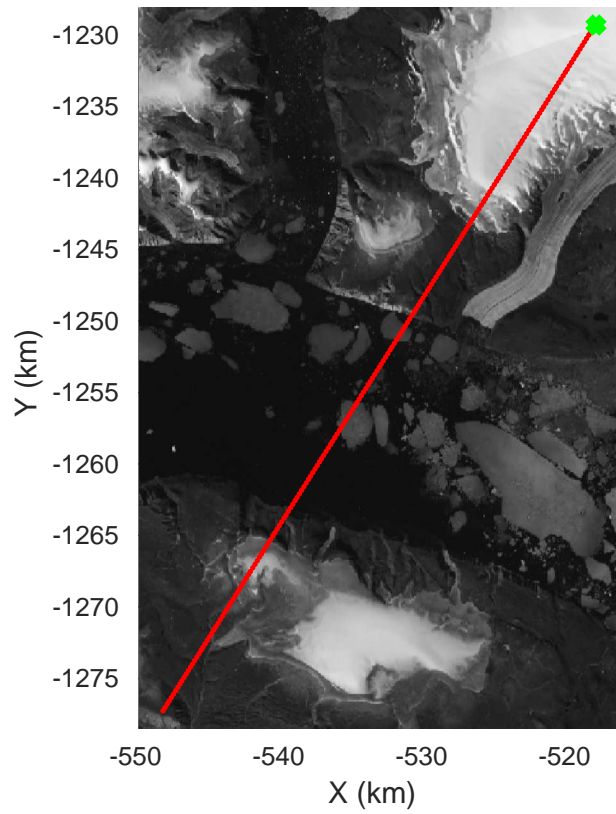

rds 2019\_Greenland\_P3: "Zigzag East" 20190406\_03\_003: 17:47:56.6 to 17:53:29.0 GPS

rds 2019\_Greenland\_P3: "Zigzag East" 20190406\_03\_004: 17:53:29.3 to 17:58:57.5 GPS

rds 2019\_Greenland\_P3: "Zigzag East" 20190406\_03\_005: 17:58:57.8 to 18:04:44.8 GPS