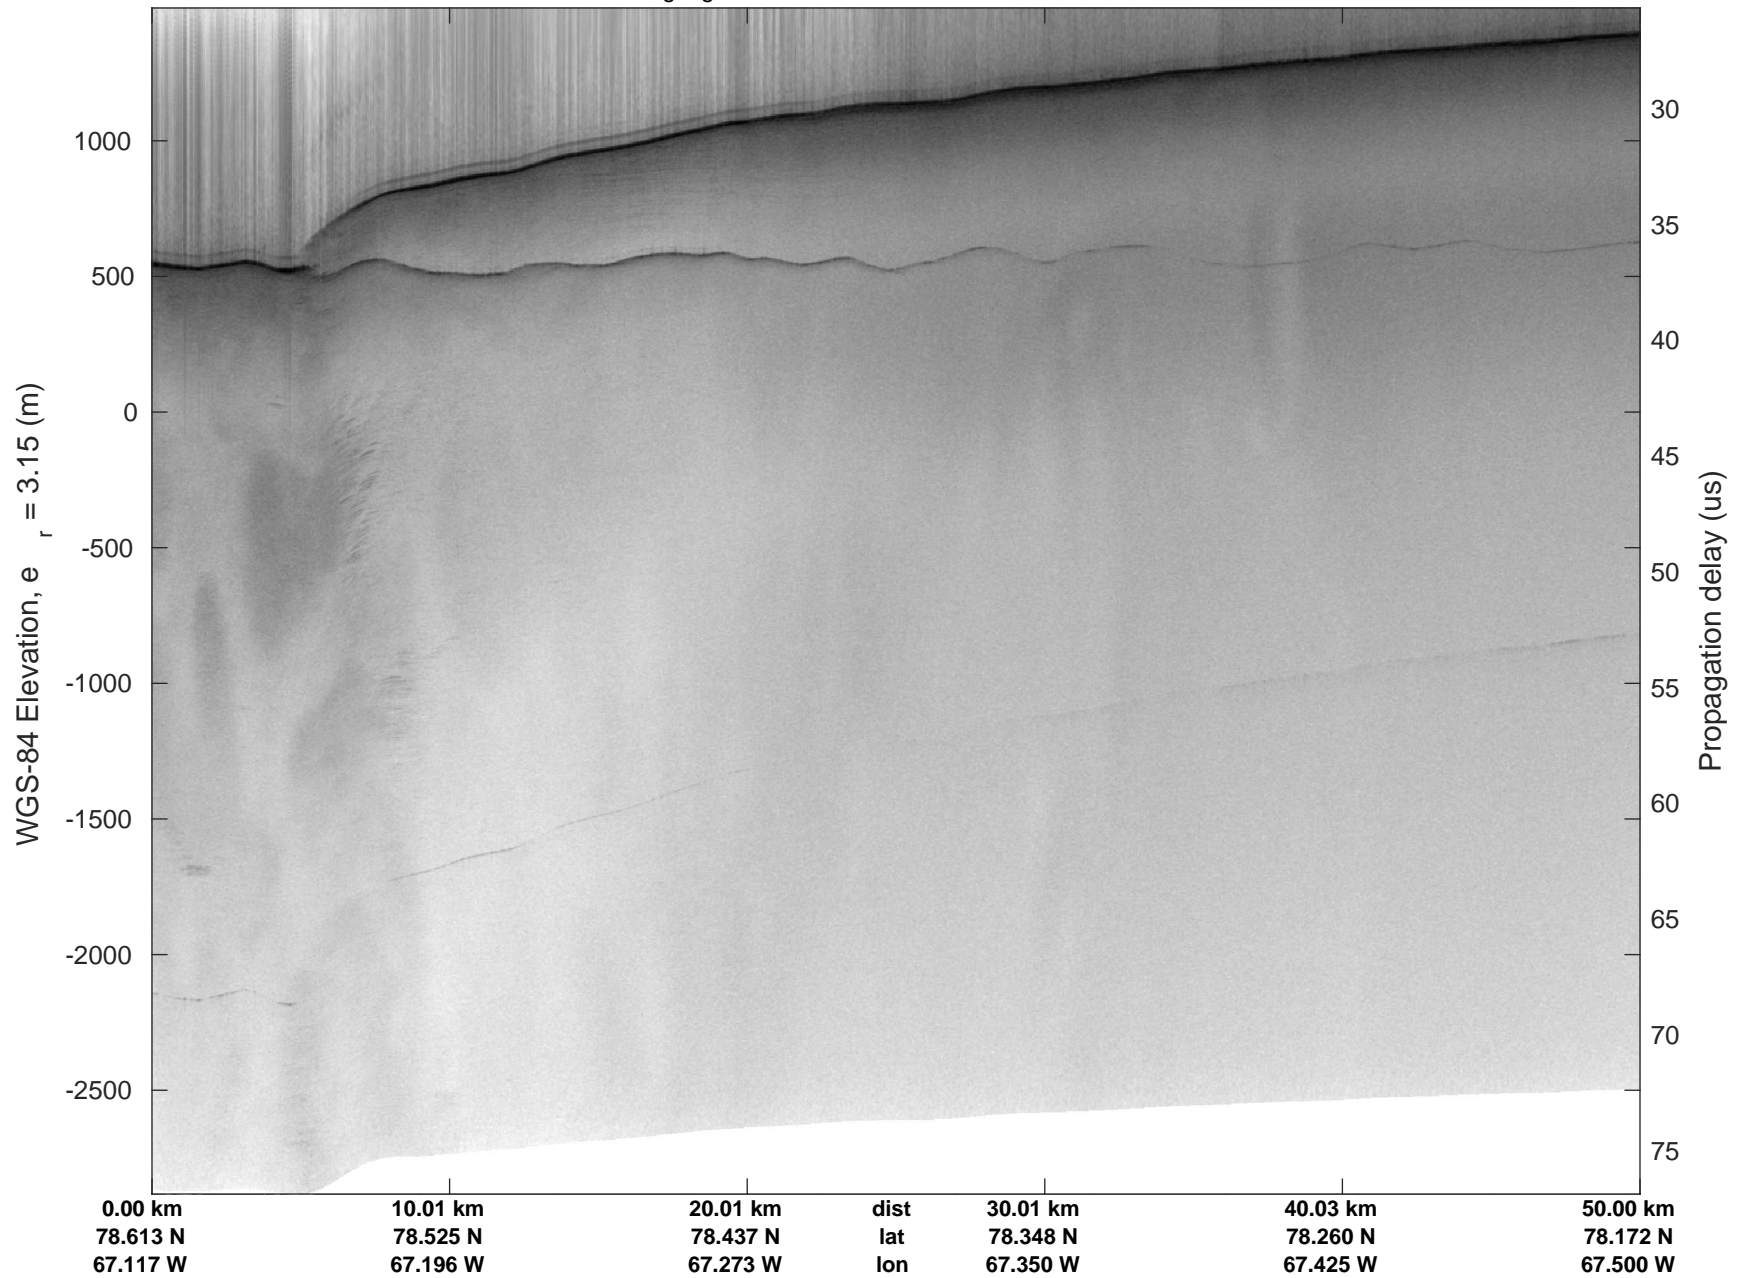

Zigzag East  
20190406\_03\_001  
Polar Stereograph 70N/-45E

rds 2019\_Greenland\_P3: "Zigzag East" 20190406\_03\_001: 17:37:26.5 to 17:42:42.6 GPS

rds 2019\_Greenland\_P3: "Zigzag East" 20190406\_03\_002: 17:42:42.9 to 17:47:56.3 GPS

rds 2019\_Greenland\_P3: "Zigzag East" 20190406\_03\_003: 17:47:56.6 to 17:53:29.0 GPS

rds 2019\_Greenland\_P3: "Zigzag East" 20190406\_03\_004: 17:53:29.3 to 17:58:57.5 GPS

rds 2019\_Greenland\_P3: "Zigzag East" 20190406\_03\_005: 17:58:57.8 to 18:04:44.8 GPS