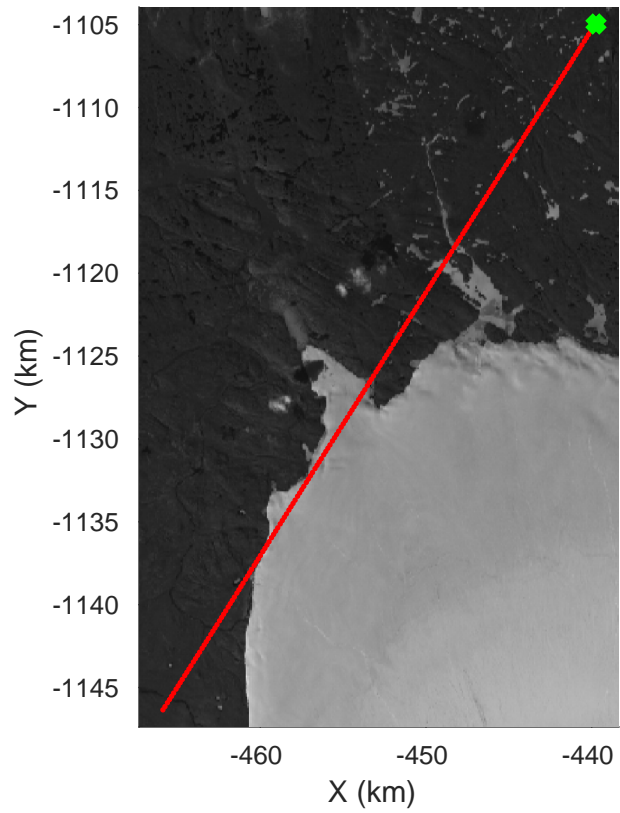

Zigzag East  
20190406\_03\_001  
Polar Stereograph 70N/-45E

rds 2019\_Greenland\_P3: "Zigzag East" 20190406\_03\_001: 17:37:26.5 to 17:42:42.6 GPS

rds 2019\_Greenland\_P3: "Zigzag East" 20190406\_03\_002: 17:42:42.9 to 17:47:56.3 GPS

rds 2019\_Greenland\_P3: "Zigzag East" 20190406\_03\_003: 17:47:56.6 to 17:53:29.0 GPS

rds 2019\_Greenland\_P3: "Zigzag East" 20190406\_03\_004: 17:53:29.3 to 17:58:57.5 GPS

rds 2019\_Greenland\_P3: "Zigzag East" 20190406\_03\_005: 17:58:57.8 to 18:04:44.8 GPS