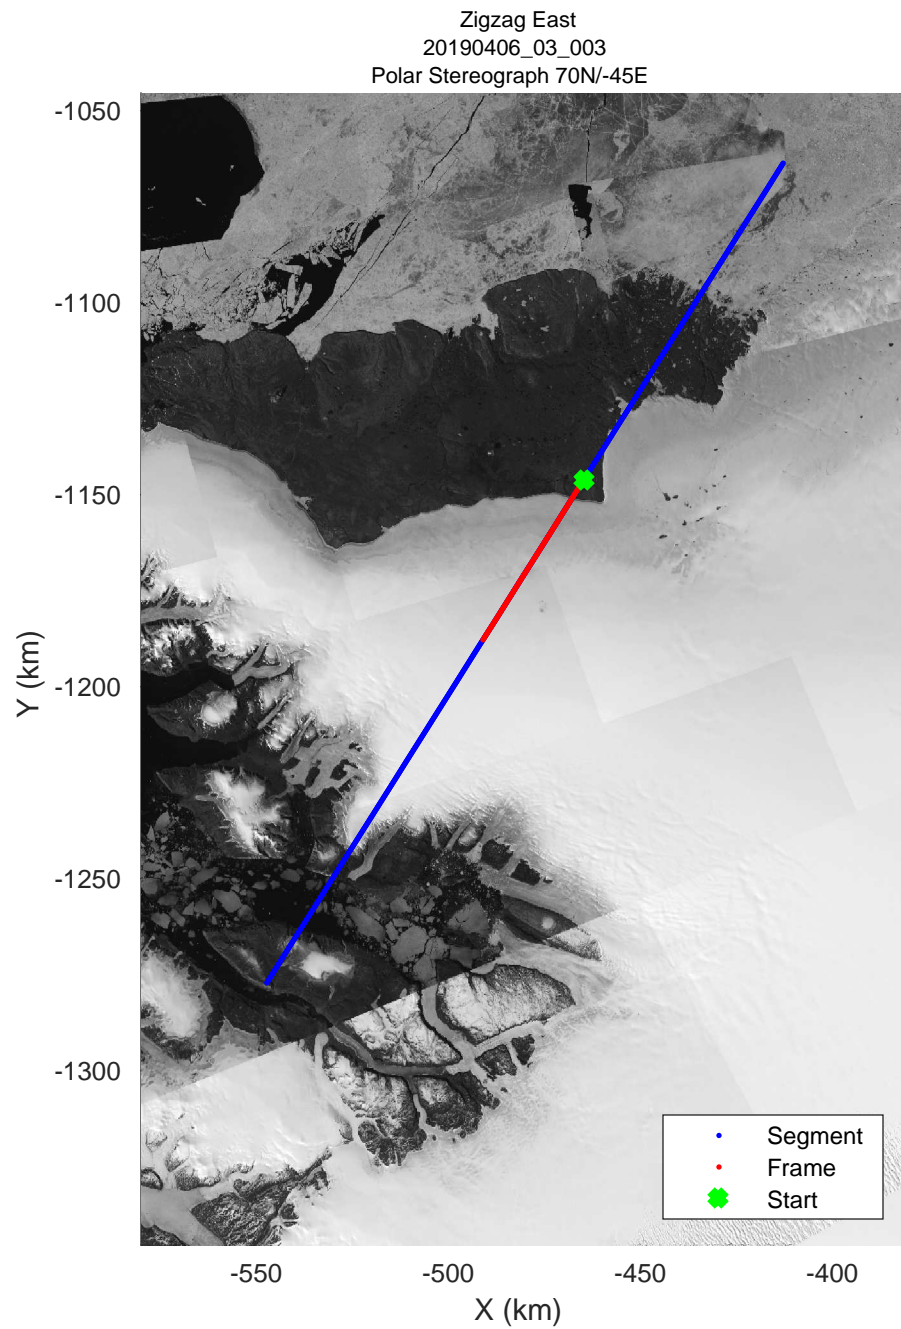

Zigzag East  
20190406\_03\_001  
Polar Stereograph 70N/-45E

rds 2019\_Greenland\_P3: "Zigzag East" 20190406\_03\_001: 17:37:26.5 to 17:42:42.6 GPS

rds 2019\_Greenland\_P3: "Zigzag East" 20190406\_03\_002: 17:42:42.9 to 17:47:56.3 GPS

rds 2019\_Greenland\_P3: "Zigzag East" 20190406\_03\_003: 17:47:56.6 to 17:53:29.0 GPS

rds 2019\_Greenland\_P3: "Zigzag East" 20190406\_03\_004: 17:53:29.3 to 17:58:57.5 GPS

rds 2019\_Greenland\_P3: "Zigzag East" 20190406\_03\_005: 17:58:57.8 to 18:04:44.8 GPS