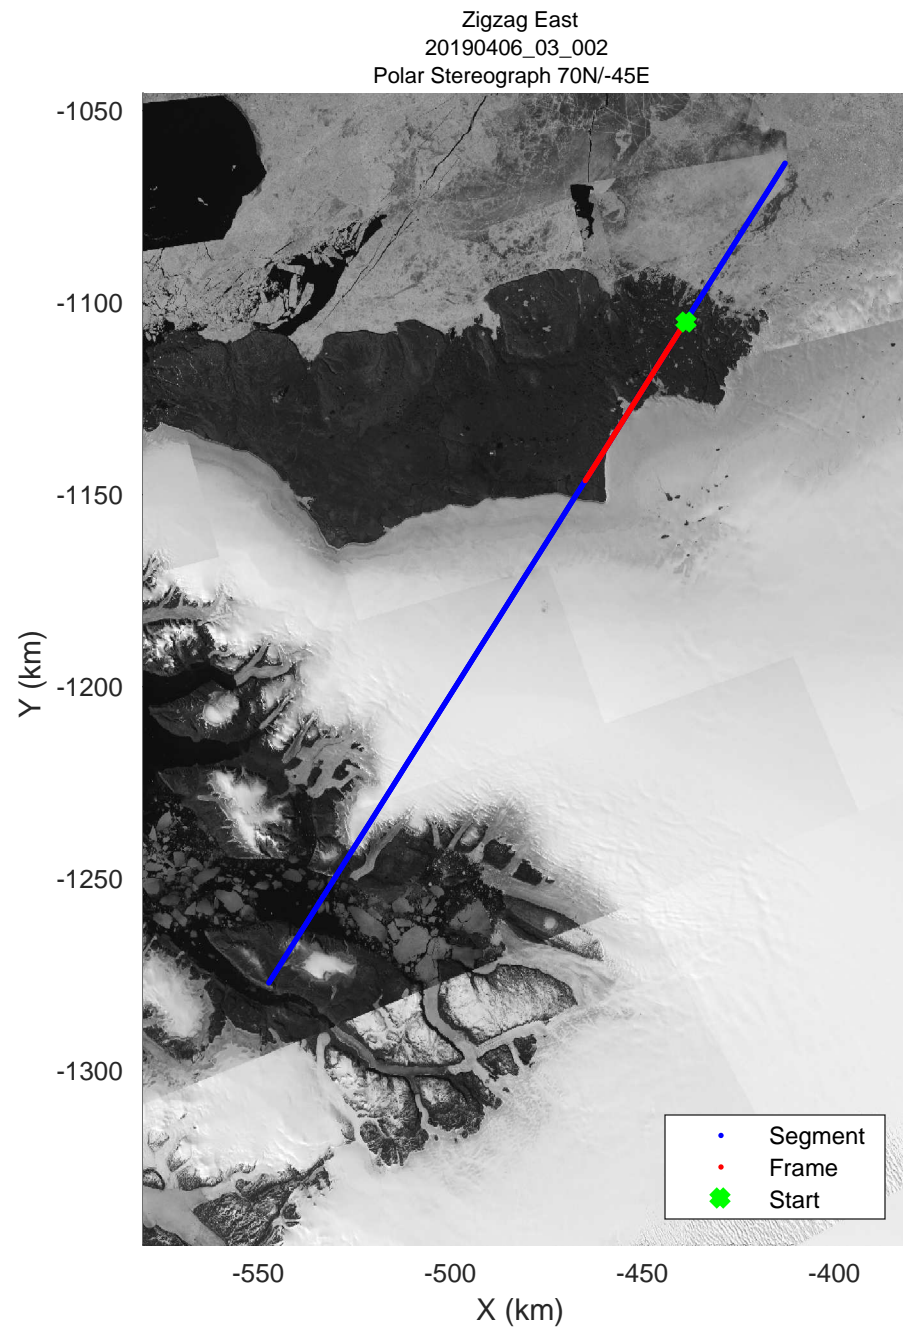

Zigzag East  
20190406\_03\_001  
Polar Stereograph 70N/-45E

rds 2019\_Greenland\_P3: "Zigzag East" 20190406\_03\_001: 17:37:26.5 to 17:42:42.6 GPS

rds 2019\_Greenland\_P3: "Zigzag East" 20190406\_03\_002: 17:42:42.9 to 17:47:56.3 GPS

rds 2019\_Greenland\_P3: "Zigzag East" 20190406\_03\_003: 17:47:56.6 to 17:53:29.0 GPS

rds 2019\_Greenland\_P3: "Zigzag East" 20190406\_03\_004: 17:53:29.3 to 17:58:57.5 GPS

rds 2019\_Greenland\_P3: "Zigzag East" 20190406\_03\_005: 17:58:57.8 to 18:04:44.8 GPS