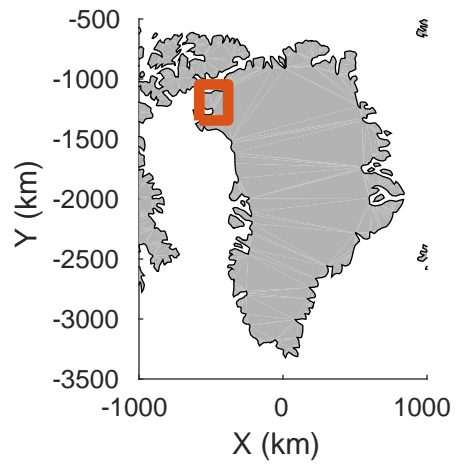

Zigzag East  
20190406\_03\_001  
Polar Stereograph 70N/-45E

rds 2019\_Greenland\_P3: "Zigzag East" 20190406\_03\_001: 17:37:26.5 to 17:42:42.6 GPS

rds 2019\_Greenland\_P3: "Zigzag East" 20190406\_03\_002: 17:42:42.9 to 17:47:56.3 GPS