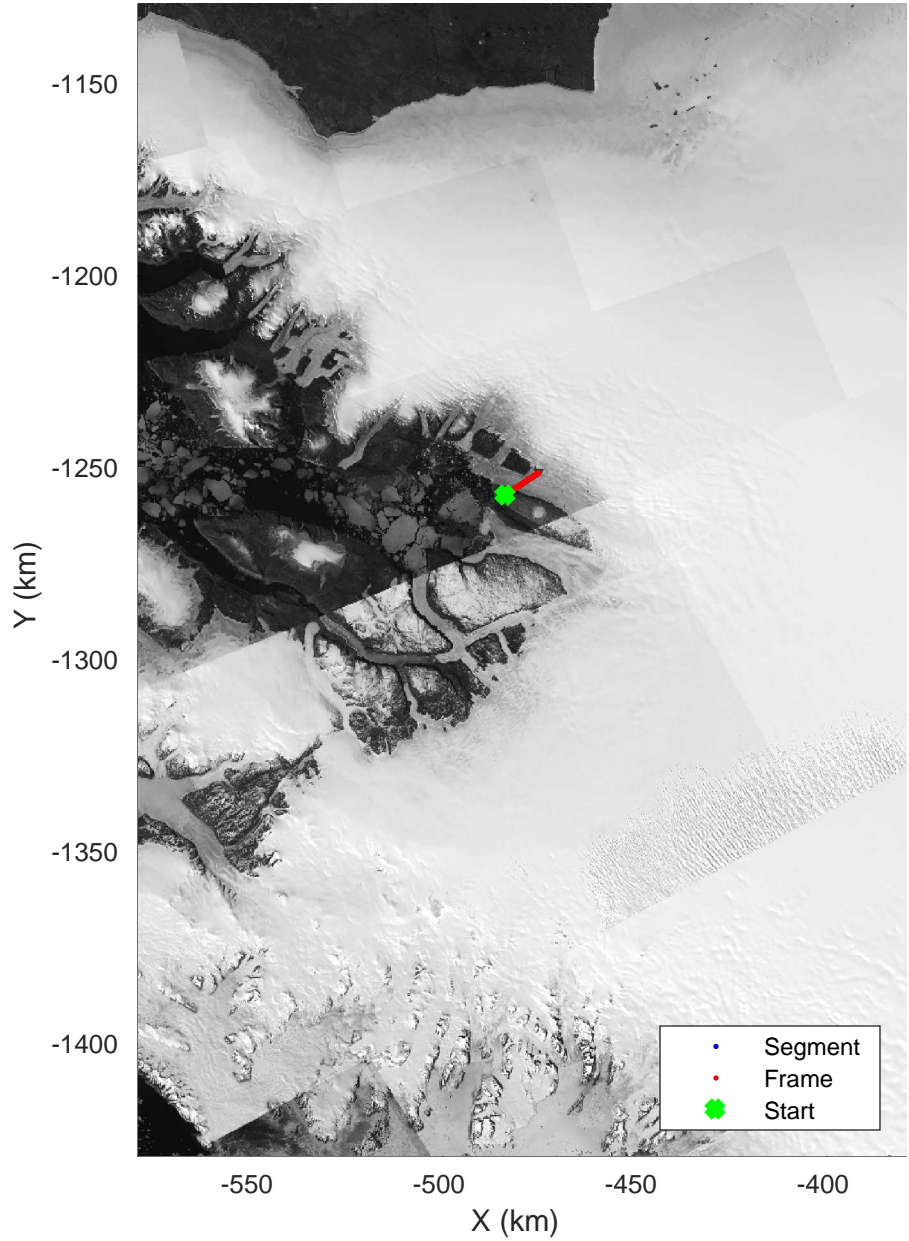

Zigzag East
20190406_01_001
Polar Stereograph 70N/-45E

rds 2019_Greenland_P3: "Zigzag East" 20190406_01_001: 11:19:50.7 to 11:20:49.9 GPS