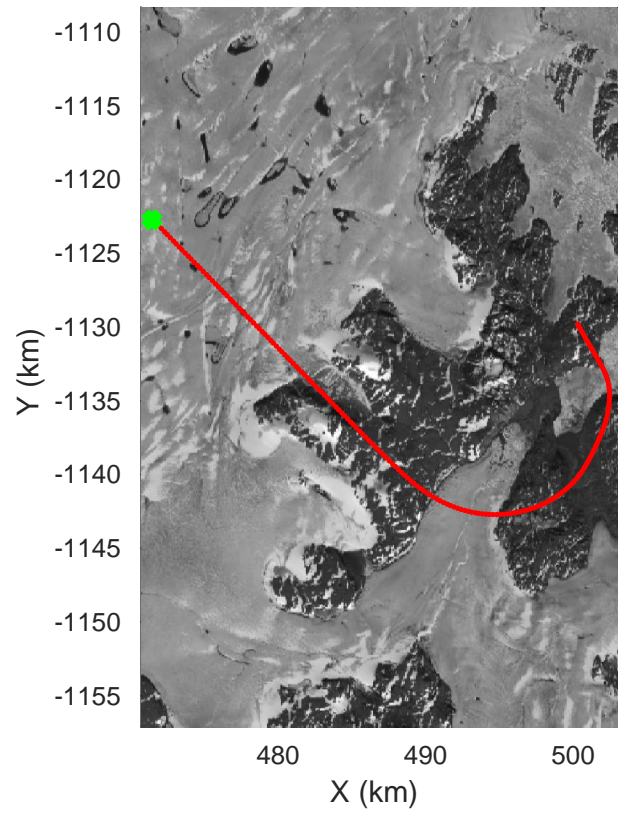

rds 2019_Greenland_P3: "Zachariae-79N" 20190405_02_011: 14:27:12.6 to 14:33:08.7 GPS

Zachariae-79N
20190405_02_012
Polar Stereograph 70N/-45E

rds 2019_Greenland_P3: "Zachariae-79N" 20190405_02_012: 14:33:09.0 to 14:38:41.6 GPS

rds 2019_Greenland_P3: "Zachariae-79N" 20190405_02_013: 14:38:41.8 to 14:44:56.4 GPS

Zachariae-79N
 20190405_02_014
 Polar Stereograph 70N/-45E

rds 2019_Greenland_P3: "Zachariae-79N" 20190405_02_014: 14:44:56.6 to 14:52:39.8 GPS

rds 2019_Greenland_P3: "Zachariae-79N" 20190405_02_015: 14:52:40.1 to 15:03:52.1 GPS