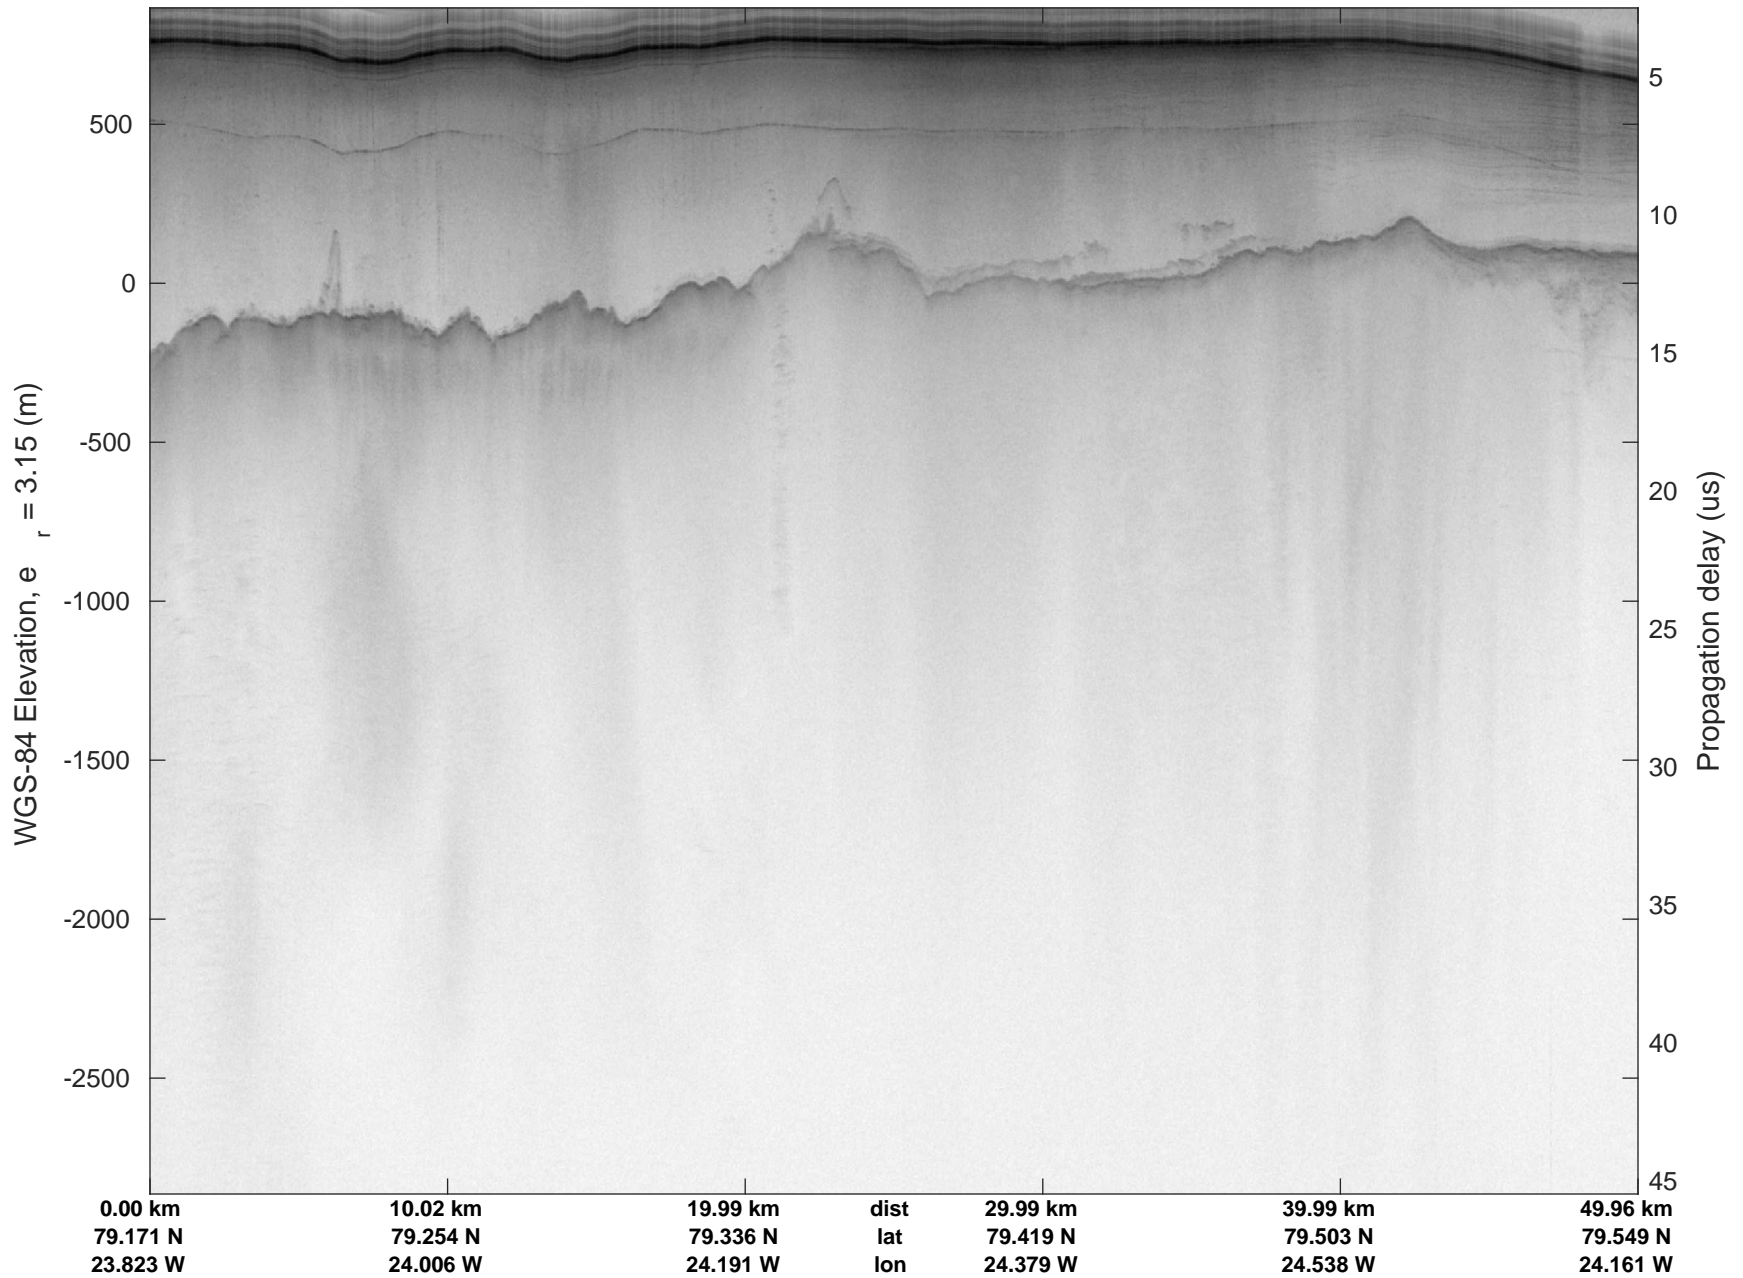

rds 2019_Greenland_P3: "Zachariae-79N" 20190405_02_006: 13:54:39.5 to 14:00:06.5 GPS

Zachariae-79N
 20190405_02_007
 Polar Stereograph 70N/-45E

rds 2019_Greenland_P3: "Zachariae-79N" 20190405_02_007: 14:00:06.7 to 14:05:36.2 GPS

rds 2019_Greenland_P3: "Zachariae-79N" 20190405_02_008: 14:05:36.5 to 14:12:28.1 GPS

rds 2019_Greenland_P3: "Zachariae-79N" 20190405_02_009: 14:12:28.4 to 14:19:50.9 GPS

rds 2019_Greenland_P3: "Zachariae-79N" 20190405_02_010: 14:19:51.2 to 14:27:12.3 GPS

rds 2019_Greenland_P3: "Zachariae-79N" 20190405_02_011: 14:27:12.6 to 14:33:08.7 GPS

Zachariae-79N
20190405_02_012
Polar Stereograph 70N/-45E

rds 2019_Greenland_P3: "Zachariae-79N" 20190405_02_012: 14:33:09.0 to 14:38:41.6 GPS

rds 2019_Greenland_P3: "Zachariae-79N" 20190405_02_013: 14:38:41.8 to 14:44:56.4 GPS

Zachariae-79N
 20190405_02_014
 Polar Stereograph 70N/-45E

rds 2019_Greenland_P3: "Zachariae-79N" 20190405_02_014: 14:44:56.6 to 14:52:39.8 GPS