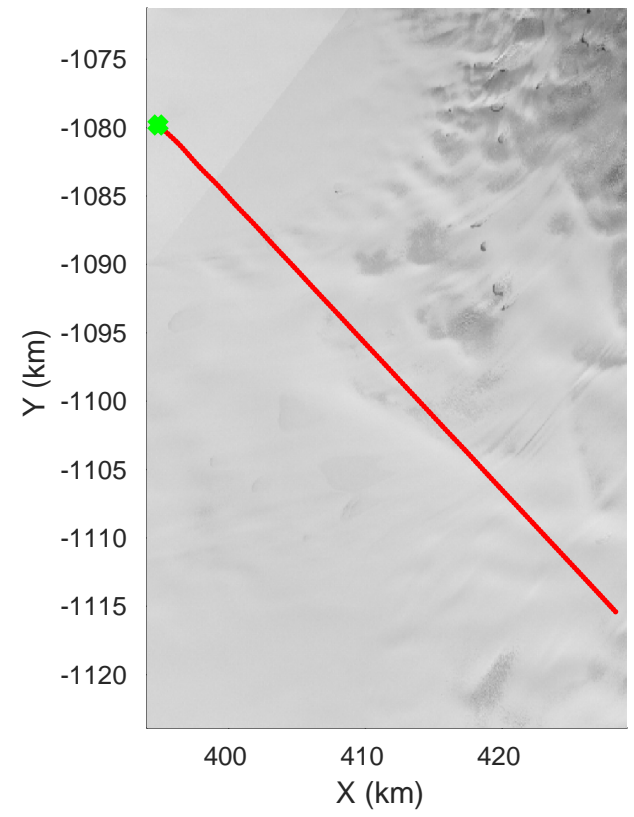

rds 2019_Greenland_P3: "Zachariae-79N" 20190405_02_001: 13:20:47.0 to 13:27:38.8 GPS

rds 2019_Greenland_P3: "Zachariae-79N" 20190405_02_002: 13:27:39.1 to 13:34:23.6 GPS

rds 2019_Greenland_P3: "Zachariae-79N" 20190405_02_003: 13:34:23.9 to 13:40:54.0 GPS

rds 2019_Greenland_P3: "Zachariae-79N" 20190405_02_004: 13:40:54.3 to 13:47:38.3 GPS

rds 2019_Greenland_P3: "Zachariae-79N" 20190405_02_005: 13:47:38.6 to 13:54:39.3 GPS

Zachariae-79N
20190405_02_006
Polar Stereograph 70N/-45E

rds 2019_Greenland_P3: "Zachariae-79N" 20190405_02_006: 13:54:39.5 to 14:00:06.5 GPS

Zachariae-79N
 20190405_02_007
 Polar Stereograph 70N/-45E

rds 2019_Greenland_P3: "Zachariae-79N" 20190405_02_007: 14:00:06.7 to 14:05:36.2 GPS

rds 2019_Greenland_P3: "Zachariae-79N" 20190405_02_015: 14:52:40.1 to 15:03:52.1 GPS