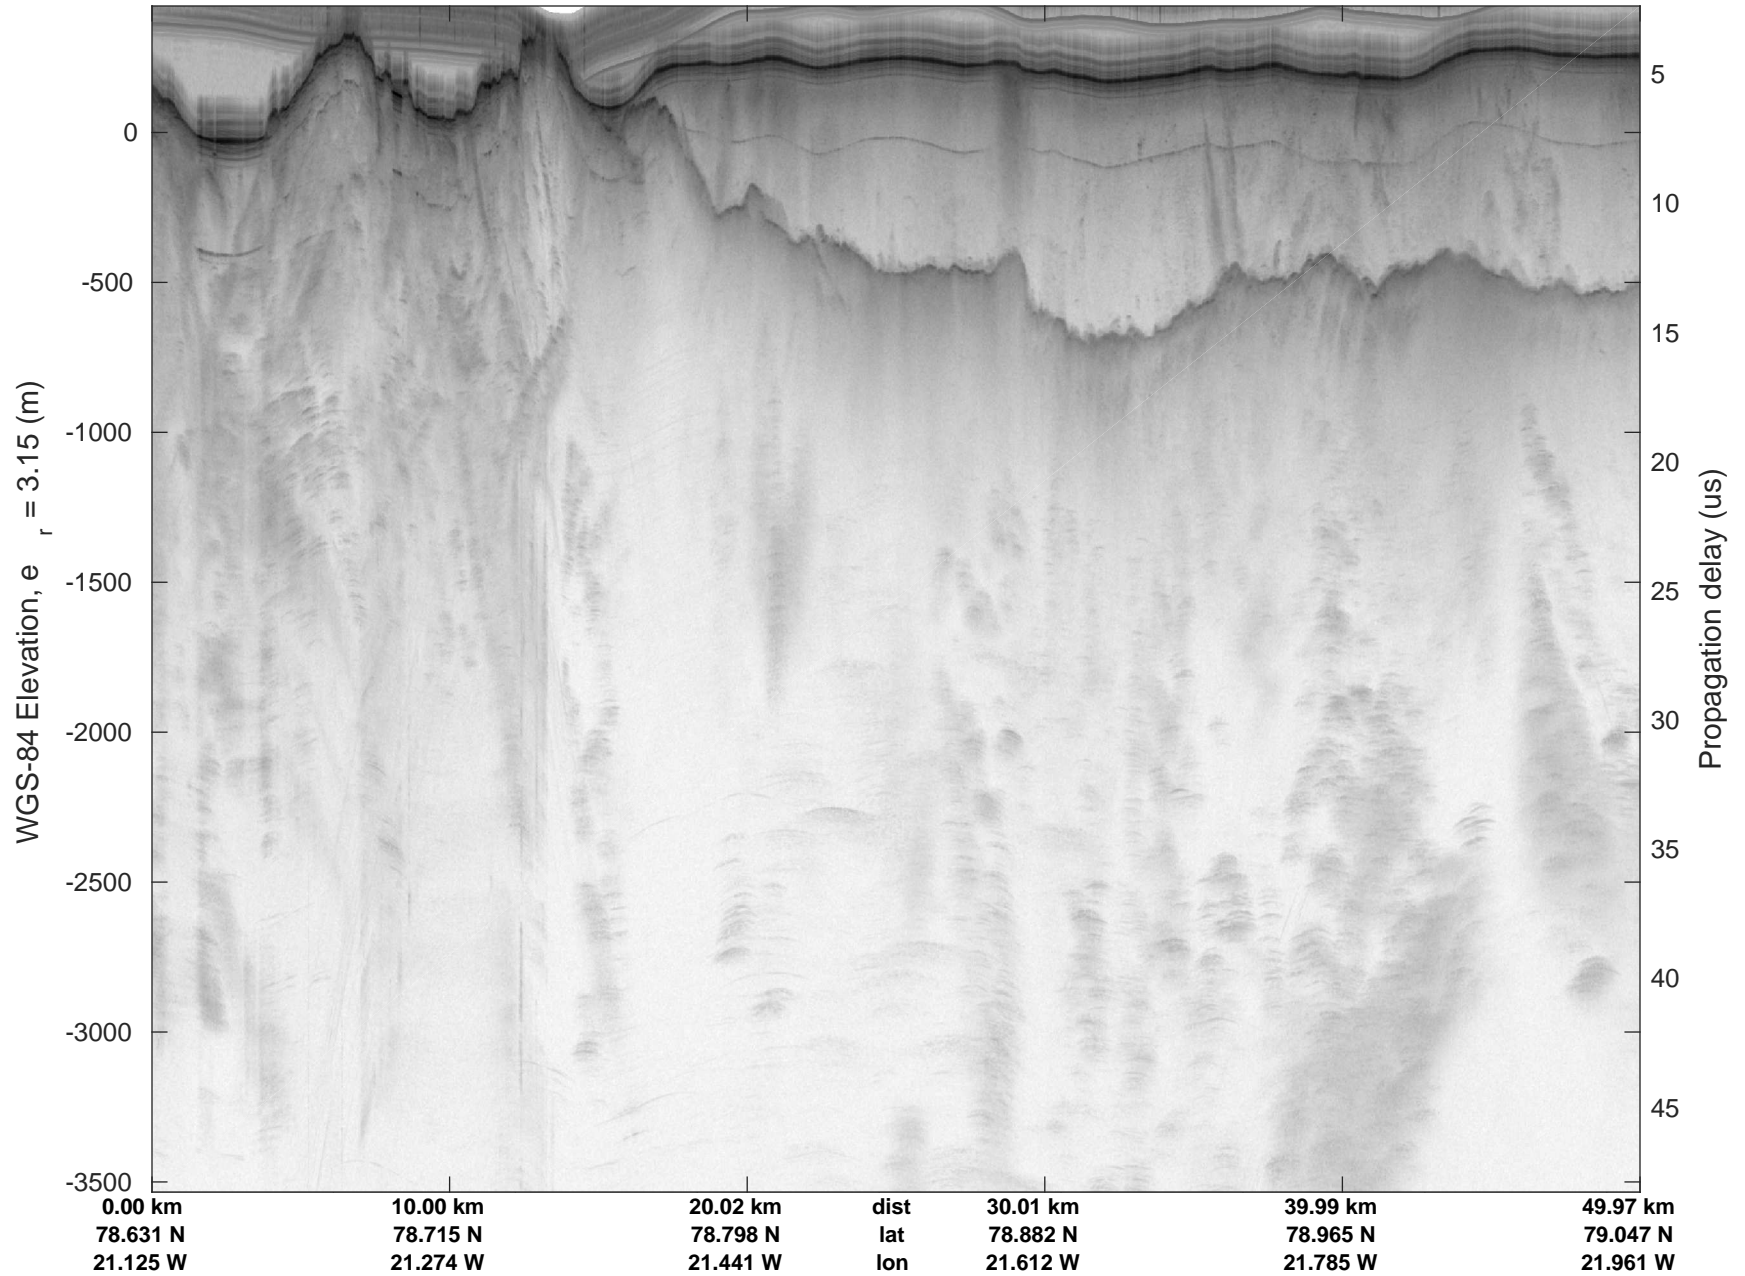

rds 2019_Greenland_P3: "Zachariae-79N" 20190405_02_011: 14:27:12.6 to 14:33:08.7 GPS

Zachariae-79N
20190405_02_012
Polar Stereograph 70N/-45E

rds 2019_Greenland_P3: "Zachariae-79N" 20190405_02_012: 14:33:09.0 to 14:38:41.6 GPS

rds 2019_Greenland_P3: "Zachariae-79N" 20190405_02_013: 14:38:41.8 to 14:44:56.4 GPS

Zachariae-79N
 20190405_02_014
 Polar Stereograph 70N/-45E

rds 2019_Greenland_P3: "Zachariae-79N" 20190405_02_014: 14:44:56.6 to 14:52:39.8 GPS

rds 2019_Greenland_P3: "Zachariae-79N" 20190405_02_015: 14:52:40.1 to 15:03:52.1 GPS