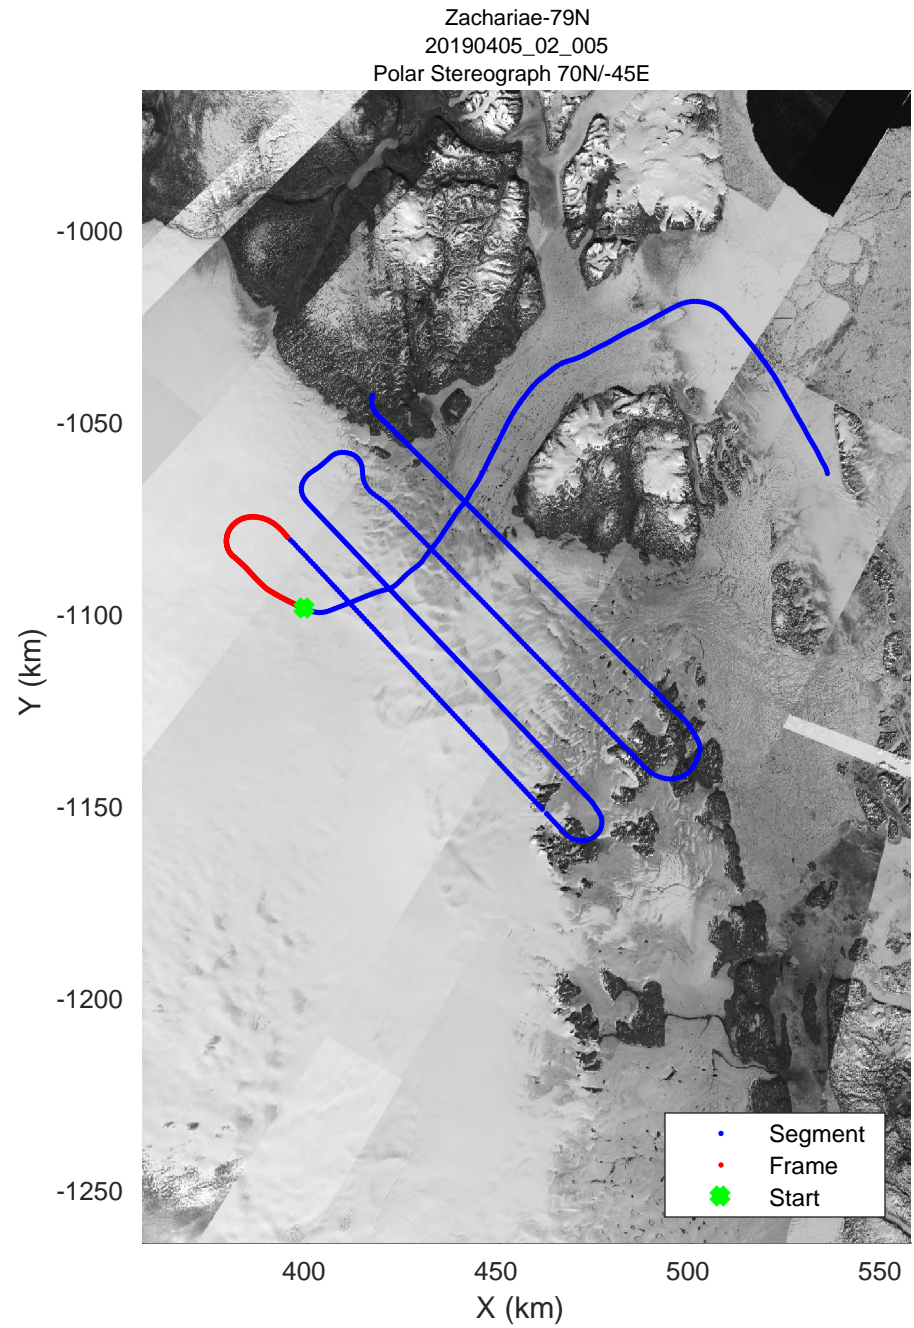

rds 2019_Greenland_P3: "Zachariae-79N" 20190405_02_001: 13:20:47.0 to 13:27:38.8 GPS

rds 2019_Greenland_P3: "Zachariae-79N" 20190405_02_002: 13:27:39.1 to 13:34:23.6 GPS

rds 2019_Greenland_P3: "Zachariae-79N" 20190405_02_003: 13:34:23.9 to 13:40:54.0 GPS

rds 2019_Greenland_P3: "Zachariae-79N" 20190405_02_004: 13:40:54.3 to 13:47:38.3 GPS

rds 2019_Greenland_P3: "Zachariae-79N" 20190405_02_005: 13:47:38.6 to 13:54:39.3 GPS

Zachariae-79N
20190405_02_006
Polar Stereograph 70N/-45E

rds 2019_Greenland_P3: "Zachariae-79N" 20190405_02_006: 13:54:39.5 to 14:00:06.5 GPS

Zachariae-79N
 20190405_02_007
 Polar Stereograph 70N/-45E

rds 2019_Greenland_P3: "Zachariae-79N" 20190405_02_007: 14:00:06.7 to 14:05:36.2 GPS

rds 2019_Greenland_P3: "Zachariae-79N" 20190405_02_015: 14:52:40.1 to 15:03:52.1 GPS