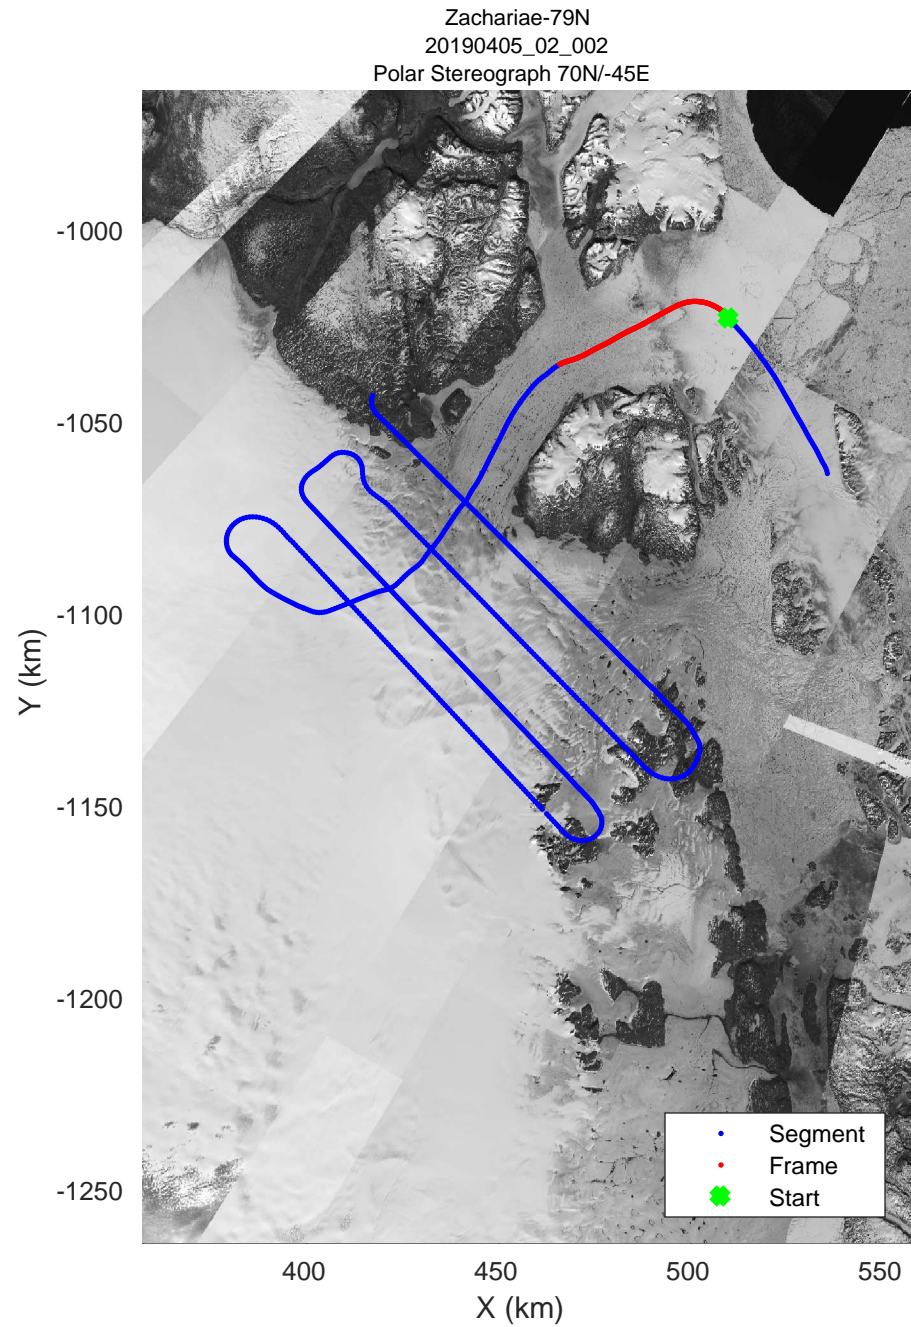

rds 2019_Greenland_P3: "Zachariae-79N" 20190405_02_001: 13:20:47.0 to 13:27:38.8 GPS

rds 2019_Greenland_P3: "Zachariae-79N" 20190405_02_002: 13:27:39.1 to 13:34:23.6 GPS

rds 2019_Greenland_P3: "Zachariae-79N" 20190405_02_003: 13:34:23.9 to 13:40:54.0 GPS

rds 2019_Greenland_P3: "Zachariae-79N" 20190405_02_004: 13:40:54.3 to 13:47:38.3 GPS

rds 2019_Greenland_P3: "Zachariae-79N" 20190405_02_005: 13:47:38.6 to 13:54:39.3 GPS

Zachariae-79N
20190405_02_006
Polar Stereograph 70N/-45E

rds 2019_Greenland_P3: "Zachariae-79N" 20190405_02_006: 13:54:39.5 to 14:00:06.5 GPS

Zachariae-79N
 20190405_02_007
 Polar Stereograph 70N/-45E

rds 2019_Greenland_P3: "Zachariae-79N" 20190405_02_007: 14:00:06.7 to 14:05:36.2 GPS

rds 2019_Greenland_P3: "Zachariae-79N" 20190405_02_015: 14:52:40.1 to 15:03:52.1 GPS