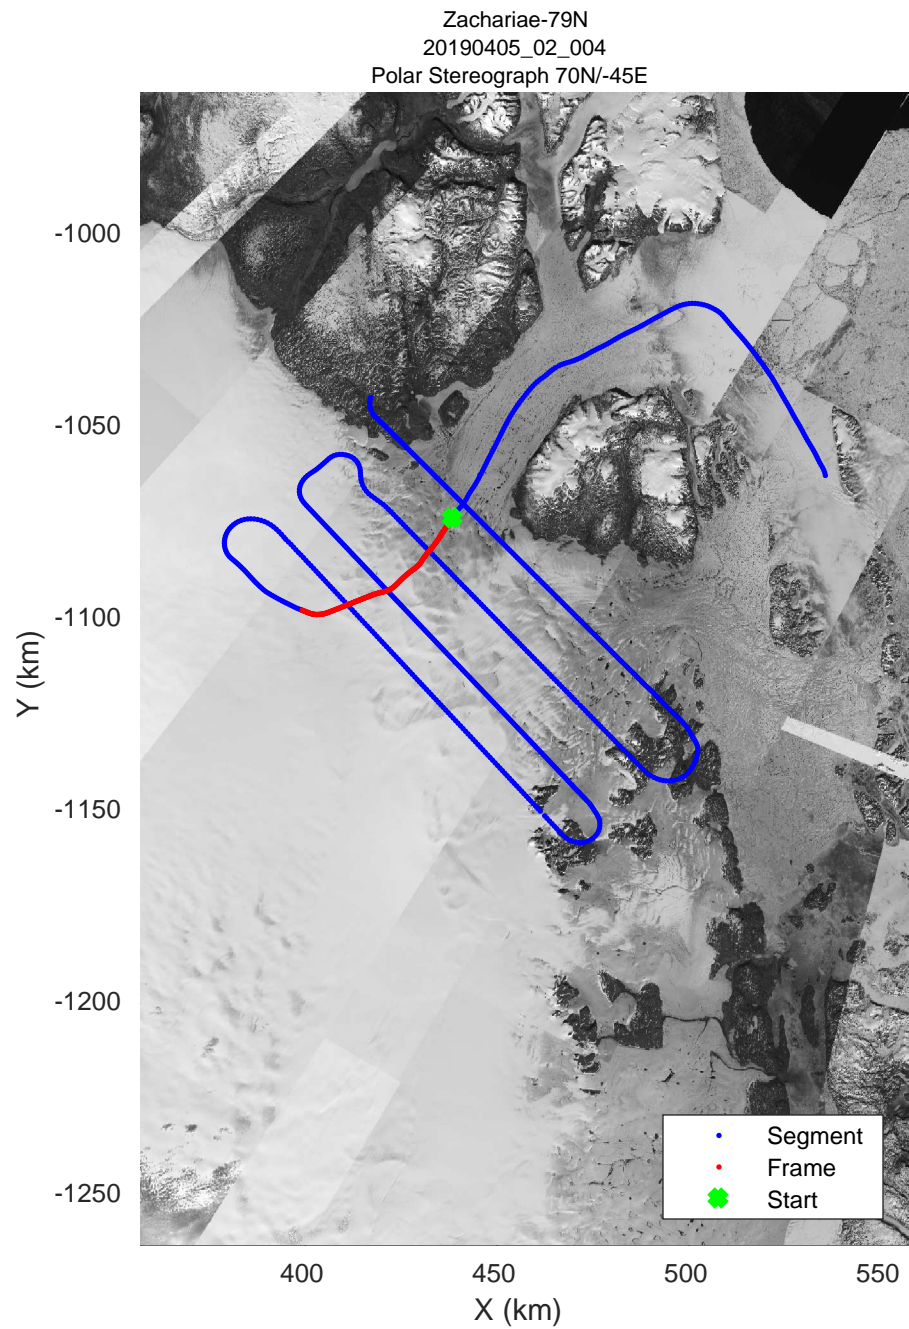

rds 2019_Greenland_P3: "Zachariae-79N" 20190405_02_001: 13:20:47.0 to 13:27:38.8 GPS

rds 2019_Greenland_P3: "Zachariae-79N" 20190405_02_002: 13:27:39.1 to 13:34:23.6 GPS

rds 2019_Greenland_P3: "Zachariae-79N" 20190405_02_003: 13:34:23.9 to 13:40:54.0 GPS

rds 2019_Greenland_P3: "Zachariae-79N" 20190405_02_004: 13:40:54.3 to 13:47:38.3 GPS

rds 2019_Greenland_P3: "Zachariae-79N" 20190405_02_005: 13:47:38.6 to 13:54:39.3 GPS

Zachariae-79N
20190405_02_006
Polar Stereograph 70N/-45E

rds 2019_Greenland_P3: "Zachariae-79N" 20190405_02_006: 13:54:39.5 to 14:00:06.5 GPS

Zachariae-79N
 20190405_02_007
 Polar Stereograph 70N/-45E

rds 2019_Greenland_P3: "Zachariae-79N" 20190405_02_007: 14:00:06.7 to 14:05:36.2 GPS

rds 2019_Greenland_P3: "Zachariae-79N" 20190405_02_015: 14:52:40.1 to 15:03:52.1 GPS