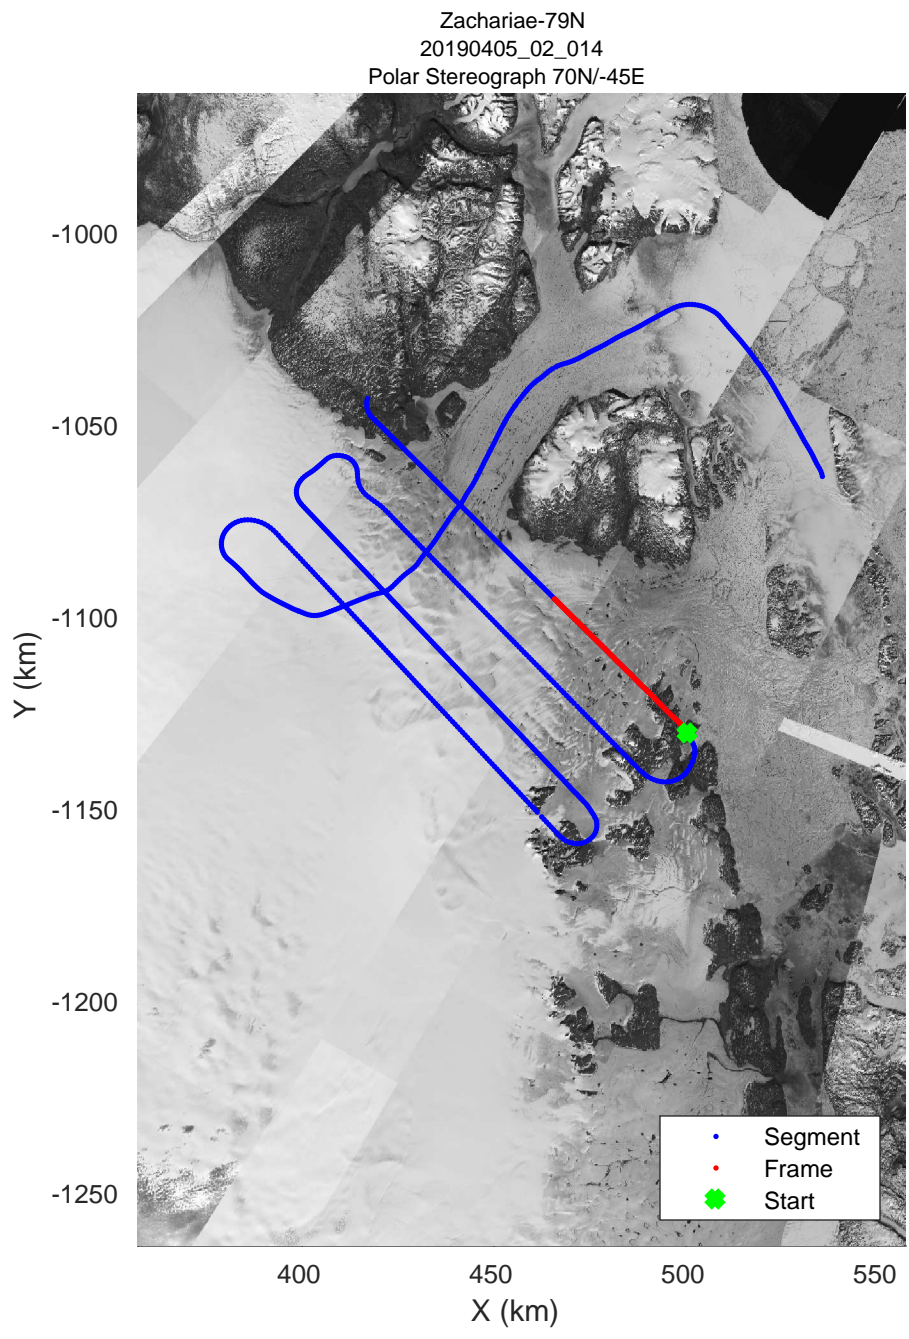

rds 2019_Greenland_P3: "Zachariae-79N" 20190405_02_011: 14:27:12.6 to 14:33:08.7 GPS

Zachariae-79N
20190405_02_012
Polar Stereograph 70N/-45E

rds 2019_Greenland_P3: "Zachariae-79N" 20190405_02_012: 14:33:09.0 to 14:38:41.6 GPS

rds 2019_Greenland_P3: "Zachariae-79N" 20190405_02_013: 14:38:41.8 to 14:44:56.4 GPS

Zachariae-79N
 20190405_02_014
 Polar Stereograph 70N/-45E

rds 2019_Greenland_P3: "Zachariae-79N" 20190405_02_014: 14:44:56.6 to 14:52:39.8 GPS

rds 2019_Greenland_P3: "Zachariae-79N" 20190405_02_015: 14:52:40.1 to 15:03:52.1 GPS