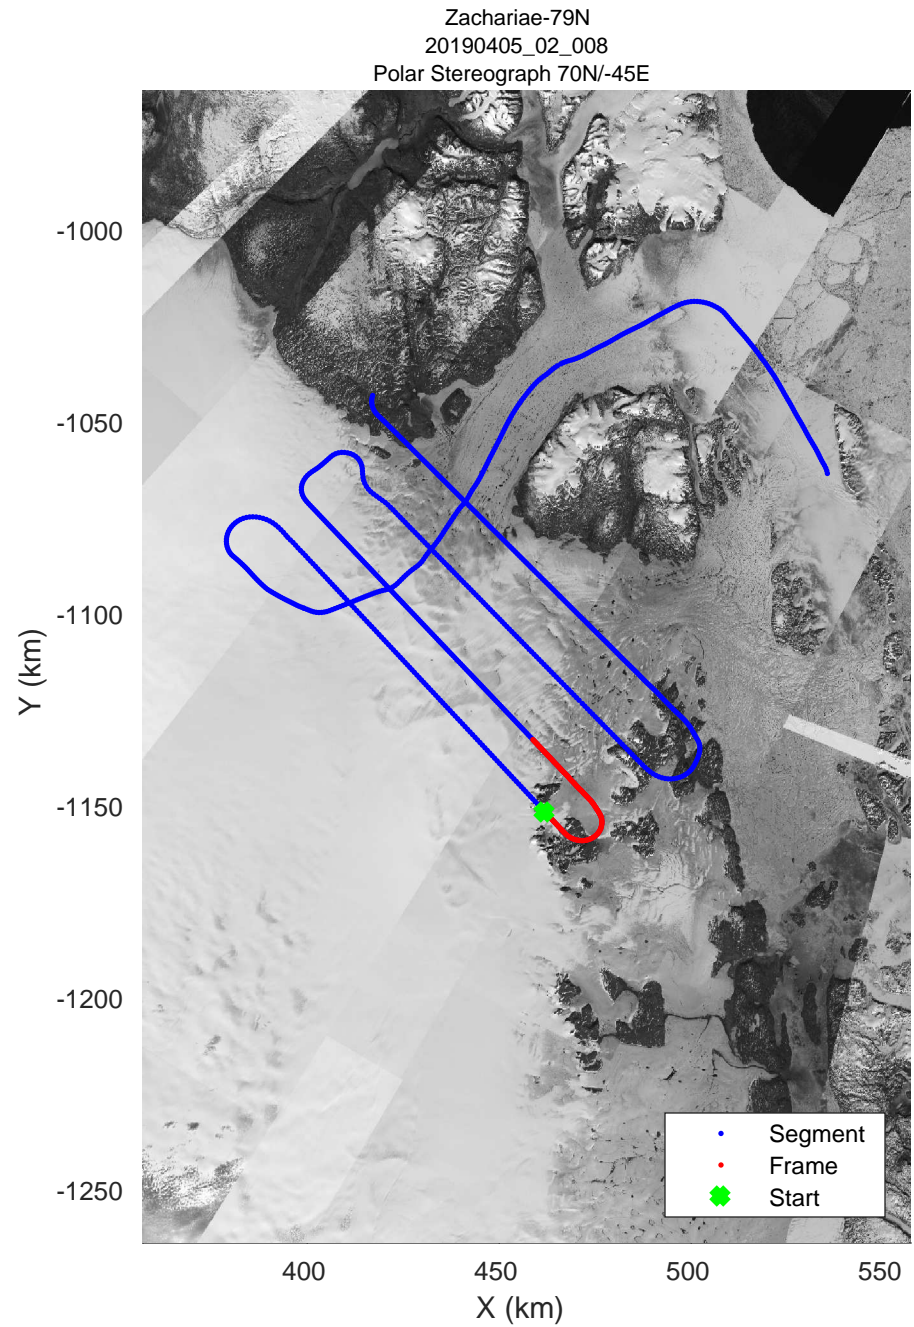

rds 2019_Greenland_P3: "Zachariae-79N" 20190405_02_006: 13:54:39.5 to 14:00:06.5 GPS

Zachariae-79N
 20190405_02_007
 Polar Stereograph 70N/-45E

rds 2019_Greenland_P3: "Zachariae-79N" 20190405_02_007: 14:00:06.7 to 14:05:36.2 GPS

rds 2019_Greenland_P3: "Zachariae-79N" 20190405_02_011: 14:27:12.6 to 14:33:08.7 GPS

Zachariae-79N
20190405_02_012
Polar Stereograph 70N/-45E

rds 2019_Greenland_P3: "Zachariae-79N" 20190405_02_012: 14:33:09.0 to 14:38:41.6 GPS

rds 2019_Greenland_P3: "Zachariae-79N" 20190405_02_013: 14:38:41.8 to 14:44:56.4 GPS

Zachariae-79N
 20190405_02_014
 Polar Stereograph 70N/-45E

rds 2019_Greenland_P3: "Zachariae-79N" 20190405_02_014: 14:44:56.6 to 14:52:39.8 GPS

rds 2019_Greenland_P3: "Zachariae-79N" 20190405_02_015: 14:52:40.1 to 15:03:52.1 GPS