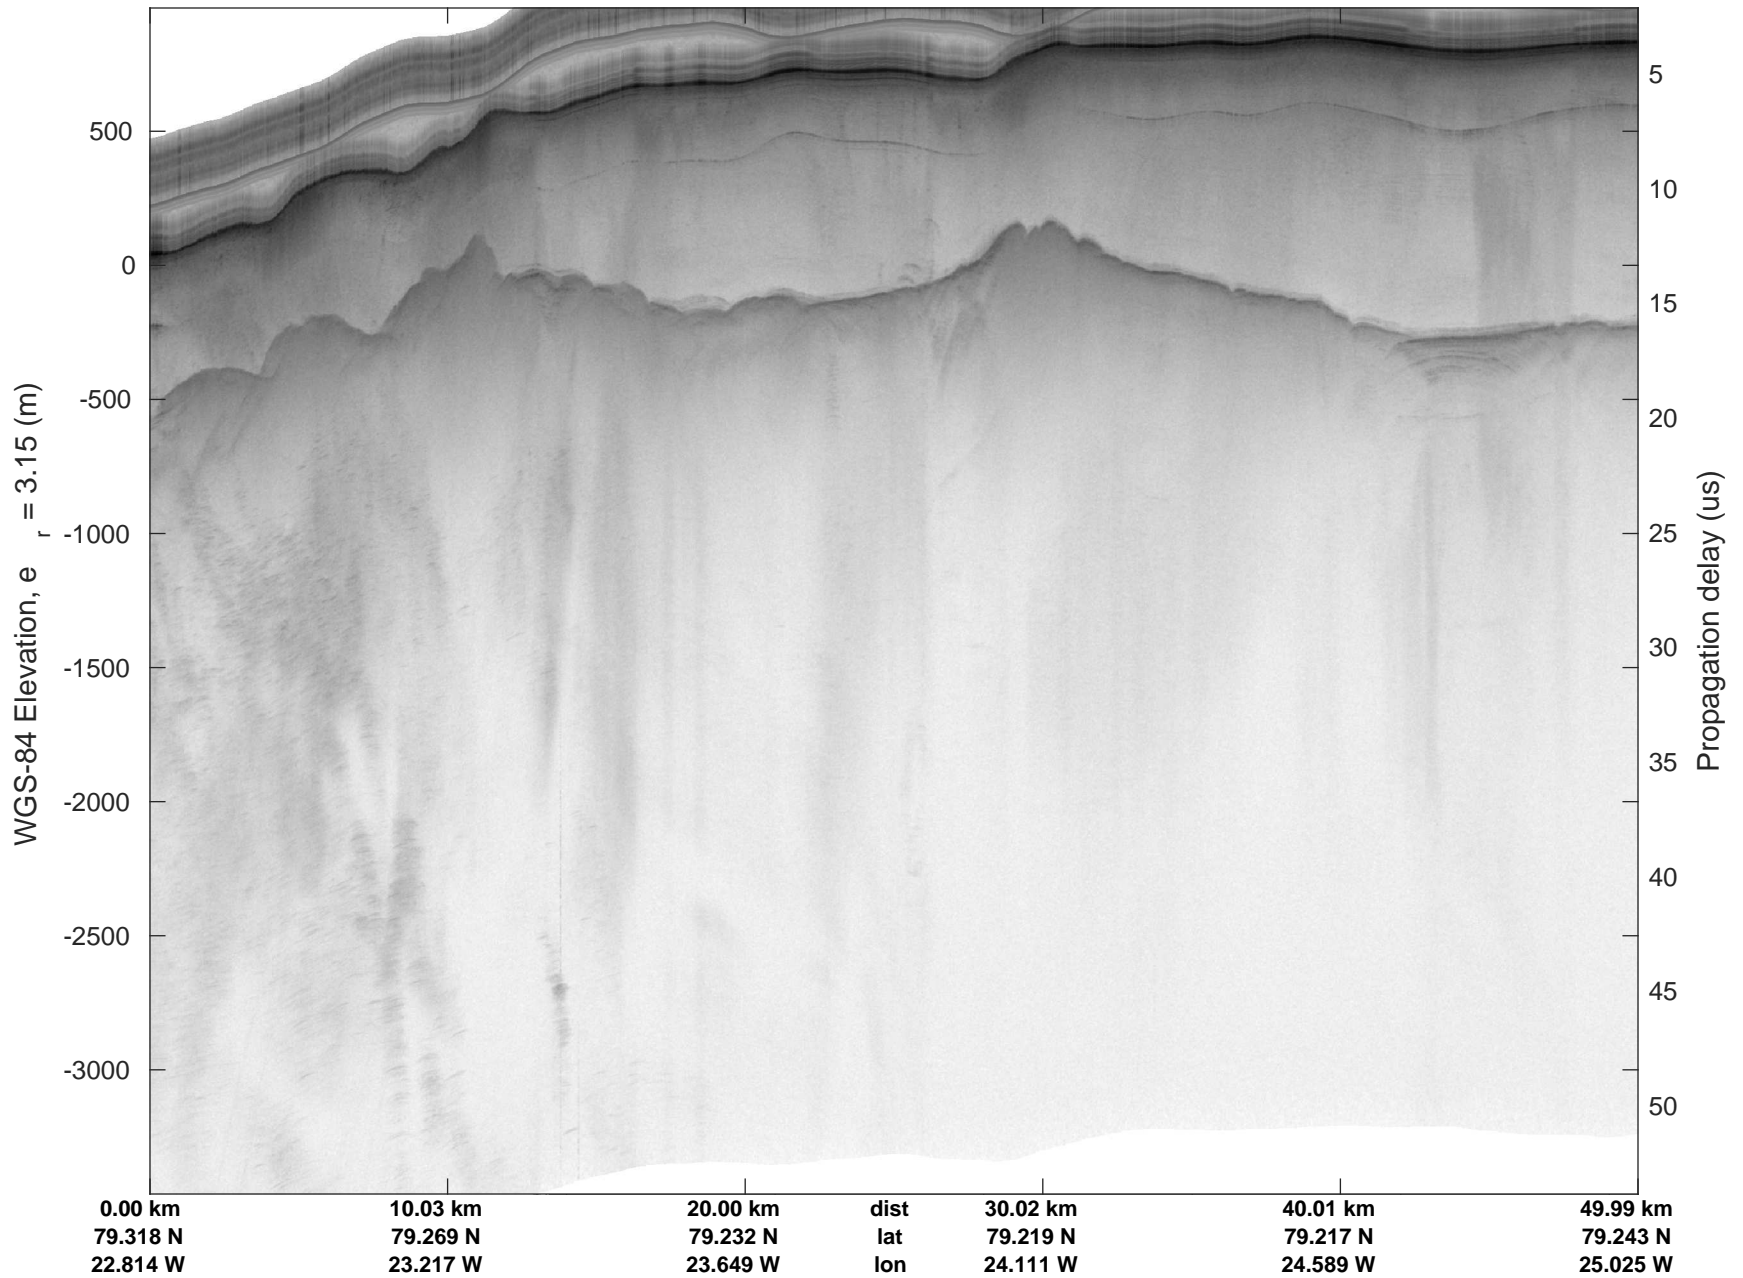

rds 2019_Greenland_P3: "Zachariae-79N" 20190405_02_004: 13:40:54.3 to 13:47:38.3 GPS

rds 2019_Greenland_P3: "Zachariae-79N" 20190405_02_005: 13:47:38.6 to 13:54:39.3 GPS

Zachariae-79N
20190405_02_006
Polar Stereograph 70N/-45E

rds 2019_Greenland_P3: "Zachariae-79N" 20190405_02_006: 13:54:39.5 to 14:00:06.5 GPS

Zachariae-79N
 20190405_02_007
 Polar Stereograph 70N/-45E

rds 2019_Greenland_P3: "Zachariae-79N" 20190405_02_007: 14:00:06.7 to 14:05:36.2 GPS

rds 2019_Greenland_P3: "Zachariae-79N" 20190405_02_011: 14:27:12.6 to 14:33:08.7 GPS

Zachariae-79N
20190405_02_012
Polar Stereograph 70N/-45E

rds 2019_Greenland_P3: "Zachariae-79N" 20190405_02_012: 14:33:09.0 to 14:38:41.6 GPS

rds 2019_Greenland_P3: "Zachariae-79N" 20190405_02_015: 14:52:40.1 to 15:03:52.1 GPS