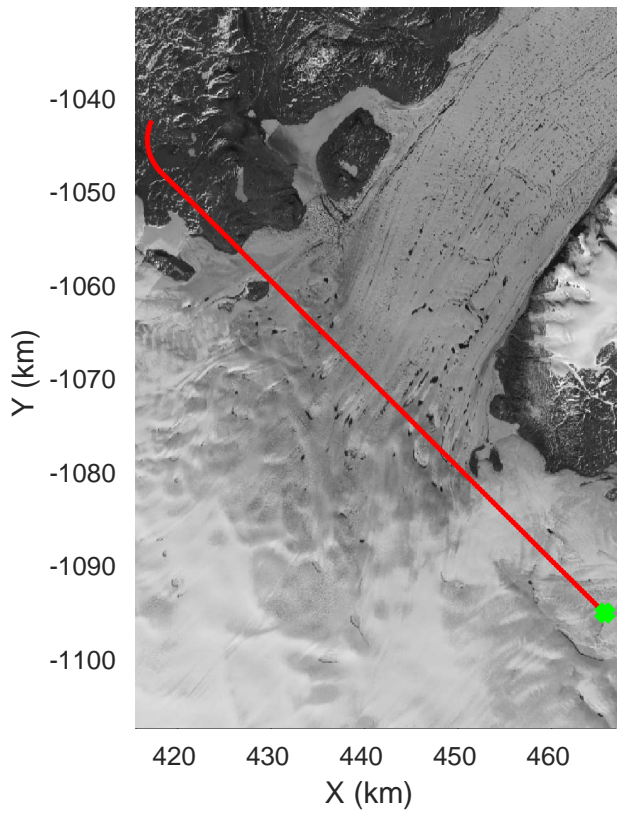

rds 2019_Greenland_P3: "Zachariae-79N" 20190405_02_011: 14:27:12.6 to 14:33:08.7 GPS

Zachariae-79N
20190405_02_012
Polar Stereograph 70N/-45E

rds 2019_Greenland_P3: "Zachariae-79N" 20190405_02_012: 14:33:09.0 to 14:38:41.6 GPS

rds 2019_Greenland_P3: "Zachariae-79N" 20190405_02_013: 14:38:41.8 to 14:44:56.4 GPS

Zachariae-79N
 20190405_02_014
 Polar Stereograph 70N/-45E

rds 2019_Greenland_P3: "Zachariae-79N" 20190405_02_014: 14:44:56.6 to 14:52:39.8 GPS

rds 2019_Greenland_P3: "Zachariae-79N" 20190405_02_015: 14:52:40.1 to 15:03:52.1 GPS