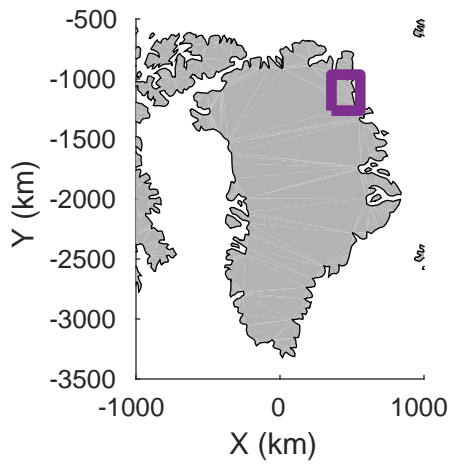

rds 2019_Greenland_P3: "Zachariae-79N" 20190405_02_008: 14:05:36.5 to 14:12:28.1 GPS

rds 2019_Greenland_P3: "Zachariae-79N" 20190405_02_009: 14:12:28.4 to 14:19:50.9 GPS

rds 2019_Greenland_P3: "Zachariae-79N" 20190405_02_010: 14:19:51.2 to 14:27:12.3 GPS