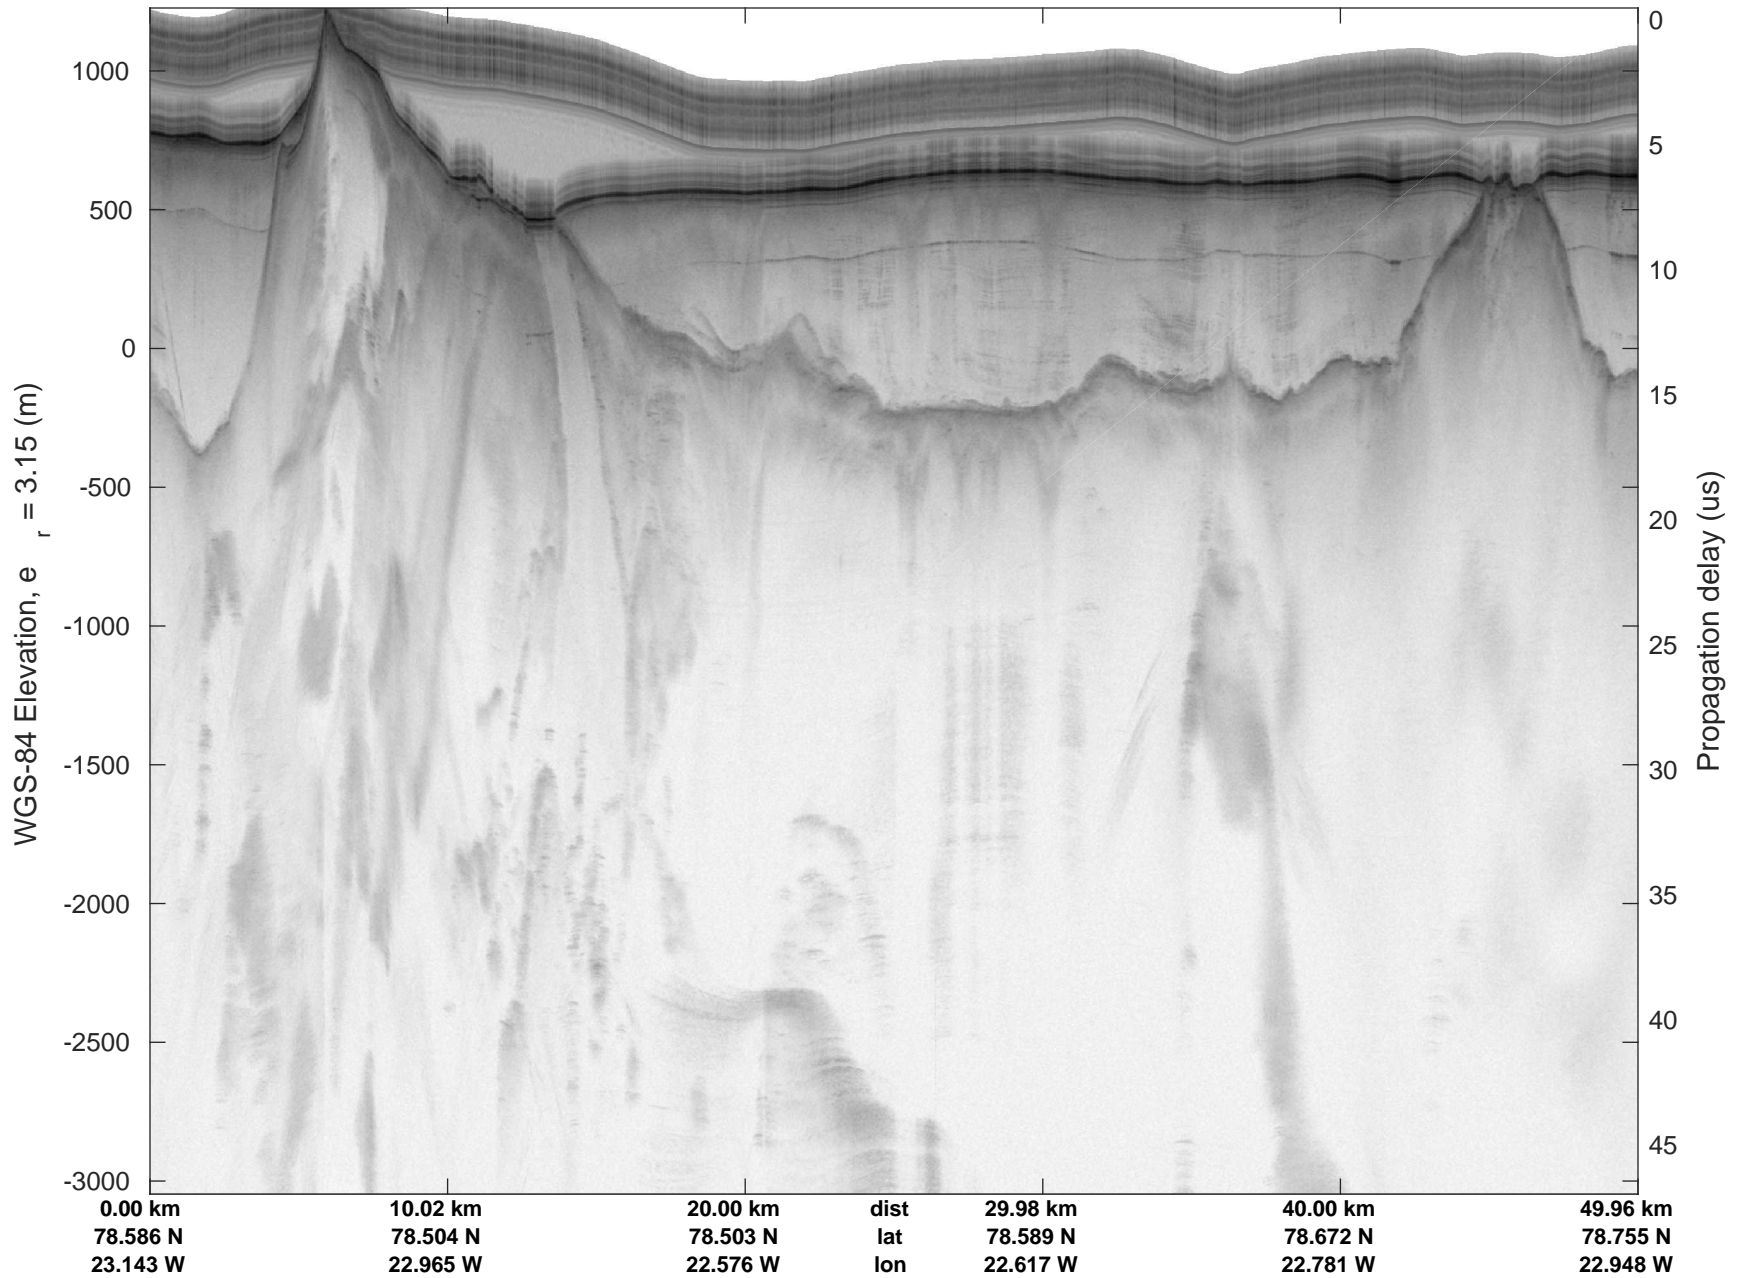

rds 2019_Greenland_P3: "Zachariae-79N" 20190405_02_008: 14:05:36.5 to 14:12:28.1 GPS