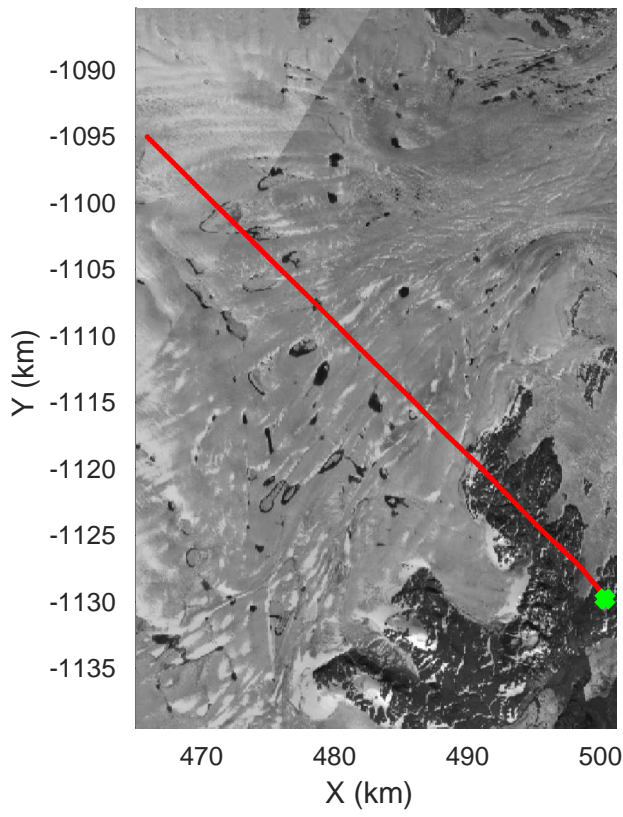

rds 2019_Greenland_P3: "Zachariae-79N" 20190405_02_011: 14:27:12.6 to 14:33:08.7 GPS

Zachariae-79N
20190405_02_012
Polar Stereograph 70N/-45E

rds 2019_Greenland_P3: "Zachariae-79N" 20190405_02_012: 14:33:09.0 to 14:38:41.6 GPS

rds 2019_Greenland_P3: "Zachariae-79N" 20190405_02_013: 14:38:41.8 to 14:44:56.4 GPS

Zachariae-79N
 20190405_02_014
 Polar Stereograph 70N/-45E

rds 2019_Greenland_P3: "Zachariae-79N" 20190405_02_014: 14:44:56.6 to 14:52:39.8 GPS