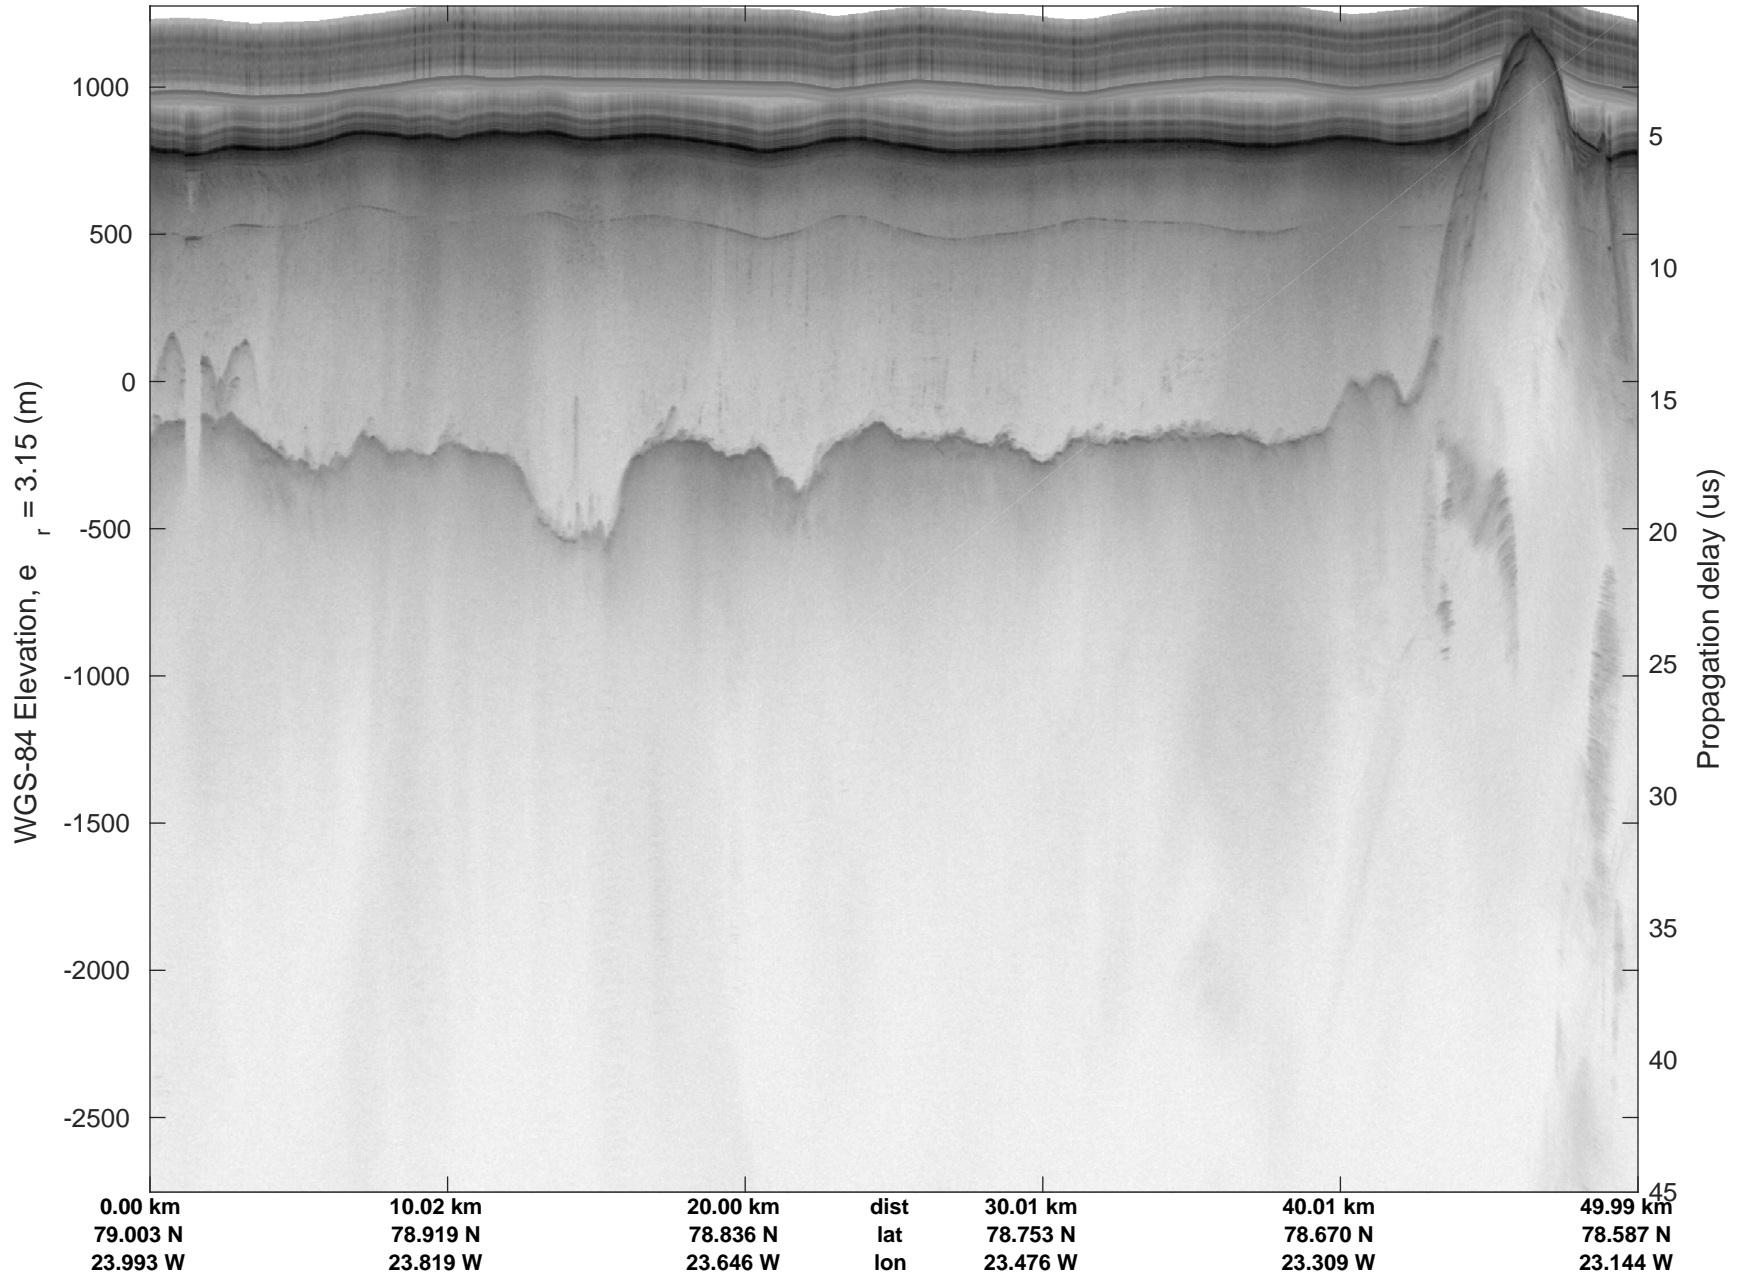

rds 2019_Greenland_P3: "Zachariae-79N" 20190405_02_006: 13:54:39.5 to 14:00:06.5 GPS

Zachariae-79N
 20190405_02_007
 Polar Stereograph 70N/-45E

rds 2019_Greenland_P3: "Zachariae-79N" 20190405_02_007: 14:00:06.7 to 14:05:36.2 GPS

rds 2019_Greenland_P3: "Zachariae-79N" 20190405_02_008: 14:05:36.5 to 14:12:28.1 GPS

rds 2019_Greenland_P3: "Zachariae-79N" 20190405_02_009: 14:12:28.4 to 14:19:50.9 GPS

rds 2019_Greenland_P3: "Zachariae-79N" 20190405_02_010: 14:19:51.2 to 14:27:12.3 GPS

rds 2019_Greenland_P3: "Zachariae-79N" 20190405_02_011: 14:27:12.6 to 14:33:08.7 GPS

Zachariae-79N
20190405_02_012
Polar Stereograph 70N/-45E

rds 2019_Greenland_P3: "Zachariae-79N" 20190405_02_012: 14:33:09.0 to 14:38:41.6 GPS

rds 2019_Greenland_P3: "Zachariae-79N" 20190405_02_013: 14:38:41.8 to 14:44:56.4 GPS

Zachariae-79N
 20190405_02_014
 Polar Stereograph 70N/-45E

rds 2019_Greenland_P3: "Zachariae-79N" 20190405_02_014: 14:44:56.6 to 14:52:39.8 GPS