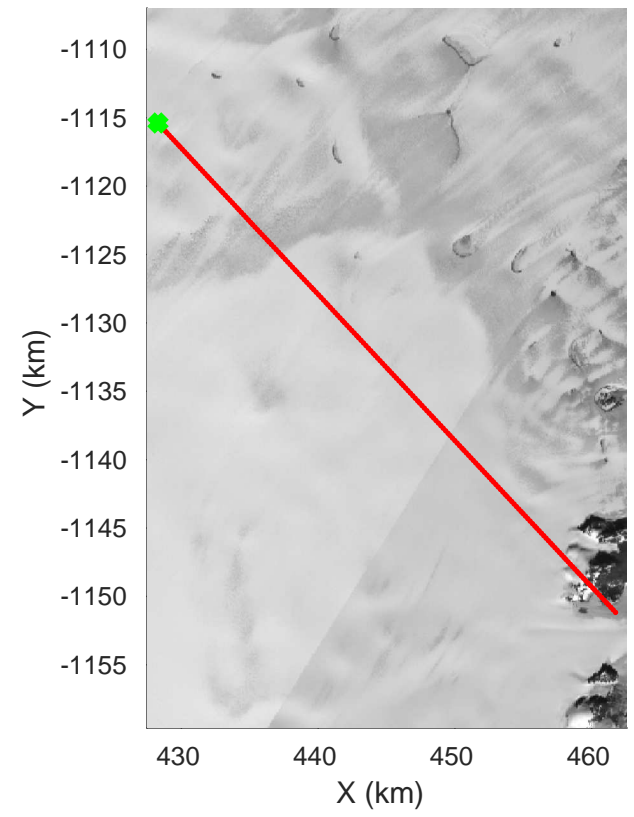

rds 2019_Greenland_P3: "Zachariae-79N" 20190405_02_004: 13:40:54.3 to 13:47:38.3 GPS

rds 2019_Greenland_P3: "Zachariae-79N" 20190405_02_005: 13:47:38.6 to 13:54:39.3 GPS

Zachariae-79N
20190405_02_006
Polar Stereograph 70N/-45E

rds 2019_Greenland_P3: "Zachariae-79N" 20190405_02_006: 13:54:39.5 to 14:00:06.5 GPS

Zachariae-79N
 20190405_02_007
 Polar Stereograph 70N/-45E

rds 2019_Greenland_P3: "Zachariae-79N" 20190405_02_007: 14:00:06.7 to 14:05:36.2 GPS