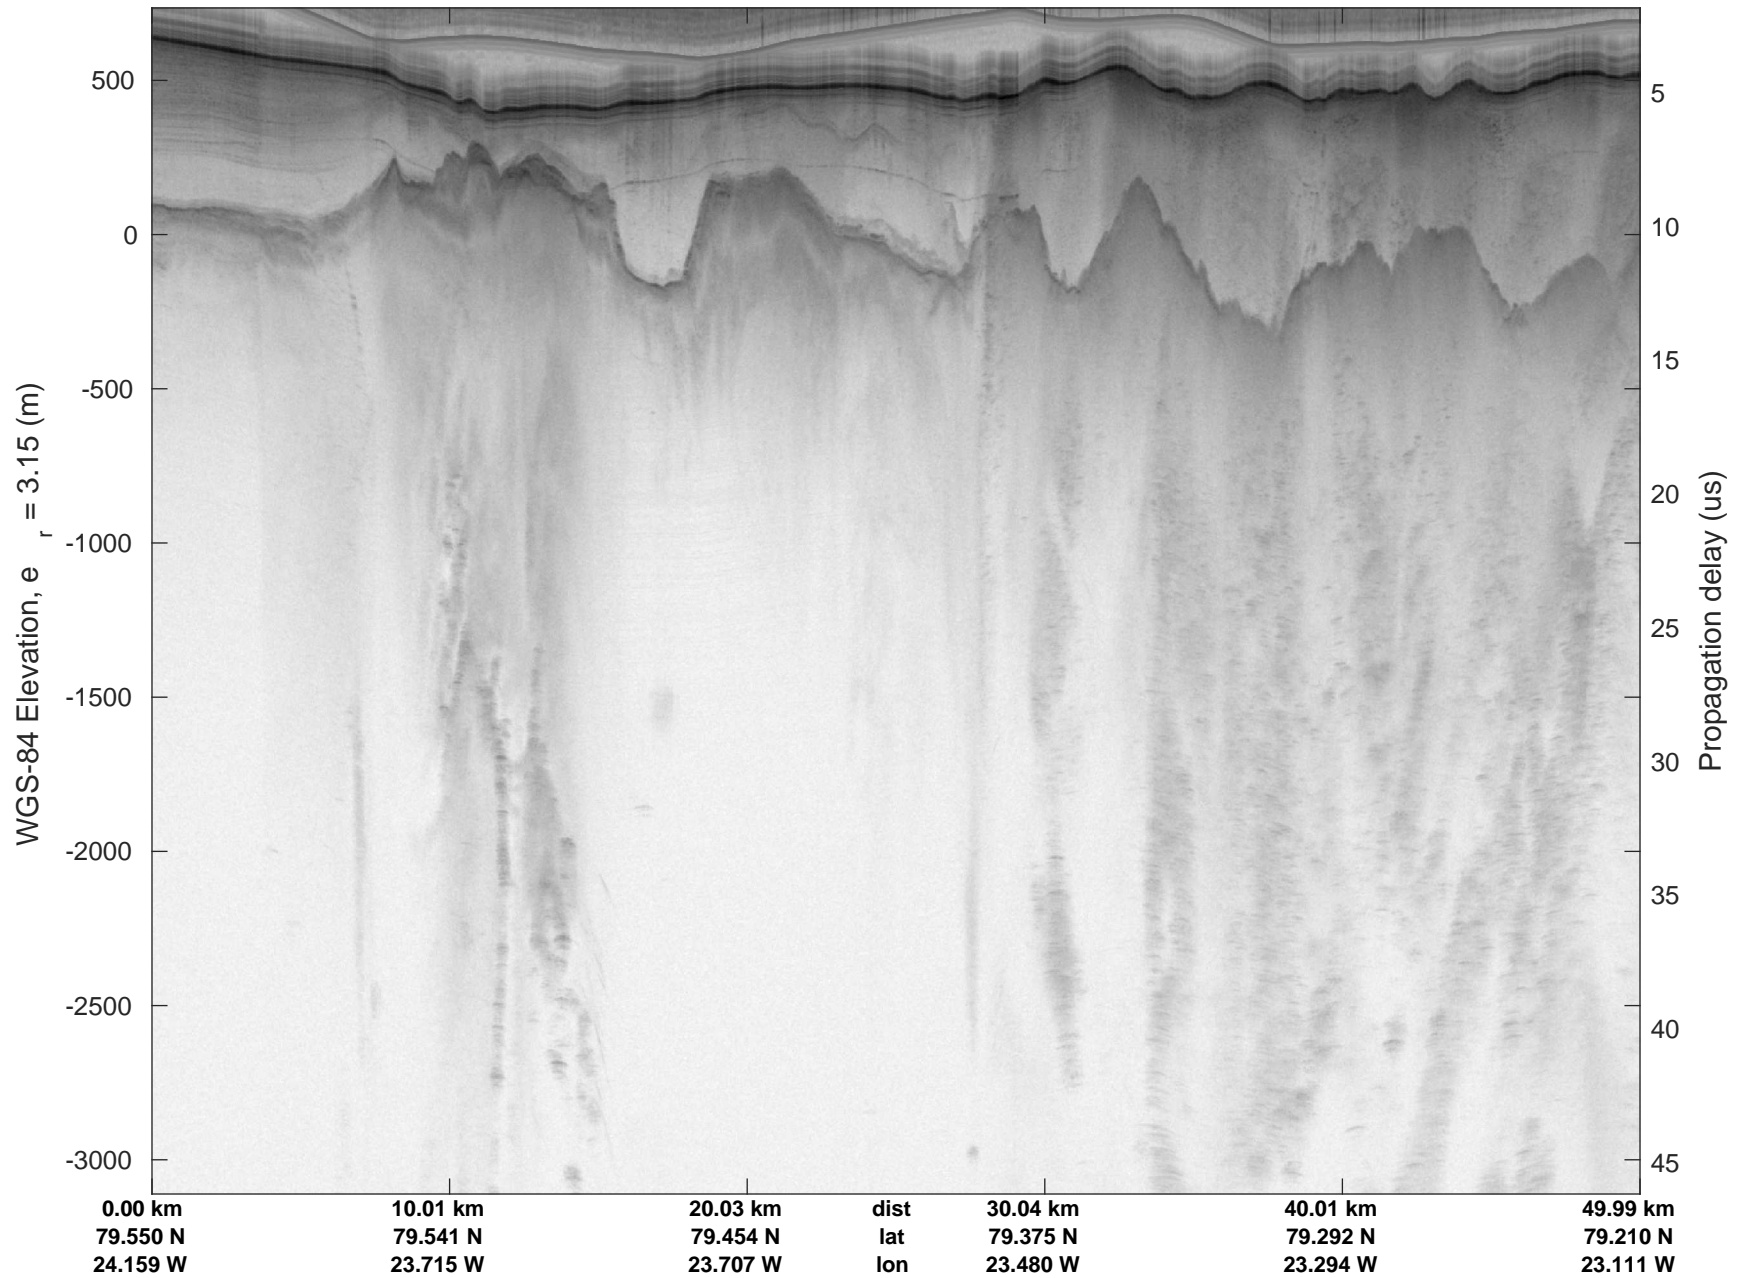

rds 2019_Greenland_P3: "Zachariae-79N" 20190405_02_006: 13:54:39.5 to 14:00:06.5 GPS

Zachariae-79N
 20190405_02_007
 Polar Stereograph 70N/-45E

rds 2019_Greenland_P3: "Zachariae-79N" 20190405_02_007: 14:00:06.7 to 14:05:36.2 GPS

rds 2019_Greenland_P3: "Zachariae-79N" 20190405_02_008: 14:05:36.5 to 14:12:28.1 GPS

rds 2019_Greenland_P3: "Zachariae-79N" 20190405_02_009: 14:12:28.4 to 14:19:50.9 GPS

rds 2019_Greenland_P3: "Zachariae-79N" 20190405_02_010: 14:19:51.2 to 14:27:12.3 GPS

rds 2019_Greenland_P3: "Zachariae-79N" 20190405_02_011: 14:27:12.6 to 14:33:08.7 GPS

Zachariae-79N
20190405_02_012
Polar Stereograph 70N/-45E

rds 2019_Greenland_P3: "Zachariae-79N" 20190405_02_012: 14:33:09.0 to 14:38:41.6 GPS

rds 2019_Greenland_P3: "Zachariae-79N" 20190405_02_013: 14:38:41.8 to 14:44:56.4 GPS

Zachariae-79N
 20190405_02_014
 Polar Stereograph 70N/-45E

rds 2019_Greenland_P3: "Zachariae-79N" 20190405_02_014: 14:44:56.6 to 14:52:39.8 GPS