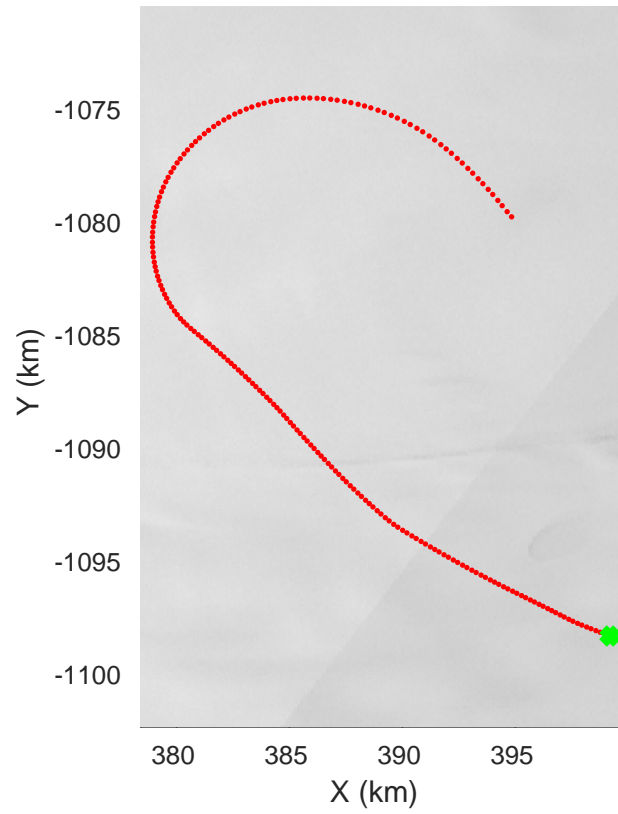

rds 2019_Greenland_P3: "Zachariae-79N" 20190405_02_001: 13:20:47.0 to 13:27:38.8 GPS

rds 2019_Greenland_P3: "Zachariae-79N" 20190405_02_002: 13:27:39.1 to 13:34:23.6 GPS

rds 2019_Greenland_P3: "Zachariae-79N" 20190405_02_003: 13:34:23.9 to 13:40:54.0 GPS

rds 2019_Greenland_P3: "Zachariae-79N" 20190405_02_004: 13:40:54.3 to 13:47:38.3 GPS

rds 2019_Greenland_P3: "Zachariae-79N" 20190405_02_005: 13:47:38.6 to 13:54:39.3 GPS

Zachariae-79N
20190405_02_006
Polar Stereograph 70N/-45E

rds 2019_Greenland_P3: "Zachariae-79N" 20190405_02_006: 13:54:39.5 to 14:00:06.5 GPS

Zachariae-79N
 20190405_02_007
 Polar Stereograph 70N/-45E

rds 2019_Greenland_P3: "Zachariae-79N" 20190405_02_007: 14:00:06.7 to 14:05:36.2 GPS

rds 2019_Greenland_P3: "Zachariae-79N" 20190405_02_015: 14:52:40.1 to 15:03:52.1 GPS