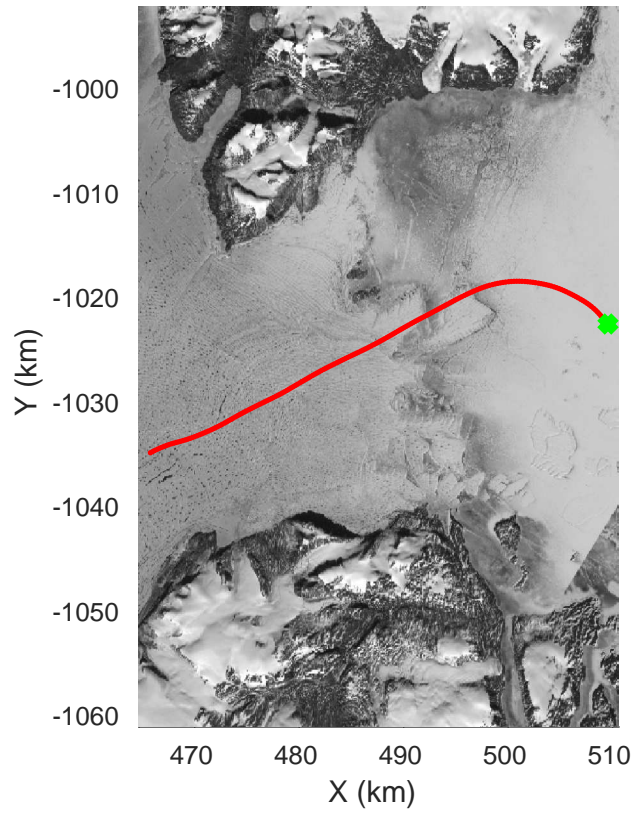

rds 2019_Greenland_P3: "Zachariae-79N" 20190405_02_001: 13:20:47.0 to 13:27:38.8 GPS

rds 2019_Greenland_P3: "Zachariae-79N" 20190405_02_002: 13:27:39.1 to 13:34:23.6 GPS

rds 2019_Greenland_P3: "Zachariae-79N" 20190405_02_003: 13:34:23.9 to 13:40:54.0 GPS

rds 2019_Greenland_P3: "Zachariae-79N" 20190405_02_004: 13:40:54.3 to 13:47:38.3 GPS

rds 2019_Greenland_P3: "Zachariae-79N" 20190405_02_005: 13:47:38.6 to 13:54:39.3 GPS

Zachariae-79N
20190405_02_006
Polar Stereograph 70N/-45E

rds 2019_Greenland_P3: "Zachariae-79N" 20190405_02_006: 13:54:39.5 to 14:00:06.5 GPS

Zachariae-79N
 20190405_02_007
 Polar Stereograph 70N/-45E

rds 2019_Greenland_P3: "Zachariae-79N" 20190405_02_007: 14:00:06.7 to 14:05:36.2 GPS

rds 2019_Greenland_P3: "Zachariae-79N" 20190405_02_015: 14:52:40.1 to 15:03:52.1 GPS