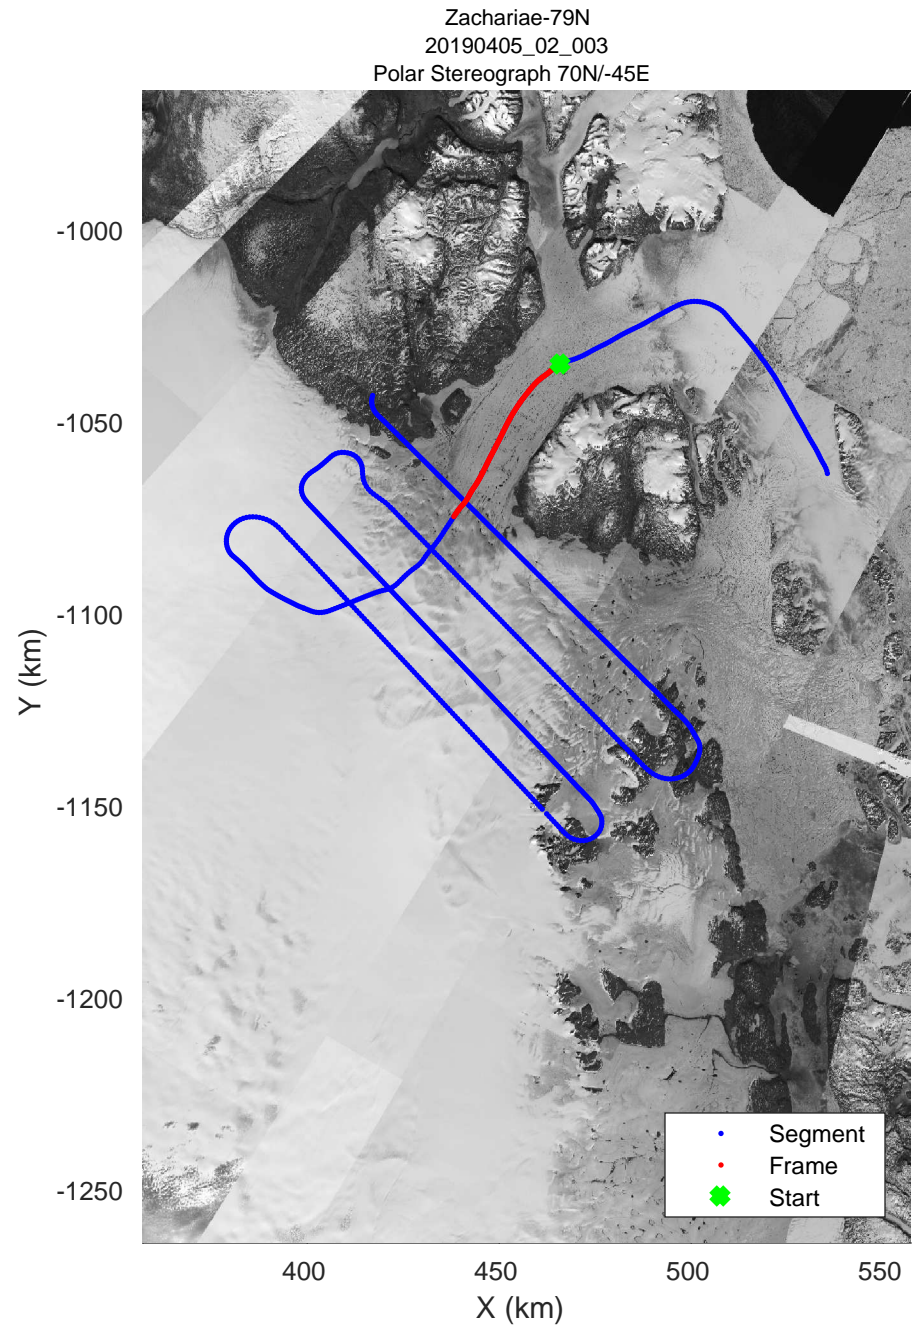

rds 2019_Greenland_P3: "Zachariae-79N" 20190405_02_001: 13:20:47.0 to 13:27:38.8 GPS

rds 2019_Greenland_P3: "Zachariae-79N" 20190405_02_002: 13:27:39.1 to 13:34:23.6 GPS

rds 2019_Greenland_P3: "Zachariae-79N" 20190405_02_003: 13:34:23.9 to 13:40:54.0 GPS

rds 2019_Greenland_P3: "Zachariae-79N" 20190405_02_004: 13:40:54.3 to 13:47:38.3 GPS

rds 2019_Greenland_P3: "Zachariae-79N" 20190405_02_005: 13:47:38.6 to 13:54:39.3 GPS

Zachariae-79N
20190405_02_006
Polar Stereograph 70N/-45E

rds 2019_Greenland_P3: "Zachariae-79N" 20190405_02_006: 13:54:39.5 to 14:00:06.5 GPS

Zachariae-79N
 20190405_02_007
 Polar Stereograph 70N/-45E

rds 2019_Greenland_P3: "Zachariae-79N" 20190405_02_007: 14:00:06.7 to 14:05:36.2 GPS

rds 2019_Greenland_P3: "Zachariae-79N" 20190405_02_015: 14:52:40.1 to 15:03:52.1 GPS