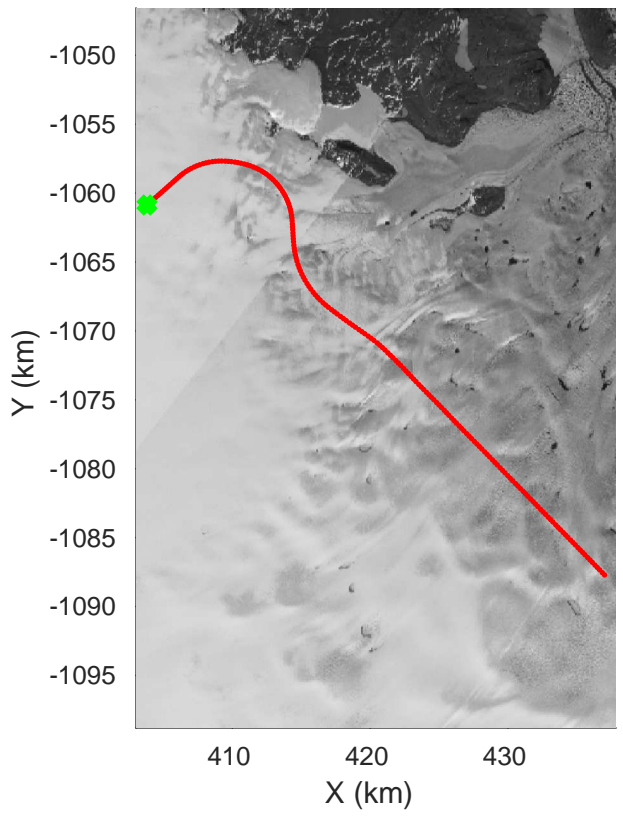

rds 2019_Greenland_P3: "Zachariae-79N" 20190405_02_008: 14:05:36.5 to 14:12:28.1 GPS

rds 2019_Greenland_P3: "Zachariae-79N" 20190405_02_009: 14:12:28.4 to 14:19:50.9 GPS

rds 2019_Greenland_P3: "Zachariae-79N" 20190405_02_010: 14:19:51.2 to 14:27:12.3 GPS

rds 2019_Greenland_P3: "Zachariae-79N" 20190405_02_011: 14:27:12.6 to 14:33:08.7 GPS

Zachariae-79N
20190405_02_012
Polar Stereograph 70N/-45E

rds 2019_Greenland_P3: "Zachariae-79N" 20190405_02_012: 14:33:09.0 to 14:38:41.6 GPS