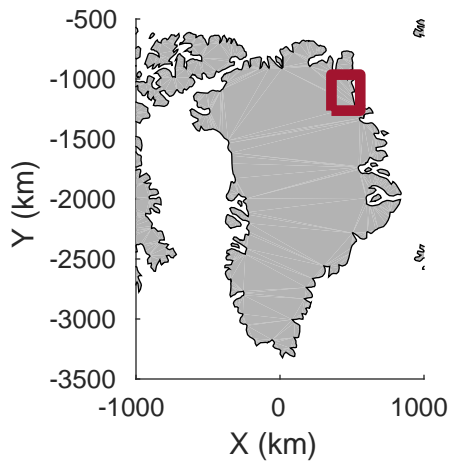

Zachariae-79N
20190405_02_014
Polar Stereograph 70N/-45E