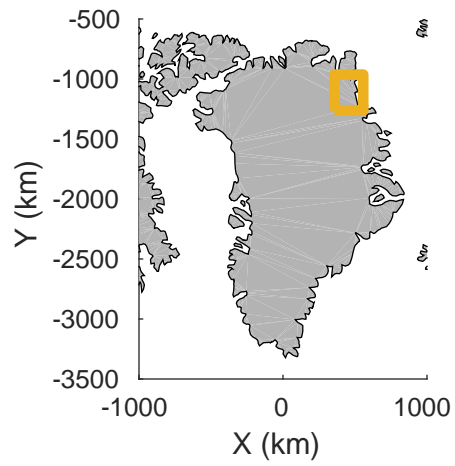

rds 2019_Greenland_P3: "Zachariae-79N" 20190405_02_001: 13:20:47.0 to 13:27:38.8 GPS

rds 2019_Greenland_P3: "Zachariae-79N" 20190405_02_002: 13:27:39.1 to 13:34:23.6 GPS

rds 2019_Greenland_P3: "Zachariae-79N" 20190405_02_003: 13:34:23.9 to 13:40:54.0 GPS

rds 2019_Greenland_P3: "Zachariae-79N" 20190405_02_015: 14:52:40.1 to 15:03:52.1 GPS