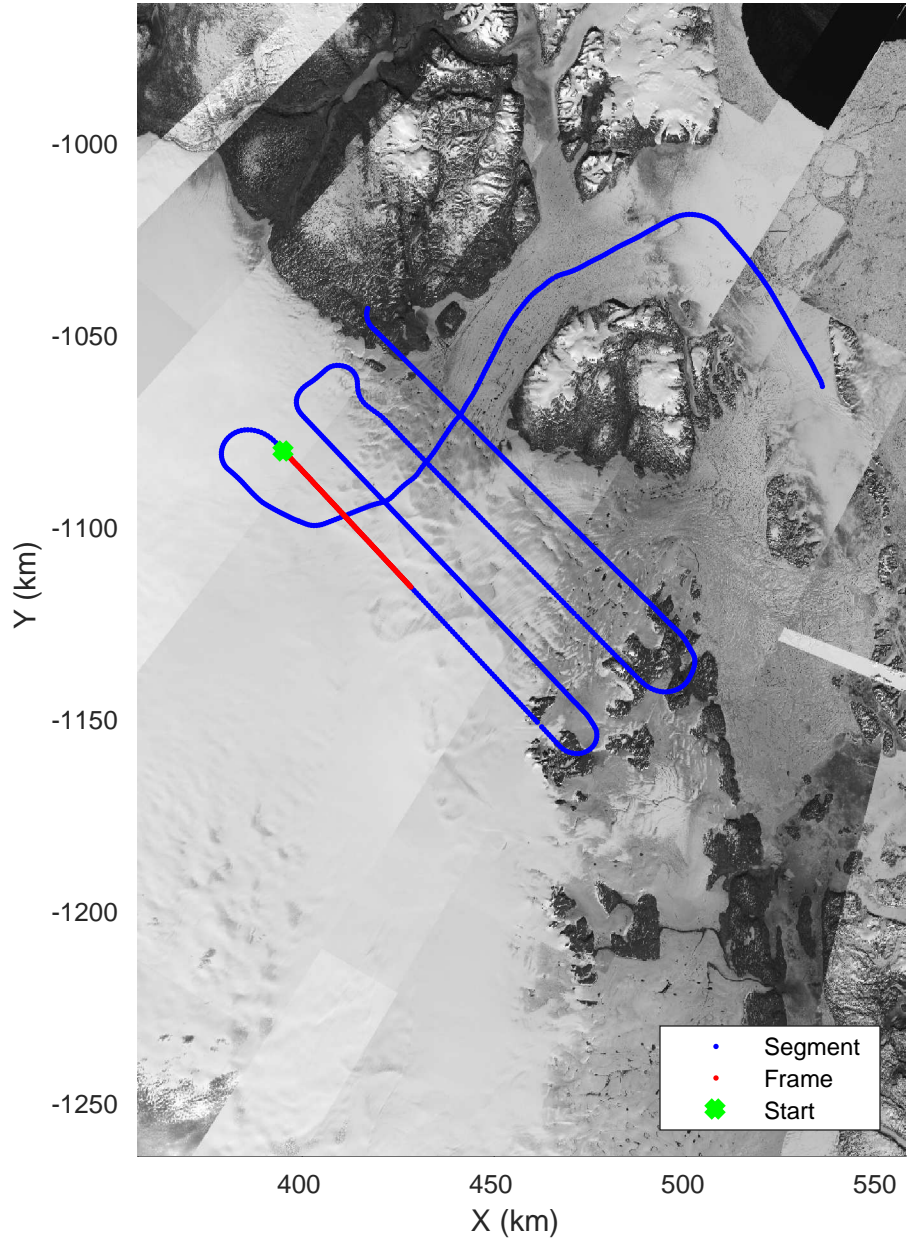

rds 2019_Greenland_P3: "Zachariae-79N" 20190405_02_004: 13:40:54.3 to 13:47:38.3 GPS

rds 2019_Greenland_P3: "Zachariae-79N" 20190405_02_005: 13:47:38.6 to 13:54:39.3 GPS

Zachariae-79N
20190405_02_006
Polar Stereograph 70N/-45E

rds 2019_Greenland_P3: "Zachariae-79N" 20190405_02_006: 13:54:39.5 to 14:00:06.5 GPS

Zachariae-79N
 20190405_02_007
 Polar Stereograph 70N/-45E

rds 2019_Greenland_P3: "Zachariae-79N" 20190405_02_007: 14:00:06.7 to 14:05:36.2 GPS

rds 2019_Greenland_P3: "Zachariae-79N" 20190405_02_013: 14:38:41.8 to 14:44:56.4 GPS

Zachariae-79N
 20190405_02_014
 Polar Stereograph 70N/-45E

rds 2019_Greenland_P3: "Zachariae-79N" 20190405_02_014: 14:44:56.6 to 14:52:39.8 GPS

rds 2019_Greenland_P3: "Zachariae-79N" 20190405_02_015: 14:52:40.1 to 15:03:52.1 GPS