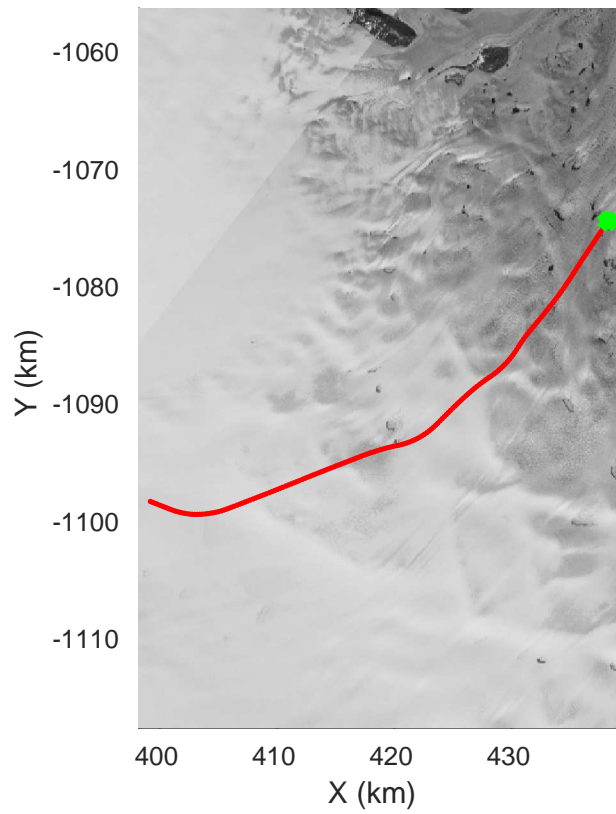

rds 2019_Greenland_P3: "Zachariae-79N" 20190405_02_001: 13:20:47.0 to 13:27:38.8 GPS

rds 2019_Greenland_P3: "Zachariae-79N" 20190405_02_002: 13:27:39.1 to 13:34:23.6 GPS

rds 2019_Greenland_P3: "Zachariae-79N" 20190405_02_003: 13:34:23.9 to 13:40:54.0 GPS

rds 2019_Greenland_P3: "Zachariae-79N" 20190405_02_004: 13:40:54.3 to 13:47:38.3 GPS

rds 2019_Greenland_P3: "Zachariae-79N" 20190405_02_005: 13:47:38.6 to 13:54:39.3 GPS

Zachariae-79N
20190405_02_006
Polar Stereograph 70N/-45E

rds 2019_Greenland_P3: "Zachariae-79N" 20190405_02_006: 13:54:39.5 to 14:00:06.5 GPS

Zachariae-79N
 20190405_02_007
 Polar Stereograph 70N/-45E

rds 2019_Greenland_P3: "Zachariae-79N" 20190405_02_007: 14:00:06.7 to 14:05:36.2 GPS

rds 2019_Greenland_P3: "Zachariae-79N" 20190405_02_015: 14:52:40.1 to 15:03:52.1 GPS