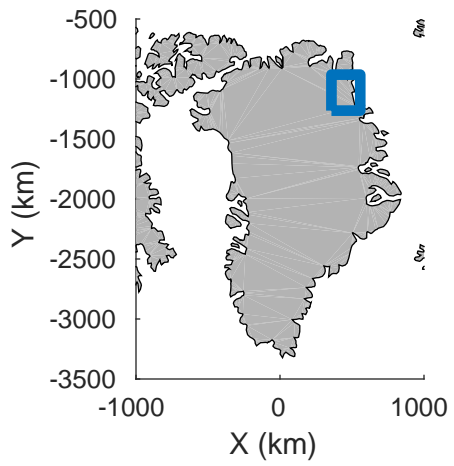

rds 2019_Greenland_P3: "Zachariae-79N" 20190405_02_013: 14:38:41.8 to 14:44:56.4 GPS

Zachariae-79N
 20190405_02_014
 Polar Stereograph 70N/-45E

rds 2019_Greenland_P3: "Zachariae-79N" 20190405_02_014: 14:44:56.6 to 14:52:39.8 GPS