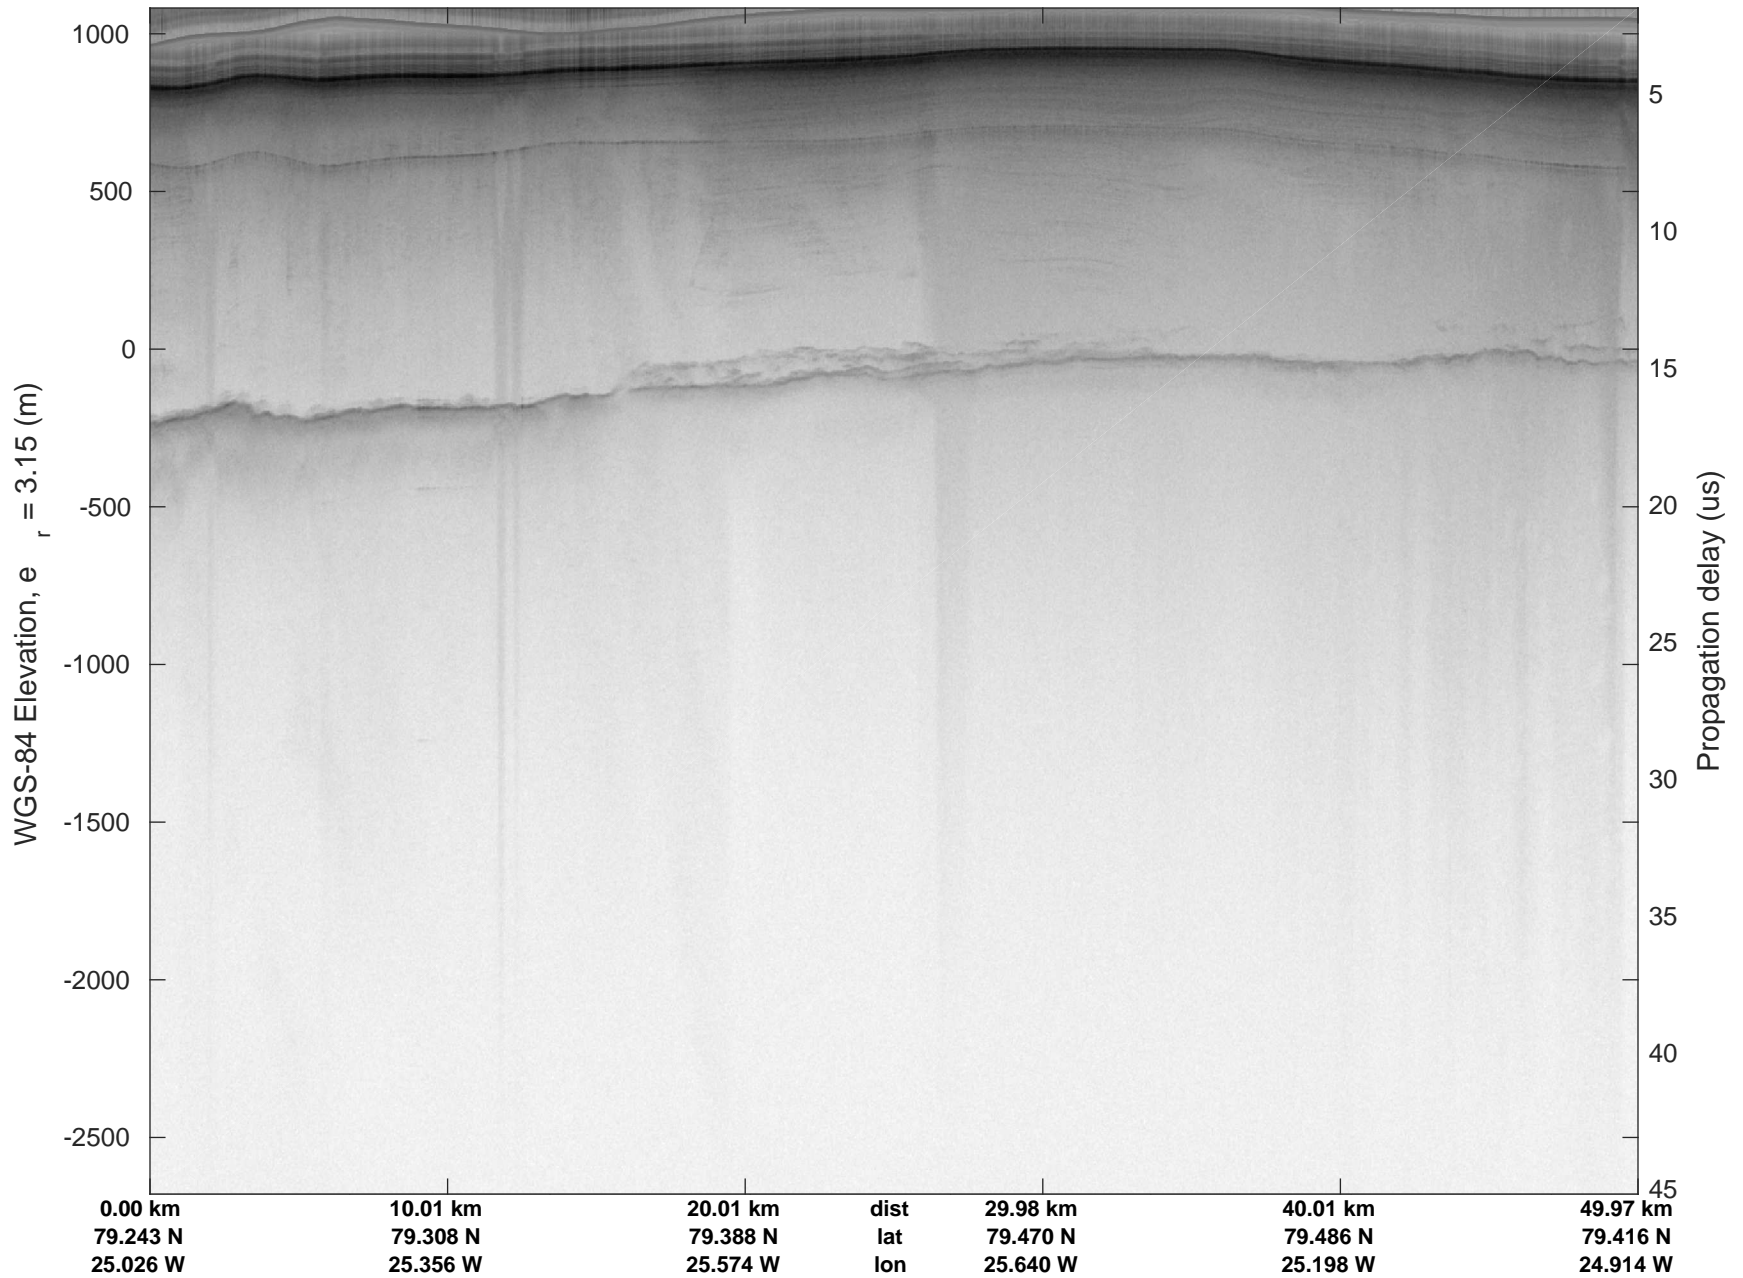

rds 2019_Greenland_P3: "Zachariae-79N" 20190405_02_001: 13:20:47.0 to 13:27:38.8 GPS

rds 2019_Greenland_P3: "Zachariae-79N" 20190405_02_002: 13:27:39.1 to 13:34:23.6 GPS

rds 2019_Greenland_P3: "Zachariae-79N" 20190405_02_003: 13:34:23.9 to 13:40:54.0 GPS

rds 2019_Greenland_P3: "Zachariae-79N" 20190405_02_004: 13:40:54.3 to 13:47:38.3 GPS

rds 2019_Greenland_P3: "Zachariae-79N" 20190405_02_005: 13:47:38.6 to 13:54:39.3 GPS

Zachariae-79N
20190405_02_006
Polar Stereograph 70N/-45E

rds 2019_Greenland_P3: "Zachariae-79N" 20190405_02_006: 13:54:39.5 to 14:00:06.5 GPS

Zachariae-79N
 20190405_02_007
 Polar Stereograph 70N/-45E

rds 2019_Greenland_P3: "Zachariae-79N" 20190405_02_007: 14:00:06.7 to 14:05:36.2 GPS

rds 2019_Greenland_P3: "Zachariae-79N" 20190405_02_011: 14:27:12.6 to 14:33:08.7 GPS

Zachariae-79N
20190405_02_012
Polar Stereograph 70N/-45E

rds 2019_Greenland_P3: "Zachariae-79N" 20190405_02_012: 14:33:09.0 to 14:38:41.6 GPS