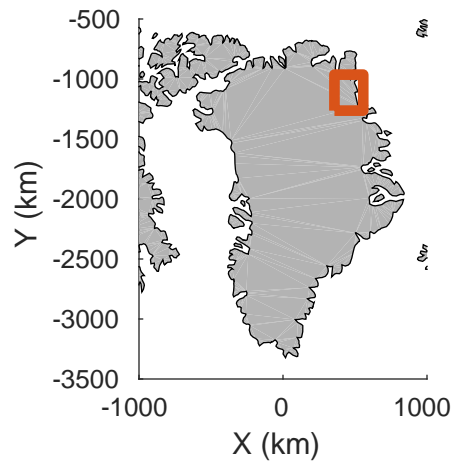

rds 2019_Greenland_P3: "Zachariae-79N" 20190405_02_001: 13:20:47.0 to 13:27:38.8 GPS

rds 2019_Greenland_P3: "Zachariae-79N" 20190405_02_002: 13:27:39.1 to 13:34:23.6 GPS

rds 2019_Greenland_P3: "Zachariae-79N" 20190405_02_003: 13:34:23.9 to 13:40:54.0 GPS

rds 2019_Greenland_P3: "Zachariae-79N" 20190405_02_015: 14:52:40.1 to 15:03:52.1 GPS