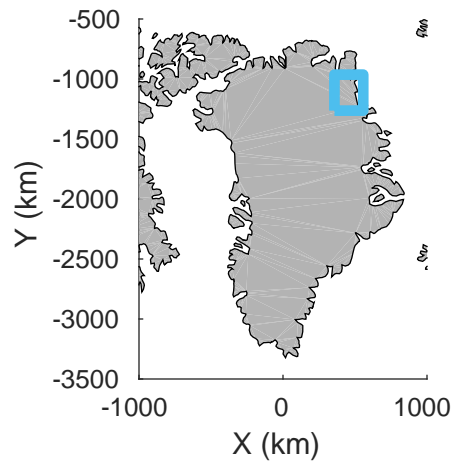

rds 2019_Greenland_P3: "Zachariae-79N" 20190405_02_011: 14:27:12.6 to 14:33:08.7 GPS

Zachariae-79N
20190405_02_012
Polar Stereograph 70N/-45E

rds 2019_Greenland_P3: "Zachariae-79N" 20190405_02_012: 14:33:09.0 to 14:38:41.6 GPS