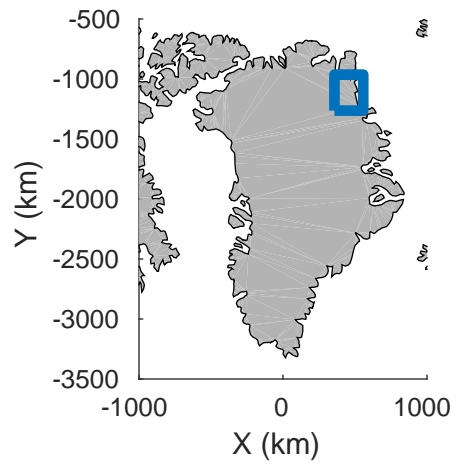

rds 2019_Greenland_P3: "Zachariae-79N" 20190405_02_006: 13:54:39.5 to 14:00:06.5 GPS

Zachariae-79N
 20190405_02_007
 Polar Stereograph 70N/-45E

rds 2019_Greenland_P3: "Zachariae-79N" 20190405_02_007: 14:00:06.7 to 14:05:36.2 GPS