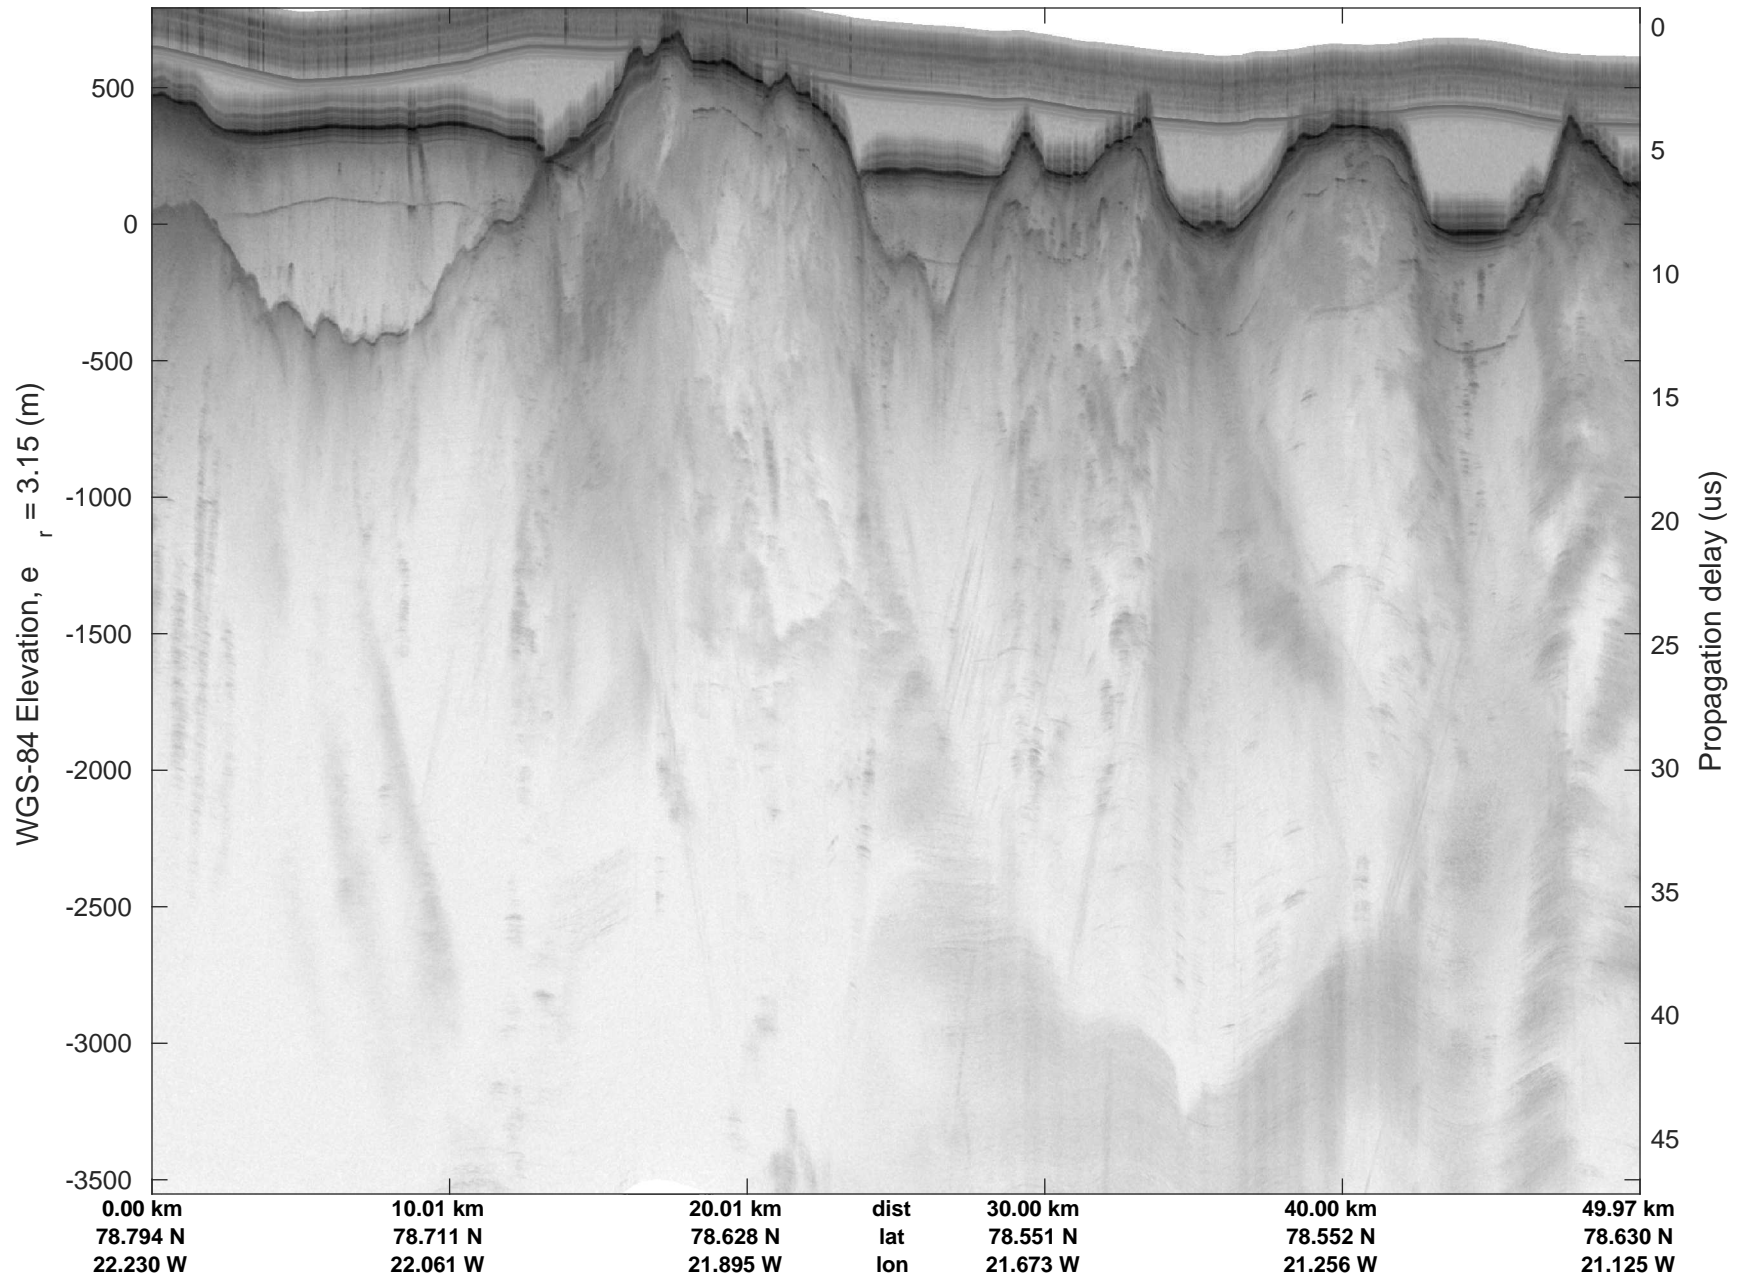

rds 2019_Greenland_P3: "Zachariae-79N" 20190405_02_011: 14:27:12.6 to 14:33:08.7 GPS

Zachariae-79N
20190405_02_012
Polar Stereograph 70N/-45E

rds 2019_Greenland_P3: "Zachariae-79N" 20190405_02_012: 14:33:09.0 to 14:38:41.6 GPS

rds 2019_Greenland_P3: "Zachariae-79N" 20190405_02_013: 14:38:41.8 to 14:44:56.4 GPS

Zachariae-79N
 20190405_02_014
 Polar Stereograph 70N/-45E

rds 2019_Greenland_P3: "Zachariae-79N" 20190405_02_014: 14:44:56.6 to 14:52:39.8 GPS

rds 2019_Greenland_P3: "Zachariae-79N" 20190405_02_015: 14:52:40.1 to 15:03:52.1 GPS