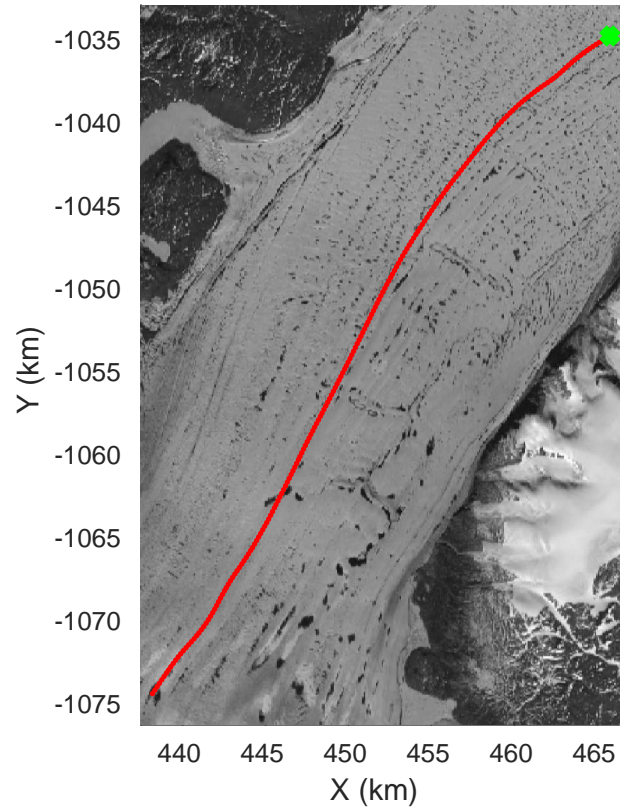

rds 2019_Greenland_P3: "Zachariae-79N" 20190405_02_001: 13:20:47.0 to 13:27:38.8 GPS

rds 2019_Greenland_P3: "Zachariae-79N" 20190405_02_002: 13:27:39.1 to 13:34:23.6 GPS

rds 2019_Greenland_P3: "Zachariae-79N" 20190405_02_003: 13:34:23.9 to 13:40:54.0 GPS

rds 2019_Greenland_P3: "Zachariae-79N" 20190405_02_004: 13:40:54.3 to 13:47:38.3 GPS

rds 2019_Greenland_P3: "Zachariae-79N" 20190405_02_005: 13:47:38.6 to 13:54:39.3 GPS

Zachariae-79N
20190405_02_006
Polar Stereograph 70N/-45E

rds 2019_Greenland_P3: "Zachariae-79N" 20190405_02_006: 13:54:39.5 to 14:00:06.5 GPS

Zachariae-79N
 20190405_02_007
 Polar Stereograph 70N/-45E

rds 2019_Greenland_P3: "Zachariae-79N" 20190405_02_007: 14:00:06.7 to 14:05:36.2 GPS

rds 2019_Greenland_P3: "Zachariae-79N" 20190405_02_015: 14:52:40.1 to 15:03:52.1 GPS