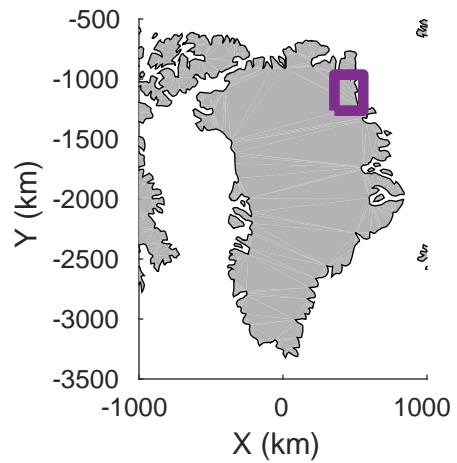

rds 2019_Greenland_P3: "Zachariae-79N" 20190405_02_001: 13:20:47.0 to 13:27:38.8 GPS

rds 2019_Greenland_P3: "Zachariae-79N" 20190405_02_002: 13:27:39.1 to 13:34:23.6 GPS

rds 2019_Greenland_P3: "Zachariae-79N" 20190405_02_003: 13:34:23.9 to 13:40:54.0 GPS

rds 2019_Greenland_P3: "Zachariae-79N" 20190405_02_015: 14:52:40.1 to 15:03:52.1 GPS