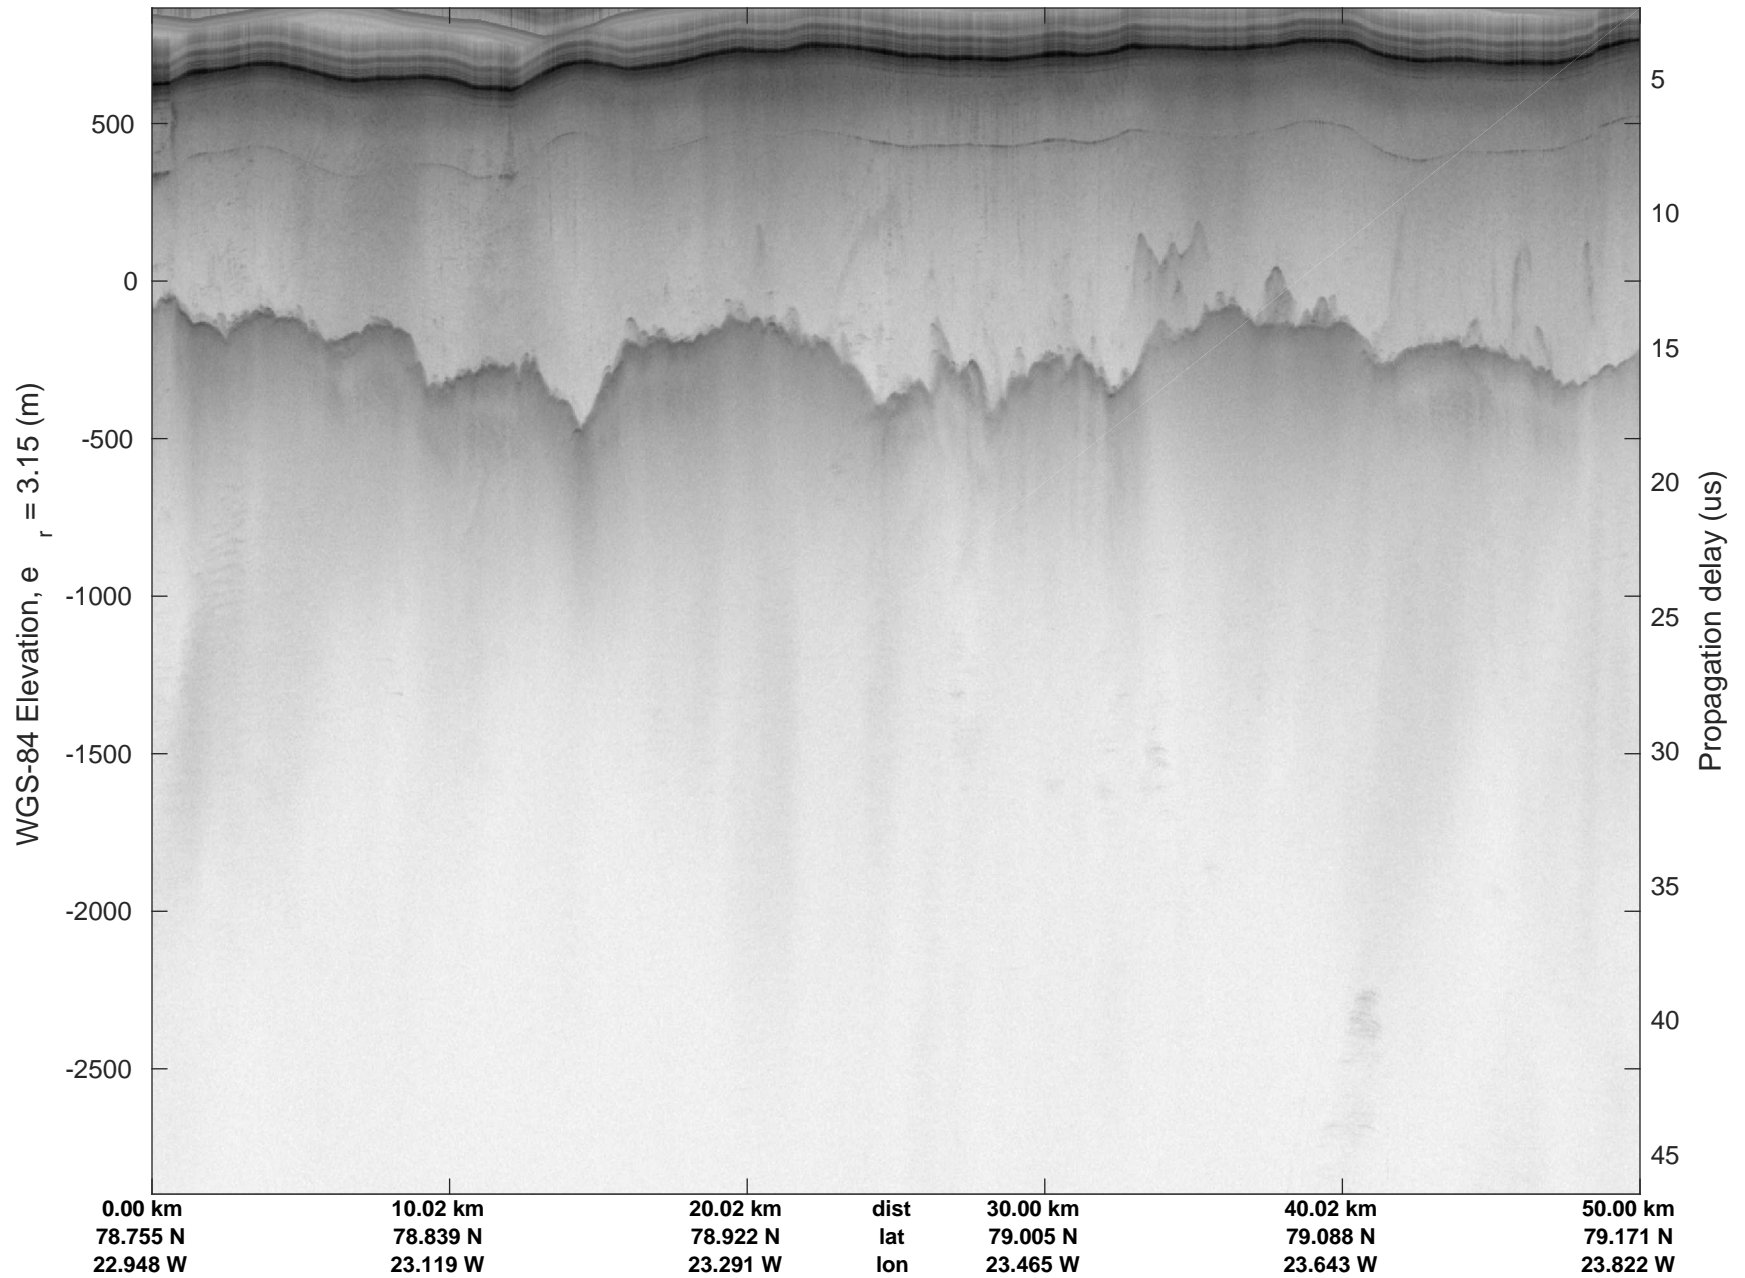

rds 2019_Greenland_P3: "Zachariae-79N" 20190405_02_006: 13:54:39.5 to 14:00:06.5 GPS

Zachariae-79N
 20190405_02_007
 Polar Stereograph 70N/-45E

rds 2019_Greenland_P3: "Zachariae-79N" 20190405_02_007: 14:00:06.7 to 14:05:36.2 GPS

rds 2019_Greenland_P3: "Zachariae-79N" 20190405_02_008: 14:05:36.5 to 14:12:28.1 GPS

rds 2019_Greenland_P3: "Zachariae-79N" 20190405_02_009: 14:12:28.4 to 14:19:50.9 GPS

rds 2019_Greenland_P3: "Zachariae-79N" 20190405_02_010: 14:19:51.2 to 14:27:12.3 GPS

rds 2019_Greenland_P3: "Zachariae-79N" 20190405_02_011: 14:27:12.6 to 14:33:08.7 GPS

Zachariae-79N
20190405_02_012
Polar Stereograph 70N/-45E

rds 2019_Greenland_P3: "Zachariae-79N" 20190405_02_012: 14:33:09.0 to 14:38:41.6 GPS

rds 2019_Greenland_P3: "Zachariae-79N" 20190405_02_013: 14:38:41.8 to 14:44:56.4 GPS

Zachariae-79N
 20190405_02_014
 Polar Stereograph 70N/-45E

rds 2019_Greenland_P3: "Zachariae-79N" 20190405_02_014: 14:44:56.6 to 14:52:39.8 GPS