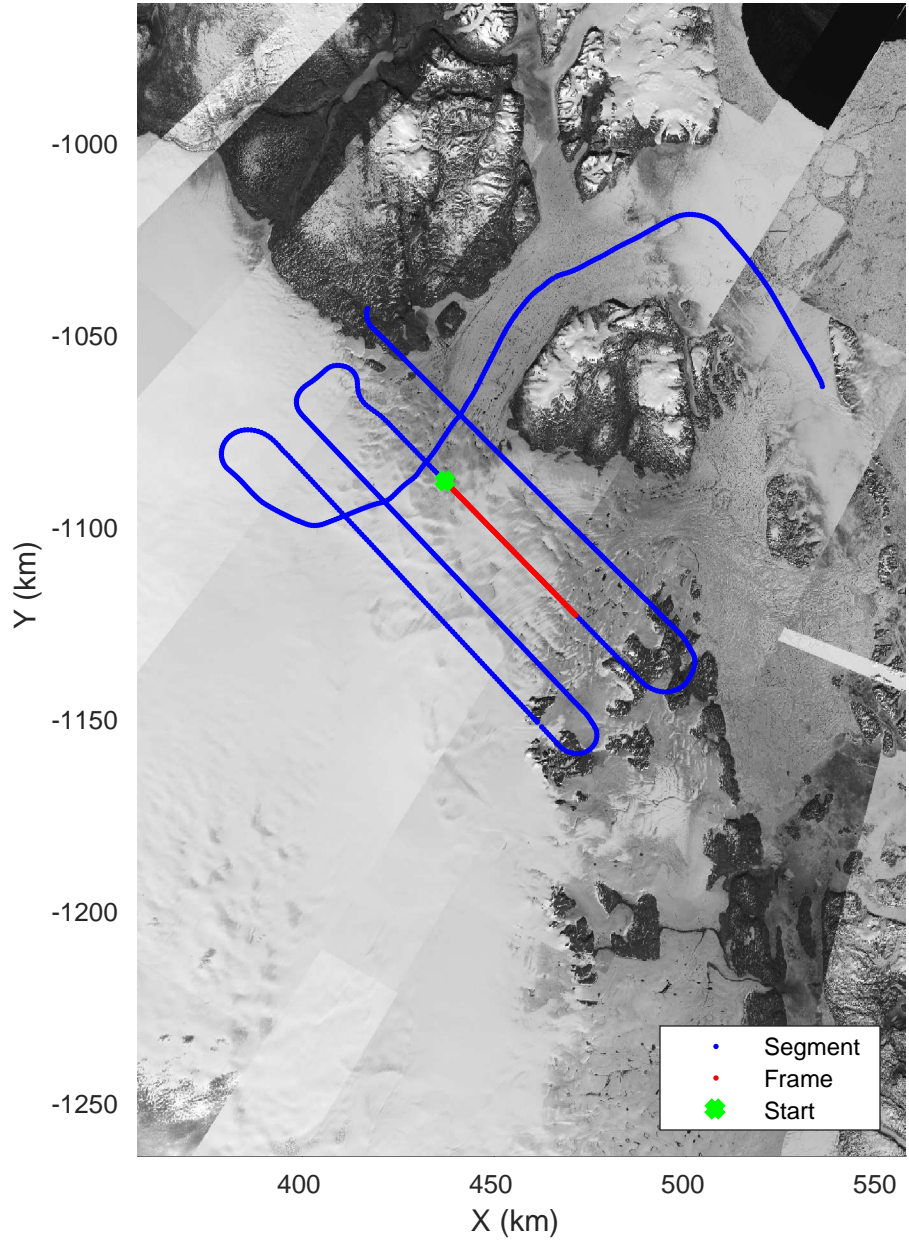

rds 2019_Greenland_P3: "Zachariae-79N" 20190405_02_008: 14:05:36.5 to 14:12:28.1 GPS

rds 2019_Greenland_P3: "Zachariae-79N" 20190405_02_009: 14:12:28.4 to 14:19:50.9 GPS

rds 2019_Greenland_P3: "Zachariae-79N" 20190405_02_010: 14:19:51.2 to 14:27:12.3 GPS

rds 2019_Greenland_P3: "Zachariae-79N" 20190405_02_011: 14:27:12.6 to 14:33:08.7 GPS

Zachariae-79N
20190405_02_012
Polar Stereograph 70N/-45E

rds 2019_Greenland_P3: "Zachariae-79N" 20190405_02_012: 14:33:09.0 to 14:38:41.6 GPS

rds 2019_Greenland_P3: "Zachariae-79N" 20190405_02_013: 14:38:41.8 to 14:44:56.4 GPS

Zachariae-79N
 20190405_02_014
 Polar Stereograph 70N/-45E

rds 2019_Greenland_P3: "Zachariae-79N" 20190405_02_014: 14:44:56.6 to 14:52:39.8 GPS

rds 2019_Greenland_P3: "Zachariae-79N" 20190405_02_015: 14:52:40.1 to 15:03:52.1 GPS