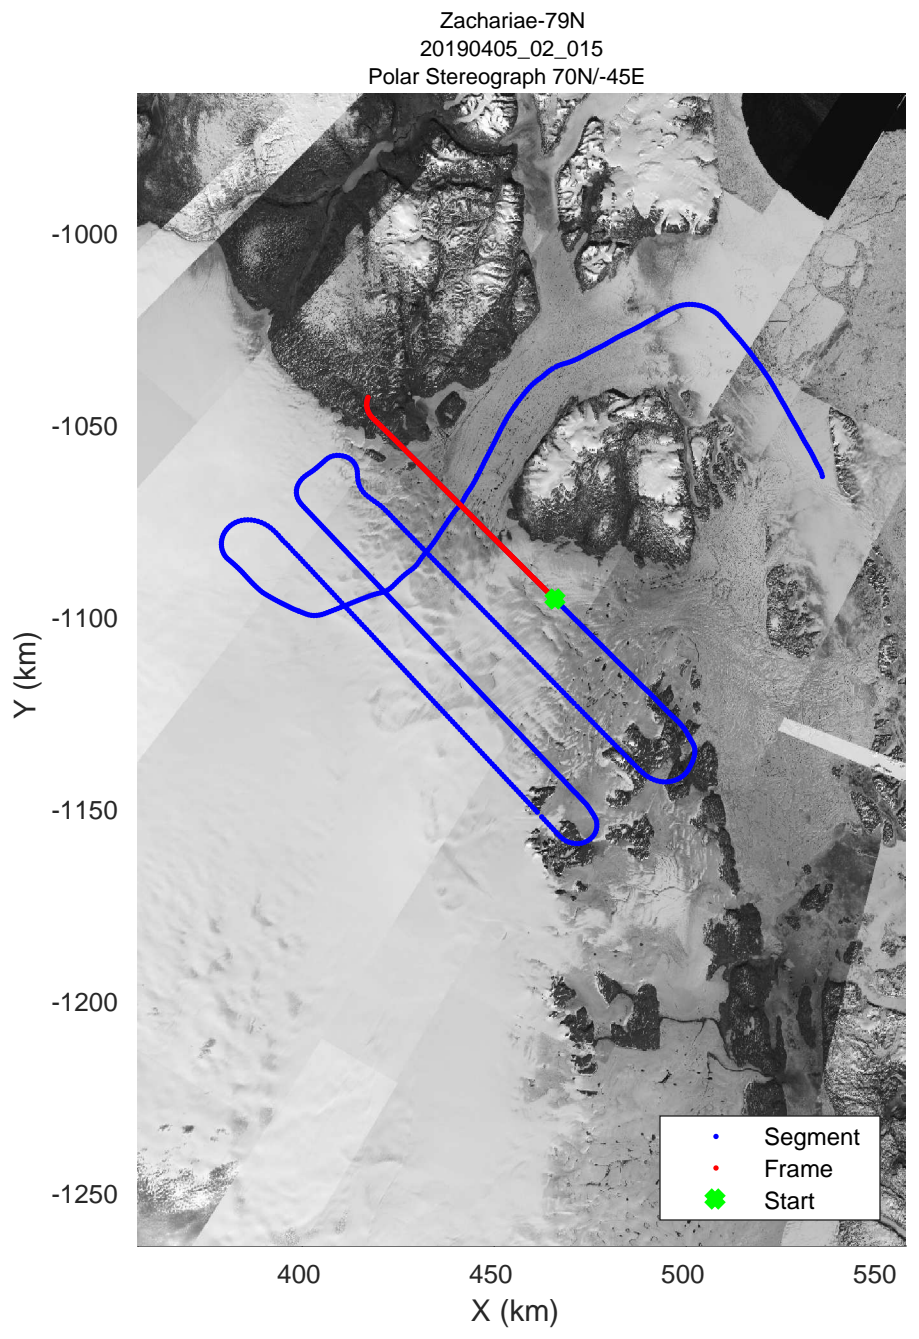

rds 2019_Greenland_P3: "Zachariae-79N" 20190405_02_011: 14:27:12.6 to 14:33:08.7 GPS

Zachariae-79N
20190405_02_012
Polar Stereograph 70N/-45E

rds 2019_Greenland_P3: "Zachariae-79N" 20190405_02_012: 14:33:09.0 to 14:38:41.6 GPS

rds 2019_Greenland_P3: "Zachariae-79N" 20190405_02_013: 14:38:41.8 to 14:44:56.4 GPS

Zachariae-79N
 20190405_02_014
 Polar Stereograph 70N/-45E

rds 2019_Greenland_P3: "Zachariae-79N" 20190405_02_014: 14:44:56.6 to 14:52:39.8 GPS

rds 2019_Greenland_P3: "Zachariae-79N" 20190405_02_015: 14:52:40.1 to 15:03:52.1 GPS