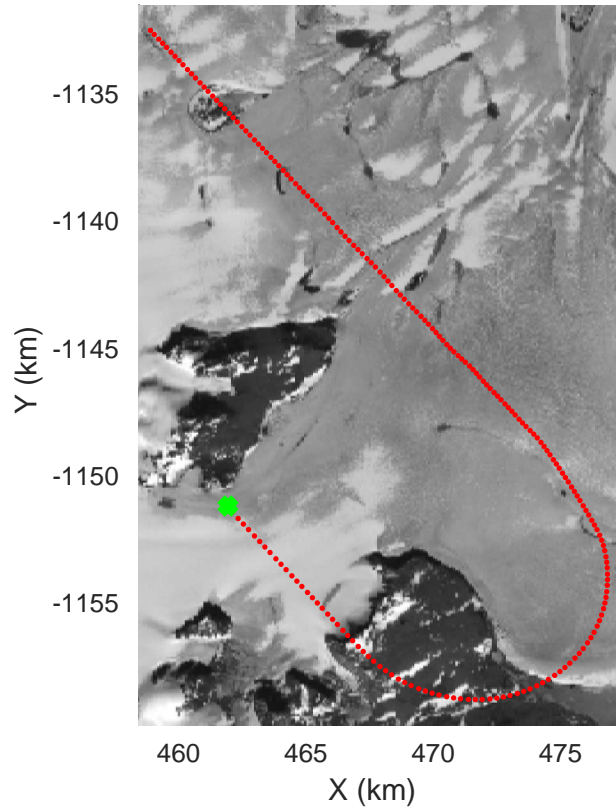

rds 2019_Greenland_P3: "Zachariae-79N" 20190405_02_006: 13:54:39.5 to 14:00:06.5 GPS

Zachariae-79N
 20190405_02_007
 Polar Stereograph 70N/-45E

rds 2019_Greenland_P3: "Zachariae-79N" 20190405_02_007: 14:00:06.7 to 14:05:36.2 GPS

rds 2019_Greenland_P3: "Zachariae-79N" 20190405_02_015: 14:52:40.1 to 15:03:52.1 GPS