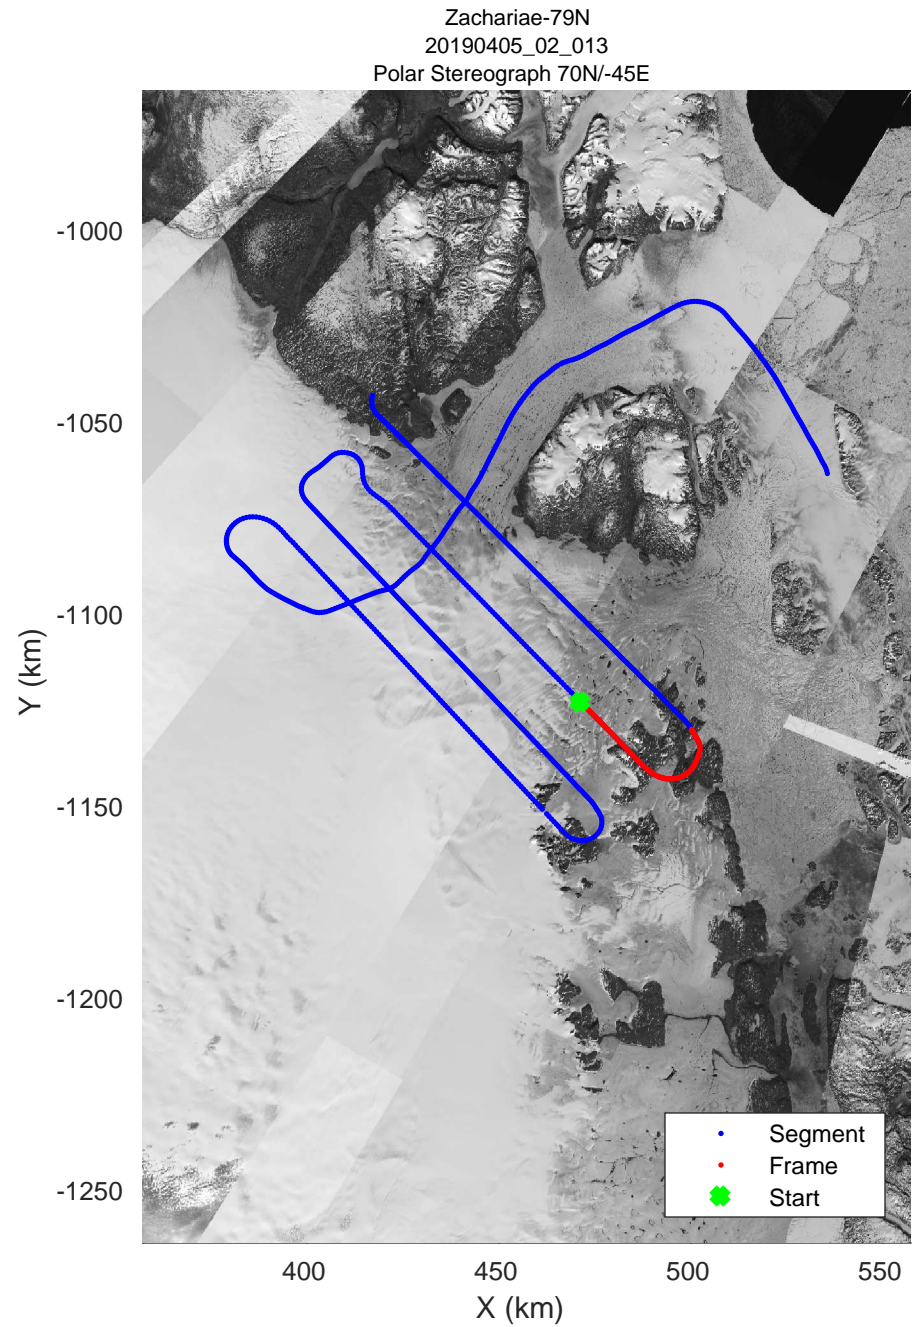

rds 2019_Greenland_P3: "Zachariae-79N" 20190405_02_011: 14:27:12.6 to 14:33:08.7 GPS

Zachariae-79N
20190405_02_012
Polar Stereograph 70N/-45E

rds 2019_Greenland_P3: "Zachariae-79N" 20190405_02_012: 14:33:09.0 to 14:38:41.6 GPS

rds 2019_Greenland_P3: "Zachariae-79N" 20190405_02_013: 14:38:41.8 to 14:44:56.4 GPS

Zachariae-79N
 20190405_02_014
 Polar Stereograph 70N/-45E

rds 2019_Greenland_P3: "Zachariae-79N" 20190405_02_014: 14:44:56.6 to 14:52:39.8 GPS

rds 2019_Greenland_P3: "Zachariae-79N" 20190405_02_015: 14:52:40.1 to 15:03:52.1 GPS