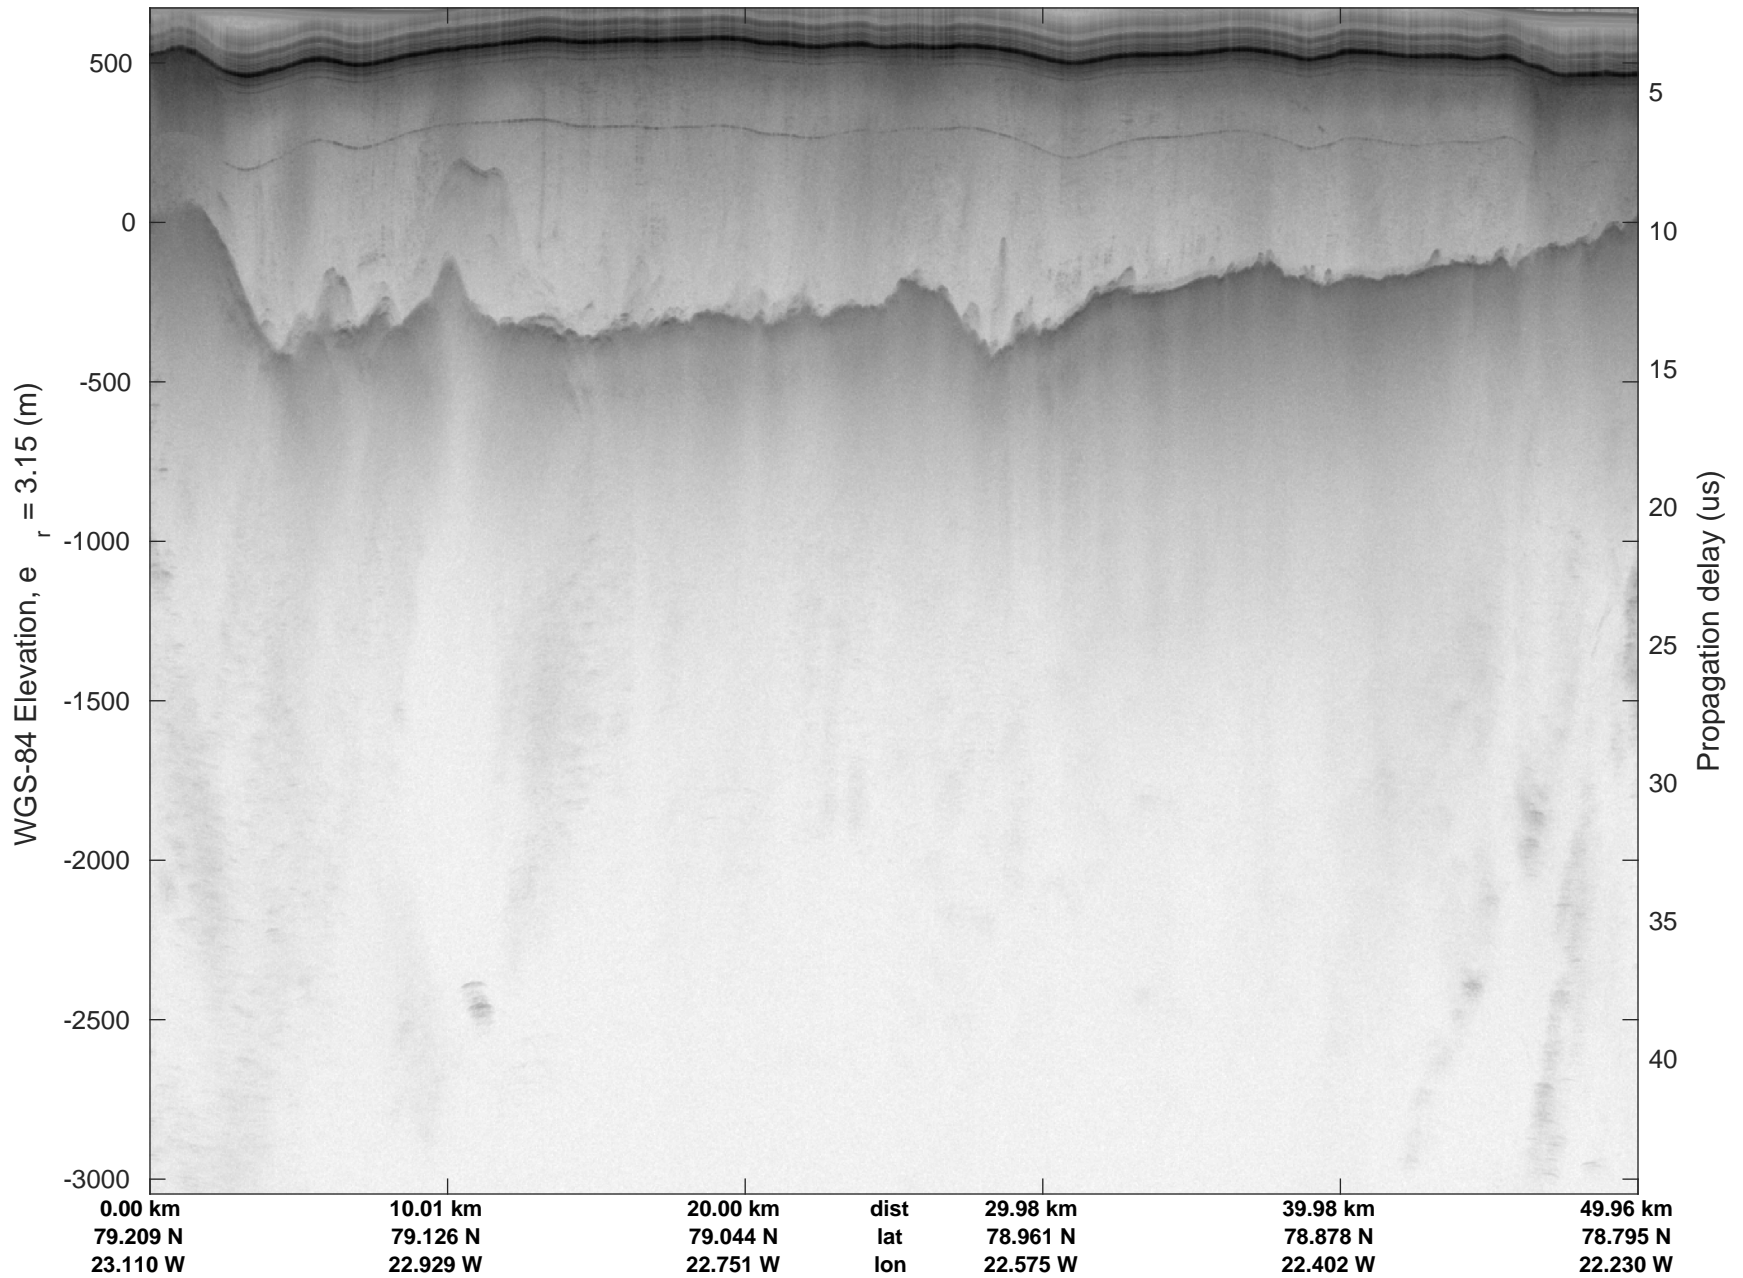

rds 2019_Greenland_P3: "Zachariae-79N" 20190405_02_011: 14:27:12.6 to 14:33:08.7 GPS

Zachariae-79N
20190405_02_012
Polar Stereograph 70N/-45E

rds 2019_Greenland_P3: "Zachariae-79N" 20190405_02_012: 14:33:09.0 to 14:38:41.6 GPS

rds 2019_Greenland_P3: "Zachariae-79N" 20190405_02_013: 14:38:41.8 to 14:44:56.4 GPS

Zachariae-79N
 20190405_02_014
 Polar Stereograph 70N/-45E

rds 2019_Greenland_P3: "Zachariae-79N" 20190405_02_014: 14:44:56.6 to 14:52:39.8 GPS

rds 2019_Greenland_P3: "Zachariae-79N" 20190405_02_015: 14:52:40.1 to 15:03:52.1 GPS