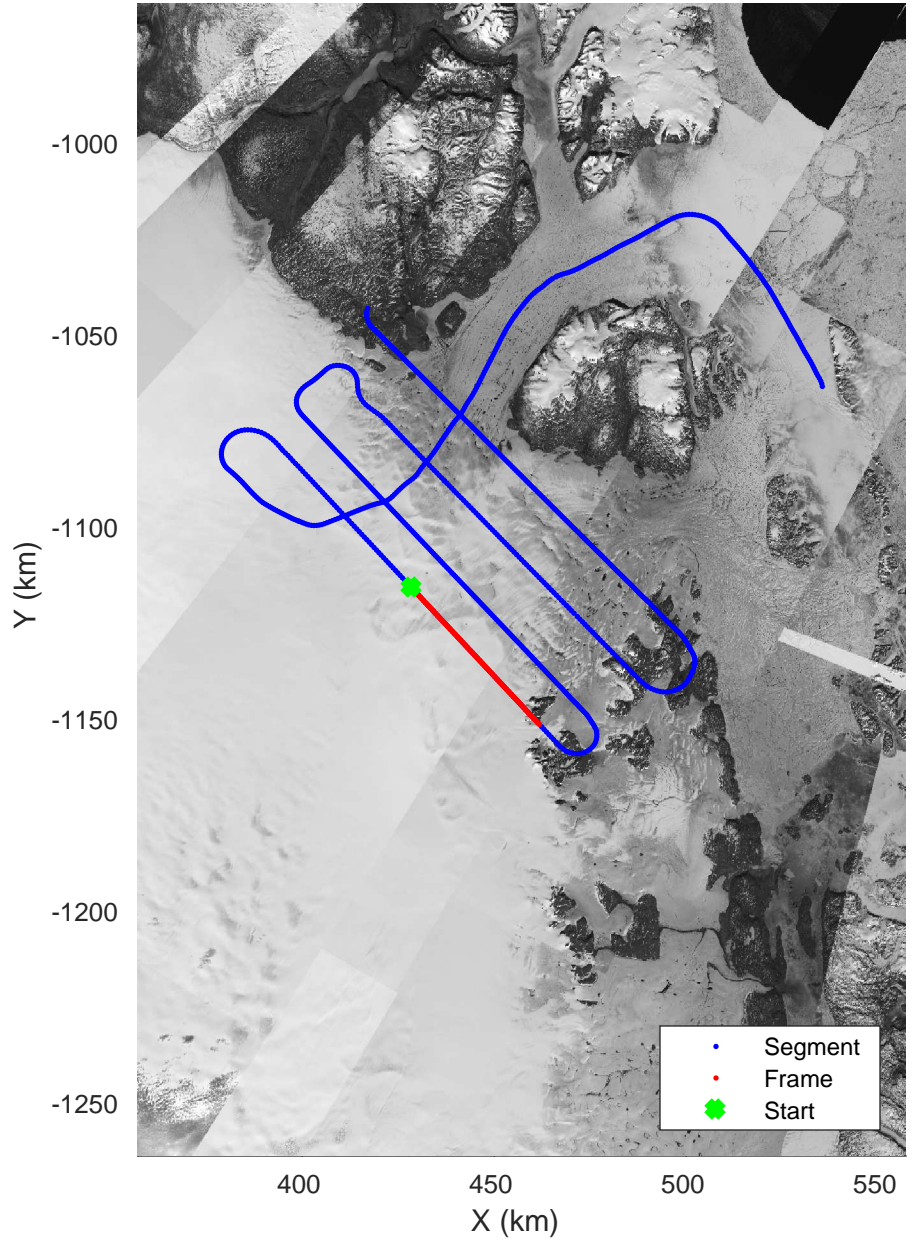

rds 2019_Greenland_P3: "Zachariae-79N" 20190405_02_004: 13:40:54.3 to 13:47:38.3 GPS

rds 2019_Greenland_P3: "Zachariae-79N" 20190405_02_005: 13:47:38.6 to 13:54:39.3 GPS

Zachariae-79N
20190405_02_006
Polar Stereograph 70N/-45E

rds 2019_Greenland_P3: "Zachariae-79N" 20190405_02_006: 13:54:39.5 to 14:00:06.5 GPS

Zachariae-79N
 20190405_02_007
 Polar Stereograph 70N/-45E

rds 2019_Greenland_P3: "Zachariae-79N" 20190405_02_007: 14:00:06.7 to 14:05:36.2 GPS

rds 2019_Greenland_P3: "Zachariae-79N" 20190405_02_013: 14:38:41.8 to 14:44:56.4 GPS

Zachariae-79N
 20190405_02_014
 Polar Stereograph 70N/-45E

rds 2019_Greenland_P3: "Zachariae-79N" 20190405_02_014: 14:44:56.6 to 14:52:39.8 GPS

rds 2019_Greenland_P3: "Zachariae-79N" 20190405_02_015: 14:52:40.1 to 15:03:52.1 GPS