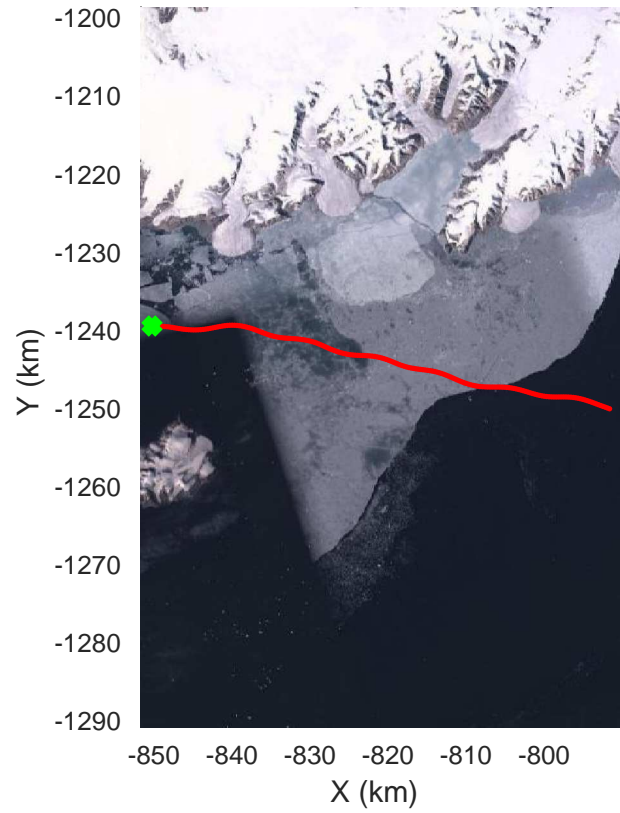

ICESat-2 Devon
20190403_03_001
Polar Stereograph 70N/-45E

rds 2019_Greenland_P3: "ICESat-2 Devon" 20190403_03_001: 17:34:18.6 to 17:40:04.4 GPS

ICESat-2 Devon
20190403_03_002
Polar Stereograph 70N/-45E

rds 2019_Greenland_P3: "ICESat-2 Devon" 20190403_03_002: 17:40:06.6 to 17:46:04.3 GPS

ICESat-2 Devon
20190403_03_003
Polar Stereograph 70N/-45E

rds 2019_Greenland_P3: "ICESat-2 Devon" 20190403_03_003: 17:46:06.6 to 17:52:02.0 GPS

ICESat-2 Devon
20190403_03_004
Polar Stereograph 70N/-45E

rds 2019_Greenland_P3: "ICESat-2 Devon" 20190403_03_004: 17:52:04.3 to 17:59:22.9 GPS