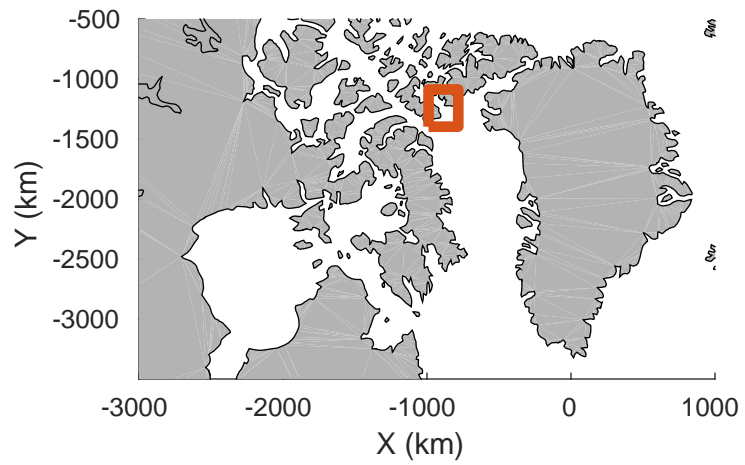

ICESat-2 Devon
20190403_03_001
Polar Stereograph 70N/-45E

rds 2019_Greenland_P3: "ICESat-2 Devon" 20190403_03_001: 17:34:18.6 to 17:40:04.4 GPS

ICESat-2 Devon
20190403_03_002
Polar Stereograph 70N/-45E

rds 2019_Greenland_P3: "ICESat-2 Devon" 20190403_03_002: 17:40:06.6 to 17:46:04.3 GPS

ICESat-2 Devon
20190403_03_003
Polar Stereograph 70N/-45E

rds 2019_Greenland_P3: "ICESat-2 Devon" 20190403_03_003: 17:46:06.6 to 17:52:02.0 GPS

ICESat-2 Devon
20190403_03_004
Polar Stereograph 70N/-45E

rds 2019_Greenland_P3: "ICESat-2 Devon" 20190403_03_004: 17:52:04.3 to 17:59:22.9 GPS