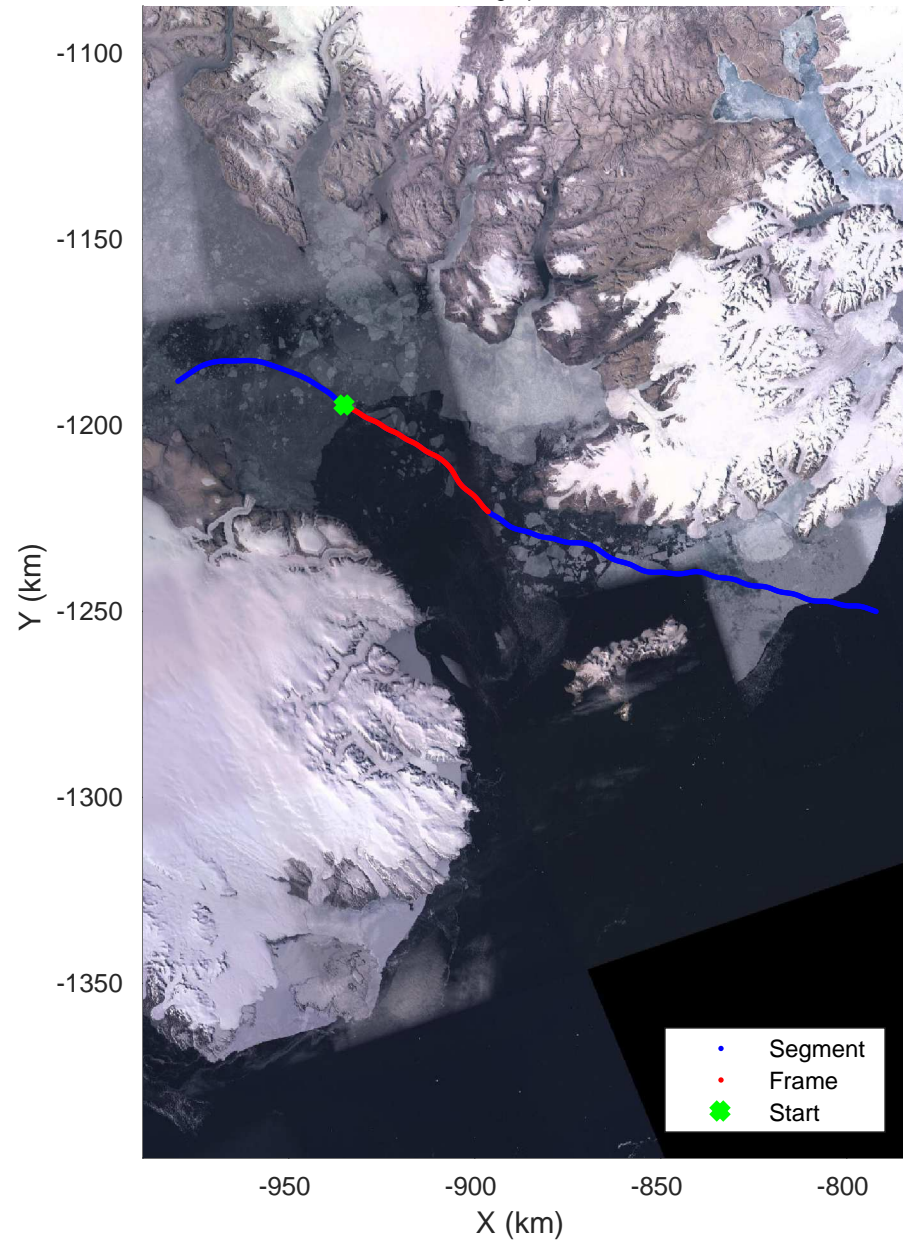

ICESat-2 Devon
20190403_03_001
Polar Stereograph 70N/-45E

rds 2019_Greenland_P3: "ICESat-2 Devon" 20190403_03_001: 17:34:18.6 to 17:40:04.4 GPS

ICESat-2 Devon
20190403_03_002
Polar Stereograph 70N/-45E

rds 2019_Greenland_P3: "ICESat-2 Devon" 20190403_03_002: 17:40:06.6 to 17:46:04.3 GPS

ICESat-2 Devon
20190403_03_003
Polar Stereograph 70N/-45E

rds 2019_Greenland_P3: "ICESat-2 Devon" 20190403_03_003: 17:46:06.6 to 17:52:02.0 GPS

ICESat-2 Devon
20190403_03_004
Polar Stereograph 70N/-45E

rds 2019_Greenland_P3: "ICESat-2 Devon" 20190403_03_004: 17:52:04.3 to 17:59:22.9 GPS