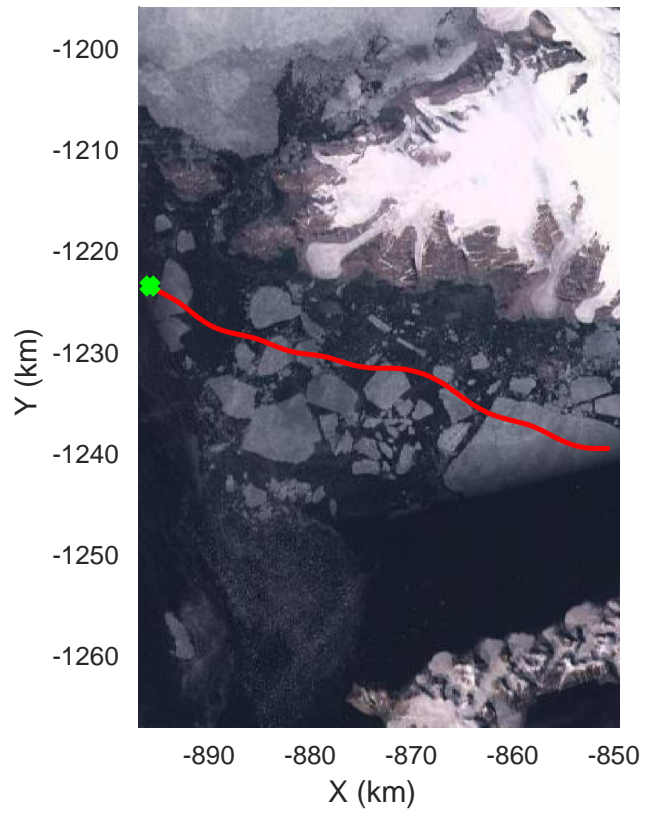

ICESat-2 Devon
20190403_03_001
Polar Stereograph 70N/-45E

rds 2019_Greenland_P3: "ICESat-2 Devon" 20190403_03_001: 17:34:18.6 to 17:40:04.4 GPS

ICESat-2 Devon
20190403_03_002
Polar Stereograph 70N/-45E

rds 2019_Greenland_P3: "ICESat-2 Devon" 20190403_03_002: 17:40:06.6 to 17:46:04.3 GPS

ICESat-2 Devon
20190403_03_003
Polar Stereograph 70N/-45E

rds 2019_Greenland_P3: "ICESat-2 Devon" 20190403_03_003: 17:46:06.6 to 17:52:02.0 GPS

ICESat-2 Devon
20190403_03_004
Polar Stereograph 70N/-45E

rds 2019_Greenland_P3: "ICESat-2 Devon" 20190403_03_004: 17:52:04.3 to 17:59:22.9 GPS