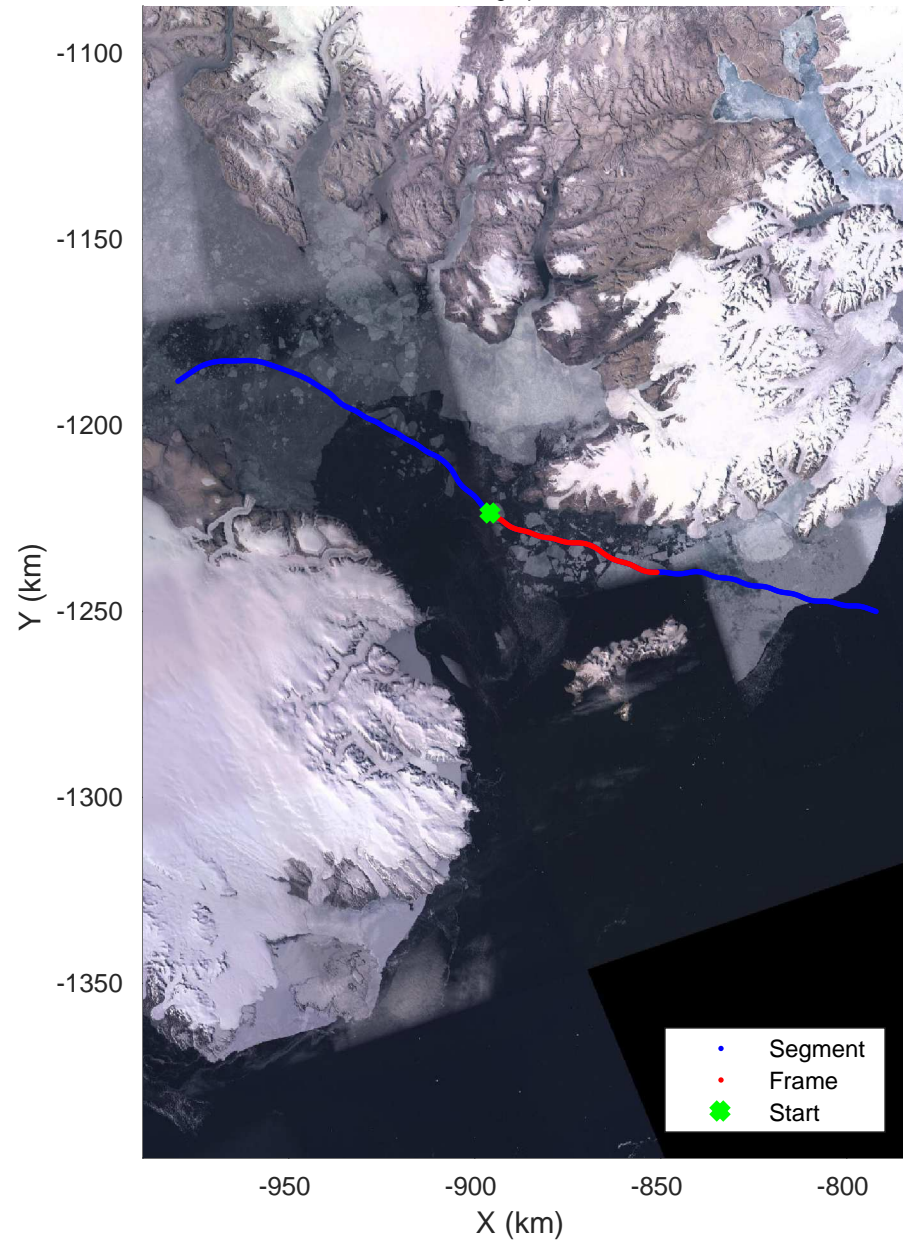

ICESat-2 Devon
20190403_03_001
Polar Stereograph 70N/-45E

rds 2019_Greenland_P3: "ICESat-2 Devon" 20190403_03_001: 17:34:18.6 to 17:40:04.4 GPS

ICESat-2 Devon
20190403_03_002
Polar Stereograph 70N/-45E

rds 2019_Greenland_P3: "ICESat-2 Devon" 20190403_03_002: 17:40:06.6 to 17:46:04.3 GPS

ICESat-2 Devon
20190403_03_003
Polar Stereograph 70N/-45E

rds 2019_Greenland_P3: "ICESat-2 Devon" 20190403_03_003: 17:46:06.6 to 17:52:02.0 GPS

ICESat-2 Devon
20190403_03_004
Polar Stereograph 70N/-45E

rds 2019_Greenland_P3: "ICESat-2 Devon" 20190403_03_004: 17:52:04.3 to 17:59:22.9 GPS