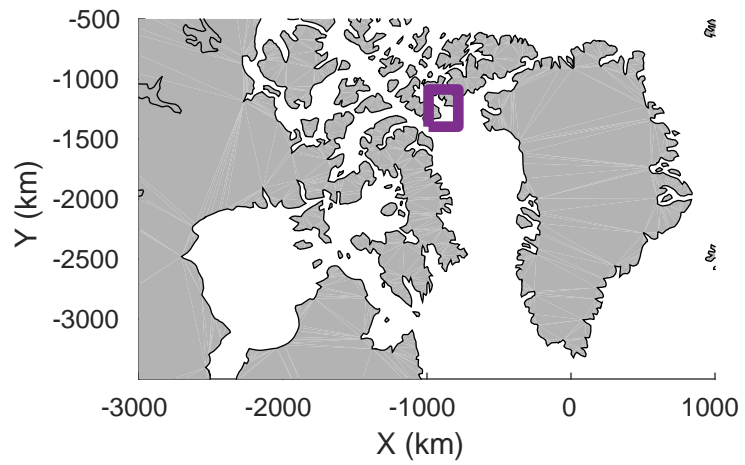

ICESat-2 Devon
20190403_03_001
Polar Stereograph 70N/-45E

rds 2019_Greenland_P3: "ICESat-2 Devon" 20190403_03_001: 17:34:18.6 to 17:40:04.4 GPS

ICESat-2 Devon
20190403_03_002
Polar Stereograph 70N/-45E

rds 2019_Greenland_P3: "ICESat-2 Devon" 20190403_03_002: 17:40:06.6 to 17:46:04.3 GPS

ICESat-2 Devon
20190403_03_003
Polar Stereograph 70N/-45E

rds 2019_Greenland_P3: "ICESat-2 Devon" 20190403_03_003: 17:46:06.6 to 17:52:02.0 GPS

ICESat-2 Devon
20190403_03_004
Polar Stereograph 70N/-45E

rds 2019_Greenland_P3: "ICESat-2 Devon" 20190403_03_004: 17:52:04.3 to 17:59:22.9 GPS