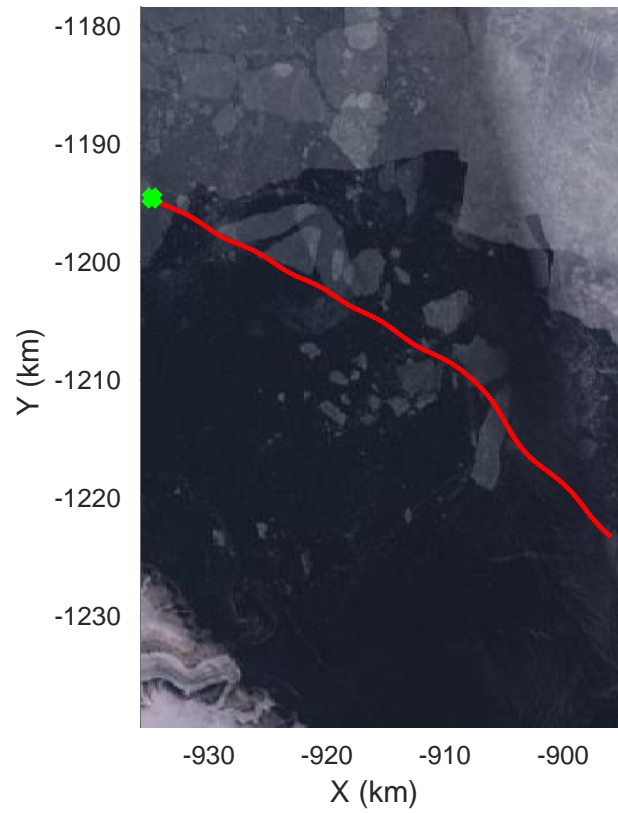

ICESat-2 Devon
20190403_03_001
Polar Stereograph 70N/-45E

rds 2019_Greenland_P3: "ICESat-2 Devon" 20190403_03_001: 17:34:18.6 to 17:40:04.4 GPS

ICESat-2 Devon
20190403_03_002
Polar Stereograph 70N/-45E

rds 2019_Greenland_P3: "ICESat-2 Devon" 20190403_03_002: 17:40:06.6 to 17:46:04.3 GPS

ICESat-2 Devon
20190403_03_003
Polar Stereograph 70N/-45E

rds 2019_Greenland_P3: "ICESat-2 Devon" 20190403_03_003: 17:46:06.6 to 17:52:02.0 GPS

ICESat-2 Devon
20190403_03_004
Polar Stereograph 70N/-45E

rds 2019_Greenland_P3: "ICESat-2 Devon" 20190403_03_004: 17:52:04.3 to 17:59:22.9 GPS