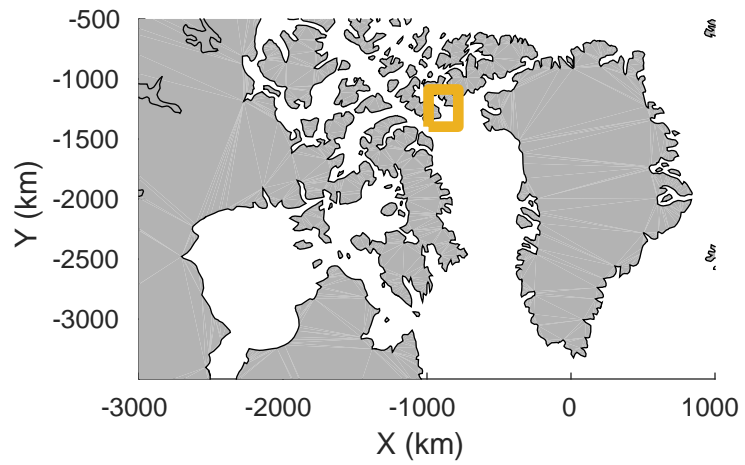

ICESat-2 Devon
20190403_03_001
Polar Stereograph 70N/-45E

rds 2019_Greenland_P3: "ICESat-2 Devon" 20190403_03_001: 17:34:18.6 to 17:40:04.4 GPS

ICESat-2 Devon
20190403_03_002
Polar Stereograph 70N/-45E

rds 2019_Greenland_P3: "ICESat-2 Devon" 20190403_03_002: 17:40:06.6 to 17:46:04.3 GPS

ICESat-2 Devon
20190403_03_003
Polar Stereograph 70N/-45E

rds 2019_Greenland_P3: "ICESat-2 Devon" 20190403_03_003: 17:46:06.6 to 17:52:02.0 GPS

ICESat-2 Devon
20190403_03_004
Polar Stereograph 70N/-45E

rds 2019_Greenland_P3: "ICESat-2 Devon" 20190403_03_004: 17:52:04.3 to 17:59:22.9 GPS