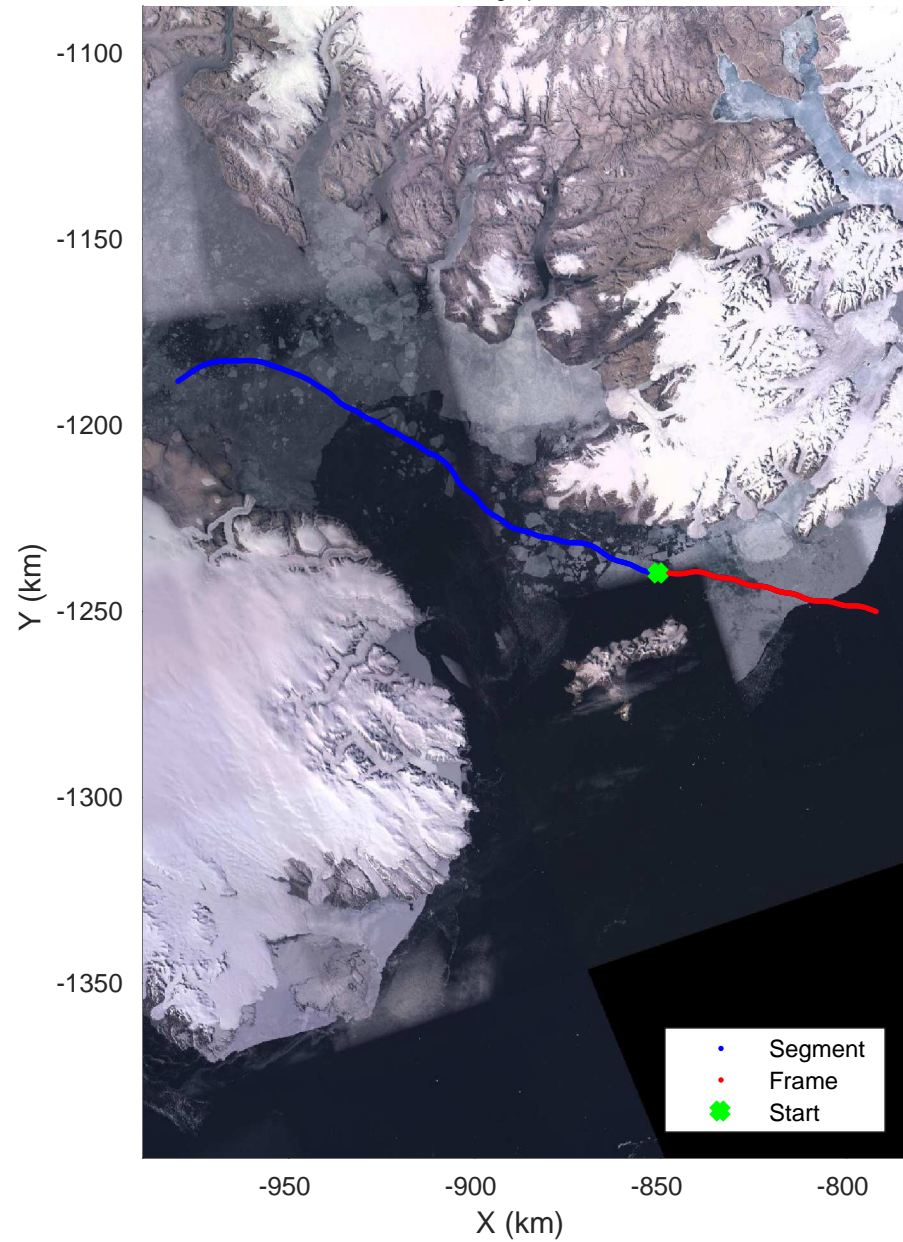

ICESat-2 Devon
20190403_03_001
Polar Stereograph 70N/-45E

rds 2019_Greenland_P3: "ICESat-2 Devon" 20190403_03_001: 17:34:18.6 to 17:40:04.4 GPS

ICESat-2 Devon
20190403_03_002
Polar Stereograph 70N/-45E

rds 2019_Greenland_P3: "ICESat-2 Devon" 20190403_03_002: 17:40:06.6 to 17:46:04.3 GPS

ICESat-2 Devon
20190403_03_003
Polar Stereograph 70N/-45E

rds 2019_Greenland_P3: "ICESat-2 Devon" 20190403_03_003: 17:46:06.6 to 17:52:02.0 GPS

ICESat-2 Devon
20190403_03_004
Polar Stereograph 70N/-45E

rds 2019_Greenland_P3: "ICESat-2 Devon" 20190403_03_004: 17:52:04.3 to 17:59:22.9 GPS