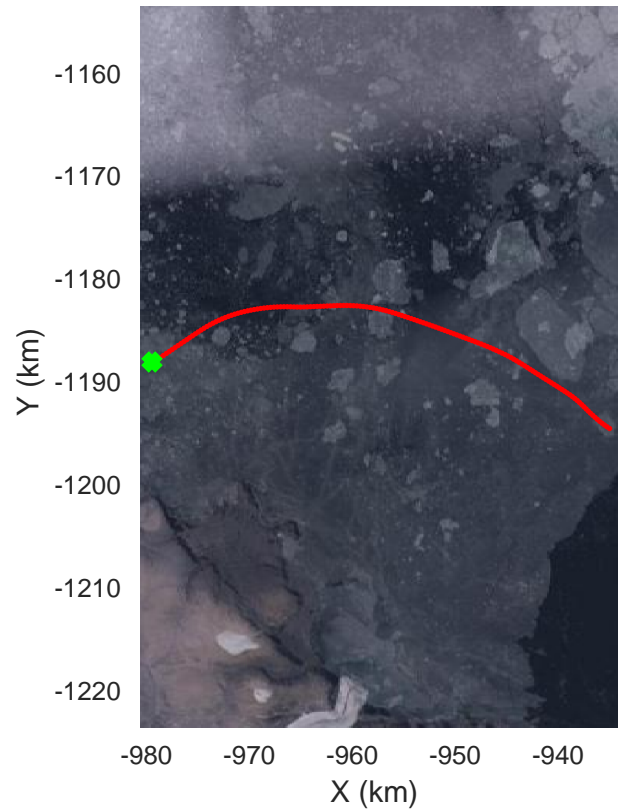

ICESat-2 Devon
20190403_03_001
Polar Stereograph 70N/-45E

rds 2019_Greenland_P3: "ICESat-2 Devon" 20190403_03_001: 17:34:18.6 to 17:40:04.4 GPS

ICESat-2 Devon
20190403_03_002
Polar Stereograph 70N/-45E

rds 2019_Greenland_P3: "ICESat-2 Devon" 20190403_03_002: 17:40:06.6 to 17:46:04.3 GPS

ICESat-2 Devon
20190403_03_003
Polar Stereograph 70N/-45E

rds 2019_Greenland_P3: "ICESat-2 Devon" 20190403_03_003: 17:46:06.6 to 17:52:02.0 GPS

ICESat-2 Devon
20190403_03_004
Polar Stereograph 70N/-45E

rds 2019_Greenland_P3: "ICESat-2 Devon" 20190403_03_004: 17:52:04.3 to 17:59:22.9 GPS