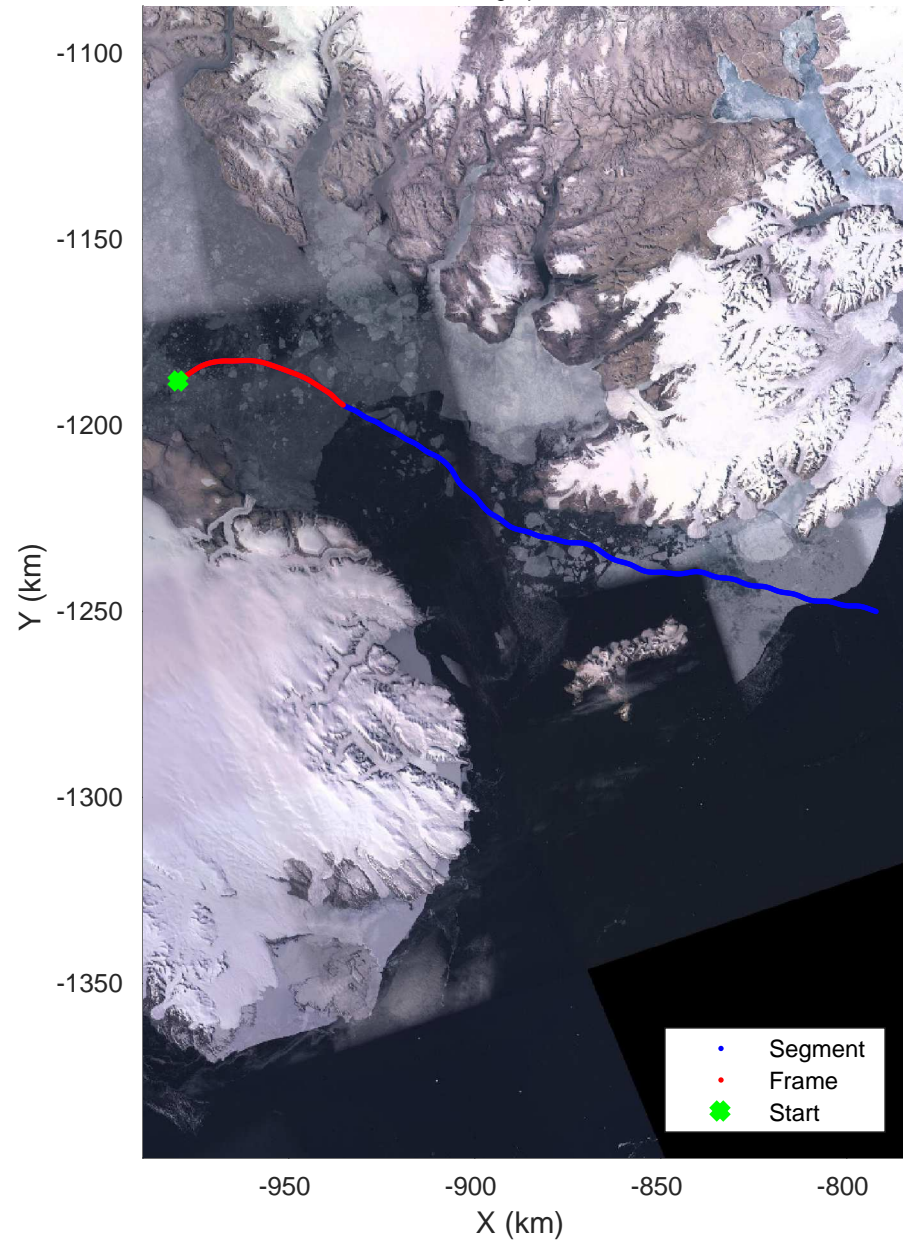

ICESat-2 Devon
20190403_03_001
Polar Stereograph 70N/-45E

rds 2019_Greenland_P3: "ICESat-2 Devon" 20190403_03_001: 17:34:18.6 to 17:40:04.4 GPS

ICESat-2 Devon
20190403_03_002
Polar Stereograph 70N/-45E

rds 2019_Greenland_P3: "ICESat-2 Devon" 20190403_03_002: 17:40:06.6 to 17:46:04.3 GPS

ICESat-2 Devon
20190403_03_003
Polar Stereograph 70N/-45E

rds 2019_Greenland_P3: "ICESat-2 Devon" 20190403_03_003: 17:46:06.6 to 17:52:02.0 GPS

ICESat-2 Devon
20190403_03_004
Polar Stereograph 70N/-45E

rds 2019_Greenland_P3: "ICESat-2 Devon" 20190403_03_004: 17:52:04.3 to 17:59:22.9 GPS