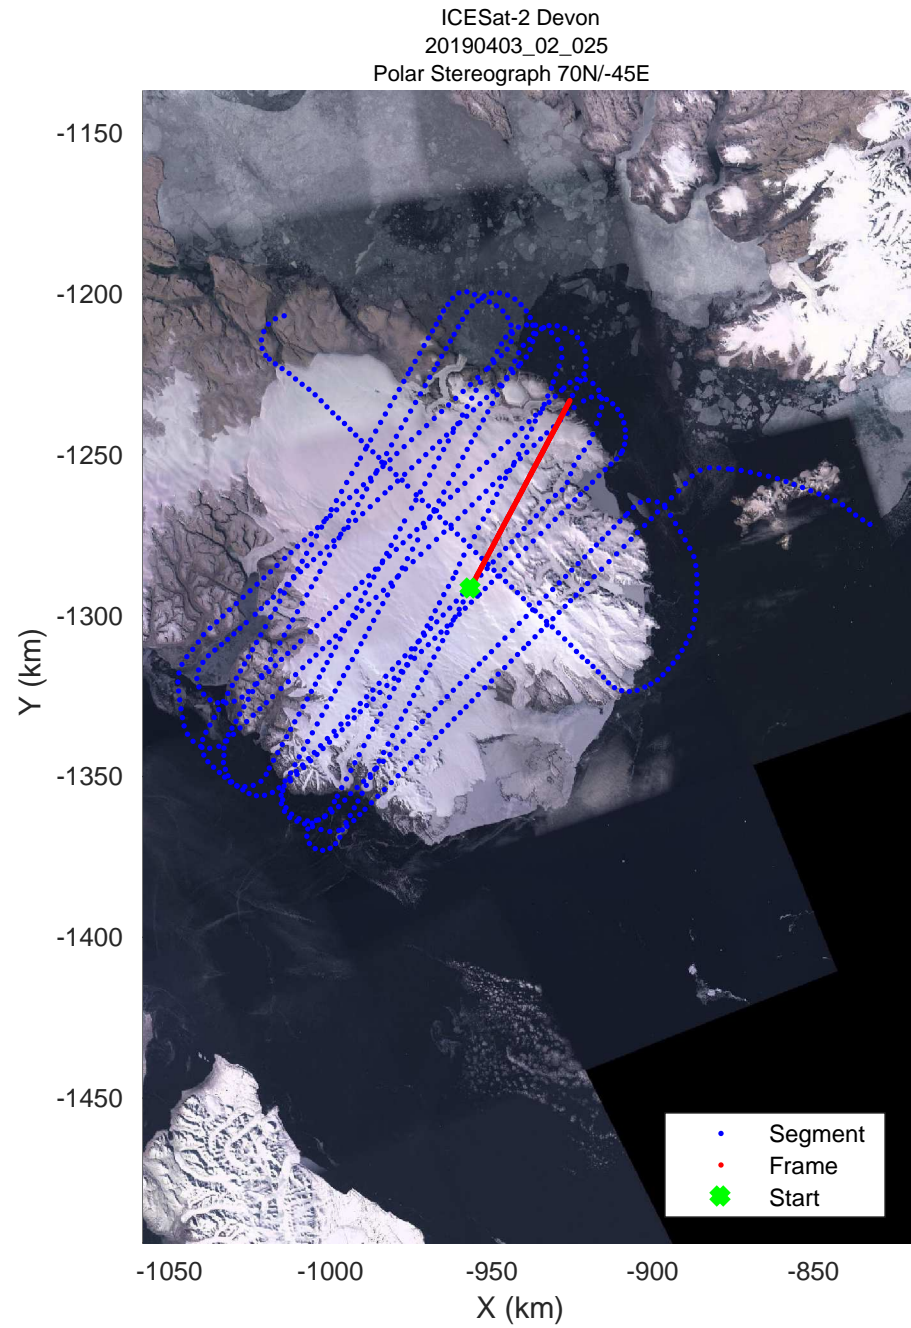

rds 2019\_Greenland\_P3: "ICESat-2 Devon" 20190403\_02\_020: 13:55:13.7 to 14:01:17.7 GPS

ICESat-2 Devon  
20190403\_02\_021  
Polar Stereograph 70N/-45E

rds 2019\_Greenland\_P3: "ICESat-2 Devon" 20190403\_02\_021: 14:01:19.0 to 14:09:17.6 GPS

rds 2019\_Greenland\_P3: "ICESat-2 Devon" 20190403\_02\_022: 14:09:18.9 to 14:19:13.5 GPS

ICESat-2 Devon  
20190403\_02\_023  
Polar Stereograph 70N/-45E

rds 2019\_Greenland\_P3: "ICESat-2 Devon" 20190403\_02\_023: 14:19:14.9 to 14:25:06.8 GPS

ICESat-2 Devon  
20190403\_02\_024  
Polar Stereograph 70N/-45E

rds 2019\_Greenland\_P3: "ICESat-2 Devon" 20190403\_02\_024: 14:25:08.1 to 14:34:45.4 GPS

rds 2019\_Greenland\_P3: "ICESat-2 Devon" 20190403\_02\_025: 14:34:46.7 to 14:42:54.7 GPS

ICESat-2 Devon  
20190403\_02\_026  
Polar Stereograph 70N/-45E

rds 2019\_Greenland\_P3: "ICESat-2 Devon" 20190403\_02\_026: 14:42:56.0 to 14:49:37.3 GPS

rds 2019\_Greenland\_P3: "ICESat-2 Devon" 20190403\_02\_027: 14:49:38.6 to 14:56:41.2 GPS