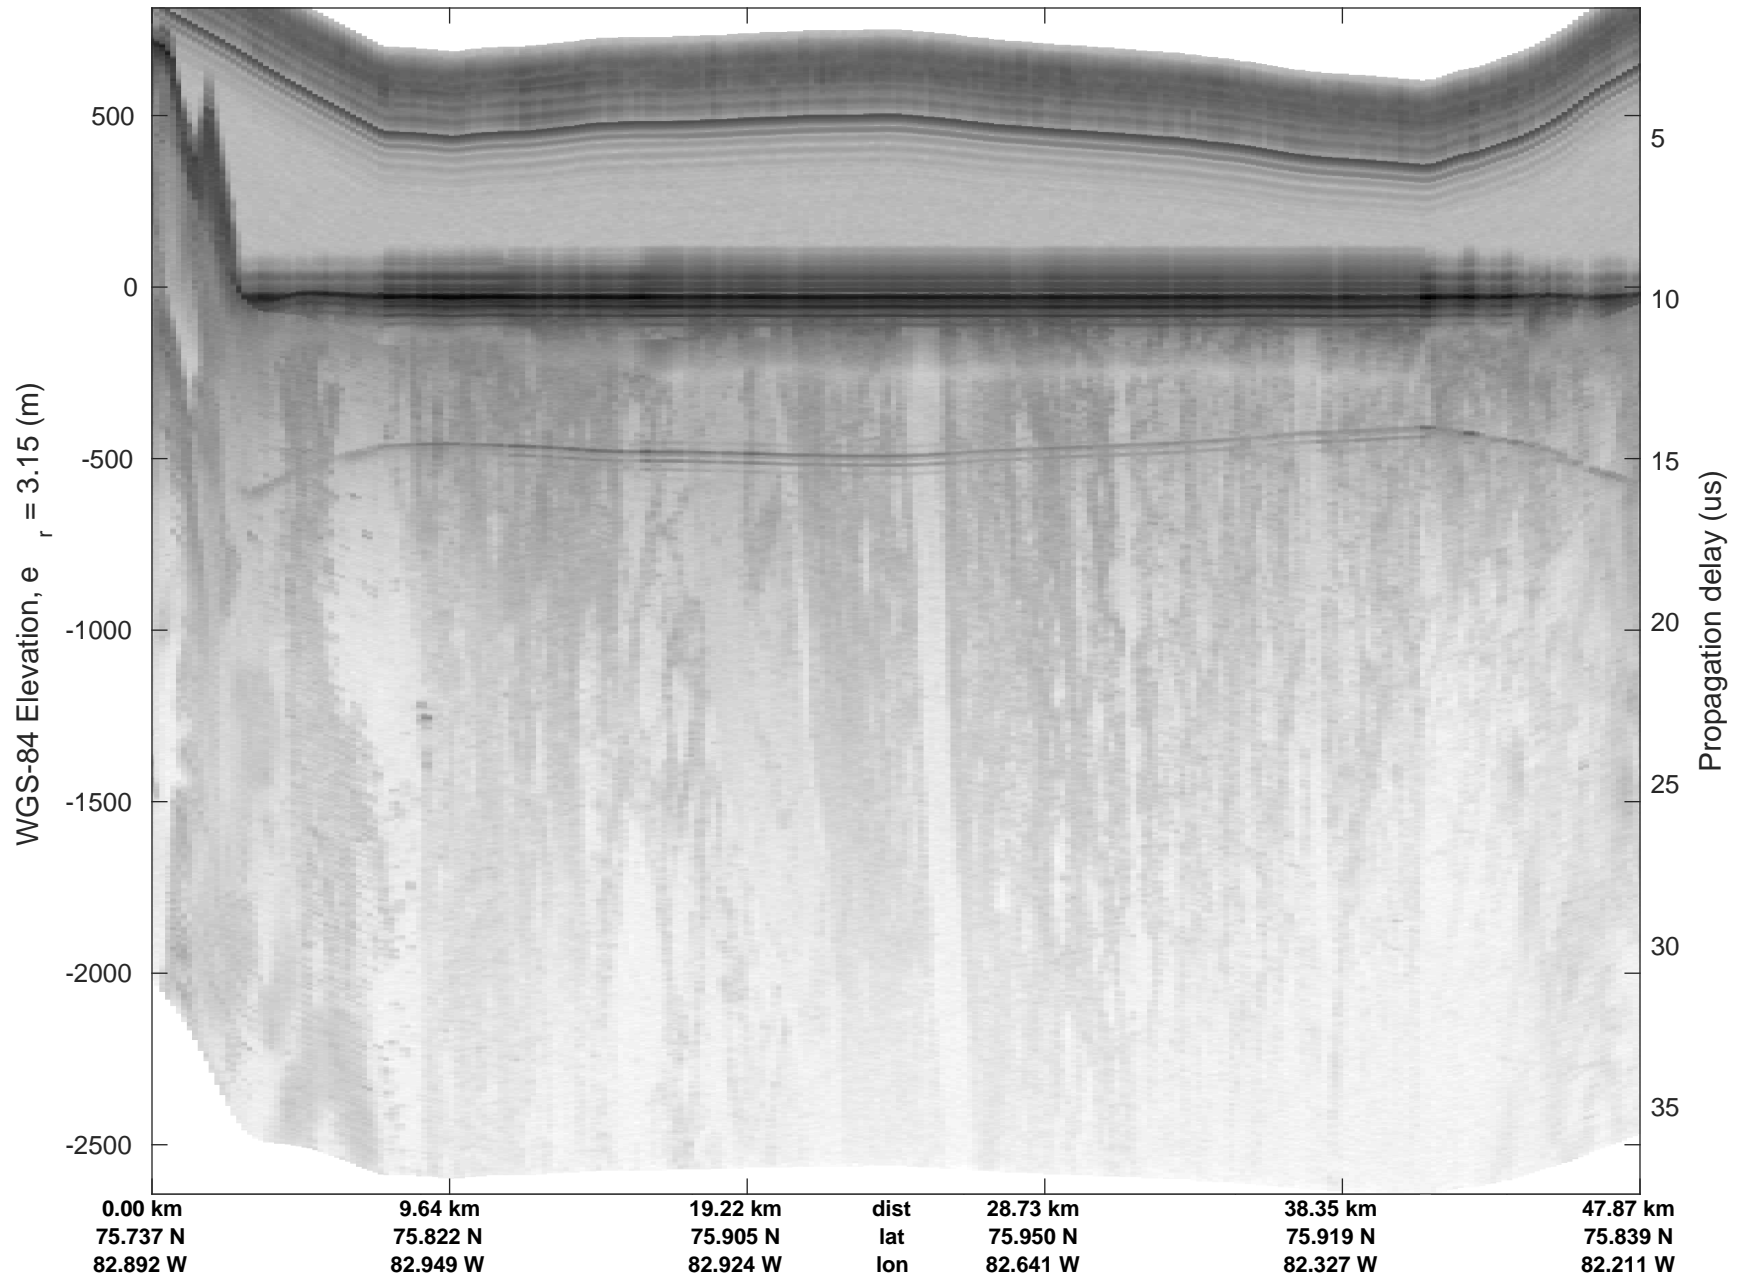

ICESat-2 Devon  
20190403\_02\_019  
Polar Stereograph 70N/-45E

rds 2019\_Greenland\_P3: "ICESat-2 Devon" 20190403\_02\_019: 13:49:23.1 to 13:55:12.4 GPS

ICESat-2 Devon  
20190403\_02\_020  
Polar Stereograph 70N/-45E

rds 2019\_Greenland\_P3: "ICESat-2 Devon" 20190403\_02\_020: 13:55:13.7 to 14:01:17.7 GPS

ICESat-2 Devon  
20190403\_02\_021  
Polar Stereograph 70N/-45E

rds 2019\_Greenland\_P3: "ICESat-2 Devon" 20190403\_02\_021: 14:01:19.0 to 14:09:17.6 GPS