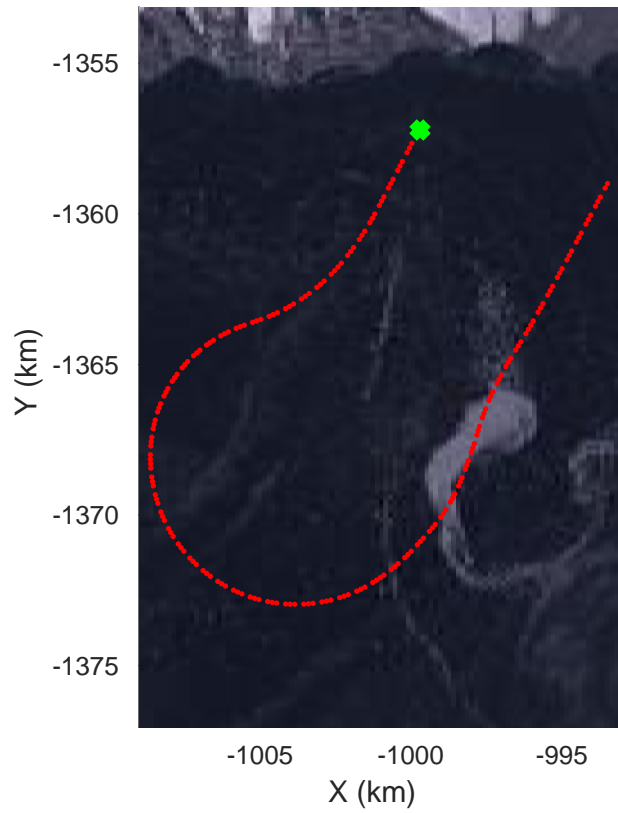

ICESat-2 Devon  
20190403\_02\_016  
Polar Stereograph 70N/-45E

rds 2019\_Greenland\_P3: "ICESat-2 Devon" 20190403\_02\_016: 13:20:59.3 to 13:27:51.3 GPS

ICESat-2 Devon  
20190403\_02\_017  
Polar Stereograph 70N/-45E

ICESat-2 Devon  
20190403\_02\_019  
Polar Stereograph 70N/-45E

rds 2019\_Greenland\_P3: "ICESat-2 Devon" 20190403\_02\_019: 13:49:23.1 to 13:55:12.4 GPS

ICESat-2 Devon  
20190403\_02\_020  
Polar Stereograph 70N/-45E

rds 2019\_Greenland\_P3: "ICESat-2 Devon" 20190403\_02\_020: 13:55:13.7 to 14:01:17.7 GPS

ICESat-2 Devon  
20190403\_02\_021  
Polar Stereograph 70N/-45E

rds 2019\_Greenland\_P3: "ICESat-2 Devon" 20190403\_02\_021: 14:01:19.0 to 14:09:17.6 GPS

rds 2019\_Greenland\_P3: "ICESat-2 Devon" 20190403\_02\_022: 14:09:18.9 to 14:19:13.5 GPS

ICESat-2 Devon  
20190403\_02\_023  
Polar Stereograph 70N/-45E

rds 2019\_Greenland\_P3: "ICESat-2 Devon" 20190403\_02\_023: 14:19:14.9 to 14:25:06.8 GPS