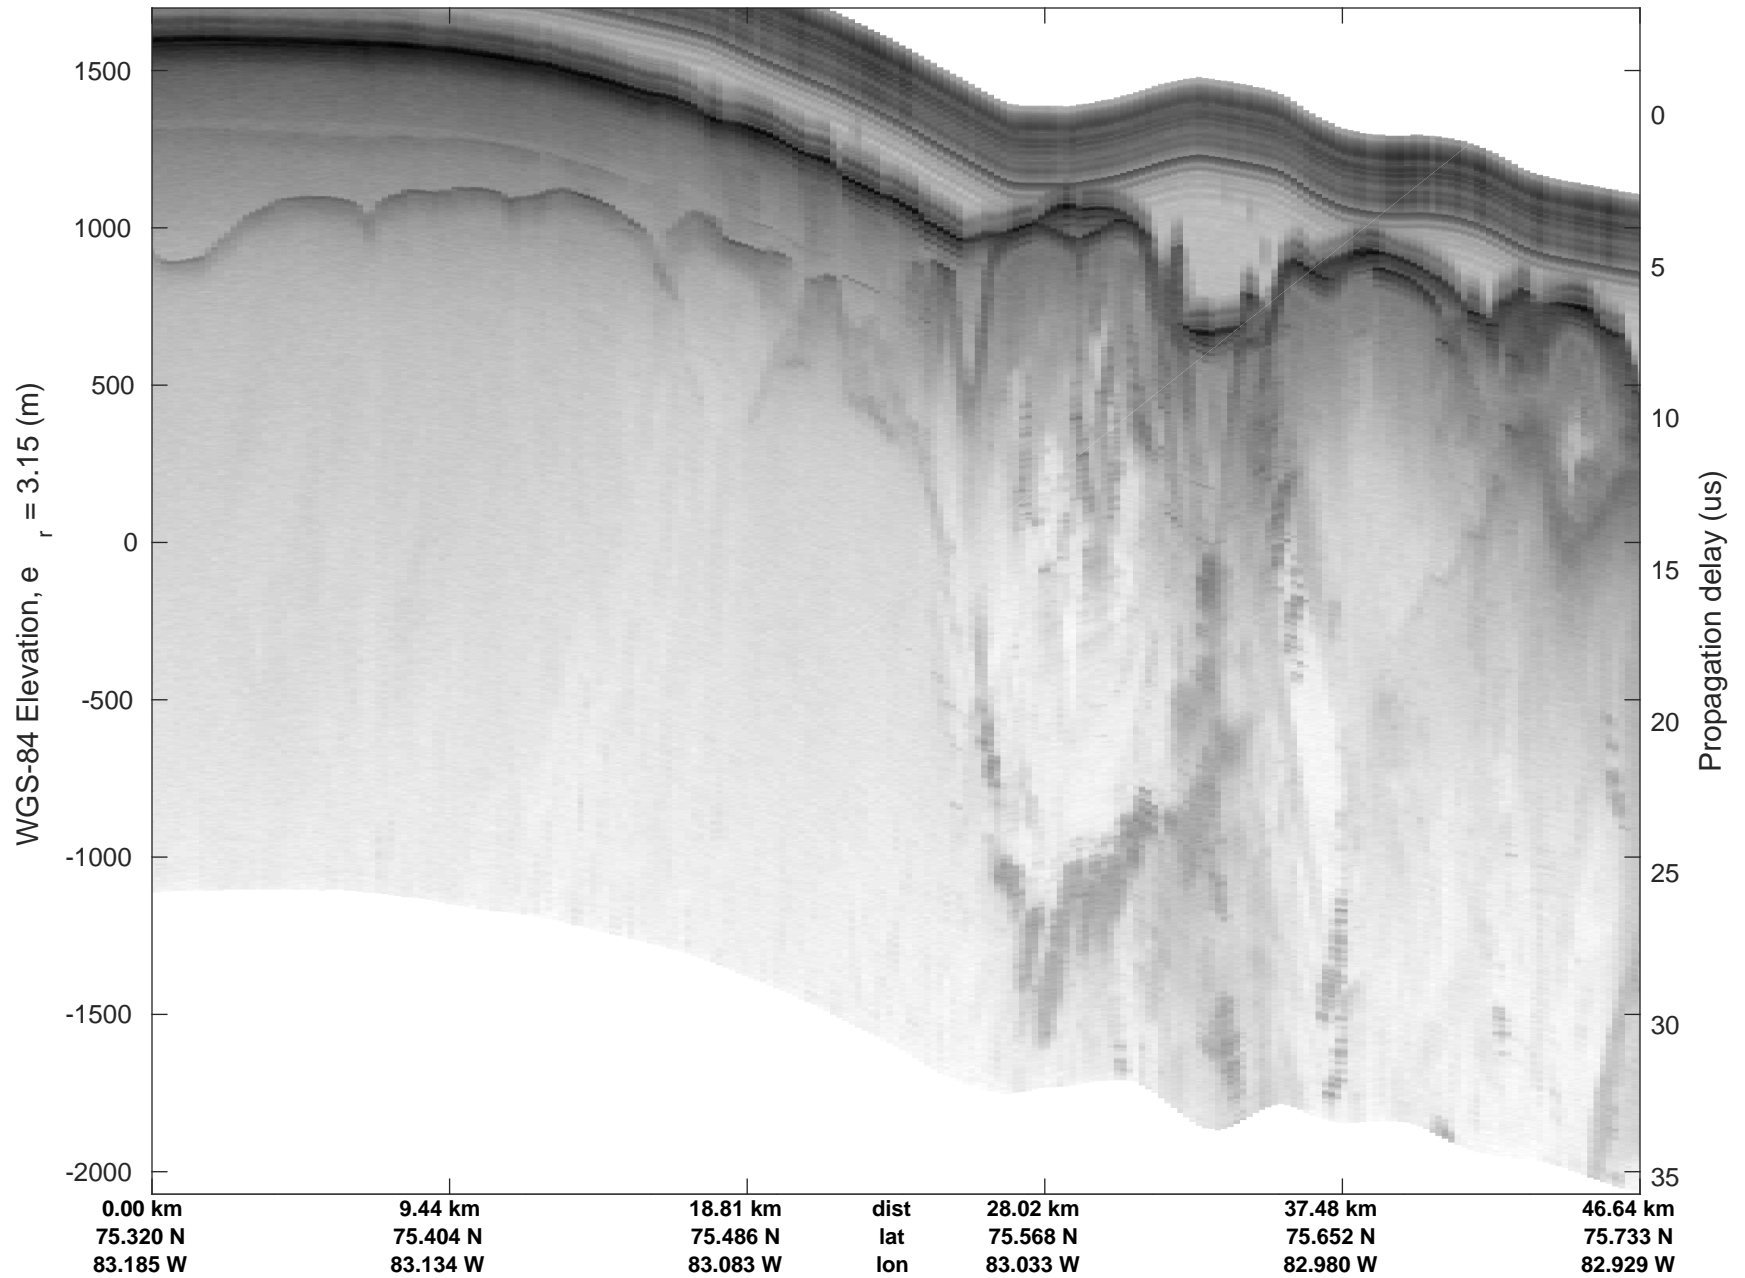

ICESat-2 Devon  
20190403\_02\_010  
Polar Stereograph 70N/-45E

rds 2019\_Greenland\_P3: "ICESat-2 Devon" 20190403\_02\_010: 12:37:15.7 to 12:45:02.3 GPS

ICESat-2 Devon  
20190403\_02\_011  
Polar Stereograph 70N/-45E

rds 2019\_Greenland\_P3: "ICESat-2 Devon" 20190403\_02\_011: 12:45:03.6 to 12:57:51.5 GPS

ICESat-2 Devon  
20190403\_02\_012  
Polar Stereograph 70N/-45E

rds 2019\_Greenland\_P3: "ICESat-2 Devon" 20190403\_02\_012: 12:57:52.8 to 13:02:46.1 GPS

ICESat-2 Devon  
20190403\_02\_013  
Polar Stereograph 70N/-45E

rds 2019\_Greenland\_P3: "ICESat-2 Devon" 20190403\_02\_013: 13:02:47.5 to 13:08:02.1 GPS

ICESat-2 Devon  
20190403\_02\_014  
Polar Stereograph 70N/-45E

ICESat-2 Devon  
20190403\_02\_016  
Polar Stereograph 70N/-45E

rds 2019\_Greenland\_P3: "ICESat-2 Devon" 20190403\_02\_016: 13:20:59.3 to 13:27:51.3 GPS

ICESat-2 Devon  
20190403\_02\_017  
Polar Stereograph 70N/-45E