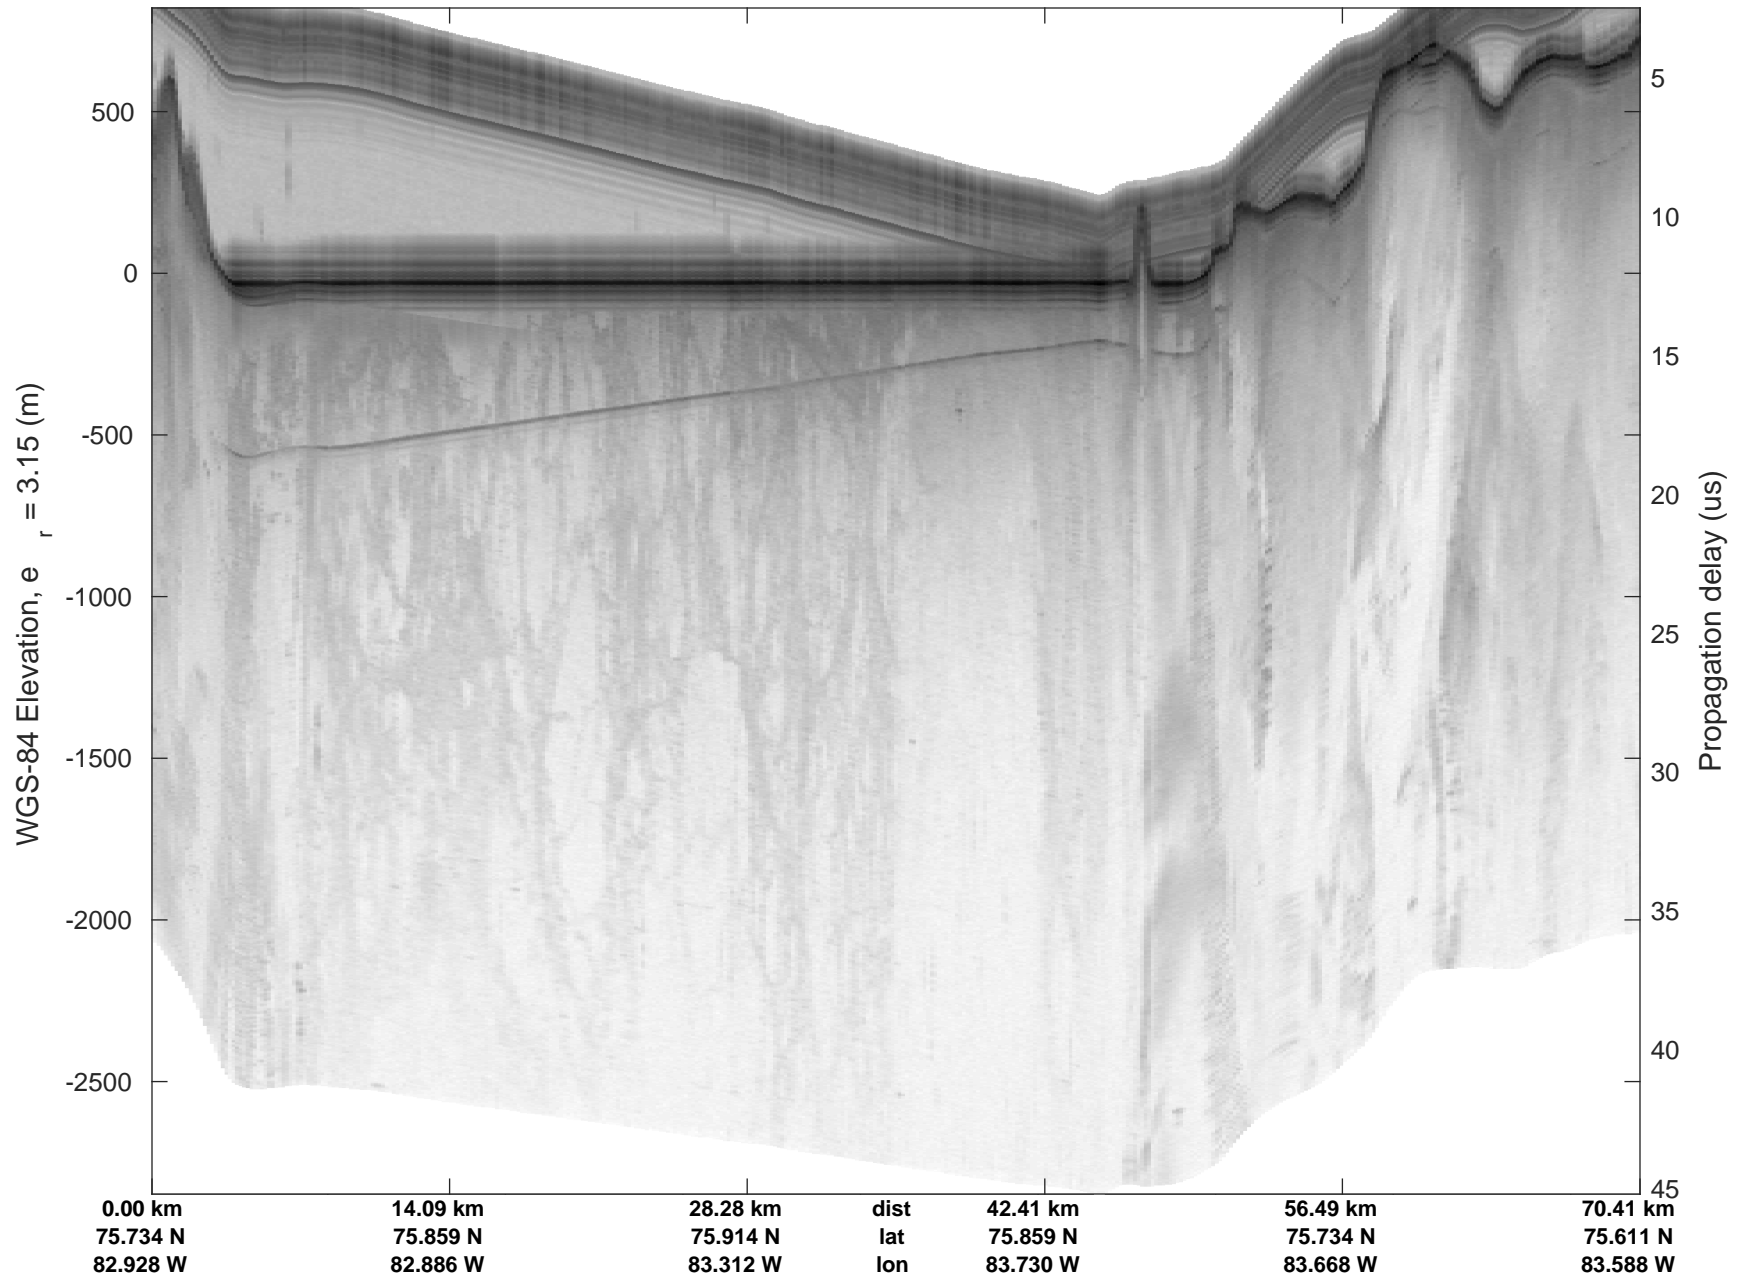

rds 2019_Greenland_P3: "ICESat-2 Devon" 20190403_02_014: 13:08:03.4 to 13:17:20.7 GPS