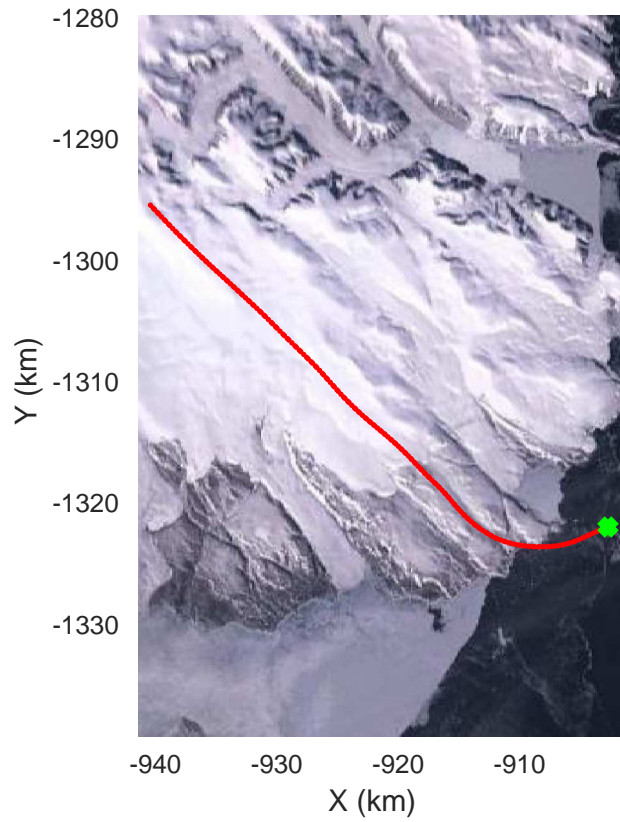

ICESat-2 Devon  
20190403\_02\_040  
Polar Stereograph 70N/-45E

rds 2019\_Greenland\_P3: "ICESat-2 Devon" 20190403\_02\_040: 16:25:16.5 to 16:35:33.8 GPS

ICESat-2 Devon  
20190403\_02\_041  
Polar Stereograph 70N/-45E

rds 2019\_Greenland\_P3: "ICESat-2 Devon" 20190403\_02\_041: 16:35:35.1 to 16:39:13.7 GPS

ICESat-2 Devon  
20190403\_02\_042  
Polar Stereograph 70N/-45E

rds 2019\_Greenland\_P3: "ICESat-2 Devon" 20190403\_02\_042: 16:39:15.1 to 16:48:17.6 GPS

ICESat-2 Devon  
20190403\_02\_043  
Polar Stereograph 70N/-45E

rds 2019\_Greenland\_P3: "ICESat-2 Devon" 20190403\_02\_043: 16:48:19.0 to 16:54:49.6 GPS

ICESat-2 Devon  
20190403\_02\_044  
Polar Stereograph 70N/-45E

rds 2019\_Greenland\_P3: "ICESat-2 Devon" 20190403\_02\_044: 16:54:50.9 to 17:05:02.8 GPS

ICESat-2 Devon  
20190403\_02\_045  
Polar Stereograph 70N/-45E

rds 2019\_Greenland\_P3: "ICESat-2 Devon" 20190403\_02\_045: 17:05:04.2 to 17:12:06.8 GPS