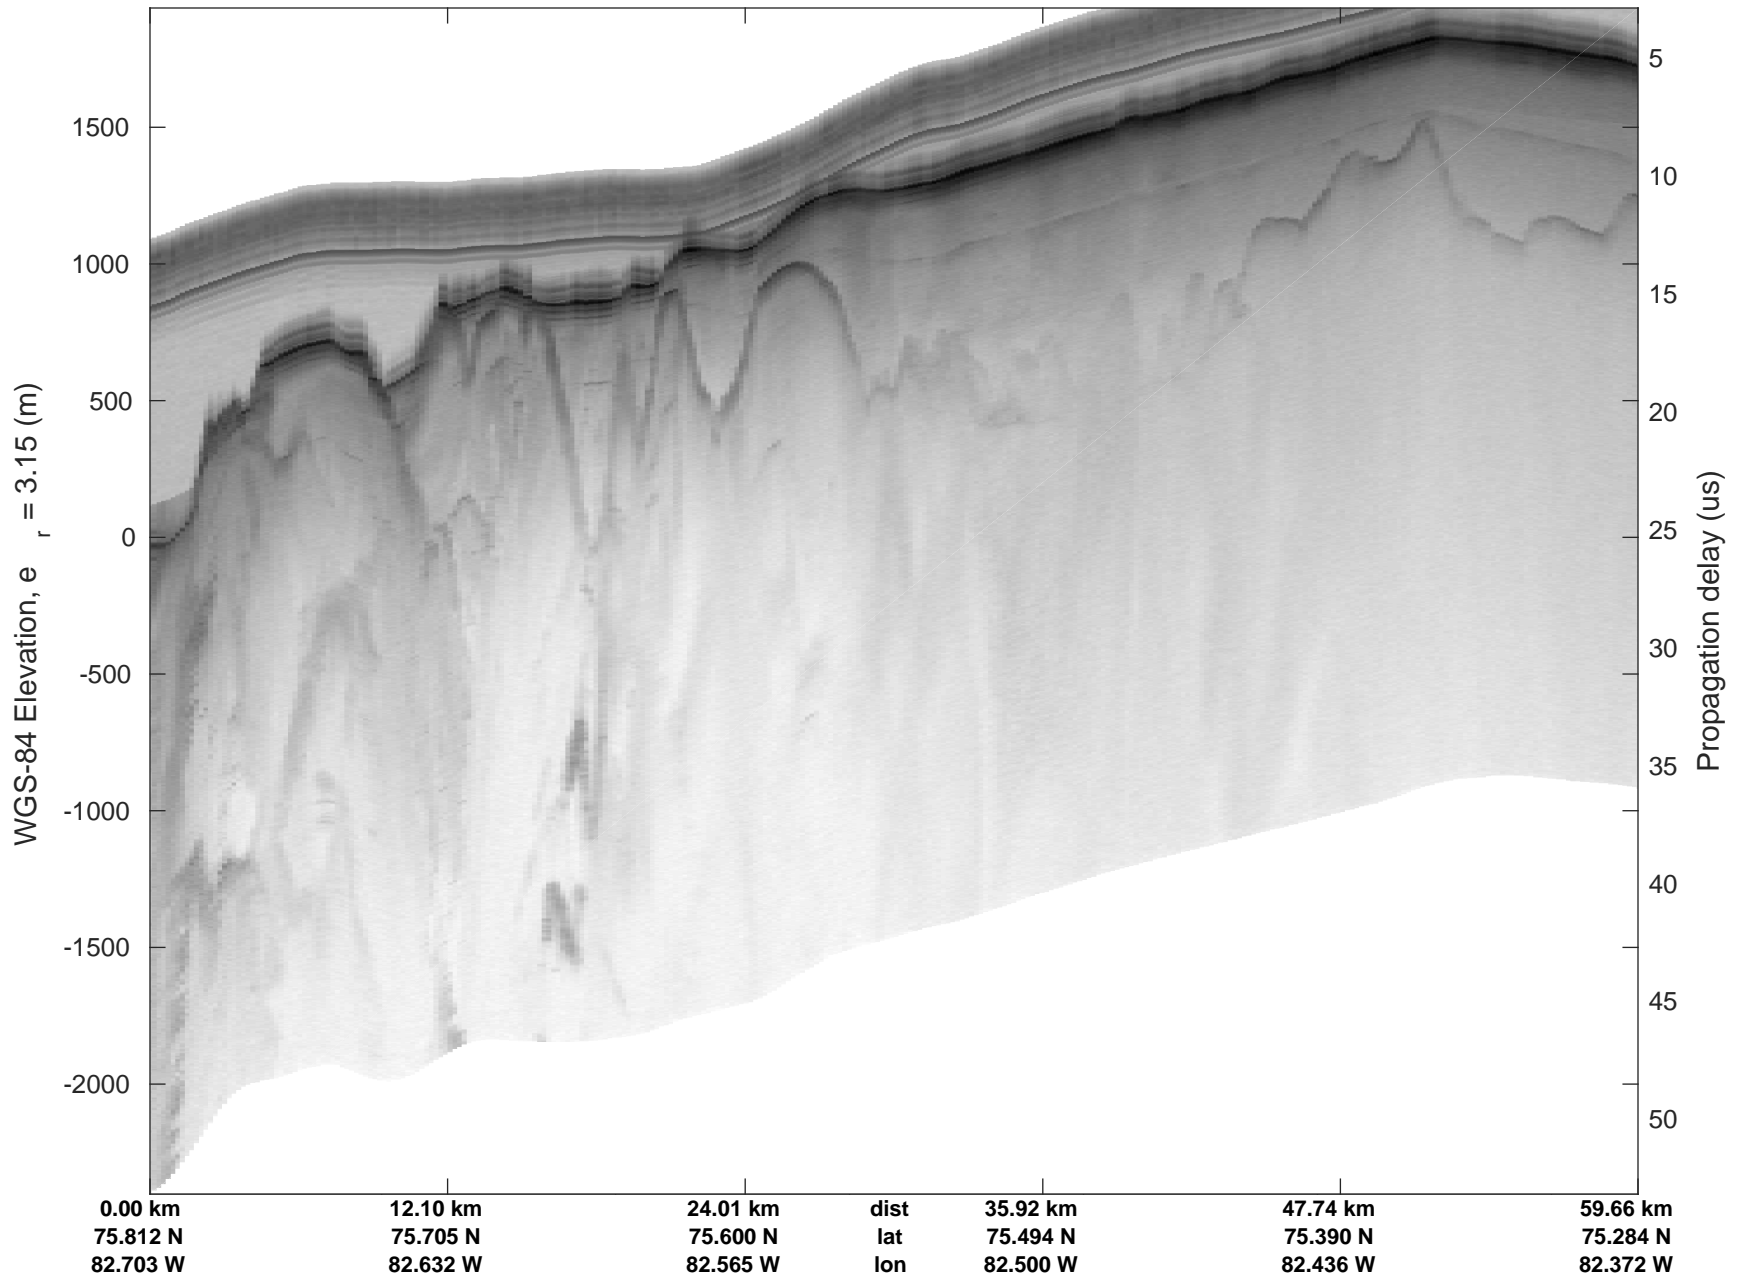

ICESat-2 Devon  
20190403\_02\_024  
Polar Stereograph 70N/-45E

rds 2019\_Greenland\_P3: "ICESat-2 Devon" 20190403\_02\_024: 14:25:08.1 to 14:34:45.4 GPS

rds 2019\_Greenland\_P3: "ICESat-2 Devon" 20190403\_02\_025: 14:34:46.7 to 14:42:54.7 GPS

ICESat-2 Devon  
20190403\_02\_026  
Polar Stereograph 70N/-45E

rds 2019\_Greenland\_P3: "ICESat-2 Devon" 20190403\_02\_026: 14:42:56.0 to 14:49:37.3 GPS

rds 2019\_Greenland\_P3: "ICESat-2 Devon" 20190403\_02\_027: 14:49:38.6 to 14:56:41.2 GPS

rds 2019\_Greenland\_P3: "ICESat-2 Devon" 20190403\_02\_028: 14:56:42.6 to 15:07:27.8 GPS

ICESat-2 Devon  
20190403\_02\_029  
Polar Stereograph 70N/-45E

rds 2019\_Greenland\_P3: "ICESat-2 Devon" 20190403\_02\_029: 15:07:29.1 to 15:17:33.1 GPS

ICESat-2 Devon  
20190403\_02\_030  
Polar Stereograph 70N/-45E

rds 2019\_Greenland\_P3: "ICESat-2 Devon" 20190403\_02\_030: 15:17:34.4 to 15:24:02.3 GPS

rds 2019\_Greenland\_P3: "ICESat-2 Devon" 20190403\_02\_031: 15:24:03.7 to 15:28:37.0 GPS