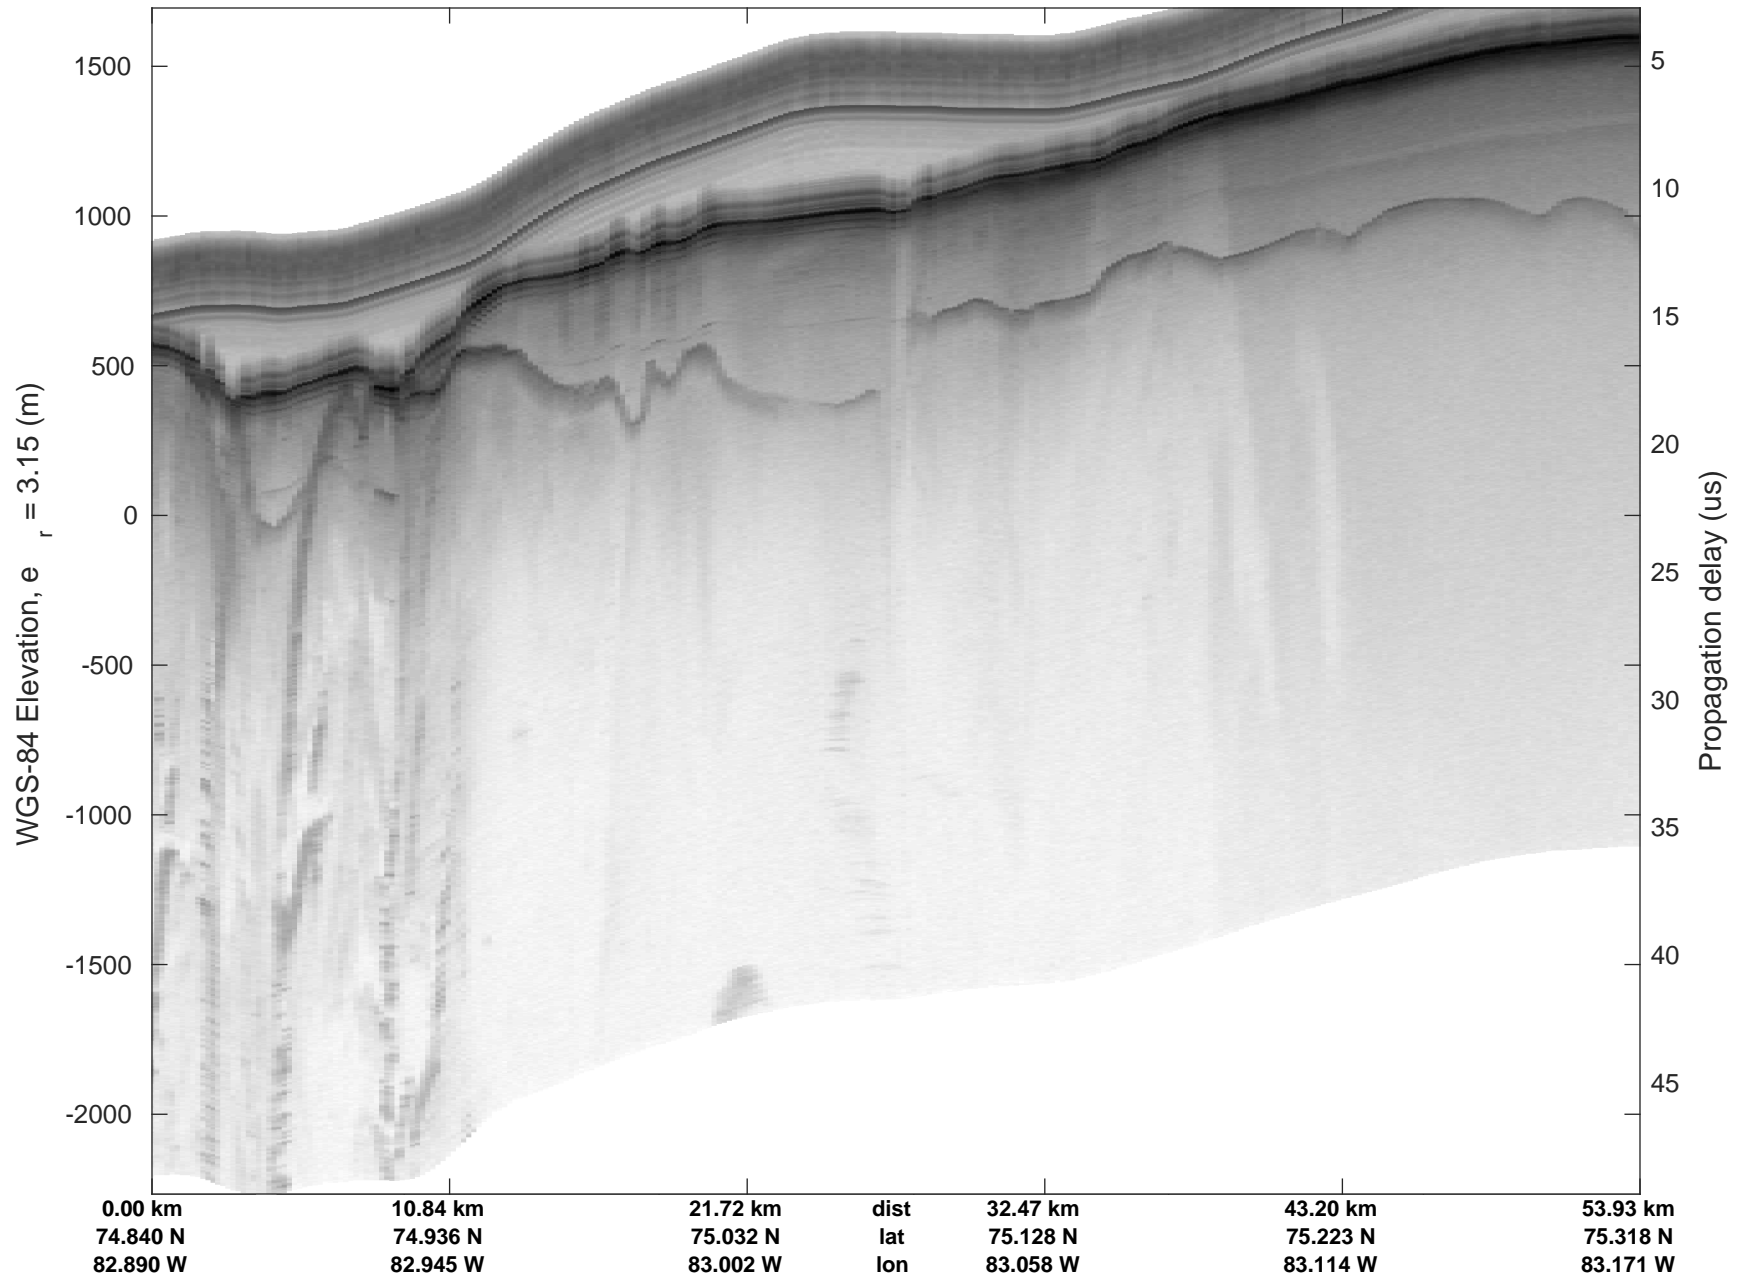

ICESat-2 Devon  
20190403\_02\_026  
Polar Stereograph 70N/-45E

rds 2019\_Greenland\_P3: "ICESat-2 Devon" 20190403\_02\_026: 14:42:56.0 to 14:49:37.3 GPS

rds 2019\_Greenland\_P3: "ICESat-2 Devon" 20190403\_02\_027: 14:49:38.6 to 14:56:41.2 GPS

rds 2019\_Greenland\_P3: "ICESat-2 Devon" 20190403\_02\_028: 14:56:42.6 to 15:07:27.8 GPS

ICESat-2 Devon  
20190403\_02\_029  
Polar Stereograph 70N/-45E

rds 2019\_Greenland\_P3: "ICESat-2 Devon" 20190403\_02\_029: 15:07:29.1 to 15:17:33.1 GPS

ICESat-2 Devon  
20190403\_02\_030  
Polar Stereograph 70N/-45E

rds 2019\_Greenland\_P3: "ICESat-2 Devon" 20190403\_02\_030: 15:17:34.4 to 15:24:02.3 GPS

rds 2019\_Greenland\_P3: "ICESat-2 Devon" 20190403\_02\_031: 15:24:03.7 to 15:28:37.0 GPS

ICESat-2 Devon  
20190403\_02\_032  
Polar Stereograph 70N/-45E

rds 2019\_Greenland\_P3: "ICESat-2 Devon" 20190403\_02\_032: 15:28:38.3 to 15:37:02.2 GPS

ICESat-2 Devon  
20190403\_02\_033  
Polar Stereograph 70N/-45E