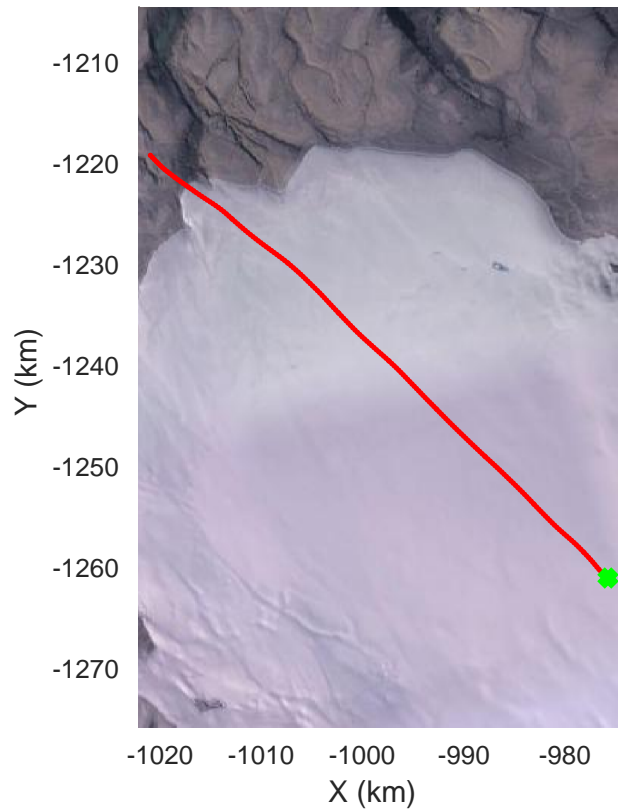

ICESat-2 Devon  
20190403\_02\_043  
Polar Stereograph 70N/-45E

rds 2019\_Greenland\_P3: "ICESat-2 Devon" 20190403\_02\_043: 16:48:19.0 to 16:54:49.6 GPS

ICESat-2 Devon  
20190403\_02\_044  
Polar Stereograph 70N/-45E

rds 2019\_Greenland\_P3: "ICESat-2 Devon" 20190403\_02\_044: 16:54:50.9 to 17:05:02.8 GPS

ICESat-2 Devon  
20190403\_02\_045  
Polar Stereograph 70N/-45E

rds 2019\_Greenland\_P3: "ICESat-2 Devon" 20190403\_02\_045: 17:05:04.2 to 17:12:06.8 GPS

ICESat-2 Devon  
20190403\_02\_046  
Polar Stereograph 70N/-45E

rds 2019\_Greenland\_P3: "ICESat-2 Devon" 20190403\_02\_046: 17:12:08.1 to 17:18:50.7 GPS

ICESat-2 Devon  
20190403\_02\_047  
Polar Stereograph 70N/-45E