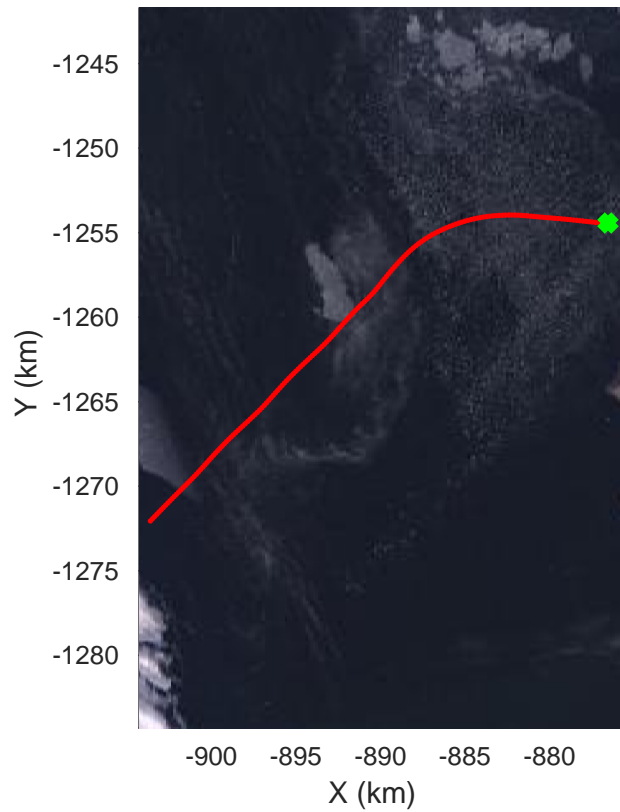

ICESat-2 Devon  
20190403\_02\_001  
Polar Stereograph 70N/-45E

rds 2019\_Greenland\_P3: "ICESat-2 Devon" 20190403\_02\_001: 11:36:15.3 to 11:42:34.8 GPS

ICESat-2 Devon  
20190403\_02\_002  
Polar Stereograph 70N/-45E

rds 2019\_Greenland\_P3: "ICESat-2 Devon" 20190403\_02\_002: 11:42:36.1 to 11:46:37.4 GPS

ICESat-2 Devon  
20190403\_02\_003  
Polar Stereograph 70N/-45E

rds 2019\_Greenland\_P3: "ICESat-2 Devon" 20190403\_02\_003: 11:46:38.8 to 11:53:12.0 GPS

ICESat-2 Devon  
20190403\_02\_004  
Polar Stereograph 70N/-45E

rds 2019\_Greenland\_P3: "ICESat-2 Devon" 20190403\_02\_004: 11:53:13.4 to 12:02:04.0 GPS

ICESat-2 Devon  
20190403\_02\_005  
Polar Stereograph 70N/-45E