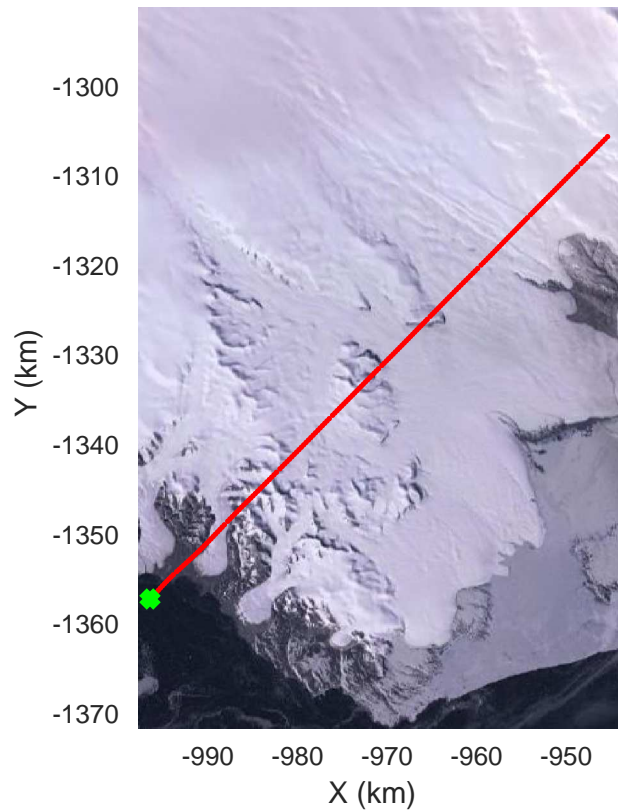

ICESat-2 Devon  
20190403\_02\_037  
Polar Stereograph 70N/-45E

rds 2019\_Greenland\_P3: "ICESat-2 Devon" 20190403\_02\_037: 16:06:31.3 to 16:13:48.6 GPS

ICESat-2 Devon  
20190403\_02\_038  
Polar Stereograph 70N/-45E

rds 2019\_Greenland\_P3: "ICESat-2 Devon" 20190403\_02\_038: 16:13:49.9 to 16:17:15.2 GPS

ICESat-2 Devon  
20190403\_02\_039  
Polar Stereograph 70N/-45E

rds 2019\_Greenland\_P3: "ICESat-2 Devon" 20190403\_02\_039: 16:17:16.6 to 16:25:15.2 GPS

ICESat-2 Devon  
20190403\_02\_040  
Polar Stereograph 70N/-45E

rds 2019\_Greenland\_P3: "ICESat-2 Devon" 20190403\_02\_040: 16:25:16.5 to 16:35:33.8 GPS

ICESat-2 Devon  
20190403\_02\_041  
Polar Stereograph 70N/-45E

rds 2019\_Greenland\_P3: "ICESat-2 Devon" 20190403\_02\_041: 16:35:35.1 to 16:39:13.7 GPS

ICESat-2 Devon  
20190403\_02\_042  
Polar Stereograph 70N/-45E

rds 2019\_Greenland\_P3: "ICESat-2 Devon" 20190403\_02\_042: 16:39:15.1 to 16:48:17.6 GPS