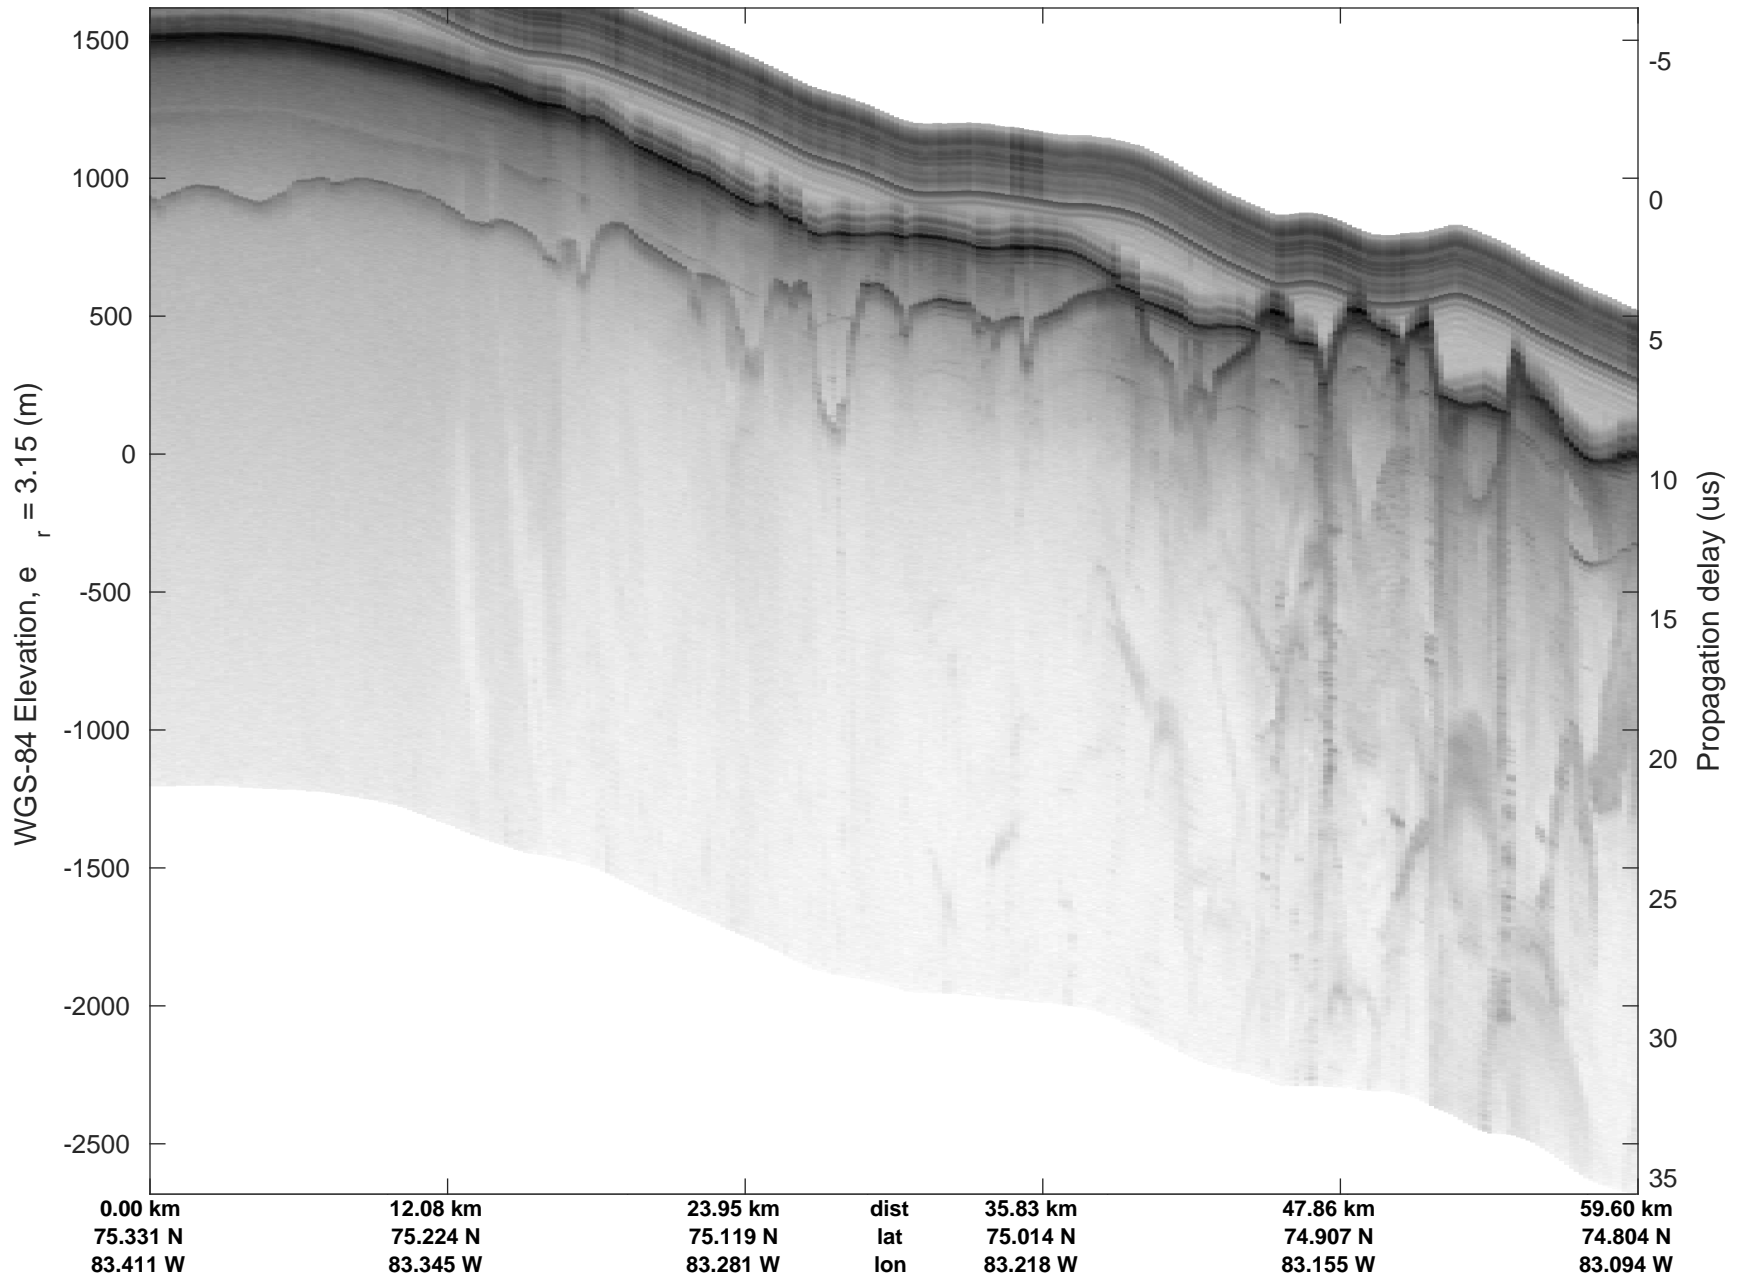

ICESat-2 Devon  
20190403\_02\_013  
Polar Stereograph 70N/-45E

rds 2019\_Greenland\_P3: "ICESat-2 Devon" 20190403\_02\_013: 13:02:47.5 to 13:08:02.1 GPS

ICESat-2 Devon  
20190403\_02\_014  
Polar Stereograph 70N/-45E

rds 2019\_Greenland\_P3: "ICESat-2 Devon" 20190403\_02\_014: 13:08:03.4 to 13:17:20.7 GPS

ICESat-2 Devon  
20190403\_02\_015  
Polar Stereograph 70N/-45E

rds 2019\_Greenland\_P3: "ICESat-2 Devon" 20190403\_02\_015: 13:17:22.0 to 13:20:58.0 GPS

ICESat-2 Devon  
20190403\_02\_016  
Polar Stereograph 70N/-45E

rds 2019\_Greenland\_P3: "ICESat-2 Devon" 20190403\_02\_016: 13:20:59.3 to 13:27:51.3 GPS

ICESat-2 Devon  
20190403\_02\_017  
Polar Stereograph 70N/-45E