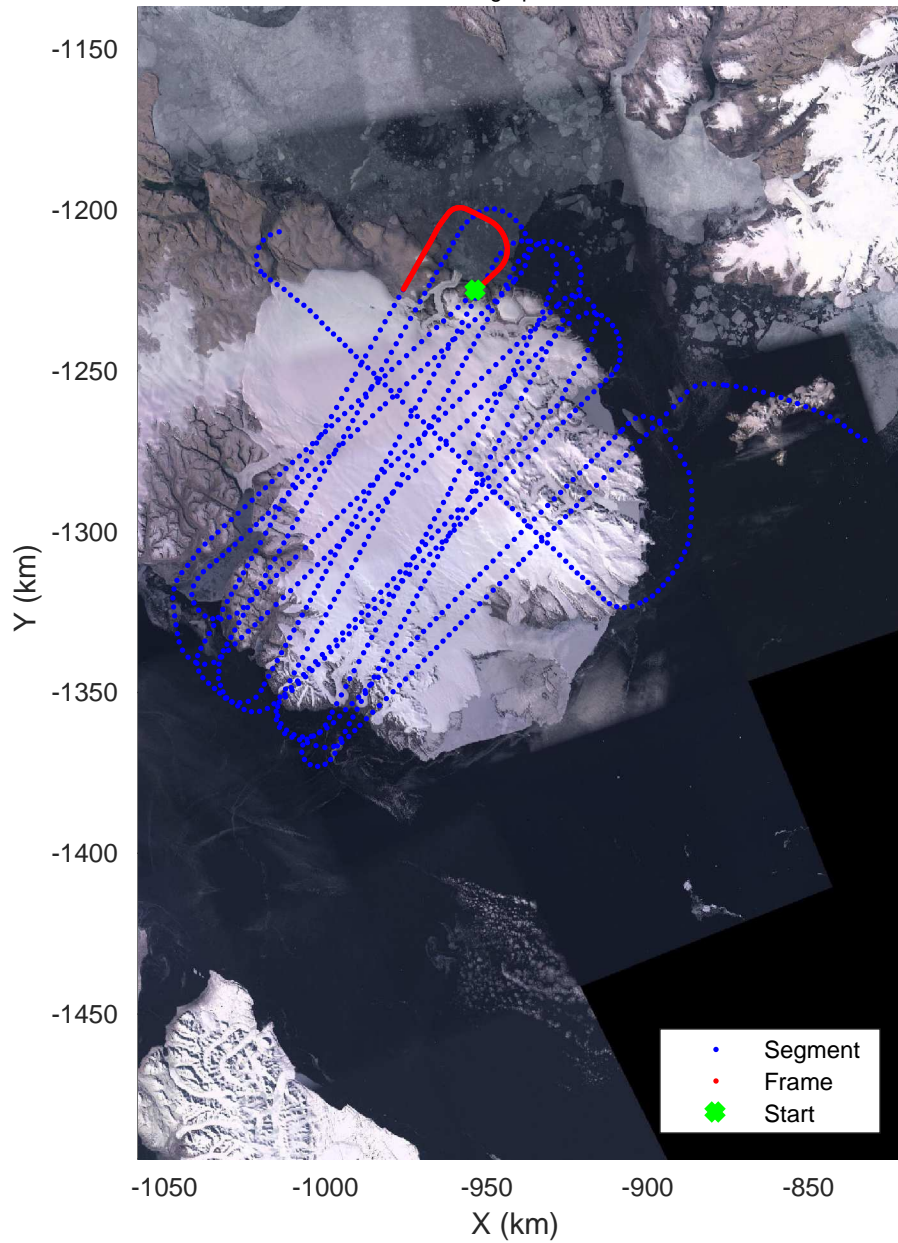

ICESat-2 Devon  
20190403\_02\_010  
Polar Stereograph 70N/-45E

rds 2019\_Greenland\_P3: "ICESat-2 Devon" 20190403\_02\_010: 12:37:15.7 to 12:45:02.3 GPS

ICESat-2 Devon  
20190403\_02\_011  
Polar Stereograph 70N/-45E

ICESat-2 Devon  
20190403\_02\_013  
Polar Stereograph 70N/-45E

rds 2019\_Greenland\_P3: "ICESat-2 Devon" 20190403\_02\_013: 13:02:47.5 to 13:08:02.1 GPS

ICESat-2 Devon  
20190403\_02\_014  
Polar Stereograph 70N/-45E

rds 2019\_Greenland\_P3: "ICESat-2 Devon" 20190403\_02\_014: 13:08:03.4 to 13:17:20.7 GPS

ICESat-2 Devon  
20190403\_02\_015  
Polar Stereograph 70N/-45E

rds 2019\_Greenland\_P3: "ICESat-2 Devon" 20190403\_02\_015: 13:17:22.0 to 13:20:58.0 GPS

ICESat-2 Devon  
20190403\_02\_016  
Polar Stereograph 70N/-45E

rds 2019\_Greenland\_P3: "ICESat-2 Devon" 20190403\_02\_016: 13:20:59.3 to 13:27:51.3 GPS

ICESat-2 Devon  
20190403\_02\_017  
Polar Stereograph 70N/-45E