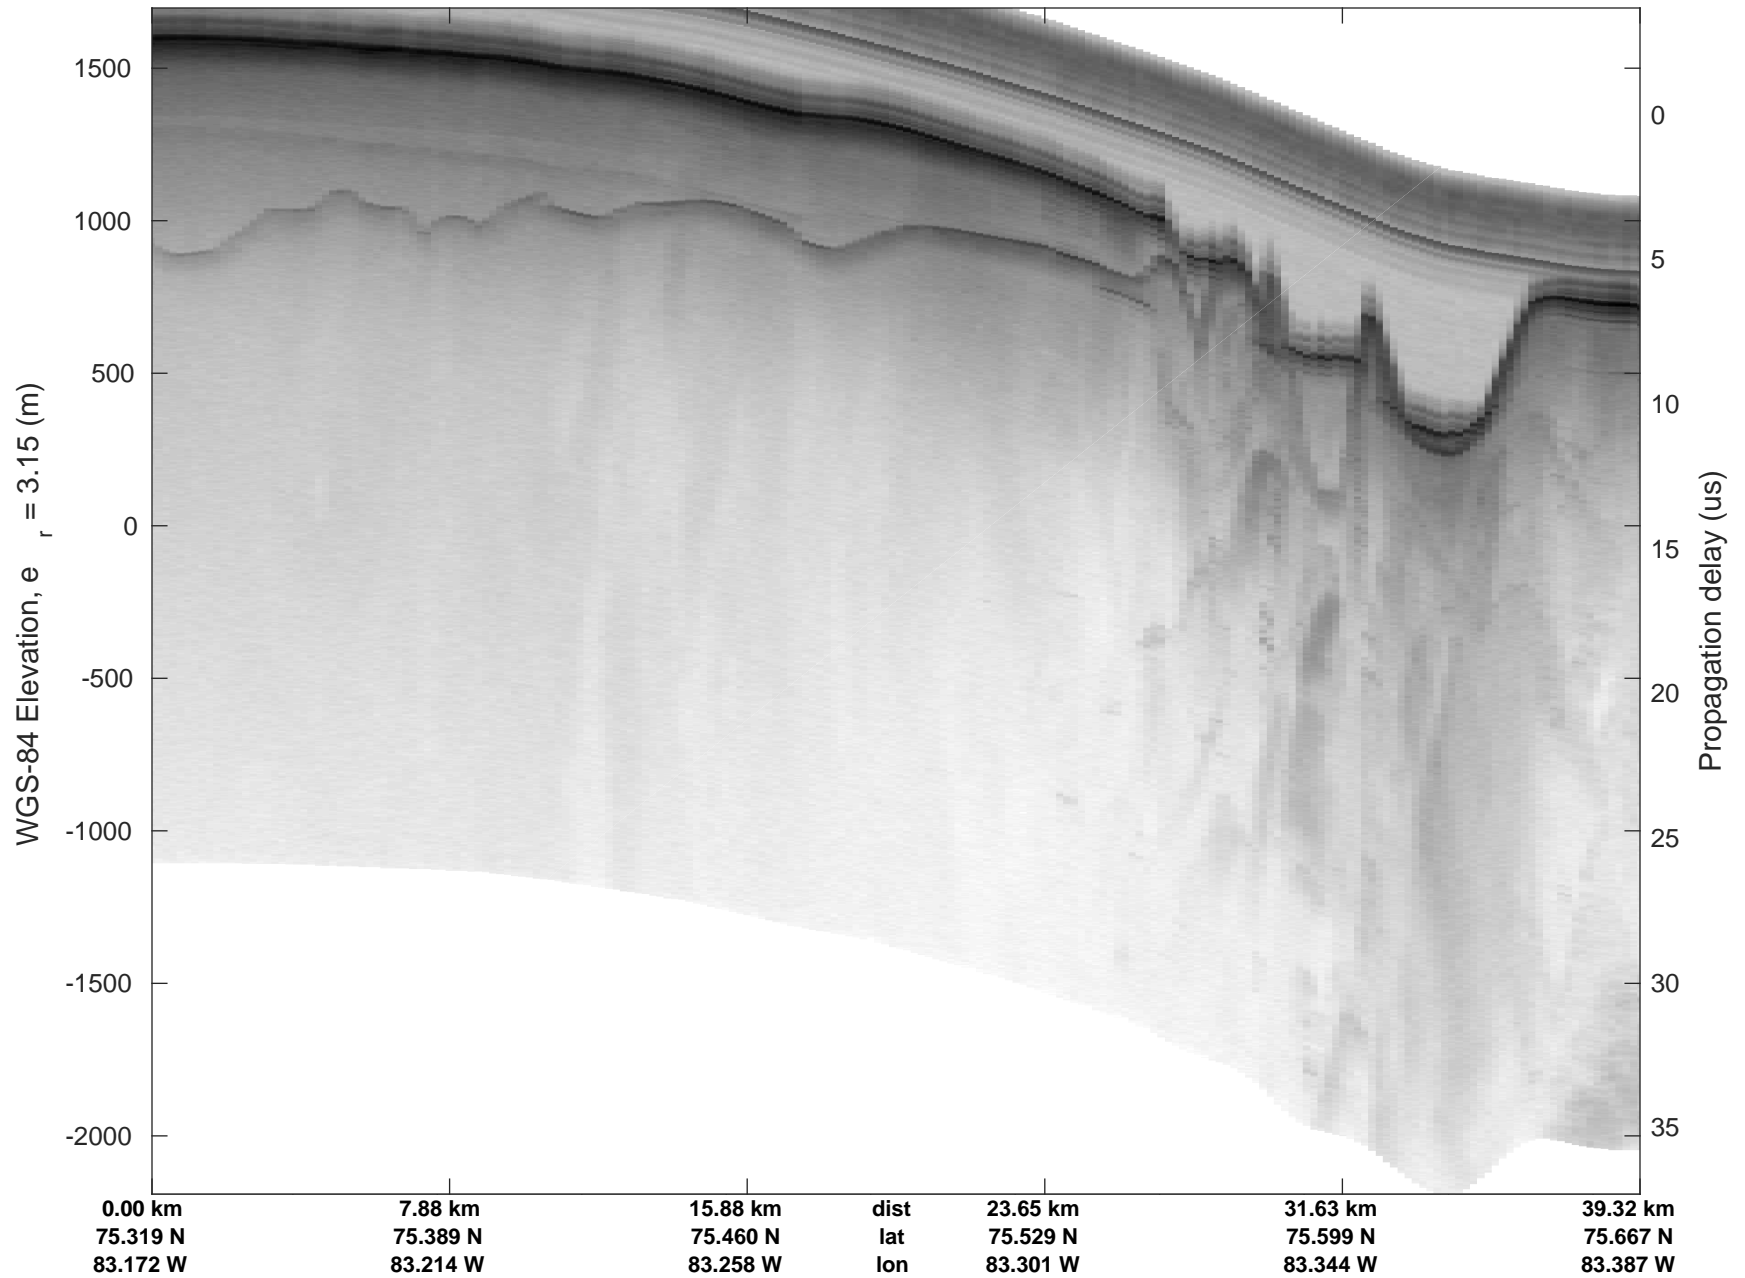

ICESat-2 Devon  
20190403\_02\_026  
Polar Stereograph 70N/-45E

rds 2019\_Greenland\_P3: "ICESat-2 Devon" 20190403\_02\_026: 14:42:56.0 to 14:49:37.3 GPS

rds 2019\_Greenland\_P3: "ICESat-2 Devon" 20190403\_02\_027: 14:49:38.6 to 14:56:41.2 GPS

rds 2019\_Greenland\_P3: "ICESat-2 Devon" 20190403\_02\_028: 14:56:42.6 to 15:07:27.8 GPS

ICESat-2 Devon  
20190403\_02\_029  
Polar Stereograph 70N/-45E

rds 2019\_Greenland\_P3: "ICESat-2 Devon" 20190403\_02\_029: 15:07:29.1 to 15:17:33.1 GPS

ICESat-2 Devon  
20190403\_02\_030  
Polar Stereograph 70N/-45E

rds 2019\_Greenland\_P3: "ICESat-2 Devon" 20190403\_02\_030: 15:17:34.4 to 15:24:02.3 GPS

rds 2019\_Greenland\_P3: "ICESat-2 Devon" 20190403\_02\_031: 15:24:03.7 to 15:28:37.0 GPS

ICESat-2 Devon  
20190403\_02\_032  
Polar Stereograph 70N/-45E

rds 2019\_Greenland\_P3: "ICESat-2 Devon" 20190403\_02\_032: 15:28:38.3 to 15:37:02.2 GPS

ICESat-2 Devon  
20190403\_02\_033  
Polar Stereograph 70N/-45E