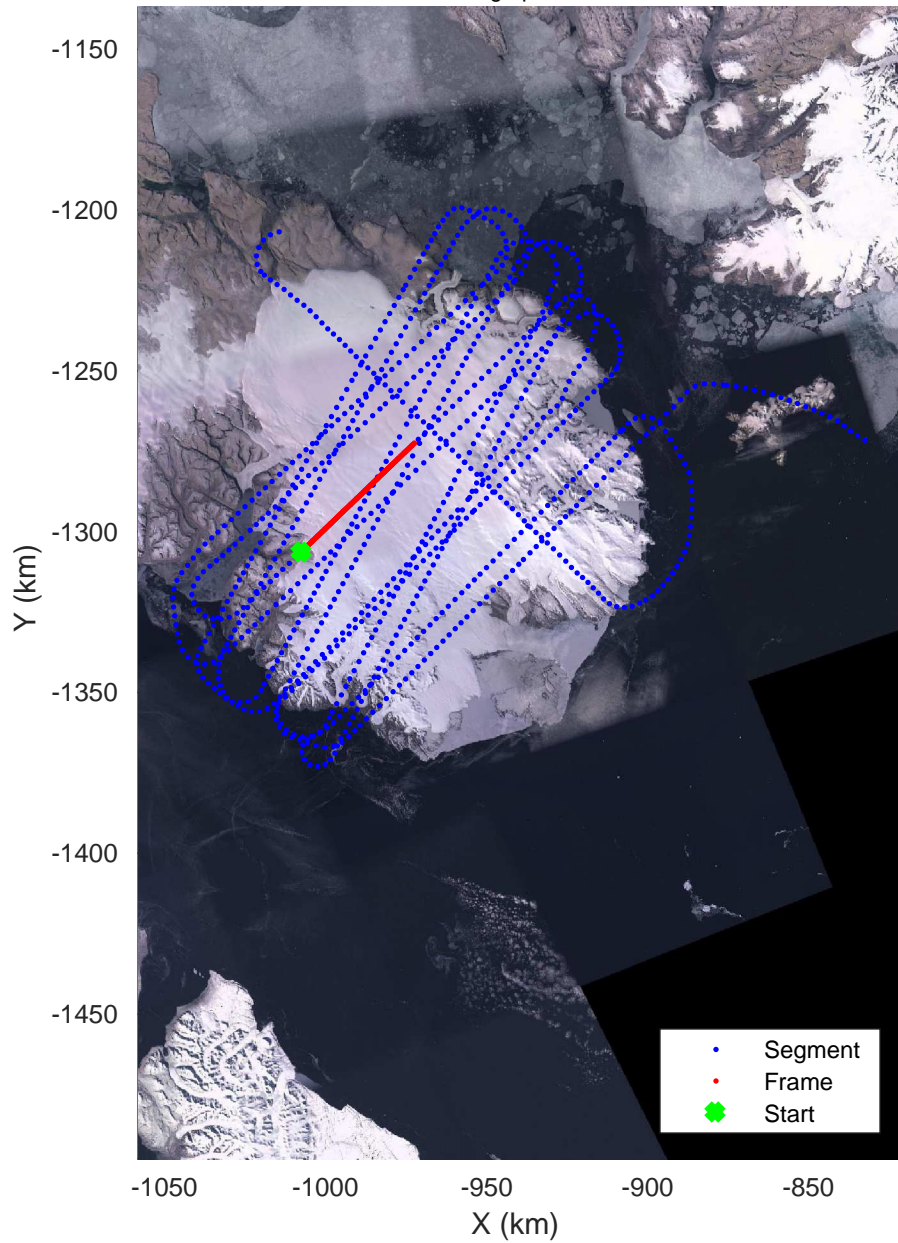

ICESat-2 Devon  
20190403\_02\_032  
Polar Stereograph 70N/-45E

rds 2019\_Greenland\_P3: "ICESat-2 Devon" 20190403\_02\_032: 15:28:38.3 to 15:37:02.2 GPS

ICESat-2 Devon  
20190403\_02\_033  
Polar Stereograph 70N/-45E

rds 2019\_Greenland\_P3: "ICESat-2 Devon" 20190403\_02\_033: 15:37:03.6 to 15:43:58.2 GPS

rds 2019\_Greenland\_P3: "ICESat-2 Devon" 20190403\_02\_034: 15:43:59.5 to 15:51:06.1 GPS

ICESat-2 Devon  
20190403\_02\_035  
Polar Stereograph 70N/-45E

rds 2019\_Greenland\_P3: "ICESat-2 Devon" 20190403\_02\_035: 15:51:07.4 to 16:00:23.4 GPS

ICESat-2 Devon  
20190403\_02\_036  
Polar Stereograph 70N/-45E

rds 2019\_Greenland\_P3: "ICESat-2 Devon" 20190403\_02\_036: 16:00:24.7 to 16:06:30.0 GPS

ICESat-2 Devon  
20190403\_02\_037  
Polar Stereograph 70N/-45E

rds 2019\_Greenland\_P3: "ICESat-2 Devon" 20190403\_02\_037: 16:06:31.3 to 16:13:48.6 GPS

ICESat-2 Devon  
20190403\_02\_038  
Polar Stereograph 70N/-45E