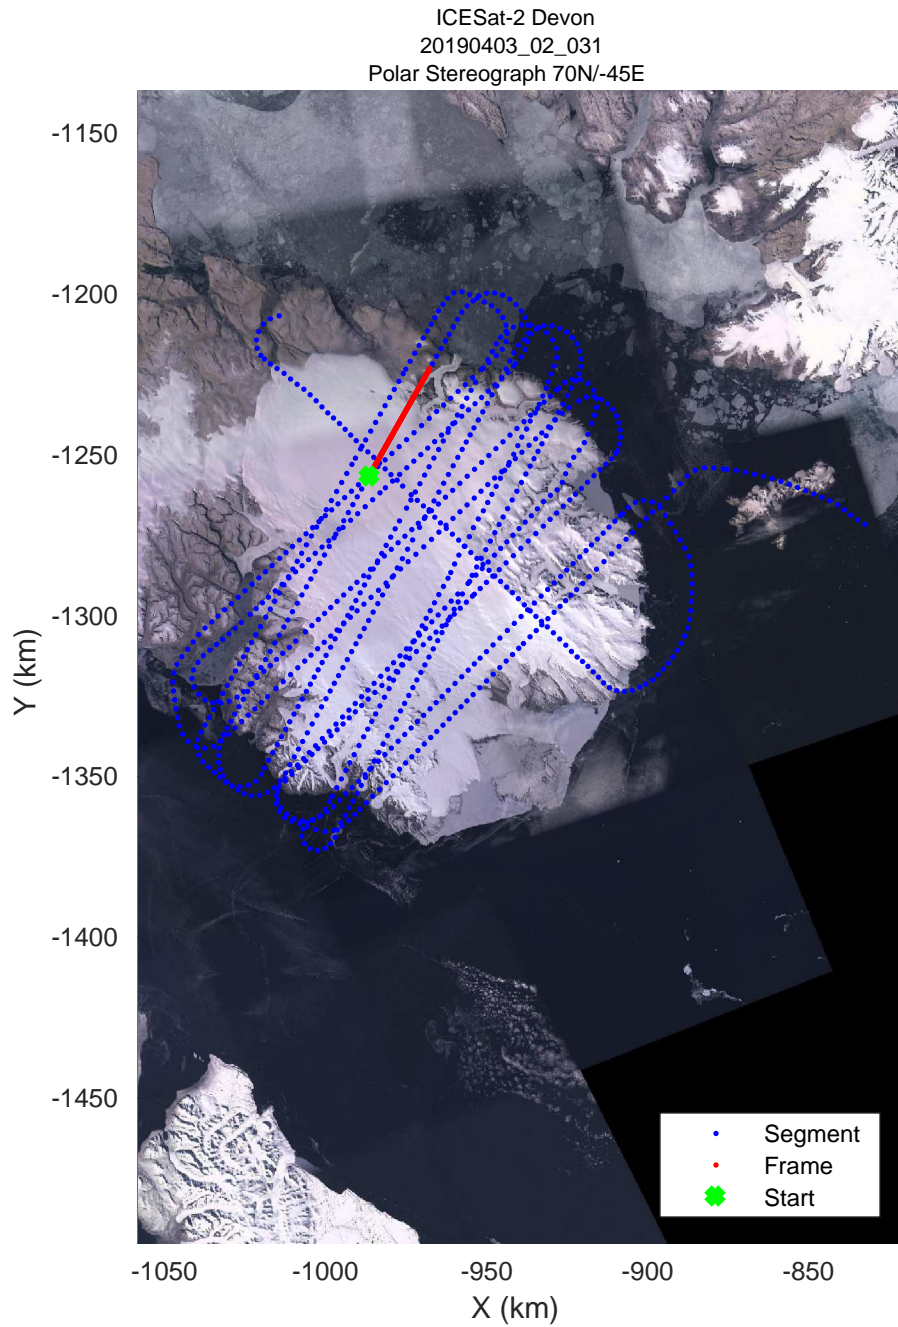

ICESat-2 Devon  
20190403\_02\_026  
Polar Stereograph 70N/-45E

rds 2019\_Greenland\_P3: "ICESat-2 Devon" 20190403\_02\_026: 14:42:56.0 to 14:49:37.3 GPS

rds 2019\_Greenland\_P3: "ICESat-2 Devon" 20190403\_02\_027: 14:49:38.6 to 14:56:41.2 GPS

rds 2019\_Greenland\_P3: "ICESat-2 Devon" 20190403\_02\_028: 14:56:42.6 to 15:07:27.8 GPS

ICESat-2 Devon  
20190403\_02\_029  
Polar Stereograph 70N/-45E

rds 2019\_Greenland\_P3: "ICESat-2 Devon" 20190403\_02\_029: 15:07:29.1 to 15:17:33.1 GPS

ICESat-2 Devon  
20190403\_02\_030  
Polar Stereograph 70N/-45E

rds 2019\_Greenland\_P3: "ICESat-2 Devon" 20190403\_02\_030: 15:17:34.4 to 15:24:02.3 GPS

rds 2019\_Greenland\_P3: "ICESat-2 Devon" 20190403\_02\_031: 15:24:03.7 to 15:28:37.0 GPS

ICESat-2 Devon  
20190403\_02\_032  
Polar Stereograph 70N/-45E

rds 2019\_Greenland\_P3: "ICESat-2 Devon" 20190403\_02\_032: 15:28:38.3 to 15:37:02.2 GPS

ICESat-2 Devon  
20190403\_02\_033  
Polar Stereograph 70N/-45E