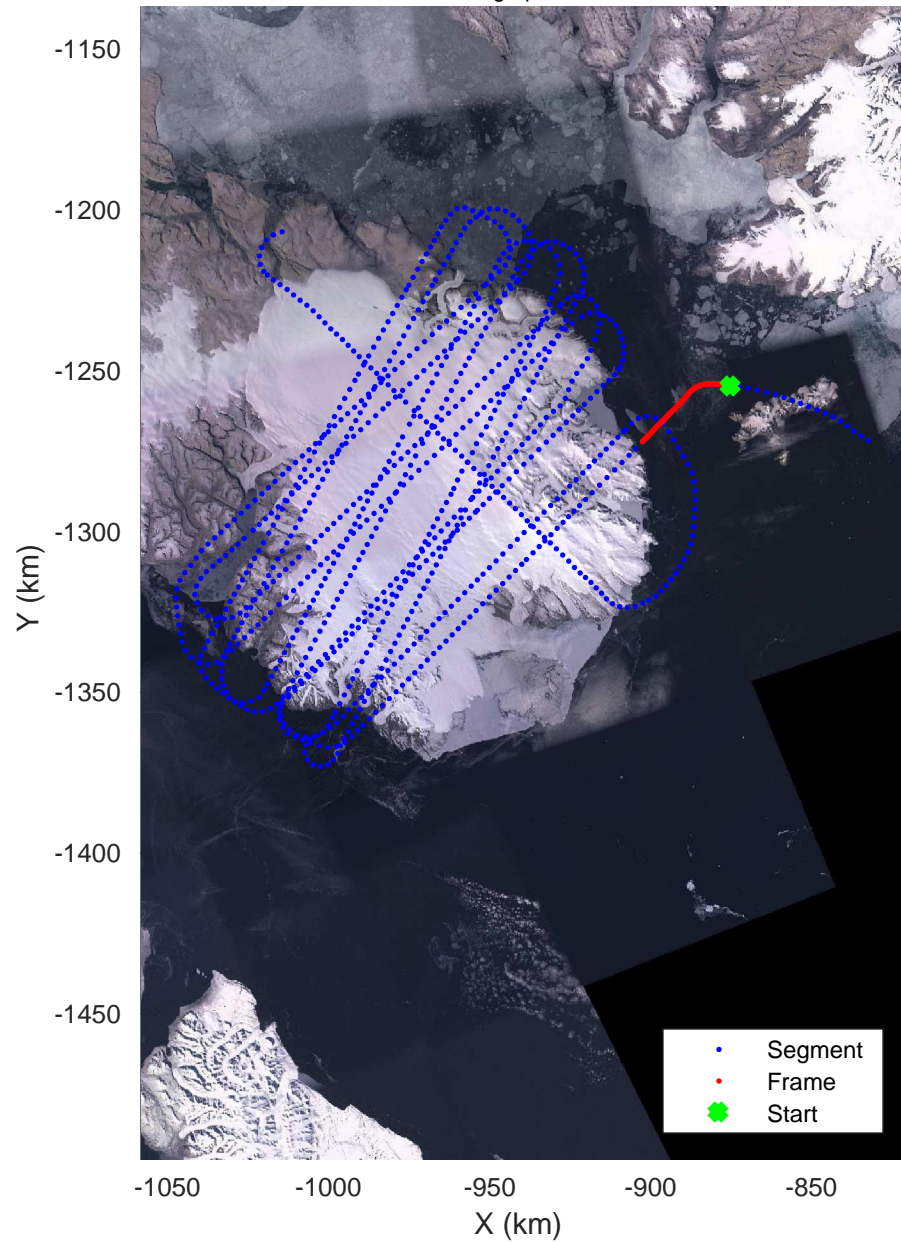

ICESat-2 Devon  
20190403\_02\_001  
Polar Stereograph 70N/-45E

rds 2019\_Greenland\_P3: "ICESat-2 Devon" 20190403\_02\_001: 11:36:15.3 to 11:42:34.8 GPS

ICESat-2 Devon  
20190403\_02\_002  
Polar Stereograph 70N/-45E

rds 2019\_Greenland\_P3: "ICESat-2 Devon" 20190403\_02\_002: 11:42:36.1 to 11:46:37.4 GPS

ICESat-2 Devon  
20190403\_02\_003  
Polar Stereograph 70N/-45E

rds 2019\_Greenland\_P3: "ICESat-2 Devon" 20190403\_02\_003: 11:46:38.8 to 11:53:12.0 GPS

ICESat-2 Devon  
20190403\_02\_004  
Polar Stereograph 70N/-45E

rds 2019\_Greenland\_P3: "ICESat-2 Devon" 20190403\_02\_004: 11:53:13.4 to 12:02:04.0 GPS

ICESat-2 Devon  
20190403\_02\_005  
Polar Stereograph 70N/-45E

ICESat-2 Devon  
20190403\_02\_007  
Polar Stereograph 70N/-45E

rds 2019\_Greenland\_P3: "ICESat-2 Devon" 20190403\_02\_007: 12:17:38.5 to 12:25:26.4 GPS

ICESat-2 Devon  
20190403\_02\_008  
Polar Stereograph 70N/-45E