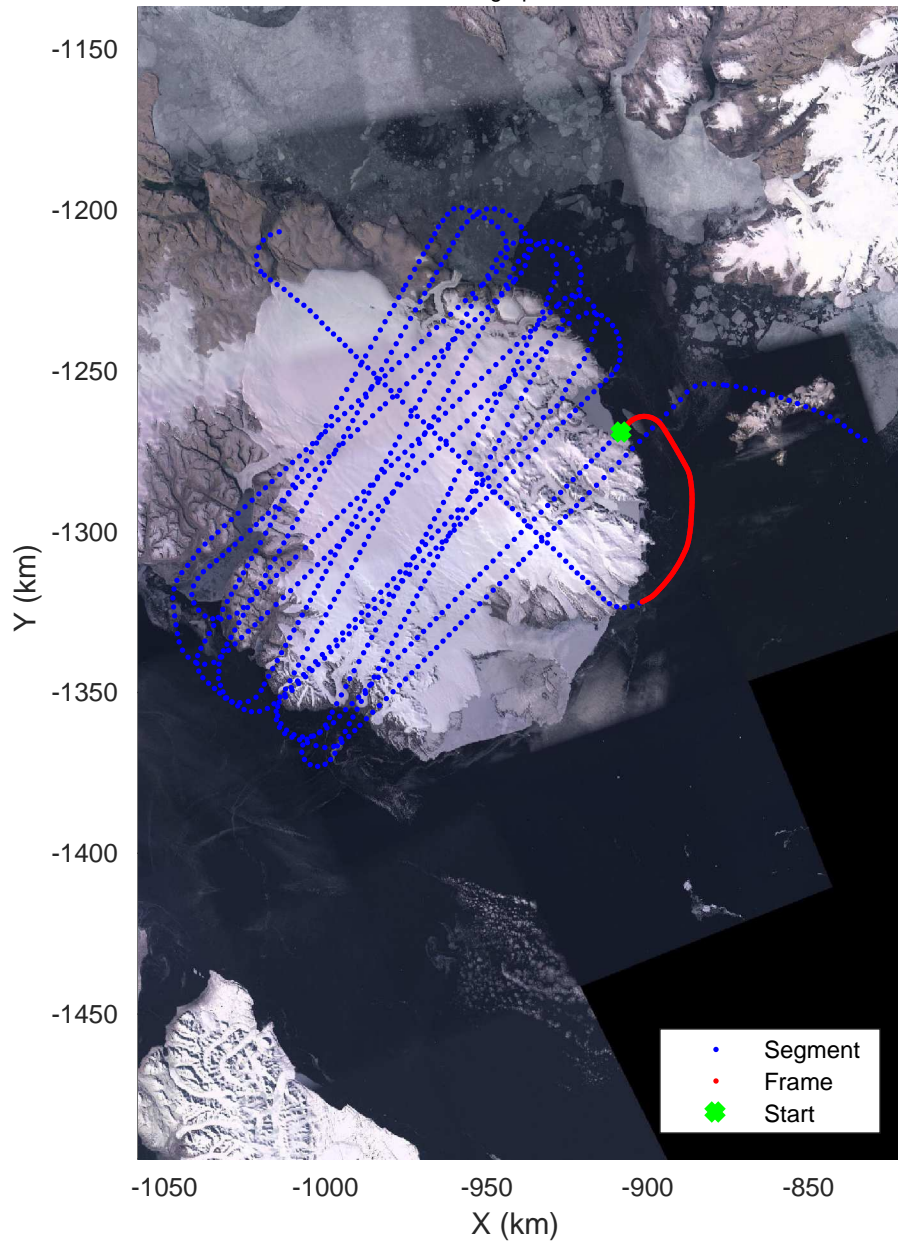

rds 2019\_Greenland\_P3: "ICESat-2 Devon" 20190403\_02\_041: 16:35:35.1 to 16:39:13.7 GPS

ICESat-2 Devon  
20190403\_02\_042  
Polar Stereograph 70N/-45E

rds 2019\_Greenland\_P3: "ICESat-2 Devon" 20190403\_02\_042: 16:39:15.1 to 16:48:17.6 GPS

ICESat-2 Devon  
20190403\_02\_043  
Polar Stereograph 70N/-45E

rds 2019\_Greenland\_P3: "ICESat-2 Devon" 20190403\_02\_043: 16:48:19.0 to 16:54:49.6 GPS

ICESat-2 Devon  
20190403\_02\_044  
Polar Stereograph 70N/-45E

rds 2019\_Greenland\_P3: "ICESat-2 Devon" 20190403\_02\_044: 16:54:50.9 to 17:05:02.8 GPS

ICESat-2 Devon  
20190403\_02\_045  
Polar Stereograph 70N/-45E

rds 2019\_Greenland\_P3: "ICESat-2 Devon" 20190403\_02\_045: 17:05:04.2 to 17:12:06.8 GPS

ICESat-2 Devon  
20190403\_02\_046  
Polar Stereograph 70N/-45E

rds 2019\_Greenland\_P3: "ICESat-2 Devon" 20190403\_02\_046: 17:12:08.1 to 17:18:50.7 GPS

ICESat-2 Devon  
20190403\_02\_047  
Polar Stereograph 70N/-45E