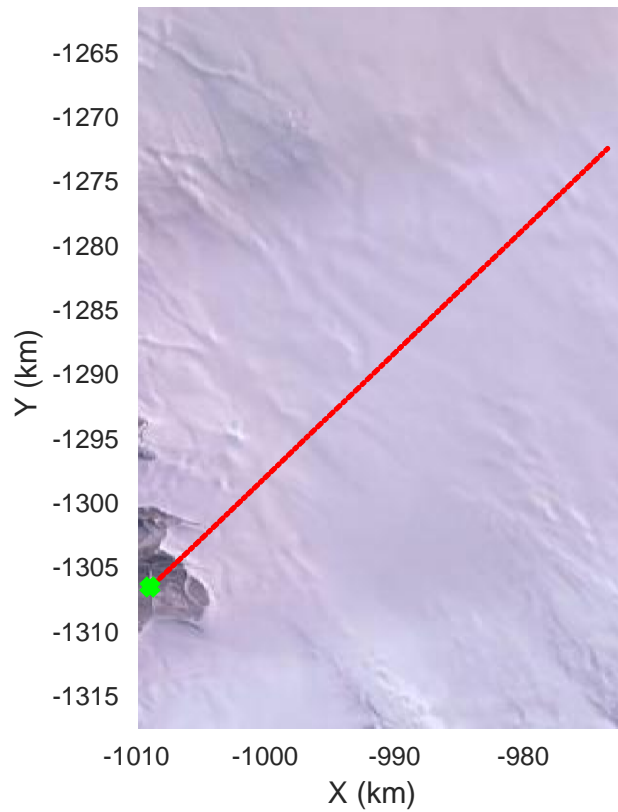

ICESat-2 Devon  
20190403\_02\_030  
Polar Stereograph 70N/-45E

rds 2019\_Greenland\_P3: "ICESat-2 Devon" 20190403\_02\_030: 15:17:34.4 to 15:24:02.3 GPS

rds 2019\_Greenland\_P3: "ICESat-2 Devon" 20190403\_02\_031: 15:24:03.7 to 15:28:37.0 GPS

ICESat-2 Devon  
20190403\_02\_032  
Polar Stereograph 70N/-45E

rds 2019\_Greenland\_P3: "ICESat-2 Devon" 20190403\_02\_032: 15:28:38.3 to 15:37:02.2 GPS

ICESat-2 Devon  
20190403\_02\_033  
Polar Stereograph 70N/-45E

rds 2019\_Greenland\_P3: "ICESat-2 Devon" 20190403\_02\_033: 15:37:03.6 to 15:43:58.2 GPS

rds 2019\_Greenland\_P3: "ICESat-2 Devon" 20190403\_02\_034: 15:43:59.5 to 15:51:06.1 GPS

ICESat-2 Devon  
20190403\_02\_035  
Polar Stereograph 70N/-45E

rds 2019\_Greenland\_P3: "ICESat-2 Devon" 20190403\_02\_035: 15:51:07.4 to 16:00:23.4 GPS

ICESat-2 Devon  
20190403\_02\_036  
Polar Stereograph 70N/-45E

rds 2019\_Greenland\_P3: "ICESat-2 Devon" 20190403\_02\_036: 16:00:24.7 to 16:06:30.0 GPS