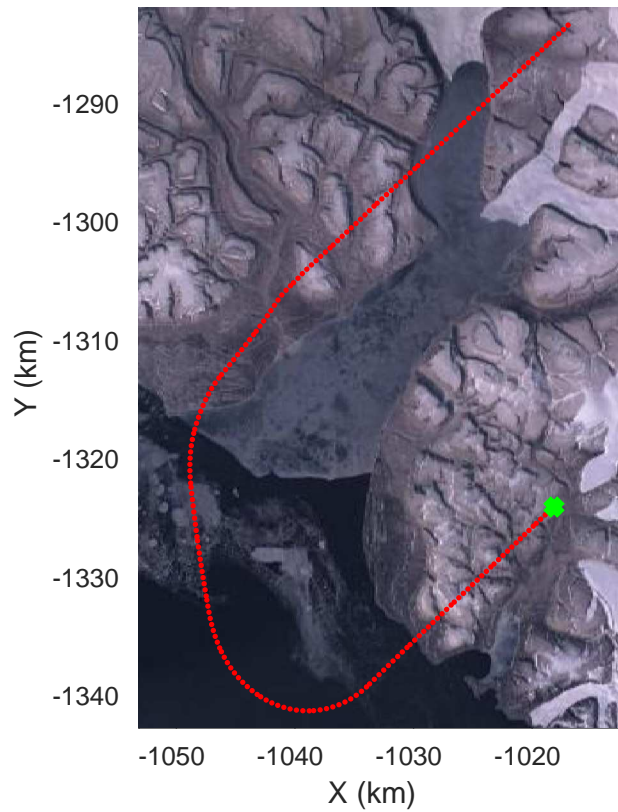

ICESat-2 Devon  
20190403\_02\_010  
Polar Stereograph 70N/-45E

rds 2019\_Greenland\_P3: "ICESat-2 Devon" 20190403\_02\_010: 12:37:15.7 to 12:45:02.3 GPS

ICESat-2 Devon  
20190403\_02\_011  
Polar Stereograph 70N/-45E