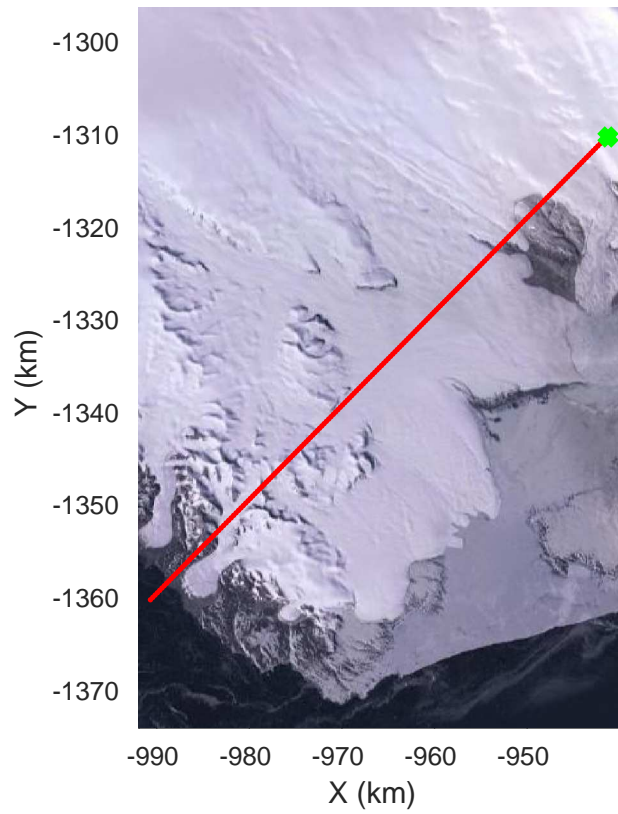

ICESat-2 Devon  
20190403\_02\_001  
Polar Stereograph 70N/-45E

rds 2019\_Greenland\_P3: "ICESat-2 Devon" 20190403\_02\_001: 11:36:15.3 to 11:42:34.8 GPS

ICESat-2 Devon  
20190403\_02\_002  
Polar Stereograph 70N/-45E

rds 2019\_Greenland\_P3: "ICESat-2 Devon" 20190403\_02\_002: 11:42:36.1 to 11:46:37.4 GPS

ICESat-2 Devon  
20190403\_02\_003  
Polar Stereograph 70N/-45E

rds 2019\_Greenland\_P3: "ICESat-2 Devon" 20190403\_02\_003: 11:46:38.8 to 11:53:12.0 GPS

ICESat-2 Devon  
20190403\_02\_004  
Polar Stereograph 70N/-45E

rds 2019\_Greenland\_P3: "ICESat-2 Devon" 20190403\_02\_004: 11:53:13.4 to 12:02:04.0 GPS

ICESat-2 Devon  
20190403\_02\_005  
Polar Stereograph 70N/-45E