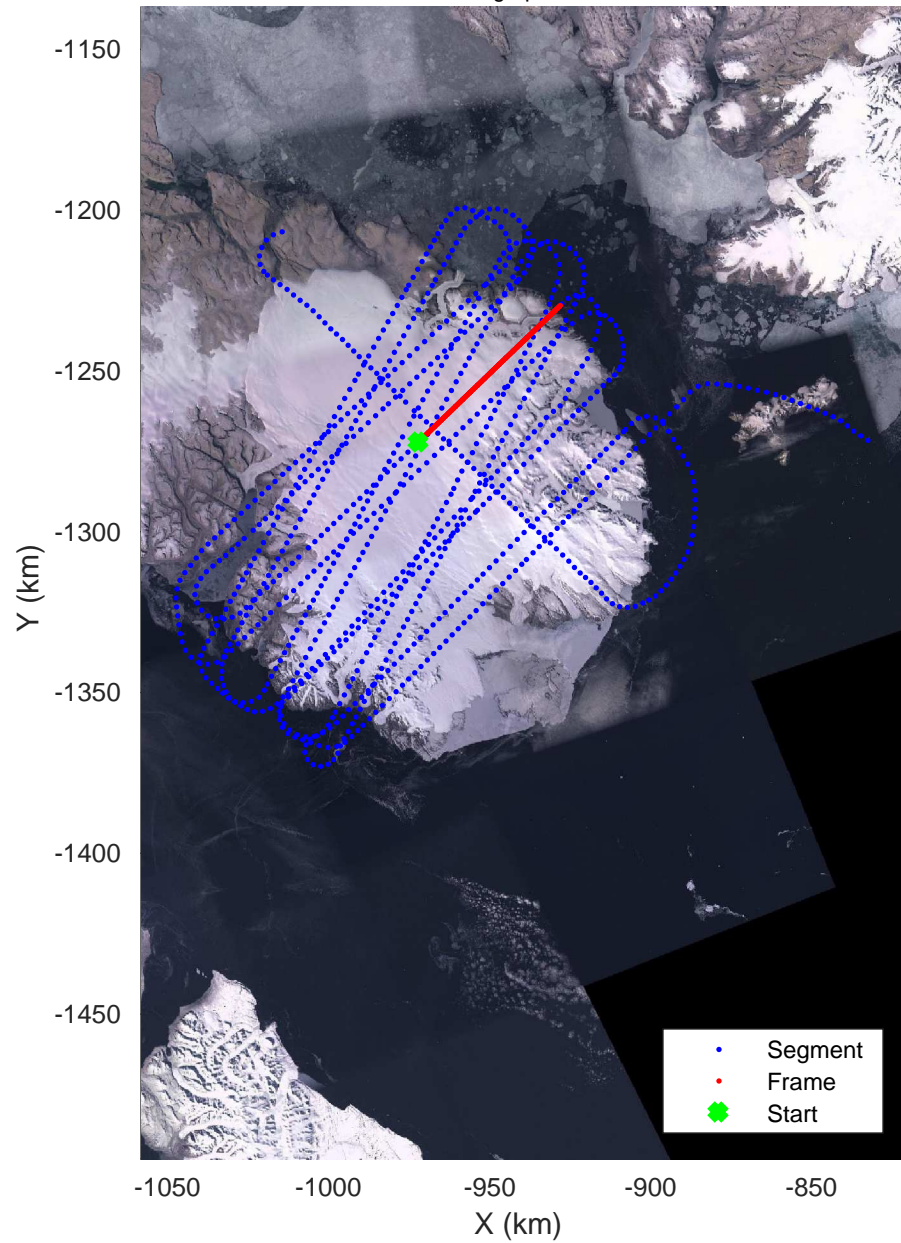

ICESat-2 Devon  
20190403\_02\_032  
Polar Stereograph 70N/-45E

rds 2019\_Greenland\_P3: "ICESat-2 Devon" 20190403\_02\_032: 15:28:38.3 to 15:37:02.2 GPS

ICESat-2 Devon  
20190403\_02\_033  
Polar Stereograph 70N/-45E

rds 2019\_Greenland\_P3: "ICESat-2 Devon" 20190403\_02\_035: 15:51:07.4 to 16:00:23.4 GPS

ICESat-2 Devon  
20190403\_02\_036  
Polar Stereograph 70N/-45E

rds 2019\_Greenland\_P3: "ICESat-2 Devon" 20190403\_02\_036: 16:00:24.7 to 16:06:30.0 GPS

ICESat-2 Devon  
20190403\_02\_037  
Polar Stereograph 70N/-45E

rds 2019\_Greenland\_P3: "ICESat-2 Devon" 20190403\_02\_037: 16:06:31.3 to 16:13:48.6 GPS

ICESat-2 Devon  
20190403\_02\_038  
Polar Stereograph 70N/-45E

rds 2019\_Greenland\_P3: "ICESat-2 Devon" 20190403\_02\_038: 16:13:49.9 to 16:17:15.2 GPS

ICESat-2 Devon  
20190403\_02\_039  
Polar Stereograph 70N/-45E

rds 2019\_Greenland\_P3: "ICESat-2 Devon" 20190403\_02\_039: 16:17:16.6 to 16:25:15.2 GPS