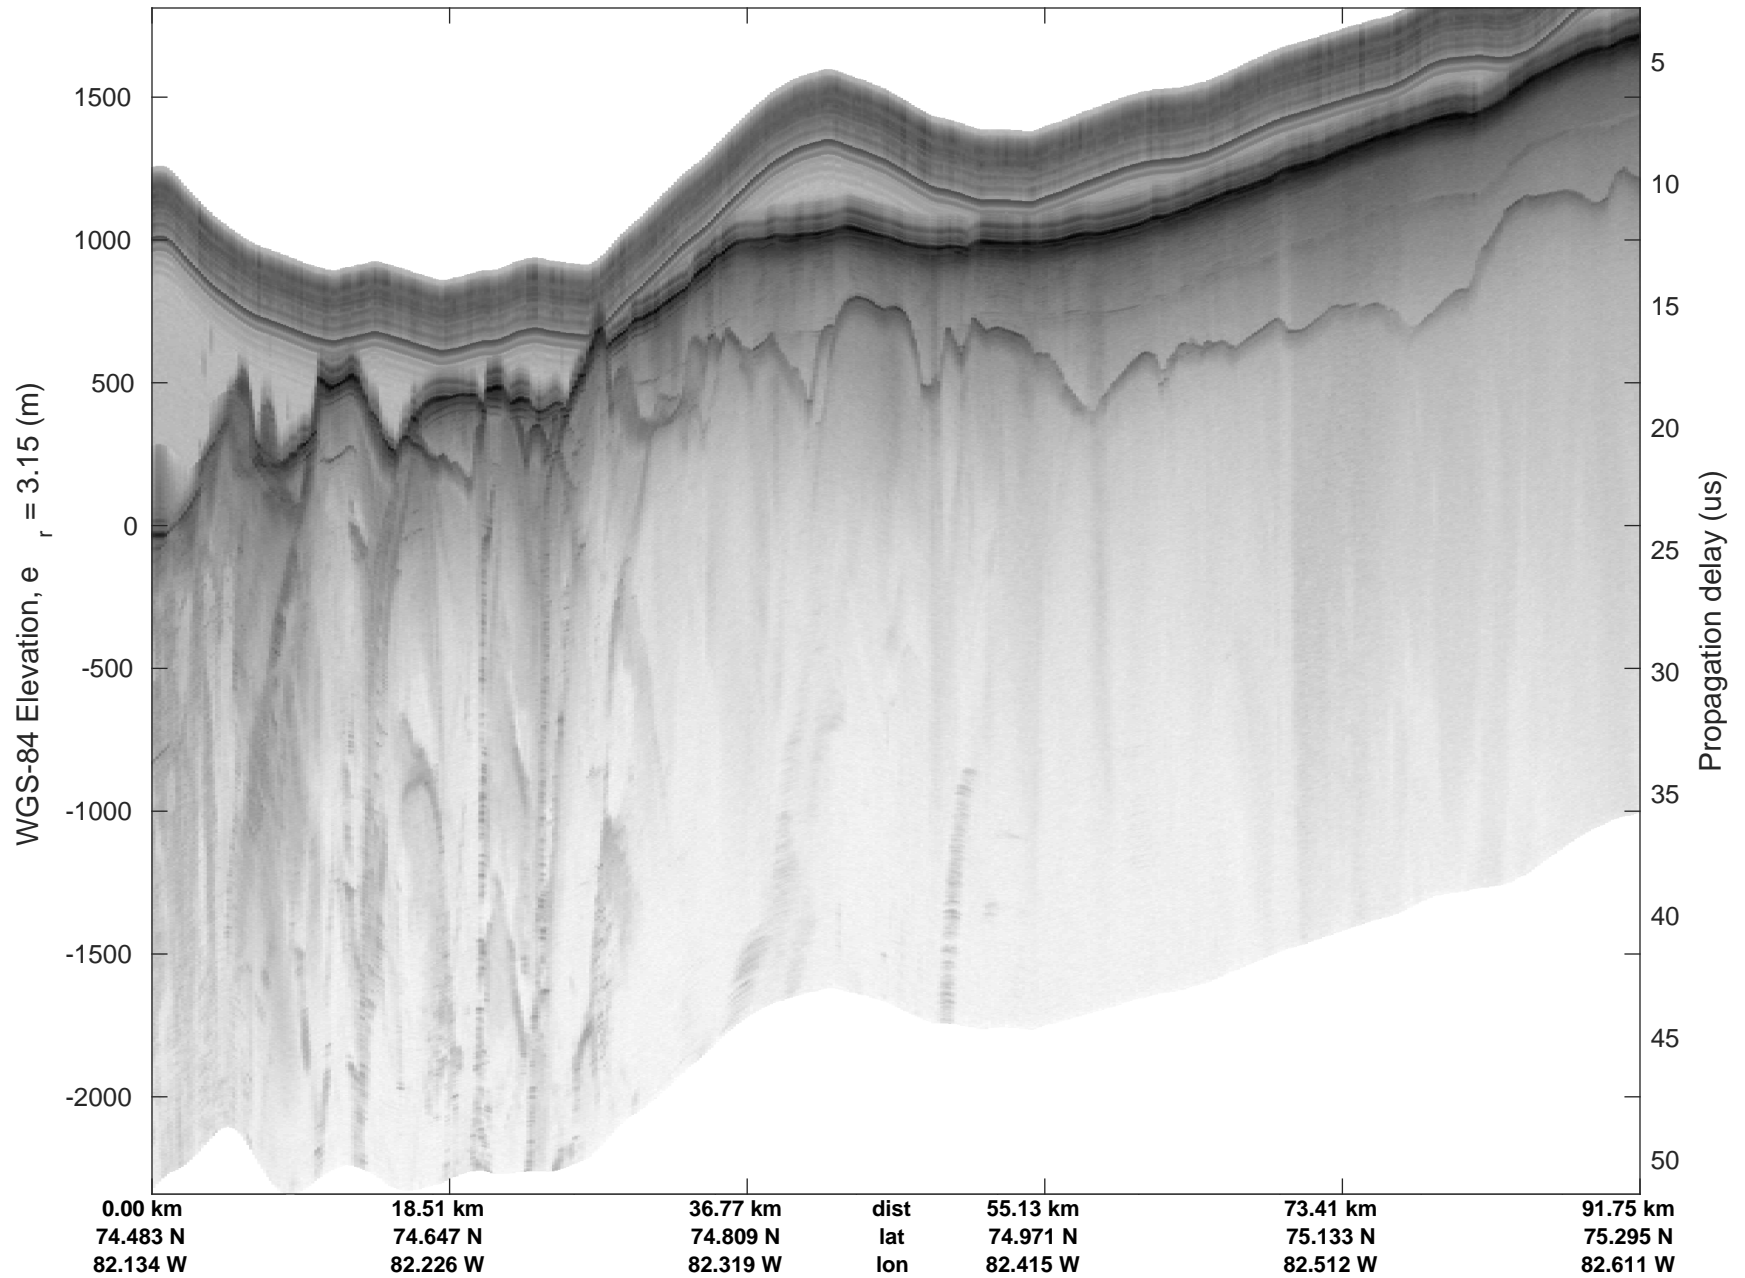

ICESat-2 Devon  
20190403\_02\_016  
Polar Stereograph 70N/-45E

rds 2019\_Greenland\_P3: "ICESat-2 Devon" 20190403\_02\_016: 13:20:59.3 to 13:27:51.3 GPS

ICESat-2 Devon  
20190403\_02\_017  
Polar Stereograph 70N/-45E

rds 2019\_Greenland\_P3: "ICESat-2 Devon" 20190403\_02\_017: 13:27:52.6 to 13:37:39.2 GPS

ICESat-2 Devon  
20190403\_02\_018  
Polar Stereograph 70N/-45E

rds 2019\_Greenland\_P3: "ICESat-2 Devon" 20190403\_02\_018: 13:37:40.5 to 13:49:21.8 GPS

ICESat-2 Devon  
20190403\_02\_019  
Polar Stereograph 70N/-45E

rds 2019\_Greenland\_P3: "ICESat-2 Devon" 20190403\_02\_019: 13:49:23.1 to 13:55:12.4 GPS

ICESat-2 Devon  
20190403\_02\_020  
Polar Stereograph 70N/-45E

rds 2019\_Greenland\_P3: "ICESat-2 Devon" 20190403\_02\_020: 13:55:13.7 to 14:01:17.7 GPS

ICESat-2 Devon  
20190403\_02\_021  
Polar Stereograph 70N/-45E

rds 2019\_Greenland\_P3: "ICESat-2 Devon" 20190403\_02\_021: 14:01:19.0 to 14:09:17.6 GPS