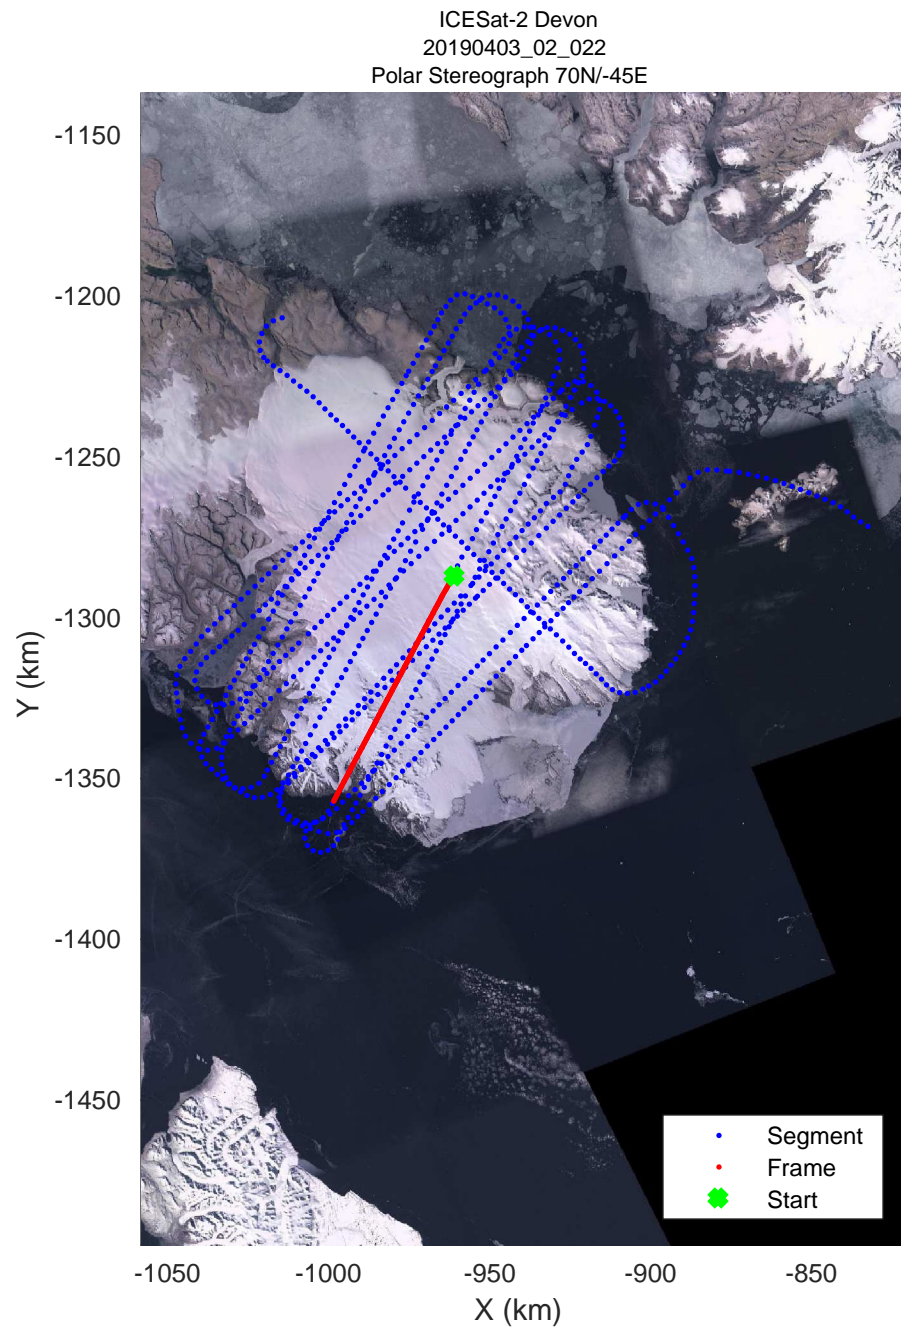

ICESat-2 Devon  
20190403\_02\_019  
Polar Stereograph 70N/-45E

rds 2019\_Greenland\_P3: "ICESat-2 Devon" 20190403\_02\_019: 13:49:23.1 to 13:55:12.4 GPS

ICESat-2 Devon  
20190403\_02\_020  
Polar Stereograph 70N/-45E

rds 2019\_Greenland\_P3: "ICESat-2 Devon" 20190403\_02\_020: 13:55:13.7 to 14:01:17.7 GPS

ICESat-2 Devon  
20190403\_02\_021  
Polar Stereograph 70N/-45E

rds 2019\_Greenland\_P3: "ICESat-2 Devon" 20190403\_02\_021: 14:01:19.0 to 14:09:17.6 GPS

rds 2019\_Greenland\_P3: "ICESat-2 Devon" 20190403\_02\_022: 14:09:18.9 to 14:19:13.5 GPS

ICESat-2 Devon  
20190403\_02\_023  
Polar Stereograph 70N/-45E

rds 2019\_Greenland\_P3: "ICESat-2 Devon" 20190403\_02\_023: 14:19:14.9 to 14:25:06.8 GPS

ICESat-2 Devon  
20190403\_02\_024  
Polar Stereograph 70N/-45E

rds 2019\_Greenland\_P3: "ICESat-2 Devon" 20190403\_02\_024: 14:25:08.1 to 14:34:45.4 GPS

rds 2019\_Greenland\_P3: "ICESat-2 Devon" 20190403\_02\_025: 14:34:46.7 to 14:42:54.7 GPS