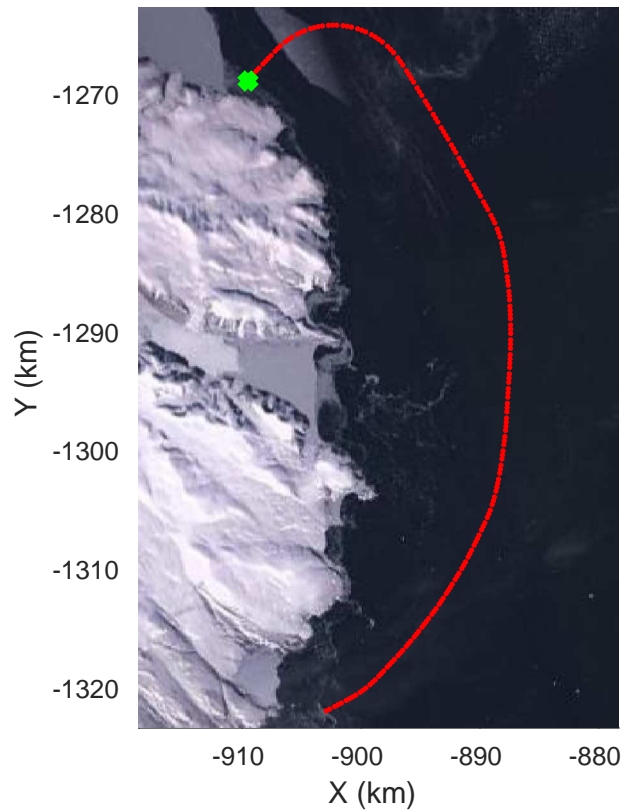

rds 2019\_Greenland\_P3: "ICESat-2 Devon" 20190403\_02\_041: 16:35:35.1 to 16:39:13.7 GPS

ICESat-2 Devon  
20190403\_02\_042  
Polar Stereograph 70N/-45E

rds 2019\_Greenland\_P3: "ICESat-2 Devon" 20190403\_02\_042: 16:39:15.1 to 16:48:17.6 GPS

ICESat-2 Devon  
20190403\_02\_043  
Polar Stereograph 70N/-45E

rds 2019\_Greenland\_P3: "ICESat-2 Devon" 20190403\_02\_043: 16:48:19.0 to 16:54:49.6 GPS

ICESat-2 Devon  
20190403\_02\_044  
Polar Stereograph 70N/-45E

rds 2019\_Greenland\_P3: "ICESat-2 Devon" 20190403\_02\_044: 16:54:50.9 to 17:05:02.8 GPS

ICESat-2 Devon  
20190403\_02\_045  
Polar Stereograph 70N/-45E

rds 2019\_Greenland\_P3: "ICESat-2 Devon" 20190403\_02\_045: 17:05:04.2 to 17:12:06.8 GPS

ICESat-2 Devon  
20190403\_02\_046  
Polar Stereograph 70N/-45E

rds 2019\_Greenland\_P3: "ICESat-2 Devon" 20190403\_02\_046: 17:12:08.1 to 17:18:50.7 GPS

ICESat-2 Devon  
20190403\_02\_047  
Polar Stereograph 70N/-45E