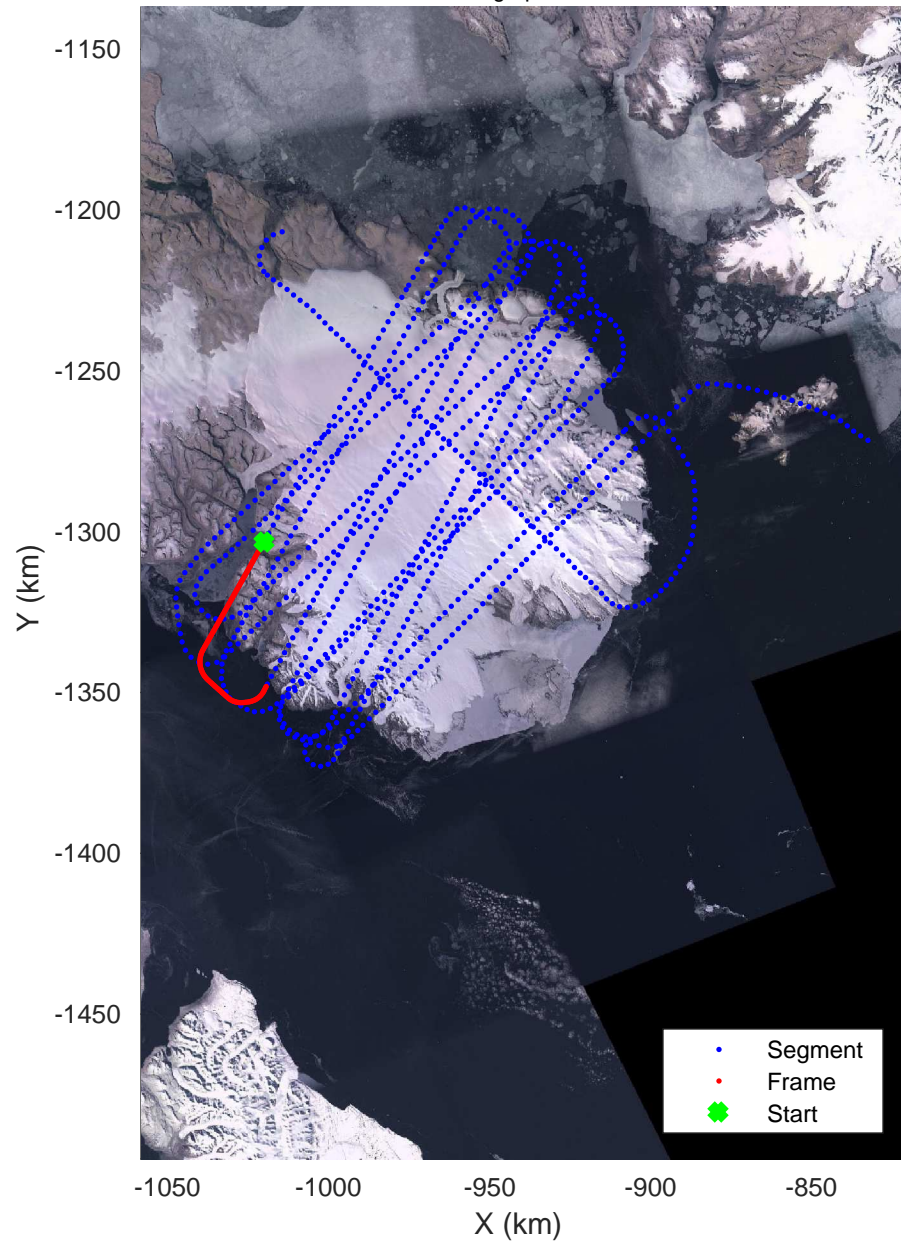

rds 2019\_Greenland\_P3: "ICESat-2 Devon" 20190403\_02\_014: 13:08:03.4 to 13:17:20.7 GPS

ICESat-2 Devon  
20190403\_02\_015  
Polar Stereograph 70N/-45E

rds 2019\_Greenland\_P3: "ICESat-2 Devon" 20190403\_02\_015: 13:17:22.0 to 13:20:58.0 GPS

ICESat-2 Devon  
20190403\_02\_016  
Polar Stereograph 70N/-45E

rds 2019\_Greenland\_P3: "ICESat-2 Devon" 20190403\_02\_016: 13:20:59.3 to 13:27:51.3 GPS

ICESat-2 Devon  
20190403\_02\_017  
Polar Stereograph 70N/-45E

rds 2019\_Greenland\_P3: "ICESat-2 Devon" 20190403\_02\_017: 13:27:52.6 to 13:37:39.2 GPS

ICESat-2 Devon  
20190403\_02\_018  
Polar Stereograph 70N/-45E

rds 2019\_Greenland\_P3: "ICESat-2 Devon" 20190403\_02\_018: 13:37:40.5 to 13:49:21.8 GPS

ICESat-2 Devon  
20190403\_02\_019  
Polar Stereograph 70N/-45E

rds 2019\_Greenland\_P3: "ICESat-2 Devon" 20190403\_02\_019: 13:49:23.1 to 13:55:12.4 GPS

ICESat-2 Devon  
20190403\_02\_020  
Polar Stereograph 70N/-45E