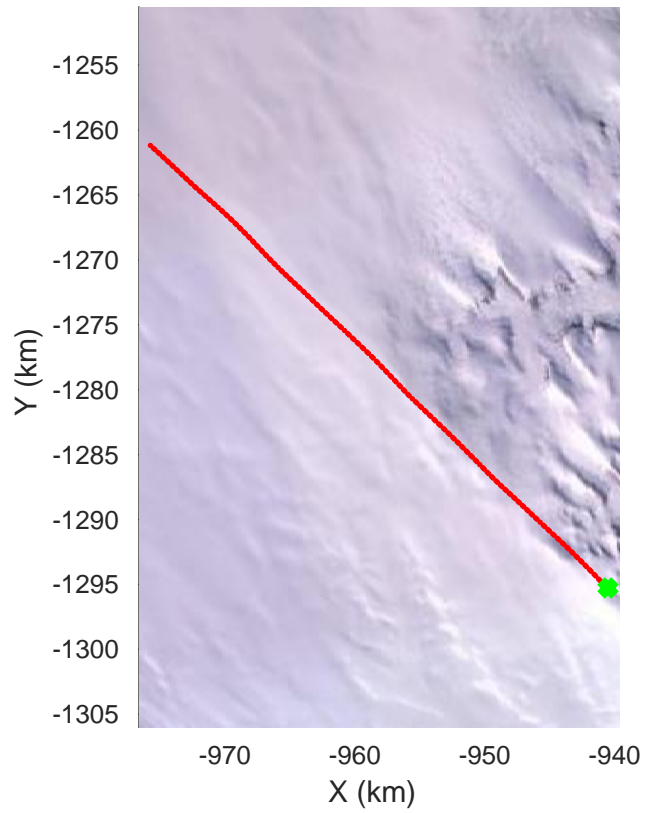

ICESat-2 Devon  
20190403\_02\_043  
Polar Stereograph 70N/-45E

rds 2019\_Greenland\_P3: "ICESat-2 Devon" 20190403\_02\_043: 16:48:19.0 to 16:54:49.6 GPS

ICESat-2 Devon  
20190403\_02\_044  
Polar Stereograph 70N/-45E

rds 2019\_Greenland\_P3: "ICESat-2 Devon" 20190403\_02\_044: 16:54:50.9 to 17:05:02.8 GPS

ICESat-2 Devon  
20190403\_02\_045  
Polar Stereograph 70N/-45E

rds 2019\_Greenland\_P3: "ICESat-2 Devon" 20190403\_02\_045: 17:05:04.2 to 17:12:06.8 GPS

ICESat-2 Devon  
20190403\_02\_046  
Polar Stereograph 70N/-45E

rds 2019\_Greenland\_P3: "ICESat-2 Devon" 20190403\_02\_046: 17:12:08.1 to 17:18:50.7 GPS

ICESat-2 Devon  
20190403\_02\_047  
Polar Stereograph 70N/-45E