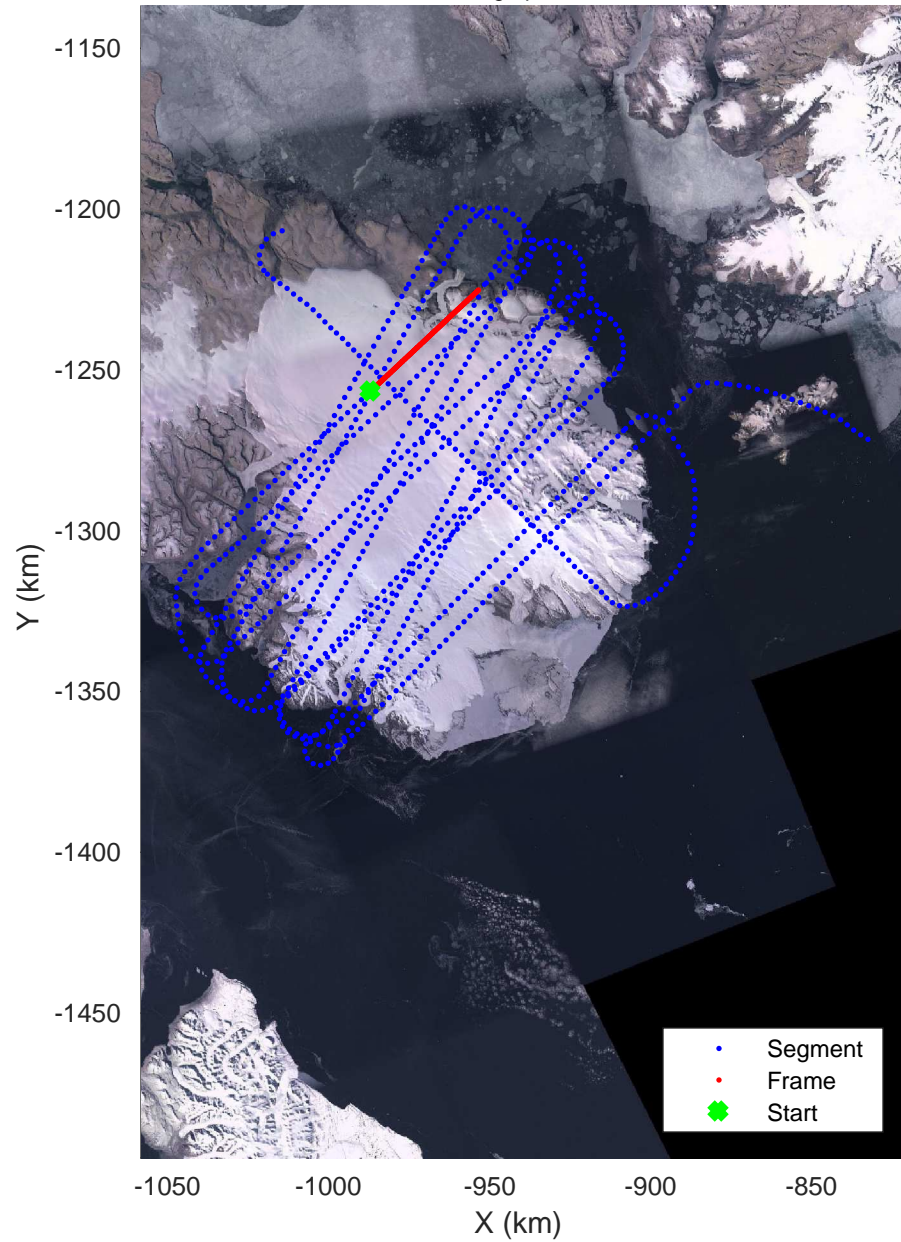

ICESat-2 Devon  
20190403\_02\_010  
Polar Stereograph 70N/-45E

rds 2019\_Greenland\_P3: "ICESat-2 Devon" 20190403\_02\_010: 12:37:15.7 to 12:45:02.3 GPS

ICESat-2 Devon  
20190403\_02\_011  
Polar Stereograph 70N/-45E

rds 2019\_Greenland\_P3: "ICESat-2 Devon" 20190403\_02\_011: 12:45:03.6 to 12:57:51.5 GPS

ICESat-2 Devon  
20190403\_02\_012  
Polar Stereograph 70N/-45E

rds 2019\_Greenland\_P3: "ICESat-2 Devon" 20190403\_02\_012: 12:57:52.8 to 13:02:46.1 GPS

ICESat-2 Devon  
20190403\_02\_013  
Polar Stereograph 70N/-45E

rds 2019\_Greenland\_P3: "ICESat-2 Devon" 20190403\_02\_013: 13:02:47.5 to 13:08:02.1 GPS

ICESat-2 Devon  
20190403\_02\_014  
Polar Stereograph 70N/-45E

ICESat-2 Devon  
20190403\_02\_016  
Polar Stereograph 70N/-45E

rds 2019\_Greenland\_P3: "ICESat-2 Devon" 20190403\_02\_016: 13:20:59.3 to 13:27:51.3 GPS

ICESat-2 Devon  
20190403\_02\_017  
Polar Stereograph 70N/-45E