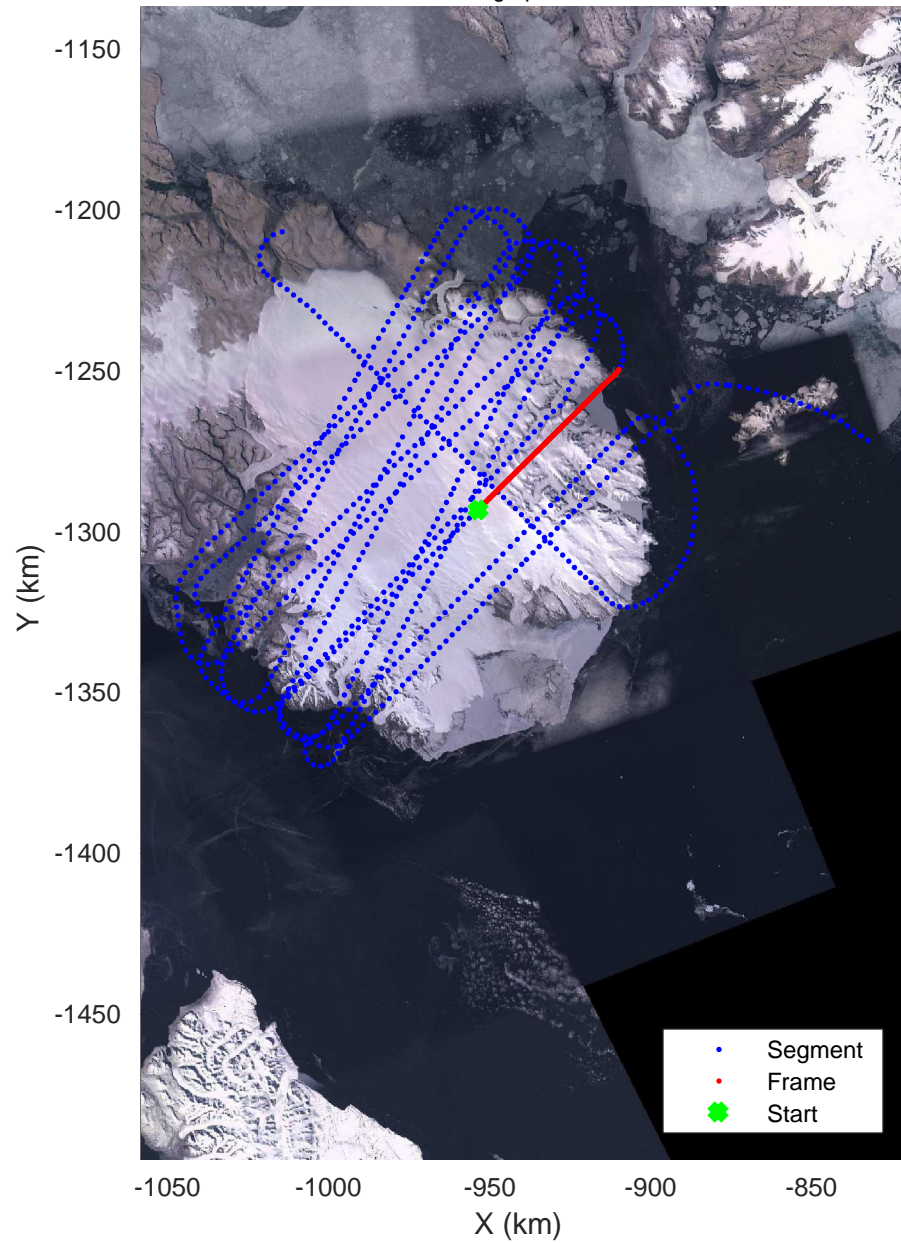

ICESat-2 Devon  
20190403\_02\_001  
Polar Stereograph 70N/-45E

rds 2019\_Greenland\_P3: "ICESat-2 Devon" 20190403\_02\_001: 11:36:15.3 to 11:42:34.8 GPS

ICESat-2 Devon  
20190403\_02\_002  
Polar Stereograph 70N/-45E

ICESat-2 Devon  
20190403\_02\_004  
Polar Stereograph 70N/-45E

rds 2019\_Greenland\_P3: "ICESat-2 Devon" 20190403\_02\_004: 11:53:13.4 to 12:02:04.0 GPS

ICESat-2 Devon  
20190403\_02\_005  
Polar Stereograph 70N/-45E

rds 2019\_Greenland\_P3: "ICESat-2 Devon" 20190403\_02\_005: 12:02:05.3 to 12:06:55.9 GPS

ICESat-2 Devon  
20190403\_02\_006  
Polar Stereograph 70N/-45E

rds 2019\_Greenland\_P3: "ICESat-2 Devon" 20190403\_02\_006: 12:06:57.3 to 12:17:37.2 GPS

ICESat-2 Devon  
20190403\_02\_007  
Polar Stereograph 70N/-45E

rds 2019\_Greenland\_P3: "ICESat-2 Devon" 20190403\_02\_007: 12:17:38.5 to 12:25:26.4 GPS

ICESat-2 Devon  
20190403\_02\_008  
Polar Stereograph 70N/-45E