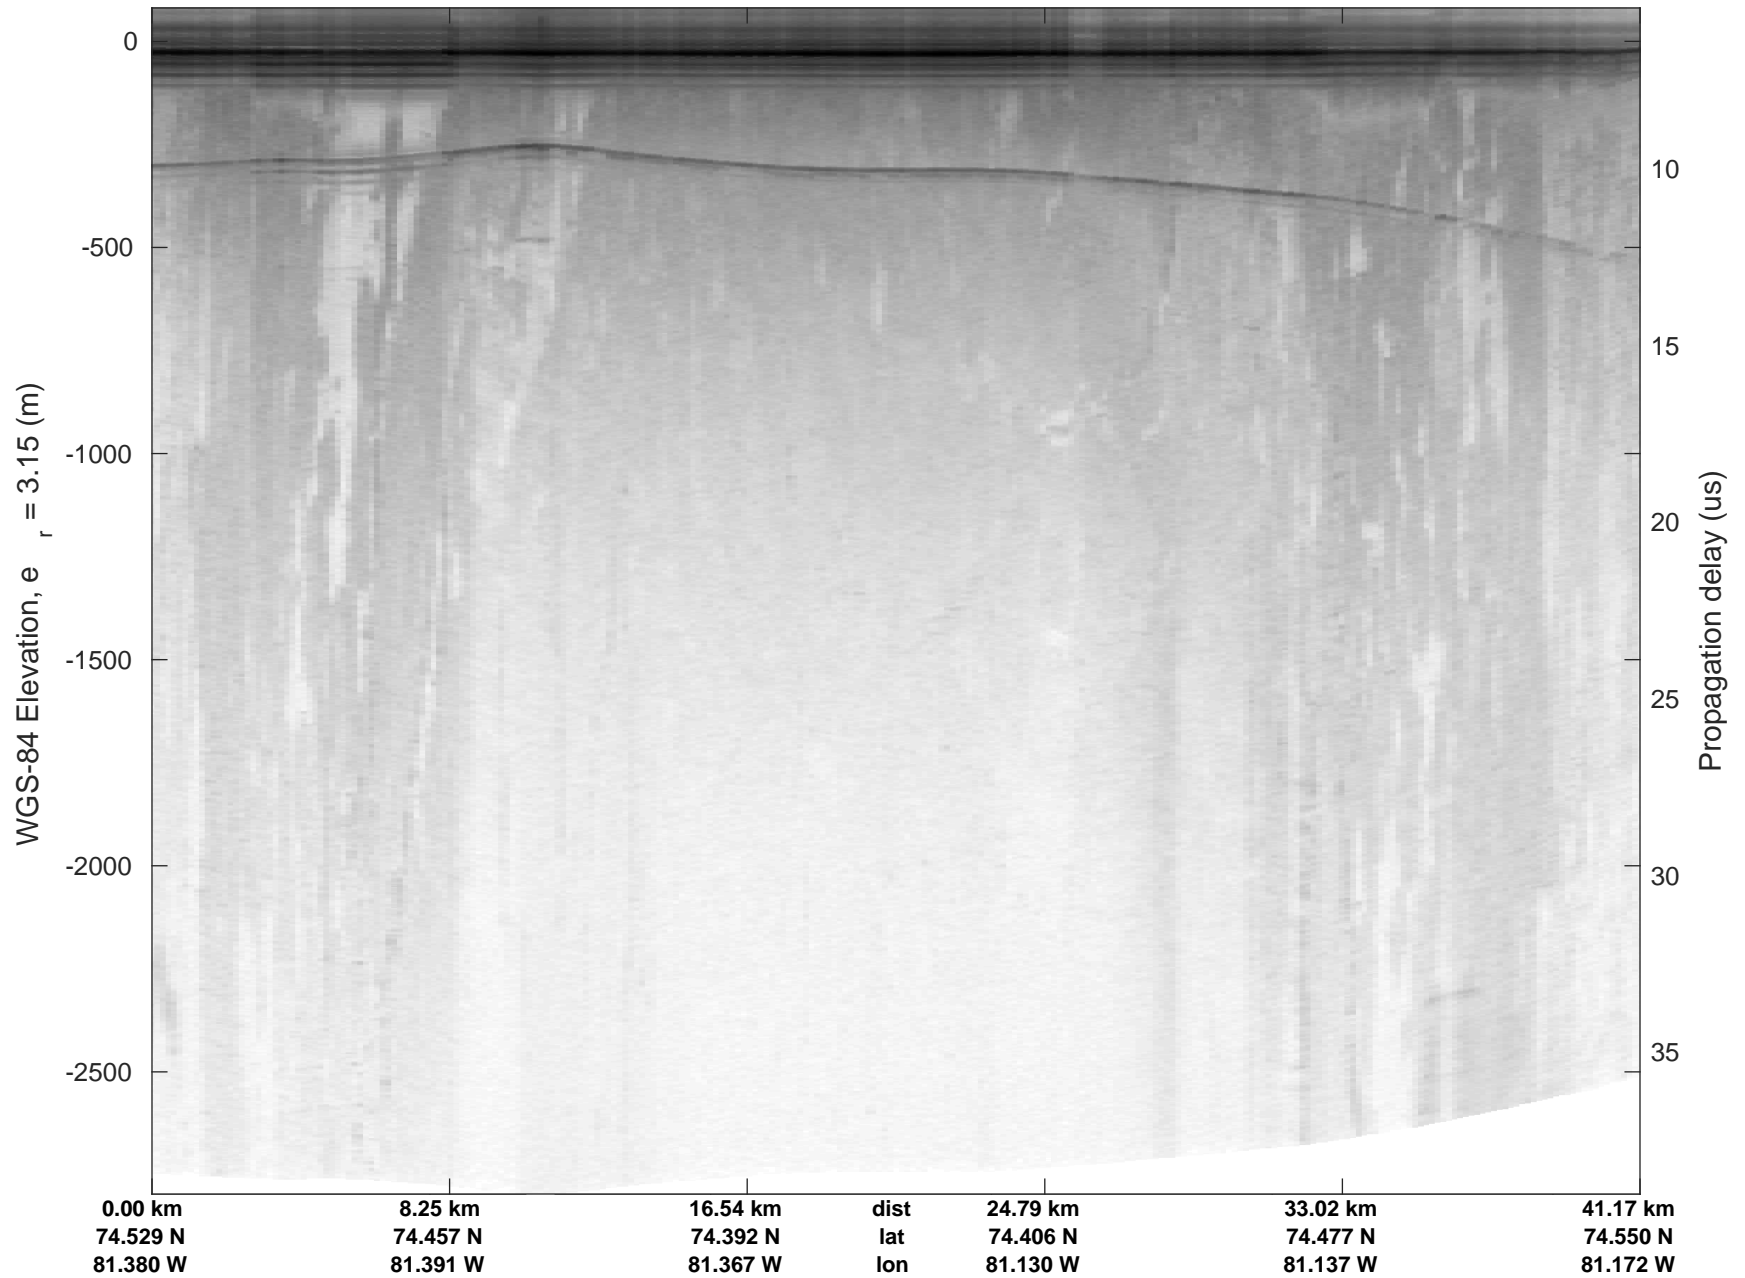

rds 2019\_Greenland\_P3: "ICESat-2 Devon" 20190403\_02\_022: 14:09:18.9 to 14:19:13.5 GPS

ICESat-2 Devon  
20190403\_02\_023  
Polar Stereograph 70N/-45E

rds 2019\_Greenland\_P3: "ICESat-2 Devon" 20190403\_02\_023: 14:19:14.9 to 14:25:06.8 GPS

ICESat-2 Devon  
20190403\_02\_024  
Polar Stereograph 70N/-45E

rds 2019\_Greenland\_P3: "ICESat-2 Devon" 20190403\_02\_024: 14:25:08.1 to 14:34:45.4 GPS

rds 2019\_Greenland\_P3: "ICESat-2 Devon" 20190403\_02\_025: 14:34:46.7 to 14:42:54.7 GPS