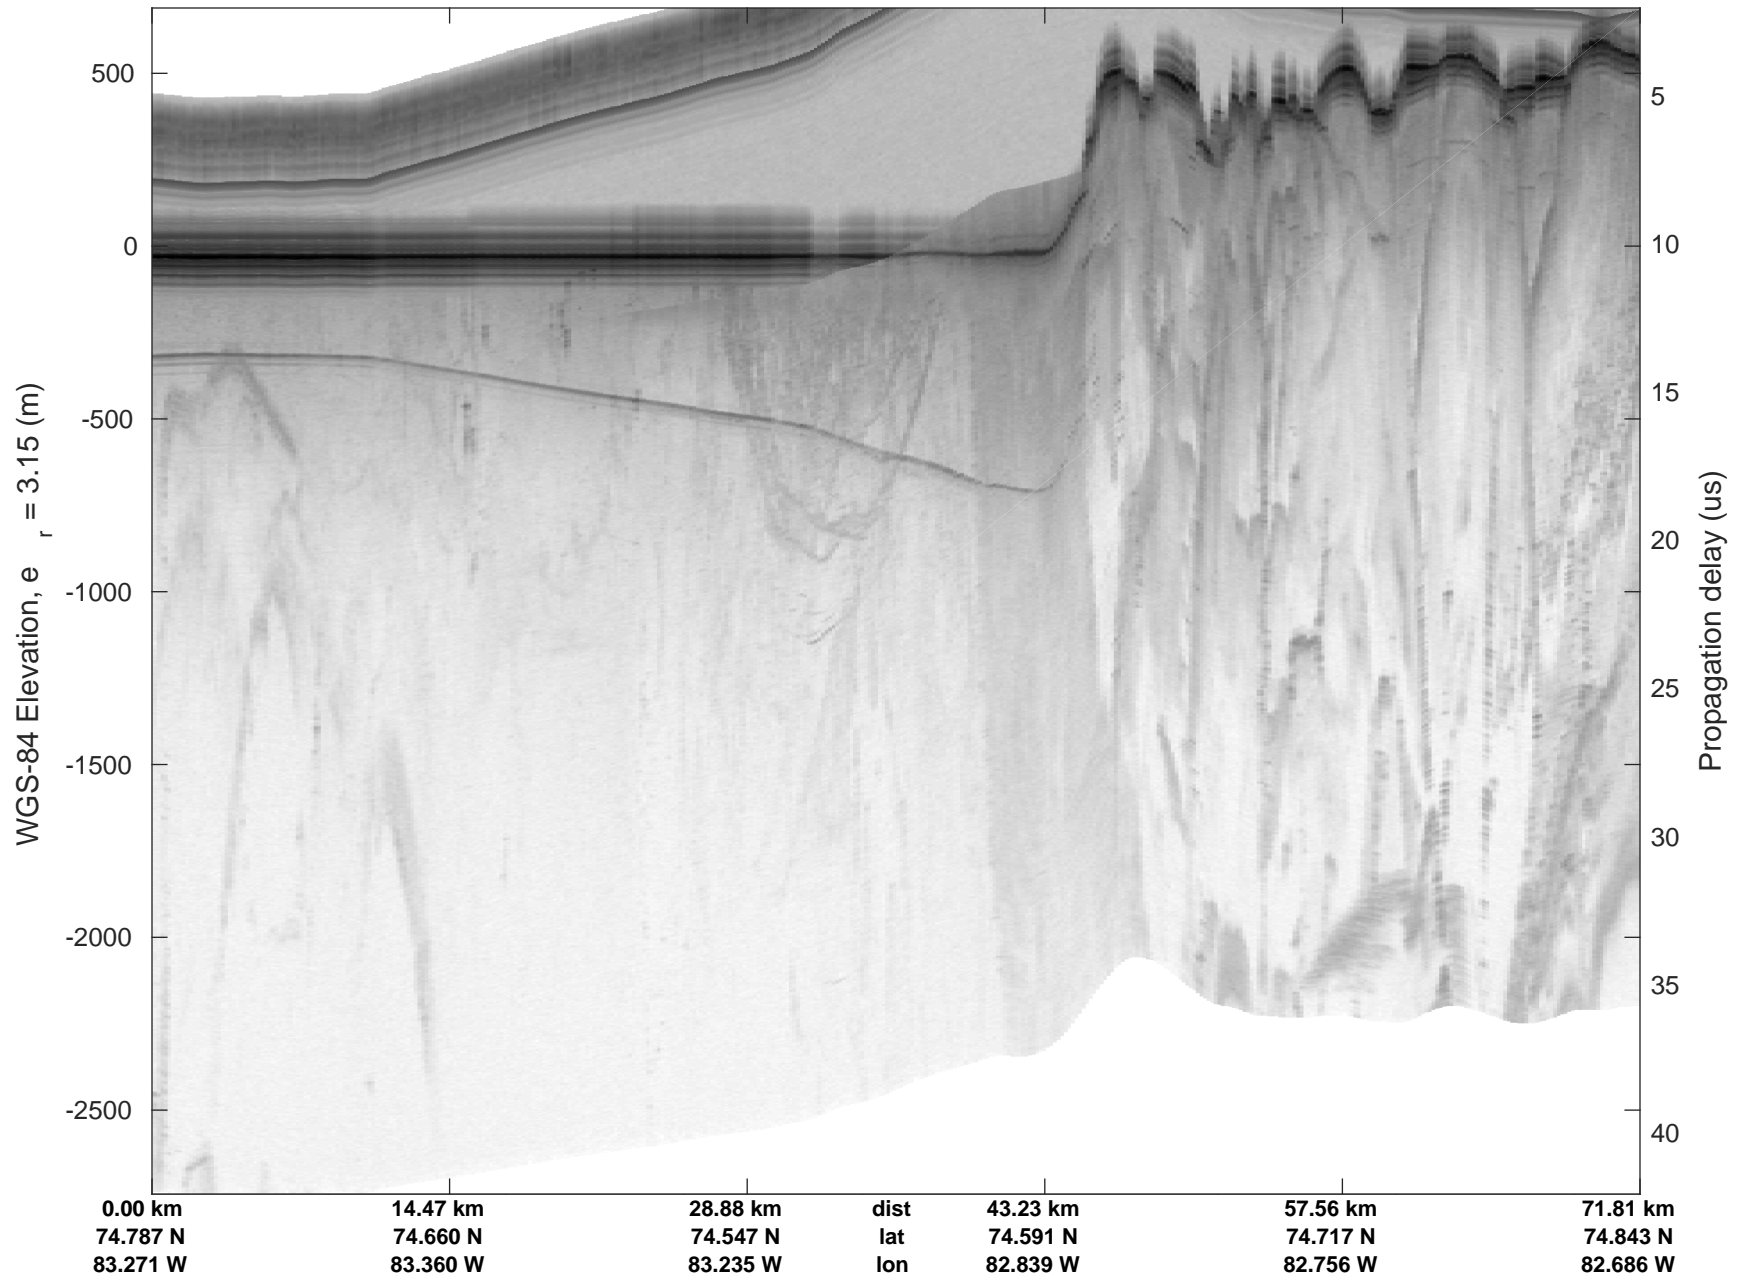

ICESat-2 Devon  
20190403\_02\_032  
Polar Stereograph 70N/-45E

rds 2019\_Greenland\_P3: "ICESat-2 Devon" 20190403\_02\_032: 15:28:38.3 to 15:37:02.2 GPS

ICESat-2 Devon  
20190403\_02\_033  
Polar Stereograph 70N/-45E

rds 2019\_Greenland\_P3: "ICESat-2 Devon" 20190403\_02\_033: 15:37:03.6 to 15:43:58.2 GPS

rds 2019\_Greenland\_P3: "ICESat-2 Devon" 20190403\_02\_034: 15:43:59.5 to 15:51:06.1 GPS

ICESat-2 Devon  
20190403\_02\_035  
Polar Stereograph 70N/-45E

rds 2019\_Greenland\_P3: "ICESat-2 Devon" 20190403\_02\_035: 15:51:07.4 to 16:00:23.4 GPS

ICESat-2 Devon  
20190403\_02\_036  
Polar Stereograph 70N/-45E

rds 2019\_Greenland\_P3: "ICESat-2 Devon" 20190403\_02\_036: 16:00:24.7 to 16:06:30.0 GPS

ICESat-2 Devon  
20190403\_02\_037  
Polar Stereograph 70N/-45E

rds 2019\_Greenland\_P3: "ICESat-2 Devon" 20190403\_02\_037: 16:06:31.3 to 16:13:48.6 GPS

ICESat-2 Devon  
20190403\_02\_038  
Polar Stereograph 70N/-45E