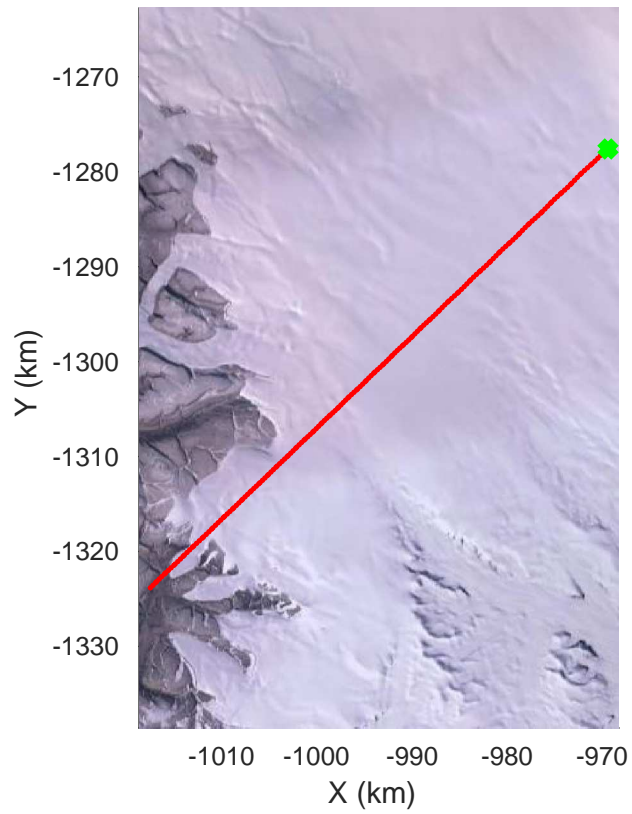

ICESat-2 Devon  
20190403\_02\_007  
Polar Stereograph 70N/-45E

rds 2019\_Greenland\_P3: "ICESat-2 Devon" 20190403\_02\_007: 12:17:38.5 to 12:25:26.4 GPS

ICESat-2 Devon  
20190403\_02\_008  
Polar Stereograph 70N/-45E

rds 2019\_Greenland\_P3: "ICESat-2 Devon" 20190403\_02\_008: 12:25:27.8 to 12:29:49.1 GPS

ICESat-2 Devon  
20190403\_02\_009  
Polar Stereograph 70N/-45E

rds 2019\_Greenland\_P3: "ICESat-2 Devon" 20190403\_02\_009: 12:29:50.4 to 12:37:14.4 GPS

ICESat-2 Devon  
20190403\_02\_010  
Polar Stereograph 70N/-45E

rds 2019\_Greenland\_P3: "ICESat-2 Devon" 20190403\_02\_010: 12:37:15.7 to 12:45:02.3 GPS

ICESat-2 Devon  
20190403\_02\_011  
Polar Stereograph 70N/-45E