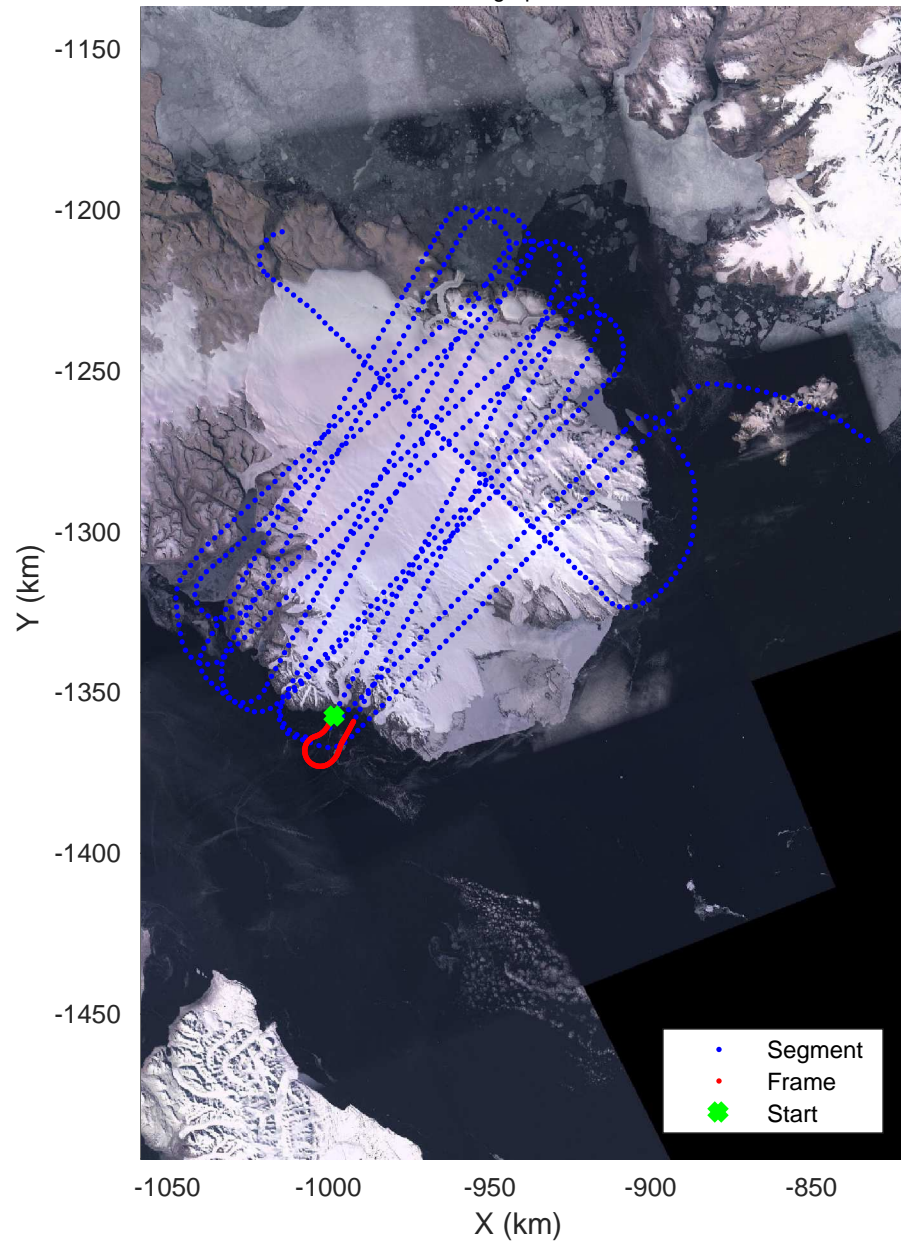

ICESat-2 Devon  
20190403\_02\_019  
Polar Stereograph 70N/-45E

rds 2019\_Greenland\_P3: "ICESat-2 Devon" 20190403\_02\_019: 13:49:23.1 to 13:55:12.4 GPS

ICESat-2 Devon  
20190403\_02\_020  
Polar Stereograph 70N/-45E

rds 2019\_Greenland\_P3: "ICESat-2 Devon" 20190403\_02\_020: 13:55:13.7 to 14:01:17.7 GPS

ICESat-2 Devon  
20190403\_02\_021  
Polar Stereograph 70N/-45E

rds 2019\_Greenland\_P3: "ICESat-2 Devon" 20190403\_02\_021: 14:01:19.0 to 14:09:17.6 GPS

rds 2019\_Greenland\_P3: "ICESat-2 Devon" 20190403\_02\_022: 14:09:18.9 to 14:19:13.5 GPS

ICESat-2 Devon  
20190403\_02\_023  
Polar Stereograph 70N/-45E

rds 2019\_Greenland\_P3: "ICESat-2 Devon" 20190403\_02\_023: 14:19:14.9 to 14:25:06.8 GPS

ICESat-2 Devon  
20190403\_02\_024  
Polar Stereograph 70N/-45E

rds 2019\_Greenland\_P3: "ICESat-2 Devon" 20190403\_02\_024: 14:25:08.1 to 14:34:45.4 GPS

rds 2019\_Greenland\_P3: "ICESat-2 Devon" 20190403\_02\_025: 14:34:46.7 to 14:42:54.7 GPS