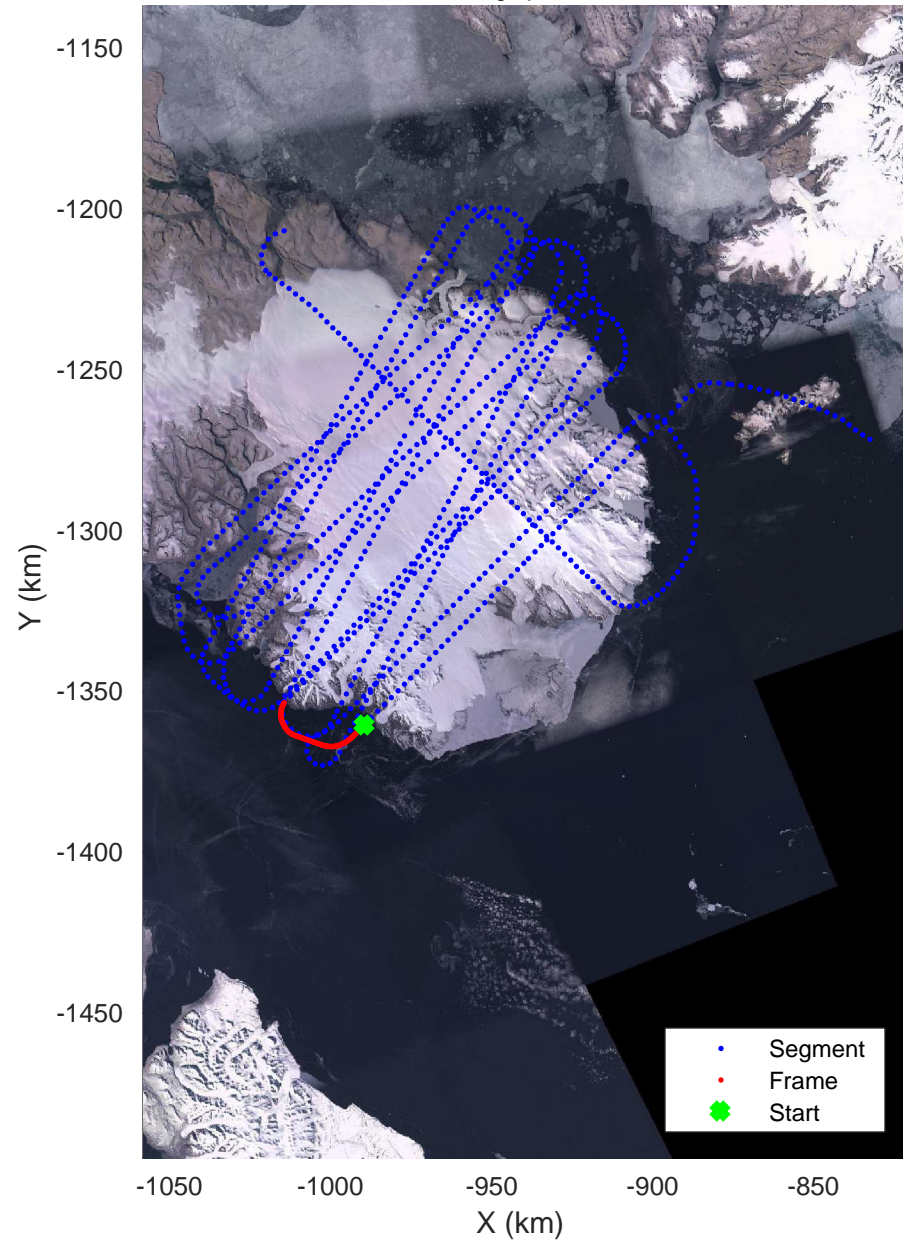

ICESat-2 Devon  
20190403\_02\_001  
Polar Stereograph 70N/-45E

rds 2019\_Greenland\_P3: "ICESat-2 Devon" 20190403\_02\_001: 11:36:15.3 to 11:42:34.8 GPS

ICESat-2 Devon  
20190403\_02\_002  
Polar Stereograph 70N/-45E

ICESat-2 Devon  
20190403\_02\_004  
Polar Stereograph 70N/-45E

rds 2019\_Greenland\_P3: "ICESat-2 Devon" 20190403\_02\_004: 11:53:13.4 to 12:02:04.0 GPS

ICESat-2 Devon  
20190403\_02\_005  
Polar Stereograph 70N/-45E

rds 2019\_Greenland\_P3: "ICESat-2 Devon" 20190403\_02\_005: 12:02:05.3 to 12:06:55.9 GPS

ICESat-2 Devon  
20190403\_02\_006  
Polar Stereograph 70N/-45E

rds 2019\_Greenland\_P3: "ICESat-2 Devon" 20190403\_02\_006: 12:06:57.3 to 12:17:37.2 GPS

ICESat-2 Devon  
20190403\_02\_007  
Polar Stereograph 70N/-45E

rds 2019\_Greenland\_P3: "ICESat-2 Devon" 20190403\_02\_007: 12:17:38.5 to 12:25:26.4 GPS

ICESat-2 Devon  
20190403\_02\_008  
Polar Stereograph 70N/-45E