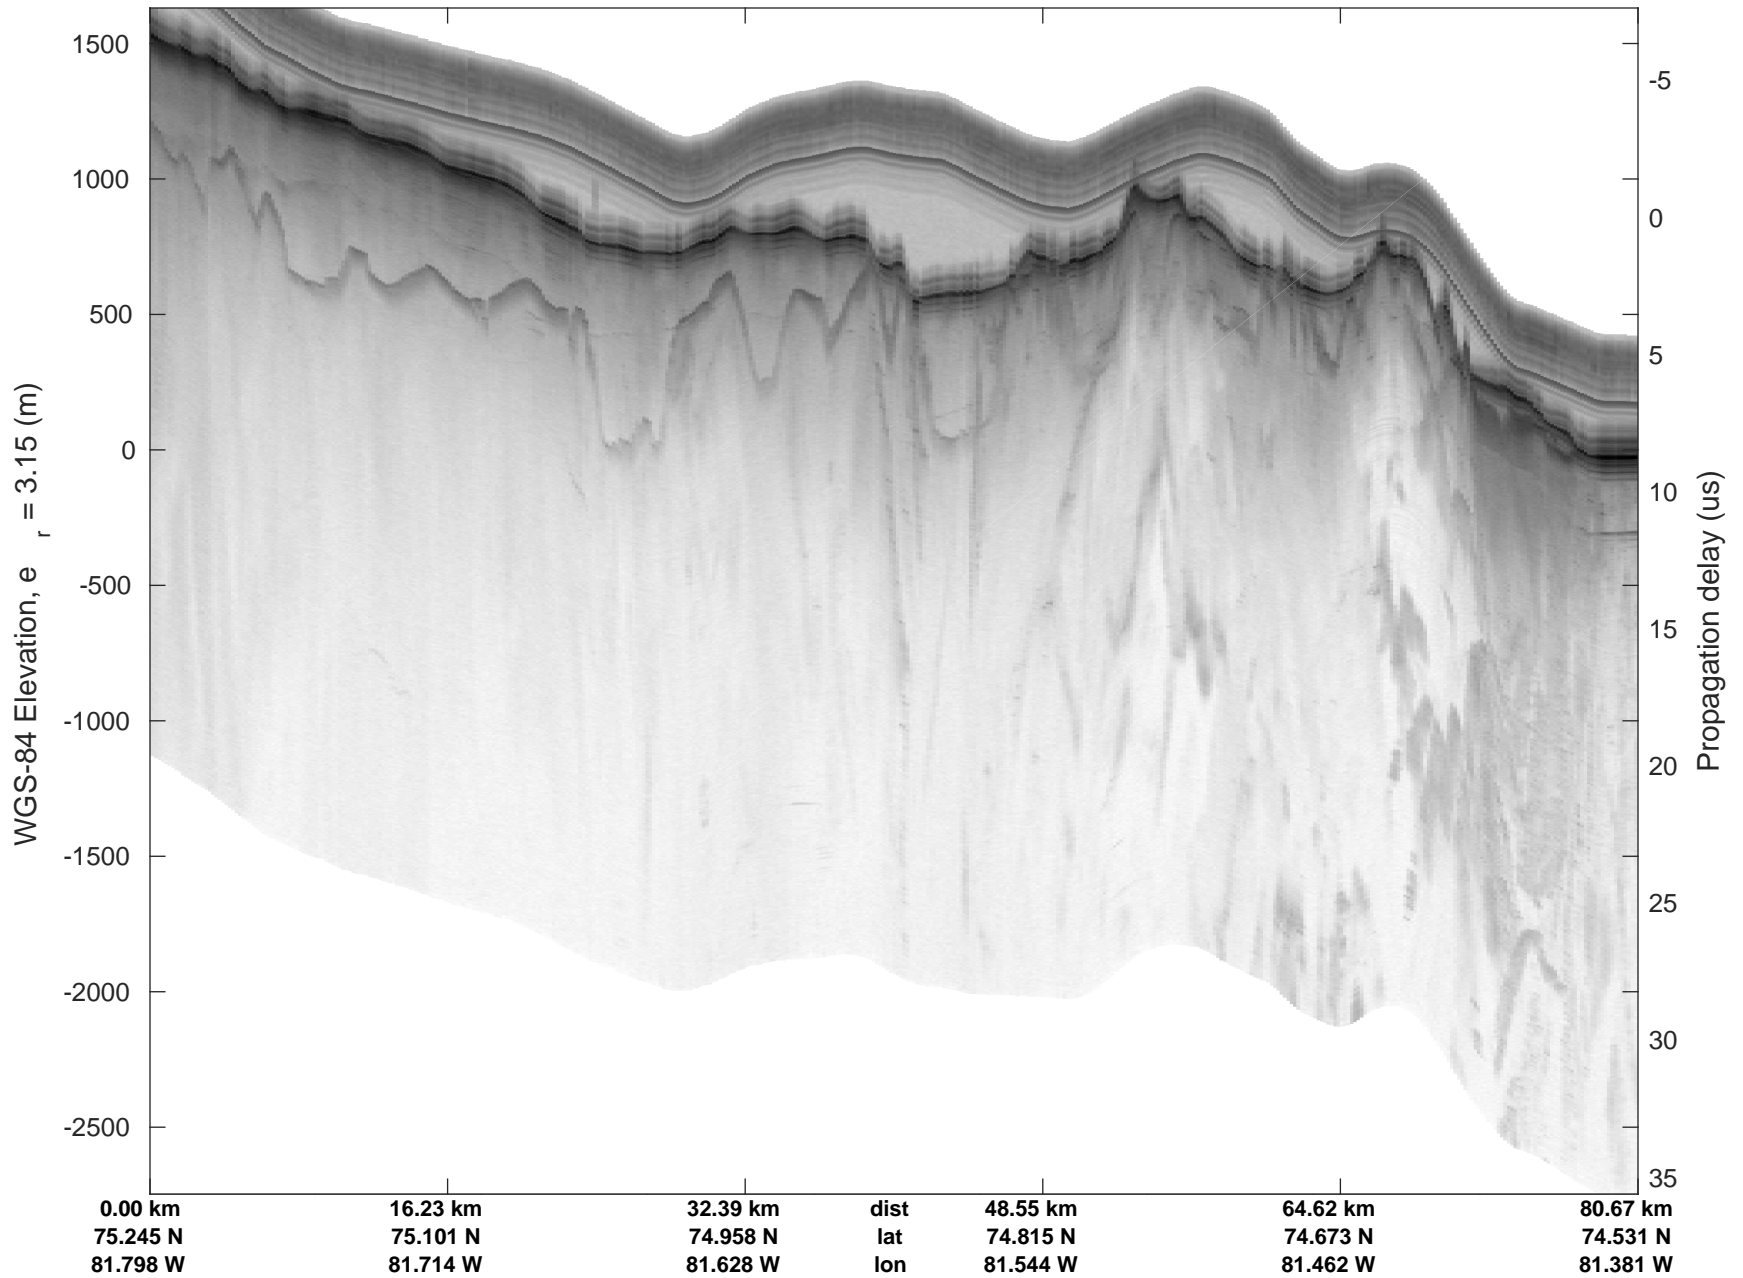

ICESat-2 Devon  
20190403\_02\_019  
Polar Stereograph 70N/-45E

rds 2019\_Greenland\_P3: "ICESat-2 Devon" 20190403\_02\_019: 13:49:23.1 to 13:55:12.4 GPS

ICESat-2 Devon  
20190403\_02\_020  
Polar Stereograph 70N/-45E

rds 2019\_Greenland\_P3: "ICESat-2 Devon" 20190403\_02\_020: 13:55:13.7 to 14:01:17.7 GPS

ICESat-2 Devon  
20190403\_02\_021  
Polar Stereograph 70N/-45E

rds 2019\_Greenland\_P3: "ICESat-2 Devon" 20190403\_02\_021: 14:01:19.0 to 14:09:17.6 GPS

rds 2019\_Greenland\_P3: "ICESat-2 Devon" 20190403\_02\_022: 14:09:18.9 to 14:19:13.5 GPS

ICESat-2 Devon  
20190403\_02\_023  
Polar Stereograph 70N/-45E

rds 2019\_Greenland\_P3: "ICESat-2 Devon" 20190403\_02\_023: 14:19:14.9 to 14:25:06.8 GPS

ICESat-2 Devon  
20190403\_02\_024  
Polar Stereograph 70N/-45E

rds 2019\_Greenland\_P3: "ICESat-2 Devon" 20190403\_02\_024: 14:25:08.1 to 14:34:45.4 GPS

rds 2019\_Greenland\_P3: "ICESat-2 Devon" 20190403\_02\_025: 14:34:46.7 to 14:42:54.7 GPS