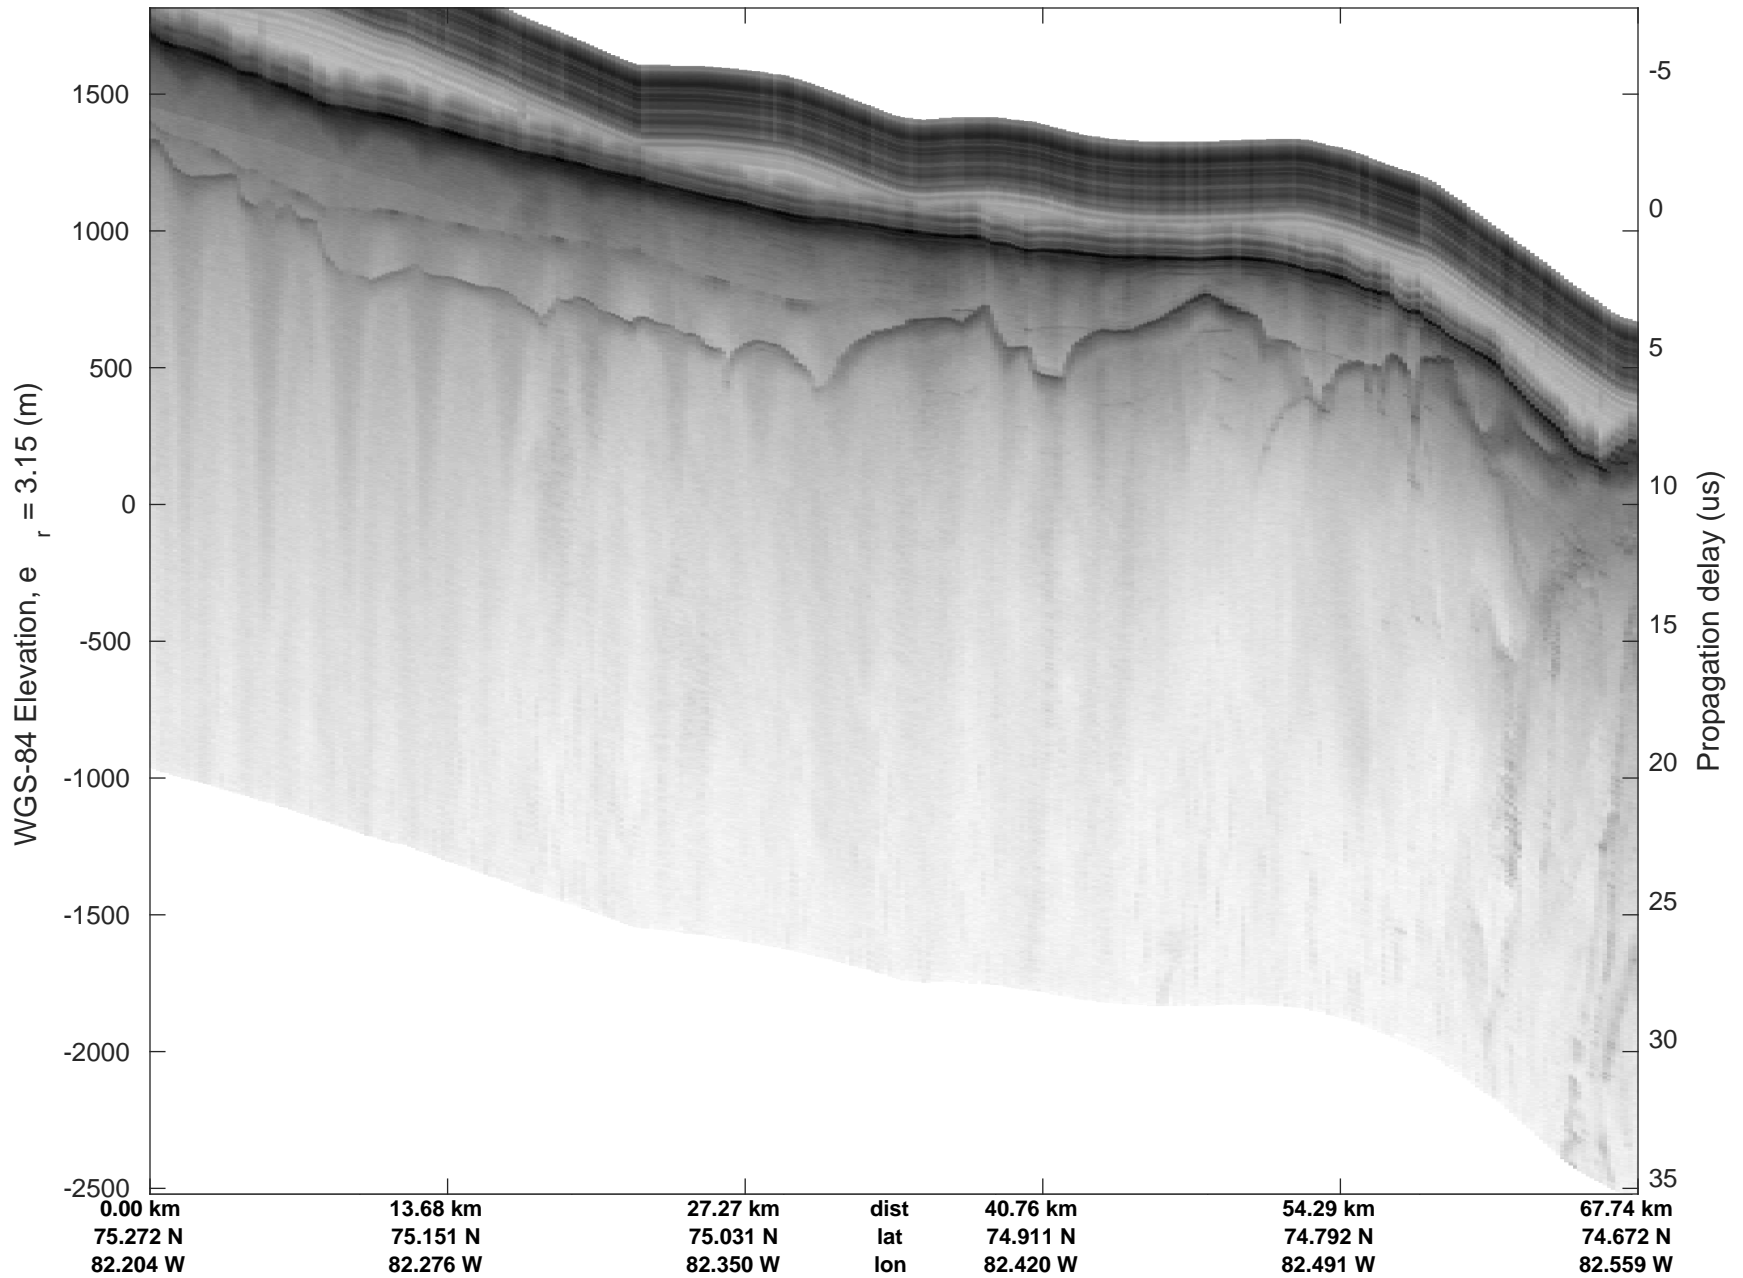

ICESat-2 Devon  
20190403\_02\_007  
Polar Stereograph 70N/-45E

rds 2019\_Greenland\_P3: "ICESat-2 Devon" 20190403\_02\_007: 12:17:38.5 to 12:25:26.4 GPS

ICESat-2 Devon  
20190403\_02\_008  
Polar Stereograph 70N/-45E

rds 2019\_Greenland\_P3: "ICESat-2 Devon" 20190403\_02\_008: 12:25:27.8 to 12:29:49.1 GPS

ICESat-2 Devon  
20190403\_02\_009  
Polar Stereograph 70N/-45E

rds 2019\_Greenland\_P3: "ICESat-2 Devon" 20190403\_02\_009: 12:29:50.4 to 12:37:14.4 GPS

ICESat-2 Devon  
20190403\_02\_010  
Polar Stereograph 70N/-45E

rds 2019\_Greenland\_P3: "ICESat-2 Devon" 20190403\_02\_010: 12:37:15.7 to 12:45:02.3 GPS

ICESat-2 Devon  
20190403\_02\_011  
Polar Stereograph 70N/-45E