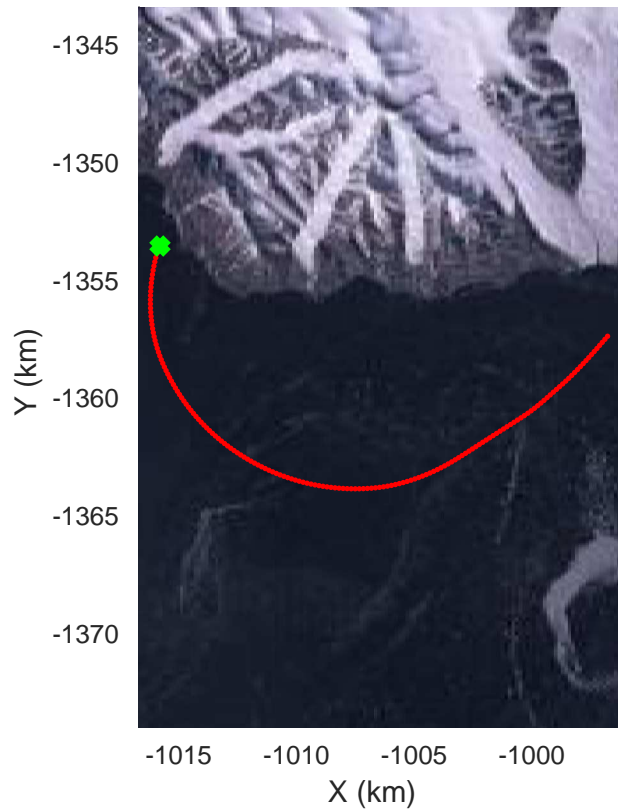

rds 2019\_Greenland\_P3: "ICESat-2 Devon" 20190403\_02\_035: 15:51:07.4 to 16:00:23.4 GPS

ICESat-2 Devon  
20190403\_02\_036  
Polar Stereograph 70N/-45E

rds 2019\_Greenland\_P3: "ICESat-2 Devon" 20190403\_02\_036: 16:00:24.7 to 16:06:30.0 GPS

ICESat-2 Devon  
20190403\_02\_037  
Polar Stereograph 70N/-45E

rds 2019\_Greenland\_P3: "ICESat-2 Devon" 20190403\_02\_037: 16:06:31.3 to 16:13:48.6 GPS

ICESat-2 Devon  
20190403\_02\_038  
Polar Stereograph 70N/-45E

rds 2019\_Greenland\_P3: "ICESat-2 Devon" 20190403\_02\_038: 16:13:49.9 to 16:17:15.2 GPS

ICESat-2 Devon  
20190403\_02\_039  
Polar Stereograph 70N/-45E

rds 2019\_Greenland\_P3: "ICESat-2 Devon" 20190403\_02\_039: 16:17:16.6 to 16:25:15.2 GPS

ICESat-2 Devon  
20190403\_02\_040  
Polar Stereograph 70N/-45E

rds 2019\_Greenland\_P3: "ICESat-2 Devon" 20190403\_02\_040: 16:25:16.5 to 16:35:33.8 GPS

ICESat-2 Devon  
20190403\_02\_041  
Polar Stereograph 70N/-45E