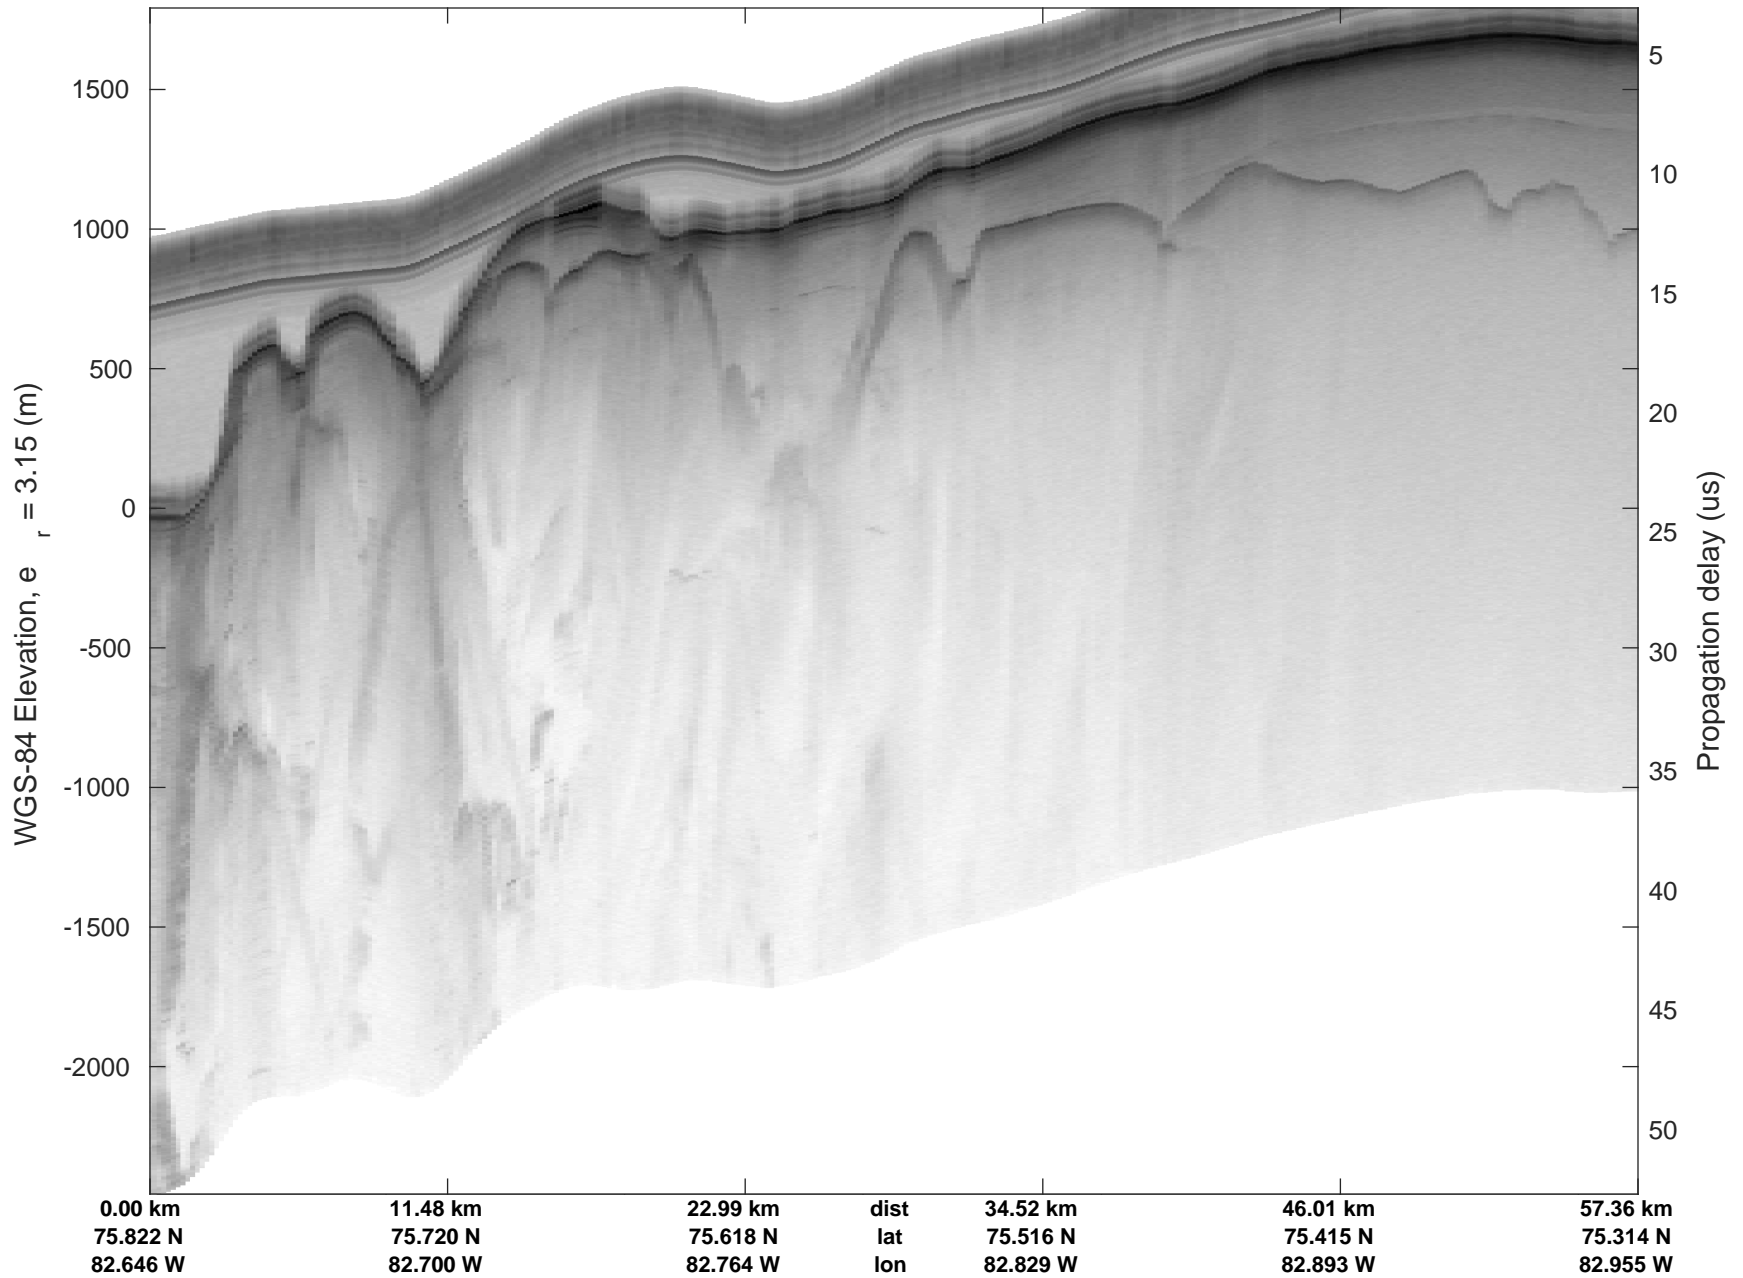

ICESat-2 Devon  
20190403\_02\_030  
Polar Stereograph 70N/-45E

rds 2019\_Greenland\_P3: "ICESat-2 Devon" 20190403\_02\_030: 15:17:34.4 to 15:24:02.3 GPS

rds 2019\_Greenland\_P3: "ICESat-2 Devon" 20190403\_02\_031: 15:24:03.7 to 15:28:37.0 GPS

ICESat-2 Devon  
20190403\_02\_032  
Polar Stereograph 70N/-45E

rds 2019\_Greenland\_P3: "ICESat-2 Devon" 20190403\_02\_032: 15:28:38.3 to 15:37:02.2 GPS

ICESat-2 Devon  
20190403\_02\_033  
Polar Stereograph 70N/-45E

rds 2019\_Greenland\_P3: "ICESat-2 Devon" 20190403\_02\_033: 15:37:03.6 to 15:43:58.2 GPS

rds 2019\_Greenland\_P3: "ICESat-2 Devon" 20190403\_02\_034: 15:43:59.5 to 15:51:06.1 GPS

ICESat-2 Devon  
20190403\_02\_035  
Polar Stereograph 70N/-45E

rds 2019\_Greenland\_P3: "ICESat-2 Devon" 20190403\_02\_035: 15:51:07.4 to 16:00:23.4 GPS

ICESat-2 Devon  
20190403\_02\_036  
Polar Stereograph 70N/-45E

rds 2019\_Greenland\_P3: "ICESat-2 Devon" 20190403\_02\_036: 16:00:24.7 to 16:06:30.0 GPS