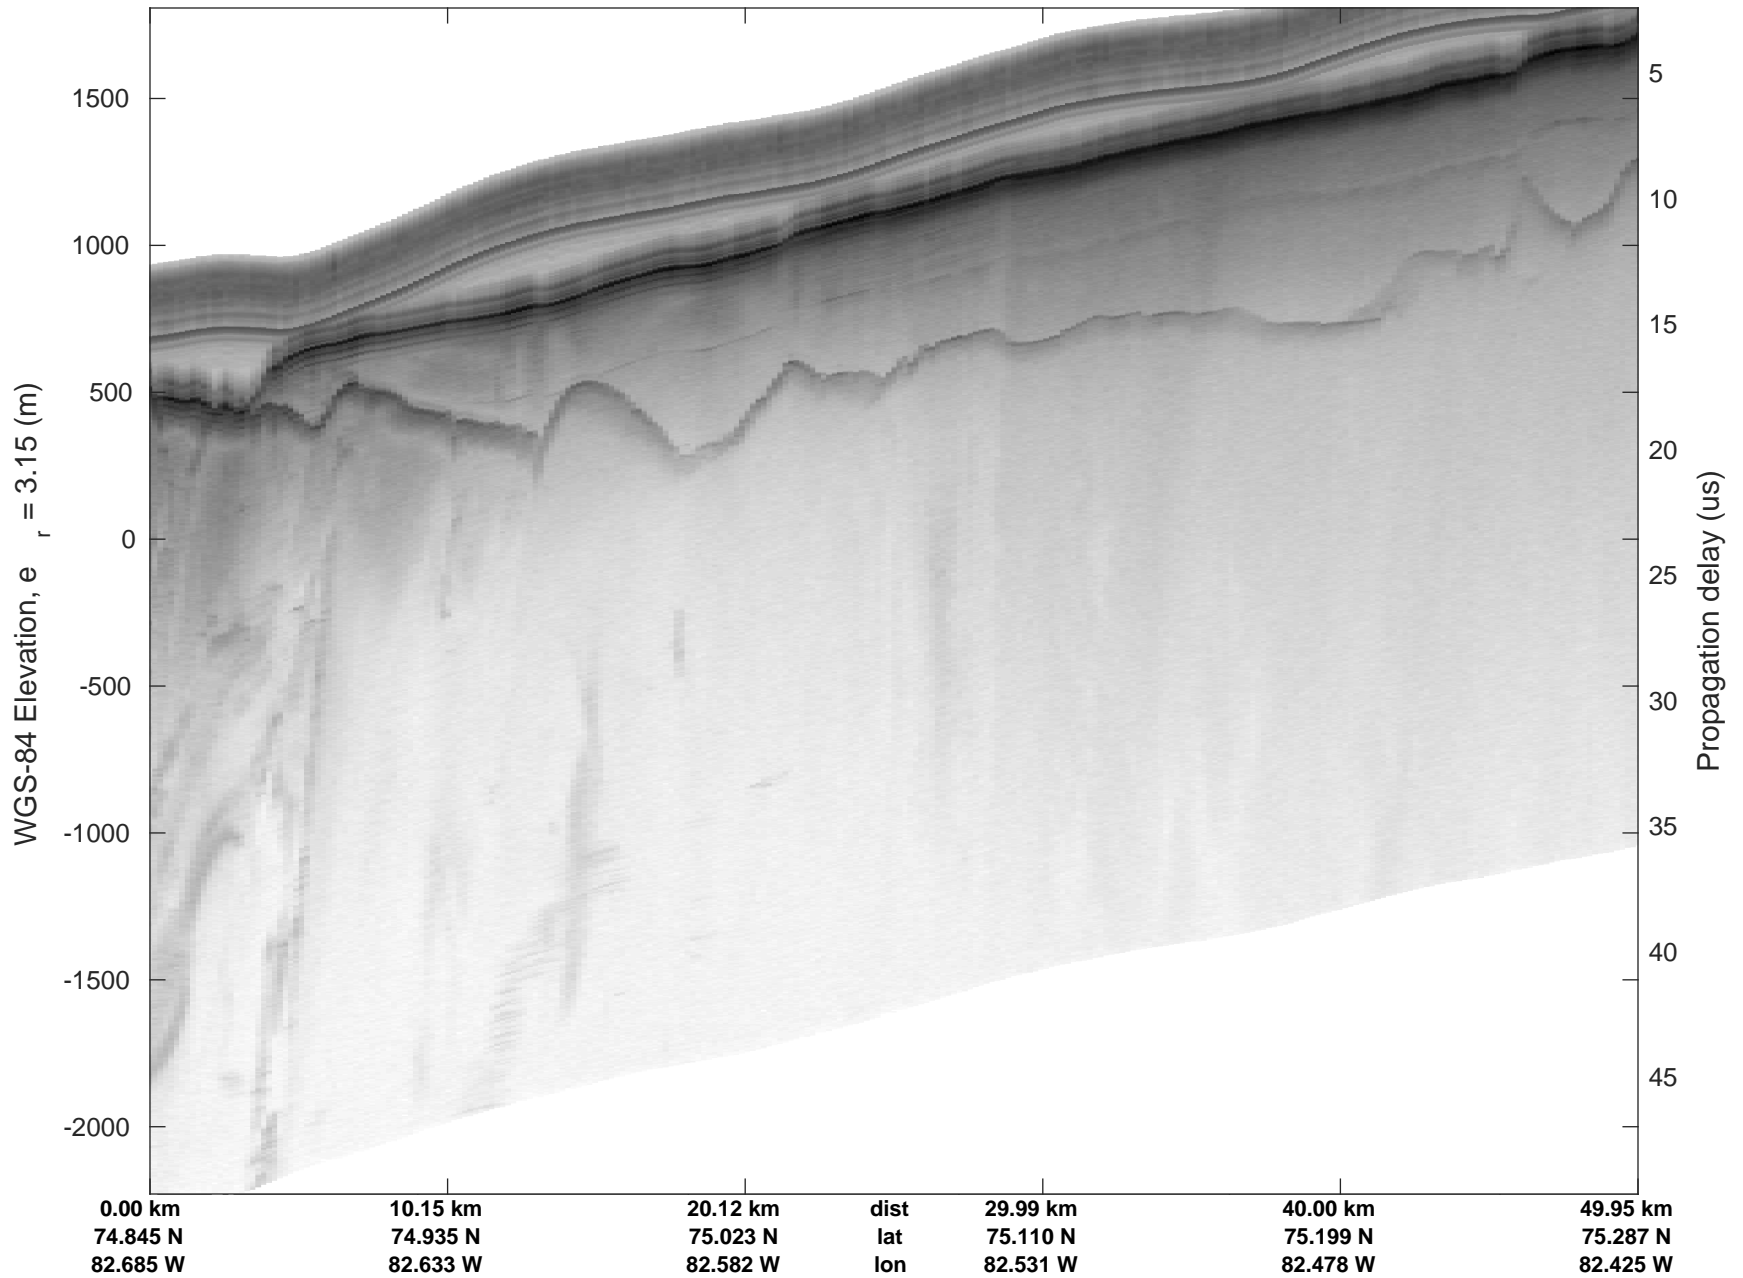

ICESat-2 Devon  
20190403\_02\_032  
Polar Stereograph 70N/-45E

rds 2019\_Greenland\_P3: "ICESat-2 Devon" 20190403\_02\_032: 15:28:38.3 to 15:37:02.2 GPS

ICESat-2 Devon  
20190403\_02\_033  
Polar Stereograph 70N/-45E

rds 2019\_Greenland\_P3: "ICESat-2 Devon" 20190403\_02\_033: 15:37:03.6 to 15:43:58.2 GPS

rds 2019\_Greenland\_P3: "ICESat-2 Devon" 20190403\_02\_034: 15:43:59.5 to 15:51:06.1 GPS

ICESat-2 Devon  
20190403\_02\_035  
Polar Stereograph 70N/-45E

rds 2019\_Greenland\_P3: "ICESat-2 Devon" 20190403\_02\_035: 15:51:07.4 to 16:00:23.4 GPS

ICESat-2 Devon  
20190403\_02\_036  
Polar Stereograph 70N/-45E

rds 2019\_Greenland\_P3: "ICESat-2 Devon" 20190403\_02\_036: 16:00:24.7 to 16:06:30.0 GPS

ICESat-2 Devon  
20190403\_02\_037  
Polar Stereograph 70N/-45E

rds 2019\_Greenland\_P3: "ICESat-2 Devon" 20190403\_02\_037: 16:06:31.3 to 16:13:48.6 GPS

ICESat-2 Devon  
20190403\_02\_038  
Polar Stereograph 70N/-45E