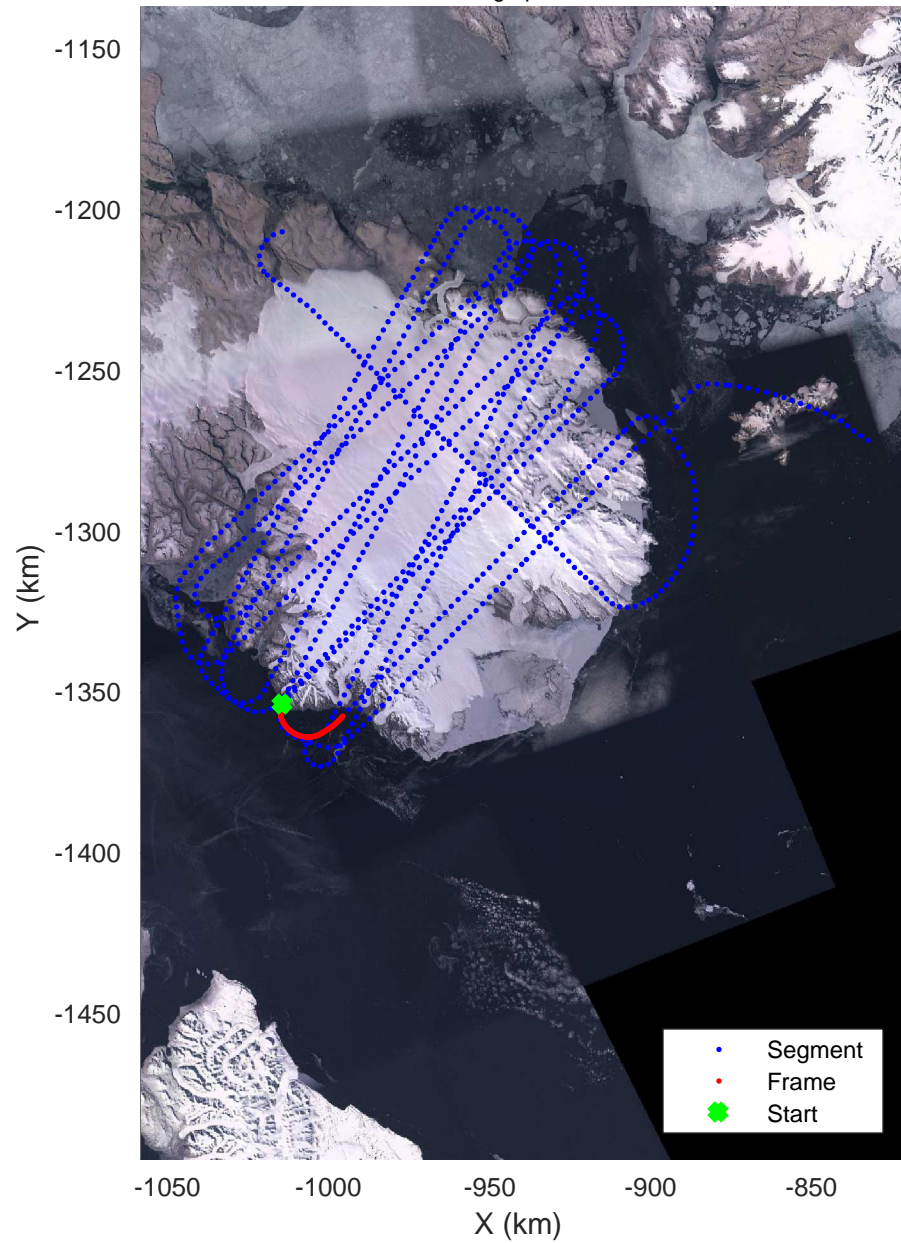

rds 2019\_Greenland\_P3: "ICESat-2 Devon" 20190403\_02\_038: 16:13:49.9 to 16:17:15.2 GPS

ICESat-2 Devon  
20190403\_02\_039  
Polar Stereograph 70N/-45E

rds 2019\_Greenland\_P3: "ICESat-2 Devon" 20190403\_02\_039: 16:17:16.6 to 16:25:15.2 GPS

ICESat-2 Devon  
20190403\_02\_040  
Polar Stereograph 70N/-45E

rds 2019\_Greenland\_P3: "ICESat-2 Devon" 20190403\_02\_040: 16:25:16.5 to 16:35:33.8 GPS

ICESat-2 Devon  
20190403\_02\_041  
Polar Stereograph 70N/-45E

rds 2019\_Greenland\_P3: "ICESat-2 Devon" 20190403\_02\_041: 16:35:35.1 to 16:39:13.7 GPS

ICESat-2 Devon  
20190403\_02\_042  
Polar Stereograph 70N/-45E

rds 2019\_Greenland\_P3: "ICESat-2 Devon" 20190403\_02\_042: 16:39:15.1 to 16:48:17.6 GPS

ICESat-2 Devon  
20190403\_02\_043  
Polar Stereograph 70N/-45E

rds 2019\_Greenland\_P3: "ICESat-2 Devon" 20190403\_02\_043: 16:48:19.0 to 16:54:49.6 GPS

ICESat-2 Devon  
20190403\_02\_044  
Polar Stereograph 70N/-45E