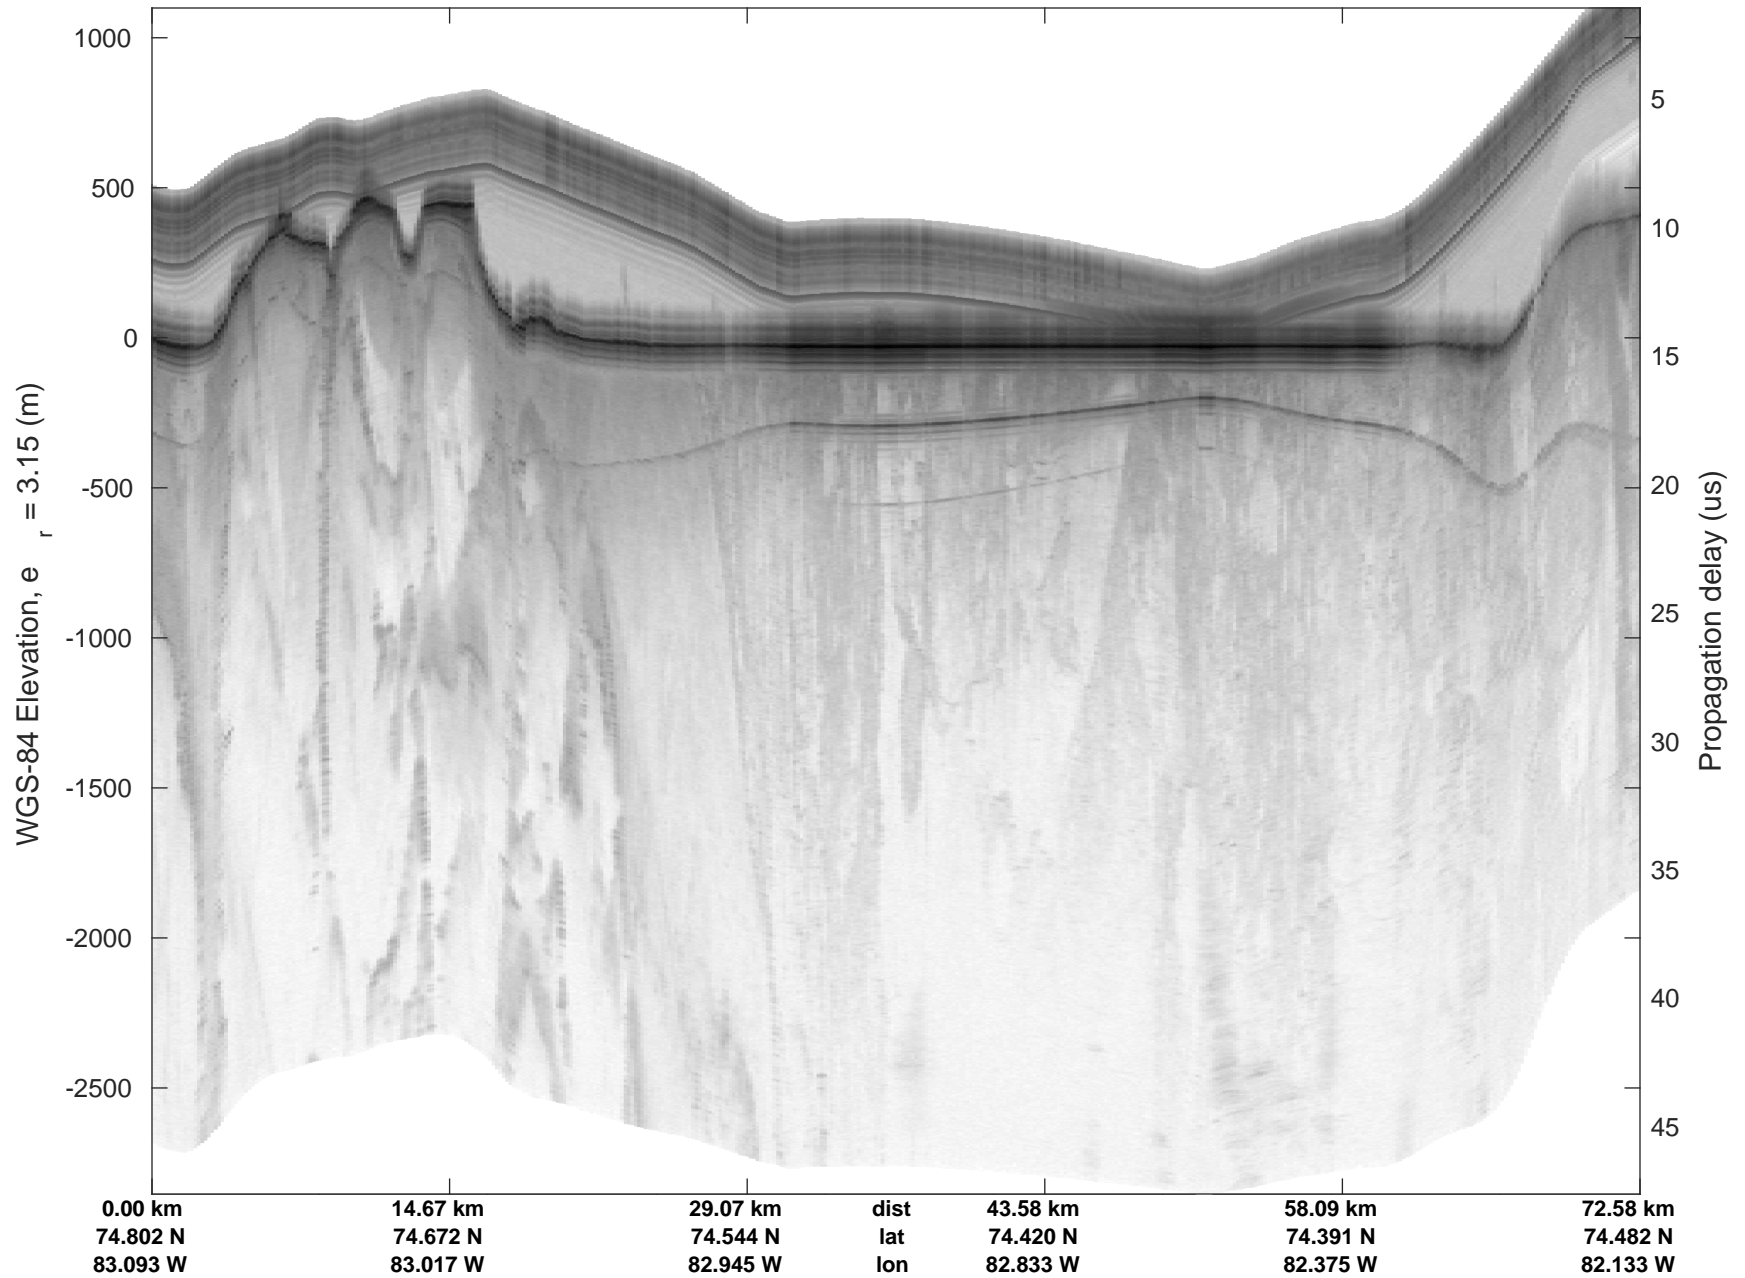

rds 2019\_Greenland\_P3: "ICESat-2 Devon" 20190403\_02\_014: 13:08:03.4 to 13:17:20.7 GPS

ICESat-2 Devon  
20190403\_02\_015  
Polar Stereograph 70N/-45E

rds 2019\_Greenland\_P3: "ICESat-2 Devon" 20190403\_02\_015: 13:17:22.0 to 13:20:58.0 GPS

ICESat-2 Devon  
20190403\_02\_016  
Polar Stereograph 70N/-45E

rds 2019\_Greenland\_P3: "ICESat-2 Devon" 20190403\_02\_016: 13:20:59.3 to 13:27:51.3 GPS

ICESat-2 Devon  
20190403\_02\_017  
Polar Stereograph 70N/-45E

rds 2019\_Greenland\_P3: "ICESat-2 Devon" 20190403\_02\_017: 13:27:52.6 to 13:37:39.2 GPS

ICESat-2 Devon  
20190403\_02\_018  
Polar Stereograph 70N/-45E

rds 2019\_Greenland\_P3: "ICESat-2 Devon" 20190403\_02\_018: 13:37:40.5 to 13:49:21.8 GPS

ICESat-2 Devon  
20190403\_02\_019  
Polar Stereograph 70N/-45E

rds 2019\_Greenland\_P3: "ICESat-2 Devon" 20190403\_02\_019: 13:49:23.1 to 13:55:12.4 GPS

ICESat-2 Devon  
20190403\_02\_020  
Polar Stereograph 70N/-45E