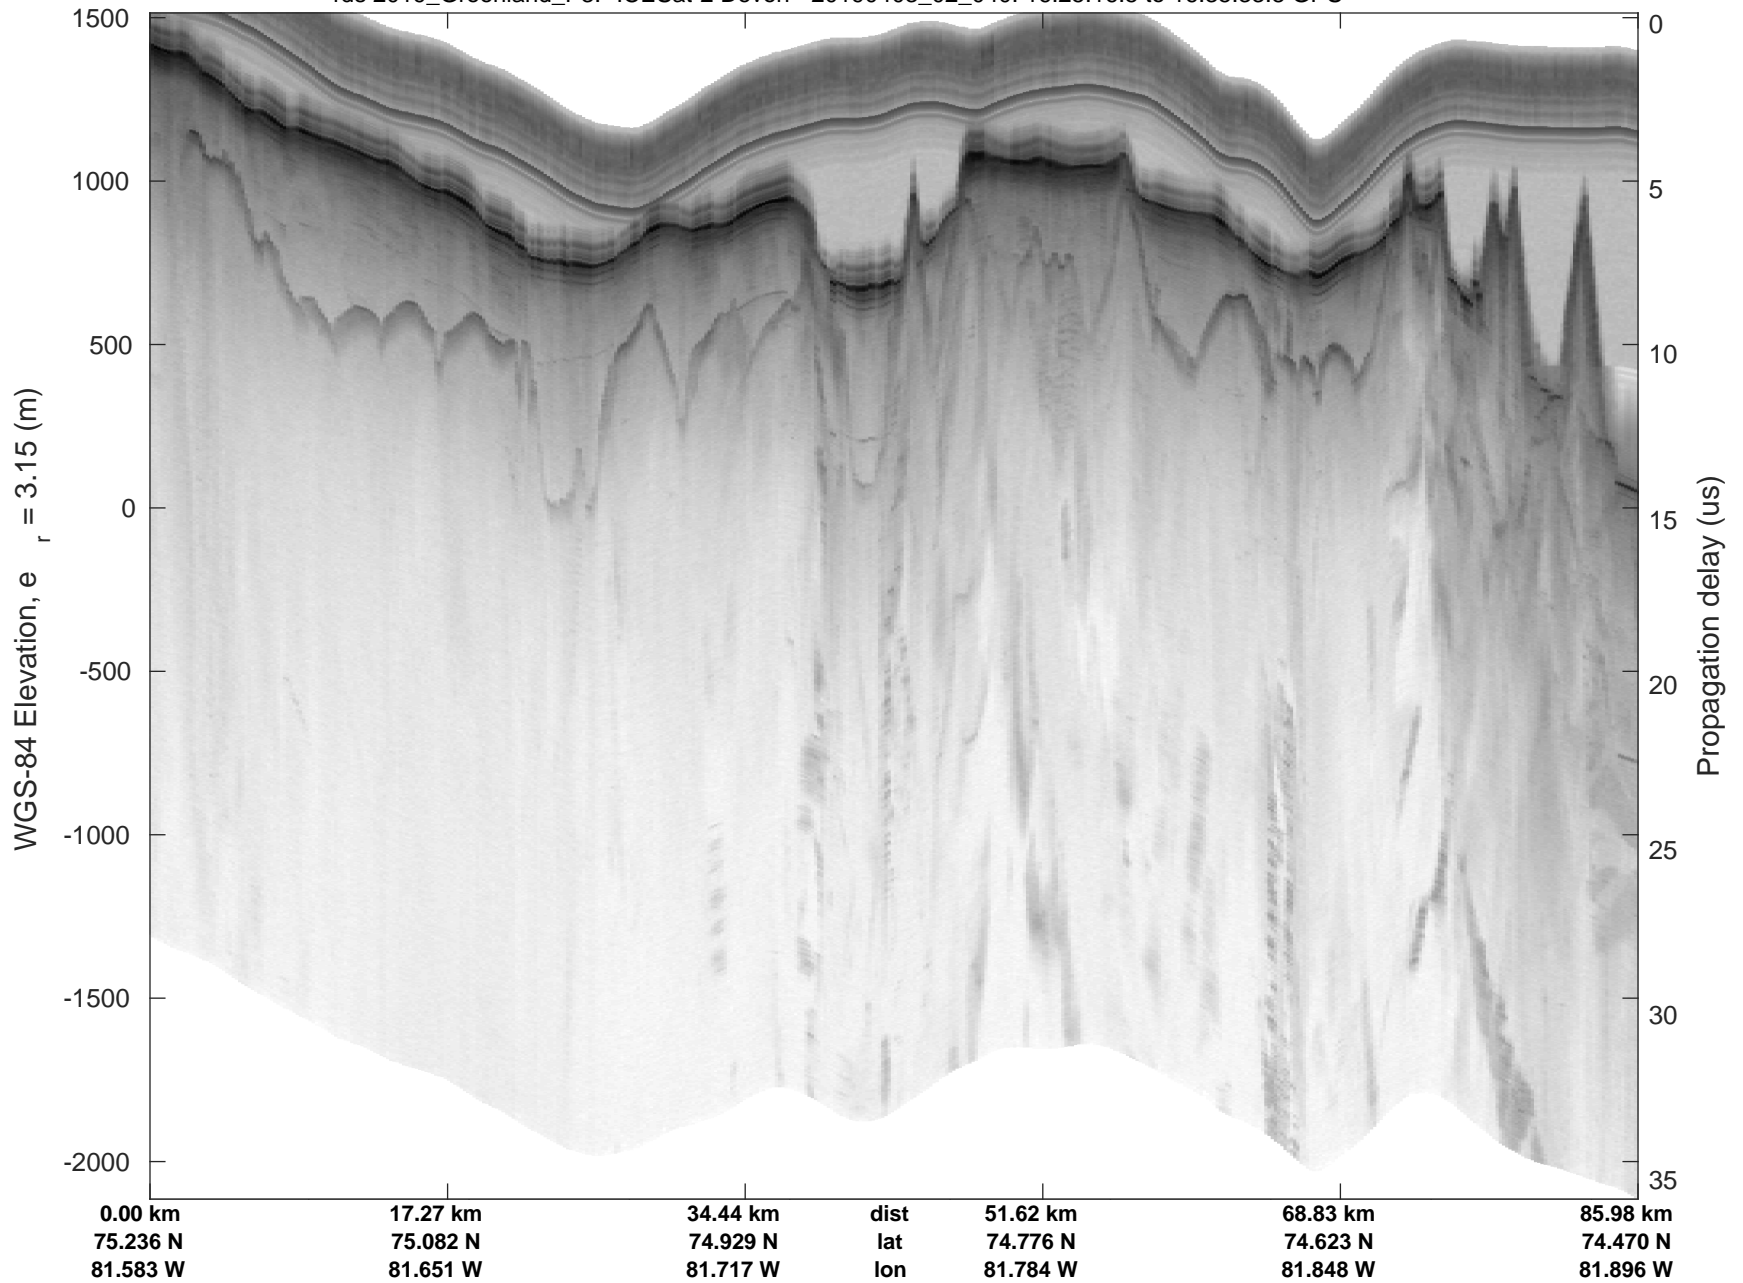

ICESat-2 Devon  
20190403\_02\_037  
Polar Stereograph 70N/-45E

rds 2019\_Greenland\_P3: "ICESat-2 Devon" 20190403\_02\_037: 16:06:31.3 to 16:13:48.6 GPS

ICESat-2 Devon  
20190403\_02\_038  
Polar Stereograph 70N/-45E

rds 2019\_Greenland\_P3: "ICESat-2 Devon" 20190403\_02\_038: 16:13:49.9 to 16:17:15.2 GPS

ICESat-2 Devon  
20190403\_02\_039  
Polar Stereograph 70N/-45E

rds 2019\_Greenland\_P3: "ICESat-2 Devon" 20190403\_02\_039: 16:17:16.6 to 16:25:15.2 GPS

ICESat-2 Devon  
20190403\_02\_040  
Polar Stereograph 70N/-45E

rds 2019\_Greenland\_P3: "ICESat-2 Devon" 20190403\_02\_040: 16:25:16.5 to 16:35:33.8 GPS

ICESat-2 Devon  
20190403\_02\_041  
Polar Stereograph 70N/-45E

rds 2019\_Greenland\_P3: "ICESat-2 Devon" 20190403\_02\_041: 16:35:35.1 to 16:39:13.7 GPS

ICESat-2 Devon  
20190403\_02\_042  
Polar Stereograph 70N/-45E

rds 2019\_Greenland\_P3: "ICESat-2 Devon" 20190403\_02\_042: 16:39:15.1 to 16:48:17.6 GPS