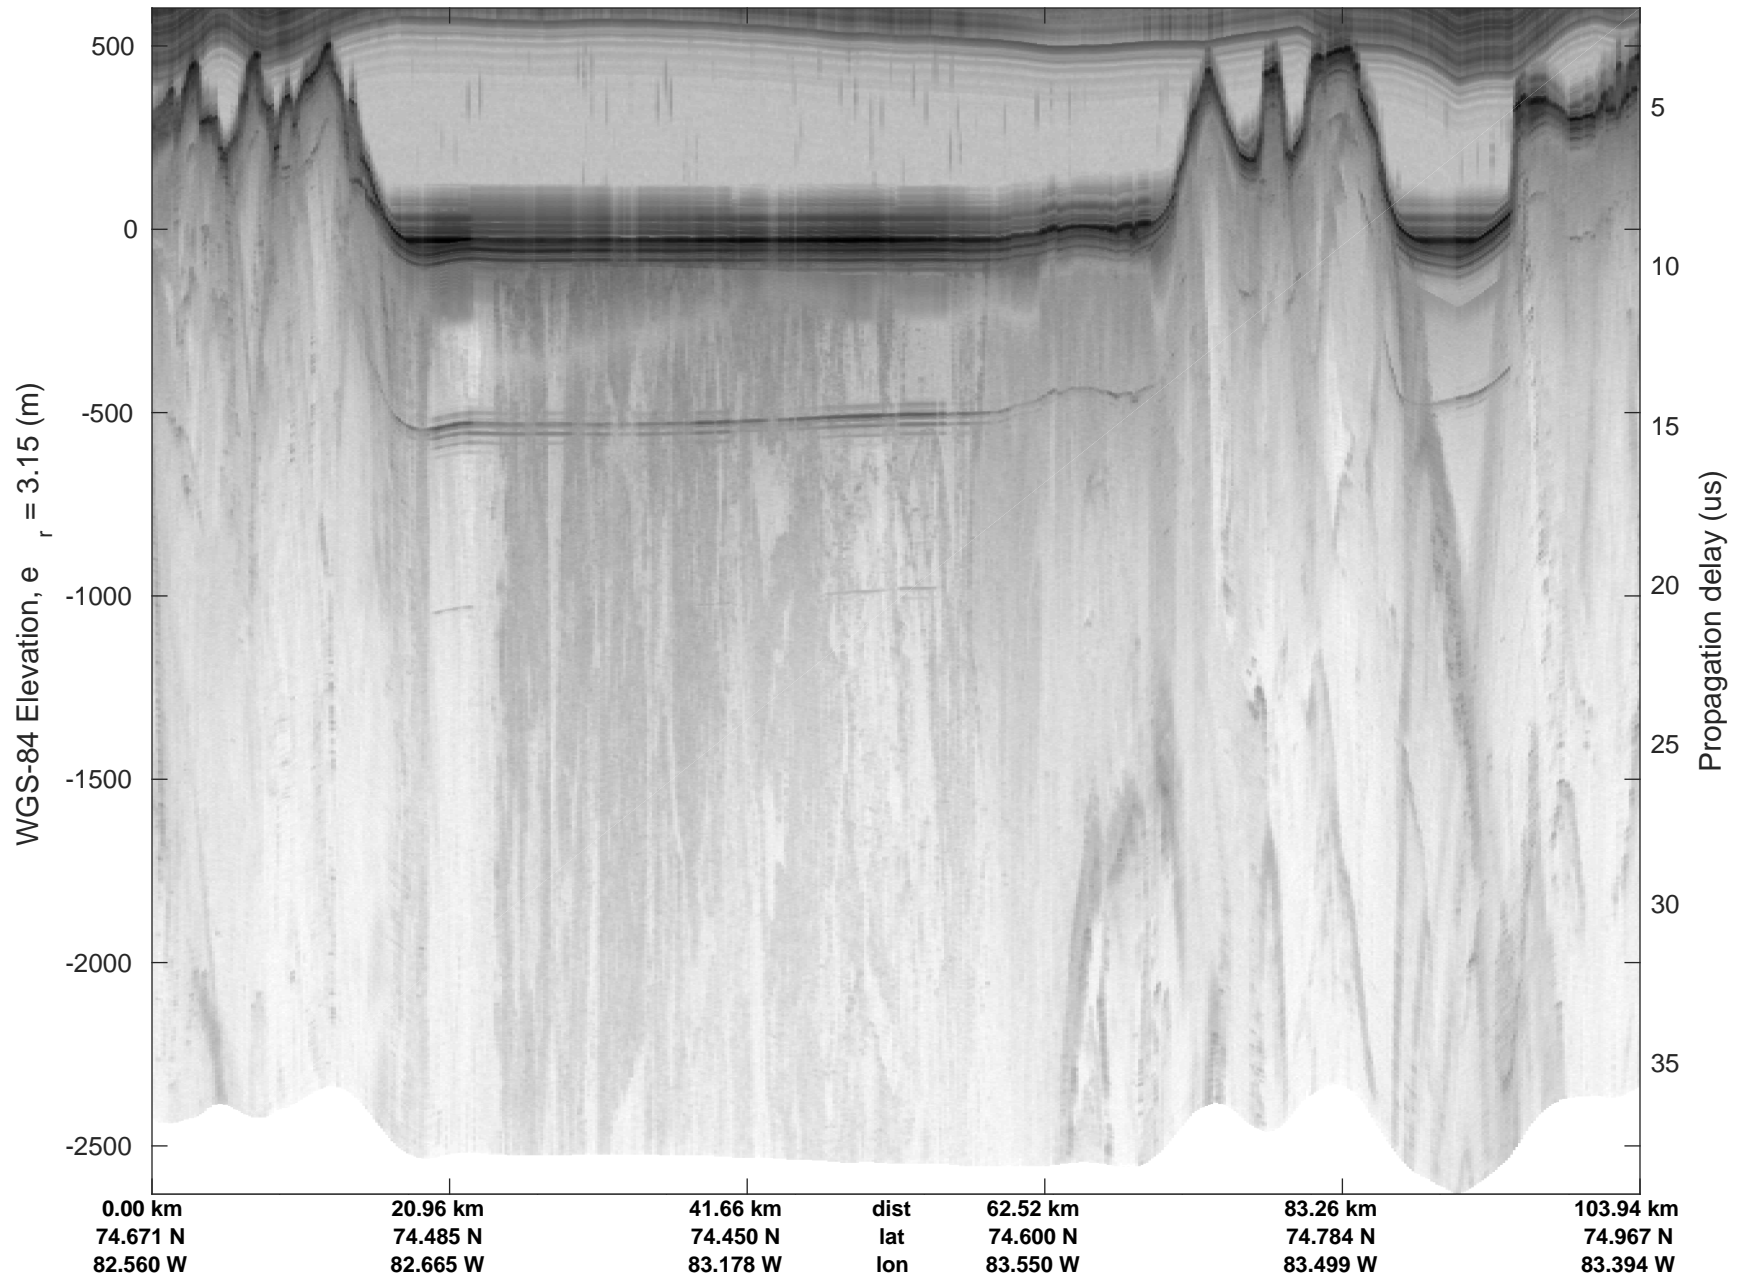

rds 2019_Greenland_P3: "ICESat-2 Devon" 20190403_02_011: 12:45:03.6 to 12:57:51.5 GPS