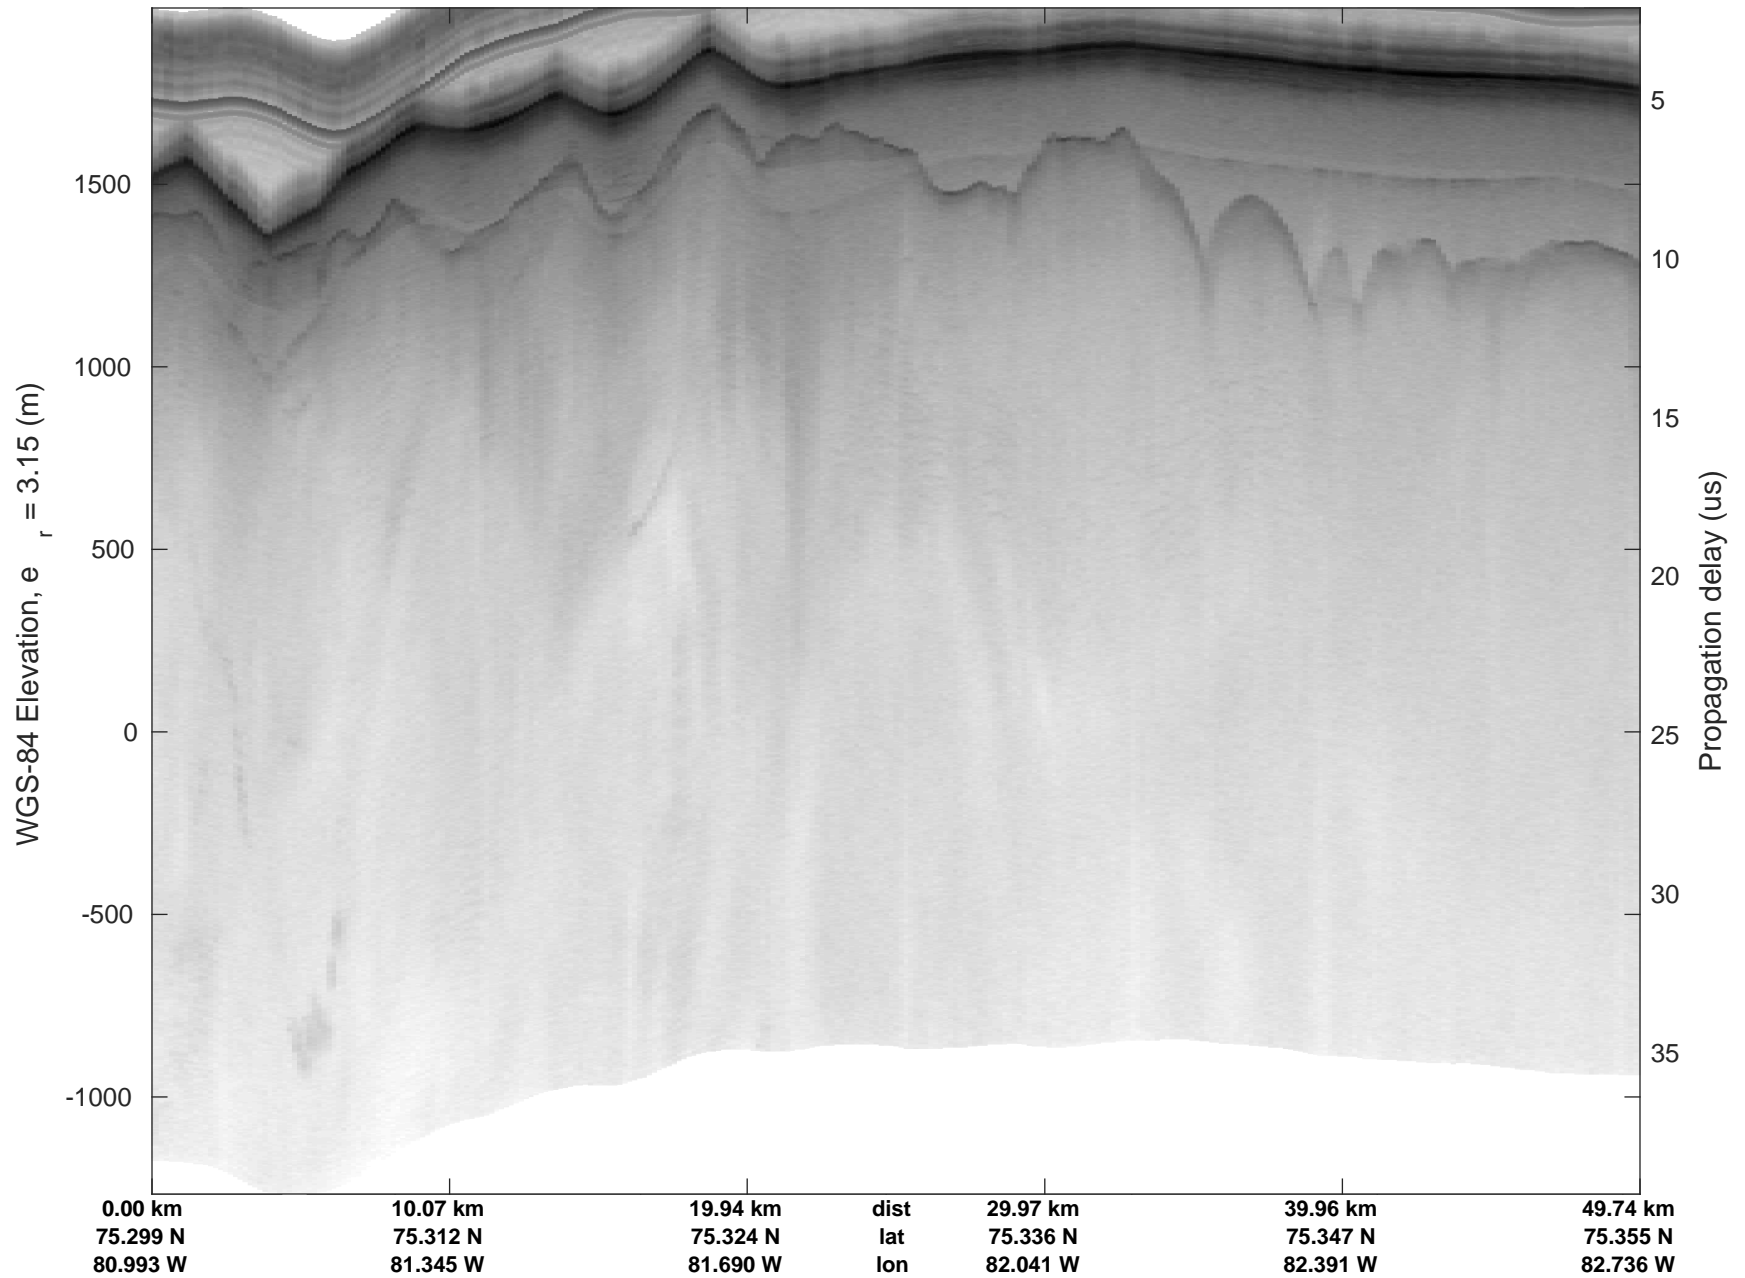

ICESat-2 Devon  
20190403\_02\_043  
Polar Stereograph 70N/-45E

rds 2019\_Greenland\_P3: "ICESat-2 Devon" 20190403\_02\_043: 16:48:19.0 to 16:54:49.6 GPS

ICESat-2 Devon  
20190403\_02\_044  
Polar Stereograph 70N/-45E

rds 2019\_Greenland\_P3: "ICESat-2 Devon" 20190403\_02\_044: 16:54:50.9 to 17:05:02.8 GPS

ICESat-2 Devon  
20190403\_02\_045  
Polar Stereograph 70N/-45E

rds 2019\_Greenland\_P3: "ICESat-2 Devon" 20190403\_02\_045: 17:05:04.2 to 17:12:06.8 GPS

ICESat-2 Devon  
20190403\_02\_046  
Polar Stereograph 70N/-45E

rds 2019\_Greenland\_P3: "ICESat-2 Devon" 20190403\_02\_046: 17:12:08.1 to 17:18:50.7 GPS

ICESat-2 Devon  
20190403\_02\_047  
Polar Stereograph 70N/-45E

rds 2019\_Greenland\_P3: "ICESat-2 Devon" 20190403\_02\_047: 17:18:52.1 to 17:27:30.7 GPS

ICESat-2 Devon  
20190403\_02\_048  
Polar Stereograph 70N/-45E

rds 2019\_Greenland\_P3: "ICESat-2 Devon" 20190403\_02\_048: 17:27:32.0 to 17:29:42.6 GPS