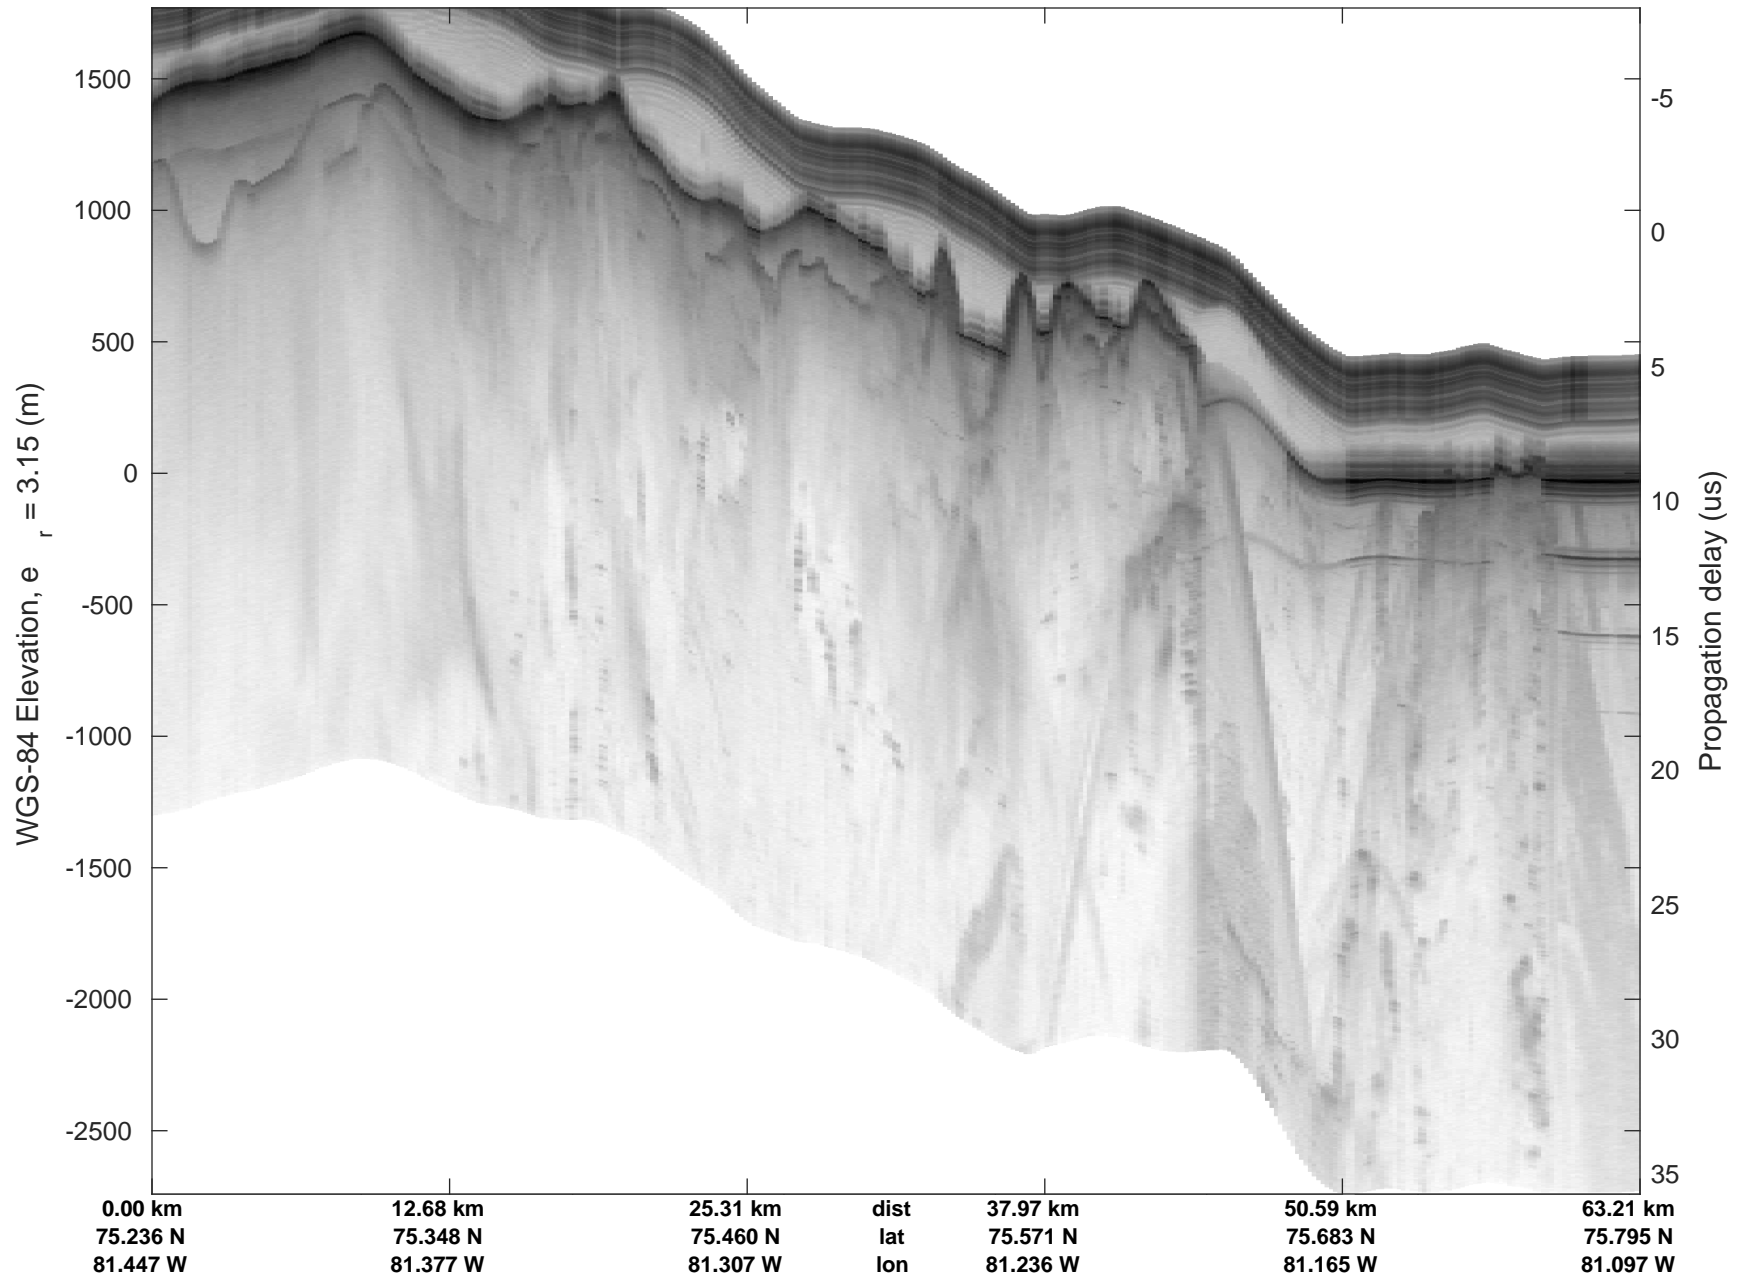

ICESat-2 Devon  
20190403\_02\_004  
Polar Stereograph 70N/-45E

rds 2019\_Greenland\_P3: "ICESat-2 Devon" 20190403\_02\_004: 11:53:13.4 to 12:02:04.0 GPS

ICESat-2 Devon  
20190403\_02\_005  
Polar Stereograph 70N/-45E

rds 2019\_Greenland\_P3: "ICESat-2 Devon" 20190403\_02\_005: 12:02:05.3 to 12:06:55.9 GPS

ICESat-2 Devon  
20190403\_02\_006  
Polar Stereograph 70N/-45E

rds 2019\_Greenland\_P3: "ICESat-2 Devon" 20190403\_02\_006: 12:06:57.3 to 12:17:37.2 GPS

ICESat-2 Devon  
20190403\_02\_007  
Polar Stereograph 70N/-45E

rds 2019\_Greenland\_P3: "ICESat-2 Devon" 20190403\_02\_007: 12:17:38.5 to 12:25:26.4 GPS

ICESat-2 Devon  
20190403\_02\_008  
Polar Stereograph 70N/-45E

ICESat-2 Devon  
20190403\_02\_010  
Polar Stereograph 70N/-45E

rds 2019\_Greenland\_P3: "ICESat-2 Devon" 20190403\_02\_010: 12:37:15.7 to 12:45:02.3 GPS

ICESat-2 Devon  
20190403\_02\_011  
Polar Stereograph 70N/-45E