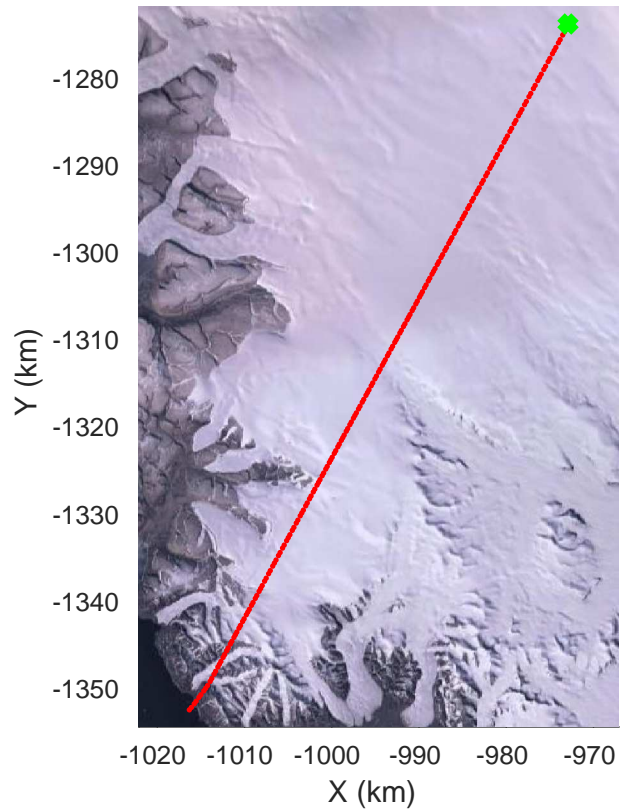

ICESat-2 Devon  
20190403\_02\_026  
Polar Stereograph 70N/-45E

rds 2019\_Greenland\_P3: "ICESat-2 Devon" 20190403\_02\_026: 14:42:56.0 to 14:49:37.3 GPS

rds 2019\_Greenland\_P3: "ICESat-2 Devon" 20190403\_02\_027: 14:49:38.6 to 14:56:41.2 GPS