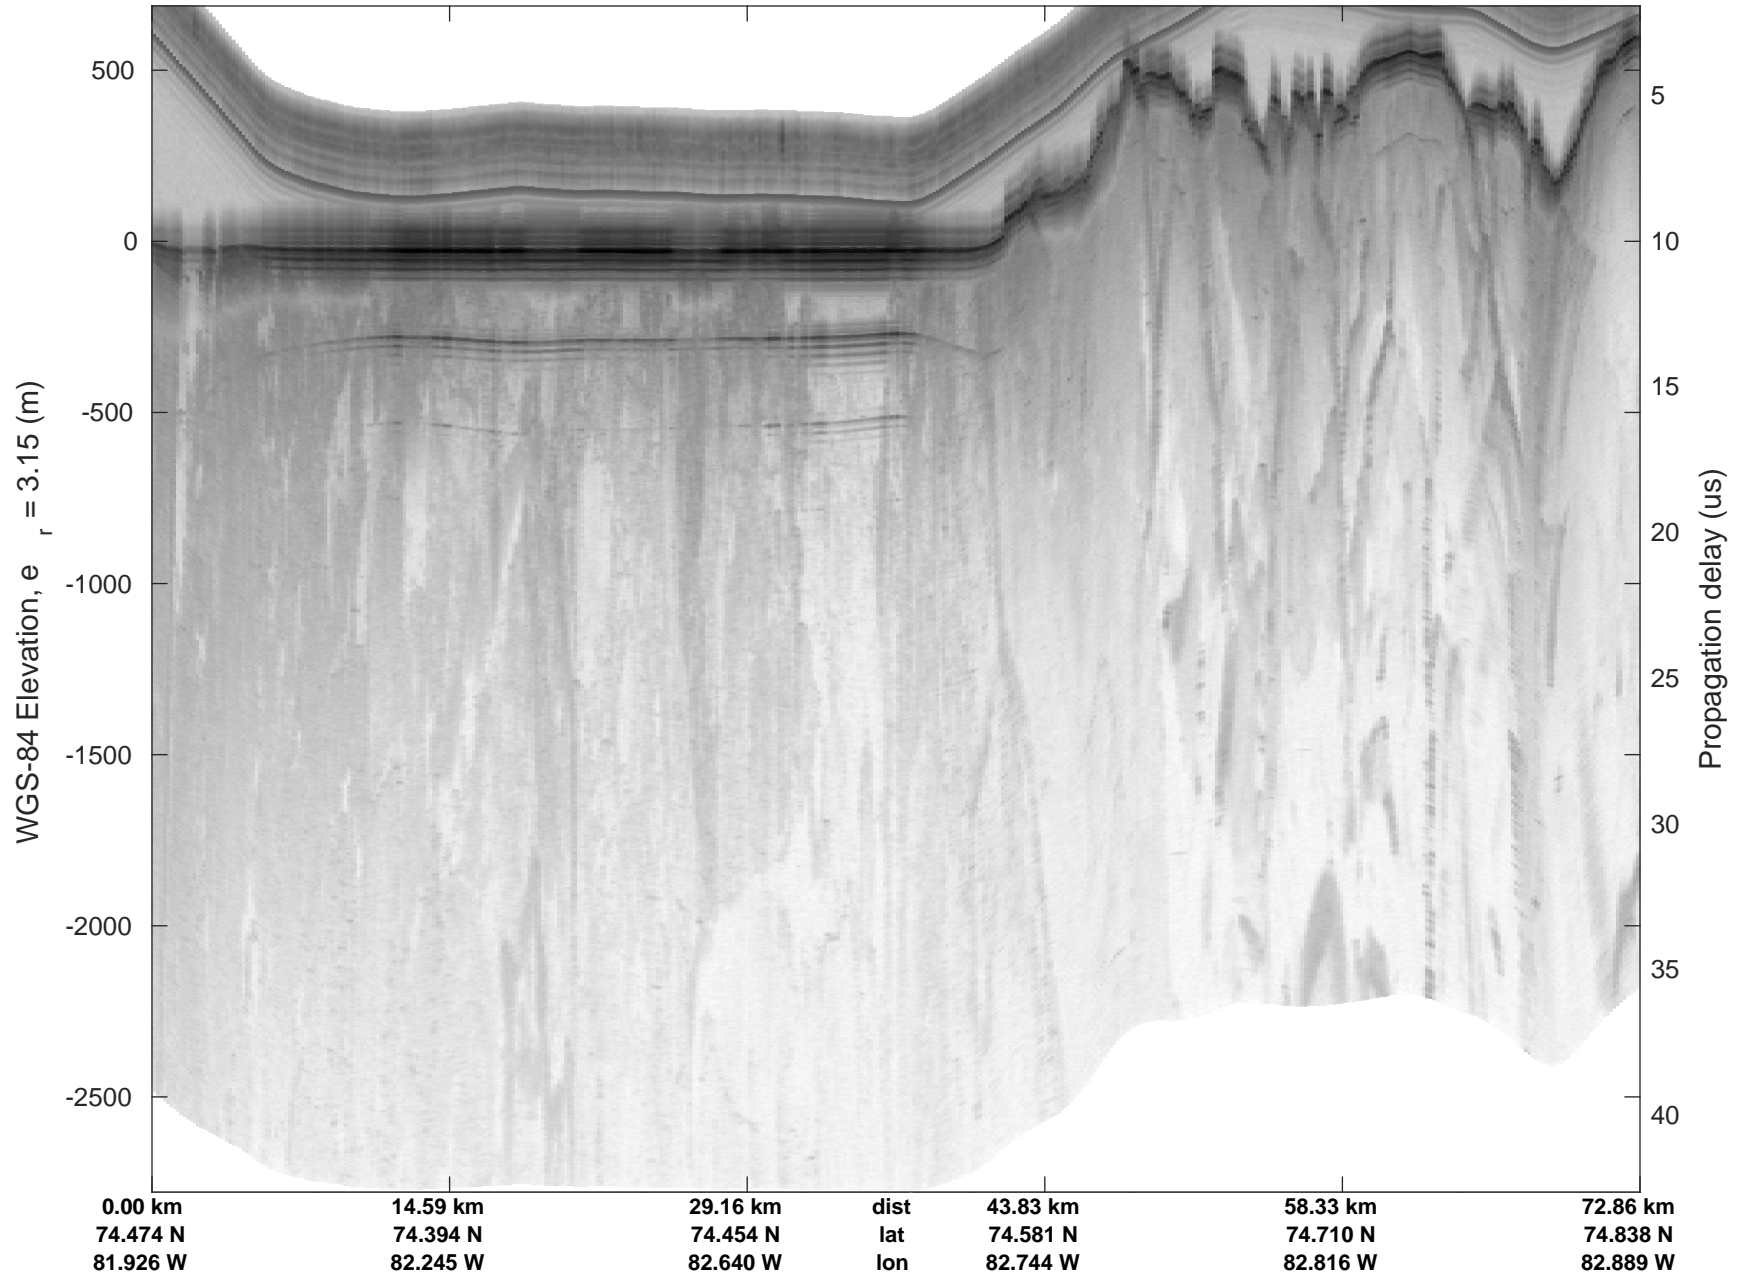

ICESat-2 Devon  
20190403\_02\_026  
Polar Stereograph 70N/-45E

rds 2019\_Greenland\_P3: "ICESat-2 Devon" 20190403\_02\_026: 14:42:56.0 to 14:49:37.3 GPS

rds 2019\_Greenland\_P3: "ICESat-2 Devon" 20190403\_02\_027: 14:49:38.6 to 14:56:41.2 GPS

rds 2019\_Greenland\_P3: "ICESat-2 Devon" 20190403\_02\_028: 14:56:42.6 to 15:07:27.8 GPS

ICESat-2 Devon  
20190403\_02\_029  
Polar Stereograph 70N/-45E

rds 2019\_Greenland\_P3: "ICESat-2 Devon" 20190403\_02\_029: 15:07:29.1 to 15:17:33.1 GPS

ICESat-2 Devon  
20190403\_02\_030  
Polar Stereograph 70N/-45E

rds 2019\_Greenland\_P3: "ICESat-2 Devon" 20190403\_02\_030: 15:17:34.4 to 15:24:02.3 GPS

rds 2019\_Greenland\_P3: "ICESat-2 Devon" 20190403\_02\_031: 15:24:03.7 to 15:28:37.0 GPS

ICESat-2 Devon  
20190403\_02\_032  
Polar Stereograph 70N/-45E

rds 2019\_Greenland\_P3: "ICESat-2 Devon" 20190403\_02\_032: 15:28:38.3 to 15:37:02.2 GPS

ICESat-2 Devon  
20190403\_02\_033  
Polar Stereograph 70N/-45E