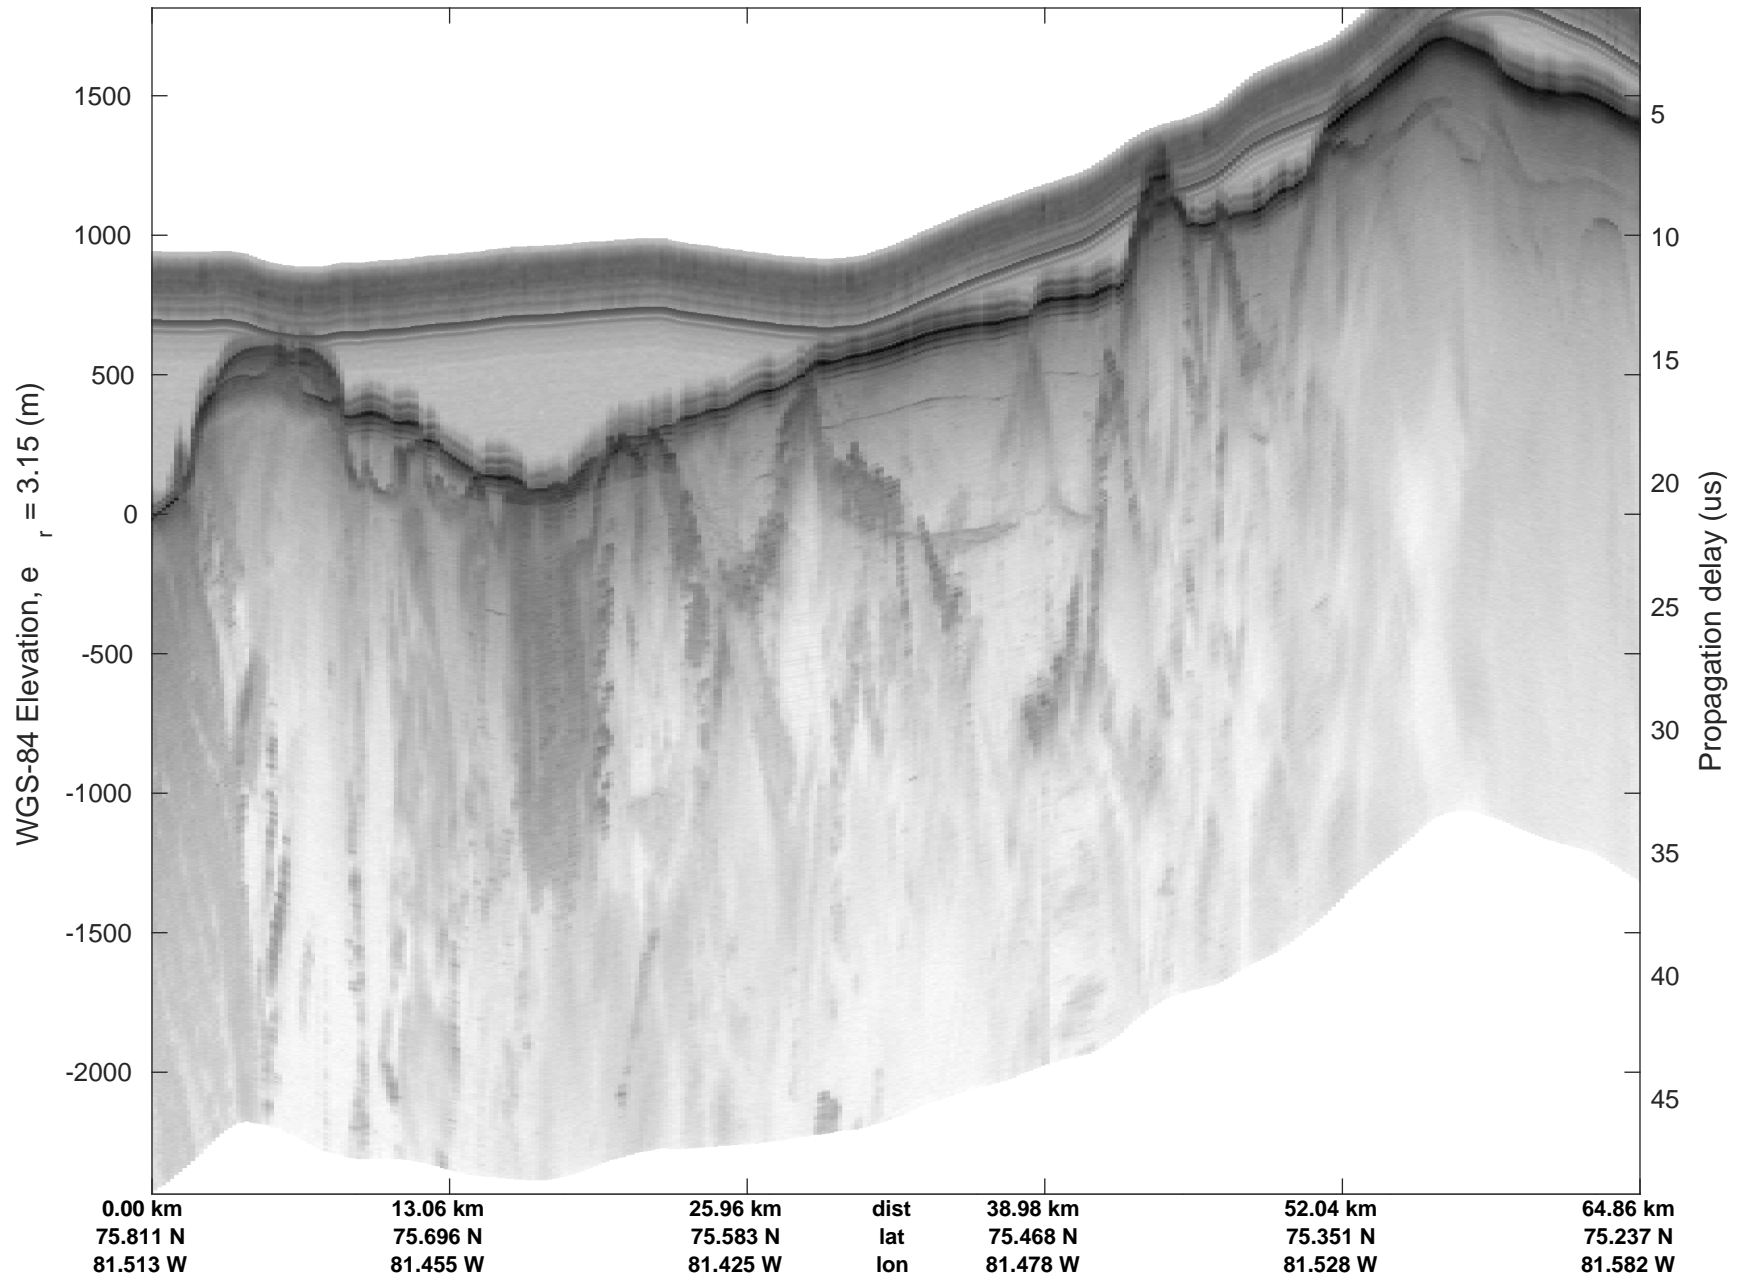

ICESat-2 Devon  
20190403\_02\_037  
Polar Stereograph 70N/-45E

rds 2019\_Greenland\_P3: "ICESat-2 Devon" 20190403\_02\_037: 16:06:31.3 to 16:13:48.6 GPS

ICESat-2 Devon  
20190403\_02\_038  
Polar Stereograph 70N/-45E

rds 2019\_Greenland\_P3: "ICESat-2 Devon" 20190403\_02\_038: 16:13:49.9 to 16:17:15.2 GPS

ICESat-2 Devon  
20190403\_02\_039  
Polar Stereograph 70N/-45E

rds 2019\_Greenland\_P3: "ICESat-2 Devon" 20190403\_02\_039: 16:17:16.6 to 16:25:15.2 GPS

ICESat-2 Devon  
20190403\_02\_040  
Polar Stereograph 70N/-45E

rds 2019\_Greenland\_P3: "ICESat-2 Devon" 20190403\_02\_040: 16:25:16.5 to 16:35:33.8 GPS

ICESat-2 Devon  
20190403\_02\_041  
Polar Stereograph 70N/-45E

rds 2019\_Greenland\_P3: "ICESat-2 Devon" 20190403\_02\_041: 16:35:35.1 to 16:39:13.7 GPS

ICESat-2 Devon  
20190403\_02\_042  
Polar Stereograph 70N/-45E

rds 2019\_Greenland\_P3: "ICESat-2 Devon" 20190403\_02\_042: 16:39:15.1 to 16:48:17.6 GPS