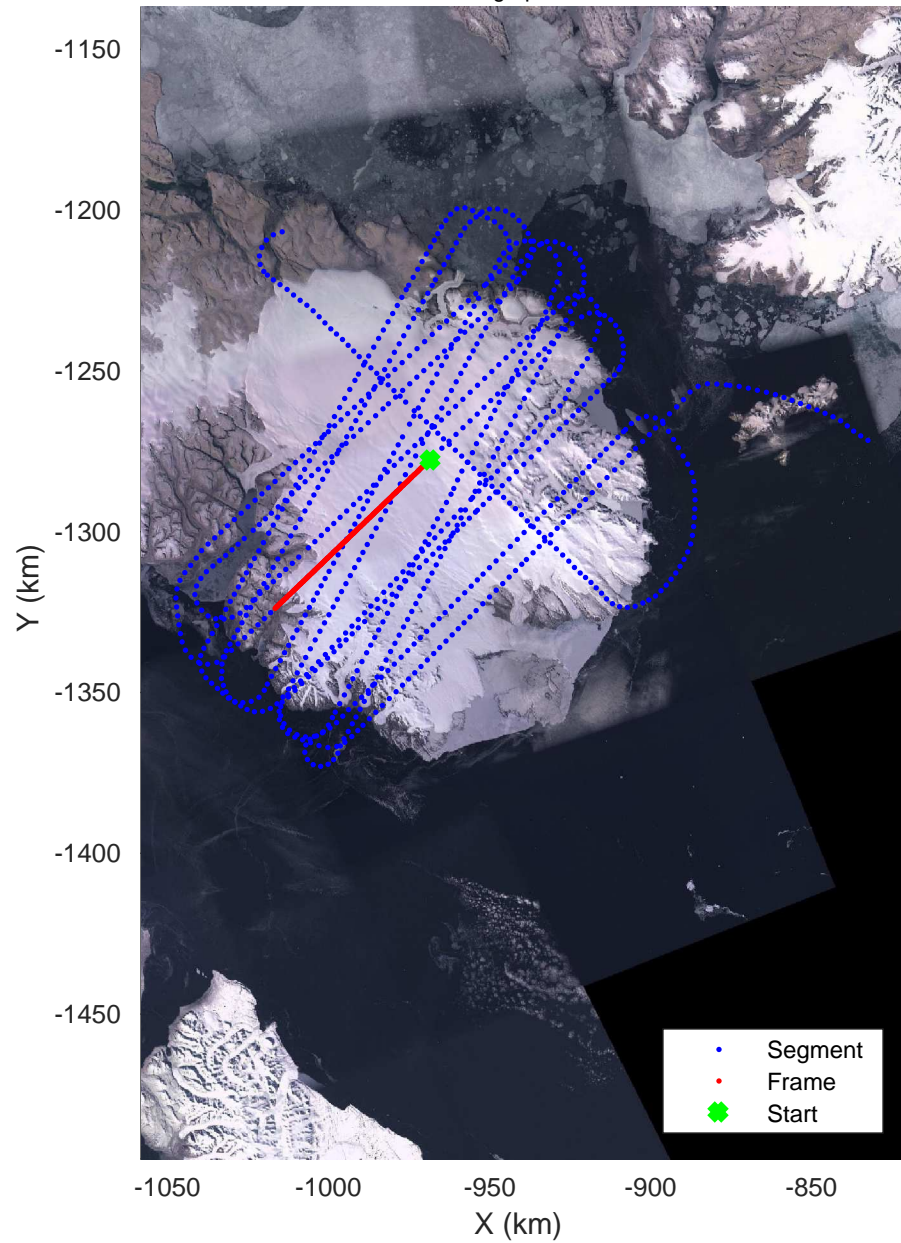

ICESat-2 Devon  
20190403\_02\_004  
Polar Stereograph 70N/-45E

rds 2019\_Greenland\_P3: "ICESat-2 Devon" 20190403\_02\_004: 11:53:13.4 to 12:02:04.0 GPS

ICESat-2 Devon  
20190403\_02\_005  
Polar Stereograph 70N/-45E

ICESat-2 Devon  
20190403\_02\_007  
Polar Stereograph 70N/-45E

rds 2019\_Greenland\_P3: "ICESat-2 Devon" 20190403\_02\_007: 12:17:38.5 to 12:25:26.4 GPS

ICESat-2 Devon  
20190403\_02\_008  
Polar Stereograph 70N/-45E

rds 2019\_Greenland\_P3: "ICESat-2 Devon" 20190403\_02\_008: 12:25:27.8 to 12:29:49.1 GPS

ICESat-2 Devon  
20190403\_02\_009  
Polar Stereograph 70N/-45E

rds 2019\_Greenland\_P3: "ICESat-2 Devon" 20190403\_02\_009: 12:29:50.4 to 12:37:14.4 GPS

ICESat-2 Devon  
20190403\_02\_010  
Polar Stereograph 70N/-45E

rds 2019\_Greenland\_P3: "ICESat-2 Devon" 20190403\_02\_010: 12:37:15.7 to 12:45:02.3 GPS

ICESat-2 Devon  
20190403\_02\_011  
Polar Stereograph 70N/-45E