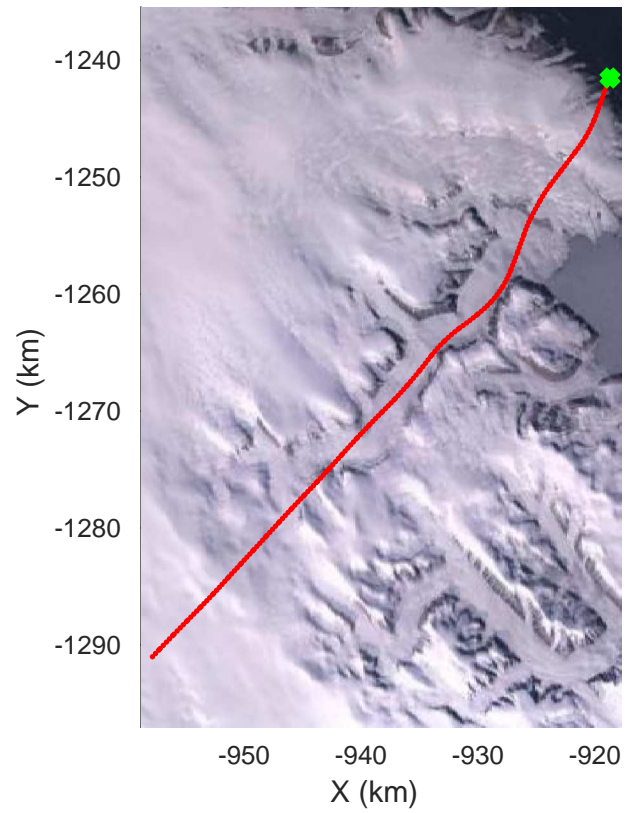

rds 2019\_Greenland\_P3: "ICESat-2 Devon" 20190403\_02\_035: 15:51:07.4 to 16:00:23.4 GPS

ICESat-2 Devon  
20190403\_02\_036  
Polar Stereograph 70N/-45E

rds 2019\_Greenland\_P3: "ICESat-2 Devon" 20190403\_02\_036: 16:00:24.7 to 16:06:30.0 GPS

ICESat-2 Devon  
20190403\_02\_037  
Polar Stereograph 70N/-45E

rds 2019\_Greenland\_P3: "ICESat-2 Devon" 20190403\_02\_037: 16:06:31.3 to 16:13:48.6 GPS

ICESat-2 Devon  
20190403\_02\_038  
Polar Stereograph 70N/-45E

rds 2019\_Greenland\_P3: "ICESat-2 Devon" 20190403\_02\_038: 16:13:49.9 to 16:17:15.2 GPS

ICESat-2 Devon  
20190403\_02\_039  
Polar Stereograph 70N/-45E

rds 2019\_Greenland\_P3: "ICESat-2 Devon" 20190403\_02\_039: 16:17:16.6 to 16:25:15.2 GPS