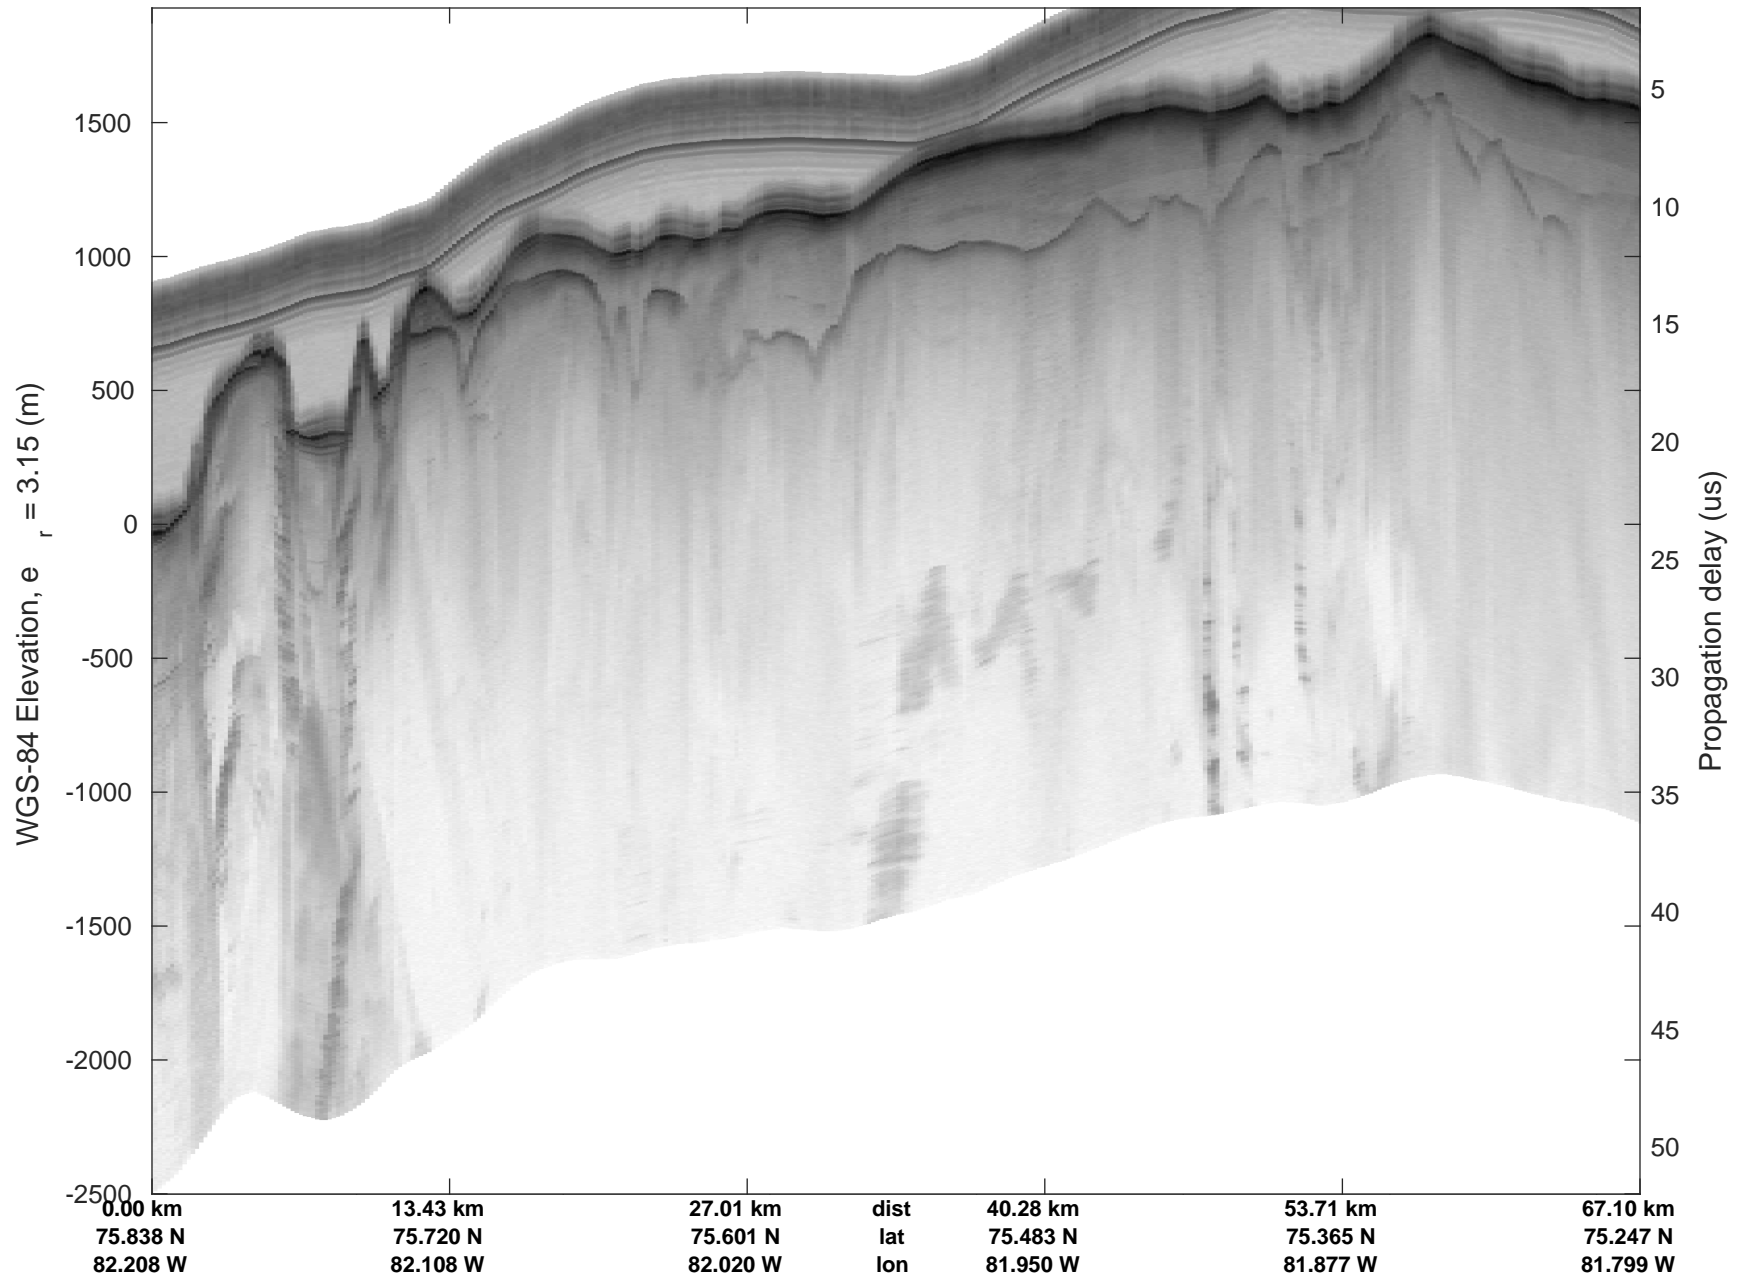

ICESat-2 Devon  
20190403\_02\_019  
Polar Stereograph 70N/-45E

rds 2019\_Greenland\_P3: "ICESat-2 Devon" 20190403\_02\_019: 13:49:23.1 to 13:55:12.4 GPS

ICESat-2 Devon  
20190403\_02\_020  
Polar Stereograph 70N/-45E

rds 2019\_Greenland\_P3: "ICESat-2 Devon" 20190403\_02\_020: 13:55:13.7 to 14:01:17.7 GPS

ICESat-2 Devon  
20190403\_02\_021  
Polar Stereograph 70N/-45E

rds 2019\_Greenland\_P3: "ICESat-2 Devon" 20190403\_02\_021: 14:01:19.0 to 14:09:17.6 GPS

rds 2019\_Greenland\_P3: "ICESat-2 Devon" 20190403\_02\_022: 14:09:18.9 to 14:19:13.5 GPS

ICESat-2 Devon  
20190403\_02\_023  
Polar Stereograph 70N/-45E

rds 2019\_Greenland\_P3: "ICESat-2 Devon" 20190403\_02\_023: 14:19:14.9 to 14:25:06.8 GPS

ICESat-2 Devon  
20190403\_02\_024  
Polar Stereograph 70N/-45E

rds 2019\_Greenland\_P3: "ICESat-2 Devon" 20190403\_02\_024: 14:25:08.1 to 14:34:45.4 GPS

rds 2019\_Greenland\_P3: "ICESat-2 Devon" 20190403\_02\_025: 14:34:46.7 to 14:42:54.7 GPS