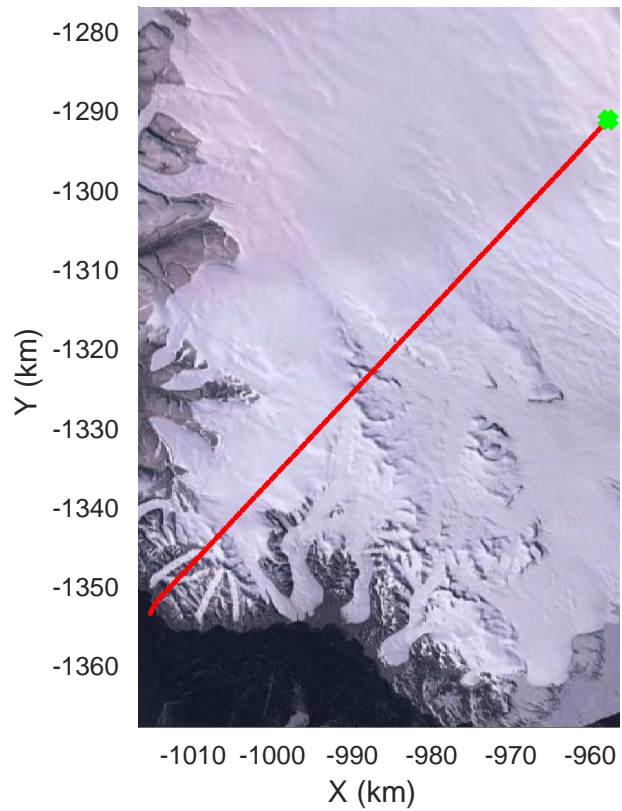

ICESat-2 Devon  
20190403\_02\_037  
Polar Stereograph 70N/-45E

rds 2019\_Greenland\_P3: "ICESat-2 Devon" 20190403\_02\_037: 16:06:31.3 to 16:13:48.6 GPS

ICESat-2 Devon  
20190403\_02\_038  
Polar Stereograph 70N/-45E

rds 2019\_Greenland\_P3: "ICESat-2 Devon" 20190403\_02\_038: 16:13:49.9 to 16:17:15.2 GPS

ICESat-2 Devon  
20190403\_02\_039  
Polar Stereograph 70N/-45E

rds 2019\_Greenland\_P3: "ICESat-2 Devon" 20190403\_02\_039: 16:17:16.6 to 16:25:15.2 GPS

ICESat-2 Devon  
20190403\_02\_040  
Polar Stereograph 70N/-45E

rds 2019\_Greenland\_P3: "ICESat-2 Devon" 20190403\_02\_040: 16:25:16.5 to 16:35:33.8 GPS

ICESat-2 Devon  
20190403\_02\_041  
Polar Stereograph 70N/-45E