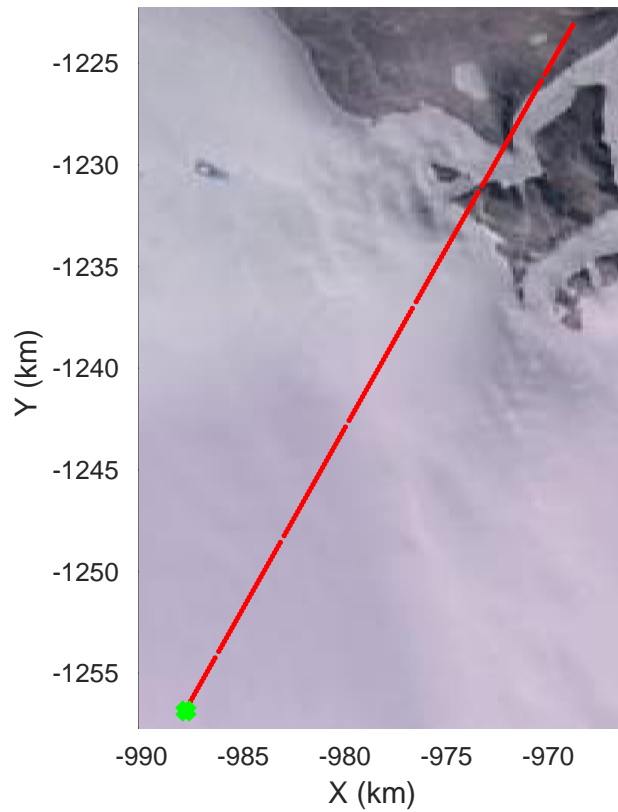

ICESat-2 Devon  
20190403\_02\_026  
Polar Stereograph 70N/-45E

rds 2019\_Greenland\_P3: "ICESat-2 Devon" 20190403\_02\_026: 14:42:56.0 to 14:49:37.3 GPS

rds 2019\_Greenland\_P3: "ICESat-2 Devon" 20190403\_02\_027: 14:49:38.6 to 14:56:41.2 GPS

rds 2019\_Greenland\_P3: "ICESat-2 Devon" 20190403\_02\_028: 14:56:42.6 to 15:07:27.8 GPS

ICESat-2 Devon  
20190403\_02\_029  
Polar Stereograph 70N/-45E

rds 2019\_Greenland\_P3: "ICESat-2 Devon" 20190403\_02\_029: 15:07:29.1 to 15:17:33.1 GPS

ICESat-2 Devon  
20190403\_02\_030  
Polar Stereograph 70N/-45E

rds 2019\_Greenland\_P3: "ICESat-2 Devon" 20190403\_02\_030: 15:17:34.4 to 15:24:02.3 GPS

rds 2019\_Greenland\_P3: "ICESat-2 Devon" 20190403\_02\_031: 15:24:03.7 to 15:28:37.0 GPS