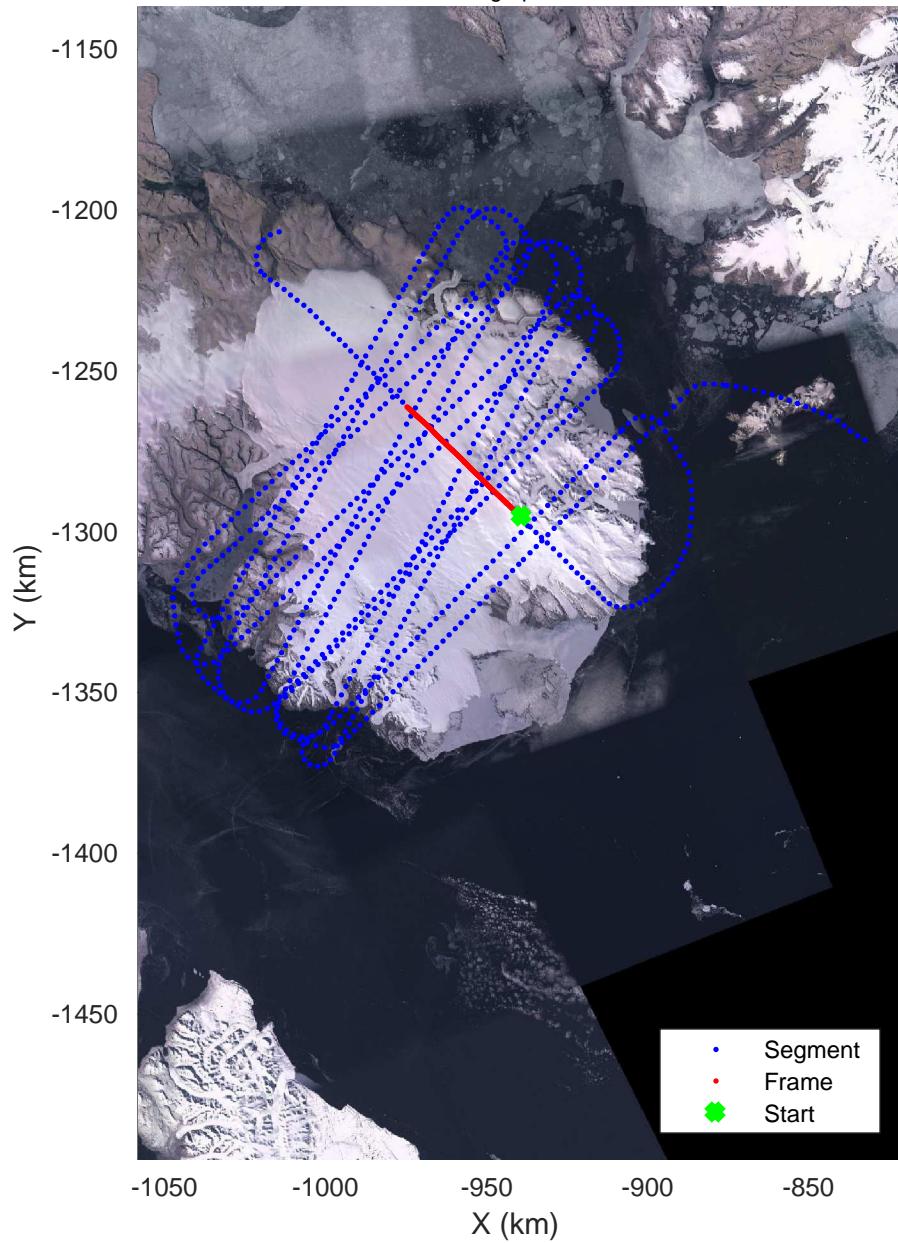

ICESat-2 Devon  
20190403\_02\_043  
Polar Stereograph 70N/-45E

rds 2019\_Greenland\_P3: "ICESat-2 Devon" 20190403\_02\_043: 16:48:19.0 to 16:54:49.6 GPS

ICESat-2 Devon  
20190403\_02\_044  
Polar Stereograph 70N/-45E

rds 2019\_Greenland\_P3: "ICESat-2 Devon" 20190403\_02\_044: 16:54:50.9 to 17:05:02.8 GPS

ICESat-2 Devon  
20190403\_02\_045  
Polar Stereograph 70N/-45E

rds 2019\_Greenland\_P3: "ICESat-2 Devon" 20190403\_02\_045: 17:05:04.2 to 17:12:06.8 GPS

ICESat-2 Devon  
20190403\_02\_046  
Polar Stereograph 70N/-45E

rds 2019\_Greenland\_P3: "ICESat-2 Devon" 20190403\_02\_046: 17:12:08.1 to 17:18:50.7 GPS

ICESat-2 Devon  
20190403\_02\_047  
Polar Stereograph 70N/-45E

rds 2019\_Greenland\_P3: "ICESat-2 Devon" 20190403\_02\_047: 17:18:52.1 to 17:27:30.7 GPS

ICESat-2 Devon  
20190403\_02\_048  
Polar Stereograph 70N/-45E

rds 2019\_Greenland\_P3: "ICESat-2 Devon" 20190403\_02\_048: 17:27:32.0 to 17:29:42.6 GPS