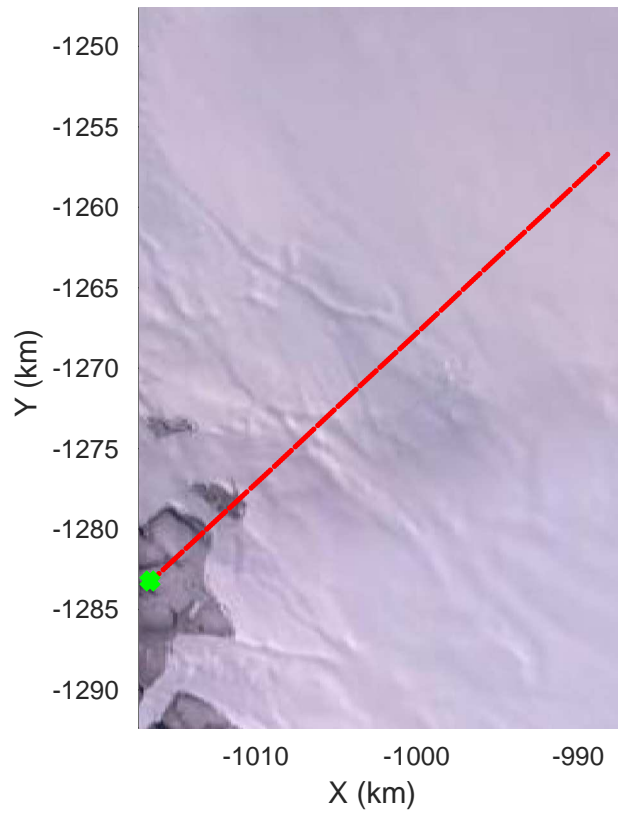

ICESat-2 Devon  
20190403\_02\_007  
Polar Stereograph 70N/-45E

rds 2019\_Greenland\_P3: "ICESat-2 Devon" 20190403\_02\_007: 12:17:38.5 to 12:25:26.4 GPS

ICESat-2 Devon  
20190403\_02\_008  
Polar Stereograph 70N/-45E

rds 2019\_Greenland\_P3: "ICESat-2 Devon" 20190403\_02\_008: 12:25:27.8 to 12:29:49.1 GPS

ICESat-2 Devon  
20190403\_02\_009  
Polar Stereograph 70N/-45E

rds 2019\_Greenland\_P3: "ICESat-2 Devon" 20190403\_02\_009: 12:29:50.4 to 12:37:14.4 GPS

ICESat-2 Devon  
20190403\_02\_010  
Polar Stereograph 70N/-45E

rds 2019\_Greenland\_P3: "ICESat-2 Devon" 20190403\_02\_010: 12:37:15.7 to 12:45:02.3 GPS

ICESat-2 Devon  
20190403\_02\_011  
Polar Stereograph 70N/-45E

rds 2019\_Greenland\_P3: "ICESat-2 Devon" 20190403\_02\_011: 12:45:03.6 to 12:57:51.5 GPS

ICESat-2 Devon  
20190403\_02\_012  
Polar Stereograph 70N/-45E

rds 2019\_Greenland\_P3: "ICESat-2 Devon" 20190403\_02\_012: 12:57:52.8 to 13:02:46.1 GPS