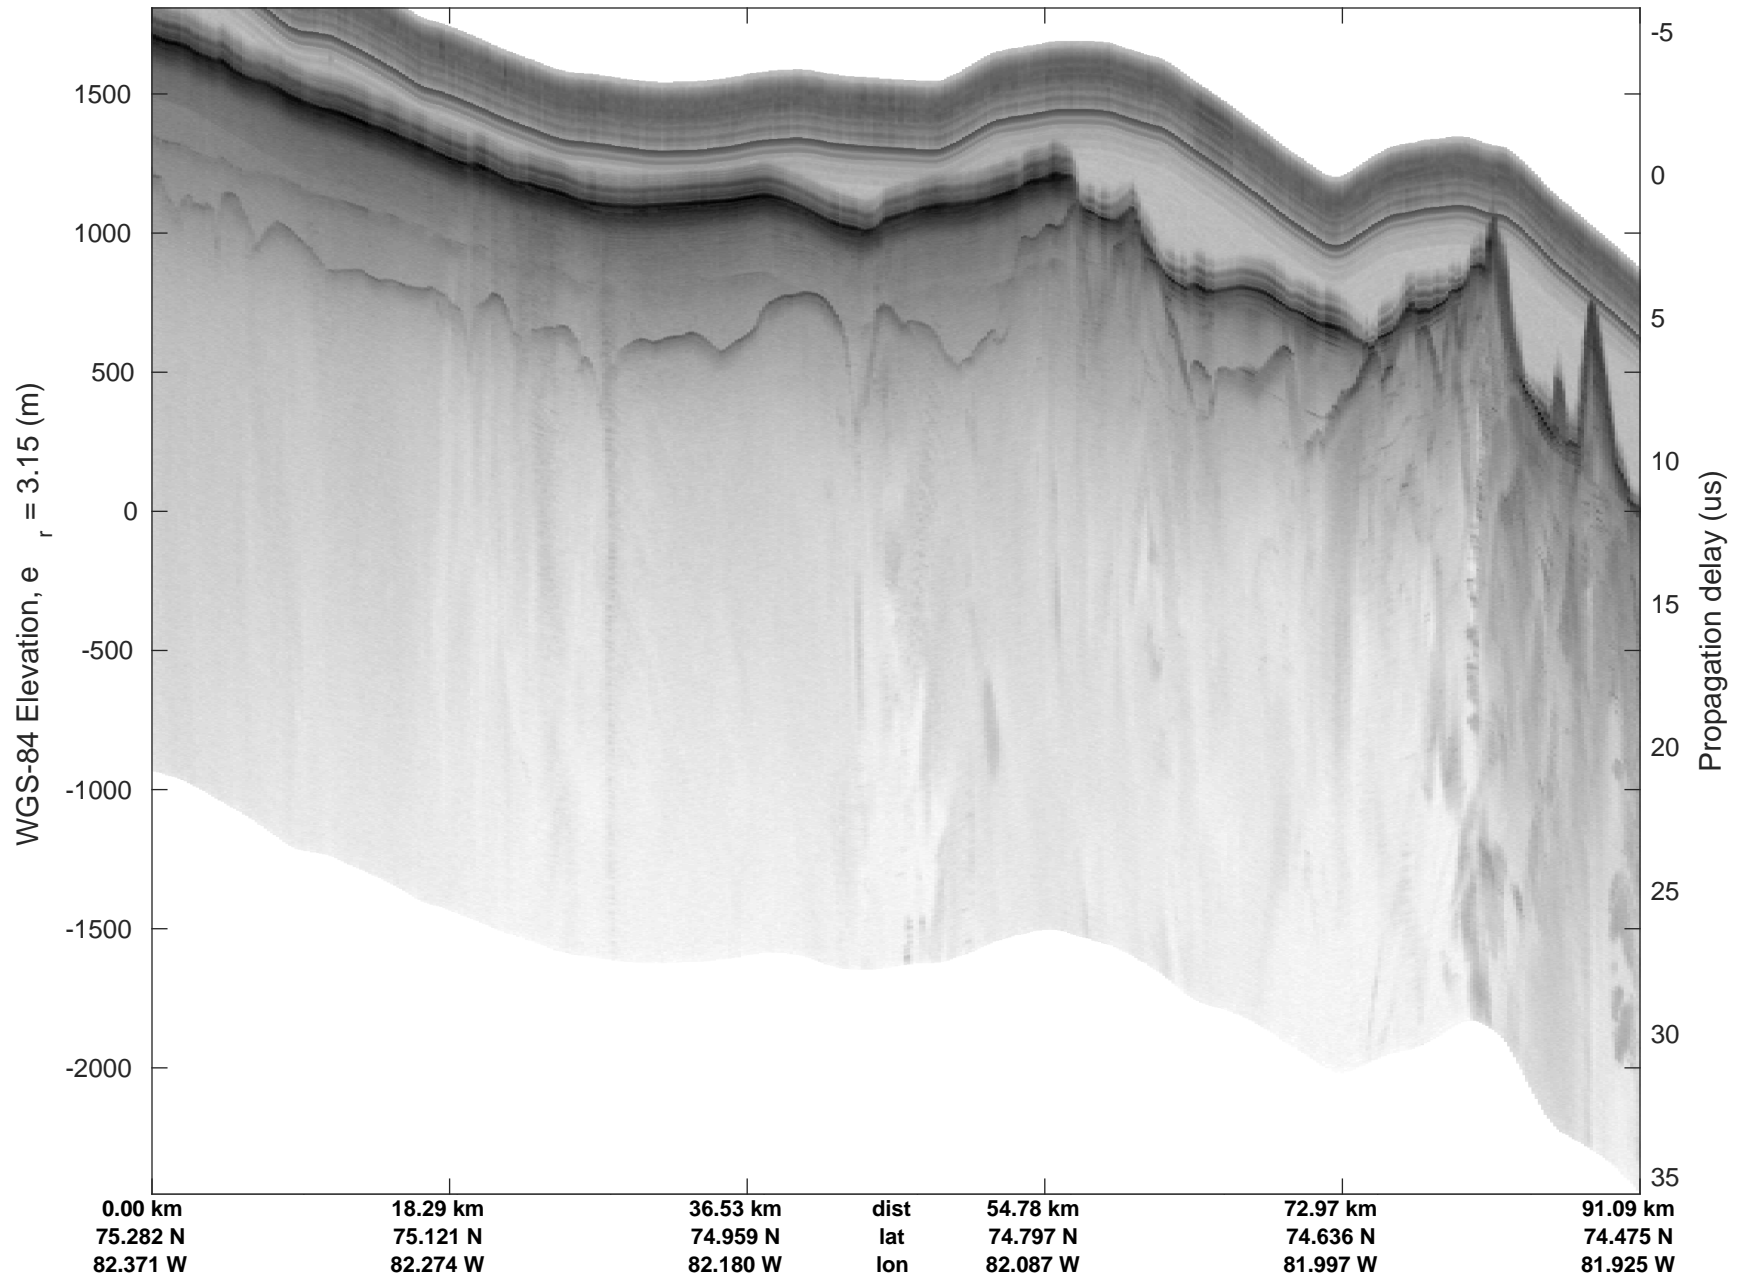

ICESat-2 Devon  
20190403\_02\_024  
Polar Stereograph 70N/-45E

rds 2019\_Greenland\_P3: "ICESat-2 Devon" 20190403\_02\_024: 14:25:08.1 to 14:34:45.4 GPS

rds 2019\_Greenland\_P3: "ICESat-2 Devon" 20190403\_02\_025: 14:34:46.7 to 14:42:54.7 GPS

ICESat-2 Devon  
20190403\_02\_026  
Polar Stereograph 70N/-45E

rds 2019\_Greenland\_P3: "ICESat-2 Devon" 20190403\_02\_026: 14:42:56.0 to 14:49:37.3 GPS

rds 2019\_Greenland\_P3: "ICESat-2 Devon" 20190403\_02\_027: 14:49:38.6 to 14:56:41.2 GPS

rds 2019\_Greenland\_P3: "ICESat-2 Devon" 20190403\_02\_028: 14:56:42.6 to 15:07:27.8 GPS

ICESat-2 Devon  
20190403\_02\_029  
Polar Stereograph 70N/-45E

rds 2019\_Greenland\_P3: "ICESat-2 Devon" 20190403\_02\_029: 15:07:29.1 to 15:17:33.1 GPS

ICESat-2 Devon  
20190403\_02\_030  
Polar Stereograph 70N/-45E

rds 2019\_Greenland\_P3: "ICESat-2 Devon" 20190403\_02\_030: 15:17:34.4 to 15:24:02.3 GPS

rds 2019\_Greenland\_P3: "ICESat-2 Devon" 20190403\_02\_031: 15:24:03.7 to 15:28:37.0 GPS