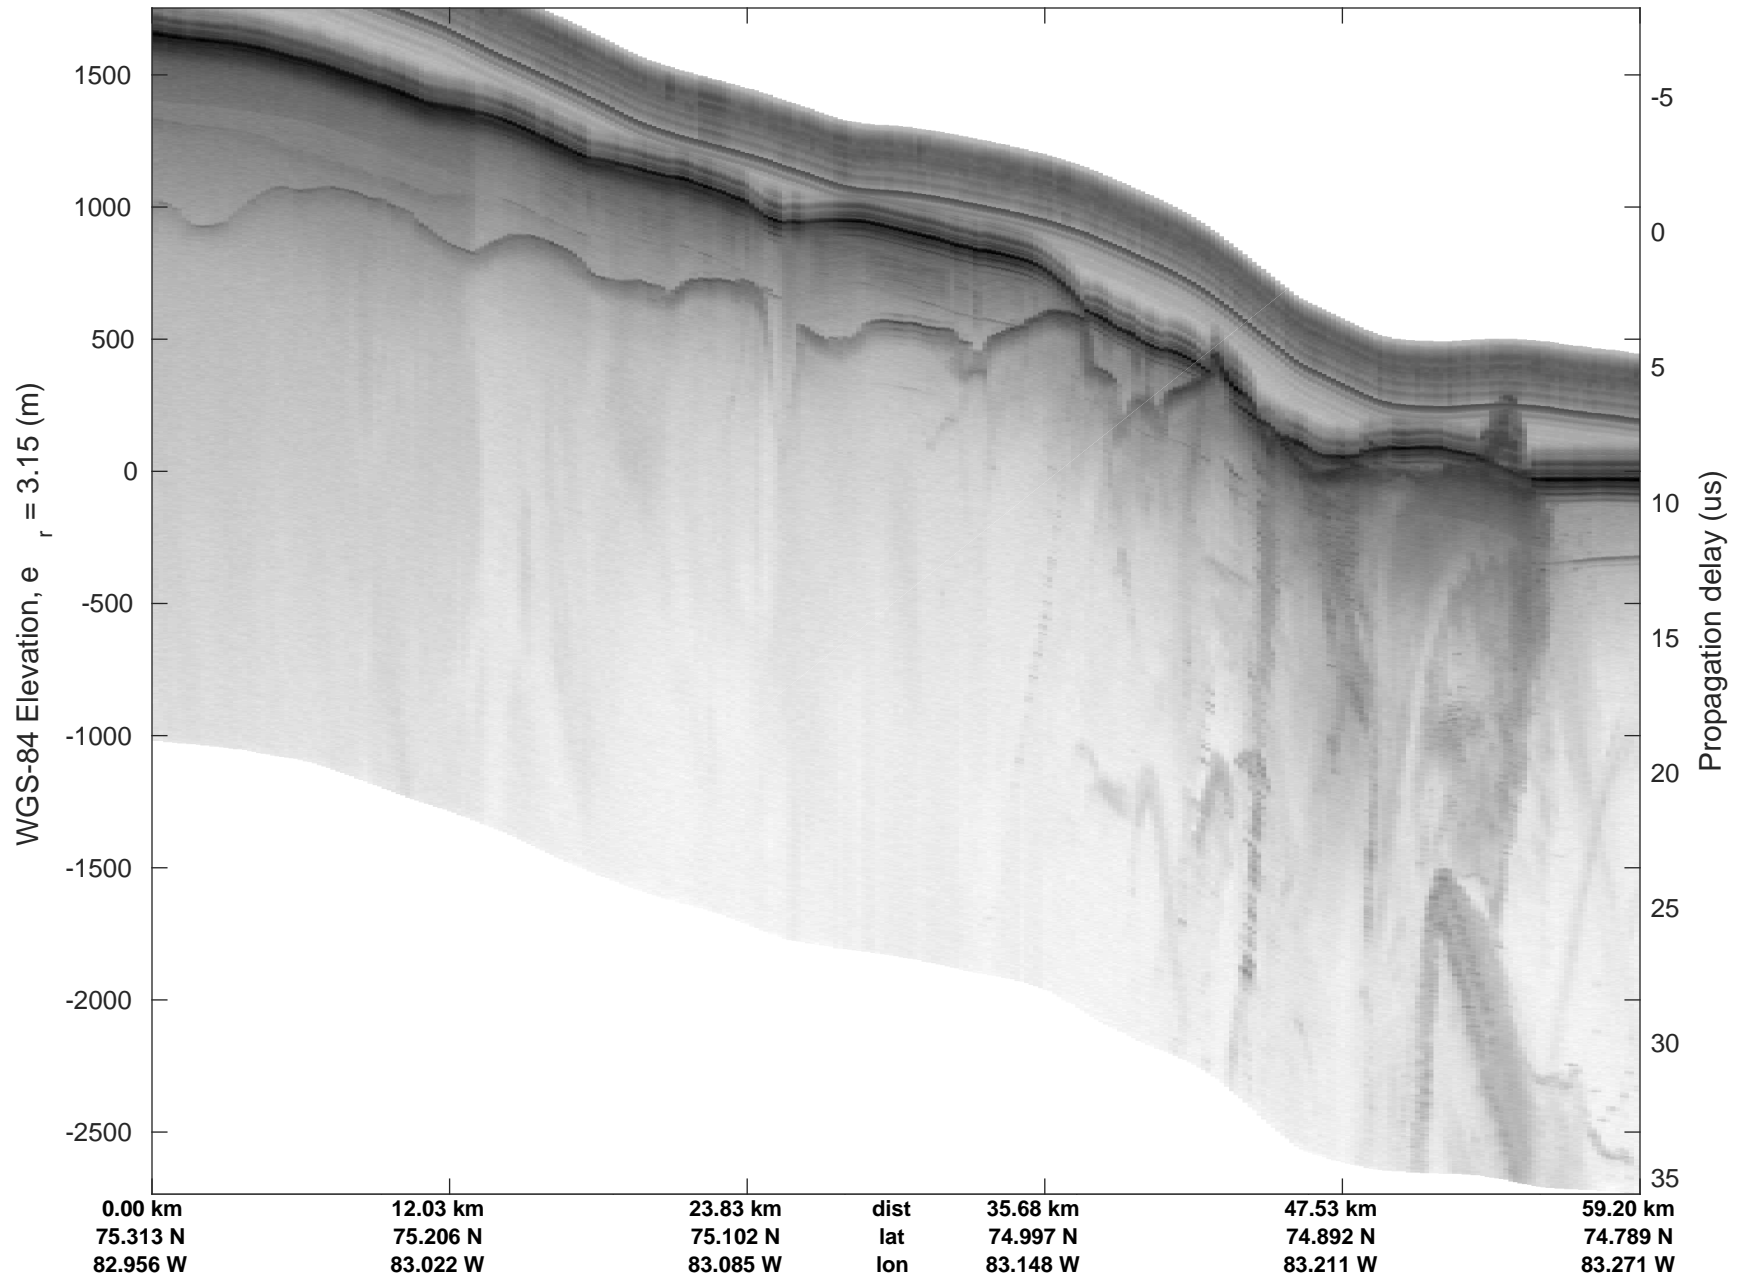

ICESat-2 Devon  
20190403\_02\_030  
Polar Stereograph 70N/-45E

rds 2019\_Greenland\_P3: "ICESat-2 Devon" 20190403\_02\_030: 15:17:34.4 to 15:24:02.3 GPS

rds 2019\_Greenland\_P3: "ICESat-2 Devon" 20190403\_02\_031: 15:24:03.7 to 15:28:37.0 GPS

ICESat-2 Devon  
20190403\_02\_032  
Polar Stereograph 70N/-45E

rds 2019\_Greenland\_P3: "ICESat-2 Devon" 20190403\_02\_032: 15:28:38.3 to 15:37:02.2 GPS

ICESat-2 Devon  
20190403\_02\_033  
Polar Stereograph 70N/-45E

rds 2019\_Greenland\_P3: "ICESat-2 Devon" 20190403\_02\_033: 15:37:03.6 to 15:43:58.2 GPS

rds 2019\_Greenland\_P3: "ICESat-2 Devon" 20190403\_02\_034: 15:43:59.5 to 15:51:06.1 GPS

ICESat-2 Devon  
20190403\_02\_035  
Polar Stereograph 70N/-45E

rds 2019\_Greenland\_P3: "ICESat-2 Devon" 20190403\_02\_035: 15:51:07.4 to 16:00:23.4 GPS

ICESat-2 Devon  
20190403\_02\_036  
Polar Stereograph 70N/-45E

rds 2019\_Greenland\_P3: "ICESat-2 Devon" 20190403\_02\_036: 16:00:24.7 to 16:06:30.0 GPS