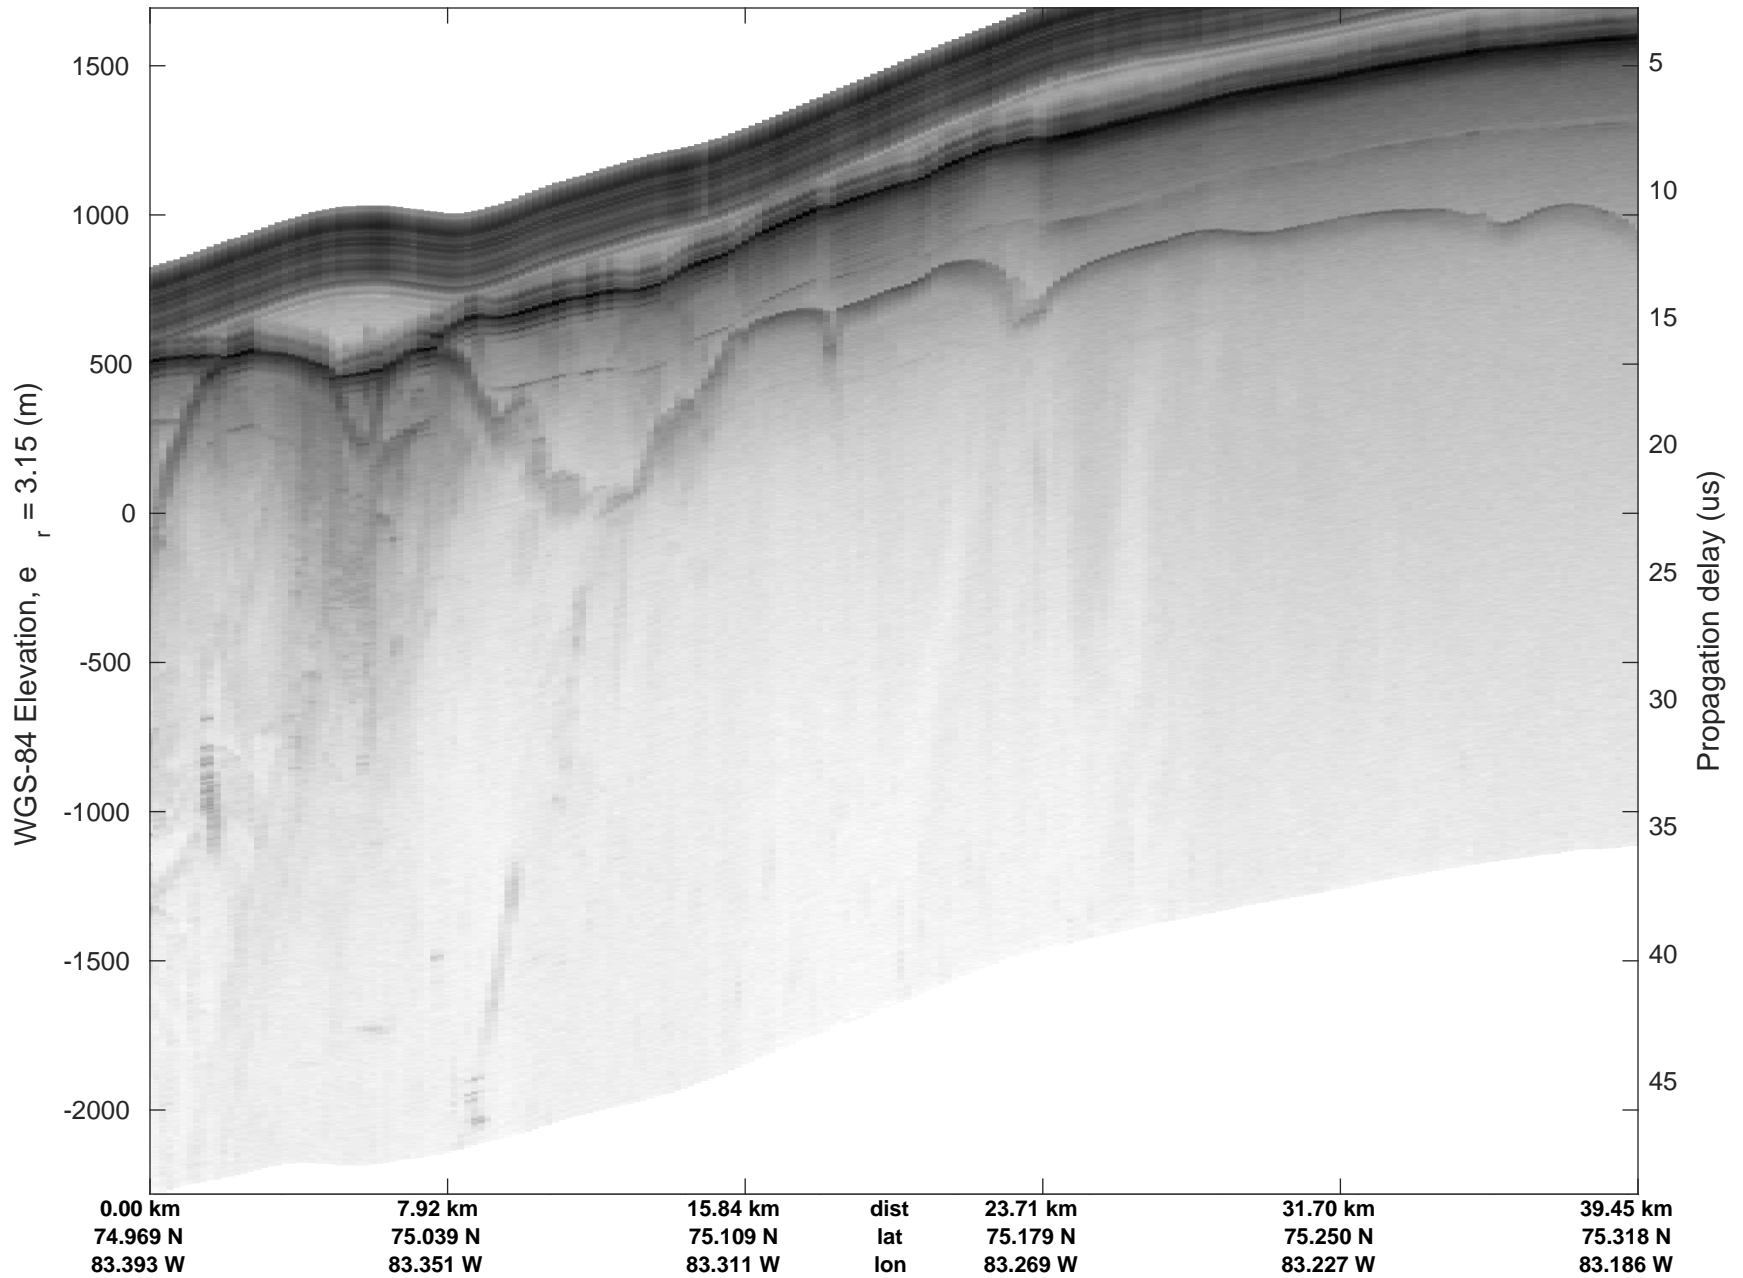

ICESat-2 Devon  
20190403\_02\_010  
Polar Stereograph 70N/-45E

rds 2019\_Greenland\_P3: "ICESat-2 Devon" 20190403\_02\_010: 12:37:15.7 to 12:45:02.3 GPS

ICESat-2 Devon  
20190403\_02\_011  
Polar Stereograph 70N/-45E

rds 2019\_Greenland\_P3: "ICESat-2 Devon" 20190403\_02\_011: 12:45:03.6 to 12:57:51.5 GPS

ICESat-2 Devon  
20190403\_02\_012  
Polar Stereograph 70N/-45E

rds 2019\_Greenland\_P3: "ICESat-2 Devon" 20190403\_02\_012: 12:57:52.8 to 13:02:46.1 GPS

ICESat-2 Devon  
20190403\_02\_013  
Polar Stereograph 70N/-45E

rds 2019\_Greenland\_P3: "ICESat-2 Devon" 20190403\_02\_013: 13:02:47.5 to 13:08:02.1 GPS

ICESat-2 Devon  
20190403\_02\_014  
Polar Stereograph 70N/-45E