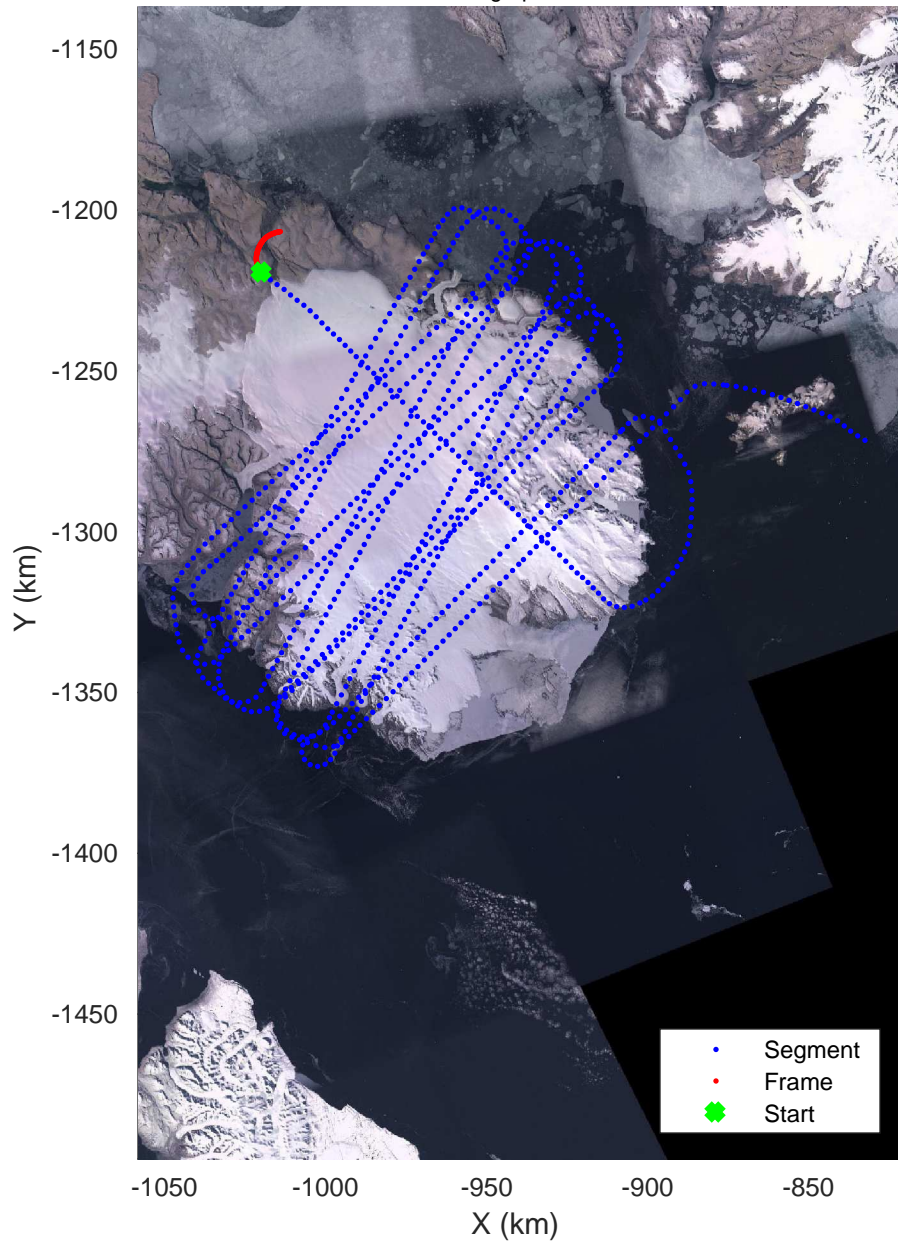

ICESat-2 Devon  
20190403\_02\_043  
Polar Stereograph 70N/-45E

rds 2019\_Greenland\_P3: "ICESat-2 Devon" 20190403\_02\_043: 16:48:19.0 to 16:54:49.6 GPS

ICESat-2 Devon  
20190403\_02\_044  
Polar Stereograph 70N/-45E

rds 2019\_Greenland\_P3: "ICESat-2 Devon" 20190403\_02\_044: 16:54:50.9 to 17:05:02.8 GPS

ICESat-2 Devon  
20190403\_02\_045  
Polar Stereograph 70N/-45E

rds 2019\_Greenland\_P3: "ICESat-2 Devon" 20190403\_02\_045: 17:05:04.2 to 17:12:06.8 GPS

ICESat-2 Devon  
20190403\_02\_046  
Polar Stereograph 70N/-45E

rds 2019\_Greenland\_P3: "ICESat-2 Devon" 20190403\_02\_046: 17:12:08.1 to 17:18:50.7 GPS

ICESat-2 Devon  
20190403\_02\_047  
Polar Stereograph 70N/-45E

rds 2019\_Greenland\_P3: "ICESat-2 Devon" 20190403\_02\_047: 17:18:52.1 to 17:27:30.7 GPS

ICESat-2 Devon  
20190403\_02\_048  
Polar Stereograph 70N/-45E

rds 2019\_Greenland\_P3: "ICESat-2 Devon" 20190403\_02\_048: 17:27:32.0 to 17:29:42.6 GPS