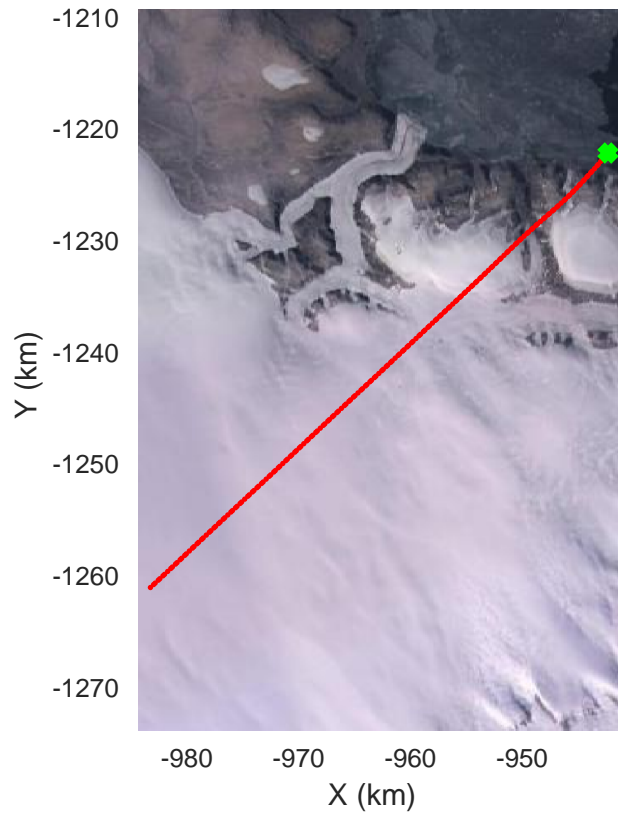

rds 2019\_Greenland\_P3: "ICESat-2 Devon" 20190403\_02\_028: 14:56:42.6 to 15:07:27.8 GPS

ICESat-2 Devon  
20190403\_02\_029  
Polar Stereograph 70N/-45E

rds 2019\_Greenland\_P3: "ICESat-2 Devon" 20190403\_02\_029: 15:07:29.1 to 15:17:33.1 GPS

ICESat-2 Devon  
20190403\_02\_030  
Polar Stereograph 70N/-45E

rds 2019\_Greenland\_P3: "ICESat-2 Devon" 20190403\_02\_030: 15:17:34.4 to 15:24:02.3 GPS

rds 2019\_Greenland\_P3: "ICESat-2 Devon" 20190403\_02\_031: 15:24:03.7 to 15:28:37.0 GPS

ICESat-2 Devon  
20190403\_02\_032  
Polar Stereograph 70N/-45E

rds 2019\_Greenland\_P3: "ICESat-2 Devon" 20190403\_02\_032: 15:28:38.3 to 15:37:02.2 GPS

ICESat-2 Devon  
20190403\_02\_033  
Polar Stereograph 70N/-45E