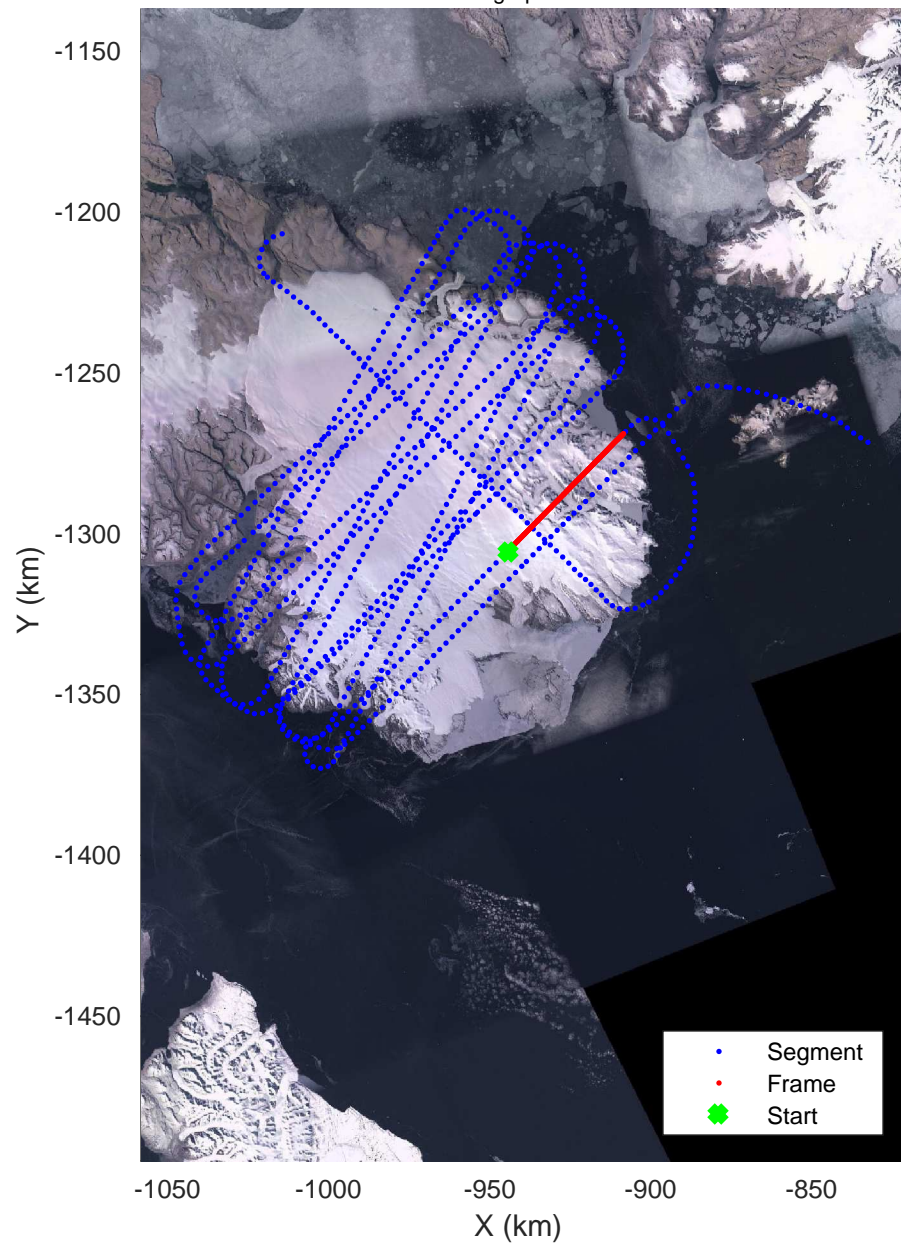

ICESat-2 Devon  
20190403\_02\_040  
Polar Stereograph 70N/-45E

rds 2019\_Greenland\_P3: "ICESat-2 Devon" 20190403\_02\_040: 16:25:16.5 to 16:35:33.8 GPS

ICESat-2 Devon  
20190403\_02\_041  
Polar Stereograph 70N/-45E

rds 2019\_Greenland\_P3: "ICESat-2 Devon" 20190403\_02\_041: 16:35:35.1 to 16:39:13.7 GPS

ICESat-2 Devon  
20190403\_02\_042  
Polar Stereograph 70N/-45E

rds 2019\_Greenland\_P3: "ICESat-2 Devon" 20190403\_02\_042: 16:39:15.1 to 16:48:17.6 GPS

ICESat-2 Devon  
20190403\_02\_043  
Polar Stereograph 70N/-45E

rds 2019\_Greenland\_P3: "ICESat-2 Devon" 20190403\_02\_043: 16:48:19.0 to 16:54:49.6 GPS

ICESat-2 Devon  
20190403\_02\_044  
Polar Stereograph 70N/-45E

rds 2019\_Greenland\_P3: "ICESat-2 Devon" 20190403\_02\_044: 16:54:50.9 to 17:05:02.8 GPS

ICESat-2 Devon  
20190403\_02\_045  
Polar Stereograph 70N/-45E

rds 2019\_Greenland\_P3: "ICESat-2 Devon" 20190403\_02\_045: 17:05:04.2 to 17:12:06.8 GPS