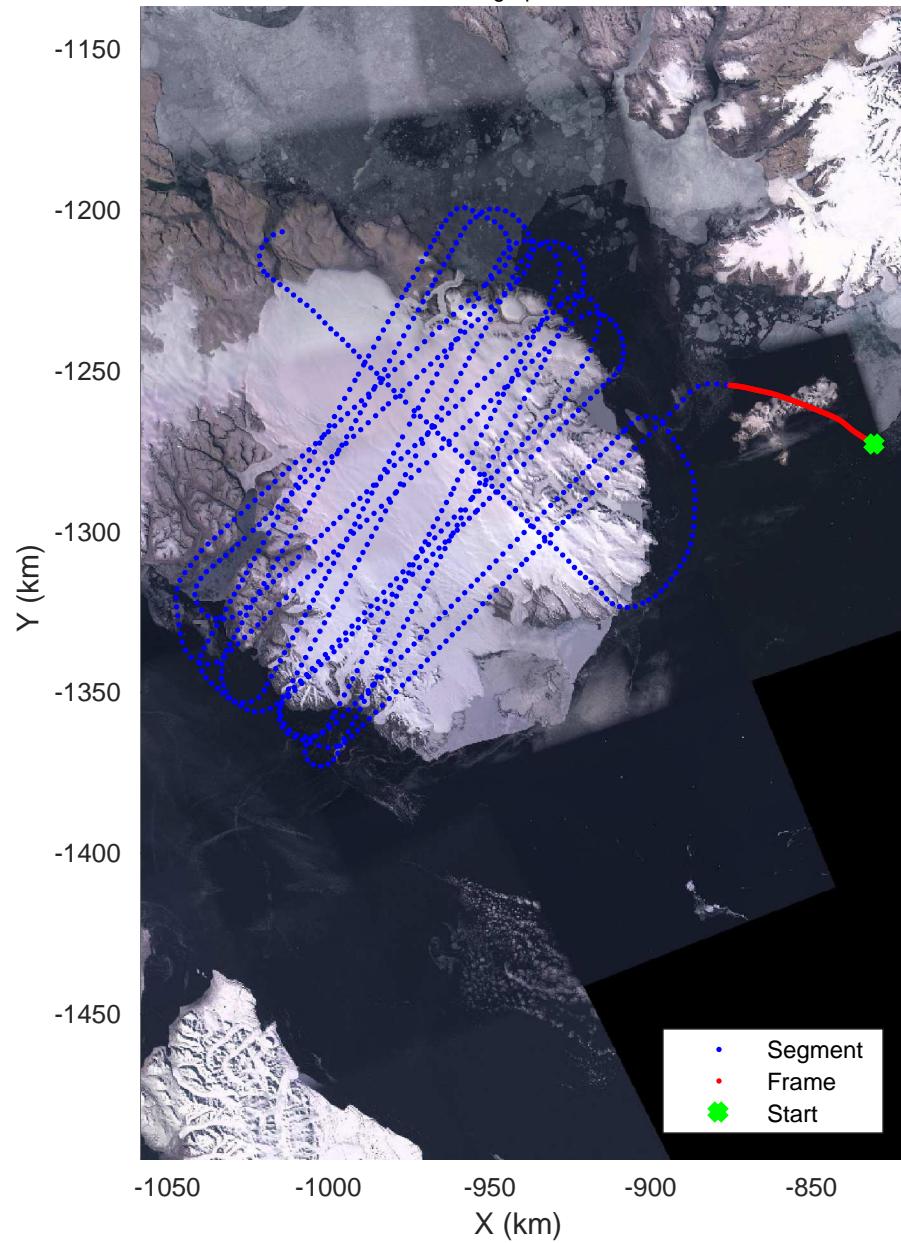

ICESat-2 Devon  
20190403\_02\_001  
Polar Stereograph 70N/-45E

rds 2019\_Greenland\_P3: "ICESat-2 Devon" 20190403\_02\_001: 11:36:15.3 to 11:42:34.8 GPS

ICESat-2 Devon  
20190403\_02\_002  
Polar Stereograph 70N/-45E

rds 2019\_Greenland\_P3: "ICESat-2 Devon" 20190403\_02\_002: 11:42:36.1 to 11:46:37.4 GPS

ICESat-2 Devon  
20190403\_02\_003  
Polar Stereograph 70N/-45E

rds 2019\_Greenland\_P3: "ICESat-2 Devon" 20190403\_02\_003: 11:46:38.8 to 11:53:12.0 GPS

ICESat-2 Devon  
20190403\_02\_004  
Polar Stereograph 70N/-45E

rds 2019\_Greenland\_P3: "ICESat-2 Devon" 20190403\_02\_004: 11:53:13.4 to 12:02:04.0 GPS

ICESat-2 Devon  
20190403\_02\_005  
Polar Stereograph 70N/-45E

ICESat-2 Devon  
20190403\_02\_007  
Polar Stereograph 70N/-45E

rds 2019\_Greenland\_P3: "ICESat-2 Devon" 20190403\_02\_007: 12:17:38.5 to 12:25:26.4 GPS

ICESat-2 Devon  
20190403\_02\_008  
Polar Stereograph 70N/-45E