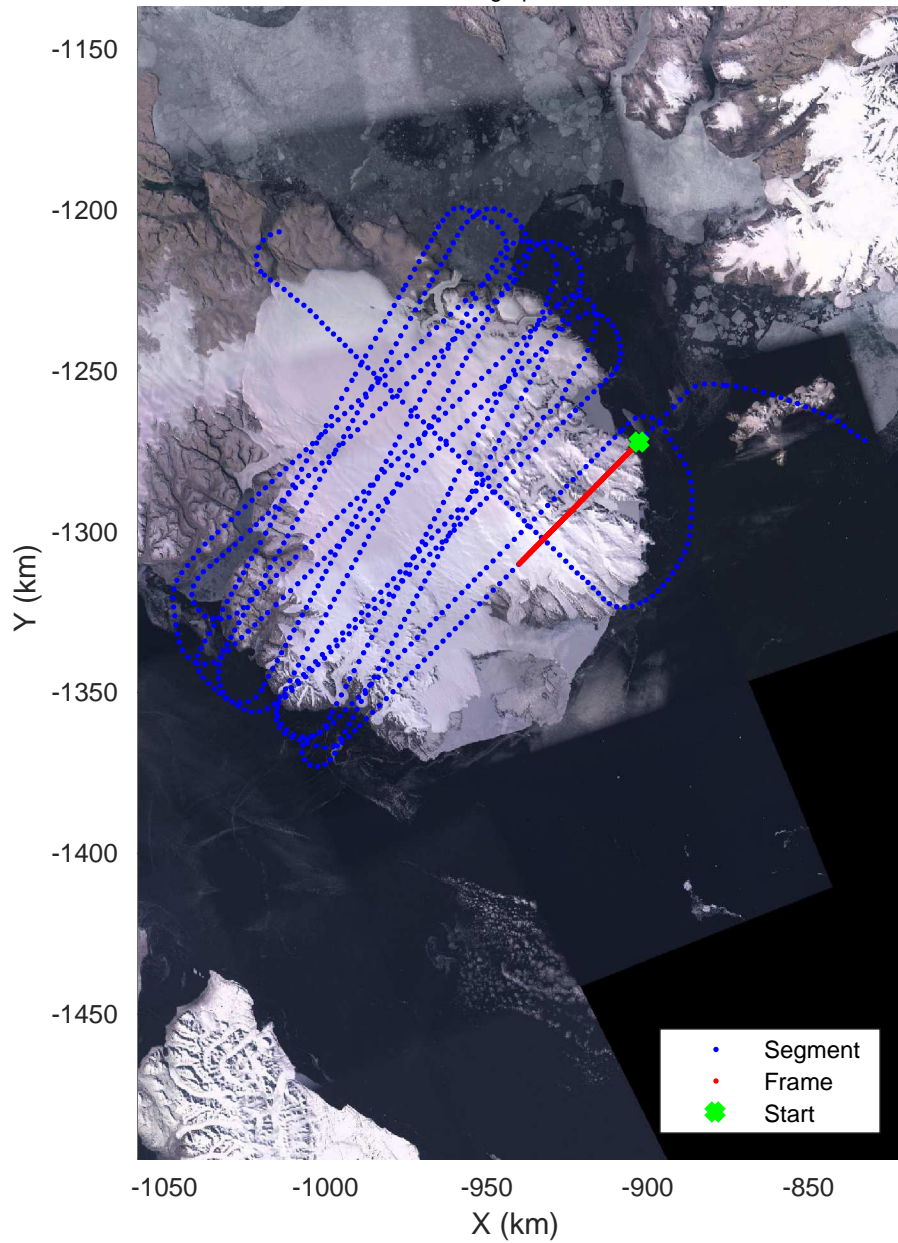

ICESat-2 Devon  
20190403\_02\_001  
Polar Stereograph 70N/-45E

rds 2019\_Greenland\_P3: "ICESat-2 Devon" 20190403\_02\_001: 11:36:15.3 to 11:42:34.8 GPS

ICESat-2 Devon  
20190403\_02\_002  
Polar Stereograph 70N/-45E

rds 2019\_Greenland\_P3: "ICESat-2 Devon" 20190403\_02\_002: 11:42:36.1 to 11:46:37.4 GPS

ICESat-2 Devon  
20190403\_02\_003  
Polar Stereograph 70N/-45E

rds 2019\_Greenland\_P3: "ICESat-2 Devon" 20190403\_02\_003: 11:46:38.8 to 11:53:12.0 GPS

ICESat-2 Devon  
20190403\_02\_004  
Polar Stereograph 70N/-45E

rds 2019\_Greenland\_P3: "ICESat-2 Devon" 20190403\_02\_004: 11:53:13.4 to 12:02:04.0 GPS

ICESat-2 Devon  
20190403\_02\_005  
Polar Stereograph 70N/-45E

ICESat-2 Devon  
20190403\_02\_007  
Polar Stereograph 70N/-45E

rds 2019\_Greenland\_P3: "ICESat-2 Devon" 20190403\_02\_007: 12:17:38.5 to 12:25:26.4 GPS

ICESat-2 Devon  
20190403\_02\_008  
Polar Stereograph 70N/-45E