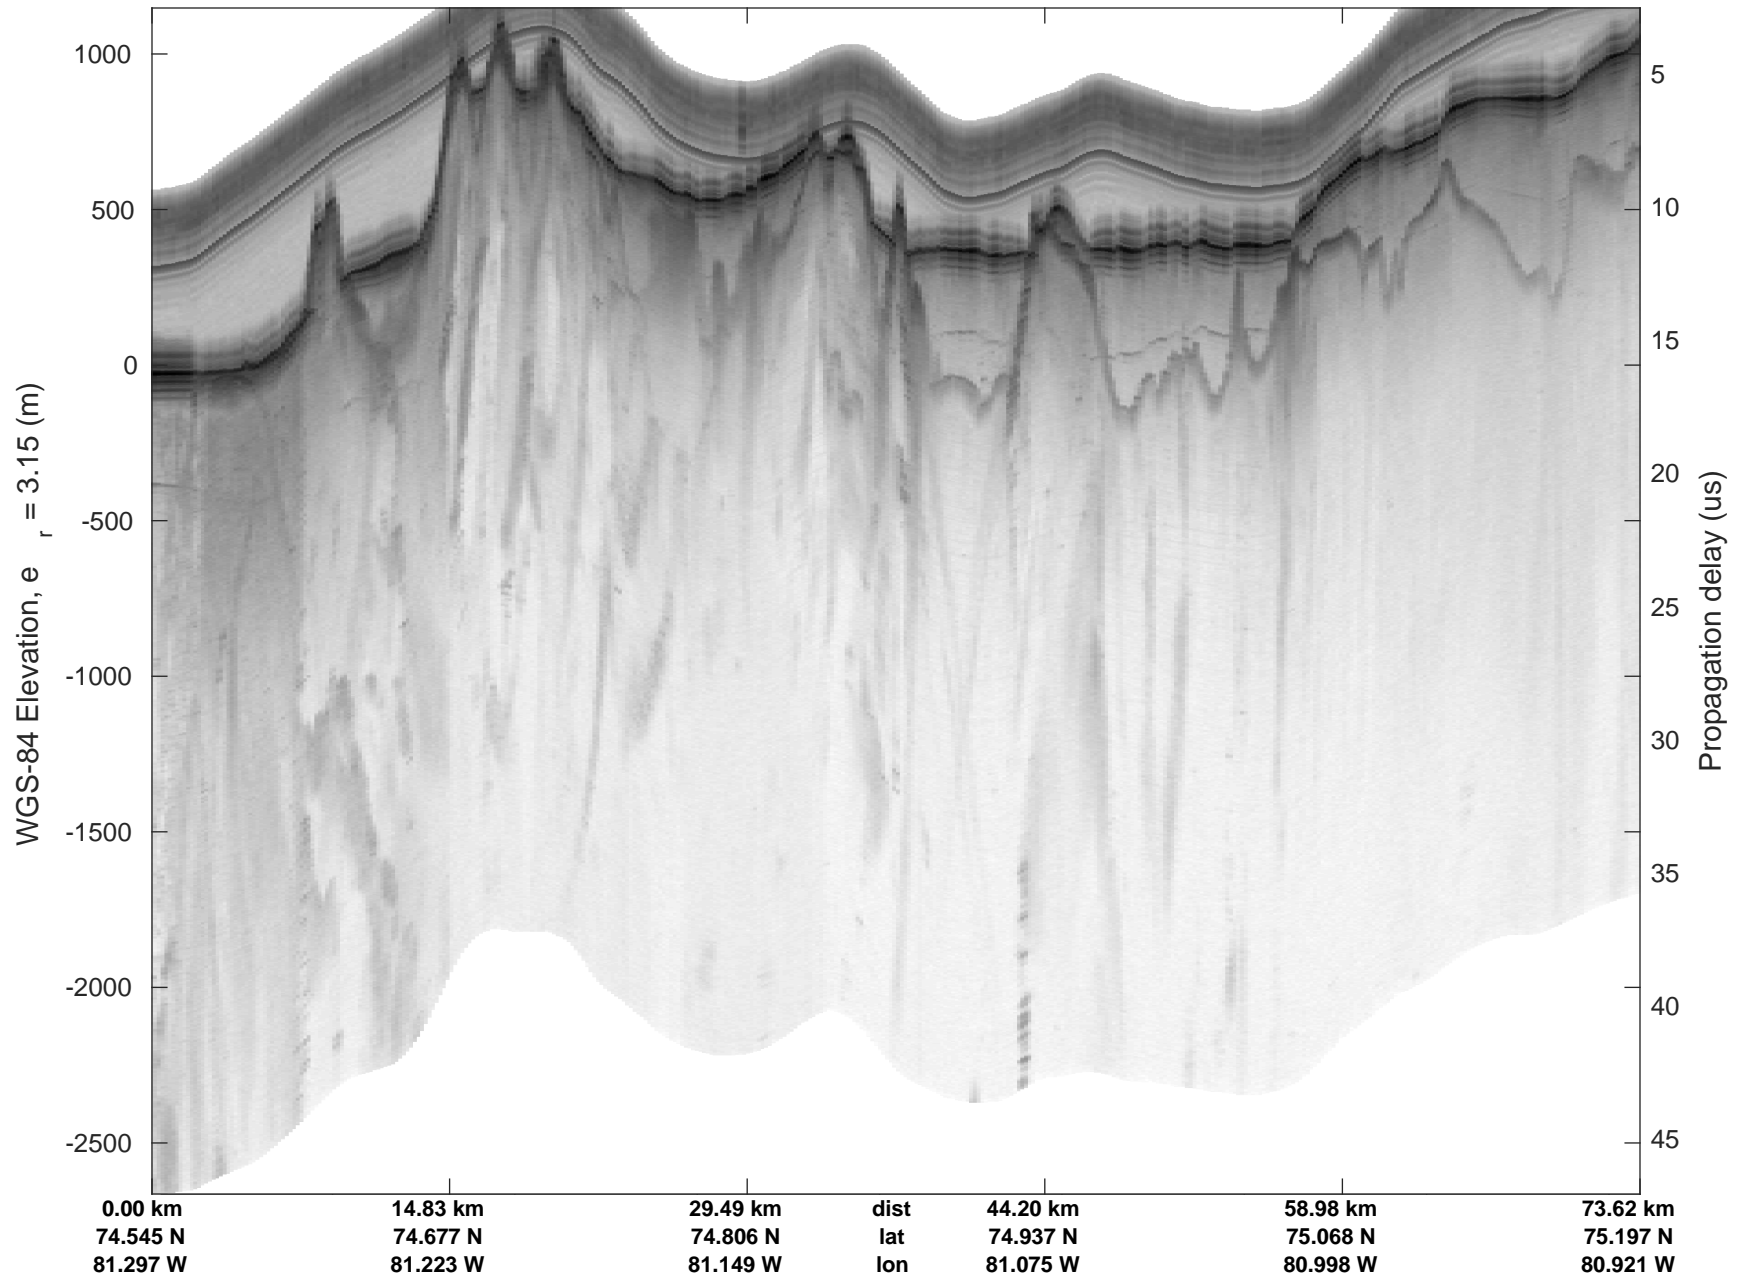

ICESat-2 Devon  
20190403\_02\_040  
Polar Stereograph 70N/-45E

rds 2019\_Greenland\_P3: "ICESat-2 Devon" 20190403\_02\_040: 16:25:16.5 to 16:35:33.8 GPS

ICESat-2 Devon  
20190403\_02\_041  
Polar Stereograph 70N/-45E

rds 2019\_Greenland\_P3: "ICESat-2 Devon" 20190403\_02\_041: 16:35:35.1 to 16:39:13.7 GPS

ICESat-2 Devon  
20190403\_02\_042  
Polar Stereograph 70N/-45E

rds 2019\_Greenland\_P3: "ICESat-2 Devon" 20190403\_02\_042: 16:39:15.1 to 16:48:17.6 GPS

ICESat-2 Devon  
20190403\_02\_043  
Polar Stereograph 70N/-45E

rds 2019\_Greenland\_P3: "ICESat-2 Devon" 20190403\_02\_043: 16:48:19.0 to 16:54:49.6 GPS

ICESat-2 Devon  
20190403\_02\_044  
Polar Stereograph 70N/-45E

rds 2019\_Greenland\_P3: "ICESat-2 Devon" 20190403\_02\_044: 16:54:50.9 to 17:05:02.8 GPS

ICESat-2 Devon  
20190403\_02\_045  
Polar Stereograph 70N/-45E

rds 2019\_Greenland\_P3: "ICESat-2 Devon" 20190403\_02\_045: 17:05:04.2 to 17:12:06.8 GPS