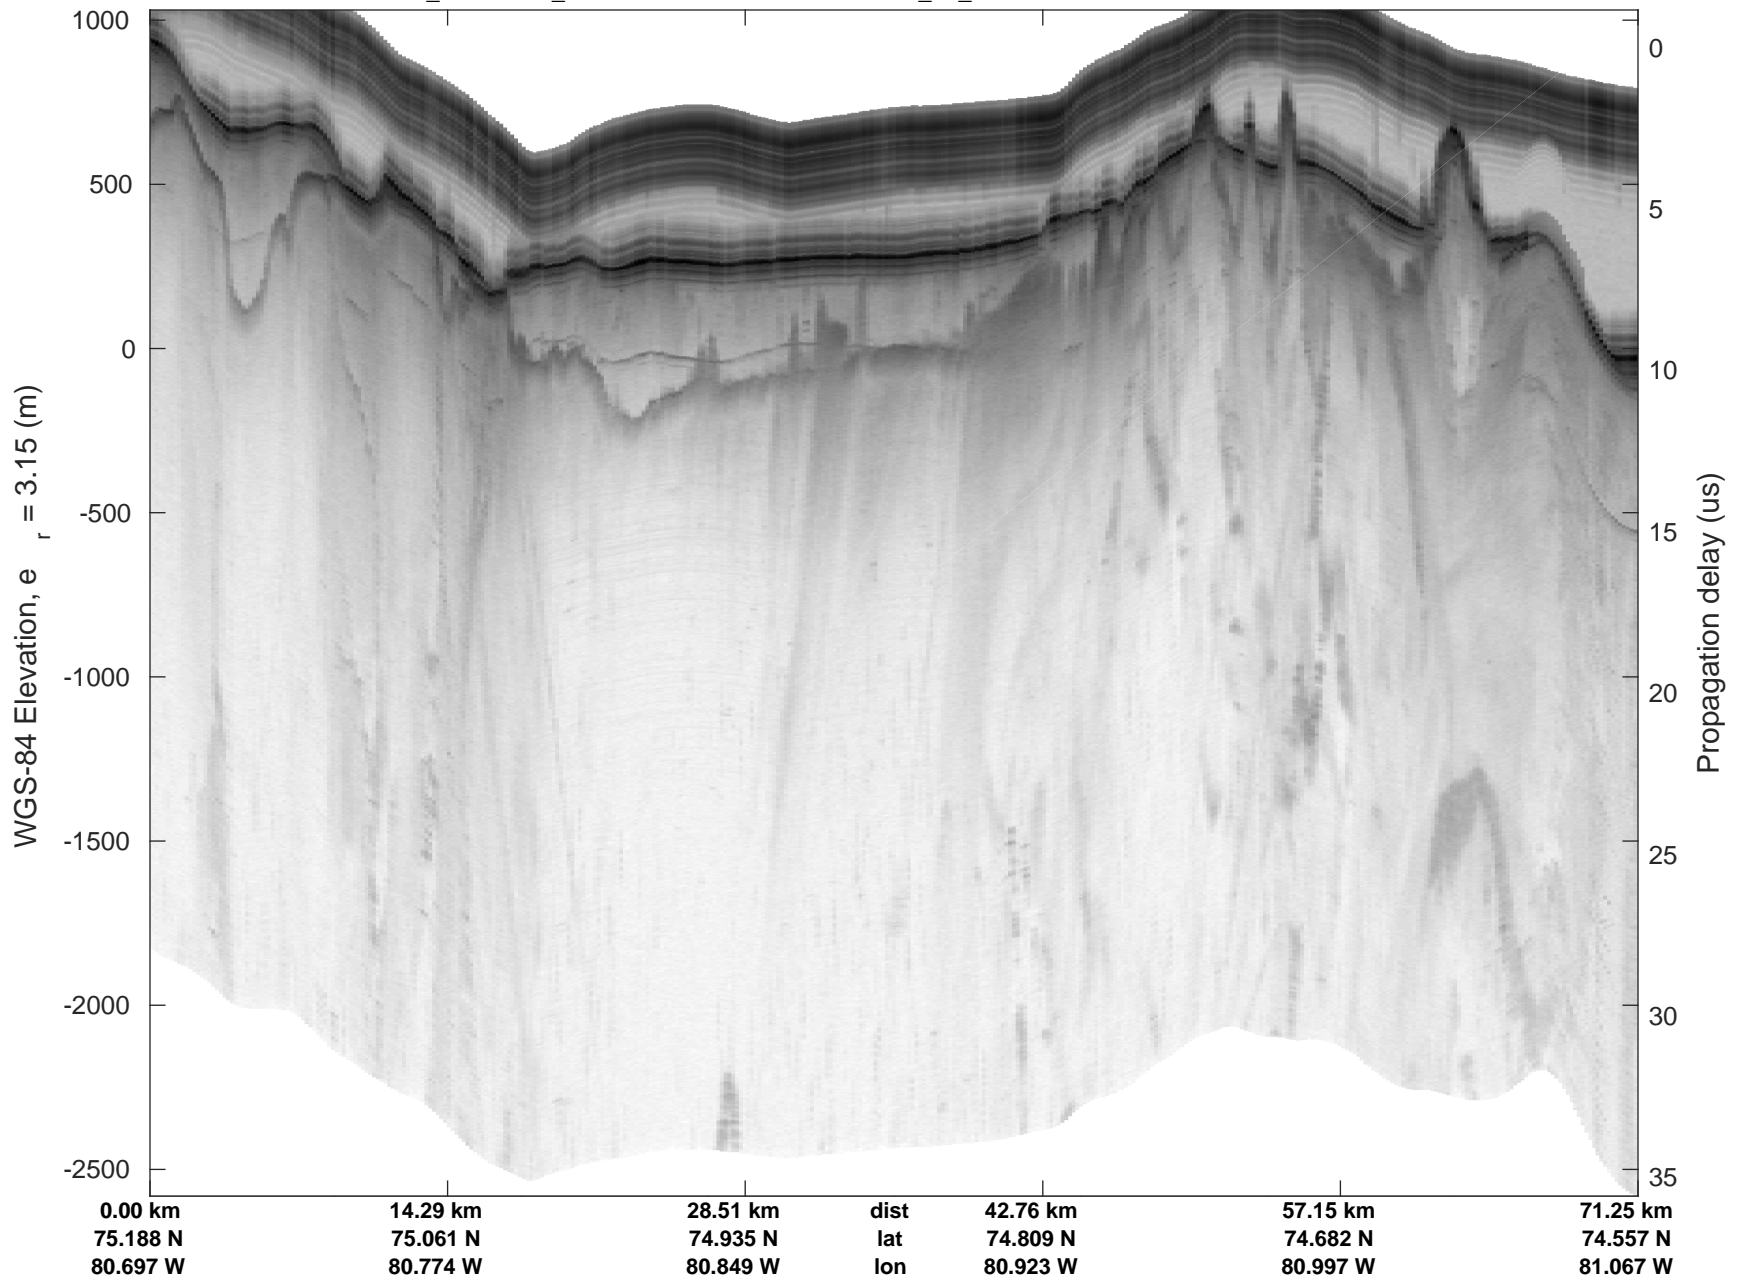

ICESat-2 Devon  
20190403\_02\_001  
Polar Stereograph 70N/-45E

rds 2019\_Greenland\_P3: "ICESat-2 Devon" 20190403\_02\_001: 11:36:15.3 to 11:42:34.8 GPS

ICESat-2 Devon  
20190403\_02\_002  
Polar Stereograph 70N/-45E

rds 2019\_Greenland\_P3: "ICESat-2 Devon" 20190403\_02\_002: 11:42:36.1 to 11:46:37.4 GPS

ICESat-2 Devon  
20190403\_02\_003  
Polar Stereograph 70N/-45E

rds 2019\_Greenland\_P3: "ICESat-2 Devon" 20190403\_02\_003: 11:46:38.8 to 11:53:12.0 GPS

ICESat-2 Devon  
20190403\_02\_004  
Polar Stereograph 70N/-45E

rds 2019\_Greenland\_P3: "ICESat-2 Devon" 20190403\_02\_004: 11:53:13.4 to 12:02:04.0 GPS

ICESat-2 Devon  
20190403\_02\_005  
Polar Stereograph 70N/-45E

ICESat-2 Devon  
20190403\_02\_007  
Polar Stereograph 70N/-45E

rds 2019\_Greenland\_P3: "ICESat-2 Devon" 20190403\_02\_007: 12:17:38.5 to 12:25:26.4 GPS

ICESat-2 Devon  
20190403\_02\_008  
Polar Stereograph 70N/-45E