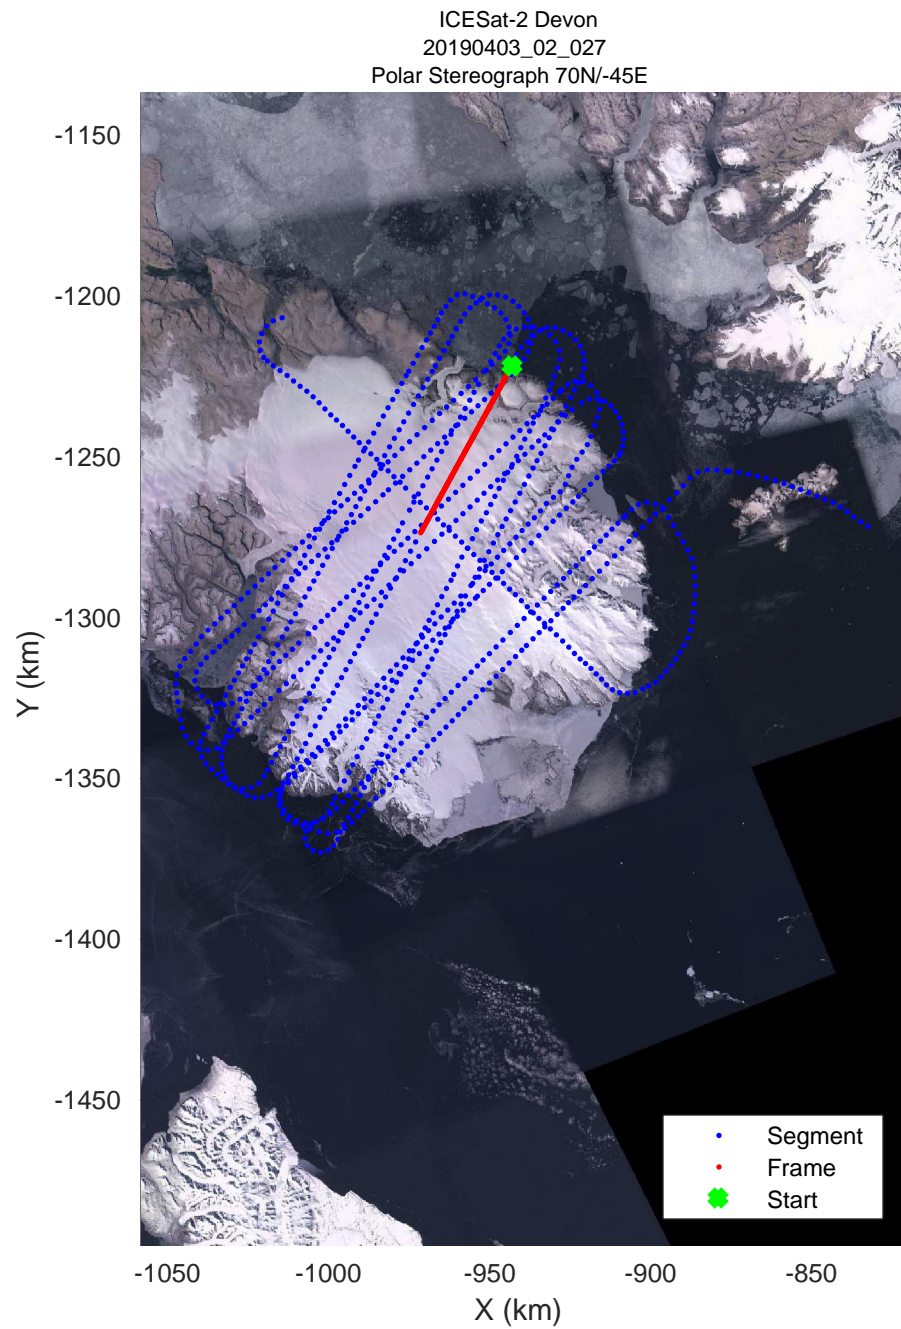

rds 2019\_Greenland\_P3: "ICESat-2 Devon" 20190403\_02\_022: 14:09:18.9 to 14:19:13.5 GPS

ICESat-2 Devon  
20190403\_02\_023  
Polar Stereograph 70N/-45E

rds 2019\_Greenland\_P3: "ICESat-2 Devon" 20190403\_02\_023: 14:19:14.9 to 14:25:06.8 GPS

ICESat-2 Devon  
20190403\_02\_024  
Polar Stereograph 70N/-45E

rds 2019\_Greenland\_P3: "ICESat-2 Devon" 20190403\_02\_024: 14:25:08.1 to 14:34:45.4 GPS

rds 2019\_Greenland\_P3: "ICESat-2 Devon" 20190403\_02\_025: 14:34:46.7 to 14:42:54.7 GPS

ICESat-2 Devon  
20190403\_02\_026  
Polar Stereograph 70N/-45E

rds 2019\_Greenland\_P3: "ICESat-2 Devon" 20190403\_02\_026: 14:42:56.0 to 14:49:37.3 GPS

rds 2019\_Greenland\_P3: "ICESat-2 Devon" 20190403\_02\_027: 14:49:38.6 to 14:56:41.2 GPS

rds 2019\_Greenland\_P3: "ICESat-2 Devon" 20190403\_02\_028: 14:56:42.6 to 15:07:27.8 GPS

ICESat-2 Devon  
20190403\_02\_029  
Polar Stereograph 70N/-45E

rds 2019\_Greenland\_P3: "ICESat-2 Devon" 20190403\_02\_029: 15:07:29.1 to 15:17:33.1 GPS