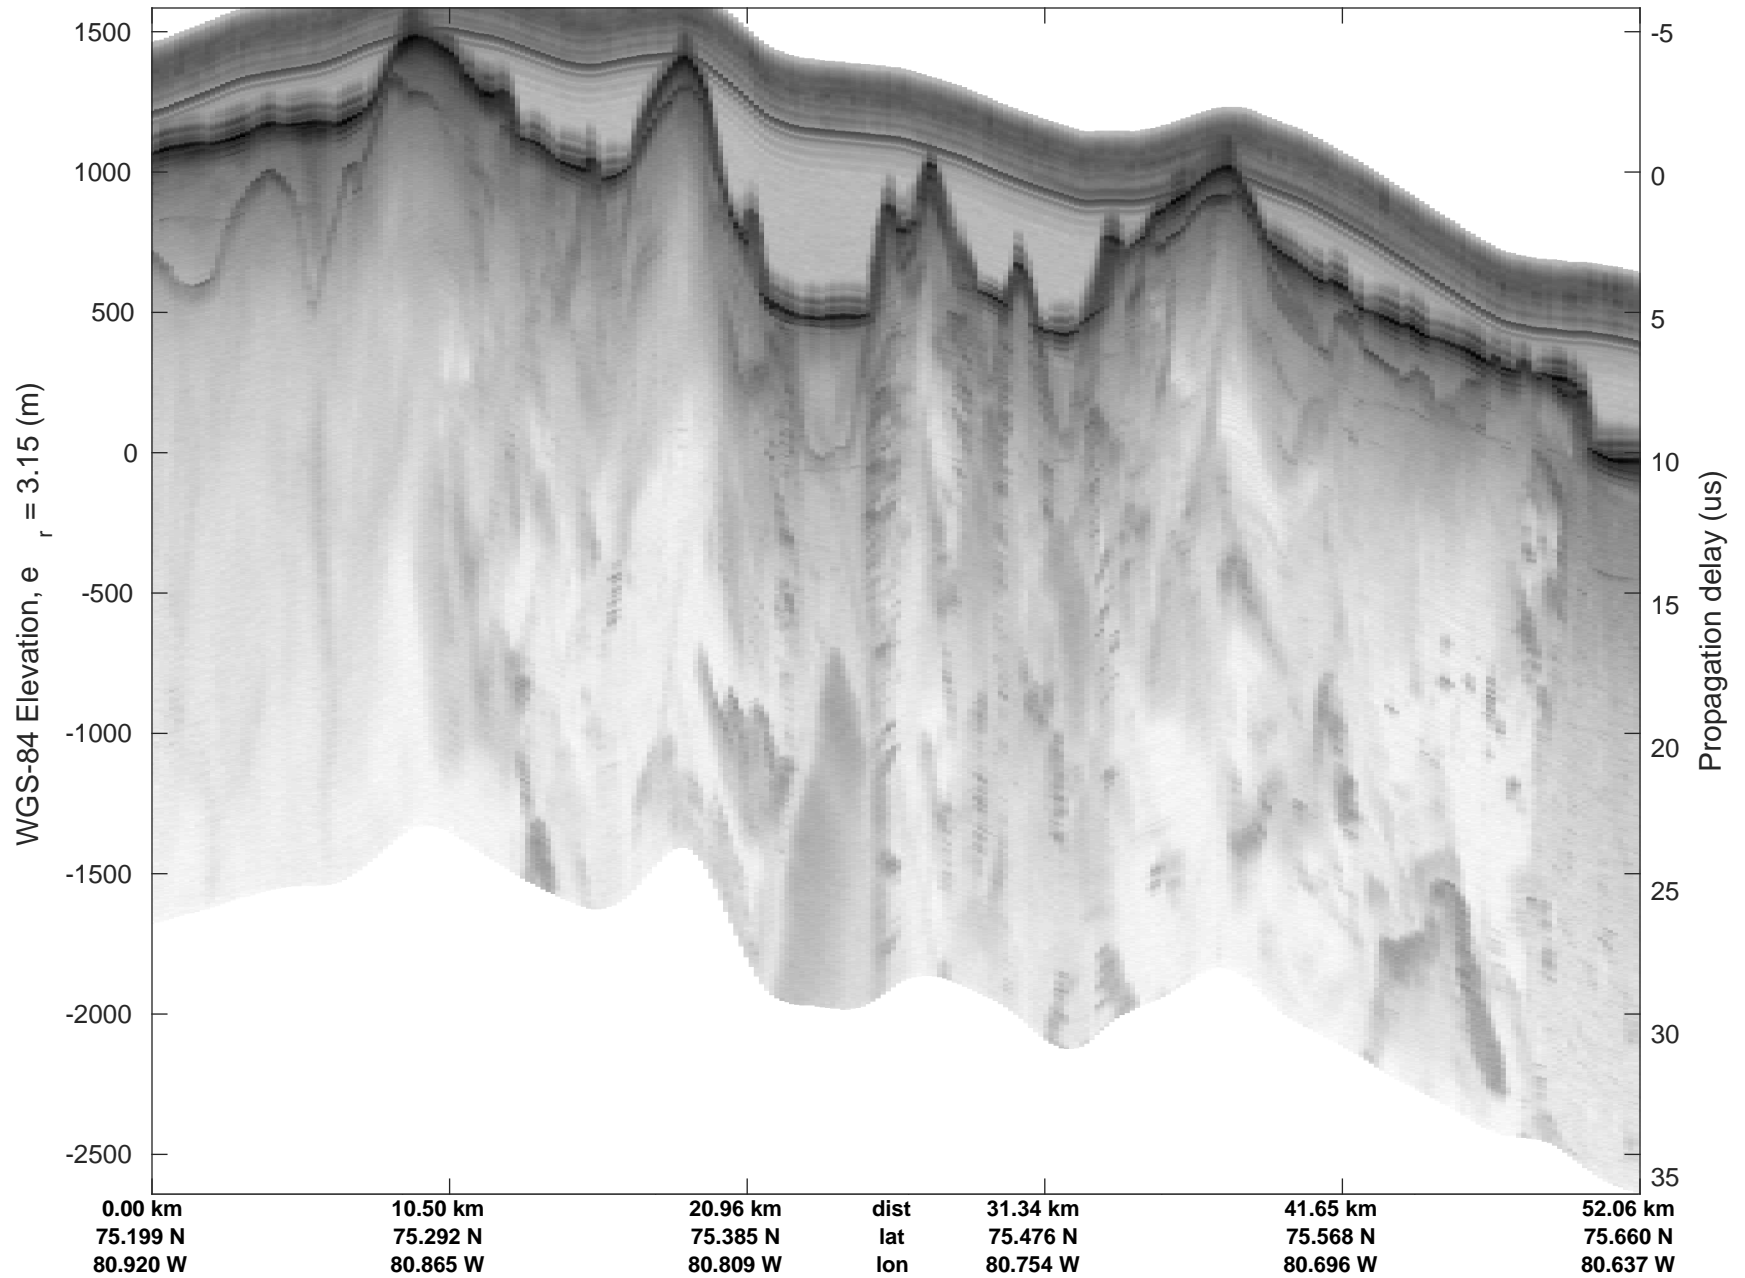

ICESat-2 Devon  
20190403\_02\_040  
Polar Stereograph 70N/-45E

rds 2019\_Greenland\_P3: "ICESat-2 Devon" 20190403\_02\_040: 16:25:16.5 to 16:35:33.8 GPS

ICESat-2 Devon  
20190403\_02\_041  
Polar Stereograph 70N/-45E

rds 2019\_Greenland\_P3: "ICESat-2 Devon" 20190403\_02\_041: 16:35:35.1 to 16:39:13.7 GPS

ICESat-2 Devon  
20190403\_02\_042  
Polar Stereograph 70N/-45E

rds 2019\_Greenland\_P3: "ICESat-2 Devon" 20190403\_02\_042: 16:39:15.1 to 16:48:17.6 GPS

ICESat-2 Devon  
20190403\_02\_043  
Polar Stereograph 70N/-45E

rds 2019\_Greenland\_P3: "ICESat-2 Devon" 20190403\_02\_043: 16:48:19.0 to 16:54:49.6 GPS

ICESat-2 Devon  
20190403\_02\_044  
Polar Stereograph 70N/-45E

rds 2019\_Greenland\_P3: "ICESat-2 Devon" 20190403\_02\_044: 16:54:50.9 to 17:05:02.8 GPS

ICESat-2 Devon  
20190403\_02\_045  
Polar Stereograph 70N/-45E

rds 2019\_Greenland\_P3: "ICESat-2 Devon" 20190403\_02\_045: 17:05:04.2 to 17:12:06.8 GPS