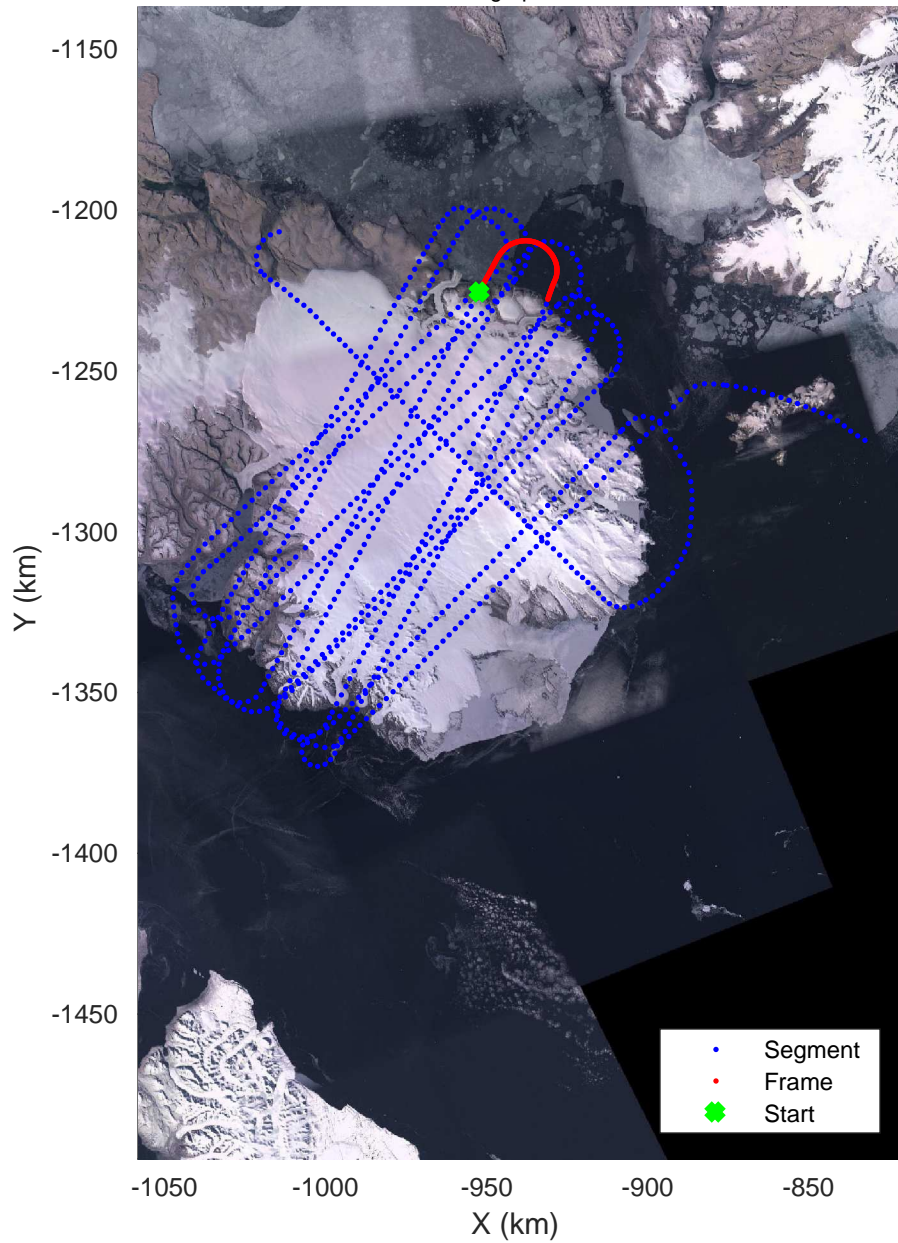

ICESat-2 Devon  
20190403\_02\_016  
Polar Stereograph 70N/-45E

rds 2019\_Greenland\_P3: "ICESat-2 Devon" 20190403\_02\_016: 13:20:59.3 to 13:27:51.3 GPS

ICESat-2 Devon  
20190403\_02\_017  
Polar Stereograph 70N/-45E

rds 2019\_Greenland\_P3: "ICESat-2 Devon" 20190403\_02\_017: 13:27:52.6 to 13:37:39.2 GPS

ICESat-2 Devon  
20190403\_02\_018  
Polar Stereograph 70N/-45E

rds 2019\_Greenland\_P3: "ICESat-2 Devon" 20190403\_02\_018: 13:37:40.5 to 13:49:21.8 GPS

ICESat-2 Devon  
20190403\_02\_019  
Polar Stereograph 70N/-45E

rds 2019\_Greenland\_P3: "ICESat-2 Devon" 20190403\_02\_019: 13:49:23.1 to 13:55:12.4 GPS

ICESat-2 Devon  
20190403\_02\_020  
Polar Stereograph 70N/-45E

rds 2019\_Greenland\_P3: "ICESat-2 Devon" 20190403\_02\_020: 13:55:13.7 to 14:01:17.7 GPS

ICESat-2 Devon  
20190403\_02\_021  
Polar Stereograph 70N/-45E

rds 2019\_Greenland\_P3: "ICESat-2 Devon" 20190403\_02\_021: 14:01:19.0 to 14:09:17.6 GPS