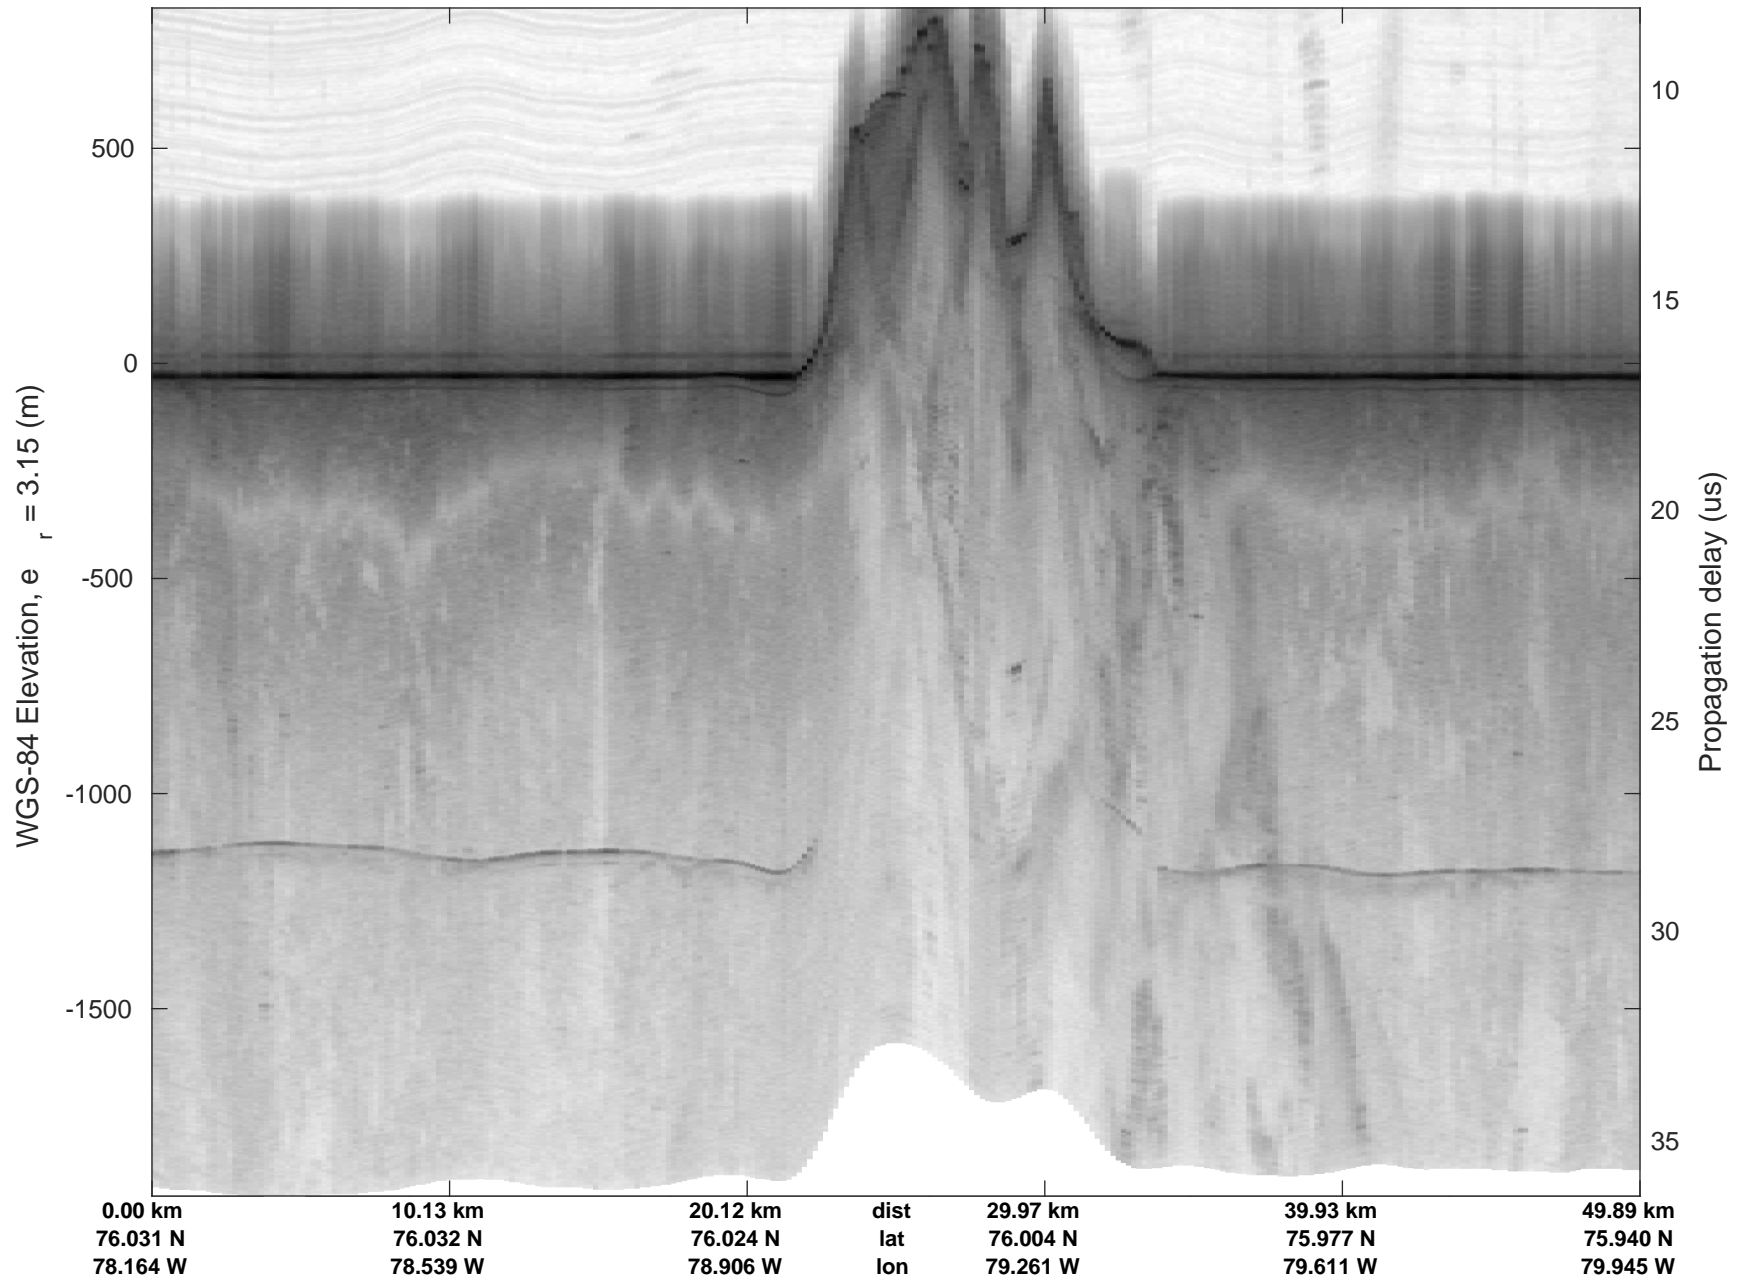

ICESat-2 Devon  
20190403\_02\_001  
Polar Stereograph 70N/-45E

rds 2019\_Greenland\_P3: "ICESat-2 Devon" 20190403\_02\_001: 11:36:15.3 to 11:42:34.8 GPS

ICESat-2 Devon  
20190403\_02\_002  
Polar Stereograph 70N/-45E

ICESat-2 Devon  
20190403\_02\_004  
Polar Stereograph 70N/-45E

rds 2019\_Greenland\_P3: "ICESat-2 Devon" 20190403\_02\_004: 11:53:13.4 to 12:02:04.0 GPS

ICESat-2 Devon  
20190403\_02\_005  
Polar Stereograph 70N/-45E