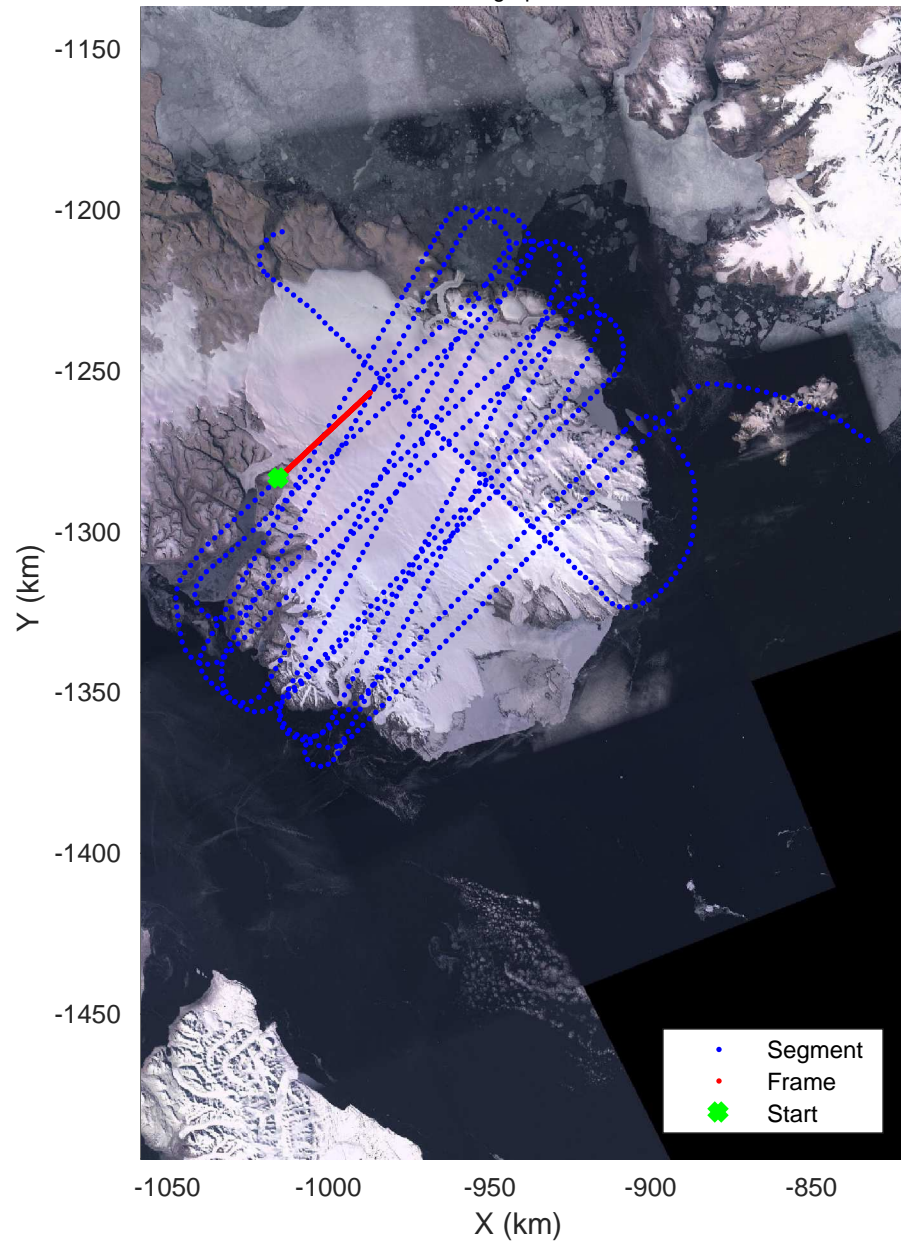

ICESat-2 Devon  
20190403\_02\_007  
Polar Stereograph 70N/-45E

rds 2019\_Greenland\_P3: "ICESat-2 Devon" 20190403\_02\_007: 12:17:38.5 to 12:25:26.4 GPS

ICESat-2 Devon  
20190403\_02\_008  
Polar Stereograph 70N/-45E

ICESat-2 Devon  
20190403\_02\_010  
Polar Stereograph 70N/-45E

rds 2019\_Greenland\_P3: "ICESat-2 Devon" 20190403\_02\_010: 12:37:15.7 to 12:45:02.3 GPS

ICESat-2 Devon  
20190403\_02\_011  
Polar Stereograph 70N/-45E

rds 2019\_Greenland\_P3: "ICESat-2 Devon" 20190403\_02\_011: 12:45:03.6 to 12:57:51.5 GPS

ICESat-2 Devon  
20190403\_02\_012  
Polar Stereograph 70N/-45E

rds 2019\_Greenland\_P3: "ICESat-2 Devon" 20190403\_02\_012: 12:57:52.8 to 13:02:46.1 GPS

ICESat-2 Devon  
20190403\_02\_013  
Polar Stereograph 70N/-45E

rds 2019\_Greenland\_P3: "ICESat-2 Devon" 20190403\_02\_013: 13:02:47.5 to 13:08:02.1 GPS

ICESat-2 Devon  
20190403\_02\_014  
Polar Stereograph 70N/-45E