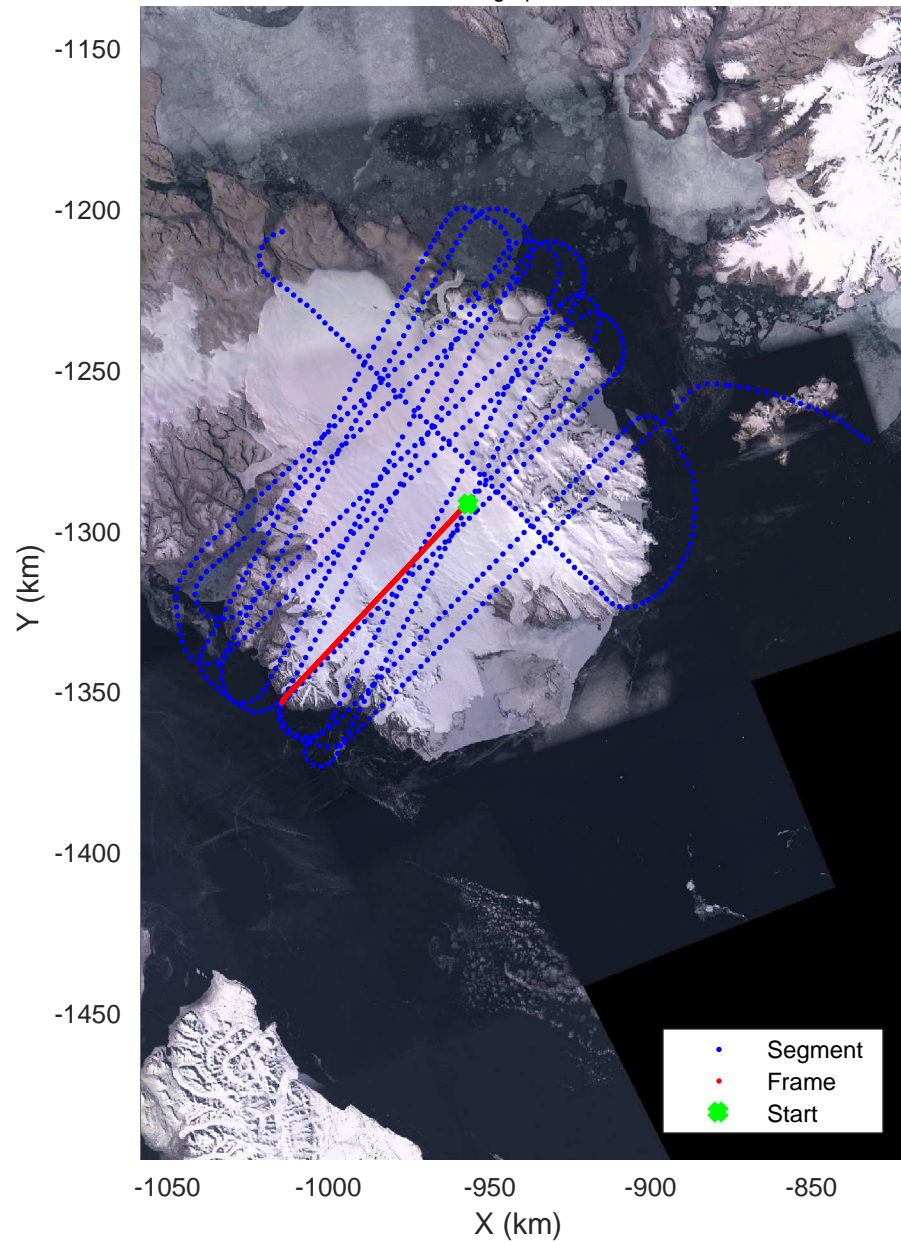

ICESat-2 Devon  
20190403\_02\_037  
Polar Stereograph 70N/-45E

rds 2019\_Greenland\_P3: "ICESat-2 Devon" 20190403\_02\_037: 16:06:31.3 to 16:13:48.6 GPS

ICESat-2 Devon  
20190403\_02\_038  
Polar Stereograph 70N/-45E

rds 2019\_Greenland\_P3: "ICESat-2 Devon" 20190403\_02\_038: 16:13:49.9 to 16:17:15.2 GPS

ICESat-2 Devon  
20190403\_02\_039  
Polar Stereograph 70N/-45E

rds 2019\_Greenland\_P3: "ICESat-2 Devon" 20190403\_02\_039: 16:17:16.6 to 16:25:15.2 GPS

ICESat-2 Devon  
20190403\_02\_040  
Polar Stereograph 70N/-45E

rds 2019\_Greenland\_P3: "ICESat-2 Devon" 20190403\_02\_040: 16:25:16.5 to 16:35:33.8 GPS

ICESat-2 Devon  
20190403\_02\_041  
Polar Stereograph 70N/-45E

rds 2019\_Greenland\_P3: "ICESat-2 Devon" 20190403\_02\_041: 16:35:35.1 to 16:39:13.7 GPS

ICESat-2 Devon  
20190403\_02\_042  
Polar Stereograph 70N/-45E

rds 2019\_Greenland\_P3: "ICESat-2 Devon" 20190403\_02\_042: 16:39:15.1 to 16:48:17.6 GPS