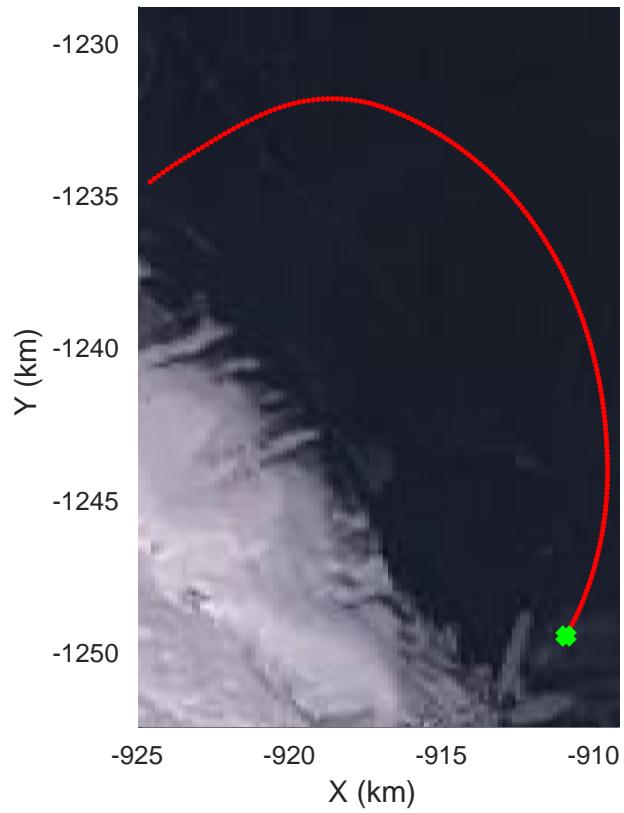

ICESat-2 Devon  
20190403\_02\_004  
Polar Stereograph 70N/-45E

rds 2019\_Greenland\_P3: "ICESat-2 Devon" 20190403\_02\_004: 11:53:13.4 to 12:02:04.0 GPS

ICESat-2 Devon  
20190403\_02\_005  
Polar Stereograph 70N/-45E

rds 2019\_Greenland\_P3: "ICESat-2 Devon" 20190403\_02\_005: 12:02:05.3 to 12:06:55.9 GPS

ICESat-2 Devon  
20190403\_02\_006  
Polar Stereograph 70N/-45E

rds 2019\_Greenland\_P3: "ICESat-2 Devon" 20190403\_02\_006: 12:06:57.3 to 12:17:37.2 GPS

ICESat-2 Devon  
20190403\_02\_007  
Polar Stereograph 70N/-45E

rds 2019\_Greenland\_P3: "ICESat-2 Devon" 20190403\_02\_007: 12:17:38.5 to 12:25:26.4 GPS

ICESat-2 Devon  
20190403\_02\_008  
Polar Stereograph 70N/-45E