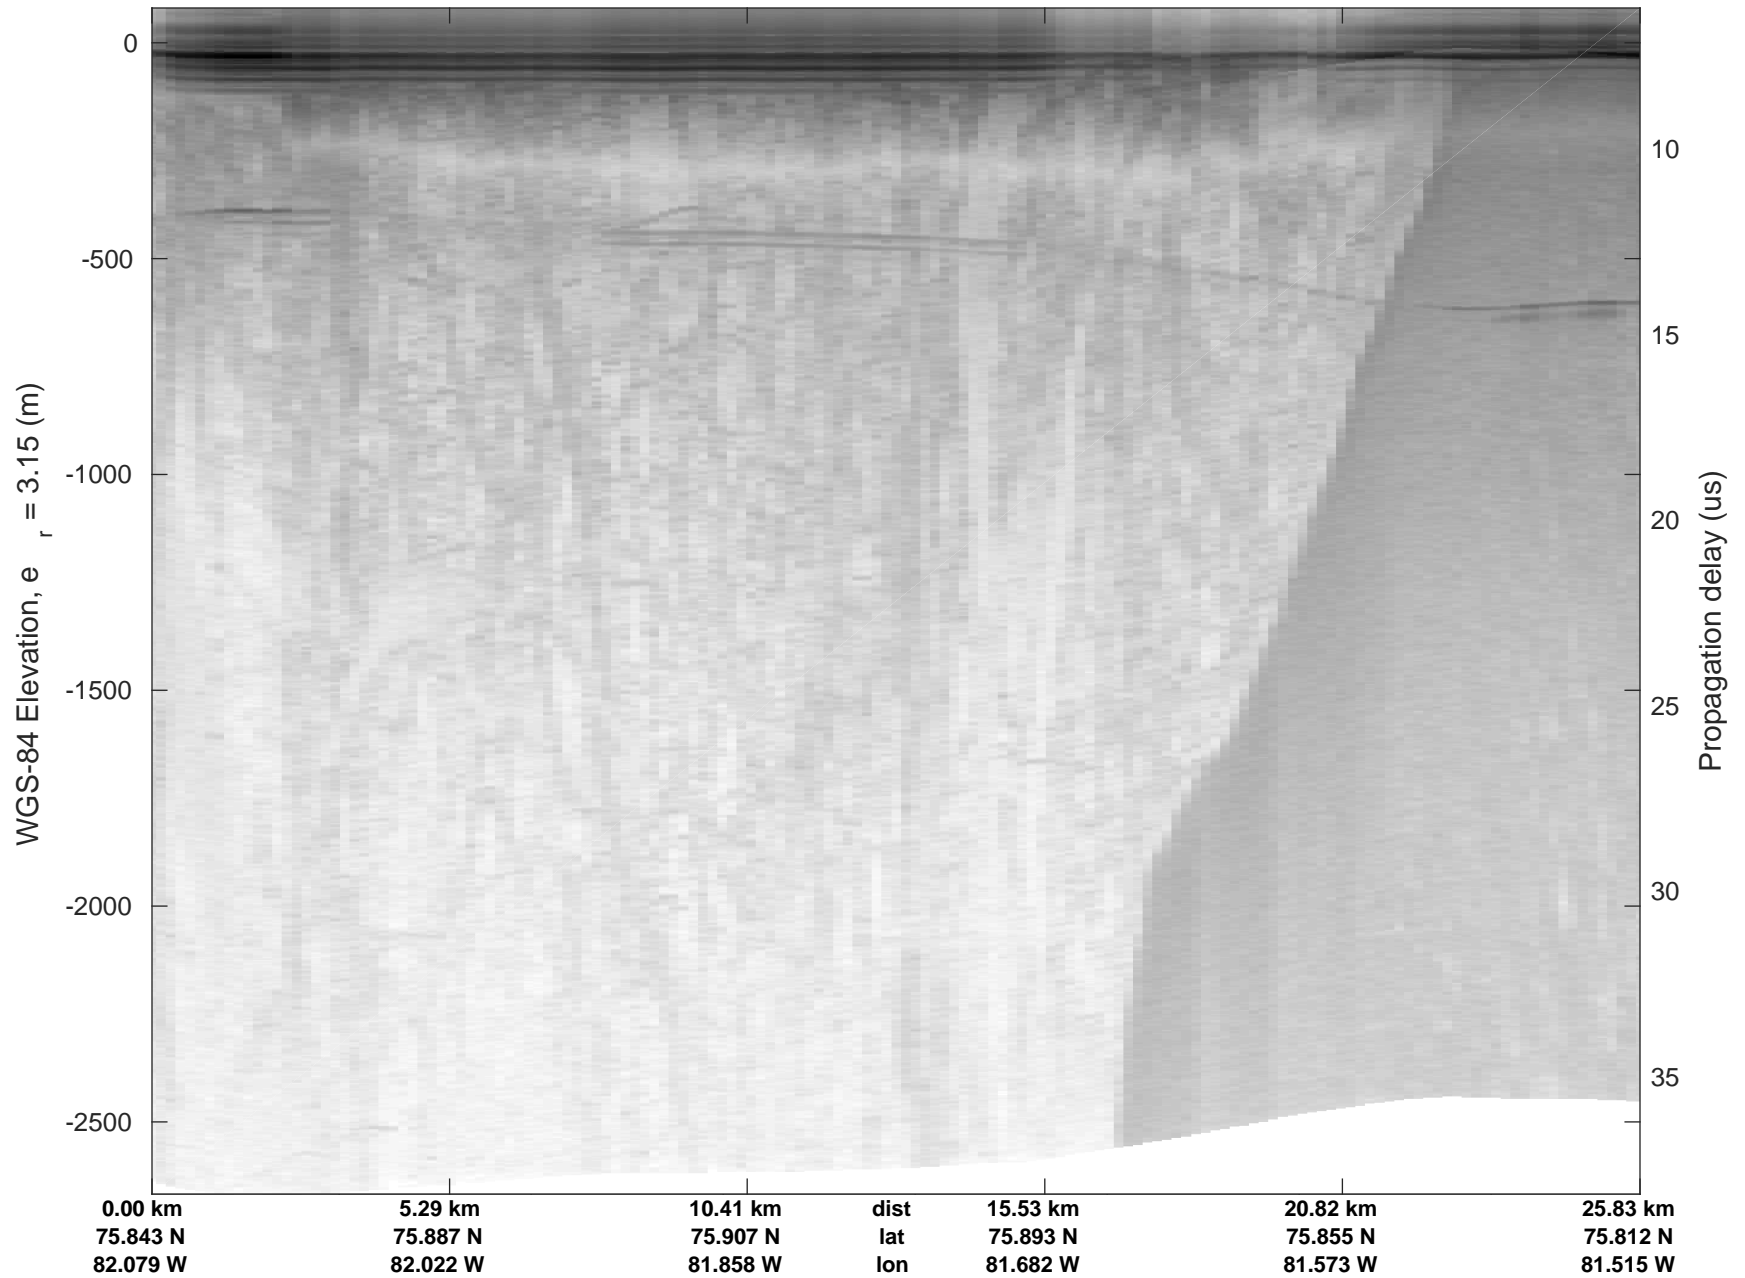

rds 2019\_Greenland\_P3: "ICESat-2 Devon" 20190403\_02\_035: 15:51:07.4 to 16:00:23.4 GPS

ICESat-2 Devon  
20190403\_02\_036  
Polar Stereograph 70N/-45E

rds 2019\_Greenland\_P3: "ICESat-2 Devon" 20190403\_02\_036: 16:00:24.7 to 16:06:30.0 GPS

ICESat-2 Devon  
20190403\_02\_037  
Polar Stereograph 70N/-45E

rds 2019\_Greenland\_P3: "ICESat-2 Devon" 20190403\_02\_037: 16:06:31.3 to 16:13:48.6 GPS

ICESat-2 Devon  
20190403\_02\_038  
Polar Stereograph 70N/-45E

rds 2019\_Greenland\_P3: "ICESat-2 Devon" 20190403\_02\_038: 16:13:49.9 to 16:17:15.2 GPS

ICESat-2 Devon  
20190403\_02\_039  
Polar Stereograph 70N/-45E

rds 2019\_Greenland\_P3: "ICESat-2 Devon" 20190403\_02\_039: 16:17:16.6 to 16:25:15.2 GPS

ICESat-2 Devon  
20190403\_02\_040  
Polar Stereograph 70N/-45E

rds 2019\_Greenland\_P3: "ICESat-2 Devon" 20190403\_02\_040: 16:25:16.5 to 16:35:33.8 GPS

ICESat-2 Devon  
20190403\_02\_041  
Polar Stereograph 70N/-45E