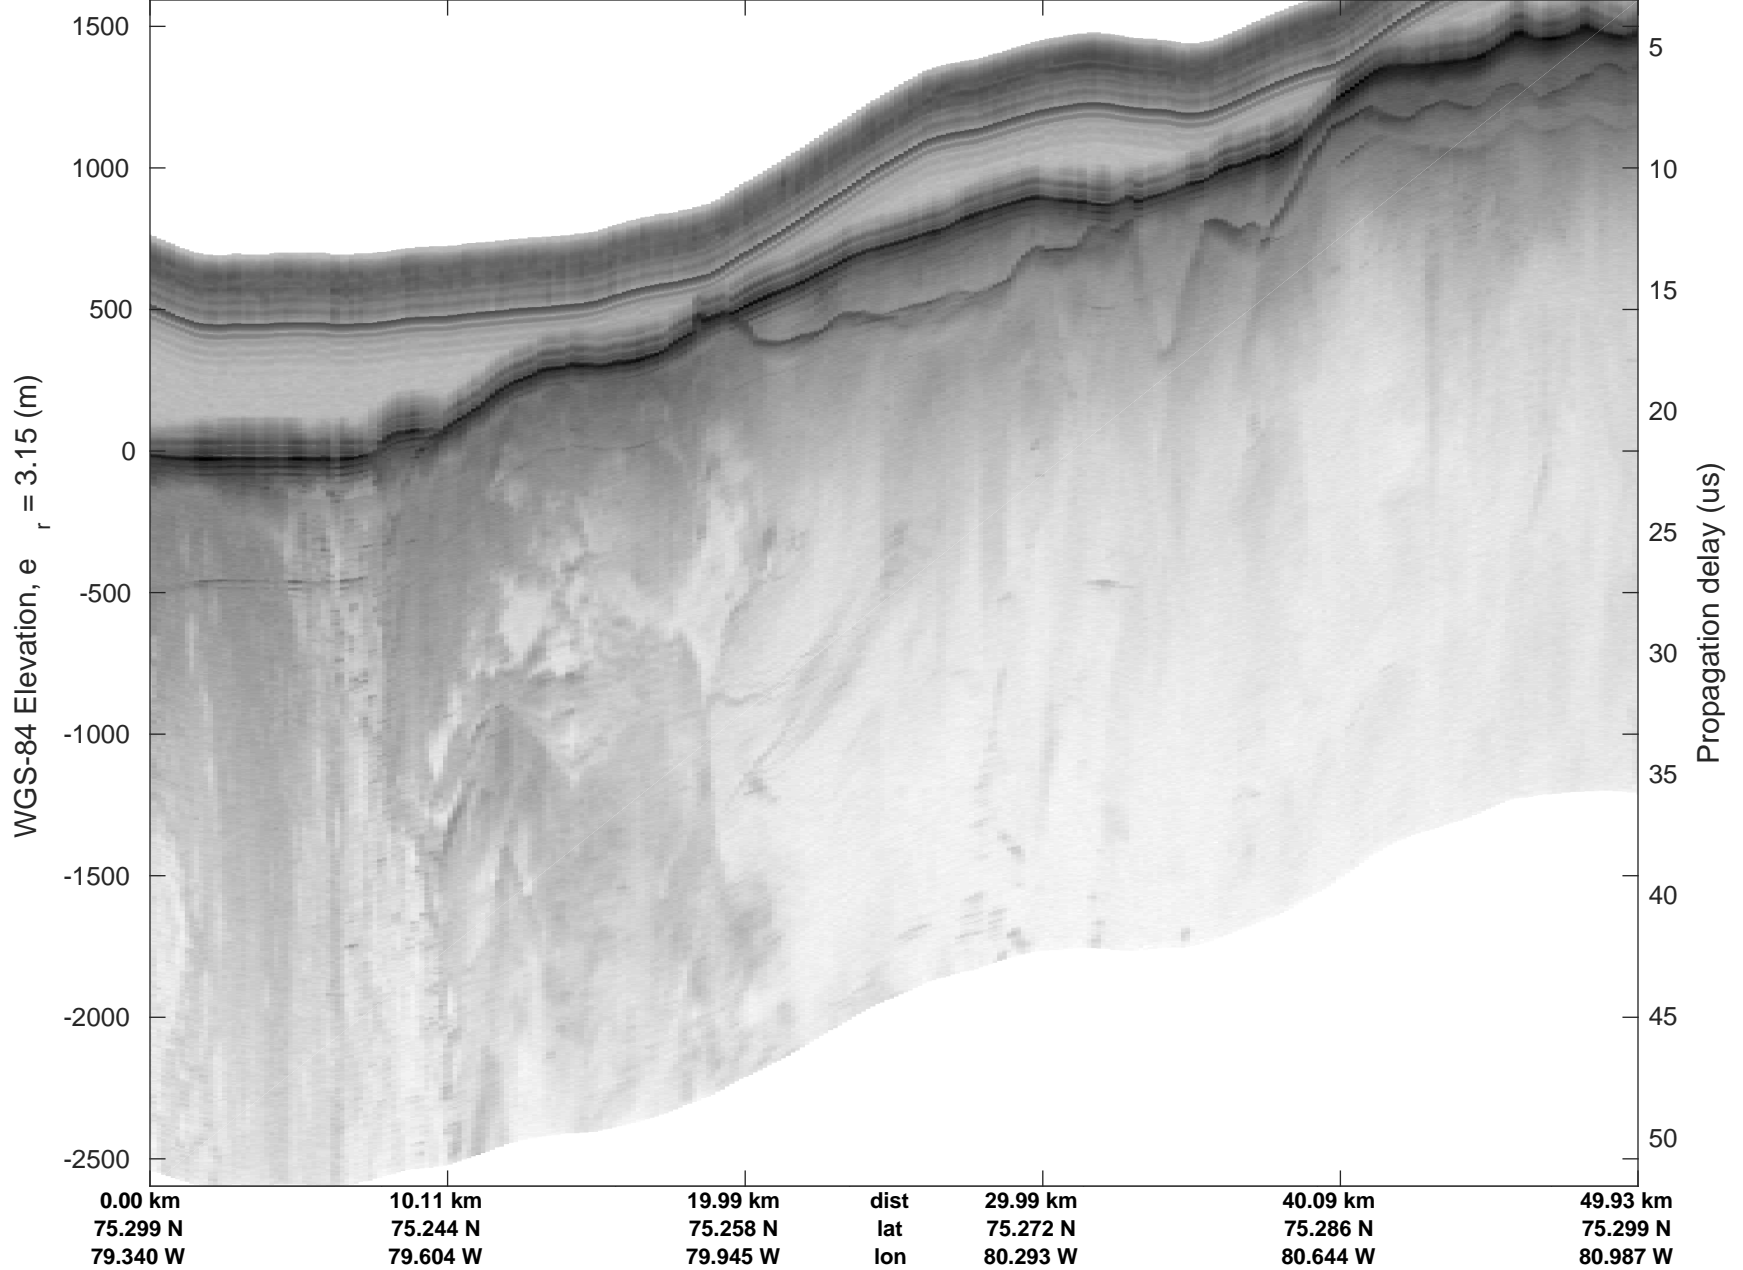

ICESat-2 Devon  
20190403\_02\_043  
Polar Stereograph 70N/-45E

rds 2019\_Greenland\_P3: "ICESat-2 Devon" 20190403\_02\_043: 16:48:19.0 to 16:54:49.6 GPS

ICESat-2 Devon  
20190403\_02\_044  
Polar Stereograph 70N/-45E

rds 2019\_Greenland\_P3: "ICESat-2 Devon" 20190403\_02\_044: 16:54:50.9 to 17:05:02.8 GPS

ICESat-2 Devon  
20190403\_02\_045  
Polar Stereograph 70N/-45E

rds 2019\_Greenland\_P3: "ICESat-2 Devon" 20190403\_02\_045: 17:05:04.2 to 17:12:06.8 GPS

ICESat-2 Devon  
20190403\_02\_046  
Polar Stereograph 70N/-45E

rds 2019\_Greenland\_P3: "ICESat-2 Devon" 20190403\_02\_046: 17:12:08.1 to 17:18:50.7 GPS

ICESat-2 Devon  
20190403\_02\_047  
Polar Stereograph 70N/-45E

rds 2019\_Greenland\_P3: "ICESat-2 Devon" 20190403\_02\_047: 17:18:52.1 to 17:27:30.7 GPS

ICESat-2 Devon  
20190403\_02\_048  
Polar Stereograph 70N/-45E

rds 2019\_Greenland\_P3: "ICESat-2 Devon" 20190403\_02\_048: 17:27:32.0 to 17:29:42.6 GPS