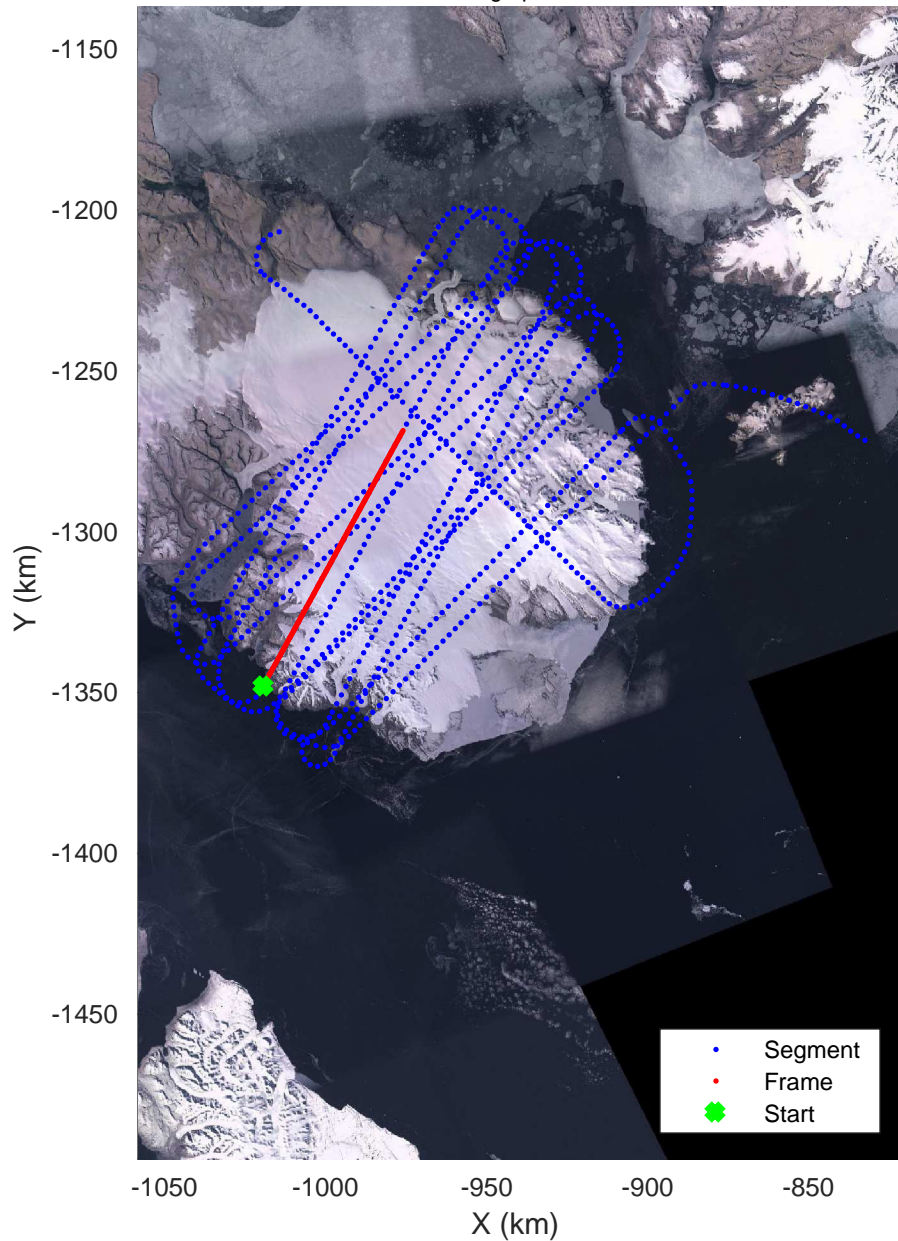

rds 2019\_Greenland\_P3: "ICESat-2 Devon" 20190403\_02\_014: 13:08:03.4 to 13:17:20.7 GPS

ICESat-2 Devon  
20190403\_02\_015  
Polar Stereograph 70N/-45E

rds 2019\_Greenland\_P3: "ICESat-2 Devon" 20190403\_02\_015: 13:17:22.0 to 13:20:58.0 GPS

ICESat-2 Devon  
20190403\_02\_016  
Polar Stereograph 70N/-45E

rds 2019\_Greenland\_P3: "ICESat-2 Devon" 20190403\_02\_016: 13:20:59.3 to 13:27:51.3 GPS

ICESat-2 Devon  
20190403\_02\_017  
Polar Stereograph 70N/-45E

rds 2019\_Greenland\_P3: "ICESat-2 Devon" 20190403\_02\_017: 13:27:52.6 to 13:37:39.2 GPS

ICESat-2 Devon  
20190403\_02\_018  
Polar Stereograph 70N/-45E

rds 2019\_Greenland\_P3: "ICESat-2 Devon" 20190403\_02\_018: 13:37:40.5 to 13:49:21.8 GPS

ICESat-2 Devon  
20190403\_02\_019  
Polar Stereograph 70N/-45E

rds 2019\_Greenland\_P3: "ICESat-2 Devon" 20190403\_02\_019: 13:49:23.1 to 13:55:12.4 GPS

ICESat-2 Devon  
20190403\_02\_020  
Polar Stereograph 70N/-45E