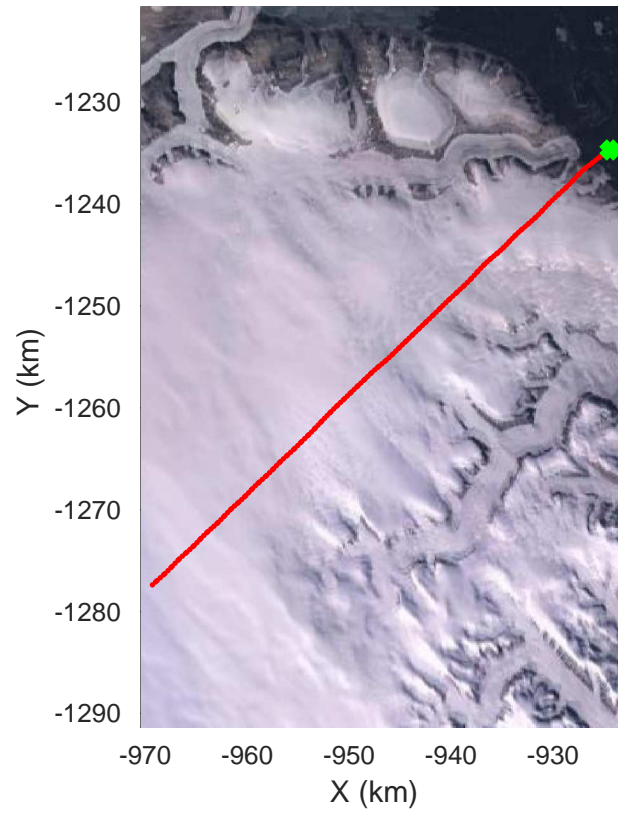

ICESat-2 Devon
20190403_02_009
Polar Stereograph 70N/-45E