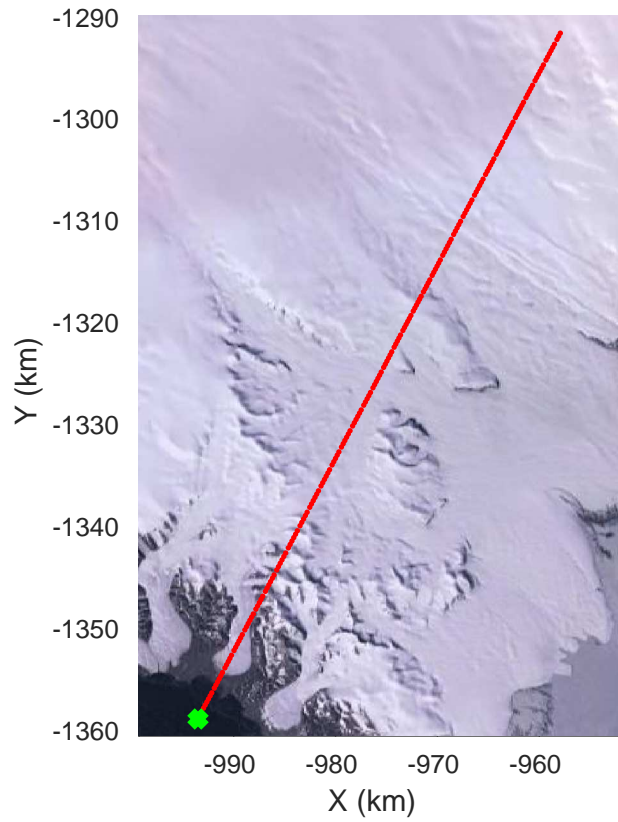

rds 2019\_Greenland\_P3: "ICESat-2 Devon" 20190403\_02\_022: 14:09:18.9 to 14:19:13.5 GPS

ICESat-2 Devon  
20190403\_02\_023  
Polar Stereograph 70N/-45E

rds 2019\_Greenland\_P3: "ICESat-2 Devon" 20190403\_02\_023: 14:19:14.9 to 14:25:06.8 GPS