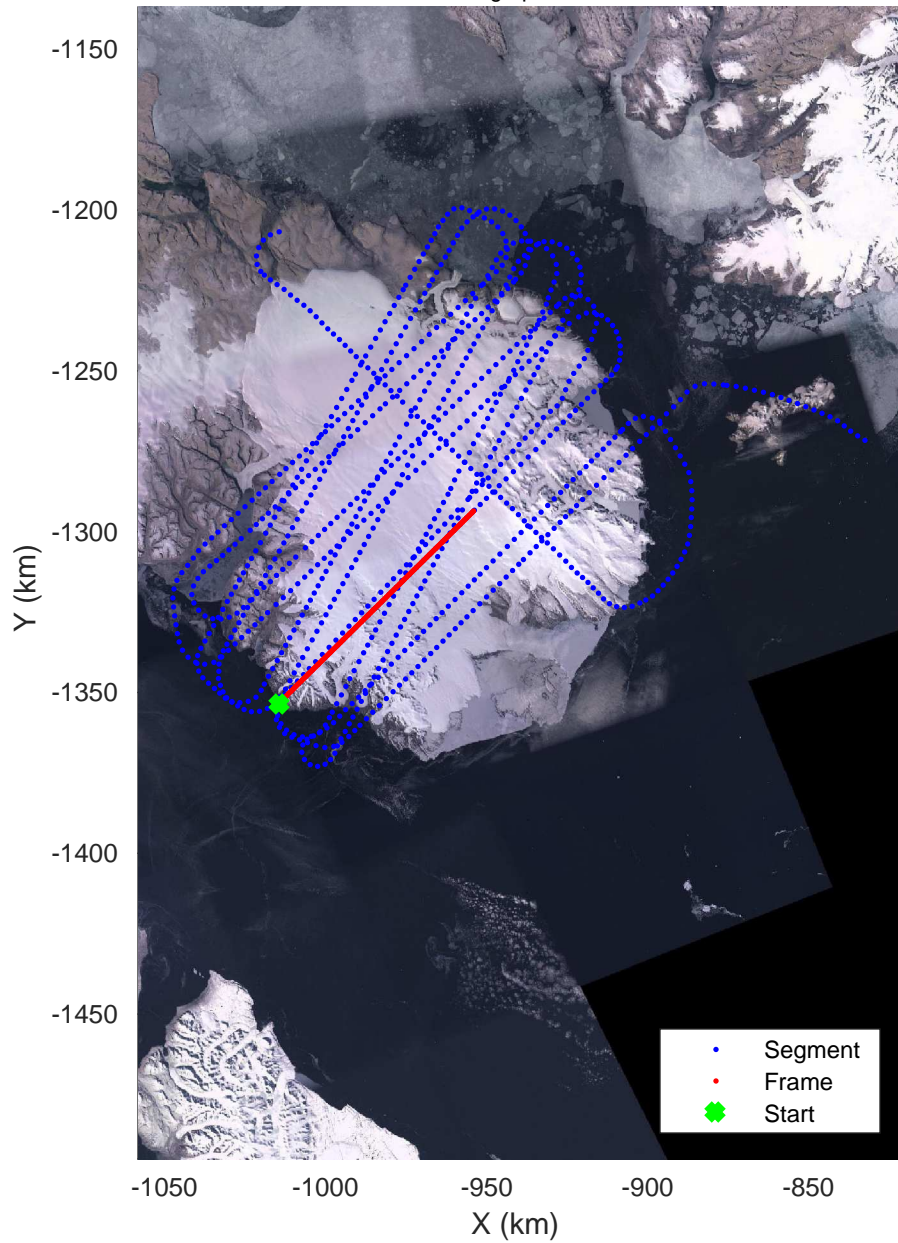

ICESat-2 Devon  
20190403\_02\_001  
Polar Stereograph 70N/-45E

rds 2019\_Greenland\_P3: "ICESat-2 Devon" 20190403\_02\_001: 11:36:15.3 to 11:42:34.8 GPS

ICESat-2 Devon  
20190403\_02\_002  
Polar Stereograph 70N/-45E

ICESat-2 Devon  
20190403\_02\_004  
Polar Stereograph 70N/-45E

rds 2019\_Greenland\_P3: "ICESat-2 Devon" 20190403\_02\_004: 11:53:13.4 to 12:02:04.0 GPS

ICESat-2 Devon  
20190403\_02\_005  
Polar Stereograph 70N/-45E

rds 2019\_Greenland\_P3: "ICESat-2 Devon" 20190403\_02\_005: 12:02:05.3 to 12:06:55.9 GPS

ICESat-2 Devon  
20190403\_02\_006  
Polar Stereograph 70N/-45E

rds 2019\_Greenland\_P3: "ICESat-2 Devon" 20190403\_02\_006: 12:06:57.3 to 12:17:37.2 GPS

ICESat-2 Devon  
20190403\_02\_007  
Polar Stereograph 70N/-45E

rds 2019\_Greenland\_P3: "ICESat-2 Devon" 20190403\_02\_007: 12:17:38.5 to 12:25:26.4 GPS

ICESat-2 Devon  
20190403\_02\_008  
Polar Stereograph 70N/-45E