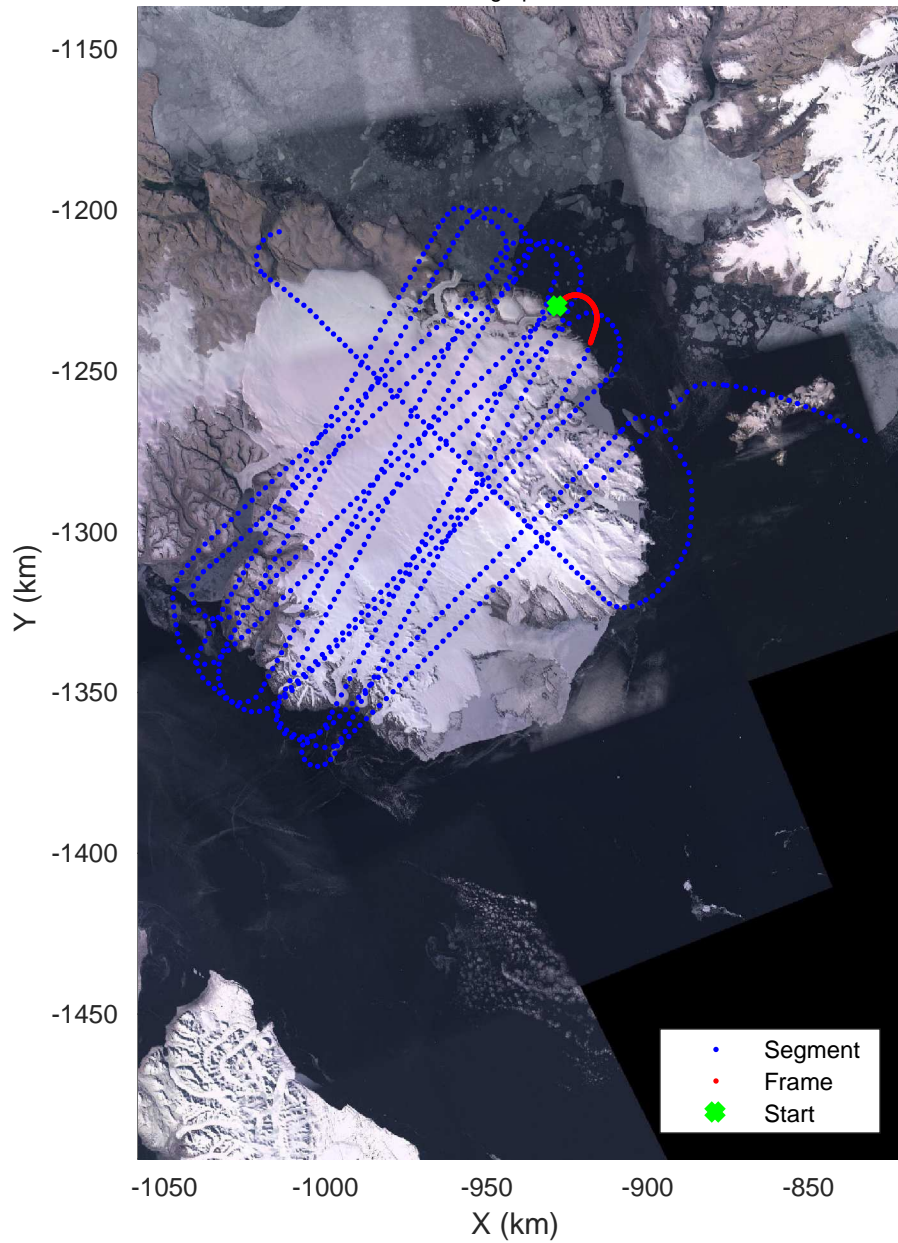

rds 2019\_Greenland\_P3: "ICESat-2 Devon" 20190403\_02\_035: 15:51:07.4 to 16:00:23.4 GPS

ICESat-2 Devon  
20190403\_02\_036  
Polar Stereograph 70N/-45E

rds 2019\_Greenland\_P3: "ICESat-2 Devon" 20190403\_02\_036: 16:00:24.7 to 16:06:30.0 GPS

ICESat-2 Devon  
20190403\_02\_037  
Polar Stereograph 70N/-45E

rds 2019\_Greenland\_P3: "ICESat-2 Devon" 20190403\_02\_037: 16:06:31.3 to 16:13:48.6 GPS

ICESat-2 Devon  
20190403\_02\_038  
Polar Stereograph 70N/-45E

rds 2019\_Greenland\_P3: "ICESat-2 Devon" 20190403\_02\_038: 16:13:49.9 to 16:17:15.2 GPS

ICESat-2 Devon  
20190403\_02\_039  
Polar Stereograph 70N/-45E

rds 2019\_Greenland\_P3: "ICESat-2 Devon" 20190403\_02\_039: 16:17:16.6 to 16:25:15.2 GPS

ICESat-2 Devon  
20190403\_02\_040  
Polar Stereograph 70N/-45E

rds 2019\_Greenland\_P3: "ICESat-2 Devon" 20190403\_02\_040: 16:25:16.5 to 16:35:33.8 GPS

ICESat-2 Devon  
20190403\_02\_041  
Polar Stereograph 70N/-45E