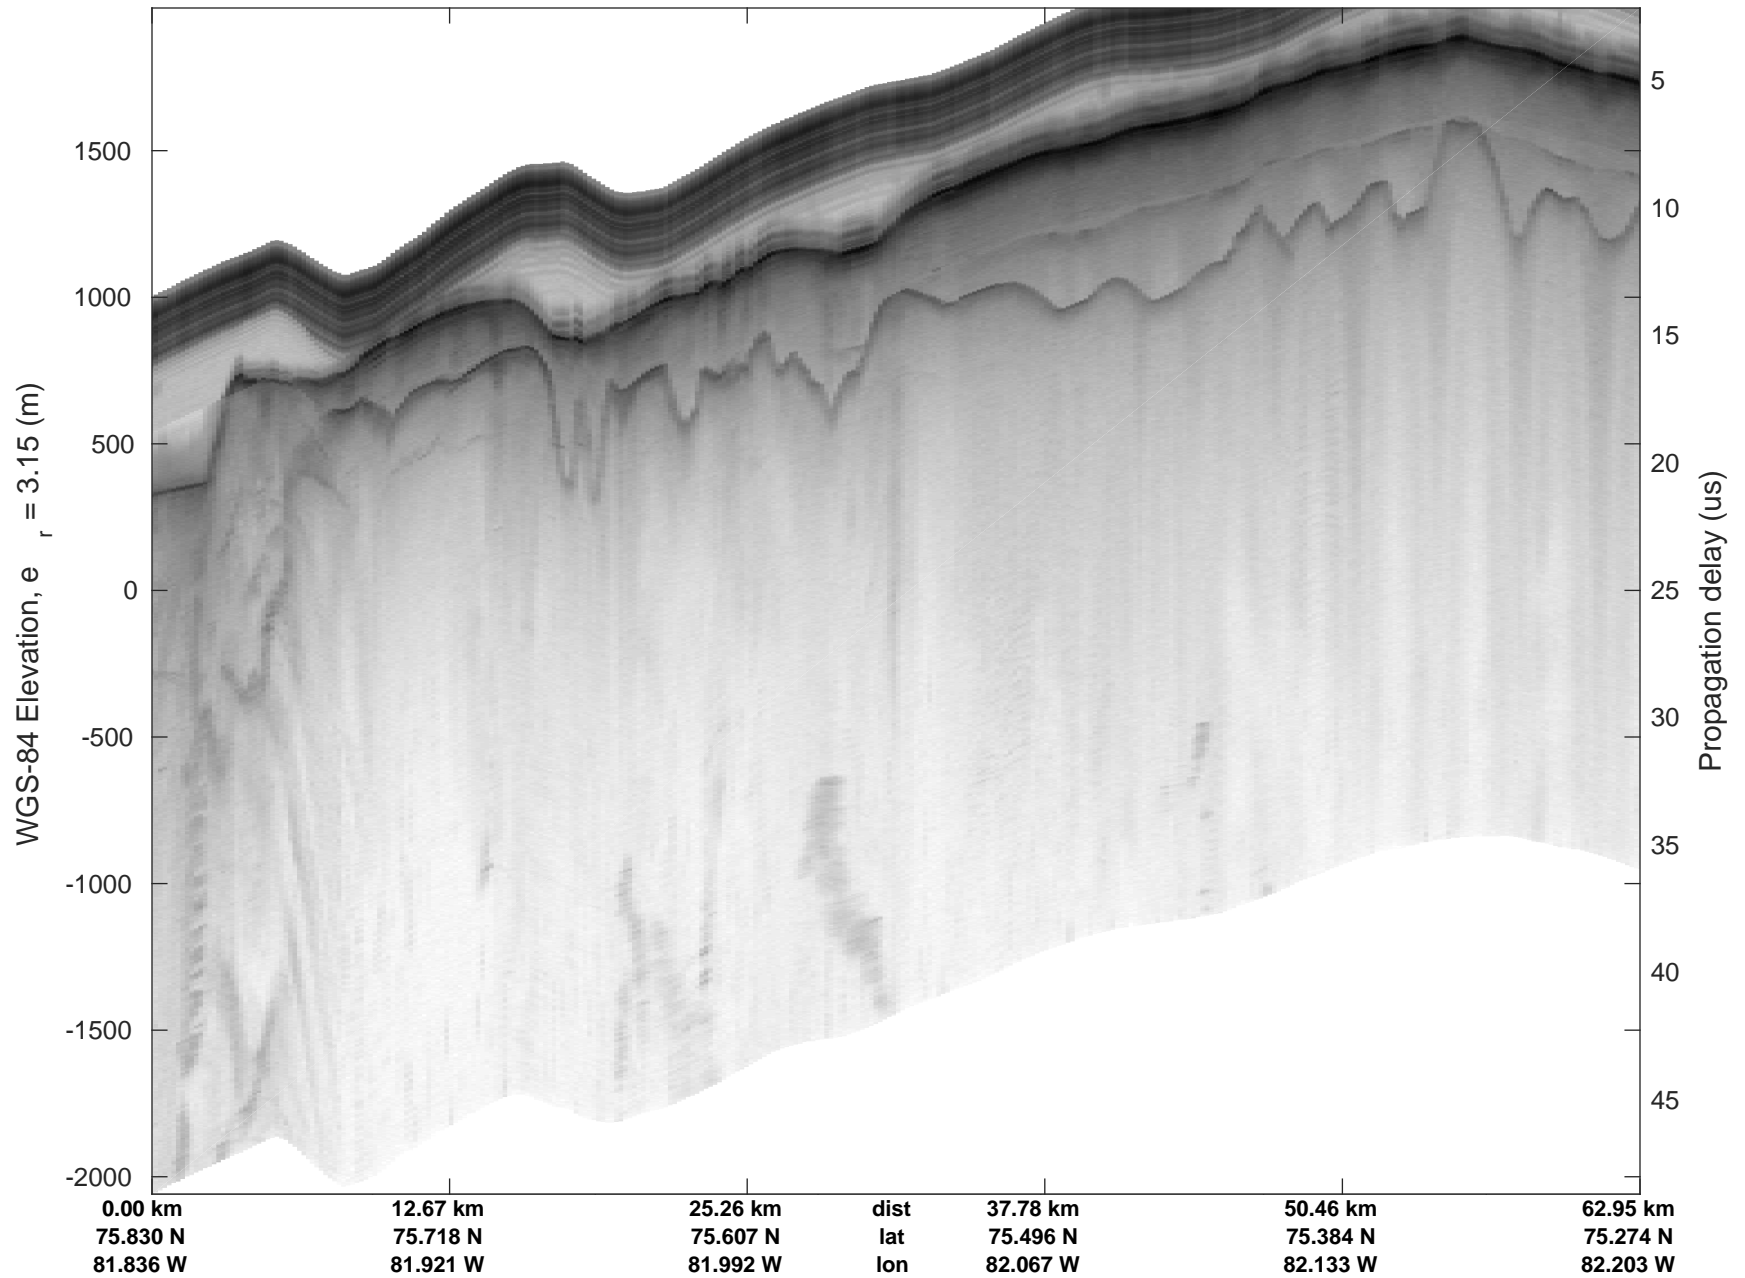

ICESat-2 Devon  
20190403\_02\_007  
Polar Stereograph 70N/-45E

rds 2019\_Greenland\_P3: "ICESat-2 Devon" 20190403\_02\_007: 12:17:38.5 to 12:25:26.4 GPS

ICESat-2 Devon  
20190403\_02\_008  
Polar Stereograph 70N/-45E

rds 2019\_Greenland\_P3: "ICESat-2 Devon" 20190403\_02\_008: 12:25:27.8 to 12:29:49.1 GPS

ICESat-2 Devon  
20190403\_02\_009  
Polar Stereograph 70N/-45E

rds 2019\_Greenland\_P3: "ICESat-2 Devon" 20190403\_02\_009: 12:29:50.4 to 12:37:14.4 GPS

ICESat-2 Devon  
20190403\_02\_010  
Polar Stereograph 70N/-45E

rds 2019\_Greenland\_P3: "ICESat-2 Devon" 20190403\_02\_010: 12:37:15.7 to 12:45:02.3 GPS

ICESat-2 Devon  
20190403\_02\_011  
Polar Stereograph 70N/-45E