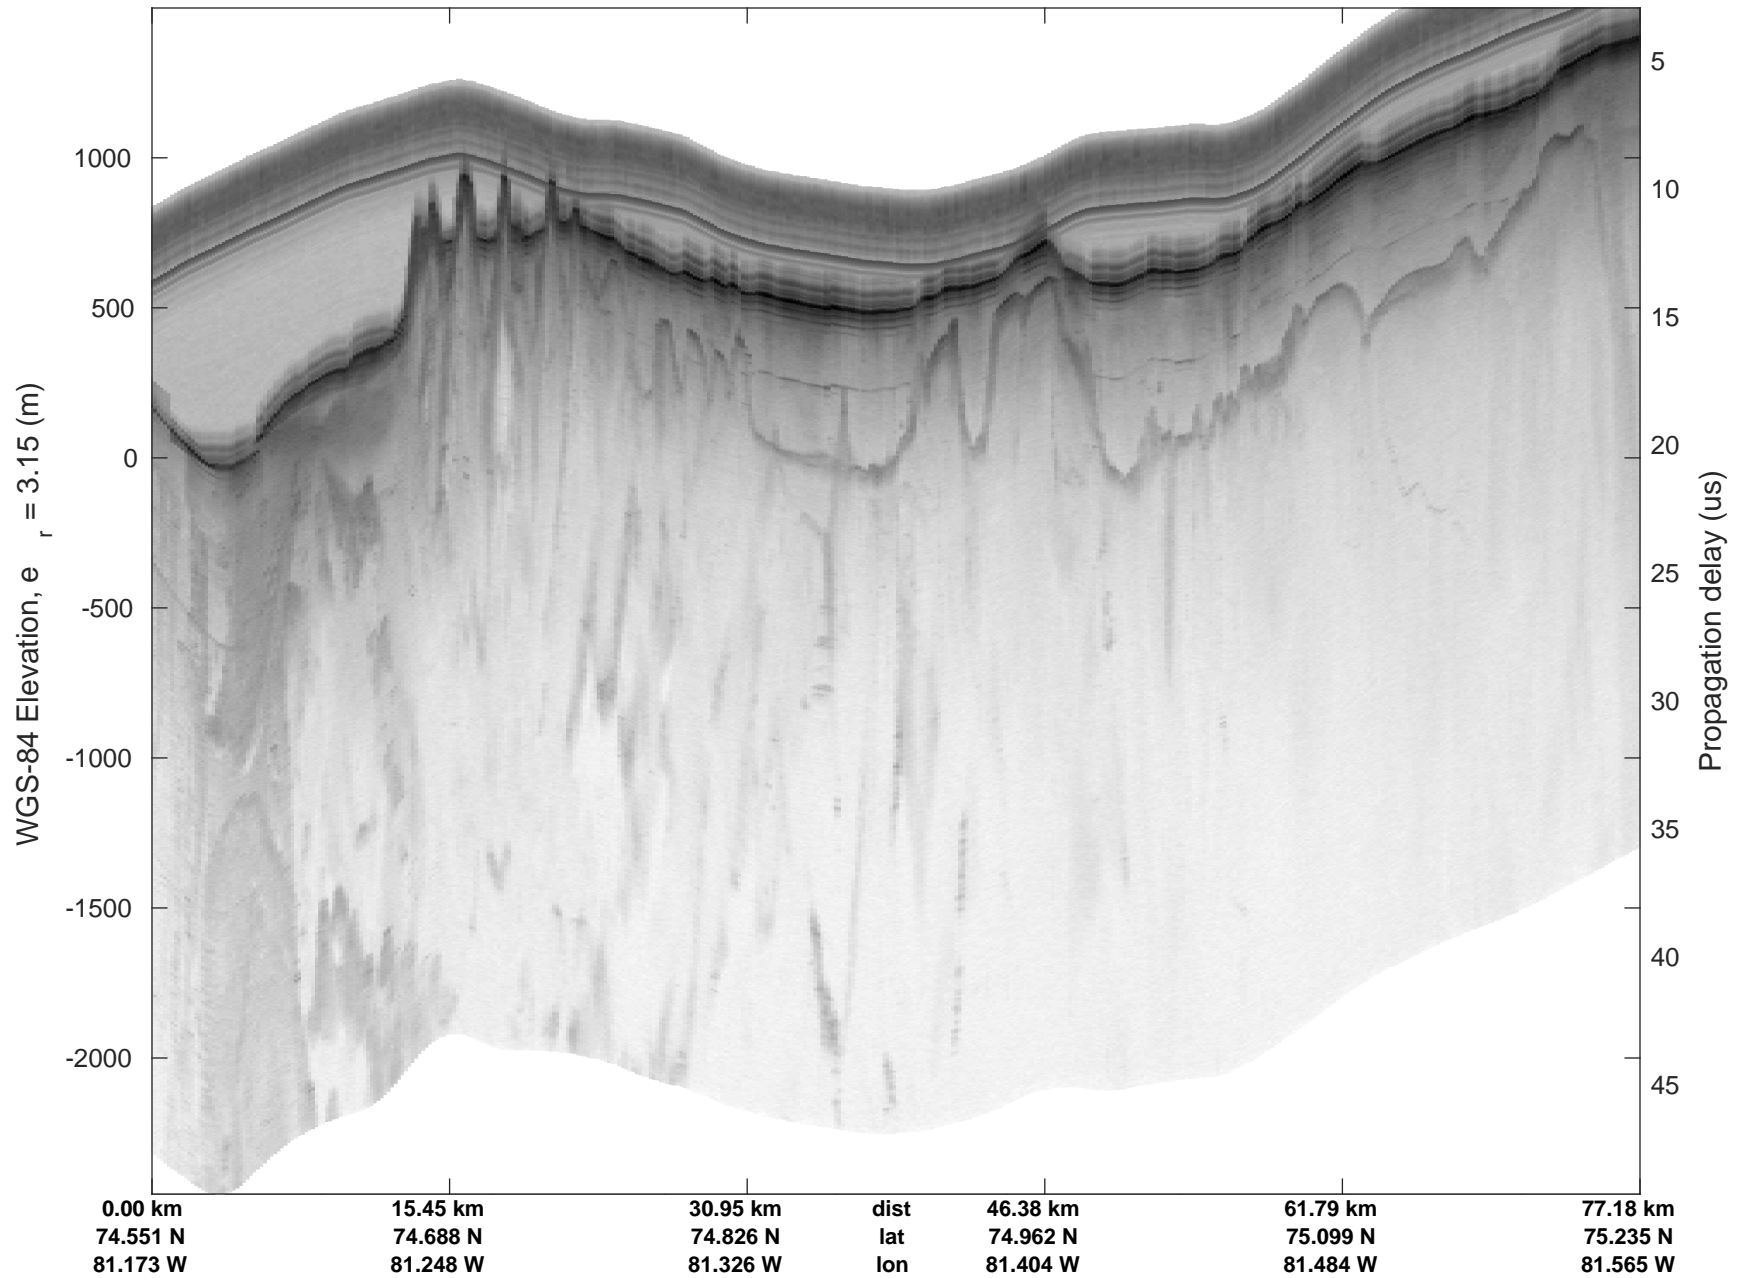

rds 2019\_Greenland\_P3: "ICESat-2 Devon" 20190403\_02\_020: 13:55:13.7 to 14:01:17.7 GPS

ICESat-2 Devon  
20190403\_02\_021  
Polar Stereograph 70N/-45E

rds 2019\_Greenland\_P3: "ICESat-2 Devon" 20190403\_02\_021: 14:01:19.0 to 14:09:17.6 GPS

rds 2019\_Greenland\_P3: "ICESat-2 Devon" 20190403\_02\_022: 14:09:18.9 to 14:19:13.5 GPS

ICESat-2 Devon  
20190403\_02\_023  
Polar Stereograph 70N/-45E

rds 2019\_Greenland\_P3: "ICESat-2 Devon" 20190403\_02\_023: 14:19:14.9 to 14:25:06.8 GPS

ICESat-2 Devon  
20190403\_02\_024  
Polar Stereograph 70N/-45E

rds 2019\_Greenland\_P3: "ICESat-2 Devon" 20190403\_02\_024: 14:25:08.1 to 14:34:45.4 GPS

rds 2019\_Greenland\_P3: "ICESat-2 Devon" 20190403\_02\_025: 14:34:46.7 to 14:42:54.7 GPS

ICESat-2 Devon  
20190403\_02\_026  
Polar Stereograph 70N/-45E

rds 2019\_Greenland\_P3: "ICESat-2 Devon" 20190403\_02\_026: 14:42:56.0 to 14:49:37.3 GPS

rds 2019\_Greenland\_P3: "ICESat-2 Devon" 20190403\_02\_027: 14:49:38.6 to 14:56:41.2 GPS