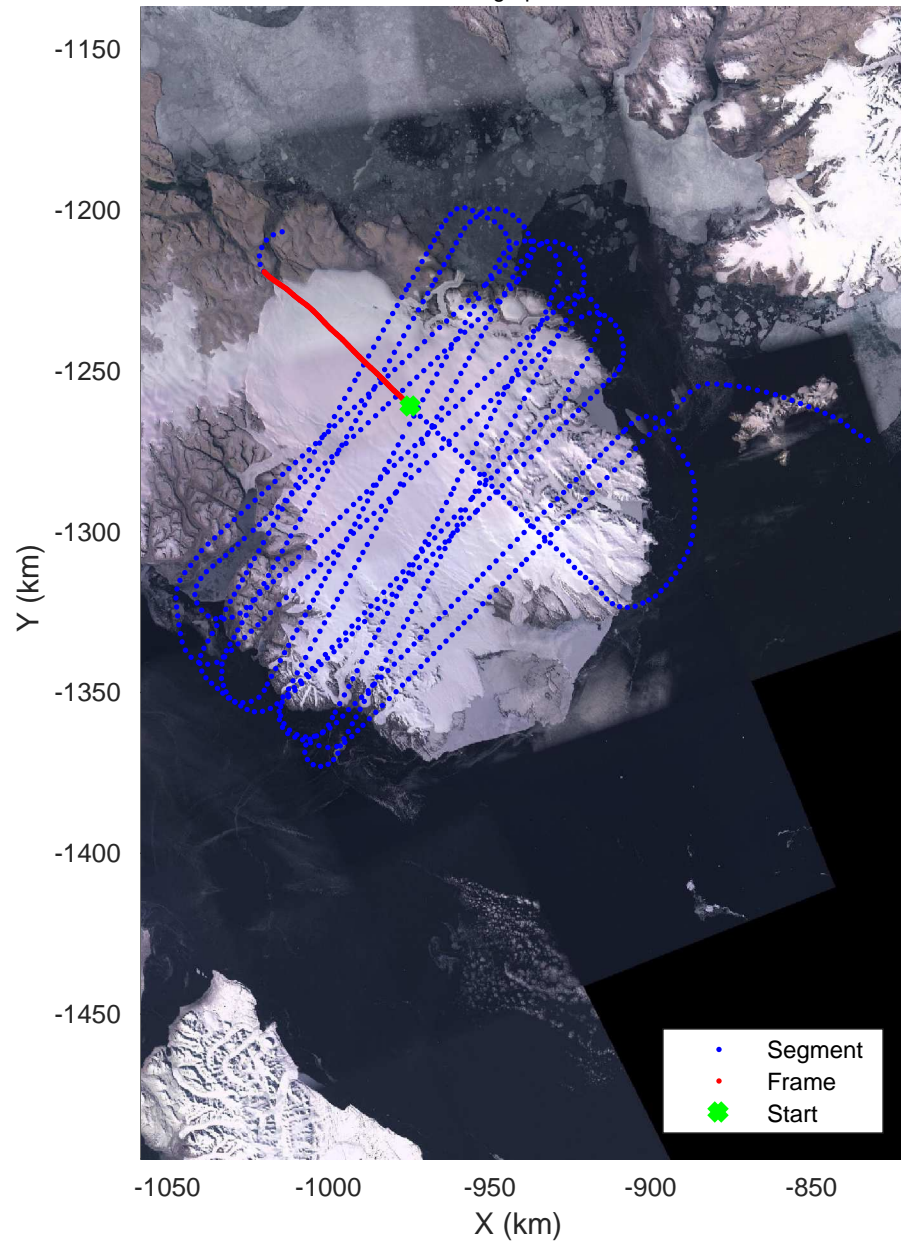

ICESat-2 Devon  
20190403\_02\_043  
Polar Stereograph 70N/-45E

rds 2019\_Greenland\_P3: "ICESat-2 Devon" 20190403\_02\_043: 16:48:19.0 to 16:54:49.6 GPS

ICESat-2 Devon  
20190403\_02\_044  
Polar Stereograph 70N/-45E

rds 2019\_Greenland\_P3: "ICESat-2 Devon" 20190403\_02\_044: 16:54:50.9 to 17:05:02.8 GPS

ICESat-2 Devon  
20190403\_02\_045  
Polar Stereograph 70N/-45E

rds 2019\_Greenland\_P3: "ICESat-2 Devon" 20190403\_02\_045: 17:05:04.2 to 17:12:06.8 GPS

ICESat-2 Devon  
20190403\_02\_046  
Polar Stereograph 70N/-45E

rds 2019\_Greenland\_P3: "ICESat-2 Devon" 20190403\_02\_046: 17:12:08.1 to 17:18:50.7 GPS

ICESat-2 Devon  
20190403\_02\_047  
Polar Stereograph 70N/-45E

rds 2019\_Greenland\_P3: "ICESat-2 Devon" 20190403\_02\_047: 17:18:52.1 to 17:27:30.7 GPS

ICESat-2 Devon  
20190403\_02\_048  
Polar Stereograph 70N/-45E

rds 2019\_Greenland\_P3: "ICESat-2 Devon" 20190403\_02\_048: 17:27:32.0 to 17:29:42.6 GPS