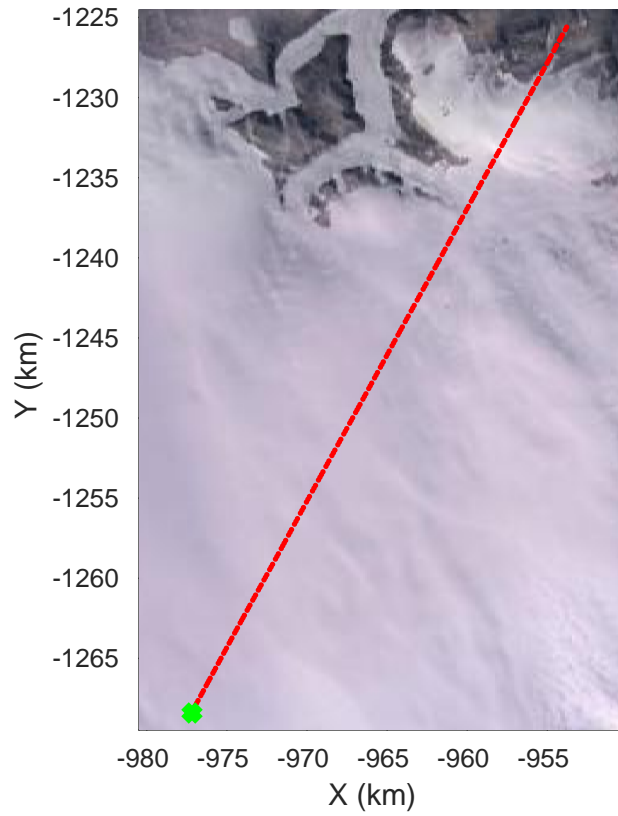

rds 2019\_Greenland\_P3: "ICESat-2 Devon" 20190403\_02\_017: 13:27:52.6 to 13:37:39.2 GPS

ICESat-2 Devon  
20190403\_02\_018  
Polar Stereograph 70N/-45E

rds 2019\_Greenland\_P3: "ICESat-2 Devon" 20190403\_02\_018: 13:37:40.5 to 13:49:21.8 GPS