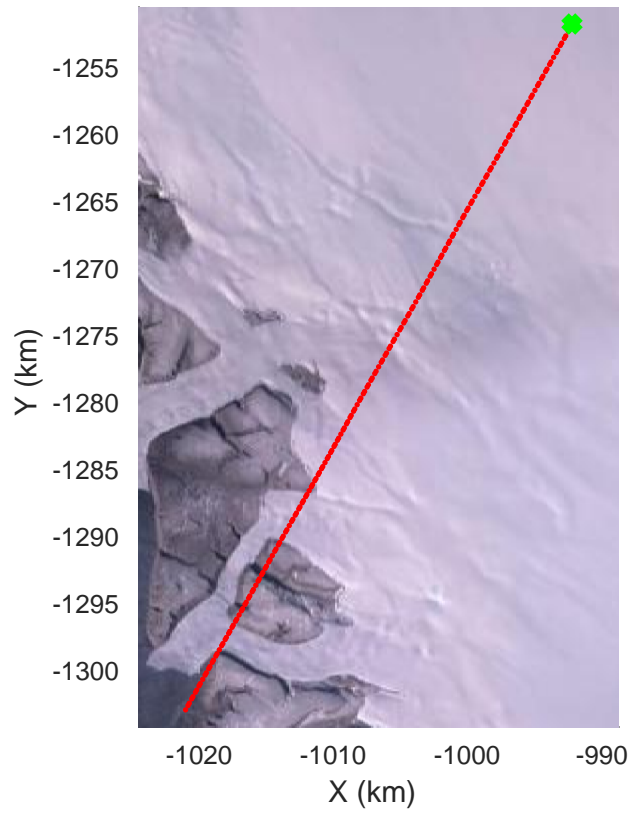

ICESat-2 Devon  
20190403\_02\_013  
Polar Stereograph 70N/-45E

rds 2019\_Greenland\_P3: "ICESat-2 Devon" 20190403\_02\_013: 13:02:47.5 to 13:08:02.1 GPS

ICESat-2 Devon  
20190403\_02\_014  
Polar Stereograph 70N/-45E

rds 2019\_Greenland\_P3: "ICESat-2 Devon" 20190403\_02\_014: 13:08:03.4 to 13:17:20.7 GPS

ICESat-2 Devon  
20190403\_02\_015  
Polar Stereograph 70N/-45E

rds 2019\_Greenland\_P3: "ICESat-2 Devon" 20190403\_02\_015: 13:17:22.0 to 13:20:58.0 GPS

ICESat-2 Devon  
20190403\_02\_016  
Polar Stereograph 70N/-45E

rds 2019\_Greenland\_P3: "ICESat-2 Devon" 20190403\_02\_016: 13:20:59.3 to 13:27:51.3 GPS

ICESat-2 Devon  
20190403\_02\_017  
Polar Stereograph 70N/-45E