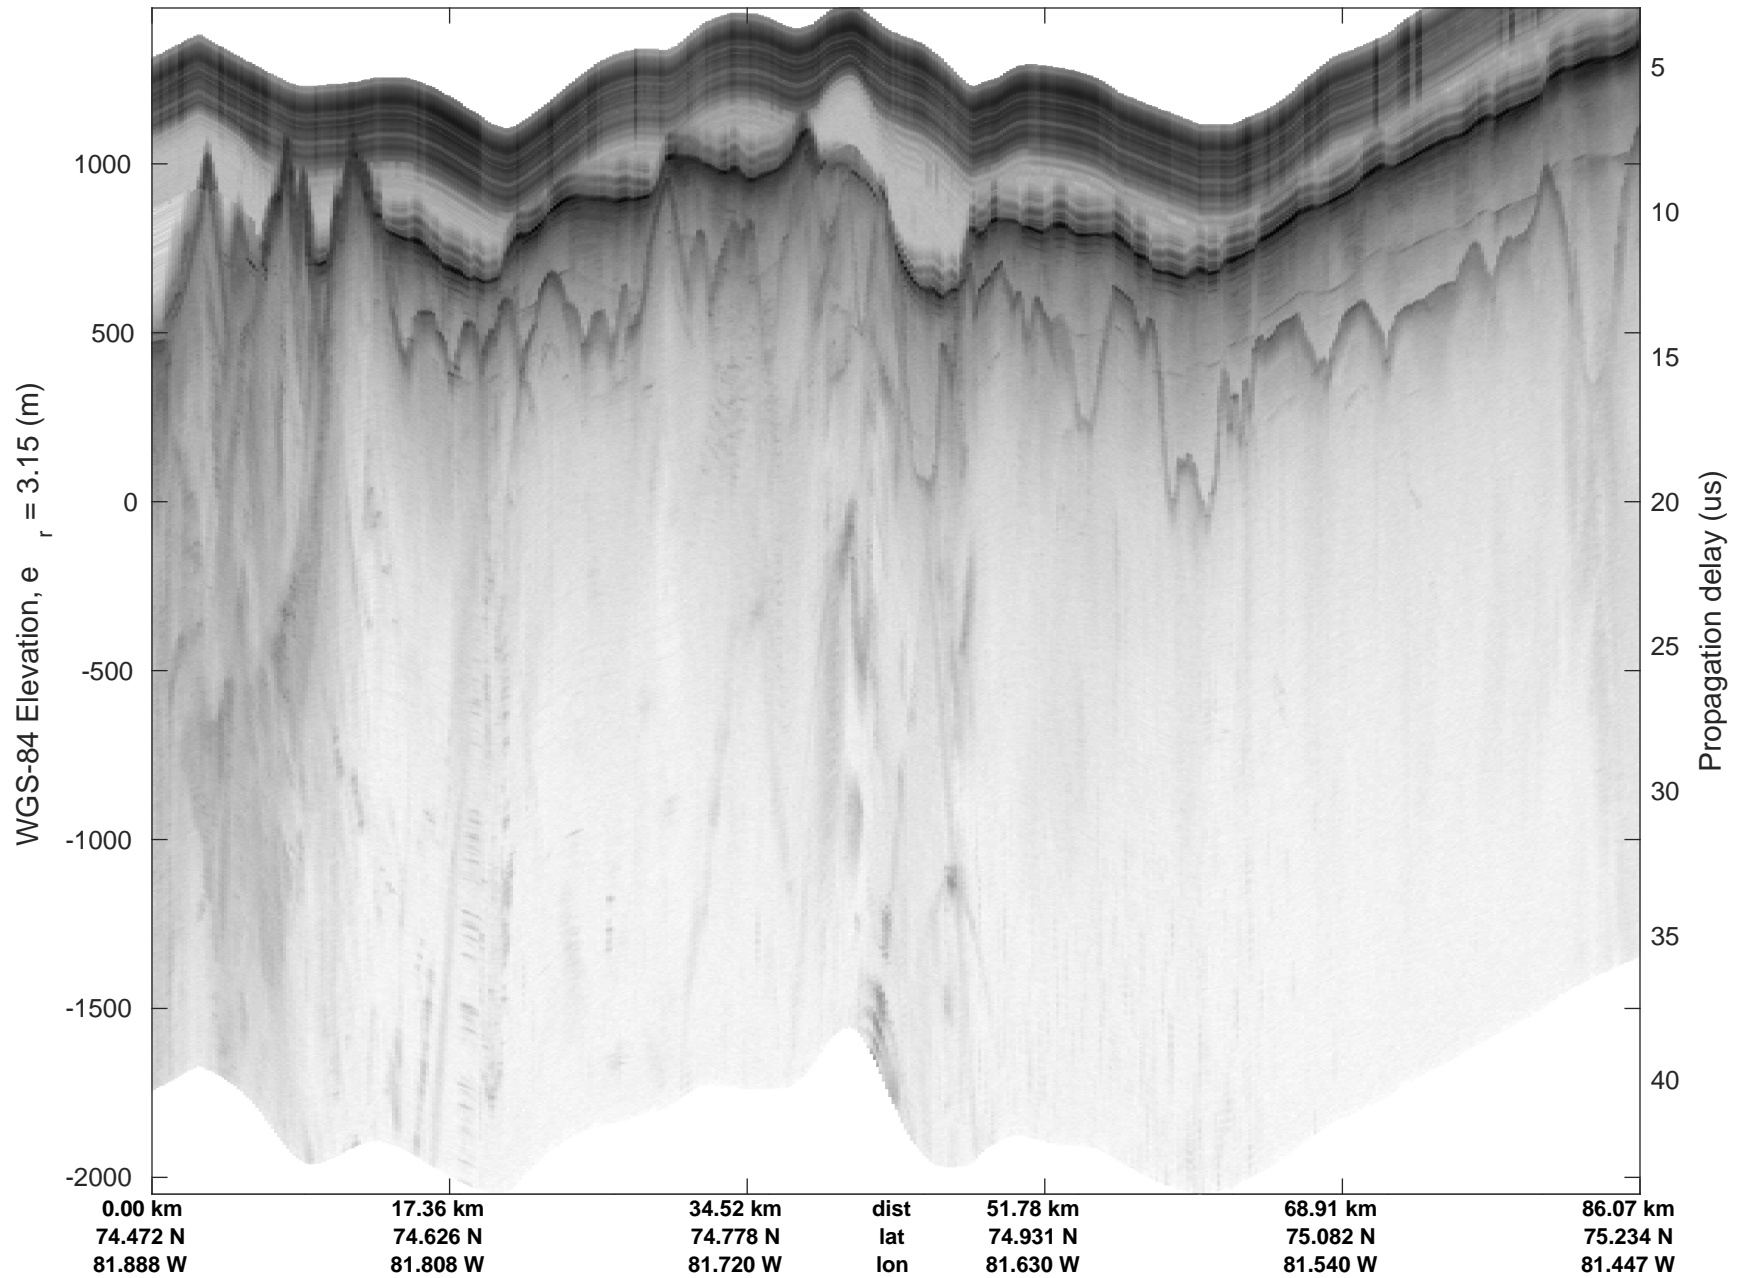

ICESat-2 Devon  
20190403\_02\_004  
Polar Stereograph 70N/-45E

rds 2019\_Greenland\_P3: "ICESat-2 Devon" 20190403\_02\_004: 11:53:13.4 to 12:02:04.0 GPS

ICESat-2 Devon  
20190403\_02\_005  
Polar Stereograph 70N/-45E

rds 2019\_Greenland\_P3: "ICESat-2 Devon" 20190403\_02\_005: 12:02:05.3 to 12:06:55.9 GPS

ICESat-2 Devon  
20190403\_02\_006  
Polar Stereograph 70N/-45E

rds 2019\_Greenland\_P3: "ICESat-2 Devon" 20190403\_02\_006: 12:06:57.3 to 12:17:37.2 GPS

ICESat-2 Devon  
20190403\_02\_007  
Polar Stereograph 70N/-45E

rds 2019\_Greenland\_P3: "ICESat-2 Devon" 20190403\_02\_007: 12:17:38.5 to 12:25:26.4 GPS

ICESat-2 Devon  
20190403\_02\_008  
Polar Stereograph 70N/-45E

ICESat-2 Devon  
20190403\_02\_010  
Polar Stereograph 70N/-45E

rds 2019\_Greenland\_P3: "ICESat-2 Devon" 20190403\_02\_010: 12:37:15.7 to 12:45:02.3 GPS

ICESat-2 Devon  
20190403\_02\_011  
Polar Stereograph 70N/-45E