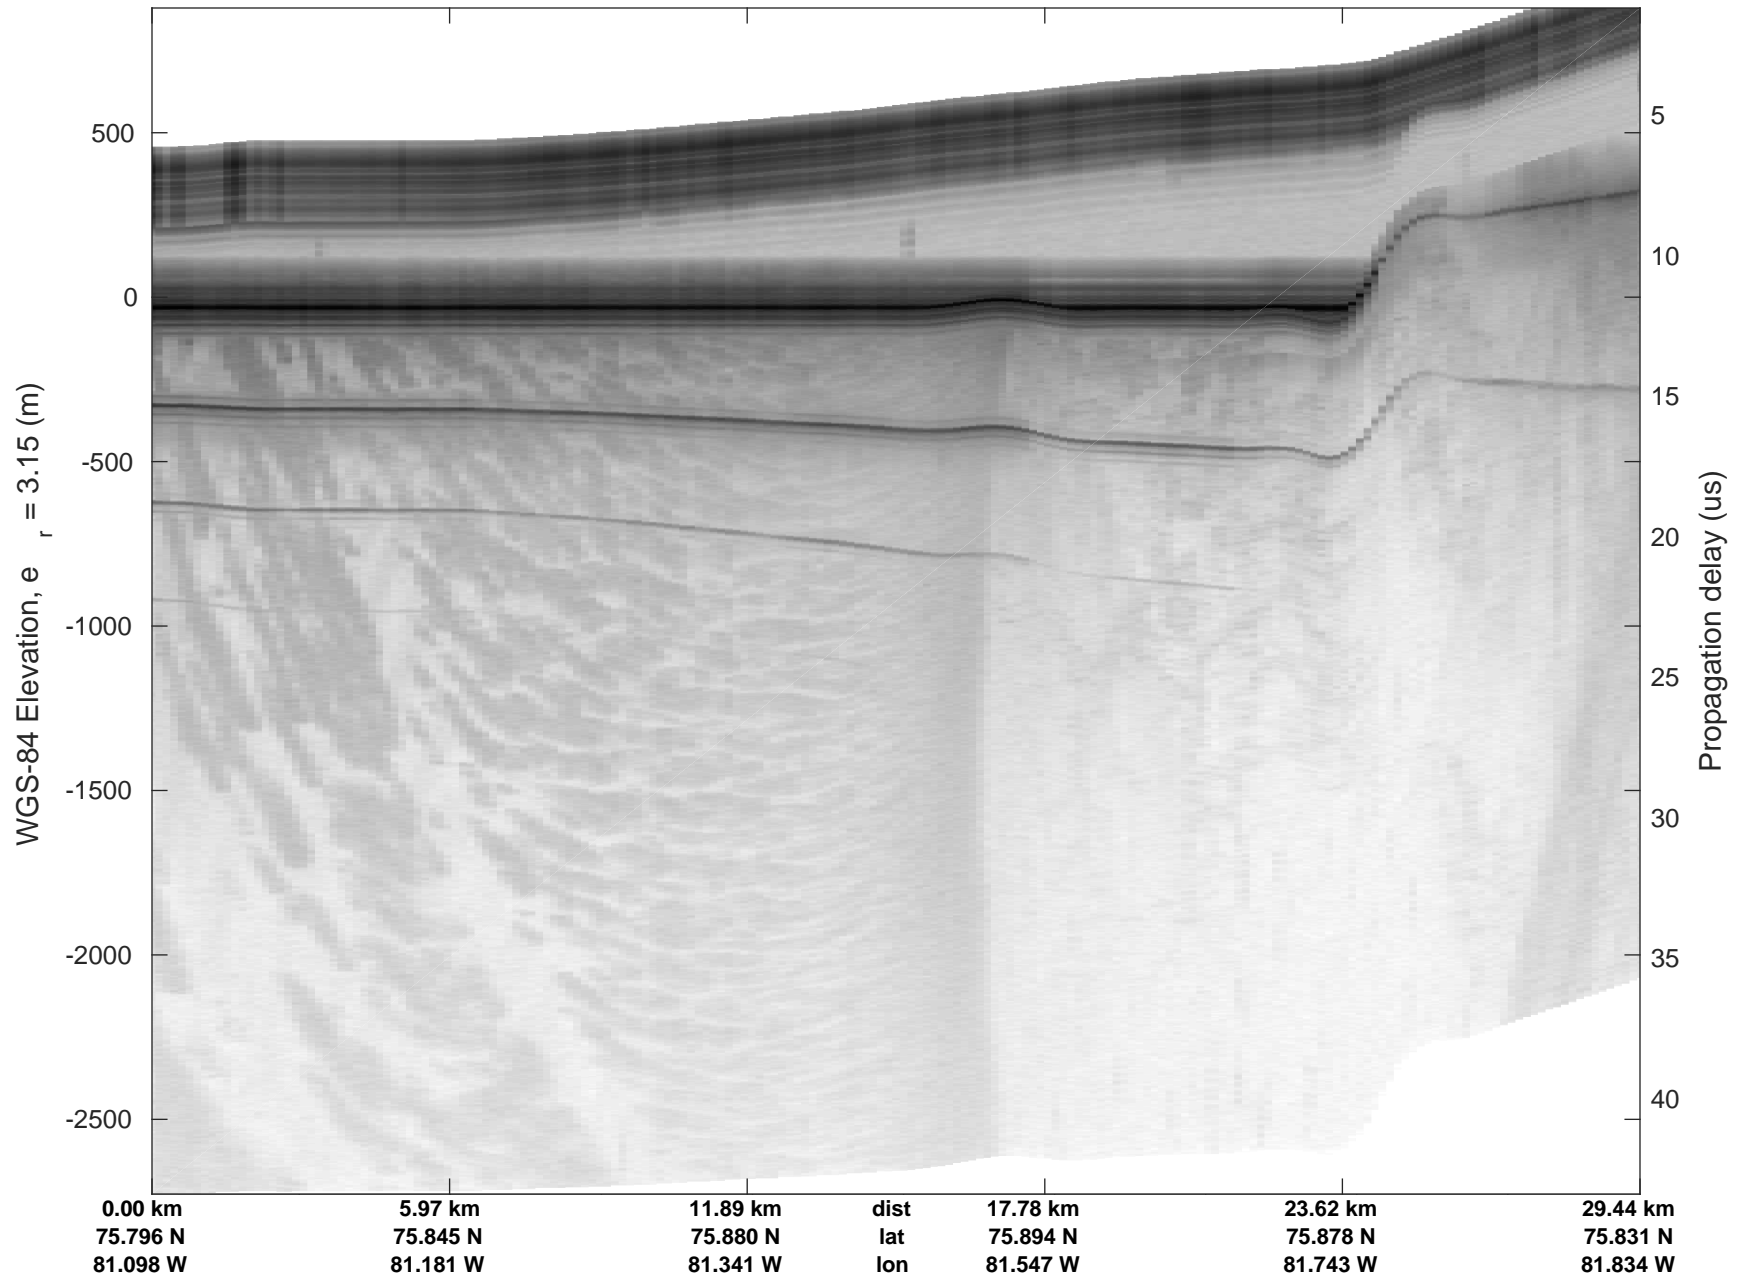

ICESat-2 Devon  
20190403\_02\_004  
Polar Stereograph 70N/-45E

rds 2019\_Greenland\_P3: "ICESat-2 Devon" 20190403\_02\_004: 11:53:13.4 to 12:02:04.0 GPS

ICESat-2 Devon  
20190403\_02\_005  
Polar Stereograph 70N/-45E

ICESat-2 Devon  
20190403\_02\_007  
Polar Stereograph 70N/-45E

rds 2019\_Greenland\_P3: "ICESat-2 Devon" 20190403\_02\_007: 12:17:38.5 to 12:25:26.4 GPS

ICESat-2 Devon  
20190403\_02\_008  
Polar Stereograph 70N/-45E

rds 2019\_Greenland\_P3: "ICESat-2 Devon" 20190403\_02\_008: 12:25:27.8 to 12:29:49.1 GPS

ICESat-2 Devon  
20190403\_02\_009  
Polar Stereograph 70N/-45E

rds 2019\_Greenland\_P3: "ICESat-2 Devon" 20190403\_02\_009: 12:29:50.4 to 12:37:14.4 GPS

ICESat-2 Devon  
20190403\_02\_010  
Polar Stereograph 70N/-45E

rds 2019\_Greenland\_P3: "ICESat-2 Devon" 20190403\_02\_010: 12:37:15.7 to 12:45:02.3 GPS

ICESat-2 Devon  
20190403\_02\_011  
Polar Stereograph 70N/-45E