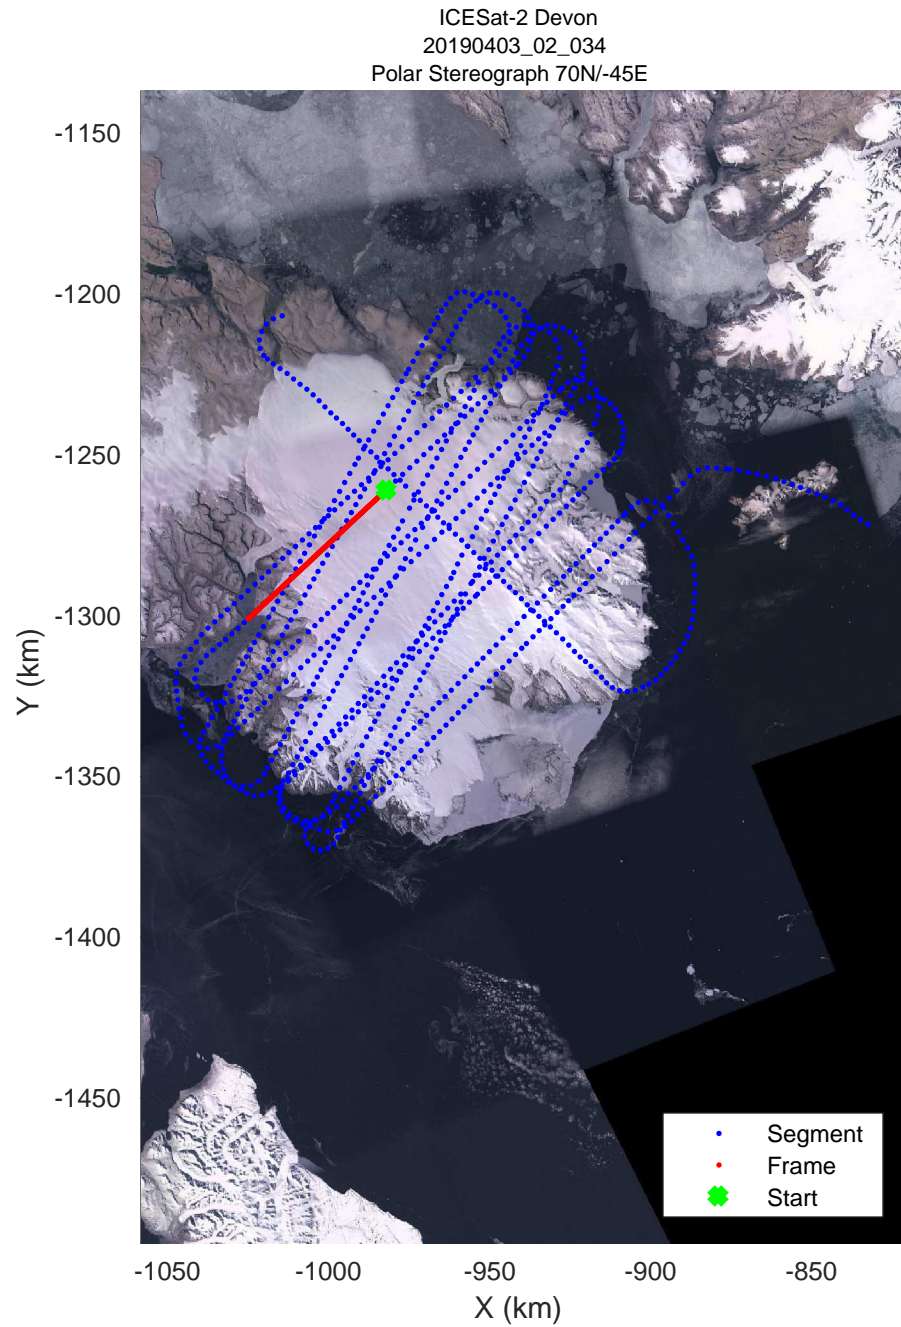

ICESat-2 Devon  
20190403\_02\_030  
Polar Stereograph 70N/-45E

rds 2019\_Greenland\_P3: "ICESat-2 Devon" 20190403\_02\_030: 15:17:34.4 to 15:24:02.3 GPS

rds 2019\_Greenland\_P3: "ICESat-2 Devon" 20190403\_02\_031: 15:24:03.7 to 15:28:37.0 GPS

ICESat-2 Devon  
20190403\_02\_032  
Polar Stereograph 70N/-45E

rds 2019\_Greenland\_P3: "ICESat-2 Devon" 20190403\_02\_032: 15:28:38.3 to 15:37:02.2 GPS

ICESat-2 Devon  
20190403\_02\_033  
Polar Stereograph 70N/-45E

rds 2019\_Greenland\_P3: "ICESat-2 Devon" 20190403\_02\_033: 15:37:03.6 to 15:43:58.2 GPS

rds 2019\_Greenland\_P3: "ICESat-2 Devon" 20190403\_02\_034: 15:43:59.5 to 15:51:06.1 GPS

ICESat-2 Devon  
20190403\_02\_035  
Polar Stereograph 70N/-45E

rds 2019\_Greenland\_P3: "ICESat-2 Devon" 20190403\_02\_035: 15:51:07.4 to 16:00:23.4 GPS

ICESat-2 Devon  
20190403\_02\_036  
Polar Stereograph 70N/-45E

rds 2019\_Greenland\_P3: "ICESat-2 Devon" 20190403\_02\_036: 16:00:24.7 to 16:06:30.0 GPS