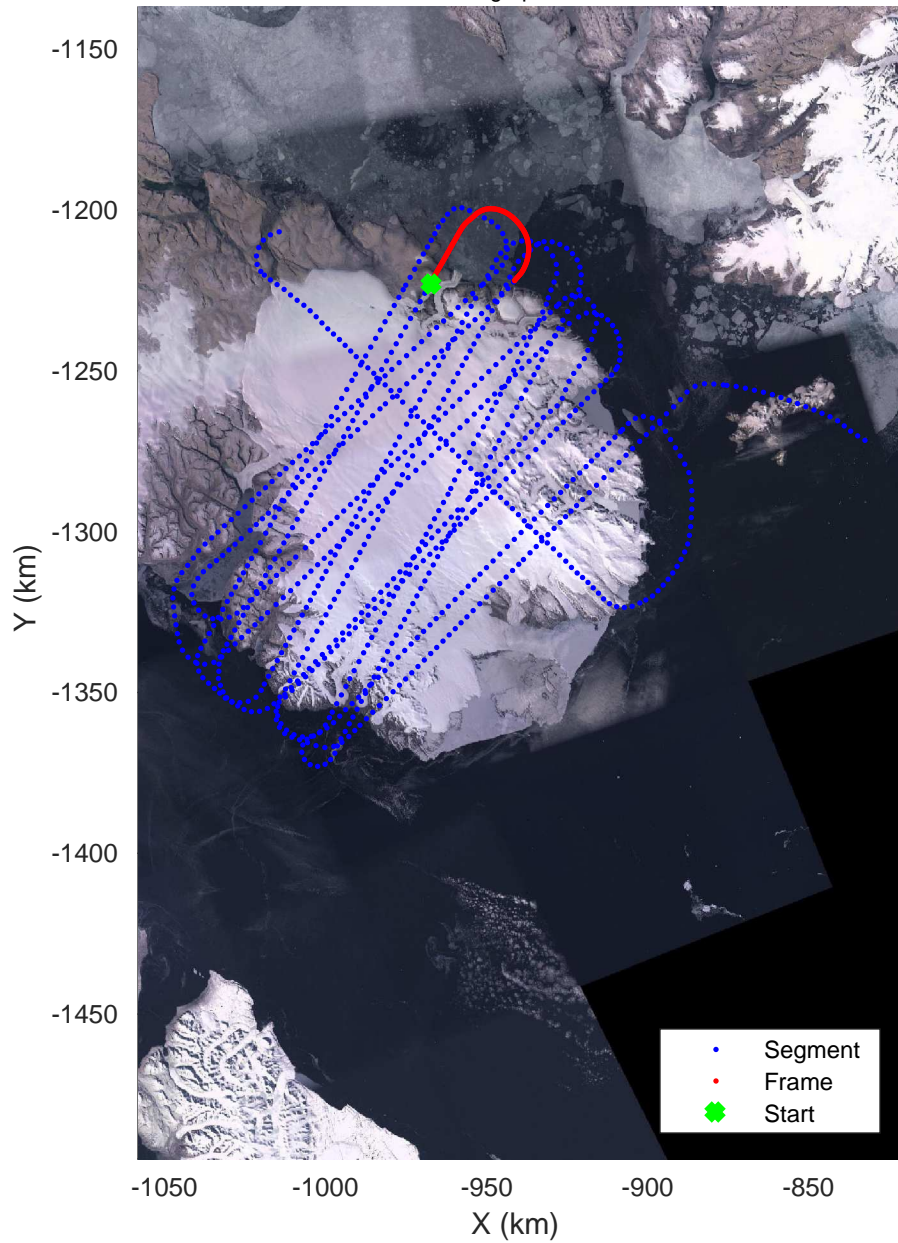

ICESat-2 Devon  
20190403\_02\_026  
Polar Stereograph 70N/-45E

rds 2019\_Greenland\_P3: "ICESat-2 Devon" 20190403\_02\_026: 14:42:56.0 to 14:49:37.3 GPS

rds 2019\_Greenland\_P3: "ICESat-2 Devon" 20190403\_02\_027: 14:49:38.6 to 14:56:41.2 GPS

rds 2019\_Greenland\_P3: "ICESat-2 Devon" 20190403\_02\_028: 14:56:42.6 to 15:07:27.8 GPS

ICESat-2 Devon  
20190403\_02\_029  
Polar Stereograph 70N/-45E

rds 2019\_Greenland\_P3: "ICESat-2 Devon" 20190403\_02\_029: 15:07:29.1 to 15:17:33.1 GPS

ICESat-2 Devon  
20190403\_02\_030  
Polar Stereograph 70N/-45E

rds 2019\_Greenland\_P3: "ICESat-2 Devon" 20190403\_02\_030: 15:17:34.4 to 15:24:02.3 GPS

rds 2019\_Greenland\_P3: "ICESat-2 Devon" 20190403\_02\_031: 15:24:03.7 to 15:28:37.0 GPS

ICESat-2 Devon  
20190403\_02\_032  
Polar Stereograph 70N/-45E

rds 2019\_Greenland\_P3: "ICESat-2 Devon" 20190403\_02\_032: 15:28:38.3 to 15:37:02.2 GPS

ICESat-2 Devon  
20190403\_02\_033  
Polar Stereograph 70N/-45E