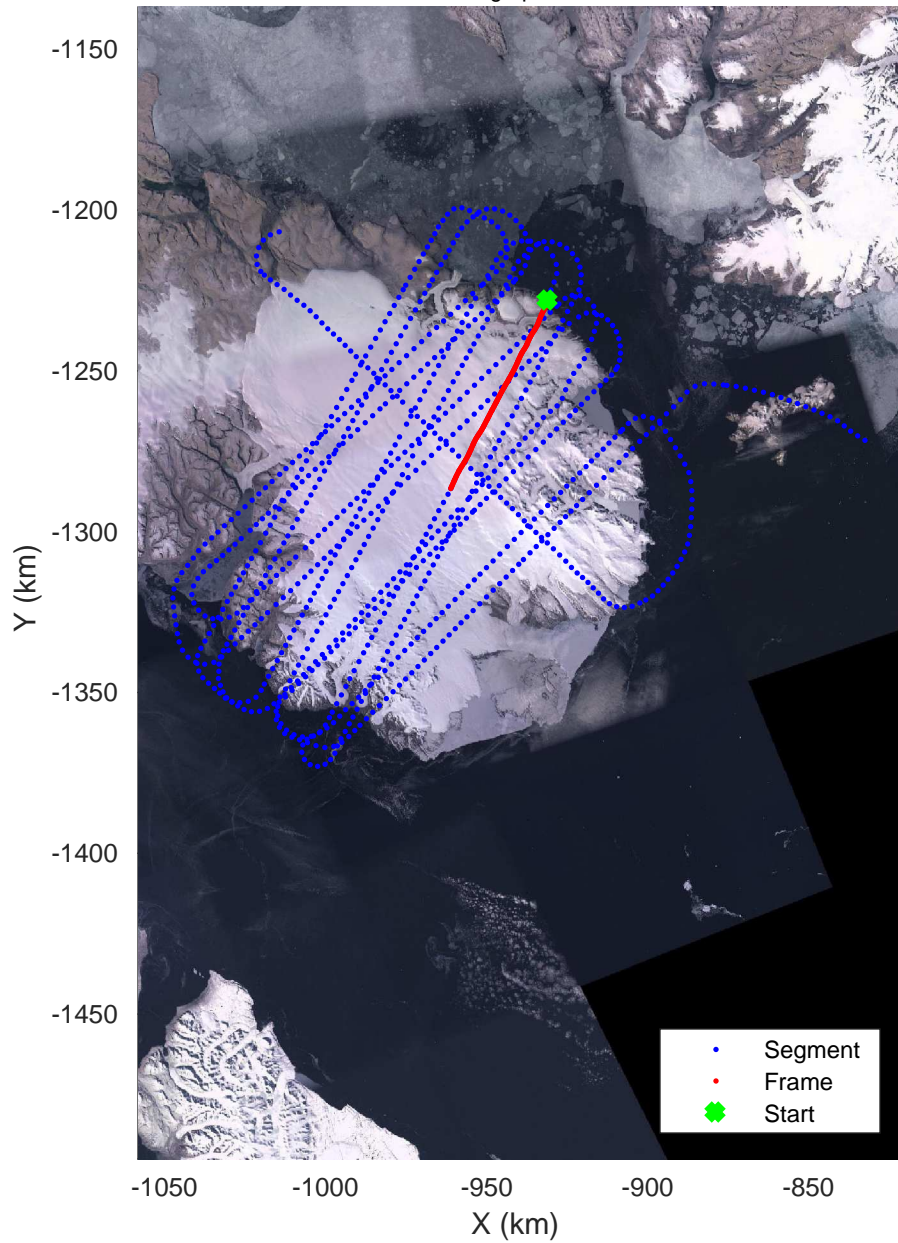

ICESat-2 Devon  
20190403\_02\_016  
Polar Stereograph 70N/-45E

rds 2019\_Greenland\_P3: "ICESat-2 Devon" 20190403\_02\_016: 13:20:59.3 to 13:27:51.3 GPS

ICESat-2 Devon  
20190403\_02\_017  
Polar Stereograph 70N/-45E

rds 2019\_Greenland\_P3: "ICESat-2 Devon" 20190403\_02\_017: 13:27:52.6 to 13:37:39.2 GPS

ICESat-2 Devon  
20190403\_02\_018  
Polar Stereograph 70N/-45E

rds 2019\_Greenland\_P3: "ICESat-2 Devon" 20190403\_02\_018: 13:37:40.5 to 13:49:21.8 GPS

ICESat-2 Devon  
20190403\_02\_019  
Polar Stereograph 70N/-45E

rds 2019\_Greenland\_P3: "ICESat-2 Devon" 20190403\_02\_019: 13:49:23.1 to 13:55:12.4 GPS

ICESat-2 Devon  
20190403\_02\_020  
Polar Stereograph 70N/-45E

rds 2019\_Greenland\_P3: "ICESat-2 Devon" 20190403\_02\_020: 13:55:13.7 to 14:01:17.7 GPS

ICESat-2 Devon  
20190403\_02\_021  
Polar Stereograph 70N/-45E

rds 2019\_Greenland\_P3: "ICESat-2 Devon" 20190403\_02\_021: 14:01:19.0 to 14:09:17.6 GPS