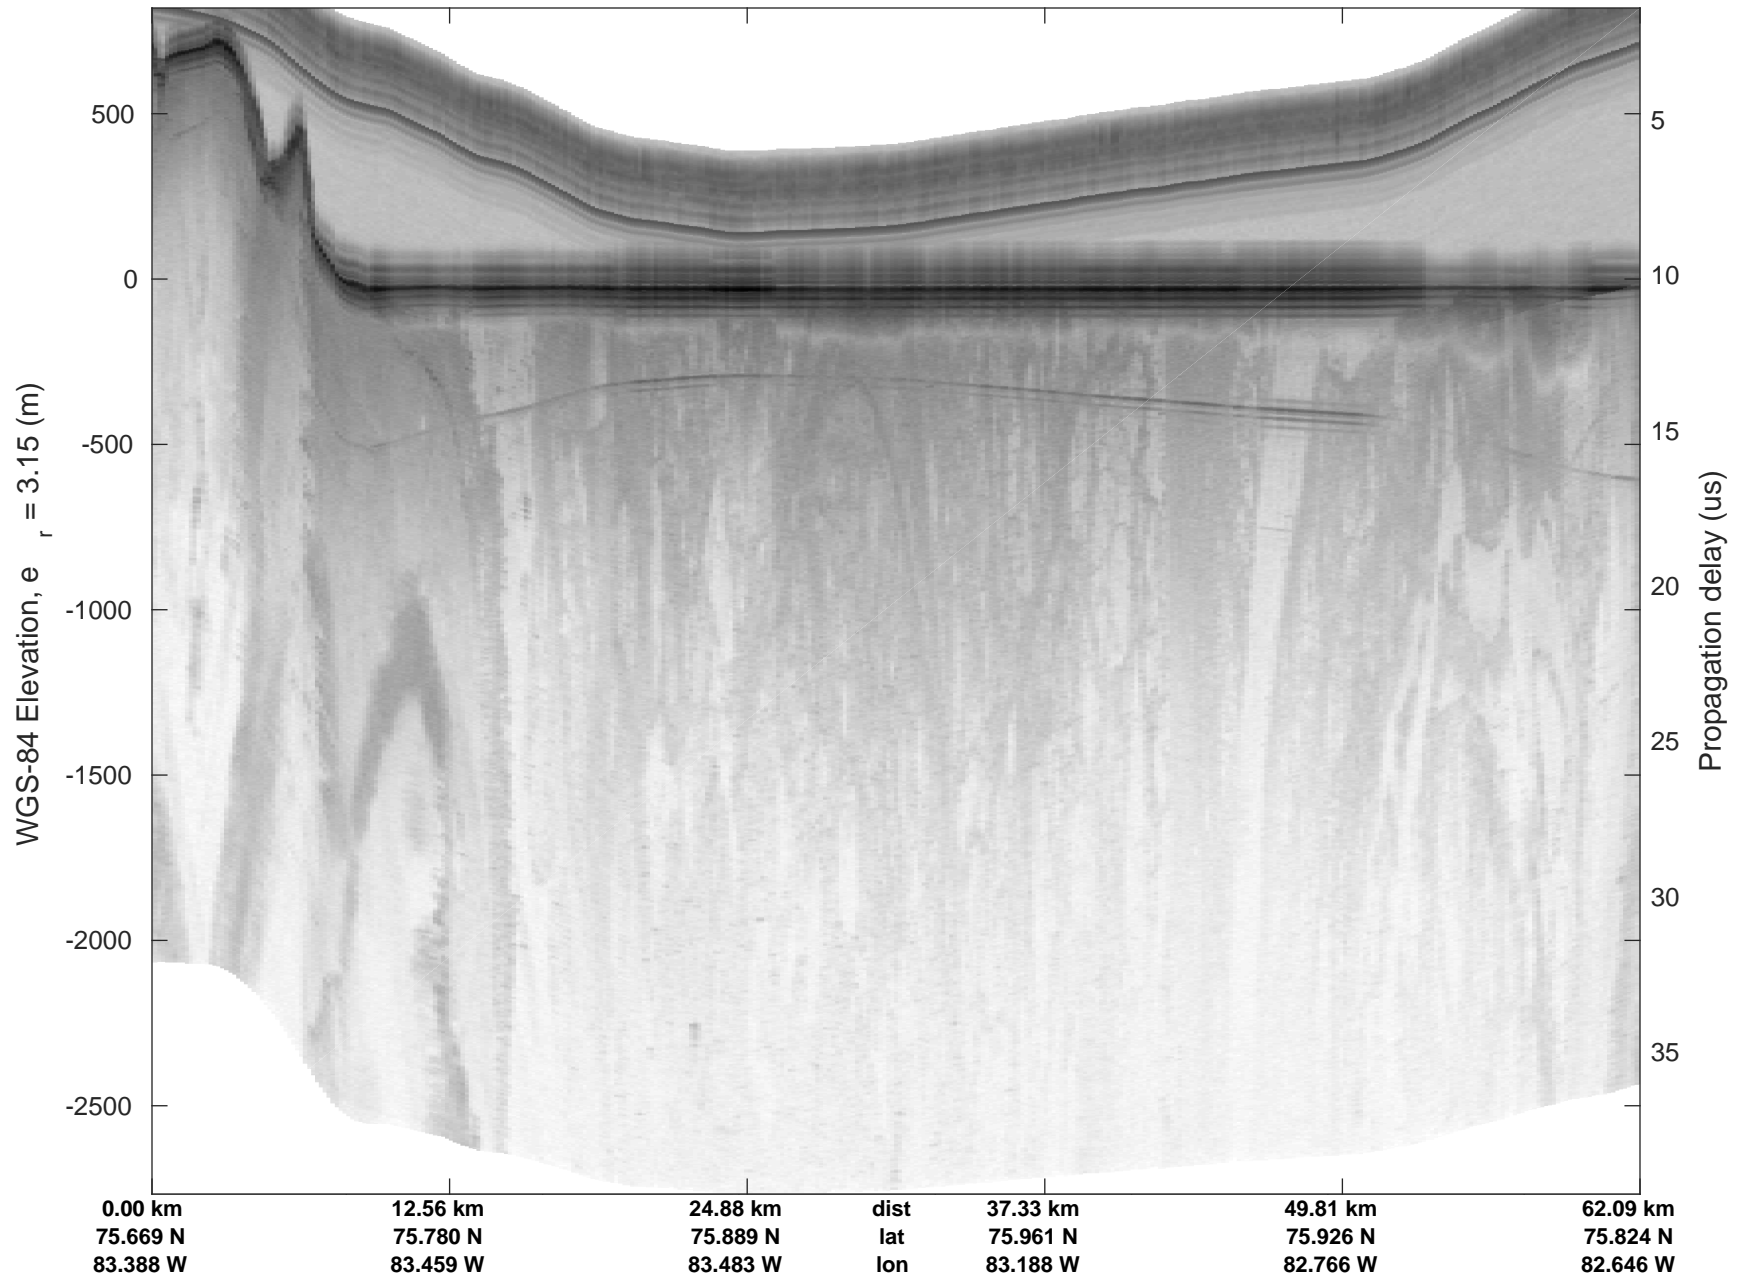

rds 2019\_Greenland\_P3: "ICESat-2 Devon" 20190403\_02\_028: 14:56:42.6 to 15:07:27.8 GPS

ICESat-2 Devon  
20190403\_02\_029  
Polar Stereograph 70N/-45E

rds 2019\_Greenland\_P3: "ICESat-2 Devon" 20190403\_02\_029: 15:07:29.1 to 15:17:33.1 GPS

ICESat-2 Devon  
20190403\_02\_030  
Polar Stereograph 70N/-45E

rds 2019\_Greenland\_P3: "ICESat-2 Devon" 20190403\_02\_030: 15:17:34.4 to 15:24:02.3 GPS

rds 2019\_Greenland\_P3: "ICESat-2 Devon" 20190403\_02\_031: 15:24:03.7 to 15:28:37.0 GPS

ICESat-2 Devon  
20190403\_02\_032  
Polar Stereograph 70N/-45E

rds 2019\_Greenland\_P3: "ICESat-2 Devon" 20190403\_02\_032: 15:28:38.3 to 15:37:02.2 GPS

ICESat-2 Devon  
20190403\_02\_033  
Polar Stereograph 70N/-45E

rds 2019\_Greenland\_P3: "ICESat-2 Devon" 20190403\_02\_033: 15:37:03.6 to 15:43:58.2 GPS

rds 2019\_Greenland\_P3: "ICESat-2 Devon" 20190403\_02\_034: 15:43:59.5 to 15:51:06.1 GPS

ICESat-2 Devon  
20190403\_02\_035  
Polar Stereograph 70N/-45E