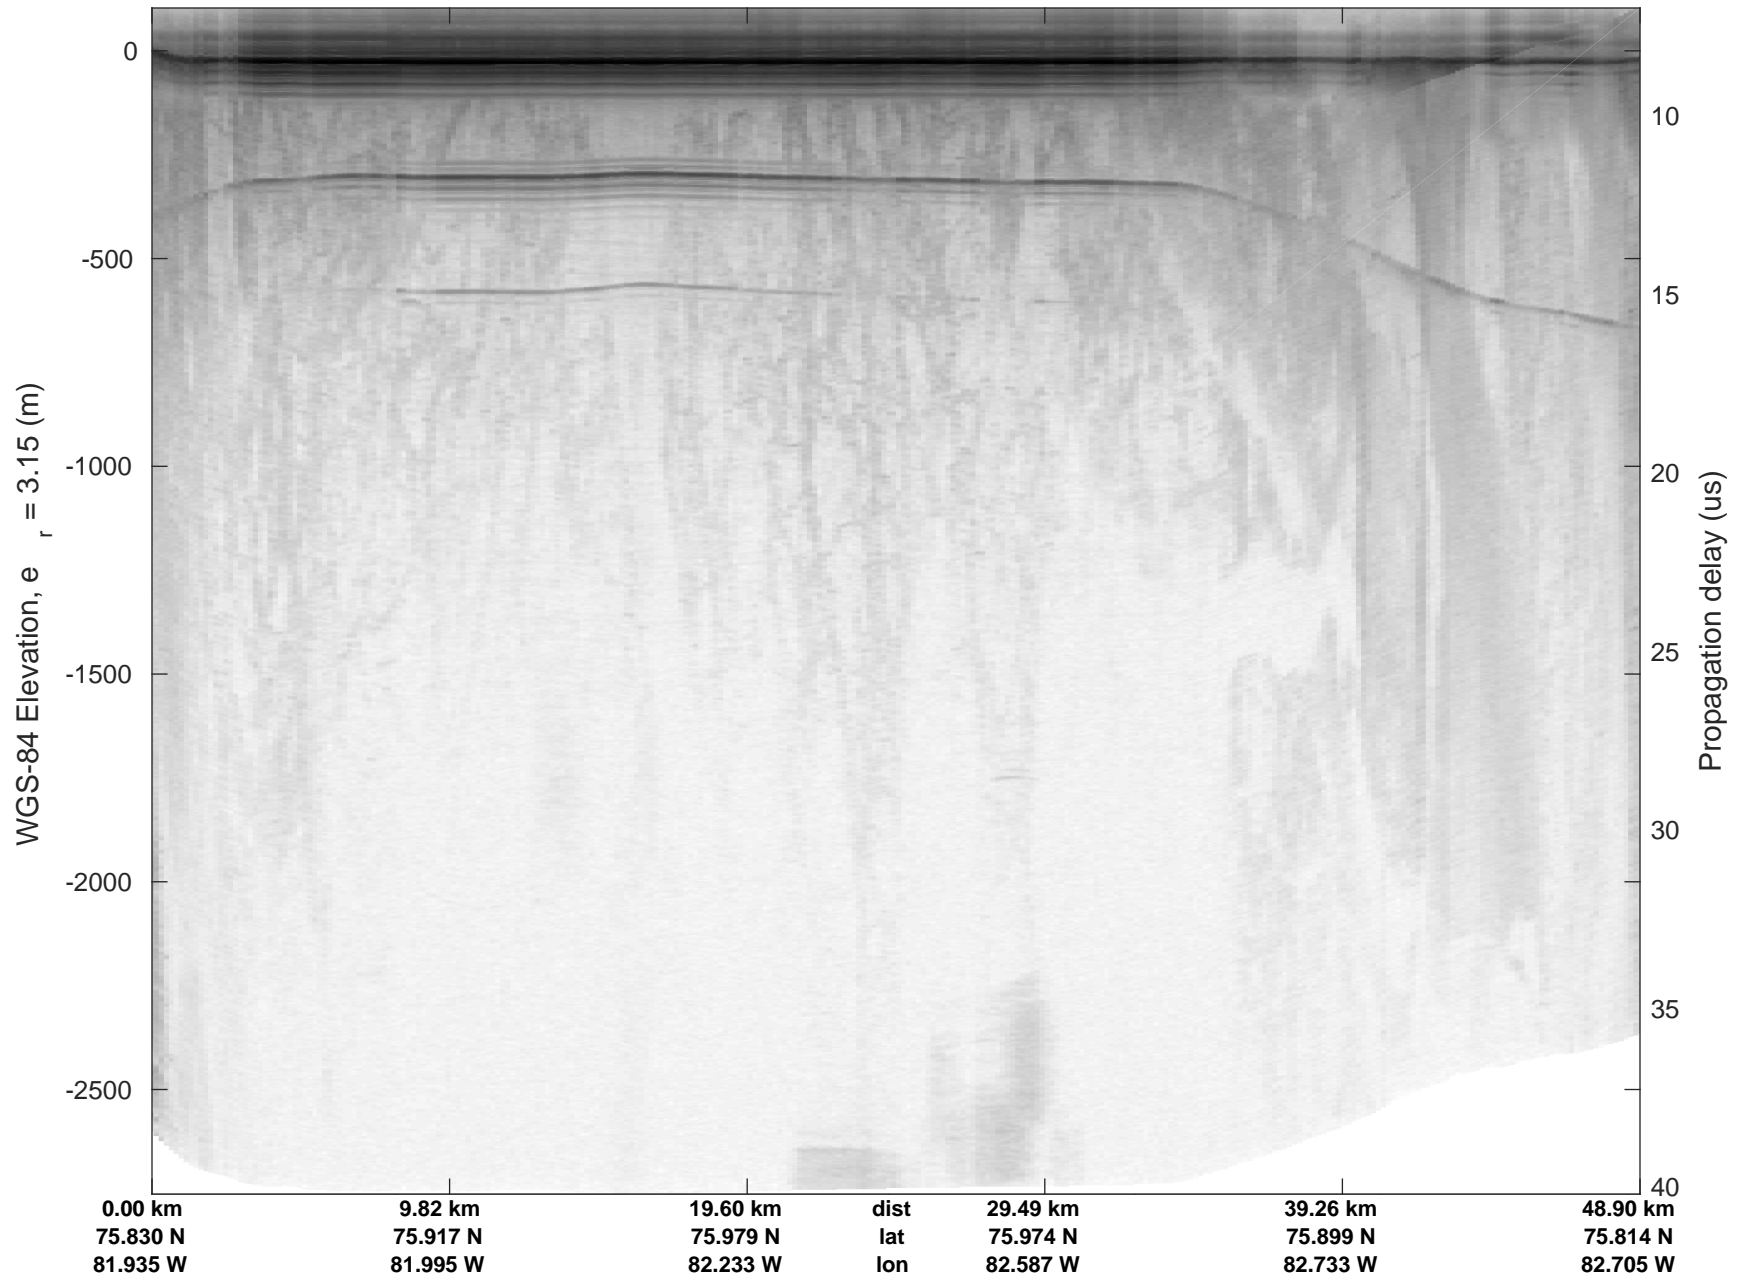

ICESat-2 Devon  
20190403\_02\_024  
Polar Stereograph 70N/-45E

rds 2019\_Greenland\_P3: "ICESat-2 Devon" 20190403\_02\_024: 14:25:08.1 to 14:34:45.4 GPS

rds 2019\_Greenland\_P3: "ICESat-2 Devon" 20190403\_02\_025: 14:34:46.7 to 14:42:54.7 GPS

ICESat-2 Devon  
20190403\_02\_026  
Polar Stereograph 70N/-45E

rds 2019\_Greenland\_P3: "ICESat-2 Devon" 20190403\_02\_026: 14:42:56.0 to 14:49:37.3 GPS

rds 2019\_Greenland\_P3: "ICESat-2 Devon" 20190403\_02\_027: 14:49:38.6 to 14:56:41.2 GPS