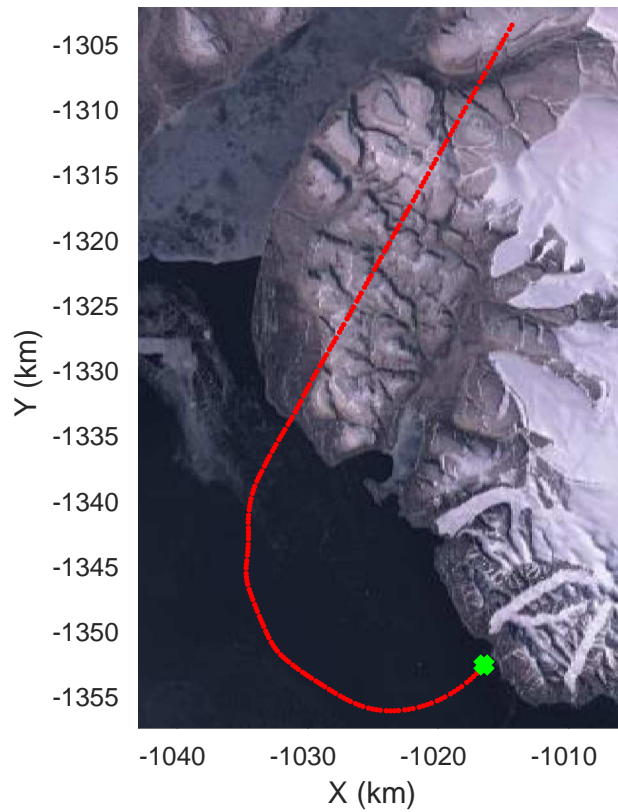

ICESat-2 Devon  
20190403\_02\_024  
Polar Stereograph 70N/-45E

rds 2019\_Greenland\_P3: "ICESat-2 Devon" 20190403\_02\_024: 14:25:08.1 to 14:34:45.4 GPS

rds 2019\_Greenland\_P3: "ICESat-2 Devon" 20190403\_02\_025: 14:34:46.7 to 14:42:54.7 GPS

ICESat-2 Devon  
20190403\_02\_026  
Polar Stereograph 70N/-45E

rds 2019\_Greenland\_P3: "ICESat-2 Devon" 20190403\_02\_026: 14:42:56.0 to 14:49:37.3 GPS

rds 2019\_Greenland\_P3: "ICESat-2 Devon" 20190403\_02\_027: 14:49:38.6 to 14:56:41.2 GPS

rds 2019\_Greenland\_P3: "ICESat-2 Devon" 20190403\_02\_028: 14:56:42.6 to 15:07:27.8 GPS

ICESat-2 Devon  
20190403\_02\_029  
Polar Stereograph 70N/-45E

rds 2019\_Greenland\_P3: "ICESat-2 Devon" 20190403\_02\_029: 15:07:29.1 to 15:17:33.1 GPS