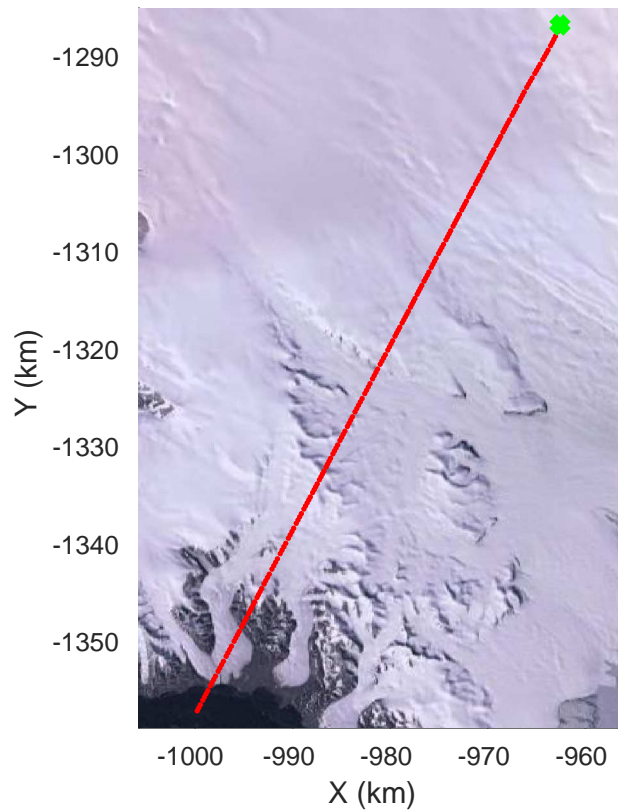

rds 2019\_Greenland\_P3: "ICESat-2 Devon" 20190403\_02\_020: 13:55:13.7 to 14:01:17.7 GPS

ICESat-2 Devon  
20190403\_02\_021  
Polar Stereograph 70N/-45E

rds 2019\_Greenland\_P3: "ICESat-2 Devon" 20190403\_02\_021: 14:01:19.0 to 14:09:17.6 GPS