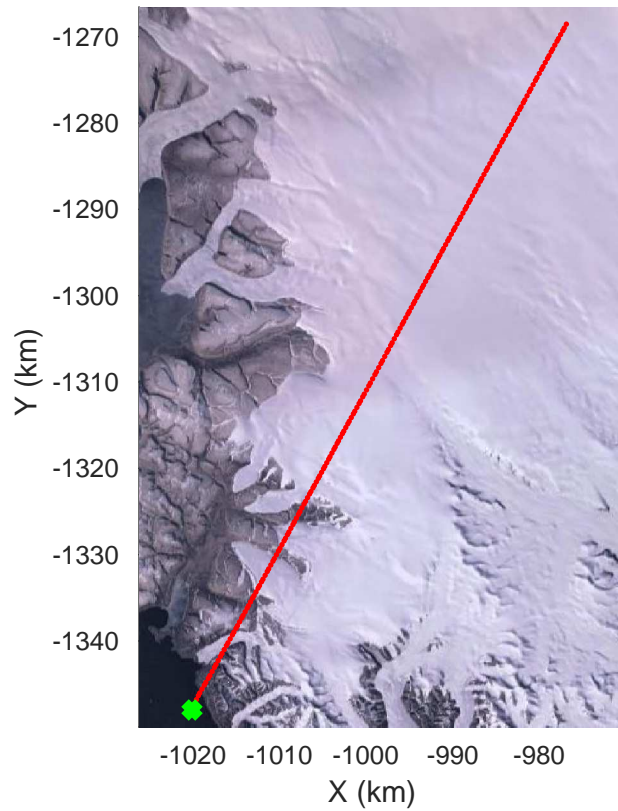

ICESat-2 Devon
20190403_02_018
Polar Stereograph 70N/-45E