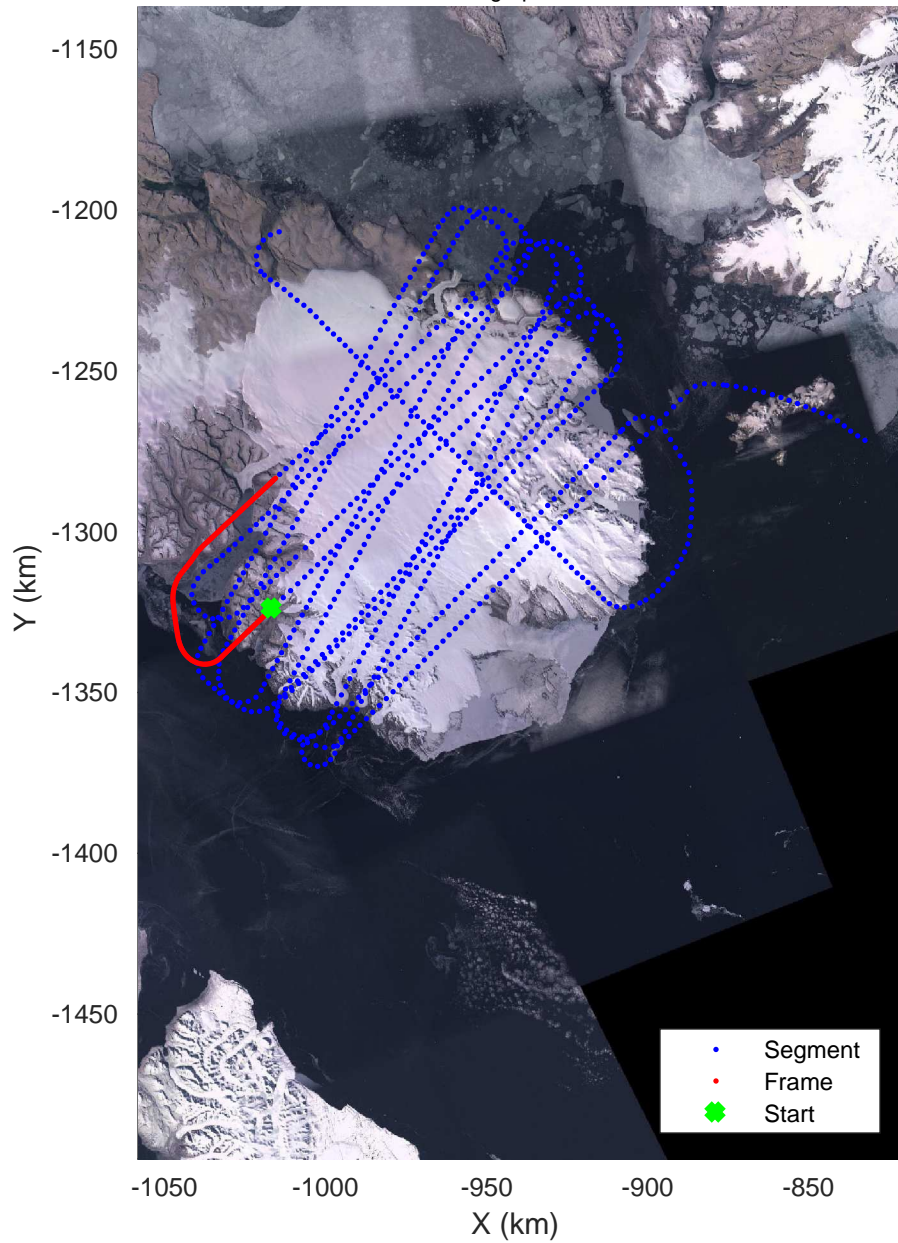

ICESat-2 Devon  
20190403\_02\_007  
Polar Stereograph 70N/-45E

rds 2019\_Greenland\_P3: "ICESat-2 Devon" 20190403\_02\_007: 12:17:38.5 to 12:25:26.4 GPS

ICESat-2 Devon  
20190403\_02\_008  
Polar Stereograph 70N/-45E

ICESat-2 Devon  
20190403\_02\_010  
Polar Stereograph 70N/-45E

rds 2019\_Greenland\_P3: "ICESat-2 Devon" 20190403\_02\_010: 12:37:15.7 to 12:45:02.3 GPS

ICESat-2 Devon  
20190403\_02\_011  
Polar Stereograph 70N/-45E

rds 2019\_Greenland\_P3: "ICESat-2 Devon" 20190403\_02\_011: 12:45:03.6 to 12:57:51.5 GPS

ICESat-2 Devon  
20190403\_02\_012  
Polar Stereograph 70N/-45E

rds 2019\_Greenland\_P3: "ICESat-2 Devon" 20190403\_02\_012: 12:57:52.8 to 13:02:46.1 GPS

ICESat-2 Devon  
20190403\_02\_013  
Polar Stereograph 70N/-45E

rds 2019\_Greenland\_P3: "ICESat-2 Devon" 20190403\_02\_013: 13:02:47.5 to 13:08:02.1 GPS

ICESat-2 Devon  
20190403\_02\_014  
Polar Stereograph 70N/-45E