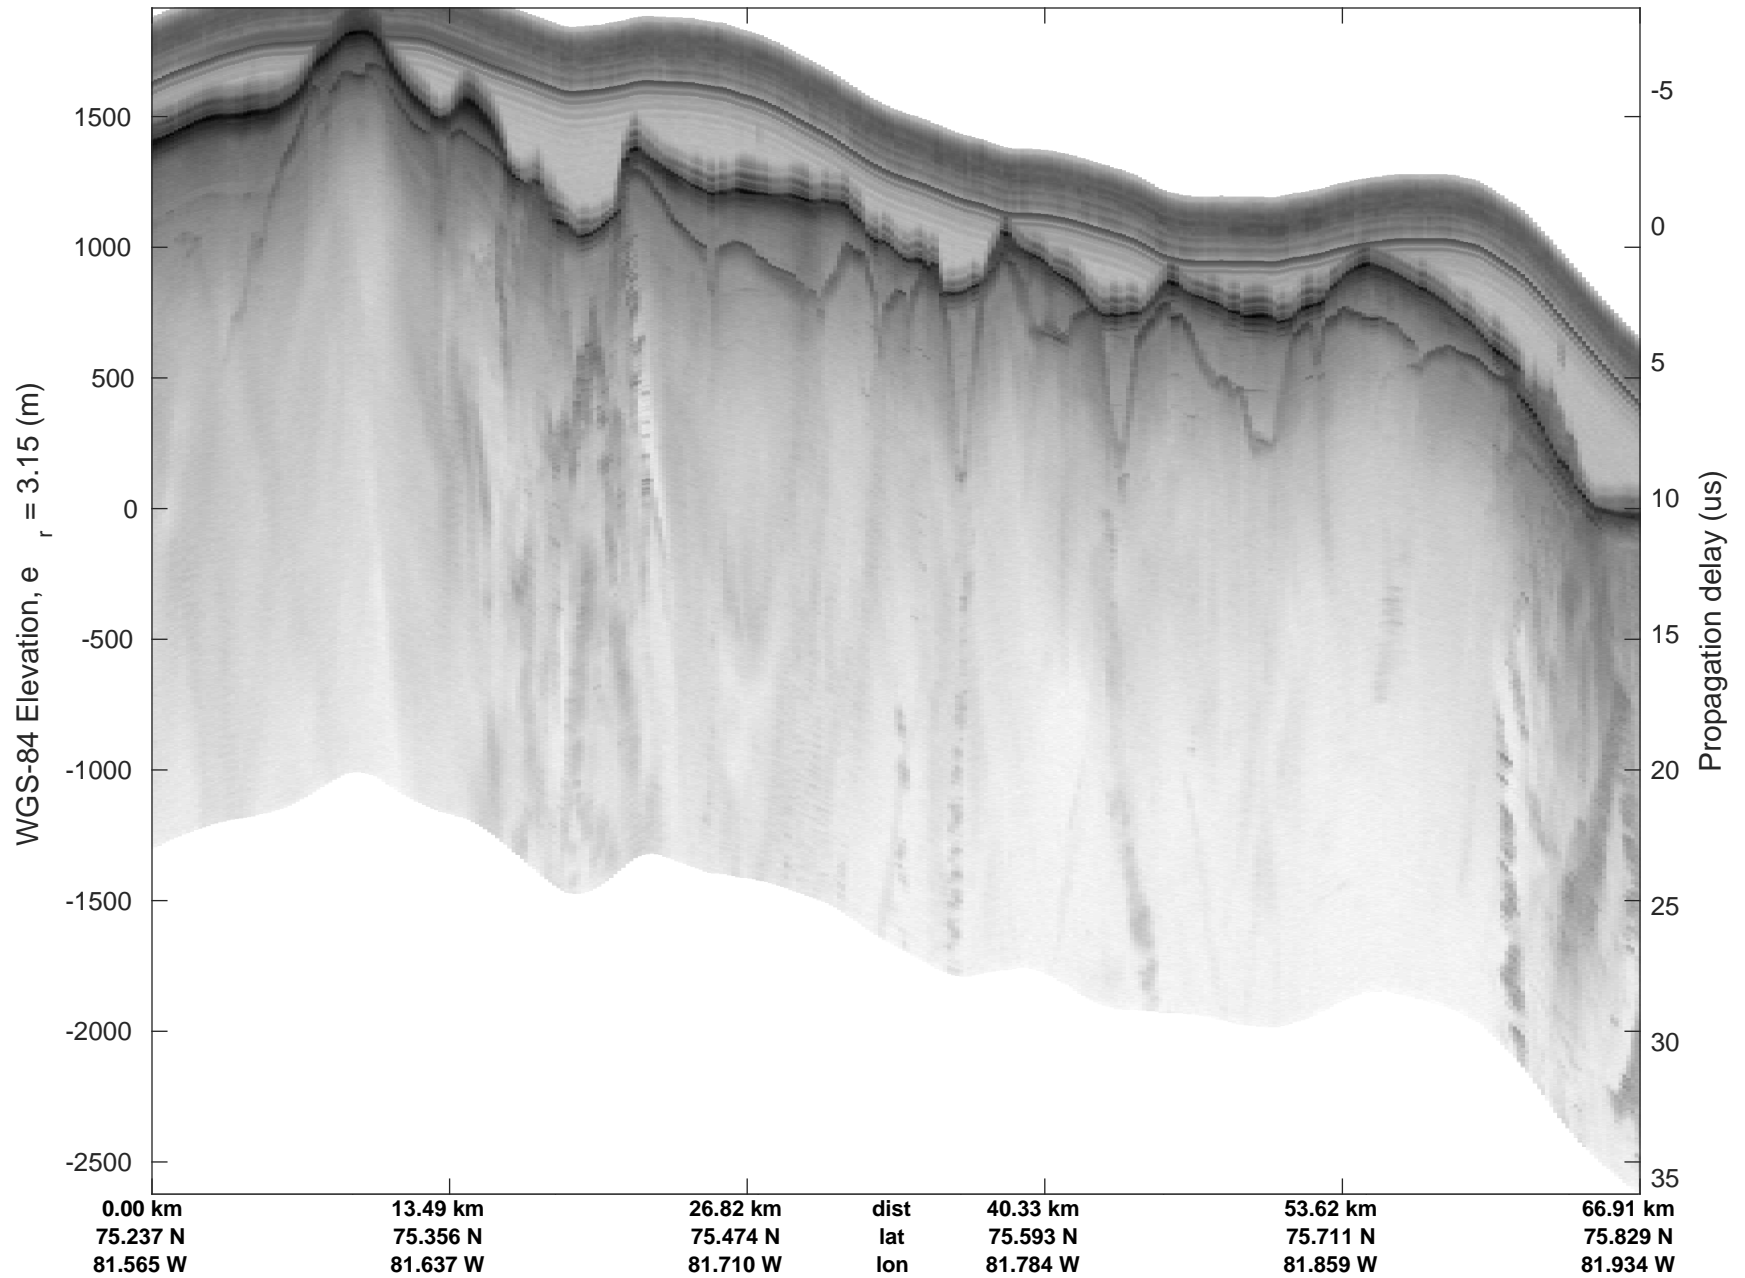

rds 2019\_Greenland\_P3: "ICESat-2 Devon" 20190403\_02\_022: 14:09:18.9 to 14:19:13.5 GPS

ICESat-2 Devon  
20190403\_02\_023  
Polar Stereograph 70N/-45E

rds 2019\_Greenland\_P3: "ICESat-2 Devon" 20190403\_02\_023: 14:19:14.9 to 14:25:06.8 GPS

ICESat-2 Devon  
20190403\_02\_024  
Polar Stereograph 70N/-45E

rds 2019\_Greenland\_P3: "ICESat-2 Devon" 20190403\_02\_024: 14:25:08.1 to 14:34:45.4 GPS

rds 2019\_Greenland\_P3: "ICESat-2 Devon" 20190403\_02\_025: 14:34:46.7 to 14:42:54.7 GPS

ICESat-2 Devon  
20190403\_02\_026  
Polar Stereograph 70N/-45E

rds 2019\_Greenland\_P3: "ICESat-2 Devon" 20190403\_02\_026: 14:42:56.0 to 14:49:37.3 GPS

rds 2019\_Greenland\_P3: "ICESat-2 Devon" 20190403\_02\_027: 14:49:38.6 to 14:56:41.2 GPS

ICESat-2 Devon  
20190403\_02\_030  
Polar Stereograph 70N/-45E

rds 2019\_Greenland\_P3: "ICESat-2 Devon" 20190403\_02\_030: 15:17:34.4 to 15:24:02.3 GPS

rds 2019\_Greenland\_P3: "ICESat-2 Devon" 20190403\_02\_031: 15:24:03.7 to 15:28:37.0 GPS