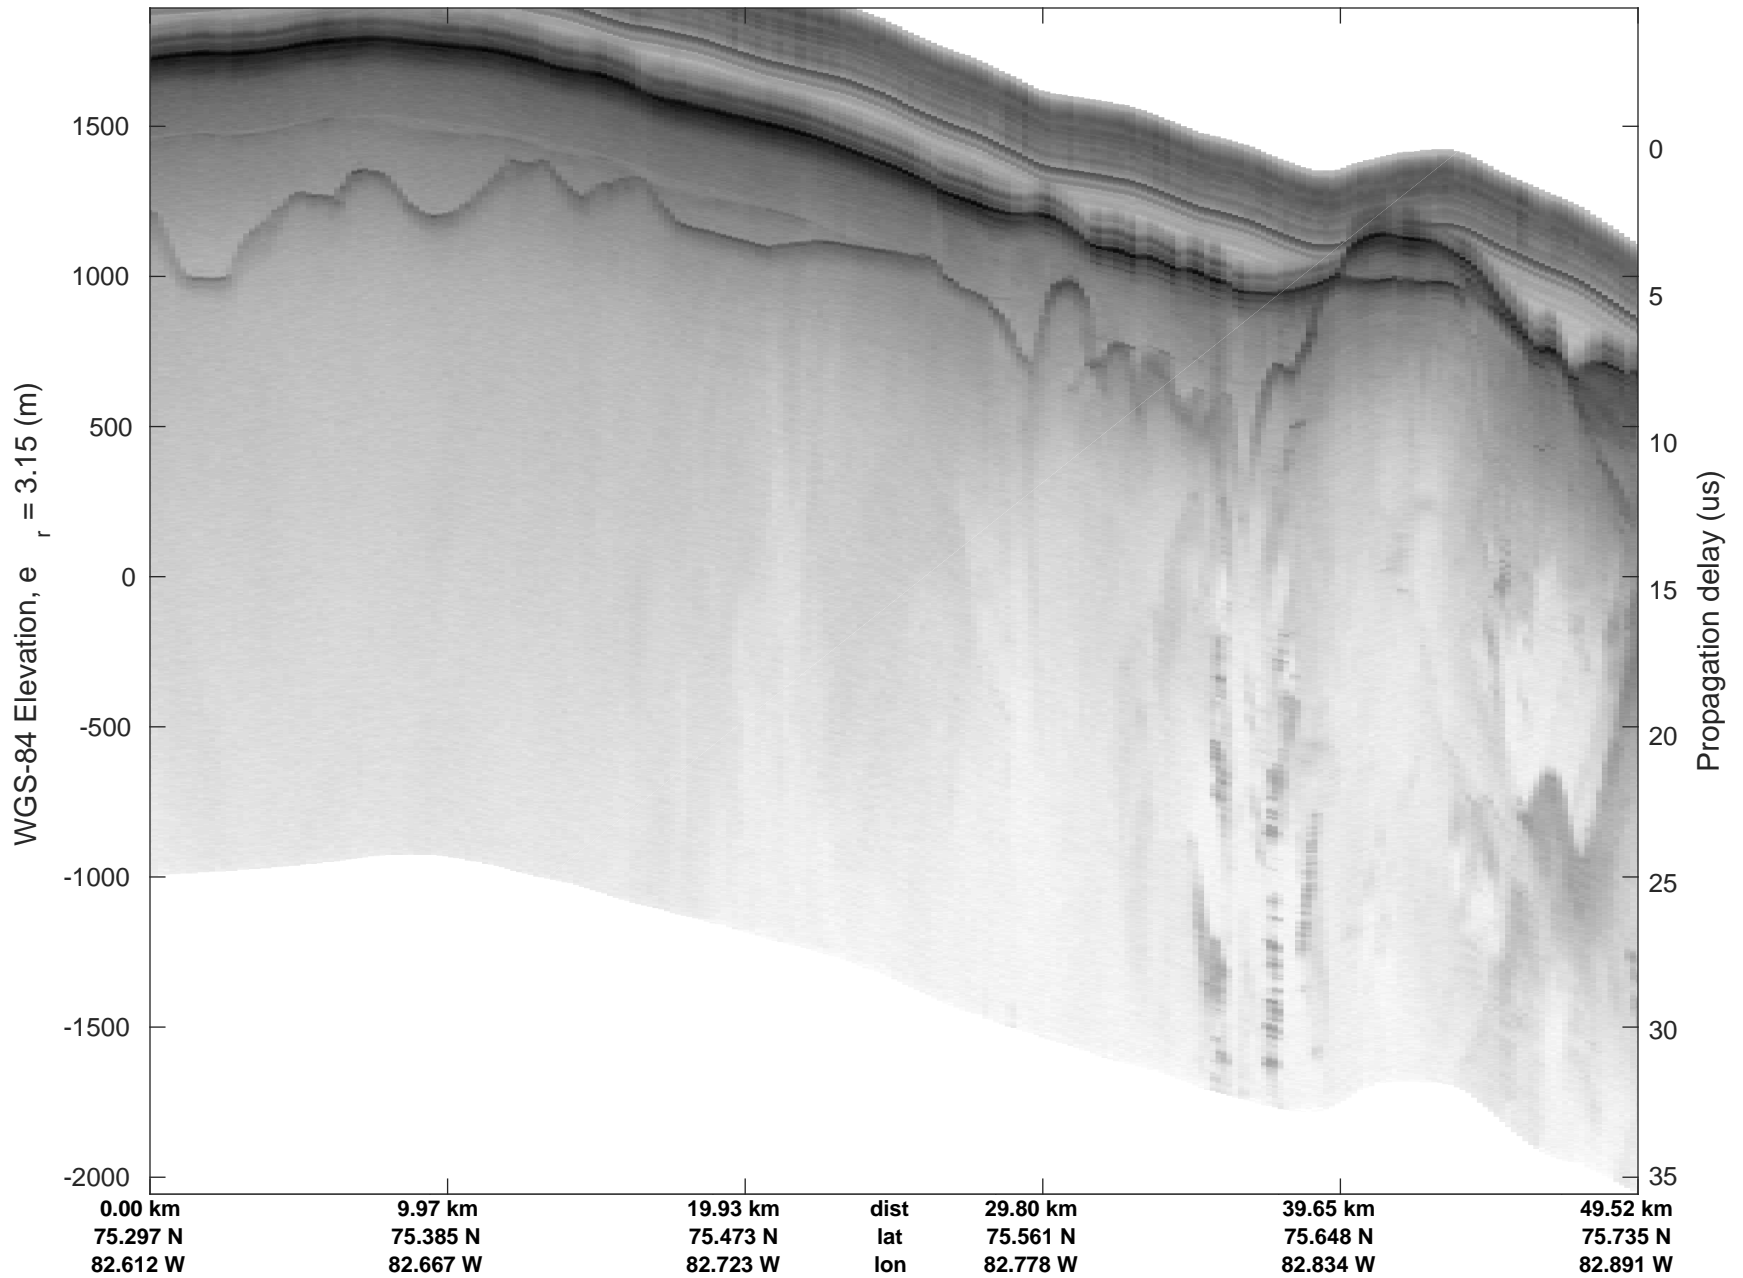

ICESat-2 Devon  
20190403\_02\_016  
Polar Stereograph 70N/-45E

rds 2019\_Greenland\_P3: "ICESat-2 Devon" 20190403\_02\_016: 13:20:59.3 to 13:27:51.3 GPS

ICESat-2 Devon  
20190403\_02\_017  
Polar Stereograph 70N/-45E

rds 2019\_Greenland\_P3: "ICESat-2 Devon" 20190403\_02\_017: 13:27:52.6 to 13:37:39.2 GPS

ICESat-2 Devon  
20190403\_02\_018  
Polar Stereograph 70N/-45E

rds 2019\_Greenland\_P3: "ICESat-2 Devon" 20190403\_02\_018: 13:37:40.5 to 13:49:21.8 GPS

ICESat-2 Devon  
20190403\_02\_019  
Polar Stereograph 70N/-45E

rds 2019\_Greenland\_P3: "ICESat-2 Devon" 20190403\_02\_019: 13:49:23.1 to 13:55:12.4 GPS

ICESat-2 Devon  
20190403\_02\_020  
Polar Stereograph 70N/-45E

rds 2019\_Greenland\_P3: "ICESat-2 Devon" 20190403\_02\_020: 13:55:13.7 to 14:01:17.7 GPS

ICESat-2 Devon  
20190403\_02\_021  
Polar Stereograph 70N/-45E

rds 2019\_Greenland\_P3: "ICESat-2 Devon" 20190403\_02\_021: 14:01:19.0 to 14:09:17.6 GPS