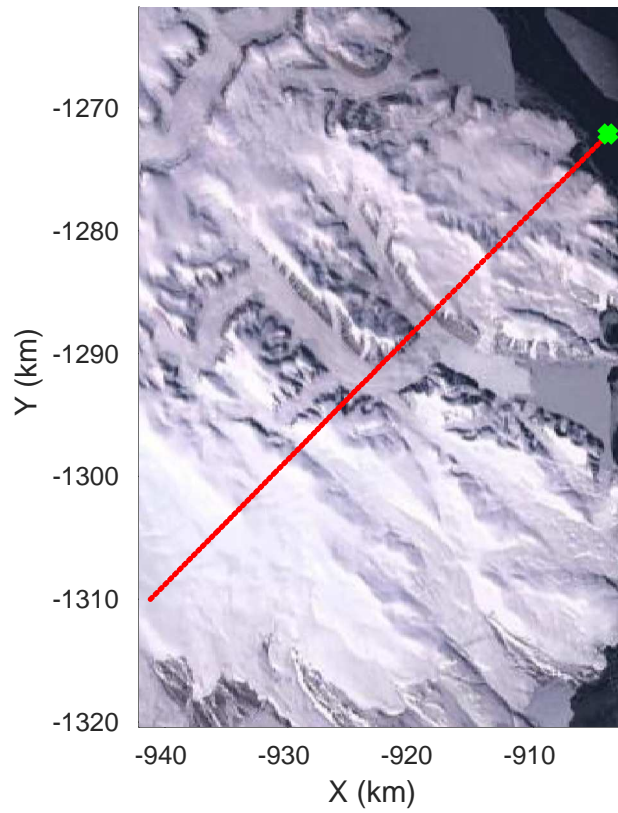

ICESat-2 Devon
20190403_02_003
Polar Stereograph 70N/-45E