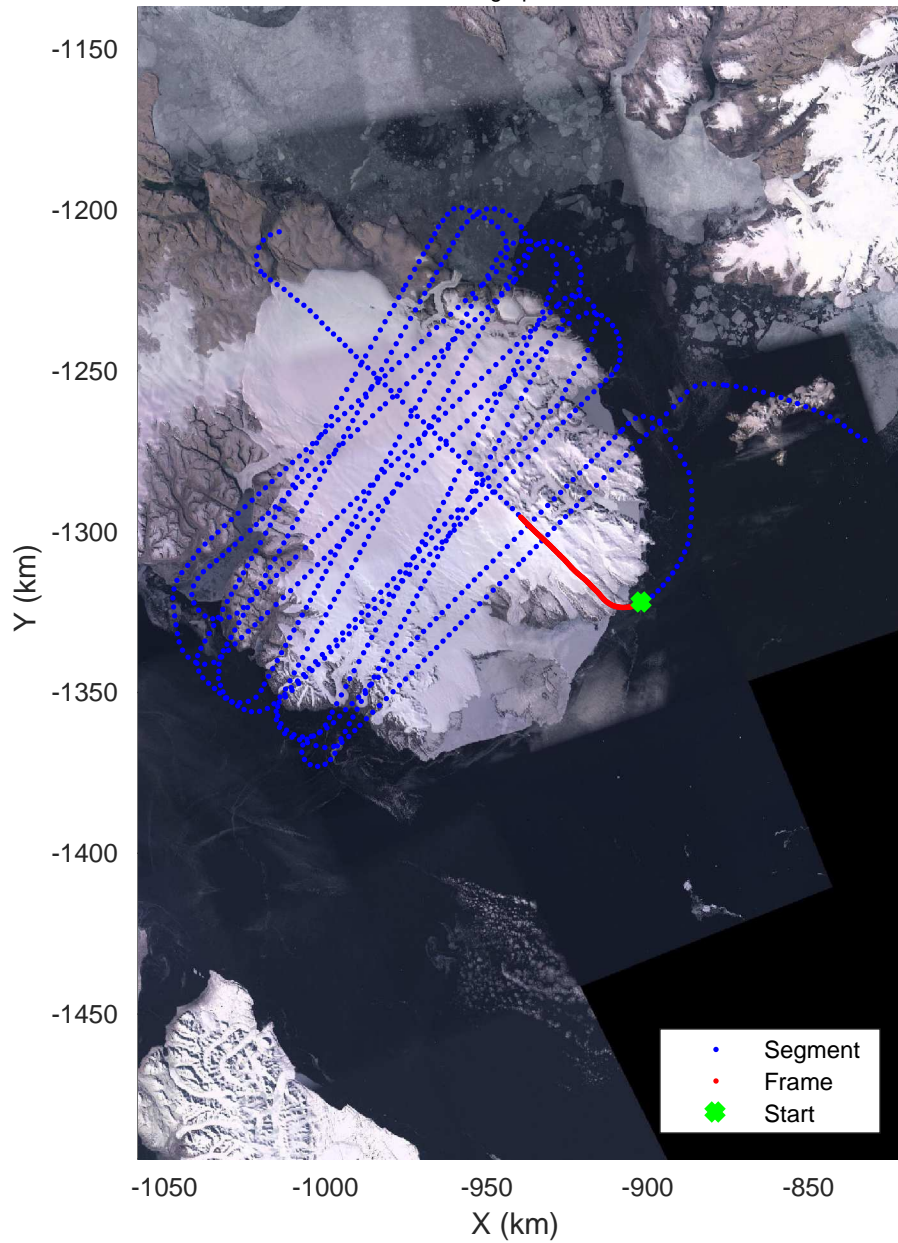

rds 2019\_Greenland\_P3: "ICESat-2 Devon" 20190403\_02\_041: 16:35:35.1 to 16:39:13.7 GPS

ICESat-2 Devon  
20190403\_02\_042  
Polar Stereograph 70N/-45E

rds 2019\_Greenland\_P3: "ICESat-2 Devon" 20190403\_02\_042: 16:39:15.1 to 16:48:17.6 GPS

ICESat-2 Devon  
20190403\_02\_043  
Polar Stereograph 70N/-45E

rds 2019\_Greenland\_P3: "ICESat-2 Devon" 20190403\_02\_043: 16:48:19.0 to 16:54:49.6 GPS

ICESat-2 Devon  
20190403\_02\_044  
Polar Stereograph 70N/-45E

rds 2019\_Greenland\_P3: "ICESat-2 Devon" 20190403\_02\_044: 16:54:50.9 to 17:05:02.8 GPS

ICESat-2 Devon  
20190403\_02\_045  
Polar Stereograph 70N/-45E

rds 2019\_Greenland\_P3: "ICESat-2 Devon" 20190403\_02\_045: 17:05:04.2 to 17:12:06.8 GPS

ICESat-2 Devon  
20190403\_02\_046  
Polar Stereograph 70N/-45E

rds 2019\_Greenland\_P3: "ICESat-2 Devon" 20190403\_02\_046: 17:12:08.1 to 17:18:50.7 GPS

ICESat-2 Devon  
20190403\_02\_047  
Polar Stereograph 70N/-45E