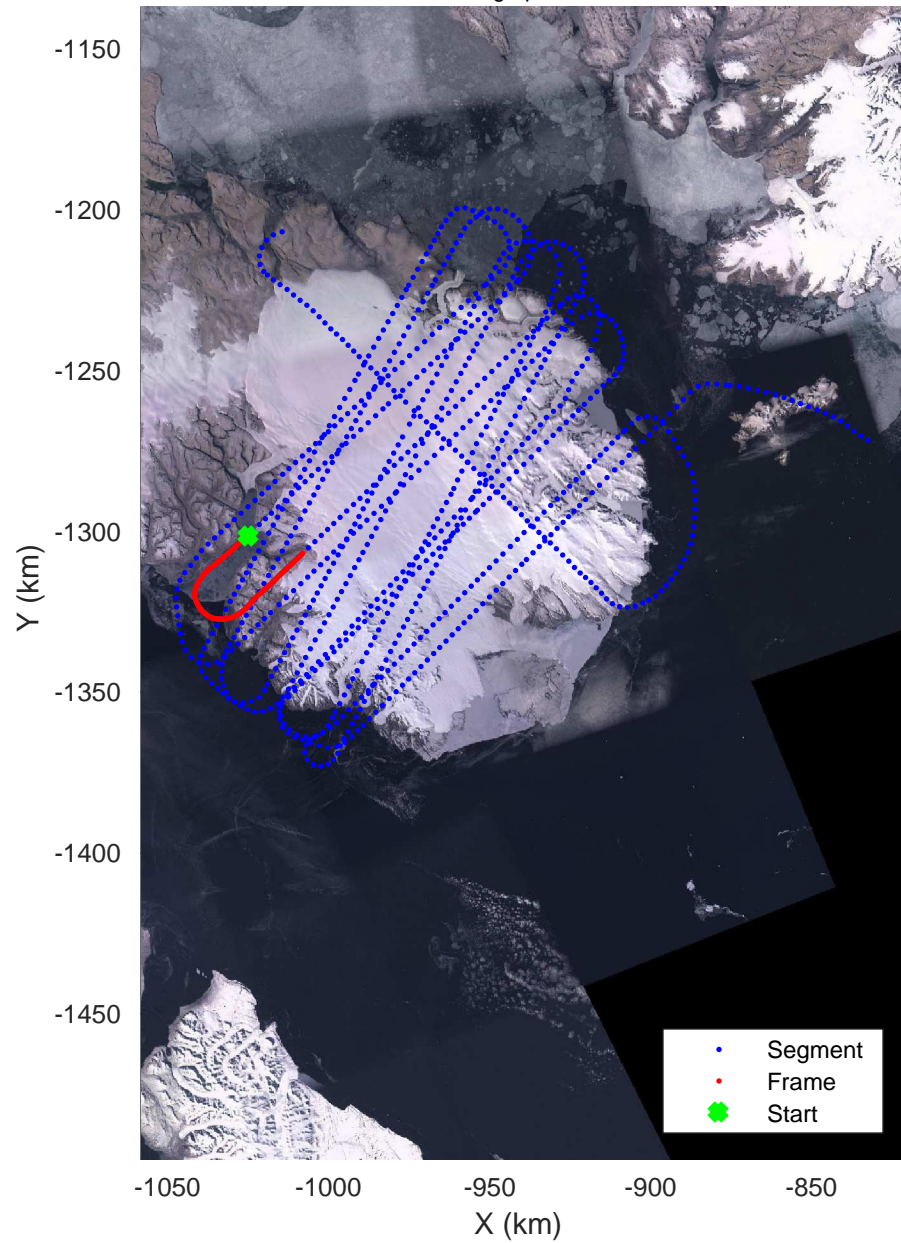

ICESat-2 Devon  
20190403\_02\_032  
Polar Stereograph 70N/-45E

rds 2019\_Greenland\_P3: "ICESat-2 Devon" 20190403\_02\_032: 15:28:38.3 to 15:37:02.2 GPS

ICESat-2 Devon  
20190403\_02\_033  
Polar Stereograph 70N/-45E

rds 2019\_Greenland\_P3: "ICESat-2 Devon" 20190403\_02\_033: 15:37:03.6 to 15:43:58.2 GPS

rds 2019\_Greenland\_P3: "ICESat-2 Devon" 20190403\_02\_034: 15:43:59.5 to 15:51:06.1 GPS

ICESat-2 Devon  
20190403\_02\_035  
Polar Stereograph 70N/-45E

rds 2019\_Greenland\_P3: "ICESat-2 Devon" 20190403\_02\_035: 15:51:07.4 to 16:00:23.4 GPS

ICESat-2 Devon  
20190403\_02\_036  
Polar Stereograph 70N/-45E

rds 2019\_Greenland\_P3: "ICESat-2 Devon" 20190403\_02\_036: 16:00:24.7 to 16:06:30.0 GPS

ICESat-2 Devon  
20190403\_02\_037  
Polar Stereograph 70N/-45E

rds 2019\_Greenland\_P3: "ICESat-2 Devon" 20190403\_02\_037: 16:06:31.3 to 16:13:48.6 GPS

ICESat-2 Devon  
20190403\_02\_038  
Polar Stereograph 70N/-45E