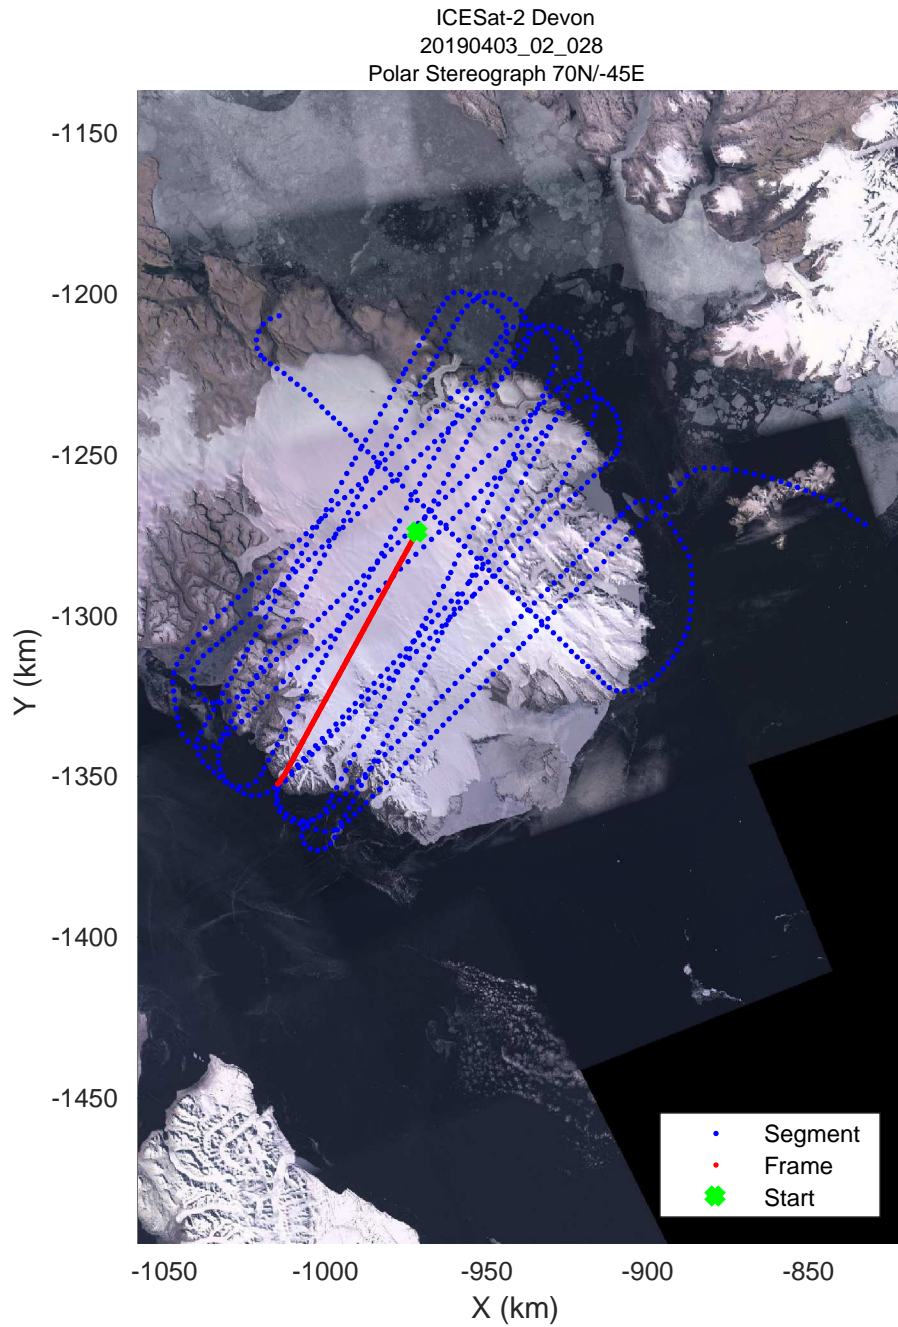

ICESat-2 Devon  
20190403\_02\_024  
Polar Stereograph 70N/-45E

rds 2019\_Greenland\_P3: "ICESat-2 Devon" 20190403\_02\_024: 14:25:08.1 to 14:34:45.4 GPS

rds 2019\_Greenland\_P3: "ICESat-2 Devon" 20190403\_02\_025: 14:34:46.7 to 14:42:54.7 GPS

ICESat-2 Devon  
20190403\_02\_026  
Polar Stereograph 70N/-45E

rds 2019\_Greenland\_P3: "ICESat-2 Devon" 20190403\_02\_026: 14:42:56.0 to 14:49:37.3 GPS

rds 2019\_Greenland\_P3: "ICESat-2 Devon" 20190403\_02\_027: 14:49:38.6 to 14:56:41.2 GPS

rds 2019\_Greenland\_P3: "ICESat-2 Devon" 20190403\_02\_028: 14:56:42.6 to 15:07:27.8 GPS

ICESat-2 Devon  
20190403\_02\_029  
Polar Stereograph 70N/-45E

rds 2019\_Greenland\_P3: "ICESat-2 Devon" 20190403\_02\_029: 15:07:29.1 to 15:17:33.1 GPS

ICESat-2 Devon  
20190403\_02\_030  
Polar Stereograph 70N/-45E

rds 2019\_Greenland\_P3: "ICESat-2 Devon" 20190403\_02\_030: 15:17:34.4 to 15:24:02.3 GPS

rds 2019\_Greenland\_P3: "ICESat-2 Devon" 20190403\_02\_031: 15:24:03.7 to 15:28:37.0 GPS