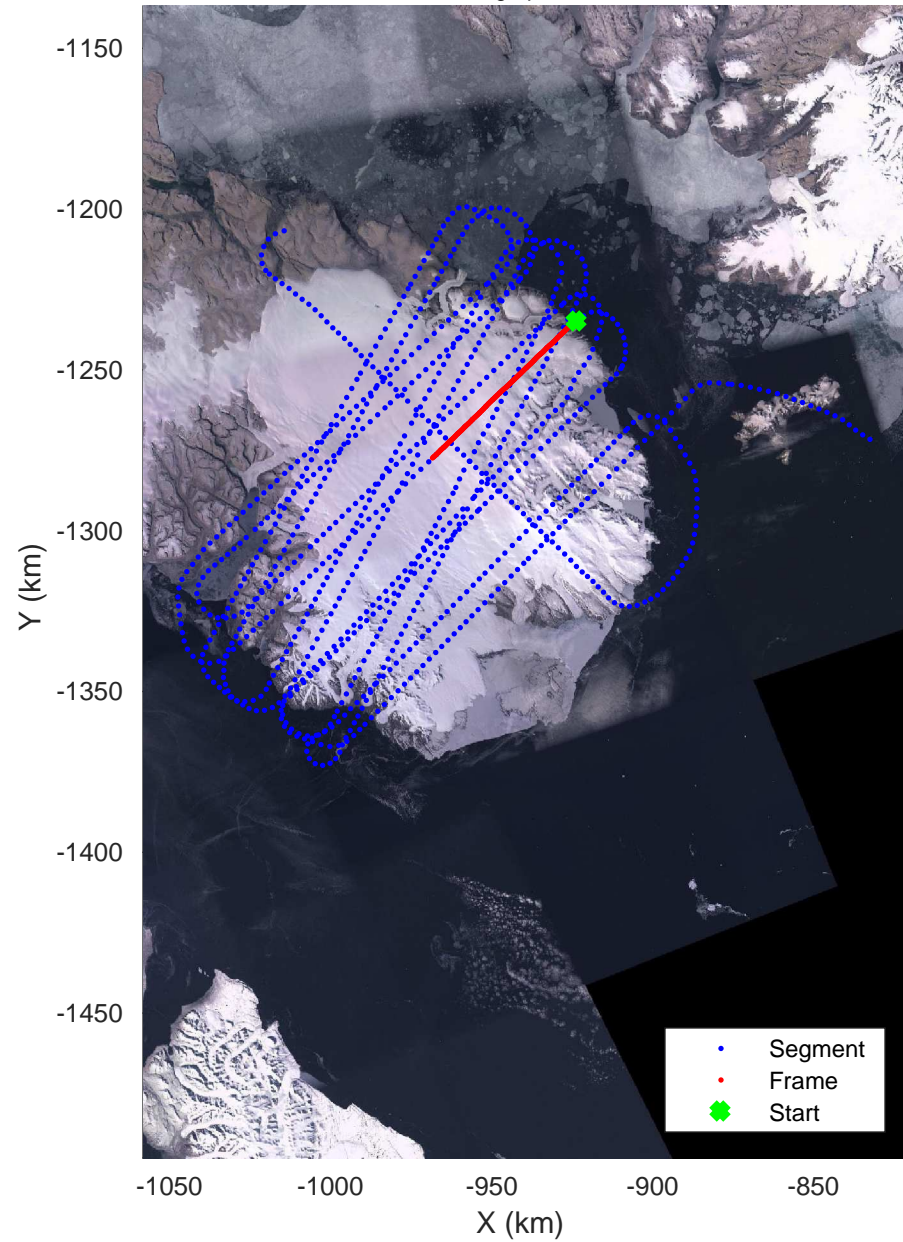

ICESat-2 Devon  
20190403\_02\_004  
Polar Stereograph 70N/-45E

rds 2019\_Greenland\_P3: "ICESat-2 Devon" 20190403\_02\_004: 11:53:13.4 to 12:02:04.0 GPS

ICESat-2 Devon  
20190403\_02\_005  
Polar Stereograph 70N/-45E

ICESat-2 Devon  
20190403\_02\_007  
Polar Stereograph 70N/-45E

rds 2019\_Greenland\_P3: "ICESat-2 Devon" 20190403\_02\_007: 12:17:38.5 to 12:25:26.4 GPS

ICESat-2 Devon  
20190403\_02\_008  
Polar Stereograph 70N/-45E

rds 2019\_Greenland\_P3: "ICESat-2 Devon" 20190403\_02\_008: 12:25:27.8 to 12:29:49.1 GPS

ICESat-2 Devon  
20190403\_02\_009  
Polar Stereograph 70N/-45E

rds 2019\_Greenland\_P3: "ICESat-2 Devon" 20190403\_02\_009: 12:29:50.4 to 12:37:14.4 GPS

ICESat-2 Devon  
20190403\_02\_010  
Polar Stereograph 70N/-45E

rds 2019\_Greenland\_P3: "ICESat-2 Devon" 20190403\_02\_010: 12:37:15.7 to 12:45:02.3 GPS

ICESat-2 Devon  
20190403\_02\_011  
Polar Stereograph 70N/-45E