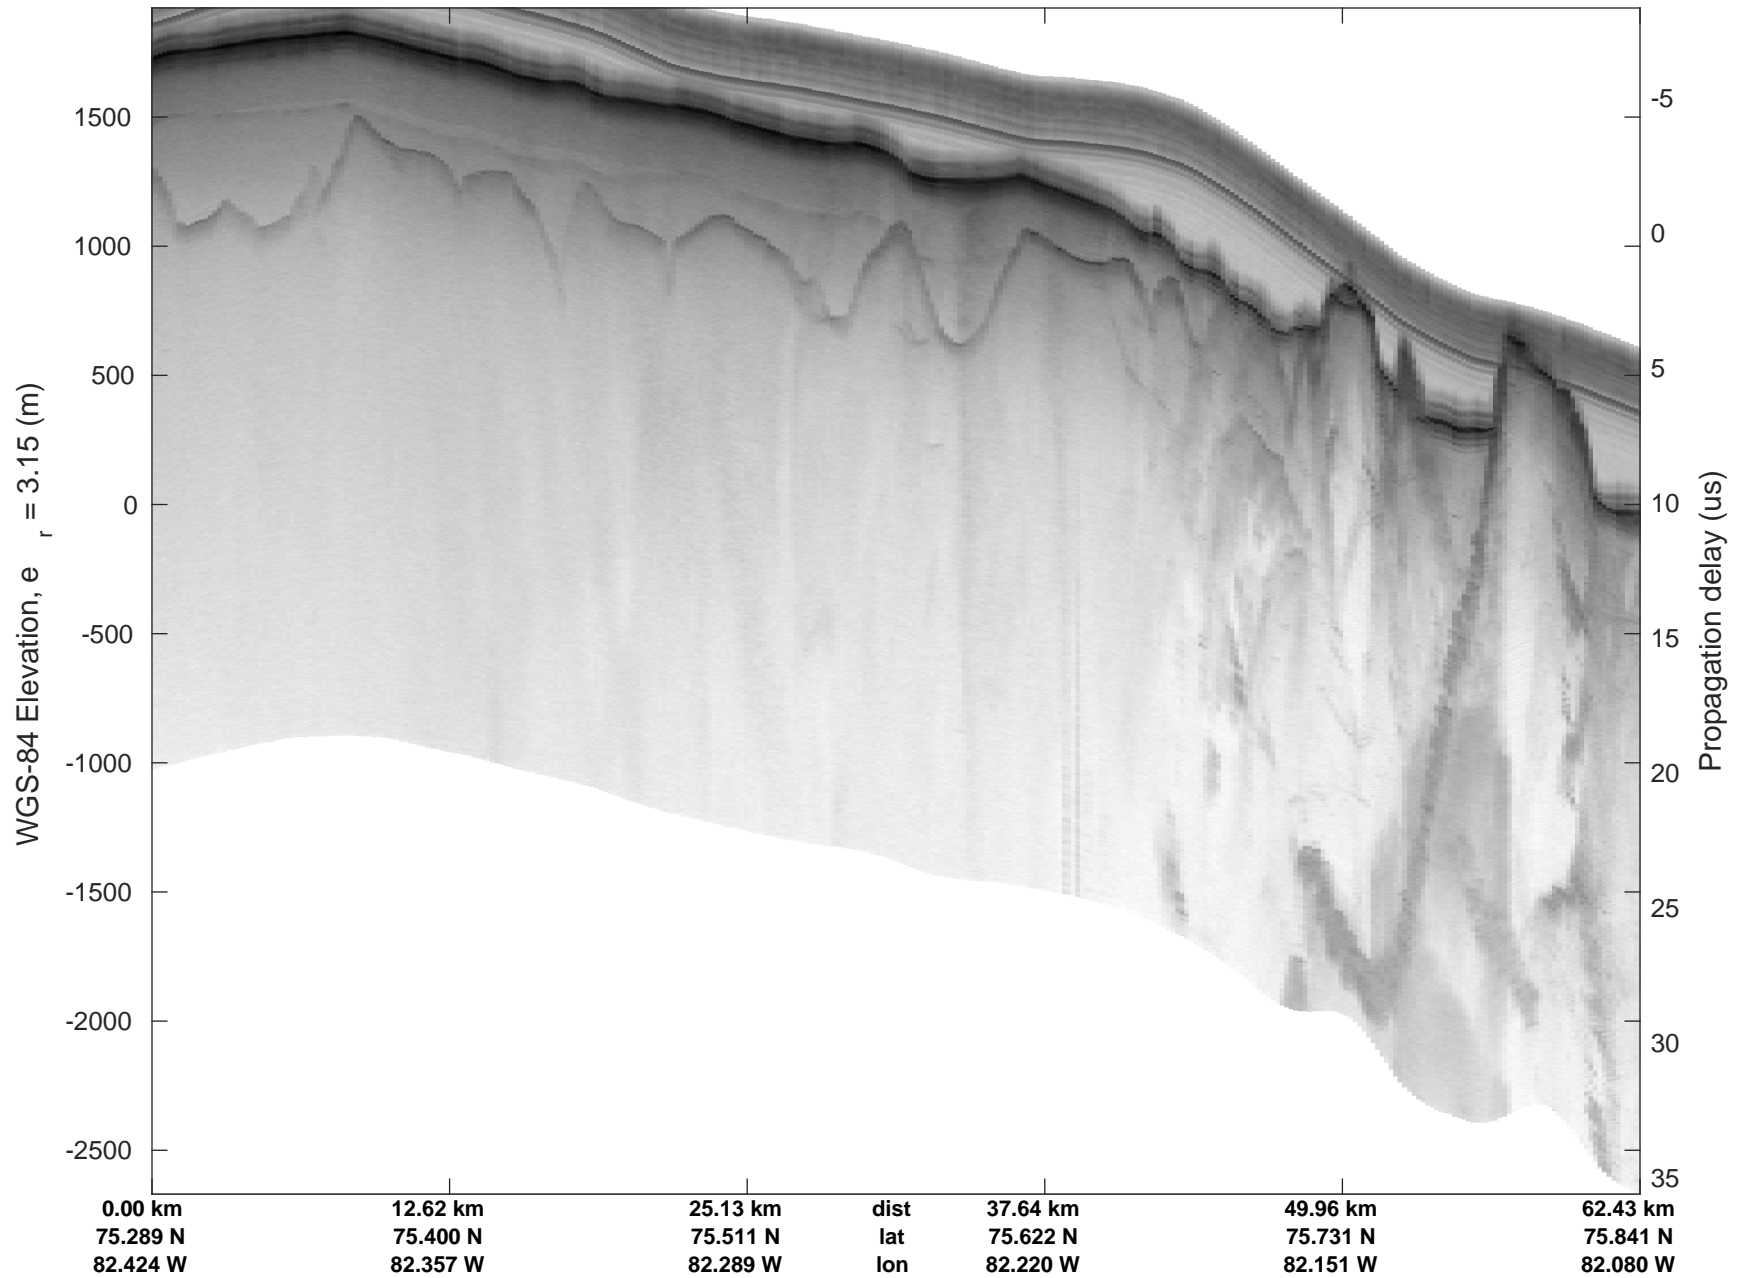

ICESat-2 Devon  
20190403\_02\_032  
Polar Stereograph 70N/-45E

rds 2019\_Greenland\_P3: "ICESat-2 Devon" 20190403\_02\_032: 15:28:38.3 to 15:37:02.2 GPS

ICESat-2 Devon  
20190403\_02\_033  
Polar Stereograph 70N/-45E

rds 2019\_Greenland\_P3: "ICESat-2 Devon" 20190403\_02\_033: 15:37:03.6 to 15:43:58.2 GPS

rds 2019\_Greenland\_P3: "ICESat-2 Devon" 20190403\_02\_034: 15:43:59.5 to 15:51:06.1 GPS

ICESat-2 Devon  
20190403\_02\_035  
Polar Stereograph 70N/-45E

rds 2019\_Greenland\_P3: "ICESat-2 Devon" 20190403\_02\_035: 15:51:07.4 to 16:00:23.4 GPS

ICESat-2 Devon  
20190403\_02\_036  
Polar Stereograph 70N/-45E

rds 2019\_Greenland\_P3: "ICESat-2 Devon" 20190403\_02\_036: 16:00:24.7 to 16:06:30.0 GPS

ICESat-2 Devon  
20190403\_02\_037  
Polar Stereograph 70N/-45E

rds 2019\_Greenland\_P3: "ICESat-2 Devon" 20190403\_02\_037: 16:06:31.3 to 16:13:48.6 GPS

ICESat-2 Devon  
20190403\_02\_038  
Polar Stereograph 70N/-45E