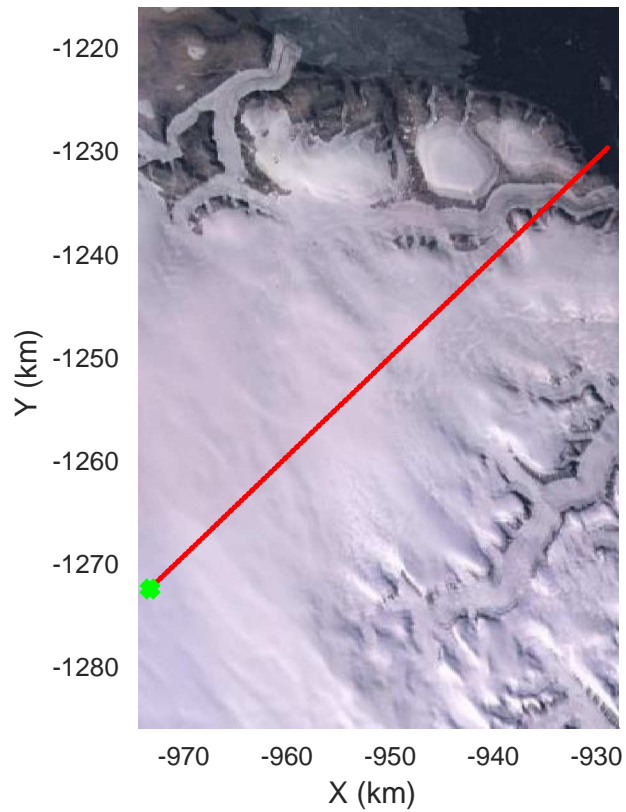

ICESat-2 Devon  
20190403\_02\_032  
Polar Stereograph 70N/-45E

rds 2019\_Greenland\_P3: "ICESat-2 Devon" 20190403\_02\_032: 15:28:38.3 to 15:37:02.2 GPS

ICESat-2 Devon  
20190403\_02\_033  
Polar Stereograph 70N/-45E

rds 2019\_Greenland\_P3: "ICESat-2 Devon" 20190403\_02\_035: 15:51:07.4 to 16:00:23.4 GPS

ICESat-2 Devon  
20190403\_02\_036  
Polar Stereograph 70N/-45E

rds 2019\_Greenland\_P3: "ICESat-2 Devon" 20190403\_02\_036: 16:00:24.7 to 16:06:30.0 GPS

ICESat-2 Devon  
20190403\_02\_037  
Polar Stereograph 70N/-45E

rds 2019\_Greenland\_P3: "ICESat-2 Devon" 20190403\_02\_037: 16:06:31.3 to 16:13:48.6 GPS

ICESat-2 Devon  
20190403\_02\_038  
Polar Stereograph 70N/-45E