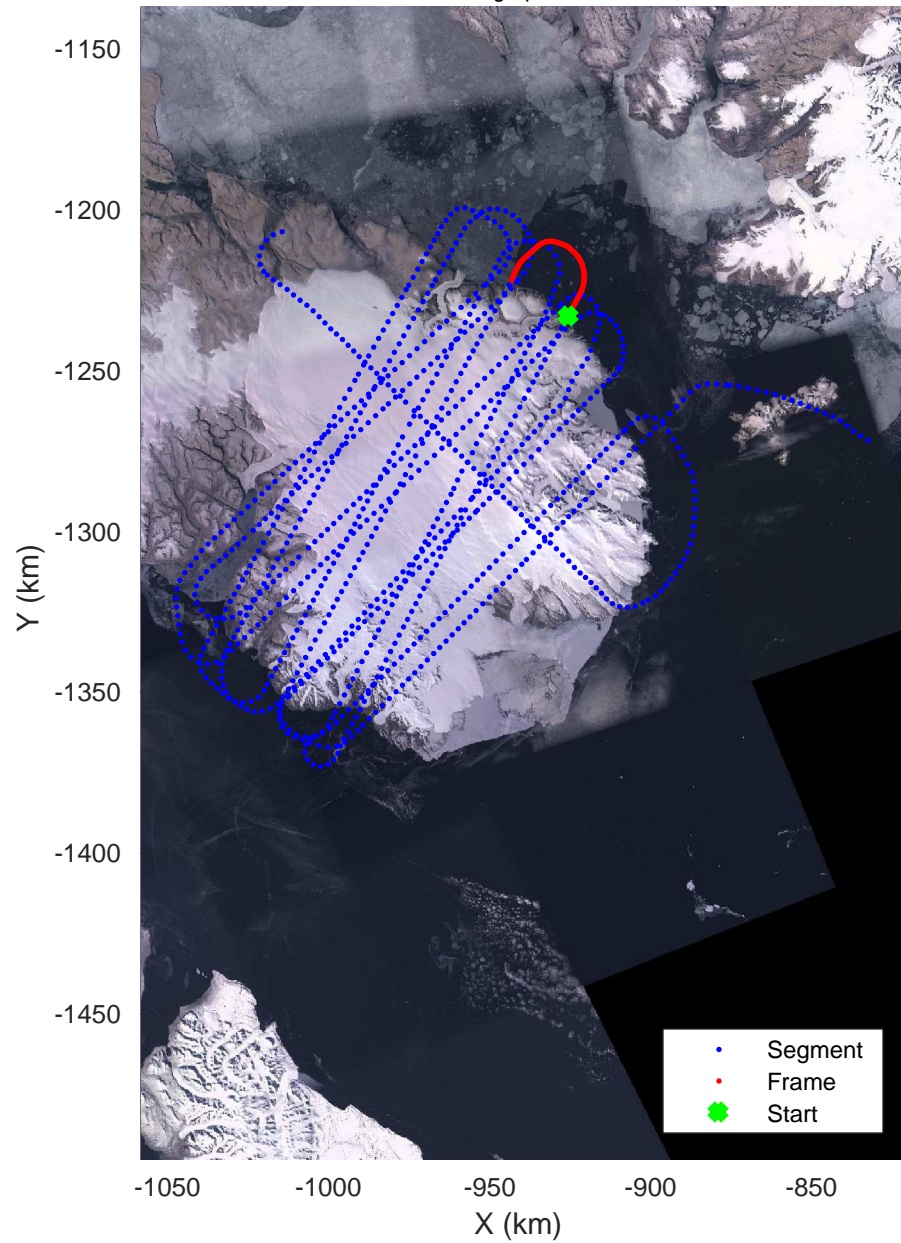

rds 2019\_Greenland\_P3: "ICESat-2 Devon" 20190403\_02\_022: 14:09:18.9 to 14:19:13.5 GPS

ICESat-2 Devon  
20190403\_02\_023  
Polar Stereograph 70N/-45E

rds 2019\_Greenland\_P3: "ICESat-2 Devon" 20190403\_02\_023: 14:19:14.9 to 14:25:06.8 GPS

ICESat-2 Devon  
20190403\_02\_024  
Polar Stereograph 70N/-45E

rds 2019\_Greenland\_P3: "ICESat-2 Devon" 20190403\_02\_024: 14:25:08.1 to 14:34:45.4 GPS

rds 2019\_Greenland\_P3: "ICESat-2 Devon" 20190403\_02\_025: 14:34:46.7 to 14:42:54.7 GPS

ICESat-2 Devon  
20190403\_02\_026  
Polar Stereograph 70N/-45E

rds 2019\_Greenland\_P3: "ICESat-2 Devon" 20190403\_02\_026: 14:42:56.0 to 14:49:37.3 GPS

rds 2019\_Greenland\_P3: "ICESat-2 Devon" 20190403\_02\_027: 14:49:38.6 to 14:56:41.2 GPS

rds 2019\_Greenland\_P3: "ICESat-2 Devon" 20190403\_02\_028: 14:56:42.6 to 15:07:27.8 GPS

ICESat-2 Devon  
20190403\_02\_029  
Polar Stereograph 70N/-45E

rds 2019\_Greenland\_P3: "ICESat-2 Devon" 20190403\_02\_029: 15:07:29.1 to 15:17:33.1 GPS