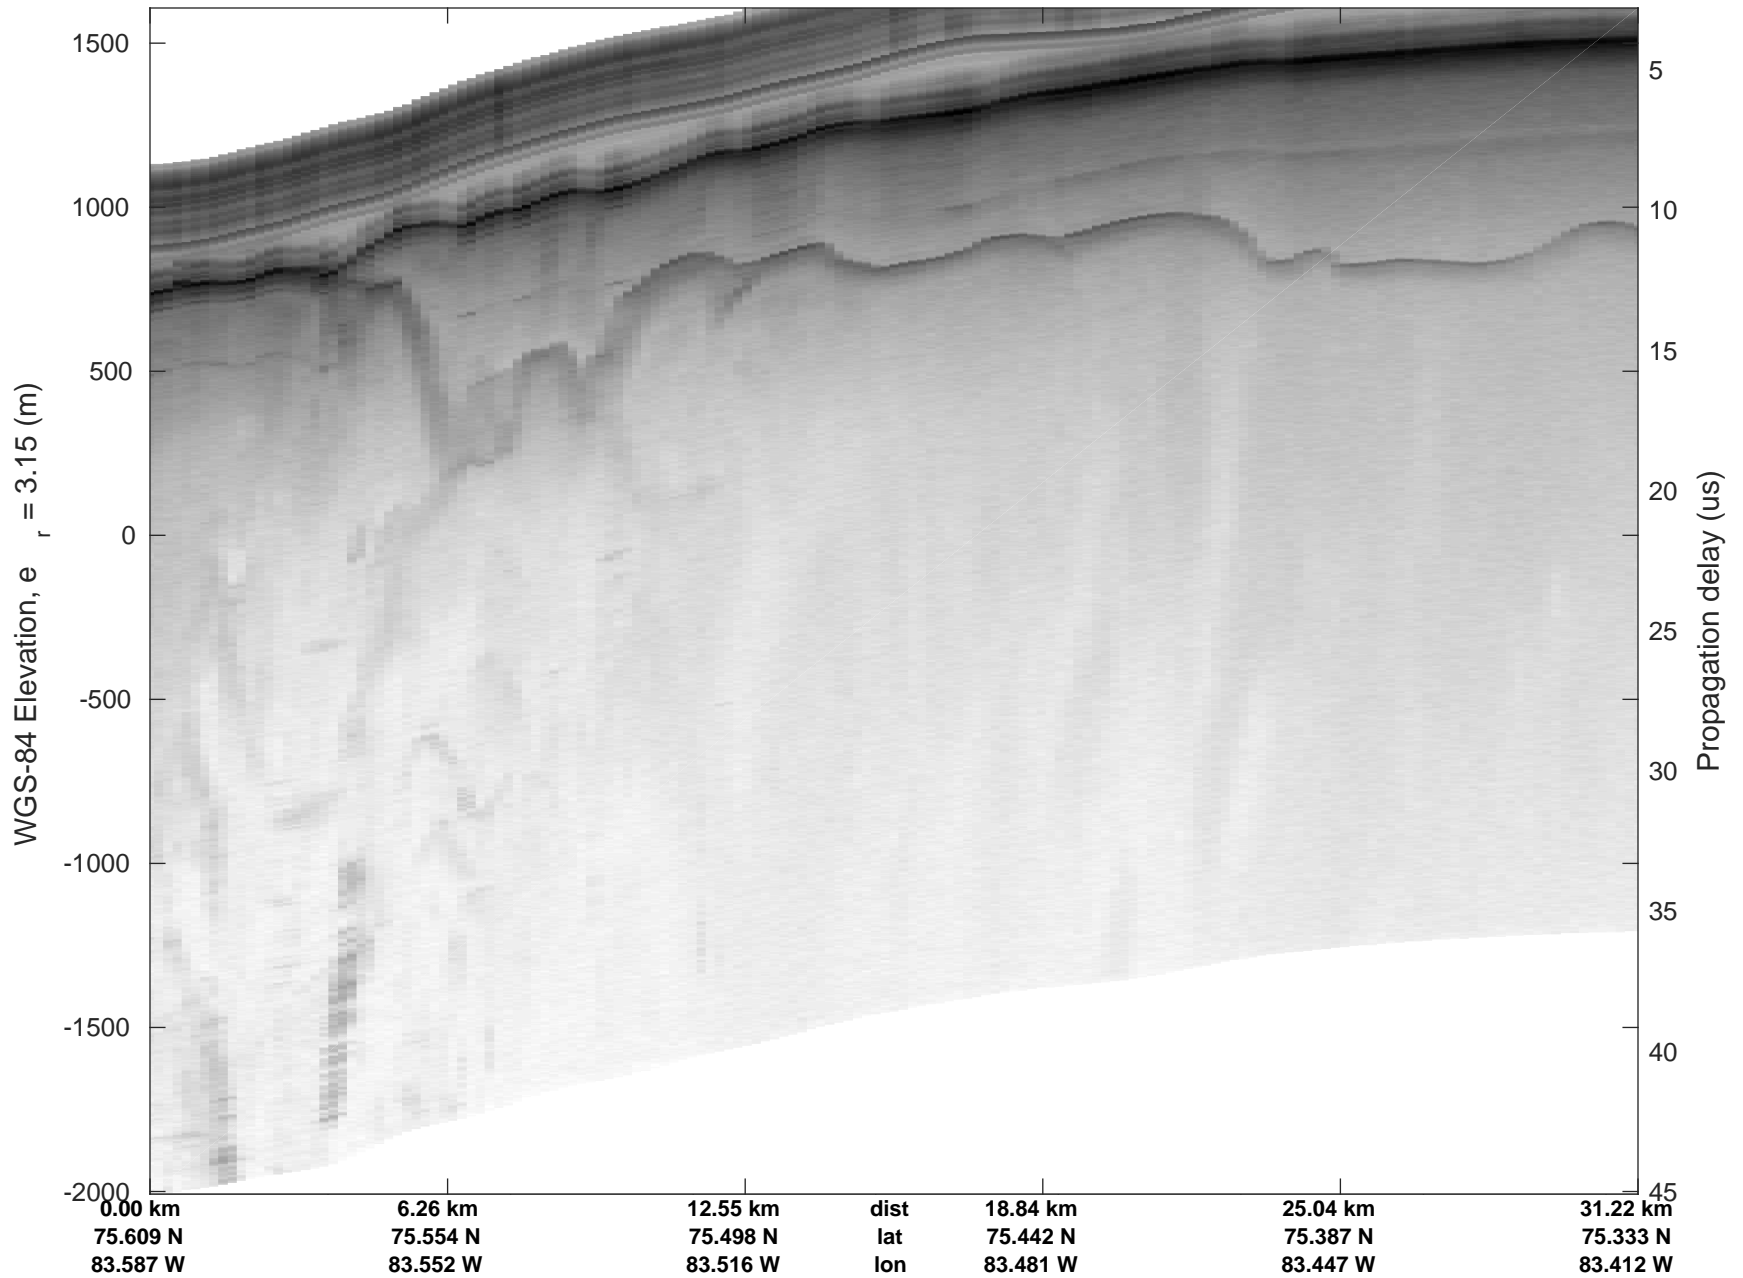

ICESat-2 Devon  
20190403\_02\_013  
Polar Stereograph 70N/-45E

rds 2019\_Greenland\_P3: "ICESat-2 Devon" 20190403\_02\_013: 13:02:47.5 to 13:08:02.1 GPS

ICESat-2 Devon  
20190403\_02\_014  
Polar Stereograph 70N/-45E

rds 2019\_Greenland\_P3: "ICESat-2 Devon" 20190403\_02\_014: 13:08:03.4 to 13:17:20.7 GPS

ICESat-2 Devon  
20190403\_02\_015  
Polar Stereograph 70N/-45E

rds 2019\_Greenland\_P3: "ICESat-2 Devon" 20190403\_02\_015: 13:17:22.0 to 13:20:58.0 GPS

ICESat-2 Devon  
20190403\_02\_016  
Polar Stereograph 70N/-45E

rds 2019\_Greenland\_P3: "ICESat-2 Devon" 20190403\_02\_016: 13:20:59.3 to 13:27:51.3 GPS

ICESat-2 Devon  
20190403\_02\_017  
Polar Stereograph 70N/-45E