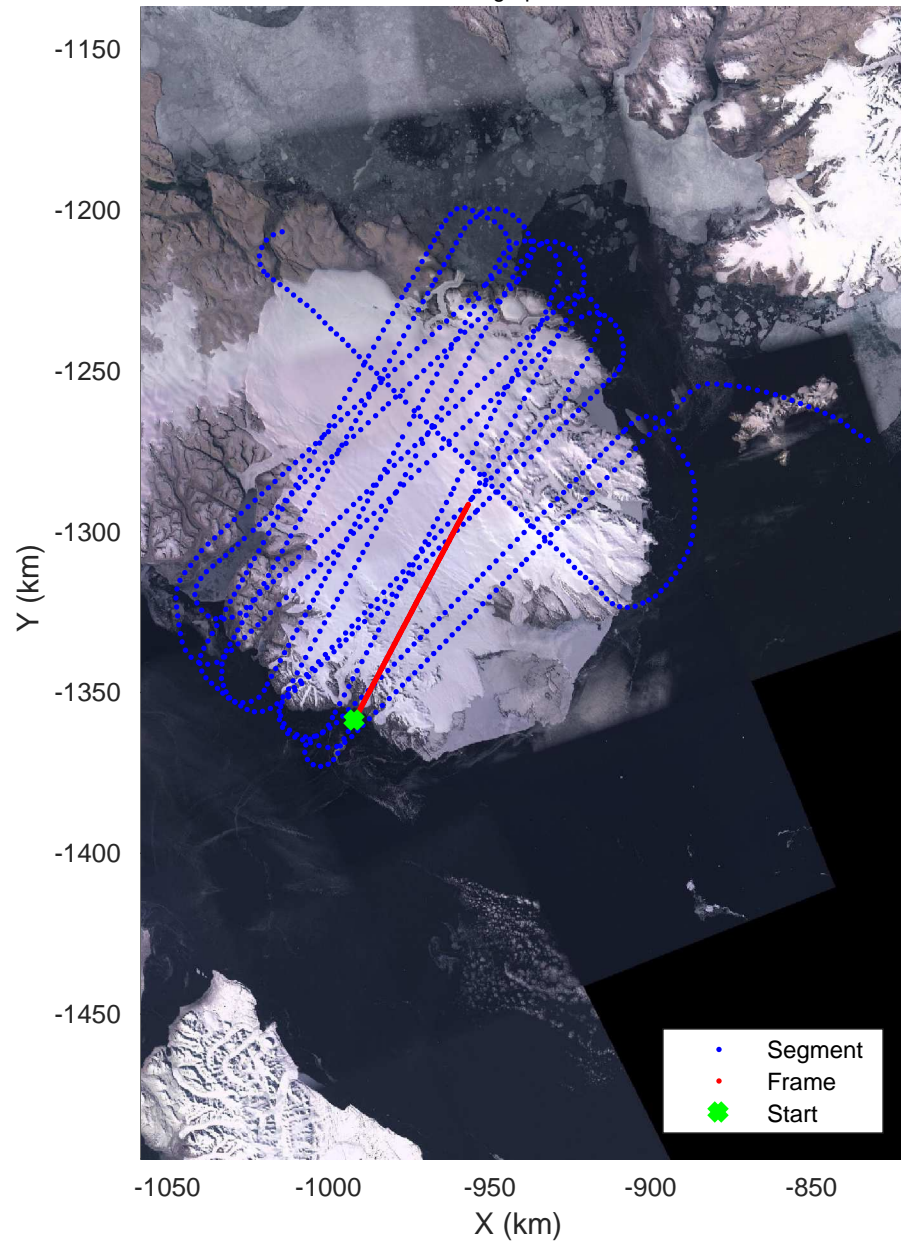

rds 2019\_Greenland\_P3: "ICESat-2 Devon" 20190403\_02\_020: 13:55:13.7 to 14:01:17.7 GPS

ICESat-2 Devon  
20190403\_02\_021  
Polar Stereograph 70N/-45E

rds 2019\_Greenland\_P3: "ICESat-2 Devon" 20190403\_02\_021: 14:01:19.0 to 14:09:17.6 GPS

rds 2019\_Greenland\_P3: "ICESat-2 Devon" 20190403\_02\_022: 14:09:18.9 to 14:19:13.5 GPS

ICESat-2 Devon  
20190403\_02\_023  
Polar Stereograph 70N/-45E

rds 2019\_Greenland\_P3: "ICESat-2 Devon" 20190403\_02\_023: 14:19:14.9 to 14:25:06.8 GPS

ICESat-2 Devon  
20190403\_02\_024  
Polar Stereograph 70N/-45E

rds 2019\_Greenland\_P3: "ICESat-2 Devon" 20190403\_02\_024: 14:25:08.1 to 14:34:45.4 GPS

rds 2019\_Greenland\_P3: "ICESat-2 Devon" 20190403\_02\_025: 14:34:46.7 to 14:42:54.7 GPS

ICESat-2 Devon  
20190403\_02\_026  
Polar Stereograph 70N/-45E

rds 2019\_Greenland\_P3: "ICESat-2 Devon" 20190403\_02\_026: 14:42:56.0 to 14:49:37.3 GPS

rds 2019\_Greenland\_P3: "ICESat-2 Devon" 20190403\_02\_027: 14:49:38.6 to 14:56:41.2 GPS