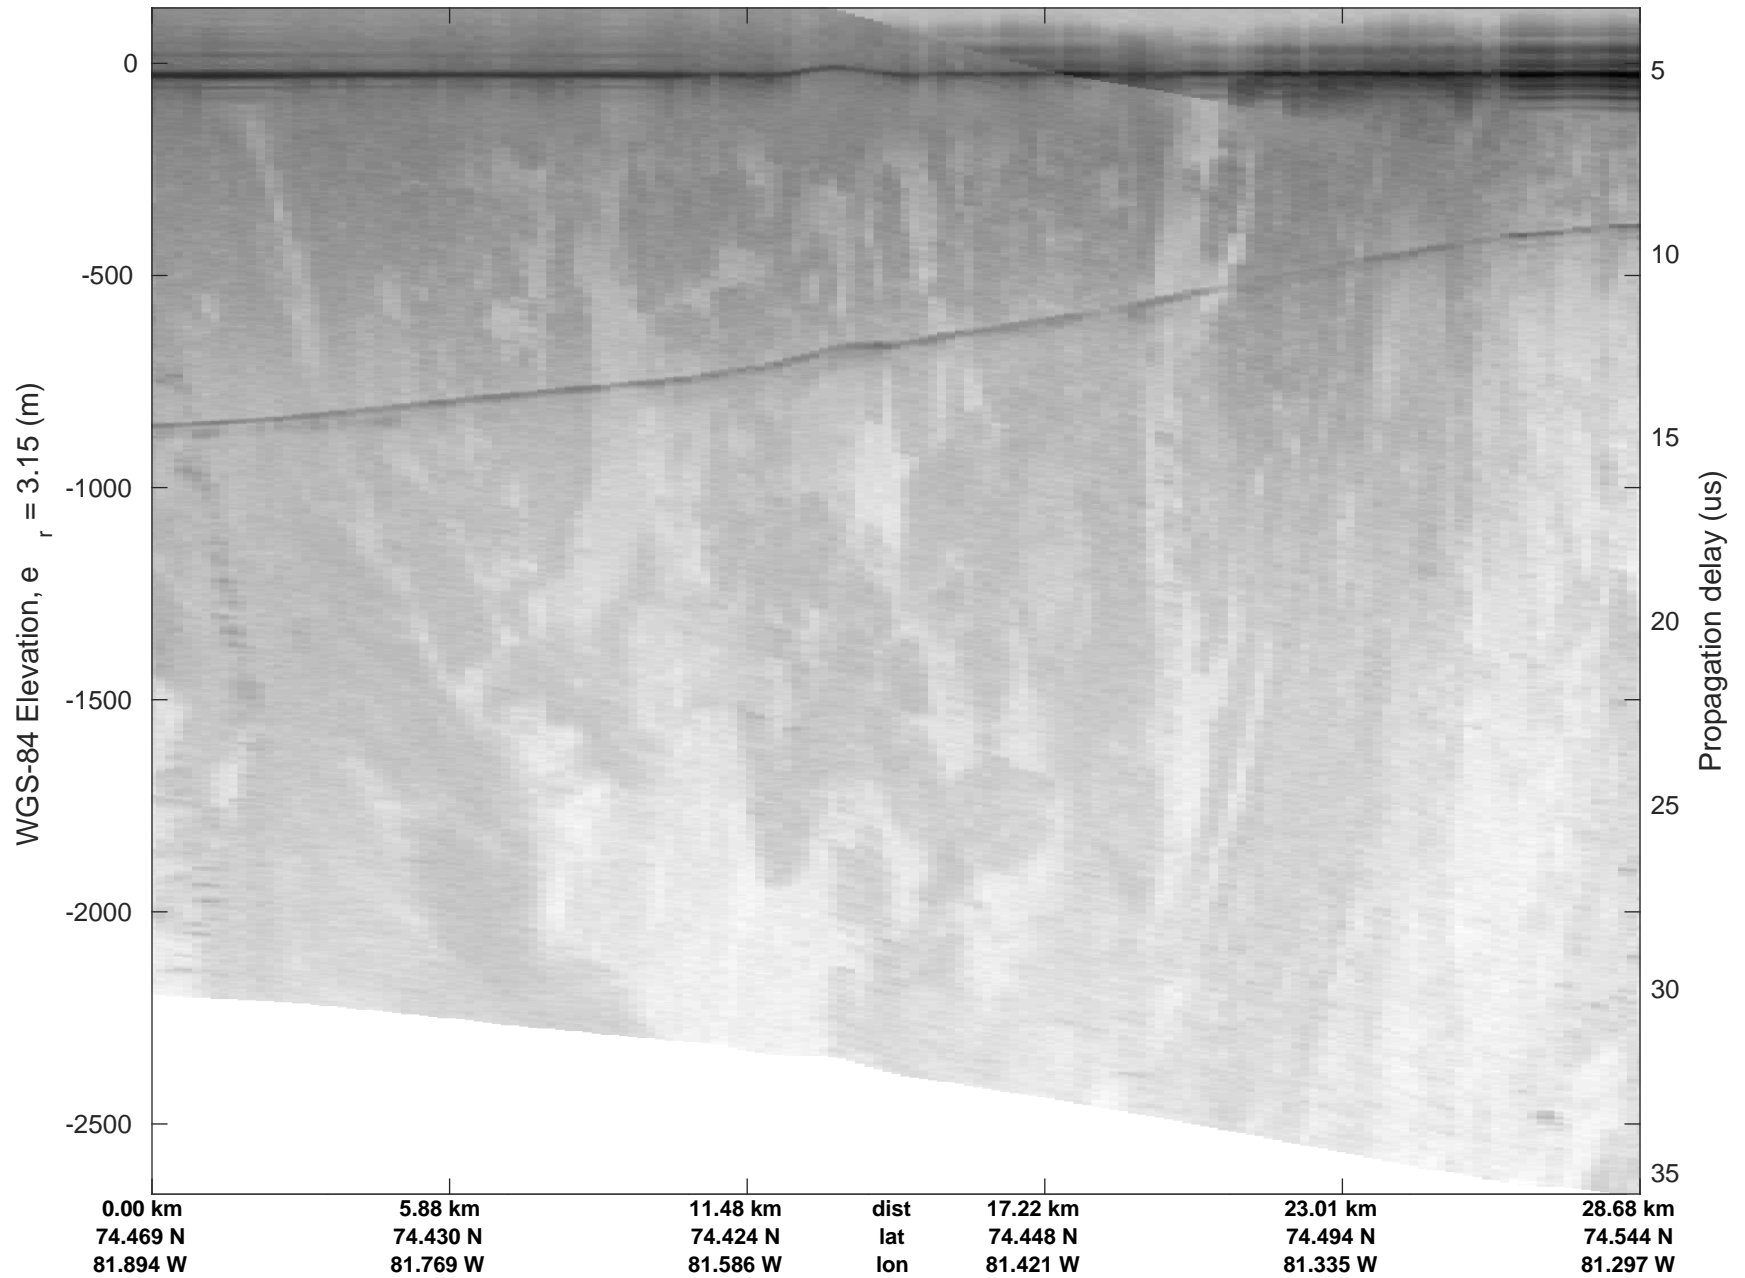

rds 2019\_Greenland\_P3: "ICESat-2 Devon" 20190403\_02\_038: 16:13:49.9 to 16:17:15.2 GPS

ICESat-2 Devon  
20190403\_02\_039  
Polar Stereograph 70N/-45E

rds 2019\_Greenland\_P3: "ICESat-2 Devon" 20190403\_02\_039: 16:17:16.6 to 16:25:15.2 GPS

ICESat-2 Devon  
20190403\_02\_040  
Polar Stereograph 70N/-45E

rds 2019\_Greenland\_P3: "ICESat-2 Devon" 20190403\_02\_040: 16:25:16.5 to 16:35:33.8 GPS

ICESat-2 Devon  
20190403\_02\_041  
Polar Stereograph 70N/-45E

rds 2019\_Greenland\_P3: "ICESat-2 Devon" 20190403\_02\_041: 16:35:35.1 to 16:39:13.7 GPS

ICESat-2 Devon  
20190403\_02\_042  
Polar Stereograph 70N/-45E

rds 2019\_Greenland\_P3: "ICESat-2 Devon" 20190403\_02\_042: 16:39:15.1 to 16:48:17.6 GPS

ICESat-2 Devon  
20190403\_02\_043  
Polar Stereograph 70N/-45E

rds 2019\_Greenland\_P3: "ICESat-2 Devon" 20190403\_02\_043: 16:48:19.0 to 16:54:49.6 GPS

ICESat-2 Devon  
20190403\_02\_044  
Polar Stereograph 70N/-45E