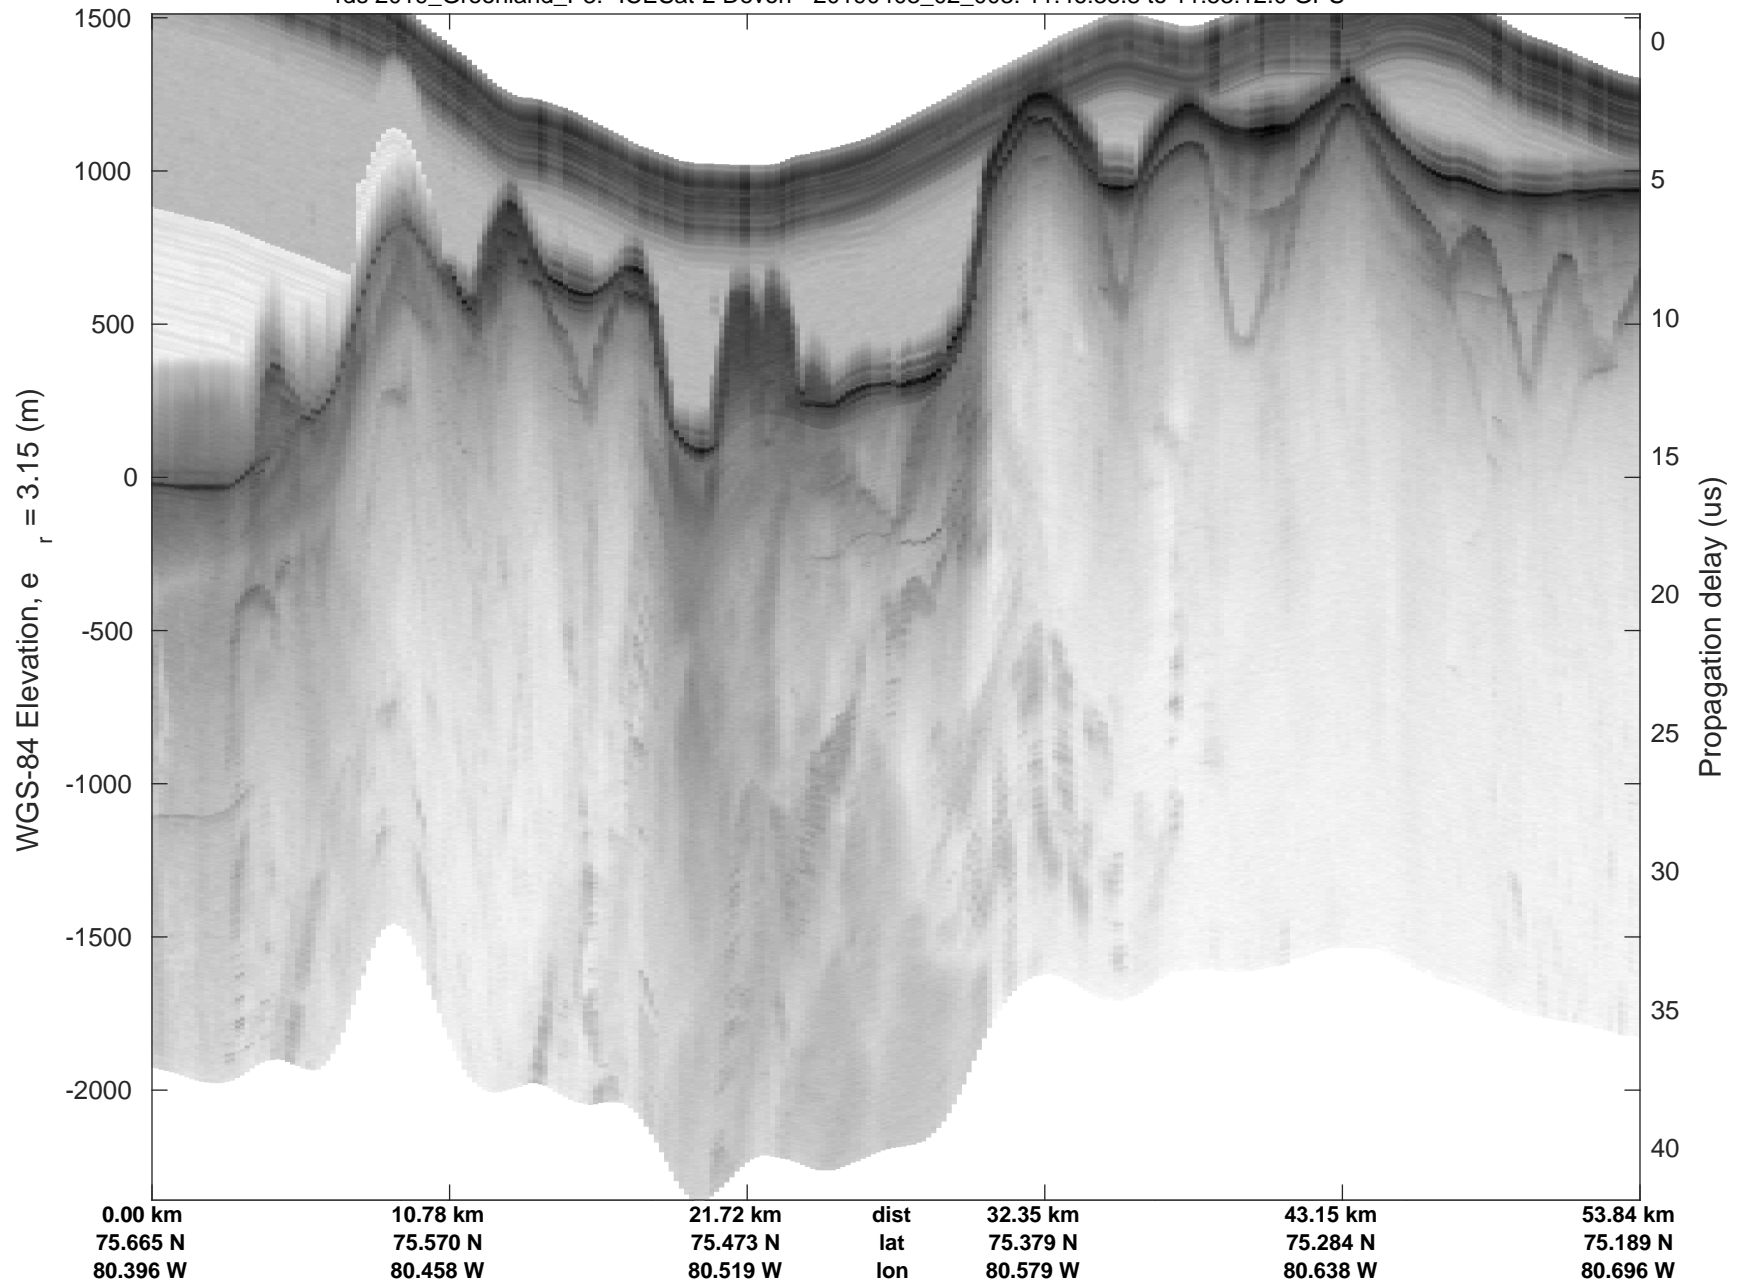

ICESat-2 Devon  
20190403\_02\_001  
Polar Stereograph 70N/-45E

rds 2019\_Greenland\_P3: "ICESat-2 Devon" 20190403\_02\_001: 11:36:15.3 to 11:42:34.8 GPS

ICESat-2 Devon  
20190403\_02\_002  
Polar Stereograph 70N/-45E

rds 2019\_Greenland\_P3: "ICESat-2 Devon" 20190403\_02\_002: 11:42:36.1 to 11:46:37.4 GPS

ICESat-2 Devon  
20190403\_02\_003  
Polar Stereograph 70N/-45E

rds 2019\_Greenland\_P3: "ICESat-2 Devon" 20190403\_02\_003: 11:46:38.8 to 11:53:12.0 GPS

ICESat-2 Devon  
20190403\_02\_004  
Polar Stereograph 70N/-45E

rds 2019\_Greenland\_P3: "ICESat-2 Devon" 20190403\_02\_004: 11:53:13.4 to 12:02:04.0 GPS

ICESat-2 Devon  
20190403\_02\_005  
Polar Stereograph 70N/-45E

ICESat-2 Devon  
20190403\_02\_007  
Polar Stereograph 70N/-45E

rds 2019\_Greenland\_P3: "ICESat-2 Devon" 20190403\_02\_007: 12:17:38.5 to 12:25:26.4 GPS

ICESat-2 Devon  
20190403\_02\_008  
Polar Stereograph 70N/-45E