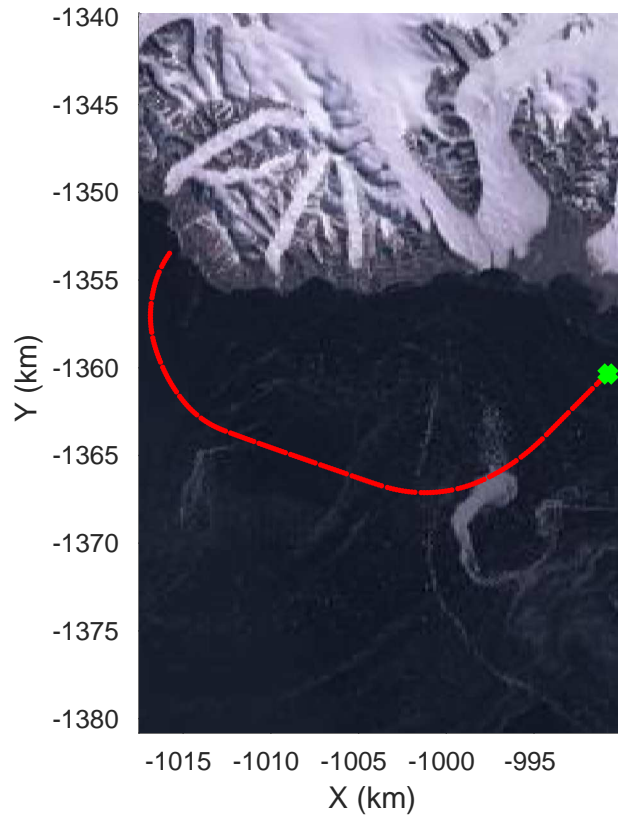

ICESat-2 Devon  
20190403\_02\_001  
Polar Stereograph 70N/-45E

rds 2019\_Greenland\_P3: "ICESat-2 Devon" 20190403\_02\_001: 11:36:15.3 to 11:42:34.8 GPS

ICESat-2 Devon  
20190403\_02\_002  
Polar Stereograph 70N/-45E

rds 2019\_Greenland\_P3: "ICESat-2 Devon" 20190403\_02\_002: 11:42:36.1 to 11:46:37.4 GPS

ICESat-2 Devon  
20190403\_02\_003  
Polar Stereograph 70N/-45E

rds 2019\_Greenland\_P3: "ICESat-2 Devon" 20190403\_02\_003: 11:46:38.8 to 11:53:12.0 GPS

ICESat-2 Devon  
20190403\_02\_004  
Polar Stereograph 70N/-45E

rds 2019\_Greenland\_P3: "ICESat-2 Devon" 20190403\_02\_004: 11:53:13.4 to 12:02:04.0 GPS

ICESat-2 Devon  
20190403\_02\_005  
Polar Stereograph 70N/-45E

ICESat-2 Devon  
20190403\_02\_007  
Polar Stereograph 70N/-45E

rds 2019\_Greenland\_P3: "ICESat-2 Devon" 20190403\_02\_007: 12:17:38.5 to 12:25:26.4 GPS

ICESat-2 Devon  
20190403\_02\_008  
Polar Stereograph 70N/-45E