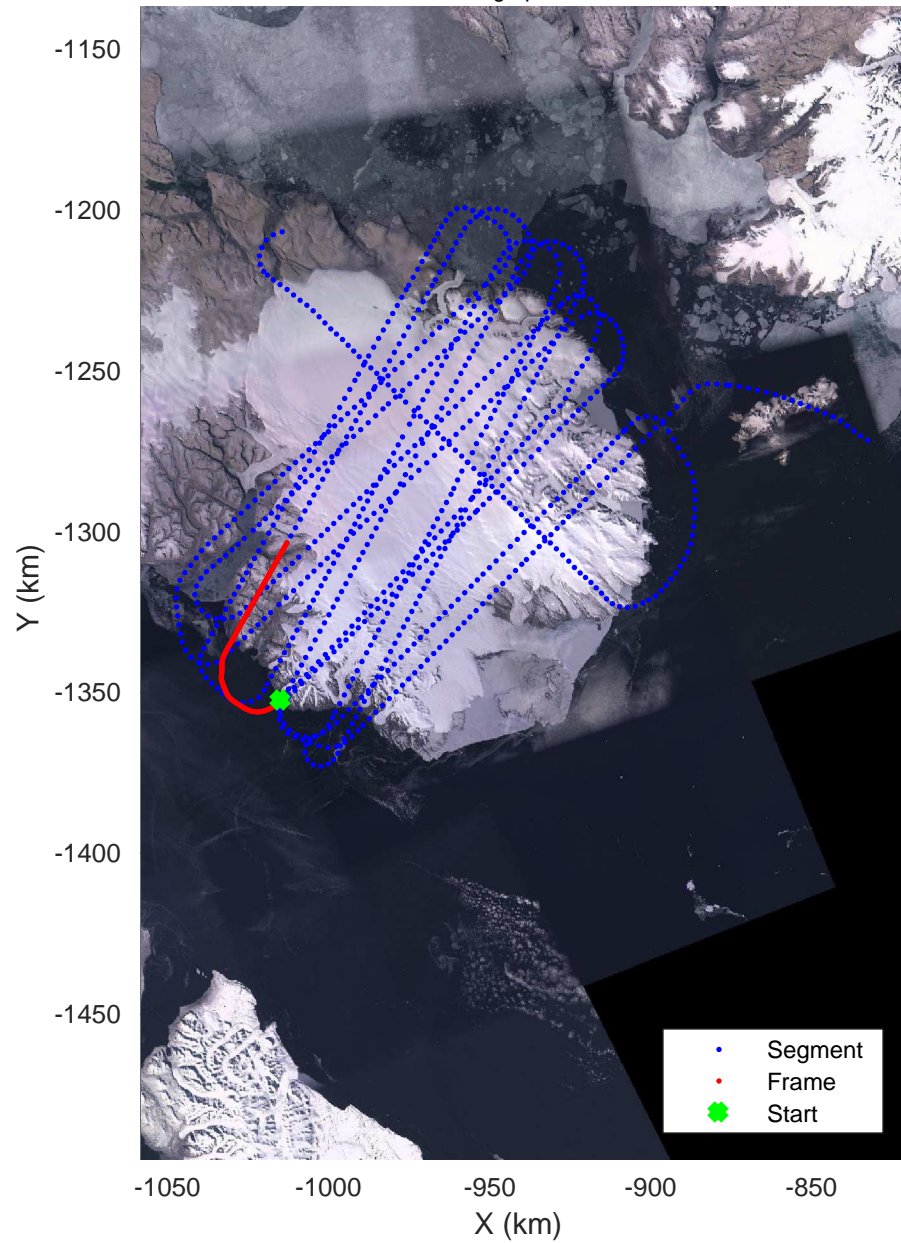

ICESat-2 Devon  
20190403\_02\_024  
Polar Stereograph 70N/-45E

rds 2019\_Greenland\_P3: "ICESat-2 Devon" 20190403\_02\_024: 14:25:08.1 to 14:34:45.4 GPS

rds 2019\_Greenland\_P3: "ICESat-2 Devon" 20190403\_02\_025: 14:34:46.7 to 14:42:54.7 GPS

ICESat-2 Devon  
20190403\_02\_026  
Polar Stereograph 70N/-45E

rds 2019\_Greenland\_P3: "ICESat-2 Devon" 20190403\_02\_026: 14:42:56.0 to 14:49:37.3 GPS

rds 2019\_Greenland\_P3: "ICESat-2 Devon" 20190403\_02\_027: 14:49:38.6 to 14:56:41.2 GPS

rds 2019\_Greenland\_P3: "ICESat-2 Devon" 20190403\_02\_028: 14:56:42.6 to 15:07:27.8 GPS

ICESat-2 Devon  
20190403\_02\_029  
Polar Stereograph 70N/-45E

rds 2019\_Greenland\_P3: "ICESat-2 Devon" 20190403\_02\_029: 15:07:29.1 to 15:17:33.1 GPS

ICESat-2 Devon  
20190403\_02\_030  
Polar Stereograph 70N/-45E

rds 2019\_Greenland\_P3: "ICESat-2 Devon" 20190403\_02\_030: 15:17:34.4 to 15:24:02.3 GPS

rds 2019\_Greenland\_P3: "ICESat-2 Devon" 20190403\_02\_031: 15:24:03.7 to 15:28:37.0 GPS