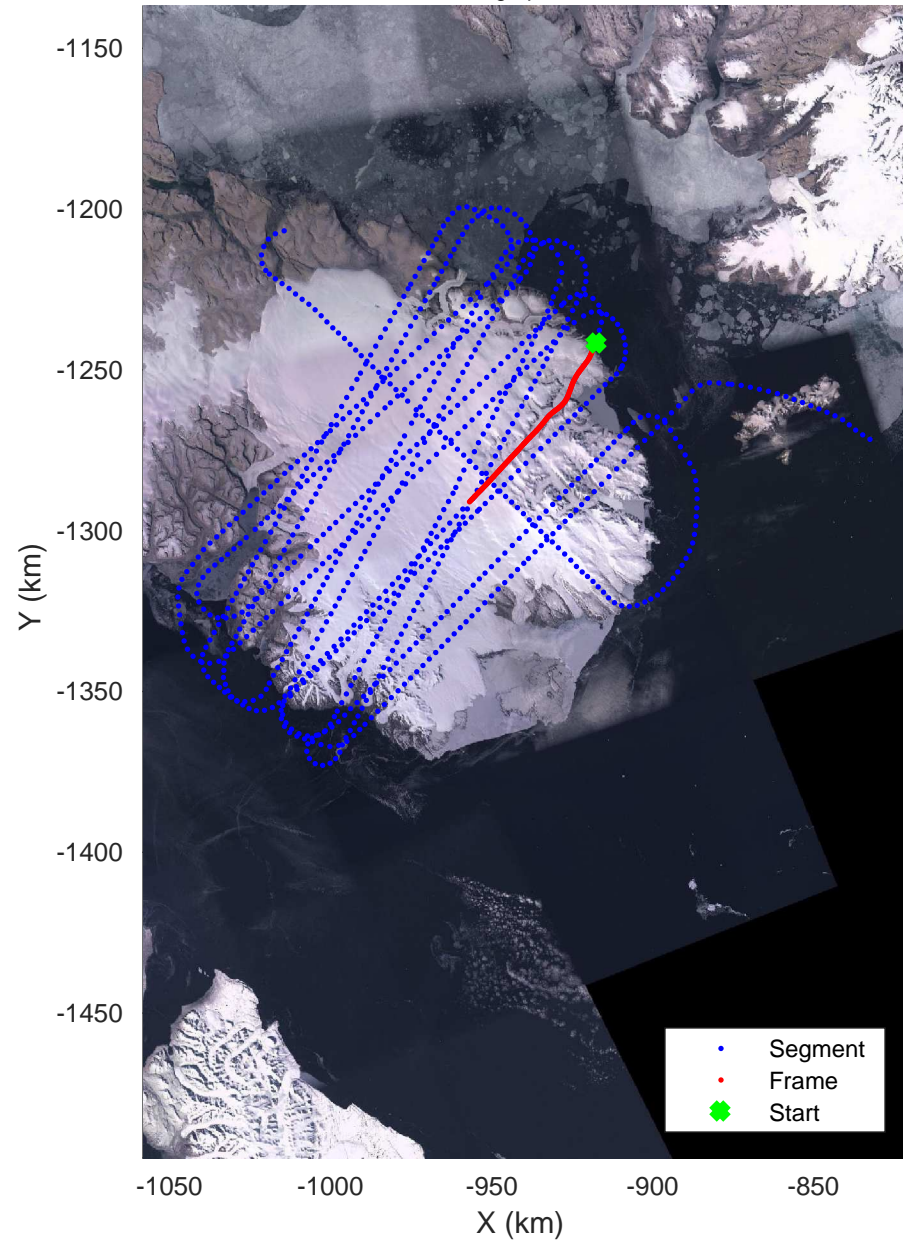

rds 2019\_Greenland\_P3: "ICESat-2 Devon" 20190403\_02\_035: 15:51:07.4 to 16:00:23.4 GPS

ICESat-2 Devon  
20190403\_02\_036  
Polar Stereograph 70N/-45E

rds 2019\_Greenland\_P3: "ICESat-2 Devon" 20190403\_02\_036: 16:00:24.7 to 16:06:30.0 GPS

ICESat-2 Devon  
20190403\_02\_037  
Polar Stereograph 70N/-45E

rds 2019\_Greenland\_P3: "ICESat-2 Devon" 20190403\_02\_037: 16:06:31.3 to 16:13:48.6 GPS

ICESat-2 Devon  
20190403\_02\_038  
Polar Stereograph 70N/-45E

rds 2019\_Greenland\_P3: "ICESat-2 Devon" 20190403\_02\_038: 16:13:49.9 to 16:17:15.2 GPS

ICESat-2 Devon  
20190403\_02\_039  
Polar Stereograph 70N/-45E

rds 2019\_Greenland\_P3: "ICESat-2 Devon" 20190403\_02\_039: 16:17:16.6 to 16:25:15.2 GPS

ICESat-2 Devon  
20190403\_02\_040  
Polar Stereograph 70N/-45E

rds 2019\_Greenland\_P3: "ICESat-2 Devon" 20190403\_02\_040: 16:25:16.5 to 16:35:33.8 GPS

ICESat-2 Devon  
20190403\_02\_041  
Polar Stereograph 70N/-45E