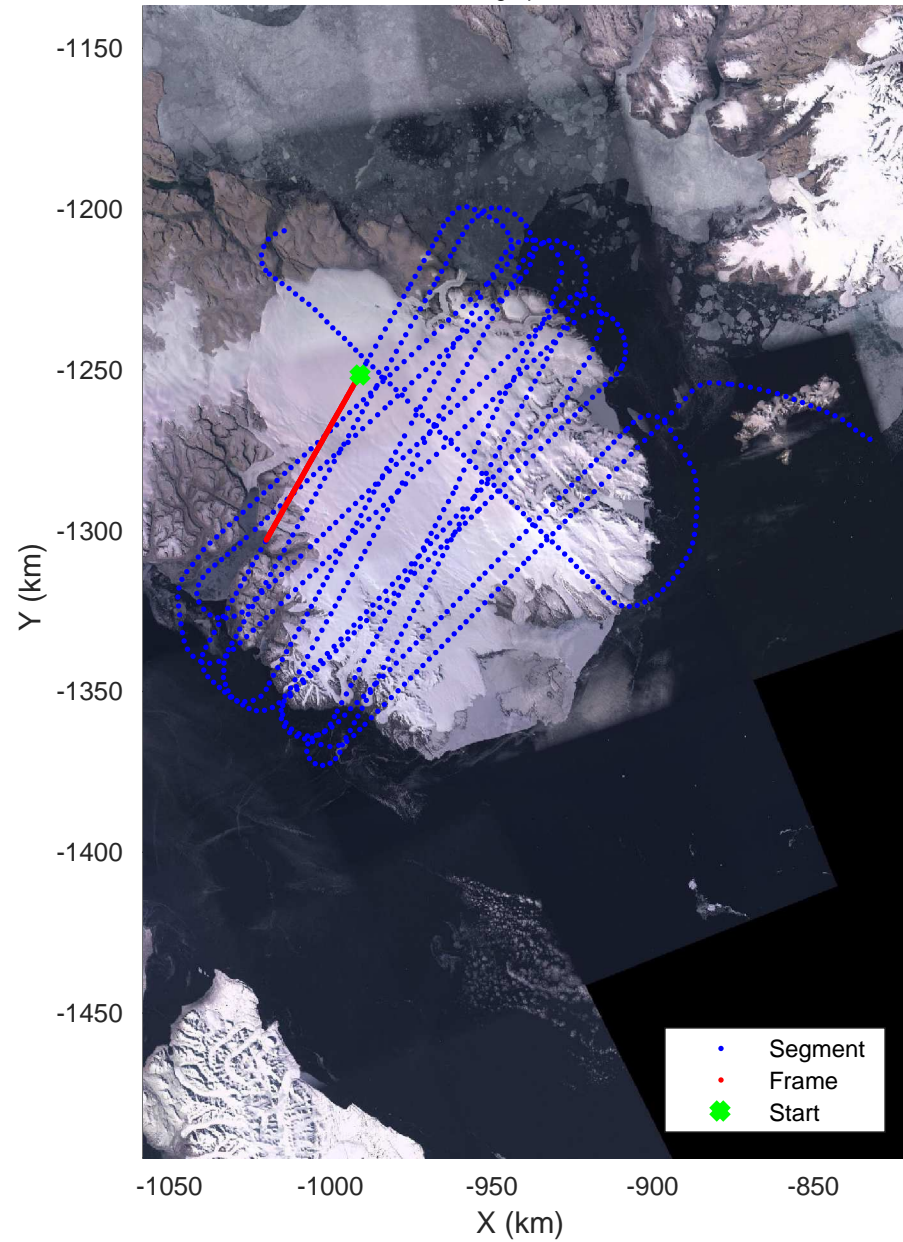

ICESat-2 Devon  
20190403\_02\_010  
Polar Stereograph 70N/-45E

rds 2019\_Greenland\_P3: "ICESat-2 Devon" 20190403\_02\_010: 12:37:15.7 to 12:45:02.3 GPS

ICESat-2 Devon  
20190403\_02\_011  
Polar Stereograph 70N/-45E

ICESat-2 Devon  
20190403\_02\_013  
Polar Stereograph 70N/-45E

rds 2019\_Greenland\_P3: "ICESat-2 Devon" 20190403\_02\_013: 13:02:47.5 to 13:08:02.1 GPS

ICESat-2 Devon  
20190403\_02\_014  
Polar Stereograph 70N/-45E

rds 2019\_Greenland\_P3: "ICESat-2 Devon" 20190403\_02\_014: 13:08:03.4 to 13:17:20.7 GPS

ICESat-2 Devon  
20190403\_02\_015  
Polar Stereograph 70N/-45E

rds 2019\_Greenland\_P3: "ICESat-2 Devon" 20190403\_02\_015: 13:17:22.0 to 13:20:58.0 GPS

ICESat-2 Devon  
20190403\_02\_016  
Polar Stereograph 70N/-45E

rds 2019\_Greenland\_P3: "ICESat-2 Devon" 20190403\_02\_016: 13:20:59.3 to 13:27:51.3 GPS

ICESat-2 Devon  
20190403\_02\_017  
Polar Stereograph 70N/-45E