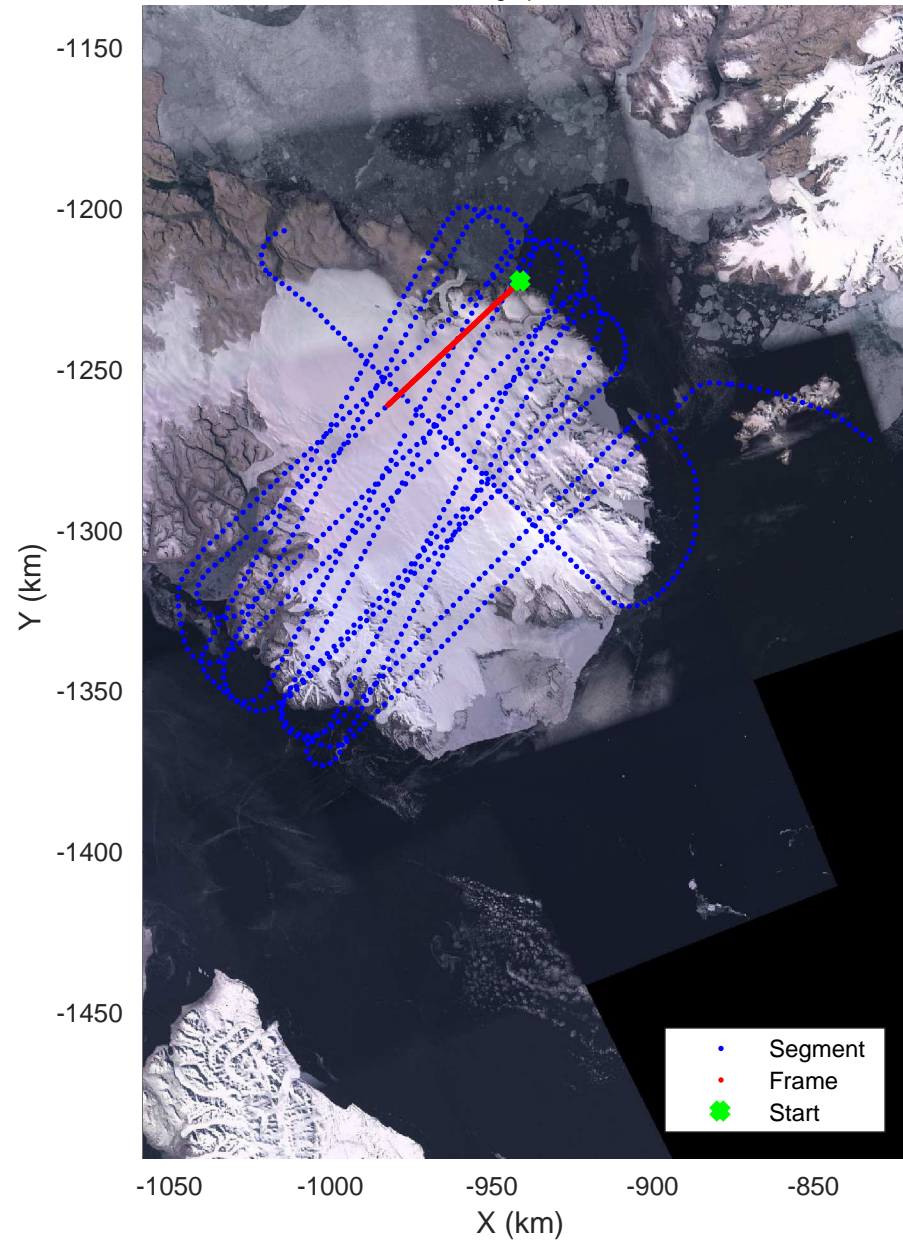

ICESat-2 Devon  
20190403\_02\_030  
Polar Stereograph 70N/-45E

rds 2019\_Greenland\_P3: "ICESat-2 Devon" 20190403\_02\_030: 15:17:34.4 to 15:24:02.3 GPS

rds 2019\_Greenland\_P3: "ICESat-2 Devon" 20190403\_02\_031: 15:24:03.7 to 15:28:37.0 GPS

ICESat-2 Devon  
20190403\_02\_032  
Polar Stereograph 70N/-45E

rds 2019\_Greenland\_P3: "ICESat-2 Devon" 20190403\_02\_032: 15:28:38.3 to 15:37:02.2 GPS

ICESat-2 Devon  
20190403\_02\_033  
Polar Stereograph 70N/-45E

rds 2019\_Greenland\_P3: "ICESat-2 Devon" 20190403\_02\_033: 15:37:03.6 to 15:43:58.2 GPS

rds 2019\_Greenland\_P3: "ICESat-2 Devon" 20190403\_02\_034: 15:43:59.5 to 15:51:06.1 GPS

ICESat-2 Devon  
20190403\_02\_035  
Polar Stereograph 70N/-45E

rds 2019\_Greenland\_P3: "ICESat-2 Devon" 20190403\_02\_035: 15:51:07.4 to 16:00:23.4 GPS

ICESat-2 Devon  
20190403\_02\_036  
Polar Stereograph 70N/-45E

rds 2019\_Greenland\_P3: "ICESat-2 Devon" 20190403\_02\_036: 16:00:24.7 to 16:06:30.0 GPS