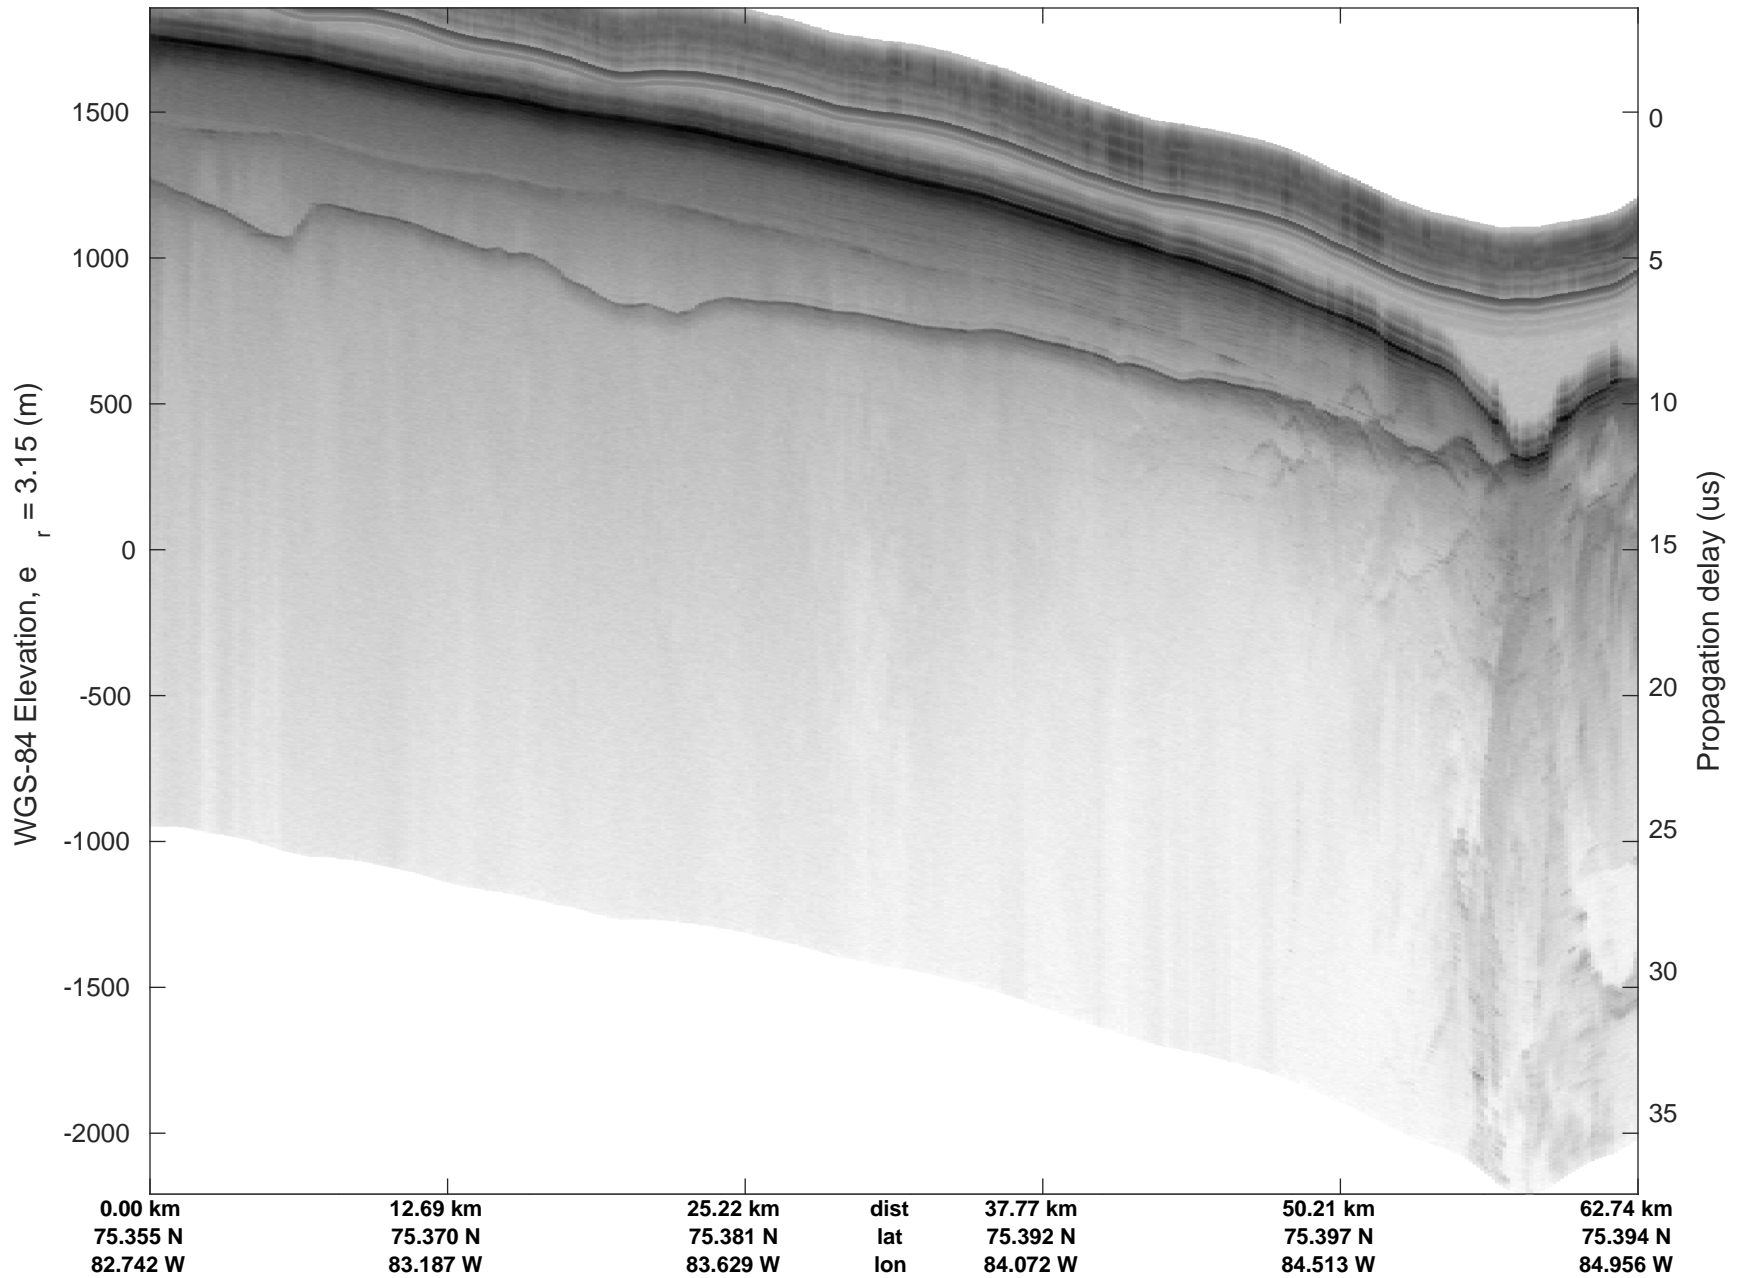

ICESat-2 Devon  
20190403\_02\_043  
Polar Stereograph 70N/-45E

rds 2019\_Greenland\_P3: "ICESat-2 Devon" 20190403\_02\_043: 16:48:19.0 to 16:54:49.6 GPS

ICESat-2 Devon  
20190403\_02\_044  
Polar Stereograph 70N/-45E

rds 2019\_Greenland\_P3: "ICESat-2 Devon" 20190403\_02\_044: 16:54:50.9 to 17:05:02.8 GPS

ICESat-2 Devon  
20190403\_02\_045  
Polar Stereograph 70N/-45E

rds 2019\_Greenland\_P3: "ICESat-2 Devon" 20190403\_02\_045: 17:05:04.2 to 17:12:06.8 GPS

ICESat-2 Devon  
20190403\_02\_046  
Polar Stereograph 70N/-45E

rds 2019\_Greenland\_P3: "ICESat-2 Devon" 20190403\_02\_046: 17:12:08.1 to 17:18:50.7 GPS

ICESat-2 Devon  
20190403\_02\_047  
Polar Stereograph 70N/-45E

rds 2019\_Greenland\_P3: "ICESat-2 Devon" 20190403\_02\_047: 17:18:52.1 to 17:27:30.7 GPS

ICESat-2 Devon  
20190403\_02\_048  
Polar Stereograph 70N/-45E

rds 2019\_Greenland\_P3: "ICESat-2 Devon" 20190403\_02\_048: 17:27:32.0 to 17:29:42.6 GPS