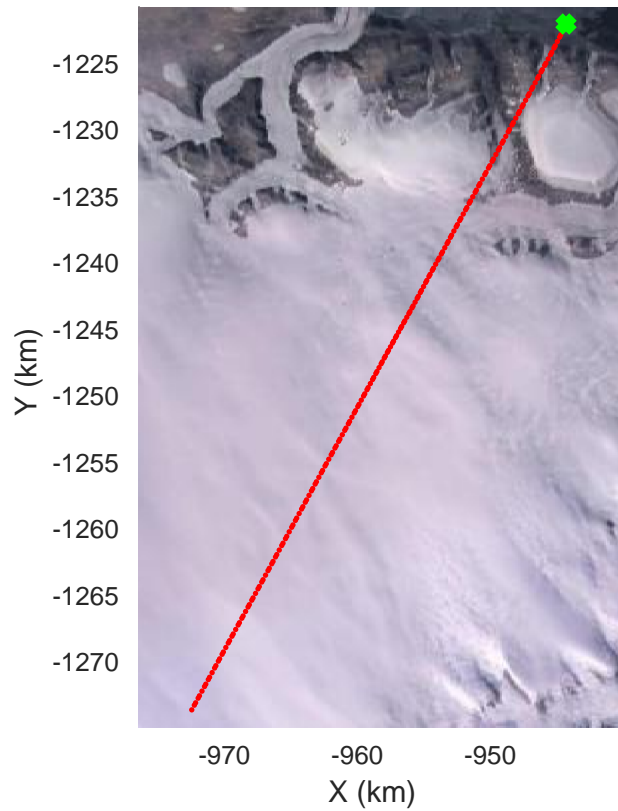

ICESat-2 Devon  
20190403\_02\_024  
Polar Stereograph 70N/-45E

rds 2019\_Greenland\_P3: "ICESat-2 Devon" 20190403\_02\_024: 14:25:08.1 to 14:34:45.4 GPS

rds 2019\_Greenland\_P3: "ICESat-2 Devon" 20190403\_02\_025: 14:34:46.7 to 14:42:54.7 GPS

ICESat-2 Devon  
20190403\_02\_026  
Polar Stereograph 70N/-45E

rds 2019\_Greenland\_P3: "ICESat-2 Devon" 20190403\_02\_026: 14:42:56.0 to 14:49:37.3 GPS

rds 2019\_Greenland\_P3: "ICESat-2 Devon" 20190403\_02\_027: 14:49:38.6 to 14:56:41.2 GPS