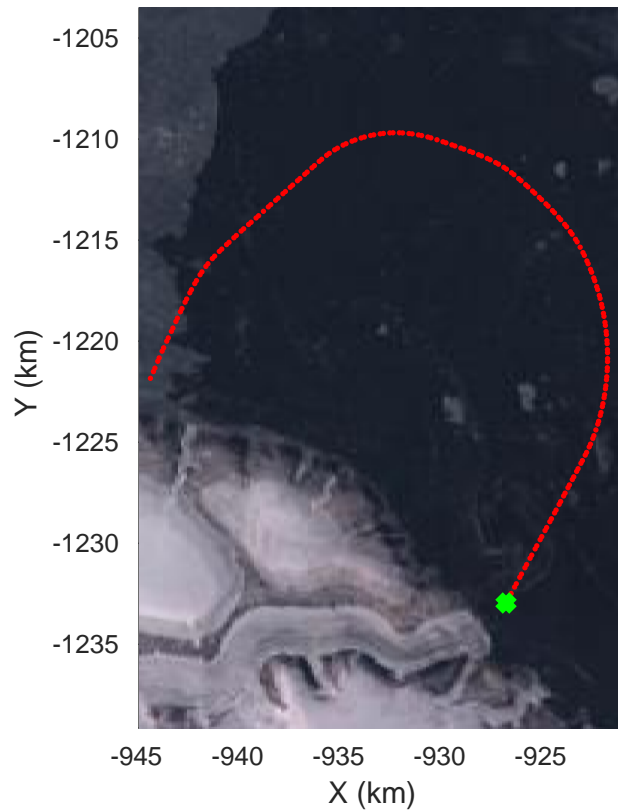

rds 2019\_Greenland\_P3: "ICESat-2 Devon" 20190403\_02\_022: 14:09:18.9 to 14:19:13.5 GPS

ICESat-2 Devon  
20190403\_02\_023  
Polar Stereograph 70N/-45E

rds 2019\_Greenland\_P3: "ICESat-2 Devon" 20190403\_02\_023: 14:19:14.9 to 14:25:06.8 GPS

ICESat-2 Devon  
20190403\_02\_024  
Polar Stereograph 70N/-45E

rds 2019\_Greenland\_P3: "ICESat-2 Devon" 20190403\_02\_024: 14:25:08.1 to 14:34:45.4 GPS

rds 2019\_Greenland\_P3: "ICESat-2 Devon" 20190403\_02\_025: 14:34:46.7 to 14:42:54.7 GPS

ICESat-2 Devon  
20190403\_02\_026  
Polar Stereograph 70N/-45E

rds 2019\_Greenland\_P3: "ICESat-2 Devon" 20190403\_02\_026: 14:42:56.0 to 14:49:37.3 GPS

rds 2019\_Greenland\_P3: "ICESat-2 Devon" 20190403\_02\_027: 14:49:38.6 to 14:56:41.2 GPS