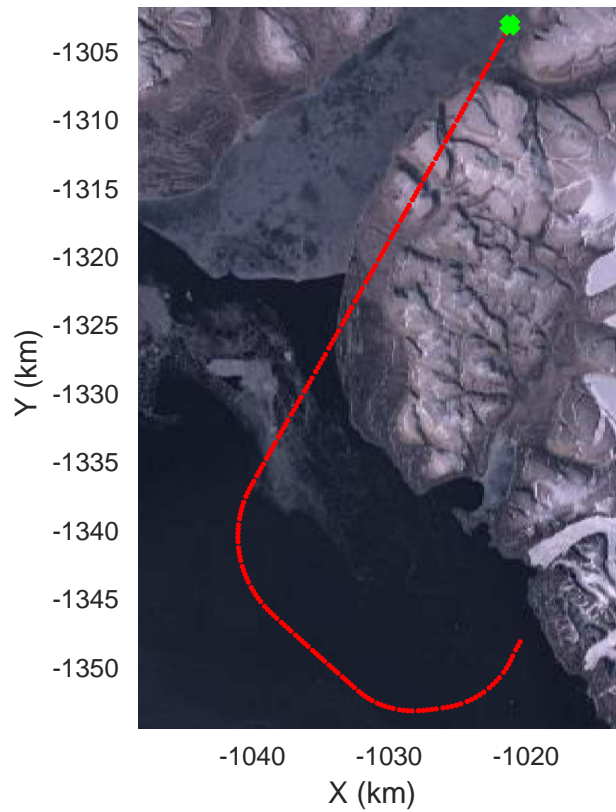

ICESat-2 Devon  
20190403\_02\_016  
Polar Stereograph 70N/-45E

rds 2019\_Greenland\_P3: "ICESat-2 Devon" 20190403\_02\_016: 13:20:59.3 to 13:27:51.3 GPS

ICESat-2 Devon  
20190403\_02\_017  
Polar Stereograph 70N/-45E