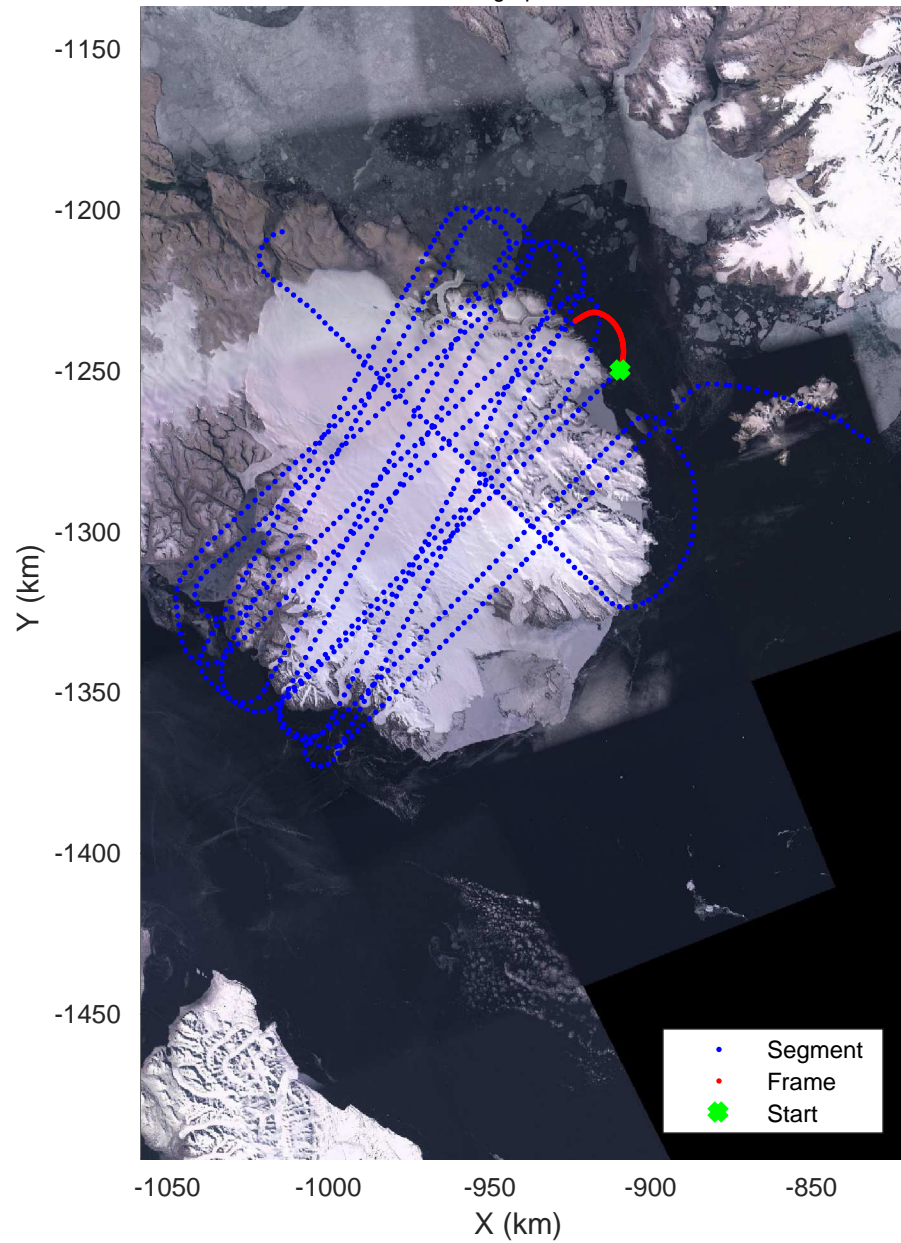

ICESat-2 Devon  
20190403\_02\_004  
Polar Stereograph 70N/-45E

rds 2019\_Greenland\_P3: "ICESat-2 Devon" 20190403\_02\_004: 11:53:13.4 to 12:02:04.0 GPS

ICESat-2 Devon  
20190403\_02\_005  
Polar Stereograph 70N/-45E

ICESat-2 Devon  
20190403\_02\_007  
Polar Stereograph 70N/-45E

rds 2019\_Greenland\_P3: "ICESat-2 Devon" 20190403\_02\_007: 12:17:38.5 to 12:25:26.4 GPS

ICESat-2 Devon  
20190403\_02\_008  
Polar Stereograph 70N/-45E

rds 2019\_Greenland\_P3: "ICESat-2 Devon" 20190403\_02\_008: 12:25:27.8 to 12:29:49.1 GPS

ICESat-2 Devon  
20190403\_02\_009  
Polar Stereograph 70N/-45E

rds 2019\_Greenland\_P3: "ICESat-2 Devon" 20190403\_02\_009: 12:29:50.4 to 12:37:14.4 GPS

ICESat-2 Devon  
20190403\_02\_010  
Polar Stereograph 70N/-45E

rds 2019\_Greenland\_P3: "ICESat-2 Devon" 20190403\_02\_010: 12:37:15.7 to 12:45:02.3 GPS

ICESat-2 Devon  
20190403\_02\_011  
Polar Stereograph 70N/-45E