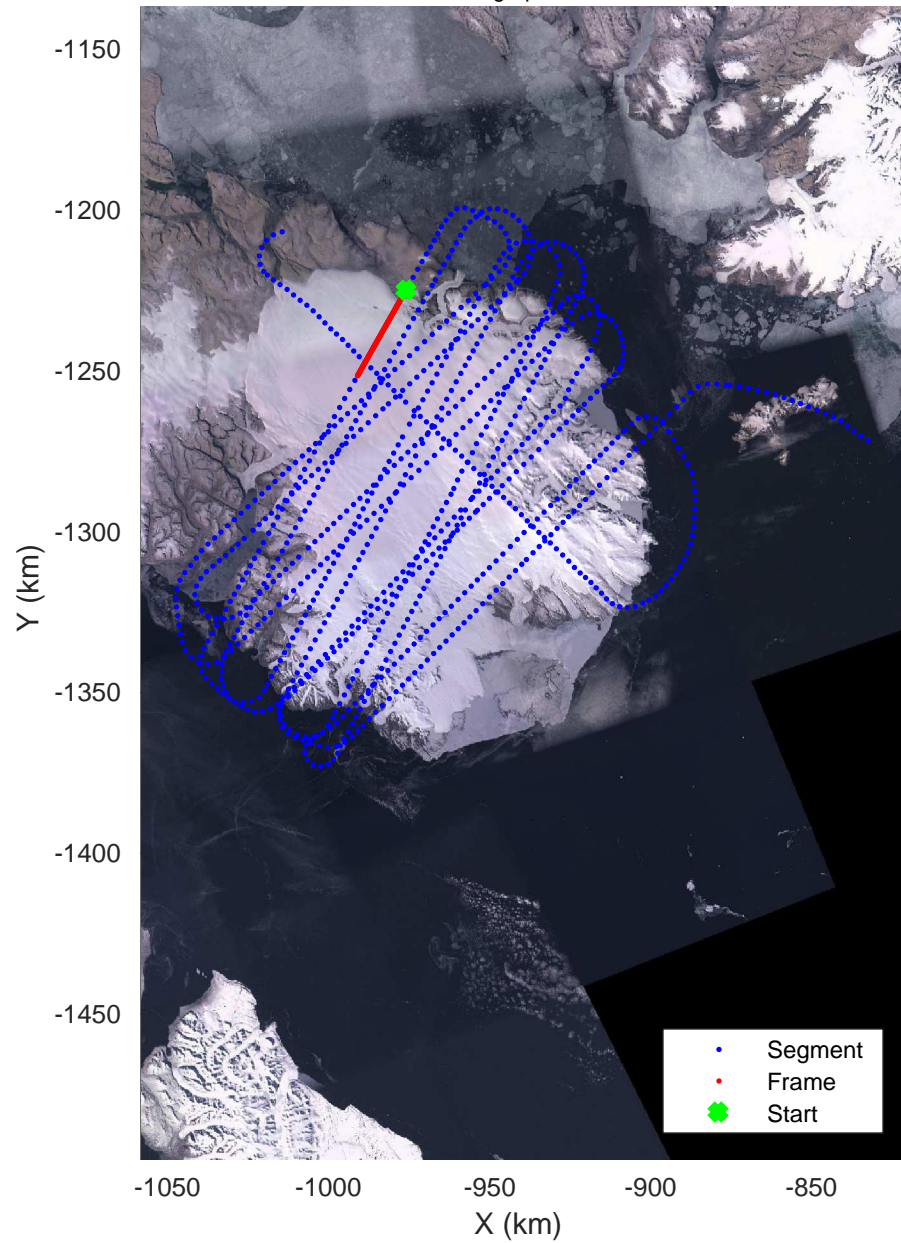

ICESat-2 Devon  
20190403\_02\_010  
Polar Stereograph 70N/-45E

rds 2019\_Greenland\_P3: "ICESat-2 Devon" 20190403\_02\_010: 12:37:15.7 to 12:45:02.3 GPS

ICESat-2 Devon  
20190403\_02\_011  
Polar Stereograph 70N/-45E

ICESat-2 Devon  
20190403\_02\_013  
Polar Stereograph 70N/-45E

rds 2019\_Greenland\_P3: "ICESat-2 Devon" 20190403\_02\_013: 13:02:47.5 to 13:08:02.1 GPS

ICESat-2 Devon  
20190403\_02\_014  
Polar Stereograph 70N/-45E

rds 2019\_Greenland\_P3: "ICESat-2 Devon" 20190403\_02\_014: 13:08:03.4 to 13:17:20.7 GPS

ICESat-2 Devon  
20190403\_02\_015  
Polar Stereograph 70N/-45E

rds 2019\_Greenland\_P3: "ICESat-2 Devon" 20190403\_02\_015: 13:17:22.0 to 13:20:58.0 GPS

ICESat-2 Devon  
20190403\_02\_016  
Polar Stereograph 70N/-45E

rds 2019\_Greenland\_P3: "ICESat-2 Devon" 20190403\_02\_016: 13:20:59.3 to 13:27:51.3 GPS

ICESat-2 Devon  
20190403\_02\_017  
Polar Stereograph 70N/-45E