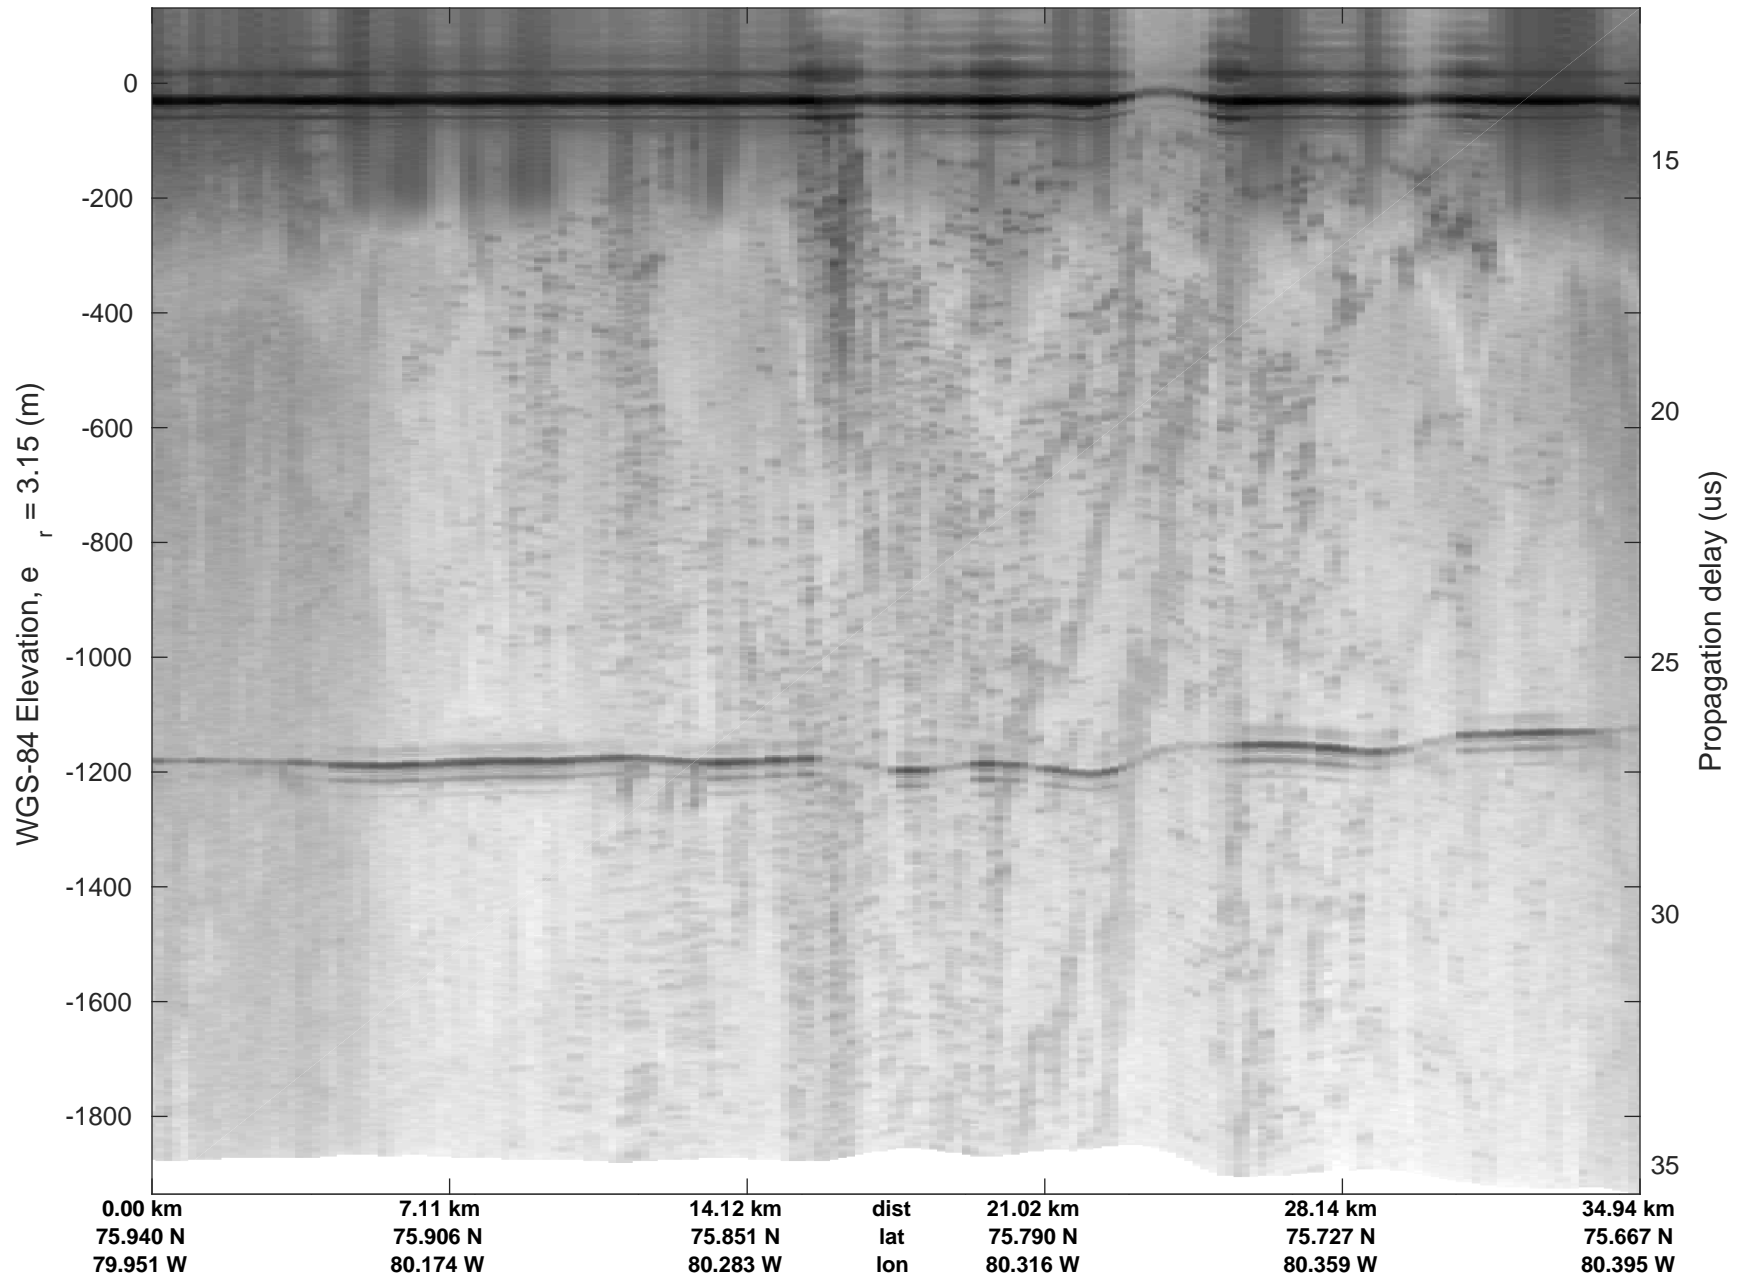

ICESat-2 Devon  
20190403\_02\_001  
Polar Stereograph 70N/-45E

rds 2019\_Greenland\_P3: "ICESat-2 Devon" 20190403\_02\_001: 11:36:15.3 to 11:42:34.8 GPS

ICESat-2 Devon  
20190403\_02\_002  
Polar Stereograph 70N/-45E

rds 2019\_Greenland\_P3: "ICESat-2 Devon" 20190403\_02\_002: 11:42:36.1 to 11:46:37.4 GPS

ICESat-2 Devon  
20190403\_02\_003  
Polar Stereograph 70N/-45E

rds 2019\_Greenland\_P3: "ICESat-2 Devon" 20190403\_02\_003: 11:46:38.8 to 11:53:12.0 GPS

ICESat-2 Devon  
20190403\_02\_004  
Polar Stereograph 70N/-45E

rds 2019\_Greenland\_P3: "ICESat-2 Devon" 20190403\_02\_004: 11:53:13.4 to 12:02:04.0 GPS

ICESat-2 Devon  
20190403\_02\_005  
Polar Stereograph 70N/-45E