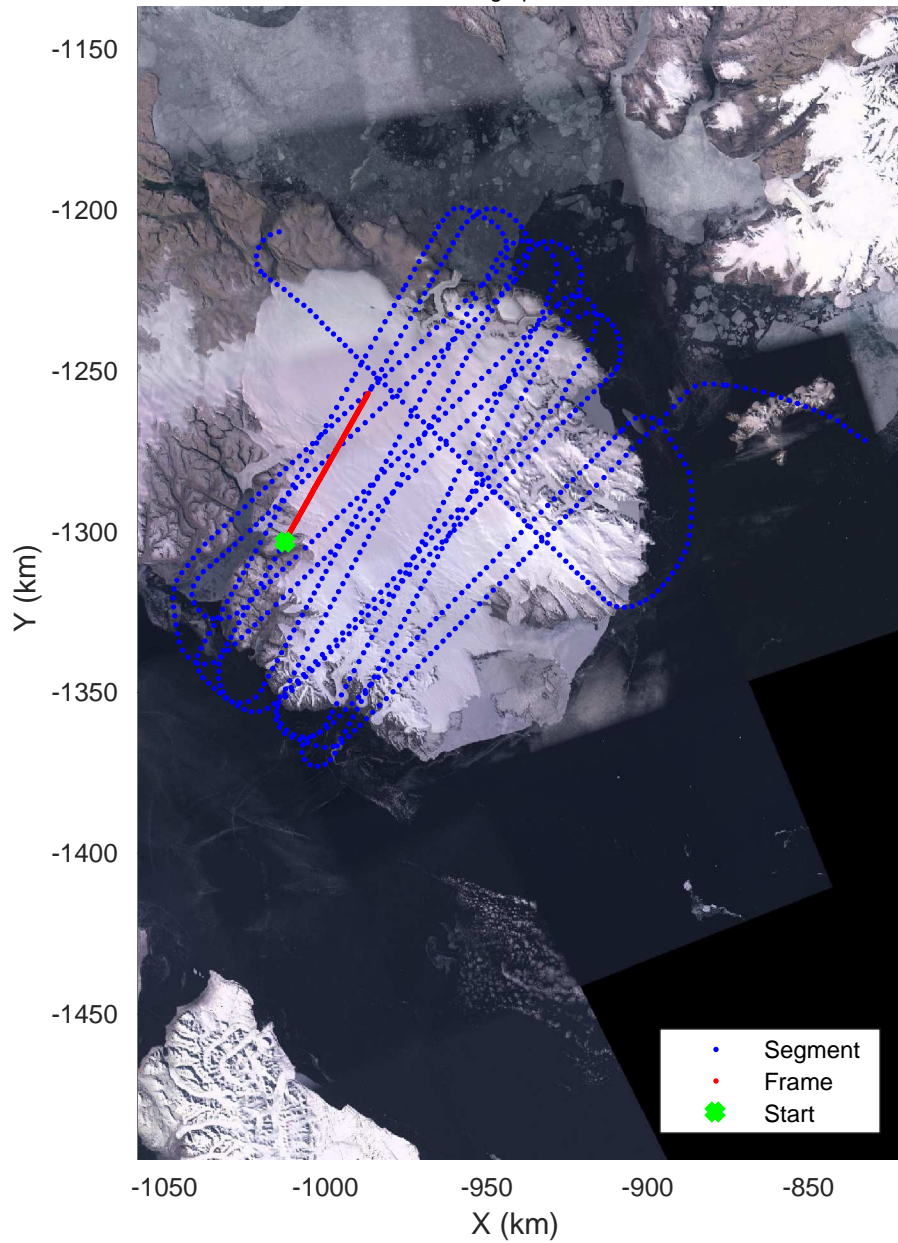

ICESat-2 Devon  
20190403\_02\_026  
Polar Stereograph 70N/-45E

rds 2019\_Greenland\_P3: "ICESat-2 Devon" 20190403\_02\_026: 14:42:56.0 to 14:49:37.3 GPS

rds 2019\_Greenland\_P3: "ICESat-2 Devon" 20190403\_02\_027: 14:49:38.6 to 14:56:41.2 GPS

rds 2019\_Greenland\_P3: "ICESat-2 Devon" 20190403\_02\_028: 14:56:42.6 to 15:07:27.8 GPS

ICESat-2 Devon  
20190403\_02\_029  
Polar Stereograph 70N/-45E

rds 2019\_Greenland\_P3: "ICESat-2 Devon" 20190403\_02\_029: 15:07:29.1 to 15:17:33.1 GPS

ICESat-2 Devon  
20190403\_02\_030  
Polar Stereograph 70N/-45E

rds 2019\_Greenland\_P3: "ICESat-2 Devon" 20190403\_02\_030: 15:17:34.4 to 15:24:02.3 GPS

rds 2019\_Greenland\_P3: "ICESat-2 Devon" 20190403\_02\_031: 15:24:03.7 to 15:28:37.0 GPS

ICESat-2 Devon  
20190403\_02\_032  
Polar Stereograph 70N/-45E

rds 2019\_Greenland\_P3: "ICESat-2 Devon" 20190403\_02\_032: 15:28:38.3 to 15:37:02.2 GPS

ICESat-2 Devon  
20190403\_02\_033  
Polar Stereograph 70N/-45E