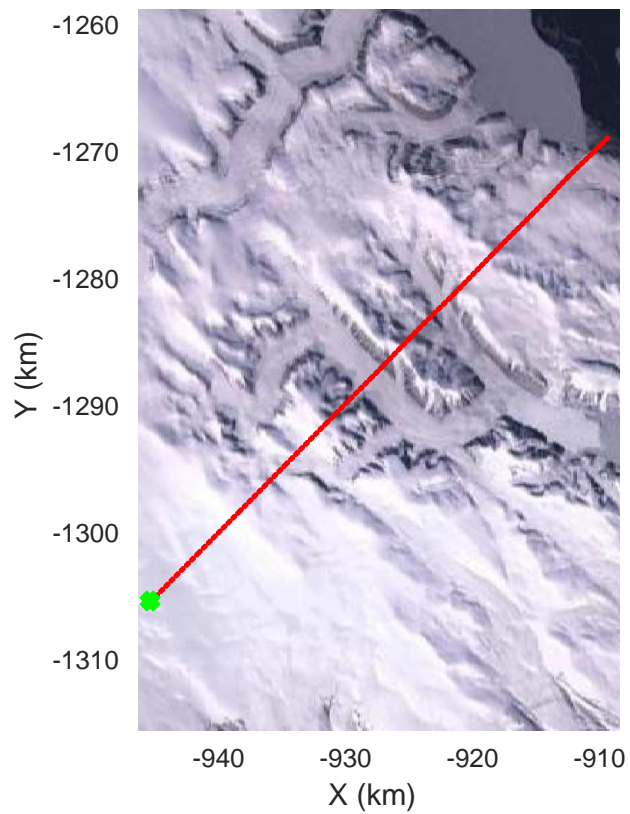

ICESat-2 Devon  
20190403\_02\_037  
Polar Stereograph 70N/-45E

rds 2019\_Greenland\_P3: "ICESat-2 Devon" 20190403\_02\_037: 16:06:31.3 to 16:13:48.6 GPS

ICESat-2 Devon  
20190403\_02\_038  
Polar Stereograph 70N/-45E

ICESat-2 Devon  
20190403\_02\_040  
Polar Stereograph 70N/-45E

rds 2019\_Greenland\_P3: "ICESat-2 Devon" 20190403\_02\_040: 16:25:16.5 to 16:35:33.8 GPS

ICESat-2 Devon  
20190403\_02\_041  
Polar Stereograph 70N/-45E

rds 2019\_Greenland\_P3: "ICESat-2 Devon" 20190403\_02\_041: 16:35:35.1 to 16:39:13.7 GPS

ICESat-2 Devon  
20190403\_02\_042  
Polar Stereograph 70N/-45E

rds 2019\_Greenland\_P3: "ICESat-2 Devon" 20190403\_02\_042: 16:39:15.1 to 16:48:17.6 GPS

ICESat-2 Devon  
20190403\_02\_043  
Polar Stereograph 70N/-45E

rds 2019\_Greenland\_P3: "ICESat-2 Devon" 20190403\_02\_043: 16:48:19.0 to 16:54:49.6 GPS

ICESat-2 Devon  
20190403\_02\_044  
Polar Stereograph 70N/-45E