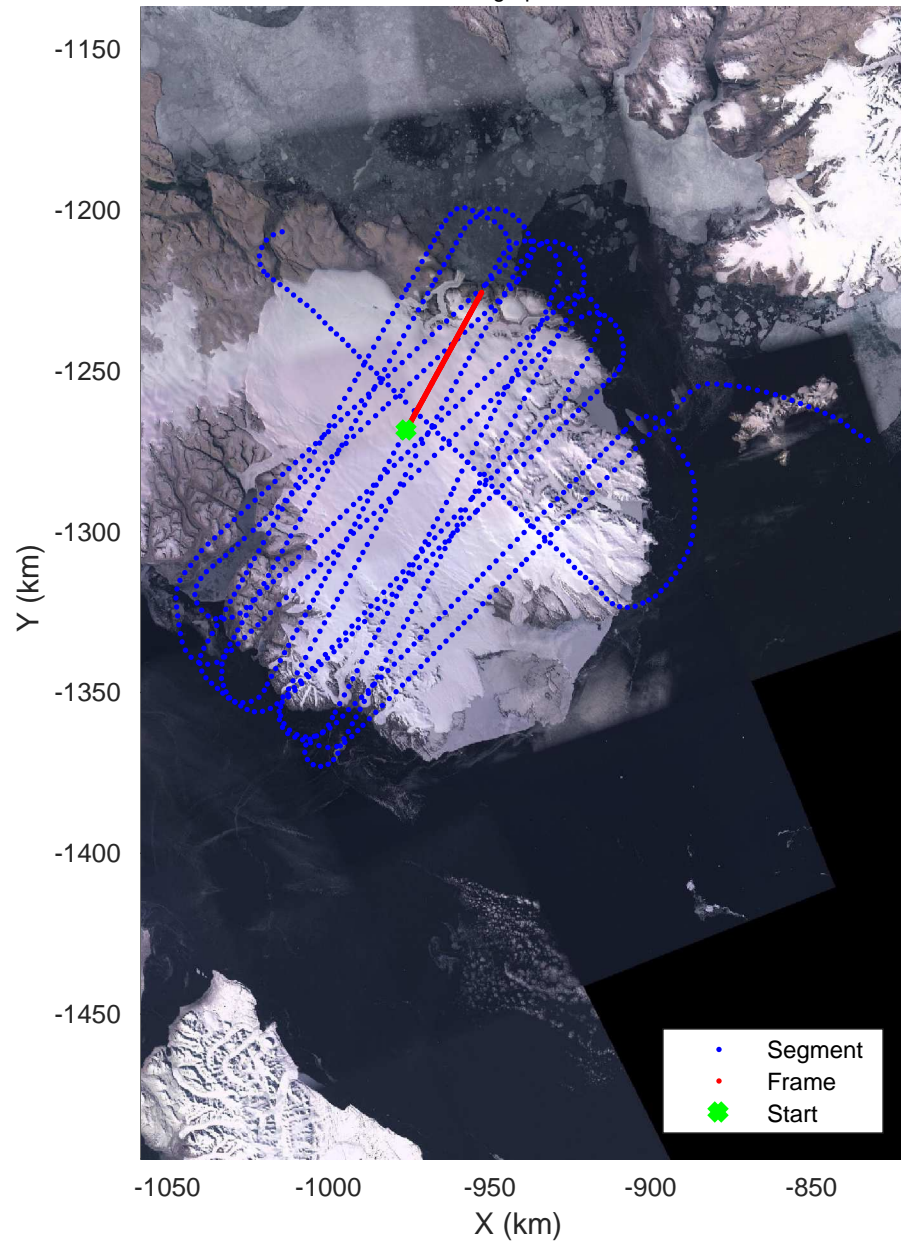

ICESat-2 Devon  
20190403\_02\_016  
Polar Stereograph 70N/-45E

rds 2019\_Greenland\_P3: "ICESat-2 Devon" 20190403\_02\_016: 13:20:59.3 to 13:27:51.3 GPS

ICESat-2 Devon  
20190403\_02\_017  
Polar Stereograph 70N/-45E

rds 2019\_Greenland\_P3: "ICESat-2 Devon" 20190403\_02\_017: 13:27:52.6 to 13:37:39.2 GPS

ICESat-2 Devon  
20190403\_02\_018  
Polar Stereograph 70N/-45E

rds 2019\_Greenland\_P3: "ICESat-2 Devon" 20190403\_02\_018: 13:37:40.5 to 13:49:21.8 GPS

ICESat-2 Devon  
20190403\_02\_019  
Polar Stereograph 70N/-45E

rds 2019\_Greenland\_P3: "ICESat-2 Devon" 20190403\_02\_019: 13:49:23.1 to 13:55:12.4 GPS

ICESat-2 Devon  
20190403\_02\_020  
Polar Stereograph 70N/-45E

rds 2019\_Greenland\_P3: "ICESat-2 Devon" 20190403\_02\_020: 13:55:13.7 to 14:01:17.7 GPS

ICESat-2 Devon  
20190403\_02\_021  
Polar Stereograph 70N/-45E

rds 2019\_Greenland\_P3: "ICESat-2 Devon" 20190403\_02\_021: 14:01:19.0 to 14:09:17.6 GPS