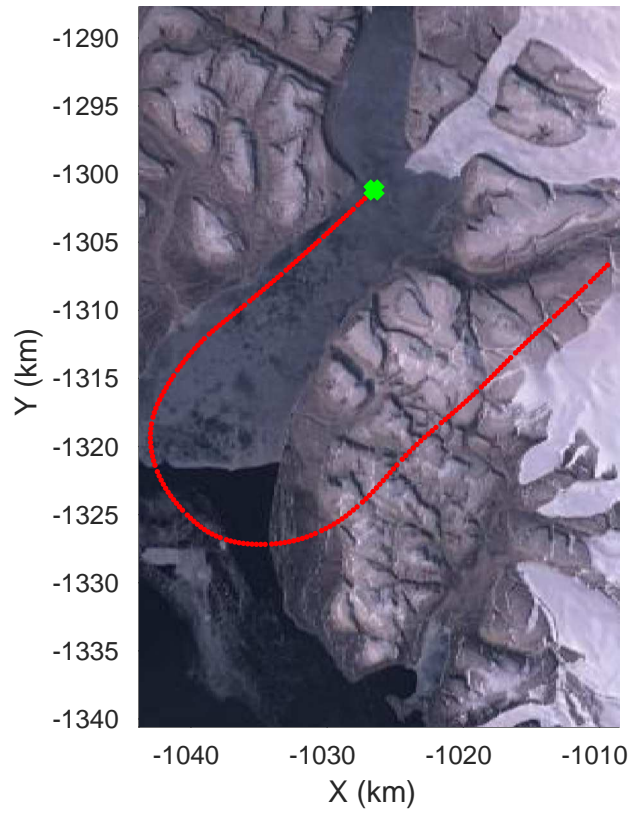

ICESat-2 Devon  
20190403\_02\_030  
Polar Stereograph 70N/-45E

rds 2019\_Greenland\_P3: "ICESat-2 Devon" 20190403\_02\_030: 15:17:34.4 to 15:24:02.3 GPS

rds 2019\_Greenland\_P3: "ICESat-2 Devon" 20190403\_02\_031: 15:24:03.7 to 15:28:37.0 GPS

ICESat-2 Devon  
20190403\_02\_032  
Polar Stereograph 70N/-45E

rds 2019\_Greenland\_P3: "ICESat-2 Devon" 20190403\_02\_032: 15:28:38.3 to 15:37:02.2 GPS

ICESat-2 Devon  
20190403\_02\_033  
Polar Stereograph 70N/-45E

rds 2019\_Greenland\_P3: "ICESat-2 Devon" 20190403\_02\_033: 15:37:03.6 to 15:43:58.2 GPS

rds 2019\_Greenland\_P3: "ICESat-2 Devon" 20190403\_02\_034: 15:43:59.5 to 15:51:06.1 GPS

ICESat-2 Devon  
20190403\_02\_035  
Polar Stereograph 70N/-45E

rds 2019\_Greenland\_P3: "ICESat-2 Devon" 20190403\_02\_035: 15:51:07.4 to 16:00:23.4 GPS

ICESat-2 Devon  
20190403\_02\_036  
Polar Stereograph 70N/-45E

rds 2019\_Greenland\_P3: "ICESat-2 Devon" 20190403\_02\_036: 16:00:24.7 to 16:06:30.0 GPS