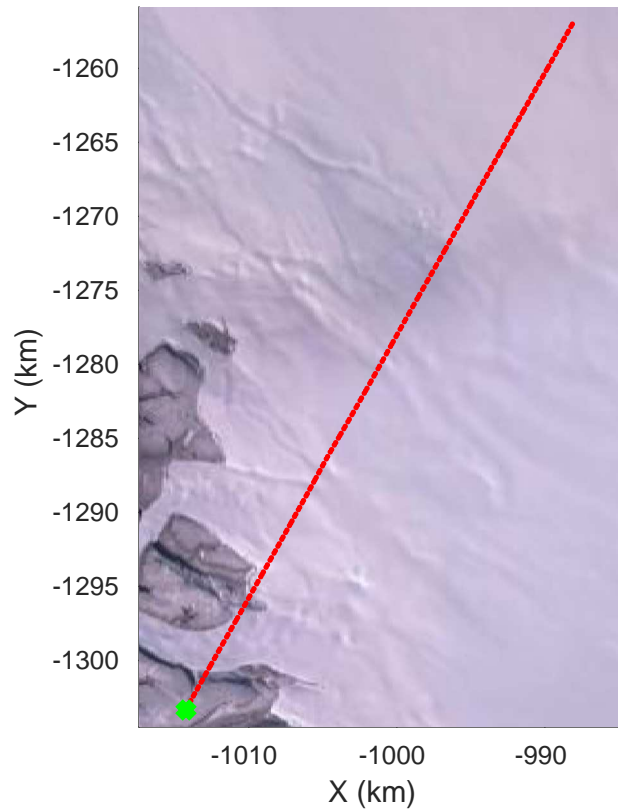

ICESat-2 Devon  
20190403\_02\_026  
Polar Stereograph 70N/-45E

rds 2019\_Greenland\_P3: "ICESat-2 Devon" 20190403\_02\_026: 14:42:56.0 to 14:49:37.3 GPS

rds 2019\_Greenland\_P3: "ICESat-2 Devon" 20190403\_02\_027: 14:49:38.6 to 14:56:41.2 GPS

rds 2019\_Greenland\_P3: "ICESat-2 Devon" 20190403\_02\_028: 14:56:42.6 to 15:07:27.8 GPS

ICESat-2 Devon  
20190403\_02\_029  
Polar Stereograph 70N/-45E

rds 2019\_Greenland\_P3: "ICESat-2 Devon" 20190403\_02\_029: 15:07:29.1 to 15:17:33.1 GPS

ICESat-2 Devon  
20190403\_02\_030  
Polar Stereograph 70N/-45E

rds 2019\_Greenland\_P3: "ICESat-2 Devon" 20190403\_02\_030: 15:17:34.4 to 15:24:02.3 GPS

rds 2019\_Greenland\_P3: "ICESat-2 Devon" 20190403\_02\_031: 15:24:03.7 to 15:28:37.0 GPS