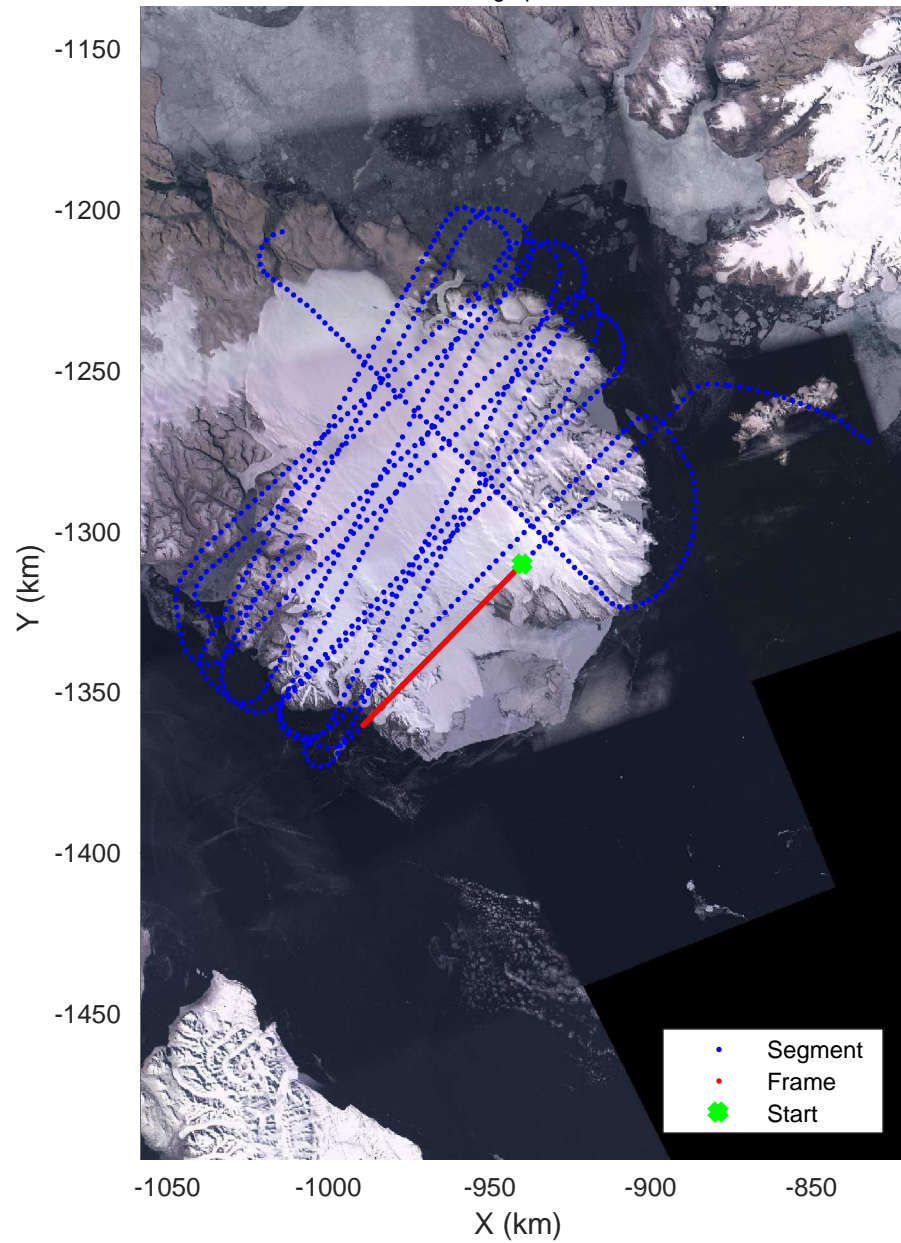

ICESat-2 Devon  
20190403\_02\_001  
Polar Stereograph 70N/-45E

rds 2019\_Greenland\_P3: "ICESat-2 Devon" 20190403\_02\_001: 11:36:15.3 to 11:42:34.8 GPS

ICESat-2 Devon  
20190403\_02\_002  
Polar Stereograph 70N/-45E

rds 2019\_Greenland\_P3: "ICESat-2 Devon" 20190403\_02\_002: 11:42:36.1 to 11:46:37.4 GPS

ICESat-2 Devon  
20190403\_02\_003  
Polar Stereograph 70N/-45E

rds 2019\_Greenland\_P3: "ICESat-2 Devon" 20190403\_02\_003: 11:46:38.8 to 11:53:12.0 GPS

ICESat-2 Devon  
20190403\_02\_004  
Polar Stereograph 70N/-45E

rds 2019\_Greenland\_P3: "ICESat-2 Devon" 20190403\_02\_004: 11:53:13.4 to 12:02:04.0 GPS

ICESat-2 Devon  
20190403\_02\_005  
Polar Stereograph 70N/-45E

ICESat-2 Devon  
20190403\_02\_007  
Polar Stereograph 70N/-45E

rds 2019\_Greenland\_P3: "ICESat-2 Devon" 20190403\_02\_007: 12:17:38.5 to 12:25:26.4 GPS

ICESat-2 Devon  
20190403\_02\_008  
Polar Stereograph 70N/-45E