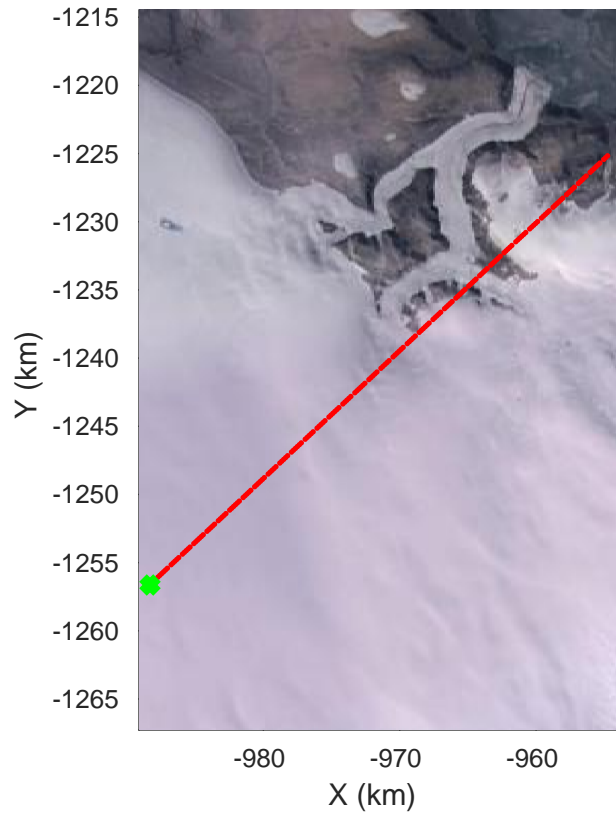

ICESat-2 Devon  
20190403\_02\_010  
Polar Stereograph 70N/-45E

rds 2019\_Greenland\_P3: "ICESat-2 Devon" 20190403\_02\_010: 12:37:15.7 to 12:45:02.3 GPS

ICESat-2 Devon  
20190403\_02\_011  
Polar Stereograph 70N/-45E

rds 2019\_Greenland\_P3: "ICESat-2 Devon" 20190403\_02\_011: 12:45:03.6 to 12:57:51.5 GPS

ICESat-2 Devon  
20190403\_02\_012  
Polar Stereograph 70N/-45E

rds 2019\_Greenland\_P3: "ICESat-2 Devon" 20190403\_02\_012: 12:57:52.8 to 13:02:46.1 GPS

ICESat-2 Devon  
20190403\_02\_013  
Polar Stereograph 70N/-45E

rds 2019\_Greenland\_P3: "ICESat-2 Devon" 20190403\_02\_013: 13:02:47.5 to 13:08:02.1 GPS

ICESat-2 Devon  
20190403\_02\_014  
Polar Stereograph 70N/-45E