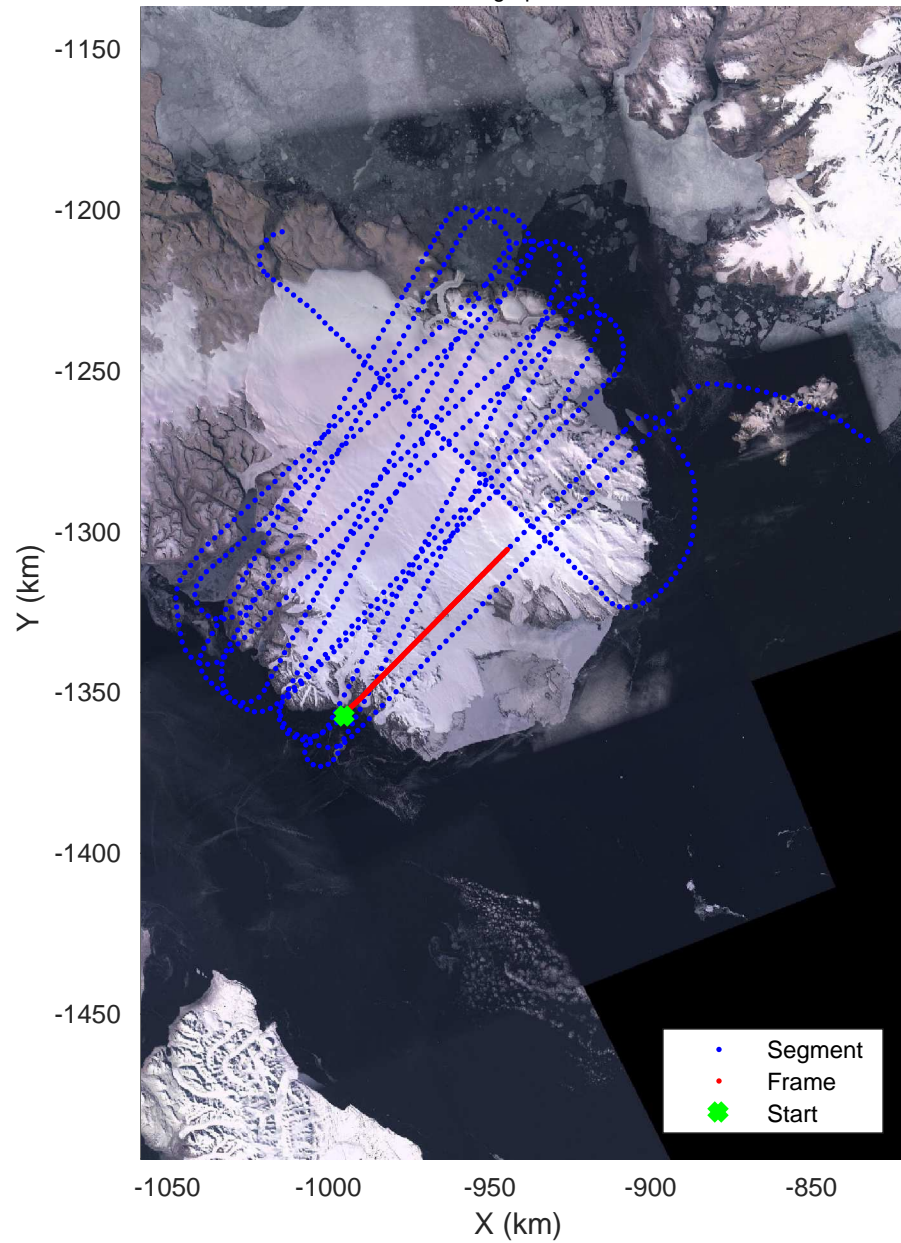

rds 2019\_Greenland\_P3: "ICESat-2 Devon" 20190403\_02\_038: 16:13:49.9 to 16:17:15.2 GPS

ICESat-2 Devon  
20190403\_02\_039  
Polar Stereograph 70N/-45E

rds 2019\_Greenland\_P3: "ICESat-2 Devon" 20190403\_02\_039: 16:17:16.6 to 16:25:15.2 GPS

ICESat-2 Devon  
20190403\_02\_040  
Polar Stereograph 70N/-45E

rds 2019\_Greenland\_P3: "ICESat-2 Devon" 20190403\_02\_040: 16:25:16.5 to 16:35:33.8 GPS

ICESat-2 Devon  
20190403\_02\_041  
Polar Stereograph 70N/-45E

rds 2019\_Greenland\_P3: "ICESat-2 Devon" 20190403\_02\_041: 16:35:35.1 to 16:39:13.7 GPS

ICESat-2 Devon  
20190403\_02\_042  
Polar Stereograph 70N/-45E

rds 2019\_Greenland\_P3: "ICESat-2 Devon" 20190403\_02\_042: 16:39:15.1 to 16:48:17.6 GPS

ICESat-2 Devon  
20190403\_02\_043  
Polar Stereograph 70N/-45E

rds 2019\_Greenland\_P3: "ICESat-2 Devon" 20190403\_02\_043: 16:48:19.0 to 16:54:49.6 GPS

ICESat-2 Devon  
20190403\_02\_044  
Polar Stereograph 70N/-45E