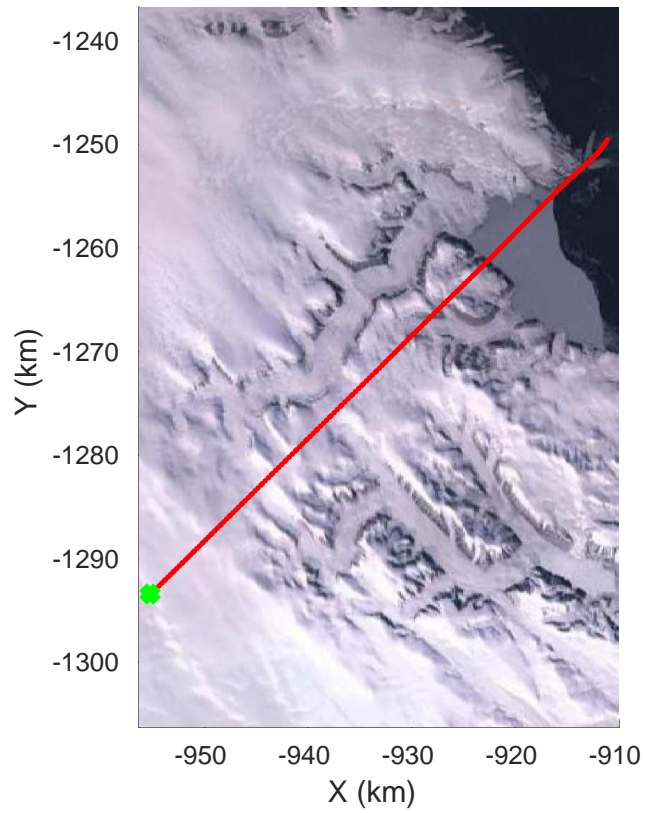

ICESat-2 Devon  
20190403\_02\_004  
Polar Stereograph 70N/-45E

rds 2019\_Greenland\_P3: "ICESat-2 Devon" 20190403\_02\_004: 11:53:13.4 to 12:02:04.0 GPS

ICESat-2 Devon  
20190403\_02\_005  
Polar Stereograph 70N/-45E

rds 2019\_Greenland\_P3: "ICESat-2 Devon" 20190403\_02\_005: 12:02:05.3 to 12:06:55.9 GPS

ICESat-2 Devon  
20190403\_02\_006  
Polar Stereograph 70N/-45E

rds 2019\_Greenland\_P3: "ICESat-2 Devon" 20190403\_02\_006: 12:06:57.3 to 12:17:37.2 GPS

ICESat-2 Devon  
20190403\_02\_007  
Polar Stereograph 70N/-45E

rds 2019\_Greenland\_P3: "ICESat-2 Devon" 20190403\_02\_007: 12:17:38.5 to 12:25:26.4 GPS

ICESat-2 Devon  
20190403\_02\_008  
Polar Stereograph 70N/-45E