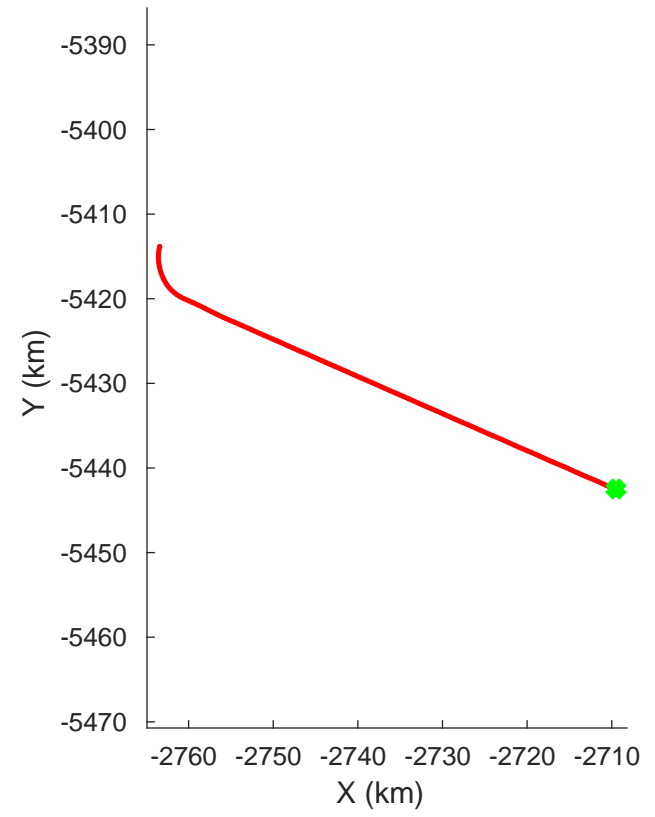

Testflight  
20190328\_07\_001  
Polar Stereograph 70N/-45E

rds 2019\_Greenland\_P3: "Testflight" 20190328\_07\_001: 16:05:23.5 to 16:12:32.6 GPS