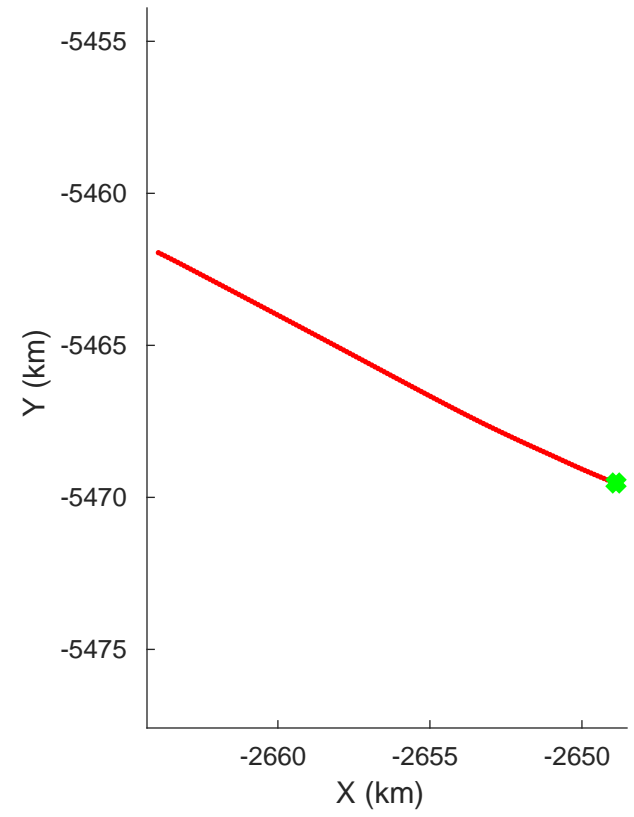

Testflight  
20190328\_06\_001  
Polar Stereograph 70N/-45E

rds 2019\_Greenland\_P3: "Testflight" 20190328\_06\_001: 15:57:34.1 to 15:59:36.6 GPS