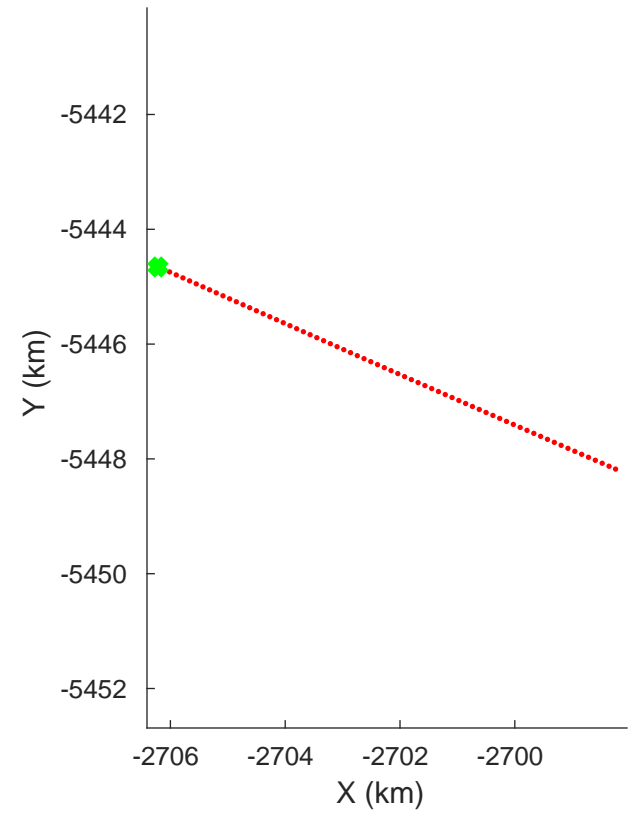

Testflight  
20190328\_05\_001  
Polar Stereograph 70N/-45E

rds 2019\_Greenland\_P3: "Testflight" 20190328\_05\_001: 15:12:17.5 to 15:13:14.7 GPS