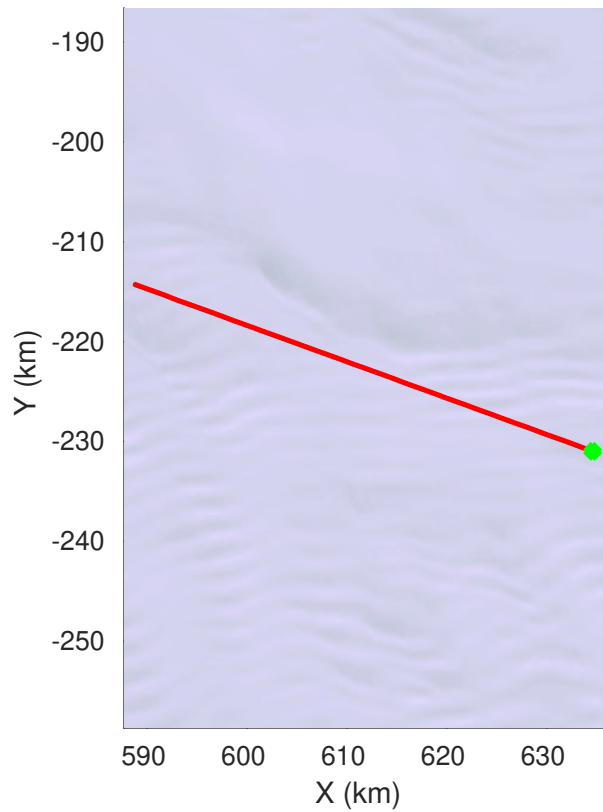

F20: NPXE\_RJS\_SOUTH04  
20240111\_01\_015  
Polar Stereograph -71N/0E

UTIG MARFA -- COLDEX

rds 2023\_Antarctica\_BaslerMKB: "F20: NPXE\_RJS\_SOUTH04" 20240111\_01\_015: 22:23:49.4 to 22:33:24.5 GPS

UTIG MARFA -- COLDEX  
rds 2023\_Antarctica\_BaslerMKB: "F20: NPXE\_RJS\_SOUTH04" 20240111\_01\_015: 22:23:49.4 to 22:33:24.5 GPS