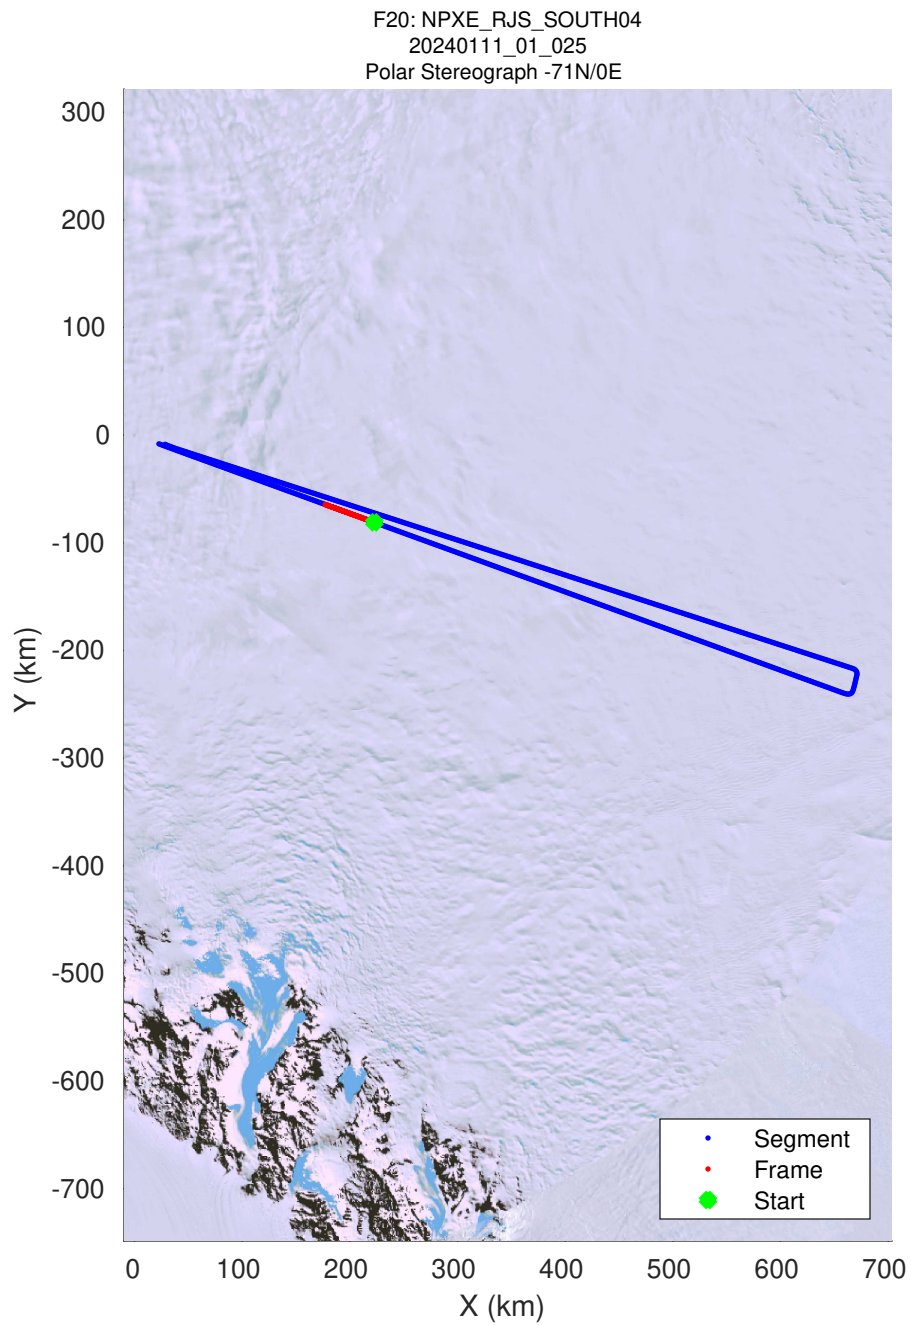

UTIG MARFA -- COLDEX

rds 2023\_Antarctica\_BaslerMKB: "F20: NPXE\_RJS\_SOUTH04" 20240111\_01\_024: 23:50:01.9 to 23:59:29.7 GPS

UTIG MARFA -- COLDEX  
rds 2023\_Antarctica\_BaslerMKB: "F20: NPXE\_RJS\_SOUTH04" 20240111\_01\_024: 23:50:01.9 to 23:59:29.7 GPS