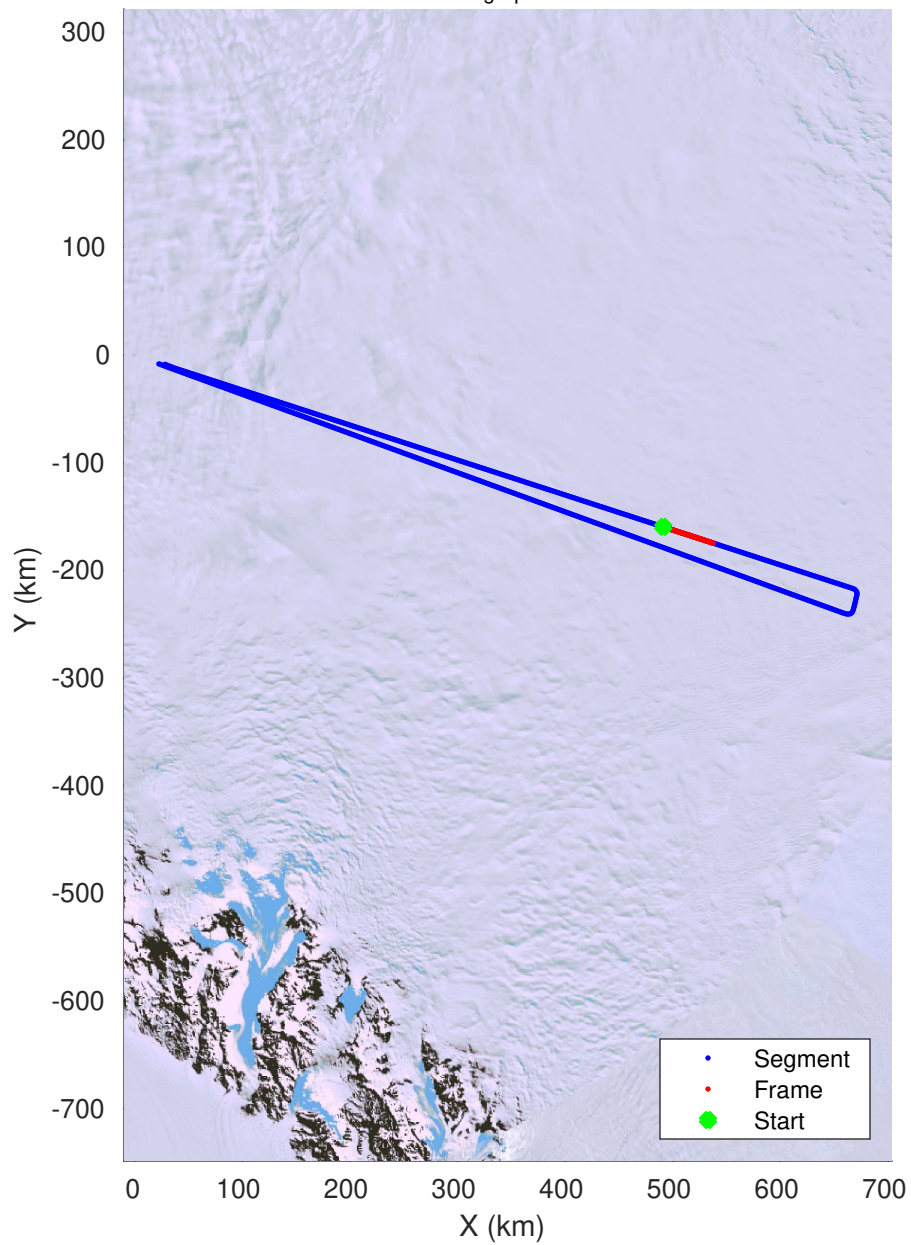

F20: NPXE_RJS_SOUTH04
20240111_01_011
Polar Stereograph -71N/0E