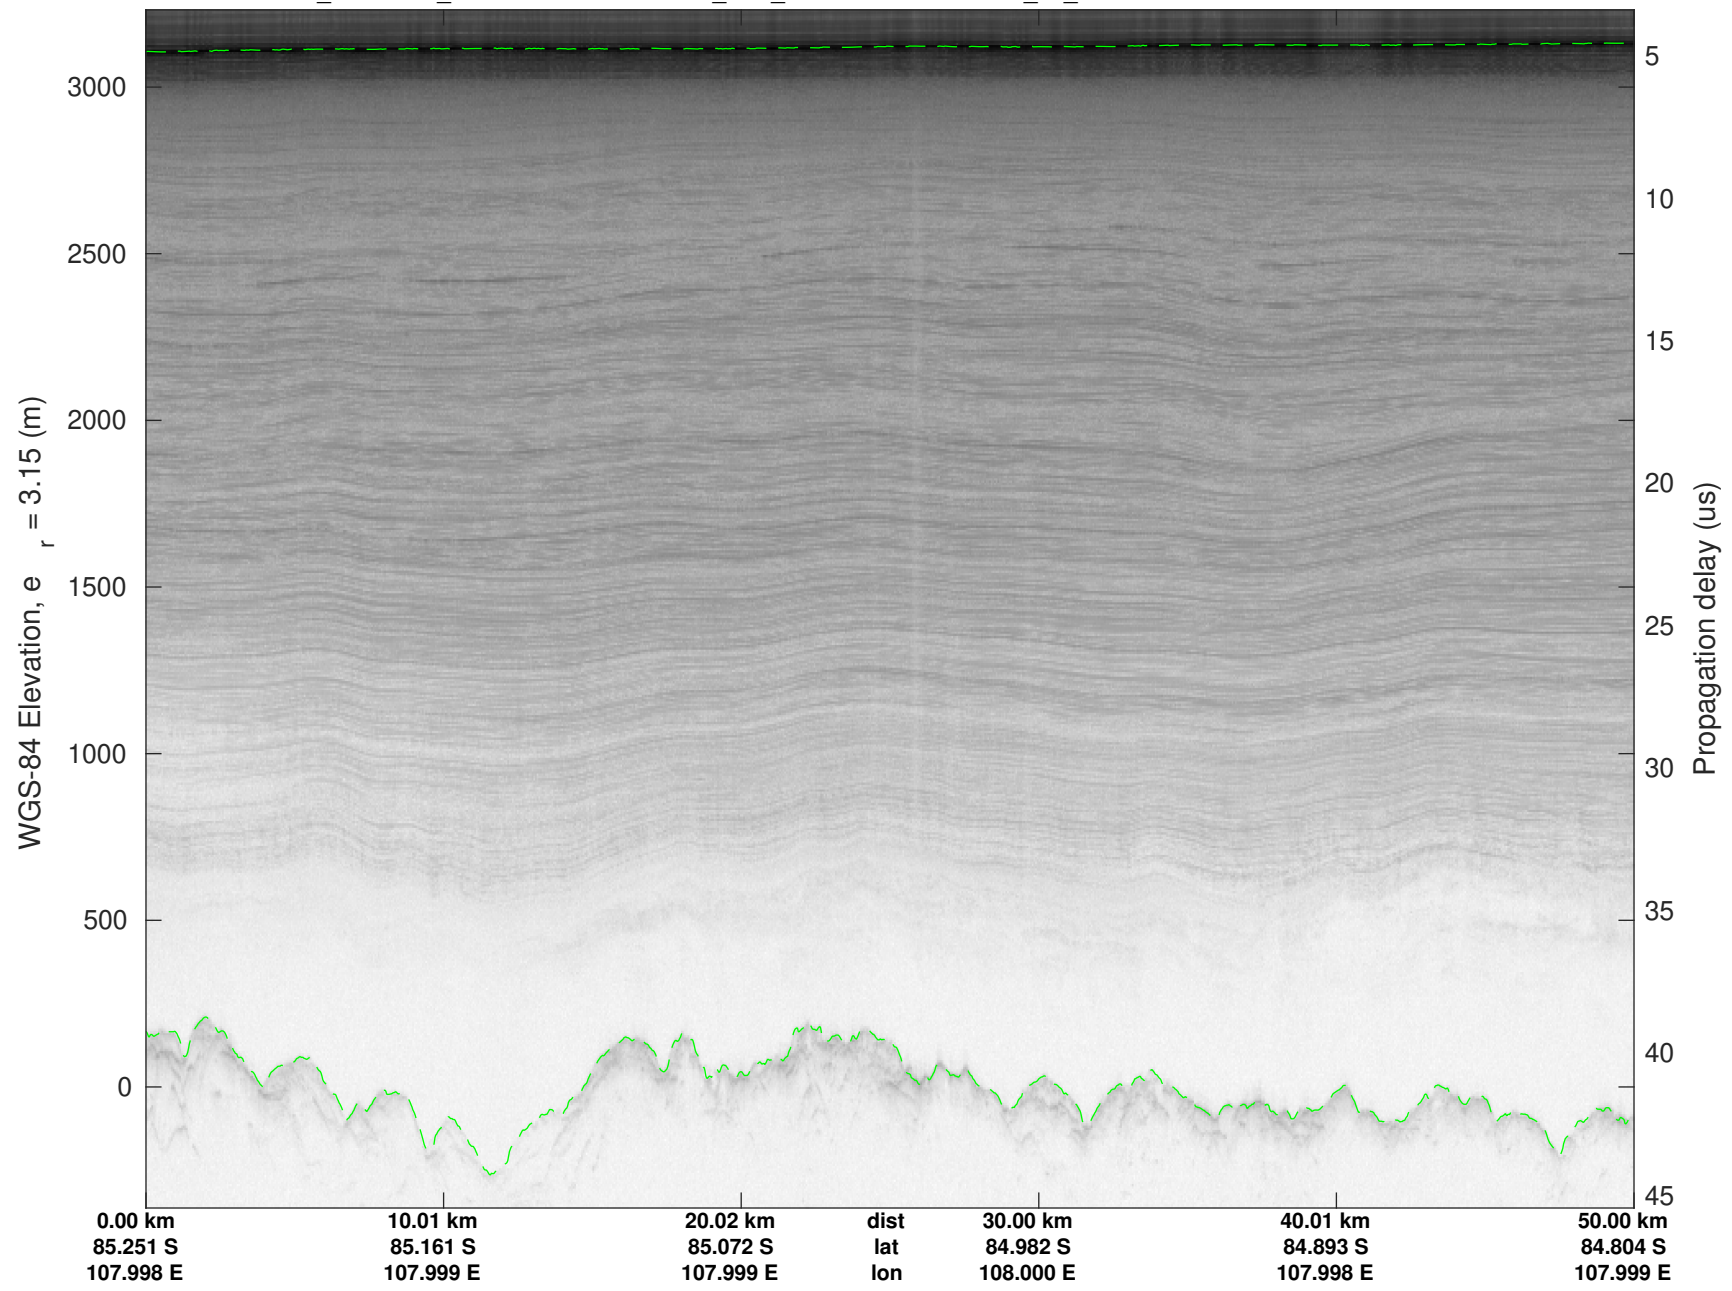

F20: NPXE\_RJS\_SOUTH04  
20240111\_01\_011  
Polar Stereograph -71N/0E

UTIG MARFA -- COLDEX

rds 2023\_Antarctica\_BaslerMKB: "F20: NPXE\_RJS\_SOUTH04" 20240111\_01\_011: 21:45:22.6 to 21:54:59.3 GPS

UTIG MARFA -- COLDEX  
rds 2023\_Antarctica\_BaslerMKB: "F20: NPXE\_RJS\_SOUTH04" 20240111\_01\_011: 21:45:22.6 to 21:54:59.3 GPS