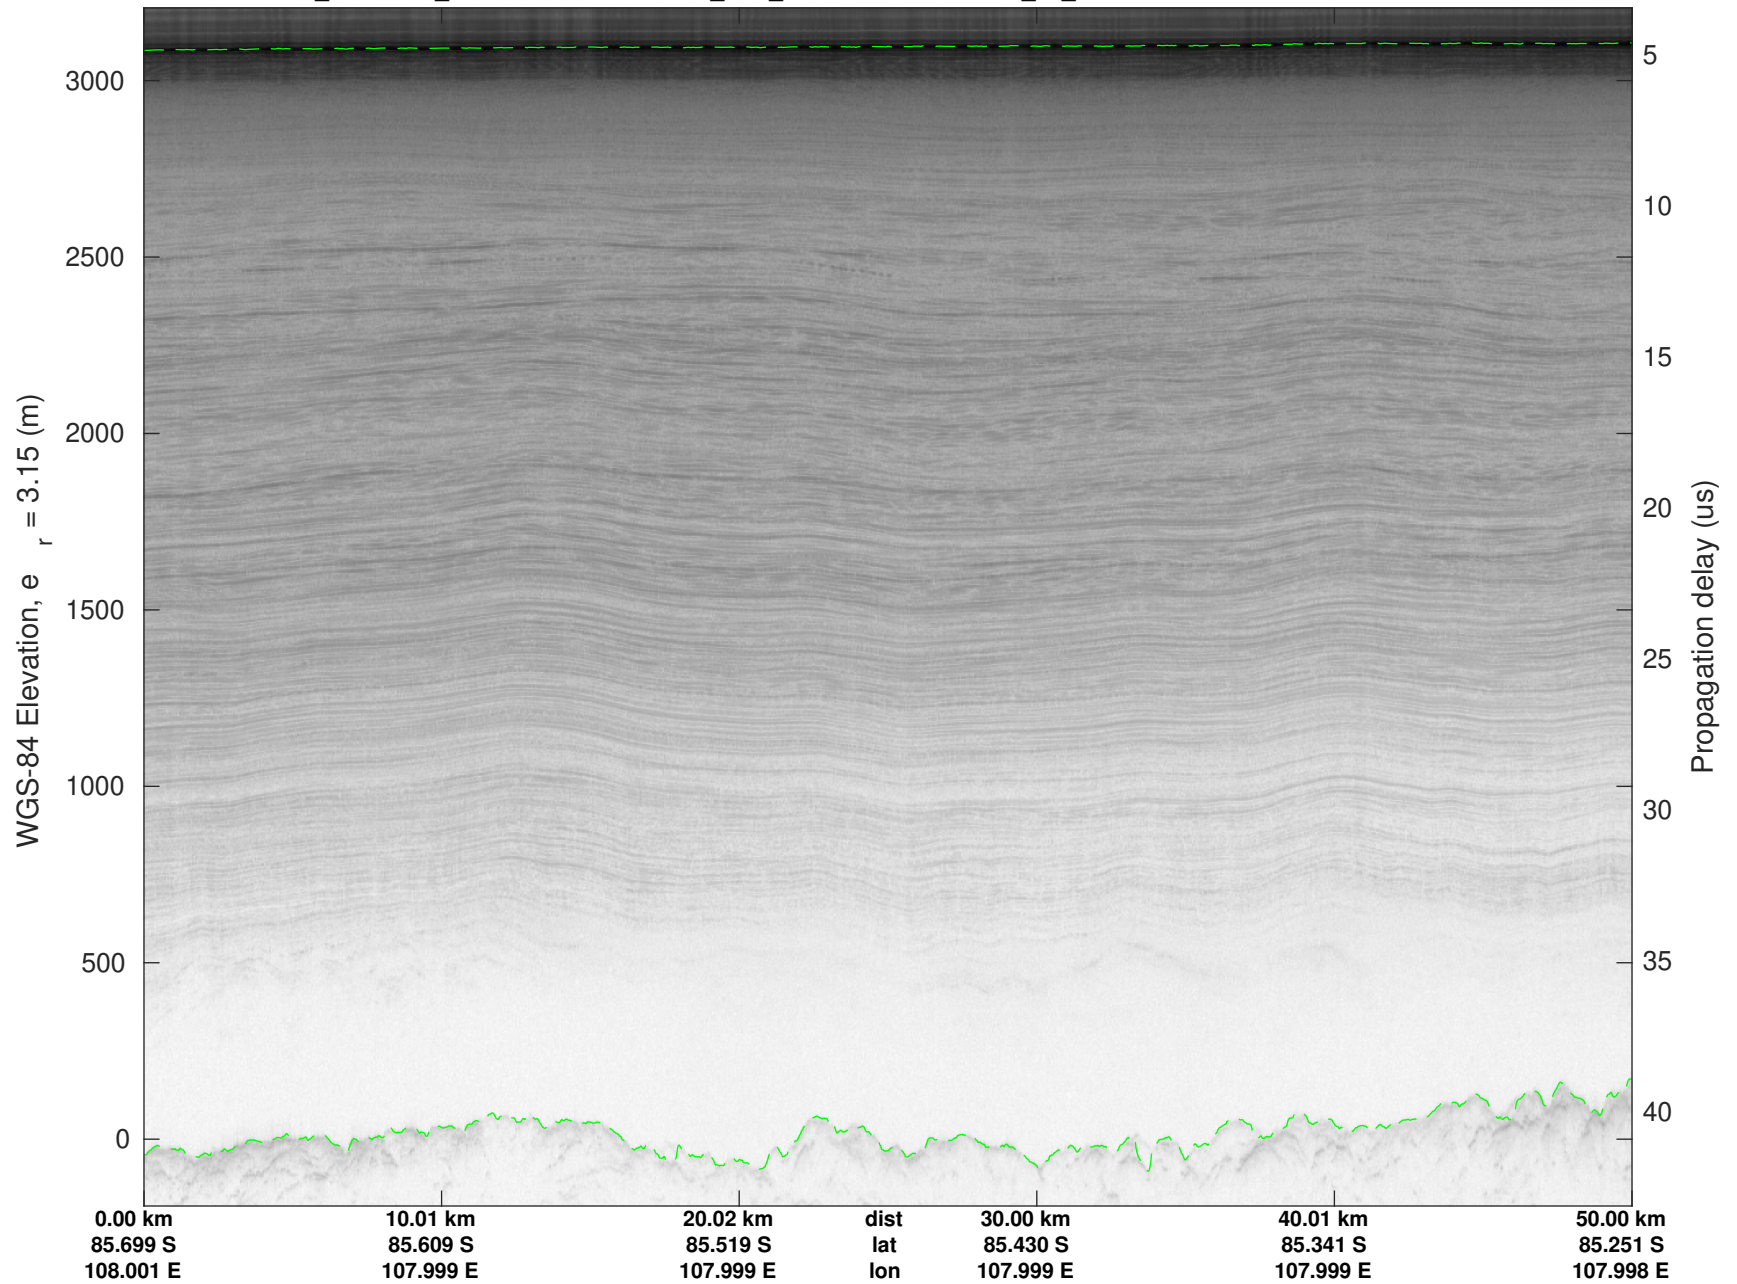

UTIG MARFA -- COLDEX
rds 2023_Antarctica_BaslerMKB: "F20: NPXE_RJS_SOUTH04" 20240111_01_010: 21:35:43.8 to 21:45:22.3 GPS