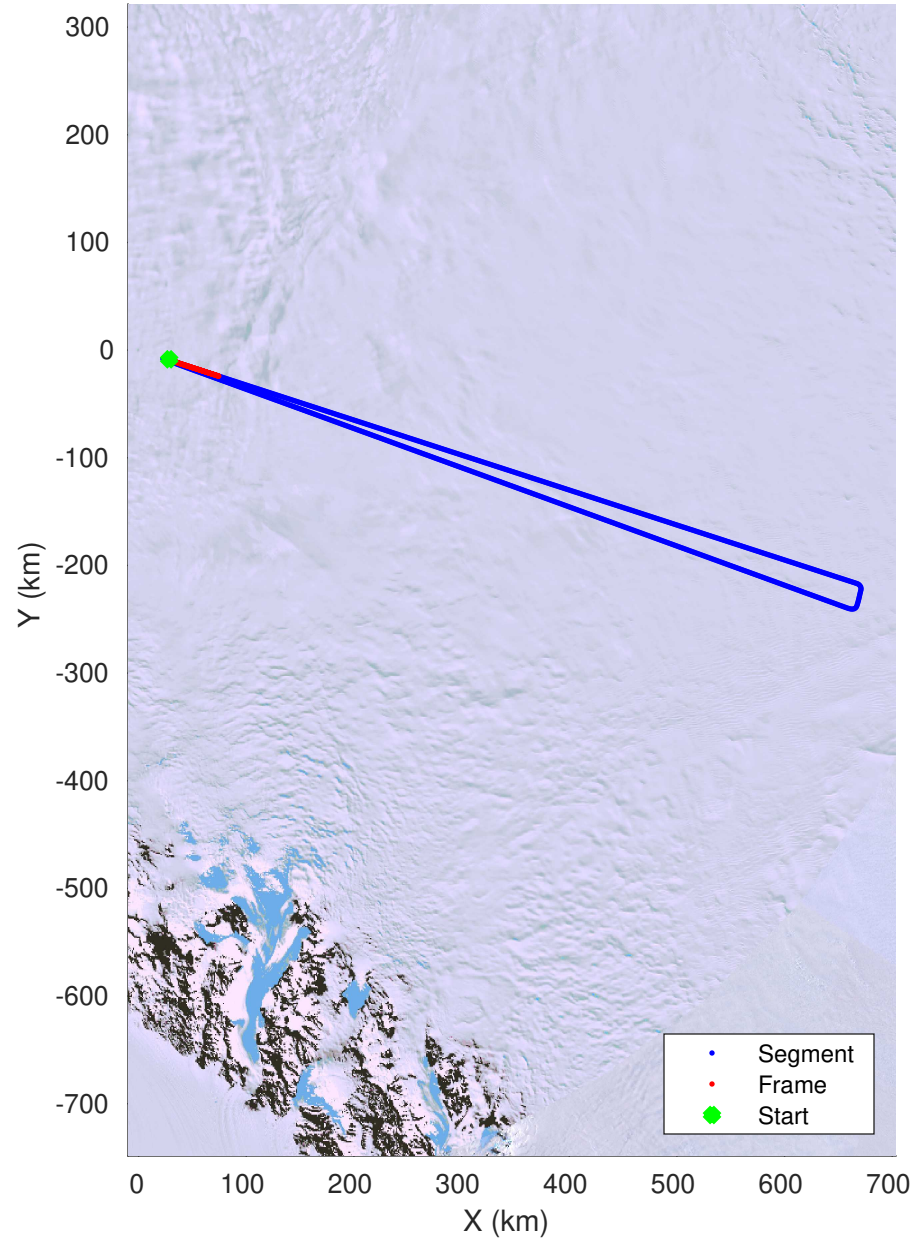

F20: NPXE\_RJS\_SOUTH04  
20240111\_01\_001  
Polar Stereograph -71N/0E

UTIG MARFA -- COLDEX

rds 2023\_Antarctica\_BaslerMKB: "F20: NPXE\_RJS\_SOUTH04" 20240111\_01\_001: 20:08:06.2 to 20:18:12.3 GPS

UTIG MARFA -- COLDEX  
rds 2023\_Antarctica\_BaslerMKB: "F20: NPXE\_RJS\_SOUTH04" 20240111\_01\_001: 20:08:06.2 to 20:18:12.3 GPS