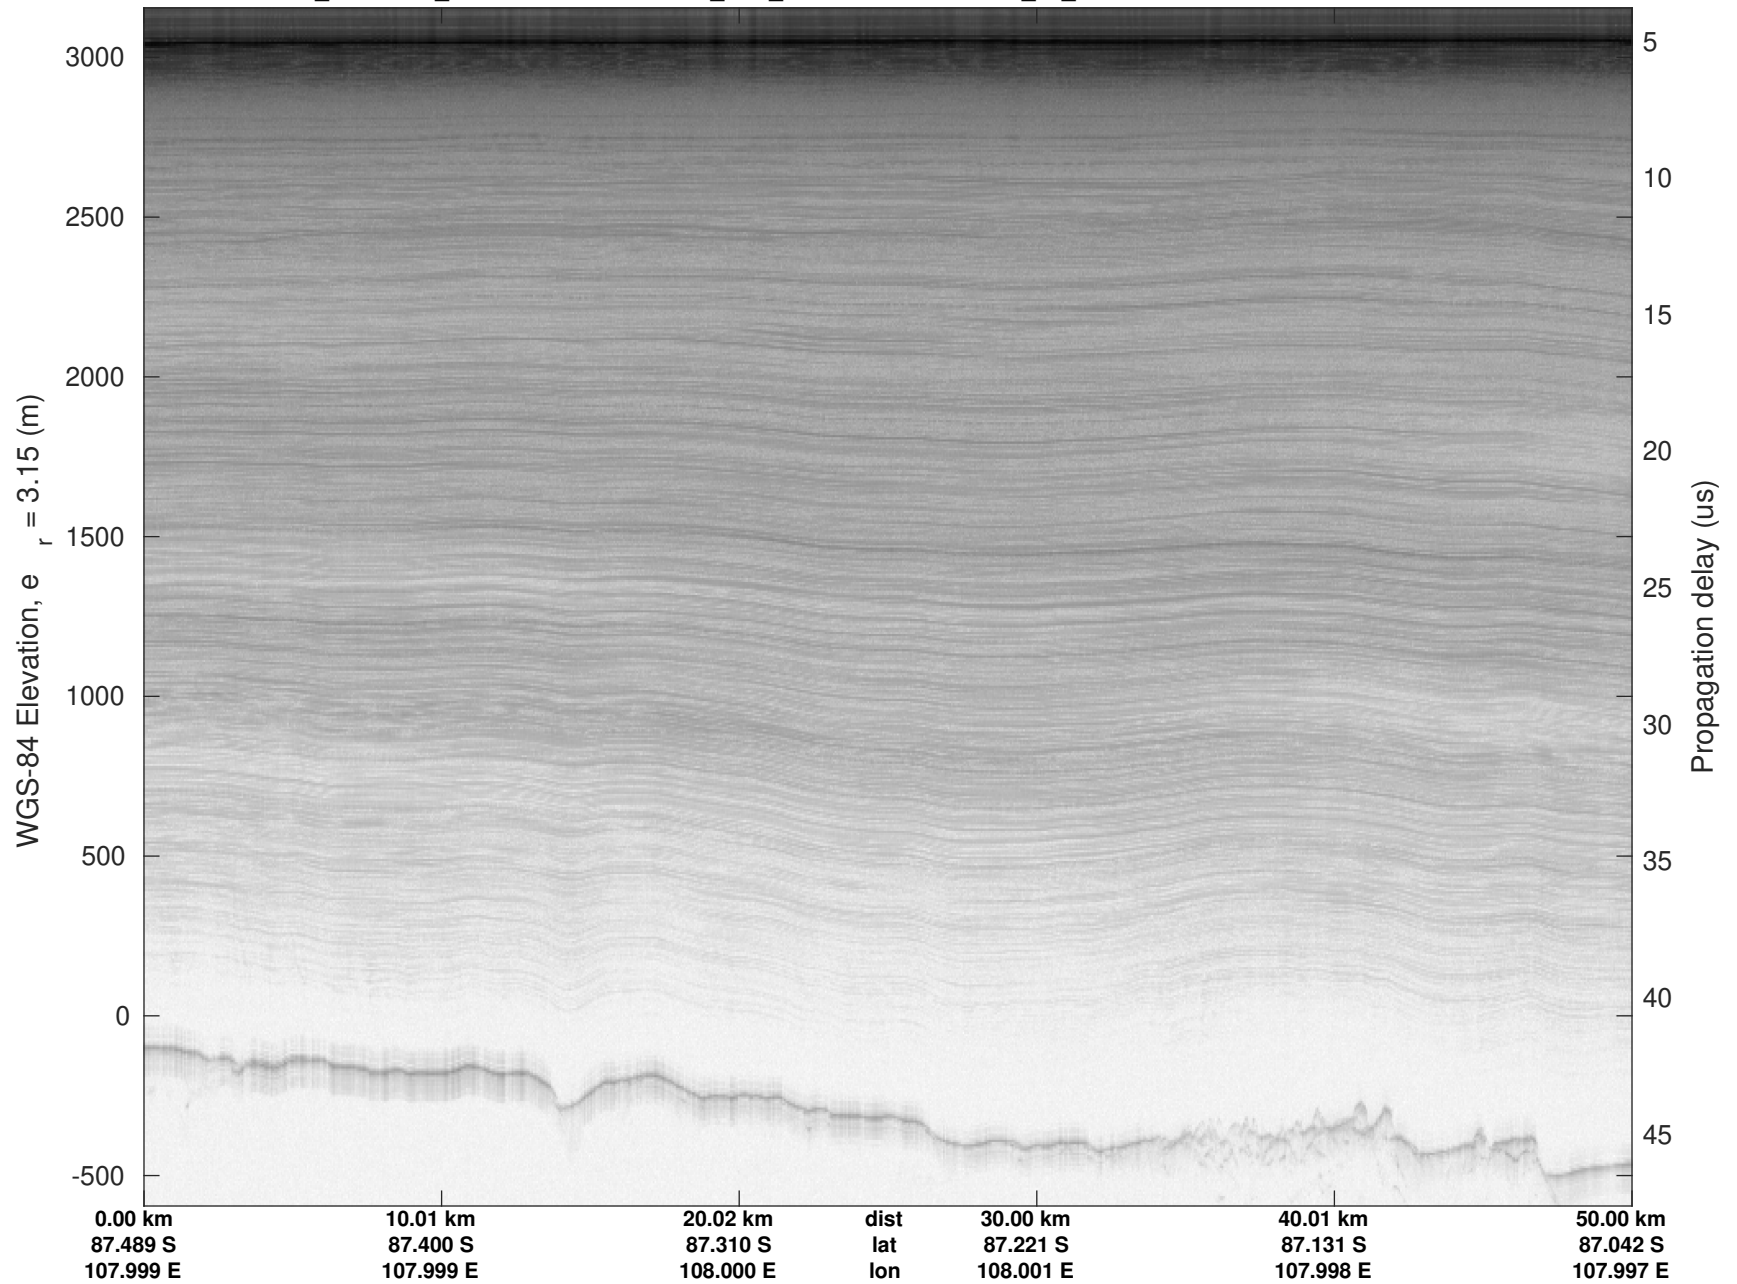

UTIG MARFA -- COLDEX

rds 2023_Antarctica_BaslerMKB: "F20: NPXE_RJS_SOUTH04" 20240111_01_006: 20:57:09.0 to 21:06:51.5 GPS