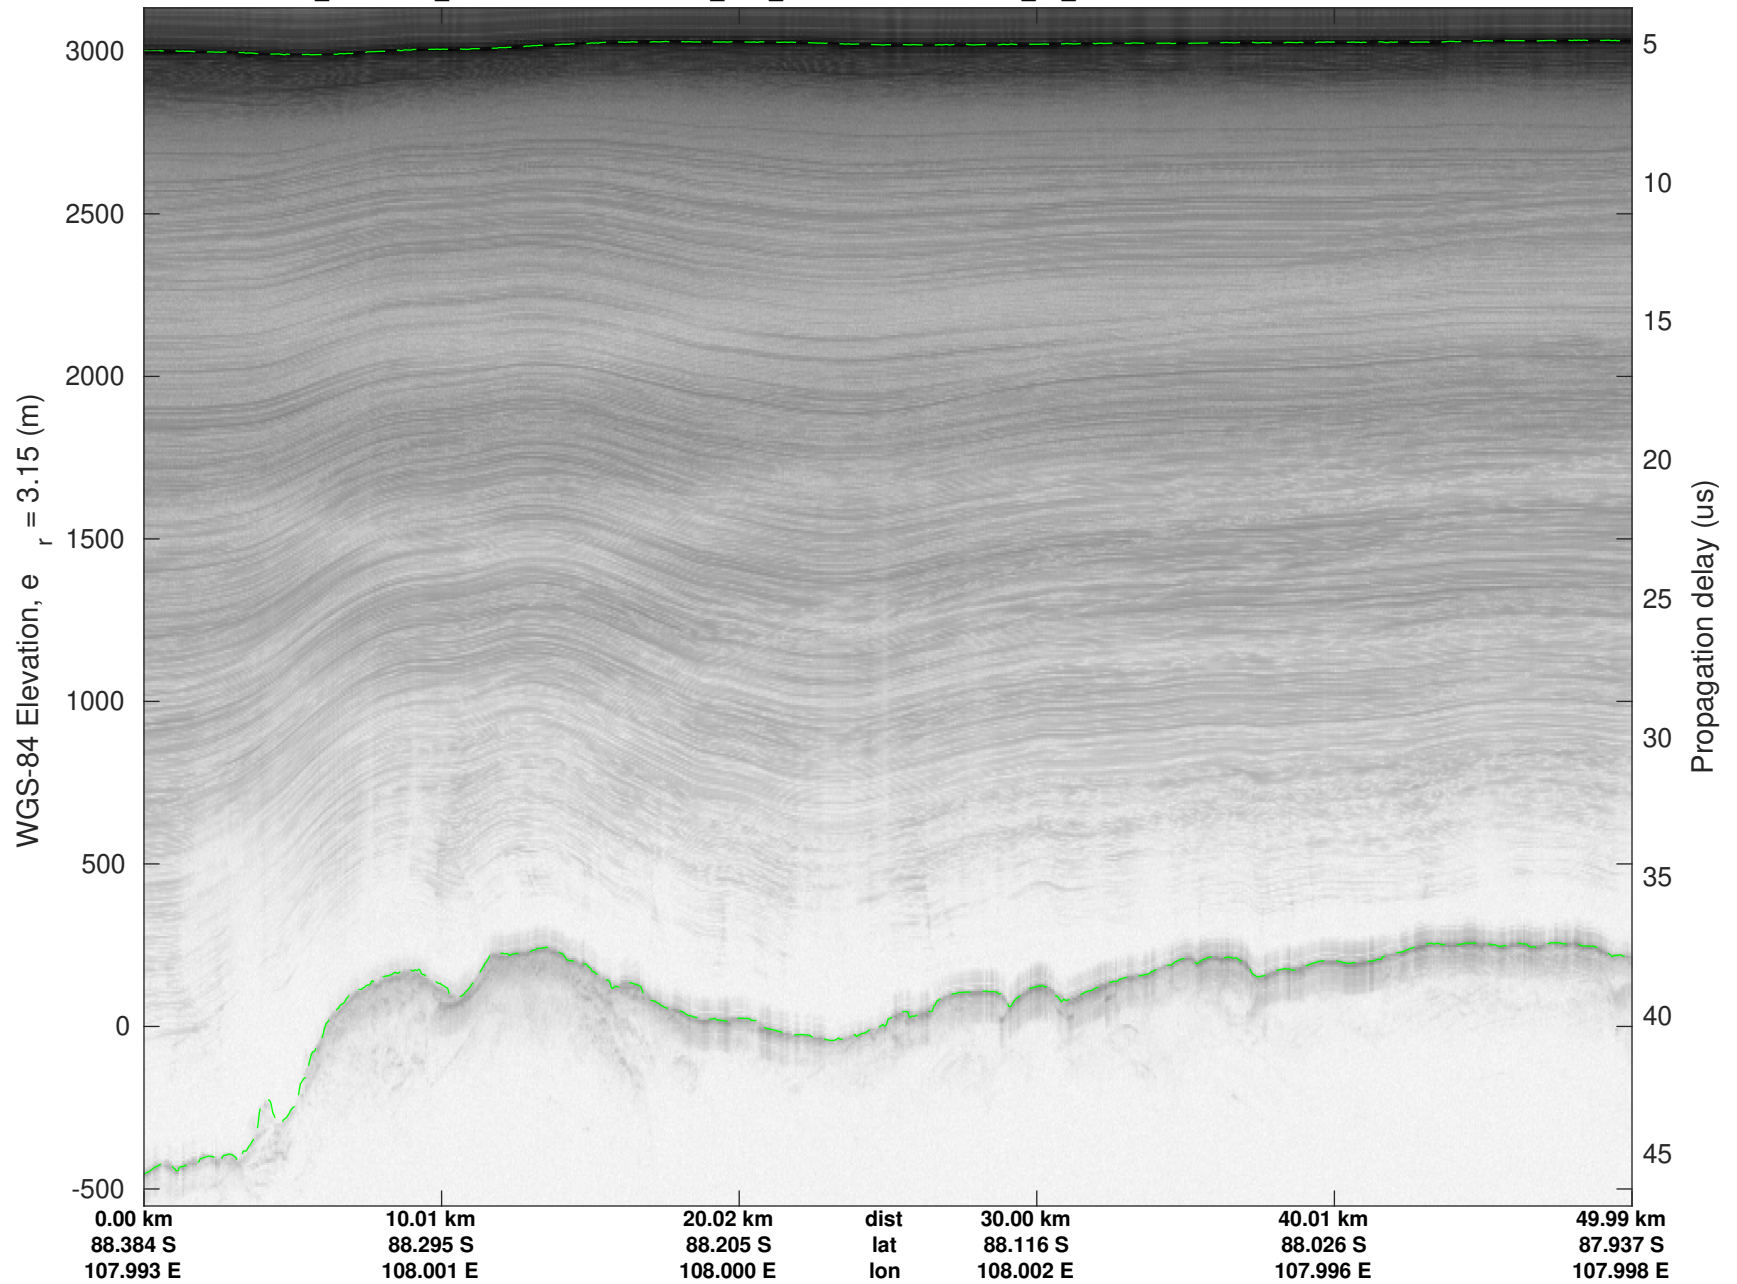

F20: NPXE\_RJS\_SOUTH04  
20240111\_01\_004  
Polar Stereograph -71N/0E

UTIG MARFA -- COLDEX

rds 2023\_Antarctica\_BaslerMKB: "F20: NPXE\_RJS\_SOUTH04" 20240111\_01\_004: 20:37:52.8 to 20:47:33.7 GPS

UTIG MARFA -- COLDEX  
rds 2023\_Antarctica\_BaslerMKB: "F20: NPXE\_RJS\_SOUTH04" 20240111\_01\_004: 20:37:52.8 to 20:47:33.7 GPS