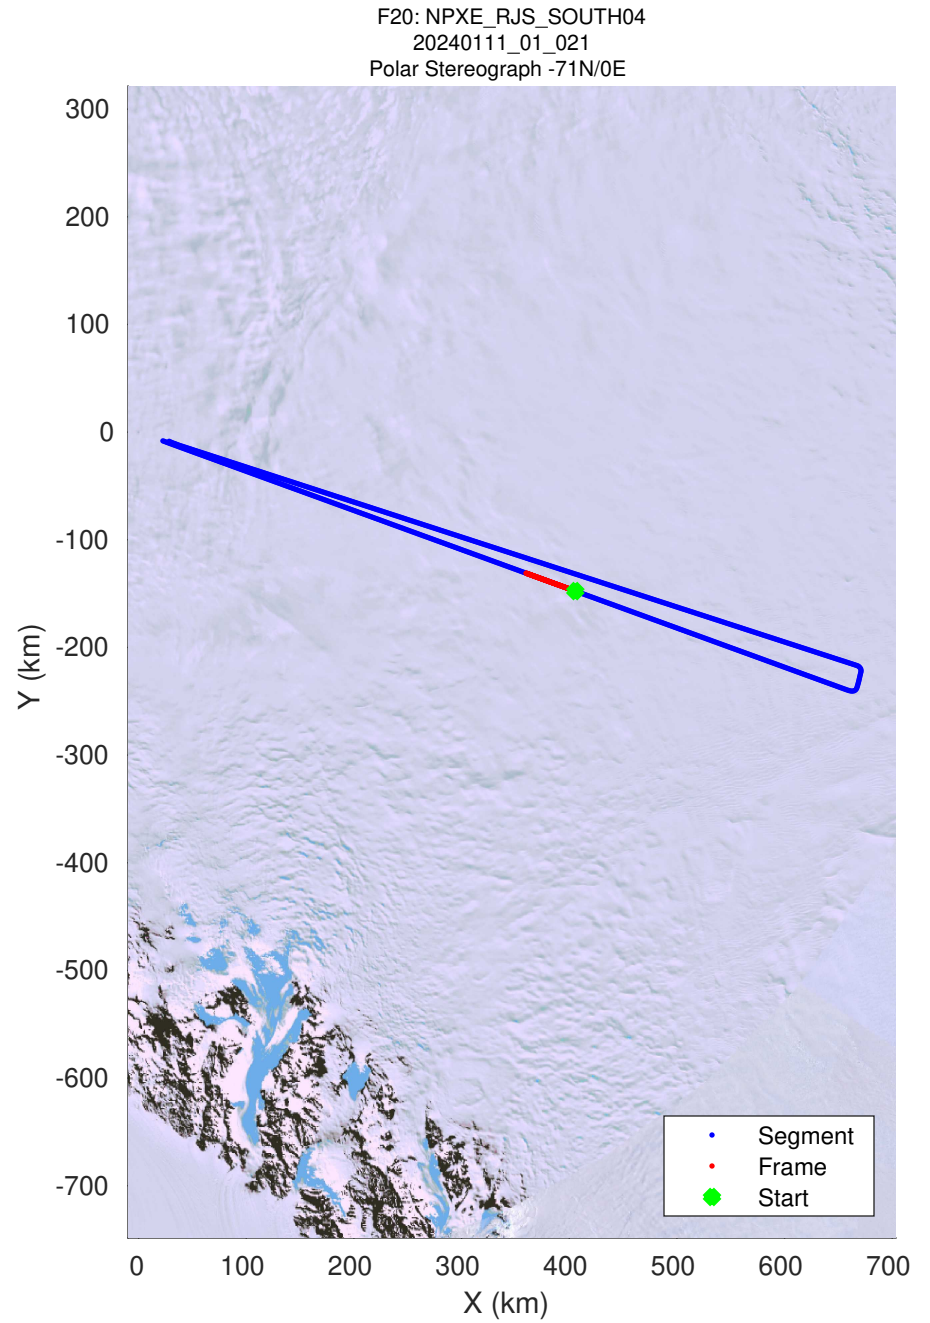

F20: NPXE\_RJS\_SOUTH04  
20240111\_01\_020  
Polar Stereograph -71N/0E

UTIG MARFA -- COLDEX

rds 2023\_Antarctica\_BaslerMKB: "F20: NPXE\_RJS\_SOUTH04" 20240111\_01\_020: 23:11:46.8 to 23:21:23.1 GPS

UTIG MARFA -- COLDEX  
rds 2023\_Antarctica\_BaslerMKB: "F20: NPXE\_RJS\_SOUTH04" 20240111\_01\_020: 23:11:46.8 to 23:21:23.1 GPS