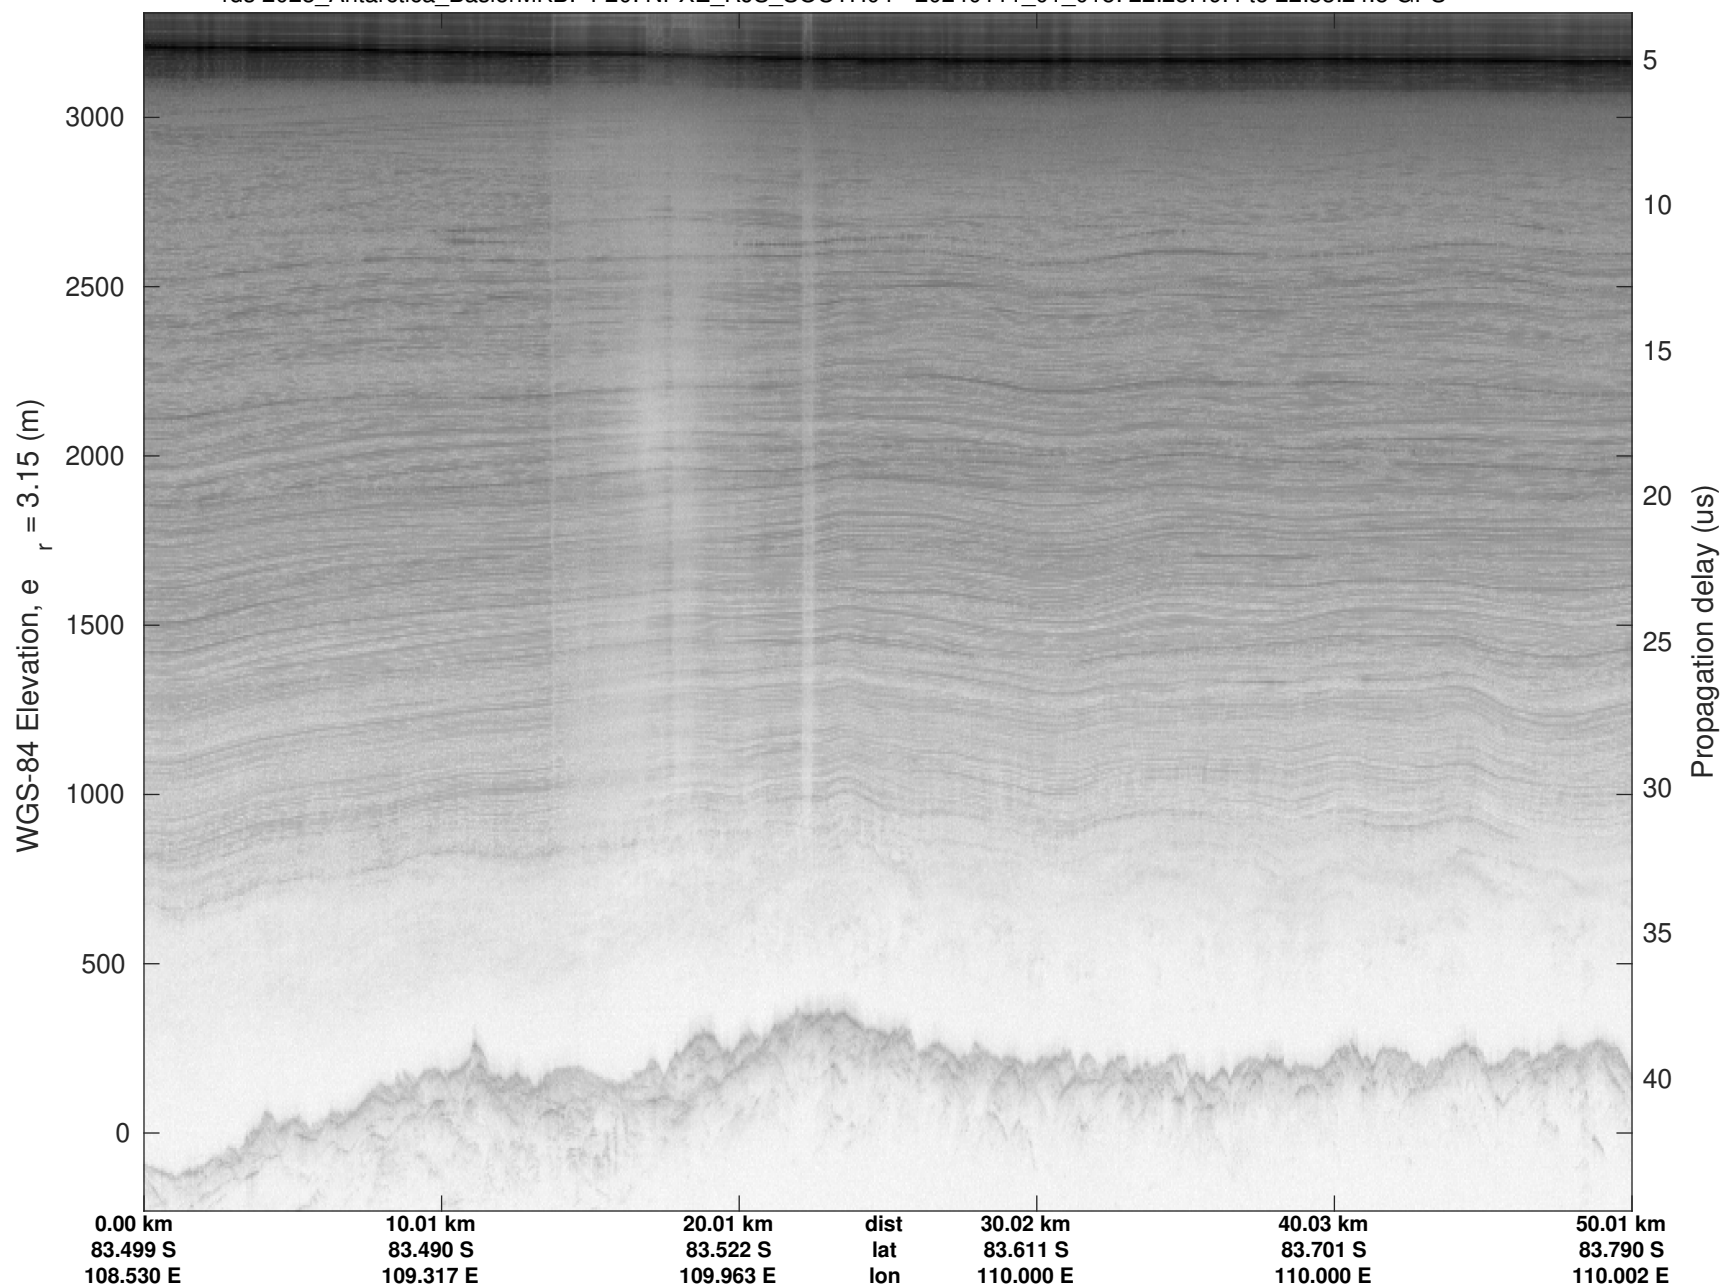

UTIG MARFA -- COLDEX

rds 2023_Antarctica_BaslerMKB: "F20: NPXE_RJS_SOUTH04" 20240111_01_015: 22:23:49.4 to 22:33:24.5 GPS