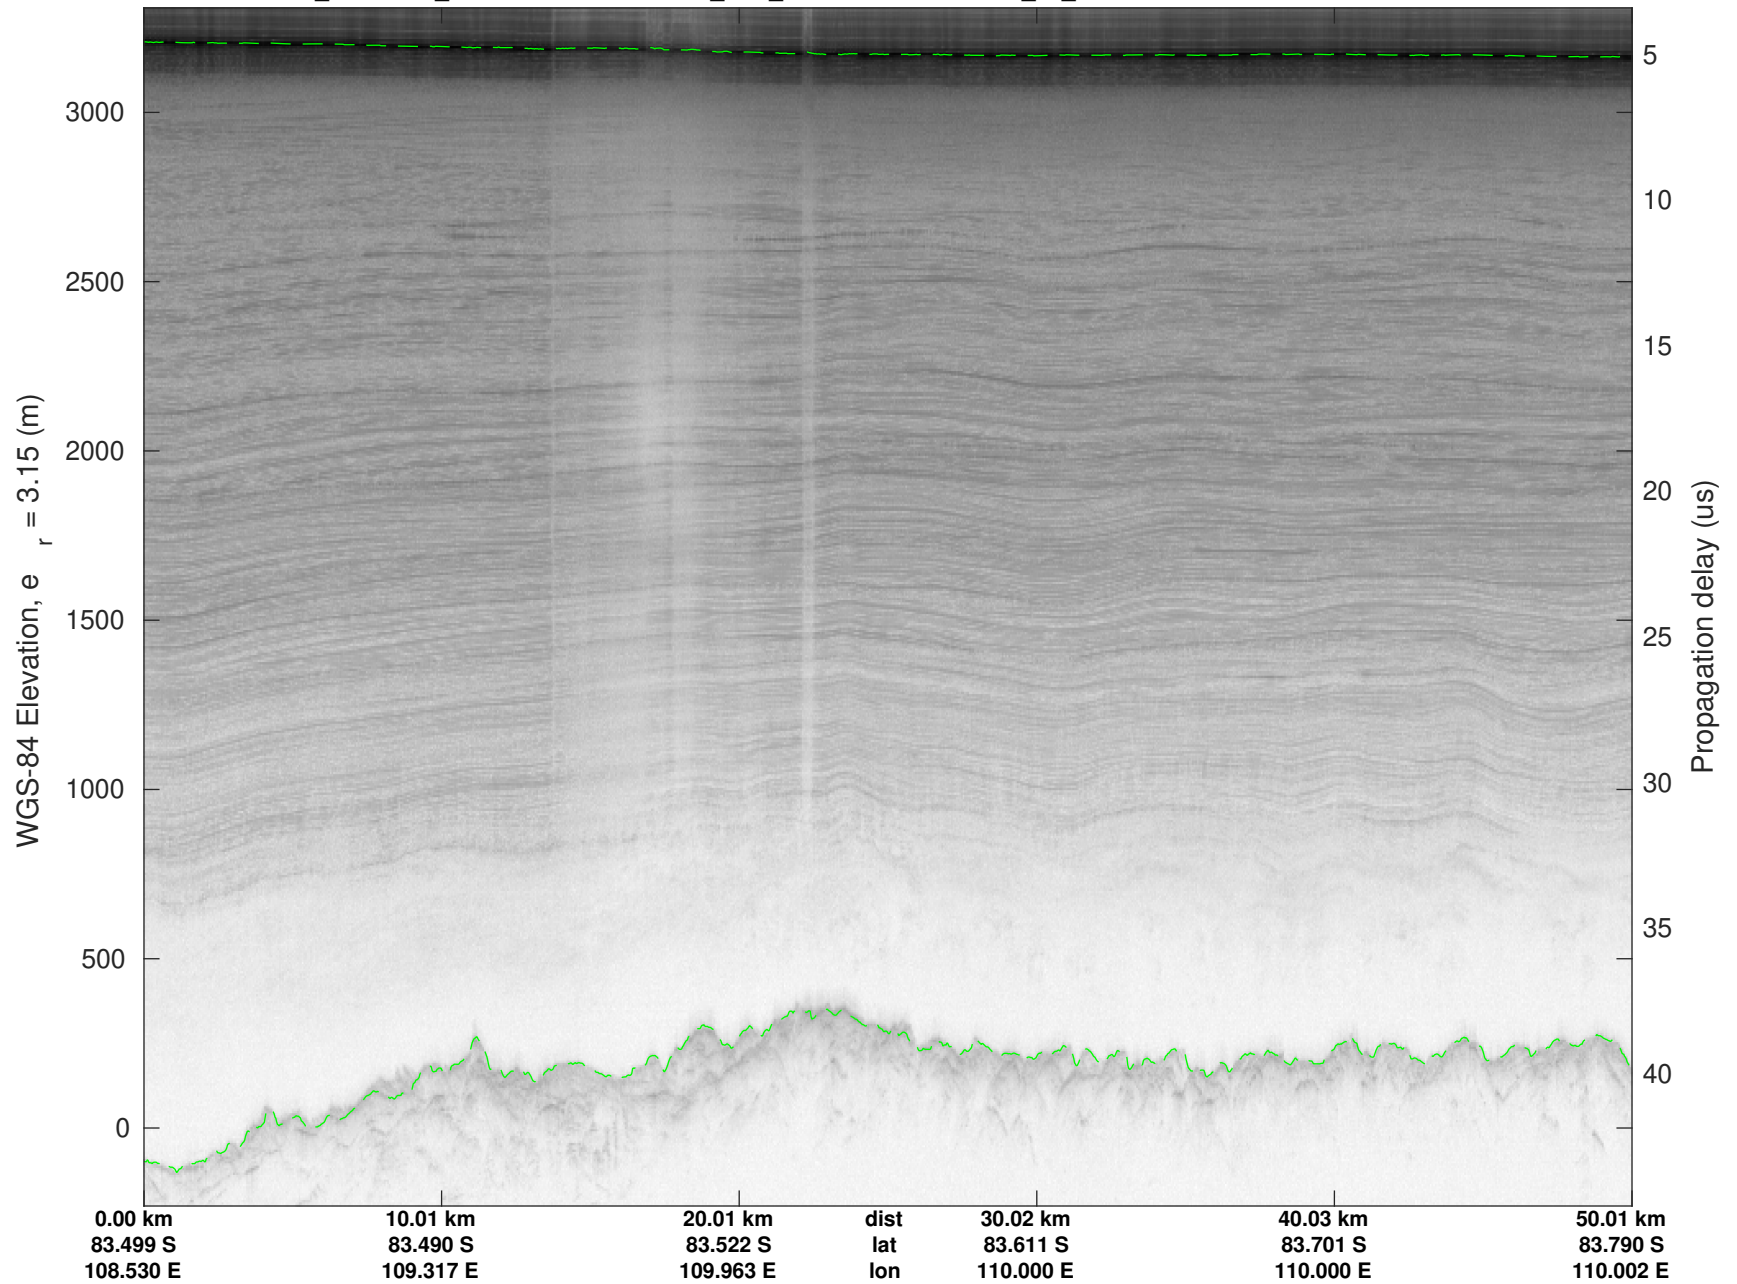

F20: NPXE\_RJS\_SOUTH04  
20240111\_01\_015  
Polar Stereograph -71N/0E

UTIG MARFA -- COLDEX

rds 2023\_Antarctica\_BaslerMKB: "F20: NPXE\_RJS\_SOUTH04" 20240111\_01\_015: 22:23:49.4 to 22:33:24.5 GPS

UTIG MARFA -- COLDEX  
rds 2023\_Antarctica\_BaslerMKB: "F20: NPXE\_RJS\_SOUTH04" 20240111\_01\_015: 22:23:49.4 to 22:33:24.5 GPS