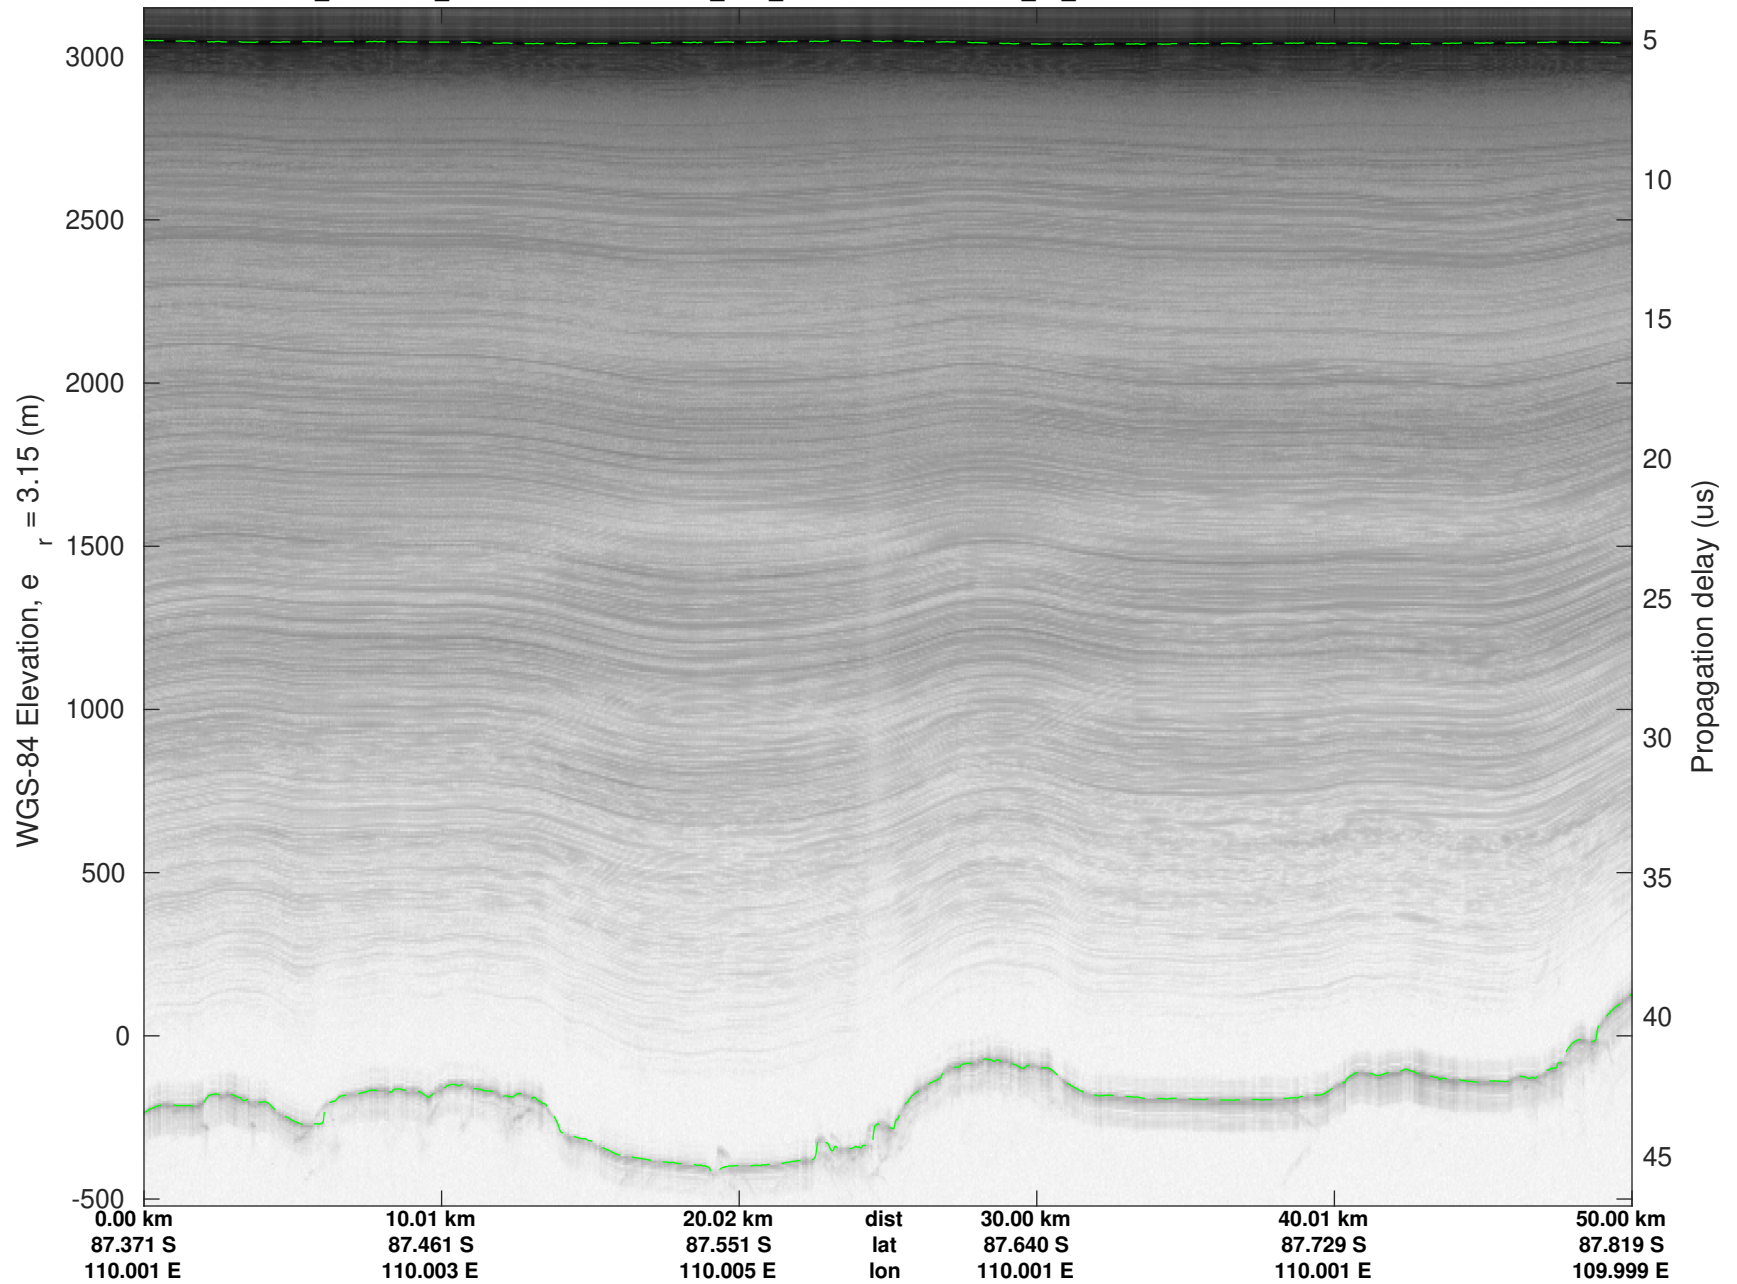

UTIG MARFA -- COLDEX
rds 2023_Antarctica_BaslerMKB: "F20: NPXE_RJS_SOUTH04" 20240111_01_024: 23:50:01.9 to 23:59:29.7 GPS