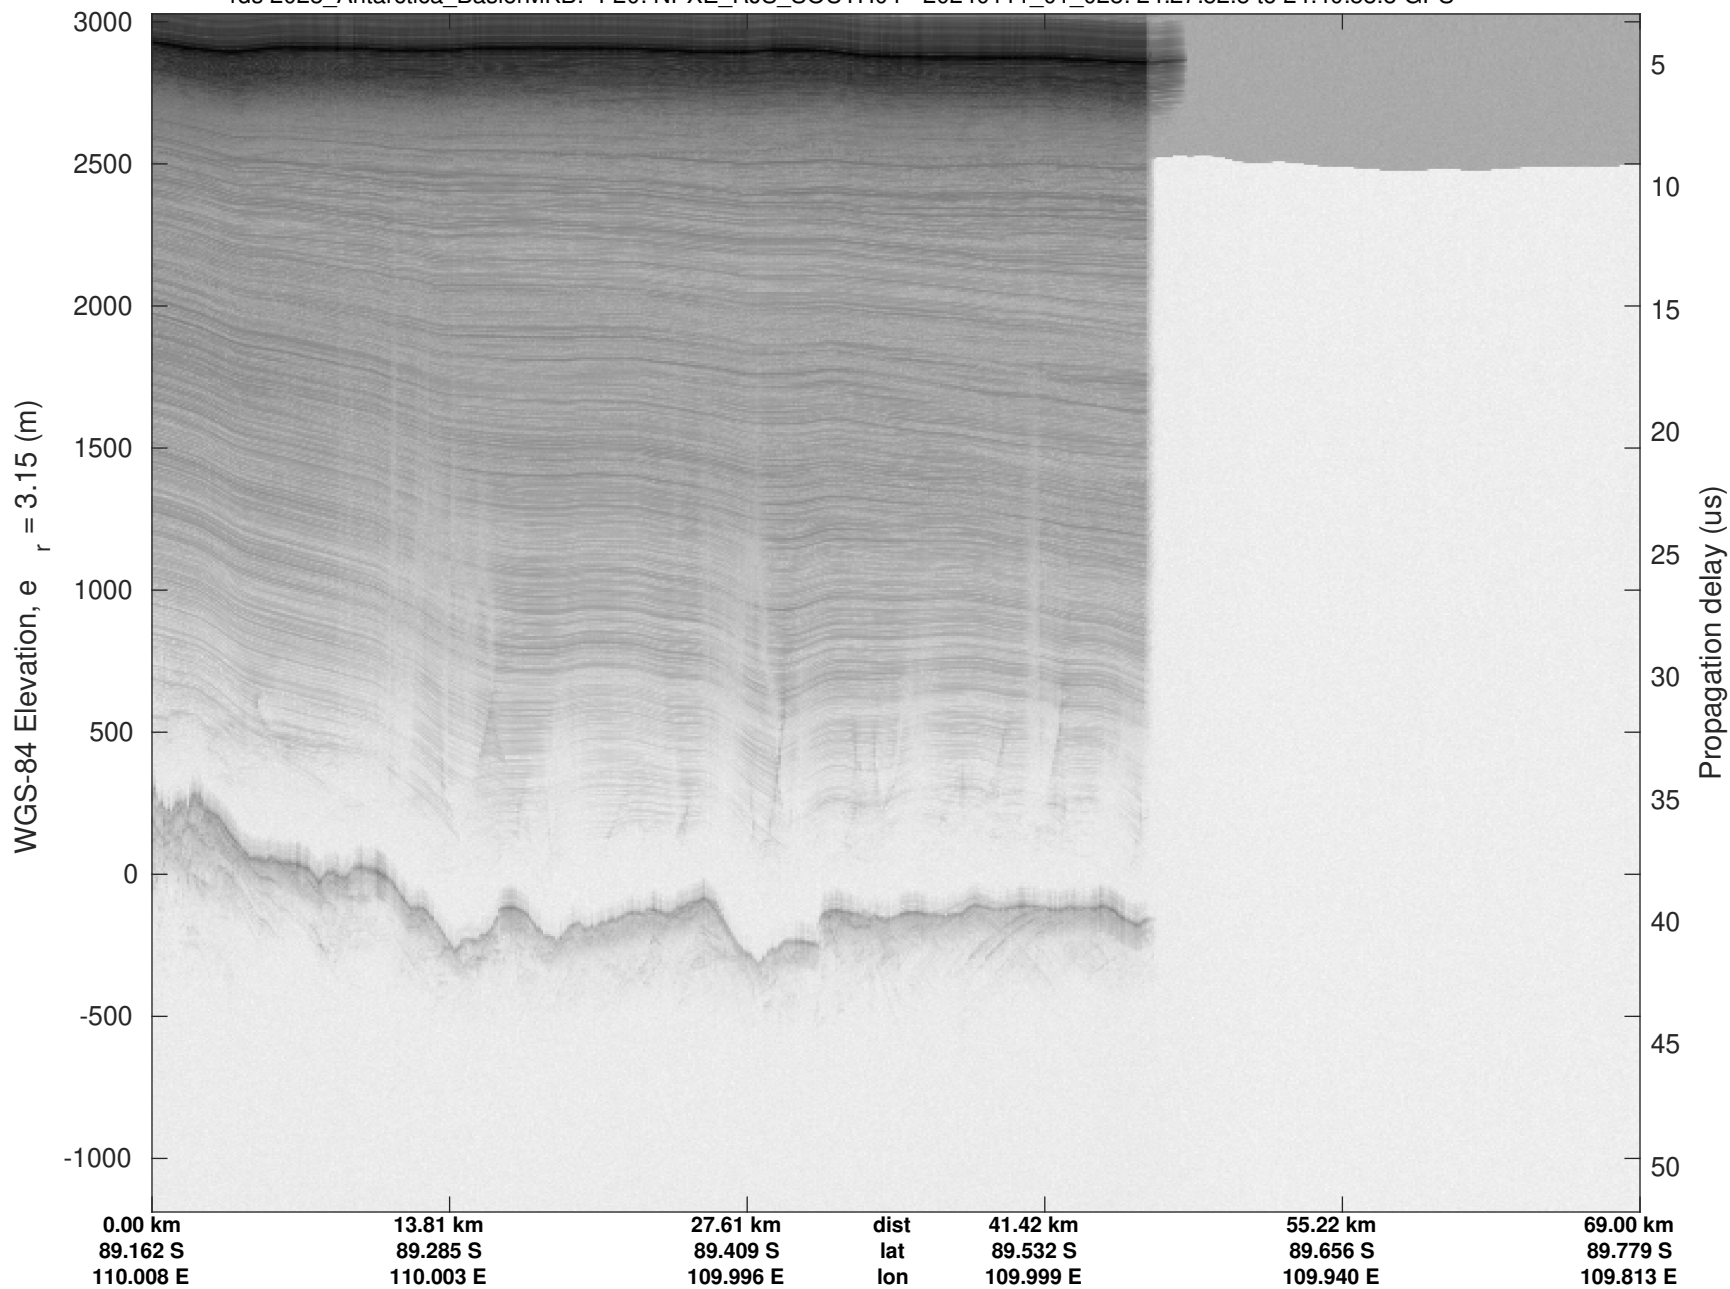

UTIG MARFA -- COLDEX

rds 2023_Antarctica_BaslerMKB: "F20: NPXE_RJS_SOUTH04" 20240111_01_028: 24:27:52.5 to 24:40:58.8 GPS