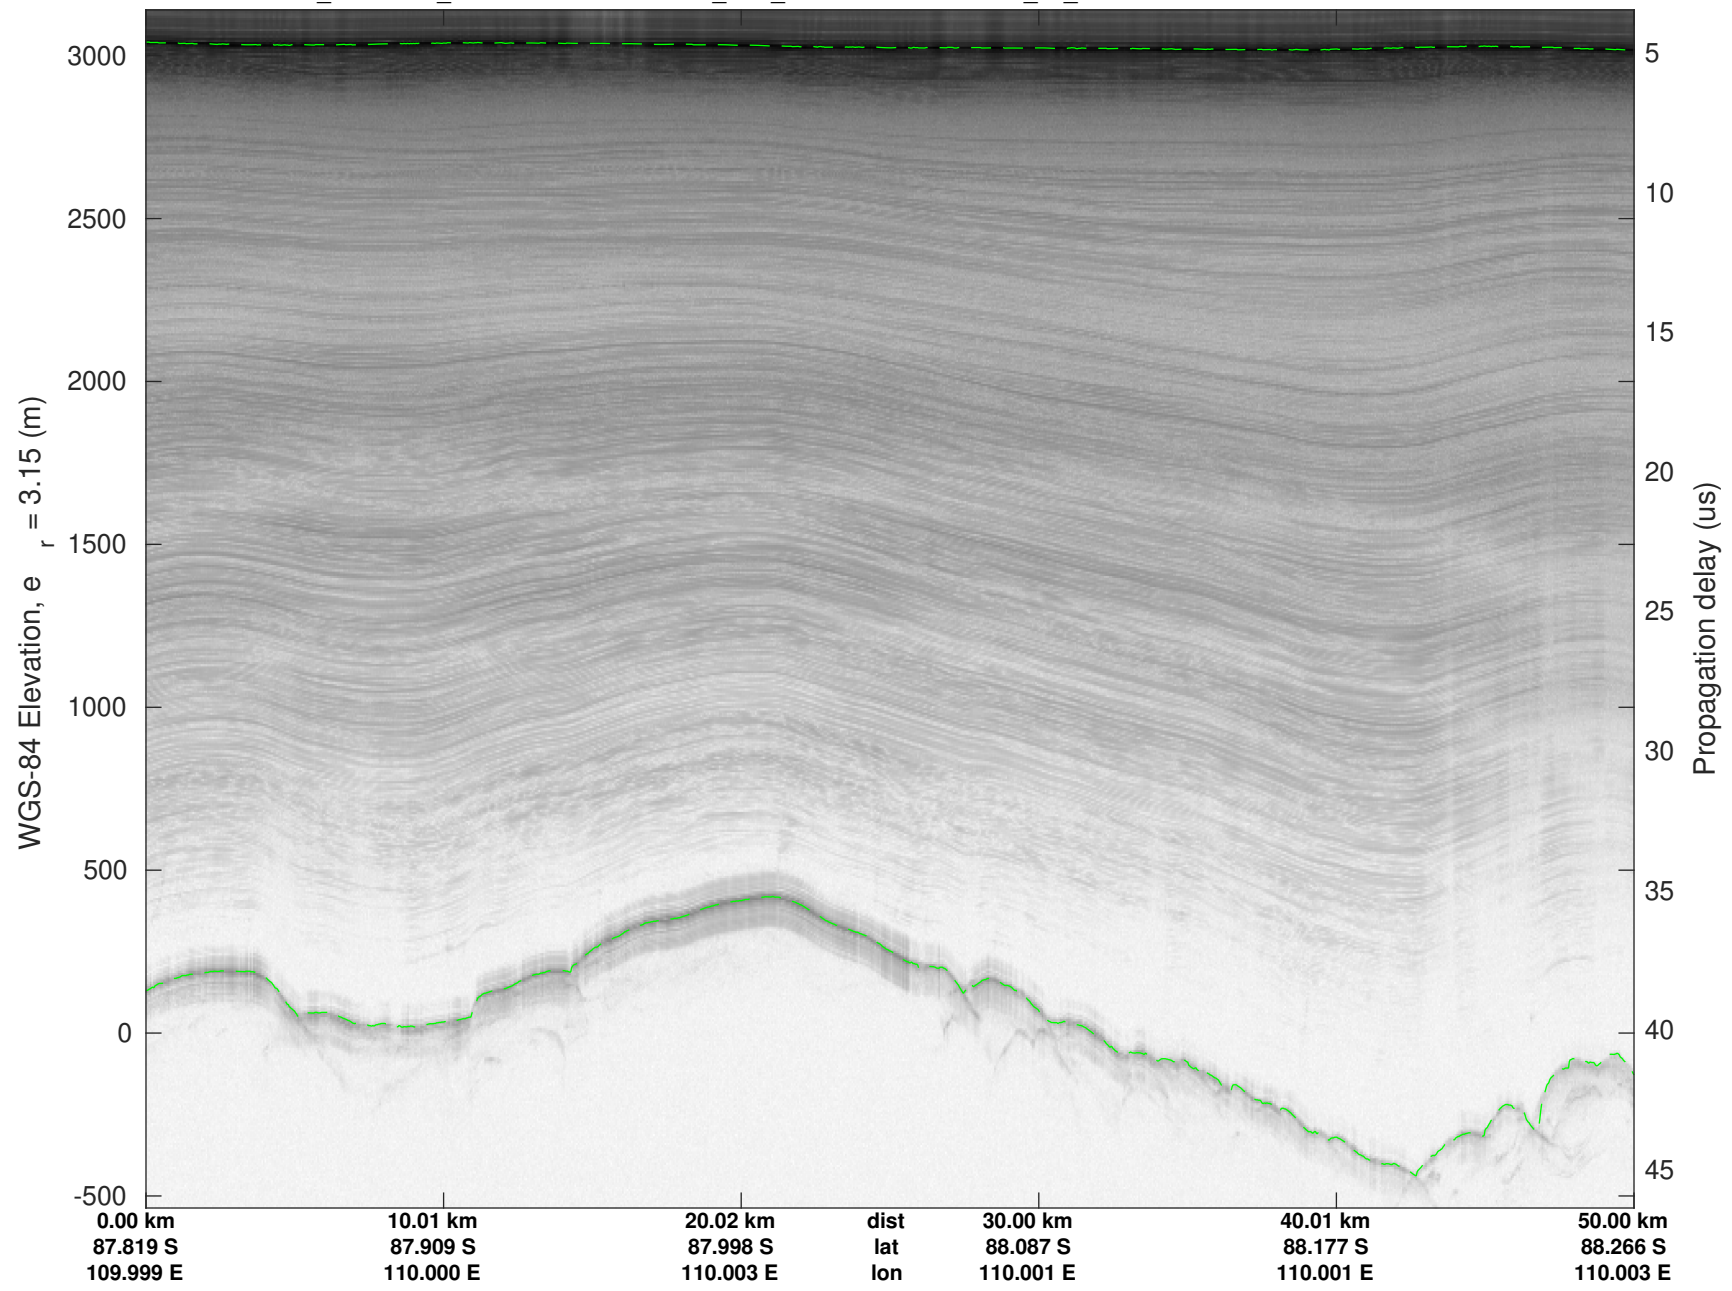

UTIG MARFA -- COLDEX
rds 2023_Antarctica_BaslerMKB: "F20: NPXE_RJS_SOUTH04" 20240111_01_025: 23:59:30.0 to 24:08:54.0 GPS