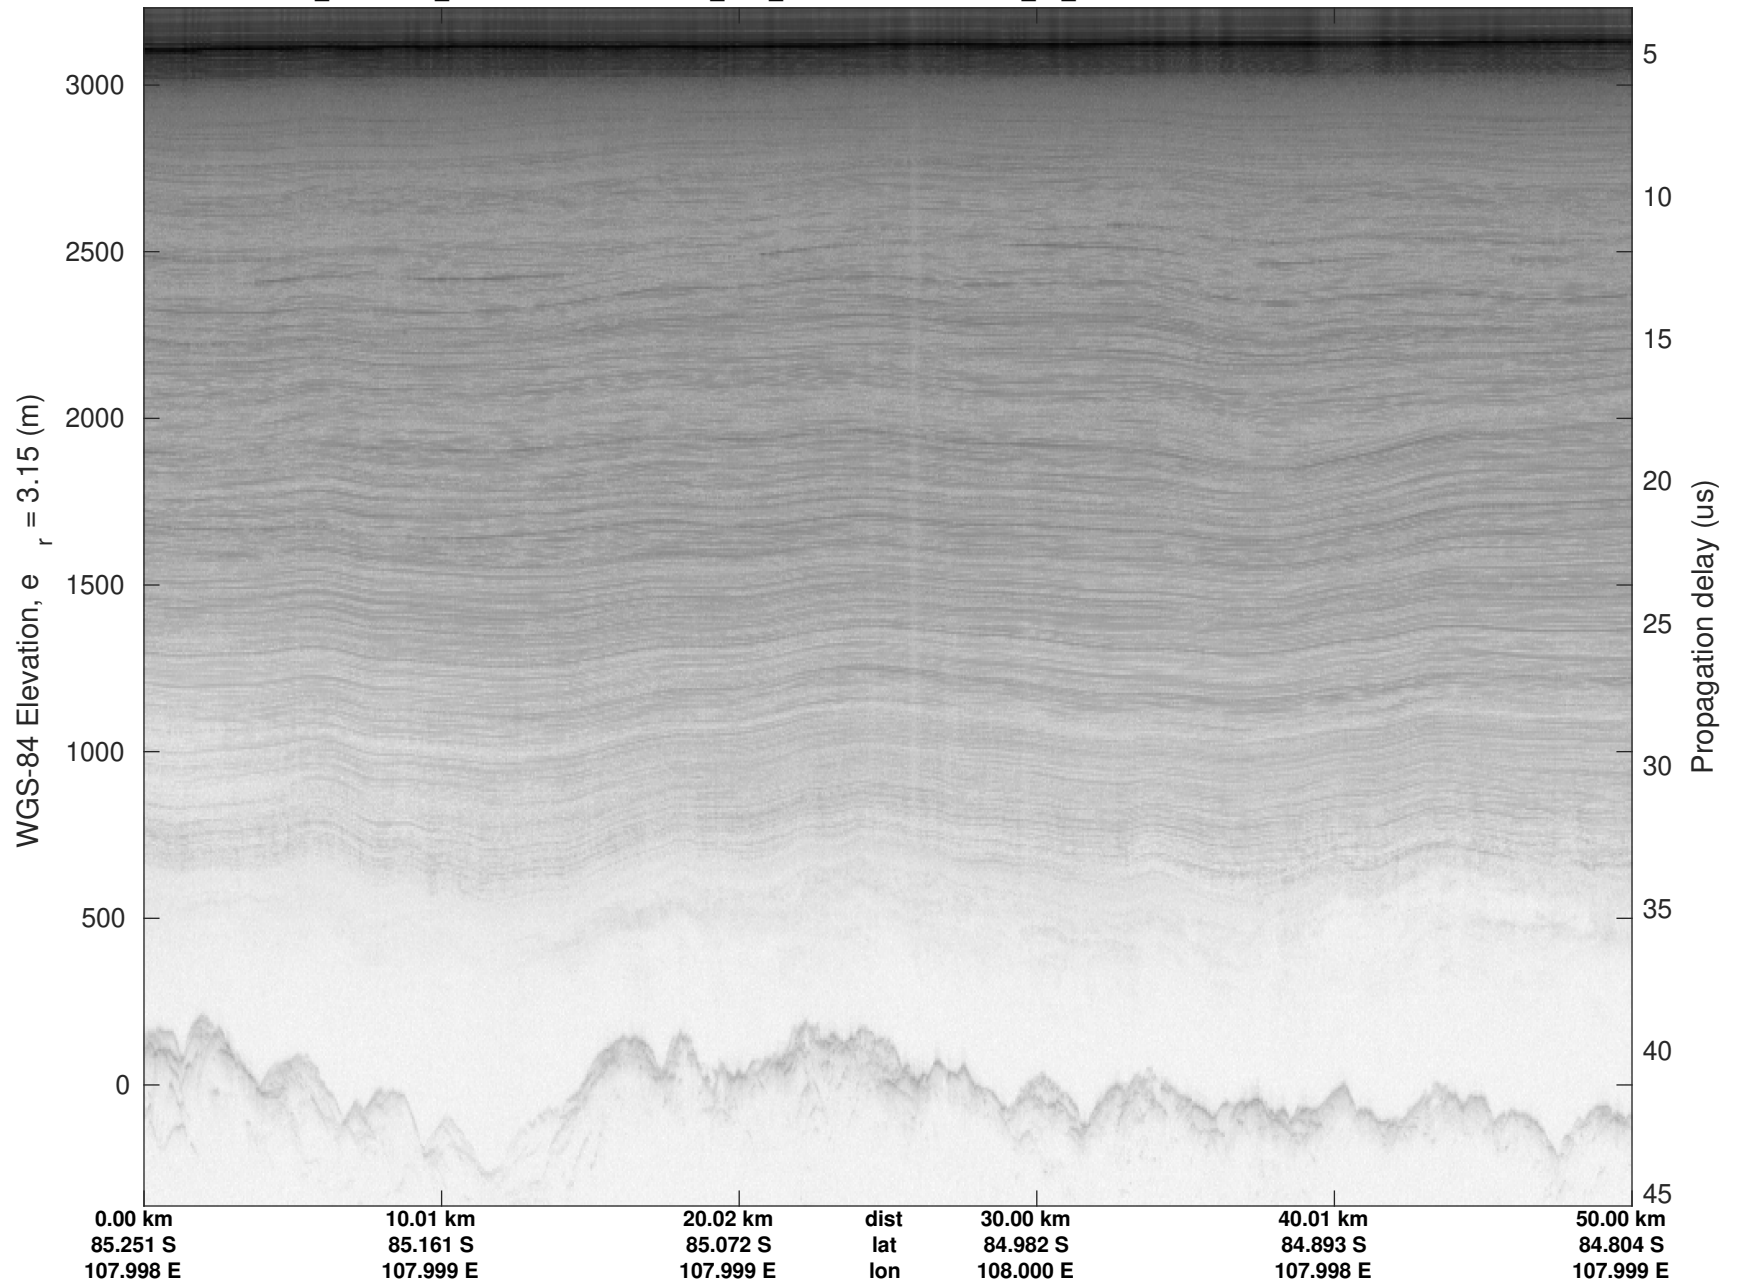

UTIG MARFA -- COLDEX

rds 2023_Antarctica_BaslerMKB: "F20: NPXE_RJS_SOUTH04" 20240111_01_011: 21:45:22.6 to 21:54:59.3 GPS