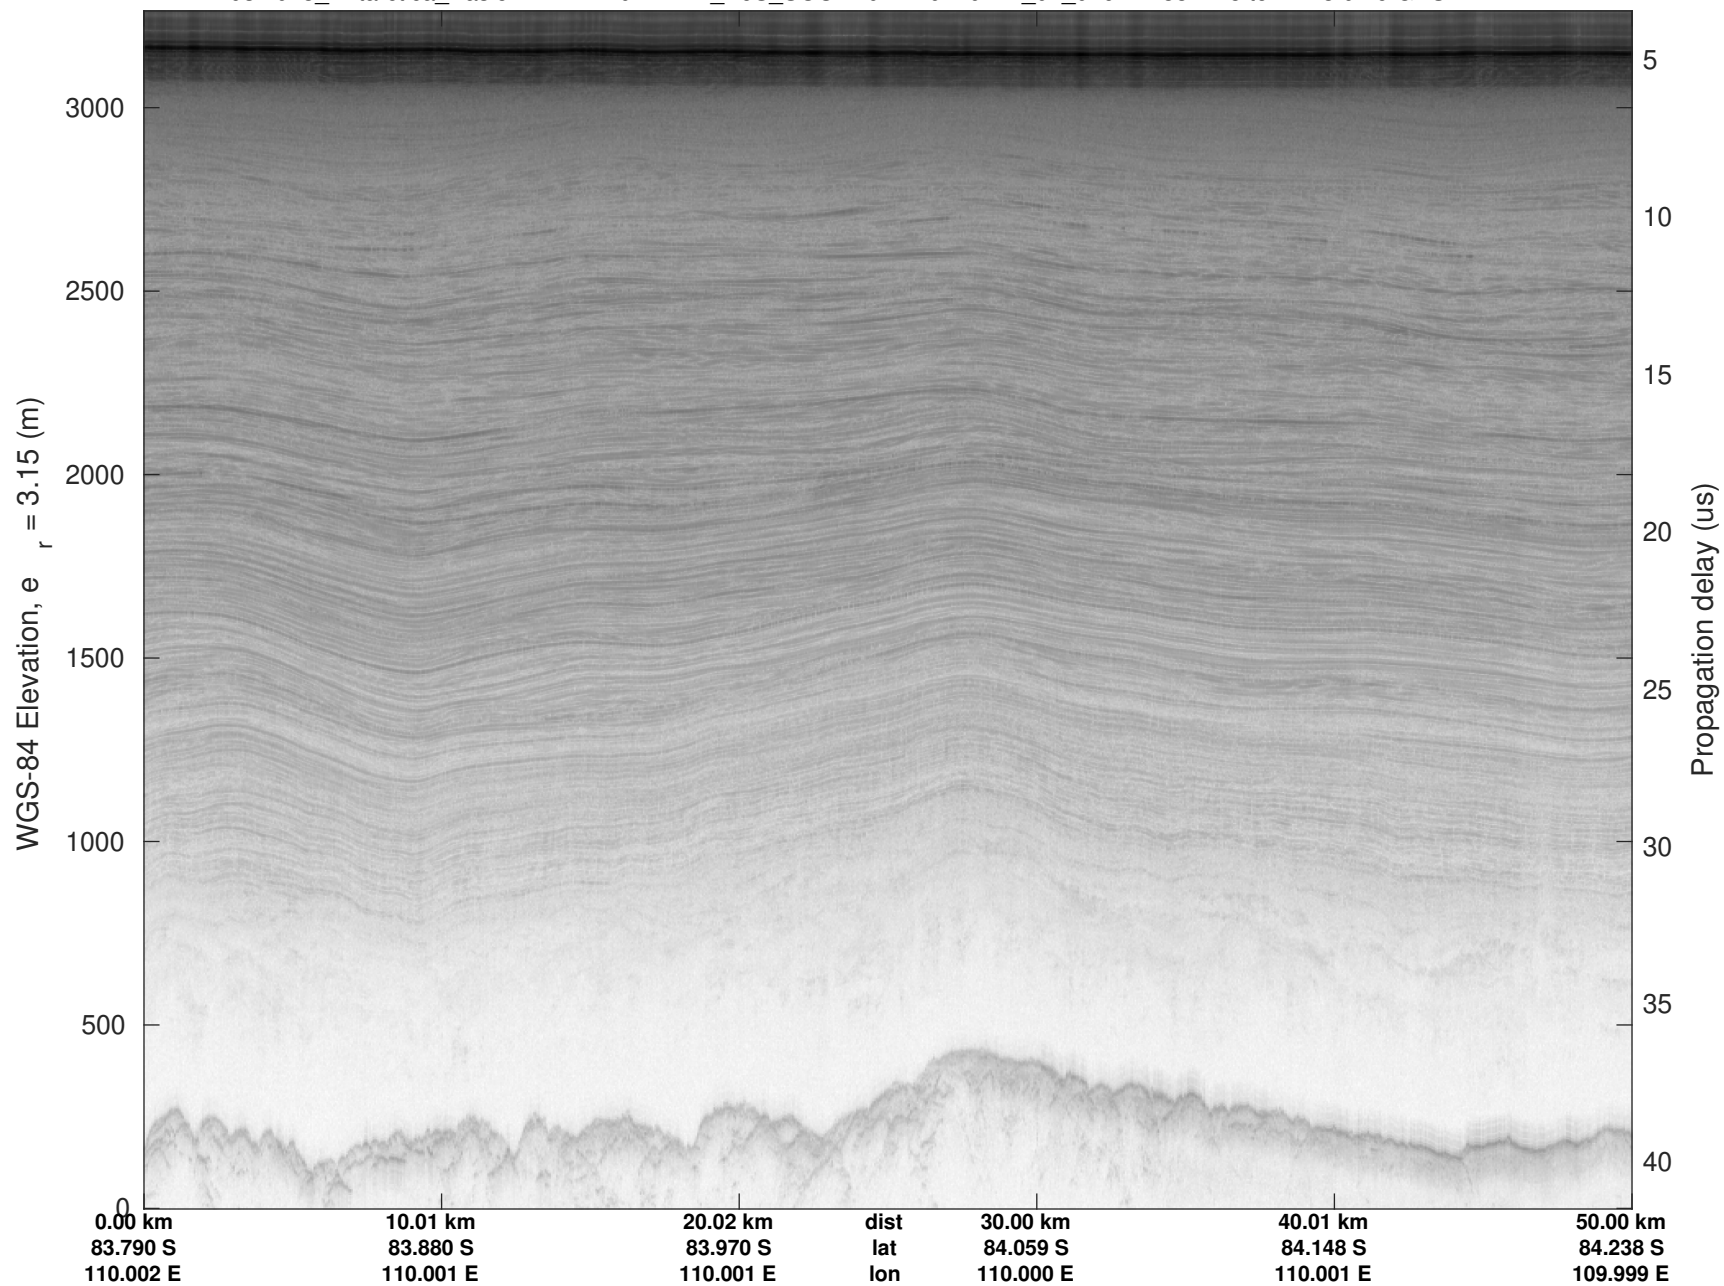

UTIG MARFA -- COLDEX

rds 2023_Antarctica_BaslerMKB: "F20: NPXE_RJS_SOUTH04" 20240111_01_016: 22:33:24.8 to 22:43:02.6 GPS