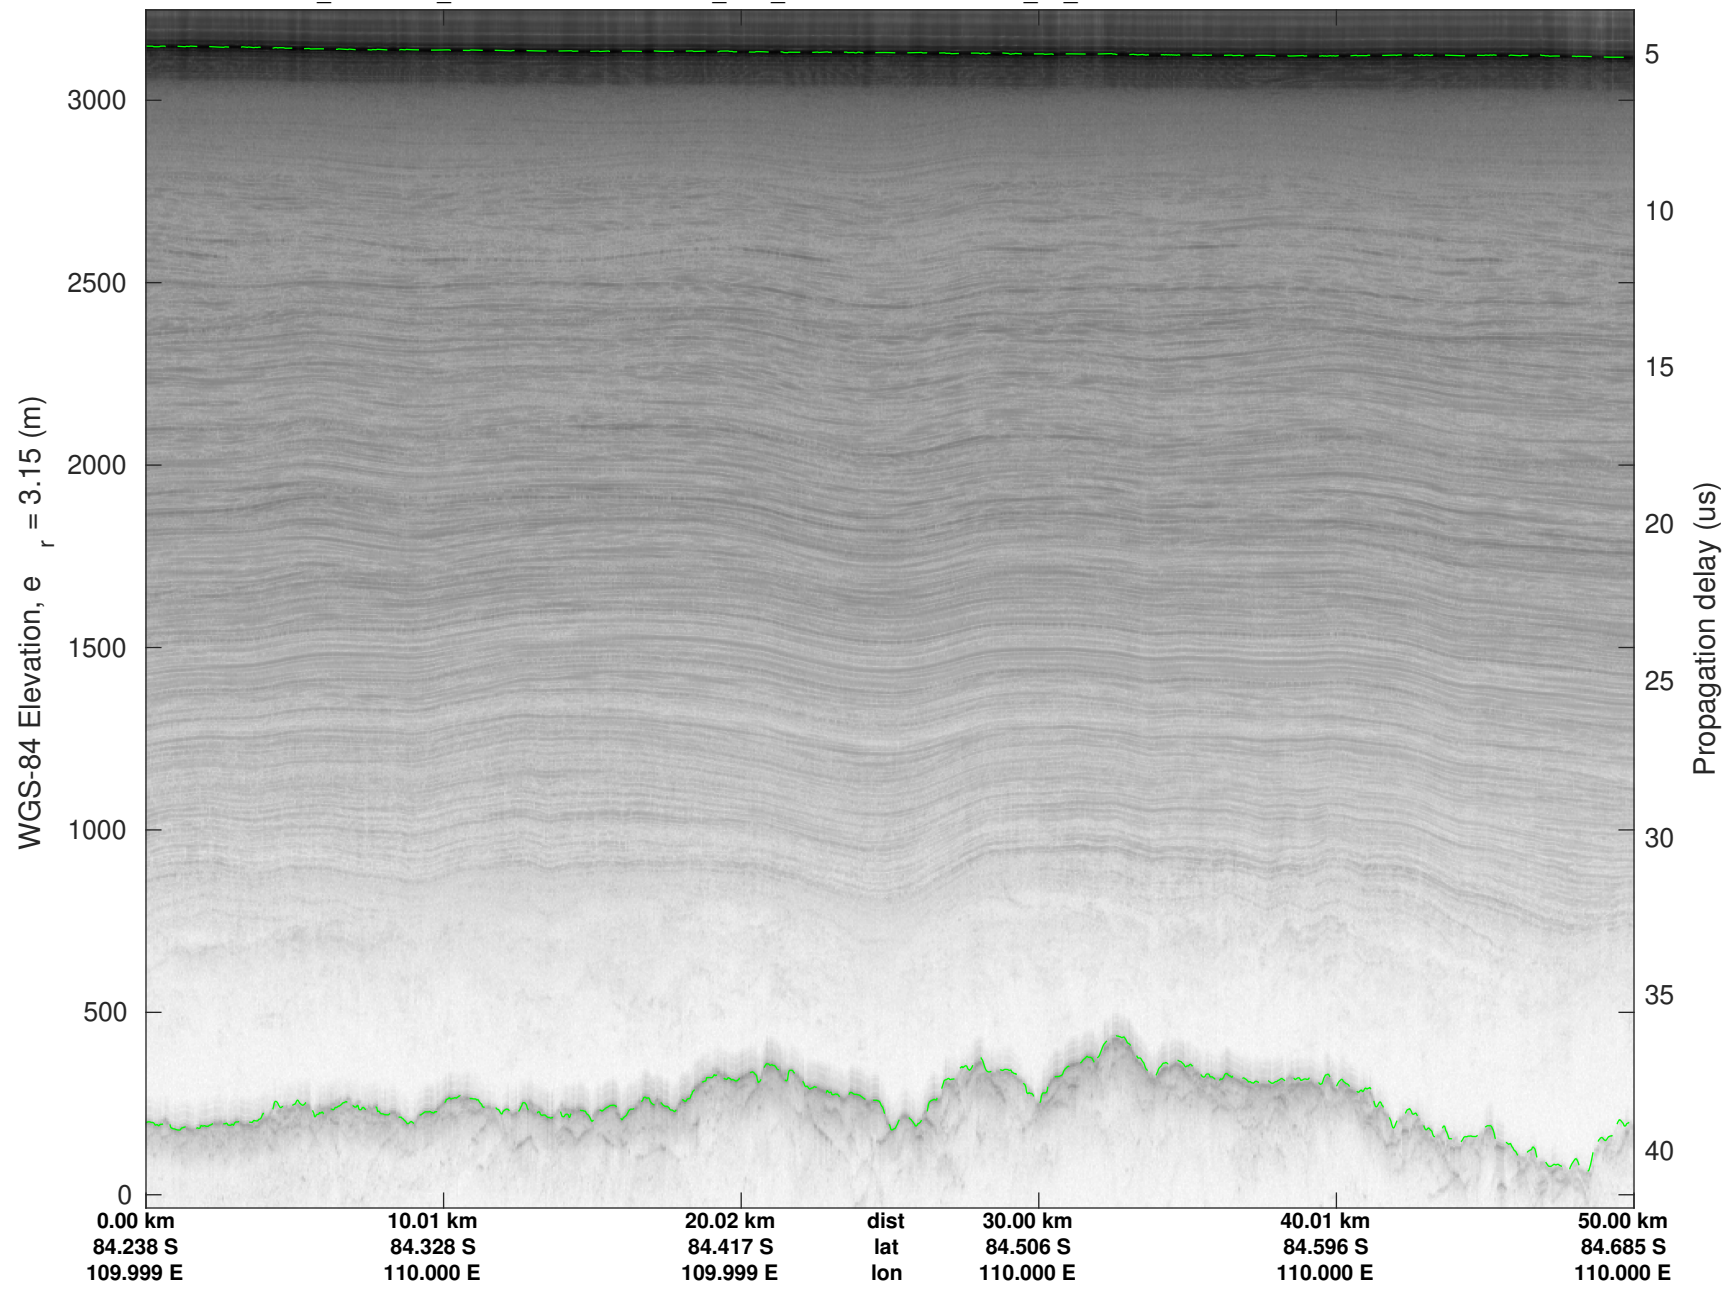

F20: NPXE\_RJS\_SOUTH04  
20240111\_01\_017  
Polar Stereograph -71N/0E

UTIG MARFA -- COLDEX

rds 2023\_Antarctica\_BaslerMKB: "F20: NPXE\_RJS\_SOUTH04" 20240111\_01\_017: 22:43:02.9 to 22:52:39.1 GPS

UTIG MARFA -- COLDEX  
rds 2023\_Antarctica\_BaslerMKB: "F20: NPXE\_RJS\_SOUTH04" 20240111\_01\_017: 22:43:02.9 to 22:52:39.1 GPS