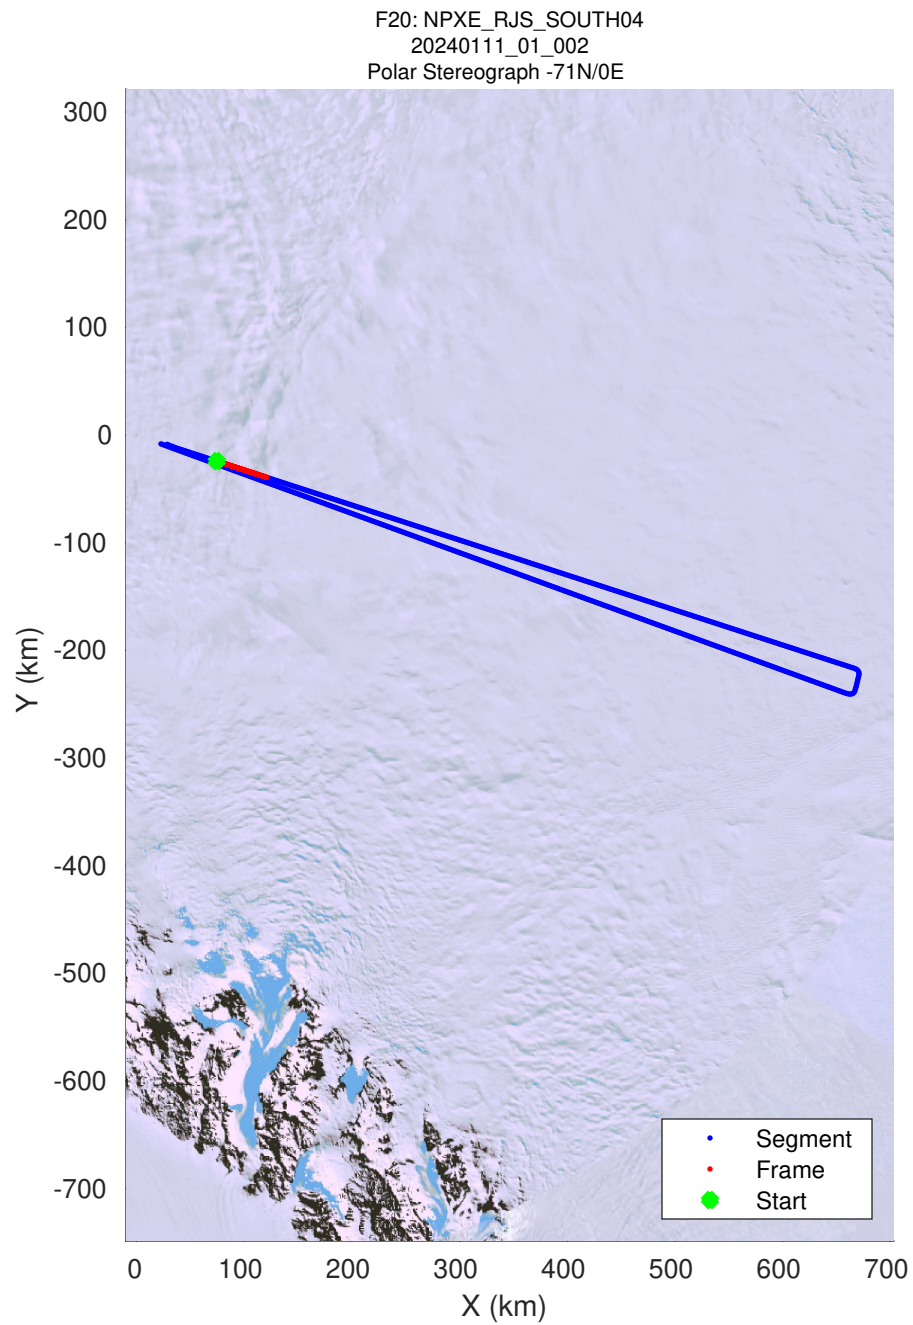

F20: NPXE\_RJS\_SOUTH04  
20240111\_01\_001  
Polar Stereograph -71N/0E

UTIG MARFA -- COLDEX

rds 2023\_Antarctica\_BaslerMKB: "F20: NPXE\_RJS\_SOUTH04" 20240111\_01\_001: 20:08:06.2 to 20:18:12.3 GPS

UTIG MARFA -- COLDEX  
rds 2023\_Antarctica\_BaslerMKB: "F20: NPXE\_RJS\_SOUTH04" 20240111\_01\_001: 20:08:06.2 to 20:18:12.3 GPS