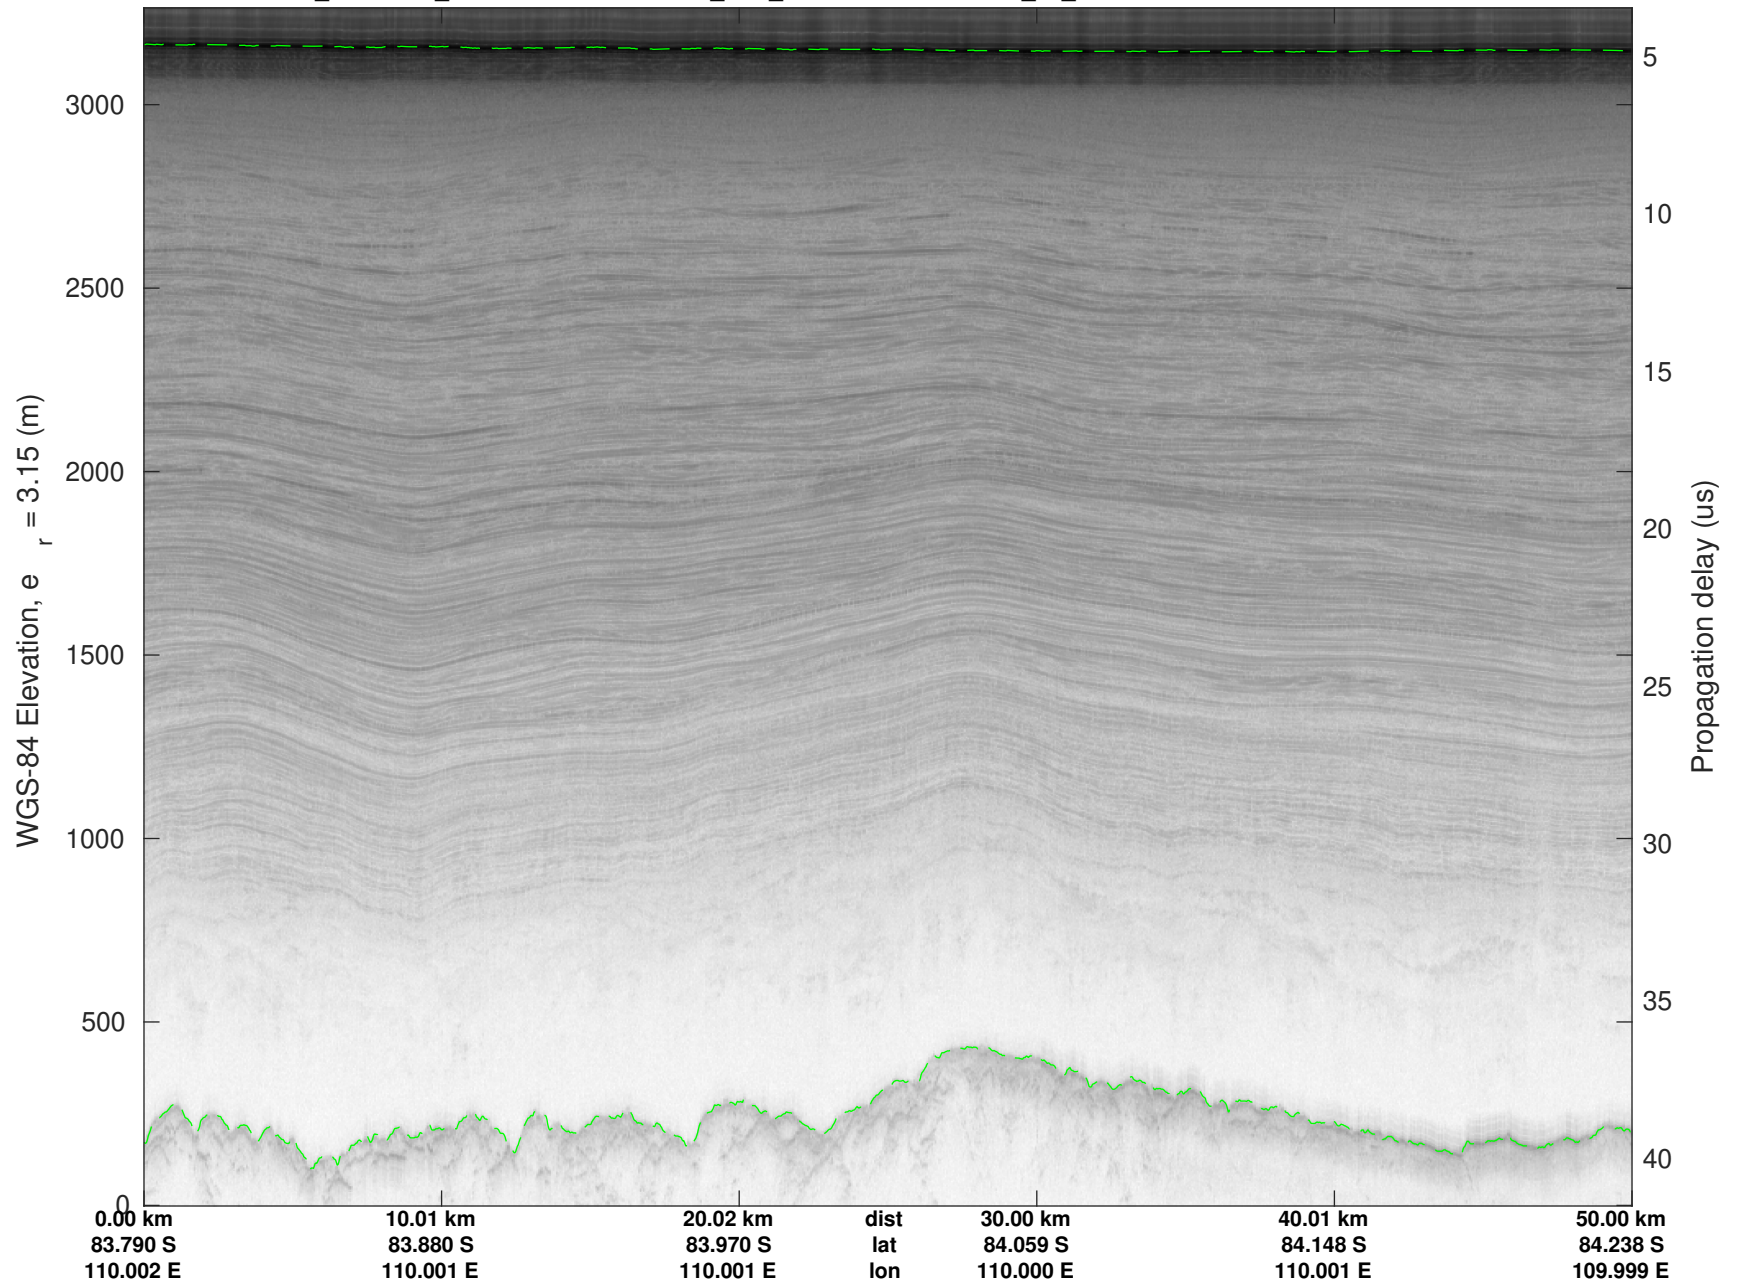

UTIG MARFA -- COLDEX
rds 2023_Antarctica_BaslerMKB: "F20: NPXE_RJS_SOUTH04" 20240111_01_016: 22:33:24.8 to 22:43:02.6 GPS