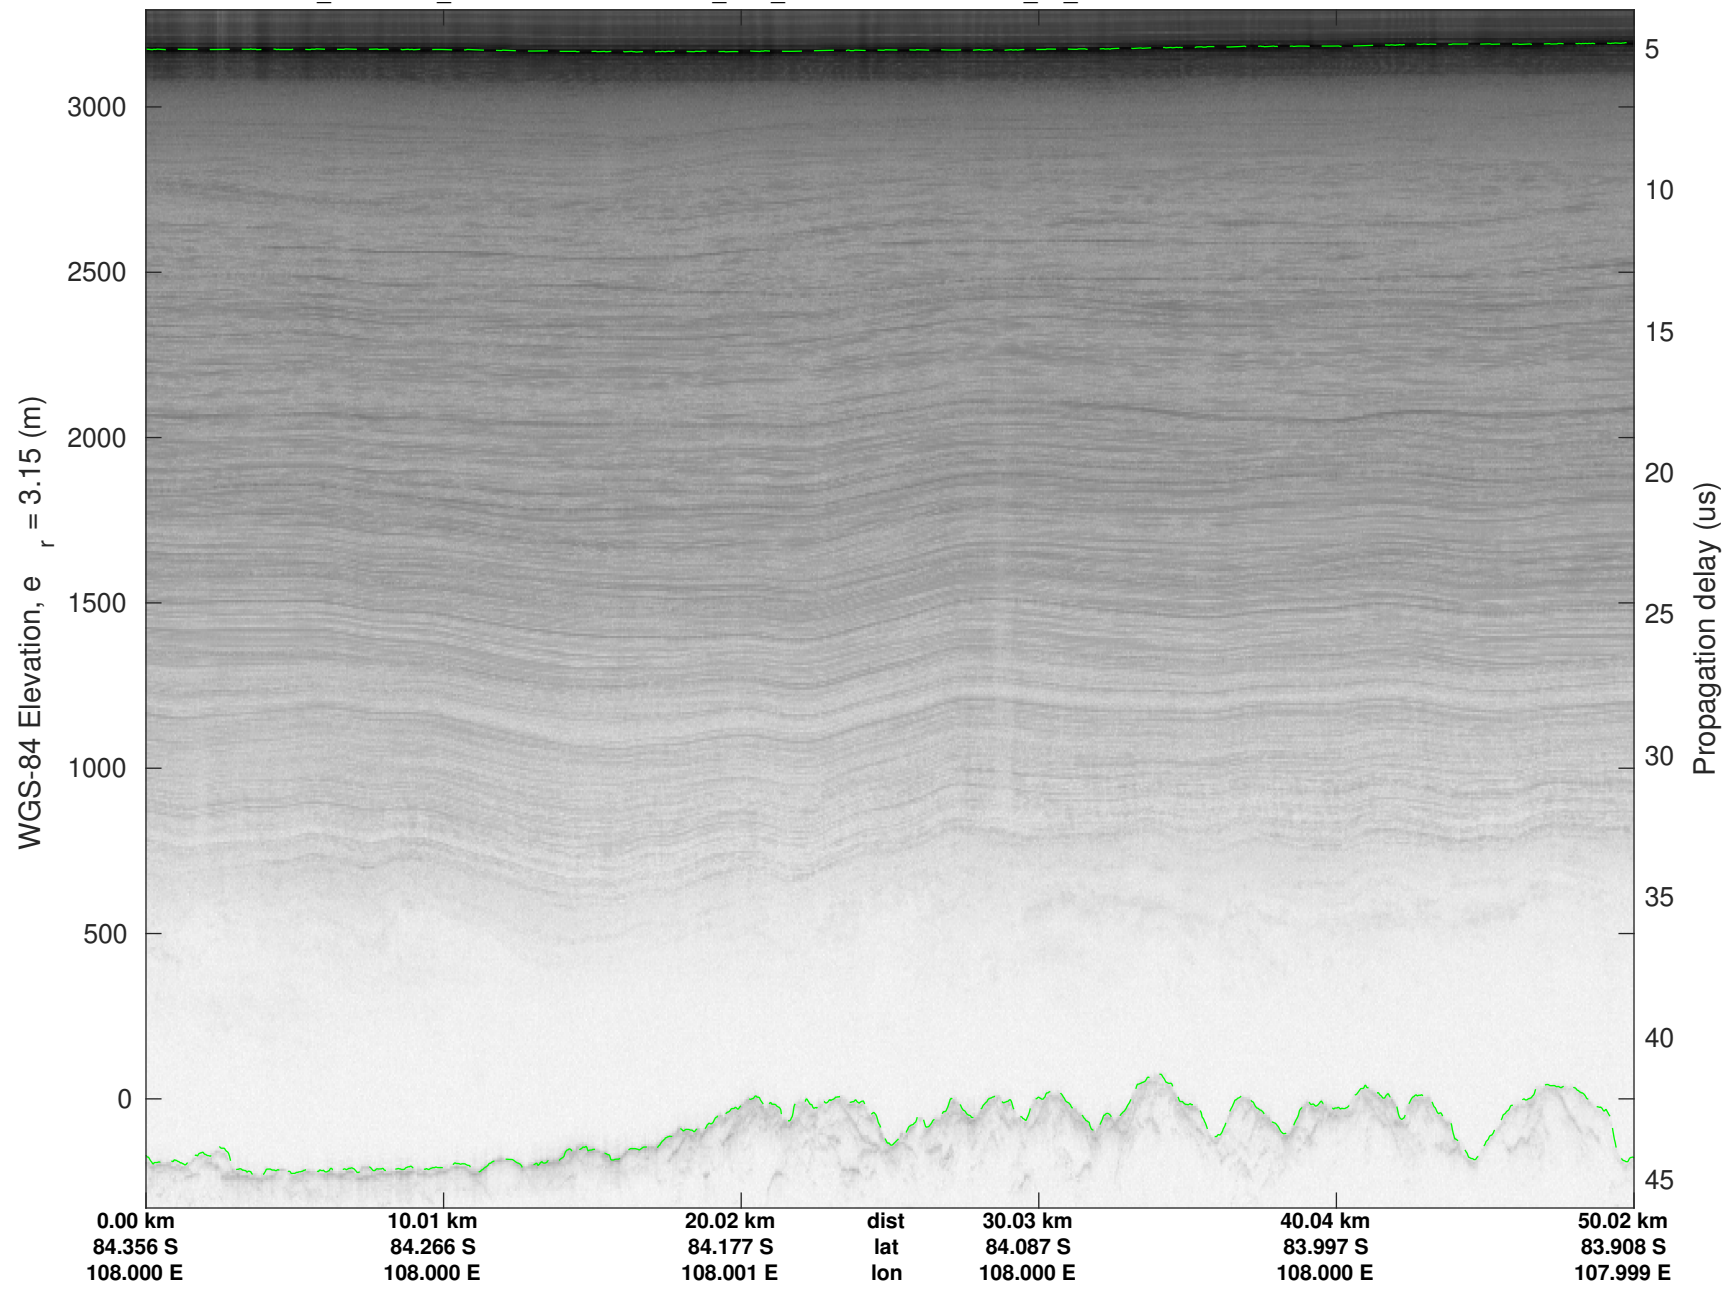

UTIG MARFA -- COLDEX
rds 2023_Antarctica_BaslerMKB: "F20: NPXE_RJS_SOUTH04" 20240111_01_013: 22:04:45.4 to 22:14:23.2 GPS