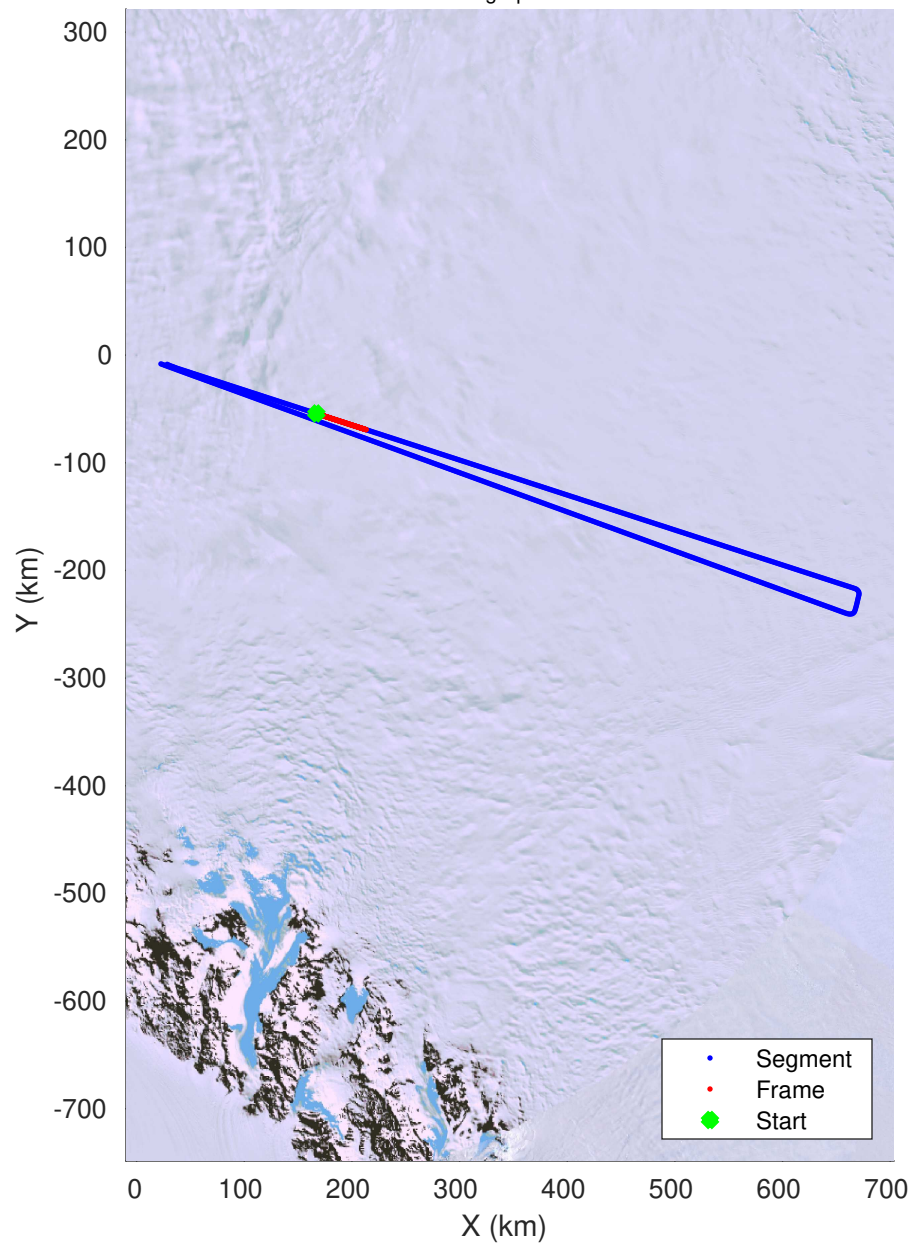

F20: NPXE_RJS_SOUTH04
20240111_01_004
Polar Stereograph -71N/0E