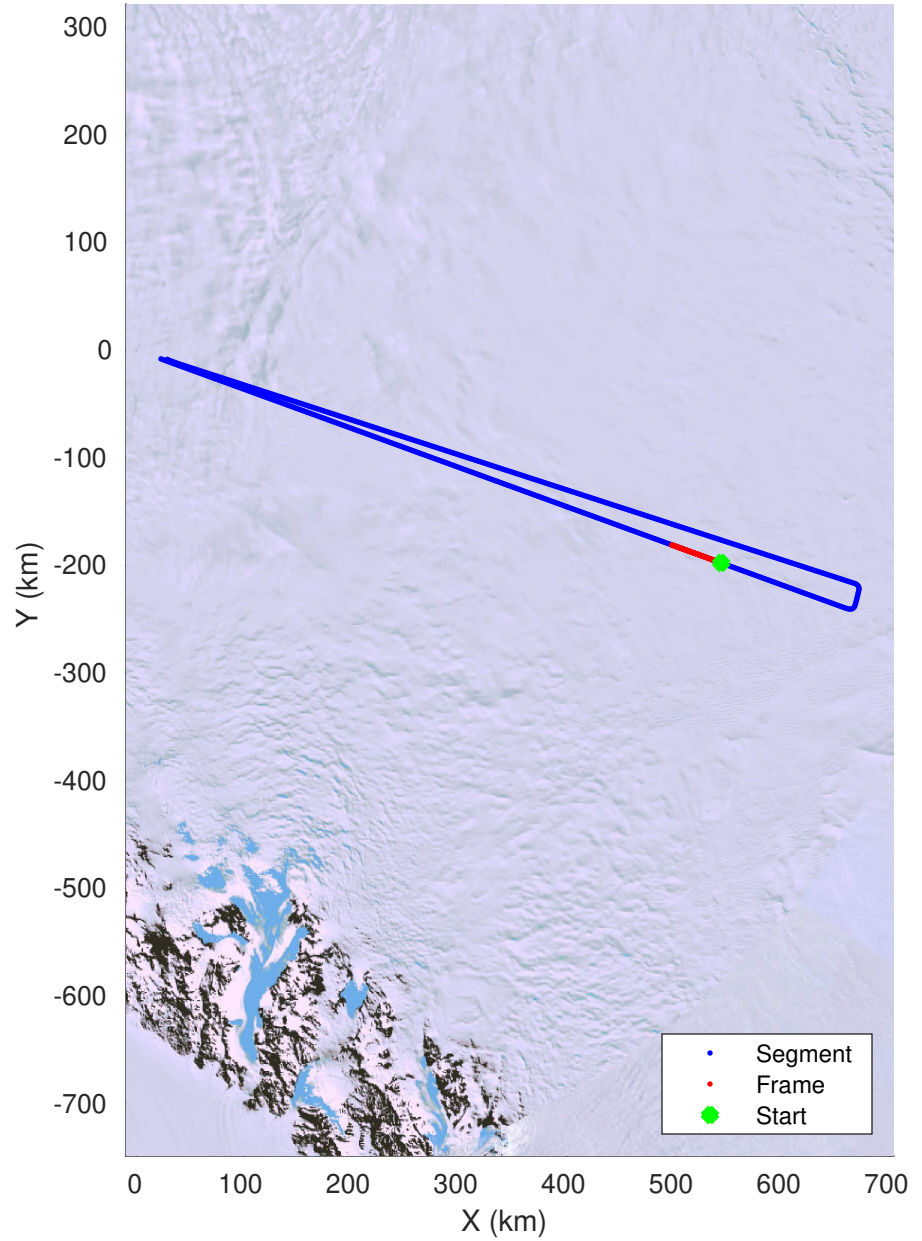

F20: NPXE_RJS_SOUTH04
20240111_01_018
Polar Stereograph -71N/0E