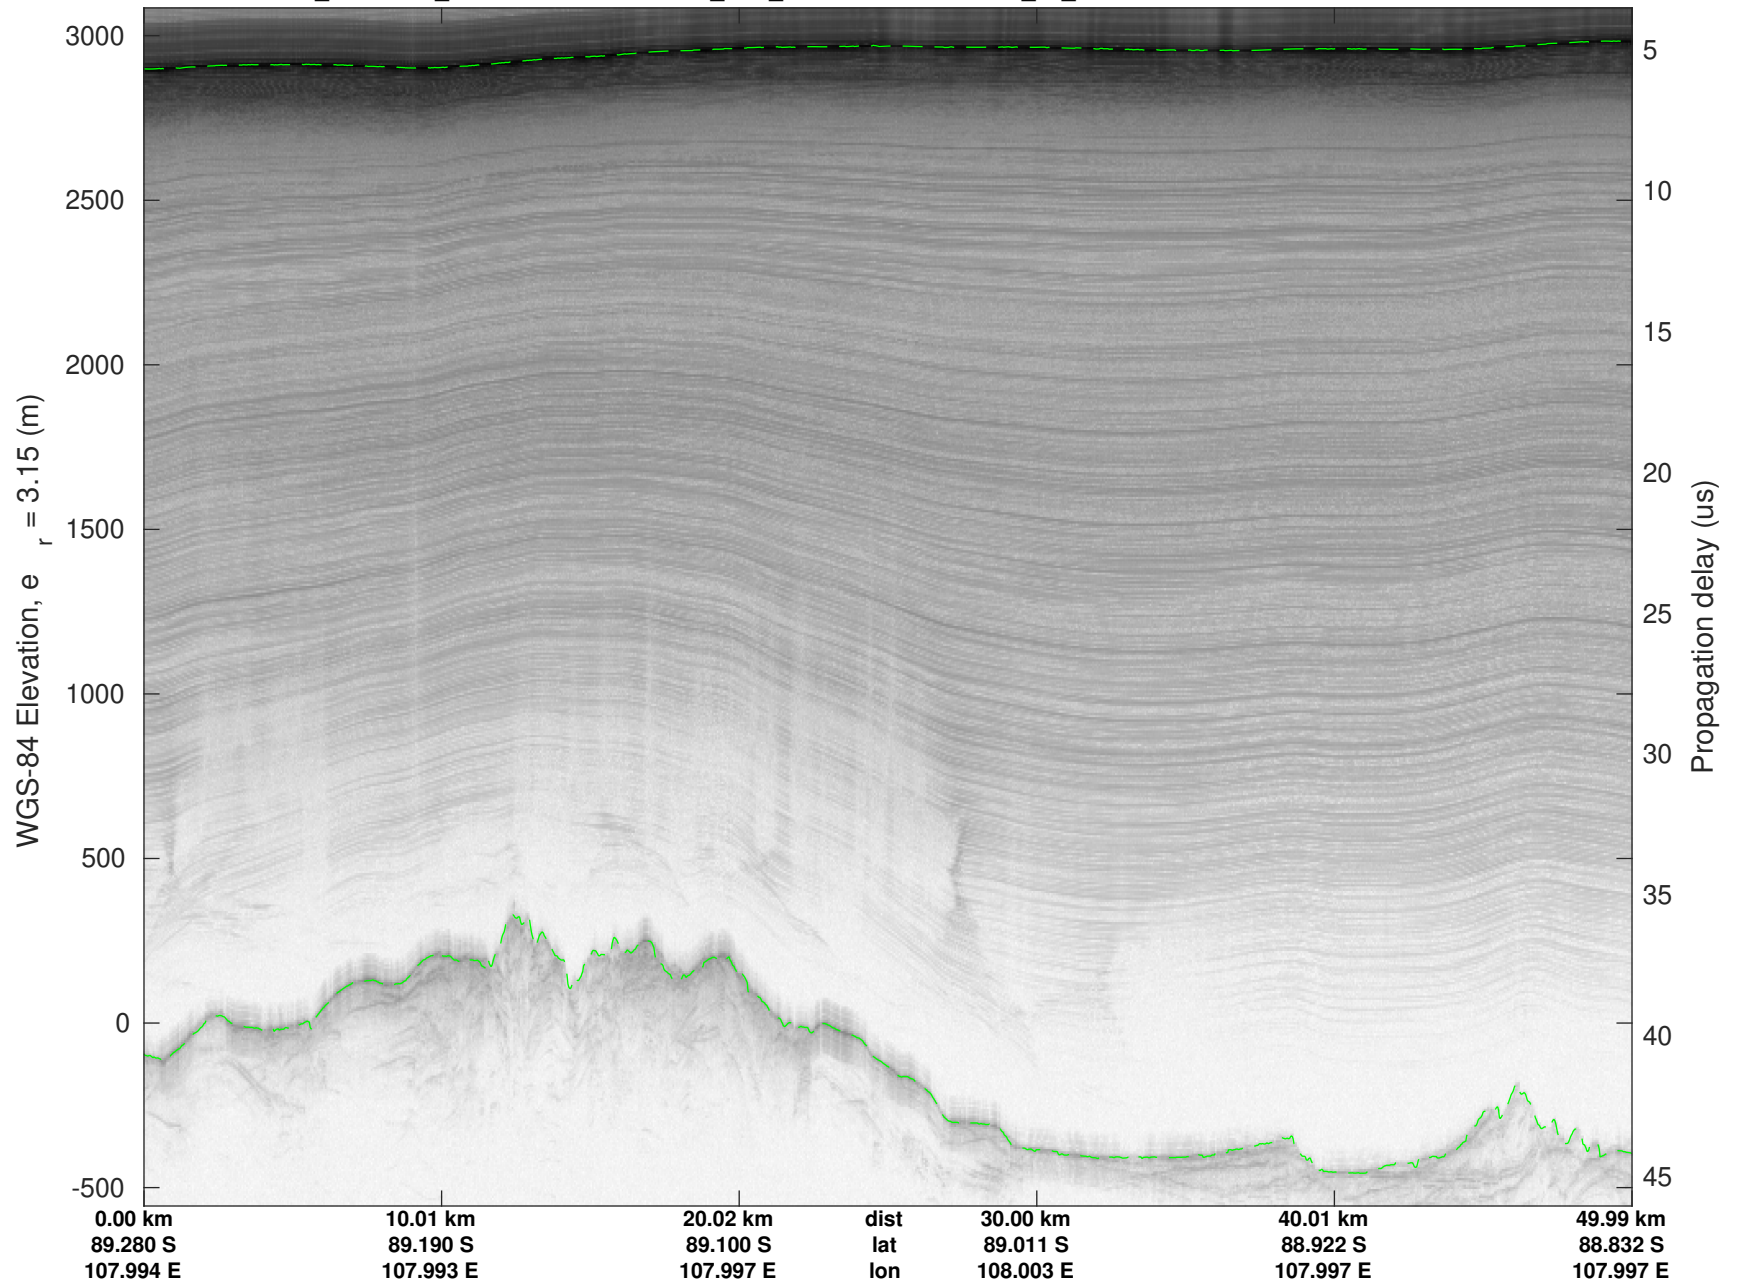

UTIG MARFA -- COLDEX

rds 2023_Antarctica_BaslerMKB: "F20: NPXE_RJS_SOUTH04" 20240111_01_002: 20:18:12.7 to 20:28:05.2 GPS