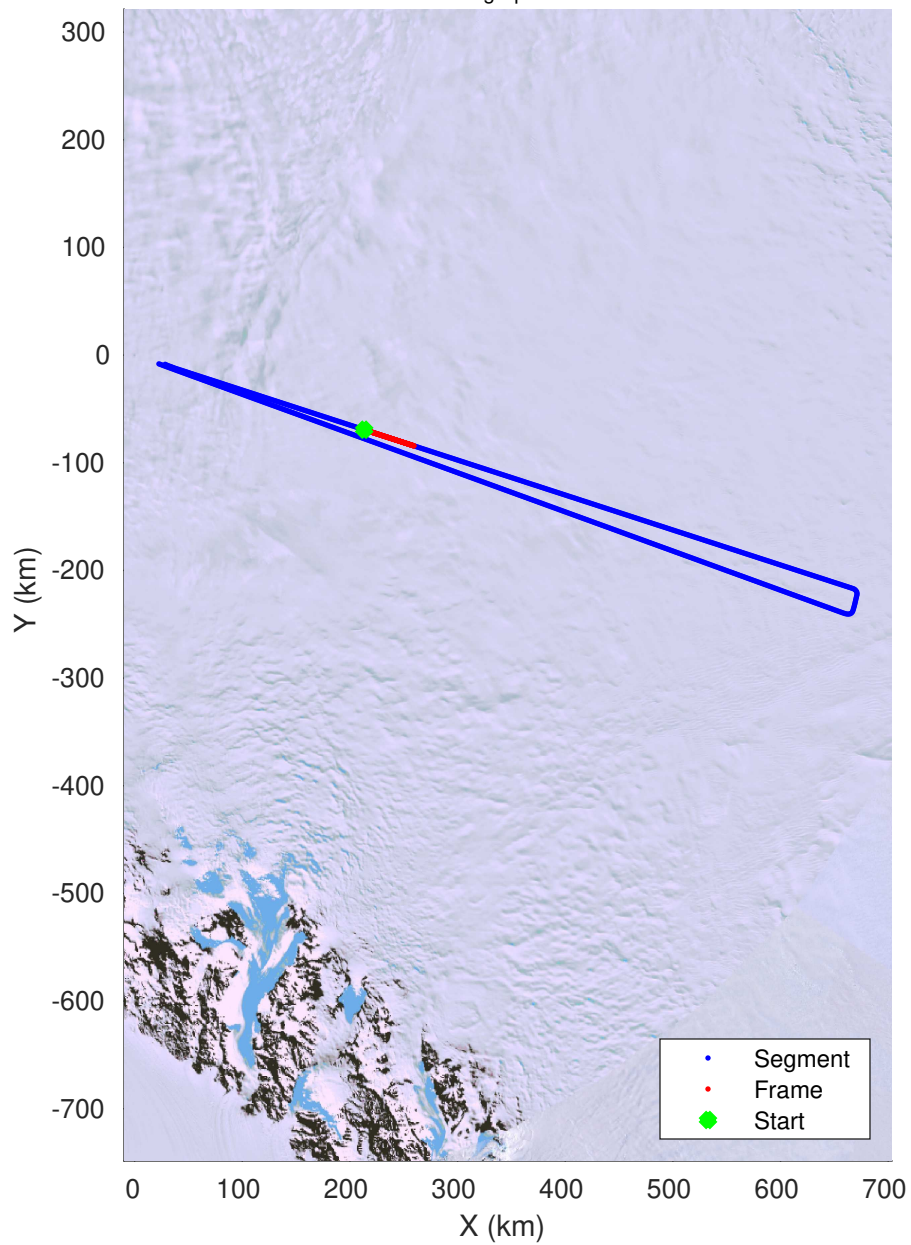

F20: NPXE_RJS_SOUTH04
20240111_01_005
Polar Stereograph -71N/0E