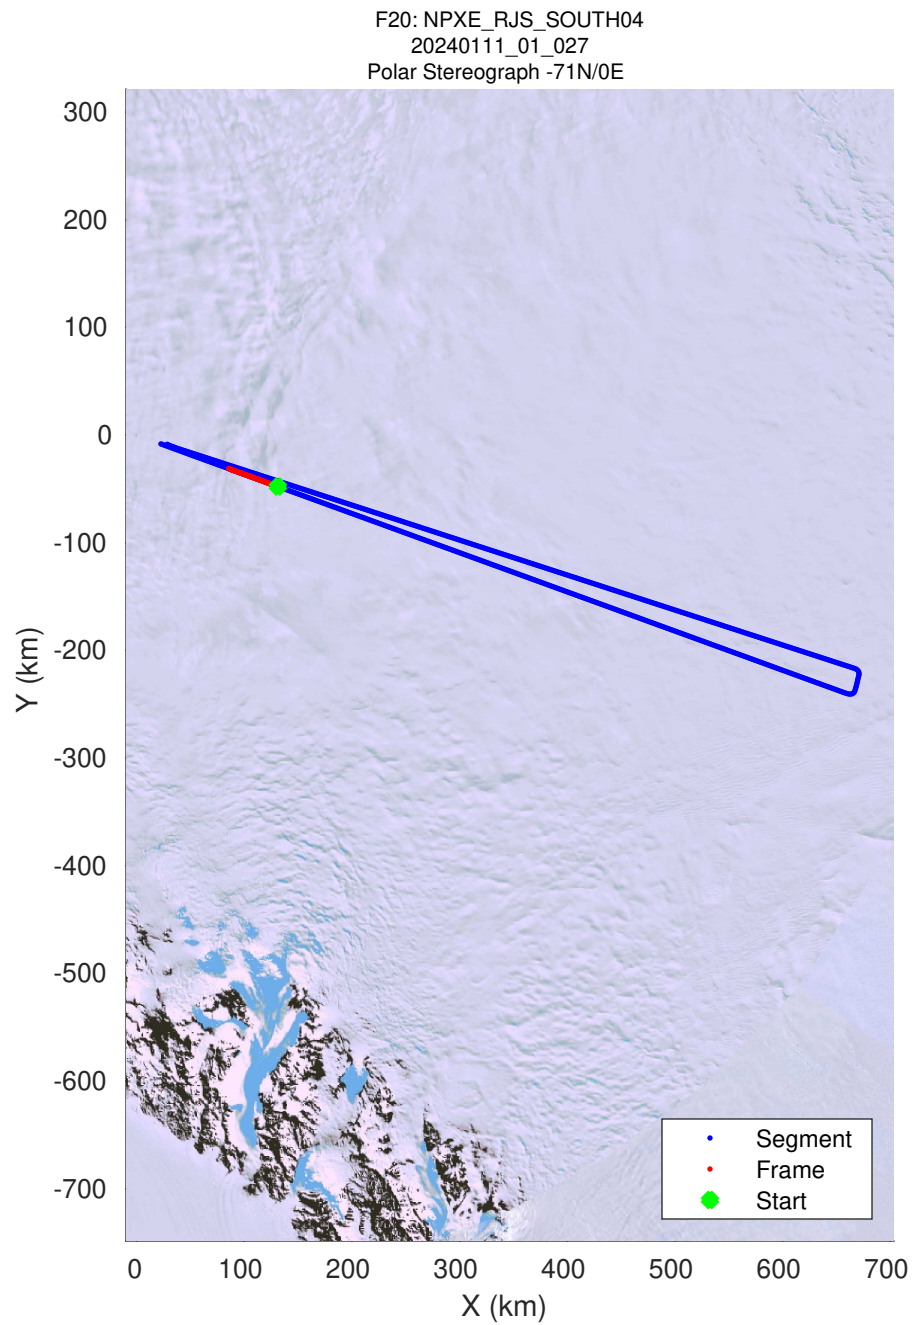

UTIG MARFA -- COLDEX

rds 2023\_Antarctica\_BaslerMKB: "F20: NPXE\_RJS\_SOUTH04" 20240111\_01\_026: 24:08:54.3 to 24:18:21.7 GPS

UTIG MARFA -- COLDEX

rds 2023\_Antarctica\_BaslerMKB: "F20: NPXE\_RJS\_SOUTH04" 20240111\_01\_026: 24:08:54.3 to 24:18:21.7 GPS