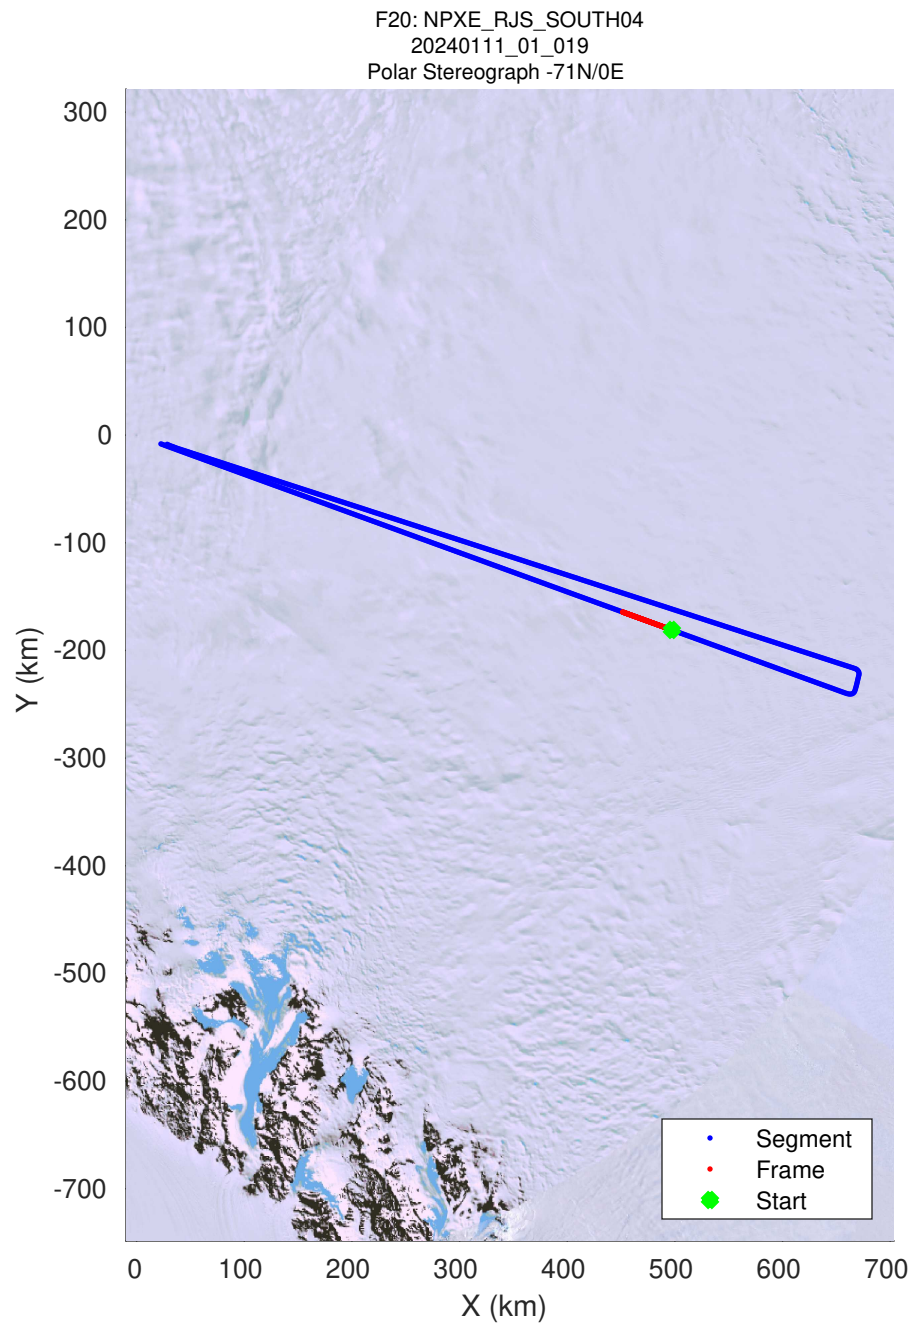

F20: NPXE\_RJS\_SOUTH04  
20240111\_01\_018  
Polar Stereograph -71N/0E

UTIG MARFA -- COLDEX

rds 2023\_Antarctica\_BaslerMKB: "F20: NPXE\_RJS\_SOUTH04" 20240111\_01\_018: 22:52:39.4 to 23:02:11.2 GPS

UTIG MARFA -- COLDEX  
rds 2023\_Antarctica\_BaslerMKB: "F20: NPXE\_RJS\_SOUTH04" 20240111\_01\_018: 22:52:39.4 to 23:02:11.2 GPS