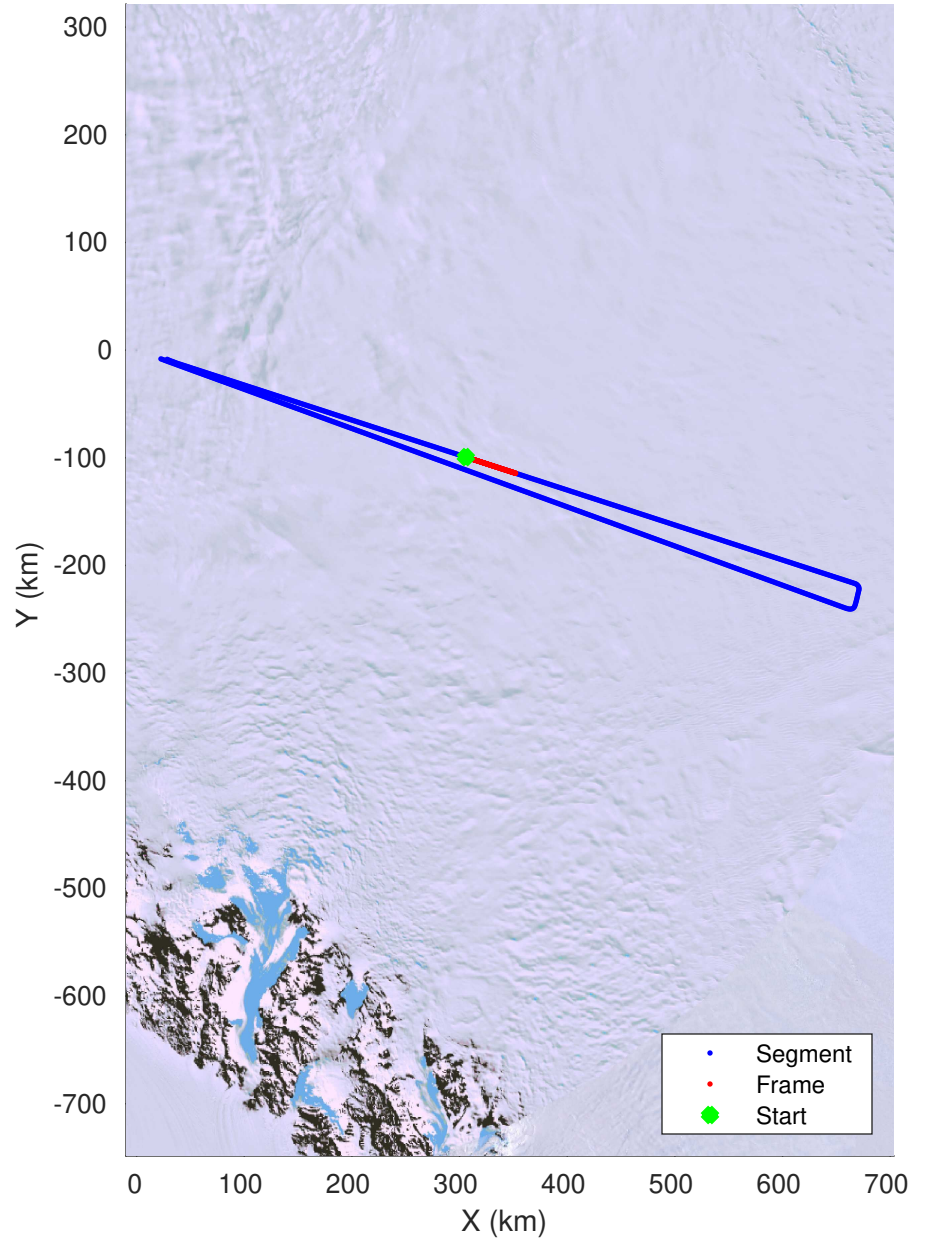

F20: NPXE_RJS_SOUTH04
20240111_01_007
Polar Stereograph -71N/0E