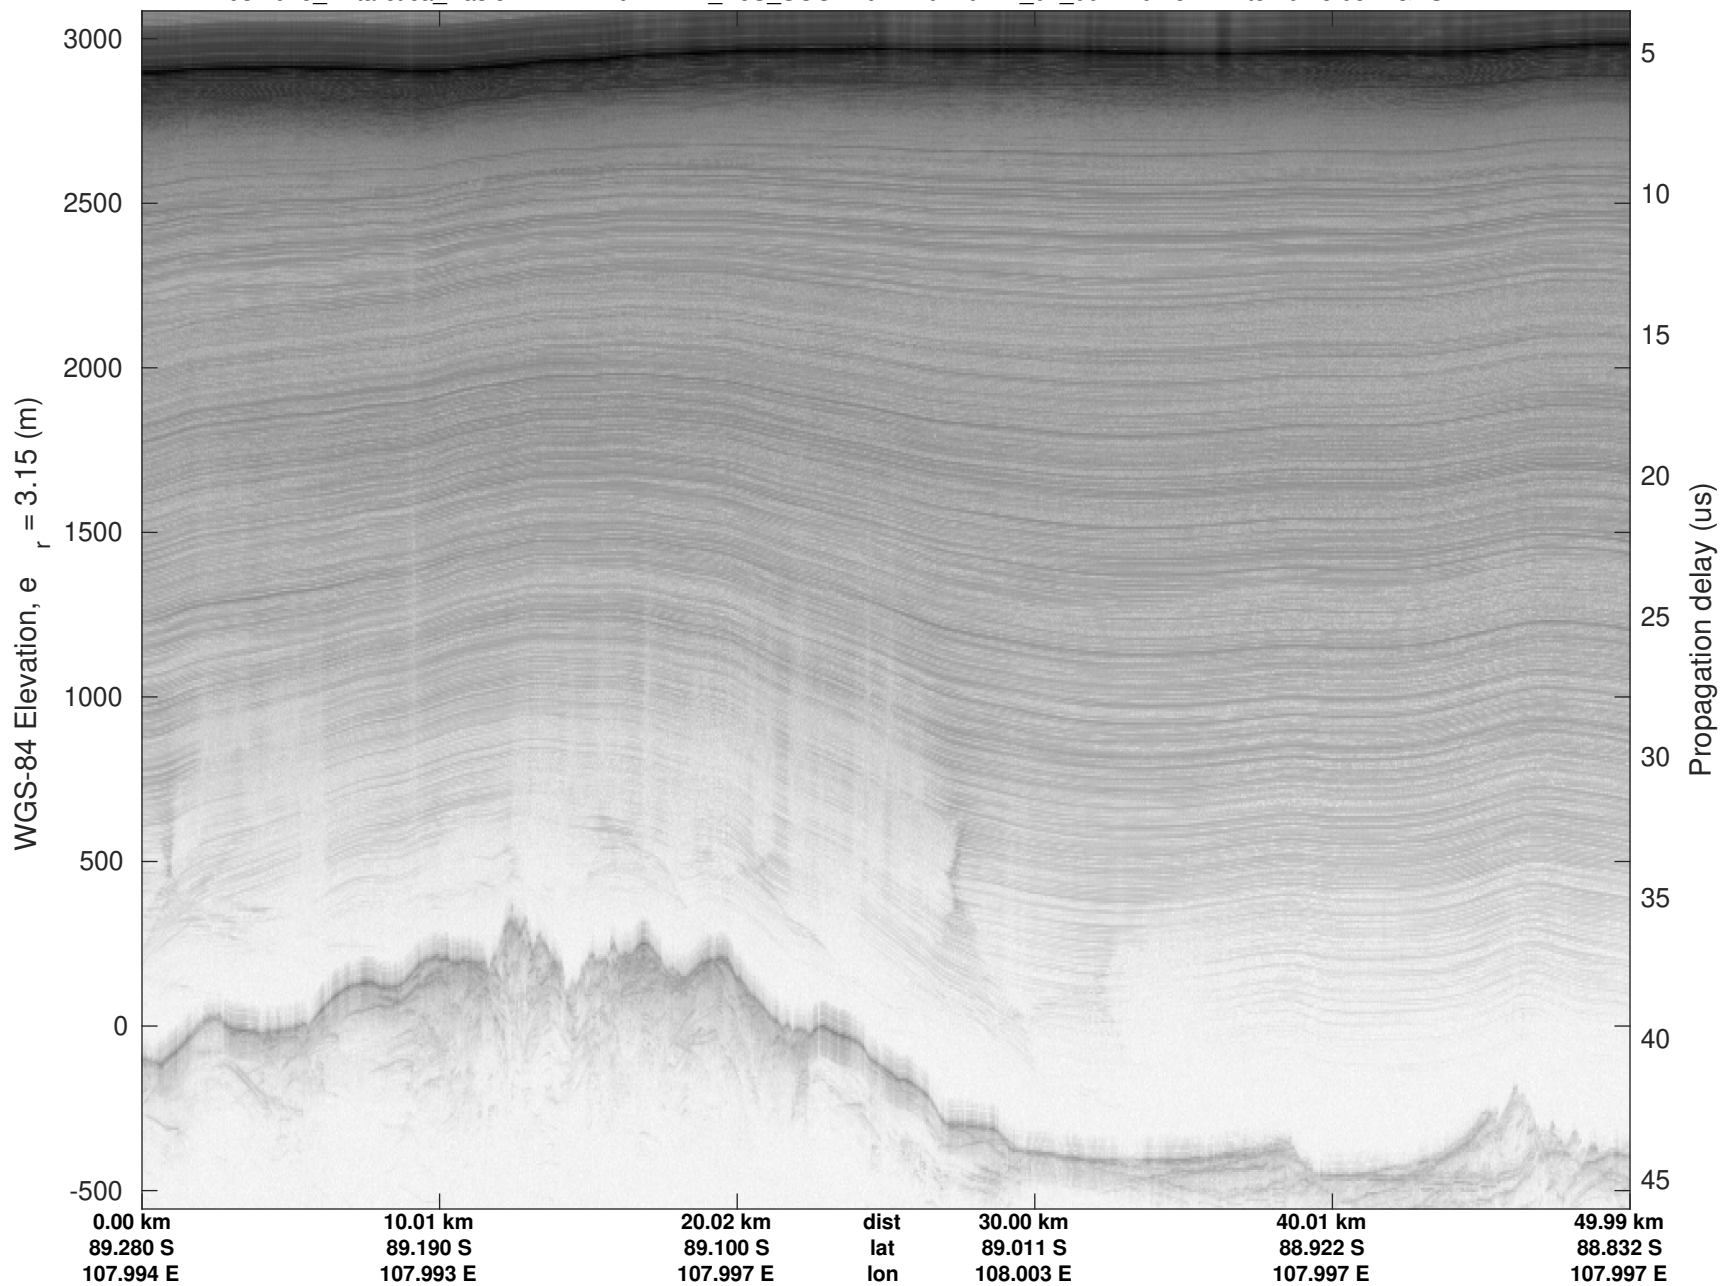

UTIG MARFA -- COLDEX

rds 2023_Antarctica_BaslerMKB: "F20: NPXE_RJS_SOUTH04" 20240111_01_002: 20:18:12.7 to 20:28:05.2 GPS