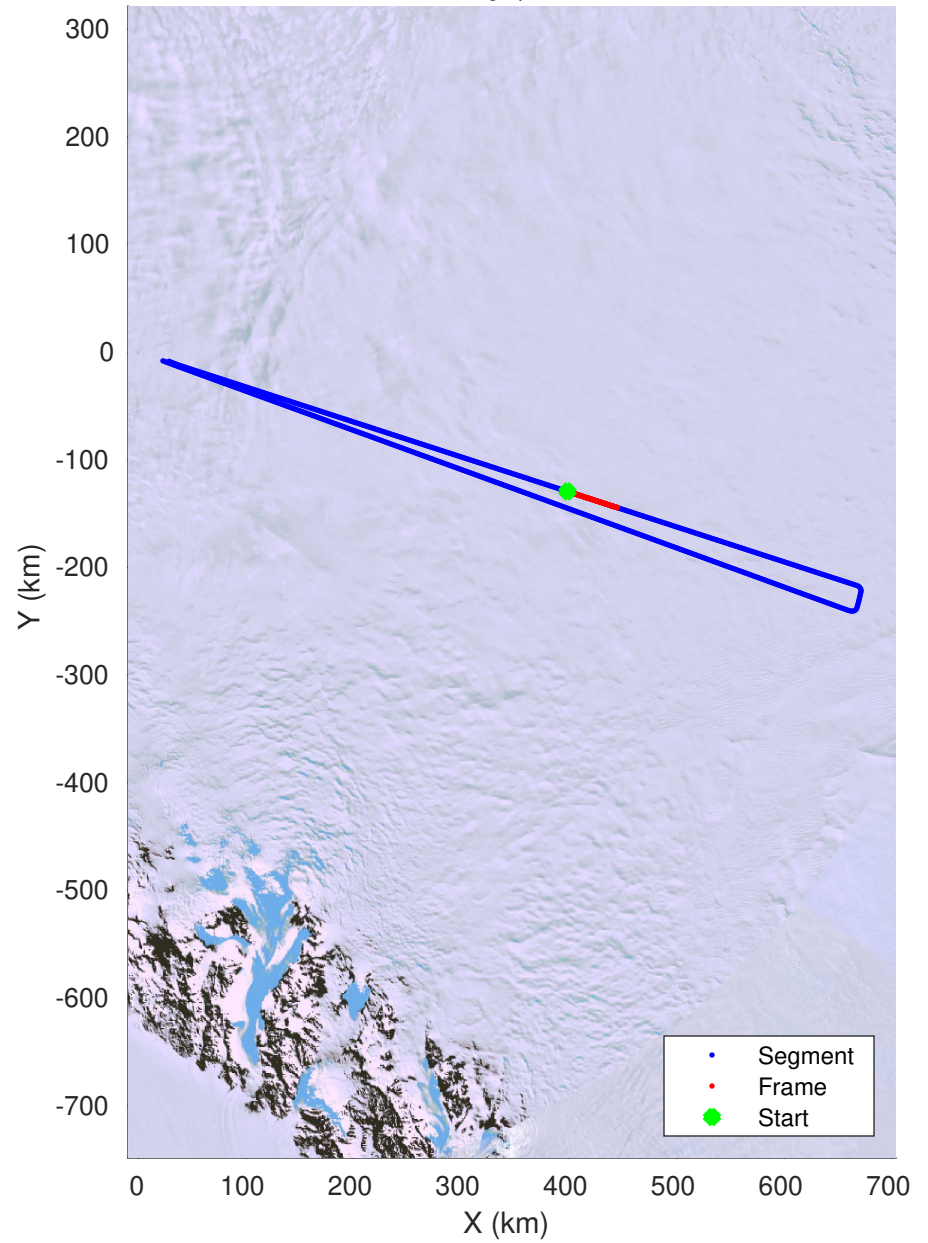

F20: NPXE_RJS_SOUTH04
20240111_01_009
Polar Stereograph -71N/0E