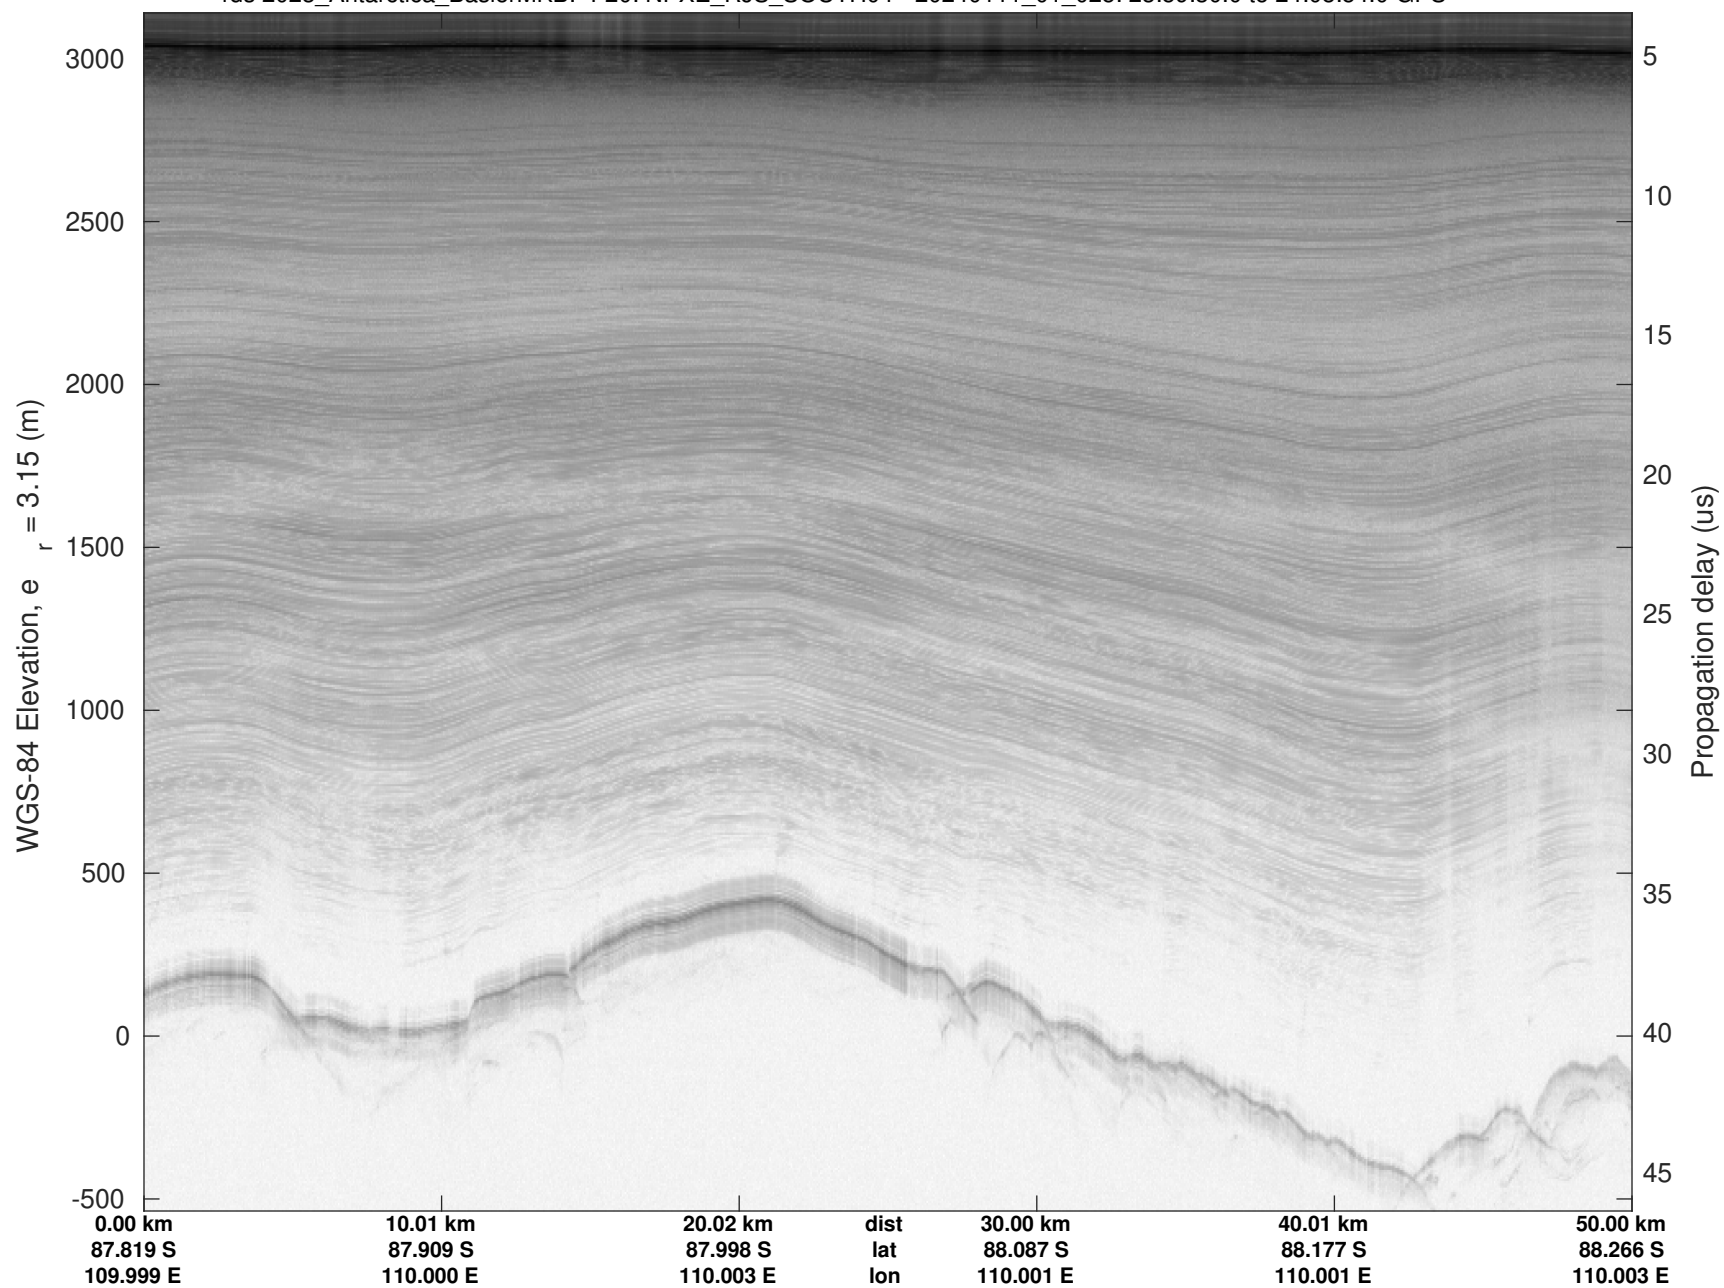

UTIG MARFA -- COLDEX

rds 2023_Antarctica_BaslerMKB: "F20: NPXE_RJS_SOUTH04" 20240111_01_025: 23:59:30.0 to 24:08:54.0 GPS