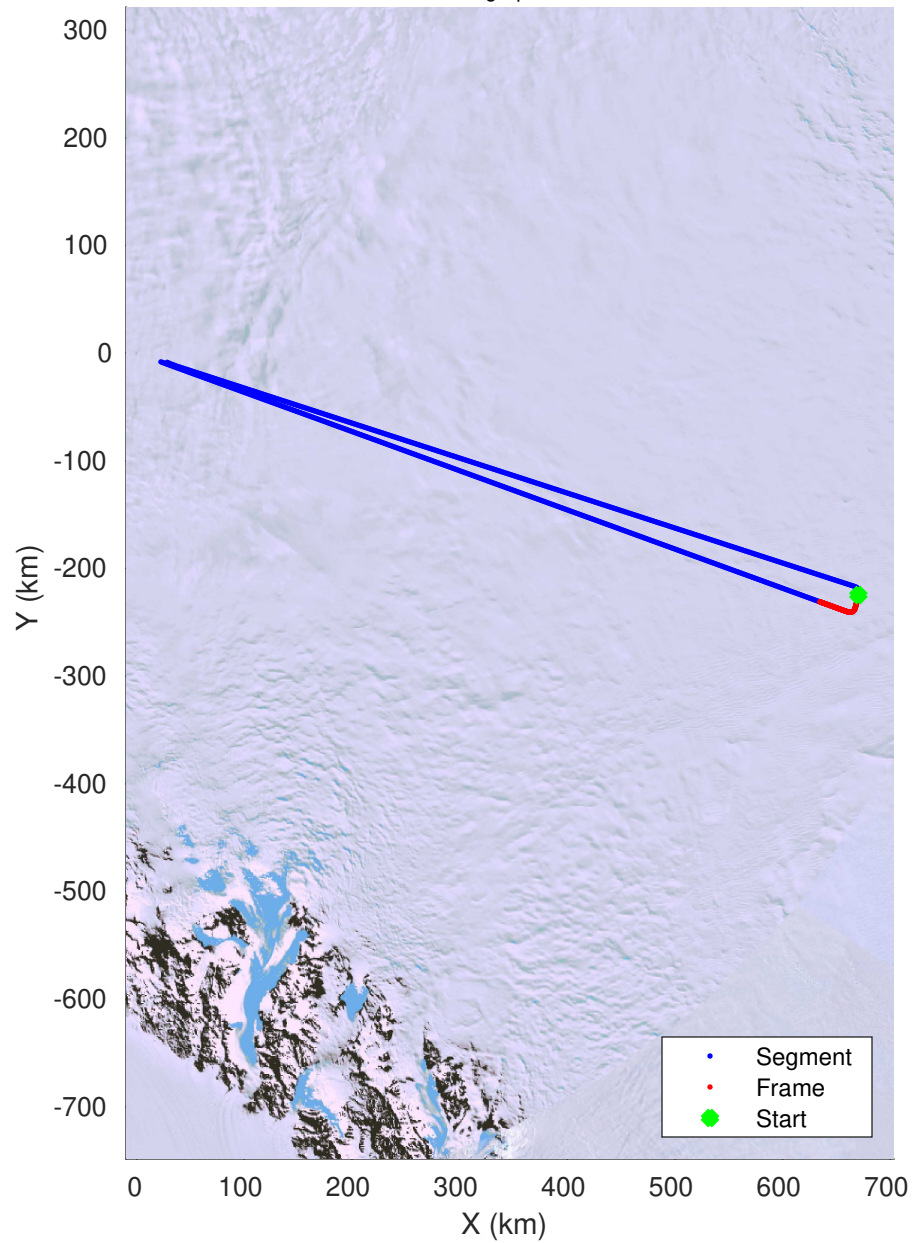

F20: NPXE_RJS_SOUTH04
20240111_01_015
Polar Stereograph -71N/0E