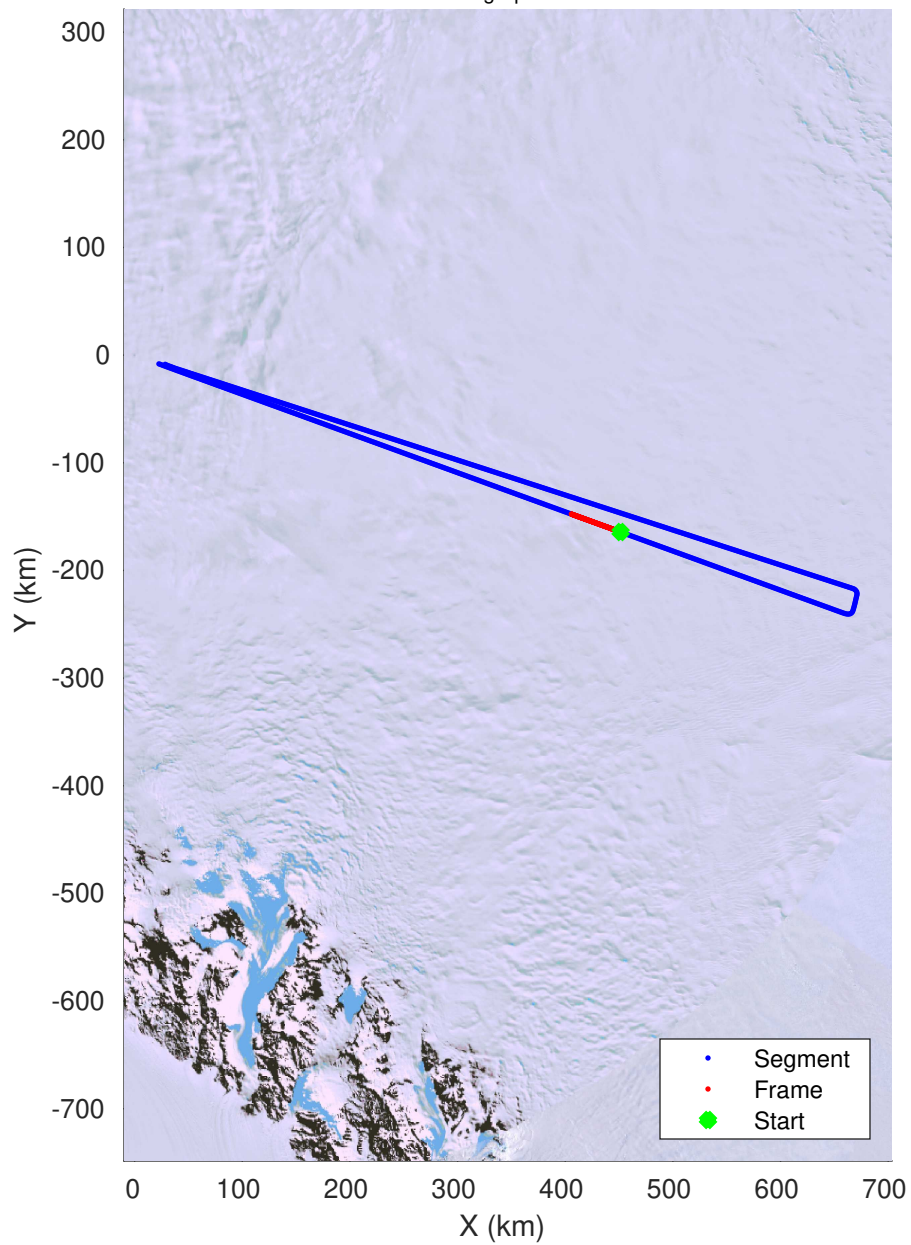

F20: NPXE_RJS_SOUTH04
20240111_01_020
Polar Stereograph -71N/0E