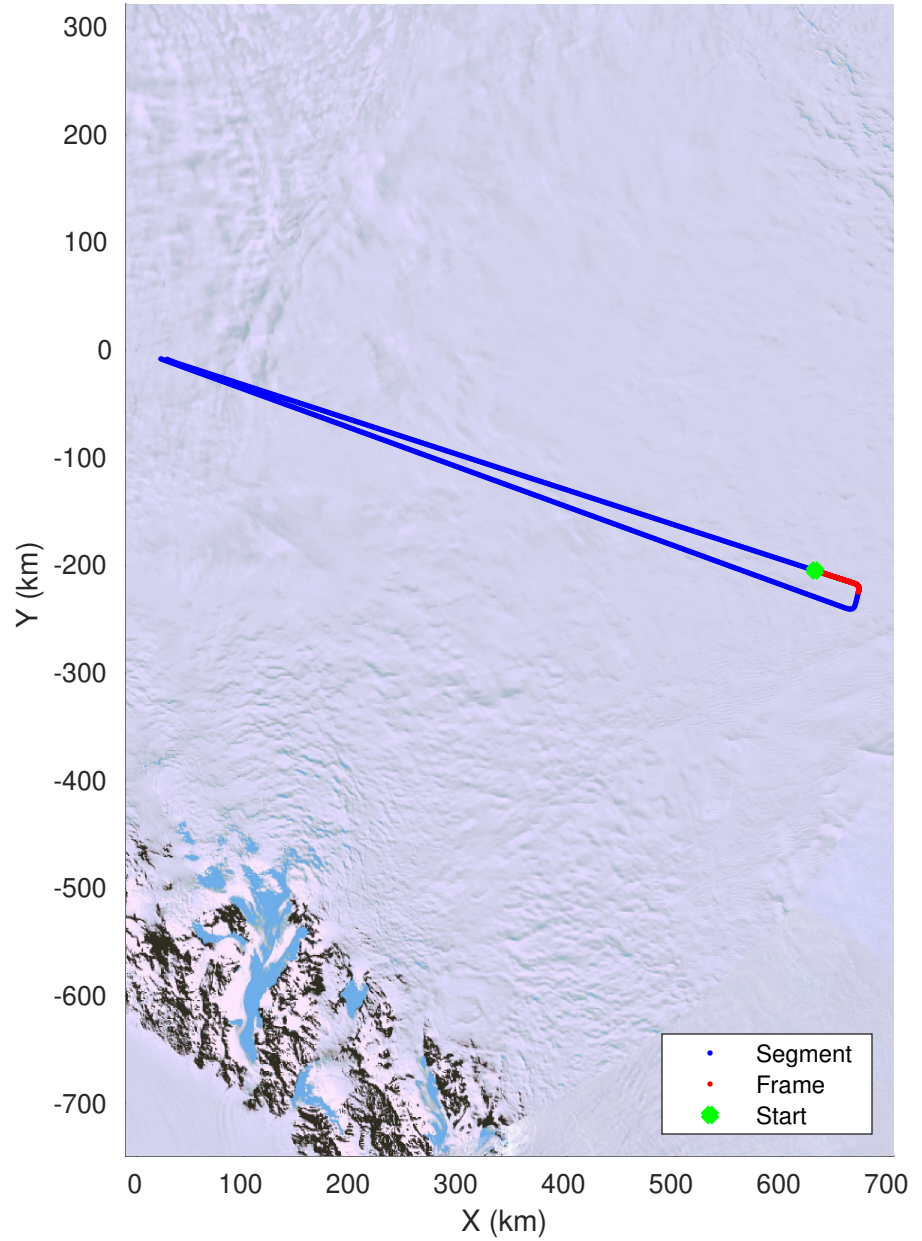

F20: NPXE_RJS_SOUTH04
20240111_01_014
Polar Stereograph -71N/0E