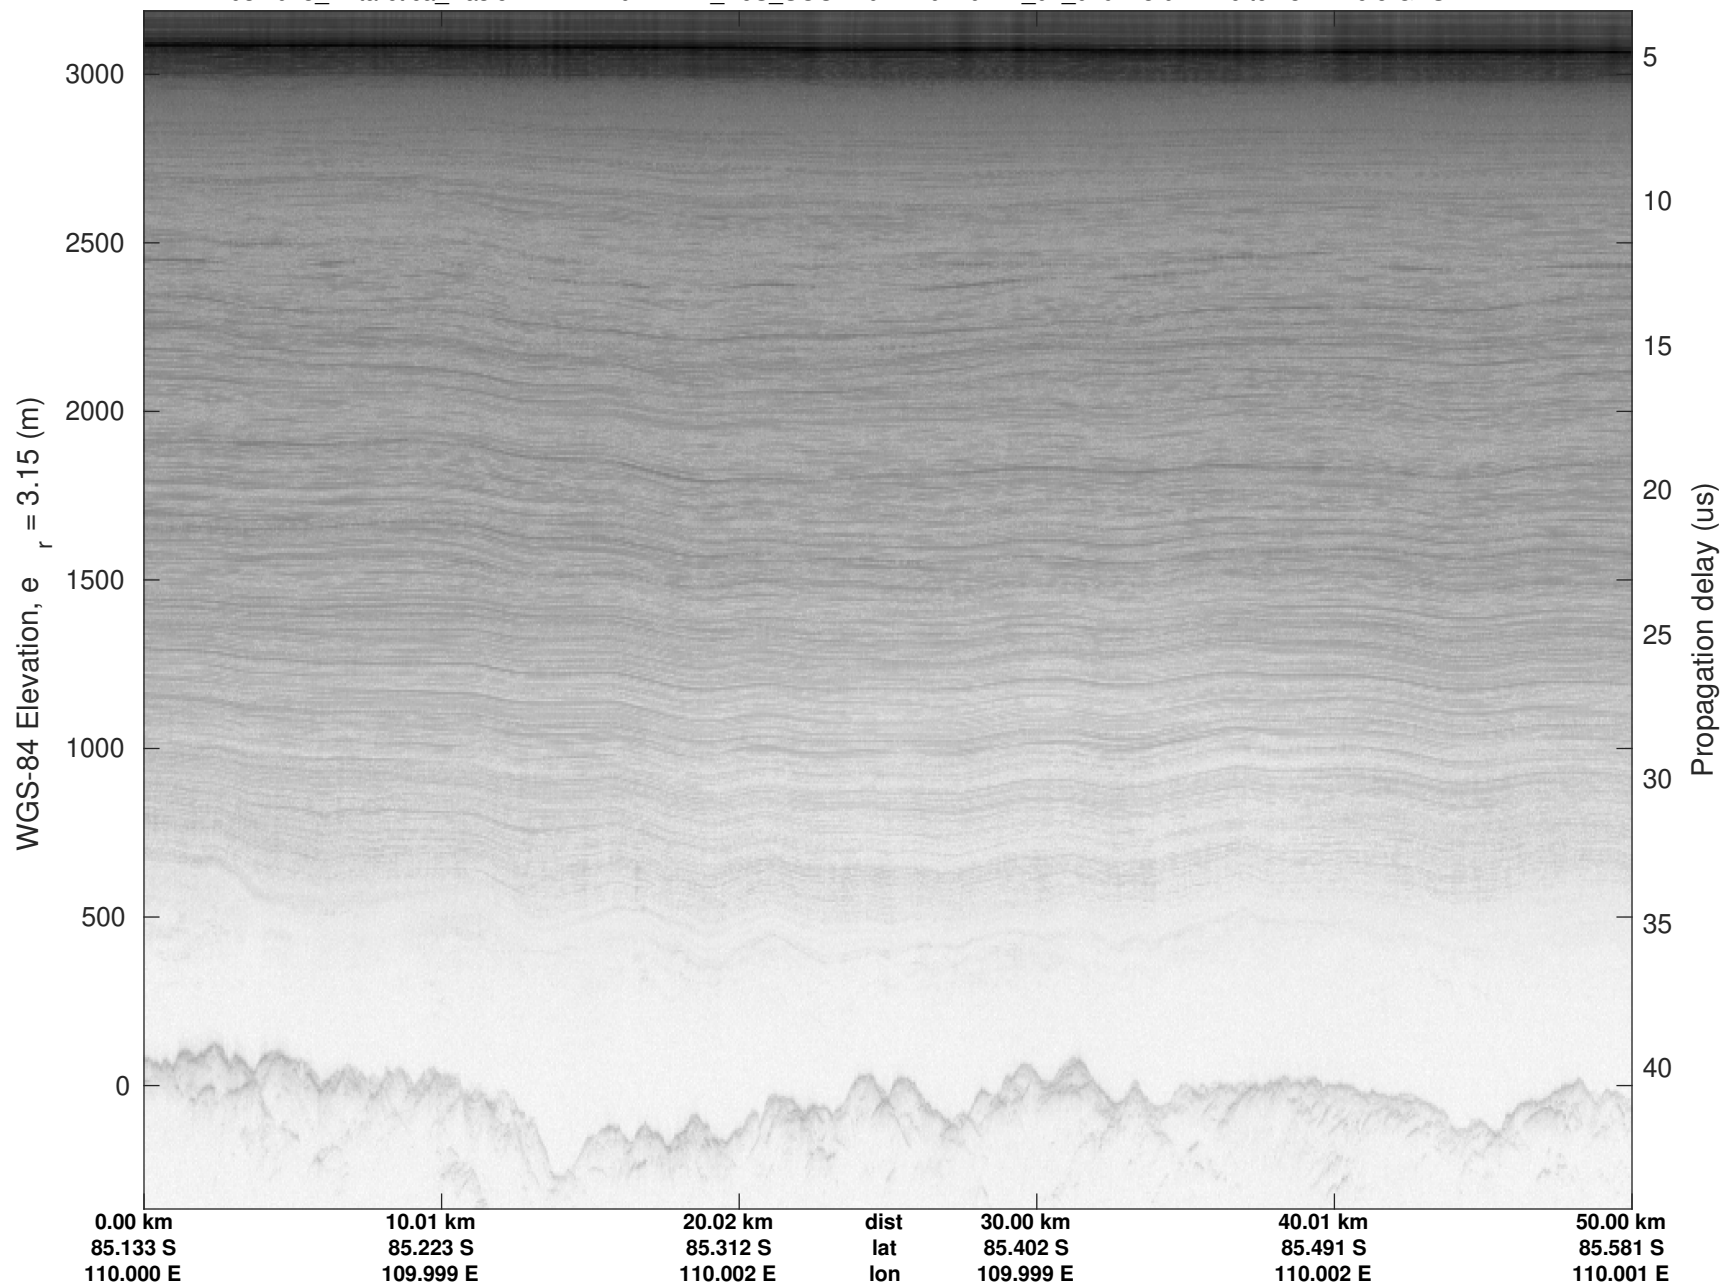

UTIG MARFA -- COLDEX

rds 2023_Antarctica_BaslerMKB: "F20: NPXE_RJS_SOUTH04" 20240111_01_019: 23:02:11.6 to 23:11:46.5 GPS