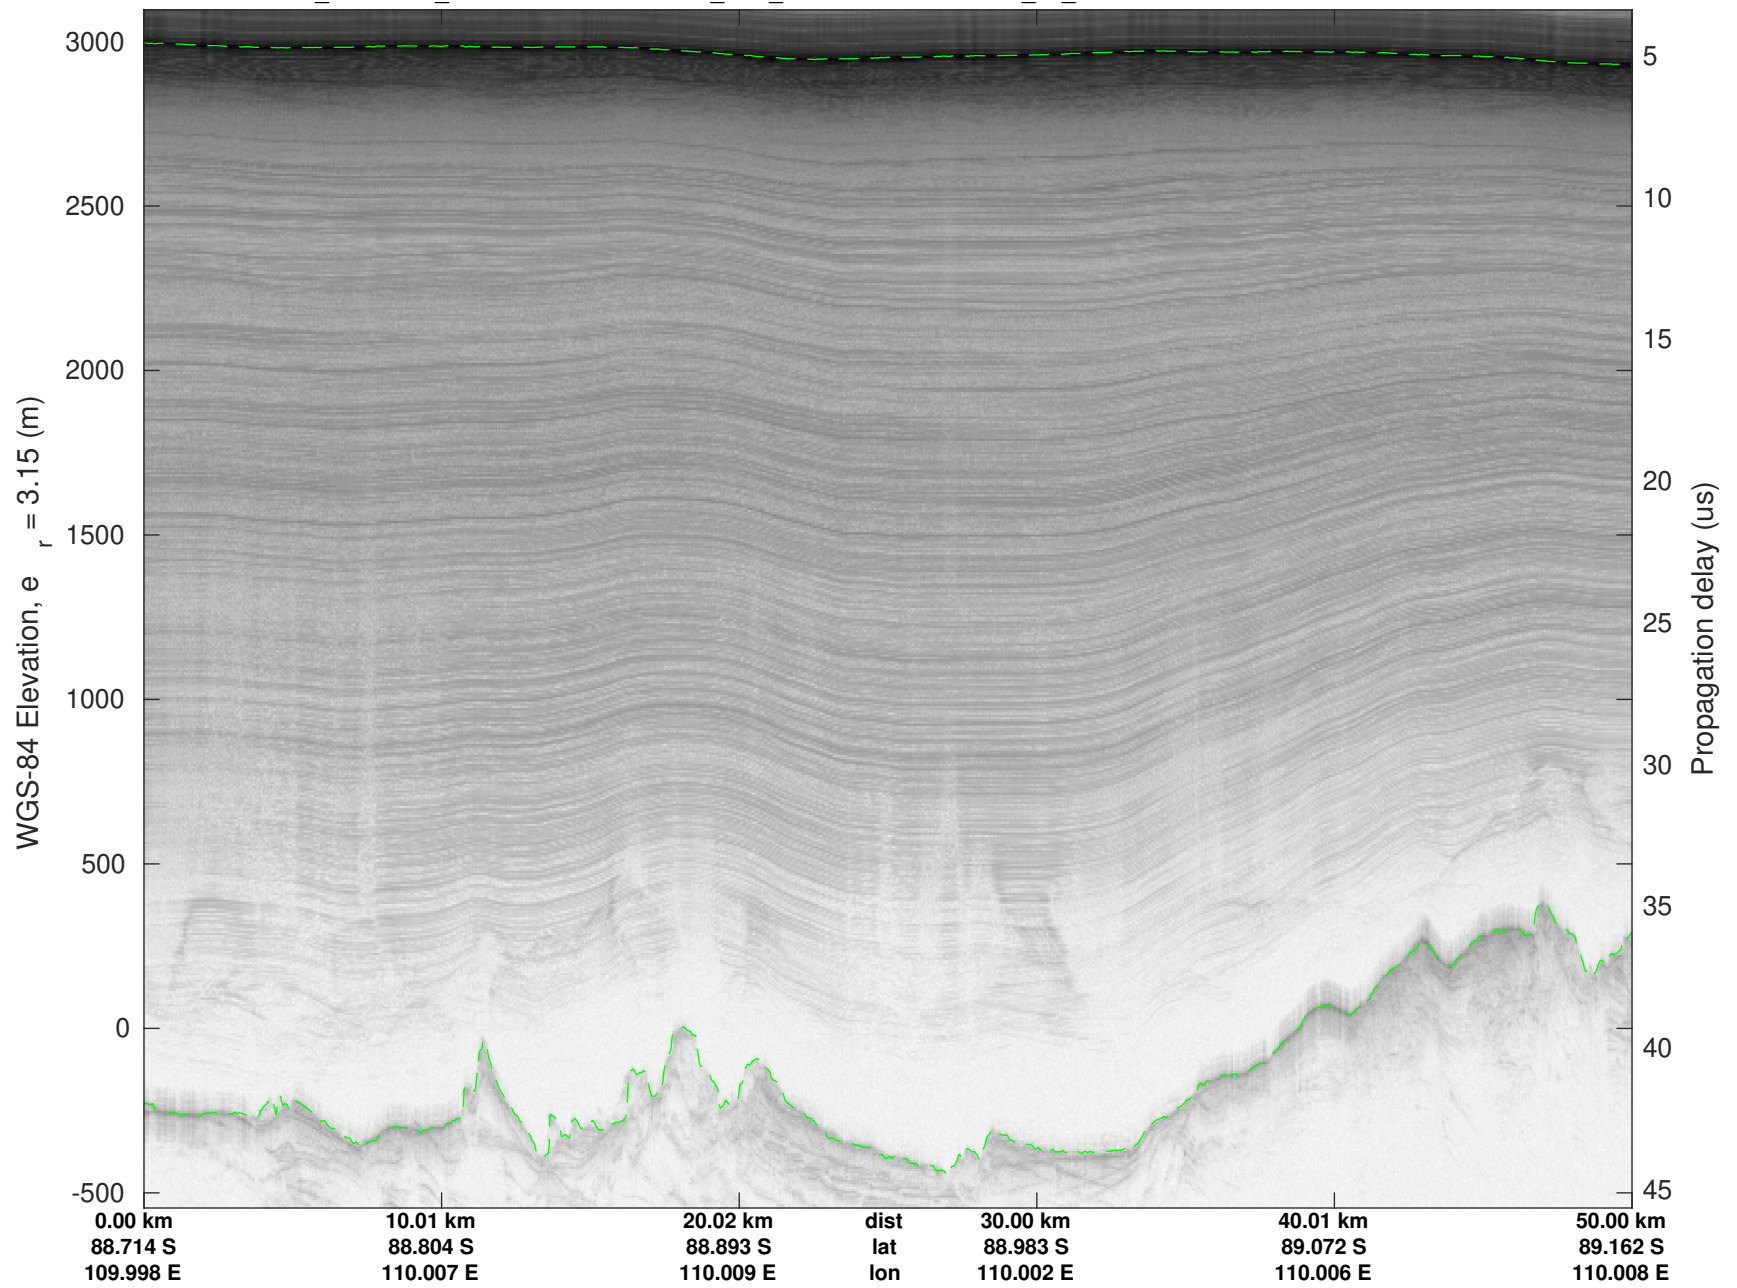

UTIG MARFA -- COLDEX

rds 2023\_Antarctica\_BaslerMKB: "F20: NPXE\_RJS\_SOUTH04" 20240111\_01\_027: 24:18:22.0 to 24:27:52.2 GPS

UTIG MARFA -- COLDEX

rds 2023\_Antarctica\_BaslerMKB: "F20: NPXE\_RJS\_SOUTH04" 20240111\_01\_027: 24:18:22.0 to 24:27:52.2 GPS

rds 2023\_Antarctica\_BaslerMKB: "F20: NPXE\_RJS\_SOUTH04" 20240111\_01\_028: 24:27:52.5 to 24:40:58.8 GPS