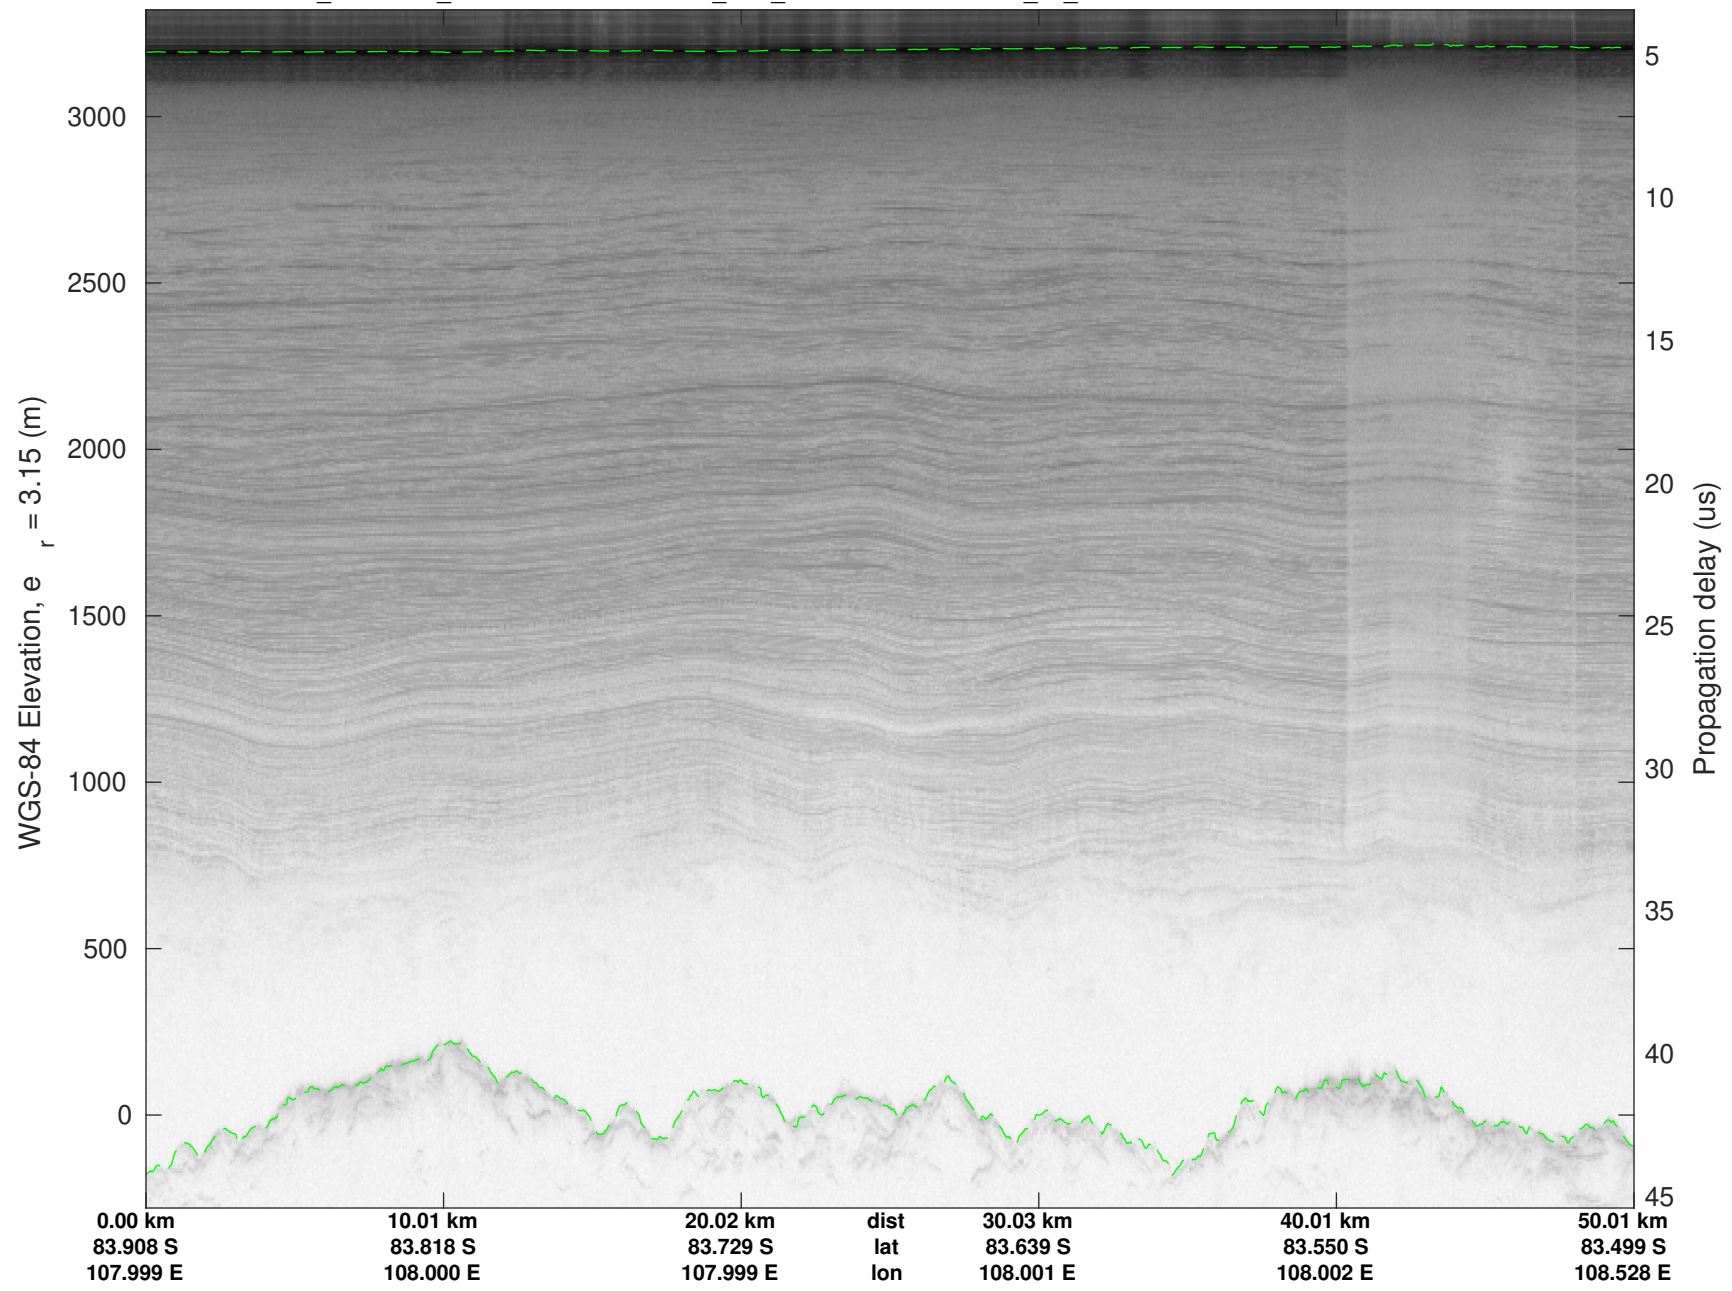

UTIG MARFA -- COLDEX
rds 2023_Antarctica_BaslerMKB: "F20: NPXE_RJS_SOUTH04" 20240111_01_014: 22:14:23.5 to 22:23:49.1 GPS