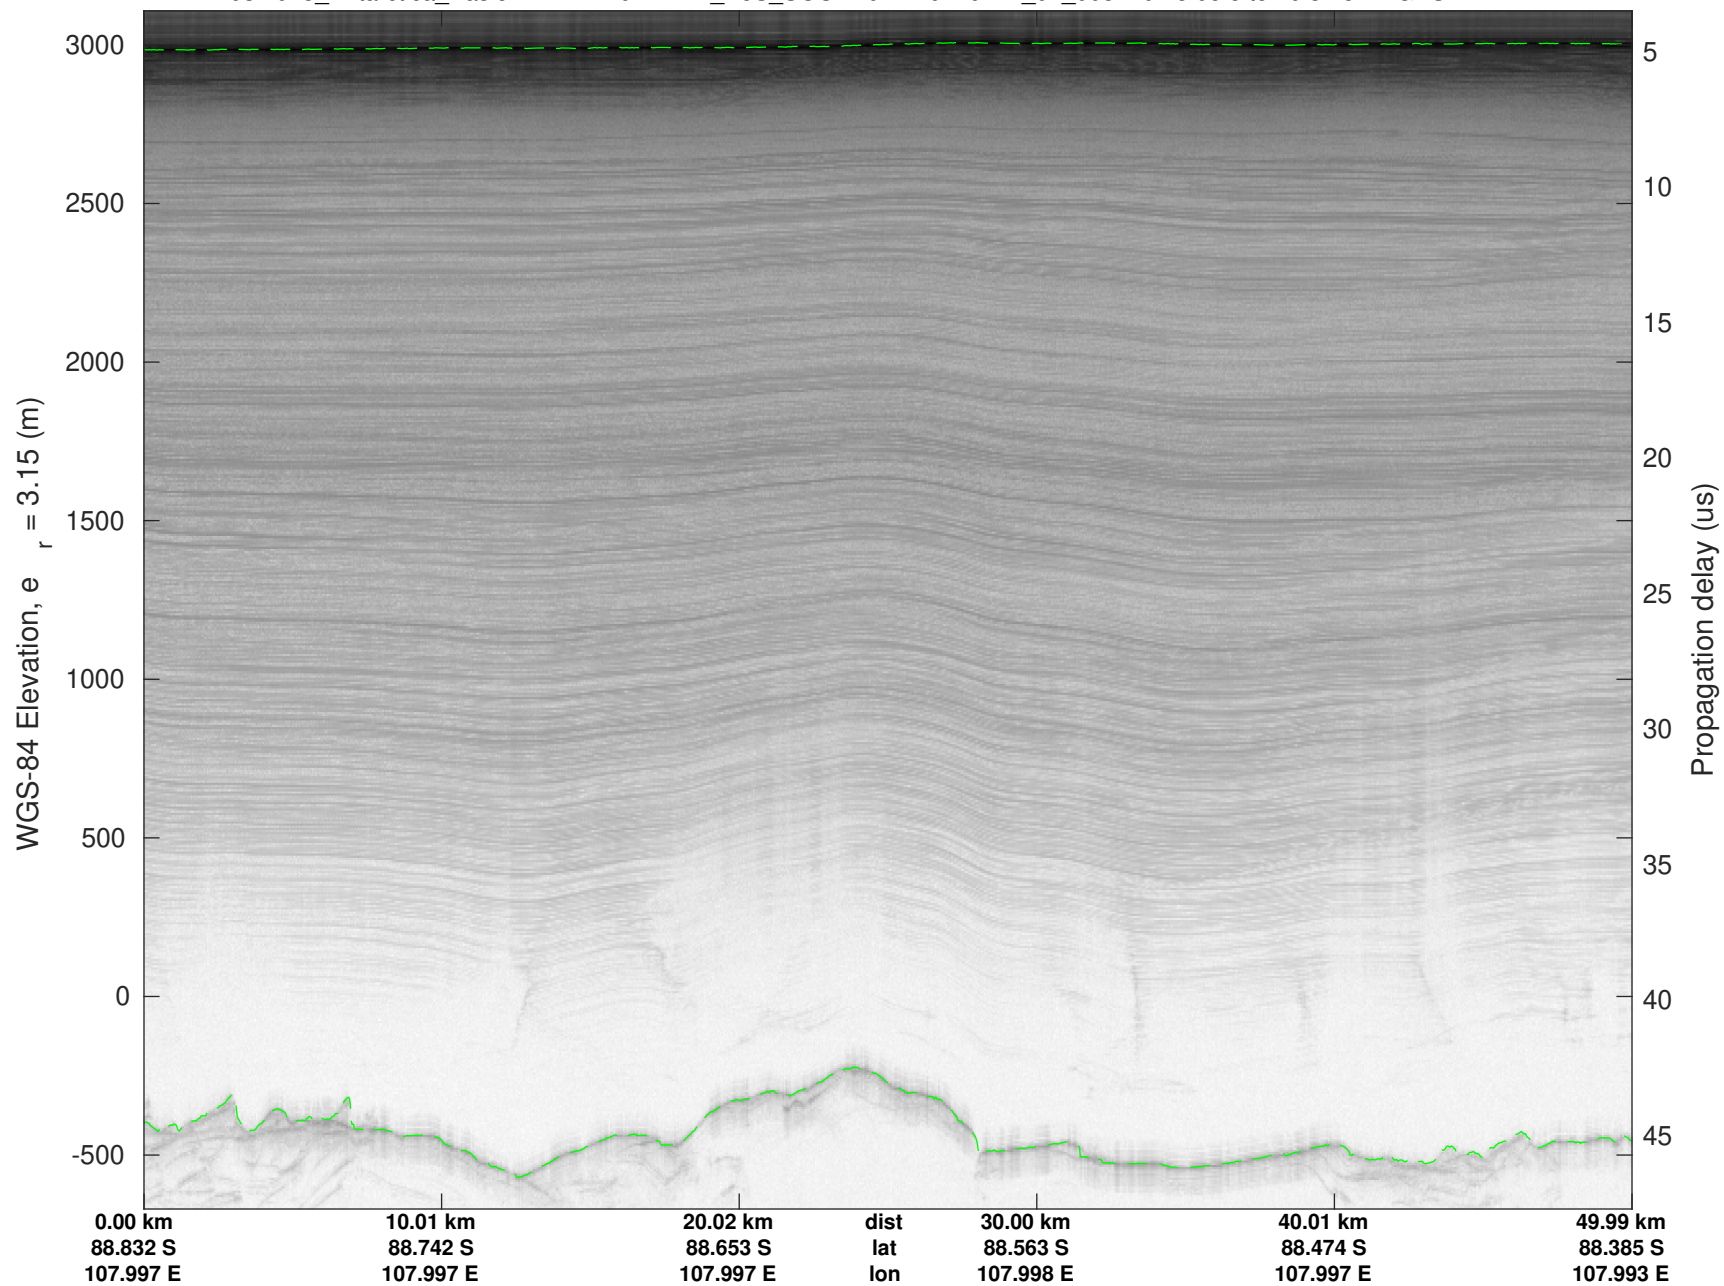

UTIG MARFA -- COLDEX

rds 2023\_Antarctica\_BaslerMKB: "F20: NPXE\_RJS\_SOUTH04" 20240111\_01\_003: 20:28:05.5 to 20:37:52.4 GPS

UTIG MARFA -- COLDEX

rds 2023\_Antarctica\_BaslerMKB: "F20: NPXE\_RJS\_SOUTH04" 20240111\_01\_003: 20:28:05.5 to 20:37:52.4 GPS