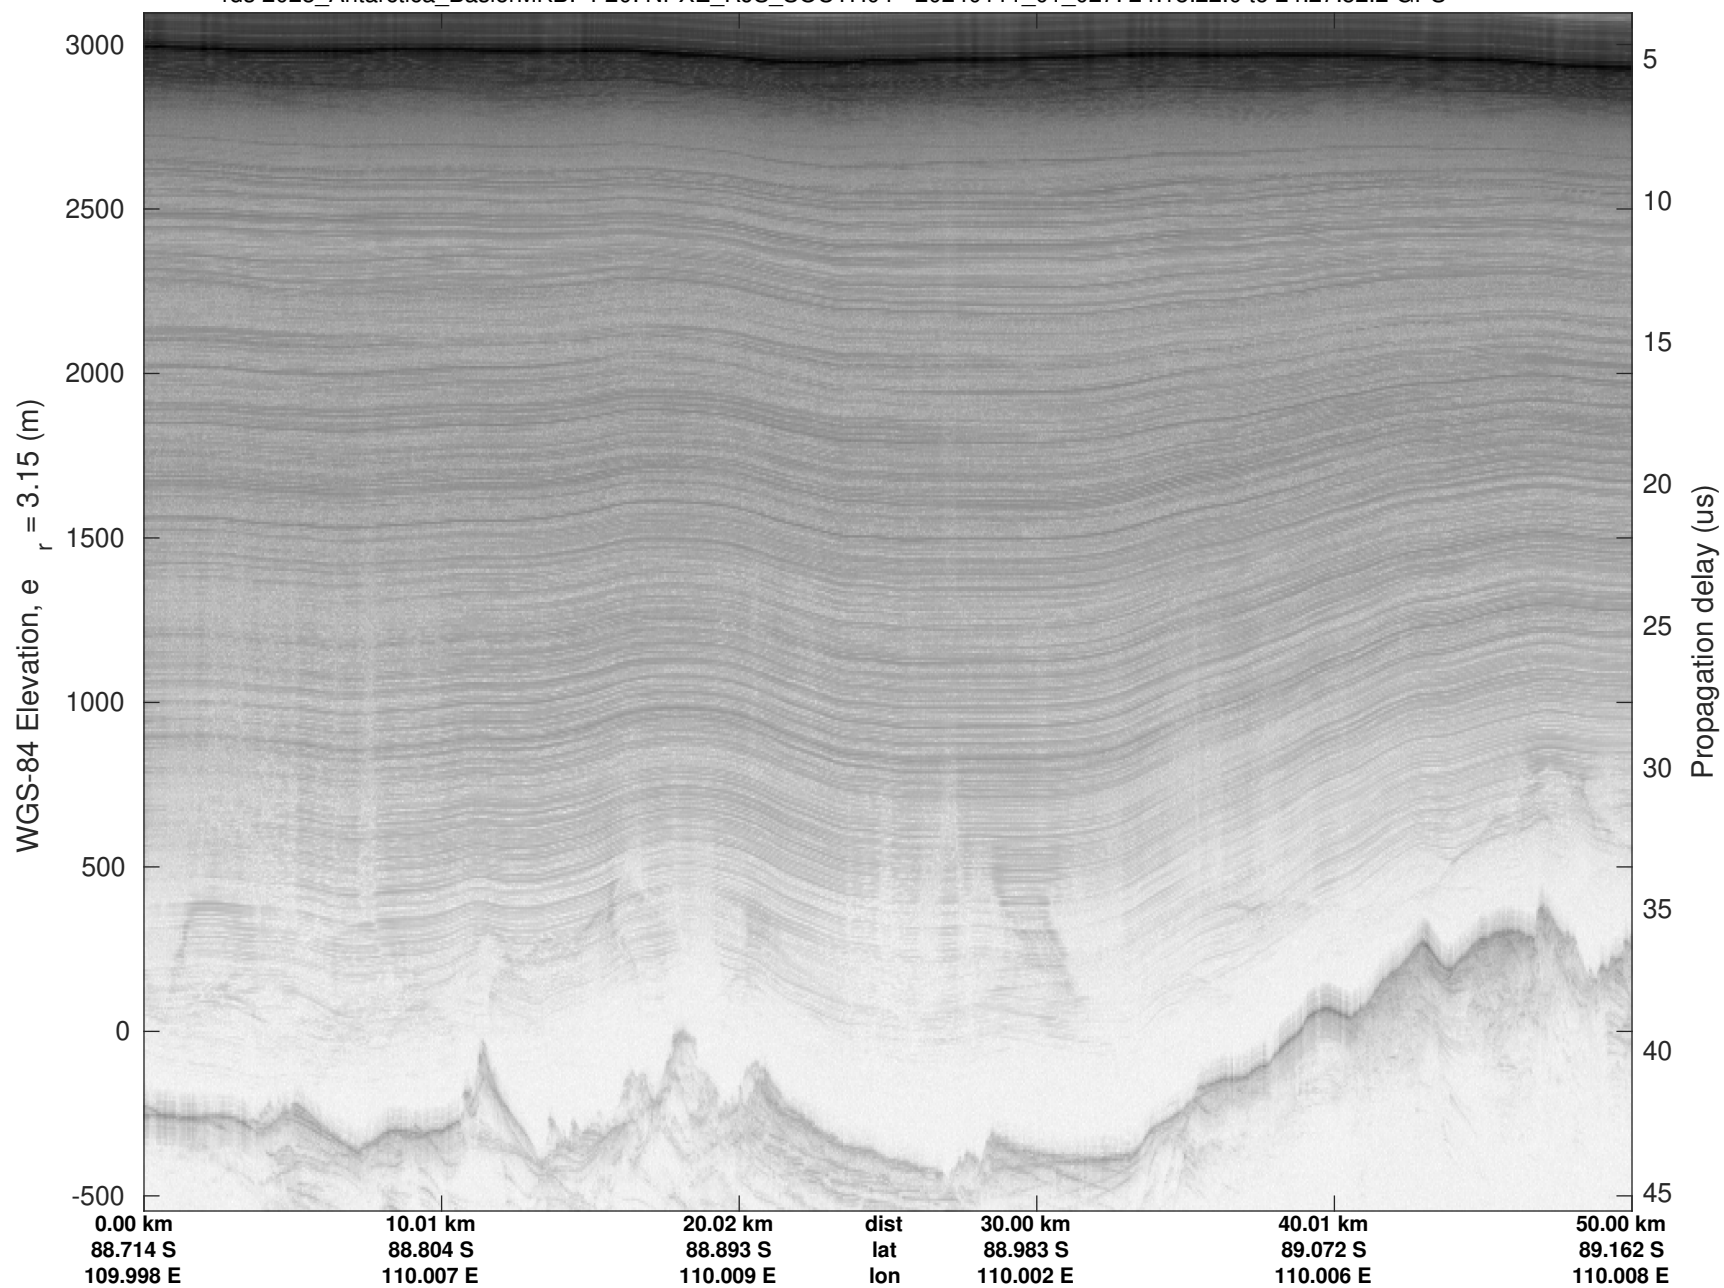

UTIG MARFA -- COLDEX

rds 2023_Antarctica_BaslerMKB: "F20: NPXE_RJS_SOUTH04" 20240111_01_027: 24:18:22.0 to 24:27:52.2 GPS