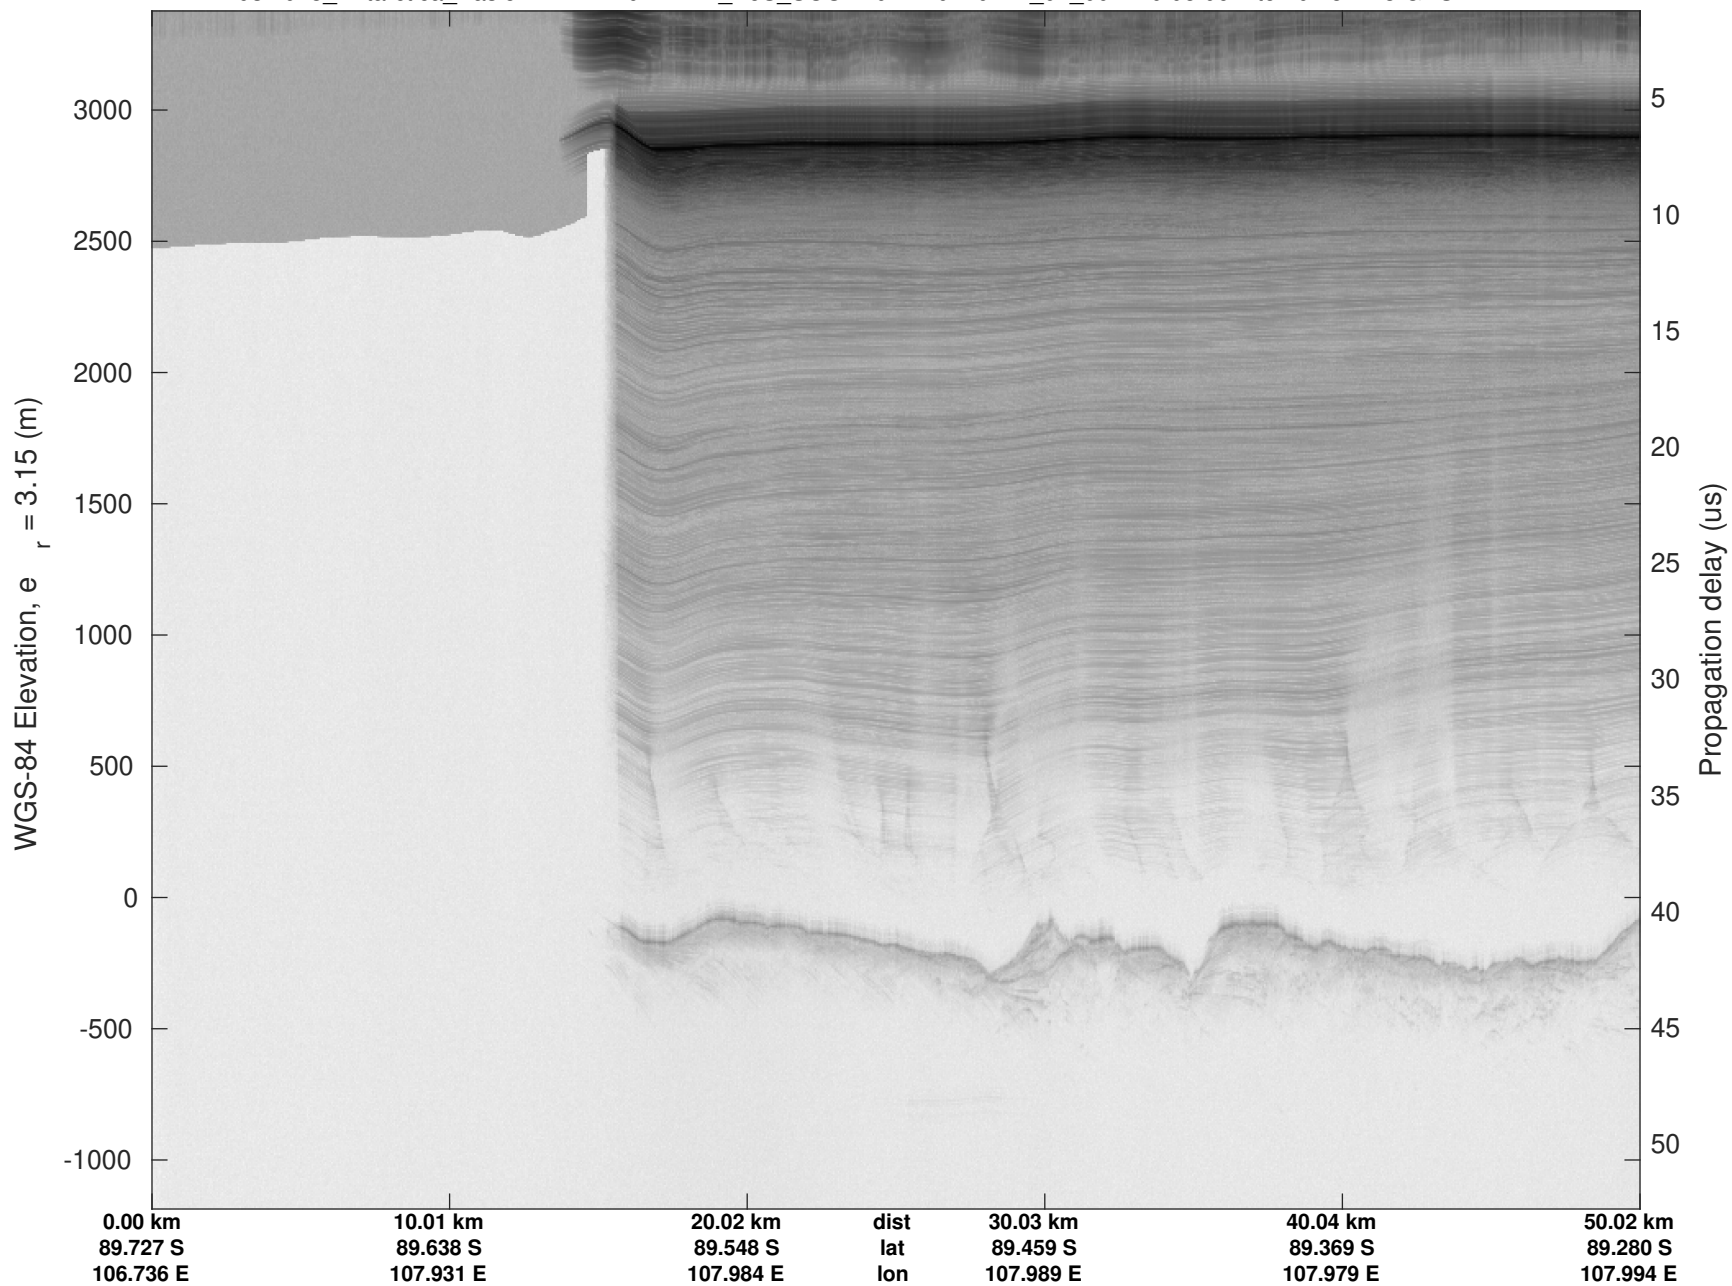

F20: NPXE\_RJS\_SOUTH04  
20240111\_01\_001  
Polar Stereograph -71N/0E

UTIG MARFA -- COLDEX

rds 2023\_Antarctica\_BaslerMKB: "F20: NPXE\_RJS\_SOUTH04" 20240111\_01\_001: 20:08:06.2 to 20:18:12.3 GPS

UTIG MARFA -- COLDEX  
rds 2023\_Antarctica\_BaslerMKB: "F20: NPXE\_RJS\_SOUTH04" 20240111\_01\_001: 20:08:06.2 to 20:18:12.3 GPS