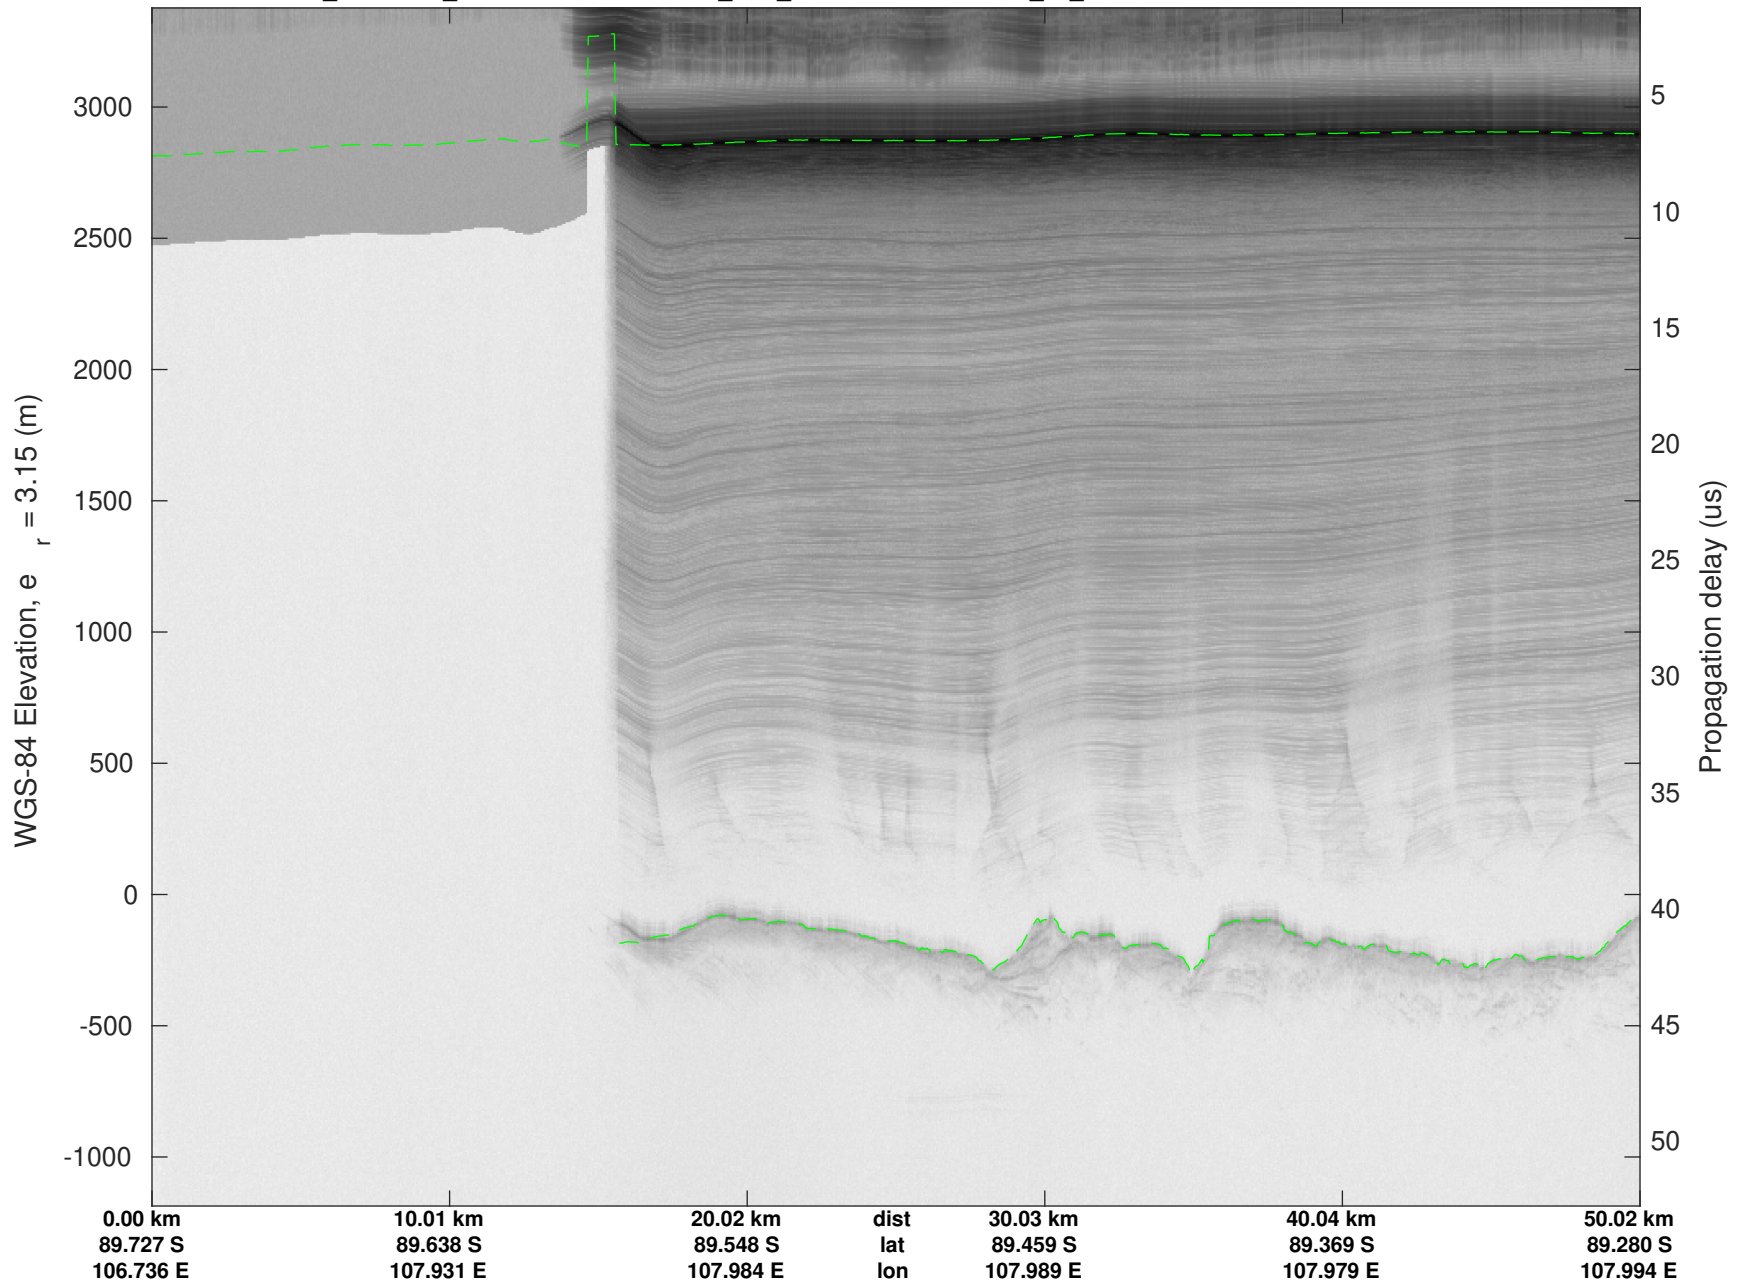

F20: NPXE\_RJS\_SOUTH04  
20240111\_01\_001  
Polar Stereograph -71N/0E

UTIG MARFA -- COLDEX

rds 2023\_Antarctica\_BaslerMKB: "F20: NPXE\_RJS\_SOUTH04" 20240111\_01\_001: 20:08:06.2 to 20:18:12.3 GPS

UTIG MARFA -- COLDEX  
rds 2023\_Antarctica\_BaslerMKB: "F20: NPXE\_RJS\_SOUTH04" 20240111\_01\_001: 20:08:06.2 to 20:18:12.3 GPS