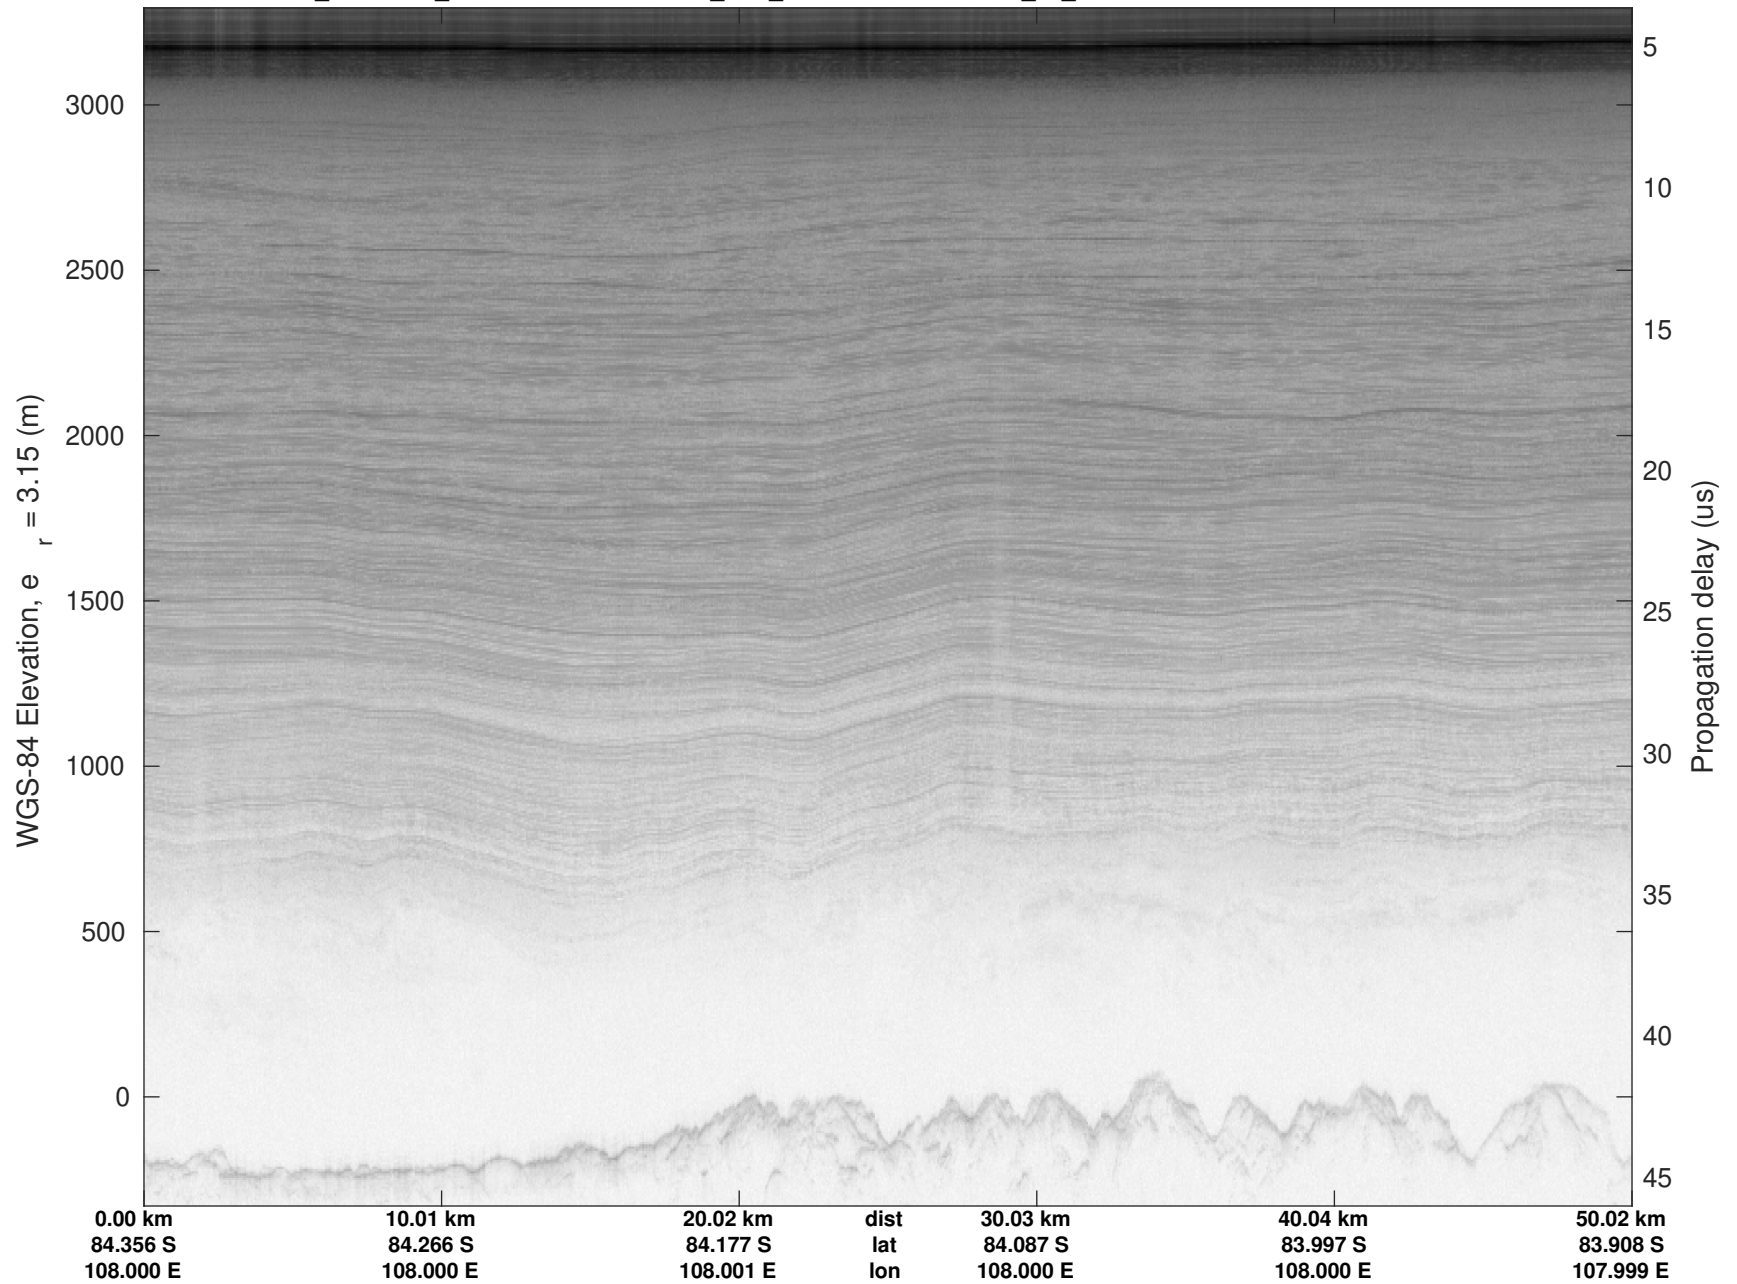

UTIG MARFA -- COLDEX
rds 2023_Antarctica_BaslerMKB: "F20: NPXE_RJS_SOUTH04" 20240111_01_013: 22:04:45.4 to 22:14:23.2 GPS