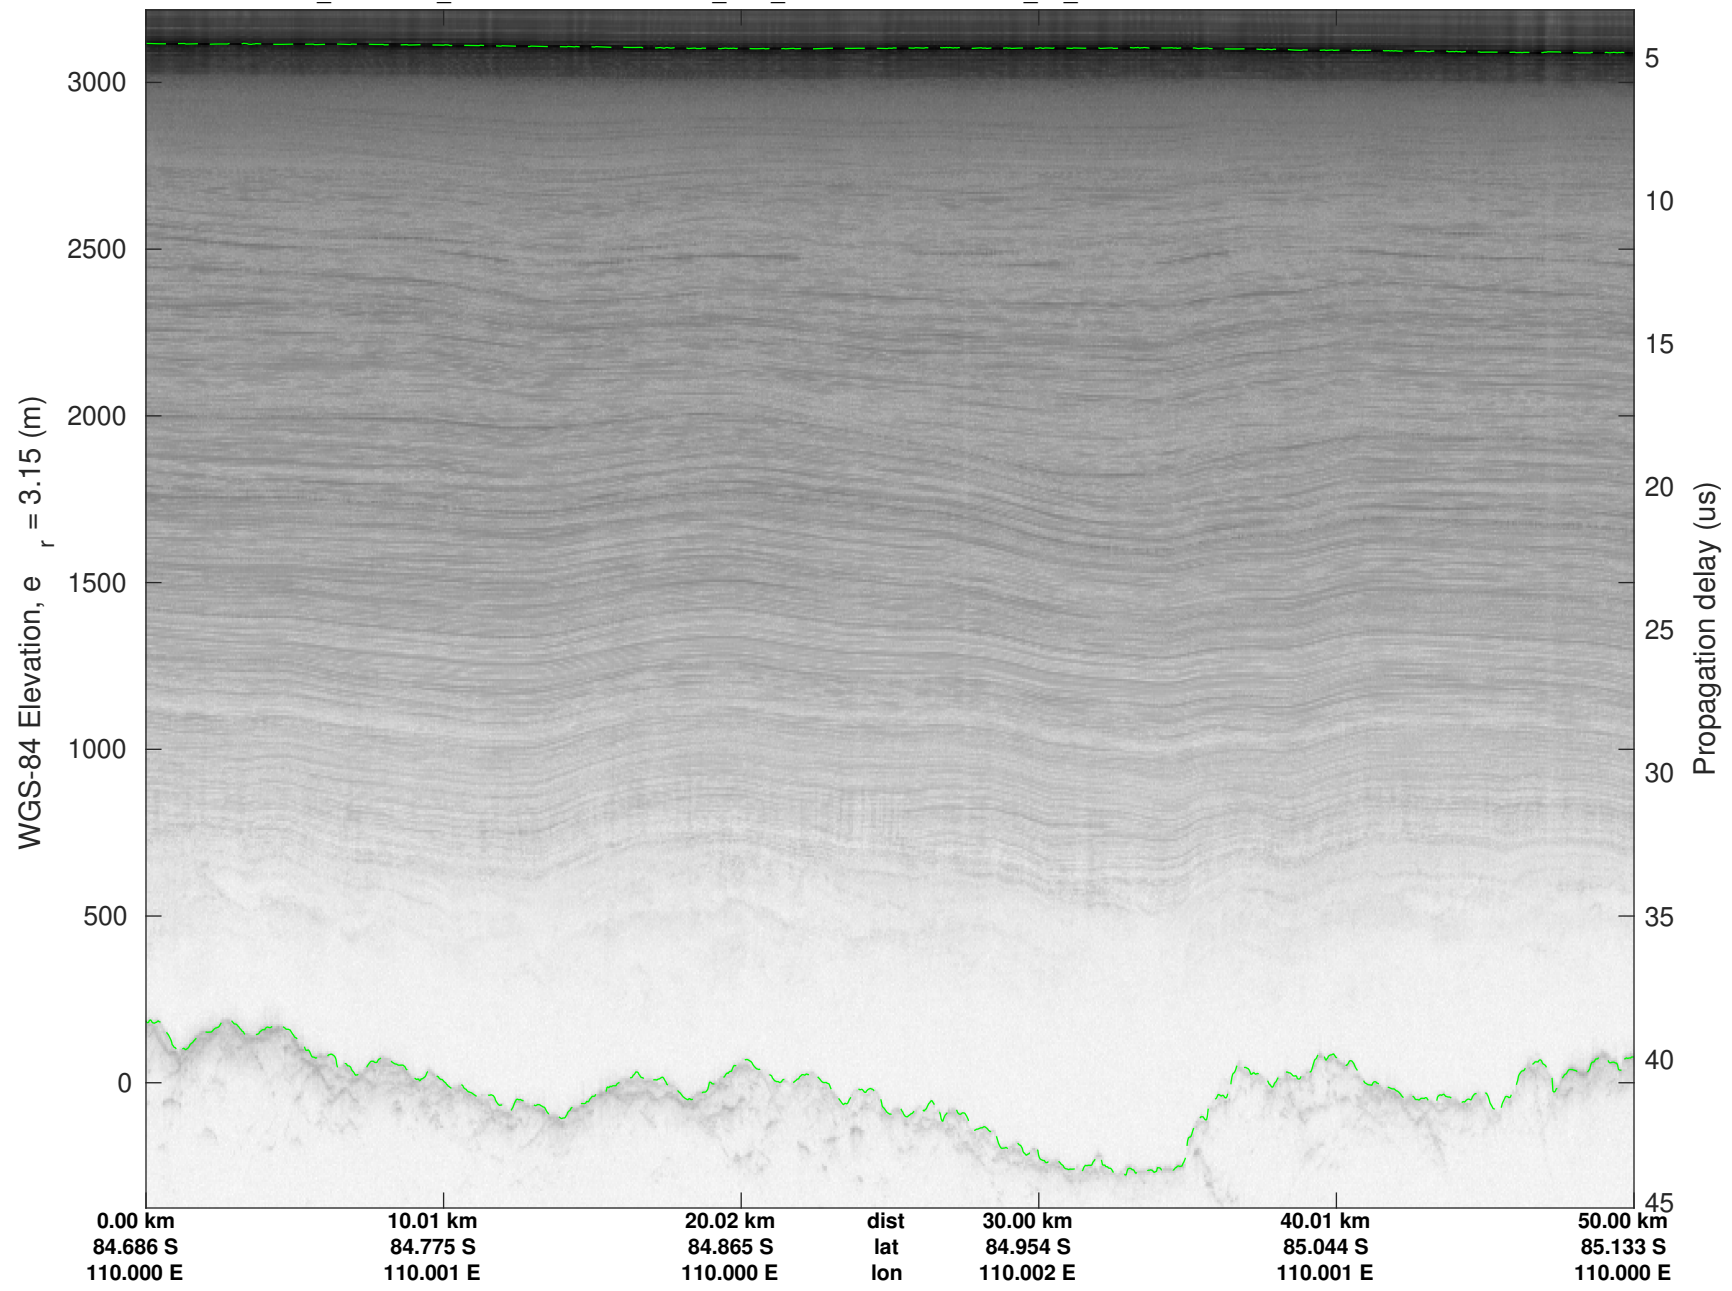

F20: NPXE\_RJS\_SOUTH04  
20240111\_01\_018  
Polar Stereograph -71N/0E

UTIG MARFA -- COLDEX

rds 2023\_Antarctica\_BaslerMKB: "F20: NPXE\_RJS\_SOUTH04" 20240111\_01\_018: 22:52:39.4 to 23:02:11.2 GPS

UTIG MARFA -- COLDEX  
rds 2023\_Antarctica\_BaslerMKB: "F20: NPXE\_RJS\_SOUTH04" 20240111\_01\_018: 22:52:39.4 to 23:02:11.2 GPS