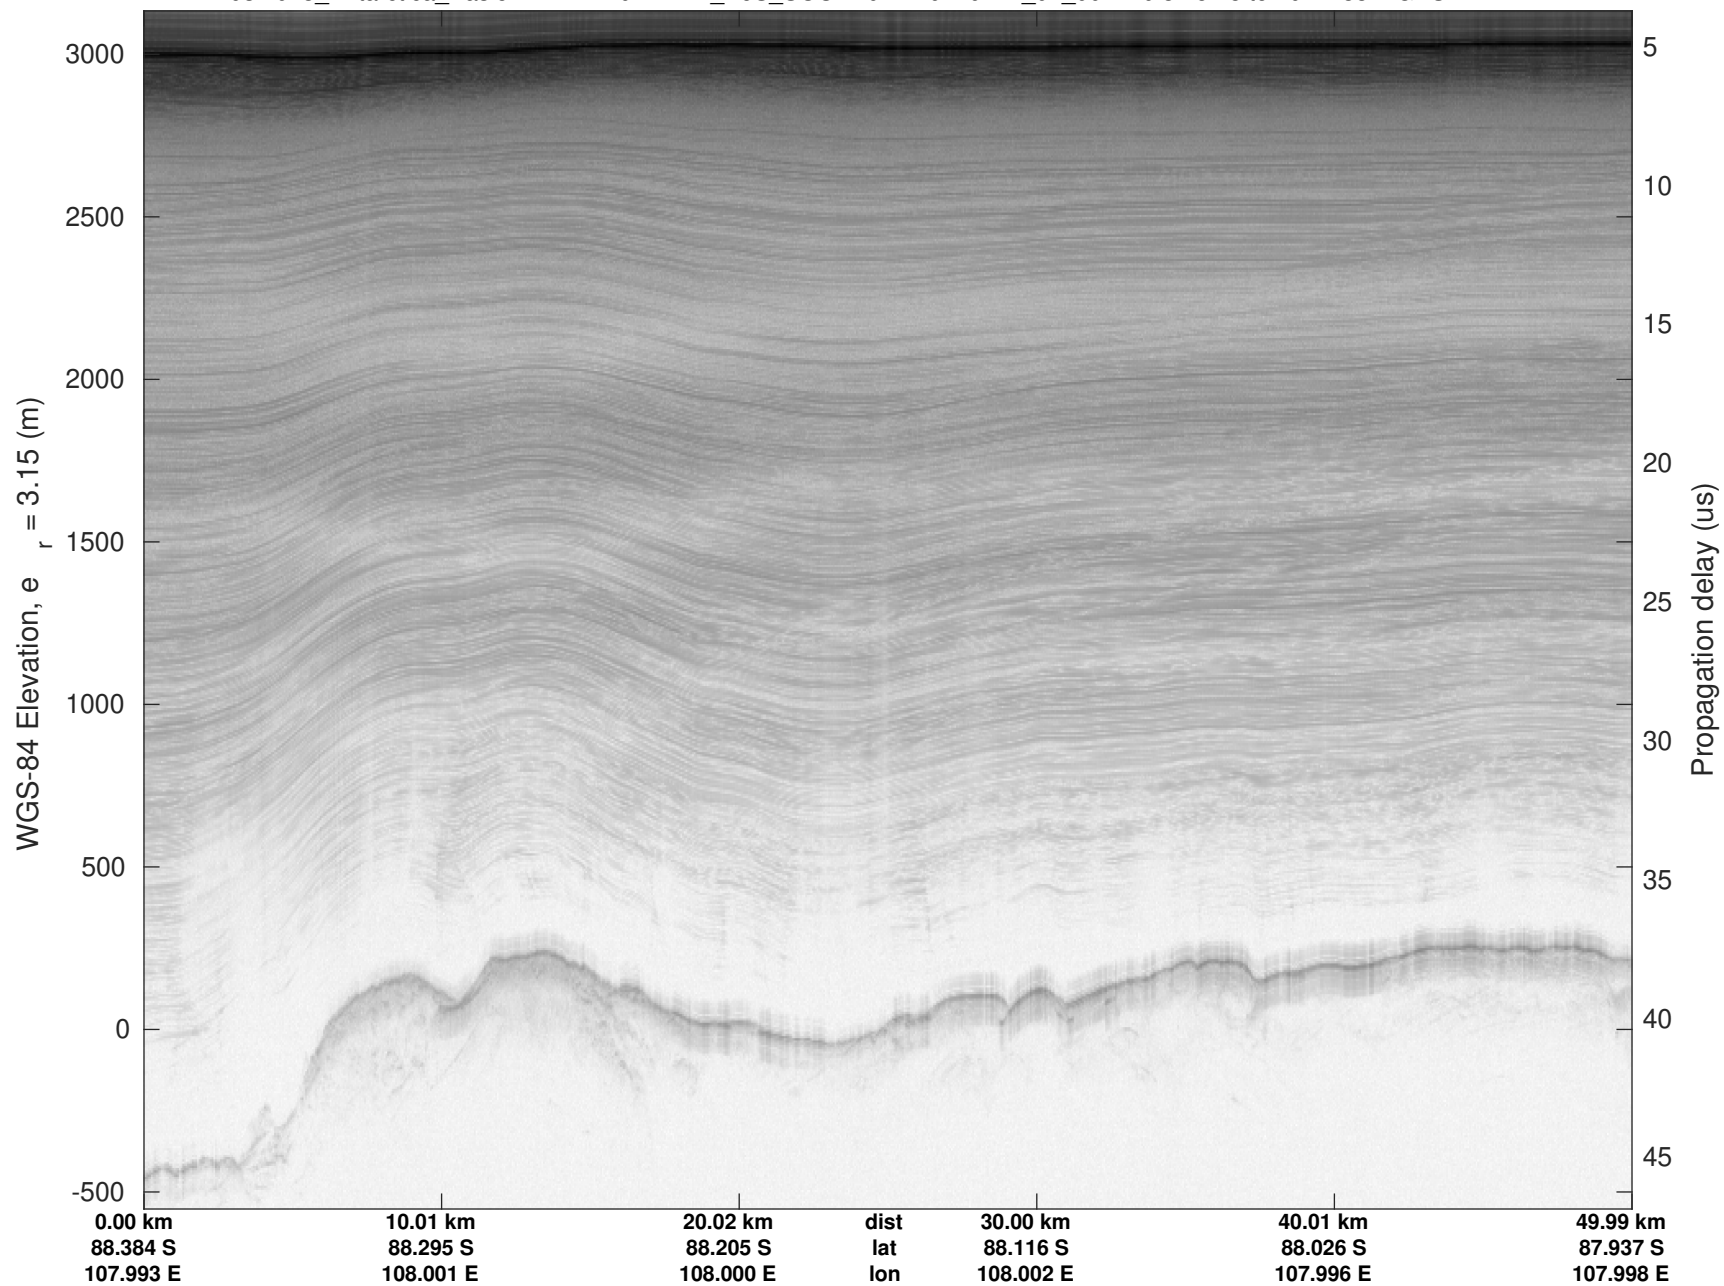

UTIG MARFA -- COLDEX

rds 2023_Antarctica_BaslerMKB: "F20: NPXE_RJS_SOUTH04" 20240111_01_004: 20:37:52.8 to 20:47:33.7 GPS