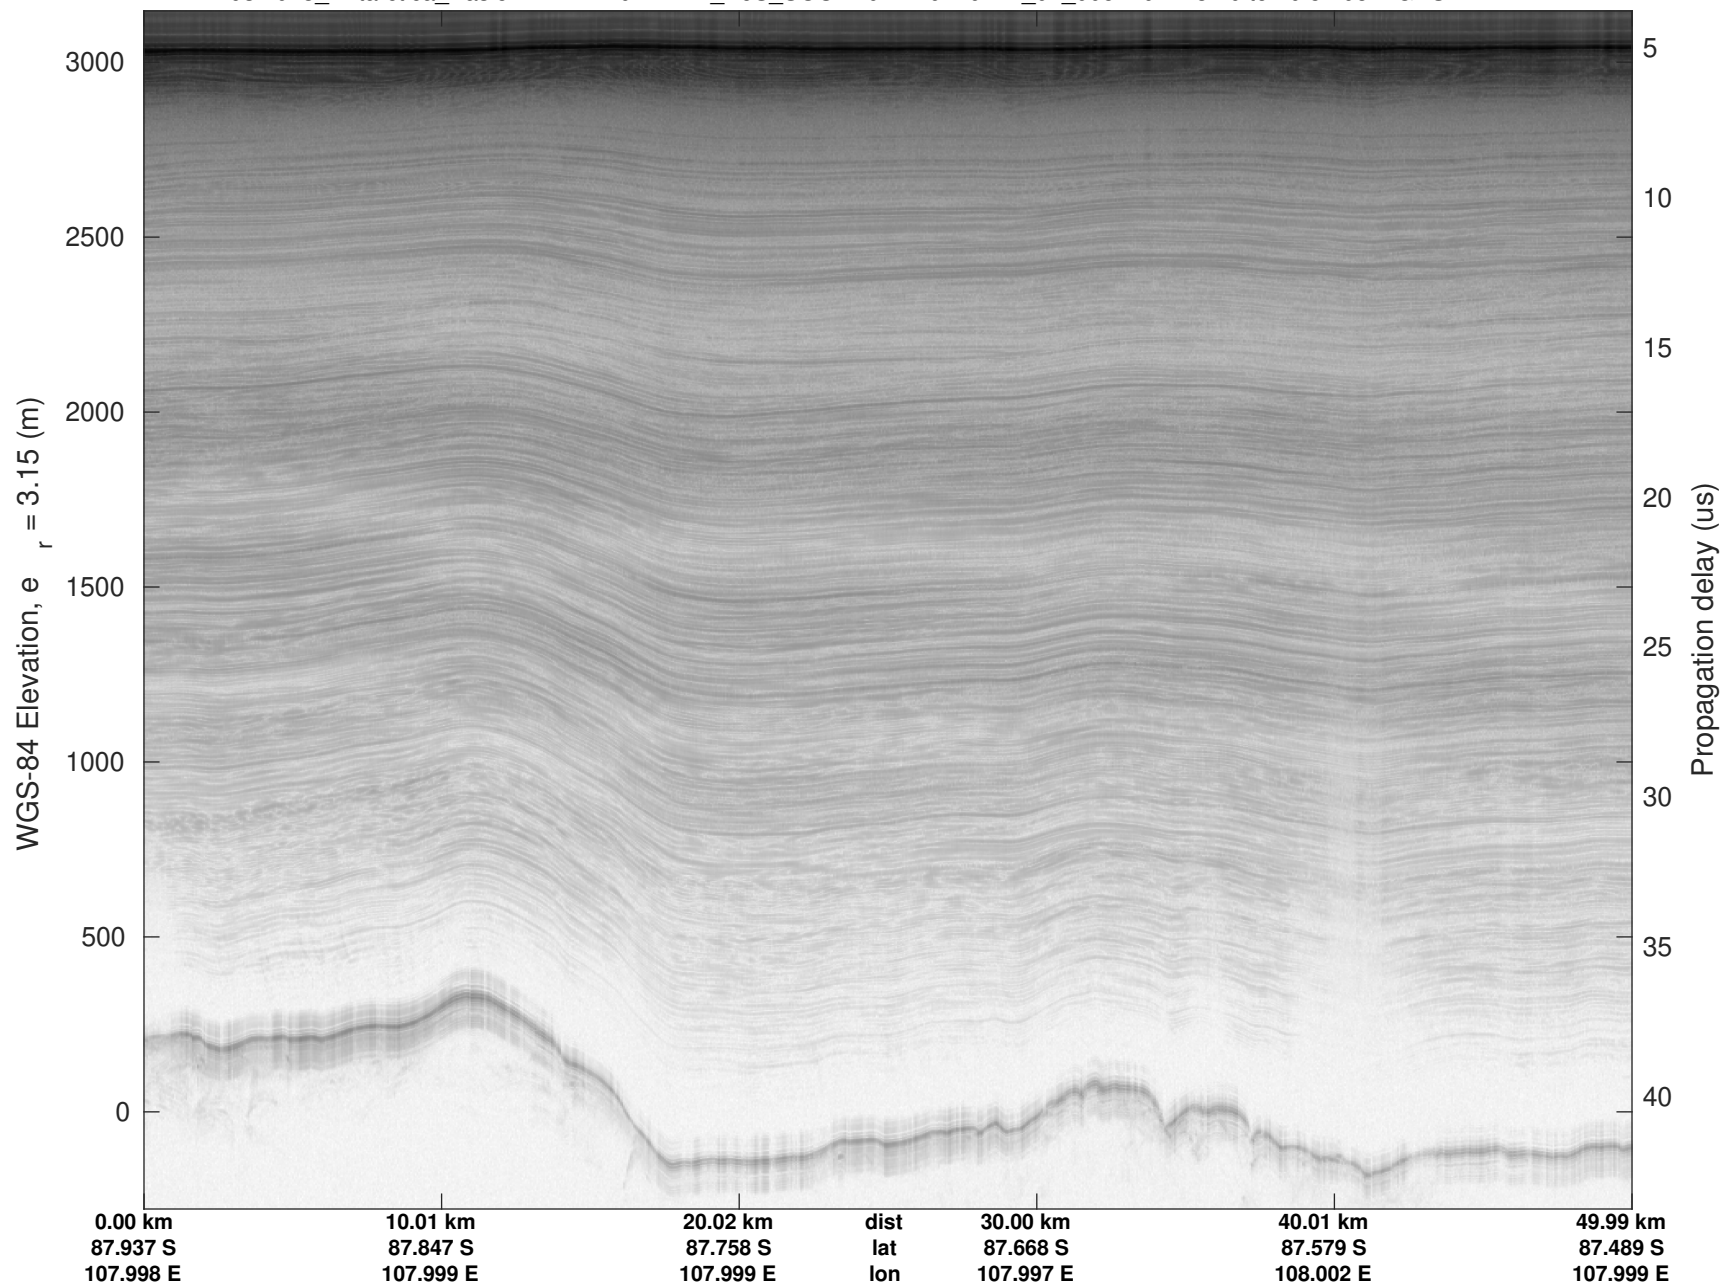

UTIG MARFA -- COLDEX

rds 2023_Antarctica_BaslerMKB: "F20: NPXE_RJS_SOUTH04" 20240111_01_005: 20:47:34.0 to 20:57:08.7 GPS