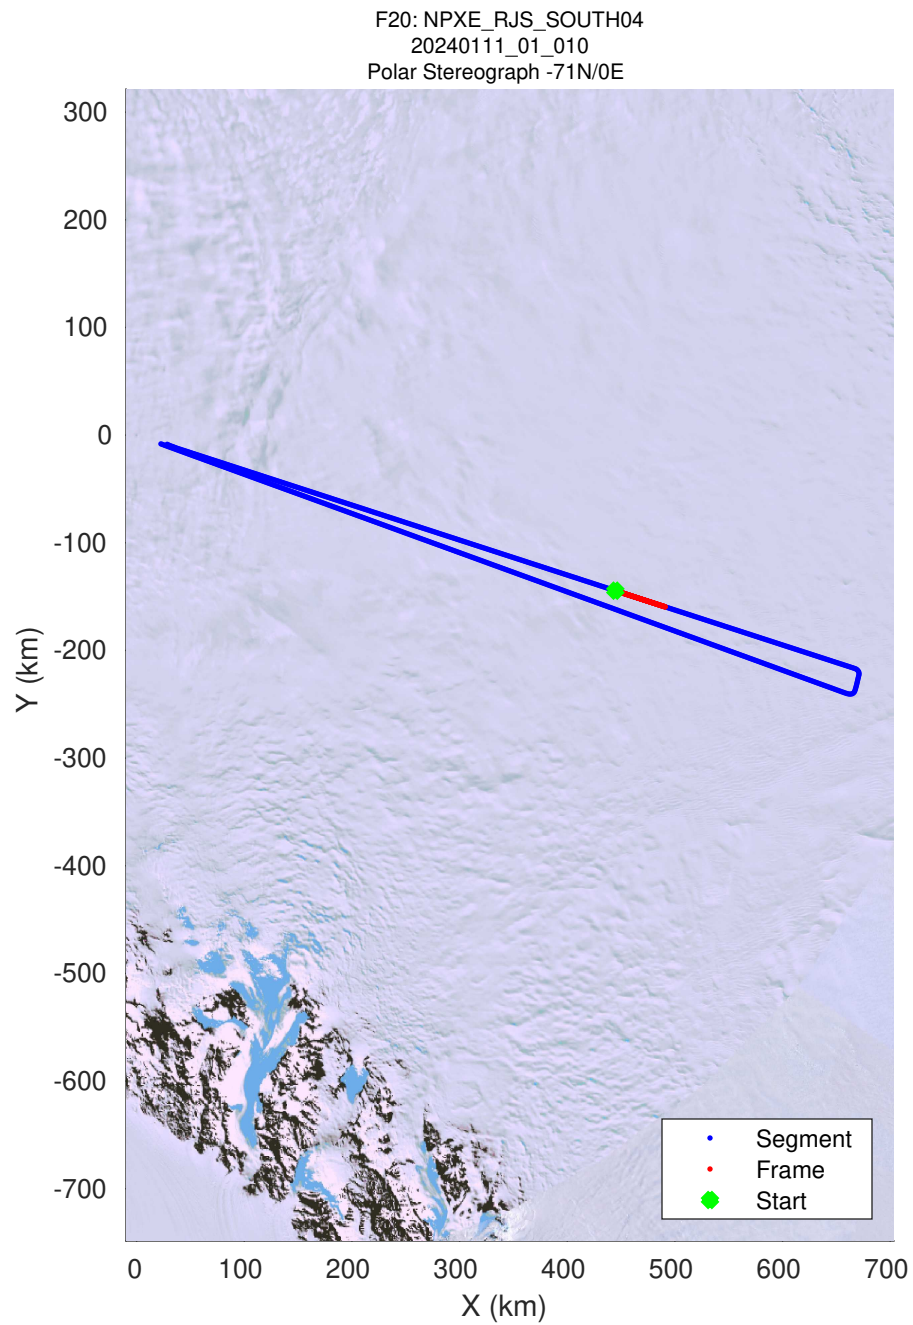

UTIG MARFA -- COLDEX

rds 2023\_Antarctica\_BaslerMKB: "F20: NPXE\_RJS\_SOUTH04" 20240111\_01\_009: 21:26:02.6 to 21:35:43.5 GPS

UTIG MARFA -- COLDEX

rds 2023\_Antarctica\_BaslerMKB: "F20: NPXE\_RJS\_SOUTH04" 20240111\_01\_009: 21:26:02.6 to 21:35:43.5 GPS