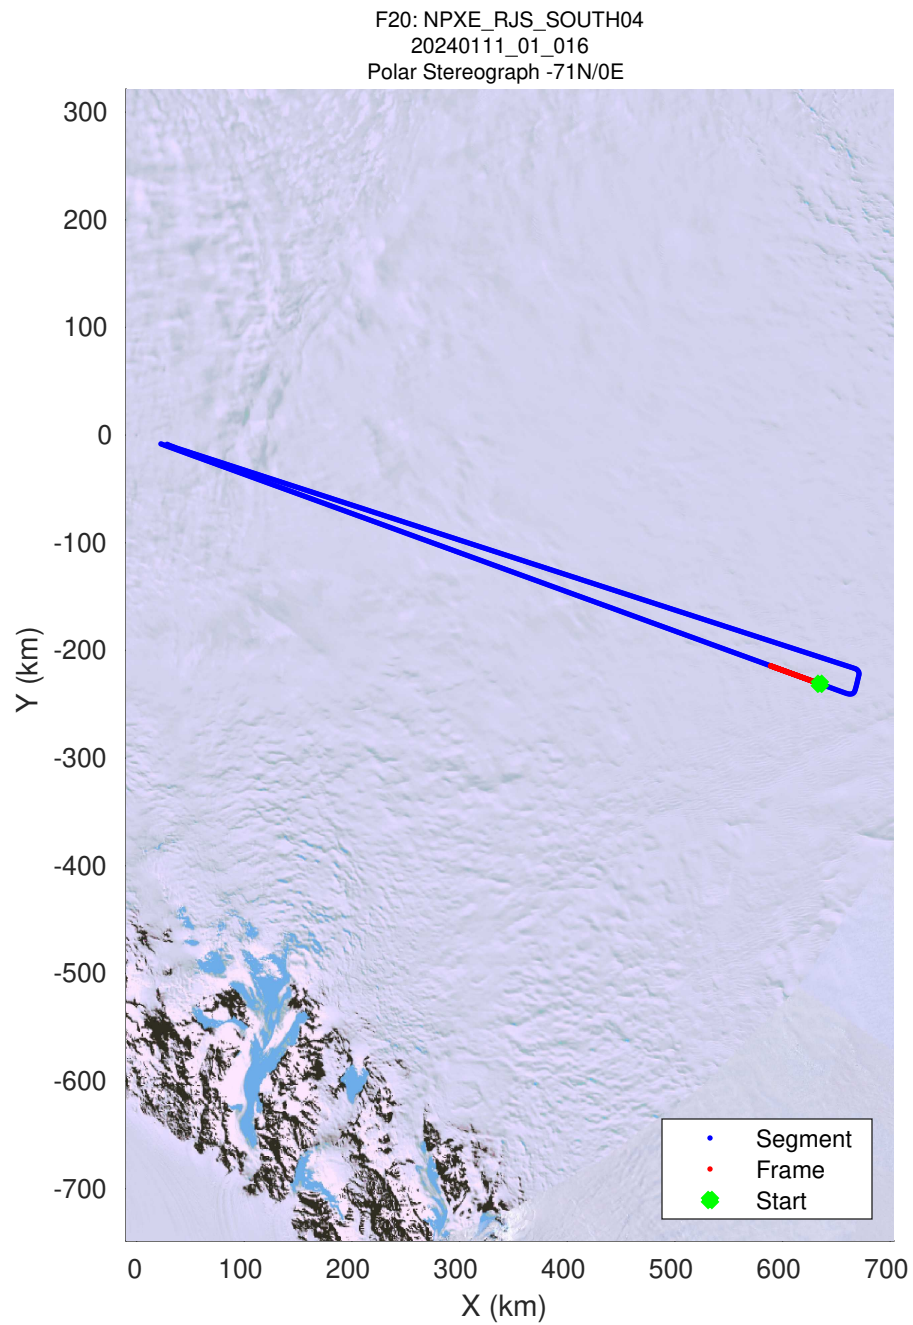

F20: NPXE\_RJS\_SOUTH04  
20240111\_01\_015  
Polar Stereograph -71N/0E

UTIG MARFA -- COLDEX

rds 2023\_Antarctica\_BaslerMKB: "F20: NPXE\_RJS\_SOUTH04" 20240111\_01\_015: 22:23:49.4 to 22:33:24.5 GPS

UTIG MARFA -- COLDEX  
rds 2023\_Antarctica\_BaslerMKB: "F20: NPXE\_RJS\_SOUTH04" 20240111\_01\_015: 22:23:49.4 to 22:33:24.5 GPS