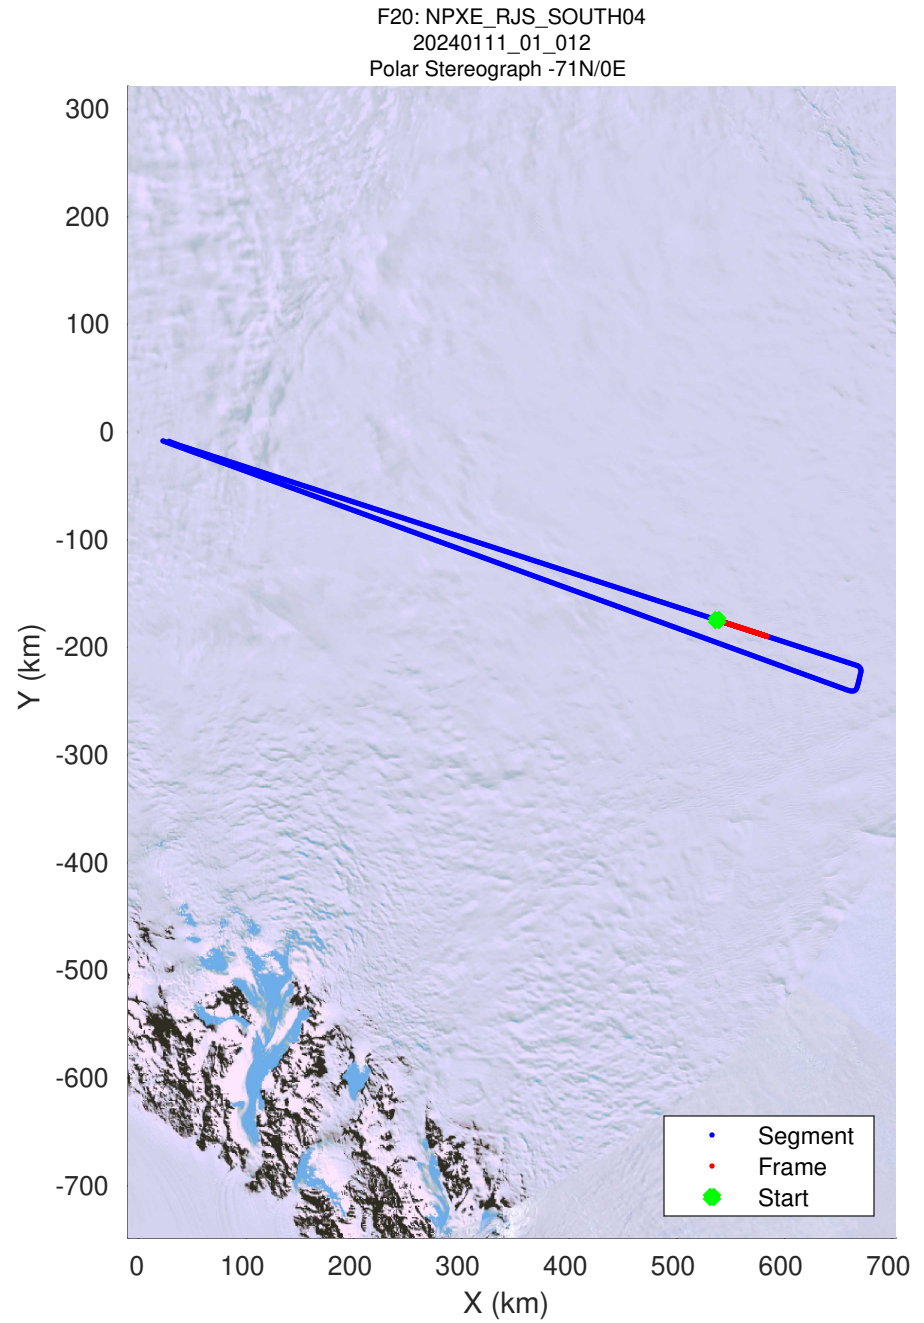

F20: NPXE\_RJS\_SOUTH04  
20240111\_01\_011  
Polar Stereograph -71N/0E

UTIG MARFA -- COLDEX

rds 2023\_Antarctica\_BaslerMKB: "F20: NPXE\_RJS\_SOUTH04" 20240111\_01\_011: 21:45:22.6 to 21:54:59.3 GPS

UTIG MARFA -- COLDEX  
rds 2023\_Antarctica\_BaslerMKB: "F20: NPXE\_RJS\_SOUTH04" 20240111\_01\_011: 21:45:22.6 to 21:54:59.3 GPS