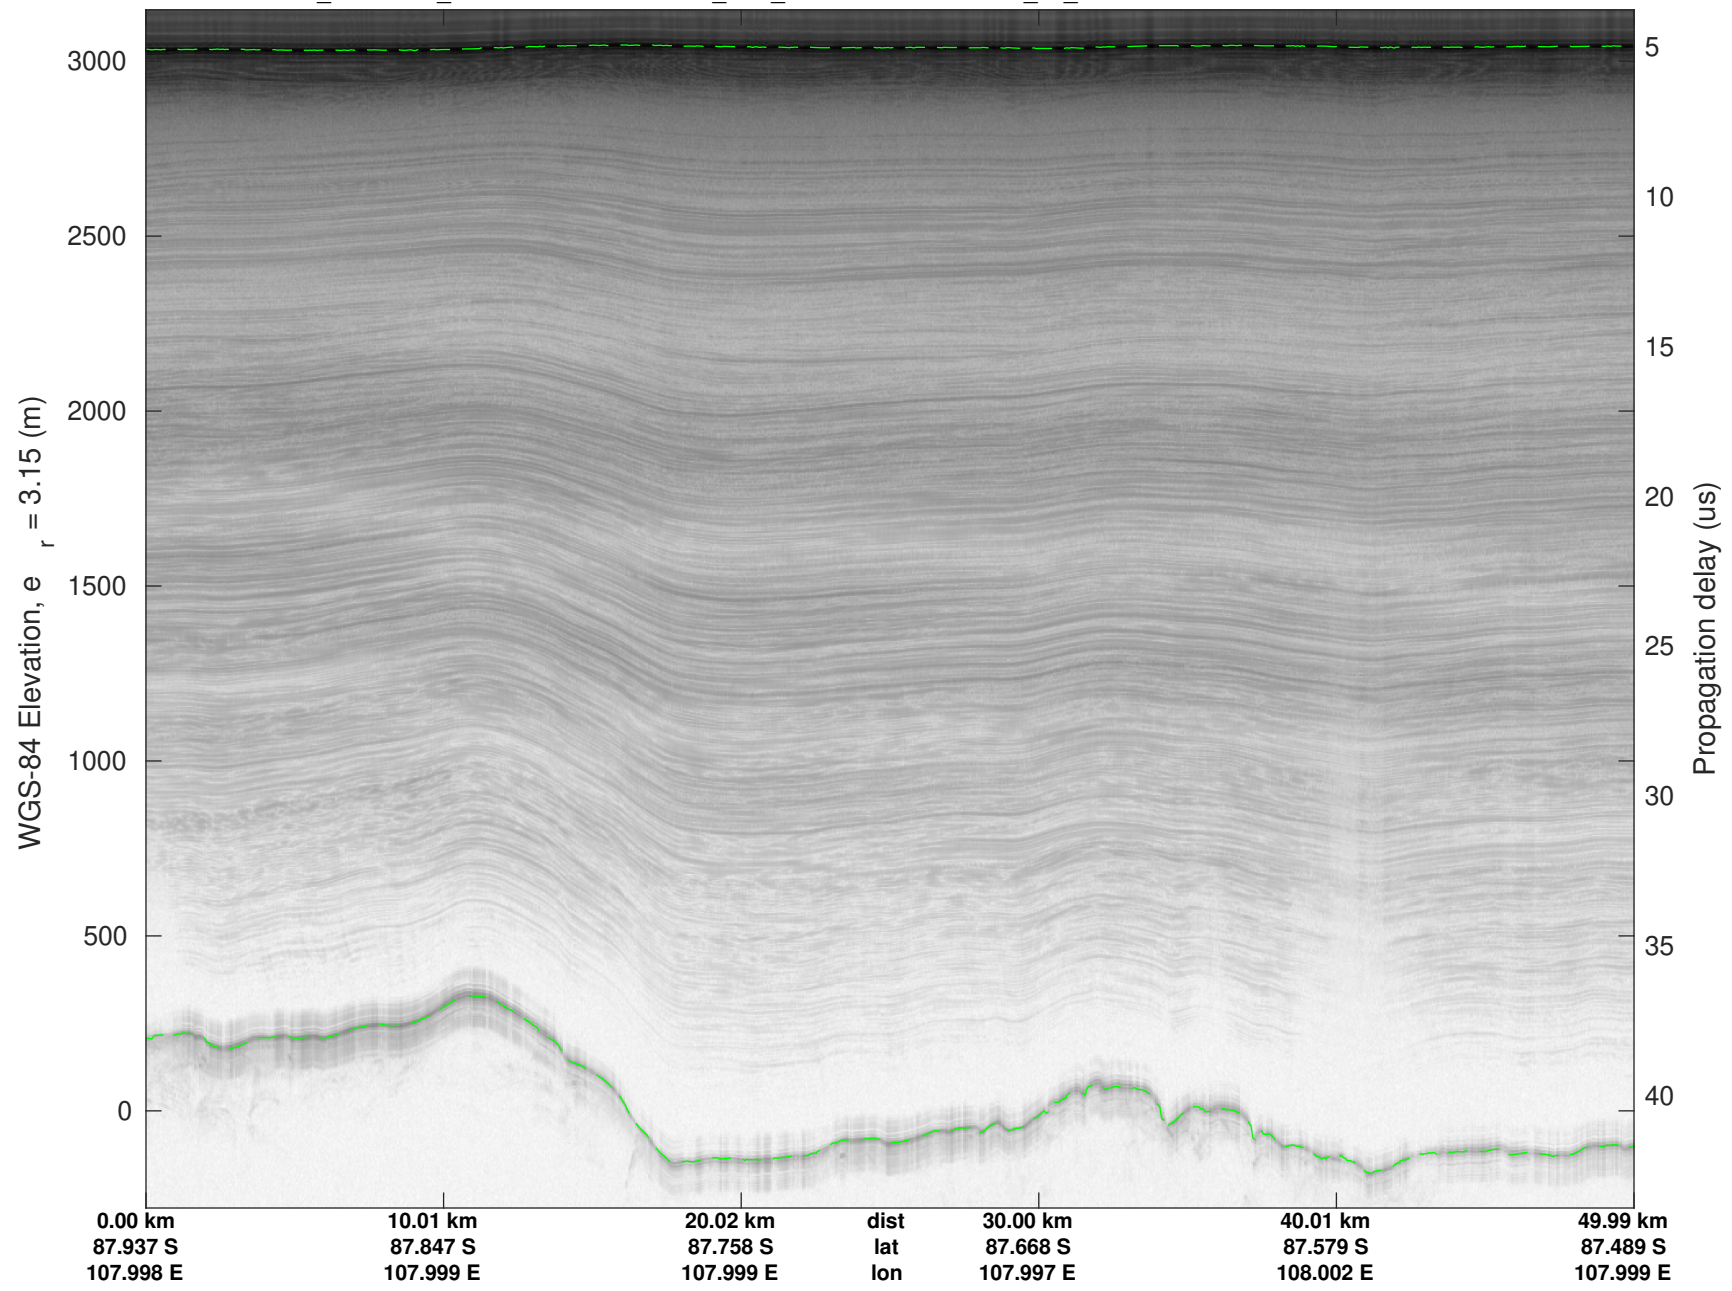

F20: NPXE\_RJS\_SOUTH04  
20240111\_01\_005  
Polar Stereograph -71N/0E

UTIG MARFA -- COLDEX

rds 2023\_Antarctica\_BaslerMKB: "F20: NPXE\_RJS\_SOUTH04" 20240111\_01\_005: 20:47:34.0 to 20:57:08.7 GPS

UTIG MARFA -- COLDEX  
rds 2023\_Antarctica\_BaslerMKB: "F20: NPXE\_RJS\_SOUTH04" 20240111\_01\_005: 20:47:34.0 to 20:57:08.7 GPS