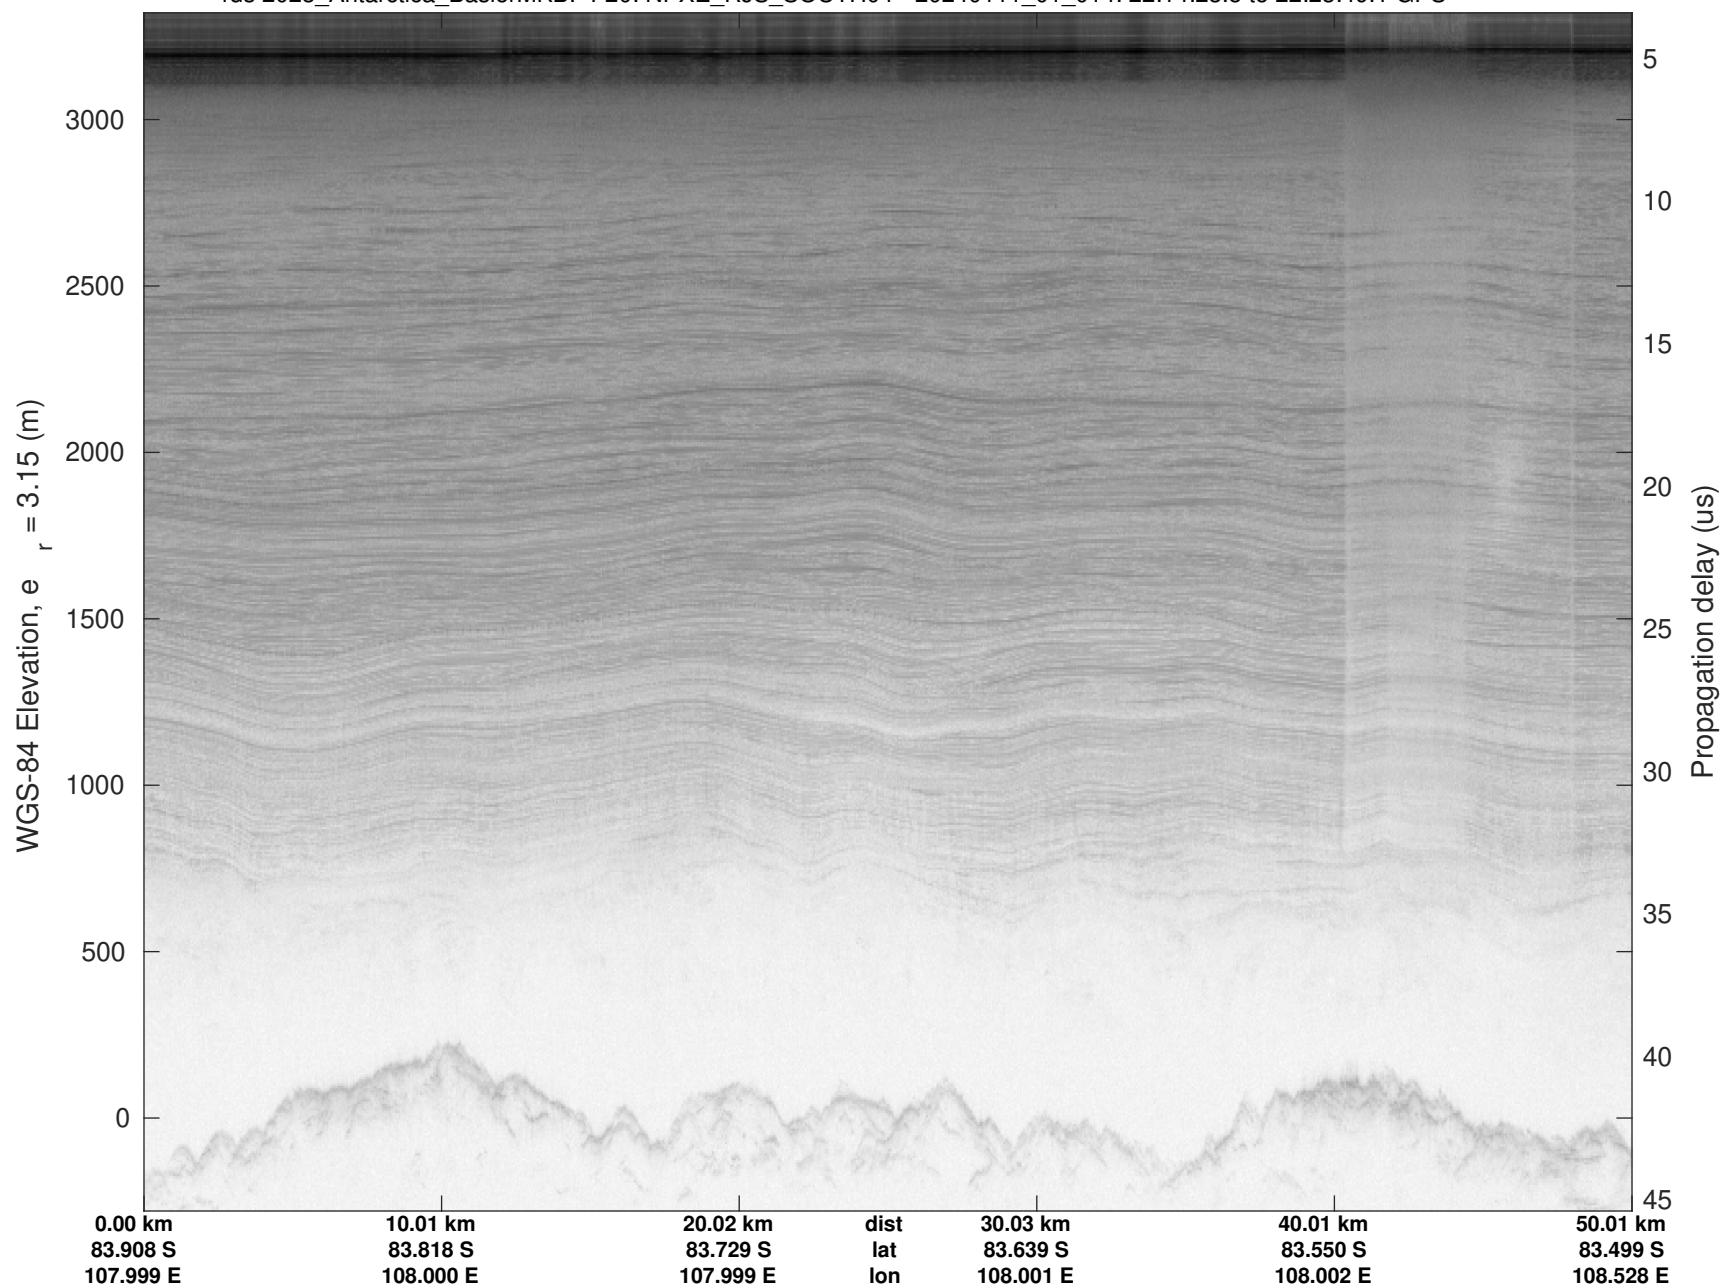

UTIG MARFA -- COLDEX

rds 2023_Antarctica_BaslerMKB: "F20: NPXE_RJS_SOUTH04" 20240111_01_014: 22:14:23.5 to 22:23:49.1 GPS