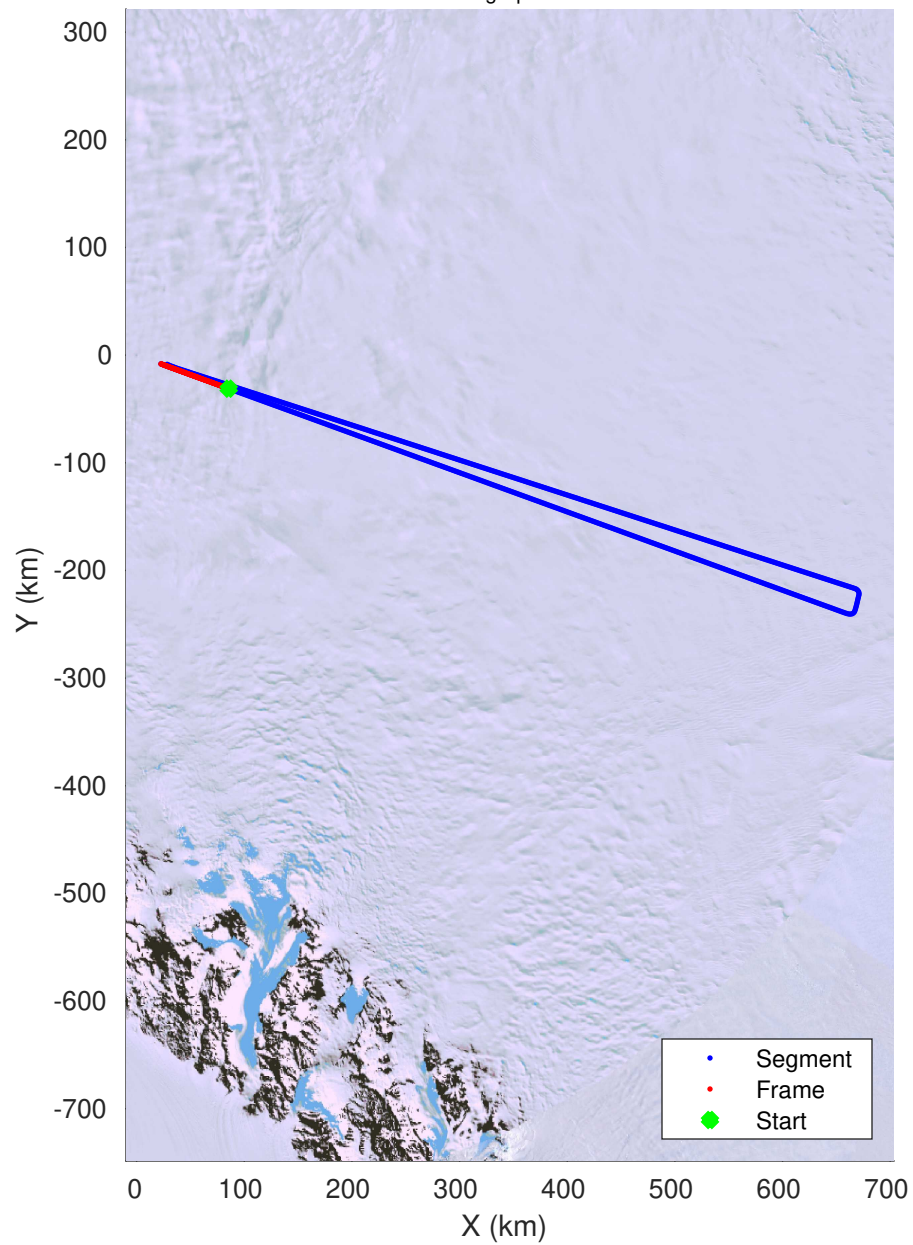

F20: NPXE_RJS_SOUTH04
20240111_01_028
Polar Stereograph -71N/0E