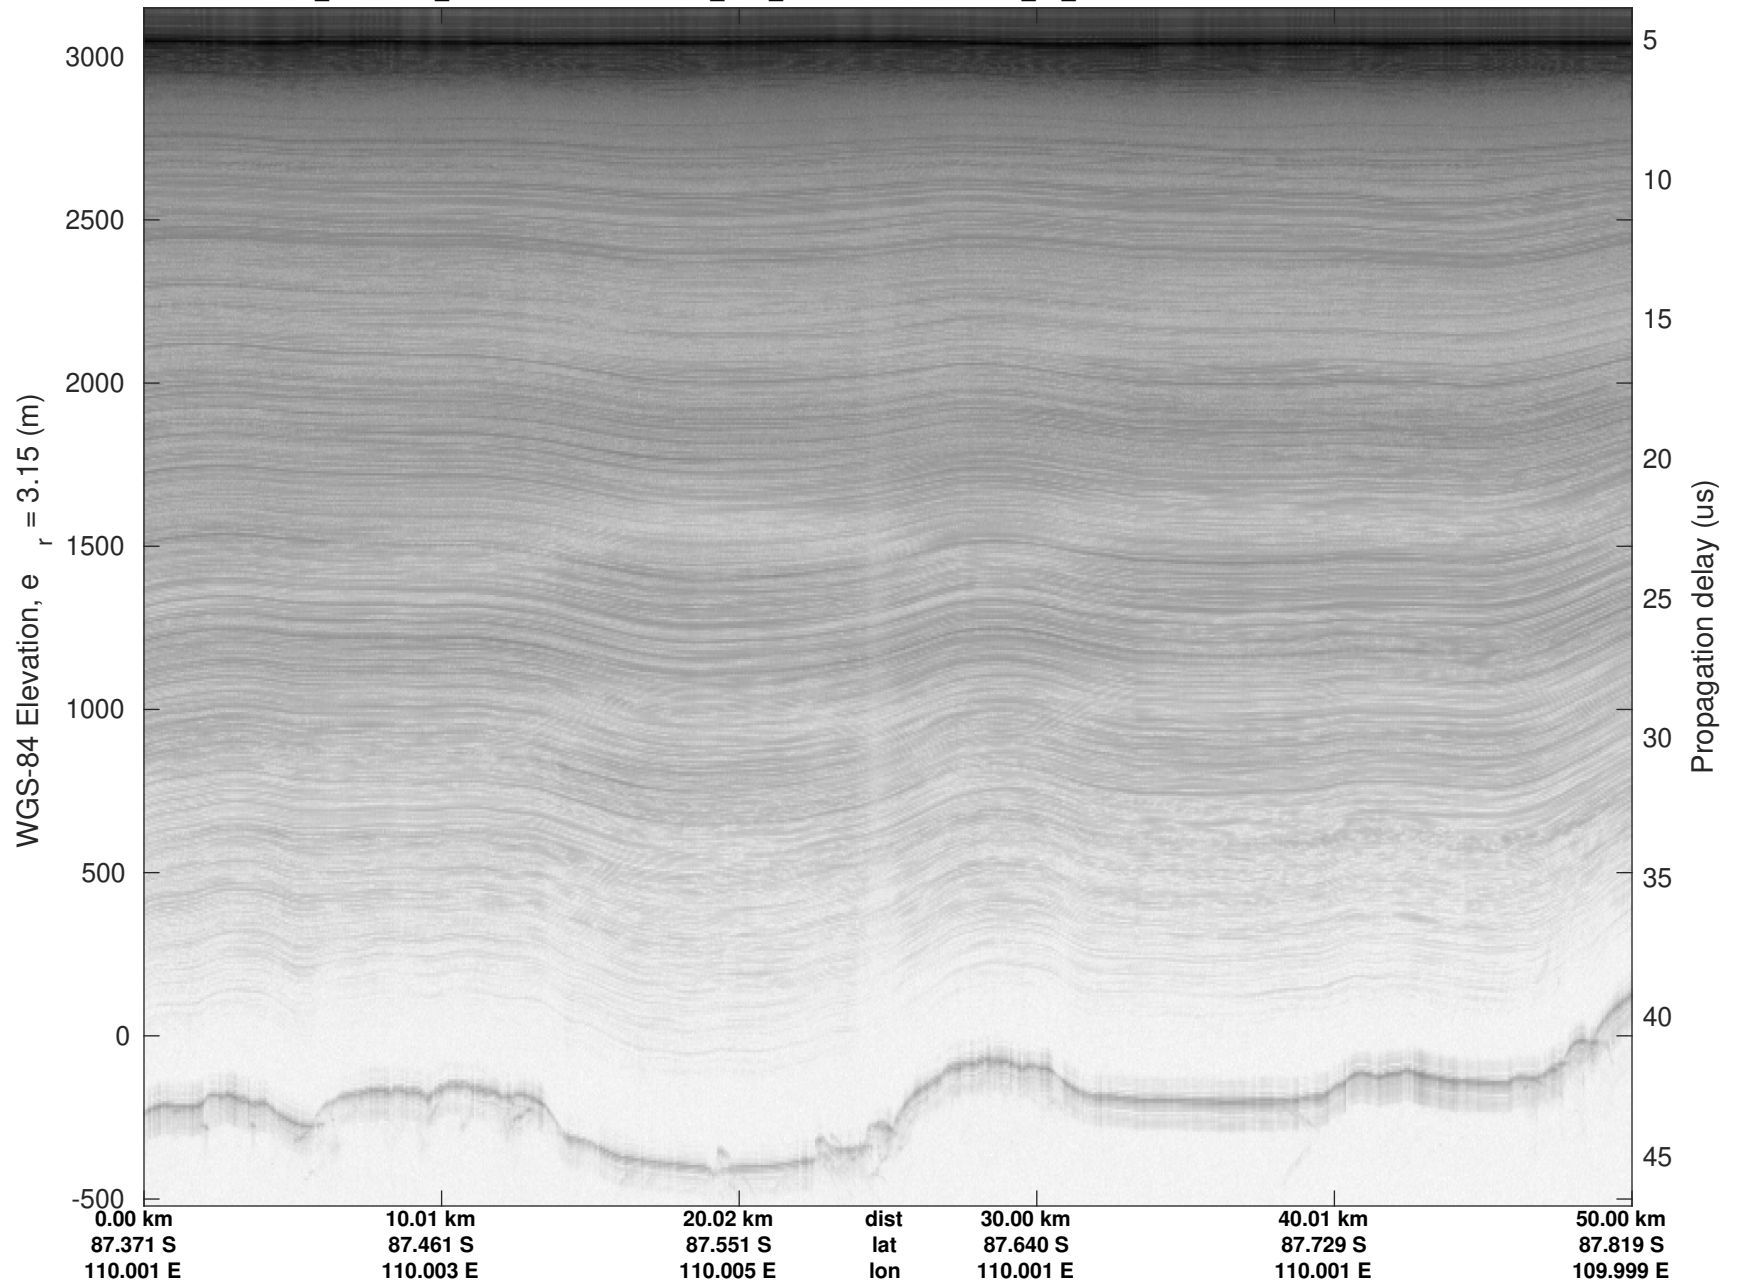

UTIG MARFA -- COLDEX

rds 2023_Antarctica_BaslerMKB: "F20: NPXE_RJS_SOUTH04" 20240111_01_024: 23:50:01.9 to 23:59:29.7 GPS