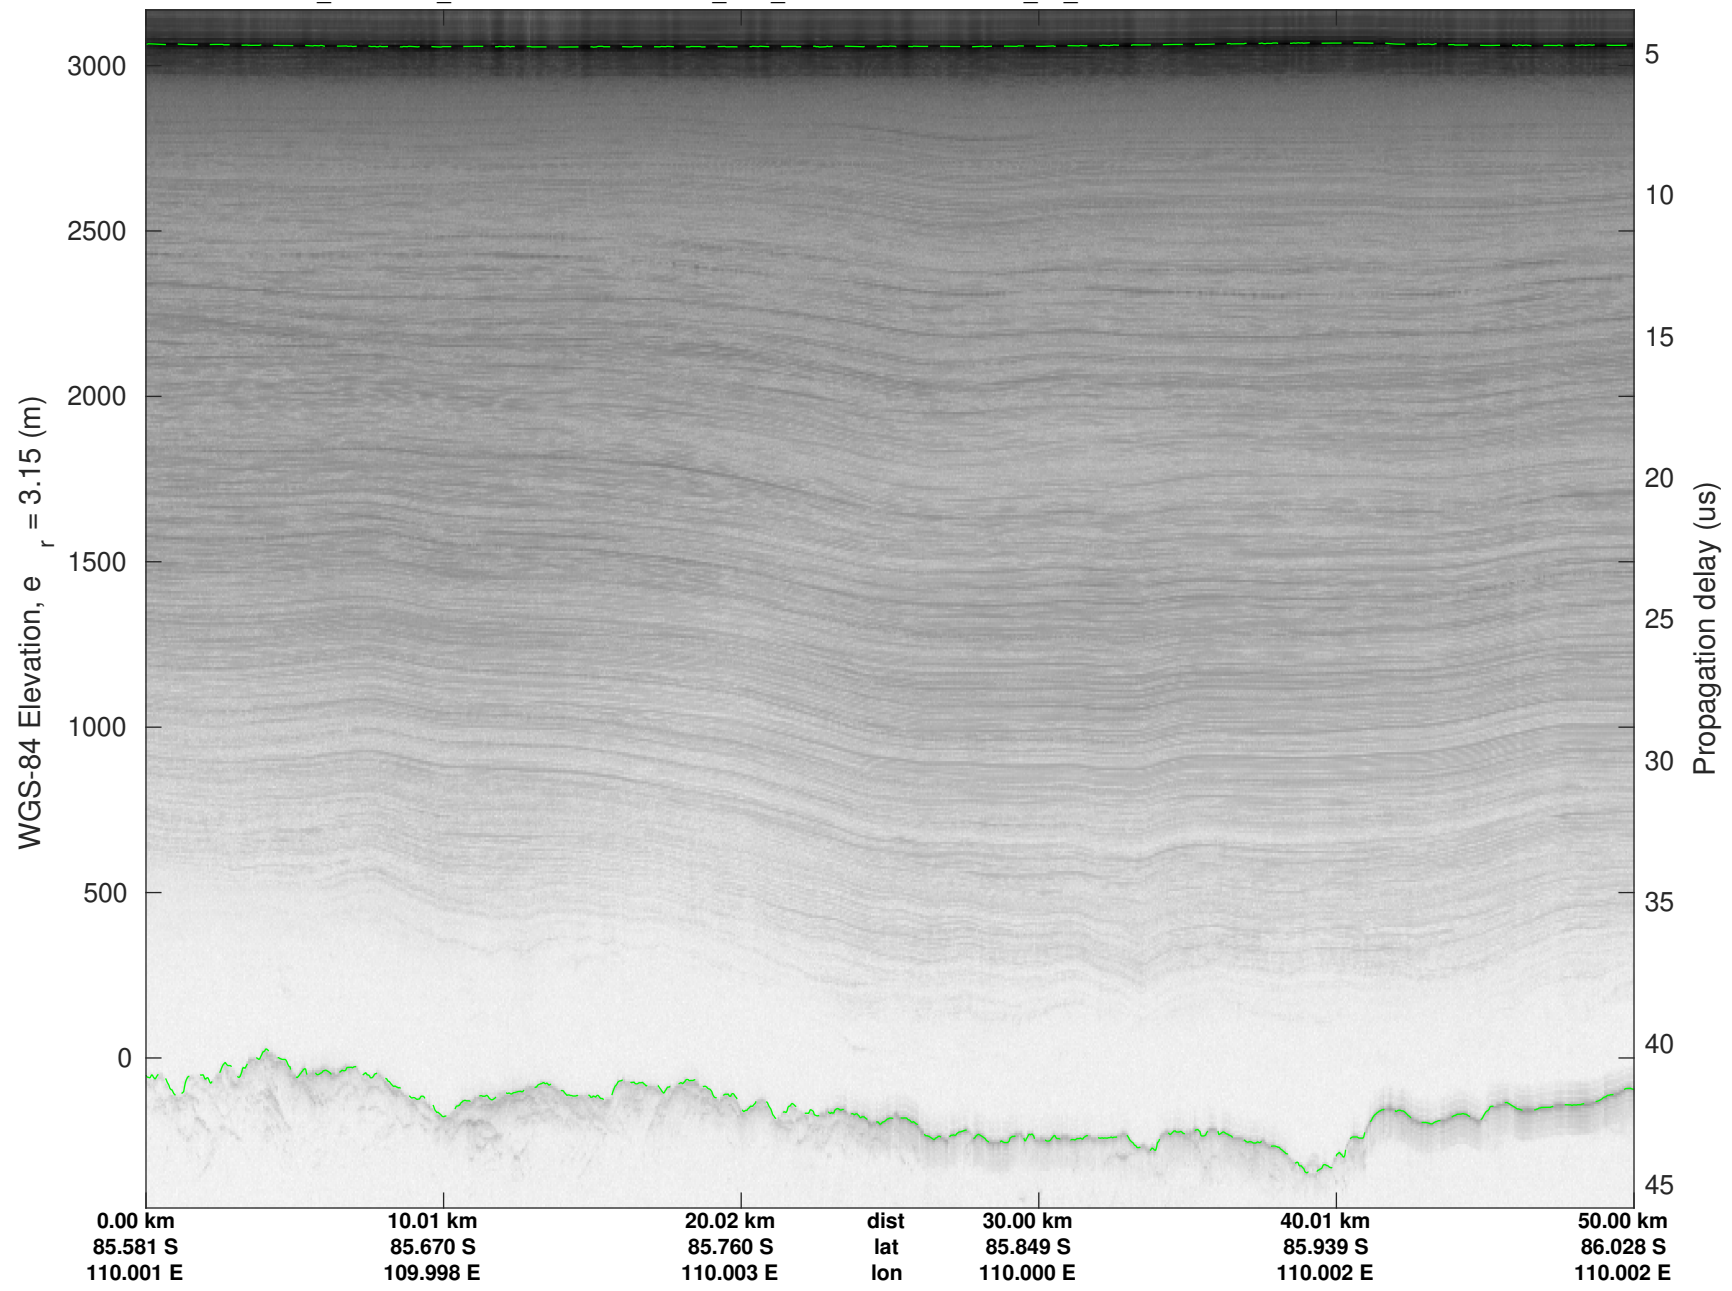

F20: NPXE\_RJS\_SOUTH04  
20240111\_01\_020  
Polar Stereograph -71N/0E

UTIG MARFA -- COLDEX

rds 2023\_Antarctica\_BaslerMKB: "F20: NPXE\_RJS\_SOUTH04" 20240111\_01\_020: 23:11:46.8 to 23:21:23.1 GPS

UTIG MARFA -- COLDEX  
rds 2023\_Antarctica\_BaslerMKB: "F20: NPXE\_RJS\_SOUTH04" 20240111\_01\_020: 23:11:46.8 to 23:21:23.1 GPS