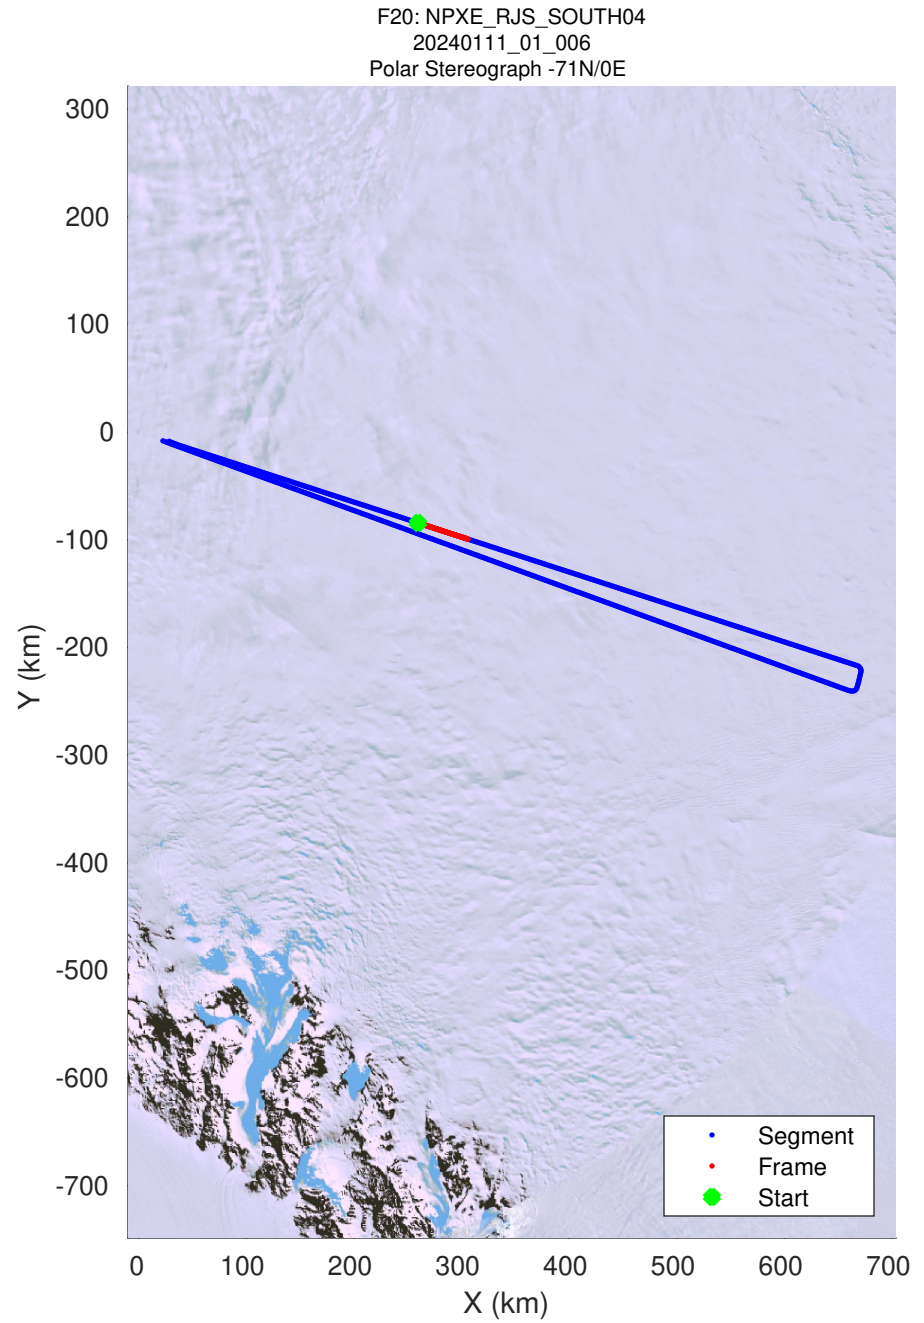

F20: NPXE\_RJS\_SOUTH04  
20240111\_01\_005  
Polar Stereograph -71N/0E

UTIG MARFA -- COLDEX

rds 2023\_Antarctica\_BaslerMKB: "F20: NPXE\_RJS\_SOUTH04" 20240111\_01\_005: 20:47:34.0 to 20:57:08.7 GPS

UTIG MARFA -- COLDEX  
rds 2023\_Antarctica\_BaslerMKB: "F20: NPXE\_RJS\_SOUTH04" 20240111\_01\_005: 20:47:34.0 to 20:57:08.7 GPS