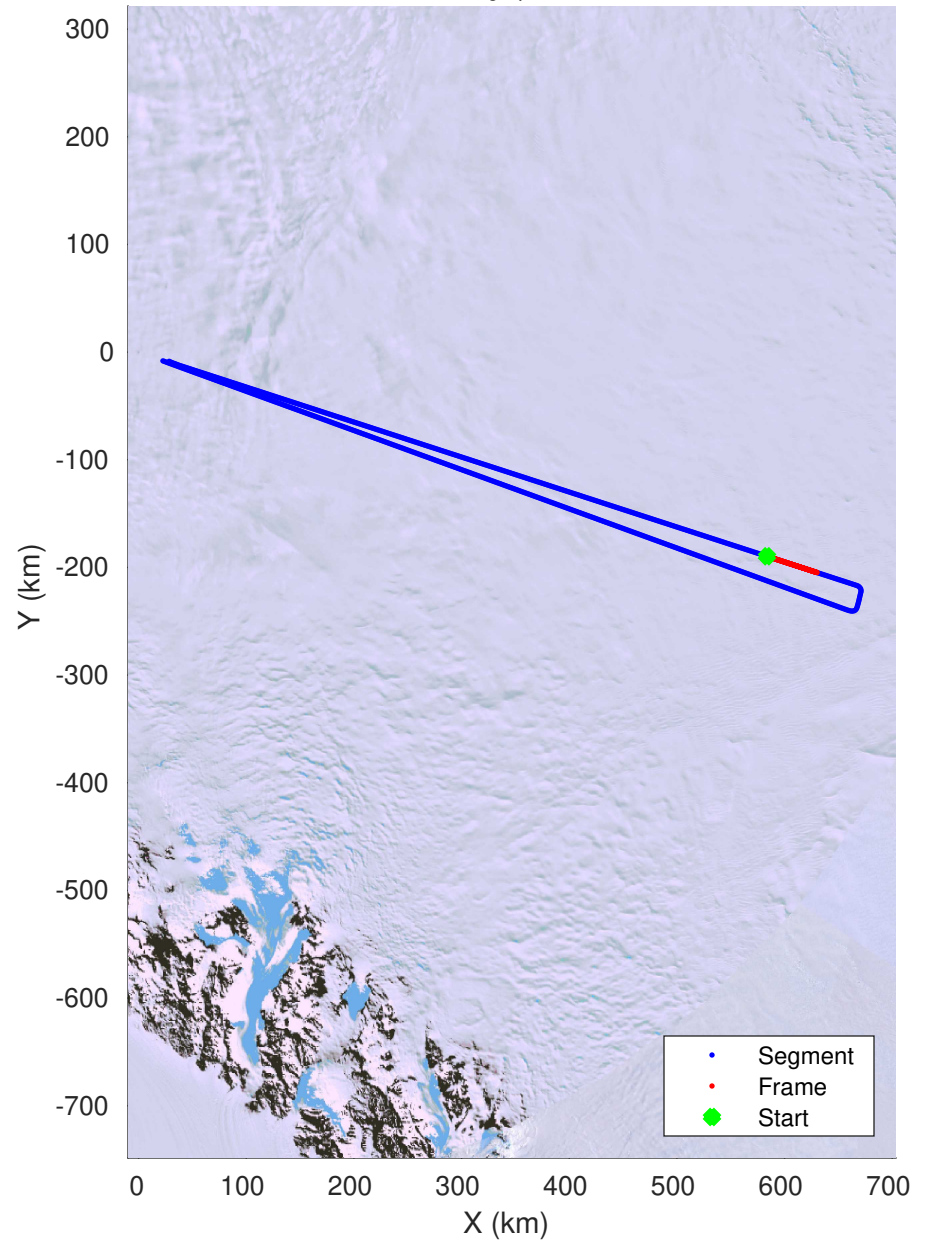

F20: NPXE_RJS_SOUTH04
20240111_01_013
Polar Stereograph -71N/0E