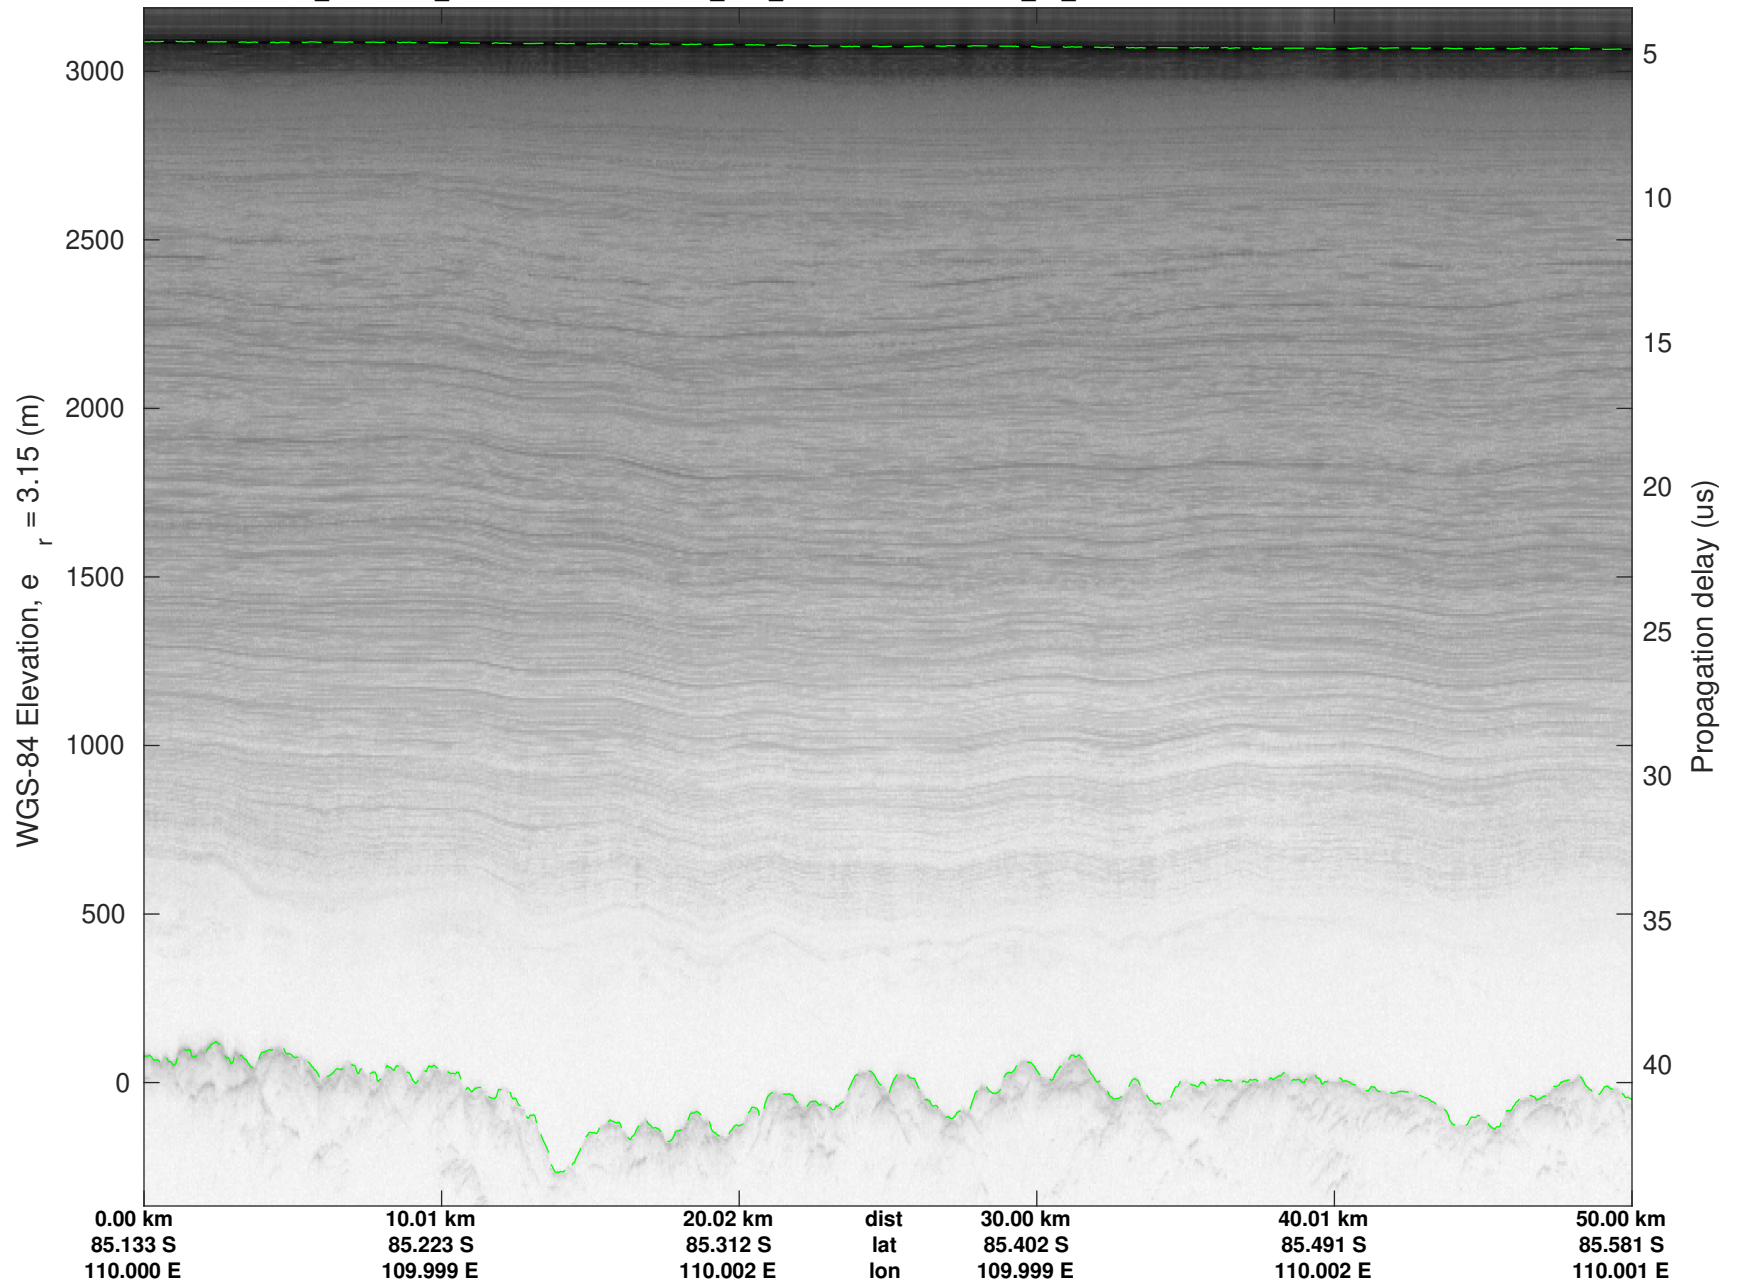

UTIG MARFA -- COLDEX
rds 2023_Antarctica_BaslerMKB: "F20: NPXE_RJS_SOUTH04" 20240111_01_019: 23:02:11.6 to 23:11:46.5 GPS