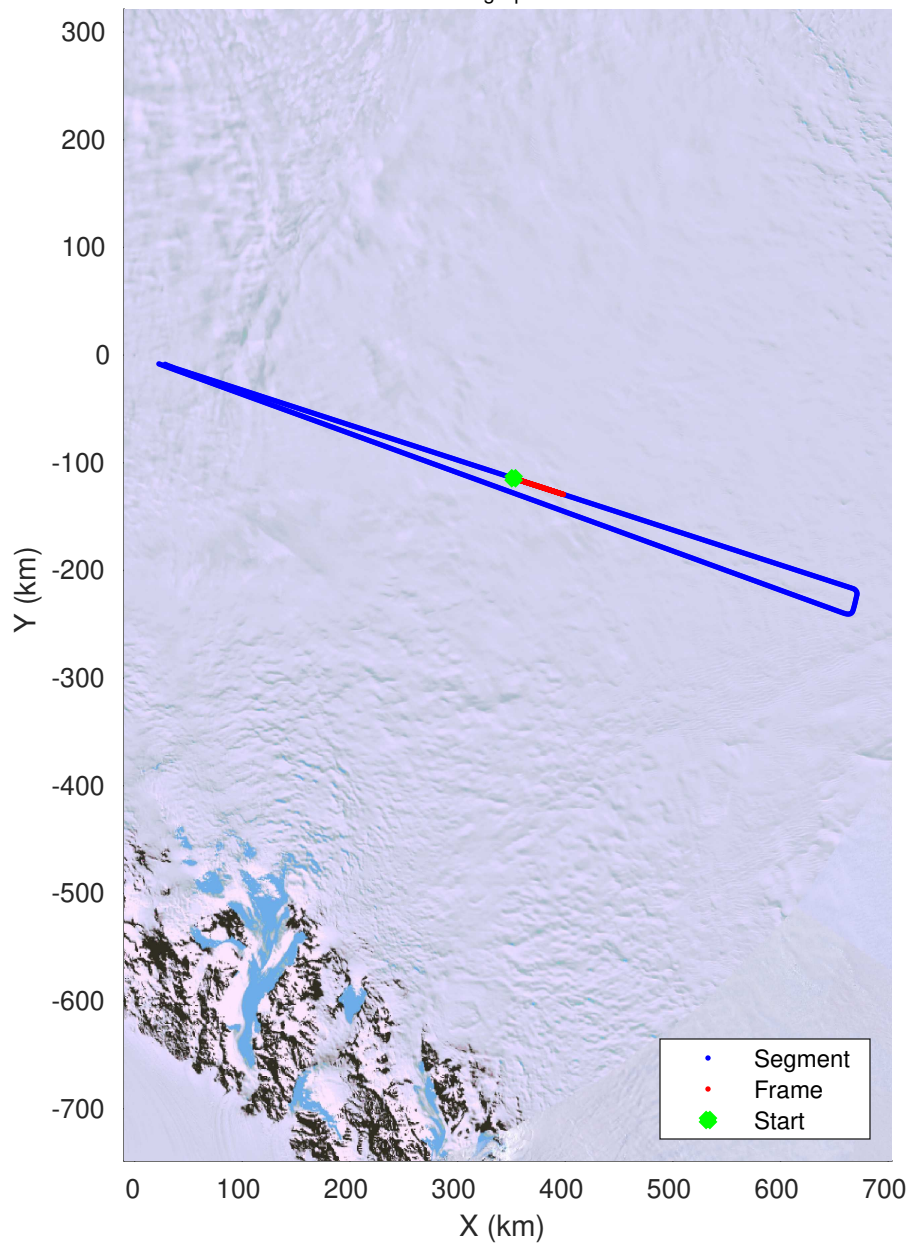

F20: NPXE_RJS_SOUTH04
20240111_01_008
Polar Stereograph -71N/0E