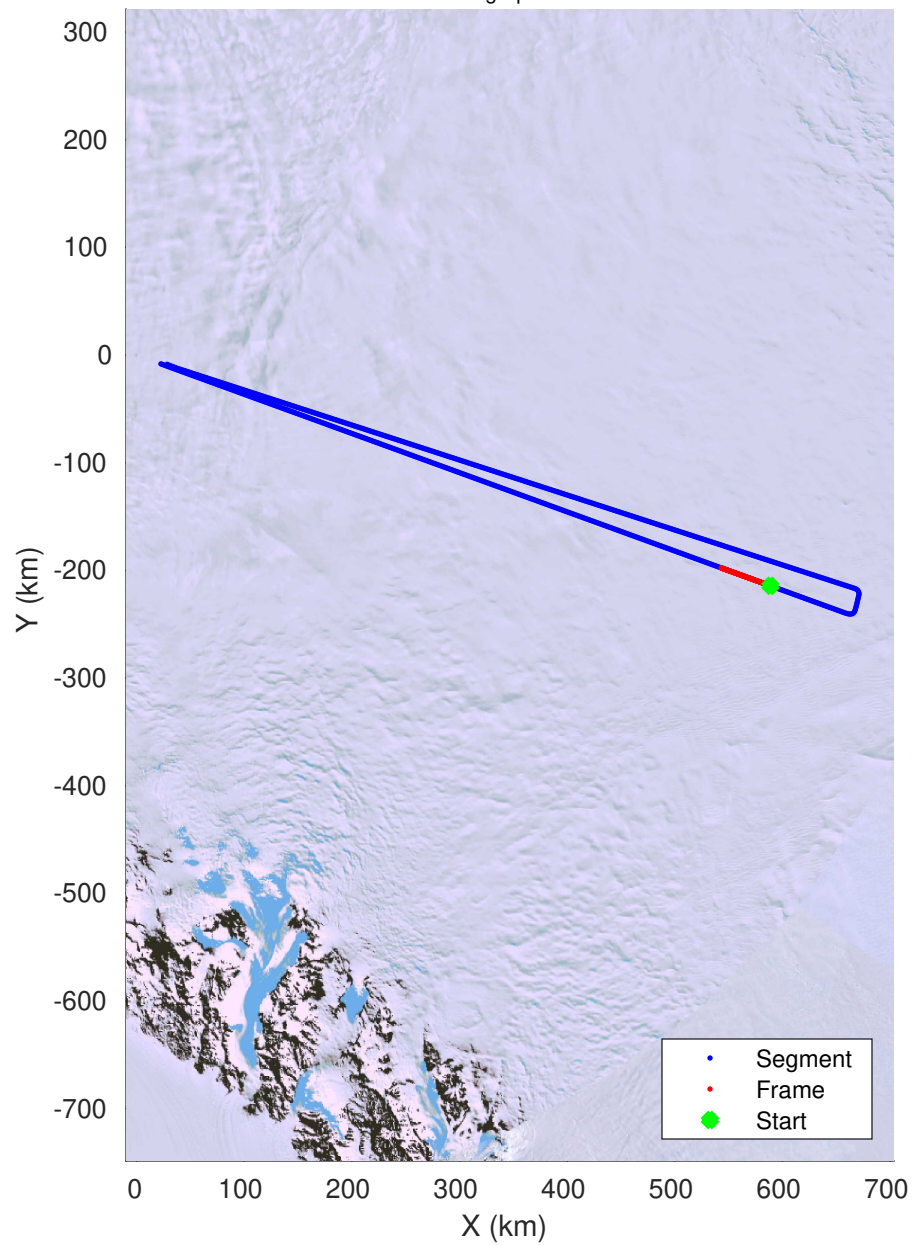

F20: NPXE_RJS_SOUTH04
20240111_01_017
Polar Stereograph -71N/0E