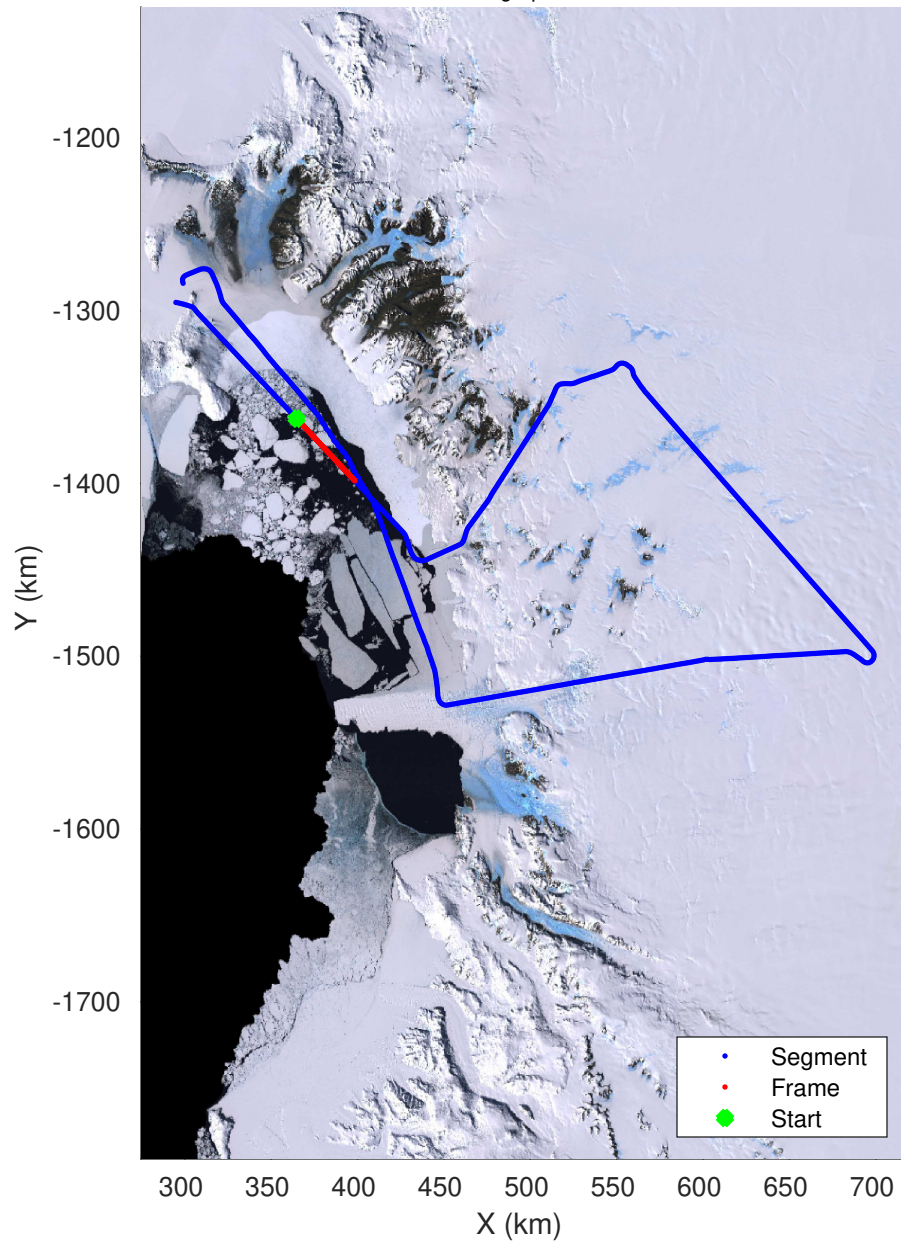

F03: Test Flight Sea Ice
20231212_02_003
Polar Stereograph -71N/0E