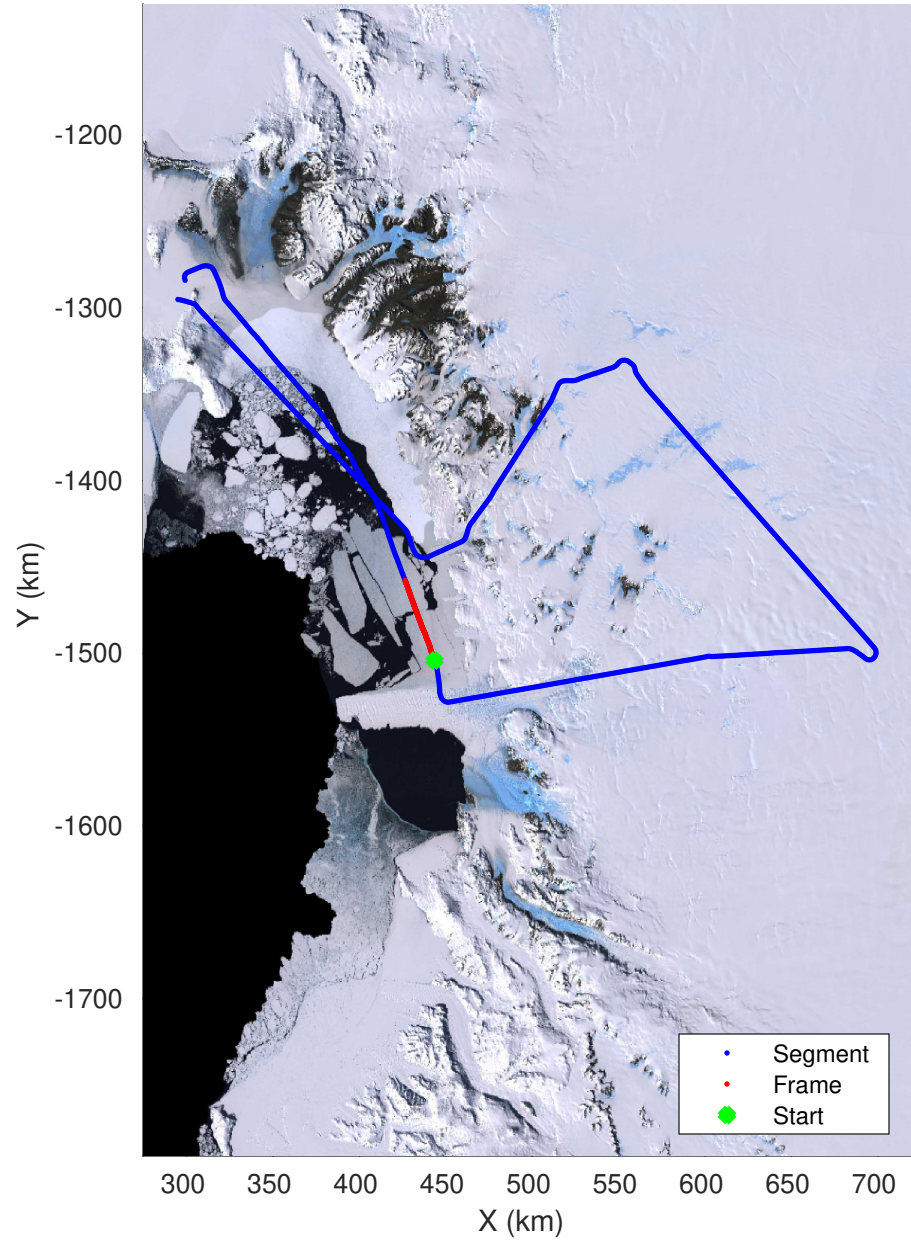

F03: Test Flight Sea Ice
20231212_02_019
Polar Stereograph -71N/0E