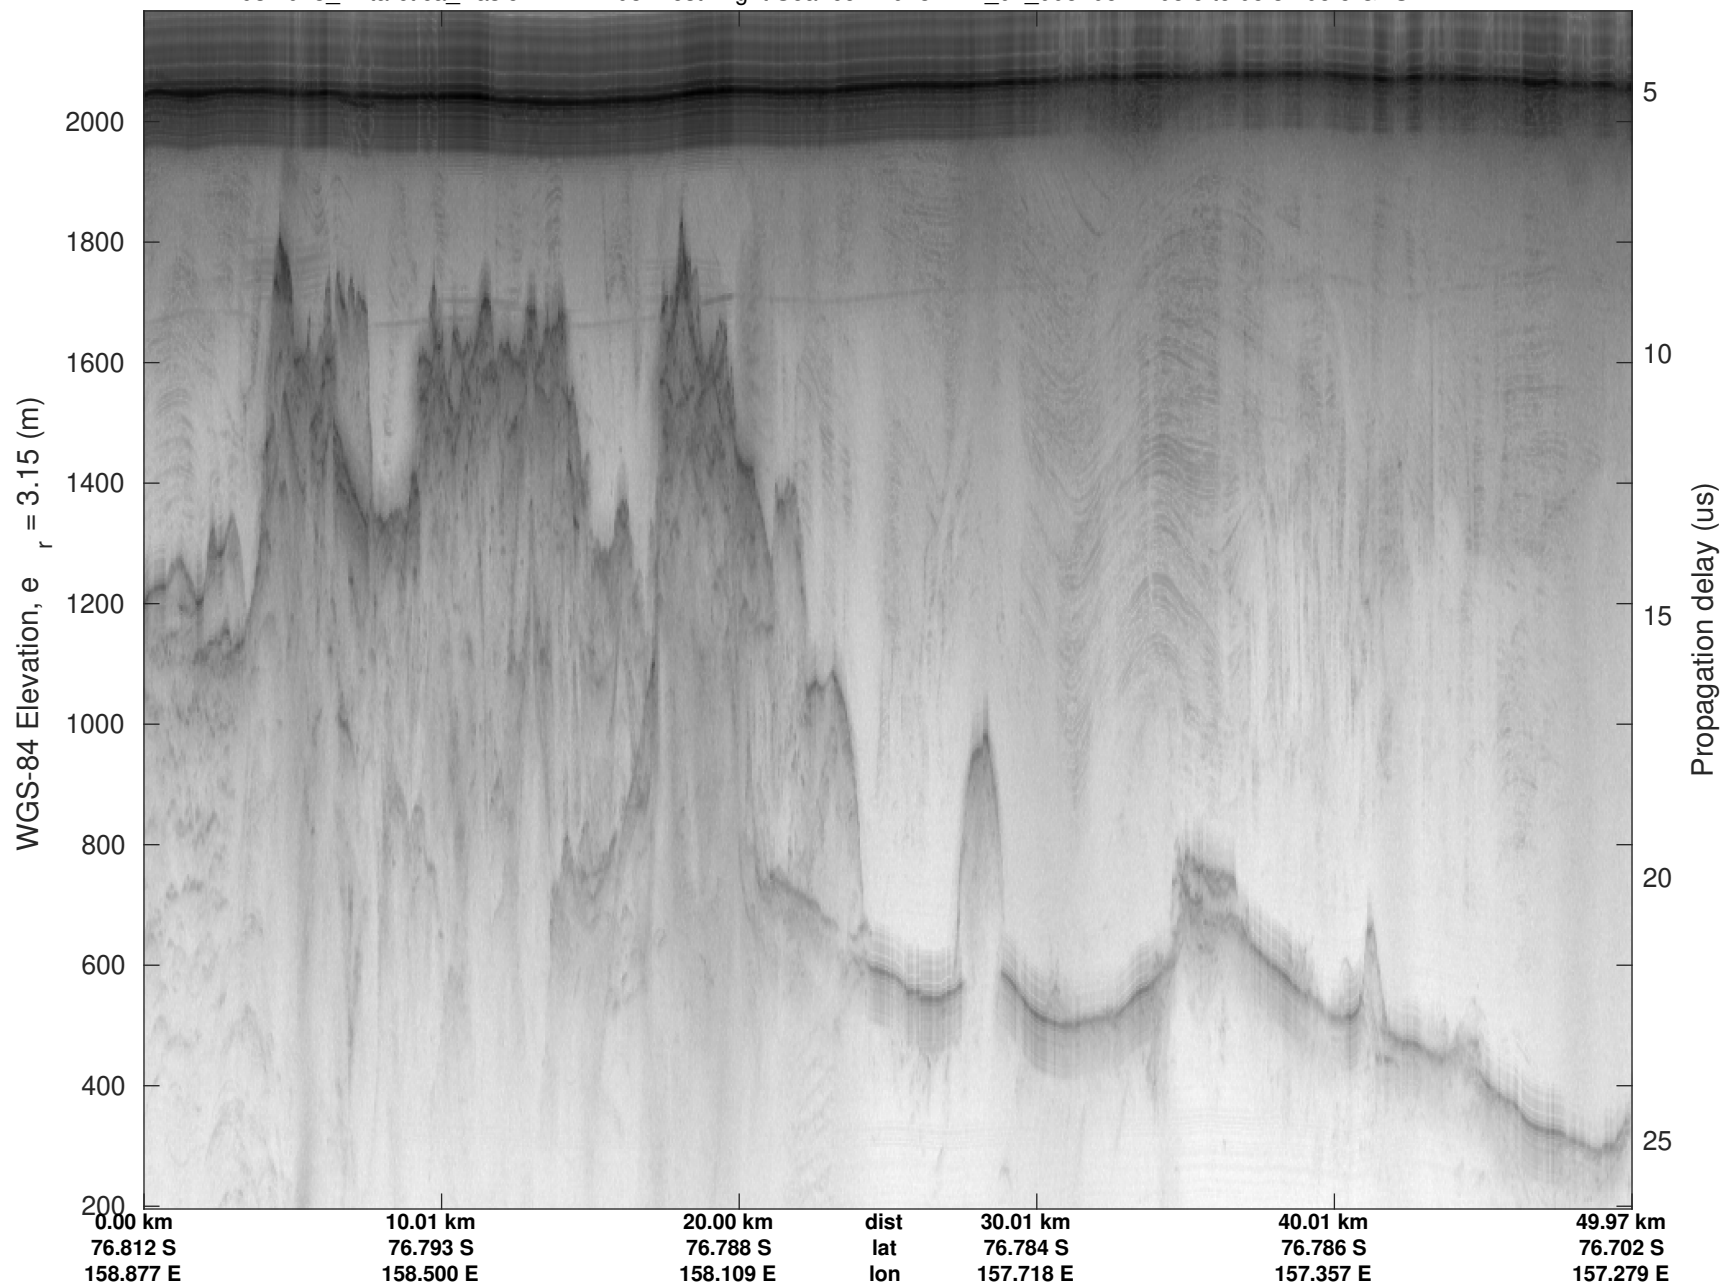

UTIG MARFA -- COLDEX

rds 2023_Antarctica_BaslerMKB: "F03: Test Flight Sea Ice" 20231212_02_008: 05:22:08.5 to 05:32:05.5 GPS