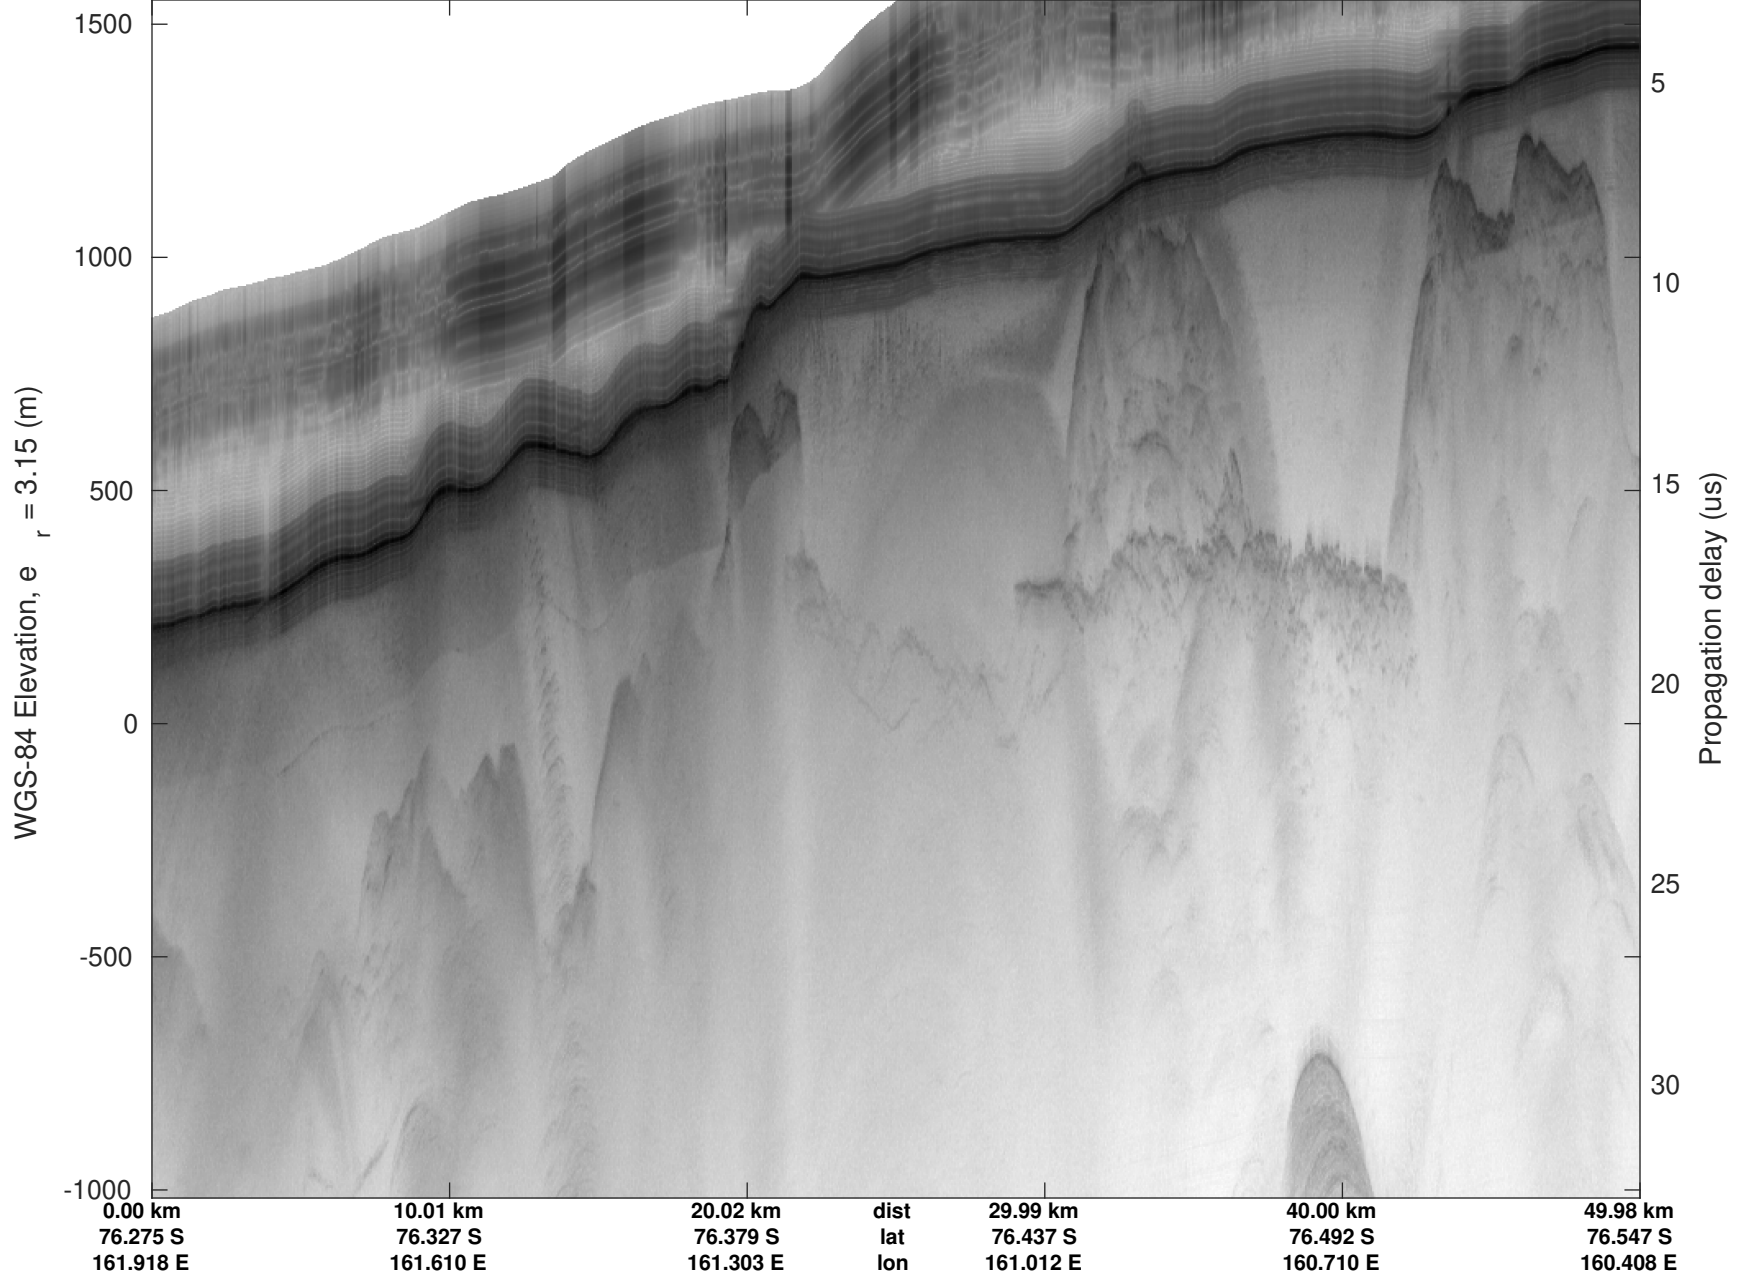

UTIG MARFA -- COLDEX

rds 2023_Antarctica_BaslerMKB: "F03: Test Flight Sea Ice" 20231212_02_006: 05:00:57.4 to 05:11:59.5 GPS