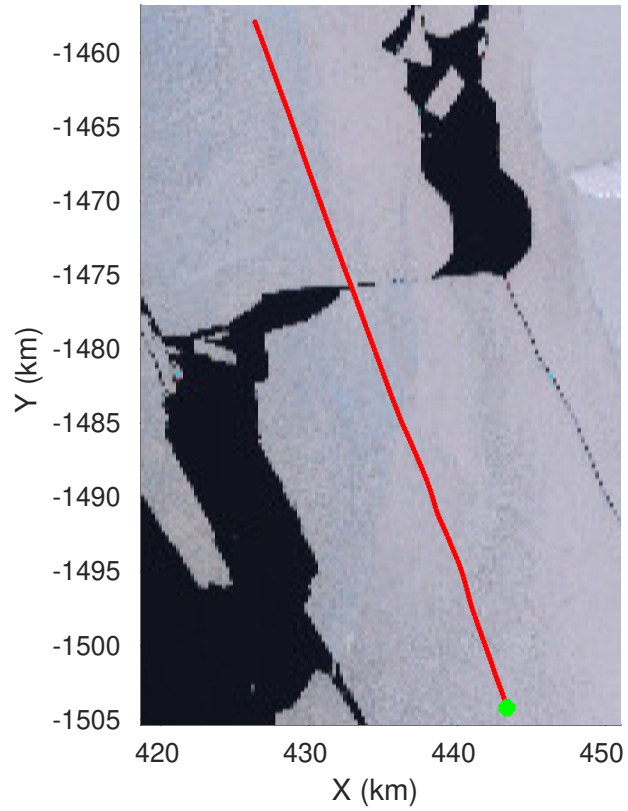

F03: Test Flight Sea Ice
20231212_02_019
Polar Stereograph -71N/0E