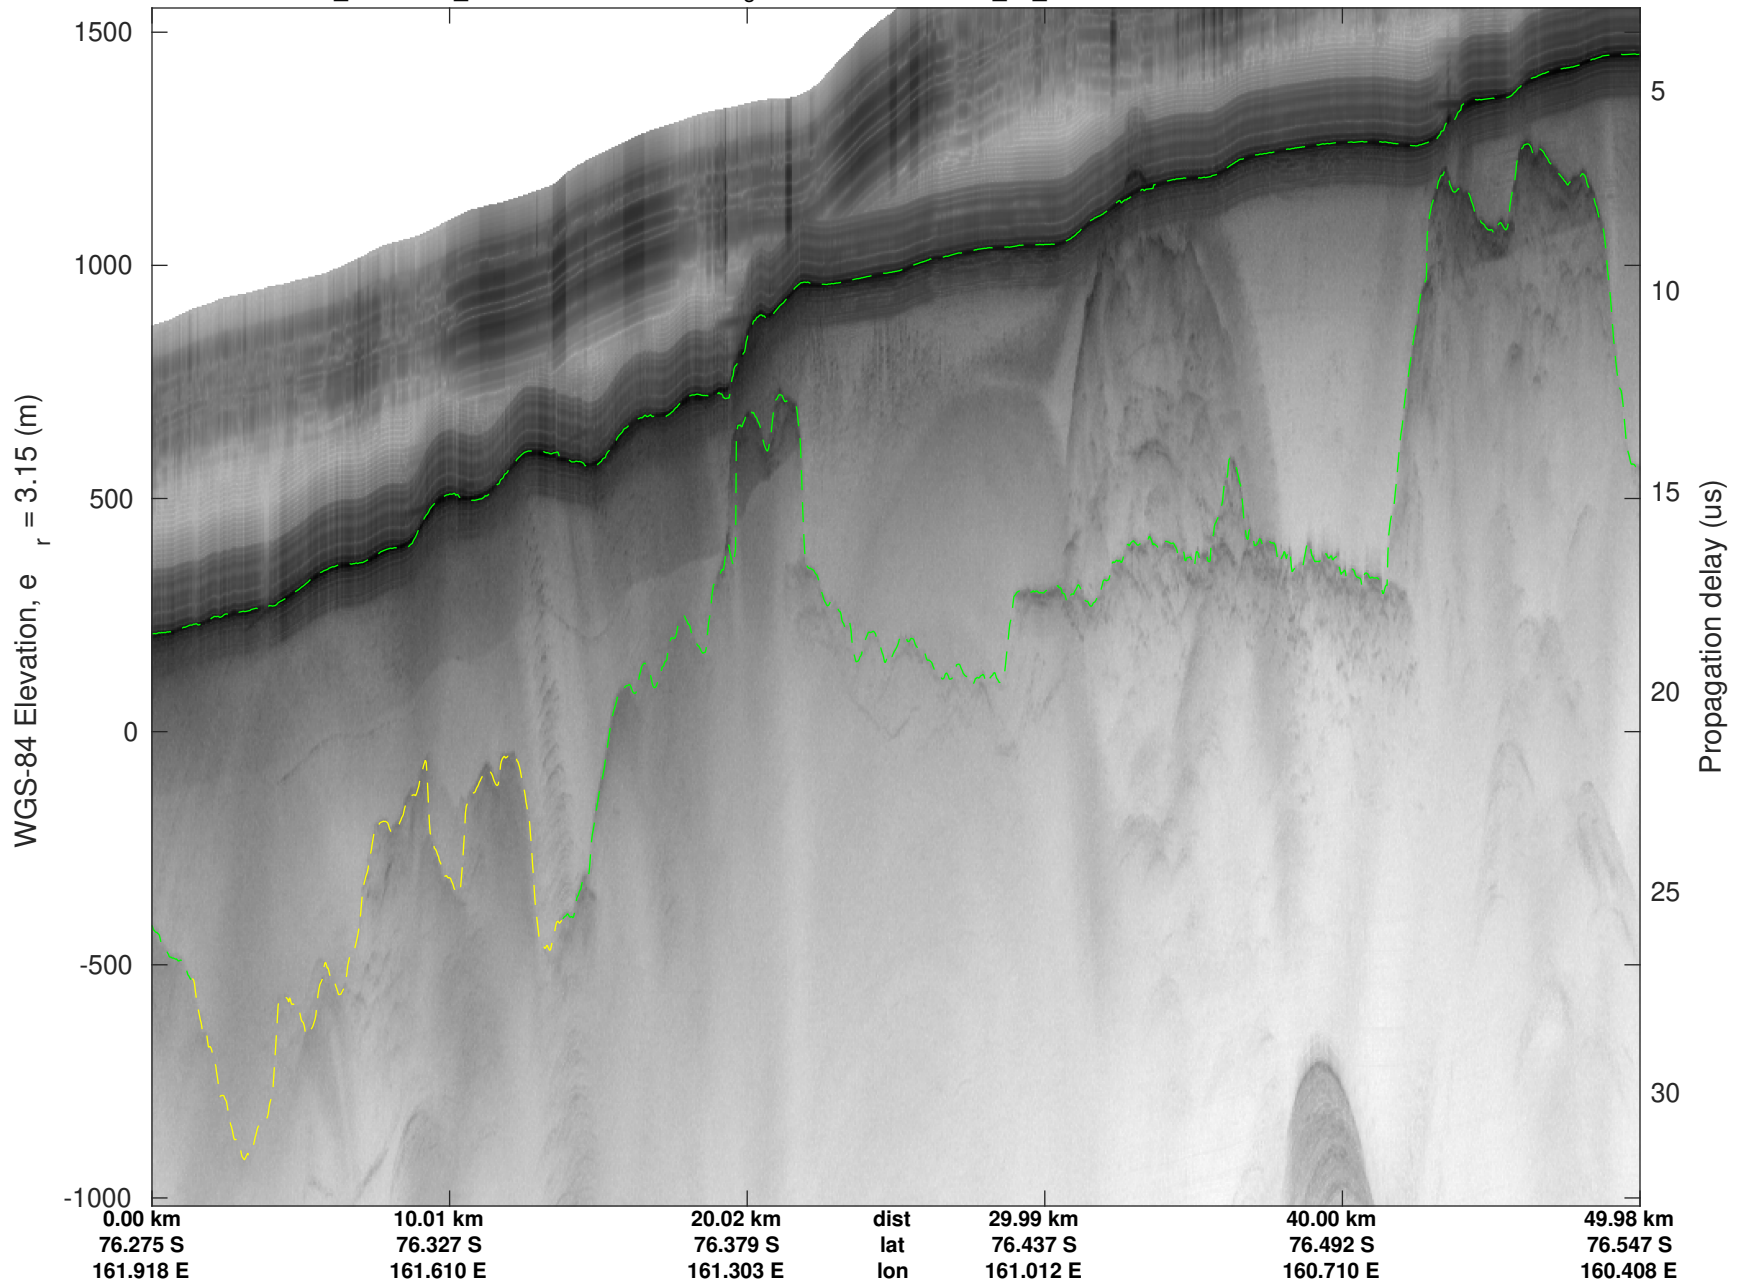

F03: Test Flight Sea Ice
 20231212_02_006
 Polar Stereograph -71N/0E

UTIG MARFA -- COLDEX

rds 2023_Antarctica_BaslerMKB: "F03: Test Flight Sea Ice" 20231212_02_006: 05:00:57.4 to 05:11:59.5 GPS

UTIG MARFA -- COLDEX

rds 2023_Antarctica_BaslerMKB: "F03: Test Flight Sea Ice" 20231212_02_006: 05:00:57.4 to 05:11:59.5 GPS

F03: Test Flight Sea Ice
 20231212_02_007
 Polar Stereograph -71N/0E

UTIG MARFA -- COLDEX

rds 2023_Antarctica_BaslerMKB: "F03: Test Flight Sea Ice" 20231212_02_007: 05:11:59.8 to 05:22:08.2 GPS