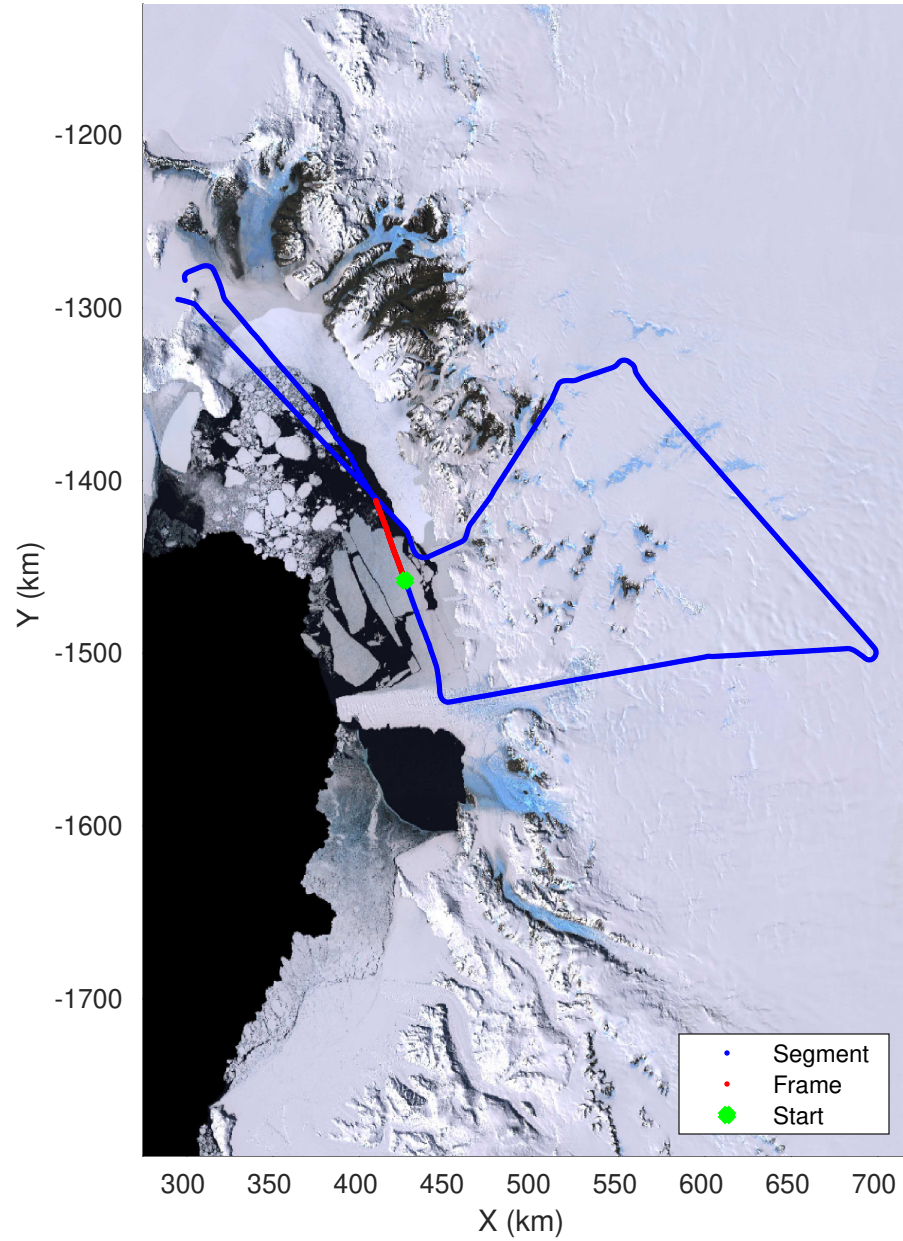

F03: Test Flight Sea Ice
20231212_02_020
Polar Stereograph -71N/0E