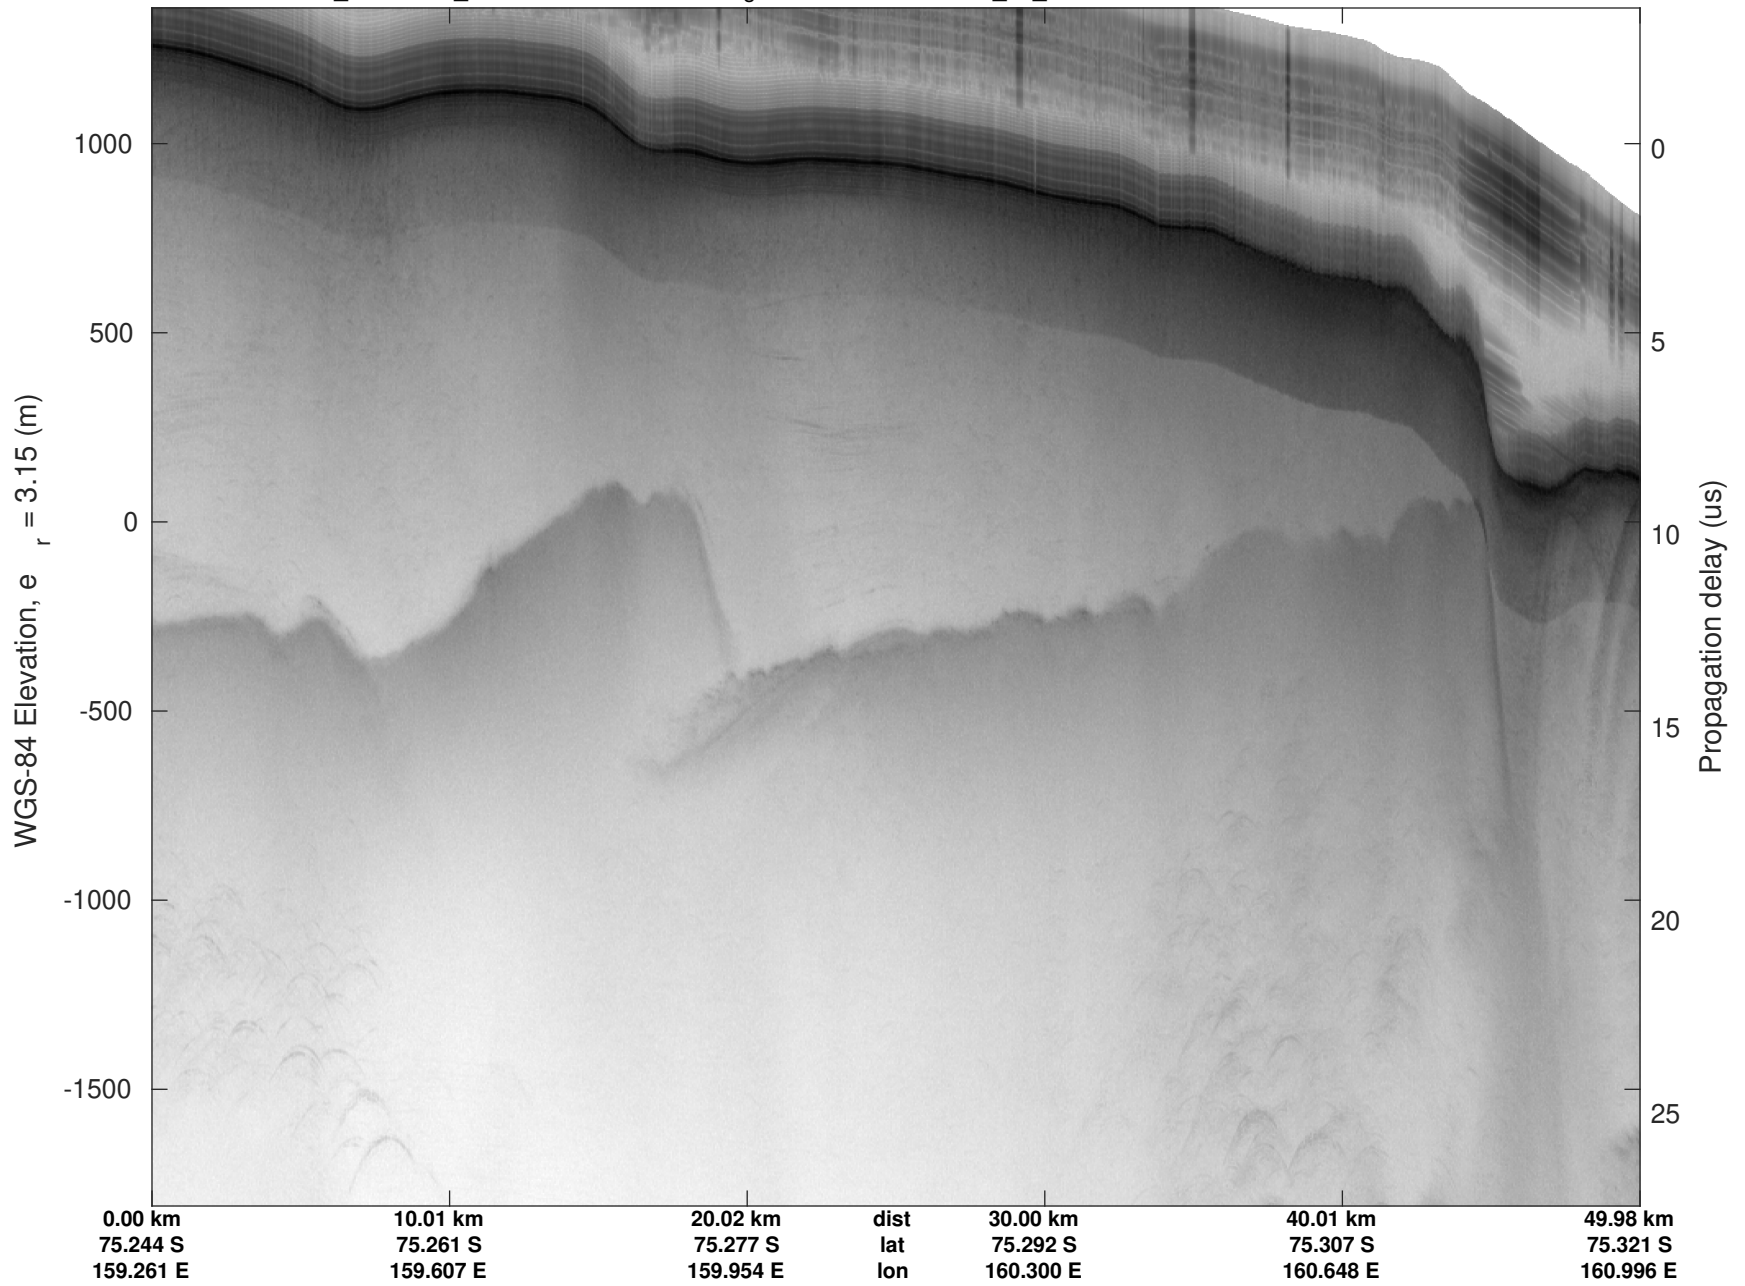

UTIG MARFA -- COLDEX

rds 2023_Antarctica_BaslerMKB: "F03: Test Flight Sea Ice" 20231212_02_016: 06:43:55.2 to 06:54:05.2 GPS