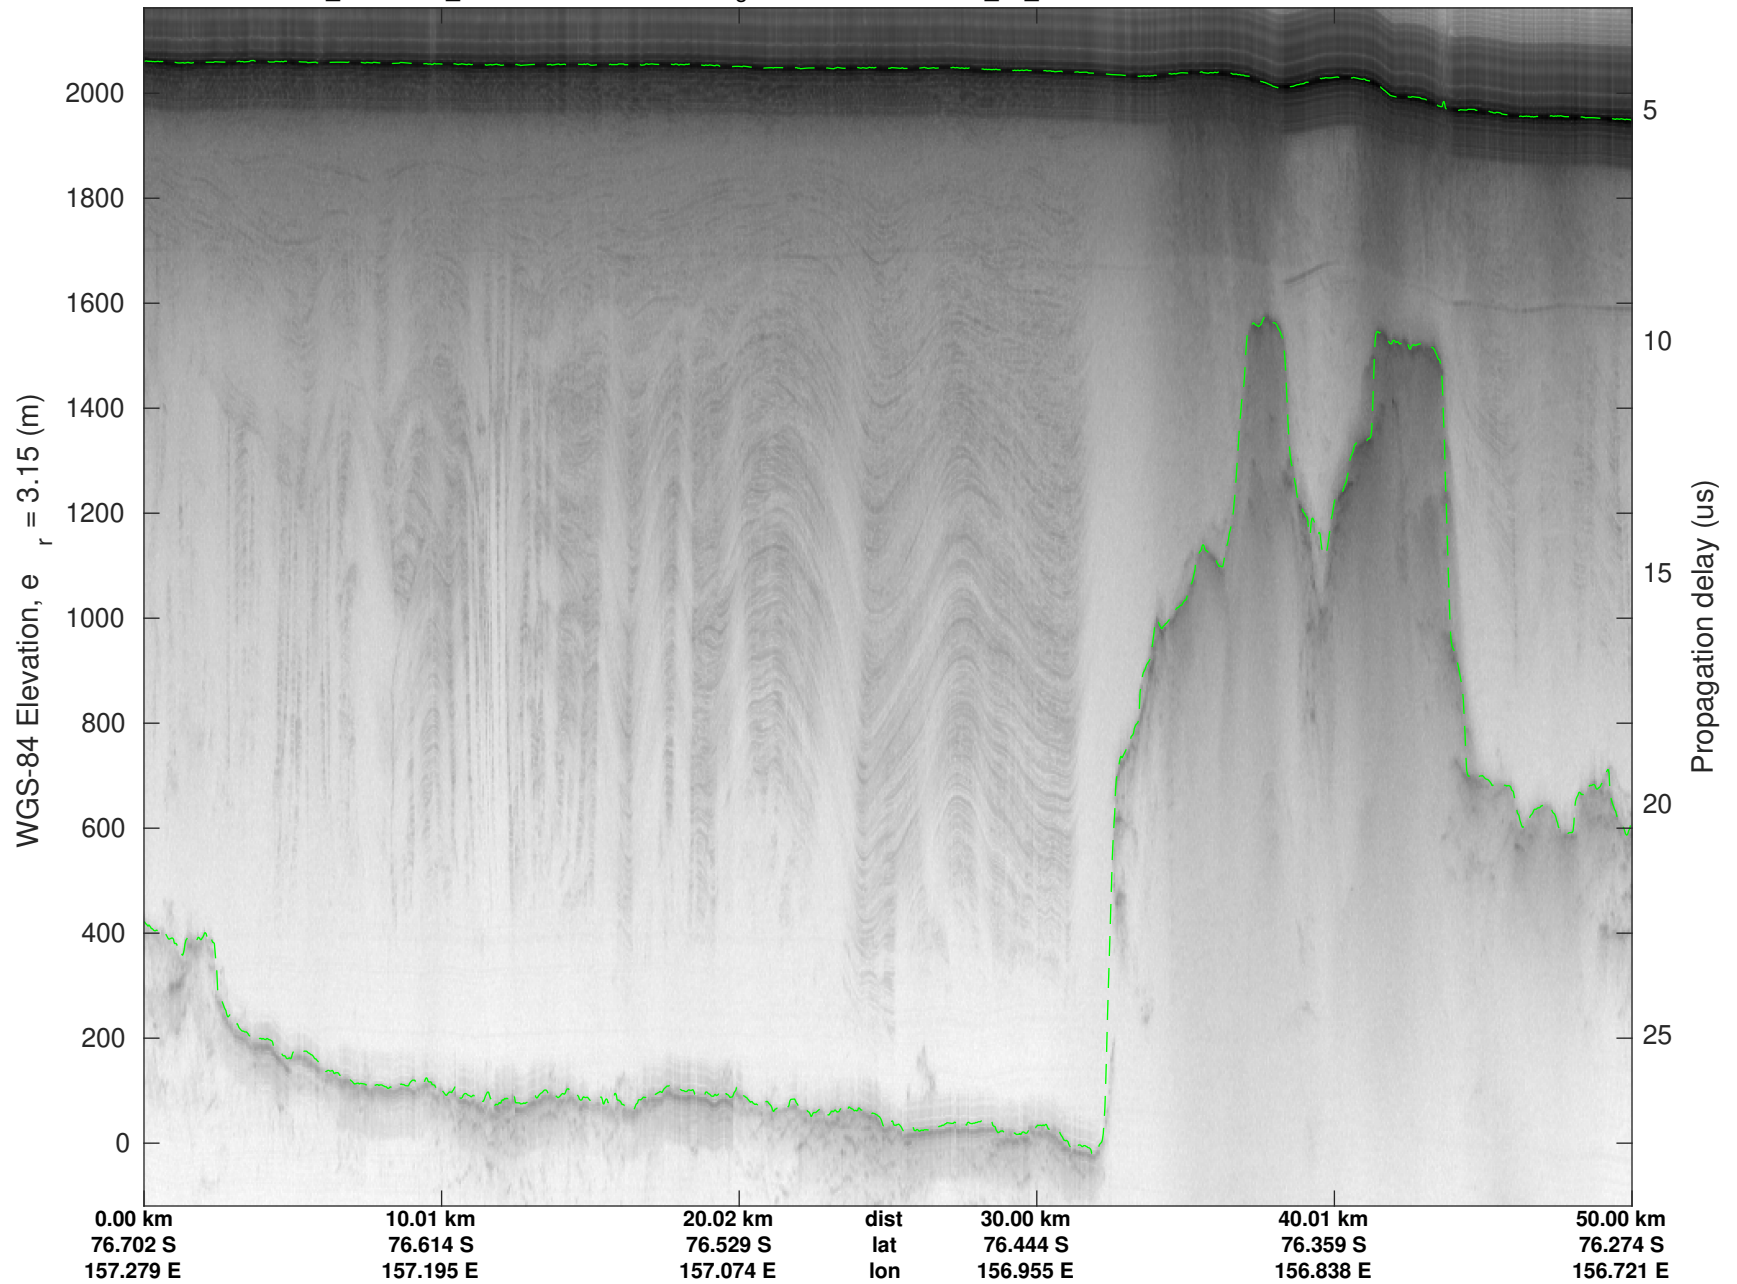

UTIG MARFA -- COLDEX

rds 2023_Antarctica_BaslerMKB: "F03: Test Flight Sea Ice" 20231212_02_009: 05:32:05.8 to 05:42:12.2 GPS