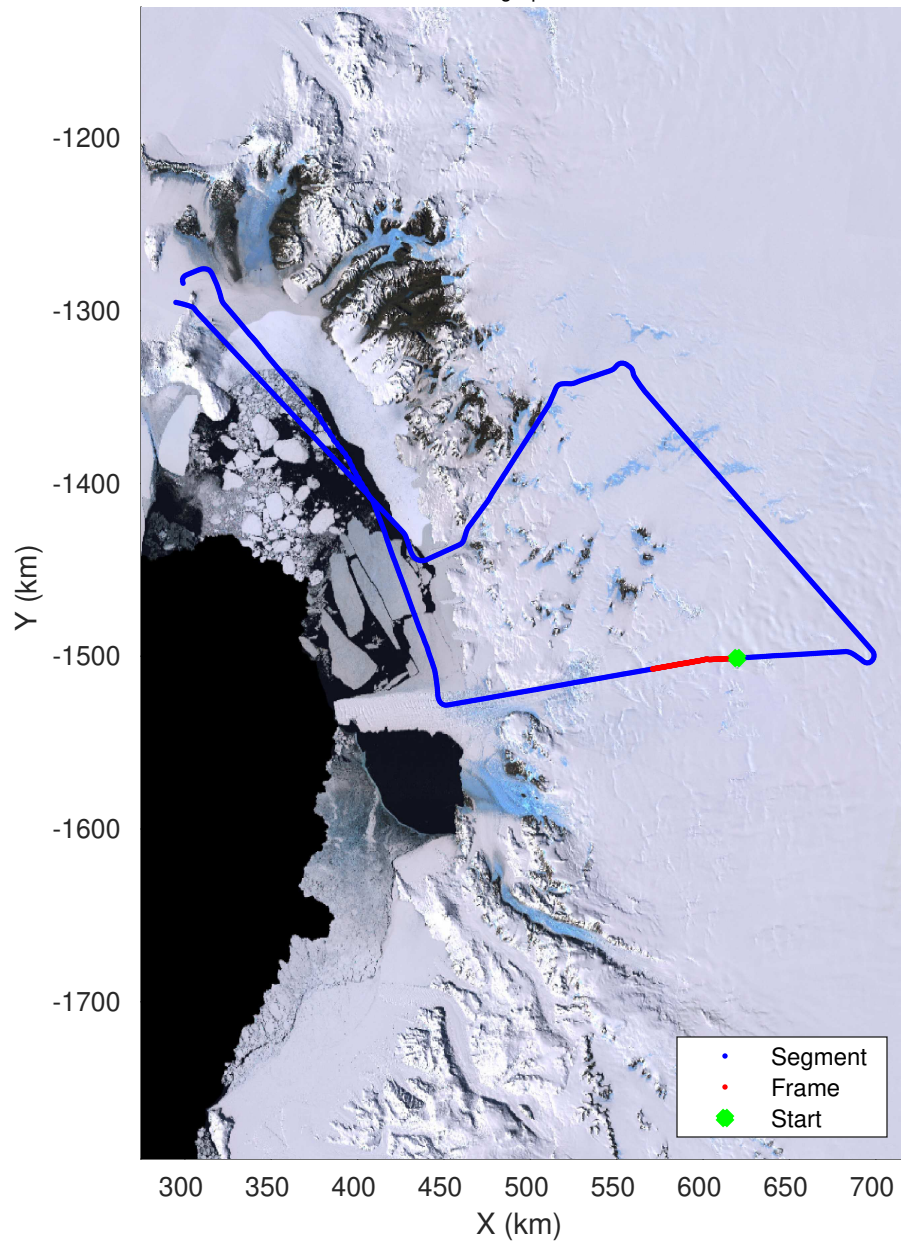

F03: Test Flight Sea Ice
20231212_02_015
Polar Stereograph -71N/0E