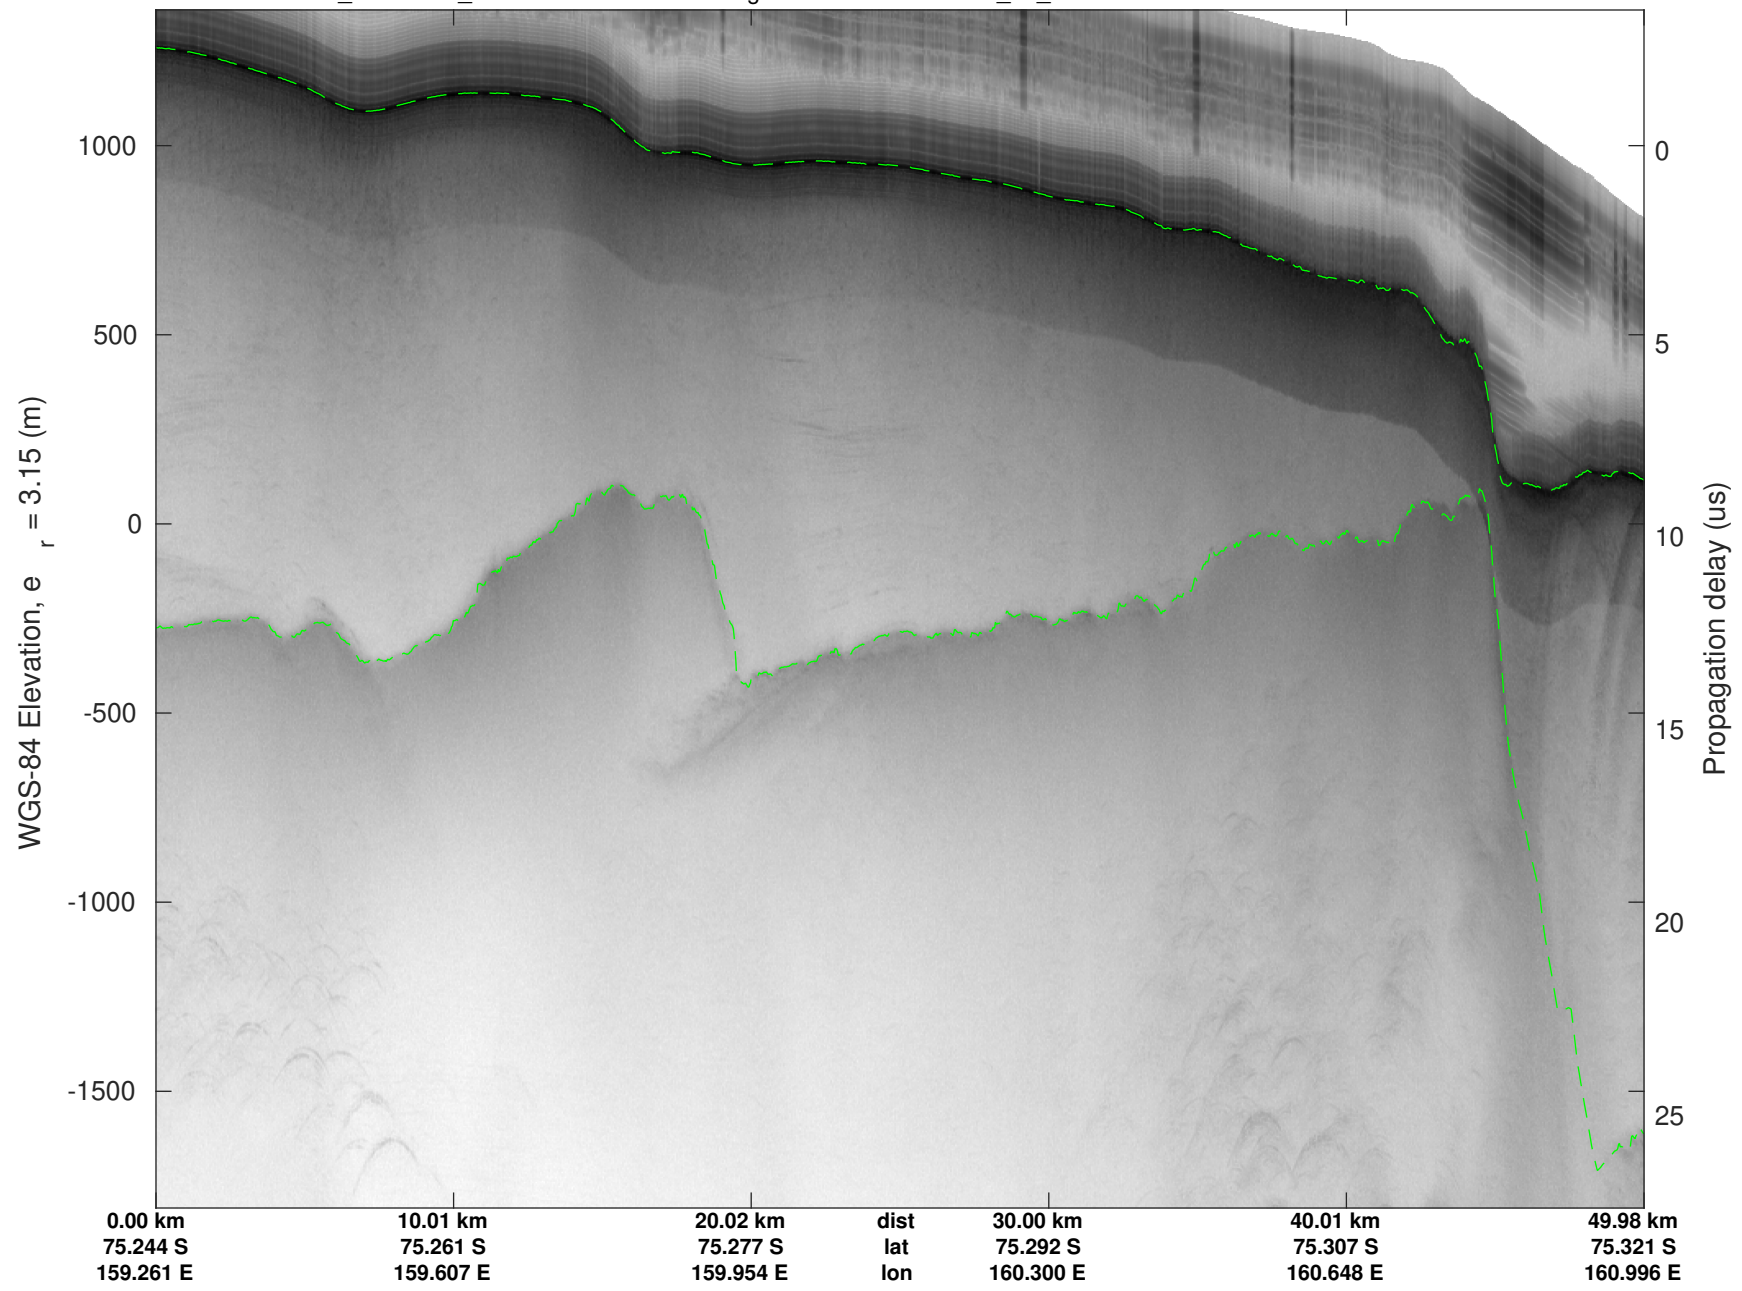

F03: Test Flight Sea Ice
20231212_02_016
Polar Stereograph -71N/0E

UTIG MARFA -- COLDEX

rds 2023_Antarctica_BaslerMKB: "F03: Test Flight Sea Ice" 20231212_02_016: 06:43:55.2 to 06:54:05.2 GPS

UTIG MARFA -- COLDEX
rds 2023_Antarctica_BaslerMKB: "F03: Test Flight Sea Ice" 20231212_02_016: 06:43:55.2 to 06:54:05.2 GPS

UTIG MARFA -- COLDEX

rds 2023_Antarctica_BaslerMKB: "F03: Test Flight Sea Ice" 20231212_02_017: 06:54:05.5 to 07:04:35.4 GPS

UTIG MARFA -- COLDEX

rds 2023_Antarctica_BaslerMKB: "F03: Test Flight Sea Ice" 20231212_02_017: 06:54:05.5 to 07:04:35.4 GPS