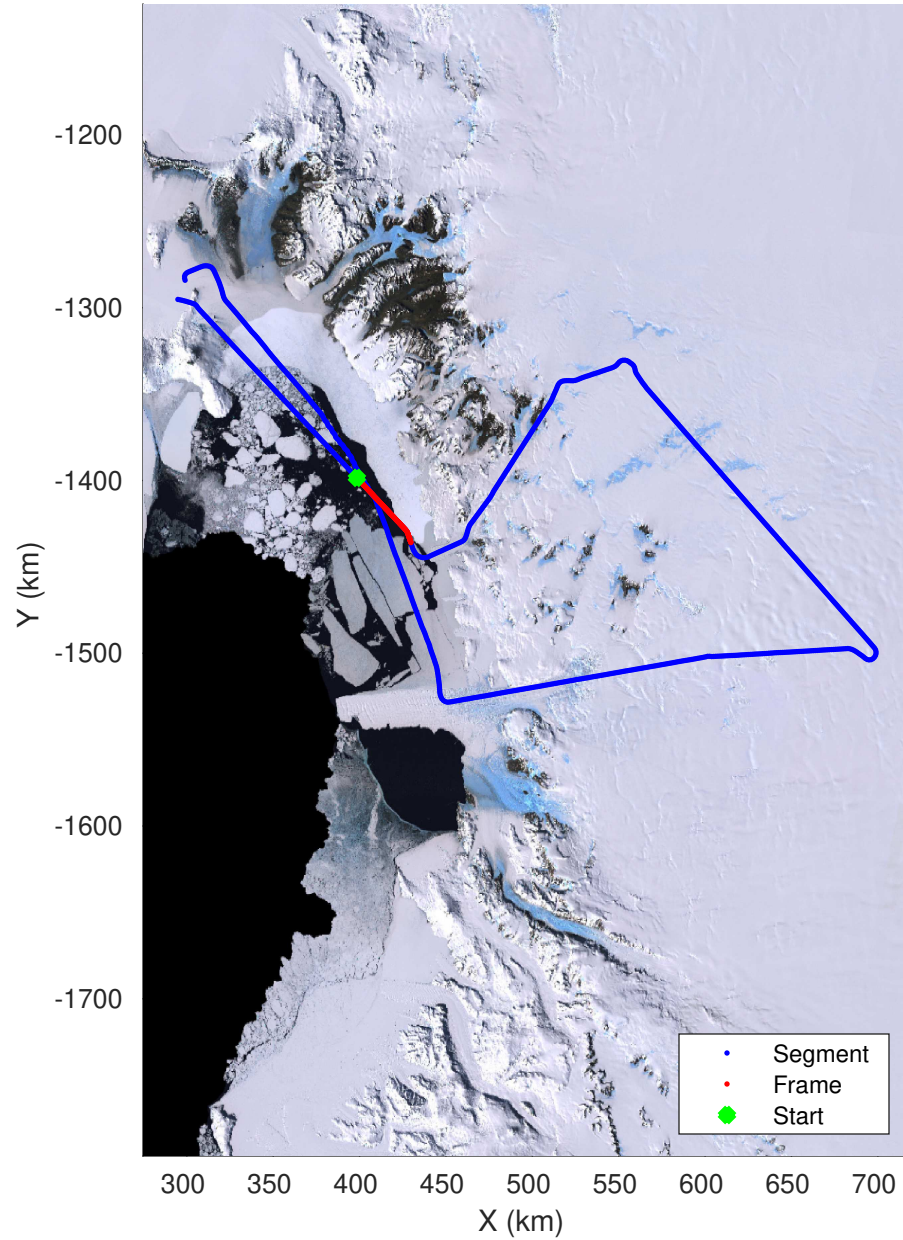

F03: Test Flight Sea Ice
20231212_02_004
Polar Stereograph -71N/0E