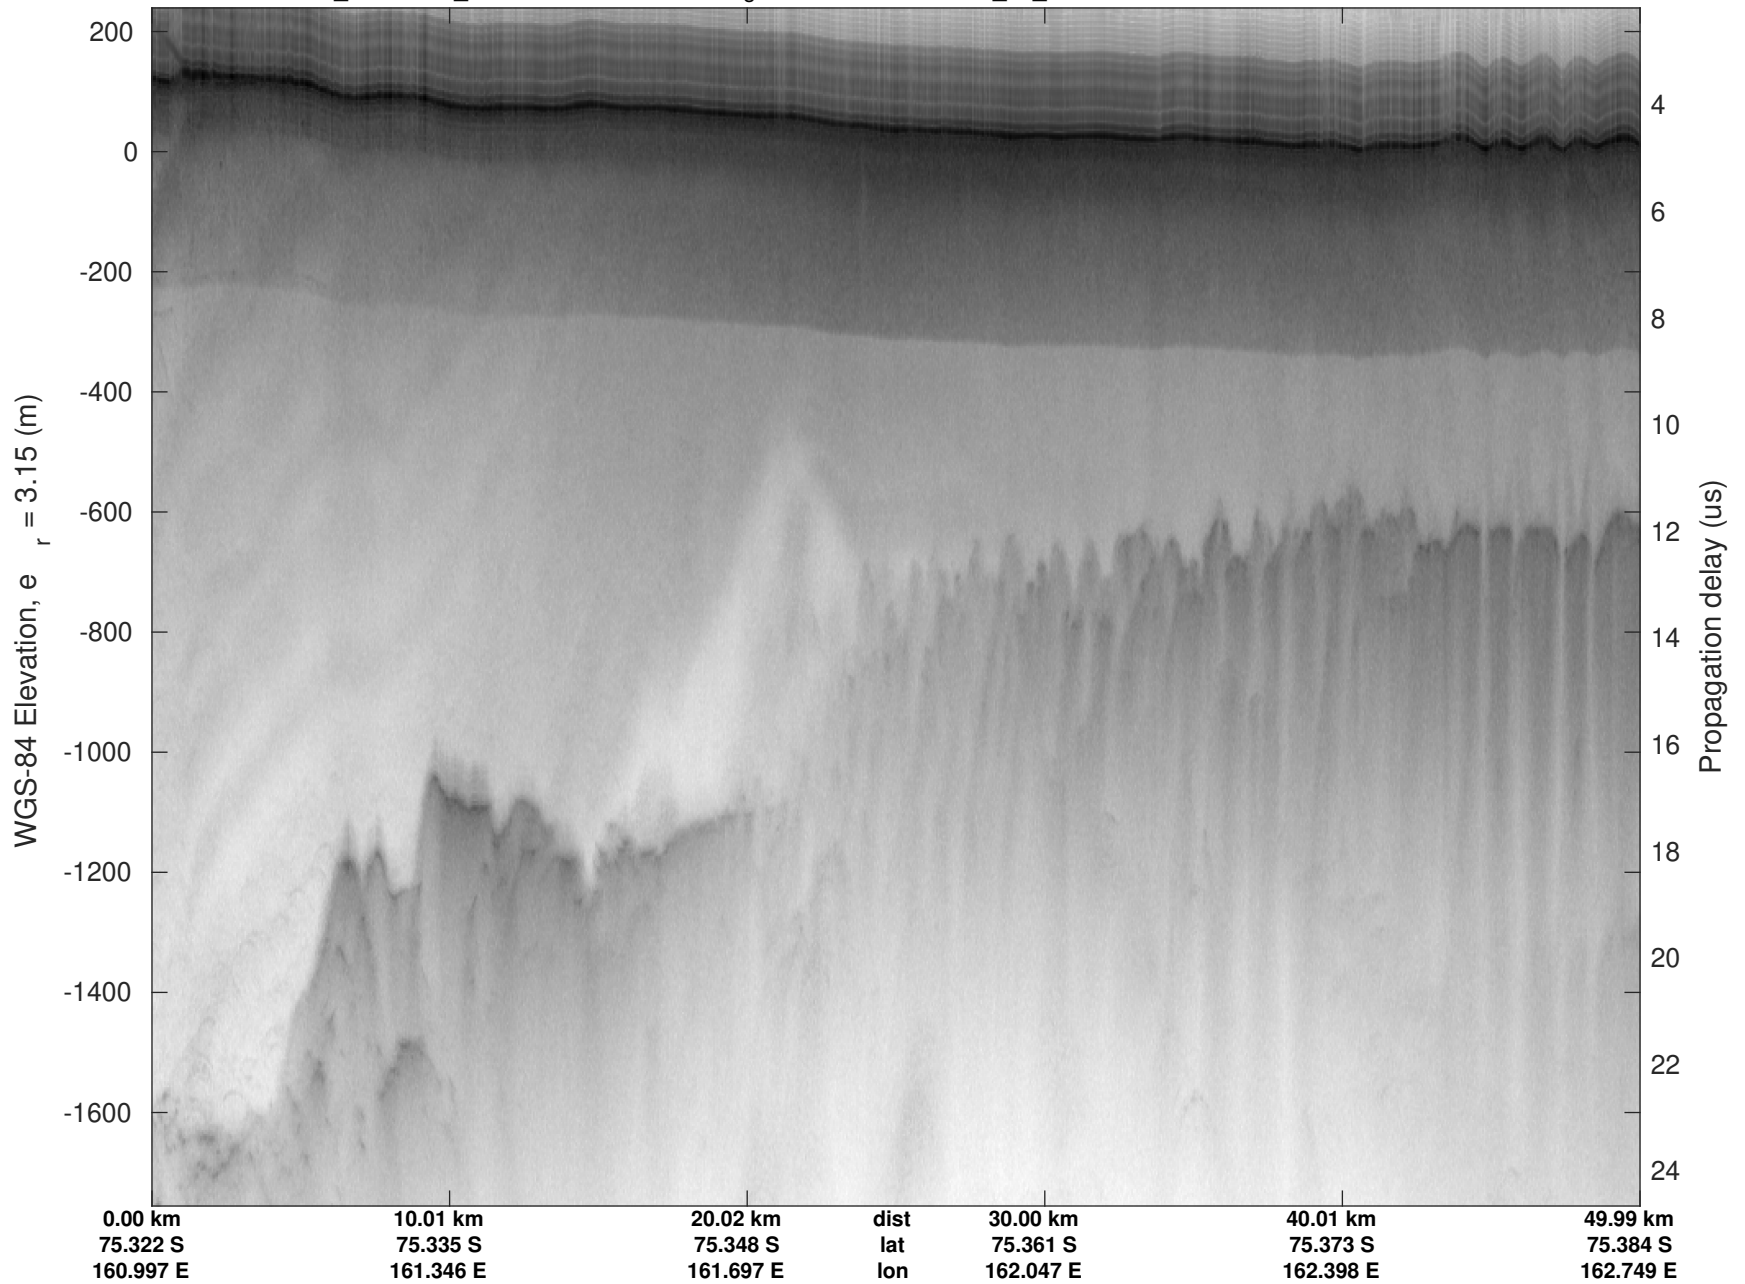

UTIG MARFA -- COLDEX

rds 2023_Antarctica_BaslerMKB: "F03: Test Flight Sea Ice" 20231212_02_017: 06:54:05.5 to 07:04:35.4 GPS