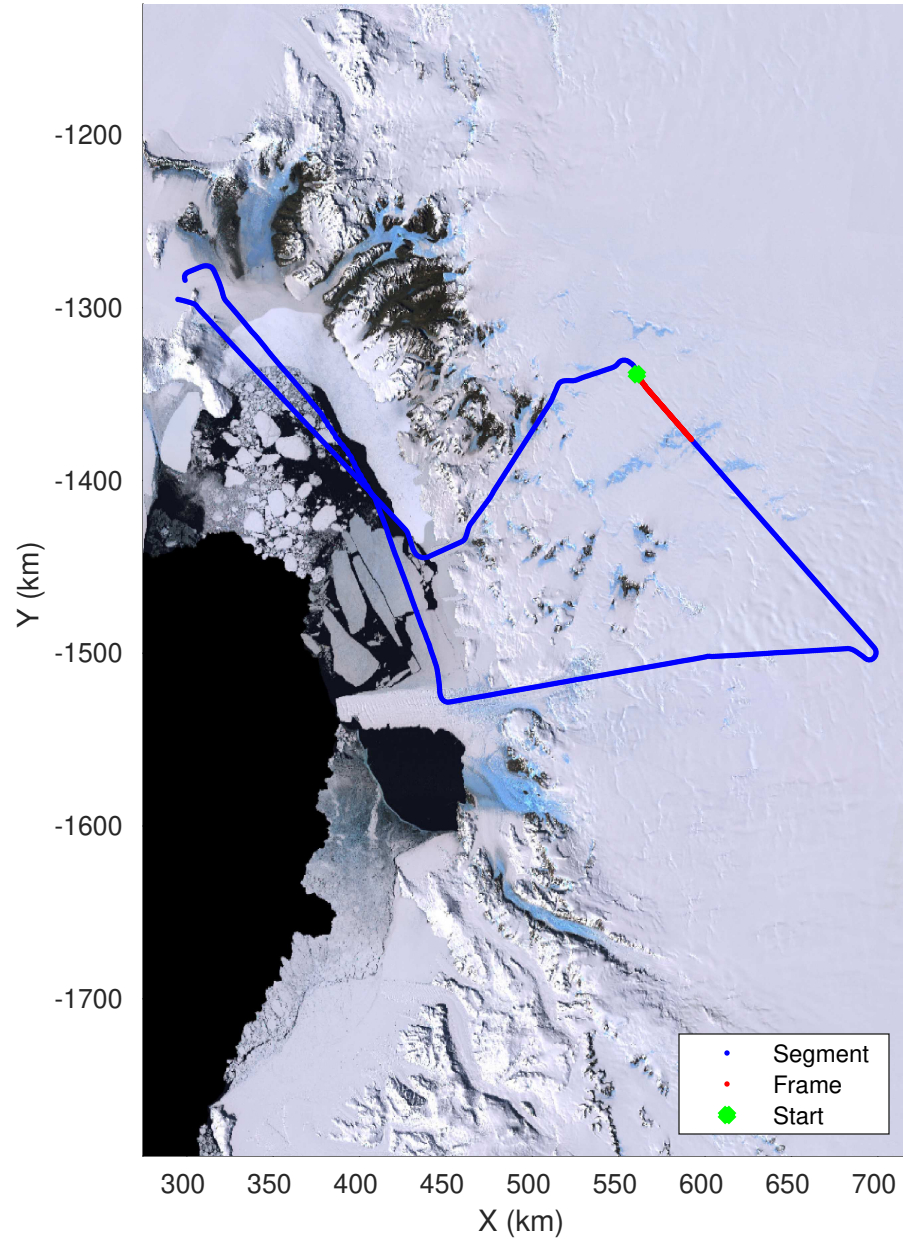

F03: Test Flight Sea Ice
20231212_02_009
Polar Stereograph -71N/0E