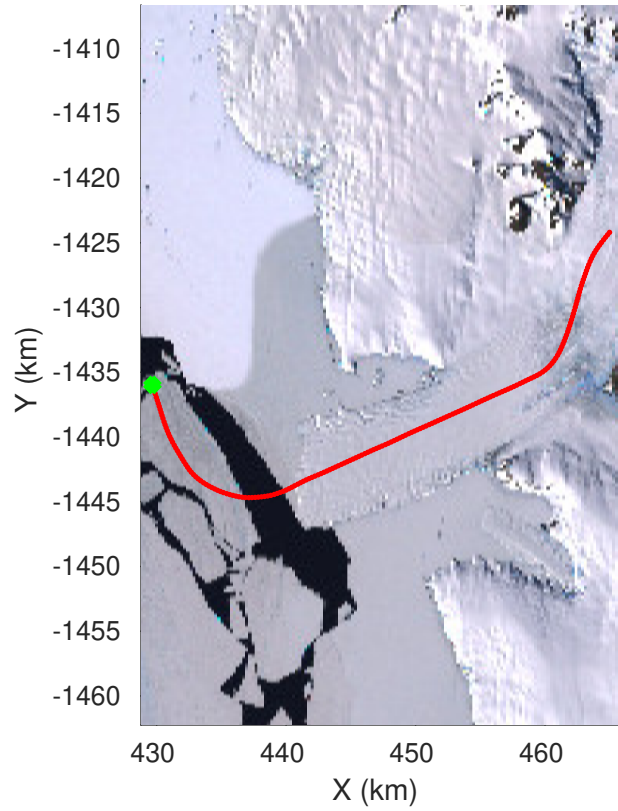

F03: Test Flight Sea Ice
20231212_02_004
Polar Stereograph -71N/0E

UTIG MARFA -- COLDEX

rds 2023_Antarctica_BaslerMKB: "F03: Test Flight Sea Ice" 20231212_02_004: 04:39:59.6 to 04:50:34.7 GPS

UTIG MARFA -- COLDEX
rds 2023_Antarctica_BaslerMKB: "F03: Test Flight Sea Ice" 20231212_02_004: 04:39:59.6 to 04:50:34.7 GPS