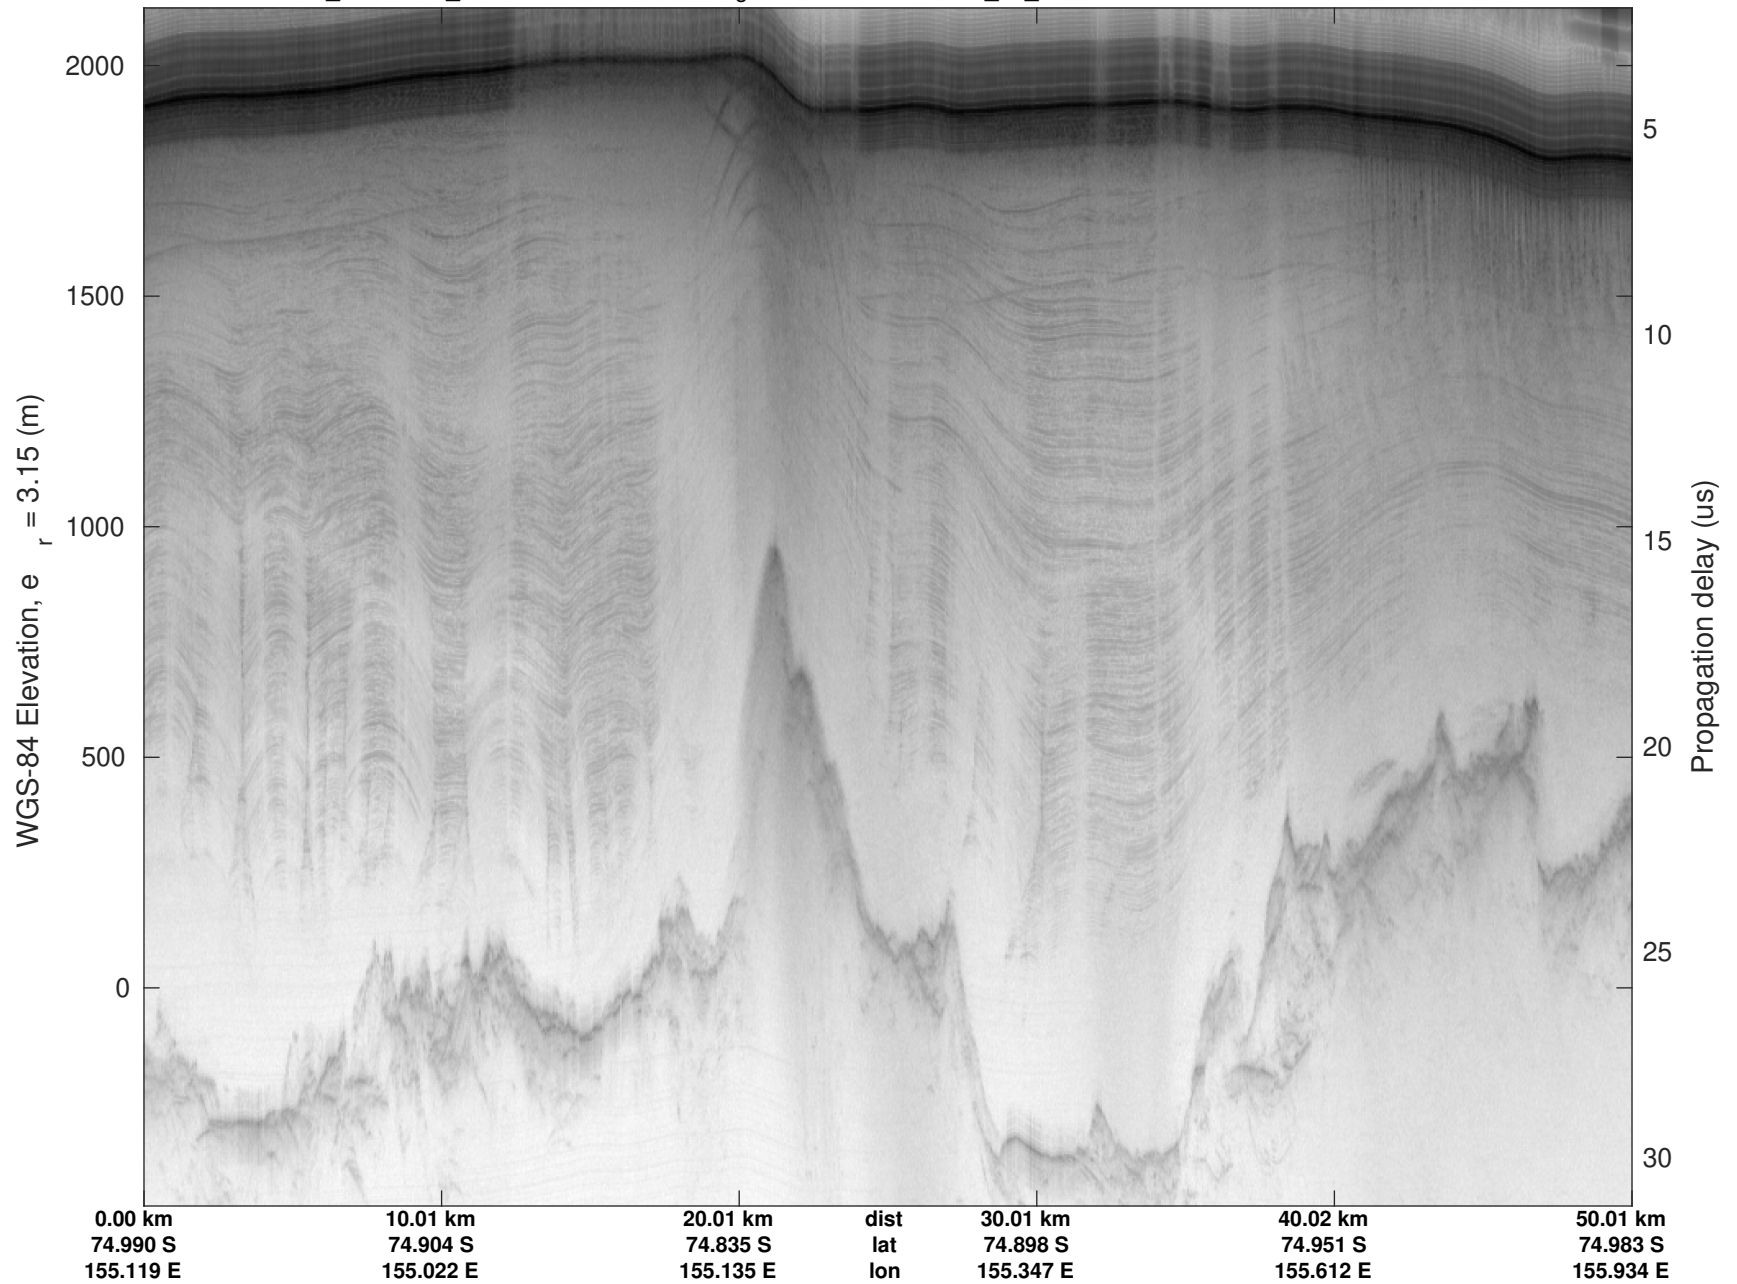

UTIG MARFA -- COLDEX

rds 2023_Antarctica_BaslerMKB: "F03: Test Flight Sea Ice" 20231212_02_013: 06:12:42.4 to 06:23:01.2 GPS