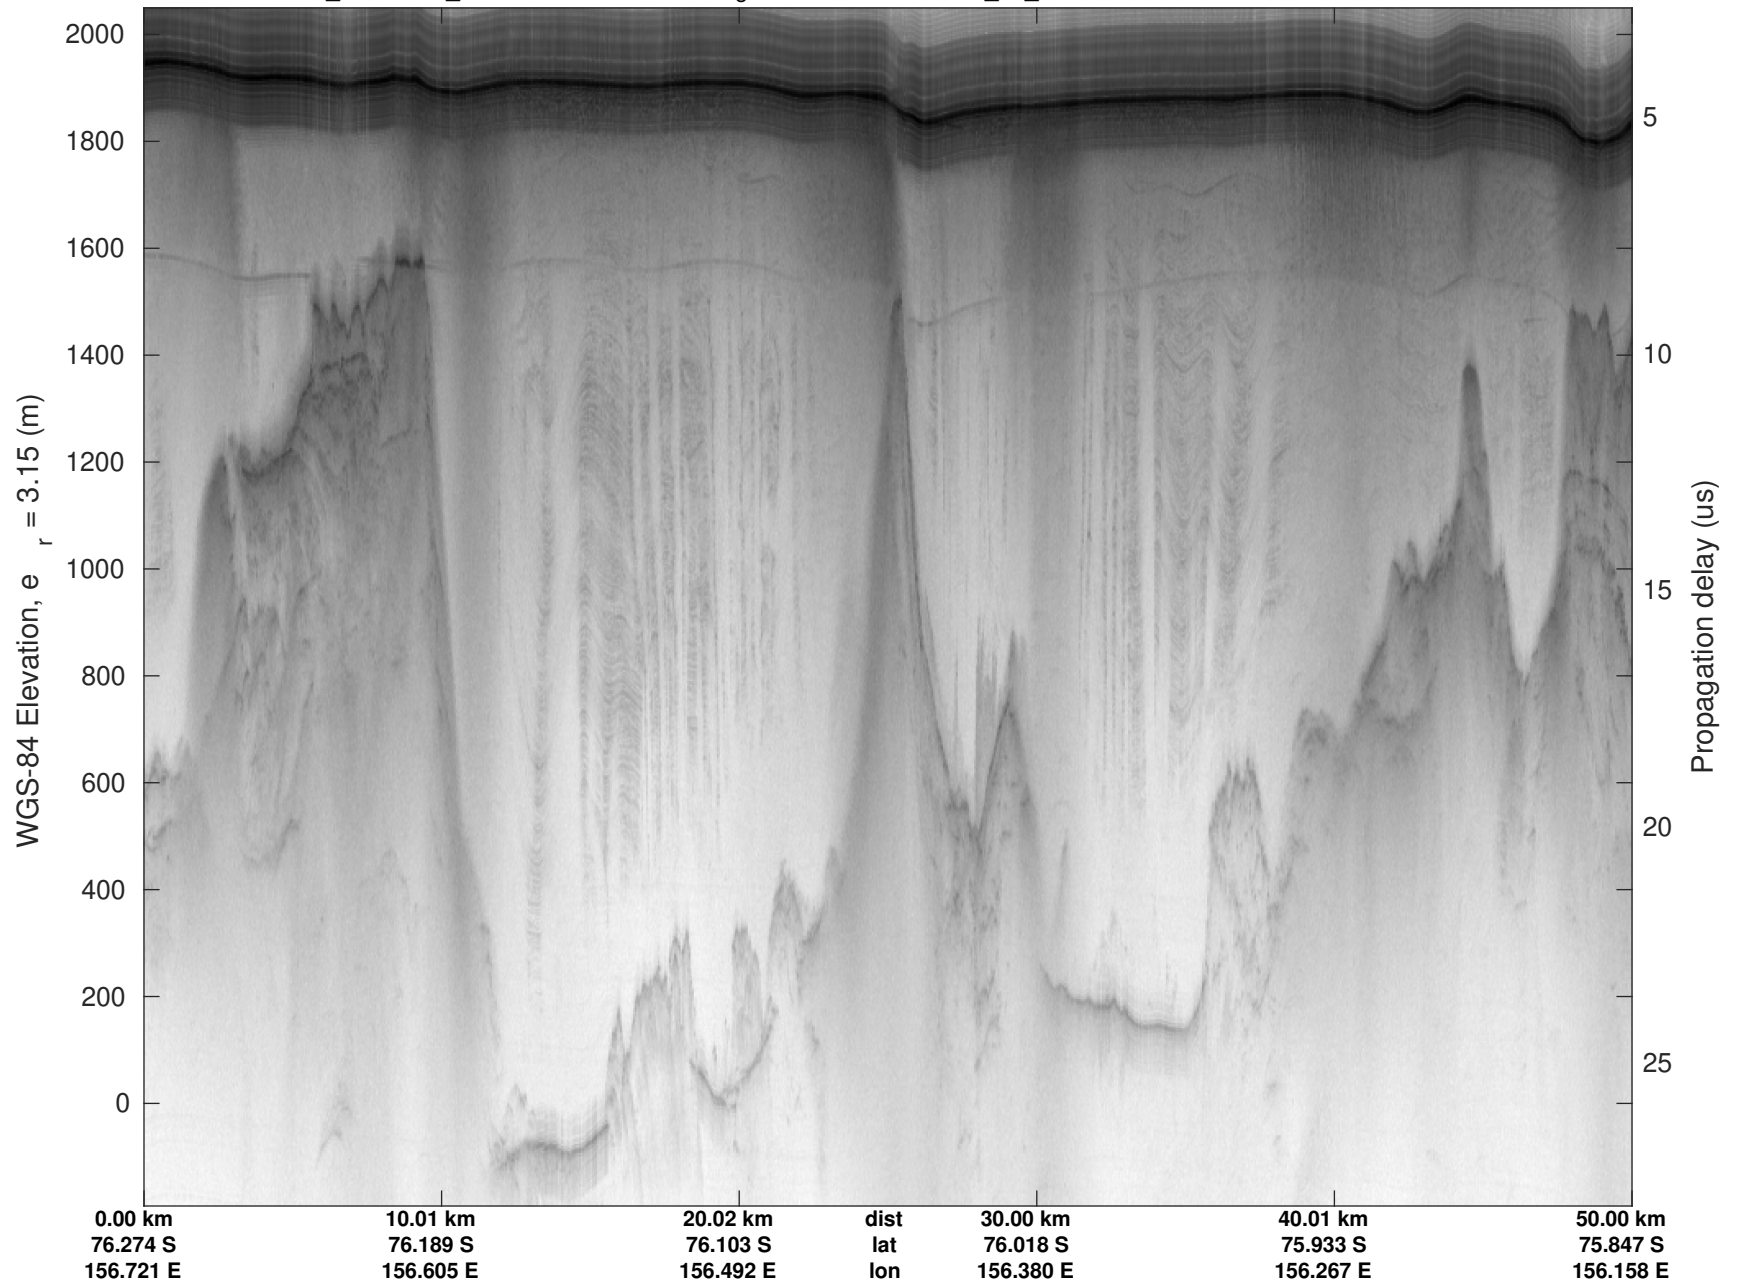

UTIG MARFA -- COLDEX

rds 2023_Antarctica_BaslerMKB: "F03: Test Flight Sea Ice" 20231212_02_010: 05:42:12.5 to 05:52:25.2 GPS