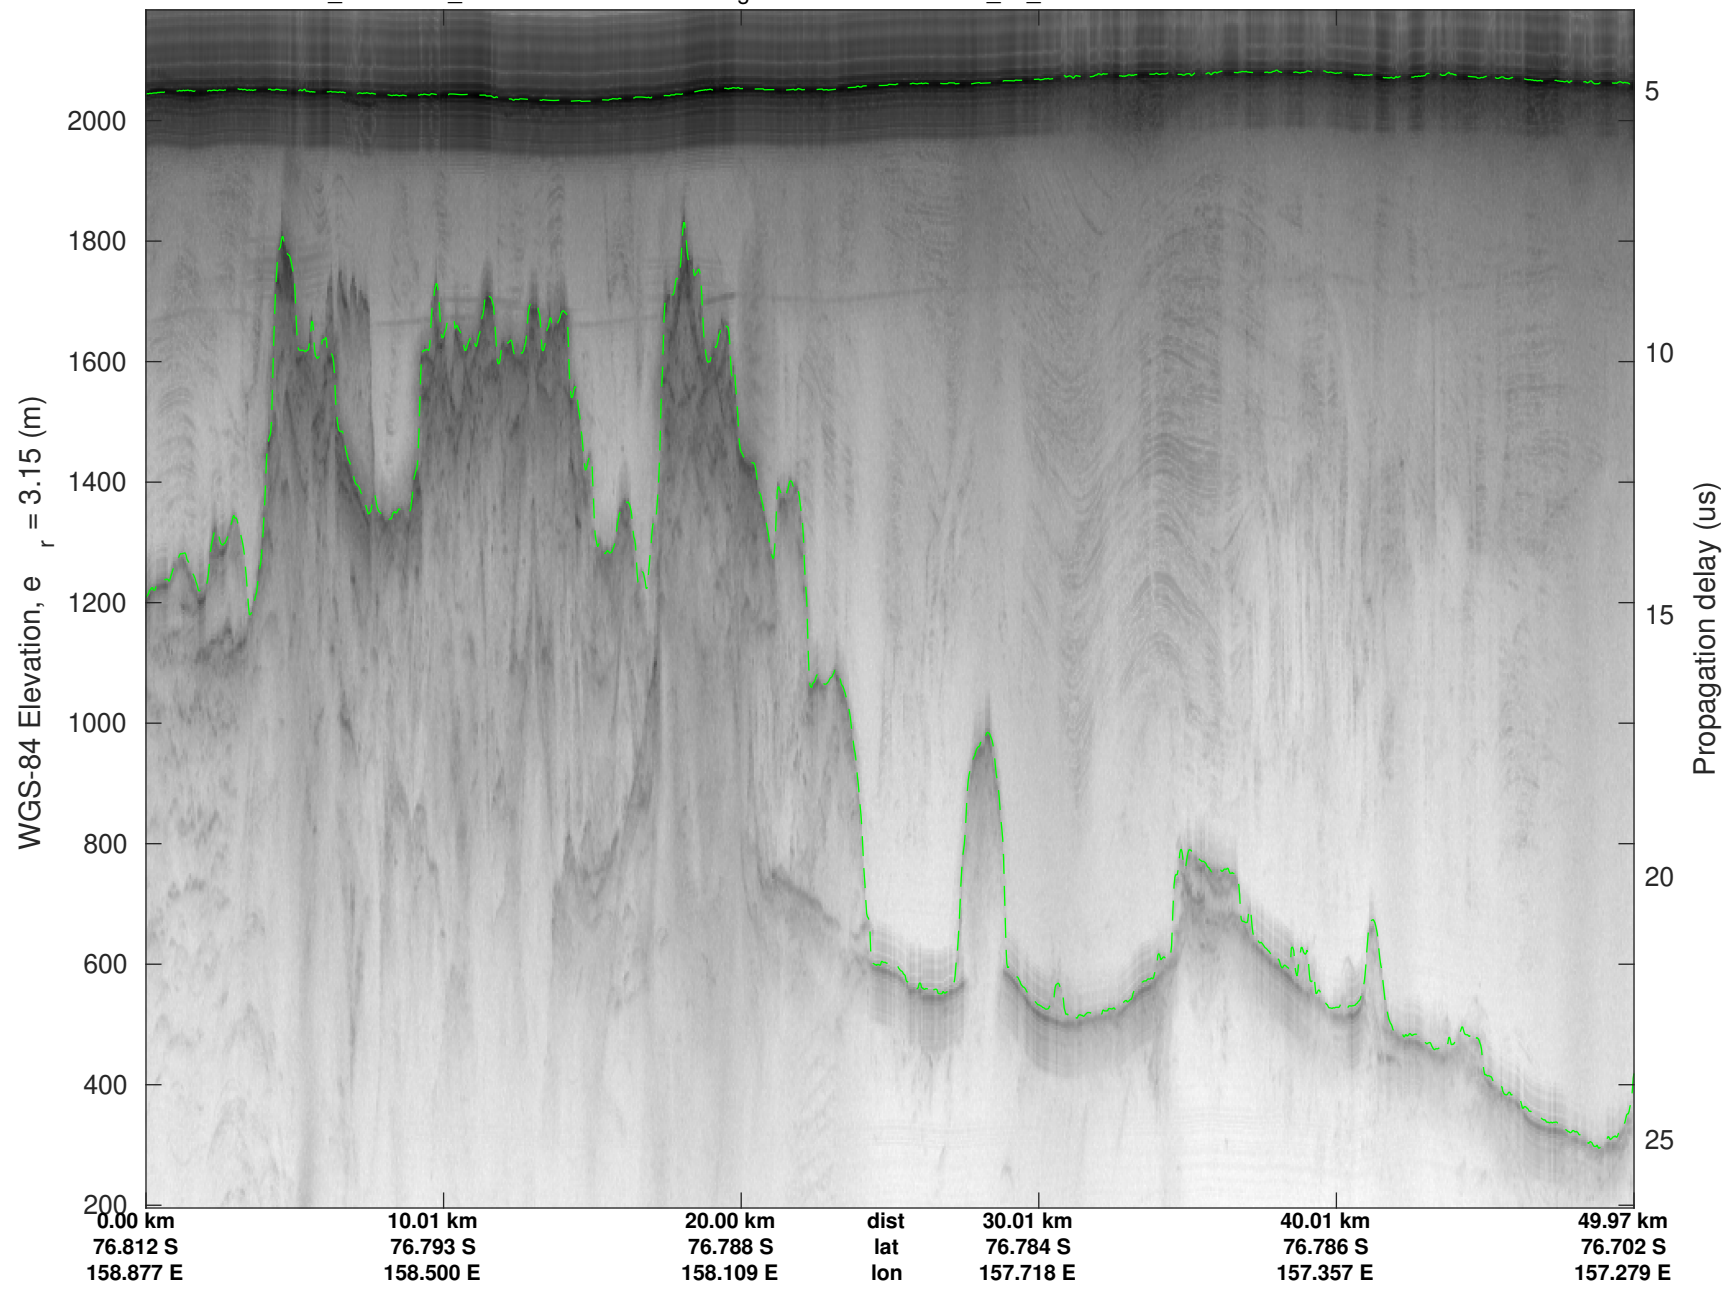

UTIG MARFA -- COLDEX
rds 2023_Antarctica_BaslerMKB: "F03: Test Flight Sea Ice" 20231212_02_008: 05:22:08.5 to 05:32:05.5 GPS