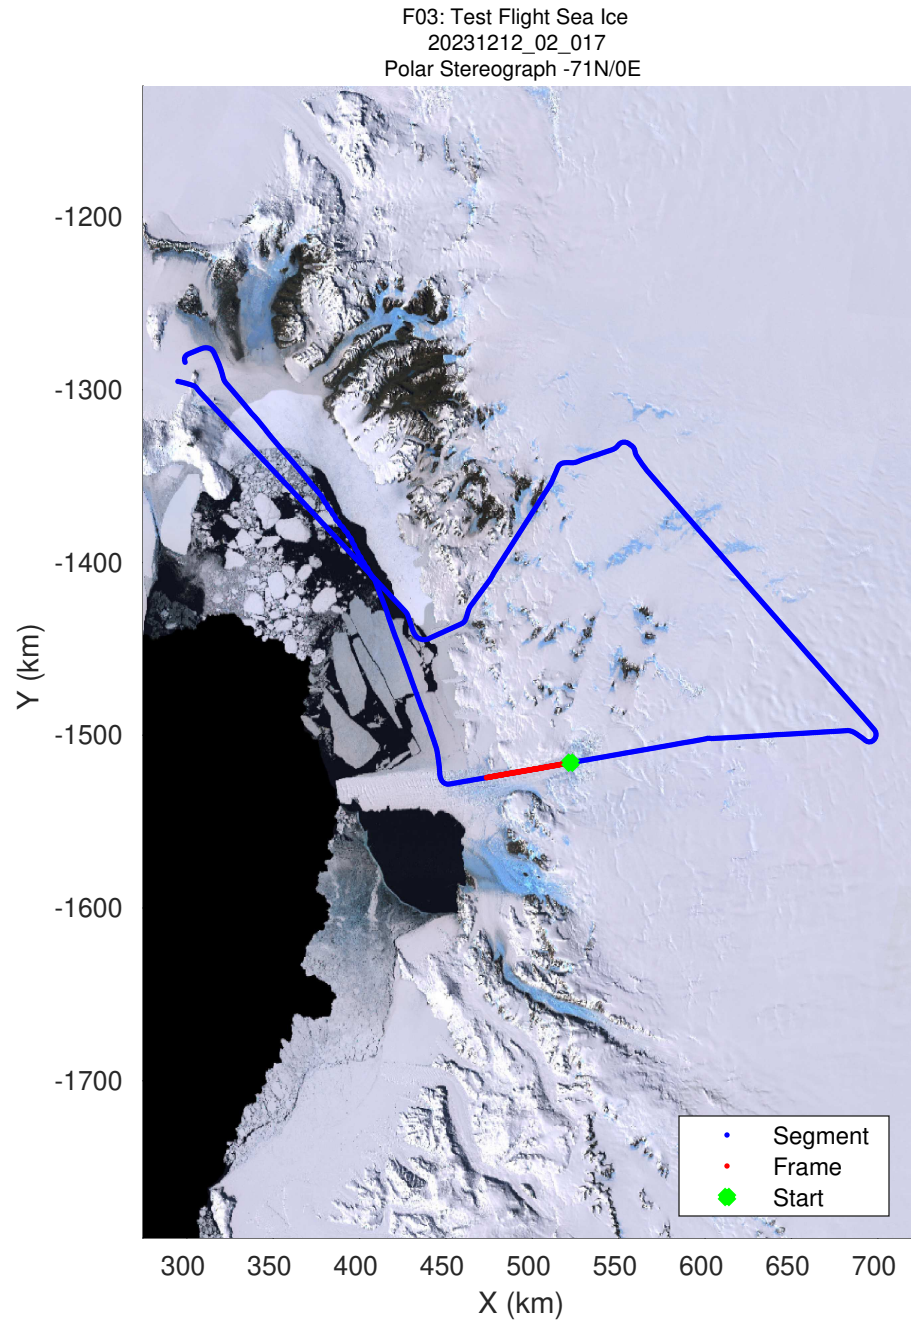

F03: Test Flight Sea Ice
20231212_02_016
Polar Stereograph -71N/0E

UTIG MARFA -- COLDEX

rds 2023_Antarctica_BaslerMKB: "F03: Test Flight Sea Ice" 20231212_02_016: 06:43:55.2 to 06:54:05.2 GPS

UTIG MARFA -- COLDEX
rds 2023_Antarctica_BaslerMKB: "F03: Test Flight Sea Ice" 20231212_02_016: 06:43:55.2 to 06:54:05.2 GPS