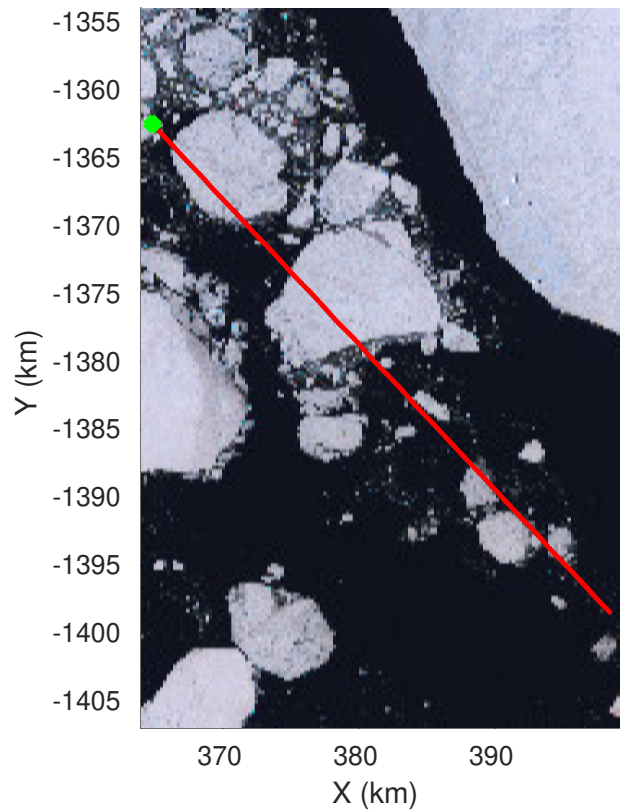

F03: Test Flight Sea Ice
20231212_02_003
Polar Stereograph -71N/0E