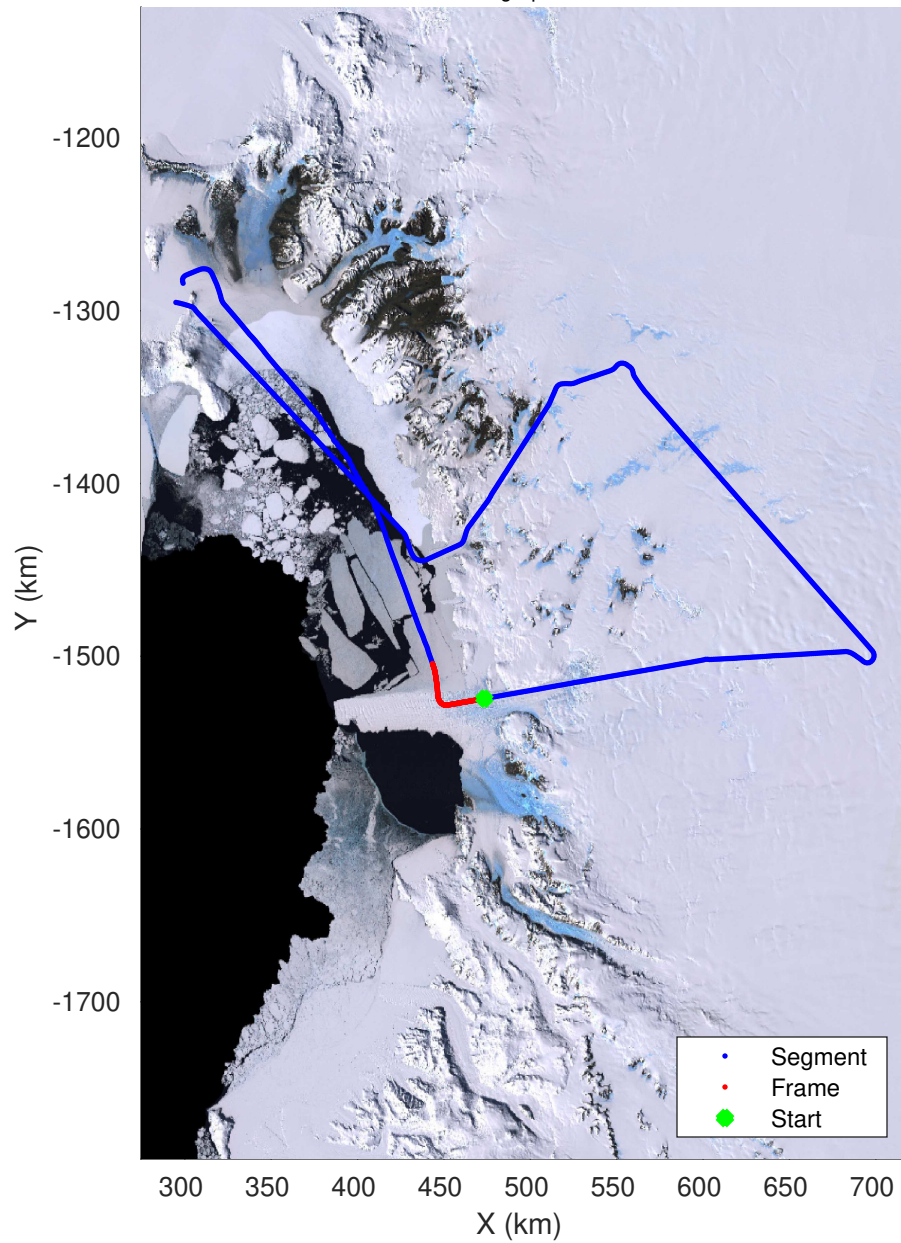

F03: Test Flight Sea Ice
20231212_02_018
Polar Stereograph -71N/0E