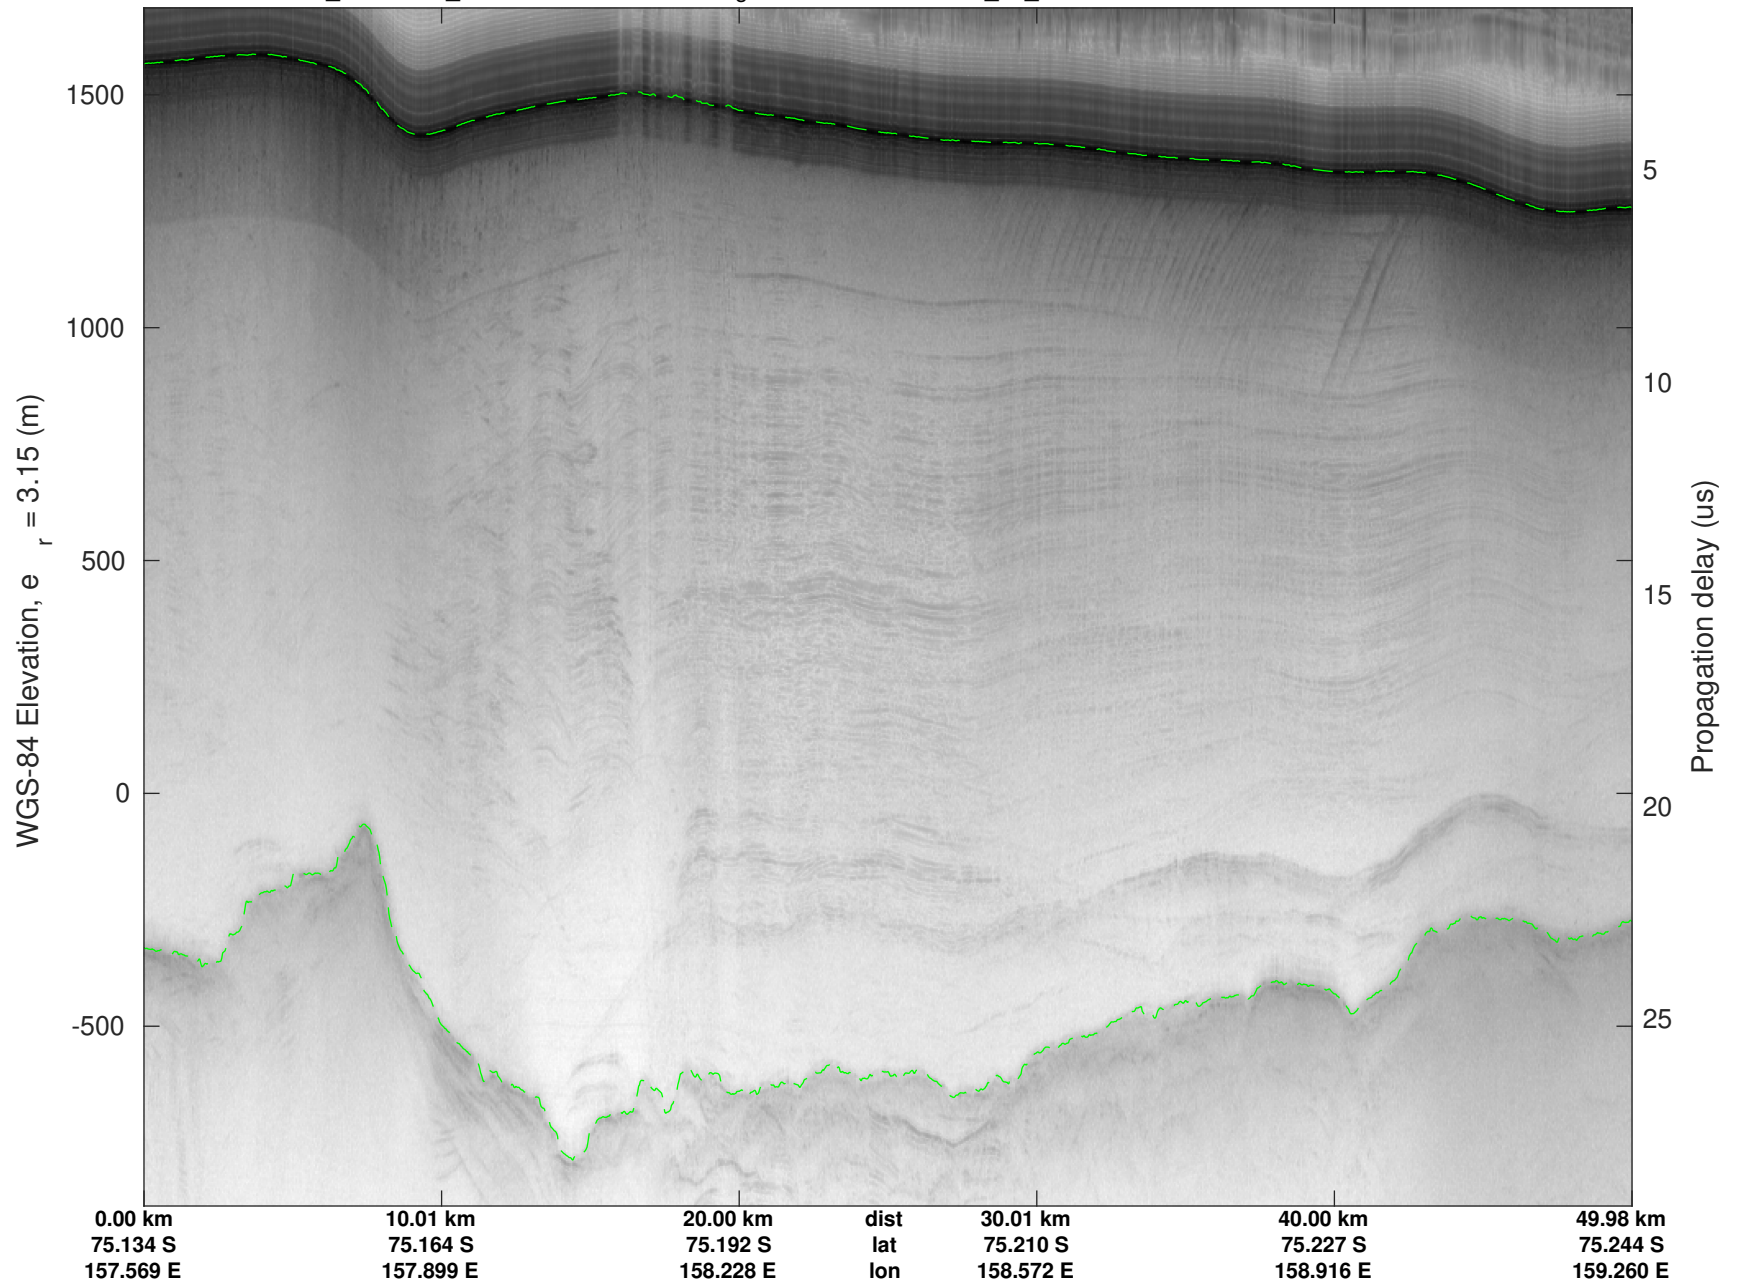

UTIG MARFA -- COLDEX
rds 2023_Antarctica_BaslerMKB: "F03: Test Flight Sea Ice" 20231212_02_015: 06:33:22.5 to 06:43:54.9 GPS