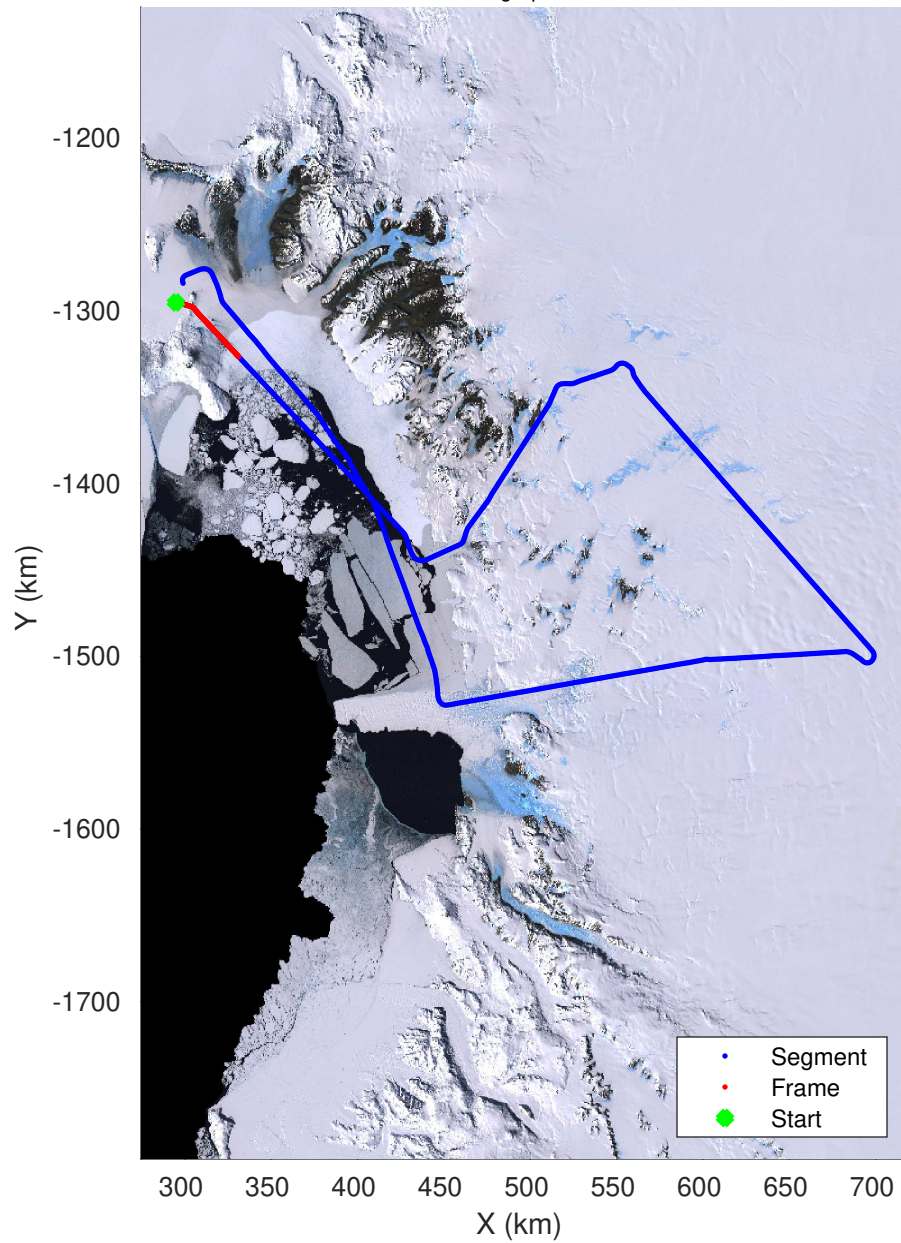

F03: Test Flight Sea Ice
 20231212_02_001
 Polar Stereograph -71N/0E

UTIG MARFA -- COLDEX

rds 2023_Antarctica_BaslerMKB: "F03: Test Flight Sea Ice" 20231212_02_001: 04:07:59.4 to 04:18:40.8 GPS

UTIG MARFA -- COLDEX