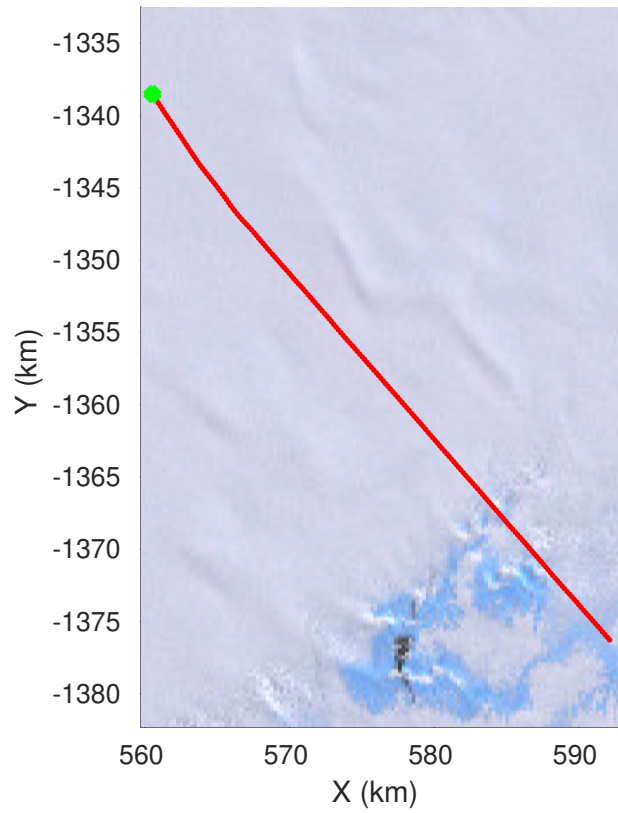

F03: Test Flight Sea Ice
20231212_02_009
Polar Stereograph -71N/0E