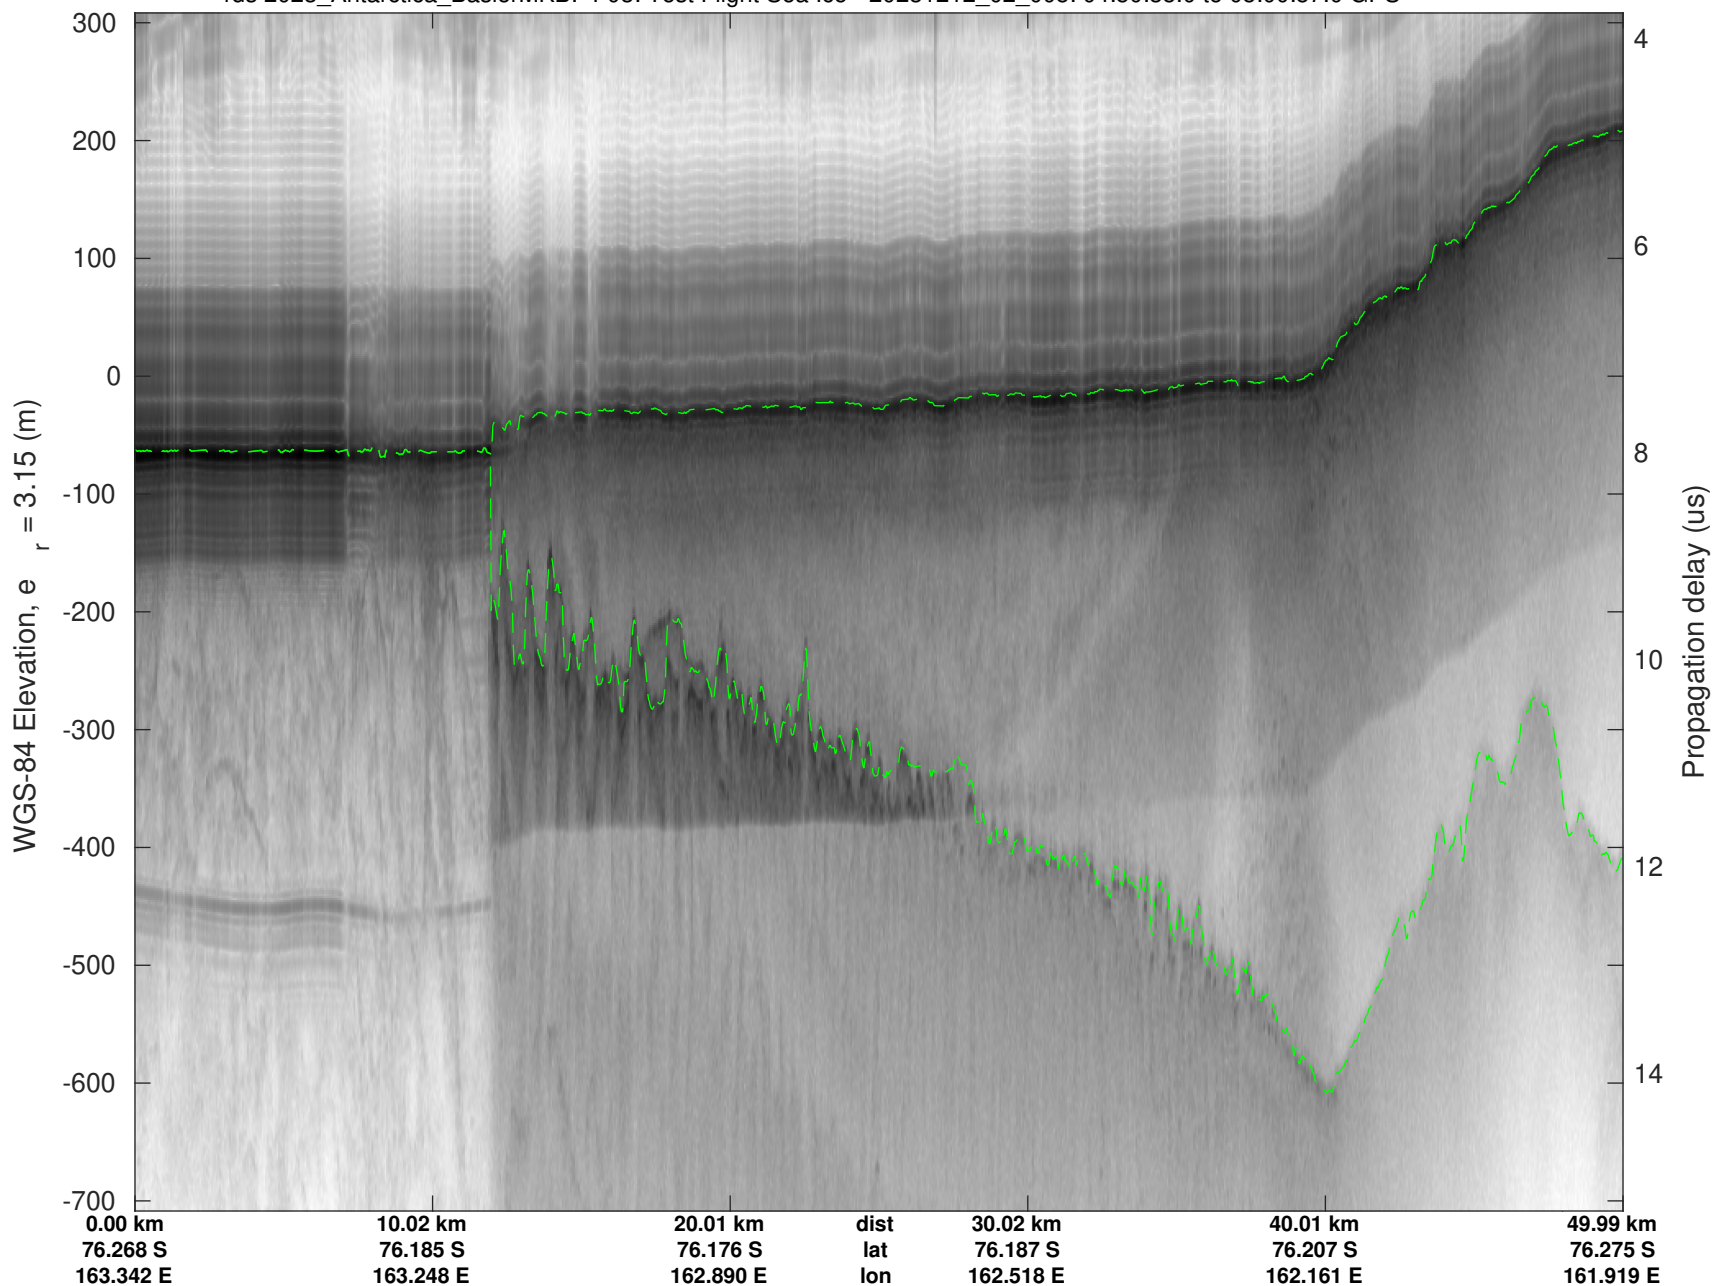

UTIG MARFA -- COLDEX

rds 2023_Antarctica_BaslerMKB: "F03: Test Flight Sea Ice" 20231212_02_005: 04:50:35.0 to 05:00:57.0 GPS