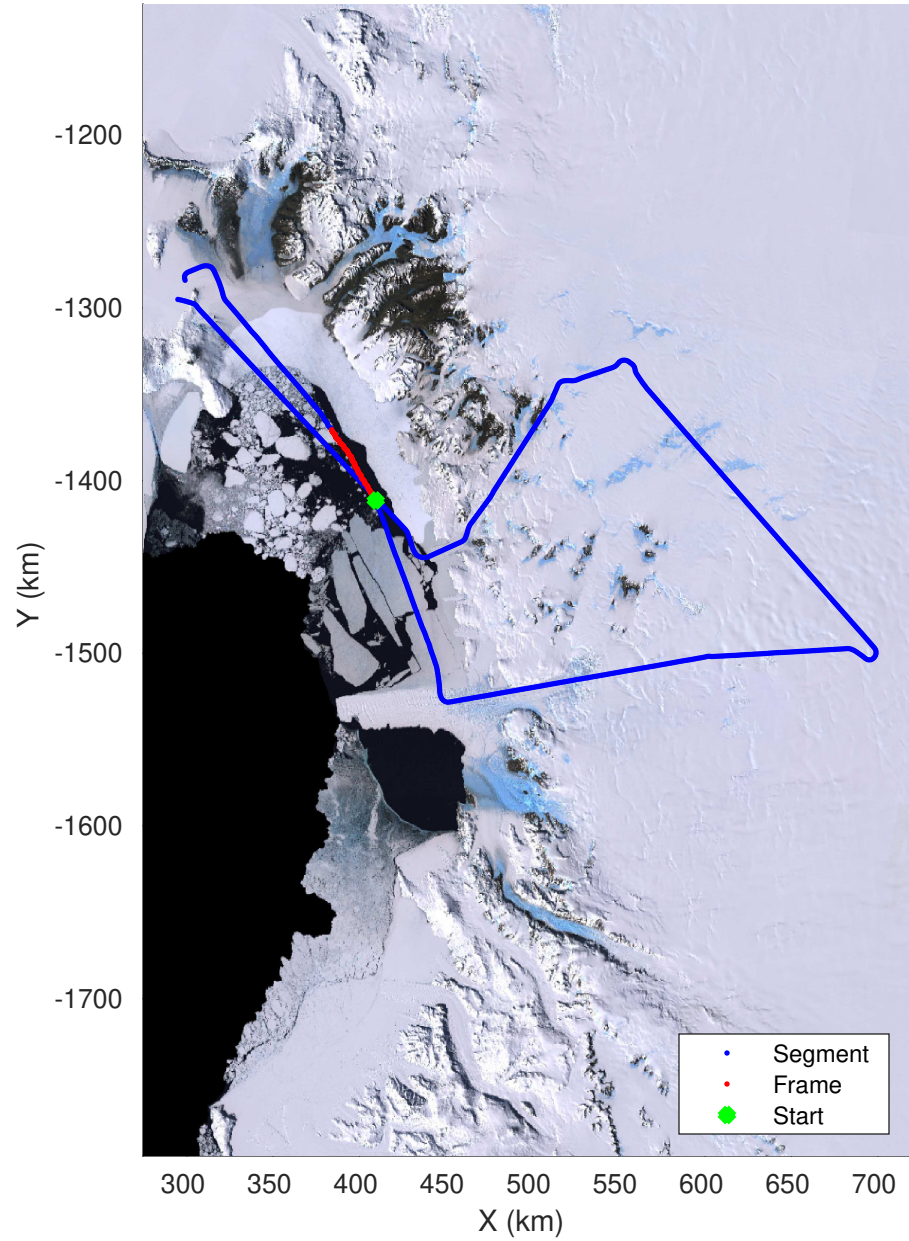

F03: Test Flight Sea Ice
20231212_02_021
Polar Stereograph -71N/0E