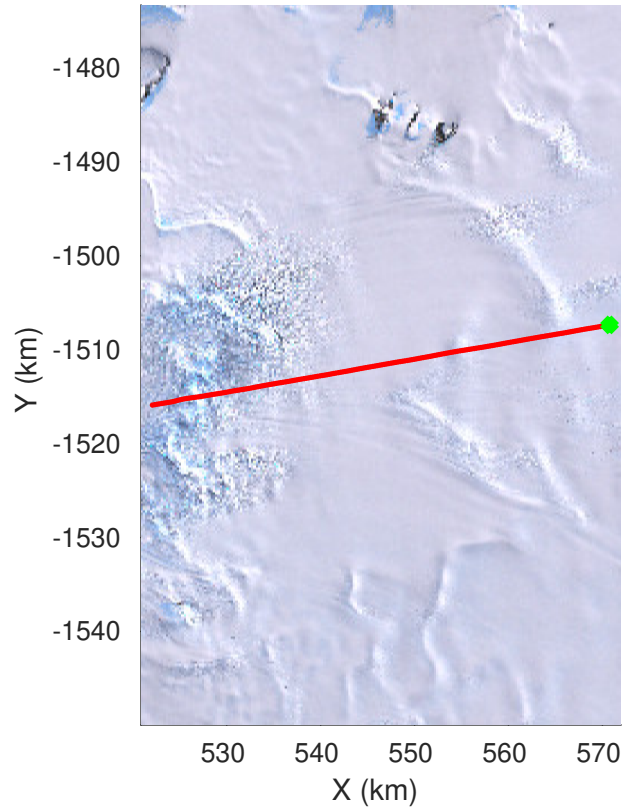

F03: Test Flight Sea Ice
20231212_02_015
Polar Stereograph -71N/0E

UTIG MARFA -- COLDEX
rds 2023_Antarctica_BaslerMKB: "F03: Test Flight Sea Ice" 20231212_02_015: 06:33:22.5 to 06:43:54.9 GPS

UTIG MARFA -- COLDEX
rds 2023_Antarctica_BaslerMKB: "F03: Test Flight Sea Ice" 20231212_02_015: 06:33:22.5 to 06:43:54.9 GPS