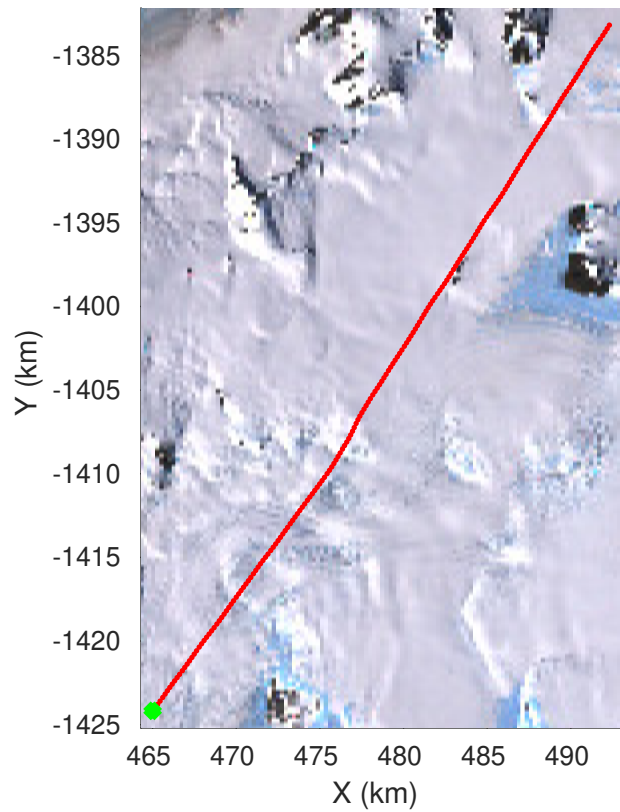

UTIG MARFA -- COLDEX

rds 2023_Antarctica_BaslerMKB: "F03: Test Flight Sea Ice" 20231212_02_005: 04:50:35.0 to 05:00:57.0 GPS

UTIG MARFA -- COLDEX

rds 2023_Antarctica_BaslerMKB: "F03: Test Flight Sea Ice" 20231212_02_005: 04:50:35.0 to 05:00:57.0 GPS