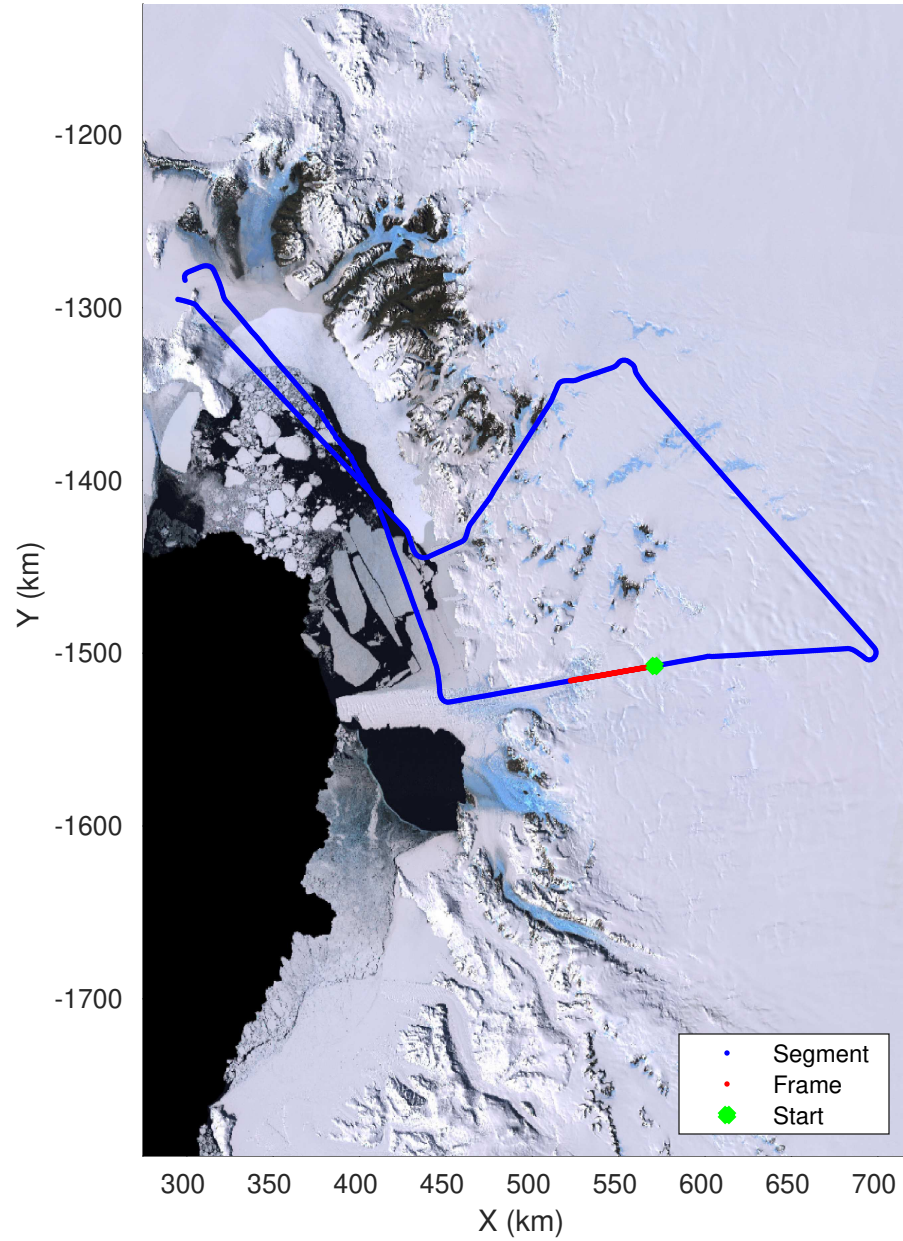

F03: Test Flight Sea Ice
20231212_02_016
Polar Stereograph -71N/0E