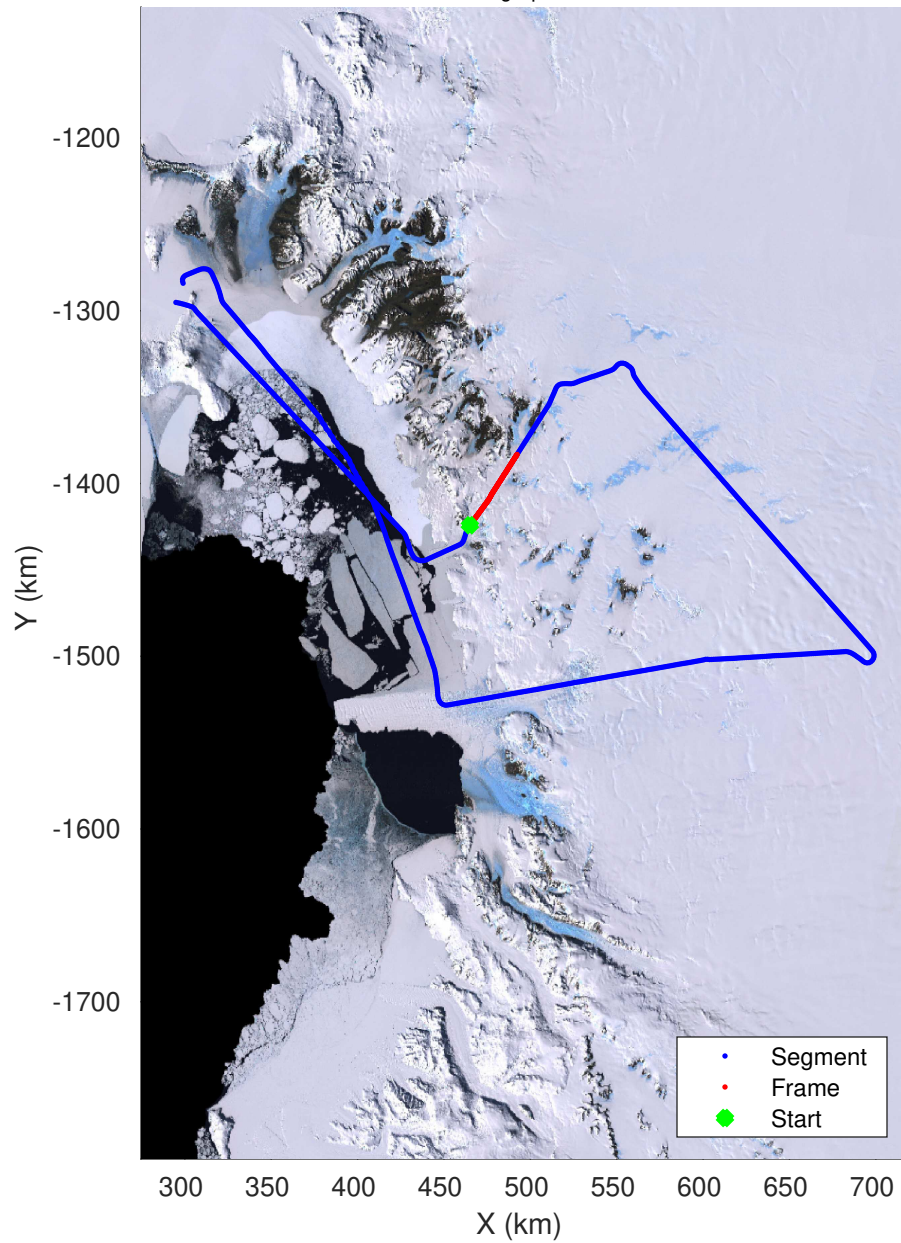

F03: Test Flight Sea Ice
20231212_02_006
Polar Stereograph -71N/0E