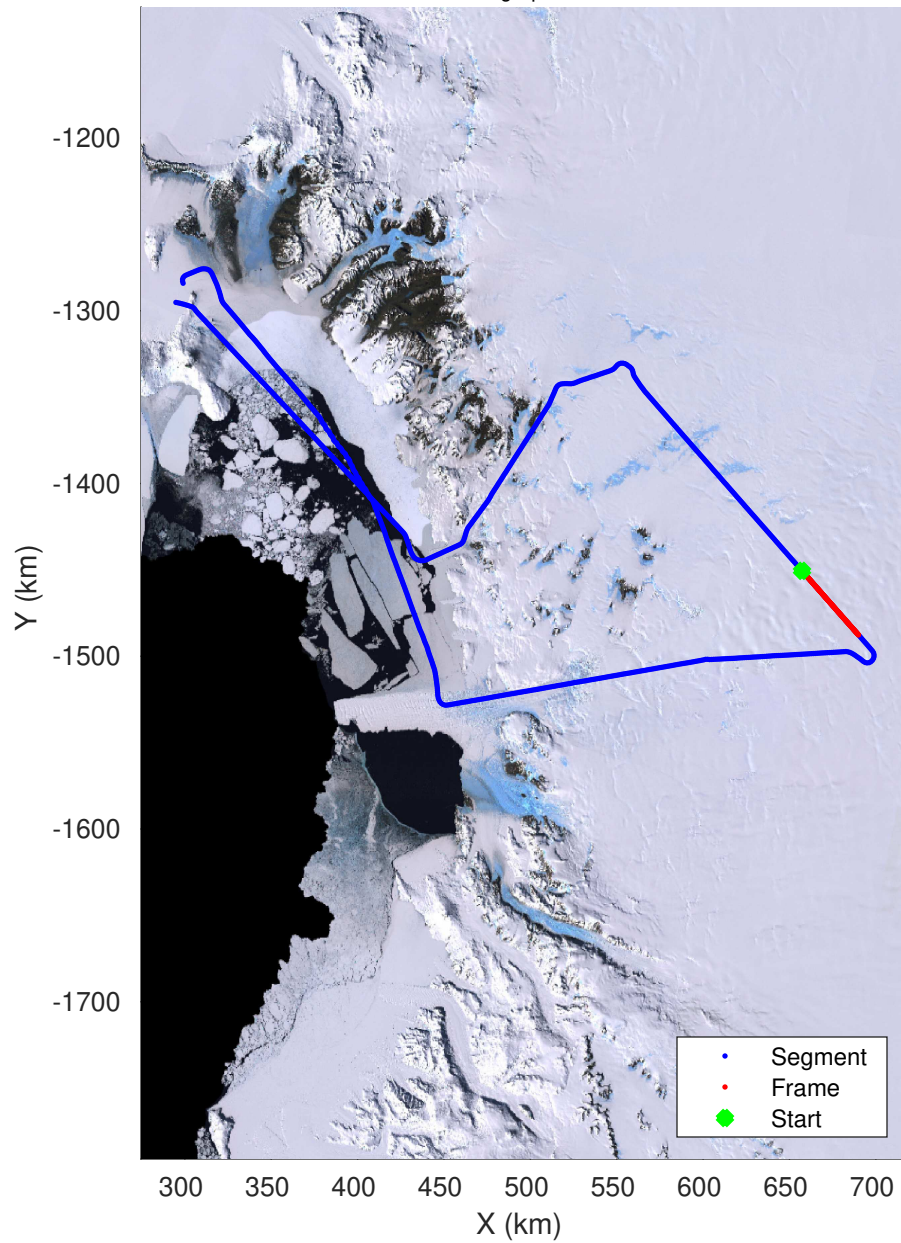

F03: Test Flight Sea Ice
20231212_02_012
Polar Stereograph -71N/0E