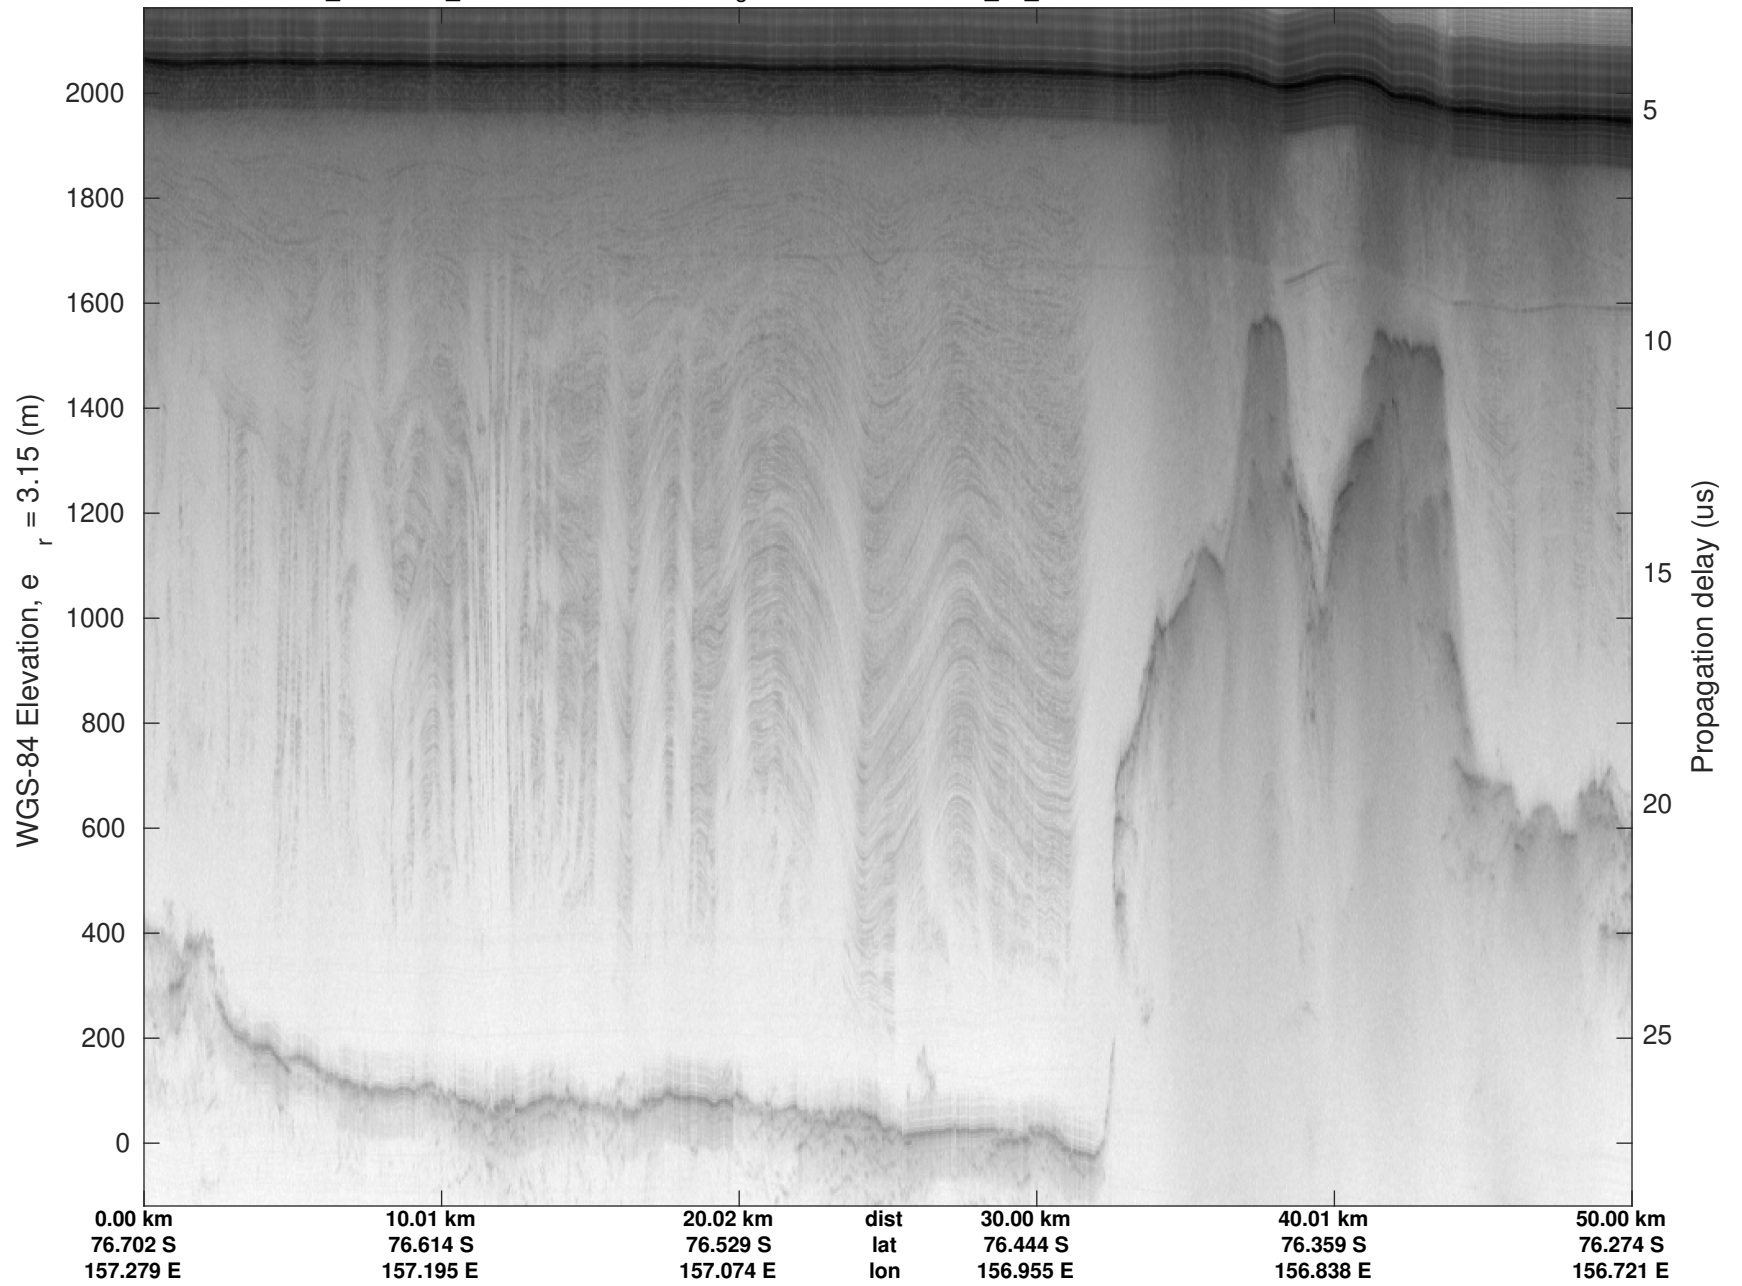

UTIG MARFA -- COLDEX

rds 2023_Antarctica_BaslerMKB: "F03: Test Flight Sea Ice" 20231212_02_009: 05:32:05.8 to 05:42:12.2 GPS