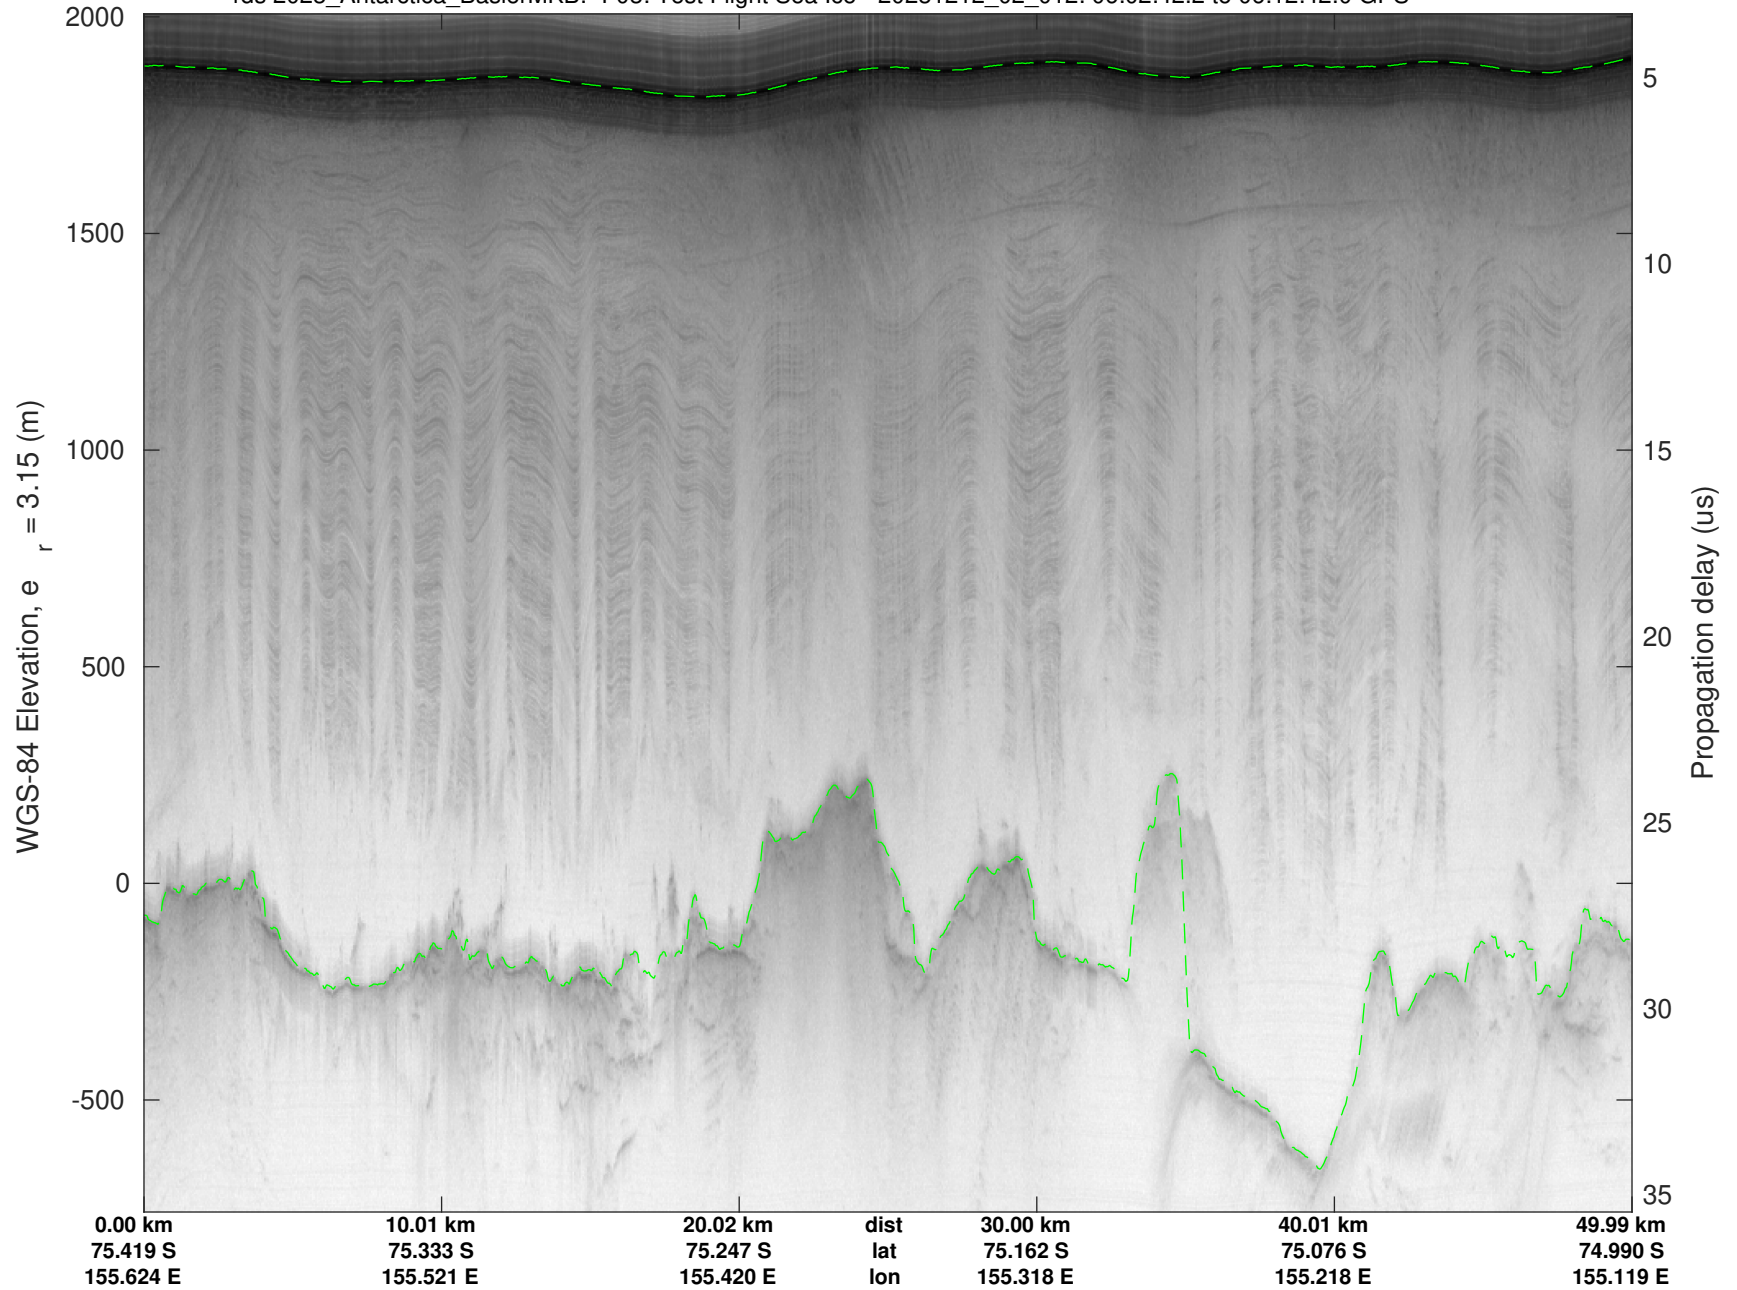

UTIG MARFA -- COLDEX
rds 2023_Antarctica_BaslerMKB: "F03: Test Flight Sea Ice" 20231212_02_011: 05:52:25.5 to 06:02:41.9 GPS

F03: Test Flight Sea Ice
 20231212_02_012
 Polar Stereograph -71N/0E

UTIG MARFA -- COLDEX

rds 2023_Antarctica_BaslerMKB: "F03: Test Flight Sea Ice" 20231212_02_012: 06:02:42.2 to 06:12:42.0 GPS

UTIG MARFA -- COLDEX

rds 2023_Antarctica_BaslerMKB: "F03: Test Flight Sea Ice" 20231212_02_012: 06:02:42.2 to 06:12:42.0 GPS