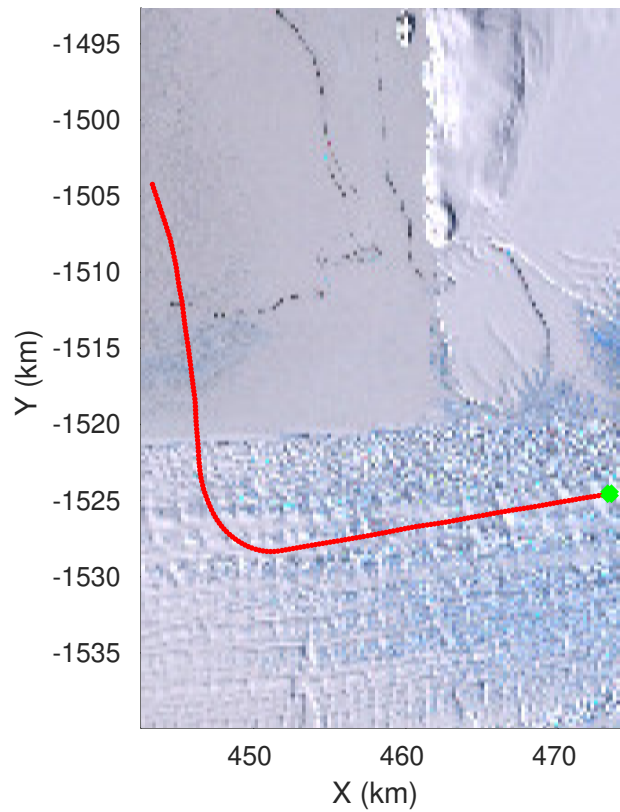

UTIG MARFA -- COLDEX

rds 2023_Antarctica_BaslerMKB: "F03: Test Flight Sea Ice" 20231212_02_017: 06:54:05.5 to 07:04:35.4 GPS

UTIG MARFA -- COLDEX

rds 2023_Antarctica_BaslerMKB: "F03: Test Flight Sea Ice" 20231212_02_017: 06:54:05.5 to 07:04:35.4 GPS