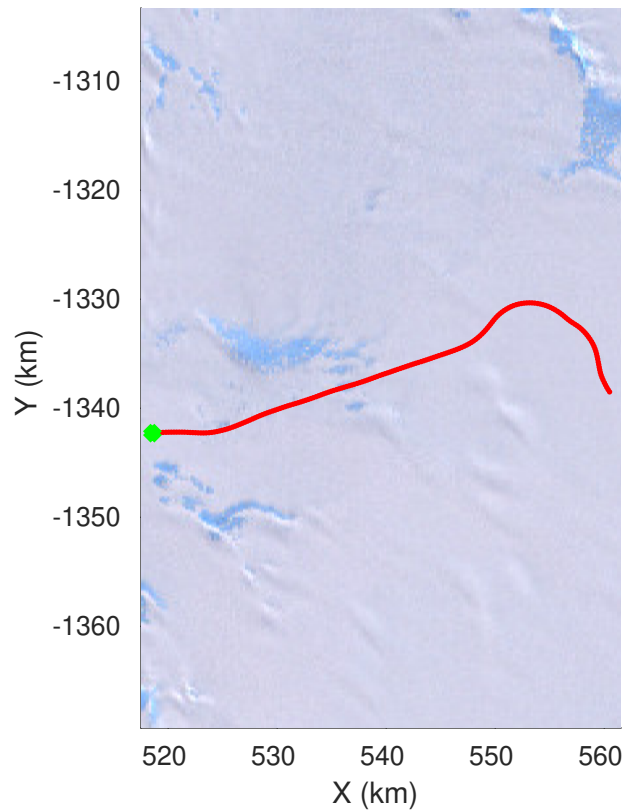

F03: Test Flight Sea Ice
20231212_02_008
Polar Stereograph -71N/0E