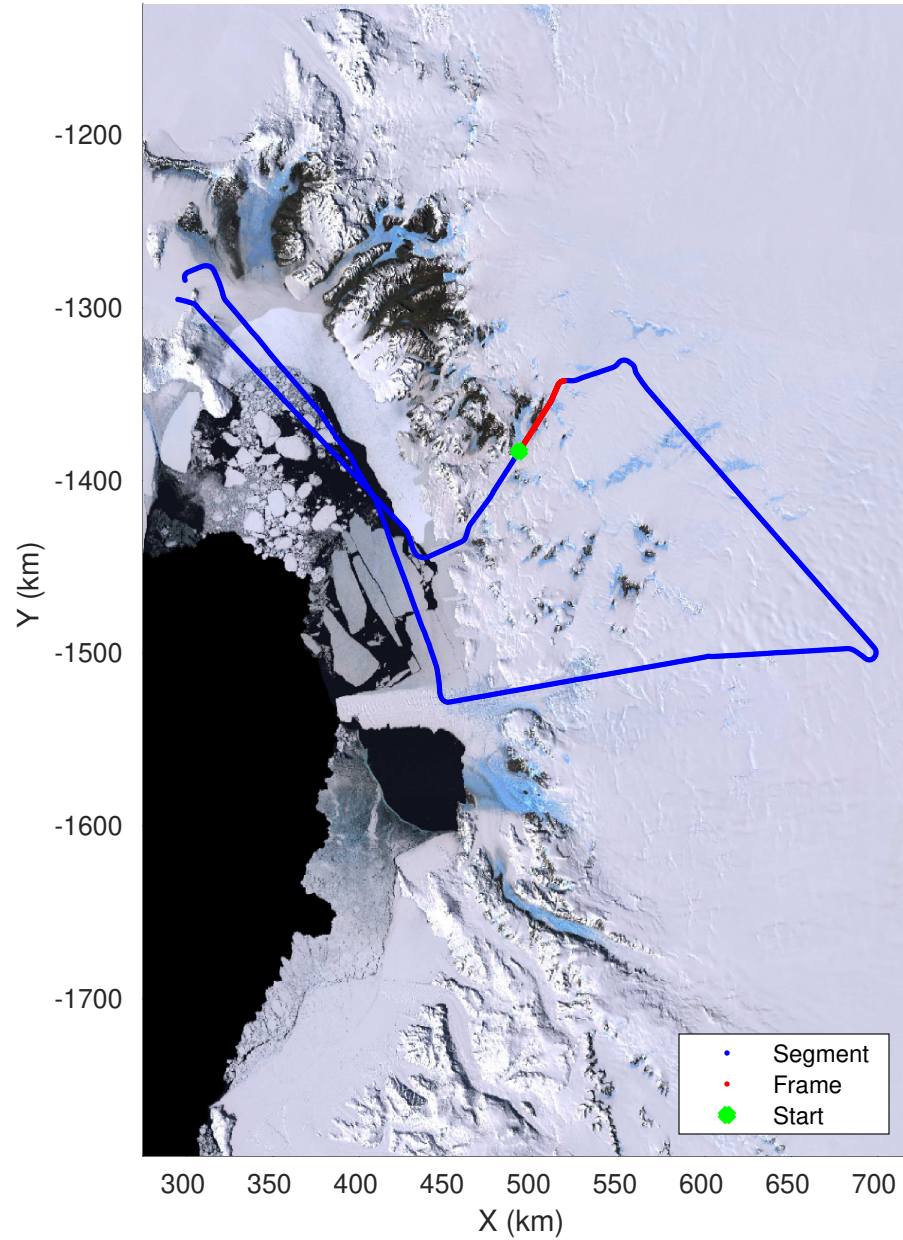

F03: Test Flight Sea Ice
20231212_02_007
Polar Stereograph -71N/0E