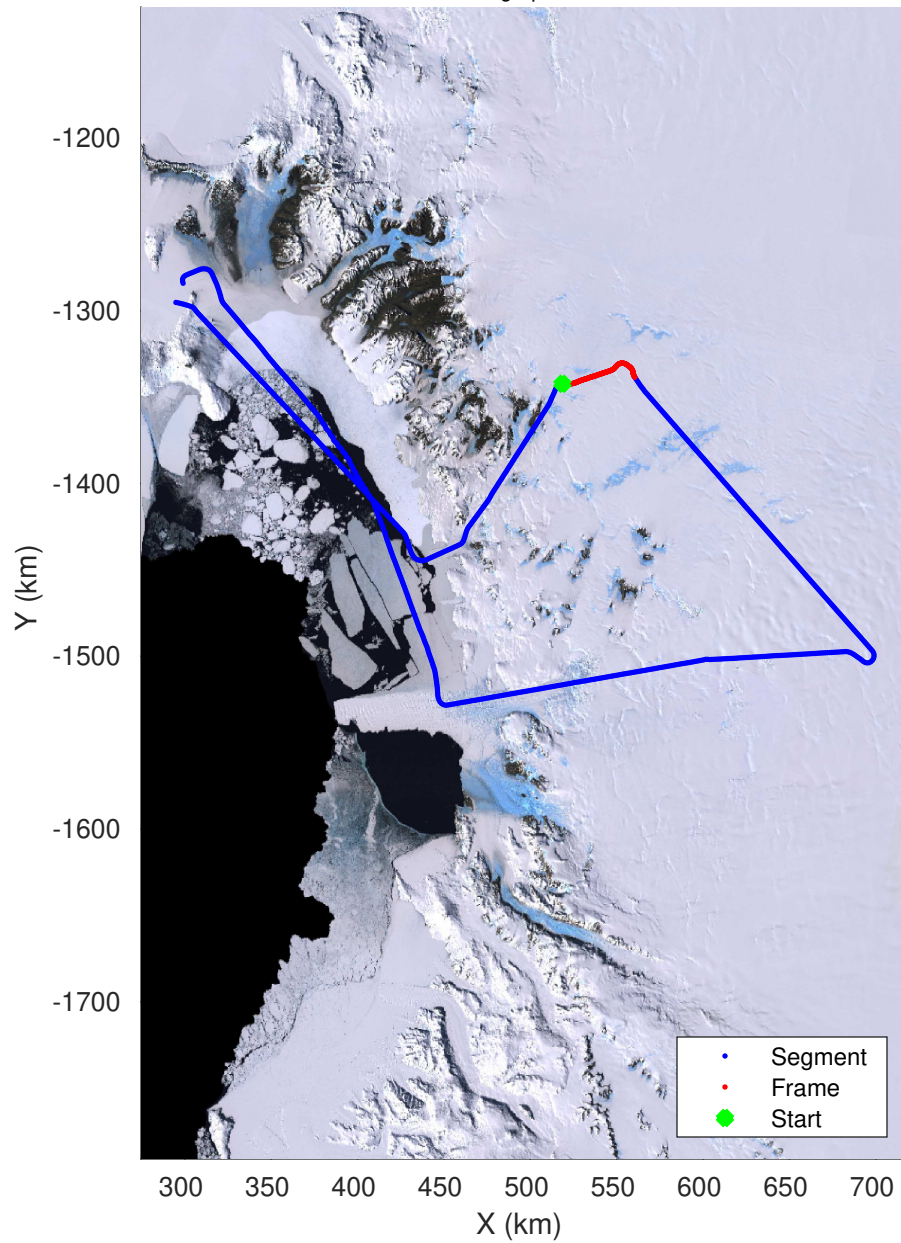

F03: Test Flight Sea Ice
20231212_02_008
Polar Stereograph -71N/0E