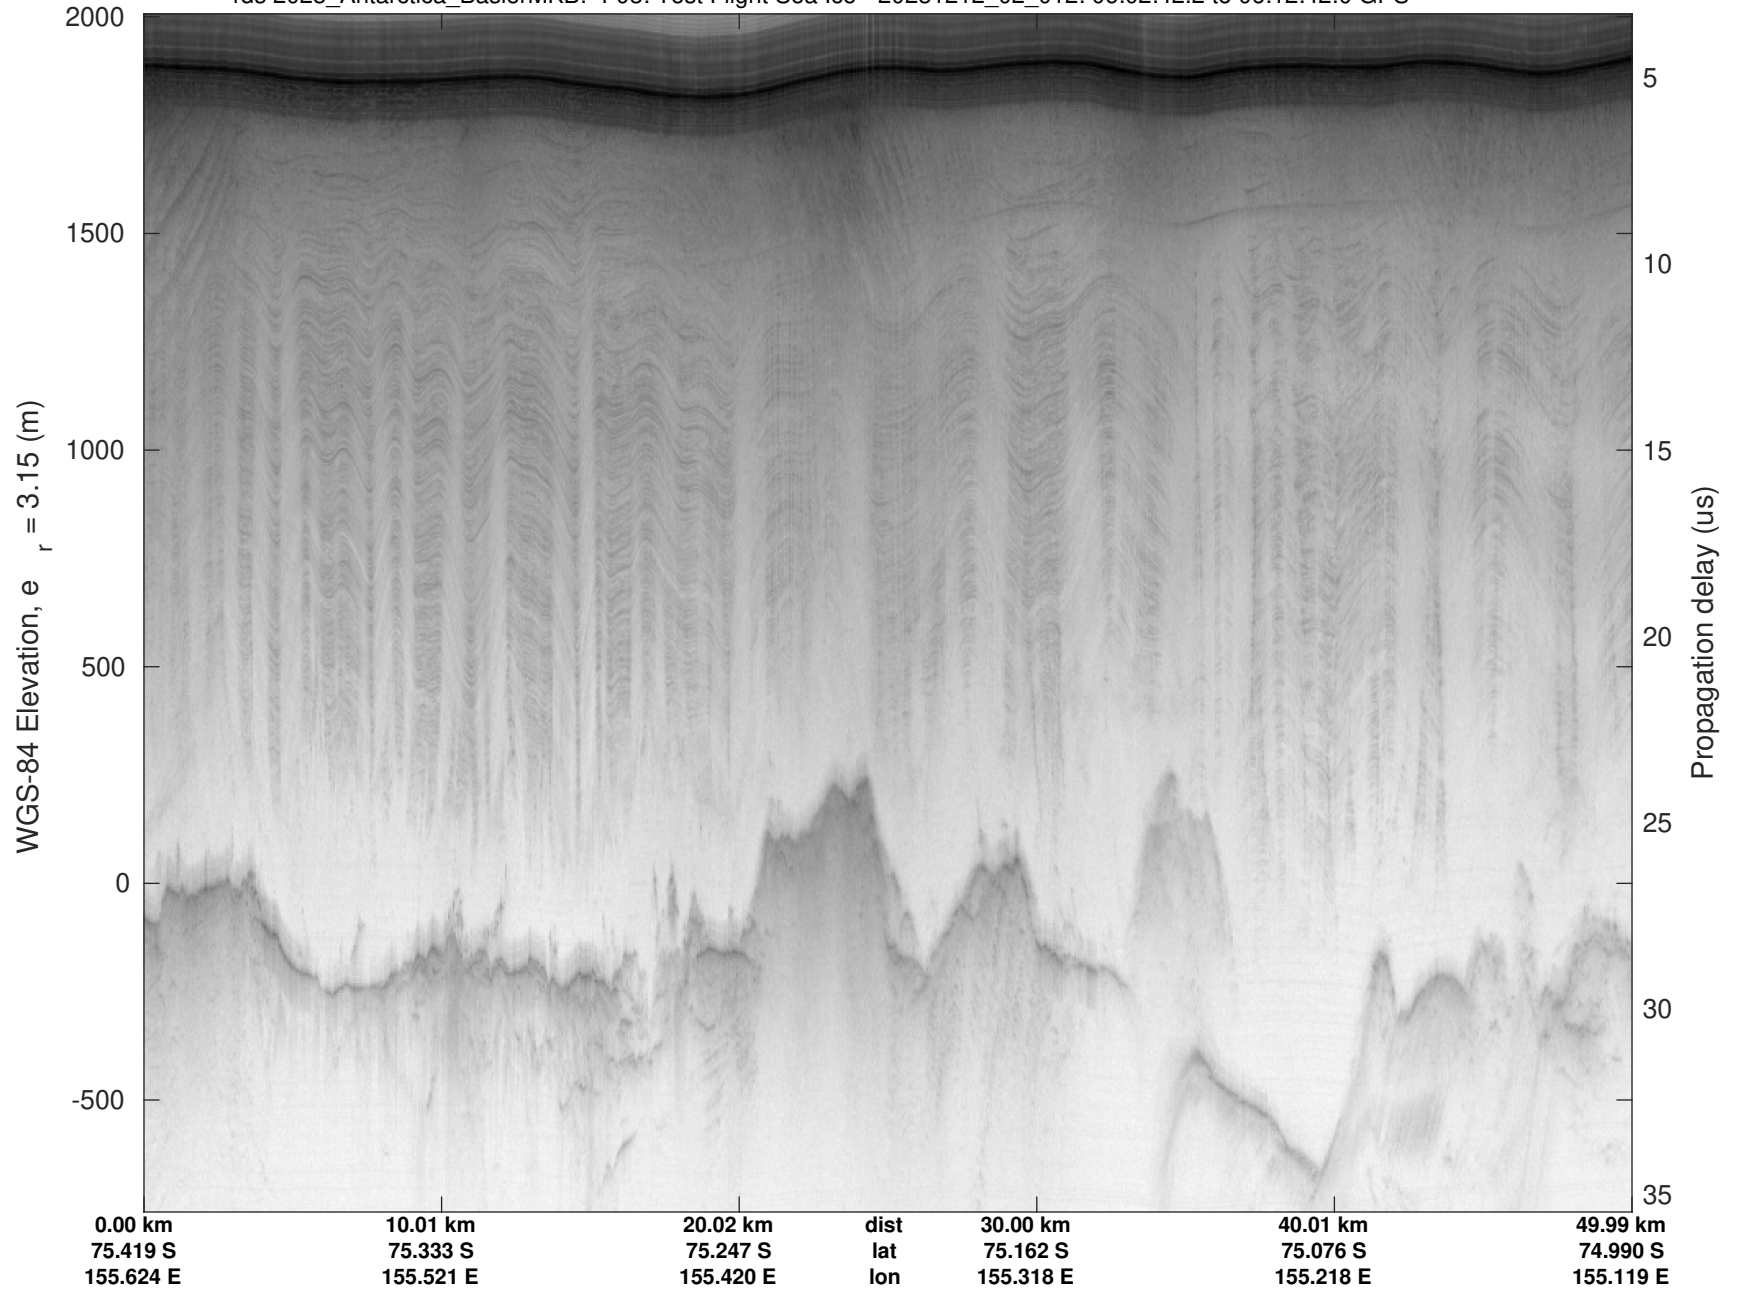

UTIG MARFA -- COLDEX

rds 2023_Antarctica_BaslerMKB: "F03: Test Flight Sea Ice" 20231212_02_012: 06:02:42.2 to 06:12:42.0 GPS