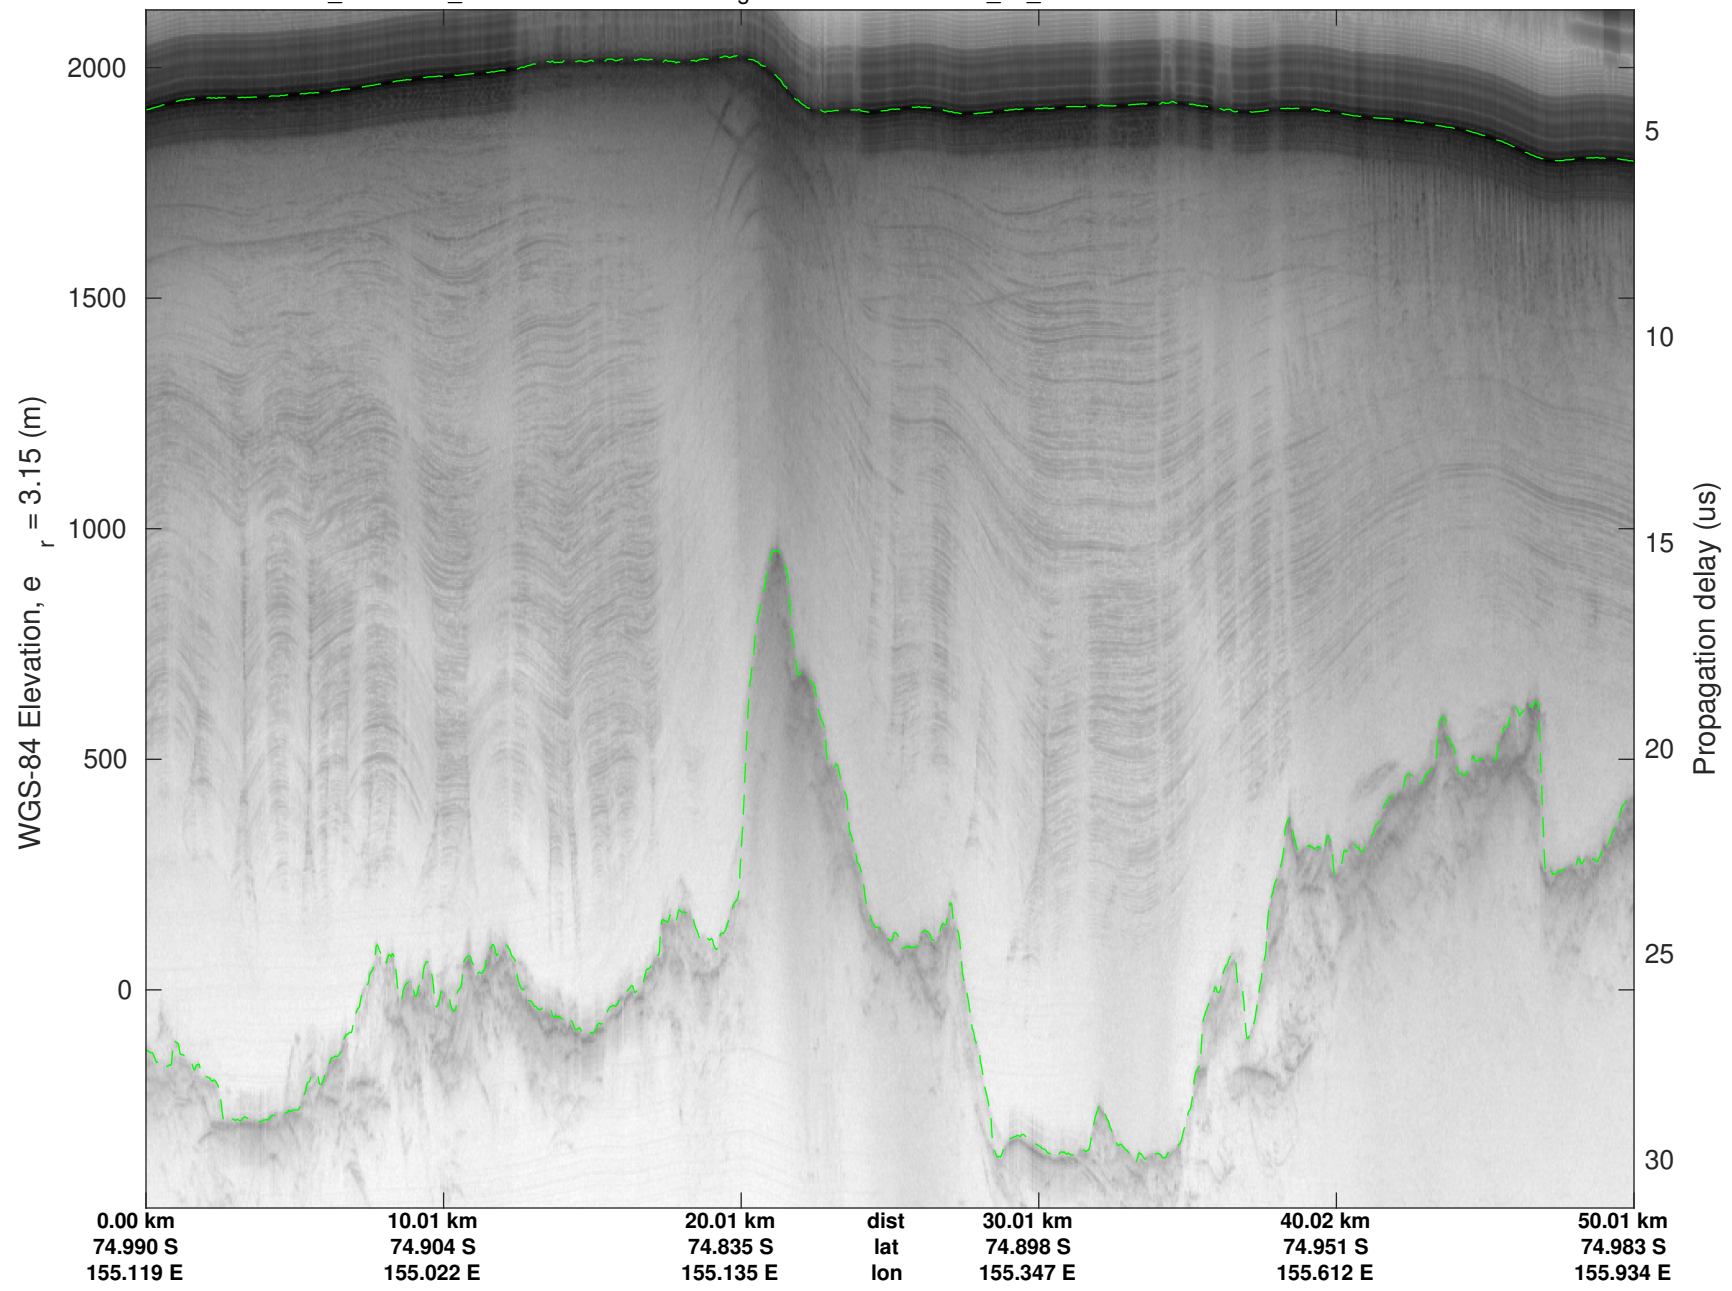

F03: Test Flight Sea Ice
20231212_02_013
Polar Stereograph -71N/0E

UTIG MARFA -- COLDEX

rds 2023_Antarctica_BaslerMKB: "F03: Test Flight Sea Ice" 20231212_02_013: 06:12:42.4 to 06:23:01.2 GPS

UTIG MARFA -- COLDEX
rds 2023_Antarctica_BaslerMKB: "F03: Test Flight Sea Ice" 20231212_02_013: 06:12:42.4 to 06:23:01.2 GPS