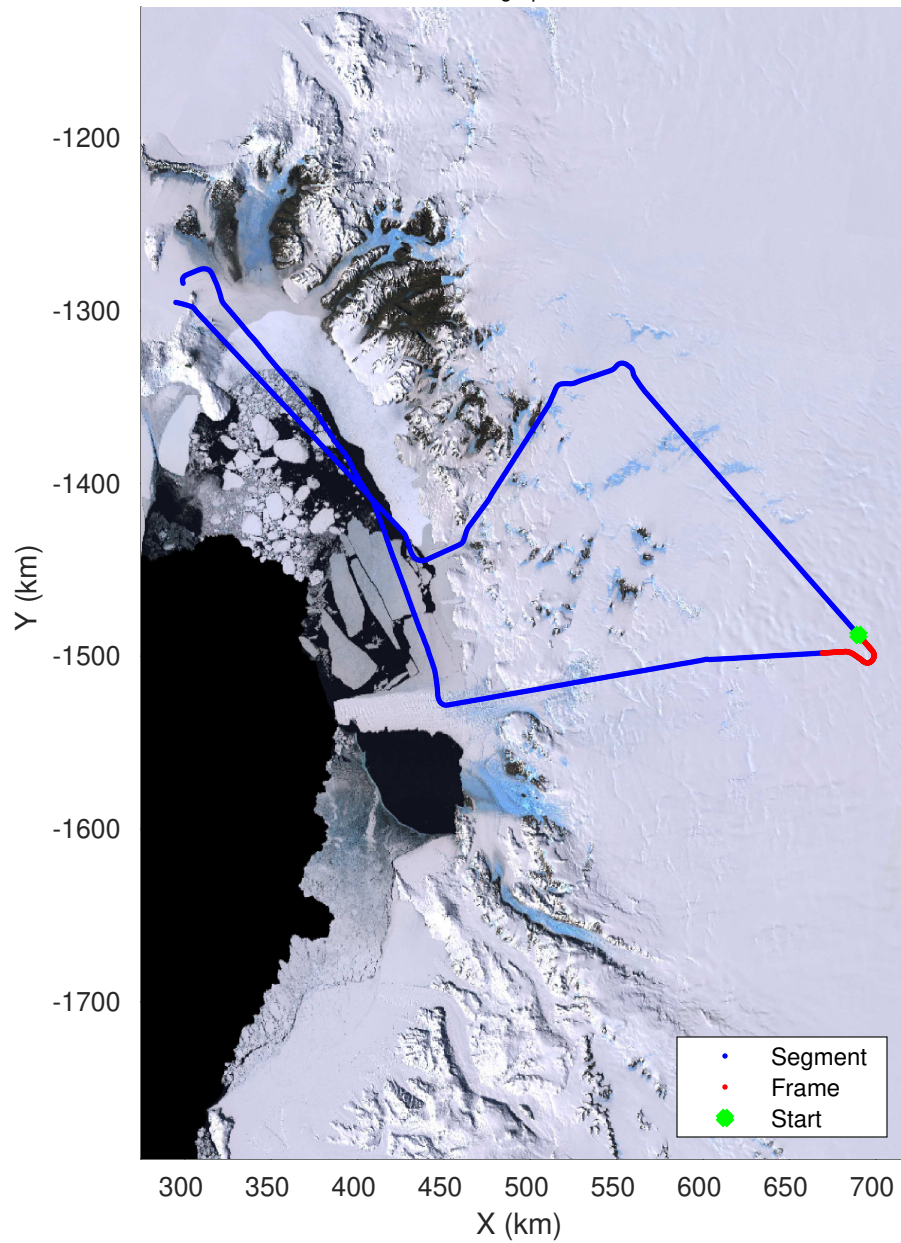

F03: Test Flight Sea Ice
20231212_02_013
Polar Stereograph -71N/0E