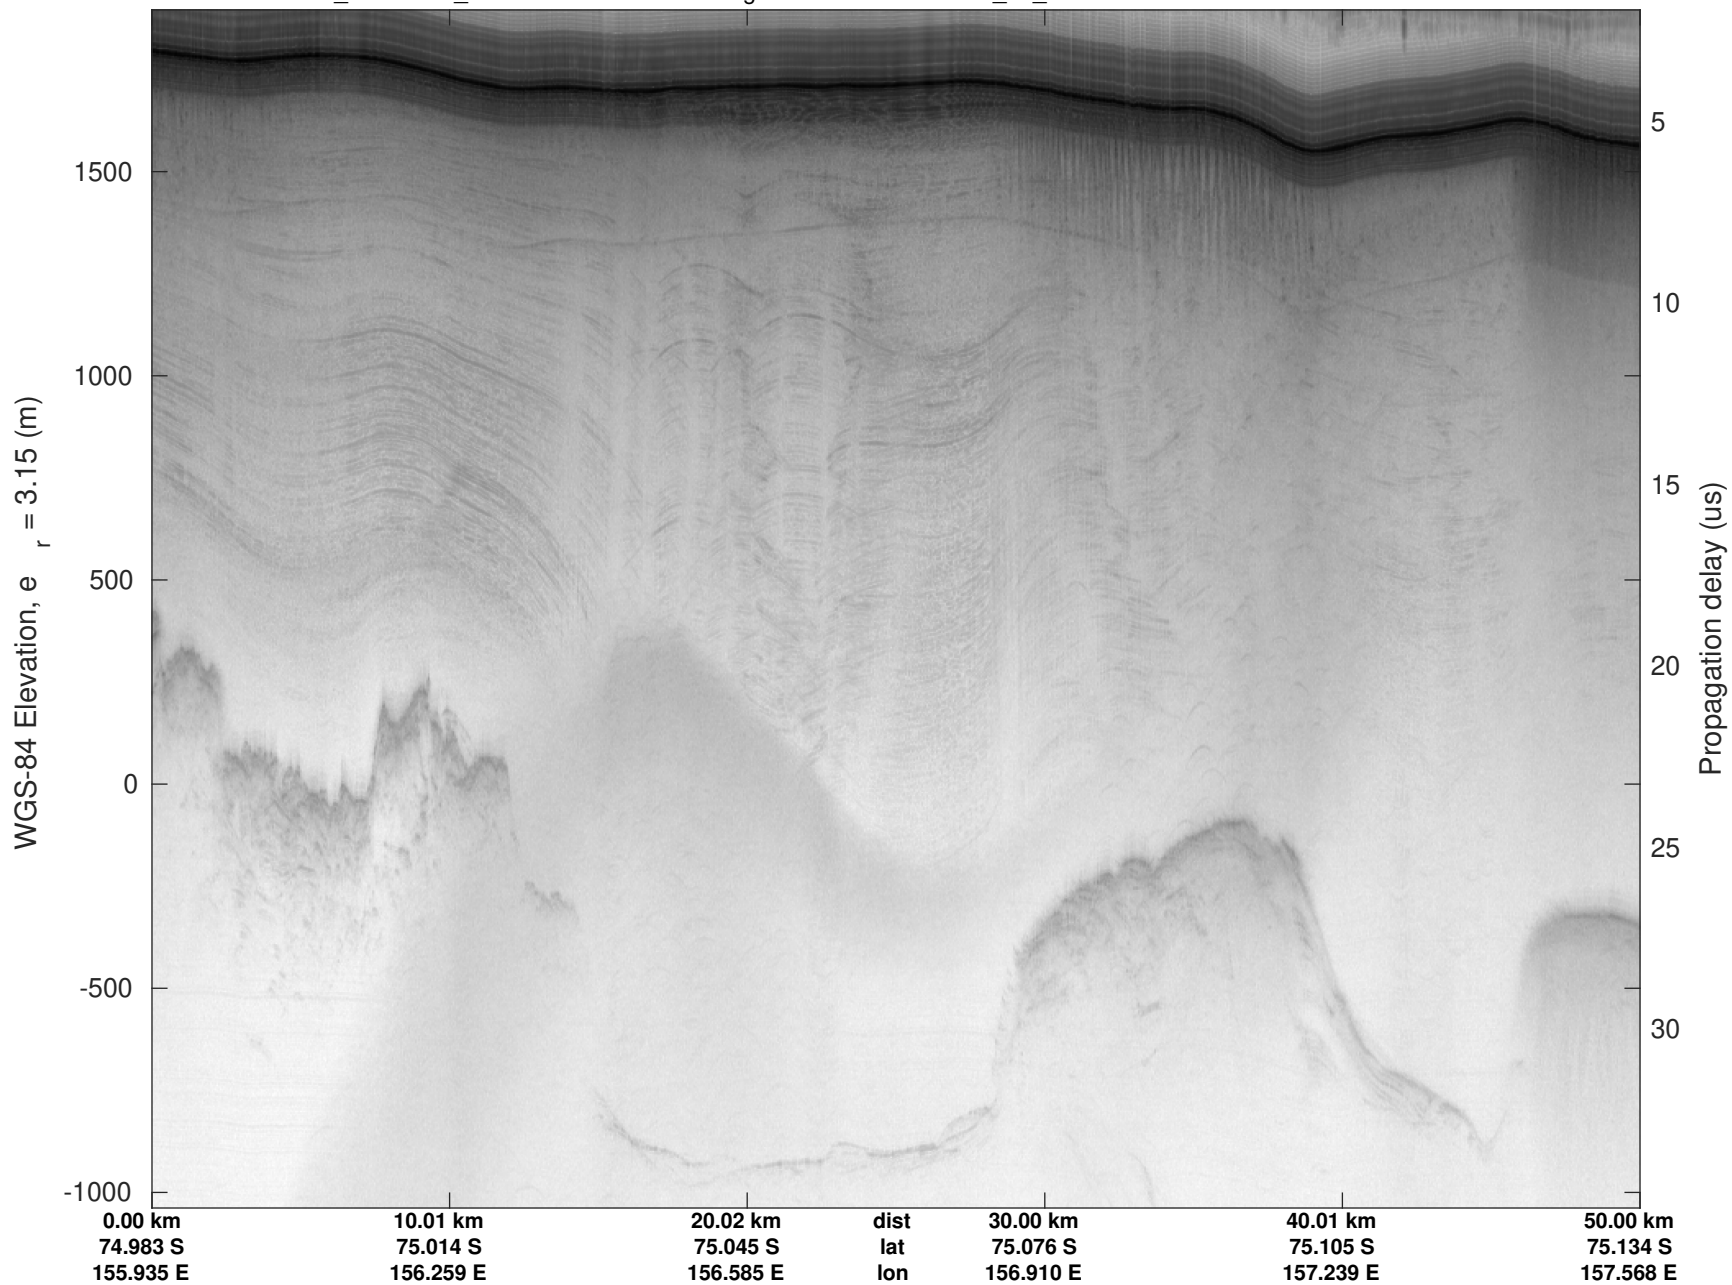

UTIG MARFA -- COLDEX

rds 2023_Antarctica_BaslerMKB: "F03: Test Flight Sea Ice" 20231212_02_014: 06:23:01.5 to 06:33:22.1 GPS