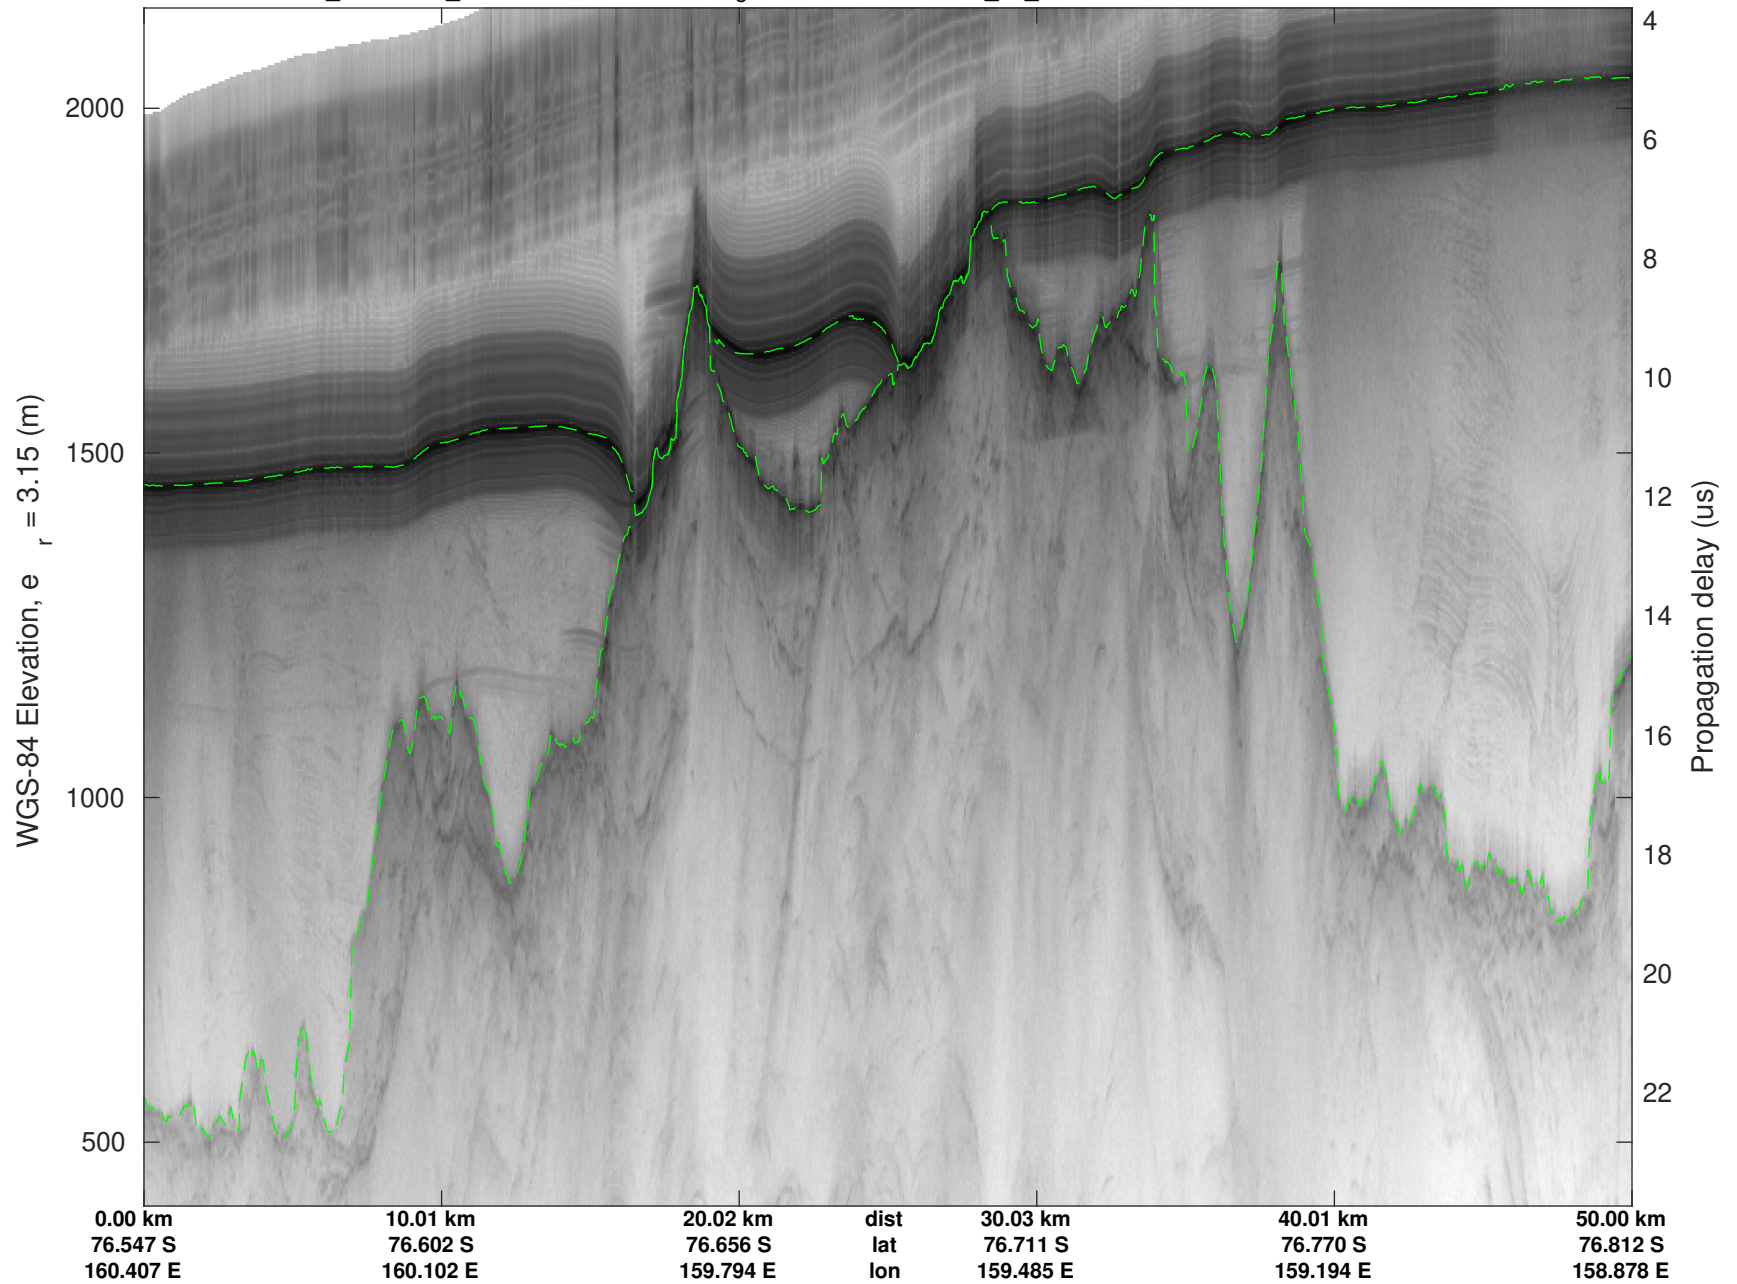

UTIG MARFA -- COLDEX

rds 2023_Antarctica_BaslerMKB: "F03: Test Flight Sea Ice" 20231212_02_007: 05:11:59.8 to 05:22:08.2 GPS