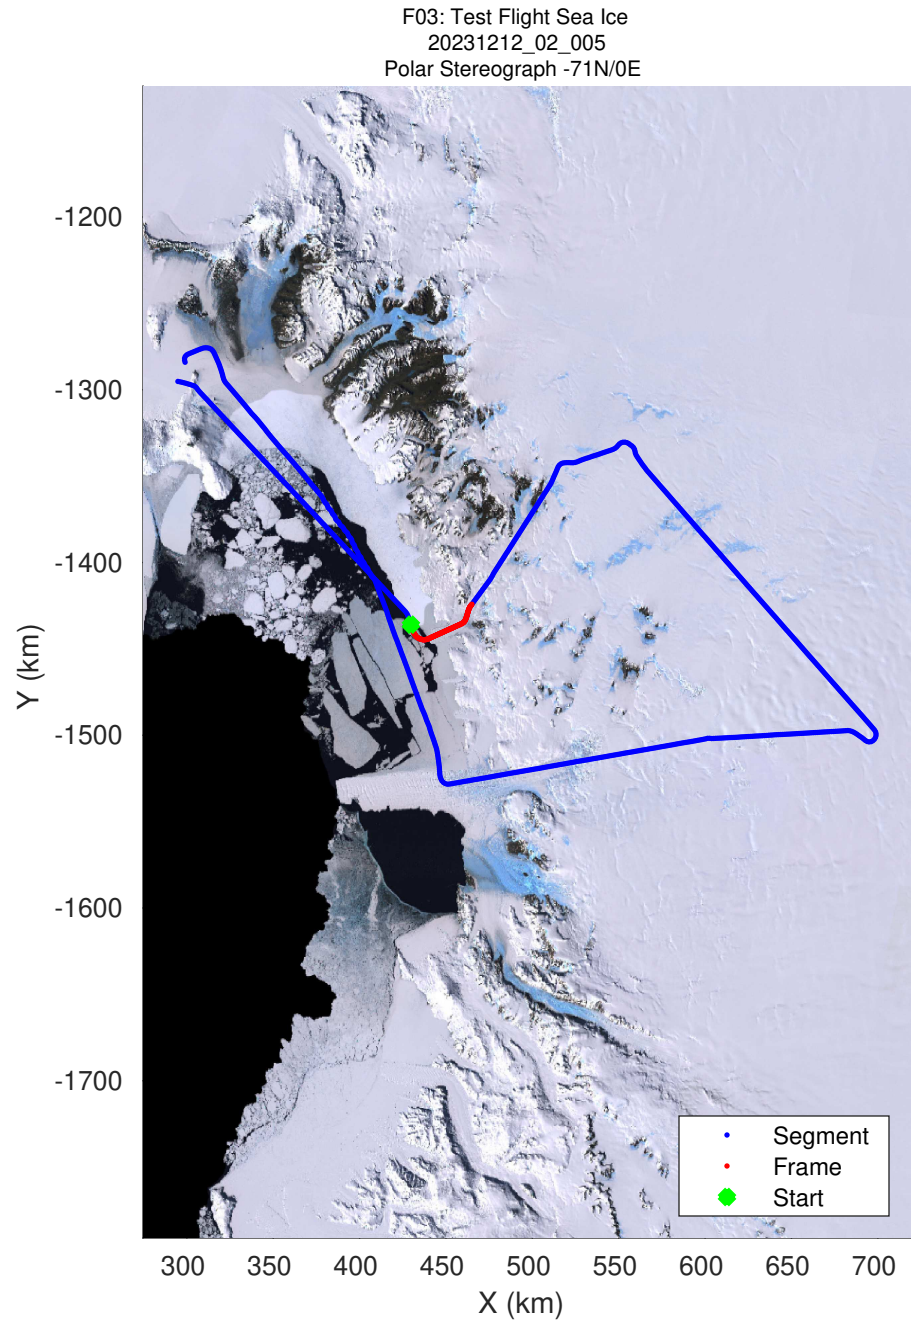

F03: Test Flight Sea Ice
20231212_02_004
Polar Stereograph -71N/0E

UTIG MARFA -- COLDEX

rds 2023_Antarctica_BaslerMKB: "F03: Test Flight Sea Ice" 20231212_02_004: 04:39:59.6 to 04:50:34.7 GPS

UTIG MARFA -- COLDEX
rds 2023_Antarctica_BaslerMKB: "F03: Test Flight Sea Ice" 20231212_02_004: 04:39:59.6 to 04:50:34.7 GPS