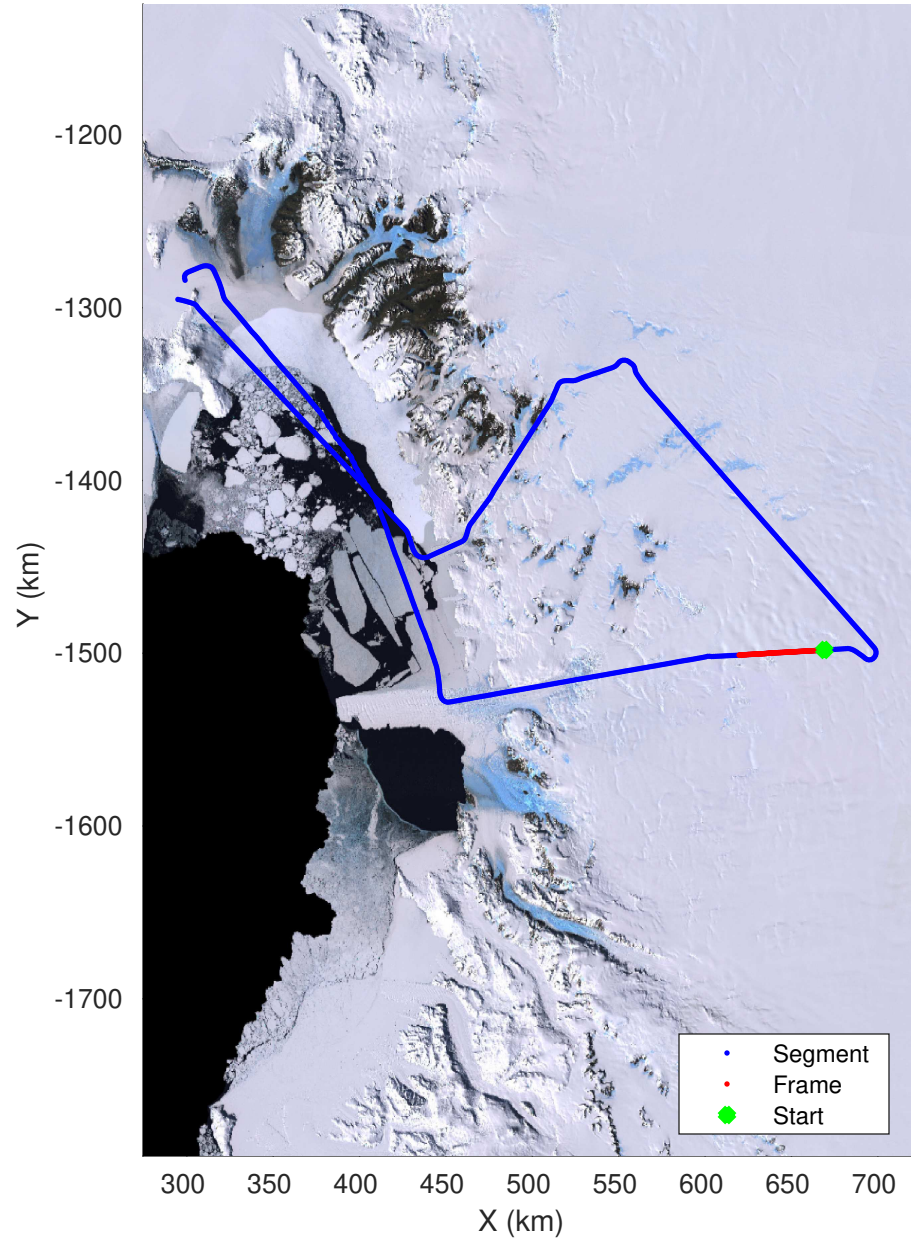

F03: Test Flight Sea Ice
20231212_02_014
Polar Stereograph -71N/0E