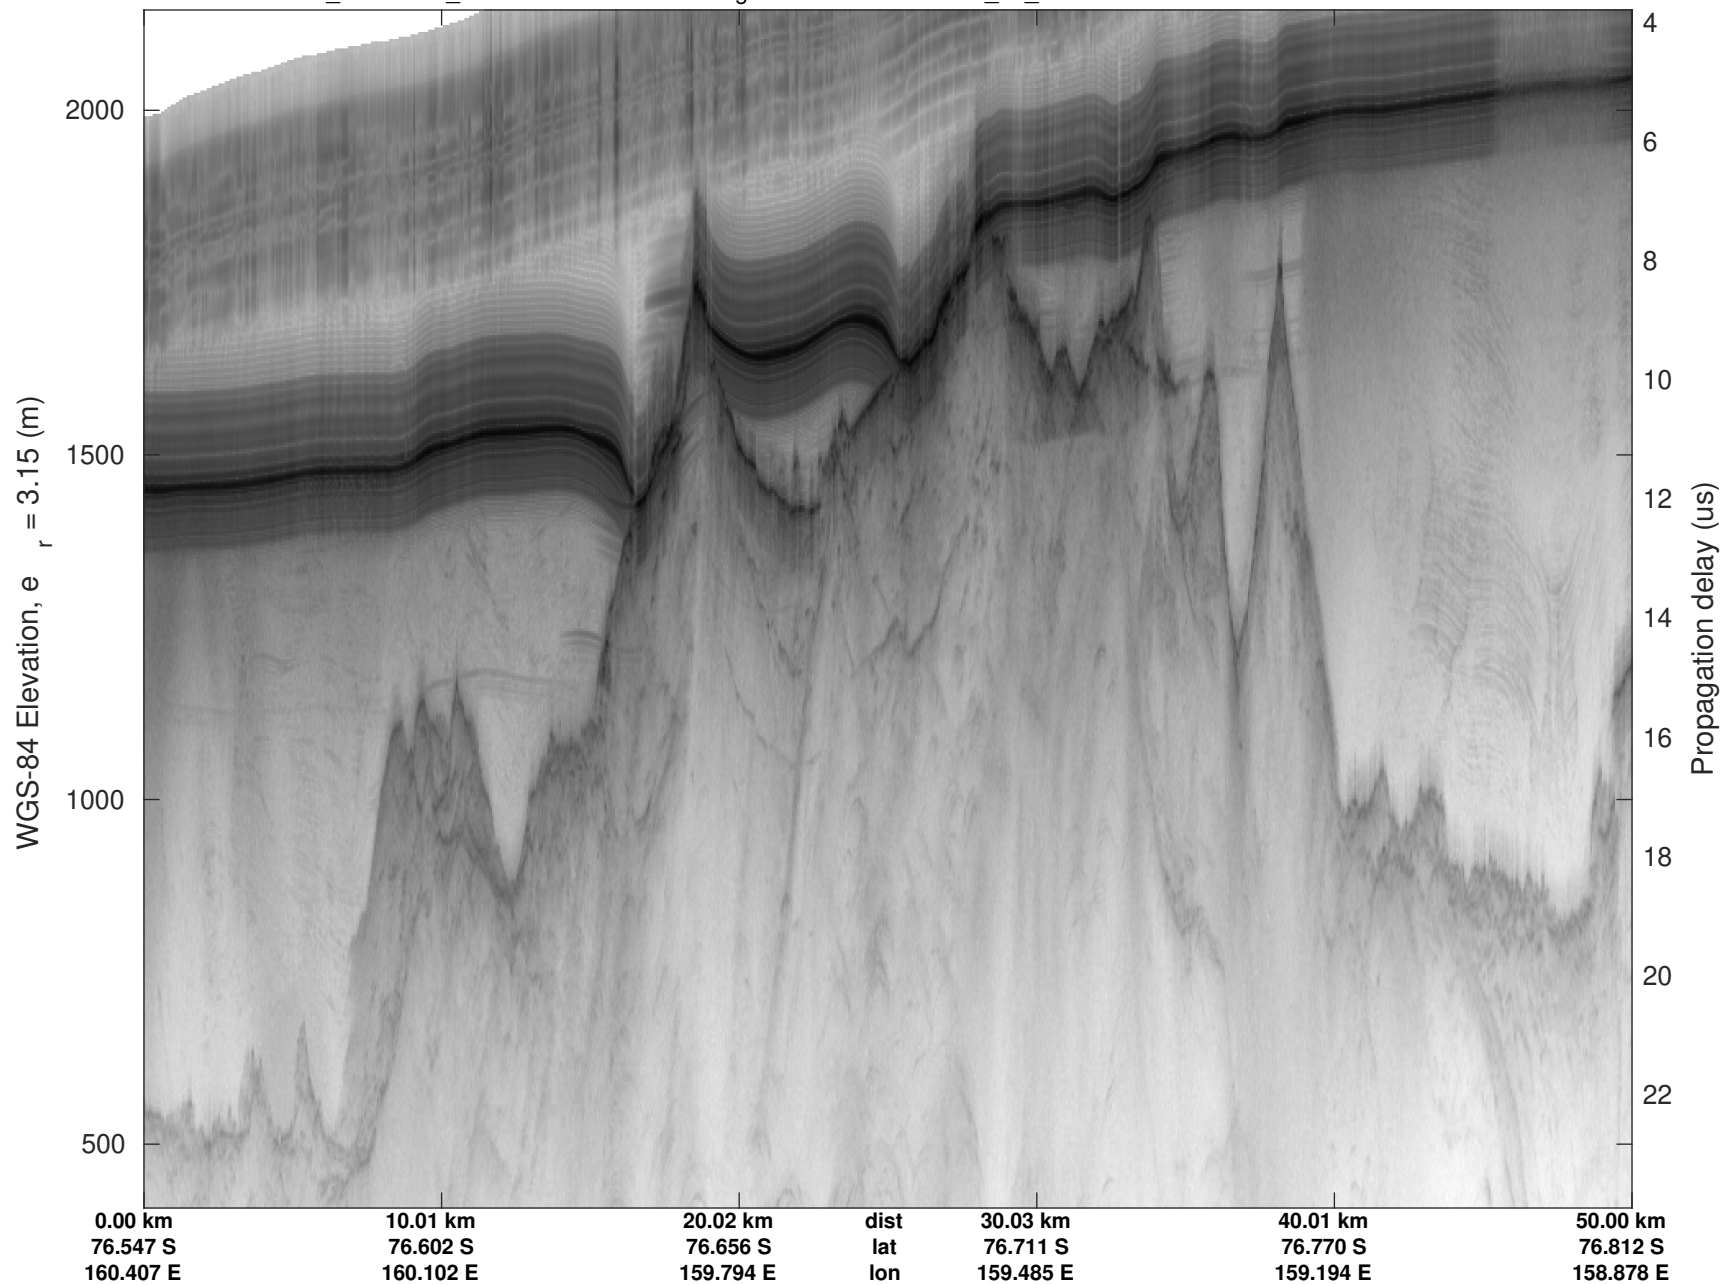

rds 2023_Antarctica_BaslerMKB: "F03: Test Flight Sea Ice" 20231212_02_006: 05:00:57.4 to 05:11:59.5 GPS

F03: Test Flight Sea Ice
 20231212_02_007
 Polar Stereograph -71N/0E

UTIG MARFA -- COLDEX

rds 2023_Antarctica_BaslerMKB: "F03: Test Flight Sea Ice" 20231212_02_007: 05:11:59.8 to 05:22:08.2 GPS