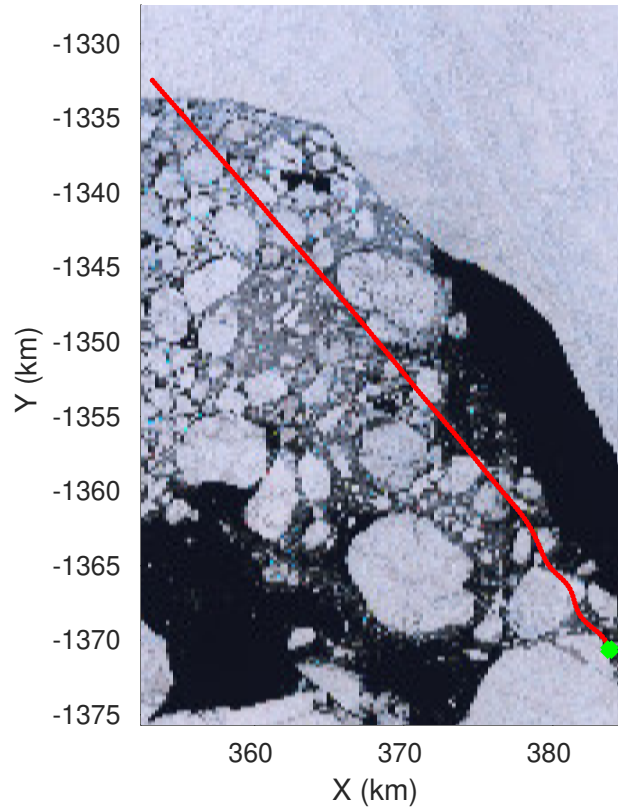

F03: Test Flight Sea Ice
20231212_02_022
Polar Stereograph -71N/0E