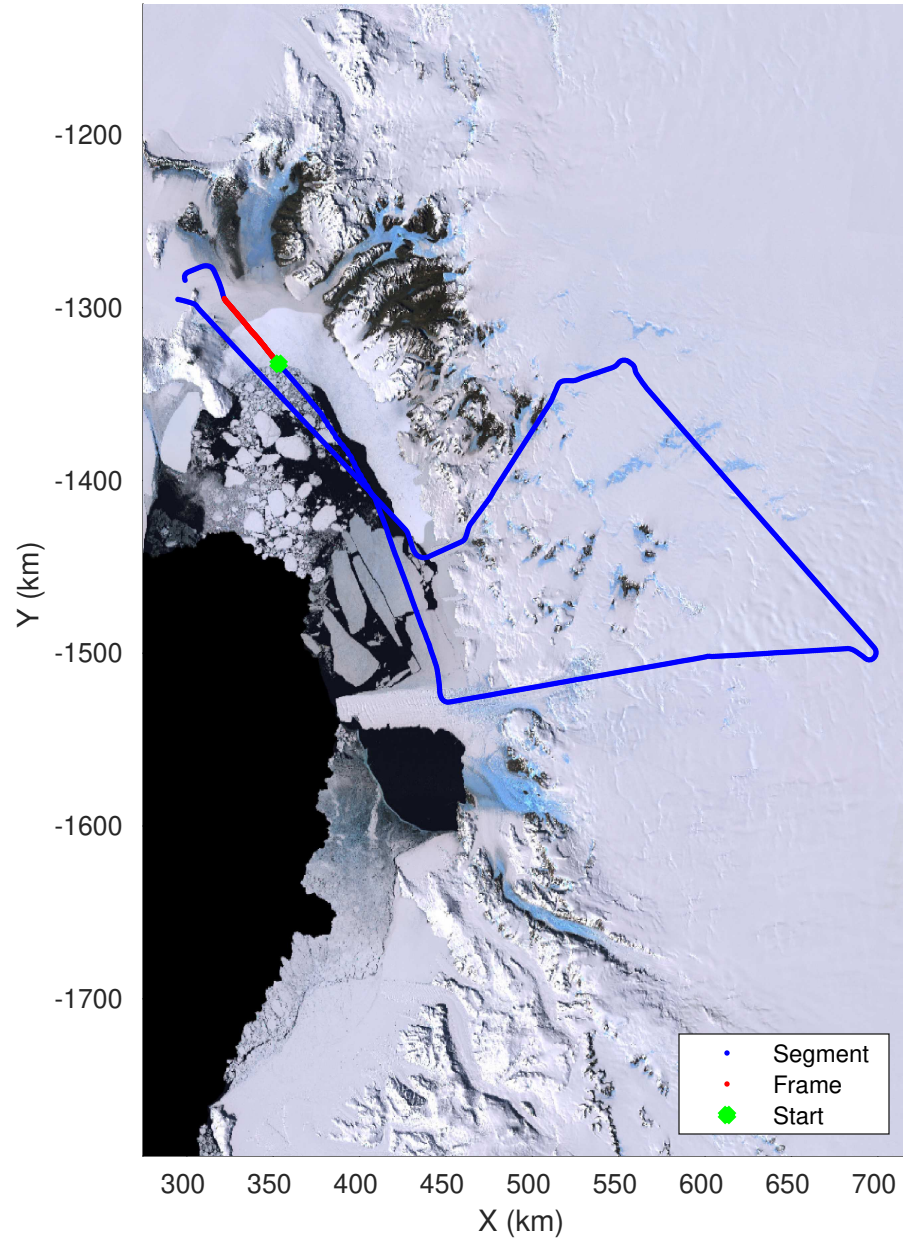

F03: Test Flight Sea Ice
20231212_02_023
Polar Stereograph -71N/0E