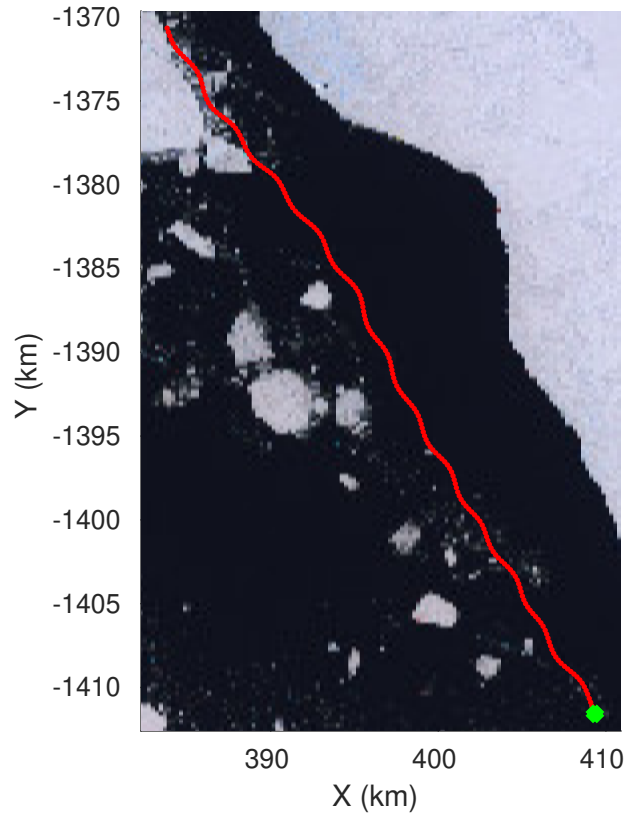

F03: Test Flight Sea Ice
20231212_02_021
Polar Stereograph -71N/0E