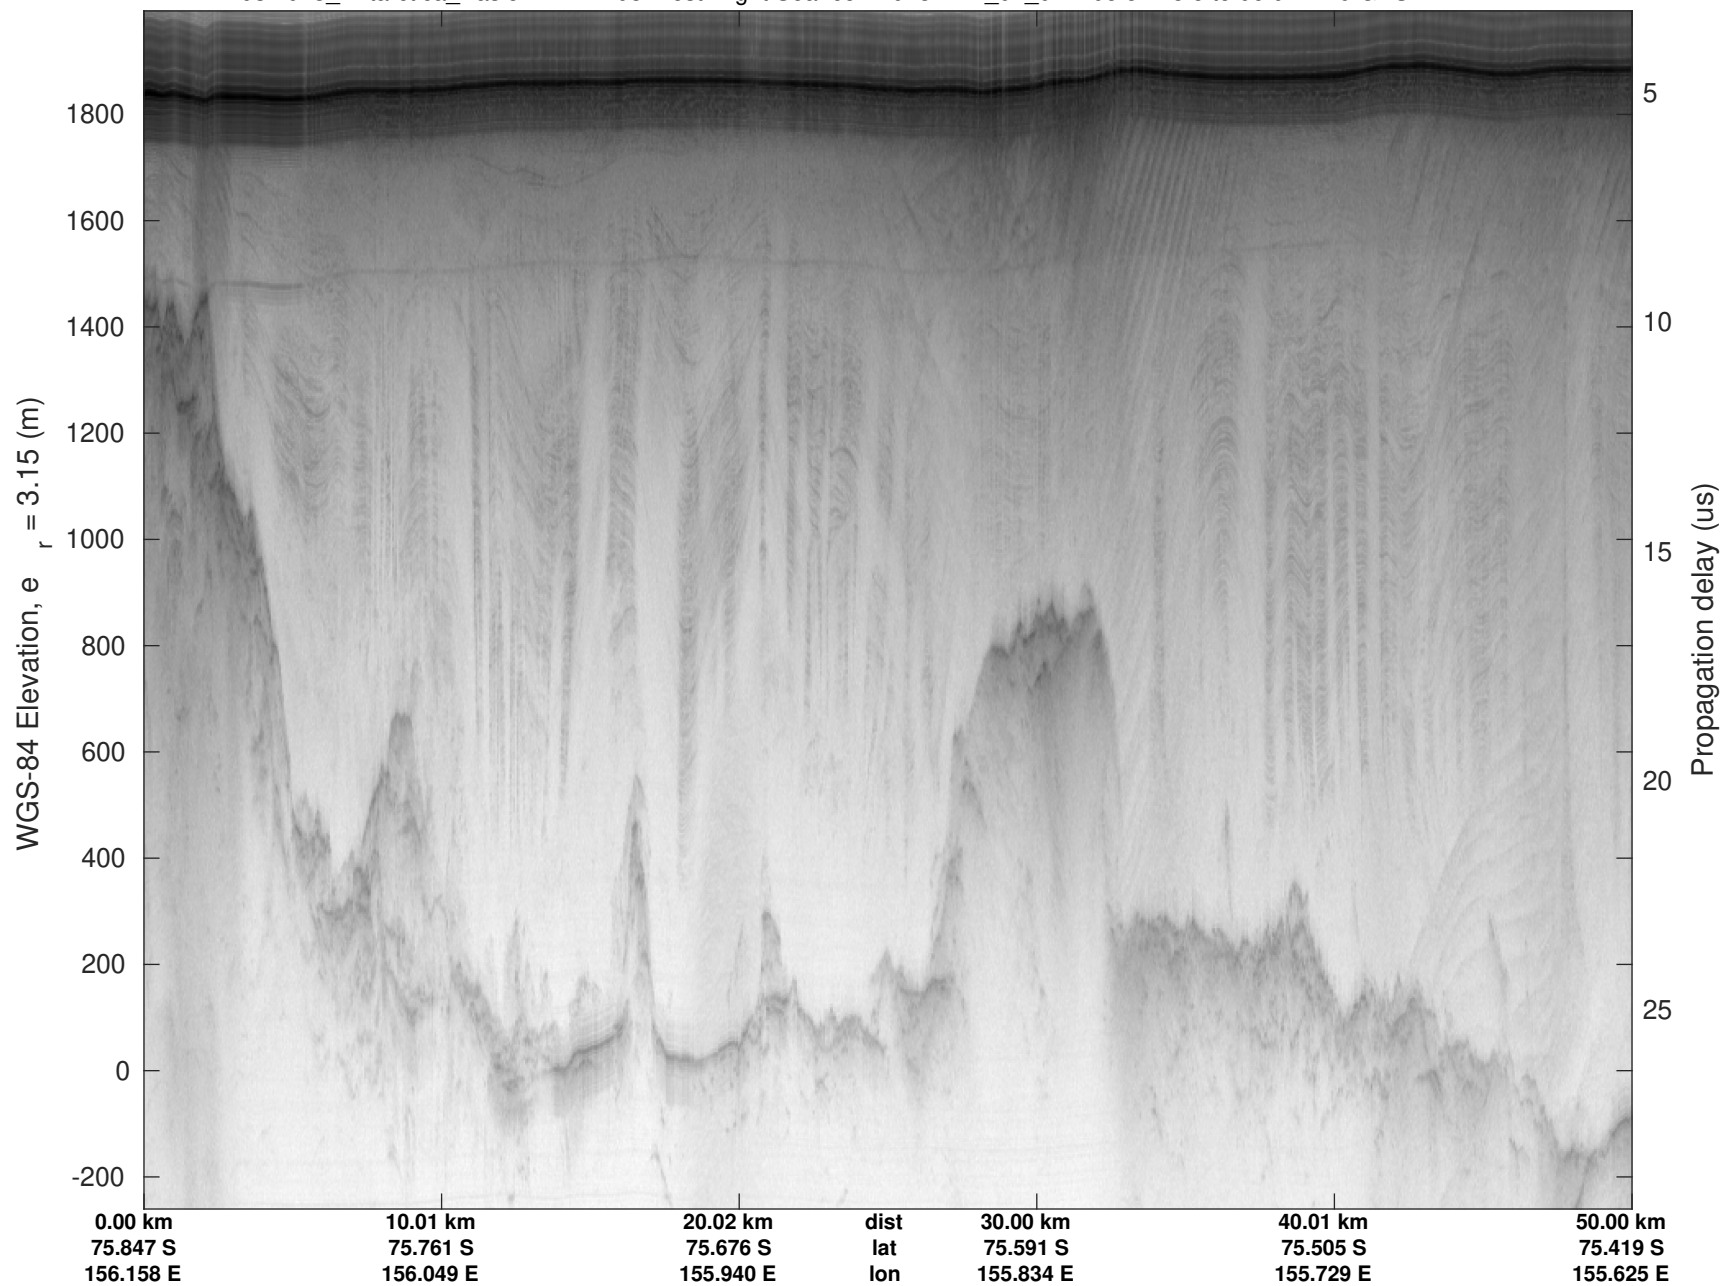

UTIG MARFA -- COLDEX

rds 2023_Antarctica_BaslerMKB: "F03: Test Flight Sea Ice" 20231212_02_010: 05:42:12.5 to 05:52:25.2 GPS

UTIG MARFA -- COLDEX

rds 2023_Antarctica_BaslerMKB: "F03: Test Flight Sea Ice" 20231212_02_011: 05:52:25.5 to 06:02:41.9 GPS