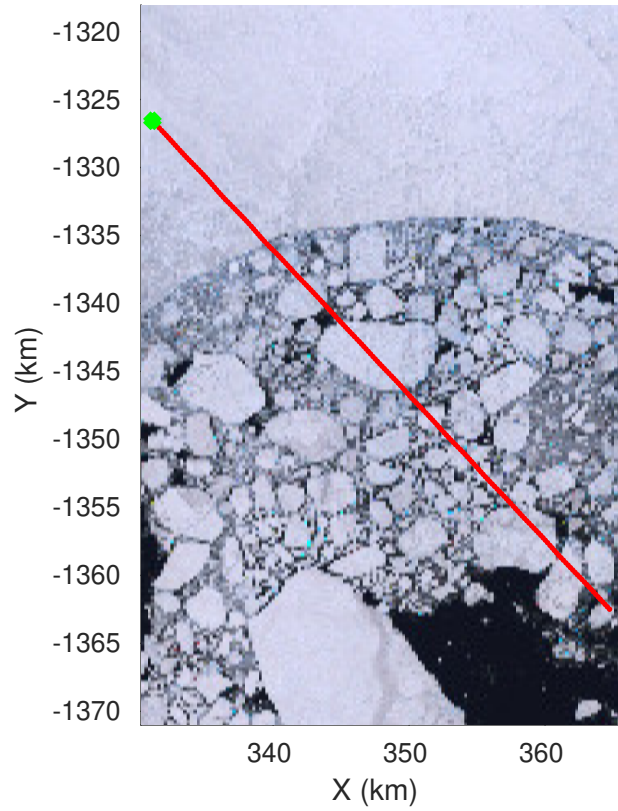

F03: Test Flight Sea Ice
20231212_02_002
Polar Stereograph -71N/0E