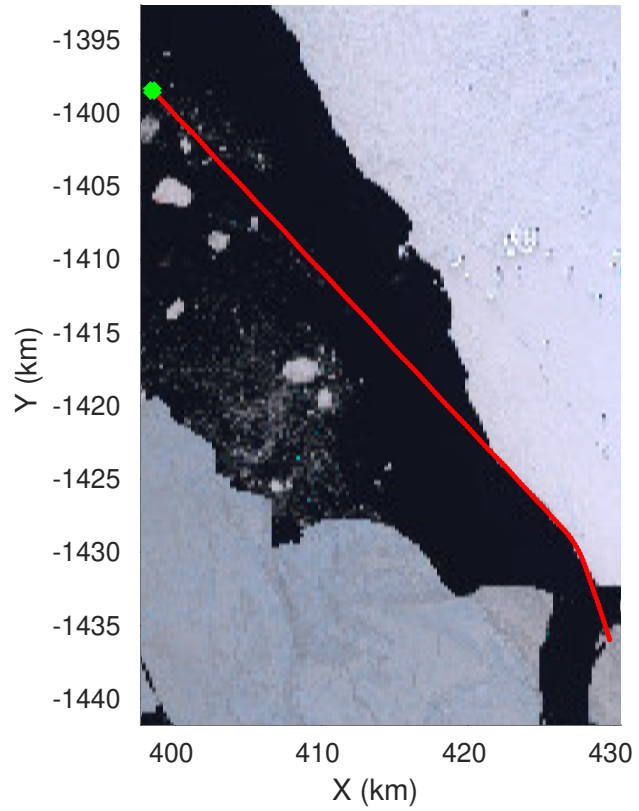

F03: Test Flight Sea Ice
20231212_02_004
Polar Stereograph -71N/0E