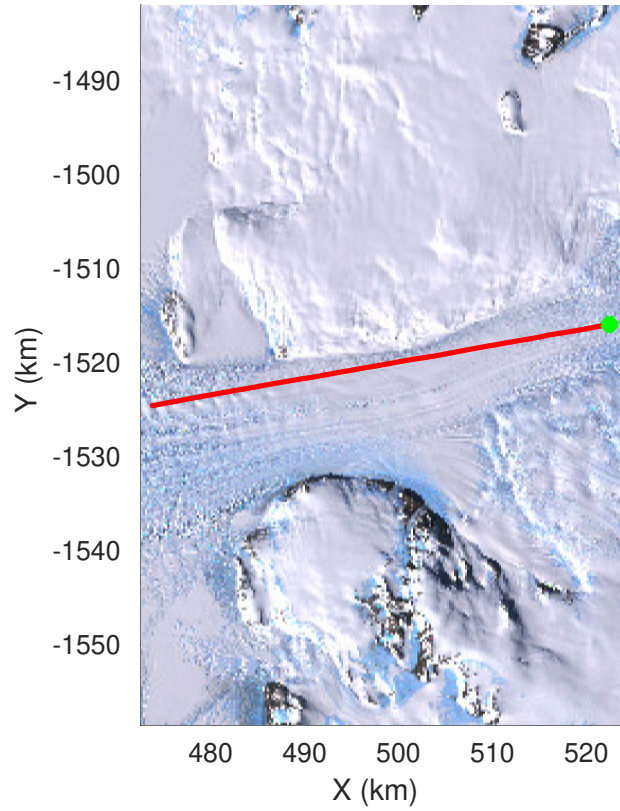

F03: Test Flight Sea Ice
20231212_02_016
Polar Stereograph -71N/0E

UTIG MARFA -- COLDEX

rds 2023_Antarctica_BaslerMKB: "F03: Test Flight Sea Ice" 20231212_02_016: 06:43:55.2 to 06:54:05.2 GPS

UTIG MARFA -- COLDEX
rds 2023_Antarctica_BaslerMKB: "F03: Test Flight Sea Ice" 20231212_02_016: 06:43:55.2 to 06:54:05.2 GPS