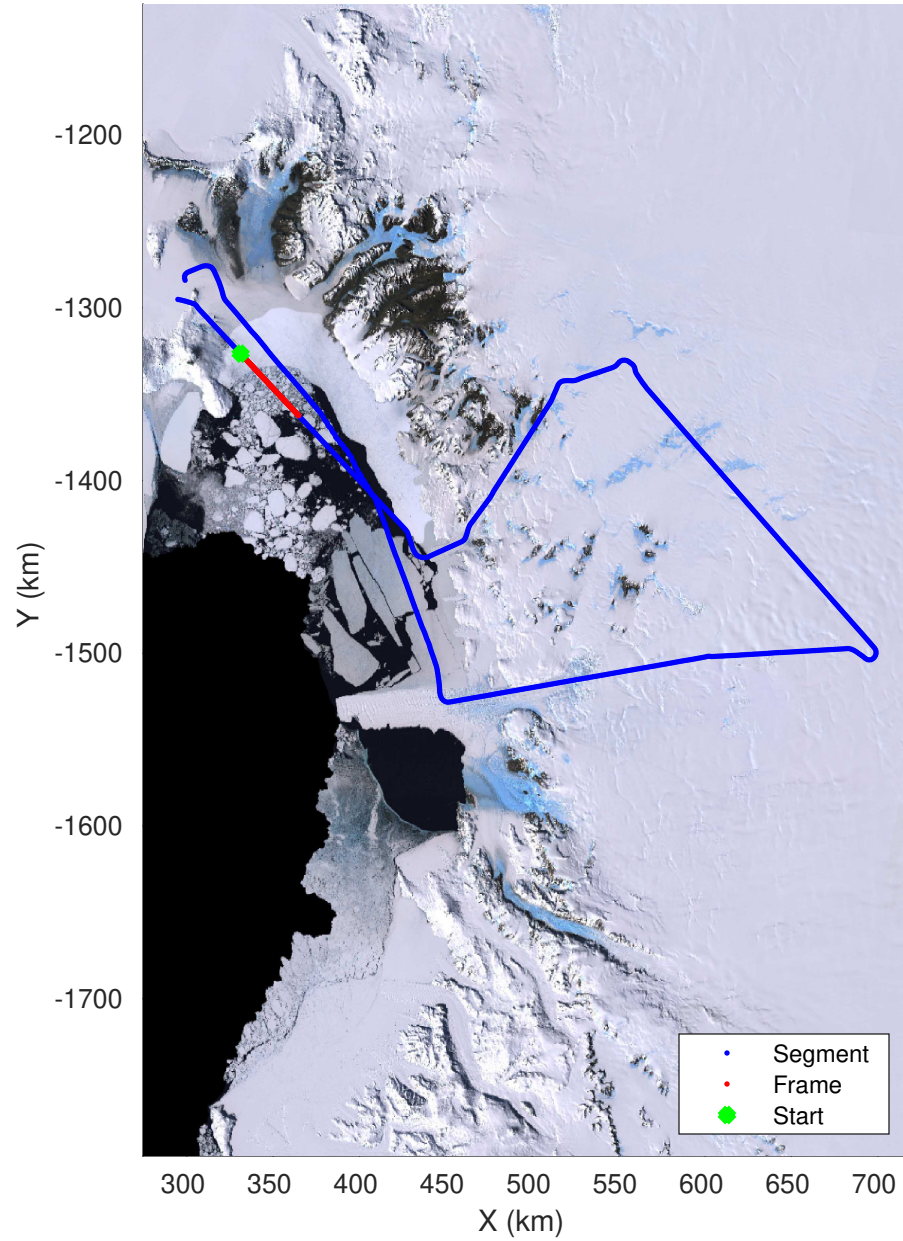

F03: Test Flight Sea Ice
20231212_02_002
Polar Stereograph -71N/0E