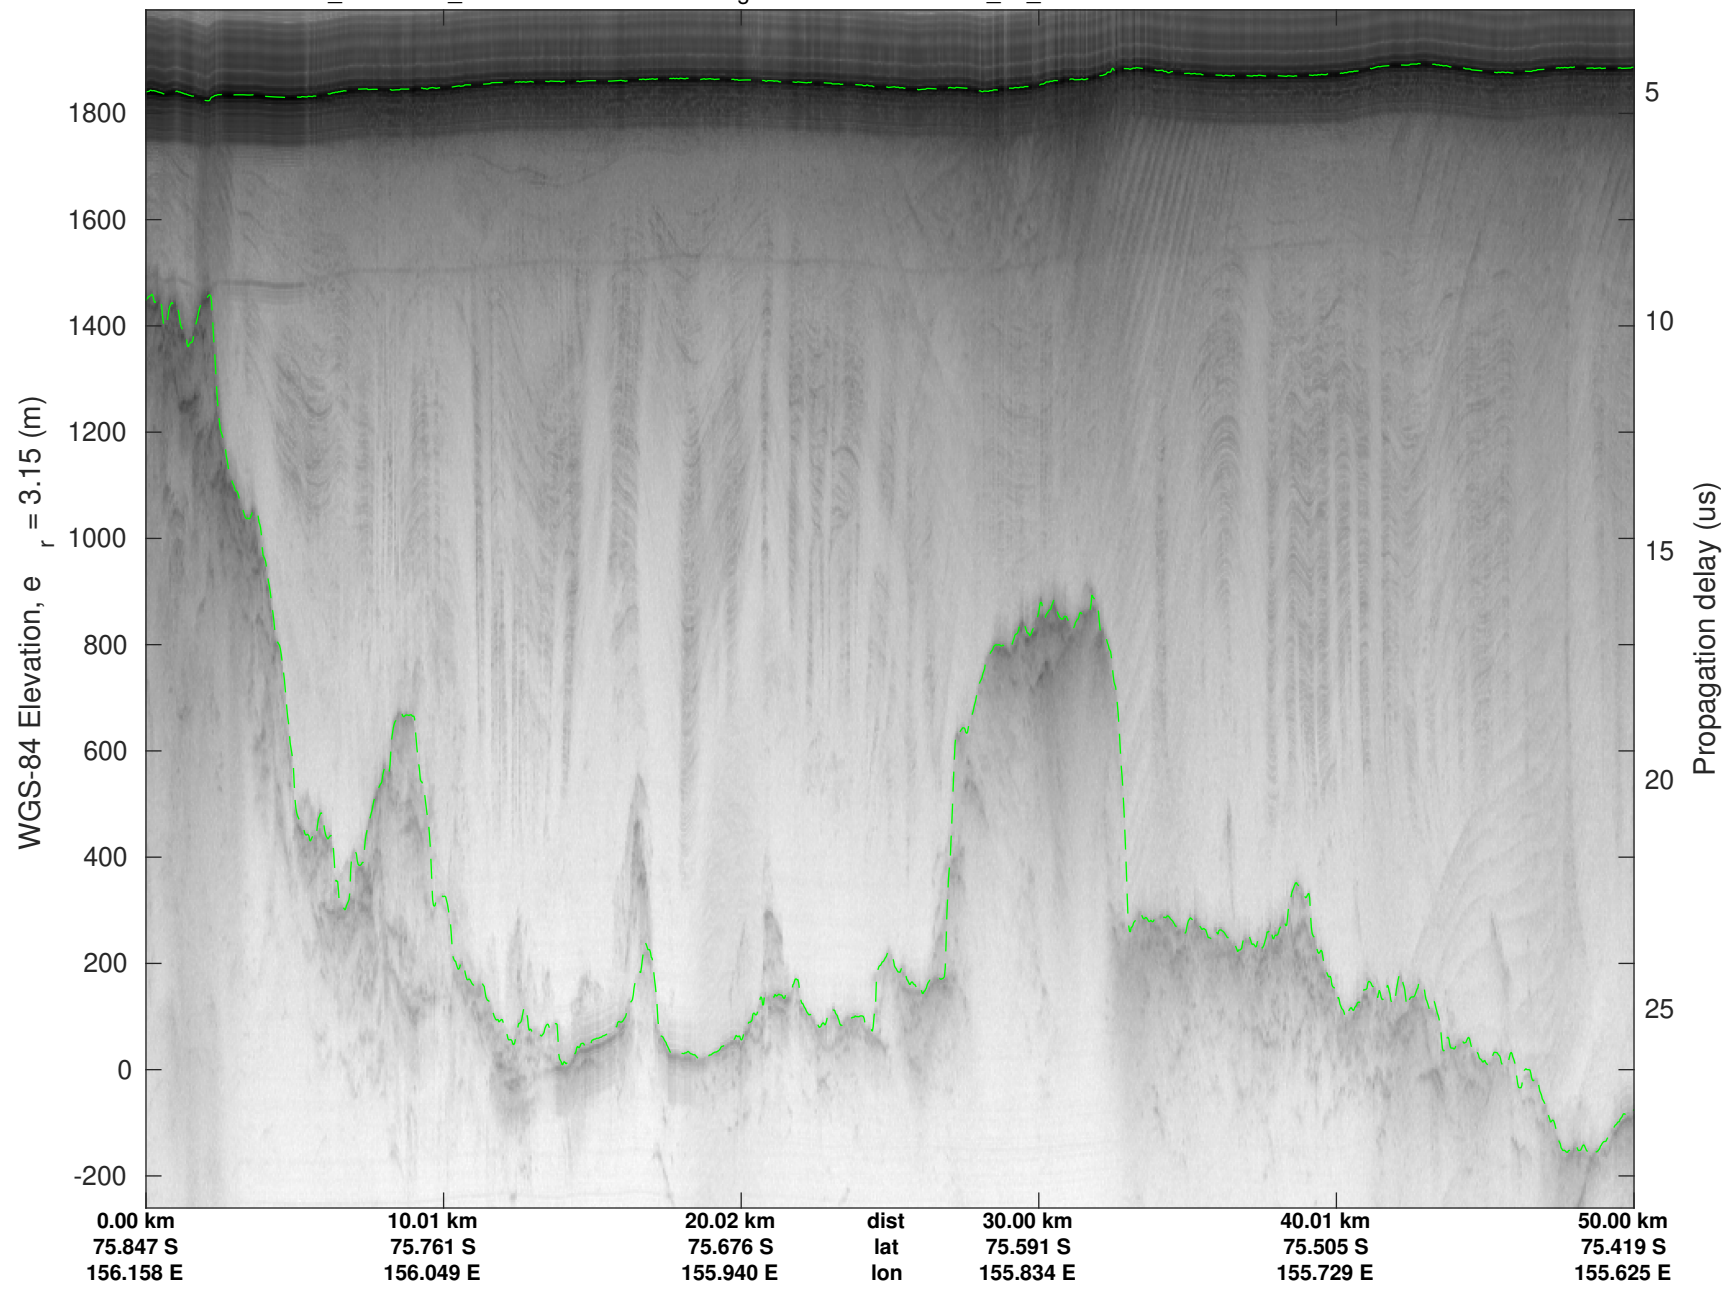

UTIG MARFA -- COLDEX
rds 2023_Antarctica_BaslerMKB: "F03: Test Flight Sea Ice" 20231212_02_011: 05:52:25.5 to 06:02:41.9 GPS