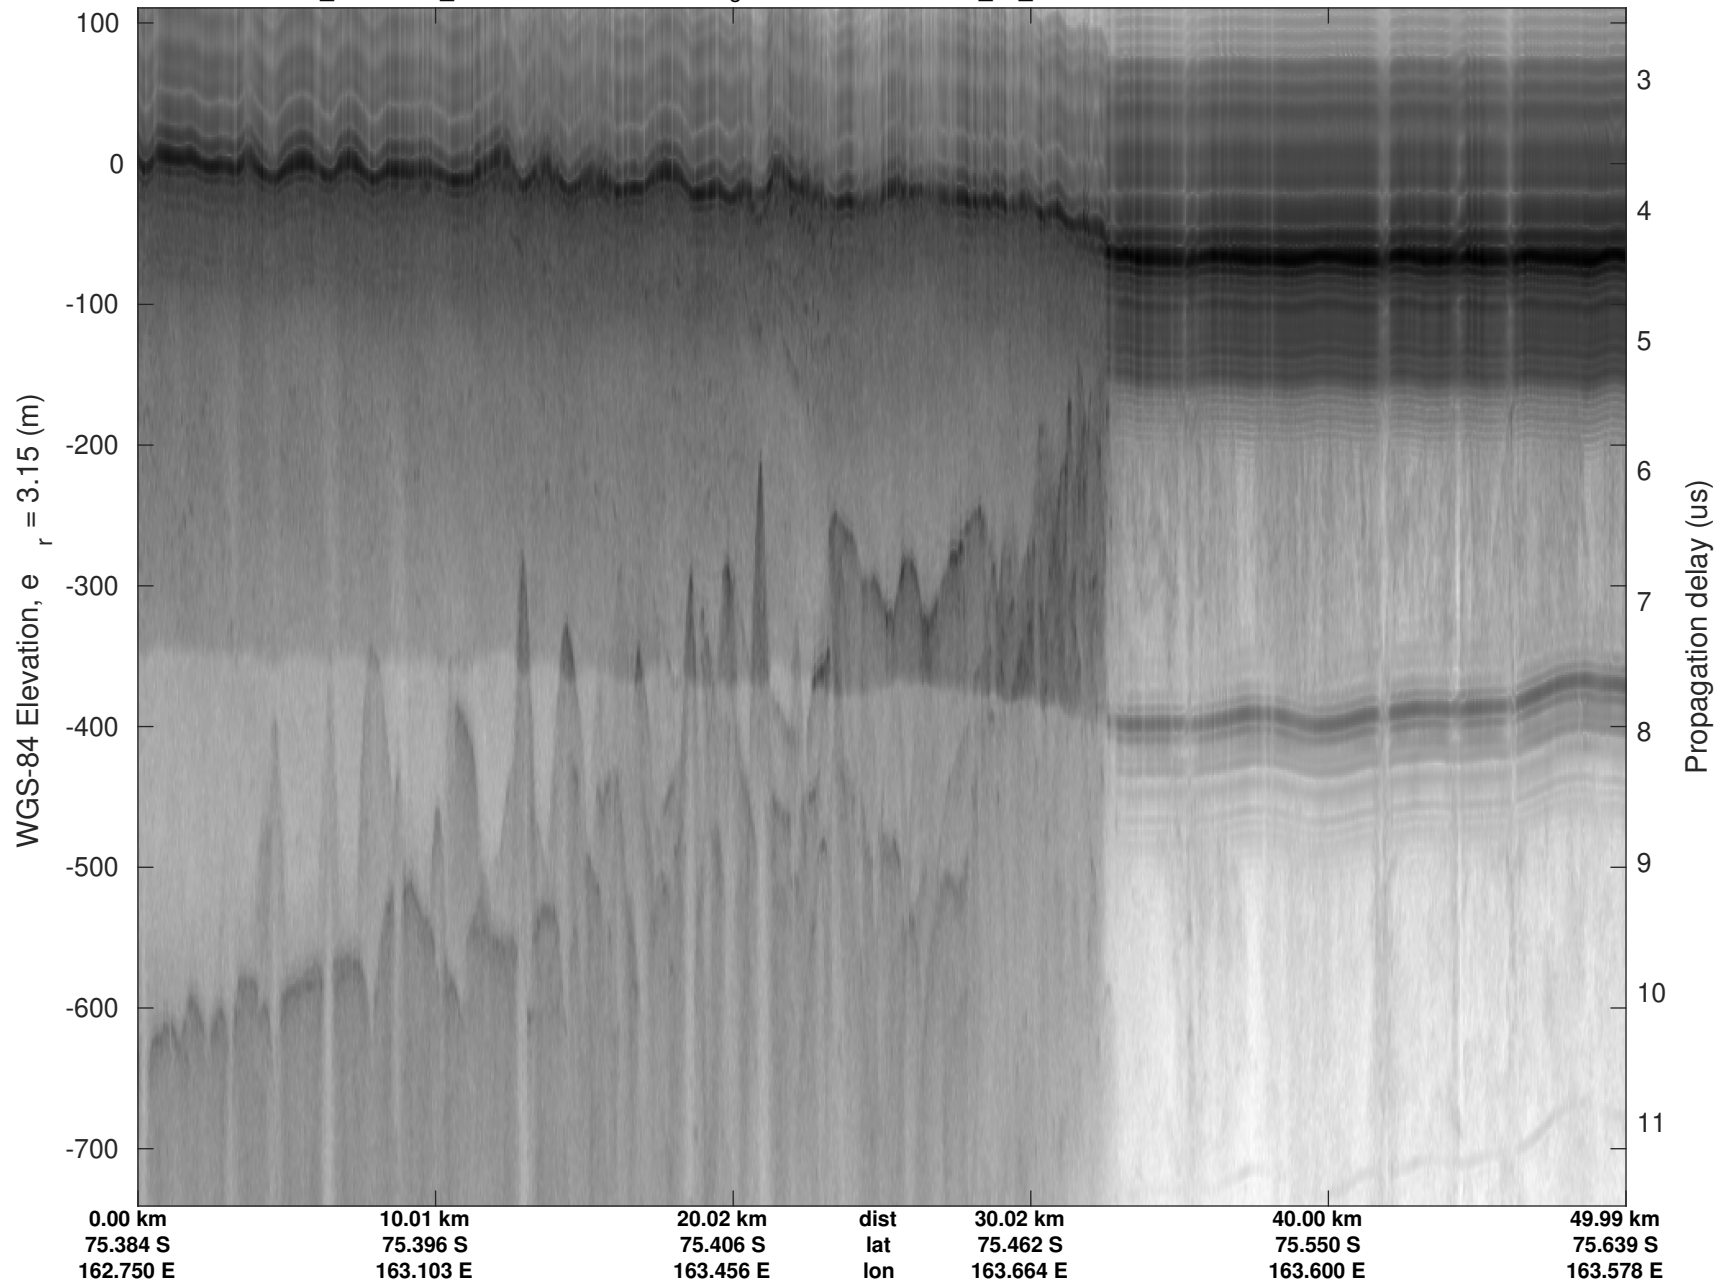

UTIG MARFA -- COLDEX

rds 2023_Antarctica_BaslerMKB: "F03: Test Flight Sea Ice" 20231212_02_018: 07:04:35.7 to 07:14:49.8 GPS