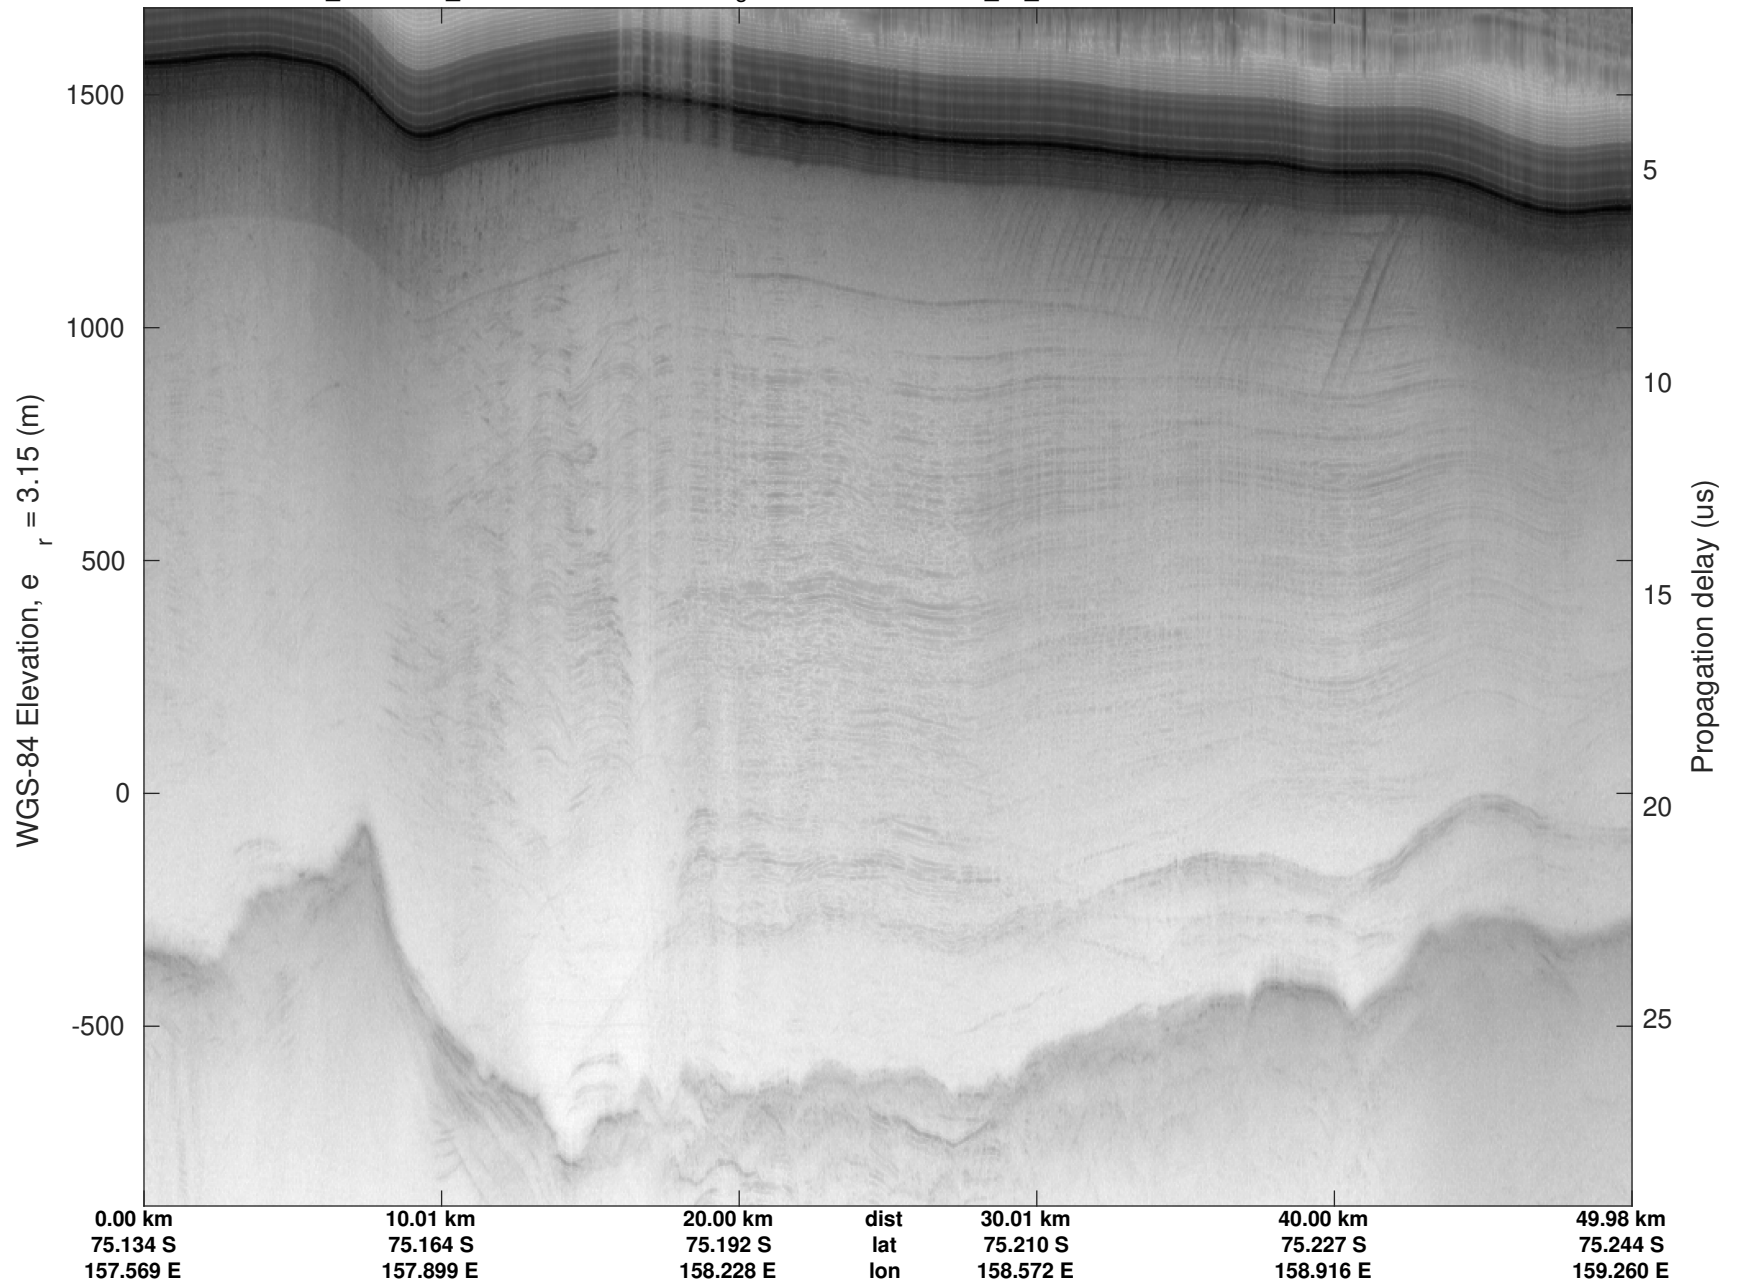

UTIG MARFA -- COLDEX
rds 2023_Antarctica_BaslerMKB: "F03: Test Flight Sea Ice" 20231212_02_015: 06:33:22.5 to 06:43:54.9 GPS