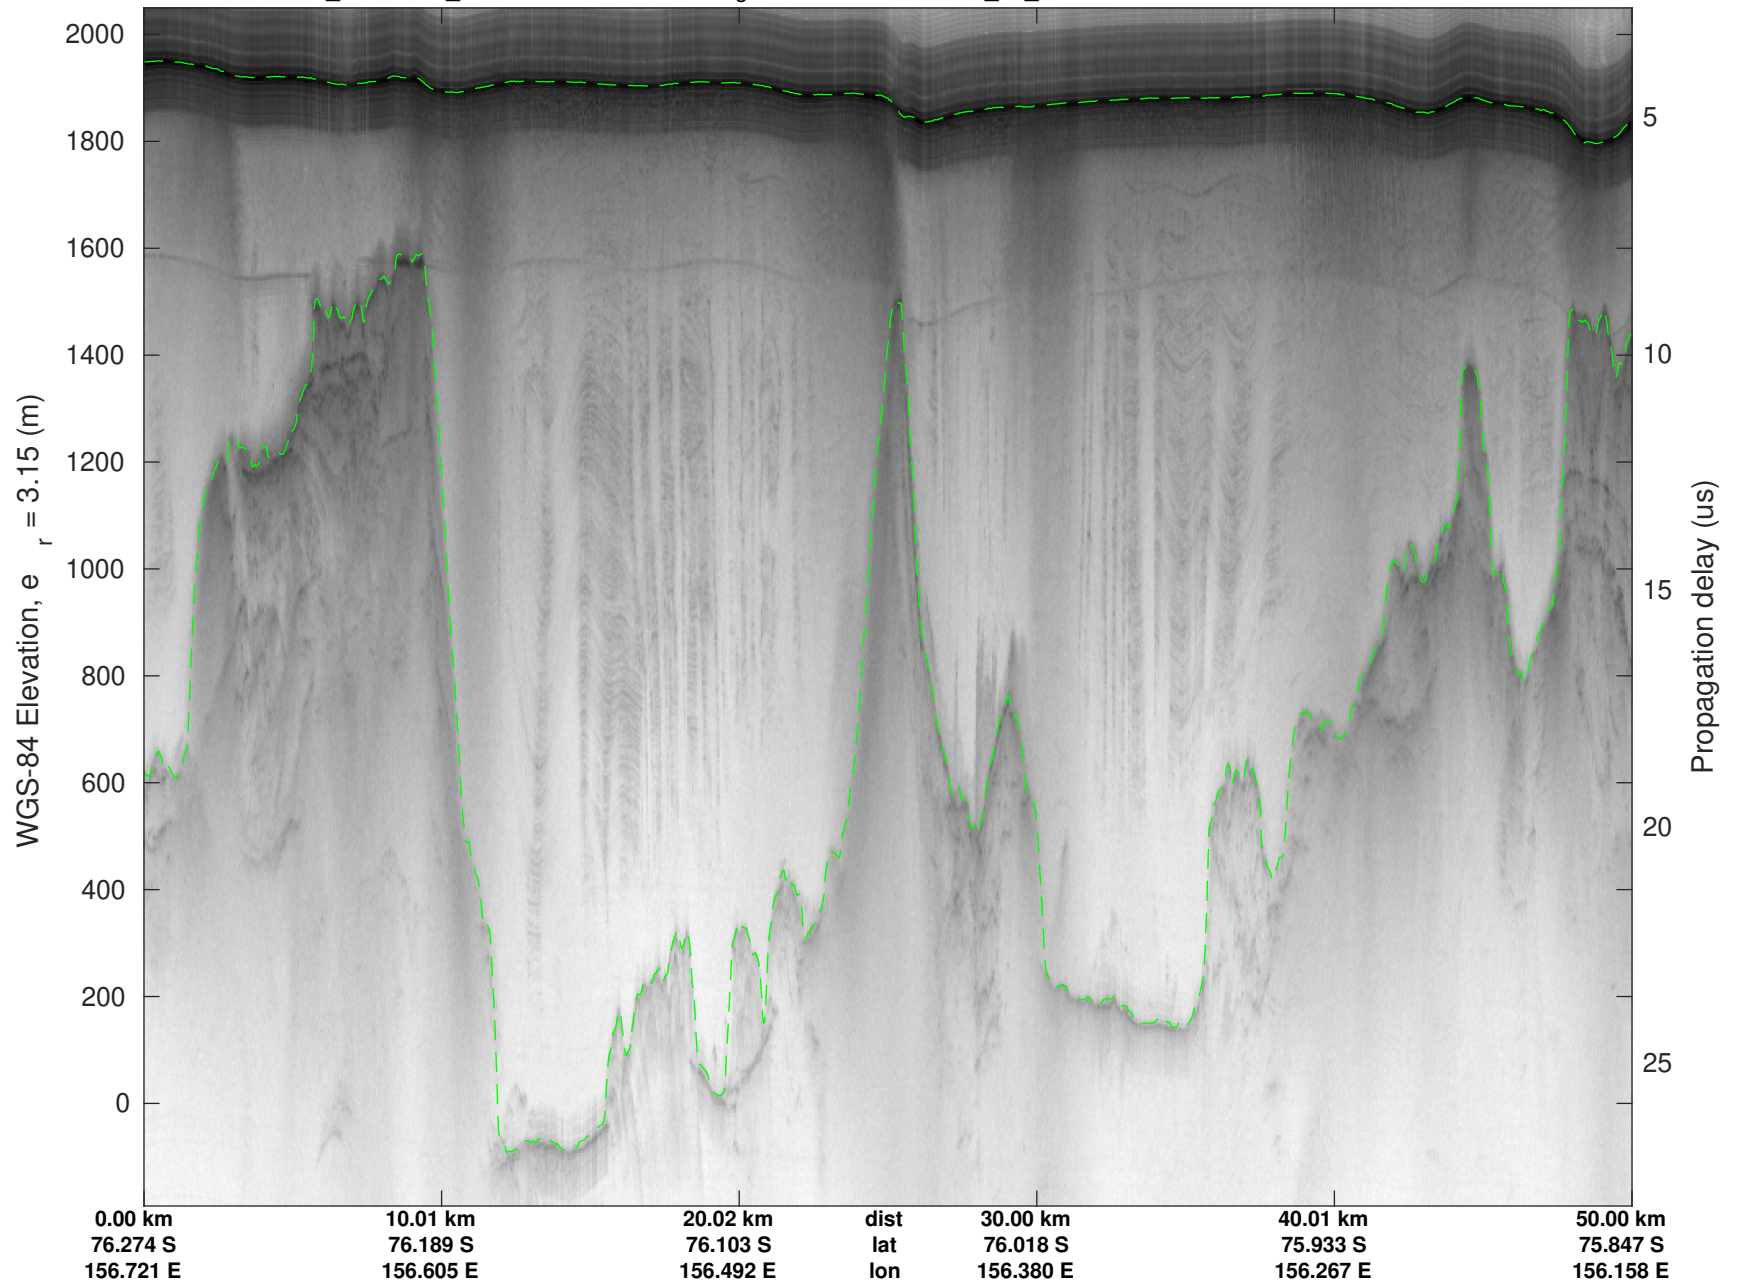

rds 2023_Antarctica_BaslerMKB: "F03: Test Flight Sea Ice" 20231212_02_009: 05:32:05.8 to 05:42:12.2 GPS

UTIG MARFA -- COLDEX

rds 2023_Antarctica_BaslerMKB: "F03: Test Flight Sea Ice" 20231212_02_010: 05:42:12.5 to 05:52:25.2 GPS

UTIG MARFA -- COLDEX

rds 2023_Antarctica_BaslerMKB: "F03: Test Flight Sea Ice" 20231212_02_010: 05:42:12.5 to 05:52:25.2 GPS

UTIG MARFA -- COLDEX

rds 2023_Antarctica_BaslerMKB: "F03: Test Flight Sea Ice" 20231212_02_011: 05:52:25.5 to 06:02:41.9 GPS