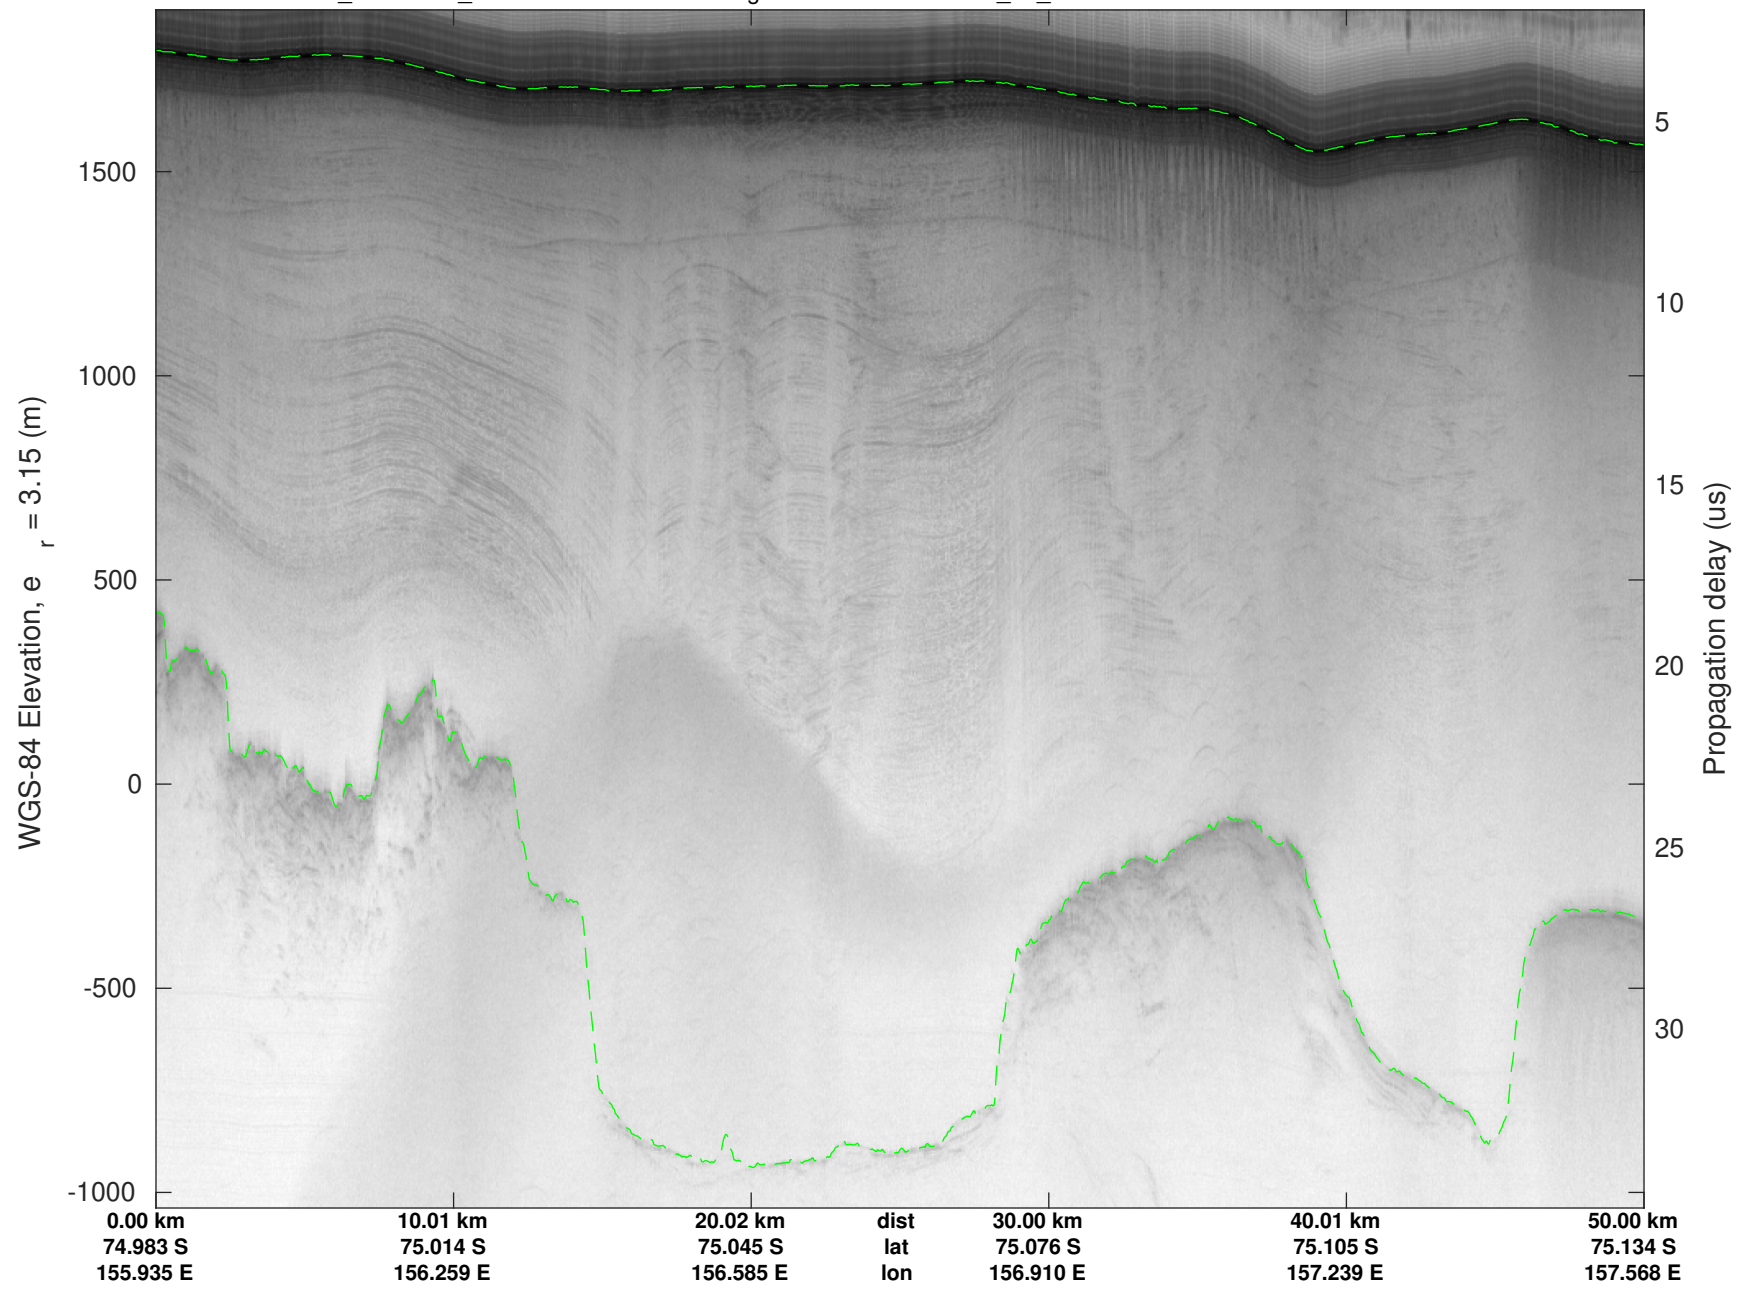

F03: Test Flight Sea Ice
20231212_02_014
Polar Stereograph -71N/0E

UTIG MARFA -- COLDEX

rds 2023_Antarctica_BaslerMKB: "F03: Test Flight Sea Ice" 20231212_02_014: 06:23:01.5 to 06:33:22.1 GPS

UTIG MARFA -- COLDEX
rds 2023_Antarctica_BaslerMKB: "F03: Test Flight Sea Ice" 20231212_02_014: 06:23:01.5 to 06:33:22.1 GPS