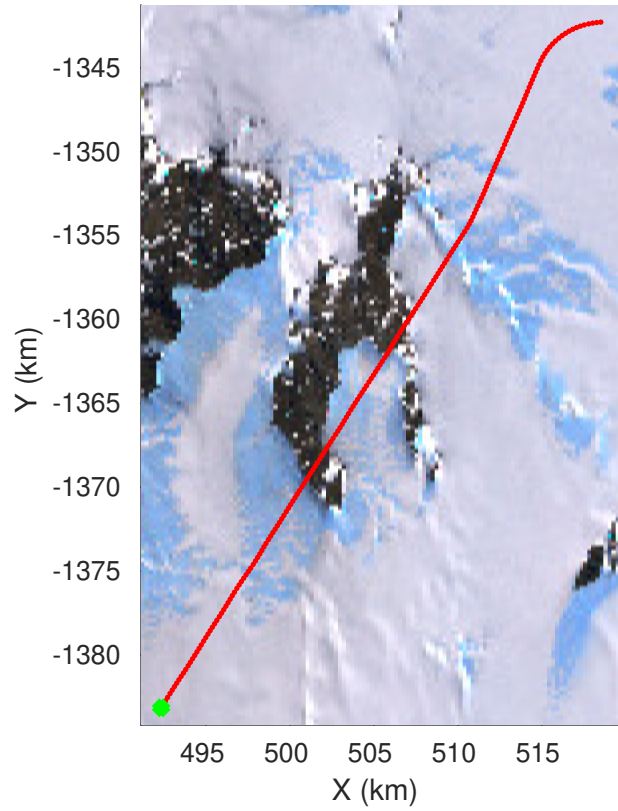

F03: Test Flight Sea Ice
20231212_02_007
Polar Stereograph -71N/0E