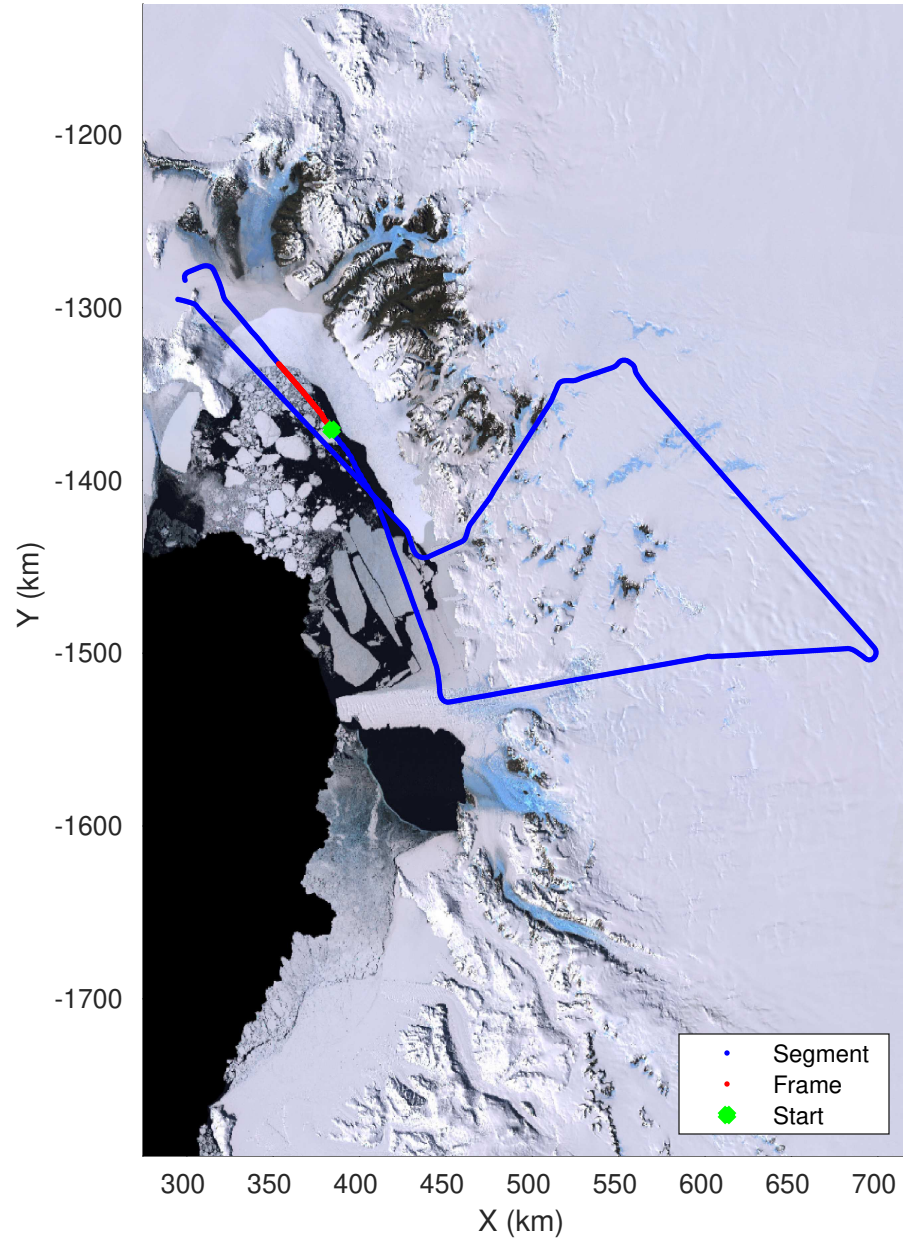

F03: Test Flight Sea Ice
20231212_02_022
Polar Stereograph -71N/0E