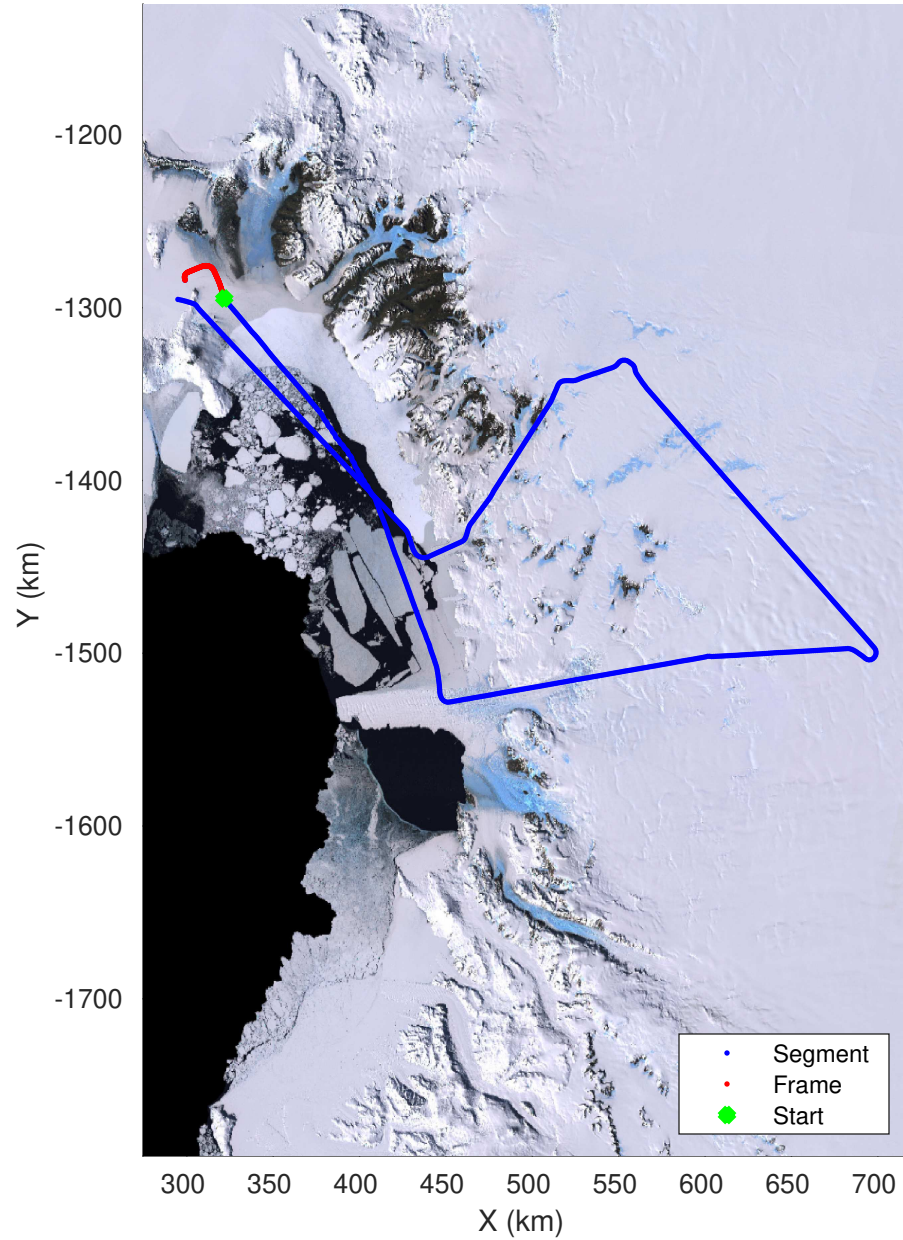

F03: Test Flight Sea Ice
20231212_02_024
Polar Stereograph -71N/0E