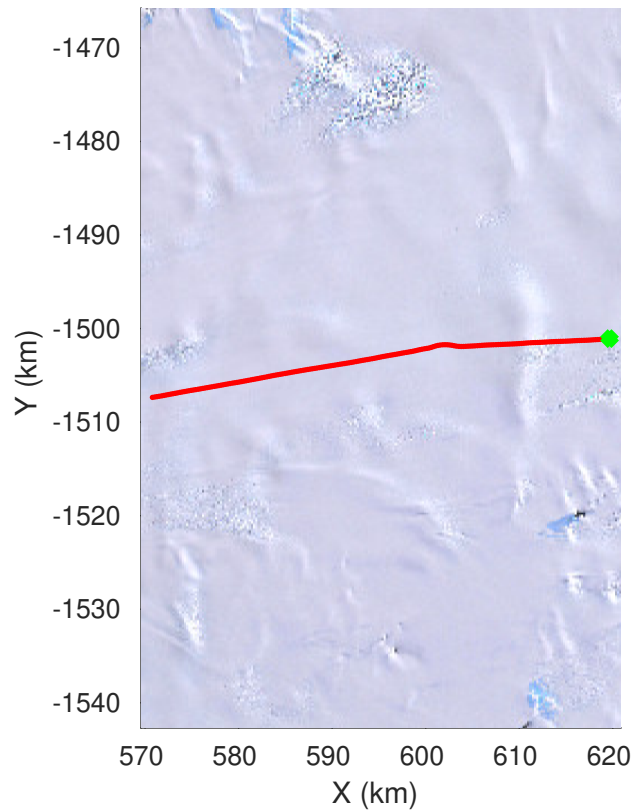

F03: Test Flight Sea Ice
20231212_02_014
Polar Stereograph -71N/0E

UTIG MARFA -- COLDEX

rds 2023_Antarctica_BaslerMKB: "F03: Test Flight Sea Ice" 20231212_02_014: 06:23:01.5 to 06:33:22.1 GPS

UTIG MARFA -- COLDEX
rds 2023_Antarctica_BaslerMKB: "F03: Test Flight Sea Ice" 20231212_02_014: 06:23:01.5 to 06:33:22.1 GPS