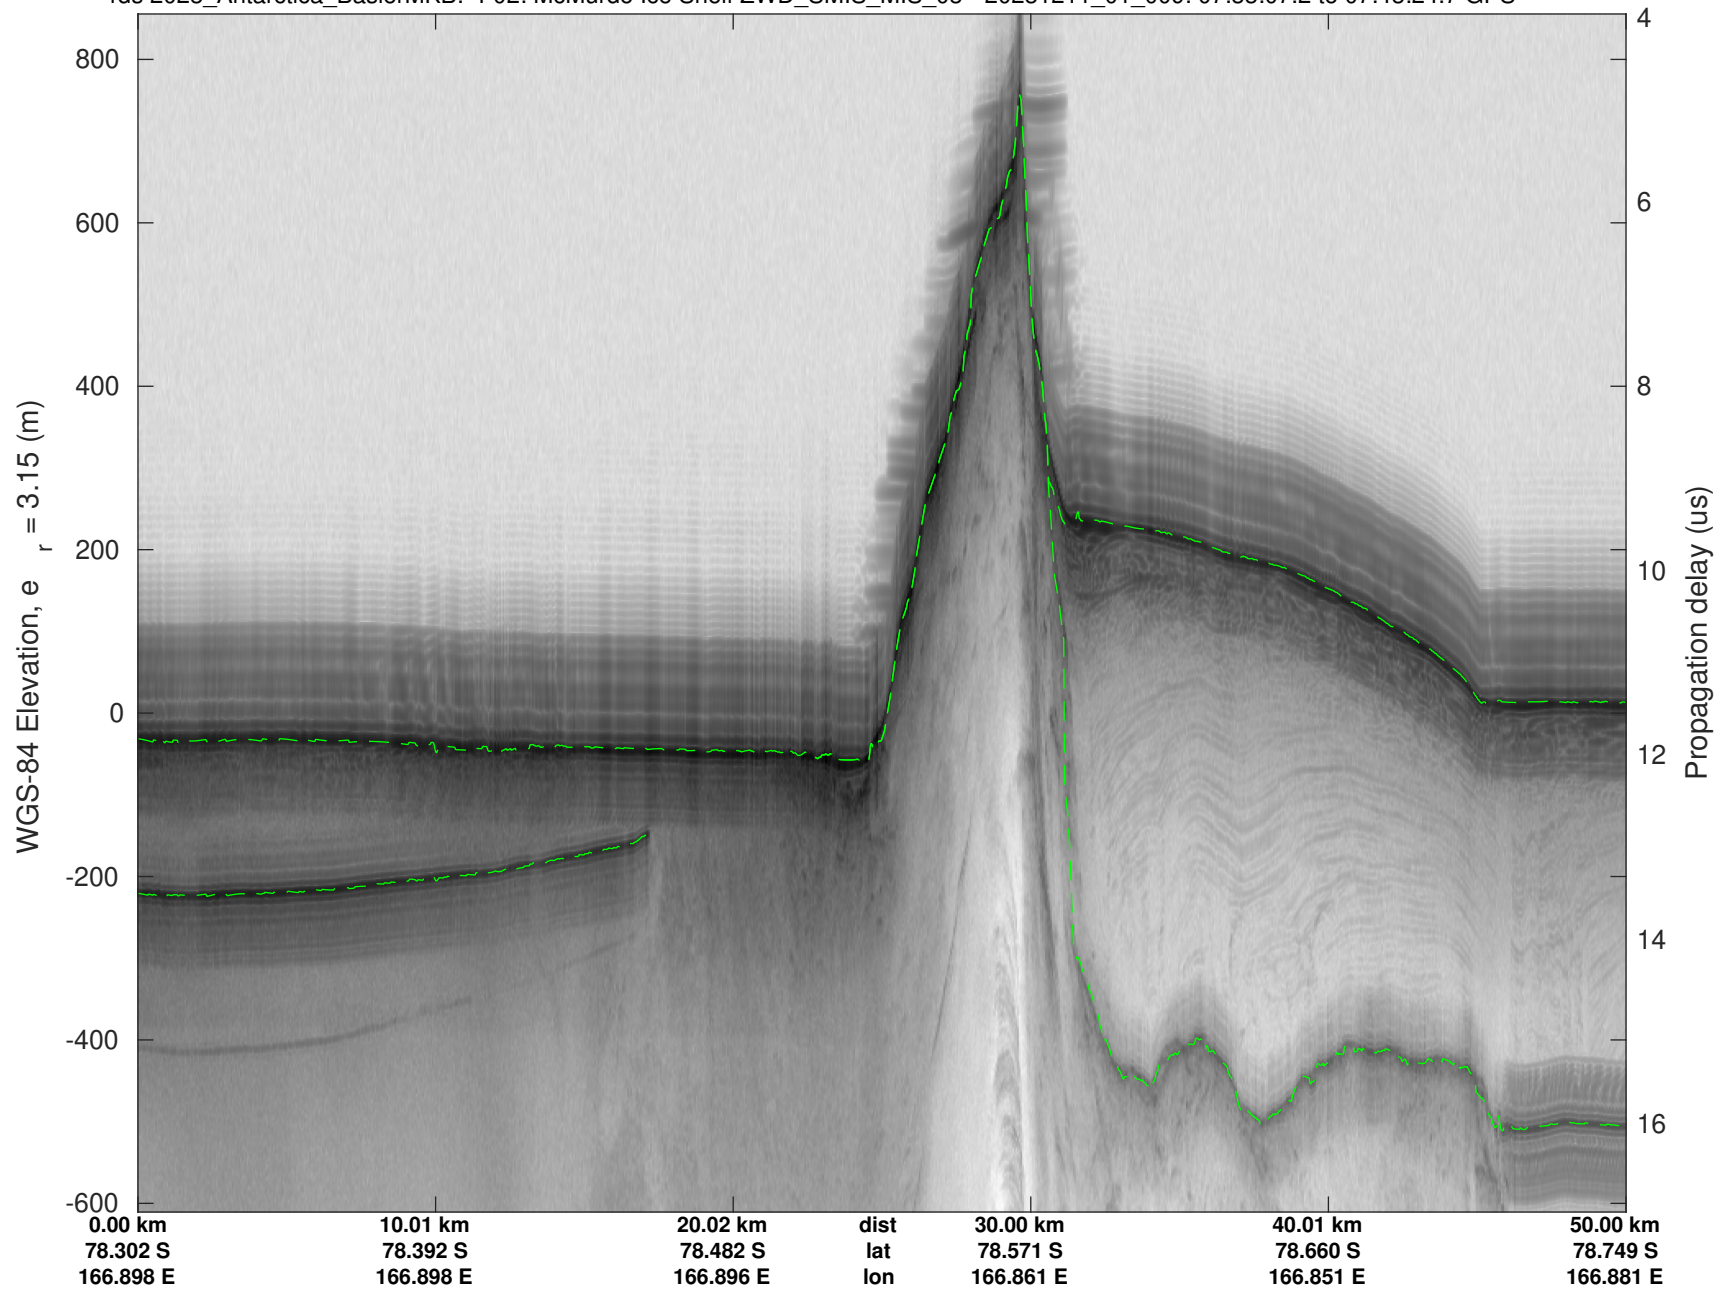

F02: McMurdo Ice Shelf ZWD_SMIS_MIS_03
20231211_01_009
Polar Stereograph -71N/0E

UTIG MARFA -- COLDEX

rds 2023_Antarctica_BaslerMKB: "F02: McMurdo Ice Shelf ZWD_SMIS_MIS_03" 20231211_01_009: 07:33:07.2 to 07:43:24.7 GPS

UTIG MARFA -- COLDEX

rds 2023_Antarctica_BaslerMKB: "F02: McMurdo Ice Shelf ZWD_SMIS_MIS_03" 20231211_01_009: 07:33:07.2 to 07:43:24.7 GPS

F02: McMurdo Ice Shelf ZWD_SMIS_MIS_03
20231211_01_010
Polar Stereograph -71N/0E