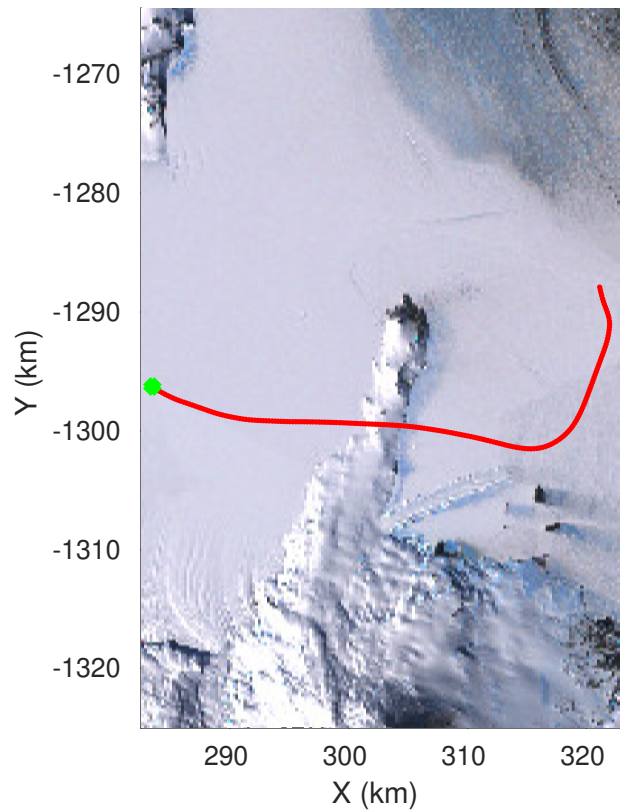

F02: McMurdo Ice Shelf ZWD_SMIS_MIS_03
20231211_01_001
Polar Stereograph -71N/0E

UTIG MARFA -- COLDEX

rds 2023_Antarctica_BaslerMKB: "F02: McMurdo Ice Shelf ZWD_SMIS_MIS_03" 20231211_01_001: 06:11:29.8 to 06:22:57.2 GPS