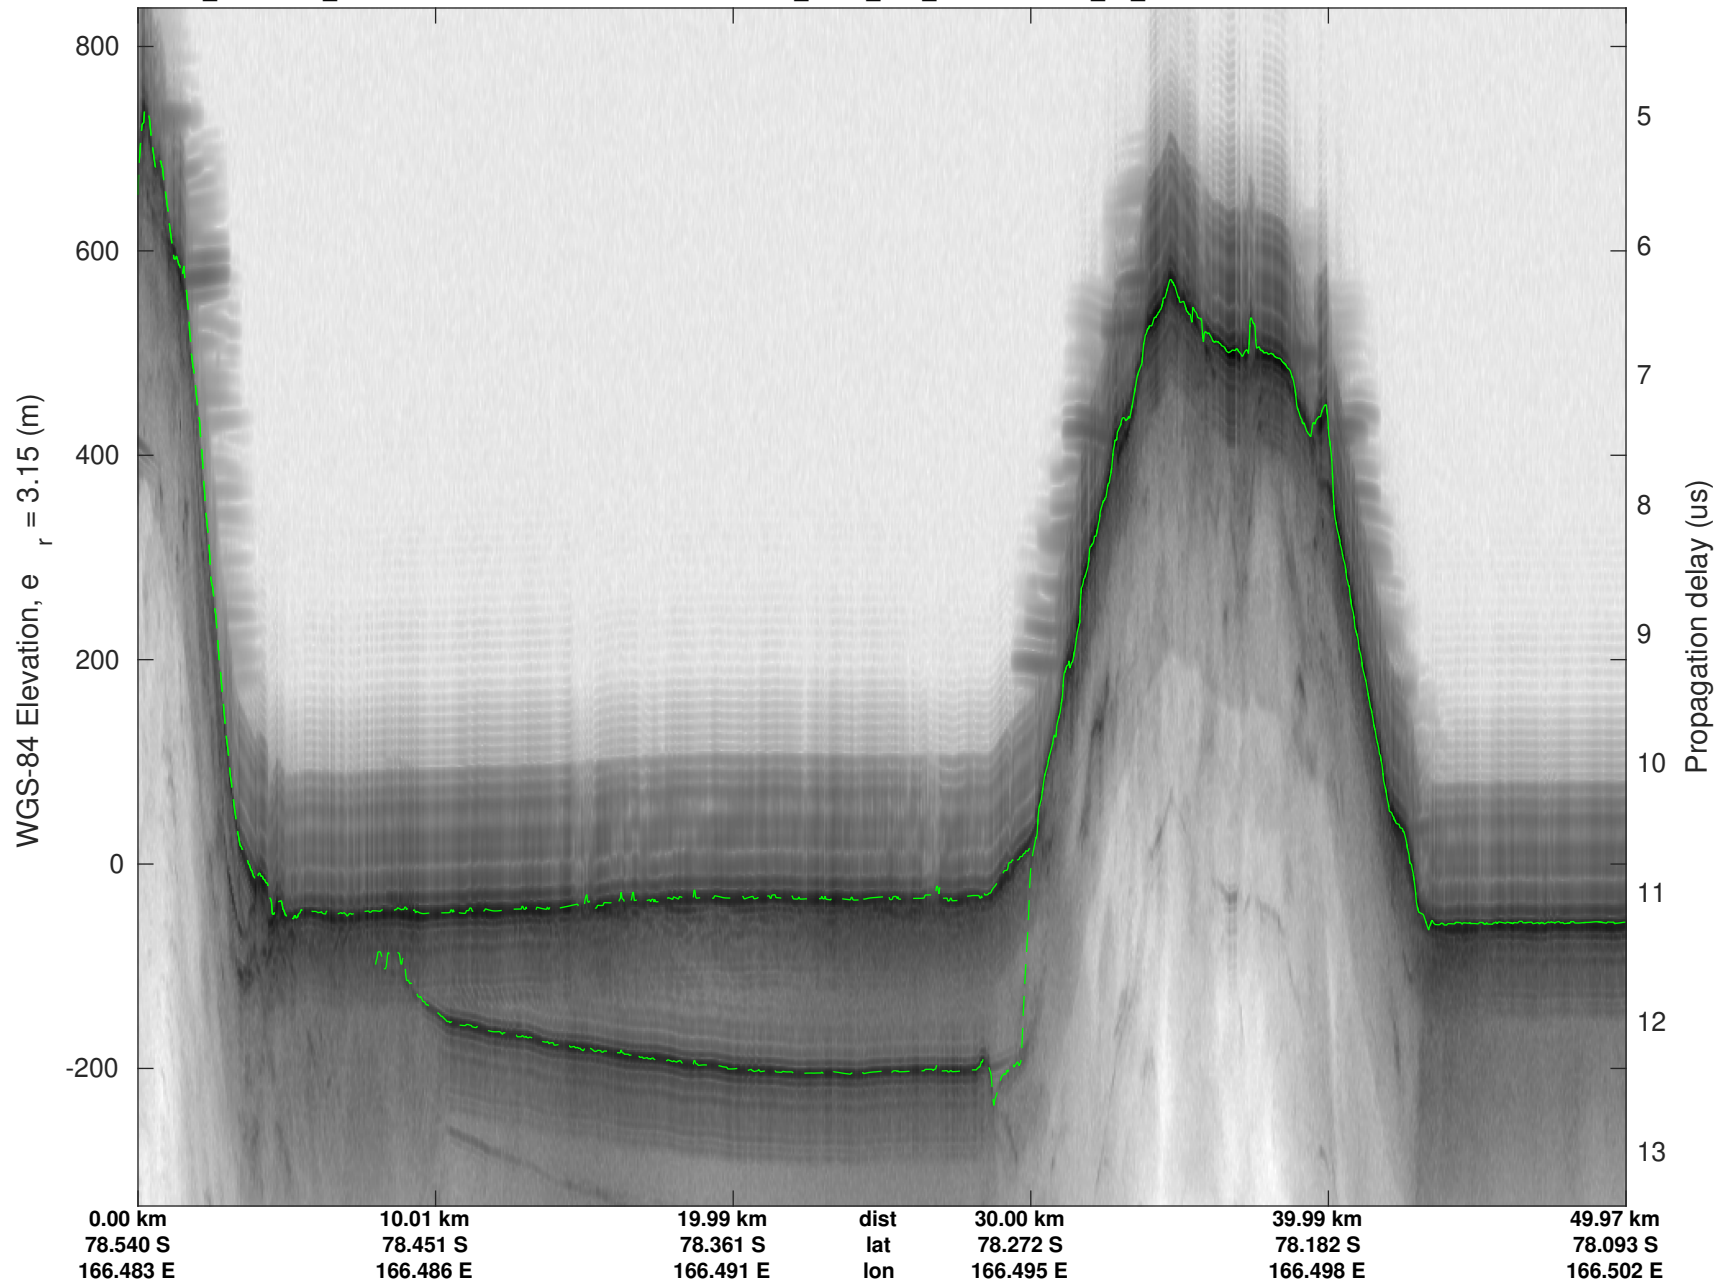

UTIG MARFA -- COLDEX

rds 2023_Antarctica_BaslerMKB: "F02: McMurdo Ice Shelf ZWD_SMIS_MIS_03" 20231211_01_006: 07:03:12.0 to 07:13:03.2 GPS