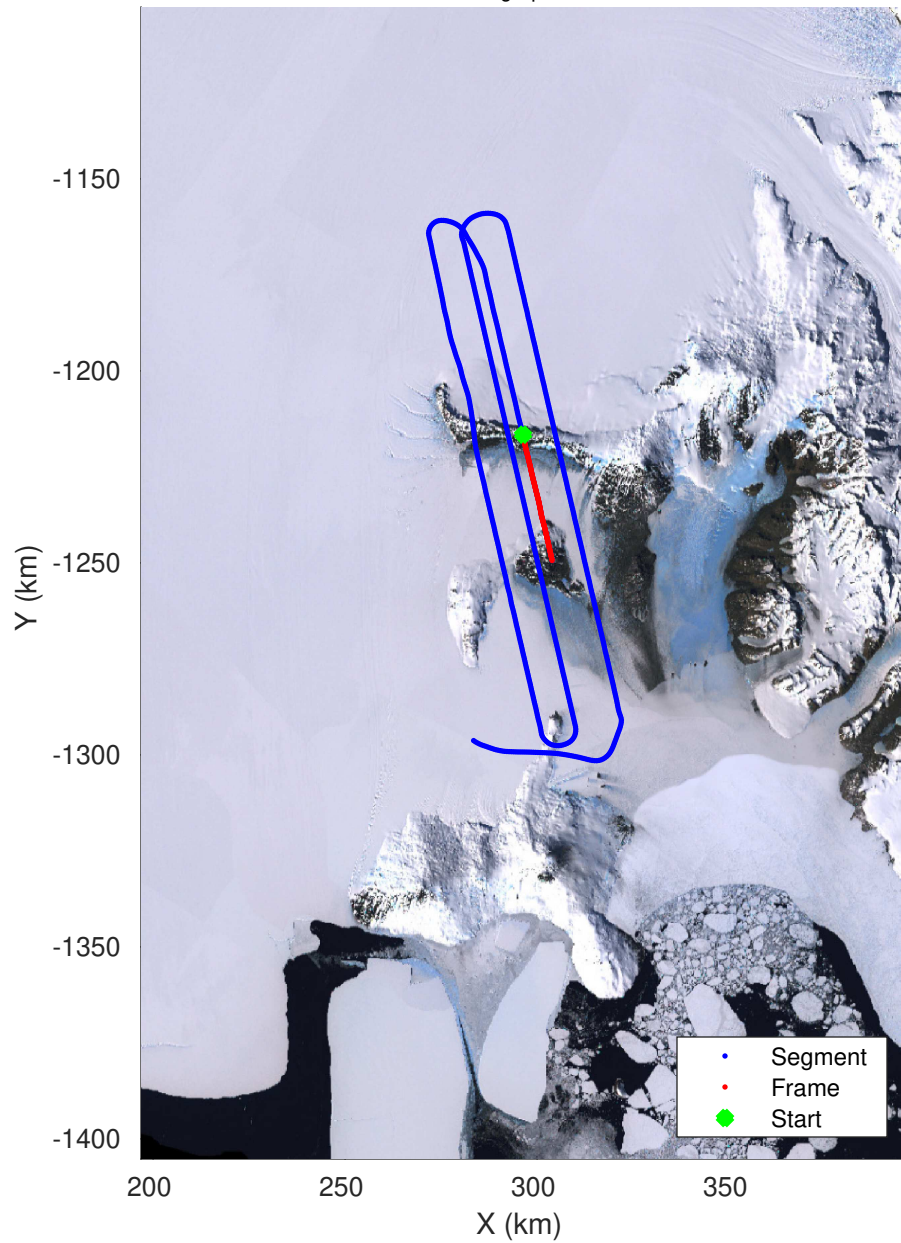

F02: McMurdo Ice Shelf ZWD_SMIS_MIS_03
20231211_01_012
Polar Stereograph -71N/0E