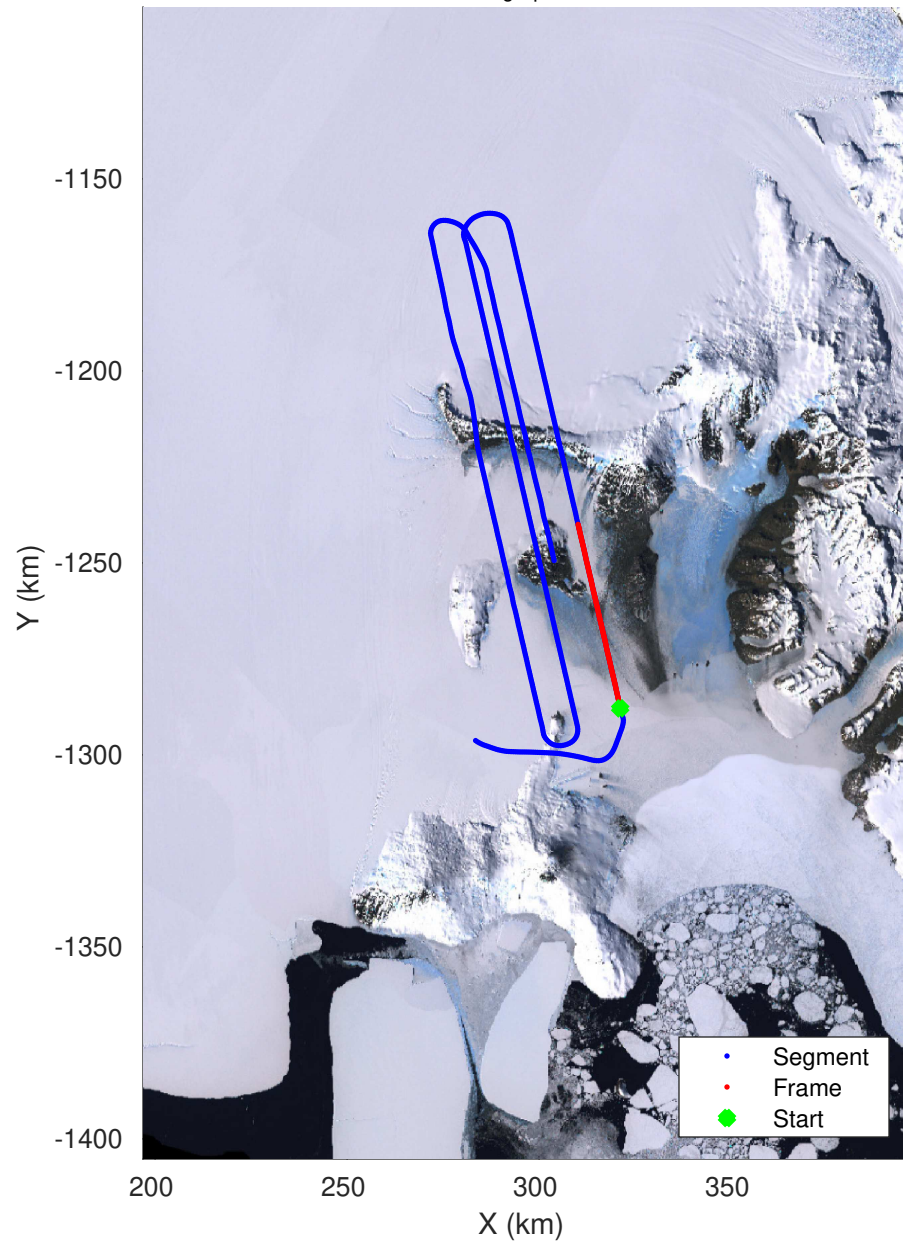

F02: McMurdo Ice Shelf ZWD_SMIS_MIS_03
20231211_01_002
Polar Stereograph -71N/0E