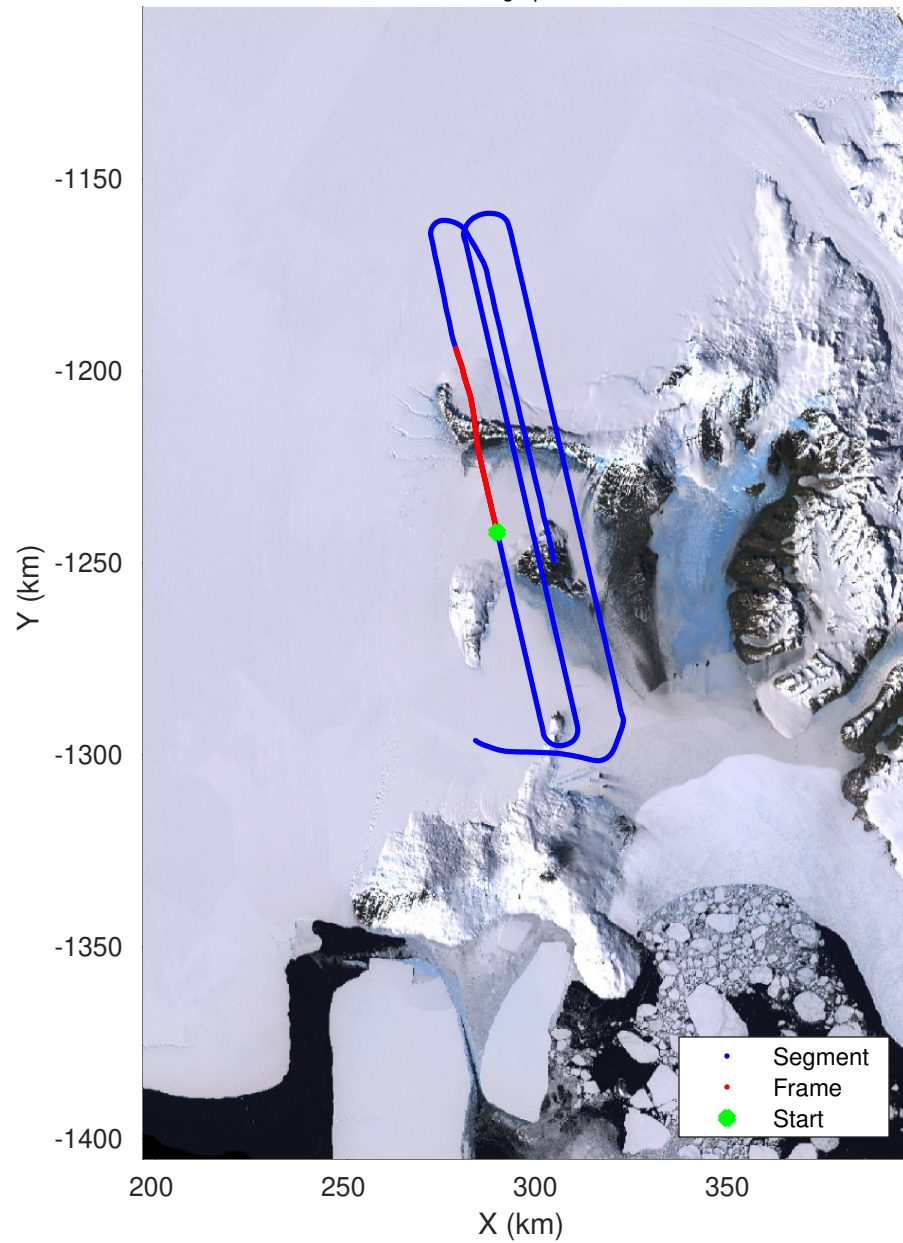

F02: McMurdo Ice Shelf ZWD_SMIS_MIS_03
20231211_01_009
Polar Stereograph -71N/0E