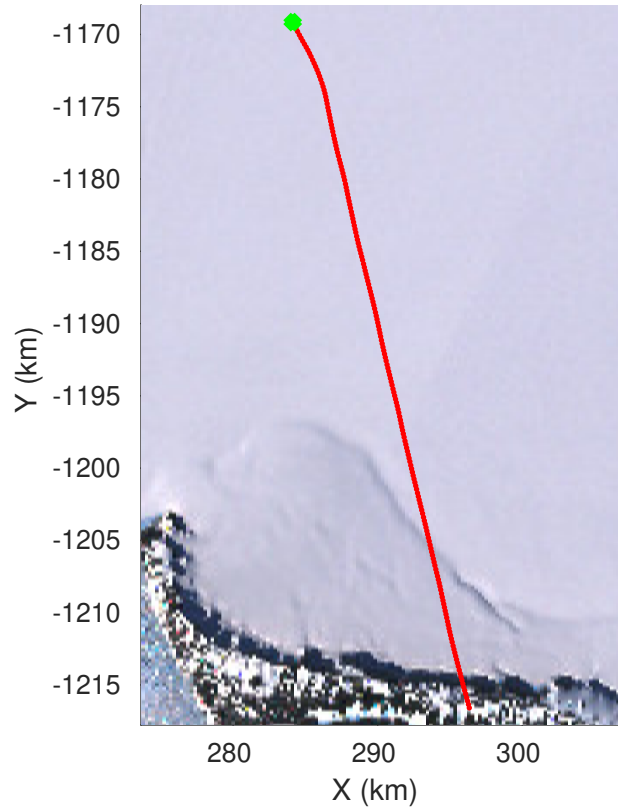

F02: McMurdo Ice Shelf ZWD_SMIS_MIS_03
20231211_01_011
Polar Stereograph -71N/0E