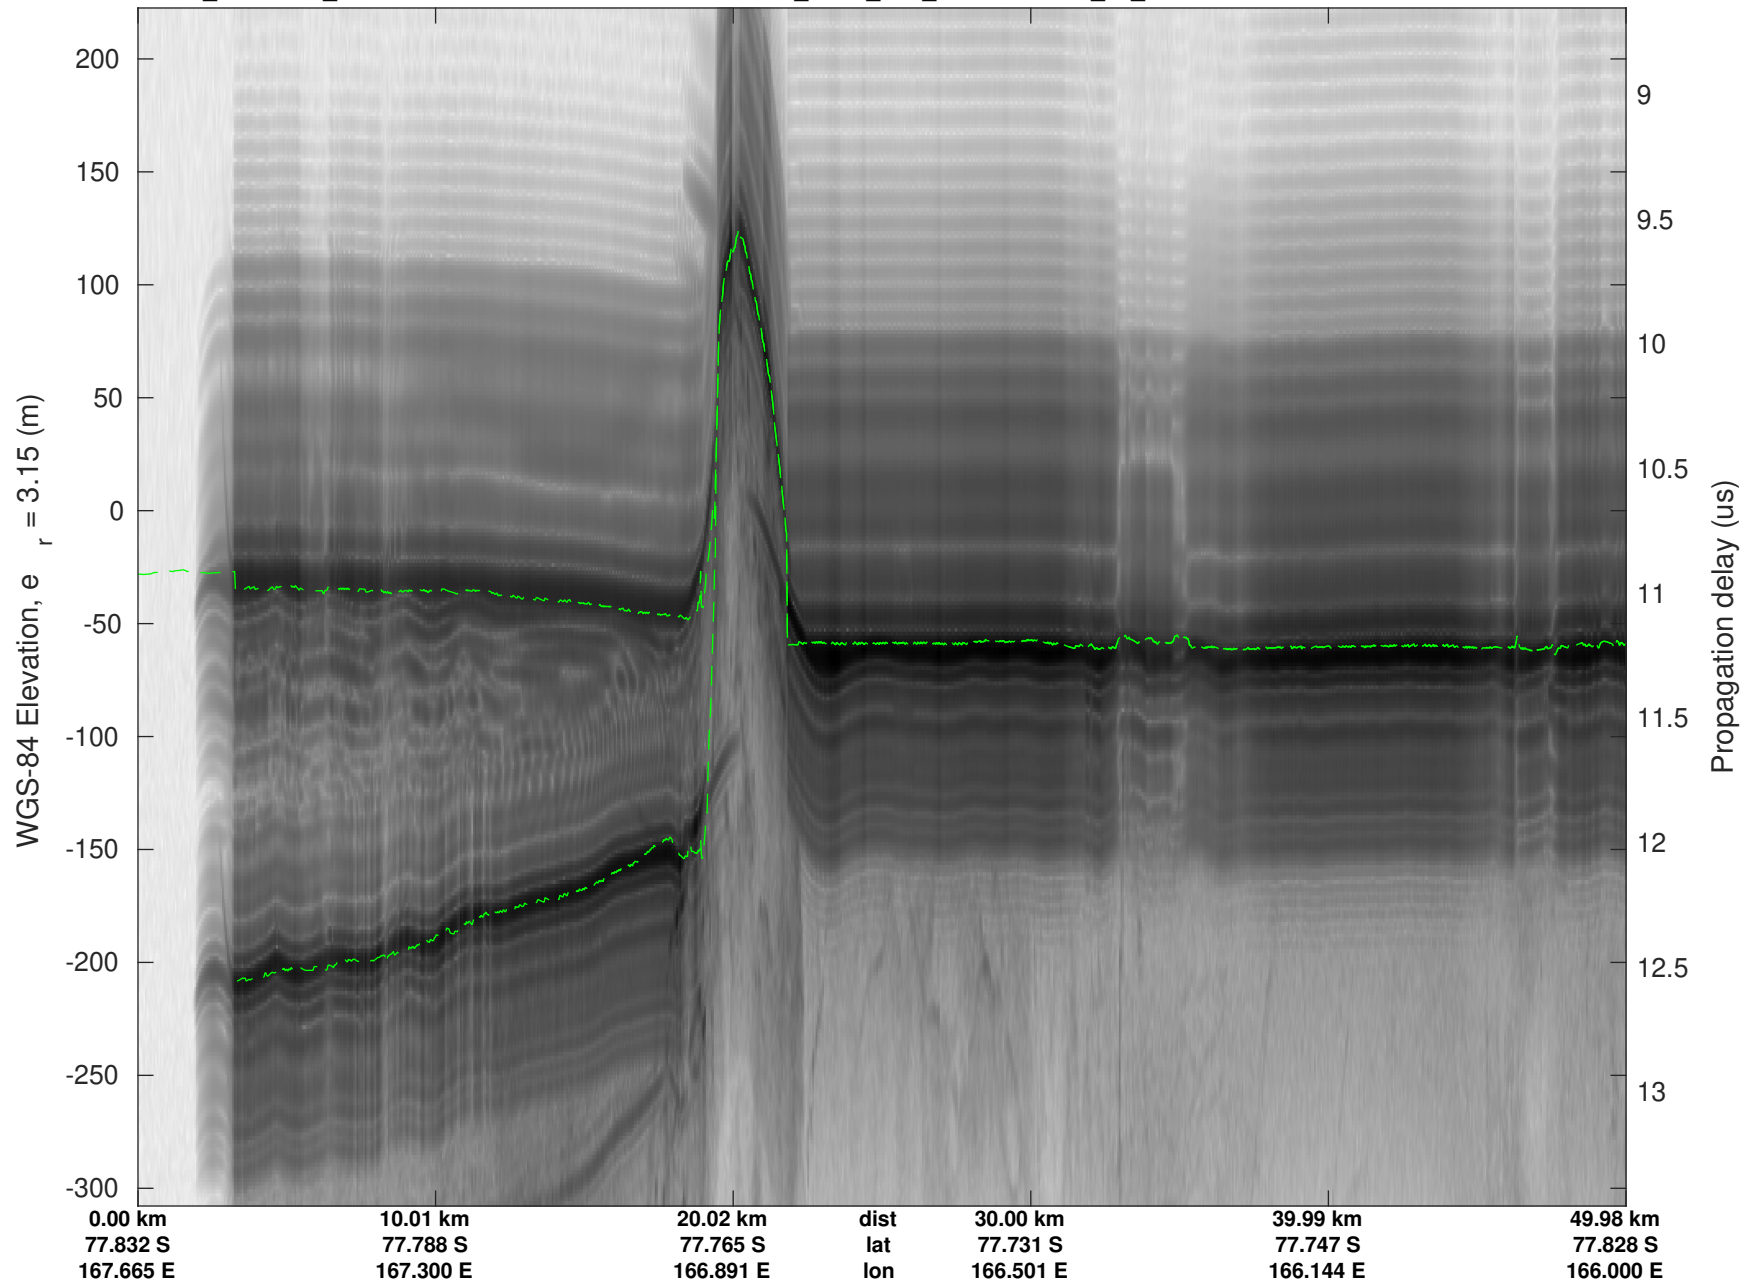

UTIG MARFA -- COLDEX

rds 2023_Antarctica_BaslerMKB: "F02: McMurdo Ice Shelf ZWD_SMIS_MIS_03" 20231211_01_001: 06:11:29.8 to 06:22:57.2 GPS