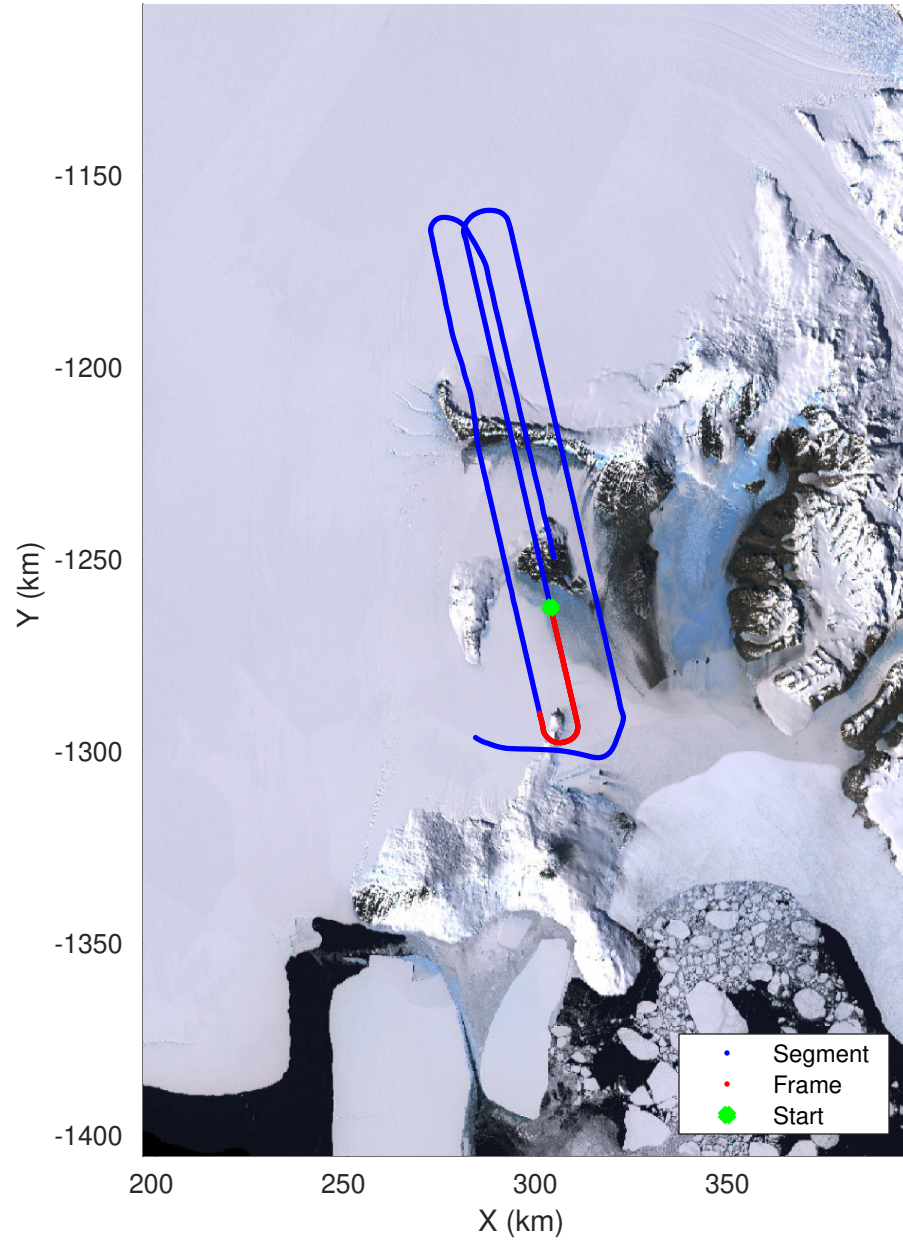

F02: McMurdo Ice Shelf ZWD_SMIS_MIS_03
20231211_01_007
Polar Stereograph -71N/0E