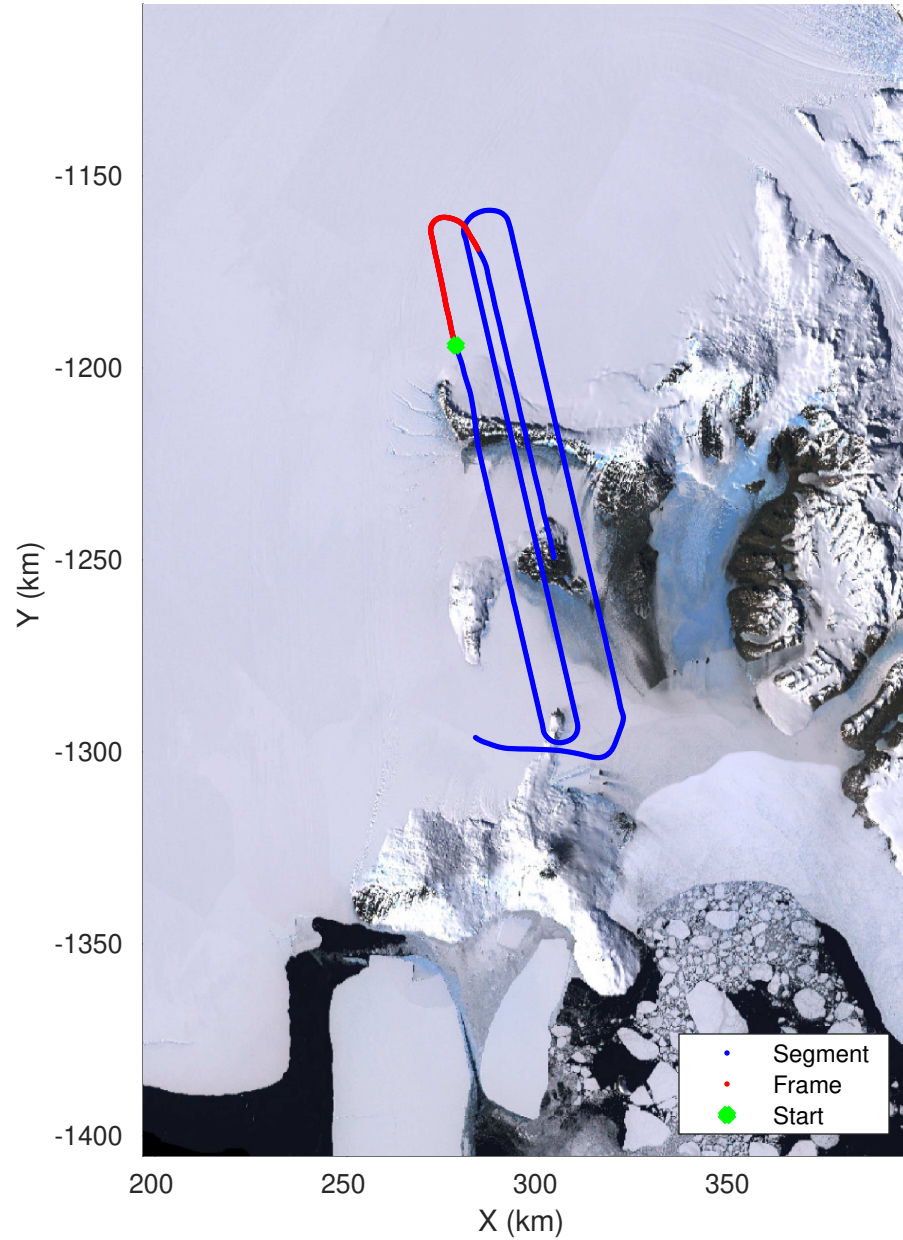

F02: McMurdo Ice Shelf ZWD_SMIS_MIS_03
20231211_01_010
Polar Stereograph -71N/0E