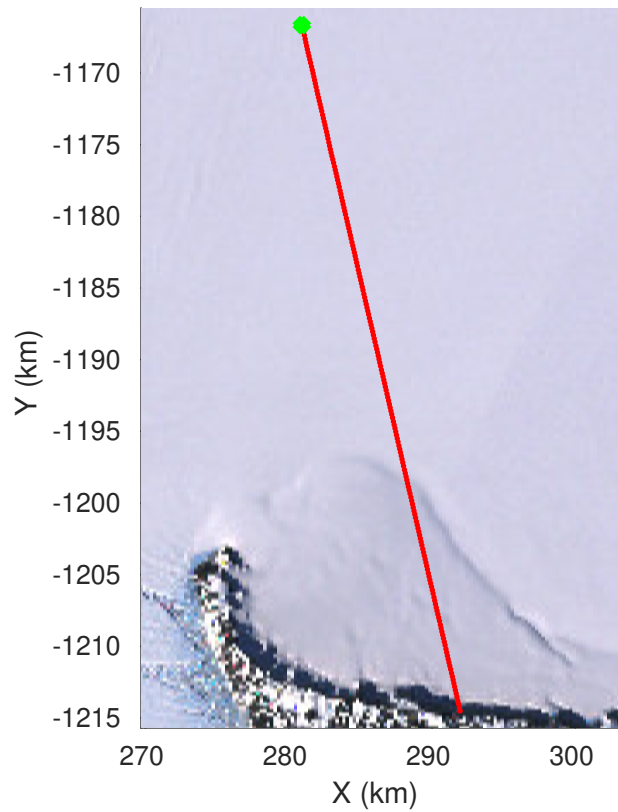

F02: McMurdo Ice Shelf ZWD_SMIS_MIS_03
20231211_01_005
Polar Stereograph -71N/0E