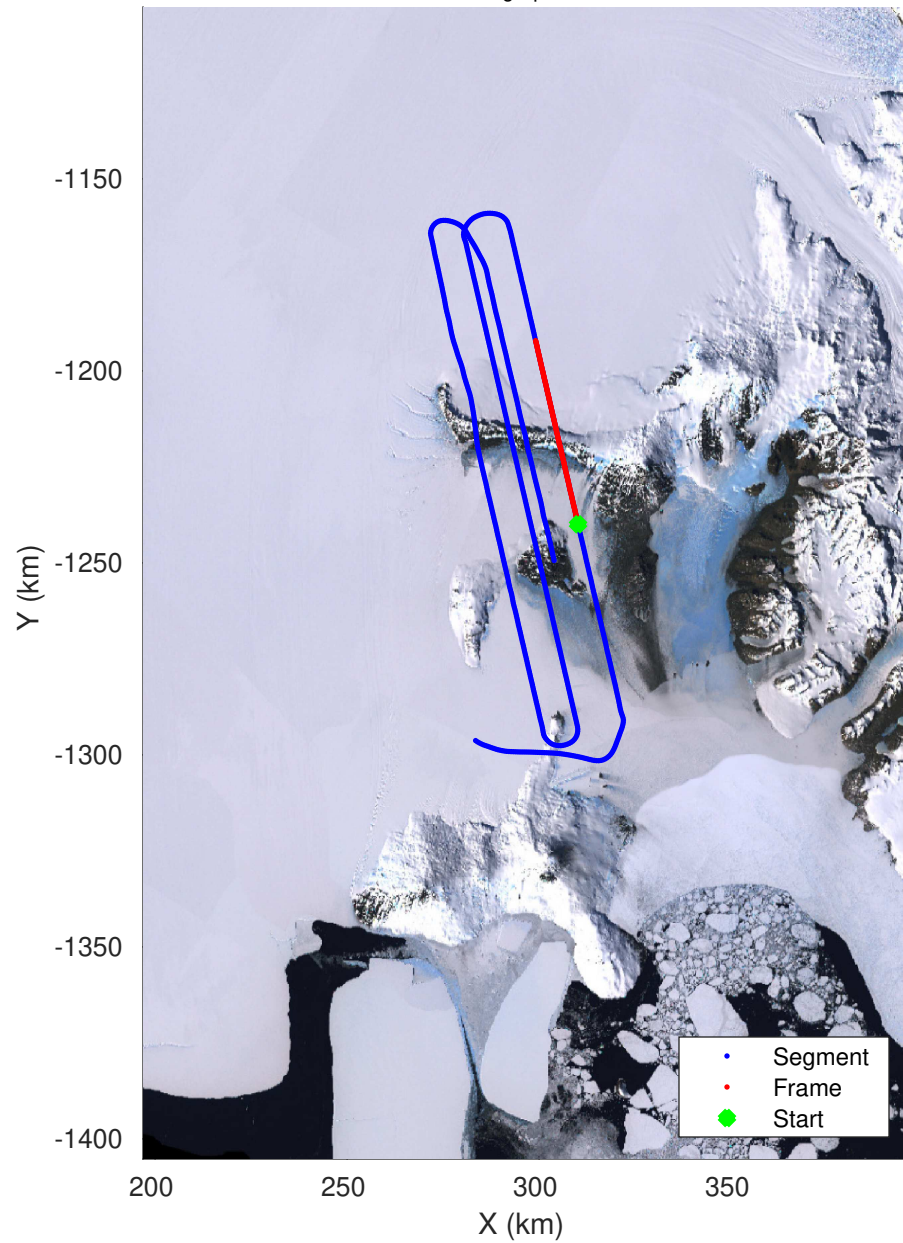

F02: McMurdo Ice Shelf ZWD_SMIS_MIS_03
20231211_01_003
Polar Stereograph -71N/0E