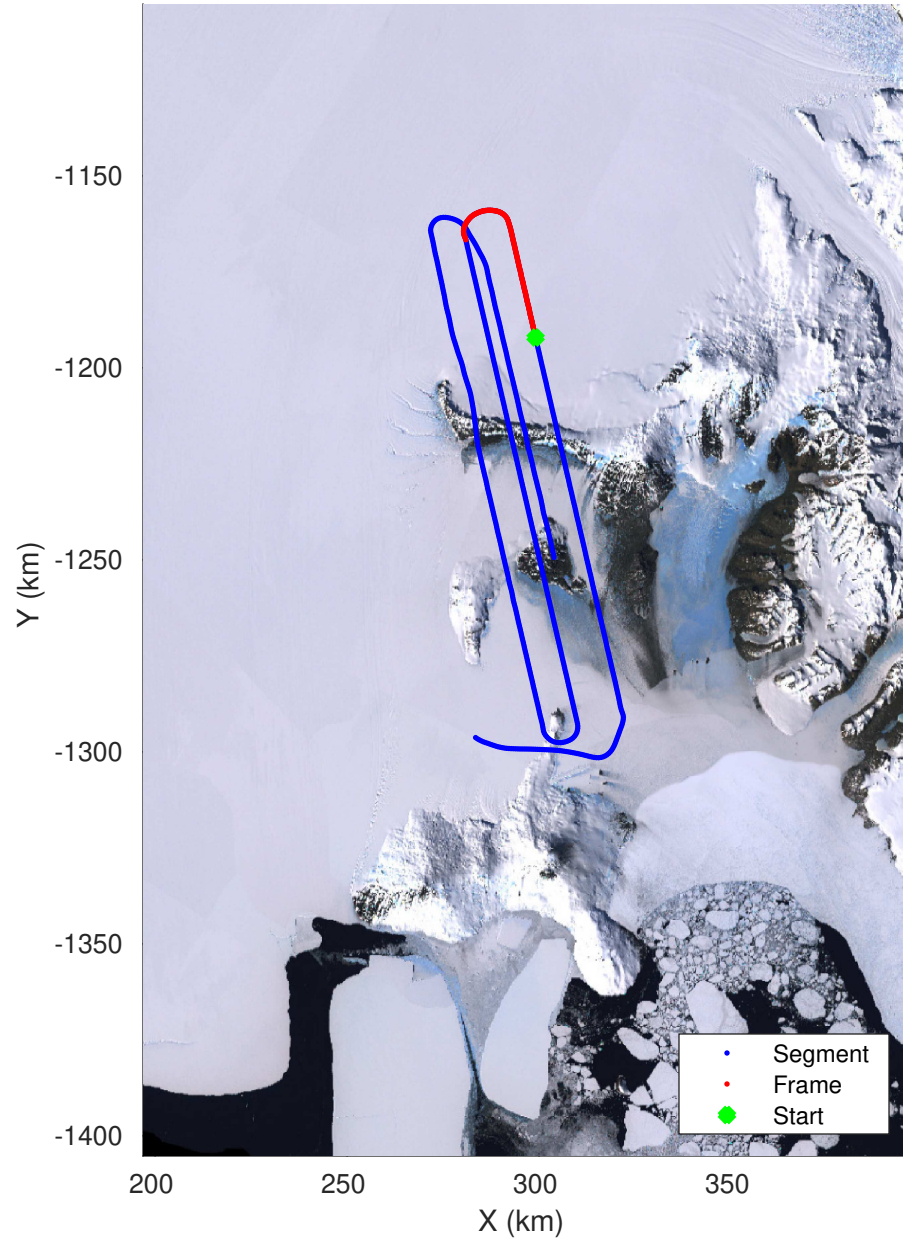

F02: McMurdo Ice Shelf ZWD_SMIS_MIS_03
20231211_01_004
Polar Stereograph -71N/0E