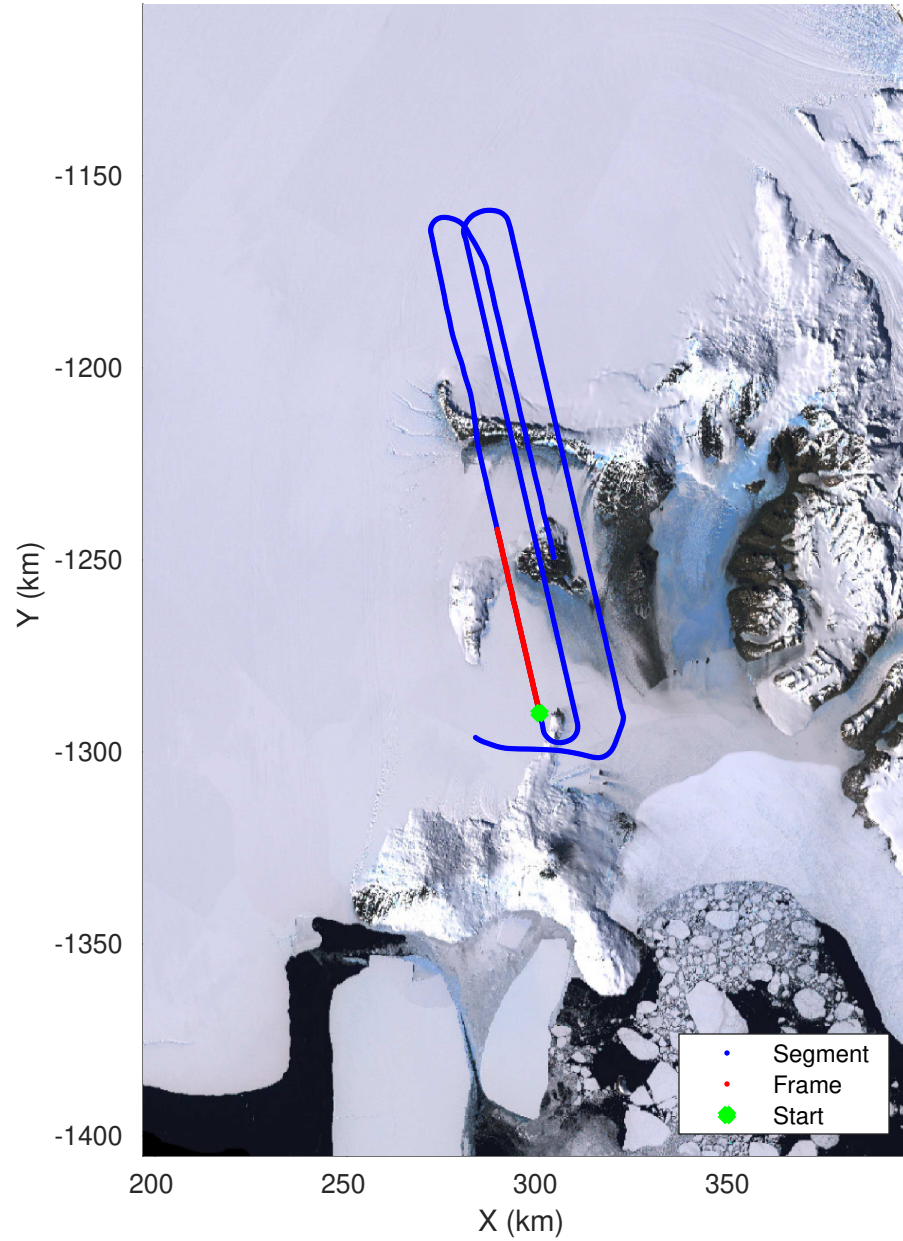

F02: McMurdo Ice Shelf ZWD_SMIS_MIS_03
20231211_01_008
Polar Stereograph -71N/0E