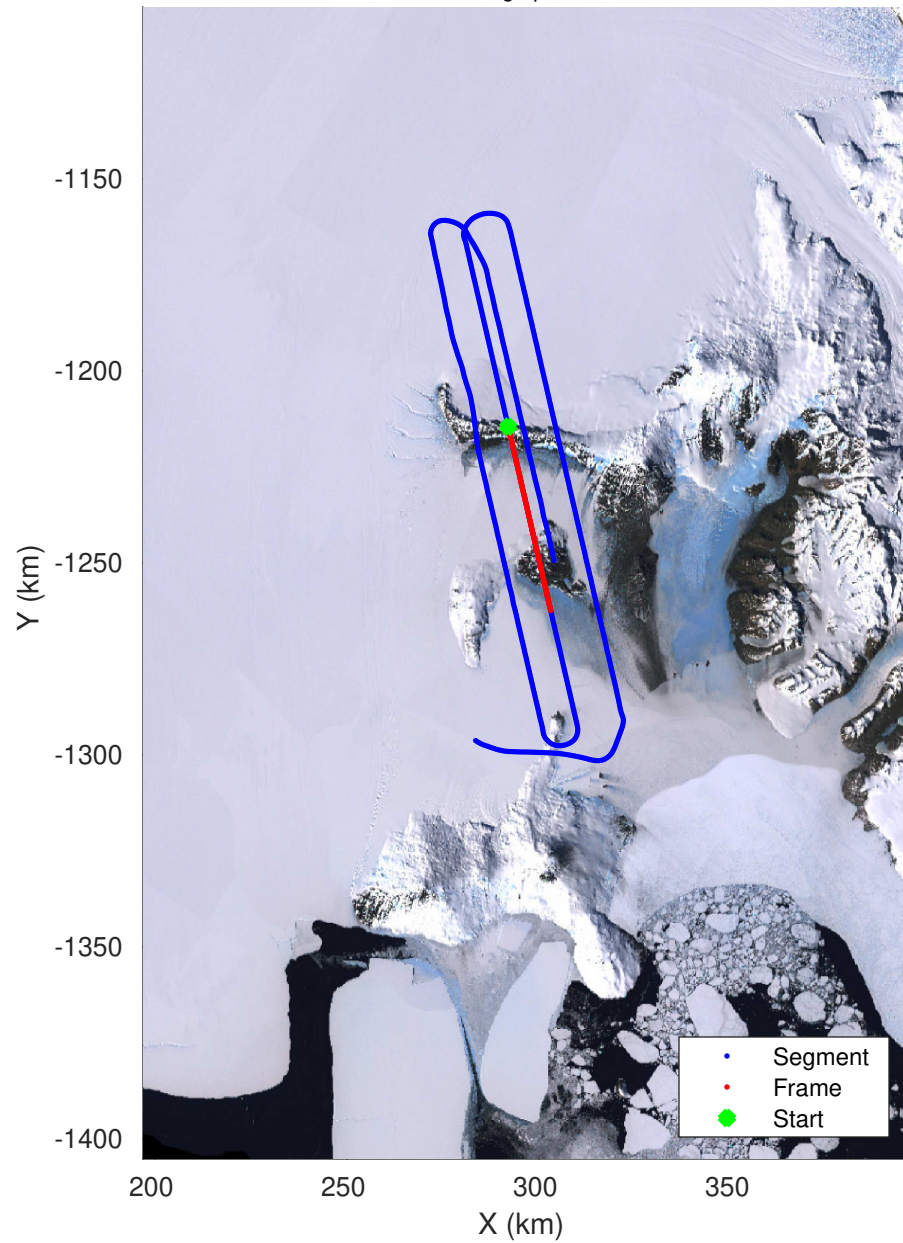

F02: McMurdo Ice Shelf ZWD_SMIS_MIS_03
20231211_01_006
Polar Stereograph -71N/0E