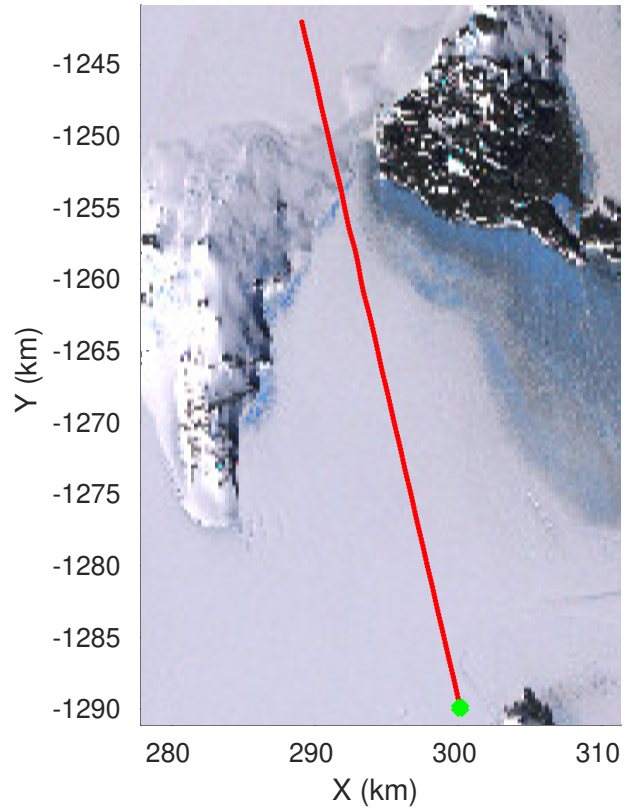

F02: McMurdo Ice Shelf ZWD_SMIS_MIS_03
20231211_01_008
Polar Stereograph -71N/0E