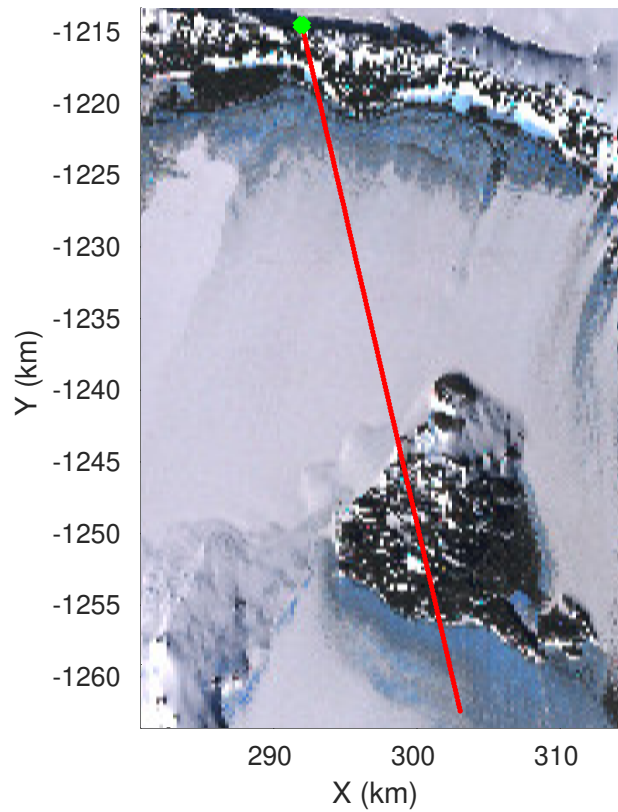

F02: McMurdo Ice Shelf ZWD_SMIS_MIS_03
20231211_01_006
Polar Stereograph -71N/0E