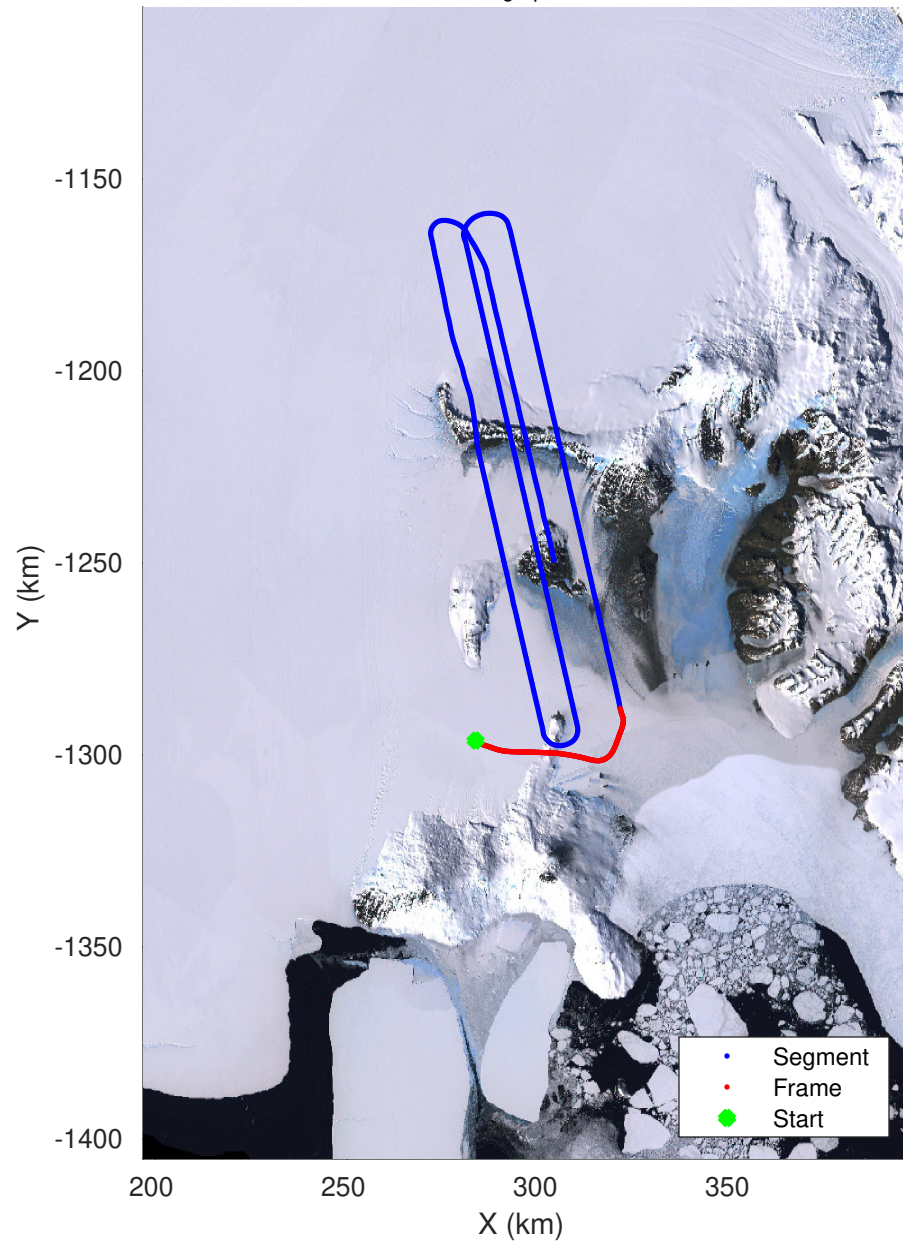

F02: McMurdo Ice Shelf ZWD_SMIS_MIS_03
20231211_01_001
Polar Stereograph -71N/0E

UTIG MARFA -- COLDEX

rds 2023_Antarctica_BaslerMKB: "F02: McMurdo Ice Shelf ZWD_SMIS_MIS_03" 20231211_01_001: 06:11:29.8 to 06:22:57.2 GPS