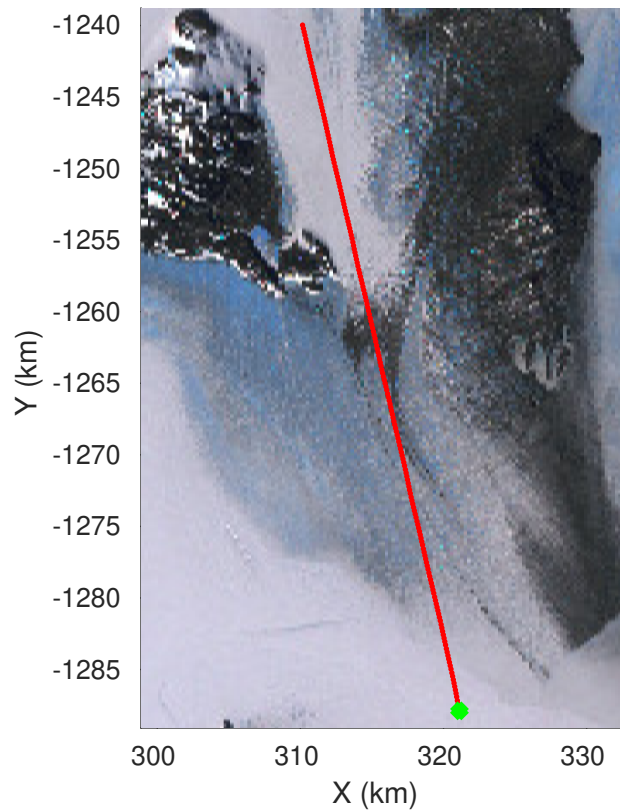

F02: McMurdo Ice Shelf ZWD_SMIS_MIS_03
20231211_01_002
Polar Stereograph -71N/0E