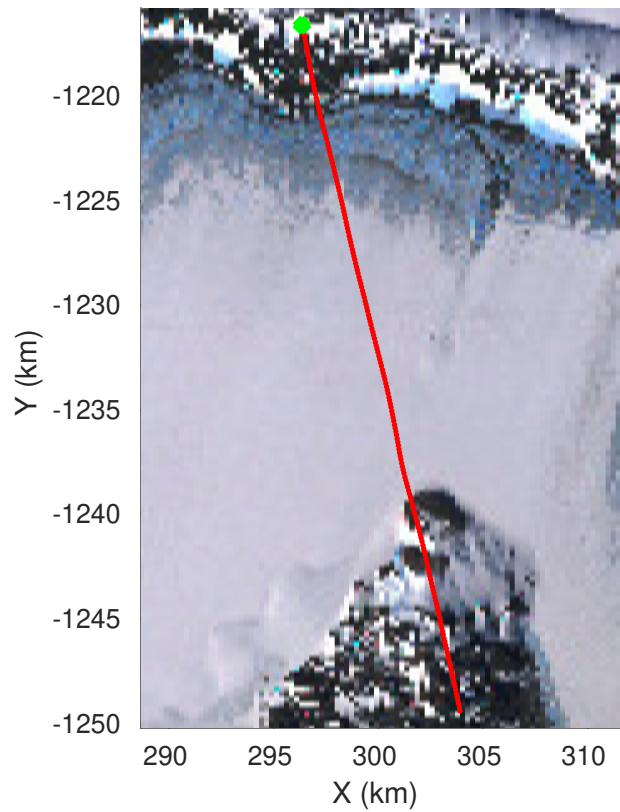

F02: McMurdo Ice Shelf ZWD_SMIS_MIS_03
20231211_01_012
Polar Stereograph -71N/0E