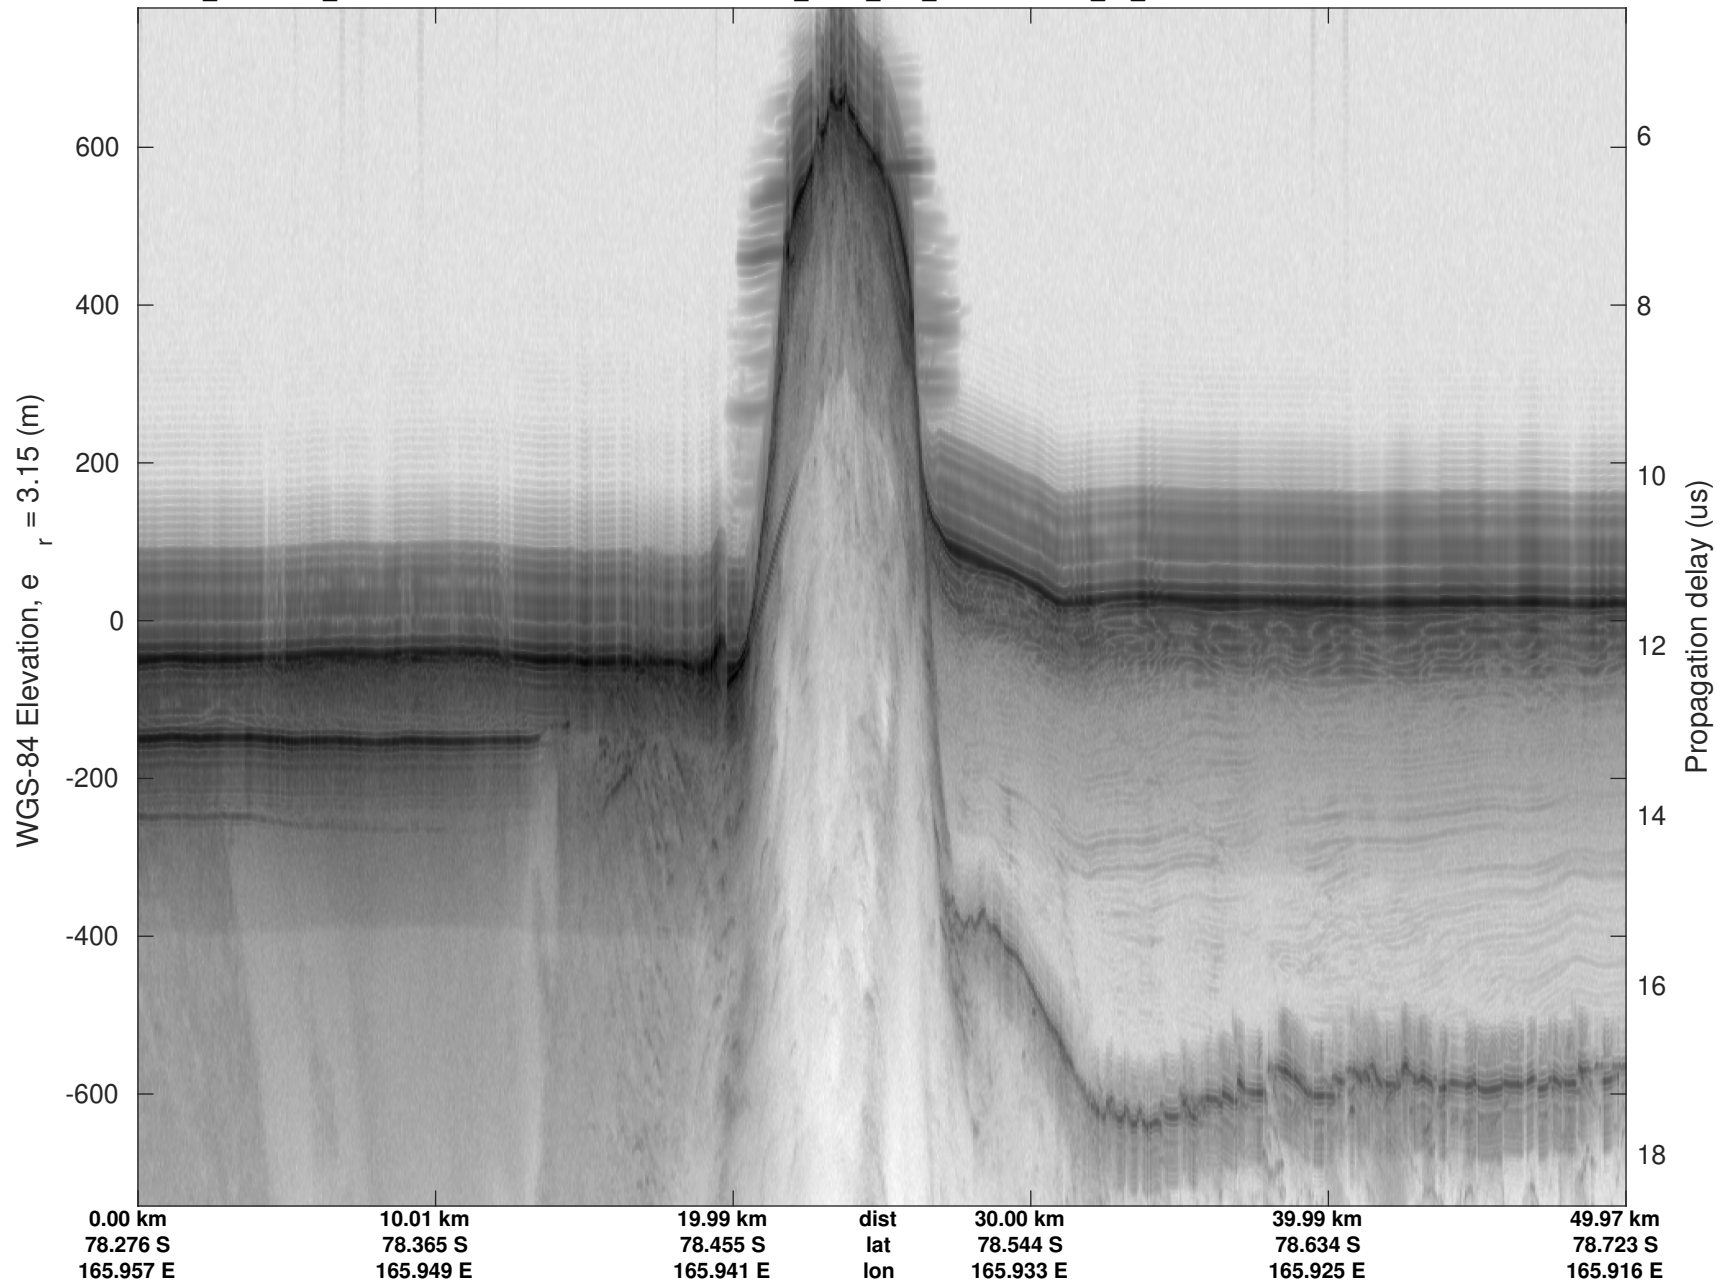

UTIG MARFA -- COLDEX

rds 2023_Antarctica_BaslerMKB: "F02: McMurdo Ice Shelf ZWD_SMIS_MIS_03" 20231211_01_003: 06:33:06.5 to 06:43:13.6 GPS