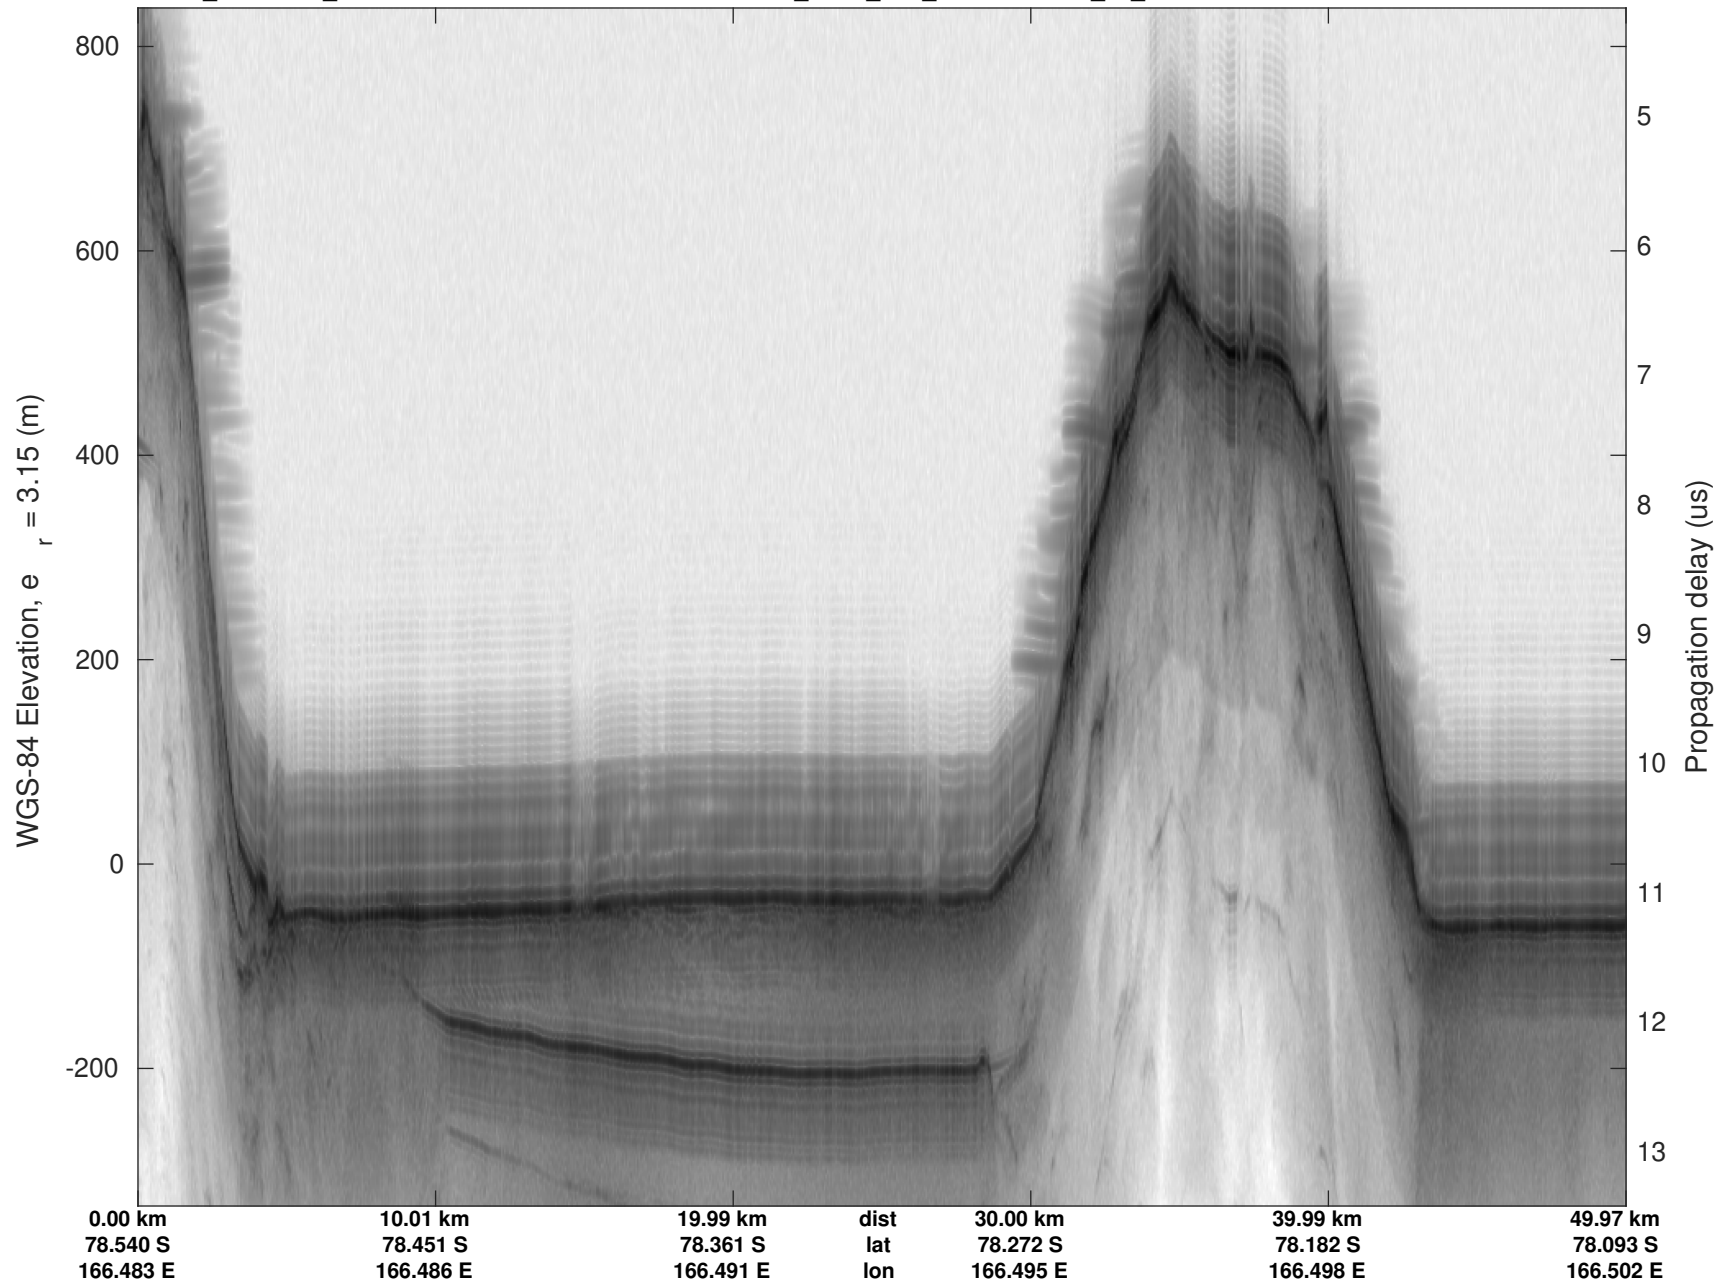

UTIG MARFA -- COLDEX

rds 2023_Antarctica_BaslerMKB: "F02: McMurdo Ice Shelf ZWD_SMIS_MIS_03" 20231211_01_006: 07:03:12.0 to 07:13:03.2 GPS