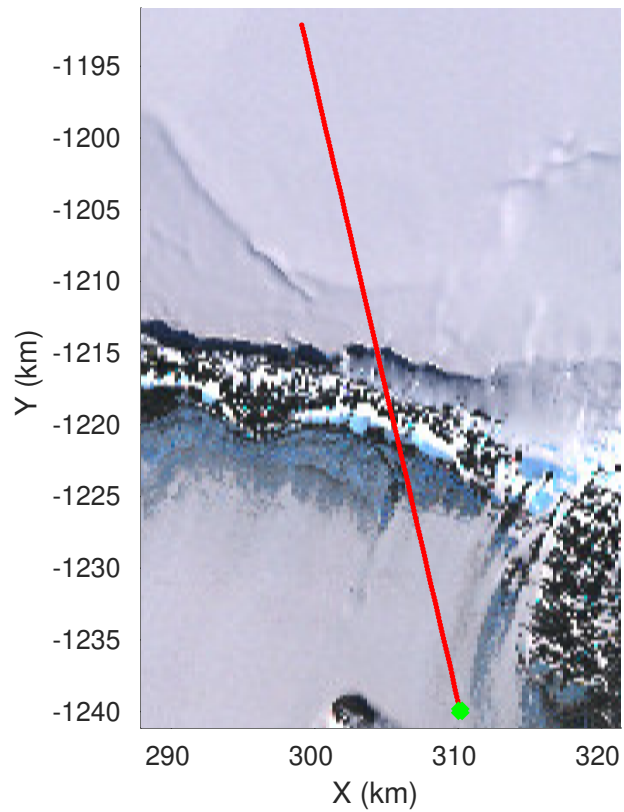

F02: McMurdo Ice Shelf ZWD_SMIS_MIS_03
20231211_01_003
Polar Stereograph -71N/0E