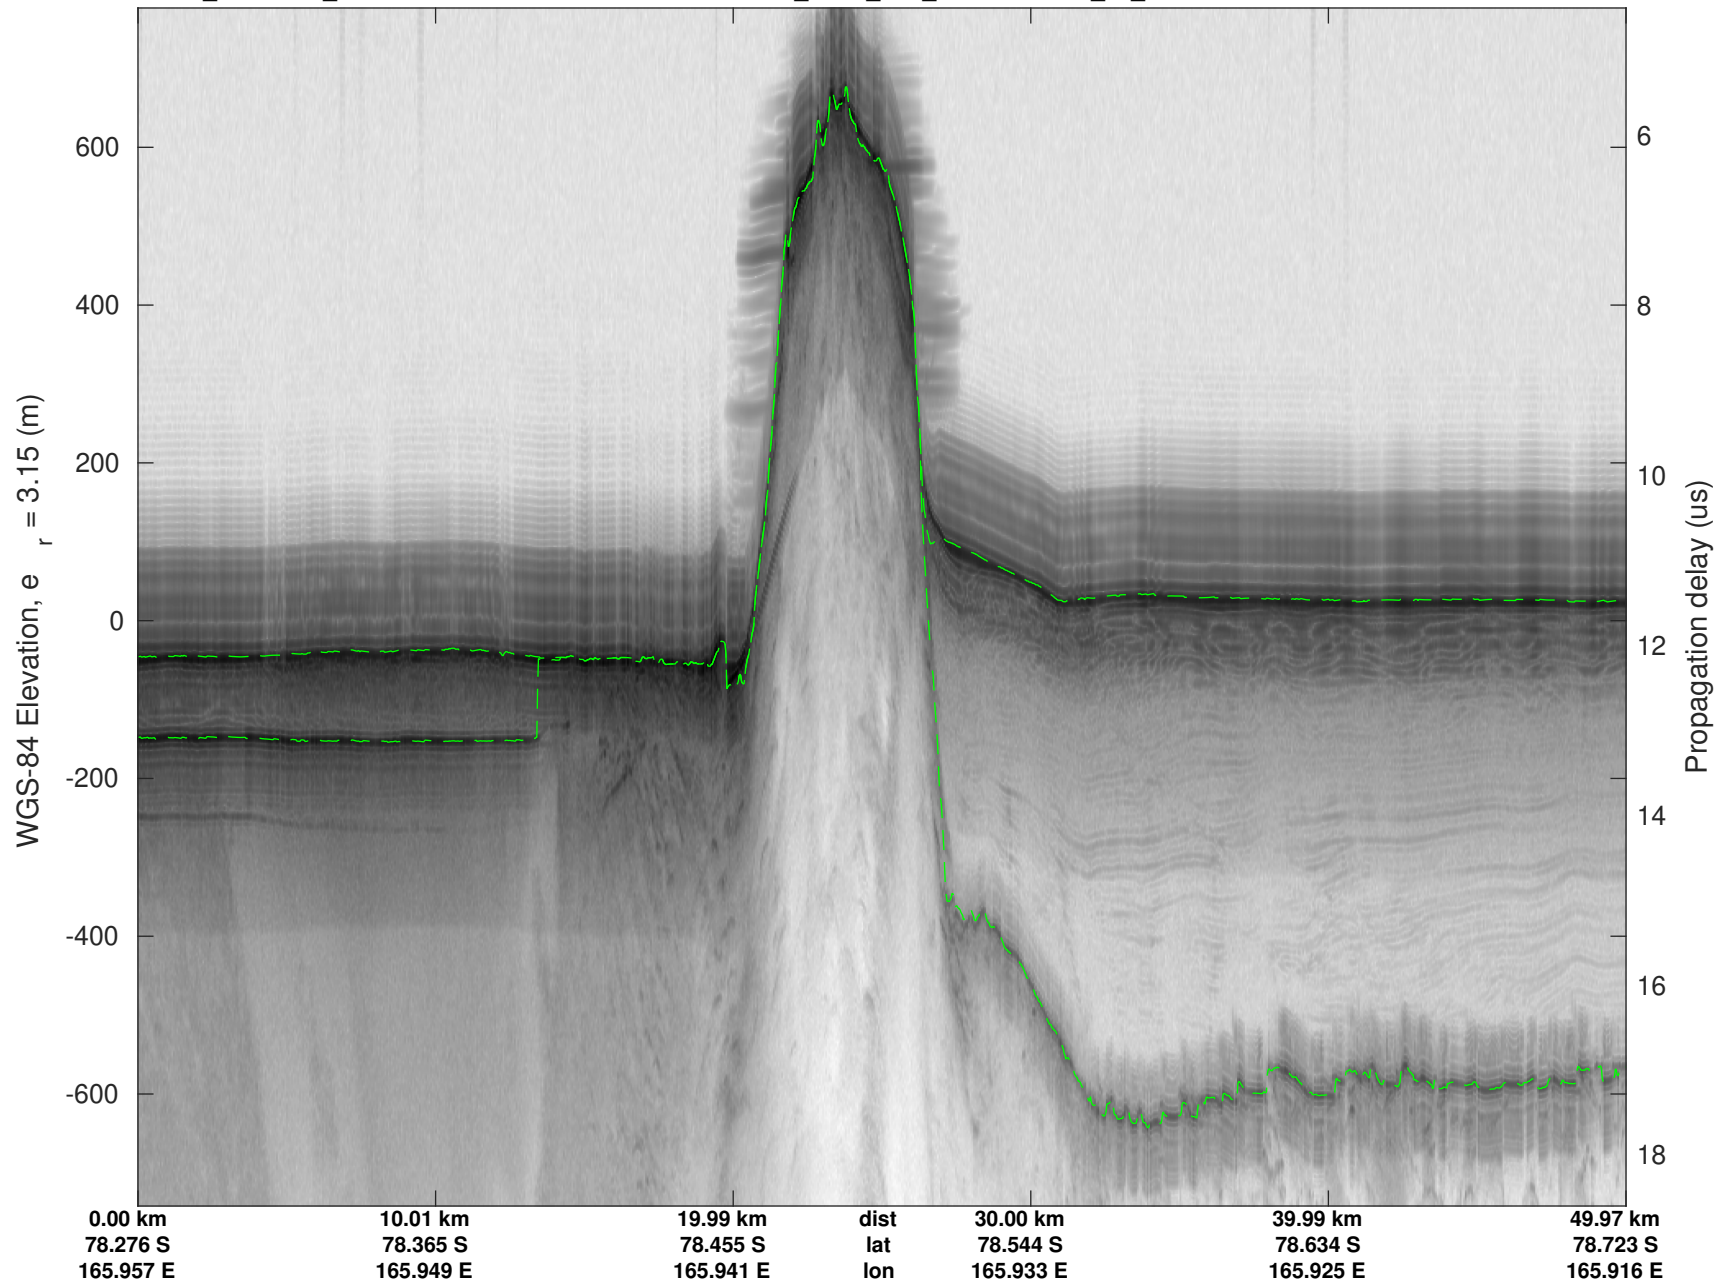

UTIG MARFA -- COLDEX

rds 2023_Antarctica_BaslerMKB: "F02: McMurdo Ice Shelf ZWD_SMIS_MIS_03" 20231211_01_003: 06:33:06.5 to 06:43:13.6 GPS