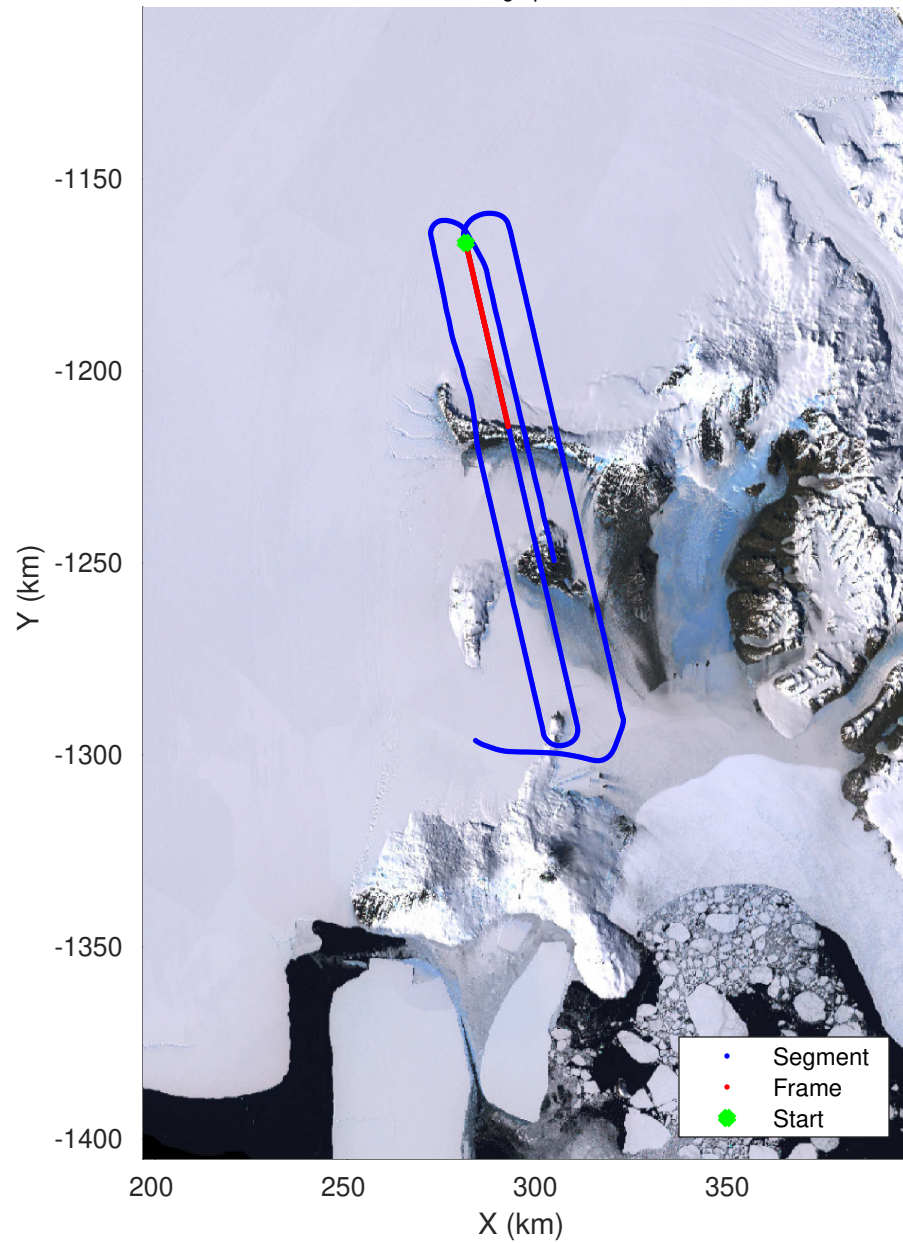

F02: McMurdo Ice Shelf ZWD_SMIS_MIS_03
20231211_01_005
Polar Stereograph -71N/0E