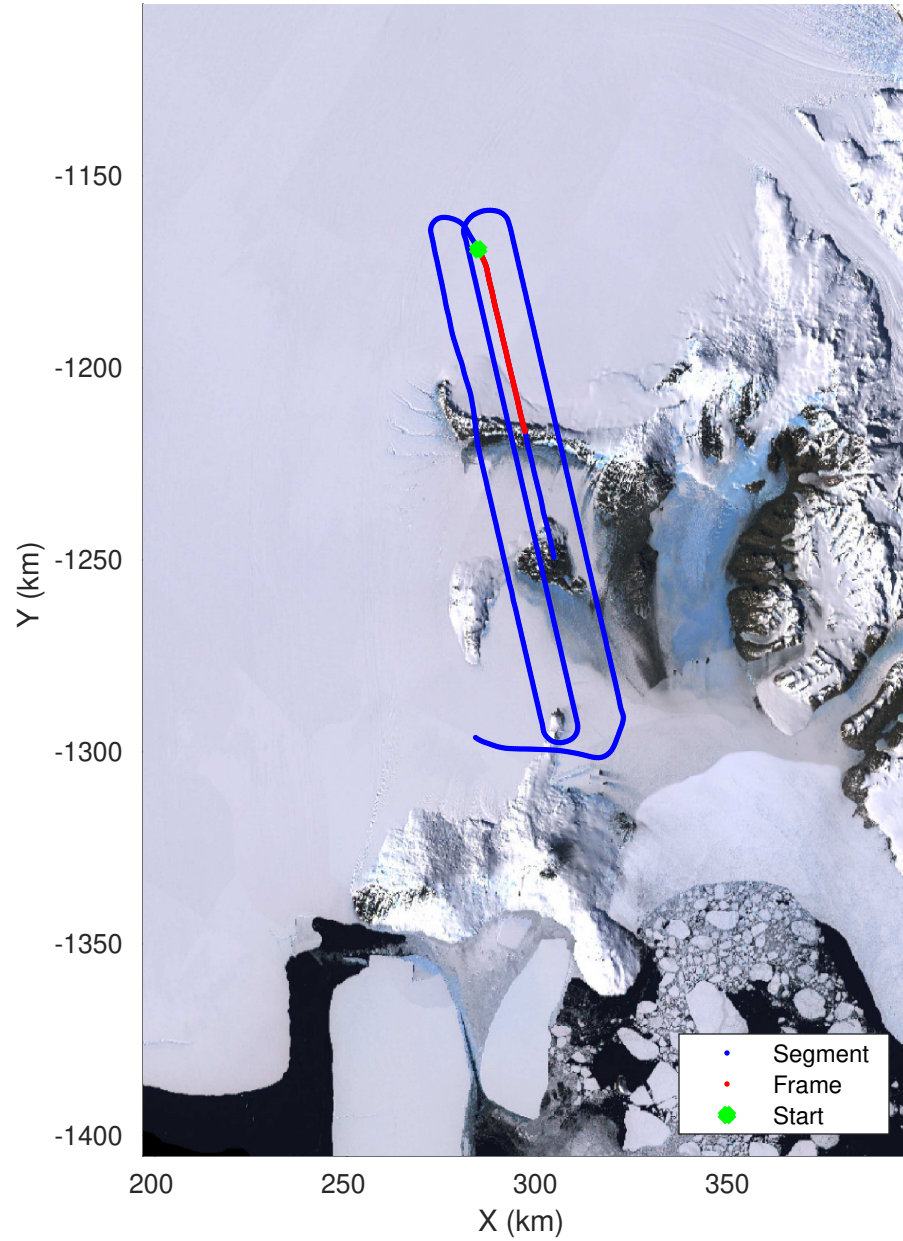

F02: McMurdo Ice Shelf ZWD_SMIS_MIS_03
20231211_01_011
Polar Stereograph -71N/0E