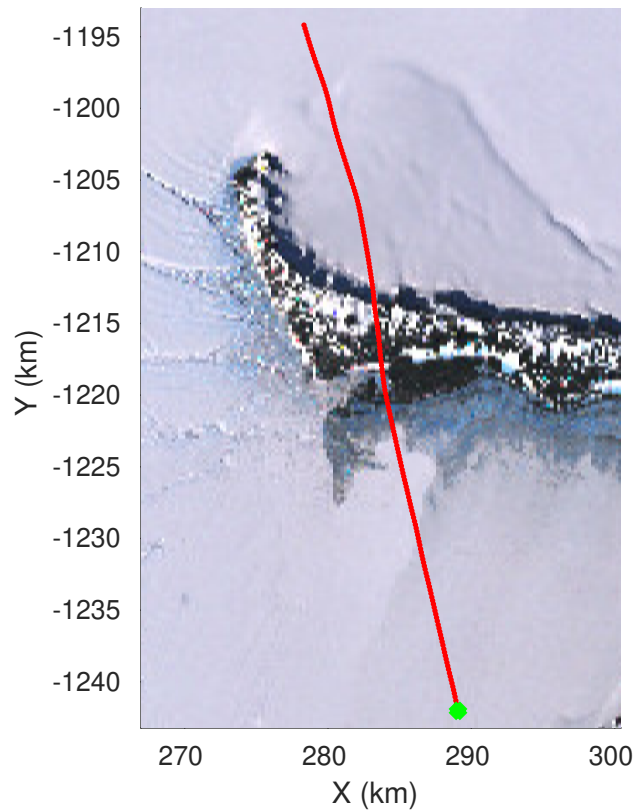

F02: McMurdo Ice Shelf ZWD_SMIS_MIS_03
20231211_01_009
Polar Stereograph -71N/0E