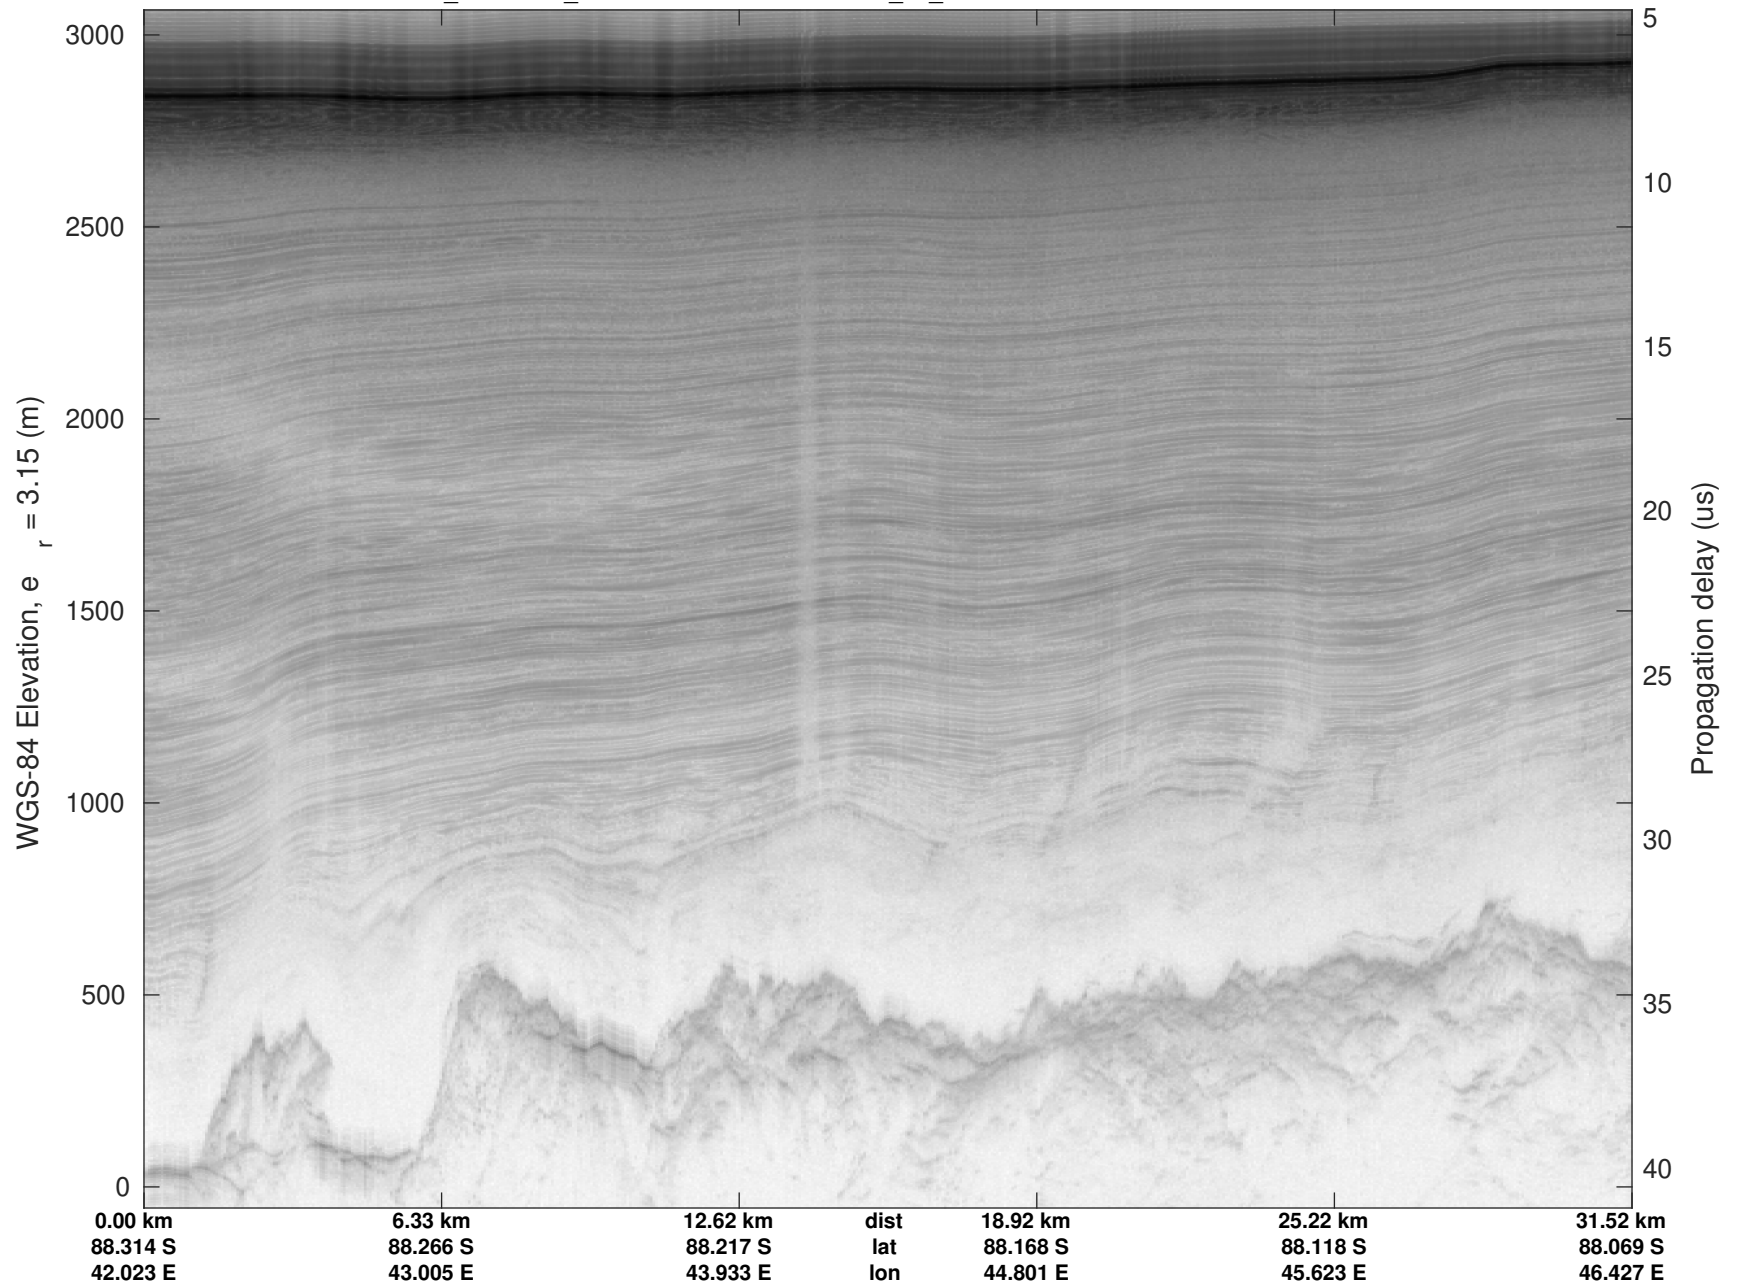

UTIG MARFA -- COLDEX  
rds 2022\_Antarctica\_BaslerMKB: "F14" 20230117\_01\_001: 21:35:34.0 to 21:42:09.8 GPS

UTIG MARFA -- COLDEX  
rds 2022\_Antarctica\_BaslerMKB: "F14" 20230117\_01\_001: 21:35:34.0 to 21:42:09.8 GPS