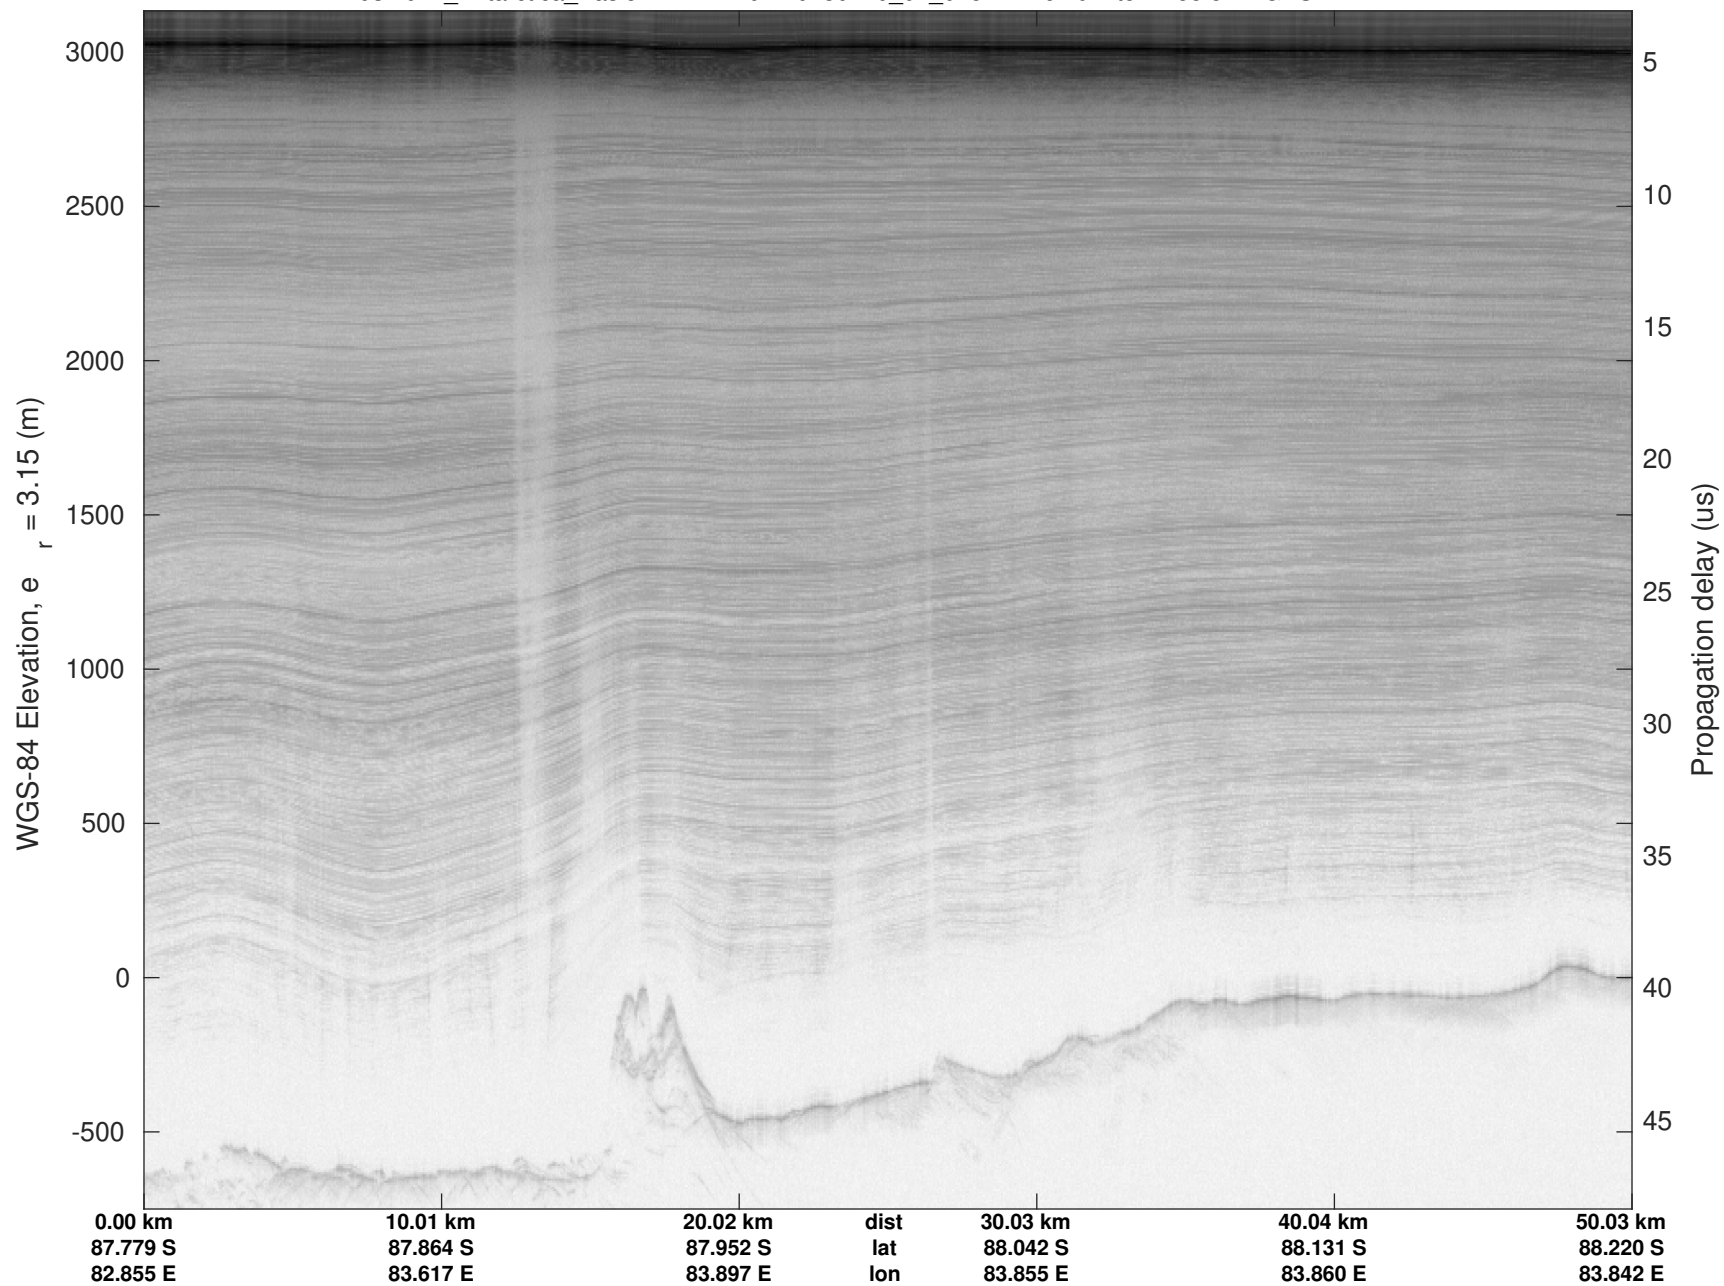

UTIG MARFA -- COLDEX
rds 2022_Antarctica_BaslerMKB: "F10" 20230110_01_025: 24:46:19.2 to 24:55:52.2 GPS