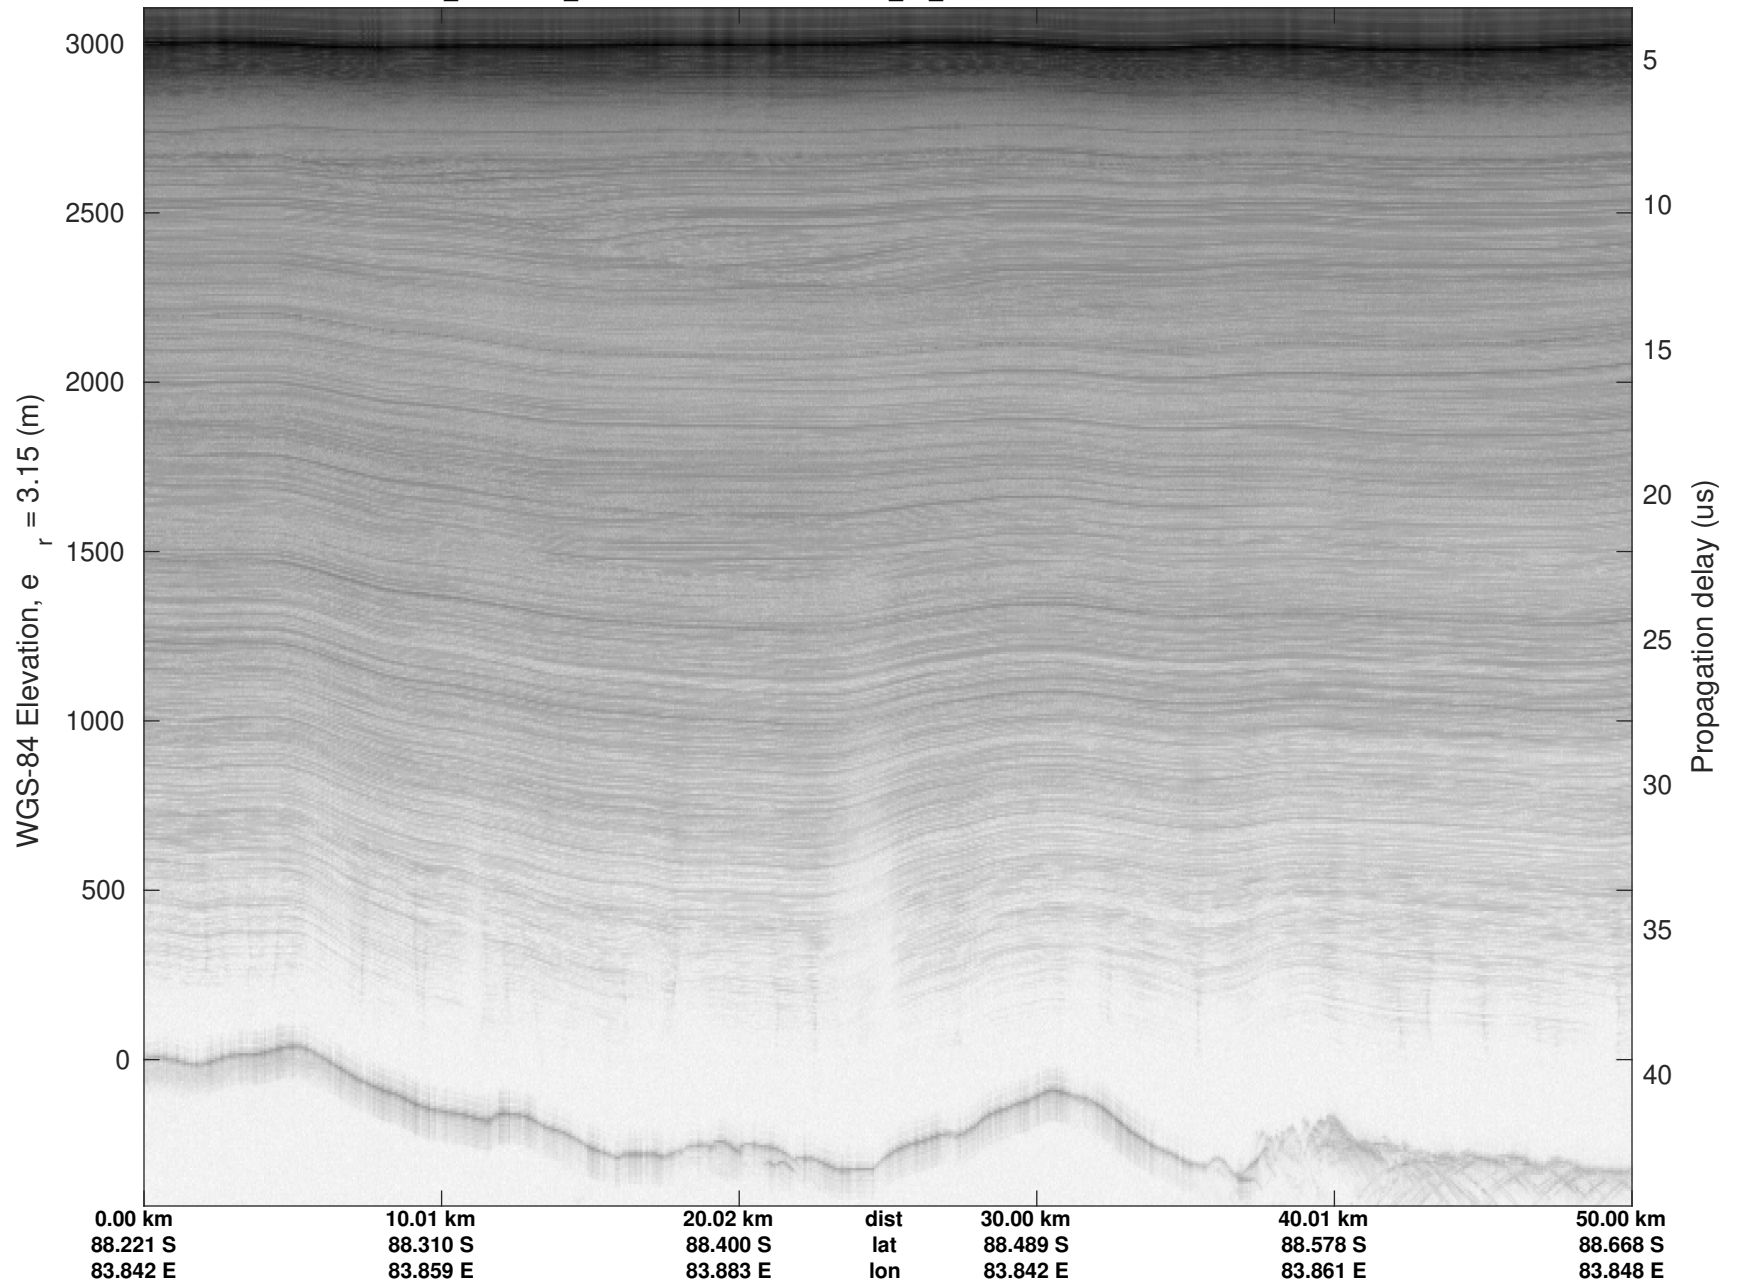

UTIG MARFA -- COLDEX
rds 2022_Antarctica_BaslerMKB: "F10" 20230110_01_026: 24:55:52.5 to 25:05:31.9 GPS