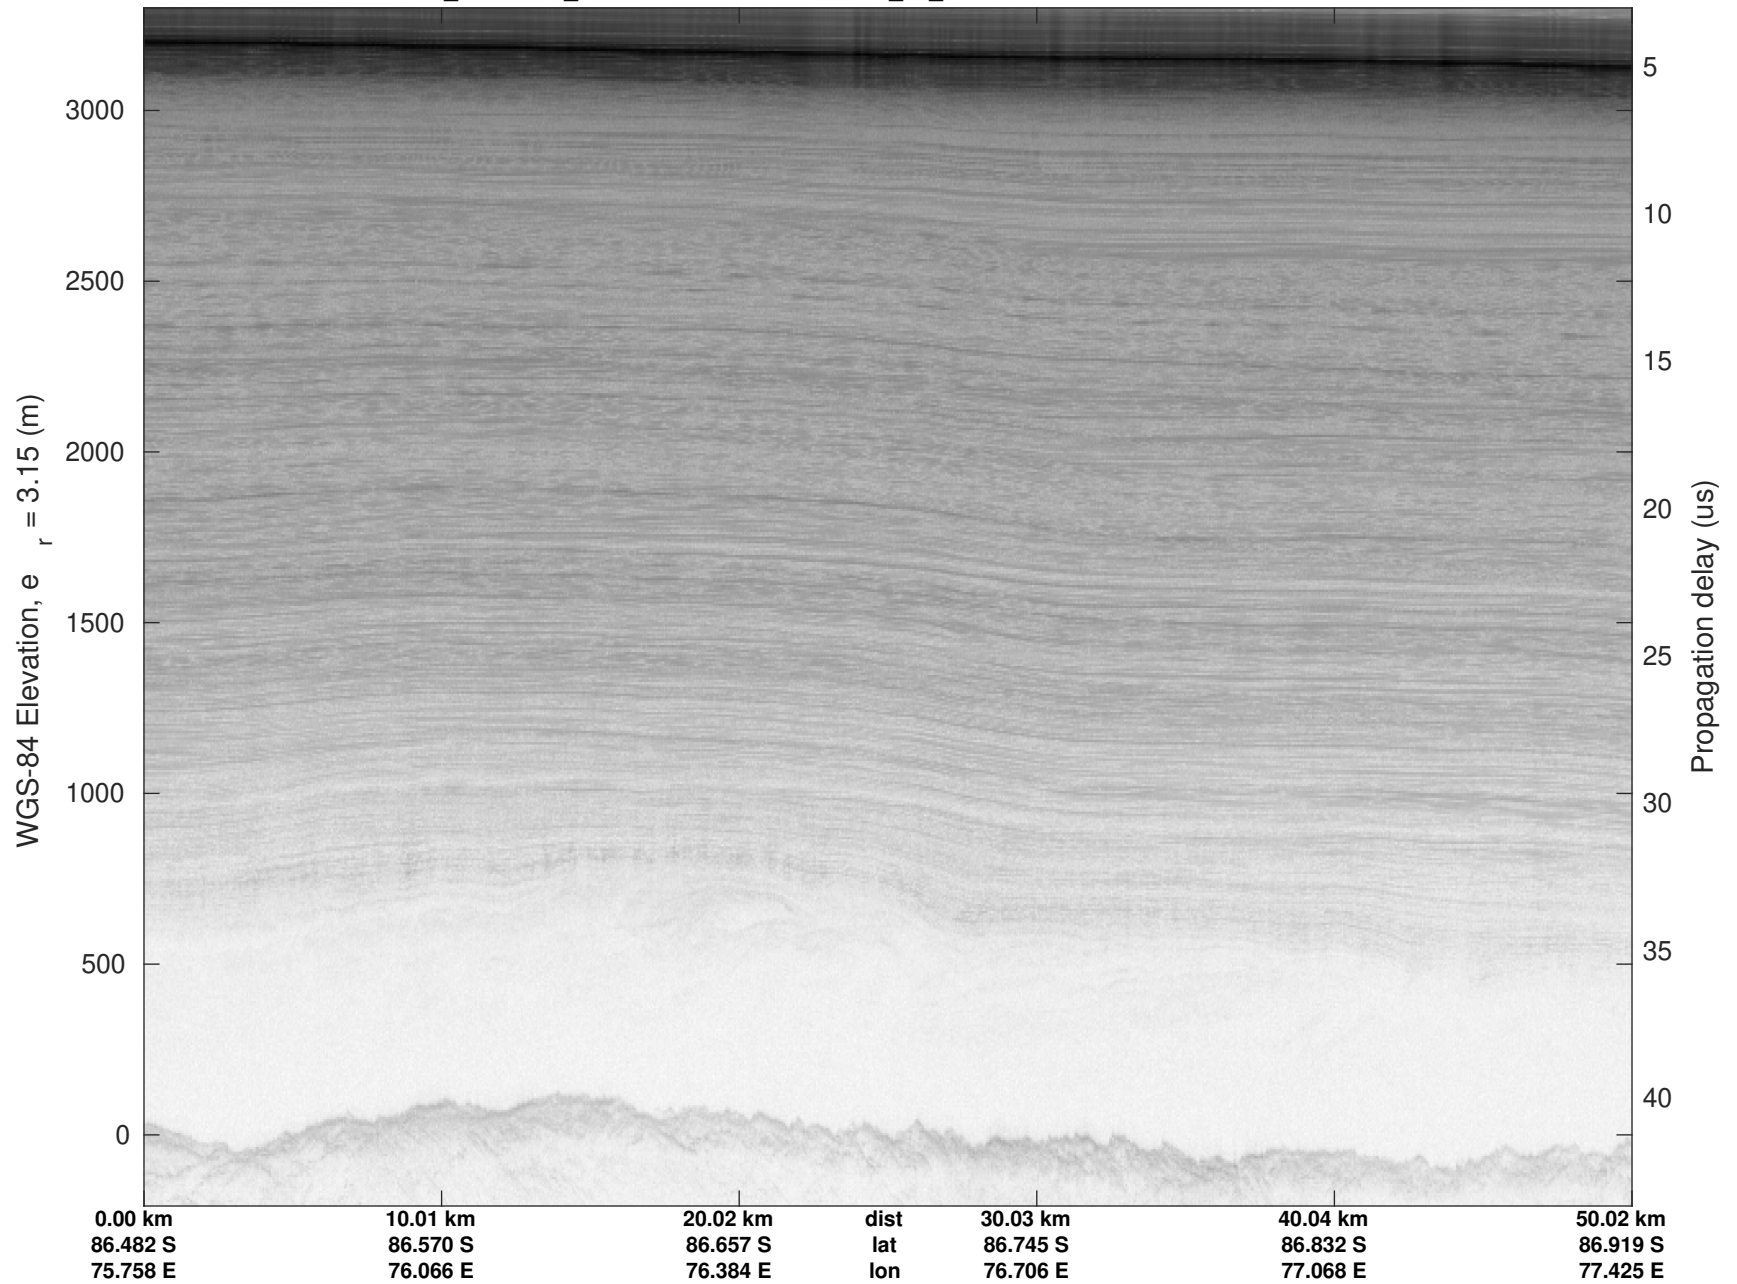

UTIG MARFA -- COLDEX
rds 2022_Antarctica_BaslerMKB: "F10" 20230110_01_022: 24:17:58.1 to 24:27:22.8 GPS