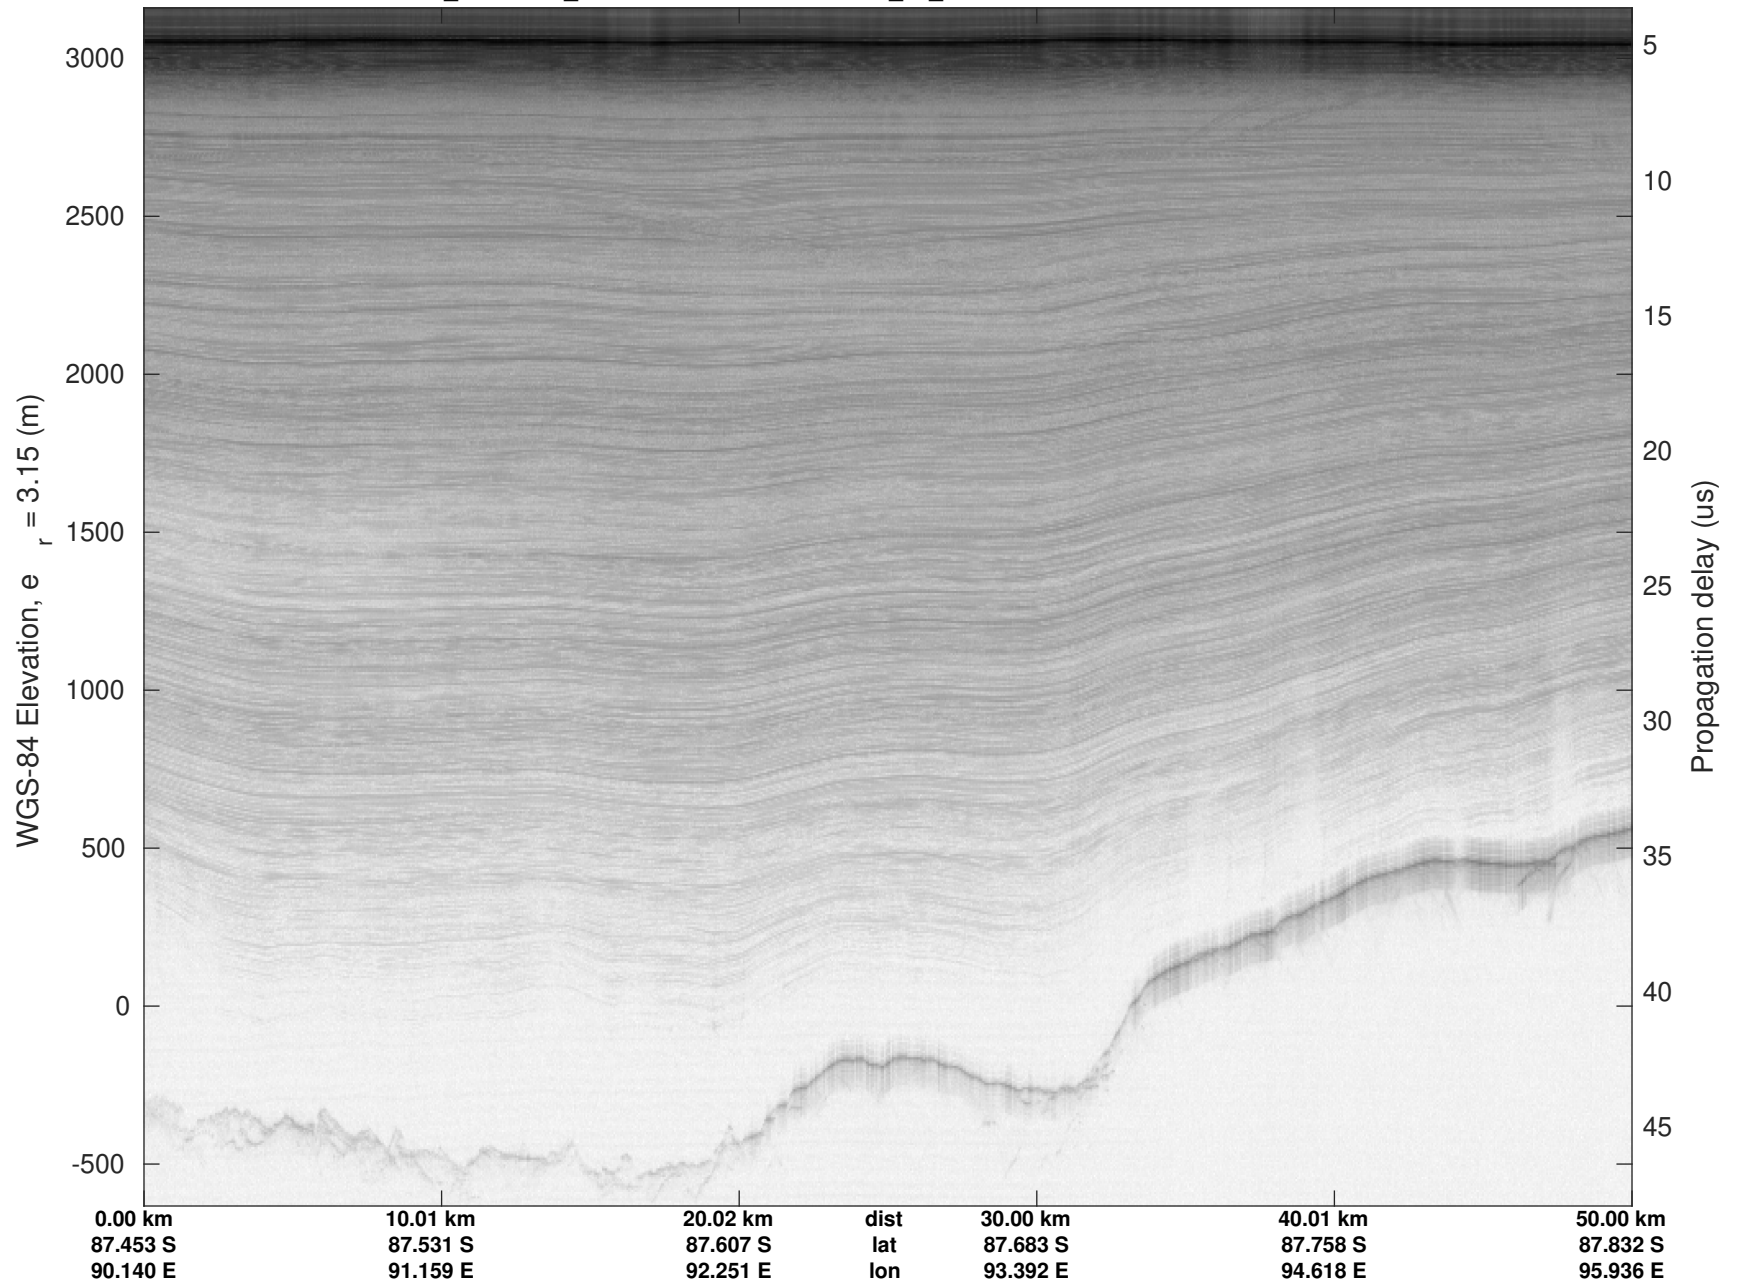

UTIG MARFA -- COLDEX
rds 2022_Antarctica_BaslerMKB: "F08" 20230108_01_024: 25:54:21.5 to 26:03:15.9 GPS