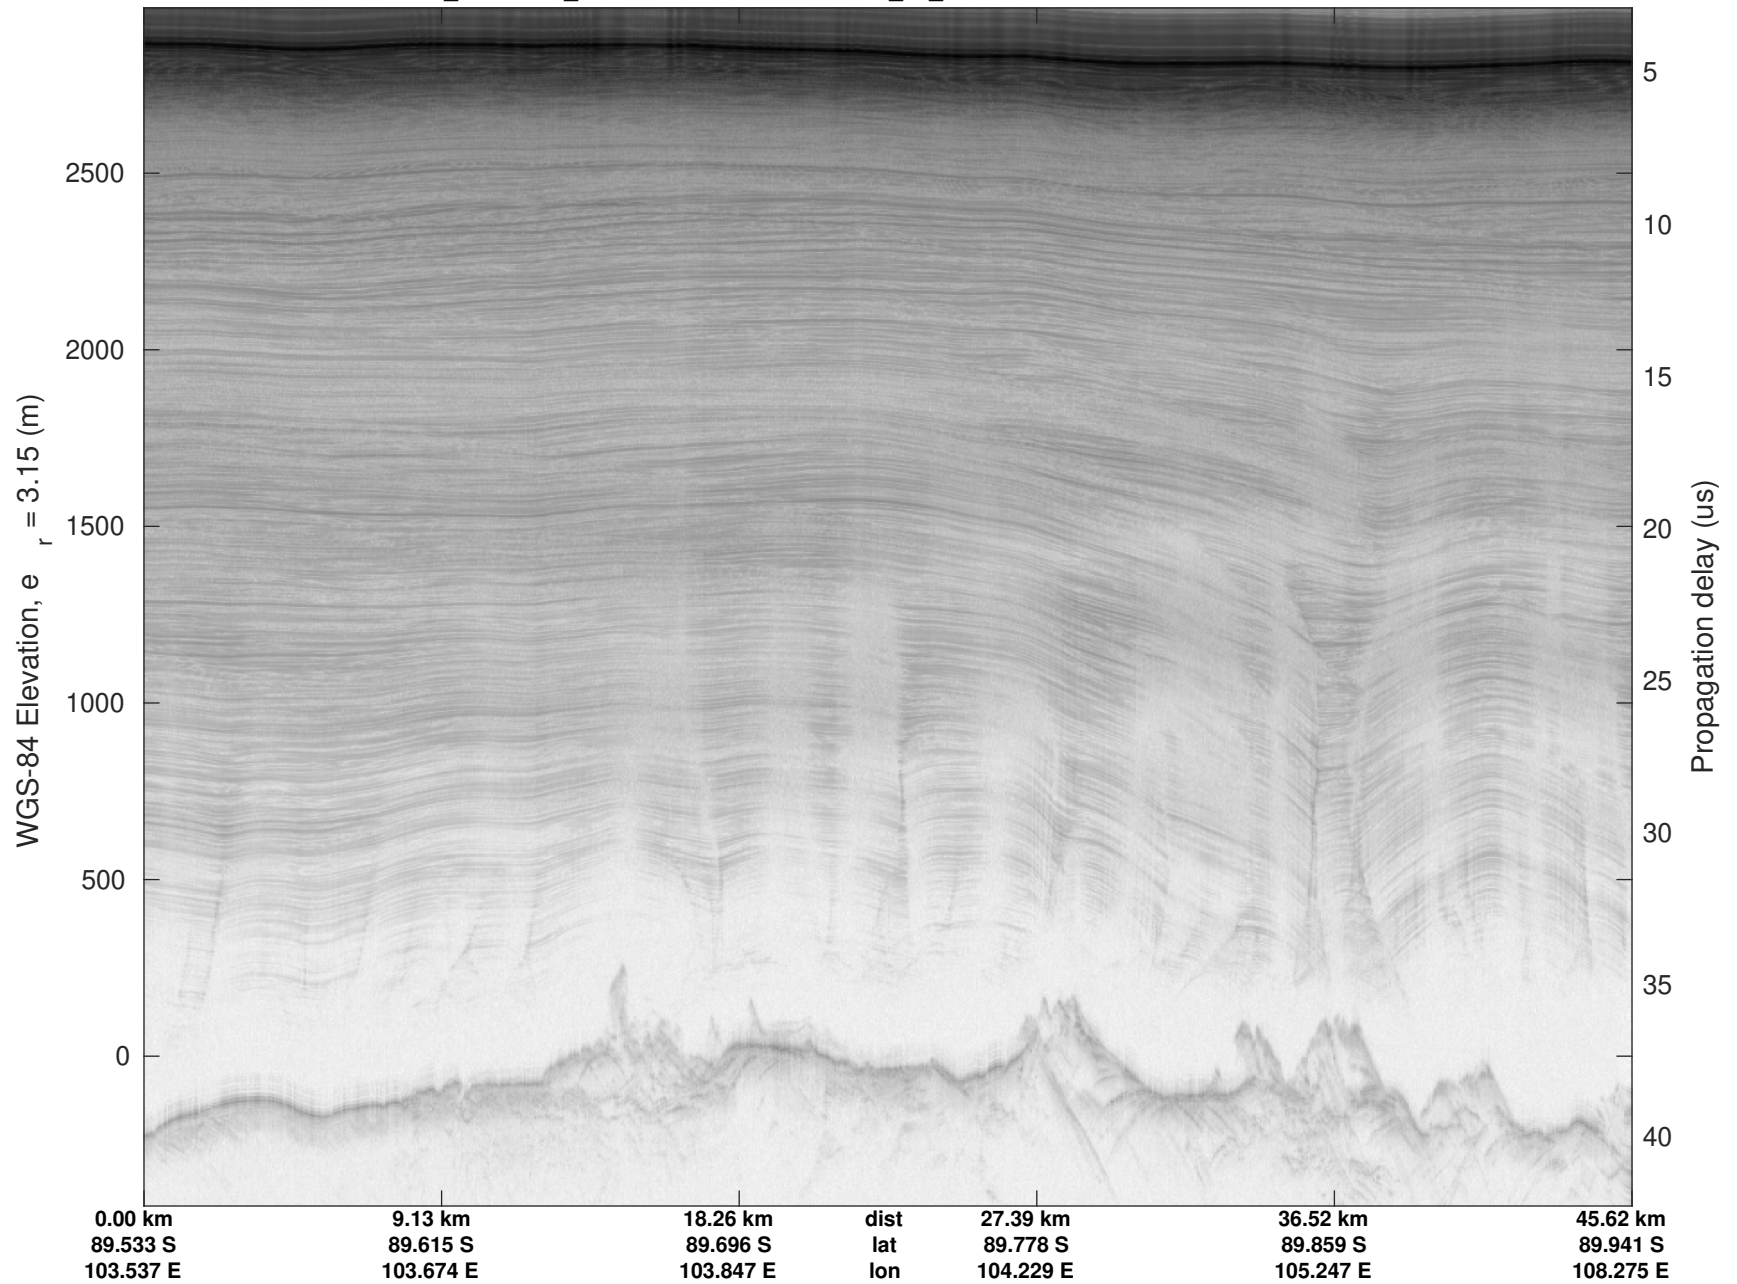

UTIG MARFA -- COLDEX
rds 2022_Antarctica_BaslerMKB: "F08" 20230108_01_029: 26:39:04.9 to 26:47:08.9 GPS