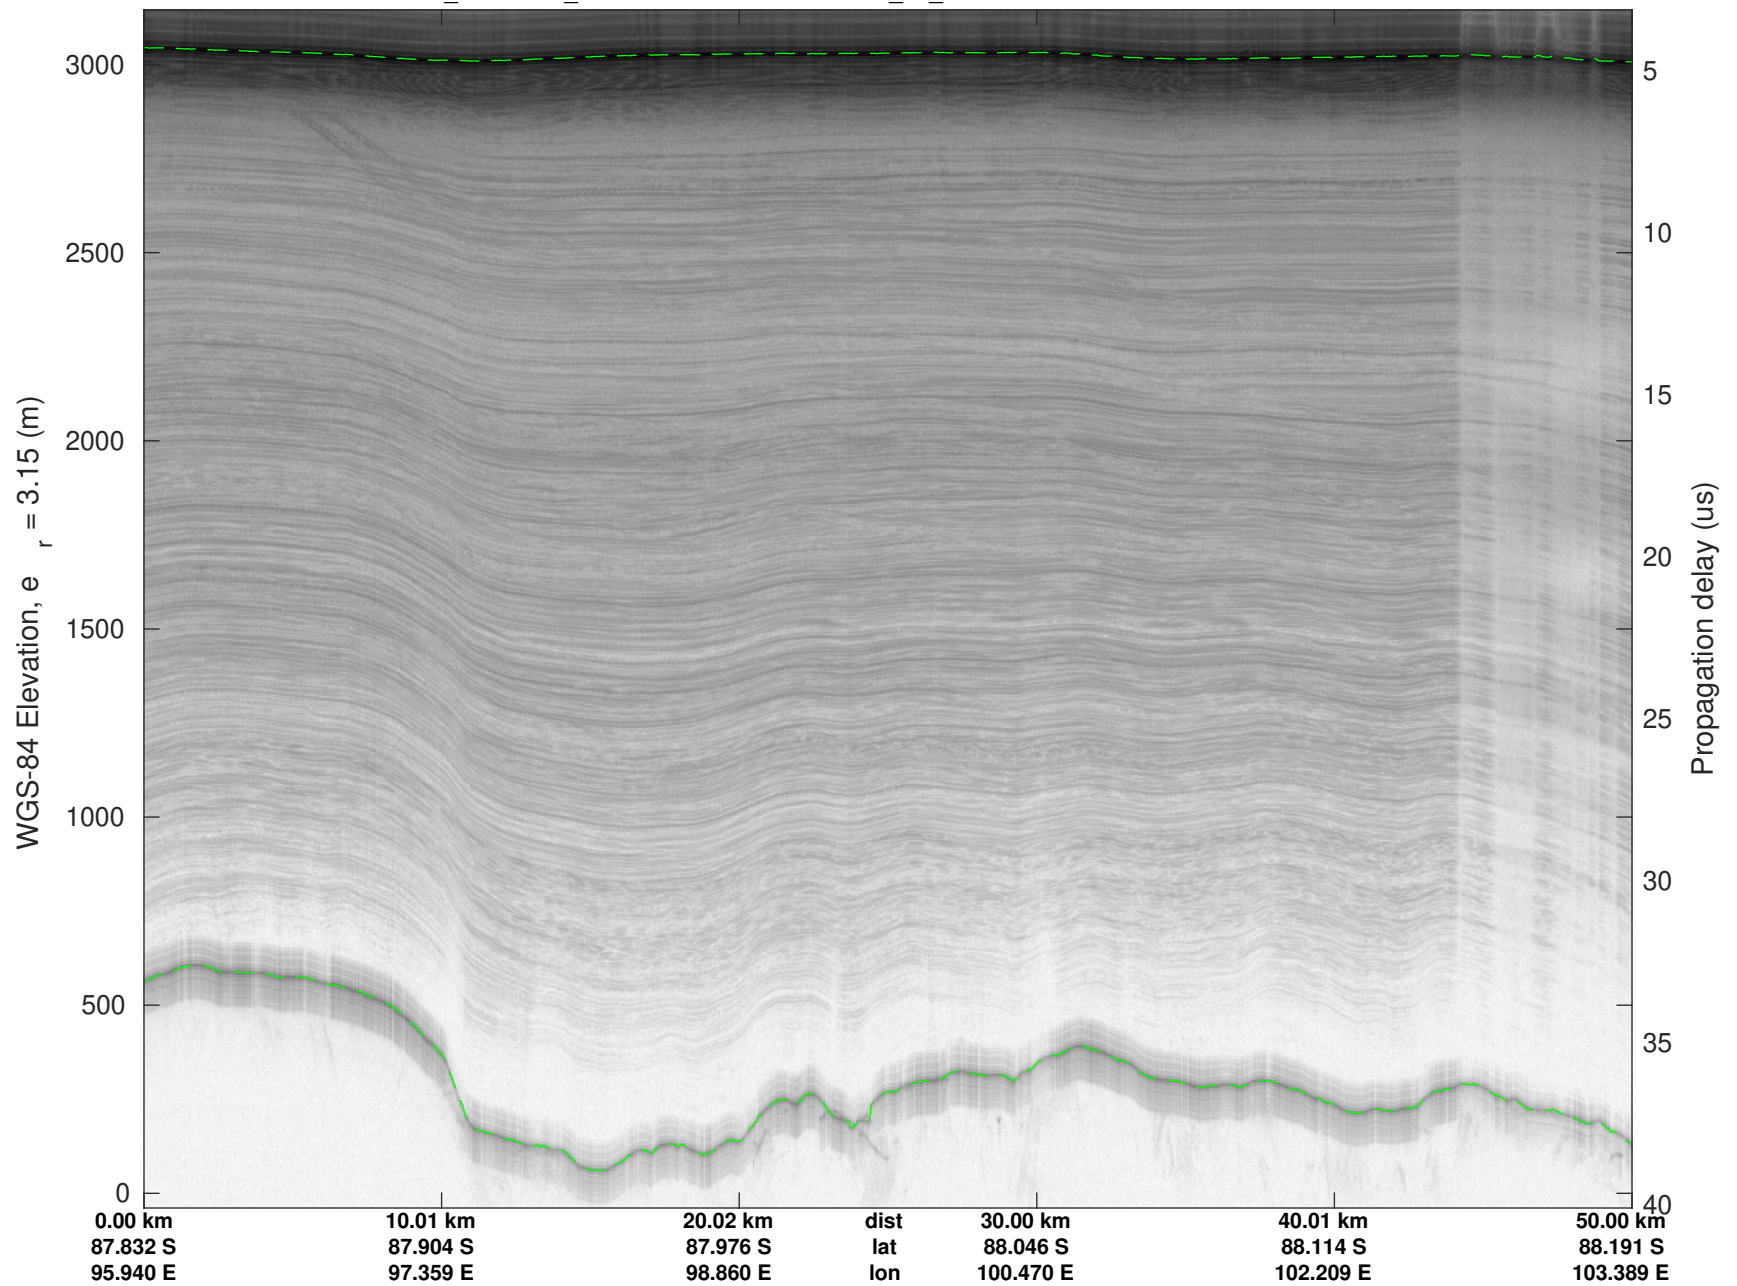

UTIG MARFA -- COLDEX
rds 2022_Antarctica_BaslerMKB: "F08" 20230108_01_025: 26:03:16.2 to 26:12:12.3 GPS