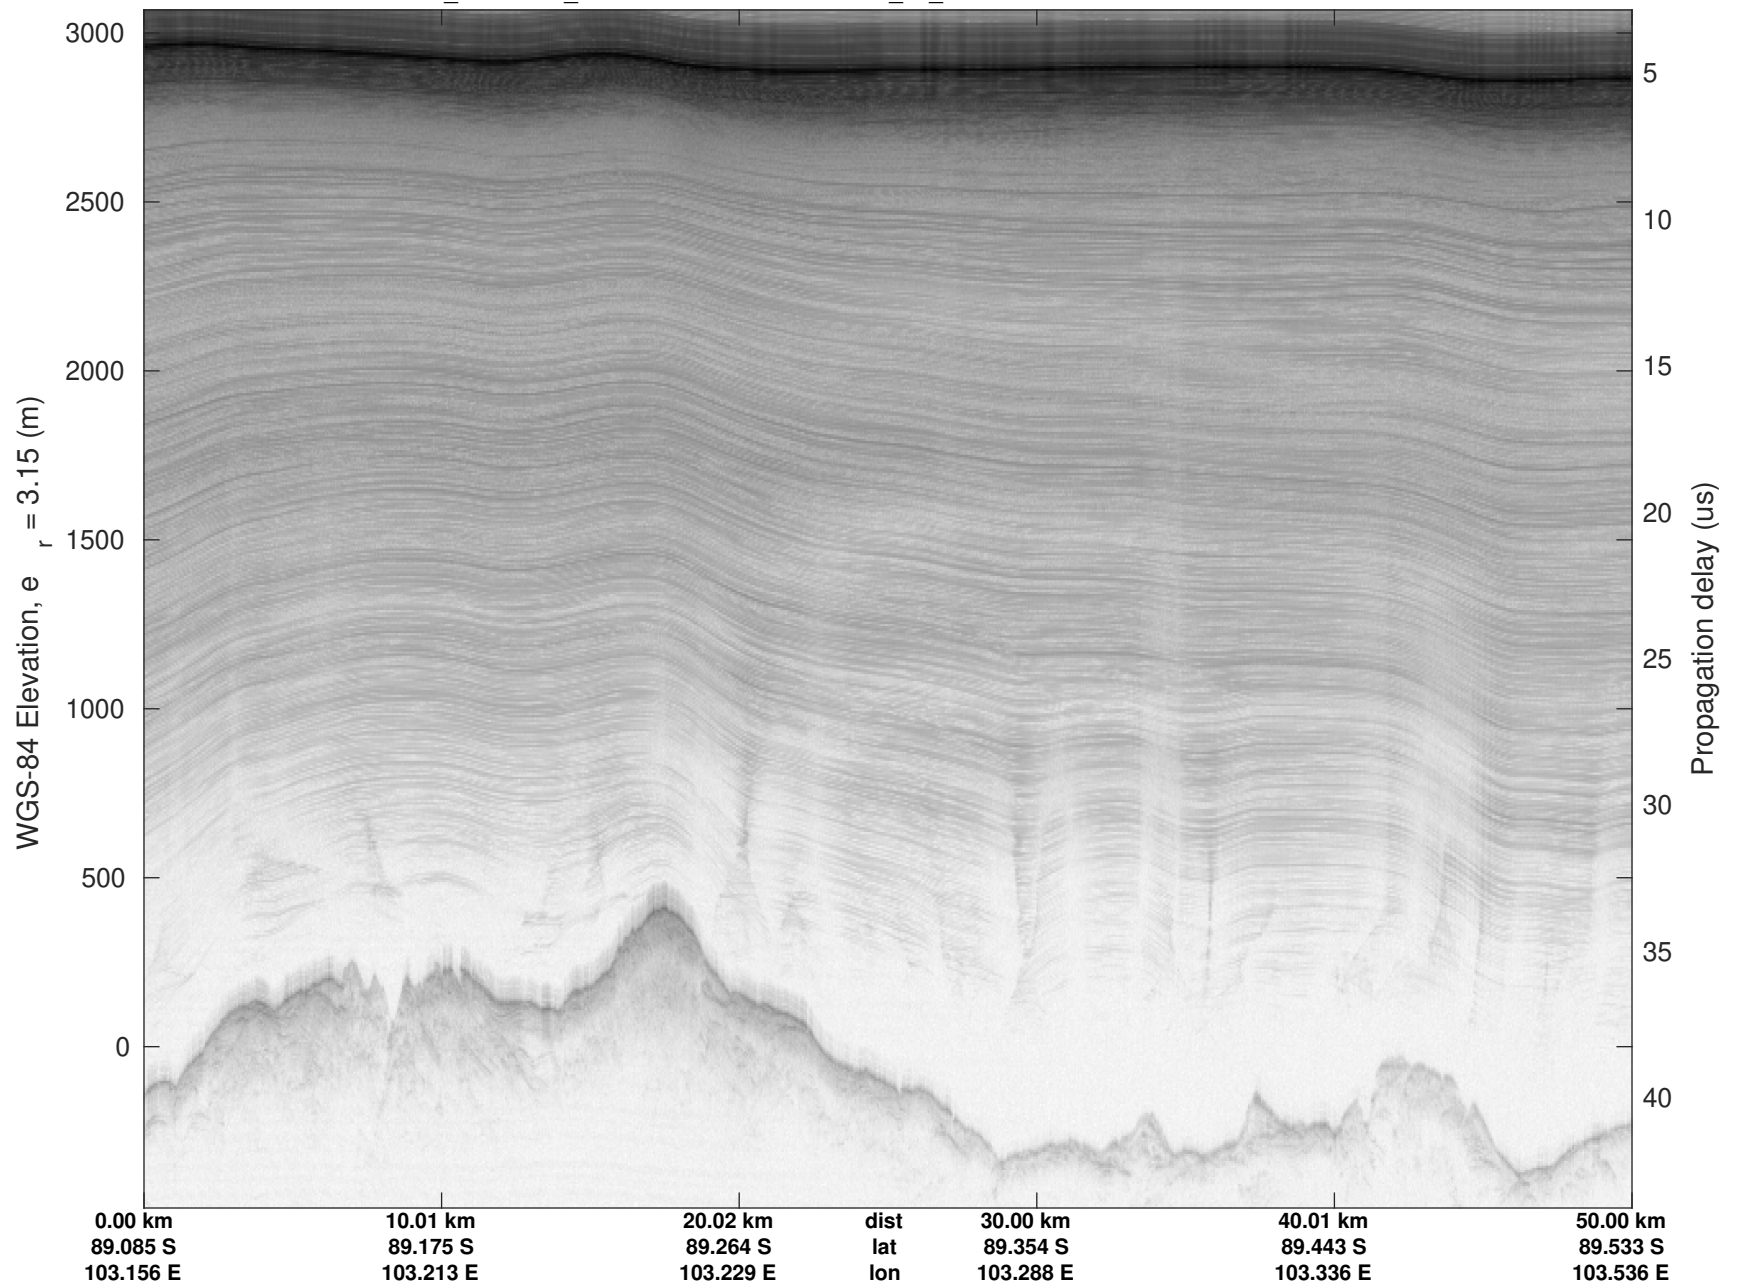

UTIG MARFA -- COLDEX
rds 2022_Antarctica_BaslerMKB: "F08" 20230108_01_028: 26:30:09.3 to 26:39:04.6 GPS