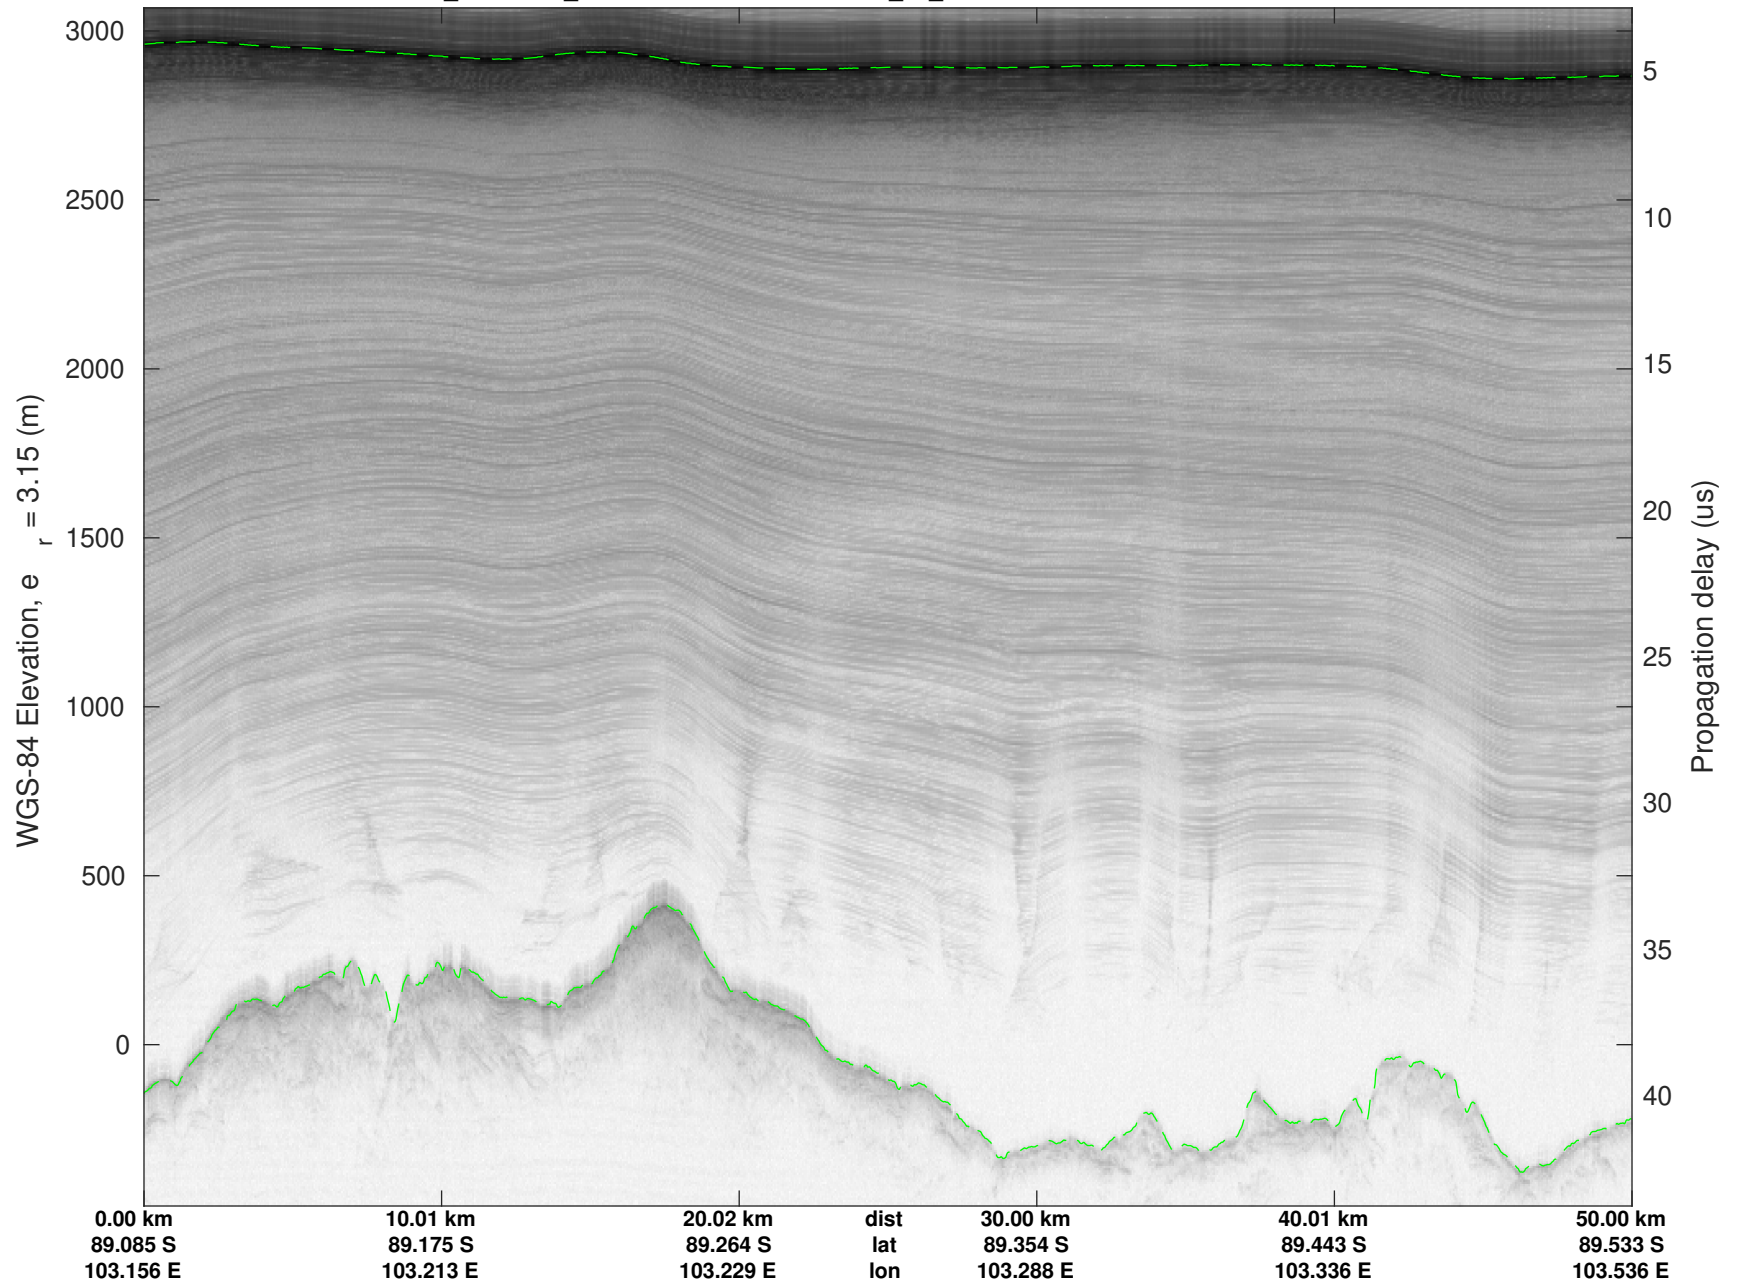

UTIG MARFA -- COLDEX
rds 2022_Antarctica_BaslerMKB: "F08" 20230108_01_028: 26:30:09.3 to 26:39:04.6 GPS