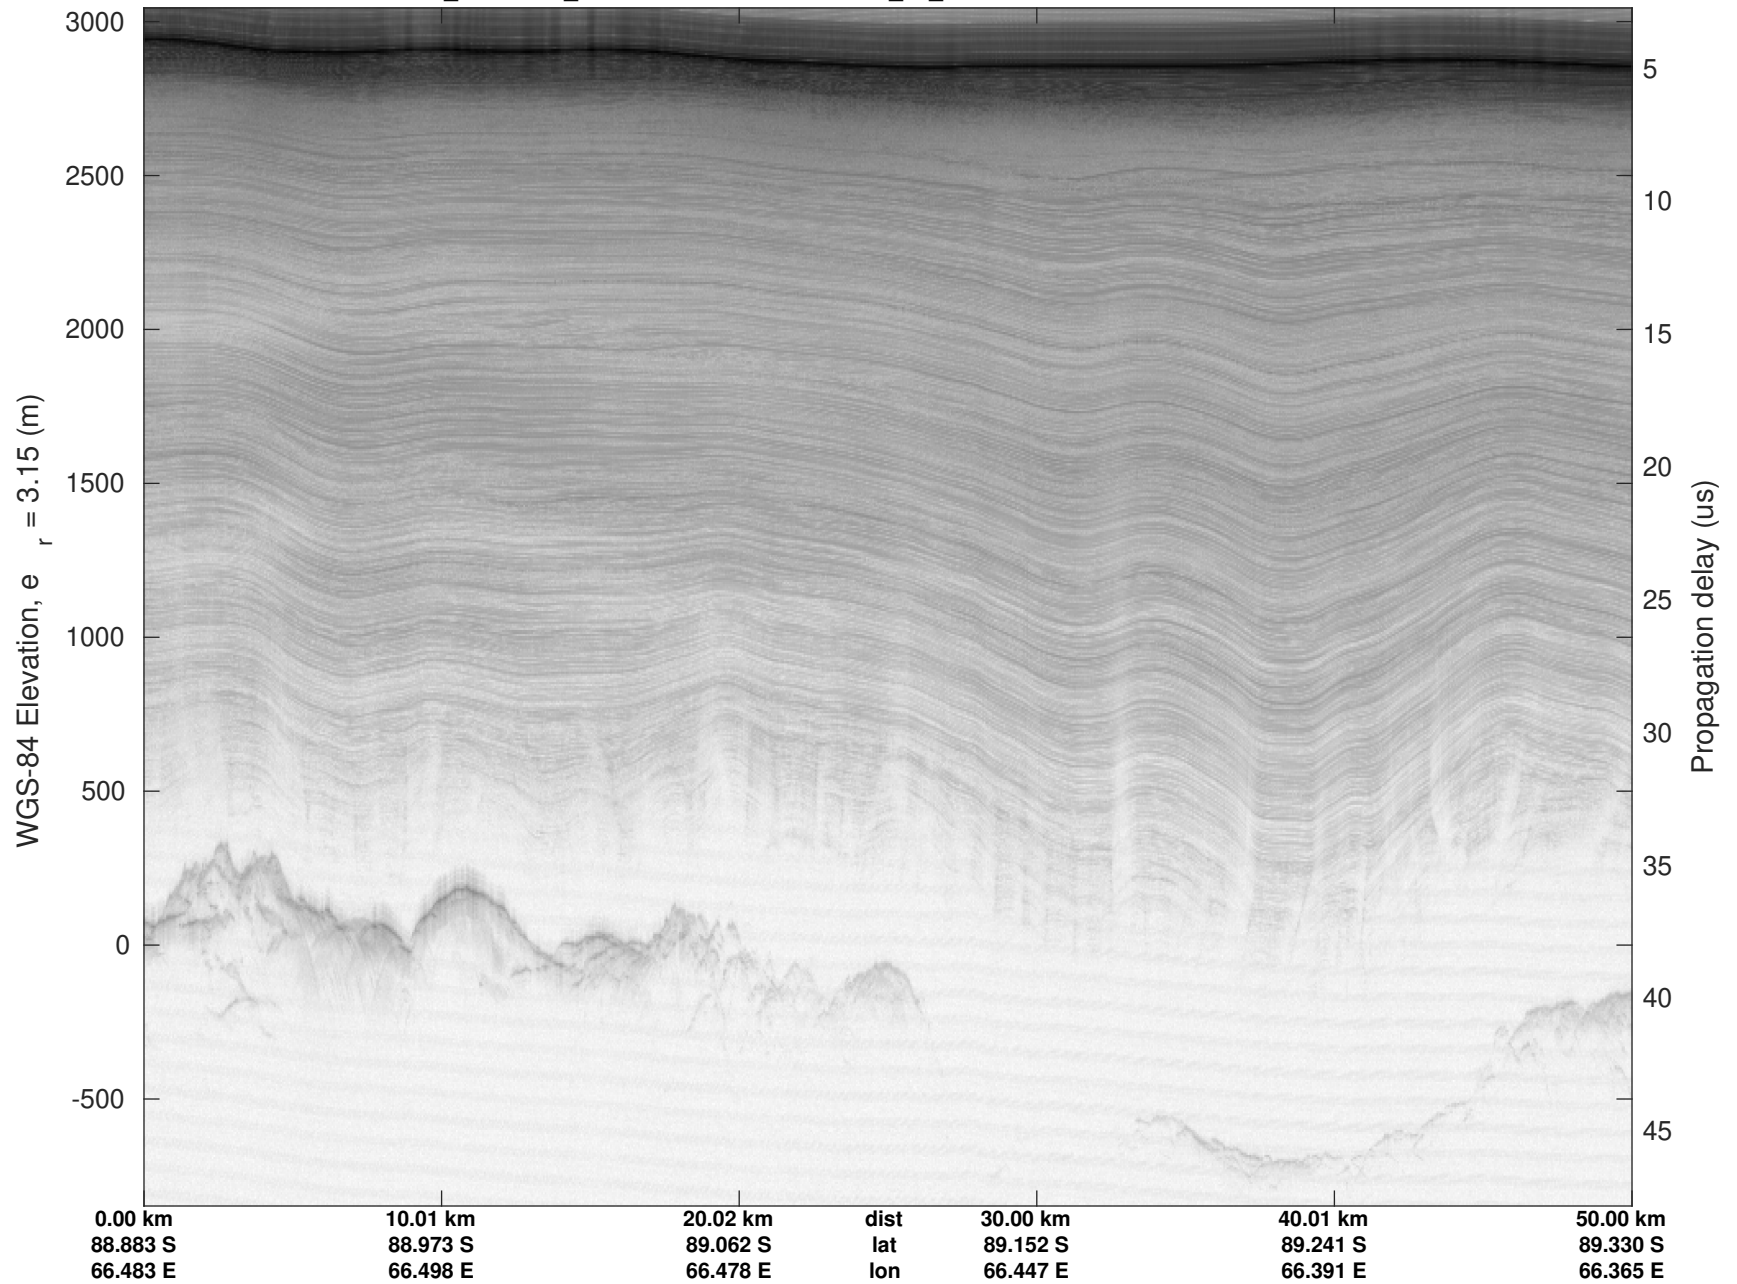

UTIG MARFA -- COLDEX
rds 2022_Antarctica_BaslerMKB: "F07" 20230107_01_024: 23:45:19.6 to 23:55:10.4 GPS