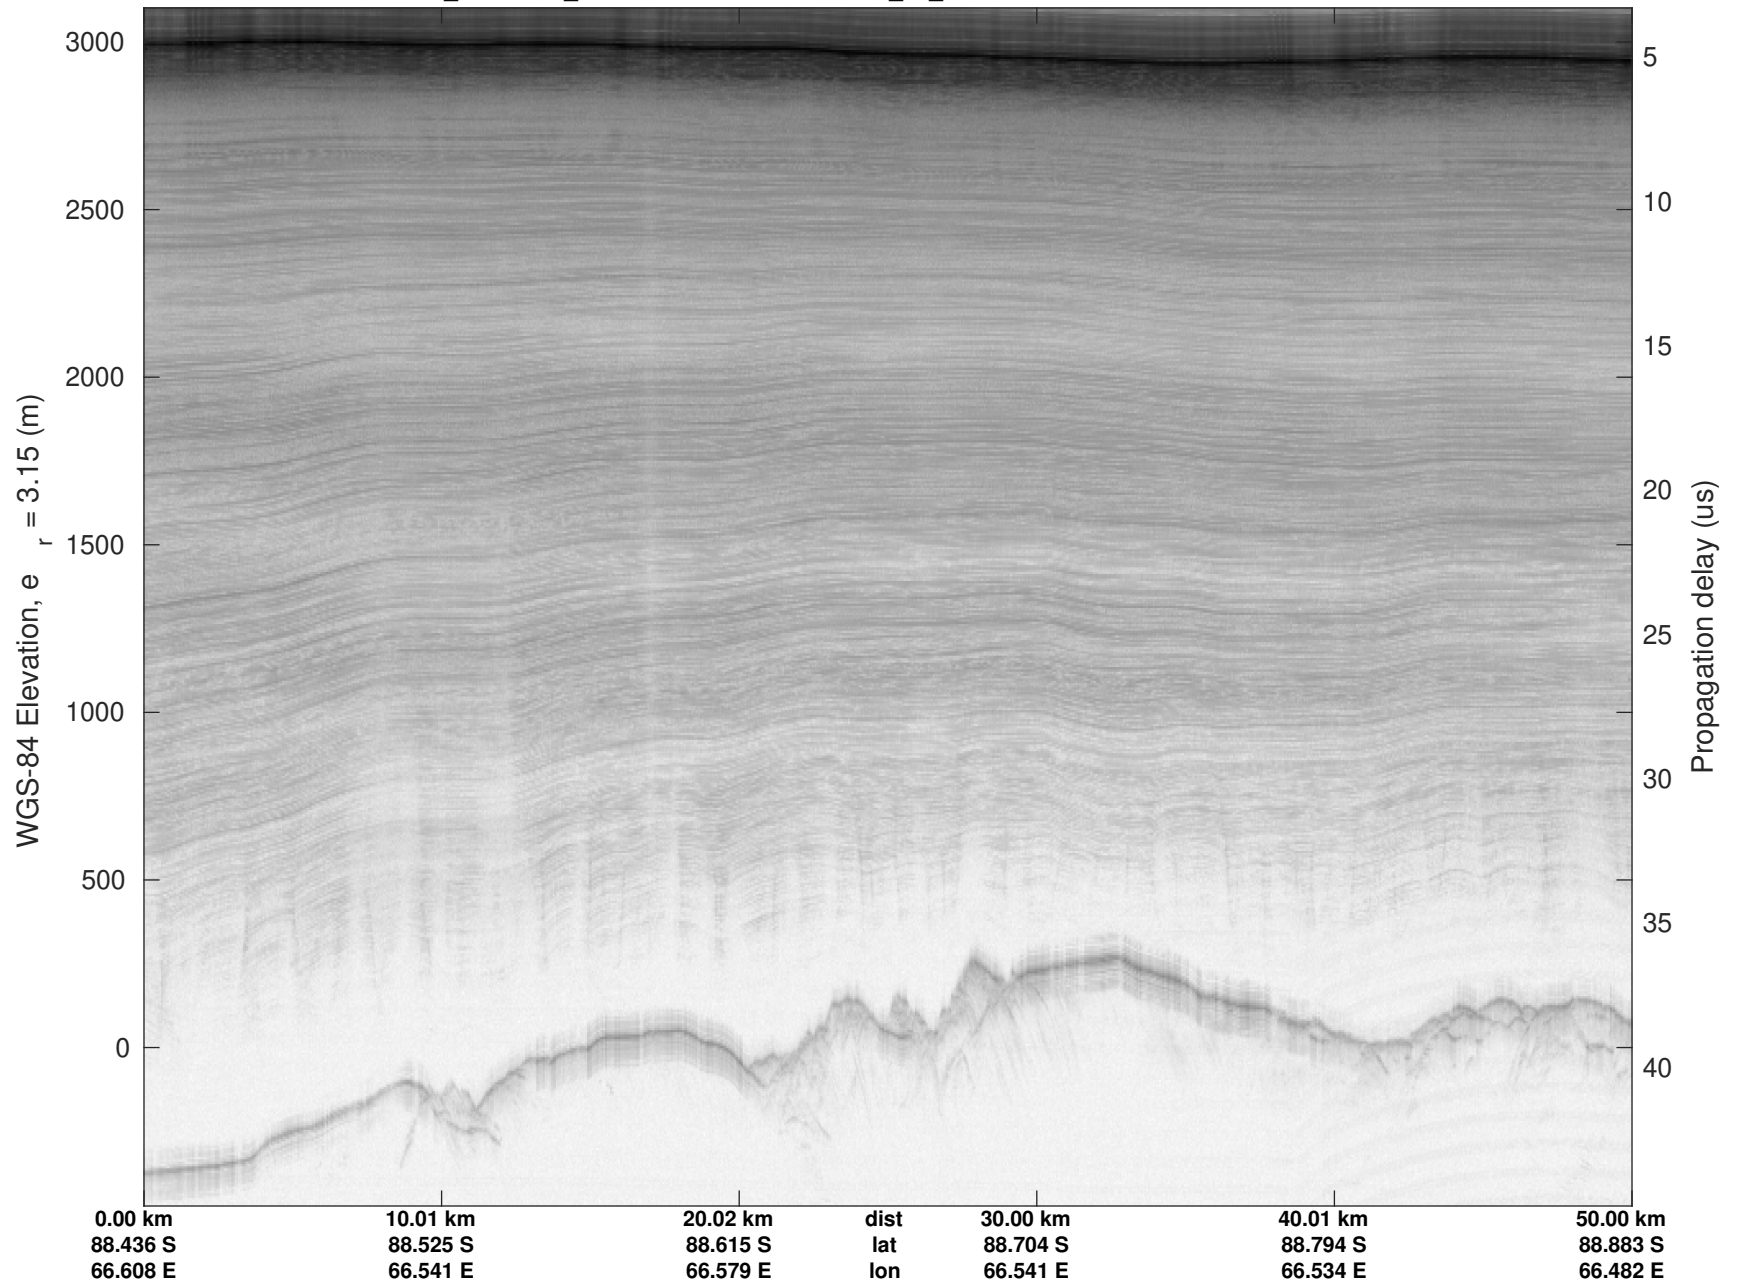

UTIG MARFA -- COLDEX
rds 2022_Antarctica_BaslerMKB: "F07" 20230107_01_023: 23:35:33.2 to 23:45:19.3 GPS