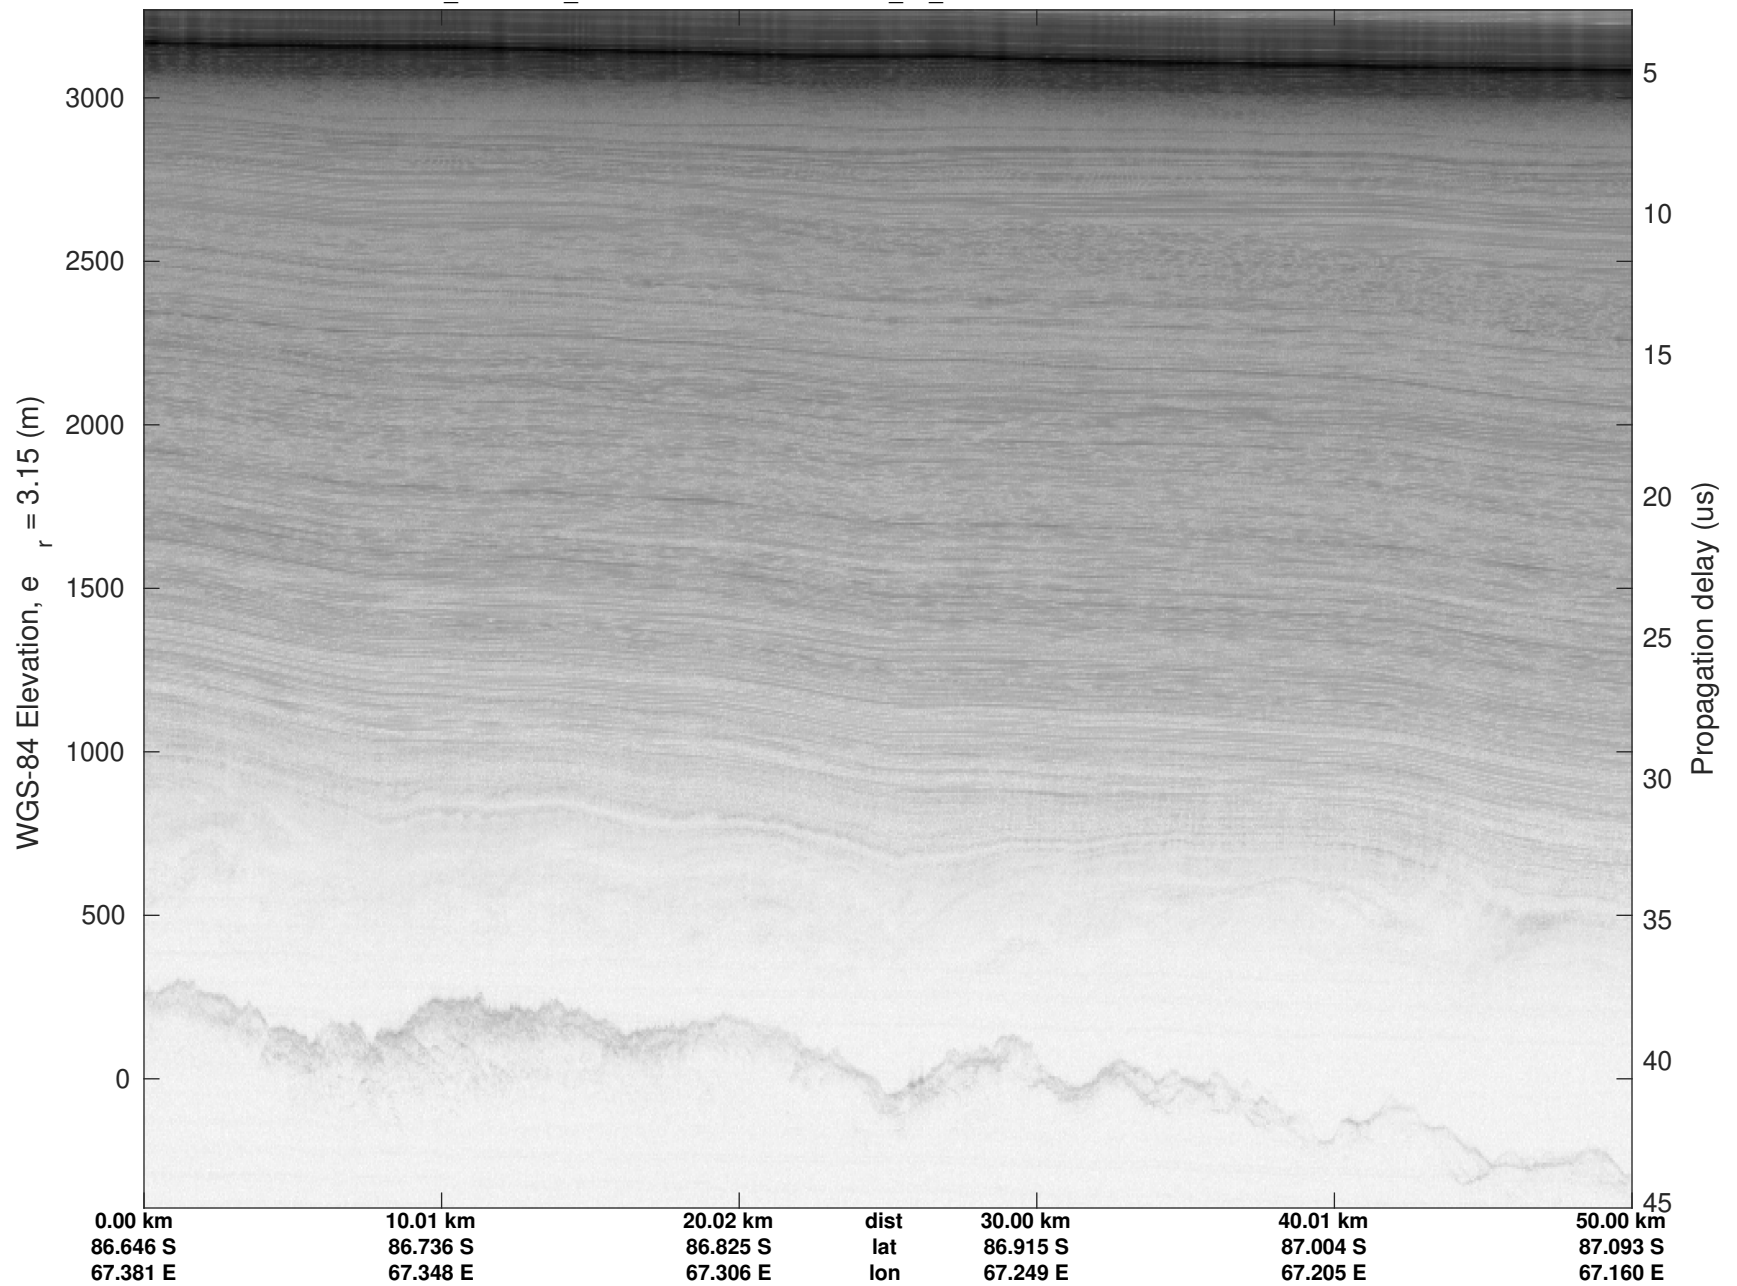

UTIG MARFA -- COLDEX
rds 2022_Antarctica_BaslerMKB: "F07" 20230107_01_019: 22:58:16.7 to 23:07:32.1 GPS