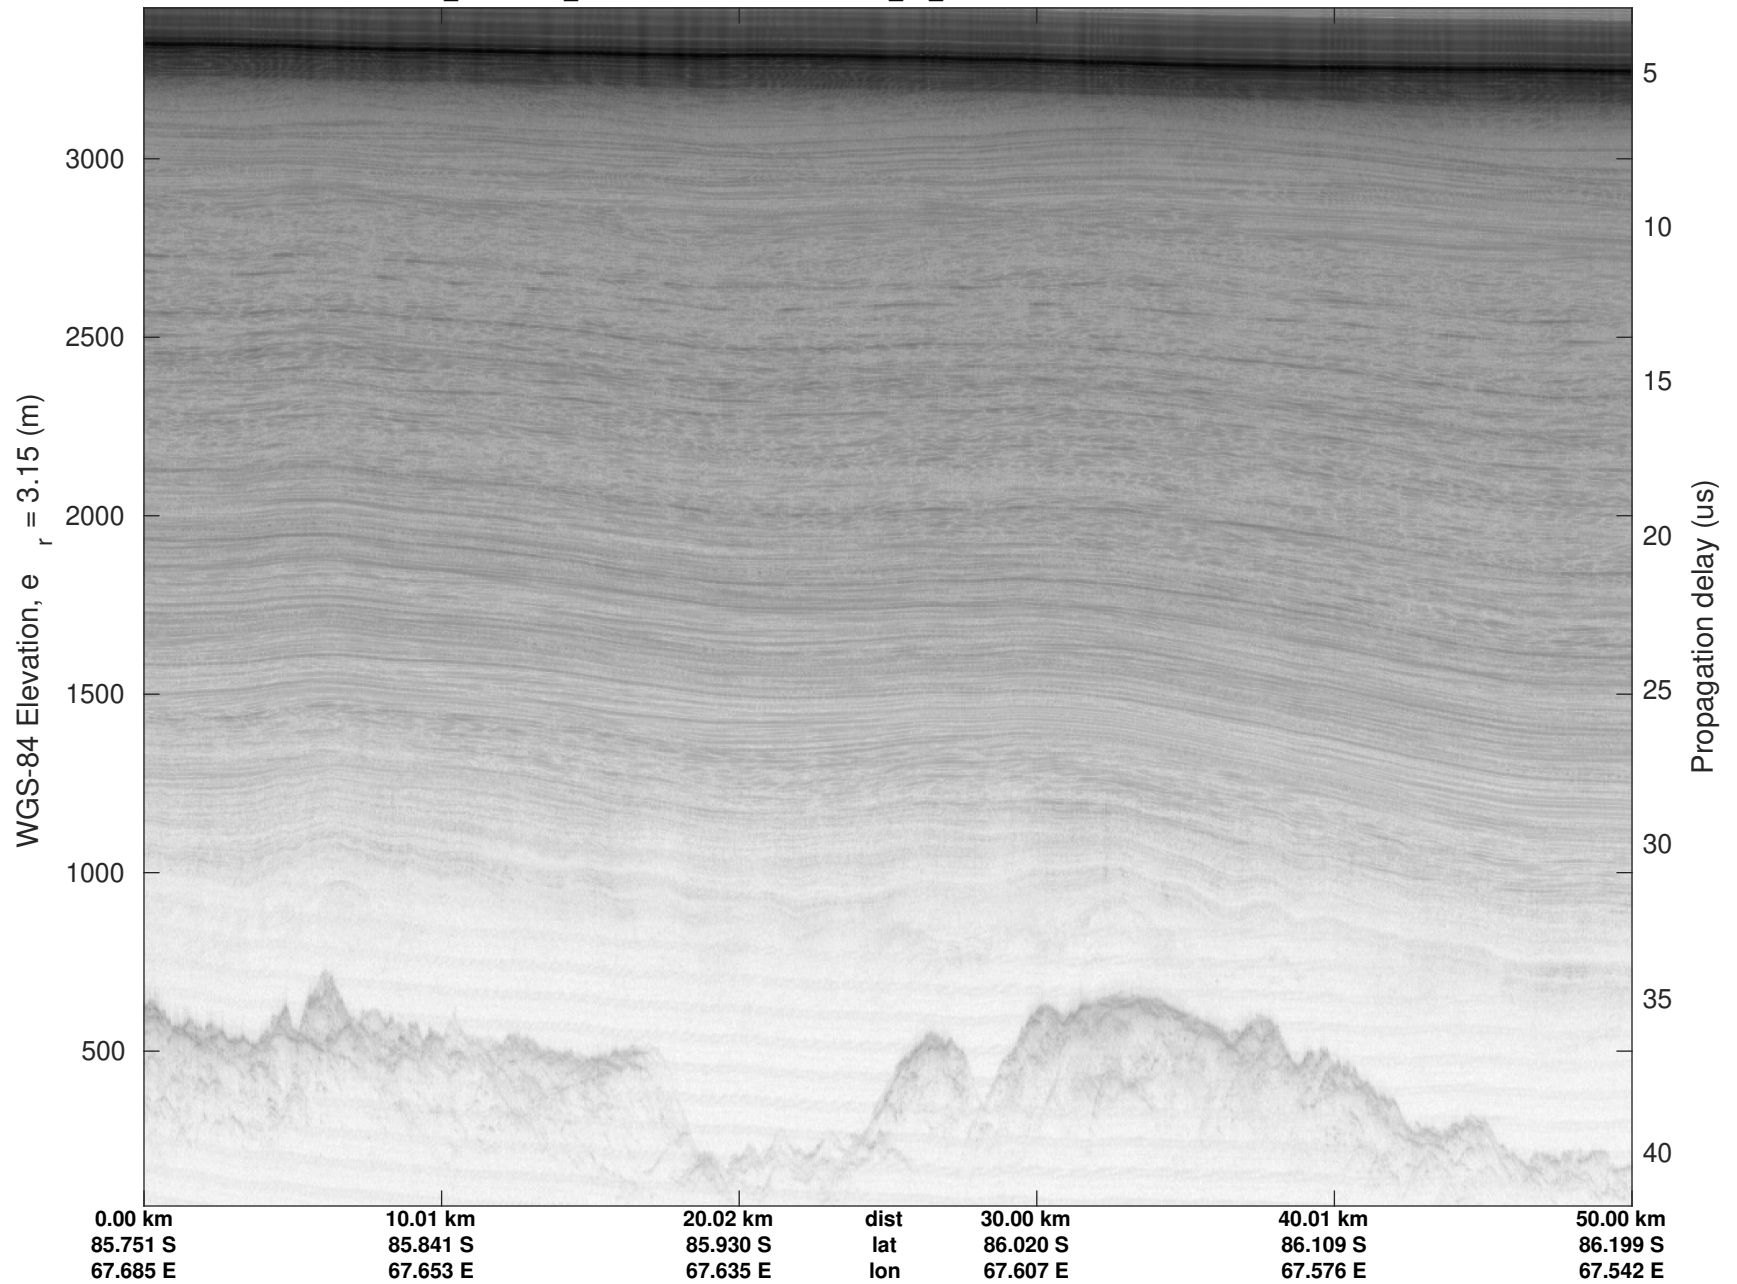

UTIG MARFA -- COLDEX
rds 2022_Antarctica_BaslerMKB: "F07" 20230107_01_017: 22:39:26.2 to 22:48:54.2 GPS