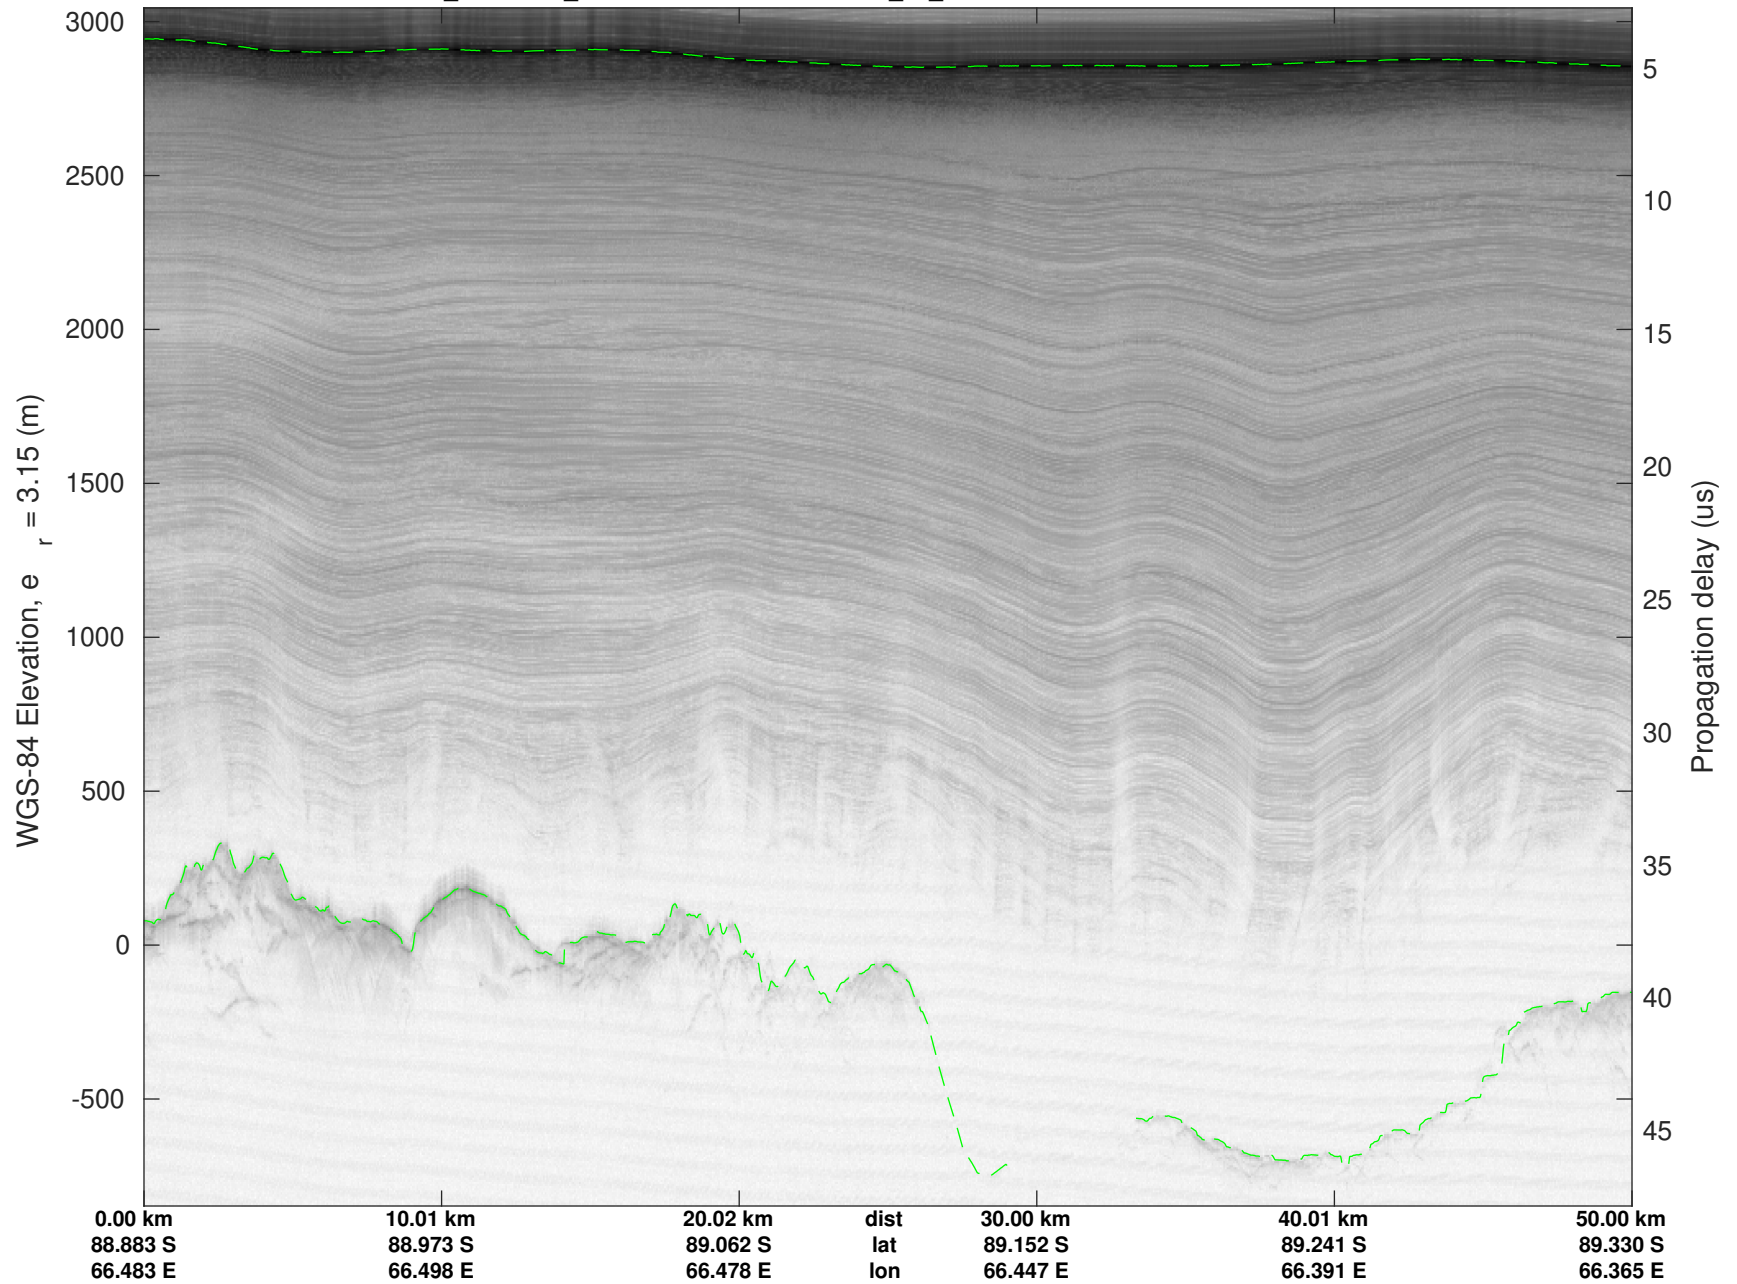

UTIG MARFA -- COLDEX
rds 2022_Antarctica_BaslerMKB: "F07" 20230107_01_024: 23:45:19.6 to 23:55:10.4 GPS