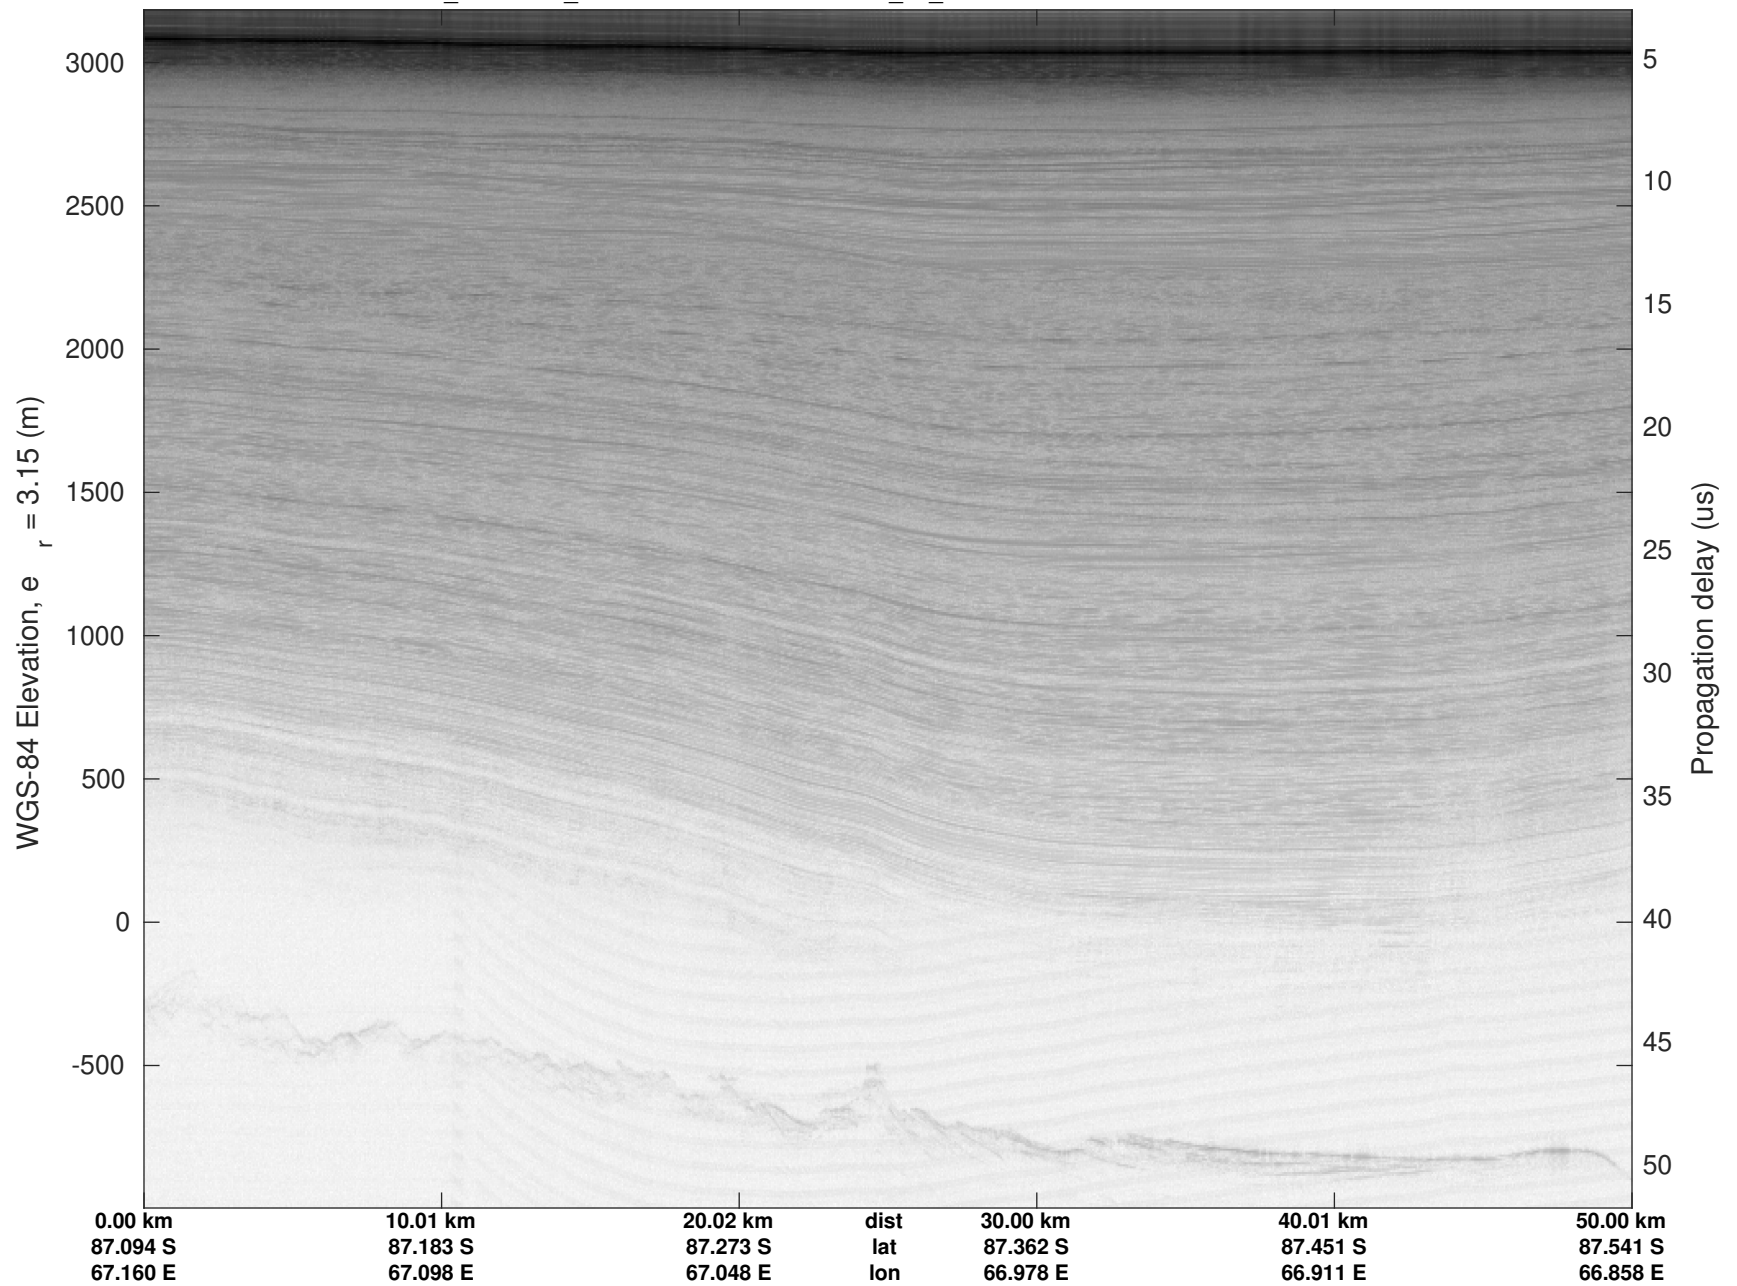

UTIG MARFA -- COLDEX
rds 2022_Antarctica_BaslerMKB: "F07" 20230107_01_020: 23:07:32.4 to 23:16:41.0 GPS