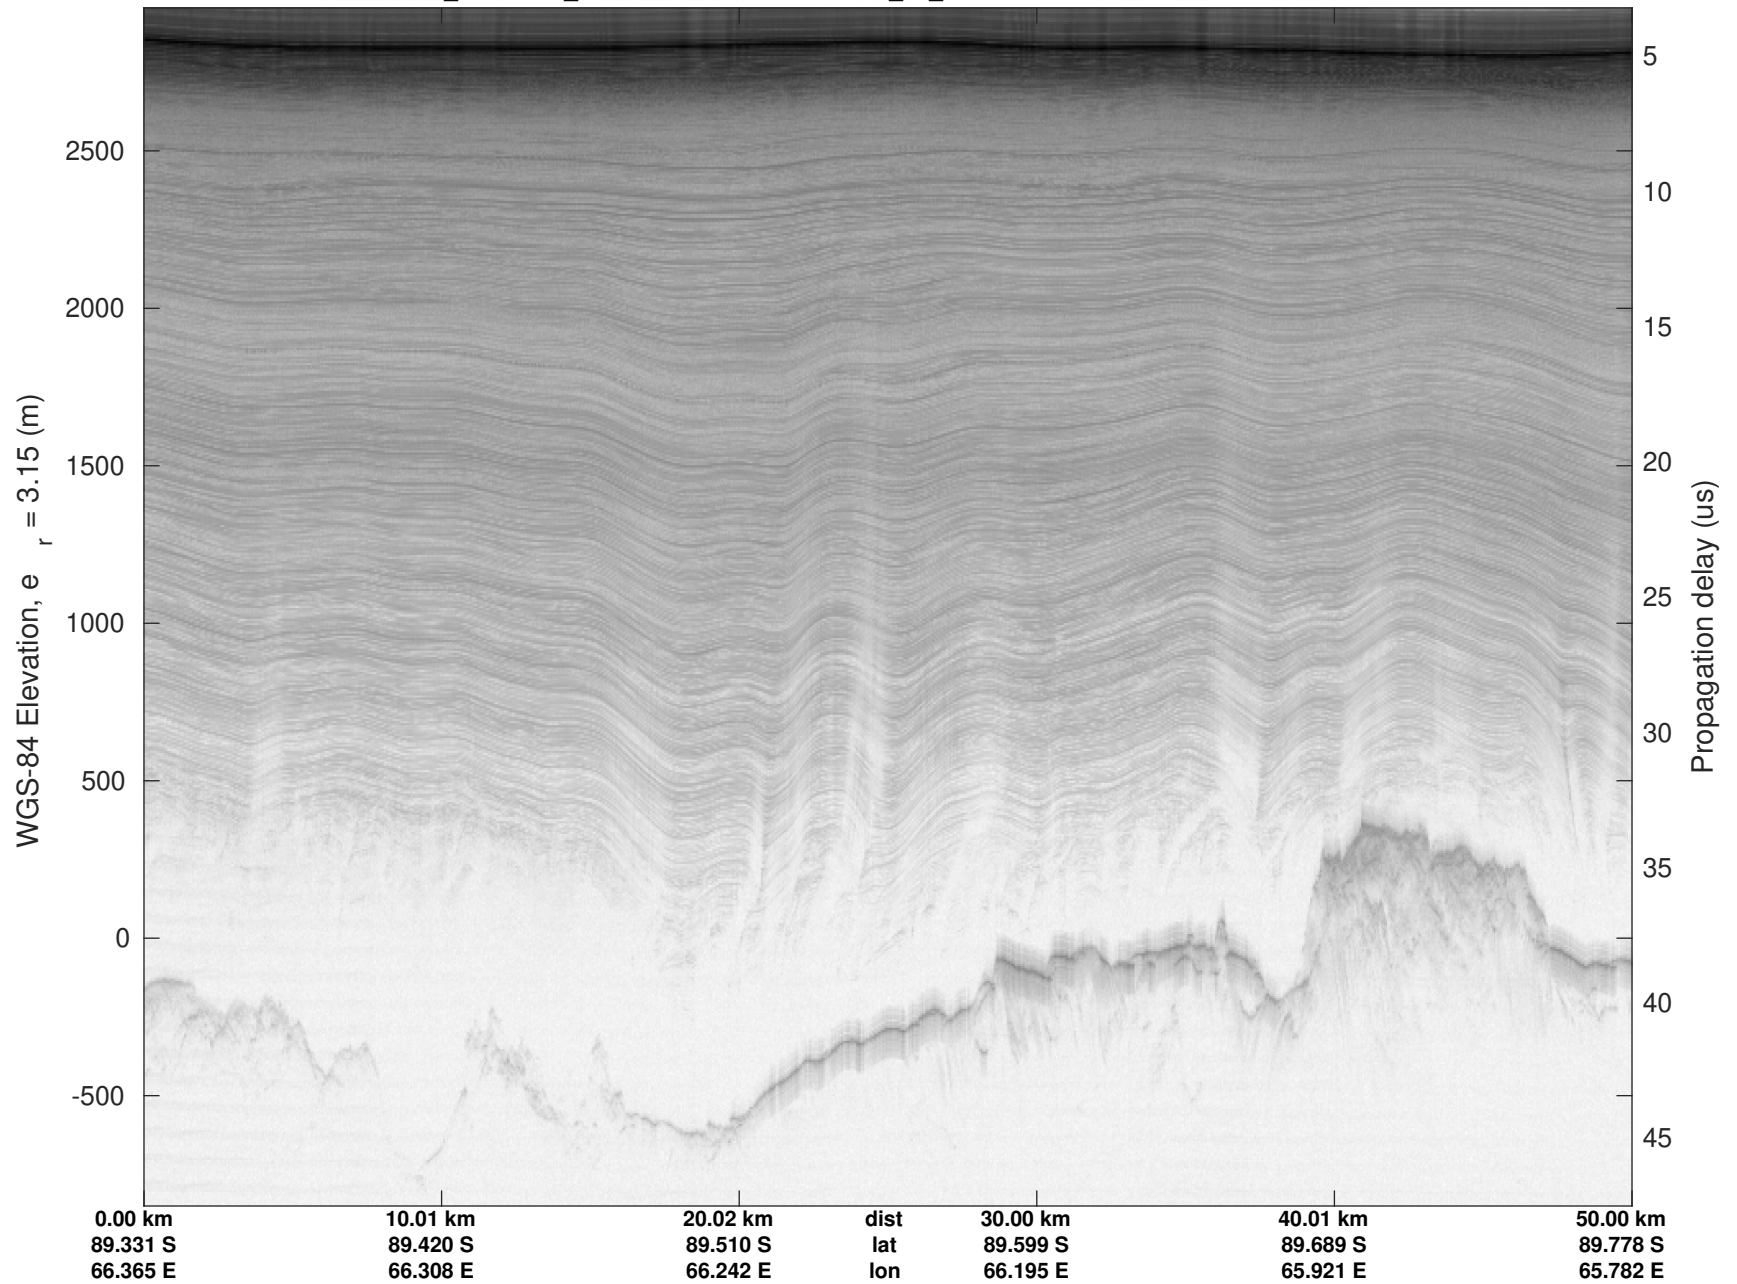

UTIG MARFA -- COLDEX
rds 2022_Antarctica_BaslerMKB: "F07" 20230107_01_025: 23:55:10.7 to 24:05:15.0 GPS