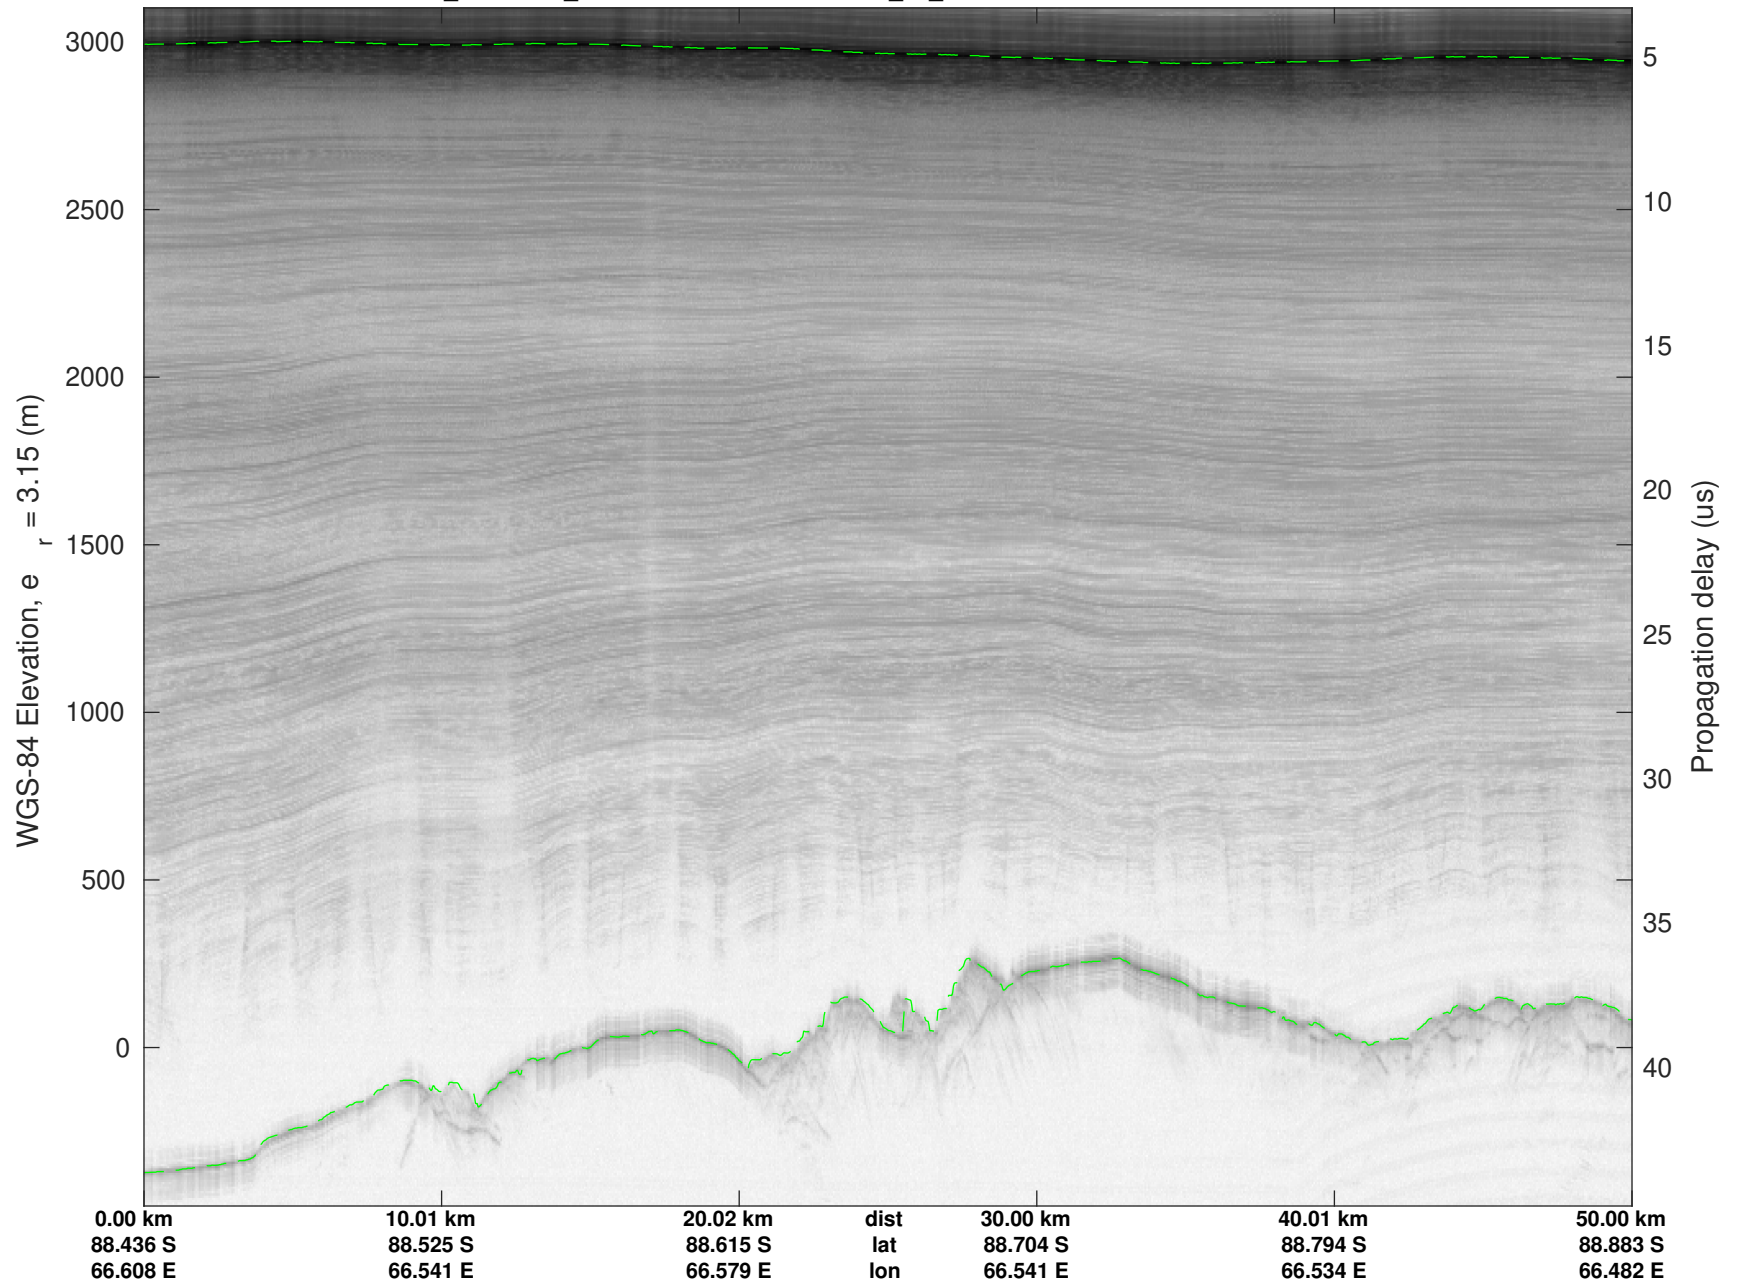

UTIG MARFA -- COLDEX
rds 2022_Antarctica_BaslerMKB: "F07" 20230107_01_023: 23:35:33.2 to 23:45:19.3 GPS