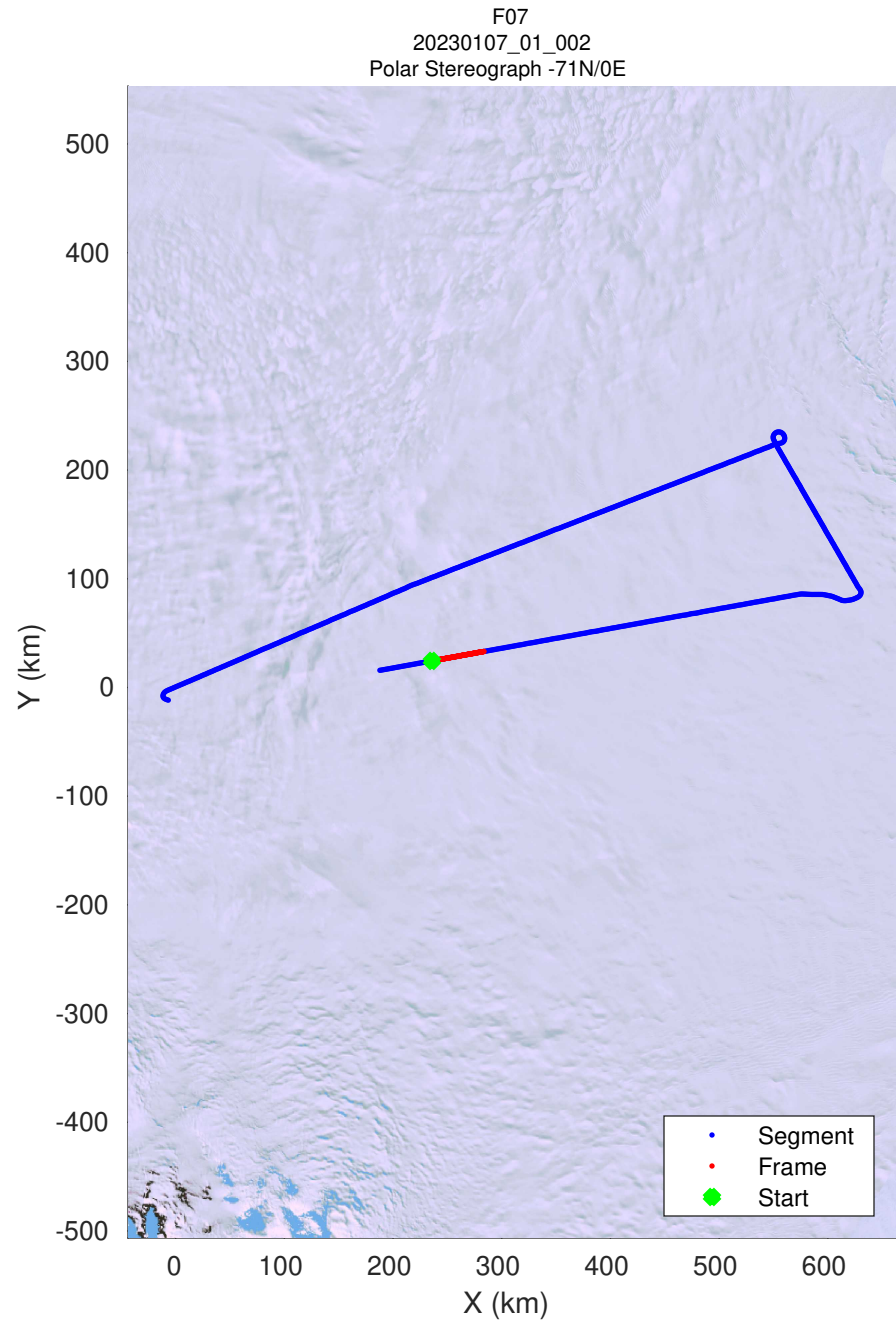

UTIG MARFA -- COLDEX
rds 2022_Antarctica_BaslerMKB: "F07" 20230107_01_001: 20:04:33.4 to 20:13:52.4 GPS

UTIG MARFA -- COLDEX
rds 2022_Antarctica_BaslerMKB: "F07" 20230107_01_001: 20:04:33.4 to 20:13:52.4 GPS