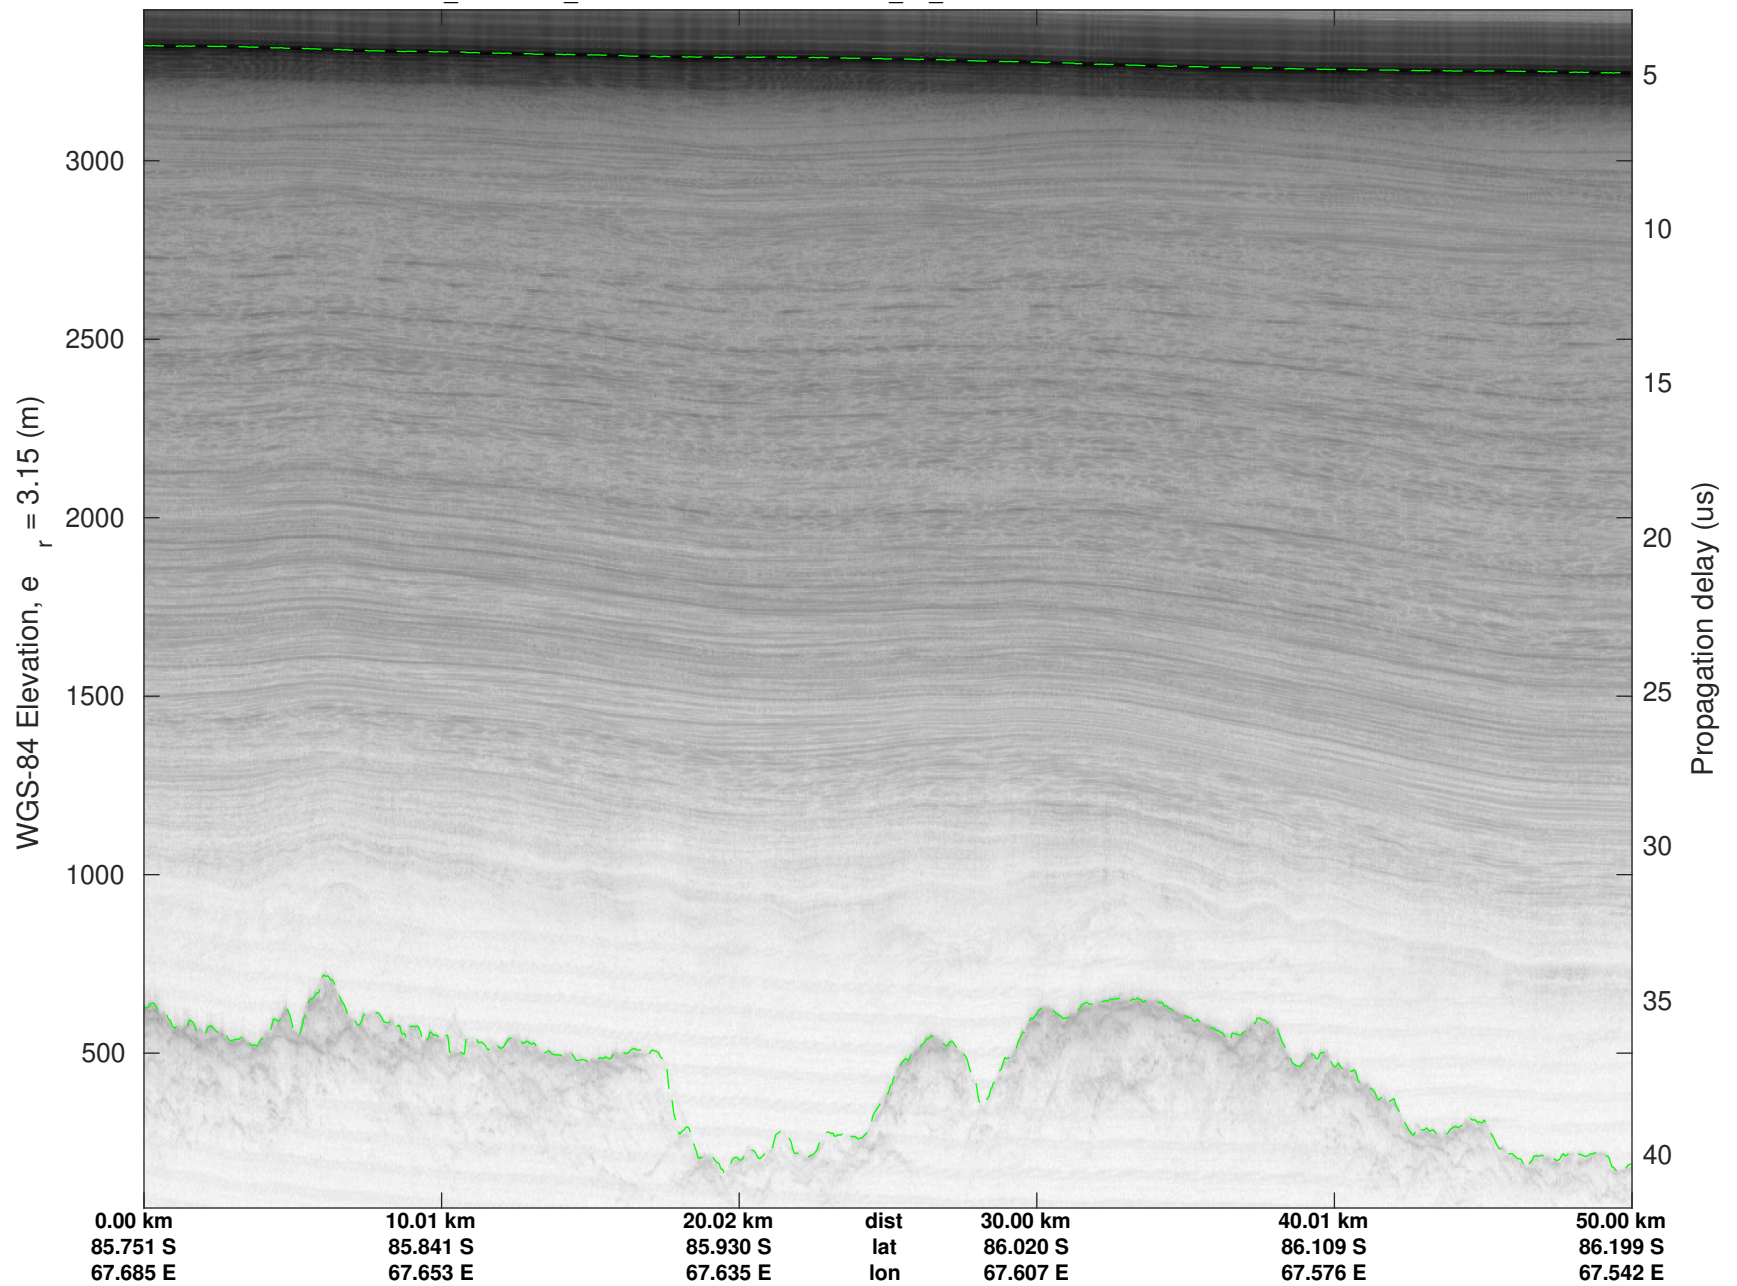

UTIG MARFA -- COLDEX
rds 2022_Antarctica_BaslerMKB: "F07" 20230107_01_017: 22:39:26.2 to 22:48:54.2 GPS