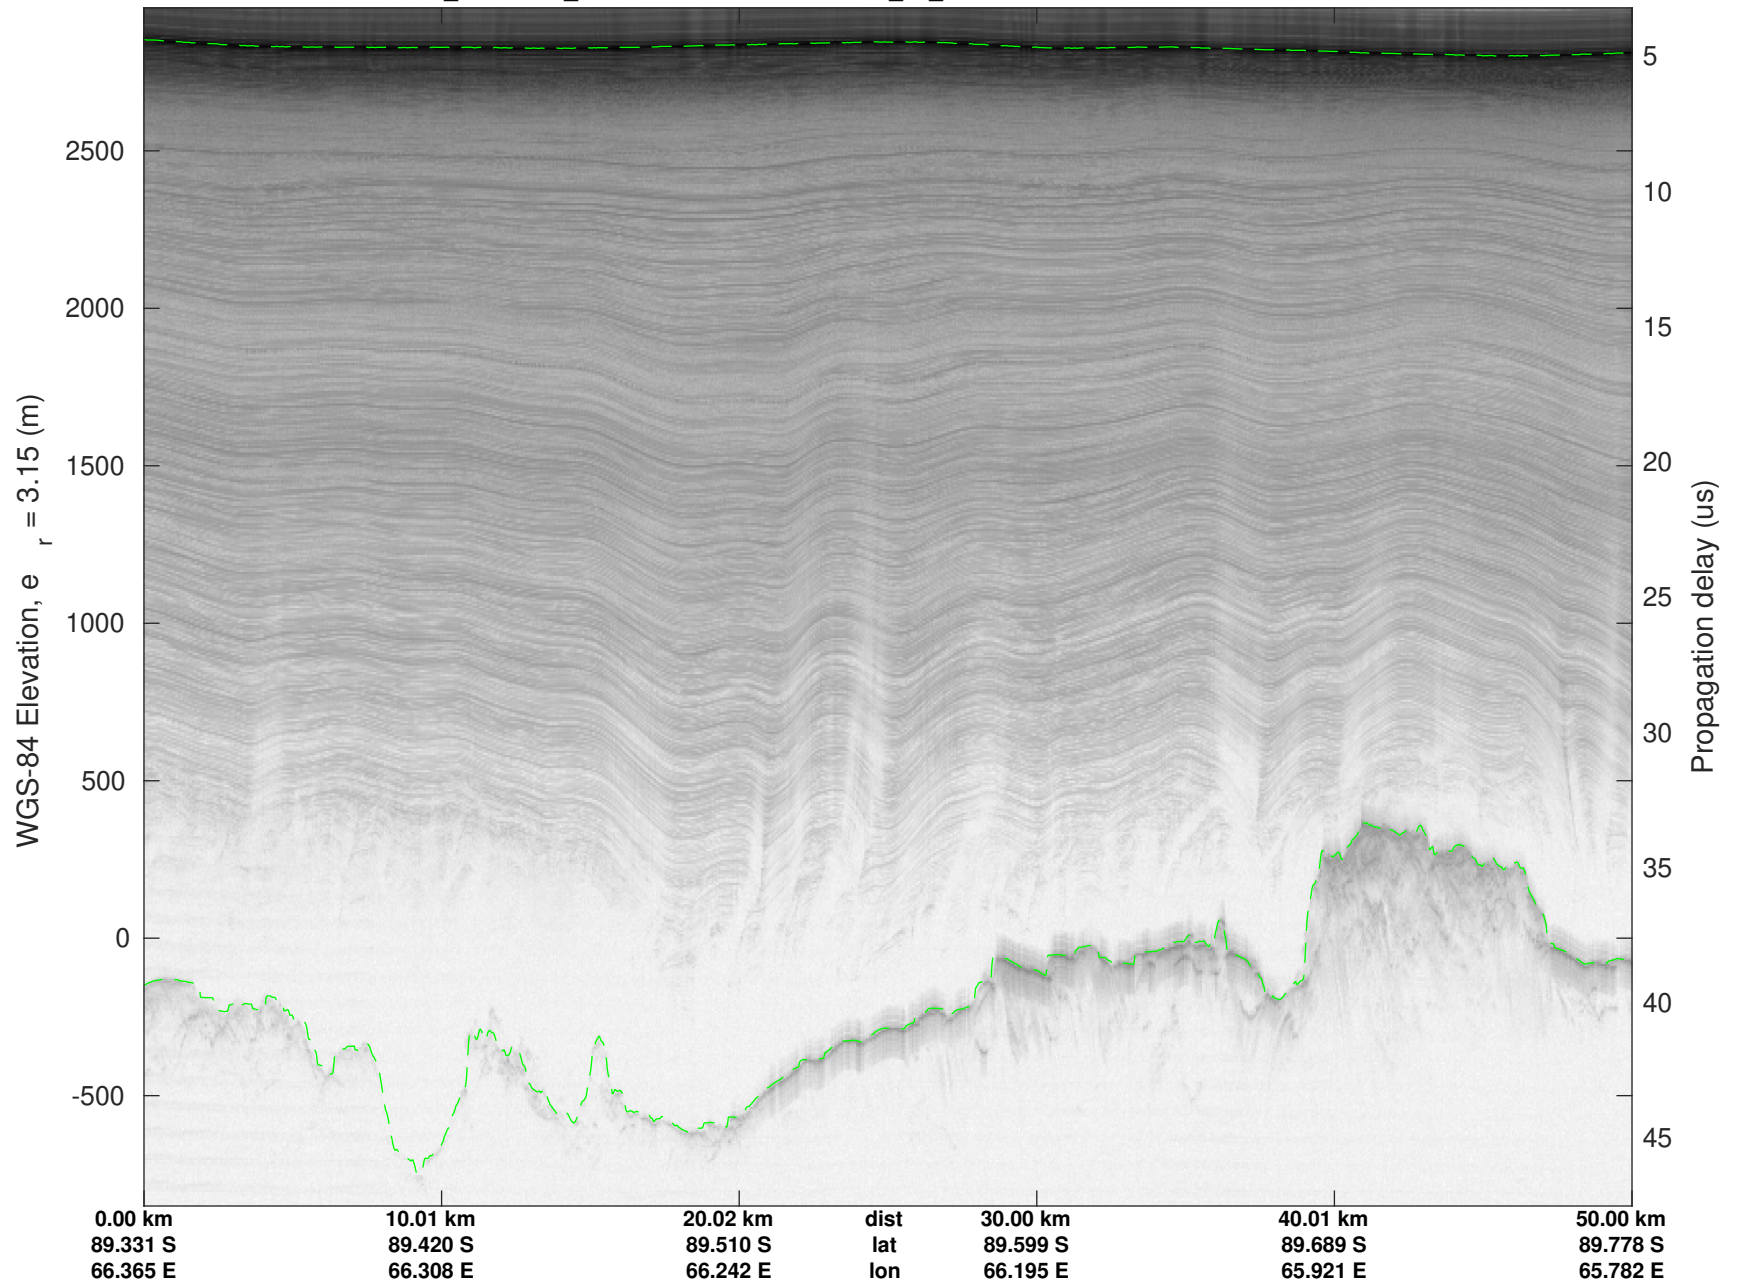

UTIG MARFA -- COLDEX
rds 2022_Antarctica_BaslerMKB: "F07" 20230107_01_025: 23:55:10.7 to 24:05:15.0 GPS