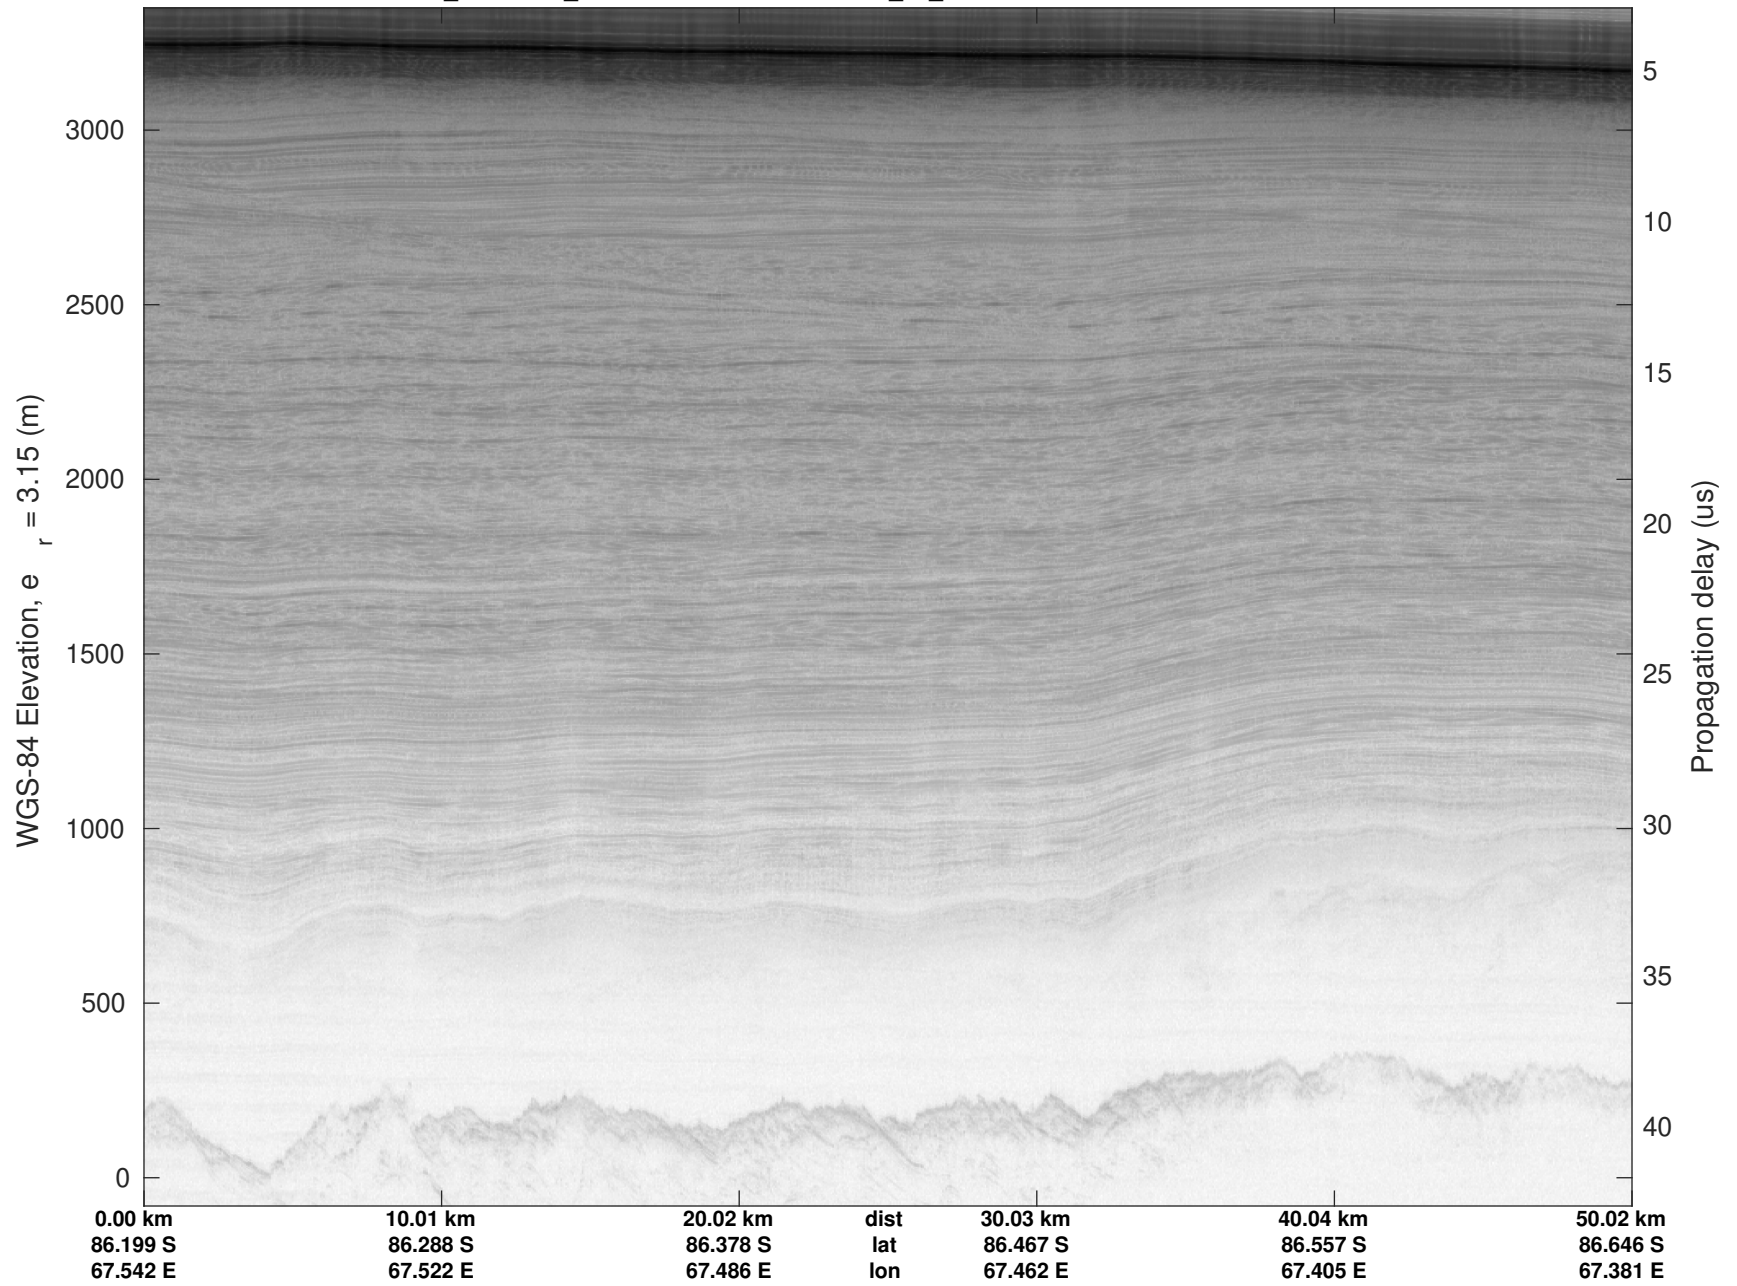

UTIG MARFA -- COLDEX
rds 2022_Antarctica_BaslerMKB: "F07" 20230107_01_018: 22:48:54.5 to 22:58:16.4 GPS