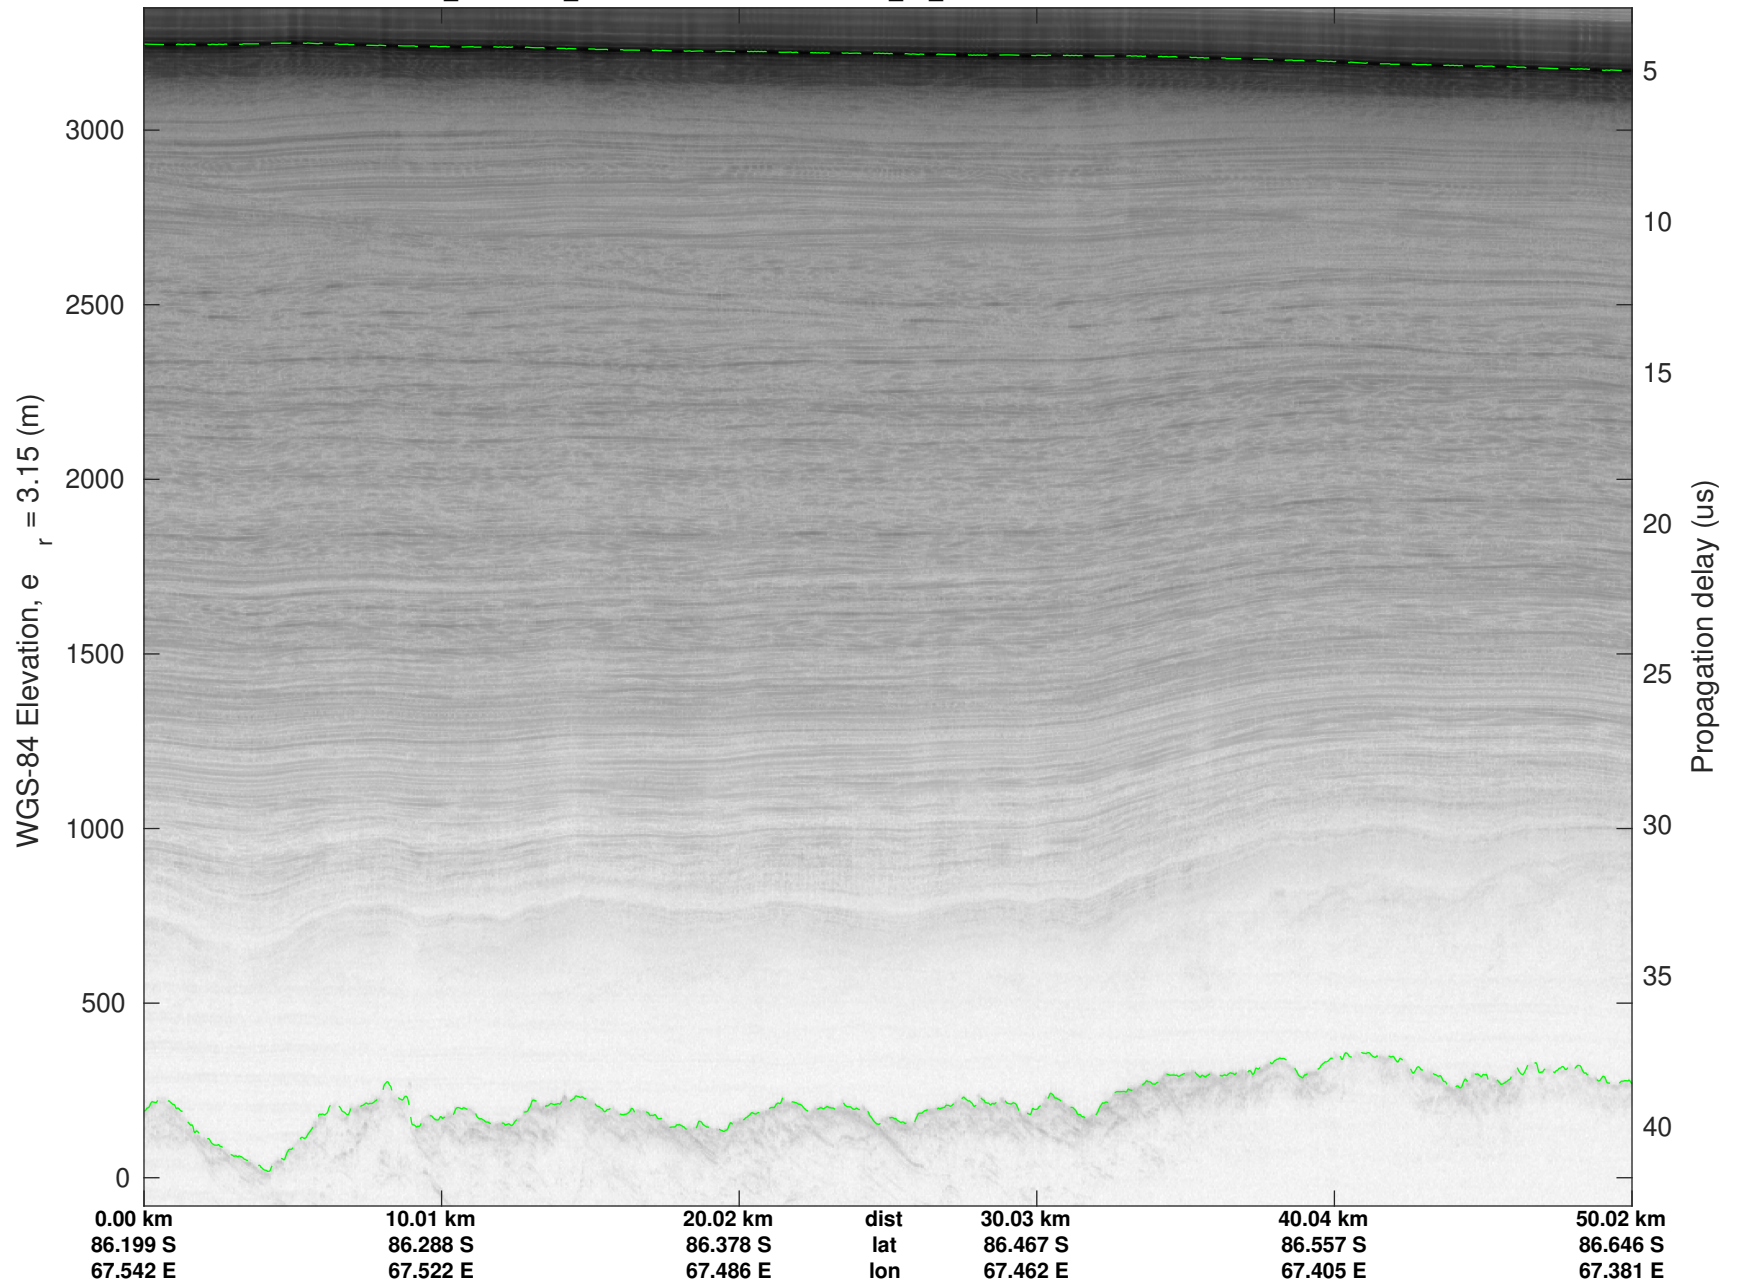

UTIG MARFA -- COLDEX
rds 2022_Antarctica_BaslerMKB: "F07" 20230107_01_018: 22:48:54.5 to 22:58:16.4 GPS