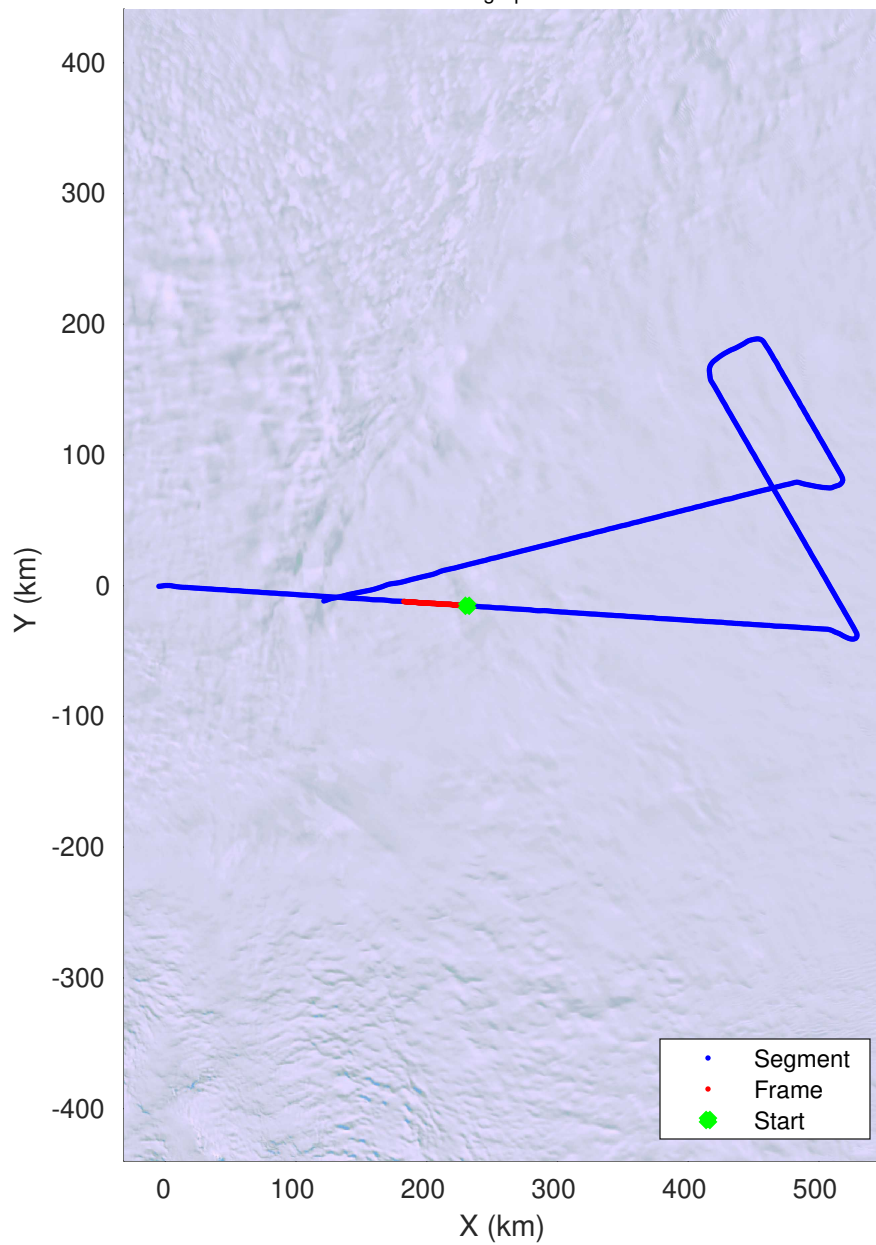

F05
20221229_01_024
Polar Stereograph -71N/0E