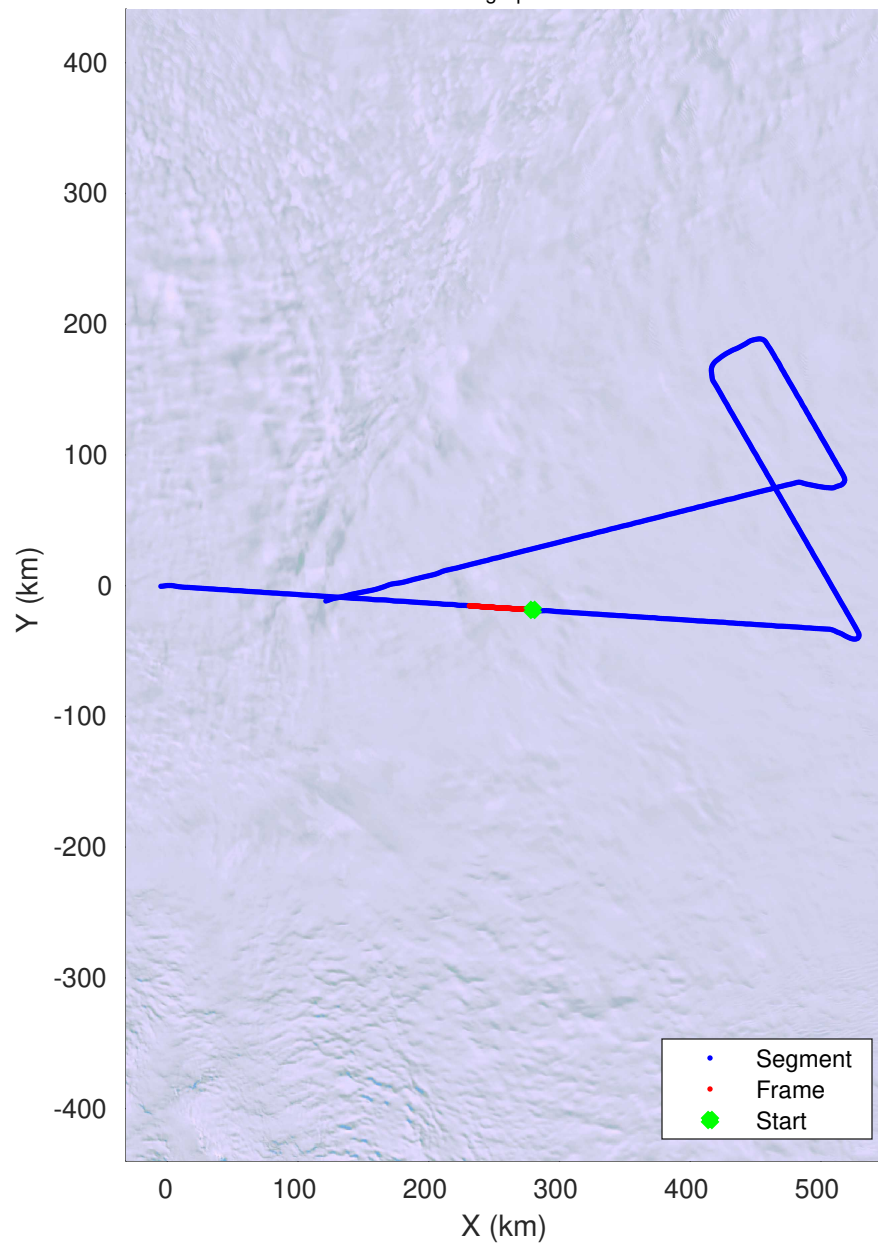

F05
20221229_01_023
Polar Stereograph -71N/0E