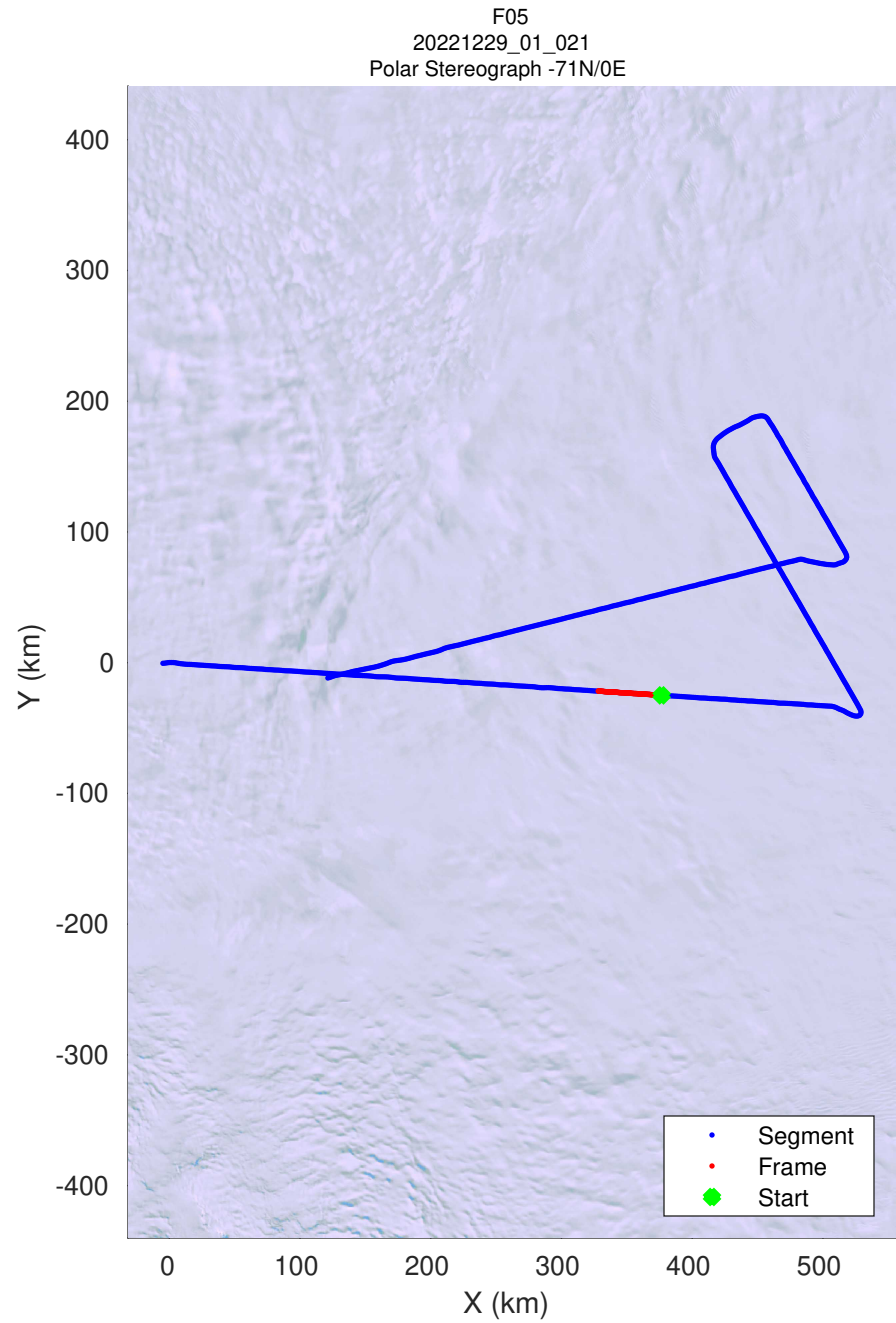

F05
20221229_01_020
Polar Stereograph -71N/0E

UTIG MARFA -- COLDEX
rds 2022_Antarctica_BaslerMKB: "F05" 20221229_01_020: 23:07:09.6 to 23:16:46.3 GPS

UTIG MARFA -- COLDEX
rds 2022_Antarctica_BaslerMKB: "F05" 20221229_01_020: 23:07:09.6 to 23:16:46.3 GPS