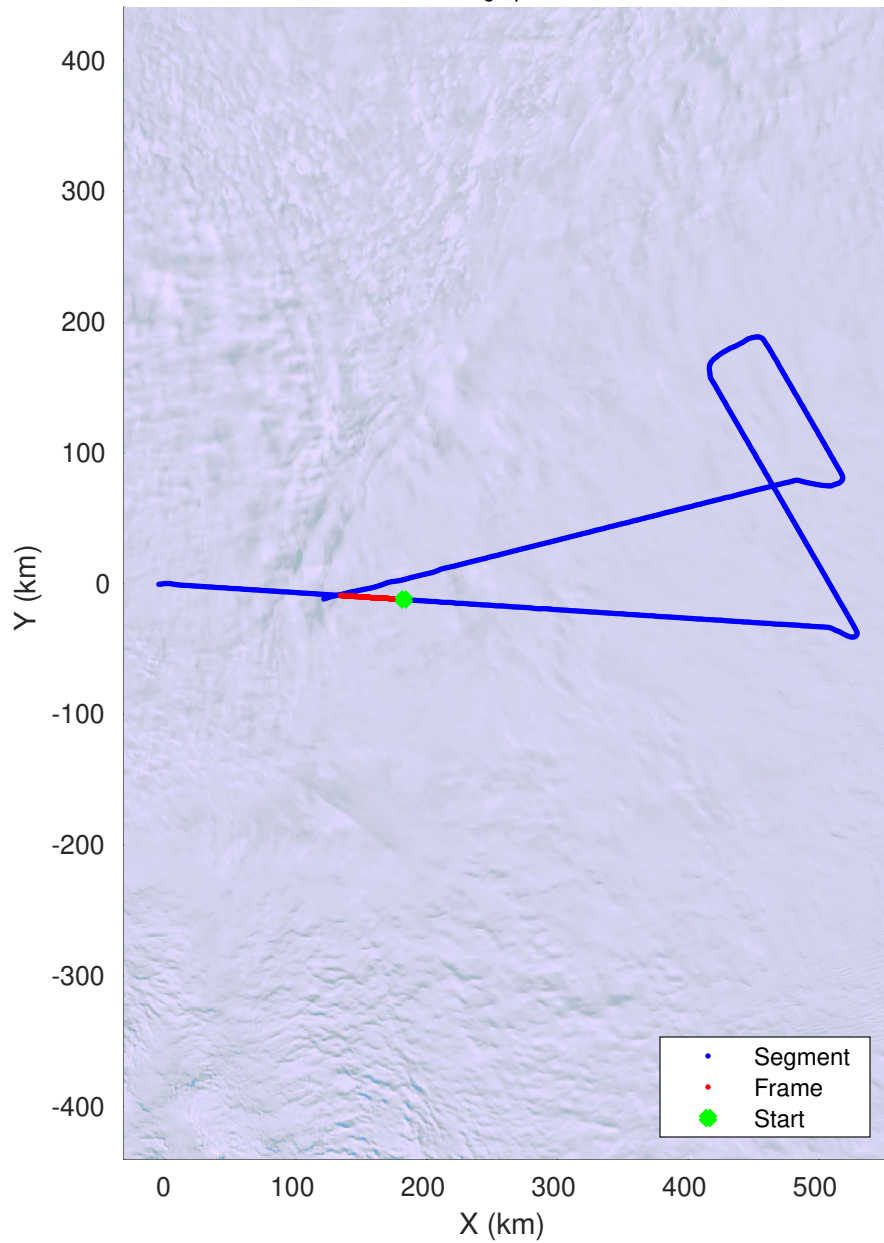

F05
20221229_01_025
Polar Stereograph -71N/0E