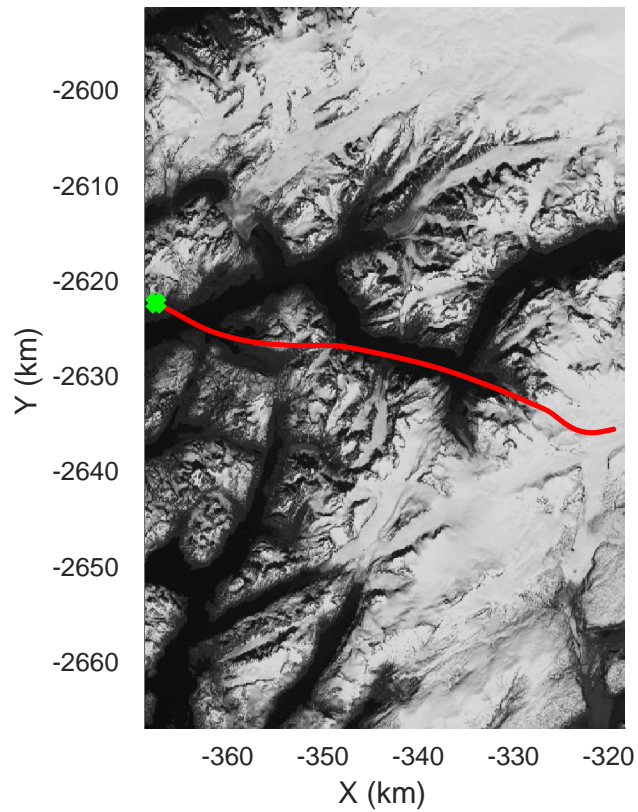

K-EGIG-Summit
20190512_02_002
Polar Stereograph 70N/-45E

rds 2019_Greenland_P3: "K-EGIG-Summit" 20190512_02_002: 19:58:25.7 to 20:04:00.7 GPS

rds 2019_Greenland_P3: "K-EGIG-Summit" 20190512_02_002: 19:58:25.7 to 20:04:00.7 GPS

K-EGIG-Summit
20190512_02_003
Polar Stereograph 70N/-45E

rds 2019_Greenland_P3: "K-EGIG-Summit" 20190512_02_003: 20:04:00.8 to 20:10:14.2 GPS

rds 2019_Greenland_P3: "K-EGIG-Summit" 20190512_02_003: 20:04:00.8 to 20:10:14.2 GPS

K-EGIG-Summit
20190512_02_004
Polar Stereograph 70N/-45E

rds 2019_Greenland_P3: "K-EGIG-Summit" 20190512_02_004: 20:10:14.3 to 20:17:06.3 GPS

rds 2019_Greenland_P3: "K-EGIG-Summit" 20190512_02_004: 20:10:14.3 to 20:17:06.3 GPS

K-EGIG-Summit
20190512_02_005
Polar Stereograph 70N/-45E

rds 2019_Greenland_P3: "K-EGIG-Summit" 20190512_02_005: 20:17:06.5 to 20:25:54.9 GPS

rds 2019_Greenland_P3: "K-EGIG-Summit" 20190512_02_005: 20:17:06.5 to 20:25:54.9 GPS