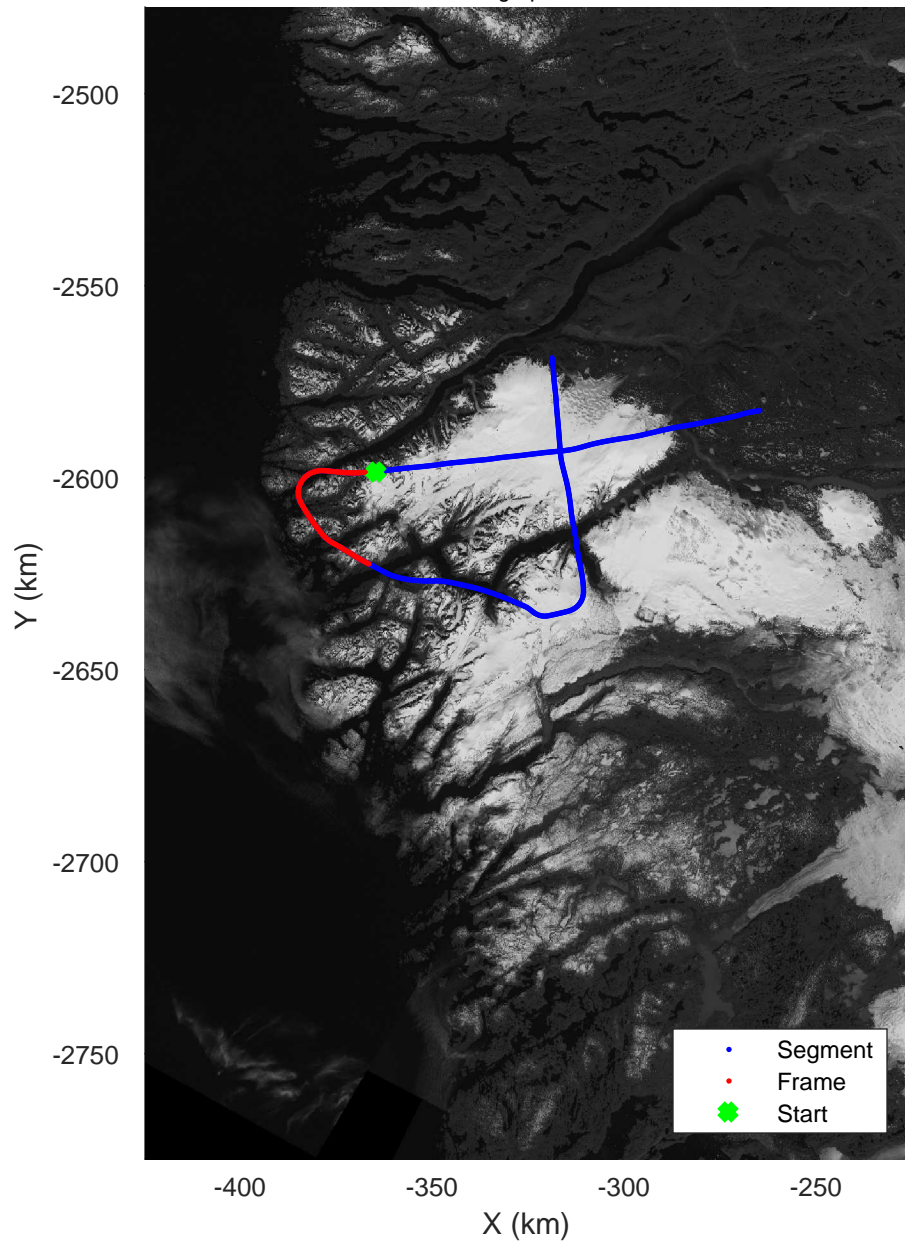

K-EGIG-Summit
20190512_02_001
Polar Stereograph 70N/-45E

rds 2019_Greenland_P3: "K-EGIG-Summit" 20190512_02_001: 19:52:18.3 to 19:58:25.6 GPS

rds 2019_Greenland_P3: "K-EGIG-Summit" 20190512_02_001: 19:52:18.3 to 19:58:25.6 GPS

K-EGIG-Summit
20190512_02_002
Polar Stereograph 70N/-45E

rds 2019_Greenland_P3: "K-EGIG-Summit" 20190512_02_002: 19:58:25.7 to 20:04:00.7 GPS

rds 2019_Greenland_P3: "K-EGIG-Summit" 20190512_02_002: 19:58:25.7 to 20:04:00.7 GPS

K-EGIG-Summit
20190512_02_003
Polar Stereograph 70N/-45E

rds 2019_Greenland_P3: "K-EGIG-Summit" 20190512_02_003: 20:04:00.8 to 20:10:14.2 GPS

rds 2019_Greenland_P3: "K-EGIG-Summit" 20190512_02_003: 20:04:00.8 to 20:10:14.2 GPS

K-EGIG-Summit
20190512_02_004
Polar Stereograph 70N/-45E

rds 2019_Greenland_P3: "K-EGIG-Summit" 20190512_02_004: 20:10:14.3 to 20:17:06.3 GPS

rds 2019_Greenland_P3: "K-EGIG-Summit" 20190512_02_004: 20:10:14.3 to 20:17:06.3 GPS