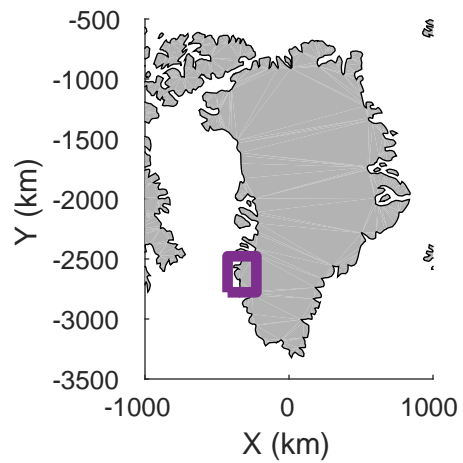

K-EGIG-Summit
20190512_02_003
Polar Stereograph 70N/-45E

rds 2019_Greenland_P3: "K-EGIG-Summit" 20190512_02_003: 20:04:00.8 to 20:10:14.2 GPS

rds 2019_Greenland_P3: "K-EGIG-Summit" 20190512_02_003: 20:04:00.8 to 20:10:14.2 GPS