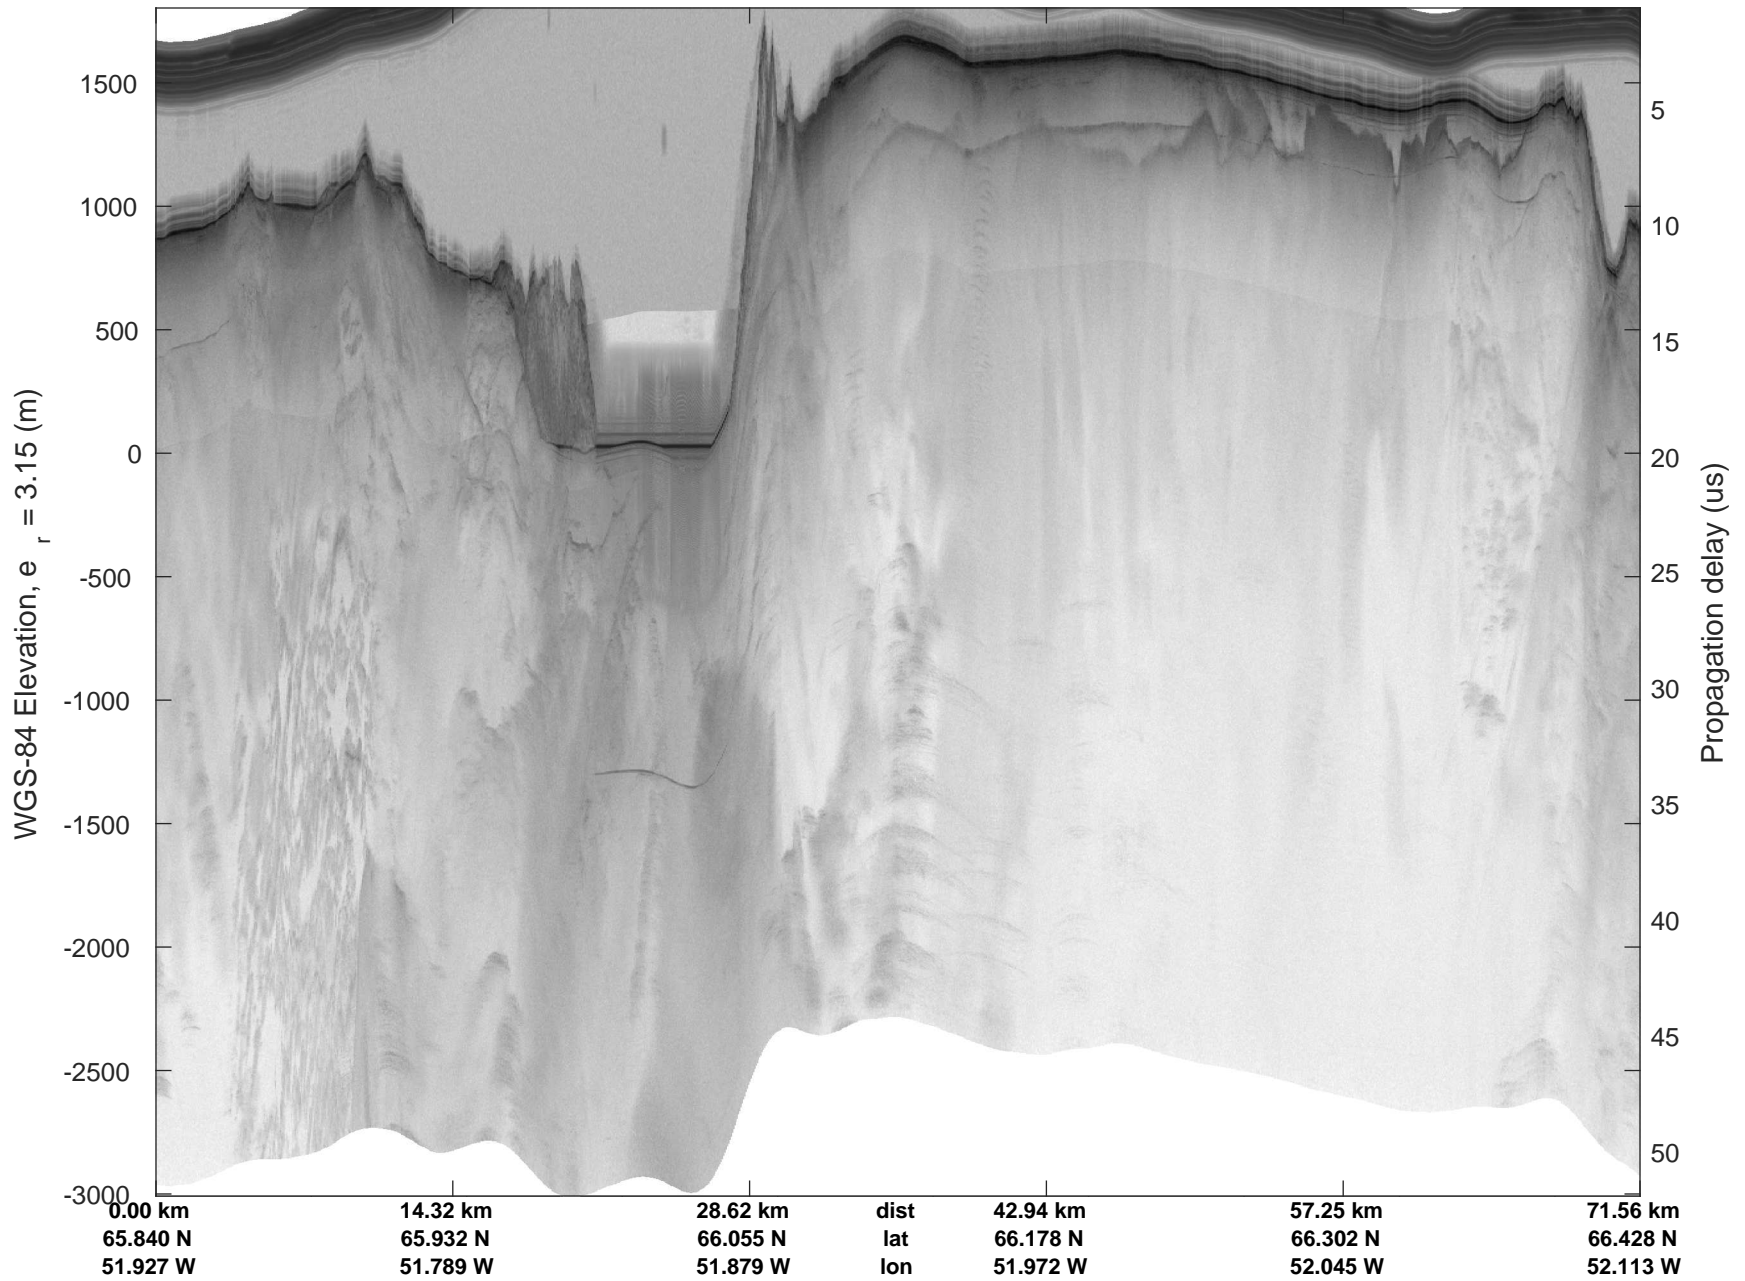

K-EGIG-Summit
20190512_02_002
Polar Stereograph 70N/-45E

rds 2019_Greenland_P3: "K-EGIG-Summit" 20190512_02_002: 19:58:25.7 to 20:04:00.7 GPS

rds 2019_Greenland_P3: "K-EGIG-Summit" 20190512_02_002: 19:58:25.7 to 20:04:00.7 GPS

K-EGIG-Summit
20190512_02_003
Polar Stereograph 70N/-45E

rds 2019_Greenland_P3: "K-EGIG-Summit" 20190512_02_003: 20:04:00.8 to 20:10:14.2 GPS

rds 2019_Greenland_P3: "K-EGIG-Summit" 20190512_02_003: 20:04:00.8 to 20:10:14.2 GPS

K-EGIG-Summit
20190512_02_004
Polar Stereograph 70N/-45E

rds 2019_Greenland_P3: "K-EGIG-Summit" 20190512_02_004: 20:10:14.3 to 20:17:06.3 GPS

rds 2019_Greenland_P3: "K-EGIG-Summit" 20190512_02_004: 20:10:14.3 to 20:17:06.3 GPS

K-EGIG-Summit
20190512_02_005
Polar Stereograph 70N/-45E

rds 2019_Greenland_P3: "K-EGIG-Summit" 20190512_02_005: 20:17:06.5 to 20:25:54.9 GPS

rds 2019_Greenland_P3: "K-EGIG-Summit" 20190512_02_005: 20:17:06.5 to 20:25:54.9 GPS