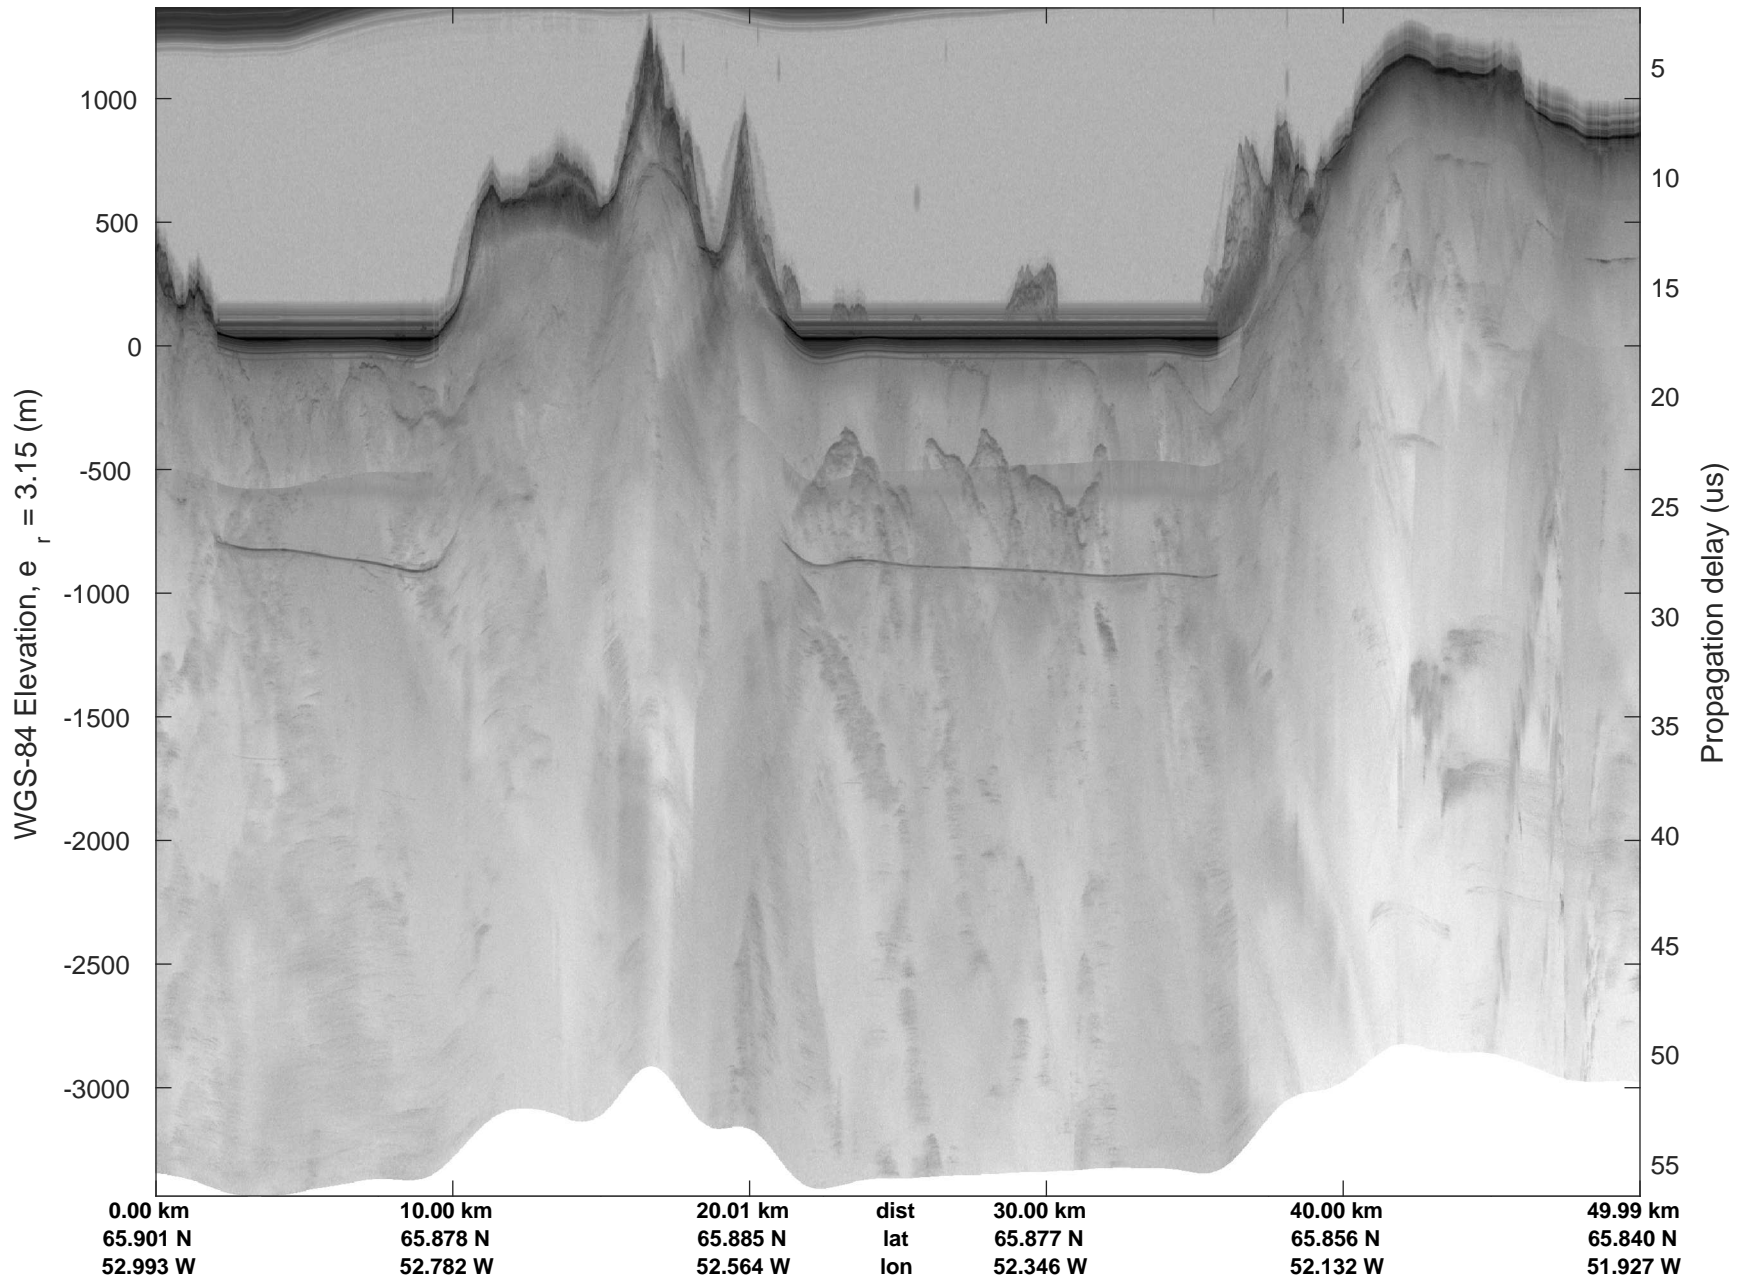

K-EGIG-Summit
20190512_02_002
Polar Stereograph 70N/-45E

rds 2019_Greenland_P3: "K-EGIG-Summit" 20190512_02_002: 19:58:25.7 to 20:04:00.7 GPS

rds 2019_Greenland_P3: "K-EGIG-Summit" 20190512_02_002: 19:58:25.7 to 20:04:00.7 GPS

K-EGIG-Summit
20190512_02_003
Polar Stereograph 70N/-45E

rds 2019_Greenland_P3: "K-EGIG-Summit" 20190512_02_003: 20:04:00.8 to 20:10:14.2 GPS

rds 2019_Greenland_P3: "K-EGIG-Summit" 20190512_02_003: 20:04:00.8 to 20:10:14.2 GPS

K-EGIG-Summit
20190512_02_004
Polar Stereograph 70N/-45E

rds 2019_Greenland_P3: "K-EGIG-Summit" 20190512_02_004: 20:10:14.3 to 20:17:06.3 GPS

rds 2019_Greenland_P3: "K-EGIG-Summit" 20190512_02_004: 20:10:14.3 to 20:17:06.3 GPS

K-EGIG-Summit
20190512_02_005
Polar Stereograph 70N/-45E

rds 2019_Greenland_P3: "K-EGIG-Summit" 20190512_02_005: 20:17:06.5 to 20:25:54.9 GPS

rds 2019_Greenland_P3: "K-EGIG-Summit" 20190512_02_005: 20:17:06.5 to 20:25:54.9 GPS