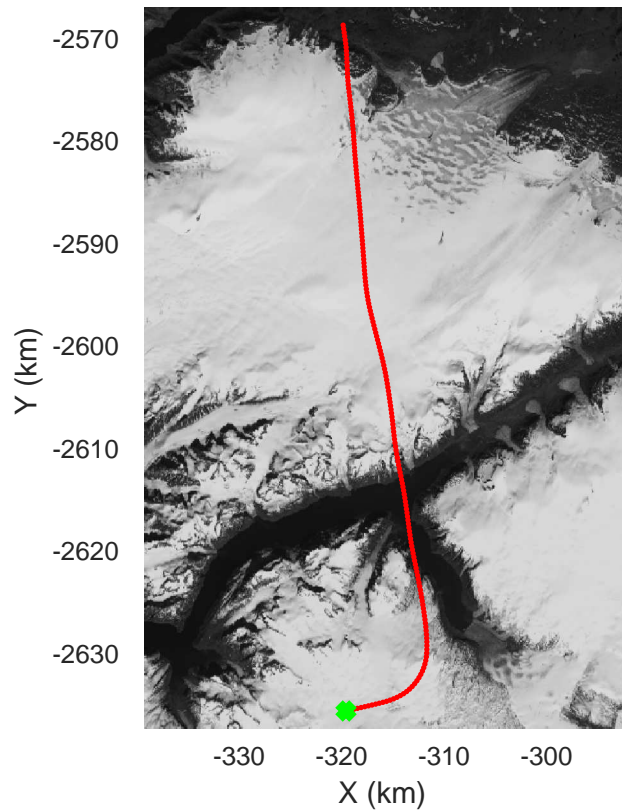

K-EGIG-Summit
20190512_02_002
Polar Stereograph 70N/-45E

rds 2019_Greenland_P3: "K-EGIG-Summit" 20190512_02_002: 19:58:25.7 to 20:04:00.7 GPS

rds 2019_Greenland_P3: "K-EGIG-Summit" 20190512_02_002: 19:58:25.7 to 20:04:00.7 GPS

K-EGIG-Summit
20190512_02_003
Polar Stereograph 70N/-45E

rds 2019_Greenland_P3: "K-EGIG-Summit" 20190512_02_003: 20:04:00.8 to 20:10:14.2 GPS

rds 2019_Greenland_P3: "K-EGIG-Summit" 20190512_02_003: 20:04:00.8 to 20:10:14.2 GPS

K-EGIG-Summit
20190512_02_004
Polar Stereograph 70N/-45E

rds 2019_Greenland_P3: "K-EGIG-Summit" 20190512_02_004: 20:10:14.3 to 20:17:06.3 GPS

rds 2019_Greenland_P3: "K-EGIG-Summit" 20190512_02_004: 20:10:14.3 to 20:17:06.3 GPS

K-EGIG-Summit
20190512_02_005
Polar Stereograph 70N/-45E

rds 2019_Greenland_P3: "K-EGIG-Summit" 20190512_02_005: 20:17:06.5 to 20:25:54.9 GPS

rds 2019_Greenland_P3: "K-EGIG-Summit" 20190512_02_005: 20:17:06.5 to 20:25:54.9 GPS