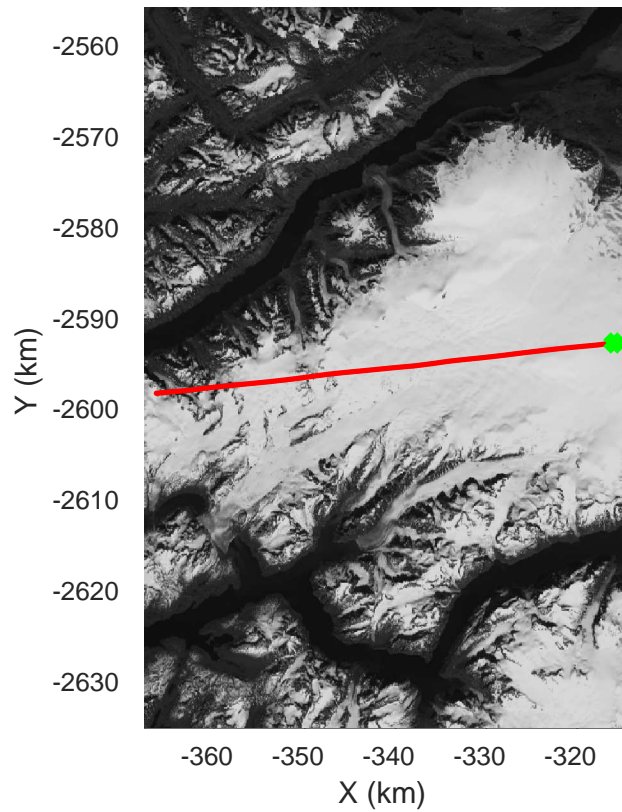

K-EGIG-Summit
20190512_02_001
Polar Stereograph 70N/-45E

rds 2019_Greenland_P3: "K-EGIG-Summit" 20190512_02_001: 19:52:18.3 to 19:58:25.6 GPS

rds 2019_Greenland_P3: "K-EGIG-Summit" 20190512_02_001: 19:52:18.3 to 19:58:25.6 GPS

K-EGIG-Summit
20190512_02_002
Polar Stereograph 70N/-45E

rds 2019_Greenland_P3: "K-EGIG-Summit" 20190512_02_002: 19:58:25.7 to 20:04:00.7 GPS

rds 2019_Greenland_P3: "K-EGIG-Summit" 20190512_02_002: 19:58:25.7 to 20:04:00.7 GPS

K-EGIG-Summit
20190512_02_003
Polar Stereograph 70N/-45E

rds 2019_Greenland_P3: "K-EGIG-Summit" 20190512_02_003: 20:04:00.8 to 20:10:14.2 GPS

rds 2019_Greenland_P3: "K-EGIG-Summit" 20190512_02_003: 20:04:00.8 to 20:10:14.2 GPS

K-EGIG-Summit
20190512_02_004
Polar Stereograph 70N/-45E

rds 2019_Greenland_P3: "K-EGIG-Summit" 20190512_02_004: 20:10:14.3 to 20:17:06.3 GPS

rds 2019_Greenland_P3: "K-EGIG-Summit" 20190512_02_004: 20:10:14.3 to 20:17:06.3 GPS