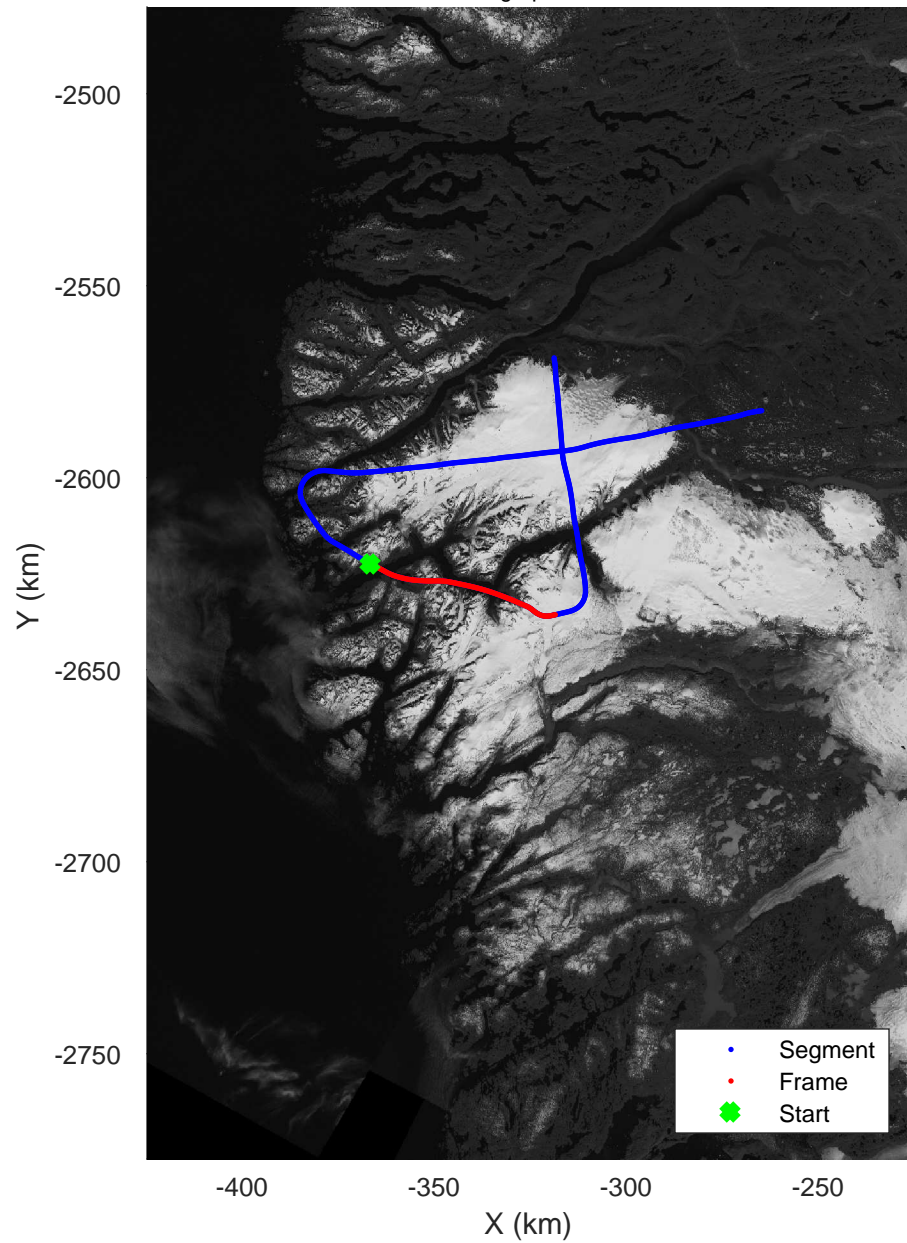

K-EGIG-Summit
20190512_02_002
Polar Stereograph 70N/-45E

rds 2019_Greenland_P3: "K-EGIG-Summit" 20190512_02_002: 19:58:25.7 to 20:04:00.7 GPS

rds 2019_Greenland_P3: "K-EGIG-Summit" 20190512_02_002: 19:58:25.7 to 20:04:00.7 GPS

K-EGIG-Summit
20190512_02_003
Polar Stereograph 70N/-45E

rds 2019_Greenland_P3: "K-EGIG-Summit" 20190512_02_003: 20:04:00.8 to 20:10:14.2 GPS

rds 2019_Greenland_P3: "K-EGIG-Summit" 20190512_02_003: 20:04:00.8 to 20:10:14.2 GPS

K-EGIG-Summit
20190512_02_004
Polar Stereograph 70N/-45E

rds 2019_Greenland_P3: "K-EGIG-Summit" 20190512_02_004: 20:10:14.3 to 20:17:06.3 GPS

rds 2019_Greenland_P3: "K-EGIG-Summit" 20190512_02_004: 20:10:14.3 to 20:17:06.3 GPS

K-EGIG-Summit
20190512_02_005
Polar Stereograph 70N/-45E

rds 2019_Greenland_P3: "K-EGIG-Summit" 20190512_02_005: 20:17:06.5 to 20:25:54.9 GPS

rds 2019_Greenland_P3: "K-EGIG-Summit" 20190512_02_005: 20:17:06.5 to 20:25:54.9 GPS