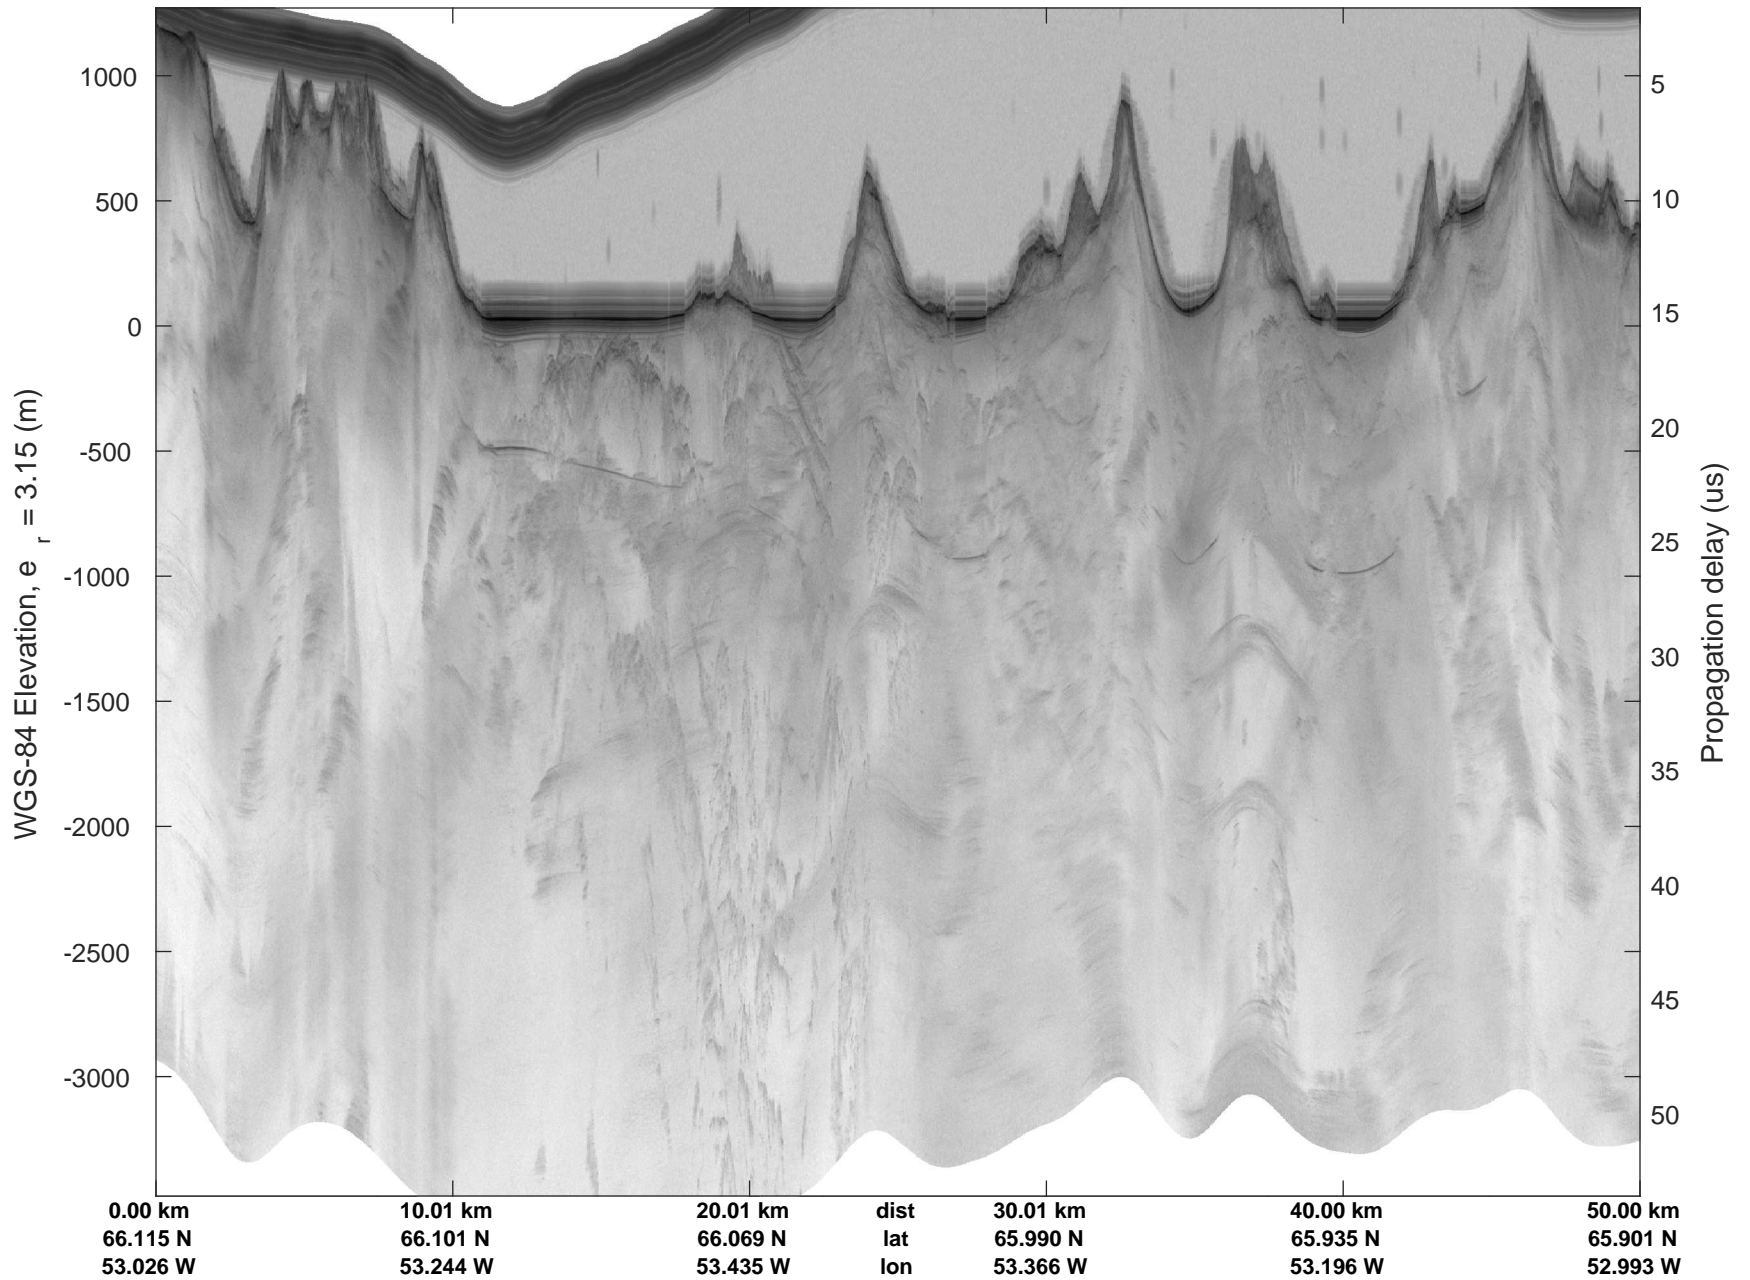

K-EGIG-Summit
20190512_02_002
Polar Stereograph 70N/-45E

rds 2019_Greenland_P3: "K-EGIG-Summit" 20190512_02_002: 19:58:25.7 to 20:04:00.7 GPS

rds 2019_Greenland_P3: "K-EGIG-Summit" 20190512_02_002: 19:58:25.7 to 20:04:00.7 GPS

K-EGIG-Summit
20190512_02_003
Polar Stereograph 70N/-45E

rds 2019_Greenland_P3: "K-EGIG-Summit" 20190512_02_003: 20:04:00.8 to 20:10:14.2 GPS

rds 2019_Greenland_P3: "K-EGIG-Summit" 20190512_02_003: 20:04:00.8 to 20:10:14.2 GPS

K-EGIG-Summit
20190512_02_004
Polar Stereograph 70N/-45E

rds 2019_Greenland_P3: "K-EGIG-Summit" 20190512_02_004: 20:10:14.3 to 20:17:06.3 GPS

rds 2019_Greenland_P3: "K-EGIG-Summit" 20190512_02_004: 20:10:14.3 to 20:17:06.3 GPS

K-EGIG-Summit
20190512_02_005
Polar Stereograph 70N/-45E

rds 2019_Greenland_P3: "K-EGIG-Summit" 20190512_02_005: 20:17:06.5 to 20:25:54.9 GPS

rds 2019_Greenland_P3: "K-EGIG-Summit" 20190512_02_005: 20:17:06.5 to 20:25:54.9 GPS