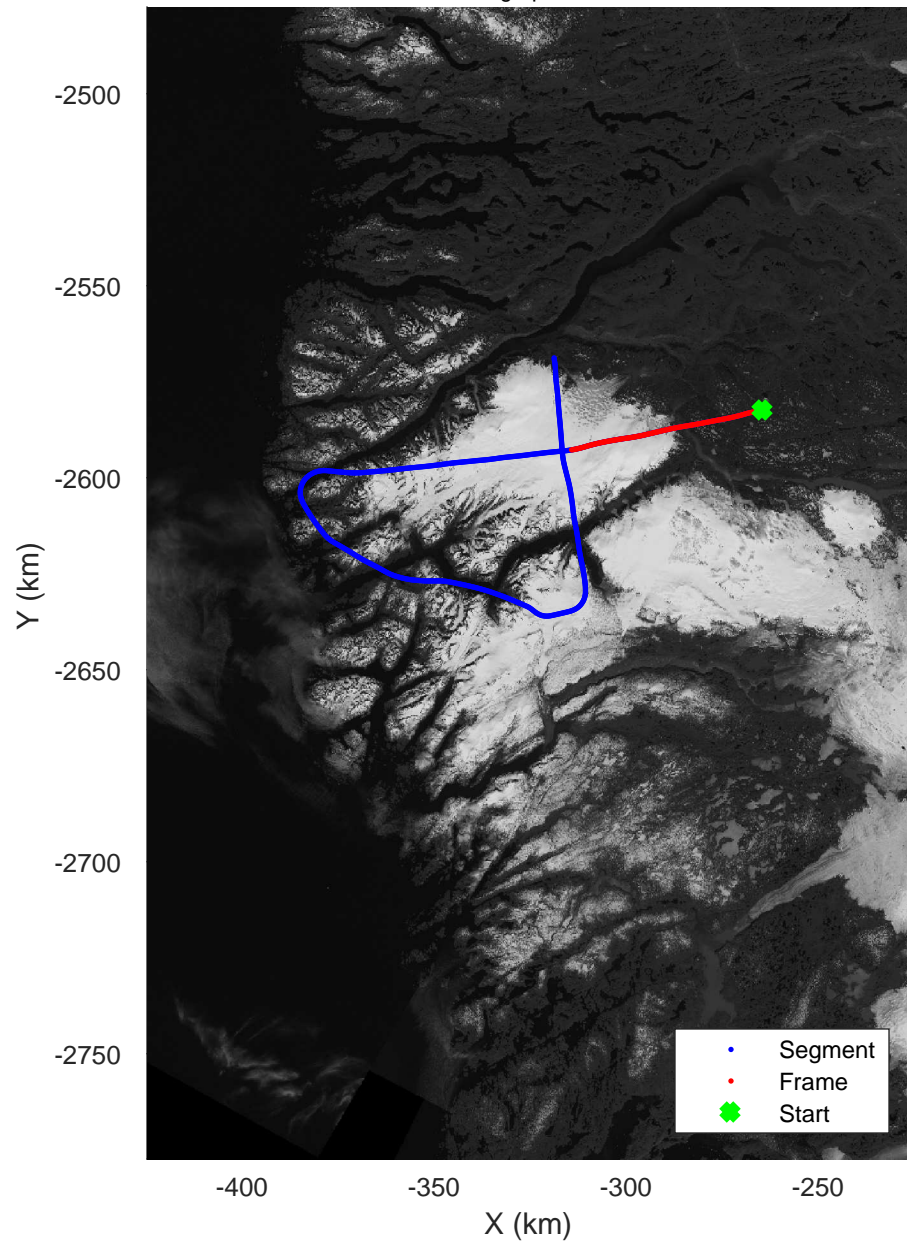

K-EGIG-Summit
20190512_02_001
Polar Stereograph 70N/-45E

rds 2019_Greenland_P3: "K-EGIG-Summit" 20190512_02_001: 19:52:18.3 to 19:58:25.6 GPS

rds 2019_Greenland_P3: "K-EGIG-Summit" 20190512_02_001: 19:52:18.3 to 19:58:25.6 GPS

K-EGIG-Summit
20190512_02_002
Polar Stereograph 70N/-45E

rds 2019_Greenland_P3: "K-EGIG-Summit" 20190512_02_002: 19:58:25.7 to 20:04:00.7 GPS

rds 2019_Greenland_P3: "K-EGIG-Summit" 20190512_02_002: 19:58:25.7 to 20:04:00.7 GPS

K-EGIG-Summit
20190512_02_003
Polar Stereograph 70N/-45E

rds 2019_Greenland_P3: "K-EGIG-Summit" 20190512_02_003: 20:04:00.8 to 20:10:14.2 GPS

rds 2019_Greenland_P3: "K-EGIG-Summit" 20190512_02_003: 20:04:00.8 to 20:10:14.2 GPS

K-EGIG-Summit
20190512_02_005
Polar Stereograph 70N/-45E

rds 2019_Greenland_P3: "K-EGIG-Summit" 20190512_02_005: 20:17:06.5 to 20:25:54.9 GPS

rds 2019_Greenland_P3: "K-EGIG-Summit" 20190512_02_005: 20:17:06.5 to 20:25:54.9 GPS