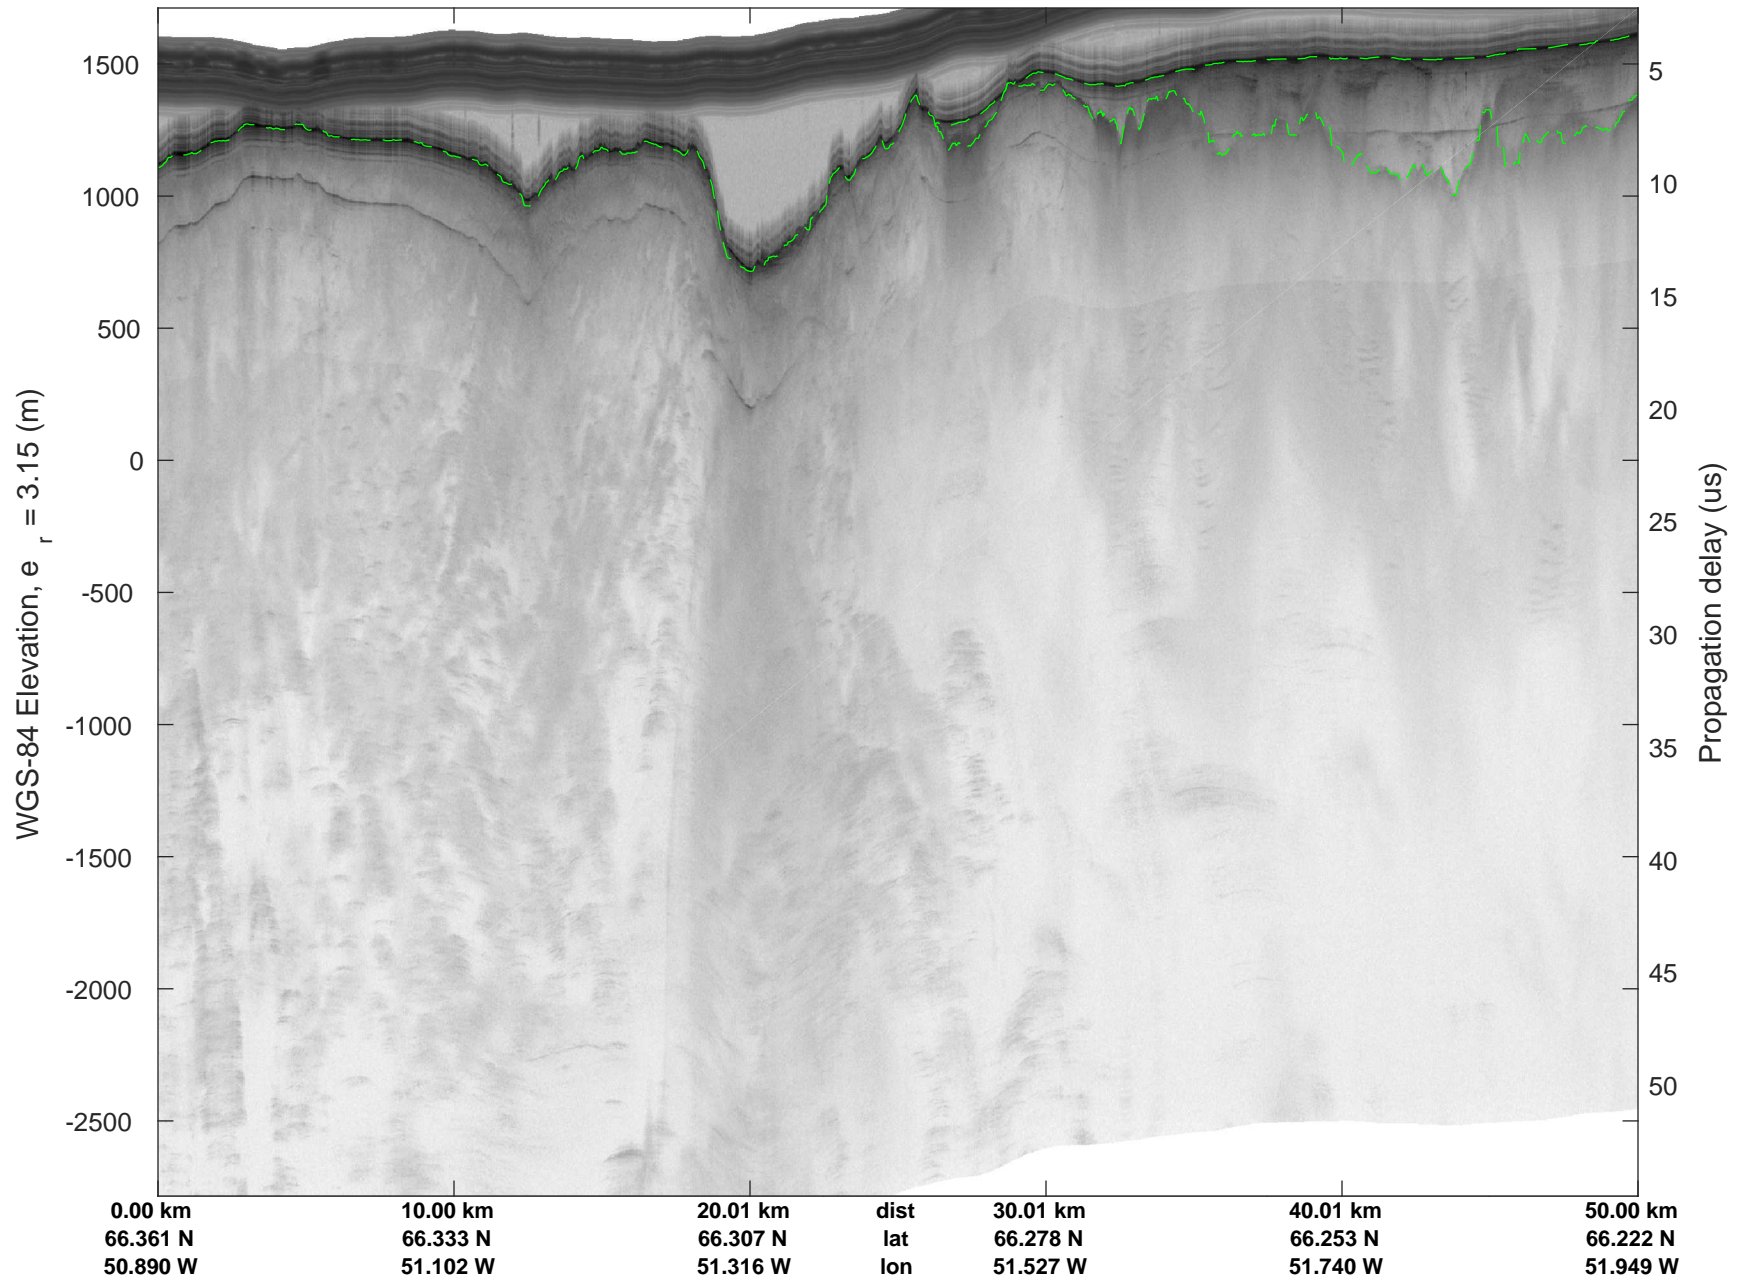

K-EGIG-Summit
20190512_02_001
Polar Stereograph 70N/-45E

rds 2019_Greenland_P3: "K-EGIG-Summit" 20190512_02_001: 19:52:18.3 to 19:58:25.6 GPS

rds 2019_Greenland_P3: "K-EGIG-Summit" 20190512_02_001: 19:52:18.3 to 19:58:25.6 GPS

K-EGIG-Summit
20190512_02_002
Polar Stereograph 70N/-45E

rds 2019_Greenland_P3: "K-EGIG-Summit" 20190512_02_002: 19:58:25.7 to 20:04:00.7 GPS

rds 2019_Greenland_P3: "K-EGIG-Summit" 20190512_02_002: 19:58:25.7 to 20:04:00.7 GPS

K-EGIG-Summit
20190512_02_003
Polar Stereograph 70N/-45E

rds 2019_Greenland_P3: "K-EGIG-Summit" 20190512_02_003: 20:04:00.8 to 20:10:14.2 GPS

rds 2019_Greenland_P3: "K-EGIG-Summit" 20190512_02_003: 20:04:00.8 to 20:10:14.2 GPS

K-EGIG-Summit
20190512_02_004
Polar Stereograph 70N/-45E

rds 2019_Greenland_P3: "K-EGIG-Summit" 20190512_02_004: 20:10:14.3 to 20:17:06.3 GPS

rds 2019_Greenland_P3: "K-EGIG-Summit" 20190512_02_004: 20:10:14.3 to 20:17:06.3 GPS