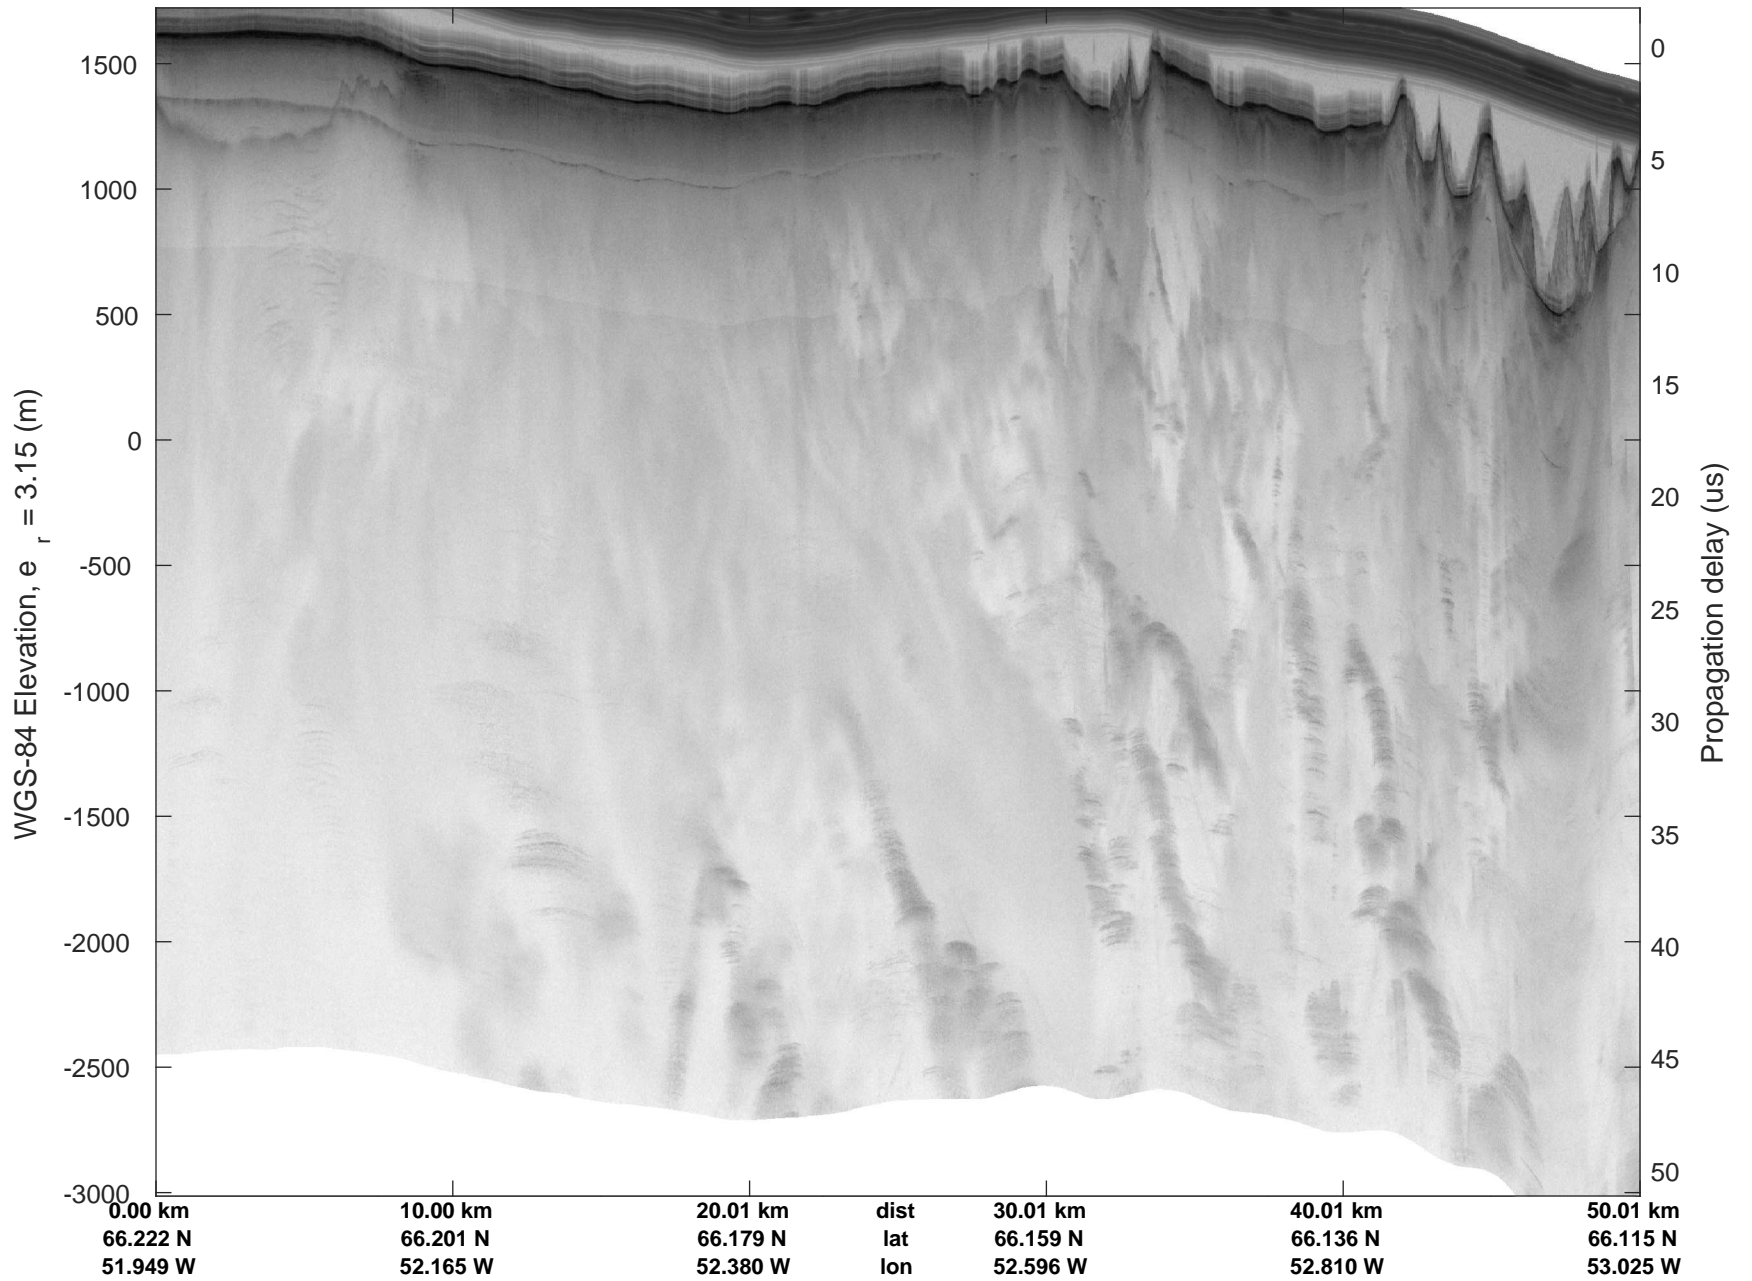

K-EGIG-Summit
20190512_02_001
Polar Stereograph 70N/-45E

rds 2019_Greenland_P3: "K-EGIG-Summit" 20190512_02_001: 19:52:18.3 to 19:58:25.6 GPS

rds 2019_Greenland_P3: "K-EGIG-Summit" 20190512_02_001: 19:52:18.3 to 19:58:25.6 GPS

K-EGIG-Summit
20190512_02_002
Polar Stereograph 70N/-45E

rds 2019_Greenland_P3: "K-EGIG-Summit" 20190512_02_002: 19:58:25.7 to 20:04:00.7 GPS

rds 2019_Greenland_P3: "K-EGIG-Summit" 20190512_02_002: 19:58:25.7 to 20:04:00.7 GPS

K-EGIG-Summit
20190512_02_003
Polar Stereograph 70N/-45E

rds 2019_Greenland_P3: "K-EGIG-Summit" 20190512_02_003: 20:04:00.8 to 20:10:14.2 GPS

rds 2019_Greenland_P3: "K-EGIG-Summit" 20190512_02_003: 20:04:00.8 to 20:10:14.2 GPS

K-EGIG-Summit
20190512_02_004
Polar Stereograph 70N/-45E

rds 2019_Greenland_P3: "K-EGIG-Summit" 20190512_02_004: 20:10:14.3 to 20:17:06.3 GPS

rds 2019_Greenland_P3: "K-EGIG-Summit" 20190512_02_004: 20:10:14.3 to 20:17:06.3 GPS