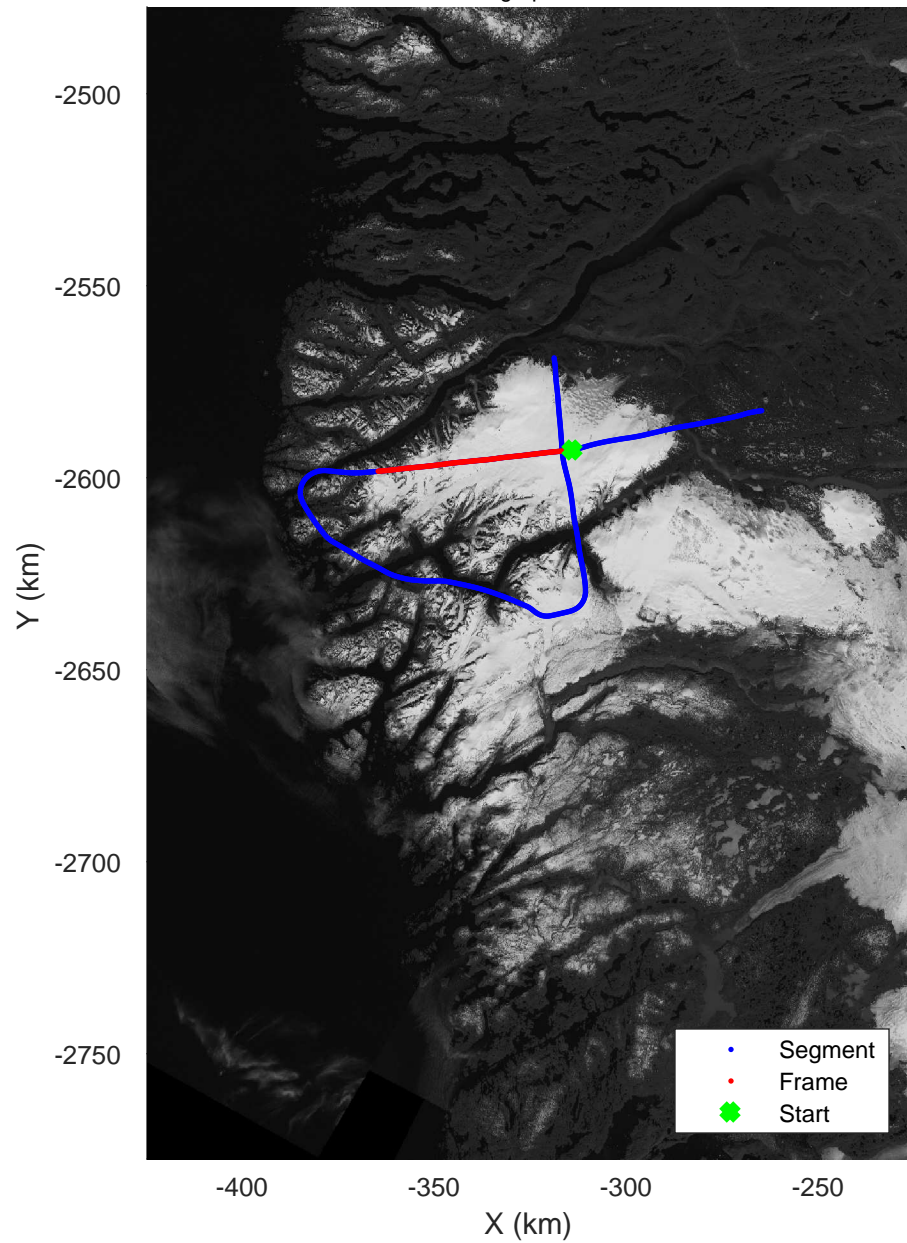

K-EGIG-Summit
20190512_02_001
Polar Stereograph 70N/-45E

rds 2019_Greenland_P3: "K-EGIG-Summit" 20190512_02_001: 19:52:18.3 to 19:58:25.6 GPS

rds 2019_Greenland_P3: "K-EGIG-Summit" 20190512_02_001: 19:52:18.3 to 19:58:25.6 GPS

K-EGIG-Summit
20190512_02_002
Polar Stereograph 70N/-45E

rds 2019_Greenland_P3: "K-EGIG-Summit" 20190512_02_002: 19:58:25.7 to 20:04:00.7 GPS

rds 2019_Greenland_P3: "K-EGIG-Summit" 20190512_02_002: 19:58:25.7 to 20:04:00.7 GPS

K-EGIG-Summit
20190512_02_003
Polar Stereograph 70N/-45E

rds 2019_Greenland_P3: "K-EGIG-Summit" 20190512_02_003: 20:04:00.8 to 20:10:14.2 GPS

rds 2019_Greenland_P3: "K-EGIG-Summit" 20190512_02_003: 20:04:00.8 to 20:10:14.2 GPS

K-EGIG-Summit
20190512_02_005
Polar Stereograph 70N/-45E

rds 2019_Greenland_P3: "K-EGIG-Summit" 20190512_02_005: 20:17:06.5 to 20:25:54.9 GPS

rds 2019_Greenland_P3: "K-EGIG-Summit" 20190512_02_005: 20:17:06.5 to 20:25:54.9 GPS