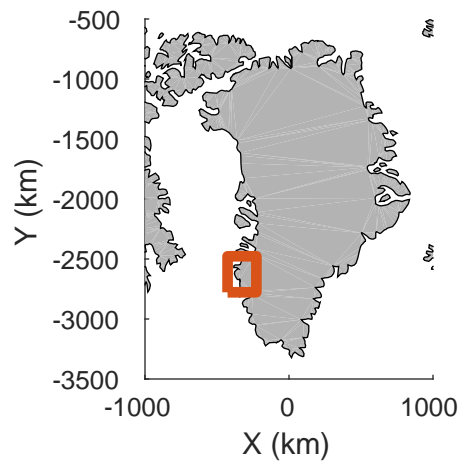

K-EGIG-Summit
20190512_02_001
Polar Stereograph 70N/-45E

rds 2019_Greenland_P3: "K-EGIG-Summit" 20190512_02_001: 19:52:18.3 to 19:58:25.6 GPS

rds 2019_Greenland_P3: "K-EGIG-Summit" 20190512_02_001: 19:52:18.3 to 19:58:25.6 GPS

K-EGIG-Summit
20190512_02_002
Polar Stereograph 70N/-45E

rds 2019_Greenland_P3: "K-EGIG-Summit" 20190512_02_002: 19:58:25.7 to 20:04:00.7 GPS

rds 2019_Greenland_P3: "K-EGIG-Summit" 20190512_02_002: 19:58:25.7 to 20:04:00.7 GPS

K-EGIG-Summit
20190512_02_003
Polar Stereograph 70N/-45E

rds 2019_Greenland_P3: "K-EGIG-Summit" 20190512_02_003: 20:04:00.8 to 20:10:14.2 GPS

rds 2019_Greenland_P3: "K-EGIG-Summit" 20190512_02_003: 20:04:00.8 to 20:10:14.2 GPS