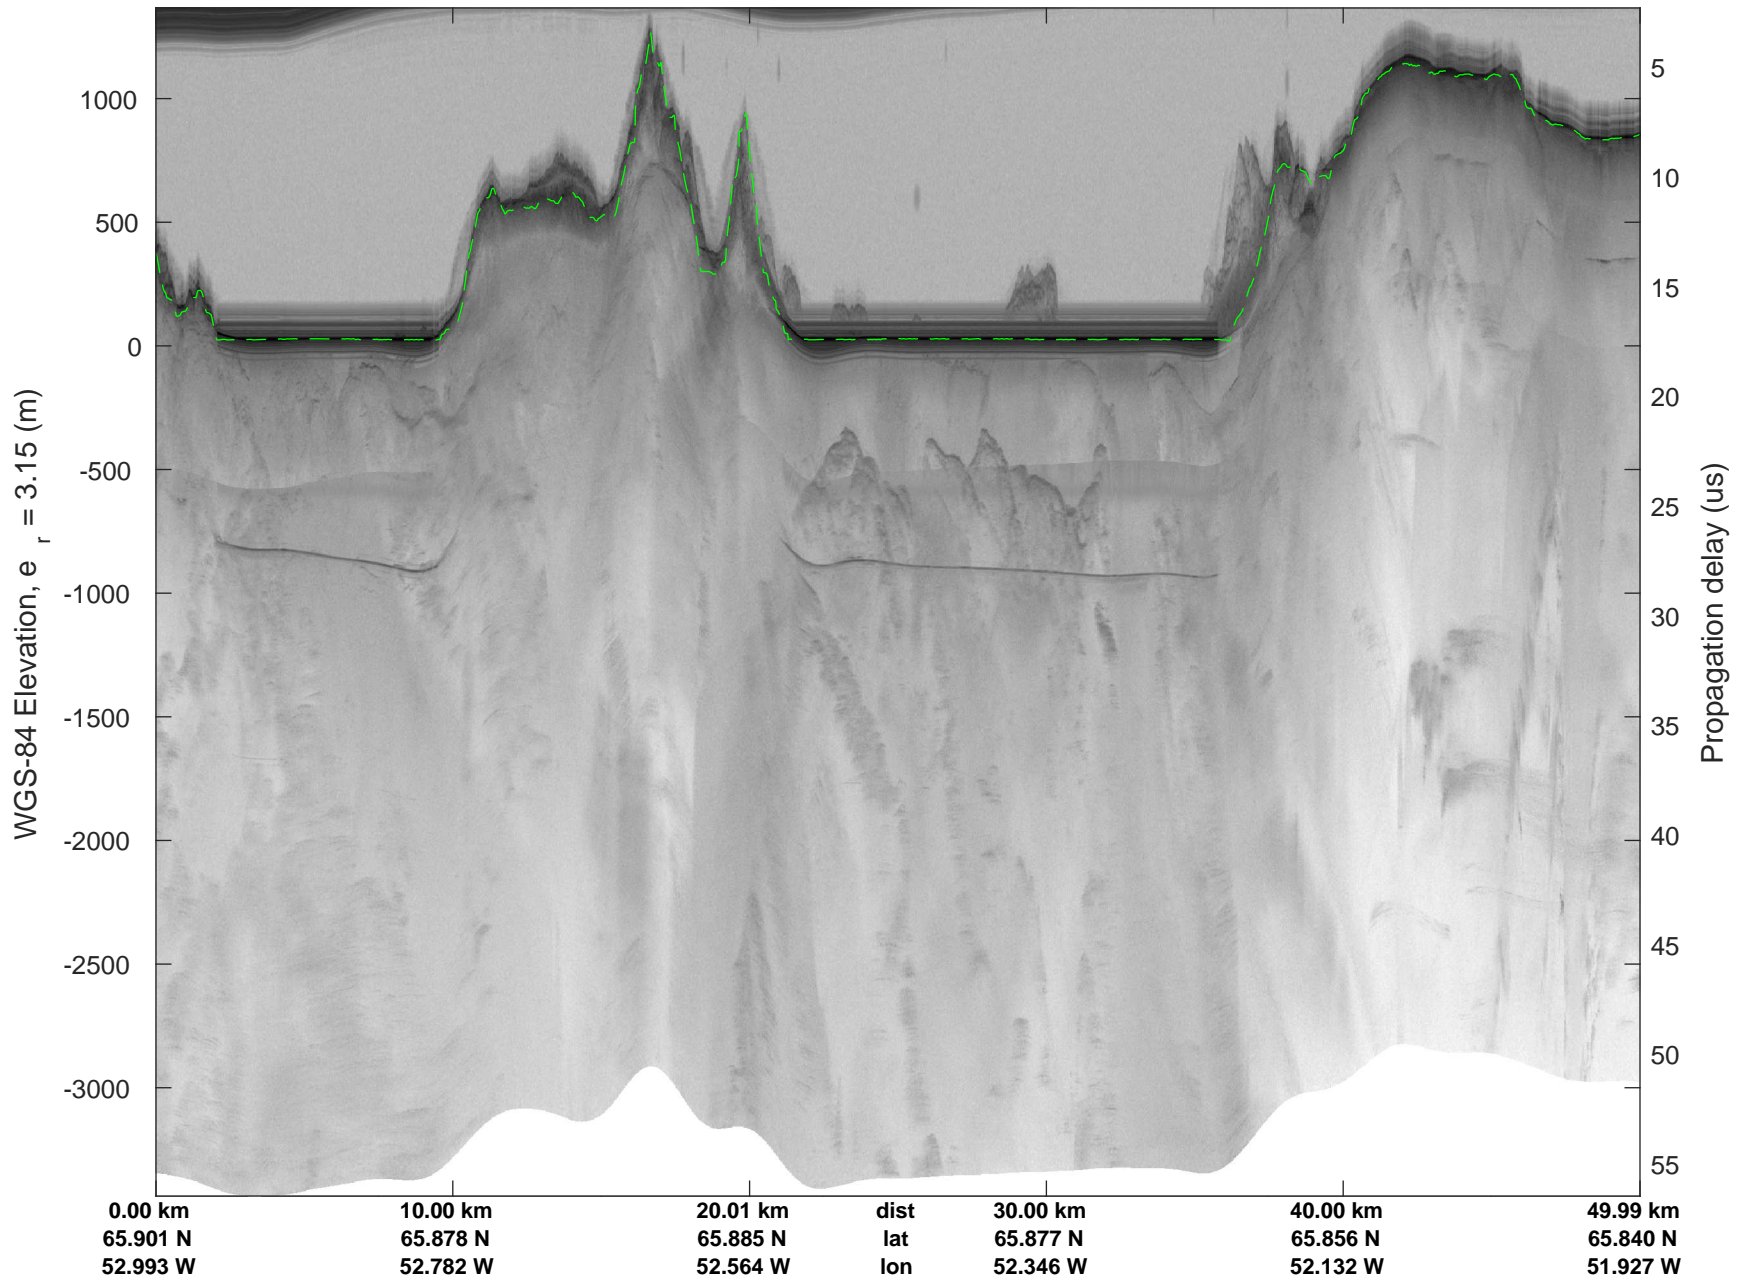

K-EGIG-Summit
20190512_02_002
Polar Stereograph 70N/-45E

rds 2019_Greenland_P3: "K-EGIG-Summit" 20190512_02_002: 19:58:25.7 to 20:04:00.7 GPS

rds 2019_Greenland_P3: "K-EGIG-Summit" 20190512_02_002: 19:58:25.7 to 20:04:00.7 GPS

K-EGIG-Summit
20190512_02_003
Polar Stereograph 70N/-45E

rds 2019_Greenland_P3: "K-EGIG-Summit" 20190512_02_003: 20:04:00.8 to 20:10:14.2 GPS

rds 2019_Greenland_P3: "K-EGIG-Summit" 20190512_02_003: 20:04:00.8 to 20:10:14.2 GPS

K-EGIG-Summit
20190512_02_004
Polar Stereograph 70N/-45E

rds 2019_Greenland_P3: "K-EGIG-Summit" 20190512_02_004: 20:10:14.3 to 20:17:06.3 GPS

rds 2019_Greenland_P3: "K-EGIG-Summit" 20190512_02_004: 20:10:14.3 to 20:17:06.3 GPS

K-EGIG-Summit
20190512_02_005
Polar Stereograph 70N/-45E

rds 2019_Greenland_P3: "K-EGIG-Summit" 20190512_02_005: 20:17:06.5 to 20:25:54.9 GPS

rds 2019_Greenland_P3: "K-EGIG-Summit" 20190512_02_005: 20:17:06.5 to 20:25:54.9 GPS