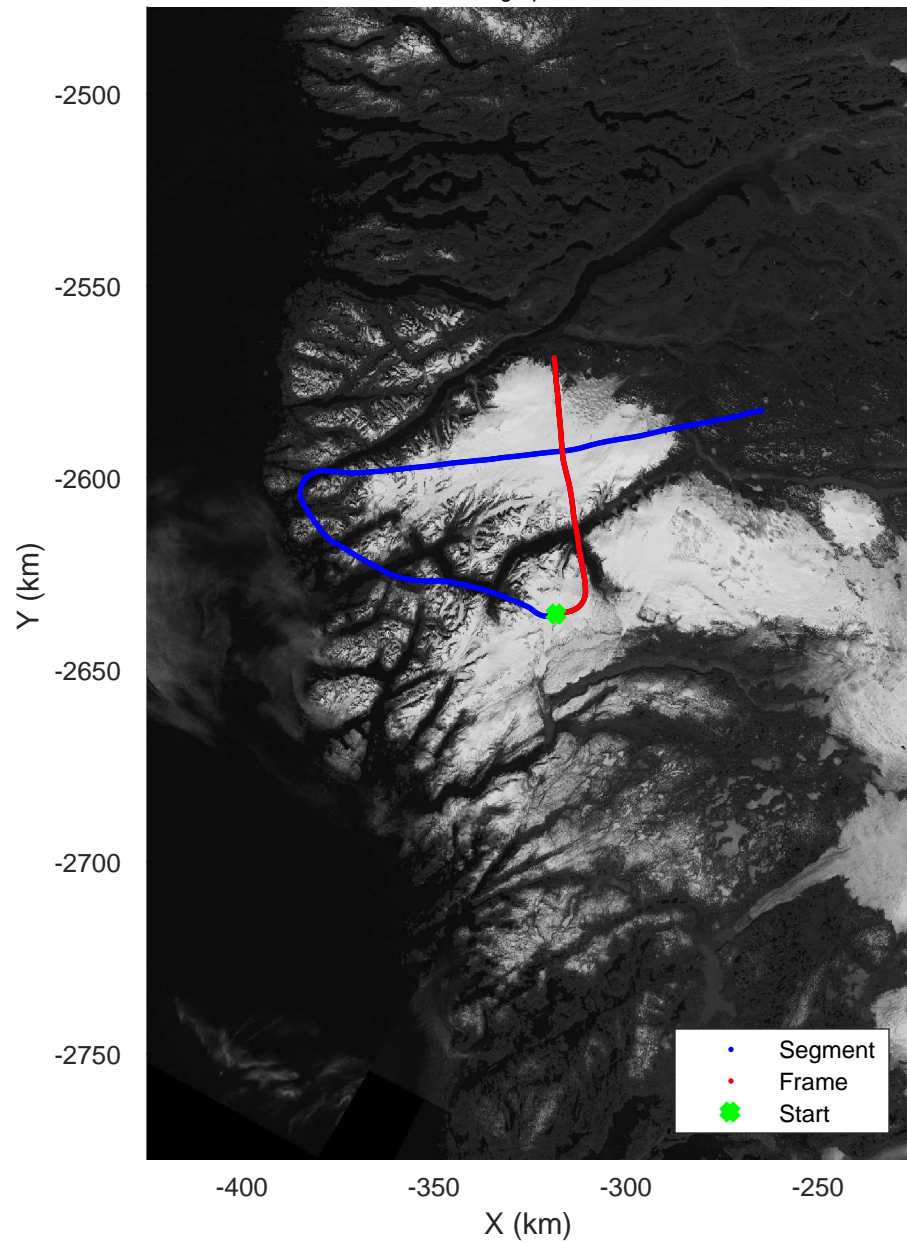

K-EGIG-Summit
20190512_02_002
Polar Stereograph 70N/-45E

rds 2019_Greenland_P3: "K-EGIG-Summit" 20190512_02_002: 19:58:25.7 to 20:04:00.7 GPS

rds 2019_Greenland_P3: "K-EGIG-Summit" 20190512_02_002: 19:58:25.7 to 20:04:00.7 GPS

K-EGIG-Summit
20190512_02_003
Polar Stereograph 70N/-45E

rds 2019_Greenland_P3: "K-EGIG-Summit" 20190512_02_003: 20:04:00.8 to 20:10:14.2 GPS

rds 2019_Greenland_P3: "K-EGIG-Summit" 20190512_02_003: 20:04:00.8 to 20:10:14.2 GPS

K-EGIG-Summit
20190512_02_004
Polar Stereograph 70N/-45E

rds 2019_Greenland_P3: "K-EGIG-Summit" 20190512_02_004: 20:10:14.3 to 20:17:06.3 GPS

rds 2019_Greenland_P3: "K-EGIG-Summit" 20190512_02_004: 20:10:14.3 to 20:17:06.3 GPS

K-EGIG-Summit
20190512_02_005
Polar Stereograph 70N/-45E

rds 2019_Greenland_P3: "K-EGIG-Summit" 20190512_02_005: 20:17:06.5 to 20:25:54.9 GPS

rds 2019_Greenland_P3: "K-EGIG-Summit" 20190512_02_005: 20:17:06.5 to 20:25:54.9 GPS