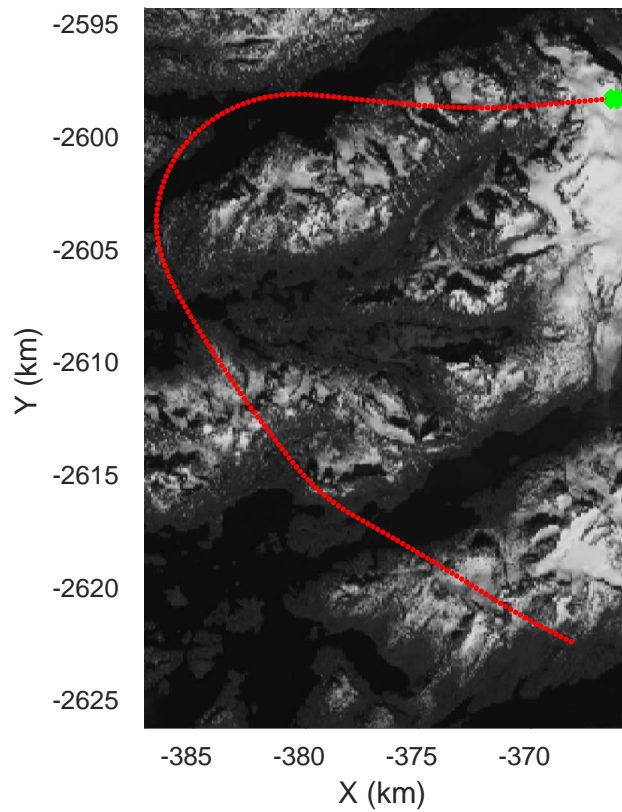

K-EGIG-Summit
20190512_02_001
Polar Stereograph 70N/-45E

rds 2019_Greenland_P3: "K-EGIG-Summit" 20190512_02_001: 19:52:18.3 to 19:58:25.6 GPS

rds 2019_Greenland_P3: "K-EGIG-Summit" 20190512_02_001: 19:52:18.3 to 19:58:25.6 GPS

K-EGIG-Summit
20190512_02_002
Polar Stereograph 70N/-45E

rds 2019_Greenland_P3: "K-EGIG-Summit" 20190512_02_002: 19:58:25.7 to 20:04:00.7 GPS

rds 2019_Greenland_P3: "K-EGIG-Summit" 20190512_02_002: 19:58:25.7 to 20:04:00.7 GPS

K-EGIG-Summit
20190512_02_003
Polar Stereograph 70N/-45E

rds 2019_Greenland_P3: "K-EGIG-Summit" 20190512_02_003: 20:04:00.8 to 20:10:14.2 GPS

rds 2019_Greenland_P3: "K-EGIG-Summit" 20190512_02_003: 20:04:00.8 to 20:10:14.2 GPS

K-EGIG-Summit
20190512_02_004
Polar Stereograph 70N/-45E

rds 2019_Greenland_P3: "K-EGIG-Summit" 20190512_02_004: 20:10:14.3 to 20:17:06.3 GPS

rds 2019_Greenland_P3: "K-EGIG-Summit" 20190512_02_004: 20:10:14.3 to 20:17:06.3 GPS