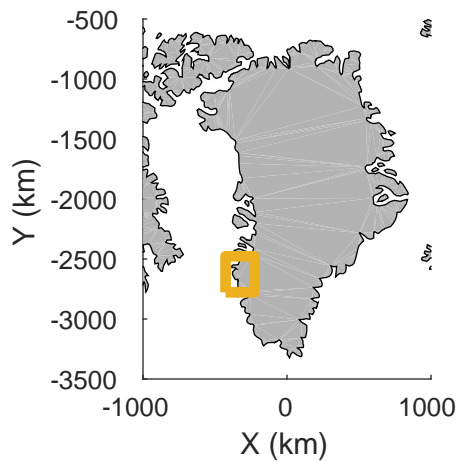

K-EGIG-Summit
20190512_02_001
Polar Stereograph 70N/-45E

rds 2019_Greenland_P3: "K-EGIG-Summit" 20190512_02_001: 19:52:18.3 to 19:58:25.6 GPS

rds 2019_Greenland_P3: "K-EGIG-Summit" 20190512_02_001: 19:52:18.3 to 19:58:25.6 GPS

K-EGIG-Summit
20190512_02_002
Polar Stereograph 70N/-45E

rds 2019_Greenland_P3: "K-EGIG-Summit" 20190512_02_002: 19:58:25.7 to 20:04:00.7 GPS

rds 2019_Greenland_P3: "K-EGIG-Summit" 20190512_02_002: 19:58:25.7 to 20:04:00.7 GPS

K-EGIG-Summit
20190512_02_003
Polar Stereograph 70N/-45E

rds 2019_Greenland_P3: "K-EGIG-Summit" 20190512_02_003: 20:04:00.8 to 20:10:14.2 GPS

rds 2019_Greenland_P3: "K-EGIG-Summit" 20190512_02_003: 20:04:00.8 to 20:10:14.2 GPS