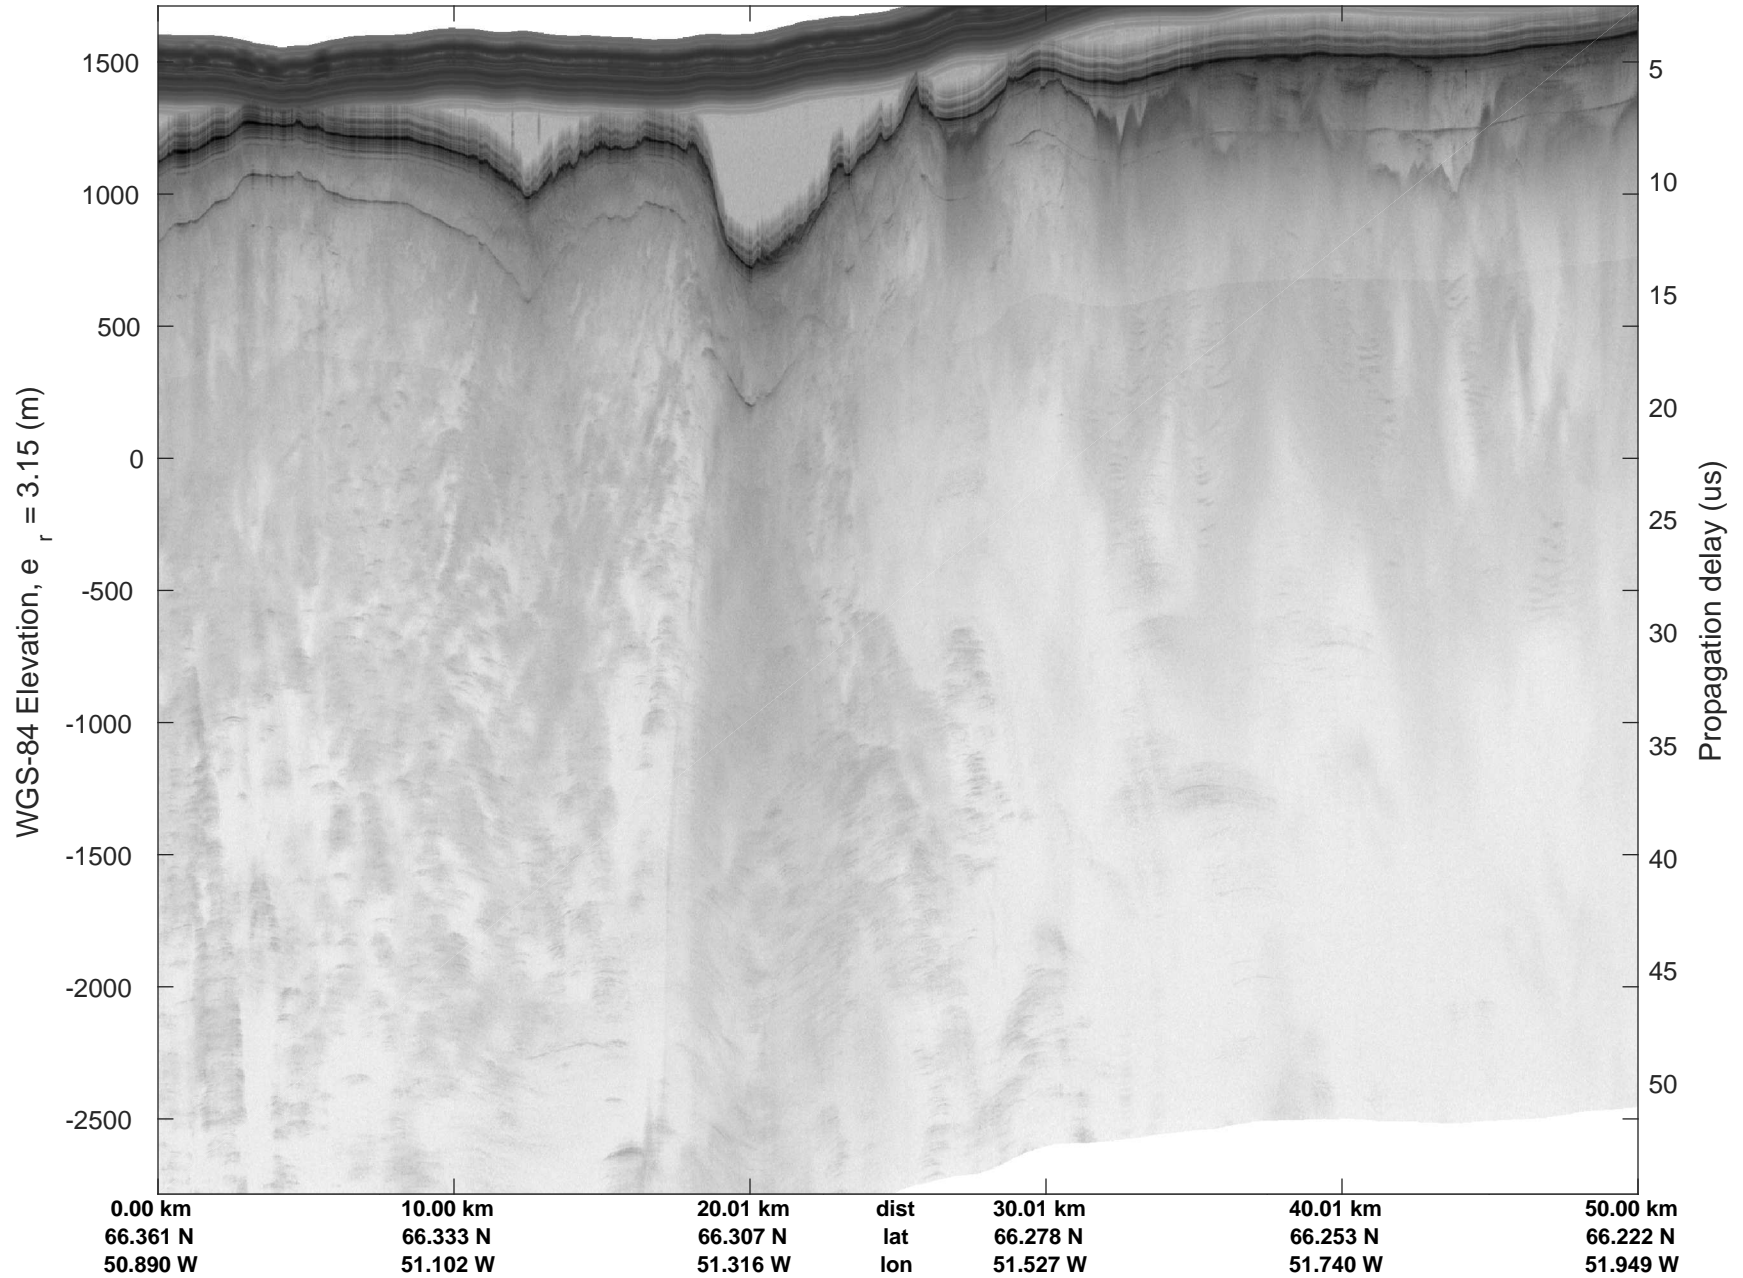

K-EGIG-Summit
20190512_02_001
Polar Stereograph 70N/-45E

rds 2019_Greenland_P3: "K-EGIG-Summit" 20190512_02_001: 19:52:18.3 to 19:58:25.6 GPS

rds 2019_Greenland_P3: "K-EGIG-Summit" 20190512_02_001: 19:52:18.3 to 19:58:25.6 GPS

K-EGIG-Summit
20190512_02_002
Polar Stereograph 70N/-45E

rds 2019_Greenland_P3: "K-EGIG-Summit" 20190512_02_002: 19:58:25.7 to 20:04:00.7 GPS

rds 2019_Greenland_P3: "K-EGIG-Summit" 20190512_02_002: 19:58:25.7 to 20:04:00.7 GPS

K-EGIG-Summit
20190512_02_003
Polar Stereograph 70N/-45E

rds 2019_Greenland_P3: "K-EGIG-Summit" 20190512_02_003: 20:04:00.8 to 20:10:14.2 GPS

rds 2019_Greenland_P3: "K-EGIG-Summit" 20190512_02_003: 20:04:00.8 to 20:10:14.2 GPS

K-EGIG-Summit
20190512_02_004
Polar Stereograph 70N/-45E

rds 2019_Greenland_P3: "K-EGIG-Summit" 20190512_02_004: 20:10:14.3 to 20:17:06.3 GPS

rds 2019_Greenland_P3: "K-EGIG-Summit" 20190512_02_004: 20:10:14.3 to 20:17:06.3 GPS