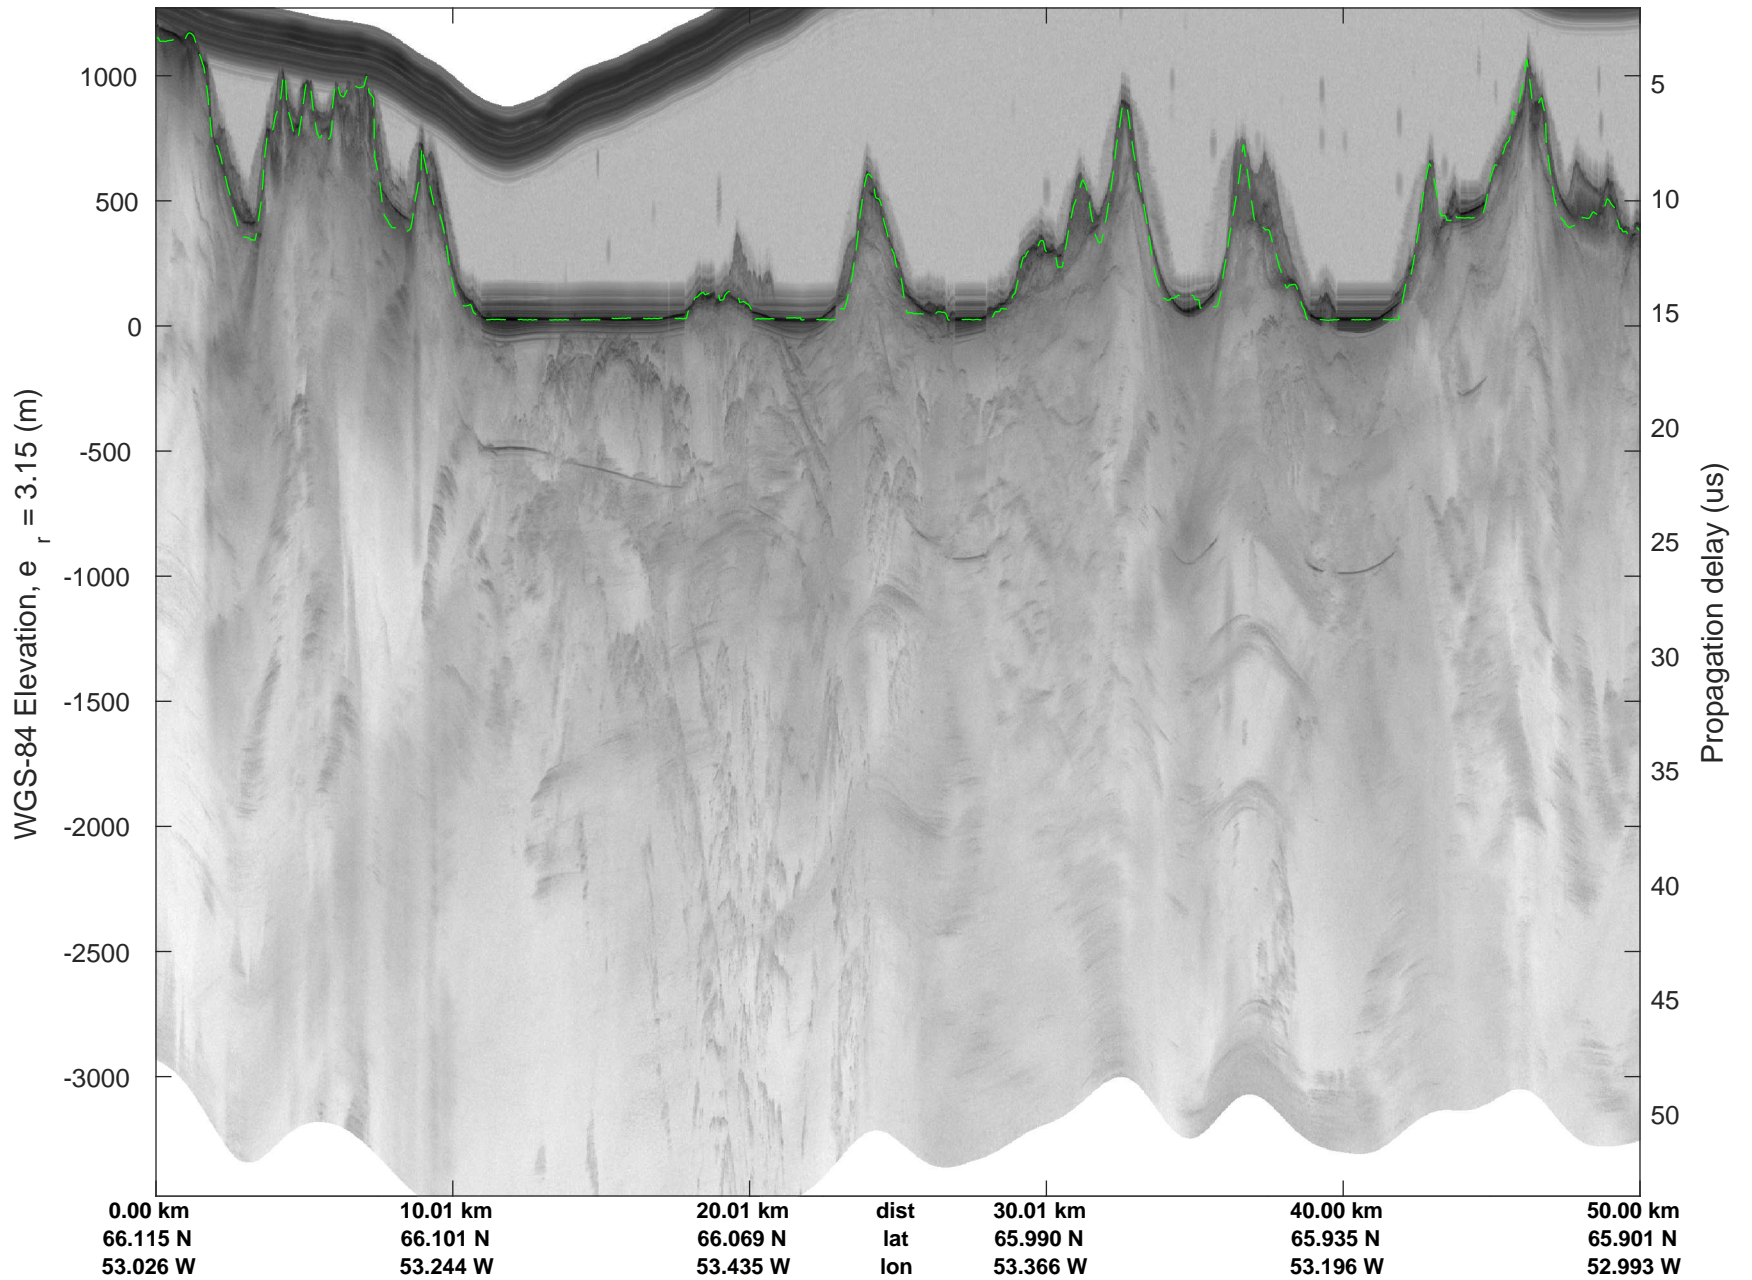

K-EGIG-Summit
20190512_02_002
Polar Stereograph 70N/-45E

rds 2019_Greenland_P3: "K-EGIG-Summit" 20190512_02_002: 19:58:25.7 to 20:04:00.7 GPS

rds 2019_Greenland_P3: "K-EGIG-Summit" 20190512_02_002: 19:58:25.7 to 20:04:00.7 GPS

K-EGIG-Summit
20190512_02_003
Polar Stereograph 70N/-45E

rds 2019_Greenland_P3: "K-EGIG-Summit" 20190512_02_003: 20:04:00.8 to 20:10:14.2 GPS

rds 2019_Greenland_P3: "K-EGIG-Summit" 20190512_02_003: 20:04:00.8 to 20:10:14.2 GPS

K-EGIG-Summit
20190512_02_004
Polar Stereograph 70N/-45E

rds 2019_Greenland_P3: "K-EGIG-Summit" 20190512_02_004: 20:10:14.3 to 20:17:06.3 GPS

rds 2019_Greenland_P3: "K-EGIG-Summit" 20190512_02_004: 20:10:14.3 to 20:17:06.3 GPS

K-EGIG-Summit
20190512_02_005
Polar Stereograph 70N/-45E

rds 2019_Greenland_P3: "K-EGIG-Summit" 20190512_02_005: 20:17:06.5 to 20:25:54.9 GPS

rds 2019_Greenland_P3: "K-EGIG-Summit" 20190512_02_005: 20:17:06.5 to 20:25:54.9 GPS