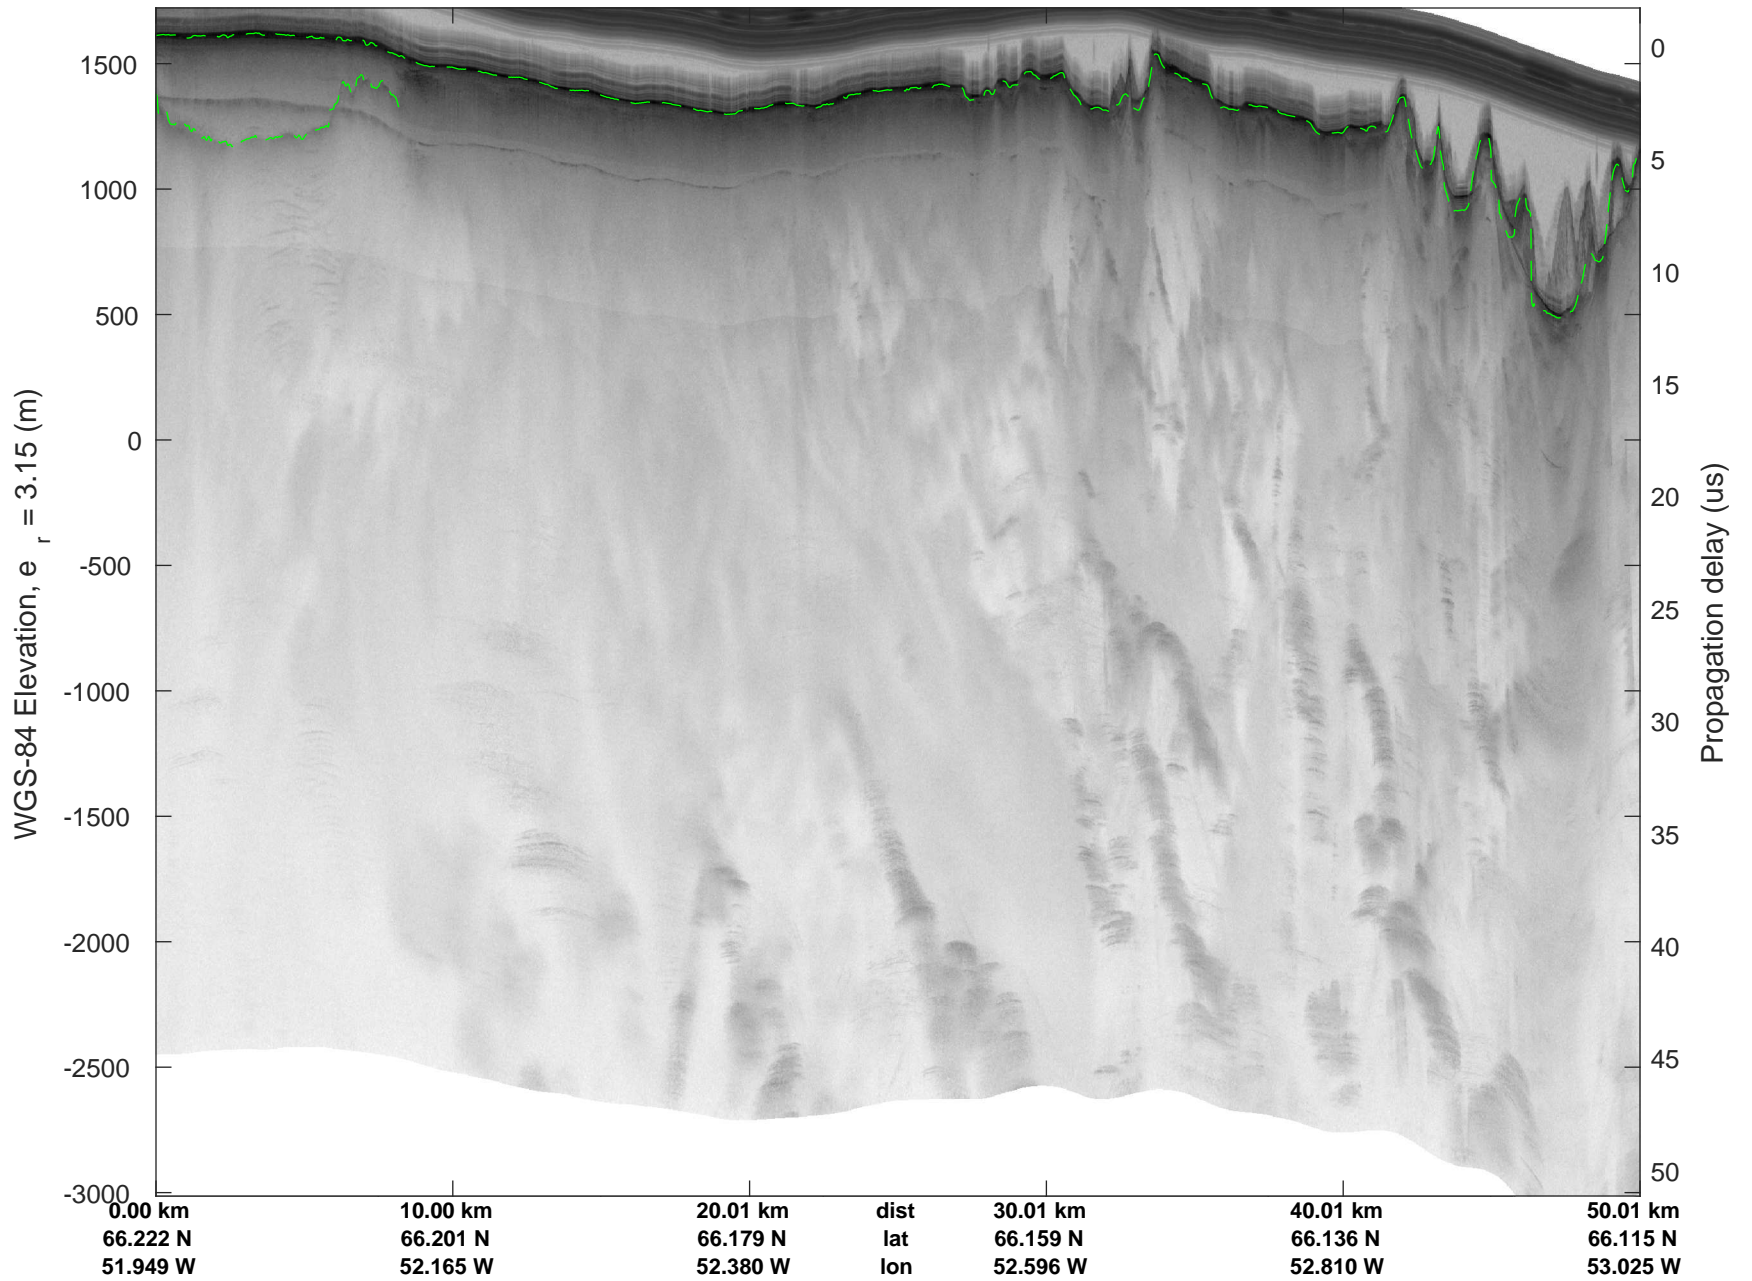

K-EGIG-Summit
20190512_02_001
Polar Stereograph 70N/-45E

rds 2019_Greenland_P3: "K-EGIG-Summit" 20190512_02_001: 19:52:18.3 to 19:58:25.6 GPS

rds 2019_Greenland_P3: "K-EGIG-Summit" 20190512_02_001: 19:52:18.3 to 19:58:25.6 GPS

K-EGIG-Summit
20190512_02_002
Polar Stereograph 70N/-45E

rds 2019_Greenland_P3: "K-EGIG-Summit" 20190512_02_002: 19:58:25.7 to 20:04:00.7 GPS

rds 2019_Greenland_P3: "K-EGIG-Summit" 20190512_02_002: 19:58:25.7 to 20:04:00.7 GPS

K-EGIG-Summit
20190512_02_003
Polar Stereograph 70N/-45E

rds 2019_Greenland_P3: "K-EGIG-Summit" 20190512_02_003: 20:04:00.8 to 20:10:14.2 GPS

rds 2019_Greenland_P3: "K-EGIG-Summit" 20190512_02_003: 20:04:00.8 to 20:10:14.2 GPS

K-EGIG-Summit
20190512_02_004
Polar Stereograph 70N/-45E

rds 2019_Greenland_P3: "K-EGIG-Summit" 20190512_02_004: 20:10:14.3 to 20:17:06.3 GPS

rds 2019_Greenland_P3: "K-EGIG-Summit" 20190512_02_004: 20:10:14.3 to 20:17:06.3 GPS